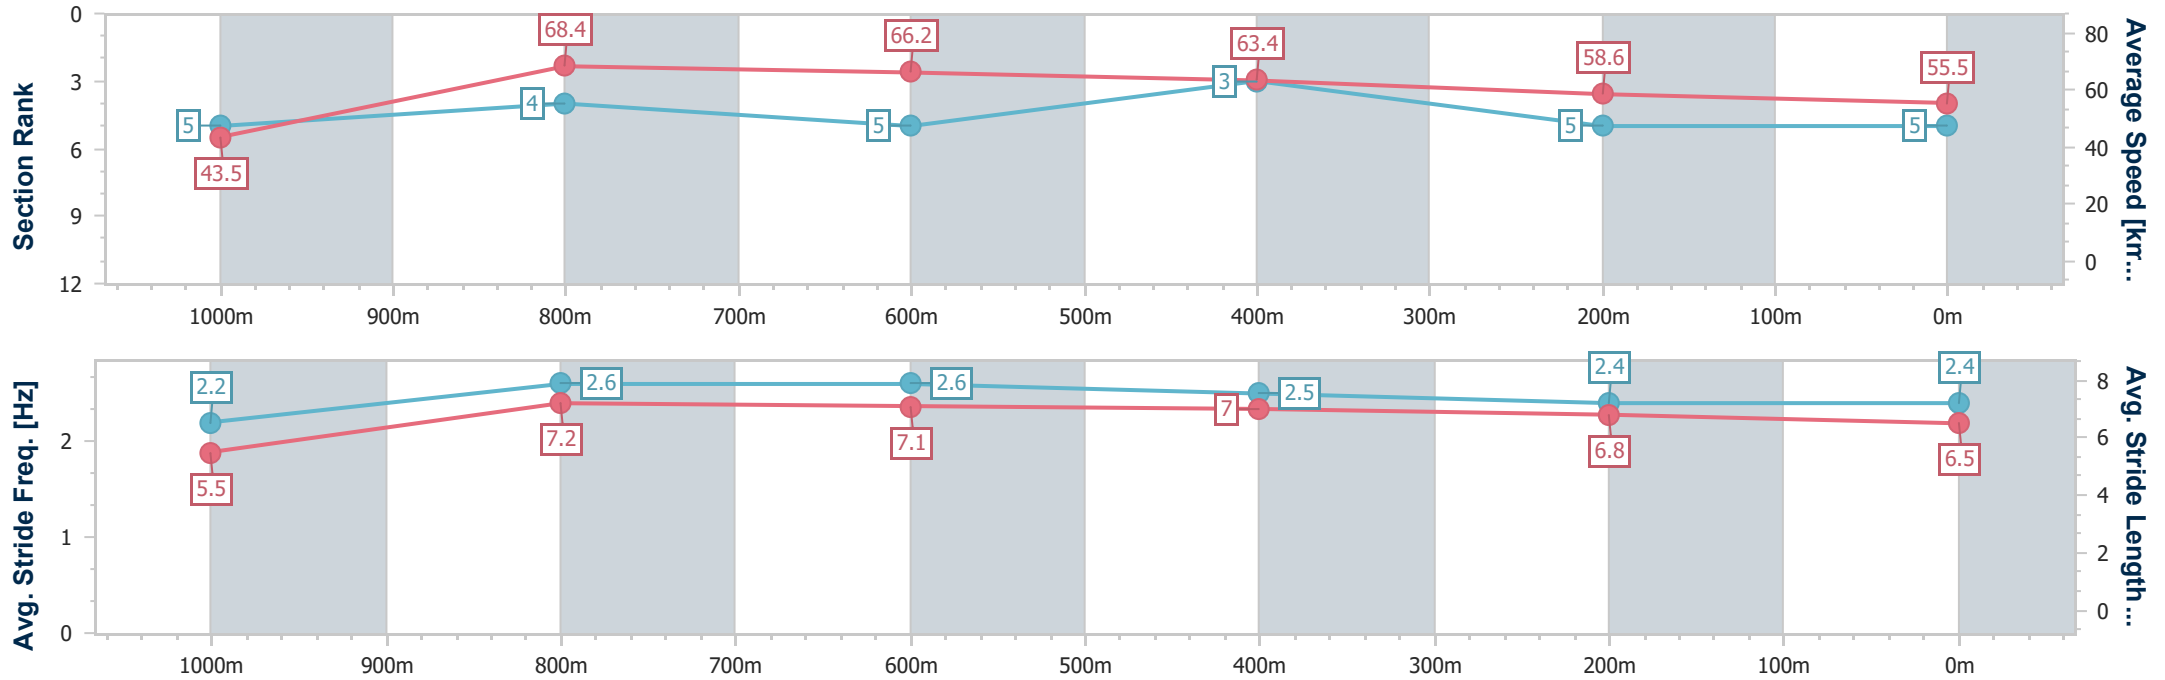

Horse/Jockey Name	Starspangle Planet
Final Rank	5
Fastest Section Time (Section)	0:08.22 (Overall)
Top Speed [km/h] (Section)	71.1 (1000m)
Race State	Finished

Aquis Park Gold Coast Poly QLD Professional
Race 1: THE PALMS SUPER SATURDAY BOOK NOW Maiden Handicap - 1100m

31 August 2024 - 12:45

Track Rating: Synthetic, Weather: Fine, Rail Position: True

Section	Overall	1000m	800m	600m	400m	200m
Section Times	1:06.31 [5] (0:08.22)	0:58.09 [5] (0:10.55)	0:47.54 [4] (0:10.89)	0:36.65 [5] (0:11.35)	0:25.30 [3] (0:12.24)	0:13.06 [5] (0:13.06)
Average Speed [km/h]	43.5	68.4	66.2	63.4	58.6	55.5
Top Speed [km/h]	65.3	71.1	67.6	66.5	60.5	57.4
Avg. Dist. to Rail [m]	0.8	0.8	0.5	0.2	1.0	1.5
Avg. Stride Freq. [Hz]	2.2	2.6	2.6	2.5	2.4	2.4
Avg. Stride Length [m]	5.5	7.2	7.1	7.0	6.8	6.5

- [ ] Ranking at each section and finish
- -.-.- No data available at this section
- NA No data available