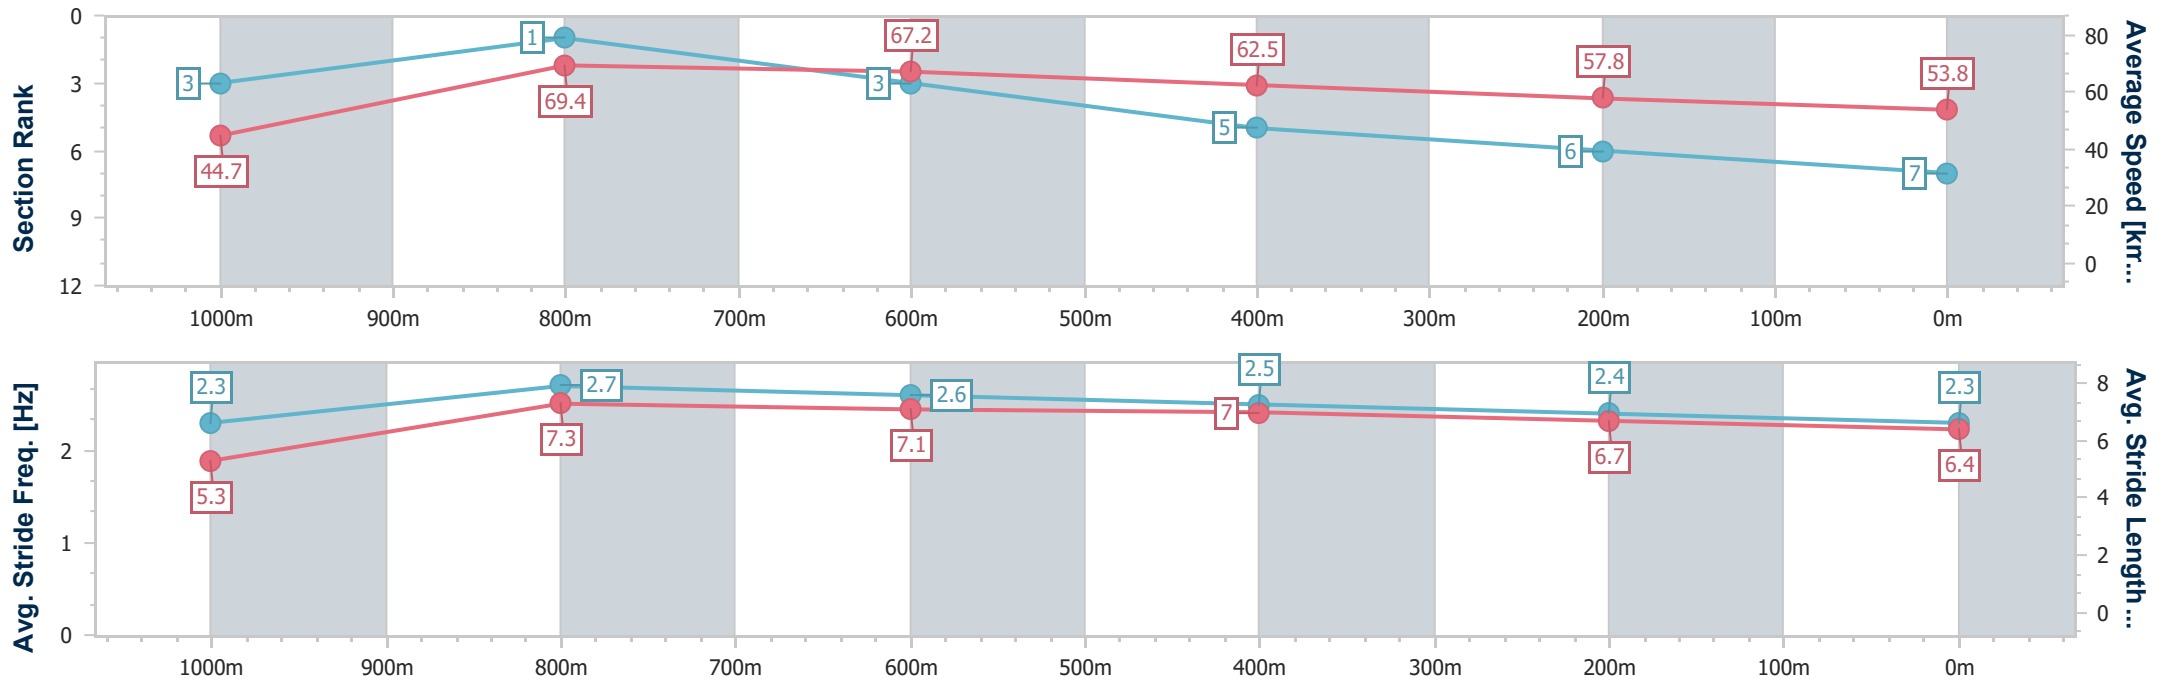

Horse/Jockey Name	Lazulite
Final Rank	7
Fastest Section Time (Section)	0:08.02 (Overall)
Top Speed [km/h] (Section)	71.1 (1000m)
Race State	Finished

Aquis Park Gold Coast Poly QLD Professional
Race 1: THE PALMS SUPER SATURDAY BOOK NOW Maiden Handicap - 1100m

31 August 2024 - 12:45

Track Rating: Synthetic, Weather: Fine, Rail Position: True

Section	Overall	1000m	800m	600m	400m	200m
Section Times	1:07.15 [7] (0:08.02)	0:59.13 [3] (0:10.49)	0:48.64 [1] (0:10.95)	0:37.69 [3] (0:11.70)	0:25.99 [5] (0:12.53)	0:13.46 [6] (0:13.46)
Average Speed [km/h]	44.7	69.4	67.2	62.5	57.8	53.8
Top Speed [km/h]	65.5	71.1	69.5	65.7	60.6	55.6
Avg. Dist. to Rail [m]	6.9	3.8	3.8	2.9	2.9	6.5
Avg. Stride Freq. [Hz]	2.3	2.7	2.6	2.5	2.4	2.3
Avg. Stride Length [m]	5.3	7.3	7.1	7.0	6.7	6.4

- [ ] Ranking at each section and finish
- -.-.- No data available at this section
- NA No data available