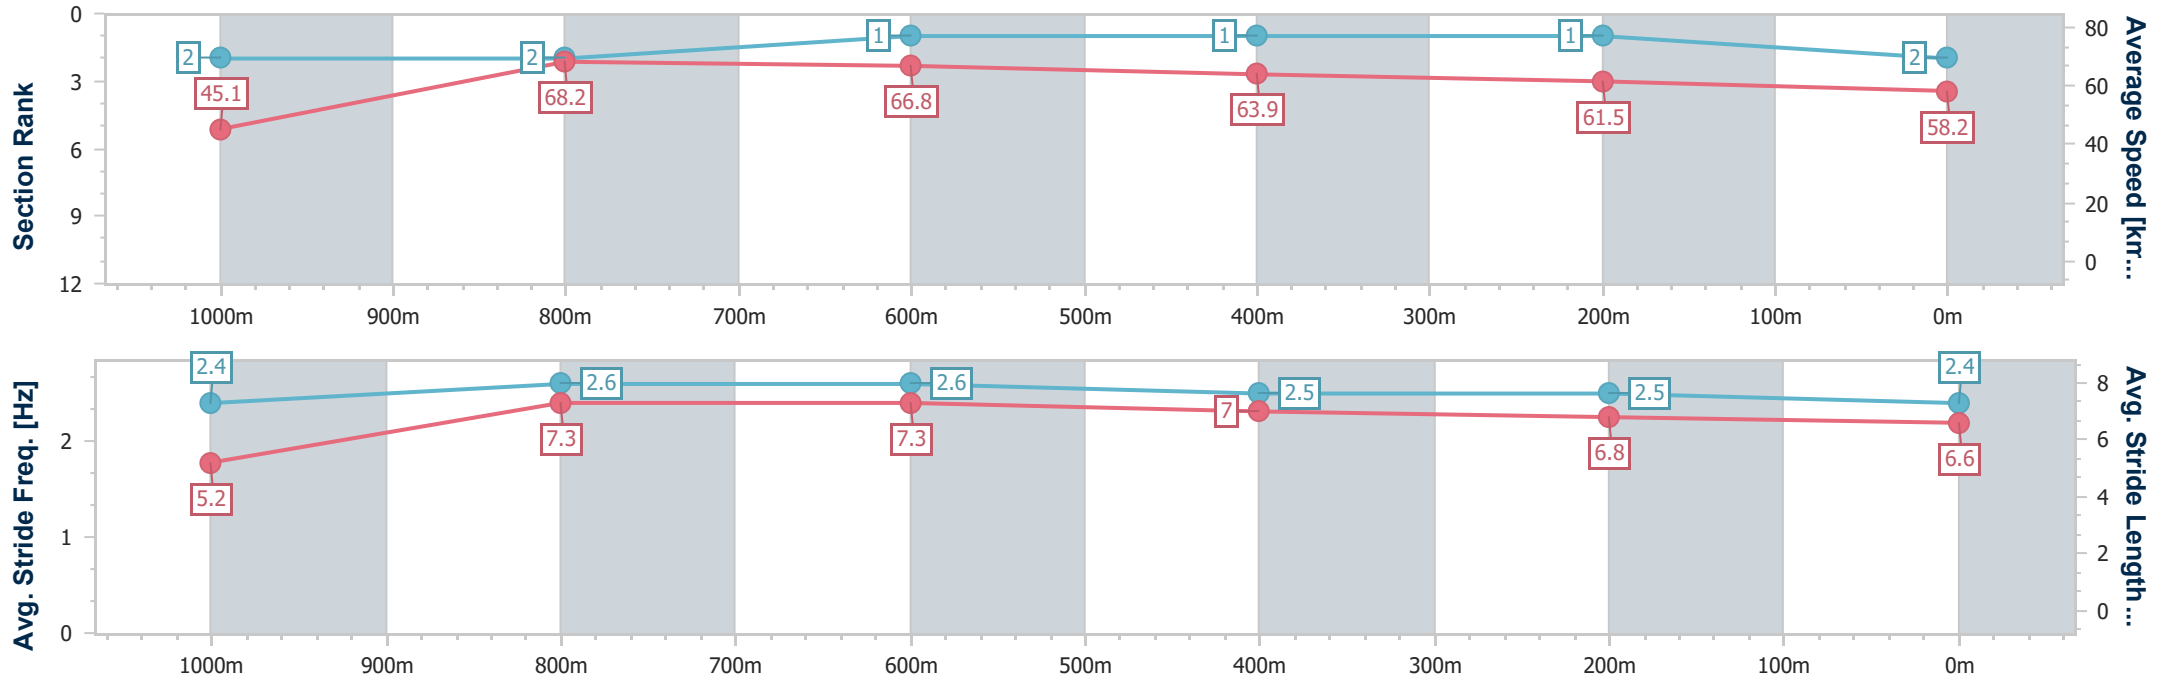

Horse/Jockey Name	Little Iffy
Final Rank	2
Fastest Section Time (Section)	0:07.96 (Overall)
Top Speed [km/h] (Section)	69.9 (1000m)
Race State	Finished

Aquis Park Gold Coast Poly QLD Professional
Race 1: THE PALMS SUPER SATURDAY BOOK NOW Maiden Handicap - 1100m

31 August 2024 - 12:45

Track Rating: Synthetic, Weather: Fine, Rail Position: True

Section	Overall	1000m	800m	600m	400m	200m
Section Times	1:04.74 [2] (0:07.96)	0:56.78 [2] (0:10.59)	0:46.19 [2] (0:10.81)	0:35.38 [1] (0:11.27)	0:24.11 [1] (0:11.74)	0:12.37 [1] (0:12.37)
Average Speed [km/h]	45.1	68.2	66.8	63.9	61.5	58.2
Top Speed [km/h]	66.0	69.9	68.4	66.4	62.5	60.6
Avg. Dist. to Rail [m]	3.3	0.4	0.4	0.2	1.5	2.0
Avg. Stride Freq. [Hz]	2.4	2.6	2.6	2.5	2.5	2.4
Avg. Stride Length [m]	5.2	7.3	7.3	7.0	6.8	6.6

- [ ] Ranking at each section and finish
- -.-.- No data available at this section
- NA No data available