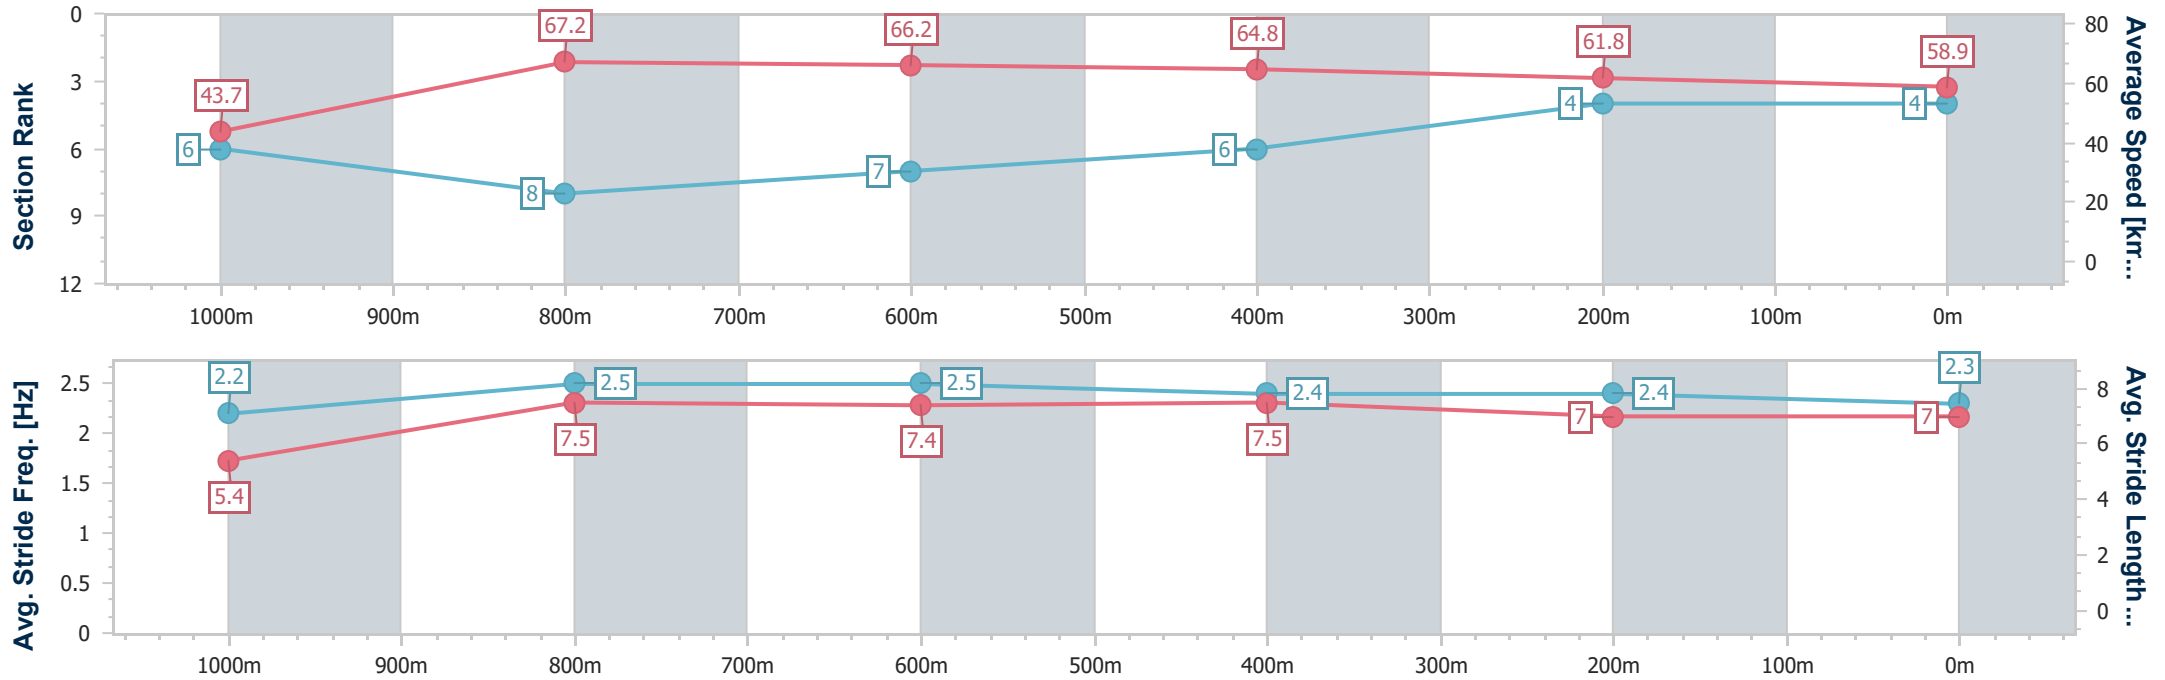

Horse/Jockey Name	Tango Spirit
Final Rank	4
Fastest Section Time (Section)	0:08.25 (Overall)
Top Speed [km/h] (Section)	68.8 (1000m)
Race State	Finished

Aquis Park Gold Coast Poly QLD Professional
Race 1: THE PALMS SUPER SATURDAY BOOK NOW Maiden Handicap - 1100m

31 August 2024 - 12:45

Track Rating: Synthetic, Weather: Fine, Rail Position: True

Section	Overall	1000m	800m	600m	400m	200m
Section Times	1:05.50 [4] (0:08.25)	0:57.25 [6] (0:10.73)	0:46.52 [8] (0:11.06)	0:35.46 [7] (0:11.38)	0:24.08 [6] (0:11.75)	0:12.33 [4] (0:12.33)
Average Speed [km/h]	43.7	67.2	66.2	64.8	61.8	58.9
Top Speed [km/h]	62.6	68.8	67.1	65.8	64.4	60.2
Avg. Dist. to Rail [m]	1.3	1.2	2.5	4.8	5.6	7.4
Avg. Stride Freq. [Hz]	2.2	2.5	2.5	2.4	2.4	2.3
Avg. Stride Length [m]	5.4	7.5	7.4	7.5	7.0	7.0

- [ ] Ranking at each section and finish
- -.-.- No data available at this section
- NA No data available