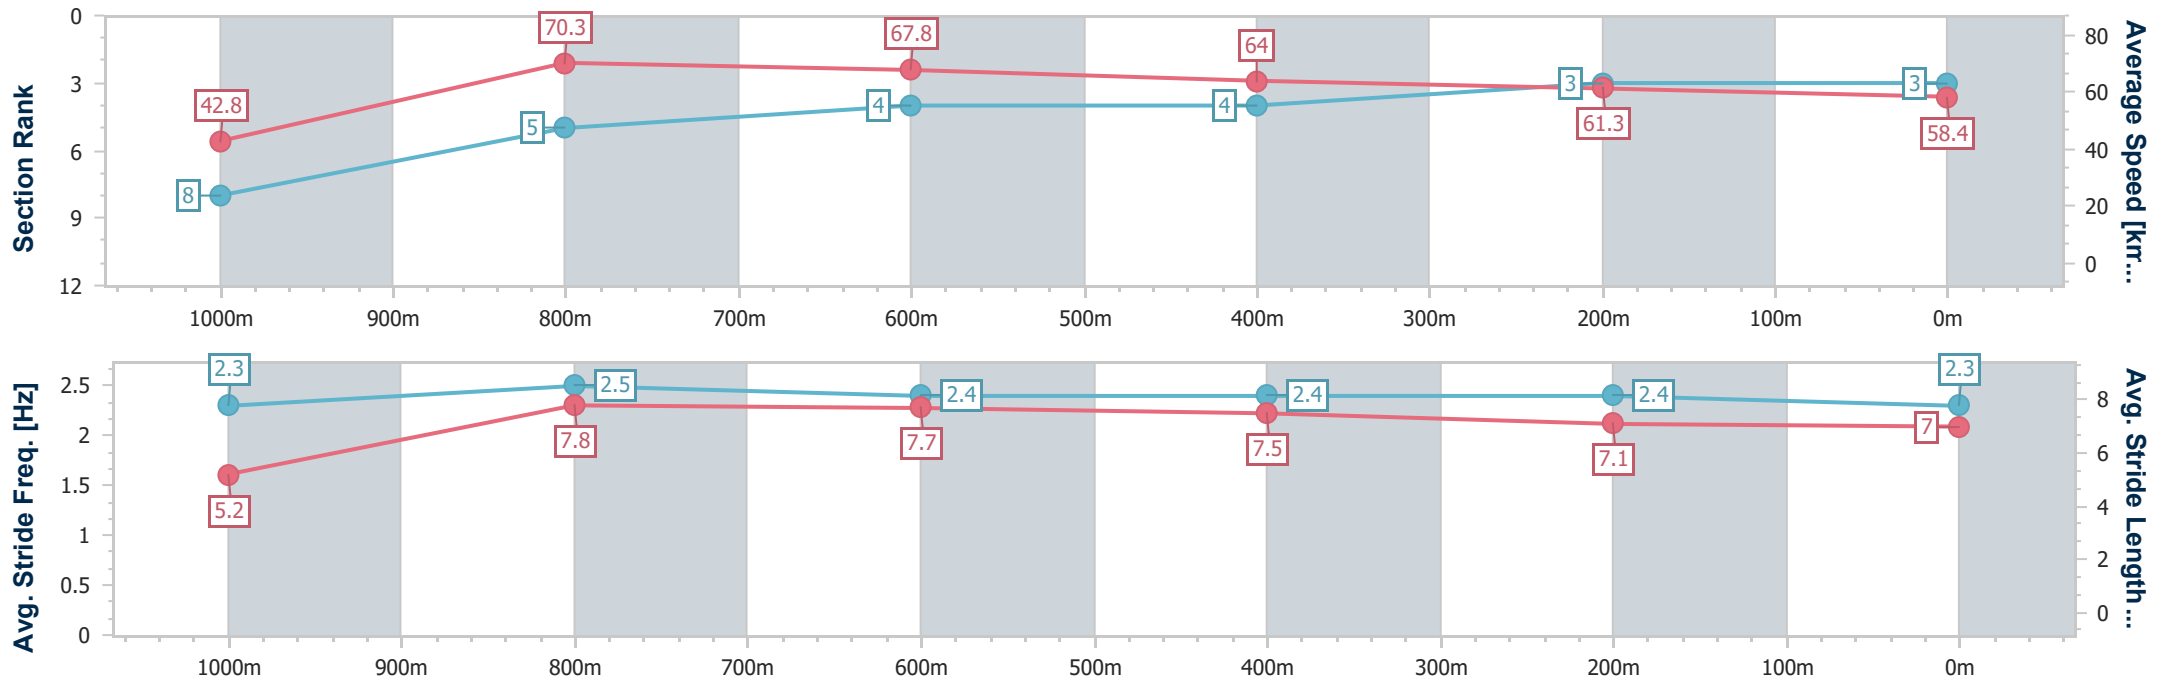

Horse/Jockey Name	Negronis
Final Rank	3
Fastest Section Time (Section)	0:08.41 (Overall)
Top Speed [km/h] (Section)	71.7 (1000m)
Race State	Finished

Aquis Park Gold Coast Poly QLD Professional
Race 1: THE PALMS SUPER SATURDAY BOOK NOW Maiden Handicap - 1100m

31 August 2024 - 12:45

Track Rating: Synthetic, Weather: Fine, Rail Position: True

Section	Overall	1000m	800m	600m	400m	200m
Section Times	1:05.30 [3] (0:08.41)	0:56.89 [8] (0:10.37)	0:46.52 [5] (0:10.82)	0:35.70 [4] (0:11.48)	0:24.22 [4] (0:11.79)	0:12.43 [3] (0:12.43)
Average Speed [km/h]	42.8	70.3	67.8	64.0	61.3	58.4
Top Speed [km/h]	64.9	71.7	69.9	65.3	63.2	60.4
Avg. Dist. to Rail [m]	7.5	3.9	3.8	3.6	3.8	5.5
Avg. Stride Freq. [Hz]	2.3	2.5	2.4	2.4	2.4	2.3
Avg. Stride Length [m]	5.2	7.8	7.7	7.5	7.1	7.0

- [ ] Ranking at each section and finish
- -.-.- No data available at this section
- NA No data available