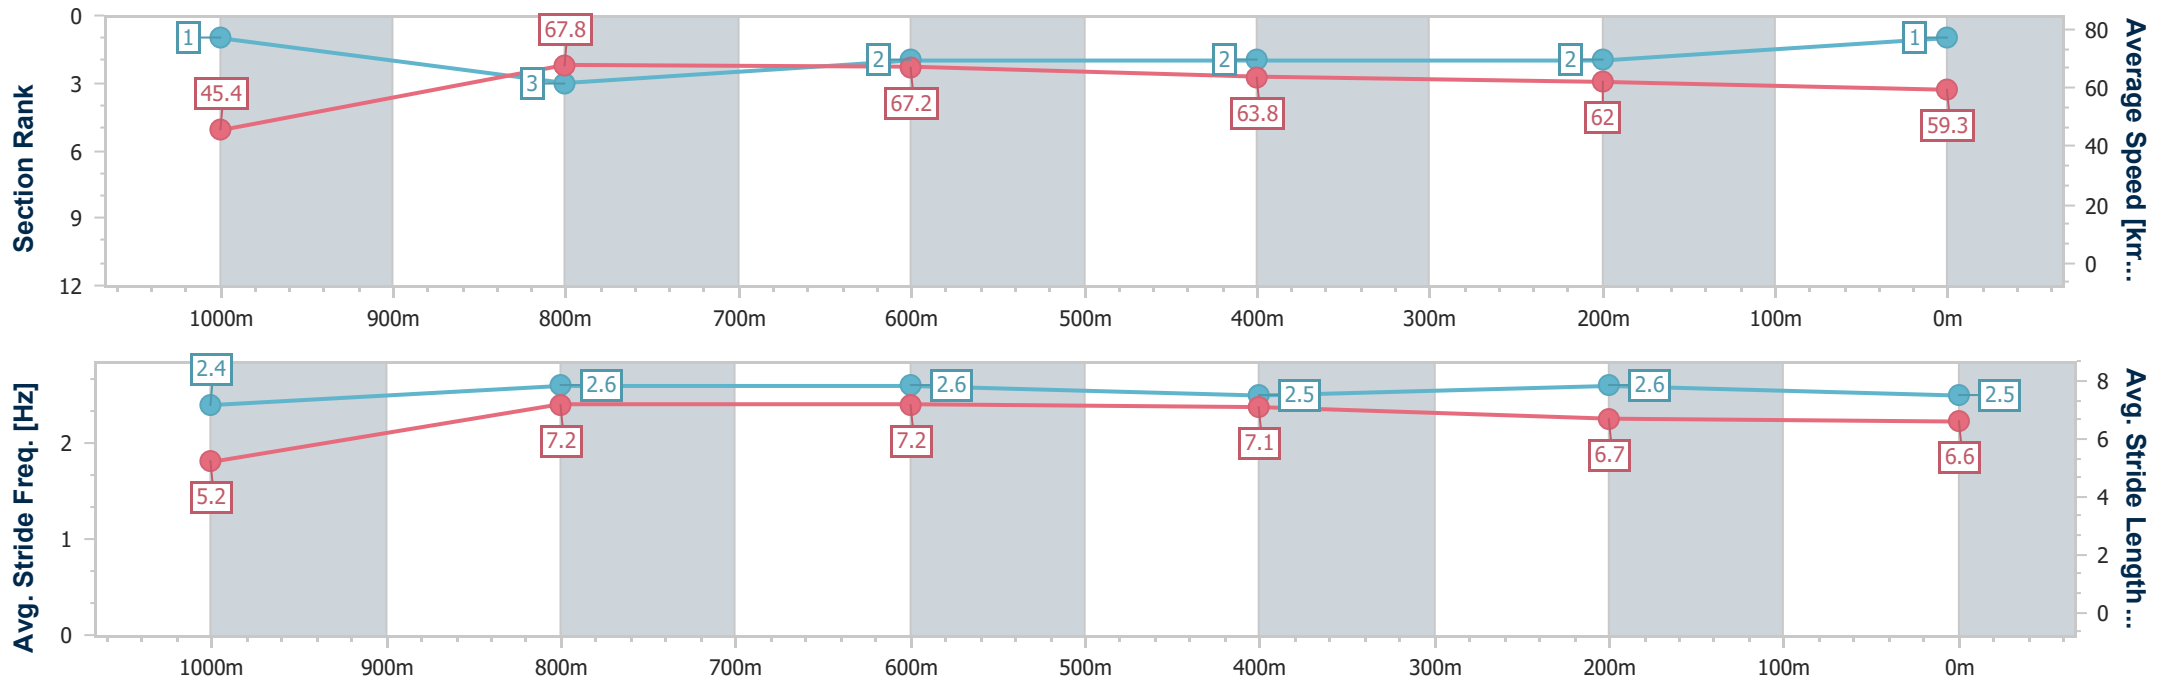

31 August 2024 - 12:45

Track Rating: Synthetic, Weather: Fine, Rail Position: True

Section	Overall	1000m	800m	600m	400m	200m
Section Times	1:04.69 [1] (0:07.95)	0:56.74 [1] (0:10.62)	0:46.12 [3] (0:10.88)	0:35.24 [2] (0:11.40)	0:23.84 [2] (0:11.66)	0:12.18 [2] (0:12.18)
Average Speed [km/h]	45.4	67.8	67.2	63.8	62.0	59.3
Top Speed [km/h]	65.3	69.9	68.3	66.1	63.9	62.4
Avg. Dist. to Rail [m]	2.7	0.5	2.3	2.2	3.5	3.5
Avg. Stride Freq. [Hz]	2.4	2.6	2.6	2.5	2.6	2.5
Avg. Stride Length [m]	5.2	7.2	7.2	7.1	6.7	6.6