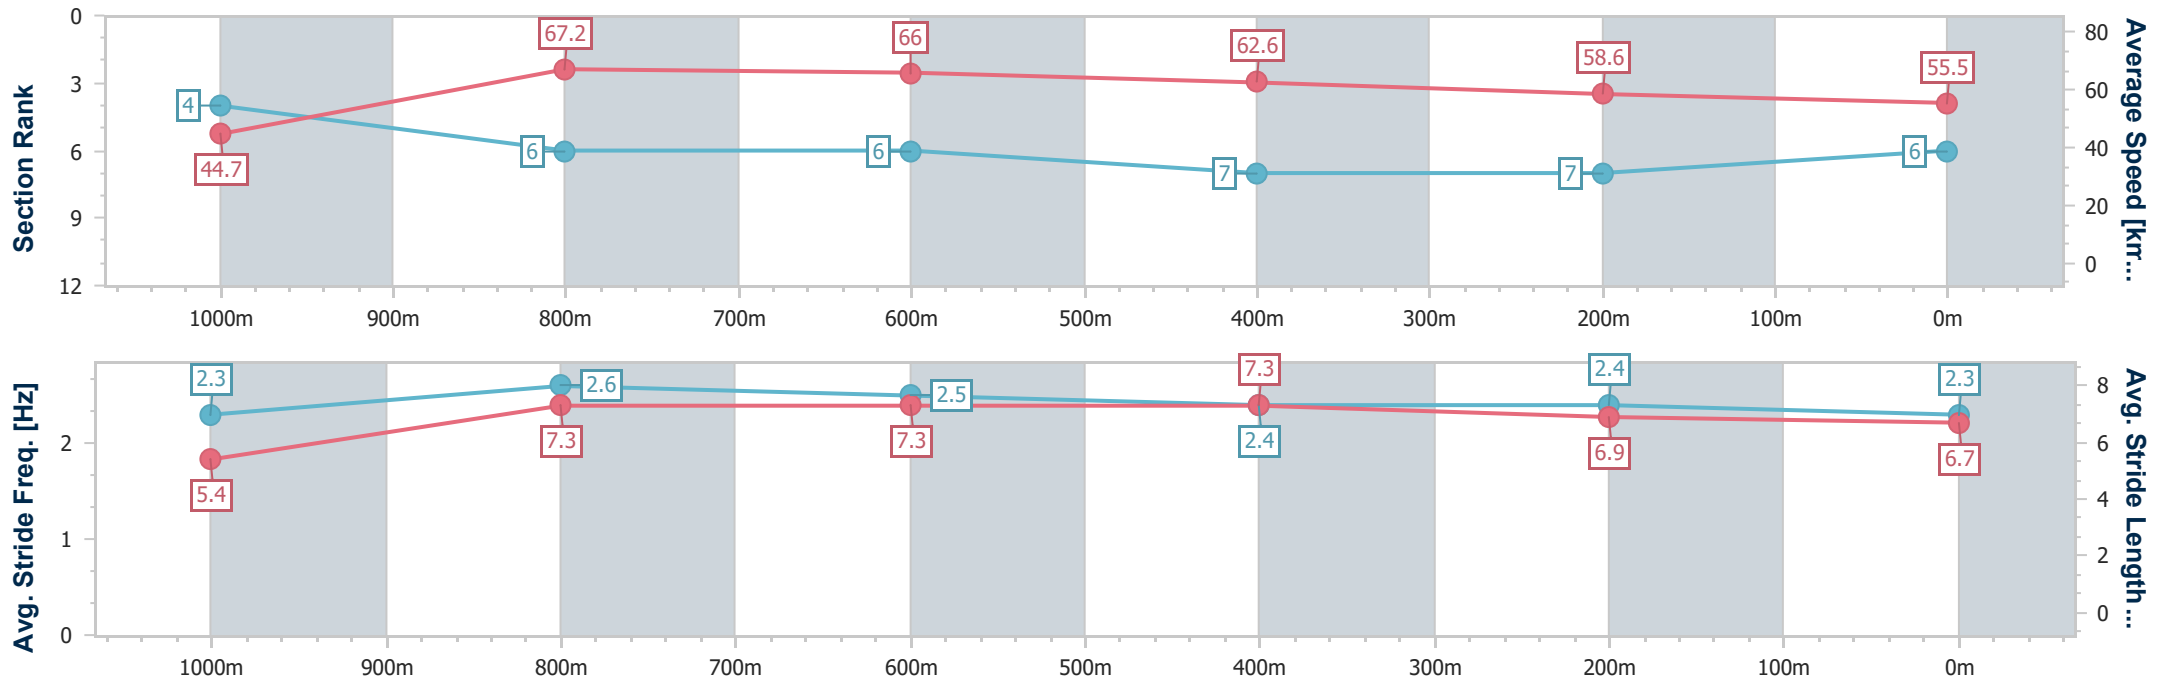

Horse/Jockey Name	Revelling
Final Rank	6
Fastest Section Time (Section)	0:08.08 (Overall)
Top Speed [km/h] (Section)	70.2 (1000m)
Race State	Finished

Aquis Park Gold Coast Poly QLD Professional
Race 1: THE PALMS SUPER SATURDAY BOOK NOW Maiden Handicap - 1100m

31 August 2024 - 12:45

Track Rating: Synthetic, Weather: Fine, Rail Position: True

Section	Overall	1000m	800m	600m	400m	200m
Section Times	1:06.80 [6] (0:08.08)	0:58.72 [4] (0:10.74)	0:47.98 [6] (0:11.05)	0:36.93 [6] (0:11.55)	0:25.38 [7] (0:12.33)	0:13.05 [7] (0:13.05)
Average Speed [km/h]	44.7	67.2	66.0	62.6	58.6	55.5
Top Speed [km/h]	64.8	70.2	67.4	64.7	60.9	56.7
Avg. Dist. to Rail [m]	5.8	2.7	2.0	0.9	1.7	4.5
Avg. Stride Freq. [Hz]	2.3	2.6	2.5	2.4	2.4	2.3
Avg. Stride Length [m]	5.4	7.3	7.3	7.3	6.9	6.7

- [ ] Ranking at each section and finish
- -.-.- No data available at this section
- NA No data available