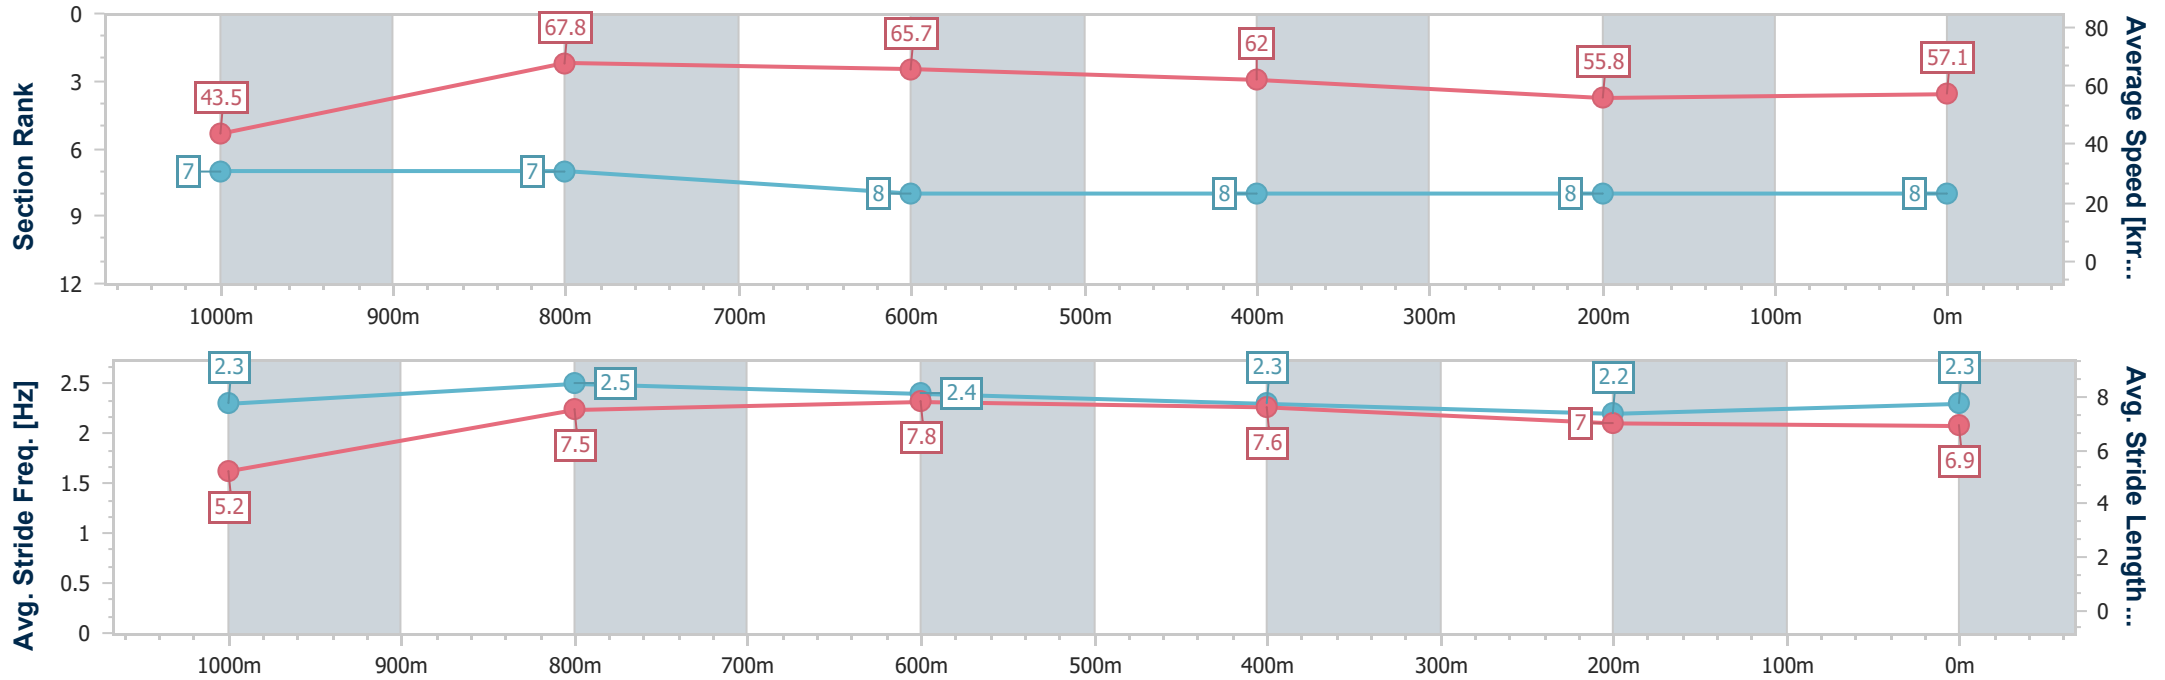

- [ ] Ranking at each section and finish
- .-.- No data available at this section
- NA No data available

Horse/Jockey Name	Handsome Prince
Final Rank	8
Fastest Section Time (Section)	0:08.29 (Overall)
Top Speed [km/h] (Section)	70.0 (1000m)
Race State	Finished

- [ ] Ranking at each section and finish
- .-.- No data available at this section
- NA No data available