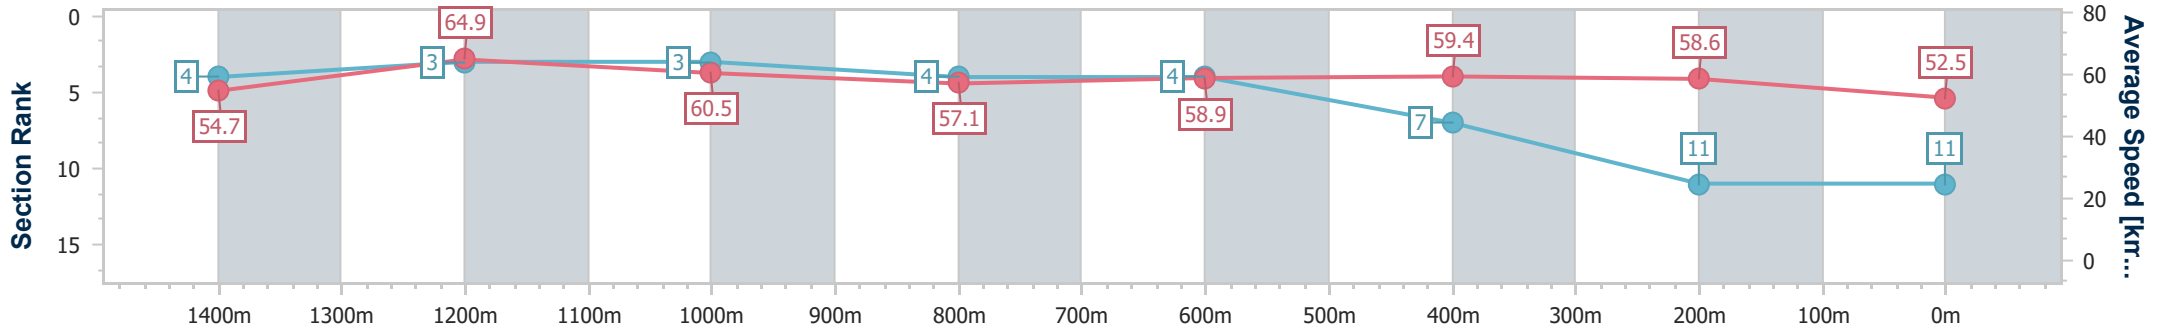

Horse/Jockey Name	Cypher Prince
Final Rank	11
Fastest Section Time (Section)	0:11.20 (1400m)
Top Speed [km/h] (Section)	66.7 (1400m)
Race State	Finished

Sunshine Coast QLD Professional
Race 3: SUNSHINE COAST RIDING FOR THE DISABLED
Maiden Handicap - 1600m

01 September 2024 - 14:26

Track Rating: Good 4, Weather: Fine, Rail Position: +7m Entire

Section	Overall	1400m	1200m	1000m	800m	600m	400m	200m
Section Times	1:39.64 [11] (0:13.22)	1:26.42 [4] (0:11.20)	1:15.22 [3] (0:11.91)	1:03.31 [3] (0:12.70)	0:50.61 [4] (0:12.44)	0:38.17 [4] (0:12.20)	0:25.97 [7] (0:12.27)	0:13.70 [11] (0:13.70)
Average Speed [km/h]	54.7	64.9	60.5	57.1	58.9	59.4	58.6	52.5
Top Speed [km/h]	66.7	66.7	64.4	58.6	60.8	60.9	59.4	57.9
Avg. Dist. to Rail [m]	6.4	4.8	3.3	2.9	2.2	1.5	3.4	6.1
Avg. Stride Freq. [Hz]	2.2	2.3	2.2	2.1	2.2	2.2	2.2	2.1
Avg. Stride Length [m]	6.7	7.8	7.6	7.4	7.5	7.5	7.4	7.1

- [ ] Ranking at each section and finish
- -.-.- No data available at this section
- NA No data available