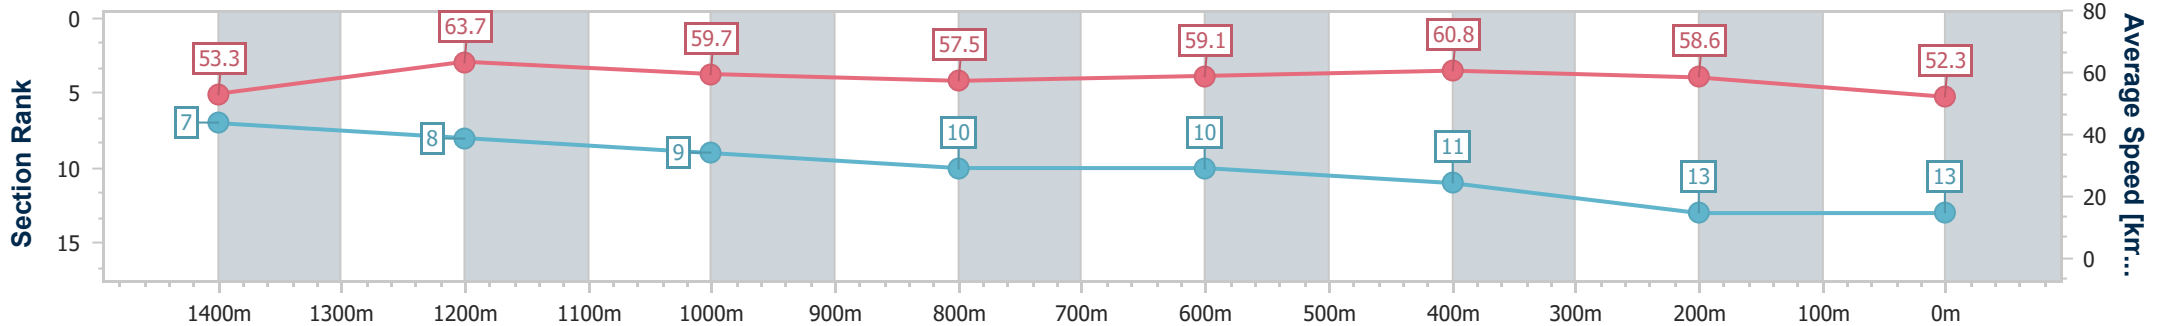

Horse/Jockey Name	Fierce Royalty
Final Rank	13
Fastest Section Time (Section)	0:11.40 (1400m)
Top Speed [km/h] (Section)	66.1 (Overall)
Race State	Finished

Sunshine Coast QLD Professional
Race 3: SUNSHINE COAST RIDING FOR THE DISABLED
Maiden Handicap - 1600m

01 September 2024 - 14:26

Track Rating: Good 4, Weather: Fine, Rail Position: +7m Entire

Section	Overall	1400m	1200m	1000m	800m	600m	400m	200m
Section Times	1:40.07 [13] (0:13.48)	1:26.59 [7] (0:11.40)	1:15.19 [8] (0:12.09)	1:03.10 [9] (0:12.63)	0:50.47 [10] (0:12.40)	0:38.07 [10] (0:12.07)	0:26.00 [11] (0:12.24)	0:13.76 [13] (0:13.76)
Average Speed [km/h]	53.3	63.7	59.7	57.5	59.1	60.8	58.6	52.3
Top Speed [km/h]	66.1	66.0	61.3	59.3	62.3	61.7	61.2	55.4
Avg. Dist. to Rail [m]	6.9	3.6	3.3	3.2	2.9	3.1	5.7	4.3
Avg. Stride Freq. [Hz]	2.4	2.4	2.3	2.3	2.3	2.3	2.3	2.2
Avg. Stride Length [m]	6.2	7.3	7.2	7.0	7.1	7.2	7.1	6.7

- [ ] Ranking at each section and finish
- -.-.- No data available at this section
- NA No data available