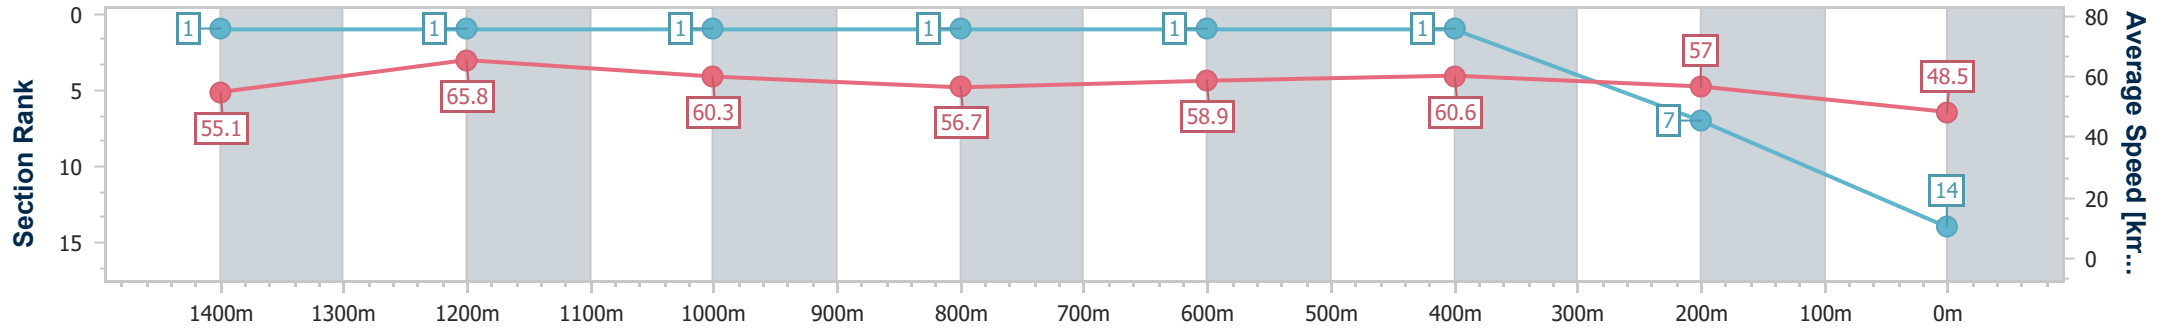

Horse/Jockey Name	Remanded
Final Rank	14
Fastest Section Time (Section)	0:10.99 (1400m)
Top Speed [km/h] (Section)	69.1 (1400m)
Race State	Finished

Sunshine Coast QLD Professional
Race 3: SUNSHINE COAST RIDING FOR THE DISABLED
Maiden Handicap - 1600m

01 September 2024 - 14:26

Track Rating: Good 4, Weather: Fine, Rail Position: +7m Entire

Section	Overall	1400m	1200m	1000m	800m	600m	400m	200m
Section Times	1:40.45 [14] (0:13.09)	1:27.36 [1] (0:10.99)	1:16.37 [1] (0:11.98)	1:04.39 [1] (0:12.76)	0:51.63 [1] (0:12.32)	0:39.31 [1] (0:11.85)	0:27.46 [1] (0:12.63)	0:14.83 [7] (0:14.83)
Average Speed [km/h]	55.1	65.8	60.3	56.7	58.9	60.6	57.0	48.5
Top Speed [km/h]	68.9	69.1	64.0	59.1	61.5	61.4	60.1	53.6
Avg. Dist. to Rail [m]	2.8	2.5	2.4	2.5	1.3	0.8	0.4	1.1
Avg. Stride Freq. [Hz]	2.3	2.5	2.4	2.3	2.4	2.4	2.4	2.2
Avg. Stride Length [m]	6.5	7.3	7.0	6.8	7.0	7.0	6.7	6.1

- [ ] Ranking at each section and finish
- -.-.- No data available at this section
- NA No data available