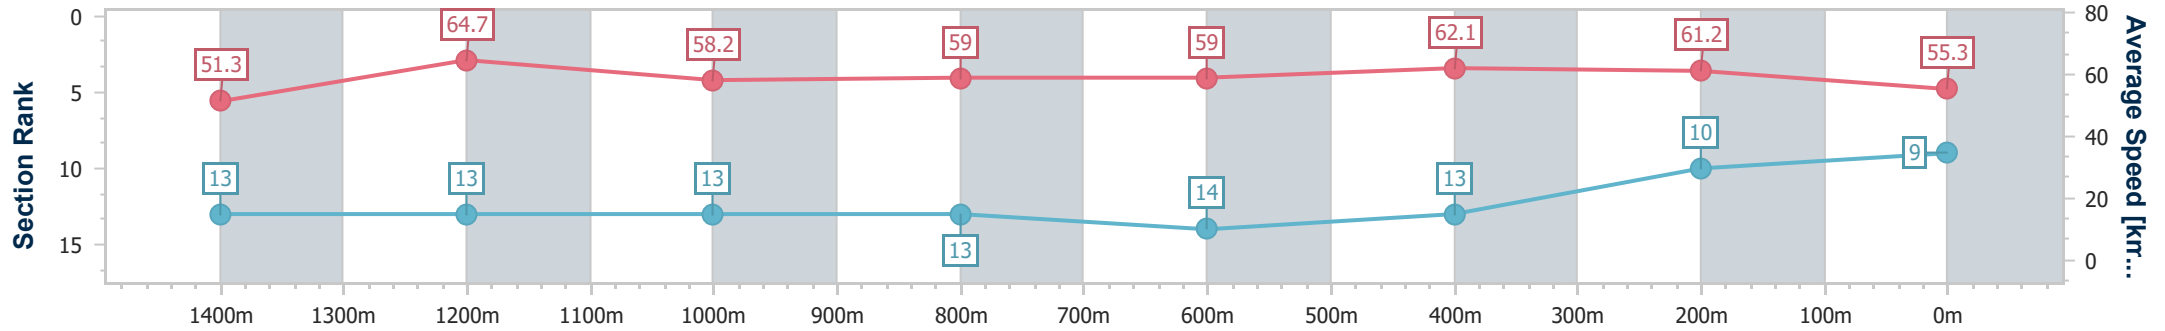

Horse/Jockey Name	Talakai
Final Rank	9
Fastest Section Time (Section)	0:11.28 (1400m)
Top Speed [km/h] (Section)	66.7 (1400m)
Race State	Finished

Sunshine Coast QLD Professional
Race 3: SUNSHINE COAST RIDING FOR THE DISABLED
Maiden Handicap - 1600m

01 September 2024 - 14:26

Track Rating: Good 4, Weather: Fine, Rail Position: +7m Entire

Section	Overall	1400m	1200m	1000m	800m	600m	400m	200m
Section Times	1:38.95 [9] (0:14.07)	1:24.88 [13] (0:11.28)	1:13.60 [13] (0:12.41)	1:01.19 [13] (0:12.32)	0:48.87 [13] (0:12.46)	0:36.41 [14] (0:11.63)	0:24.78 [13] (0:11.76)	0:13.02 [10] (0:13.02)
Average Speed [km/h]	51.3	64.7	58.2	59.0	59.0	62.1	61.2	55.3
Top Speed [km/h]	66.5	66.7	61.8	60.3	61.4	63.7	63.5	59.4
Avg. Dist. to Rail [m]	8.3	4.2	4.5	4.2	3.9	0.9	1.7	2.1
Avg. Stride Freq. [Hz]	2.3	2.3	2.2	2.3	2.3	2.3	2.3	2.2
Avg. Stride Length [m]	6.1	7.7	7.3	7.3	7.2	7.4	7.3	7.1

- [ ] Ranking at each section and finish
- -.-.- No data available at this section
- NA No data available