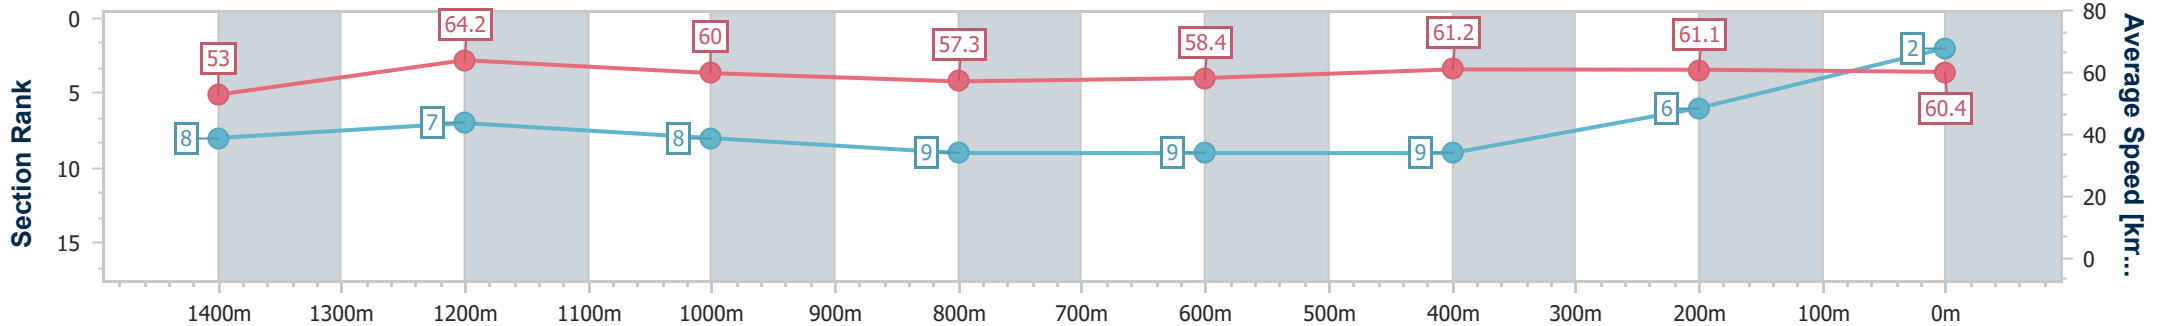

Horse/Jockey Name	Viking Blood
Final Rank	2
Fastest Section Time (Section)	0:11.29 (1400m)
Top Speed [km/h] (Section)	66.1 (Overall)
Race State	Finished

Sunshine Coast QLD Professional
Race 3: SUNSHINE COAST RIDING FOR THE DISABLED
Maiden Handicap - 1600m

01 September 2024 - 14:26

Track Rating: Good 4, Weather: Fine, Rail Position: +7m Entire

Section	Overall	1400m	1200m	1000m	800m	600m	400m	200m						
Section Times	1:37.44 [2] (0:13.58)	1:23.86 [8] (0:11.29)	1:12.57 [7] (0:12.03)	1:00.54 [8] (0:12.66)	0:47.88 [9] (0:12.38)	0:35.50 [9] (0:11.79)	0:23.71 [9] (0:11.79)	0:11.92 [6] (0:11.92)						
Average Speed [km/h]	53.0	64.2	60.0	57.3	58.4	61.2	61.1	60.4						
Top Speed [km/h]	66.1	66.0	61.7	58.8	61.1	61.9	62.5	61.7						
Avg. Dist. to Rail [m]	2.2	2.4	2.4	2.3	1.3	0.4	1.8	5.8						
Avg. Stride Freq. [Hz]	2.3	2.4	2.3	2.3	2.2	2.3	2.3	2.4						
Avg. Stride Length [m]	6.4	7.5	7.2	7.1	7.2	7.4	7.3	7.1						

- [ ] Ranking at each section and finish
- -.-.- No data available at this section
- NA No data available