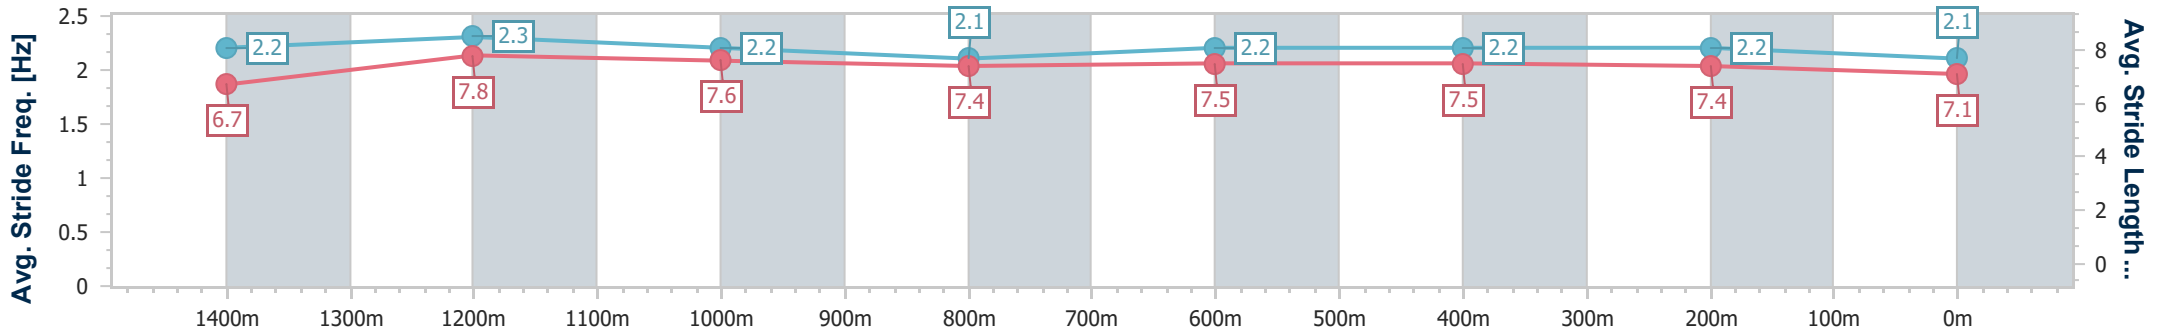

- [] Ranking at each section and finish
- .-.- No data available at this section
- NA No data available

Horse/Jockey Name	Cypher Prince
Final Rank	11
Fastest Section Time (Section)	0:11.20 (1400m)
Top Speed [km/h] (Section)	66.7 (1400m)
Race State	Finished

Sunshine Coast QLD Professional
 Race 3: SUNSHINE COAST RIDING FOR THE DISABLED
 Maiden Handicap - 1600m

01 September 2024 - 14:26

Track Rating: Good 4, Weather: Fine, Rail Position: +7m Entire

Section	Overall	1400m	1200m	1000m	800m	600m	400m	200m
Section Times	1:39.64 [11] (0:13.22)	1:26.42 [4] (0:11.20)	1:15.22 [3] (0:11.91)	1:03.31 [3] (0:12.70)	0:50.61 [4] (0:12.44)	0:38.17 [4] (0:12.20)	0:25.97 [7] (0:12.27)	0:13.70 [11] (0:13.70)
Average Speed [km/h]	54.7	64.9	60.5	57.1	58.9	59.4	58.6	52.5
Top Speed [km/h]	66.7	66.7	64.4	58.6	60.8	60.9	59.4	57.9
Avg. Dist. to Rail [m]	6.4	4.8	3.3	2.9	2.2	1.5	3.4	6.1
Avg. Stride Freq. [Hz]	2.2	2.3	2.2	2.1	2.2	2.2	2.2	2.1
Avg. Stride Length [m]	6.7	7.8	7.6	7.4	7.5	7.5	7.4	7.1