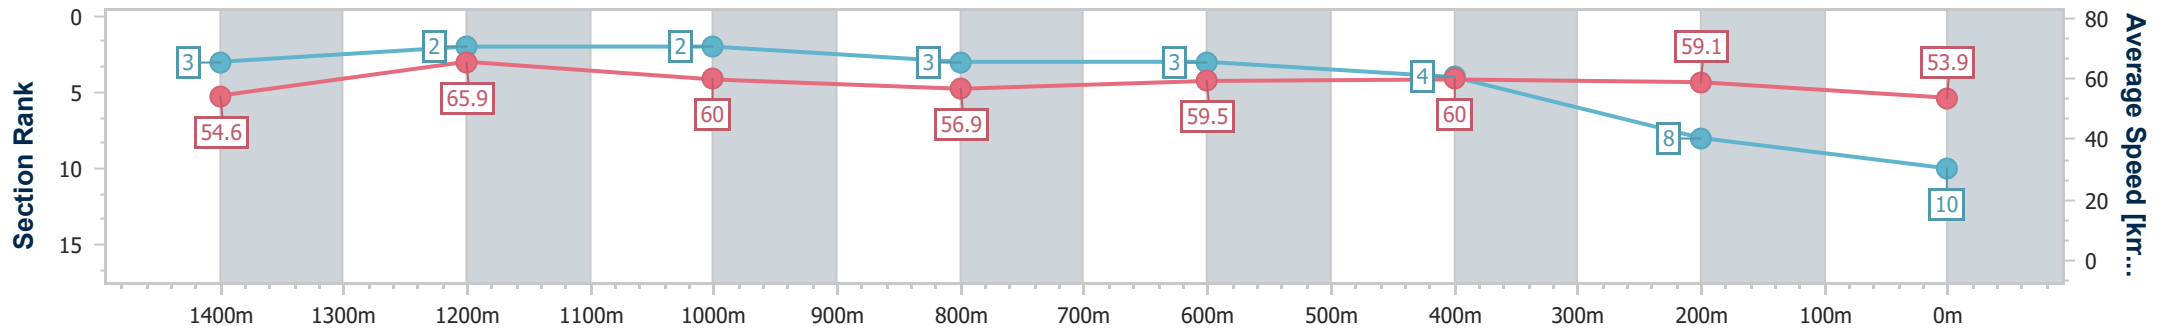

Horse/Jockey Name	Sassy Beans
Final Rank	10
Fastest Section Time (Section)	0:11.02 (1400m)
Top Speed [km/h] (Section)	68.6 (1400m)
Race State	Finished

Sunshine Coast QLD Professional
Race 3: SUNSHINE COAST RIDING FOR THE DISABLED
Maiden Handicap - 1600m

01 September 2024 - 14:26

Track Rating: Good 4, Weather: Fine, Rail Position: +7m Entire

Section	Overall	1400m	1200m	1000m	800m	600m	400m	200m
Section Times	1:39.04 [10] (0:13.17)	1:25.87 [3] (0:11.02)	1:14.85 [2] (0:12.05)	1:02.80 [2] (0:12.76)	0:50.04 [3] (0:12.32)	0:37.72 [3] (0:12.18)	0:25.54 [4] (0:12.20)	0:13.34 [8] (0:13.34)
Average Speed [km/h]	54.6	65.9	60.0	56.9	59.5	60.0	59.1	53.9
Top Speed [km/h]	68.3	68.6	62.6	58.3	61.1	61.5	60.5	55.8
Avg. Dist. to Rail [m]	4.3	4.1	4.8	3.7	2.4	2.8	3.4	3.7
Avg. Stride Freq. [Hz]	2.2	2.3	2.2	2.2	2.2	2.3	2.2	2.2
Avg. Stride Length [m]	6.7	7.8	7.6	7.3	7.4	7.3	7.3	6.9

- [ ] Ranking at each section and finish
- -.-.- No data available at this section
- NA No data available