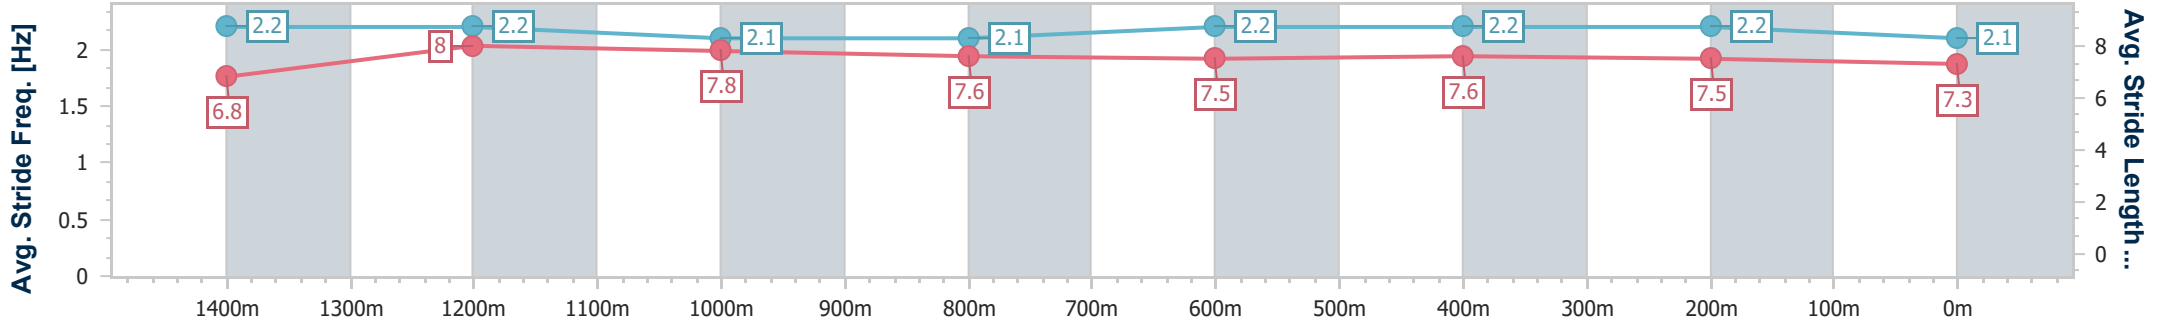

Horse/Jockey Name	Hurricane Rosie
Final Rank	8
Fastest Section Time (Section)	0:11.29 (1400m)
Top Speed [km/h] (Section)	69.2 (Overall)
Race State	Finished

Sunshine Coast QLD Professional
Race 3: SUNSHINE COAST RIDING FOR THE DISABLED
Maiden Handicap - 1600m

01 September 2024 - 14:26

Track Rating: Good 4, Weather: Fine, Rail Position: +7m Entire

Section	Overall	1400m	1200m	1000m	800m	600m	400m	200m
Section Times	1:38.68 [8] (0:13.13)	1:25.55 [2] (0:11.29)	1:14.26 [4] (0:12.02)	1:02.24 [4] (0:12.69)	0:49.55 [5] (0:12.45)	0:37.10 [5] (0:11.93)	0:25.17 [5] (0:12.21)	0:12.96 [9] (0:12.96)
Average Speed [km/h]	54.8	64.1	60.1	57.2	58.0	60.5	59.0	55.5
Top Speed [km/h]	69.2	67.5	61.8	58.3	61.5	61.5	60.7	57.1
Avg. Dist. to Rail [m]	1.8	2.5	2.3	2.1	1.1	0.3	0.9	1.1
Avg. Stride Freq. [Hz]	2.2	2.2	2.1	2.1	2.2	2.2	2.2	2.1
Avg. Stride Length [m]	6.8	8.0	7.8	7.6	7.5	7.6	7.5	7.3

- [ ] Ranking at each section and finish
- -.-.- No data available at this section
- NA No data available