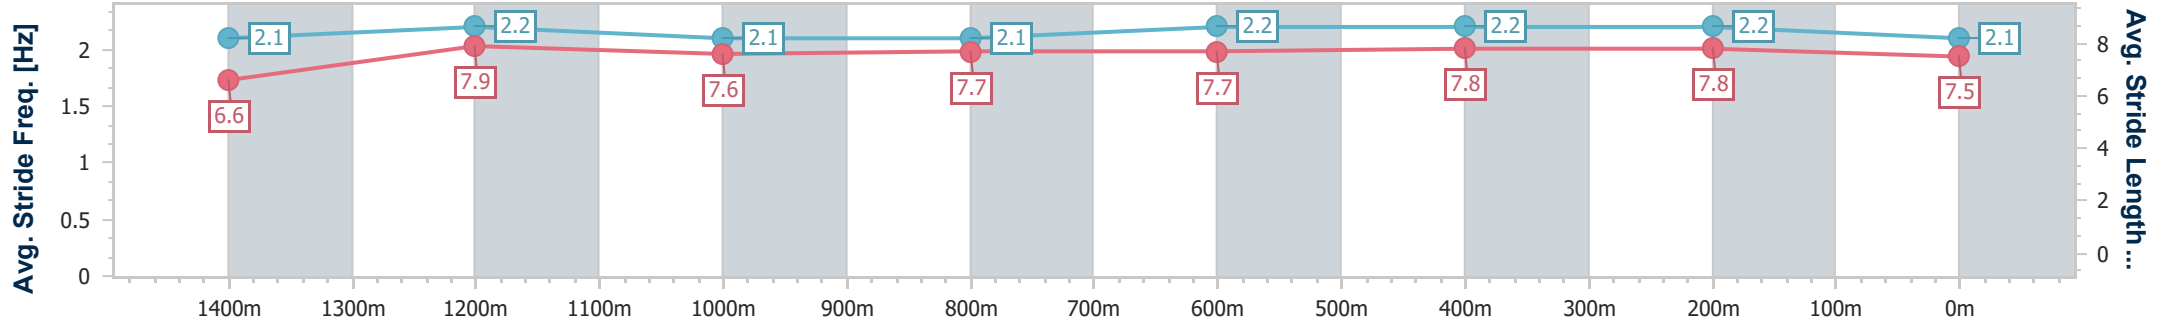

Horse/Jockey Name	Fossil Fuel
Final Rank	7
Fastest Section Time (Section)	0:11.31 (1400m)
Top Speed [km/h] (Section)	68.6 (Overall)
Race State	Finished

Sunshine Coast QLD Professional
Race 3: SUNSHINE COAST RIDING FOR THE DISABLED
Maiden Handicap - 1600m

01 September 2024 - 14:26

Track Rating: Good 4, Weather: Fine, Rail Position: +7m Entire

Section	Overall	1400m	1200m	1000m	800m	600m	400m	200m
Section Times	1:38.60 [7] (0:14.10)	1:24.50 [14] (0:11.31)	1:13.19 [14] (0:12.36)	1:00.83 [14] (0:12.44)	0:48.39 [14] (0:12.18)	0:36.21 [13] (0:11.75)	0:24.46 [12] (0:11.82)	0:12.64 [12] (0:12.64)
Average Speed [km/h]	51.3	64.0	58.3	58.3	59.9	61.6	60.8	57.1
Top Speed [km/h]	68.6	65.6	62.2	60.3	62.6	62.7	62.6	58.3
Avg. Dist. to Rail [m]	6.7	2.6	2.7	2.5	2.0	1.1	2.9	5.3
Avg. Stride Freq. [Hz]	2.1	2.2	2.1	2.1	2.2	2.2	2.2	2.1
Avg. Stride Length [m]	6.6	7.9	7.6	7.7	7.7	7.8	7.8	7.5

- [ ] Ranking at each section and finish
- -.-.- No data available at this section
- NA No data available