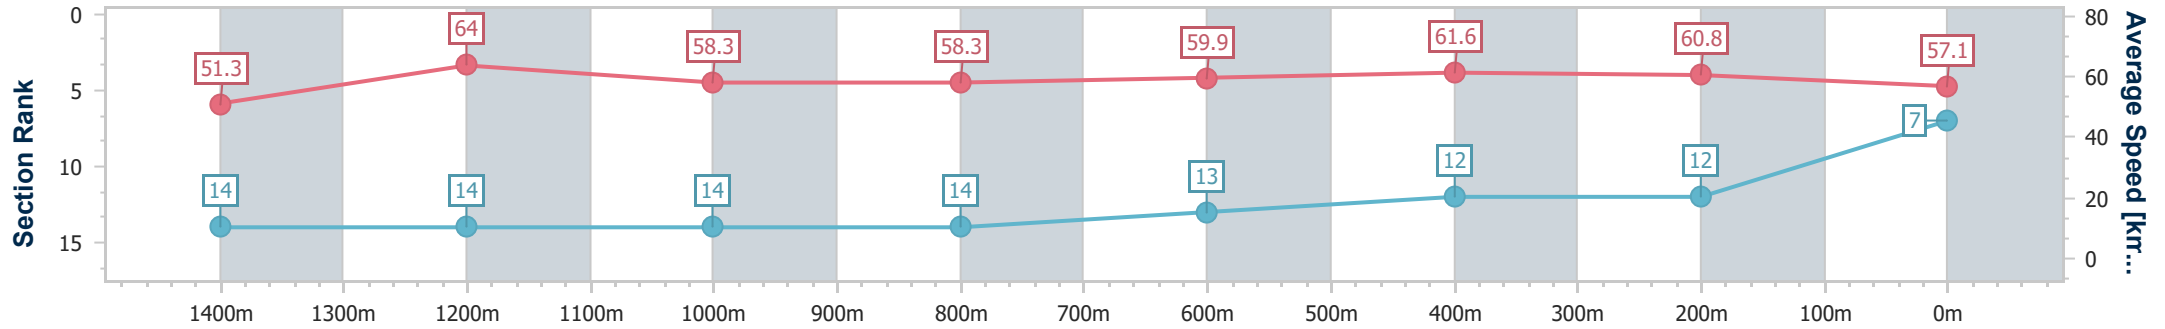

Horse/Jockey Name	Fossil Fuel
Final Rank	7
Fastest Section Time (Section)	0:11.31 (1400m)
Top Speed [km/h] (Section)	68.6 (Overall)
Race State	Finished

Sunshine Coast QLD Professional
Race 3: SUNSHINE COAST RIDING FOR THE DISABLED
Maiden Handicap - 1600m

01 September 2024 - 14:26

Track Rating: Good 4, Weather: Fine, Rail Position: +7m Entire

Section	Overall	1400m	1200m	1000m	800m	600m	400m	200m
Section Times	1:38.60 [7] (0:14.10)	1:24.50 [14] (0:11.31)	1:13.19 [14] (0:12.36)	1:00.83 [14] (0:12.44)	0:48.39 [14] (0:12.18)	0:36.21 [13] (0:11.75)	0:24.46 [12] (0:11.82)	0:12.64 [12] (0:12.64)
Average Speed [km/h]	51.3	64.0	58.3	58.3	59.9	61.6	60.8	57.1
Top Speed [km/h]	68.6	65.6	62.2	60.3	62.6	62.7	62.6	58.3
Avg. Dist. to Rail [m]	6.7	2.6	2.7	2.5	2.0	1.1	2.9	5.3
Avg. Stride Freq. [Hz]	2.1	2.2	2.1	2.1	2.2	2.2	2.2	2.1
Avg. Stride Length [m]	6.6	7.9	7.6	7.7	7.7	7.8	7.8	7.5

- [ ] Ranking at each section and finish
- -.-.- No data available at this section
- NA No data available