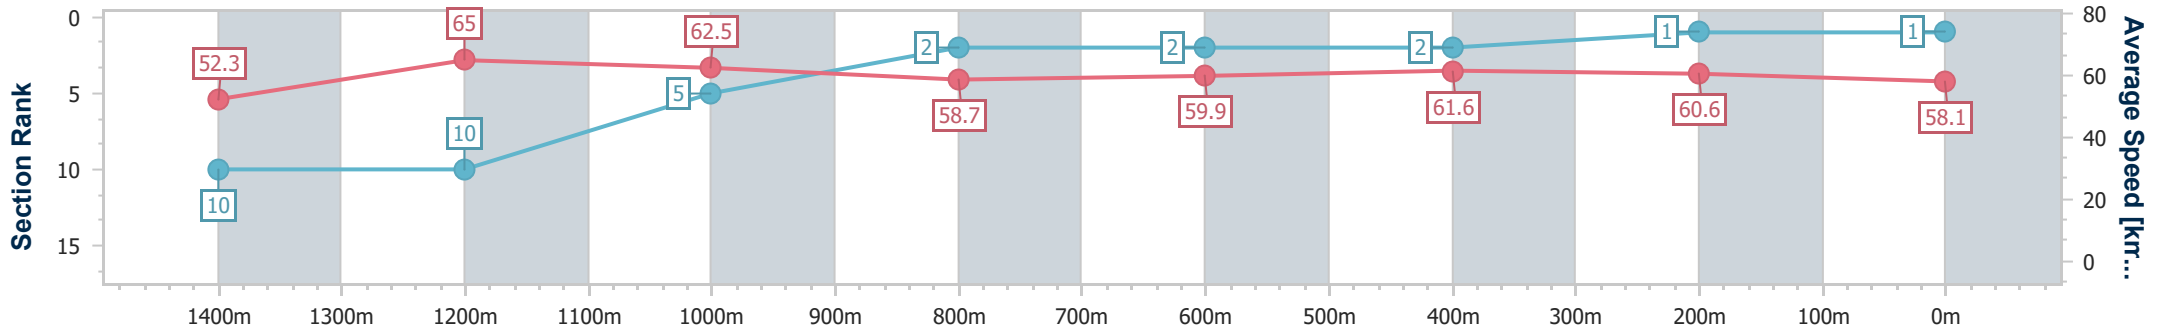

01 September 2024 - 14:26

Track Rating: Good 4, Weather: Fine, Rail Position: +7m Entire

Section	Overall	1400m	1200m	1000m	800m	600m	400m	200m
Section Times	1:37.35 [1] (0:13.80)	1:23.55 [10] (0:11.22)	1:12.33 [10] (0:11.55)	1:00.78 [5] (0:12.40)	0:48.38 [2] (0:12.25)	0:36.13 [2] (0:11.87)	0:24.26 [2] (0:11.83)	0:12.43 [1] (0:12.43)
Average Speed [km/h]	52.3	65.0	62.5	58.7	59.9	61.6	60.6	58.1
Top Speed [km/h]	67.0	67.1	66.7	60.2	61.4	62.2	61.6	59.5
Avg. Dist. to Rail [m]	10.9	5.3	4.5	4.1	3.5	2.1	1.6	1.3
Avg. Stride Freq. [Hz]	2.1	2.3	2.2	2.2	2.2	2.2	2.2	2.2
Avg. Stride Length [m]	6.8	7.7	7.7	7.5	7.6	7.7	7.7	7.5