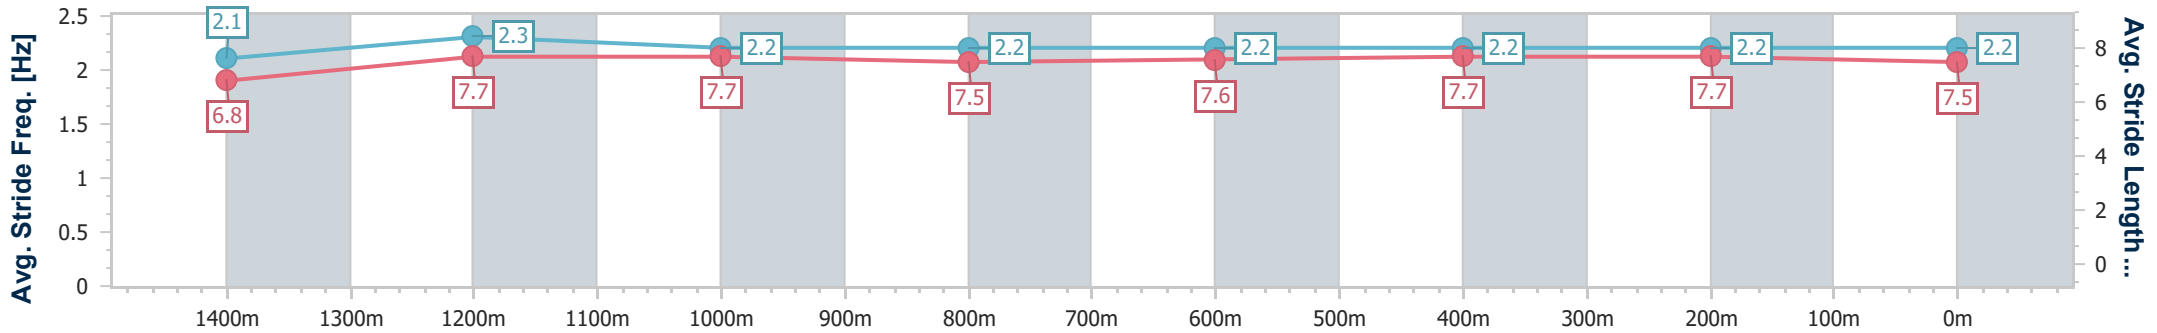

01 September 2024 - 14:26

Track Rating: Good 4, Weather: Fine, Rail Position: +7m Entire

Section	Overall	1400m	1200m	1000m	800m	600m	400m	200m
Section Times	1:37.35 [1] (0:13.80)	1:23.55 [10] (0:11.22)	1:12.33 [10] (0:11.55)	1:00.78 [5] (0:12.40)	0:48.38 [2] (0:12.25)	0:36.13 [2] (0:11.87)	0:24.26 [2] (0:11.83)	0:12.43 [1] (0:12.43)
Average Speed [km/h]	52.3	65.0	62.5	58.7	59.9	61.6	60.6	58.1
Top Speed [km/h]	67.0	67.1	66.7	60.2	61.4	62.2	61.6	59.5
Avg. Dist. to Rail [m]	10.9	5.3	4.5	4.1	3.5	2.1	1.6	1.3
Avg. Stride Freq. [Hz]	2.1	2.3	2.2	2.2	2.2	2.2	2.2	2.2
Avg. Stride Length [m]	6.8	7.7	7.7	7.5	7.6	7.7	7.7	7.5