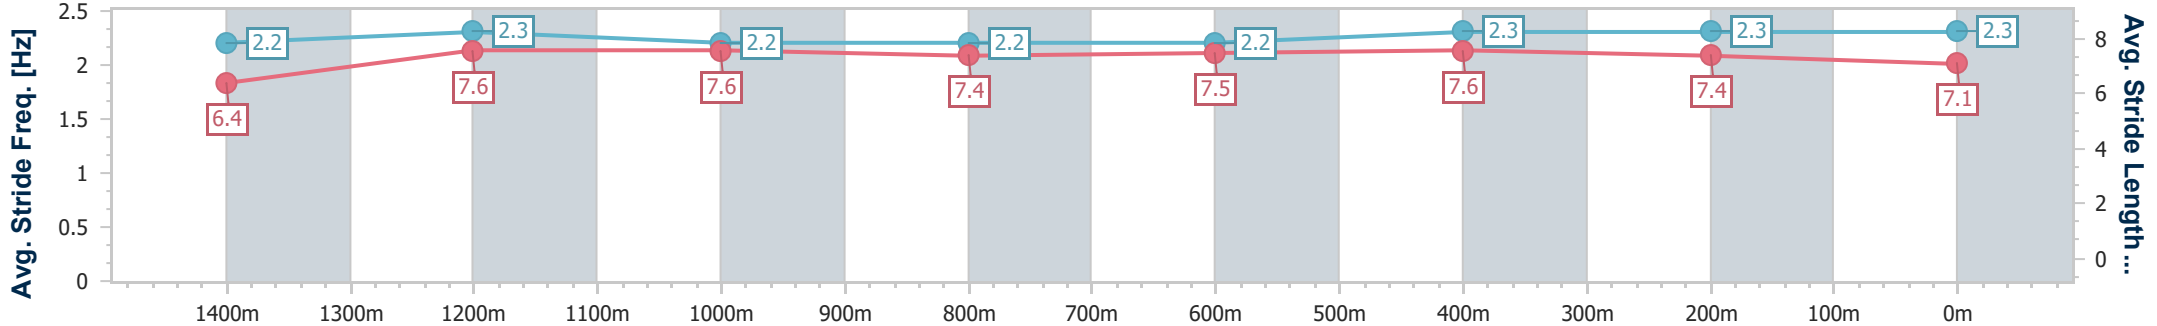

Horse/Jockey Name	Shabooh Shalaa
Final Rank	3
Fastest Section Time (Section)	0:11.30 (1400m)
Top Speed [km/h] (Section)	65.7 (1400m)
Race State	Finished

Sunshine Coast QLD Professional
Race 3: SUNSHINE COAST RIDING FOR THE DISABLED
Maiden Handicap - 1600m

01 September 2024 - 14:26

Track Rating: Good 4, Weather: Fine, Rail Position: +7m Entire

Section	Overall	1400m	1200m	1000m	800m	600m	400m	200m
Section Times	1:37.51 [3] (0:13.81)	1:23.70 [11] (0:11.30)	1:12.40 [11] (0:11.99)	1:00.41 [10] (0:12.27)	0:48.14 [7] (0:12.27)	0:35.87 [6] (0:11.77)	0:24.10 [3] (0:11.66)	0:12.44 [2] (0:12.44)
Average Speed [km/h]	52.3	64.2	60.5	59.3	59.8	62.0	61.7	58.0
Top Speed [km/h]	65.6	65.7	61.9	60.4	62.5	62.8	62.5	60.3
Avg. Dist. to Rail [m]	9.9	4.2	4.5	4.2	3.0	2.5	2.4	3.4
Avg. Stride Freq. [Hz]	2.2	2.3	2.2	2.2	2.2	2.3	2.3	2.3
Avg. Stride Length [m]	6.4	7.6	7.6	7.4	7.5	7.6	7.4	7.1

- [ ] Ranking at each section and finish
- -.-.- No data available at this section
- NA No data available