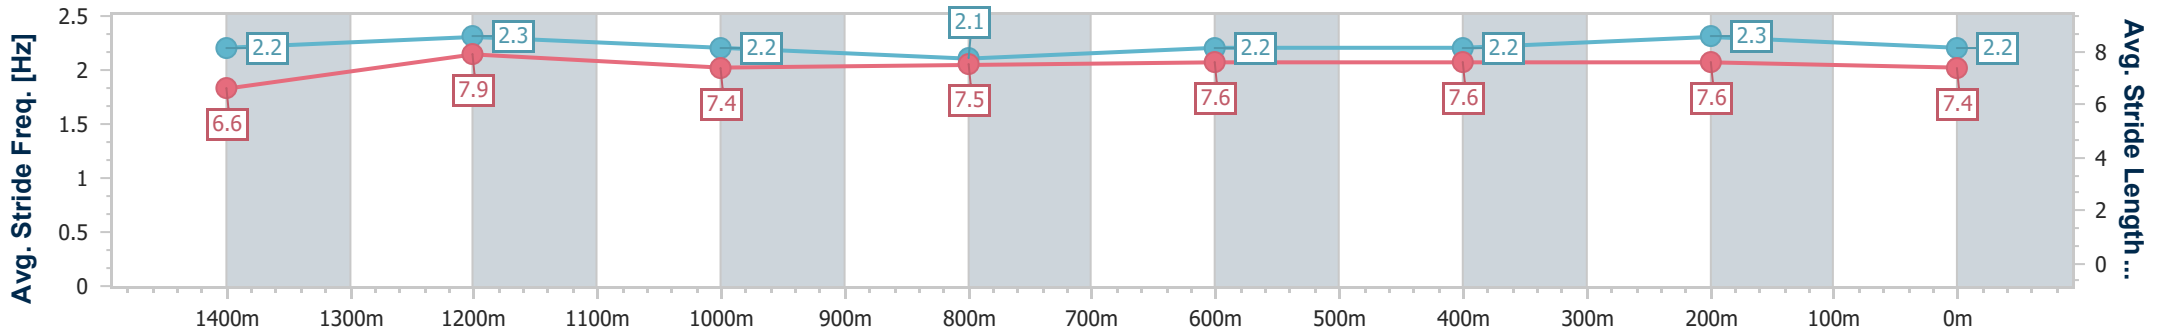

Horse/Jockey Name	Mingardos
Final Rank	5
Fastest Section Time (Section)	0:11.17 (1400m)
Top Speed [km/h] (Section)	66.7 (1400m)
Race State	Finished

Sunshine Coast QLD Professional
Race 3: SUNSHINE COAST RIDING FOR THE DISABLED
Maiden Handicap - 1600m

01 September 2024 - 14:26

Track Rating: Good 4, Weather: Fine, Rail Position: +7m Entire

Section	Overall	1400m	1200m	1000m	800m	600m	400m	200m						
Section Times	1:37.56 [5] (0:14.00)	1:23.56 [12] (0:11.17)	1:12.39 [12] (0:12.31)	1:00.08 [12] (0:12.45)	0:47.63 [12] (0:12.23)	0:35.40 [11] (0:11.70)	0:23.70 [10] (0:11.60)	0:12.10 [5] (0:12.10)						
Average Speed [km/h]	51.6	64.9	58.3	58.2	58.9	61.6	62.1	59.6						
Top Speed [km/h]	64.5	66.7	61.6	60.6	62.0	62.5	63.2	61.5						
Avg. Dist. to Rail [m]	7.5	2.2	1.3	1.6	0.4	0.6	4.4	7.5						
Avg. Stride Freq. [Hz]	2.2	2.3	2.2	2.1	2.2	2.2	2.3	2.2						
Avg. Stride Length [m]	6.6	7.9	7.4	7.5	7.6	7.6	7.6	7.4						

- [ ] Ranking at each section and finish
- -.-.- No data available at this section
- NA No data available