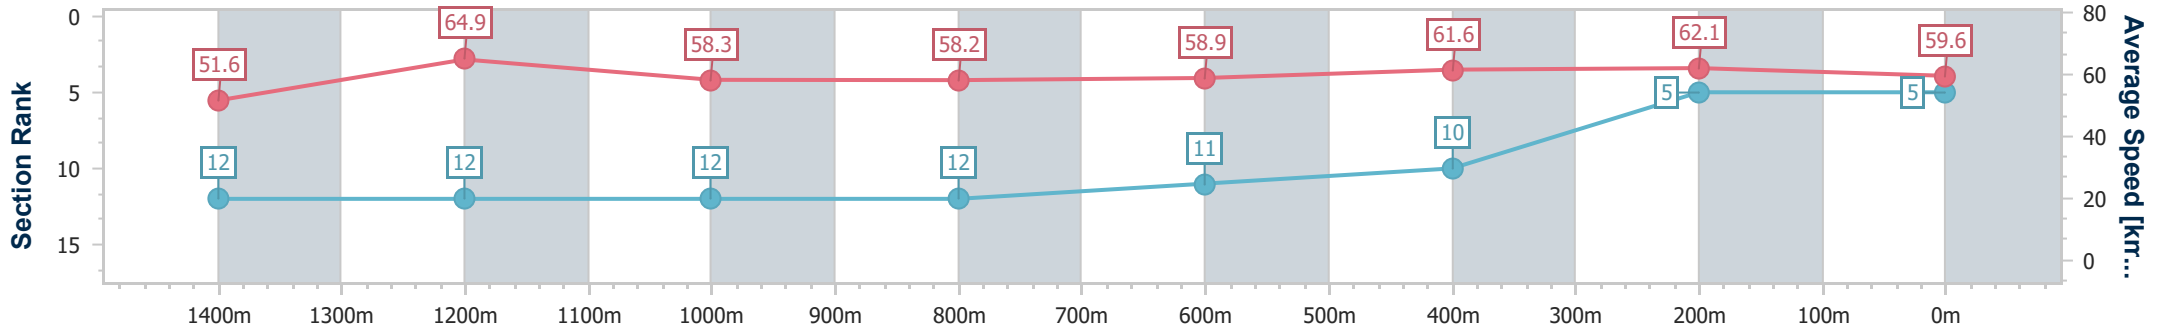

Horse/Jockey Name	Mingardos
Final Rank	5
Fastest Section Time (Section)	0:11.17 (1400m)
Top Speed [km/h] (Section)	66.7 (1400m)
Race State	Finished

Sunshine Coast QLD Professional
Race 3: SUNSHINE COAST RIDING FOR THE DISABLED
Maiden Handicap - 1600m

01 September 2024 - 14:26

Track Rating: Good 4, Weather: Fine, Rail Position: +7m Entire

Section	Overall	1400m	1200m	1000m	800m	600m	400m	200m						
Section Times	1:37.56 [5] (0:14.00)	1:23.56 [12] (0:11.17)	1:12.39 [12] (0:12.31)	1:00.08 [12] (0:12.45)	0:47.63 [12] (0:12.23)	0:35.40 [11] (0:11.70)	0:23.70 [10] (0:11.60)	0:12.10 [5] (0:12.10)						
Average Speed [km/h]	51.6	64.9	58.3	58.2	58.9	61.6	62.1	59.6						
Top Speed [km/h]	64.5	66.7	61.6	60.6	62.0	62.5	63.2	61.5						
Avg. Dist. to Rail [m]	7.5	2.2	1.3	1.6	0.4	0.6	4.4	7.5						
Avg. Stride Freq. [Hz]	2.2	2.3	2.2	2.1	2.2	2.2	2.3	2.2						
Avg. Stride Length [m]	6.6	7.9	7.4	7.5	7.6	7.6	7.6	7.4						

- [ ] Ranking at each section and finish
- -.-.- No data available at this section
- NA No data available