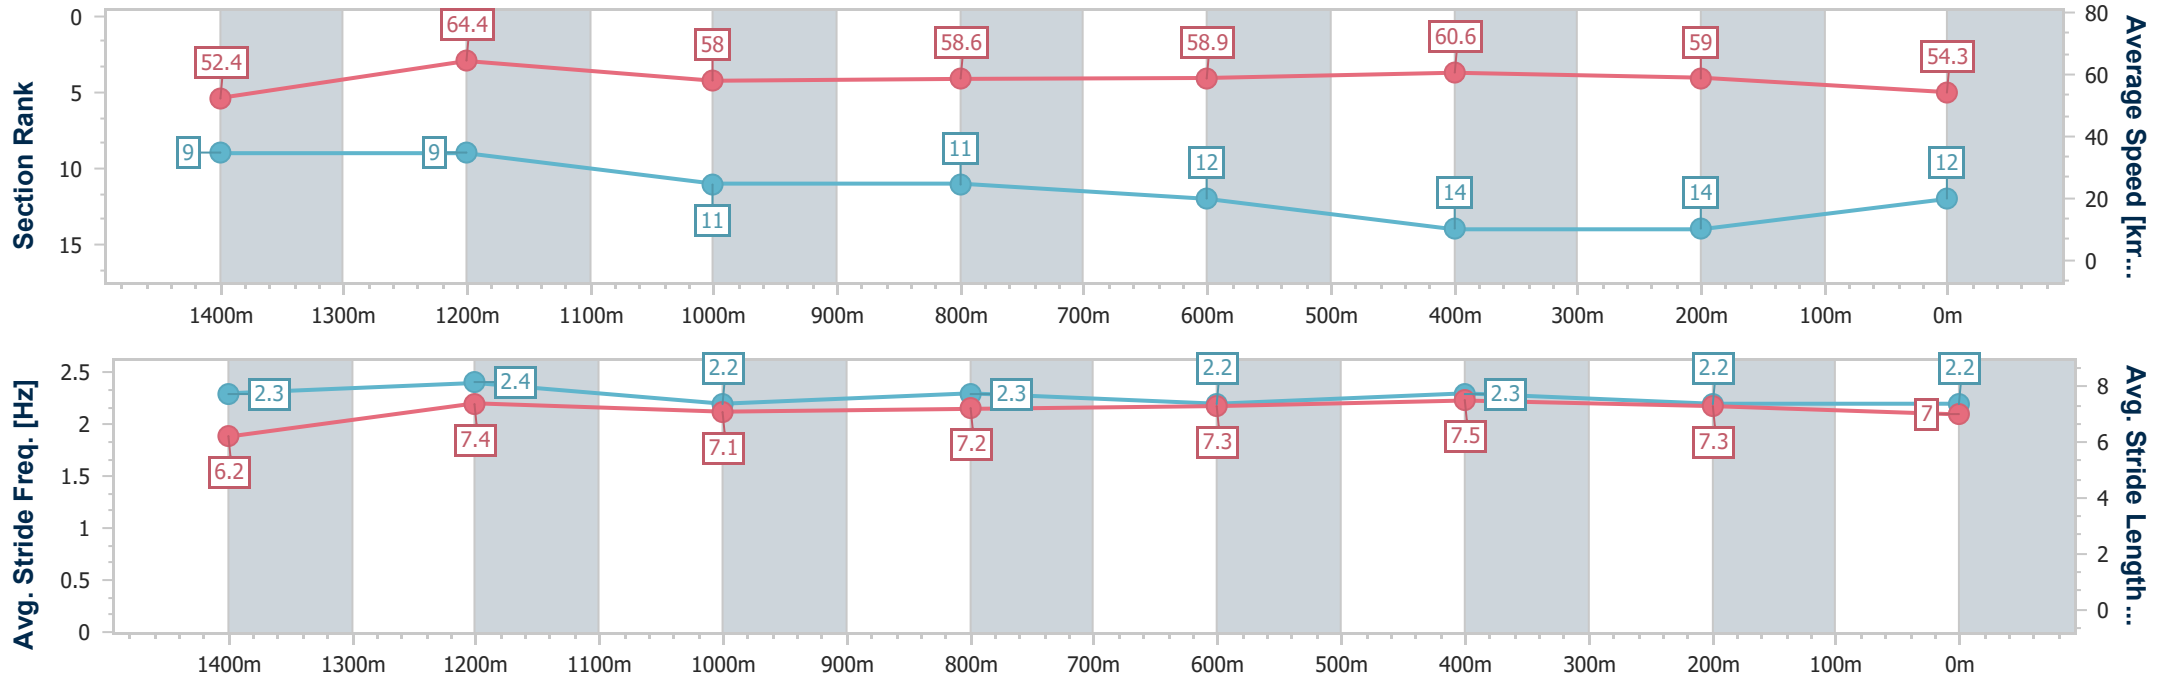

- [] Ranking at each section and finish
- .-.- No data available at this section
- NA No data available

Horse/Jockey Name	Deific
Final Rank	12
Fastest Section Time (Section)	0:11.22 (1400m)
Top Speed [km/h] (Section)	66.6 (1400m)
Race State	Finished

- [] Ranking at each section and finish
- .-.- No data available at this section
- NA No data available

Horse/Jockey Name	Fierce Royalty
Final Rank	13
Fastest Section Time (Section)	0:11.40 (1400m)
Top Speed [km/h] (Section)	66.1 (Overall)
Race State	Finished