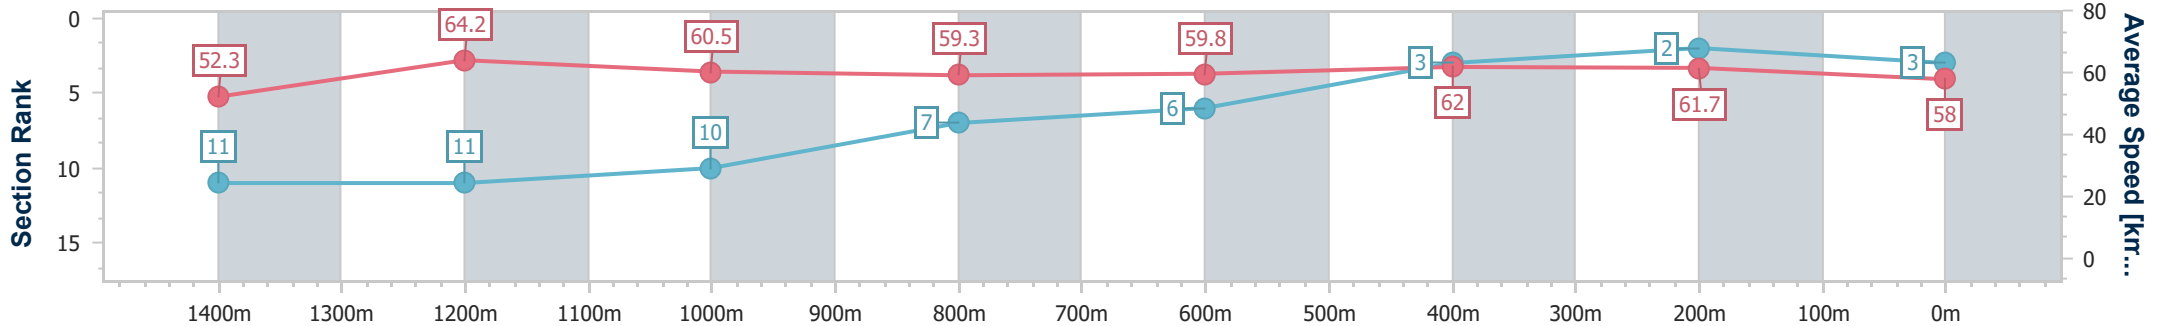

Horse/Jockey Name	Shabooh Shalaa
Final Rank	3
Fastest Section Time (Section)	0:11.30 (1400m)
Top Speed [km/h] (Section)	65.7 (1400m)
Race State	Finished

Sunshine Coast QLD Professional
Race 3: SUNSHINE COAST RIDING FOR THE DISABLED
Maiden Handicap - 1600m

01 September 2024 - 14:26

Track Rating: Good 4, Weather: Fine, Rail Position: +7m Entire

Section	Overall	1400m	1200m	1000m	800m	600m	400m	200m
Section Times	1:37.51 [3] (0:13.81)	1:23.70 [11] (0:11.30)	1:12.40 [11] (0:11.99)	1:00.41 [10] (0:12.27)	0:48.14 [7] (0:12.27)	0:35.87 [6] (0:11.77)	0:24.10 [3] (0:11.66)	0:12.44 [2] (0:12.44)
Average Speed [km/h]	52.3	64.2	60.5	59.3	59.8	62.0	61.7	58.0
Top Speed [km/h]	65.6	65.7	61.9	60.4	62.5	62.8	62.5	60.3
Avg. Dist. to Rail [m]	9.9	4.2	4.5	4.2	3.0	2.5	2.4	3.4
Avg. Stride Freq. [Hz]	2.2	2.3	2.2	2.2	2.2	2.3	2.3	2.3
Avg. Stride Length [m]	6.4	7.6	7.6	7.4	7.5	7.6	7.4	7.1

- [ ] Ranking at each section and finish
- -.-.- No data available at this section
- NA No data available