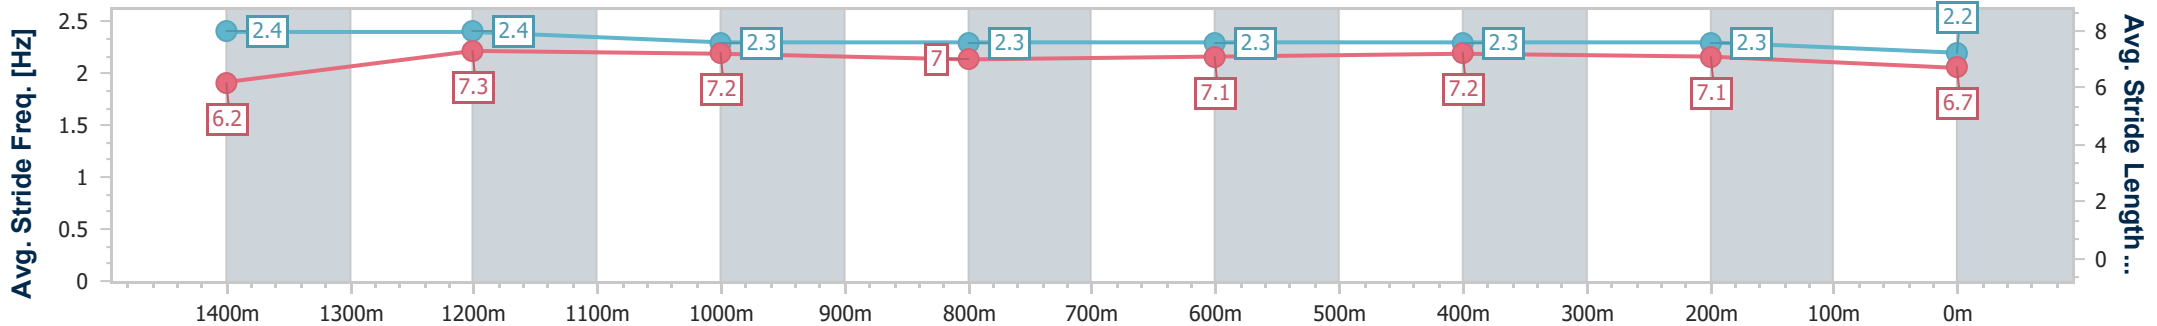

Sunshine Coast QLD Professional
 Race 3: SUNSHINE COAST RIDING FOR THE DISABLED
 Maiden Handicap - 1600m

01 September 2024 - 14:26

Track Rating: Good 4, Weather: Fine, Rail Position: +7m Entire

Section	Overall	1400m	1200m	1000m	800m	600m	400m	200m
Section Times	1:39.82 [12] (0:13.71)	1:26.11 [9] (0:11.22)	1:14.89 [9] (0:12.50)	1:02.39 [11] (0:12.38)	0:50.01 [11] (0:12.46)	0:37.55 [12] (0:12.08)	0:25.47 [14] (0:12.23)	0:13.24 [14] (0:13.24)
Average Speed [km/h]	52.4	64.4	58.0	58.6	58.9	60.6	59.0	54.3
Top Speed [km/h]	66.6	66.6	64.7	60.8	60.7	61.2	60.5	56.9
Avg. Dist. to Rail [m]	6.7	2.7	3.4	3.1	3.5	2.8	2.0	1.9
Avg. Stride Freq. [Hz]	2.3	2.4	2.2	2.3	2.2	2.3	2.2	2.2
Avg. Stride Length [m]	6.2	7.4	7.1	7.2	7.3	7.5	7.3	7.0

- [] Ranking at each section and finish
- .-.- No data available at this section
- NA No data available

Horse/Jockey Name	Fierce Royalty
Final Rank	13
Fastest Section Time (Section)	0:11.40 (1400m)
Top Speed [km/h] (Section)	66.1 (Overall)
Race State	Finished

Sunshine Coast QLD Professional
Race 3: SUNSHINE COAST RIDING FOR THE DISABLED
Maiden Handicap - 1600m

01 September 2024 - 14:26

Track Rating: Good 4, Weather: Fine, Rail Position: +7m Entire

Section	Overall	1400m	1200m	1000m	800m	600m	400m	200m
Section Times	1:40.07 [13] (0:13.48)	1:26.59 [7] (0:11.40)	1:15.19 [8] (0:12.09)	1:03.10 [9] (0:12.63)	0:50.47 [10] (0:12.40)	0:38.07 [10] (0:12.07)	0:26.00 [11] (0:12.24)	0:13.76 [13] (0:13.76)
Average Speed [km/h]	53.3	63.7	59.7	57.5	59.1	60.8	58.6	52.3
Top Speed [km/h]	66.1	66.0	61.3	59.3	62.3	61.7	61.2	55.4
Avg. Dist. to Rail [m]	6.9	3.6	3.3	3.2	2.9	3.1	5.7	4.3
Avg. Stride Freq. [Hz]	2.4	2.4	2.3	2.3	2.3	2.3	2.3	2.2
Avg. Stride Length [m]	6.2	7.3	7.2	7.0	7.1	7.2	7.1	6.7