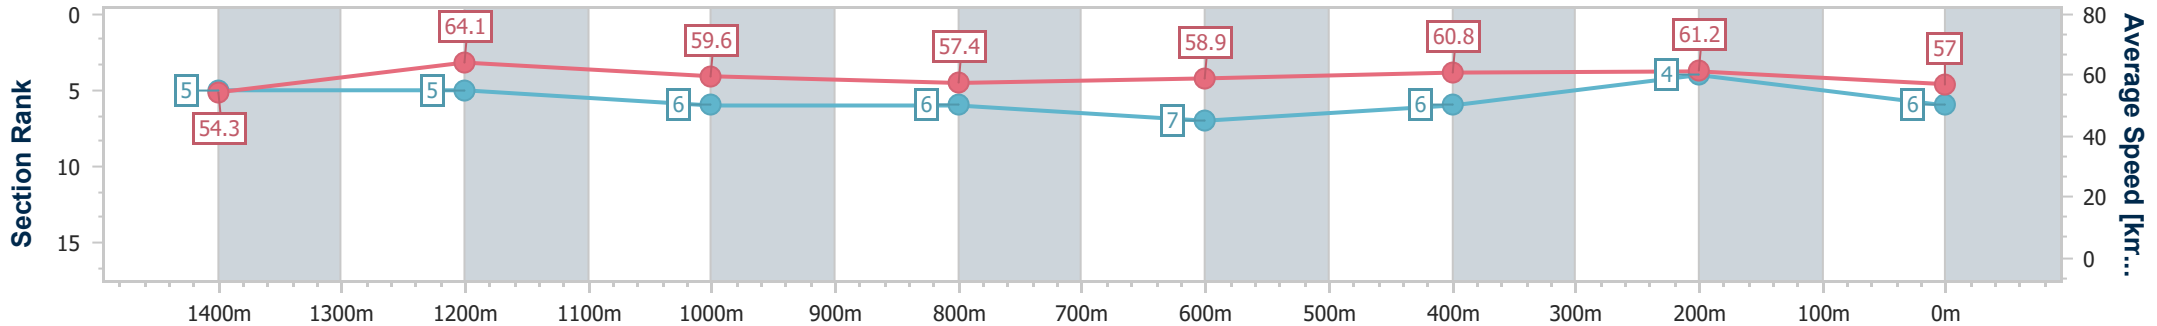

Horse/Jockey Name	Queen Of Dark
Final Rank	6
Fastest Section Time (Section)	0:11.30 (1400m)
Top Speed [km/h] (Section)	67.9 (Overall)
Race State	Finished

Sunshine Coast QLD Professional
Race 3: SUNSHINE COAST RIDING FOR THE DISABLED
Maiden Handicap - 1600m

01 September 2024 - 14:26

Track Rating: Good 4, Weather: Fine, Rail Position: +7m Entire

Section	Overall	1400m	1200m	1000m	800m	600m	400m	200m
Section Times	1:37.95 [6] (0:13.29)	1:24.66 [5] (0:11.30)	1:13.36 [5] (0:12.05)	1:01.31 [6] (0:12.67)	0:48.64 [6] (0:12.35)	0:36.29 [7] (0:11.88)	0:24.41 [6] (0:11.76)	0:12.65 [4] (0:12.65)
Average Speed [km/h]	54.3	64.1	59.6	57.4	58.9	60.8	61.2	57.0
Top Speed [km/h]	67.9	66.9	61.0	58.5	61.1	62.5	62.9	59.3
Avg. Dist. to Rail [m]	4.5	2.4	2.3	2.2	1.7	1.1	2.9	3.4
Avg. Stride Freq. [Hz]	2.1	2.3	2.2	2.2	2.2	2.2	2.3	2.2
Avg. Stride Length [m]	6.8	7.7	7.6	7.4	7.4	7.6	7.5	7.1

- [ ] Ranking at each section and finish
- -.-.- No data available at this section
- NA No data available