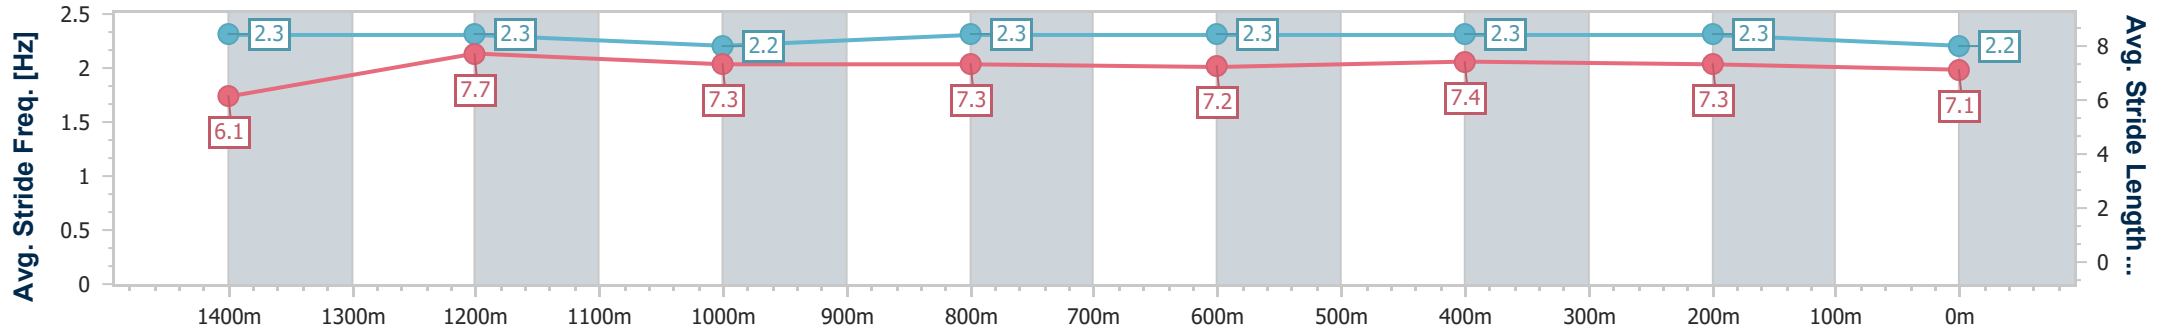

- [] Ranking at each section and finish
- .-.- No data available at this section
- NA No data available

Horse/Jockey Name	Talakai
Final Rank	9
Fastest Section Time (Section)	0:11.28 (1400m)
Top Speed [km/h] (Section)	66.7 (1400m)
Race State	Finished

Sunshine Coast QLD Professional
 Race 3: SUNSHINE COAST RIDING FOR THE DISABLED
 Maiden Handicap - 1600m

01 September 2024 - 14:26

Track Rating: Good 4, Weather: Fine, Rail Position: +7m Entire

Section	Overall	1400m	1200m	1000m	800m	600m	400m	200m
Section Times	1:38.95 [9] (0:14.07)	1:24.88 [13] (0:11.28)	1:13.60 [13] (0:12.41)	1:01.19 [13] (0:12.32)	0:48.87 [13] (0:12.46)	0:36.41 [14] (0:11.63)	0:24.78 [13] (0:11.76)	0:13.02 [10] (0:13.02)
Average Speed [km/h]	51.3	64.7	58.2	59.0	59.0	62.1	61.2	55.3
Top Speed [km/h]	66.5	66.7	61.8	60.3	61.4	63.7	63.5	59.4
Avg. Dist. to Rail [m]	8.3	4.2	4.5	4.2	3.9	0.9	1.7	2.1
Avg. Stride Freq. [Hz]	2.3	2.3	2.2	2.3	2.3	2.3	2.3	2.2
Avg. Stride Length [m]	6.1	7.7	7.3	7.3	7.2	7.4	7.3	7.1