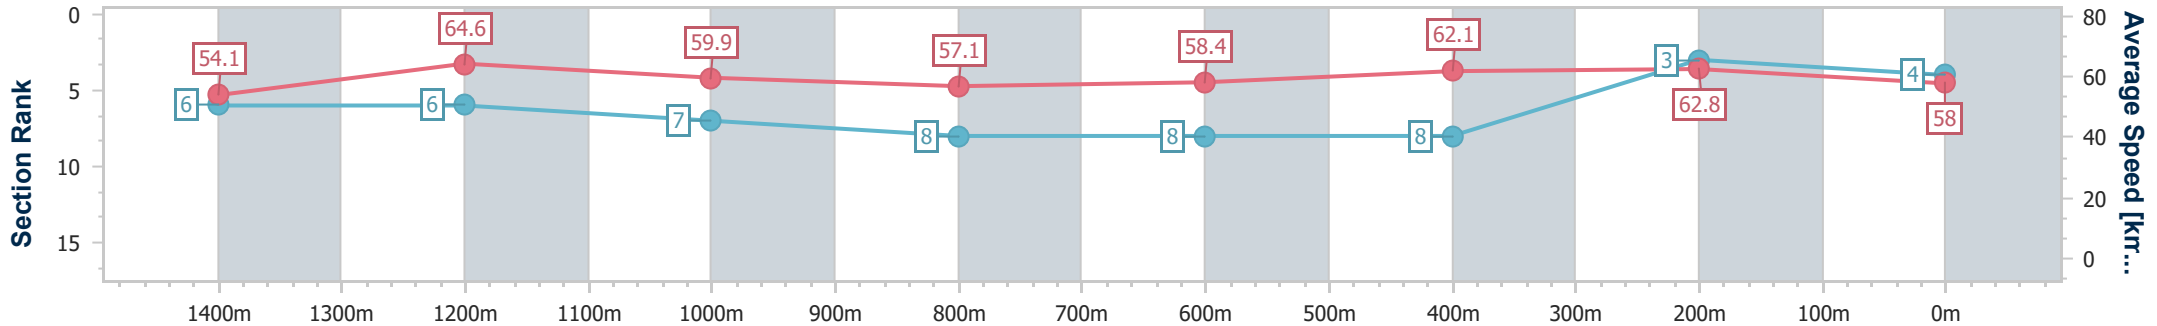

Horse/Jockey Name	Good Karma
Final Rank	4
Fastest Section Time (Section)	0:11.25 (1400m)
Top Speed [km/h] (Section)	68.7 (Overall)
Race State	Finished

Sunshine Coast QLD Professional
Race 3: SUNSHINE COAST RIDING FOR THE DISABLED
Maiden Handicap - 1600m

01 September 2024 - 14:26

Track Rating: Good 4, Weather: Fine, Rail Position: +7m Entire

Section	Overall	1400m	1200m	1000m	800m	600m	400m	200m
Section Times	1:37.53 [4] (0:13.36)	1:24.17 [6] (0:11.25)	1:12.92 [6] (0:12.05)	1:00.87 [7] (0:12.71)	0:48.16 [8] (0:12.44)	0:35.72 [8] (0:11.87)	0:23.85 [8] (0:11.46)	0:12.39 [3] (0:12.39)
Average Speed [km/h]	54.1	64.6	59.9	57.1	58.4	62.1	62.8	58.0
Top Speed [km/h]	68.7	68.5	61.4	59.1	62.2	62.9	64.0	60.4
Avg. Dist. to Rail [m]	6.4	3.4	3.6	3.1	2.0	3.5	3.9	4.7
Avg. Stride Freq. [Hz]	2.3	2.4	2.3	2.2	2.3	2.4	2.4	2.3
Avg. Stride Length [m]	6.2	7.5	7.3	7.1	7.2	7.3	7.2	6.9

- [ ] Ranking at each section and finish
- -.-.- No data available at this section
- NA No data available