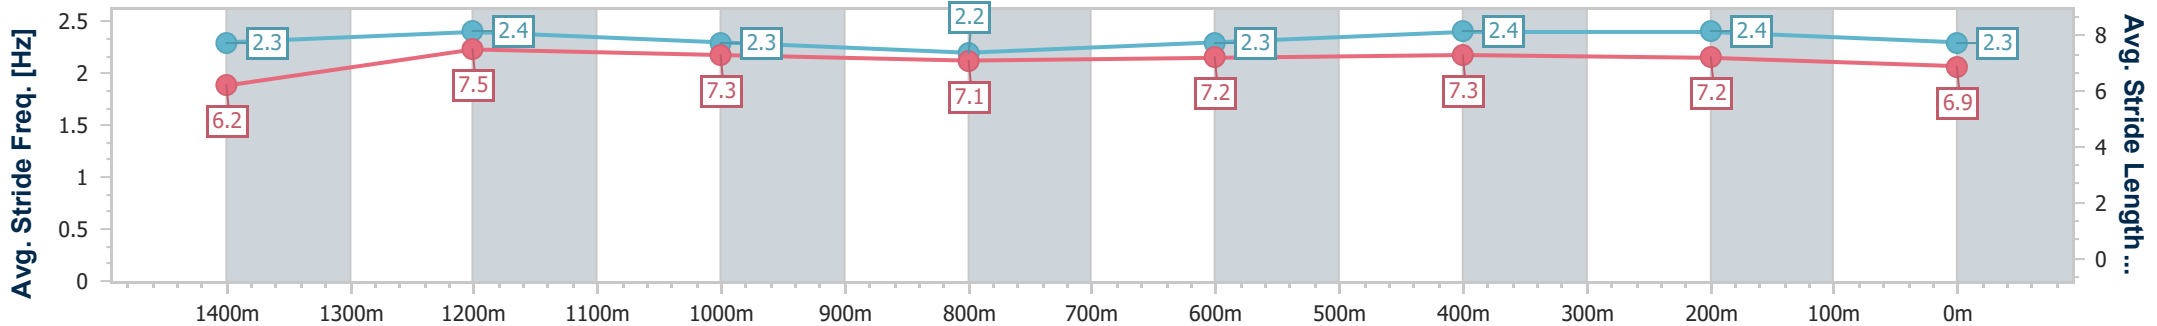

Horse/Jockey Name	Good Karma
Final Rank	4
Fastest Section Time (Section)	0:11.25 (1400m)
Top Speed [km/h] (Section)	68.7 (Overall)
Race State	Finished

Sunshine Coast QLD Professional
Race 3: SUNSHINE COAST RIDING FOR THE DISABLED
Maiden Handicap - 1600m

01 September 2024 - 14:26

Track Rating: Good 4, Weather: Fine, Rail Position: +7m Entire

Section	Overall	1400m	1200m	1000m	800m	600m	400m	200m
Section Times	1:37.53 [4] (0:13.36)	1:24.17 [6] (0:11.25)	1:12.92 [6] (0:12.05)	1:00.87 [7] (0:12.71)	0:48.16 [8] (0:12.44)	0:35.72 [8] (0:11.87)	0:23.85 [8] (0:11.46)	0:12.39 [3] (0:12.39)
Average Speed [km/h]	54.1	64.6	59.9	57.1	58.4	62.1	62.8	58.0
Top Speed [km/h]	68.7	68.5	61.4	59.1	62.2	62.9	64.0	60.4
Avg. Dist. to Rail [m]	6.4	3.4	3.6	3.1	2.0	3.5	3.9	4.7
Avg. Stride Freq. [Hz]	2.3	2.4	2.3	2.2	2.3	2.4	2.4	2.3
Avg. Stride Length [m]	6.2	7.5	7.3	7.1	7.2	7.3	7.2	6.9

- [ ] Ranking at each section and finish
- -.-.- No data available at this section
- NA No data available