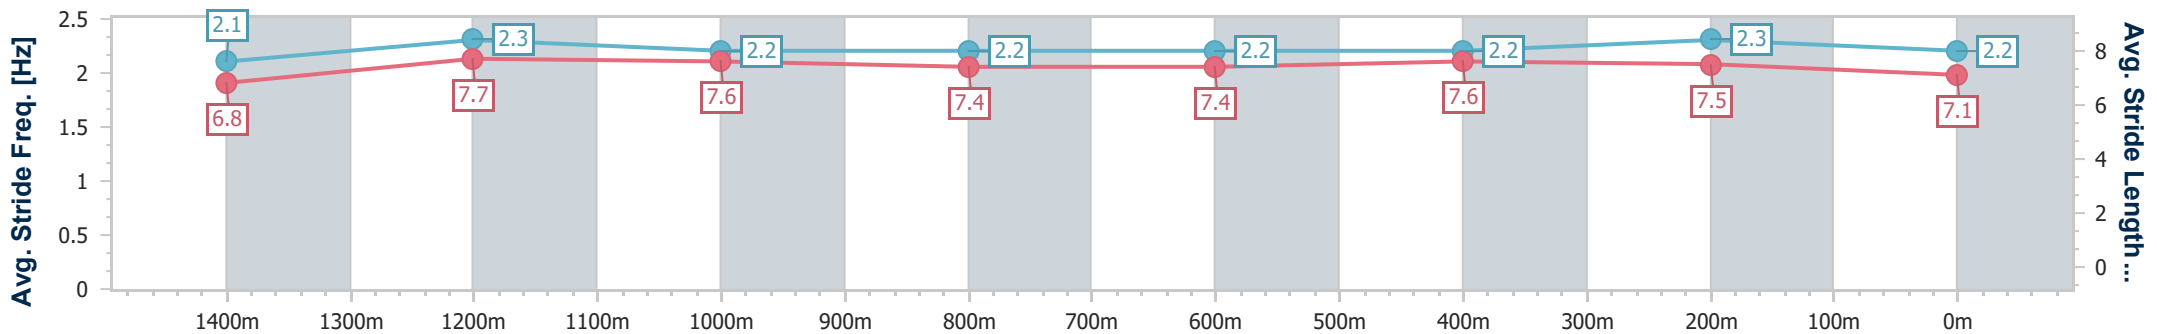

Horse/Jockey Name	Queen Of Dark
Final Rank	6
Fastest Section Time (Section)	0:11.30 (1400m)
Top Speed [km/h] (Section)	67.9 (Overall)
Race State	Finished

Sunshine Coast QLD Professional
Race 3: SUNSHINE COAST RIDING FOR THE DISABLED
Maiden Handicap - 1600m

01 September 2024 - 14:26

Track Rating: Good 4, Weather: Fine, Rail Position: +7m Entire

Section	Overall	1400m	1200m	1000m	800m	600m	400m	200m
Section Times	1:37.95 [6] (0:13.29)	1:24.66 [5] (0:11.30)	1:13.36 [5] (0:12.05)	1:01.31 [6] (0:12.67)	0:48.64 [6] (0:12.35)	0:36.29 [7] (0:11.88)	0:24.41 [6] (0:11.76)	0:12.65 [4] (0:12.65)
Average Speed [km/h]	54.3	64.1	59.6	57.4	58.9	60.8	61.2	57.0
Top Speed [km/h]	67.9	66.9	61.0	58.5	61.1	62.5	62.9	59.3
Avg. Dist. to Rail [m]	4.5	2.4	2.3	2.2	1.7	1.1	2.9	3.4
Avg. Stride Freq. [Hz]	2.1	2.3	2.2	2.2	2.2	2.2	2.3	2.2
Avg. Stride Length [m]	6.8	7.7	7.6	7.4	7.4	7.6	7.5	7.1

- [ ] Ranking at each section and finish
- -.-.- No data available at this section
- NA No data available