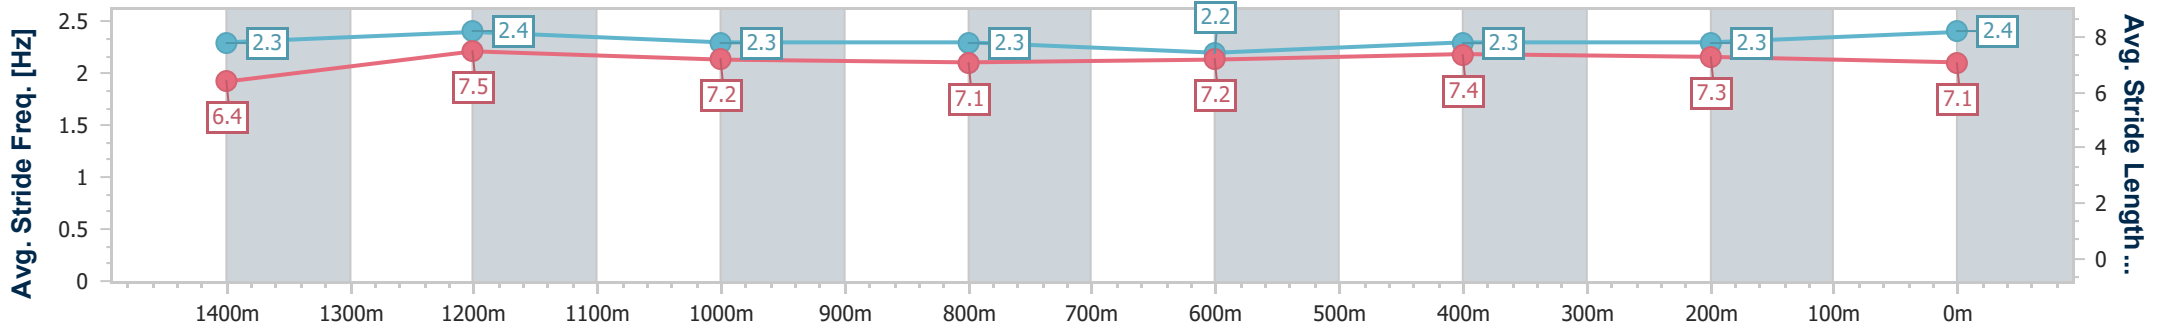

Horse/Jockey Name	Viking Blood
Final Rank	2
Fastest Section Time (Section)	0:11.29 (1400m)
Top Speed [km/h] (Section)	66.1 (Overall)
Race State	Finished

Sunshine Coast QLD Professional
Race 3: SUNSHINE COAST RIDING FOR THE DISABLED
Maiden Handicap - 1600m

01 September 2024 - 14:26

Track Rating: Good 4, Weather: Fine, Rail Position: +7m Entire

Section	Overall	1400m	1200m	1000m	800m	600m	400m	200m						
Section Times	1:37.44 [2] (0:13.58)	1:23.86 [8] (0:11.29)	1:12.57 [7] (0:12.03)	1:00.54 [8] (0:12.66)	0:47.88 [9] (0:12.38)	0:35.50 [9] (0:11.79)	0:23.71 [9] (0:11.79)	0:11.92 [6] (0:11.92)						
Average Speed [km/h]	53.0	64.2	60.0	57.3	58.4	61.2	61.1	60.4						
Top Speed [km/h]	66.1	66.0	61.7	58.8	61.1	61.9	62.5	61.7						
Avg. Dist. to Rail [m]	2.2	2.4	2.4	2.3	1.3	0.4	1.8	5.8						
Avg. Stride Freq. [Hz]	2.3	2.4	2.3	2.3	2.2	2.3	2.3	2.4						
Avg. Stride Length [m]	6.4	7.5	7.2	7.1	7.2	7.4	7.3	7.1						

- [ ] Ranking at each section and finish
- -.-.- No data available at this section
- NA No data available