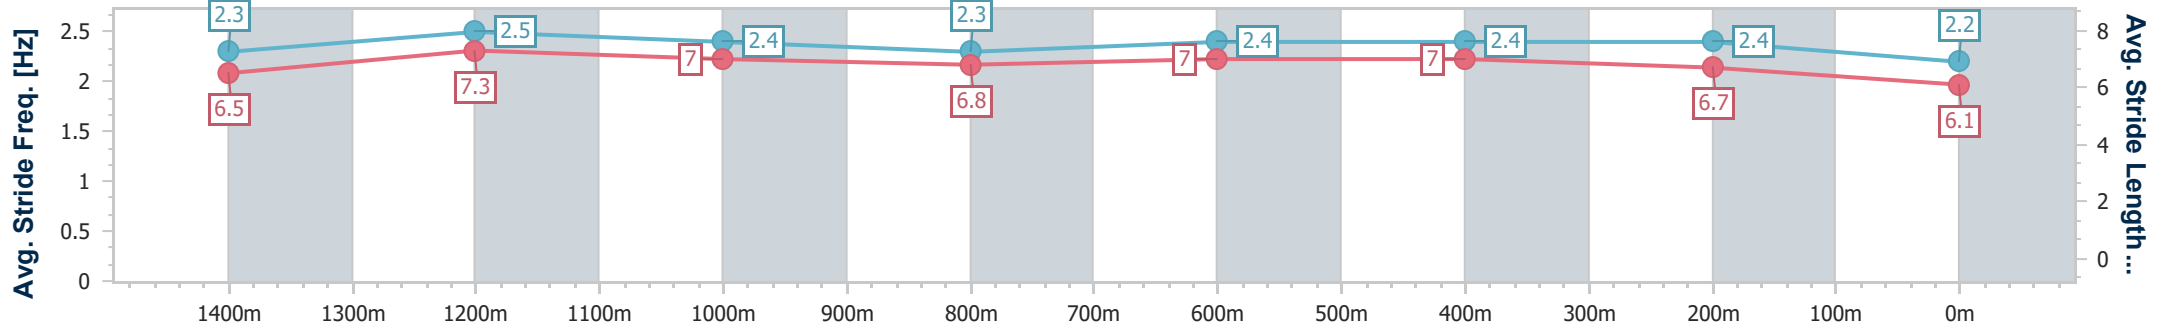

Sunshine Coast QLD Professional
Race 3: SUNSHINE COAST RIDING FOR THE DISABLED
Maiden Handicap - 1600m

01 September 2024 - 14:26

Track Rating: Good 4, Weather: Fine, Rail Position: +7m Entire

Section	Overall	1400m	1200m	1000m	800m	600m	400m	200m
Section Times	1:40.07 [13] (0:13.48)	1:26.59 [7] (0:11.40)	1:15.19 [8] (0:12.09)	1:03.10 [9] (0:12.63)	0:50.47 [10] (0:12.40)	0:38.07 [10] (0:12.07)	0:26.00 [11] (0:12.24)	0:13.76 [13] (0:13.76)
Average Speed [km/h]	53.3	63.7	59.7	57.5	59.1	60.8	58.6	52.3
Top Speed [km/h]	66.1	66.0	61.3	59.3	62.3	61.7	61.2	55.4
Avg. Dist. to Rail [m]	6.9	3.6	3.3	3.2	2.9	3.1	5.7	4.3
Avg. Stride Freq. [Hz]	2.4	2.4	2.3	2.3	2.3	2.3	2.3	2.2
Avg. Stride Length [m]	6.2	7.3	7.2	7.0	7.1	7.2	7.1	6.7

- [] Ranking at each section and finish
- .-.- No data available at this section
- NA No data available

Horse/Jockey Name	Remanded
Final Rank	14
Fastest Section Time (Section)	0:10.99 (1400m)
Top Speed [km/h] (Section)	69.1 (1400m)
Race State	Finished

Sunshine Coast QLD Professional
 Race 3: SUNSHINE COAST RIDING FOR THE DISABLED
 Maiden Handicap - 1600m

01 September 2024 - 14:26

Track Rating: Good 4, Weather: Fine, Rail Position: +7m Entire

Section	Overall	1400m	1200m	1000m	800m	600m	400m	200m
Section Times	1:40.45 [14] (0:13.09)	1:27.36 [1] (0:10.99)	1:16.37 [1] (0:11.98)	1:04.39 [1] (0:12.76)	0:51.63 [1] (0:12.32)	0:39.31 [1] (0:11.85)	0:27.46 [1] (0:12.63)	0:14.83 [7] (0:14.83)
Average Speed [km/h]	55.1	65.8	60.3	56.7	58.9	60.6	57.0	48.5
Top Speed [km/h]	68.9	69.1	64.0	59.1	61.5	61.4	60.1	53.6
Avg. Dist. to Rail [m]	2.8	2.5	2.4	2.5	1.3	0.8	0.4	1.1
Avg. Stride Freq. [Hz]	2.3	2.5	2.4	2.3	2.4	2.4	2.4	2.2
Avg. Stride Length [m]	6.5	7.3	7.0	6.8	7.0	7.0	6.7	6.1

- [] Ranking at each section and finish
- .-.- No data available at this section
- NA No data available