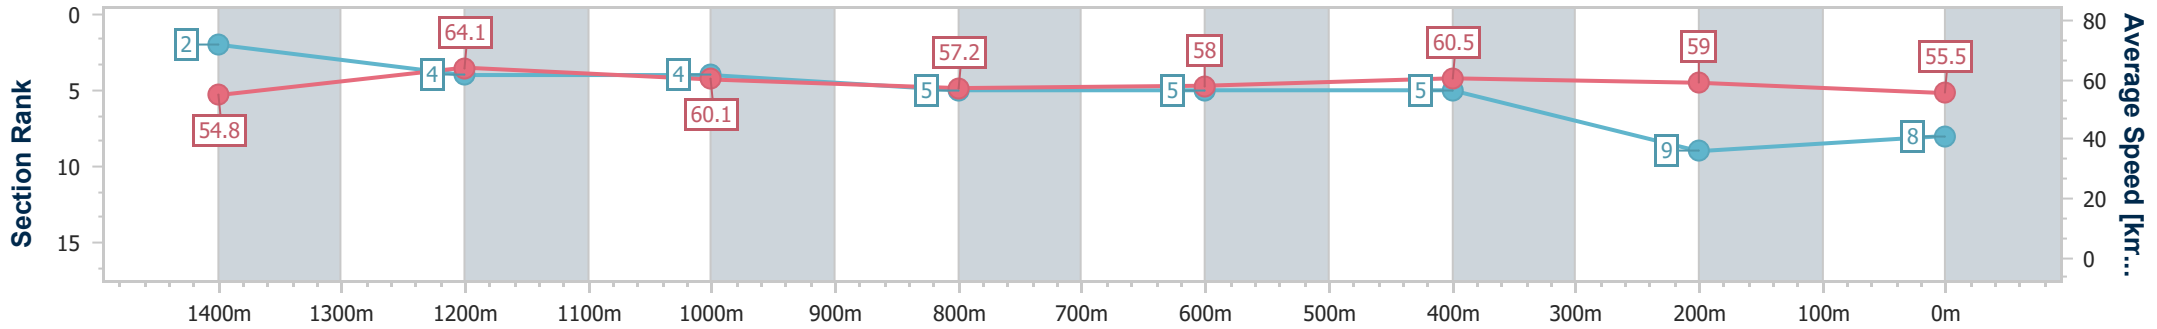

Horse/Jockey Name	Hurricane Rosie
Final Rank	8
Fastest Section Time (Section)	0:11.29 (1400m)
Top Speed [km/h] (Section)	69.2 (Overall)
Race State	Finished

Sunshine Coast QLD Professional
Race 3: SUNSHINE COAST RIDING FOR THE DISABLED
Maiden Handicap - 1600m

01 September 2024 - 14:26

Track Rating: Good 4, Weather: Fine, Rail Position: +7m Entire

Section	Overall	1400m	1200m	1000m	800m	600m	400m	200m
Section Times	1:38.68 [8] (0:13.13)	1:25.55 [2] (0:11.29)	1:14.26 [4] (0:12.02)	1:02.24 [4] (0:12.69)	0:49.55 [5] (0:12.45)	0:37.10 [5] (0:11.93)	0:25.17 [5] (0:12.21)	0:12.96 [9] (0:12.96)
Average Speed [km/h]	54.8	64.1	60.1	57.2	58.0	60.5	59.0	55.5
Top Speed [km/h]	69.2	67.5	61.8	58.3	61.5	61.5	60.7	57.1
Avg. Dist. to Rail [m]	1.8	2.5	2.3	2.1	1.1	0.3	0.9	1.1
Avg. Stride Freq. [Hz]	2.2	2.2	2.1	2.1	2.2	2.2	2.2	2.1
Avg. Stride Length [m]	6.8	8.0	7.8	7.6	7.5	7.6	7.5	7.3

- [ ] Ranking at each section and finish
- -.-.- No data available at this section
- NA No data available