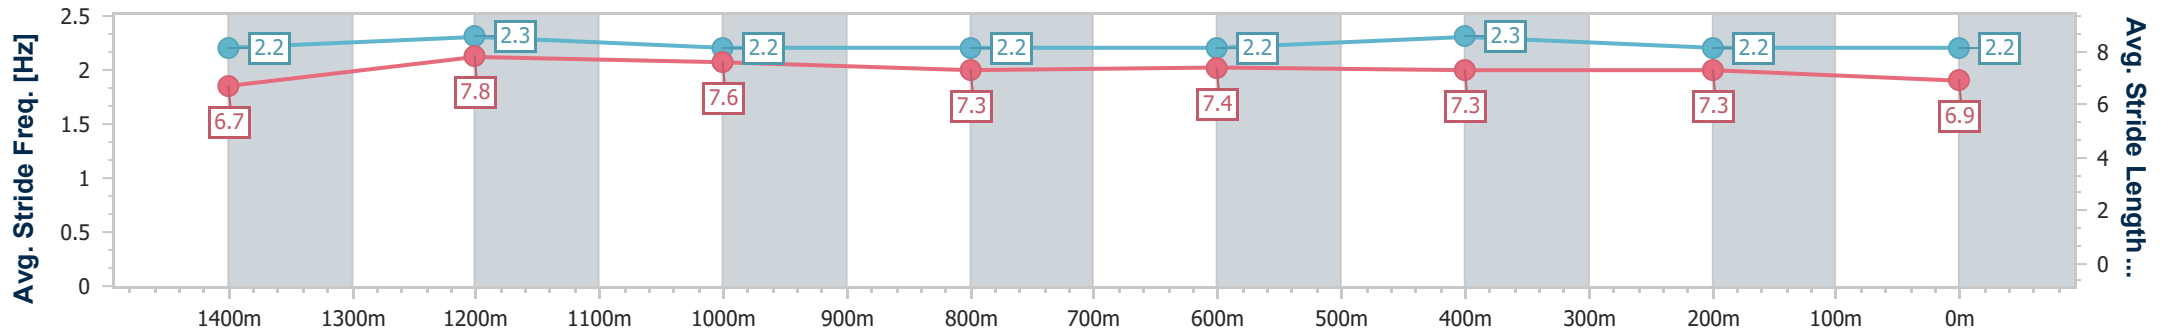

Horse/Jockey Name	Sassy Beans
Final Rank	10
Fastest Section Time (Section)	0:11.02 (1400m)
Top Speed [km/h] (Section)	68.6 (1400m)
Race State	Finished

Sunshine Coast QLD Professional
Race 3: SUNSHINE COAST RIDING FOR THE DISABLED
Maiden Handicap - 1600m

01 September 2024 - 14:26

Track Rating: Good 4, Weather: Fine, Rail Position: +7m Entire

Section	Overall	1400m	1200m	1000m	800m	600m	400m	200m
Section Times	1:39.04 [10] (0:13.17)	1:25.87 [3] (0:11.02)	1:14.85 [2] (0:12.05)	1:02.80 [2] (0:12.76)	0:50.04 [3] (0:12.32)	0:37.72 [3] (0:12.18)	0:25.54 [4] (0:12.20)	0:13.34 [8] (0:13.34)
Average Speed [km/h]	54.6	65.9	60.0	56.9	59.5	60.0	59.1	53.9
Top Speed [km/h]	68.3	68.6	62.6	58.3	61.1	61.5	60.5	55.8
Avg. Dist. to Rail [m]	4.3	4.1	4.8	3.7	2.4	2.8	3.4	3.7
Avg. Stride Freq. [Hz]	2.2	2.3	2.2	2.2	2.2	2.3	2.2	2.2
Avg. Stride Length [m]	6.7	7.8	7.6	7.3	7.4	7.3	7.3	6.9

- [ ] Ranking at each section and finish
- -.-.- No data available at this section
- NA No data available