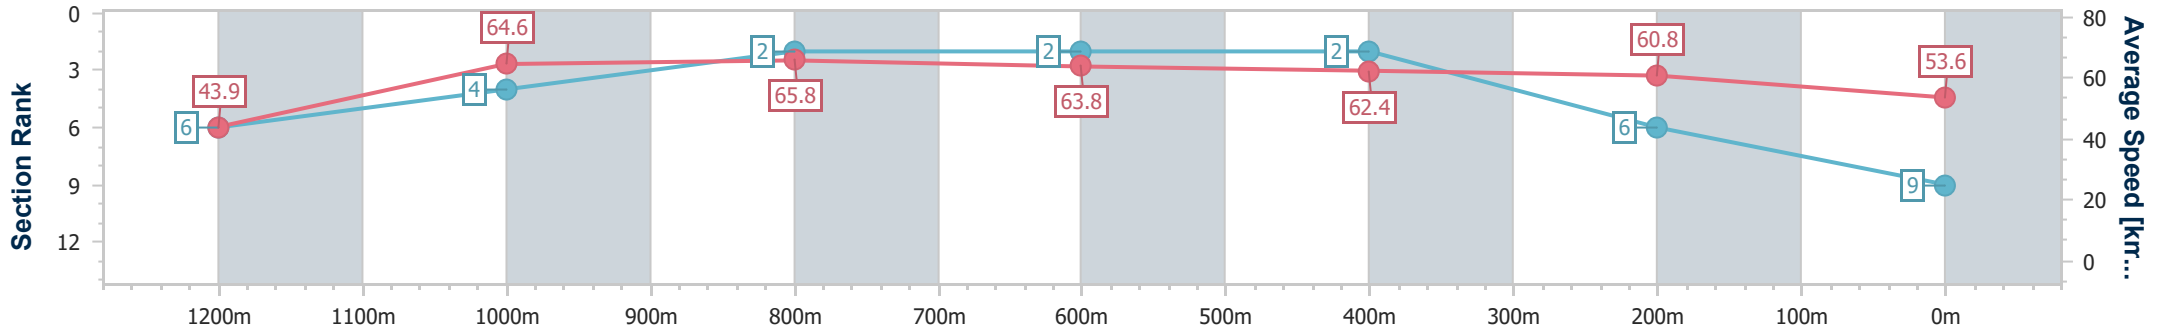

Sunshine Coast QLD Professional
Race 4: CLOPF ARENA SURFACES BENCHMARK 60 Handicap - 1300m

01 September 2024 - 15:01

Track Rating: Good 4, Weather: Fine, Rail Position: +7m Entire

Section	Overall	1200m	1000m	800m	600m	400m	200m
Section Times	1:18.83 [8] (0:08.55)	1:10.28 [11] (0:11.50)	0:58.78 [11] (0:11.64)	0:47.14 [11] (0:11.54)	0:35.60 [11] (0:11.36)	0:24.24 [11] (0:11.60)	0:12.64 [10] (0:12.64)
Average Speed [km/h]	42.2	62.6	62.3	63.2	63.1	62.0	57.1
Top Speed [km/h]	59.9	64.7	63.5	63.6	64.0	63.8	59.9
Avg. Dist. to Rail [m]	8.6	4.9	3.2	1.6	0.4	0.8	2.8
Avg. Stride Freq. [Hz]	2.0	2.2	2.2	2.2	2.2	2.2	2.1
Avg. Stride Length [m]	5.8	7.7	7.8	7.8	7.9	7.9	7.5

- [] Ranking at each section and finish
- .-.- No data available at this section
- NA No data available

Horse/Jockey Name	Frosty Bear
Final Rank	9
Fastest Section Time (Section)	0:08.21 (Overall)
Top Speed [km/h] (Section)	67.8 (1000m)
Race State	Finished

Sunshine Coast QLD Professional
Race 4: CLOPF ARENA SURFACES BENCHMARK 60 Handicap - 1300m

01 September 2024 - 15:01

Track Rating: Good 4, Weather: Fine, Rail Position: +7m Entire

Section	Overall	1200m	1000m	800m	600m	400m	200m
Section Times	1:18.93 [9] (0:08.21)	1:10.72 [6] (0:11.14)	0:59.58 [4] (0:11.11)	0:48.47 [2] (0:11.50)	0:36.97 [2] (0:11.70)	0:25.27 [2] (0:11.88)	0:13.39 [6] (0:13.39)
Average Speed [km/h]	43.9	64.6	65.8	63.8	62.4	60.8	53.6
Top Speed [km/h]	62.3	66.2	67.8	64.4	63.3	62.7	57.6
Avg. Dist. to Rail [m]	10.7	5.8	4.2	3.8	2.7	2.6	2.3
Avg. Stride Freq. [Hz]	2.1	2.3	2.3	2.3	2.2	2.2	2.1
Avg. Stride Length [m]	5.9	7.7	7.7	7.9	7.7	7.6	7.2