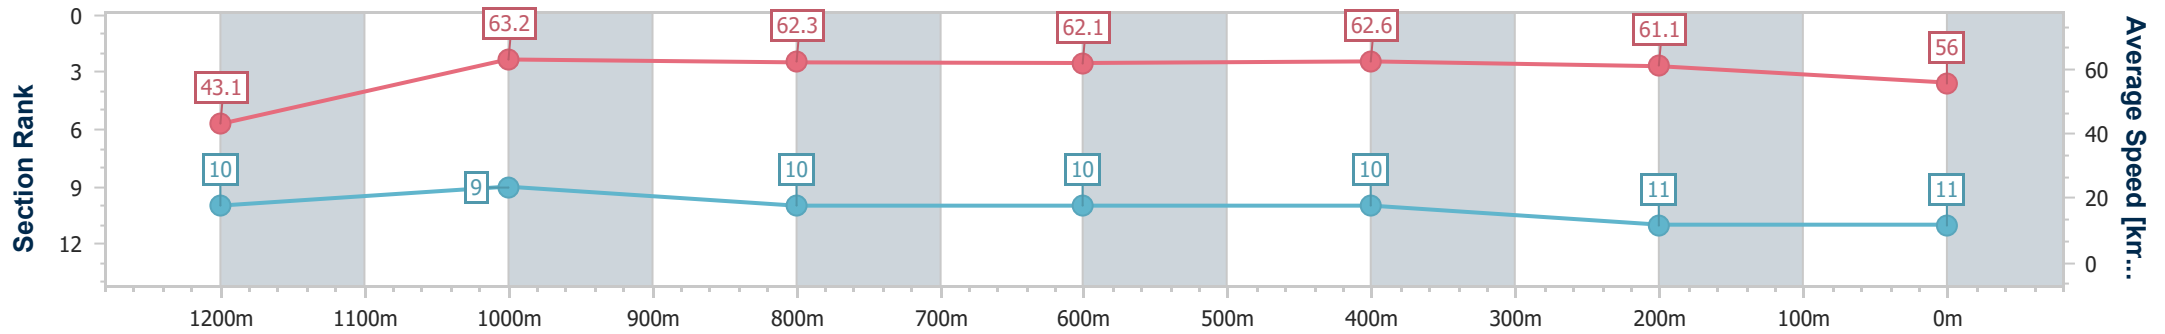

Sunshine Coast QLD Professional
Race 4: CLOPF ARENA SURFACES BENCHMARK 60 Handicap - 1300m

01 September 2024 - 15:01

Track Rating: Good 4, Weather: Fine, Rail Position: +7m Entire

Section	Overall	1200m	1000m	800m	600m	400m	200m
Section Times	1:19.12 [10] (0:08.26)	1:10.86 [8] (0:11.59)	0:59.27 [10] (0:11.47)	0:47.80 [8] (0:11.67)	0:36.13 [8] (0:11.38)	0:24.75 [8] (0:11.61)	0:13.14 [9] (0:13.14)
Average Speed [km/h]	43.5	62.1	63.2	62.1	63.4	62.2	54.7
Top Speed [km/h]	59.8	63.5	64.1	63.8	64.5	63.8	58.4
Avg. Dist. to Rail [m]	2.7	2.3	2.0	1.6	0.6	1.1	1.1
Avg. Stride Freq. [Hz]	2.1	2.2	2.2	2.2	2.2	2.2	2.1
Avg. Stride Length [m]	5.7	7.8	8.0	7.8	7.9	7.8	7.4

- [] Ranking at each section and finish
- .-.- No data available at this section
- NA No data available

Horse/Jockey Name	Press Lightly
Final Rank	11
Fastest Section Time (Section)	0:08.35 (Overall)
Top Speed [km/h] (Section)	64.1 (1200m)
Race State	Finished

Sunshine Coast QLD Professional
Race 4: CLOPF ARENA SURFACES BENCHMARK 60 Handicap - 1300m

01 September 2024 - 15:01

Track Rating: Good 4, Weather: Fine, Rail Position: +7m Entire

Section	Overall	1200m	1000m	800m	600m	400m	200m
Section Times	1:19.20 [11] (0:08.35)	1:10.85 [10] (0:11.42)	0:59.43 [9] (0:11.64)	0:47.79 [10] (0:11.72)	0:36.07 [10] (0:11.45)	0:24.62 [10] (0:11.79)	0:12.83 [11] (0:12.83)
Average Speed [km/h]	43.1	63.2	62.3	62.1	62.6	61.1	56.0
Top Speed [km/h]	59.9	64.1	63.4	62.4	62.7	62.2	58.6
Avg. Dist. to Rail [m]	7.5	4.0	3.4	1.7	0.6	1.9	2.8
Avg. Stride Freq. [Hz]	1.9	2.3	2.2	2.2	2.2	2.2	2.1
Avg. Stride Length [m]	6.1	7.5	7.7	7.7	7.9	7.8	7.5