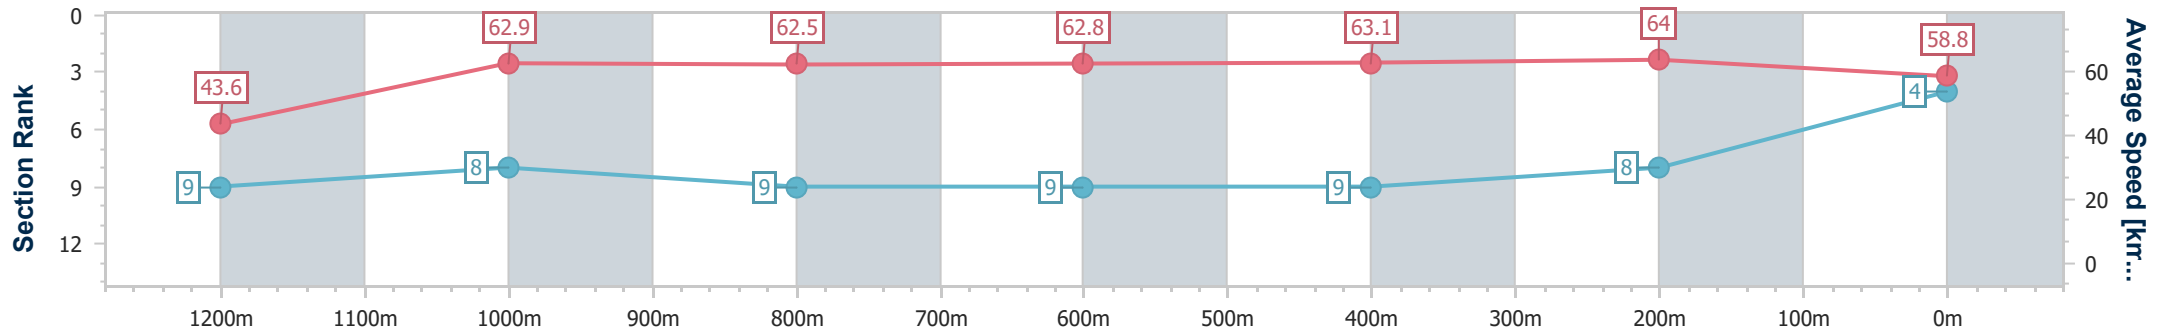

- [] Ranking at each section and finish
- .-.- No data available at this section
- NA No data available

Horse/Jockey Name	Arizona Dreaming
Final Rank	4
Fastest Section Time (Section)	0:08.28 (Overall)
Top Speed [km/h] (Section)	65.3 (400m)
Race State	Finished

Sunshine Coast QLD Professional
 Race 4: CLOPF ARENA SURFACES BENCHMARK 60 Handicap
 - 1300m

01 September 2024 - 15:01

Track Rating: Good 4, Weather: Fine, Rail Position: +7m Entire

Section	Overall	1200m	1000m	800m	600m	400m	200m
Section Times	1:18.03 [4] (0:08.28)	1:09.75 [9] (0:11.46)	0:58.29 [8] (0:11.62)	0:46.67 [9] (0:11.63)	0:35.04 [9] (0:11.50)	0:23.54 [9] (0:11.26)	0:12.28 [8] (0:12.28)
Average Speed [km/h]	43.6	62.9	62.5	62.8	63.1	64.0	58.8
Top Speed [km/h]	61.6	64.3	63.9	63.9	63.9	65.3	61.6
Avg. Dist. to Rail [m]	3.9	3.1	3.3	2.4	1.8	3.9	4.8
Avg. Stride Freq. [Hz]	2.2	2.4	2.4	2.3	2.3	2.4	2.3
Avg. Stride Length [m]	5.5	7.2	7.3	7.5	7.5	7.5	7.1