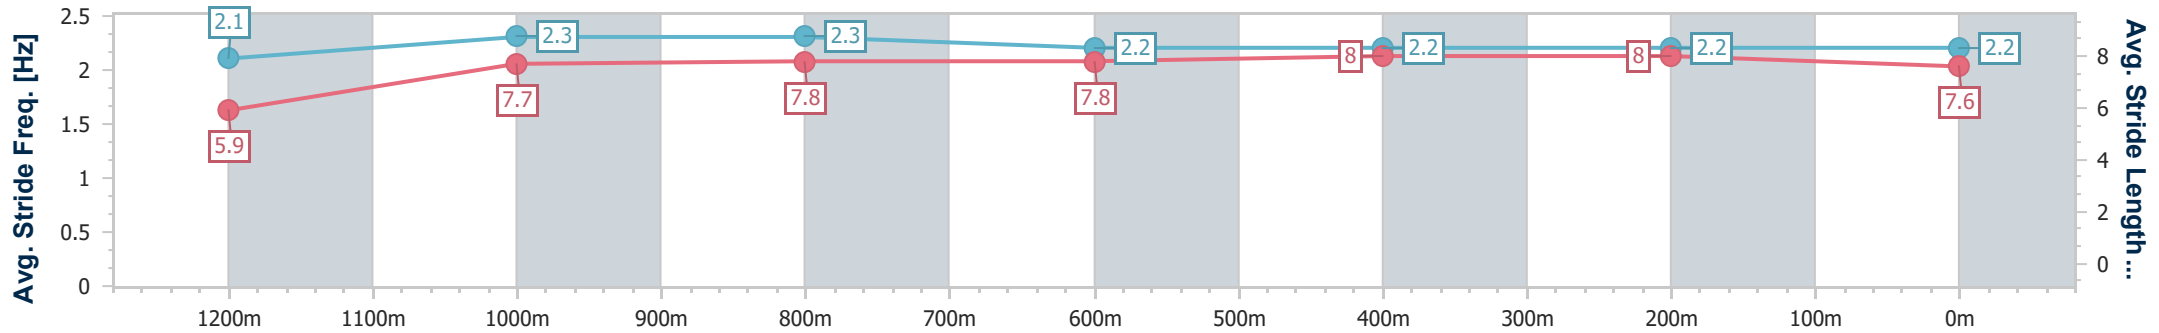

Horse/Jockey Name	Redford
Final Rank	1
Fastest Section Time (Section)	0:07.97 (Overall)
Top Speed [km/h] (Section)	67.1 (1200m)
Race State	Finished

Sunshine Coast QLD Professional
Race 4: CLOPF ARENA SURFACES BENCHMARK 60 Handicap - 1300m

01 September 2024 - 15:01

Track Rating: Good 4, Weather: Fine, Rail Position: +7m Entire

Section	Overall	1200m	1000m	800m	600m	400m	200m
Section Times	1:17.12 [1] (0:07.97)	1:09.15 [2] (0:11.32)	0:57.83 [3] (0:11.30)	0:46.53 [4] (0:11.62)	0:34.91 [4] (0:11.59)	0:23.32 [4] (0:11.25)	0:12.07 [1] (0:12.07)
Average Speed [km/h]	44.6	64.0	64.2	62.7	62.6	64.1	59.7
Top Speed [km/h]	67.1	67.1	65.6	63.9	63.5	65.6	62.0
Avg. Dist. to Rail [m]	9.7	4.9	3.0	2.1	1.3	3.9	3.1
Avg. Stride Freq. [Hz]	2.1	2.3	2.3	2.2	2.2	2.2	2.2
Avg. Stride Length [m]	5.9	7.7	7.8	7.8	8.0	8.0	7.6