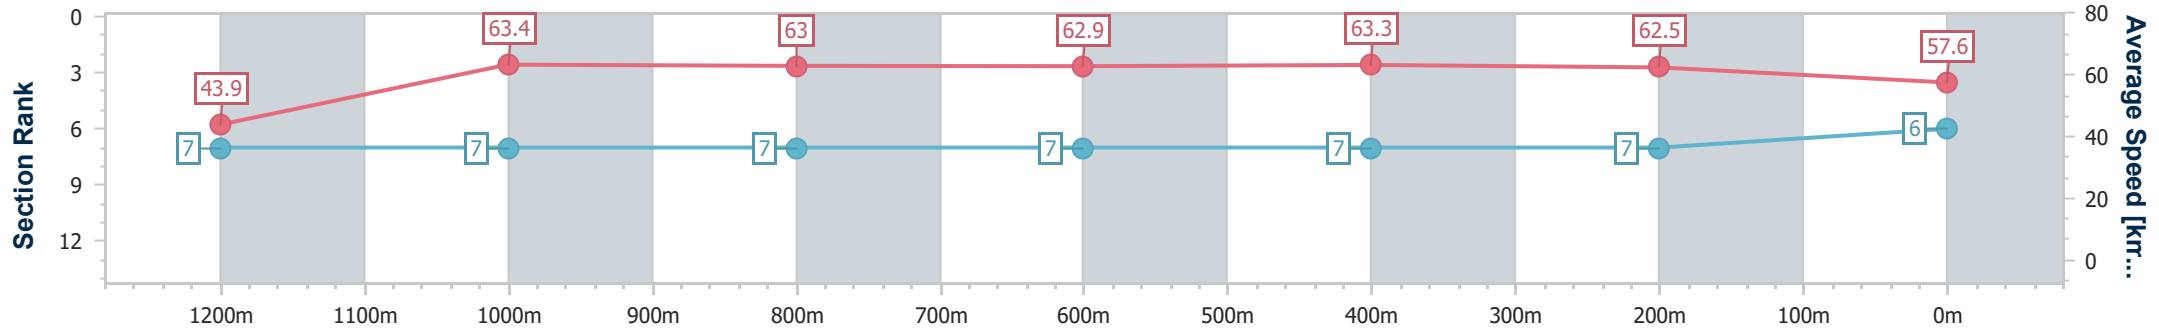

- [] Ranking at each section and finish
- .-.- No data available at this section
- NA No data available

Horse/Jockey Name	Zephyrz Zoom
Final Rank	6
Fastest Section Time (Section)	0:08.26 (Overall)
Top Speed [km/h] (Section)	65.8 (1200m)
Race State	Finished

Sunshine Coast QLD Professional
Race 4: CLOPF ARENA SURFACES BENCHMARK 60 Handicap - 1300m

01 September 2024 - 15:01

Track Rating: Good 4, Weather: Fine, Rail Position: +7m Entire

Section	Overall	1200m	1000m	800m	600m	400m	200m
Section Times	1:18.20 [6] (0:08.26)	1:09.94 [7] (0:11.36)	0:58.58 [7] (0:11.53)	0:47.05 [7] (0:11.65)	0:35.40 [7] (0:11.38)	0:24.02 [7] (0:11.51)	0:12.51 [7] (0:12.51)
Average Speed [km/h]	43.9	63.4	63.0	62.9	63.3	62.5	57.6
Top Speed [km/h]	62.8	65.8	63.6	63.6	63.8	63.5	61.1
Avg. Dist. to Rail [m]	8.3	4.9	4.2	2.7	0.4	3.1	3.4
Avg. Stride Freq. [Hz]	2.3	2.4	2.4	2.4	2.5	2.5	2.4
Avg. Stride Length [m]	5.2	7.3	7.2	7.2	7.1	7.1	6.7