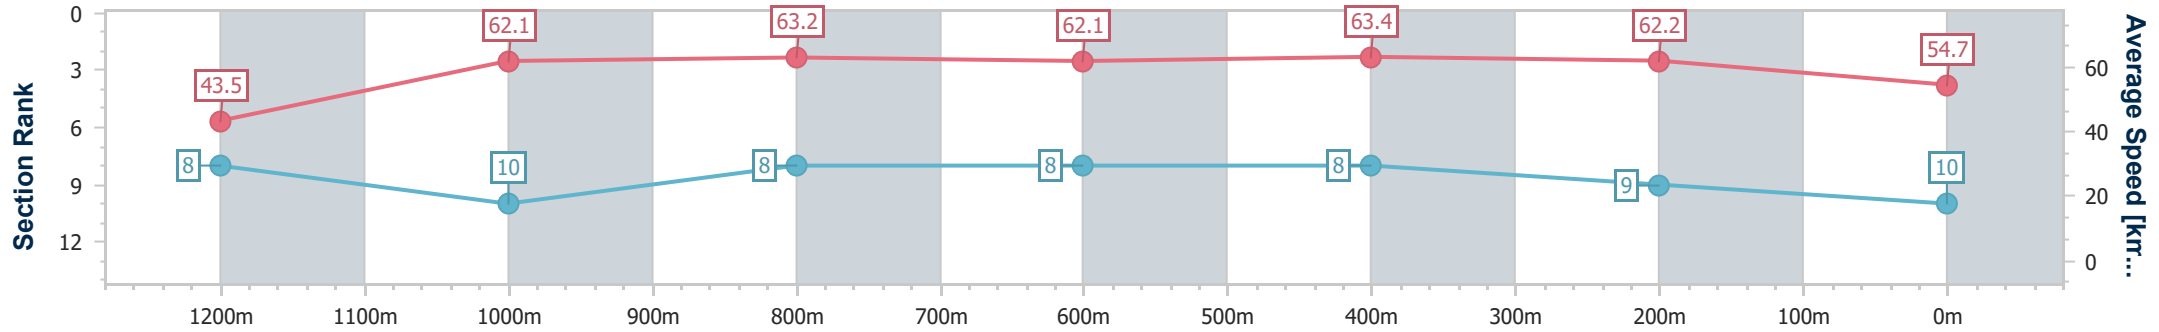

Sunshine Coast QLD Professional
Race 4: CLOPF ARENA SURFACES BENCHMARK 60 Handicap - 1300m

01 September 2024 - 15:01

Track Rating: Good 4, Weather: Fine, Rail Position: +7m Entire

Section	Overall	1200m	1000m	800m	600m	400m	200m
Section Times	1:18.93 [9] (0:08.21)	1:10.72 [6] (0:11.14)	0:59.58 [4] (0:11.11)	0:48.47 [2] (0:11.50)	0:36.97 [2] (0:11.70)	0:25.27 [2] (0:11.88)	0:13.39 [6] (0:13.39)
Average Speed [km/h]	43.9	64.6	65.8	63.8	62.4	60.8	53.6
Top Speed [km/h]	62.3	66.2	67.8	64.4	63.3	62.7	57.6
Avg. Dist. to Rail [m]	10.7	5.8	4.2	3.8	2.7	2.6	2.3
Avg. Stride Freq. [Hz]	2.1	2.3	2.3	2.3	2.2	2.2	2.1
Avg. Stride Length [m]	5.9	7.7	7.7	7.9	7.7	7.6	7.2

- [] Ranking at each section and finish
- .-.- No data available at this section
- NA No data available

Horse/Jockey Name	Yidabah
Final Rank	10
Fastest Section Time (Section)	0:08.26 (Overall)
Top Speed [km/h] (Section)	64.5 (600m)
Race State	Finished

Sunshine Coast QLD Professional
Race 4: CLOPF ARENA SURFACES BENCHMARK 60 Handicap - 1300m

01 September 2024 - 15:01

Track Rating: Good 4, Weather: Fine, Rail Position: +7m Entire

Section	Overall	1200m	1000m	800m	600m	400m	200m
Section Times	1:19.12 [10] (0:08.26)	1:10.86 [8] (0:11.59)	0:59.27 [10] (0:11.47)	0:47.80 [8] (0:11.67)	0:36.13 [8] (0:11.38)	0:24.75 [8] (0:11.61)	0:13.14 [9] (0:13.14)
Average Speed [km/h]	43.5	62.1	63.2	62.1	63.4	62.2	54.7
Top Speed [km/h]	59.8	63.5	64.1	63.8	64.5	63.8	58.4
Avg. Dist. to Rail [m]	2.7	2.3	2.0	1.6	0.6	1.1	1.1
Avg. Stride Freq. [Hz]	2.1	2.2	2.2	2.2	2.2	2.2	2.1
Avg. Stride Length [m]	5.7	7.8	8.0	7.8	7.9	7.8	7.4