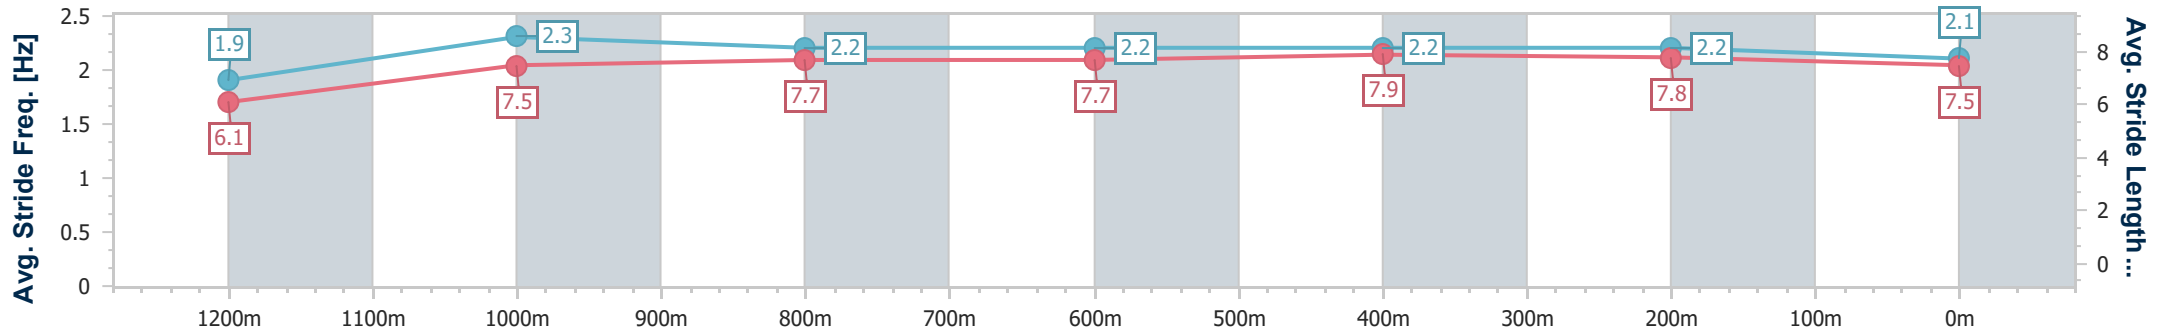

Sunshine Coast QLD Professional
Race 4: CLOPF ARENA SURFACES BENCHMARK 60 Handicap - 1300m

01 September 2024 - 15:01

Track Rating: Good 4, Weather: Fine, Rail Position: +7m Entire

Section	Overall	1200m	1000m	800m	600m	400m	200m
Section Times	1:19.12 [10] (0:08.26)	1:10.86 [8] (0:11.59)	0:59.27 [10] (0:11.47)	0:47.80 [8] (0:11.67)	0:36.13 [8] (0:11.38)	0:24.75 [8] (0:11.61)	0:13.14 [9] (0:13.14)
Average Speed [km/h]	43.5	62.1	63.2	62.1	63.4	62.2	54.7
Top Speed [km/h]	59.8	63.5	64.1	63.8	64.5	63.8	58.4
Avg. Dist. to Rail [m]	2.7	2.3	2.0	1.6	0.6	1.1	1.1
Avg. Stride Freq. [Hz]	2.1	2.2	2.2	2.2	2.2	2.2	2.1
Avg. Stride Length [m]	5.7	7.8	8.0	7.8	7.9	7.8	7.4

- [] Ranking at each section and finish
- .-.- No data available at this section
- NA No data available

Horse/Jockey Name	Press Lightly
Final Rank	11
Fastest Section Time (Section)	0:08.35 (Overall)
Top Speed [km/h] (Section)	64.1 (1200m)
Race State	Finished

Sunshine Coast QLD Professional
Race 4: CLOPF ARENA SURFACES BENCHMARK 60 Handicap - 1300m

01 September 2024 - 15:01

Track Rating: Good 4, Weather: Fine, Rail Position: +7m Entire

Section	Overall	1200m	1000m	800m	600m	400m	200m
Section Times	1:19.20 [11] (0:08.35)	1:10.85 [10] (0:11.42)	0:59.43 [9] (0:11.64)	0:47.79 [10] (0:11.72)	0:36.07 [10] (0:11.45)	0:24.62 [10] (0:11.79)	0:12.83 [11] (0:12.83)
Average Speed [km/h]	43.1	63.2	62.3	62.1	62.6	61.1	56.0
Top Speed [km/h]	59.9	64.1	63.4	62.4	62.7	62.2	58.6
Avg. Dist. to Rail [m]	7.5	4.0	3.4	1.7	0.6	1.9	2.8
Avg. Stride Freq. [Hz]	1.9	2.3	2.2	2.2	2.2	2.2	2.1
Avg. Stride Length [m]	6.1	7.5	7.7	7.7	7.9	7.8	7.5