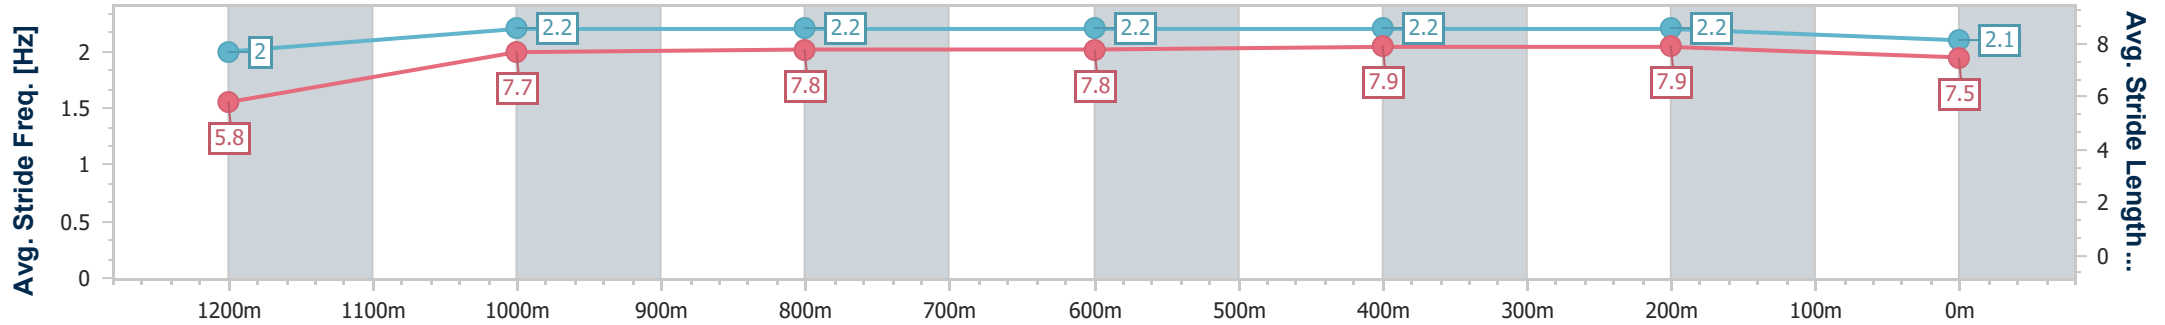

Sunshine Coast QLD Professional
Race 4: CLOPF ARENA SURFACES BENCHMARK 60 Handicap - 1300m

01 September 2024 - 15:01

Track Rating: Good 4, Weather: Fine, Rail Position: +7m Entire

Section	Overall	1200m	1000m	800m	600m	400m	200m
Section Times	1:18.67 [7] (0:08.16)	1:10.51 [5] (0:11.03)	0:59.48 [1] (0:11.02)	0:48.46 [1] (0:11.61)	0:36.85 [1] (0:11.83)	0:25.02 [1] (0:11.81)	0:13.21 [5] (0:13.21)
Average Speed [km/h]	43.8	65.3	65.8	63.0	61.0	60.9	54.5
Top Speed [km/h]	62.7	68.2	69.1	64.3	62.4	61.8	57.7
Avg. Dist. to Rail [m]	11.6	6.6	3.1	2.1	1.0	1.4	1.2
Avg. Stride Freq. [Hz]	2.2	2.6	2.5	2.5	2.5	2.5	2.4
Avg. Stride Length [m]	5.6	7.0	7.1	7.1	6.8	6.8	6.5

- [] Ranking at each section and finish
- .-.- No data available at this section
- NA No data available

Horse/Jockey Name	Rangi Toa
Final Rank	8
Fastest Section Time (Section)	0:08.55 (Overall)
Top Speed [km/h] (Section)	64.7 (1200m)
Race State	Finished

Sunshine Coast QLD Professional
Race 4: CLOPF ARENA SURFACES BENCHMARK 60 Handicap - 1300m

01 September 2024 - 15:01

Track Rating: Good 4, Weather: Fine, Rail Position: +7m Entire

Section	Overall	1200m	1000m	800m	600m	400m	200m
Section Times	1:18.83 [8] (0:08.55)	1:10.28 [11] (0:11.50)	0:58.78 [11] (0:11.64)	0:47.14 [11] (0:11.54)	0:35.60 [11] (0:11.36)	0:24.24 [11] (0:11.60)	0:12.64 [10] (0:12.64)
Average Speed [km/h]	42.2	62.6	62.3	63.2	63.1	62.0	57.1
Top Speed [km/h]	59.9	64.7	63.5	63.6	64.0	63.8	59.9
Avg. Dist. to Rail [m]	8.6	4.9	3.2	1.6	0.4	0.8	2.8
Avg. Stride Freq. [Hz]	2.0	2.2	2.2	2.2	2.2	2.2	2.1
Avg. Stride Length [m]	5.8	7.7	7.8	7.8	7.9	7.9	7.5