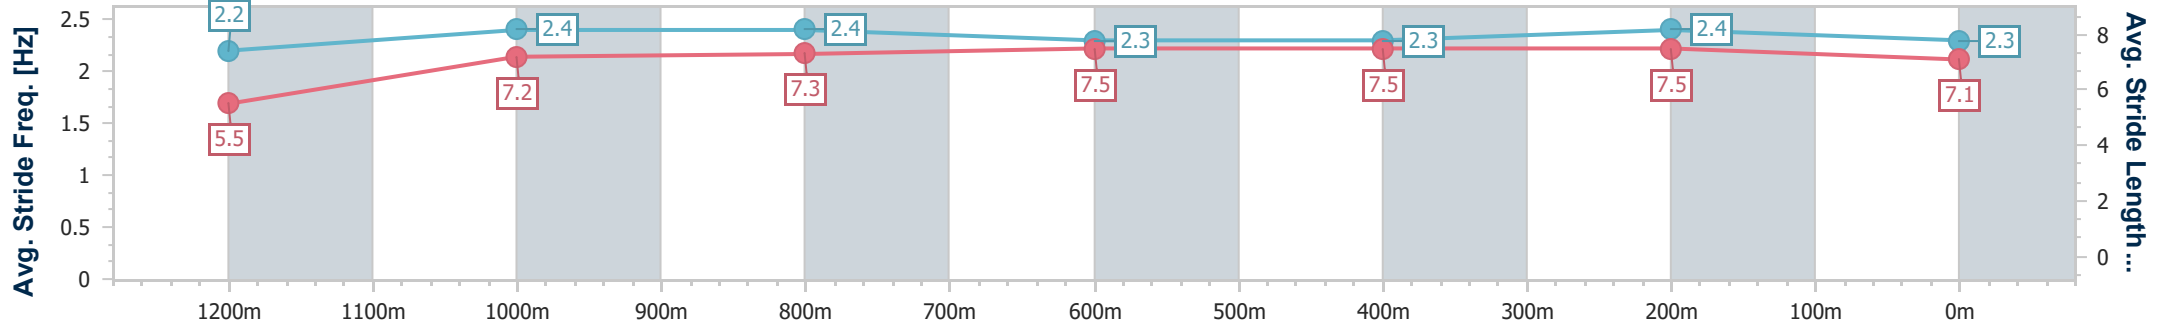

- [] Ranking at each section and finish
- .-.- No data available at this section
- NA No data available

Horse/Jockey Name	Arizona Dreaming
Final Rank	4
Fastest Section Time (Section)	0:08.28 (Overall)
Top Speed [km/h] (Section)	65.3 (400m)
Race State	Finished

Sunshine Coast QLD Professional
 Race 4: CLOPF ARENA SURFACES BENCHMARK 60 Handicap
 - 1300m

01 September 2024 - 15:01

Track Rating: Good 4, Weather: Fine, Rail Position: +7m Entire

Section	Overall	1200m	1000m	800m	600m	400m	200m
Section Times	1:18.03 [4] (0:08.28)	1:09.75 [9] (0:11.46)	0:58.29 [8] (0:11.62)	0:46.67 [9] (0:11.63)	0:35.04 [9] (0:11.50)	0:23.54 [9] (0:11.26)	0:12.28 [8] (0:12.28)
Average Speed [km/h]	43.6	62.9	62.5	62.8	63.1	64.0	58.8
Top Speed [km/h]	61.6	64.3	63.9	63.9	63.9	65.3	61.6
Avg. Dist. to Rail [m]	3.9	3.1	3.3	2.4	1.8	3.9	4.8
Avg. Stride Freq. [Hz]	2.2	2.4	2.4	2.3	2.3	2.4	2.3
Avg. Stride Length [m]	5.5	7.2	7.3	7.5	7.5	7.5	7.1