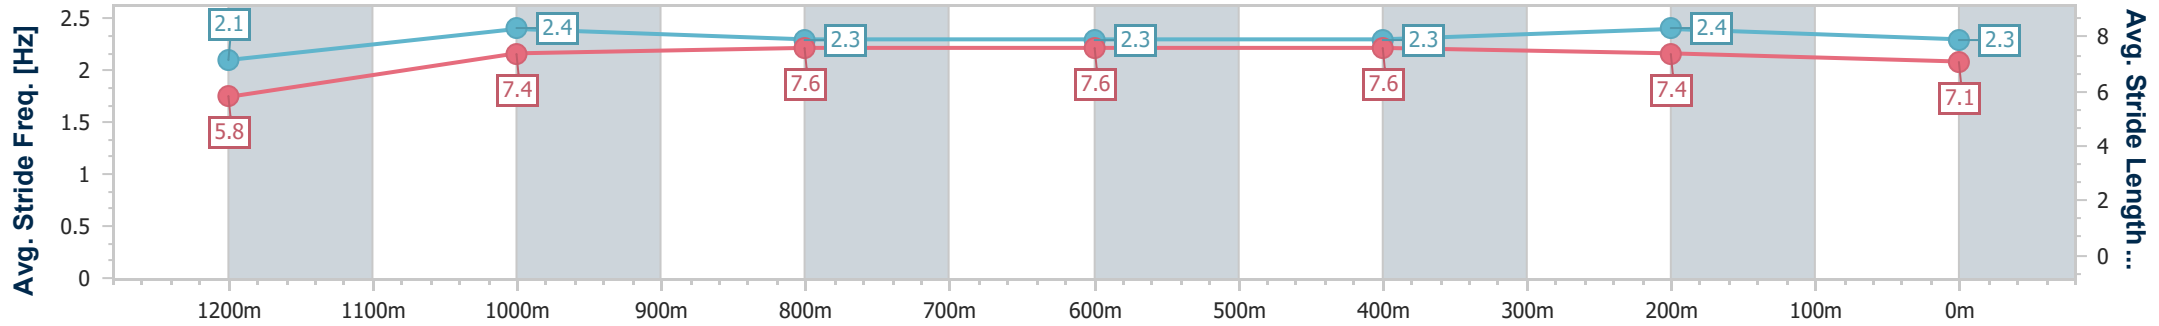

Sunshine Coast QLD Professional
Race 4: CLOPF ARENA SURFACES BENCHMARK 60 Handicap - 1300m

01 September 2024 - 15:01

Track Rating: Good 4, Weather: Fine, Rail Position: +7m Entire

Section	Overall	1200m	1000m	800m	600m	400m	200m
Section Times	1:17.79 [3] (0:08.10)	1:09.69 [3] (0:11.40)	0:58.29 [5] (0:11.41)	0:46.88 [5] (0:11.59)	0:35.29 [5] (0:11.50)	0:23.79 [5] (0:11.42)	0:12.37 [3] (0:12.37)
Average Speed [km/h]	44.3	63.1	63.3	62.6	63.1	62.8	58.2
Top Speed [km/h]	61.4	64.3	64.3	63.4	63.7	64.7	61.4
Avg. Dist. to Rail [m]	4.1	2.2	2.0	1.4	0.8	3.1	2.1
Avg. Stride Freq. [Hz]	2.1	2.4	2.3	2.3	2.3	2.4	2.3
Avg. Stride Length [m]	5.8	7.4	7.6	7.6	7.6	7.4	7.1