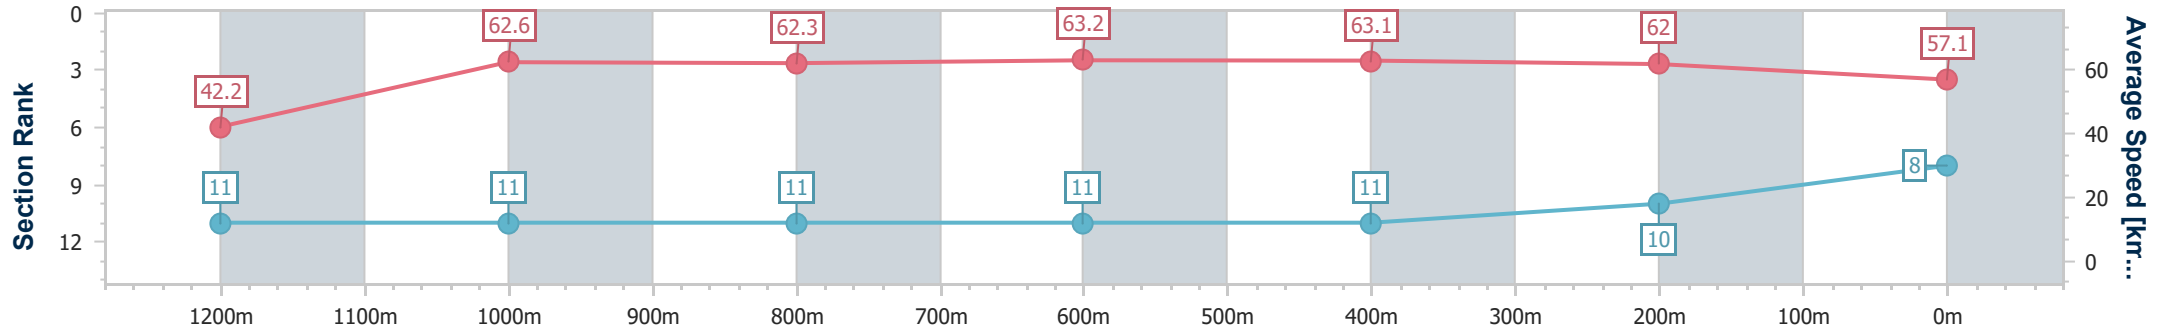

Sunshine Coast QLD Professional
Race 4: CLOPF ARENA SURFACES BENCHMARK 60 Handicap - 1300m

01 September 2024 - 15:01

Track Rating: Good 4, Weather: Fine, Rail Position: +7m Entire

Section	Overall	1200m	1000m	800m	600m	400m	200m
Section Times	1:18.67 [7] (0:08.16)	1:10.51 [5] (0:11.03)	0:59.48 [1] (0:11.02)	0:48.46 [1] (0:11.61)	0:36.85 [1] (0:11.83)	0:25.02 [1] (0:11.81)	0:13.21 [5] (0:13.21)
Average Speed [km/h]	43.8	65.3	65.8	63.0	61.0	60.9	54.5
Top Speed [km/h]	62.7	68.2	69.1	64.3	62.4	61.8	57.7
Avg. Dist. to Rail [m]	11.6	6.6	3.1	2.1	1.0	1.4	1.2
Avg. Stride Freq. [Hz]	2.2	2.6	2.5	2.5	2.5	2.5	2.4
Avg. Stride Length [m]	5.6	7.0	7.1	7.1	6.8	6.8	6.5

- [] Ranking at each section and finish
- .-.- No data available at this section
- NA No data available

Horse/Jockey Name	Rangi Toa
Final Rank	8
Fastest Section Time (Section)	0:08.55 (Overall)
Top Speed [km/h] (Section)	64.7 (1200m)
Race State	Finished

Sunshine Coast QLD Professional
Race 4: CLOPF ARENA SURFACES BENCHMARK 60 Handicap - 1300m

01 September 2024 - 15:01

Track Rating: Good 4, Weather: Fine, Rail Position: +7m Entire

Section	Overall	1200m	1000m	800m	600m	400m	200m
Section Times	1:18.83 [8] (0:08.55)	1:10.28 [11] (0:11.50)	0:58.78 [11] (0:11.64)	0:47.14 [11] (0:11.54)	0:35.60 [11] (0:11.36)	0:24.24 [11] (0:11.60)	0:12.64 [10] (0:12.64)
Average Speed [km/h]	42.2	62.6	62.3	63.2	63.1	62.0	57.1
Top Speed [km/h]	59.9	64.7	63.5	63.6	64.0	63.8	59.9
Avg. Dist. to Rail [m]	8.6	4.9	3.2	1.6	0.4	0.8	2.8
Avg. Stride Freq. [Hz]	2.0	2.2	2.2	2.2	2.2	2.2	2.1
Avg. Stride Length [m]	5.8	7.7	7.8	7.8	7.9	7.9	7.5