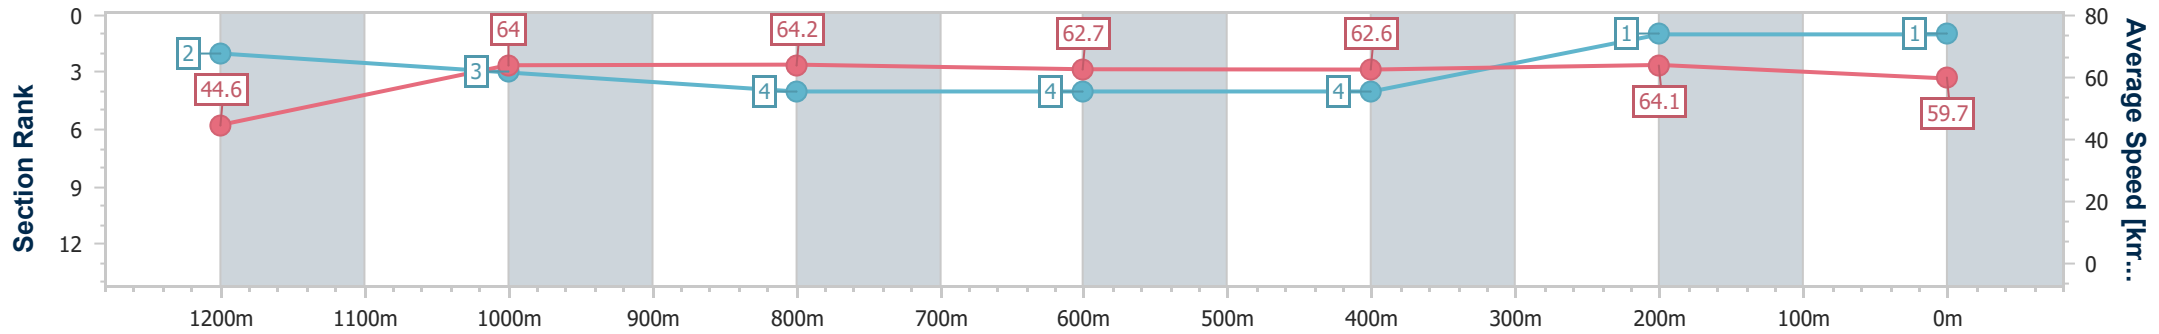

01 September 2024 - 15:01

Track Rating: Good 4, Weather: Fine, Rail Position: +7m Entire

Section	Overall	1200m	1000m	800m	600m	400m	200m
Section Times	1:17.12 [1] (0:07.97)	1:09.15 [2] (0:11.32)	0:57.83 [3] (0:11.30)	0:46.53 [4] (0:11.62)	0:34.91 [4] (0:11.59)	0:23.32 [4] (0:11.25)	0:12.07 [1] (0:12.07)
Average Speed [km/h]	44.6	64.0	64.2	62.7	62.6	64.1	59.7
Top Speed [km/h]	67.1	67.1	65.6	63.9	63.5	65.6	62.0
Avg. Dist. to Rail [m]	9.7	4.9	3.0	2.1	1.3	3.9	3.1
Avg. Stride Freq. [Hz]	2.1	2.3	2.3	2.2	2.2	2.2	2.2
Avg. Stride Length [m]	5.9	7.7	7.8	7.8	8.0	8.0	7.6