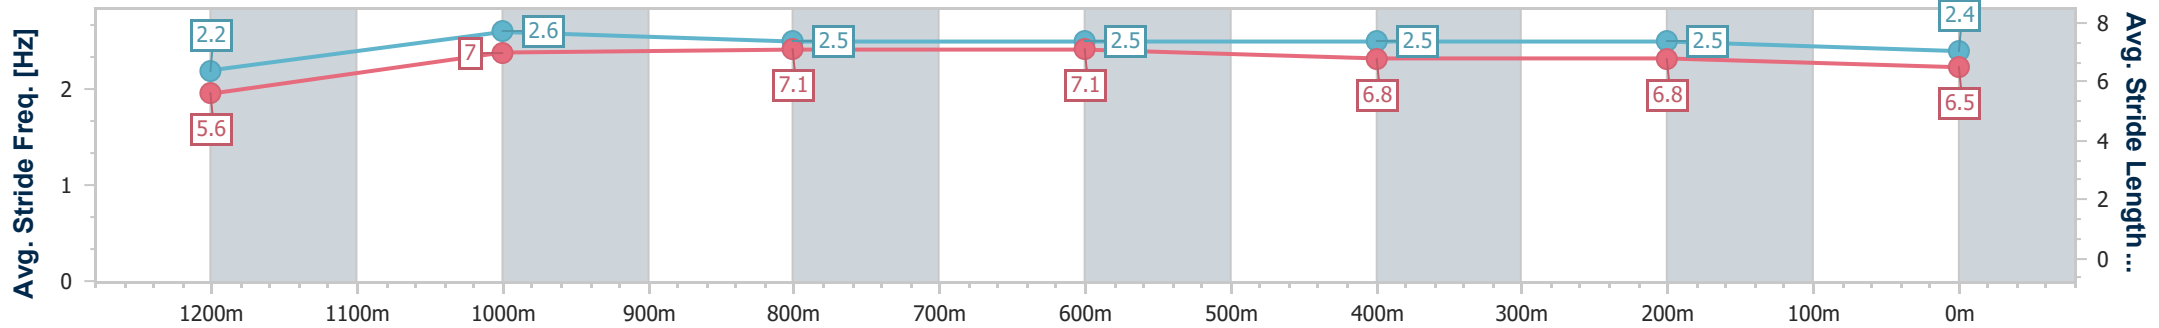

Sunshine Coast QLD Professional
Race 4: CLOPF ARENA SURFACES BENCHMARK 60 Handicap - 1300m

01 September 2024 - 15:01

Track Rating: Good 4, Weather: Fine, Rail Position: +7m Entire

Section	Overall	1200m	1000m	800m	600m	400m	200m
Section Times	1:18.20 [6] (0:08.26)	1:09.94 [7] (0:11.36)	0:58.58 [7] (0:11.53)	0:47.05 [7] (0:11.65)	0:35.40 [7] (0:11.38)	0:24.02 [7] (0:11.51)	0:12.51 [7] (0:12.51)
Average Speed [km/h]	43.9	63.4	63.0	62.9	63.3	62.5	57.6
Top Speed [km/h]	62.8	65.8	63.6	63.6	63.8	63.5	61.1
Avg. Dist. to Rail [m]	8.3	4.9	4.2	2.7	0.4	3.1	3.4
Avg. Stride Freq. [Hz]	2.3	2.4	2.4	2.4	2.5	2.5	2.4
Avg. Stride Length [m]	5.2	7.3	7.2	7.2	7.1	7.1	6.7

- [] Ranking at each section and finish
- .-.- No data available at this section
- NA No data available

Horse/Jockey Name	Lucky Sham
Final Rank	7
Fastest Section Time (Section)	0:08.16 (Overall)
Top Speed [km/h] (Section)	69.1 (1000m)
Race State	Finished

Sunshine Coast QLD Professional
Race 4: CLOPF ARENA SURFACES BENCHMARK 60 Handicap - 1300m

01 September 2024 - 15:01

Track Rating: Good 4, Weather: Fine, Rail Position: +7m Entire

Section	Overall	1200m	1000m	800m	600m	400m	200m
Section Times	1:18.67 [7] (0:08.16)	1:10.51 [5] (0:11.03)	0:59.48 [1] (0:11.02)	0:48.46 [1] (0:11.61)	0:36.85 [1] (0:11.83)	0:25.02 [1] (0:11.81)	0:13.21 [5] (0:13.21)
Average Speed [km/h]	43.8	65.3	65.8	63.0	61.0	60.9	54.5
Top Speed [km/h]	62.7	68.2	69.1	64.3	62.4	61.8	57.7
Avg. Dist. to Rail [m]	11.6	6.6	3.1	2.1	1.0	1.4	1.2
Avg. Stride Freq. [Hz]	2.2	2.6	2.5	2.5	2.5	2.5	2.4
Avg. Stride Length [m]	5.6	7.0	7.1	7.1	6.8	6.8	6.5