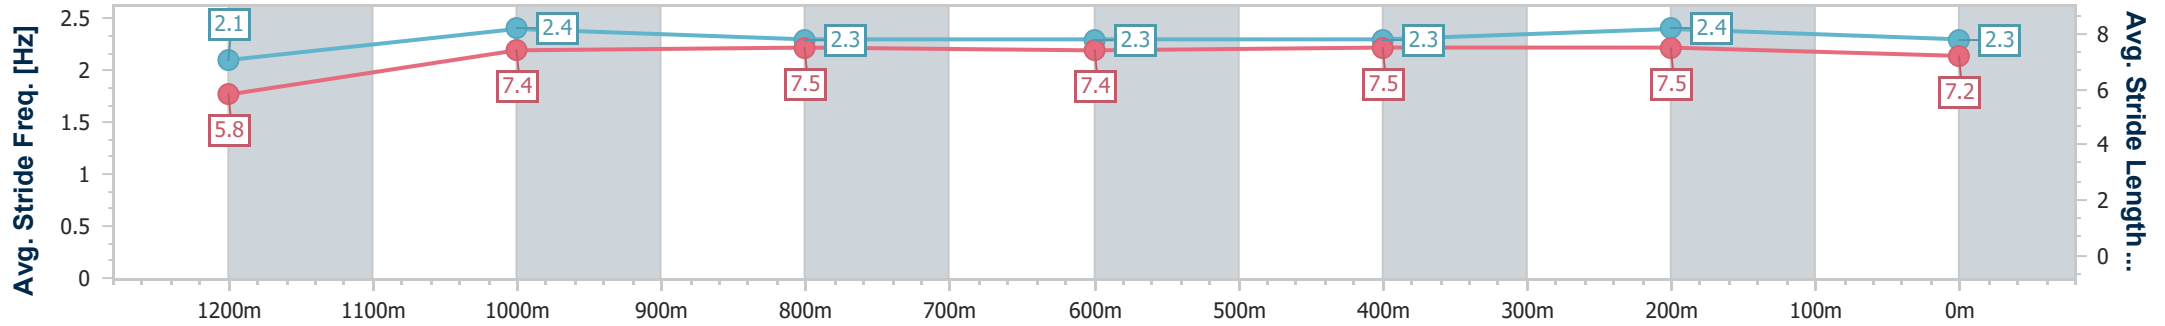

01 September 2024 - 15:01

Track Rating: Good 4, Weather: Fine, Rail Position: +7m Entire

Section	Overall	1200m	1000m	800m	600m	400m	200m
Section Times	1:17.12 [1] (0:07.97)	1:09.15 [2] (0:11.32)	0:57.83 [3] (0:11.30)	0:46.53 [4] (0:11.62)	0:34.91 [4] (0:11.59)	0:23.32 [4] (0:11.25)	0:12.07 [1] (0:12.07)
Average Speed [km/h]	44.6	64.0	64.2	62.7	62.6	64.1	59.7
Top Speed [km/h]	67.1	67.1	65.6	63.9	63.5	65.6	62.0
Avg. Dist. to Rail [m]	9.7	4.9	3.0	2.1	1.3	3.9	3.1
Avg. Stride Freq. [Hz]	2.1	2.3	2.3	2.2	2.2	2.2	2.2
Avg. Stride Length [m]	5.9	7.7	7.8	7.8	8.0	8.0	7.6

- [] Ranking at each section and finish
- .-.- No data available at this section
- NA No data available

Horse/Jockey Name	Time To Testify
Final Rank	2
Fastest Section Time (Section)	0:08.16 (Overall)
Top Speed [km/h] (Section)	64.5 (400m)
Race State	Finished

Sunshine Coast QLD Professional
Race 4: CLOPF ARENA SURFACES BENCHMARK 60 Handicap - 1300m

01 September 2024 - 15:01

Track Rating: Good 4, Weather: Fine, Rail Position: +7m Entire

Section	Overall	1200m	1000m	800m	600m	400m	200m
Section Times	1:17.63 [2] (0:08.16)	1:09.47 [4] (0:11.38)	0:58.09 [6] (0:11.58)	0:46.51 [6] (0:11.66)	0:34.85 [6] (0:11.32)	0:23.53 [6] (0:11.31)	0:12.22 [2] (0:12.22)
Average Speed [km/h]	44.3	63.3	62.4	62.3	63.2	63.7	58.9
Top Speed [km/h]	60.7	64.3	64.1	63.0	64.2	64.5	62.5
Avg. Dist. to Rail [m]	6.7	4.2	2.8	1.1	1.0	2.8	3.3
Avg. Stride Freq. [Hz]	2.1	2.4	2.3	2.3	2.3	2.4	2.3
Avg. Stride Length [m]	5.8	7.4	7.5	7.4	7.5	7.5	7.2