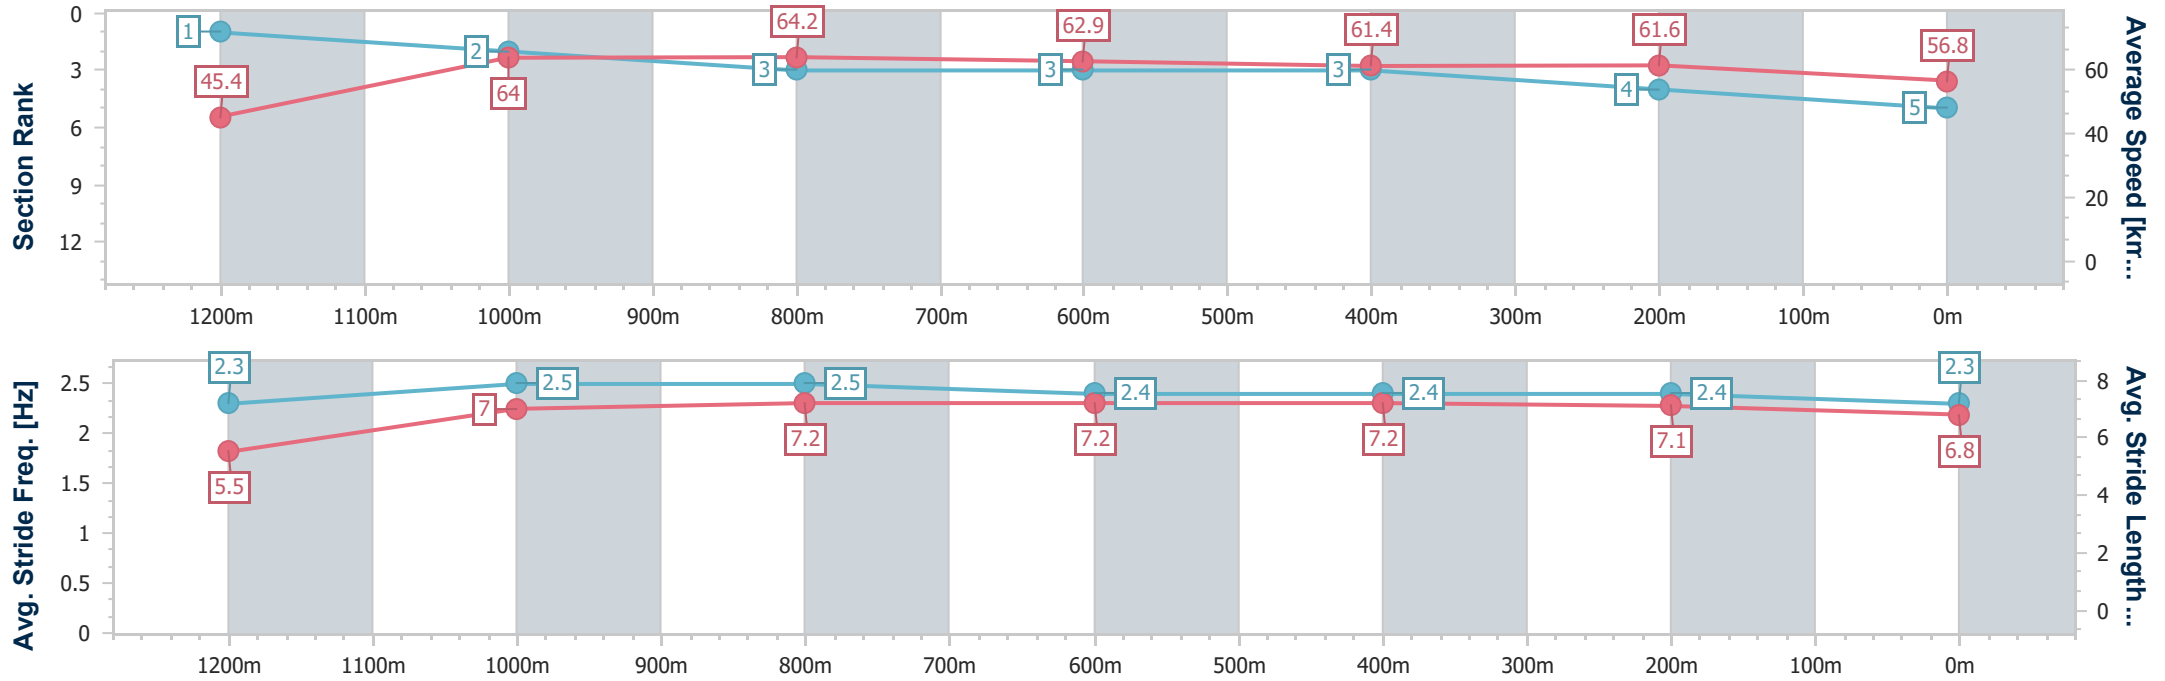

- [] Ranking at each section and finish
- .-.- No data available at this section
- NA No data available

Horse/Jockey Name	He's Essential
Final Rank	5
Fastest Section Time (Section)	0:07.97 (Overall)
Top Speed [km/h] (Section)	65.1 (1000m)
Race State	Finished

Sunshine Coast QLD Professional
Race 4: CLOPF ARENA SURFACES BENCHMARK 60 Handicap - 1300m

01 September 2024 - 15:01

Track Rating: Good 4, Weather: Fine, Rail Position: +7m Entire

Section	Overall	1200m	1000m	800m	600m	400m	200m
Section Times	1:18.15 [5] (0:07.97)	1:10.18 [1] (0:11.27)	0:58.91 [2] (0:11.28)	0:47.63 [3] (0:11.53)	0:36.10 [3] (0:11.72)	0:24.38 [3] (0:11.69)	0:12.69 [4] (0:12.69)
Average Speed [km/h]	45.4	64.0	64.2	62.9	61.4	61.6	56.8
Top Speed [km/h]	61.3	65.1	65.1	63.2	62.6	62.4	59.7
Avg. Dist. to Rail [m]	5.7	3.6	2.1	1.2	0.4	0.5	0.8
Avg. Stride Freq. [Hz]	2.3	2.5	2.5	2.4	2.4	2.4	2.3
Avg. Stride Length [m]	5.5	7.0	7.2	7.2	7.2	7.1	6.8