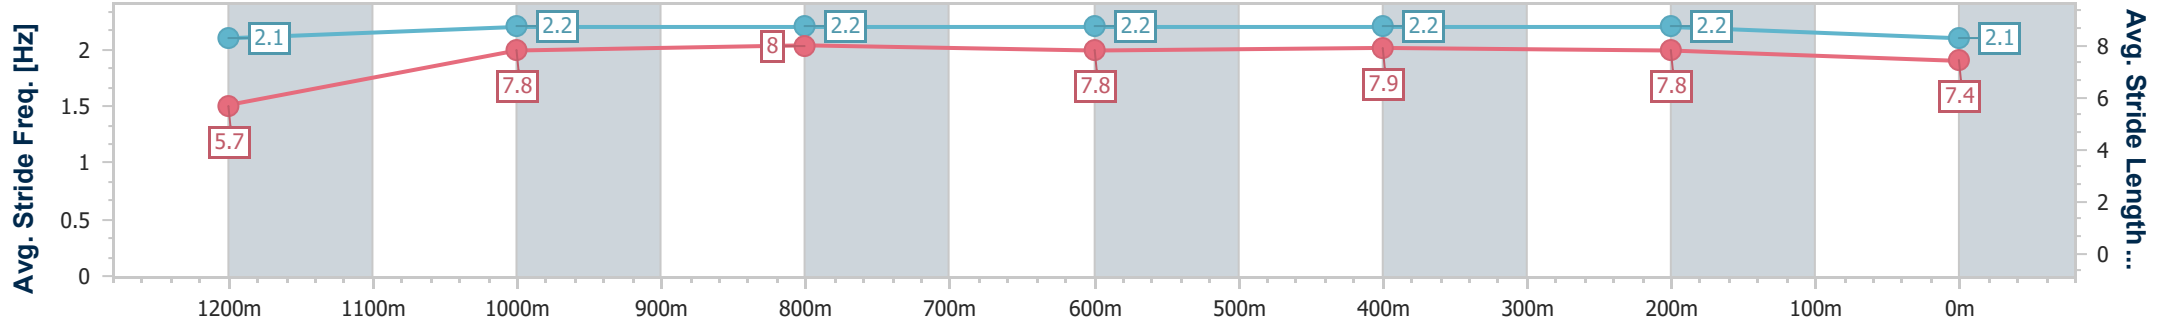

Sunshine Coast QLD Professional
Race 4: CLOPF ARENA SURFACES BENCHMARK 60 Handicap - 1300m

01 September 2024 - 15:01

Track Rating: Good 4, Weather: Fine, Rail Position: +7m Entire

Section	Overall	1200m	1000m	800m	600m	400m	200m
Section Times	1:18.93 [9] (0:08.21)	1:10.72 [6] (0:11.14)	0:59.58 [4] (0:11.11)	0:48.47 [2] (0:11.50)	0:36.97 [2] (0:11.70)	0:25.27 [2] (0:11.88)	0:13.39 [6] (0:13.39)
Average Speed [km/h]	43.9	64.6	65.8	63.8	62.4	60.8	53.6
Top Speed [km/h]	62.3	66.2	67.8	64.4	63.3	62.7	57.6
Avg. Dist. to Rail [m]	10.7	5.8	4.2	3.8	2.7	2.6	2.3
Avg. Stride Freq. [Hz]	2.1	2.3	2.3	2.3	2.2	2.2	2.1
Avg. Stride Length [m]	5.9	7.7	7.7	7.9	7.7	7.6	7.2

- [] Ranking at each section and finish
- .-.- No data available at this section
- NA No data available

Horse/Jockey Name	Yidabah
Final Rank	10
Fastest Section Time (Section)	0:08.26 (Overall)
Top Speed [km/h] (Section)	64.5 (600m)
Race State	Finished

Sunshine Coast QLD Professional
Race 4: CLOPF ARENA SURFACES BENCHMARK 60 Handicap - 1300m

01 September 2024 - 15:01

Track Rating: Good 4, Weather: Fine, Rail Position: +7m Entire

Section	Overall	1200m	1000m	800m	600m	400m	200m
Section Times	1:19.12 [10] (0:08.26)	1:10.86 [8] (0:11.59)	0:59.27 [10] (0:11.47)	0:47.80 [8] (0:11.67)	0:36.13 [8] (0:11.38)	0:24.75 [8] (0:11.61)	0:13.14 [9] (0:13.14)
Average Speed [km/h]	43.5	62.1	63.2	62.1	63.4	62.2	54.7
Top Speed [km/h]	59.8	63.5	64.1	63.8	64.5	63.8	58.4
Avg. Dist. to Rail [m]	2.7	2.3	2.0	1.6	0.6	1.1	1.1
Avg. Stride Freq. [Hz]	2.1	2.2	2.2	2.2	2.2	2.2	2.1
Avg. Stride Length [m]	5.7	7.8	8.0	7.8	7.9	7.8	7.4