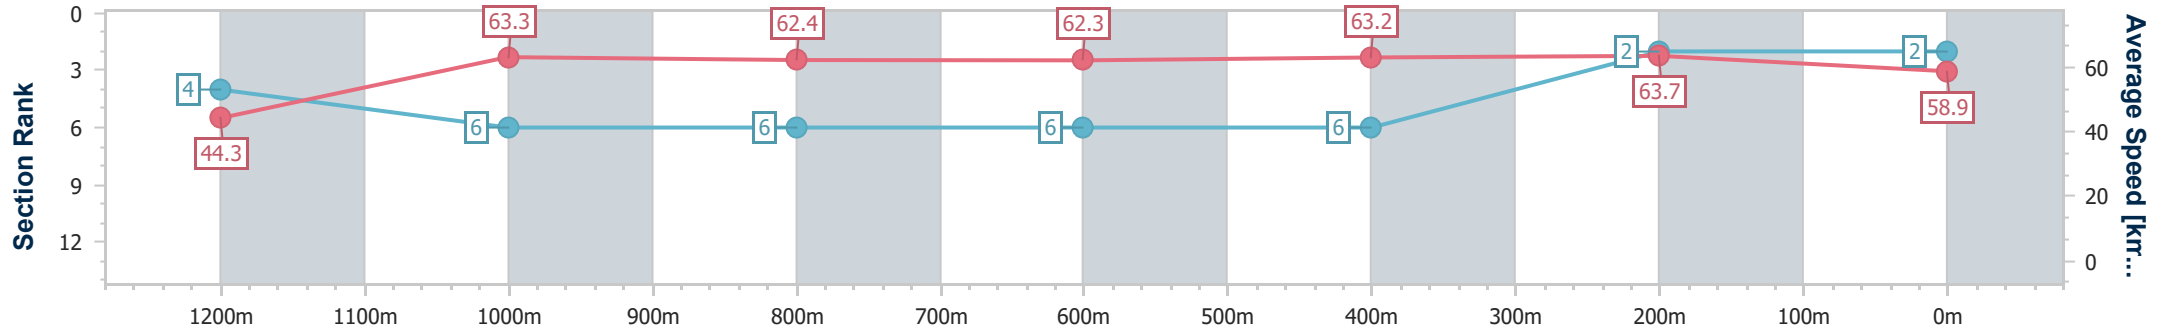

Horse/Jockey Name	Time To Testify
Final Rank	2
Fastest Section Time (Section)	0:08.16 (Overall)
Top Speed [km/h] (Section)	64.5 (400m)
Race State	Finished

Sunshine Coast QLD Professional
Race 4: CLOPF ARENA SURFACES BENCHMARK 60 Handicap - 1300m

01 September 2024 - 15:01

Track Rating: Good 4, Weather: Fine, Rail Position: +7m Entire

Section	Overall	1200m	1000m	800m	600m	400m	200m
Section Times	1:17.63 [2] (0:08.16)	1:09.47 [4] (0:11.38)	0:58.09 [6] (0:11.58)	0:46.51 [6] (0:11.66)	0:34.85 [6] (0:11.32)	0:23.53 [6] (0:11.31)	0:12.22 [2] (0:12.22)
Average Speed [km/h]	44.3	63.3	62.4	62.3	63.2	63.7	58.9
Top Speed [km/h]	60.7	64.3	64.1	63.0	64.2	64.5	62.5
Avg. Dist. to Rail [m]	6.7	4.2	2.8	1.1	1.0	2.8	3.3
Avg. Stride Freq. [Hz]	2.1	2.4	2.3	2.3	2.3	2.4	2.3
Avg. Stride Length [m]	5.8	7.4	7.5	7.4	7.5	7.5	7.2

- [ ] Ranking at each section and finish
- -.-.- No data available at this section
- NA No data available