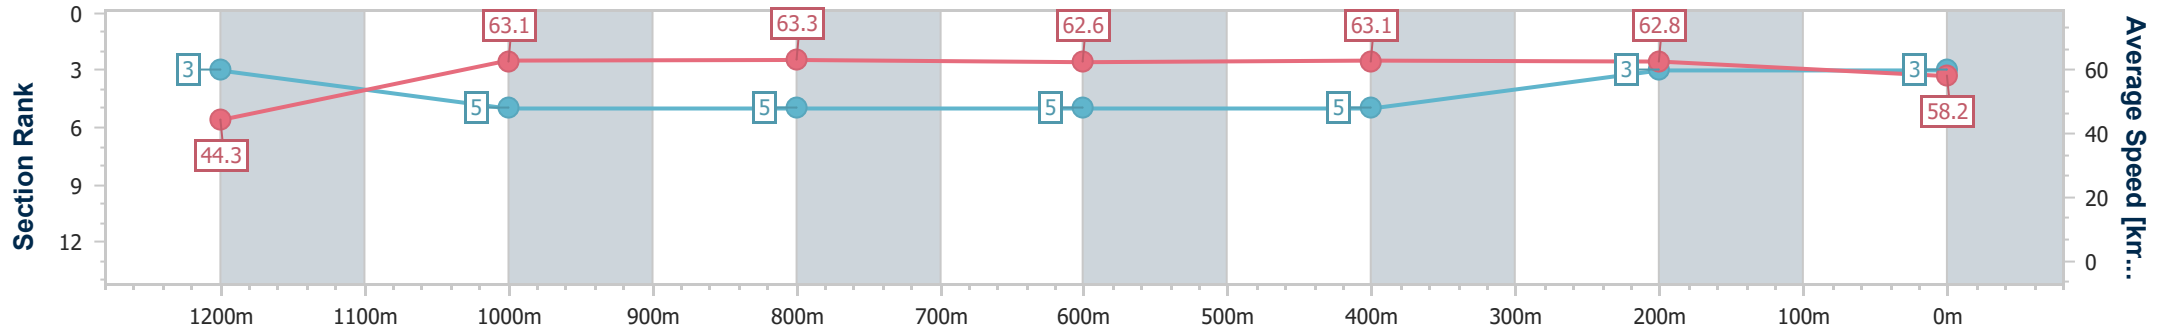

Sunshine Coast QLD Professional
Race 4: CLOPF ARENA SURFACES BENCHMARK 60 Handicap - 1300m

01 September 2024 - 15:01

Track Rating: Good 4, Weather: Fine, Rail Position: +7m Entire

Section	Overall	1200m	1000m	800m	600m	400m	200m
Section Times	1:17.79 [3] (0:08.10)	1:09.69 [3] (0:11.40)	0:58.29 [5] (0:11.41)	0:46.88 [5] (0:11.59)	0:35.29 [5] (0:11.50)	0:23.79 [5] (0:11.42)	0:12.37 [3] (0:12.37)
Average Speed [km/h]	44.3	63.1	63.3	62.6	63.1	62.8	58.2
Top Speed [km/h]	61.4	64.3	64.3	63.4	63.7	64.7	61.4
Avg. Dist. to Rail [m]	4.1	2.2	2.0	1.4	0.8	3.1	2.1
Avg. Stride Freq. [Hz]	2.1	2.4	2.3	2.3	2.3	2.4	2.3
Avg. Stride Length [m]	5.8	7.4	7.6	7.6	7.6	7.4	7.1