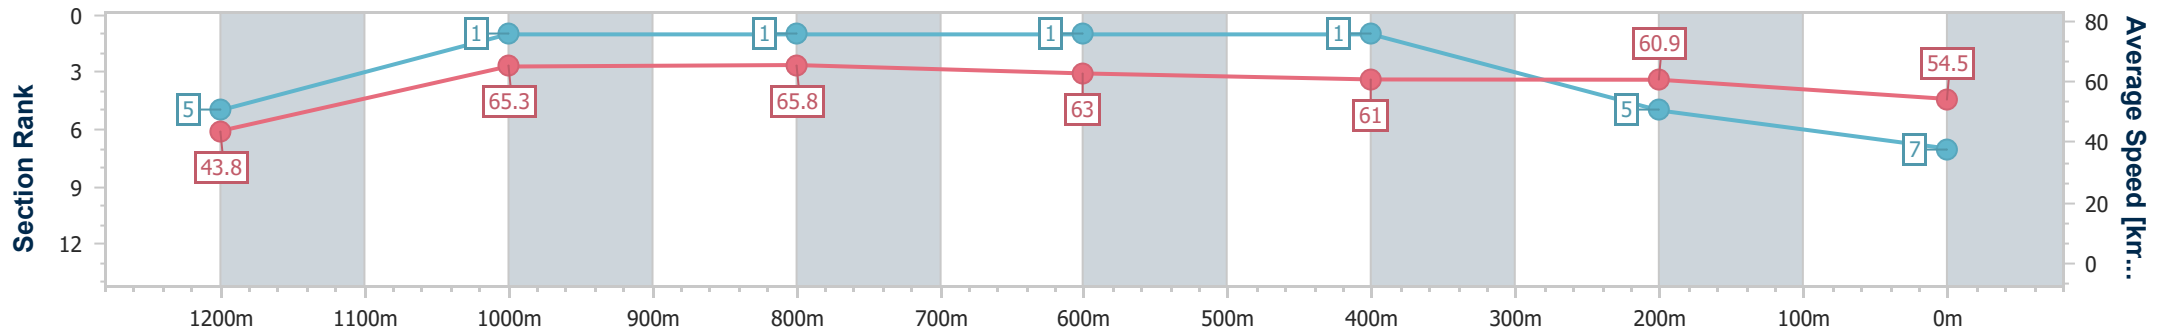

Sunshine Coast QLD Professional
Race 4: CLOPF ARENA SURFACES BENCHMARK 60 Handicap - 1300m

01 September 2024 - 15:01

Track Rating: Good 4, Weather: Fine, Rail Position: +7m Entire

Section	Overall	1200m	1000m	800m	600m	400m	200m
Section Times	1:18.20 [6] (0:08.26)	1:09.94 [7] (0:11.36)	0:58.58 [7] (0:11.53)	0:47.05 [7] (0:11.65)	0:35.40 [7] (0:11.38)	0:24.02 [7] (0:11.51)	0:12.51 [7] (0:12.51)
Average Speed [km/h]	43.9	63.4	63.0	62.9	63.3	62.5	57.6
Top Speed [km/h]	62.8	65.8	63.6	63.6	63.8	63.5	61.1
Avg. Dist. to Rail [m]	8.3	4.9	4.2	2.7	0.4	3.1	3.4
Avg. Stride Freq. [Hz]	2.3	2.4	2.4	2.4	2.5	2.5	2.4
Avg. Stride Length [m]	5.2	7.3	7.2	7.2	7.1	7.1	6.7

- [] Ranking at each section and finish
- .-.- No data available at this section
- NA No data available

Horse/Jockey Name	Lucky Sham
Final Rank	7
Fastest Section Time (Section)	0:08.16 (Overall)
Top Speed [km/h] (Section)	69.1 (1000m)
Race State	Finished

Sunshine Coast QLD Professional
Race 4: CLOPF ARENA SURFACES BENCHMARK 60 Handicap - 1300m

01 September 2024 - 15:01

Track Rating: Good 4, Weather: Fine, Rail Position: +7m Entire

Section	Overall	1200m	1000m	800m	600m	400m	200m
Section Times	1:18.67 [7] (0:08.16)	1:10.51 [5] (0:11.03)	0:59.48 [1] (0:11.02)	0:48.46 [1] (0:11.61)	0:36.85 [1] (0:11.83)	0:25.02 [1] (0:11.81)	0:13.21 [5] (0:13.21)
Average Speed [km/h]	43.8	65.3	65.8	63.0	61.0	60.9	54.5
Top Speed [km/h]	62.7	68.2	69.1	64.3	62.4	61.8	57.7
Avg. Dist. to Rail [m]	11.6	6.6	3.1	2.1	1.0	1.4	1.2
Avg. Stride Freq. [Hz]	2.2	2.6	2.5	2.5	2.5	2.5	2.4
Avg. Stride Length [m]	5.6	7.0	7.1	7.1	6.8	6.8	6.5