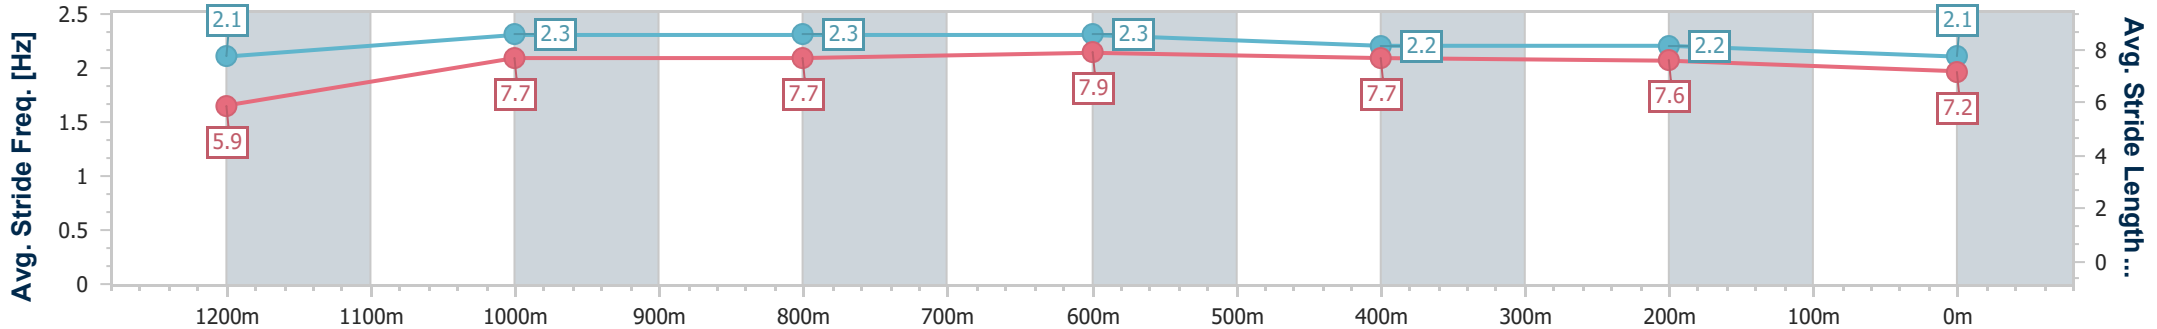

Sunshine Coast QLD Professional
Race 4: CLOPF ARENA SURFACES BENCHMARK 60 Handicap - 1300m

01 September 2024 - 15:01

Track Rating: Good 4, Weather: Fine, Rail Position: +7m Entire

Section	Overall	1200m	1000m	800m	600m	400m	200m
Section Times	1:18.83 [8] (0:08.55)	1:10.28 [11] (0:11.50)	0:58.78 [11] (0:11.64)	0:47.14 [11] (0:11.54)	0:35.60 [11] (0:11.36)	0:24.24 [11] (0:11.60)	0:12.64 [10] (0:12.64)
Average Speed [km/h]	42.2	62.6	62.3	63.2	63.1	62.0	57.1
Top Speed [km/h]	59.9	64.7	63.5	63.6	64.0	63.8	59.9
Avg. Dist. to Rail [m]	8.6	4.9	3.2	1.6	0.4	0.8	2.8
Avg. Stride Freq. [Hz]	2.0	2.2	2.2	2.2	2.2	2.2	2.1
Avg. Stride Length [m]	5.8	7.7	7.8	7.8	7.9	7.9	7.5

- [] Ranking at each section and finish
- .-.- No data available at this section
- NA No data available

Horse/Jockey Name	Frosty Bear
Final Rank	9
Fastest Section Time (Section)	0:08.21 (Overall)
Top Speed [km/h] (Section)	67.8 (1000m)
Race State	Finished

Sunshine Coast QLD Professional
Race 4: CLOPF ARENA SURFACES BENCHMARK 60 Handicap - 1300m

01 September 2024 - 15:01

Track Rating: Good 4, Weather: Fine, Rail Position: +7m Entire

Section	Overall	1200m	1000m	800m	600m	400m	200m
Section Times	1:18.93 [9] (0:08.21)	1:10.72 [6] (0:11.14)	0:59.58 [4] (0:11.11)	0:48.47 [2] (0:11.50)	0:36.97 [2] (0:11.70)	0:25.27 [2] (0:11.88)	0:13.39 [6] (0:13.39)
Average Speed [km/h]	43.9	64.6	65.8	63.8	62.4	60.8	53.6
Top Speed [km/h]	62.3	66.2	67.8	64.4	63.3	62.7	57.6
Avg. Dist. to Rail [m]	10.7	5.8	4.2	3.8	2.7	2.6	2.3
Avg. Stride Freq. [Hz]	2.1	2.3	2.3	2.3	2.2	2.2	2.1
Avg. Stride Length [m]	5.9	7.7	7.7	7.9	7.7	7.6	7.2