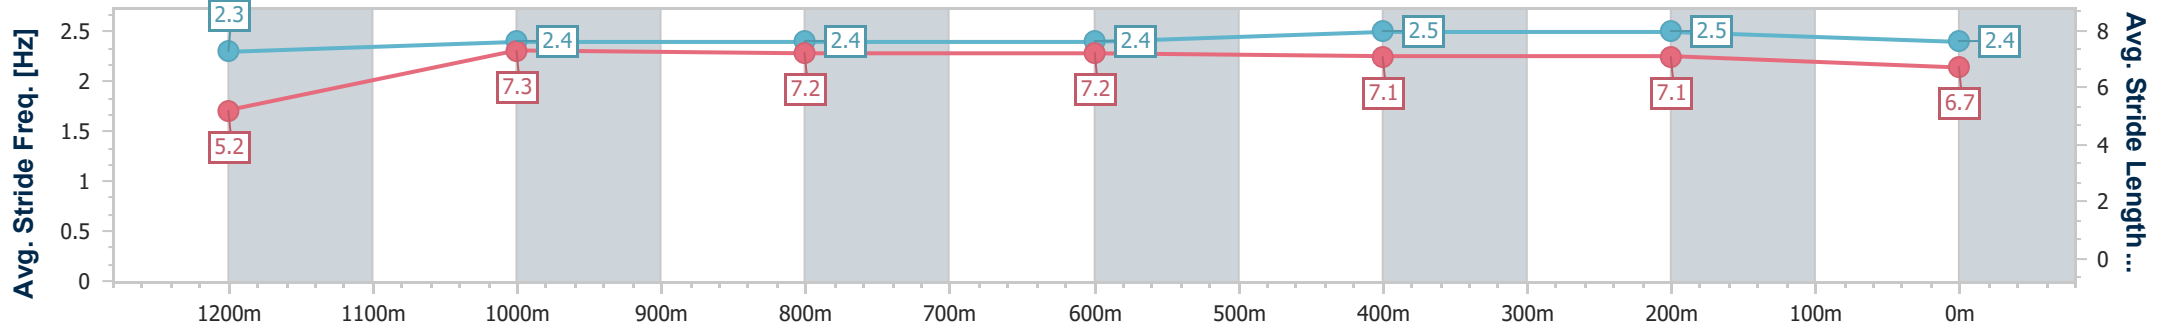

Sunshine Coast QLD Professional
Race 4: CLOPF ARENA SURFACES BENCHMARK 60 Handicap - 1300m

01 September 2024 - 15:01

Track Rating: Good 4, Weather: Fine, Rail Position: +7m Entire

Section	Overall	1200m	1000m	800m	600m	400m	200m
Section Times	1:18.15 [5] (0:07.97)	1:10.18 [1] (0:11.27)	0:58.91 [2] (0:11.28)	0:47.63 [3] (0:11.53)	0:36.10 [3] (0:11.72)	0:24.38 [3] (0:11.69)	0:12.69 [4] (0:12.69)
Average Speed [km/h]	45.4	64.0	64.2	62.9	61.4	61.6	56.8
Top Speed [km/h]	61.3	65.1	65.1	63.2	62.6	62.4	59.7
Avg. Dist. to Rail [m]	5.7	3.6	2.1	1.2	0.4	0.5	0.8
Avg. Stride Freq. [Hz]	2.3	2.5	2.5	2.4	2.4	2.4	2.3
Avg. Stride Length [m]	5.5	7.0	7.2	7.2	7.2	7.1	6.8

- [] Ranking at each section and finish
- .-.- No data available at this section
- NA No data available

Horse/Jockey Name	Zephyrz Zoom
Final Rank	6
Fastest Section Time (Section)	0:08.26 (Overall)
Top Speed [km/h] (Section)	65.8 (1200m)
Race State	Finished

Sunshine Coast QLD Professional
Race 4: CLOPF ARENA SURFACES BENCHMARK 60 Handicap - 1300m

01 September 2024 - 15:01

Track Rating: Good 4, Weather: Fine, Rail Position: +7m Entire

Section	Overall	1200m	1000m	800m	600m	400m	200m
Section Times	1:18.20 [6] (0:08.26)	1:09.94 [7] (0:11.36)	0:58.58 [7] (0:11.53)	0:47.05 [7] (0:11.65)	0:35.40 [7] (0:11.38)	0:24.02 [7] (0:11.51)	0:12.51 [7] (0:12.51)
Average Speed [km/h]	43.9	63.4	63.0	62.9	63.3	62.5	57.6
Top Speed [km/h]	62.8	65.8	63.6	63.6	63.8	63.5	61.1
Avg. Dist. to Rail [m]	8.3	4.9	4.2	2.7	0.4	3.1	3.4
Avg. Stride Freq. [Hz]	2.3	2.4	2.4	2.4	2.5	2.5	2.4
Avg. Stride Length [m]	5.2	7.3	7.2	7.2	7.1	7.1	6.7