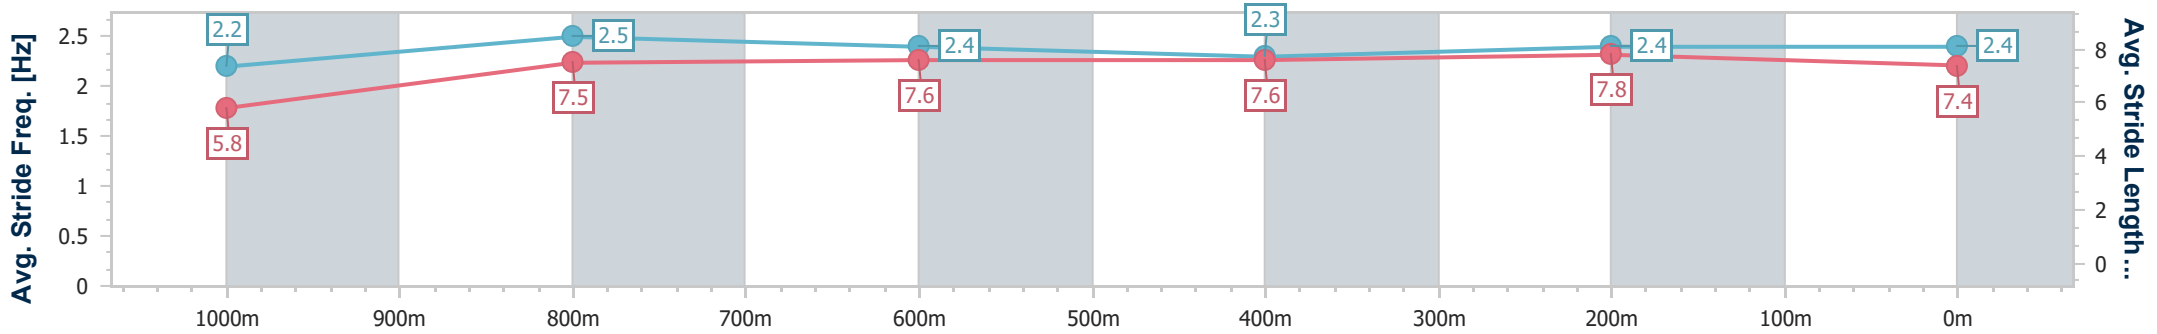

Doomben QLD Professional

Race 3: MORETON HIRE Class 3 Plate - 1110m

07 September 2024 - 13:08

Track Rating: Good 4, Weather: Fine, Rail Position: +1m Entire

BRISBANE RACING CLUB

Section	Overall	1000m	800m	600m	400m	200m
Section Times	1:03.71 [1] (0:08.32)	0:55.39 [4] (0:10.67)	0:44.72 [2] (0:10.95)	0:33.77 [2] (0:11.33)	0:22.44 [2] (0:10.95)	0:11.49 [2] (0:11.49)
Average Speed [km/h]	47.6	67.6	66.2	64.4	65.6	62.7
Top Speed [km/h]	66.4	68.5	67.3	65.5	66.8	65.4
Avg. Dist. to Rail [m]	7.7	1.9	1.8	2.2	0.7	0.3
Avg. Stride Freq. [Hz]	2.2	2.5	2.4	2.3	2.4	2.4
Avg. Stride Length [m]	5.8	7.5	7.6	7.6	7.8	7.4