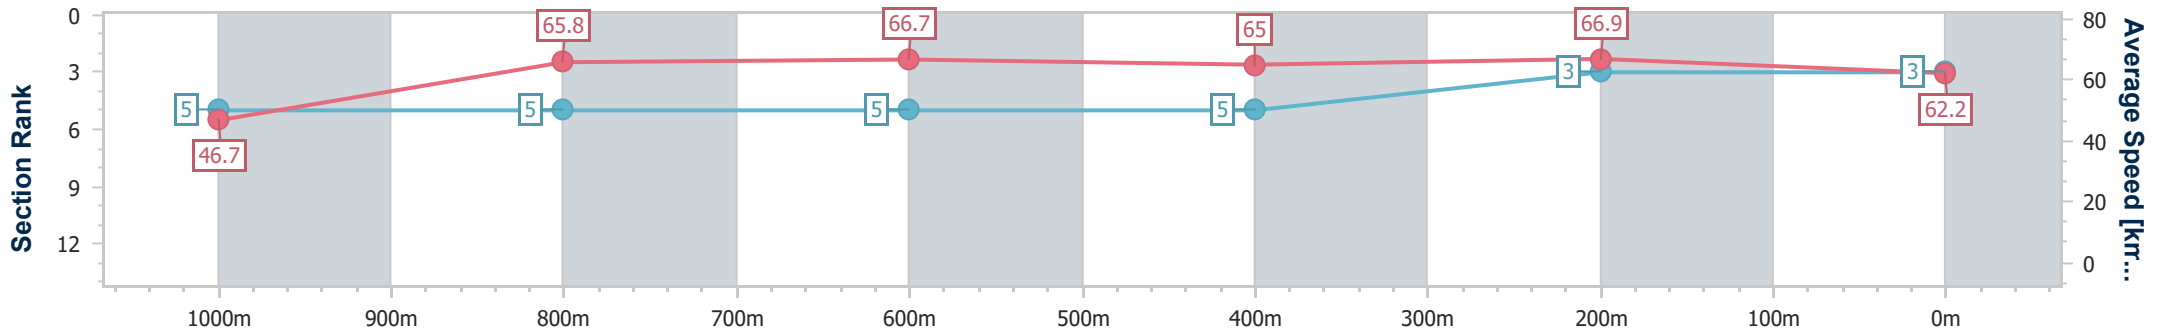

Doomben QLD Professional

Race 3: MORETON HIRE Class 3 Plate - 1110m

07 September 2024 - 13:08

Track Rating: Good 4, Weather: Fine, Rail Position: +1m Entire

BRISBANE RACING CLUB

Section	Overall	1000m	800m	600m	400m	200m
Section Times	1:03.86 [3] (0:08.46)	0:55.40 [5] (0:10.98)	0:44.42 [5] (0:10.90)	0:33.52 [5] (0:11.18)	0:22.34 [5] (0:10.76)	0:11.58 [3] (0:11.58)
Average Speed [km/h]	46.7	65.8	66.7	65.0	66.9	62.2
Top Speed [km/h]	62.6	66.8	68.1	66.6	67.6	66.6
Avg. Dist. to Rail [m]	1.3	0.6	1.9	2.1	0.8	1.6
Avg. Stride Freq. [Hz]	2.3	2.5	2.5	2.4	2.6	2.5
Avg. Stride Length [m]	5.5	7.4	7.4	7.5	7.3	6.9