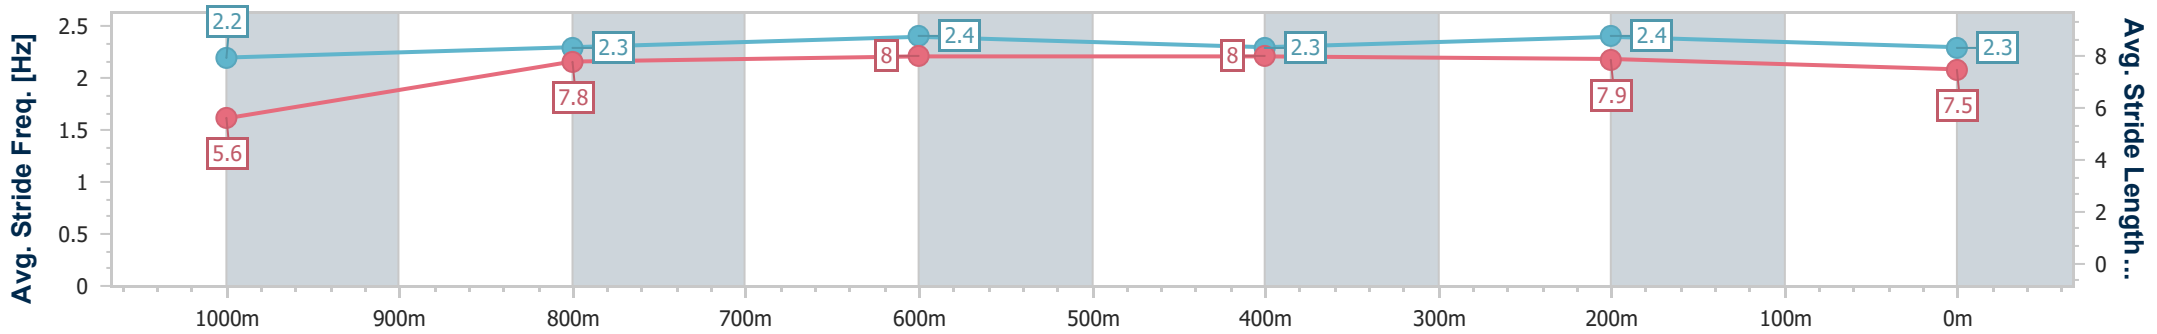

- [] Ranking at each section and finish
- .-.- No data available at this section
- NA No data available

Horse/Jockey Name	Highbar
Final Rank	9
Fastest Section Time (Section)	0:08.68 (Overall)
Top Speed [km/h] (Section)	68.6 (800m)
Race State	Finished

Doomben QLD Professional

Race 3: MORETON HIRE Class 3 Plate - 1110m

07 September 2024 - 13:08

Track Rating: Good 4, Weather: Fine, Rail Position: +1m Entire

BRISBANE RACING CLUB

Section	Overall	1000m	800m	600m	400m	200m
Section Times	1:04.50 [9] (0:08.68)	0:55.82 [8] (0:11.08)	0:44.74 [8] (0:10.84)	0:33.90 [8] (0:11.17)	0:22.73 [8] (0:10.86)	0:11.87 [6] (0:11.87)
Average Speed [km/h]	45.5	65.4	67.6	65.7	66.5	60.5
Top Speed [km/h]	63.4	65.9	68.6	67.7	68.6	64.1
Avg. Dist. to Rail [m]	9.4	2.0	3.6	3.1	3.1	3.7
Avg. Stride Freq. [Hz]	2.2	2.3	2.4	2.3	2.4	2.3
Avg. Stride Length [m]	5.6	7.8	8.0	8.0	7.9	7.5

- [] Ranking at each section and finish
- .-.- No data available at this section
- NA No data available

Horse/Jockey Name	Introducing
Final Rank	10
Fastest Section Time (Section)	0:08.32 (Overall)
Top Speed [km/h] (Section)	67.8 (1000m)
Race State	Finished