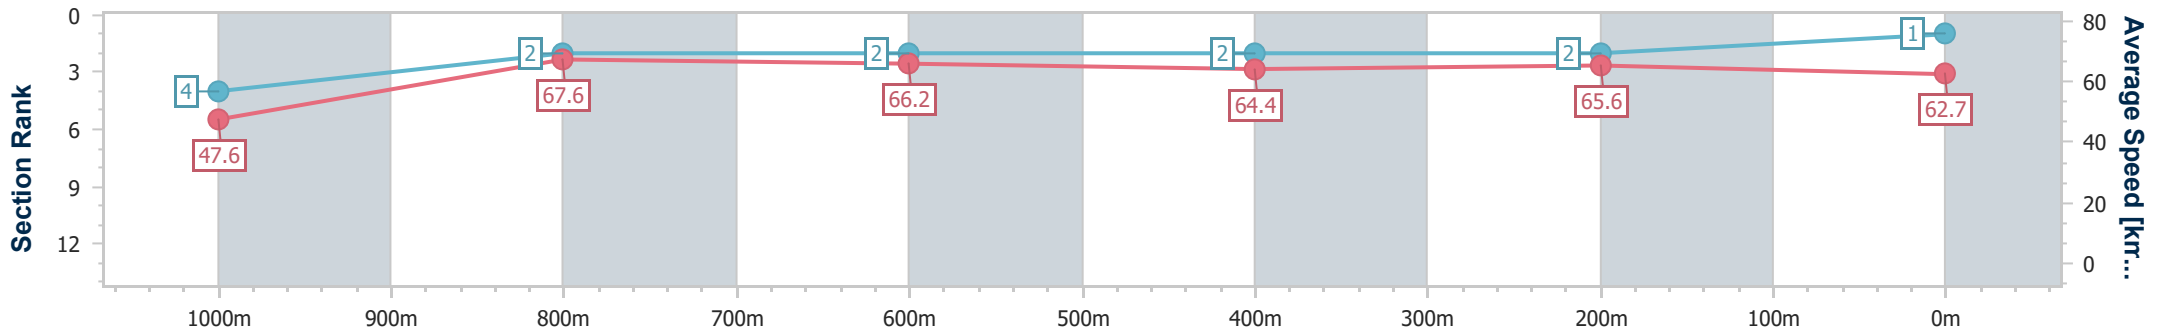

Doomben QLD Professional

Race 3: MORETON HIRE Class 3 Plate - 1110m

07 September 2024 - 13:08

Track Rating: Good 4, Weather: Fine, Rail Position: +1m Entire

BRISBANE RACING CLUB

Section	Overall	1000m	800m	600m	400m	200m
Section Times	1:03.71 [1] (0:08.32)	0:55.39 [4] (0:10.67)	0:44.72 [2] (0:10.95)	0:33.77 [2] (0:11.33)	0:22.44 [2] (0:10.95)	0:11.49 [2] (0:11.49)
Average Speed [km/h]	47.6	67.6	66.2	64.4	65.6	62.7
Top Speed [km/h]	66.4	68.5	67.3	65.5	66.8	65.4
Avg. Dist. to Rail [m]	7.7	1.9	1.8	2.2	0.7	0.3
Avg. Stride Freq. [Hz]	2.2	2.5	2.4	2.3	2.4	2.4
Avg. Stride Length [m]	5.8	7.5	7.6	7.6	7.8	7.4