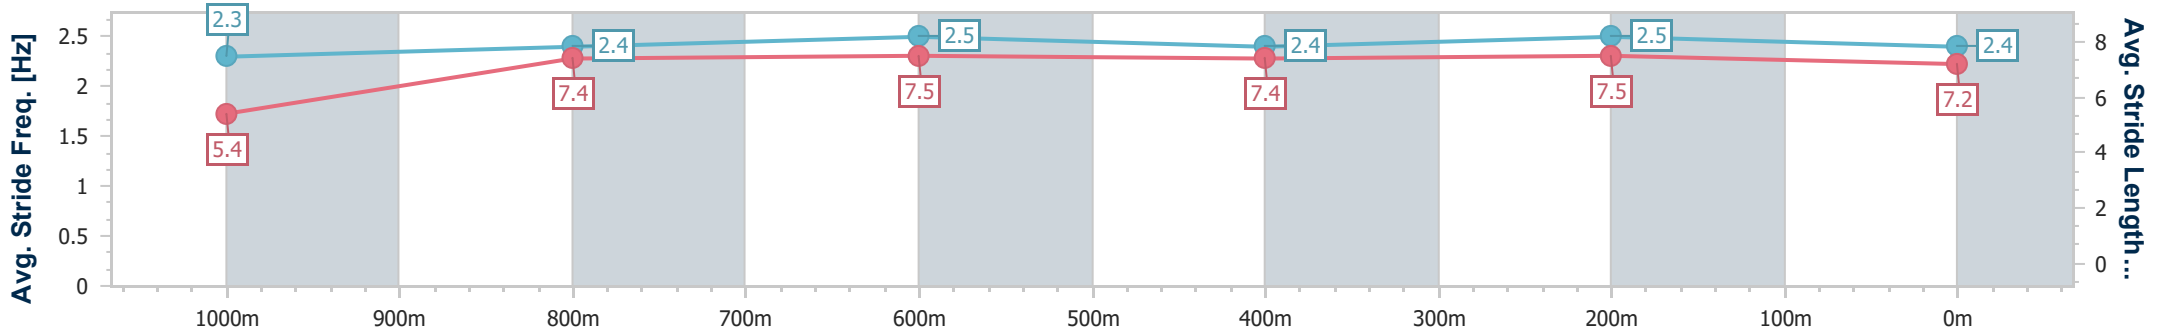

Doomben QLD Professional

Race 3: MORETON HIRE Class 3 Plate - 1110m

07 September 2024 - 13:08

Track Rating: Good 4, Weather: Fine, Rail Position: +1m Entire

BRISBANE RACING CLUB

Section	Overall	1000m	800m	600m	400m	200m
Section Times	1:03.95 [5] (0:08.61)	0:55.34 [6] (0:11.06)	0:44.28 [7] (0:10.89)	0:33.39 [7] (0:11.10)	0:22.29 [7] (0:10.79)	0:11.50 [5] (0:11.50)
Average Speed [km/h]	46.0	65.0	66.2	64.6	66.7	62.5
Top Speed [km/h]	64.2	66.8	67.5	67.3	67.7	65.7
Avg. Dist. to Rail [m]	2.0	0.8	0.6	0.7	1.0	2.4
Avg. Stride Freq. [Hz]	2.3	2.4	2.5	2.4	2.5	2.4
Avg. Stride Length [m]	5.4	7.4	7.5	7.4	7.5	7.2

- [] Ranking at each section and finish
- .-.-.- No data available at this section
- NA No data available

Horse/Jockey Name	Devastating
Final Rank	6
Fastest Section Time (Section)	0:08.65 (Overall)
Top Speed [km/h] (Section)	69.5 (400m)
Race State	Finished