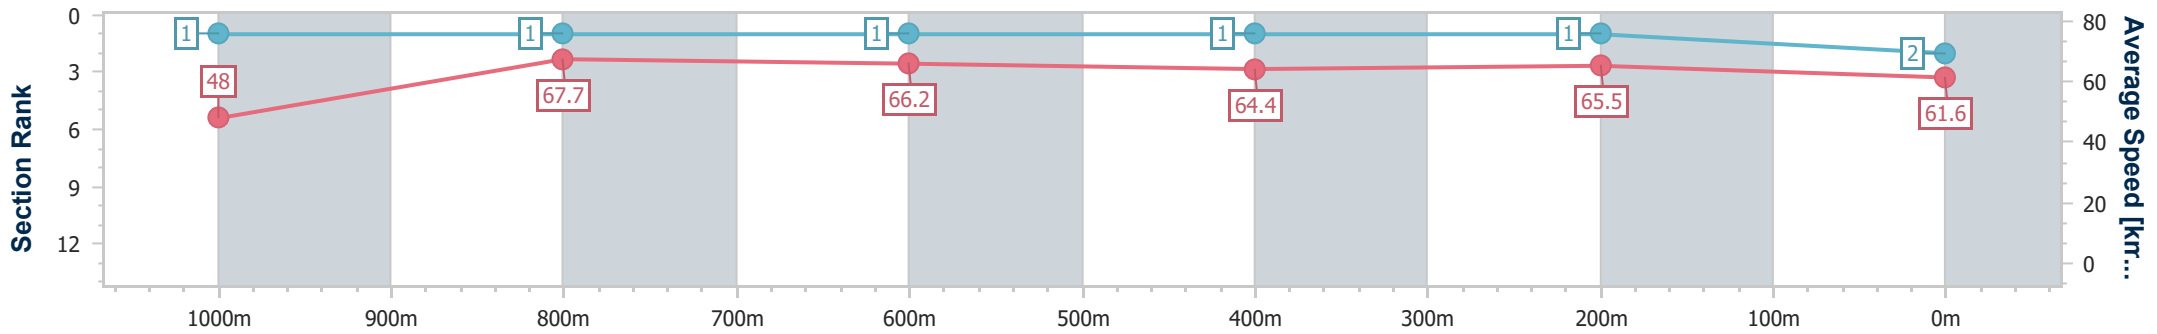

Doomben QLD Professional

Race 3: MORETON HIRE Class 3 Plate - 1110m

07 September 2024 - 13:08

Track Rating: Good 4, Weather: Fine, Rail Position: +1m Entire

BRISBANE RACING CLUB

Section	Overall	1000m	800m	600m	400m	200m
Section Times	1:03.83 [2] (0:08.24)	0:55.59 [1] (0:10.66)	0:44.93 [1] (0:10.91)	0:34.02 [1] (0:11.29)	0:22.73 [1] (0:11.04)	0:11.69 [1] (0:11.69)
Average Speed [km/h]	48.0	67.7	66.2	64.4	65.5	61.6
Top Speed [km/h]	66.4	69.0	68.5	66.0	67.6	64.9
Avg. Dist. to Rail [m]	7.1	1.6	1.4	2.3	1.2	0.7
Avg. Stride Freq. [Hz]	2.3	2.4	2.4	2.3	2.3	2.3
Avg. Stride Length [m]	5.8	7.9	7.8	7.8	7.8	7.5