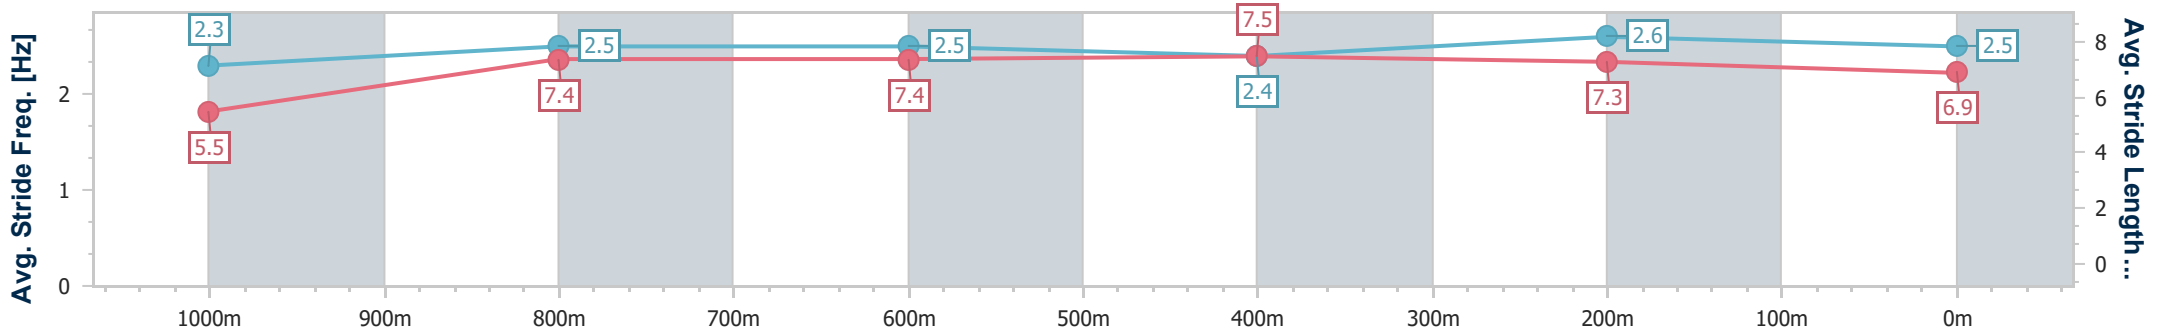

Doomben QLD Professional

Race 3: MORETON HIRE Class 3 Plate - 1110m

07 September 2024 - 13:08

Track Rating: Good 4, Weather: Fine, Rail Position: +1m Entire

BRISBANE RACING CLUB

Section	Overall	1000m	800m	600m	400m	200m
Section Times	1:03.86 [3] (0:08.46)	0:55.40 [5] (0:10.98)	0:44.42 [5] (0:10.90)	0:33.52 [5] (0:11.18)	0:22.34 [5] (0:10.76)	0:11.58 [3] (0:11.58)
Average Speed [km/h]	46.7	65.8	66.7	65.0	66.9	62.2
Top Speed [km/h]	62.6	66.8	68.1	66.6	67.6	66.6
Avg. Dist. to Rail [m]	1.3	0.6	1.9	2.1	0.8	1.6
Avg. Stride Freq. [Hz]	2.3	2.5	2.5	2.4	2.6	2.5
Avg. Stride Length [m]	5.5	7.4	7.4	7.5	7.3	6.9