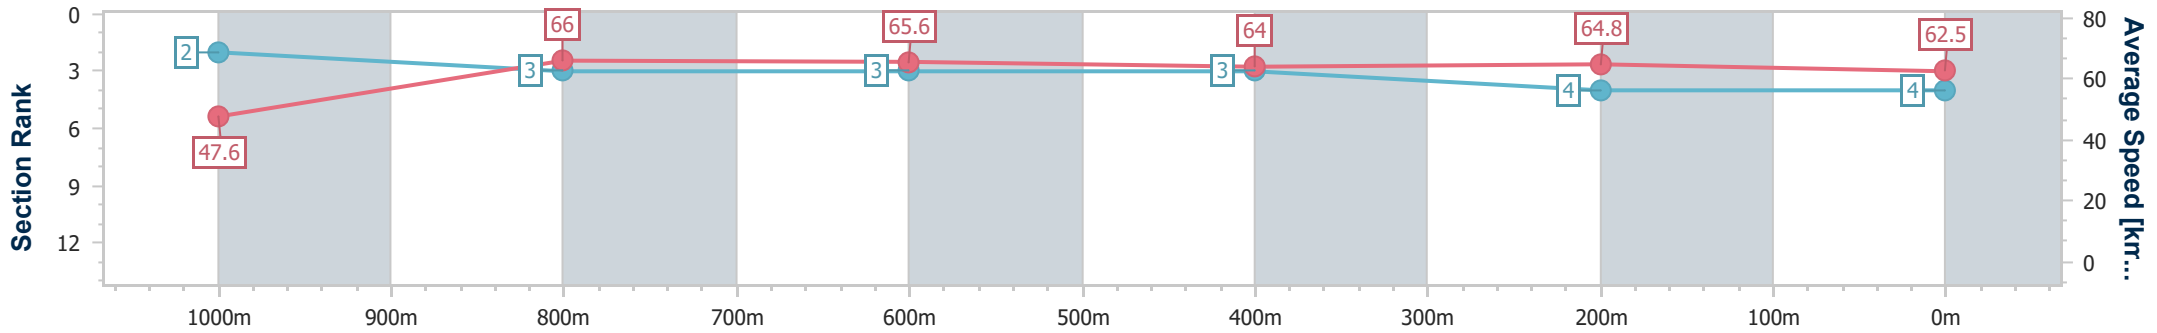

Doomben QLD Professional

Race 3: MORETON HIRE Class 3 Plate - 1110m

07 September 2024 - 13:08

Track Rating: Good 4, Weather: Fine, Rail Position: +1m Entire

BRISBANE RACING CLUB

Section	Overall	1000m	800m	600m	400m	200m
Section Times	1:03.90 [4] (0:08.28)	0:55.62 [2] (0:10.90)	0:44.72 [3] (0:10.93)	0:33.79 [3] (0:11.23)	0:22.56 [3] (0:11.03)	0:11.53 [4] (0:11.53)
Average Speed [km/h]	47.6	66.0	65.6	64.0	64.8	62.5
Top Speed [km/h]	64.5	68.2	67.4	64.9	66.1	64.6
Avg. Dist. to Rail [m]	3.4	1.0	0.8	0.8	1.9	1.3
Avg. Stride Freq. [Hz]	2.2	2.1	2.3	2.3	2.4	2.4
Avg. Stride Length [m]	5.9	8.8	7.9	7.8	7.6	7.3