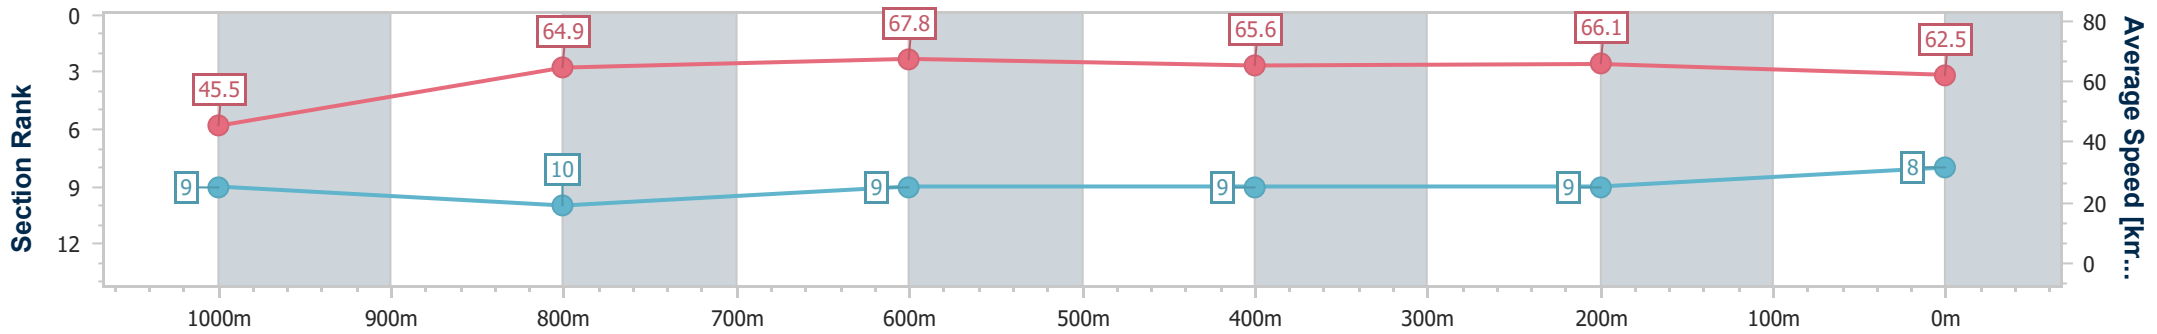

Doomben QLD Professional

Race 3: MORETON HIRE Class 3 Plate - 1110m

07 September 2024 - 13:08

Track Rating: Good 4, Weather: Fine, Rail Position: +1m Entire

BRISBANE RACING CLUB

Section	Overall	1000m	800m	600m	400m	200m
Section Times	1:04.23 [8] (0:08.78)	0:55.45 [9] (0:11.11)	0:44.34 [10] (0:10.73)	0:33.61 [9] (0:11.19)	0:22.42 [9] (0:10.92)	0:11.50 [9] (0:11.50)
Average Speed [km/h]	45.5	64.9	67.8	65.6	66.1	62.5
Top Speed [km/h]	62.6	68.5	68.9	68.5	67.3	65.4
Avg. Dist. to Rail [m]	8.0	1.1	2.5	3.0	2.9	4.0
Avg. Stride Freq. [Hz]	2.2	2.4	2.4	2.4	2.4	2.4
Avg. Stride Length [m]	5.6	7.5	7.8	7.6	7.7	7.4

- [] Ranking at each section and finish
- .-.- No data available at this section
- NA No data available

Horse/Jockey Name	Highbar
Final Rank	9
Fastest Section Time (Section)	0:08.68 (Overall)
Top Speed [km/h] (Section)	68.6 (800m)
Race State	Finished