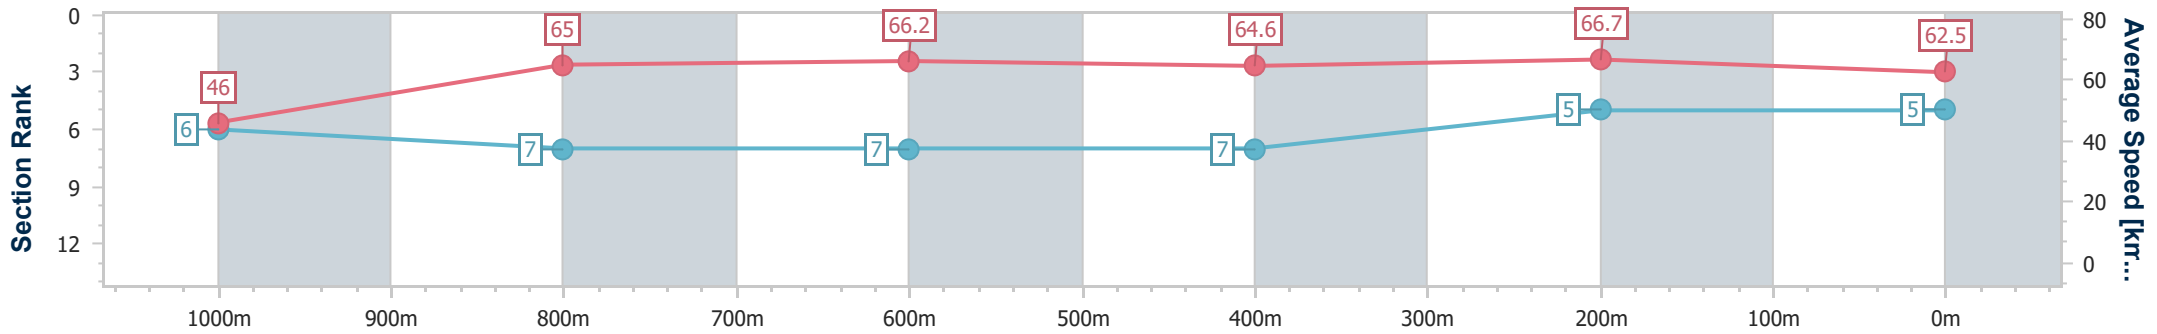

Doomben QLD Professional

Race 3: MORETON HIRE Class 3 Plate - 1110m

07 September 2024 - 13:08

Track Rating: Good 4, Weather: Fine, Rail Position: +1m Entire

BRISBANE RACING CLUB

Section	Overall	1000m	800m	600m	400m	200m
Section Times	1:03.95 [5] (0:08.61)	0:55.34 [6] (0:11.06)	0:44.28 [7] (0:10.89)	0:33.39 [7] (0:11.10)	0:22.29 [7] (0:10.79)	0:11.50 [5] (0:11.50)
Average Speed [km/h]	46.0	65.0	66.2	64.6	66.7	62.5
Top Speed [km/h]	64.2	66.8	67.5	67.3	67.7	65.7
Avg. Dist. to Rail [m]	2.0	0.8	0.6	0.7	1.0	2.4
Avg. Stride Freq. [Hz]	2.3	2.4	2.5	2.4	2.5	2.4
Avg. Stride Length [m]	5.4	7.4	7.5	7.4	7.5	7.2

- [] Ranking at each section and finish
- .-.-.- No data available at this section
- NA No data available

Horse/Jockey Name	Devastating
Final Rank	6
Fastest Section Time (Section)	0:08.65 (Overall)
Top Speed [km/h] (Section)	69.5 (400m)
Race State	Finished