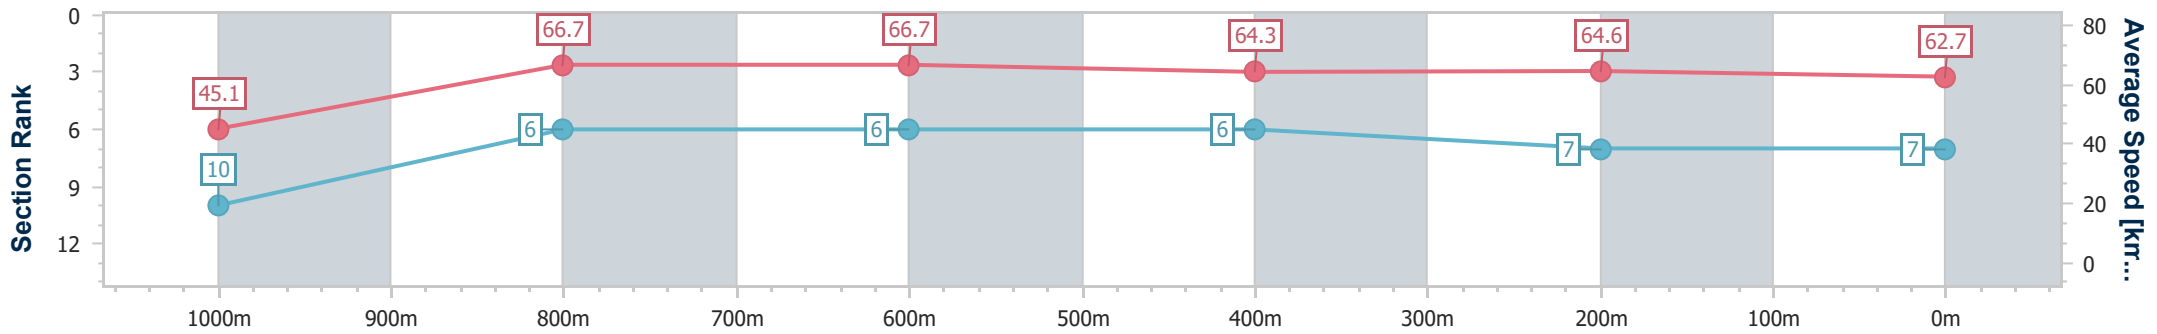

Doomben QLD Professional

Race 3: MORETON HIRE Class 3 Plate - 1110m

07 September 2024 - 13:08

Track Rating: Good 4, Weather: Fine, Rail Position: +1m Entire

BRISBANE RACING CLUB

Section	Overall	1000m	800m	600m	400m	200m
Section Times	1:04.12 [7] (0:08.81)	0:55.31 [10] (0:10.78)	0:44.53 [6] (0:10.76)	0:33.77 [6] (0:11.18)	0:22.59 [6] (0:11.11)	0:11.48 [7] (0:11.48)
Average Speed [km/h]	45.1	66.7	66.7	64.3	64.6	62.7
Top Speed [km/h]	60.8	69.2	67.5	66.2	65.6	67.1
Avg. Dist. to Rail [m]	5.0	0.2	0.5	0.4	1.0	0.5
Avg. Stride Freq. [Hz]	2.3	2.5	2.5	2.4	2.5	2.5
Avg. Stride Length [m]	5.3	7.4	7.5	7.4	7.3	7.1

- [] Ranking at each section and finish
- .-.- No data available at this section
- NA No data available

Horse/Jockey Name	Rainbow Connection
Final Rank	8
Fastest Section Time (Section)	0:08.78 (Overall)
Top Speed [km/h] (Section)	68.9 (800m)
Race State	Finished