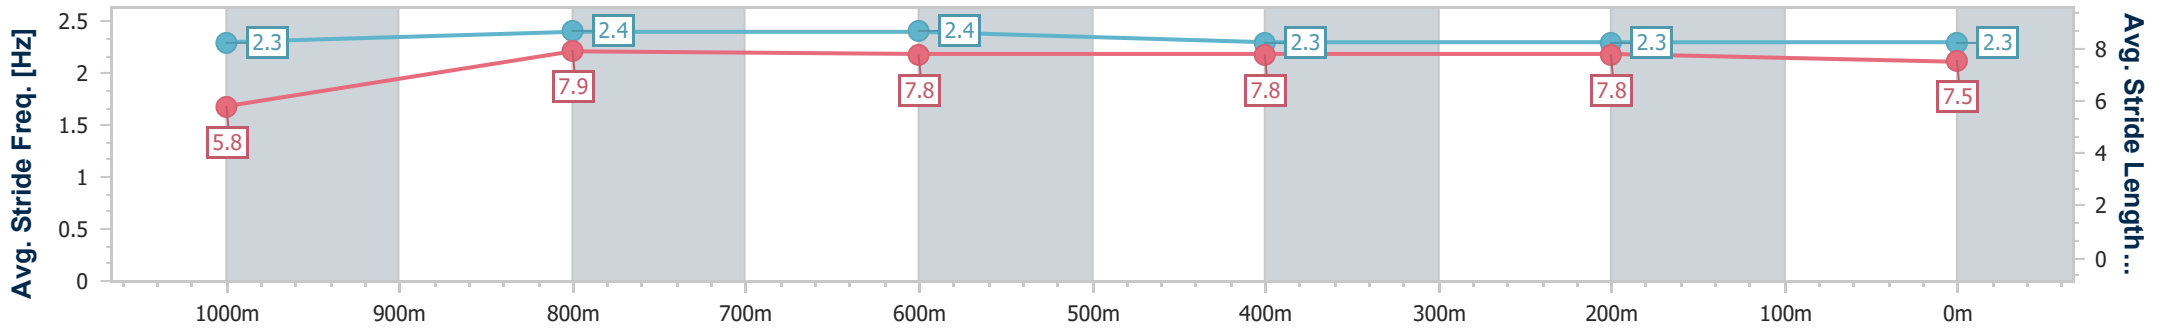

Doomben QLD Professional

Race 3: MORETON HIRE Class 3 Plate - 1110m

07 September 2024 - 13:08

Track Rating: Good 4, Weather: Fine, Rail Position: +1m Entire

BRISBANE RACING CLUB

Section	Overall	1000m	800m	600m	400m	200m
Section Times	1:03.83 [2] (0:08.24)	0:55.59 [1] (0:10.66)	0:44.93 [1] (0:10.91)	0:34.02 [1] (0:11.29)	0:22.73 [1] (0:11.04)	0:11.69 [1] (0:11.69)
Average Speed [km/h]	48.0	67.7	66.2	64.4	65.5	61.6
Top Speed [km/h]	66.4	69.0	68.5	66.0	67.6	64.9
Avg. Dist. to Rail [m]	7.1	1.6	1.4	2.3	1.2	0.7
Avg. Stride Freq. [Hz]	2.3	2.4	2.4	2.3	2.3	2.3
Avg. Stride Length [m]	5.8	7.9	7.8	7.8	7.8	7.5