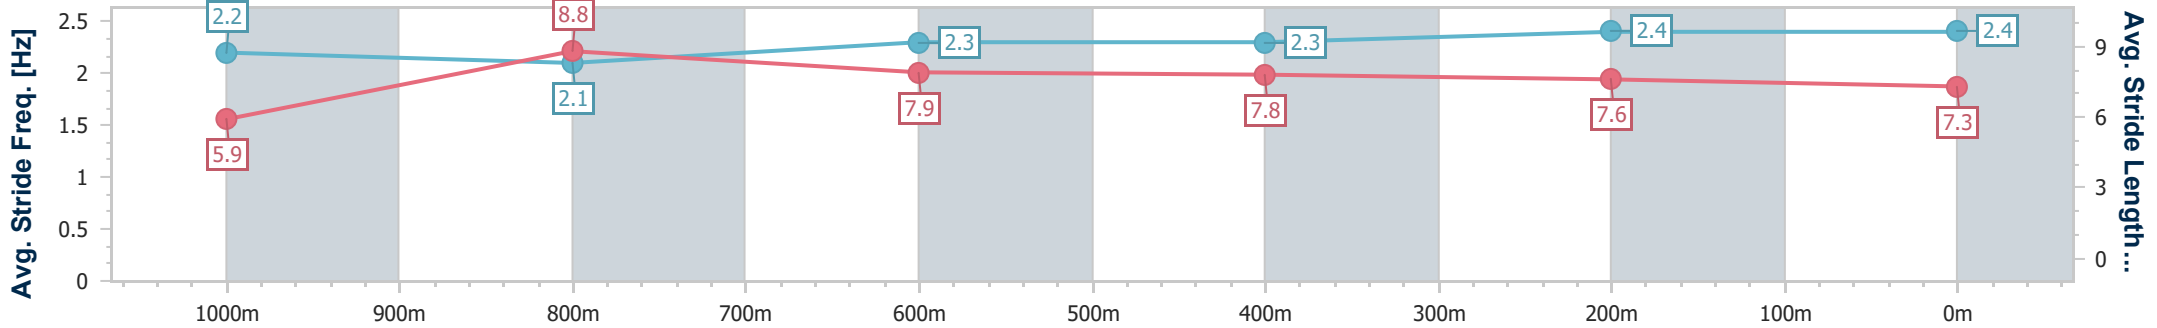

Doomben QLD Professional

Race 3: MORETON HIRE Class 3 Plate - 1110m

07 September 2024 - 13:08

Track Rating: Good 4, Weather: Fine, Rail Position: +1m Entire

BRISBANE RACING CLUB

Section	Overall	1000m	800m	600m	400m	200m
Section Times	1:03.90 [4] (0:08.28)	0:55.62 [2] (0:10.90)	0:44.72 [3] (0:10.93)	0:33.79 [3] (0:11.23)	0:22.56 [3] (0:11.03)	0:11.53 [4] (0:11.53)
Average Speed [km/h]	47.6	66.0	65.6	64.0	64.8	62.5
Top Speed [km/h]	64.5	68.2	67.4	64.9	66.1	64.6
Avg. Dist. to Rail [m]	3.4	1.0	0.8	0.8	1.9	1.3
Avg. Stride Freq. [Hz]	2.2	2.1	2.3	2.3	2.4	2.4
Avg. Stride Length [m]	5.9	8.8	7.9	7.8	7.6	7.3