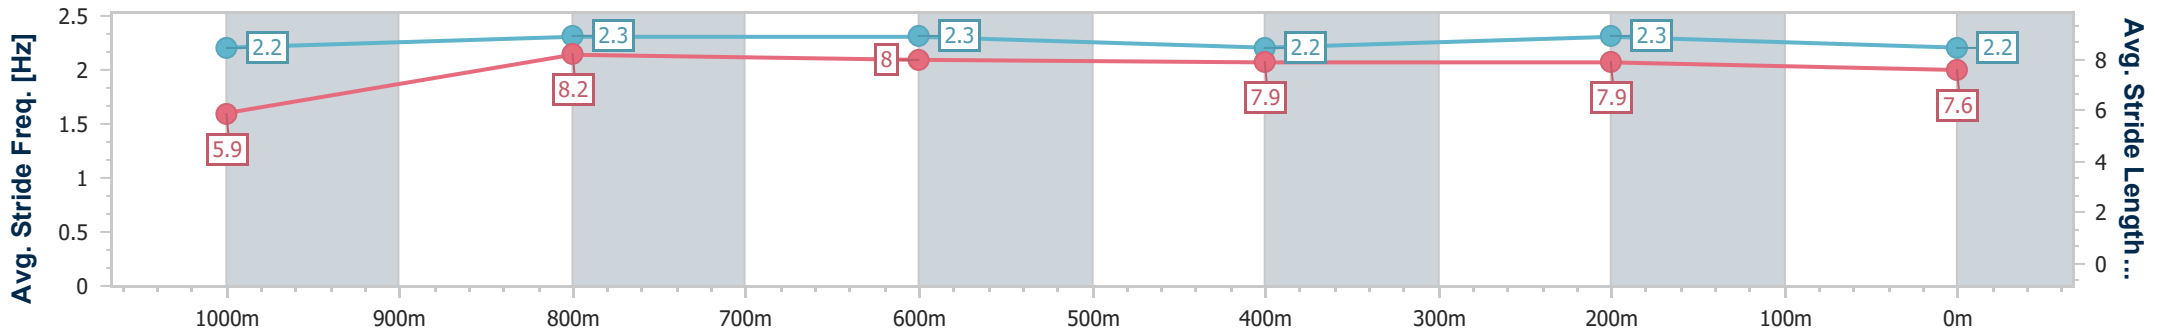

- [] Ranking at each section and finish
- .-.- No data available at this section
- NA No data available

Horse/Jockey Name	Introducing
Final Rank	10
Fastest Section Time (Section)	0:08.32 (Overall)
Top Speed [km/h] (Section)	67.8 (1000m)
Race State	Finished

Doomben QLD Professional

Race 3: MORETON HIRE Class 3 Plate - 1110m

07 September 2024 - 13:08

Track Rating: Good 4, Weather: Fine, Rail Position: +1m Entire

BRISBANE RACING CLUB

Section	Overall	1000m	800m	600m	400m	200m
Section Times	1:04.64 [10] (0:08.32)	0:56.32 [3] (0:10.88)	0:45.44 [4] (0:11.01)	0:34.43 [4] (0:11.29)	0:23.14 [4] (0:11.22)	0:11.92 [8] (0:11.92)
Average Speed [km/h]	48.0	66.2	65.9	63.8	64.3	60.2
Top Speed [km/h]	64.5	67.8	66.9	66.2	64.7	63.1
Avg. Dist. to Rail [m]	4.9	0.5	1.3	1.0	0.8	0.8
Avg. Stride Freq. [Hz]	2.2	2.3	2.3	2.2	2.3	2.2
Avg. Stride Length [m]	5.9	8.2	8.0	7.9	7.9	7.6

- [] Ranking at each section and finish
- .-.- No data available at this section
- NA No data available