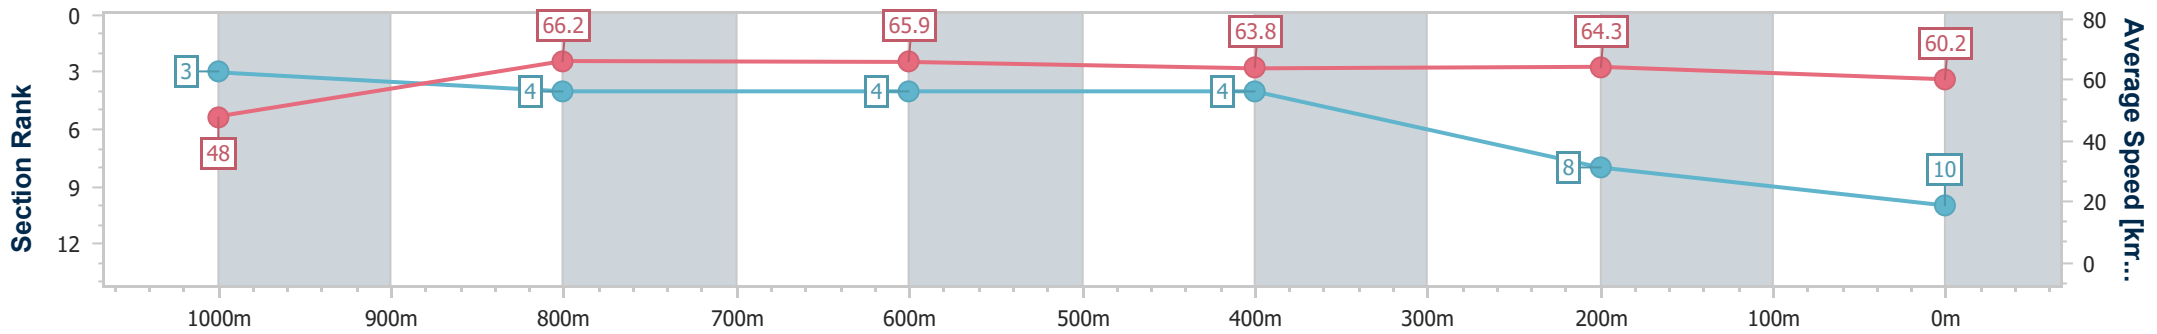

- [] Ranking at each section and finish
- .-.- No data available at this section
- NA No data available

Horse/Jockey Name	Introducing
Final Rank	10
Fastest Section Time (Section)	0:08.32 (Overall)
Top Speed [km/h] (Section)	67.8 (1000m)
Race State	Finished

Doomben QLD Professional

Race 3: MORETON HIRE Class 3 Plate - 1110m

07 September 2024 - 13:08

Track Rating: Good 4, Weather: Fine, Rail Position: +1m Entire

BRISBANE RACING CLUB

Section	Overall	1000m	800m	600m	400m	200m
Section Times	1:04.64 [10] (0:08.32)	0:56.32 [3] (0:10.88)	0:45.44 [4] (0:11.01)	0:34.43 [4] (0:11.29)	0:23.14 [4] (0:11.22)	0:11.92 [8] (0:11.92)
Average Speed [km/h]	48.0	66.2	65.9	63.8	64.3	60.2
Top Speed [km/h]	64.5	67.8	66.9	66.2	64.7	63.1
Avg. Dist. to Rail [m]	4.9	0.5	1.3	1.0	0.8	0.8
Avg. Stride Freq. [Hz]	2.2	2.3	2.3	2.2	2.3	2.2
Avg. Stride Length [m]	5.9	8.2	8.0	7.9	7.9	7.6

- [] Ranking at each section and finish
- .-.- No data available at this section
- NA No data available