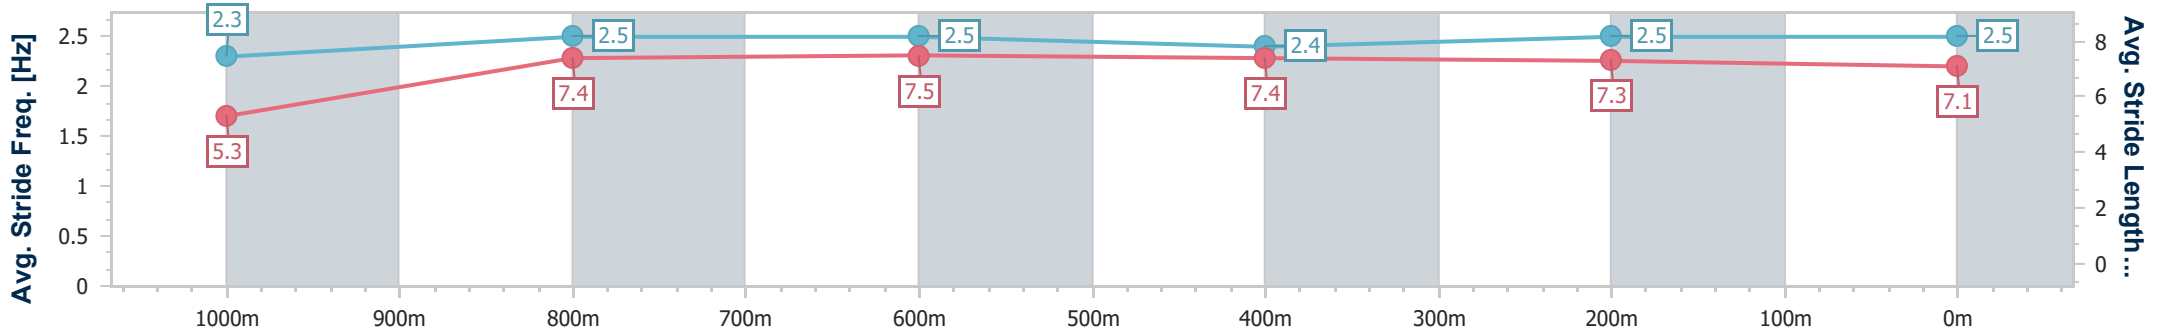

Doomben QLD Professional

Race 3: MORETON HIRE Class 3 Plate - 1110m

07 September 2024 - 13:08

Track Rating: Good 4, Weather: Fine, Rail Position: +1m Entire

BRISBANE RACING CLUB

Section	Overall	1000m	800m	600m	400m	200m
Section Times	1:04.12 [7] (0:08.81)	0:55.31 [10] (0:10.78)	0:44.53 [6] (0:10.76)	0:33.77 [6] (0:11.18)	0:22.59 [6] (0:11.11)	0:11.48 [7] (0:11.48)
Average Speed [km/h]	45.1	66.7	66.7	64.3	64.6	62.7
Top Speed [km/h]	60.8	69.2	67.5	66.2	65.6	67.1
Avg. Dist. to Rail [m]	5.0	0.2	0.5	0.4	1.0	0.5
Avg. Stride Freq. [Hz]	2.3	2.5	2.5	2.4	2.5	2.5
Avg. Stride Length [m]	5.3	7.4	7.5	7.4	7.3	7.1

- [] Ranking at each section and finish
- .-.- No data available at this section
- NA No data available

Horse/Jockey Name	Rainbow Connection
Final Rank	8
Fastest Section Time (Section)	0:08.78 (Overall)
Top Speed [km/h] (Section)	68.9 (800m)
Race State	Finished