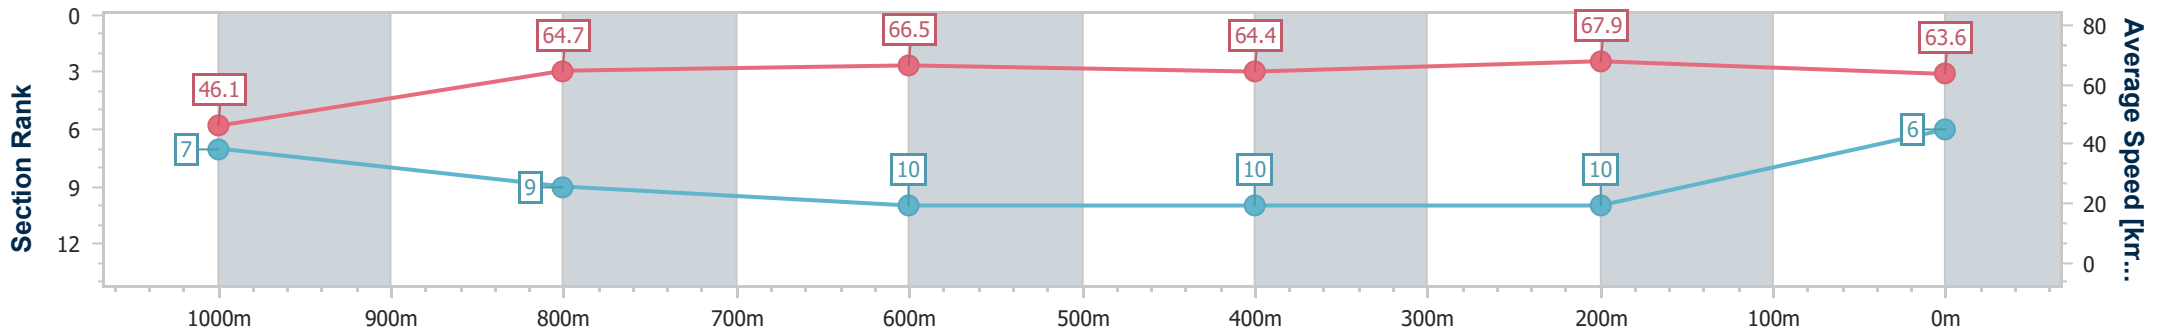

Doomben QLD Professional

Race 3: MORETON HIRE Class 3 Plate - 1110m

07 September 2024 - 13:08

Track Rating: Good 4, Weather: Fine, Rail Position: +1m Entire

BRISBANE RACING CLUB

Section	Overall	1000m	800m	600m	400m	200m
Section Times	1:04.05 [6] (0:08.65)	0:55.40 [7] (0:11.16)	0:44.24 [9] (0:10.99)	0:33.25 [10] (0:11.28)	0:21.97 [10] (0:10.67)	0:11.30 [10] (0:11.30)
Average Speed [km/h]	46.1	64.7	66.5	64.4	67.9	63.6
Top Speed [km/h]	63.2	66.1	67.6	67.2	69.5	67.9
Avg. Dist. to Rail [m]	3.0	2.1	2.4	2.3	3.4	4.6
Avg. Stride Freq. [Hz]	2.2	2.4	2.4	2.3	2.4	2.4
Avg. Stride Length [m]	5.6	7.6	7.7	7.7	7.8	7.3