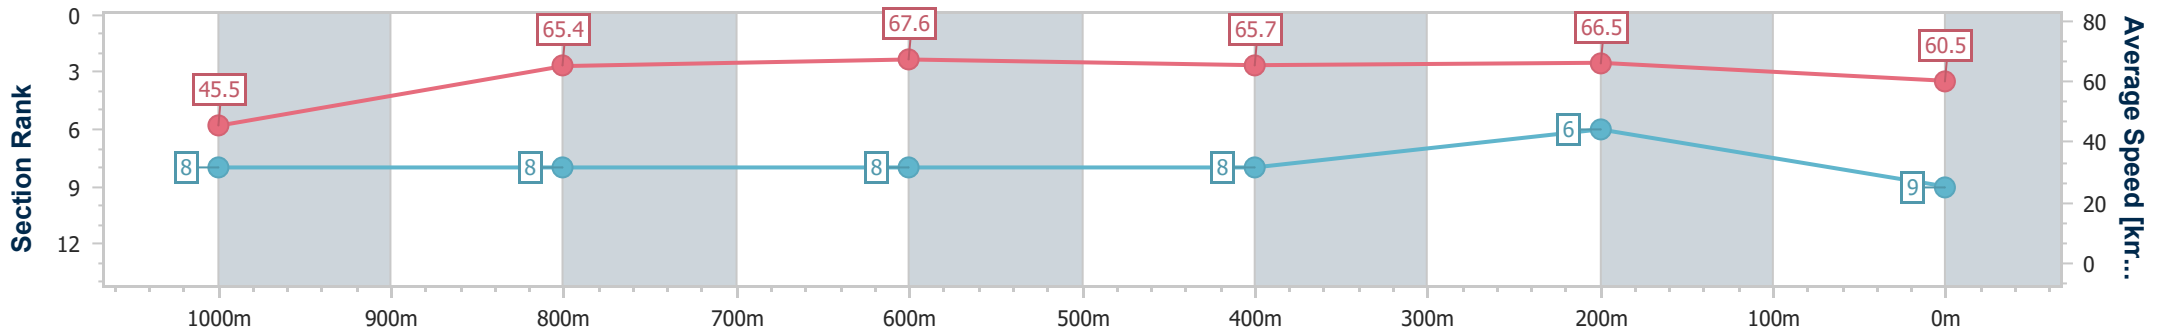

- [] Ranking at each section and finish
- .-.- No data available at this section
- NA No data available

Horse/Jockey Name	Highbar
Final Rank	9
Fastest Section Time (Section)	0:08.68 (Overall)
Top Speed [km/h] (Section)	68.6 (800m)
Race State	Finished

Doomben QLD Professional

Race 3: MORETON HIRE Class 3 Plate - 1110m

07 September 2024 - 13:08

Track Rating: Good 4, Weather: Fine, Rail Position: +1m Entire

BRISBANE RACING CLUB

Section	Overall	1000m	800m	600m	400m	200m
Section Times	1:04.50 [9] (0:08.68)	0:55.82 [8] (0:11.08)	0:44.74 [8] (0:10.84)	0:33.90 [8] (0:11.17)	0:22.73 [8] (0:10.86)	0:11.87 [6] (0:11.87)
Average Speed [km/h]	45.5	65.4	67.6	65.7	66.5	60.5
Top Speed [km/h]	63.4	65.9	68.6	67.7	68.6	64.1
Avg. Dist. to Rail [m]	9.4	2.0	3.6	3.1	3.1	3.7
Avg. Stride Freq. [Hz]	2.2	2.3	2.4	2.3	2.4	2.3
Avg. Stride Length [m]	5.6	7.8	8.0	8.0	7.9	7.5

- [] Ranking at each section and finish
- .-.- No data available at this section
- NA No data available

Horse/Jockey Name	Introducing
Final Rank	10
Fastest Section Time (Section)	0:08.32 (Overall)
Top Speed [km/h] (Section)	67.8 (1000m)
Race State	Finished