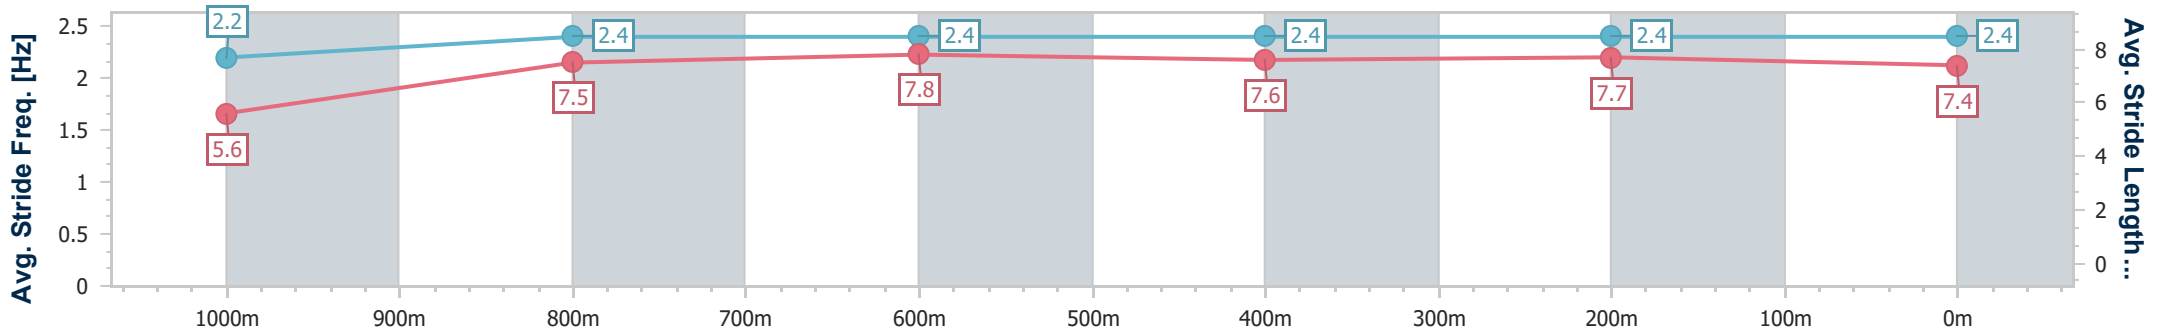

Doomben QLD Professional

Race 3: MORETON HIRE Class 3 Plate - 1110m

07 September 2024 - 13:08

Track Rating: Good 4, Weather: Fine, Rail Position: +1m Entire

BRISBANE RACING CLUB

Section	Overall	1000m	800m	600m	400m	200m
Section Times	1:04.23 [8] (0:08.78)	0:55.45 [9] (0:11.11)	0:44.34 [10] (0:10.73)	0:33.61 [9] (0:11.19)	0:22.42 [9] (0:10.92)	0:11.50 [9] (0:11.50)
Average Speed [km/h]	45.5	64.9	67.8	65.6	66.1	62.5
Top Speed [km/h]	62.6	68.5	68.9	68.5	67.3	65.4
Avg. Dist. to Rail [m]	8.0	1.1	2.5	3.0	2.9	4.0
Avg. Stride Freq. [Hz]	2.2	2.4	2.4	2.4	2.4	2.4
Avg. Stride Length [m]	5.6	7.5	7.8	7.6	7.7	7.4

- [] Ranking at each section and finish
- .-.- No data available at this section
- NA No data available

Horse/Jockey Name	Highbar
Final Rank	9
Fastest Section Time (Section)	0:08.68 (Overall)
Top Speed [km/h] (Section)	68.6 (800m)
Race State	Finished