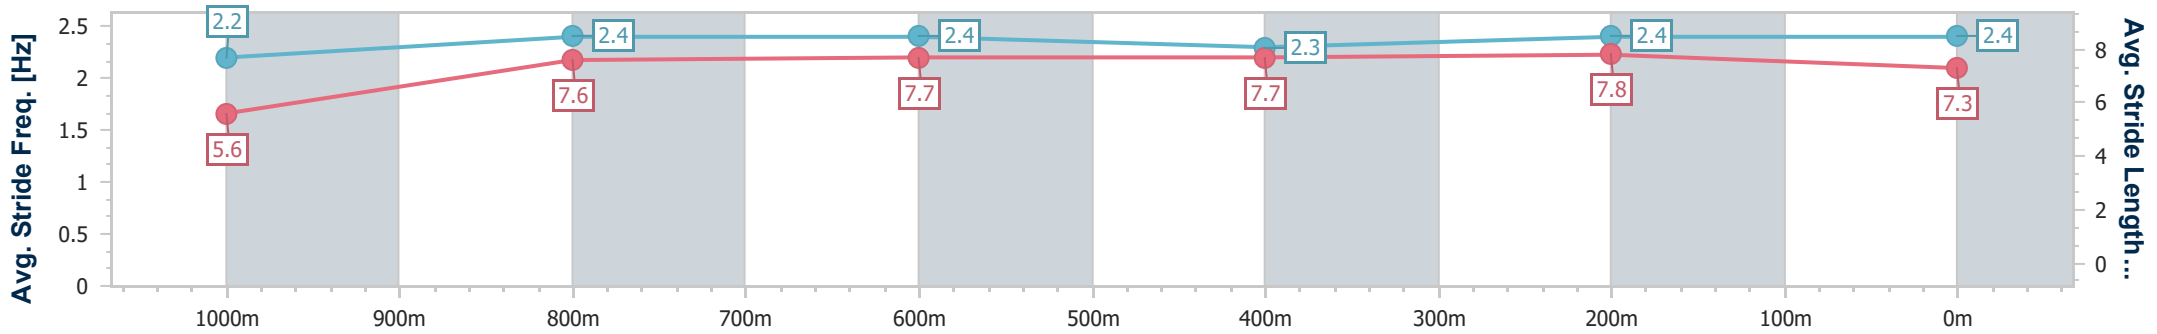

Doomben QLD Professional

Race 3: MORETON HIRE Class 3 Plate - 1110m

07 September 2024 - 13:08

Track Rating: Good 4, Weather: Fine, Rail Position: +1m Entire

BRISBANE RACING CLUB

Section	Overall	1000m	800m	600m	400m	200m
Section Times	1:04.05 [6] (0:08.65)	0:55.40 [7] (0:11.16)	0:44.24 [9] (0:10.99)	0:33.25 [10] (0:11.28)	0:21.97 [10] (0:10.67)	0:11.30 [10] (0:11.30)
Average Speed [km/h]	46.1	64.7	66.5	64.4	67.9	63.6
Top Speed [km/h]	63.2	66.1	67.6	67.2	69.5	67.9
Avg. Dist. to Rail [m]	3.0	2.1	2.4	2.3	3.4	4.6
Avg. Stride Freq. [Hz]	2.2	2.4	2.4	2.3	2.4	2.4
Avg. Stride Length [m]	5.6	7.6	7.7	7.7	7.8	7.3

- [] Ranking at each section and finish
- .-.- No data available at this section
- NA No data available

Horse/Jockey Name	Instagood
Final Rank	7
Fastest Section Time (Section)	0:08.81 (Overall)
Top Speed [km/h] (Section)	69.2 (1000m)
Race State	Finished