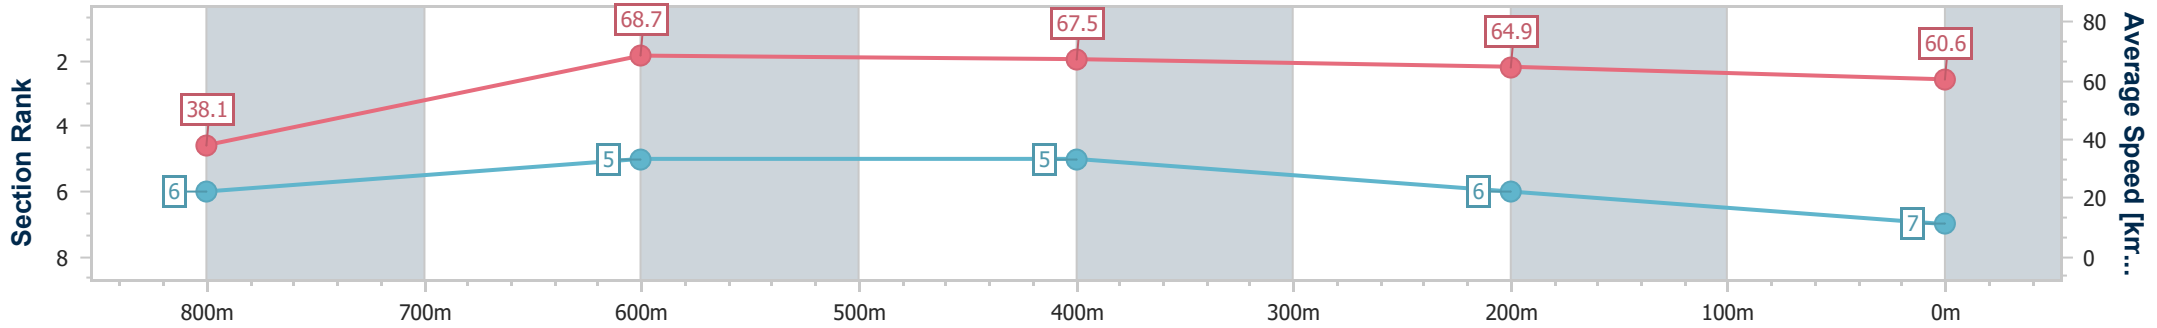

Horse/Jockey Name	Rumi Star
Final Rank	7
Fastest Section Time (Section)	0:06.66 (Overall)
Top Speed [km/h] (Section)	70.6 (800m)
Race State	Finished

Toowoomba QLD Professional
Race 6: EMPIRE OF JAPAN QTIS Three-Year-Old Handicap - 870m

07 September 2024 - 19:43

Track Rating: Good, Weather: Fine, Rail Position: +2m Entire

Section	Overall	800m	600m	400m	200m
Section Times	0:50.85 [7] (0:06.66)	0:44.19 [6] (0:10.49)	0:33.70 [5] (0:10.70)	0:23.00 [5] (0:11.18)	0:11.82 [6] (0:11.82)
Average Speed [km/h]	38.1	68.7	67.5	64.9	60.6
Top Speed [km/h]	63.9	70.6	69.4	66.8	62.7
Avg. Dist. to Rail [m]	3.6	2.1	0.6	2.4	4.2
Avg. Stride Freq. [Hz]	2.3	2.7	2.6	2.5	2.4
Avg. Stride Length [m]	4.7	7.2	7.3	7.2	7.1

- [ ] Ranking at each section and finish
- -.-.- No data available at this section
- NA No data available