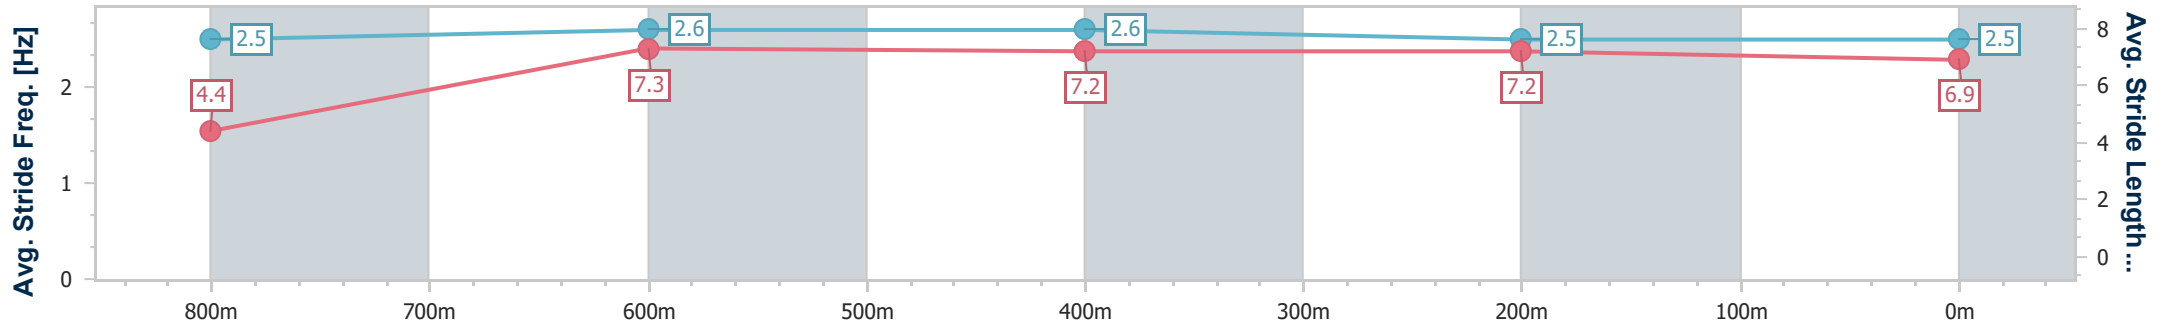

Horse/Jockey Name	Mishani Ego
Final Rank	3
Fastest Section Time (Section)	0:06.49 (Overall)
Top Speed [km/h] (Section)	70.3 (600m)
Race State	Finished

Toowoomba QLD Professional
Race 6: EMPIRE OF JAPAN QTIS Three-Year-Old Handicap - 870m

07 September 2024 - 19:43

Track Rating: Good, Weather: Fine, Rail Position: +2m Entire

Section	Overall	800m	600m	400m	200m
Section Times	0:50.05 [3] (0:06.49)	0:43.56 [4] (0:10.52)	0:33.04 [3] (0:10.57)	0:22.47 [3] (0:11.12)	0:11.35 [4] (0:11.35)
Average Speed [km/h]	38.9	68.6	67.9	65.3	63.3
Top Speed [km/h]	65.8	69.8	70.3	66.1	65.5
Avg. Dist. to Rail [m]	3.8	1.3	0.6	1.8	1.3
Avg. Stride Freq. [Hz]	2.5	2.6	2.6	2.5	2.5
Avg. Stride Length [m]	4.4	7.3	7.2	7.2	6.9

- [ ] Ranking at each section and finish
- -.-.- No data available at this section
- NA No data available