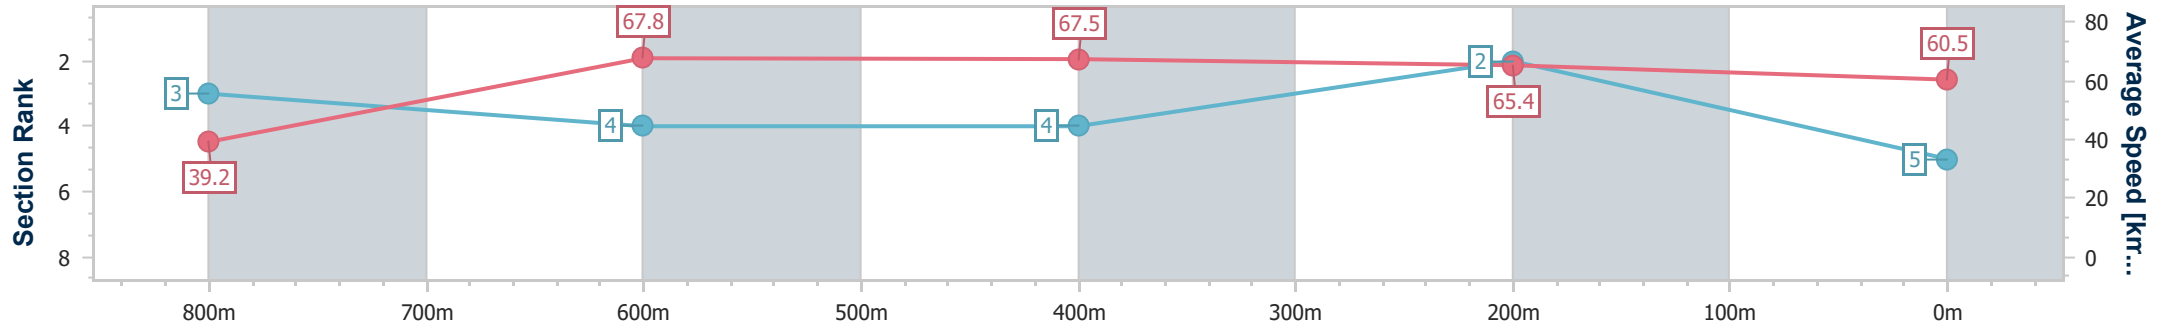

Horse/Jockey Name	Time To Cry
Final Rank	5
Fastest Section Time (Section)	0:06.46 (Overall)
Top Speed [km/h] (Section)	70.1 (800m)
Race State	Finished

Toowoomba QLD Professional
Race 6: EMPIRE OF JAPAN QTIS Three-Year-Old Handicap - 870m

07 September 2024 - 19:43

Track Rating: Good, Weather: Fine, Rail Position: +2m Entire

Section	Overall	800m	600m	400m	200m
Section Times	0:50.53 [5] (0:06.46)	0:44.07 [3] (0:10.62)	0:33.45 [4] (0:10.62)	0:22.83 [4] (0:10.92)	0:11.91 [2] (0:11.91)
Average Speed [km/h]	39.2	67.8	67.5	65.4	60.5
Top Speed [km/h]	62.7	70.1	69.4	66.2	65.4
Avg. Dist. to Rail [m]	0.6	0.7	0.7	1.2	2.5
Avg. Stride Freq. [Hz]	2.2	2.4	2.4	2.4	2.3
Avg. Stride Length [m]	4.9	7.8	7.9	7.7	7.4

- [ ] Ranking at each section and finish
- -.-.- No data available at this section
- NA No data available