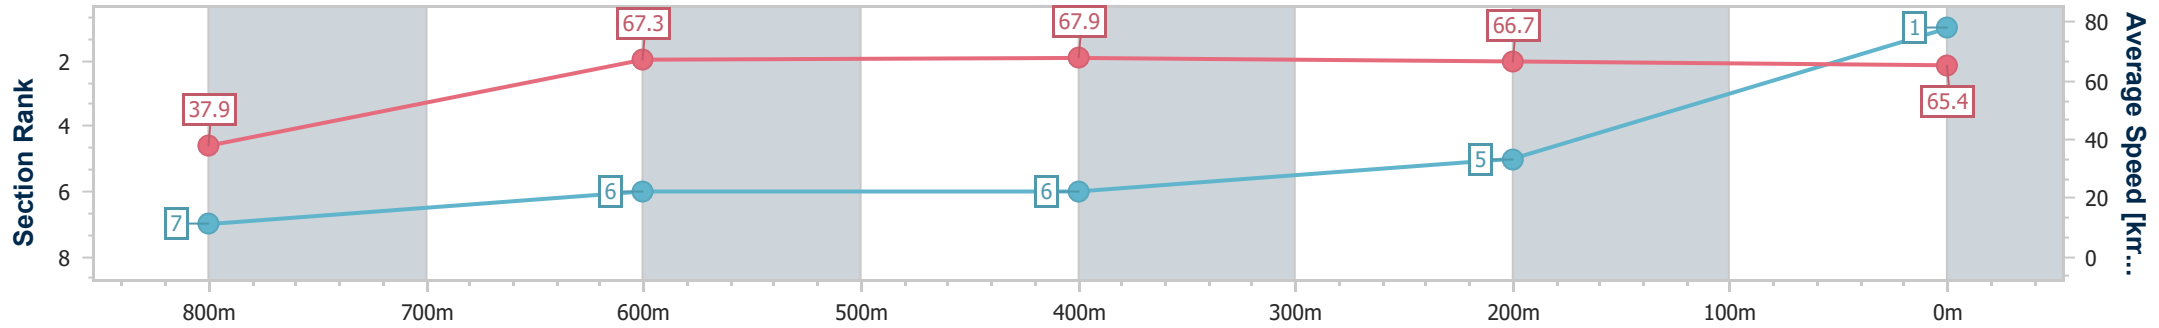

Horse/Jockey Name	Joy A Plenty
Final Rank	1
Fastest Section Time (Section)	0:06.70 (Overall)
Top Speed [km/h] (Section)	70.5 (600m)
Race State	Finished

Toowoomba QLD Professional
Race 6: EMPIRE OF JAPAN QTIS Three-Year-Old Handicap - 870m

07 September 2024 - 19:43

Track Rating: Good, Weather: Fine, Rail Position: +2m Entire

Section	Overall	800m	600m	400m	200m
Section Times	0:49.81 [1] (0:06.70)	0:43.11 [7] (0:10.71)	0:32.40 [6] (0:10.56)	0:21.84 [6] (0:10.85)	0:10.99 [5] (0:10.99)
Average Speed [km/h]	37.9	67.3	67.9	66.7	65.4
Top Speed [km/h]	62.5	70.5	70.5	69.1	66.9
Avg. Dist. to Rail [m]	1.6	0.8	0.8	1.7	3.0
Avg. Stride Freq. [Hz]	2.1	2.5	2.4	2.4	2.4
Avg. Stride Length [m]	5.1	7.6	7.8	7.6	7.4

- [ ] Ranking at each section and finish
- -.-.- No data available at this section
- NA No data available