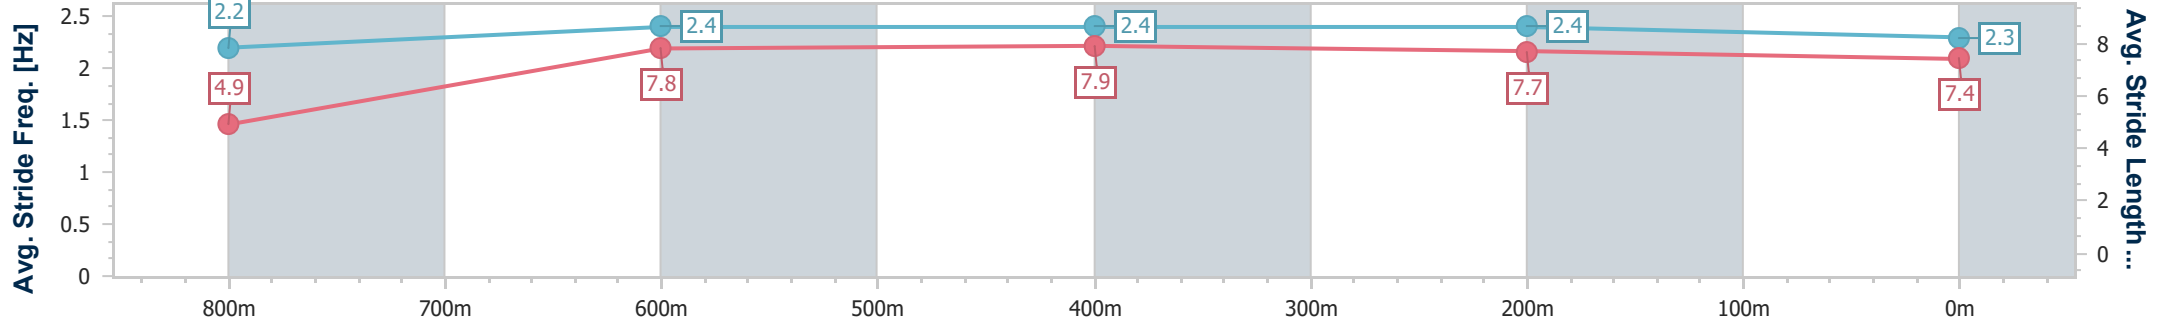

Horse/Jockey Name	Time To Cry
Final Rank	5
Fastest Section Time (Section)	0:06.46 (Overall)
Top Speed [km/h] (Section)	70.1 (800m)
Race State	Finished

Toowoomba QLD Professional
Race 6: EMPIRE OF JAPAN QTIS Three-Year-Old Handicap - 870m

07 September 2024 - 19:43

Track Rating: Good, Weather: Fine, Rail Position: +2m Entire

Section	Overall	800m	600m	400m	200m
Section Times	0:50.53 [5] (0:06.46)	0:44.07 [3] (0:10.62)	0:33.45 [4] (0:10.62)	0:22.83 [4] (0:10.92)	0:11.91 [2] (0:11.91)
Average Speed [km/h]	39.2	67.8	67.5	65.4	60.5
Top Speed [km/h]	62.7	70.1	69.4	66.2	65.4
Avg. Dist. to Rail [m]	0.6	0.7	0.7	1.2	2.5
Avg. Stride Freq. [Hz]	2.2	2.4	2.4	2.4	2.3
Avg. Stride Length [m]	4.9	7.8	7.9	7.7	7.4

- [ ] Ranking at each section and finish
- -.-.- No data available at this section
- NA No data available