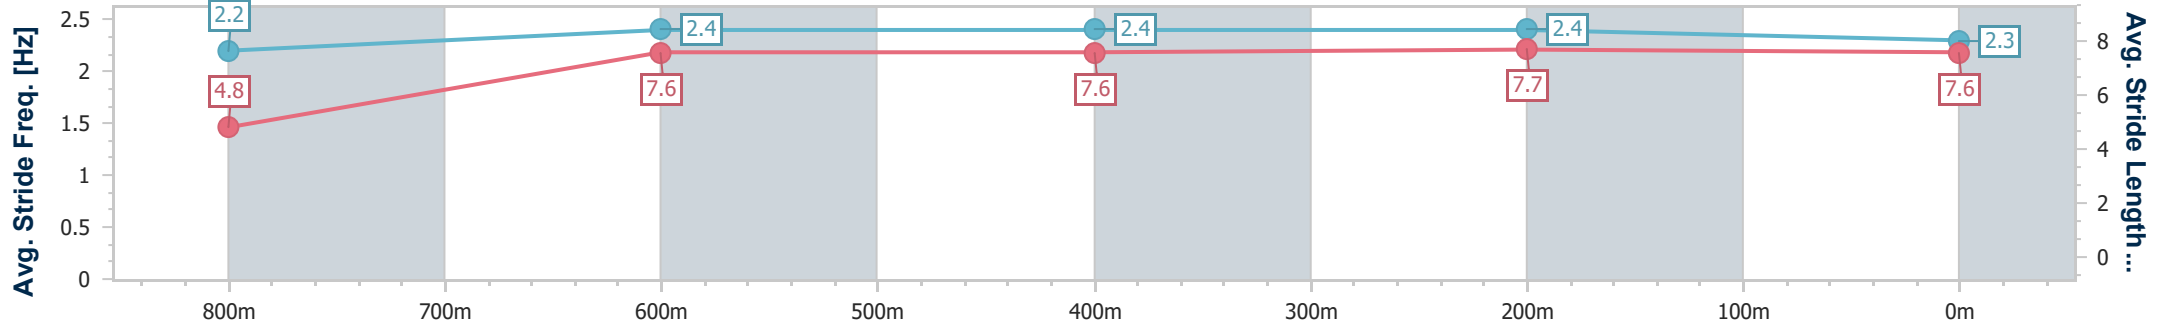

Horse/Jockey Name	Mishani Suspect
Final Rank	6
Fastest Section Time (Section)	0:06.58 (Overall)
Top Speed [km/h] (Section)	68.3 (800m)
Race State	Finished

Toowoomba QLD Professional
Race 6: EMPIRE OF JAPAN QTIS Three-Year-Old Handicap - 870m

07 September 2024 - 19:43

Track Rating: Good, Weather: Fine, Rail Position: +2m Entire

Section	Overall	800m	600m	400m	200m
Section Times	0:50.60 [6] (0:06.58)	0:44.02 [5] (0:10.99)	0:33.03 [7] (0:10.91)	0:22.12 [7] (0:10.87)	0:11.25 [7] (0:11.25)
Average Speed [km/h]	38.2	65.5	65.8	66.2	63.9
Top Speed [km/h]	59.3	68.3	67.3	67.3	66.0
Avg. Dist. to Rail [m]	1.1	1.0	0.8	1.2	1.4
Avg. Stride Freq. [Hz]	2.2	2.4	2.4	2.4	2.3
Avg. Stride Length [m]	4.8	7.6	7.6	7.7	7.6

- [ ] Ranking at each section and finish
- -.-.- No data available at this section
- NA No data available