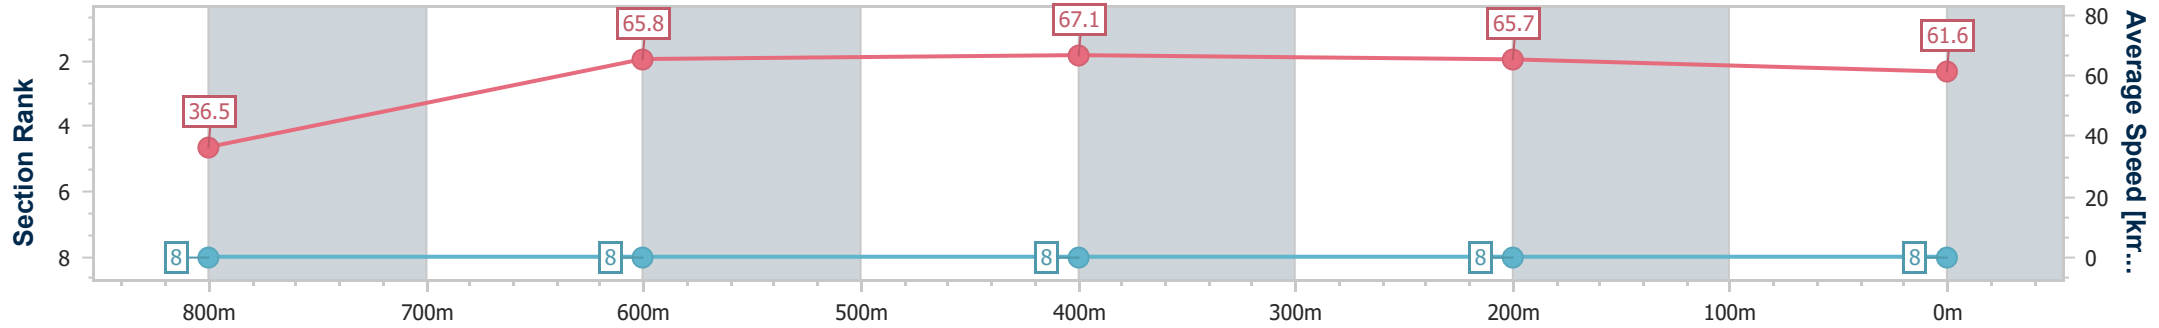

Horse/Jockey Name	Addictive Piranha
Final Rank	8
Fastest Section Time (Section)	0:06.96 (Overall)
Top Speed [km/h] (Section)	69.1 (600m)
Race State	Finished

Toowoomba QLD Professional
Race 6: EMPIRE OF JAPAN QTIS Three-Year-Old Handicap - 870m

07 September 2024 - 19:43

Track Rating: Good, Weather: Fine, Rail Position: +2m Entire

Section	Overall	800m	600m	400m	200m
Section Times	0:51.15 [8] (0:06.96)	0:44.19 [8] (0:10.92)	0:33.27 [8] (0:10.71)	0:22.56 [8] (0:10.87)	0:11.69 [8] (0:11.69)
Average Speed [km/h]	36.5	65.8	67.1	65.7	61.6
Top Speed [km/h]	60.6	68.8	69.1	67.2	63.5
Avg. Dist. to Rail [m]	1.0	0.7	0.6	1.2	1.7
Avg. Stride Freq. [Hz]	2.3	2.6	2.7	2.7	2.5
Avg. Stride Length [m]	4.5	6.9	6.9	6.8	6.7

- [ ] Ranking at each section and finish
- -.-.- No data available at this section
- NA No data available