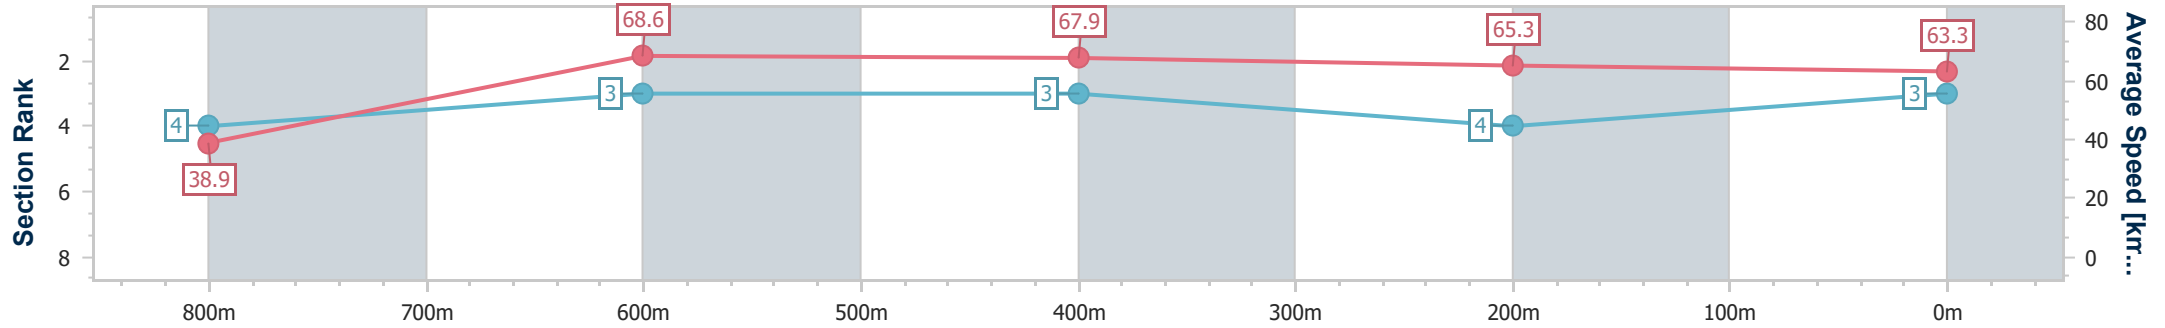

Horse/Jockey Name	Mishani Ego
Final Rank	3
Fastest Section Time (Section)	0:06.49 (Overall)
Top Speed [km/h] (Section)	70.3 (600m)
Race State	Finished

Toowoomba QLD Professional
Race 6: EMPIRE OF JAPAN QTIS Three-Year-Old Handicap - 870m

07 September 2024 - 19:43

Track Rating: Good, Weather: Fine, Rail Position: +2m Entire

Section	Overall	800m	600m	400m	200m
Section Times	0:50.05 [3] (0:06.49)	0:43.56 [4] (0:10.52)	0:33.04 [3] (0:10.57)	0:22.47 [3] (0:11.12)	0:11.35 [4] (0:11.35)
Average Speed [km/h]	38.9	68.6	67.9	65.3	63.3
Top Speed [km/h]	65.8	69.8	70.3	66.1	65.5
Avg. Dist. to Rail [m]	3.8	1.3	0.6	1.8	1.3
Avg. Stride Freq. [Hz]	2.5	2.6	2.6	2.5	2.5
Avg. Stride Length [m]	4.4	7.3	7.2	7.2	6.9

- [ ] Ranking at each section and finish
- -.-.- No data available at this section
- NA No data available