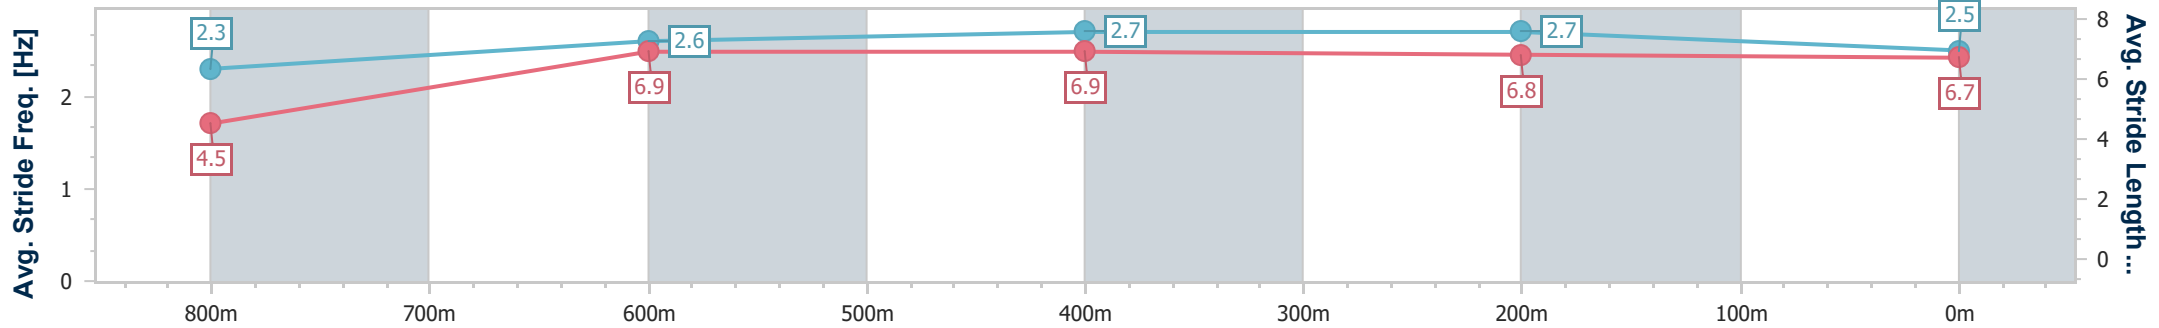

- [] Ranking at each section and finish
- .-.- No data available at this section
- NA No data available

Horse/Jockey Name	Addictive Piranha
Final Rank	8
Fastest Section Time (Section)	0:06.96 (Overall)
Top Speed [km/h] (Section)	69.1 (600m)
Race State	Finished

- [] Ranking at each section and finish
- .-.- No data available at this section
- NA No data available