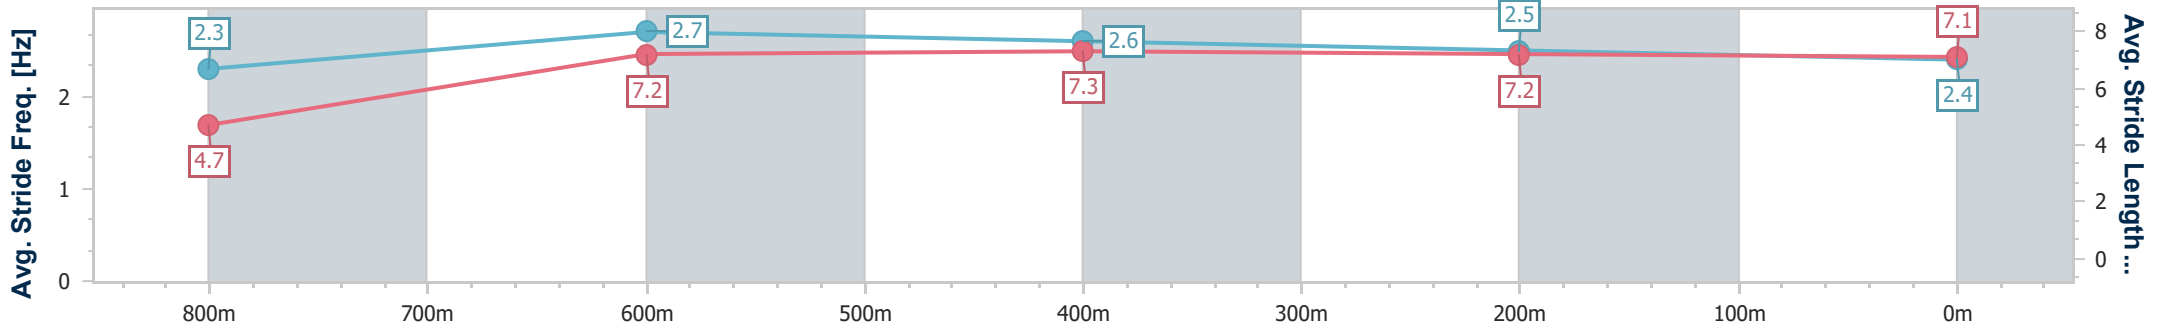

Horse/Jockey Name	Rumi Star
Final Rank	7
Fastest Section Time (Section)	0:06.66 (Overall)
Top Speed [km/h] (Section)	70.6 (800m)
Race State	Finished

Toowoomba QLD Professional
Race 6: EMPIRE OF JAPAN QTIS Three-Year-Old Handicap - 870m

07 September 2024 - 19:43

Track Rating: Good, Weather: Fine, Rail Position: +2m Entire

Section	Overall	800m	600m	400m	200m
Section Times	0:50.85 [7] (0:06.66)	0:44.19 [6] (0:10.49)	0:33.70 [5] (0:10.70)	0:23.00 [5] (0:11.18)	0:11.82 [6] (0:11.82)
Average Speed [km/h]	38.1	68.7	67.5	64.9	60.6
Top Speed [km/h]	63.9	70.6	69.4	66.8	62.7
Avg. Dist. to Rail [m]	3.6	2.1	0.6	2.4	4.2
Avg. Stride Freq. [Hz]	2.3	2.7	2.6	2.5	2.4
Avg. Stride Length [m]	4.7	7.2	7.3	7.2	7.1

- [ ] Ranking at each section and finish
- -.-.- No data available at this section
- NA No data available