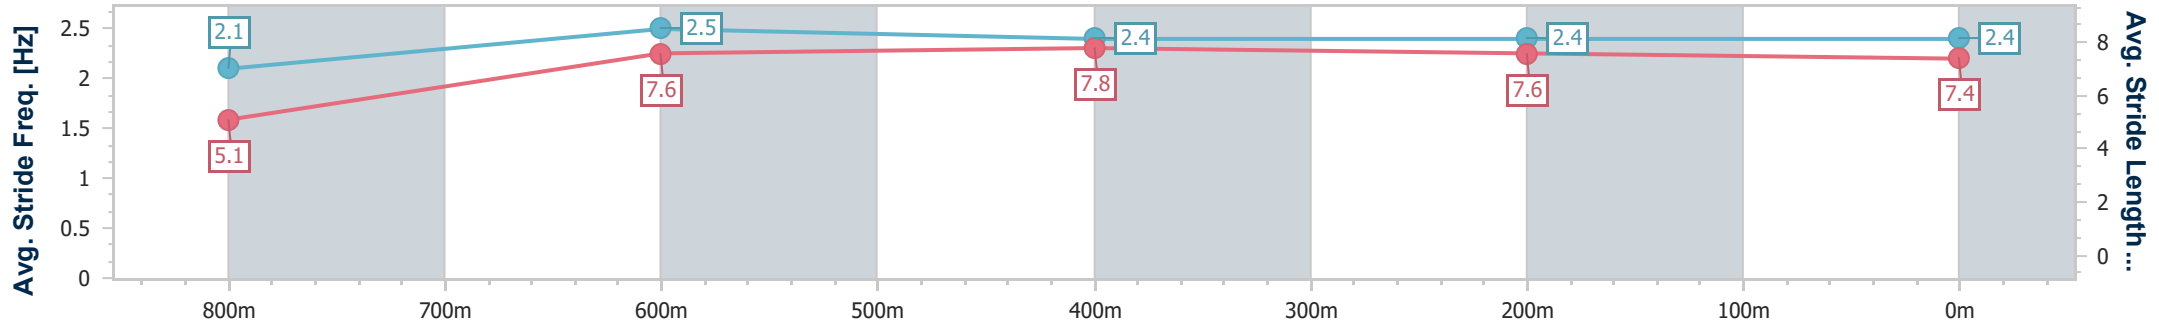

Horse/Jockey Name	Joy A Plenty
Final Rank	1
Fastest Section Time (Section)	0:06.70 (Overall)
Top Speed [km/h] (Section)	70.5 (600m)
Race State	Finished

Toowoomba QLD Professional
Race 6: EMPIRE OF JAPAN QTIS Three-Year-Old Handicap - 870m

07 September 2024 - 19:43

Track Rating: Good, Weather: Fine, Rail Position: +2m Entire

Section	Overall	800m	600m	400m	200m
Section Times	0:49.81 [1] (0:06.70)	0:43.11 [7] (0:10.71)	0:32.40 [6] (0:10.56)	0:21.84 [6] (0:10.85)	0:10.99 [5] (0:10.99)
Average Speed [km/h]	37.9	67.3	67.9	66.7	65.4
Top Speed [km/h]	62.5	70.5	70.5	69.1	66.9
Avg. Dist. to Rail [m]	1.6	0.8	0.8	1.7	3.0
Avg. Stride Freq. [Hz]	2.1	2.5	2.4	2.4	2.4
Avg. Stride Length [m]	5.1	7.6	7.8	7.6	7.4

- [ ] Ranking at each section and finish
- -.-.- No data available at this section
- NA No data available