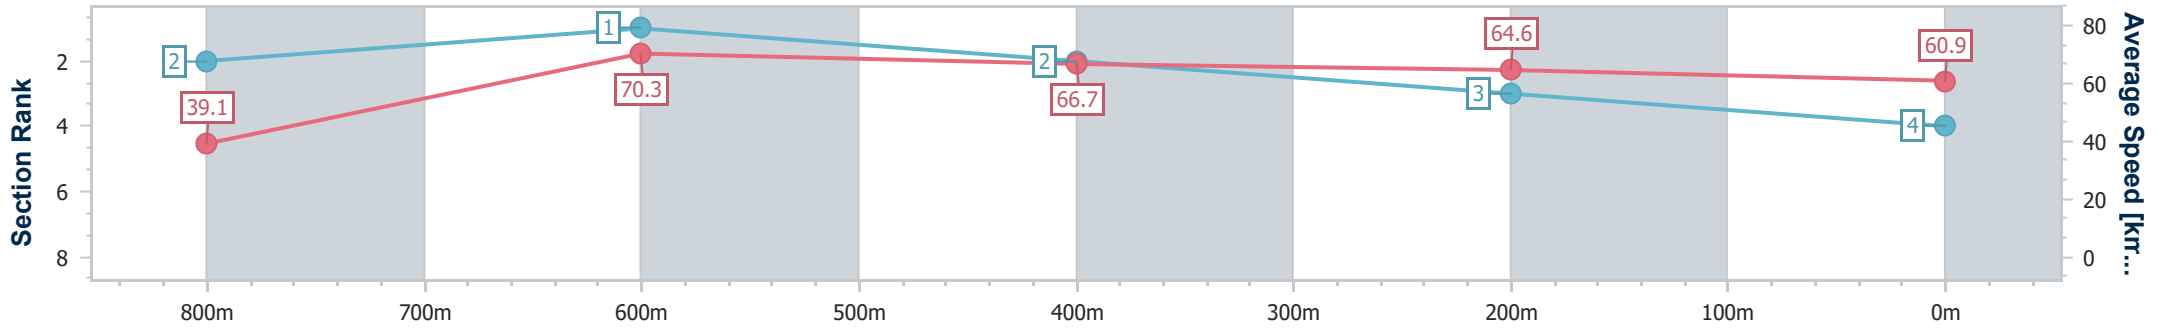

Horse/Jockey Name	State In Texas
Final Rank	4
Fastest Section Time (Section)	0:06.46 (Overall)
Top Speed [km/h] (Section)	71.3 (800m)
Race State	Finished

Toowoomba QLD Professional
Race 6: EMPIRE OF JAPAN QTIS Three-Year-Old Handicap - 870m

07 September 2024 - 19:43

Track Rating: Good, Weather: Fine, Rail Position: +2m Entire

Section	Overall	800m	600m	400m	200m
Section Times	0:50.44 [4] (0:06.46)	0:43.98 [2] (0:10.24)	0:33.74 [1] (0:10.85)	0:22.89 [2] (0:11.08)	0:11.81 [3] (0:11.81)
Average Speed [km/h]	39.1	70.3	66.7	64.6	60.9
Top Speed [km/h]	65.4	71.3	69.7	66.2	64.6
Avg. Dist. to Rail [m]	1.0	0.8	1.0	1.2	2.5
Avg. Stride Freq. [Hz]	2.4	2.6	2.5	2.4	2.3
Avg. Stride Length [m]	4.6	7.5	7.6	7.3	7.2

- [ ] Ranking at each section and finish
- -.-.- No data available at this section
- NA No data available