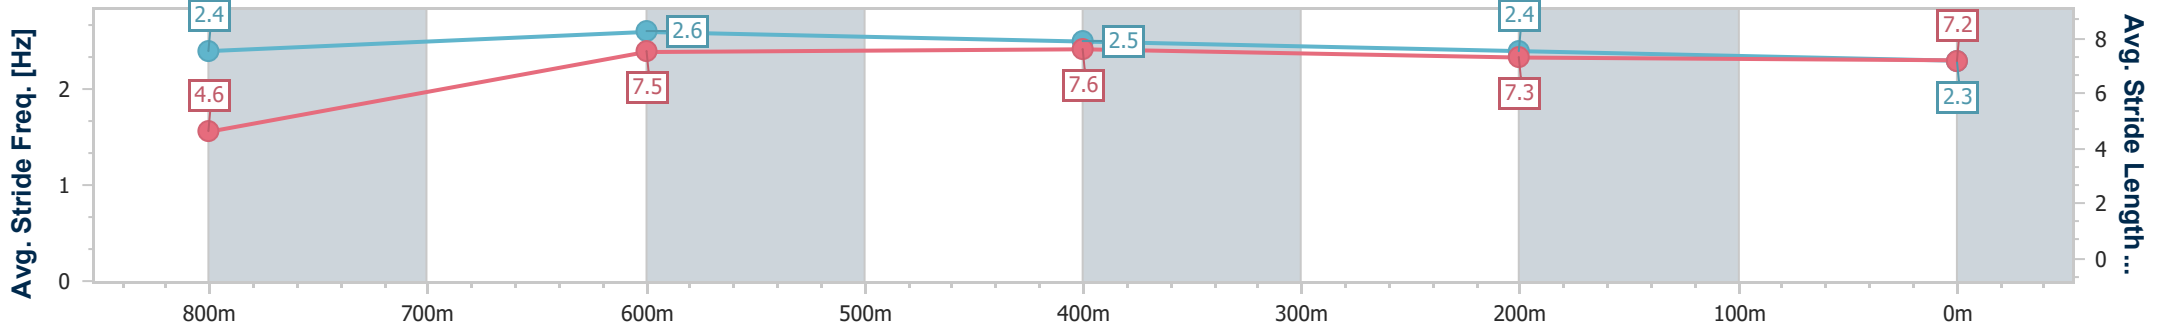

Horse/Jockey Name	State In Texas
Final Rank	4
Fastest Section Time (Section)	0:06.46 (Overall)
Top Speed [km/h] (Section)	71.3 (800m)
Race State	Finished

Toowoomba QLD Professional
Race 6: EMPIRE OF JAPAN QTIS Three-Year-Old Handicap - 870m

07 September 2024 - 19:43

Track Rating: Good, Weather: Fine, Rail Position: +2m Entire

Section	Overall	800m	600m	400m	200m
Section Times	0:50.44 [4] (0:06.46)	0:43.98 [2] (0:10.24)	0:33.74 [1] (0:10.85)	0:22.89 [2] (0:11.08)	0:11.81 [3] (0:11.81)
Average Speed [km/h]	39.1	70.3	66.7	64.6	60.9
Top Speed [km/h]	65.4	71.3	69.7	66.2	64.6
Avg. Dist. to Rail [m]	1.0	0.8	1.0	1.2	2.5
Avg. Stride Freq. [Hz]	2.4	2.6	2.5	2.4	2.3
Avg. Stride Length [m]	4.6	7.5	7.6	7.3	7.2

- [ ] Ranking at each section and finish
- -.-.- No data available at this section
- NA No data available