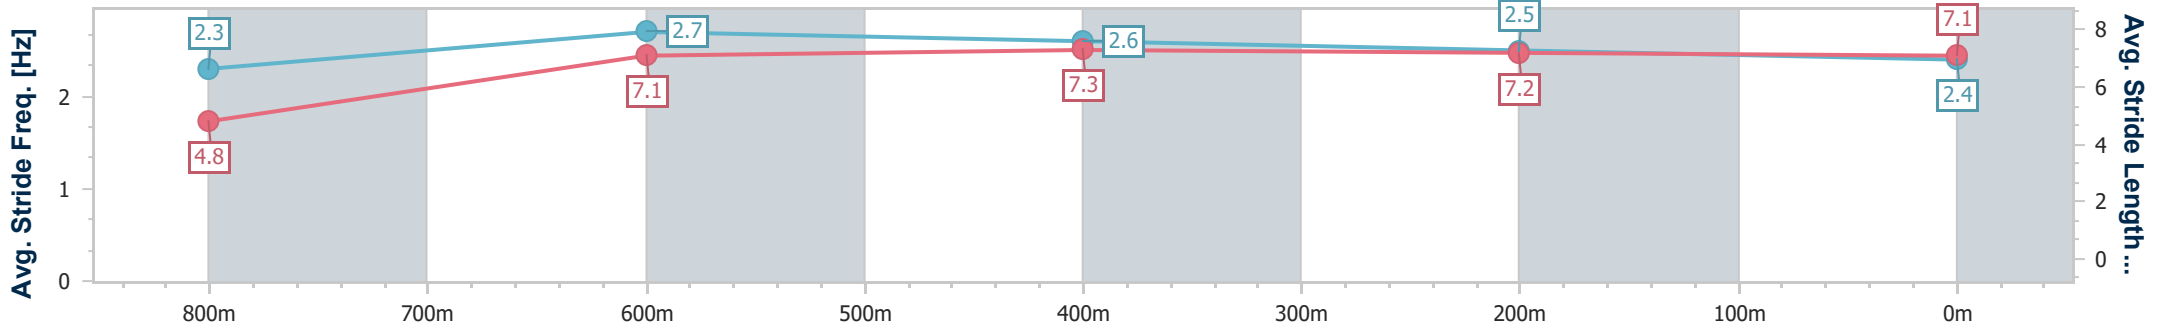

Horse/Jockey Name	Paleface Ringo
Final Rank	2
Fastest Section Time (Section)	0:06.37 (Overall)
Top Speed [km/h] (Section)	70.1 (600m)
Race State	Finished

Toowoomba QLD Professional
Race 6: EMPIRE OF JAPAN QTIS Three-Year-Old Handicap - 870m

07 September 2024 - 19:43

Track Rating: Good, Weather: Fine, Rail Position: +2m Entire

Section	Overall	800m	600m	400m	200m
Section Times	0:49.83 [2] (0:06.37)	0:43.46 [1] (0:10.48)	0:32.98 [2] (0:10.63)	0:22.35 [1] (0:10.95)	0:11.40 [1] (0:11.40)
Average Speed [km/h]	39.5	68.8	67.8	65.9	63.0
Top Speed [km/h]	63.6	70.1	70.1	67.1	64.3
Avg. Dist. to Rail [m]	2.0	0.3	0.1	0.4	0.9
Avg. Stride Freq. [Hz]	2.3	2.7	2.6	2.5	2.4
Avg. Stride Length [m]	4.8	7.1	7.3	7.2	7.1

- [ ] Ranking at each section and finish
- -.-.- No data available at this section
- NA No data available