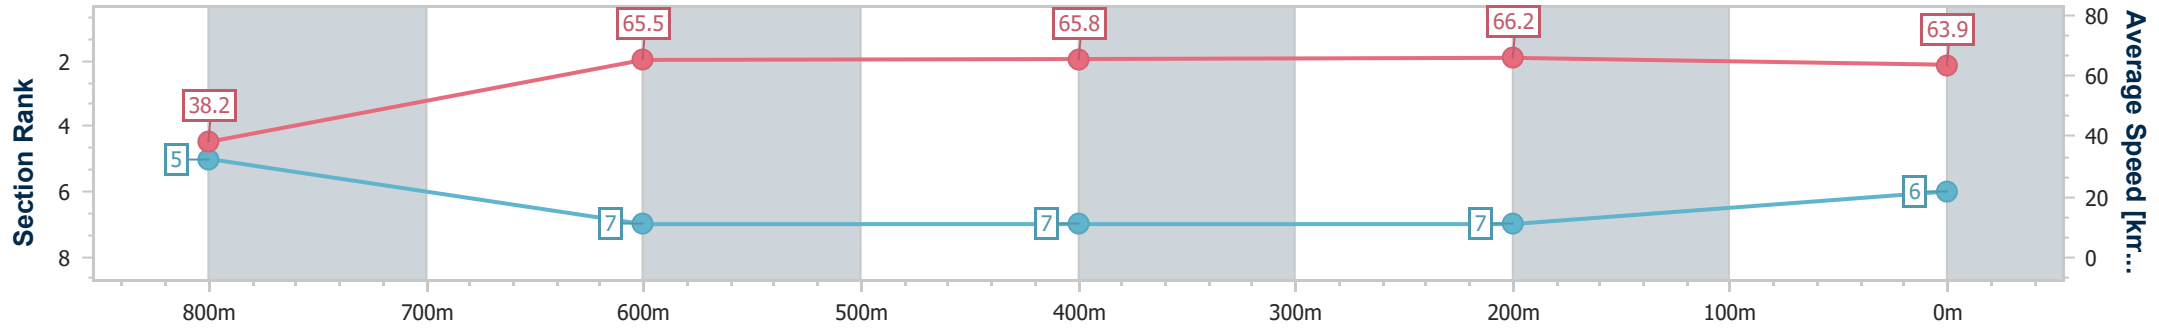

Horse/Jockey Name	Mishani Suspect
Final Rank	6
Fastest Section Time (Section)	0:06.58 (Overall)
Top Speed [km/h] (Section)	68.3 (800m)
Race State	Finished

Toowoomba QLD Professional
Race 6: EMPIRE OF JAPAN QTIS Three-Year-Old Handicap - 870m

07 September 2024 - 19:43

Track Rating: Good, Weather: Fine, Rail Position: +2m Entire

Section	Overall	800m	600m	400m	200m
Section Times	0:50.60 [6] (0:06.58)	0:44.02 [5] (0:10.99)	0:33.03 [7] (0:10.91)	0:22.12 [7] (0:10.87)	0:11.25 [7] (0:11.25)
Average Speed [km/h]	38.2	65.5	65.8	66.2	63.9
Top Speed [km/h]	59.3	68.3	67.3	67.3	66.0
Avg. Dist. to Rail [m]	1.1	1.0	0.8	1.2	1.4
Avg. Stride Freq. [Hz]	2.2	2.4	2.4	2.4	2.3
Avg. Stride Length [m]	4.8	7.6	7.6	7.7	7.6

- [ ] Ranking at each section and finish
- -.-.- No data available at this section
- NA No data available