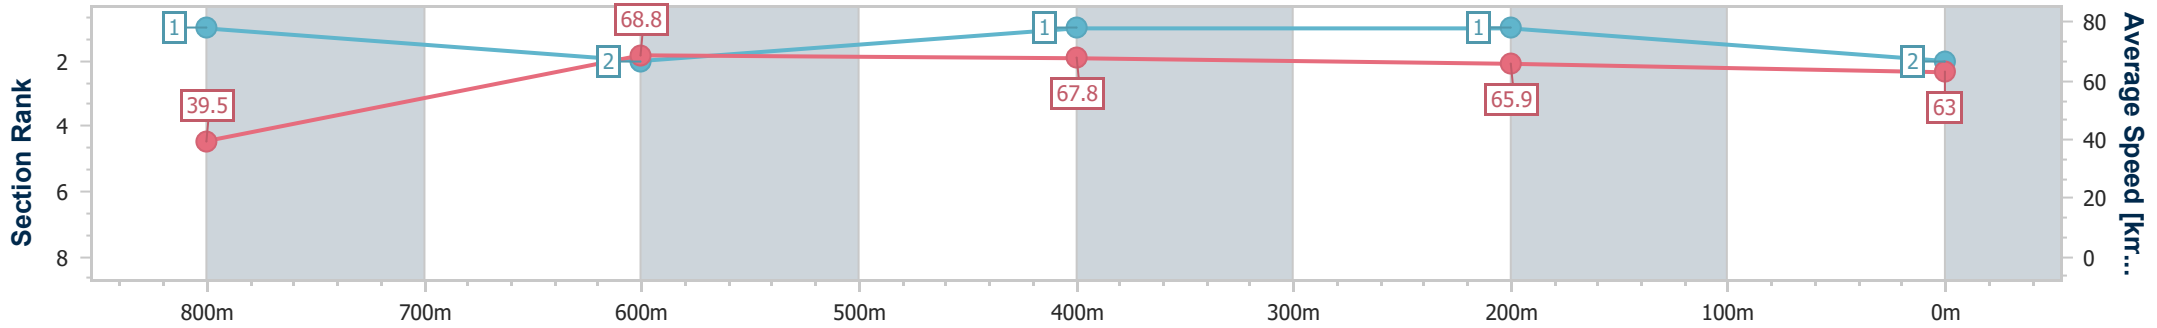

Horse/Jockey Name	Paleface Ringo
Final Rank	2
Fastest Section Time (Section)	0:06.37 (Overall)
Top Speed [km/h] (Section)	70.1 (600m)
Race State	Finished

Toowoomba QLD Professional
Race 6: EMPIRE OF JAPAN QTIS Three-Year-Old Handicap - 870m

07 September 2024 - 19:43

Track Rating: Good, Weather: Fine, Rail Position: +2m Entire

Section	Overall	800m	600m	400m	200m
Section Times	0:49.83 [2] (0:06.37)	0:43.46 [1] (0:10.48)	0:32.98 [2] (0:10.63)	0:22.35 [1] (0:10.95)	0:11.40 [1] (0:11.40)
Average Speed [km/h]	39.5	68.8	67.8	65.9	63.0
Top Speed [km/h]	63.6	70.1	70.1	67.1	64.3
Avg. Dist. to Rail [m]	2.0	0.3	0.1	0.4	0.9
Avg. Stride Freq. [Hz]	2.3	2.7	2.6	2.5	2.4
Avg. Stride Length [m]	4.8	7.1	7.3	7.2	7.1

- [ ] Ranking at each section and finish
- -.-.- No data available at this section
- NA No data available