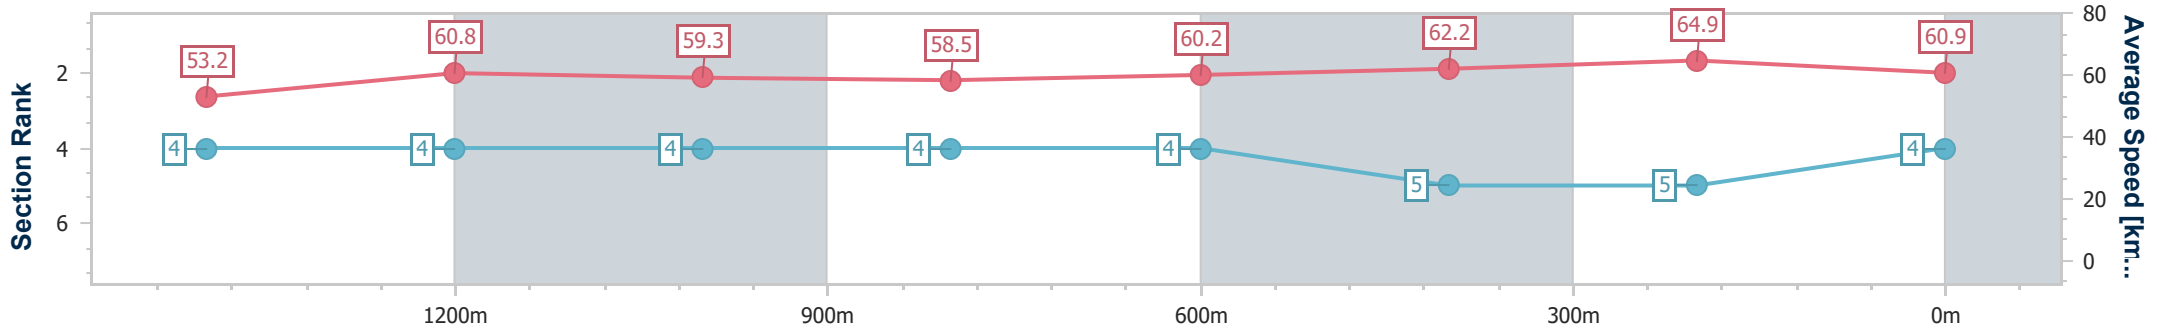

Doomben QLD Professional

Race 2: CASCADE BENCHMARK 68 Handicap - 1650m

11 September 2024 - 13:09

Track Rating: Good 4, Weather: Overcast, Rail Position: +9.5m Entire

BRISBANE RACING CLUB

Section	Overall	1400m	1200m	1000m	800m	600m	400m	200m
Section Times	1:39.64 [4] (0:16.87)	1:22.77 [4] (0:11.76)	1:11.01 [4] (0:12.14)	0:58.87 [4] (0:12.32)	0:46.55 [4] (0:12.00)	0:34.55 [4] (0:11.59)	0:22.96 [5] (0:11.16)	0:11.80 [5] (0:11.80)
Average Speed [km/h]	53.2	60.8	59.3	58.5	60.2	62.2	64.9	60.9
Top Speed [km/h]	63.8	63.3	60.5	60.0	61.0	64.1	66.1	63.3
Avg. Dist. to Rail [m]	1.6	0.9	0.2	0.3	0.7	0.8	2.3	3.1
Avg. Stride Freq. [Hz]	2.2	2.2	2.2	2.1	2.2	2.2	2.3	2.3
Avg. Stride Length [m]	6.7	7.6	7.5	7.6	7.7	7.8	7.8	7.5

- [] Ranking at each section and finish
- .-.- No data available at this section
- NA No data available

Horse/Jockey Name	Showman
Final Rank	5
Fastest Section Time (Section)	0:11.04 (400m)
Top Speed [km/h] (Section)	66.7 (400m)
Race State	Finished