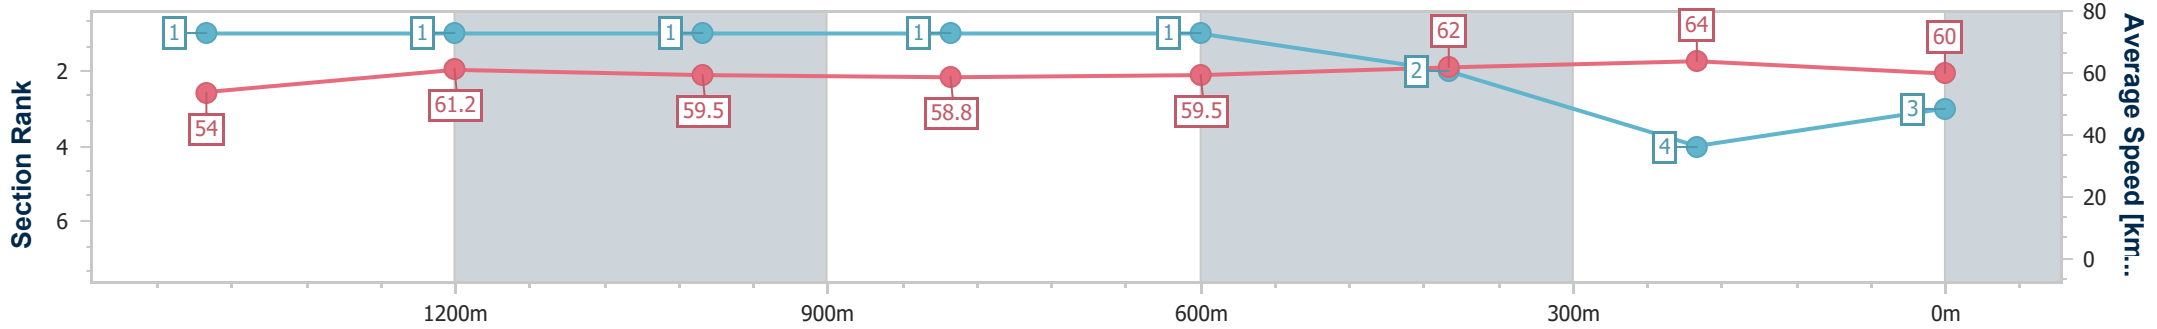

Doomben QLD Professional

Race 2: CASCADE BENCHMARK 68 Handicap - 1650m

11 September 2024 - 13:09

Track Rating: Good 4, Weather: Overcast, Rail Position: +9.5m Entire

BRISBANE RACING CLUB

Section	Overall	1400m	1200m	1000m	800m	600m	400m	200m
Section Times	1:39.62 [3] (0:16.58)	1:23.04 [1] (0:11.69)	1:11.35 [1] (0:12.09)	0:59.26 [1] (0:12.23)	0:47.03 [1] (0:12.20)	0:34.83 [1] (0:11.65)	0:23.18 [2] (0:11.18)	0:12.00 [4] (0:12.00)
Average Speed [km/h]	54.0	61.2	59.5	58.8	59.5	62.0	64.0	60.0
Top Speed [km/h]	65.0	63.5	60.7	59.8	61.0	62.6	65.5	63.6
Avg. Dist. to Rail [m]	2.3	1.4	0.5	0.9	1.8	0.8	0.8	0.4
Avg. Stride Freq. [Hz]	2.2	2.2	2.1	2.2	2.2	2.2	2.3	2.2
Avg. Stride Length [m]	6.7	7.8	7.7	7.6	7.6	7.8	7.7	7.4

- [] Ranking at each section and finish
- .-.- No data available at this section
- NA No data available

Horse/Jockey Name	Flying Birds
Final Rank	4
Fastest Section Time (Section)	0:11.16 (400m)
Top Speed [km/h] (Section)	66.1 (400m)
Race State	Finished