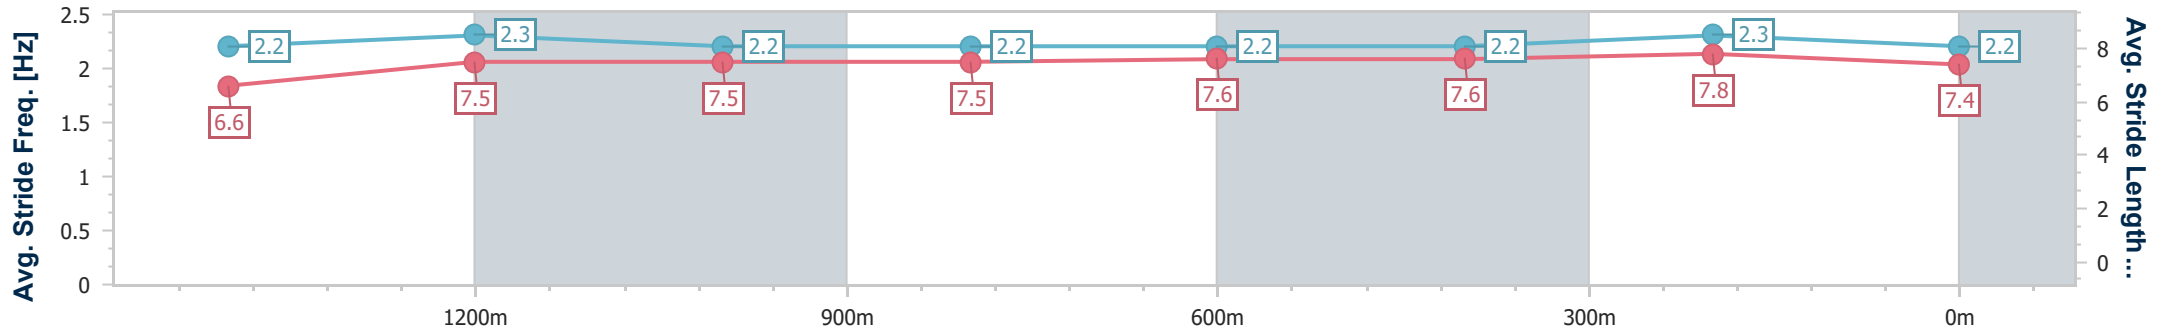

- [] Ranking at each section and finish
- .-.- No data available at this section
- NA No data available

Horse/Jockey Name	Perfect Encounter
Final Rank	7
Fastest Section Time (Section)	0:11.37 (400m)
Top Speed [km/h] (Section)	64.3 (400m)
Race State	Finished

Doomben QLD Professional

Race 2: CASCADE BENCHMARK 68 Handicap - 1650m

11 September 2024 - 13:09

Track Rating: Good 4, Weather: Overcast, Rail Position: +9.5m Entire

BRISBANE RACING CLUB

Section	Overall	1400m	1200m	1000m	800m	600m	400m	200m
Section Times	1:40.72 [7] (0:17.12)	1:23.60 [5] (0:11.77)	1:11.83 [5] (0:12.09)	0:59.74 [5] (0:12.34)	0:47.40 [5] (0:12.03)	0:35.37 [5] (0:11.67)	0:23.70 [6] (0:11.37)	0:12.33 [7] (0:12.33)
Average Speed [km/h]	52.5	61.6	59.5	58.5	60.6	62.0	63.2	58.3
Top Speed [km/h]	62.9	62.8	60.7	59.4	61.2	63.3	64.3	61.8
Avg. Dist. to Rail [m]	1.5	1.2	1.3	1.0	2.3	0.7	0.5	2.0
Avg. Stride Freq. [Hz]	2.2	2.3	2.2	2.2	2.2	2.2	2.3	2.2
Avg. Stride Length [m]	6.6	7.5	7.5	7.5	7.6	7.6	7.8	7.4

- [] Ranking at each section and finish
- .-.- No data available at this section
- NA No data available