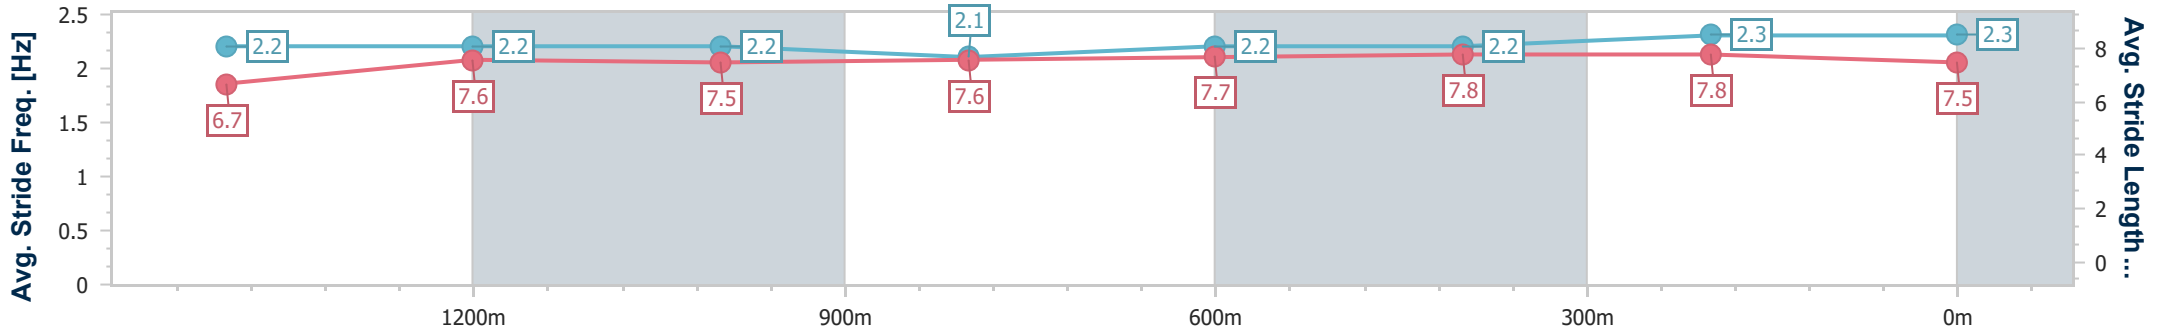

- [] Ranking at each section and finish
- .-.- No data available at this section
- NA No data available

Horse/Jockey Name	Flying Birds
Final Rank	4
Fastest Section Time (Section)	0:11.16 (400m)
Top Speed [km/h] (Section)	66.1 (400m)
Race State	Finished

Doomben QLD Professional

Race 2: CASCADE BENCHMARK 68 Handicap - 1650m

11 September 2024 - 13:09

Track Rating: Good 4, Weather: Overcast, Rail Position: +9.5m Entire

BRISBANE RACING CLUB

Section	Overall	1400m	1200m	1000m	800m	600m	400m	200m
Section Times	1:39.64 [4] (0:16.87)	1:22.77 [4] (0:11.76)	1:11.01 [4] (0:12.14)	0:58.87 [4] (0:12.32)	0:46.55 [4] (0:12.00)	0:34.55 [4] (0:11.59)	0:22.96 [5] (0:11.16)	0:11.80 [5] (0:11.80)
Average Speed [km/h]	53.2	60.8	59.3	58.5	60.2	62.2	64.9	60.9
Top Speed [km/h]	63.8	63.3	60.5	60.0	61.0	64.1	66.1	63.3
Avg. Dist. to Rail [m]	1.6	0.9	0.2	0.3	0.7	0.8	2.3	3.1
Avg. Stride Freq. [Hz]	2.2	2.2	2.2	2.1	2.2	2.2	2.3	2.3
Avg. Stride Length [m]	6.7	7.6	7.5	7.6	7.7	7.8	7.8	7.5

- [] Ranking at each section and finish
- .-.- No data available at this section
- NA No data available

Horse/Jockey Name	Showman
Final Rank	5
Fastest Section Time (Section)	0:11.04 (400m)
Top Speed [km/h] (Section)	66.7 (400m)
Race State	Finished