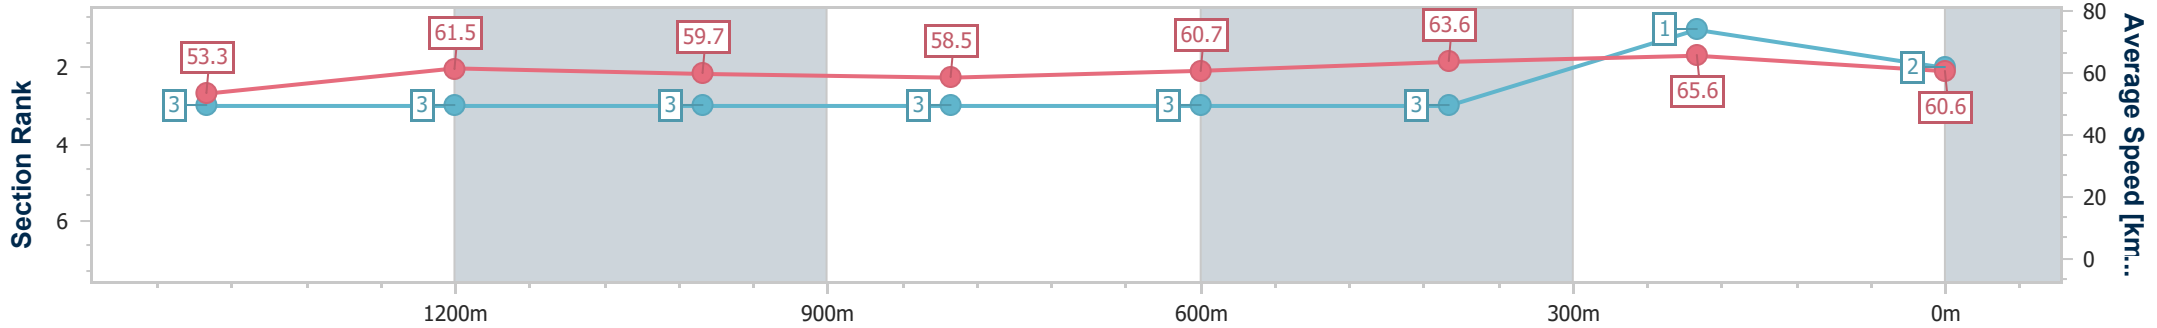

Doomben QLD Professional

Race 2: CASCADE BENCHMARK 68 Handicap - 1650m

11 September 2024 - 13:09

Track Rating: Good 4, Weather: Overcast, Rail Position: +9.5m Entire

BRISBANE RACING CLUB

Section	Overall	1400m	1200m	1000m	800m	600m	400m	200m
Section Times	1:39.40 [2] (0:16.84)	1:22.56 [3] (0:11.69)	1:10.87 [3] (0:12.07)	0:58.80 [3] (0:12.33)	0:46.47 [3] (0:12.01)	0:34.46 [3] (0:11.55)	0:22.91 [3] (0:11.05)	0:11.86 [1] (0:11.86)
Average Speed [km/h]	53.3	61.5	59.7	58.5	60.7	63.6	65.6	60.6
Top Speed [km/h]	63.7	63.7	60.6	59.5	61.9	66.0	67.2	64.7
Avg. Dist. to Rail [m]	1.0	0.7	0.5	0.5	3.3	3.3	3.6	2.0
Avg. Stride Freq. [Hz]	2.2	2.3	2.2	2.2	2.3	2.3	2.4	2.3
Avg. Stride Length [m]	6.6	7.6	7.5	7.5	7.5	7.6	7.6	7.4