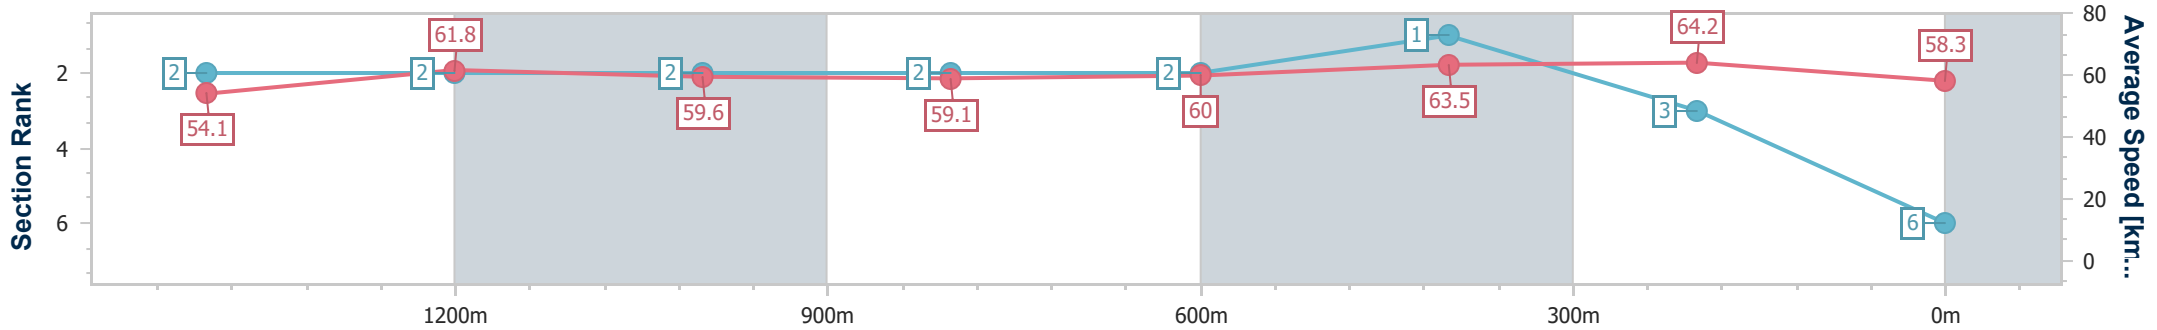

Doomben QLD Professional

Race 2: CASCADE BENCHMARK 68 Handicap - 1650m

11 September 2024 - 13:09

Track Rating: Good 4, Weather: Overcast, Rail Position: +9.5m Entire

BRISBANE RACING CLUB

Section	Overall	1400m	1200m	1000m	800m	600m	400m	200m
Section Times	1:39.94 [6] (0:16.70)	1:23.24 [2] (0:11.69)	1:11.55 [2] (0:12.08)	0:59.47 [2] (0:12.24)	0:47.23 [2] (0:12.13)	0:35.10 [2] (0:11.51)	0:23.59 [1] (0:11.25)	0:12.34 [3] (0:12.34)
Average Speed [km/h]	54.1	61.8	59.6	59.1	60.0	63.5	64.2	58.3
Top Speed [km/h]	65.6	64.3	60.7	60.3	61.3	65.3	65.6	64.1
Avg. Dist. to Rail [m]	2.8	1.3	2.2	0.6	2.1	2.4	2.0	1.4
Avg. Stride Freq. [Hz]	2.2	2.4	2.3	2.3	2.3	2.4	2.5	2.4
Avg. Stride Length [m]	6.8	7.2	7.2	7.1	7.2	7.3	7.2	6.9

- [] Ranking at each section and finish
- .-.- No data available at this section
- NA No data available

Horse/Jockey Name	Perfect Encounter
Final Rank	7
Fastest Section Time (Section)	0:11.37 (400m)
Top Speed [km/h] (Section)	64.3 (400m)
Race State	Finished