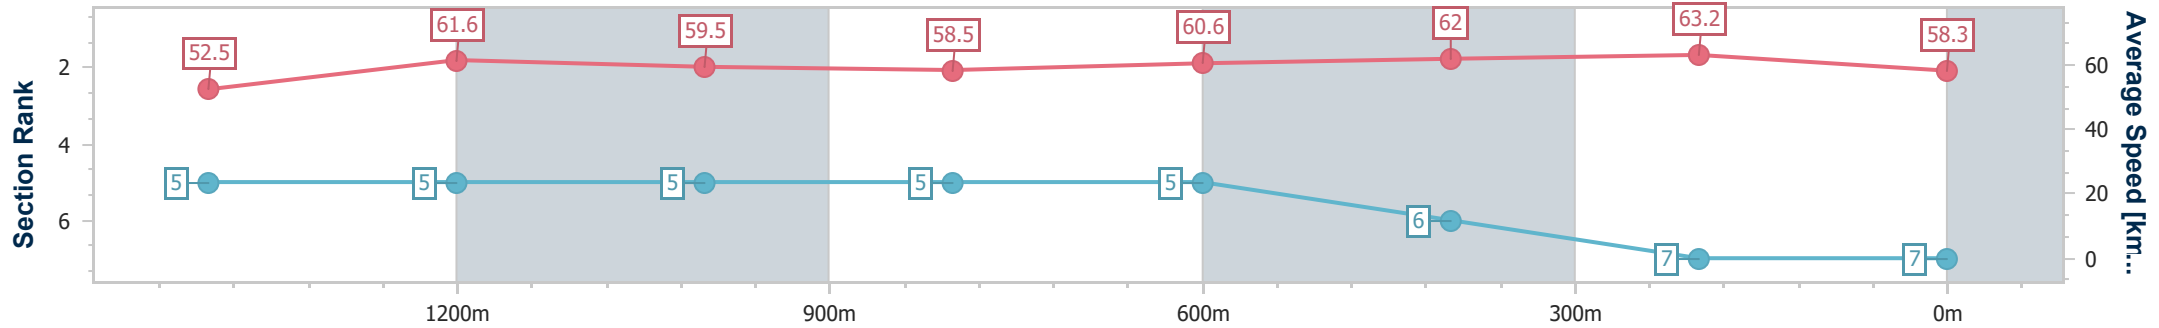

- [] Ranking at each section and finish
- .-.- No data available at this section
- NA No data available

Horse/Jockey Name	Perfect Encounter
Final Rank	7
Fastest Section Time (Section)	0:11.37 (400m)
Top Speed [km/h] (Section)	64.3 (400m)
Race State	Finished

Doomben QLD Professional

Race 2: CASCADE BENCHMARK 68 Handicap - 1650m

11 September 2024 - 13:09

Track Rating: Good 4, Weather: Overcast, Rail Position: +9.5m Entire

BRISBANE RACING CLUB

Section	Overall	1400m	1200m	1000m	800m	600m	400m	200m
Section Times	1:40.72 [7] (0:17.12)	1:23.60 [5] (0:11.77)	1:11.83 [5] (0:12.09)	0:59.74 [5] (0:12.34)	0:47.40 [5] (0:12.03)	0:35.37 [5] (0:11.67)	0:23.70 [6] (0:11.37)	0:12.33 [7] (0:12.33)
Average Speed [km/h]	52.5	61.6	59.5	58.5	60.6	62.0	63.2	58.3
Top Speed [km/h]	62.9	62.8	60.7	59.4	61.2	63.3	64.3	61.8
Avg. Dist. to Rail [m]	1.5	1.2	1.3	1.0	2.3	0.7	0.5	2.0
Avg. Stride Freq. [Hz]	2.2	2.3	2.2	2.2	2.2	2.2	2.3	2.2
Avg. Stride Length [m]	6.6	7.5	7.5	7.5	7.6	7.6	7.8	7.4

- [] Ranking at each section and finish
- .-.- No data available at this section
- NA No data available