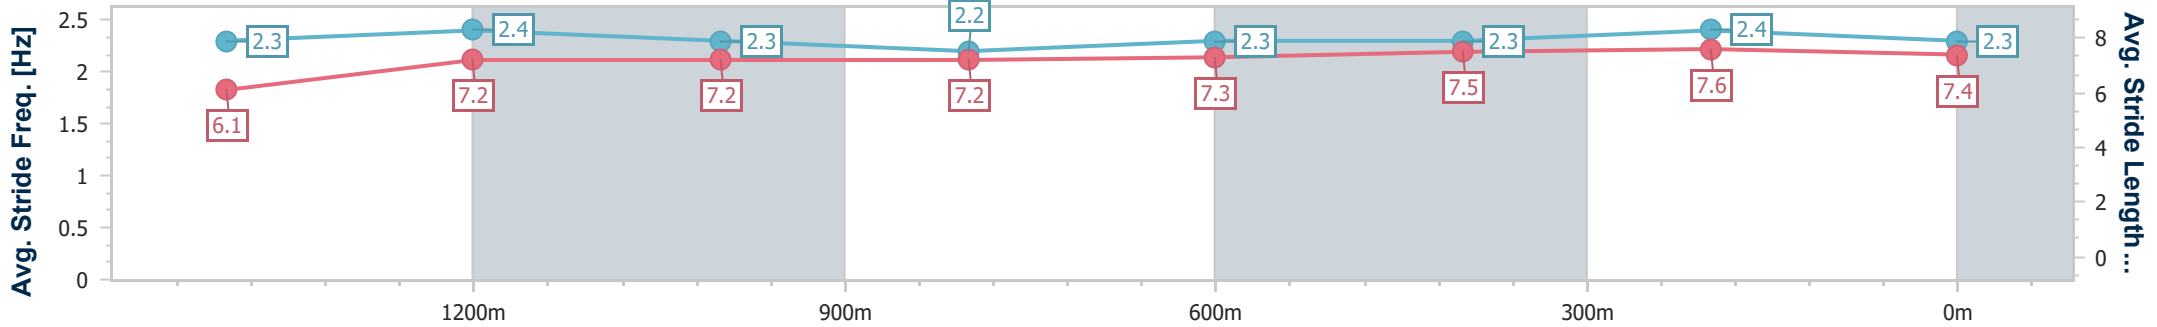

- [] Ranking at each section and finish
- .-.- No data available at this section
- NA No data available

Horse/Jockey Name	Showman
Final Rank	5
Fastest Section Time (Section)	0:11.04 (400m)
Top Speed [km/h] (Section)	66.7 (400m)
Race State	Finished

Doomben QLD Professional

Race 2: CASCADE BENCHMARK 68 Handicap - 1650m

11 September 2024 - 13:09

Track Rating: Good 4, Weather: Overcast, Rail Position: +9.5m Entire

BRISBANE RACING CLUB

Section	Overall	1400m	1200m	1000m	800m	600m	400m	200m
Section Times	1:39.88 [5] (0:17.47)	1:22.41 [7] (0:11.85)	1:10.56 [7] (0:12.08)	0:58.48 [7] (0:12.43)	0:46.05 [7] (0:11.88)	0:34.17 [7] (0:11.48)	0:22.69 [7] (0:11.04)	0:11.65 [6] (0:11.65)
Average Speed [km/h]	51.5	61.0	59.5	58.2	60.5	62.6	65.1	62.0
Top Speed [km/h]	62.5	62.4	61.4	59.0	61.6	63.9	66.7	64.5
Avg. Dist. to Rail [m]	1.5	1.1	1.2	0.6	0.2	0.7	1.3	0.9
Avg. Stride Freq. [Hz]	2.3	2.4	2.3	2.2	2.3	2.3	2.4	2.3
Avg. Stride Length [m]	6.1	7.2	7.2	7.2	7.3	7.5	7.6	7.4