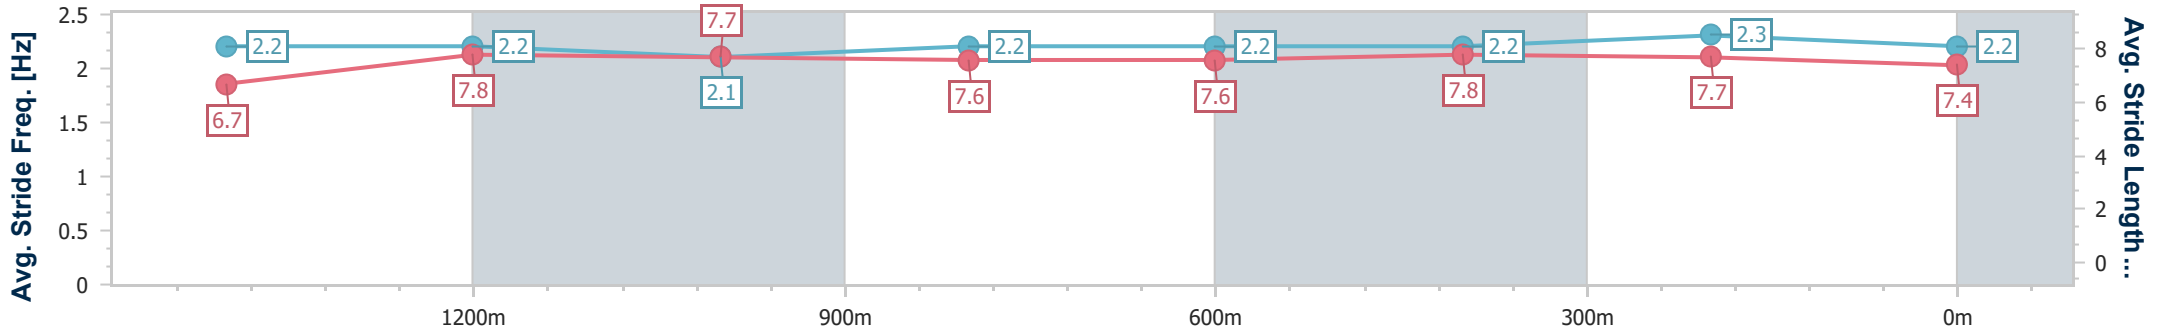

Doomben QLD Professional

Race 2: CASCADE BENCHMARK 68 Handicap - 1650m

11 September 2024 - 13:09

Track Rating: Good 4, Weather: Overcast, Rail Position: +9.5m Entire

BRISBANE RACING CLUB

Section	Overall	1400m	1200m	1000m	800m	600m	400m	200m
Section Times	1:39.62 [3] (0:16.58)	1:23.04 [1] (0:11.69)	1:11.35 [1] (0:12.09)	0:59.26 [1] (0:12.23)	0:47.03 [1] (0:12.20)	0:34.83 [1] (0:11.65)	0:23.18 [2] (0:11.18)	0:12.00 [4] (0:12.00)
Average Speed [km/h]	54.0	61.2	59.5	58.8	59.5	62.0	64.0	60.0
Top Speed [km/h]	65.0	63.5	60.7	59.8	61.0	62.6	65.5	63.6
Avg. Dist. to Rail [m]	2.3	1.4	0.5	0.9	1.8	0.8	0.8	0.4
Avg. Stride Freq. [Hz]	2.2	2.2	2.1	2.2	2.2	2.2	2.3	2.2
Avg. Stride Length [m]	6.7	7.8	7.7	7.6	7.6	7.8	7.7	7.4

- [] Ranking at each section and finish
- .-.- No data available at this section
- NA No data available

Horse/Jockey Name	Flying Birds
Final Rank	4
Fastest Section Time (Section)	0:11.16 (400m)
Top Speed [km/h] (Section)	66.1 (400m)
Race State	Finished