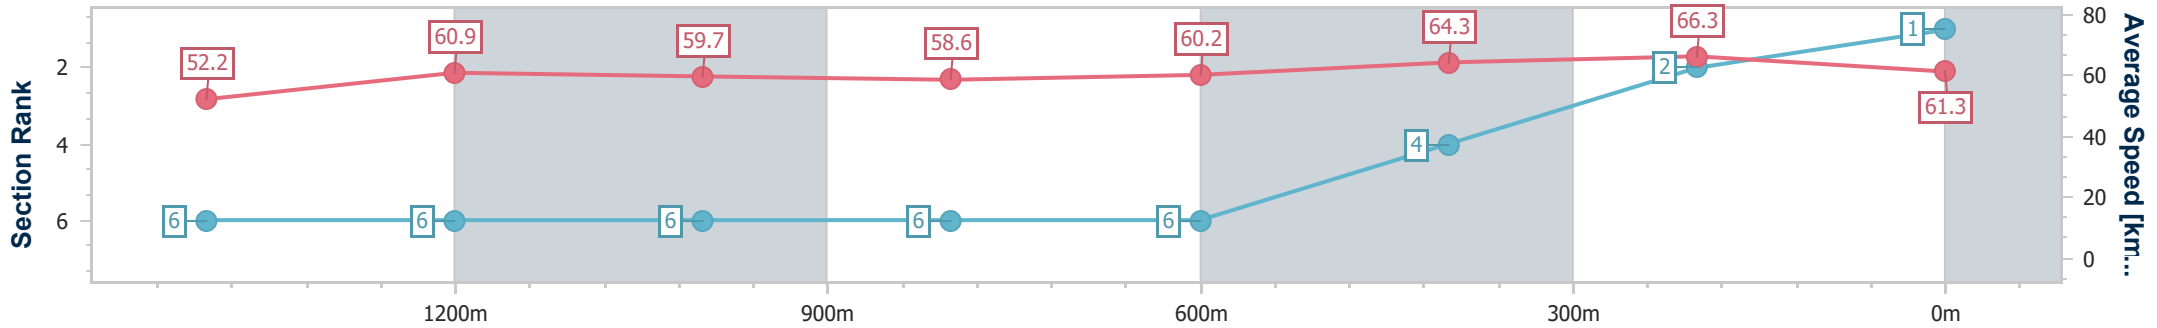

11 September 2024 - 13:09

Track Rating: Good 4, Weather: Overcast, Rail Position: +9.5m Entire

BRISBANE RACING CLUB

Section	Overall	1400m	1200m	1000m	800m	600m	400m	200m
Section Times	1:39.27 [1] (0:17.21)	1:22.06 [6] (0:11.84)	1:10.22 [6] (0:12.05)	0:58.17 [6] (0:12.33)	0:45.84 [6] (0:12.02)	0:33.82 [6] (0:11.19)	0:22.63 [4] (0:10.92)	0:11.71 [2] (0:11.71)
Average Speed [km/h]	52.2	60.9	59.7	58.6	60.2	64.3	66.3	61.3
Top Speed [km/h]	64.2	63.5	60.3	60.9	61.0	67.9	67.6	66.1
Avg. Dist. to Rail [m]	1.4	1.0	2.0	1.5	0.7	0.4	2.4	3.6
Avg. Stride Freq. [Hz]	2.2	2.3	2.2	2.2	2.3	2.4	2.4	2.3
Avg. Stride Length [m]	6.5	7.5	7.5	7.3	7.4	7.5	7.6	7.4