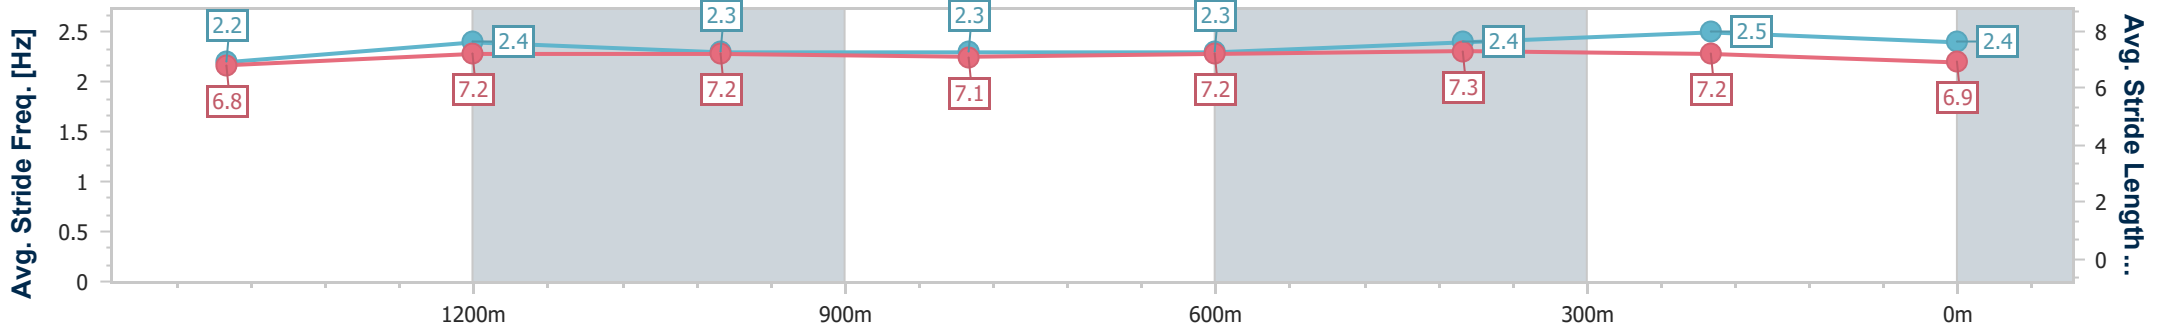

Doomben QLD Professional

Race 2: CASCADE BENCHMARK 68 Handicap - 1650m

11 September 2024 - 13:09

Track Rating: Good 4, Weather: Overcast, Rail Position: +9.5m Entire

BRISBANE RACING CLUB

Section	Overall	1400m	1200m	1000m	800m	600m	400m	200m
Section Times	1:39.94 [6] (0:16.70)	1:23.24 [2] (0:11.69)	1:11.55 [2] (0:12.08)	0:59.47 [2] (0:12.24)	0:47.23 [2] (0:12.13)	0:35.10 [2] (0:11.51)	0:23.59 [1] (0:11.25)	0:12.34 [3] (0:12.34)
Average Speed [km/h]	54.1	61.8	59.6	59.1	60.0	63.5	64.2	58.3
Top Speed [km/h]	65.6	64.3	60.7	60.3	61.3	65.3	65.6	64.1
Avg. Dist. to Rail [m]	2.8	1.3	2.2	0.6	2.1	2.4	2.0	1.4
Avg. Stride Freq. [Hz]	2.2	2.4	2.3	2.3	2.3	2.4	2.5	2.4
Avg. Stride Length [m]	6.8	7.2	7.2	7.1	7.2	7.3	7.2	6.9

- [] Ranking at each section and finish
- .-.- No data available at this section
- NA No data available

Horse/Jockey Name	Perfect Encounter
Final Rank	7
Fastest Section Time (Section)	0:11.37 (400m)
Top Speed [km/h] (Section)	64.3 (400m)
Race State	Finished