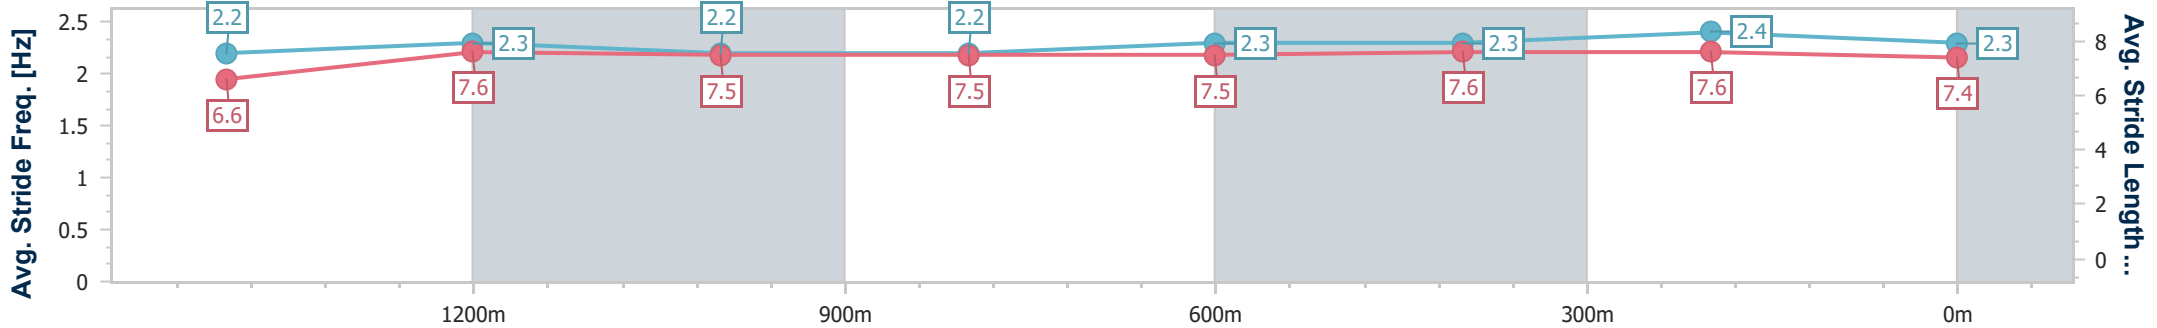

Doomben QLD Professional

Race 2: CASCADE BENCHMARK 68 Handicap - 1650m

11 September 2024 - 13:09

Track Rating: Good 4, Weather: Overcast, Rail Position: +9.5m Entire

BRISBANE RACING CLUB

Section	Overall	1400m	1200m	1000m	800m	600m	400m	200m
Section Times	1:39.40 [2] (0:16.84)	1:22.56 [3] (0:11.69)	1:10.87 [3] (0:12.07)	0:58.80 [3] (0:12.33)	0:46.47 [3] (0:12.01)	0:34.46 [3] (0:11.55)	0:22.91 [3] (0:11.05)	0:11.86 [1] (0:11.86)
Average Speed [km/h]	53.3	61.5	59.7	58.5	60.7	63.6	65.6	60.6
Top Speed [km/h]	63.7	63.7	60.6	59.5	61.9	66.0	67.2	64.7
Avg. Dist. to Rail [m]	1.0	0.7	0.5	0.5	3.3	3.3	3.6	2.0
Avg. Stride Freq. [Hz]	2.2	2.3	2.2	2.2	2.3	2.3	2.4	2.3
Avg. Stride Length [m]	6.6	7.6	7.5	7.5	7.5	7.6	7.6	7.4