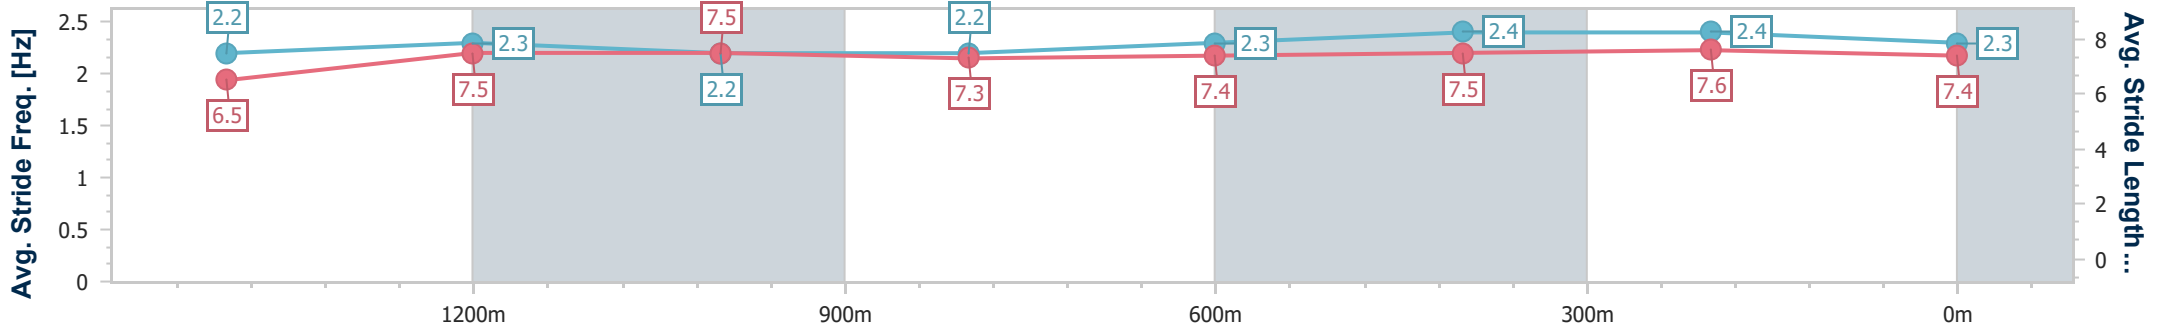

11 September 2024 - 13:09

Track Rating: Good 4, Weather: Overcast, Rail Position: +9.5m Entire

BRISBANE RACING CLUB

Section	Overall	1400m	1200m	1000m	800m	600m	400m	200m
Section Times	1:39.27 [1] (0:17.21)	1:22.06 [6] (0:11.84)	1:10.22 [6] (0:12.05)	0:58.17 [6] (0:12.33)	0:45.84 [6] (0:12.02)	0:33.82 [6] (0:11.19)	0:22.63 [4] (0:10.92)	0:11.71 [2] (0:11.71)
Average Speed [km/h]	52.2	60.9	59.7	58.6	60.2	64.3	66.3	61.3
Top Speed [km/h]	64.2	63.5	60.3	60.9	61.0	67.9	67.6	66.1
Avg. Dist. to Rail [m]	1.4	1.0	2.0	1.5	0.7	0.4	2.4	3.6
Avg. Stride Freq. [Hz]	2.2	2.3	2.2	2.2	2.3	2.4	2.4	2.3
Avg. Stride Length [m]	6.5	7.5	7.5	7.3	7.4	7.5	7.6	7.4