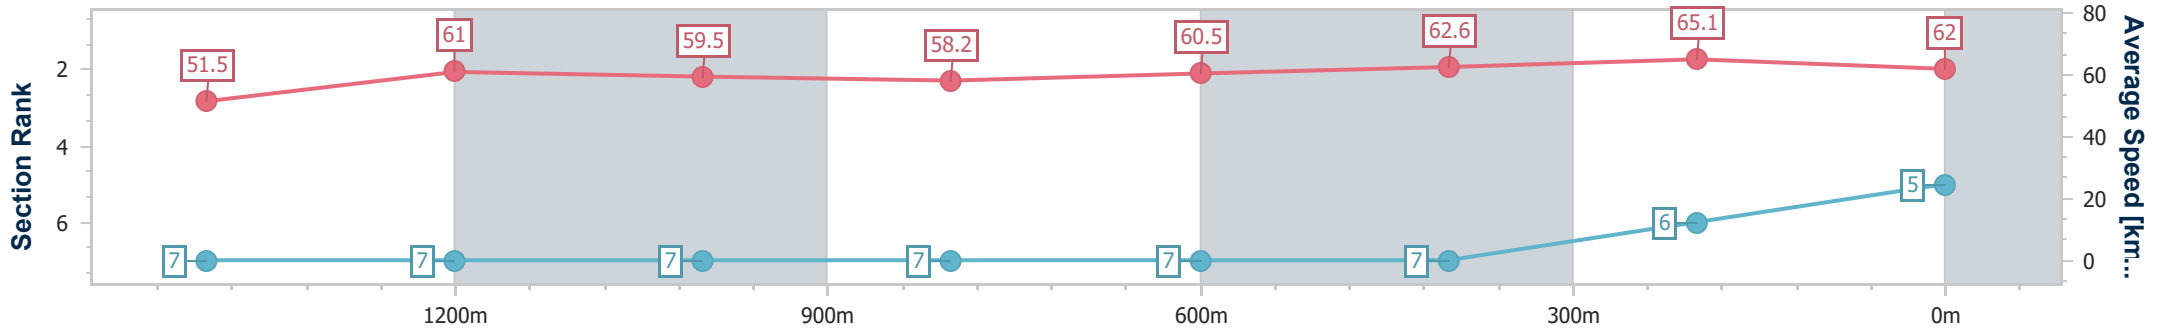

- [] Ranking at each section and finish
- .-.- No data available at this section
- NA No data available

Horse/Jockey Name	Showman
Final Rank	5
Fastest Section Time (Section)	0:11.04 (400m)
Top Speed [km/h] (Section)	66.7 (400m)
Race State	Finished

Doomben QLD Professional

Race 2: CASCADE BENCHMARK 68 Handicap - 1650m

11 September 2024 - 13:09

Track Rating: Good 4, Weather: Overcast, Rail Position: +9.5m Entire

BRISBANE RACING CLUB

Section	Overall	1400m	1200m	1000m	800m	600m	400m	200m
Section Times	1:39.88 [5] (0:17.47)	1:22.41 [7] (0:11.85)	1:10.56 [7] (0:12.08)	0:58.48 [7] (0:12.43)	0:46.05 [7] (0:11.88)	0:34.17 [7] (0:11.48)	0:22.69 [7] (0:11.04)	0:11.65 [6] (0:11.65)
Average Speed [km/h]	51.5	61.0	59.5	58.2	60.5	62.6	65.1	62.0
Top Speed [km/h]	62.5	62.4	61.4	59.0	61.6	63.9	66.7	64.5
Avg. Dist. to Rail [m]	1.5	1.1	1.2	0.6	0.2	0.7	1.3	0.9
Avg. Stride Freq. [Hz]	2.3	2.4	2.3	2.2	2.3	2.3	2.4	2.3
Avg. Stride Length [m]	6.1	7.2	7.2	7.2	7.3	7.5	7.6	7.4