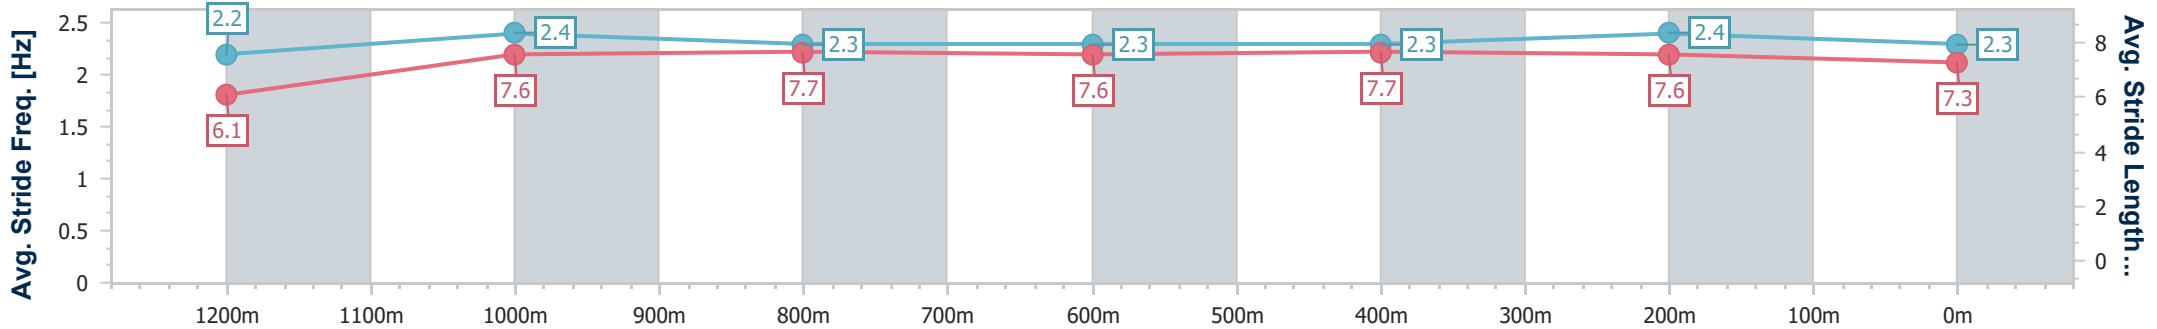

Horse/Jockey Name	Intrecciato
Final Rank	7
Fastest Section Time (Section)	0:11.02 (1200m)
Top Speed [km/h] (Section)	66.5 (1200m)
Race State	Finished

Doomben QLD Professional
Race 8: LADBROKES RACING CLUB BENCHMARK 65
Handicap - 1350m
11 September 2024 - 16:39
Track Rating: Good 4, Weather: Overcast, Rail Position: +9.5m
Entire

BRISBANE
RACING CLUB

Section	Overall	1200m	1000m	800m	600m	400m	200m
Section Times	1:20.15 [7] (0:11.08)	1:09.07 [3] (0:11.02)	0:58.05 [3] (0:11.65)	0:46.40 [3] (0:11.69)	0:34.71 [3] (0:11.47)	0:23.24 [4] (0:11.26)	0:11.98 [5] (0:11.98)
Average Speed [km/h]	48.7	65.1	62.2	62.0	63.1	64.0	60.1
Top Speed [km/h]	64.3	66.5	64.6	63.9	63.7	65.6	63.1
Avg. Dist. to Rail [m]	3.7	1.6	1.9	1.1	0.7	1.9	2.6
Avg. Stride Freq. [Hz]	2.2	2.4	2.3	2.3	2.3	2.4	2.3
Avg. Stride Length [m]	6.1	7.6	7.7	7.6	7.7	7.6	7.3

- [ ] Ranking at each section and finish
- -.-.- No data available at this section
- NA No data available