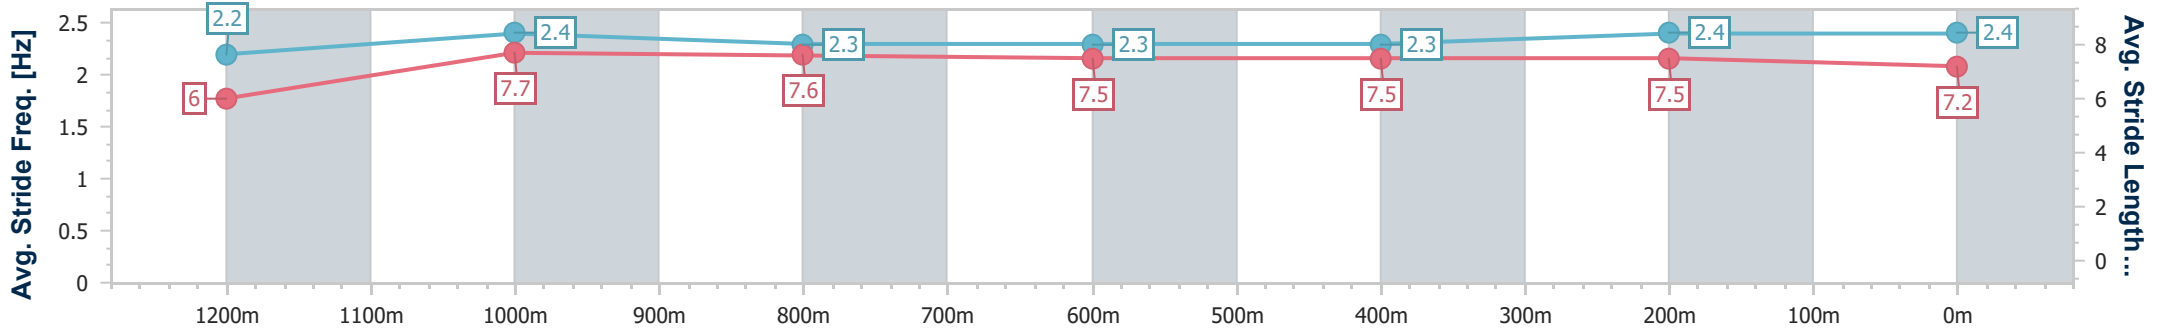

BRISBANE  
RACING CLUB

Section	Overall	1200m	1000m	800m	600m	400m	200m
Section Times	1:19.40 [1] (0:11.06)	1:08.34 [2] (0:10.95)	0:57.39 [2] (0:11.44)	0:45.95 [1] (0:11.67)	0:34.28 [1] (0:11.35)	0:22.93 [1] (0:11.18)	0:11.75 [1] (0:11.75)
Average Speed [km/h]	48.6	65.7	62.9	61.7	63.0	64.0	61.4
Top Speed [km/h]	66.2	66.9	65.7	63.3	64.0	65.0	64.0
Avg. Dist. to Rail [m]	1.7	0.5	0.3	0.9	1.2	2.0	2.2
Avg. Stride Freq. [Hz]	2.2	2.4	2.3	2.3	2.3	2.4	2.4
Avg. Stride Length [m]	6.0	7.7	7.6	7.5	7.5	7.5	7.2