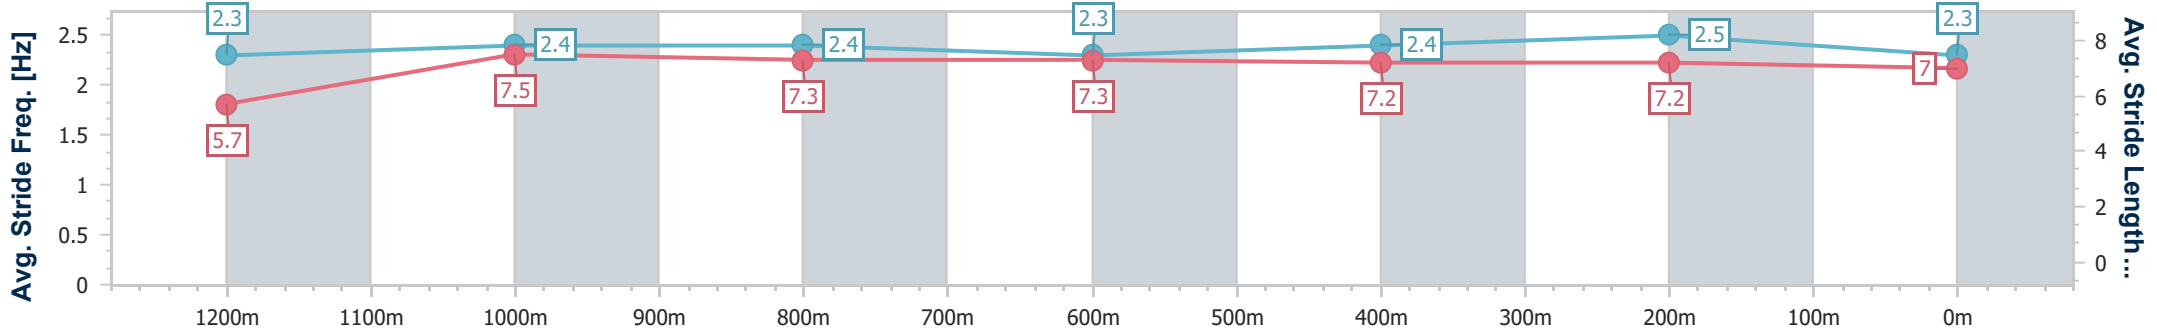

Horse/Jockey Name	Shadyvale Storm
Final Rank	9
Fastest Section Time (Section)	0:10.93 (1200m)
Top Speed [km/h] (Section)	67.1 (Overall)
Race State	Finished

Doomben QLD Professional
Race 8: LADBROKES RACING CLUB BENCHMARK 65
Handicap - 1350m
11 September 2024 - 16:39
Track Rating: Good 4, Weather: Overcast, Rail Position: +9.5m
Entire

BRISBANE
RACING CLUB

Section	Overall	1200m	1000m	800m	600m	400m	200m
Section Times	1:20.42 [9] (0:10.98)	1:09.44 [1] (0:10.93)	0:58.51 [1] (0:11.69)	0:46.82 [2] (0:11.70)	0:35.12 [2] (0:11.48)	0:23.64 [2] (0:11.35)	0:12.29 [3] (0:12.29)
Average Speed [km/h]	49.4	65.6	61.9	61.5	62.2	63.2	58.5
Top Speed [km/h]	67.1	66.6	64.2	63.6	63.5	64.0	62.3
Avg. Dist. to Rail [m]	5.2	2.2	1.2	0.7	1.8	1.7	1.6
Avg. Stride Freq. [Hz]	2.3	2.4	2.4	2.3	2.4	2.5	2.3
Avg. Stride Length [m]	5.7	7.5	7.3	7.3	7.2	7.2	7.0

- [ ] Ranking at each section and finish
- -.-.- No data available at this section
- NA No data available