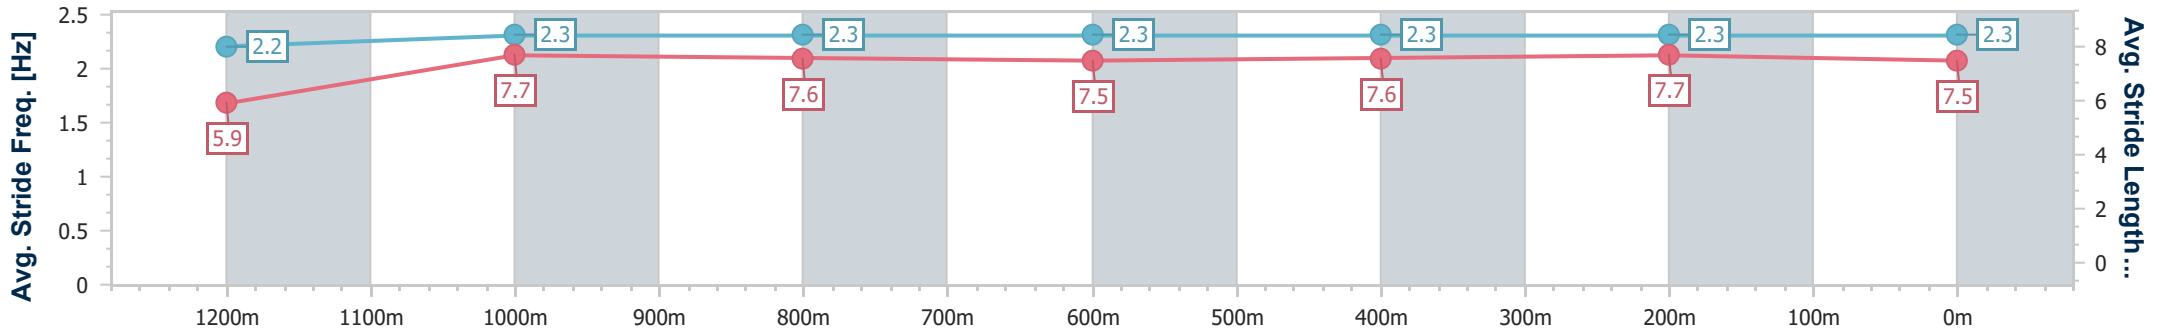

Horse/Jockey Name	Yes To Excess
Final Rank	4
Fastest Section Time (Section)	0:11.02 (400m)
Top Speed [km/h] (Section)	66.0 (400m)
Race State	Finished

Doomben QLD Professional
Race 8: LADBROKES RACING CLUB BENCHMARK 65
Handicap - 1350m
11 September 2024 - 16:39
Track Rating: Good 4, Weather: Overcast, Rail Position: +9.5m
Entire

BRISBANE
RACING CLUB

Section	Overall	1200m	1000m	800m	600m	400m	200m
Section Times	1:19.76 [4] (0:11.58)	1:08.18 [8] (0:11.08)	0:57.10 [8] (0:11.44)	0:45.66 [7] (0:11.69)	0:33.97 [7] (0:11.35)	0:22.62 [7] (0:11.02)	0:11.60 [4] (0:11.60)
Average Speed [km/h]	46.7	64.9	63.0	61.3	63.1	64.9	62.2
Top Speed [km/h]	65.2	65.8	64.6	63.6	64.6	66.0	65.1
Avg. Dist. to Rail [m]	2.8	0.6	0.2	0.4	1.4	1.9	2.5
Avg. Stride Freq. [Hz]	2.2	2.3	2.3	2.3	2.3	2.3	2.3
Avg. Stride Length [m]	5.9	7.7	7.6	7.5	7.6	7.7	7.5

- [ ] Ranking at each section and finish
- -.-.- No data available at this section
- NA No data available