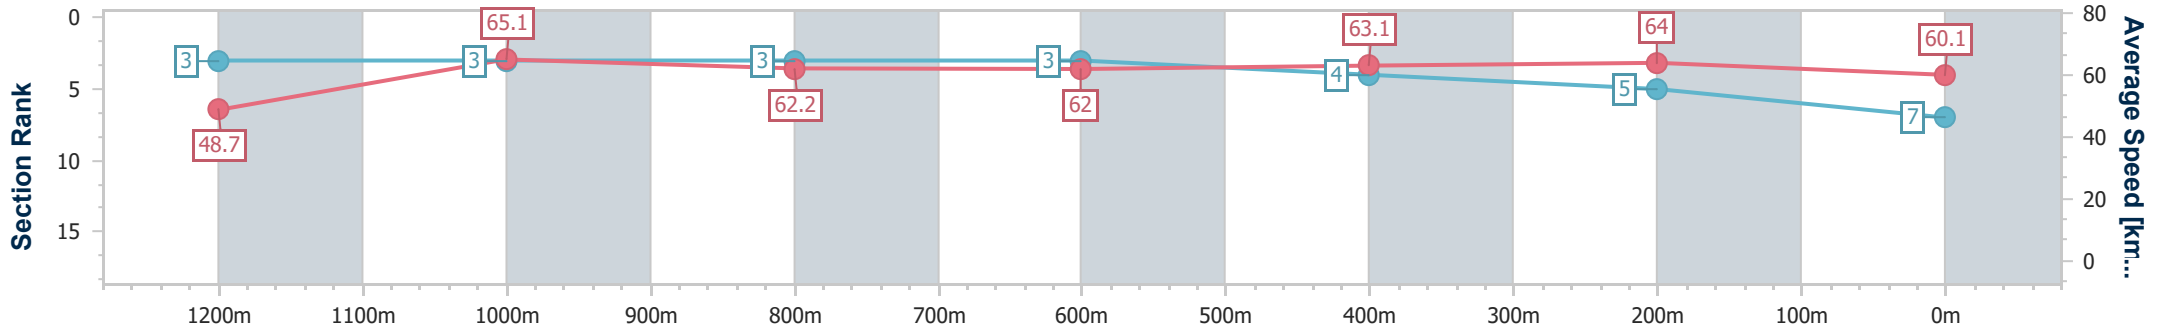

Horse/Jockey Name	Intrecciato
Final Rank	7
Fastest Section Time (Section)	0:11.02 (1200m)
Top Speed [km/h] (Section)	66.5 (1200m)
Race State	Finished

Doomben QLD Professional
Race 8: LADBROKES RACING CLUB BENCHMARK 65
Handicap - 1350m
11 September 2024 - 16:39
Track Rating: Good 4, Weather: Overcast, Rail Position: +9.5m
Entire

BRISBANE
RACING CLUB

Section	Overall	1200m	1000m	800m	600m	400m	200m
Section Times	1:20.15 [7] (0:11.08)	1:09.07 [3] (0:11.02)	0:58.05 [3] (0:11.65)	0:46.40 [3] (0:11.69)	0:34.71 [3] (0:11.47)	0:23.24 [4] (0:11.26)	0:11.98 [5] (0:11.98)
Average Speed [km/h]	48.7	65.1	62.2	62.0	63.1	64.0	60.1
Top Speed [km/h]	64.3	66.5	64.6	63.9	63.7	65.6	63.1
Avg. Dist. to Rail [m]	3.7	1.6	1.9	1.1	0.7	1.9	2.6
Avg. Stride Freq. [Hz]	2.2	2.4	2.3	2.3	2.3	2.4	2.3
Avg. Stride Length [m]	6.1	7.6	7.7	7.6	7.7	7.6	7.3

- [ ] Ranking at each section and finish
- -.-.- No data available at this section
- NA No data available