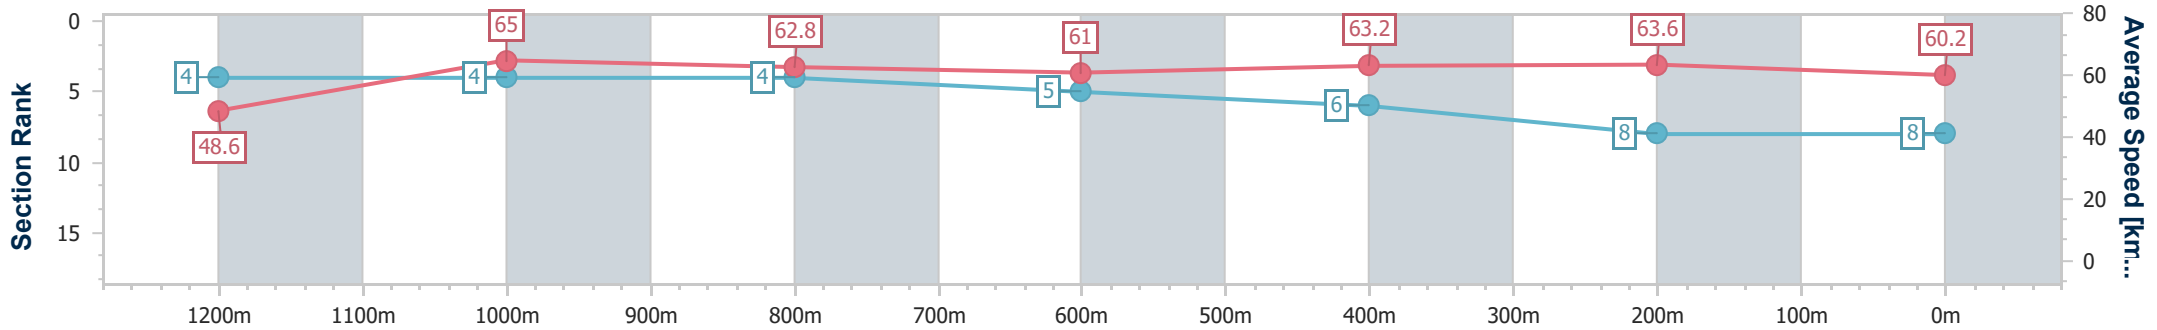

Horse/Jockey Name	Twyford
Final Rank	8
Fastest Section Time (Section)	0:11.08 (1200m)
Top Speed [km/h] (Section)	65.9 (1200m)
Race State	Finished

Doomben QLD Professional
Race 8: LADBROKES RACING CLUB BENCHMARK 65
Handicap - 1350m
11 September 2024 - 16:39
Track Rating: Good 4, Weather: Overcast, Rail Position: +9.5m Entire

BRISBANE
RACING CLUB

Section	Overall	1200m	1000m	800m	600m	400m	200m							
Section Times	1:20.40 [8] (0:11.12)	1:09.28 [4] (0:11.08)	0:58.20 [4] (0:11.55)	0:46.65 [4] (0:11.86)	0:34.79 [5] (0:11.47)	0:23.32 [6] (0:11.32)	0:12.00 [8] (0:12.00)							
Average Speed [km/h]	48.6	65.0	62.8	61.0	63.2	63.6	60.2							
Top Speed [km/h]	63.8	65.9	64.5	63.6	63.7	65.0	63.2							
Avg. Dist. to Rail [m]	6.6	2.9	2.2	1.5	0.9	3.1	4.1							
Avg. Stride Freq. [Hz]	2.2	2.4	2.3	2.3	2.3	2.3	2.2							
Avg. Stride Length [m]	6.0	7.5	7.5	7.6	7.7	7.7	7.5							

- [ ] Ranking at each section and finish
- -.-.- No data available at this section
- NA No data available