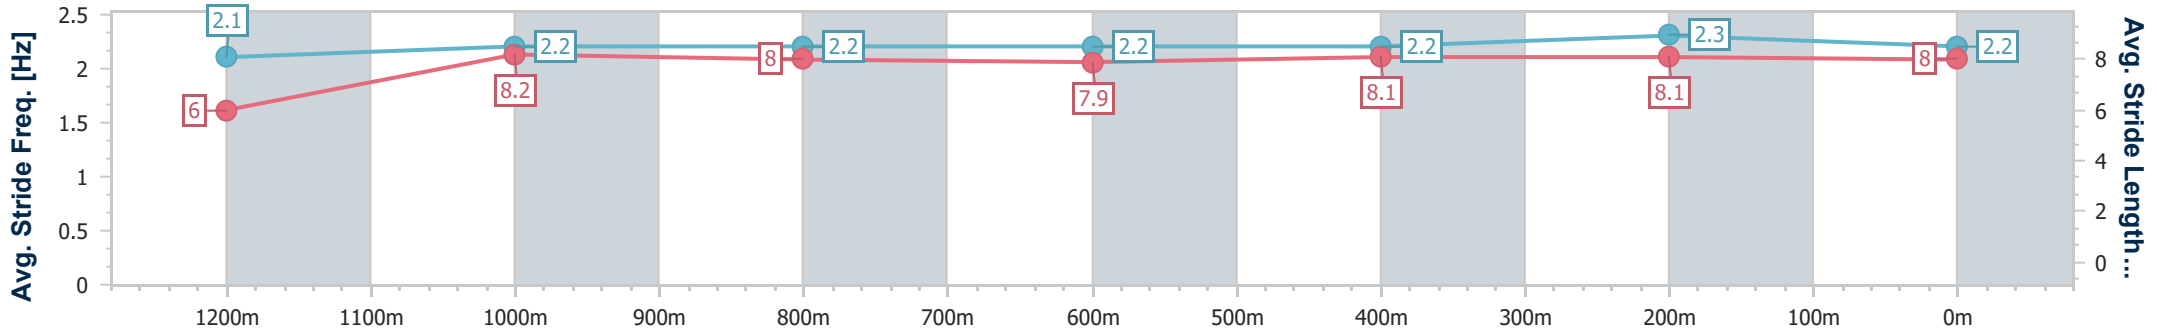

Horse/Jockey Name	Zakiyya
Final Rank	2
Fastest Section Time (Section)	0:10.93 (400m)
Top Speed [km/h] (Section)	67.7 (400m)
Race State	Finished

Doomben QLD Professional
Race 8: LADBROKES RACING CLUB BENCHMARK 65
Handicap - 1350m
11 September 2024 - 16:39
Track Rating: Good 4, Weather: Overcast, Rail Position: +9.5m
Entire

BRISBANE
RACING CLUB

Section	Overall	1200m	1000m	800m	600m	400m	200m							
Section Times	1:19.68 [2] (0:11.49)	1:08.19 [7] (0:11.16)	0:57.03 [7] (0:11.58)	0:45.45 [8] (0:11.76)	0:33.69 [8] (0:11.33)	0:22.36 [8] (0:10.93)	0:11.43 [7] (0:11.43)							
Average Speed [km/h]	47.3	64.5	62.5	61.9	64.1	65.9	63.0							
Top Speed [km/h]	63.2	65.2	65.0	64.8	64.8	67.7	66.0							
Avg. Dist. to Rail [m]	7.3	1.6	2.3	2.2	1.3	3.3	5.5							
Avg. Stride Freq. [Hz]	2.1	2.2	2.2	2.2	2.2	2.3	2.2							
Avg. Stride Length [m]	6.0	8.2	8.0	7.9	8.1	8.1	8.0							

- [ ] Ranking at each section and finish
- -.-.- No data available at this section
- NA No data available