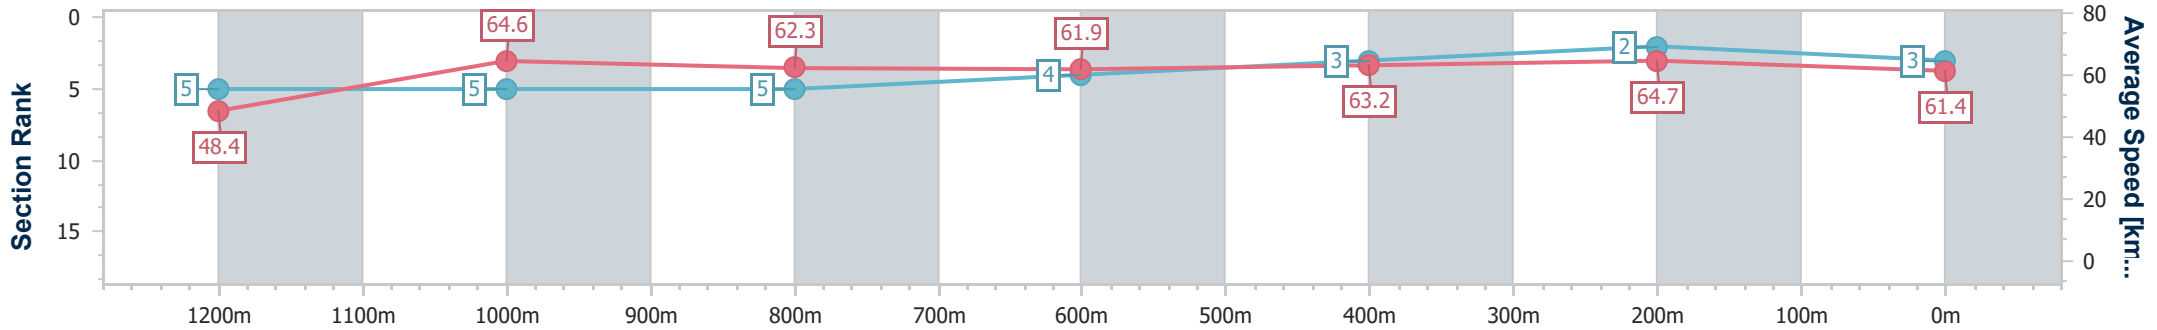

Horse/Jockey Name	Overview
Final Rank	3
Fastest Section Time (Section)	0:11.06 (400m)
Top Speed [km/h] (Section)	66.4 (400m)
Race State	Finished

Doomben QLD Professional
Race 8: LADBROKES RACING CLUB BENCHMARK 65
Handicap - 1350m
11 September 2024 - 16:39
Track Rating: Good 4, Weather: Overcast, Rail Position: +9.5m
Entire

BRISBANE
RACING CLUB

Section	Overall	1200m	1000m	800m	600m	400m	200m
Section Times	1:19.69 [3] (0:11.15)	1:08.54 [5] (0:11.14)	0:57.40 [5] (0:11.58)	0:45.82 [5] (0:11.70)	0:34.12 [4] (0:11.30)	0:22.82 [3] (0:11.06)	0:11.76 [2] (0:11.76)
Average Speed [km/h]	48.4	64.6	62.3	61.9	63.2	64.7	61.4
Top Speed [km/h]	64.1	64.9	64.5	63.2	64.1	66.4	64.1
Avg. Dist. to Rail [m]	0.6	0.2	0.8	0.5	1.1	0.9	0.4
Avg. Stride Freq. [Hz]	2.2	2.4	2.3	2.3	2.3	2.4	2.3
Avg. Stride Length [m]	6.0	7.6	7.4	7.4	7.6	7.6	7.5

- [ ] Ranking at each section and finish
- -.-.- No data available at this section
- NA No data available