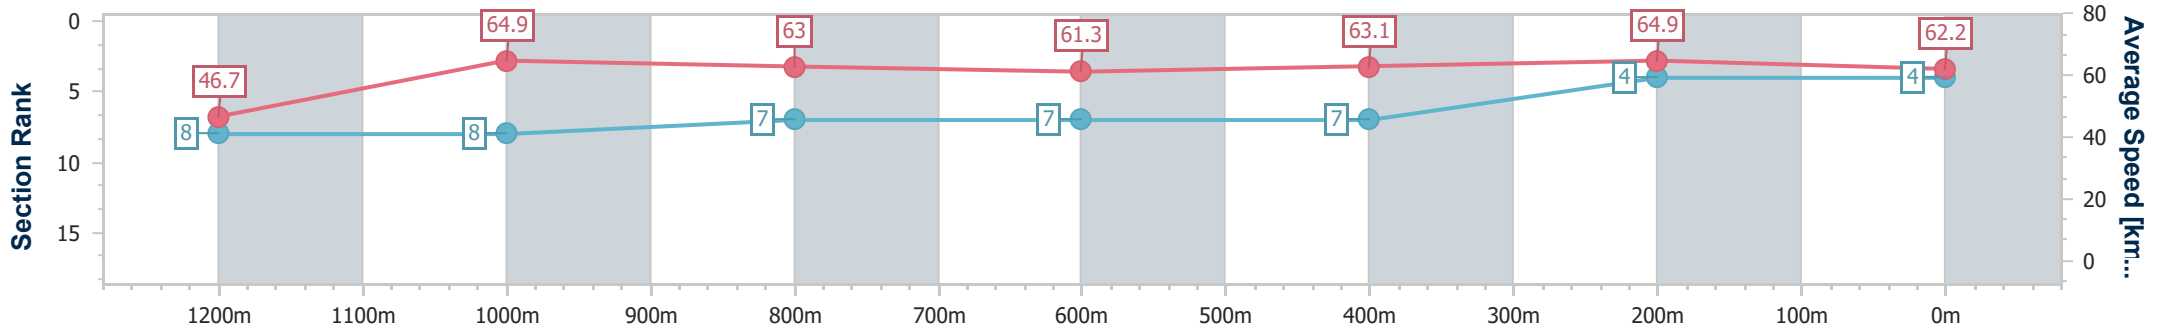

Horse/Jockey Name	Yes To Excess
Final Rank	4
Fastest Section Time (Section)	0:11.02 (400m)
Top Speed [km/h] (Section)	66.0 (400m)
Race State	Finished

Doomben QLD Professional
Race 8: LADBROKES RACING CLUB BENCHMARK 65
Handicap - 1350m
11 September 2024 - 16:39
Track Rating: Good 4, Weather: Overcast, Rail Position: +9.5m
Entire

BRISBANE
RACING CLUB

Section	Overall	1200m	1000m	800m	600m	400m	200m
Section Times	1:19.76 [4] (0:11.58)	1:08.18 [8] (0:11.08)	0:57.10 [8] (0:11.44)	0:45.66 [7] (0:11.69)	0:33.97 [7] (0:11.35)	0:22.62 [7] (0:11.02)	0:11.60 [4] (0:11.60)
Average Speed [km/h]	46.7	64.9	63.0	61.3	63.1	64.9	62.2
Top Speed [km/h]	65.2	65.8	64.6	63.6	64.6	66.0	65.1
Avg. Dist. to Rail [m]	2.8	0.6	0.2	0.4	1.4	1.9	2.5
Avg. Stride Freq. [Hz]	2.2	2.3	2.3	2.3	2.3	2.3	2.3
Avg. Stride Length [m]	5.9	7.7	7.6	7.5	7.6	7.7	7.5

- [ ] Ranking at each section and finish
- -.-.- No data available at this section
- NA No data available