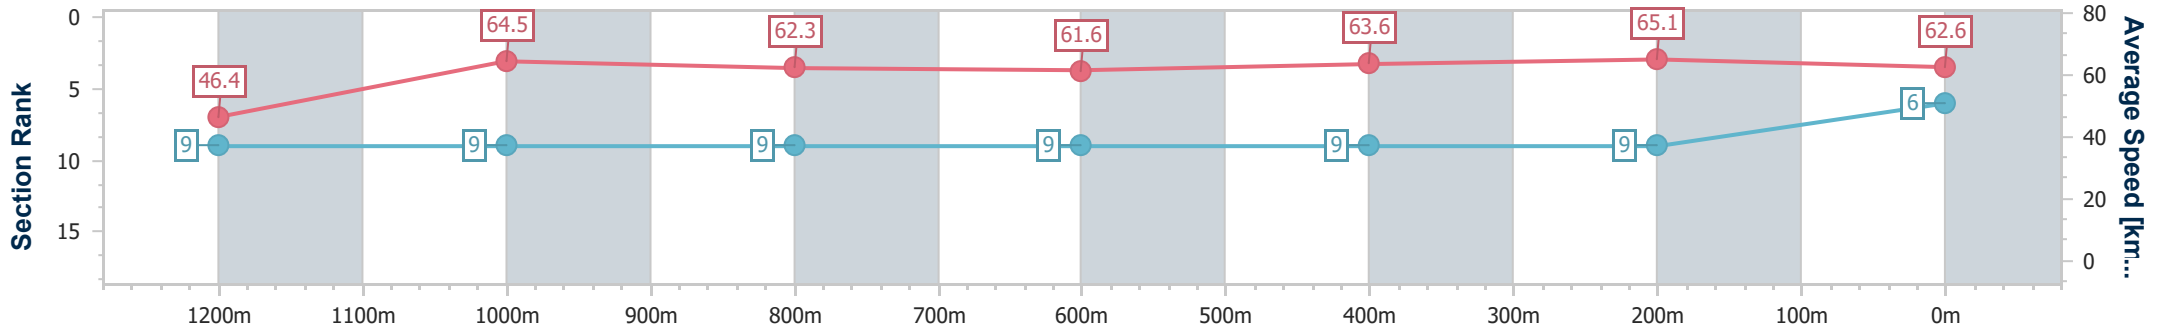

Horse/Jockey Name	Orient's Secret
Final Rank	6
Fastest Section Time (Section)	0:10.98 (400m)
Top Speed [km/h] (Section)	66.5 (400m)
Race State	Finished

Doomben QLD Professional
Race 8: LADBROKES RACING CLUB BENCHMARK 65
Handicap - 1350m
11 September 2024 - 16:39
Track Rating: Good 4, Weather: Overcast, Rail Position: +9.5m
Entire

BRISBANE
RACING CLUB

Section	Overall	1200m	1000m	800m	600m	400m	200m
Section Times	1:19.94 [6] (0:11.68)	1:08.26 [9] (0:11.18)	0:57.08 [9] (0:11.61)	0:45.47 [9] (0:11.70)	0:33.77 [9] (0:11.27)	0:22.50 [9] (0:10.98)	0:11.52 [9] (0:11.52)
Average Speed [km/h]	46.4	64.5	62.3	61.6	63.6	65.1	62.6
Top Speed [km/h]	63.0	65.0	64.4	63.3	64.6	66.5	65.5
Avg. Dist. to Rail [m]	5.3	0.7	1.4	0.4	1.1	1.0	0.3
Avg. Stride Freq. [Hz]	2.2	2.3	2.3	2.3	2.4	2.4	2.3
Avg. Stride Length [m]	5.8	7.7	7.5	7.4	7.5	7.5	7.4

- [ ] Ranking at each section and finish
- -.-.- No data available at this section
- NA No data available