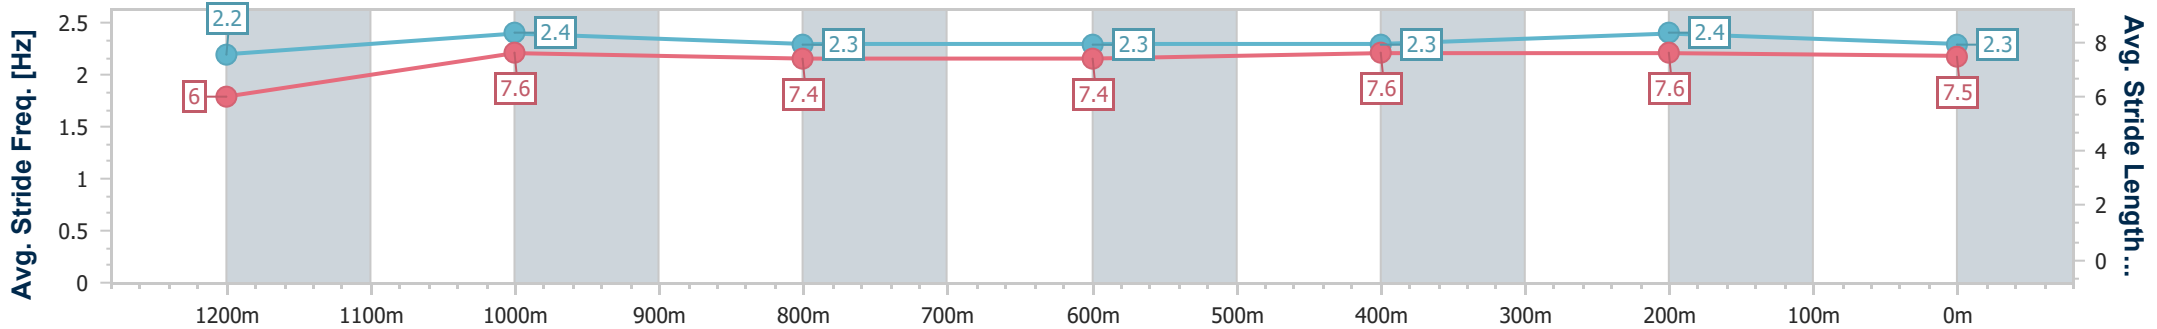

Horse/Jockey Name	Overview
Final Rank	3
Fastest Section Time (Section)	0:11.06 (400m)
Top Speed [km/h] (Section)	66.4 (400m)
Race State	Finished

Doomben QLD Professional
Race 8: LADBROKES RACING CLUB BENCHMARK 65
Handicap - 1350m
11 September 2024 - 16:39
Track Rating: Good 4, Weather: Overcast, Rail Position: +9.5m
Entire

BRISBANE
RACING CLUB

Section	Overall	1200m	1000m	800m	600m	400m	200m
Section Times	1:19.69 [3] (0:11.15)	1:08.54 [5] (0:11.14)	0:57.40 [5] (0:11.58)	0:45.82 [5] (0:11.70)	0:34.12 [4] (0:11.30)	0:22.82 [3] (0:11.06)	0:11.76 [2] (0:11.76)
Average Speed [km/h]	48.4	64.6	62.3	61.9	63.2	64.7	61.4
Top Speed [km/h]	64.1	64.9	64.5	63.2	64.1	66.4	64.1
Avg. Dist. to Rail [m]	0.6	0.2	0.8	0.5	1.1	0.9	0.4
Avg. Stride Freq. [Hz]	2.2	2.4	2.3	2.3	2.3	2.4	2.3
Avg. Stride Length [m]	6.0	7.6	7.4	7.4	7.6	7.6	7.5

- [ ] Ranking at each section and finish
- -.-.- No data available at this section
- NA No data available