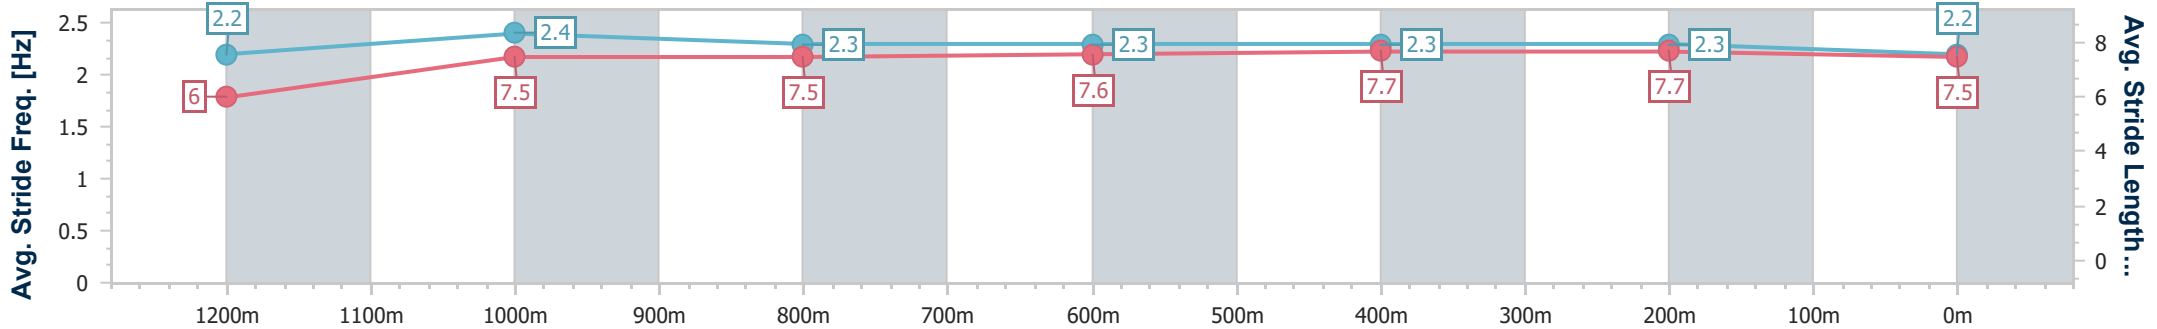

Horse/Jockey Name	Twyford
Final Rank	8
Fastest Section Time (Section)	0:11.08 (1200m)
Top Speed [km/h] (Section)	65.9 (1200m)
Race State	Finished

Doomben QLD Professional
Race 8: LADBROKES RACING CLUB BENCHMARK 65
Handicap - 1350m
11 September 2024 - 16:39
Track Rating: Good 4, Weather: Overcast, Rail Position: +9.5m Entire

BRISBANE
RACING CLUB

Section	Overall	1200m	1000m	800m	600m	400m	200m							
Section Times	1:20.40 [8] (0:11.12)	1:09.28 [4] (0:11.08)	0:58.20 [4] (0:11.55)	0:46.65 [4] (0:11.86)	0:34.79 [5] (0:11.47)	0:23.32 [6] (0:11.32)	0:12.00 [8] (0:12.00)							
Average Speed [km/h]	48.6	65.0	62.8	61.0	63.2	63.6	60.2							
Top Speed [km/h]	63.8	65.9	64.5	63.6	63.7	65.0	63.2							
Avg. Dist. to Rail [m]	6.6	2.9	2.2	1.5	0.9	3.1	4.1							
Avg. Stride Freq. [Hz]	2.2	2.4	2.3	2.3	2.3	2.3	2.2							
Avg. Stride Length [m]	6.0	7.5	7.5	7.6	7.7	7.7	7.5							

- [ ] Ranking at each section and finish
- -.-.- No data available at this section
- NA No data available