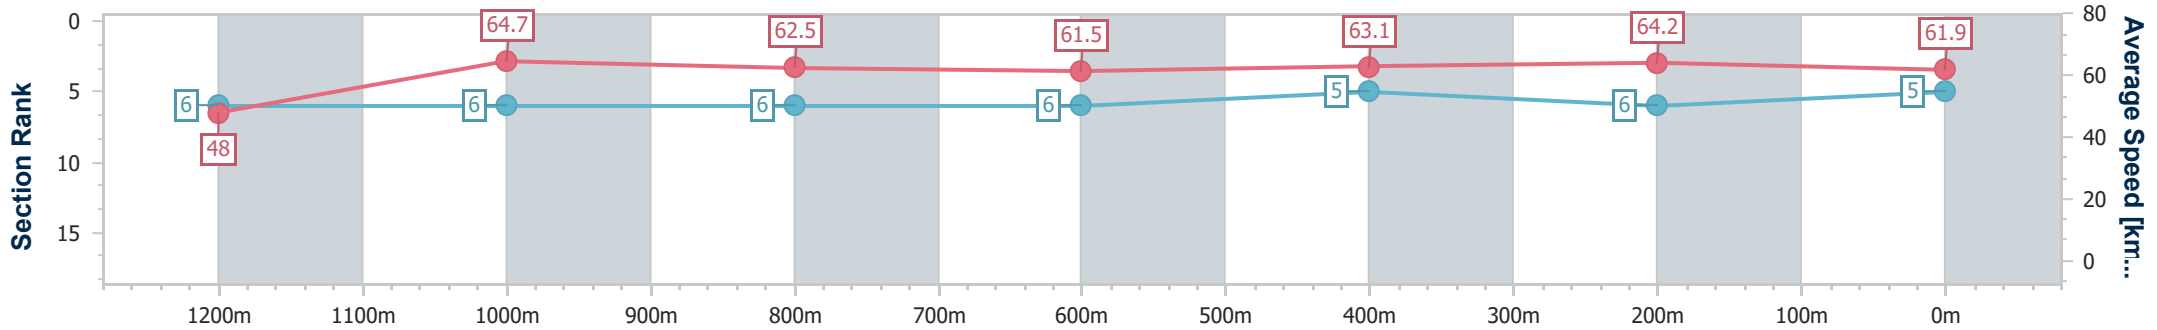

Horse/Jockey Name	Cardsharp
Final Rank	5
Fastest Section Time (Section)	0:11.13 (1200m)
Top Speed [km/h] (Section)	65.5 (400m)
Race State	Finished

Doomben QLD Professional
Race 8: LADBROKES RACING CLUB BENCHMARK 65
Handicap - 1350m
11 September 2024 - 16:39
Track Rating: Good 4, Weather: Overcast, Rail Position: +9.5m Entire

BRISBANE
RACING CLUB

Section	Overall	1200m	1000m	800m	600m	400m	200m
Section Times	1:19.88 [5] (0:11.23)	1:08.65 [6] (0:11.13)	0:57.52 [6] (0:11.65)	0:45.87 [6] (0:11.71)	0:34.16 [6] (0:11.33)	0:22.83 [5] (0:11.19)	0:11.64 [6] (0:11.64)
Average Speed [km/h]	48.0	64.7	62.5	61.5	63.1	64.2	61.9
Top Speed [km/h]	65.4	65.5	64.3	64.2	64.3	65.5	64.5
Avg. Dist. to Rail [m]	2.9	1.4	2.7	1.1	1.4	0.5	0.5
Avg. Stride Freq. [Hz]	2.3	2.4	2.3	2.3	2.4	2.4	2.4
Avg. Stride Length [m]	5.9	7.4	7.4	7.4	7.5	7.4	7.3

- [ ] Ranking at each section and finish
- -.-.- No data available at this section
- NA No data available