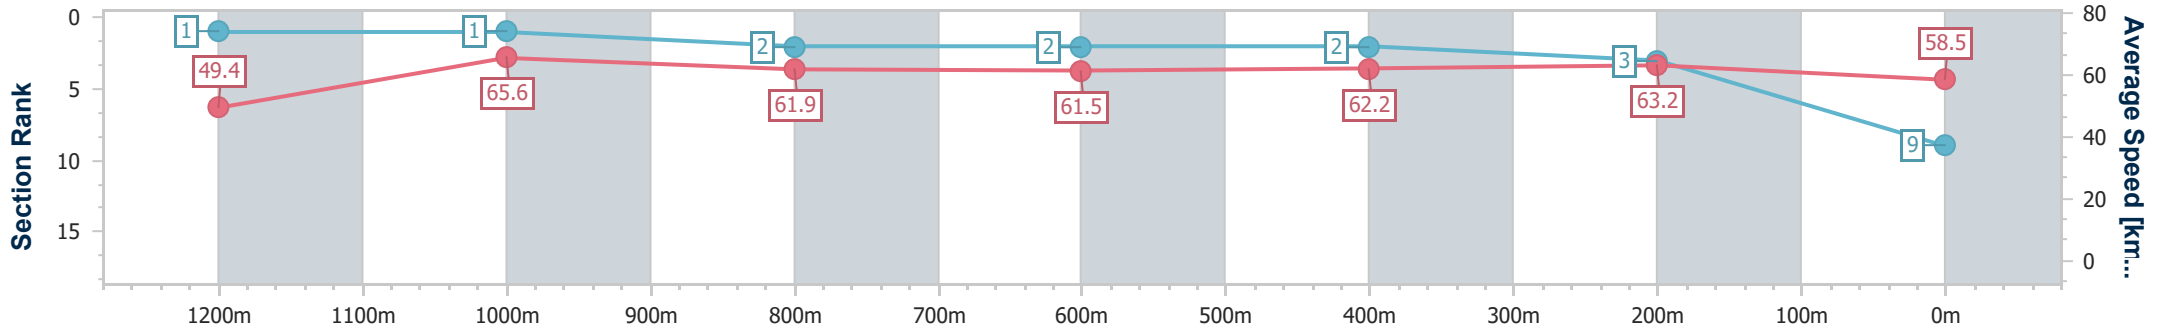

Horse/Jockey Name	Shadyvale Storm
Final Rank	9
Fastest Section Time (Section)	0:10.93 (1200m)
Top Speed [km/h] (Section)	67.1 (Overall)
Race State	Finished

Doomben QLD Professional
Race 8: LADBROKES RACING CLUB BENCHMARK 65
Handicap - 1350m
11 September 2024 - 16:39
Track Rating: Good 4, Weather: Overcast, Rail Position: +9.5m
Entire

BRISBANE
RACING CLUB

Section	Overall	1200m	1000m	800m	600m	400m	200m
Section Times	1:20.42 [9] (0:10.98)	1:09.44 [1] (0:10.93)	0:58.51 [1] (0:11.69)	0:46.82 [2] (0:11.70)	0:35.12 [2] (0:11.48)	0:23.64 [2] (0:11.35)	0:12.29 [3] (0:12.29)
Average Speed [km/h]	49.4	65.6	61.9	61.5	62.2	63.2	58.5
Top Speed [km/h]	67.1	66.6	64.2	63.6	63.5	64.0	62.3
Avg. Dist. to Rail [m]	5.2	2.2	1.2	0.7	1.8	1.7	1.6
Avg. Stride Freq. [Hz]	2.3	2.4	2.4	2.3	2.4	2.5	2.3
Avg. Stride Length [m]	5.7	7.5	7.3	7.3	7.2	7.2	7.0

- [ ] Ranking at each section and finish
- -.-.- No data available at this section
- NA No data available