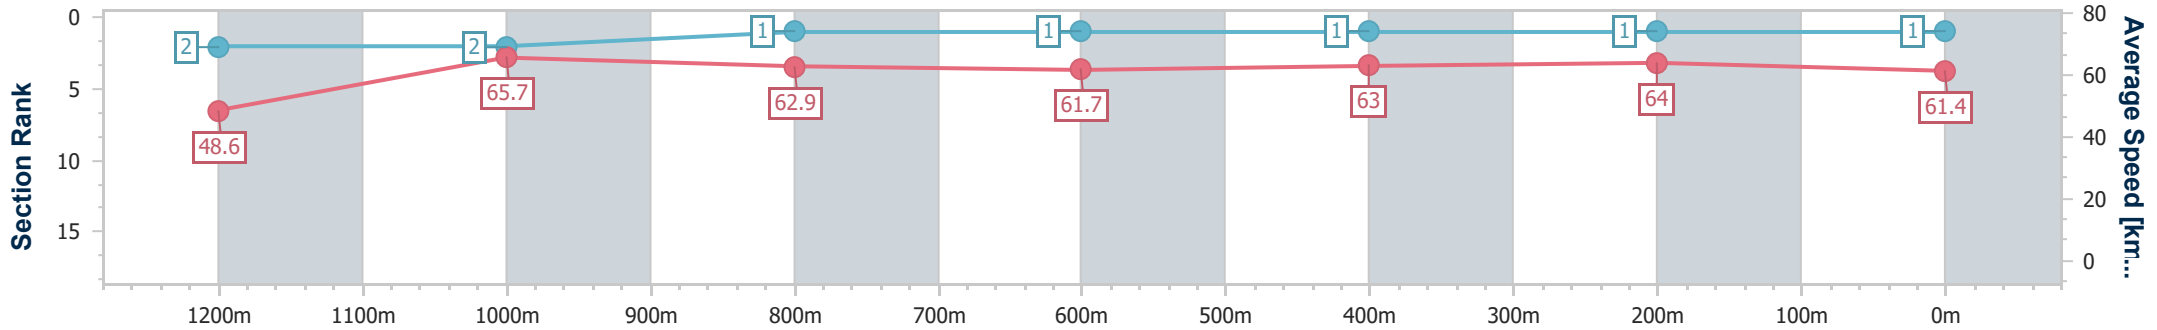

BRISBANE  
RACING CLUB

Section	Overall	1200m	1000m	800m	600m	400m	200m
Section Times	1:19.40 [1] (0:11.06)	1:08.34 [2] (0:10.95)	0:57.39 [2] (0:11.44)	0:45.95 [1] (0:11.67)	0:34.28 [1] (0:11.35)	0:22.93 [1] (0:11.18)	0:11.75 [1] (0:11.75)
Average Speed [km/h]	48.6	65.7	62.9	61.7	63.0	64.0	61.4
Top Speed [km/h]	66.2	66.9	65.7	63.3	64.0	65.0	64.0
Avg. Dist. to Rail [m]	1.7	0.5	0.3	0.9	1.2	2.0	2.2
Avg. Stride Freq. [Hz]	2.2	2.4	2.3	2.3	2.3	2.4	2.4
Avg. Stride Length [m]	6.0	7.7	7.6	7.5	7.5	7.5	7.2