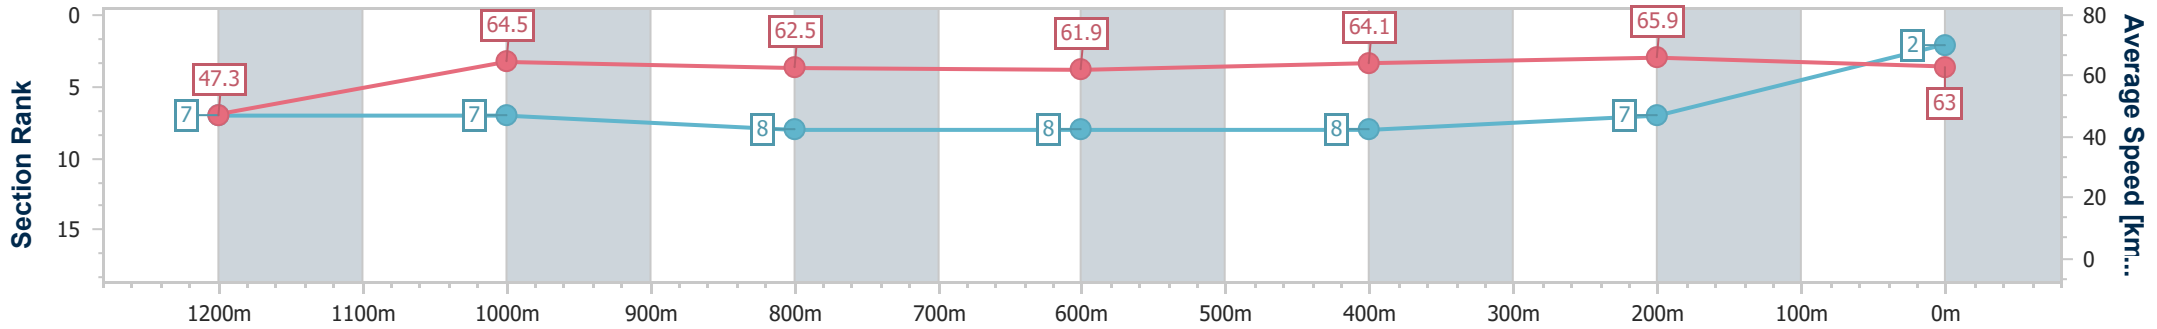

Horse/Jockey Name	Zakiyya
Final Rank	2
Fastest Section Time (Section)	0:10.93 (400m)
Top Speed [km/h] (Section)	67.7 (400m)
Race State	Finished

Doomben QLD Professional
Race 8: LADBROKES RACING CLUB BENCHMARK 65
Handicap - 1350m
11 September 2024 - 16:39
Track Rating: Good 4, Weather: Overcast, Rail Position: +9.5m
Entire

BRISBANE
RACING CLUB

Section	Overall	1200m	1000m	800m	600m	400m	200m							
Section Times	1:19.68 [2] (0:11.49)	1:08.19 [7] (0:11.16)	0:57.03 [7] (0:11.58)	0:45.45 [8] (0:11.76)	0:33.69 [8] (0:11.33)	0:22.36 [8] (0:10.93)	0:11.43 [7] (0:11.43)							
Average Speed [km/h]	47.3	64.5	62.5	61.9	64.1	65.9	63.0							
Top Speed [km/h]	63.2	65.2	65.0	64.8	64.8	67.7	66.0							
Avg. Dist. to Rail [m]	7.3	1.6	2.3	2.2	1.3	3.3	5.5							
Avg. Stride Freq. [Hz]	2.1	2.2	2.2	2.2	2.2	2.3	2.2							
Avg. Stride Length [m]	6.0	8.2	8.0	7.9	8.1	8.1	8.0							

- [ ] Ranking at each section and finish
- -.-.- No data available at this section
- NA No data available