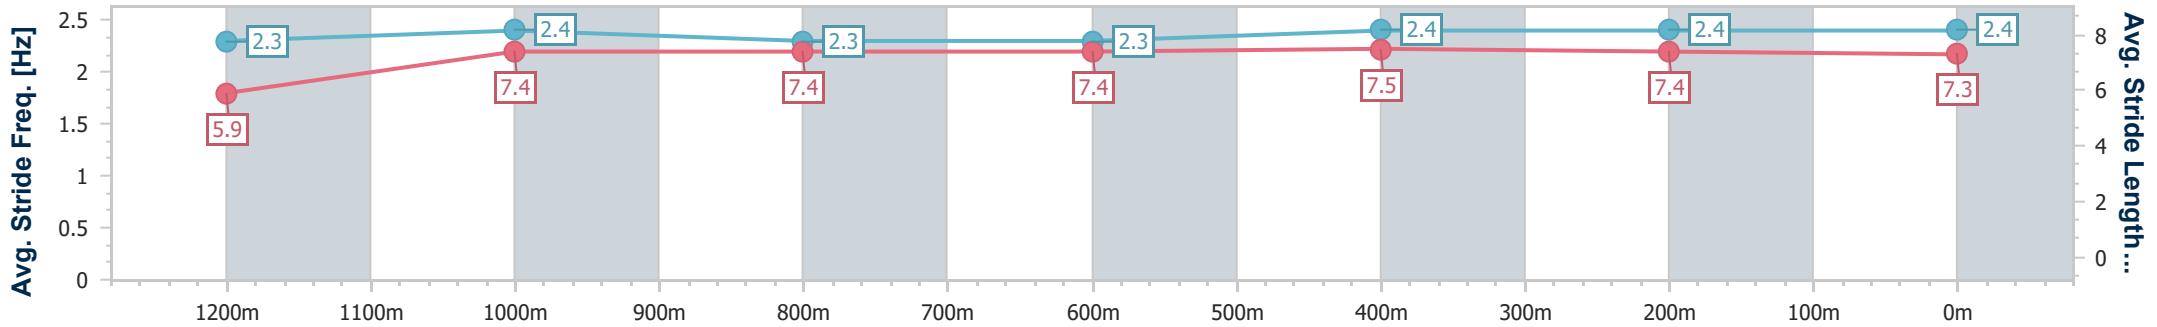

Horse/Jockey Name	Cardsharp
Final Rank	5
Fastest Section Time (Section)	0:11.13 (1200m)
Top Speed [km/h] (Section)	65.5 (400m)
Race State	Finished

Doomben QLD Professional
Race 8: LADBROKES RACING CLUB BENCHMARK 65
Handicap - 1350m
11 September 2024 - 16:39
Track Rating: Good 4, Weather: Overcast, Rail Position: +9.5m Entire

BRISBANE
RACING CLUB

Section	Overall	1200m	1000m	800m	600m	400m	200m
Section Times	1:19.88 [5] (0:11.23)	1:08.65 [6] (0:11.13)	0:57.52 [6] (0:11.65)	0:45.87 [6] (0:11.71)	0:34.16 [6] (0:11.33)	0:22.83 [5] (0:11.19)	0:11.64 [6] (0:11.64)
Average Speed [km/h]	48.0	64.7	62.5	61.5	63.1	64.2	61.9
Top Speed [km/h]	65.4	65.5	64.3	64.2	64.3	65.5	64.5
Avg. Dist. to Rail [m]	2.9	1.4	2.7	1.1	1.4	0.5	0.5
Avg. Stride Freq. [Hz]	2.3	2.4	2.3	2.3	2.4	2.4	2.4
Avg. Stride Length [m]	5.9	7.4	7.4	7.4	7.5	7.4	7.3

- [ ] Ranking at each section and finish
- -.-.- No data available at this section
- NA No data available