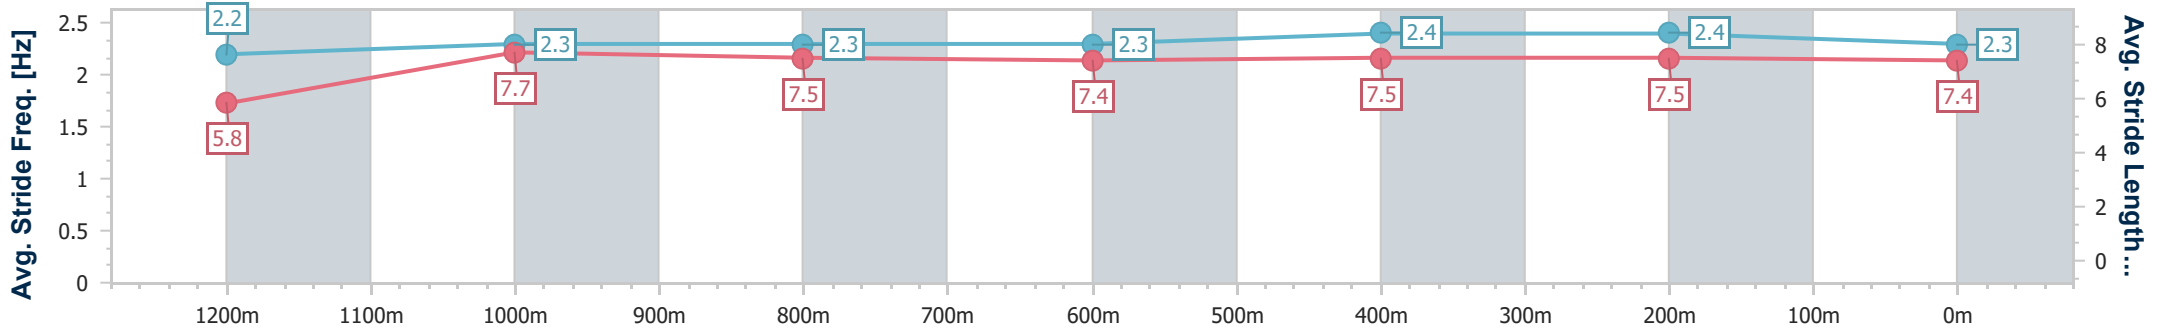

Horse/Jockey Name	Orient's Secret
Final Rank	6
Fastest Section Time (Section)	0:10.98 (400m)
Top Speed [km/h] (Section)	66.5 (400m)
Race State	Finished

Doomben QLD Professional
Race 8: LADBROKES RACING CLUB BENCHMARK 65
Handicap - 1350m
11 September 2024 - 16:39
Track Rating: Good 4, Weather: Overcast, Rail Position: +9.5m
Entire

BRISBANE
RACING CLUB

Section	Overall	1200m	1000m	800m	600m	400m	200m
Section Times	1:19.94 [6] (0:11.68)	1:08.26 [9] (0:11.18)	0:57.08 [9] (0:11.61)	0:45.47 [9] (0:11.70)	0:33.77 [9] (0:11.27)	0:22.50 [9] (0:10.98)	0:11.52 [9] (0:11.52)
Average Speed [km/h]	46.4	64.5	62.3	61.6	63.6	65.1	62.6
Top Speed [km/h]	63.0	65.0	64.4	63.3	64.6	66.5	65.5
Avg. Dist. to Rail [m]	5.3	0.7	1.4	0.4	1.1	1.0	0.3
Avg. Stride Freq. [Hz]	2.2	2.3	2.3	2.3	2.4	2.4	2.3
Avg. Stride Length [m]	5.8	7.7	7.5	7.4	7.5	7.5	7.4

- [ ] Ranking at each section and finish
- -.-.- No data available at this section
- NA No data available