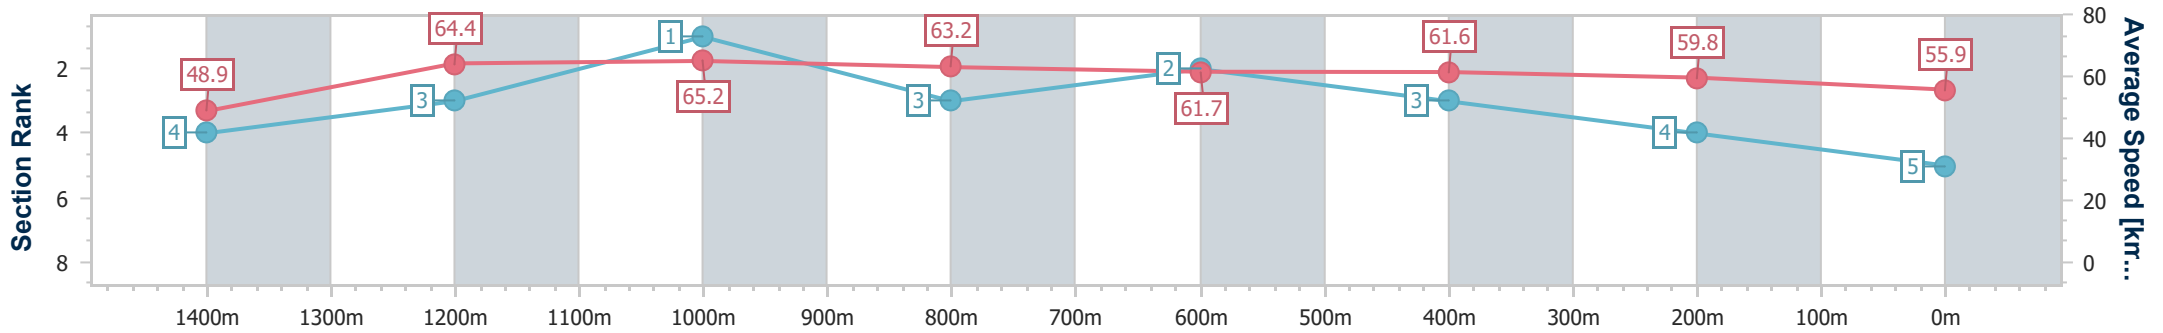

Horse/Jockey Name	Mensa Maestro
Final Rank	5
Fastest Section Time (Section)	0:10.26 (Overall)
Top Speed [km/h] (Section)	65.6 (1200m)
Race State	Finished

Aquis Park Gold Coast Poly QLD Professional
Race 2: VEOLIA GREEN BENCHMARK 65 Handicap - 1540m

14 September 2024 - 13:17

Track Rating: Synthetic, Weather: Fine, Rail Position: True

Section	Overall	1400m	1200m	1000m	800m	600m	400m	200m
Section Times	1:32.69 [5] (0:10.26)	1:22.43 [4] (0:11.41)	1:11.02 [3] (0:11.07)	0:59.95 [1] (0:11.40)	0:48.55 [3] (0:11.79)	0:36.76 [2] (0:11.79)	0:24.97 [3] (0:12.12)	0:12.85 [4] (0:12.85)
Average Speed [km/h]	48.9	64.4	65.2	63.2	61.7	61.6	59.8	55.9
Top Speed [km/h]	64.9	65.4	65.6	64.5	62.9	62.2	61.9	59.4
Avg. Dist. to Rail [m]	5.9	2.3	2.3	1.4	1.9	2.1	4.1	4.2
Avg. Stride Freq. [Hz]	2.2	2.3	2.3	2.2	2.2	2.2	2.2	2.1
Avg. Stride Length [m]	6.2	7.7	8.0	7.9	7.8	7.6	7.6	7.4

- [ ] Ranking at each section and finish
- -.-.- No data available at this section
- NA No data available