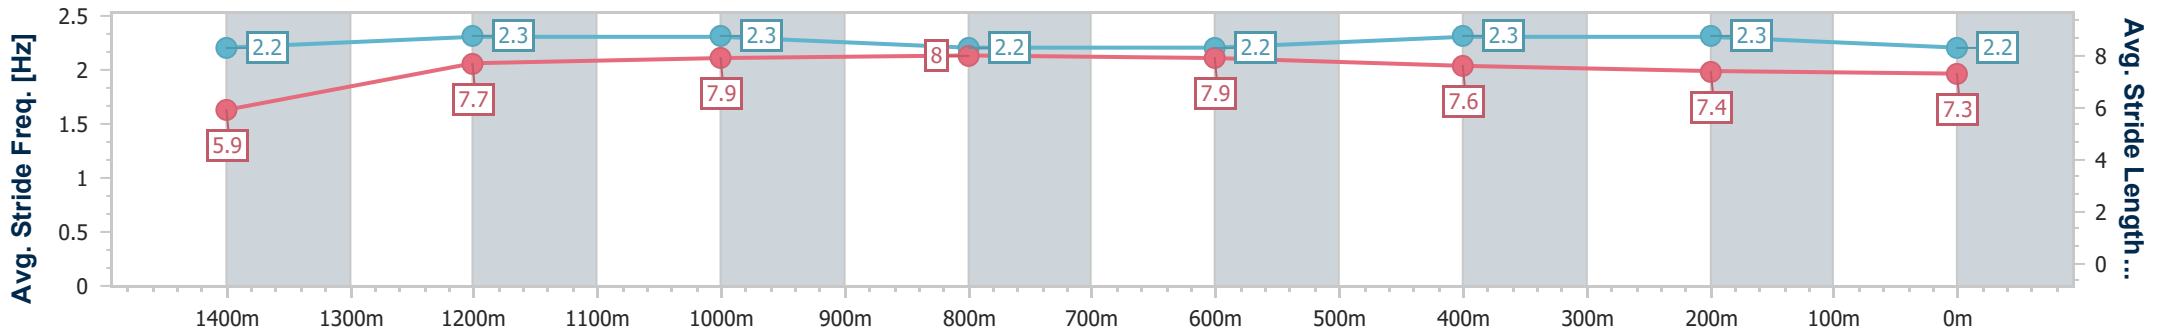

- [] Ranking at each section and finish
- .-.- No data available at this section
- NA No data available

Horse/Jockey Name	Takunai
Final Rank	4
Fastest Section Time (Section)	0:10.80 (Overall)
Top Speed [km/h] (Section)	65.1 (1400m)
Race State	Finished

Aquis Park Gold Coast Poly QLD Professional
Race 2: VEOLIA GREEN BENCHMARK 65 Handicap - 1540m

14 September 2024 - 13:17

Track Rating: Synthetic, Weather: Fine, Rail Position: True

Section	Overall	1400m	1200m	1000m	800m	600m	400m	200m						
Section Times	1:32.41 [4] (0:10.80)	1:21.61 [6] (0:11.32)	1:10.29 [6] (0:11.23)	0:59.06 [6] (0:11.37)	0:47.69 [6] (0:11.39)	0:36.30 [5] (0:11.67)	0:24.63 [4] (0:12.07)	0:12.56 [5] (0:12.56)						
Average Speed [km/h]	46.9	63.9	64.1	63.8	63.5	63.1	60.3	57.6						
Top Speed [km/h]	62.1	65.1	65.0	63.9	64.2	64.3	61.7	59.5						
Avg. Dist. to Rail [m]	3.1	1.0	1.9	1.3	1.7	4.1	6.1	6.3						
Avg. Stride Freq. [Hz]	2.2	2.3	2.3	2.2	2.2	2.3	2.3	2.2						
Avg. Stride Length [m]	5.9	7.7	7.9	8.0	7.9	7.6	7.4	7.3						