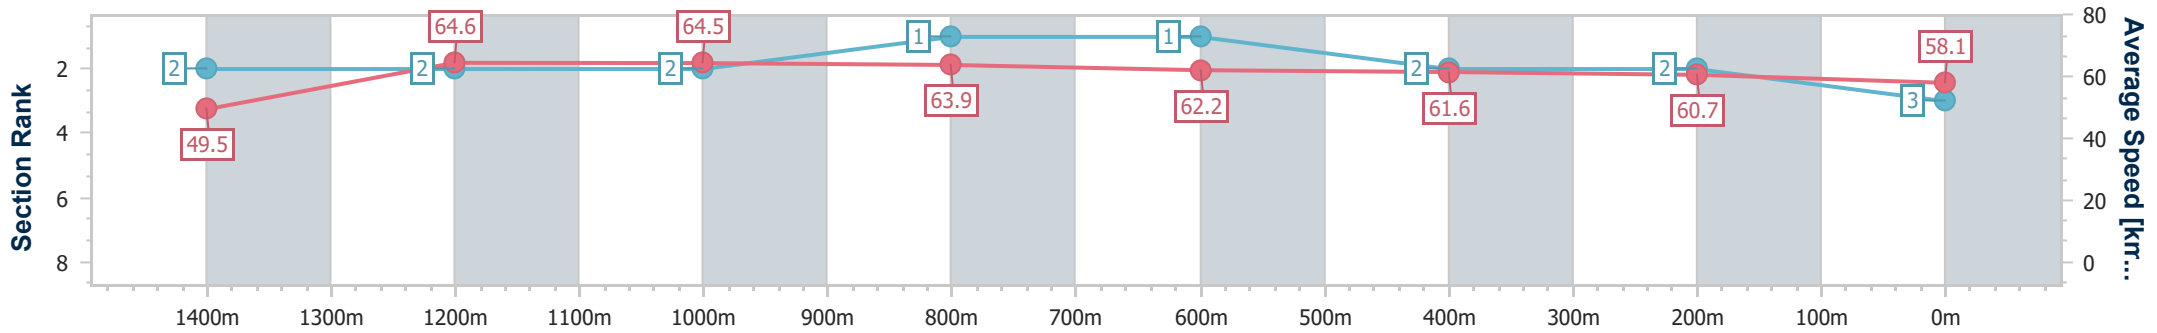

Horse/Jockey Name	Good Lieutenant
Final Rank	3
Fastest Section Time (Section)	0:10.23 (Overall)
Top Speed [km/h] (Section)	66.3 (1400m)
Race State	Finished

Aquis Park Gold Coast Poly QLD Professional
Race 2: VEOLIA GREEN BENCHMARK 65 Handicap - 1540m

14 September 2024 - 13:17

Track Rating: Synthetic, Weather: Fine, Rail Position: True

Section	Overall	1400m	1200m	1000m	800m	600m	400m	200m
Section Times	1:32.07 [3] (0:10.23)	1:21.84 [2] (0:11.33)	1:10.51 [2] (0:11.20)	0:59.31 [2] (0:11.31)	0:48.00 [1] (0:11.82)	0:36.18 [1] (0:11.79)	0:24.39 [2] (0:11.93)	0:12.46 [2]
Average Speed [km/h]	49.5	64.6	64.5	63.9	62.2	61.6	60.7	58.1
Top Speed [km/h]	65.2	66.3	64.8	64.4	63.1	62.5	62.0	59.7
Avg. Dist. to Rail [m]	4.7	2.7	3.3	1.5	3.6	3.2	2.6	2.4
Avg. Stride Freq. [Hz]	2.3	2.3	2.3	2.2	2.3	2.2	2.3	2.2
Avg. Stride Length [m]	6.0	7.8	8.0	7.9	7.6	7.6	7.4	7.3

- [ ] Ranking at each section and finish
- -.-.- No data available at this section
- NA No data available