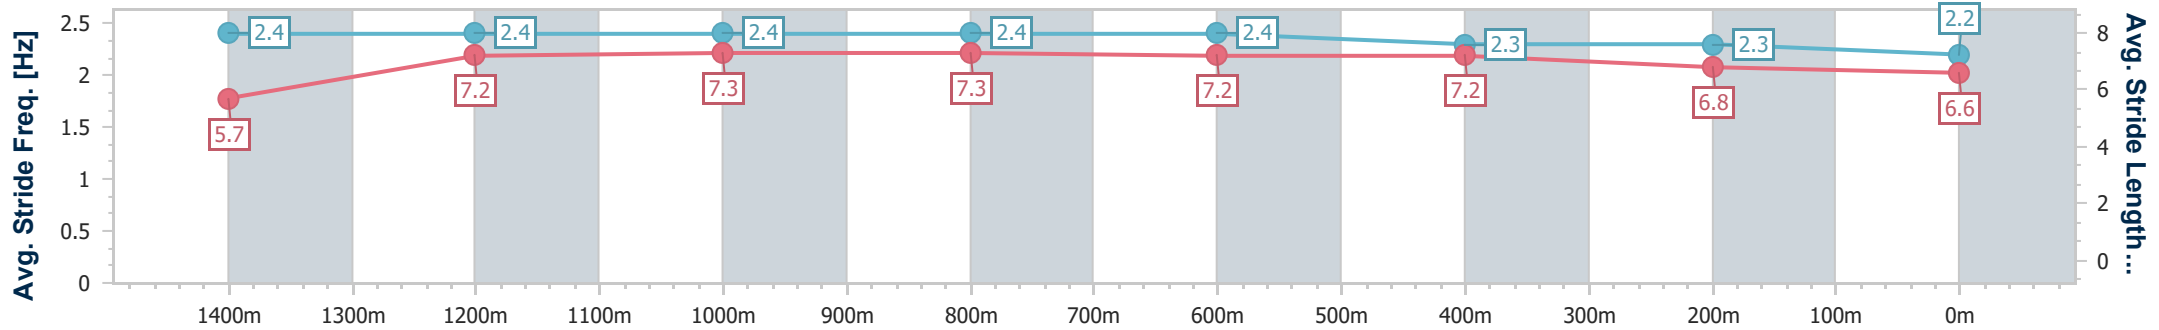

Aquis Park Gold Coast Poly QLD Professional
 Race 2: VEOLIA GREEN BENCHMARK 65 Handicap - 1540m

14 September 2024 - 13:17

Track Rating: Synthetic, Weather: Fine, Rail Position: True

Section	Overall	1400m	1200m	1000m	800m	600m	400m	200m
Section Times	1:32.69 [5] (0:10.26)	1:22.43 [4] (0:11.41)	1:11.02 [3] (0:11.07)	0:59.95 [1] (0:11.40)	0:48.55 [3] (0:11.79)	0:36.76 [2] (0:11.79)	0:24.97 [3] (0:12.12)	0:12.85 [4] (0:12.85)
Average Speed [km/h]	48.9	64.4	65.2	63.2	61.7	61.6	59.8	55.9
Top Speed [km/h]	64.9	65.4	65.6	64.5	62.9	62.2	61.9	59.4
Avg. Dist. to Rail [m]	5.9	2.3	2.3	1.4	1.9	2.1	4.1	4.2
Avg. Stride Freq. [Hz]	2.2	2.3	2.3	2.2	2.2	2.2	2.2	2.1
Avg. Stride Length [m]	6.2	7.7	8.0	7.9	7.8	7.6	7.6	7.4

- [] Ranking at each section and finish
- .-.- No data available at this section
- NA No data available

Horse/Jockey Name	Emmy Regina
Final Rank	6
Fastest Section Time (Section)	0:10.11 (Overall)
Top Speed [km/h] (Section)	64.7 (1200m)
Race State	Finished

Aquis Park Gold Coast Poly QLD Professional
 Race 2: VEOLIA GREEN BENCHMARK 65 Handicap - 1540m

14 September 2024 - 13:17

Track Rating: Synthetic, Weather: Fine, Rail Position: True

Section	Overall	1400m	1200m	1000m	800m	600m	400m	200m
Section Times	1:34.42 [6] (0:10.11)	1:24.31 [1] (0:11.36)	1:12.95 [1] (0:11.33)	1:01.62 [3] (0:11.31)	0:50.31 [2] (0:11.82)	0:38.49 [3] (0:11.88)	0:26.61 [5] (0:12.80)	0:13.81 [6] (0:13.81)
Average Speed [km/h]	50.1	63.3	63.6	63.6	61.0	60.4	56.1	52.4
Top Speed [km/h]	64.2	64.2	64.7	64.3	62.7	62.9	57.7	54.8
Avg. Dist. to Rail [m]	2.2	0.3	1.1	0.7	0.4	0.9	1.3	2.5
Avg. Stride Freq. [Hz]	2.4	2.4	2.4	2.4	2.4	2.3	2.3	2.2
Avg. Stride Length [m]	5.7	7.2	7.3	7.3	7.2	7.2	6.8	6.6

- [] Ranking at each section and finish
- .-.- No data available at this section
- NA No data available