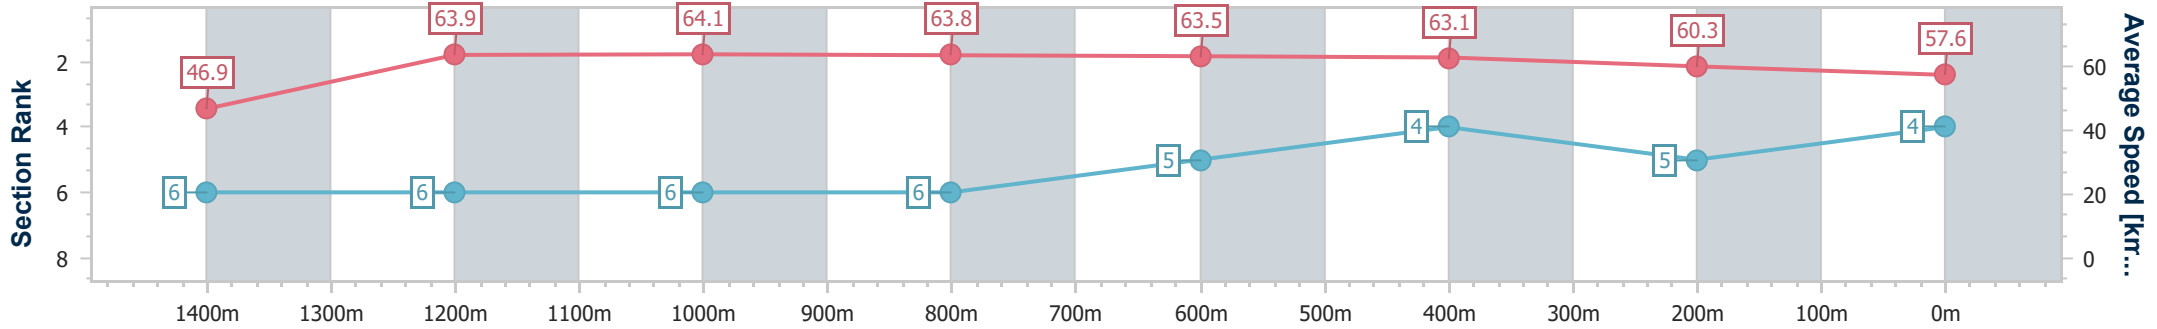

Horse/Jockey Name	Takunai
Final Rank	4
Fastest Section Time (Section)	0:10.80 (Overall)
Top Speed [km/h] (Section)	65.1 (1400m)
Race State	Finished

Aquis Park Gold Coast Poly QLD Professional
Race 2: VEOLIA GREEN BENCHMARK 65 Handicap - 1540m

14 September 2024 - 13:17

Track Rating: Synthetic, Weather: Fine, Rail Position: True

Section	Overall	1400m	1200m	1000m	800m	600m	400m	200m						
Section Times	1:32.41 [4] (0:10.80)	1:21.61 [6] (0:11.32)	1:10.29 [6] (0:11.23)	0:59.06 [6] (0:11.37)	0:47.69 [6] (0:11.39)	0:36.30 [5] (0:11.67)	0:24.63 [4] (0:12.07)	0:12.56 [5] (0:12.56)						
Average Speed [km/h]	46.9	63.9	64.1	63.8	63.5	63.1	60.3	57.6						
Top Speed [km/h]	62.1	65.1	65.0	63.9	64.2	64.3	61.7	59.5						
Avg. Dist. to Rail [m]	3.1	1.0	1.9	1.3	1.7	4.1	6.1	6.3						
Avg. Stride Freq. [Hz]	2.2	2.3	2.3	2.2	2.2	2.3	2.3	2.2						
Avg. Stride Length [m]	5.9	7.7	7.9	8.0	7.9	7.6	7.4	7.3						

- [ ] Ranking at each section and finish
- -.-.- No data available at this section
- NA No data available