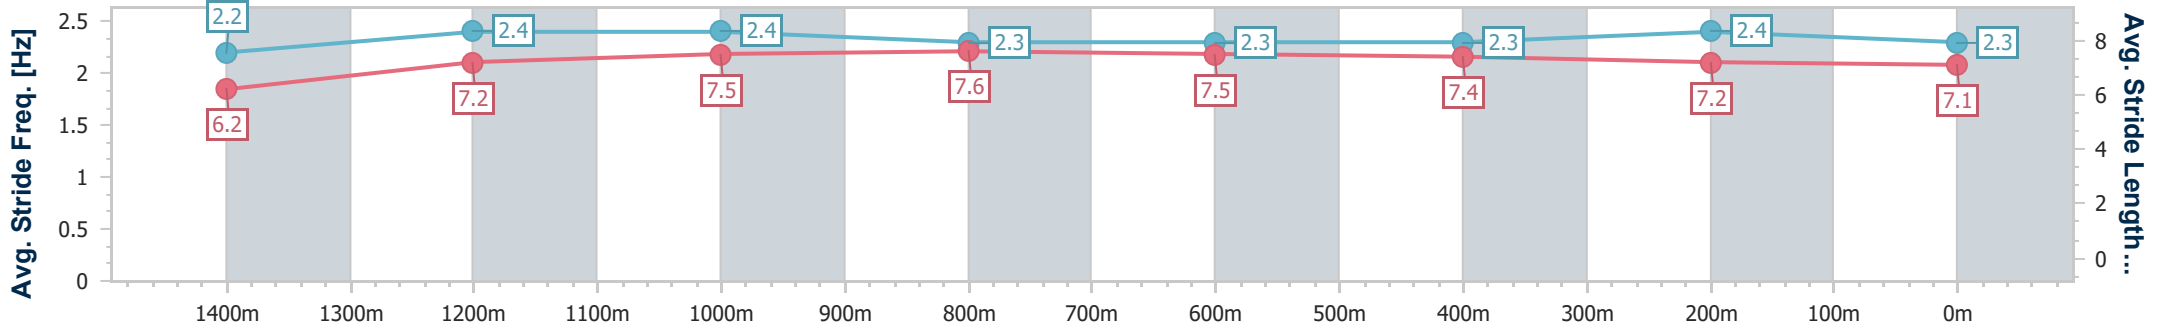

Horse/Jockey Name	Silver Warrior
Final Rank	2
Fastest Section Time (Section)	0:10.26 (Overall)
Top Speed [km/h] (Section)	64.6 (1200m)
Race State	Finished

Aquis Park Gold Coast Poly QLD Professional
Race 2: VEOLIA GREEN BENCHMARK 65 Handicap - 1540m

14 September 2024 - 13:17

Track Rating: Synthetic, Weather: Fine, Rail Position: True

Section	Overall	1400m	1200m	1000m	800m	600m	400m	200m
Section Times	1:31.96 [2] (0:10.26)	1:21.70 [3] (0:11.50)	1:10.20 [4] (0:11.35)	0:58.85 [5] (0:11.29)	0:47.56 [5] (0:11.72)	0:35.84 [6] (0:11.84)	0:24.00 [6] (0:11.85)	0:12.15 [3] (0:12.15)
Average Speed [km/h]	49.0	62.8	63.4	63.8	61.6	60.8	60.8	59.7
Top Speed [km/h]	61.6	64.6	64.6	64.6	63.3	61.8	62.0	60.9
Avg. Dist. to Rail [m]	1.6	0.3	0.7	0.3	0.3	0.4	1.7	2.1
Avg. Stride Freq. [Hz]	2.2	2.4	2.4	2.3	2.3	2.3	2.4	2.3
Avg. Stride Length [m]	6.2	7.2	7.5	7.6	7.5	7.4	7.2	7.1

- [ ] Ranking at each section and finish
- -.-.- No data available at this section
- NA No data available