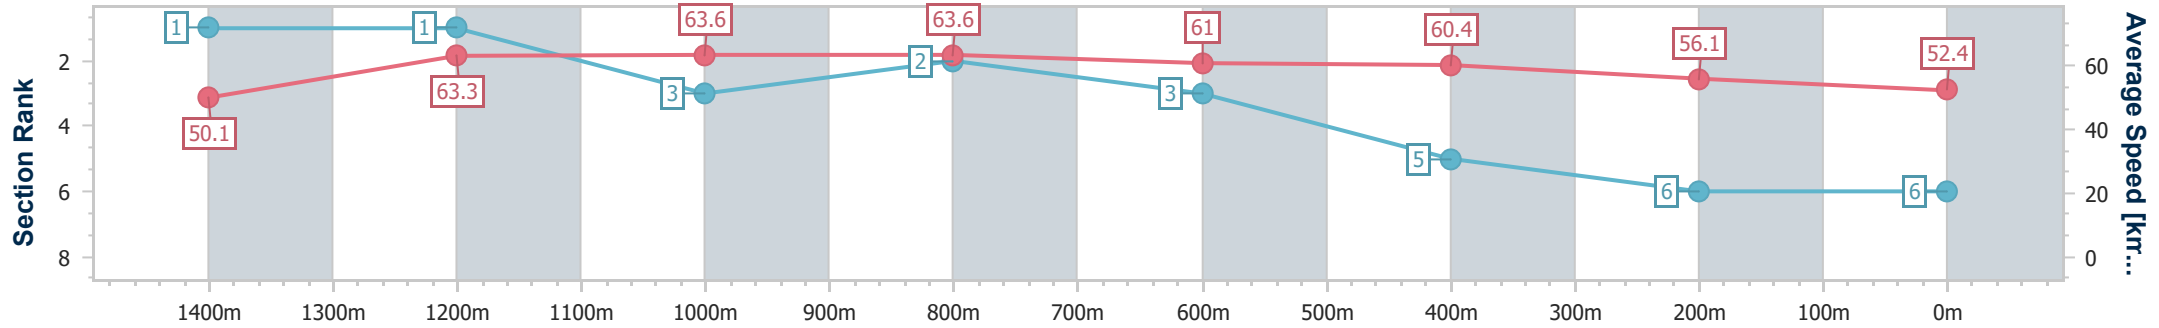

- [] Ranking at each section and finish
- .-.- No data available at this section
- NA No data available

Horse/Jockey Name	Emmy Regina
Final Rank	6
Fastest Section Time (Section)	0:10.11 (Overall)
Top Speed [km/h] (Section)	64.7 (1200m)
Race State	Finished

Aquis Park Gold Coast Poly QLD Professional
 Race 2: VEOLIA GREEN BENCHMARK 65 Handicap - 1540m

14 September 2024 - 13:17

Track Rating: Synthetic, Weather: Fine, Rail Position: True

Section	Overall	1400m	1200m	1000m	800m	600m	400m	200m
Section Times	1:34.42 [6] (0:10.11)	1:24.31 [1] (0:11.36)	1:12.95 [1] (0:11.33)	1:01.62 [3] (0:11.31)	0:50.31 [2] (0:11.82)	0:38.49 [3] (0:11.88)	0:26.61 [5] (0:12.80)	0:13.81 [6] (0:13.81)
Average Speed [km/h]	50.1	63.3	63.6	63.6	61.0	60.4	56.1	52.4
Top Speed [km/h]	64.2	64.2	64.7	64.3	62.7	62.9	57.7	54.8
Avg. Dist. to Rail [m]	2.2	0.3	1.1	0.7	0.4	0.9	1.3	2.5
Avg. Stride Freq. [Hz]	2.4	2.4	2.4	2.4	2.4	2.3	2.3	2.2
Avg. Stride Length [m]	5.7	7.2	7.3	7.3	7.2	7.2	6.8	6.6