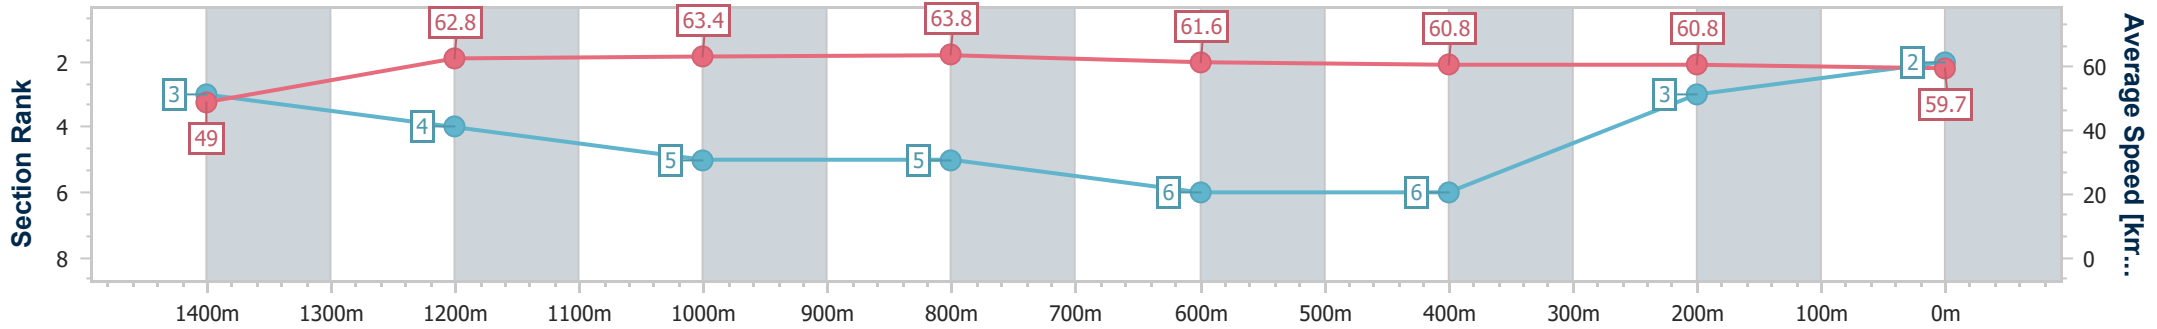

Horse/Jockey Name	Silver Warrior
Final Rank	2
Fastest Section Time (Section)	0:10.26 (Overall)
Top Speed [km/h] (Section)	64.6 (1200m)
Race State	Finished

Aquis Park Gold Coast Poly QLD Professional
Race 2: VEOLIA GREEN BENCHMARK 65 Handicap - 1540m

14 September 2024 - 13:17

Track Rating: Synthetic, Weather: Fine, Rail Position: True

Section	Overall	1400m	1200m	1000m	800m	600m	400m	200m
Section Times	1:31.96 [2] (0:10.26)	1:21.70 [3] (0:11.50)	1:10.20 [4] (0:11.35)	0:58.85 [5] (0:11.29)	0:47.56 [5] (0:11.72)	0:35.84 [6] (0:11.84)	0:24.00 [6] (0:11.85)	0:12.15 [3] (0:12.15)
Average Speed [km/h]	49.0	62.8	63.4	63.8	61.6	60.8	60.8	59.7
Top Speed [km/h]	61.6	64.6	64.6	64.6	63.3	61.8	62.0	60.9
Avg. Dist. to Rail [m]	1.6	0.3	0.7	0.3	0.3	0.4	1.7	2.1
Avg. Stride Freq. [Hz]	2.2	2.4	2.4	2.3	2.3	2.3	2.4	2.3
Avg. Stride Length [m]	6.2	7.2	7.5	7.6	7.5	7.4	7.2	7.1

- [ ] Ranking at each section and finish
- -.-.- No data available at this section
- NA No data available