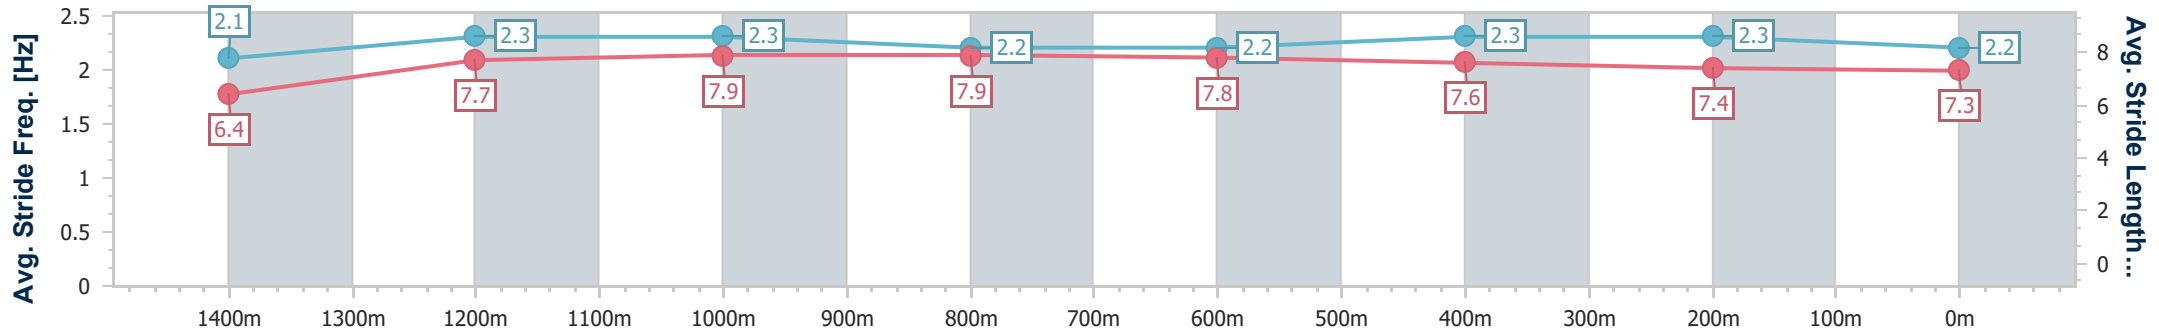

14 September 2024 - 13:17

Track Rating: Synthetic, Weather: Fine, Rail Position: True

Section	Overall	1400m	1200m	1000m	800m	600m	400m	200m
Section Times	1:31.66 [1] (0:10.48)	1:21.18 [5] (0:11.38)	1:09.80 [5] (0:11.17)	0:58.63 [4] (0:11.34)	0:47.29 [4] (0:11.62)	0:35.67 [4] (0:11.67)	0:24.00 [1] (0:11.69)	0:12.31 [1] (0:12.31)
Average Speed [km/h]	48.3	64.1	64.3	63.7	62.5	62.3	62.0	58.8
Top Speed [km/h]	62.5	64.9	65.1	64.1	63.5	63.4	63.1	60.9
Avg. Dist. to Rail [m]	4.4	1.9	1.7	1.0	1.5	2.5	3.1	3.7
Avg. Stride Freq. [Hz]	2.1	2.3	2.3	2.2	2.2	2.3	2.3	2.2
Avg. Stride Length [m]	6.4	7.7	7.9	7.9	7.8	7.6	7.4	7.3