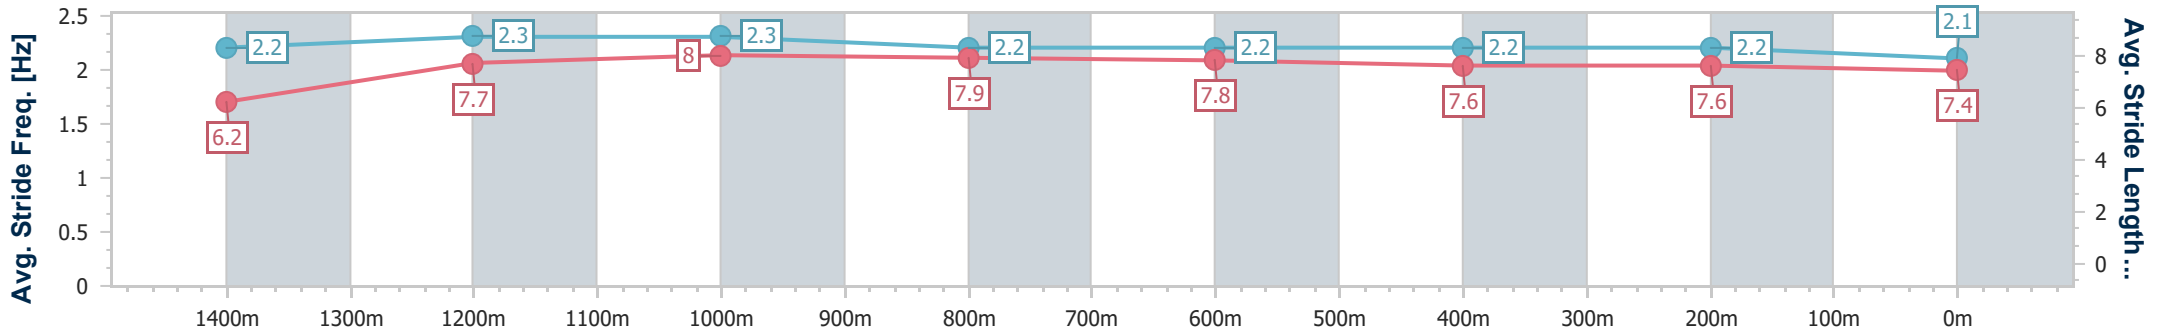

Aquis Park Gold Coast Poly QLD Professional
Race 2: VEOLIA GREEN BENCHMARK 65 Handicap - 1540m

14 September 2024 - 13:17

Track Rating: Synthetic, Weather: Fine, Rail Position: True

Section	Overall	1400m	1200m	1000m	800m	600m	400m	200m						
Section Times	1:32.41 [4] (0:10.80)	1:21.61 [6] (0:11.32)	1:10.29 [6] (0:11.23)	0:59.06 [6] (0:11.37)	0:47.69 [6] (0:11.39)	0:36.30 [5] (0:11.67)	0:24.63 [4] (0:12.07)	0:12.56 [5] (0:12.56)						
Average Speed [km/h]	46.9	63.9	64.1	63.8	63.5	63.1	60.3	57.6						
Top Speed [km/h]	62.1	65.1	65.0	63.9	64.2	64.3	61.7	59.5						
Avg. Dist. to Rail [m]	3.1	1.0	1.9	1.3	1.7	4.1	6.1	6.3						
Avg. Stride Freq. [Hz]	2.2	2.3	2.3	2.2	2.2	2.3	2.3	2.2						
Avg. Stride Length [m]	5.9	7.7	7.9	8.0	7.9	7.6	7.4	7.3						

- [] Ranking at each section and finish
- .-.- No data available at this section
- NA No data available

Horse/Jockey Name	Mensa Maestro
Final Rank	5
Fastest Section Time (Section)	0:10.26 (Overall)
Top Speed [km/h] (Section)	65.6 (1200m)
Race State	Finished

Aquis Park Gold Coast Poly QLD Professional
 Race 2: VEOLIA GREEN BENCHMARK 65 Handicap - 1540m

14 September 2024 - 13:17

Track Rating: Synthetic, Weather: Fine, Rail Position: True

Section	Overall	1400m	1200m	1000m	800m	600m	400m	200m
Section Times	1:32.69 [5] (0:10.26)	1:22.43 [4] (0:11.41)	1:11.02 [3] (0:11.07)	0:59.95 [1] (0:11.40)	0:48.55 [3] (0:11.79)	0:36.76 [2] (0:11.79)	0:24.97 [3] (0:12.12)	0:12.85 [4] (0:12.85)
Average Speed [km/h]	48.9	64.4	65.2	63.2	61.7	61.6	59.8	55.9
Top Speed [km/h]	64.9	65.4	65.6	64.5	62.9	62.2	61.9	59.4
Avg. Dist. to Rail [m]	5.9	2.3	2.3	1.4	1.9	2.1	4.1	4.2
Avg. Stride Freq. [Hz]	2.2	2.3	2.3	2.2	2.2	2.2	2.2	2.1
Avg. Stride Length [m]	6.2	7.7	8.0	7.9	7.8	7.6	7.6	7.4