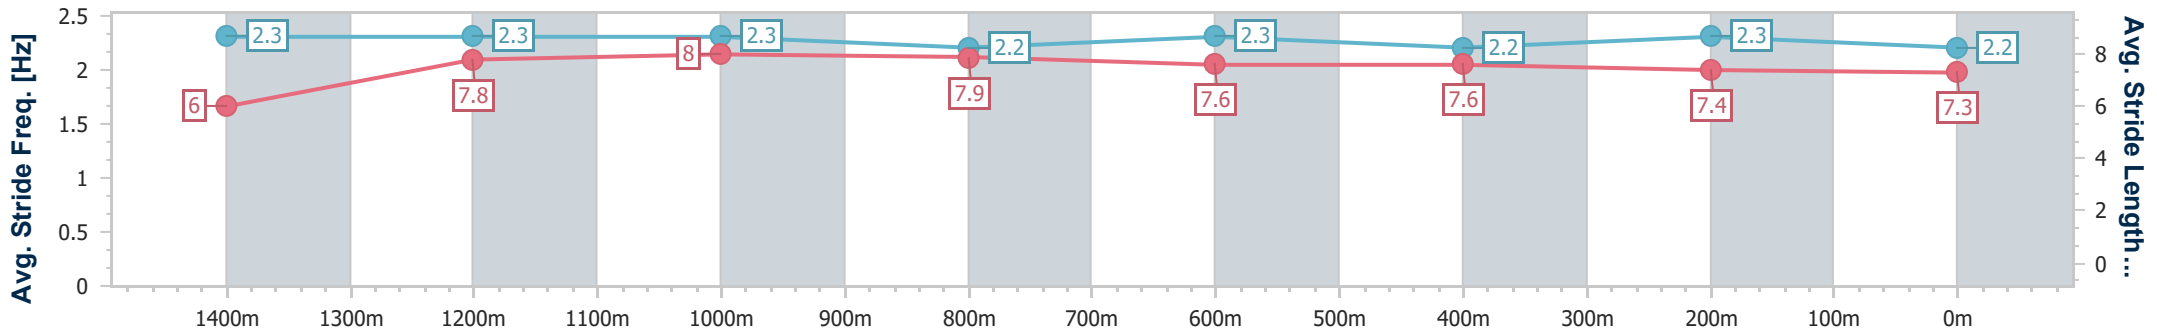

Horse/Jockey Name	Good Lieutenant
Final Rank	3
Fastest Section Time (Section)	0:10.23 (Overall)
Top Speed [km/h] (Section)	66.3 (1400m)
Race State	Finished

Aquis Park Gold Coast Poly QLD Professional
Race 2: VEOLIA GREEN BENCHMARK 65 Handicap - 1540m

14 September 2024 - 13:17

Track Rating: Synthetic, Weather: Fine, Rail Position: True

Section	Overall	1400m	1200m	1000m	800m	600m	400m	200m
Section Times	1:32.07 [3] (0:10.23)	1:21.84 [2] (0:11.33)	1:10.51 [2] (0:11.20)	0:59.31 [2] (0:11.31)	0:48.00 [1] (0:11.82)	0:36.18 [1] (0:11.79)	0:24.39 [2] (0:11.93)	0:12.46 [2]
Average Speed [km/h]	49.5	64.6	64.5	63.9	62.2	61.6	60.7	58.1
Top Speed [km/h]	65.2	66.3	64.8	64.4	63.1	62.5	62.0	59.7
Avg. Dist. to Rail [m]	4.7	2.7	3.3	1.5	3.6	3.2	2.6	2.4
Avg. Stride Freq. [Hz]	2.3	2.3	2.3	2.2	2.3	2.2	2.3	2.2
Avg. Stride Length [m]	6.0	7.8	8.0	7.9	7.6	7.6	7.4	7.3

- [ ] Ranking at each section and finish
- -.-.- No data available at this section
- NA No data available