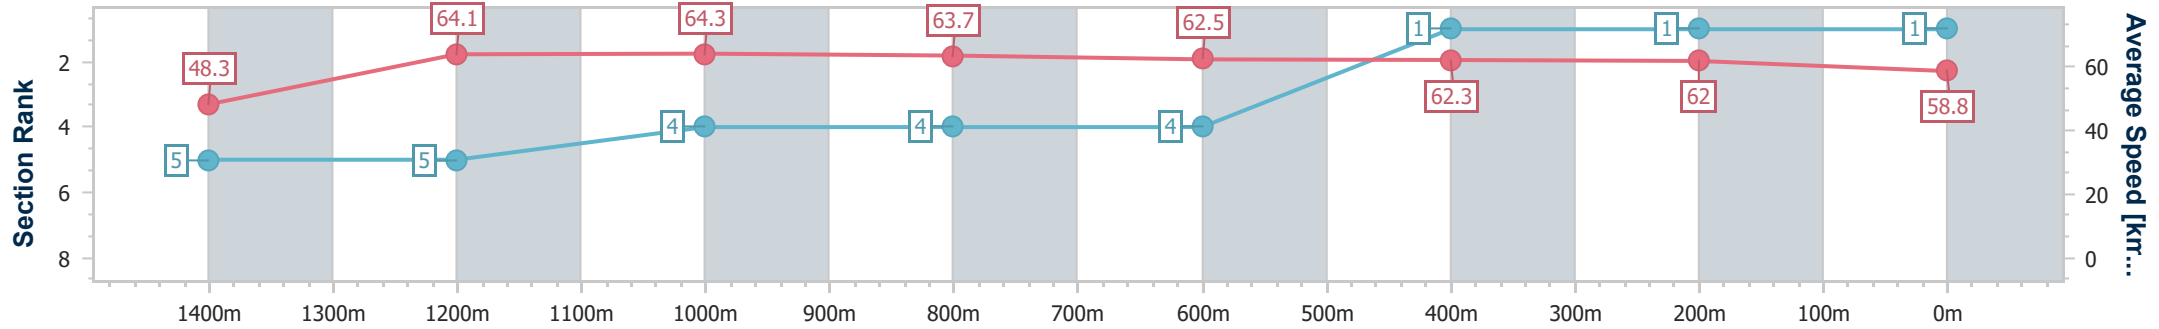

14 September 2024 - 13:17

Track Rating: Synthetic, Weather: Fine, Rail Position: True

Section	Overall	1400m	1200m	1000m	800m	600m	400m	200m
Section Times	1:31.66 [1] (0:10.48)	1:21.18 [5] (0:11.38)	1:09.80 [5] (0:11.17)	0:58.63 [4] (0:11.34)	0:47.29 [4] (0:11.62)	0:35.67 [4] (0:11.67)	0:24.00 [1] (0:11.69)	0:12.31 [1] (0:12.31)
Average Speed [km/h]	48.3	64.1	64.3	63.7	62.5	62.3	62.0	58.8
Top Speed [km/h]	62.5	64.9	65.1	64.1	63.5	63.4	63.1	60.9
Avg. Dist. to Rail [m]	4.4	1.9	1.7	1.0	1.5	2.5	3.1	3.7
Avg. Stride Freq. [Hz]	2.1	2.3	2.3	2.2	2.2	2.3	2.3	2.2
Avg. Stride Length [m]	6.4	7.7	7.9	7.9	7.8	7.6	7.4	7.3