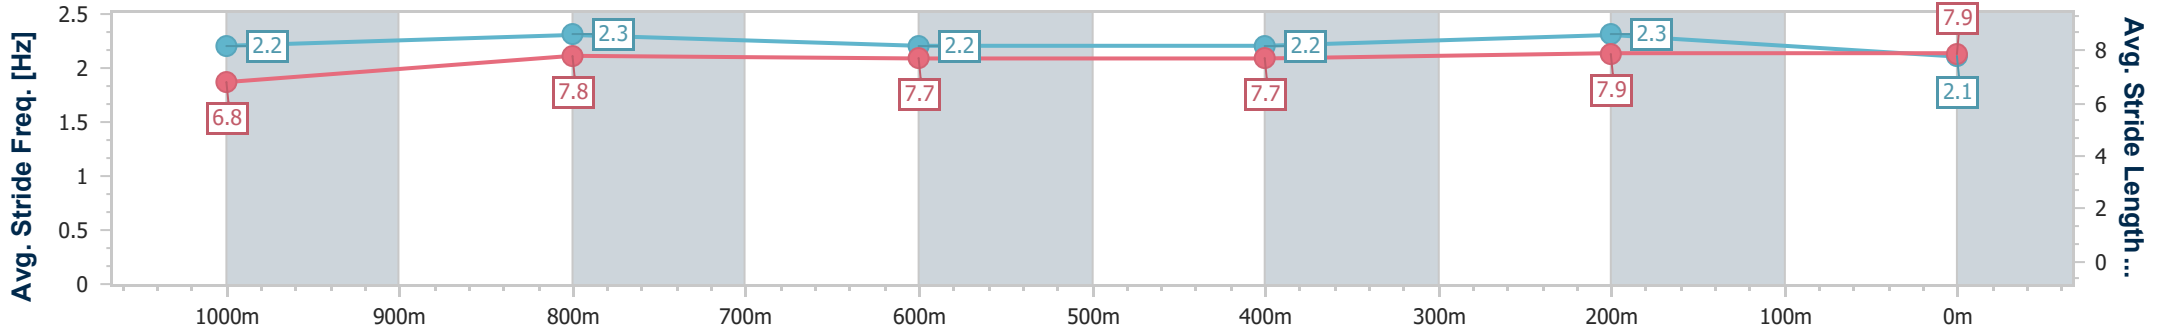

Eagle Farm QLD Professional
 Race 3: SPRING CARNIVAL BOOK NOW BENCHMARK 70
 Handicap - 1200m
 14 September 2024 - 13:08
 Track Rating: Soft 5, Weather: Fine, Rail Position: True

BRISBANE
 RACING CLUB

Section	Overall	1000m	800m	600m	400m	200m
Section Times	1:11.22 [1] (0:13.34)	0:57.88 [1] (0:11.48)	0:46.40 [1] (0:11.89)	0:34.51 [1] (0:11.62)	0:22.89 [1] (0:11.05)	0:11.84 [1] (0:11.84)
Average Speed [km/h]	53.9	64.2	61.7	61.8	65.2	60.9
Top Speed [km/h]	68.8	68.5	62.9	64.2	66.7	63.1
Avg. Dist. to Rail [m]	8.9	4.3	3.7	0.5	1.4	2.8
Avg. Stride Freq. [Hz]	2.2	2.3	2.2	2.2	2.3	2.1
Avg. Stride Length [m]	6.8	7.8	7.7	7.7	7.9	7.9