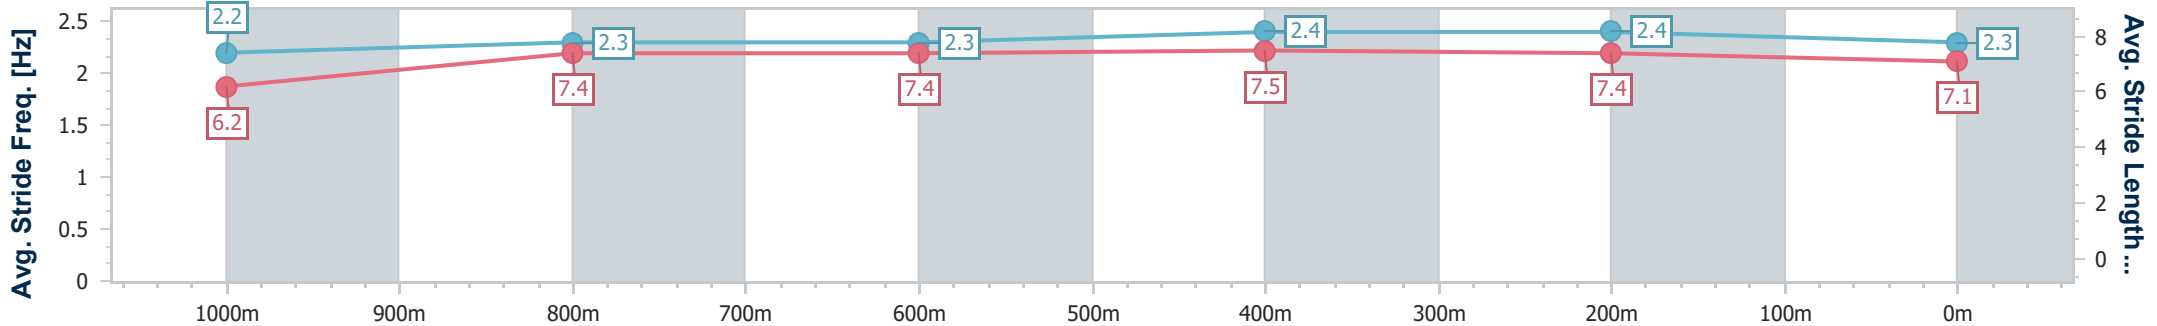

Eagle Farm QLD Professional
 Race 3: SPRING CARNIVAL BOOK NOW BENCHMARK 70
 Handicap - 1200m
 14 September 2024 - 13:08
 Track Rating: Soft 5, Weather: Fine, Rail Position: True

BRISBANE
 RACING CLUB

Section	Overall	1000m	800m	600m	400m	200m
Section Times	1:12.55 [10] (0:13.55)	0:59.00 [2] (0:11.52)	0:47.48 [2] (0:11.80)	0:35.68 [2] (0:11.77)	0:23.91 [4] (0:11.34)	0:12.57 [6] (0:12.57)
Average Speed [km/h]	53.1	63.4	61.7	61.7	63.5	57.3
Top Speed [km/h]	66.4	64.4	62.8	64.1	65.4	61.7
Avg. Dist. to Rail [m]	3.5	2.0	2.8	1.8	1.1	0.9
Avg. Stride Freq. [Hz]	2.4	2.4	2.3	2.3	2.4	2.3
Avg. Stride Length [m]	6.2	7.5	7.4	7.4	7.4	6.9

- [] Ranking at each section and finish
- .-.- No data available at this section
- NA No data available

Horse/Jockey Name	Lordster
Final Rank	11
Fastest Section Time (Section)	0:11.13 (400m)
Top Speed [km/h] (Section)	65.9 (400m)
Race State	Finished

Eagle Farm QLD Professional
 Race 3: SPRING CARNIVAL BOOK NOW BENCHMARK 70
 Handicap - 1200m
 14 September 2024 - 13:08
 Track Rating: Soft 5, Weather: Fine, Rail Position: True

BRISBANE
 RACING CLUB

Section	Overall	1000m	800m	600m	400m	200m
Section Times	1:12.73 [11] (0:14.58)	0:58.15 [11] (0:11.63)	0:46.52 [10] (0:11.75)	0:34.77 [11] (0:11.28)	0:23.49 [11] (0:11.13)	0:12.36 [11] (0:12.36)
Average Speed [km/h]	49.5	62.4	62.0	63.7	64.6	58.4
Top Speed [km/h]	63.1	63.4	63.9	65.6	65.9	62.7
Avg. Dist. to Rail [m]	6.0	1.9	2.3	1.1	0.4	0.4
Avg. Stride Freq. [Hz]	2.2	2.3	2.3	2.4	2.4	2.3
Avg. Stride Length [m]	6.2	7.4	7.4	7.5	7.4	7.1

- [] Ranking at each section and finish
- .-.- No data available at this section
- NA No data available