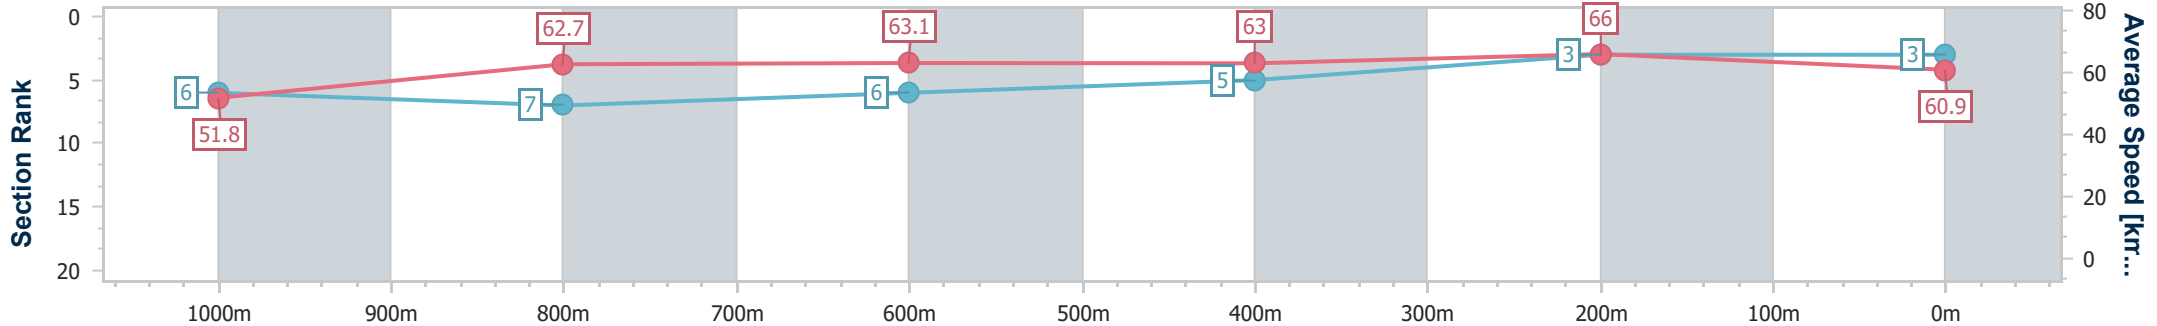

Horse/Jockey Name	Beautantes
Final Rank	3
Fastest Section Time (Section)	0:10.93 (400m)
Top Speed [km/h] (Section)	67.3 (400m)
Race State	Finished

Eagle Farm QLD Professional
Race 3: SPRING CARNIVAL BOOK NOW BENCHMARK 70
Handicap - 1200m
14 September 2024 - 13:08
Track Rating: Soft 5, Weather: Fine, Rail Position: True

BRISBANE
RACING CLUB

Section	Overall	1000m	800m	600m	400m	200m
Section Times	1:11.55 [3] (0:13.90)	0:57.65 [6] (0:11.77)	0:45.88 [7] (0:11.65)	0:34.23 [6] (0:11.51)	0:22.72 [5] (0:10.93)	0:11.79 [3] (0:11.79)
Average Speed [km/h]	51.8	62.7	63.1	63.0	66.0	60.9
Top Speed [km/h]	64.0	65.7	63.6	65.1	67.3	63.8
Avg. Dist. to Rail [m]	3.0	5.2	3.5	2.0	3.4	4.0
Avg. Stride Freq. [Hz]	2.4	2.3	2.3	2.3	2.4	2.4
Avg. Stride Length [m]	6.1	7.4	7.5	7.6	7.5	7.1

- [ ] Ranking at each section and finish
- -.-.- No data available at this section
- NA No data available