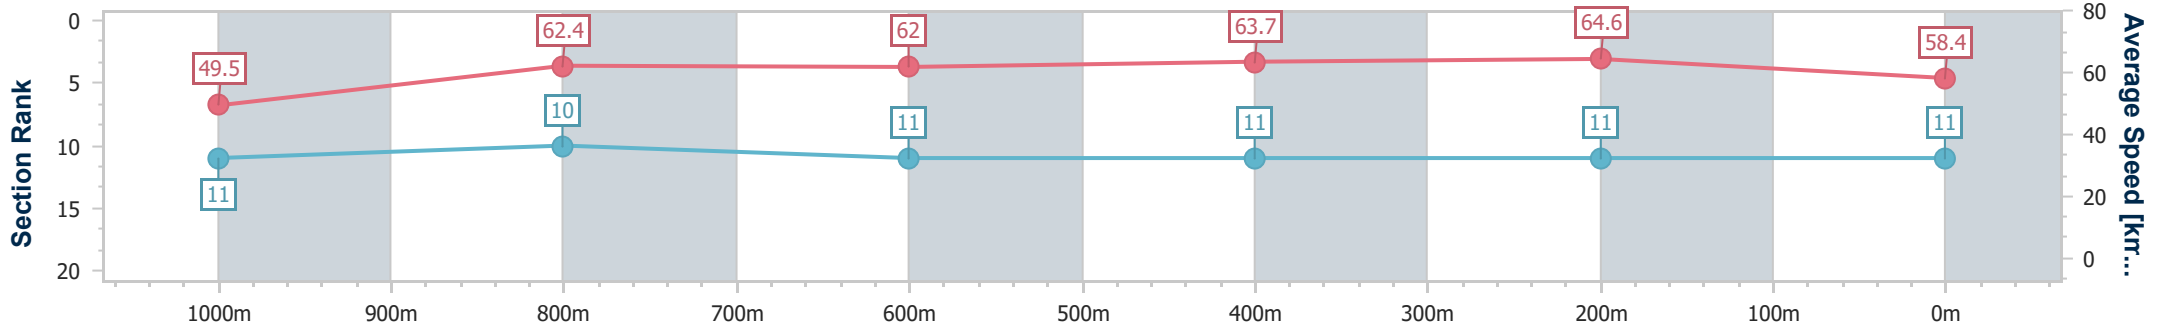

Eagle Farm QLD Professional
 Race 3: SPRING CARNIVAL BOOK NOW BENCHMARK 70
 Handicap - 1200m
 14 September 2024 - 13:08
 Track Rating: Soft 5, Weather: Fine, Rail Position: True

BRISBANE
 RACING CLUB

Section	Overall	1000m	800m	600m	400m	200m
Section Times	1:12.55 [10] (0:13.55)	0:59.00 [2] (0:11.52)	0:47.48 [2] (0:11.80)	0:35.68 [2] (0:11.77)	0:23.91 [4] (0:11.34)	0:12.57 [6] (0:12.57)
Average Speed [km/h]	53.1	63.4	61.7	61.7	63.5	57.3
Top Speed [km/h]	66.4	64.4	62.8	64.1	65.4	61.7
Avg. Dist. to Rail [m]	3.5	2.0	2.8	1.8	1.1	0.9
Avg. Stride Freq. [Hz]	2.4	2.4	2.3	2.3	2.4	2.3
Avg. Stride Length [m]	6.2	7.5	7.4	7.4	7.4	6.9

- [] Ranking at each section and finish
- .-.- No data available at this section
- NA No data available

Horse/Jockey Name	Lordster
Final Rank	11
Fastest Section Time (Section)	0:11.13 (400m)
Top Speed [km/h] (Section)	65.9 (400m)
Race State	Finished

Eagle Farm QLD Professional
 Race 3: SPRING CARNIVAL BOOK NOW BENCHMARK 70
 Handicap - 1200m
 14 September 2024 - 13:08
 Track Rating: Soft 5, Weather: Fine, Rail Position: True

BRISBANE
 RACING CLUB

Section	Overall	1000m	800m	600m	400m	200m
Section Times	1:12.73 [11] (0:14.58)	0:58.15 [11] (0:11.63)	0:46.52 [10] (0:11.75)	0:34.77 [11] (0:11.28)	0:23.49 [11] (0:11.13)	0:12.36 [11] (0:12.36)
Average Speed [km/h]	49.5	62.4	62.0	63.7	64.6	58.4
Top Speed [km/h]	63.1	63.4	63.9	65.6	65.9	62.7
Avg. Dist. to Rail [m]	6.0	1.9	2.3	1.1	0.4	0.4
Avg. Stride Freq. [Hz]	2.2	2.3	2.3	2.4	2.4	2.3
Avg. Stride Length [m]	6.2	7.4	7.4	7.5	7.4	7.1