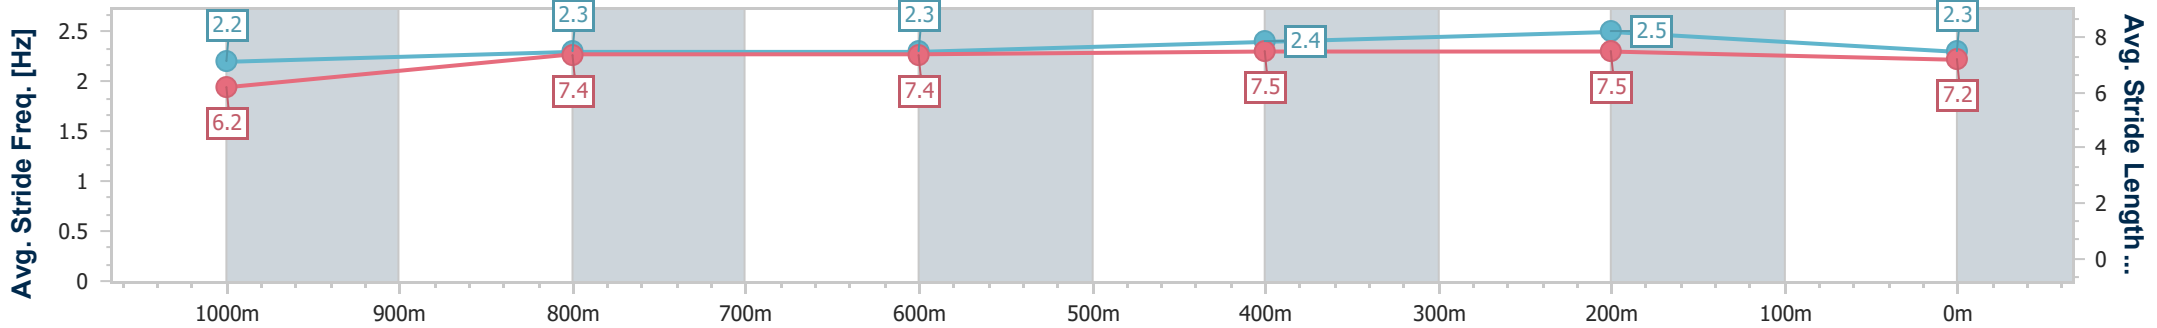

Horse/Jockey Name	Miss Tambo
Final Rank	7
Fastest Section Time (Section)	0:10.86 (400m)
Top Speed [km/h] (Section)	67.6 (400m)
Race State	Finished

Eagle Farm QLD Professional
Race 3: SPRING CARNIVAL BOOK NOW BENCHMARK 70
Handicap - 1200m
14 September 2024 - 13:08
Track Rating: Soft 5, Weather: Fine, Rail Position: True

BRISBANE
RACING CLUB

Section	Overall	1000m	800m	600m	400m	200m
Section Times	1:12.00 [7] (0:14.51)	0:57.49 [10] (0:11.78)	0:45.71 [11] (0:11.59)	0:34.12 [10] (0:11.32)	0:22.80 [10] (0:10.86)	0:11.94 [9] (0:11.94)
Average Speed [km/h]	49.4	62.3	62.4	64.0	66.2	60.4
Top Speed [km/h]	61.8	63.3	63.1	65.8	67.6	64.6
Avg. Dist. to Rail [m]	6.5	2.9	1.0	1.8	5.5	7.7
Avg. Stride Freq. [Hz]	2.2	2.3	2.3	2.4	2.5	2.3
Avg. Stride Length [m]	6.2	7.4	7.4	7.5	7.5	7.2

- [ ] Ranking at each section and finish
- -.-.- No data available at this section
- NA No data available