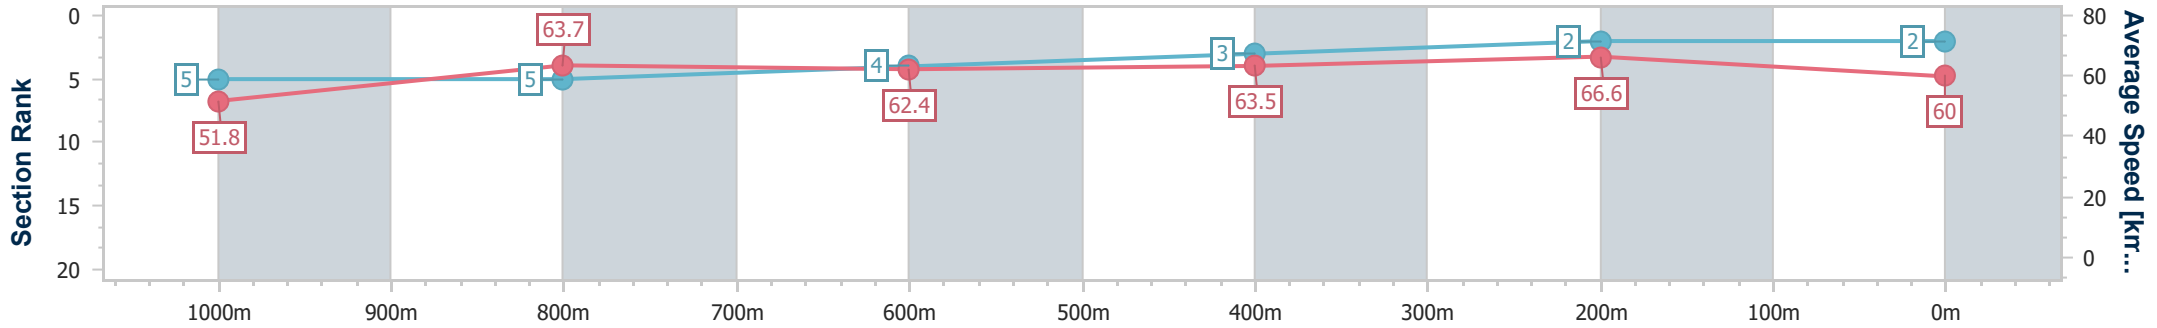

Horse/Jockey Name	Spirit Queen
Final Rank	2
Fastest Section Time (Section)	0:10.80 (400m)
Top Speed [km/h] (Section)	68.3 (400m)
Race State	Finished

Eagle Farm QLD Professional
Race 3: SPRING CARNIVAL BOOK NOW BENCHMARK 70
Handicap - 1200m
14 September 2024 - 13:08
Track Rating: Soft 5, Weather: Fine, Rail Position: True

BRISBANE
RACING CLUB

Section	Overall	1000m	800m	600m	400m	200m
Section Times	1:11.44 [2] (0:13.89)	0:57.55 [5] (0:11.60)	0:45.95 [5] (0:11.70)	0:34.25 [4] (0:11.42)	0:22.83 [3] (0:10.80)	0:12.03 [2] (0:12.03)
Average Speed [km/h]	51.8	63.7	62.4	63.5	66.6	60.0
Top Speed [km/h]	63.2	65.7	63.0	65.8	68.3	63.9
Avg. Dist. to Rail [m]	2.4	4.0	3.2	2.0	3.0	3.8
Avg. Stride Freq. [Hz]	2.2	2.3	2.2	2.2	2.3	2.2
Avg. Stride Length [m]	6.6	7.8	7.9	7.9	7.7	7.4

- [ ] Ranking at each section and finish
- -.-.- No data available at this section
- NA No data available