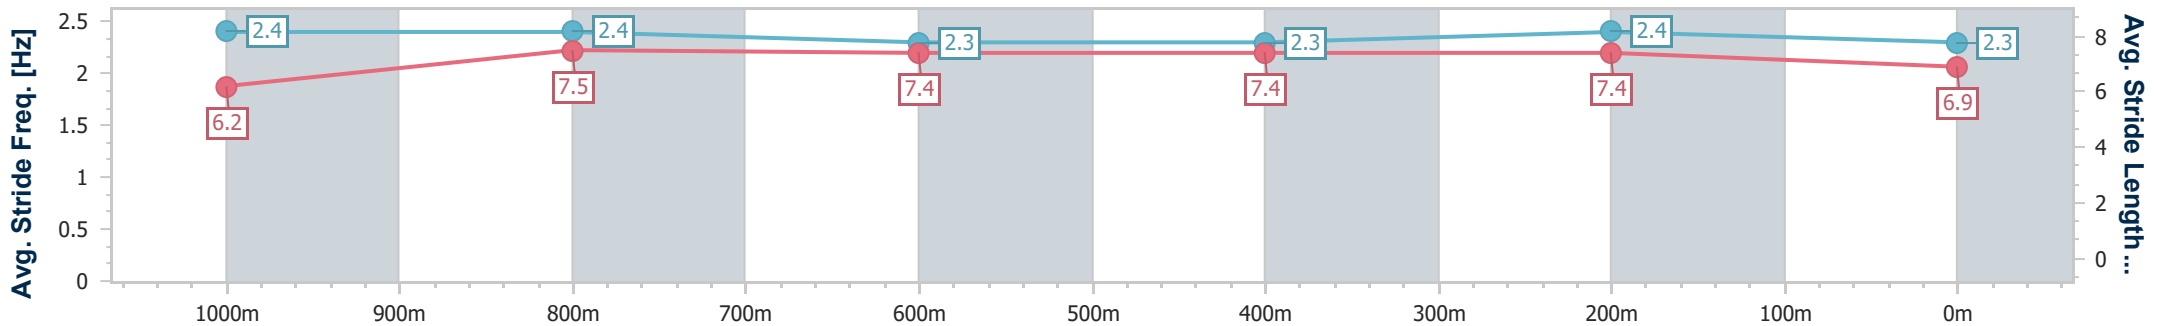

Eagle Farm QLD Professional
 Race 3: SPRING CARNIVAL BOOK NOW BENCHMARK 70
 Handicap - 1200m
 14 September 2024 - 13:08
 Track Rating: Soft 5, Weather: Fine, Rail Position: True

BRISBANE
 RACING CLUB

Section	Overall	1000m	800m	600m	400m	200m
Section Times	1:12.24 [9] (0:13.82)	0:58.42 [4] (0:11.46)	0:46.96 [4] (0:11.95)	0:35.01 [5] (0:11.68)	0:23.33 [7] (0:11.10)	0:12.23 [7] (0:12.23)
Average Speed [km/h]	52.0	63.4	61.6	62.6	64.9	58.7
Top Speed [km/h]	64.6	65.2	62.7	65.4	66.4	62.3
Avg. Dist. to Rail [m]	0.5	1.9	4.3	3.4	4.8	5.3
Avg. Stride Freq. [Hz]	2.4	2.4	2.4	2.4	2.4	2.4
Avg. Stride Length [m]	6.0	7.3	7.2	7.3	7.4	6.9

- [] Ranking at each section and finish
- .-.- No data available at this section
- NA No data available

Horse/Jockey Name	Bencoolen
Final Rank	10
Fastest Section Time (Section)	0:11.34 (400m)
Top Speed [km/h] (Section)	66.4 (Overall)
Race State	Finished

Eagle Farm QLD Professional
 Race 3: SPRING CARNIVAL BOOK NOW BENCHMARK 70
 Handicap - 1200m
 14 September 2024 - 13:08
 Track Rating: Soft 5, Weather: Fine, Rail Position: True

BRISBANE
 RACING CLUB

Section	Overall	1000m	800m	600m	400m	200m
Section Times	1:12.55 [10] (0:13.55)	0:59.00 [2] (0:11.52)	0:47.48 [2] (0:11.80)	0:35.68 [2] (0:11.77)	0:23.91 [4] (0:11.34)	0:12.57 [6] (0:12.57)
Average Speed [km/h]	53.1	63.4	61.7	61.7	63.5	57.3
Top Speed [km/h]	66.4	64.4	62.8	64.1	65.4	61.7
Avg. Dist. to Rail [m]	3.5	2.0	2.8	1.8	1.1	0.9
Avg. Stride Freq. [Hz]	2.4	2.4	2.3	2.3	2.4	2.3
Avg. Stride Length [m]	6.2	7.5	7.4	7.4	7.4	6.9