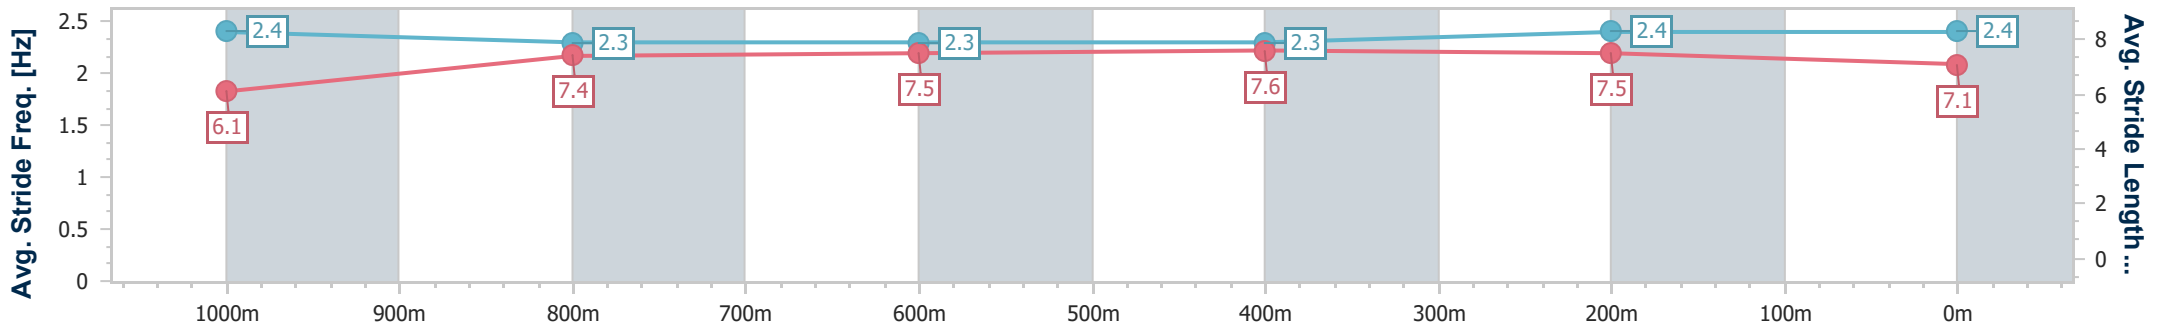

Horse/Jockey Name	Beautantes
Final Rank	3
Fastest Section Time (Section)	0:10.93 (400m)
Top Speed [km/h] (Section)	67.3 (400m)
Race State	Finished

Eagle Farm QLD Professional
Race 3: SPRING CARNIVAL BOOK NOW BENCHMARK 70
Handicap - 1200m
14 September 2024 - 13:08
Track Rating: Soft 5, Weather: Fine, Rail Position: True

BRISBANE
RACING CLUB

Section	Overall	1000m	800m	600m	400m	200m
Section Times	1:11.55 [3] (0:13.90)	0:57.65 [6] (0:11.77)	0:45.88 [7] (0:11.65)	0:34.23 [6] (0:11.51)	0:22.72 [5] (0:10.93)	0:11.79 [3] (0:11.79)
Average Speed [km/h]	51.8	62.7	63.1	63.0	66.0	60.9
Top Speed [km/h]	64.0	65.7	63.6	65.1	67.3	63.8
Avg. Dist. to Rail [m]	3.0	5.2	3.5	2.0	3.4	4.0
Avg. Stride Freq. [Hz]	2.4	2.3	2.3	2.3	2.4	2.4
Avg. Stride Length [m]	6.1	7.4	7.5	7.6	7.5	7.1

- [ ] Ranking at each section and finish
- -.-.- No data available at this section
- NA No data available