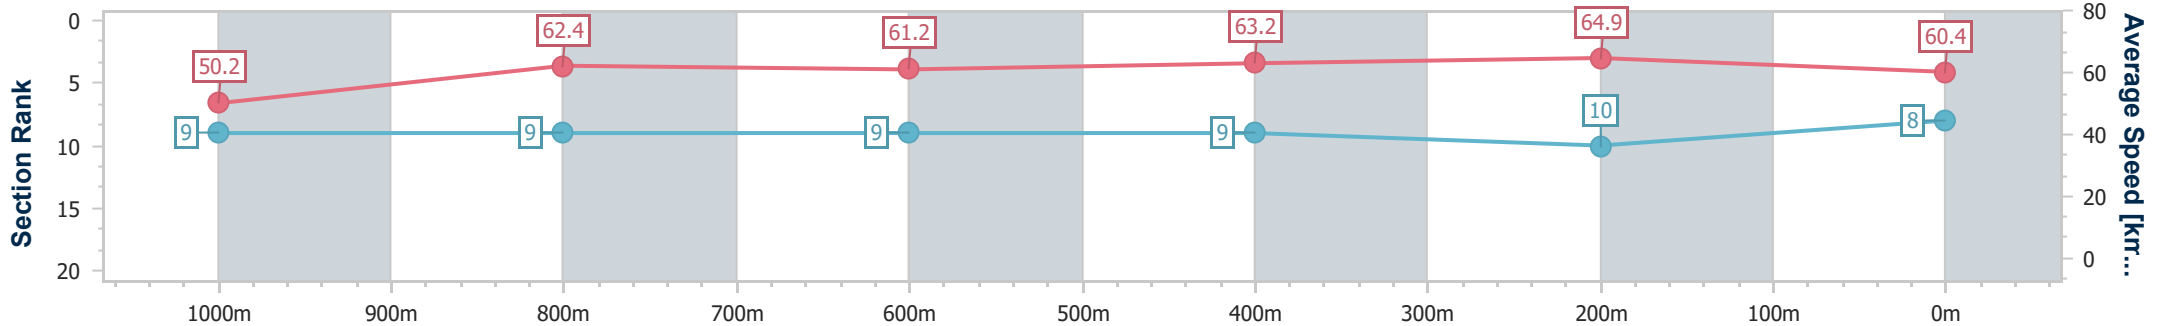

Horse/Jockey Name	Drop The Mic
Final Rank	8
Fastest Section Time (Section)	0:11.07 (400m)
Top Speed [km/h] (Section)	66.3 (400m)
Race State	Finished

Eagle Farm QLD Professional
Race 3: SPRING CARNIVAL BOOK NOW BENCHMARK 70
Handicap - 1200m
14 September 2024 - 13:08
Track Rating: Soft 5, Weather: Fine, Rail Position: True

BRISBANE
RACING CLUB

Section	Overall	1000m	800m	600m	400m	200m
Section Times	1:12.07 [8] (0:14.31)	0:57.76 [9] (0:11.66)	0:46.10 [9] (0:11.69)	0:34.41 [9] (0:11.40)	0:23.01 [9] (0:11.07)	0:11.94 [10] (0:11.94)
Average Speed [km/h]	50.2	62.4	61.2	63.2	64.9	60.4
Top Speed [km/h]	63.7	63.9	62.6	64.6	66.3	63.3
Avg. Dist. to Rail [m]	3.5	1.6	0.8	0.4	2.2	4.3
Avg. Stride Freq. [Hz]	2.2	2.4	2.3	2.4	2.4	2.3
Avg. Stride Length [m]	6.4	7.3	7.3	7.5	7.6	7.4

- [ ] Ranking at each section and finish
- -.-.- No data available at this section
- NA No data available