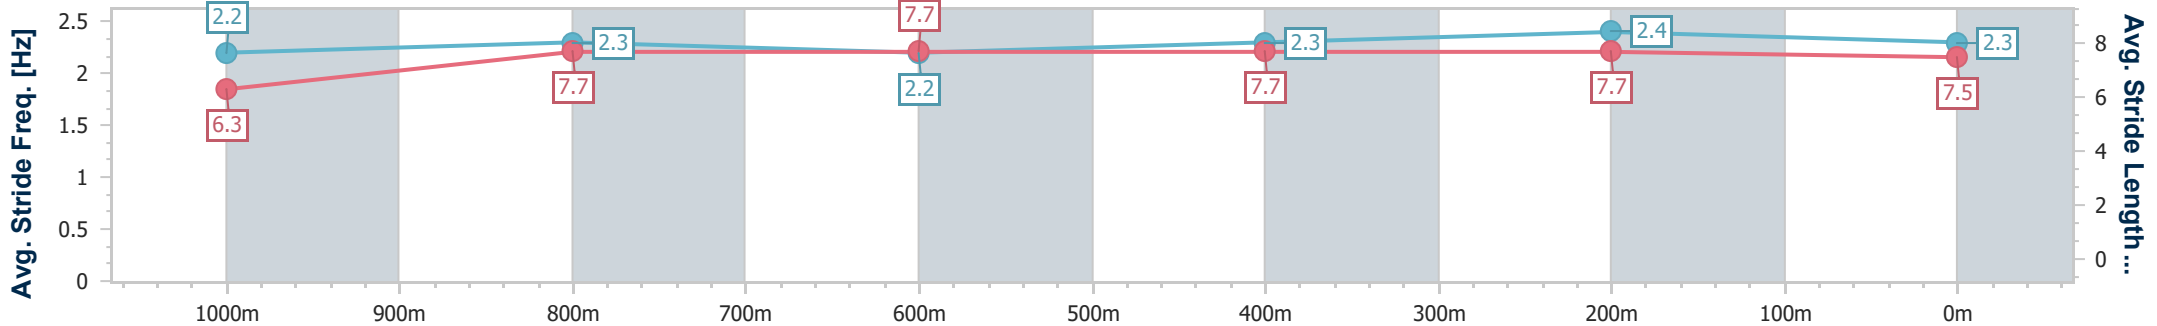

Horse/Jockey Name	Ludovisi
Final Rank	4
Fastest Section Time (Section)	0:11.01 (400m)
Top Speed [km/h] (Section)	66.9 (400m)
Race State	Finished

Eagle Farm QLD Professional
Race 3: SPRING CARNIVAL BOOK NOW BENCHMARK 70
Handicap - 1200m
14 September 2024 - 13:08
Track Rating: Soft 5, Weather: Fine, Rail Position: True

BRISBANE
RACING CLUB

Section	Overall	1000m	800m	600m	400m	200m
Section Times	1:11.68 [4] (0:14.23)	0:57.45 [8] (0:11.68)	0:45.77 [8] (0:11.64)	0:34.13 [8] (0:11.45)	0:22.68 [8] (0:11.01)	0:11.67 [8] (0:11.67)
Average Speed [km/h]	50.5	62.7	62.2	63.8	65.3	61.7
Top Speed [km/h]	62.4	63.5	63.5	65.3	66.9	64.2
Avg. Dist. to Rail [m]	4.3	2.8	1.6	2.0	4.7	6.1
Avg. Stride Freq. [Hz]	2.2	2.3	2.2	2.3	2.4	2.3
Avg. Stride Length [m]	6.3	7.7	7.7	7.7	7.7	7.5

- [ ] Ranking at each section and finish
- -.-.- No data available at this section
- NA No data available