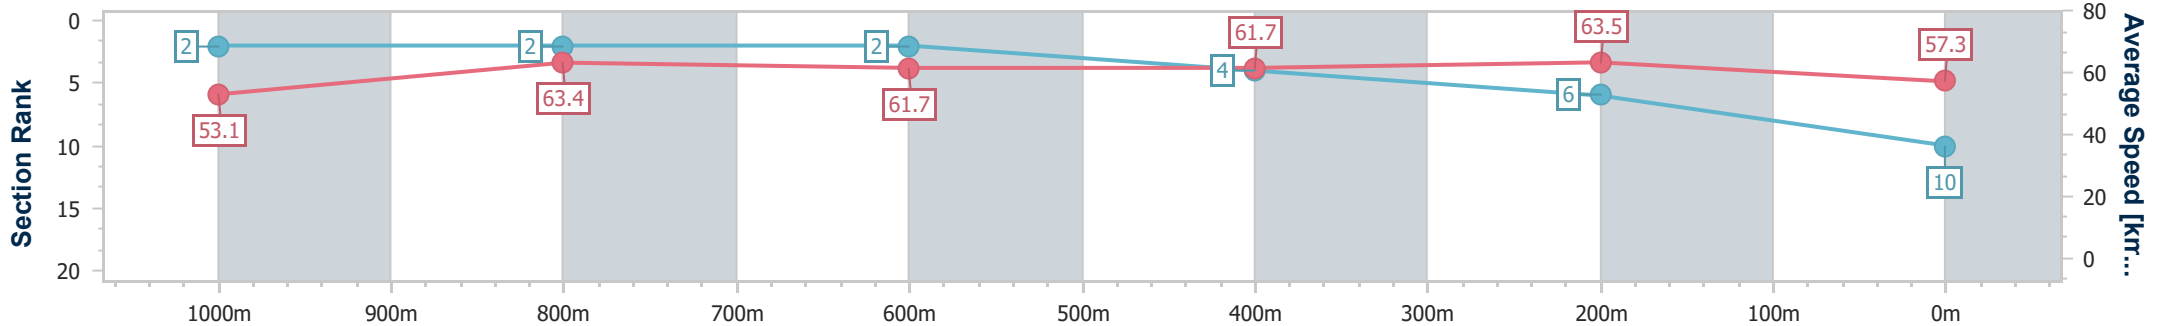

Eagle Farm QLD Professional
 Race 3: SPRING CARNIVAL BOOK NOW BENCHMARK 70
 Handicap - 1200m
 14 September 2024 - 13:08
 Track Rating: Soft 5, Weather: Fine, Rail Position: True

BRISBANE
 RACING CLUB

Section	Overall	1000m	800m	600m	400m	200m
Section Times	1:12.24 [9] (0:13.82)	0:58.42 [4] (0:11.46)	0:46.96 [4] (0:11.95)	0:35.01 [5] (0:11.68)	0:23.33 [7] (0:11.10)	0:12.23 [7] (0:12.23)
Average Speed [km/h]	52.0	63.4	61.6	62.6	64.9	58.7
Top Speed [km/h]	64.6	65.2	62.7	65.4	66.4	62.3
Avg. Dist. to Rail [m]	0.5	1.9	4.3	3.4	4.8	5.3
Avg. Stride Freq. [Hz]	2.4	2.4	2.4	2.4	2.4	2.4
Avg. Stride Length [m]	6.0	7.3	7.2	7.3	7.4	6.9

- [] Ranking at each section and finish
- .-.- No data available at this section
- NA No data available

Horse/Jockey Name	Bencoolen
Final Rank	10
Fastest Section Time (Section)	0:11.34 (400m)
Top Speed [km/h] (Section)	66.4 (Overall)
Race State	Finished

Eagle Farm QLD Professional
 Race 3: SPRING CARNIVAL BOOK NOW BENCHMARK 70
 Handicap - 1200m
 14 September 2024 - 13:08
 Track Rating: Soft 5, Weather: Fine, Rail Position: True

BRISBANE
 RACING CLUB

Section	Overall	1000m	800m	600m	400m	200m
Section Times	1:12.55 [10] (0:13.55)	0:59.00 [2] (0:11.52)	0:47.48 [2] (0:11.80)	0:35.68 [2] (0:11.77)	0:23.91 [4] (0:11.34)	0:12.57 [6] (0:12.57)
Average Speed [km/h]	53.1	63.4	61.7	61.7	63.5	57.3
Top Speed [km/h]	66.4	64.4	62.8	64.1	65.4	61.7
Avg. Dist. to Rail [m]	3.5	2.0	2.8	1.8	1.1	0.9
Avg. Stride Freq. [Hz]	2.4	2.4	2.3	2.3	2.4	2.3
Avg. Stride Length [m]	6.2	7.5	7.4	7.4	7.4	6.9