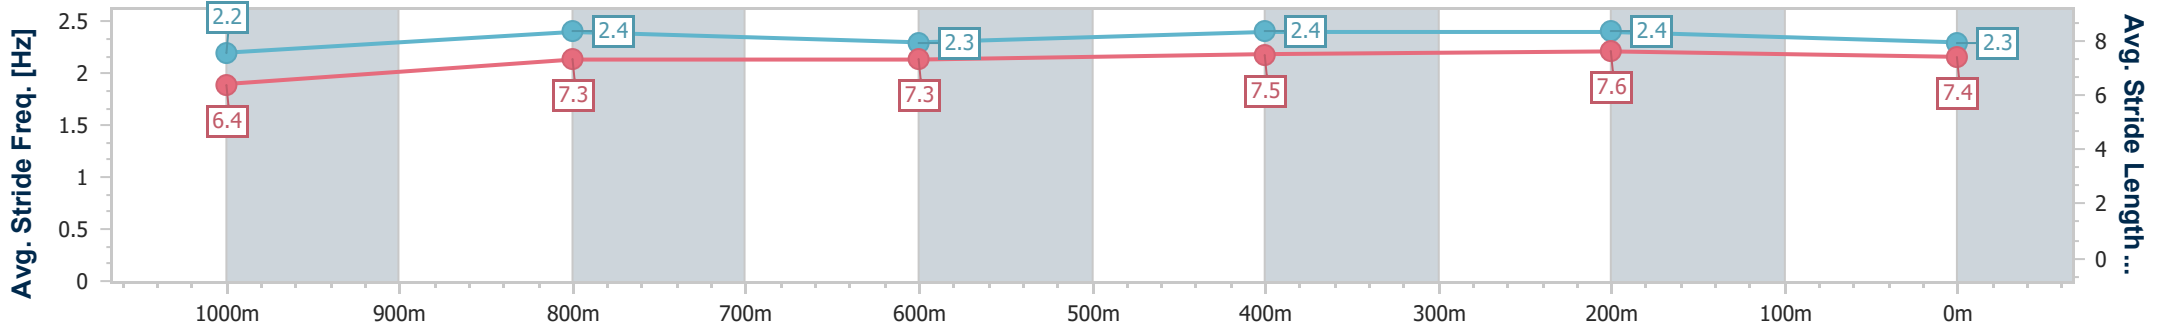

- [] Ranking at each section and finish
- .-.- No data available at this section
- NA No data available

Horse/Jockey Name	Drop The Mic
Final Rank	8
Fastest Section Time (Section)	0:11.07 (400m)
Top Speed [km/h] (Section)	66.3 (400m)
Race State	Finished

Eagle Farm QLD Professional
 Race 3: SPRING CARNIVAL BOOK NOW BENCHMARK 70
 Handicap - 1200m
 14 September 2024 - 13:08
 Track Rating: Soft 5, Weather: Fine, Rail Position: True

BRISBANE
 RACING CLUB

Section	Overall	1000m	800m	600m	400m	200m
Section Times	1:12.07 [8] (0:14.31)	0:57.76 [9] (0:11.66)	0:46.10 [9] (0:11.69)	0:34.41 [9] (0:11.40)	0:23.01 [9] (0:11.07)	0:11.94 [10] (0:11.94)
Average Speed [km/h]	50.2	62.4	61.2	63.2	64.9	60.4
Top Speed [km/h]	63.7	63.9	62.6	64.6	66.3	63.3
Avg. Dist. to Rail [m]	3.5	1.6	0.8	0.4	2.2	4.3
Avg. Stride Freq. [Hz]	2.2	2.4	2.3	2.4	2.4	2.3
Avg. Stride Length [m]	6.4	7.3	7.3	7.5	7.6	7.4