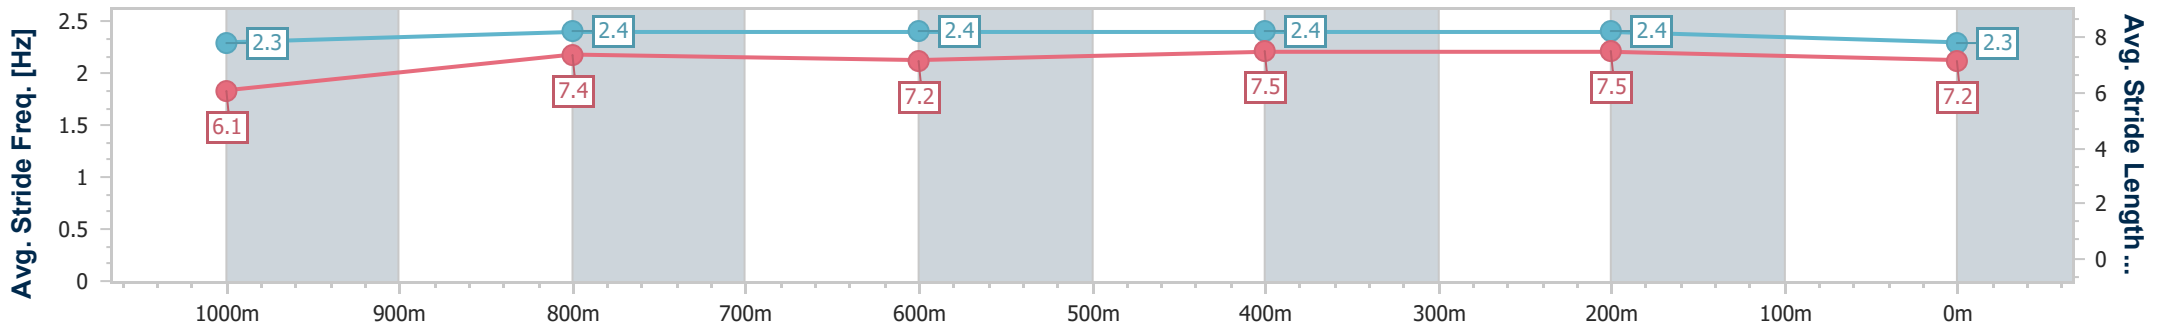

Horse/Jockey Name	John Rambo
Final Rank	5
Fastest Section Time (Section)	0:11.03 (400m)
Top Speed [km/h] (Section)	66.3 (400m)
Race State	Finished

Eagle Farm QLD Professional
Race 3: SPRING CARNIVAL BOOK NOW BENCHMARK 70
Handicap - 1200m
14 September 2024 - 13:08
Track Rating: Soft 5, Weather: Fine, Rail Position: True

BRISBANE
RACING CLUB

Section	Overall	1000m	800m	600m	400m	200m
Section Times	1:11.74 [5] (0:14.20)	0:57.54 [7] (0:11.35)	0:46.19 [6] (0:11.95)	0:34.24 [7] (0:11.36)	0:22.88 [6] (0:11.03)	0:11.85 [5] (0:11.85)
Average Speed [km/h]	50.8	64.0	61.1	63.8	65.1	60.8
Top Speed [km/h]	65.5	65.4	62.7	65.8	66.3	63.8
Avg. Dist. to Rail [m]	0.9	2.3	3.1	1.0	1.8	1.2
Avg. Stride Freq. [Hz]	2.3	2.4	2.4	2.4	2.4	2.3
Avg. Stride Length [m]	6.1	7.4	7.2	7.5	7.5	7.2

- [ ] Ranking at each section and finish
- -.-.- No data available at this section
- NA No data available