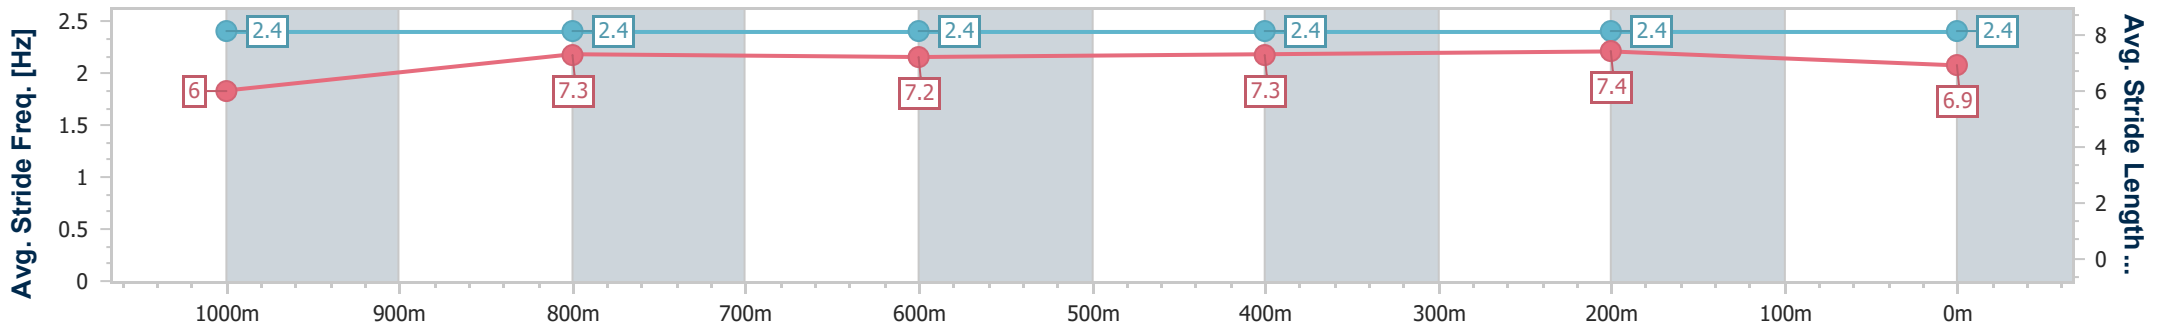

Eagle Farm QLD Professional
 Race 3: SPRING CARNIVAL BOOK NOW BENCHMARK 70
 Handicap - 1200m
 14 September 2024 - 13:08
 Track Rating: Soft 5, Weather: Fine, Rail Position: True

BRISBANE
 RACING CLUB

Section	Overall	1000m	800m	600m	400m	200m
Section Times	1:12.07 [8] (0:14.31)	0:57.76 [9] (0:11.66)	0:46.10 [9] (0:11.69)	0:34.41 [9] (0:11.40)	0:23.01 [9] (0:11.07)	0:11.94 [10] (0:11.94)
Average Speed [km/h]	50.2	62.4	61.2	63.2	64.9	60.4
Top Speed [km/h]	63.7	63.9	62.6	64.6	66.3	63.3
Avg. Dist. to Rail [m]	3.5	1.6	0.8	0.4	2.2	4.3
Avg. Stride Freq. [Hz]	2.2	2.4	2.3	2.4	2.4	2.3
Avg. Stride Length [m]	6.4	7.3	7.3	7.5	7.6	7.4

- [] Ranking at each section and finish
- .-.- No data available at this section
- NA No data available

Horse/Jockey Name	Tsarina Sophia
Final Rank	9
Fastest Section Time (Section)	0:11.10 (400m)
Top Speed [km/h] (Section)	66.4 (400m)
Race State	Finished

Eagle Farm QLD Professional
 Race 3: SPRING CARNIVAL BOOK NOW BENCHMARK 70
 Handicap - 1200m
 14 September 2024 - 13:08
 Track Rating: Soft 5, Weather: Fine, Rail Position: True

BRISBANE
 RACING CLUB

Section	Overall	1000m	800m	600m	400m	200m
Section Times	1:12.24 [9] (0:13.82)	0:58.42 [4] (0:11.46)	0:46.96 [4] (0:11.95)	0:35.01 [5] (0:11.68)	0:23.33 [7] (0:11.10)	0:12.23 [7] (0:12.23)
Average Speed [km/h]	52.0	63.4	61.6	62.6	64.9	58.7
Top Speed [km/h]	64.6	65.2	62.7	65.4	66.4	62.3
Avg. Dist. to Rail [m]	0.5	1.9	4.3	3.4	4.8	5.3
Avg. Stride Freq. [Hz]	2.4	2.4	2.4	2.4	2.4	2.4
Avg. Stride Length [m]	6.0	7.3	7.2	7.3	7.4	6.9