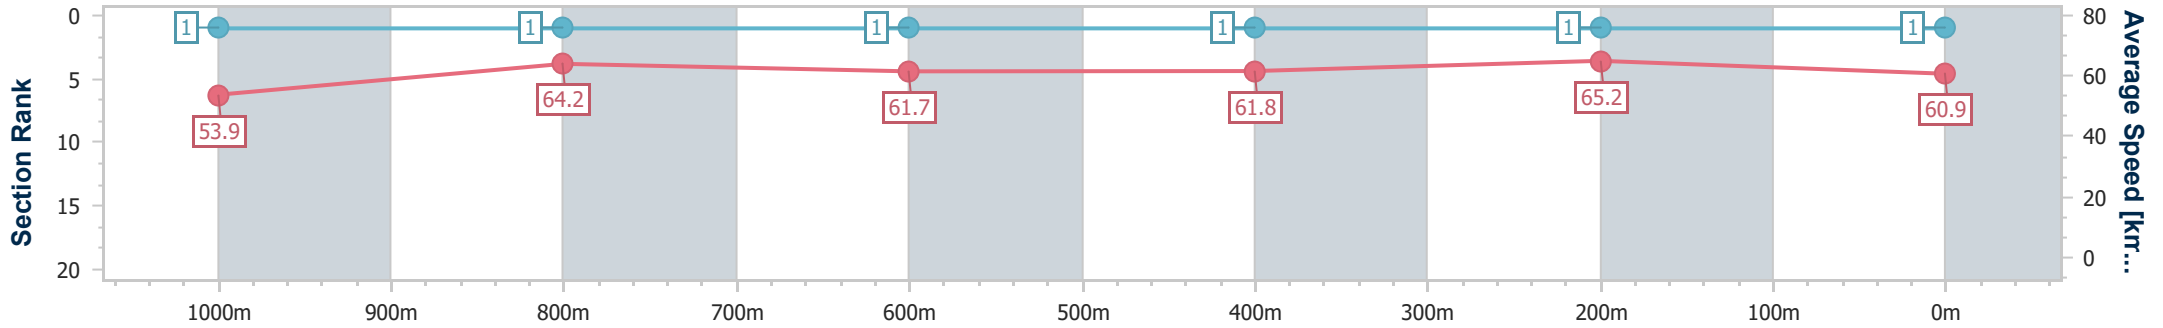

Horse/Jockey Name	I Am Artie
Final Rank	1
Fastest Section Time (Section)	0:11.05 (400m)
Top Speed [km/h] (Section)	68.8 (Overall)
Race State	Finished

Eagle Farm QLD Professional
Race 3: SPRING CARNIVAL BOOK NOW BENCHMARK 70
Handicap - 1200m
14 September 2024 - 13:08
Track Rating: Soft 5, Weather: Fine, Rail Position: True

BRISBANE
RACING CLUB

Section	Overall	1000m	800m	600m	400m	200m
Section Times	1:11.22 [1] (0:13.34)	0:57.88 [1] (0:11.48)	0:46.40 [1] (0:11.89)	0:34.51 [1] (0:11.62)	0:22.89 [1] (0:11.05)	0:11.84 [1] (0:11.84)
Average Speed [km/h]	53.9	64.2	61.7	61.8	65.2	60.9
Top Speed [km/h]	68.8	68.5	62.9	64.2	66.7	63.1
Avg. Dist. to Rail [m]	8.9	4.3	3.7	0.5	1.4	2.8
Avg. Stride Freq. [Hz]	2.2	2.3	2.2	2.2	2.3	2.1
Avg. Stride Length [m]	6.8	7.8	7.7	7.7	7.9	7.9

- [ ] Ranking at each section and finish
- -.-.- No data available at this section
- NA No data available