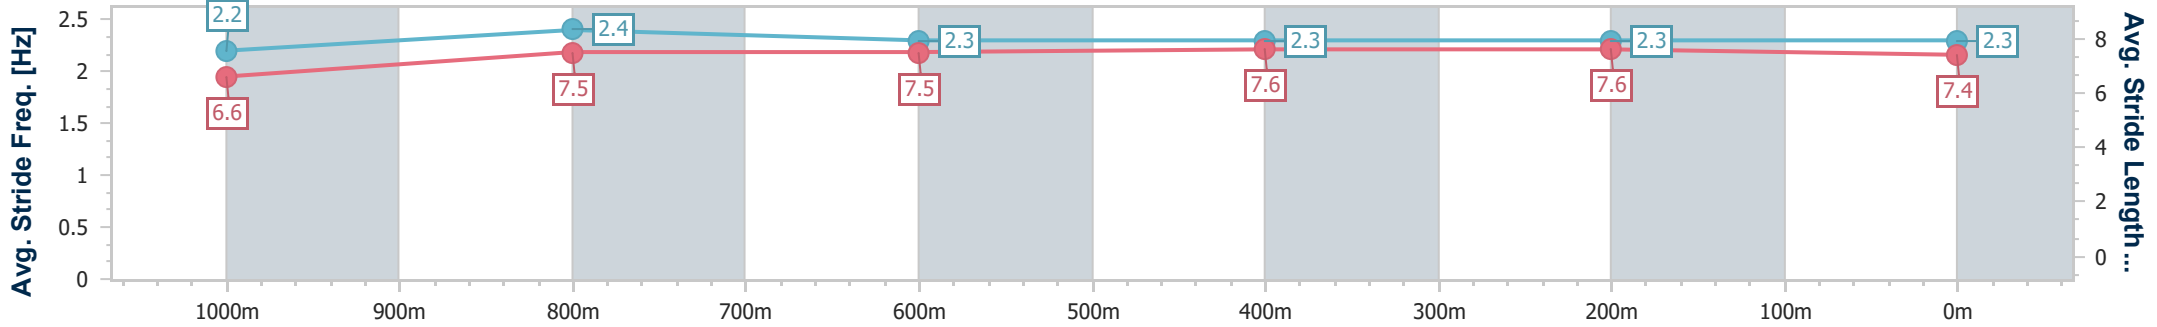

Horse/Jockey Name	Starry Eyes
Final Rank	6
Fastest Section Time (Section)	0:11.25 (400m)
Top Speed [km/h] (Section)	65.9 (Overall)
Race State	Finished

Eagle Farm QLD Professional
Race 3: SPRING CARNIVAL BOOK NOW BENCHMARK 70
Handicap - 1200m
14 September 2024 - 13:08
Track Rating: Soft 5, Weather: Fine, Rail Position: True

BRISBANE
RACING CLUB

Section	Overall	1000m	800m	600m	400m	200m
Section Times	1:11.80 [6] (0:13.67)	0:58.13 [3] (0:11.45)	0:46.68 [3] (0:11.79)	0:34.89 [3] (0:11.61)	0:23.28 [2] (0:11.25)	0:12.03 [4] (0:12.03)
Average Speed [km/h]	52.8	64.0	62.1	62.2	64.1	59.9
Top Speed [km/h]	65.9	65.0	63.4	64.8	65.3	62.8
Avg. Dist. to Rail [m]	6.2	3.4	3.3	1.3	2.4	2.3
Avg. Stride Freq. [Hz]	2.2	2.4	2.3	2.3	2.3	2.3
Avg. Stride Length [m]	6.6	7.5	7.5	7.6	7.6	7.4

- [ ] Ranking at each section and finish
- -.-.- No data available at this section
- NA No data available