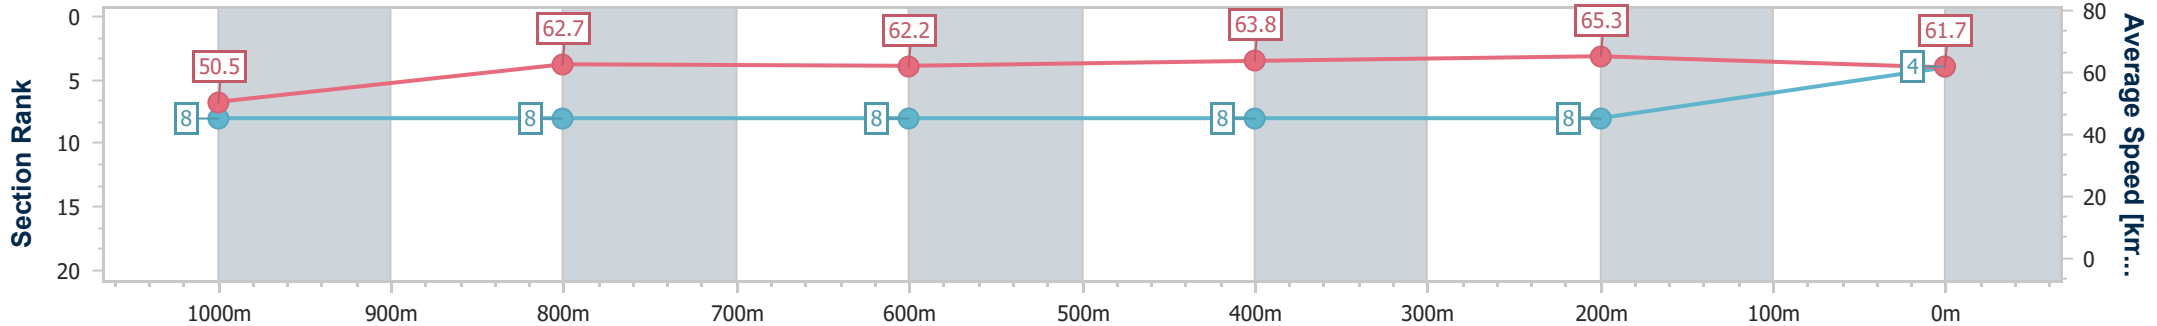

Horse/Jockey Name	Ludovisi
Final Rank	4
Fastest Section Time (Section)	0:11.01 (400m)
Top Speed [km/h] (Section)	66.9 (400m)
Race State	Finished

Eagle Farm QLD Professional
Race 3: SPRING CARNIVAL BOOK NOW BENCHMARK 70
Handicap - 1200m
14 September 2024 - 13:08
Track Rating: Soft 5, Weather: Fine, Rail Position: True

BRISBANE
RACING CLUB

Section	Overall	1000m	800m	600m	400m	200m
Section Times	1:11.68 [4] (0:14.23)	0:57.45 [8] (0:11.68)	0:45.77 [8] (0:11.64)	0:34.13 [8] (0:11.45)	0:22.68 [8] (0:11.01)	0:11.67 [8] (0:11.67)
Average Speed [km/h]	50.5	62.7	62.2	63.8	65.3	61.7
Top Speed [km/h]	62.4	63.5	63.5	65.3	66.9	64.2
Avg. Dist. to Rail [m]	4.3	2.8	1.6	2.0	4.7	6.1
Avg. Stride Freq. [Hz]	2.2	2.3	2.2	2.3	2.4	2.3
Avg. Stride Length [m]	6.3	7.7	7.7	7.7	7.7	7.5

- [ ] Ranking at each section and finish
- -.-.- No data available at this section
- NA No data available