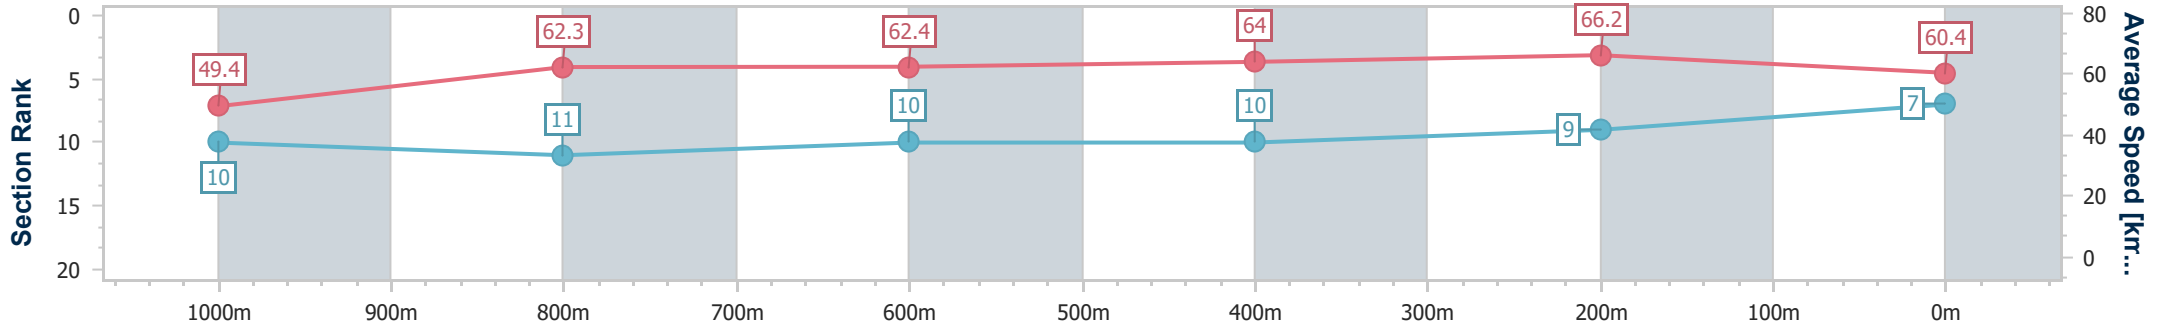

Horse/Jockey Name	Miss Tambo
Final Rank	7
Fastest Section Time (Section)	0:10.86 (400m)
Top Speed [km/h] (Section)	67.6 (400m)
Race State	Finished

Eagle Farm QLD Professional
Race 3: SPRING CARNIVAL BOOK NOW BENCHMARK 70
Handicap - 1200m
14 September 2024 - 13:08
Track Rating: Soft 5, Weather: Fine, Rail Position: True

BRISBANE
RACING CLUB

Section	Overall	1000m	800m	600m	400m	200m
Section Times	1:12.00 [7] (0:14.51)	0:57.49 [10] (0:11.78)	0:45.71 [11] (0:11.59)	0:34.12 [10] (0:11.32)	0:22.80 [10] (0:10.86)	0:11.94 [9] (0:11.94)
Average Speed [km/h]	49.4	62.3	62.4	64.0	66.2	60.4
Top Speed [km/h]	61.8	63.3	63.1	65.8	67.6	64.6
Avg. Dist. to Rail [m]	6.5	2.9	1.0	1.8	5.5	7.7
Avg. Stride Freq. [Hz]	2.2	2.3	2.3	2.4	2.5	2.3
Avg. Stride Length [m]	6.2	7.4	7.4	7.5	7.5	7.2

- [ ] Ranking at each section and finish
- -.-.- No data available at this section
- NA No data available