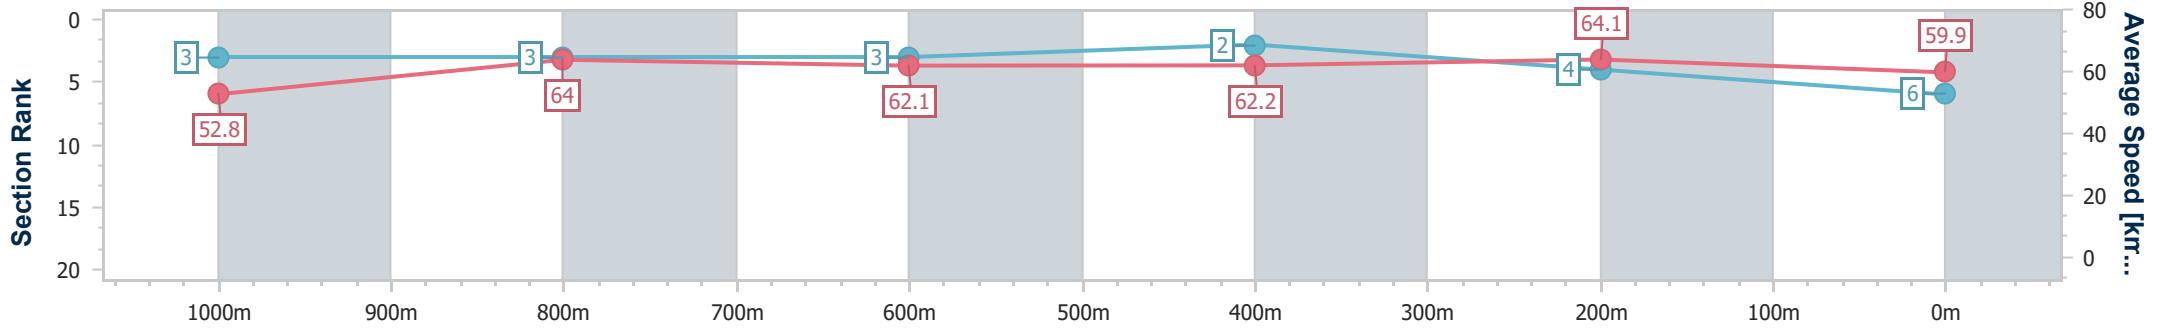

Horse/Jockey Name	Starry Eyes
Final Rank	6
Fastest Section Time (Section)	0:11.25 (400m)
Top Speed [km/h] (Section)	65.9 (Overall)
Race State	Finished

Eagle Farm QLD Professional
Race 3: SPRING CARNIVAL BOOK NOW BENCHMARK 70
Handicap - 1200m
14 September 2024 - 13:08
Track Rating: Soft 5, Weather: Fine, Rail Position: True

BRISBANE
RACING CLUB

Section	Overall	1000m	800m	600m	400m	200m
Section Times	1:11.80 [6] (0:13.67)	0:58.13 [3] (0:11.45)	0:46.68 [3] (0:11.79)	0:34.89 [3] (0:11.61)	0:23.28 [2] (0:11.25)	0:12.03 [4] (0:12.03)
Average Speed [km/h]	52.8	64.0	62.1	62.2	64.1	59.9
Top Speed [km/h]	65.9	65.0	63.4	64.8	65.3	62.8
Avg. Dist. to Rail [m]	6.2	3.4	3.3	1.3	2.4	2.3
Avg. Stride Freq. [Hz]	2.2	2.4	2.3	2.3	2.3	2.3
Avg. Stride Length [m]	6.6	7.5	7.5	7.6	7.6	7.4

- [ ] Ranking at each section and finish
- -.-.- No data available at this section
- NA No data available