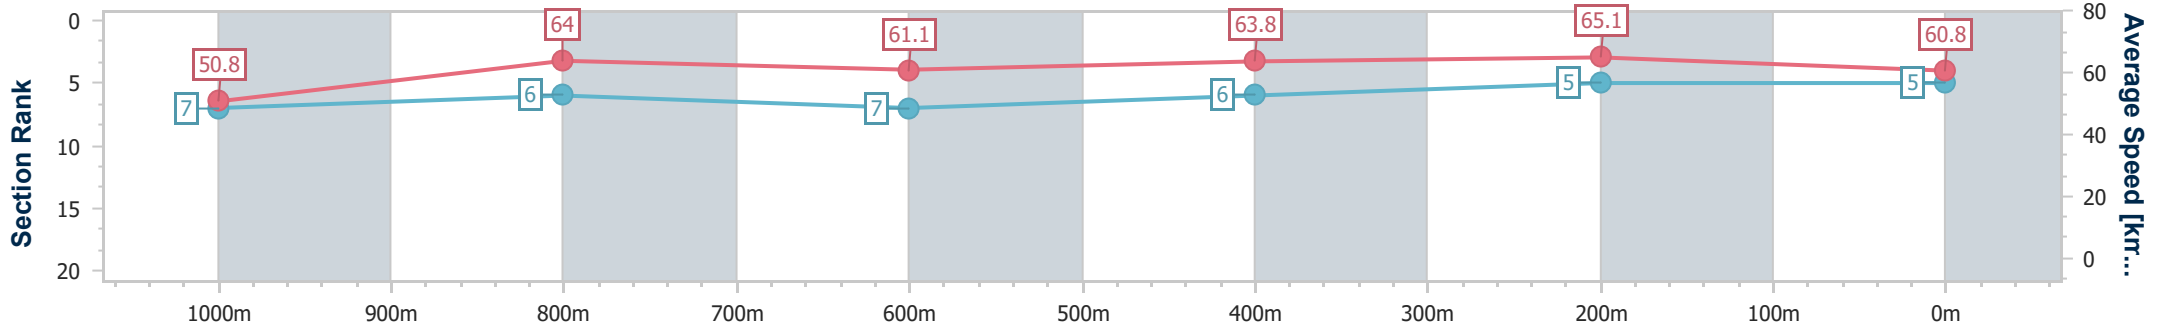

Horse/Jockey Name	John Rambo
Final Rank	5
Fastest Section Time (Section)	0:11.03 (400m)
Top Speed [km/h] (Section)	66.3 (400m)
Race State	Finished

Eagle Farm QLD Professional
Race 3: SPRING CARNIVAL BOOK NOW BENCHMARK 70
Handicap - 1200m
14 September 2024 - 13:08
Track Rating: Soft 5, Weather: Fine, Rail Position: True

BRISBANE
RACING CLUB

Section	Overall	1000m	800m	600m	400m	200m
Section Times	1:11.74 [5] (0:14.20)	0:57.54 [7] (0:11.35)	0:46.19 [6] (0:11.95)	0:34.24 [7] (0:11.36)	0:22.88 [6] (0:11.03)	0:11.85 [5] (0:11.85)
Average Speed [km/h]	50.8	64.0	61.1	63.8	65.1	60.8
Top Speed [km/h]	65.5	65.4	62.7	65.8	66.3	63.8
Avg. Dist. to Rail [m]	0.9	2.3	3.1	1.0	1.8	1.2
Avg. Stride Freq. [Hz]	2.3	2.4	2.4	2.4	2.4	2.3
Avg. Stride Length [m]	6.1	7.4	7.2	7.5	7.5	7.2

- [ ] Ranking at each section and finish
- -.-.- No data available at this section
- NA No data available