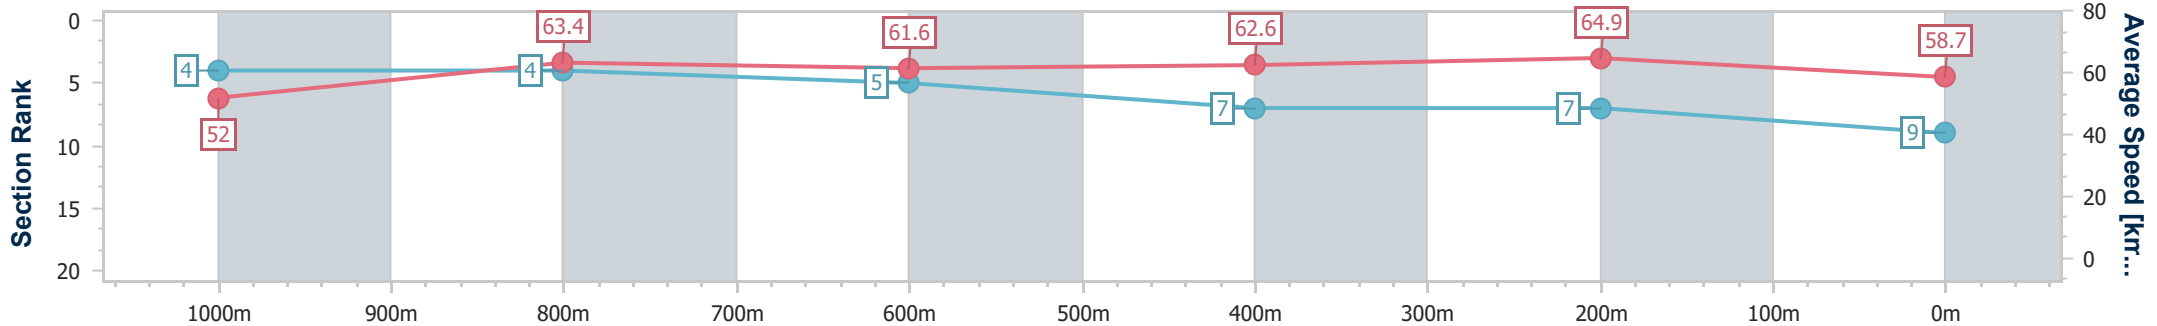

- [] Ranking at each section and finish
- .-.- No data available at this section
- NA No data available

Horse/Jockey Name	Tsarina Sophia
Final Rank	9
Fastest Section Time (Section)	0:11.10 (400m)
Top Speed [km/h] (Section)	66.4 (400m)
Race State	Finished

Eagle Farm QLD Professional
 Race 3: SPRING CARNIVAL BOOK NOW BENCHMARK 70
 Handicap - 1200m
 14 September 2024 - 13:08
 Track Rating: Soft 5, Weather: Fine, Rail Position: True

BRISBANE
 RACING CLUB

Section	Overall	1000m	800m	600m	400m	200m
Section Times	1:12.24 [9] (0:13.82)	0:58.42 [4] (0:11.46)	0:46.96 [4] (0:11.95)	0:35.01 [5] (0:11.68)	0:23.33 [7] (0:11.10)	0:12.23 [7] (0:12.23)
Average Speed [km/h]	52.0	63.4	61.6	62.6	64.9	58.7
Top Speed [km/h]	64.6	65.2	62.7	65.4	66.4	62.3
Avg. Dist. to Rail [m]	0.5	1.9	4.3	3.4	4.8	5.3
Avg. Stride Freq. [Hz]	2.4	2.4	2.4	2.4	2.4	2.4
Avg. Stride Length [m]	6.0	7.3	7.2	7.3	7.4	6.9