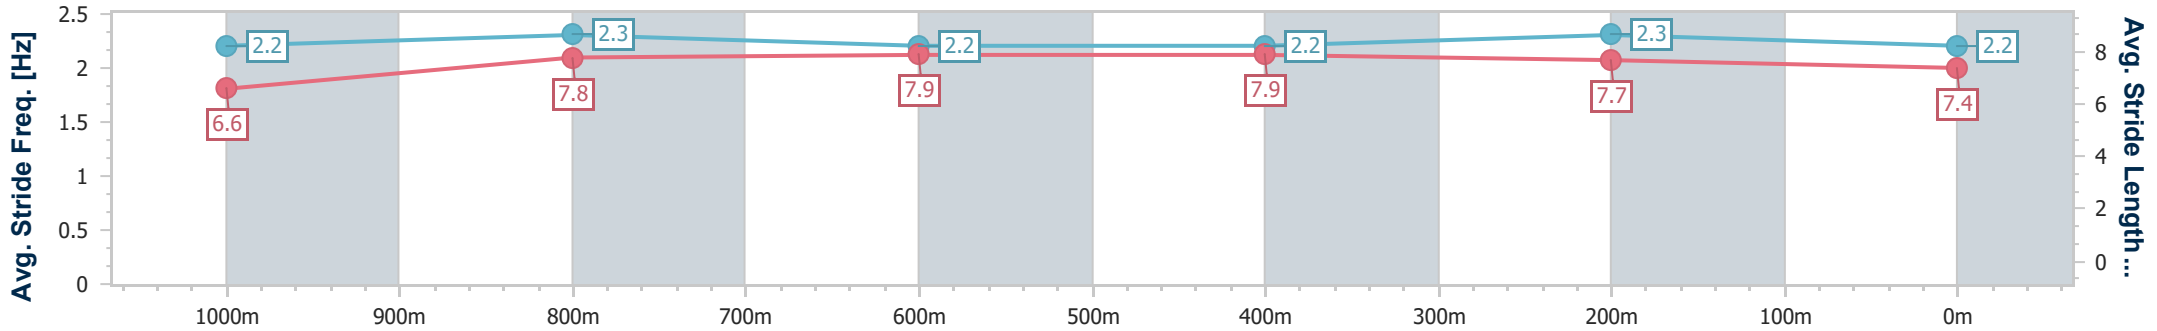

Horse/Jockey Name	Spirit Queen
Final Rank	2
Fastest Section Time (Section)	0:10.80 (400m)
Top Speed [km/h] (Section)	68.3 (400m)
Race State	Finished

Eagle Farm QLD Professional
Race 3: SPRING CARNIVAL BOOK NOW BENCHMARK 70
Handicap - 1200m
14 September 2024 - 13:08
Track Rating: Soft 5, Weather: Fine, Rail Position: True

BRISBANE
RACING CLUB

Section	Overall	1000m	800m	600m	400m	200m
Section Times	1:11.44 [2] (0:13.89)	0:57.55 [5] (0:11.60)	0:45.95 [5] (0:11.70)	0:34.25 [4] (0:11.42)	0:22.83 [3] (0:10.80)	0:12.03 [2] (0:12.03)
Average Speed [km/h]	51.8	63.7	62.4	63.5	66.6	60.0
Top Speed [km/h]	63.2	65.7	63.0	65.8	68.3	63.9
Avg. Dist. to Rail [m]	2.4	4.0	3.2	2.0	3.0	3.8
Avg. Stride Freq. [Hz]	2.2	2.3	2.2	2.2	2.3	2.2
Avg. Stride Length [m]	6.6	7.8	7.9	7.9	7.7	7.4

- [ ] Ranking at each section and finish
- -.-.- No data available at this section
- NA No data available