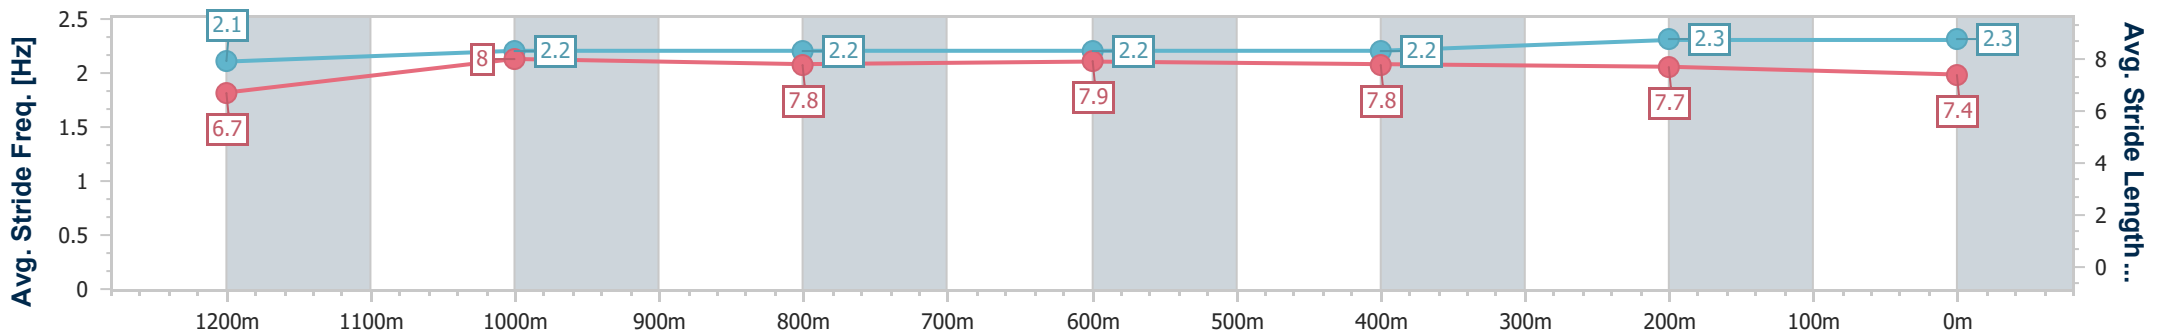

Section	Overall	1200m	1000m	800m	600m	400m	200m
Section Times	1:24.17 [2] (0:14.40)	1:09.77 [10] (0:11.12)	0:58.65 [8] (0:11.71)	0:46.94 [7] (0:11.85)	0:35.09 [5] (0:11.66)	0:23.43 [3] (0:11.34)	0:12.09 [1] (0:12.09)
Average Speed [km/h]	50.3	65.0	62.4	61.4	62.8	63.4	59.7
Top Speed [km/h]	63.5	65.9	63.6	62.4	63.8	64.4	62.3
Avg. Dist. to Rail [m]	8.9	4.9	3.4	2.2	3.6	10.5	8.8
Avg. Stride Freq. [Hz]	2.1	2.2	2.2	2.2	2.2	2.3	2.3
Avg. Stride Length [m]	6.7	8.0	7.8	7.9	7.8	7.7	7.4