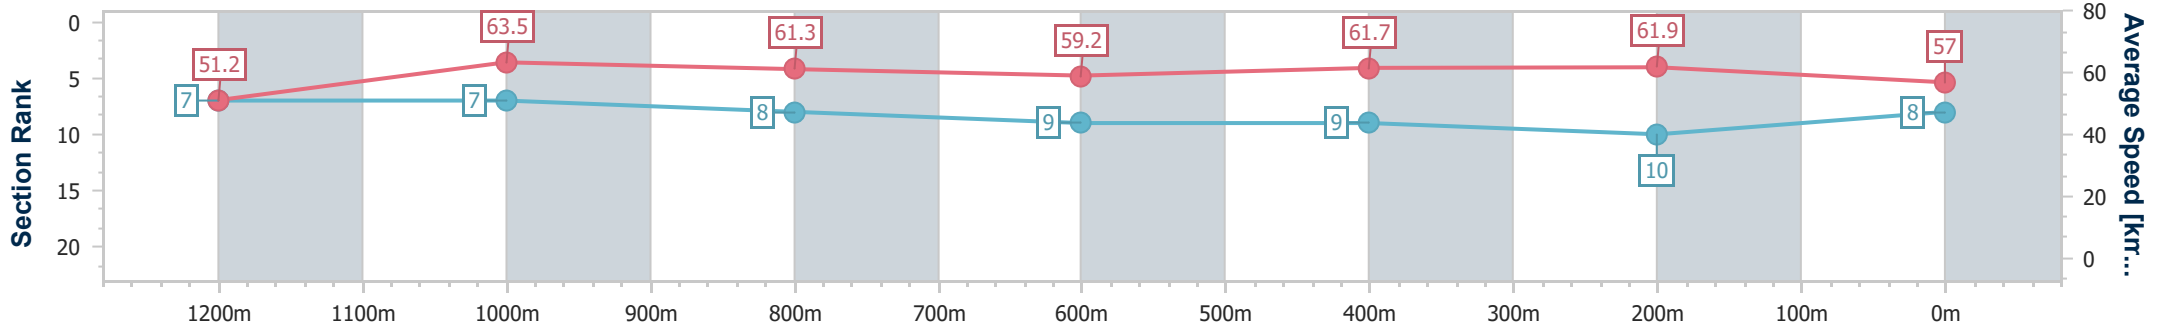

Section	Overall	1200m	1000m	800m	600m	400m	200m
Section Times	1:25.34 [8] (0:14.12)	1:11.22 [7] (0:11.34)	0:59.88 [7] (0:11.83)	0:48.05 [8] (0:12.12)	0:35.93 [9] (0:11.70)	0:24.23 [9] (0:11.62)	0:12.61 [10] (0:12.61)
Average Speed [km/h]	51.2	63.5	61.3	59.2	61.7	61.9	57.0
Top Speed [km/h]	66.0	66.0	61.9	60.2	62.7	63.5	59.9
Avg. Dist. to Rail [m]	4.5	1.9	1.1	0.4	0.9	6.3	6.8
Avg. Stride Freq. [Hz]	2.2	2.4	2.3	2.2	2.3	2.3	2.2
Avg. Stride Length [m]	6.5	7.5	7.4	7.3	7.5	7.5	7.2