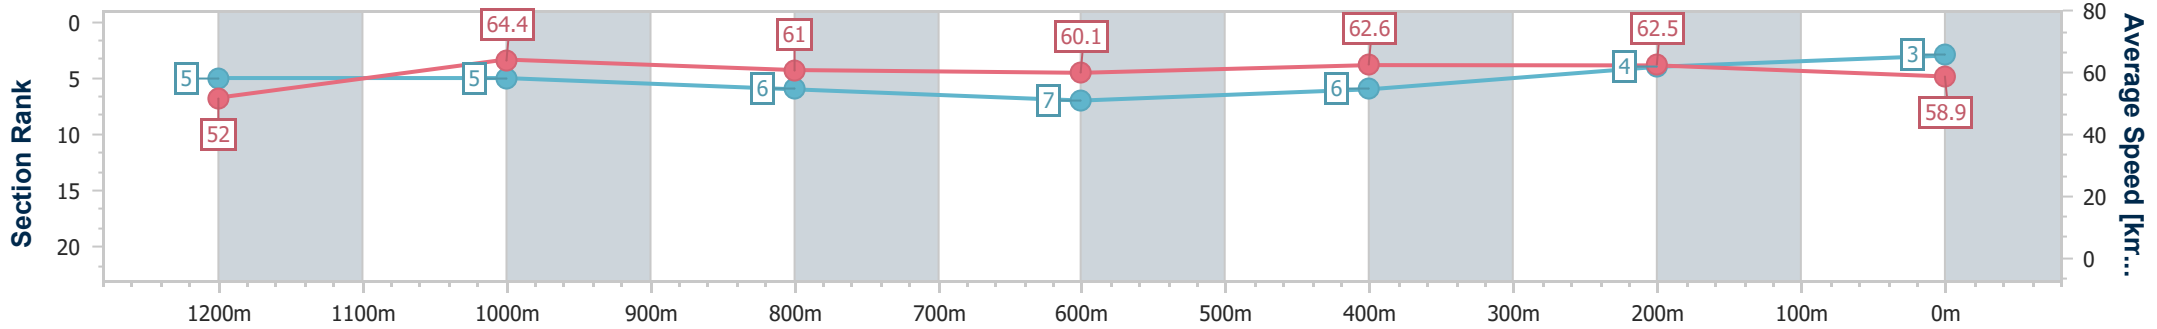

Section	Overall	1200m	1000m	800m	600m	400m	200m
Section Times	1:24.56 [3] (0:13.90)	1:10.66 [5] (0:11.21)	0:59.45 [5] (0:11.93)	0:47.52 [6] (0:12.14)	0:35.38 [7] (0:11.63)	0:23.75 [6] (0:11.48)	0:12.27 [4] (0:12.27)
Average Speed [km/h]	52.0	64.4	61.0	60.1	62.6	62.5	58.9
Top Speed [km/h]	66.1	66.2	61.9	60.6	64.5	64.6	61.7
Avg. Dist. to Rail [m]	3.2	3.0	2.8	2.3	2.0	7.1	6.1
Avg. Stride Freq. [Hz]	2.2	2.3	2.2	2.2	2.2	2.3	2.2
Avg. Stride Length [m]	6.5	7.9	7.7	7.7	7.8	7.6	7.4