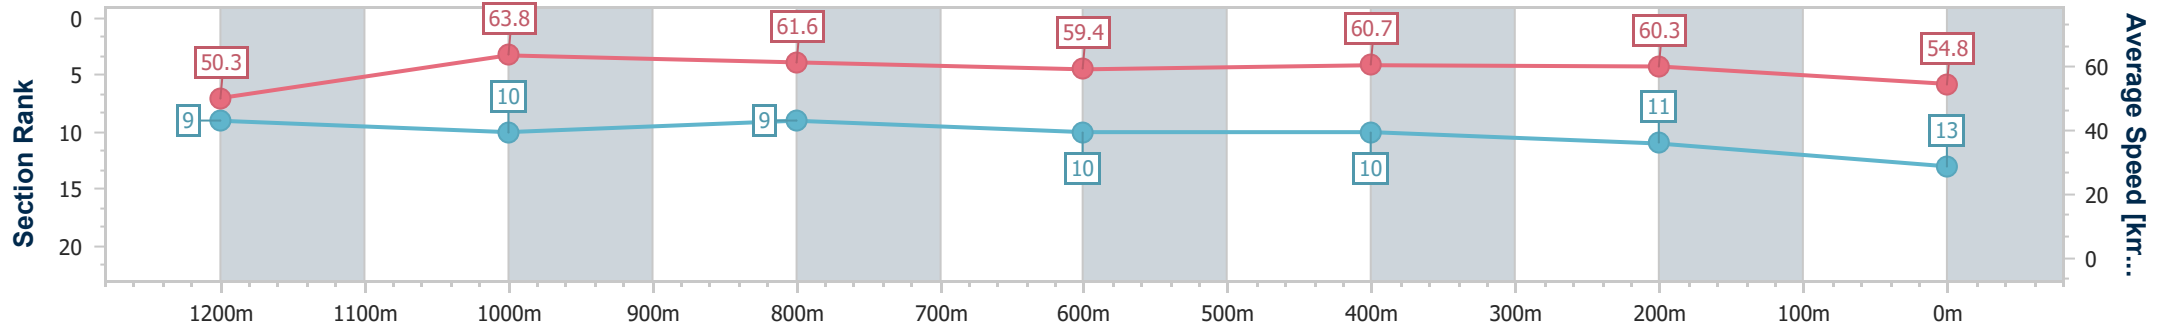

Section	Overall	1200m	1000m	800m	600m	400m	200m
Section Times	1:26.37 [13] (0:14.32)	1:12.05 [9] (0:11.30)	1:00.75 [10] (0:11.71)	0:49.04 [9] (0:12.13)	0:36.91 [10] (0:11.79)	0:25.12 [10] (0:11.97)	0:13.15 [11] (0:13.15)
Average Speed [km/h]	50.3	63.8	61.6	59.4	60.7	60.3	54.8
Top Speed [km/h]	64.0	65.2	62.7	61.0	62.3	62.3	57.4
Avg. Dist. to Rail [m]	1.2	1.0	0.5	0.2	0.9	2.4	3.4
Avg. Stride Freq. [Hz]	2.3	2.5	2.4	2.4	2.4	2.4	2.3
Avg. Stride Length [m]	6.0	7.2	7.1	7.0	6.9	6.9	6.6