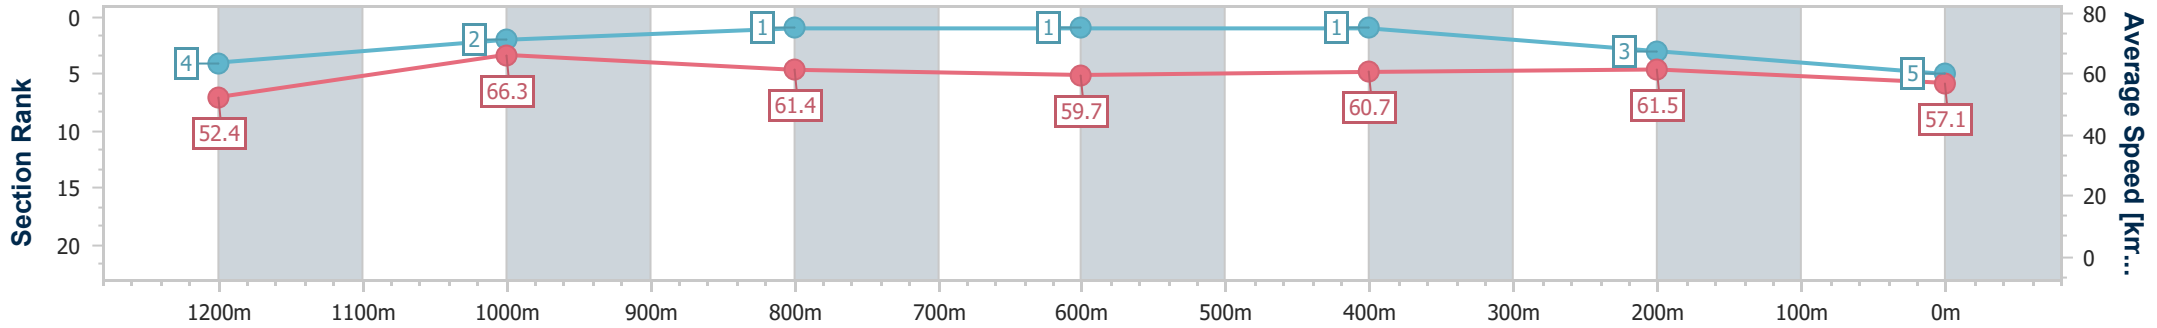

Section	Overall	1200m	1000m	800m	600m	400m	200m
Section Times	1:24.91 [5] (0:13.84)	1:11.07 [4] (0:10.87)	1:00.20 [2] (0:11.84)	0:48.36 [1] (0:12.08)	0:36.28 [1] (0:11.93)	0:24.35 [1] (0:11.71)	0:12.64 [3] (0:12.64)
Average Speed [km/h]	52.4	66.3	61.4	59.7	60.7	61.5	57.1
Top Speed [km/h]	67.2	67.7	62.8	60.8	63.6	63.7	60.3
Avg. Dist. to Rail [m]	10.3	4.8	1.7	0.5	1.5	7.1	5.1
Avg. Stride Freq. [Hz]	2.3	2.4	2.3	2.3	2.3	2.4	2.3
Avg. Stride Length [m]	6.3	7.6	7.5	7.4	7.2	7.2	6.9