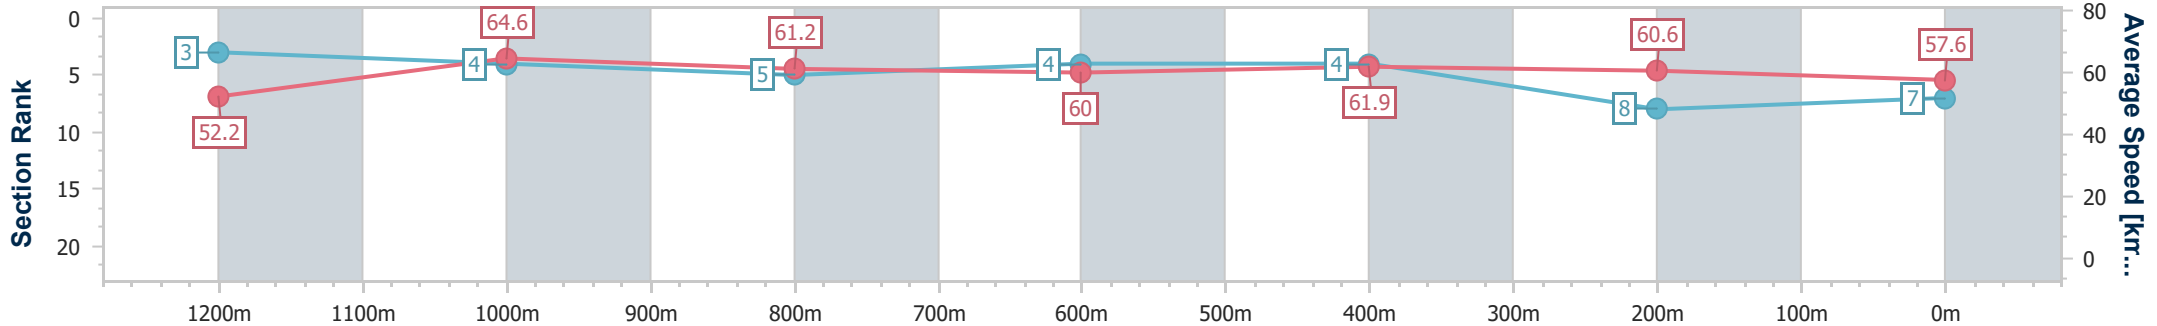

Section	Overall	1200m	1000m	800m	600m	400m	200m
Section Times	1:25.15 [7] (0:13.82)	1:11.33 [3] (0:11.15)	1:00.18 [4] (0:11.98)	0:48.20 [5] (0:12.02)	0:36.18 [4] (0:11.81)	0:24.37 [4] (0:11.84)	0:12.53 [8] (0:12.53)
Average Speed [km/h]	52.2	64.6	61.2	60.0	61.9	60.6	57.6
Top Speed [km/h]	65.5	66.5	62.7	60.9	63.2	63.0	60.2
Avg. Dist. to Rail [m]	1.9	3.4	3.3	0.9	2.3	9.0	8.1
Avg. Stride Freq. [Hz]	2.2	2.2	2.2	2.1	2.2	2.2	2.2
Avg. Stride Length [m]	6.7	8.1	7.9	7.8	7.8	7.6	7.4