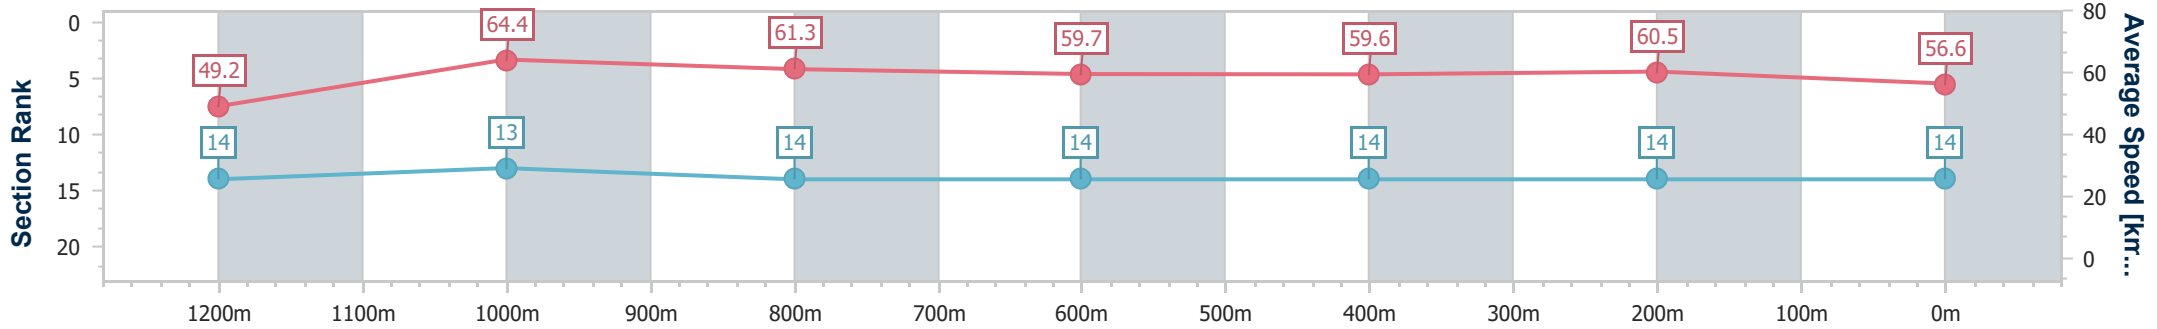

Section	Overall	1200m	1000m	800m	600m	400m	200m
Section Times	1:26.45 [14] (0:14.65)	1:11.80 [14] (0:11.18)	1:00.62 [13] (0:11.82)	0:48.80 [14] (0:12.15)	0:36.65 [14] (0:12.02)	0:24.63 [14] (0:11.91)	0:12.72 [14] (0:12.72)
Average Speed [km/h]	49.2	64.4	61.3	59.7	59.6	60.5	56.6
Top Speed [km/h]	63.9	65.7	62.5	61.0	61.3	61.4	59.0
Avg. Dist. to Rail [m]	2.7	1.5	1.6	0.9	0.7	1.7	2.0
Avg. Stride Freq. [Hz]	2.1	2.2	2.1	2.1	2.2	2.2	2.1
Avg. Stride Length [m]	6.5	8.1	7.9	7.8	7.6	7.5	7.4