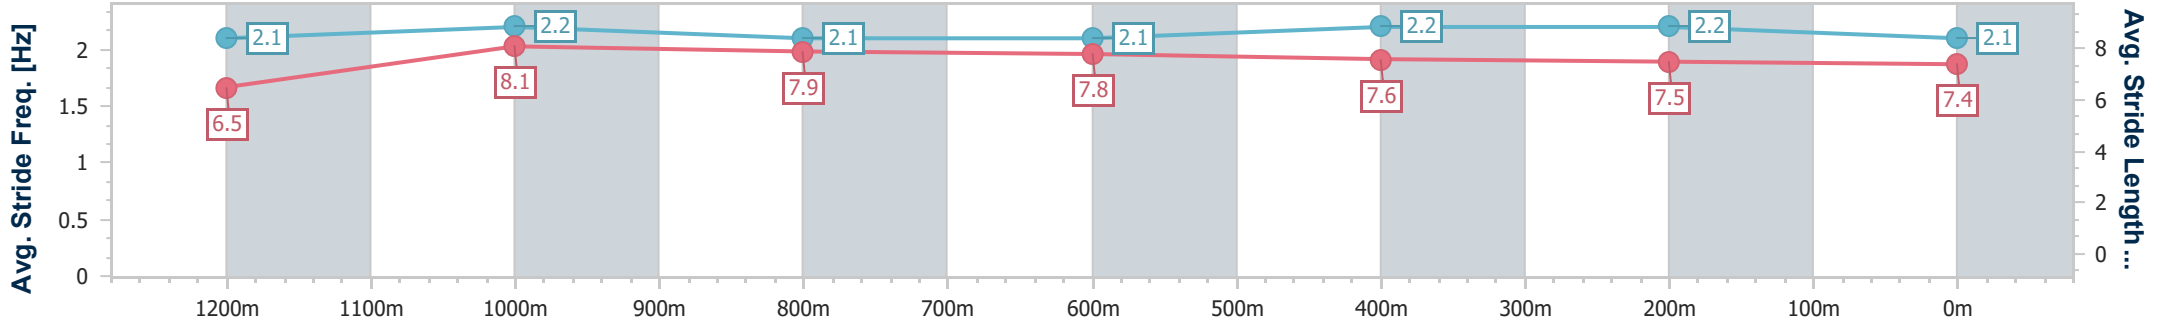

Section	Overall	1200m	1000m	800m	600m	400m	200m
Section Times	1:26.45 [14] (0:14.65)	1:11.80 [14] (0:11.18)	1:00.62 [13] (0:11.82)	0:48.80 [14] (0:12.15)	0:36.65 [14] (0:12.02)	0:24.63 [14] (0:11.91)	0:12.72 [14] (0:12.72)
Average Speed [km/h]	49.2	64.4	61.3	59.7	59.6	60.5	56.6
Top Speed [km/h]	63.9	65.7	62.5	61.0	61.3	61.4	59.0
Avg. Dist. to Rail [m]	2.7	1.5	1.6	0.9	0.7	1.7	2.0
Avg. Stride Freq. [Hz]	2.1	2.2	2.1	2.1	2.2	2.2	2.1
Avg. Stride Length [m]	6.5	8.1	7.9	7.8	7.6	7.5	7.4