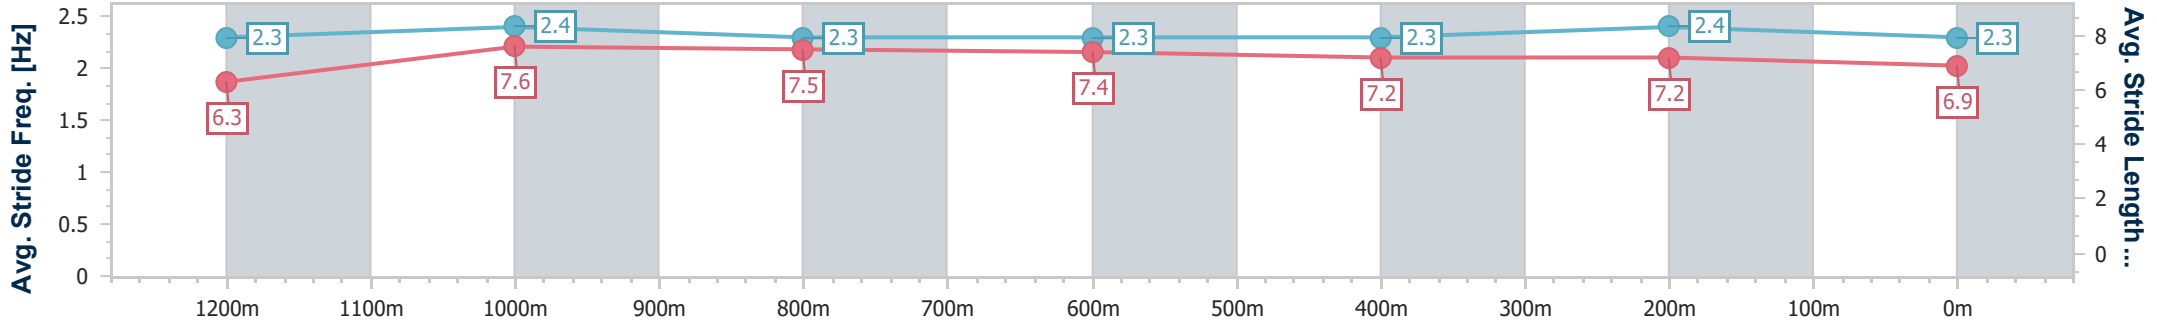

Section	Overall	1200m	1000m	800m	600m	400m	200m
Section Times	1:24.91 [5] (0:13.84)	1:11.07 [4] (0:10.87)	1:00.20 [2] (0:11.84)	0:48.36 [1] (0:12.08)	0:36.28 [1] (0:11.93)	0:24.35 [1] (0:11.71)	0:12.64 [3] (0:12.64)
Average Speed [km/h]	52.4	66.3	61.4	59.7	60.7	61.5	57.1
Top Speed [km/h]	67.2	67.7	62.8	60.8	63.6	63.7	60.3
Avg. Dist. to Rail [m]	10.3	4.8	1.7	0.5	1.5	7.1	5.1
Avg. Stride Freq. [Hz]	2.3	2.4	2.3	2.3	2.3	2.4	2.3
Avg. Stride Length [m]	6.3	7.6	7.5	7.4	7.2	7.2	6.9