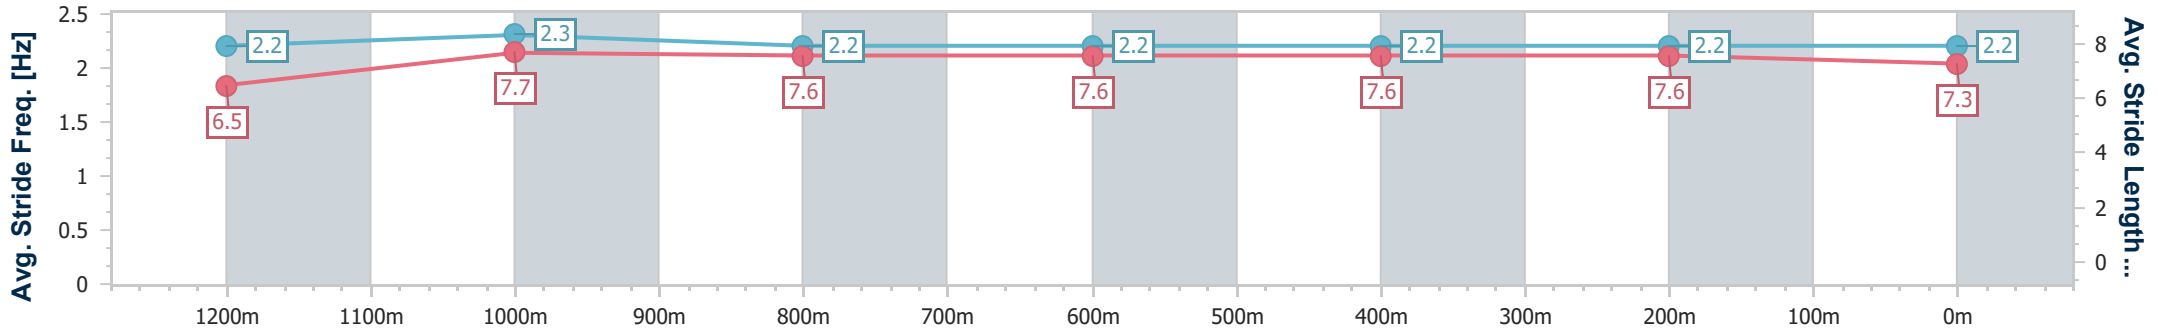

Section	Overall	1200m	1000m	800m	600m	400m	200m
Section Times	1:25.98 [11] (0:14.29)	1:11.69 [8] (0:11.30)	1:00.39 [9] (0:12.00)	0:48.39 [12] (0:12.06)	0:36.33 [13] (0:11.96)	0:24.37 [13] (0:11.78)	0:12.59 [13] (0:12.59)
Average Speed [km/h]	50.4	63.8	61.0	60.0	60.4	61.3	57.2
Top Speed [km/h]	63.5	65.5	61.9	61.2	62.1	62.2	59.9
Avg. Dist. to Rail [m]	3.2	2.9	3.1	1.2	1.1	4.5	5.9
Avg. Stride Freq. [Hz]	2.2	2.3	2.2	2.2	2.2	2.2	2.2
Avg. Stride Length [m]	6.5	7.7	7.6	7.6	7.6	7.6	7.3