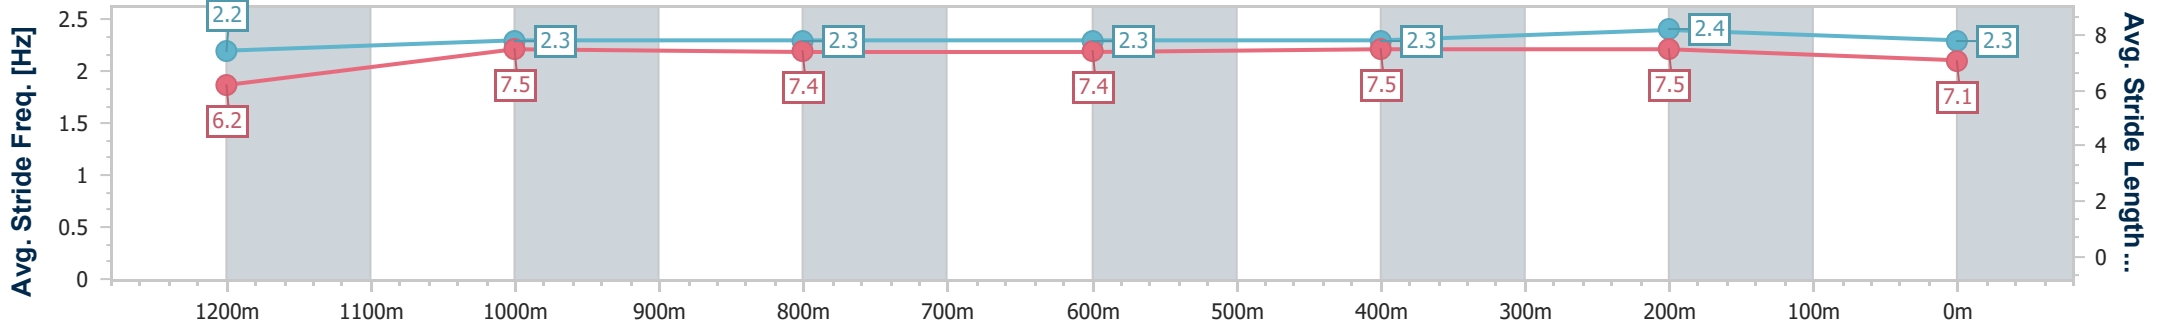

Section	Overall	1200m	1000m	800m	600m	400m	200m
Section Times	1:24.95 [6] (0:14.50)	1:10.45 [12] (0:11.35)	0:59.10 [14] (0:11.74)	0:47.36 [13] (0:11.90)	0:35.46 [11] (0:11.76)	0:23.70 [11] (0:11.42)	0:12.28 [9] (0:12.28)
Average Speed [km/h]	49.8	63.5	62.4	61.4	62.1	63.2	58.5
Top Speed [km/h]	62.6	64.8	63.1	62.9	64.2	64.8	62.3
Avg. Dist. to Rail [m]	7.6	4.2	3.5	2.7	3.3	10.2	10.5
Avg. Stride Freq. [Hz]	2.2	2.3	2.3	2.3	2.3	2.4	2.3
Avg. Stride Length [m]	6.2	7.5	7.4	7.4	7.5	7.5	7.1