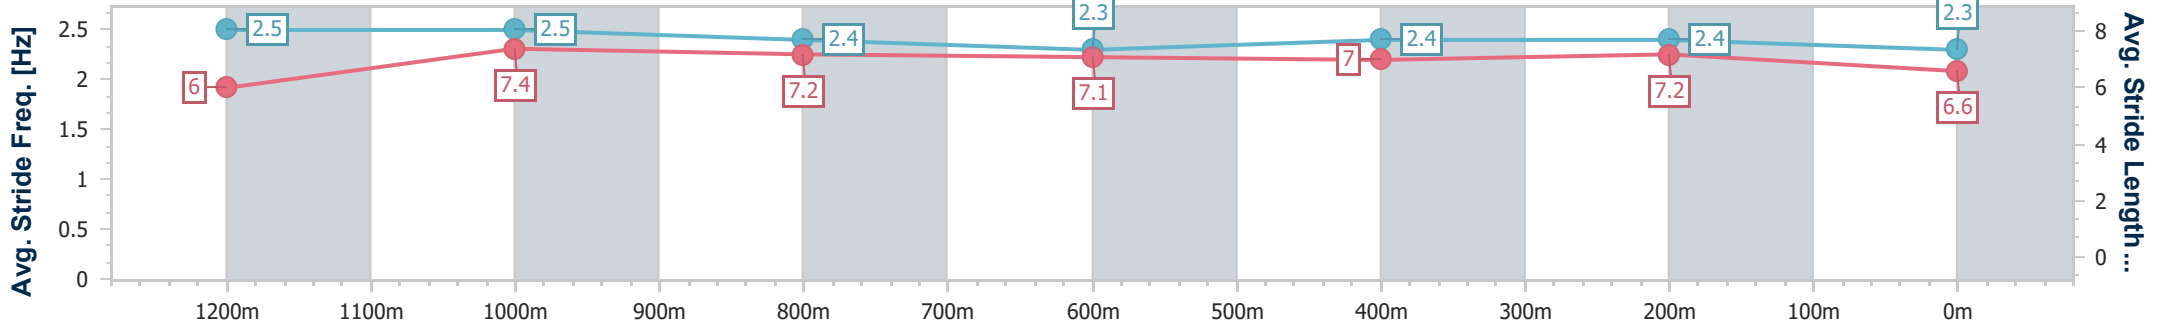

Section	Overall	1200m	1000m	800m	600m	400m	200m
Section Times	1:25.81 [10] (0:13.74)	1:12.07 [2] (0:10.92)	1:01.15 [1] (0:11.90)	0:49.25 [2] (0:12.12)	0:37.13 [2] (0:11.92)	0:25.21 [2] (0:11.79)	0:13.42 [6] (0:13.42)
Average Speed [km/h]	52.5	66.1	61.1	59.2	60.6	61.1	53.6
Top Speed [km/h]	68.2	68.2	62.9	60.3	63.0	63.2	58.0
Avg. Dist. to Rail [m]	7.4	3.8	1.9	0.9	1.3	7.3	6.0
Avg. Stride Freq. [Hz]	2.5	2.5	2.4	2.3	2.4	2.4	2.3
Avg. Stride Length [m]	6.0	7.4	7.2	7.1	7.0	7.2	6.6