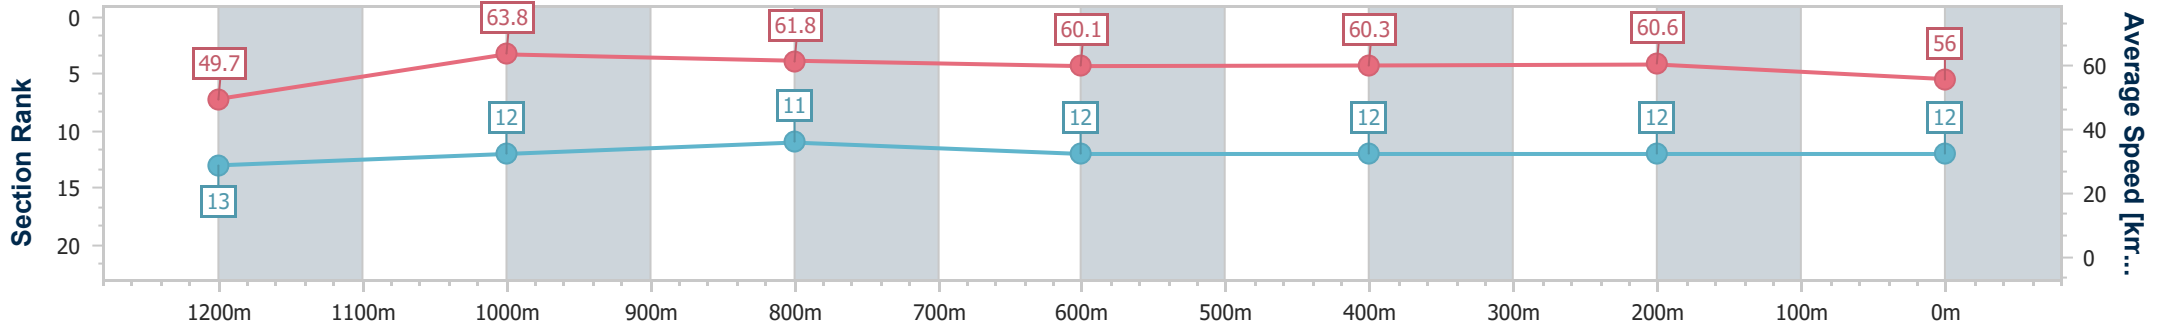

Section	Overall	1200m	1000m	800m	600m	400m	200m
Section Times	1:26.22 [12] (0:14.53)	1:11.69 [13] (0:11.29)	1:00.40 [12] (0:11.74)	0:48.66 [11] (0:11.96)	0:36.70 [12] (0:11.96)	0:24.74 [12] (0:11.89)	0:12.85 [12] (0:12.85)
Average Speed [km/h]	49.7	63.8	61.8	60.1	60.3	60.6	56.0
Top Speed [km/h]	61.7	65.1	62.1	62.3	61.7	61.7	57.9
Avg. Dist. to Rail [m]	0.9	1.8	1.2	0.4	0.4	3.1	5.2
Avg. Stride Freq. [Hz]	2.3	2.4	2.3	2.3	2.3	2.4	2.3
Avg. Stride Length [m]	6.2	7.4	7.3	7.2	7.3	7.1	6.8