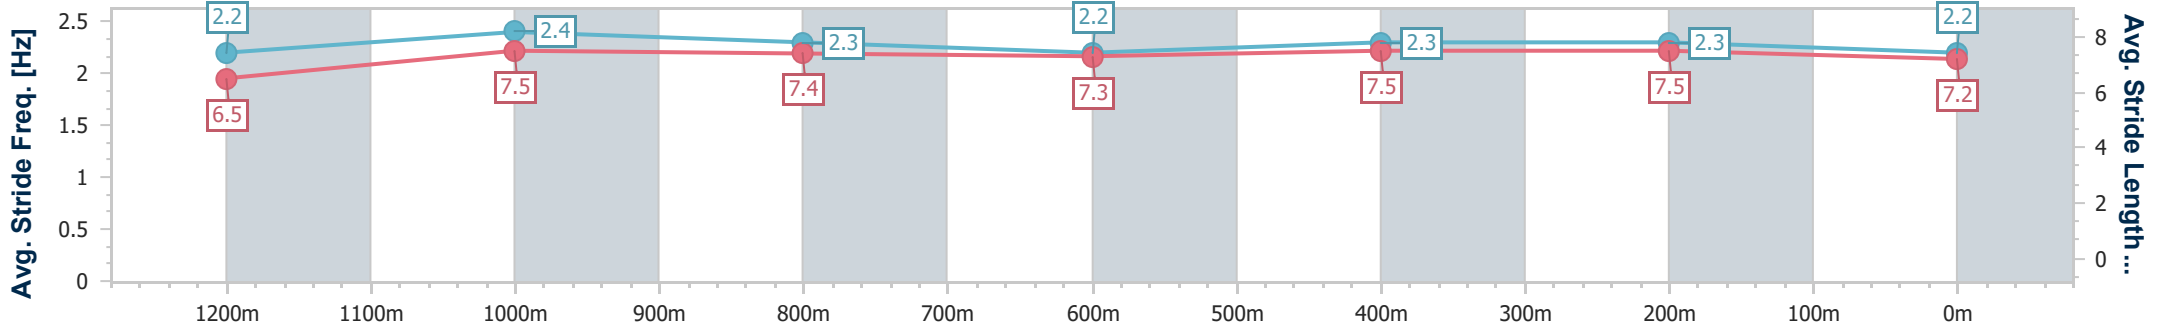

Section	Overall	1200m	1000m	800m	600m	400m	200m
Section Times	1:25.34 [8] (0:14.12)	1:11.22 [7] (0:11.34)	0:59.88 [7] (0:11.83)	0:48.05 [8] (0:12.12)	0:35.93 [9] (0:11.70)	0:24.23 [9] (0:11.62)	0:12.61 [10] (0:12.61)
Average Speed [km/h]	51.2	63.5	61.3	59.2	61.7	61.9	57.0
Top Speed [km/h]	66.0	66.0	61.9	60.2	62.7	63.5	59.9
Avg. Dist. to Rail [m]	4.5	1.9	1.1	0.4	0.9	6.3	6.8
Avg. Stride Freq. [Hz]	2.2	2.4	2.3	2.2	2.3	2.3	2.2
Avg. Stride Length [m]	6.5	7.5	7.4	7.3	7.5	7.5	7.2