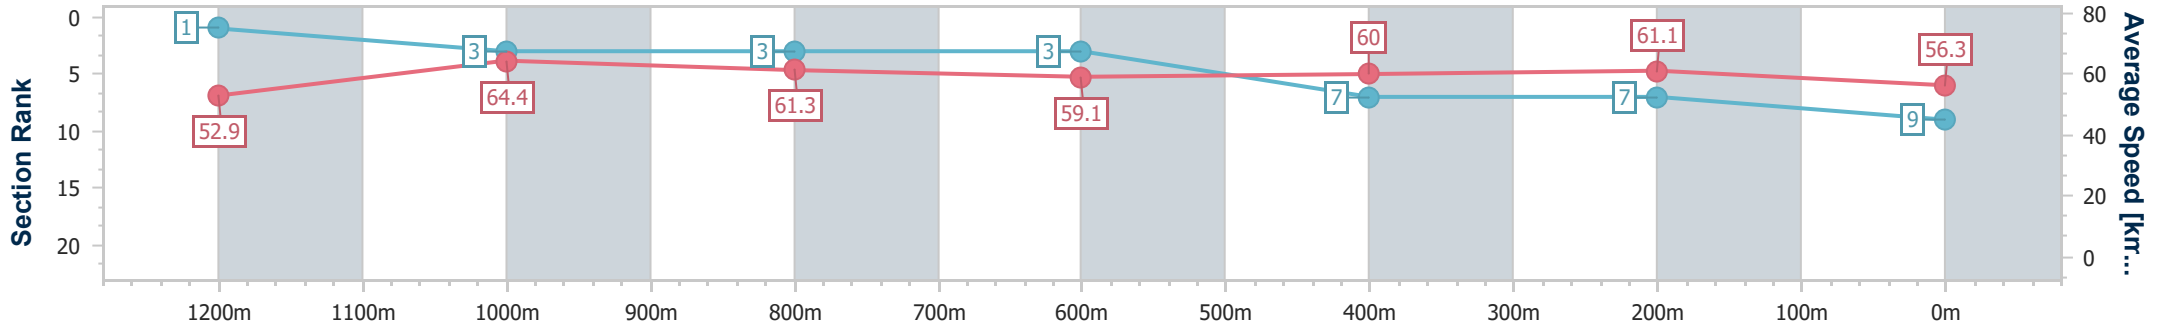

Section	Overall	1200m	1000m	800m	600m	400m	200m
Section Times	1:25.38 [9] (0:13.69)	1:11.69 [1] (0:11.16)	1:00.53 [3] (0:11.81)	0:48.72 [3] (0:12.18)	0:36.54 [3] (0:11.99)	0:24.55 [7] (0:11.79)	0:12.76 [7] (0:12.76)
Average Speed [km/h]	52.9	64.4	61.3	59.1	60.0	61.1	56.3
Top Speed [km/h]	67.7	66.9	62.0	60.3	61.3	62.2	59.9
Avg. Dist. to Rail [m]	4.5	2.2	0.6	0.3	0.9	3.4	4.2
Avg. Stride Freq. [Hz]	2.4	2.5	2.4	2.4	2.4	2.5	2.3
Avg. Stride Length [m]	6.0	7.1	7.0	6.9	6.9	6.9	6.7