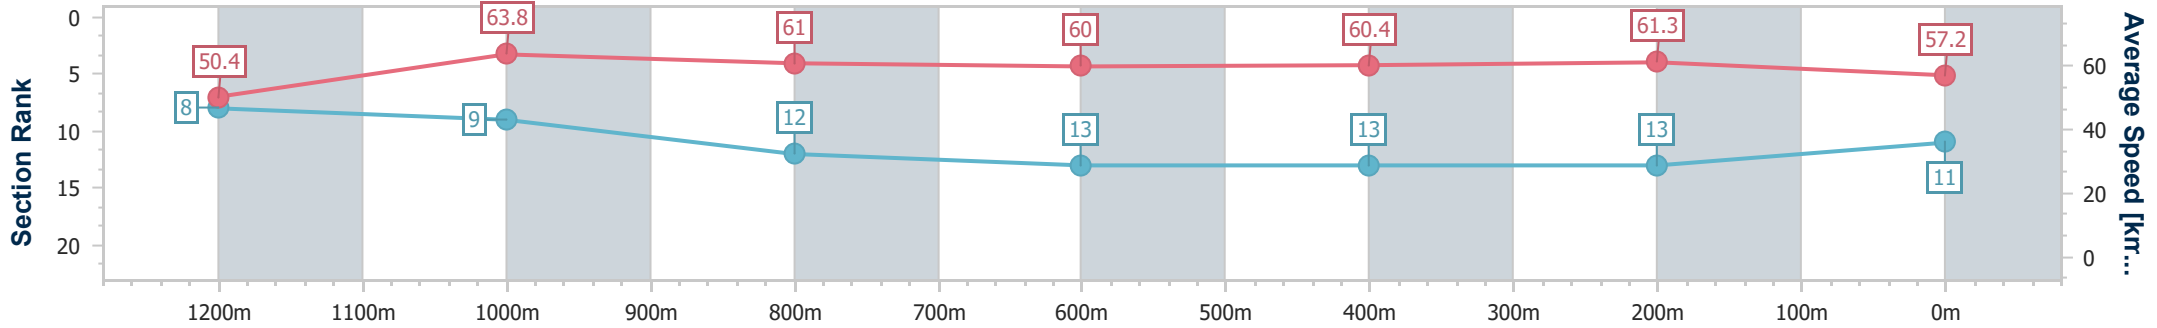

Section	Overall	1200m	1000m	800m	600m	400m	200m
Section Times	1:25.98 [11] (0:14.29)	1:11.69 [8] (0:11.30)	1:00.39 [9] (0:12.00)	0:48.39 [12] (0:12.06)	0:36.33 [13] (0:11.96)	0:24.37 [13] (0:11.78)	0:12.59 [13] (0:12.59)
Average Speed [km/h]	50.4	63.8	61.0	60.0	60.4	61.3	57.2
Top Speed [km/h]	63.5	65.5	61.9	61.2	62.1	62.2	59.9
Avg. Dist. to Rail [m]	3.2	2.9	3.1	1.2	1.1	4.5	5.9
Avg. Stride Freq. [Hz]	2.2	2.3	2.2	2.2	2.2	2.2	2.2
Avg. Stride Length [m]	6.5	7.7	7.6	7.6	7.6	7.6	7.3