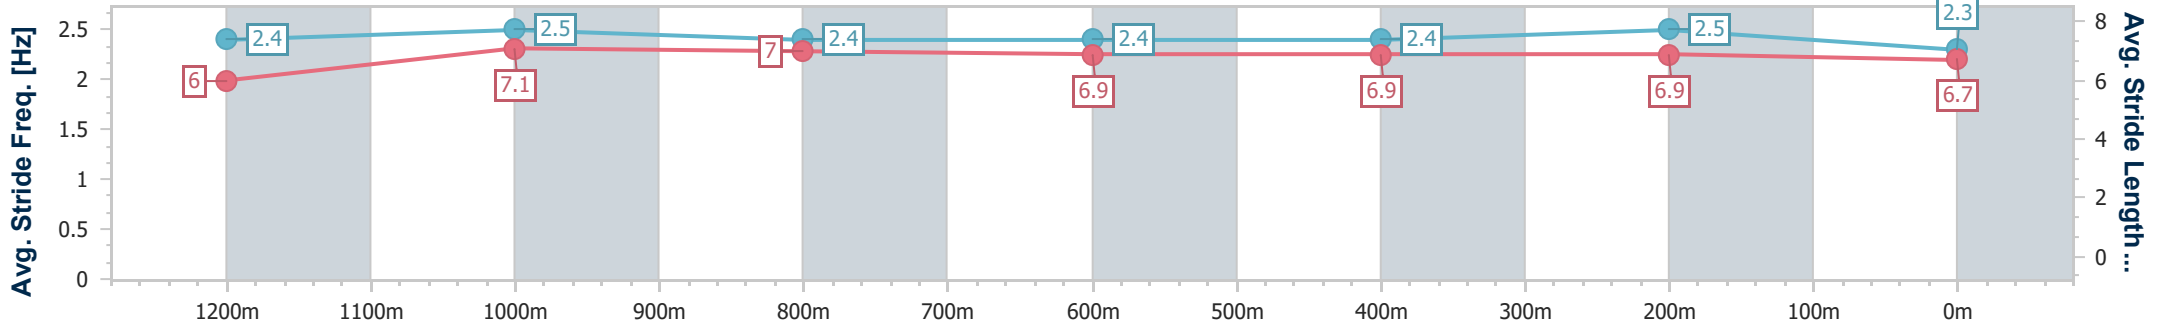

Section	Overall	1200m	1000m	800m	600m	400m	200m
Section Times	1:25.38 [9] (0:13.69)	1:11.69 [1] (0:11.16)	1:00.53 [3] (0:11.81)	0:48.72 [3] (0:12.18)	0:36.54 [3] (0:11.99)	0:24.55 [7] (0:11.79)	0:12.76 [7] (0:12.76)
Average Speed [km/h]	52.9	64.4	61.3	59.1	60.0	61.1	56.3
Top Speed [km/h]	67.7	66.9	62.0	60.3	61.3	62.2	59.9
Avg. Dist. to Rail [m]	4.5	2.2	0.6	0.3	0.9	3.4	4.2
Avg. Stride Freq. [Hz]	2.4	2.5	2.4	2.4	2.4	2.5	2.3
Avg. Stride Length [m]	6.0	7.1	7.0	6.9	6.9	6.9	6.7