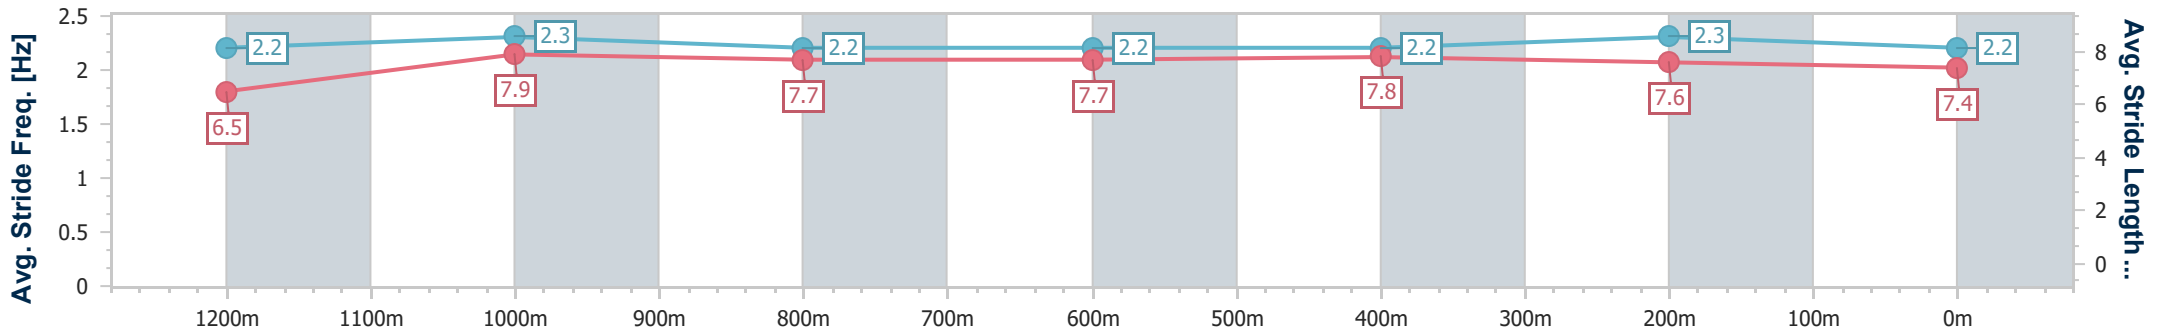

Section	Overall	1200m	1000m	800m	600m	400m	200m
Section Times	1:24.56 [3] (0:13.90)	1:10.66 [5] (0:11.21)	0:59.45 [5] (0:11.93)	0:47.52 [6] (0:12.14)	0:35.38 [7] (0:11.63)	0:23.75 [6] (0:11.48)	0:12.27 [4] (0:12.27)
Average Speed [km/h]	52.0	64.4	61.0	60.1	62.6	62.5	58.9
Top Speed [km/h]	66.1	66.2	61.9	60.6	64.5	64.6	61.7
Avg. Dist. to Rail [m]	3.2	3.0	2.8	2.3	2.0	7.1	6.1
Avg. Stride Freq. [Hz]	2.2	2.3	2.2	2.2	2.2	2.3	2.2
Avg. Stride Length [m]	6.5	7.9	7.7	7.7	7.8	7.6	7.4