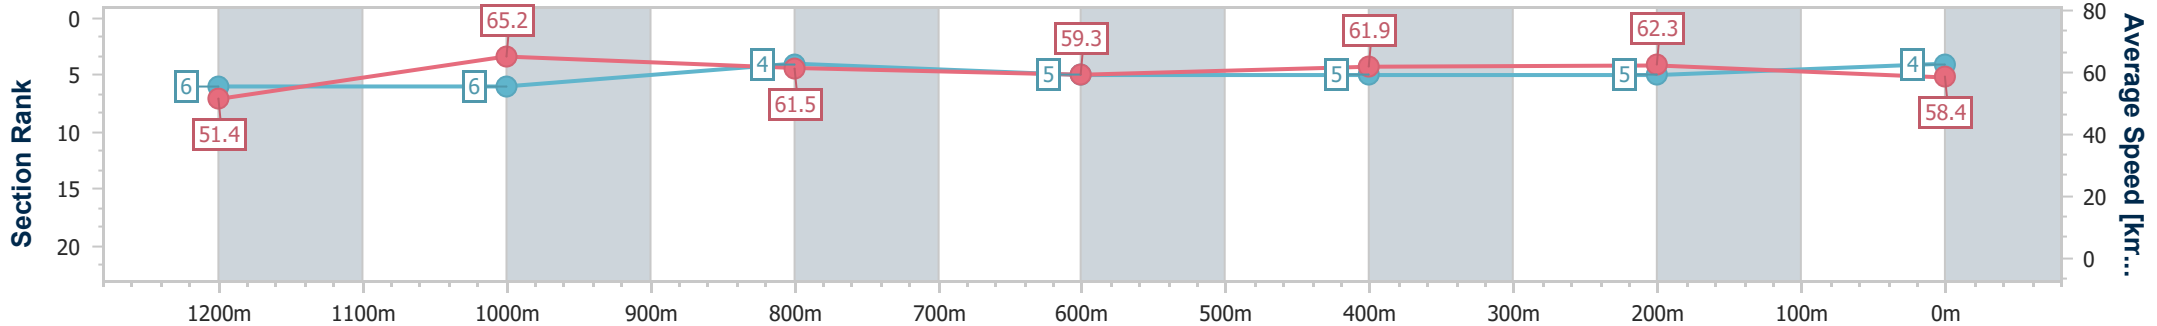

Section	Overall	1200m	1000m	800m	600m	400m	200m
Section Times	1:24.64 [4] (0:14.04)	1:10.60 [6] (0:11.08)	0:59.52 [6] (0:11.78)	0:47.74 [4] (0:12.18)	0:35.56 [5] (0:11.72)	0:23.84 [5] (0:11.55)	0:12.29 [5] (0:12.29)
Average Speed [km/h]	51.4	65.2	61.5	59.3	61.9	62.3	58.4
Top Speed [km/h]	65.9	66.8	62.1	60.2	64.2	64.1	60.9
Avg. Dist. to Rail [m]	4.2	2.0	1.4	0.8	0.8	3.7	3.9
Avg. Stride Freq. [Hz]	2.1	2.3	2.3	2.2	2.3	2.3	2.2
Avg. Stride Length [m]	6.7	7.8	7.5	7.4	7.6	7.6	7.2