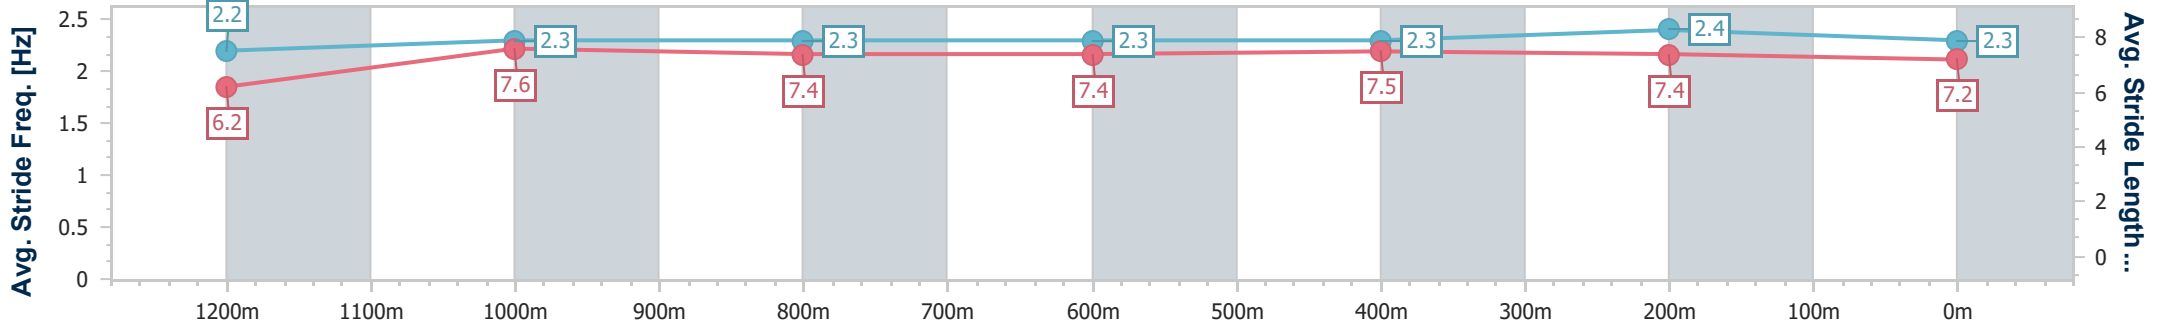

Section	Overall	1200m	1000m	800m	600m	400m	200m
Section Times	1:24.14 [1] (0:14.45)	1:09.69 [11] (0:11.32)	0:58.37 [11] (0:11.70)	0:46.67 [10] (0:11.86)	0:34.81 [8] (0:11.65)	0:23.16 [8] (0:11.22)	0:11.94 [2] (0:11.94)
Average Speed [km/h]	49.9	63.8	62.5	61.2	63.0	64.2	60.3
Top Speed [km/h]	64.1	64.6	63.4	62.3	65.3	65.5	63.7
Avg. Dist. to Rail [m]	5.3	2.6	2.7	2.2	3.9	11.2	9.1
Avg. Stride Freq. [Hz]	2.2	2.3	2.3	2.3	2.3	2.4	2.3
Avg. Stride Length [m]	6.2	7.6	7.4	7.4	7.5	7.4	7.2