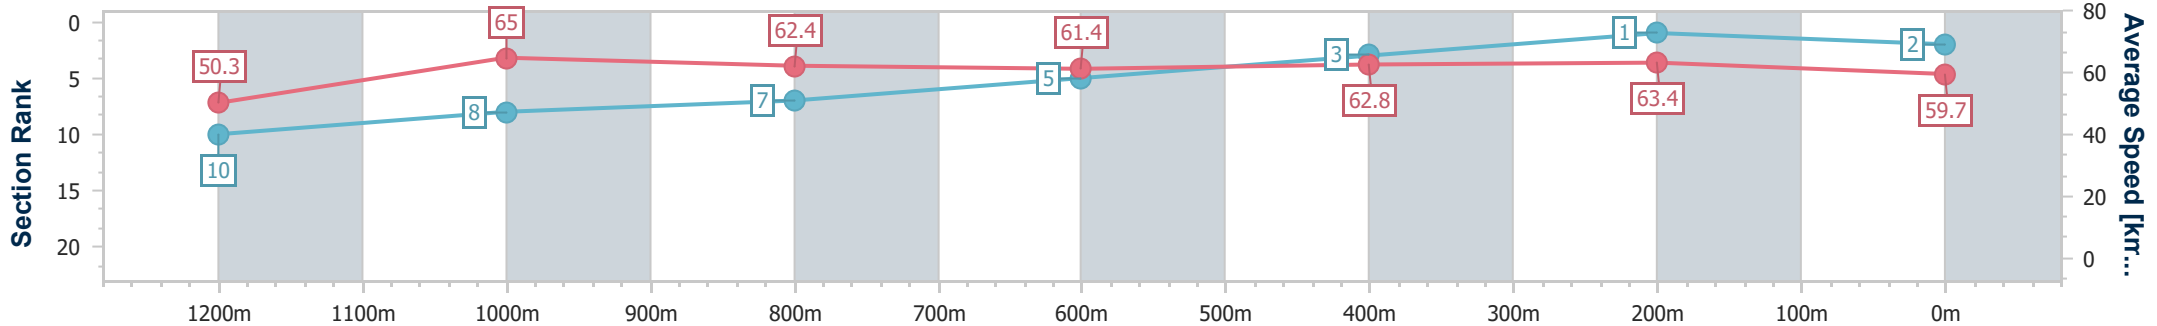

Section	Overall	1200m	1000m	800m	600m	400m	200m
Section Times	1:24.17 [2] (0:14.40)	1:09.77 [10] (0:11.12)	0:58.65 [8] (0:11.71)	0:46.94 [7] (0:11.85)	0:35.09 [5] (0:11.66)	0:23.43 [3] (0:11.34)	0:12.09 [1] (0:12.09)
Average Speed [km/h]	50.3	65.0	62.4	61.4	62.8	63.4	59.7
Top Speed [km/h]	63.5	65.9	63.6	62.4	63.8	64.4	62.3
Avg. Dist. to Rail [m]	8.9	4.9	3.4	2.2	3.6	10.5	8.8
Avg. Stride Freq. [Hz]	2.1	2.2	2.2	2.2	2.2	2.3	2.3
Avg. Stride Length [m]	6.7	8.0	7.8	7.9	7.8	7.7	7.4