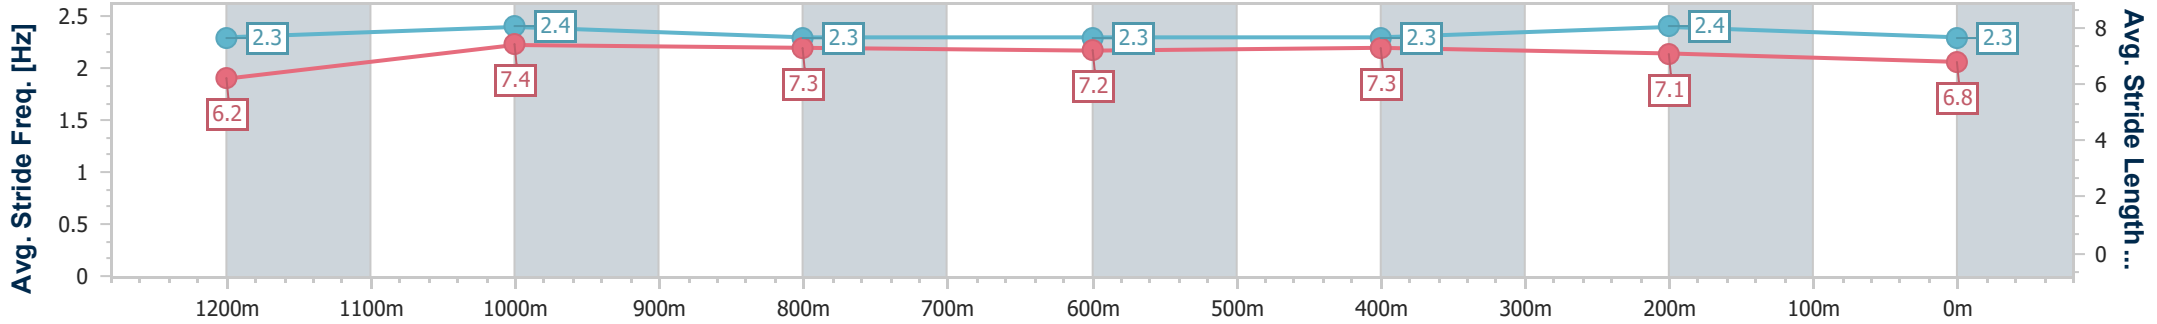

Section	Overall	1200m	1000m	800m	600m	400m	200m
Section Times	1:26.22 [12] (0:14.53)	1:11.69 [13] (0:11.29)	1:00.40 [12] (0:11.74)	0:48.66 [11] (0:11.96)	0:36.70 [12] (0:11.96)	0:24.74 [12] (0:11.89)	0:12.85 [12] (0:12.85)
Average Speed [km/h]	49.7	63.8	61.8	60.1	60.3	60.6	56.0
Top Speed [km/h]	61.7	65.1	62.1	62.3	61.7	61.7	57.9
Avg. Dist. to Rail [m]	0.9	1.8	1.2	0.4	0.4	3.1	5.2
Avg. Stride Freq. [Hz]	2.3	2.4	2.3	2.3	2.3	2.4	2.3
Avg. Stride Length [m]	6.2	7.4	7.3	7.2	7.3	7.1	6.8