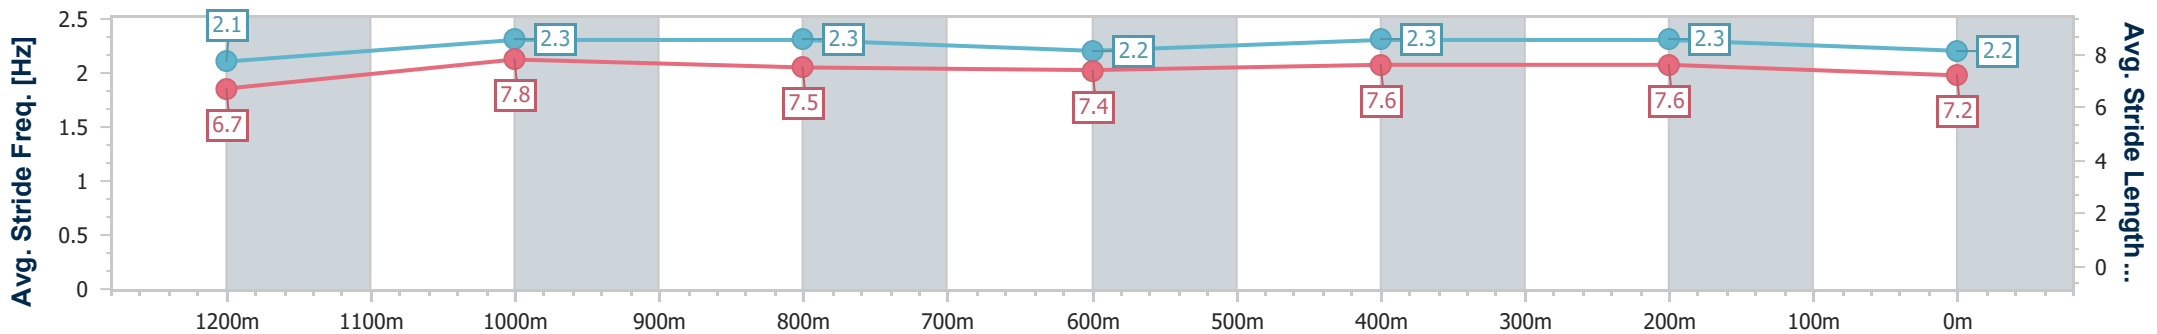

Section	Overall	1200m	1000m	800m	600m	400m	200m
Section Times	1:24.64 [4] (0:14.04)	1:10.60 [6] (0:11.08)	0:59.52 [6] (0:11.78)	0:47.74 [4] (0:12.18)	0:35.56 [5] (0:11.72)	0:23.84 [5] (0:11.55)	0:12.29 [5] (0:12.29)
Average Speed [km/h]	51.4	65.2	61.5	59.3	61.9	62.3	58.4
Top Speed [km/h]	65.9	66.8	62.1	60.2	64.2	64.1	60.9
Avg. Dist. to Rail [m]	4.2	2.0	1.4	0.8	0.8	3.7	3.9
Avg. Stride Freq. [Hz]	2.1	2.3	2.3	2.2	2.3	2.3	2.2
Avg. Stride Length [m]	6.7	7.8	7.5	7.4	7.6	7.6	7.2