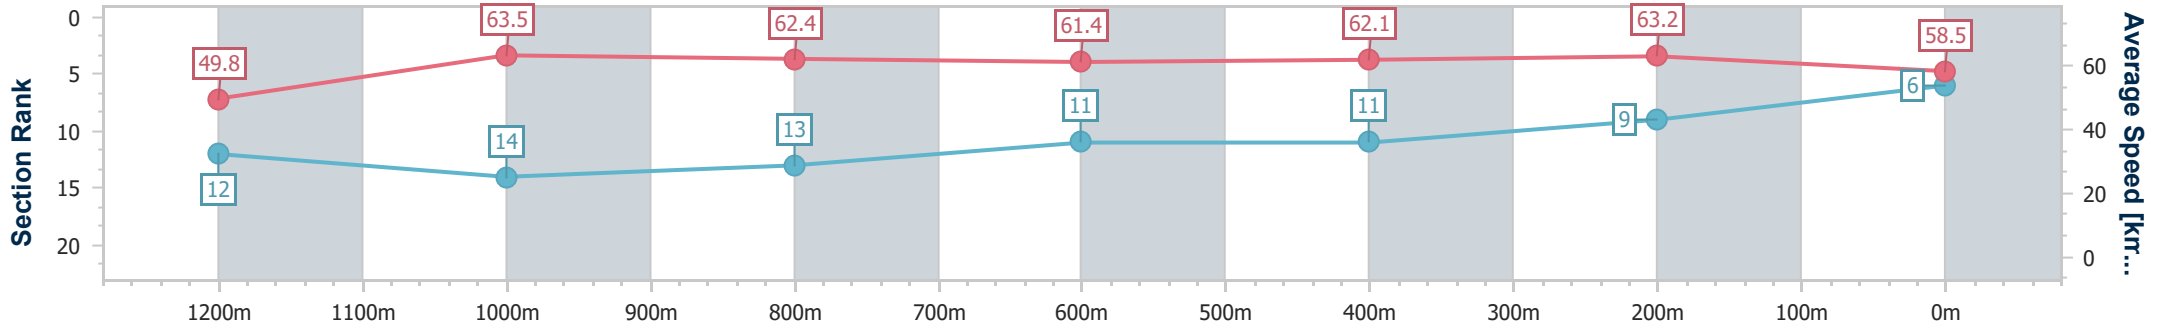

Section	Overall	1200m	1000m	800m	600m	400m	200m
Section Times	1:24.95 [6] (0:14.50)	1:10.45 [12] (0:11.35)	0:59.10 [14] (0:11.74)	0:47.36 [13] (0:11.90)	0:35.46 [11] (0:11.76)	0:23.70 [11] (0:11.42)	0:12.28 [9] (0:12.28)
Average Speed [km/h]	49.8	63.5	62.4	61.4	62.1	63.2	58.5
Top Speed [km/h]	62.6	64.8	63.1	62.9	64.2	64.8	62.3
Avg. Dist. to Rail [m]	7.6	4.2	3.5	2.7	3.3	10.2	10.5
Avg. Stride Freq. [Hz]	2.2	2.3	2.3	2.3	2.3	2.4	2.3
Avg. Stride Length [m]	6.2	7.5	7.4	7.4	7.5	7.5	7.1