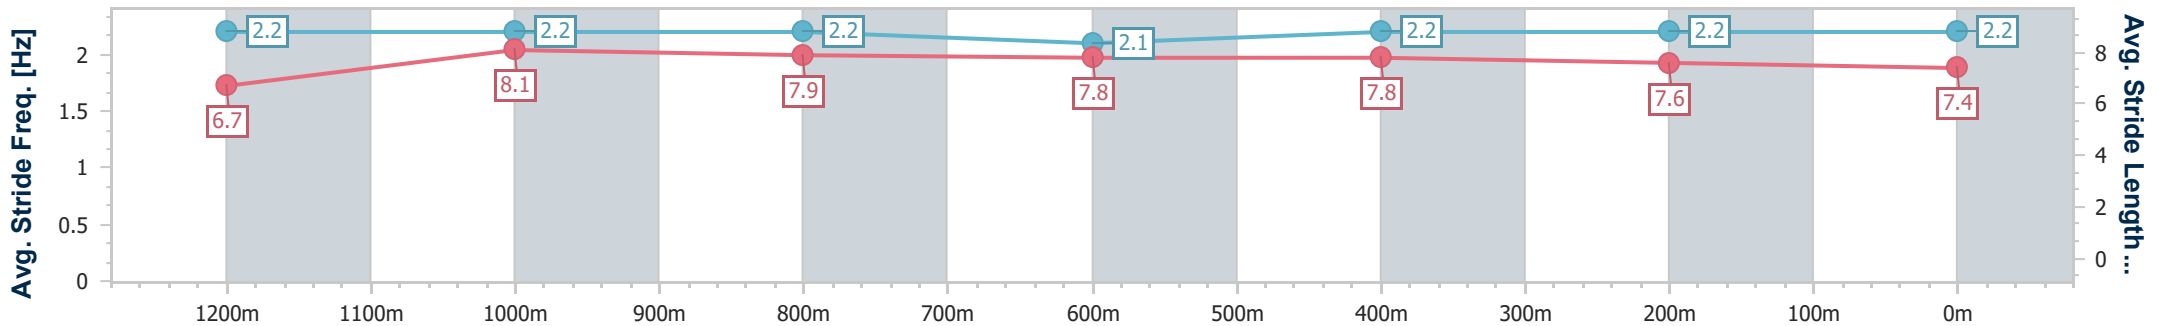

Section	Overall	1200m	1000m	800m	600m	400m	200m
Section Times	1:25.15 [7] (0:13.82)	1:11.33 [3] (0:11.15)	1:00.18 [4] (0:11.98)	0:48.20 [5] (0:12.02)	0:36.18 [4] (0:11.81)	0:24.37 [4] (0:11.84)	0:12.53 [8] (0:12.53)
Average Speed [km/h]	52.2	64.6	61.2	60.0	61.9	60.6	57.6
Top Speed [km/h]	65.5	66.5	62.7	60.9	63.2	63.0	60.2
Avg. Dist. to Rail [m]	1.9	3.4	3.3	0.9	2.3	9.0	8.1
Avg. Stride Freq. [Hz]	2.2	2.2	2.2	2.1	2.2	2.2	2.2
Avg. Stride Length [m]	6.7	8.1	7.9	7.8	7.8	7.6	7.4