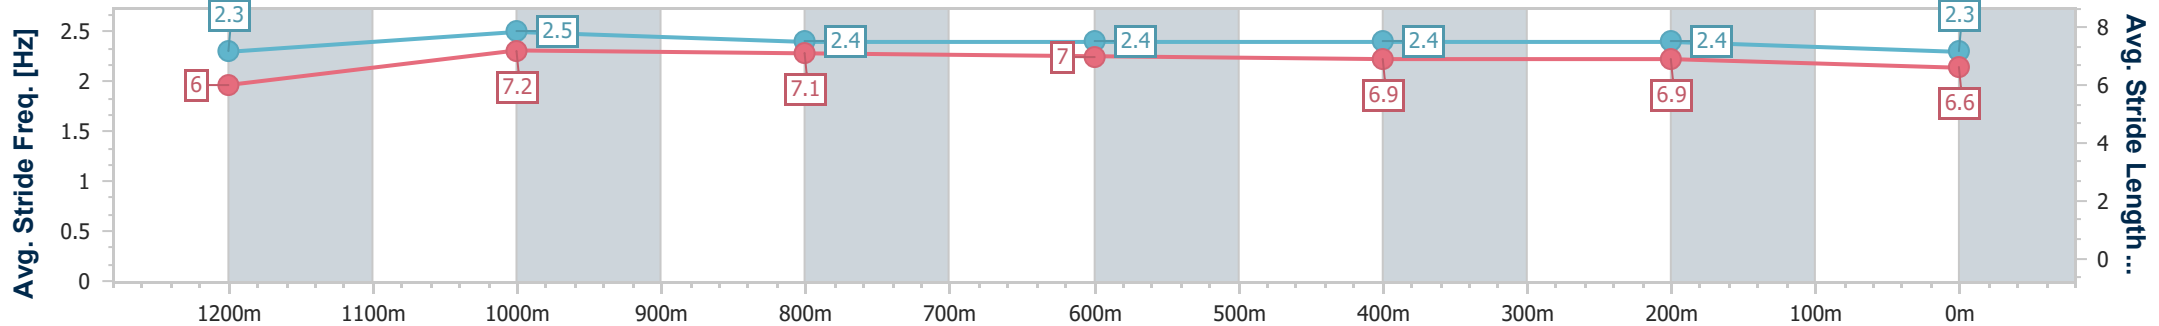

Section	Overall	1200m	1000m	800m	600m	400m	200m
Section Times	1:26.37 [13] (0:14.32)	1:12.05 [9] (0:11.30)	1:00.75 [10] (0:11.71)	0:49.04 [9] (0:12.13)	0:36.91 [10] (0:11.79)	0:25.12 [10] (0:11.97)	0:13.15 [11] (0:13.15)
Average Speed [km/h]	50.3	63.8	61.6	59.4	60.7	60.3	54.8
Top Speed [km/h]	64.0	65.2	62.7	61.0	62.3	62.3	57.4
Avg. Dist. to Rail [m]	1.2	1.0	0.5	0.2	0.9	2.4	3.4
Avg. Stride Freq. [Hz]	2.3	2.5	2.4	2.4	2.4	2.4	2.3
Avg. Stride Length [m]	6.0	7.2	7.1	7.0	6.9	6.9	6.6