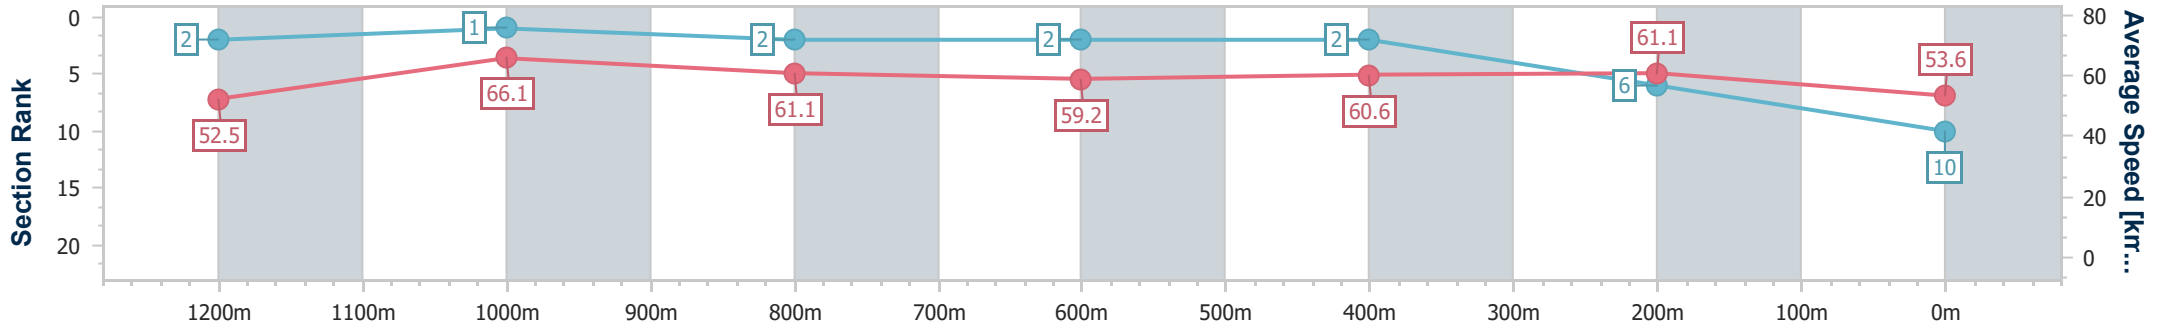

Section	Overall	1200m	1000m	800m	600m	400m	200m
Section Times	1:25.81 [10] (0:13.74)	1:12.07 [2] (0:10.92)	1:01.15 [1] (0:11.90)	0:49.25 [2] (0:12.12)	0:37.13 [2] (0:11.92)	0:25.21 [2] (0:11.79)	0:13.42 [6] (0:13.42)
Average Speed [km/h]	52.5	66.1	61.1	59.2	60.6	61.1	53.6
Top Speed [km/h]	68.2	68.2	62.9	60.3	63.0	63.2	58.0
Avg. Dist. to Rail [m]	7.4	3.8	1.9	0.9	1.3	7.3	6.0
Avg. Stride Freq. [Hz]	2.5	2.5	2.4	2.3	2.4	2.4	2.3
Avg. Stride Length [m]	6.0	7.4	7.2	7.1	7.0	7.2	6.6