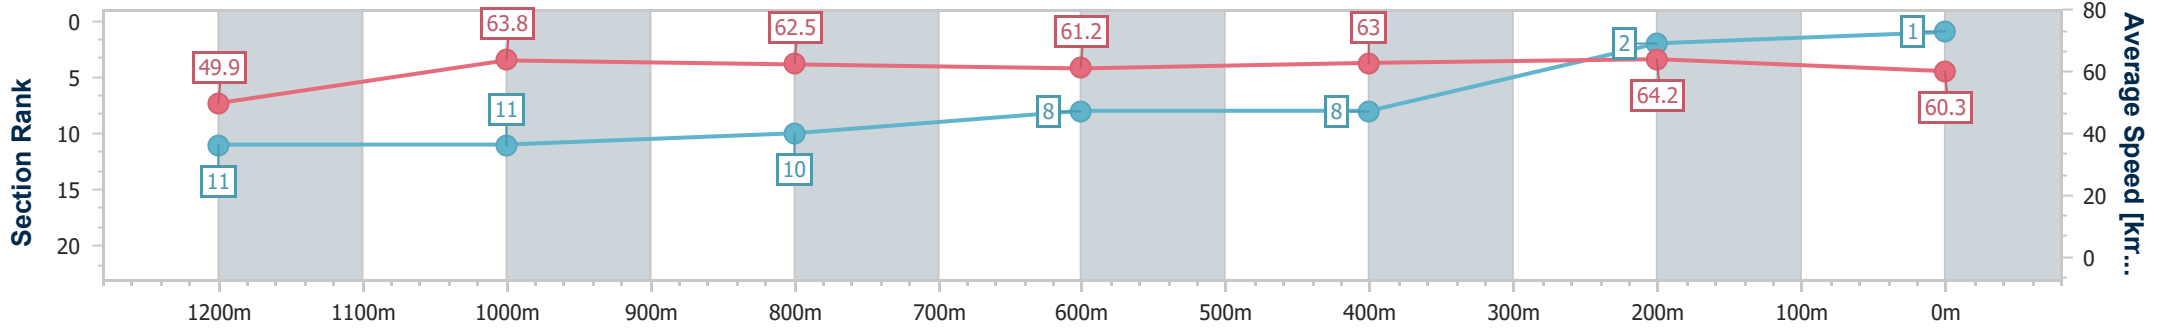

Section	Overall	1200m	1000m	800m	600m	400m	200m
Section Times	1:24.14 [1] (0:14.45)	1:09.69 [11] (0:11.32)	0:58.37 [11] (0:11.70)	0:46.67 [10] (0:11.86)	0:34.81 [8] (0:11.65)	0:23.16 [8] (0:11.22)	0:11.94 [2] (0:11.94)
Average Speed [km/h]	49.9	63.8	62.5	61.2	63.0	64.2	60.3
Top Speed [km/h]	64.1	64.6	63.4	62.3	65.3	65.5	63.7
Avg. Dist. to Rail [m]	5.3	2.6	2.7	2.2	3.9	11.2	9.1
Avg. Stride Freq. [Hz]	2.2	2.3	2.3	2.3	2.3	2.4	2.3
Avg. Stride Length [m]	6.2	7.6	7.4	7.4	7.5	7.4	7.2