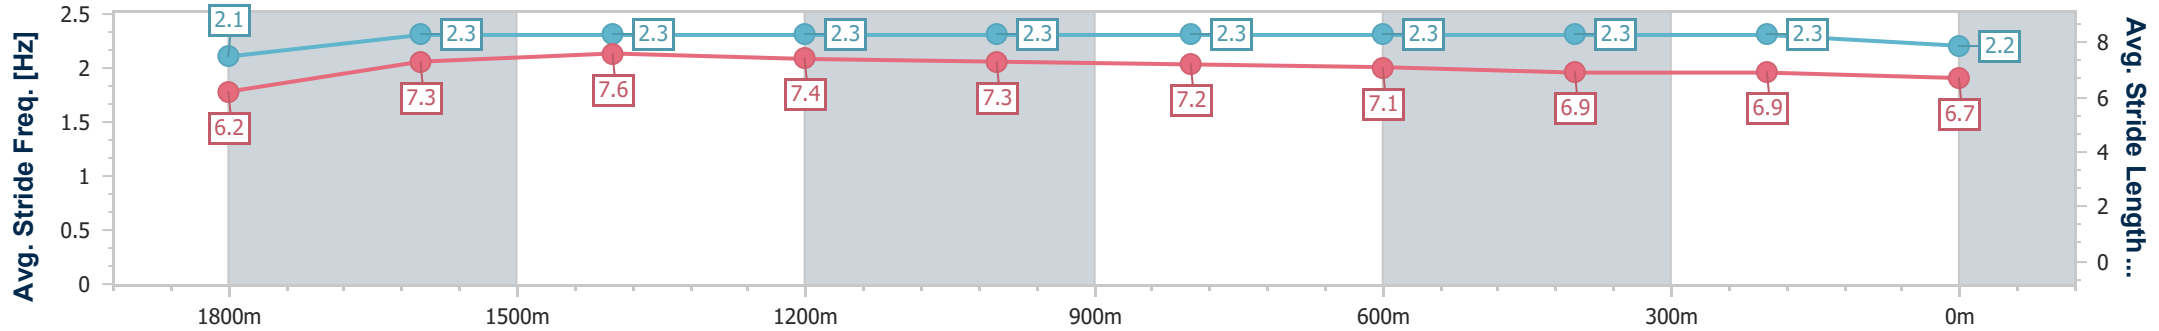

Toowoomba QLD Professional
Race 5: O'NEILL FAMILY LAW RACE CALLERS CUP
BENCHMARK 75 Handicap - 2000m

14 September 2024 - 20:00

Track Rating: Good 4, Weather: Fine, Rail Position: True

Section	Overall	1800m	1600m	1400m	1200m	1000m	800m	600m	400m	200m
Section Times	2:05.47 [5] (0:14.64)	1:50.83 [5] (0:11.52)	1:39.31 [4] (0:11.46)	1:27.85 [4] (0:11.69)	1:16.16 [2] (0:12.06)	1:04.10 [2] (0:12.51)	0:51.59 [2] (0:12.33)	0:39.26 [2] (0:12.54)	0:26.72 [2] (0:13.10)	0:13.62 [5] (0:13.62)
Average Speed [km/h]	49.3	62.9	63.0	62.3	59.9	57.9	59.1	58.0	55.1	52.9
Top Speed [km/h]	63.2	63.3	64.7	64.6	61.3	58.5	60.4	60.5	56.2	54.2
Avg. Dist. to Rail [m]	6.1	1.4	0.9	2.0	3.3	2.7	2.6	2.1	1.5	3.4
Avg. Stride Freq. [Hz]	2.3	2.4	2.4	2.4	2.4	2.4	2.4	2.4	2.4	2.3
Avg. Stride Length [m]	5.9	7.3	7.3	7.2	7.0	6.8	6.8	6.6	6.4	6.4

- [] Ranking at each section and finish
- .-.- No data available at this section
- NA No data available

Horse/Jockey Name	Winston Blue
Final Rank	6
Fastest Section Time (Section)	0:11.48 (1600m)
Top Speed [km/h] (Section)	64.8 (1600m)
Race State	Finished

Toowoomba QLD Professional
Race 5: O'NEILL FAMILY LAW RACE CALLERS CUP
BENCHMARK 75 Handicap - 2000m

14 September 2024 - 20:00

Track Rating: Good 4, Weather: Fine, Rail Position: True

Section	Overall	1800m	1600m	1400m	1200m	1000m	800m	600m	400m	200m
Section Times	2:05.82 [6] (0:15.29)	1:50.53 [8] (0:12.05)	1:38.48 [8] (0:11.48)	1:27.00 [8] (0:11.83)	1:15.17 [8] (0:12.03)	1:03.14 [8] (0:12.44)	0:50.70 [8] (0:12.30)	0:38.40 [8] (0:12.43)	0:25.97 [8] (0:12.75)	0:13.22 [8] (0:13.22)
Average Speed [km/h]	47.1	59.3	63.0	61.2	60.1	58.5	59.4	58.4	56.9	54.7
Top Speed [km/h]	59.6	61.3	64.8	63.0	61.6	59.6	60.4	60.2	57.9	56.0
Avg. Dist. to Rail [m]	0.7	1.3	0.9	1.4	2.8	3.7	3.2	2.7	2.5	4.6
Avg. Stride Freq. [Hz]	2.1	2.3	2.3	2.3	2.3	2.3	2.3	2.3	2.3	2.2
Avg. Stride Length [m]	6.2	7.3	7.6	7.4	7.3	7.2	7.1	6.9	6.9	6.7