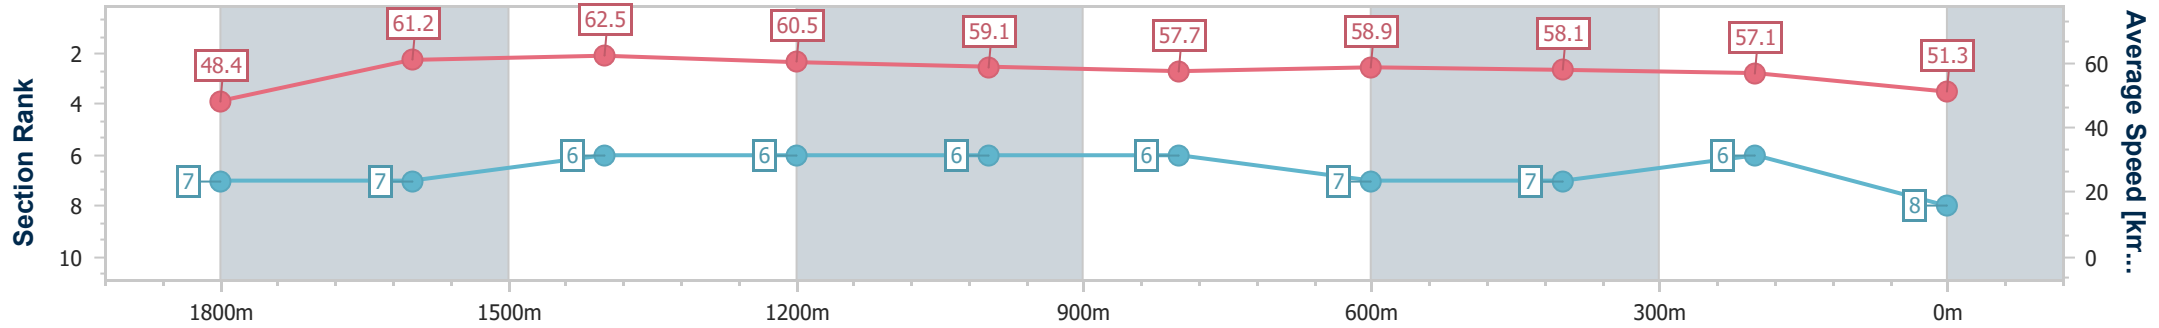

Toowoomba QLD Professional
Race 5: O'NEILL FAMILY LAW RACE CALLERS CUP
BENCHMARK 75 Handicap - 2000m

14 September 2024 - 20:00

Track Rating: Good 4, Weather: Fine, Rail Position: True

Section	Overall	1800m	1600m	1400m	1200m	1000m	800m	600m	400m	200m
Section Times	2:05.84 [7] (0:14.64)	1:51.20 [4] (0:11.49)	1:39.71 [3] (0:11.45)	1:28.26 [3] (0:11.93)	1:16.33 [4] (0:12.33)	1:04.00 [4] (0:12.61)	0:51.39 [4] (0:12.47)	0:38.92 [5] (0:12.64)	0:26.28 [6] (0:13.02)	0:13.26 [7] (0:13.26)
Average Speed [km/h]	49.3	61.9	62.4	60.5	58.7	57.3	58.0	56.7	55.3	54.3
Top Speed [km/h]	61.7	62.7	64.9	62.6	59.5	58.1	58.3	58.4	55.5	54.9
Avg. Dist. to Rail [m]	0.9	2.2	1.3	1.1	2.5	1.1	1.0	0.5	0.8	2.6
Avg. Stride Freq. [Hz]	2.3	2.3	2.3	2.3	2.2	2.2	2.2	2.2	2.2	2.2
Avg. Stride Length [m]	6.1	7.3	7.6	7.4	7.3	7.1	7.2	7.1	7.0	6.9

- [] Ranking at each section and finish
- .-.- No data available at this section
- NA No data available

Horse/Jockey Name	Start Strutting
Final Rank	8
Fastest Section Time (Section)	0:11.48 (1600m)
Top Speed [km/h] (Section)	63.7 (1600m)
Race State	Finished

Toowoomba QLD Professional
Race 5: O'NEILL FAMILY LAW RACE CALLERS CUP
BENCHMARK 75 Handicap - 2000m

14 September 2024 - 20:00

Track Rating: Good 4, Weather: Fine, Rail Position: True

Section	Overall	1800m	1600m	1400m	1200m	1000m	800m	600m	400m	200m
Section Times	2:06.22 [8] (0:14.88)	1:51.34 [7] (0:11.69)	1:39.65 [7] (0:11.48)	1:28.17 [6] (0:11.91)	1:16.26 [6] (0:12.20)	1:04.06 [6] (0:12.56)	0:51.50 [6] (0:12.36)	0:39.14 [7] (0:12.52)	0:26.62 [7] (0:12.63)	0:13.99 [6] (0:13.99)
Average Speed [km/h]	48.4	61.2	62.5	60.5	59.1	57.7	58.9	58.1	57.1	51.3
Top Speed [km/h]	61.5	62.8	63.7	62.0	60.2	58.6	59.9	58.7	58.0	54.3
Avg. Dist. to Rail [m]	1.6	1.5	1.1	0.9	2.2	2.1	2.5	2.1	0.5	0.3
Avg. Stride Freq. [Hz]	2.1	2.3	2.3	2.3	2.3	2.2	2.3	2.3	2.3	2.2
Avg. Stride Length [m]	6.4	7.5	7.6	7.4	7.3	7.1	7.3	7.1	6.9	6.5