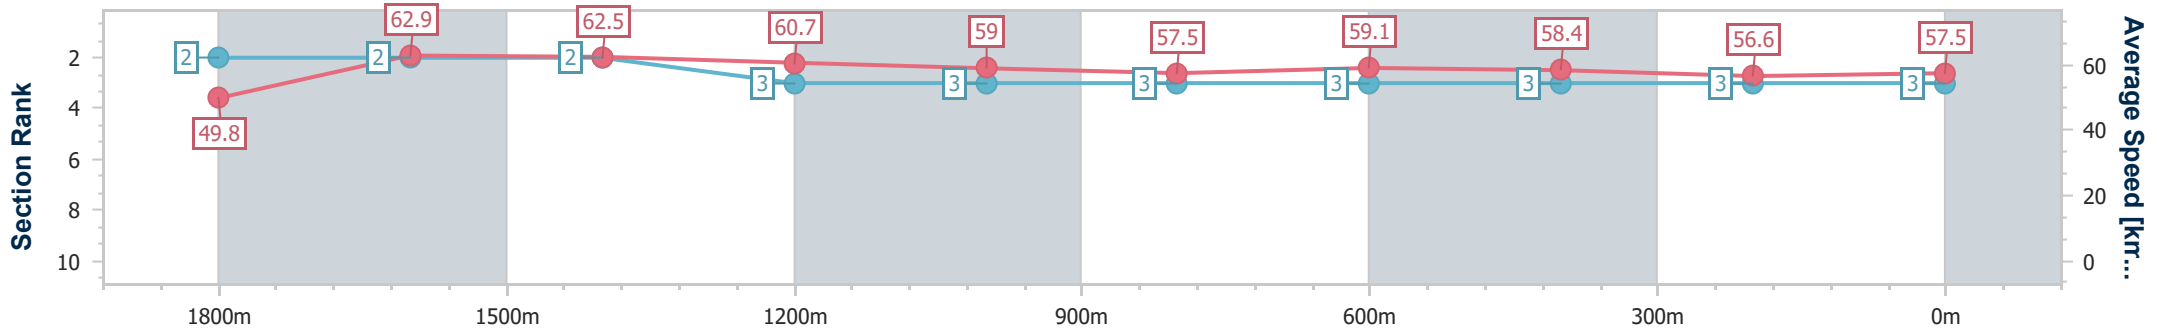

Horse/Jockey Name	Power Pack
Final Rank	3
Fastest Section Time (Section)	0:11.52 (1800m)
Top Speed [km/h] (Section)	63.7 (1600m)
Race State	Finished

Toowoomba QLD Professional
Race 5: O'NEILL FAMILY LAW RACE CALLERS CUP
BENCHMARK 75 Handicap - 2000m

14 September 2024 - 20:00

Track Rating: Good 4, Weather: Fine, Rail Position: True

Section	Overall	1800m	1600m	1400m	1200m	1000m	800m	600m	400m	200m
Section Times	2:04.10 [3] (0:14.41)	1:49.69 [2] (0:11.52)	1:38.17 [2] (0:11.52)	1:26.65 [2] (0:11.97)	1:14.68 [3] (0:12.28)	1:02.40 [3] (0:12.63)	0:49.77 [3] (0:12.24)	0:37.53 [3] (0:12.33)	0:25.20 [3] (0:12.67)	0:12.53 [3] (0:12.53)
Average Speed [km/h]	49.8	62.9	62.5	60.7	59.0	57.5	59.1	58.4	56.6	57.5
Top Speed [km/h]	63.6	63.5	63.7	63.2	59.9	58.5	60.4	60.0	57.3	58.1
Avg. Dist. to Rail [m]	3.7	0.9	0.7	2.0	3.5	3.2	1.1	0.4	1.0	3.4
Avg. Stride Freq. [Hz]	2.1	2.3	2.3	2.2	2.2	2.2	2.2	2.2	2.2	2.2
Avg. Stride Length [m]	6.6	7.6	7.7	7.5	7.4	7.2	7.4	7.4	7.2	7.4

- [ ] Ranking at each section and finish
- -.-.- No data available at this section
- NA No data available