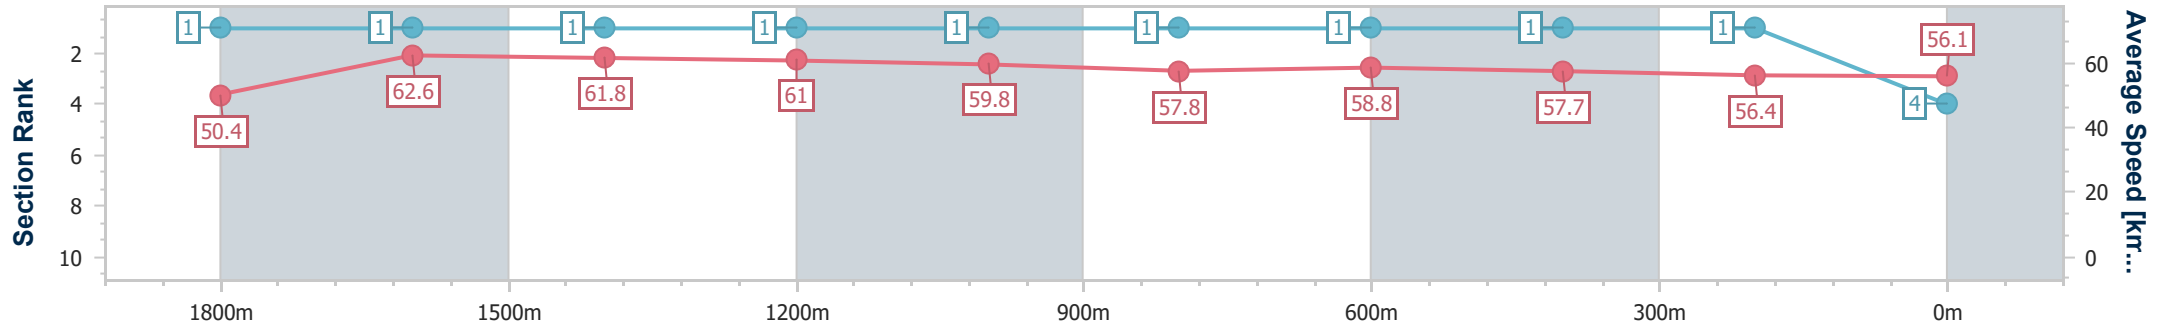

Horse/Jockey Name	The Right Way
Final Rank	4
Fastest Section Time (Section)	0:11.45 (1800m)
Top Speed [km/h] (Section)	64.1 (1600m)
Race State	Finished

Toowoomba QLD Professional
Race 5: O'NEILL FAMILY LAW RACE CALLERS CUP
BENCHMARK 75 Handicap - 2000m

14 September 2024 - 20:00

Track Rating: Good 4, Weather: Fine, Rail Position: True

Section	Overall	1800m	1600m	1400m	1200m	1000m	800m	600m	400m	200m
Section Times	2:04.22 [4] (0:14.31)	1:49.91 [1] (0:11.45)	1:38.46 [1] (0:11.60)	1:26.86 [1] (0:11.81)	1:15.05 [1] (0:12.05)	1:03.00 [1] (0:12.54)	0:50.46 [1] (0:12.37)	0:38.09 [1] (0:12.52)	0:25.57 [1] (0:12.75)	0:12.82 [1] (0:12.82)
Average Speed [km/h]	50.4	62.6	61.8	61.0	59.8	57.8	58.8	57.7	56.4	56.1
Top Speed [km/h]	61.9	63.7	64.1	64.0	60.8	58.8	59.1	58.5	57.6	56.7
Avg. Dist. to Rail [m]	1.3	0.8	0.8	0.6	2.0	2.2	2.4	0.8	1.0	2.2
Avg. Stride Freq. [Hz]	2.1	2.2	2.2	2.2	2.2	2.2	2.2	2.2	2.2	2.1
Avg. Stride Length [m]	6.6	8.0	7.9	7.7	7.6	7.5	7.4	7.3	7.3	7.3

- [ ] Ranking at each section and finish
- -.-.- No data available at this section
- NA No data available