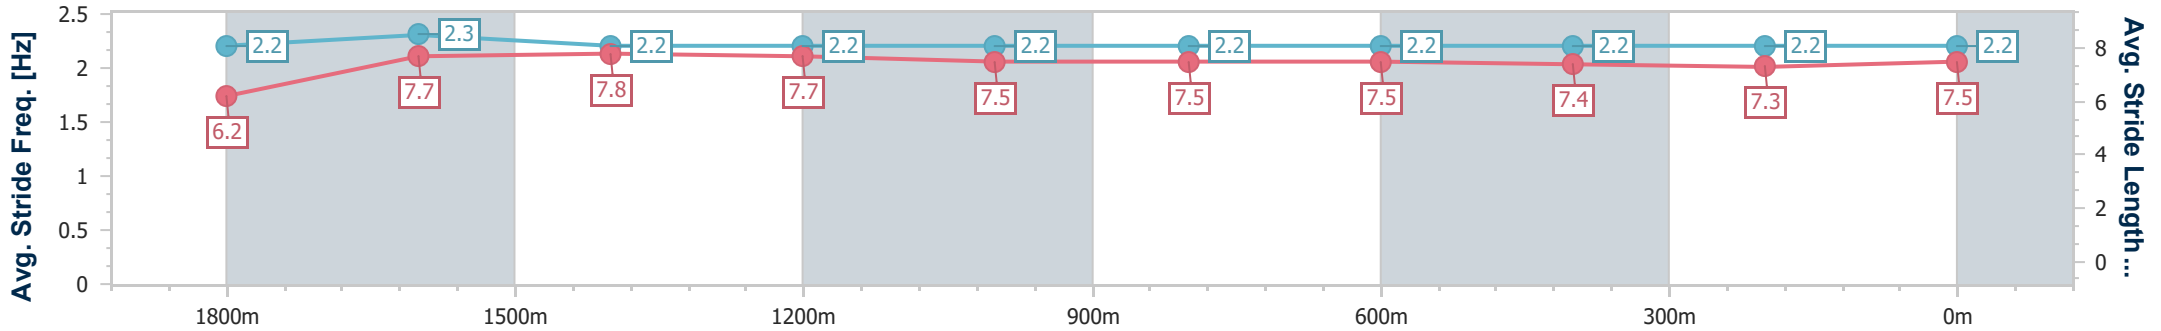

Horse/Jockey Name	Artful Girl
Final Rank	1
Fastest Section Time (Section)	0:11.45 (1600m)
Top Speed [km/h] (Section)	64.2 (1600m)
Race State	Finished

Toowoomba QLD Professional
Race 5: O'NEILL FAMILY LAW RACE CALLERS CUP
BENCHMARK 75 Handicap - 2000m

14 September 2024 - 20:00

Track Rating: Good 4, Weather: Fine, Rail Position: True

Section	Overall	1800m	1600m	1400m	1200m	1000m	800m	600m	400m	200m
Section Times	2:03.72 [1] (0:14.61)	1:49.11 [3] (0:11.66)	1:37.45 [5] (0:11.45)	1:26.00 [5] (0:11.93)	1:14.07 [5] (0:12.29)	1:01.78 [5] (0:12.54)	0:49.24 [5] (0:12.19)	0:37.05 [4] (0:12.37)	0:24.68 [4] (0:12.40)	0:12.28 [2] (0:12.28)
Average Speed [km/h]	49.2	62.0	62.7	60.8	58.8	58.1	59.8	58.7	58.5	58.6
Top Speed [km/h]	62.1	62.9	64.2	64.2	59.6	58.8	60.8	60.8	59.6	59.1
Avg. Dist. to Rail [m]	3.3	0.5	0.4	1.7	3.3	3.4	3.3	2.2	2.3	3.8
Avg. Stride Freq. [Hz]	2.2	2.3	2.2	2.2	2.2	2.2	2.2	2.2	2.2	2.2
Avg. Stride Length [m]	6.2	7.7	7.8	7.7	7.5	7.5	7.5	7.4	7.3	7.5

- [ ] Ranking at each section and finish
- -.-.- No data available at this section
- NA No data available