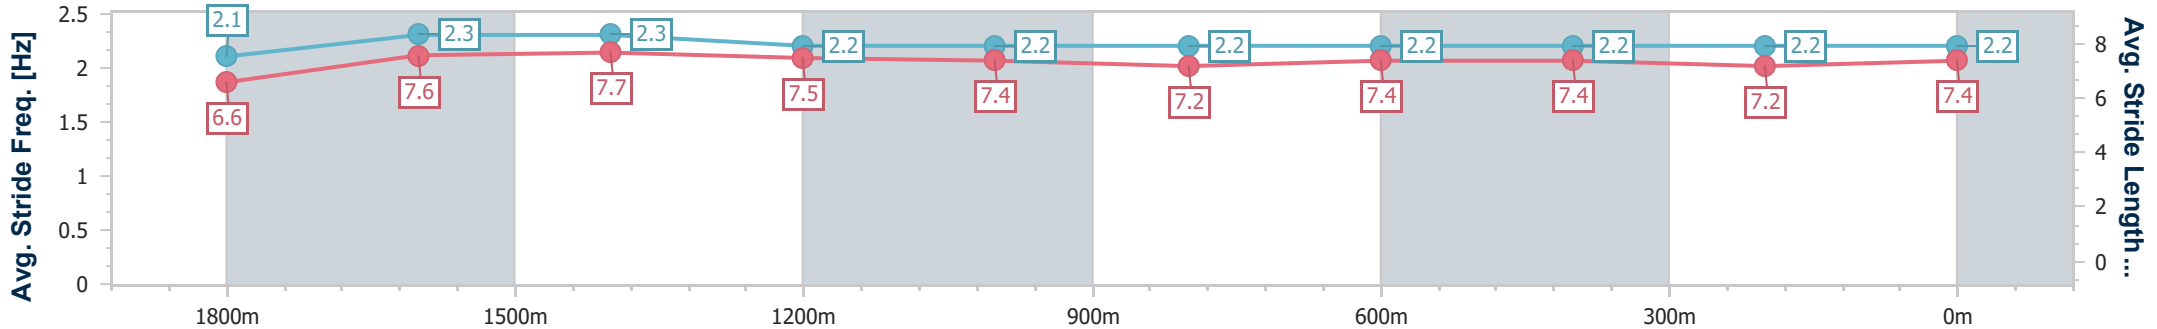

Horse/Jockey Name	Power Pack
Final Rank	3
Fastest Section Time (Section)	0:11.52 (1800m)
Top Speed [km/h] (Section)	63.7 (1600m)
Race State	Finished

Toowoomba QLD Professional
Race 5: O'NEILL FAMILY LAW RACE CALLERS CUP
BENCHMARK 75 Handicap - 2000m

14 September 2024 - 20:00

Track Rating: Good 4, Weather: Fine, Rail Position: True

Section	Overall	1800m	1600m	1400m	1200m	1000m	800m	600m	400m	200m
Section Times	2:04.10 [3] (0:14.41)	1:49.69 [2] (0:11.52)	1:38.17 [2] (0:11.52)	1:26.65 [2] (0:11.97)	1:14.68 [3] (0:12.28)	1:02.40 [3] (0:12.63)	0:49.77 [3] (0:12.24)	0:37.53 [3] (0:12.33)	0:25.20 [3] (0:12.67)	0:12.53 [3] (0:12.53)
Average Speed [km/h]	49.8	62.9	62.5	60.7	59.0	57.5	59.1	58.4	56.6	57.5
Top Speed [km/h]	63.6	63.5	63.7	63.2	59.9	58.5	60.4	60.0	57.3	58.1
Avg. Dist. to Rail [m]	3.7	0.9	0.7	2.0	3.5	3.2	1.1	0.4	1.0	3.4
Avg. Stride Freq. [Hz]	2.1	2.3	2.3	2.2	2.2	2.2	2.2	2.2	2.2	2.2
Avg. Stride Length [m]	6.6	7.6	7.7	7.5	7.4	7.2	7.4	7.4	7.2	7.4

- [ ] Ranking at each section and finish
- -.-.- No data available at this section
- NA No data available