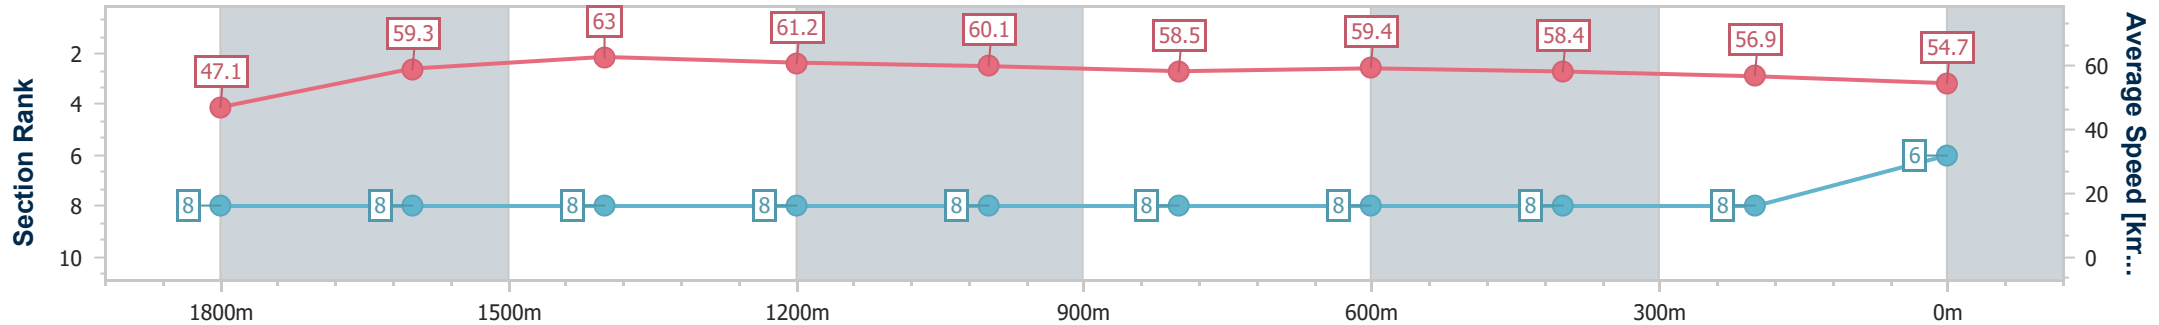

- [] Ranking at each section and finish
- .-.- No data available at this section
- NA No data available

Horse/Jockey Name	Winston Blue
Final Rank	6
Fastest Section Time (Section)	0:11.48 (1600m)
Top Speed [km/h] (Section)	64.8 (1600m)
Race State	Finished

Toowoomba QLD Professional
Race 5: O'NEILL FAMILY LAW RACE CALLERS CUP
BENCHMARK 75 Handicap - 2000m

14 September 2024 - 20:00

Track Rating: Good 4, Weather: Fine, Rail Position: True

Section	Overall	1800m	1600m	1400m	1200m	1000m	800m	600m	400m	200m
Section Times	2:05.82 [6] (0:15.29)	1:50.53 [8] (0:12.05)	1:38.48 [8] (0:11.48)	1:27.00 [8] (0:11.83)	1:15.17 [8] (0:12.03)	1:03.14 [8] (0:12.44)	0:50.70 [8] (0:12.30)	0:38.40 [8] (0:12.43)	0:25.97 [8] (0:12.75)	0:13.22 [8] (0:13.22)
Average Speed [km/h]	47.1	59.3	63.0	61.2	60.1	58.5	59.4	58.4	56.9	54.7
Top Speed [km/h]	59.6	61.3	64.8	63.0	61.6	59.6	60.4	60.2	57.9	56.0
Avg. Dist. to Rail [m]	0.7	1.3	0.9	1.4	2.8	3.7	3.2	2.7	2.5	4.6
Avg. Stride Freq. [Hz]	2.1	2.3	2.3	2.3	2.3	2.3	2.3	2.3	2.3	2.2
Avg. Stride Length [m]	6.2	7.3	7.6	7.4	7.3	7.2	7.1	6.9	6.9	6.7