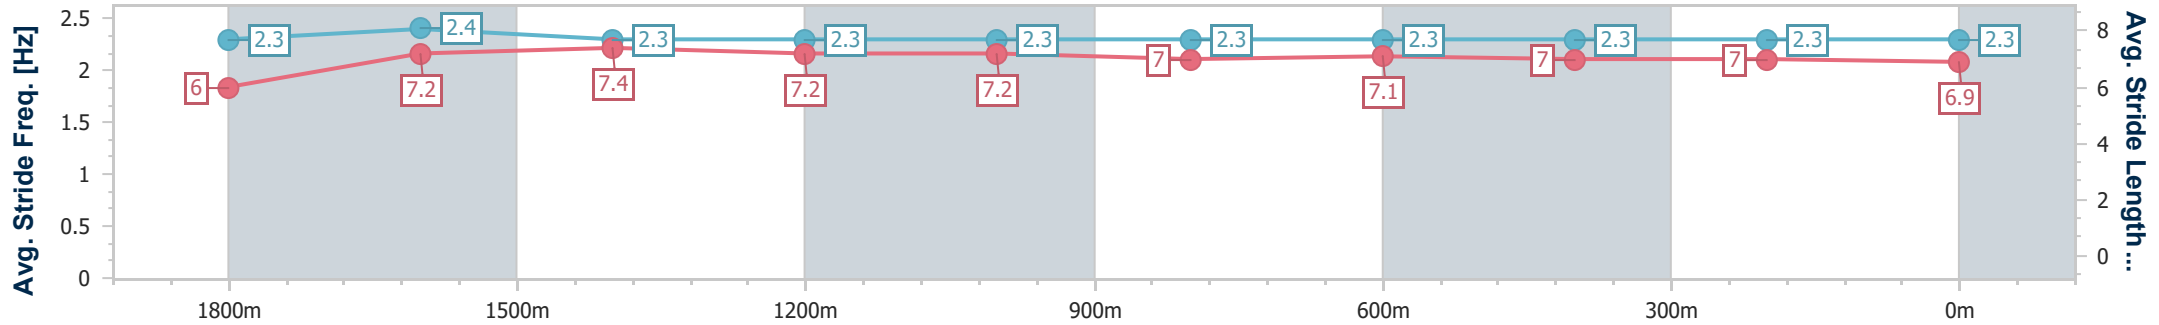

Horse/Jockey Name	Uncommon Valour
Final Rank	2
Fastest Section Time (Section)	0:11.55 (1600m)
Top Speed [km/h] (Section)	63.4 (1600m)
Race State	Finished

Toowoomba QLD Professional
Race 5: O'NEILL FAMILY LAW RACE CALLERS CUP
BENCHMARK 75 Handicap - 2000m

14 September 2024 - 20:00

Track Rating: Good 4, Weather: Fine, Rail Position: True

Section	Overall	1800m	1600m	1400m	1200m	1000m	800m	600m	400m	200m
Section Times	2:04.06 [2] (0:14.70)	1:49.36 [6] (0:11.83)	1:37.53 [6] (0:11.55)	1:25.98 [7] (0:12.04)	1:13.94 [7] (0:12.09)	1:01.85 [7] (0:12.57)	0:49.28 [7] (0:12.20)	0:37.08 [6] (0:12.27)	0:24.81 [5] (0:12.36)	0:12.45 [4] (0:12.45)
Average Speed [km/h]	49.0	61.1	62.6	60.5	59.8	57.7	59.7	59.3	58.9	57.7
Top Speed [km/h]	61.6	62.7	63.4	62.3	60.5	58.8	60.7	60.3	59.9	59.9
Avg. Dist. to Rail [m]	4.9	0.6	1.3	2.0	2.9	2.9	3.2	2.5	2.6	4.8
Avg. Stride Freq. [Hz]	2.3	2.4	2.3	2.3	2.3	2.3	2.3	2.3	2.3	2.3
Avg. Stride Length [m]	6.0	7.2	7.4	7.2	7.2	7.0	7.1	7.0	7.0	6.9

- [ ] Ranking at each section and finish
- -.-.- No data available at this section
- NA No data available