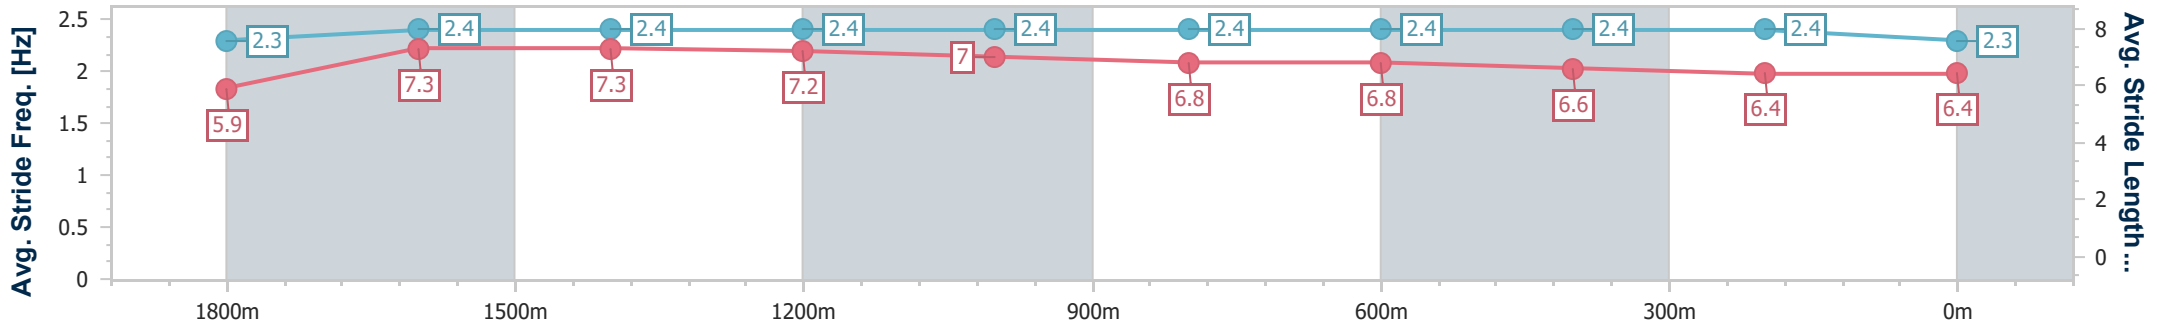

- [] Ranking at each section and finish
- .-.- No data available at this section
- NA No data available

Horse/Jockey Name	Heleva Deel
Final Rank	5
Fastest Section Time (Section)	0:11.46 (1600m)
Top Speed [km/h] (Section)	64.7 (1600m)
Race State	Finished

Toowoomba QLD Professional
Race 5: O'NEILL FAMILY LAW RACE CALLERS CUP
BENCHMARK 75 Handicap - 2000m

14 September 2024 - 20:00

Track Rating: Good 4, Weather: Fine, Rail Position: True

Section	Overall	1800m	1600m	1400m	1200m	1000m	800m	600m	400m	200m
Section Times	2:05.47 [5] (0:14.64)	1:50.83 [5] (0:11.52)	1:39.31 [4] (0:11.46)	1:27.85 [4] (0:11.69)	1:16.16 [2] (0:12.06)	1:04.10 [2] (0:12.51)	0:51.59 [2] (0:12.33)	0:39.26 [2] (0:12.54)	0:26.72 [2] (0:13.10)	0:13.62 [5] (0:13.62)
Average Speed [km/h]	49.3	62.9	63.0	62.3	59.9	57.9	59.1	58.0	55.1	52.9
Top Speed [km/h]	63.2	63.3	64.7	64.6	61.3	58.5	60.4	60.5	56.2	54.2
Avg. Dist. to Rail [m]	6.1	1.4	0.9	2.0	3.3	2.7	2.6	2.1	1.5	3.4
Avg. Stride Freq. [Hz]	2.3	2.4	2.4	2.4	2.4	2.4	2.4	2.4	2.4	2.3
Avg. Stride Length [m]	5.9	7.3	7.3	7.2	7.0	6.8	6.8	6.6	6.4	6.4