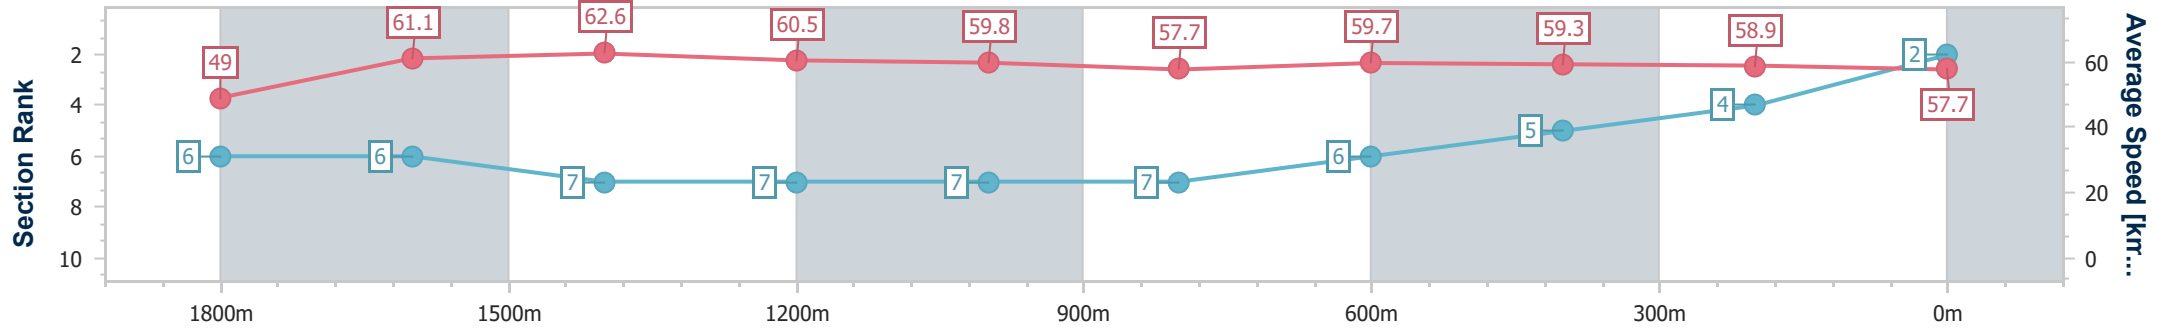

Horse/Jockey Name	Uncommon Valour
Final Rank	2
Fastest Section Time (Section)	0:11.55 (1600m)
Top Speed [km/h] (Section)	63.4 (1600m)
Race State	Finished

Toowoomba QLD Professional
Race 5: O'NEILL FAMILY LAW RACE CALLERS CUP
BENCHMARK 75 Handicap - 2000m

14 September 2024 - 20:00

Track Rating: Good 4, Weather: Fine, Rail Position: True

Section	Overall	1800m	1600m	1400m	1200m	1000m	800m	600m	400m	200m
Section Times	2:04.06 [2] (0:14.70)	1:49.36 [6] (0:11.83)	1:37.53 [6] (0:11.55)	1:25.98 [7] (0:12.04)	1:13.94 [7] (0:12.09)	1:01.85 [7] (0:12.57)	0:49.28 [7] (0:12.20)	0:37.08 [6] (0:12.27)	0:24.81 [5] (0:12.36)	0:12.45 [4] (0:12.45)
Average Speed [km/h]	49.0	61.1	62.6	60.5	59.8	57.7	59.7	59.3	58.9	57.7
Top Speed [km/h]	61.6	62.7	63.4	62.3	60.5	58.8	60.7	60.3	59.9	59.9
Avg. Dist. to Rail [m]	4.9	0.6	1.3	2.0	2.9	2.9	3.2	2.5	2.6	4.8
Avg. Stride Freq. [Hz]	2.3	2.4	2.3	2.3	2.3	2.3	2.3	2.3	2.3	2.3
Avg. Stride Length [m]	6.0	7.2	7.4	7.2	7.2	7.0	7.1	7.0	7.0	6.9

- [ ] Ranking at each section and finish
- -.-.- No data available at this section
- NA No data available