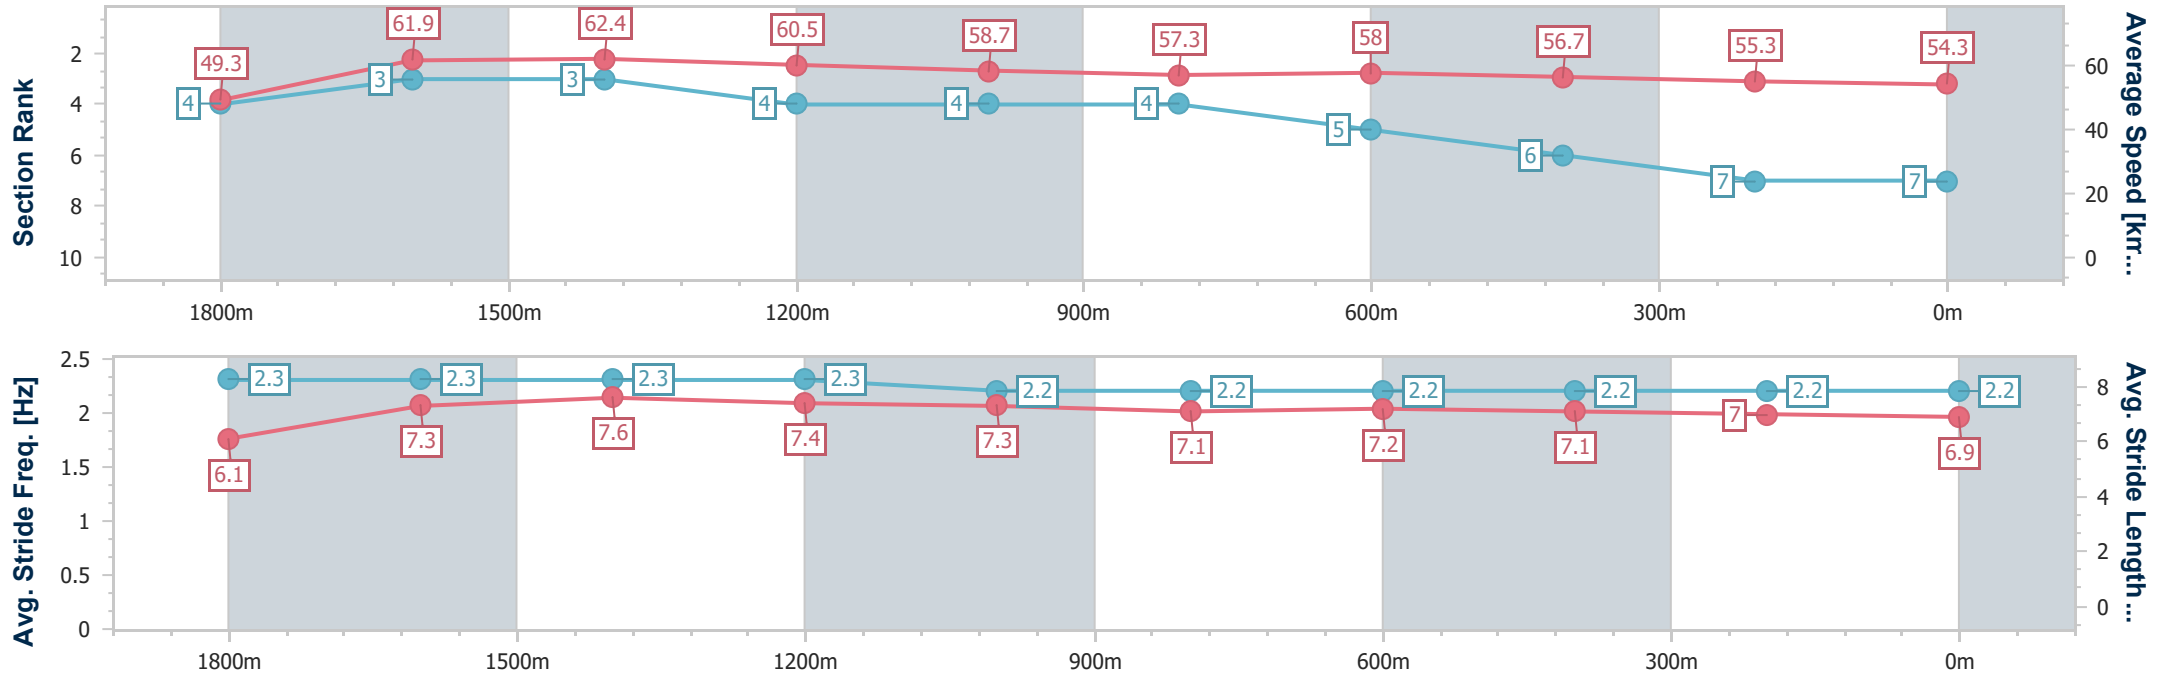

Toowoomba QLD Professional
Race 5: O'NEILL FAMILY LAW RACE CALLERS CUP
BENCHMARK 75 Handicap - 2000m

14 September 2024 - 20:00

Track Rating: Good 4, Weather: Fine, Rail Position: True

Section	Overall	1800m	1600m	1400m	1200m	1000m	800m	600m	400m	200m
Section Times	2:05.82 [6] (0:15.29)	1:50.53 [8] (0:12.05)	1:38.48 [8] (0:11.48)	1:27.00 [8] (0:11.83)	1:15.17 [8] (0:12.03)	1:03.14 [8] (0:12.44)	0:50.70 [8] (0:12.30)	0:38.40 [8] (0:12.43)	0:25.97 [8] (0:12.75)	0:13.22 [8] (0:13.22)
Average Speed [km/h]	47.1	59.3	63.0	61.2	60.1	58.5	59.4	58.4	56.9	54.7
Top Speed [km/h]	59.6	61.3	64.8	63.0	61.6	59.6	60.4	60.2	57.9	56.0
Avg. Dist. to Rail [m]	0.7	1.3	0.9	1.4	2.8	3.7	3.2	2.7	2.5	4.6
Avg. Stride Freq. [Hz]	2.1	2.3	2.3	2.3	2.3	2.3	2.3	2.3	2.3	2.2
Avg. Stride Length [m]	6.2	7.3	7.6	7.4	7.3	7.2	7.1	6.9	6.9	6.7

- [] Ranking at each section and finish
- .-.- No data available at this section
- NA No data available

Horse/Jockey Name	Guts 'N' Glory
Final Rank	7
Fastest Section Time (Section)	0:11.45 (1600m)
Top Speed [km/h] (Section)	64.9 (1600m)
Race State	Finished

Toowoomba QLD Professional
Race 5: O'NEILL FAMILY LAW RACE CALLERS CUP
BENCHMARK 75 Handicap - 2000m

14 September 2024 - 20:00

Track Rating: Good 4, Weather: Fine, Rail Position: True

Section	Overall	1800m	1600m	1400m	1200m	1000m	800m	600m	400m	200m
Section Times	2:05.84 [7] (0:14.64)	1:51.20 [4] (0:11.49)	1:39.71 [3] (0:11.45)	1:28.26 [3] (0:11.93)	1:16.33 [4] (0:12.33)	1:04.00 [4] (0:12.61)	0:51.39 [4] (0:12.47)	0:38.92 [5] (0:12.64)	0:26.28 [6] (0:13.02)	0:13.26 [7] (0:13.26)
Average Speed [km/h]	49.3	61.9	62.4	60.5	58.7	57.3	58.0	56.7	55.3	54.3
Top Speed [km/h]	61.7	62.7	64.9	62.6	59.5	58.1	58.3	58.4	55.5	54.9
Avg. Dist. to Rail [m]	0.9	2.2	1.3	1.1	2.5	1.1	1.0	0.5	0.8	2.6
Avg. Stride Freq. [Hz]	2.3	2.3	2.3	2.3	2.2	2.2	2.2	2.2	2.2	2.2
Avg. Stride Length [m]	6.1	7.3	7.6	7.4	7.3	7.1	7.2	7.1	7.0	6.9