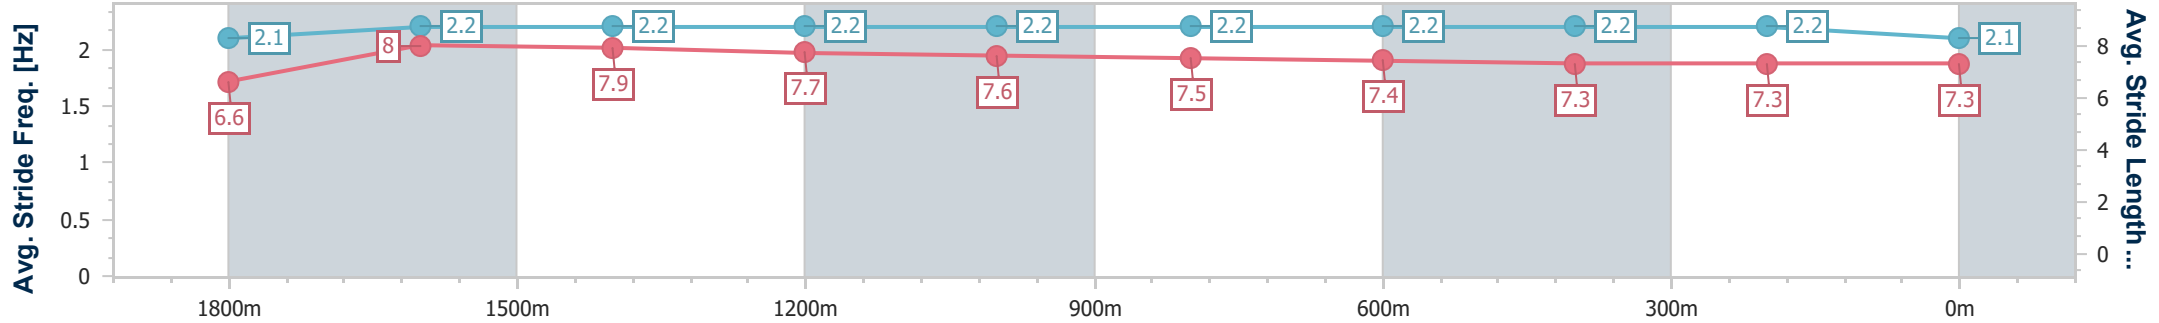

Horse/Jockey Name	The Right Way
Final Rank	4
Fastest Section Time (Section)	0:11.45 (1800m)
Top Speed [km/h] (Section)	64.1 (1600m)
Race State	Finished

Toowoomba QLD Professional
Race 5: O'NEILL FAMILY LAW RACE CALLERS CUP
BENCHMARK 75 Handicap - 2000m

14 September 2024 - 20:00

Track Rating: Good 4, Weather: Fine, Rail Position: True

Section	Overall	1800m	1600m	1400m	1200m	1000m	800m	600m	400m	200m
Section Times	2:04.22 [4] (0:14.31)	1:49.91 [1] (0:11.45)	1:38.46 [1] (0:11.60)	1:26.86 [1] (0:11.81)	1:15.05 [1] (0:12.05)	1:03.00 [1] (0:12.54)	0:50.46 [1] (0:12.37)	0:38.09 [1] (0:12.52)	0:25.57 [1] (0:12.75)	0:12.82 [1] (0:12.82)
Average Speed [km/h]	50.4	62.6	61.8	61.0	59.8	57.8	58.8	57.7	56.4	56.1
Top Speed [km/h]	61.9	63.7	64.1	64.0	60.8	58.8	59.1	58.5	57.6	56.7
Avg. Dist. to Rail [m]	1.3	0.8	0.8	0.6	2.0	2.2	2.4	0.8	1.0	2.2
Avg. Stride Freq. [Hz]	2.1	2.2	2.2	2.2	2.2	2.2	2.2	2.2	2.2	2.1
Avg. Stride Length [m]	6.6	8.0	7.9	7.7	7.6	7.5	7.4	7.3	7.3	7.3

- [ ] Ranking at each section and finish
- -.-.- No data available at this section
- NA No data available