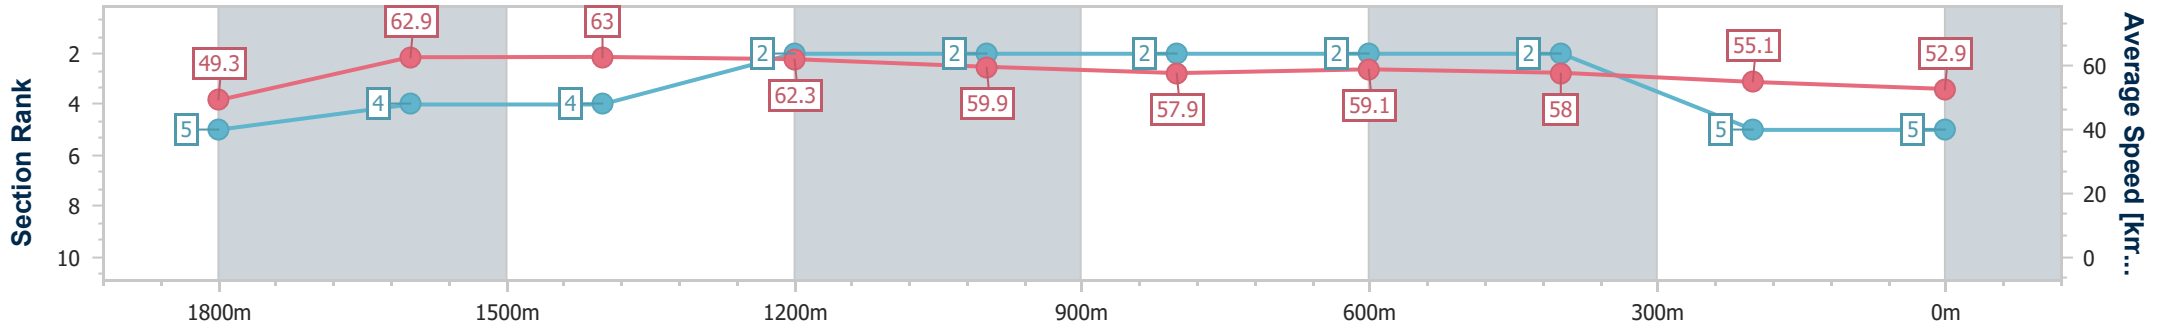

Horse/Jockey Name	Heleva Deel
Final Rank	5
Fastest Section Time (Section)	0:11.46 (1600m)
Top Speed [km/h] (Section)	64.7 (1600m)
Race State	Finished

Toowoomba QLD Professional
Race 5: O'NEILL FAMILY LAW RACE CALLERS CUP
BENCHMARK 75 Handicap - 2000m

14 September 2024 - 20:00

Track Rating: Good 4, Weather: Fine, Rail Position: True

Section	Overall	1800m	1600m	1400m	1200m	1000m	800m	600m	400m	200m
Section Times	2:05.47 [5] (0:14.64)	1:50.83 [5] (0:11.52)	1:39.31 [4] (0:11.46)	1:27.85 [4] (0:11.69)	1:16.16 [2] (0:12.06)	1:04.10 [2] (0:12.51)	0:51.59 [2] (0:12.33)	0:39.26 [2] (0:12.54)	0:26.72 [2] (0:13.10)	0:13.62 [5] (0:13.62)
Average Speed [km/h]	49.3	62.9	63.0	62.3	59.9	57.9	59.1	58.0	55.1	52.9
Top Speed [km/h]	63.2	63.3	64.7	64.6	61.3	58.5	60.4	60.5	56.2	54.2
Avg. Dist. to Rail [m]	6.1	1.4	0.9	2.0	3.3	2.7	2.6	2.1	1.5	3.4
Avg. Stride Freq. [Hz]	2.3	2.4	2.4	2.4	2.4	2.4	2.4	2.4	2.4	2.3
Avg. Stride Length [m]	5.9	7.3	7.3	7.2	7.0	6.8	6.8	6.6	6.4	6.4

- [ ] Ranking at each section and finish
- -.-.- No data available at this section
- NA No data available