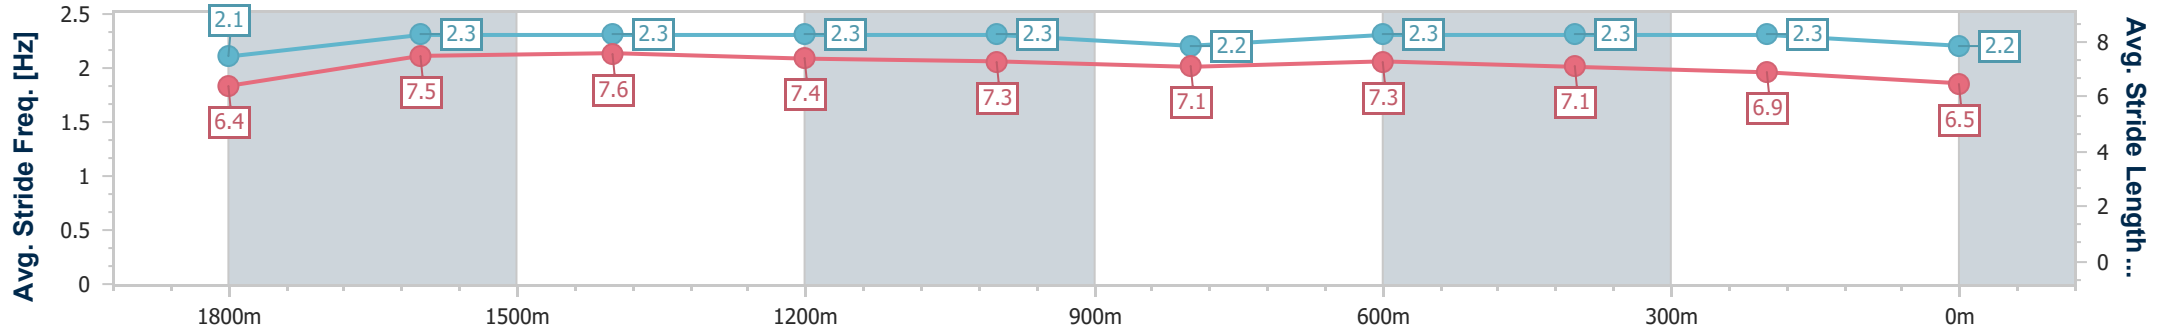

Toowoomba QLD Professional
Race 5: O'NEILL FAMILY LAW RACE CALLERS CUP
BENCHMARK 75 Handicap - 2000m

14 September 2024 - 20:00

Track Rating: Good 4, Weather: Fine, Rail Position: True

Section	Overall	1800m	1600m	1400m	1200m	1000m	800m	600m	400m	200m
Section Times	2:05.84 [7] (0:14.64)	1:51.20 [4] (0:11.49)	1:39.71 [3] (0:11.45)	1:28.26 [3] (0:11.93)	1:16.33 [4] (0:12.33)	1:04.00 [4] (0:12.61)	0:51.39 [4] (0:12.47)	0:38.92 [5] (0:12.64)	0:26.28 [6] (0:13.02)	0:13.26 [7] (0:13.26)
Average Speed [km/h]	49.3	61.9	62.4	60.5	58.7	57.3	58.0	56.7	55.3	54.3
Top Speed [km/h]	61.7	62.7	64.9	62.6	59.5	58.1	58.3	58.4	55.5	54.9
Avg. Dist. to Rail [m]	0.9	2.2	1.3	1.1	2.5	1.1	1.0	0.5	0.8	2.6
Avg. Stride Freq. [Hz]	2.3	2.3	2.3	2.3	2.2	2.2	2.2	2.2	2.2	2.2
Avg. Stride Length [m]	6.1	7.3	7.6	7.4	7.3	7.1	7.2	7.1	7.0	6.9

- [] Ranking at each section and finish
- .-.- No data available at this section
- NA No data available

Horse/Jockey Name	Start Strutting
Final Rank	8
Fastest Section Time (Section)	0:11.48 (1600m)
Top Speed [km/h] (Section)	63.7 (1600m)
Race State	Finished

Toowoomba QLD Professional
Race 5: O'NEILL FAMILY LAW RACE CALLERS CUP
BENCHMARK 75 Handicap - 2000m

14 September 2024 - 20:00

Track Rating: Good 4, Weather: Fine, Rail Position: True

Section	Overall	1800m	1600m	1400m	1200m	1000m	800m	600m	400m	200m
Section Times	2:06.22 [8] (0:14.88)	1:51.34 [7] (0:11.69)	1:39.65 [7] (0:11.48)	1:28.17 [6] (0:11.91)	1:16.26 [6] (0:12.20)	1:04.06 [6] (0:12.56)	0:51.50 [6] (0:12.36)	0:39.14 [7] (0:12.52)	0:26.62 [7] (0:12.63)	0:13.99 [6] (0:13.99)
Average Speed [km/h]	48.4	61.2	62.5	60.5	59.1	57.7	58.9	58.1	57.1	51.3
Top Speed [km/h]	61.5	62.8	63.7	62.0	60.2	58.6	59.9	58.7	58.0	54.3
Avg. Dist. to Rail [m]	1.6	1.5	1.1	0.9	2.2	2.1	2.5	2.1	0.5	0.3
Avg. Stride Freq. [Hz]	2.1	2.3	2.3	2.3	2.3	2.2	2.3	2.3	2.3	2.2
Avg. Stride Length [m]	6.4	7.5	7.6	7.4	7.3	7.1	7.3	7.1	6.9	6.5

- [] Ranking at each section and finish
- .-.- No data available at this section
- NA No data available