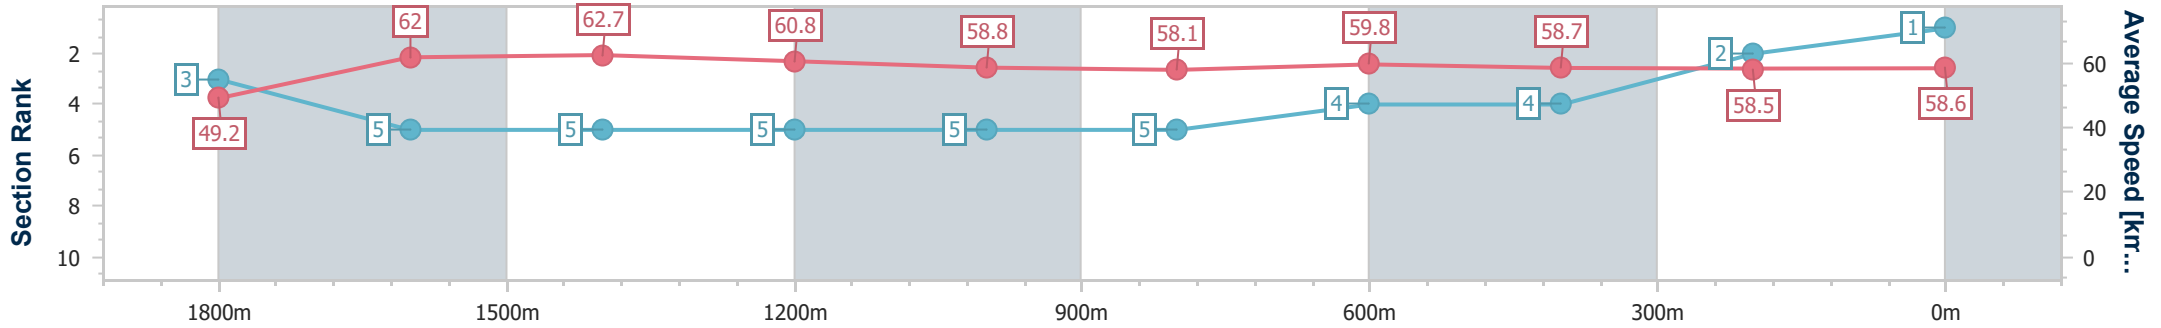

Horse/Jockey Name	Artful Girl
Final Rank	1
Fastest Section Time (Section)	0:11.45 (1600m)
Top Speed [km/h] (Section)	64.2 (1600m)
Race State	Finished

Toowoomba QLD Professional
Race 5: O'NEILL FAMILY LAW RACE CALLERS CUP
BENCHMARK 75 Handicap - 2000m

14 September 2024 - 20:00

Track Rating: Good 4, Weather: Fine, Rail Position: True

Section	Overall	1800m	1600m	1400m	1200m	1000m	800m	600m	400m	200m
Section Times	2:03.72 [1] (0:14.61)	1:49.11 [3] (0:11.66)	1:37.45 [5] (0:11.45)	1:26.00 [5] (0:11.93)	1:14.07 [5] (0:12.29)	1:01.78 [5] (0:12.54)	0:49.24 [5] (0:12.19)	0:37.05 [4] (0:12.37)	0:24.68 [4] (0:12.40)	0:12.28 [2] (0:12.28)
Average Speed [km/h]	49.2	62.0	62.7	60.8	58.8	58.1	59.8	58.7	58.5	58.6
Top Speed [km/h]	62.1	62.9	64.2	64.2	59.6	58.8	60.8	60.8	59.6	59.1
Avg. Dist. to Rail [m]	3.3	0.5	0.4	1.7	3.3	3.4	3.3	2.2	2.3	3.8
Avg. Stride Freq. [Hz]	2.2	2.3	2.2	2.2	2.2	2.2	2.2	2.2	2.2	2.2
Avg. Stride Length [m]	6.2	7.7	7.8	7.7	7.5	7.5	7.5	7.4	7.3	7.5

- [ ] Ranking at each section and finish
- -.-.- No data available at this section
- NA No data available