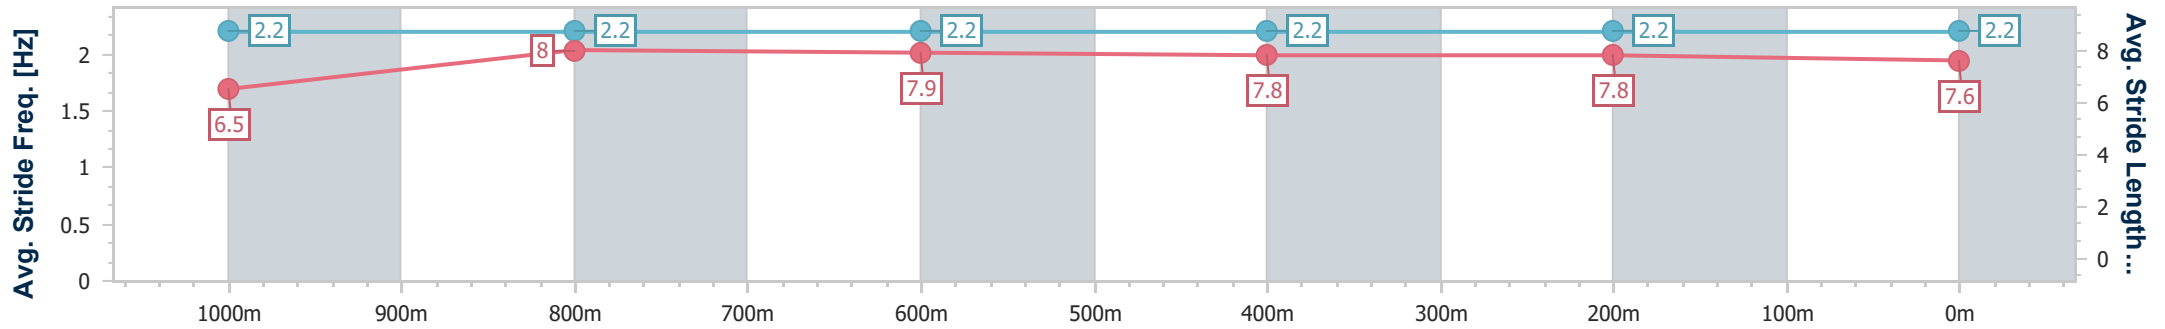

- [] Ranking at each section and finish
- .-.- No data available at this section
- NA No data available

Horse/Jockey Name	Cheerful Cat
Final Rank	5
Fastest Section Time (Section)	0:11.46 (400m)
Top Speed [km/h] (Section)	64.9 (Overall)
Race State	Finished

Sunshine Coast QLD Professional
 Race 2: SHANAHAN FAMILY LAW Maiden Plate - 1200m
 15 September 2024 - 13:48
 Track Rating: Soft 5, Weather: Fine, Rail Position: True

Section	Overall	1000m	800m	600m	400m	200m
Section Times	1:12.48 [5] (0:13.82)	0:58.66 [7] (0:11.51)	0:47.15 [6] (0:11.79)	0:35.36 [5] (0:11.66)	0:23.70 [5] (0:11.46)	0:12.24 [6] (0:12.24)
Average Speed [km/h]	52.2	63.3	62.3	62.7	62.7	58.8
Top Speed [km/h]	64.9	64.3	63.4	63.2	63.9	61.1
Avg. Dist. to Rail [m]	14.7	6.2	3.1	2.4	7.1	6.3
Avg. Stride Freq. [Hz]	2.2	2.2	2.2	2.2	2.2	2.2
Avg. Stride Length [m]	6.5	8.0	7.9	7.8	7.8	7.6