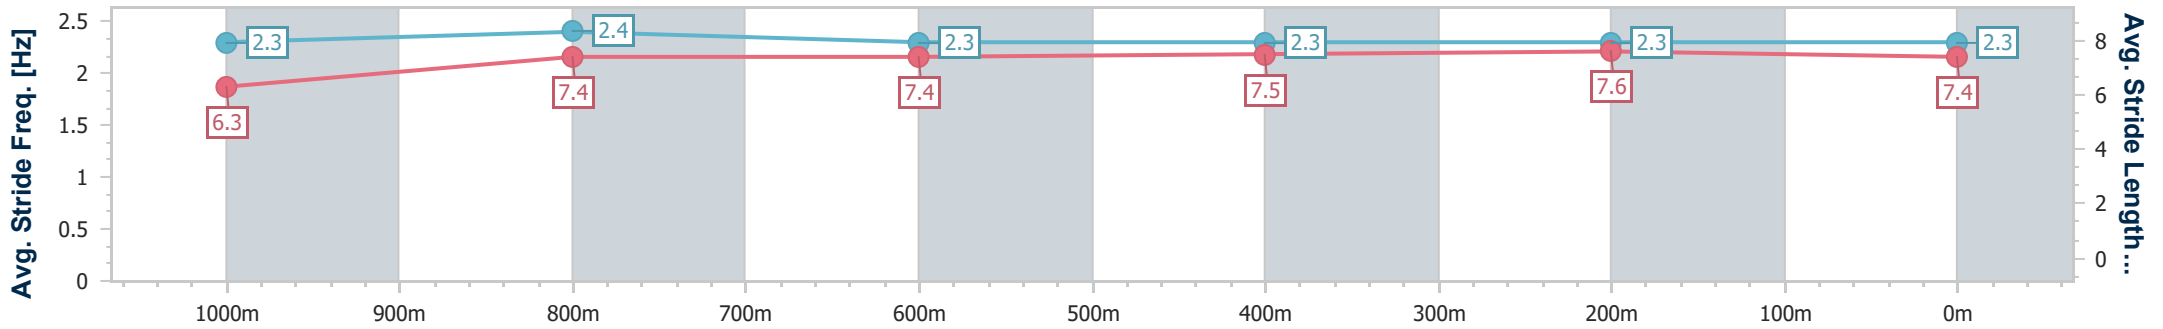

Sunshine Coast QLD Professional
 Race 2: SHANAHAN FAMILY LAW Maiden Plate - 1200m
 15 September 2024 - 13:48
 Track Rating: Soft 5, Weather: Fine, Rail Position: True

Section	Overall	1000m	800m	600m	400m	200m
Section Times	1:12.48 [4] (0:13.79)	0:58.69 [5] (0:11.59)	0:47.10 [7] (0:12.06)	0:35.04 [9] (0:11.87)	0:23.17 [9] (0:11.29)	0:11.88 [8] (0:11.88)
Average Speed [km/h]	52.2	62.9	60.9	61.9	63.7	60.7
Top Speed [km/h]	64.9	65.1	62.7	63.5	64.9	63.3
Avg. Dist. to Rail [m]	10.2	5.7	3.4	3.0	6.8	8.0
Avg. Stride Freq. [Hz]	2.3	2.4	2.3	2.3	2.3	2.3
Avg. Stride Length [m]	6.3	7.4	7.4	7.5	7.6	7.4