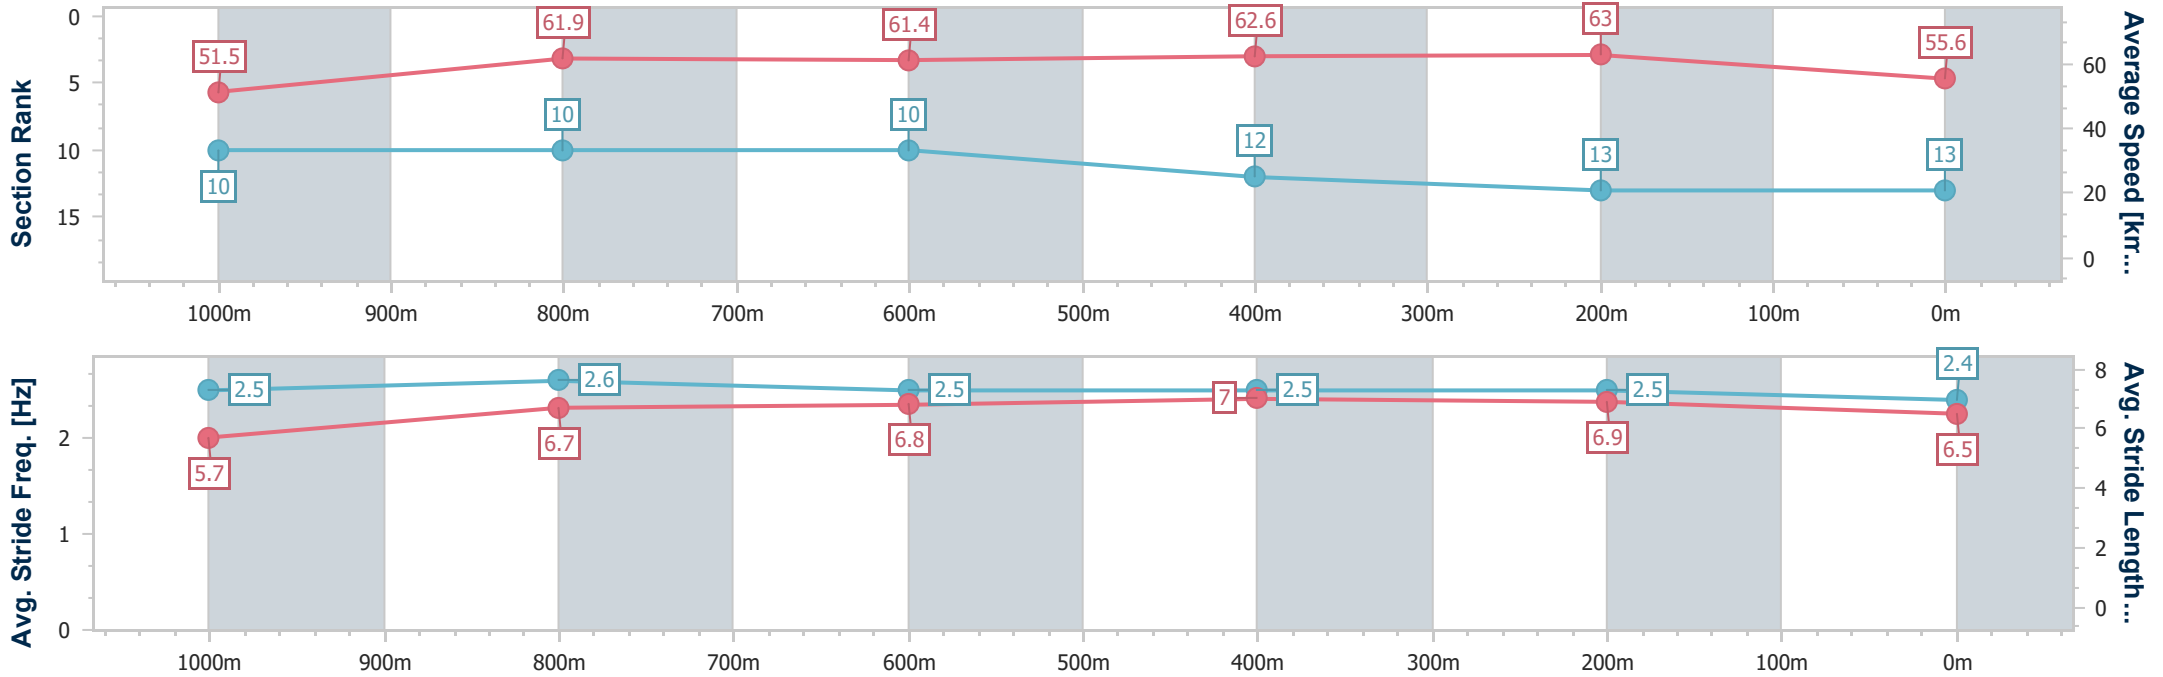

Sunshine Coast QLD Professional
 Race 2: SHANAHAN FAMILY LAW Maiden Plate - 1200m
 15 September 2024 - 13:48
 Track Rating: Soft 5, Weather: Fine, Rail Position: True

Section	Overall	1000m	800m	600m	400m	200m
Section Times	1:13.24 [12] (0:14.22)	0:59.02 [12] (0:11.63)	0:47.39 [11] (0:11.88)	0:35.51 [11] (0:11.66)	0:23.85 [10] (0:11.52)	0:12.33 [12] (0:12.33)
Average Speed [km/h]	50.8	62.2	60.3	61.8	62.8	58.3
Top Speed [km/h]	63.2	62.5	62.3	65.1	64.9	62.0
Avg. Dist. to Rail [m]	3.7	1.4	0.6	0.4	5.7	7.9
Avg. Stride Freq. [Hz]	2.4	2.5	2.4	2.4	2.4	2.3
Avg. Stride Length [m]	6.0	6.8	6.9	7.2	7.1	6.9

- [] Ranking at each section and finish
- .-.- No data available at this section
- NA No data available

Horse/Jockey Name	Zephalong
Final Rank	13
Fastest Section Time (Section)	0:11.45 (400m)
Top Speed [km/h] (Section)	64.1 (600m)
Race State	Finished

Sunshine Coast QLD Professional
 Race 2: SHANAHAN FAMILY LAW Maiden Plate - 1200m
 15 September 2024 - 13:48
 Track Rating: Soft 5, Weather: Fine, Rail Position: True

Section	Overall	1000m	800m	600m	400m	200m
Section Times	1:13.87 [13] (0:14.04)	0:59.83 [10] (0:11.72)	0:48.11 [10] (0:11.96)	0:36.15 [10] (0:11.77)	0:24.38 [12] (0:11.45)	0:12.93 [13] (0:12.93)
Average Speed [km/h]	51.5	61.9	61.4	62.6	63.0	55.6
Top Speed [km/h]	63.2	63.5	62.7	64.1	63.8	61.7
Avg. Dist. to Rail [m]	12.1	4.8	3.4	3.8	8.0	8.5
Avg. Stride Freq. [Hz]	2.5	2.6	2.5	2.5	2.5	2.4
Avg. Stride Length [m]	5.7	6.7	6.8	7.0	6.9	6.5