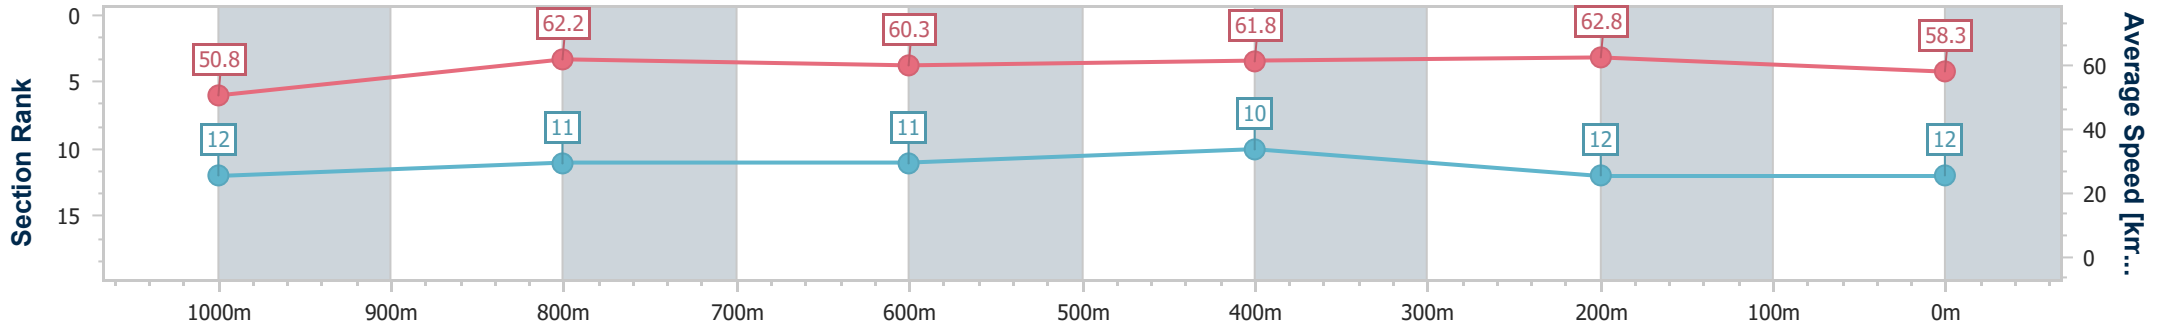

Sunshine Coast QLD Professional
 Race 2: SHANAHAN FAMILY LAW Maiden Plate - 1200m
 15 September 2024 - 13:48
 Track Rating: Soft 5, Weather: Fine, Rail Position: True

Section	Overall	1000m	800m	600m	400m	200m
Section Times	1:12.86 [11] (0:13.66)	0:59.20 [2] (0:11.35)	0:47.85 [3] (0:11.88)	0:35.97 [2] (0:11.63)	0:24.34 [3] (0:11.50)	0:12.84 [3] (0:12.84)
Average Speed [km/h]	52.7	63.7	60.3	61.5	62.6	56.0
Top Speed [km/h]	64.0	64.5	61.9	63.5	63.8	60.3
Avg. Dist. to Rail [m]	3.6	1.8	0.8	1.5	2.5	3.3
Avg. Stride Freq. [Hz]	2.2	2.4	2.4	2.4	2.4	2.3
Avg. Stride Length [m]	6.6	7.3	7.1	7.2	7.1	6.7

- [] Ranking at each section and finish
- .-.- No data available at this section
- NA No data available

Horse/Jockey Name	Embezzled Heart
Final Rank	12
Fastest Section Time (Section)	0:11.52 (400m)
Top Speed [km/h] (Section)	65.1 (600m)
Race State	Finished

Sunshine Coast QLD Professional
 Race 2: SHANAHAN FAMILY LAW Maiden Plate - 1200m
 15 September 2024 - 13:48
 Track Rating: Soft 5, Weather: Fine, Rail Position: True

Section	Overall	1000m	800m	600m	400m	200m
Section Times	1:13.24 [12] (0:14.22)	0:59.02 [12] (0:11.63)	0:47.39 [11] (0:11.88)	0:35.51 [11] (0:11.66)	0:23.85 [10] (0:11.52)	0:12.33 [12] (0:12.33)
Average Speed [km/h]	50.8	62.2	60.3	61.8	62.8	58.3
Top Speed [km/h]	63.2	62.5	62.3	65.1	64.9	62.0
Avg. Dist. to Rail [m]	3.7	1.4	0.6	0.4	5.7	7.9
Avg. Stride Freq. [Hz]	2.4	2.5	2.4	2.4	2.4	2.3
Avg. Stride Length [m]	6.0	6.8	6.9	7.2	7.1	6.9