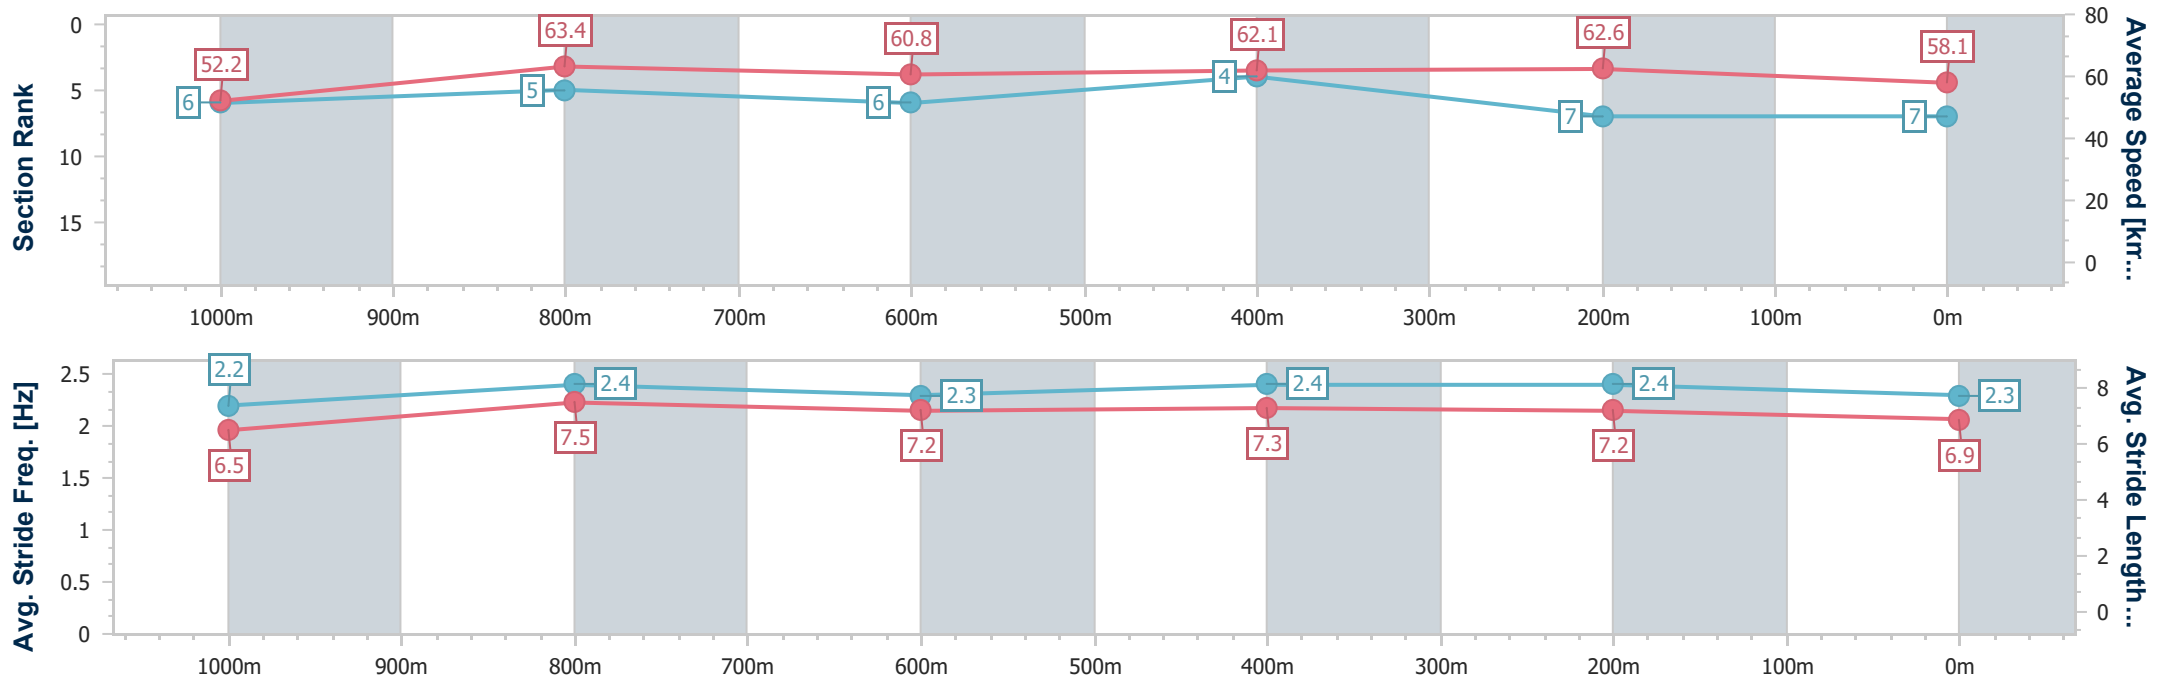

- [] Ranking at each section and finish
- .-.- No data available at this section
- NA No data available

Horse/Jockey Name	Behind The Scenes
Final Rank	7
Fastest Section Time (Section)	0:11.44 (1000m)
Top Speed [km/h] (Section)	65.5 (Overall)
Race State	Finished

Sunshine Coast QLD Professional
 Race 2: SHANAHAN FAMILY LAW Maiden Plate - 1200m
 15 September 2024 - 13:48
 Track Rating: Soft 5, Weather: Fine, Rail Position: True

Section	Overall	1000m	800m	600m	400m	200m
Section Times	1:12.66 [7] (0:13.81)	0:58.85 [6] (0:11.44)	0:47.41 [5] (0:11.90)	0:35.51 [6] (0:11.63)	0:23.88 [4] (0:11.50)	0:12.38 [7] (0:12.38)
Average Speed [km/h]	52.2	63.4	60.8	62.1	62.6	58.1
Top Speed [km/h]	65.5	64.9	61.9	63.8	63.8	61.8
Avg. Dist. to Rail [m]	7.6	3.4	1.0	0.5	3.4	1.9
Avg. Stride Freq. [Hz]	2.2	2.4	2.3	2.4	2.4	2.3
Avg. Stride Length [m]	6.5	7.5	7.2	7.3	7.2	6.9