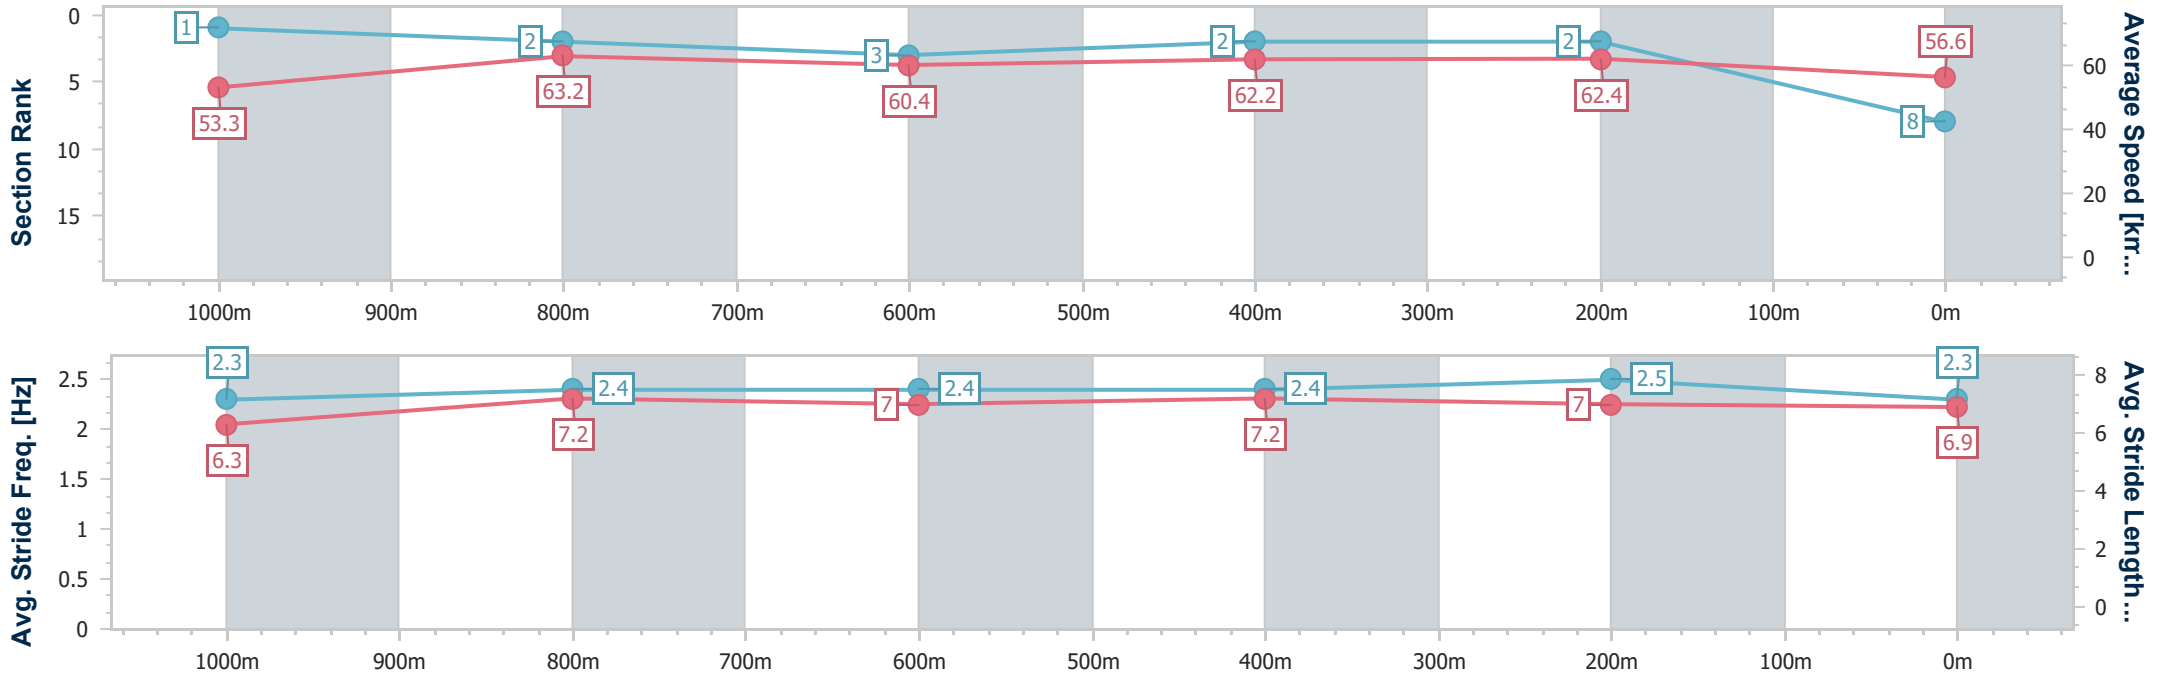

Sunshine Coast QLD Professional
 Race 2: SHANAHAN FAMILY LAW Maiden Plate - 1200m
 15 September 2024 - 13:48
 Track Rating: Soft 5, Weather: Fine, Rail Position: True

Section	Overall	1000m	800m	600m	400m	200m
Section Times	1:12.66 [7] (0:13.81)	0:58.85 [6] (0:11.44)	0:47.41 [5] (0:11.90)	0:35.51 [6] (0:11.63)	0:23.88 [4] (0:11.50)	0:12.38 [7] (0:12.38)
Average Speed [km/h]	52.2	63.4	60.8	62.1	62.6	58.1
Top Speed [km/h]	65.5	64.9	61.9	63.8	63.8	61.8
Avg. Dist. to Rail [m]	7.6	3.4	1.0	0.5	3.4	1.9
Avg. Stride Freq. [Hz]	2.2	2.4	2.3	2.4	2.4	2.3
Avg. Stride Length [m]	6.5	7.5	7.2	7.3	7.2	6.9

- [] Ranking at each section and finish
- .-.- No data available at this section
- NA No data available

Horse/Jockey Name	Eight Cylinders
Final Rank	8
Fastest Section Time (Section)	0:11.43 (1000m)
Top Speed [km/h] (Section)	65.3 (1000m)
Race State	Finished

Sunshine Coast QLD Professional
 Race 2: SHANAHAN FAMILY LAW Maiden Plate - 1200m
 15 September 2024 - 13:48
 Track Rating: Soft 5, Weather: Fine, Rail Position: True

Section	Overall	1000m	800m	600m	400m	200m
Section Times	1:12.76 [8] (0:13.56)	0:59.20 [1] (0:11.43)	0:47.77 [2] (0:11.96)	0:35.81 [3] (0:11.55)	0:24.26 [2] (0:11.52)	0:12.74 [2] (0:12.74)
Average Speed [km/h]	53.3	63.2	60.4	62.2	62.4	56.6
Top Speed [km/h]	64.8	65.3	62.7	64.0	63.7	60.8
Avg. Dist. to Rail [m]	6.8	2.9	0.8	0.7	3.7	4.1
Avg. Stride Freq. [Hz]	2.3	2.4	2.4	2.4	2.5	2.3
Avg. Stride Length [m]	6.3	7.2	7.0	7.2	7.0	6.9