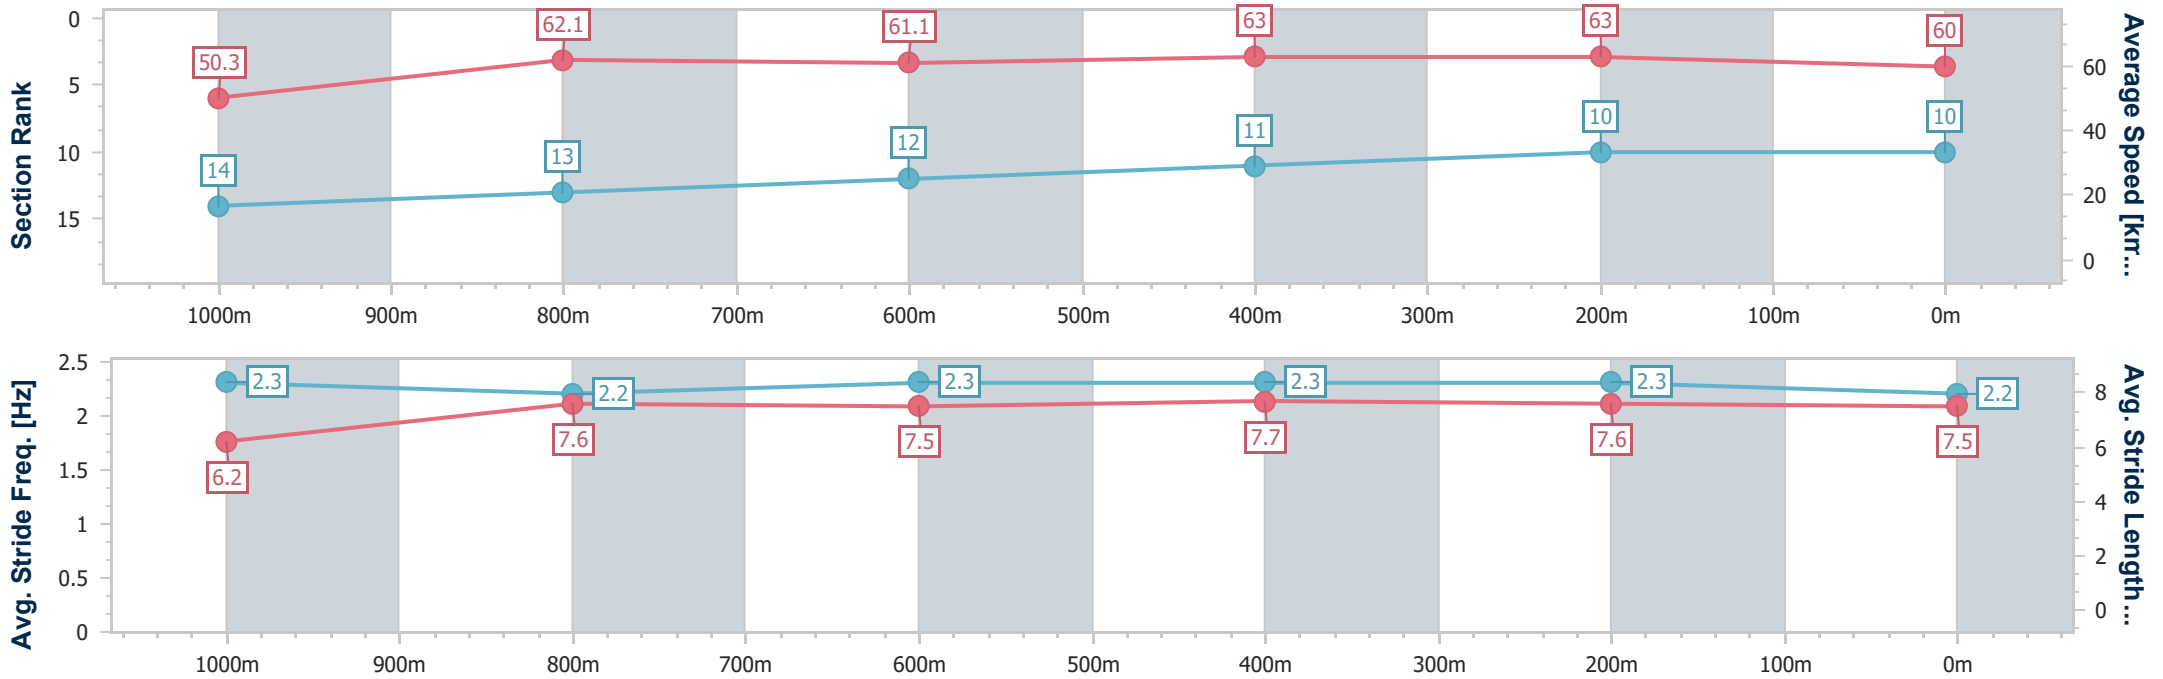

Sunshine Coast QLD Professional
 Race 2: SHANAHAN FAMILY LAW Maiden Plate - 1200m
 15 September 2024 - 13:48
 Track Rating: Soft 5, Weather: Fine, Rail Position: True

Section	Overall	1000m	800m	600m	400m	200m
Section Times	1:12.77 [9] (0:13.88)	0:58.89 [8] (0:11.52)	0:47.37 [8] (0:12.03)	0:35.34 [8] (0:11.71)	0:23.63 [8] (0:11.53)	0:12.10 [9] (0:12.10)
Average Speed [km/h]	51.8	62.9	60.4	61.6	62.6	59.6
Top Speed [km/h]	63.1	63.5	62.2	63.2	63.4	62.5
Avg. Dist. to Rail [m]	6.1	2.5	1.4	0.6	4.6	6.1
Avg. Stride Freq. [Hz]	2.3	2.3	2.2	2.2	2.3	2.2
Avg. Stride Length [m]	6.3	7.6	7.6	7.6	7.7	7.6

- [] Ranking at each section and finish
- .-.- No data available at this section
- NA No data available

Horse/Jockey Name	Migratory
Final Rank	10
Fastest Section Time (Section)	0:11.39 (400m)
Top Speed [km/h] (Section)	64.2 (1000m)
Race State	Finished

Sunshine Coast QLD Professional
 Race 2: SHANAHAN FAMILY LAW Maiden Plate - 1200m
 15 September 2024 - 13:48
 Track Rating: Soft 5, Weather: Fine, Rail Position: True

Section	Overall	1000m	800m	600m	400m	200m
Section Times	1:12.80 [10] (0:14.37)	0:58.43 [14] (0:11.64)	0:46.79 [13] (0:11.86)	0:34.93 [12] (0:11.54)	0:23.39 [11] (0:11.39)	0:12.00 [10] (0:12.00)
Average Speed [km/h]	50.3	62.1	61.1	63.0	63.0	60.0
Top Speed [km/h]	62.4	64.2	62.7	63.6	64.0	62.3
Avg. Dist. to Rail [m]	12.3	2.5	1.5	0.9	4.1	5.2
Avg. Stride Freq. [Hz]	2.3	2.2	2.3	2.3	2.3	2.2
Avg. Stride Length [m]	6.2	7.6	7.5	7.7	7.6	7.5