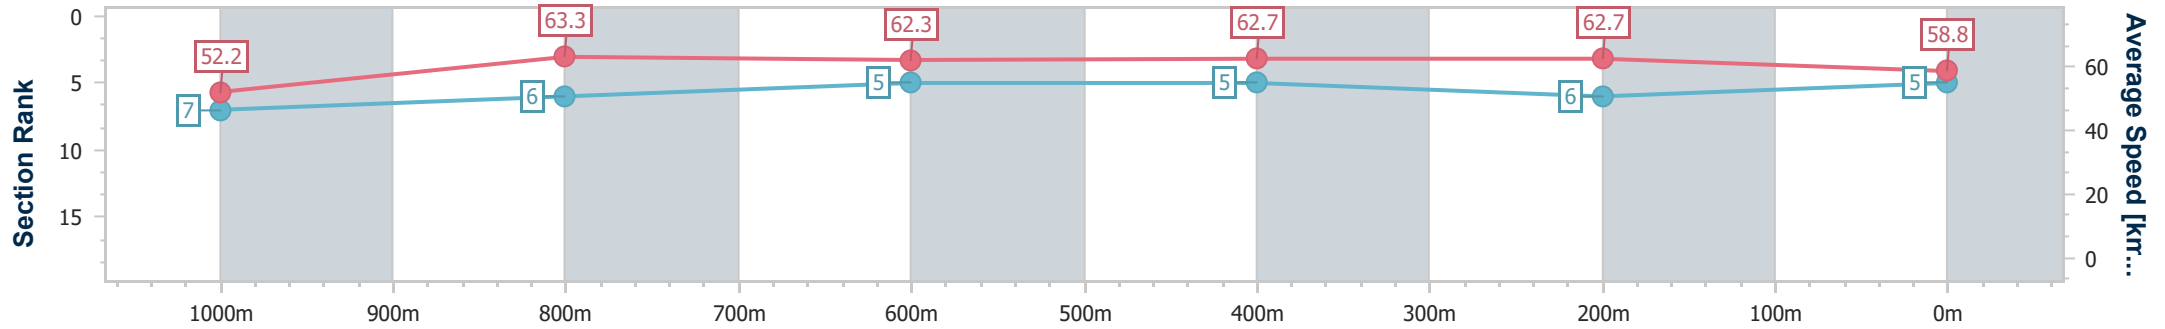

Horse/Jockey Name	Cheerful Cat
Final Rank	5
Fastest Section Time (Section)	0:11.46 (400m)
Top Speed [km/h] (Section)	64.9 (Overall)
Race State	Finished

Sunshine Coast QLD Professional
Race 2: SHANAHAN FAMILY LAW Maiden Plate - 1200m
15 September 2024 - 13:48
Track Rating: Soft 5, Weather: Fine, Rail Position: True

Section	Overall	1000m	800m	600m	400m	200m
Section Times	1:12.48 [5] (0:13.82)	0:58.66 [7] (0:11.51)	0:47.15 [6] (0:11.79)	0:35.36 [5] (0:11.66)	0:23.70 [5] (0:11.46)	0:12.24 [6] (0:12.24)
Average Speed [km/h]	52.2	63.3	62.3	62.7	62.7	58.8
Top Speed [km/h]	64.9	64.3	63.4	63.2	63.9	61.1
Avg. Dist. to Rail [m]	14.7	6.2	3.1	2.4	7.1	6.3
Avg. Stride Freq. [Hz]	2.2	2.2	2.2	2.2	2.2	2.2
Avg. Stride Length [m]	6.5	8.0	7.9	7.8	7.8	7.6

- [ ] Ranking at each section and finish
- -.-.- No data available at this section
- NA No data available