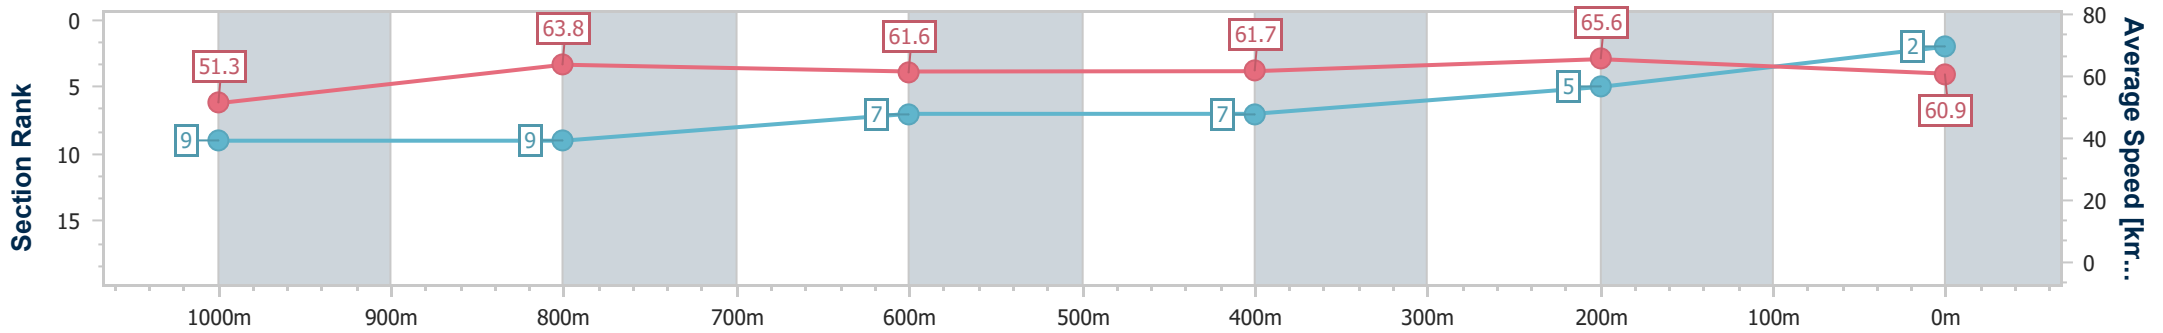

Horse/Jockey Name	Lonjourno
Final Rank	2
Fastest Section Time (Section)	0:10.97 (400m)
Top Speed [km/h] (Section)	67.0 (400m)
Race State	Finished

Sunshine Coast QLD Professional
Race 2: SHANAHAN FAMILY LAW Maiden Plate - 1200m
15 September 2024 - 13:48
Track Rating: Soft 5, Weather: Fine, Rail Position: True

Section	Overall	1000m	800m	600m	400m	200m
Section Times	1:11.90 [2] (0:14.04)	0:57.86 [9] (0:11.40)	0:46.46 [9] (0:11.82)	0:34.64 [7] (0:11.83)	0:22.81 [7] (0:10.97)	0:11.84 [5] (0:11.84)
Average Speed [km/h]	51.3	63.8	61.6	61.7	65.6	60.9
Top Speed [km/h]	64.5	65.5	63.1	64.5	67.0	64.5
Avg. Dist. to Rail [m]	9.0	3.6	2.1	2.3	7.6	6.3
Avg. Stride Freq. [Hz]	2.2	2.3	2.2	2.3	2.4	2.3
Avg. Stride Length [m]	6.3	7.6	7.6	7.6	7.7	7.5

- [ ] Ranking at each section and finish
- -.-.- No data available at this section
- NA No data available