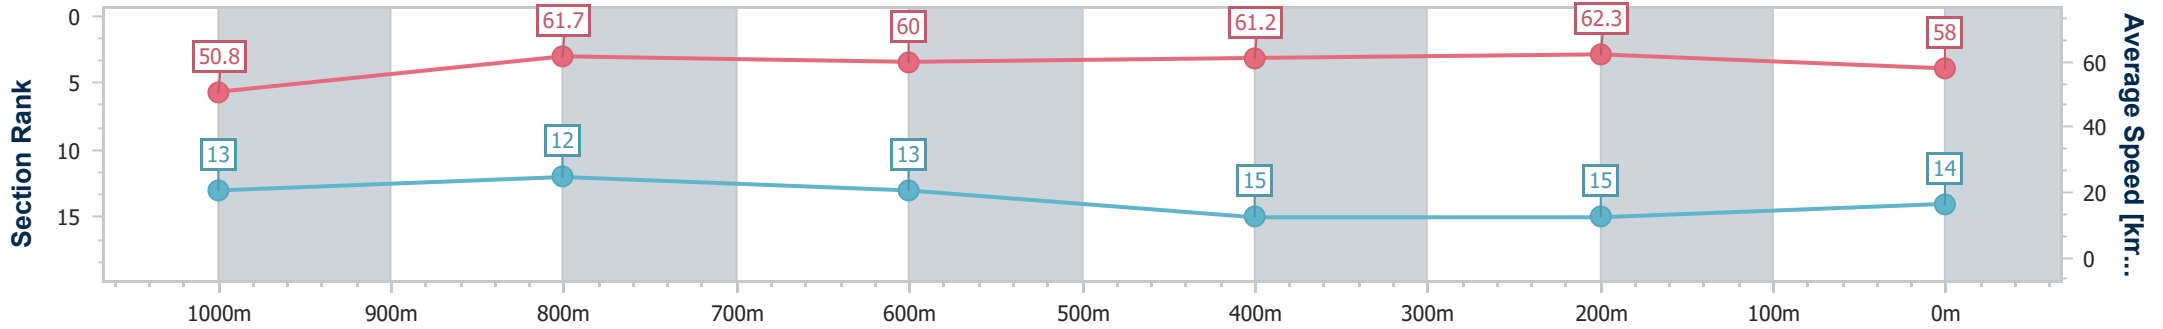

Sunshine Coast QLD Professional
 Race 2: SHANAHAN FAMILY LAW Maiden Plate - 1200m
 15 September 2024 - 13:48
 Track Rating: Soft 5, Weather: Fine, Rail Position: True

Section	Overall	1000m	800m	600m	400m	200m
Section Times	1:13.87 [13] (0:14.04)	0:59.83 [10] (0:11.72)	0:48.11 [10] (0:11.96)	0:36.15 [10] (0:11.77)	0:24.38 [12] (0:11.45)	0:12.93 [13] (0:12.93)
Average Speed [km/h]	51.5	61.9	61.4	62.6	63.0	55.6
Top Speed [km/h]	63.2	63.5	62.7	64.1	63.8	61.7
Avg. Dist. to Rail [m]	12.1	4.8	3.4	3.8	8.0	8.5
Avg. Stride Freq. [Hz]	2.5	2.6	2.5	2.5	2.5	2.4
Avg. Stride Length [m]	5.7	6.7	6.8	7.0	6.9	6.5

- [] Ranking at each section and finish
- .-.- No data available at this section
- NA No data available

Horse/Jockey Name	Blessed Day
Final Rank	14
Fastest Section Time (Section)	0:11.55 (400m)
Top Speed [km/h] (Section)	63.5 (400m)
Race State	Finished

Sunshine Coast QLD Professional
 Race 2: SHANAHAN FAMILY LAW Maiden Plate - 1200m
 15 September 2024 - 13:48
 Track Rating: Soft 5, Weather: Fine, Rail Position: True

Section	Overall	1000m	800m	600m	400m	200m
Section Times	1:13.93 [14] (0:14.24)	0:59.69 [13] (0:11.74)	0:47.95 [12] (0:12.03)	0:35.92 [13] (0:11.90)	0:24.02 [15] (0:11.55)	0:12.47 [15] (0:12.47)
Average Speed [km/h]	50.8	61.7	60.0	61.2	62.3	58.0
Top Speed [km/h]	62.9	62.9	62.1	62.0	63.5	60.6
Avg. Dist. to Rail [m]	4.9	2.8	1.0	1.7	4.9	4.3
Avg. Stride Freq. [Hz]	2.3	2.4	2.4	2.4	2.4	2.3
Avg. Stride Length [m]	6.0	7.0	7.0	7.1	7.2	7.0