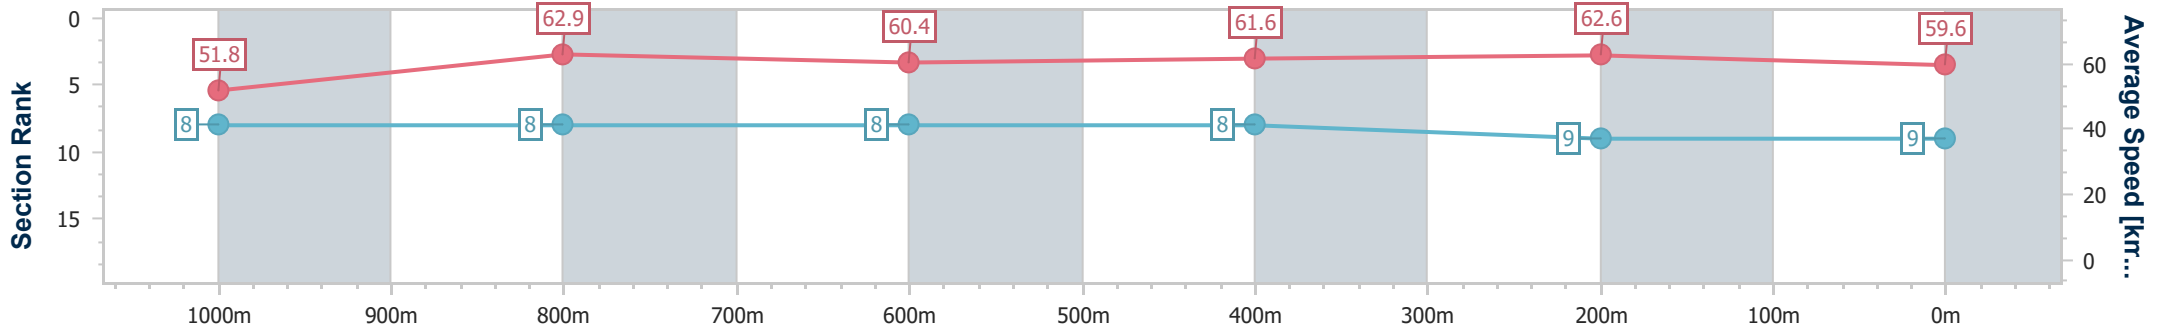

Sunshine Coast QLD Professional
 Race 2: SHANAHAN FAMILY LAW Maiden Plate - 1200m
 15 September 2024 - 13:48
 Track Rating: Soft 5, Weather: Fine, Rail Position: True

Section	Overall	1000m	800m	600m	400m	200m
Section Times	1:12.77 [9] (0:13.88)	0:58.89 [8] (0:11.52)	0:47.37 [8] (0:12.03)	0:35.34 [8] (0:11.71)	0:23.63 [8] (0:11.53)	0:12.10 [9] (0:12.10)
Average Speed [km/h]	51.8	62.9	60.4	61.6	62.6	59.6
Top Speed [km/h]	63.1	63.5	62.2	63.2	63.4	62.5
Avg. Dist. to Rail [m]	6.1	2.5	1.4	0.6	4.6	6.1
Avg. Stride Freq. [Hz]	2.3	2.3	2.2	2.2	2.3	2.2
Avg. Stride Length [m]	6.3	7.6	7.6	7.6	7.7	7.6