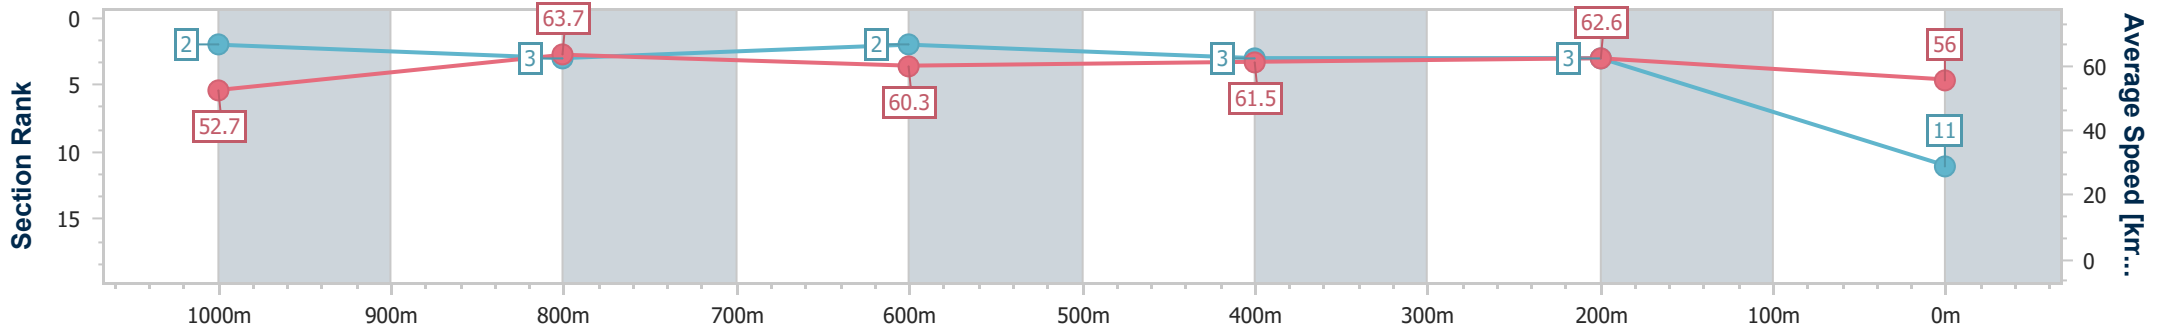

Sunshine Coast QLD Professional
 Race 2: SHANAHAN FAMILY LAW Maiden Plate - 1200m
 15 September 2024 - 13:48
 Track Rating: Soft 5, Weather: Fine, Rail Position: True

Section	Overall	1000m	800m	600m	400m	200m
Section Times	1:12.80 [10] (0:14.37)	0:58.43 [14] (0:11.64)	0:46.79 [13] (0:11.86)	0:34.93 [12] (0:11.54)	0:23.39 [11] (0:11.39)	0:12.00 [10] (0:12.00)
Average Speed [km/h]	50.3	62.1	61.1	63.0	63.0	60.0
Top Speed [km/h]	62.4	64.2	62.7	63.6	64.0	62.3
Avg. Dist. to Rail [m]	12.3	2.5	1.5	0.9	4.1	5.2
Avg. Stride Freq. [Hz]	2.3	2.2	2.3	2.3	2.3	2.2
Avg. Stride Length [m]	6.2	7.6	7.5	7.7	7.6	7.5

- [] Ranking at each section and finish
- .-.- No data available at this section
- NA No data available

Horse/Jockey Name	Heavenwood
Final Rank	11
Fastest Section Time (Section)	0:11.35 (1000m)
Top Speed [km/h] (Section)	64.5 (1000m)
Race State	Finished

Sunshine Coast QLD Professional
 Race 2: SHANAHAN FAMILY LAW Maiden Plate - 1200m
 15 September 2024 - 13:48
 Track Rating: Soft 5, Weather: Fine, Rail Position: True

Section	Overall	1000m	800m	600m	400m	200m
Section Times	1:12.86 [11] (0:13.66)	0:59.20 [2] (0:11.35)	0:47.85 [3] (0:11.88)	0:35.97 [2] (0:11.63)	0:24.34 [3] (0:11.50)	0:12.84 [3] (0:12.84)
Average Speed [km/h]	52.7	63.7	60.3	61.5	62.6	56.0
Top Speed [km/h]	64.0	64.5	61.9	63.5	63.8	60.3
Avg. Dist. to Rail [m]	3.6	1.8	0.8	1.5	2.5	3.3
Avg. Stride Freq. [Hz]	2.2	2.4	2.4	2.4	2.4	2.3
Avg. Stride Length [m]	6.6	7.3	7.1	7.2	7.1	6.7