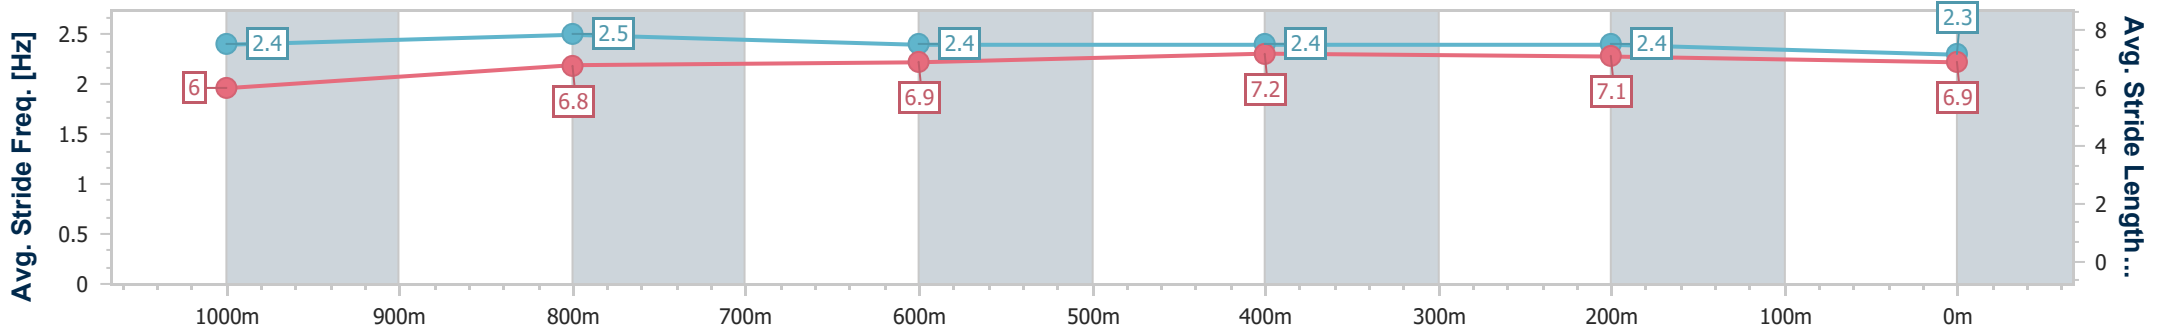

Sunshine Coast QLD Professional
 Race 2: SHANAHAN FAMILY LAW Maiden Plate - 1200m
 15 September 2024 - 13:48
 Track Rating: Soft 5, Weather: Fine, Rail Position: True

Section	Overall	1000m	800m	600m	400m	200m
Section Times	1:12.86 [11] (0:13.66)	0:59.20 [2] (0:11.35)	0:47.85 [3] (0:11.88)	0:35.97 [2] (0:11.63)	0:24.34 [3] (0:11.50)	0:12.84 [3] (0:12.84)
Average Speed [km/h]	52.7	63.7	60.3	61.5	62.6	56.0
Top Speed [km/h]	64.0	64.5	61.9	63.5	63.8	60.3
Avg. Dist. to Rail [m]	3.6	1.8	0.8	1.5	2.5	3.3
Avg. Stride Freq. [Hz]	2.2	2.4	2.4	2.4	2.4	2.3
Avg. Stride Length [m]	6.6	7.3	7.1	7.2	7.1	6.7

- [] Ranking at each section and finish
- .-.- No data available at this section
- NA No data available

Horse/Jockey Name	Embezzled Heart
Final Rank	12
Fastest Section Time (Section)	0:11.52 (400m)
Top Speed [km/h] (Section)	65.1 (600m)
Race State	Finished

Sunshine Coast QLD Professional
 Race 2: SHANAHAN FAMILY LAW Maiden Plate - 1200m
 15 September 2024 - 13:48
 Track Rating: Soft 5, Weather: Fine, Rail Position: True

Section	Overall	1000m	800m	600m	400m	200m
Section Times	1:13.24 [12] (0:14.22)	0:59.02 [12] (0:11.63)	0:47.39 [11] (0:11.88)	0:35.51 [11] (0:11.66)	0:23.85 [10] (0:11.52)	0:12.33 [12] (0:12.33)
Average Speed [km/h]	50.8	62.2	60.3	61.8	62.8	58.3
Top Speed [km/h]	63.2	62.5	62.3	65.1	64.9	62.0
Avg. Dist. to Rail [m]	3.7	1.4	0.6	0.4	5.7	7.9
Avg. Stride Freq. [Hz]	2.4	2.5	2.4	2.4	2.4	2.3
Avg. Stride Length [m]	6.0	6.8	6.9	7.2	7.1	6.9