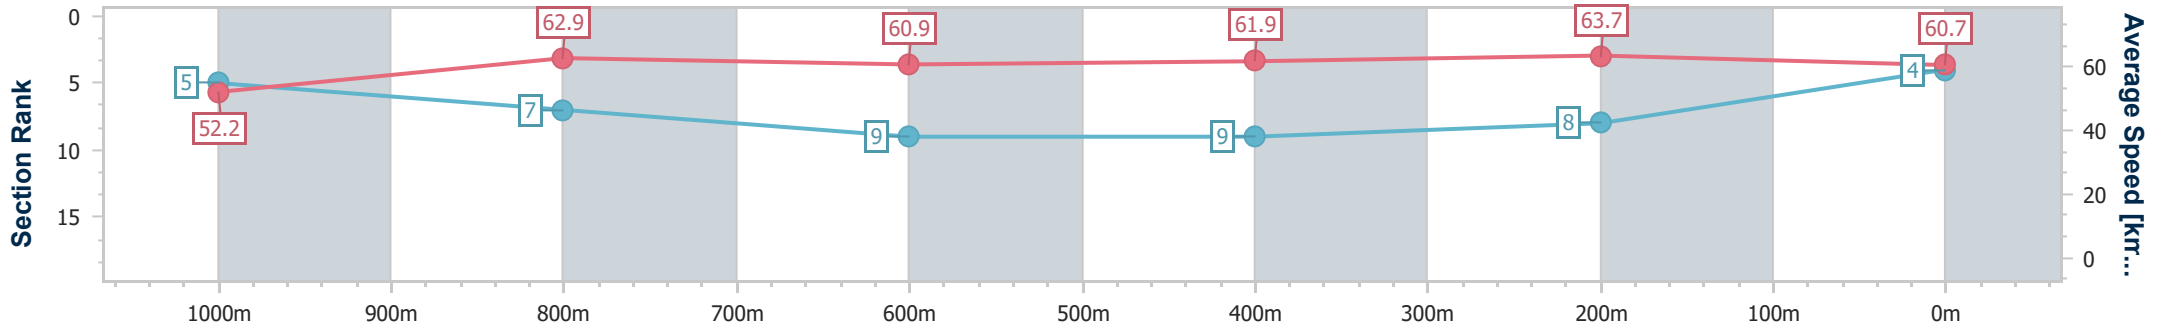

Sunshine Coast QLD Professional
 Race 2: SHANAHAN FAMILY LAW Maiden Plate - 1200m
 15 September 2024 - 13:48
 Track Rating: Soft 5, Weather: Fine, Rail Position: True

Section	Overall	1000m	800m	600m	400m	200m
Section Times	1:12.48 [4] (0:13.79)	0:58.69 [5] (0:11.59)	0:47.10 [7] (0:12.06)	0:35.04 [9] (0:11.87)	0:23.17 [9] (0:11.29)	0:11.88 [8] (0:11.88)
Average Speed [km/h]	52.2	62.9	60.9	61.9	63.7	60.7
Top Speed [km/h]	64.9	65.1	62.7	63.5	64.9	63.3
Avg. Dist. to Rail [m]	10.2	5.7	3.4	3.0	6.8	8.0
Avg. Stride Freq. [Hz]	2.3	2.4	2.3	2.3	2.3	2.3
Avg. Stride Length [m]	6.3	7.4	7.4	7.5	7.6	7.4