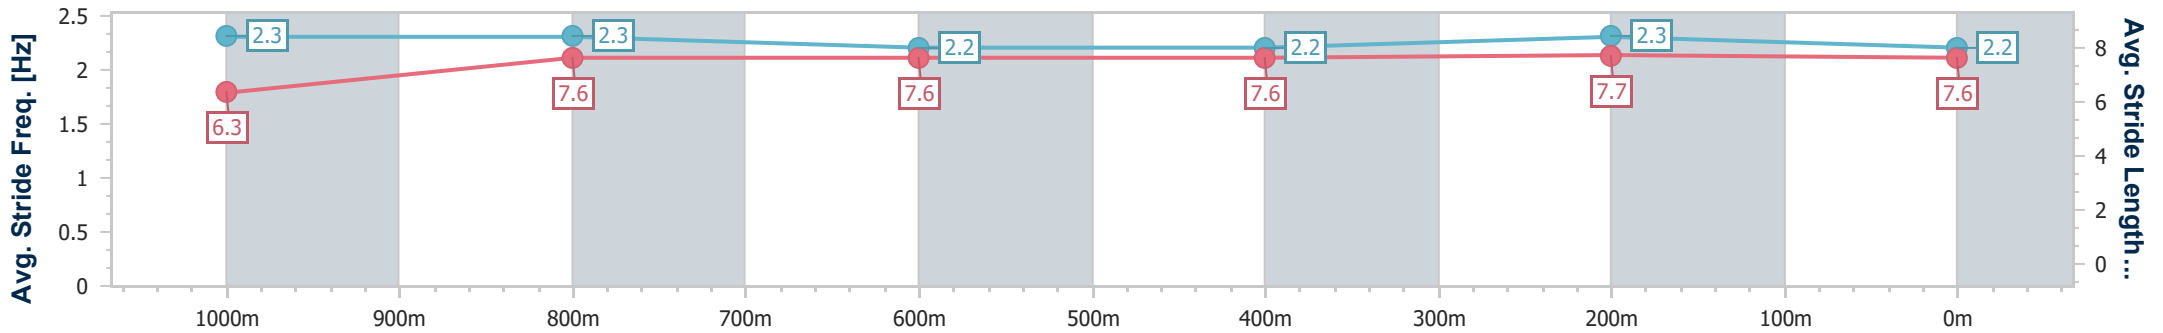

Sunshine Coast QLD Professional
 Race 2: SHANAHAN FAMILY LAW Maiden Plate - 1200m
 15 September 2024 - 13:48
 Track Rating: Soft 5, Weather: Fine, Rail Position: True

Section	Overall	1000m	800m	600m	400m	200m
Section Times	1:12.76 [8] (0:13.56)	0:59.20 [1] (0:11.43)	0:47.77 [2] (0:11.96)	0:35.81 [3] (0:11.55)	0:24.26 [2] (0:11.52)	0:12.74 [2] (0:12.74)
Average Speed [km/h]	53.3	63.2	60.4	62.2	62.4	56.6
Top Speed [km/h]	64.8	65.3	62.7	64.0	63.7	60.8
Avg. Dist. to Rail [m]	6.8	2.9	0.8	0.7	3.7	4.1
Avg. Stride Freq. [Hz]	2.3	2.4	2.4	2.4	2.5	2.3
Avg. Stride Length [m]	6.3	7.2	7.0	7.2	7.0	6.9

- [] Ranking at each section and finish
- .-.- No data available at this section
- NA No data available

Horse/Jockey Name	Madame Lexis
Final Rank	9
Fastest Section Time (Section)	0:11.52 (1000m)
Top Speed [km/h] (Section)	63.5 (1000m)
Race State	Finished

Sunshine Coast QLD Professional
 Race 2: SHANAHAN FAMILY LAW Maiden Plate - 1200m
 15 September 2024 - 13:48
 Track Rating: Soft 5, Weather: Fine, Rail Position: True

Section	Overall	1000m	800m	600m	400m	200m
Section Times	1:12.77 [9] (0:13.88)	0:58.89 [8] (0:11.52)	0:47.37 [8] (0:12.03)	0:35.34 [8] (0:11.71)	0:23.63 [8] (0:11.53)	0:12.10 [9] (0:12.10)
Average Speed [km/h]	51.8	62.9	60.4	61.6	62.6	59.6
Top Speed [km/h]	63.1	63.5	62.2	63.2	63.4	62.5
Avg. Dist. to Rail [m]	6.1	2.5	1.4	0.6	4.6	6.1
Avg. Stride Freq. [Hz]	2.3	2.3	2.2	2.2	2.3	2.2
Avg. Stride Length [m]	6.3	7.6	7.6	7.6	7.7	7.6