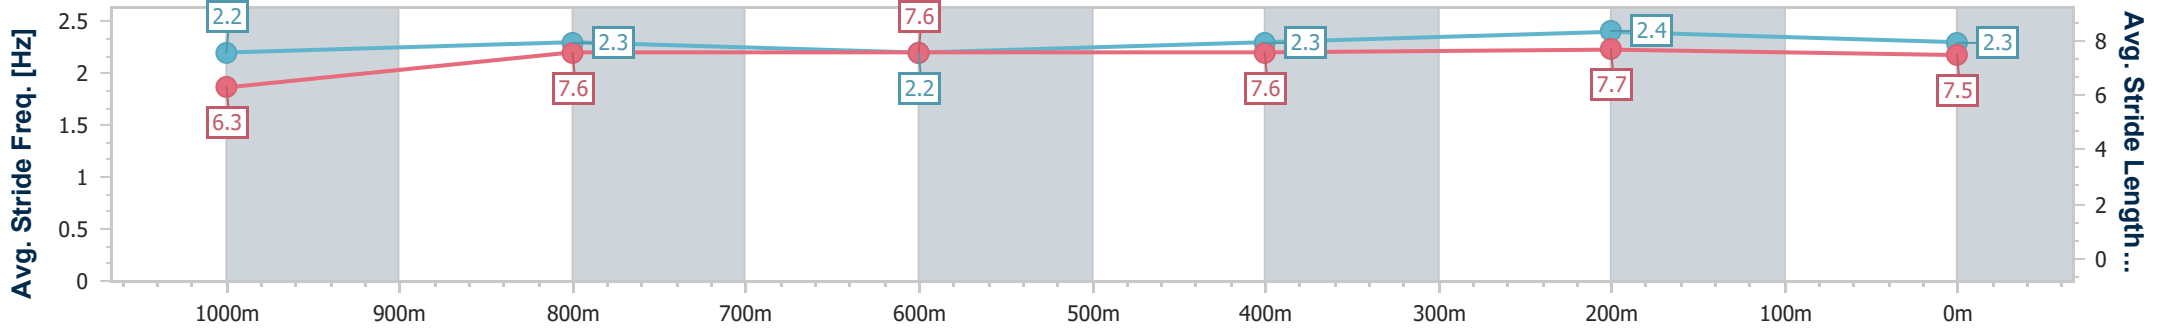

Horse/Jockey Name	Lonjourno
Final Rank	2
Fastest Section Time (Section)	0:10.97 (400m)
Top Speed [km/h] (Section)	67.0 (400m)
Race State	Finished

Sunshine Coast QLD Professional
Race 2: SHANAHAN FAMILY LAW Maiden Plate - 1200m
15 September 2024 - 13:48
Track Rating: Soft 5, Weather: Fine, Rail Position: True

Section	Overall	1000m	800m	600m	400m	200m
Section Times	1:11.90 [2] (0:14.04)	0:57.86 [9] (0:11.40)	0:46.46 [9] (0:11.82)	0:34.64 [7] (0:11.83)	0:22.81 [7] (0:10.97)	0:11.84 [5] (0:11.84)
Average Speed [km/h]	51.3	63.8	61.6	61.7	65.6	60.9
Top Speed [km/h]	64.5	65.5	63.1	64.5	67.0	64.5
Avg. Dist. to Rail [m]	9.0	3.6	2.1	2.3	7.6	6.3
Avg. Stride Freq. [Hz]	2.2	2.3	2.2	2.3	2.4	2.3
Avg. Stride Length [m]	6.3	7.6	7.6	7.6	7.7	7.5

- [ ] Ranking at each section and finish
- -.-.- No data available at this section
- NA No data available