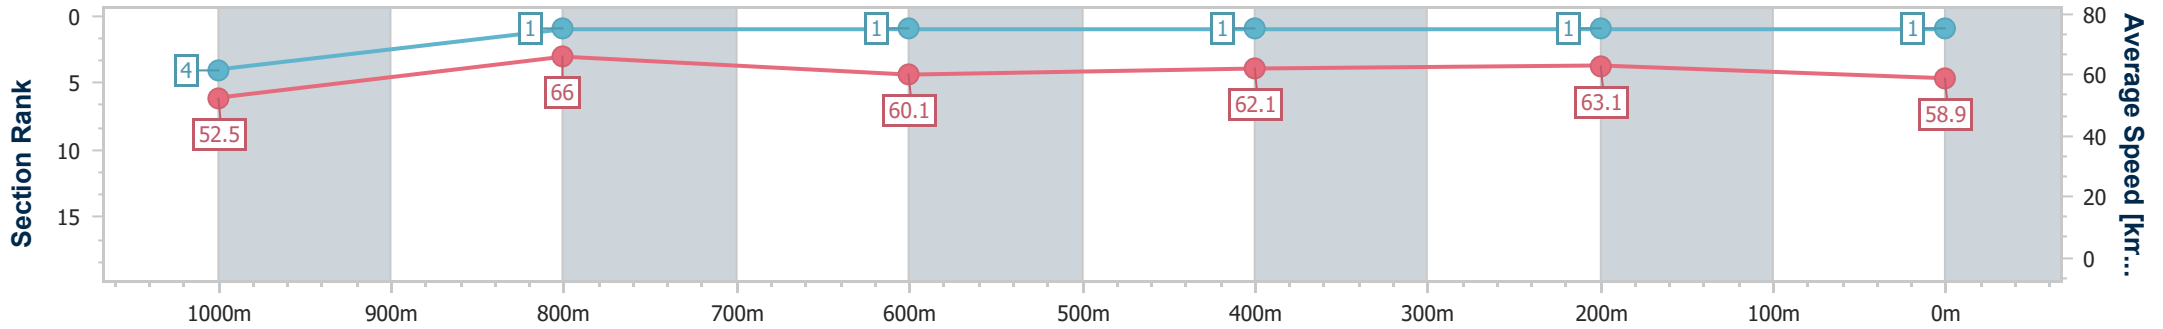

Horse/Jockey Name	The Torque Factor
Final Rank	1
Fastest Section Time (Section)	0:10.96 (1000m)
Top Speed [km/h] (Section)	67.9 (1000m)
Race State	Finished

Sunshine Coast QLD Professional
Race 2: SHANAHAN FAMILY LAW Maiden Plate - 1200m
15 September 2024 - 13:48
Track Rating: Soft 5, Weather: Fine, Rail Position: True

Section	Overall	1000m	800m	600m	400m	200m
Section Times	1:11.89 [1] (0:13.75)	0:58.14 [4] (0:10.96)	0:47.18 [1] (0:11.98)	0:35.20 [1] (0:11.55)	0:23.65 [1] (0:11.46)	0:12.19 [1] (0:12.19)
Average Speed [km/h]	52.5	66.0	60.1	62.1	63.1	58.9
Top Speed [km/h]	67.2	67.9	63.2	64.0	64.4	60.9
Avg. Dist. to Rail [m]	16.7	4.6	0.5	0.5	1.6	4.8
Avg. Stride Freq. [Hz]	2.3	2.4	2.2	2.3	2.3	2.3
Avg. Stride Length [m]	6.4	7.8	7.7	7.6	7.5	7.2

- [ ] Ranking at each section and finish
- -.-.- No data available at this section
- NA No data available