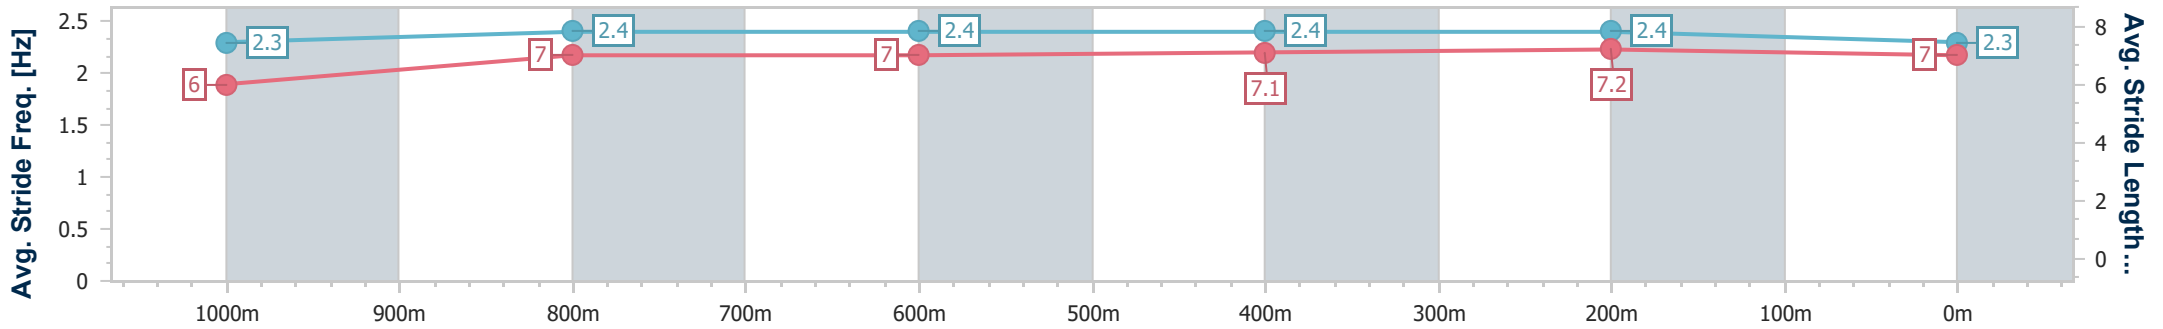

Sunshine Coast QLD Professional
 Race 2: SHANAHAN FAMILY LAW Maiden Plate - 1200m
 15 September 2024 - 13:48
 Track Rating: Soft 5, Weather: Fine, Rail Position: True

Section	Overall	1000m	800m	600m	400m	200m
Section Times	1:13.87 [13] (0:14.04)	0:59.83 [10] (0:11.72)	0:48.11 [10] (0:11.96)	0:36.15 [10] (0:11.77)	0:24.38 [12] (0:11.45)	0:12.93 [13] (0:12.93)
Average Speed [km/h]	51.5	61.9	61.4	62.6	63.0	55.6
Top Speed [km/h]	63.2	63.5	62.7	64.1	63.8	61.7
Avg. Dist. to Rail [m]	12.1	4.8	3.4	3.8	8.0	8.5
Avg. Stride Freq. [Hz]	2.5	2.6	2.5	2.5	2.5	2.4
Avg. Stride Length [m]	5.7	6.7	6.8	7.0	6.9	6.5

- [] Ranking at each section and finish
- .-.- No data available at this section
- NA No data available

Horse/Jockey Name	Blessed Day
Final Rank	14
Fastest Section Time (Section)	0:11.55 (400m)
Top Speed [km/h] (Section)	63.5 (400m)
Race State	Finished

Sunshine Coast QLD Professional
 Race 2: SHANAHAN FAMILY LAW Maiden Plate - 1200m
 15 September 2024 - 13:48
 Track Rating: Soft 5, Weather: Fine, Rail Position: True

Section	Overall	1000m	800m	600m	400m	200m
Section Times	1:13.93 [14] (0:14.24)	0:59.69 [13] (0:11.74)	0:47.95 [12] (0:12.03)	0:35.92 [13] (0:11.90)	0:24.02 [15] (0:11.55)	0:12.47 [15] (0:12.47)
Average Speed [km/h]	50.8	61.7	60.0	61.2	62.3	58.0
Top Speed [km/h]	62.9	62.9	62.1	62.0	63.5	60.6
Avg. Dist. to Rail [m]	4.9	2.8	1.0	1.7	4.9	4.3
Avg. Stride Freq. [Hz]	2.3	2.4	2.4	2.4	2.4	2.3
Avg. Stride Length [m]	6.0	7.0	7.0	7.1	7.2	7.0