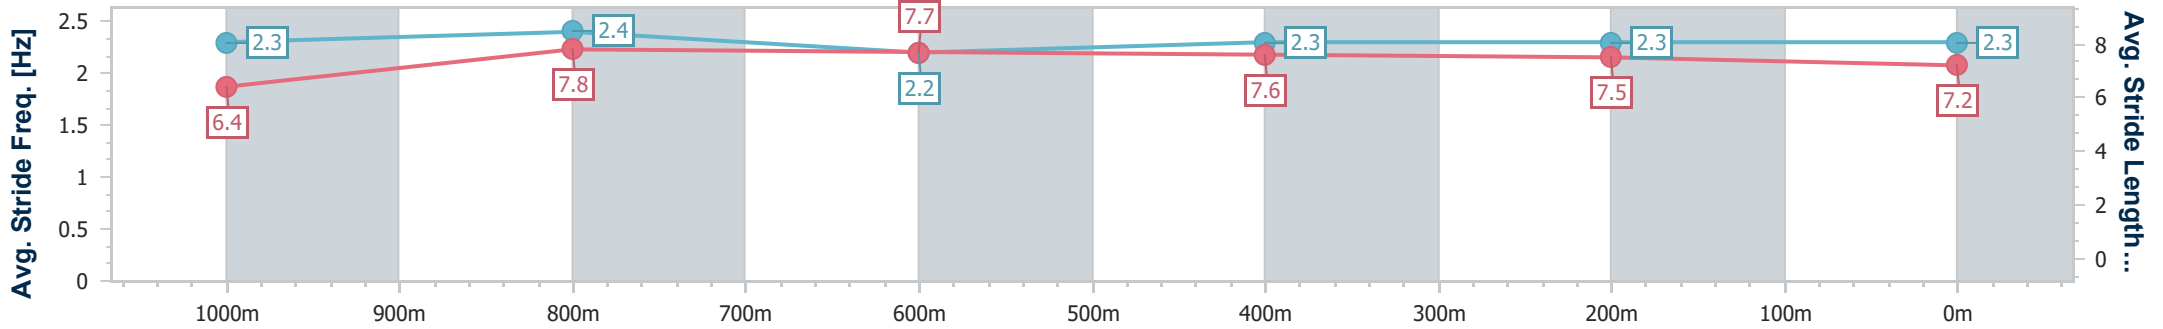

Horse/Jockey Name	The Torque Factor
Final Rank	1
Fastest Section Time (Section)	0:10.96 (1000m)
Top Speed [km/h] (Section)	67.9 (1000m)
Race State	Finished

Sunshine Coast QLD Professional
Race 2: SHANAHAN FAMILY LAW Maiden Plate - 1200m
15 September 2024 - 13:48
Track Rating: Soft 5, Weather: Fine, Rail Position: True

Section	Overall	1000m	800m	600m	400m	200m
Section Times	1:11.89 [1] (0:13.75)	0:58.14 [4] (0:10.96)	0:47.18 [1] (0:11.98)	0:35.20 [1] (0:11.55)	0:23.65 [1] (0:11.46)	0:12.19 [1] (0:12.19)
Average Speed [km/h]	52.5	66.0	60.1	62.1	63.1	58.9
Top Speed [km/h]	67.2	67.9	63.2	64.0	64.4	60.9
Avg. Dist. to Rail [m]	16.7	4.6	0.5	0.5	1.6	4.8
Avg. Stride Freq. [Hz]	2.3	2.4	2.2	2.3	2.3	2.3
Avg. Stride Length [m]	6.4	7.8	7.7	7.6	7.5	7.2

- [ ] Ranking at each section and finish
- -.-.- No data available at this section
- NA No data available