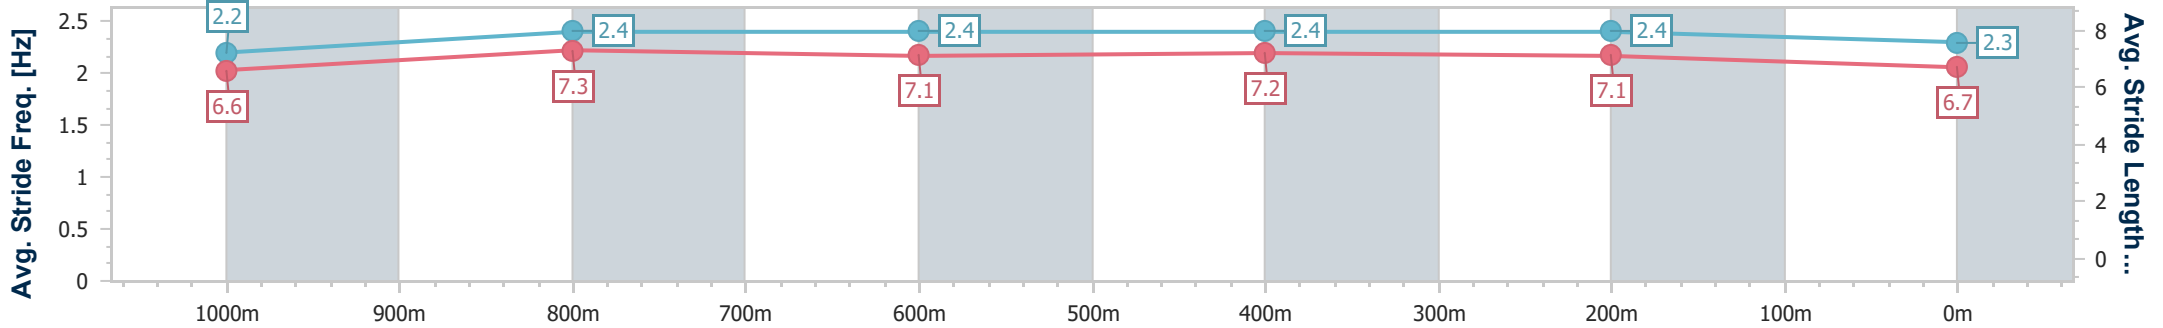

Sunshine Coast QLD Professional
 Race 2: SHANAHAN FAMILY LAW Maiden Plate - 1200m
 15 September 2024 - 13:48
 Track Rating: Soft 5, Weather: Fine, Rail Position: True

Section	Overall	1000m	800m	600m	400m	200m
Section Times	1:12.80 [10] (0:14.37)	0:58.43 [14] (0:11.64)	0:46.79 [13] (0:11.86)	0:34.93 [12] (0:11.54)	0:23.39 [11] (0:11.39)	0:12.00 [10] (0:12.00)
Average Speed [km/h]	50.3	62.1	61.1	63.0	63.0	60.0
Top Speed [km/h]	62.4	64.2	62.7	63.6	64.0	62.3
Avg. Dist. to Rail [m]	12.3	2.5	1.5	0.9	4.1	5.2
Avg. Stride Freq. [Hz]	2.3	2.2	2.3	2.3	2.3	2.2
Avg. Stride Length [m]	6.2	7.6	7.5	7.7	7.6	7.5

- [] Ranking at each section and finish
- .-.- No data available at this section
- NA No data available

Horse/Jockey Name	Heavenwood
Final Rank	11
Fastest Section Time (Section)	0:11.35 (1000m)
Top Speed [km/h] (Section)	64.5 (1000m)
Race State	Finished

Sunshine Coast QLD Professional
 Race 2: SHANAHAN FAMILY LAW Maiden Plate - 1200m
 15 September 2024 - 13:48
 Track Rating: Soft 5, Weather: Fine, Rail Position: True

Section	Overall	1000m	800m	600m	400m	200m
Section Times	1:12.86 [11] (0:13.66)	0:59.20 [2] (0:11.35)	0:47.85 [3] (0:11.88)	0:35.97 [2] (0:11.63)	0:24.34 [3] (0:11.50)	0:12.84 [3] (0:12.84)
Average Speed [km/h]	52.7	63.7	60.3	61.5	62.6	56.0
Top Speed [km/h]	64.0	64.5	61.9	63.5	63.8	60.3
Avg. Dist. to Rail [m]	3.6	1.8	0.8	1.5	2.5	3.3
Avg. Stride Freq. [Hz]	2.2	2.4	2.4	2.4	2.4	2.3
Avg. Stride Length [m]	6.6	7.3	7.1	7.2	7.1	6.7