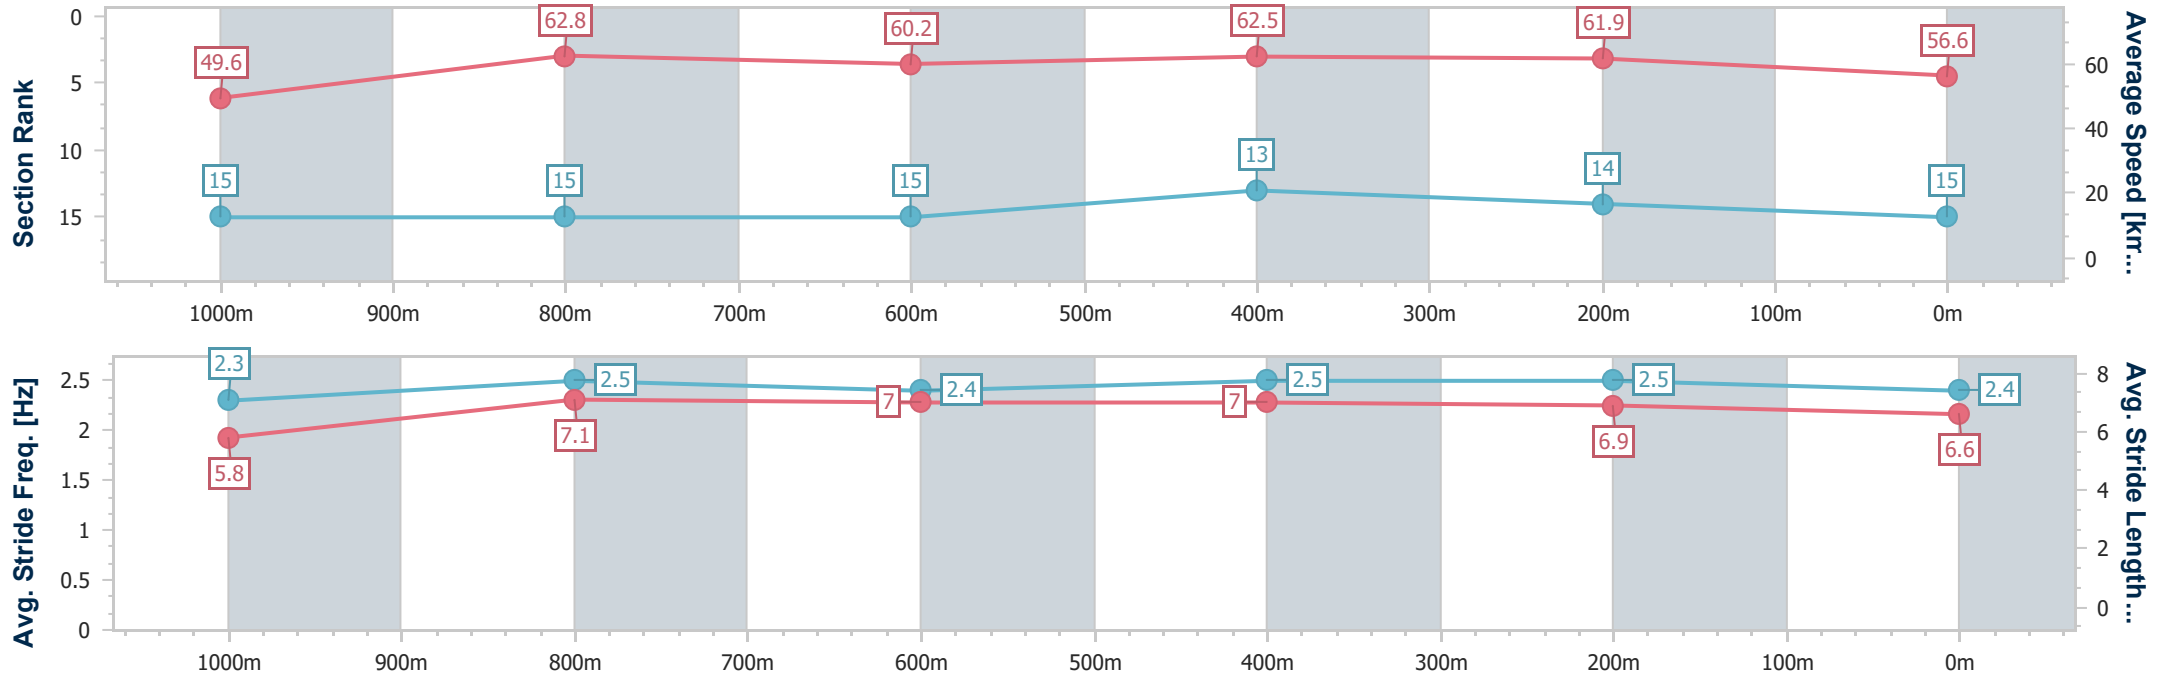

Sunshine Coast QLD Professional
 Race 2: SHANAHAN FAMILY LAW Maiden Plate - 1200m
 15 September 2024 - 13:48
 Track Rating: Soft 5, Weather: Fine, Rail Position: True

Section	Overall	1000m	800m	600m	400m	200m
Section Times	1:13.93 [14] (0:14.24)	0:59.69 [13] (0:11.74)	0:47.95 [12] (0:12.03)	0:35.92 [13] (0:11.90)	0:24.02 [15] (0:11.55)	0:12.47 [15] (0:12.47)
Average Speed [km/h]	50.8	61.7	60.0	61.2	62.3	58.0
Top Speed [km/h]	62.9	62.9	62.1	62.0	63.5	60.6
Avg. Dist. to Rail [m]	4.9	2.8	1.0	1.7	4.9	4.3
Avg. Stride Freq. [Hz]	2.3	2.4	2.4	2.4	2.4	2.3
Avg. Stride Length [m]	6.0	7.0	7.0	7.1	7.2	7.0

- [] Ranking at each section and finish
- .-.- No data available at this section
- NA No data available

Horse/Jockey Name	Tiny Wonder
Final Rank	15
Fastest Section Time (Section)	0:11.49 (600m)
Top Speed [km/h] (Section)	64.0 (600m)
Race State	Finished

Sunshine Coast QLD Professional
 Race 2: SHANAHAN FAMILY LAW Maiden Plate - 1200m
 15 September 2024 - 13:48
 Track Rating: Soft 5, Weather: Fine, Rail Position: True

Section	Overall	1000m	800m	600m	400m	200m
Section Times	1:14.03 [15] (0:14.57)	0:59.46 [15] (0:11.51)	0:47.95 [15] (0:12.10)	0:35.85 [15] (0:11.49)	0:24.36 [13] (0:11.64)	0:12.72 [14]
Average Speed [km/h]	49.6	62.8	60.2	62.5	61.9	56.6
Top Speed [km/h]	63.8	63.9	62.7	64.0	63.9	60.5
Avg. Dist. to Rail [m]	7.4	3.3	1.6	0.8	2.8	3.3
Avg. Stride Freq. [Hz]	2.3	2.5	2.4	2.5	2.5	2.4
Avg. Stride Length [m]	5.8	7.1	7.0	7.0	6.9	6.6

- [] Ranking at each section and finish
- .-.- No data available at this section
- NA No data available