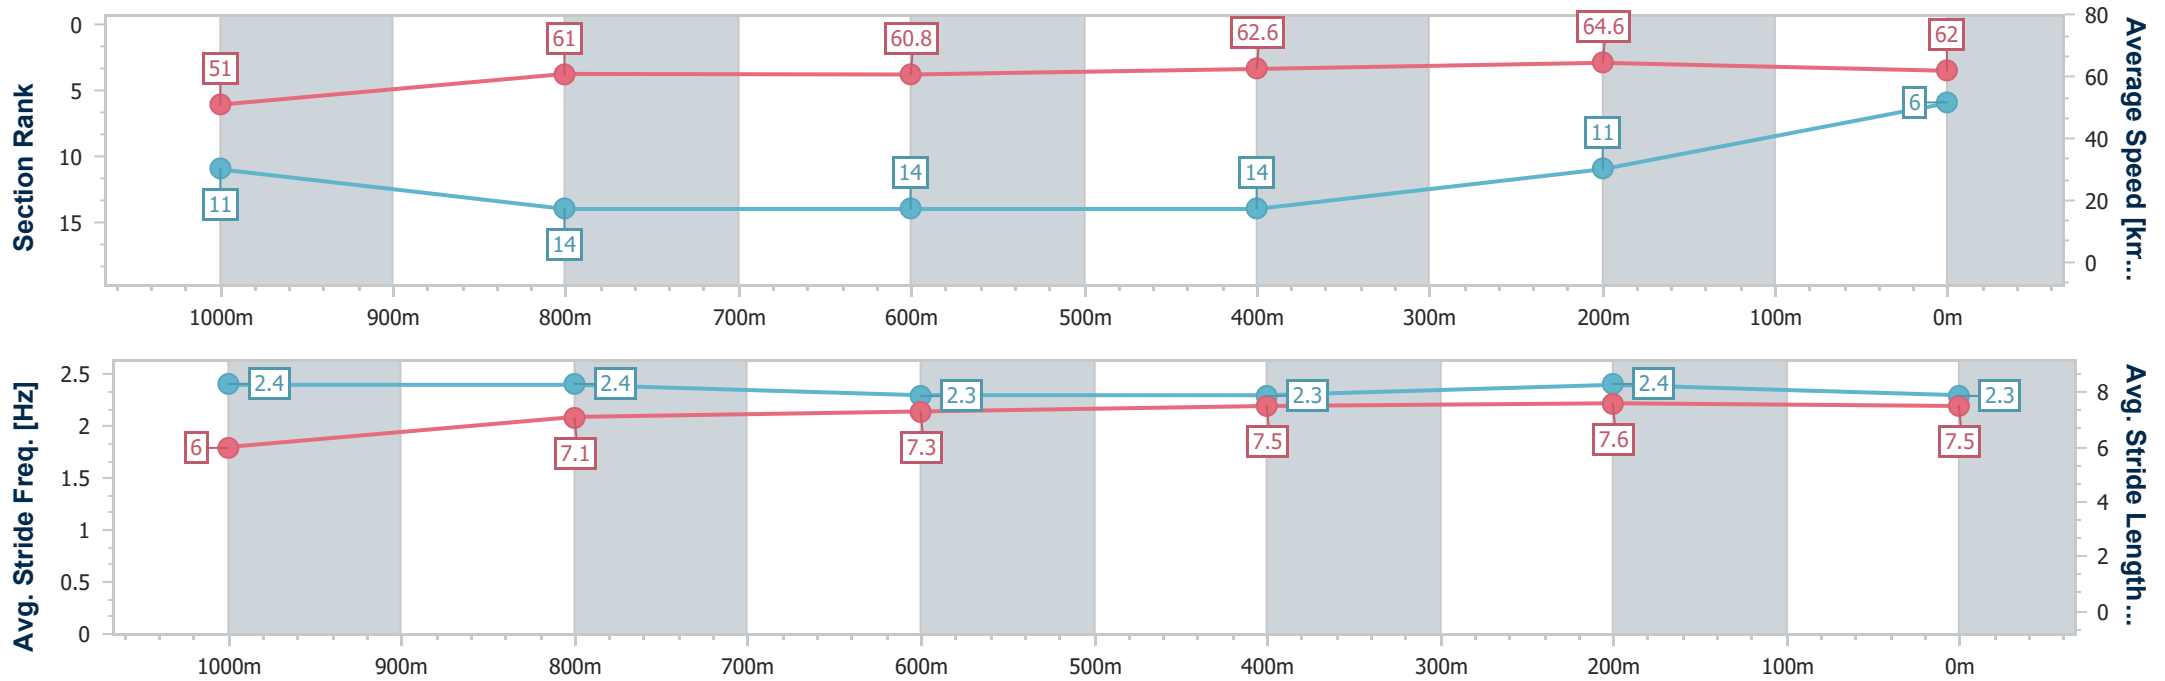

- [] Ranking at each section and finish
- .-.- No data available at this section
- NA No data available

Horse/Jockey Name	Misting
Final Rank	6
Fastest Section Time (Section)	0:11.13 (400m)
Top Speed [km/h] (Section)	65.5 (400m)
Race State	Finished

Sunshine Coast QLD Professional
 Race 2: SHANAHAN FAMILY LAW Maiden Plate - 1200m
 15 September 2024 - 13:48
 Track Rating: Soft 5, Weather: Fine, Rail Position: True

Section	Overall	1000m	800m	600m	400m	200m
Section Times	1:12.51 [6] (0:14.13)	0:58.38 [11] (0:11.92)	0:46.46 [14] (0:11.99)	0:34.47 [14] (0:11.73)	0:22.74 [14] (0:11.13)	0:11.61 [11]
Average Speed [km/h]	51.0	61.0	60.8	62.6	64.6	62.0
Top Speed [km/h]	62.2	63.2	63.4	64.1	65.5	64.4
Avg. Dist. to Rail [m]	13.5	5.4	2.2	3.0	9.5	9.9
Avg. Stride Freq. [Hz]	2.4	2.4	2.3	2.3	2.4	2.3
Avg. Stride Length [m]	6.0	7.1	7.3	7.5	7.6	7.5