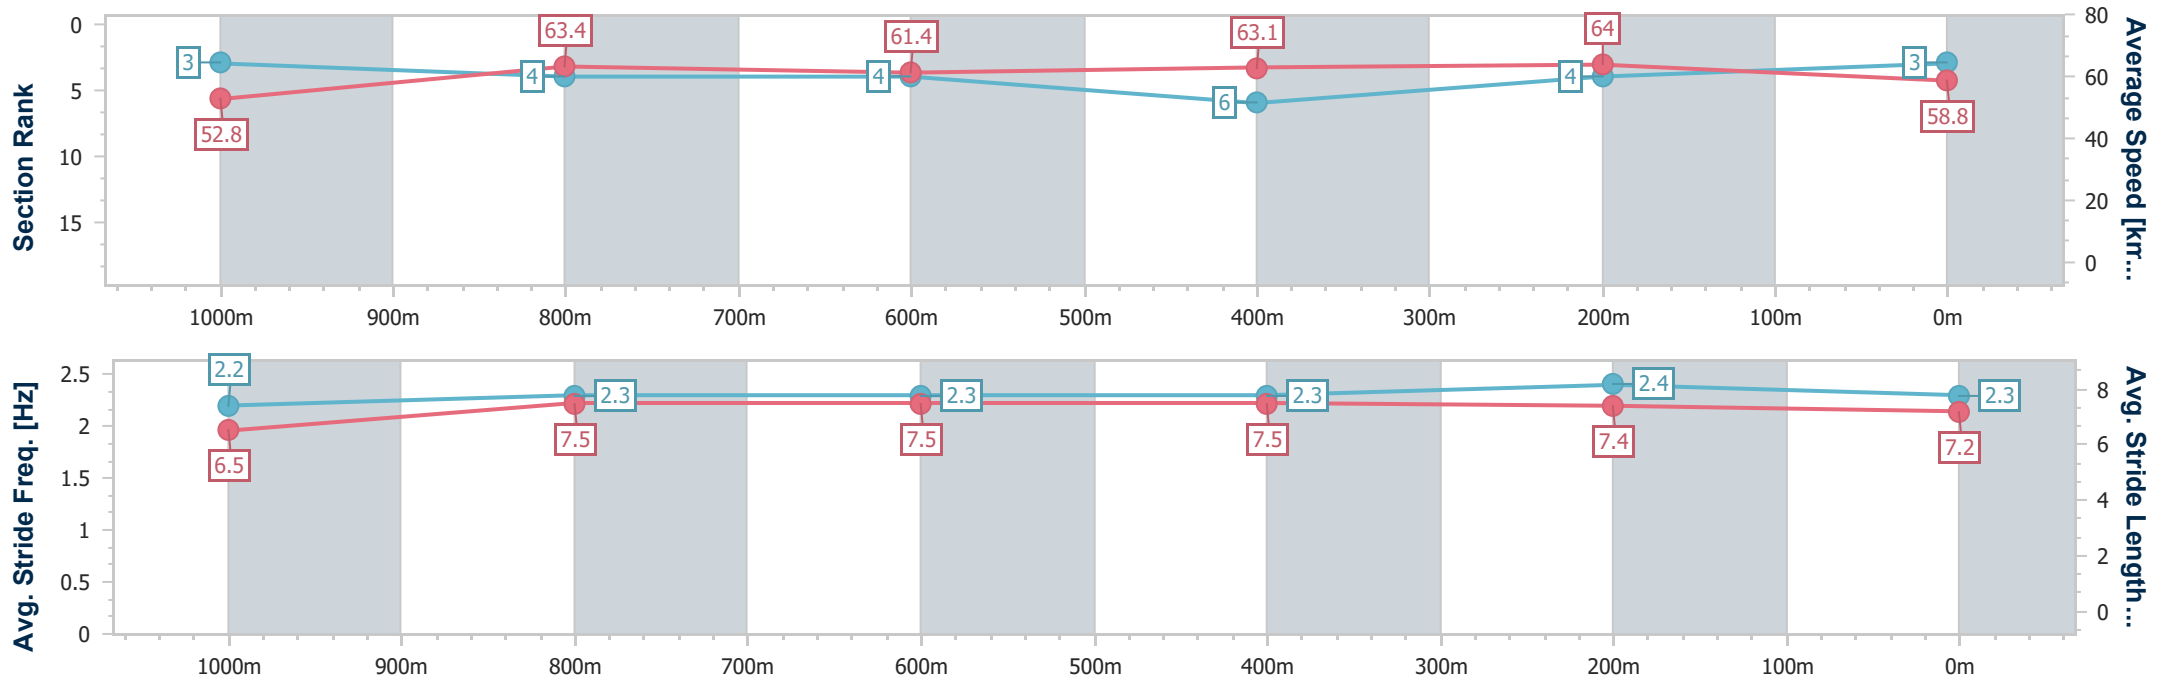

Horse/Jockey Name	Fashion Flash
Final Rank	3
Fastest Section Time (Section)	0:11.22 (400m)
Top Speed [km/h] (Section)	65.6 (1000m)
Race State	Finished

Sunshine Coast QLD Professional
Race 2: SHANAHAN FAMILY LAW Maiden Plate - 1200m
15 September 2024 - 13:48
Track Rating: Soft 5, Weather: Fine, Rail Position: True

Section	Overall	1000m	800m	600m	400m	200m
Section Times	1:12.21 [3] (0:13.68)	0:58.53 [3] (0:11.43)	0:47.10 [4] (0:12.00)	0:35.10 [4] (0:11.69)	0:23.41 [6] (0:11.22)	0:12.19 [4]
Average Speed [km/h]	52.8	63.4	61.4	63.1	64.0	58.8
Top Speed [km/h]	65.6	65.6	62.3	65.4	65.6	62.8
Avg. Dist. to Rail [m]	8.3	4.4	3.2	4.0	7.1	6.3
Avg. Stride Freq. [Hz]	2.2	2.3	2.3	2.3	2.4	2.3
Avg. Stride Length [m]	6.5	7.5	7.5	7.5	7.4	7.2

- [ ] Ranking at each section and finish
- -.-.- No data available at this section
- NA No data available