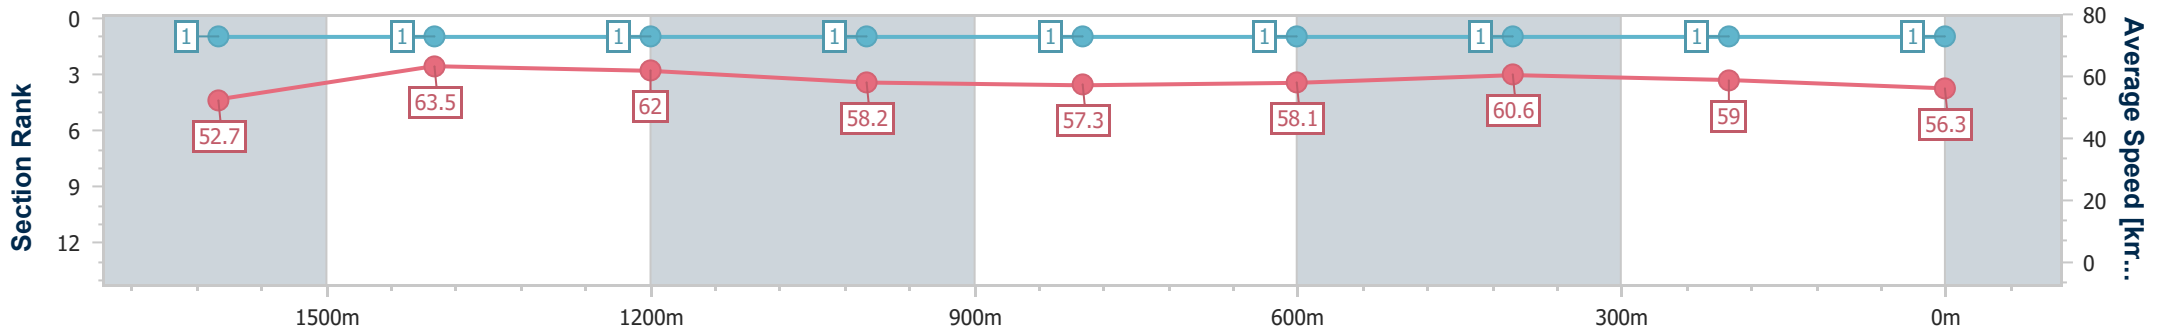

Horse/Jockey Name	Loyalty Counts
Final Rank	1
Fastest Section Time (Section)	0:11.36 (1600m)
Top Speed [km/h] (Section)	66.4 (Overall)
Race State	Finished

Sunshine Coast QLD Professional
Race 4: MAROOCHY RSL Maiden Handicap - 1800m
15 September 2024 - 15:00
Track Rating: Soft 5, Weather: Fine, Rail Position: True

Section	Overall	1600m	1400m	1200m	1000m	800m	600m	400m	200m
Section Times	1:51.25 [1] (0:13.72)	1:37.53 [1] (0:11.36)	1:26.17 [1] (0:11.64)	1:14.53 [1] (0:12.35)	1:02.18 [1] (0:12.66)	0:49.52 [1] (0:12.51)	0:37.01 [1] (0:11.91)	0:25.10 [1] (0:12.21)	0:12.89 [1] (0:12.89)
Average Speed [km/h]	52.7	63.5	62.0	58.2	57.3	58.1	60.6	59.0	56.3
Top Speed [km/h]	66.4	65.3	62.5	60.6	57.5	60.8	61.4	60.6	57.4
Avg. Dist. to Rail [m]	4.6	0.9	1.3	1.8	2.6	1.5	0.6	1.0	0.3
Avg. Stride Freq. [Hz]	2.2	2.2	2.1	2.1	2.1	2.1	2.2	2.1	2.1
Avg. Stride Length [m]	6.7	8.1	8.1	7.7	7.7	7.7	7.8	7.6	7.4

- [ ] Ranking at each section and finish
- -.-.- No data available at this section
- NA No data available