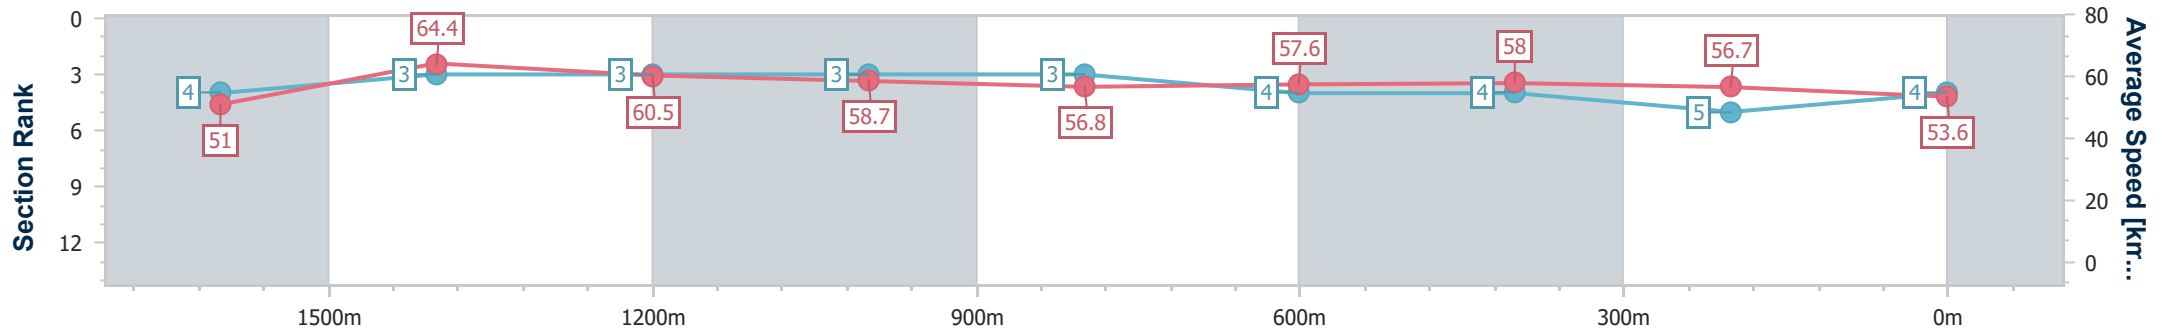

- [ ] Ranking at each section and finish
- .-.- No data available at this section
- NA No data available

Horse/Jockey Name	Lady Deanne
Final Rank	4
Fastest Section Time (Section)	0:11.21 (1600m)
Top Speed [km/h] (Section)	65.6 (1600m)
Race State	Finished

Sunshine Coast QLD Professional  
 Race 4: MAROOCHY RSL Maiden Handicap - 1800m  
 15 September 2024 - 15:00  
 Track Rating: Soft 5, Weather: Fine, Rail Position: True

Section	Overall	1600m	1400m	1200m	1000m	800m	600m	400m	200m
Section Times	1:53.56 [4] (0:14.12)	1:39.44 [4] (0:11.21)	1:28.23 [3] (0:11.93)	1:16.30 [3] (0:12.28)	1:04.02 [3] (0:12.75)	0:51.27 [3] (0:12.60)	0:38.67 [4] (0:12.47)	0:26.20 [4] (0:12.70)	0:13.50 [5] (0:13.50)
Average Speed [km/h]	51.0	64.4	60.5	58.7	56.8	57.6	58.0	56.7	53.6
Top Speed [km/h]	65.2	65.6	61.5	60.2	57.4	58.6	58.9	58.1	55.2
Avg. Dist. to Rail [m]	4.9	0.9	2.2	2.2	2.1	1.3	0.8	1.7	1.4
Avg. Stride Freq. [Hz]	2.3	2.4	2.3	2.3	2.3	2.3	2.3	2.3	2.2
Avg. Stride Length [m]	6.2	7.3	7.2	7.1	7.0	7.0	6.9	6.9	6.6