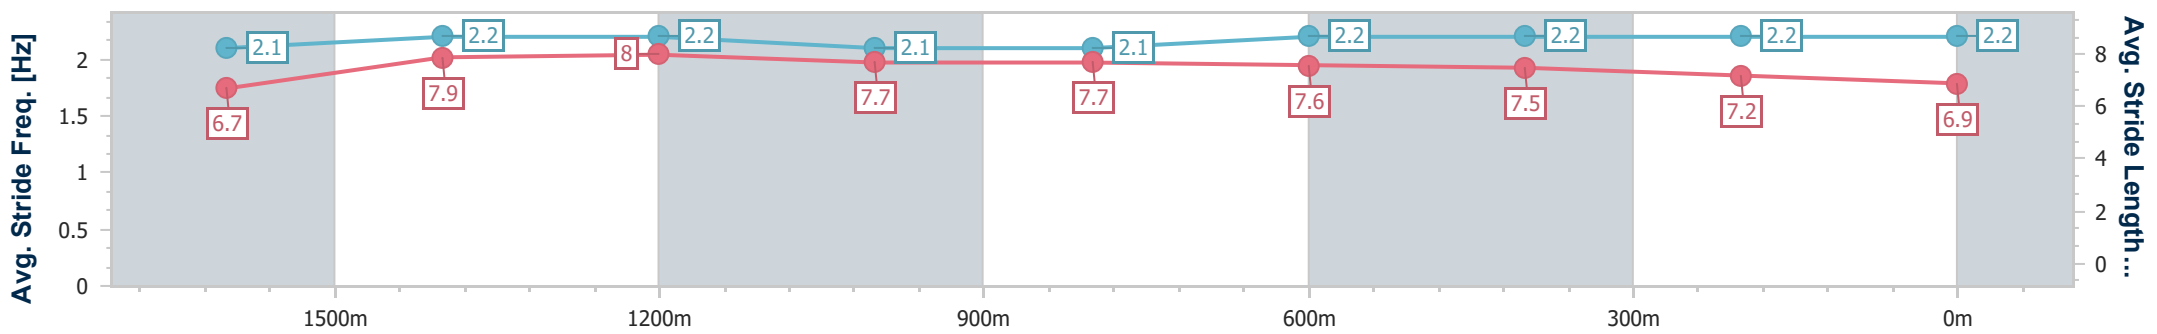

- [ ] Ranking at each section and finish
- .-.- No data available at this section
- NA No data available

Horse/Jockey Name	Durban Harbour
Final Rank	3
Fastest Section Time (Section)	0:11.56 (1600m)
Top Speed [km/h] (Section)	63.3 (1600m)
Race State	Finished

Sunshine Coast QLD Professional  
 Race 4: MAROOCHY RSL Maiden Handicap - 1800m  
 15 September 2024 - 15:00  
 Track Rating: Soft 5, Weather: Fine, Rail Position: True

Section	Overall	1600m	1400m	1200m	1000m	800m	600m	400m	200m
Section Times	1:52.67 [3] (0:14.12)	1:38.55 [3] (0:11.56)	1:26.99 [4] (0:11.69)	1:15.30 [4] (0:12.28)	1:03.02 [4] (0:12.64)	0:50.38 [4] (0:12.45)	0:37.93 [2] (0:12.33)	0:25.60 [2] (0:12.38)	0:13.22 [2] (0:13.22)
Average Speed [km/h]	51.4	62.9	62.0	59.0	57.4	58.8	59.5	58.1	54.8
Top Speed [km/h]	63.0	63.3	63.1	60.2	58.1	59.7	60.1	59.4	56.7
Avg. Dist. to Rail [m]	7.9	3.0	3.3	3.3	3.3	3.0	3.1	4.7	3.4
Avg. Stride Freq. [Hz]	2.1	2.2	2.2	2.1	2.1	2.2	2.2	2.2	2.2
Avg. Stride Length [m]	6.7	7.9	8.0	7.7	7.7	7.6	7.5	7.2	6.9