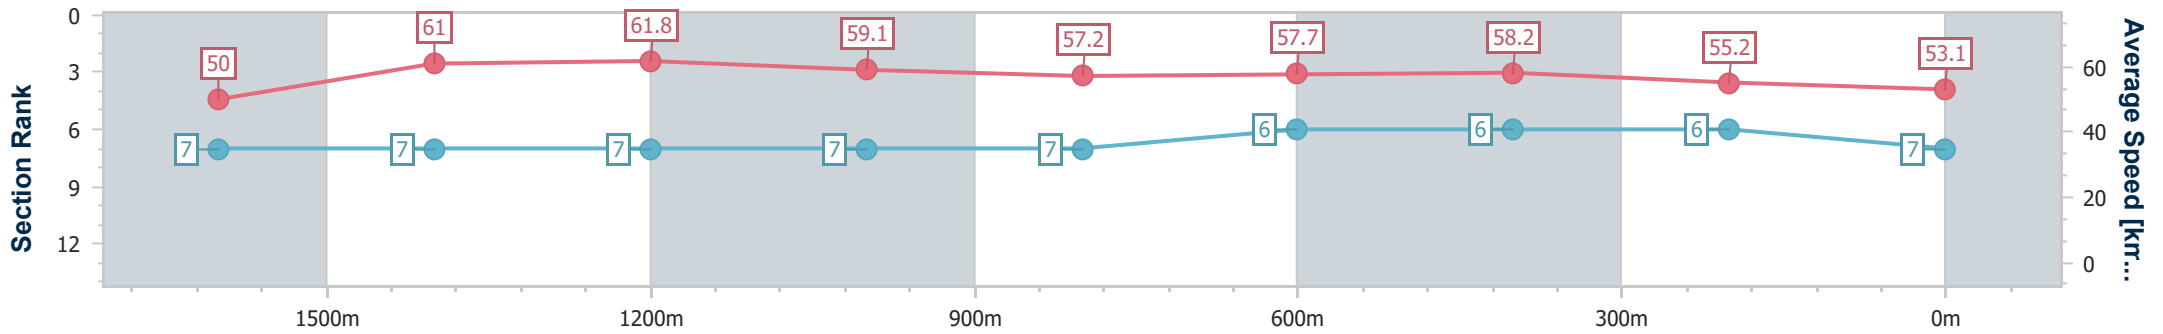

Sunshine Coast QLD Professional  
 Race 4: MAROOCHY RSL Maiden Handicap - 1800m  
 15 September 2024 - 15:00  
 Track Rating: Soft 5, Weather: Fine, Rail Position: True

Section	Overall	1600m	1400m	1200m	1000m	800m	600m	400m	200m
Section Times	1:54.65 [6] (0:14.46)	1:40.19 [6] (0:11.59)	1:28.60 [6] (0:11.77)	1:16.83 [6] (0:12.37)	1:04.46 [6] (0:12.70)	0:51.76 [6] (0:12.78)	0:38.98 [7] (0:12.68)	0:26.30 [7] (0:13.02)	0:13.28 [7] (0:13.28)
Average Speed [km/h]	50.2	62.8	61.4	58.6	57.1	57.3	57.5	55.3	54.3
Top Speed [km/h]	62.2	64.7	63.2	59.4	58.1	59.0	58.7	56.1	55.4
Avg. Dist. to Rail [m]	6.7	2.7	3.4	3.5	3.4	2.7	1.9	3.1	4.5
Avg. Stride Freq. [Hz]	2.3	2.4	2.3	2.3	2.3	2.3	2.3	2.2	2.2
Avg. Stride Length [m]	6.0	7.3	7.4	7.1	7.0	6.9	7.0	6.8	6.7

- [ ] Ranking at each section and finish
- .-.- No data available at this section
- NA No data available

Horse/Jockey Name	Merridy Rose
Final Rank	7
Fastest Section Time (Section)	0:11.70 (1400m)
Top Speed [km/h] (Section)	63.6 (1400m)
Race State	Finished

Sunshine Coast QLD Professional  
 Race 4: MAROOCHY RSL Maiden Handicap - 1800m  
 15 September 2024 - 15:00  
 Track Rating: Soft 5, Weather: Fine, Rail Position: True

Section	Overall	1600m	1400m	1200m	1000m	800m	600m	400m	200m			
Section Times	1:54.69 [7] (0:14.55)	1:40.14 [7] (0:11.90)	1:28.24 [7] (0:11.70)	1:16.54 [7] (0:12.25)	1:04.29 [7] (0:12.65)	0:51.64 [7] (0:12.59)	0:39.05 [6] (0:12.42)	0:26.63 [6] (0:13.02)	0:13.61 [6] (0:13.61)			
Average Speed [km/h]	50.0	61.0	61.8	59.1	57.2	57.7	58.2	55.2	53.1			
Top Speed [km/h]	61.3	62.9	63.6	61.3	60.5	59.1	59.7	56.8	54.2			
Avg. Dist. to Rail [m]	8.5	2.8	3.4	2.1	2.2	1.6	0.9	1.5	1.9			
Avg. Stride Freq. [Hz]	2.2	2.3	2.3	2.3	2.3	2.3	2.4	2.3	2.2			
Avg. Stride Length [m]	6.3	7.2	7.4	7.2	7.0	6.8	6.8	6.8	6.6			