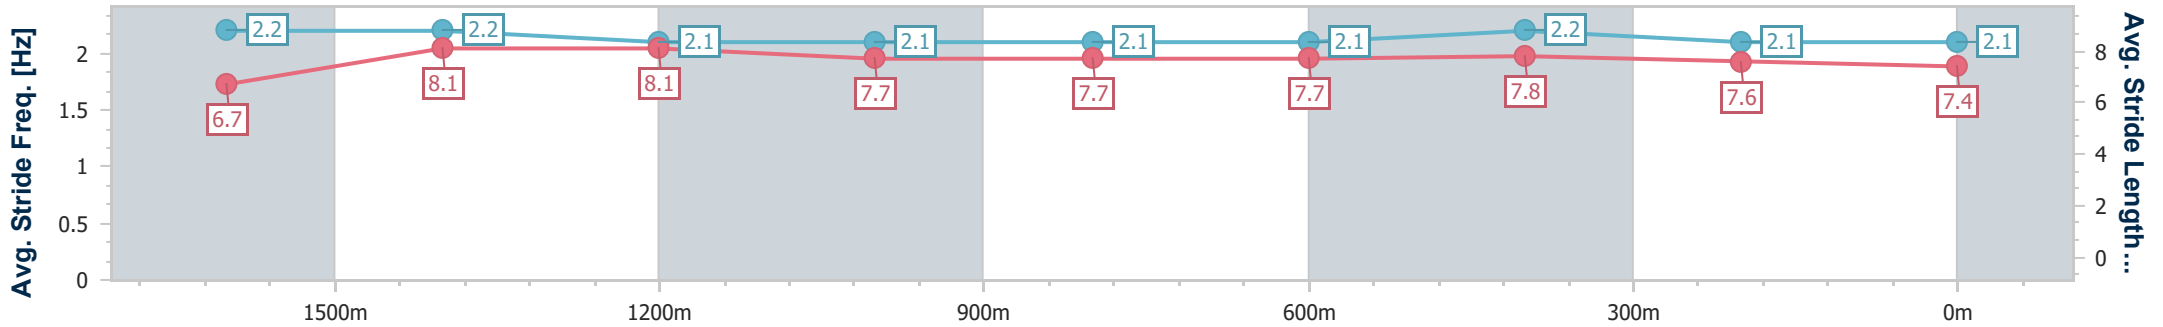

SCN Saddle cloth number  
 DNF Did not finish  
 DNT Did not track

Horse/Jockey Name	Loyalty Counts
Final Rank	1
Fastest Section Time (Section)	0:11.36 (1600m)
Top Speed [km/h] (Section)	66.4 (Overall)
Race State	Finished

Sunshine Coast QLD Professional  
 Race 4: MAROOCHY RSL Maiden Handicap - 1800m  
 15 September 2024 - 15:00  
 Track Rating: Soft 5, Weather: Fine, Rail Position: True

Section	Overall	1600m	1400m	1200m	1000m	800m	600m	400m	200m
Section Times	1:51.25 [1] (0:13.72)	1:37.53 [1] (0:11.36)	1:26.17 [1] (0:11.64)	1:14.53 [1] (0:12.35)	1:02.18 [1] (0:12.66)	0:49.52 [1] (0:12.51)	0:37.01 [1] (0:11.91)	0:25.10 [1] (0:12.21)	0:12.89 [1] (0:12.89)
Average Speed [km/h]	52.7	63.5	62.0	58.2	57.3	58.1	60.6	59.0	56.3
Top Speed [km/h]	66.4	65.3	62.5	60.6	57.5	60.8	61.4	60.6	57.4
Avg. Dist. to Rail [m]	4.6	0.9	1.3	1.8	2.6	1.5	0.6	1.0	0.3
Avg. Stride Freq. [Hz]	2.2	2.2	2.1	2.1	2.1	2.1	2.2	2.1	2.1
Avg. Stride Length [m]	6.7	8.1	8.1	7.7	7.7	7.7	7.8	7.6	7.4