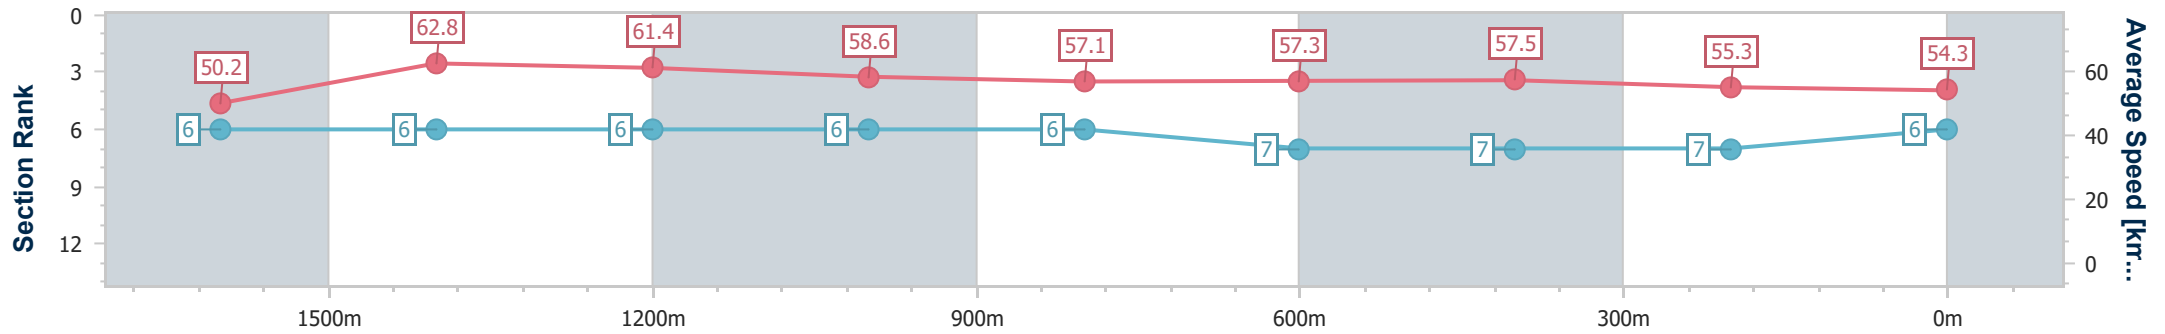

Sunshine Coast QLD Professional  
 Race 4: MAROOCHY RSL Maiden Handicap - 1800m  
 15 September 2024 - 15:00  
 Track Rating: Soft 5, Weather: Fine, Rail Position: True

Section	Overall	1600m	1400m	1200m	1000m	800m	600m	400m	200m
Section Times	1:53.59 [5] (0:14.31)	1:39.28 [5] (0:11.58)	1:27.70 [5] (0:11.80)	1:15.90 [5] (0:12.27)	1:03.63 [5] (0:12.67)	0:50.96 [5] (0:12.43)	0:38.53 [5] (0:12.58)	0:25.95 [5] (0:12.42)	0:13.53 [4] (0:13.53)
Average Speed [km/h]	50.4	62.5	61.1	58.6	56.9	58.2	58.2	57.9	53.5
Top Speed [km/h]	65.3	63.2	63.2	60.0	58.2	60.0	58.9	58.7	55.9
Avg. Dist. to Rail [m]	5.0	1.1	0.6	0.3	0.3	1.2	2.6	4.1	4.3
Avg. Stride Freq. [Hz]	2.1	2.2	2.2	2.1	2.1	2.2	2.2	2.2	2.2
Avg. Stride Length [m]	6.5	7.9	7.8	7.7	7.5	7.4	7.5	7.3	6.9

- [ ] Ranking at each section and finish
- .-.- No data available at this section
- NA No data available

Horse/Jockey Name	Eightdaysaweek
Final Rank	6
Fastest Section Time (Section)	0:11.59 (1600m)
Top Speed [km/h] (Section)	64.7 (1600m)
Race State	Finished

Sunshine Coast QLD Professional  
 Race 4: MAROOCHY RSL Maiden Handicap - 1800m  
 15 September 2024 - 15:00  
 Track Rating: Soft 5, Weather: Fine, Rail Position: True

Section	Overall	1600m	1400m	1200m	1000m	800m	600m	400m	200m
Section Times	1:54.65 [6] (0:14.46)	1:40.19 [6] (0:11.59)	1:28.60 [6] (0:11.77)	1:16.83 [6] (0:12.37)	1:04.46 [6] (0:12.70)	0:51.76 [6] (0:12.78)	0:38.98 [7] (0:12.68)	0:26.30 [7] (0:13.02)	0:13.28 [7] (0:13.28)
Average Speed [km/h]	50.2	62.8	61.4	58.6	57.1	57.3	57.5	55.3	54.3
Top Speed [km/h]	62.2	64.7	63.2	59.4	58.1	59.0	58.7	56.1	55.4
Avg. Dist. to Rail [m]	6.7	2.7	3.4	3.5	3.4	2.7	1.9	3.1	4.5
Avg. Stride Freq. [Hz]	2.3	2.4	2.3	2.3	2.3	2.3	2.3	2.2	2.2
Avg. Stride Length [m]	6.0	7.3	7.4	7.1	7.0	6.9	7.0	6.8	6.7