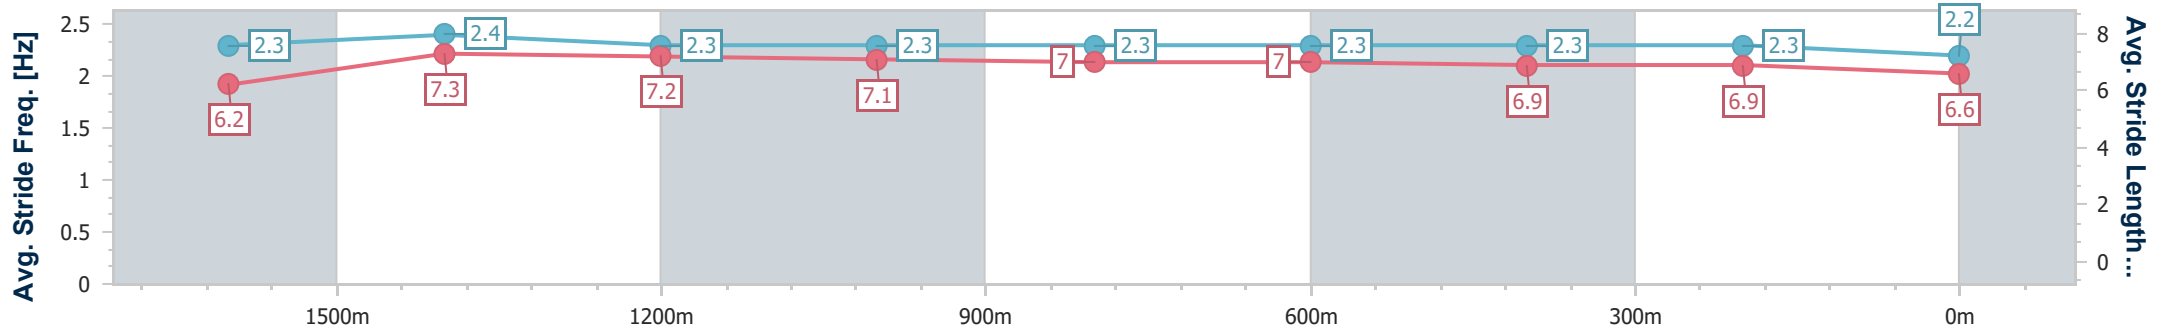

Sunshine Coast QLD Professional  
 Race 4: MAROOCHY RSL Maiden Handicap - 1800m  
 15 September 2024 - 15:00  
 Track Rating: Soft 5, Weather: Fine, Rail Position: True

Section	Overall	1600m	1400m	1200m	1000m	800m	600m	400m	200m
Section Times	1:52.67 [3] (0:14.12)	1:38.55 [3] (0:11.56)	1:26.99 [4] (0:11.69)	1:15.30 [4] (0:12.28)	1:03.02 [4] (0:12.64)	0:50.38 [4] (0:12.45)	0:37.93 [2] (0:12.33)	0:25.60 [2] (0:12.38)	0:13.22 [2] (0:13.22)
Average Speed [km/h]	51.4	62.9	62.0	59.0	57.4	58.8	59.5	58.1	54.8
Top Speed [km/h]	63.0	63.3	63.1	60.2	58.1	59.7	60.1	59.4	56.7
Avg. Dist. to Rail [m]	7.9	3.0	3.3	3.3	3.3	3.0	3.1	4.7	3.4
Avg. Stride Freq. [Hz]	2.1	2.2	2.2	2.1	2.1	2.2	2.2	2.2	2.2
Avg. Stride Length [m]	6.7	7.9	8.0	7.7	7.7	7.6	7.5	7.2	6.9

- [ ] Ranking at each section and finish
- .-.- No data available at this section
- NA No data available

Horse/Jockey Name	Lady Deanne
Final Rank	4
Fastest Section Time (Section)	0:11.21 (1600m)
Top Speed [km/h] (Section)	65.6 (1600m)
Race State	Finished

Sunshine Coast QLD Professional  
 Race 4: MAROOCHY RSL Maiden Handicap - 1800m  
 15 September 2024 - 15:00  
 Track Rating: Soft 5, Weather: Fine, Rail Position: True

Section	Overall	1600m	1400m	1200m	1000m	800m	600m	400m	200m
Section Times	1:53.56 [4] (0:14.12)	1:39.44 [4] (0:11.21)	1:28.23 [3] (0:11.93)	1:16.30 [3] (0:12.28)	1:04.02 [3] (0:12.75)	0:51.27 [3] (0:12.60)	0:38.67 [4] (0:12.47)	0:26.20 [4] (0:12.70)	0:13.50 [5] (0:13.50)
Average Speed [km/h]	51.0	64.4	60.5	58.7	56.8	57.6	58.0	56.7	53.6
Top Speed [km/h]	65.2	65.6	61.5	60.2	57.4	58.6	58.9	58.1	55.2
Avg. Dist. to Rail [m]	4.9	0.9	2.2	2.2	2.1	1.3	0.8	1.7	1.4
Avg. Stride Freq. [Hz]	2.3	2.4	2.3	2.3	2.3	2.3	2.3	2.3	2.2
Avg. Stride Length [m]	6.2	7.3	7.2	7.1	7.0	7.0	6.9	6.9	6.6