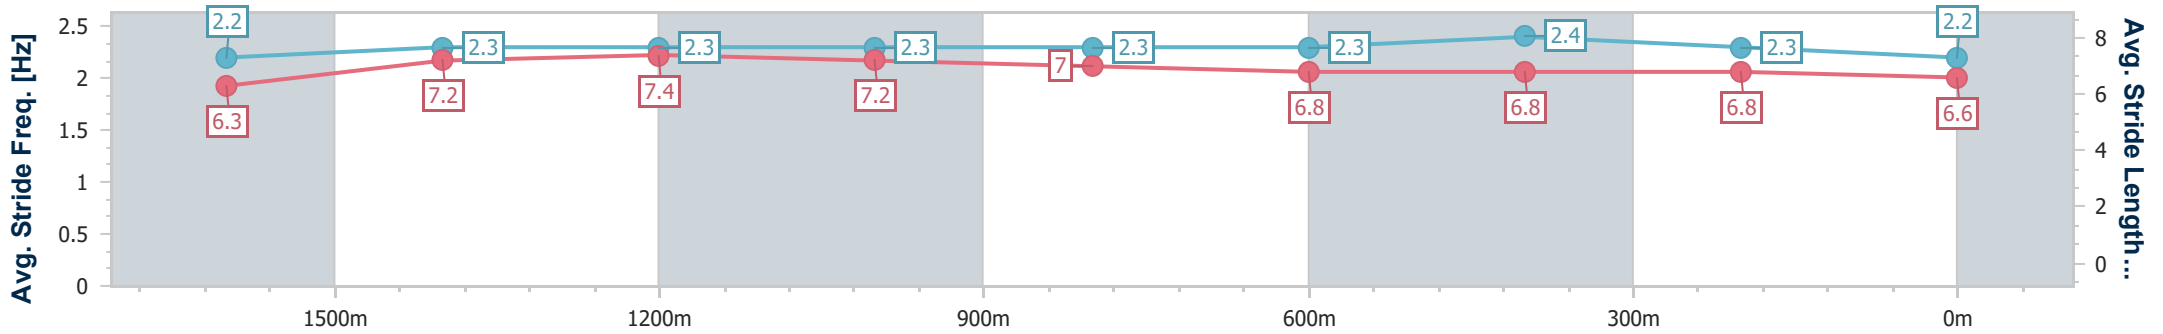

Sunshine Coast QLD Professional  
 Race 4: MAROOCHY RSL Maiden Handicap - 1800m  
 15 September 2024 - 15:00  
 Track Rating: Soft 5, Weather: Fine, Rail Position: True

Section	Overall	1600m	1400m	1200m	1000m	800m	600m	400m	200m
Section Times	1:54.65 [6] (0:14.46)	1:40.19 [6] (0:11.59)	1:28.60 [6] (0:11.77)	1:16.83 [6] (0:12.37)	1:04.46 [6] (0:12.70)	0:51.76 [6] (0:12.78)	0:38.98 [7] (0:12.68)	0:26.30 [7] (0:13.02)	0:13.28 [7] (0:13.28)
Average Speed [km/h]	50.2	62.8	61.4	58.6	57.1	57.3	57.5	55.3	54.3
Top Speed [km/h]	62.2	64.7	63.2	59.4	58.1	59.0	58.7	56.1	55.4
Avg. Dist. to Rail [m]	6.7	2.7	3.4	3.5	3.4	2.7	1.9	3.1	4.5
Avg. Stride Freq. [Hz]	2.3	2.4	2.3	2.3	2.3	2.3	2.3	2.2	2.2
Avg. Stride Length [m]	6.0	7.3	7.4	7.1	7.0	6.9	7.0	6.8	6.7

- [ ] Ranking at each section and finish
- .-.- No data available at this section
- NA No data available

Horse/Jockey Name	Merridy Rose
Final Rank	7
Fastest Section Time (Section)	0:11.70 (1400m)
Top Speed [km/h] (Section)	63.6 (1400m)
Race State	Finished

Sunshine Coast QLD Professional  
 Race 4: MAROOCHY RSL Maiden Handicap - 1800m  
 15 September 2024 - 15:00  
 Track Rating: Soft 5, Weather: Fine, Rail Position: True

Section	Overall	1600m	1400m	1200m	1000m	800m	600m	400m	200m			
Section Times	1:54.69 [7] (0:14.55)	1:40.14 [7] (0:11.90)	1:28.24 [7] (0:11.70)	1:16.54 [7] (0:12.25)	1:04.29 [7] (0:12.65)	0:51.64 [7] (0:12.59)	0:39.05 [6] (0:12.42)	0:26.63 [6] (0:13.02)	0:13.61 [6] (0:13.61)			
Average Speed [km/h]	50.0	61.0	61.8	59.1	57.2	57.7	58.2	55.2	53.1			
Top Speed [km/h]	61.3	62.9	63.6	61.3	60.5	59.1	59.7	56.8	54.2			
Avg. Dist. to Rail [m]	8.5	2.8	3.4	2.1	2.2	1.6	0.9	1.5	1.9			
Avg. Stride Freq. [Hz]	2.2	2.3	2.3	2.3	2.3	2.3	2.4	2.3	2.2			
Avg. Stride Length [m]	6.3	7.2	7.4	7.2	7.0	6.8	6.8	6.8	6.6			