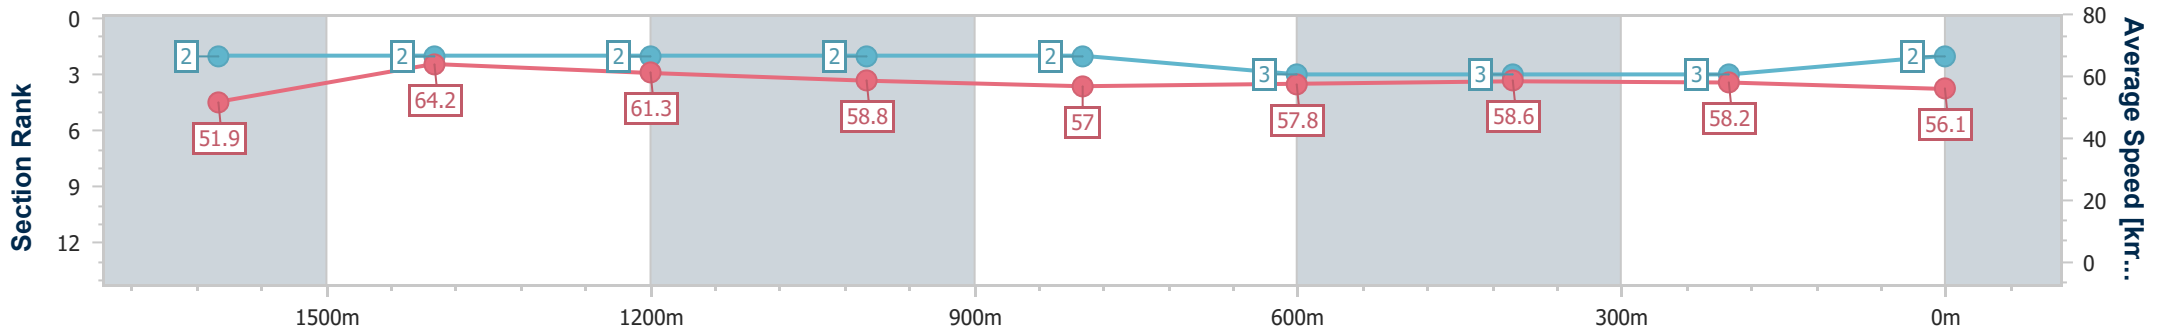

Sunshine Coast QLD Professional  
 Race 4: MAROOCHY RSL Maiden Handicap - 1800m  
 15 September 2024 - 15:00  
 Track Rating: Soft 5, Weather: Fine, Rail Position: True

Section	Overall	1600m	1400m	1200m	1000m	800m	600m	400m	200m
Section Times	1:52.48 [2] (0:14.01)	1:38.47 [2] (0:11.30)	1:27.17 [2] (0:11.81)	1:15.36 [2] (0:12.31)	1:03.05 [2] (0:12.71)	0:50.34 [2] (0:12.62)	0:37.72 [3] (0:12.40)	0:25.32 [3] (0:12.35)	0:12.97 [3] (0:12.97)
Average Speed [km/h]	51.9	64.2	61.3	58.8	57.0	57.8	58.6	58.2	56.1
Top Speed [km/h]	65.3	66.1	63.1	60.2	57.7	58.4	59.5	59.1	56.6
Avg. Dist. to Rail [m]	8.8	1.9	2.9	3.2	3.3	2.2	1.3	0.8	1.3
Avg. Stride Freq. [Hz]	2.2	2.3	2.2	2.2	2.1	2.2	2.2	2.2	2.1
Avg. Stride Length [m]	6.4	7.6	7.6	7.4	7.4	7.3	7.3	7.3	7.2