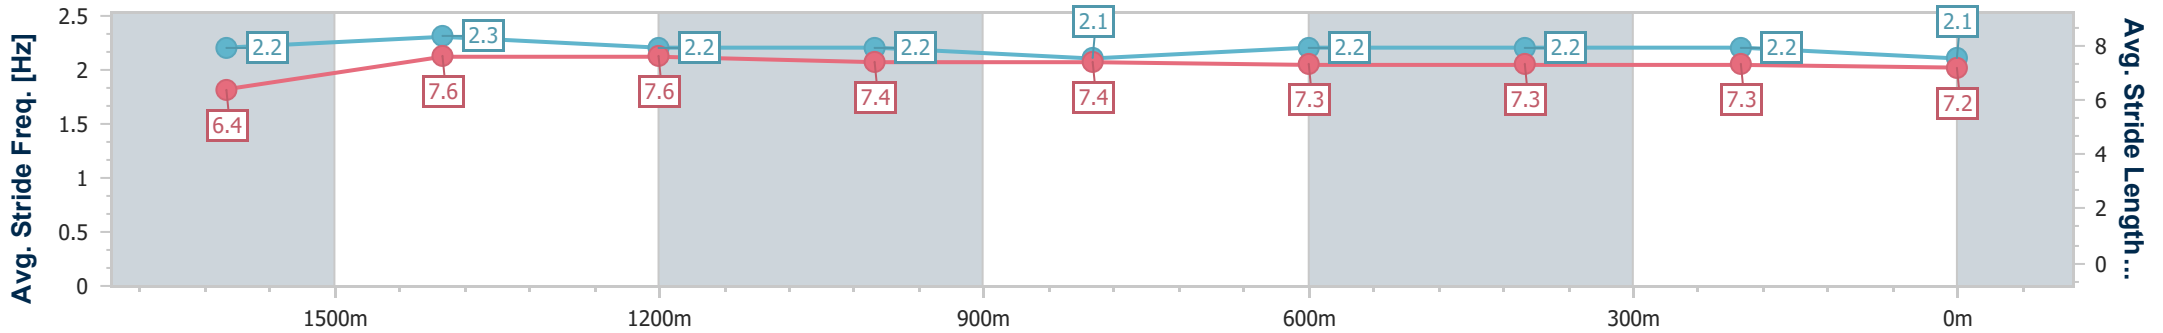

Sunshine Coast QLD Professional  
 Race 4: MAROOCHY RSL Maiden Handicap - 1800m  
 15 September 2024 - 15:00  
 Track Rating: Soft 5, Weather: Fine, Rail Position: True

Section	Overall	1600m	1400m	1200m	1000m	800m	600m	400m	200m
Section Times	1:52.48 [2] (0:14.01)	1:38.47 [2] (0:11.30)	1:27.17 [2] (0:11.81)	1:15.36 [2] (0:12.31)	1:03.05 [2] (0:12.71)	0:50.34 [2] (0:12.62)	0:37.72 [3] (0:12.40)	0:25.32 [3] (0:12.35)	0:12.97 [3] (0:12.97)
Average Speed [km/h]	51.9	64.2	61.3	58.8	57.0	57.8	58.6	58.2	56.1
Top Speed [km/h]	65.3	66.1	63.1	60.2	57.7	58.4	59.5	59.1	56.6
Avg. Dist. to Rail [m]	8.8	1.9	2.9	3.2	3.3	2.2	1.3	0.8	1.3
Avg. Stride Freq. [Hz]	2.2	2.3	2.2	2.2	2.1	2.2	2.2	2.2	2.1
Avg. Stride Length [m]	6.4	7.6	7.6	7.4	7.4	7.3	7.3	7.3	7.2