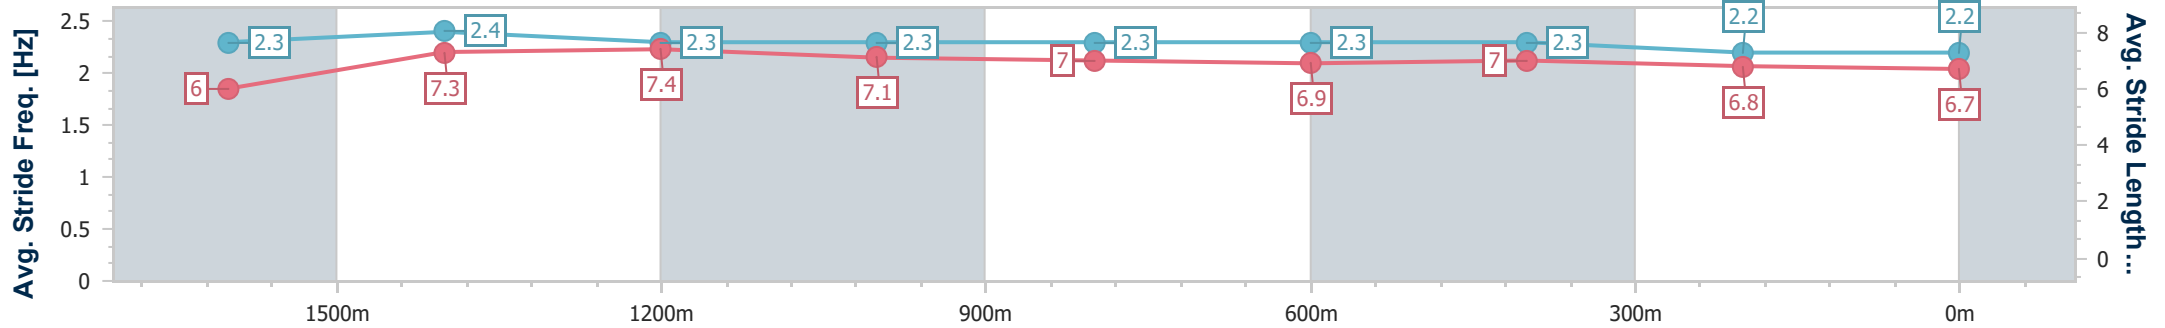

Sunshine Coast QLD Professional  
 Race 4: MAROOCHY RSL Maiden Handicap - 1800m  
 15 September 2024 - 15:00  
 Track Rating: Soft 5, Weather: Fine, Rail Position: True

Section	Overall	1600m	1400m	1200m	1000m	800m	600m	400m	200m
Section Times	1:53.59 [5] (0:14.31)	1:39.28 [5] (0:11.58)	1:27.70 [5] (0:11.80)	1:15.90 [5] (0:12.27)	1:03.63 [5] (0:12.67)	0:50.96 [5] (0:12.43)	0:38.53 [5] (0:12.58)	0:25.95 [5] (0:12.42)	0:13.53 [4] (0:13.53)
Average Speed [km/h]	50.4	62.5	61.1	58.6	56.9	58.2	58.2	57.9	53.5
Top Speed [km/h]	65.3	63.2	63.2	60.0	58.2	60.0	58.9	58.7	55.9
Avg. Dist. to Rail [m]	5.0	1.1	0.6	0.3	0.3	1.2	2.6	4.1	4.3
Avg. Stride Freq. [Hz]	2.1	2.2	2.2	2.1	2.1	2.2	2.2	2.2	2.2
Avg. Stride Length [m]	6.5	7.9	7.8	7.7	7.5	7.4	7.5	7.3	6.9

- [ ] Ranking at each section and finish
- .-.- No data available at this section
- NA No data available

Horse/Jockey Name	Eightdaysaweek
Final Rank	6
Fastest Section Time (Section)	0:11.59 (1600m)
Top Speed [km/h] (Section)	64.7 (1600m)
Race State	Finished

Sunshine Coast QLD Professional  
 Race 4: MAROOCHY RSL Maiden Handicap - 1800m  
 15 September 2024 - 15:00  
 Track Rating: Soft 5, Weather: Fine, Rail Position: True

Section	Overall	1600m	1400m	1200m	1000m	800m	600m	400m	200m
Section Times	1:54.65 [6] (0:14.46)	1:40.19 [6] (0:11.59)	1:28.60 [6] (0:11.77)	1:16.83 [6] (0:12.37)	1:04.46 [6] (0:12.70)	0:51.76 [6] (0:12.78)	0:38.98 [7] (0:12.68)	0:26.30 [7] (0:13.02)	0:13.28 [7] (0:13.28)
Average Speed [km/h]	50.2	62.8	61.4	58.6	57.1	57.3	57.5	55.3	54.3
Top Speed [km/h]	62.2	64.7	63.2	59.4	58.1	59.0	58.7	56.1	55.4
Avg. Dist. to Rail [m]	6.7	2.7	3.4	3.5	3.4	2.7	1.9	3.1	4.5
Avg. Stride Freq. [Hz]	2.3	2.4	2.3	2.3	2.3	2.3	2.3	2.2	2.2
Avg. Stride Length [m]	6.0	7.3	7.4	7.1	7.0	6.9	7.0	6.8	6.7