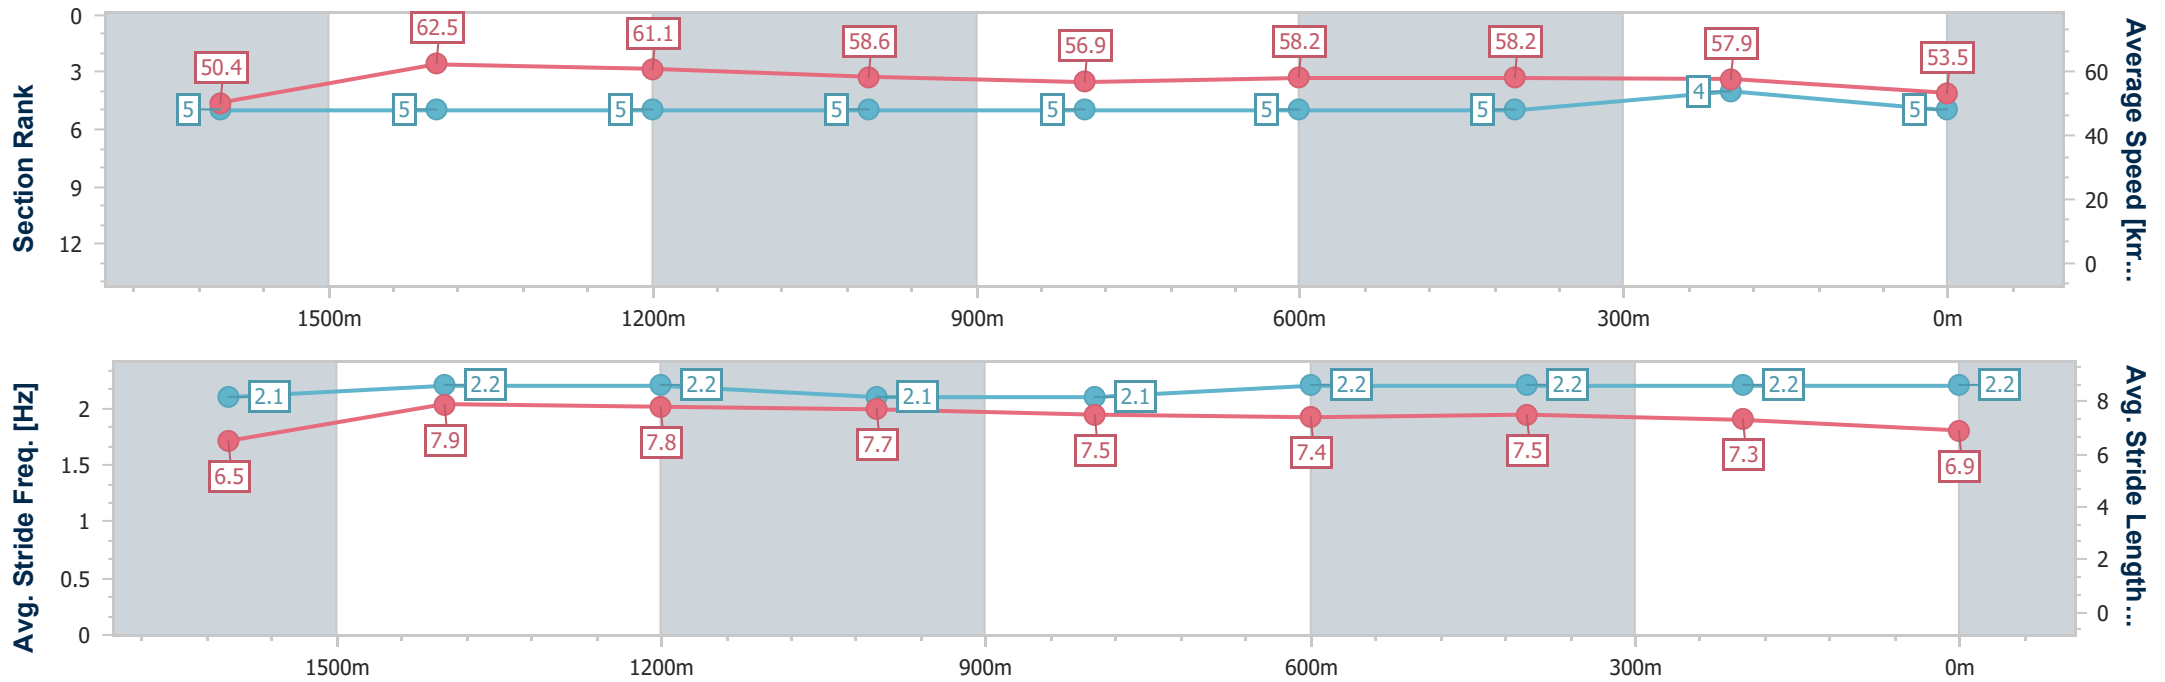

Sunshine Coast QLD Professional  
 Race 4: MAROOCHY RSL Maiden Handicap - 1800m  
 15 September 2024 - 15:00  
 Track Rating: Soft 5, Weather: Fine, Rail Position: True

Section	Overall	1600m	1400m	1200m	1000m	800m	600m	400m	200m
Section Times	1:53.56 [4] (0:14.12)	1:39.44 [4] (0:11.21)	1:28.23 [3] (0:11.93)	1:16.30 [3] (0:12.28)	1:04.02 [3] (0:12.75)	0:51.27 [3] (0:12.60)	0:38.67 [4] (0:12.47)	0:26.20 [4] (0:12.70)	0:13.50 [5] (0:13.50)
Average Speed [km/h]	51.0	64.4	60.5	58.7	56.8	57.6	58.0	56.7	53.6
Top Speed [km/h]	65.2	65.6	61.5	60.2	57.4	58.6	58.9	58.1	55.2
Avg. Dist. to Rail [m]	4.9	0.9	2.2	2.2	2.1	1.3	0.8	1.7	1.4
Avg. Stride Freq. [Hz]	2.3	2.4	2.3	2.3	2.3	2.3	2.3	2.3	2.2
Avg. Stride Length [m]	6.2	7.3	7.2	7.1	7.0	7.0	6.9	6.9	6.6

- [ ] Ranking at each section and finish
- .-.- No data available at this section
- NA No data available

Horse/Jockey Name	Grape Expectations
Final Rank	5
Fastest Section Time (Section)	0:11.58 (1600m)
Top Speed [km/h] (Section)	65.3 (Overall)
Race State	Finished

Sunshine Coast QLD Professional  
 Race 4: MAROOCHY RSL Maiden Handicap - 1800m  
 15 September 2024 - 15:00  
 Track Rating: Soft 5, Weather: Fine, Rail Position: True

Section	Overall	1600m	1400m	1200m	1000m	800m	600m	400m	200m
Section Times	1:53.59 [5] (0:14.31)	1:39.28 [5] (0:11.58)	1:27.70 [5] (0:11.80)	1:15.90 [5] (0:12.27)	1:03.63 [5] (0:12.67)	0:50.96 [5] (0:12.43)	0:38.53 [5] (0:12.58)	0:25.95 [5] (0:12.42)	0:13.53 [4] (0:13.53)
Average Speed [km/h]	50.4	62.5	61.1	58.6	56.9	58.2	58.2	57.9	53.5
Top Speed [km/h]	65.3	63.2	63.2	60.0	58.2	60.0	58.9	58.7	55.9
Avg. Dist. to Rail [m]	5.0	1.1	0.6	0.3	0.3	1.2	2.6	4.1	4.3
Avg. Stride Freq. [Hz]	2.1	2.2	2.2	2.1	2.1	2.2	2.2	2.2	2.2
Avg. Stride Length [m]	6.5	7.9	7.8	7.7	7.5	7.4	7.5	7.3	6.9