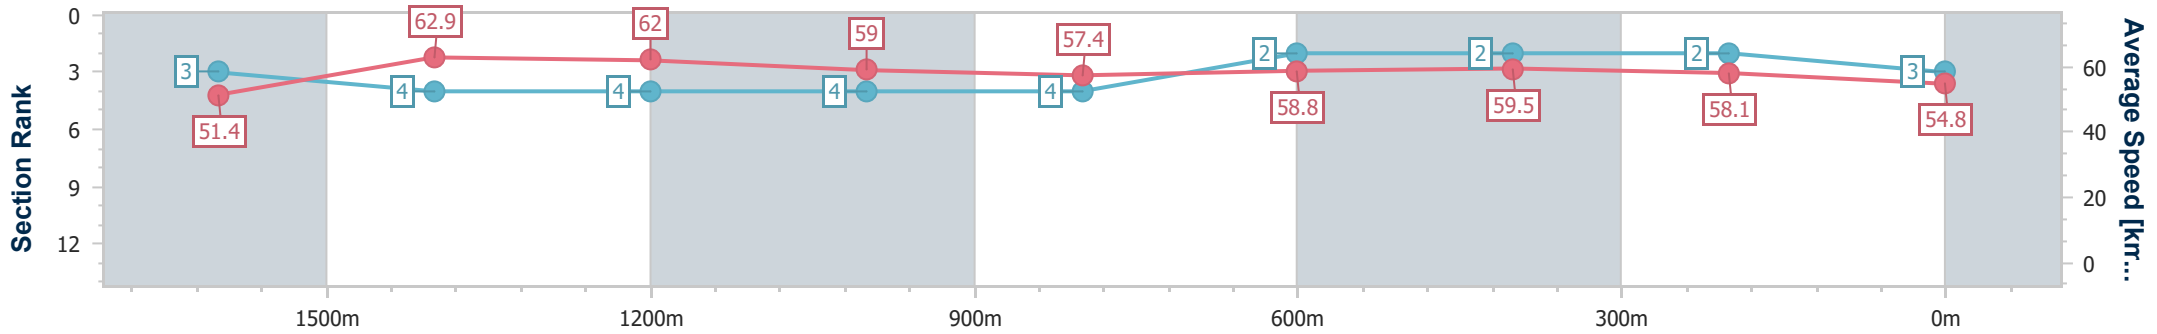

- [ ] Ranking at each section and finish
- .-.- No data available at this section
- NA No data available

Horse/Jockey Name	Durban Harbour
Final Rank	3
Fastest Section Time (Section)	0:11.56 (1600m)
Top Speed [km/h] (Section)	63.3 (1600m)
Race State	Finished

Sunshine Coast QLD Professional  
 Race 4: MAROOCHY RSL Maiden Handicap - 1800m  
 15 September 2024 - 15:00  
 Track Rating: Soft 5, Weather: Fine, Rail Position: True

Section	Overall	1600m	1400m	1200m	1000m	800m	600m	400m	200m
Section Times	1:52.67 [3] (0:14.12)	1:38.55 [3] (0:11.56)	1:26.99 [4] (0:11.69)	1:15.30 [4] (0:12.28)	1:03.02 [4] (0:12.64)	0:50.38 [4] (0:12.45)	0:37.93 [2] (0:12.33)	0:25.60 [2] (0:12.38)	0:13.22 [2] (0:13.22)
Average Speed [km/h]	51.4	62.9	62.0	59.0	57.4	58.8	59.5	58.1	54.8
Top Speed [km/h]	63.0	63.3	63.1	60.2	58.1	59.7	60.1	59.4	56.7
Avg. Dist. to Rail [m]	7.9	3.0	3.3	3.3	3.3	3.0	3.1	4.7	3.4
Avg. Stride Freq. [Hz]	2.1	2.2	2.2	2.1	2.1	2.2	2.2	2.2	2.2
Avg. Stride Length [m]	6.7	7.9	8.0	7.7	7.7	7.6	7.5	7.2	6.9