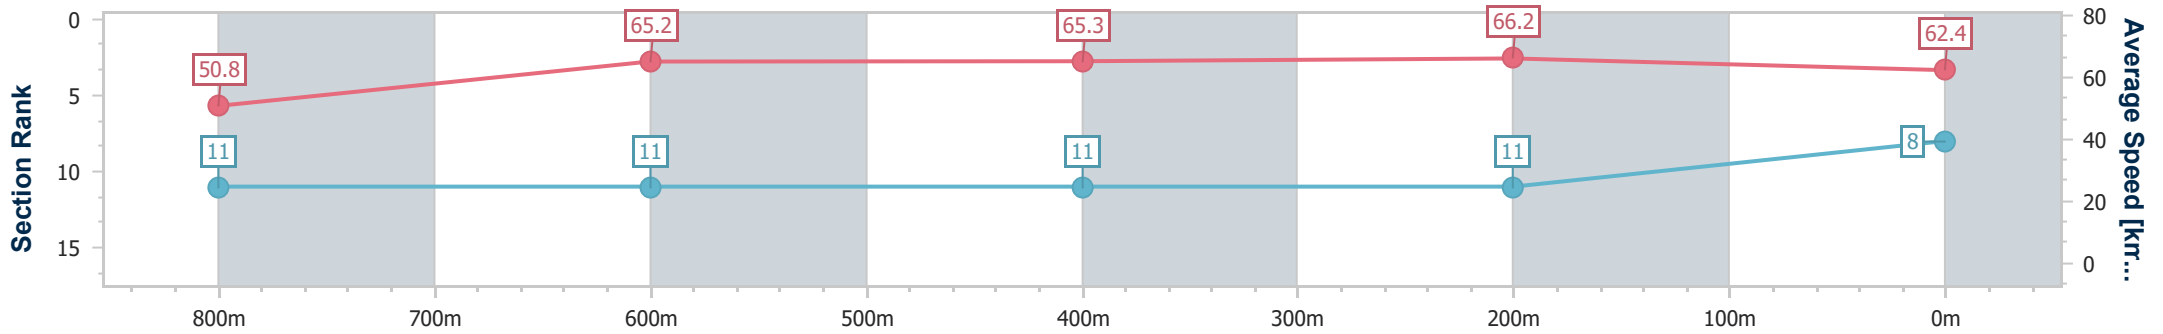

Sunshine Coast QLD Professional  
 Race 6: CENTURY 21 LIFESTYLE, CALOUNDRA BENCHMARK  
 58 Handicap - 1000m

15 September 2024 - 16:12

Track Rating: Soft 5, Weather: Fine, Rail Position: True

Section	Overall	800m	600m	400m	200m
Section Times	0:58.66 [7] (0:13.56)	0:45.10 [5] (0:10.91)	0:34.19 [5] (0:11.03)	0:23.16 [5] (0:11.13)	0:12.03 [7] (0:12.03)
Average Speed [km/h]	53.1	66.0	65.4	64.9	59.8
Top Speed [km/h]	67.3	67.3	66.6	65.9	63.8
Avg. Dist. to Rail [m]	3.6	1.0	0.5	4.9	5.2
Avg. Stride Freq. [Hz]	2.4	2.5	2.5	2.5	2.3
Avg. Stride Length [m]	6.0	7.3	7.3	7.2	7.1

- [ ] Ranking at each section and finish
- .-.- No data available at this section
- NA No data available

Horse/Jockey Name	Starlea
Final Rank	8
Fastest Section Time (Section)	0:10.89 (400m)
Top Speed [km/h] (Section)	66.9 (400m)
Race State	Finished

Sunshine Coast QLD Professional  
 Race 6: CENTURY 21 LIFESTYLE, CALOUNDRA BENCHMARK  
 58 Handicap - 1000m

15 September 2024 - 16:12

Track Rating: Soft 5, Weather: Fine, Rail Position: True

Section	Overall	800m	600m	400m	200m
Section Times	0:58.72 [8] (0:14.20)	0:44.52 [11] (0:11.09)	0:33.43 [11] (0:10.99)	0:22.44 [11] (0:10.89)	0:11.55 [11] (0:11.55)
Average Speed [km/h]	50.8	65.2	65.3	66.2	62.4
Top Speed [km/h]	64.9	66.6	65.9	66.9	64.7
Avg. Dist. to Rail [m]	10.0	1.9	0.5	2.3	2.1
Avg. Stride Freq. [Hz]	2.3	2.5	2.5	2.5	2.4
Avg. Stride Length [m]	6.1	7.2	7.2	7.3	7.3