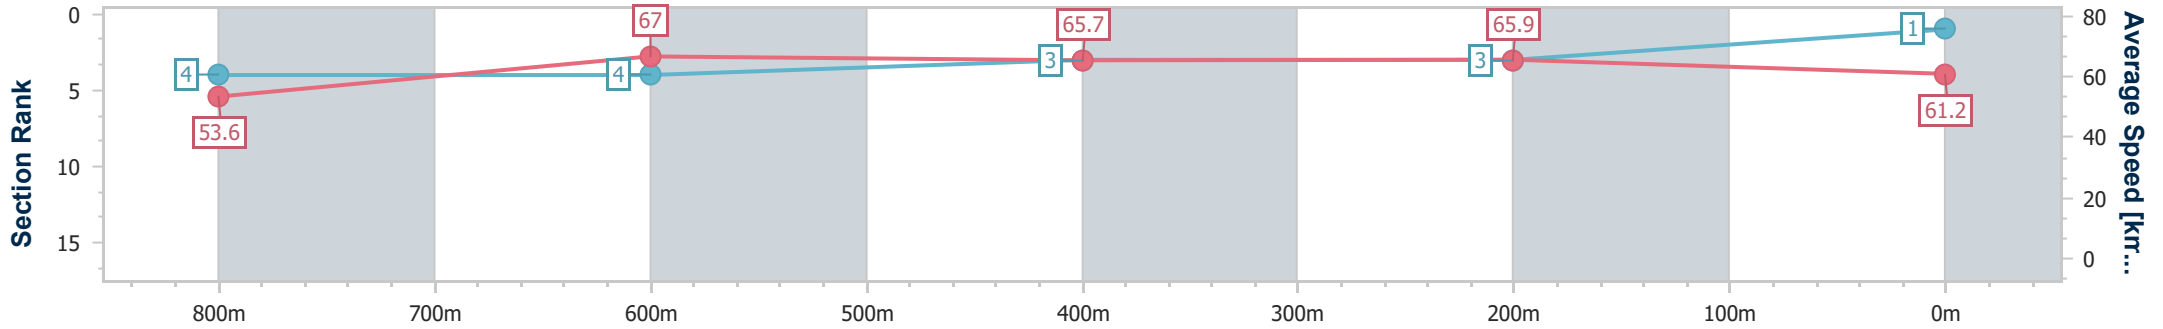

Horse/Jockey Name	Capital Chase
Final Rank	1
Fastest Section Time (Section)	0:10.78 (800m)
Top Speed [km/h] (Section)	69.1 (Overall)
Race State	Finished

Sunshine Coast QLD Professional
Race 6: CENTURY 21 LIFESTYLE, CALOUNDRA BENCHMARK
58 Handicap - 1000m

15 September 2024 - 16:12

Track Rating: Soft 5, Weather: Fine, Rail Position: True

Section	Overall	800m	600m	400m	200m
Section Times	0:57.94 [1] (0:13.45)	0:44.49 [4] (0:10.78)	0:33.71 [4] (0:11.00)	0:22.71 [3] (0:10.97)	0:11.74 [3] (0:11.74)
Average Speed [km/h]	53.6	67.0	65.7	65.9	61.2
Top Speed [km/h]	69.1	68.8	66.4	66.4	65.2
Avg. Dist. to Rail [m]	6.0	2.0	0.6	7.1	7.7
Avg. Stride Freq. [Hz]	2.4	2.4	2.4	2.4	2.4
Avg. Stride Length [m]	6.1	7.8	7.5	7.5	7.2

- [ ] Ranking at each section and finish
- -.-.- No data available at this section
- NA No data available