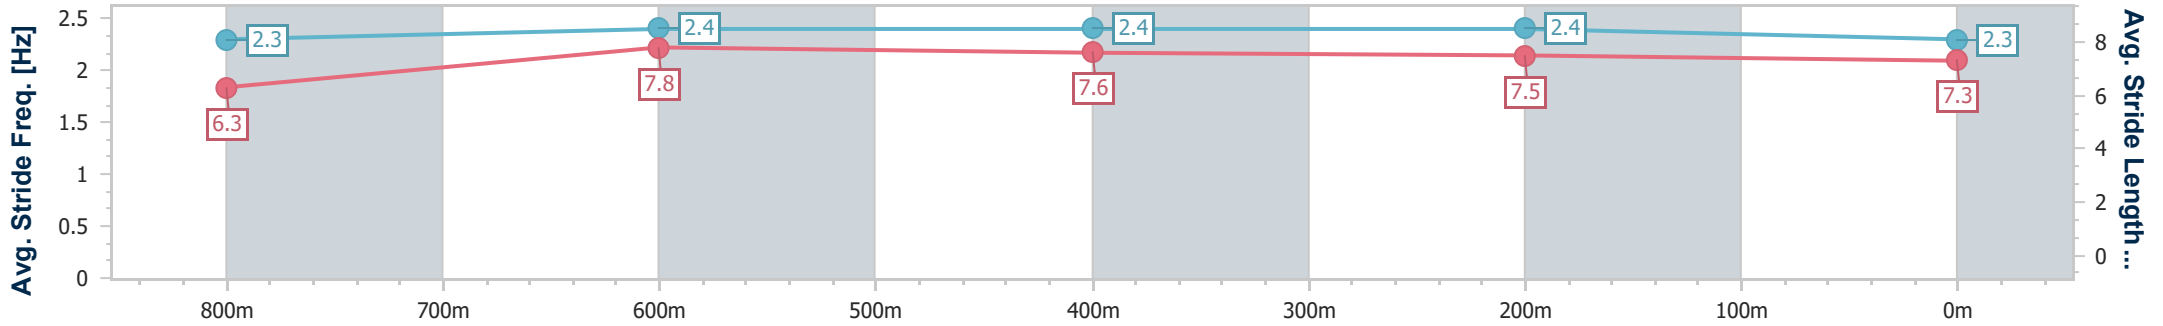

Sunshine Coast QLD Professional  
 Race 6: CENTURY 21 LIFESTYLE, CALOUNDRA BENCHMARK  
 58 Handicap - 1000m

15 September 2024 - 16:12

Track Rating: Soft 5, Weather: Fine, Rail Position: True

Section	Overall	800m	600m	400m	200m
Section Times	0:58.38 [5] (0:13.86)	0:44.52 [9] (0:10.68)	0:33.84 [7] (0:11.09)	0:22.75 [7] (0:10.89)	0:11.86 [4] (0:11.86)
Average Speed [km/h]	52.0	67.6	65.6	66.0	60.7
Top Speed [km/h]	67.9	69.1	67.1	66.8	65.7
Avg. Dist. to Rail [m]	6.5	0.9	1.8	8.3	8.1
Avg. Stride Freq. [Hz]	2.2	2.5	2.4	2.5	2.4
Avg. Stride Length [m]	6.5	7.6	7.5	7.4	7.2

- [ ] Ranking at each section and finish
- .-.- No data available at this section
- NA No data available

Horse/Jockey Name	Dealing's Done
Final Rank	6
Fastest Section Time (Section)	0:10.70 (800m)
Top Speed [km/h] (Section)	68.9 (800m)
Race State	Finished

Sunshine Coast QLD Professional  
 Race 6: CENTURY 21 LIFESTYLE, CALOUNDRA BENCHMARK  
 58 Handicap - 1000m

15 September 2024 - 16:12

Track Rating: Soft 5, Weather: Fine, Rail Position: True

Section	Overall	800m	600m	400m	200m
Section Times	0:58.43 [6] (0:13.83)	0:44.60 [7] (0:10.70)	0:33.90 [6] (0:11.01)	0:22.89 [6] (0:10.98)	0:11.91 [5] (0:11.91)
Average Speed [km/h]	52.2	68.1	66.7	65.7	60.2
Top Speed [km/h]	66.2	68.9	68.5	67.1	64.2
Avg. Dist. to Rail [m]	10.2	4.0	3.0	8.6	9.1
Avg. Stride Freq. [Hz]	2.3	2.4	2.4	2.4	2.3
Avg. Stride Length [m]	6.3	7.8	7.6	7.5	7.3