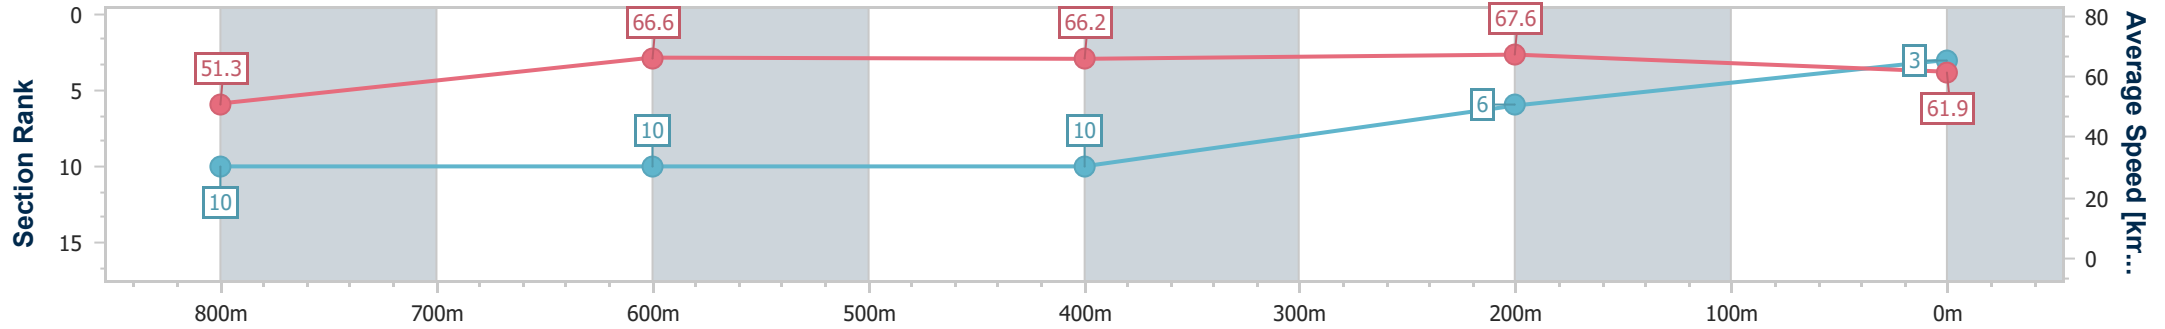

Horse/Jockey Name	Kernel Boom
Final Rank	3
Fastest Section Time (Section)	0:10.71 (400m)
Top Speed [km/h] (Section)	68.9 (400m)
Race State	Finished

Sunshine Coast QLD Professional
Race 6: CENTURY 21 LIFESTYLE, CALOUNDRA BENCHMARK
58 Handicap - 1000m

15 September 2024 - 16:12

Track Rating: Soft 5, Weather: Fine, Rail Position: True

Section	Overall	800m	600m	400m	200m
Section Times	0:58.20 [3] (0:14.03)	0:44.17 [10] (0:10.91)	0:33.26 [10] (0:10.95)	0:22.31 [10] (0:10.71)	0:11.60 [6] (0:11.60)
Average Speed [km/h]	51.3	66.6	66.2	67.6	61.9
Top Speed [km/h]	65.1	67.8	67.9	68.9	65.2
Avg. Dist. to Rail [m]	8.3	3.0	1.3	5.8	5.0
Avg. Stride Freq. [Hz]	2.4	2.5	2.5	2.6	2.5
Avg. Stride Length [m]	5.9	7.3	7.2	7.2	6.9

- [ ] Ranking at each section and finish
- -.-.-.- No data available at this section
- NA No data available