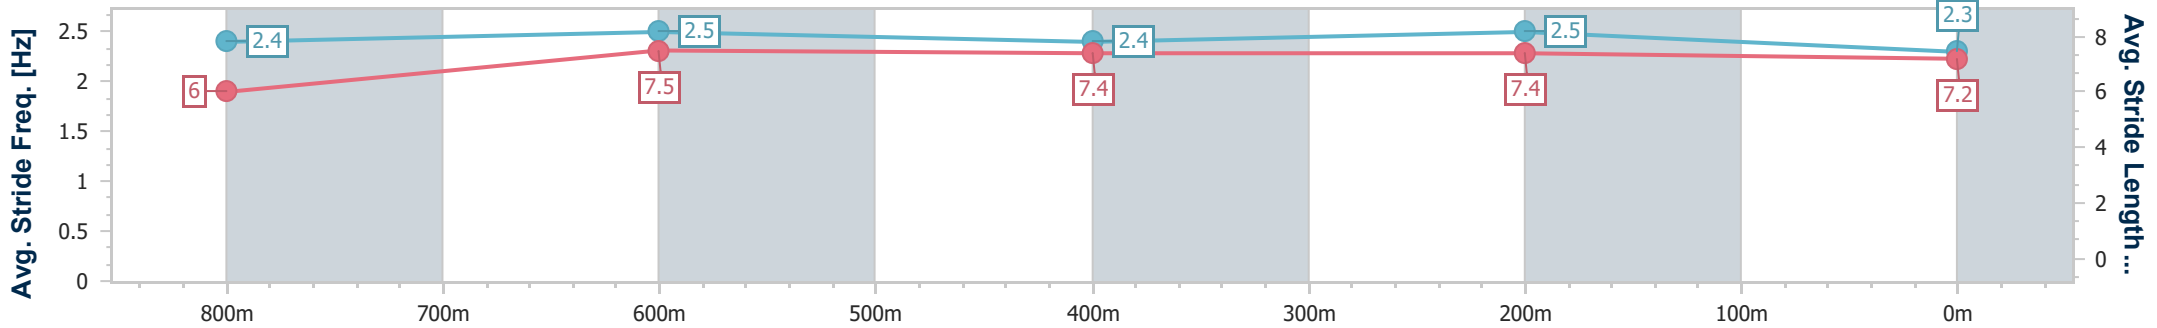

Sunshine Coast QLD Professional  
 Race 6: CENTURY 21 LIFESTYLE, CALOUNDRA BENCHMARK  
 58 Handicap - 1000m

15 September 2024 - 16:12

Track Rating: Soft 5, Weather: Fine, Rail Position: True

Section	Overall	800m	600m	400m	200m
Section Times	0:58.72 [8] (0:14.20)	0:44.52 [11] (0:11.09)	0:33.43 [11] (0:10.99)	0:22.44 [11] (0:10.89)	0:11.55 [11] (0:11.55)
Average Speed [km/h]	50.8	65.2	65.3	66.2	62.4
Top Speed [km/h]	64.9	66.6	65.9	66.9	64.7
Avg. Dist. to Rail [m]	10.0	1.9	0.5	2.3	2.1
Avg. Stride Freq. [Hz]	2.3	2.5	2.5	2.5	2.4
Avg. Stride Length [m]	6.1	7.2	7.2	7.3	7.3

- [ ] Ranking at each section and finish
- .-.- No data available at this section
- NA No data available

Horse/Jockey Name	Daintree Dreaming
Final Rank	9
Fastest Section Time (Section)	0:10.77 (800m)
Top Speed [km/h] (Section)	68.0 (800m)
Race State	Finished

Sunshine Coast QLD Professional  
 Race 6: CENTURY 21 LIFESTYLE, CALOUNDRA BENCHMARK  
 58 Handicap - 1000m

15 September 2024 - 16:12

Track Rating: Soft 5, Weather: Fine, Rail Position: True

Section	Overall	800m	600m	400m	200m
Section Times	0:58.93 [9] (0:13.84)	0:45.09 [8] (0:10.77)	0:34.32 [8] (0:11.20)	0:23.12 [8] (0:11.04)	0:12.08 [8] (0:12.08)
Average Speed [km/h]	52.2	67.2	64.8	65.3	59.6
Top Speed [km/h]	66.9	68.0	65.7	66.4	63.2
Avg. Dist. to Rail [m]	6.2	2.4	1.5	5.1	5.3
Avg. Stride Freq. [Hz]	2.4	2.5	2.4	2.5	2.3
Avg. Stride Length [m]	6.0	7.5	7.4	7.4	7.2