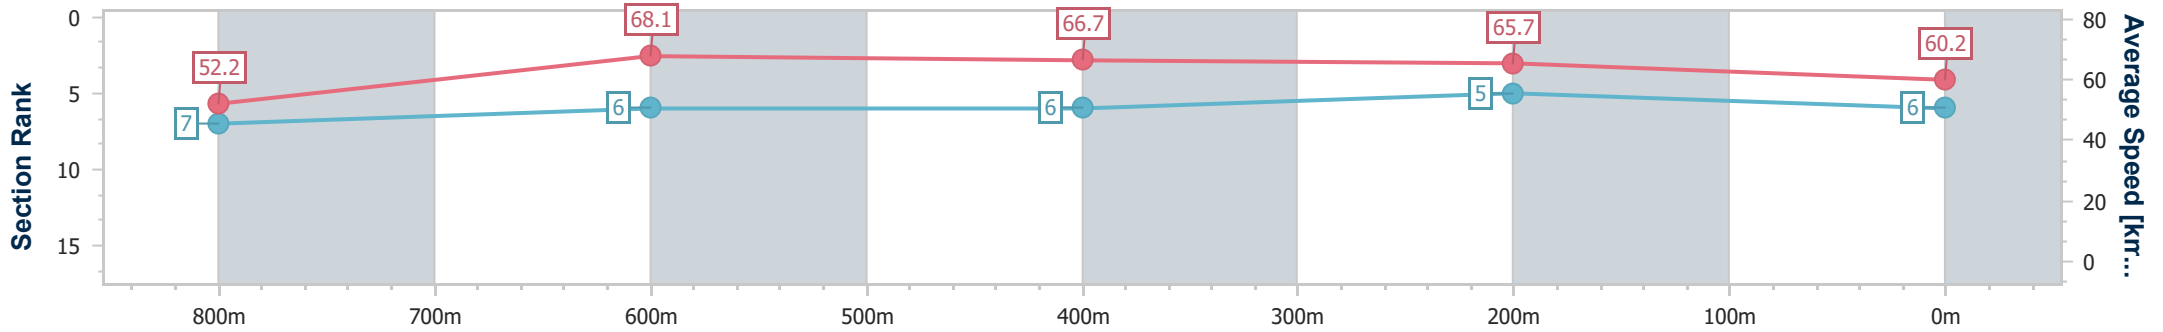

Sunshine Coast QLD Professional  
 Race 6: CENTURY 21 LIFESTYLE, CALOUNDRA BENCHMARK  
 58 Handicap - 1000m

15 September 2024 - 16:12

Track Rating: Soft 5, Weather: Fine, Rail Position: True

Section	Overall	800m	600m	400m	200m
Section Times	0:58.38 [5] (0:13.86)	0:44.52 [9] (0:10.68)	0:33.84 [7] (0:11.09)	0:22.75 [7] (0:10.89)	0:11.86 [4] (0:11.86)
Average Speed [km/h]	52.0	67.6	65.6	66.0	60.7
Top Speed [km/h]	67.9	69.1	67.1	66.8	65.7
Avg. Dist. to Rail [m]	6.5	0.9	1.8	8.3	8.1
Avg. Stride Freq. [Hz]	2.2	2.5	2.4	2.5	2.4
Avg. Stride Length [m]	6.5	7.6	7.5	7.4	7.2

- [ ] Ranking at each section and finish
- .-.- No data available at this section
- NA No data available

Horse/Jockey Name	Dealing's Done
Final Rank	6
Fastest Section Time (Section)	0:10.70 (800m)
Top Speed [km/h] (Section)	68.9 (800m)
Race State	Finished

Sunshine Coast QLD Professional  
 Race 6: CENTURY 21 LIFESTYLE, CALOUNDRA BENCHMARK  
 58 Handicap - 1000m

15 September 2024 - 16:12

Track Rating: Soft 5, Weather: Fine, Rail Position: True

Section	Overall	800m	600m	400m	200m
Section Times	0:58.43 [6] (0:13.83)	0:44.60 [7] (0:10.70)	0:33.90 [6] (0:11.01)	0:22.89 [6] (0:10.98)	0:11.91 [5] (0:11.91)
Average Speed [km/h]	52.2	68.1	66.7	65.7	60.2
Top Speed [km/h]	66.2	68.9	68.5	67.1	64.2
Avg. Dist. to Rail [m]	10.2	4.0	3.0	8.6	9.1
Avg. Stride Freq. [Hz]	2.3	2.4	2.4	2.4	2.3
Avg. Stride Length [m]	6.3	7.8	7.6	7.5	7.3