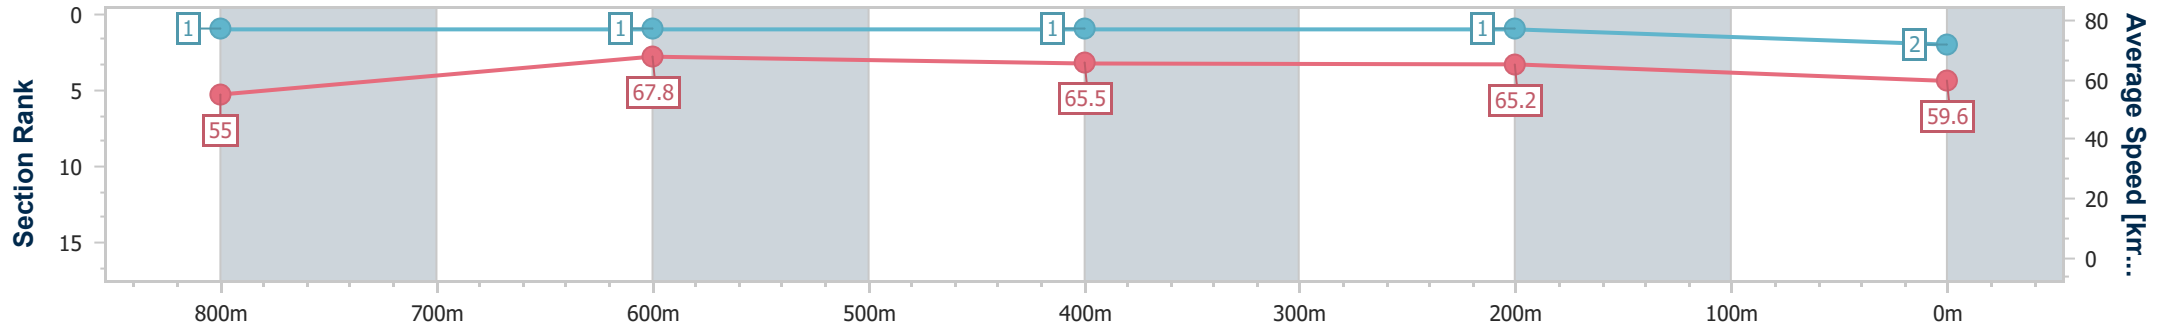

Horse/Jockey Name	Hearts Are Racing
Final Rank	2
Fastest Section Time (Section)	0:10.69 (800m)
Top Speed [km/h] (Section)	69.6 (Overall)
Race State	Finished

Sunshine Coast QLD Professional
Race 6: CENTURY 21 LIFESTYLE, CALOUNDRA BENCHMARK
58 Handicap - 1000m

15 September 2024 - 16:12

Track Rating: Soft 5, Weather: Fine, Rail Position: True

Section	Overall	800m	600m	400m	200m
Section Times	0:58.00 [2] (0:13.08)	0:44.92 [1] (0:10.69)	0:34.23 [1] (0:11.11)	0:23.12 [1] (0:11.02)	0:12.10 [1] (0:12.10)
Average Speed [km/h]	55.0	67.8	65.5	65.2	59.6
Top Speed [km/h]	69.6	69.6	66.4	66.9	63.0
Avg. Dist. to Rail [m]	3.4	2.5	1.5	6.0	6.1
Avg. Stride Freq. [Hz]	2.5	2.5	2.4	2.4	2.3
Avg. Stride Length [m]	6.1	7.7	7.5	7.5	7.1

- [ ] Ranking at each section and finish
- -.-.- No data available at this section
- NA No data available