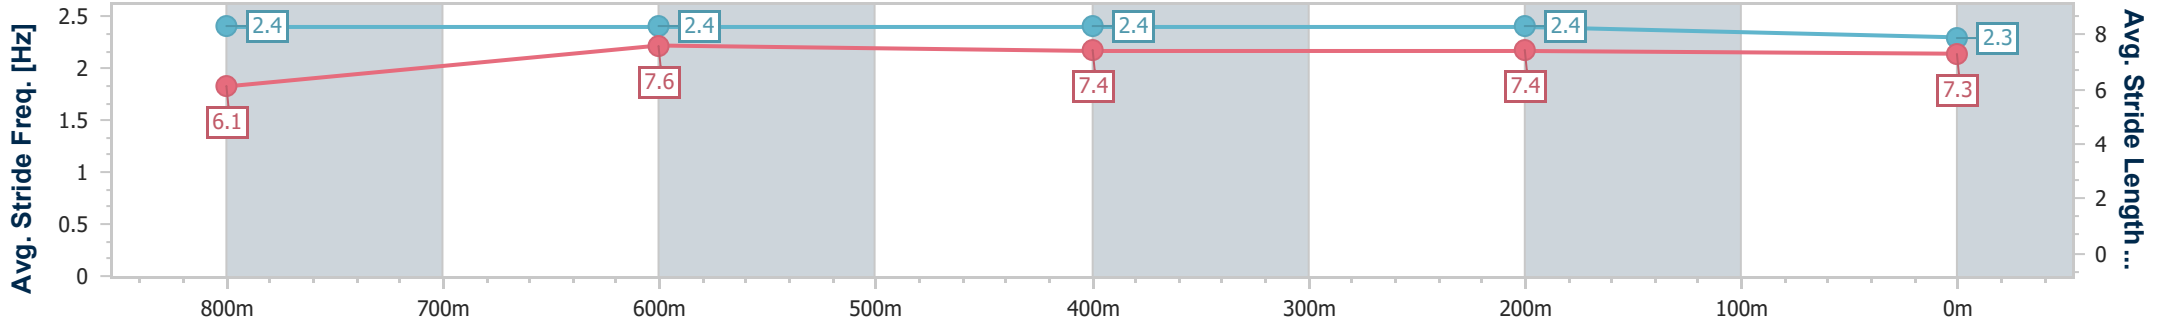

Sunshine Coast QLD Professional  
 Race 6: CENTURY 21 LIFESTYLE, CALOUNDRA BENCHMARK  
 58 Handicap - 1000m

15 September 2024 - 16:12

Track Rating: Soft 5, Weather: Fine, Rail Position: True

Section	Overall	800m	600m	400m	200m
Section Times	0:58.93 [9] (0:13.84)	0:45.09 [8] (0:10.77)	0:34.32 [8] (0:11.20)	0:23.12 [8] (0:11.04)	0:12.08 [8] (0:12.08)
Average Speed [km/h]	52.2	67.2	64.8	65.3	59.6
Top Speed [km/h]	66.9	68.0	65.7	66.4	63.2
Avg. Dist. to Rail [m]	6.2	2.4	1.5	5.1	5.3
Avg. Stride Freq. [Hz]	2.4	2.5	2.4	2.5	2.3
Avg. Stride Length [m]	6.0	7.5	7.4	7.4	7.2

- [ ] Ranking at each section and finish
- .-.- No data available at this section
- NA No data available

Horse/Jockey Name	Jabali Ridge
Final Rank	10
Fastest Section Time (Section)	0:10.93 (800m)
Top Speed [km/h] (Section)	69.3 (800m)
Race State	Finished

Sunshine Coast QLD Professional  
 Race 6: CENTURY 21 LIFESTYLE, CALOUNDRA BENCHMARK  
 58 Handicap - 1000m

15 September 2024 - 16:12

Track Rating: Soft 5, Weather: Fine, Rail Position: True

Section	Overall	800m	600m	400m	200m
Section Times	0:59.12 [10] (0:13.74)	0:45.38 [6] (0:10.93)	0:34.45 [9] (0:11.17)	0:23.28 [9] (0:11.24)	0:12.04 [10] (0:12.04)
Average Speed [km/h]	52.4	66.0	64.5	64.1	59.7
Top Speed [km/h]	69.3	69.3	66.0	65.2	62.6
Avg. Dist. to Rail [m]	4.1	1.6	0.6	4.0	6.0
Avg. Stride Freq. [Hz]	2.4	2.4	2.4	2.4	2.3
Avg. Stride Length [m]	6.1	7.6	7.4	7.4	7.3