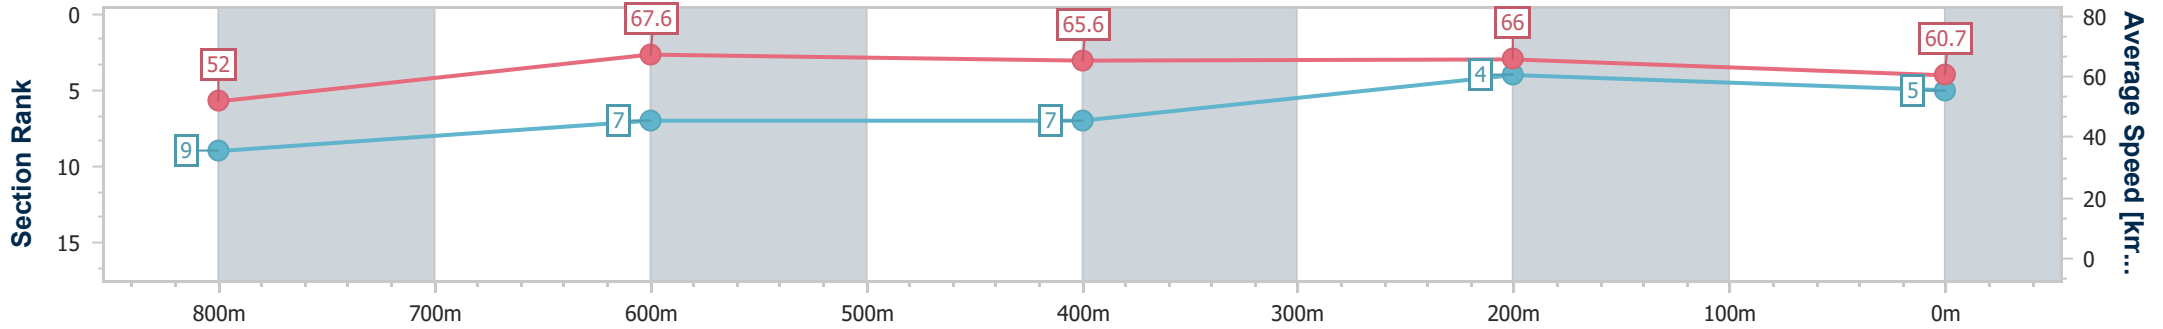

- [ ] Ranking at each section and finish
- .-.- No data available at this section
- NA No data available

Horse/Jockey Name	Torque About Magic
Final Rank	5
Fastest Section Time (Section)	0:10.68 (800m)
Top Speed [km/h] (Section)	69.1 (800m)
Race State	Finished

Sunshine Coast QLD Professional  
 Race 6: CENTURY 21 LIFESTYLE, CALOUNDRA BENCHMARK  
 58 Handicap - 1000m

15 September 2024 - 16:12

Track Rating: Soft 5, Weather: Fine, Rail Position: True

Section	Overall	800m	600m	400m	200m
Section Times	0:58.38 [5] (0:13.86)	0:44.52 [9] (0:10.68)	0:33.84 [7] (0:11.09)	0:22.75 [7] (0:10.89)	0:11.86 [4] (0:11.86)
Average Speed [km/h]	52.0	67.6	65.6	66.0	60.7
Top Speed [km/h]	67.9	69.1	67.1	66.8	65.7
Avg. Dist. to Rail [m]	6.5	0.9	1.8	8.3	8.1
Avg. Stride Freq. [Hz]	2.2	2.5	2.4	2.5	2.4
Avg. Stride Length [m]	6.5	7.6	7.5	7.4	7.2