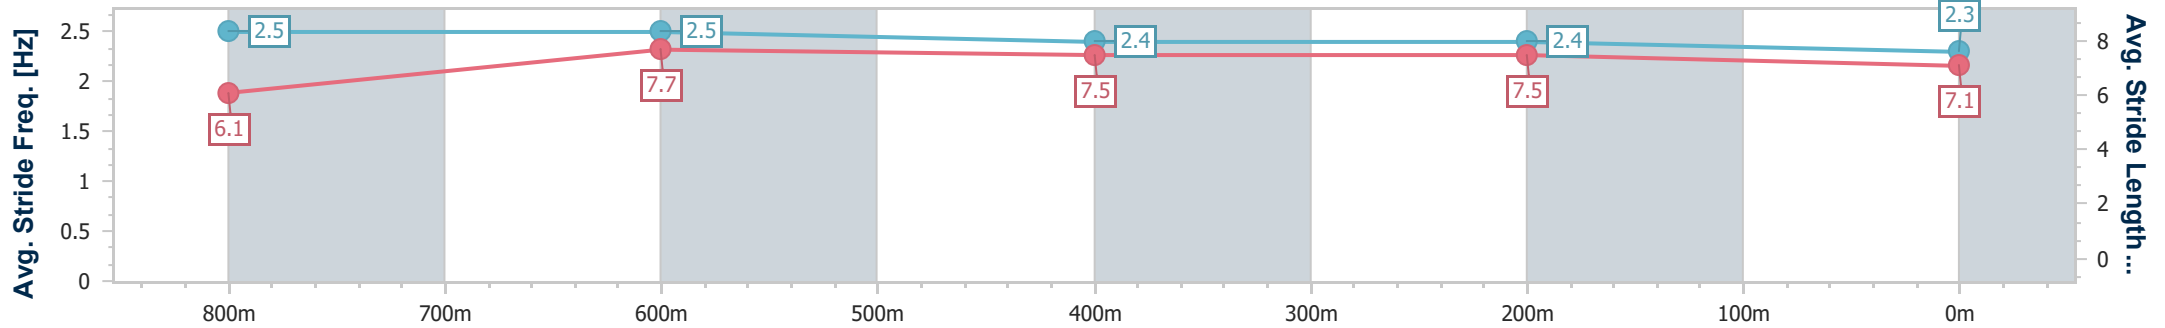

Horse/Jockey Name	Hearts Are Racing
Final Rank	2
Fastest Section Time (Section)	0:10.69 (800m)
Top Speed [km/h] (Section)	69.6 (Overall)
Race State	Finished

Sunshine Coast QLD Professional
Race 6: CENTURY 21 LIFESTYLE, CALOUNDRA BENCHMARK
58 Handicap - 1000m

15 September 2024 - 16:12

Track Rating: Soft 5, Weather: Fine, Rail Position: True

Section	Overall	800m	600m	400m	200m
Section Times	0:58.00 [2] (0:13.08)	0:44.92 [1] (0:10.69)	0:34.23 [1] (0:11.11)	0:23.12 [1] (0:11.02)	0:12.10 [1] (0:12.10)
Average Speed [km/h]	55.0	67.8	65.5	65.2	59.6
Top Speed [km/h]	69.6	69.6	66.4	66.9	63.0
Avg. Dist. to Rail [m]	3.4	2.5	1.5	6.0	6.1
Avg. Stride Freq. [Hz]	2.5	2.5	2.4	2.4	2.3
Avg. Stride Length [m]	6.1	7.7	7.5	7.5	7.1

- [ ] Ranking at each section and finish
- -.-.- No data available at this section
- NA No data available