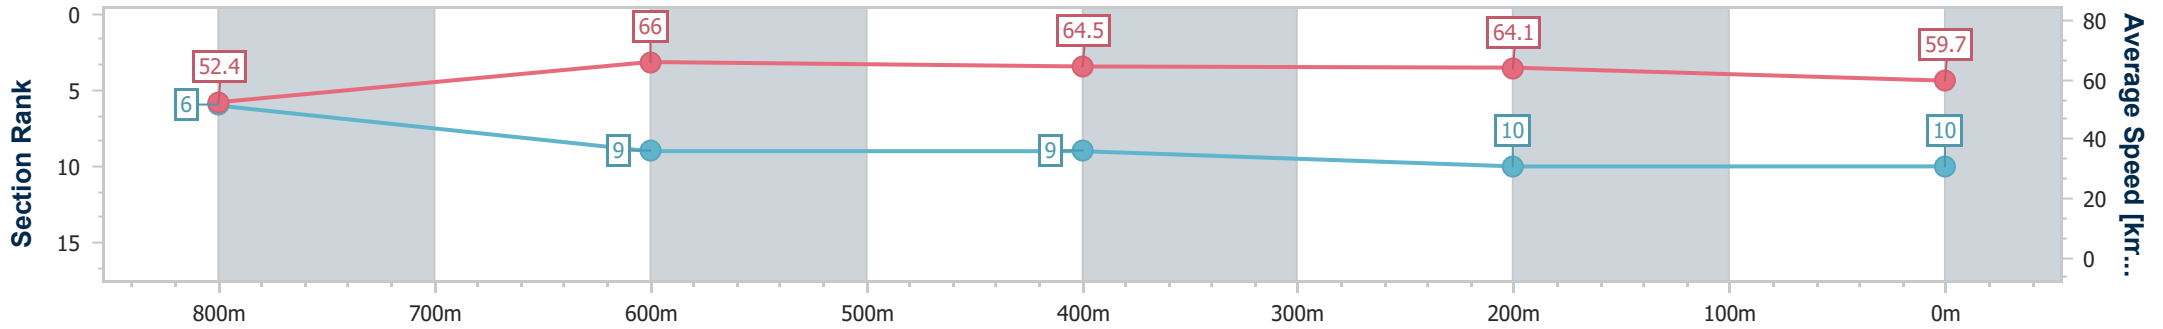

Sunshine Coast QLD Professional  
 Race 6: CENTURY 21 LIFESTYLE, CALOUNDRA BENCHMARK  
 58 Handicap - 1000m

15 September 2024 - 16:12

Track Rating: Soft 5, Weather: Fine, Rail Position: True

Section	Overall	800m	600m	400m	200m
Section Times	0:58.93 [9] (0:13.84)	0:45.09 [8] (0:10.77)	0:34.32 [8] (0:11.20)	0:23.12 [8] (0:11.04)	0:12.08 [8] (0:12.08)
Average Speed [km/h]	52.2	67.2	64.8	65.3	59.6
Top Speed [km/h]	66.9	68.0	65.7	66.4	63.2
Avg. Dist. to Rail [m]	6.2	2.4	1.5	5.1	5.3
Avg. Stride Freq. [Hz]	2.4	2.5	2.4	2.5	2.3
Avg. Stride Length [m]	6.0	7.5	7.4	7.4	7.2

- [ ] Ranking at each section and finish
- .-.- No data available at this section
- NA No data available

Horse/Jockey Name	Jabali Ridge
Final Rank	10
Fastest Section Time (Section)	0:10.93 (800m)
Top Speed [km/h] (Section)	69.3 (800m)
Race State	Finished

Sunshine Coast QLD Professional  
 Race 6: CENTURY 21 LIFESTYLE, CALOUNDRA BENCHMARK  
 58 Handicap - 1000m

15 September 2024 - 16:12

Track Rating: Soft 5, Weather: Fine, Rail Position: True

Section	Overall	800m	600m	400m	200m
Section Times	0:59.12 [10] (0:13.74)	0:45.38 [6] (0:10.93)	0:34.45 [9] (0:11.17)	0:23.28 [9] (0:11.24)	0:12.04 [10] (0:12.04)
Average Speed [km/h]	52.4	66.0	64.5	64.1	59.7
Top Speed [km/h]	69.3	69.3	66.0	65.2	62.6
Avg. Dist. to Rail [m]	4.1	1.6	0.6	4.0	6.0
Avg. Stride Freq. [Hz]	2.4	2.4	2.4	2.4	2.3
Avg. Stride Length [m]	6.1	7.6	7.4	7.4	7.3