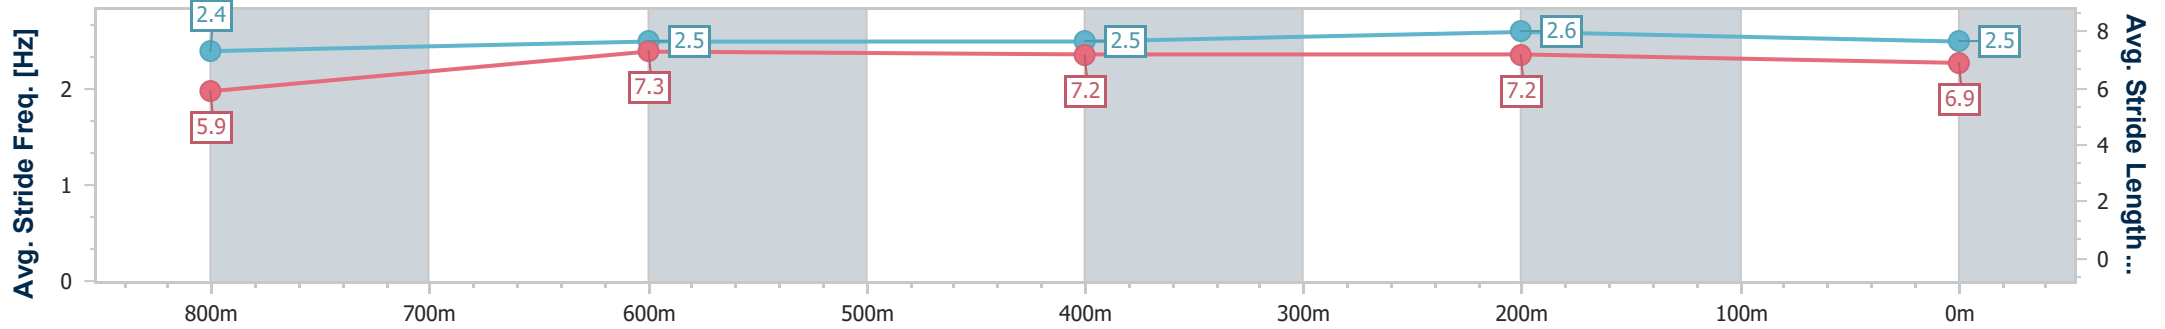

- [ ] Ranking at each section and finish
- .-.- No data available at this section
- NA No data available

Horse/Jockey Name	Kernel Boom
Final Rank	3
Fastest Section Time (Section)	0:10.71 (400m)
Top Speed [km/h] (Section)	68.9 (400m)
Race State	Finished

Sunshine Coast QLD Professional  
 Race 6: CENTURY 21 LIFESTYLE, CALOUNDRA BENCHMARK  
 58 Handicap - 1000m

15 September 2024 - 16:12

Track Rating: Soft 5, Weather: Fine, Rail Position: True

Section	Overall	800m	600m	400m	200m
Section Times	0:58.20 [3] (0:14.03)	0:44.17 [10] (0:10.91)	0:33.26 [10] (0:10.95)	0:22.31 [10] (0:10.71)	0:11.60 [6] (0:11.60)
Average Speed [km/h]	51.3	66.6	66.2	67.6	61.9
Top Speed [km/h]	65.1	67.8	67.9	68.9	65.2
Avg. Dist. to Rail [m]	8.3	3.0	1.3	5.8	5.0
Avg. Stride Freq. [Hz]	2.4	2.5	2.5	2.6	2.5
Avg. Stride Length [m]	5.9	7.3	7.2	7.2	6.9