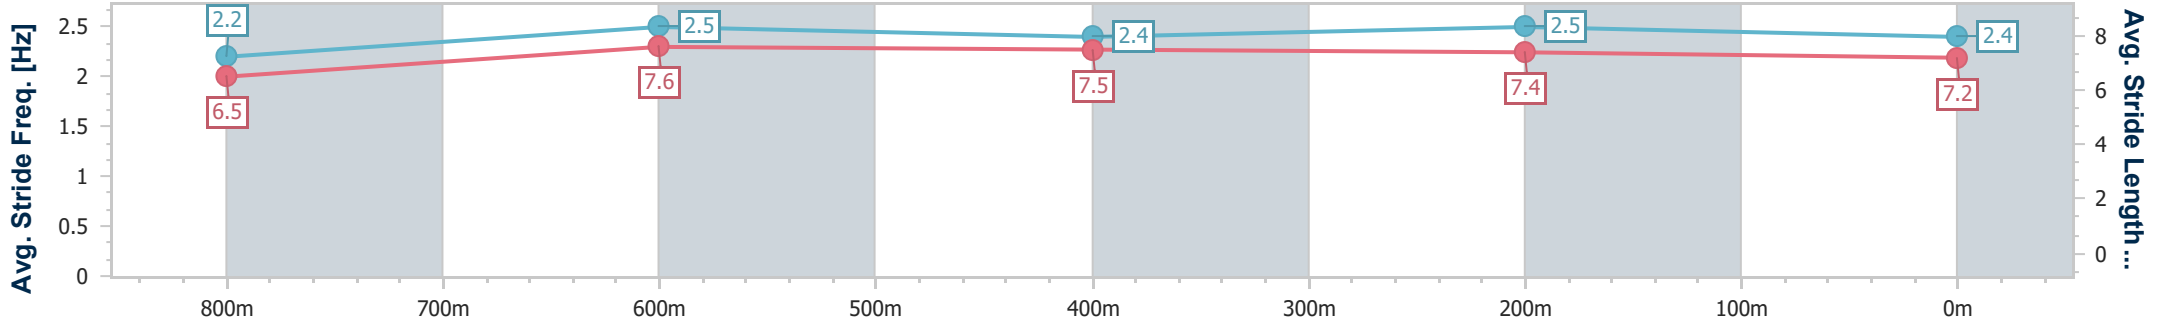

- [ ] Ranking at each section and finish
- .-.- No data available at this section
- NA No data available

Horse/Jockey Name	Torque About Magic
Final Rank	5
Fastest Section Time (Section)	0:10.68 (800m)
Top Speed [km/h] (Section)	69.1 (800m)
Race State	Finished

Sunshine Coast QLD Professional  
 Race 6: CENTURY 21 LIFESTYLE, CALOUNDRA BENCHMARK  
 58 Handicap - 1000m

15 September 2024 - 16:12

Track Rating: Soft 5, Weather: Fine, Rail Position: True

Section	Overall	800m	600m	400m	200m
Section Times	0:58.38 [5] (0:13.86)	0:44.52 [9] (0:10.68)	0:33.84 [7] (0:11.09)	0:22.75 [7] (0:10.89)	0:11.86 [4] (0:11.86)
Average Speed [km/h]	52.0	67.6	65.6	66.0	60.7
Top Speed [km/h]	67.9	69.1	67.1	66.8	65.7
Avg. Dist. to Rail [m]	6.5	0.9	1.8	8.3	8.1
Avg. Stride Freq. [Hz]	2.2	2.5	2.4	2.5	2.4
Avg. Stride Length [m]	6.5	7.6	7.5	7.4	7.2