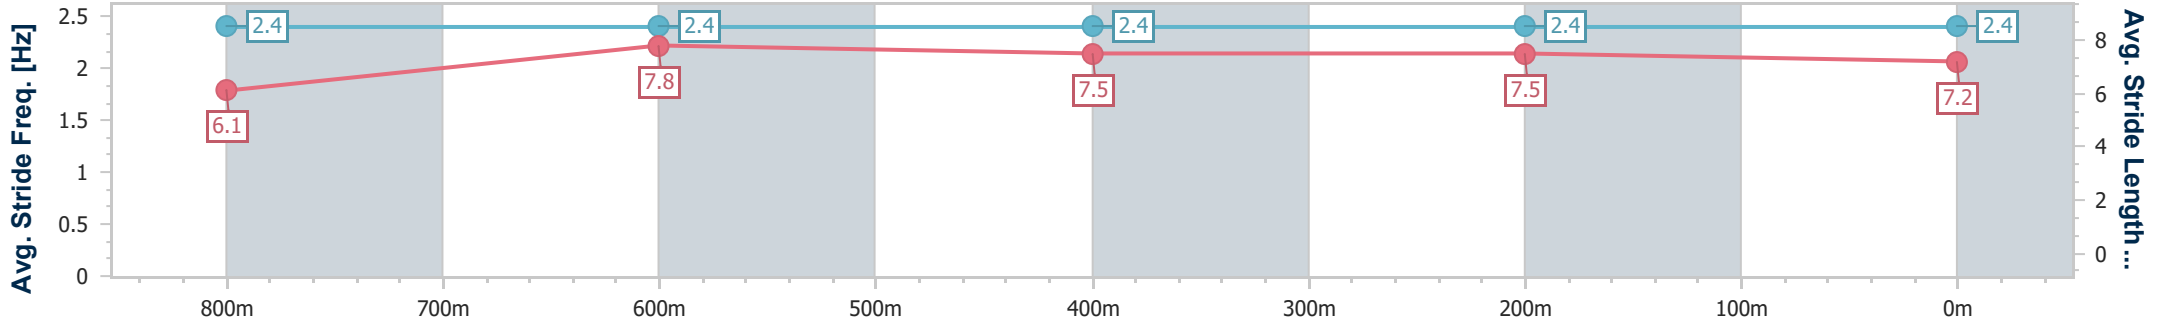

Horse/Jockey Name	Capital Chase
Final Rank	1
Fastest Section Time (Section)	0:10.78 (800m)
Top Speed [km/h] (Section)	69.1 (Overall)
Race State	Finished

Sunshine Coast QLD Professional
Race 6: CENTURY 21 LIFESTYLE, CALOUNDRA BENCHMARK
58 Handicap - 1000m

15 September 2024 - 16:12

Track Rating: Soft 5, Weather: Fine, Rail Position: True

Section	Overall	800m	600m	400m	200m
Section Times	0:57.94 [1] (0:13.45)	0:44.49 [4] (0:10.78)	0:33.71 [4] (0:11.00)	0:22.71 [3] (0:10.97)	0:11.74 [3] (0:11.74)
Average Speed [km/h]	53.6	67.0	65.7	65.9	61.2
Top Speed [km/h]	69.1	68.8	66.4	66.4	65.2
Avg. Dist. to Rail [m]	6.0	2.0	0.6	7.1	7.7
Avg. Stride Freq. [Hz]	2.4	2.4	2.4	2.4	2.4
Avg. Stride Length [m]	6.1	7.8	7.5	7.5	7.2

- [ ] Ranking at each section and finish
- -.-.- No data available at this section
- NA No data available