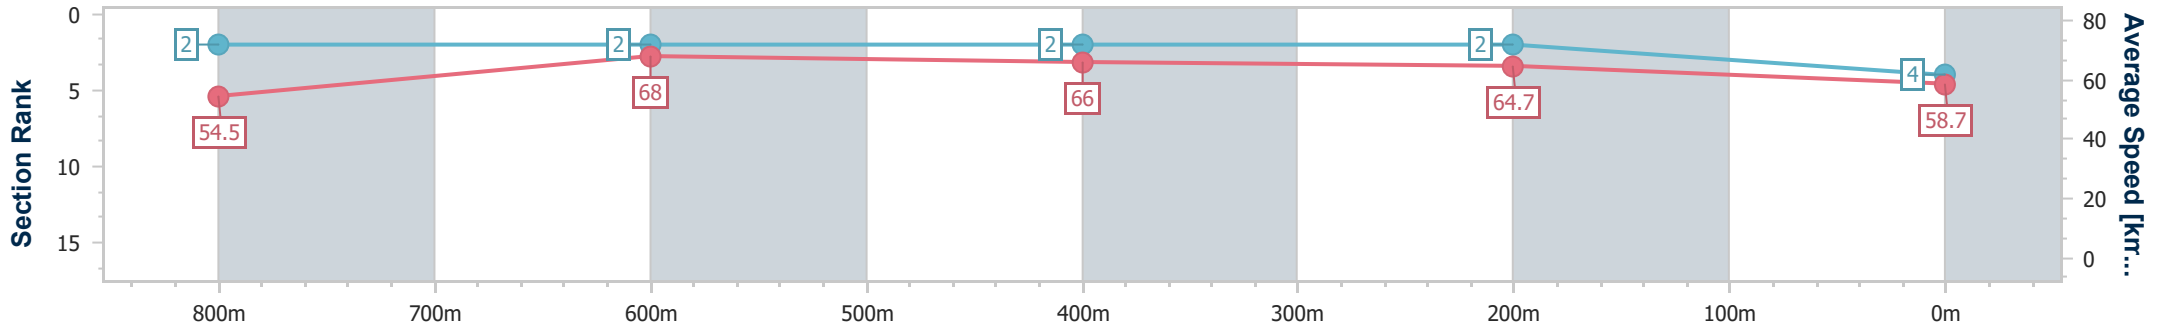

- [ ] Ranking at each section and finish
- .-.-.- No data available at this section
- NA No data available

Horse/Jockey Name	Prince Of Sooview
Final Rank	4
Fastest Section Time (Section)	0:10.70 (800m)
Top Speed [km/h] (Section)	69.3 (Overall)
Race State	Finished

Sunshine Coast QLD Professional  
 Race 6: CENTURY 21 LIFESTYLE, CALOUNDRA BENCHMARK  
 58 Handicap - 1000m

15 September 2024 - 16:12

Track Rating: Soft 5, Weather: Fine, Rail Position: True

Section	Overall	800m	600m	400m	200m
Section Times	0:58.34 [4] (0:13.22)	0:45.12 [2] (0:10.70)	0:34.42 [2] (0:11.04)	0:23.38 [2] (0:11.12)	0:12.26 [2] (0:12.26)
Average Speed [km/h]	54.5	68.0	66.0	64.7	58.7
Top Speed [km/h]	69.3	69.1	67.1	66.3	63.0
Avg. Dist. to Rail [m]	7.4	2.3	2.0	7.1	7.4
Avg. Stride Freq. [Hz]	2.4	2.4	2.4	2.4	2.3
Avg. Stride Length [m]	6.2	7.8	7.6	7.5	7.2