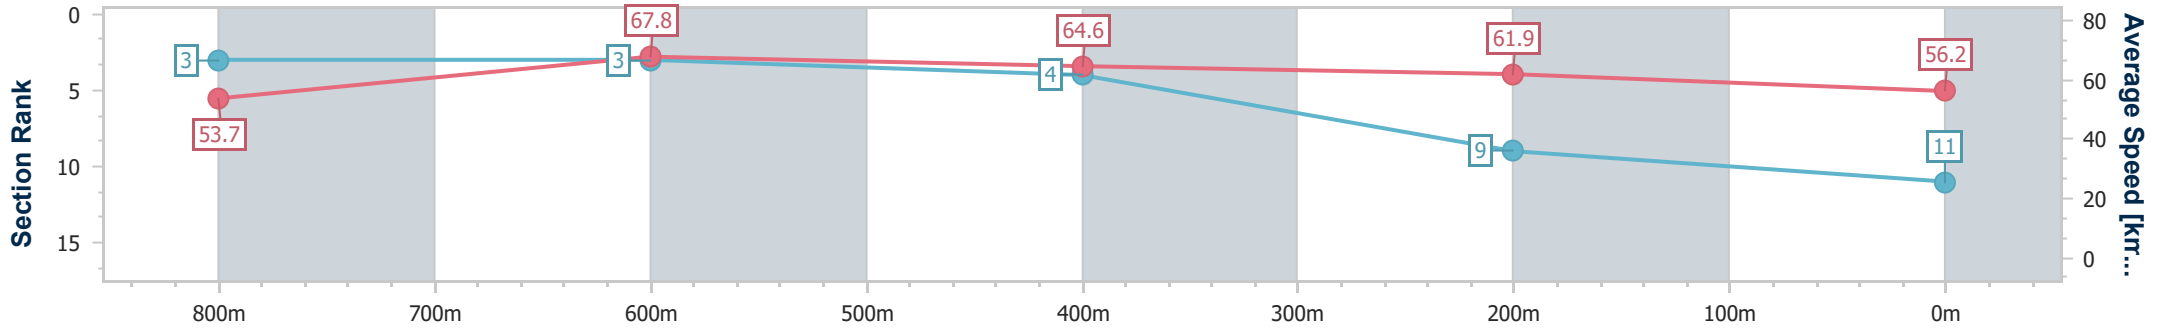

Sunshine Coast QLD Professional  
 Race 6: CENTURY 21 LIFESTYLE, CALOUNDRA BENCHMARK  
 58 Handicap - 1000m

15 September 2024 - 16:12

Track Rating: Soft 5, Weather: Fine, Rail Position: True

Section	Overall	800m	600m	400m	200m
Section Times	0:59.12 [10] (0:13.74)	0:45.38 [6] (0:10.93)	0:34.45 [9] (0:11.17)	0:23.28 [9] (0:11.24)	0:12.04 [10] (0:12.04)
Average Speed [km/h]	52.4	66.0	64.5	64.1	59.7
Top Speed [km/h]	69.3	69.3	66.0	65.2	62.6
Avg. Dist. to Rail [m]	4.1	1.6	0.6	4.0	6.0
Avg. Stride Freq. [Hz]	2.4	2.4	2.4	2.4	2.3
Avg. Stride Length [m]	6.1	7.6	7.4	7.4	7.3

- [ ] Ranking at each section and finish
- .-.- No data available at this section
- NA No data available

Horse/Jockey Name	Earlston
Final Rank	11
Fastest Section Time (Section)	0:10.77 (800m)
Top Speed [km/h] (Section)	69.7 (800m)
Race State	Finished

Sunshine Coast QLD Professional  
 Race 6: CENTURY 21 LIFESTYLE, CALOUNDRA BENCHMARK  
 58 Handicap - 1000m

15 September 2024 - 16:12

Track Rating: Soft 5, Weather: Fine, Rail Position: True

Section	Overall	800m	600m	400m	200m
Section Times	0:59.88 [11] (0:13.40)	0:46.48 [3] (0:10.77)	0:35.71 [3] (0:11.27)	0:24.44 [4] (0:11.61)	0:12.83 [9] (0:12.83)
Average Speed [km/h]	53.7	67.8	64.6	61.9	56.2
Top Speed [km/h]	69.4	69.7	65.6	63.7	59.5
Avg. Dist. to Rail [m]	7.6	3.9	2.1	6.6	7.6
Avg. Stride Freq. [Hz]	2.3	2.4	2.4	2.3	2.2
Avg. Stride Length [m]	6.5	7.9	7.6	7.6	7.2