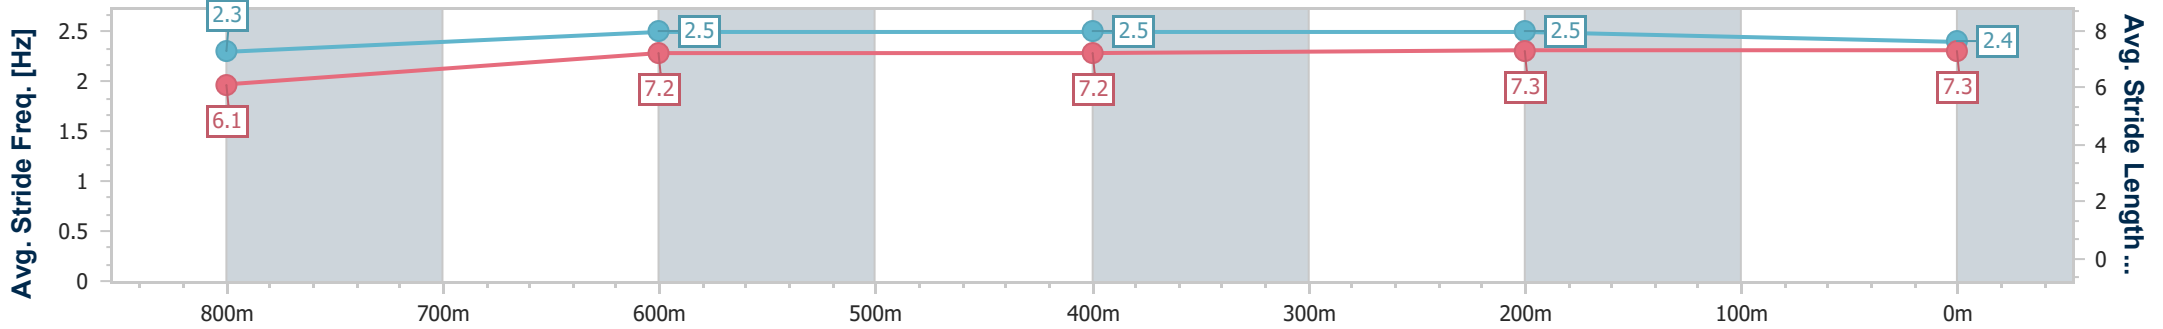

Sunshine Coast QLD Professional  
 Race 6: CENTURY 21 LIFESTYLE, CALOUNDRA BENCHMARK  
 58 Handicap - 1000m

15 September 2024 - 16:12

Track Rating: Soft 5, Weather: Fine, Rail Position: True

Section	Overall	800m	600m	400m	200m
Section Times	0:58.66 [7] (0:13.56)	0:45.10 [5] (0:10.91)	0:34.19 [5] (0:11.03)	0:23.16 [5] (0:11.13)	0:12.03 [7] (0:12.03)
Average Speed [km/h]	53.1	66.0	65.4	64.9	59.8
Top Speed [km/h]	67.3	67.3	66.6	65.9	63.8
Avg. Dist. to Rail [m]	3.6	1.0	0.5	4.9	5.2
Avg. Stride Freq. [Hz]	2.4	2.5	2.5	2.5	2.3
Avg. Stride Length [m]	6.0	7.3	7.3	7.2	7.1

- [ ] Ranking at each section and finish
- .-.- No data available at this section
- NA No data available

Horse/Jockey Name	Starlea
Final Rank	8
Fastest Section Time (Section)	0:10.89 (400m)
Top Speed [km/h] (Section)	66.9 (400m)
Race State	Finished

Sunshine Coast QLD Professional  
 Race 6: CENTURY 21 LIFESTYLE, CALOUNDRA BENCHMARK  
 58 Handicap - 1000m

15 September 2024 - 16:12

Track Rating: Soft 5, Weather: Fine, Rail Position: True

Section	Overall	800m	600m	400m	200m
Section Times	0:58.72 [8] (0:14.20)	0:44.52 [11] (0:11.09)	0:33.43 [11] (0:10.99)	0:22.44 [11] (0:10.89)	0:11.55 [11] (0:11.55)
Average Speed [km/h]	50.8	65.2	65.3	66.2	62.4
Top Speed [km/h]	64.9	66.6	65.9	66.9	64.7
Avg. Dist. to Rail [m]	10.0	1.9	0.5	2.3	2.1
Avg. Stride Freq. [Hz]	2.3	2.5	2.5	2.5	2.4
Avg. Stride Length [m]	6.1	7.2	7.2	7.3	7.3