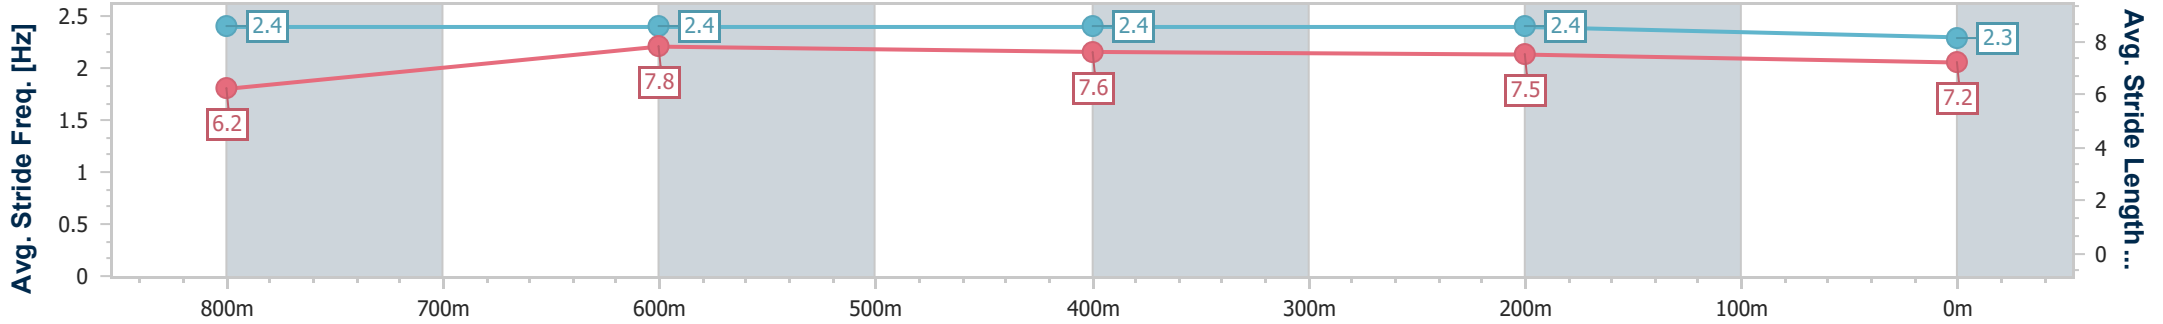

- [ ] Ranking at each section and finish
- .-.-.- No data available at this section
- NA No data available

Horse/Jockey Name	Prince Of Sooview
Final Rank	4
Fastest Section Time (Section)	0:10.70 (800m)
Top Speed [km/h] (Section)	69.3 (Overall)
Race State	Finished

Sunshine Coast QLD Professional  
 Race 6: CENTURY 21 LIFESTYLE, CALOUNDRA BENCHMARK  
 58 Handicap - 1000m

15 September 2024 - 16:12

Track Rating: Soft 5, Weather: Fine, Rail Position: True

Section	Overall	800m	600m	400m	200m
Section Times	0:58.34 [4] (0:13.22)	0:45.12 [2] (0:10.70)	0:34.42 [2] (0:11.04)	0:23.38 [2] (0:11.12)	0:12.26 [2] (0:12.26)
Average Speed [km/h]	54.5	68.0	66.0	64.7	58.7
Top Speed [km/h]	69.3	69.1	67.1	66.3	63.0
Avg. Dist. to Rail [m]	7.4	2.3	2.0	7.1	7.4
Avg. Stride Freq. [Hz]	2.4	2.4	2.4	2.4	2.3
Avg. Stride Length [m]	6.2	7.8	7.6	7.5	7.2