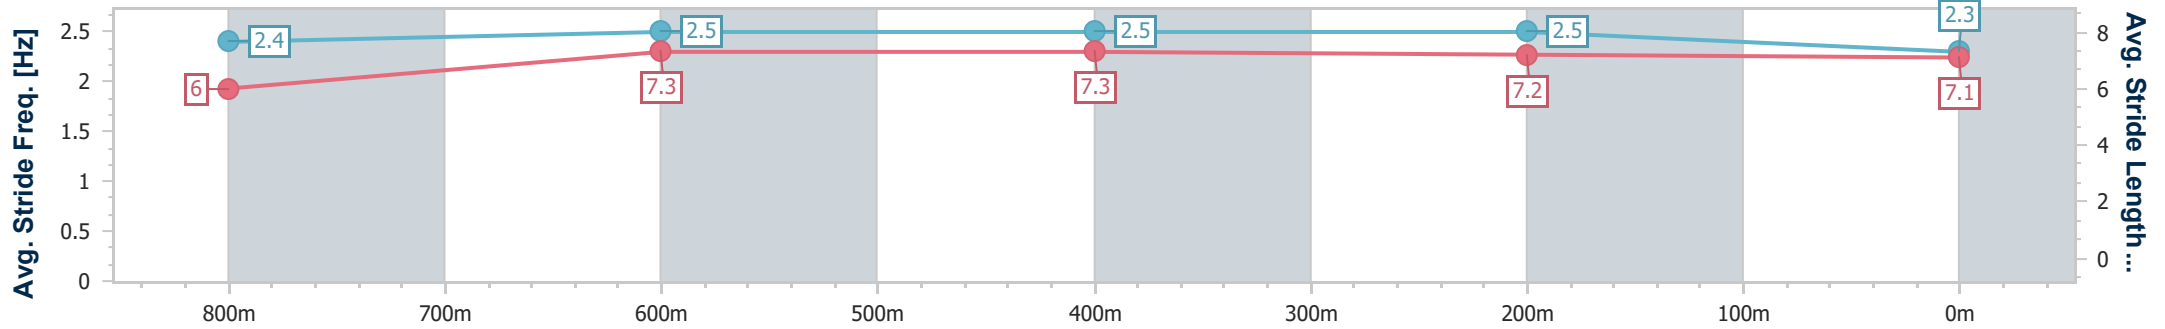

Sunshine Coast QLD Professional  
 Race 6: CENTURY 21 LIFESTYLE, CALOUNDRA BENCHMARK  
 58 Handicap - 1000m

15 September 2024 - 16:12

Track Rating: Soft 5, Weather: Fine, Rail Position: True

Section	Overall	800m	600m	400m	200m
Section Times	0:58.43 [6] (0:13.83)	0:44.60 [7] (0:10.70)	0:33.90 [6] (0:11.01)	0:22.89 [6] (0:10.98)	0:11.91 [5] (0:11.91)
Average Speed [km/h]	52.2	68.1	66.7	65.7	60.2
Top Speed [km/h]	66.2	68.9	68.5	67.1	64.2
Avg. Dist. to Rail [m]	10.2	4.0	3.0	8.6	9.1
Avg. Stride Freq. [Hz]	2.3	2.4	2.4	2.4	2.3
Avg. Stride Length [m]	6.3	7.8	7.6	7.5	7.3

- [ ] Ranking at each section and finish
- .-.- No data available at this section
- NA No data available

Horse/Jockey Name	Littlemisscancan
Final Rank	7
Fastest Section Time (Section)	0:10.91 (800m)
Top Speed [km/h] (Section)	67.3 (Overall)
Race State	Finished

Sunshine Coast QLD Professional  
 Race 6: CENTURY 21 LIFESTYLE, CALOUNDRA BENCHMARK  
 58 Handicap - 1000m

15 September 2024 - 16:12

Track Rating: Soft 5, Weather: Fine, Rail Position: True

Section	Overall	800m	600m	400m	200m
Section Times	0:58.66 [7] (0:13.56)	0:45.10 [5] (0:10.91)	0:34.19 [5] (0:11.03)	0:23.16 [5] (0:11.13)	0:12.03 [7] (0:12.03)
Average Speed [km/h]	53.1	66.0	65.4	64.9	59.8
Top Speed [km/h]	67.3	67.3	66.6	65.9	63.8
Avg. Dist. to Rail [m]	3.6	1.0	0.5	4.9	5.2
Avg. Stride Freq. [Hz]	2.4	2.5	2.5	2.5	2.3
Avg. Stride Length [m]	6.0	7.3	7.3	7.2	7.1