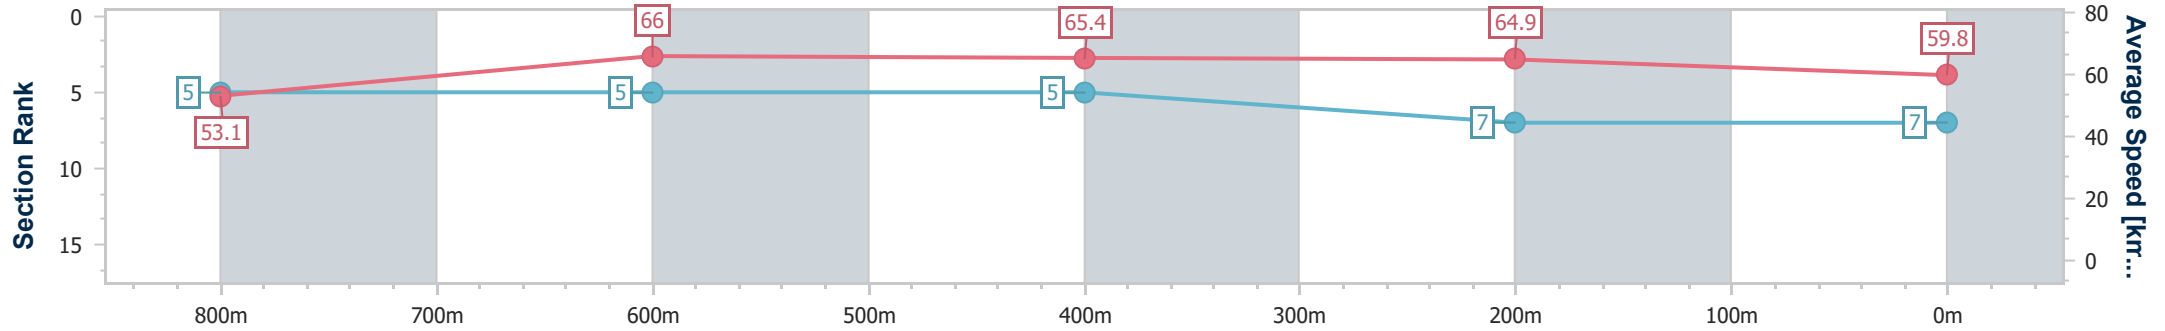

Sunshine Coast QLD Professional  
 Race 6: CENTURY 21 LIFESTYLE, CALOUNDRA BENCHMARK  
 58 Handicap - 1000m

15 September 2024 - 16:12

Track Rating: Soft 5, Weather: Fine, Rail Position: True

Section	Overall	800m	600m	400m	200m
Section Times	0:58.43 [6] (0:13.83)	0:44.60 [7] (0:10.70)	0:33.90 [6] (0:11.01)	0:22.89 [6] (0:10.98)	0:11.91 [5] (0:11.91)
Average Speed [km/h]	52.2	68.1	66.7	65.7	60.2
Top Speed [km/h]	66.2	68.9	68.5	67.1	64.2
Avg. Dist. to Rail [m]	10.2	4.0	3.0	8.6	9.1
Avg. Stride Freq. [Hz]	2.3	2.4	2.4	2.4	2.3
Avg. Stride Length [m]	6.3	7.8	7.6	7.5	7.3

Sunshine Coast QLD Professional  
 Race 6: CENTURY 21 LIFESTYLE, CALOUNDRA BENCHMARK  
 58 Handicap - 1000m

15 September 2024 - 16:12

Track Rating: Soft 5, Weather: Fine, Rail Position: True

Section	Overall	800m	600m	400m	200m
Section Times	0:58.66 [7] (0:13.56)	0:45.10 [5] (0:10.91)	0:34.19 [5] (0:11.03)	0:23.16 [5] (0:11.13)	0:12.03 [7] (0:12.03)
Average Speed [km/h]	53.1	66.0	65.4	64.9	59.8
Top Speed [km/h]	67.3	67.3	66.6	65.9	63.8
Avg. Dist. to Rail [m]	3.6	1.0	0.5	4.9	5.2
Avg. Stride Freq. [Hz]	2.4	2.5	2.5	2.5	2.3
Avg. Stride Length [m]	6.0	7.3	7.3	7.2	7.1