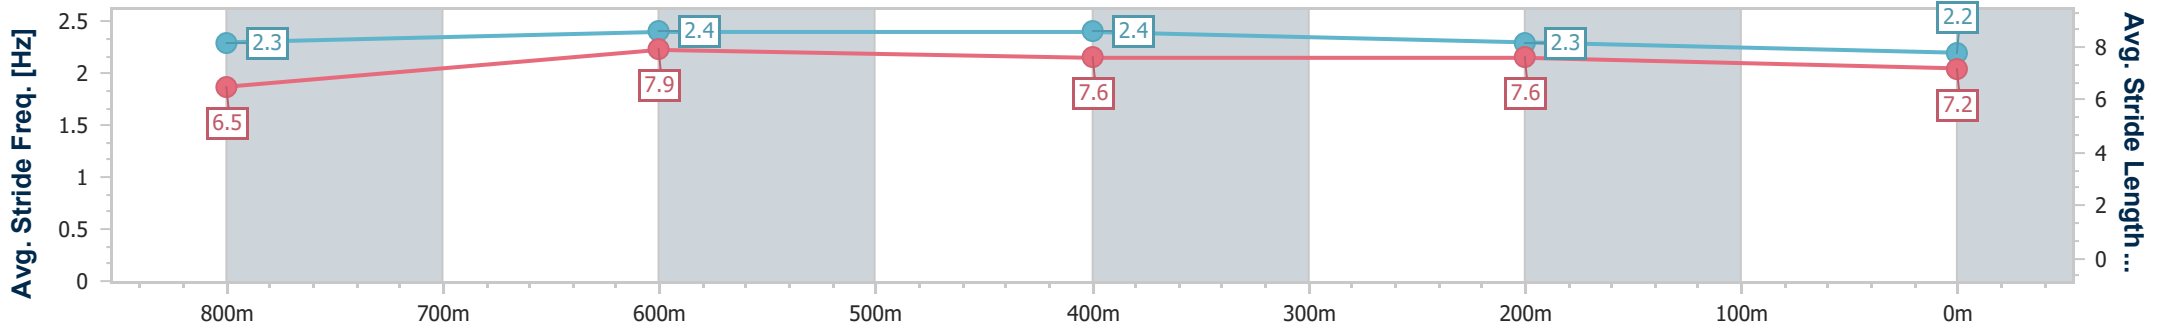

Sunshine Coast QLD Professional  
 Race 6: CENTURY 21 LIFESTYLE, CALOUNDRA BENCHMARK  
 58 Handicap - 1000m

15 September 2024 - 16:12

Track Rating: Soft 5, Weather: Fine, Rail Position: True

Section	Overall	800m	600m	400m	200m
Section Times	0:59.12 [10] (0:13.74)	0:45.38 [6] (0:10.93)	0:34.45 [9] (0:11.17)	0:23.28 [9] (0:11.24)	0:12.04 [10] (0:12.04)
Average Speed [km/h]	52.4	66.0	64.5	64.1	59.7
Top Speed [km/h]	69.3	69.3	66.0	65.2	62.6
Avg. Dist. to Rail [m]	4.1	1.6	0.6	4.0	6.0
Avg. Stride Freq. [Hz]	2.4	2.4	2.4	2.4	2.3
Avg. Stride Length [m]	6.1	7.6	7.4	7.4	7.3

- [ ] Ranking at each section and finish
- .-.- No data available at this section
- NA No data available

Horse/Jockey Name	Earlston
Final Rank	11
Fastest Section Time (Section)	0:10.77 (800m)
Top Speed [km/h] (Section)	69.7 (800m)
Race State	Finished

Sunshine Coast QLD Professional  
 Race 6: CENTURY 21 LIFESTYLE, CALOUNDRA BENCHMARK  
 58 Handicap - 1000m

15 September 2024 - 16:12

Track Rating: Soft 5, Weather: Fine, Rail Position: True

Section	Overall	800m	600m	400m	200m
Section Times	0:59.88 [11] (0:13.40)	0:46.48 [3] (0:10.77)	0:35.71 [3] (0:11.27)	0:24.44 [4] (0:11.61)	0:12.83 [9] (0:12.83)
Average Speed [km/h]	53.7	67.8	64.6	61.9	56.2
Top Speed [km/h]	69.4	69.7	65.6	63.7	59.5
Avg. Dist. to Rail [m]	7.6	3.9	2.1	6.6	7.6
Avg. Stride Freq. [Hz]	2.3	2.4	2.4	2.3	2.2
Avg. Stride Length [m]	6.5	7.9	7.6	7.6	7.2