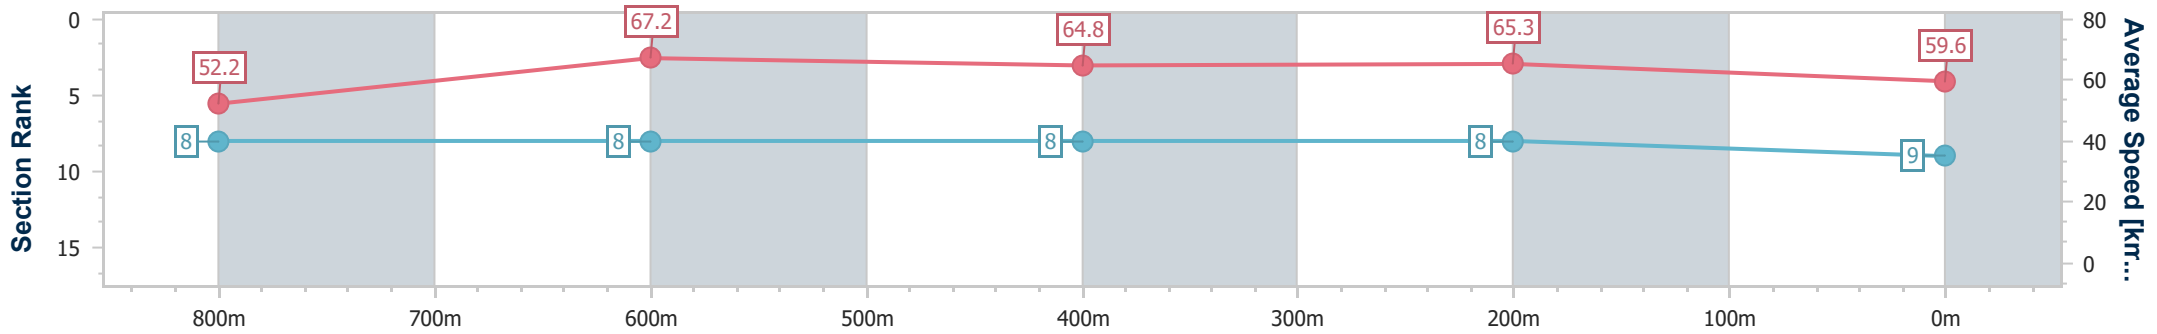

Sunshine Coast QLD Professional  
 Race 6: CENTURY 21 LIFESTYLE, CALOUNDRA BENCHMARK  
 58 Handicap - 1000m

15 September 2024 - 16:12

Track Rating: Soft 5, Weather: Fine, Rail Position: True

Section	Overall	800m	600m	400m	200m
Section Times	0:58.72 [8] (0:14.20)	0:44.52 [11] (0:11.09)	0:33.43 [11] (0:10.99)	0:22.44 [11] (0:10.89)	0:11.55 [11] (0:11.55)
Average Speed [km/h]	50.8	65.2	65.3	66.2	62.4
Top Speed [km/h]	64.9	66.6	65.9	66.9	64.7
Avg. Dist. to Rail [m]	10.0	1.9	0.5	2.3	2.1
Avg. Stride Freq. [Hz]	2.3	2.5	2.5	2.5	2.4
Avg. Stride Length [m]	6.1	7.2	7.2	7.3	7.3

- [ ] Ranking at each section and finish
- .-.- No data available at this section
- NA No data available

Horse/Jockey Name	Daintree Dreaming
Final Rank	9
Fastest Section Time (Section)	0:10.77 (800m)
Top Speed [km/h] (Section)	68.0 (800m)
Race State	Finished

Sunshine Coast QLD Professional  
 Race 6: CENTURY 21 LIFESTYLE, CALOUNDRA BENCHMARK  
 58 Handicap - 1000m

15 September 2024 - 16:12

Track Rating: Soft 5, Weather: Fine, Rail Position: True

Section	Overall	800m	600m	400m	200m
Section Times	0:58.93 [9] (0:13.84)	0:45.09 [8] (0:10.77)	0:34.32 [8] (0:11.20)	0:23.12 [8] (0:11.04)	0:12.08 [8] (0:12.08)
Average Speed [km/h]	52.2	67.2	64.8	65.3	59.6
Top Speed [km/h]	66.9	68.0	65.7	66.4	63.2
Avg. Dist. to Rail [m]	6.2	2.4	1.5	5.1	5.3
Avg. Stride Freq. [Hz]	2.4	2.5	2.4	2.5	2.3
Avg. Stride Length [m]	6.0	7.5	7.4	7.4	7.2