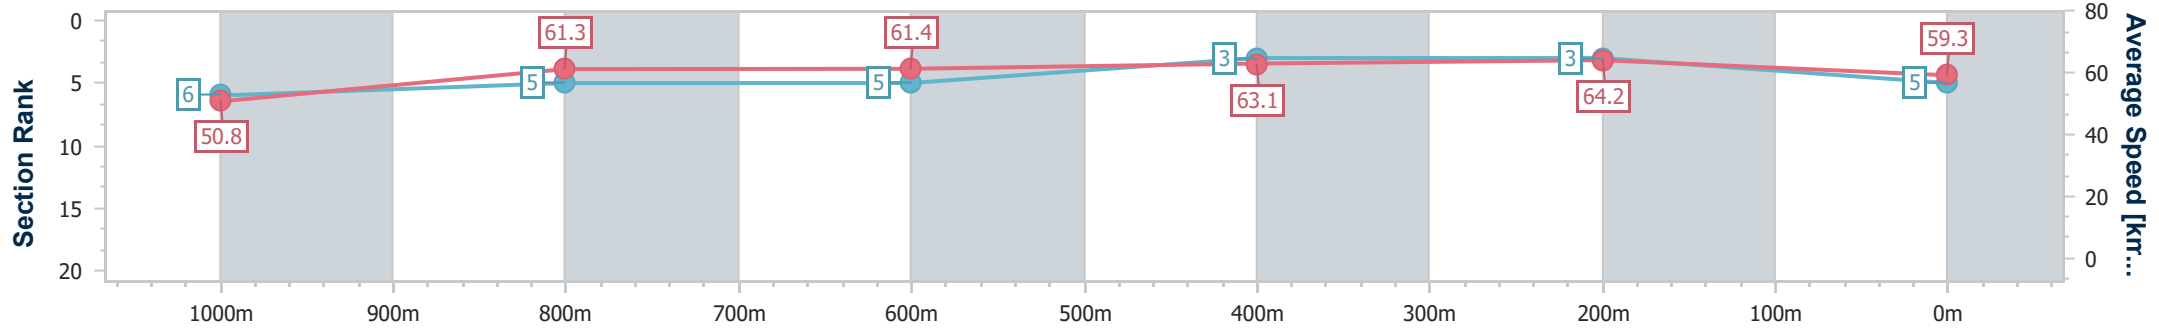

Horse/Jockey Name	Bad Education
Final Rank	5
Fastest Section Time (Section)	0:11.24 (400m)
Top Speed [km/h] (Section)	65.9 (400m)
Race State	Finished

Sunshine Coast QLD Professional
Race 8: COASTLINE MINI GARAGE BENCHMARK 65 Handicap - 1200m

15 September 2024 - 17:25

Track Rating: Soft 5, Weather: Fine, Rail Position: True

Section	Overall	1000m	800m	600m	400m	200m
Section Times	1:13.02 [5] (0:14.20)	0:58.82 [6] (0:11.87)	0:46.95 [5] (0:11.94)	0:35.01 [5] (0:11.62)	0:23.39 [3] (0:11.24)	0:12.15 [3] (0:12.15)
Average Speed [km/h]	50.8	61.3	61.4	63.1	64.2	59.3
Top Speed [km/h]	64.5	62.2	62.2	64.8	65.9	62.8
Avg. Dist. to Rail [m]	7.4	4.4	3.4	2.9	6.4	9.8
Avg. Stride Freq. [Hz]	2.3	2.4	2.4	2.4	2.5	2.4
Avg. Stride Length [m]	6.1	7.2	7.2	7.2	7.1	6.9

- [ ] Ranking at each section and finish
- -.-.- No data available at this section
- NA No data available