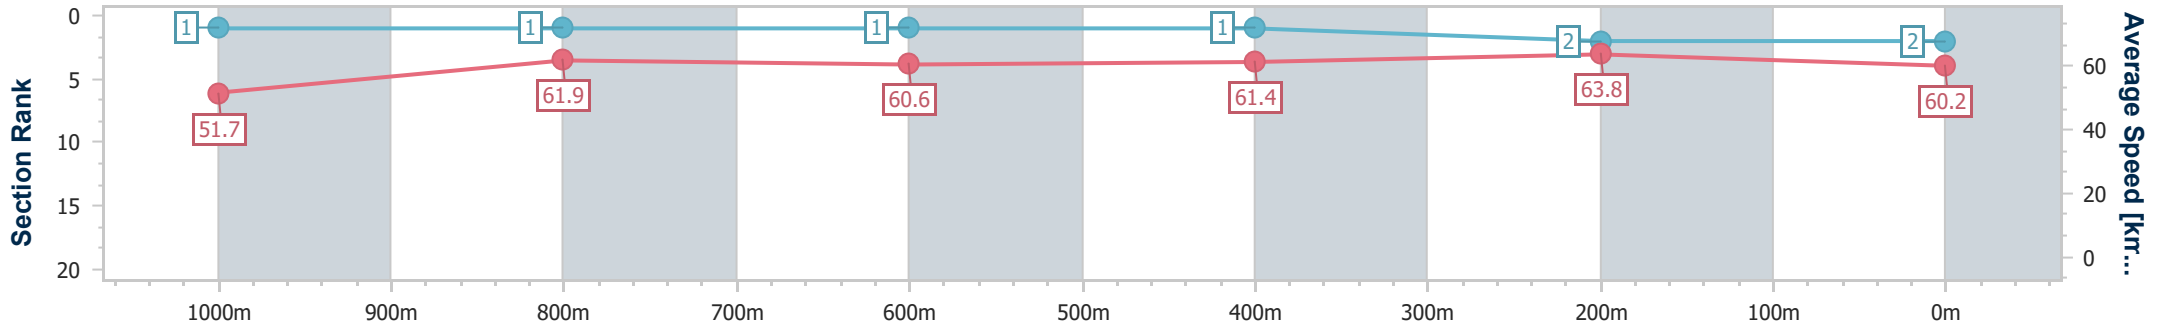

Horse/Jockey Name	Billy's Bro
Final Rank	2
Fastest Section Time (Section)	0:11.29 (400m)
Top Speed [km/h] (Section)	64.7 (400m)
Race State	Finished

Sunshine Coast QLD Professional
Race 8: COASTLINE MINI GARAGE BENCHMARK 65 Handicap - 1200m

15 September 2024 - 17:25

Track Rating: Soft 5, Weather: Fine, Rail Position: True

Section	Overall	1000m	800m	600m	400m	200m
Section Times	1:12.75 [2] (0:13.95)	0:58.80 [1] (0:11.74)	0:47.06 [1] (0:12.00)	0:35.06 [1] (0:11.78)	0:23.28 [1] (0:11.29)	0:11.99 [2] (0:11.99)
Average Speed [km/h]	51.7	61.9	60.6	61.4	63.8	60.2
Top Speed [km/h]	62.3	62.4	62.1	63.1	64.7	63.3
Avg. Dist. to Rail [m]	9.6	4.9	1.9	0.9	5.1	8.1
Avg. Stride Freq. [Hz]	2.3	2.3	2.3	2.3	2.4	2.3
Avg. Stride Length [m]	6.3	7.5	7.4	7.5	7.5	7.3

- [ ] Ranking at each section and finish
- -.-.- No data available at this section
- NA No data available