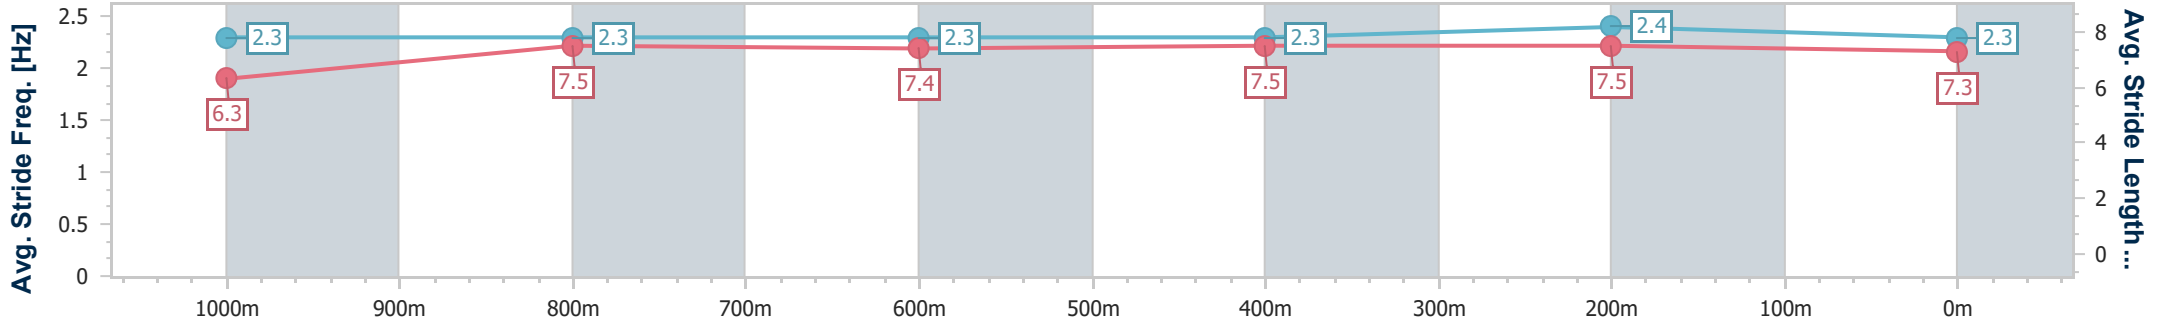

Horse/Jockey Name	Billy's Bro
Final Rank	2
Fastest Section Time (Section)	0:11.29 (400m)
Top Speed [km/h] (Section)	64.7 (400m)
Race State	Finished

Sunshine Coast QLD Professional
Race 8: COASTLINE MINI GARAGE BENCHMARK 65 Handicap - 1200m

15 September 2024 - 17:25

Track Rating: Soft 5, Weather: Fine, Rail Position: True

Section	Overall	1000m	800m	600m	400m	200m
Section Times	1:12.75 [2] (0:13.95)	0:58.80 [1] (0:11.74)	0:47.06 [1] (0:12.00)	0:35.06 [1] (0:11.78)	0:23.28 [1] (0:11.29)	0:11.99 [2] (0:11.99)
Average Speed [km/h]	51.7	61.9	60.6	61.4	63.8	60.2
Top Speed [km/h]	62.3	62.4	62.1	63.1	64.7	63.3
Avg. Dist. to Rail [m]	9.6	4.9	1.9	0.9	5.1	8.1
Avg. Stride Freq. [Hz]	2.3	2.3	2.3	2.3	2.4	2.3
Avg. Stride Length [m]	6.3	7.5	7.4	7.5	7.5	7.3

- [ ] Ranking at each section and finish
- -.-.- No data available at this section
- NA No data available