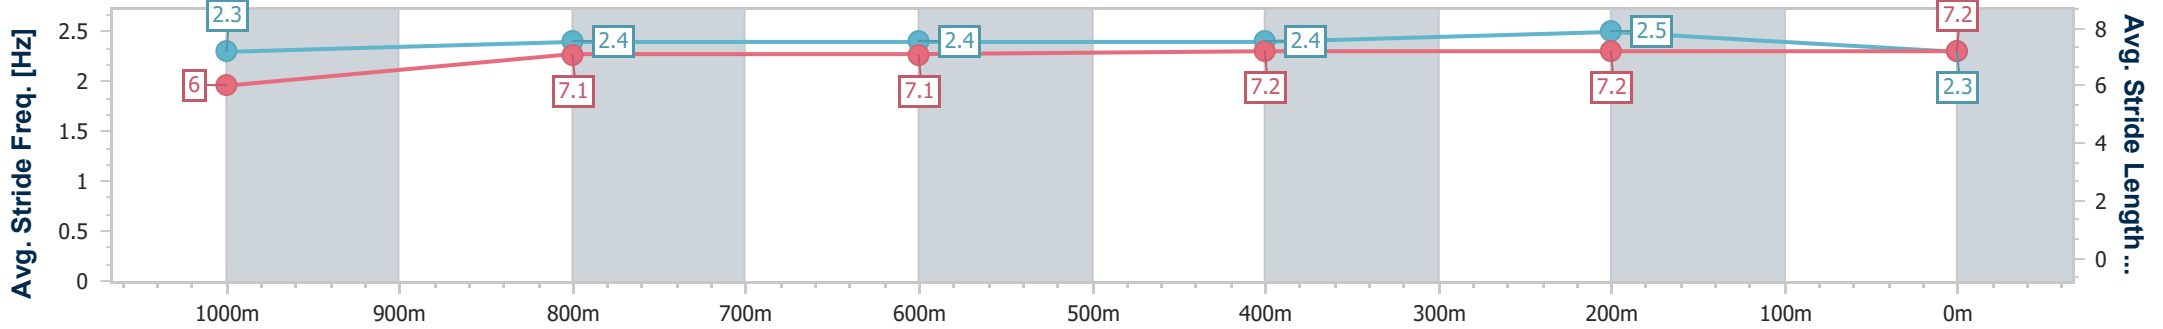

Horse/Jockey Name	Keepmeinthelepe
Final Rank	4
Fastest Section Time (Section)	0:11.38 (400m)
Top Speed [km/h] (Section)	64.5 (400m)
Race State	Finished

Sunshine Coast QLD Professional
Race 8: COASTLINE MINI GARAGE BENCHMARK 65 Handicap
- 1200m

15 September 2024 - 17:25

Track Rating: Soft 5, Weather: Fine, Rail Position: True

Section	Overall	1000m	800m	600m	400m	200m
Section Times	1:13.01 [4] (0:14.03)	0:58.98 [4] (0:11.89)	0:47.09 [4] (0:12.00)	0:35.09 [3] (0:11.72)	0:23.37 [4] (0:11.38)	0:11.99 [4] (0:11.99)
Average Speed [km/h]	51.5	60.9	60.6	61.9	63.4	60.0
Top Speed [km/h]	61.8	61.5	61.9	63.0	64.5	63.5
Avg. Dist. to Rail [m]	6.0	3.2	2.1	1.2	3.9	7.8
Avg. Stride Freq. [Hz]	2.3	2.4	2.4	2.4	2.5	2.3
Avg. Stride Length [m]	6.0	7.1	7.1	7.2	7.2	7.2

- [ ] Ranking at each section and finish
- -.-.- No data available at this section
- NA No data available