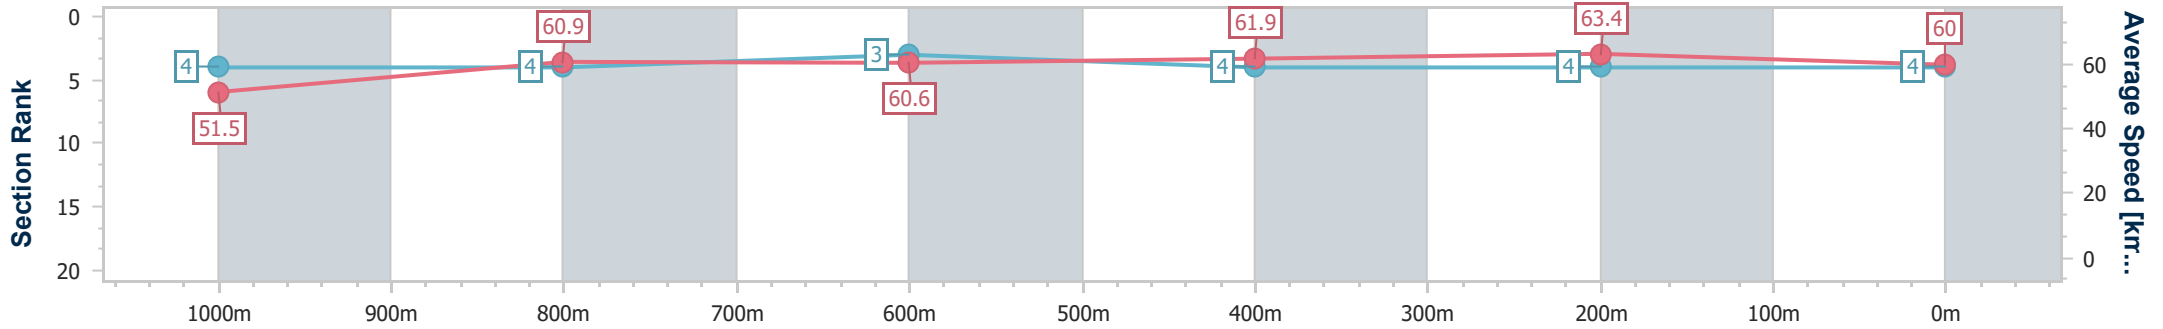

Horse/Jockey Name	Keepmeinthelepe
Final Rank	4
Fastest Section Time (Section)	0:11.38 (400m)
Top Speed [km/h] (Section)	64.5 (400m)
Race State	Finished

Sunshine Coast QLD Professional
Race 8: COASTLINE MINI GARAGE BENCHMARK 65 Handicap
- 1200m

15 September 2024 - 17:25

Track Rating: Soft 5, Weather: Fine, Rail Position: True

Section	Overall	1000m	800m	600m	400m	200m
Section Times	1:13.01 [4] (0:14.03)	0:58.98 [4] (0:11.89)	0:47.09 [4] (0:12.00)	0:35.09 [3] (0:11.72)	0:23.37 [4] (0:11.38)	0:11.99 [4] (0:11.99)
Average Speed [km/h]	51.5	60.9	60.6	61.9	63.4	60.0
Top Speed [km/h]	61.8	61.5	61.9	63.0	64.5	63.5
Avg. Dist. to Rail [m]	6.0	3.2	2.1	1.2	3.9	7.8
Avg. Stride Freq. [Hz]	2.3	2.4	2.4	2.4	2.5	2.3
Avg. Stride Length [m]	6.0	7.1	7.1	7.2	7.2	7.2

- [ ] Ranking at each section and finish
- -.-.- No data available at this section
- NA No data available