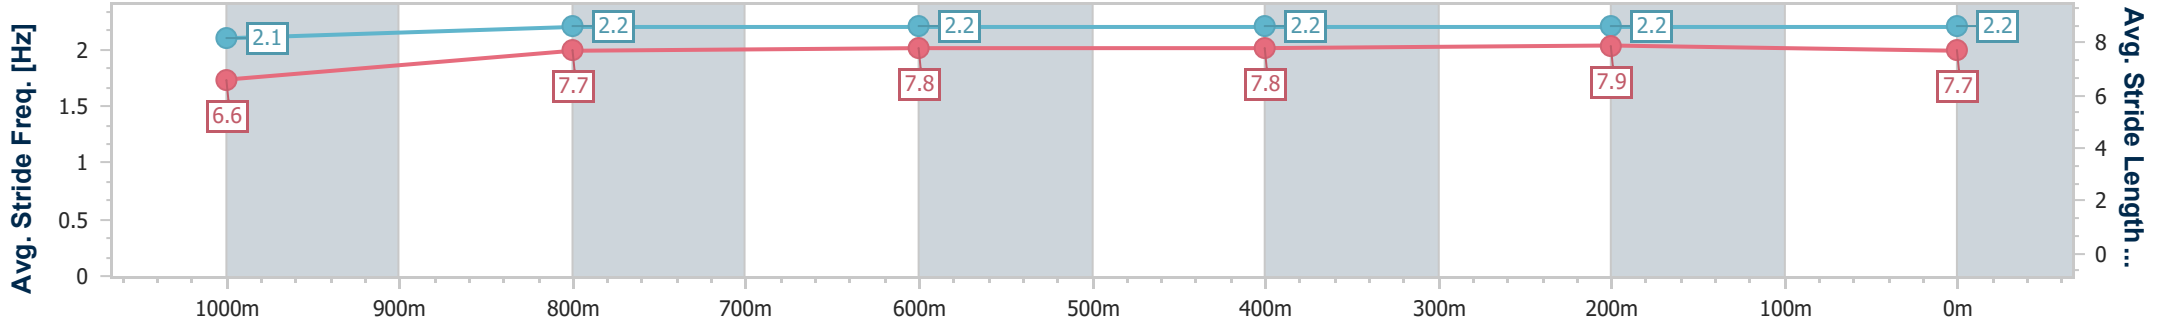

Horse/Jockey Name	Whistling Spirit
Final Rank	6
Fastest Section Time (Section)	0:11.34 (400m)
Top Speed [km/h] (Section)	64.5 (400m)
Race State	Finished

Sunshine Coast QLD Professional
Race 8: COASTLINE MINI GARAGE BENCHMARK 65 Handicap - 1200m

15 September 2024 - 17:25

Track Rating: Soft 5, Weather: Fine, Rail Position: True

Section	Overall	1000m	800m	600m	400m	200m
Section Times	1:13.15 [6] (0:14.27)	0:58.88 [7] (0:11.89)	0:46.99 [7] (0:12.02)	0:34.97 [6] (0:11.72)	0:23.25 [8] (0:11.34)	0:11.91 [8] (0:11.91)
Average Speed [km/h]	50.3	61.2	60.6	61.9	63.6	60.2
Top Speed [km/h]	60.7	62.1	61.3	62.7	64.5	62.4
Avg. Dist. to Rail [m]	6.5	3.5	1.9	1.0	5.7	10.3
Avg. Stride Freq. [Hz]	2.1	2.2	2.2	2.2	2.2	2.2
Avg. Stride Length [m]	6.6	7.7	7.8	7.8	7.9	7.7

- [ ] Ranking at each section and finish
- -.-.- No data available at this section
- NA No data available