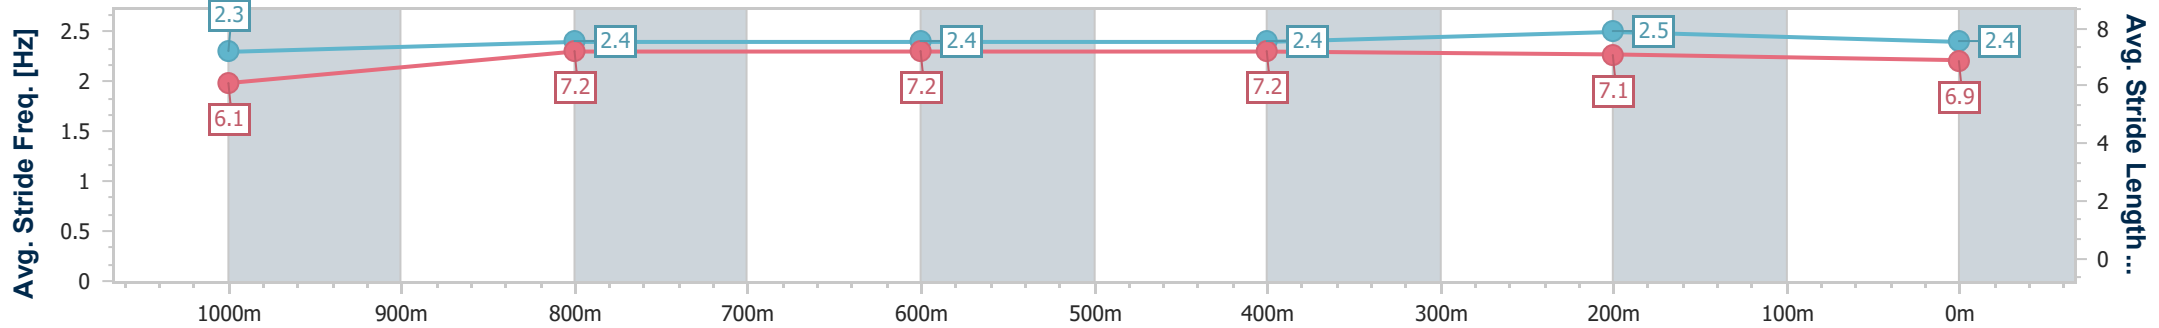

Horse/Jockey Name	Bad Education
Final Rank	5
Fastest Section Time (Section)	0:11.24 (400m)
Top Speed [km/h] (Section)	65.9 (400m)
Race State	Finished

Sunshine Coast QLD Professional
Race 8: COASTLINE MINI GARAGE BENCHMARK 65 Handicap - 1200m

15 September 2024 - 17:25

Track Rating: Soft 5, Weather: Fine, Rail Position: True

Section	Overall	1000m	800m	600m	400m	200m
Section Times	1:13.02 [5] (0:14.20)	0:58.82 [6] (0:11.87)	0:46.95 [5] (0:11.94)	0:35.01 [5] (0:11.62)	0:23.39 [3] (0:11.24)	0:12.15 [3] (0:12.15)
Average Speed [km/h]	50.8	61.3	61.4	63.1	64.2	59.3
Top Speed [km/h]	64.5	62.2	62.2	64.8	65.9	62.8
Avg. Dist. to Rail [m]	7.4	4.4	3.4	2.9	6.4	9.8
Avg. Stride Freq. [Hz]	2.3	2.4	2.4	2.4	2.5	2.4
Avg. Stride Length [m]	6.1	7.2	7.2	7.2	7.1	6.9

- [ ] Ranking at each section and finish
- -.-.- No data available at this section
- NA No data available