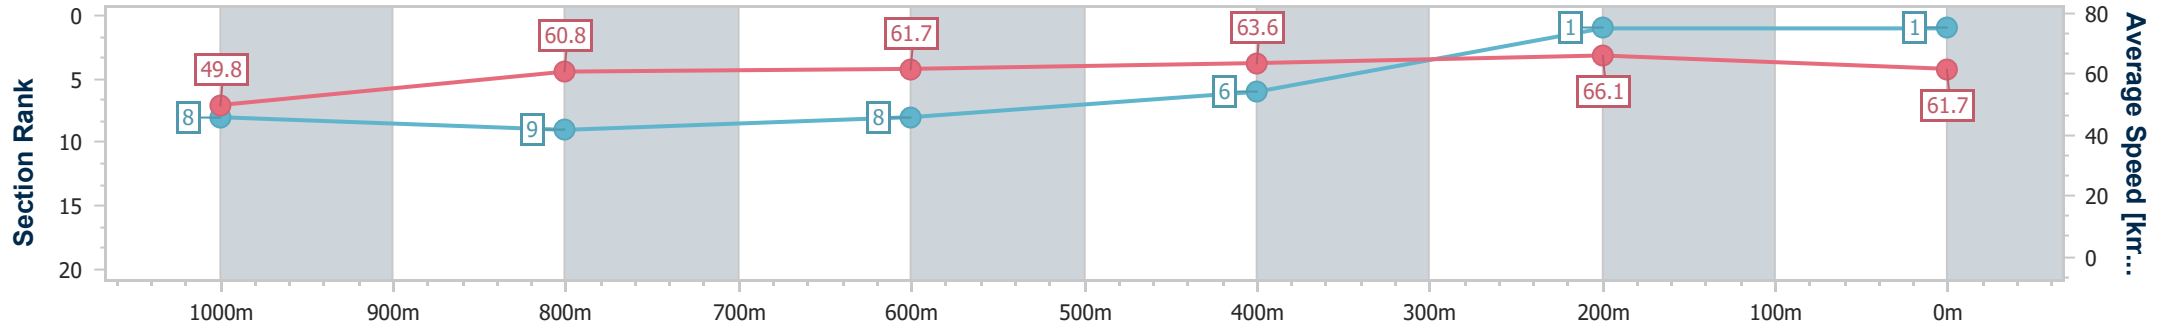

Horse/Jockey Name	Lost His Beans
Final Rank	1
Fastest Section Time (Section)	0:10.88 (400m)
Top Speed [km/h] (Section)	67.7 (400m)
Race State	Finished

Sunshine Coast QLD Professional
Race 8: COASTLINE MINI GARAGE BENCHMARK 65 Handicap - 1200m

15 September 2024 - 17:25

Track Rating: Soft 5, Weather: Fine, Rail Position: True

Section	Overall	1000m	800m	600m	400m	200m
Section Times	1:12.43 [1] (0:14.47)	0:57.96 [8] (0:11.93)	0:46.03 [9] (0:11.92)	0:34.11 [8] (0:11.54)	0:22.57 [6] (0:10.88)	0:11.69 [1] (0:11.69)
Average Speed [km/h]	49.8	60.8	61.7	63.6	66.1	61.7
Top Speed [km/h]	59.9	61.9	62.8	65.9	67.7	64.6
Avg. Dist. to Rail [m]	8.7	4.3	3.3	2.8	7.7	8.8
Avg. Stride Freq. [Hz]	2.3	2.3	2.3	2.3	2.4	2.4
Avg. Stride Length [m]	6.0	7.2	7.3	7.4	7.6	7.3

- [ ] Ranking at each section and finish
- -.-.- No data available at this section
- NA No data available