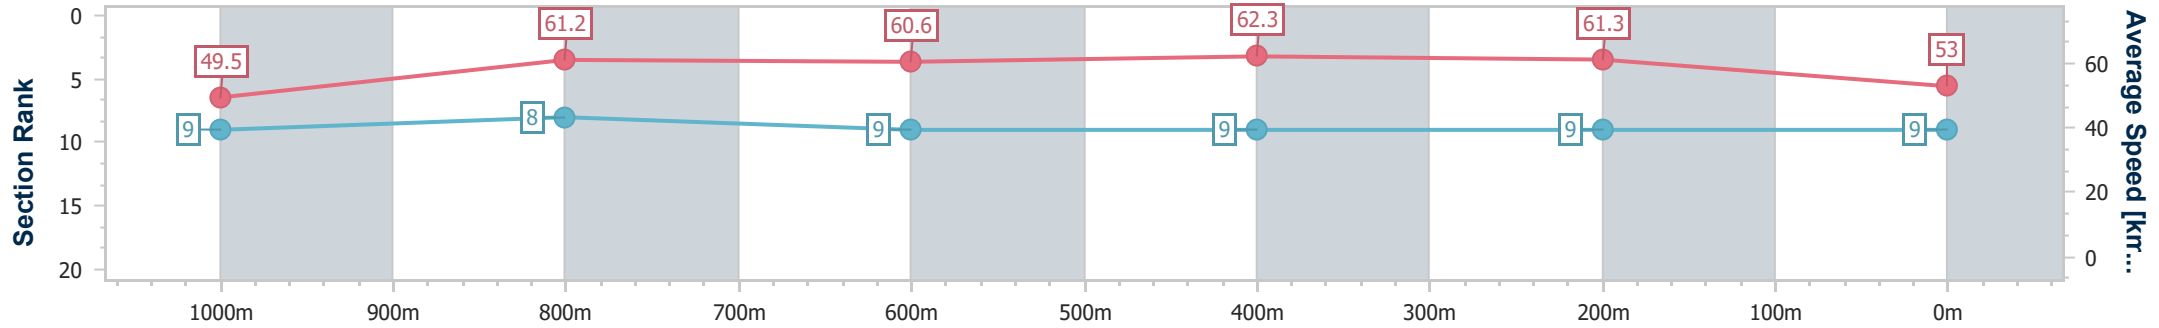

- [ ] Ranking at each section and finish
- .-.- No data available at this section
- NA No data available

Horse/Jockey Name	Cracker Essgee
Final Rank	9
Fastest Section Time (Section)	0:11.63 (600m)
Top Speed [km/h] (Section)	63.8 (600m)
Race State	Finished

Sunshine Coast QLD Professional  
Race 8: COASTLINE MINI GARAGE BENCHMARK 65 Handicap - 1200m

15 September 2024 - 17:25

Track Rating: Soft 5, Weather: Fine, Rail Position: True

Section	Overall	1000m	800m	600m	400m	200m
Section Times	1:15.35 [9] (0:14.57)	1:00.78 [9] (0:11.80)	0:48.98 [8] (0:12.02)	0:36.96 [9] (0:11.63)	0:25.33 [9] (0:11.75)	0:13.58 [9] (0:13.58)
Average Speed [km/h]	49.5	61.2	60.6	62.3	61.3	53.0
Top Speed [km/h]	60.8	62.7	61.1	63.8	63.4	58.7
Avg. Dist. to Rail [m]	7.3	2.4	1.5	1.2	4.8	8.5
Avg. Stride Freq. [Hz]	2.2	2.4	2.3	2.4	2.4	2.2
Avg. Stride Length [m]	6.2	7.2	7.2	7.3	7.2	6.7