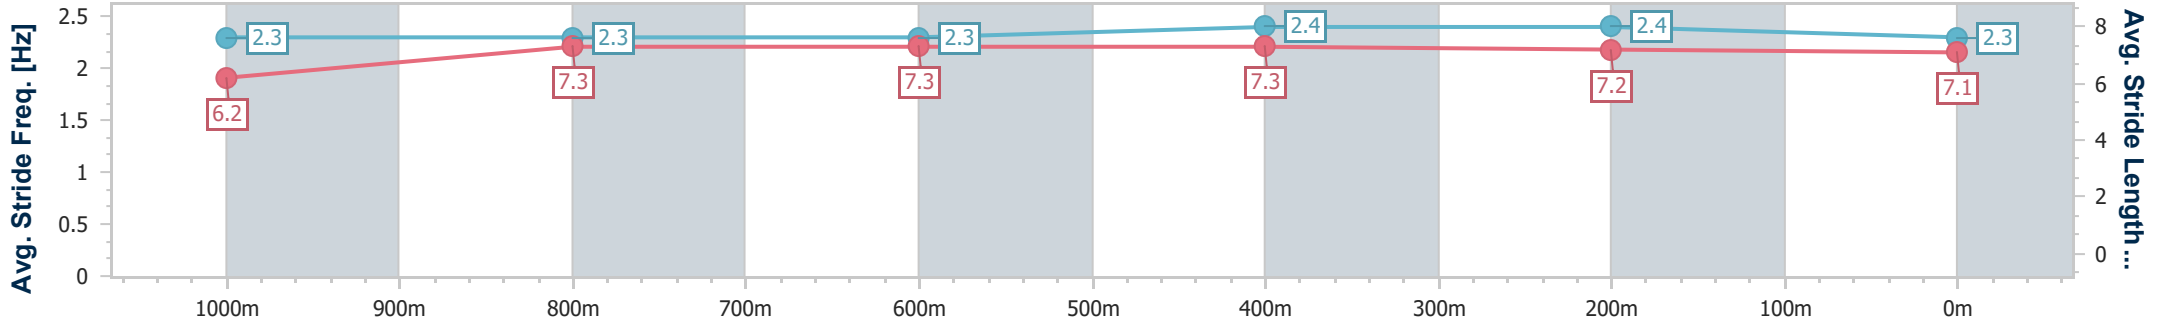

Horse/Jockey Name	Gulf Of Saros
Final Rank	7
Fastest Section Time (Section)	0:11.47 (400m)
Top Speed [km/h] (Section)	64.1 (400m)
Race State	Finished

Sunshine Coast QLD Professional
Race 8: COASTLINE MINI GARAGE BENCHMARK 65 Handicap - 1200m

15 September 2024 - 17:25

Track Rating: Soft 5, Weather: Fine, Rail Position: True

Section	Overall	1000m	800m	600m	400m	200m
Section Times	1:13.22 [7] (0:14.01)	0:59.21 [3] (0:11.80)	0:47.41 [2] (0:12.05)	0:35.36 [2] (0:11.73)	0:23.63 [2] (0:11.47)	0:12.16 [5] (0:12.16)
Average Speed [km/h]	51.8	61.6	61.1	62.1	62.6	59.3
Top Speed [km/h]	61.9	62.4	61.7	63.3	64.1	60.9
Avg. Dist. to Rail [m]	10.3	5.4	3.1	2.1	6.1	8.9
Avg. Stride Freq. [Hz]	2.3	2.3	2.3	2.4	2.4	2.3
Avg. Stride Length [m]	6.2	7.3	7.3	7.3	7.2	7.1

- [ ] Ranking at each section and finish
- -.-.- No data available at this section
- NA No data available