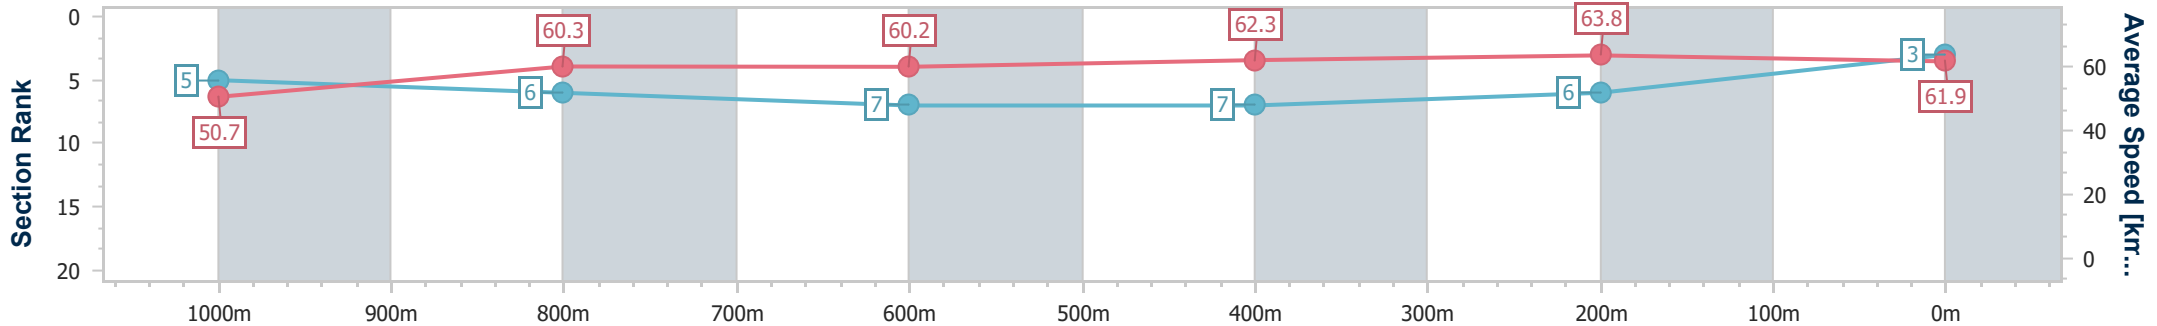

Horse/Jockey Name	Badda Boom Baby
Final Rank	3
Fastest Section Time (Section)	0:11.24 (400m)
Top Speed [km/h] (Section)	64.8 (400m)
Race State	Finished

Sunshine Coast QLD Professional
Race 8: COASTLINE MINI GARAGE BENCHMARK 65 Handicap - 1200m

15 September 2024 - 17:25

Track Rating: Soft 5, Weather: Fine, Rail Position: True

Section	Overall	1000m	800m	600m	400m	200m
Section Times	1:12.78 [3] (0:14.14)	0:58.64 [5] (0:11.98)	0:46.66 [6] (0:12.07)	0:34.59 [7] (0:11.68)	0:22.91 [7] (0:11.24)	0:11.67 [6] (0:11.67)
Average Speed [km/h]	50.7	60.3	60.2	62.3	63.8	61.9
Top Speed [km/h]	61.0	60.9	60.7	62.8	64.8	63.8
Avg. Dist. to Rail [m]	3.3	2.3	1.4	1.1	4.6	6.3
Avg. Stride Freq. [Hz]	2.2	2.2	2.2	2.2	2.3	2.3
Avg. Stride Length [m]	6.4	7.5	7.6	7.6	7.7	7.6

- [ ] Ranking at each section and finish
- -.-.- No data available at this section
- NA No data available