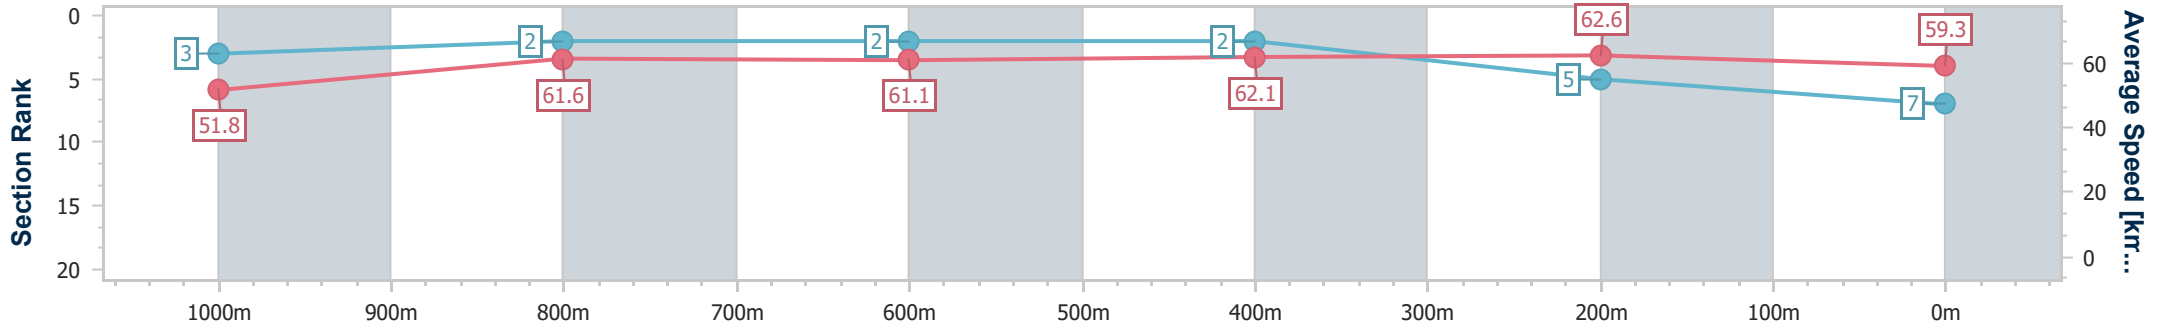

Horse/Jockey Name	Gulf Of Saros
Final Rank	7
Fastest Section Time (Section)	0:11.47 (400m)
Top Speed [km/h] (Section)	64.1 (400m)
Race State	Finished

Sunshine Coast QLD Professional
Race 8: COASTLINE MINI GARAGE BENCHMARK 65 Handicap - 1200m

15 September 2024 - 17:25

Track Rating: Soft 5, Weather: Fine, Rail Position: True

Section	Overall	1000m	800m	600m	400m	200m
Section Times	1:13.22 [7] (0:14.01)	0:59.21 [3] (0:11.80)	0:47.41 [2] (0:12.05)	0:35.36 [2] (0:11.73)	0:23.63 [2] (0:11.47)	0:12.16 [5] (0:12.16)
Average Speed [km/h]	51.8	61.6	61.1	62.1	62.6	59.3
Top Speed [km/h]	61.9	62.4	61.7	63.3	64.1	60.9
Avg. Dist. to Rail [m]	10.3	5.4	3.1	2.1	6.1	8.9
Avg. Stride Freq. [Hz]	2.3	2.3	2.3	2.4	2.4	2.3
Avg. Stride Length [m]	6.2	7.3	7.3	7.3	7.2	7.1

- [ ] Ranking at each section and finish
- -.-.- No data available at this section
- NA No data available