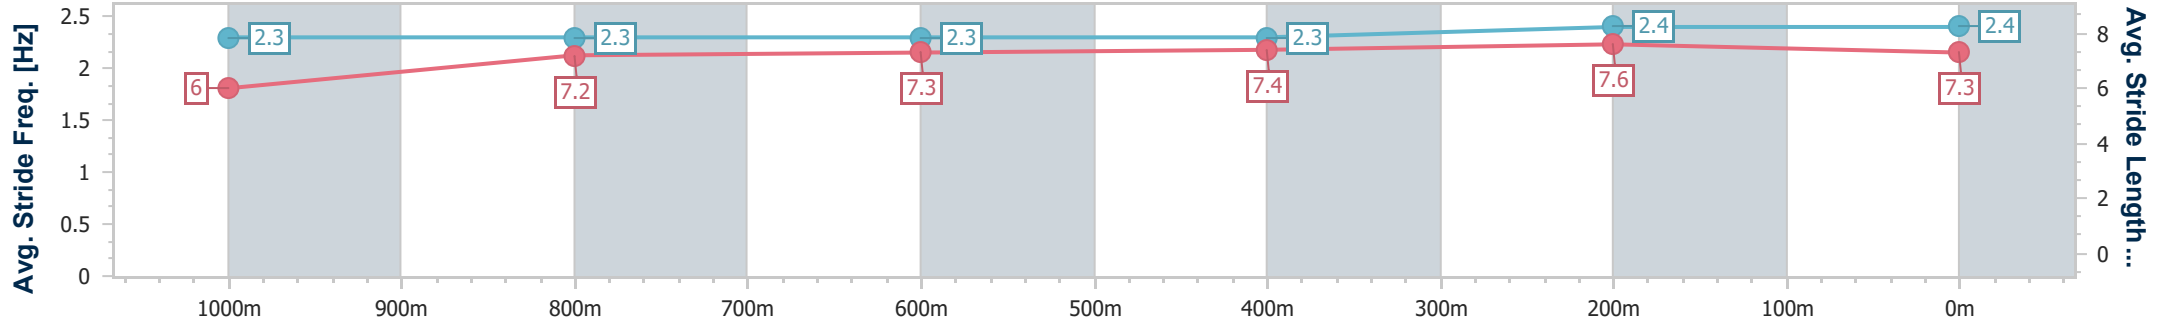

Horse/Jockey Name	Lost His Beans
Final Rank	1
Fastest Section Time (Section)	0:10.88 (400m)
Top Speed [km/h] (Section)	67.7 (400m)
Race State	Finished

Sunshine Coast QLD Professional
Race 8: COASTLINE MINI GARAGE BENCHMARK 65 Handicap - 1200m

15 September 2024 - 17:25

Track Rating: Soft 5, Weather: Fine, Rail Position: True

Section	Overall	1000m	800m	600m	400m	200m
Section Times	1:12.43 [1] (0:14.47)	0:57.96 [8] (0:11.93)	0:46.03 [9] (0:11.92)	0:34.11 [8] (0:11.54)	0:22.57 [6] (0:10.88)	0:11.69 [1] (0:11.69)
Average Speed [km/h]	49.8	60.8	61.7	63.6	66.1	61.7
Top Speed [km/h]	59.9	61.9	62.8	65.9	67.7	64.6
Avg. Dist. to Rail [m]	8.7	4.3	3.3	2.8	7.7	8.8
Avg. Stride Freq. [Hz]	2.3	2.3	2.3	2.3	2.4	2.4
Avg. Stride Length [m]	6.0	7.2	7.3	7.4	7.6	7.3

- [ ] Ranking at each section and finish
- -.-.- No data available at this section
- NA No data available