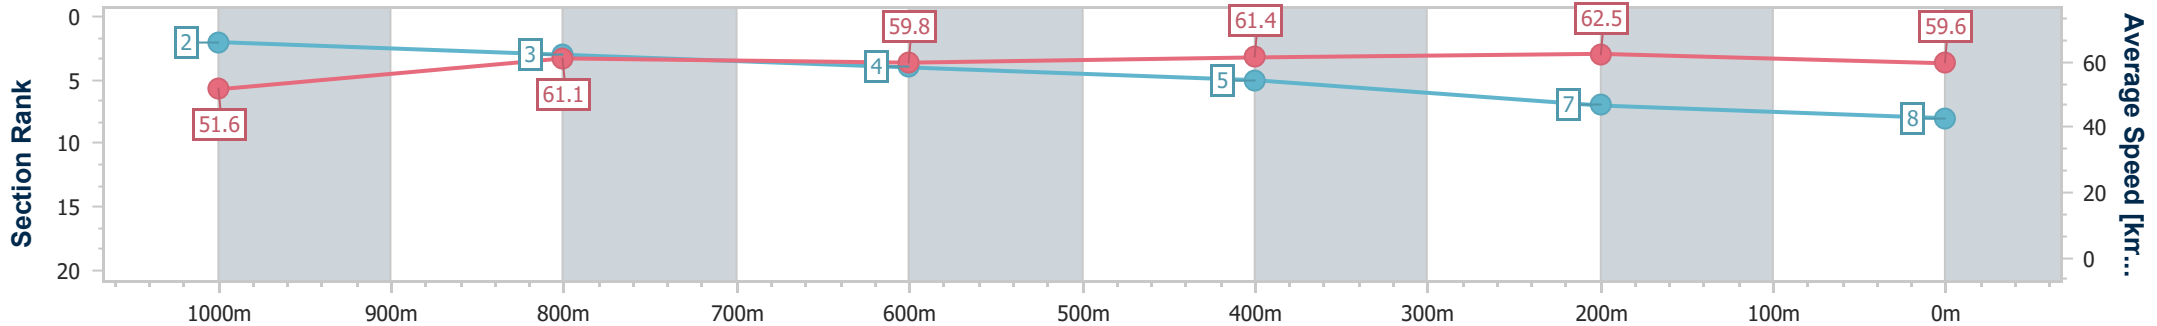

Horse/Jockey Name	Soo Sweet
Final Rank	8
Fastest Section Time (Section)	0:11.48 (400m)
Top Speed [km/h] (Section)	63.5 (400m)
Race State	Finished

Sunshine Coast QLD Professional
Race 8: COASTLINE MINI GARAGE BENCHMARK 65 Handicap - 1200m

15 September 2024 - 17:25

Track Rating: Soft 5, Weather: Fine, Rail Position: True

Section	Overall	1000m	800m	600m	400m	200m
Section Times	1:13.33 [8] (0:13.96)	0:59.37 [2] (0:11.85)	0:47.52 [3] (0:12.12)	0:35.40 [4] (0:11.82)	0:23.58 [5] (0:11.48)	0:12.10 [7] (0:12.10)
Average Speed [km/h]	51.6	61.1	59.8	61.4	62.5	59.6
Top Speed [km/h]	61.8	61.8	60.7	62.0	63.5	62.4
Avg. Dist. to Rail [m]	4.6	2.2	1.3	0.9	4.0	5.1
Avg. Stride Freq. [Hz]	2.3	2.3	2.3	2.3	2.3	2.3
Avg. Stride Length [m]	6.2	7.3	7.3	7.5	7.5	7.3

- [ ] Ranking at each section and finish
- -.-.- No data available at this section
- NA No data available