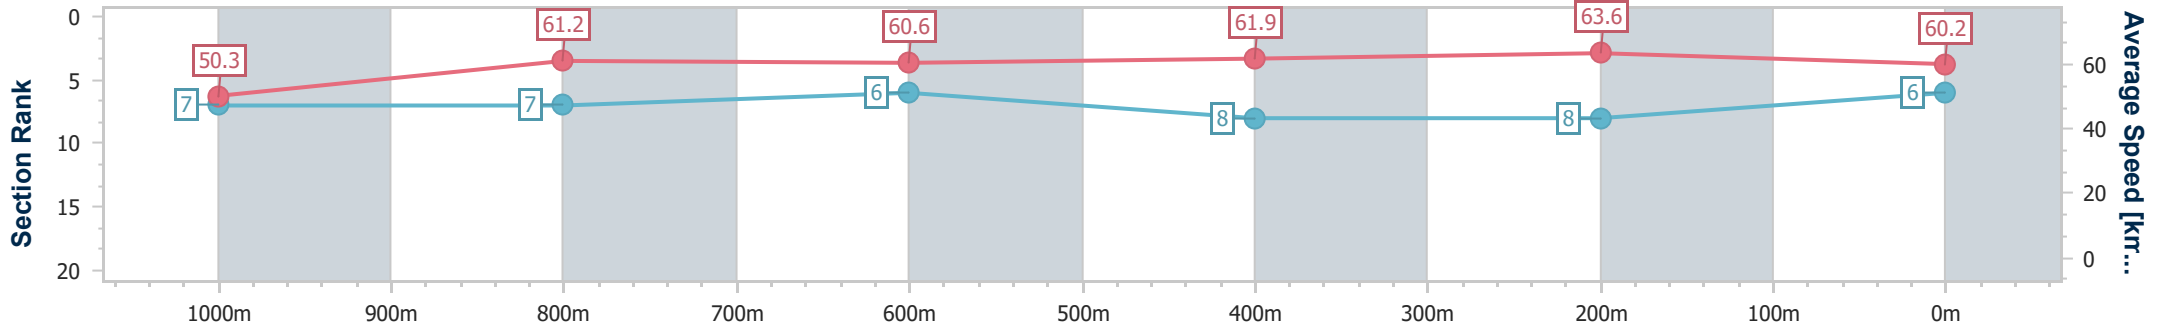

Horse/Jockey Name	Whistling Spirit
Final Rank	6
Fastest Section Time (Section)	0:11.34 (400m)
Top Speed [km/h] (Section)	64.5 (400m)
Race State	Finished

Sunshine Coast QLD Professional
Race 8: COASTLINE MINI GARAGE BENCHMARK 65 Handicap - 1200m

15 September 2024 - 17:25

Track Rating: Soft 5, Weather: Fine, Rail Position: True

Section	Overall	1000m	800m	600m	400m	200m
Section Times	1:13.15 [6] (0:14.27)	0:58.88 [7] (0:11.89)	0:46.99 [7] (0:12.02)	0:34.97 [6] (0:11.72)	0:23.25 [8] (0:11.34)	0:11.91 [8] (0:11.91)
Average Speed [km/h]	50.3	61.2	60.6	61.9	63.6	60.2
Top Speed [km/h]	60.7	62.1	61.3	62.7	64.5	62.4
Avg. Dist. to Rail [m]	6.5	3.5	1.9	1.0	5.7	10.3
Avg. Stride Freq. [Hz]	2.1	2.2	2.2	2.2	2.2	2.2
Avg. Stride Length [m]	6.6	7.7	7.8	7.8	7.9	7.7

- [ ] Ranking at each section and finish
- -.-.- No data available at this section
- NA No data available