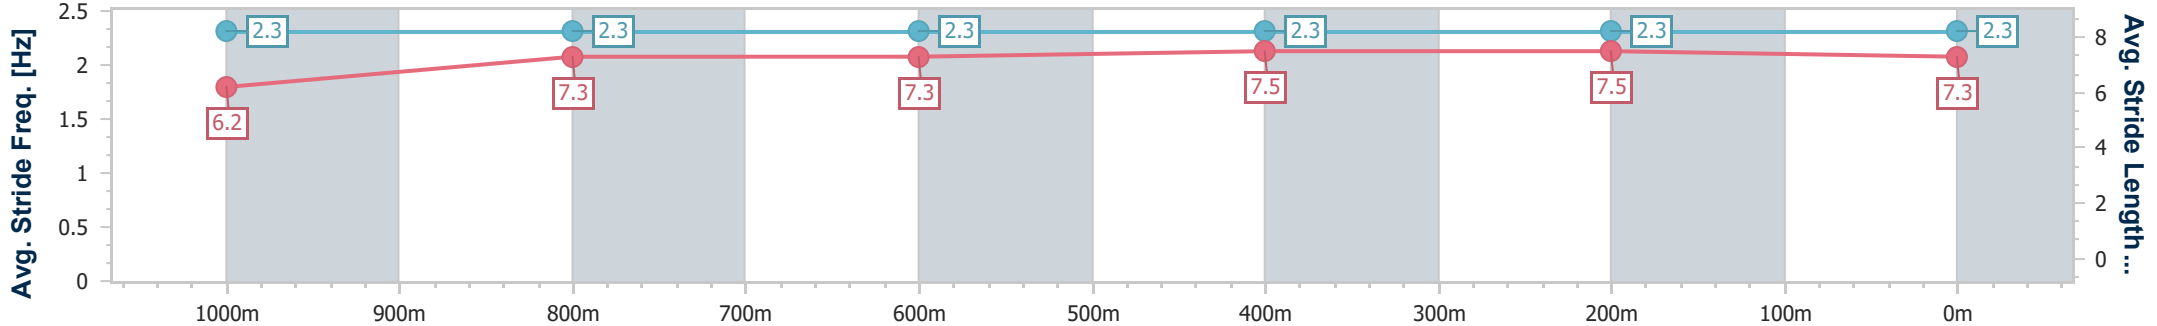

Horse/Jockey Name	Soo Sweet
Final Rank	8
Fastest Section Time (Section)	0:11.48 (400m)
Top Speed [km/h] (Section)	63.5 (400m)
Race State	Finished

Sunshine Coast QLD Professional
Race 8: COASTLINE MINI GARAGE BENCHMARK 65 Handicap - 1200m

15 September 2024 - 17:25

Track Rating: Soft 5, Weather: Fine, Rail Position: True

Section	Overall	1000m	800m	600m	400m	200m
Section Times	1:13.33 [8] (0:13.96)	0:59.37 [2] (0:11.85)	0:47.52 [3] (0:12.12)	0:35.40 [4] (0:11.82)	0:23.58 [5] (0:11.48)	0:12.10 [7] (0:12.10)
Average Speed [km/h]	51.6	61.1	59.8	61.4	62.5	59.6
Top Speed [km/h]	61.8	61.8	60.7	62.0	63.5	62.4
Avg. Dist. to Rail [m]	4.6	2.2	1.3	0.9	4.0	5.1
Avg. Stride Freq. [Hz]	2.3	2.3	2.3	2.3	2.3	2.3
Avg. Stride Length [m]	6.2	7.3	7.3	7.5	7.5	7.3

- [ ] Ranking at each section and finish
- -.-.- No data available at this section
- NA No data available