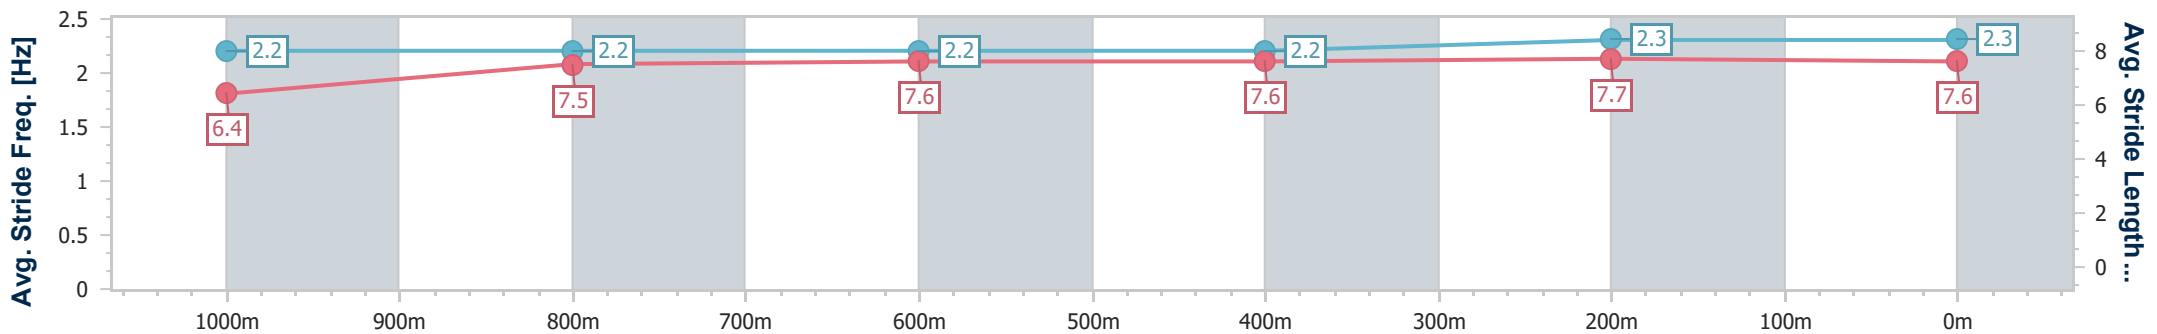

Horse/Jockey Name	Badda Boom Baby
Final Rank	3
Fastest Section Time (Section)	0:11.24 (400m)
Top Speed [km/h] (Section)	64.8 (400m)
Race State	Finished

Sunshine Coast QLD Professional
Race 8: COASTLINE MINI GARAGE BENCHMARK 65 Handicap - 1200m

15 September 2024 - 17:25

Track Rating: Soft 5, Weather: Fine, Rail Position: True

Section	Overall	1000m	800m	600m	400m	200m
Section Times	1:12.78 [3] (0:14.14)	0:58.64 [5] (0:11.98)	0:46.66 [6] (0:12.07)	0:34.59 [7] (0:11.68)	0:22.91 [7] (0:11.24)	0:11.67 [6] (0:11.67)
Average Speed [km/h]	50.7	60.3	60.2	62.3	63.8	61.9
Top Speed [km/h]	61.0	60.9	60.7	62.8	64.8	63.8
Avg. Dist. to Rail [m]	3.3	2.3	1.4	1.1	4.6	6.3
Avg. Stride Freq. [Hz]	2.2	2.2	2.2	2.2	2.3	2.3
Avg. Stride Length [m]	6.4	7.5	7.6	7.6	7.7	7.6

- [ ] Ranking at each section and finish
- -.-.- No data available at this section
- NA No data available