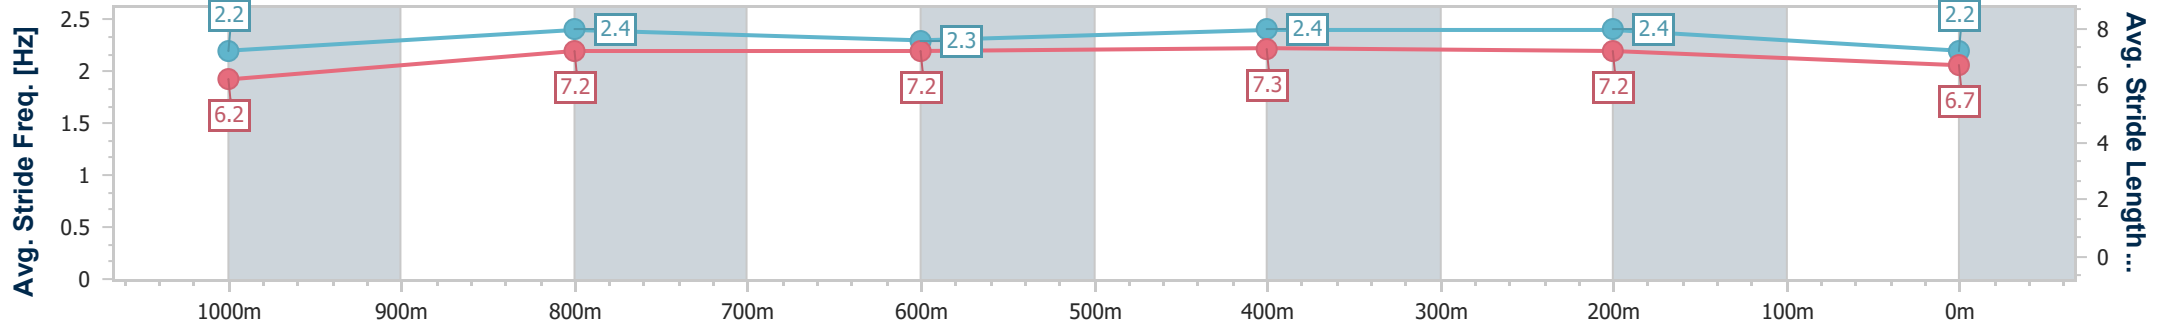

- [ ] Ranking at each section and finish
- .-.- No data available at this section
- NA No data available

Horse/Jockey Name	Cracker Essgee
Final Rank	9
Fastest Section Time (Section)	0:11.63 (600m)
Top Speed [km/h] (Section)	63.8 (600m)
Race State	Finished

- [ ] Ranking at each section and finish
- .-.- No data available at this section
- NA No data available