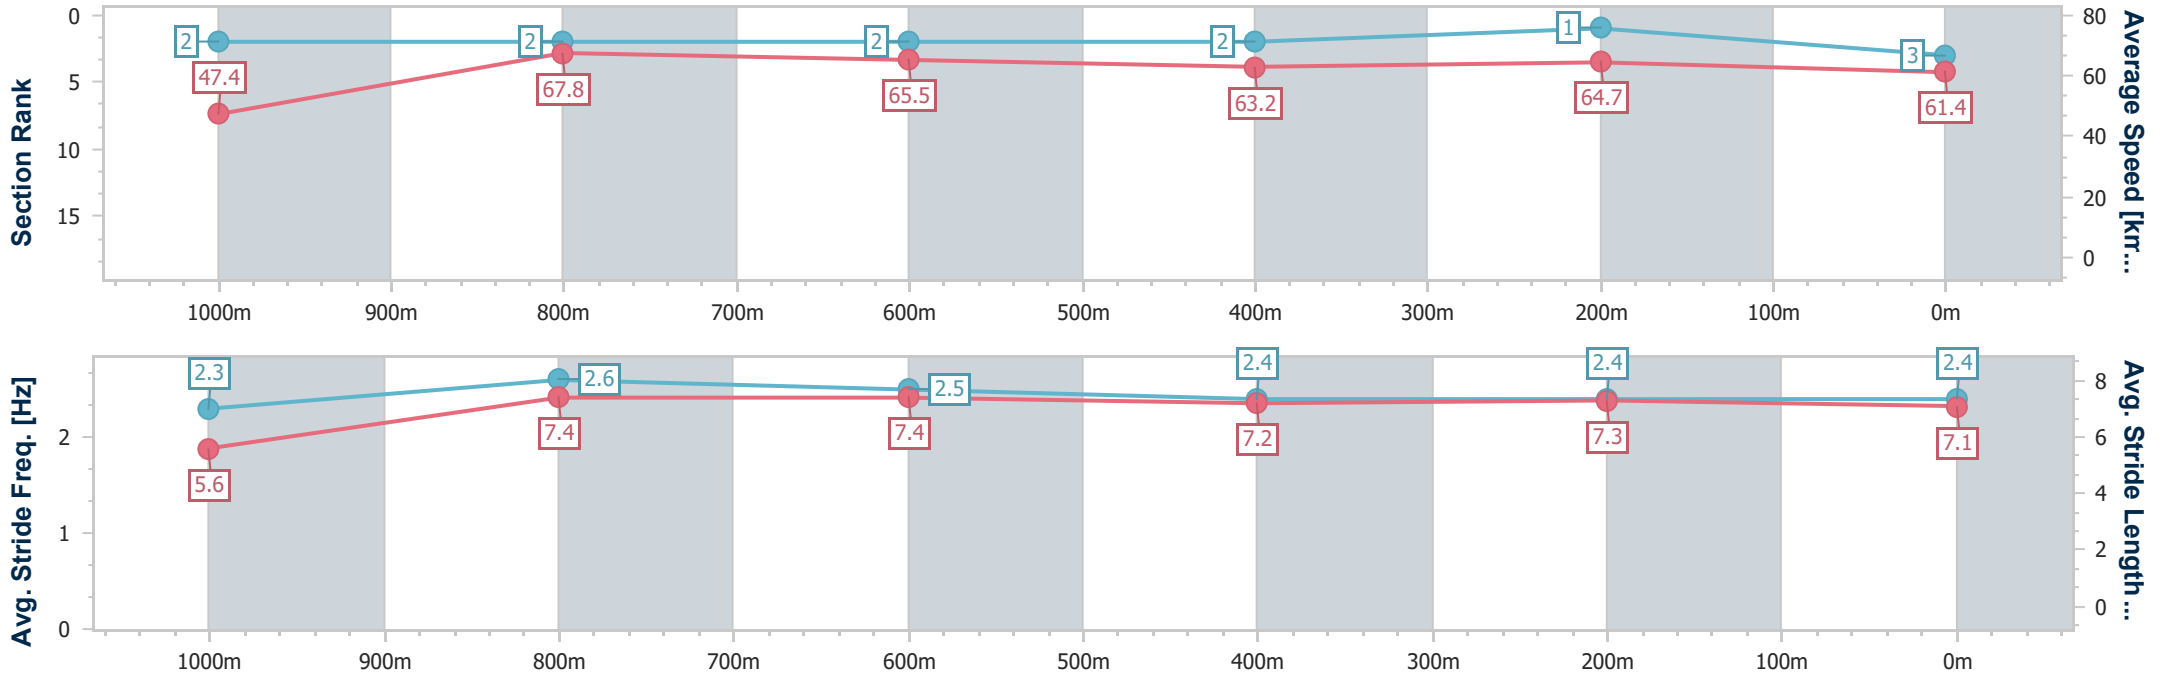

Section	Overall	1000m	800m	600m	400m	200m
Section Times	1:04.04 [3] (0:08.35)	0:55.69 [2] (0:10.65)	0:45.04 [2] (0:11.01)	0:34.03 [2] (0:11.19)	0:22.84 [2] (0:11.11)	0:11.73 [1] (0:11.73)
Average Speed [km/h]	47.4	67.8	65.5	63.2	64.7	61.4
Top Speed [km/h]	67.7	68.3	68.3	64.2	65.6	65.1
Avg. Dist. to Rail [m]	5.1	1.7	0.6	2.7	1.5	0.7
Avg. Stride Freq. [Hz]	2.3	2.6	2.5	2.4	2.4	2.4
Avg. Stride Length [m]	5.6	7.4	7.4	7.2	7.3	7.1