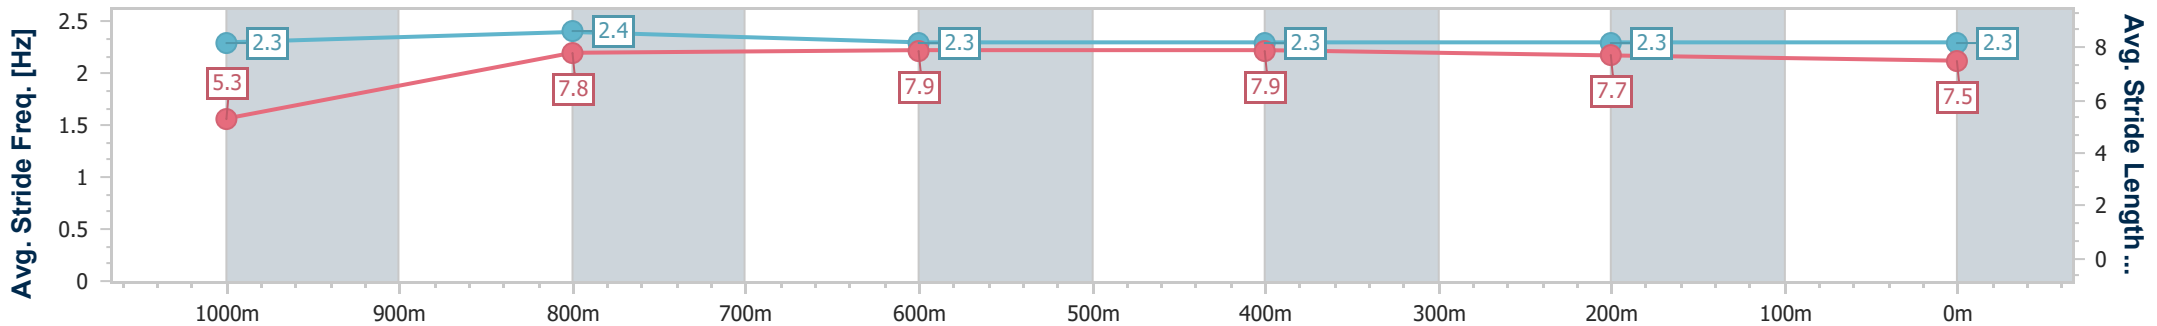

Section	Overall	1000m	800m	600m	400m	200m
Section Times	1:04.36 [7] (0:08.82)	0:55.54 [10] (0:10.87)	0:44.67 [9] (0:10.94)	0:33.73 [10] (0:11.19)	0:22.54 [10] (0:10.99)	0:11.55 [7] (0:11.55)
Average Speed [km/h]	44.8	66.5	66.2	64.3	65.3	62.5
Top Speed [km/h]	65.7	67.8	67.3	66.0	66.4	65.4
Avg. Dist. to Rail [m]	5.4	1.2	1.4	0.7	1.1	0.8
Avg. Stride Freq. [Hz]	2.3	2.4	2.3	2.3	2.3	2.3
Avg. Stride Length [m]	5.3	7.8	7.9	7.9	7.7	7.5