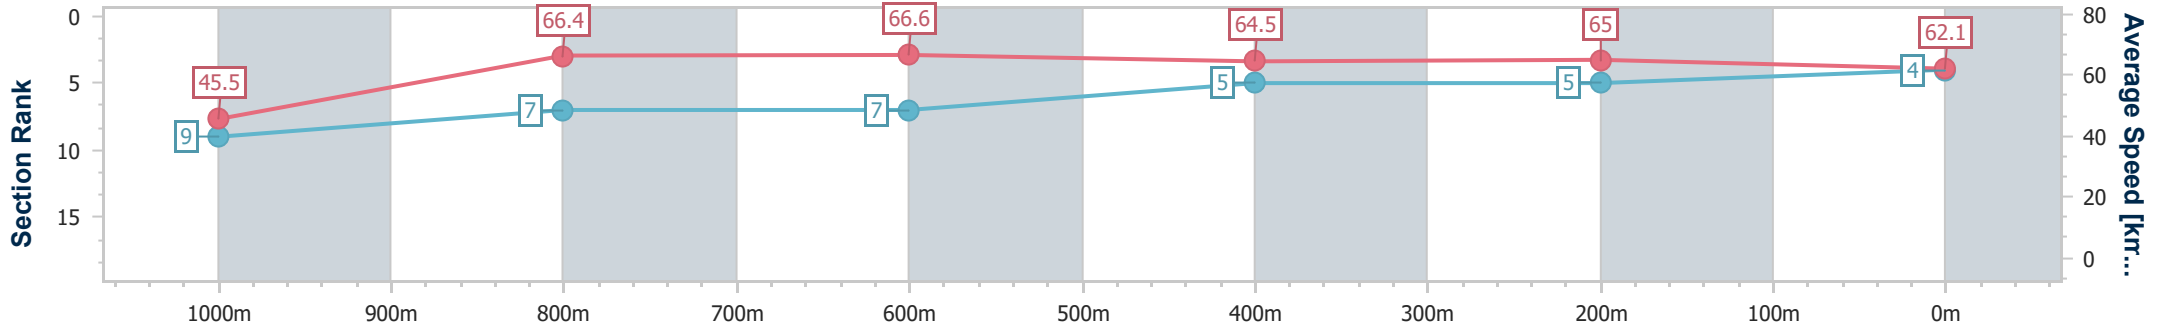

Section	Overall	1000m	800m	600m	400m	200m
Section Times	1:04.13 [4] (0:08.69)	0:55.44 [9] (0:10.87)	0:44.57 [7] (0:10.86)	0:33.71 [7] (0:11.08)	0:22.63 [5] (0:11.01)	0:11.62 [5] (0:11.62)
Average Speed [km/h]	45.5	66.4	66.6	64.5	65.0	62.1
Top Speed [km/h]	65.0	67.4	67.4	65.7	66.9	64.7
Avg. Dist. to Rail [m]	1.4	0.3	0.6	1.1	1.7	2.9
Avg. Stride Freq. [Hz]	2.3	2.4	2.3	2.3	2.3	2.4
Avg. Stride Length [m]	5.5	7.8	7.9	7.8	7.7	7.3