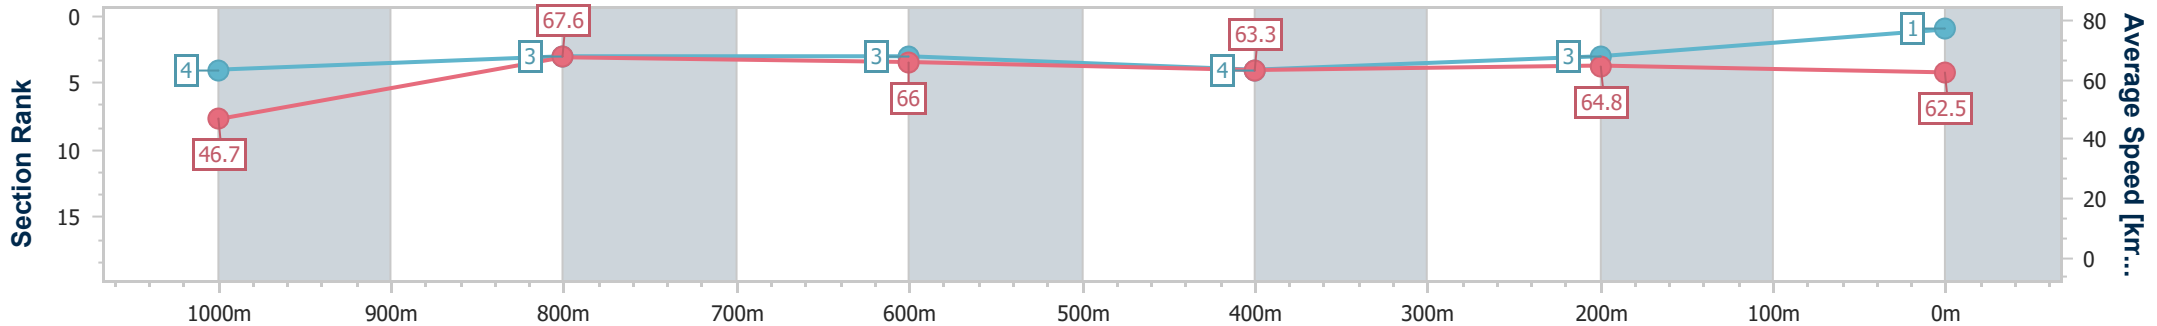

Section	Overall	1000m	800m	600m	400m	200m
Section Times	1:03.95 [1] (0:08.51)	0:55.44 [4] (0:10.58)	0:44.86 [3] (0:10.92)	0:33.94 [3] (0:11.32)	0:22.62 [4] (0:11.06)	0:11.56 [3] (0:11.56)
Average Speed [km/h]	46.7	67.6	66.0	63.3	64.8	62.5
Top Speed [km/h]	66.2	69.8	67.9	65.1	66.5	66.2
Avg. Dist. to Rail [m]	1.0	1.2	0.5	0.7	1.2	0.9
Avg. Stride Freq. [Hz]	2.3	2.5	2.4	2.4	2.4	2.4
Avg. Stride Length [m]	5.7	7.5	7.6	7.4	7.4	7.2