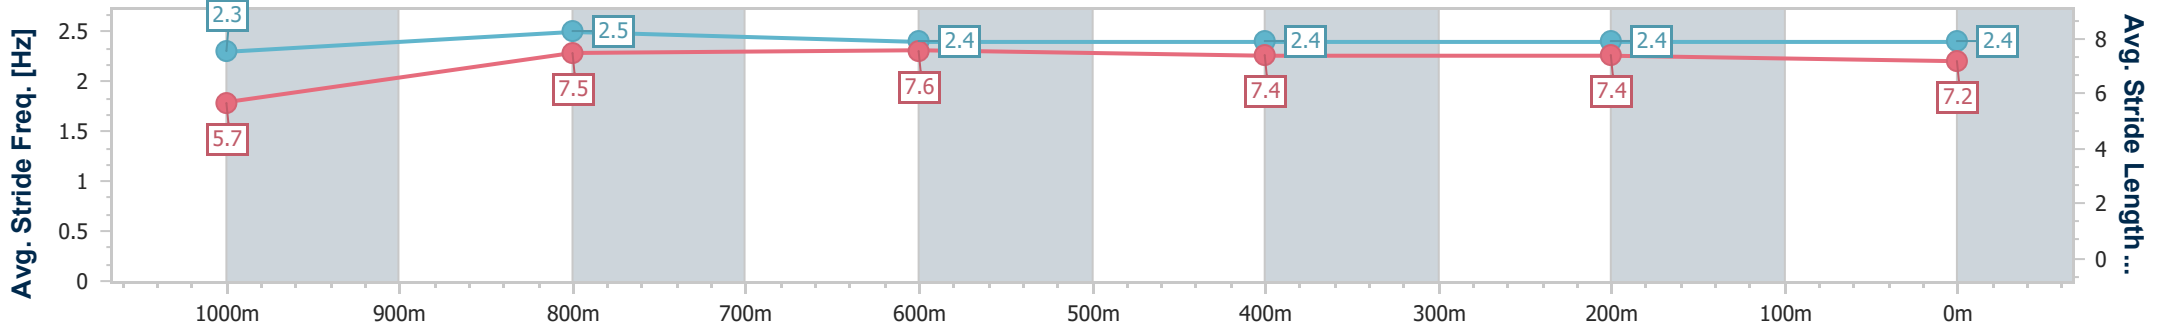

Section	Overall	1000m	800m	600m	400m	200m
Section Times	1:03.95 [1] (0:08.51)	0:55.44 [4] (0:10.58)	0:44.86 [3] (0:10.92)	0:33.94 [3] (0:11.32)	0:22.62 [4] (0:11.06)	0:11.56 [3] (0:11.56)
Average Speed [km/h]	46.7	67.6	66.0	63.3	64.8	62.5
Top Speed [km/h]	66.2	69.8	67.9	65.1	66.5	66.2
Avg. Dist. to Rail [m]	1.0	1.2	0.5	0.7	1.2	0.9
Avg. Stride Freq. [Hz]	2.3	2.5	2.4	2.4	2.4	2.4
Avg. Stride Length [m]	5.7	7.5	7.6	7.4	7.4	7.2