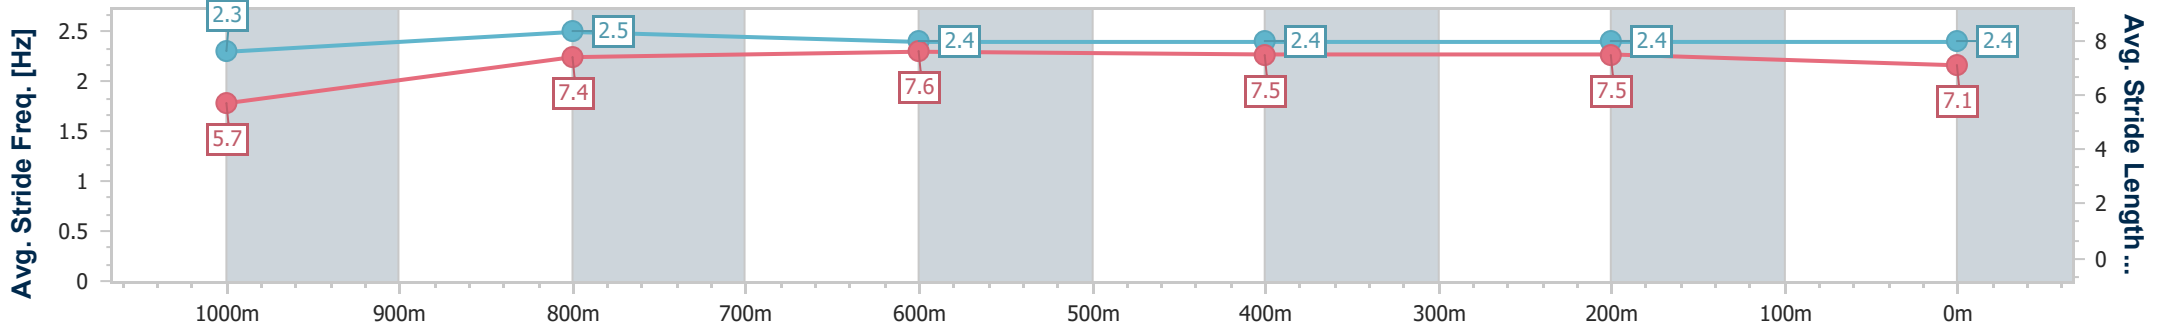

Section	Overall	1000m	800m	600m	400m	200m
Section Times	1:04.01 [2] (0:08.44)	0:55.57 [3] (0:10.70)	0:44.87 [4] (0:10.97)	0:33.90 [4] (0:11.21)	0:22.69 [3] (0:11.04)	0:11.65 [2] (0:11.65)
Average Speed [km/h]	46.6	67.7	66.2	64.5	65.4	61.8
Top Speed [km/h]	64.7	69.4	67.0	66.0	66.2	65.6
Avg. Dist. to Rail [m]	0.6	1.5	1.3	1.0	2.7	4.1
Avg. Stride Freq. [Hz]	2.3	2.5	2.4	2.4	2.4	2.4
Avg. Stride Length [m]	5.7	7.4	7.6	7.5	7.5	7.1