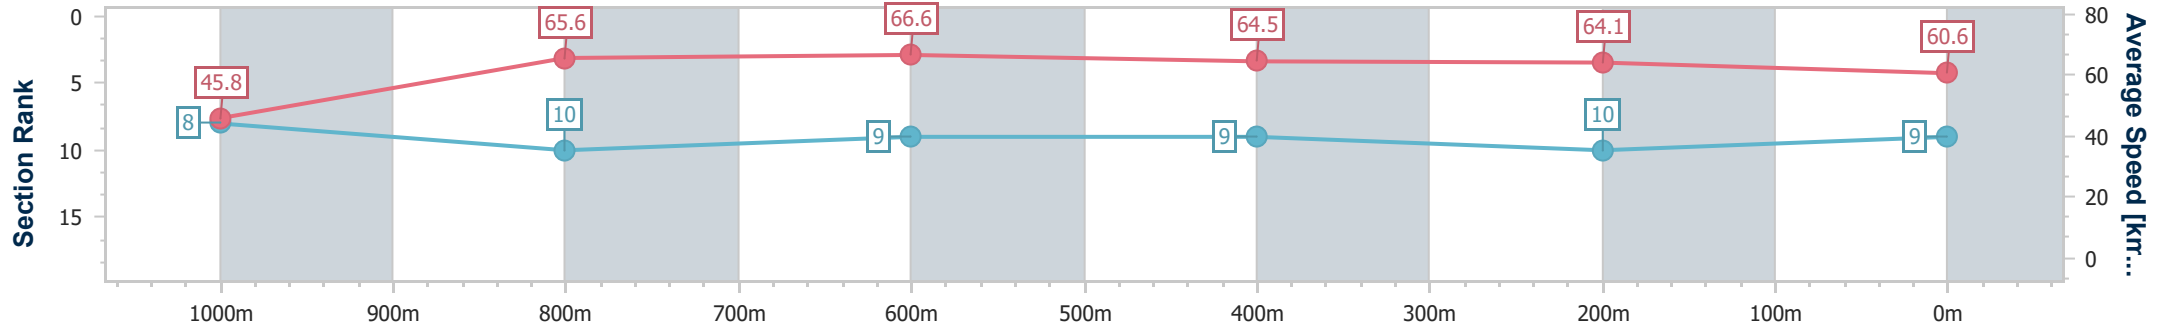

Section	Overall	1000m	800m	600m	400m	200m
Section Times	1:04.97 [9] (0:08.68)	0:56.29 [8] (0:11.05)	0:45.24 [10] (0:10.89)	0:34.35 [9] (0:11.19)	0:23.16 [9] (0:11.25)	0:11.91 [10]
Average Speed [km/h]	45.8	65.6	66.6	64.5	64.1	60.6
Top Speed [km/h]	64.3	66.5	67.6	66.0	65.7	63.6
Avg. Dist. to Rail [m]	7.5	2.5	1.4	1.0	1.4	1.2
Avg. Stride Freq. [Hz]	2.2	2.4	2.4	2.4	2.4	2.4
Avg. Stride Length [m]	5.7	7.5	7.6	7.6	7.5	7.0