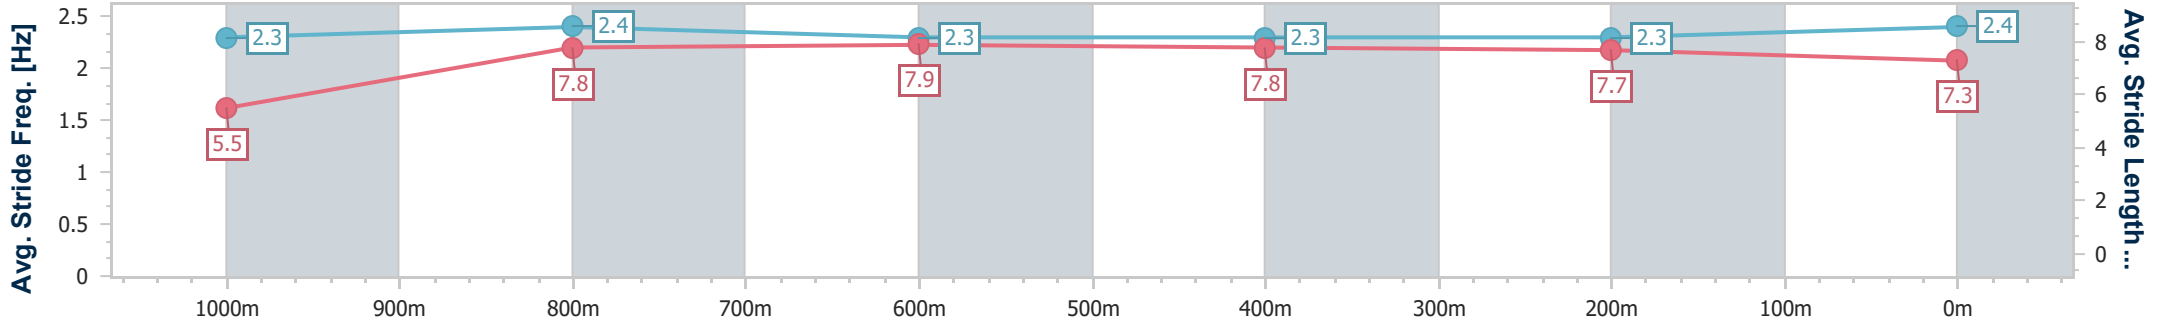

Section	Overall	1000m	800m	600m	400m	200m
Section Times	1:04.13 [4] (0:08.69)	0:55.44 [9] (0:10.87)	0:44.57 [7] (0:10.86)	0:33.71 [7] (0:11.08)	0:22.63 [5] (0:11.01)	0:11.62 [5] (0:11.62)
Average Speed [km/h]	45.5	66.4	66.6	64.5	65.0	62.1
Top Speed [km/h]	65.0	67.4	67.4	65.7	66.9	64.7
Avg. Dist. to Rail [m]	1.4	0.3	0.6	1.1	1.7	2.9
Avg. Stride Freq. [Hz]	2.3	2.4	2.3	2.3	2.3	2.4
Avg. Stride Length [m]	5.5	7.8	7.9	7.8	7.7	7.3