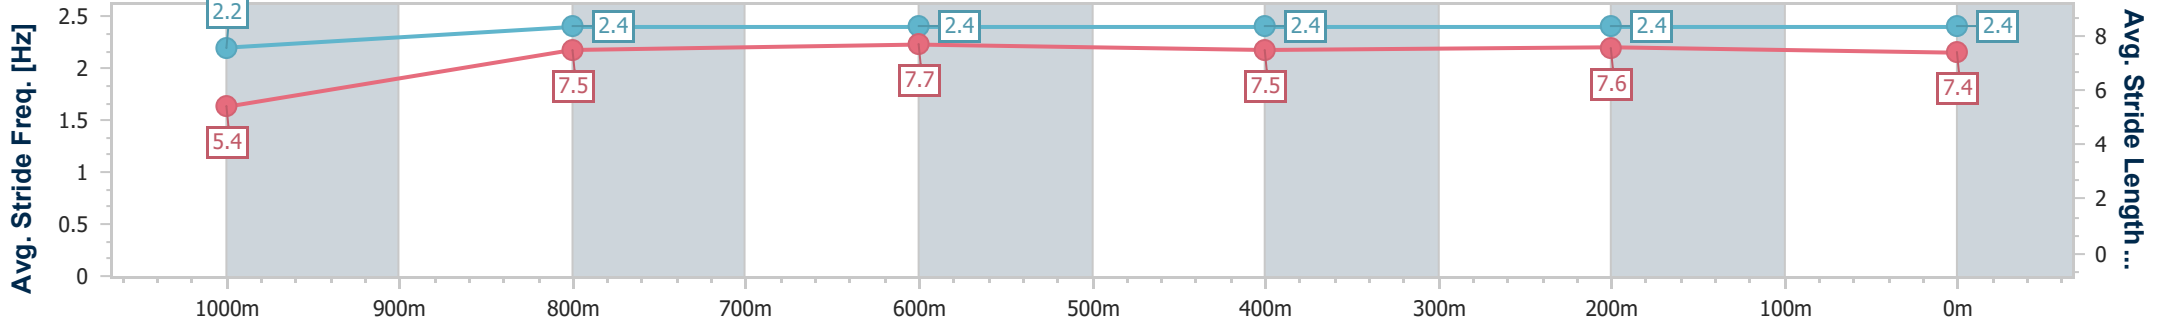

Section	Overall	1000m	800m	600m	400m	200m
Section Times	1:04.26 [5] (0:09.17)	0:55.09 [11] (0:10.90)	0:44.19 [11] (0:10.85)	0:33.34 [11] (0:11.14)	0:22.20 [11] (0:10.98)	0:11.22 [9] (0:11.22)
Average Speed [km/h]	43.3	66.5	66.2	64.0	65.2	64.3
Top Speed [km/h]	66.2	68.2	68.4	65.3	66.4	66.5
Avg. Dist. to Rail [m]	4.9	1.0	0.5	1.6	2.6	0.6
Avg. Stride Freq. [Hz]	2.2	2.4	2.4	2.4	2.4	2.4
Avg. Stride Length [m]	5.4	7.5	7.7	7.5	7.6	7.4