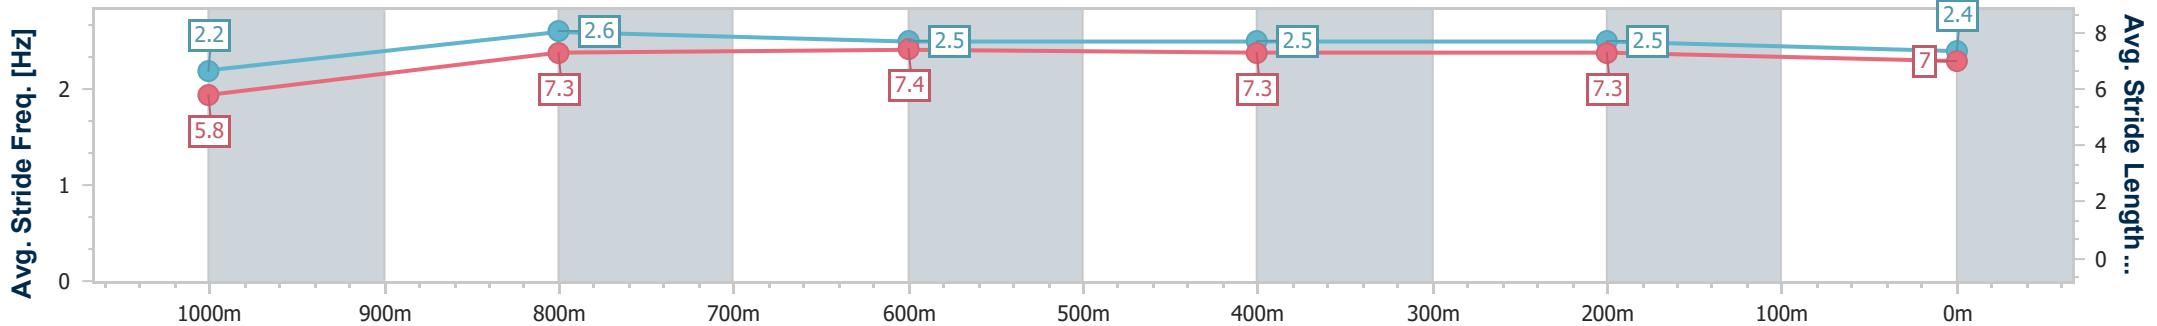

- [ ] Ranking at each section and finish
- .-.- No data available at this section
- NA No data available

Horse/Jockey Name	City Chick
Final Rank	10
Fastest Section Time (Section)	0:08.61 (Overall)
Top Speed [km/h] (Section)	70.0 (1000m)
Race State	Finished

Section	Overall	1000m	800m	600m	400m	200m
Section Times	1:04.99 [10] (0:08.61)	0:56.38 [6] (0:10.67)	0:45.71 [5] (0:11.02)	0:34.69 [5] (0:11.39)	0:23.30 [8] (0:11.19)	0:12.11 [8] (0:12.11)
Average Speed [km/h]	45.8	68.2	66.8	64.2	65.0	59.6
Top Speed [km/h]	67.1	70.0	67.5	66.4	66.5	63.1
Avg. Dist. to Rail [m]	8.4	3.7	3.7	3.5	5.0	4.8
Avg. Stride Freq. [Hz]	2.2	2.6	2.5	2.5	2.5	2.4
Avg. Stride Length [m]	5.8	7.3	7.4	7.3	7.3	7.0