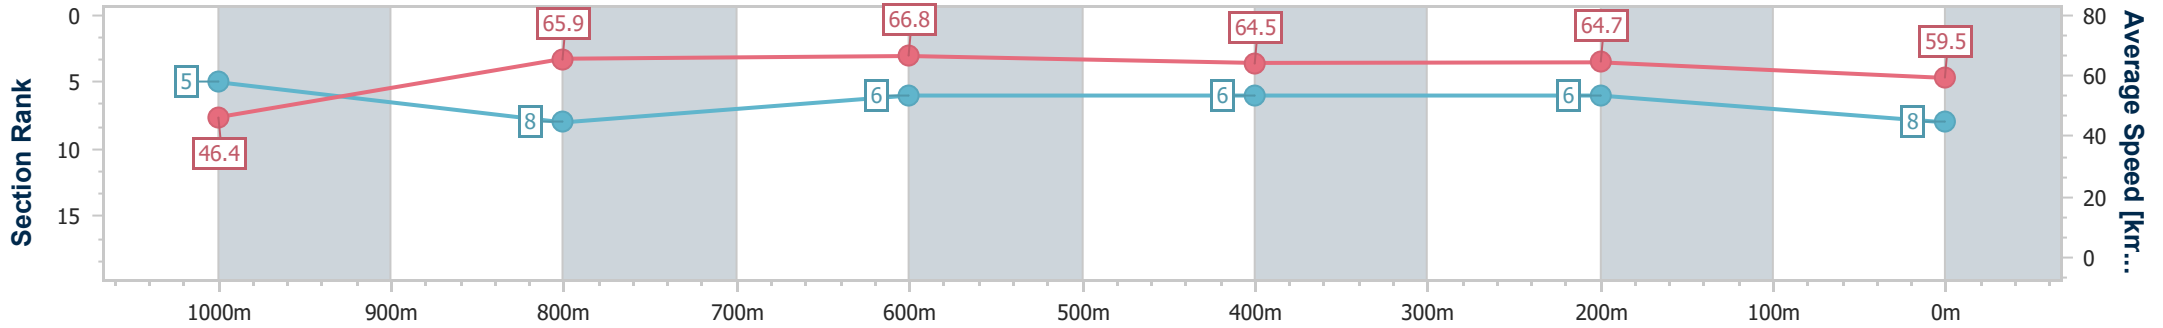

Section	Overall	1000m	800m	600m	400m	200m
Section Times	1:04.86 [8] (0:08.57)	0:56.29 [5] (0:10.99)	0:45.30 [8] (0:10.85)	0:34.45 [6] (0:11.20)	0:23.25 [6] (0:11.18)	0:12.07 [6] (0:12.07)
Average Speed [km/h]	46.4	65.9	66.8	64.5	64.7	59.5
Top Speed [km/h]	64.9	67.9	68.3	66.2	65.9	62.7
Avg. Dist. to Rail [m]	3.6	1.5	1.4	0.8	2.3	2.9
Avg. Stride Freq. [Hz]	2.3	2.4	2.4	2.4	2.4	2.3
Avg. Stride Length [m]	5.6	7.5	7.7	7.6	7.6	7.3