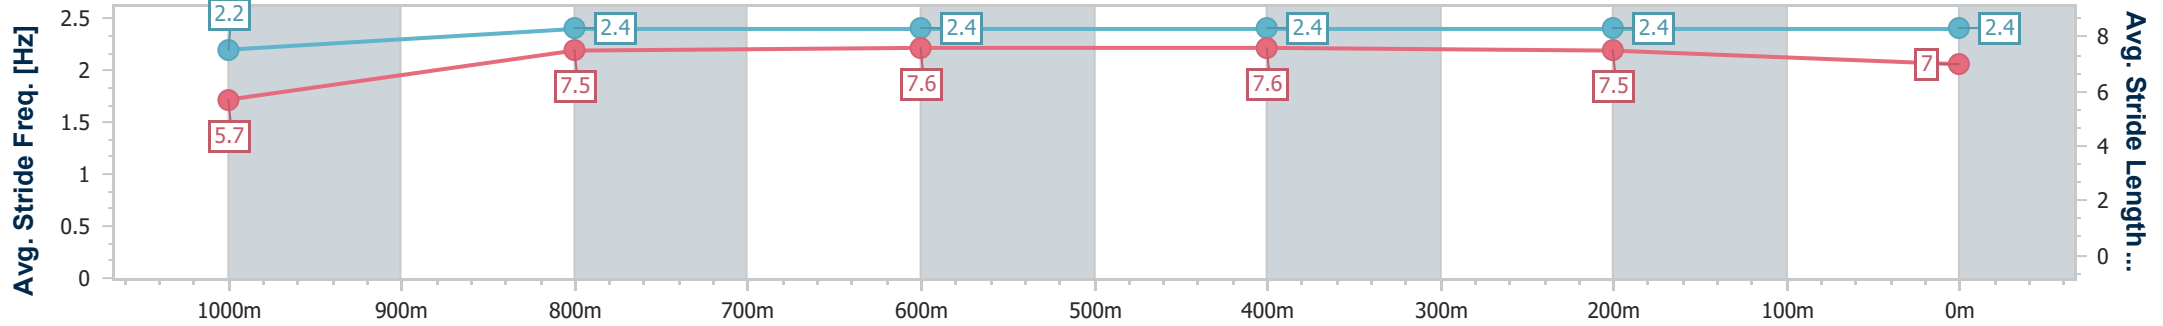

Section	Overall	1000m	800m	600m	400m	200m
Section Times	1:04.97 [9] (0:08.68)	0:56.29 [8] (0:11.05)	0:45.24 [10] (0:10.89)	0:34.35 [9] (0:11.19)	0:23.16 [9] (0:11.25)	0:11.91 [10]
Average Speed [km/h]	45.8	65.6	66.6	64.5	64.1	60.6
Top Speed [km/h]	64.3	66.5	67.6	66.0	65.7	63.6
Avg. Dist. to Rail [m]	7.5	2.5	1.4	1.0	1.4	1.2
Avg. Stride Freq. [Hz]	2.2	2.4	2.4	2.4	2.4	2.4
Avg. Stride Length [m]	5.7	7.5	7.6	7.6	7.5	7.0