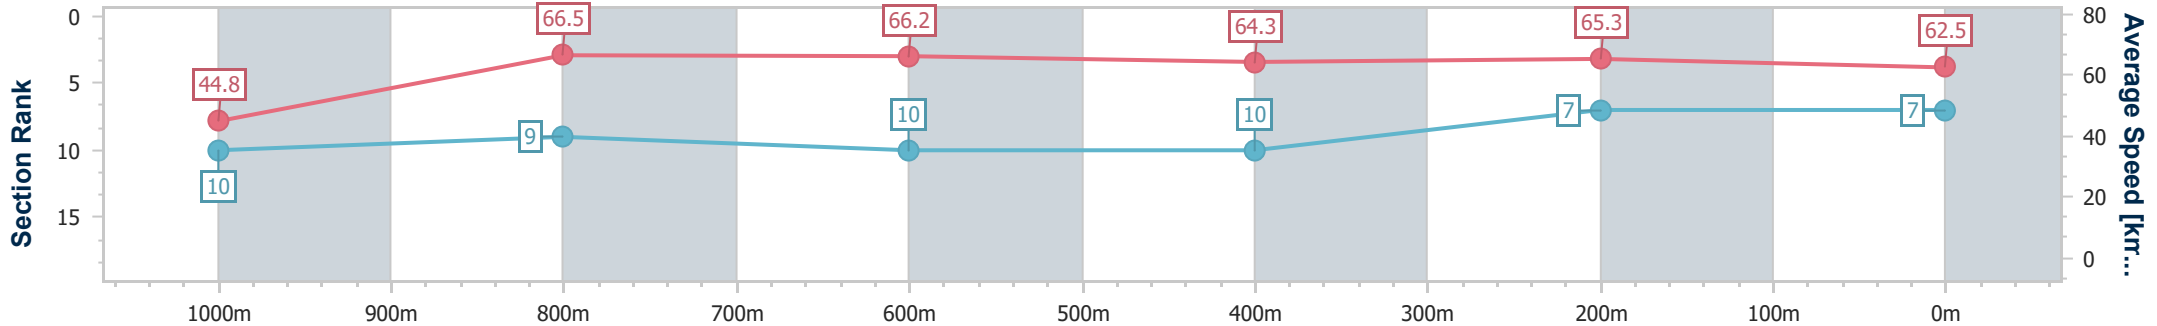

Section	Overall	1000m	800m	600m	400m	200m
Section Times	1:04.36 [7] (0:08.82)	0:55.54 [10] (0:10.87)	0:44.67 [9] (0:10.94)	0:33.73 [10] (0:11.19)	0:22.54 [10] (0:10.99)	0:11.55 [7] (0:11.55)
Average Speed [km/h]	44.8	66.5	66.2	64.3	65.3	62.5
Top Speed [km/h]	65.7	67.8	67.3	66.0	66.4	65.4
Avg. Dist. to Rail [m]	5.4	1.2	1.4	0.7	1.1	0.8
Avg. Stride Freq. [Hz]	2.3	2.4	2.3	2.3	2.3	2.3
Avg. Stride Length [m]	5.3	7.8	7.9	7.9	7.7	7.5