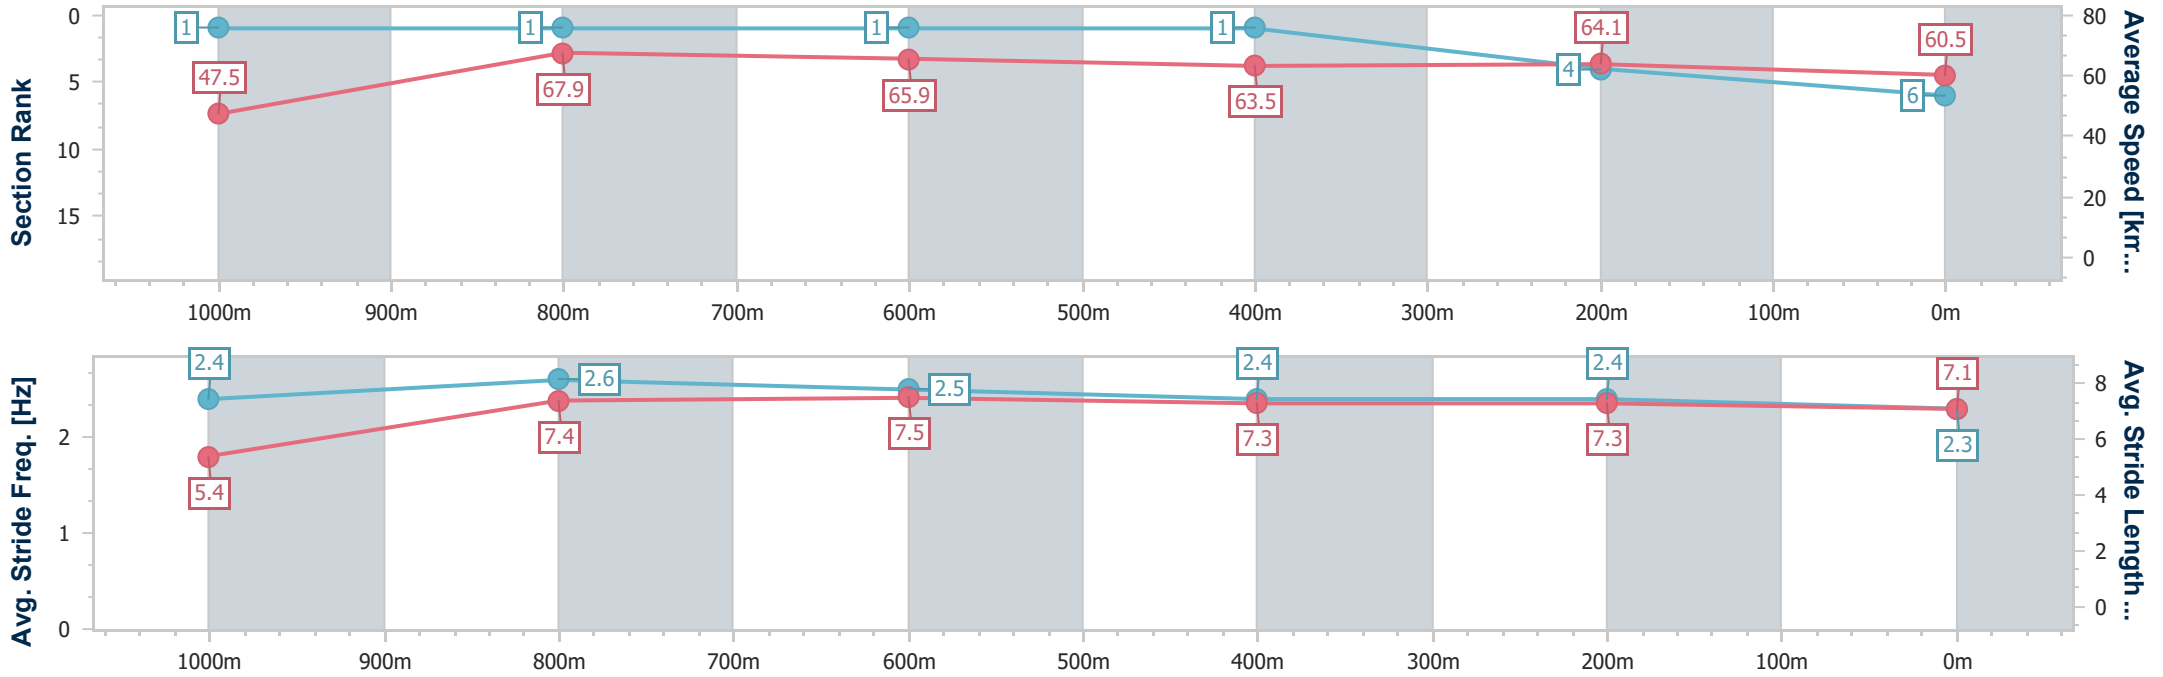

Section	Overall	1000m	800m	600m	400m	200m
Section Times	1:04.32 [6] (0:08.30)	0:56.02 [1] (0:10.62)	0:45.40 [1] (0:10.92)	0:34.48 [1] (0:11.35)	0:23.13 [1] (0:11.21)	0:11.92 [4] (0:11.92)
Average Speed [km/h]	47.5	67.9	65.9	63.5	64.1	60.5
Top Speed [km/h]	67.9	69.1	67.0	64.3	65.5	63.6
Avg. Dist. to Rail [m]	3.1	0.6	0.5	0.3	1.7	1.2
Avg. Stride Freq. [Hz]	2.4	2.6	2.5	2.4	2.4	2.3
Avg. Stride Length [m]	5.4	7.4	7.5	7.3	7.3	7.1