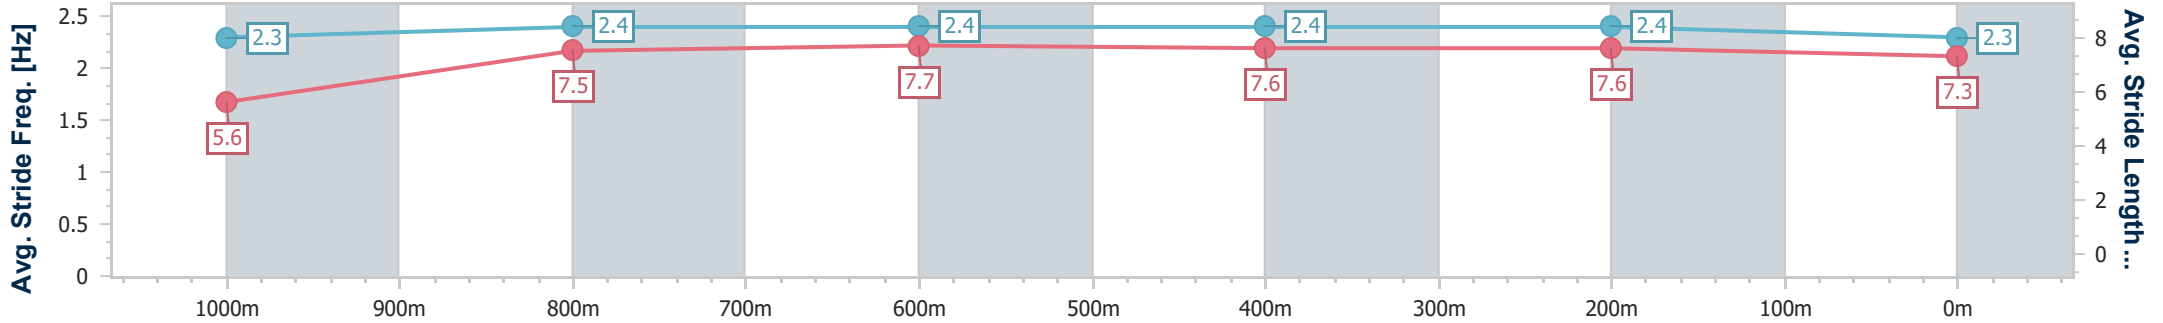

Section	Overall	1000m	800m	600m	400m	200m
Section Times	1:04.86 [8] (0:08.57)	0:56.29 [5] (0:10.99)	0:45.30 [8] (0:10.85)	0:34.45 [6] (0:11.20)	0:23.25 [6] (0:11.18)	0:12.07 [6] (0:12.07)
Average Speed [km/h]	46.4	65.9	66.8	64.5	64.7	59.5
Top Speed [km/h]	64.9	67.9	68.3	66.2	65.9	62.7
Avg. Dist. to Rail [m]	3.6	1.5	1.4	0.8	2.3	2.9
Avg. Stride Freq. [Hz]	2.3	2.4	2.4	2.4	2.4	2.3
Avg. Stride Length [m]	5.6	7.5	7.7	7.6	7.6	7.3