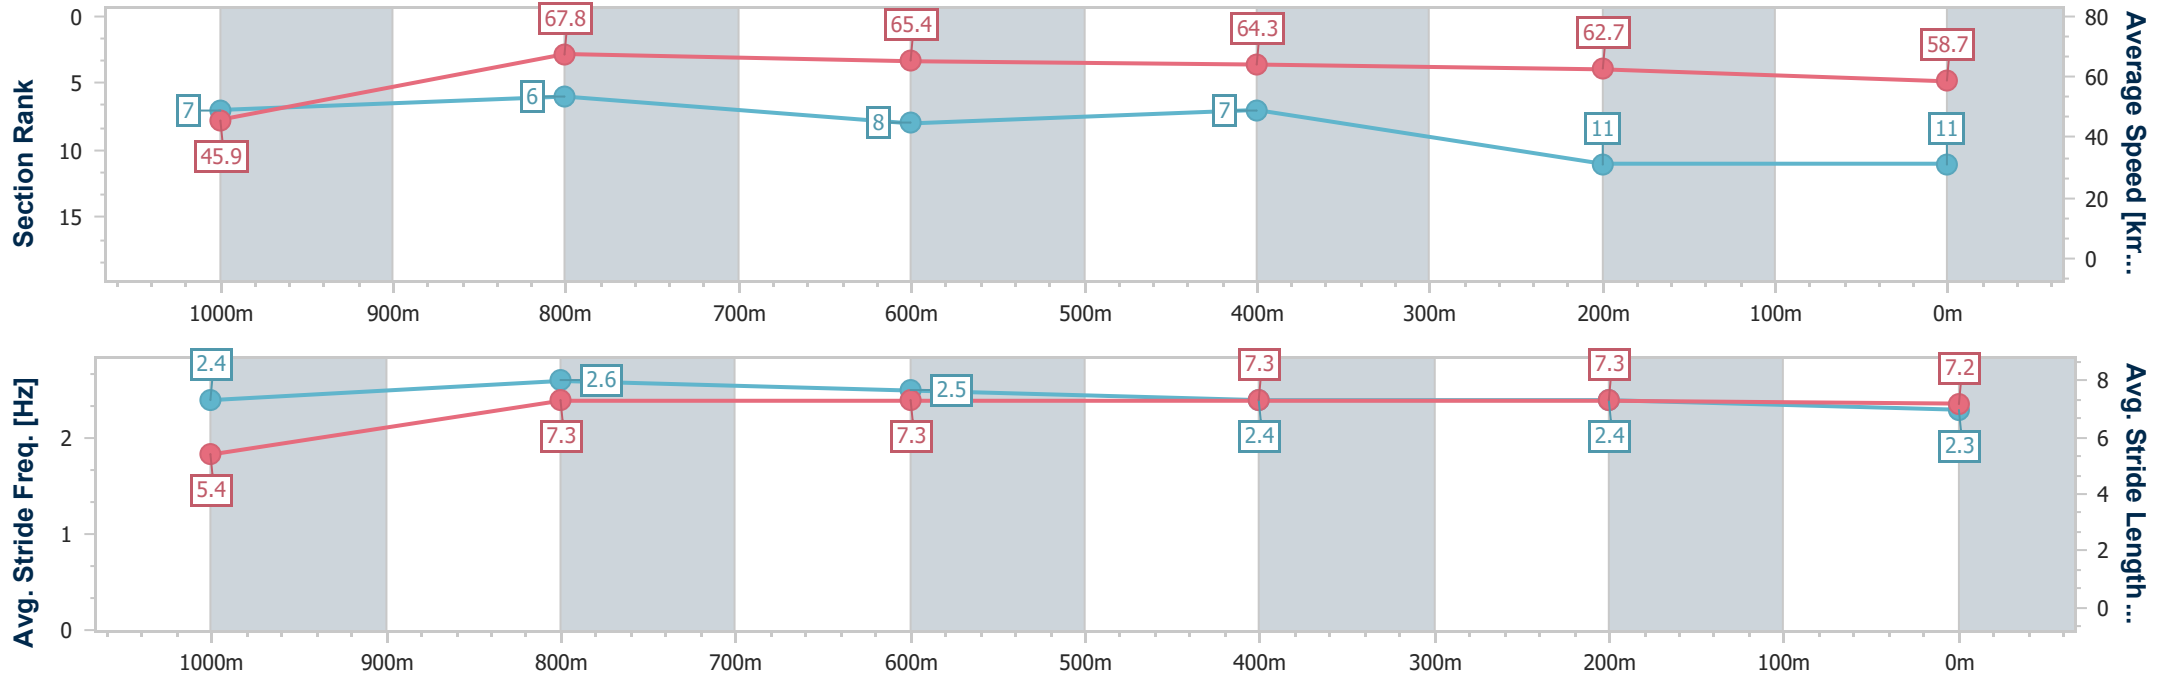

**Doomben QLD Professional**  
**Race 7: LADBROKES BET TICKER RATINGS BAND 0 - 62**  
**Handicap - 1110m**

18 September 2024 - 17:15

Track Rating: Good 4, Weather: Fine, Rail Position: +11m Entire

BRISBANE  
RACING CLUB

Section	Overall	1000m	800m	600m	400m	200m
Section Times	1:05.38 [11] (0:08.62)	0:56.76 [7] (0:10.76)	0:46.00 [6] (0:11.05)	0:34.95 [8] (0:11.21)	0:23.74 [7] (0:11.44)	0:12.30 [11] (0:12.30)
Average Speed [km/h]	45.9	67.8	65.4	64.3	62.7	58.7
Top Speed [km/h]	67.4	69.1	66.2	66.8	64.2	62.4
Avg. Dist. to Rail [m]	9.3	4.0	1.2	0.4	1.4	3.5
Avg. Stride Freq. [Hz]	2.4	2.6	2.5	2.4	2.4	2.3
Avg. Stride Length [m]	5.4	7.3	7.3	7.3	7.3	7.2

- [ ] Ranking at each section and finish
- .-.- No data available at this section
- NA No data available