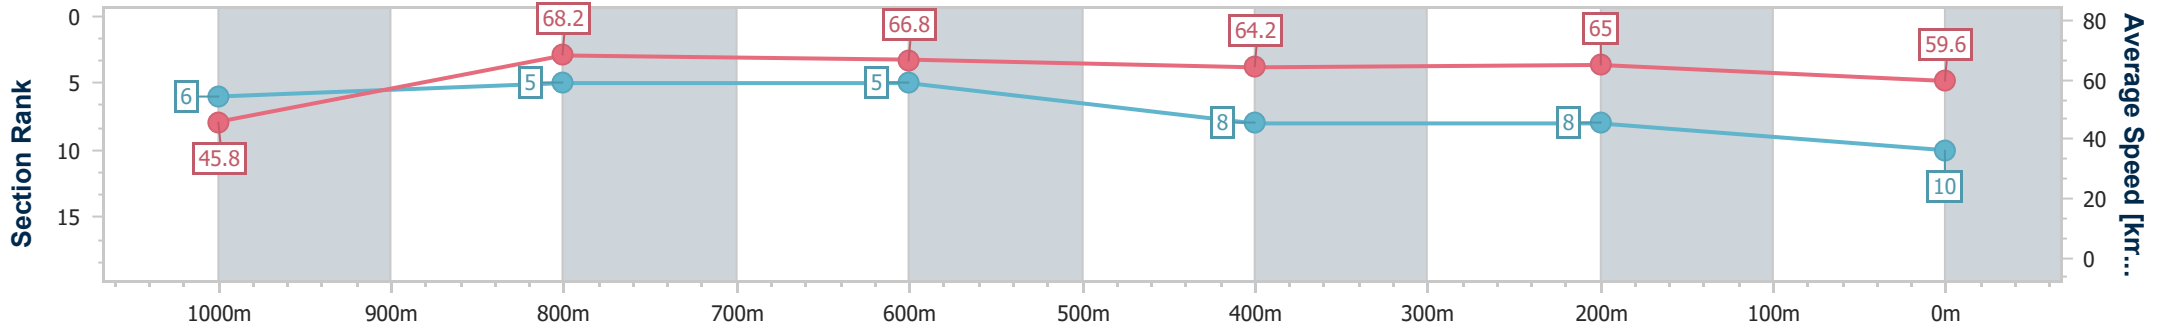

- [ ] Ranking at each section and finish
- .-.- No data available at this section
- NA No data available

Horse/Jockey Name	City Chick
Final Rank	10
Fastest Section Time (Section)	0:08.61 (Overall)
Top Speed [km/h] (Section)	70.0 (1000m)
Race State	Finished

Section	Overall	1000m	800m	600m	400m	200m
Section Times	1:04.99 [10] (0:08.61)	0:56.38 [6] (0:10.67)	0:45.71 [5] (0:11.02)	0:34.69 [5] (0:11.39)	0:23.30 [8] (0:11.19)	0:12.11 [8] (0:12.11)
Average Speed [km/h]	45.8	68.2	66.8	64.2	65.0	59.6
Top Speed [km/h]	67.1	70.0	67.5	66.4	66.5	63.1
Avg. Dist. to Rail [m]	8.4	3.7	3.7	3.5	5.0	4.8
Avg. Stride Freq. [Hz]	2.2	2.6	2.5	2.5	2.5	2.4
Avg. Stride Length [m]	5.8	7.3	7.4	7.3	7.3	7.0