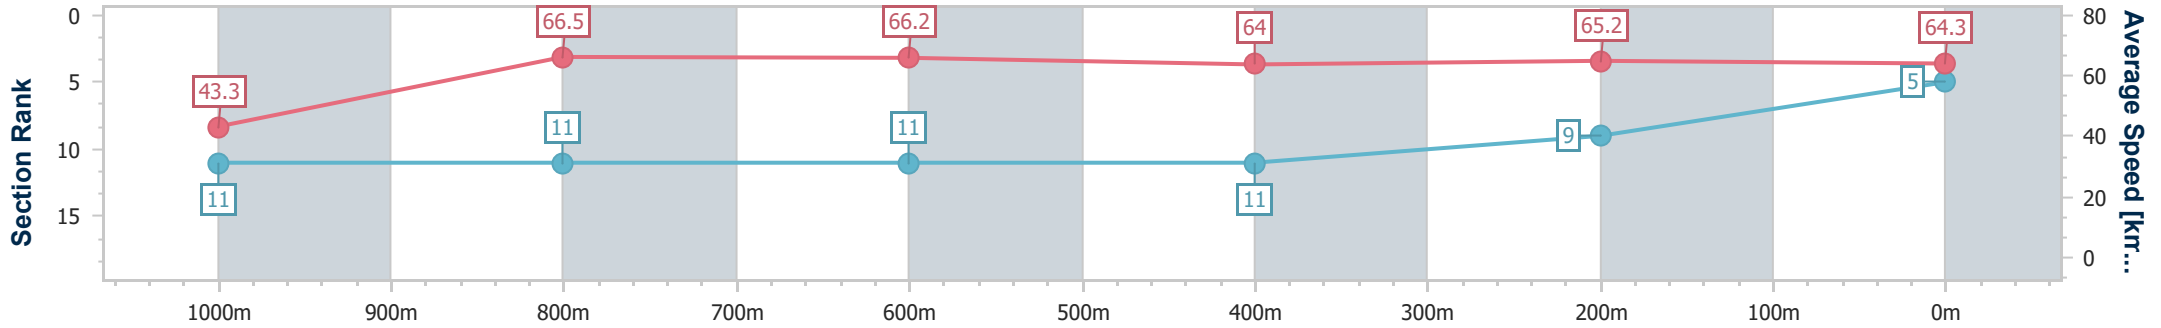

Section	Overall	1000m	800m	600m	400m	200m
Section Times	1:04.26 [5] (0:09.17)	0:55.09 [11] (0:10.90)	0:44.19 [11] (0:10.85)	0:33.34 [11] (0:11.14)	0:22.20 [11] (0:10.98)	0:11.22 [9] (0:11.22)
Average Speed [km/h]	43.3	66.5	66.2	64.0	65.2	64.3
Top Speed [km/h]	66.2	68.2	68.4	65.3	66.4	66.5
Avg. Dist. to Rail [m]	4.9	1.0	0.5	1.6	2.6	0.6
Avg. Stride Freq. [Hz]	2.2	2.4	2.4	2.4	2.4	2.4
Avg. Stride Length [m]	5.4	7.5	7.7	7.5	7.6	7.4