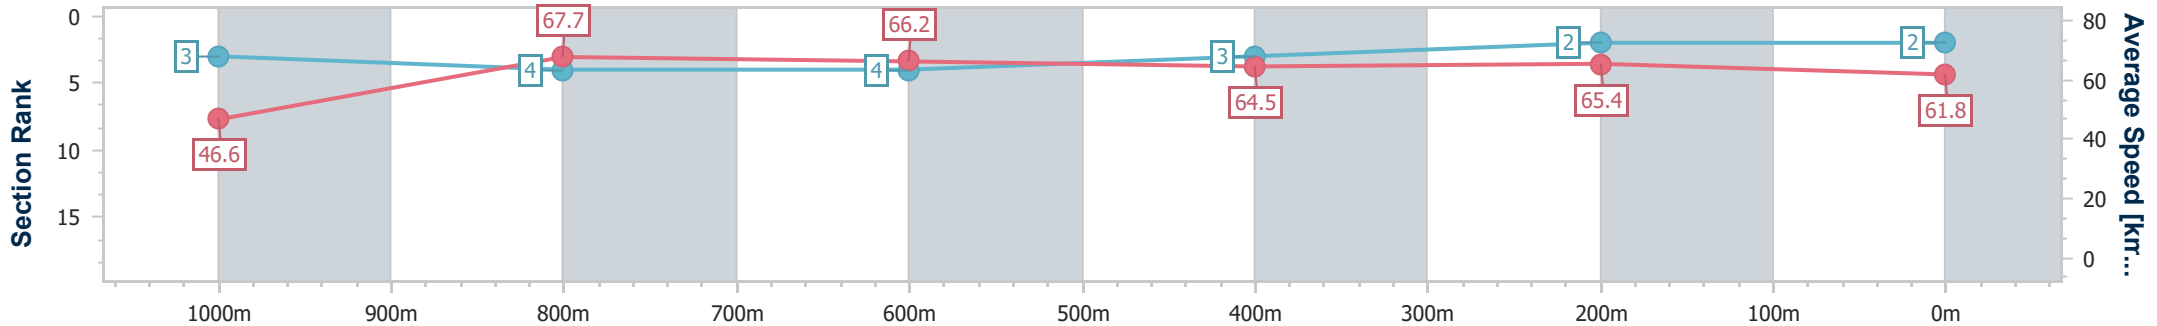

Section	Overall	1000m	800m	600m	400m	200m
Section Times	1:04.01 [2] (0:08.44)	0:55.57 [3] (0:10.70)	0:44.87 [4] (0:10.97)	0:33.90 [4] (0:11.21)	0:22.69 [3] (0:11.04)	0:11.65 [2] (0:11.65)
Average Speed [km/h]	46.6	67.7	66.2	64.5	65.4	61.8
Top Speed [km/h]	64.7	69.4	67.0	66.0	66.2	65.6
Avg. Dist. to Rail [m]	0.6	1.5	1.3	1.0	2.7	4.1
Avg. Stride Freq. [Hz]	2.3	2.5	2.4	2.4	2.4	2.4
Avg. Stride Length [m]	5.7	7.4	7.6	7.5	7.5	7.1