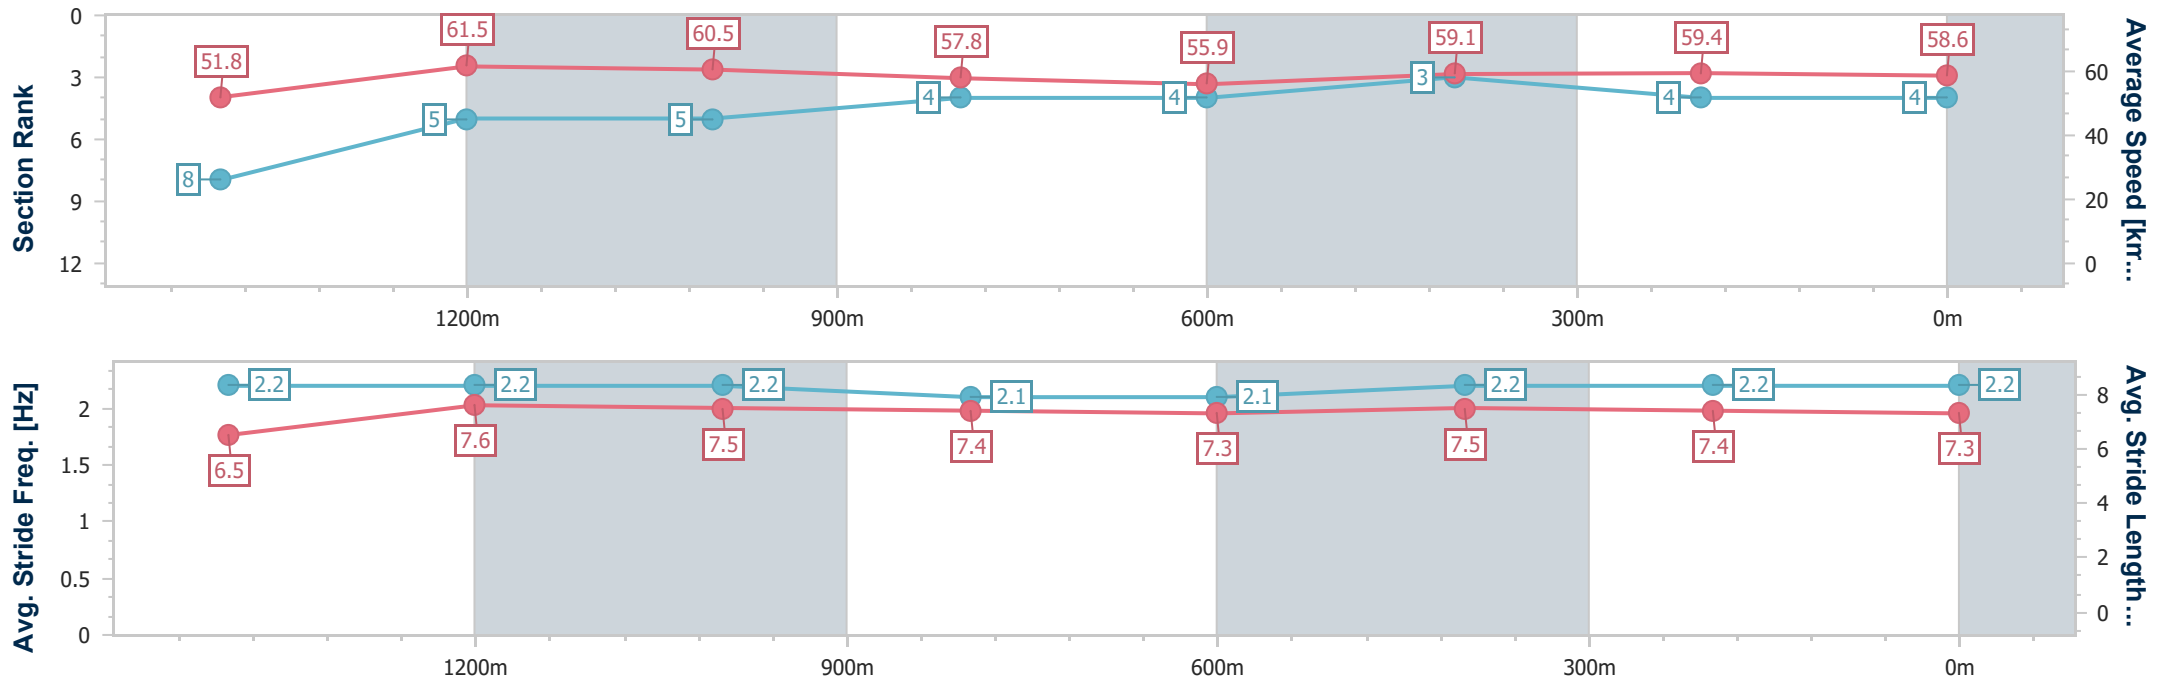

### Ipswich QLD Professional

Race 1: BARRIER REEF POOLS Maiden Handicap - 1670m

19 September 2024 - 12:38

Track Rating: Soft 5, Weather: Fine, Rail Position: +1m Entire

Section	Overall	1400m	1200m	1000m	800m	600m	400m	200m
Section Times	1:44.07 [4] (0:18.79)	1:25.28 [8] (0:11.64)	1:13.64 [5] (0:11.88)	1:01.76 [5] (0:12.48)	0:49.28 [4] (0:12.83)	0:36.45 [4] (0:12.13)	0:24.32 [3] (0:12.02)	0:12.30 [4] (0:12.30)
Average Speed [km/h]	51.8	61.5	60.5	57.8	55.9	59.1	59.4	58.6
Top Speed [km/h]	64.4	64.5	61.5	59.1	57.2	60.2	60.1	60.3
Avg. Dist. to Rail [m]	2.0	0.9	0.1	0.3	0.7	1.2	1.5	0.6
Avg. Stride Freq. [Hz]	2.2	2.2	2.2	2.1	2.1	2.2	2.2	2.2
Avg. Stride Length [m]	6.5	7.6	7.5	7.4	7.3	7.5	7.4	7.3

- [ ] Ranking at each section and finish
- .-.- No data available at this section
- NA No data available

Horse/Jockey Name	Champagne Rouge
Final Rank	5
Fastest Section Time (Section)	0:11.97 (200m)
Top Speed [km/h] (Section)	63.1 (Overall)
Race State	Finished