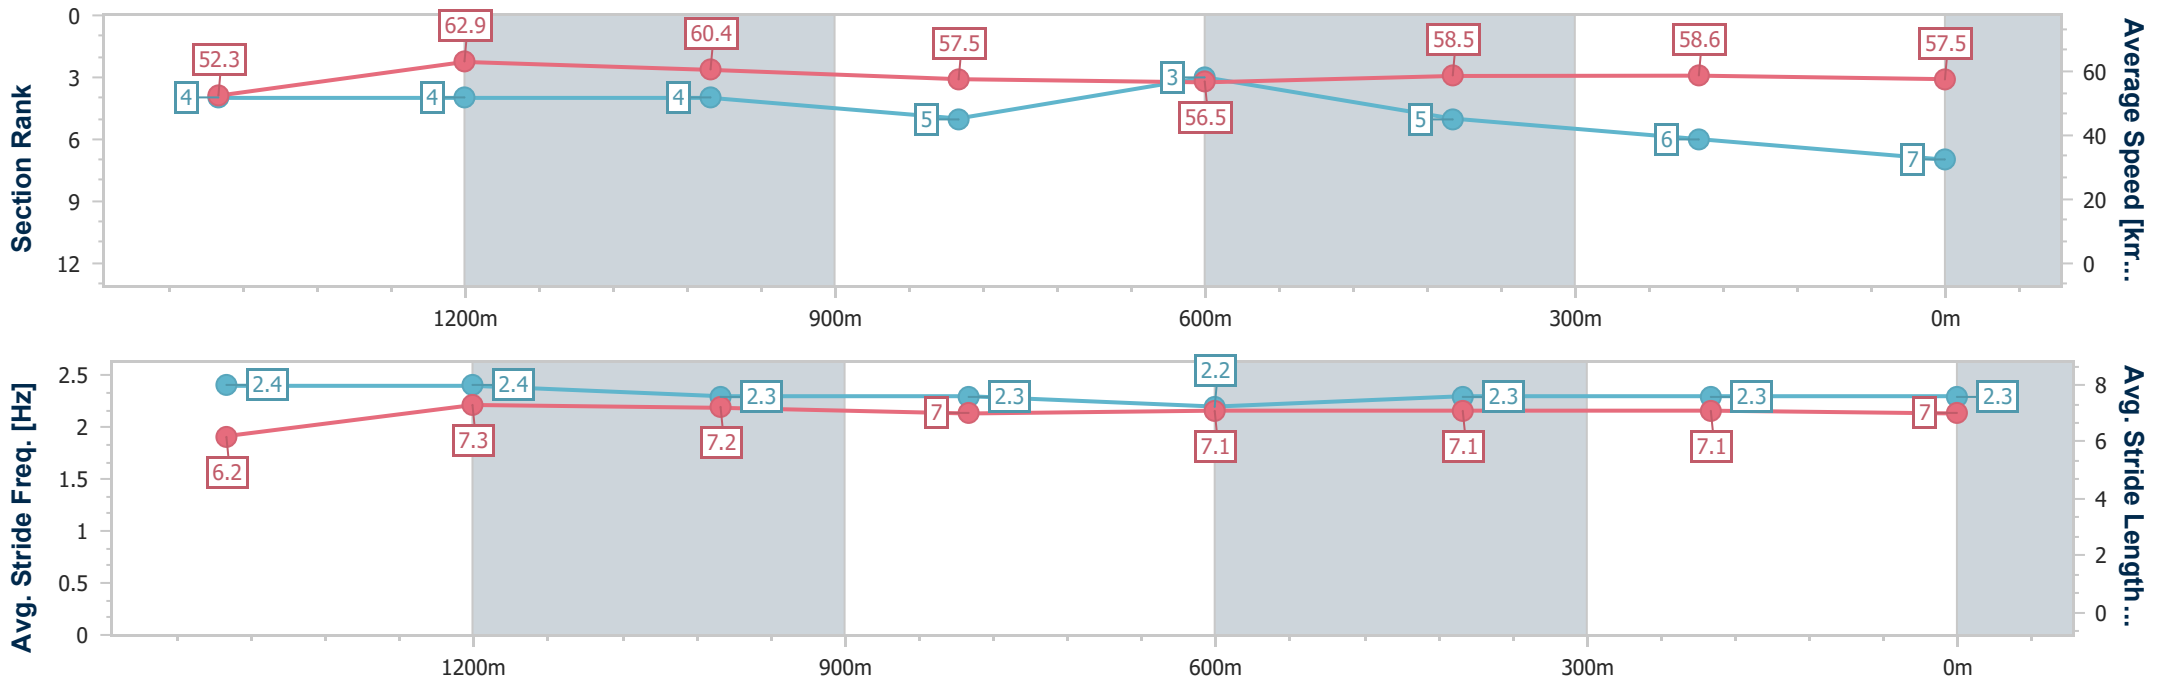

### Ipswich QLD Professional

Race 1: BARRIER REEF POOLS Maiden Handicap - 1670m

19 September 2024 - 12:38

Track Rating: Soft 5, Weather: Fine, Rail Position: +1m Entire

Section	Overall	1400m	1200m	1000m	800m	600m	400m	200m
Section Times	1:44.71 [7] (0:18.63)	1:26.08 [4] (0:11.59)	1:14.49 [4] (0:12.00)	1:02.49 [4] (0:12.58)	0:49.91 [5] (0:12.80)	0:37.11 [3] (0:12.31)	0:24.80 [5] (0:12.29)	0:12.51 [6] (0:12.51)
Average Speed [km/h]	52.3	62.9	60.4	57.5	56.5	58.5	58.6	57.5
Top Speed [km/h]	63.8	63.4	62.5	59.1	57.9	59.3	59.1	59.7
Avg. Dist. to Rail [m]	3.0	2.9	2.5	1.6	1.1	0.3	0.9	2.9
Avg. Stride Freq. [Hz]	2.4	2.4	2.3	2.3	2.2	2.3	2.3	2.3
Avg. Stride Length [m]	6.2	7.3	7.2	7.0	7.1	7.1	7.1	7.0

- [ ] Ranking at each section and finish
- .-.- No data available at this section
- NA No data available

Horse/Jockey Name	More You Think
Final Rank	8
Fastest Section Time (Section)	0:11.94 (1400m)
Top Speed [km/h] (Section)	63.3 (Overall)
Race State	Finished