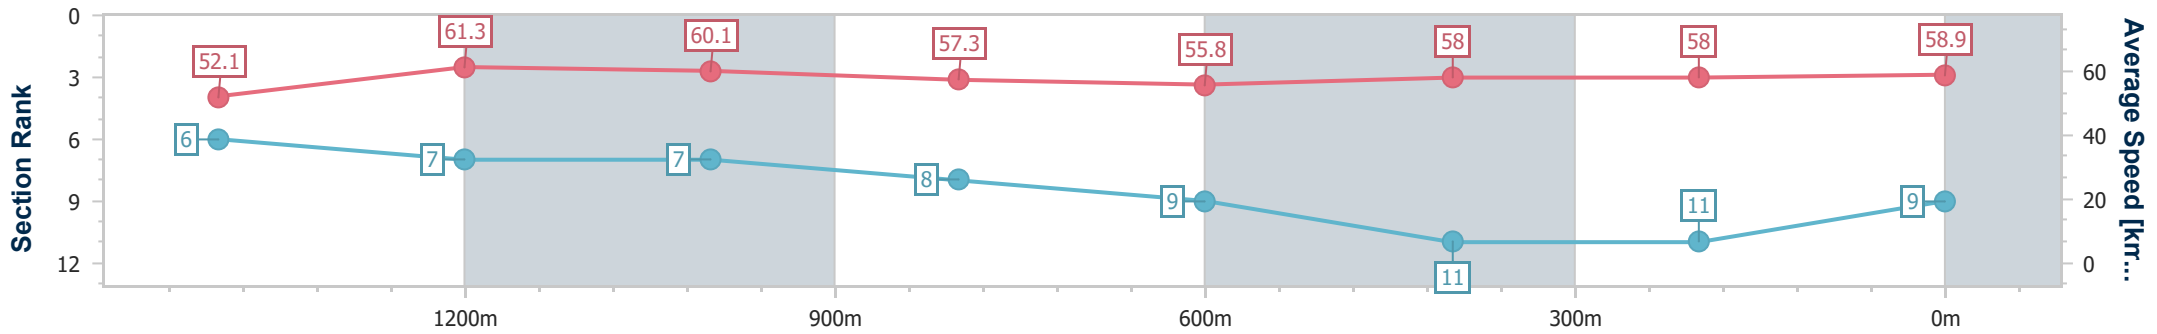

### Ipswich QLD Professional

Race 1: BARRIER REEF POOLS Maiden Handicap - 1670m

19 September 2024 - 12:38

Track Rating: Soft 5, Weather: Fine, Rail Position: +1m Entire

Section	Overall	1400m	1200m	1000m	800m	600m	400m	200m
Section Times	1:45.22 [9] (0:18.74)	1:26.48 [6] (0:11.78)	1:14.70 [7] (0:12.06)	1:02.64 [7] (0:12.63)	0:50.01 [8] (0:12.96)	0:37.05 [9] (0:12.44)	0:24.61 [11] (0:12.39)	0:12.22 [11] (0:12.22)
Average Speed [km/h]	52.1	61.3	60.1	57.3	55.8	58.0	58.0	58.9
Top Speed [km/h]	63.9	62.9	61.8	59.1	57.0	58.9	60.0	60.7
Avg. Dist. to Rail [m]	5.8	1.5	1.3	1.7	1.4	0.7	0.7	0.3
Avg. Stride Freq. [Hz]	2.3	2.3	2.2	2.2	2.2	2.2	2.2	2.2
Avg. Stride Length [m]	6.4	7.5	7.5	7.3	7.2	7.4	7.4	7.3