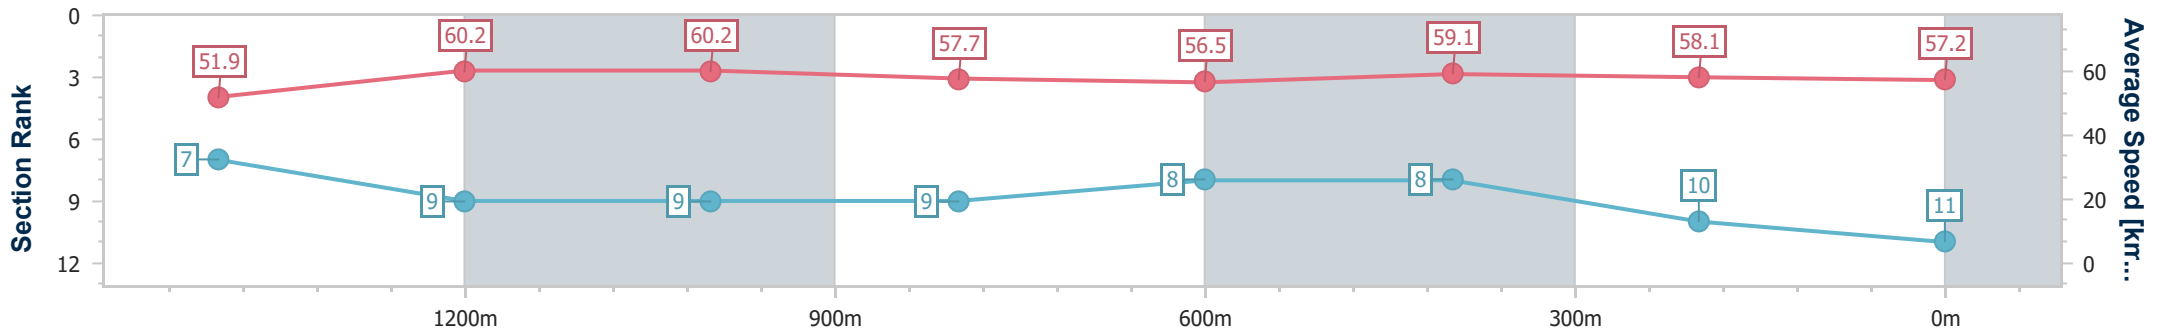

### Ipswich QLD Professional

Race 1: BARRIER REEF POOLS Maiden Handicap - 1670m

19 September 2024 - 12:38

Track Rating: Soft 5, Weather: Fine, Rail Position: +1m Entire

Section	Overall	1400m	1200m	1000m	800m	600m	400m	200m
Section Times	1:45.35 [11] (0:18.77)	1:26.58 [7] (0:11.99)	1:14.59 [9] (0:12.00)	1:02.59 [9] (0:12.47)	0:50.12 [9] (0:12.79)	0:37.33 [8] (0:12.21)	0:25.12 [8] (0:12.53)	0:12.59 [10] (0:12.59)
Average Speed [km/h]	51.9	60.2	60.2	57.7	56.5	59.1	58.1	57.2
Top Speed [km/h]	63.8	62.0	61.8	59.3	57.6	59.8	59.3	58.7
Avg. Dist. to Rail [m]	3.0	0.5	0.8	0.8	0.4	0.7	2.9	2.9
Avg. Stride Freq. [Hz]	2.3	2.3	2.3	2.3	2.2	2.3	2.3	2.3
Avg. Stride Length [m]	6.4	7.4	7.2	7.1	7.1	7.1	7.0	6.9

- [ ] Ranking at each section and finish
- .-.- No data available at this section
- NA No data available