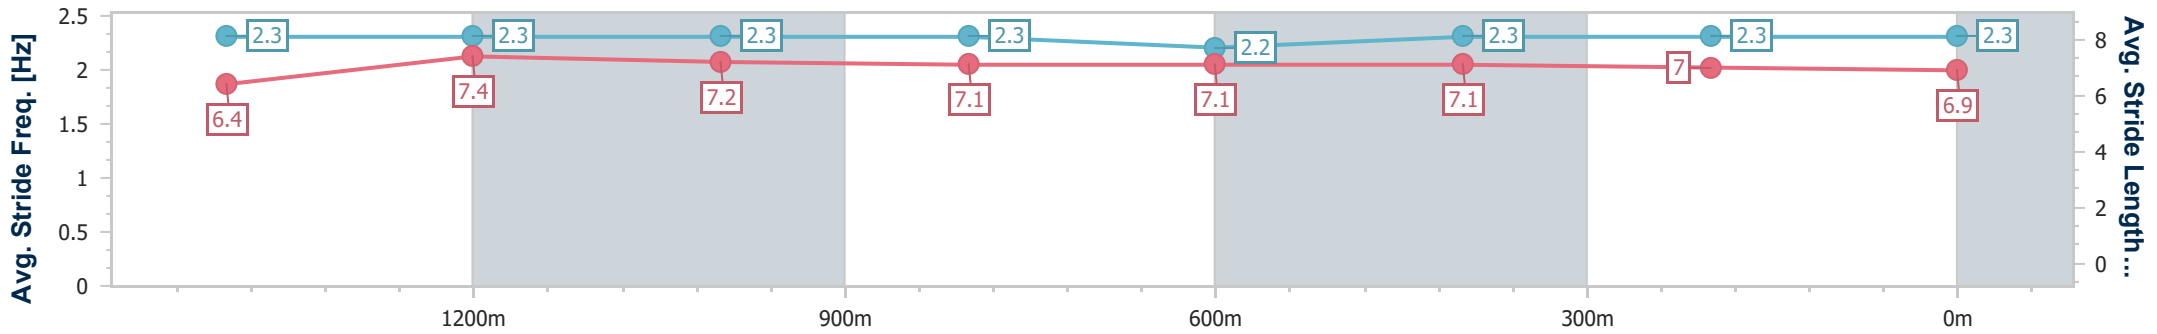

### Ipswich QLD Professional

Race 1: BARRIER REEF POOLS Maiden Handicap - 1670m

19 September 2024 - 12:38

Track Rating: Soft 5, Weather: Fine, Rail Position: +1m Entire

Section	Overall	1400m	1200m	1000m	800m	600m	400m	200m
Section Times	1:45.35 [11] (0:18.77)	1:26.58 [7] (0:11.99)	1:14.59 [9] (0:12.00)	1:02.59 [9] (0:12.47)	0:50.12 [9] (0:12.79)	0:37.33 [8] (0:12.21)	0:25.12 [8] (0:12.53)	0:12.59 [10] (0:12.59)
Average Speed [km/h]	51.9	60.2	60.2	57.7	56.5	59.1	58.1	57.2
Top Speed [km/h]	63.8	62.0	61.8	59.3	57.6	59.8	59.3	58.7
Avg. Dist. to Rail [m]	3.0	0.5	0.8	0.8	0.4	0.7	2.9	2.9
Avg. Stride Freq. [Hz]	2.3	2.3	2.3	2.3	2.2	2.3	2.3	2.3
Avg. Stride Length [m]	6.4	7.4	7.2	7.1	7.1	7.1	7.0	6.9

- [ ] Ranking at each section and finish
- .-.- No data available at this section
- NA No data available