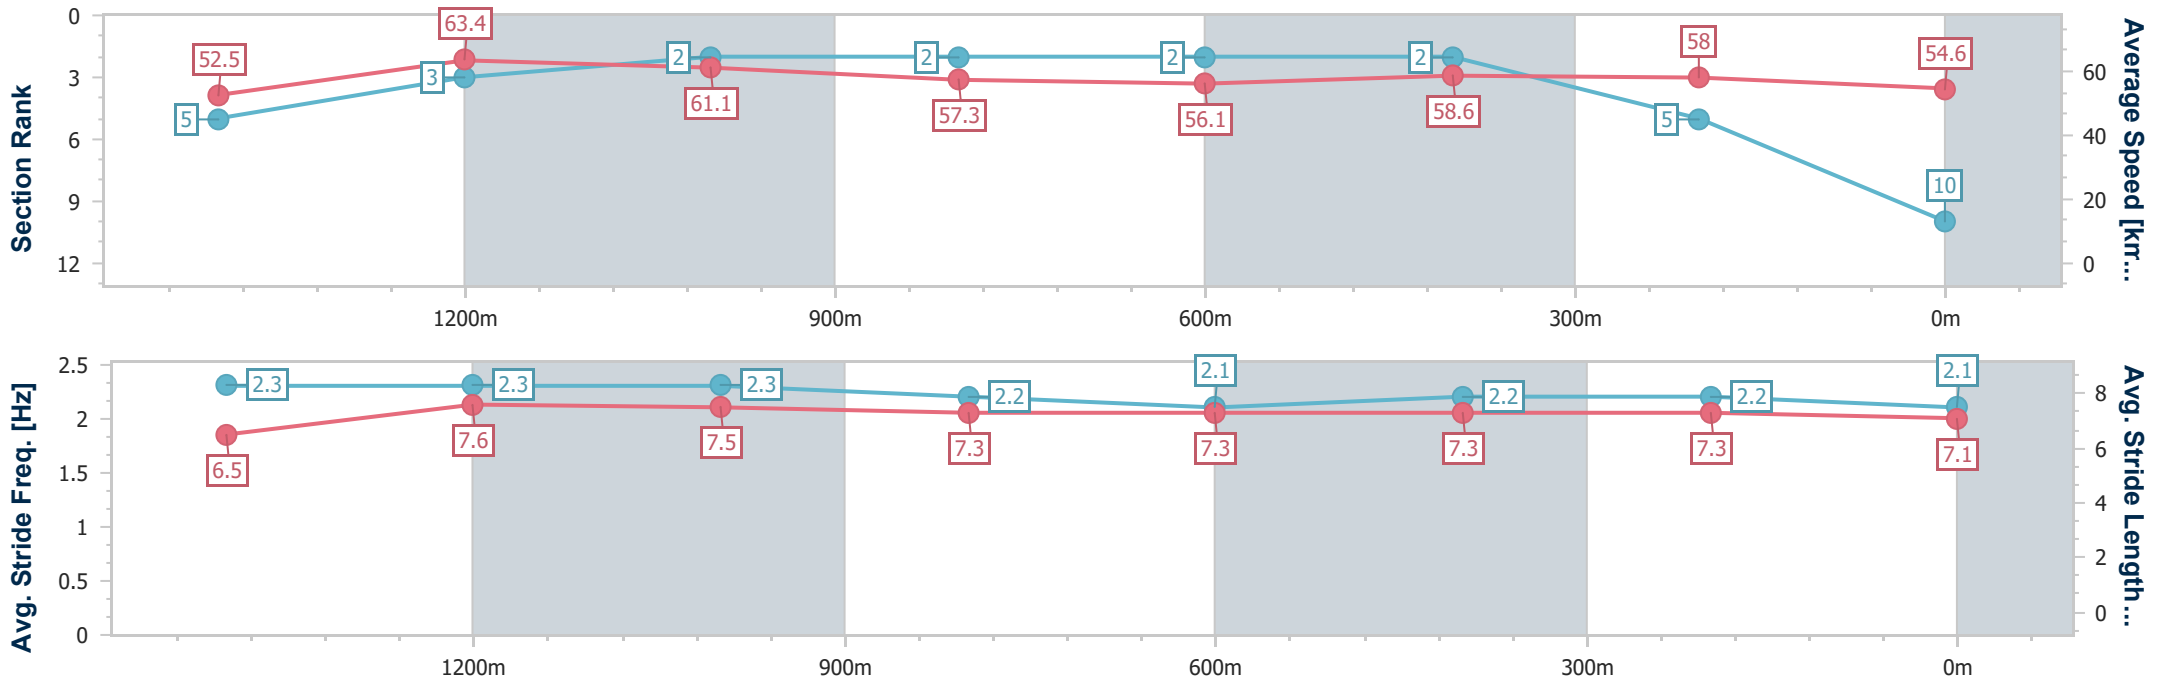

- [ ] Ranking at each section and finish
- .-.- No data available at this section
- NA No data available

Horse/Jockey Name	You'll Never Guess
Final Rank	10
Fastest Section Time (Section)	0:11.46 (1400m)
Top Speed [km/h] (Section)	64.4 (1200m)
Race State	Finished

### Ipswich QLD Professional

Race 1: BARRIER REEF POOLS Maiden Handicap - 1670m

19 September 2024 - 12:38

Track Rating: Soft 5, Weather: Fine, Rail Position: +1m Entire

Section	Overall	1400m	1200m	1000m	800m	600m	400m	200m
Section Times	1:45.32 [10] (0:18.70)	1:26.62 [5] (0:11.46)	1:15.16 [3] (0:11.81)	1:03.35 [2] (0:12.62)	0:50.73 [2] (0:12.86)	0:37.87 [2] (0:12.28)	0:25.59 [2] (0:12.47)	0:13.12 [5] (0:13.12)
Average Speed [km/h]	52.5	63.4	61.1	57.3	56.1	58.6	58.0	54.6
Top Speed [km/h]	63.7	64.2	64.4	61.4	57.4	59.6	59.5	58.5
Avg. Dist. to Rail [m]	7.7	2.4	1.0	0.5	0.6	0.2	0.6	1.2
Avg. Stride Freq. [Hz]	2.3	2.3	2.3	2.2	2.1	2.2	2.2	2.1
Avg. Stride Length [m]	6.5	7.6	7.5	7.3	7.3	7.3	7.3	7.1

- [ ] Ranking at each section and finish
- .-.- No data available at this section
- NA No data available

Horse/Jockey Name	Sistine Chapel
Final Rank	11
Fastest Section Time (Section)	0:11.99 (1400m)
Top Speed [km/h] (Section)	63.8 (Overall)
Race State	Finished