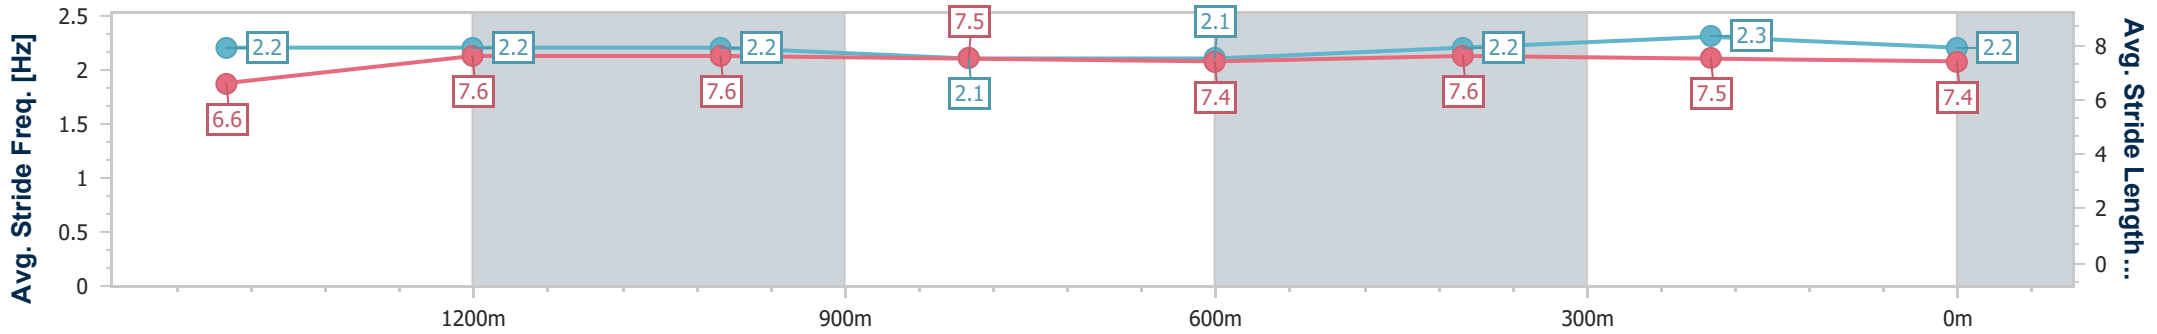

### Ipswich QLD Professional

Race 1: BARRIER REEF POOLS Maiden Handicap - 1670m

19 September 2024 - 12:38

Track Rating: Soft 5, Weather: Fine, Rail Position: +1m Entire

Section	Overall	1400m	1200m	1000m	800m	600m	400m	200m
Section Times	1:43.95 [3] (0:18.58)	1:25.37 [3] (0:11.85)	1:13.52 [6] (0:12.04)	1:01.48 [6] (0:12.56)	0:48.92 [6] (0:12.76)	0:36.16 [6] (0:12.06)	0:24.10 [4] (0:11.84)	0:12.26 [2] (0:12.26)
Average Speed [km/h]	52.4	61.0	60.0	57.5	56.5	60.0	61.3	58.7
Top Speed [km/h]	63.1	61.9	62.4	58.3	58.3	61.6	62.1	60.8
Avg. Dist. to Rail [m]	4.2	0.5	1.0	0.8	0.6	0.9	2.1	2.5
Avg. Stride Freq. [Hz]	2.2	2.2	2.2	2.1	2.1	2.2	2.3	2.2
Avg. Stride Length [m]	6.6	7.6	7.6	7.5	7.4	7.6	7.5	7.4