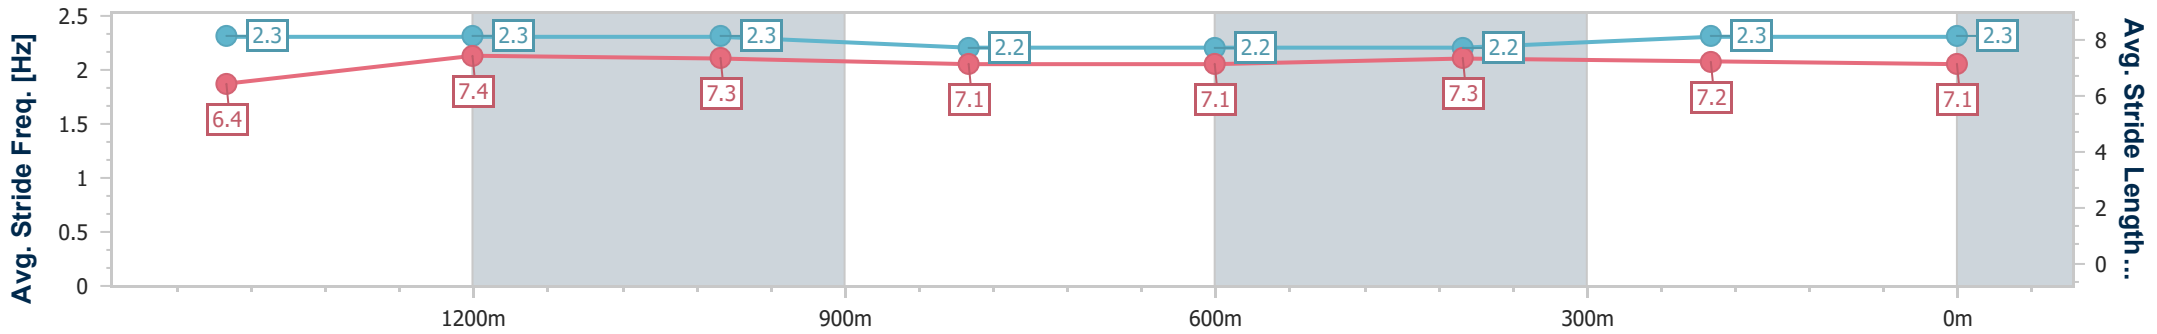

### Ipswich QLD Professional

Race 1: BARRIER REEF POOLS Maiden Handicap - 1670m

19 September 2024 - 12:38

Track Rating: Soft 5, Weather: Fine, Rail Position: +1m Entire

Section	Overall	1400m	1200m	1000m	800m	600m	400m	200m
Section Times	1:44.58 [6] (0:18.49)	1:26.09 [2] (0:11.67)	1:14.42 [2] (0:12.00)	1:02.42 [3] (0:12.61)	0:49.81 [3] (0:12.91)	0:36.90 [5] (0:12.28)	0:24.62 [6] (0:12.25)	0:12.37 [7] (0:12.37)
Average Speed [km/h]	52.6	62.0	60.0	57.1	56.0	58.6	59.3	58.3
Top Speed [km/h]	64.5	63.4	61.5	58.7	57.7	59.3	60.8	60.6
Avg. Dist. to Rail [m]	6.5	0.6	0.2	0.4	0.4	0.4	2.7	4.8
Avg. Stride Freq. [Hz]	2.3	2.3	2.3	2.2	2.2	2.2	2.3	2.3
Avg. Stride Length [m]	6.4	7.4	7.3	7.1	7.1	7.3	7.2	7.1