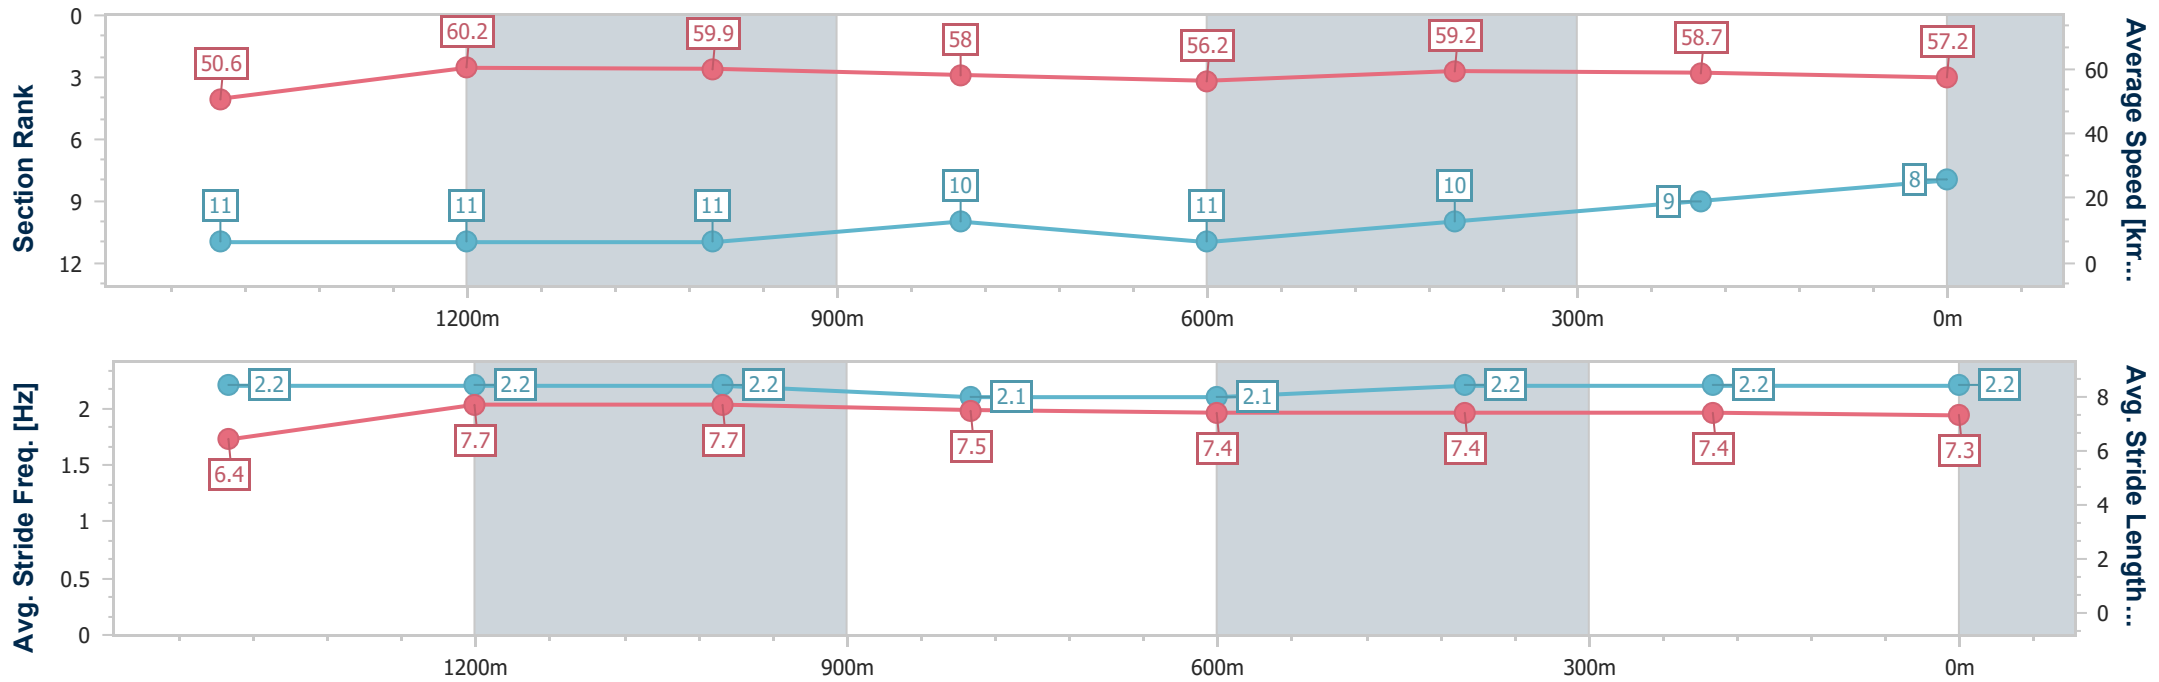

- [ ] Ranking at each section and finish
- .-.- No data available at this section
- NA No data available

Horse/Jockey Name	More You Think
Final Rank	8
Fastest Section Time (Section)	0:11.94 (1400m)
Top Speed [km/h] (Section)	63.3 (Overall)
Race State	Finished

### Ipswich QLD Professional

Race 1: BARRIER REEF POOLS Maiden Handicap - 1670m

19 September 2024 - 12:38

Track Rating: Soft 5, Weather: Fine, Rail Position: +1m Entire

Section	Overall	1400m	1200m	1000m	800m	600m	400m	200m
Section Times	1:45.10 [8] (0:19.19)	1:25.91 [11] (0:11.94)	1:13.97 [11] (0:11.97)	1:02.00 [11] (0:12.39)	0:49.61 [10] (0:12.73)	0:36.88 [11] (0:12.12)	0:24.76 [10] (0:12.17)	0:12.59 [9] (0:12.59)
Average Speed [km/h]	50.6	60.2	59.9	58.0	56.2	59.2	58.7	57.2
Top Speed [km/h]	63.3	62.6	60.8	59.4	58.6	59.9	59.8	58.1
Avg. Dist. to Rail [m]	4.8	0.7	1.0	0.9	1.0	1.2	1.3	1.4
Avg. Stride Freq. [Hz]	2.2	2.2	2.2	2.1	2.1	2.2	2.2	2.2
Avg. Stride Length [m]	6.4	7.7	7.7	7.5	7.4	7.4	7.4	7.3

- [ ] Ranking at each section and finish
- .-.- No data available at this section
- NA No data available

Horse/Jockey Name	Casino Coast
Final Rank	9
Fastest Section Time (Section)	0:11.78 (1400m)
Top Speed [km/h] (Section)	63.9 (Overall)
Race State	Finished