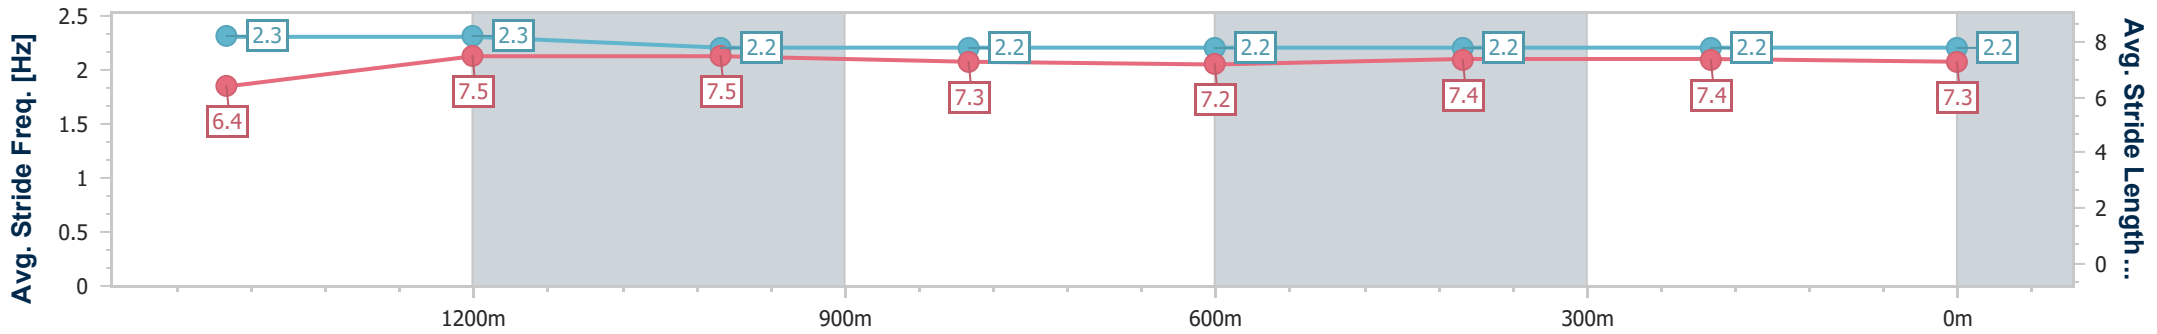

### Ipswich QLD Professional

Race 1: BARRIER REEF POOLS Maiden Handicap - 1670m

19 September 2024 - 12:38

Track Rating: Soft 5, Weather: Fine, Rail Position: +1m Entire

Section	Overall	1400m	1200m	1000m	800m	600m	400m	200m
Section Times	1:45.22 [9] (0:18.74)	1:26.48 [6] (0:11.78)	1:14.70 [7] (0:12.06)	1:02.64 [7] (0:12.63)	0:50.01 [8] (0:12.96)	0:37.05 [9] (0:12.44)	0:24.61 [11] (0:12.39)	0:12.22 [11] (0:12.22)
Average Speed [km/h]	52.1	61.3	60.1	57.3	55.8	58.0	58.0	58.9
Top Speed [km/h]	63.9	62.9	61.8	59.1	57.0	58.9	60.0	60.7
Avg. Dist. to Rail [m]	5.8	1.5	1.3	1.7	1.4	0.7	0.7	0.3
Avg. Stride Freq. [Hz]	2.3	2.3	2.2	2.2	2.2	2.2	2.2	2.2
Avg. Stride Length [m]	6.4	7.5	7.5	7.3	7.2	7.4	7.4	7.3

- [ ] Ranking at each section and finish
- .-.- No data available at this section
- NA No data available

Horse/Jockey Name	You'll Never Guess
Final Rank	10
Fastest Section Time (Section)	0:11.46 (1400m)
Top Speed [km/h] (Section)	64.4 (1200m)
Race State	Finished