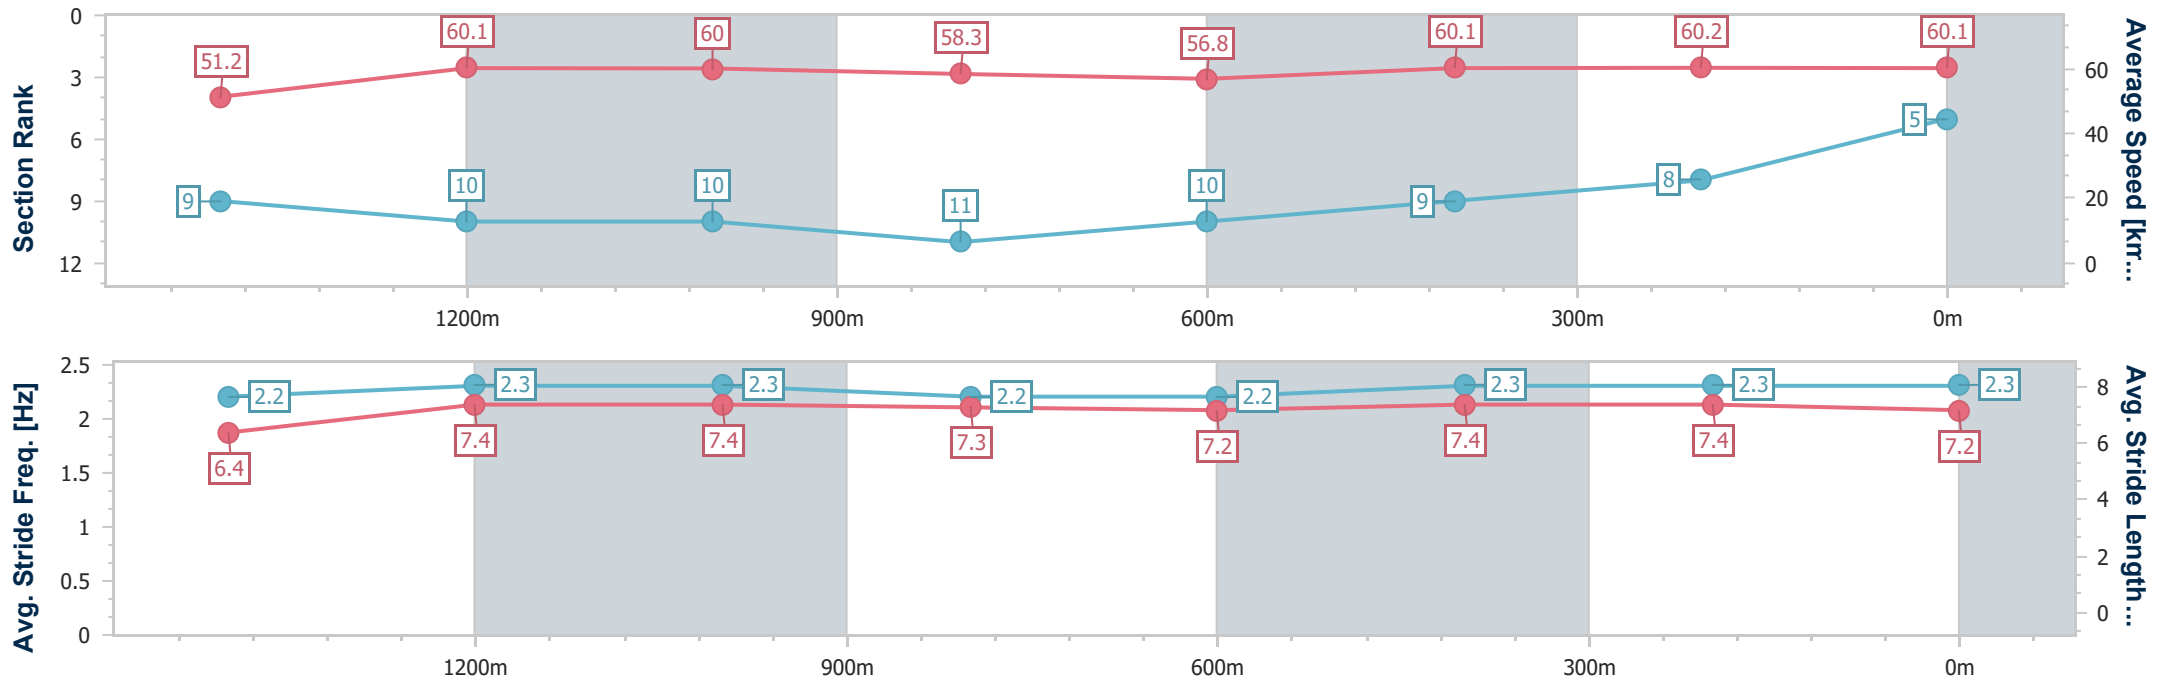

### Ipswich QLD Professional

Race 1: BARRIER REEF POOLS Maiden Handicap - 1670m

19 September 2024 - 12:38

Track Rating: Soft 5, Weather: Fine, Rail Position: +1m Entire

Section	Overall	1400m	1200m	1000m	800m	600m	400m	200m
Section Times	1:44.20 [5] (0:18.99)	1:25.21 [9] (0:12.05)	1:13.16 [10] (0:12.04)	1:01.12 [10] (0:12.42)	0:48.70 [11] (0:12.71)	0:35.99 [10] (0:12.02)	0:23.97 [9] (0:12.00)	0:11.97 [8] (0:11.97)
Average Speed [km/h]	51.2	60.1	60.0	58.3	56.8	60.1	60.2	60.1
Top Speed [km/h]	63.1	62.9	61.2	59.4	58.7	61.0	62.6	62.7
Avg. Dist. to Rail [m]	6.6	1.2	0.8	1.2	1.0	0.3	2.0	3.7
Avg. Stride Freq. [Hz]	2.2	2.3	2.3	2.2	2.2	2.3	2.3	2.3
Avg. Stride Length [m]	6.4	7.4	7.4	7.3	7.2	7.4	7.4	7.2

- [ ] Ranking at each section and finish
- .-.- No data available at this section
- NA No data available

Horse/Jockey Name	Crimson Echo
Final Rank	6
Fastest Section Time (Section)	0:11.67 (1400m)
Top Speed [km/h] (Section)	64.5 (Overall)
Race State	Finished