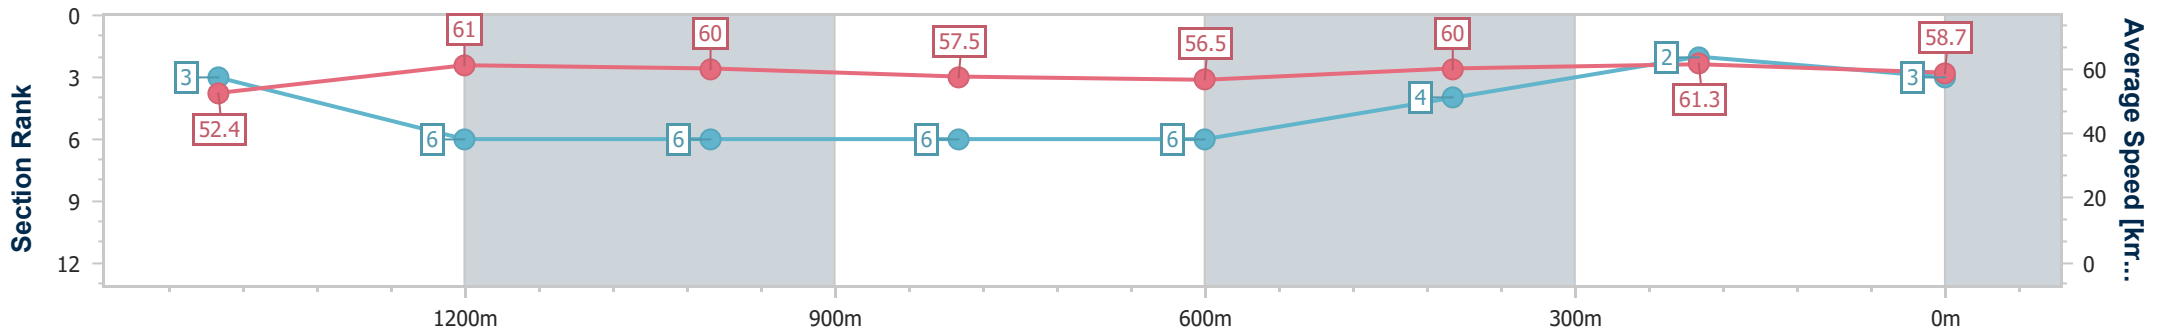

### Ipswich QLD Professional

Race 1: BARRIER REEF POOLS Maiden Handicap - 1670m

19 September 2024 - 12:38

Track Rating: Soft 5, Weather: Fine, Rail Position: +1m Entire

Section	Overall	1400m	1200m	1000m	800m	600m	400m	200m
Section Times	1:43.95 [3] (0:18.58)	1:25.37 [3] (0:11.85)	1:13.52 [6] (0:12.04)	1:01.48 [6] (0:12.56)	0:48.92 [6] (0:12.76)	0:36.16 [6] (0:12.06)	0:24.10 [4] (0:11.84)	0:12.26 [2] (0:12.26)
Average Speed [km/h]	52.4	61.0	60.0	57.5	56.5	60.0	61.3	58.7
Top Speed [km/h]	63.1	61.9	62.4	58.3	58.3	61.6	62.1	60.8
Avg. Dist. to Rail [m]	4.2	0.5	1.0	0.8	0.6	0.9	2.1	2.5
Avg. Stride Freq. [Hz]	2.2	2.2	2.2	2.1	2.1	2.2	2.3	2.2
Avg. Stride Length [m]	6.6	7.6	7.6	7.5	7.4	7.6	7.5	7.4