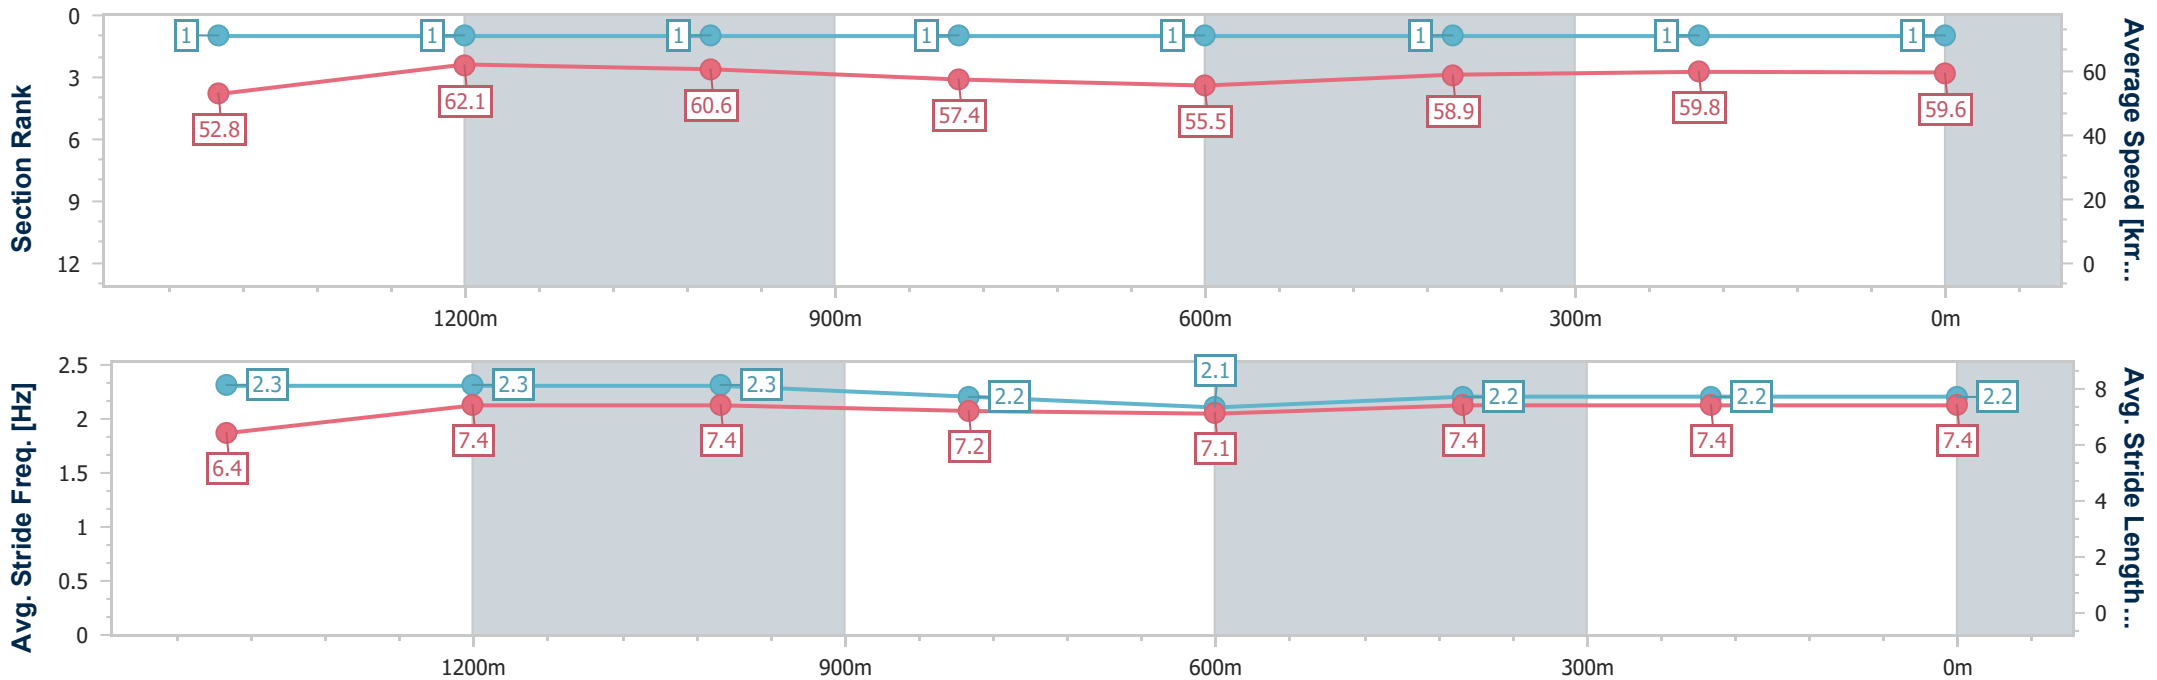

### Ipswich QLD Professional

Race 1: BARRIER REEF POOLS Maiden Handicap - 1670m

19 September 2024 - 12:38

Track Rating: Soft 5, Weather: Fine, Rail Position: +1m Entire

Section	Overall	1400m	1200m	1000m	800m	600m	400m	200m
Section Times	1:43.67 [1] (0:18.39)	1:25.28 [1] (0:11.62)	1:13.66 [1] (0:11.87)	1:01.79 [1] (0:12.55)	0:49.24 [1] (0:12.93)	0:36.31 [1] (0:12.19)	0:24.12 [1] (0:12.03)	0:12.09 [1] (0:12.09)
Average Speed [km/h]	52.8	62.1	60.6	57.4	55.5	58.9	59.8	59.6
Top Speed [km/h]	64.5	63.8	62.0	59.9	57.3	59.4	60.5	61.6
Avg. Dist. to Rail [m]	2.3	0.1	0.1	0.1	0.3	0.8	0.6	0.5
Avg. Stride Freq. [Hz]	2.3	2.3	2.3	2.2	2.1	2.2	2.2	2.2
Avg. Stride Length [m]	6.4	7.4	7.4	7.2	7.1	7.4	7.4	7.4

- [ ] Ranking at each section and finish
- .-.- No data available at this section
- NA No data available

Horse/Jockey Name	You Kay Squeeze
Final Rank	2
Fastest Section Time (Section)	0:11.67 (1400m)
Top Speed [km/h] (Section)	66.4 (Overall)
Race State	Finished