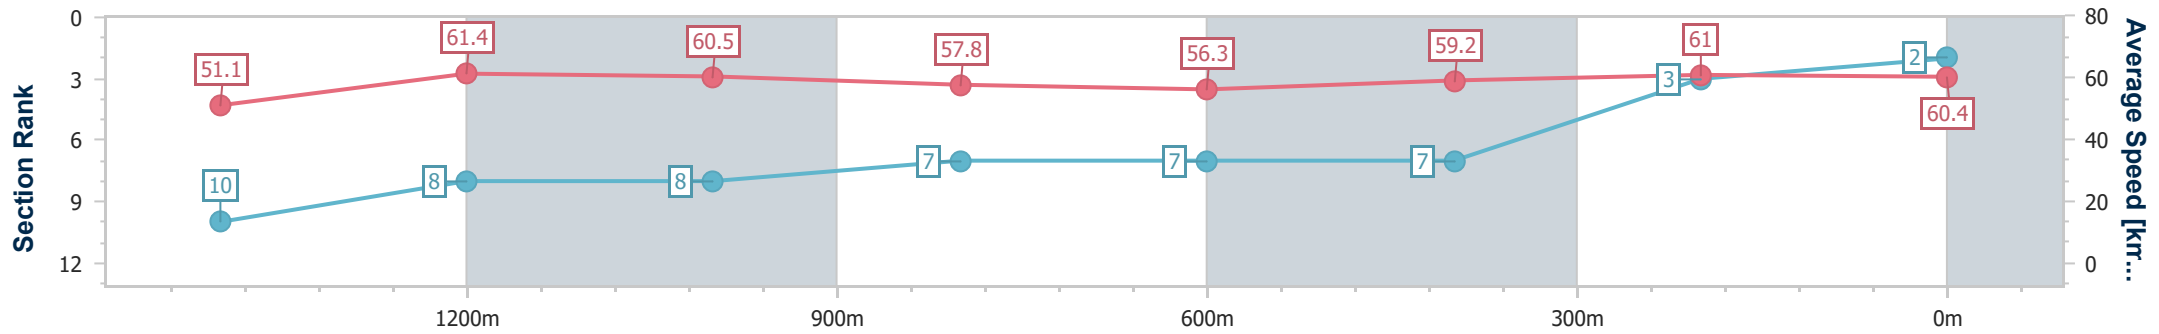

### Ipswich QLD Professional

Race 1: BARRIER REEF POOLS Maiden Handicap - 1670m

19 September 2024 - 12:38

Track Rating: Soft 5, Weather: Fine, Rail Position: +1m Entire

Section	Overall	1400m	1200m	1000m	800m	600m	400m	200m
Section Times	1:43.67 [2] (0:19.08)	1:24.59 [10] (0:11.67)	1:12.92 [8] (0:11.92)	1:01.00 [8] (0:12.46)	0:48.54 [7] (0:12.72)	0:35.82 [7] (0:12.13)	0:23.69 [7] (0:11.75)	0:11.94 [3] (0:11.94)
Average Speed [km/h]	51.1	61.4	60.5	57.8	56.3	59.2	61.0	60.4
Top Speed [km/h]	66.4	63.5	61.2	59.5	57.5	59.8	62.2	61.8
Avg. Dist. to Rail [m]	5.5	0.5	0.1	0.2	0.8	1.1	0.8	1.1
Avg. Stride Freq. [Hz]	2.3	2.4	2.3	2.3	2.3	2.3	2.4	2.4
Avg. Stride Length [m]	6.1	7.1	7.2	7.0	6.9	7.1	7.1	7.0