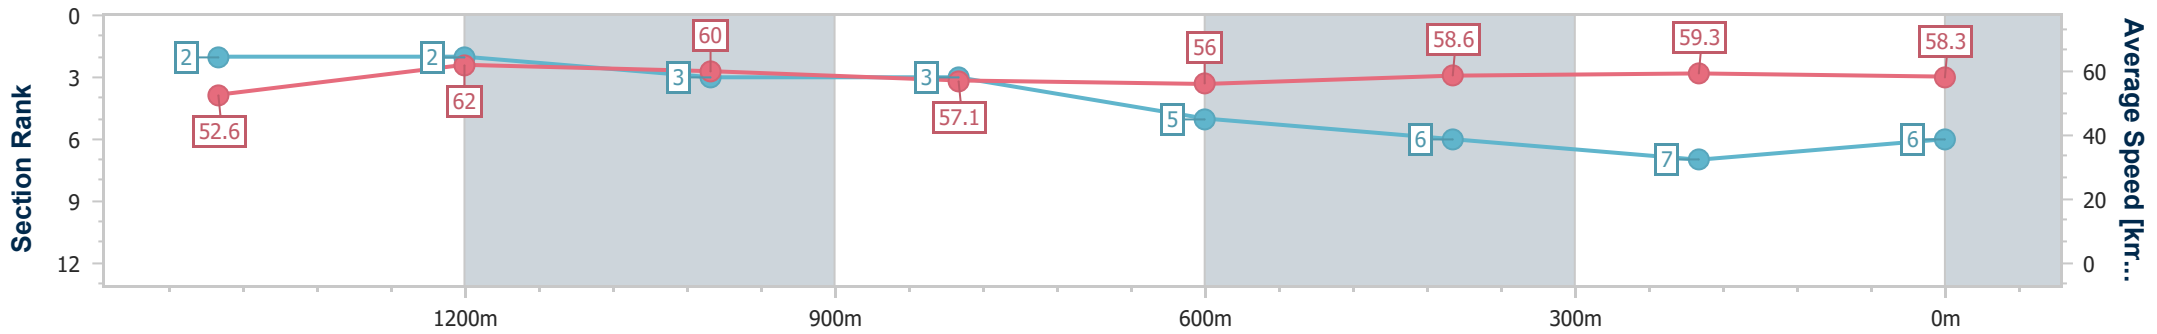

### Ipswich QLD Professional

Race 1: BARRIER REEF POOLS Maiden Handicap - 1670m

19 September 2024 - 12:38

Track Rating: Soft 5, Weather: Fine, Rail Position: +1m Entire

Section	Overall	1400m	1200m	1000m	800m	600m	400m	200m
Section Times	1:44.58 [6] (0:18.49)	1:26.09 [2] (0:11.67)	1:14.42 [2] (0:12.00)	1:02.42 [3] (0:12.61)	0:49.81 [3] (0:12.91)	0:36.90 [5] (0:12.28)	0:24.62 [6] (0:12.25)	0:12.37 [7] (0:12.37)
Average Speed [km/h]	52.6	62.0	60.0	57.1	56.0	58.6	59.3	58.3
Top Speed [km/h]	64.5	63.4	61.5	58.7	57.7	59.3	60.8	60.6
Avg. Dist. to Rail [m]	6.5	0.6	0.2	0.4	0.4	0.4	2.7	4.8
Avg. Stride Freq. [Hz]	2.3	2.3	2.3	2.2	2.2	2.2	2.3	2.3
Avg. Stride Length [m]	6.4	7.4	7.3	7.1	7.1	7.3	7.2	7.1