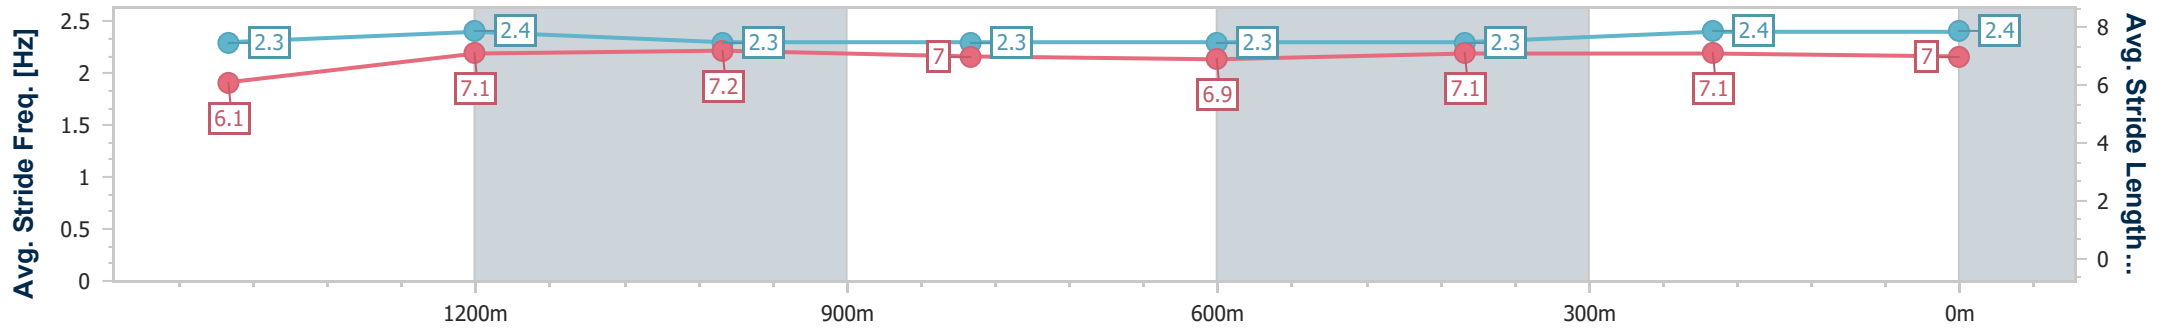

### Ipswich QLD Professional

Race 1: BARRIER REEF POOLS Maiden Handicap - 1670m

19 September 2024 - 12:38

Track Rating: Soft 5, Weather: Fine, Rail Position: +1m Entire

Section	Overall	1400m	1200m	1000m	800m	600m	400m	200m
Section Times	1:43.67 [2] (0:19.08)	1:24.59 [10] (0:11.67)	1:12.92 [8] (0:11.92)	1:01.00 [8] (0:12.46)	0:48.54 [7] (0:12.72)	0:35.82 [7] (0:12.13)	0:23.69 [7] (0:11.75)	0:11.94 [3] (0:11.94)
Average Speed [km/h]	51.1	61.4	60.5	57.8	56.3	59.2	61.0	60.4
Top Speed [km/h]	66.4	63.5	61.2	59.5	57.5	59.8	62.2	61.8
Avg. Dist. to Rail [m]	5.5	0.5	0.1	0.2	0.8	1.1	0.8	1.1
Avg. Stride Freq. [Hz]	2.3	2.4	2.3	2.3	2.3	2.3	2.4	2.4
Avg. Stride Length [m]	6.1	7.1	7.2	7.0	6.9	7.1	7.1	7.0