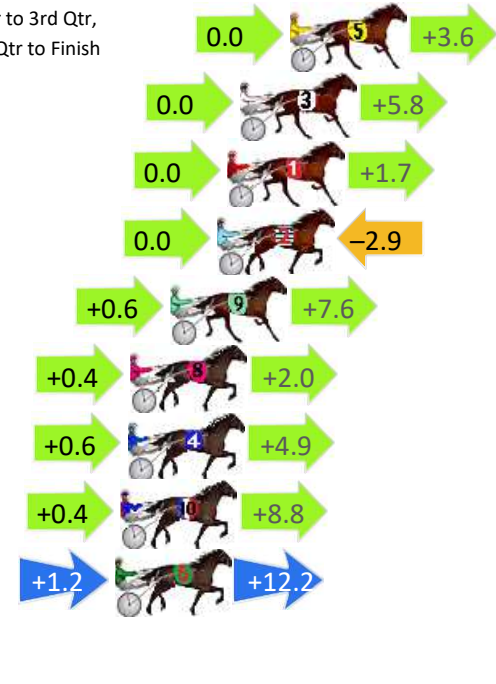

Albion Park Race 1 Distance 1660m

Friday, 20 September 2024

Gross Time: 1:56.60 MileRate: 1:53.00 LeadTime: 3.30s First Qtr: 27.70s Second Qtr: 30.50s Third Qtr: 27.60s Fourth Qtr: 27.50s

DATA TABLE: 800 / 400 Posi's are position from leader and (how wide the horse was at that position)

Finish Position and metres gained

First Arrow shows distance gain/loss from 2nd Qtr to 3rd Qtr, Second Arrow shows distance gain/loss from 3rd Qtr to Finish
Blue arrow indicates best gain in these quarters.