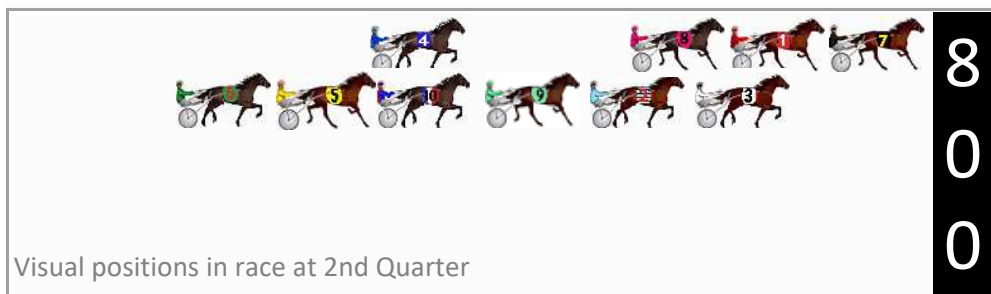

Albion Park Race 5 Distance 1660m

Friday, 20 September 2024

Gross Time: 1:59.50 MileRate: 1:55.80 LeadTime: 3.60s First Qtr: 28.50s Second Qtr: 30.30s Third Qtr: 28.50s Fourth Qtr: 28.60s

DATA TABLE: 800 / 400 Posi's are position from leader and (how wide the horse was at that position)

No	Horse	Plc	Mar	800 Posi	400 Posi	Time	3rd Qtr	4th Qt
1	DOOLITTLE DOOZZIE	1	0.0m	4.0m (0)	4.0m (0)	1:59.50	28.50s	28.32s
2	IDEAL TIGER	2	1.5m	9.6m (1)	5.6m (2)	1:59.61	28.22s	28.31s
10	MAJOR TRALEE	3	3.7m	18.2m (1)	11.2m (2)	1:59.78	28.00s	28.07s
7	SHEEZ GOT TORQUE	4	8.5m	0.0m (0)	0.0m (0)	2:00.14	28.50s	29.20s
9	LOVIN MISS DIXIE	5	10.8m	13.8m (1)	9.4m (3)	2:00.31	28.19s	28.70s
4	NORTEE NASH	6	13.1m	18.4m (0)	12.6m (0)	2:00.48	28.09s	28.64s
8	SHES CLASSY	7	13.1m	8.0m (0)	8.0m (0)	2:00.48	28.50s	28.96s
5	NUCLEAR BLING	8	13.4m	22.2m (1)	15.8m (1)	2:00.51	28.05s	28.43s
6	LET ME AT IT	9	15.9m	26.2m (1)	20.2m (1)	2:00.69	28.07s	28.29s
3	PINK RIVER DIAMOND	10	20.7m	5.4m (1)	5.4m (1)	2:01.05	28.50s	29.69s

Finish Position and metres gained

First Arrow shows distance gain/loss from 2nd Qtr to 3rd Qtr, Second Arrow shows distance gain/loss from 3rd Qtr to Finish
Blue arrow indicates best gain in these quarters.