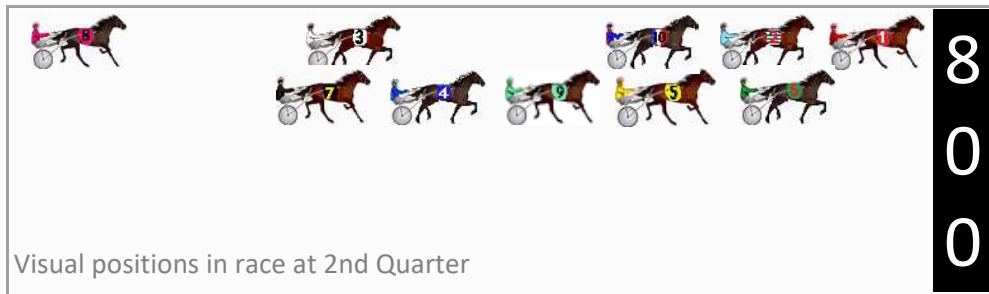

Albion Park Race 8 Distance 1660m

Friday, 20 September 2024

Gross Time: 2:01.00 MileRate: 1:57.30 LeadTime: 3.50s First Qtr: 28.50s Second Qtr: 29.90s Third Qtr: 29.00s Fourth Qtr: 30.10s

DATA TABLE: 800 / 400 Posi's are position from leader and (how wide the horse was at that position)

No	Horse	Plc	Mar	800 Posi	400 Posi	Time	3rd Qtr	4th Qt
4	SEE THE DREAM	1	0.0m	17.6m (1)	12.6m (1)	2:01.00	28.65s	29.16s
9	ALICE RHAYNE BOW	2	4.7m	13.0m (1)	8.6m (1)	2:01.37	28.68s	29.81s
6	MAKE IT RAIN	3	10.4m	3.6m (1)	0.0m (1)	2:01.82	28.72s	30.88s
7	KEAYANG LACEY	4	11.6m	22.2m (1)	17.6m (1)	2:01.91	28.67s	29.65s
5	TENGGERI	5	14.4m	8.6m (1)	4.6m (1)	2:02.14	28.69s	30.83s
2	NITE IRENE	6	19.2m	4.4m (0)	5.0m (0)	2:02.51	29.02s	31.16s
1	PEEJAY MACK	7	19.5m	0.0m (0)	0.2m (0)	2:02.54	28.99s	31.54s
3	ALWAYSMISSINGYOU	8	28.0m	21.0m (0)	26.0m (1)	2:03.21	29.36s	30.25s
10	NOTTA LOUCZAR	9	31.6m	9.0m (0)	9.8m (0)	2:03.49	29.03s	31.73s
8	PERSUASIVE CHANGE	10	185.9m	130.0m (0)	131.0m (0)	2:15.65	29.00s	34.21s

Finish Position and metres gained