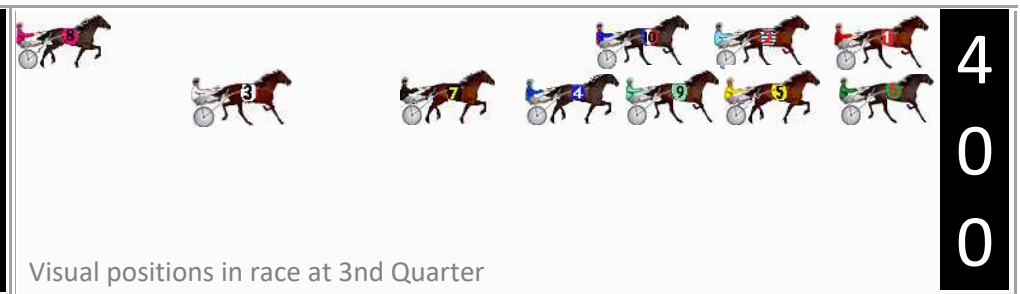

Albion Park Race 8 Distance 1660m

Friday, 20 September 2024

Gross Time: 2:01.00 MileRate: 1:57.30 LeadTime: 3.50s First Qtr: 28.50s Second Qtr: 29.90s Third Qtr: 29.00s Fourth Qtr: 30.10s

DATA TABLE: 800 / 400 Posi's are position from leader and (how wide the horse was at that position)

No	Horse	Plc	Mar	800 Posi	400 Posi	Time	3rd Qtr	4th Qt
4	SEE THE DREAM	1	0.0m	17.6m (1)	12.6m (1)	2:01.00	28.65s	29.16s
9	ALICE RHAYNE BOW	2	4.7m	13.0m (1)	8.6m (1)	2:01.37	28.68s	29.81s
6	MAKE IT RAIN	3	10.4m	3.6m (1)	0.0m (1)	2:01.82	28.72s	30.88s
7	KEAYANG LACEY	4	11.6m	22.2m (1)	17.6m (1)	2:01.91	28.67s	29.65s
5	TENGGERI	5	14.4m	8.6m (1)	4.6m (1)	2:02.14	28.69s	30.83s
2	NITE IRENE	6	19.2m	4.4m (0)	5.0m (0)	2:02.51	29.02s	31.16s
1	PEEJAY MACK	7	19.5m	0.0m (0)	0.2m (0)	2:02.54	28.99s	31.54s
3	ALWAYSMISSINGYOU	8	28.0m	21.0m (0)	26.0m (1)	2:03.21	29.36s	30.25s
10	NOTTA LOUCZAR	9	31.6m	9.0m (0)	9.8m (0)	2:03.49	29.03s	31.73s
8	PERSUASIVE CHANGE	10	185.9m	130.0m (0)	131.0m (0)	2:15.65	29.00s	34.21s

Finish Position and metres gained