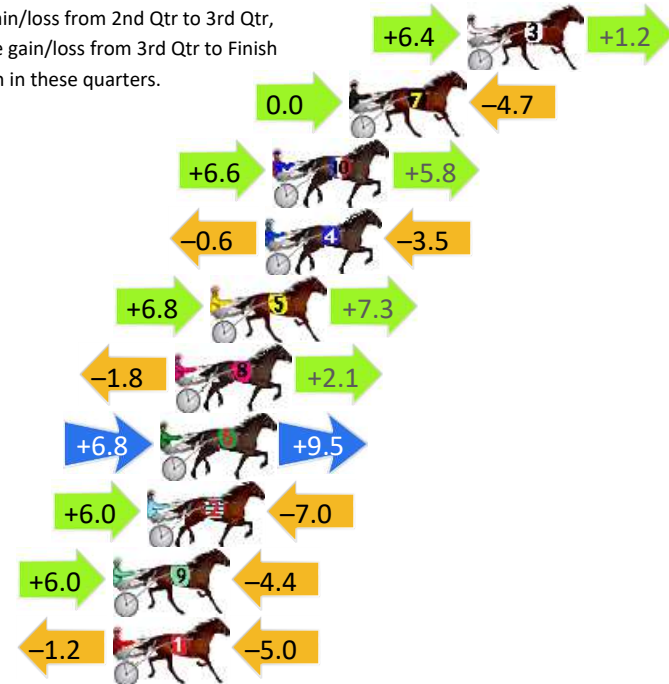

Finish Position and metres gained

First Arrow shows distance gain/loss from 2nd Qtr to 3rd Qtr, Second Arrow shows distance gain/loss from 3rd Qtr to Finish
Blue arrow indicates best gain in these quarters.

Albion Park Race 6 Distance 1660m

Friday, 20 September 2024

Gross Time: 2:01.00 MileRate: 1:57.30 LeadTime: 3.40s First Qtr: 27.60s Second Qtr: 31.80s Third Qtr: 29.80s Fourth Qtr: 28.40s

DATA TABLE: 800 / 400 Posi's are position from leader and (how wide the horse was at that position)

No	Horse	Plc	Mar	800 Posi	400 Posi	Time	3rd Qtr	4th Qt
3	JET FORCE	1	0.0m	7.6m (1)	1.2m (1)	2:01.00	29.33s	28.32s
7	THREENTWO	2	4.7m	0.0m (0)	0.0m (0)	2:01.35	29.81s	28.73s
10	HEAVENLY WISDOM	3	7.8m	20.2m (1)	13.6m (1)	2:01.58	29.31s	27.99s
4	SHEZAMATERIALGIRL	4	8.1m	4.0m (0)	4.6m (0)	2:01.60	29.85s	28.65s
5	TORQUE WRITER	5	10.3m	24.4m (1)	17.6m (1)	2:01.77	29.30s	27.88s
8	WILLROBY	6	11.7m	12.0m (0)	13.8m (0)	2:01.87	29.93s	28.25s
6	CONVAIR HUSTLER	7	12.3m	28.6m (1)	21.8m (1)	2:01.92	29.29s	27.73s
2	MILLY AN EYRE	8	12.8m	11.8m (1)	5.8m (1)	2:01.95	29.38s	28.89s
9	RIVER ROCK	9	14.2m	15.8m (1)	9.8m (1)	2:02.06	29.37s	28.71s
1	DOC HARVEY	10	14.2m	8.0m (0)	9.2m (0)	2:02.06	29.90s	28.75s