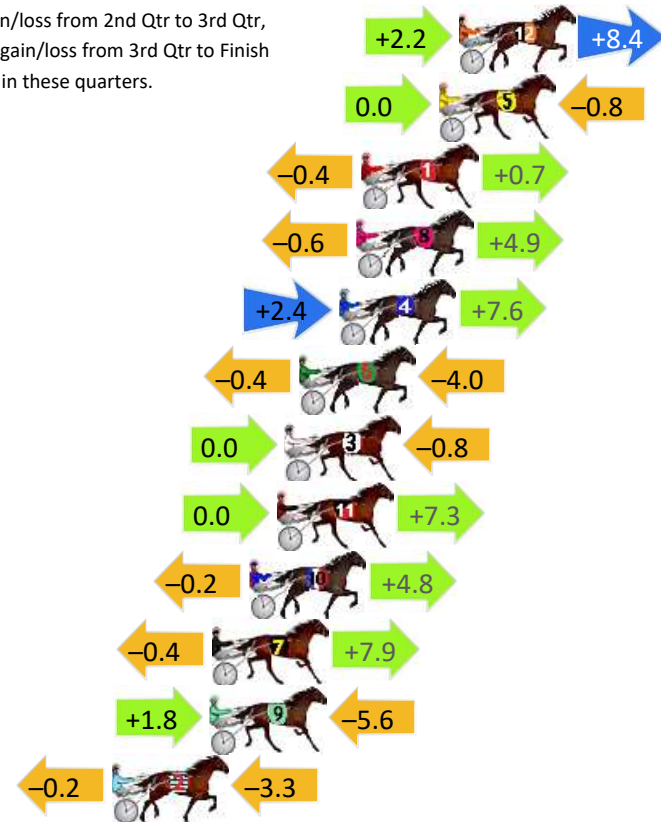

Finish Position and metres gained

First Arrow shows distance gain/loss from 2nd Qtr to 3rd Qtr, Second Arrow shows distance gain/loss from 3rd Qtr to Finish
Blue arrow indicates best gain in these quarters.

800

Visual positions in race at 2nd Quarter

400

Visual positions in race at 3rd Quarter

Albion Park Race 3 Distance 2138m

Friday, 20 September 2024

Gross Time: 2:35.50 MileRate: 1:57.10 LeadTime: 36.70s First Qtr: 30.90s Second Qtr: 31.30s Third Qtr: 28.10s Fourth Qtr: 28.50s

DATA TABLE: 800 / 400 Posi's are position from leader and (how wide the horse was at that position)

No	Horse	Plc	Mar	800 Posi	400 Posi	Time	3rd Qtr	4th Qt
12	TEDDY TURPIN	1	0.0m	10.6m (2)	8.4m (2)	2:35.50	27.95s	27.90s
5	ALLORNOTHINGLEVI	2	0.8m	0.0m (0)	0.0m (0)	2:35.56	28.10s	28.56s
1	CONVINCED	3	3.9m	4.2m (0)	4.6m (0)	2:35.79	28.13s	28.45s
8	YUKON BE SERIOUS	4	4.1m	8.4m (0)	9.0m (0)	2:35.81	28.14s	28.15s
4	HELL OF A HAND	5	4.8m	14.8m (2)	12.4m (2)	2:35.86	27.93s	27.96s
6	ROCK HAMMER	6	6.4m	2.0m (1)	2.4m (1)	2:35.98	28.13s	28.78s
3	TOBEFAIRTOYOU	7	7.0m	6.2m (1)	6.2m (1)	2:36.02	28.10s	28.56s
11	STUDLEIGH MARK	8	7.3m	14.6m (1)	14.6m (1)	2:36.05	28.10s	27.98s
10	LETS GO BAILEY	9	8.4m	13.0m (0)	13.2m (0)	2:36.13	28.12s	28.16s
7	MISSTREPO	10	9.9m	17.4m (0)	17.8m (0)	2:36.24	28.13s	27.94s
9	JESSEJAMES SHANNON	11	10.0m	6.2m (2)	4.4m (2)	2:36.25	27.97s	28.90s
2	QUEENSLANDER	12	13.9m	10.4m (1)	10.6m (1)	2:36.54	28.11s	28.73s

Finish Position and metres gained

First Arrow shows distance gain/loss from 2nd Qtr to 3rd Qtr, Second Arrow shows distance gain/loss from 3rd Qtr to Finish. Blue arrow indicates best gain in these quarters.