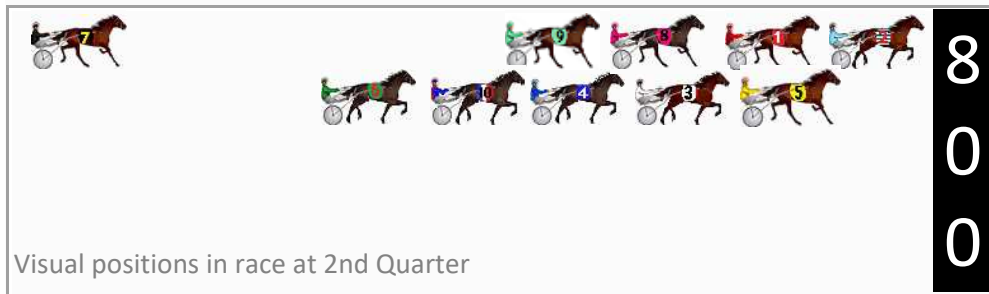

Finish Position and metres gained

First Arrow shows distance gain/loss from 2nd Qtr to 3rd Qtr, Second Arrow shows distance gain/loss from 3rd Qtr to Finish
Blue arrow indicates best gain in these quarters.