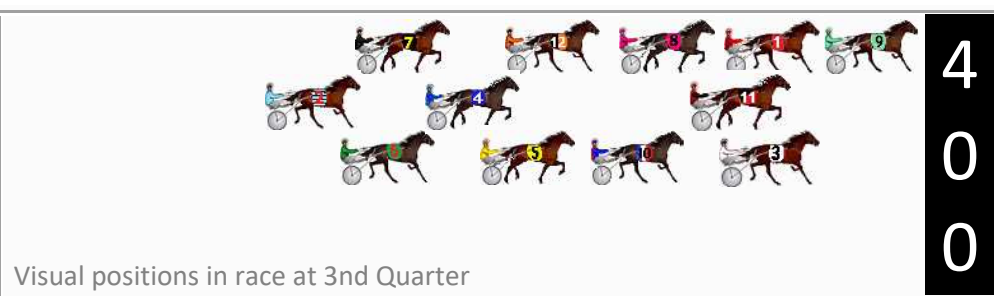

DATA TABLE: 800 / 400 Posi's are position from leader and (how wide the horse was at that position)

No	Horse	Plc	Mar	800 Posi	400 Posi	Time	3rd Qtr	4th Qt
9	ARENDELLE	1	0.0m	0.0m (0)	0.0m (0)	2:34.10	29.10s	28.10s
3	LA SABINA	2	10.8m	12.0m (1)	4.2m (2)	2:34.90	28.55s	28.56s
12	GLENEAGLE VEE CEE	3	10.8m	17.2m (0)	12.8m (0)	2:34.90	28.78s	27.96s
8	FILLY THIRTEEN	4	11.7m	8.2m (0)	8.2m (0)	2:34.96	29.10s	28.34s
1	HIGHLY RESPECTED	5	16.7m	4.0m (0)	4.0m (0)	2:35.33	29.12s	28.99s
10	HOUSTON STREET	6	17.0m	16.2m (1)	9.4m (2)	2:35.36	28.63s	28.63s
5	EMMALEEN	7	20.8m	20.6m (1)	13.8m (2)	2:35.64	28.63s	28.59s
7	MY LATIN LADY	8	20.9m	25.2m (1)	18.8m (0)	2:35.64	28.65s	28.25s
11	BEACH MAGIC	9	29.4m	3.2m (1)	5.4m (1)	2:36.27	29.29s	29.78s
6	ROCK IT BABY	10	30.1m	29.4m (1)	19.4m (2)	2:36.32	28.40s	28.85s
2	ITS ONE LIFE	11	31.9m	13.0m (0)	22.4m (1)	2:36.46	29.78s	28.76s
4	GOTTA GO TORQUE	12	52.8m	7.8m (1)	16.0m (1)	2:38.00	29.73s	30.67s