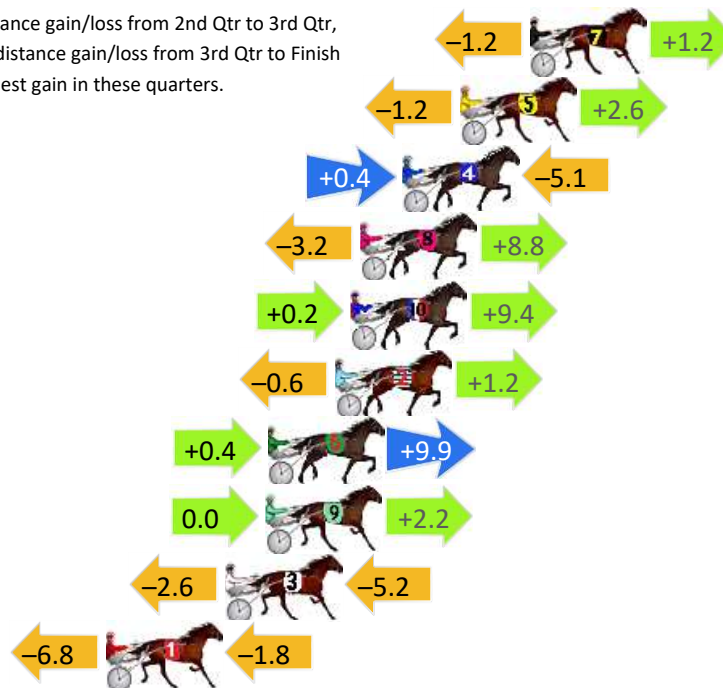

Finish Position and metres gained

First Arrow shows distance gain/loss from 2nd Qtr to 3rd Qtr, Second Arrow shows distance gain/loss from 3rd Qtr to Finish
Blue arrow indicates best gain in these quarters.

Albion Park Race 2 Distance 1660m

Friday, 20 September 2024

Gross Time: 1:56.70 MileRate: 1:53.10 LeadTime: 3.40s First Qtr: 27.30s Second Qtr: 29.40s Third Qtr: 27.80s Fourth Qtr: 28.80s

DATA TABLE: 800 / 400 Posi's are position from leader and (how wide the horse was at that position)

No	Horse	Plc	Mar	800 Posi	400 Posi	Time	3rd Qtr	4th Qt
7	BETTING ORIGIN	1	0.0m	0.0m (1)	1.2m (1)	1:56.70	27.89s	28.71s
5	DANIEL BOOM	2	2.8m	4.2m (1)	5.4m (1)	1:56.91	27.89s	28.61s
4	HAZZA IS WATCHING	3	5.1m	0.4m (0)	0.0m (0)	1:57.09	27.77s	29.17s
8	CHICAGO BART	4	6.8m	12.4m (0)	15.6m (1)	1:57.21	28.04s	28.17s
10	APHRODITE	5	7.2m	16.8m (1)	16.6m (2)	1:57.24	27.80s	28.13s
2	COTE DAZUR	6	7.8m	8.4m (1)	9.0m (2)	1:57.29	27.84s	28.71s
6	LONESTAR LAD	7	10.5m	20.8m (1)	20.4m (2)	1:57.49	27.78s	28.09s
9	PLAYA BLANCA	8	10.6m	12.8m (1)	12.8m (2)	1:57.50	27.80s	28.64s
3	B MAC C	9	12.2m	4.4m (0)	7.0m (0)	1:57.62	27.98s	29.17s
1	EMPRESS BYELINE	10	17.0m	8.4m (0)	15.2m (0)	1:57.99	28.28s	28.93s