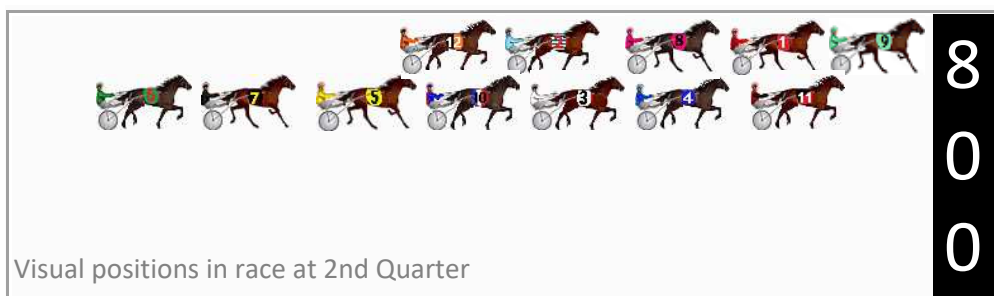

DATA TABLE: 800 / 400 Posi's are position from leader and (how wide the horse was at that position)

No	Horse	Plc	Mar	800 Posi	400 Posi	Time	3rd Qtr	4th Qt
9	ARENDELLE	1	0.0m	0.0m (0)	0.0m (0)	2:34.10	29.10s	28.10s
3	LA SABINA	2	10.8m	12.0m (1)	4.2m (2)	2:34.90	28.55s	28.56s
12	GLENEAGLE VEE CEE	3	10.8m	17.2m (0)	12.8m (0)	2:34.90	28.78s	27.96s
8	FILLY THIRTEEN	4	11.7m	8.2m (0)	8.2m (0)	2:34.96	29.10s	28.34s
1	HIGHLY RESPECTED	5	16.7m	4.0m (0)	4.0m (0)	2:35.33	29.12s	28.99s
10	HOUSTON STREET	6	17.0m	16.2m (1)	9.4m (2)	2:35.36	28.63s	28.63s
5	EMMALEEN	7	20.8m	20.6m (1)	13.8m (2)	2:35.64	28.63s	28.59s
7	MY LATIN LADY	8	20.9m	25.2m (1)	18.8m (0)	2:35.64	28.65s	28.25s
11	BEACH MAGIC	9	29.4m	3.2m (1)	5.4m (1)	2:36.27	29.29s	29.78s
6	ROCK IT BABY	10	30.1m	29.4m (1)	19.4m (2)	2:36.32	28.40s	28.85s
2	ITS ONE LIFE	11	31.9m	13.0m (0)	22.4m (1)	2:36.46	29.78s	28.76s
4	GOTTA GO TORQUE	12	52.8m	7.8m (1)	16.0m (1)	2:38.00	29.73s	30.67s