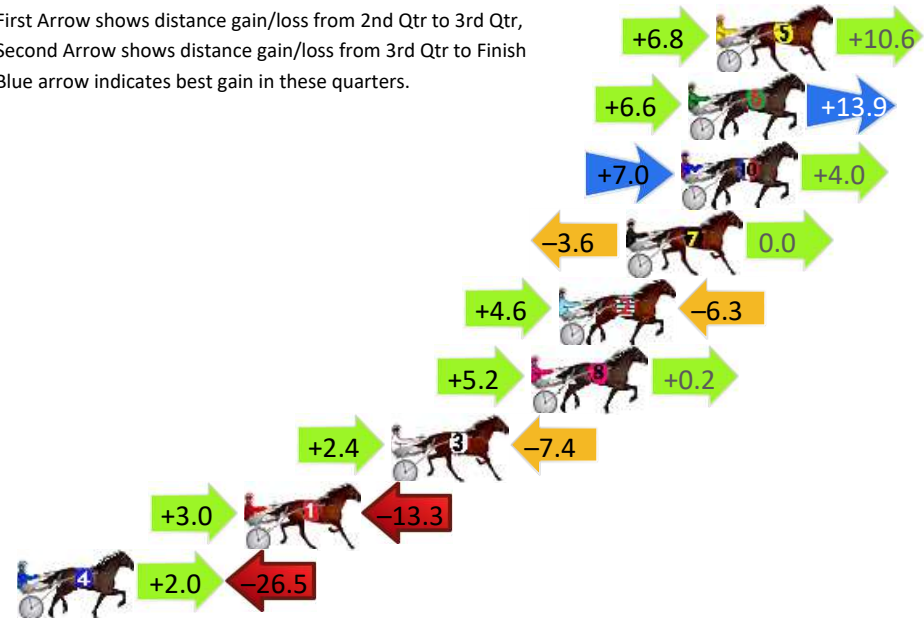

Finish Position and metres gained

First Arrow shows distance gain/loss from 2nd Qtr to 3rd Qtr, Second Arrow shows distance gain/loss from 3rd Qtr to Finish
Blue arrow indicates best gain in these quarters.

800

Visual positions in race at 2nd Quarter

400

Visual positions in race at 3rd Quarter

Albion Park Race 7 Distance 1660m

Friday, 20 September 2024

Gross Time: 2:01.70 MileRate: 1:58.00 LeadTime: 3.30s First Qtr: 28.60s Second Qtr: 31.00s Third Qtr: 29.00s Fourth Qtr: 29.80s

DATA TABLE: 800 / 400 Posi's are position from leader and (how wide the horse was at that position)

NoHorse	Plc	Mar	800 Posi	400 Posi	Time	3rd Qtr	4th Qt
5 MY ULTIMATE RUDI	1	0.0m	17.4m (1)	10.6m (2)	2:01.70	28.51s	29.01s
6 ALWAYS BE A TORQUE	2	1.1m	21.6m (1)	15.0m (2)	2:01.79	28.53s	28.77s
10 LETS GET SHORTY	3	1.4m	12.4m (1)	5.4m (3)	2:01.81	28.49s	29.50s
7 MORETTA	4	3.6m	0.0m (0)	3.6m (1)	2:01.98	29.26s	29.80s
2 TEST OF FIRE	5	6.3m	4.6m (0)	0.0m (0)	2:02.19	28.66s	30.27s
8 MAN OF ACTION	6	7.4m	12.8m (0)	7.6m (1)	2:02.28	28.62s	29.79s
3 BABY GINNIE	7	13.0m	8.0m (1)	5.6m (2)	2:02.72	28.82s	30.35s
1 CHAKANA	8	18.9m	8.6m (0)	5.6m (0)	2:03.18	28.77s	30.79s
4 SAINT LOUIS BEAT	9	28.1m	3.6m (1)	1.6m (2)	2:03.89	28.83s	31.76s