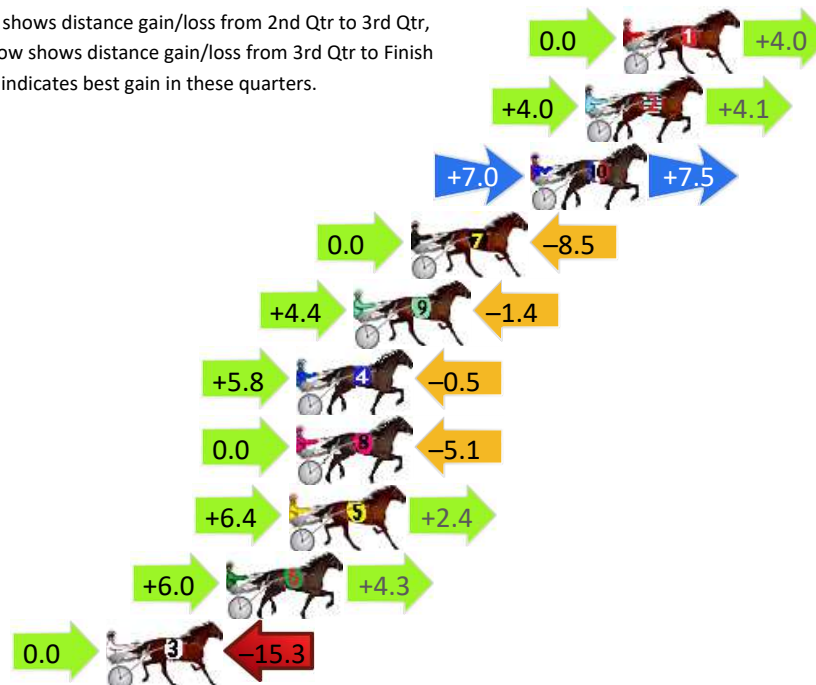

DATA TABLE: 800 / 400 Posi's are position from leader and (how wide the horse was at that position)

No	Horse	Plc	Mar	800 Posi	400 Posi	Time	3rd Qtr	4th Qt
9	ARENDELLE	1	0.0m	0.0m (0)	0.0m (0)	2:34.10	29.10s	28.10s
3	LA SABINA	2	10.8m	12.0m (1)	4.2m (2)	2:34.90	28.55s	28.56s
12	GLENEAGLE VEE CEE	3	10.8m	17.2m (0)	12.8m (0)	2:34.90	28.78s	27.96s
8	FILLY THIRTEEN	4	11.7m	8.2m (0)	8.2m (0)	2:34.96	29.10s	28.34s
1	HIGHLY RESPECTED	5	16.7m	4.0m (0)	4.0m (0)	2:35.33	29.12s	28.99s
10	HOUSTON STREET	6	17.0m	16.2m (1)	9.4m (2)	2:35.36	28.63s	28.63s
5	EMMALEEN	7	20.8m	20.6m (1)	13.8m (2)	2:35.64	28.63s	28.59s
7	MY LATIN LADY	8	20.9m	25.2m (1)	18.8m (0)	2:35.64	28.65s	28.25s
11	BEACH MAGIC	9	29.4m	3.2m (1)	5.4m (1)	2:36.27	29.29s	29.78s
6	ROCK IT BABY	10	30.1m	29.4m (1)	19.4m (2)	2:36.32	28.40s	28.85s
2	ITS ONE LIFE	11	31.9m	13.0m (0)	22.4m (1)	2:36.46	29.78s	28.76s
4	GOTTA GO TORQUE	12	52.8m	7.8m (1)	16.0m (1)	2:38.00	29.73s	30.67s

Albion Park Race 5 Distance 1660m

Friday, 20 September 2024

Gross Time: 1:59.50 MileRate: 1:55.80 LeadTime: 3.60s First Qtr: 28.50s Second Qtr: 30.30s Third Qtr: 28.50s Fourth Qtr: 28.60s

DATA TABLE: 800 / 400 Posi's are position from leader and (how wide the horse was at that position)

Finish Position and metres gained

First Arrow shows distance gain/loss from 2nd Qtr to 3rd Qtr, Second Arrow shows distance gain/loss from 3rd Qtr to Finish
Blue arrow indicates best gain in these quarters.