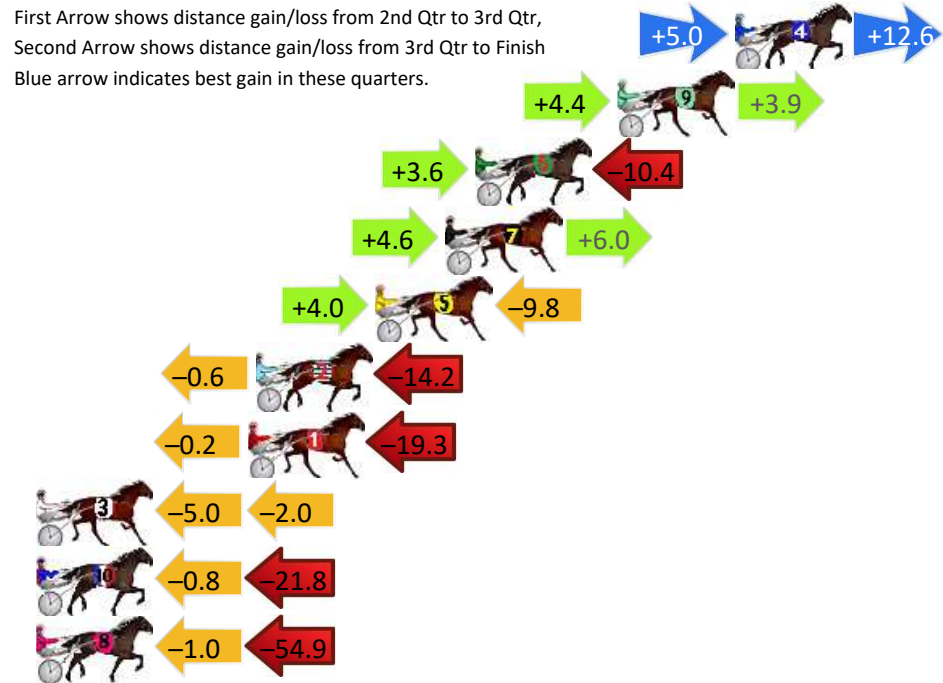

Albion Park Race 8 Distance 1660m

Friday, 20 September 2024

Gross Time: 2:01.00 MileRate: 1:57.30 LeadTime: 3.50s First Qtr: 28.50s Second Qtr: 29.90s Third Qtr: 29.00s Fourth Qtr: 30.10s

DATA TABLE: 800 / 400 Posi's are position from leader and (how wide the horse was at that position)

No	Horse	Plc	Mar	800 Posi	400 Posi	Time	3rd Qtr	4th Qt
4	SEE THE DREAM	1	0.0m	17.6m (1)	12.6m (1)	2:01.00	28.65s	29.16s
9	ALICE RHAYNE BOW	2	4.7m	13.0m (1)	8.6m (1)	2:01.37	28.68s	29.81s
6	MAKE IT RAIN	3	10.4m	3.6m (1)	0.0m (1)	2:01.82	28.72s	30.88s
7	KEAYANG LACEY	4	11.6m	22.2m (1)	17.6m (1)	2:01.91	28.67s	29.65s
5	TENGGERI	5	14.4m	8.6m (1)	4.6m (1)	2:02.14	28.69s	30.83s
2	NITE IRENE	6	19.2m	4.4m (0)	5.0m (0)	2:02.51	29.02s	31.16s
1	PEEJAY MACK	7	19.5m	0.0m (0)	0.2m (0)	2:02.54	28.99s	31.54s
3	ALWAYSMISSINGYOU	8	28.0m	21.0m (0)	26.0m (1)	2:03.21	29.36s	30.25s
10	NOTTA LOUCZAR	9	31.6m	9.0m (0)	9.8m (0)	2:03.49	29.03s	31.73s
8	PERSUASIVE CHANGE	10	185.9m	130.0m (0)	131.0m (0)	2:15.65	29.00s	34.21s

Finish Position and metres gained