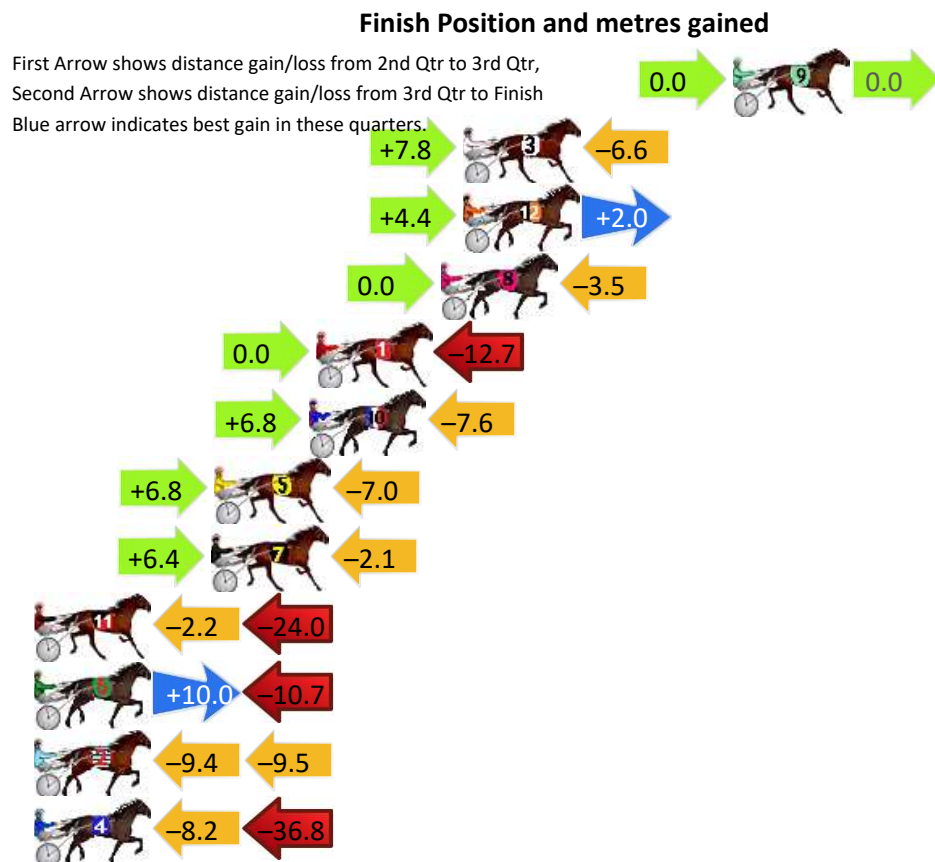

Finish Position and metres gained

First Arrow shows distance gain/loss from 2nd Qtr to 3rd Qtr, Second Arrow shows distance gain/loss from 3rd Qtr to Finish. Blue arrow indicates best gain in these quarters.

www.facebook.com/PJHarnessRacing

Albion Park Race 4 Distance 2138m

Friday, 20 September 2024

Gross Time: 2:34.10 MileRate: 1:56.00 LeadTime: 37.70s First Qtr: 29.10s Second Qtr: 30.10s Third Qtr: 29.10s Fourth Qtr: 28.10s

DATA TABLE: 800 / 400 Posi's are position from leader and (how wide the horse was at that position)

No	Horse	Plc	Mar	800 Posi	400 Posi	Time	3rd Qtr	4th Qt
9	ARENDELLE	1	0.0m	0.0m (0)	0.0m (0)	2:34.10	29.10s	28.10s
3	LA SABINA	2	10.8m	12.0m (1)	4.2m (2)	2:34.90	28.55s	28.56s
12	GLENEAGLE VEE CEE	3	10.8m	17.2m (0)	12.8m (0)	2:34.90	28.78s	27.96s
8	FILLY THIRTEEN	4	11.7m	8.2m (0)	8.2m (0)	2:34.96	29.10s	28.34s
1	HIGHLY RESPECTED	5	16.7m	4.0m (0)	4.0m (0)	2:35.33	29.12s	28.99s
10	HOUSTON STREET	6	17.0m	16.2m (1)	9.4m (2)	2:35.36	28.63s	28.63s
5	EMMALEEN	7	20.8m	20.6m (1)	13.8m (2)	2:35.64	28.63s	28.59s
7	MY LATIN LADY	8	20.9m	25.2m (1)	18.8m (0)	2:35.64	28.65s	28.25s
11	BEACH MAGIC	9	29.4m	3.2m (1)	5.4m (1)	2:36.27	29.29s	29.78s
6	ROCK IT BABY	10	30.1m	29.4m (1)	19.4m (2)	2:36.32	28.40s	28.85s
2	ITS ONE LIFE	11	31.9m	13.0m (0)	22.4m (1)	2:36.46	29.78s	28.76s
4	GOTTA GO TORQUE	12	52.8m	7.8m (1)	16.0m (1)	2:38.00	29.73s	30.67s