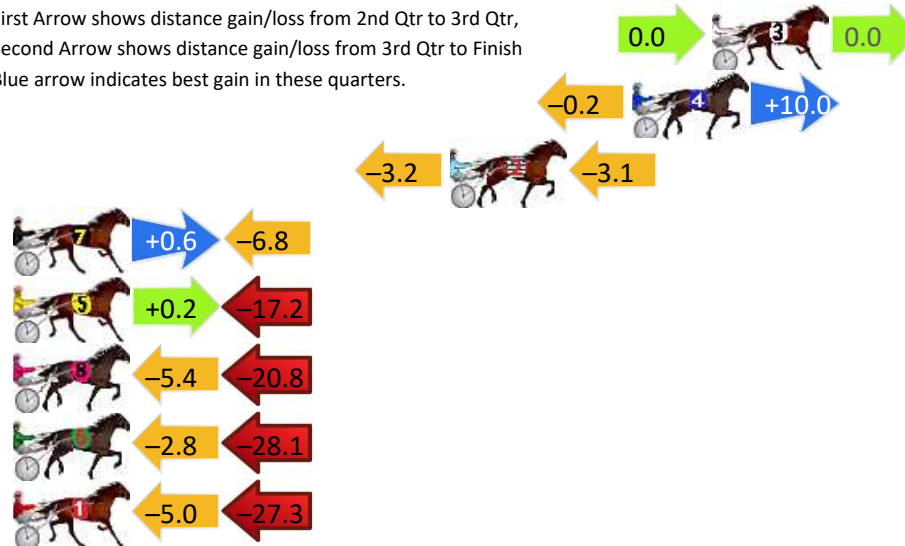

DATA TABLE: 800 / 400 Posi's are position from leader and (how wide the horse was at that position)

No	Horse	Plc	Mar	800 Posi	400 Posi	Time	3rd Qtr	4th Qt
4	SEE THE DREAM	1	0.0m	17.6m (1)	12.6m (1)	2:01.00	28.65s	29.16s
9	ALICE RHAYNE BOW	2	4.7m	13.0m (1)	8.6m (1)	2:01.37	28.68s	29.81s
6	MAKE IT RAIN	3	10.4m	3.6m (1)	0.0m (1)	2:01.82	28.72s	30.88s
7	KEAYANG LACEY	4	11.6m	22.2m (1)	17.6m (1)	2:01.91	28.67s	29.65s
5	TENGGERI	5	14.4m	8.6m (1)	4.6m (1)	2:02.14	28.69s	30.83s
2	NITE IRENE	6	19.2m	4.4m (0)	5.0m (0)	2:02.51	29.02s	31.16s
1	PEEJAY MACK	7	19.5m	0.0m (0)	0.2m (0)	2:02.54	28.99s	31.54s
3	ALWAYSMISSINGYOU	8	28.0m	21.0m (0)	26.0m (1)	2:03.21	29.36s	30.25s
10	NOTTA LOUCZAR	9	31.6m	9.0m (0)	9.8m (0)	2:03.49	29.03s	31.73s
8	PERSUASIVE CHANGE	10	185.9m	130.0m (0)	131.0m (0)	2:15.65	29.00s	34.21s

Finish Position and metres gained

Albion Park Race 9 Distance 1660m

Friday, 20 September 2024

Gross Time: 1:58.50 MileRate: 1:54.90 LeadTime: 3.30s First Qtr: 27.40s Second Qtr: 31.80s Third Qtr: 28.20s Fourth Qtr: 27.80s

DATA TABLE: 800 / 400 Posi's are position from leader and (how wide the horse was at that position)

No	Horse	Plc	Mar	800 Posi	400 Posi	Time	3rd Qtr	4th Qt
3	OUR BENSON	1	0.0m	0.0m (0)	0.0m (0)	1:58.50	28.20s	27.80s
4	AARDIES MONEY	2	3.2m	13.0m (1)	13.2m (2)	1:58.73	28.21s	27.11s
2	SPLASHNDASH	3	10.5m	4.2m (0)	7.4m (0)	1:59.27	28.42s	28.01s
7	OGEDIE	4	28.8m	22.6m (1)	22.0m (1)	2:00.61	28.16s	28.27s
5	LUCKY PUNT	5	35.2m	18.2m (1)	18.0m (1)	2:01.07	28.19s	28.99s
8	FINANCIAL BURDEN	6	38.2m	12.0m (0)	17.4m (0)	2:01.29	28.59s	29.24s
6	SOMEONES WATCHING	7	39.5m	8.6m (1)	11.4m (1)	2:01.39	28.41s	29.74s
1	NO FAMILY LIKEMINE	8	40.5m	8.2m (0)	13.2m (0)	2:01.46	28.56s	29.69s

Finish Position and metres gained

First Arrow shows distance gain/loss from 2nd Qtr to 3rd Qtr,
Second Arrow shows distance gain/loss from 3rd Qtr to Finish
Blue arrow indicates best gain in these quarters.