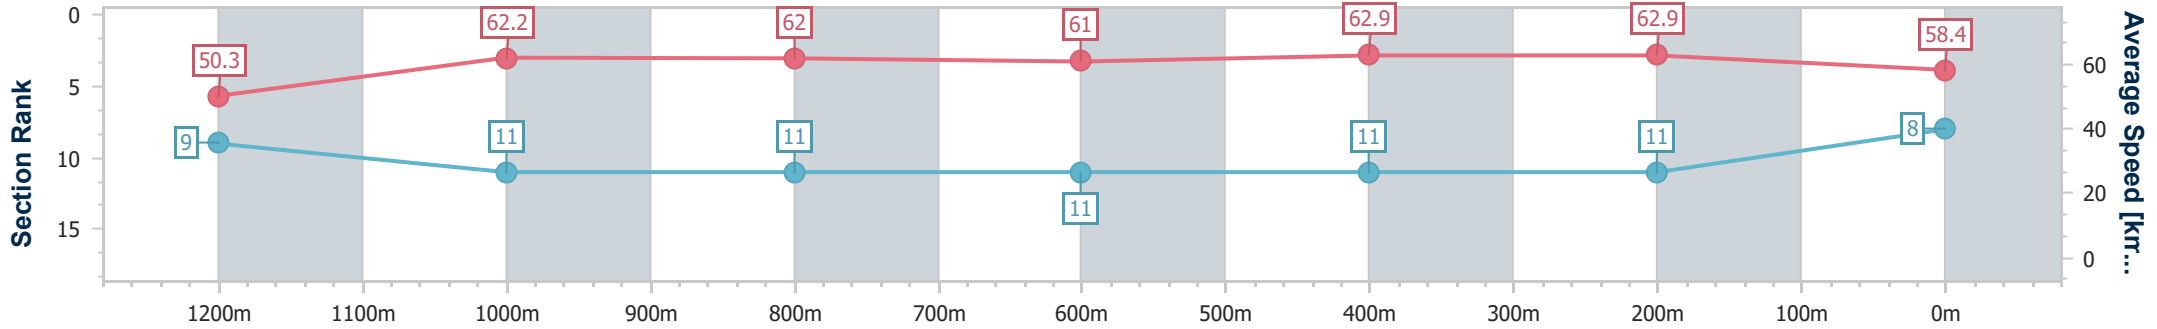

- [] Ranking at each section and finish
- .-.- No data available at this section
- NA No data available

Horse/Jockey Name	Better Draw
Final Rank	8
Fastest Section Time (Section)	0:11.45 (400m)
Top Speed [km/h] (Section)	64.5 (600m)
Race State	Finished

Eagle Farm QLD Professional
Race 3: THE GIBSON QTIS Three-Year-Old Maiden Plate - 1400m

20 September 2024 - 13:42

Track Rating: Good 4, Weather: Fine, Rail Position: +7m Entire

BRISBANE RACING CLUB

Section	Overall	1200m	1000m	800m	600m	400m	200m
Section Times	1:24.89 [8] (0:14.38)	1:10.51 [9] (0:11.63)	0:58.88 [11] (0:11.77)	0:47.11 [11] (0:11.89)	0:35.22 [11] (0:11.46)	0:23.76 [11] (0:11.45)	0:12.31 [11] (0:12.31)
Average Speed [km/h]	50.3	62.2	62.0	61.0	62.9	62.9	58.4
Top Speed [km/h]	63.1	63.7	64.5	62.5	64.5	64.0	62.3
Avg. Dist. to Rail [m]	8.8	4.3	2.9	1.4	0.9	7.1	9.0
Avg. Stride Freq. [Hz]	2.0	2.4	2.1	1.9	2.4	2.1	2.4
Avg. Stride Length [m]	7.2	7.2	8.4	8.8	7.2	8.1	6.7