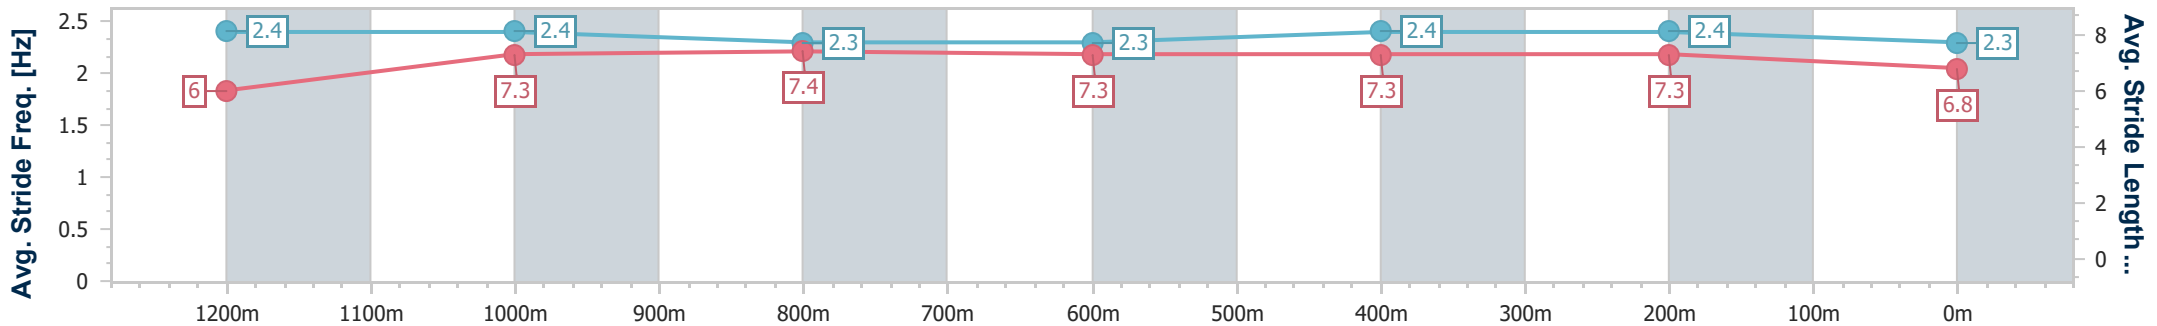

Eagle Farm QLD Professional
Race 3: THE GIBSON QTIS Three-Year-Old Maiden Plate - 1400m

20 September 2024 - 13:42

Track Rating: Good 4, Weather: Fine, Rail Position: +7m Entire

BRISBANE RACING CLUB

Section	Overall	1200m	1000m	800m	600m	400m	200m
Section Times	1:24.59 [6] (0:14.00)	1:10.59 [6] (0:11.35)	0:59.24 [6] (0:11.57)	0:47.67 [4] (0:12.12)	0:35.55 [4] (0:11.33)	0:24.22 [4] (0:11.44)	0:12.78 [4] (0:12.78)
Average Speed [km/h]	51.4	63.6	63.1	60.9	63.9	63.0	56.2
Top Speed [km/h]	66.3	66.5	64.8	61.3	66.1	65.5	59.5
Avg. Dist. to Rail [m]	3.7	1.9	3.3	4.6	1.6	2.9	1.5
Avg. Stride Freq. [Hz]	2.4	2.4	2.3	2.3	2.4	2.4	2.3
Avg. Stride Length [m]	6.0	7.3	7.4	7.3	7.3	7.3	6.8