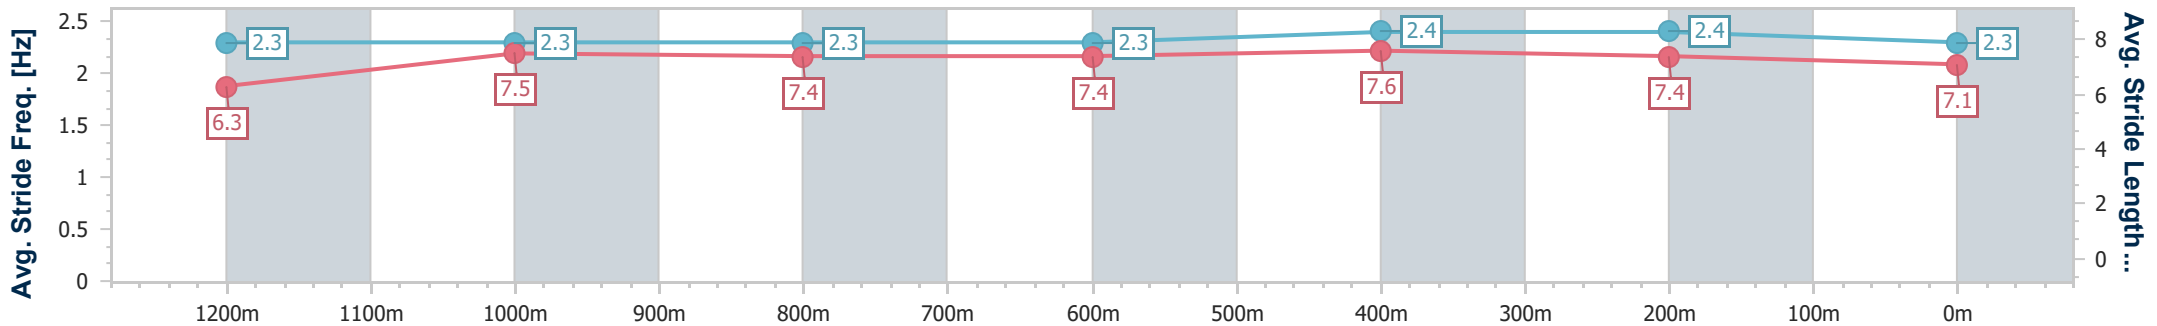

20 September 2024 - 13:42

Track Rating: Good 4, Weather: Fine, Rail Position: +7m Entire

BRISBANE RACING CLUB

Section	Overall	1200m	1000m	800m	600m	400m	200m
Section Times	1:23.79 [1] (0:13.85)	1:09.94 [3] (0:11.47)	0:58.47 [5] (0:11.80)	0:46.67 [6] (0:12.01)	0:34.66 [6] (0:11.25)	0:23.41 [6] (0:11.19)	0:12.22 [2] (0:12.22)
Average Speed [km/h]	52.3	63.1	61.8	60.1	64.4	64.5	58.8
Top Speed [km/h]	67.2	65.3	63.7	60.5	67.4	66.4	61.8
Avg. Dist. to Rail [m]	11.0	3.3	2.4	1.2	1.2	5.4	4.3
Avg. Stride Freq. [Hz]	2.3	2.3	2.3	2.3	2.4	2.4	2.3
Avg. Stride Length [m]	6.3	7.5	7.4	7.4	7.6	7.4	7.1