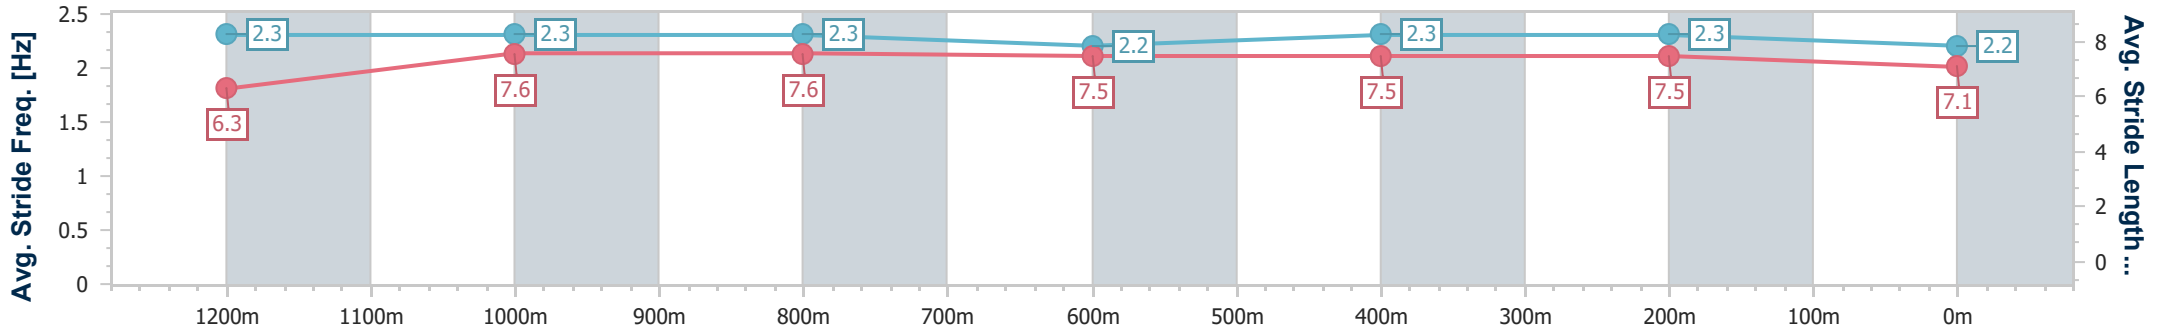

- [] Ranking at each section and finish
- .-.- No data available at this section
- NA No data available

Horse/Jockey Name	Mission Possible
Final Rank	10
Fastest Section Time (Section)	0:11.32 (600m)
Top Speed [km/h] (Section)	66.3 (600m)
Race State	Finished

Eagle Farm QLD Professional
Race 3: THE GIBSON QTIS Three-Year-Old Maiden Plate - 1400m

20 September 2024 - 13:42

Track Rating: Good 4, Weather: Fine, Rail Position: +7m Entire

BRISBANE RACING CLUB

Section	Overall	1200m	1000m	800m	600m	400m	200m
Section Times	1:25.05 [10] (0:14.20)	1:10.85 [7] (0:11.39)	0:59.46 [7] (0:11.85)	0:47.61 [8] (0:12.14)	0:35.47 [10] (0:11.32)	0:24.15 [9] (0:11.50)	0:12.65 [9] (0:12.65)
Average Speed [km/h]	50.8	63.6	62.1	60.0	63.4	62.7	56.9
Top Speed [km/h]	63.5	66.0	63.7	60.7	66.3	65.9	59.7
Avg. Dist. to Rail [m]	6.1	4.7	4.1	2.4	1.0	6.7	6.3
Avg. Stride Freq. [Hz]	2.3	2.3	2.3	2.2	2.3	2.3	2.2
Avg. Stride Length [m]	6.3	7.6	7.6	7.5	7.5	7.5	7.1

- [] Ranking at each section and finish
- .-.- No data available at this section
- NA No data available

Horse/Jockey Name	Call Sign
Final Rank	11
Fastest Section Time (Section)	0:11.43 (1200m)
Top Speed [km/h] (Section)	65.6 (400m)
Race State	Finished