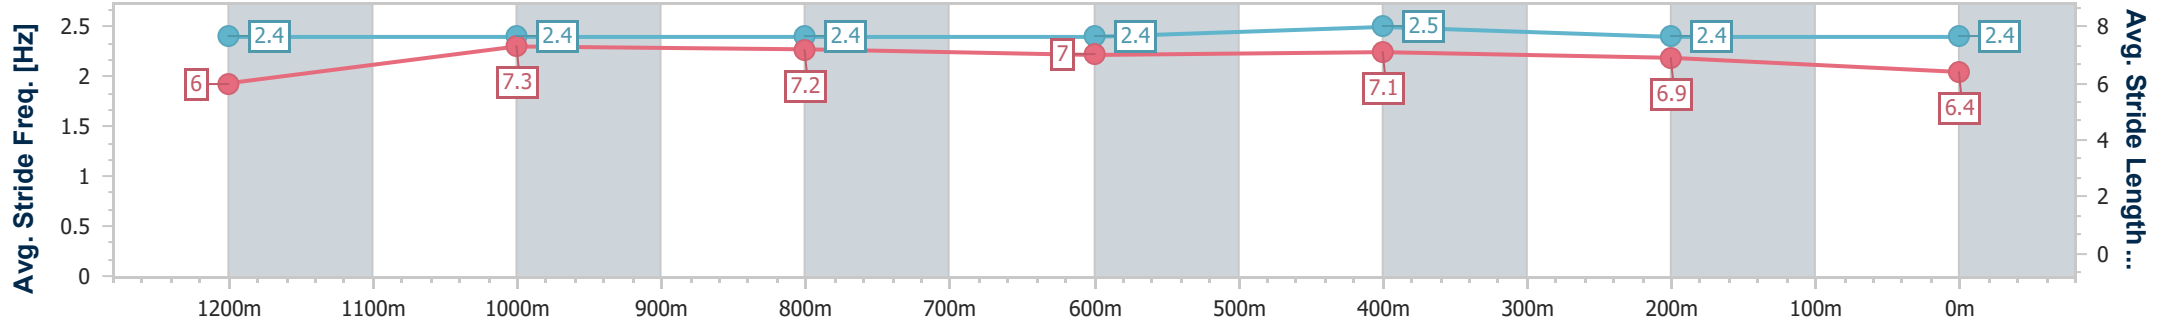

Eagle Farm QLD Professional
Race 3: THE GIBSON QTIS Three-Year-Old Maiden Plate - 1400m

20 September 2024 - 13:42

Track Rating: Good 4, Weather: Fine, Rail Position: +7m Entire

BRISBANE RACING CLUB

Section	Overall	1200m	1000m	800m	600m	400m	200m
Section Times	1:25.27 [12] (0:13.74)	1:11.53 [1] (0:11.12)	1:00.41 [2] (0:11.86)	0:48.55 [2] (0:12.03)	0:36.52 [2] (0:11.40)	0:25.12 [3] (0:11.89)	0:13.23 [7] (0:13.23)
Average Speed [km/h]	52.9	64.6	61.6	60.4	62.7	60.6	54.5
Top Speed [km/h]	67.1	66.6	62.7	61.6	64.3	63.5	58.7
Avg. Dist. to Rail [m]	8.4	3.8	2.4	2.1	1.2	2.1	3.2
Avg. Stride Freq. [Hz]	2.4	2.4	2.4	2.4	2.5	2.4	2.4
Avg. Stride Length [m]	6.0	7.3	7.2	7.0	7.1	6.9	6.4