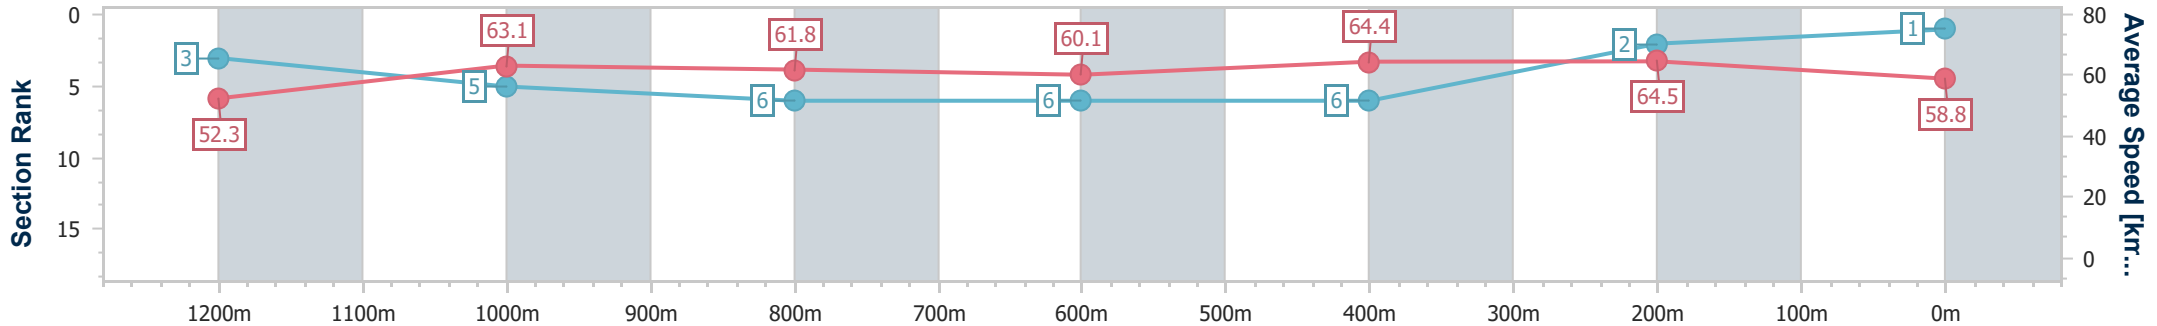

20 September 2024 - 13:42

Track Rating: Good 4, Weather: Fine, Rail Position: +7m Entire

BRISBANE RACING CLUB

Section	Overall	1200m	1000m	800m	600m	400m	200m
Section Times	1:23.79 [1] (0:13.85)	1:09.94 [3] (0:11.47)	0:58.47 [5] (0:11.80)	0:46.67 [6] (0:12.01)	0:34.66 [6] (0:11.25)	0:23.41 [6] (0:11.19)	0:12.22 [2] (0:12.22)
Average Speed [km/h]	52.3	63.1	61.8	60.1	64.4	64.5	58.8
Top Speed [km/h]	67.2	65.3	63.7	60.5	67.4	66.4	61.8
Avg. Dist. to Rail [m]	11.0	3.3	2.4	1.2	1.2	5.4	4.3
Avg. Stride Freq. [Hz]	2.3	2.3	2.3	2.3	2.4	2.4	2.3
Avg. Stride Length [m]	6.3	7.5	7.4	7.4	7.6	7.4	7.1