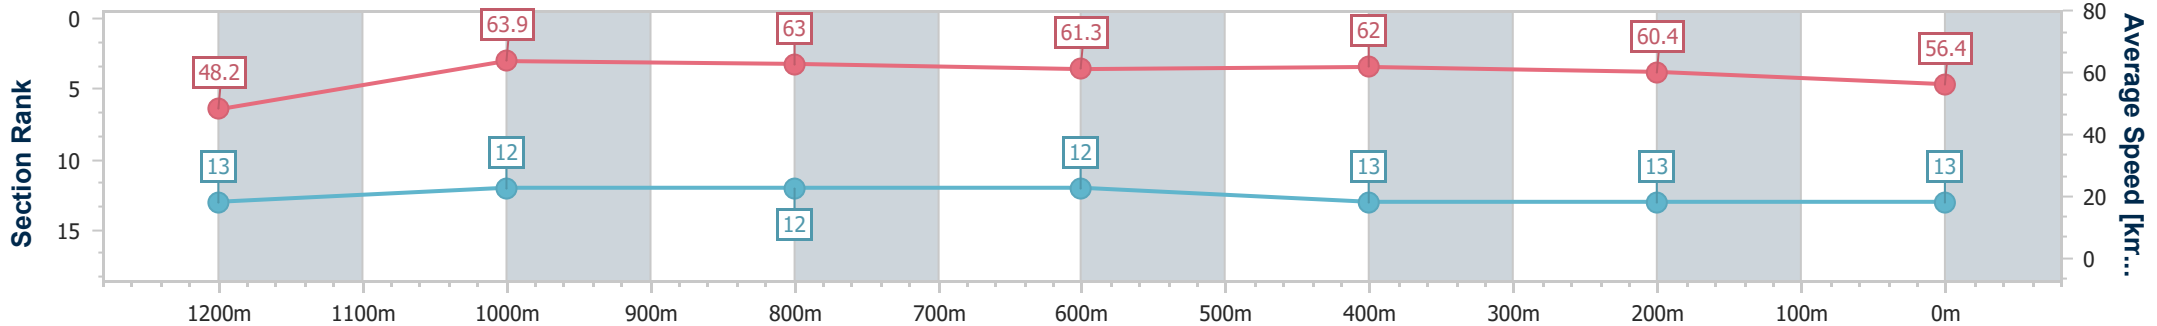

Horse/Jockey Name	Grandma's Love
Final Rank	13
Fastest Section Time (Section)	0:11.31 (1200m)
Top Speed [km/h] (Section)	66.1 (1200m)
Race State	Finished

Eagle Farm QLD Professional
Race 3: THE GIBSON QTIS Three-Year-Old Maiden Plate - 1400m
20 September 2024 - 13:42
Track Rating: Good 4, Weather: Fine, Rail Position: +7m Entire

BRISBANE RACING CLUB

Section	Overall	1200m	1000m	800m	600m	400m	200m
Section Times	1:26.16 [13] (0:14.99)	1:11.17 [13] (0:11.31)	0:59.86 [12] (0:11.58)	0:48.28 [12] (0:11.86)	0:36.42 [12] (0:11.72)	0:24.70 [13] (0:11.90)	0:12.80 [13] (0:12.80)
Average Speed [km/h]	48.2	63.9	63.0	61.3	62.0	60.4	56.4
Top Speed [km/h]	62.1	66.1	63.8	63.9	62.7	62.5	59.7
Avg. Dist. to Rail [m]	2.6	3.1	2.8	2.3	2.1	4.6	4.0
Avg. Stride Freq. [Hz]	2.1	2.3	2.3	2.2	2.3	2.3	2.2
Avg. Stride Length [m]	6.4	7.7	7.8	7.6	7.6	7.4	7.1

- [ ] Ranking at each section and finish
- -.-.- No data available at this section
- NA No data available