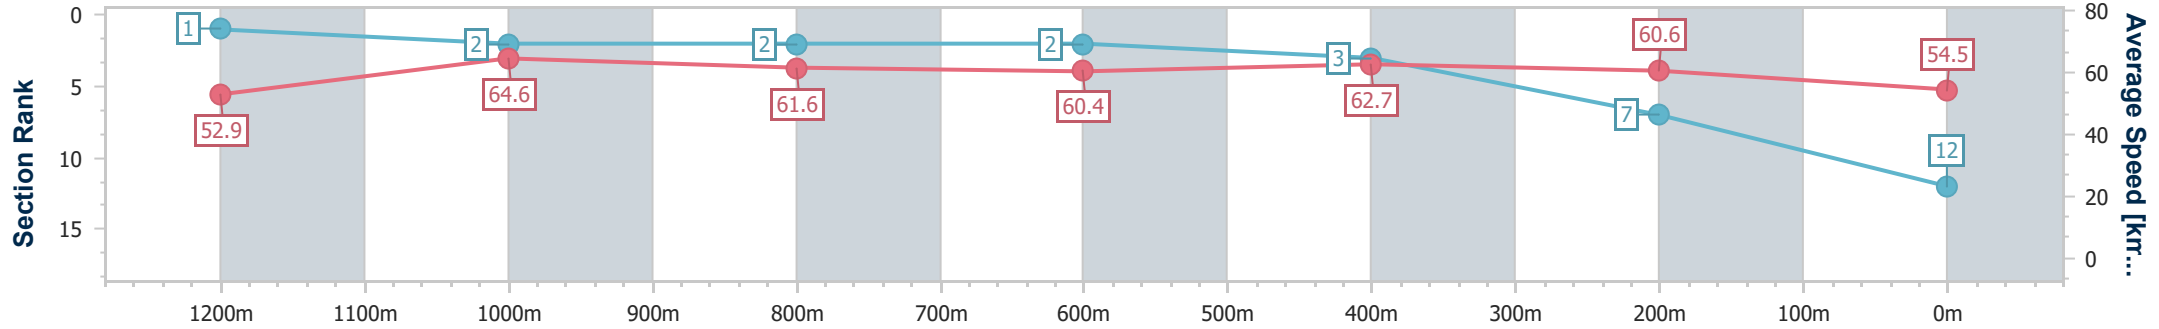

Eagle Farm QLD Professional
Race 3: THE GIBSON QTIS Three-Year-Old Maiden Plate - 1400m

20 September 2024 - 13:42

Track Rating: Good 4, Weather: Fine, Rail Position: +7m Entire

BRISBANE RACING CLUB

Section	Overall	1200m	1000m	800m	600m	400m	200m
Section Times	1:25.27 [12] (0:13.74)	1:11.53 [1] (0:11.12)	1:00.41 [2] (0:11.86)	0:48.55 [2] (0:12.03)	0:36.52 [2] (0:11.40)	0:25.12 [3] (0:11.89)	0:13.23 [7] (0:13.23)
Average Speed [km/h]	52.9	64.6	61.6	60.4	62.7	60.6	54.5
Top Speed [km/h]	67.1	66.6	62.7	61.6	64.3	63.5	58.7
Avg. Dist. to Rail [m]	8.4	3.8	2.4	2.1	1.2	2.1	3.2
Avg. Stride Freq. [Hz]	2.4	2.4	2.4	2.4	2.5	2.4	2.4
Avg. Stride Length [m]	6.0	7.3	7.2	7.0	7.1	6.9	6.4