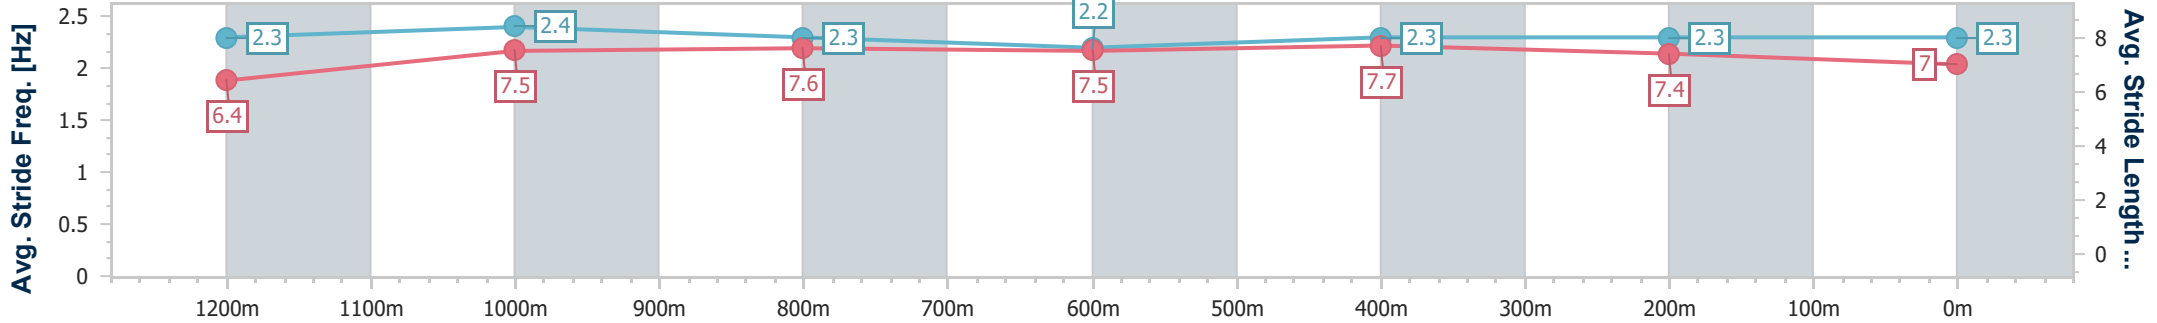

Eagle Farm QLD Professional
Race 3: THE GIBSON QTIS Three-Year-Old Maiden Plate - 1400m

20 September 2024 - 13:42

Track Rating: Good 4, Weather: Fine, Rail Position: +7m Entire

BRISBANE RACING CLUB

Section	Overall	1200m	1000m	800m	600m	400m	200m
Section Times	1:24.31 [5] (0:13.87)	1:10.44 [4] (0:11.25)	0:59.19 [3] (0:11.85)	0:47.34 [5] (0:12.10)	0:35.24 [5] (0:11.30)	0:23.94 [5] (0:11.49)	0:12.45 [5] (0:12.45)
Average Speed [km/h]	52.2	64.3	62.2	60.3	64.1	62.6	57.7
Top Speed [km/h]	71.3	68.4	64.0	61.5	65.6	65.7	60.3
Avg. Dist. to Rail [m]	5.8	4.0	4.8	2.6	1.6	5.2	5.7
Avg. Stride Freq. [Hz]	2.3	2.4	2.3	2.2	2.3	2.3	2.3
Avg. Stride Length [m]	6.4	7.5	7.6	7.5	7.7	7.4	7.0