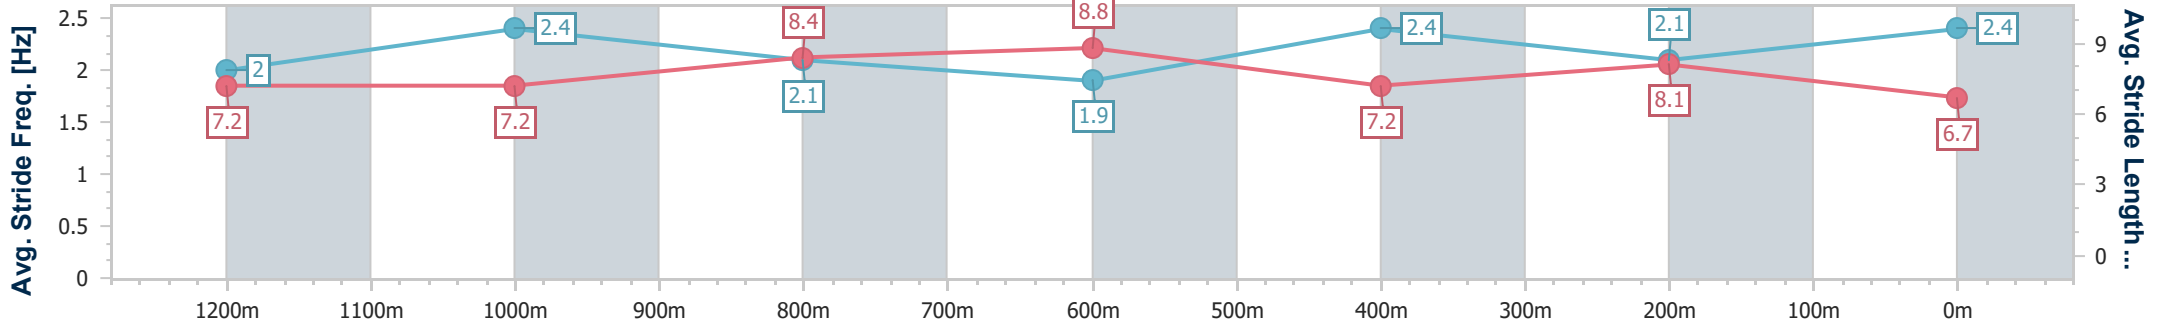

- [] Ranking at each section and finish
- .-.- No data available at this section
- NA No data available

Horse/Jockey Name	Better Draw
Final Rank	8
Fastest Section Time (Section)	0:11.45 (400m)
Top Speed [km/h] (Section)	64.5 (600m)
Race State	Finished

Eagle Farm QLD Professional
Race 3: THE GIBSON QTIS Three-Year-Old Maiden Plate - 1400m

20 September 2024 - 13:42

Track Rating: Good 4, Weather: Fine, Rail Position: +7m Entire

BRISBANE RACING CLUB

Section	Overall	1200m	1000m	800m	600m	400m	200m
Section Times	1:24.89 [8] (0:14.38)	1:10.51 [9] (0:11.63)	0:58.88 [11] (0:11.77)	0:47.11 [11] (0:11.89)	0:35.22 [11] (0:11.46)	0:23.76 [11] (0:11.45)	0:12.31 [11] (0:12.31)
Average Speed [km/h]	50.3	62.2	62.0	61.0	62.9	62.9	58.4
Top Speed [km/h]	63.1	63.7	64.5	62.5	64.5	64.0	62.3
Avg. Dist. to Rail [m]	8.8	4.3	2.9	1.4	0.9	7.1	9.0
Avg. Stride Freq. [Hz]	2.0	2.4	2.1	1.9	2.4	2.1	2.4
Avg. Stride Length [m]	7.2	7.2	8.4	8.8	7.2	8.1	6.7