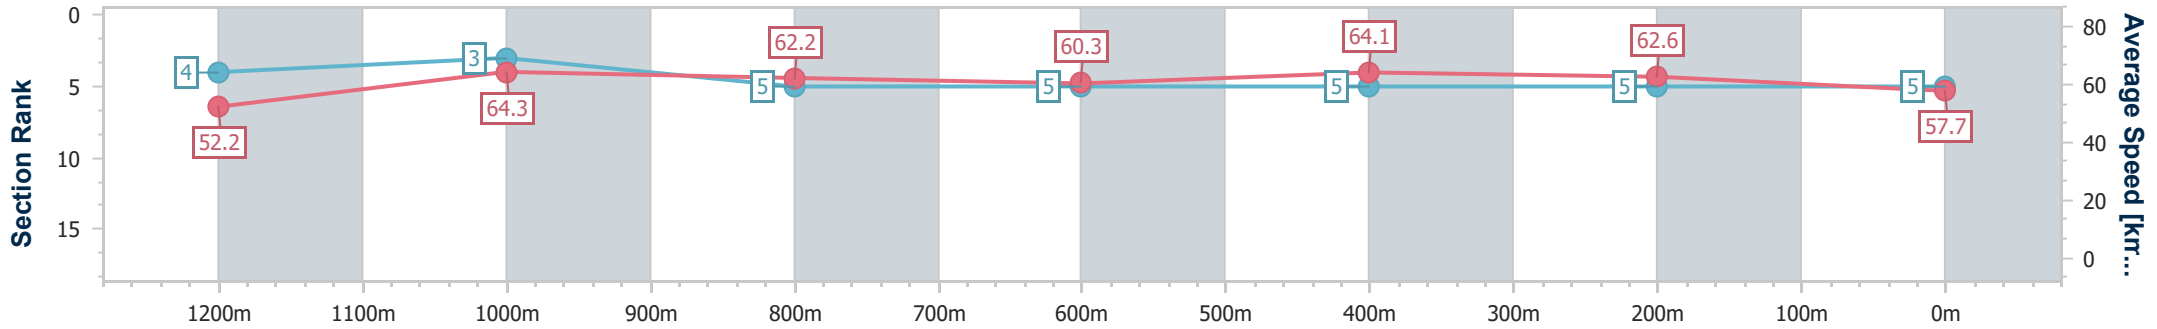

Eagle Farm QLD Professional
Race 3: THE GIBSON QTIS Three-Year-Old Maiden Plate - 1400m

20 September 2024 - 13:42

Track Rating: Good 4, Weather: Fine, Rail Position: +7m Entire

BRISBANE RACING CLUB

Section	Overall	1200m	1000m	800m	600m	400m	200m
Section Times	1:24.31 [5] (0:13.87)	1:10.44 [4] (0:11.25)	0:59.19 [3] (0:11.85)	0:47.34 [5] (0:12.10)	0:35.24 [5] (0:11.30)	0:23.94 [5] (0:11.49)	0:12.45 [5] (0:12.45)
Average Speed [km/h]	52.2	64.3	62.2	60.3	64.1	62.6	57.7
Top Speed [km/h]	71.3	68.4	64.0	61.5	65.6	65.7	60.3
Avg. Dist. to Rail [m]	5.8	4.0	4.8	2.6	1.6	5.2	5.7
Avg. Stride Freq. [Hz]	2.3	2.4	2.3	2.2	2.3	2.3	2.3
Avg. Stride Length [m]	6.4	7.5	7.6	7.5	7.7	7.4	7.0