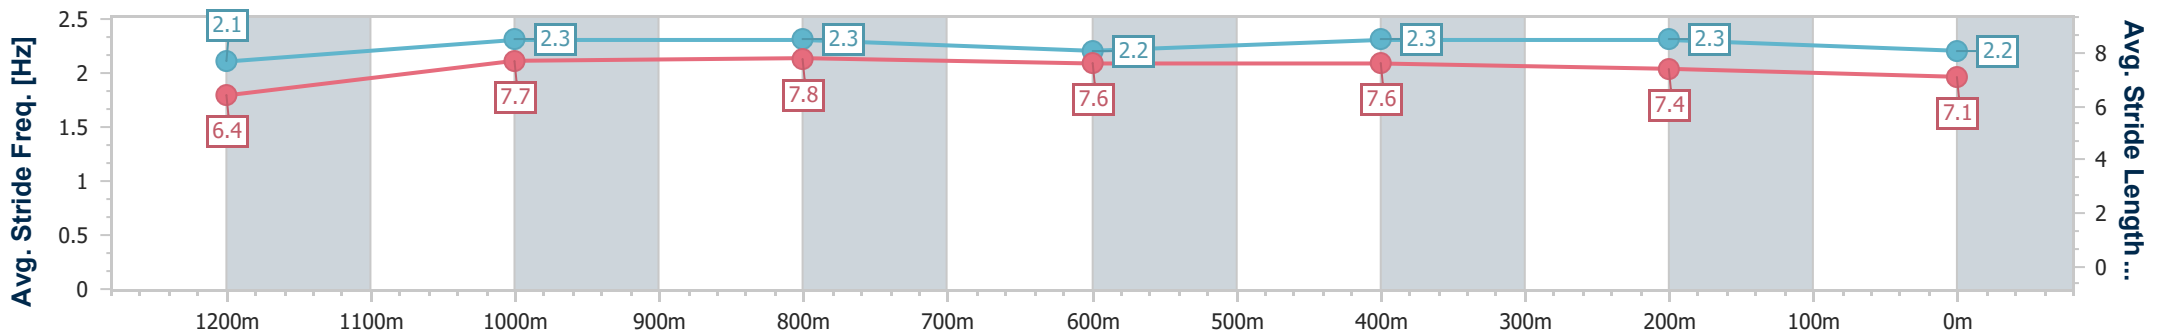

Eagle Farm QLD Professional
Race 3: THE GIBSON QTIS Three-Year-Old Maiden Plate - 1400m

20 September 2024 - 13:42

Track Rating: Good 4, Weather: Fine, Rail Position: +7m Entire

BRISBANE RACING CLUB

Section	Overall	1200m	1000m	800m	600m	400m	200m
Section Times	1:25.27 [12] (0:13.74)	1:11.53 [1] (0:11.12)	1:00.41 [2] (0:11.86)	0:48.55 [2] (0:12.03)	0:36.52 [2] (0:11.40)	0:25.12 [3] (0:11.89)	0:13.23 [7] (0:13.23)
Average Speed [km/h]	52.9	64.6	61.6	60.4	62.7	60.6	54.5
Top Speed [km/h]	67.1	66.6	62.7	61.6	64.3	63.5	58.7
Avg. Dist. to Rail [m]	8.4	3.8	2.4	2.1	1.2	2.1	3.2
Avg. Stride Freq. [Hz]	2.4	2.4	2.4	2.4	2.5	2.4	2.4
Avg. Stride Length [m]	6.0	7.3	7.2	7.0	7.1	6.9	6.4

- [] Ranking at each section and finish
- .-.- No data available at this section
- NA No data available

Horse/Jockey Name	Grandma's Love
Final Rank	13
Fastest Section Time (Section)	0:11.31 (1200m)
Top Speed [km/h] (Section)	66.1 (1200m)
Race State	Finished

Eagle Farm QLD Professional
 Race 3: THE GIBSON QTIS Three-Year-Old Maiden Plate - 1400m
 20 September 2024 - 13:42
 Track Rating: Good 4, Weather: Fine, Rail Position: +7m Entire

BRISBANE RACING CLUB

Section	Overall	1200m	1000m	800m	600m	400m	200m
Section Times	1:26.16 [13] (0:14.99)	1:11.17 [13] (0:11.31)	0:59.86 [12] (0:11.58)	0:48.28 [12] (0:11.86)	0:36.42 [12] (0:11.72)	0:24.70 [13] (0:11.90)	0:12.80 [13] (0:12.80)
Average Speed [km/h]	48.2	63.9	63.0	61.3	62.0	60.4	56.4
Top Speed [km/h]	62.1	66.1	63.8	63.9	62.7	62.5	59.7
Avg. Dist. to Rail [m]	2.6	3.1	2.8	2.3	2.1	4.6	4.0
Avg. Stride Freq. [Hz]	2.1	2.3	2.3	2.2	2.3	2.3	2.2
Avg. Stride Length [m]	6.4	7.7	7.8	7.6	7.6	7.4	7.1

- [] Ranking at each section and finish
- .-.- No data available at this section
- NA No data available