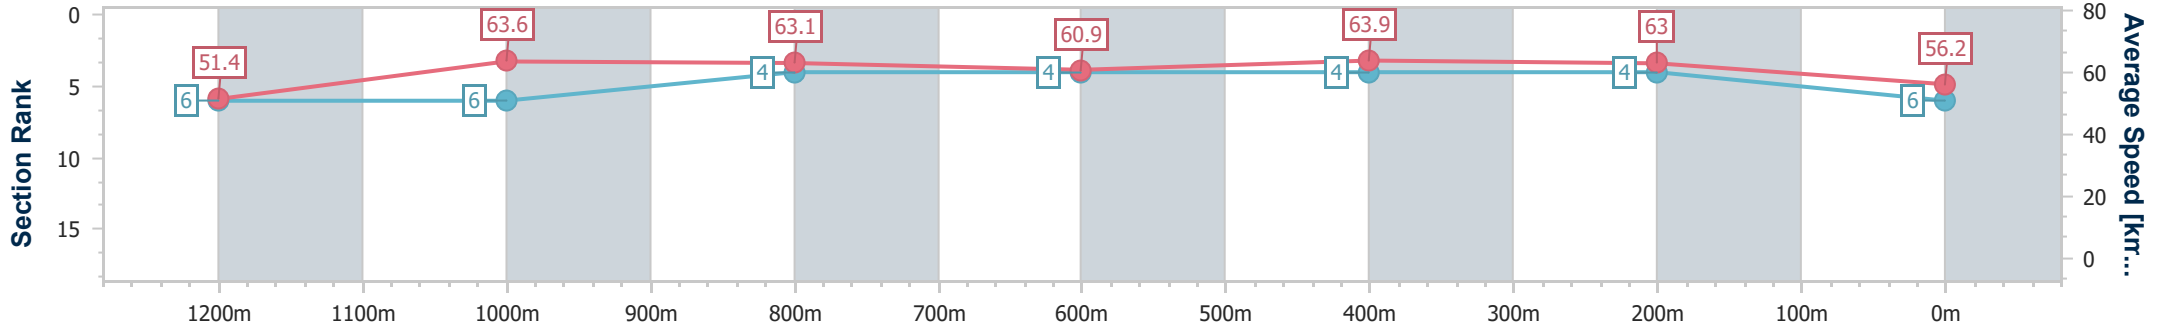

Eagle Farm QLD Professional
Race 3: THE GIBSON QTIS Three-Year-Old Maiden Plate - 1400m

20 September 2024 - 13:42

Track Rating: Good 4, Weather: Fine, Rail Position: +7m Entire

BRISBANE RACING CLUB

Section	Overall	1200m	1000m	800m	600m	400m	200m
Section Times	1:24.59 [6] (0:14.00)	1:10.59 [6] (0:11.35)	0:59.24 [6] (0:11.57)	0:47.67 [4] (0:12.12)	0:35.55 [4] (0:11.33)	0:24.22 [4] (0:11.44)	0:12.78 [4] (0:12.78)
Average Speed [km/h]	51.4	63.6	63.1	60.9	63.9	63.0	56.2
Top Speed [km/h]	66.3	66.5	64.8	61.3	66.1	65.5	59.5
Avg. Dist. to Rail [m]	3.7	1.9	3.3	4.6	1.6	2.9	1.5
Avg. Stride Freq. [Hz]	2.4	2.4	2.3	2.3	2.4	2.4	2.3
Avg. Stride Length [m]	6.0	7.3	7.4	7.3	7.3	7.3	6.8