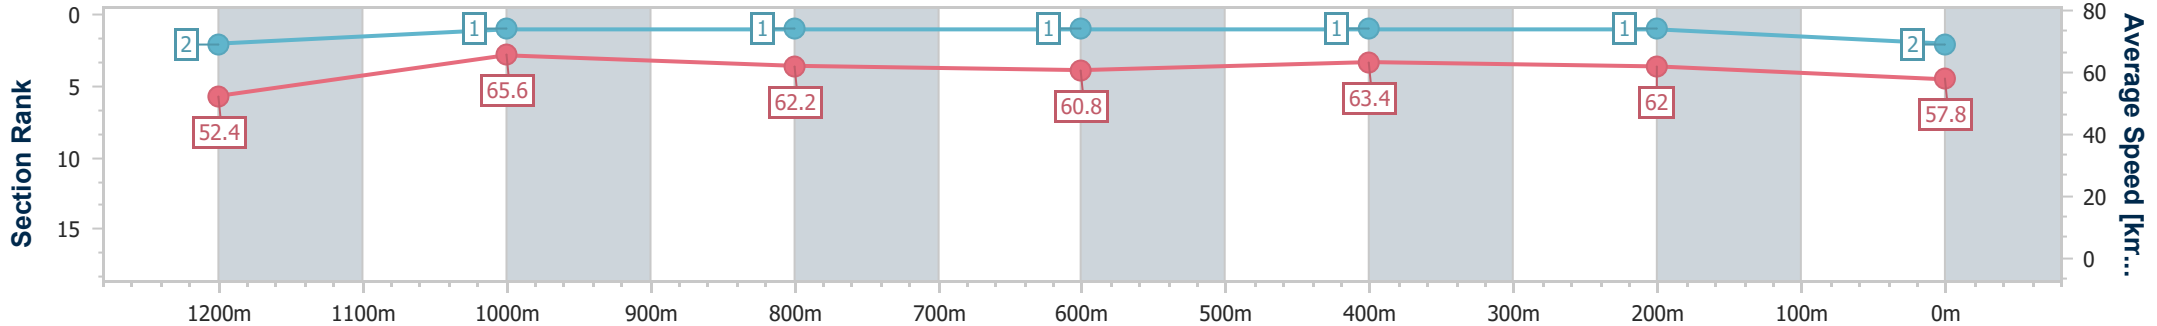

Eagle Farm QLD Professional
Race 3: THE GIBSON QTIS Three-Year-Old Maiden Plate - 1400m

20 September 2024 - 13:42

Track Rating: Good 4, Weather: Fine, Rail Position: +7m Entire

BRISBANE RACING CLUB

Section	Overall	1200m	1000m	800m	600m	400m	200m
Section Times	1:23.95 [2] (0:13.77)	1:10.18 [2] (0:11.02)	0:59.16 [1] (0:11.81)	0:47.35 [1] (0:12.00)	0:35.35 [1] (0:11.31)	0:24.04 [1] (0:11.58)	0:12.46 [1] (0:12.46)
Average Speed [km/h]	52.4	65.6	62.2	60.8	63.4	62.0	57.8
Top Speed [km/h]	67.1	67.3	64.1	61.9	64.8	64.6	60.4
Avg. Dist. to Rail [m]	7.5	3.3	4.2	2.3	1.0	2.0	2.1
Avg. Stride Freq. [Hz]	2.4	2.4	2.4	2.3	2.4	2.4	2.4
Avg. Stride Length [m]	6.1	7.4	7.3	7.2	7.3	7.2	6.8