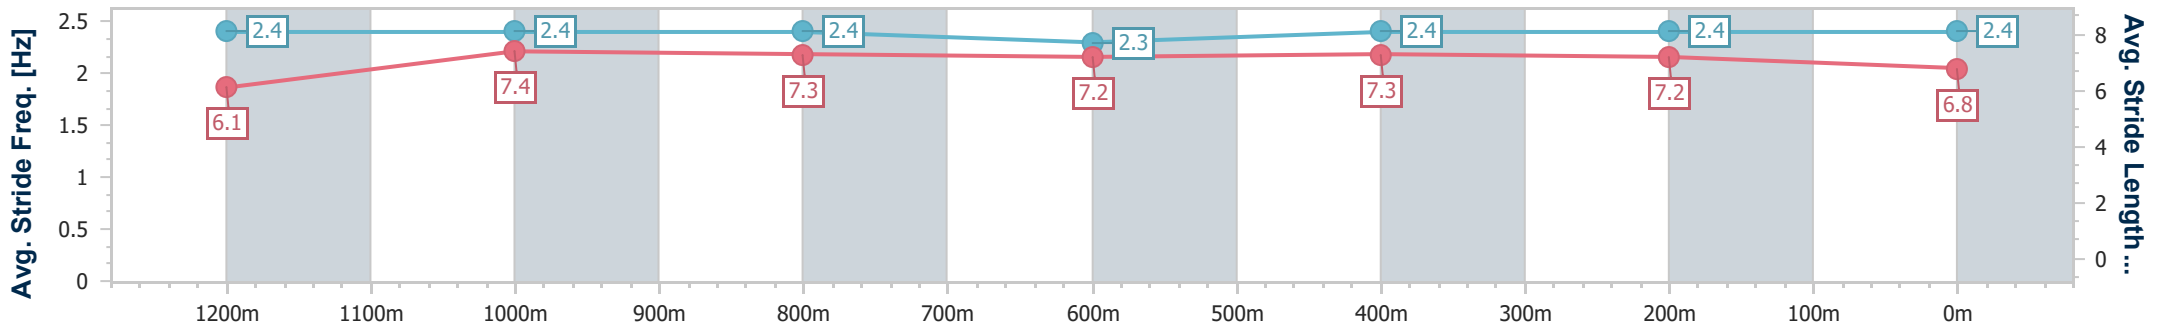

Eagle Farm QLD Professional
Race 3: THE GIBSON QTIS Three-Year-Old Maiden Plate - 1400m

20 September 2024 - 13:42

Track Rating: Good 4, Weather: Fine, Rail Position: +7m Entire

BRISBANE RACING CLUB

Section	Overall	1200m	1000m	800m	600m	400m	200m
Section Times	1:23.95 [2] (0:13.77)	1:10.18 [2] (0:11.02)	0:59.16 [1] (0:11.81)	0:47.35 [1] (0:12.00)	0:35.35 [1] (0:11.31)	0:24.04 [1] (0:11.58)	0:12.46 [1] (0:12.46)
Average Speed [km/h]	52.4	65.6	62.2	60.8	63.4	62.0	57.8
Top Speed [km/h]	67.1	67.3	64.1	61.9	64.8	64.6	60.4
Avg. Dist. to Rail [m]	7.5	3.3	4.2	2.3	1.0	2.0	2.1
Avg. Stride Freq. [Hz]	2.4	2.4	2.4	2.3	2.4	2.4	2.4
Avg. Stride Length [m]	6.1	7.4	7.3	7.2	7.3	7.2	6.8

- [] Ranking at each section and finish
- .-.- No data available at this section
- NA No data available

Horse/Jockey Name	Henley Room
Final Rank	3
Fastest Section Time (Section)	0:11.13 (400m)
Top Speed [km/h] (Section)	66.8 (400m)
Race State	Finished