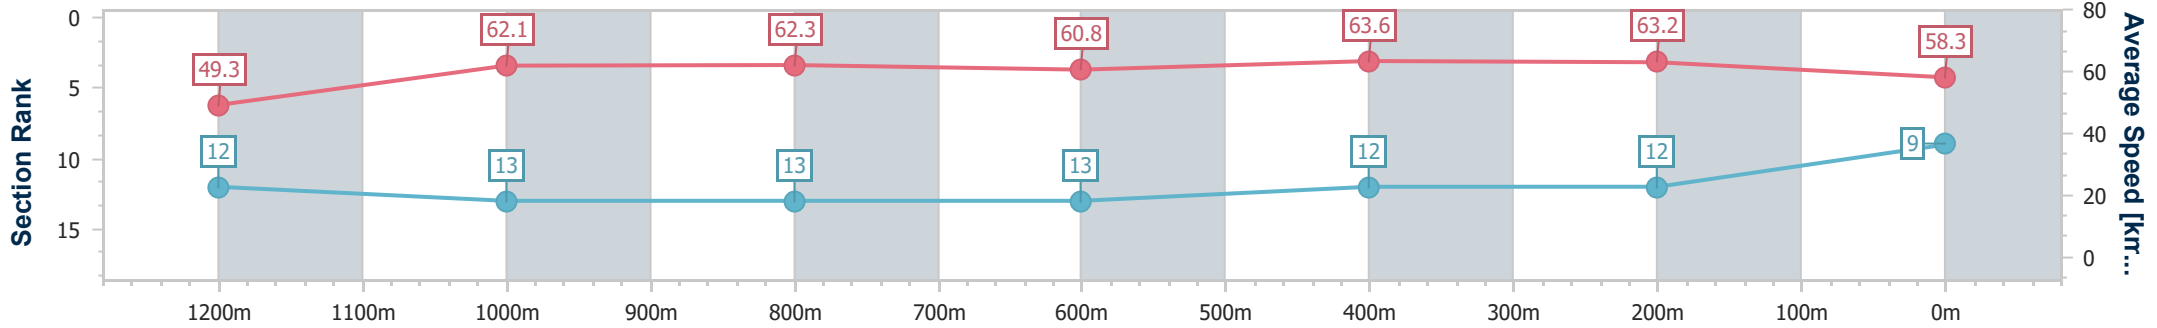

Eagle Farm QLD Professional
Race 3: THE GIBSON QTIS Three-Year-Old Maiden Plate - 1400m

20 September 2024 - 13:42

Track Rating: Good 4, Weather: Fine, Rail Position: +7m Entire

BRISBANE RACING CLUB

Section	Overall	1200m	1000m	800m	600m	400m	200m
Section Times	1:24.99 [9] (0:14.67)	1:10.32 [12] (0:11.63)	0:58.69 [13] (0:11.70)	0:46.99 [13] (0:11.89)	0:35.10 [13] (0:11.37)	0:23.73 [12] (0:11.39)	0:12.34 [12] (0:12.34)
Average Speed [km/h]	49.3	62.1	62.3	60.8	63.6	63.2	58.3
Top Speed [km/h]	62.7	63.2	63.8	63.5	65.8	65.8	61.1
Avg. Dist. to Rail [m]	4.6	2.5	2.3	1.1	1.1	4.2	2.4
Avg. Stride Freq. [Hz]	2.3	2.4	2.4	2.3	2.3	2.3	2.3
Avg. Stride Length [m]	6.0	7.1	7.3	7.4	7.6	7.5	7.1

- [] Ranking at each section and finish
- .-.- No data available at this section
- NA No data available

Horse/Jockey Name	Mission Possible
Final Rank	10
Fastest Section Time (Section)	0:11.32 (600m)
Top Speed [km/h] (Section)	66.3 (600m)
Race State	Finished