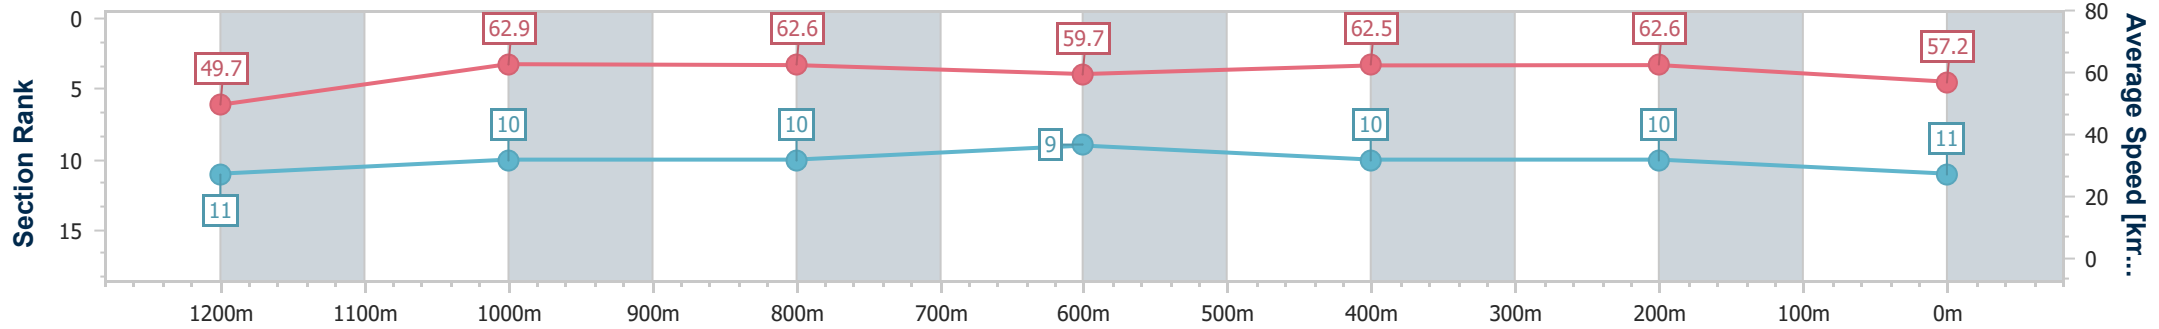

- [] Ranking at each section and finish
- .-.- No data available at this section
- NA No data available

Horse/Jockey Name	Call Sign
Final Rank	11
Fastest Section Time (Section)	0:11.43 (1200m)
Top Speed [km/h] (Section)	65.6 (400m)
Race State	Finished

Eagle Farm QLD Professional
Race 3: THE GIBSON QTIS Three-Year-Old Maiden Plate - 1400m

20 September 2024 - 13:42

Track Rating: Good 4, Weather: Fine, Rail Position: +7m Entire

BRISBANE RACING CLUB

Section	Overall	1200m	1000m	800m	600m	400m	200m
Section Times	1:25.15 [11] (0:14.54)	1:10.61 [11] (0:11.43)	0:59.18 [10] (0:11.59)	0:47.59 [10] (0:12.02)	0:35.57 [9] (0:11.49)	0:24.08 [10] (0:11.48)	0:12.60 [10] (0:12.60)
Average Speed [km/h]	49.7	62.9	62.6	59.7	62.5	62.6	57.2
Top Speed [km/h]	63.6	64.3	64.5	61.4	65.2	65.6	59.7
Avg. Dist. to Rail [m]	7.3	2.4	0.9	0.1	1.4	0.7	0.6
Avg. Stride Freq. [Hz]	2.3	2.4	2.3	2.3	2.3	2.3	2.2
Avg. Stride Length [m]	6.1	7.5	7.5	7.2	7.5	7.5	7.1