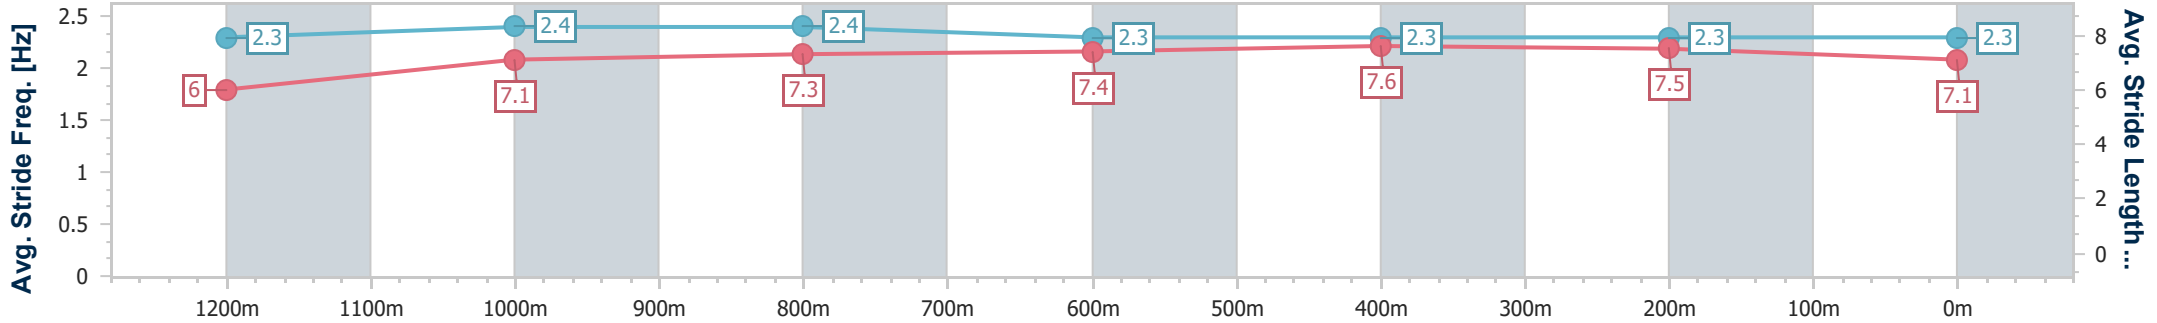

Eagle Farm QLD Professional
Race 3: THE GIBSON QTIS Three-Year-Old Maiden Plate - 1400m

20 September 2024 - 13:42

Track Rating: Good 4, Weather: Fine, Rail Position: +7m Entire

BRISBANE RACING CLUB

Section	Overall	1200m	1000m	800m	600m	400m	200m
Section Times	1:24.99 [9] (0:14.67)	1:10.32 [12] (0:11.63)	0:58.69 [13] (0:11.70)	0:46.99 [13] (0:11.89)	0:35.10 [13] (0:11.37)	0:23.73 [12] (0:11.39)	0:12.34 [12] (0:12.34)
Average Speed [km/h]	49.3	62.1	62.3	60.8	63.6	63.2	58.3
Top Speed [km/h]	62.7	63.2	63.8	63.5	65.8	65.8	61.1
Avg. Dist. to Rail [m]	4.6	2.5	2.3	1.1	1.1	4.2	2.4
Avg. Stride Freq. [Hz]	2.3	2.4	2.4	2.3	2.3	2.3	2.3
Avg. Stride Length [m]	6.0	7.1	7.3	7.4	7.6	7.5	7.1

- [] Ranking at each section and finish
- .-.- No data available at this section
- NA No data available

Horse/Jockey Name	Mission Possible
Final Rank	10
Fastest Section Time (Section)	0:11.32 (600m)
Top Speed [km/h] (Section)	66.3 (600m)
Race State	Finished