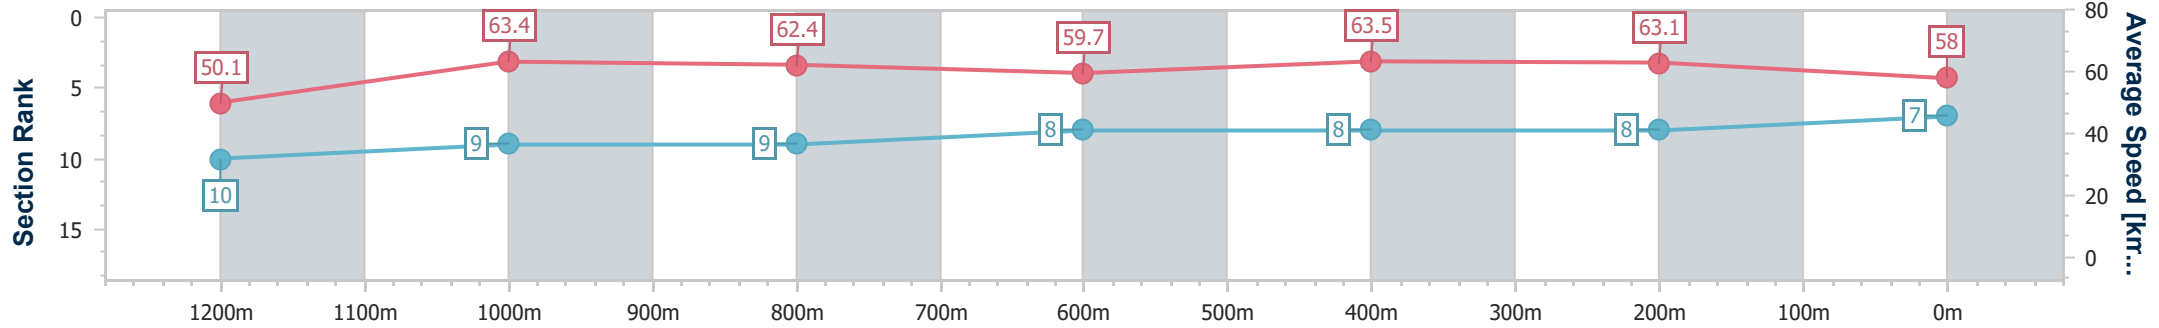

Eagle Farm QLD Professional
Race 3: THE GIBSON QTIS Three-Year-Old Maiden Plate - 1400m

20 September 2024 - 13:42

Track Rating: Good 4, Weather: Fine, Rail Position: +7m Entire

BRISBANE RACING CLUB

Section	Overall	1200m	1000m	800m	600m	400m	200m
Section Times	1:24.69 [7] (0:14.42)	1:10.27 [10] (0:11.38)	0:58.89 [9] (0:11.65)	0:47.24 [9] (0:12.11)	0:35.13 [8] (0:11.32)	0:23.81 [8] (0:11.43)	0:12.38 [8] (0:12.38)
Average Speed [km/h]	50.1	63.4	62.4	59.7	63.5	63.1	58.0
Top Speed [km/h]	64.0	65.3	63.4	61.4	66.0	66.0	60.7
Avg. Dist. to Rail [m]	5.5	2.5	2.0	1.1	0.5	0.6	0.6
Avg. Stride Freq. [Hz]	2.2	2.3	2.1	2.2	2.0	2.3	2.2
Avg. Stride Length [m]	6.3	7.8	8.1	7.6	8.7	7.6	7.4

- [] Ranking at each section and finish
- .-.- No data available at this section
- NA No data available

Horse/Jockey Name	Better Draw
Final Rank	8
Fastest Section Time (Section)	0:11.45 (400m)
Top Speed [km/h] (Section)	64.5 (600m)
Race State	Finished