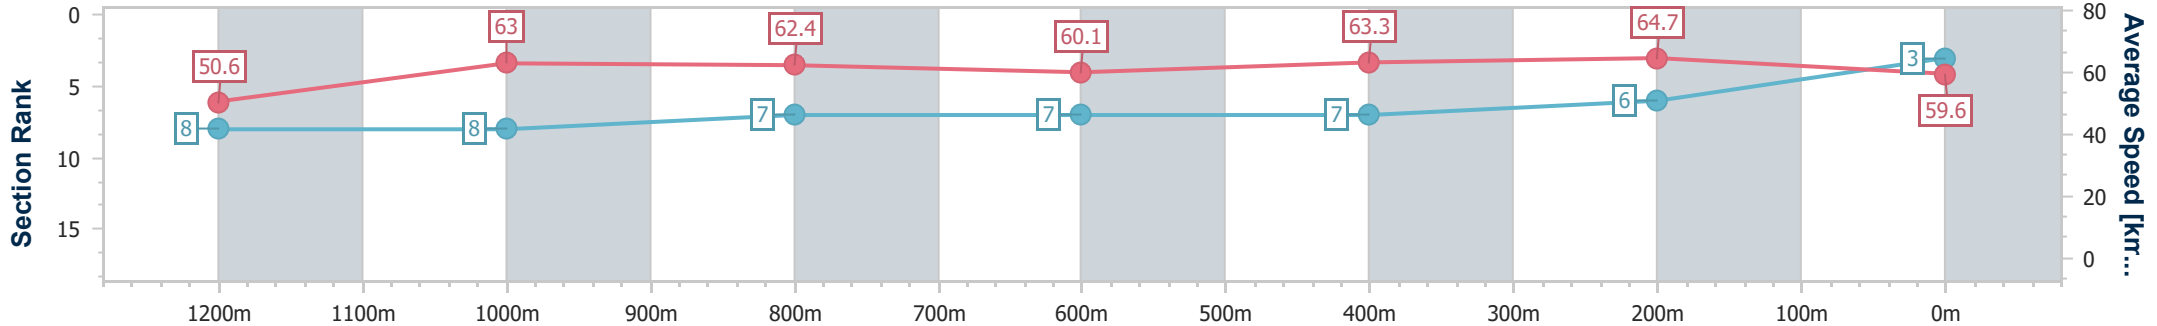

Eagle Farm QLD Professional
Race 3: THE GIBSON QTIS Three-Year-Old Maiden Plate - 1400m

20 September 2024 - 13:42

Track Rating: Good 4, Weather: Fine, Rail Position: +7m Entire

BRISBANE RACING CLUB

Section	Overall	1200m	1000m	800m	600m	400m	200m
Section Times	1:24.06 [3] (0:14.31)	1:09.75 [8] (0:11.40)	0:58.35 [8] (0:11.65)	0:46.70 [7] (0:12.05)	0:34.65 [7] (0:11.46)	0:23.19 [7] (0:11.13)	0:12.06 [6] (0:12.06)
Average Speed [km/h]	50.6	63.0	62.4	60.1	63.3	64.7	59.6
Top Speed [km/h]	64.0	66.2	64.1	60.8	65.1	66.8	63.0
Avg. Dist. to Rail [m]	3.6	2.2	2.0	1.0	1.3	5.9	9.0
Avg. Stride Freq. [Hz]	2.2	2.3	2.3	2.3	2.3	2.4	2.3
Avg. Stride Length [m]	6.3	7.4	7.5	7.4	7.5	7.6	7.1