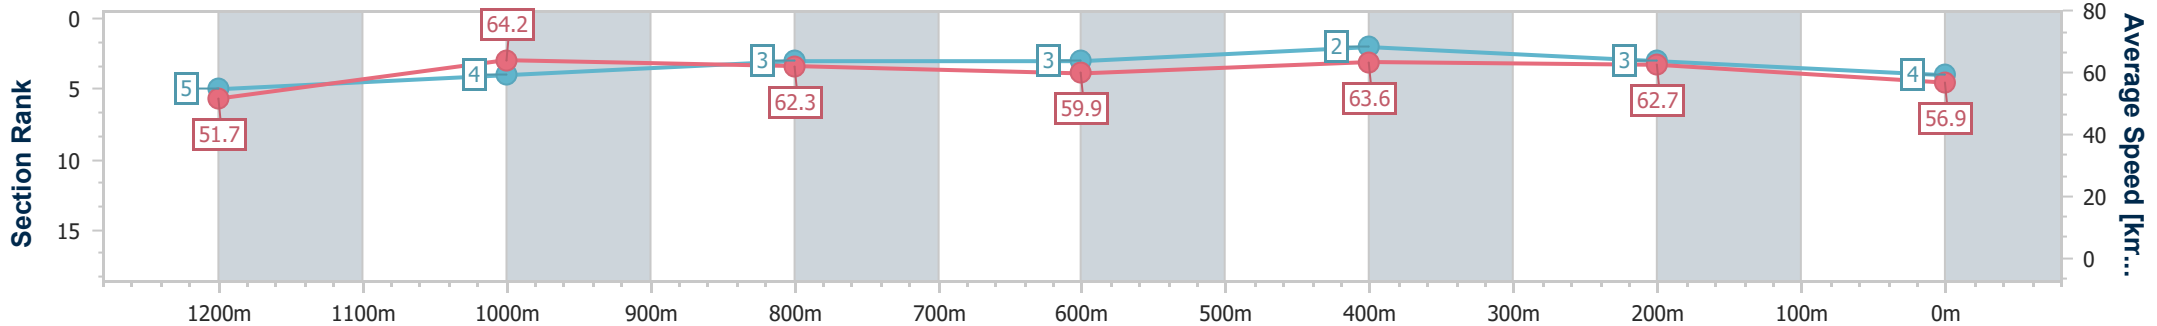

Horse/Jockey Name	He'sgotthesay
Final Rank	4
Fastest Section Time (Section)	0:11.24 (1200m)
Top Speed [km/h] (Section)	65.7 (1200m)
Race State	Finished

Eagle Farm QLD Professional
Race 3: THE GIBSON QTIS Three-Year-Old Maiden Plate - 1400m
20 September 2024 - 13:42
Track Rating: Good 4, Weather: Fine, Rail Position: +7m Entire

BRISBANE
RACING CLUB

Section	Overall	1200m	1000m	800m	600m	400m	200m
Section Times	1:24.23 [4] (0:13.94)	1:10.29 [5] (0:11.24)	0:59.05 [4] (0:11.64)	0:47.41 [3] (0:11.98)	0:35.43 [3] (0:11.28)	0:24.15 [2] (0:11.50)	0:12.65 [3] (0:12.65)
Average Speed [km/h]	51.7	64.2	62.3	59.9	63.6	62.7	56.9
Top Speed [km/h]	65.4	65.7	63.9	61.1	64.9	64.5	60.6
Avg. Dist. to Rail [m]	3.5	1.9	1.2	0.4	0.9	3.3	3.7
Avg. Stride Freq. [Hz]	2.2	2.3	2.2	2.1	2.2	2.3	2.2
Avg. Stride Length [m]	6.6	7.8	7.8	7.8	7.9	7.8	7.3

- [ ] Ranking at each section and finish
- -.-.- No data available at this section
- NA No data available