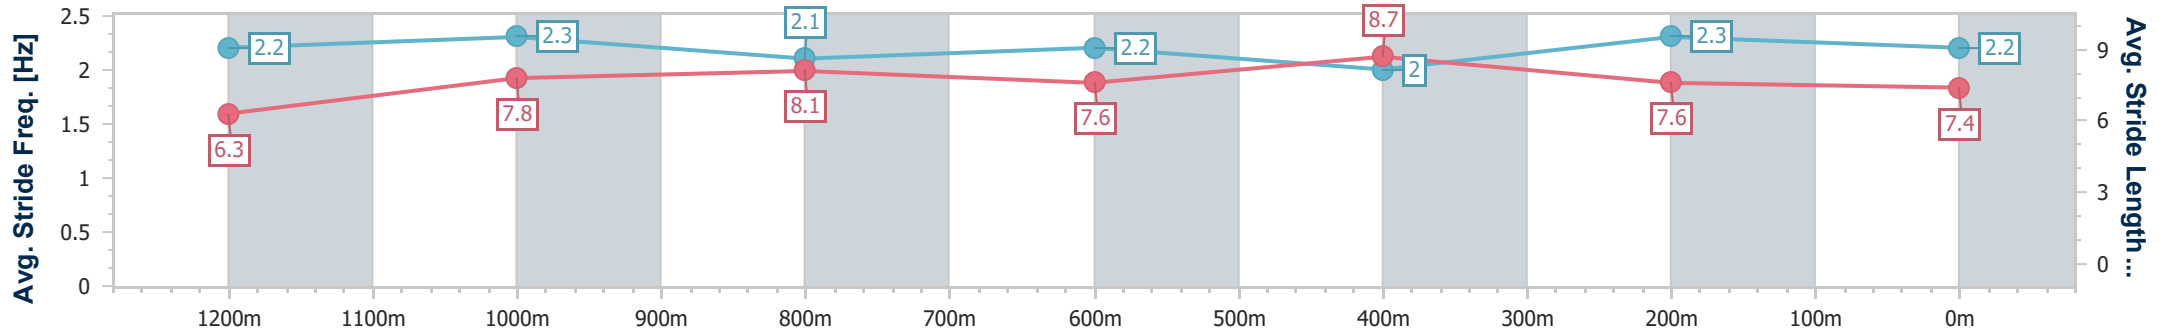

Eagle Farm QLD Professional
Race 3: THE GIBSON QTIS Three-Year-Old Maiden Plate - 1400m

20 September 2024 - 13:42

Track Rating: Good 4, Weather: Fine, Rail Position: +7m Entire

BRISBANE RACING CLUB

Section	Overall	1200m	1000m	800m	600m	400m	200m
Section Times	1:24.69 [7] (0:14.42)	1:10.27 [10] (0:11.38)	0:58.89 [9] (0:11.65)	0:47.24 [9] (0:12.11)	0:35.13 [8] (0:11.32)	0:23.81 [8] (0:11.43)	0:12.38 [8] (0:12.38)
Average Speed [km/h]	50.1	63.4	62.4	59.7	63.5	63.1	58.0
Top Speed [km/h]	64.0	65.3	63.4	61.4	66.0	66.0	60.7
Avg. Dist. to Rail [m]	5.5	2.5	2.0	1.1	0.5	0.6	0.6
Avg. Stride Freq. [Hz]	2.2	2.3	2.1	2.2	2.0	2.3	2.2
Avg. Stride Length [m]	6.3	7.8	8.1	7.6	8.7	7.6	7.4

- [] Ranking at each section and finish
- .-.- No data available at this section
- NA No data available

Horse/Jockey Name	Better Draw
Final Rank	8
Fastest Section Time (Section)	0:11.45 (400m)
Top Speed [km/h] (Section)	64.5 (600m)
Race State	Finished