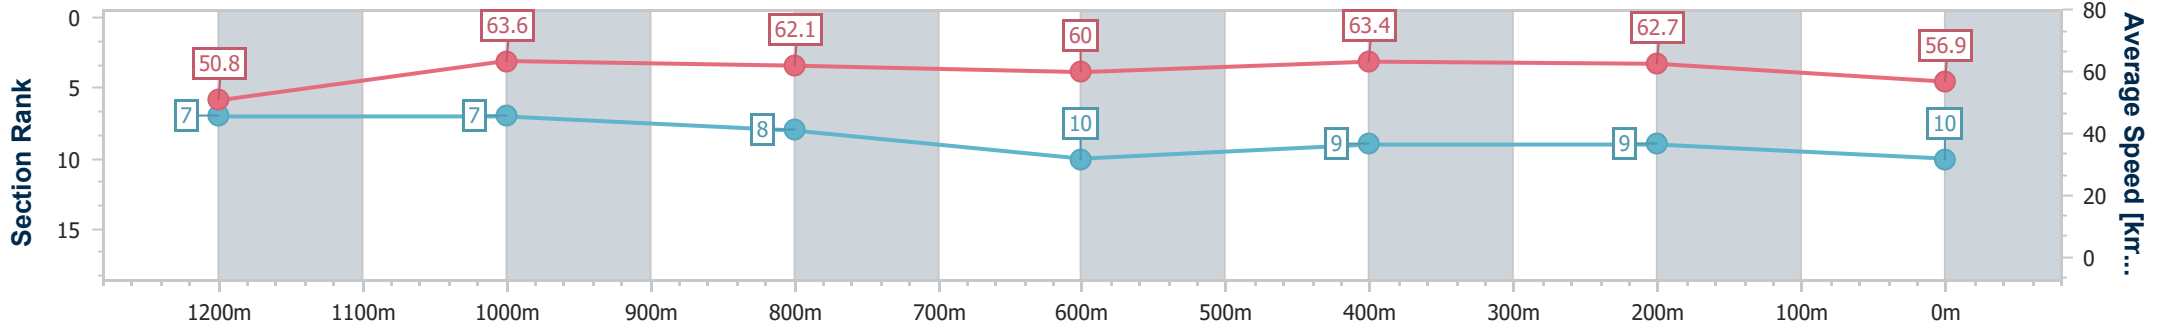

Eagle Farm QLD Professional
Race 3: THE GIBSON QTIS Three-Year-Old Maiden Plate - 1400m

20 September 2024 - 13:42

Track Rating: Good 4, Weather: Fine, Rail Position: +7m Entire

BRISBANE RACING CLUB

Section	Overall	1200m	1000m	800m	600m	400m	200m
Section Times	1:25.05 [10] (0:14.20)	1:10.85 [7] (0:11.39)	0:59.46 [7] (0:11.85)	0:47.61 [8] (0:12.14)	0:35.47 [10] (0:11.32)	0:24.15 [9] (0:11.50)	0:12.65 [9] (0:12.65)
Average Speed [km/h]	50.8	63.6	62.1	60.0	63.4	62.7	56.9
Top Speed [km/h]	63.5	66.0	63.7	60.7	66.3	65.9	59.7
Avg. Dist. to Rail [m]	6.1	4.7	4.1	2.4	1.0	6.7	6.3
Avg. Stride Freq. [Hz]	2.3	2.3	2.3	2.2	2.3	2.3	2.2
Avg. Stride Length [m]	6.3	7.6	7.6	7.5	7.5	7.5	7.1

- [] Ranking at each section and finish
- .-.- No data available at this section
- NA No data available

Horse/Jockey Name	Call Sign
Final Rank	11
Fastest Section Time (Section)	0:11.43 (1200m)
Top Speed [km/h] (Section)	65.6 (400m)
Race State	Finished