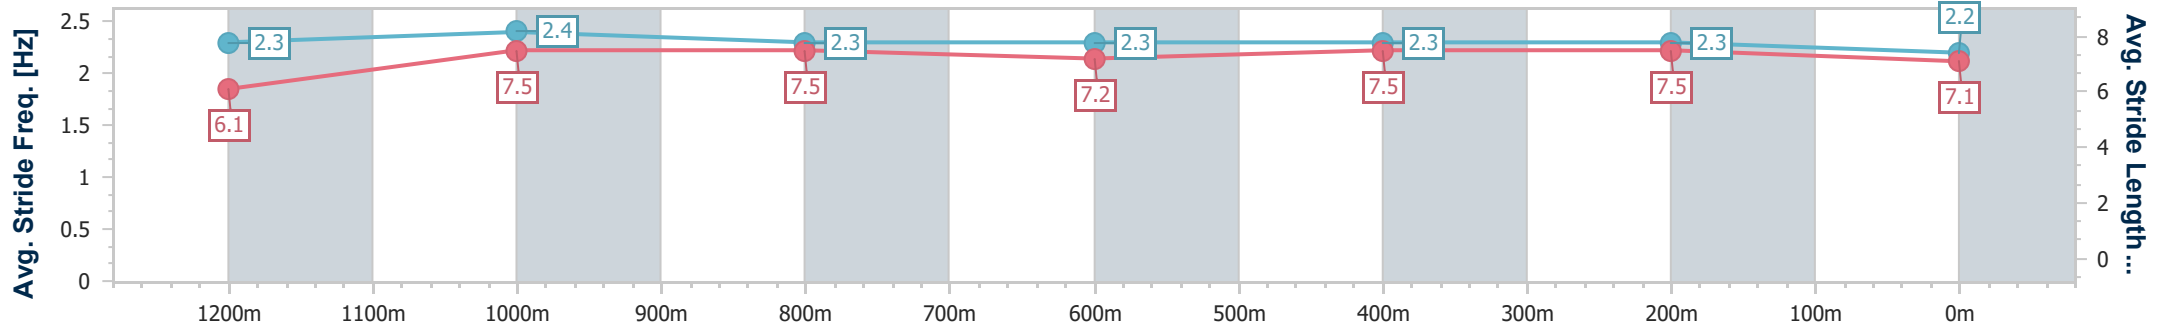

- [] Ranking at each section and finish
- .-.- No data available at this section
- NA No data available

Horse/Jockey Name	Call Sign
Final Rank	11
Fastest Section Time (Section)	0:11.43 (1200m)
Top Speed [km/h] (Section)	65.6 (400m)
Race State	Finished

Eagle Farm QLD Professional
Race 3: THE GIBSON QTIS Three-Year-Old Maiden Plate - 1400m

20 September 2024 - 13:42

Track Rating: Good 4, Weather: Fine, Rail Position: +7m Entire

BRISBANE RACING CLUB

Section	Overall	1200m	1000m	800m	600m	400m	200m
Section Times	1:25.15 [11] (0:14.54)	1:10.61 [11] (0:11.43)	0:59.18 [10] (0:11.59)	0:47.59 [10] (0:12.02)	0:35.57 [9] (0:11.49)	0:24.08 [10] (0:11.48)	0:12.60 [10] (0:12.60)
Average Speed [km/h]	49.7	62.9	62.6	59.7	62.5	62.6	57.2
Top Speed [km/h]	63.6	64.3	64.5	61.4	65.2	65.6	59.7
Avg. Dist. to Rail [m]	7.3	2.4	0.9	0.1	1.4	0.7	0.6
Avg. Stride Freq. [Hz]	2.3	2.4	2.3	2.3	2.3	2.3	2.2
Avg. Stride Length [m]	6.1	7.5	7.5	7.2	7.5	7.5	7.1