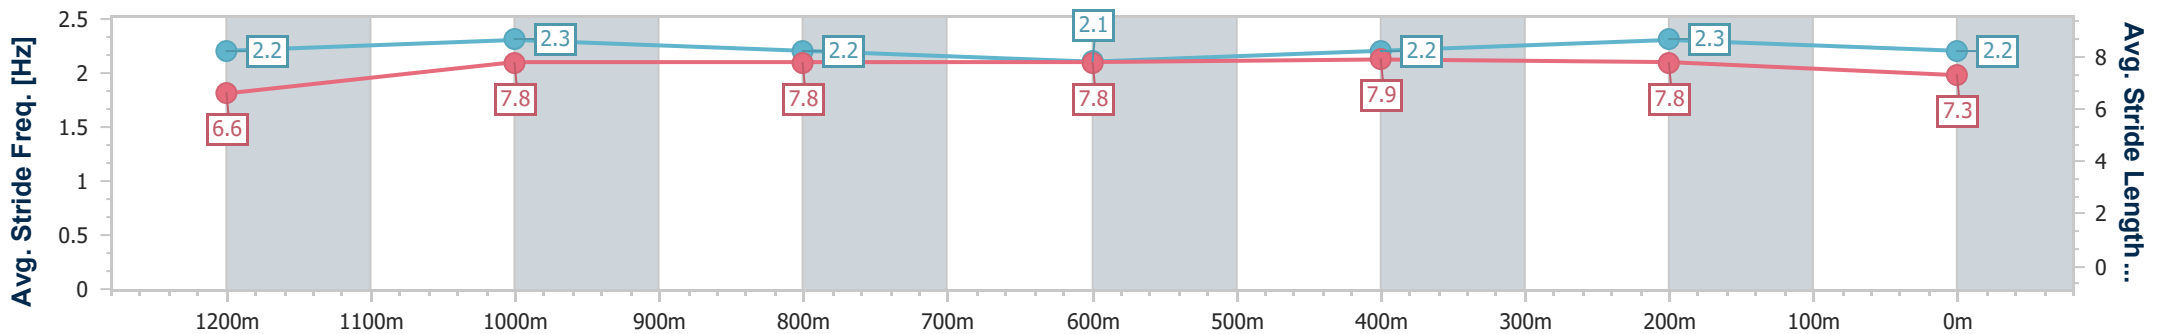

Horse/Jockey Name	He'sgotthesay
Final Rank	4
Fastest Section Time (Section)	0:11.24 (1200m)
Top Speed [km/h] (Section)	65.7 (1200m)
Race State	Finished

Eagle Farm QLD Professional
Race 3: THE GIBSON QTIS Three-Year-Old Maiden Plate - 1400m
20 September 2024 - 13:42
Track Rating: Good 4, Weather: Fine, Rail Position: +7m Entire

BRISBANE
RACING CLUB

Section	Overall	1200m	1000m	800m	600m	400m	200m
Section Times	1:24.23 [4] (0:13.94)	1:10.29 [5] (0:11.24)	0:59.05 [4] (0:11.64)	0:47.41 [3] (0:11.98)	0:35.43 [3] (0:11.28)	0:24.15 [2] (0:11.50)	0:12.65 [3] (0:12.65)
Average Speed [km/h]	51.7	64.2	62.3	59.9	63.6	62.7	56.9
Top Speed [km/h]	65.4	65.7	63.9	61.1	64.9	64.5	60.6
Avg. Dist. to Rail [m]	3.5	1.9	1.2	0.4	0.9	3.3	3.7
Avg. Stride Freq. [Hz]	2.2	2.3	2.2	2.1	2.2	2.3	2.2
Avg. Stride Length [m]	6.6	7.8	7.8	7.8	7.9	7.8	7.3

- [ ] Ranking at each section and finish
- -.-.- No data available at this section
- NA No data available