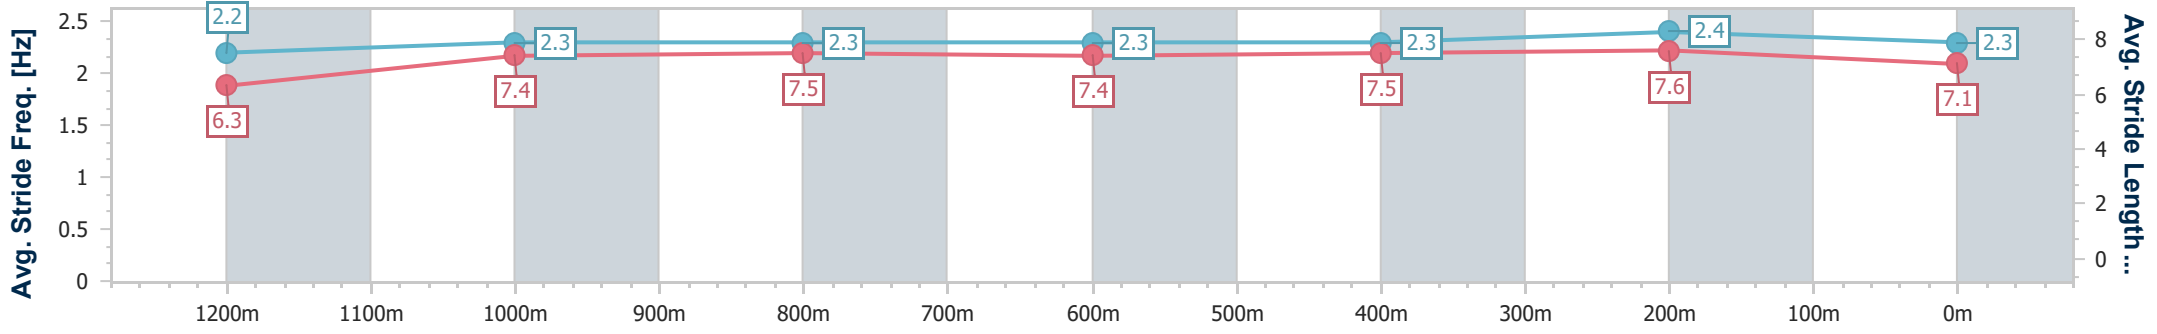

Eagle Farm QLD Professional
Race 3: THE GIBSON QTIS Three-Year-Old Maiden Plate - 1400m

20 September 2024 - 13:42

Track Rating: Good 4, Weather: Fine, Rail Position: +7m Entire

BRISBANE RACING CLUB

Section	Overall	1200m	1000m	800m	600m	400m	200m
Section Times	1:24.06 [3] (0:14.31)	1:09.75 [8] (0:11.40)	0:58.35 [8] (0:11.65)	0:46.70 [7] (0:12.05)	0:34.65 [7] (0:11.46)	0:23.19 [7] (0:11.13)	0:12.06 [6] (0:12.06)
Average Speed [km/h]	50.6	63.0	62.4	60.1	63.3	64.7	59.6
Top Speed [km/h]	64.0	66.2	64.1	60.8	65.1	66.8	63.0
Avg. Dist. to Rail [m]	3.6	2.2	2.0	1.0	1.3	5.9	9.0
Avg. Stride Freq. [Hz]	2.2	2.3	2.3	2.3	2.3	2.4	2.3
Avg. Stride Length [m]	6.3	7.4	7.5	7.4	7.5	7.6	7.1