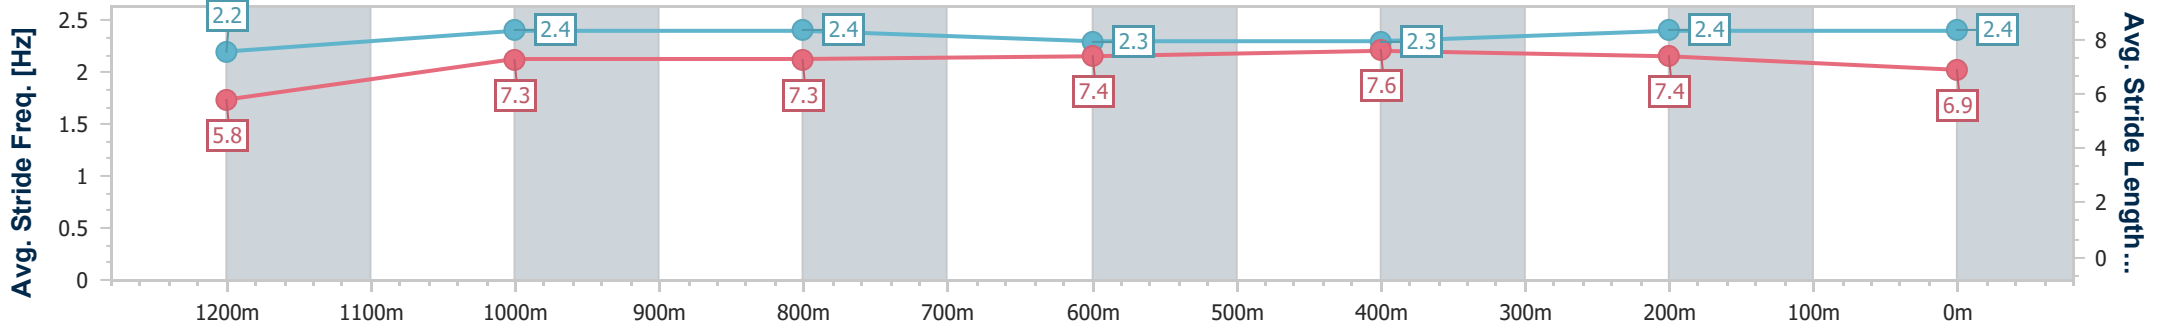

Eagle Farm QLD Professional

Race 4: U&U RECRUITMENT Maiden Plate - 1300m

20 September 2024 - 14:18

Track Rating: Good 4, Weather: Fine, Rail Position: +7m Entire

BRISBANE RACING CLUB

Section	Overall	1200m	1000m	800m	600m	400m	200m
Section Times	1:17.48 [4] (0:08.02)	1:09.46 [3] (0:11.39)	0:58.07 [4] (0:11.71)	0:46.36 [6] (0:11.77)	0:34.59 [6] (0:11.39)	0:23.20 [6] (0:10.92)	0:12.28 [5] (0:12.28)
Average Speed [km/h]	45.1	63.4	62.1	62.2	63.8	66.1	58.5
Top Speed [km/h]	63.0	64.9	64.0	62.7	66.4	67.3	62.9
Avg. Dist. to Rail [m]	9.1	3.0	1.8	3.4	2.3	7.1	9.5
Avg. Stride Freq. [Hz]	2.2	2.4	2.4	2.3	2.3	2.4	2.4
Avg. Stride Length [m]	5.8	7.3	7.3	7.4	7.6	7.4	6.9

- [ ] Ranking at each section and finish
- .-.- No data available at this section
- NA No data available

Horse/Jockey Name	She's Worth It
Final Rank	5
Fastest Section Time (Section)	0:08.49 (Overall)
Top Speed [km/h] (Section)	68.7 (400m)
Race State	Finished