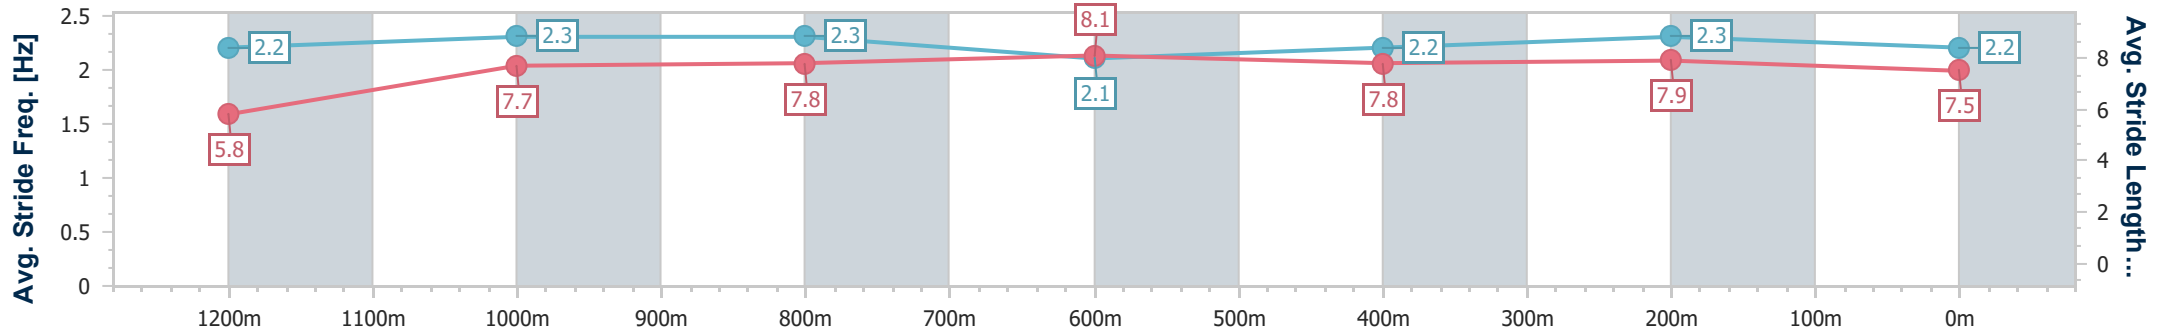

### Eagle Farm QLD Professional

Race 4: U&U RECRUITMENT Maiden Plate - 1300m

20 September 2024 - 14:18

Track Rating: Good 4, Weather: Fine, Rail Position: +7m Entire

BRISBANE RACING CLUB

Section	Overall	1200m	1000m	800m	600m	400m	200m
Section Times	1:17.20 [2] (0:08.08)	1:09.12 [5] (0:11.17)	0:57.95 [3] (0:11.38)	0:46.57 [2] (0:11.85)	0:34.72 [2] (0:11.41)	0:23.31 [2] (0:11.07)	0:12.24 [1] (0:12.24)
Average Speed [km/h]	45.3	64.7	63.9	61.2	63.4	64.8	59.0
Top Speed [km/h]	60.4	66.1	66.6	62.1	64.8	66.6	63.1
Avg. Dist. to Rail [m]	11.0	5.2	2.4	1.6	0.8	2.7	3.8
Avg. Stride Freq. [Hz]	2.2	2.3	2.3	2.1	2.2	2.3	2.2
Avg. Stride Length [m]	5.8	7.7	7.8	8.1	7.8	7.9	7.5