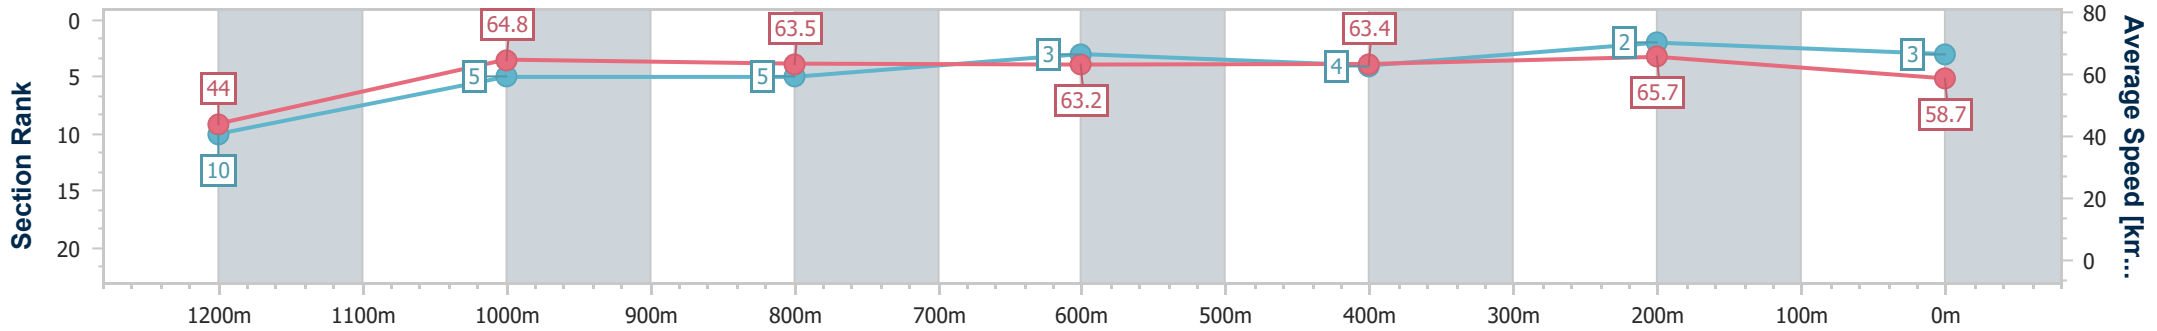

### Eagle Farm QLD Professional

Race 4: U&U RECRUITMENT Maiden Plate - 1300m

20 September 2024 - 14:18

Track Rating: Good 4, Weather: Fine, Rail Position: +7m Entire

BRISBANE RACING CLUB

Section	Overall	1200m	1000m	800m	600m	400m	200m
Section Times	1:17.22 [3] (0:08.26)	1:08.96 [10] (0:11.19)	0:57.77 [5] (0:11.53)	0:46.24 [5] (0:11.56)	0:34.68 [3] (0:11.50)	0:23.18 [4] (0:10.98)	0:12.20 [2] (0:12.20)
Average Speed [km/h]	44.0	64.8	63.5	63.2	63.4	65.7	58.7
Top Speed [km/h]	62.1	66.3	65.3	65.2	64.8	67.2	63.1
Avg. Dist. to Rail [m]	10.2	4.6	3.4	3.0	3.2	7.8	9.7
Avg. Stride Freq. [Hz]	2.2	2.5	2.5	2.4	2.4	2.5	2.4
Avg. Stride Length [m]	5.8	7.1	7.1	7.2	7.2	7.2	6.8