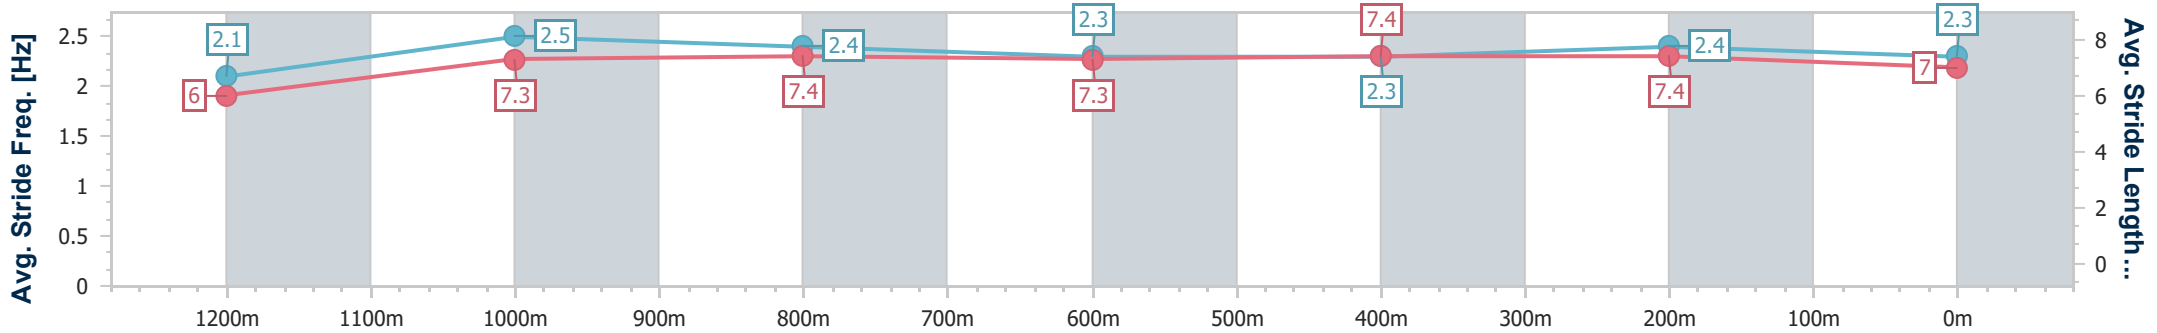

### Eagle Farm QLD Professional

Race 4: U&U RECRUITMENT Maiden Plate - 1300m

20 September 2024 - 14:18

Track Rating: Good 4, Weather: Fine, Rail Position: +7m Entire

BRISBANE RACING CLUB

Section	Overall	1200m	1000m	800m	600m	400m	200m
Section Times	1:17.52 [7] (0:07.98)	1:09.54 [2] (0:11.12)	0:58.42 [1] (0:11.44)	0:46.98 [1] (0:11.85)	0:35.13 [1] (0:11.47)	0:23.66 [1] (0:11.30)	0:12.36 [3] (0:12.36)
Average Speed [km/h]	46.1	64.8	63.4	60.8	62.9	63.7	58.2
Top Speed [km/h]	64.1	66.9	65.3	62.5	64.6	65.6	61.8
Avg. Dist. to Rail [m]	12.5	4.6	0.8	0.5	0.8	3.5	3.7
Avg. Stride Freq. [Hz]	2.1	2.5	2.4	2.3	2.3	2.4	2.3
Avg. Stride Length [m]	6.0	7.3	7.4	7.3	7.4	7.4	7.0