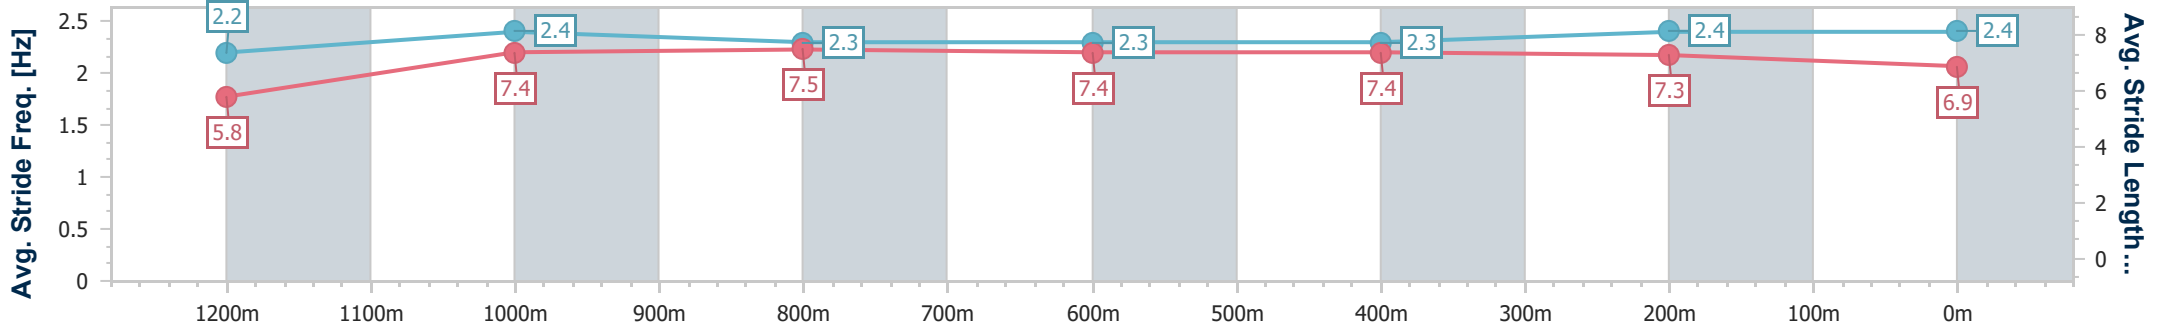

### Eagle Farm QLD Professional

Race 4: U&U RECRUITMENT Maiden Plate - 1300m

20 September 2024 - 14:18

Track Rating: Good 4, Weather: Fine, Rail Position: +7m Entire

BRISBANE RACING CLUB

Section	Overall	1200m	1000m	800m	600m	400m	200m
Section Times	1:17.74 [8] (0:07.98)	1:09.76 [1] (0:11.25)	0:58.51 [2] (0:11.53)	0:46.98 [3] (0:11.80)	0:35.18 [4] (0:11.47)	0:23.71 [3] (0:11.31)	0:12.40 [6] (0:12.40)
Average Speed [km/h]	44.9	64.3	62.3	60.8	62.9	63.6	58.1
Top Speed [km/h]	60.4	66.5	63.4	61.9	64.8	65.2	61.2
Avg. Dist. to Rail [m]	3.9	0.8	0.5	0.2	0.5	2.7	3.8
Avg. Stride Freq. [Hz]	2.2	2.4	2.3	2.3	2.3	2.4	2.4
Avg. Stride Length [m]	5.8	7.4	7.5	7.4	7.4	7.3	6.9

- [ ] Ranking at each section and finish
- .-.- No data available at this section
- NA No data available

Horse/Jockey Name	Blueprint
Final Rank	9
Fastest Section Time (Section)	0:08.25 (Overall)
Top Speed [km/h] (Section)	65.8 (400m)
Race State	Finished