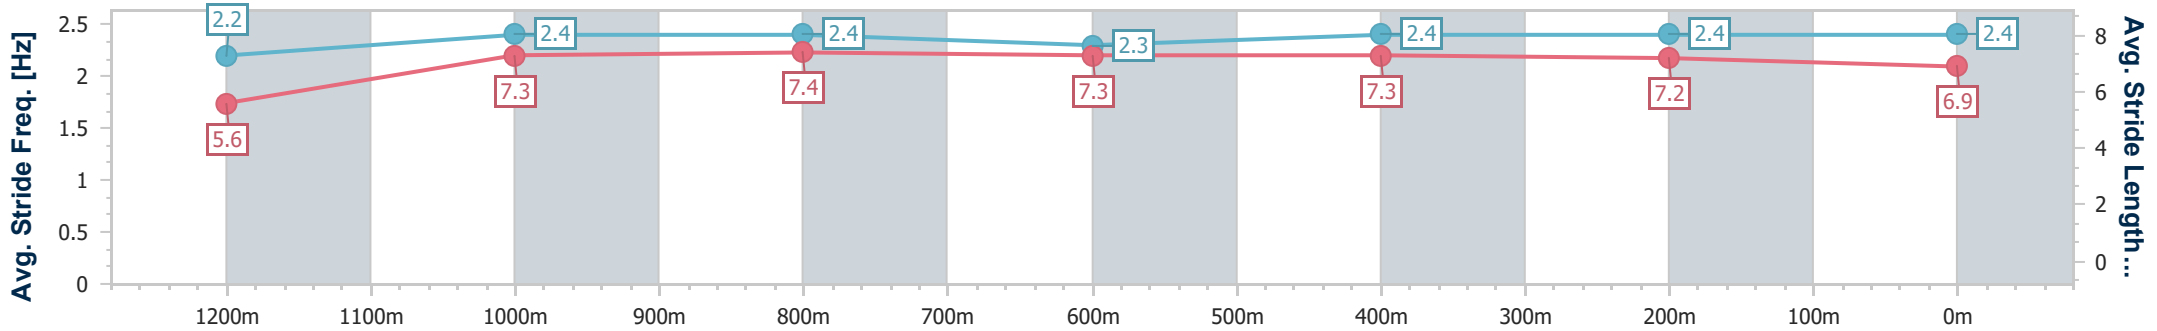

### Eagle Farm QLD Professional

Race 4: U&U RECRUITMENT Maiden Plate - 1300m

20 September 2024 - 14:18

Track Rating: Good 4, Weather: Fine, Rail Position: +7m Entire

BRISBANE RACING CLUB

Section	Overall	1200m	1000m	800m	600m	400m	200m
Section Times	1:17.99 [10] (0:08.17)	1:09.82 [6] (0:11.57)	0:58.25 [9] (0:11.51)	0:46.74 [9] (0:11.86)	0:34.88 [10] (0:11.65)	0:23.23 [11] (0:11.07)	0:12.16 [9] (0:12.16)
Average Speed [km/h]	44.6	62.3	63.4	61.2	62.4	64.8	59.2
Top Speed [km/h]	58.1	64.3	64.8	62.1	64.0	66.5	63.2
Avg. Dist. to Rail [m]	6.5	2.0	3.3	1.7	1.7	5.2	4.8
Avg. Stride Freq. [Hz]	2.2	2.4	2.4	2.3	2.4	2.4	2.4
Avg. Stride Length [m]	5.6	7.3	7.4	7.3	7.3	7.2	6.9

- [ ] Ranking at each section and finish
- .-.- No data available at this section
- NA No data available

Horse/Jockey Name	Let'sshowem
Final Rank	11
Fastest Section Time (Section)	0:08.76 (Overall)
Top Speed [km/h] (Section)	66.4 (400m)
Race State	Finished