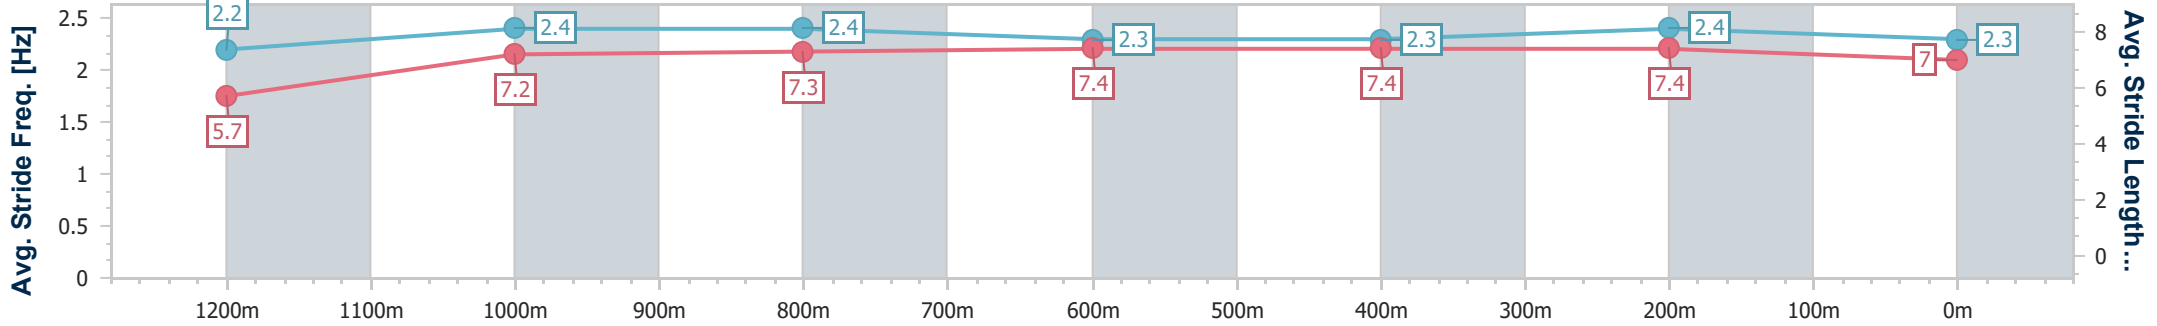

- [ ] Ranking at each section and finish
- .-.- No data available at this section
- NA No data available

Horse/Jockey Name	Arteluce
Final Rank	12
Fastest Section Time (Section)	0:08.19 (Overall)
Top Speed [km/h] (Section)	65.4 (400m)
Race State	Finished

Eagle Farm QLD Professional

Race 4: U&U RECRUITMENT Maiden Plate - 1300m

20 September 2024 - 14:18

Track Rating: Good 4, Weather: Fine, Rail Position: +7m Entire

BRISBANE RACING CLUB

Section	Overall	1200m	1000m	800m	600m	400m	200m
Section Times	1:18.30 [12] (0:08.19)	1:10.11 [7] (0:11.51)	0:58.60 [7] (0:11.53)	0:47.07 [8] (0:11.77)	0:35.30 [8] (0:11.62)	0:23.68 [9] (0:11.35)	0:12.33 [12] (0:12.33)
Average Speed [km/h]	44.8	62.7	63.5	62.0	62.8	63.4	58.5
Top Speed [km/h]	62.0	64.6	64.6	62.4	65.4	65.4	62.1
Avg. Dist. to Rail [m]	13.3	5.6	3.1	2.7	2.9	7.1	8.0
Avg. Stride Freq. [Hz]	2.2	2.4	2.4	2.3	2.3	2.4	2.3
Avg. Stride Length [m]	5.7	7.2	7.3	7.4	7.4	7.4	7.0