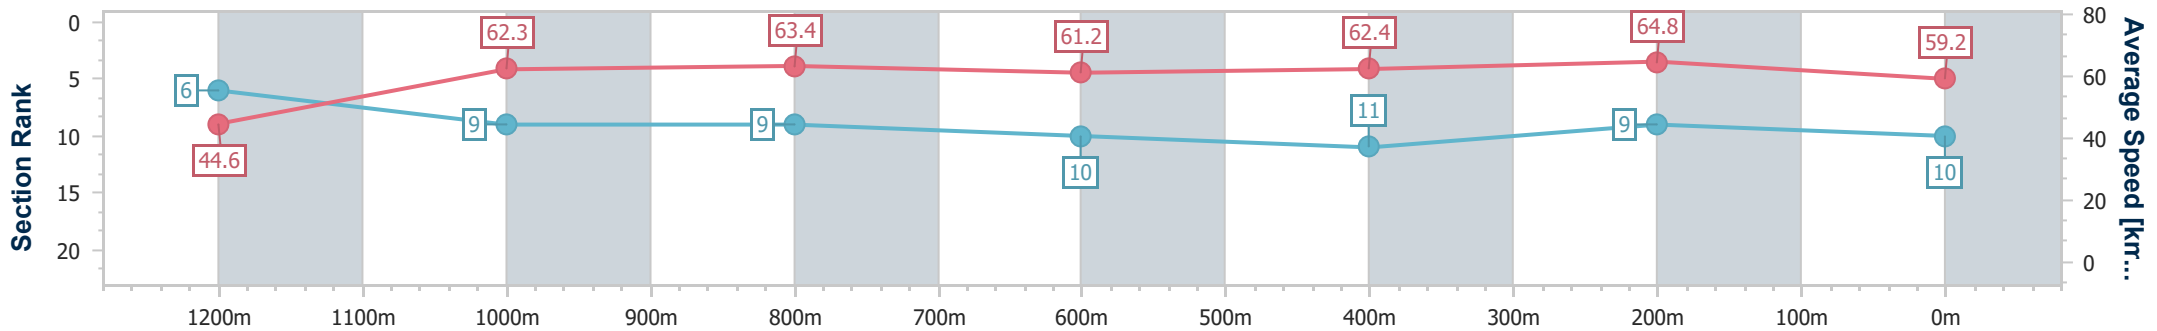

### Eagle Farm QLD Professional

Race 4: U&U RECRUITMENT Maiden Plate - 1300m

20 September 2024 - 14:18

Track Rating: Good 4, Weather: Fine, Rail Position: +7m Entire

BRISBANE RACING CLUB

Section	Overall	1200m	1000m	800m	600m	400m	200m
Section Times	1:17.99 [10] (0:08.17)	1:09.82 [6] (0:11.57)	0:58.25 [9] (0:11.51)	0:46.74 [9] (0:11.86)	0:34.88 [10] (0:11.65)	0:23.23 [11] (0:11.07)	0:12.16 [9] (0:12.16)
Average Speed [km/h]	44.6	62.3	63.4	61.2	62.4	64.8	59.2
Top Speed [km/h]	58.1	64.3	64.8	62.1	64.0	66.5	63.2
Avg. Dist. to Rail [m]	6.5	2.0	3.3	1.7	1.7	5.2	4.8
Avg. Stride Freq. [Hz]	2.2	2.4	2.4	2.3	2.4	2.4	2.4
Avg. Stride Length [m]	5.6	7.3	7.4	7.3	7.3	7.2	6.9

- [ ] Ranking at each section and finish
- .-.- No data available at this section
- NA No data available

Horse/Jockey Name	Let'sshowem
Final Rank	11
Fastest Section Time (Section)	0:08.76 (Overall)
Top Speed [km/h] (Section)	66.4 (400m)
Race State	Finished