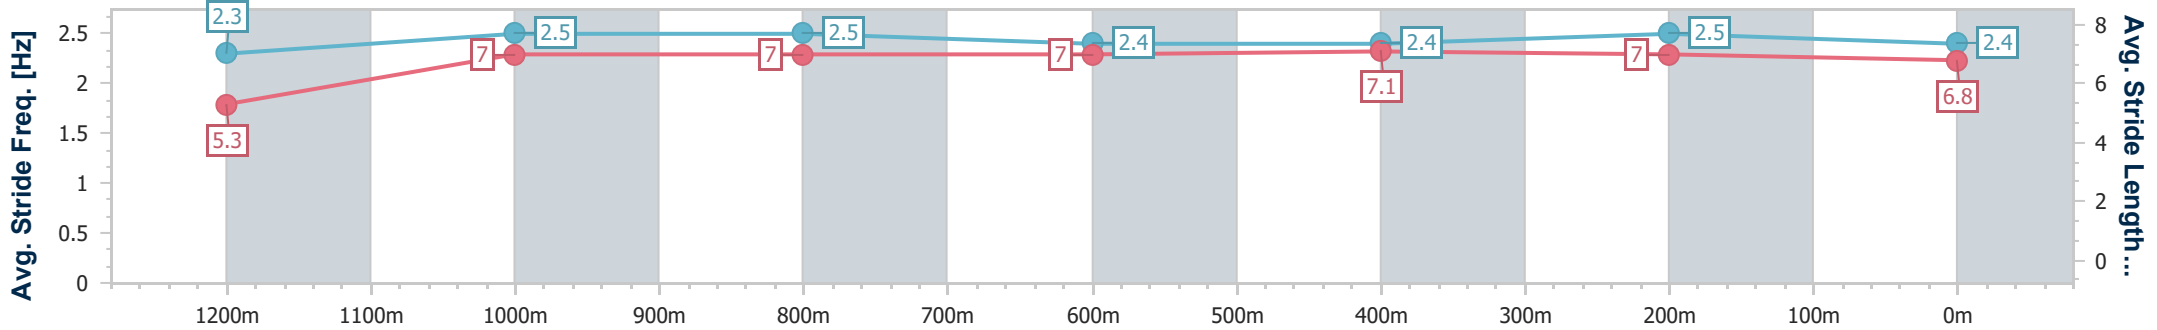

Eagle Farm QLD Professional

Race 4: U&U RECRUITMENT Maiden Plate - 1300m

20 September 2024 - 14:18

Track Rating: Good 4, Weather: Fine, Rail Position: +7m Entire

BRISBANE RACING CLUB

Section	Overall	1200m	1000m	800m	600m	400m	200m
Section Times	1:18.41 [13] (0:08.36)	1:10.05 [11] (0:11.37)	0:58.68 [8] (0:11.46)	0:47.22 [7] (0:11.76)	0:35.46 [7] (0:11.53)	0:23.93 [7] (0:11.46)	0:12.47 [11] (0:12.47)
Average Speed [km/h]	43.3	63.3	62.8	60.8	61.7	62.8	57.9
Top Speed [km/h]	61.6	65.3	64.5	62.4	63.1	64.5	60.4
Avg. Dist. to Rail [m]	4.4	1.4	0.6	1.9	2.2	0.6	0.8
Avg. Stride Freq. [Hz]	2.3	2.5	2.5	2.4	2.4	2.5	2.4
Avg. Stride Length [m]	5.3	7.0	7.0	7.0	7.1	7.0	6.8

- [ ] Ranking at each section and finish
- .-.- No data available at this section
- NA No data available