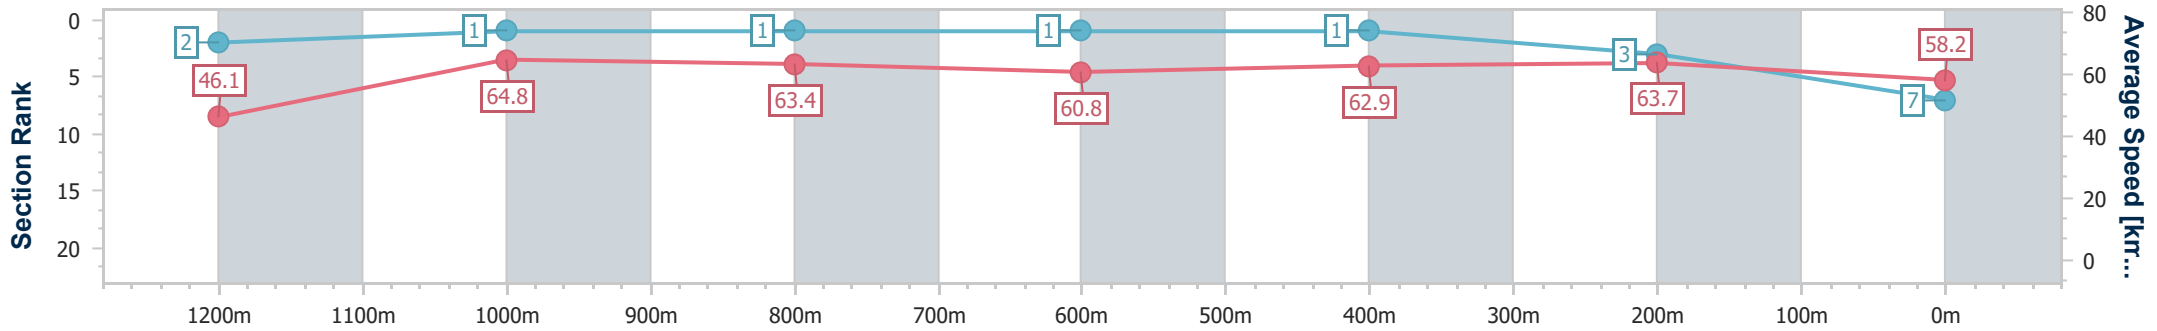

### Eagle Farm QLD Professional

Race 4: U&U RECRUITMENT Maiden Plate - 1300m

20 September 2024 - 14:18

Track Rating: Good 4, Weather: Fine, Rail Position: +7m Entire

BRISBANE RACING CLUB

Section	Overall	1200m	1000m	800m	600m	400m	200m
Section Times	1:17.52 [7] (0:07.98)	1:09.54 [2] (0:11.12)	0:58.42 [1] (0:11.44)	0:46.98 [1] (0:11.85)	0:35.13 [1] (0:11.47)	0:23.66 [1] (0:11.30)	0:12.36 [3] (0:12.36)
Average Speed [km/h]	46.1	64.8	63.4	60.8	62.9	63.7	58.2
Top Speed [km/h]	64.1	66.9	65.3	62.5	64.6	65.6	61.8
Avg. Dist. to Rail [m]	12.5	4.6	0.8	0.5	0.8	3.5	3.7
Avg. Stride Freq. [Hz]	2.1	2.5	2.4	2.3	2.3	2.4	2.3
Avg. Stride Length [m]	6.0	7.3	7.4	7.3	7.4	7.4	7.0