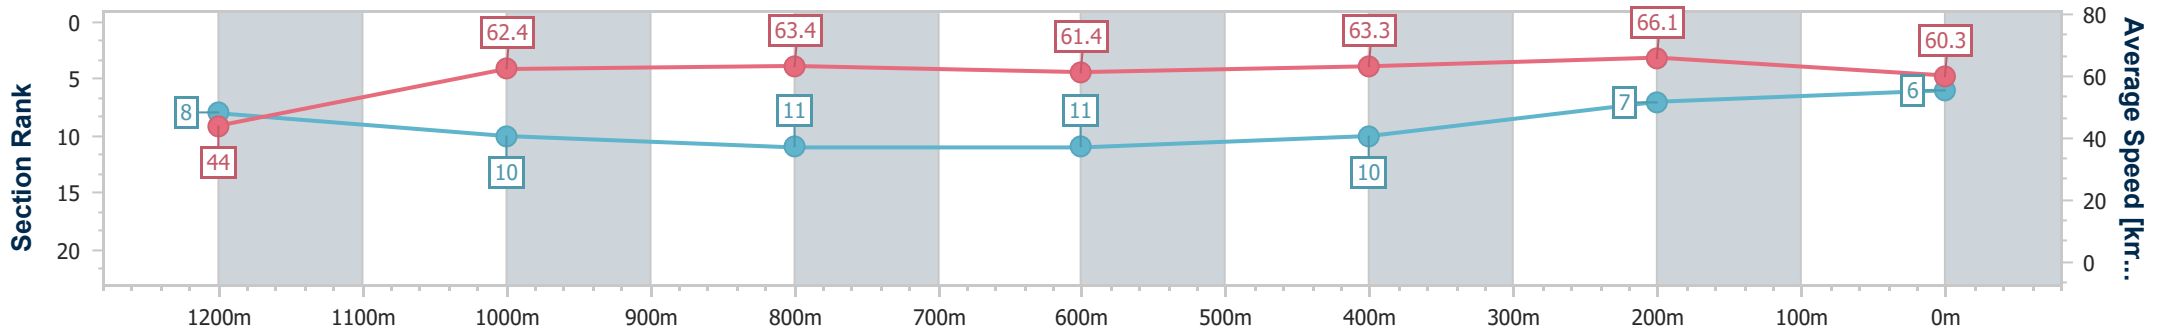

### Eagle Farm QLD Professional

Race 4: U&U RECRUITMENT Maiden Plate - 1300m

20 September 2024 - 14:18

Track Rating: Good 4, Weather: Fine, Rail Position: +7m Entire

BRISBANE RACING CLUB

Section	Overall	1200m	1000m	800m	600m	400m	200m
Section Times	1:17.50 [6] (0:08.25)	1:09.25 [8] (0:11.57)	0:57.68 [10] (0:11.48)	0:46.20 [11] (0:11.89)	0:34.31 [11] (0:11.52)	0:22.79 [10] (0:10.87)	0:11.92 [7]
Average Speed [km/h]	44.0	62.4	63.4	61.4	63.3	66.1	60.3
Top Speed [km/h]	62.3	64.9	65.0	62.7	67.3	67.3	64.7
Avg. Dist. to Rail [m]	8.0	4.1	2.1	2.7	2.7	8.5	12.4
Avg. Stride Freq. [Hz]	2.2	2.5	2.4	2.4	2.4	2.5	2.4
Avg. Stride Length [m]	5.6	7.0	7.2	7.2	7.3	7.3	6.9