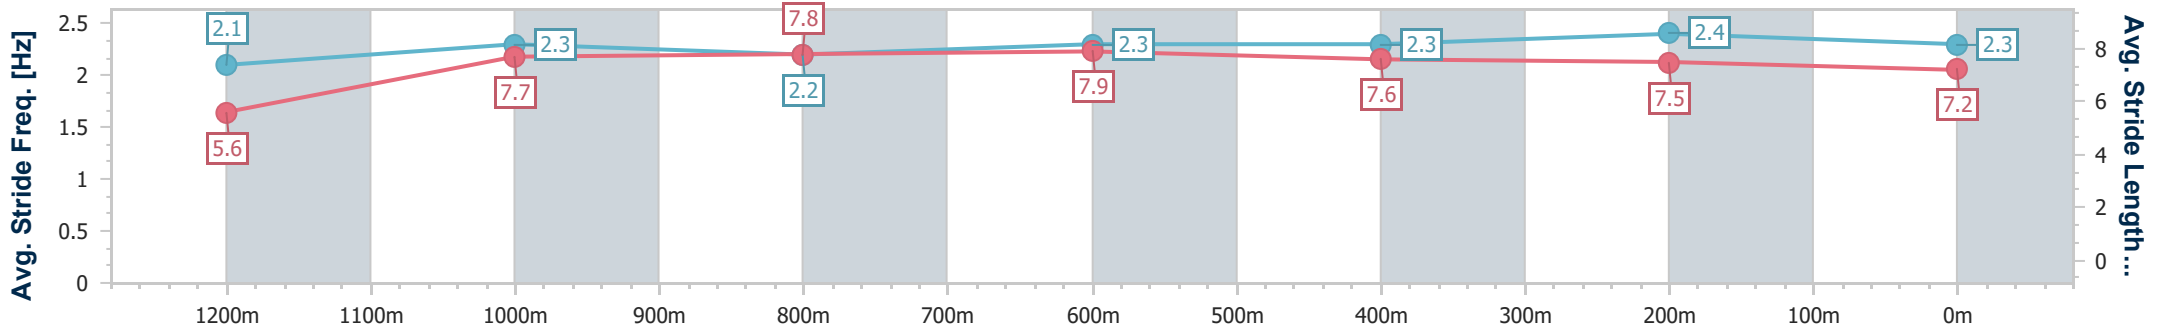

- [ ] Ranking at each section and finish
- .-.- No data available at this section
- NA No data available

Horse/Jockey Name	Let'sshowem
Final Rank	11
Fastest Section Time (Section)	0:08.76 (Overall)
Top Speed [km/h] (Section)	66.4 (400m)
Race State	Finished

### Eagle Farm QLD Professional

Race 4: U&U RECRUITMENT Maiden Plate - 1300m

20 September 2024 - 14:18

Track Rating: Good 4, Weather: Fine, Rail Position: +7m Entire

BRISBANE RACING CLUB

Section	Overall	1200m	1000m	800m	600m	400m	200m
Section Times	1:18.24 [11] (0:08.76)	1:09.48 [13] (0:11.48)	0:58.00 [13] (0:11.55)	0:46.45 [13] (0:11.49)	0:34.96 [12] (0:11.60)	0:23.36 [12] (0:11.19)	0:12.17 [13] (0:12.17)
Average Speed [km/h]	41.6	63.1	62.9	63.5	62.6	64.4	59.1
Top Speed [km/h]	60.9	64.6	64.0	64.1	65.9	66.4	61.9
Avg. Dist. to Rail [m]	12.1	3.2	2.4	2.2	2.5	7.7	8.9
Avg. Stride Freq. [Hz]	2.1	2.3	2.2	2.3	2.3	2.4	2.3
Avg. Stride Length [m]	5.6	7.7	7.8	7.9	7.6	7.5	7.2

- [ ] Ranking at each section and finish
- .-.- No data available at this section
- NA No data available

Horse/Jockey Name	Arteluce
Final Rank	12
Fastest Section Time (Section)	0:08.19 (Overall)
Top Speed [km/h] (Section)	65.4 (400m)
Race State	Finished