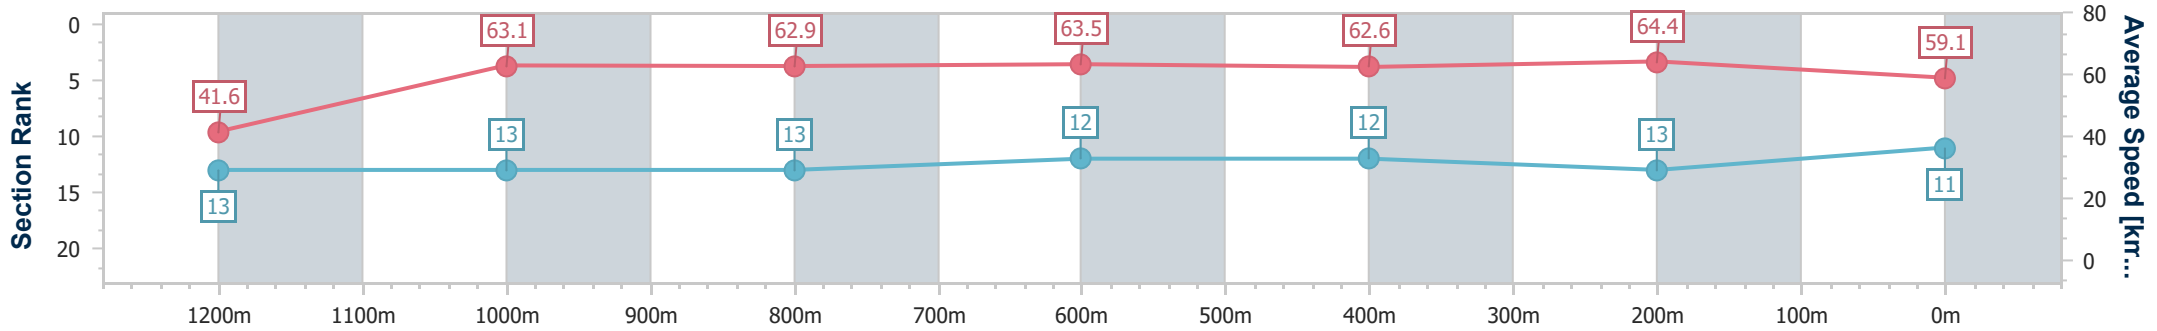

- [ ] Ranking at each section and finish
- .-.- No data available at this section
- NA No data available

Horse/Jockey Name	Let'sshowem
Final Rank	11
Fastest Section Time (Section)	0:08.76 (Overall)
Top Speed [km/h] (Section)	66.4 (400m)
Race State	Finished

### Eagle Farm QLD Professional

Race 4: U&U RECRUITMENT Maiden Plate - 1300m

20 September 2024 - 14:18

Track Rating: Good 4, Weather: Fine, Rail Position: +7m Entire

BRISBANE RACING CLUB

Section	Overall	1200m	1000m	800m	600m	400m	200m
Section Times	1:18.24 [11] (0:08.76)	1:09.48 [13] (0:11.48)	0:58.00 [13] (0:11.55)	0:46.45 [13] (0:11.49)	0:34.96 [12] (0:11.60)	0:23.36 [12] (0:11.19)	0:12.17 [13] (0:12.17)
Average Speed [km/h]	41.6	63.1	62.9	63.5	62.6	64.4	59.1
Top Speed [km/h]	60.9	64.6	64.0	64.1	65.9	66.4	61.9
Avg. Dist. to Rail [m]	12.1	3.2	2.4	2.2	2.5	7.7	8.9
Avg. Stride Freq. [Hz]	2.1	2.3	2.2	2.3	2.3	2.4	2.3
Avg. Stride Length [m]	5.6	7.7	7.8	7.9	7.6	7.5	7.2

- [ ] Ranking at each section and finish
- .-.- No data available at this section
- NA No data available

Horse/Jockey Name	Arteluce
Final Rank	12
Fastest Section Time (Section)	0:08.19 (Overall)
Top Speed [km/h] (Section)	65.4 (400m)
Race State	Finished