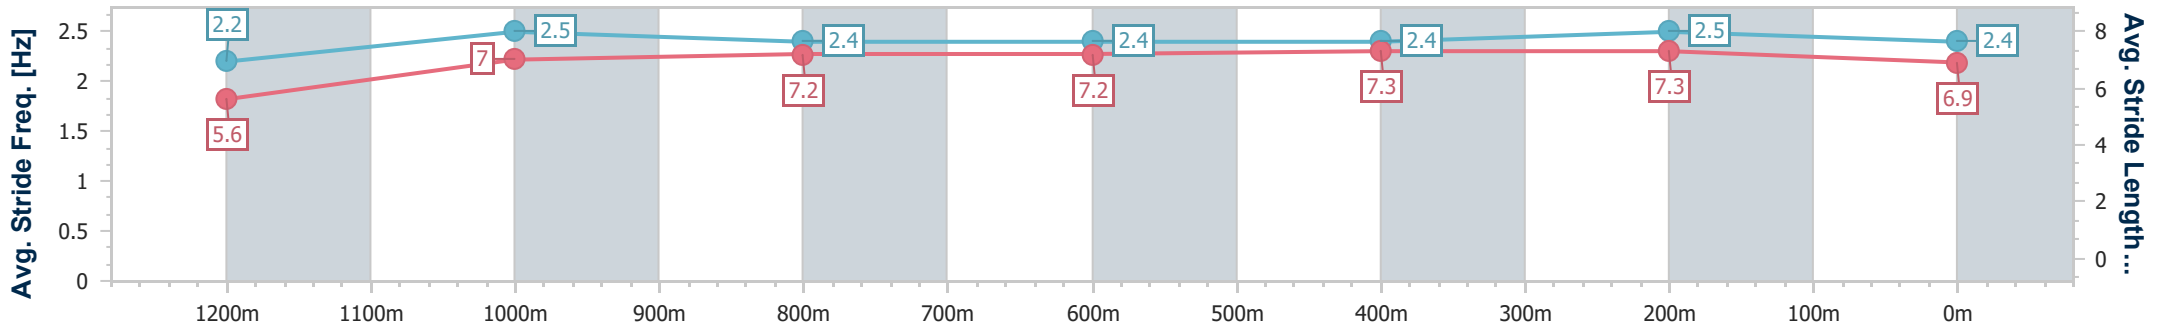

### Eagle Farm QLD Professional

Race 4: U&U RECRUITMENT Maiden Plate - 1300m

20 September 2024 - 14:18

Track Rating: Good 4, Weather: Fine, Rail Position: +7m Entire

BRISBANE RACING CLUB

Section	Overall	1200m	1000m	800m	600m	400m	200m
Section Times	1:17.50 [6] (0:08.25)	1:09.25 [8] (0:11.57)	0:57.68 [10] (0:11.48)	0:46.20 [11] (0:11.89)	0:34.31 [11] (0:11.52)	0:22.79 [10] (0:10.87)	0:11.92 [7]
Average Speed [km/h]	44.0	62.4	63.4	61.4	63.3	66.1	60.3
Top Speed [km/h]	62.3	64.9	65.0	62.7	67.3	67.3	64.7
Avg. Dist. to Rail [m]	8.0	4.1	2.1	2.7	2.7	8.5	12.4
Avg. Stride Freq. [Hz]	2.2	2.5	2.4	2.4	2.4	2.5	2.4
Avg. Stride Length [m]	5.6	7.0	7.2	7.2	7.3	7.3	6.9