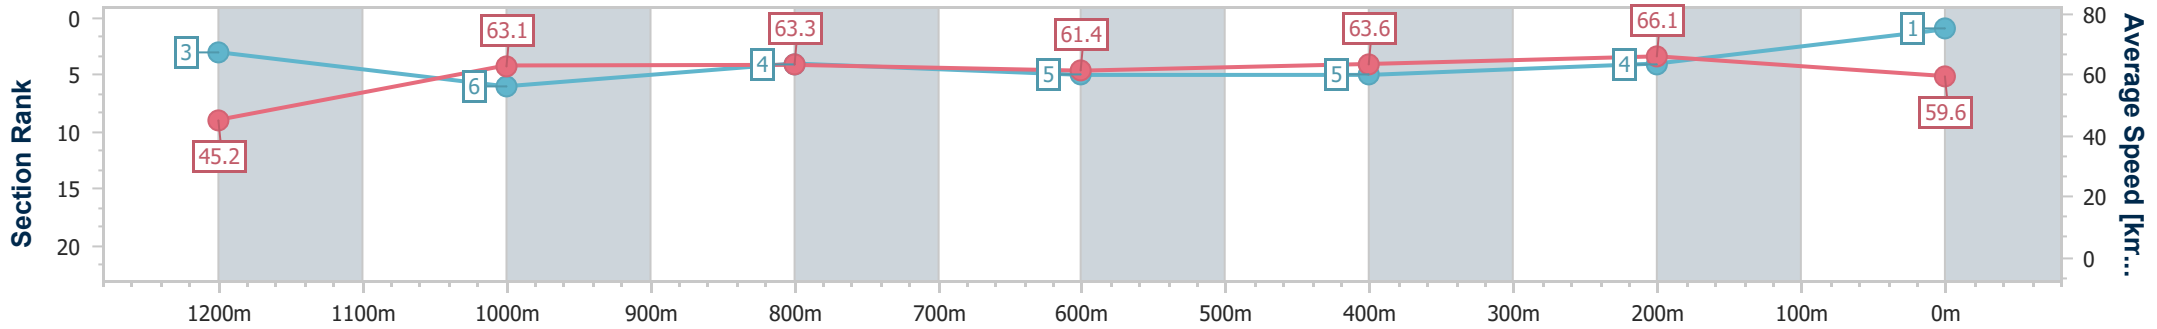

### Eagle Farm QLD Professional

Race 4: U&U RECRUITMENT Maiden Plate - 1300m

20 September 2024 - 14:18

Track Rating: Good 4, Weather: Fine, Rail Position: +7m Entire

BRISBANE RACING CLUB

Section	Overall	1200m	1000m	800m	600m	400m	200m
Section Times	1:17.20 [1] (0:08.02)	1:09.18 [3] (0:11.44)	0:57.74 [6] (0:11.48)	0:46.26 [4] (0:11.91)	0:34.35 [5] (0:11.42)	0:22.93 [5] (0:10.90)	0:12.03 [4]
Average Speed [km/h]	45.2	63.1	63.3	61.4	63.6	66.1	59.6
Top Speed [km/h]	61.4	64.6	65.4	62.1	68.1	67.6	64.5
Avg. Dist. to Rail [m]	6.3	1.9	2.5	2.9	2.1	4.5	6.3
Avg. Stride Freq. [Hz]	2.3	2.4	2.4	2.2	2.3	2.3	2.2
Avg. Stride Length [m]	5.6	7.2	7.3	7.7	7.8	7.9	7.5