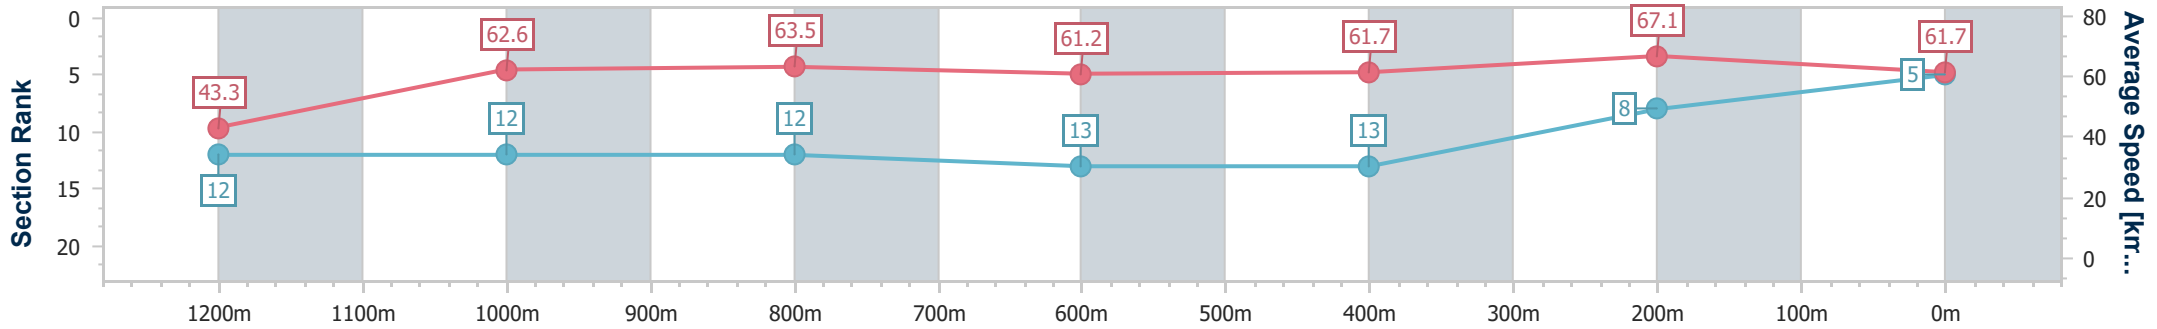

### Eagle Farm QLD Professional

Race 4: U&U RECRUITMENT Maiden Plate - 1300m

20 September 2024 - 14:18

Track Rating: Good 4, Weather: Fine, Rail Position: +7m Entire

BRISBANE RACING CLUB

Section	Overall	1200m	1000m	800m	600m	400m	200m
Section Times	1:17.48 [5] (0:08.49)	1:08.99 [12] (0:11.53)	0:57.46 [12] (0:11.52)	0:45.94 [12] (0:11.85)	0:34.09 [13] (0:11.66)	0:22.43 [13] (0:10.76)	0:11.67 [8]
Average Speed [km/h]	43.3	62.6	63.5	61.2	61.7	67.1	61.7
Top Speed [km/h]	60.1	65.6	64.5	62.0	66.4	68.7	65.1
Avg. Dist. to Rail [m]	14.3	4.7	2.5	1.5	0.8	3.8	6.5
Avg. Stride Freq. [Hz]	2.1	2.4	2.4	2.3	2.4	2.4	2.4
Avg. Stride Length [m]	5.7	7.3	7.5	7.3	7.3	7.6	7.2