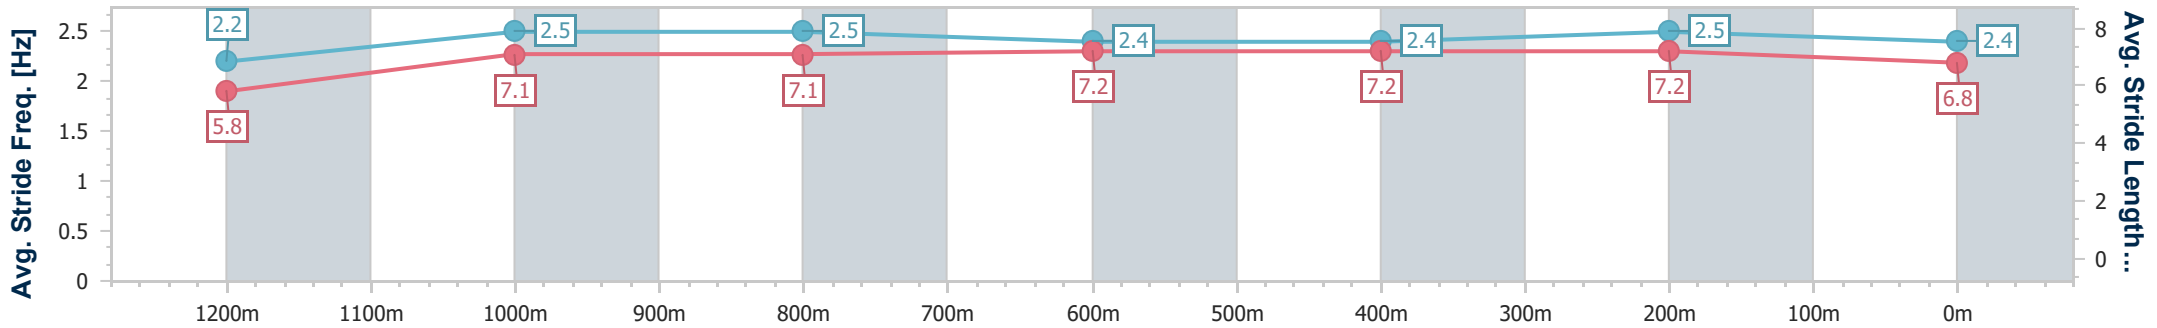

### Eagle Farm QLD Professional

Race 4: U&U RECRUITMENT Maiden Plate - 1300m

20 September 2024 - 14:18

Track Rating: Good 4, Weather: Fine, Rail Position: +7m Entire

BRISBANE RACING CLUB

Section	Overall	1200m	1000m	800m	600m	400m	200m
Section Times	1:17.22 [3] (0:08.26)	1:08.96 [10] (0:11.19)	0:57.77 [5] (0:11.53)	0:46.24 [5] (0:11.56)	0:34.68 [3] (0:11.50)	0:23.18 [4] (0:10.98)	0:12.20 [2] (0:12.20)
Average Speed [km/h]	44.0	64.8	63.5	63.2	63.4	65.7	58.7
Top Speed [km/h]	62.1	66.3	65.3	65.2	64.8	67.2	63.1
Avg. Dist. to Rail [m]	10.2	4.6	3.4	3.0	3.2	7.8	9.7
Avg. Stride Freq. [Hz]	2.2	2.5	2.5	2.4	2.4	2.5	2.4
Avg. Stride Length [m]	5.8	7.1	7.1	7.2	7.2	7.2	6.8