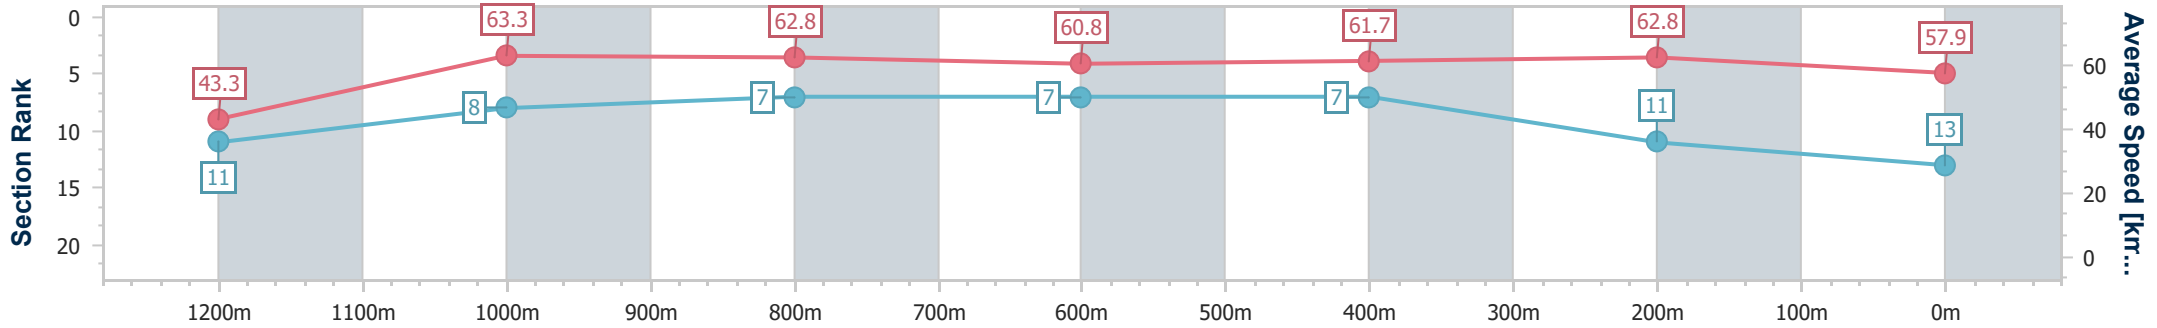

Eagle Farm QLD Professional

Race 4: U&U RECRUITMENT Maiden Plate - 1300m

20 September 2024 - 14:18

Track Rating: Good 4, Weather: Fine, Rail Position: +7m Entire

BRISBANE RACING CLUB

Section	Overall	1200m	1000m	800m	600m	400m	200m
Section Times	1:18.41 [13] (0:08.36)	1:10.05 [11] (0:11.37)	0:58.68 [8] (0:11.46)	0:47.22 [7] (0:11.76)	0:35.46 [7] (0:11.53)	0:23.93 [7] (0:11.46)	0:12.47 [11] (0:12.47)
Average Speed [km/h]	43.3	63.3	62.8	60.8	61.7	62.8	57.9
Top Speed [km/h]	61.6	65.3	64.5	62.4	63.1	64.5	60.4
Avg. Dist. to Rail [m]	4.4	1.4	0.6	1.9	2.2	0.6	0.8
Avg. Stride Freq. [Hz]	2.3	2.5	2.5	2.4	2.4	2.5	2.4
Avg. Stride Length [m]	5.3	7.0	7.0	7.0	7.1	7.0	6.8

- [ ] Ranking at each section and finish
- .-.- No data available at this section
- NA No data available