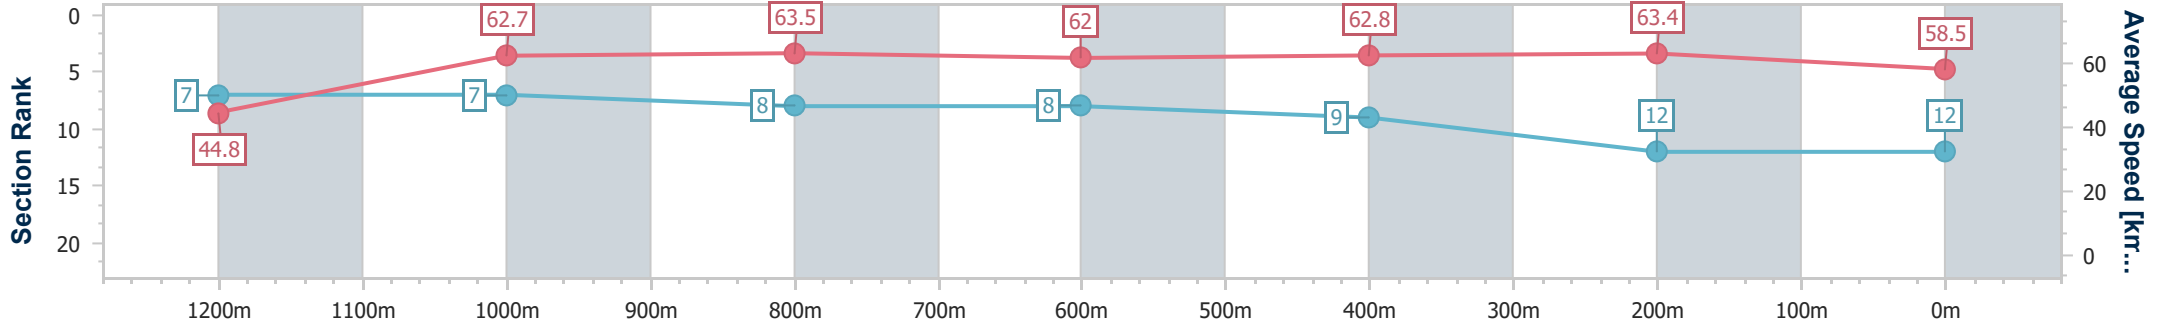

- [ ] Ranking at each section and finish
- .-.- No data available at this section
- NA No data available

Horse/Jockey Name	Arteluce
Final Rank	12
Fastest Section Time (Section)	0:08.19 (Overall)
Top Speed [km/h] (Section)	65.4 (400m)
Race State	Finished

Eagle Farm QLD Professional

Race 4: U&U RECRUITMENT Maiden Plate - 1300m

20 September 2024 - 14:18

Track Rating: Good 4, Weather: Fine, Rail Position: +7m Entire

BRISBANE RACING CLUB

Section	Overall	1200m	1000m	800m	600m	400m	200m
Section Times	1:18.30 [12] (0:08.19)	1:10.11 [7] (0:11.51)	0:58.60 [7] (0:11.53)	0:47.07 [8] (0:11.77)	0:35.30 [8] (0:11.62)	0:23.68 [9] (0:11.35)	0:12.33 [12] (0:12.33)
Average Speed [km/h]	44.8	62.7	63.5	62.0	62.8	63.4	58.5
Top Speed [km/h]	62.0	64.6	64.6	62.4	65.4	65.4	62.1
Avg. Dist. to Rail [m]	13.3	5.6	3.1	2.7	2.9	7.1	8.0
Avg. Stride Freq. [Hz]	2.2	2.4	2.4	2.3	2.3	2.4	2.3
Avg. Stride Length [m]	5.7	7.2	7.3	7.4	7.4	7.4	7.0