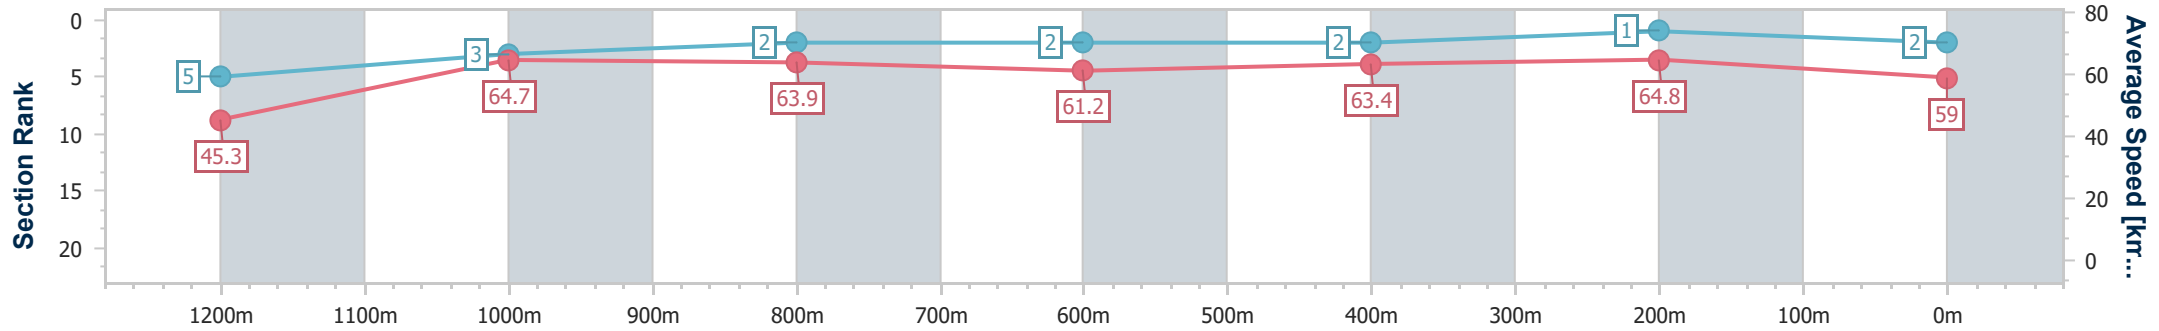

### Eagle Farm QLD Professional

Race 4: U&U RECRUITMENT Maiden Plate - 1300m

20 September 2024 - 14:18

Track Rating: Good 4, Weather: Fine, Rail Position: +7m Entire

BRISBANE RACING CLUB

Section	Overall	1200m	1000m	800m	600m	400m	200m
Section Times	1:17.20 [2] (0:08.08)	1:09.12 [5] (0:11.17)	0:57.95 [3] (0:11.38)	0:46.57 [2] (0:11.85)	0:34.72 [2] (0:11.41)	0:23.31 [2] (0:11.07)	0:12.24 [1] (0:12.24)
Average Speed [km/h]	45.3	64.7	63.9	61.2	63.4	64.8	59.0
Top Speed [km/h]	60.4	66.1	66.6	62.1	64.8	66.6	63.1
Avg. Dist. to Rail [m]	11.0	5.2	2.4	1.6	0.8	2.7	3.8
Avg. Stride Freq. [Hz]	2.2	2.3	2.3	2.1	2.2	2.3	2.2
Avg. Stride Length [m]	5.8	7.7	7.8	8.1	7.8	7.9	7.5