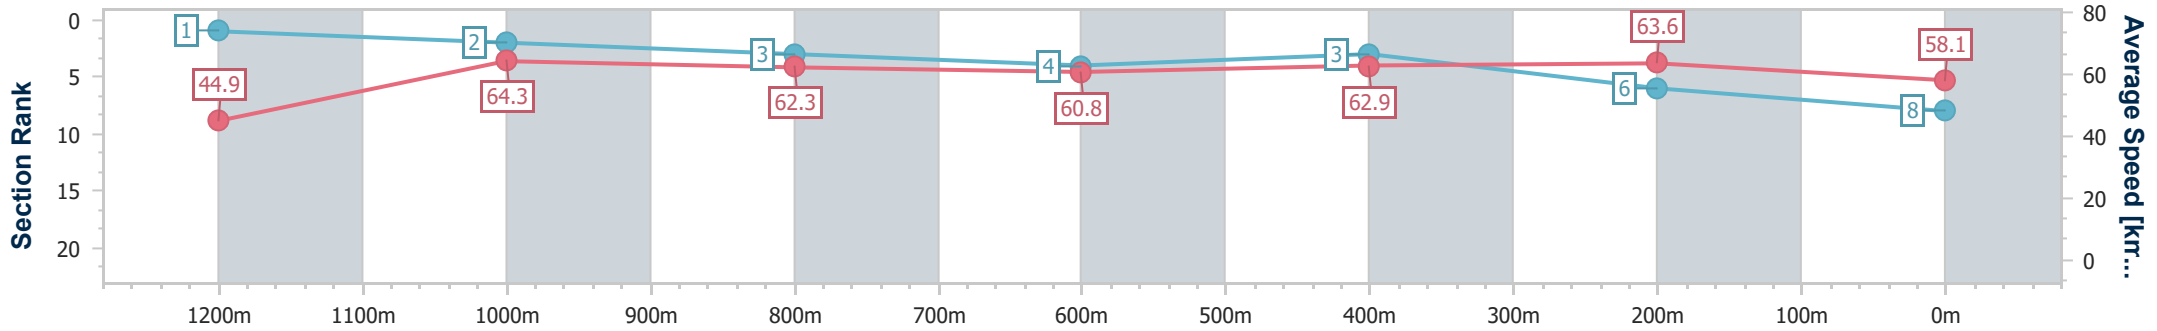

### Eagle Farm QLD Professional

Race 4: U&U RECRUITMENT Maiden Plate - 1300m

20 September 2024 - 14:18

Track Rating: Good 4, Weather: Fine, Rail Position: +7m Entire

BRISBANE RACING CLUB

Section	Overall	1200m	1000m	800m	600m	400m	200m
Section Times	1:17.74 [8] (0:07.98)	1:09.76 [1] (0:11.25)	0:58.51 [2] (0:11.53)	0:46.98 [3] (0:11.80)	0:35.18 [4] (0:11.47)	0:23.71 [3] (0:11.31)	0:12.40 [6] (0:12.40)
Average Speed [km/h]	44.9	64.3	62.3	60.8	62.9	63.6	58.1
Top Speed [km/h]	60.4	66.5	63.4	61.9	64.8	65.2	61.2
Avg. Dist. to Rail [m]	3.9	0.8	0.5	0.2	0.5	2.7	3.8
Avg. Stride Freq. [Hz]	2.2	2.4	2.3	2.3	2.3	2.4	2.4
Avg. Stride Length [m]	5.8	7.4	7.5	7.4	7.4	7.3	6.9