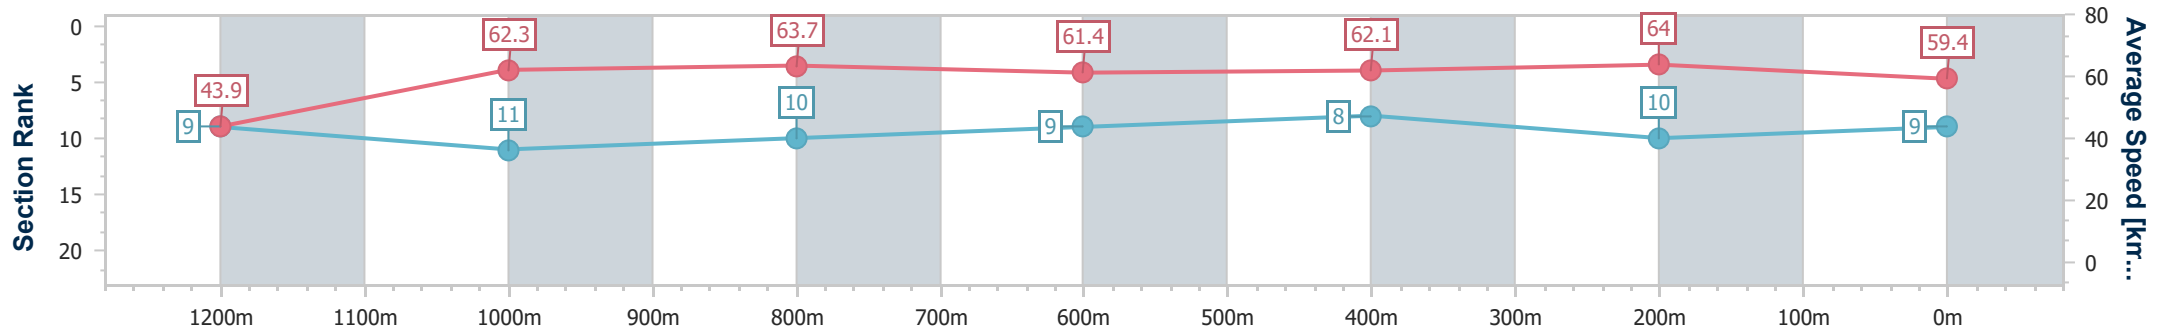

### Eagle Farm QLD Professional

Race 4: U&U RECRUITMENT Maiden Plate - 1300m

20 September 2024 - 14:18

Track Rating: Good 4, Weather: Fine, Rail Position: +7m Entire

BRISBANE RACING CLUB

Section	Overall	1200m	1000m	800m	600m	400m	200m
Section Times	1:17.98 [9] (0:08.25)	1:09.73 [9] (0:11.62)	0:58.11 [11] (0:11.40)	0:46.71 [10] (0:11.75)	0:34.96 [9] (0:11.60)	0:23.36 [8] (0:11.22)	0:12.14 [10] (0:12.14)
Average Speed [km/h]	43.9	62.3	63.7	61.4	62.1	64.0	59.4
Top Speed [km/h]	60.7	63.6	64.7	61.9	64.0	65.8	63.0
Avg. Dist. to Rail [m]	6.2	2.9	1.7	0.7	0.4	1.8	3.2
Avg. Stride Freq. [Hz]	2.0	2.3	2.3	2.3	2.3	2.4	2.4
Avg. Stride Length [m]	6.1	7.3	7.6	7.5	7.4	7.3	7.0