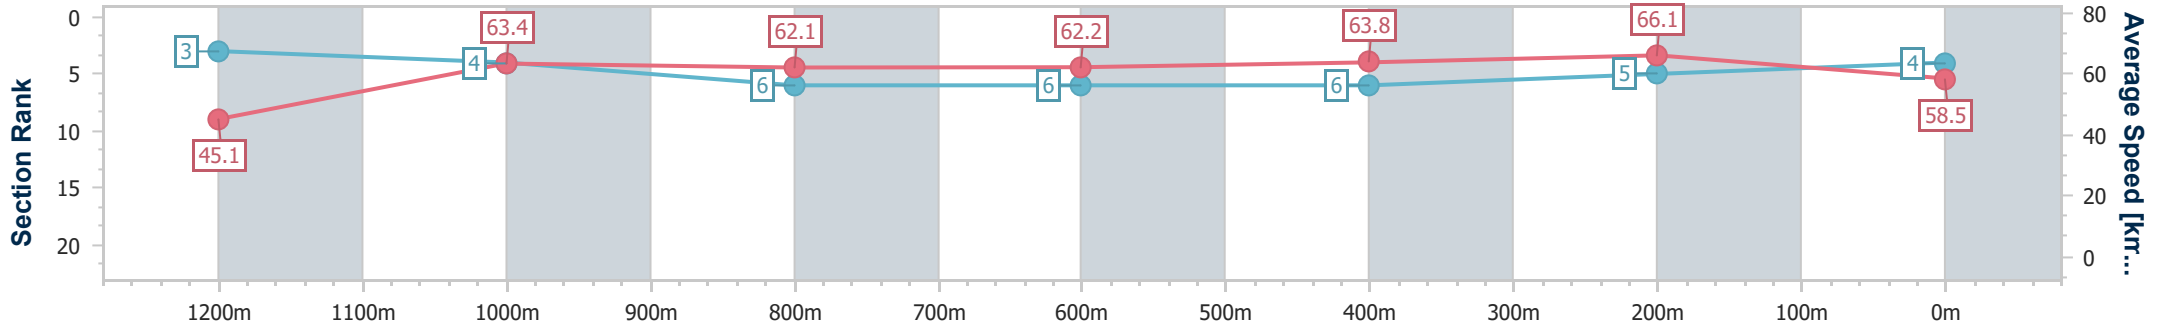

Eagle Farm QLD Professional

Race 4: U&U RECRUITMENT Maiden Plate - 1300m

20 September 2024 - 14:18

Track Rating: Good 4, Weather: Fine, Rail Position: +7m Entire

BRISBANE RACING CLUB

Section	Overall	1200m	1000m	800m	600m	400m	200m
Section Times	1:17.48 [4] (0:08.02)	1:09.46 [3] (0:11.39)	0:58.07 [4] (0:11.71)	0:46.36 [6] (0:11.77)	0:34.59 [6] (0:11.39)	0:23.20 [6] (0:10.92)	0:12.28 [5] (0:12.28)
Average Speed [km/h]	45.1	63.4	62.1	62.2	63.8	66.1	58.5
Top Speed [km/h]	63.0	64.9	64.0	62.7	66.4	67.3	62.9
Avg. Dist. to Rail [m]	9.1	3.0	1.8	3.4	2.3	7.1	9.5
Avg. Stride Freq. [Hz]	2.2	2.4	2.4	2.3	2.3	2.4	2.4
Avg. Stride Length [m]	5.8	7.3	7.3	7.4	7.6	7.4	6.9

- [ ] Ranking at each section and finish
- .-.- No data available at this section
- NA No data available

Horse/Jockey Name	She's Worth It
Final Rank	5
Fastest Section Time (Section)	0:08.49 (Overall)
Top Speed [km/h] (Section)	68.7 (400m)
Race State	Finished