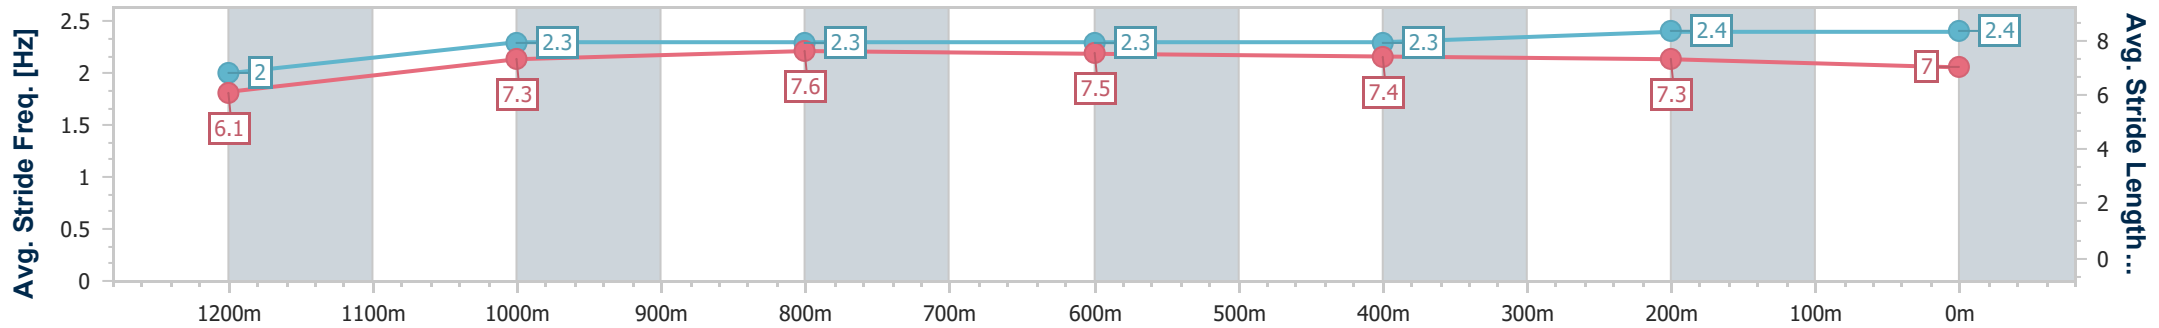

### Eagle Farm QLD Professional

Race 4: U&U RECRUITMENT Maiden Plate - 1300m

20 September 2024 - 14:18

Track Rating: Good 4, Weather: Fine, Rail Position: +7m Entire

BRISBANE RACING CLUB

Section	Overall	1200m	1000m	800m	600m	400m	200m
Section Times	1:17.98 [9] (0:08.25)	1:09.73 [9] (0:11.62)	0:58.11 [11] (0:11.40)	0:46.71 [10] (0:11.75)	0:34.96 [9] (0:11.60)	0:23.36 [8] (0:11.22)	0:12.14 [10] (0:12.14)
Average Speed [km/h]	43.9	62.3	63.7	61.4	62.1	64.0	59.4
Top Speed [km/h]	60.7	63.6	64.7	61.9	64.0	65.8	63.0
Avg. Dist. to Rail [m]	6.2	2.9	1.7	0.7	0.4	1.8	3.2
Avg. Stride Freq. [Hz]	2.0	2.3	2.3	2.3	2.3	2.4	2.4
Avg. Stride Length [m]	6.1	7.3	7.6	7.5	7.4	7.3	7.0

- [ ] Ranking at each section and finish
- .-.- No data available at this section
- NA No data available

Horse/Jockey Name	Enid
Final Rank	10
Fastest Section Time (Section)	0:08.17 (Overall)
Top Speed [km/h] (Section)	66.5 (400m)
Race State	Finished