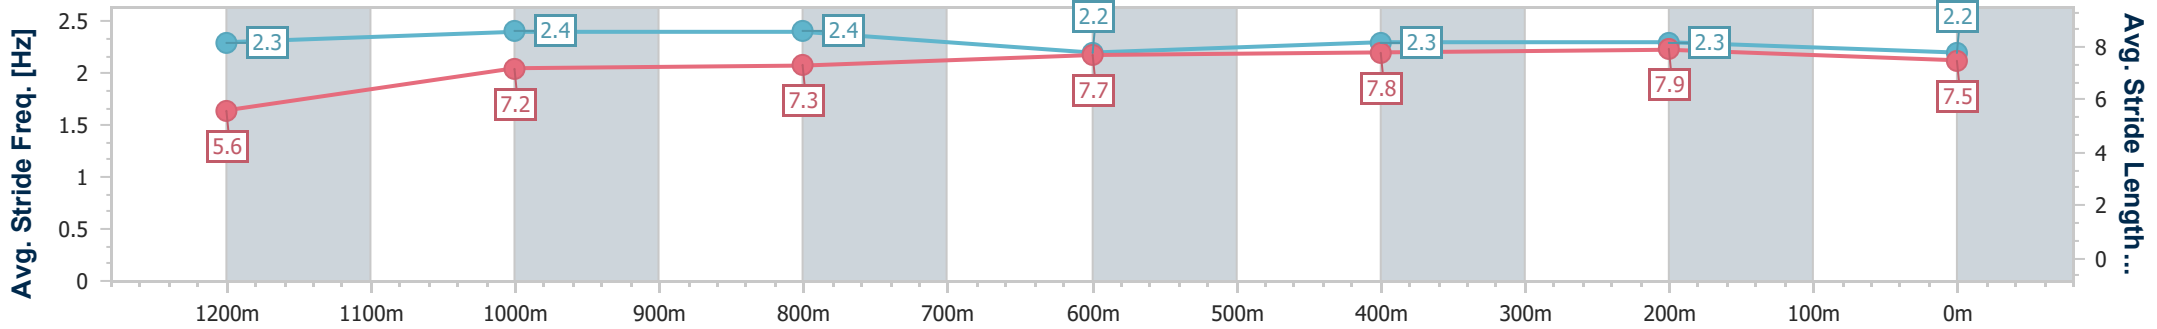

### Eagle Farm QLD Professional

Race 4: U&U RECRUITMENT Maiden Plate - 1300m

20 September 2024 - 14:18

Track Rating: Good 4, Weather: Fine, Rail Position: +7m Entire

BRISBANE RACING CLUB

Section	Overall	1200m	1000m	800m	600m	400m	200m
Section Times	1:17.20 [1] (0:08.02)	1:09.18 [3] (0:11.44)	0:57.74 [6] (0:11.48)	0:46.26 [4] (0:11.91)	0:34.35 [5] (0:11.42)	0:22.93 [5] (0:10.90)	0:12.03 [4]
Average Speed [km/h]	45.2	63.1	63.3	61.4	63.6	66.1	59.6
Top Speed [km/h]	61.4	64.6	65.4	62.1	68.1	67.6	64.5
Avg. Dist. to Rail [m]	6.3	1.9	2.5	2.9	2.1	4.5	6.3
Avg. Stride Freq. [Hz]	2.3	2.4	2.4	2.2	2.3	2.3	2.2
Avg. Stride Length [m]	5.6	7.2	7.3	7.7	7.8	7.9	7.5