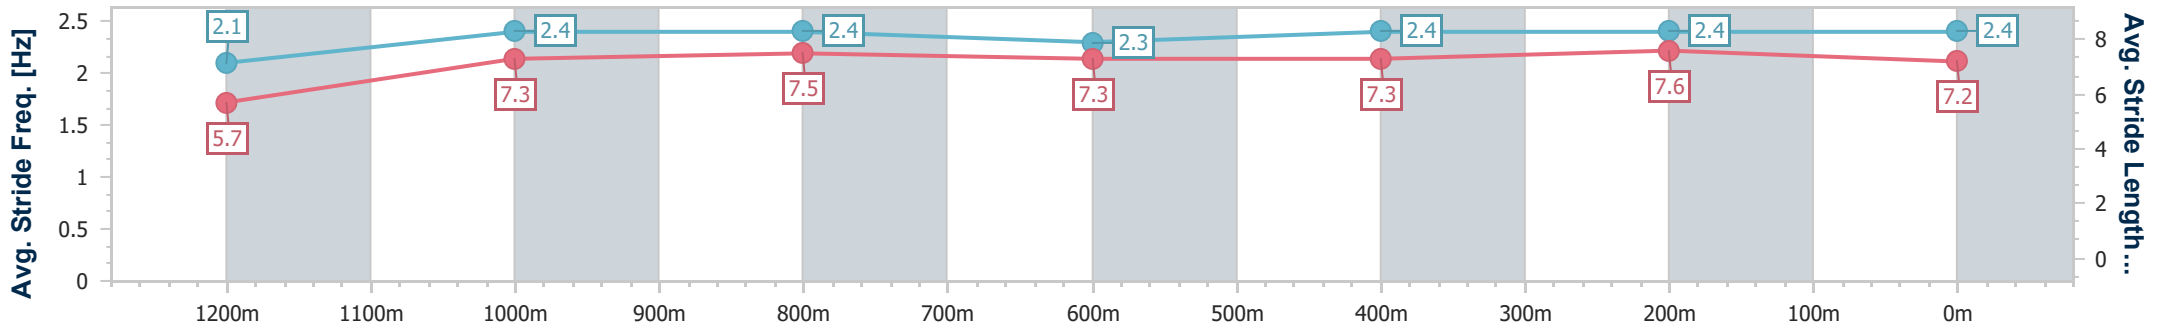

### Eagle Farm QLD Professional

Race 4: U&U RECRUITMENT Maiden Plate - 1300m

20 September 2024 - 14:18

Track Rating: Good 4, Weather: Fine, Rail Position: +7m Entire

BRISBANE RACING CLUB

Section	Overall	1200m	1000m	800m	600m	400m	200m
Section Times	1:17.48 [5] (0:08.49)	1:08.99 [12] (0:11.53)	0:57.46 [12] (0:11.52)	0:45.94 [12] (0:11.85)	0:34.09 [13] (0:11.66)	0:22.43 [13] (0:10.76)	0:11.67 [8]
Average Speed [km/h]	43.3	62.6	63.5	61.2	61.7	67.1	61.7
Top Speed [km/h]	60.1	65.6	64.5	62.0	66.4	68.7	65.1
Avg. Dist. to Rail [m]	14.3	4.7	2.5	1.5	0.8	3.8	6.5
Avg. Stride Freq. [Hz]	2.1	2.4	2.4	2.3	2.4	2.4	2.4
Avg. Stride Length [m]	5.7	7.3	7.5	7.3	7.3	7.6	7.2