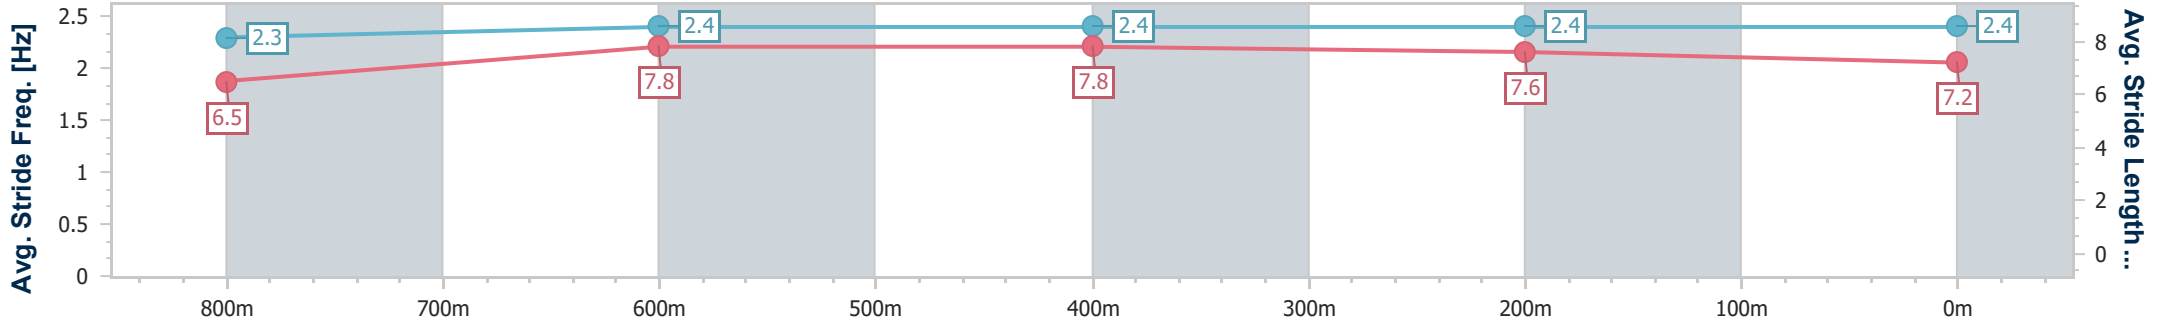

Eagle Farm QLD Professional
Race 5: LADBROKES RACING CLUB BENCHMARK 68
Handicap - 1000m

20 September 2024 - 14:58

Track Rating: Good 4, Weather: Fine, Rail Position: +7m Entire

BRISBANE
RACING CLUB

Section	Overall	800m	600m	400m	200m
Section Times	0:57.05 [4] (0:13.31)	0:43.74 [7] (0:10.52)	0:33.22 [7] (0:10.75)	0:22.47 [7] (0:10.78)	0:11.69 [7] (0:11.69)
Average Speed [km/h]	54.5	68.6	68.1	66.6	61.7
Top Speed [km/h]	70.0	70.2	69.6	67.9	65.5
Avg. Dist. to Rail [m]	6.1	0.4	2.9	7.4	8.7
Avg. Stride Freq. [Hz]	2.3	2.4	2.4	2.4	2.4
Avg. Stride Length [m]	6.5	7.8	7.8	7.6	7.2