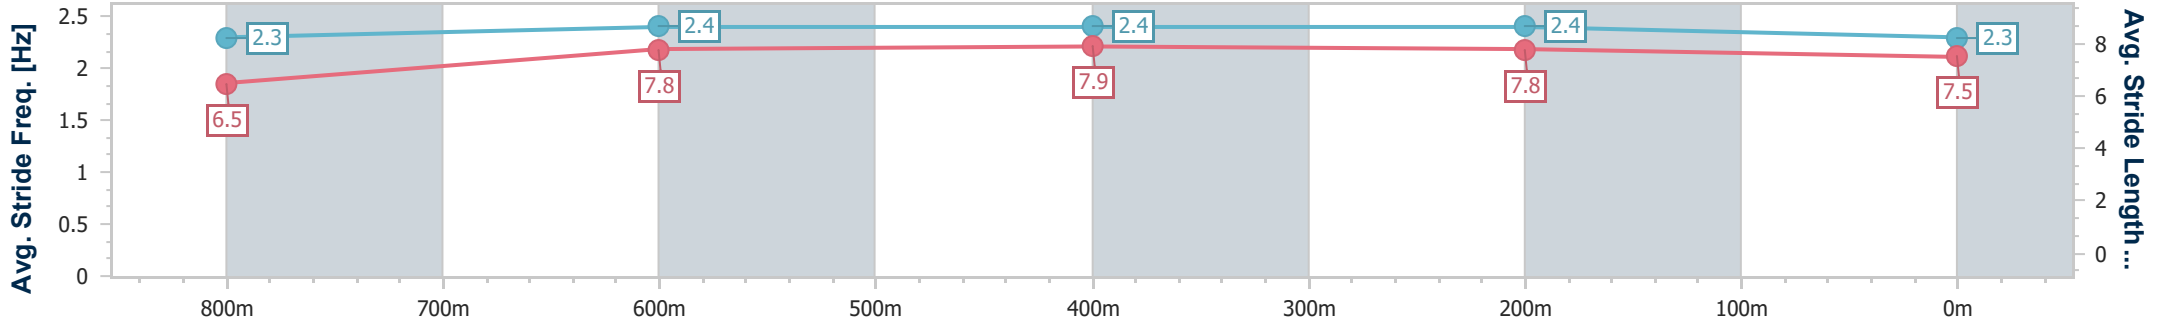

Eagle Farm QLD Professional
Race 5: LADBROKES RACING CLUB BENCHMARK 68
Handicap - 1000m

20 September 2024 - 14:58

Track Rating: Good 4, Weather: Fine, Rail Position: +7m Entire

BRISBANE
RACING CLUB

Section	Overall	800m	600m	400m	200m
Section Times	0:57.17 [6] (0:13.51)	0:43.66 [8] (0:10.56)	0:33.10 [9] (0:10.58)	0:22.52 [8] (0:10.76)	0:11.76 [8] (0:11.76)
Average Speed [km/h]	53.4	68.3	67.7	67.1	61.2
Top Speed [km/h]	68.9	68.6	69.0	68.9	64.3
Avg. Dist. to Rail [m]	1.0	0.8	0.9	1.7	2.0
Avg. Stride Freq. [Hz]	2.3	2.4	2.4	2.4	2.3
Avg. Stride Length [m]	6.5	7.8	7.9	7.8	7.5