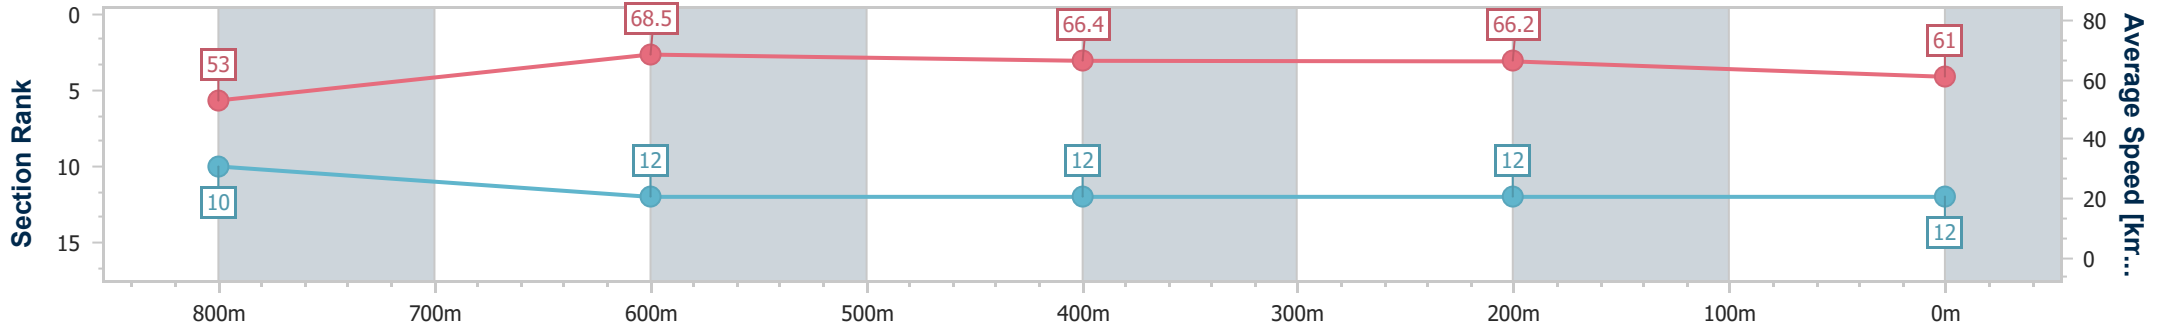

- [] Ranking at each section and finish
- .-.- No data available at this section
- NA No data available

Horse/Jockey Name	Bat Pad
Final Rank	12
Fastest Section Time (Section)	0:10.66 (800m)
Top Speed [km/h] (Section)	69.7 (800m)
Race State	Finished

Eagle Farm QLD Professional
Race 5: LADBROKES RACING CLUB BENCHMARK 68
Handicap - 1000m

20 September 2024 - 14:58

Track Rating: Good 4, Weather: Fine, Rail Position: +7m Entire

BRISBANE
RACING CLUB

Section	Overall	800m	600m	400m	200m
Section Times	0:58.13 [12] (0:13.73)	0:44.40 [10] (0:10.66)	0:33.74 [12] (0:11.05)	0:22.69 [12] (0:10.91)	0:11.78 [12] (0:11.78)
Average Speed [km/h]	53.0	68.5	66.4	66.2	61.0
Top Speed [km/h]	67.3	69.7	68.9	67.2	63.6
Avg. Dist. to Rail [m]	6.4	4.0	3.8	2.7	2.7
Avg. Stride Freq. [Hz]	2.3	2.5	2.5	2.5	2.4
Avg. Stride Length [m]	6.4	7.6	7.3	7.3	7.1

- [] Ranking at each section and finish
- .-.- No data available at this section
- NA No data available