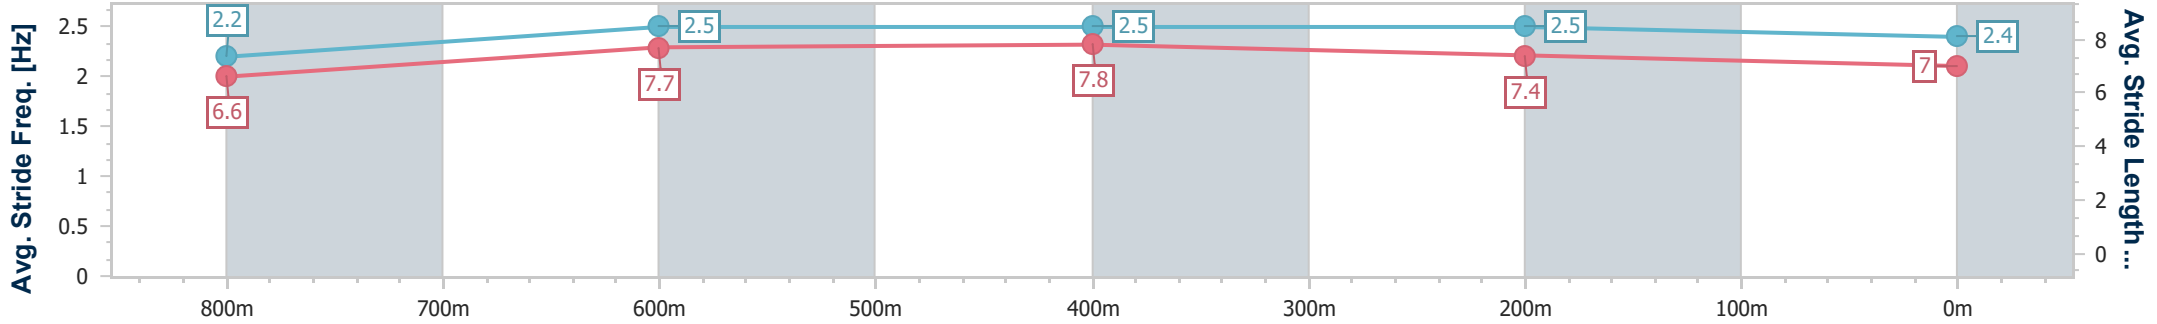

- [] Ranking at each section and finish
- .-.- No data available at this section
- NA No data available

Horse/Jockey Name	Gypsy Tricks
Final Rank	11
Fastest Section Time (Section)	0:10.35 (800m)
Top Speed [km/h] (Section)	71.7 (800m)
Race State	Finished

Eagle Farm QLD Professional
Race 5: LADBROKES RACING CLUB BENCHMARK 68
Handicap - 1000m

20 September 2024 - 14:58

Track Rating: Good 4, Weather: Fine, Rail Position: +7m Entire

BRISBANE
RACING CLUB

Section	Overall	800m	600m	400m	200m
Section Times	0:57.87 [11] (0:13.91)	0:43.96 [12] (0:10.35)	0:33.61 [10] (0:10.62)	0:22.99 [11] (0:10.78)	0:12.21 [11] (0:12.21)
Average Speed [km/h]	52.1	70.0	68.4	66.9	59.0
Top Speed [km/h]	69.2	71.7	69.5	68.9	63.6
Avg. Dist. to Rail [m]	6.3	0.8	2.4	8.0	9.3
Avg. Stride Freq. [Hz]	2.2	2.5	2.5	2.5	2.4
Avg. Stride Length [m]	6.6	7.7	7.8	7.4	7.0

- [] Ranking at each section and finish
- .-.- No data available at this section
- NA No data available

Horse/Jockey Name	Bat Pad
Final Rank	12
Fastest Section Time (Section)	0:10.66 (800m)
Top Speed [km/h] (Section)	69.7 (800m)
Race State	Finished