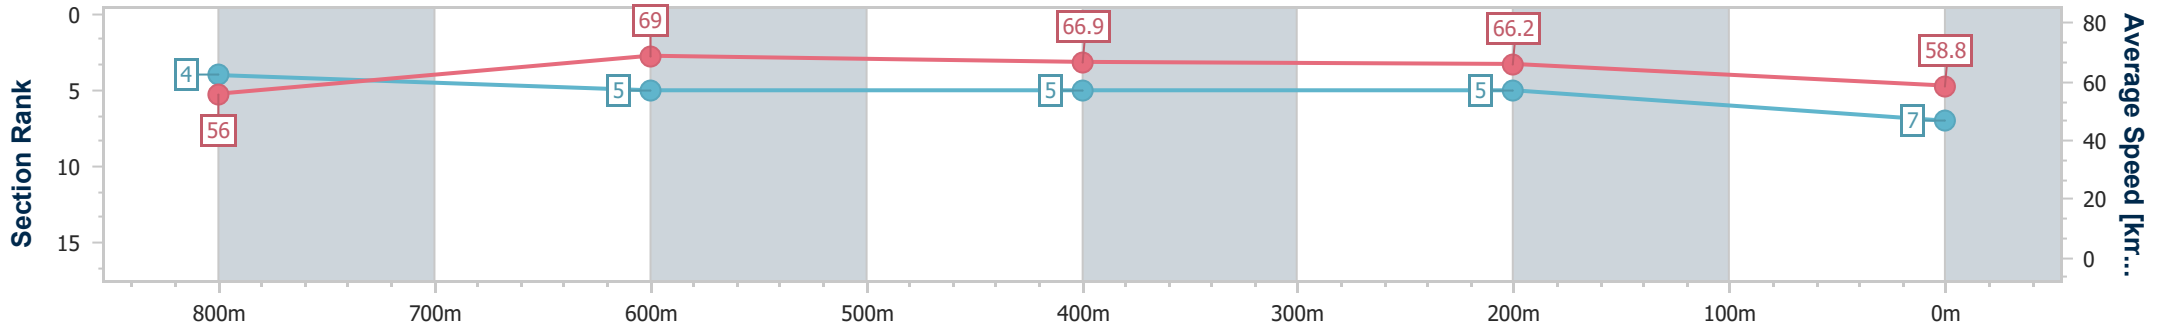

Eagle Farm QLD Professional
Race 5: LADBROKES RACING CLUB BENCHMARK 68
Handicap - 1000m

20 September 2024 - 14:58

Track Rating: Good 4, Weather: Fine, Rail Position: +7m Entire

BRISBANE
RACING CLUB

Section	Overall	800m	600m	400m	200m
Section Times	0:57.44 [7] (0:12.95)	0:44.49 [4] (0:10.53)	0:33.96 [5] (0:10.87)	0:23.09 [5] (0:10.86)	0:12.23 [5] (0:12.23)
Average Speed [km/h]	56.0	69.0	66.9	66.2	58.8
Top Speed [km/h]	70.1	70.4	68.1	68.7	62.9
Avg. Dist. to Rail [m]	4.5	1.9	1.9	6.0	6.6
Avg. Stride Freq. [Hz]	2.4	2.5	2.4	2.4	2.3
Avg. Stride Length [m]	6.4	7.7	7.7	7.6	7.1