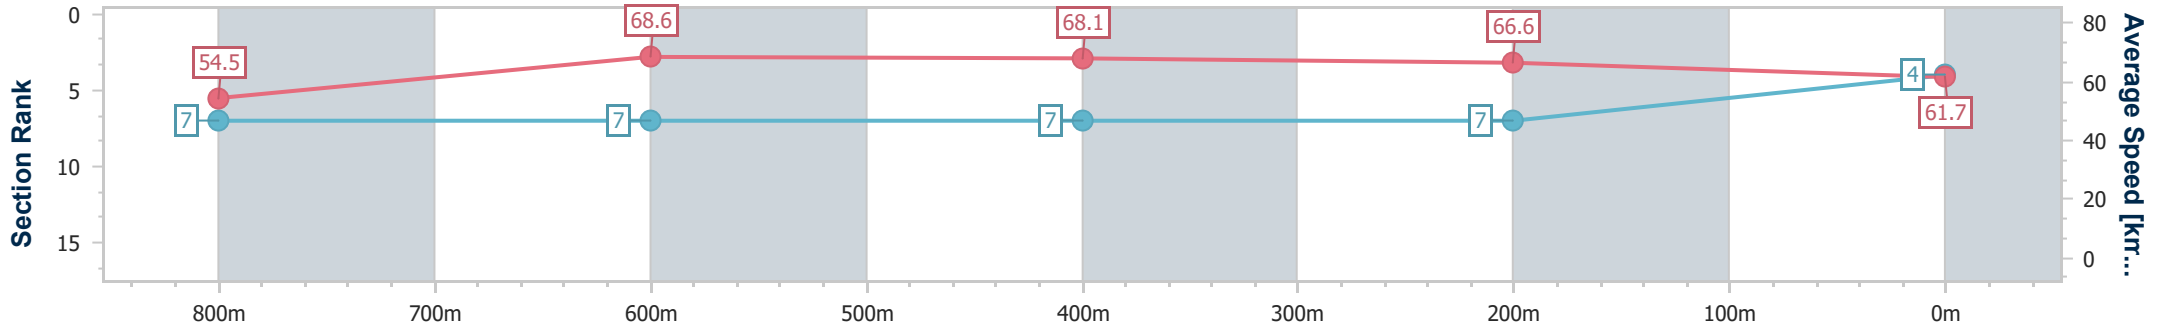

Eagle Farm QLD Professional
Race 5: LADBROKES RACING CLUB BENCHMARK 68
Handicap - 1000m

20 September 2024 - 14:58

Track Rating: Good 4, Weather: Fine, Rail Position: +7m Entire

BRISBANE
RACING CLUB

Section	Overall	800m	600m	400m	200m
Section Times	0:57.05 [4] (0:13.31)	0:43.74 [7] (0:10.52)	0:33.22 [7] (0:10.75)	0:22.47 [7] (0:10.78)	0:11.69 [7] (0:11.69)
Average Speed [km/h]	54.5	68.6	68.1	66.6	61.7
Top Speed [km/h]	70.0	70.2	69.6	67.9	65.5
Avg. Dist. to Rail [m]	6.1	0.4	2.9	7.4	8.7
Avg. Stride Freq. [Hz]	2.3	2.4	2.4	2.4	2.4
Avg. Stride Length [m]	6.5	7.8	7.8	7.6	7.2