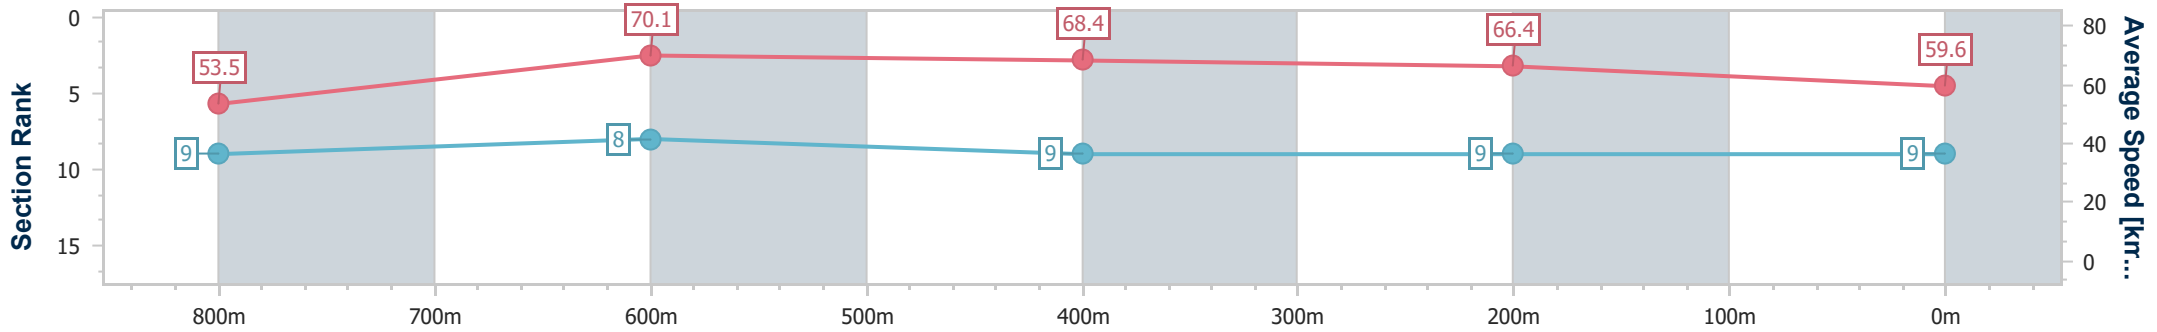

Eagle Farm QLD Professional
Race 5: LADBROKES RACING CLUB BENCHMARK 68
Handicap - 1000m

20 September 2024 - 14:58

Track Rating: Good 4, Weather: Fine, Rail Position: +7m Entire

BRISBANE
RACING CLUB

Section	Overall	800m	600m	400m	200m
Section Times	0:57.68 [9] (0:13.56)	0:44.12 [9] (0:10.42)	0:33.70 [8] (0:10.76)	0:22.94 [9] (0:10.87)	0:12.07 [9] (0:12.07)
Average Speed [km/h]	53.5	70.1	68.4	66.4	59.6
Top Speed [km/h]	69.8	70.8	70.2	68.0	63.1
Avg. Dist. to Rail [m]	3.1	3.1	5.4	9.1	8.6
Avg. Stride Freq. [Hz]	2.2	2.4	2.4	2.4	2.3
Avg. Stride Length [m]	6.6	8.0	7.8	7.8	7.3