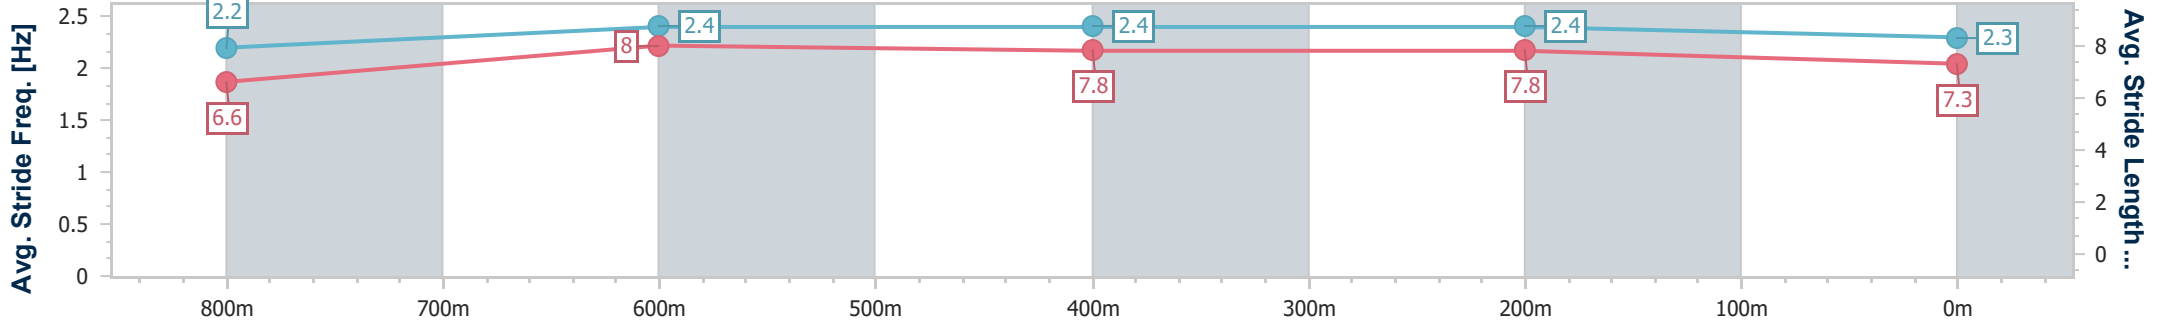

Eagle Farm QLD Professional
Race 5: LADBROKES RACING CLUB BENCHMARK 68
Handicap - 1000m

20 September 2024 - 14:58

Track Rating: Good 4, Weather: Fine, Rail Position: +7m Entire

BRISBANE
RACING CLUB

Section	Overall	800m	600m	400m	200m
Section Times	0:57.68 [9] (0:13.56)	0:44.12 [9] (0:10.42)	0:33.70 [8] (0:10.76)	0:22.94 [9] (0:10.87)	0:12.07 [9] (0:12.07)
Average Speed [km/h]	53.5	70.1	68.4	66.4	59.6
Top Speed [km/h]	69.8	70.8	70.2	68.0	63.1
Avg. Dist. to Rail [m]	3.1	3.1	5.4	9.1	8.6
Avg. Stride Freq. [Hz]	2.2	2.4	2.4	2.4	2.3
Avg. Stride Length [m]	6.6	8.0	7.8	7.8	7.3