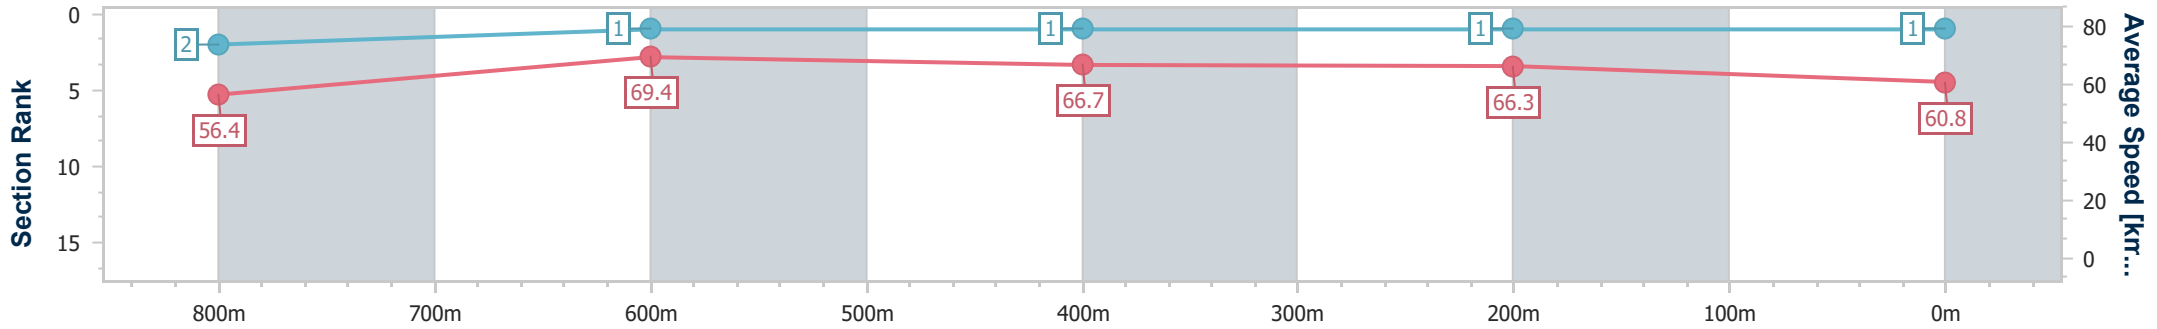

20 September 2024 - 14:58

Track Rating: Good 4, Weather: Fine, Rail Position: +7m Entire

BRISBANE
RACING CLUB

Section	Overall	800m	600m	400m	200m
Section Times	0:56.75 [1] (0:12.86)	0:43.89 [2] (0:10.40)	0:33.49 [1] (0:10.79)	0:22.70 [1] (0:10.88)	0:11.82 [1] (0:11.82)
Average Speed [km/h]	56.4	69.4	66.7	66.3	60.8
Top Speed [km/h]	71.4	71.0	68.6	67.7	63.8
Avg. Dist. to Rail [m]	3.9	0.9	0.5	1.4	0.8
Avg. Stride Freq. [Hz]	2.6	2.7	2.6	2.6	2.5
Avg. Stride Length [m]	5.9	7.2	7.2	7.1	6.8