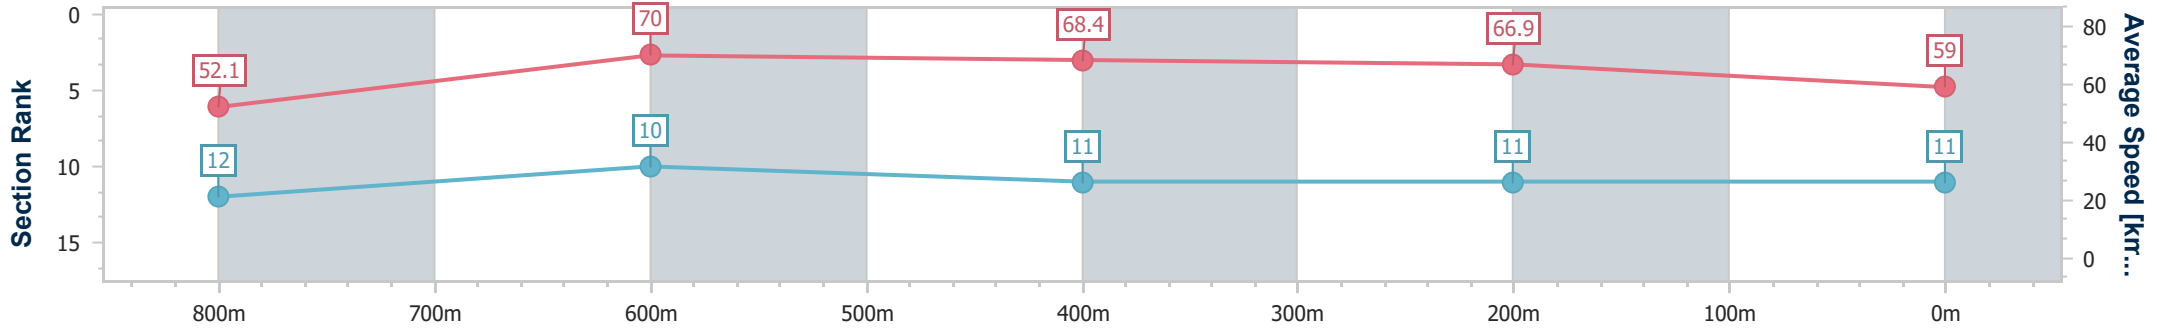

- [] Ranking at each section and finish
- .-.- No data available at this section
- NA No data available

Horse/Jockey Name	Gypsy Tricks
Final Rank	11
Fastest Section Time (Section)	0:10.35 (800m)
Top Speed [km/h] (Section)	71.7 (800m)
Race State	Finished

Eagle Farm QLD Professional
Race 5: LADBROKES RACING CLUB BENCHMARK 68
Handicap - 1000m

20 September 2024 - 14:58

Track Rating: Good 4, Weather: Fine, Rail Position: +7m Entire

BRISBANE
RACING CLUB

Section	Overall	800m	600m	400m	200m
Section Times	0:57.87 [11] (0:13.91)	0:43.96 [12] (0:10.35)	0:33.61 [10] (0:10.62)	0:22.99 [11] (0:10.78)	0:12.21 [11] (0:12.21)
Average Speed [km/h]	52.1	70.0	68.4	66.9	59.0
Top Speed [km/h]	69.2	71.7	69.5	68.9	63.6
Avg. Dist. to Rail [m]	6.3	0.8	2.4	8.0	9.3
Avg. Stride Freq. [Hz]	2.2	2.5	2.5	2.5	2.4
Avg. Stride Length [m]	6.6	7.7	7.8	7.4	7.0

- [] Ranking at each section and finish
- .-.- No data available at this section
- NA No data available

Horse/Jockey Name	Bat Pad
Final Rank	12
Fastest Section Time (Section)	0:10.66 (800m)
Top Speed [km/h] (Section)	69.7 (800m)
Race State	Finished