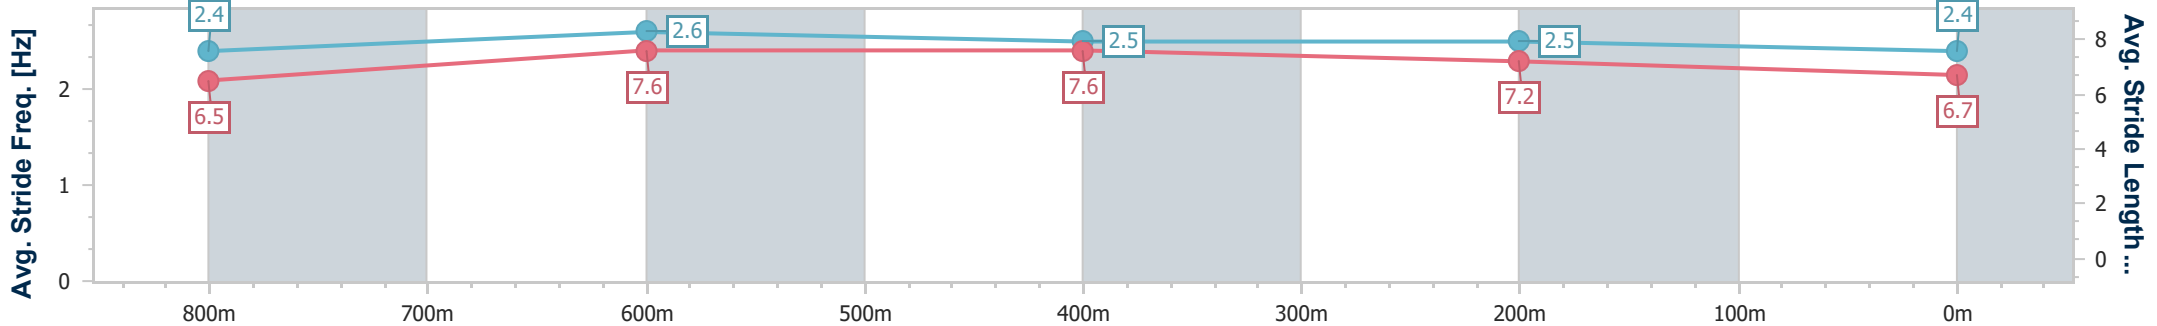

Eagle Farm QLD Professional
Race 5: LADBROKES RACING CLUB BENCHMARK 68
Handicap - 1000m

20 September 2024 - 14:58

Track Rating: Good 4, Weather: Fine, Rail Position: +7m Entire

BRISBANE
RACING CLUB

Section	Overall	800m	600m	400m	200m
Section Times	0:57.68 [10] (0:12.90)	0:44.78 [3] (0:10.42)	0:34.36 [2] (0:10.78)	0:23.58 [2] (0:10.99)	0:12.59 [2] (0:12.59)
Average Speed [km/h]	56.2	69.8	67.7	65.6	57.0
Top Speed [km/h]	72.4	71.9	69.4	67.3	63.3
Avg. Dist. to Rail [m]	4.3	2.8	2.4	3.6	3.6
Avg. Stride Freq. [Hz]	2.4	2.6	2.5	2.5	2.4
Avg. Stride Length [m]	6.5	7.6	7.6	7.2	6.7

- [] Ranking at each section and finish
- .-.- No data available at this section
- NA No data available

Horse/Jockey Name	Gypsy Tricks
Final Rank	11
Fastest Section Time (Section)	0:10.35 (800m)
Top Speed [km/h] (Section)	71.7 (800m)
Race State	Finished