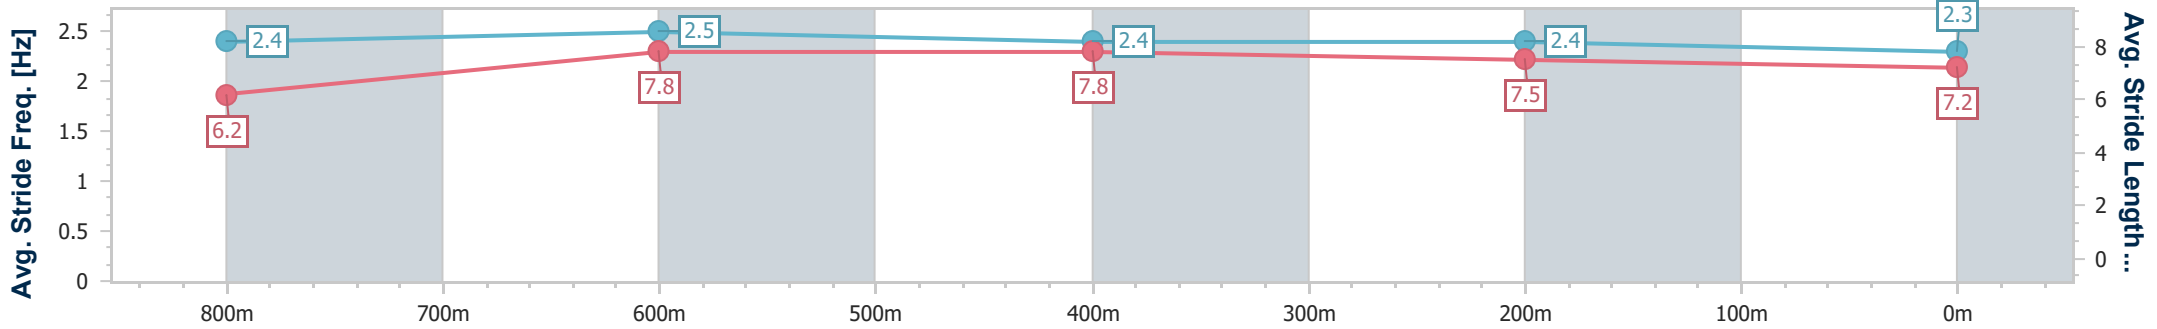

Eagle Farm QLD Professional
Race 5: LADBROKES RACING CLUB BENCHMARK 68
Handicap - 1000m

20 September 2024 - 14:58

Track Rating: Good 4, Weather: Fine, Rail Position: +7m Entire

BRISBANE
RACING CLUB

Section	Overall	800m	600m	400m	200m
Section Times	0:57.02 [3] (0:13.16)	0:43.86 [6] (0:10.27)	0:33.59 [3] (0:10.78)	0:22.81 [3] (0:10.91)	0:11.90 [3] (0:11.90)
Average Speed [km/h]	55.1	69.8	67.2	65.9	60.5
Top Speed [km/h]	70.8	70.9	68.4	67.8	62.9
Avg. Dist. to Rail [m]	1.4	0.9	1.6	4.2	4.7
Avg. Stride Freq. [Hz]	2.4	2.5	2.4	2.4	2.3
Avg. Stride Length [m]	6.2	7.8	7.8	7.5	7.2

- [] Ranking at each section and finish
- .-.- No data available at this section
- NA No data available

Horse/Jockey Name	She's A Rogue
Final Rank	4
Fastest Section Time (Section)	0:10.52 (800m)
Top Speed [km/h] (Section)	70.2 (800m)
Race State	Finished