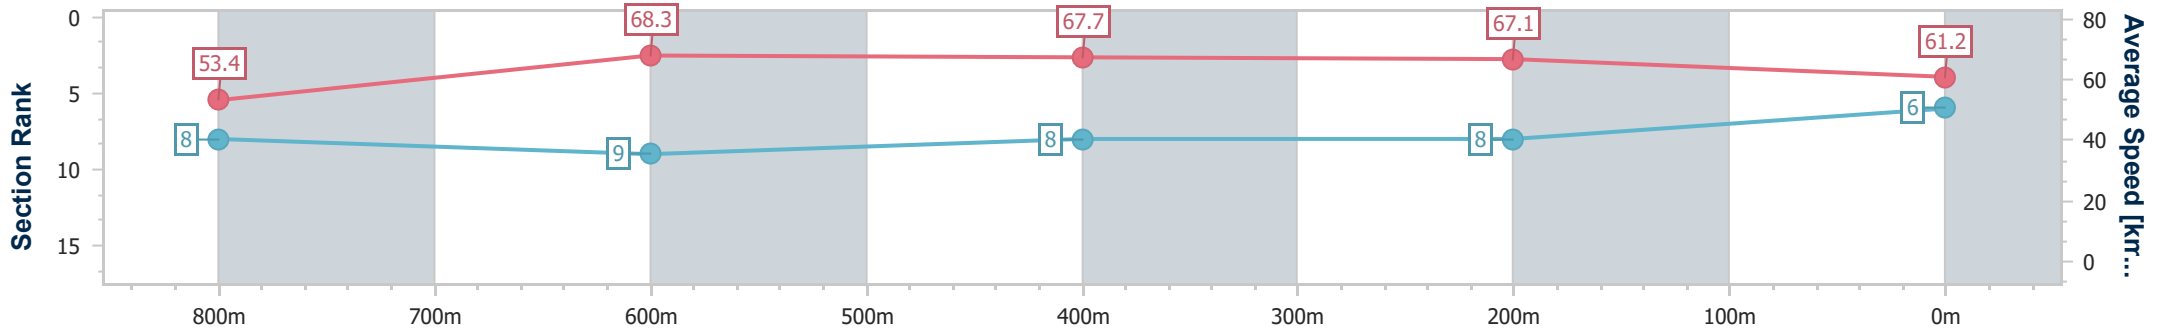

Eagle Farm QLD Professional
Race 5: LADBROKES RACING CLUB BENCHMARK 68
Handicap - 1000m

20 September 2024 - 14:58

Track Rating: Good 4, Weather: Fine, Rail Position: +7m Entire

BRISBANE
RACING CLUB

Section	Overall	800m	600m	400m	200m
Section Times	0:57.17 [6] (0:13.51)	0:43.66 [8] (0:10.56)	0:33.10 [9] (0:10.58)	0:22.52 [8] (0:10.76)	0:11.76 [8] (0:11.76)
Average Speed [km/h]	53.4	68.3	67.7	67.1	61.2
Top Speed [km/h]	68.9	68.6	69.0	68.9	64.3
Avg. Dist. to Rail [m]	1.0	0.8	0.9	1.7	2.0
Avg. Stride Freq. [Hz]	2.3	2.4	2.4	2.4	2.3
Avg. Stride Length [m]	6.5	7.8	7.9	7.8	7.5