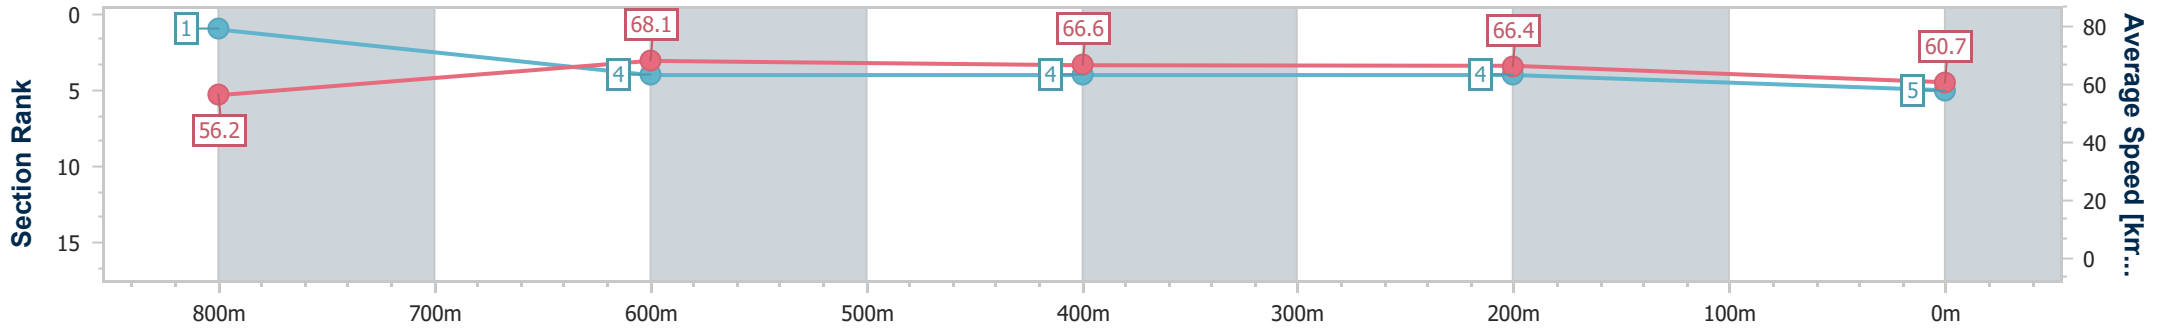

Eagle Farm QLD Professional
Race 5: LADBROKES RACING CLUB BENCHMARK 68
Handicap - 1000m

20 September 2024 - 14:58

Track Rating: Good 4, Weather: Fine, Rail Position: +7m Entire

BRISBANE
RACING CLUB

Section	Overall	800m	600m	400m	200m
Section Times	0:57.07 [5] (0:12.82)	0:44.25 [1] (0:10.64)	0:33.61 [4] (0:10.88)	0:22.73 [4] (0:10.84)	0:11.89 [4] (0:11.89)
Average Speed [km/h]	56.2	68.1	66.6	66.4	60.7
Top Speed [km/h]	71.9	70.8	67.5	67.6	64.3
Avg. Dist. to Rail [m]	2.0	1.2	1.6	2.4	1.8
Avg. Stride Freq. [Hz]	2.3	2.4	2.4	2.4	2.3
Avg. Stride Length [m]	6.7	7.9	7.8	7.7	7.4