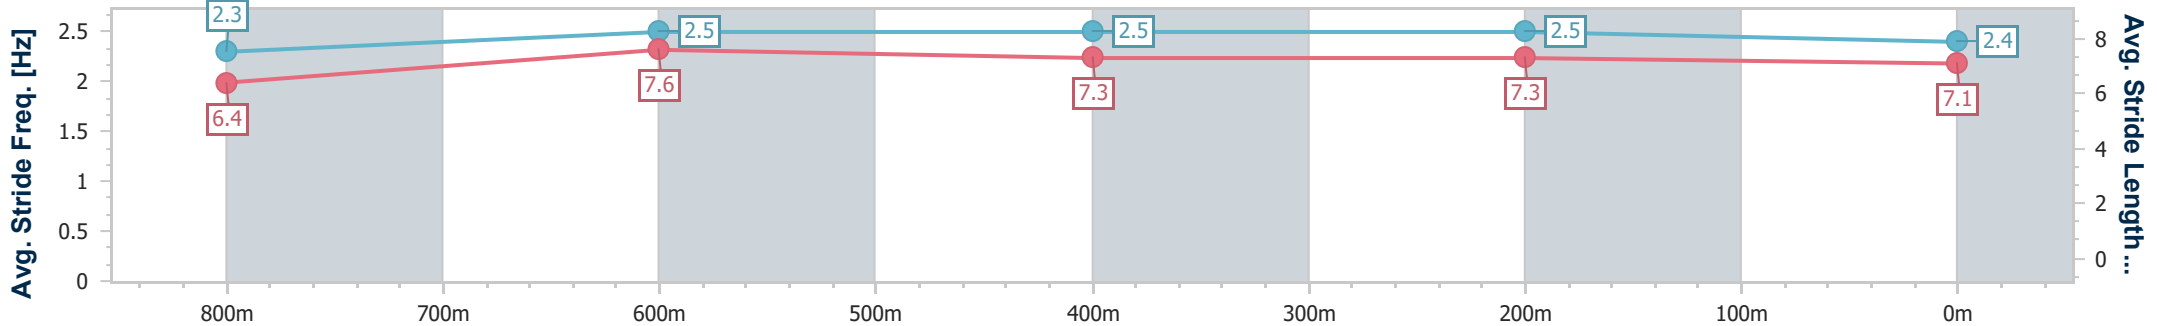

- [] Ranking at each section and finish
- .-.- No data available at this section
- NA No data available

Horse/Jockey Name	Bat Pad
Final Rank	12
Fastest Section Time (Section)	0:10.66 (800m)
Top Speed [km/h] (Section)	69.7 (800m)
Race State	Finished

Eagle Farm QLD Professional
Race 5: LADBROKES RACING CLUB BENCHMARK 68
Handicap - 1000m

20 September 2024 - 14:58

Track Rating: Good 4, Weather: Fine, Rail Position: +7m Entire

BRISBANE
RACING CLUB

Section	Overall	800m	600m	400m	200m
Section Times	0:58.13 [12] (0:13.73)	0:44.40 [10] (0:10.66)	0:33.74 [12] (0:11.05)	0:22.69 [12] (0:10.91)	0:11.78 [12] (0:11.78)
Average Speed [km/h]	53.0	68.5	66.4	66.2	61.0
Top Speed [km/h]	67.3	69.7	68.9	67.2	63.6
Avg. Dist. to Rail [m]	6.4	4.0	3.8	2.7	2.7
Avg. Stride Freq. [Hz]	2.3	2.5	2.5	2.5	2.4
Avg. Stride Length [m]	6.4	7.6	7.3	7.3	7.1

- [] Ranking at each section and finish
- .-.- No data available at this section
- NA No data available