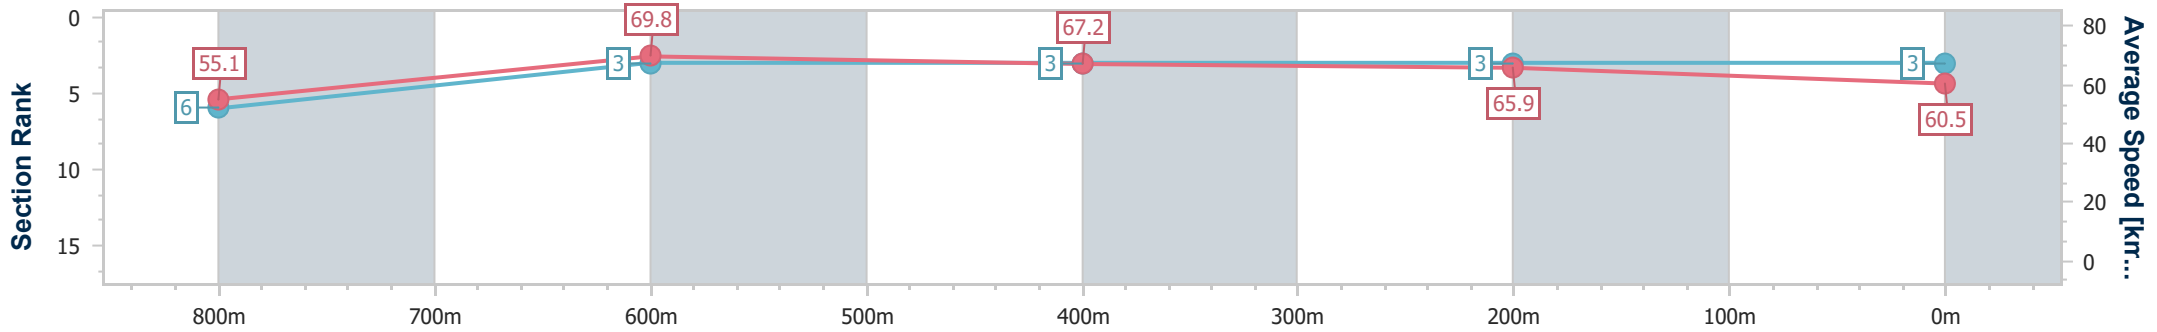

Eagle Farm QLD Professional
Race 5: LADBROKES RACING CLUB BENCHMARK 68
Handicap - 1000m

20 September 2024 - 14:58

Track Rating: Good 4, Weather: Fine, Rail Position: +7m Entire

BRISBANE
RACING CLUB

Section	Overall	800m	600m	400m	200m
Section Times	0:57.02 [3] (0:13.16)	0:43.86 [6] (0:10.27)	0:33.59 [3] (0:10.78)	0:22.81 [3] (0:10.91)	0:11.90 [3] (0:11.90)
Average Speed [km/h]	55.1	69.8	67.2	65.9	60.5
Top Speed [km/h]	70.8	70.9	68.4	67.8	62.9
Avg. Dist. to Rail [m]	1.4	0.9	1.6	4.2	4.7
Avg. Stride Freq. [Hz]	2.4	2.5	2.4	2.4	2.3
Avg. Stride Length [m]	6.2	7.8	7.8	7.5	7.2

- [] Ranking at each section and finish
- .-.- No data available at this section
- NA No data available

Horse/Jockey Name	She's A Rogue
Final Rank	4
Fastest Section Time (Section)	0:10.52 (800m)
Top Speed [km/h] (Section)	70.2 (800m)
Race State	Finished