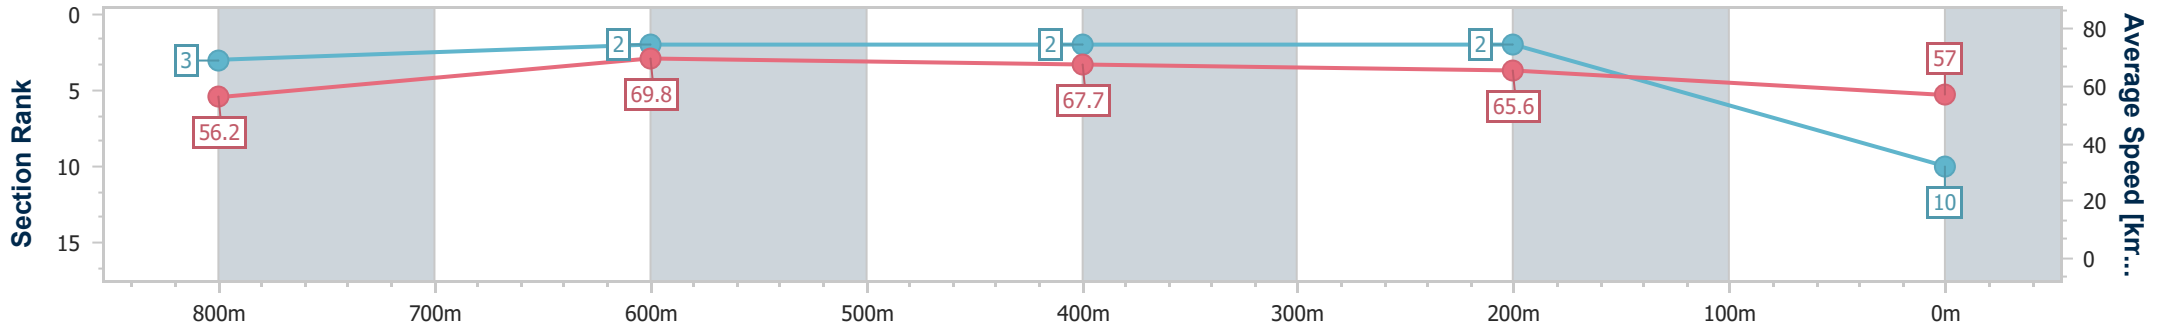

Eagle Farm QLD Professional
Race 5: LADBROKES RACING CLUB BENCHMARK 68
Handicap - 1000m

20 September 2024 - 14:58

Track Rating: Good 4, Weather: Fine, Rail Position: +7m Entire

BRISBANE
RACING CLUB

Section	Overall	800m	600m	400m	200m
Section Times	0:57.68 [10] (0:12.90)	0:44.78 [3] (0:10.42)	0:34.36 [2] (0:10.78)	0:23.58 [2] (0:10.99)	0:12.59 [2] (0:12.59)
Average Speed [km/h]	56.2	69.8	67.7	65.6	57.0
Top Speed [km/h]	72.4	71.9	69.4	67.3	63.3
Avg. Dist. to Rail [m]	4.3	2.8	2.4	3.6	3.6
Avg. Stride Freq. [Hz]	2.4	2.6	2.5	2.5	2.4
Avg. Stride Length [m]	6.5	7.6	7.6	7.2	6.7

- [] Ranking at each section and finish
- .-.- No data available at this section
- NA No data available

Horse/Jockey Name	Gypsy Tricks
Final Rank	11
Fastest Section Time (Section)	0:10.35 (800m)
Top Speed [km/h] (Section)	71.7 (800m)
Race State	Finished