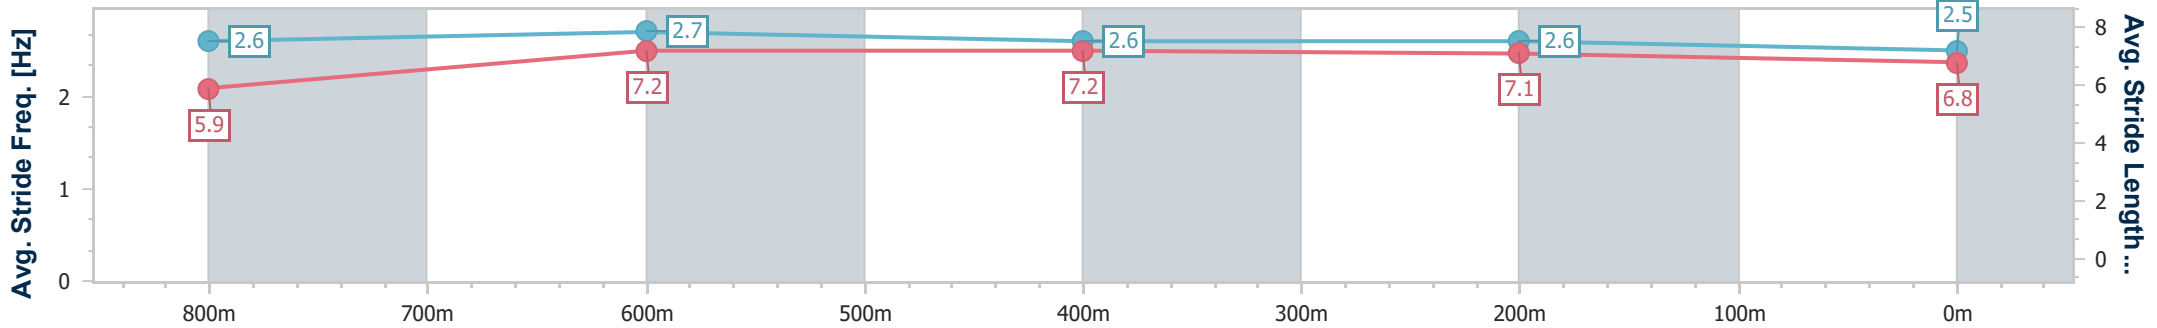

20 September 2024 - 14:58

Track Rating: Good 4, Weather: Fine, Rail Position: +7m Entire

BRISBANE
RACING CLUB

Section	Overall	800m	600m	400m	200m
Section Times	0:56.75 [1] (0:12.86)	0:43.89 [2] (0:10.40)	0:33.49 [1] (0:10.79)	0:22.70 [1] (0:10.88)	0:11.82 [1] (0:11.82)
Average Speed [km/h]	56.4	69.4	66.7	66.3	60.8
Top Speed [km/h]	71.4	71.0	68.6	67.7	63.8
Avg. Dist. to Rail [m]	3.9	0.9	0.5	1.4	0.8
Avg. Stride Freq. [Hz]	2.6	2.7	2.6	2.6	2.5
Avg. Stride Length [m]	5.9	7.2	7.2	7.1	6.8