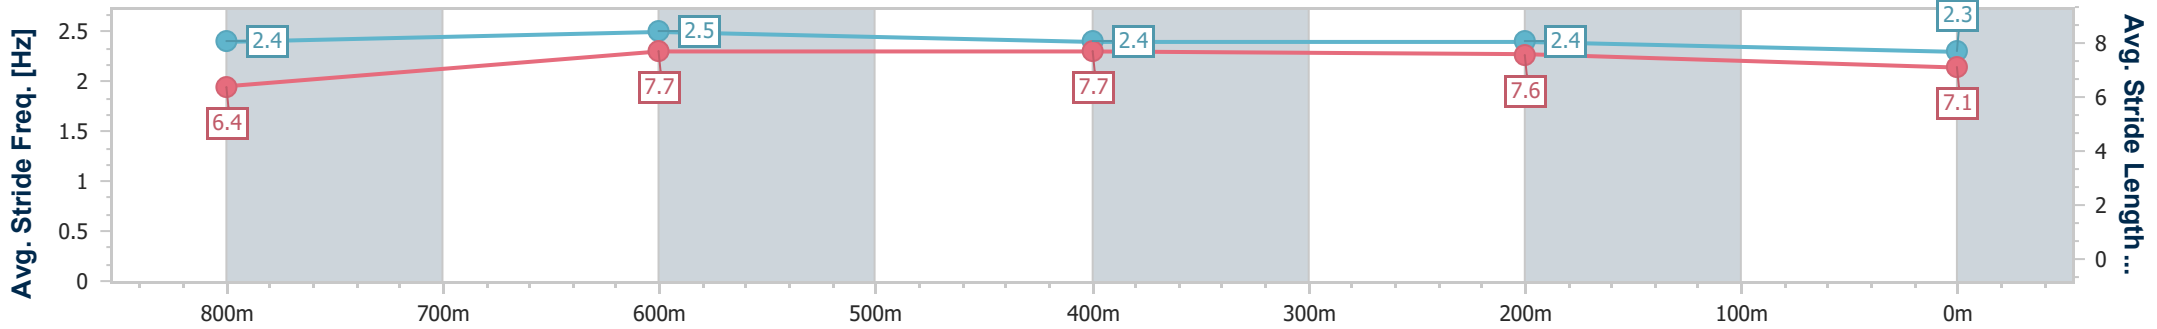

Eagle Farm QLD Professional
Race 5: LADBROKES RACING CLUB BENCHMARK 68
Handicap - 1000m

20 September 2024 - 14:58

Track Rating: Good 4, Weather: Fine, Rail Position: +7m Entire

BRISBANE
RACING CLUB

Section	Overall	800m	600m	400m	200m
Section Times	0:57.44 [7] (0:12.95)	0:44.49 [4] (0:10.53)	0:33.96 [5] (0:10.87)	0:23.09 [5] (0:10.86)	0:12.23 [5] (0:12.23)
Average Speed [km/h]	56.0	69.0	66.9	66.2	58.8
Top Speed [km/h]	70.1	70.4	68.1	68.7	62.9
Avg. Dist. to Rail [m]	4.5	1.9	1.9	6.0	6.6
Avg. Stride Freq. [Hz]	2.4	2.5	2.4	2.4	2.3
Avg. Stride Length [m]	6.4	7.7	7.7	7.6	7.1