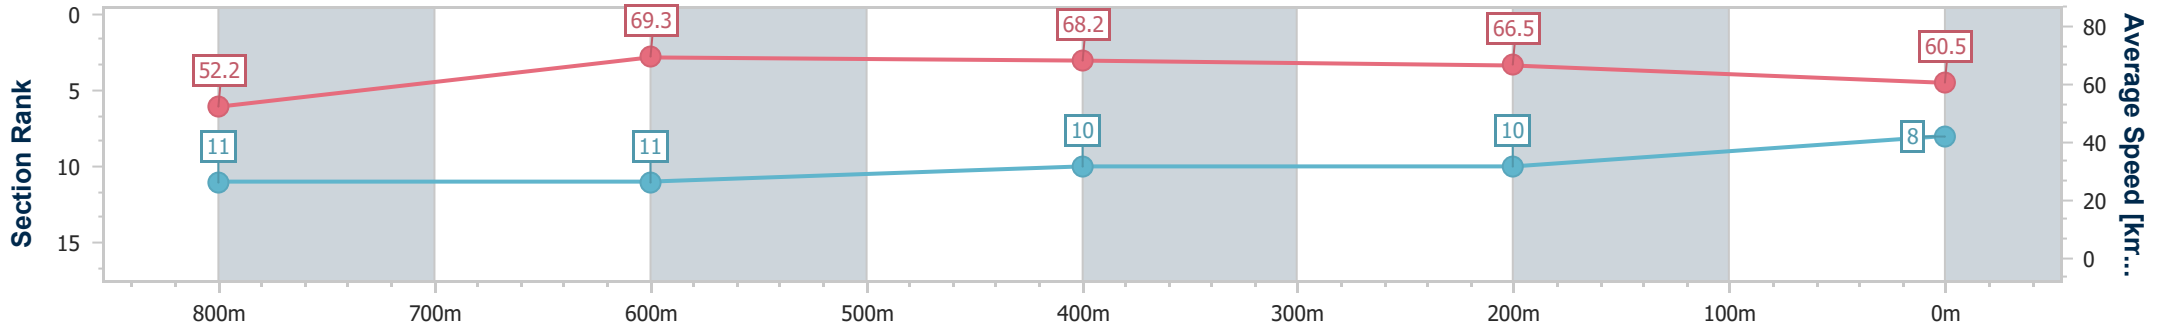

Eagle Farm QLD Professional
Race 5: LADBROKES RACING CLUB BENCHMARK 68
Handicap - 1000m

20 September 2024 - 14:58

Track Rating: Good 4, Weather: Fine, Rail Position: +7m Entire

BRISBANE
RACING CLUB

Section	Overall	800m	600m	400m	200m
Section Times	0:57.56 [8] (0:13.86)	0:43.70 [11] (0:10.42)	0:33.28 [11] (0:10.57)	0:22.71 [10] (0:10.78)	0:11.93 [10] (0:11.93)
Average Speed [km/h]	52.2	69.3	68.2	66.5	60.5
Top Speed [km/h]	70.1	71.0	68.8	69.8	63.2
Avg. Dist. to Rail [m]	4.9	0.3	0.7	3.8	5.0
Avg. Stride Freq. [Hz]	2.2	2.5	2.5	2.5	2.4
Avg. Stride Length [m]	6.5	7.6	7.6	7.4	7.1

- [] Ranking at each section and finish
- .-.- No data available at this section
- NA No data available

Horse/Jockey Name	Helikedempretty
Final Rank	9
Fastest Section Time (Section)	0:10.42 (800m)
Top Speed [km/h] (Section)	70.8 (800m)
Race State	Finished