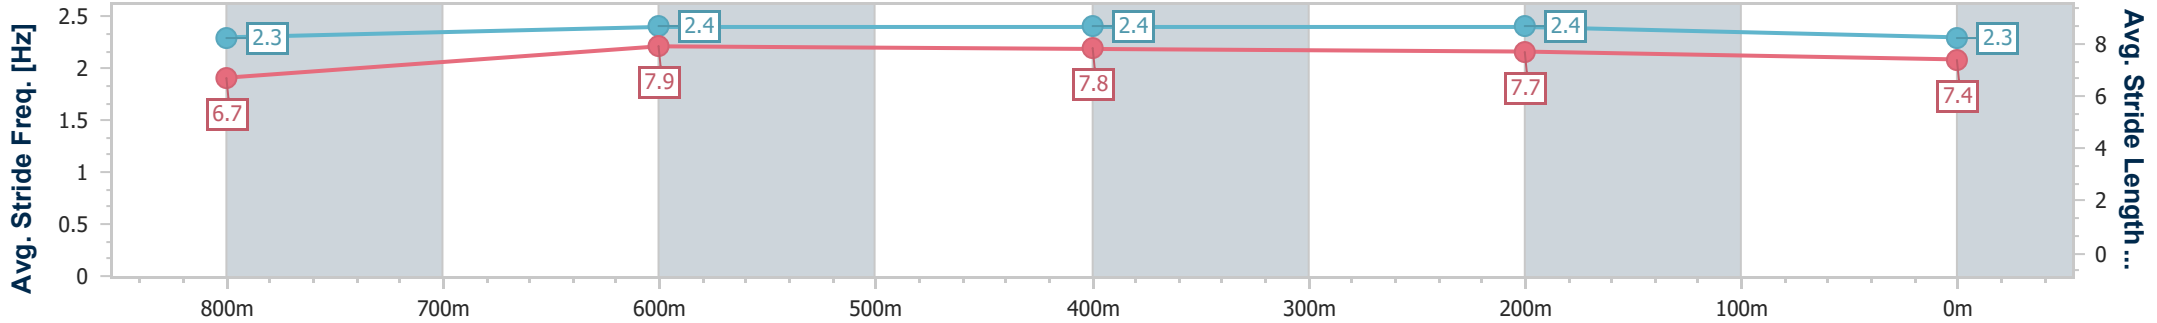

Eagle Farm QLD Professional
Race 5: LADBROKES RACING CLUB BENCHMARK 68
Handicap - 1000m

20 September 2024 - 14:58

Track Rating: Good 4, Weather: Fine, Rail Position: +7m Entire

BRISBANE
RACING CLUB

Section	Overall	800m	600m	400m	200m
Section Times	0:57.07 [5] (0:12.82)	0:44.25 [1] (0:10.64)	0:33.61 [4] (0:10.88)	0:22.73 [4] (0:10.84)	0:11.89 [4] (0:11.89)
Average Speed [km/h]	56.2	68.1	66.6	66.4	60.7
Top Speed [km/h]	71.9	70.8	67.5	67.6	64.3
Avg. Dist. to Rail [m]	2.0	1.2	1.6	2.4	1.8
Avg. Stride Freq. [Hz]	2.3	2.4	2.4	2.4	2.3
Avg. Stride Length [m]	6.7	7.9	7.8	7.7	7.4