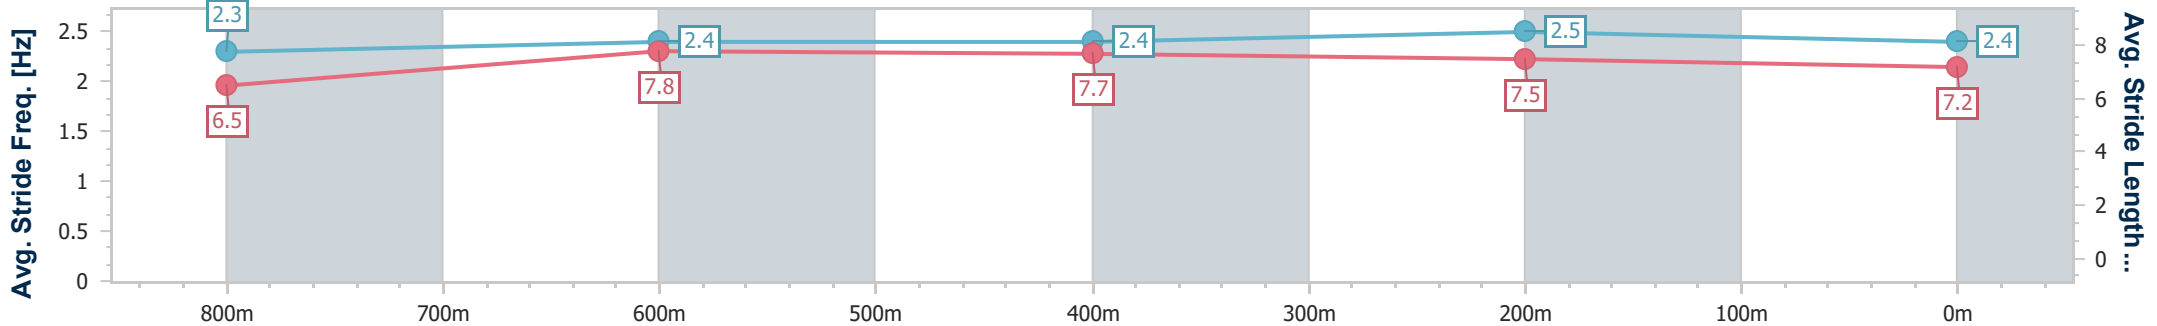

Eagle Farm QLD Professional
Race 5: LADBROKES RACING CLUB BENCHMARK 68
Handicap - 1000m

20 September 2024 - 14:58

Track Rating: Good 4, Weather: Fine, Rail Position: +7m Entire

BRISBANE
RACING CLUB

Section	Overall	800m	600m	400m	200m
Section Times	0:56.96 [2] (0:13.14)	0:43.82 [5] (0:10.54)	0:33.28 [6] (0:10.83)	0:22.45 [6] (0:10.76)	0:11.69 [6] (0:11.69)
Average Speed [km/h]	54.9	68.9	66.7	66.8	61.7
Top Speed [km/h]	71.3	71.3	68.2	67.8	65.4
Avg. Dist. to Rail [m]	1.3	1.5	1.5	4.4	4.0
Avg. Stride Freq. [Hz]	2.3	2.4	2.4	2.5	2.4
Avg. Stride Length [m]	6.5	7.8	7.7	7.5	7.2