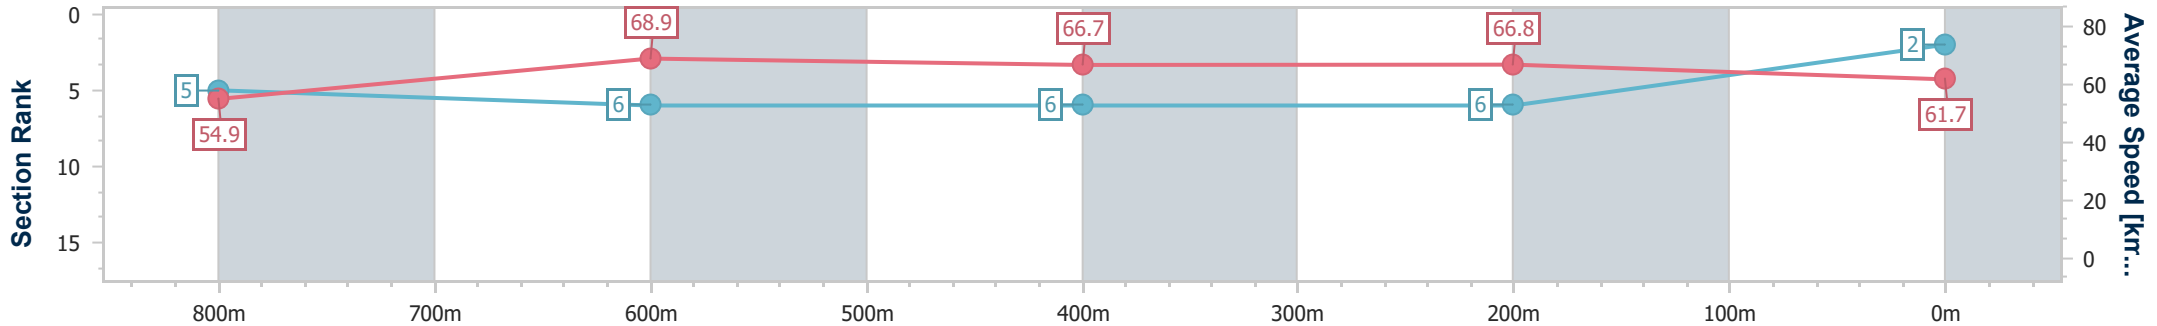

Eagle Farm QLD Professional
Race 5: LADBROKES RACING CLUB BENCHMARK 68
Handicap - 1000m

20 September 2024 - 14:58

Track Rating: Good 4, Weather: Fine, Rail Position: +7m Entire

BRISBANE
RACING CLUB

Section	Overall	800m	600m	400m	200m
Section Times	0:56.96 [2] (0:13.14)	0:43.82 [5] (0:10.54)	0:33.28 [6] (0:10.83)	0:22.45 [6] (0:10.76)	0:11.69 [6] (0:11.69)
Average Speed [km/h]	54.9	68.9	66.7	66.8	61.7
Top Speed [km/h]	71.3	71.3	68.2	67.8	65.4
Avg. Dist. to Rail [m]	1.3	1.5	1.5	4.4	4.0
Avg. Stride Freq. [Hz]	2.3	2.4	2.4	2.5	2.4
Avg. Stride Length [m]	6.5	7.8	7.7	7.5	7.2