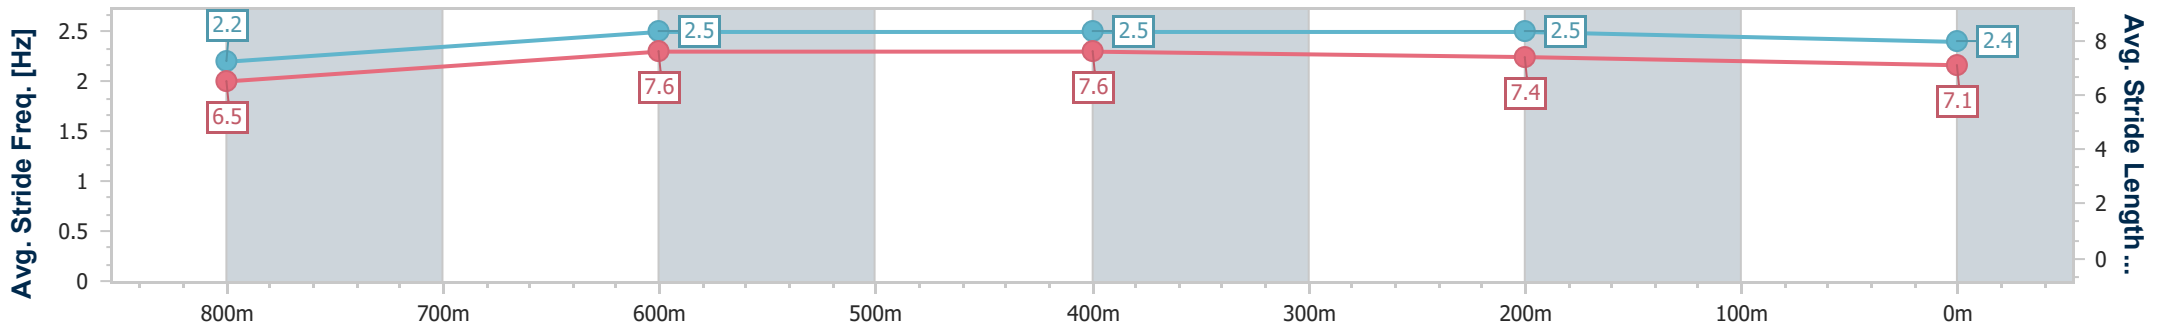

Eagle Farm QLD Professional
Race 5: LADBROKES RACING CLUB BENCHMARK 68
Handicap - 1000m

20 September 2024 - 14:58

Track Rating: Good 4, Weather: Fine, Rail Position: +7m Entire

BRISBANE
RACING CLUB

Section	Overall	800m	600m	400m	200m
Section Times	0:57.56 [8] (0:13.86)	0:43.70 [11] (0:10.42)	0:33.28 [11] (0:10.57)	0:22.71 [10] (0:10.78)	0:11.93 [10] (0:11.93)
Average Speed [km/h]	52.2	69.3	68.2	66.5	60.5
Top Speed [km/h]	70.1	71.0	68.8	69.8	63.2
Avg. Dist. to Rail [m]	4.9	0.3	0.7	3.8	5.0
Avg. Stride Freq. [Hz]	2.2	2.5	2.5	2.5	2.4
Avg. Stride Length [m]	6.5	7.6	7.6	7.4	7.1

- [] Ranking at each section and finish
- .-.- No data available at this section
- NA No data available

Horse/Jockey Name	Helikedempretty
Final Rank	9
Fastest Section Time (Section)	0:10.42 (800m)
Top Speed [km/h] (Section)	70.8 (800m)
Race State	Finished