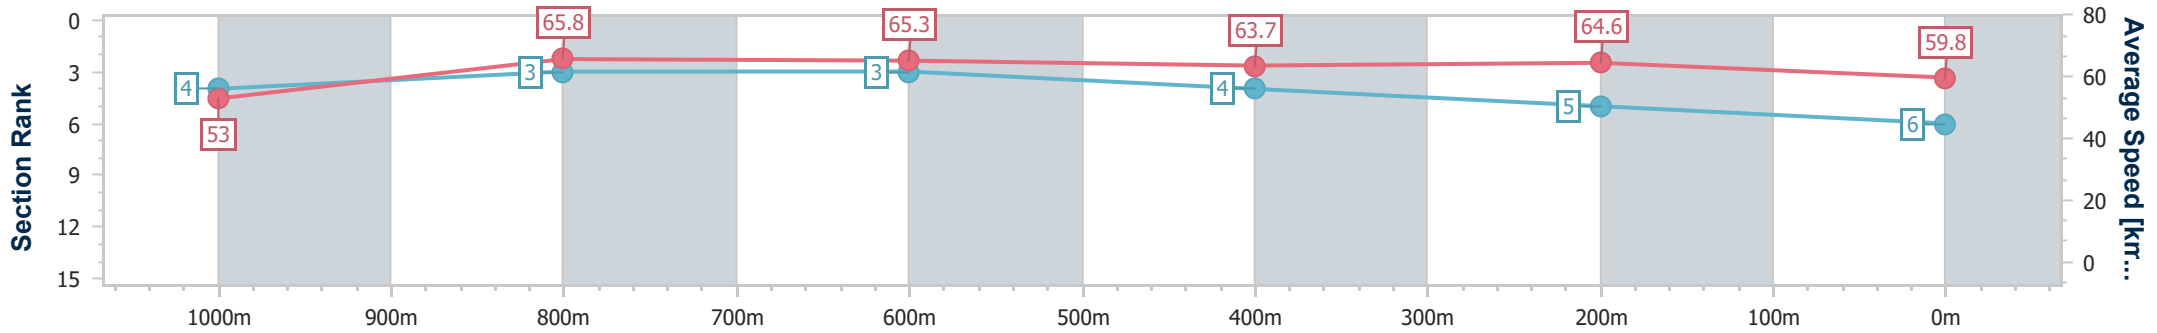

Eagle Farm QLD Professional

Race 6: SKY RACING BENCHMARK 78 Handicap - 1200m

20 September 2024 - 15:34

Track Rating: Good 4, Weather: Fine, Rail Position: +7m Entire

BRISBANE RACING CLUB

Section	Overall	1000m	800m	600m	400m	200m
Section Times	1:10.25 [6] (0:13.58)	0:56.67 [4] (0:11.11)	0:45.56 [3] (0:11.11)	0:34.45 [3] (0:11.28)	0:23.17 [4] (0:11.15)	0:12.02 [5] (0:12.02)
Average Speed [km/h]	53.0	65.8	65.3	63.7	64.6	59.8
Top Speed [km/h]	64.6	66.3	65.8	65.2	65.4	62.5
Avg. Dist. to Rail [m]	1.1	2.5	1.4	0.3	0.4	0.4
Avg. Stride Freq. [Hz]	2.3	2.5	2.4	2.4	2.4	2.3
Avg. Stride Length [m]	6.4	7.4	7.5	7.4	7.4	7.1

- [] Ranking at each section and finish
- .-.- No data available at this section
- NA No data available

Horse/Jockey Name	Ebony King
Final Rank	7
Fastest Section Time (Section)	0:11.05 (1000m)
Top Speed [km/h] (Section)	66.8 (1000m)
Race State	Finished