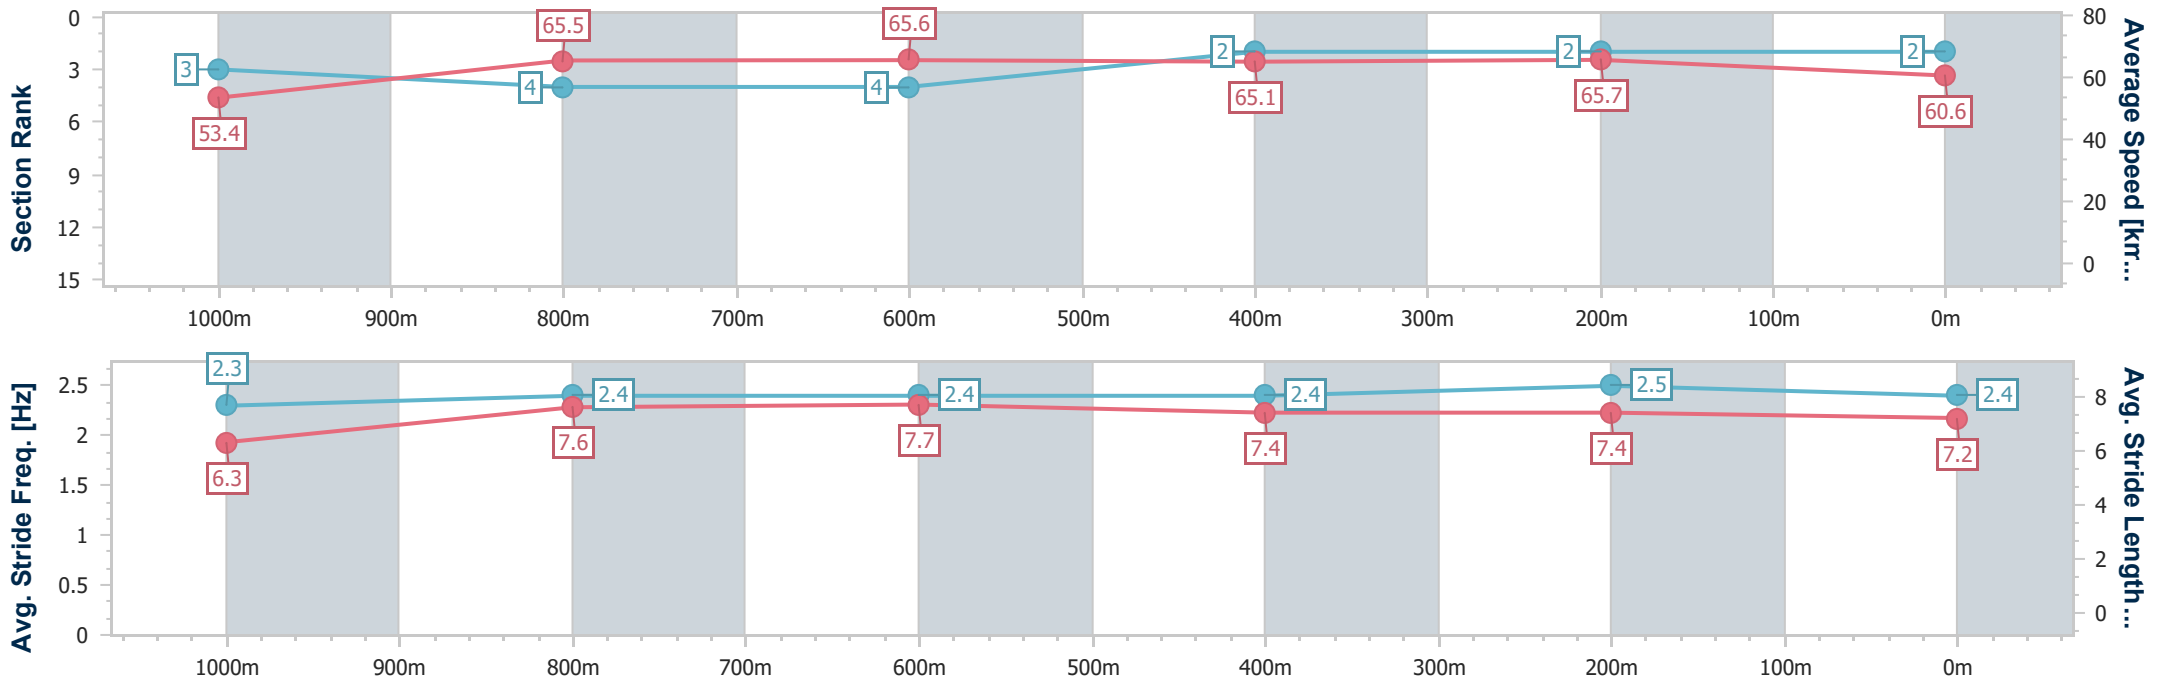

Eagle Farm QLD Professional

Race 6: SKY RACING BENCHMARK 78 Handicap - 1200m

20 September 2024 - 15:34

Track Rating: Good 4, Weather: Fine, Rail Position: +7m Entire

BRISBANE RACING CLUB

Section	Overall	1000m	800m	600m	400m	200m
Section Times	1:09.89 [2] (0:13.56)	0:56.33 [3] (0:11.15)	0:45.18 [4] (0:11.18)	0:34.00 [4] (0:11.15)	0:22.85 [2] (0:10.98)	0:11.87 [2] (0:11.87)
Average Speed [km/h]	53.4	65.5	65.6	65.1	65.7	60.6
Top Speed [km/h]	66.2	66.5	67.0	66.8	66.7	63.3
Avg. Dist. to Rail [m]	1.8	3.6	3.2	2.3	2.8	2.2
Avg. Stride Freq. [Hz]	2.3	2.4	2.4	2.4	2.5	2.4
Avg. Stride Length [m]	6.3	7.6	7.7	7.4	7.4	7.2