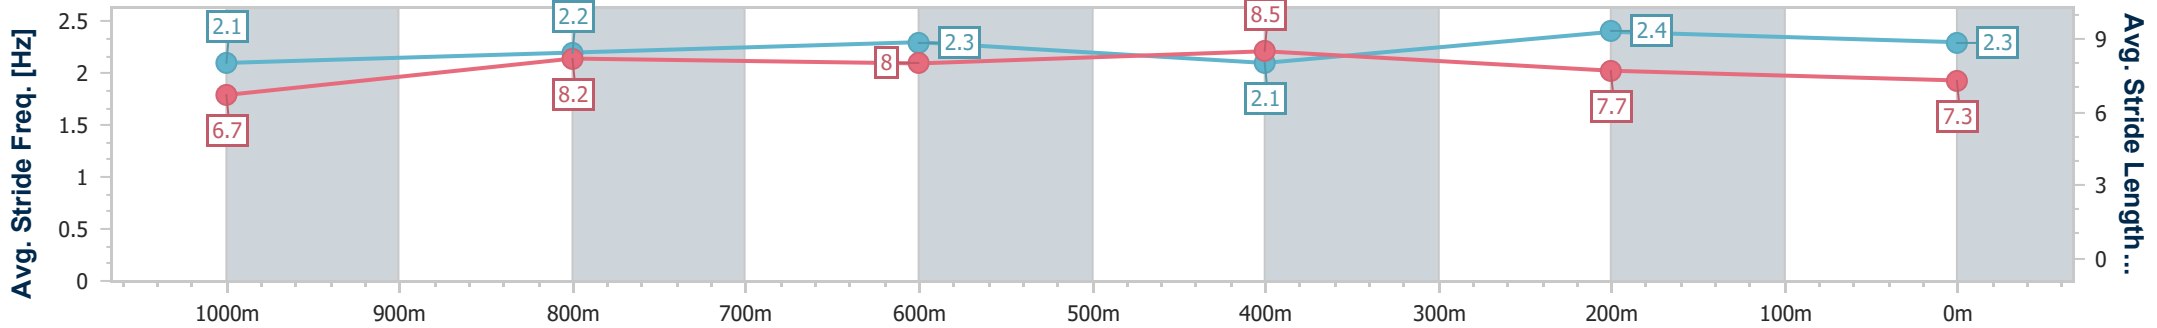

- [] Ranking at each section and finish
- .-.- No data available at this section
- NA No data available

Horse/Jockey Name	Roll Up
Final Rank	5
Fastest Section Time (Section)	0:10.94 (1000m)
Top Speed [km/h] (Section)	68.0 (1000m)
Race State	Finished

Eagle Farm QLD Professional

Race 6: SKY RACING BENCHMARK 78 Handicap - 1200m

20 September 2024 - 15:34

Track Rating: Good 4, Weather: Fine, Rail Position: +7m Entire

BRISBANE RACING CLUB

Section	Overall	1000m	800m	600m	400m	200m
Section Times	1:10.19 [5] (0:13.98)	0:56.21 [6] (0:10.94)	0:45.27 [6] (0:11.07)	0:34.20 [6] (0:11.13)	0:23.07 [5] (0:11.05)	0:12.02 [4] (0:12.02)
Average Speed [km/h]	51.5	66.4	65.2	64.8	65.1	60.2
Top Speed [km/h]	67.1	68.0	67.2	66.2	66.6	63.4
Avg. Dist. to Rail [m]	4.1	1.9	0.3	1.0	3.1	4.2
Avg. Stride Freq. [Hz]	2.1	2.2	2.3	2.1	2.4	2.3
Avg. Stride Length [m]	6.7	8.2	8.0	8.5	7.7	7.3

- [] Ranking at each section and finish
- .-.- No data available at this section
- NA No data available

Horse/Jockey Name	Heroic Miss
Final Rank	6
Fastest Section Time (Section)	0:11.11 (1000m)
Top Speed [km/h] (Section)	66.3 (1000m)
Race State	Finished