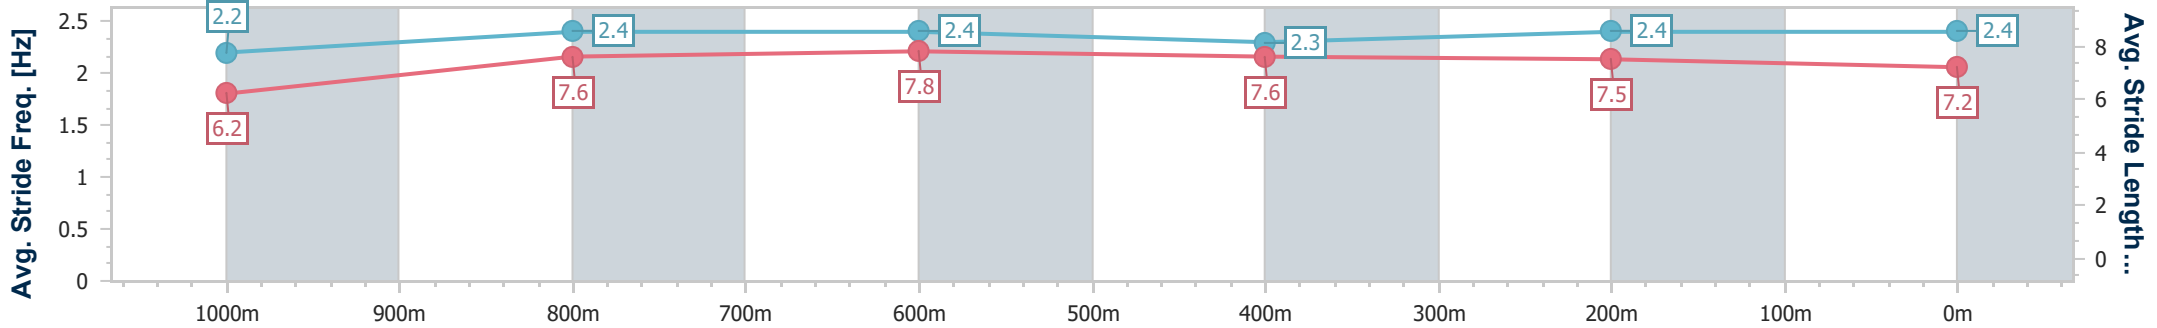

Eagle Farm QLD Professional

Race 6: SKY RACING BENCHMARK 78 Handicap - 1200m

20 September 2024 - 15:34

Track Rating: Good 4, Weather: Fine, Rail Position: +7m Entire

BRISBANE RACING CLUB

Section	Overall	1000m	800m	600m	400m	200m
Section Times	1:09.95 [3] (0:14.43)	0:55.52 [7] (0:10.88)	0:44.64 [7] (0:10.95)	0:33.69 [7] (0:11.17)	0:22.52 [7] (0:10.87)	0:11.65 [6] (0:11.65)
Average Speed [km/h]	49.9	67.0	66.0	64.7	66.1	61.8
Top Speed [km/h]	64.4	69.5	68.7	67.0	67.8	64.4
Avg. Dist. to Rail [m]	4.3	2.4	0.7	0.8	3.4	4.5
Avg. Stride Freq. [Hz]	2.2	2.4	2.4	2.3	2.4	2.4
Avg. Stride Length [m]	6.2	7.6	7.8	7.6	7.5	7.2

- [] Ranking at each section and finish
- .-.- No data available at this section
- NA No data available

Horse/Jockey Name	Master Showman
Final Rank	4
Fastest Section Time (Section)	0:10.94 (1000m)
Top Speed [km/h] (Section)	67.4 (1000m)
Race State	Finished