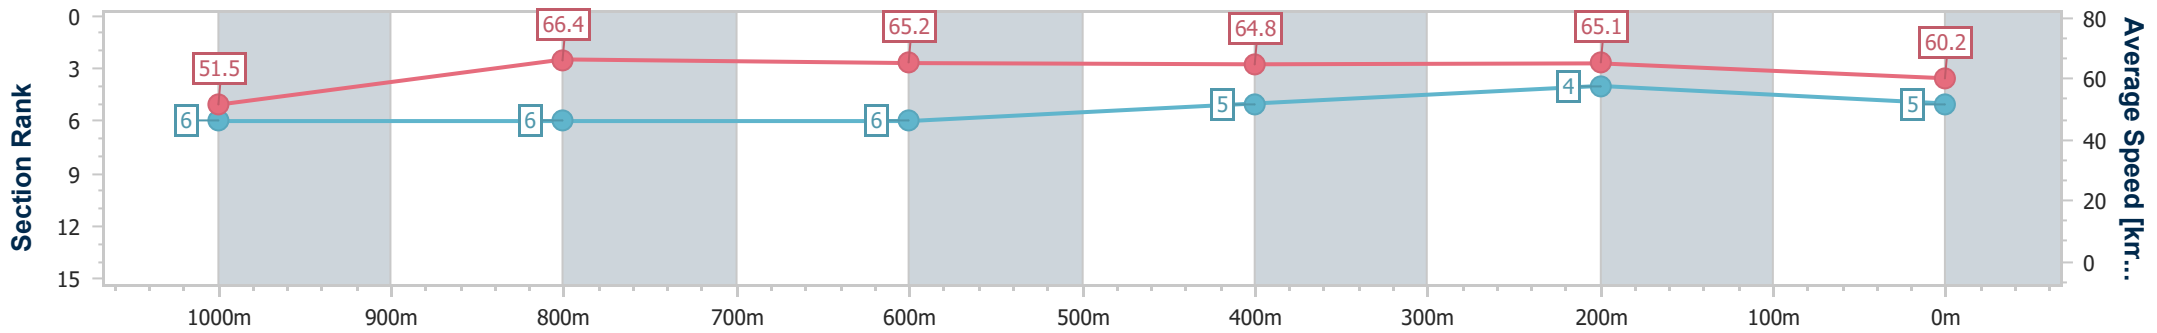

- [] Ranking at each section and finish
- .-.- No data available at this section
- NA No data available

Horse/Jockey Name	Roll Up
Final Rank	5
Fastest Section Time (Section)	0:10.94 (1000m)
Top Speed [km/h] (Section)	68.0 (1000m)
Race State	Finished

Eagle Farm QLD Professional

Race 6: SKY RACING BENCHMARK 78 Handicap - 1200m

20 September 2024 - 15:34

Track Rating: Good 4, Weather: Fine, Rail Position: +7m Entire

BRISBANE RACING CLUB

Section	Overall	1000m	800m	600m	400m	200m
Section Times	1:10.19 [5] (0:13.98)	0:56.21 [6] (0:10.94)	0:45.27 [6] (0:11.07)	0:34.20 [6] (0:11.13)	0:23.07 [5] (0:11.05)	0:12.02 [4] (0:12.02)
Average Speed [km/h]	51.5	66.4	65.2	64.8	65.1	60.2
Top Speed [km/h]	67.1	68.0	67.2	66.2	66.6	63.4
Avg. Dist. to Rail [m]	4.1	1.9	0.3	1.0	3.1	4.2
Avg. Stride Freq. [Hz]	2.1	2.2	2.3	2.1	2.4	2.3
Avg. Stride Length [m]	6.7	8.2	8.0	8.5	7.7	7.3

- [] Ranking at each section and finish
- .-.- No data available at this section
- NA No data available

Horse/Jockey Name	Heroic Miss
Final Rank	6
Fastest Section Time (Section)	0:11.11 (1000m)
Top Speed [km/h] (Section)	66.3 (1000m)
Race State	Finished