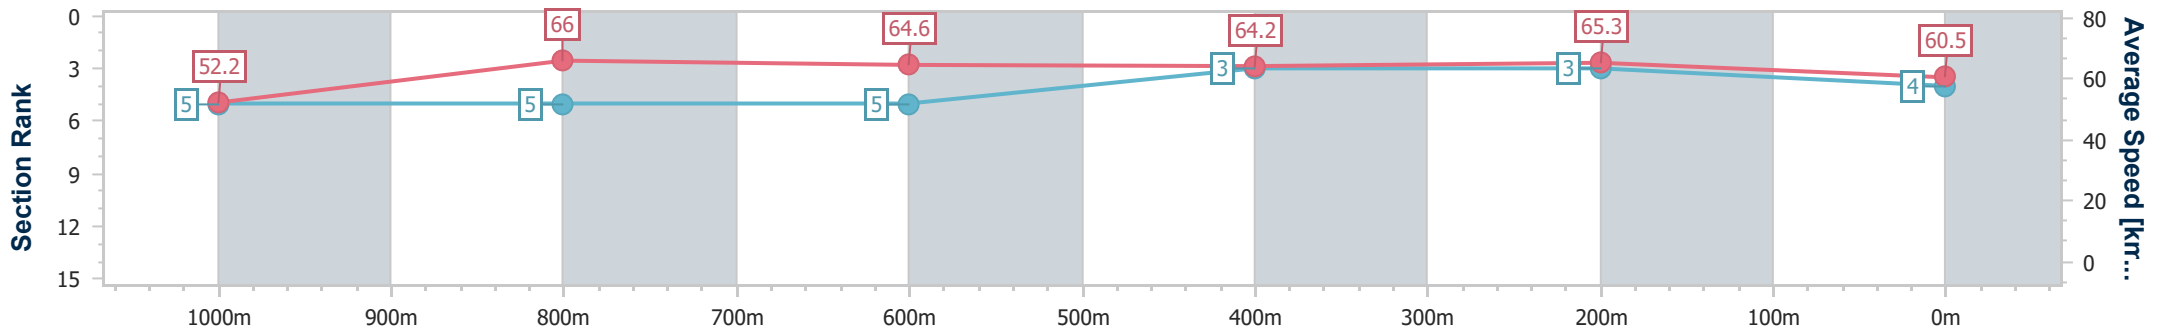

- [] Ranking at each section and finish
- .-.- No data available at this section
- NA No data available

Horse/Jockey Name	Master Showman
Final Rank	4
Fastest Section Time (Section)	0:10.94 (1000m)
Top Speed [km/h] (Section)	67.4 (1000m)
Race State	Finished

Eagle Farm QLD Professional

Race 6: SKY RACING BENCHMARK 78 Handicap - 1200m

20 September 2024 - 15:34

Track Rating: Good 4, Weather: Fine, Rail Position: +7m Entire

BRISBANE RACING CLUB

Section	Overall	1000m	800m	600m	400m	200m
Section Times	1:10.00 [4] (0:13.85)	0:56.15 [5] (0:10.94)	0:45.21 [5] (0:11.14)	0:34.07 [5] (0:11.14)	0:22.93 [3] (0:11.06)	0:11.87 [3] (0:11.87)
Average Speed [km/h]	52.2	66.0	64.6	64.2	65.3	60.5
Top Speed [km/h]	66.8	67.4	66.5	65.6	66.9	64.0
Avg. Dist. to Rail [m]	2.6	1.1	0.7	1.1	2.6	3.7
Avg. Stride Freq. [Hz]	2.2	2.4	2.3	2.4	2.4	2.4
Avg. Stride Length [m]	6.6	7.7	7.9	7.5	7.4	7.2

- [] Ranking at each section and finish
- .-.- No data available at this section
- NA No data available

Horse/Jockey Name	Roll Up
Final Rank	5
Fastest Section Time (Section)	0:10.94 (1000m)
Top Speed [km/h] (Section)	68.0 (1000m)
Race State	Finished