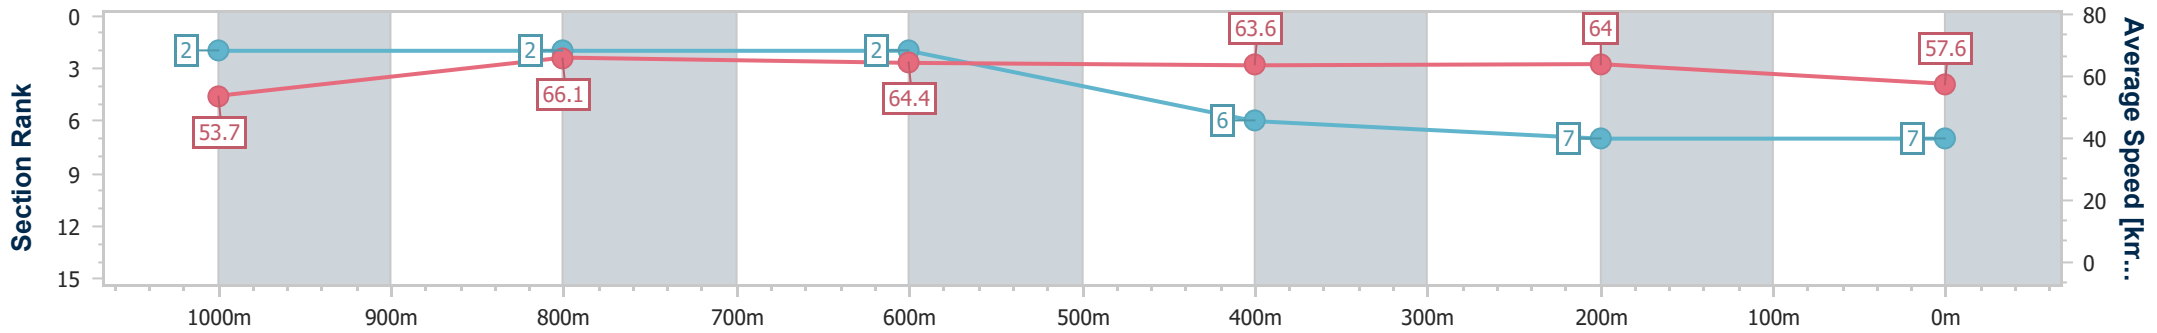

- [] Ranking at each section and finish
- .-.- No data available at this section
- NA No data available

Horse/Jockey Name	Ebony King
Final Rank	7
Fastest Section Time (Section)	0:11.05 (1000m)
Top Speed [km/h] (Section)	66.8 (1000m)
Race State	Finished

Eagle Farm QLD Professional

Race 6: SKY RACING BENCHMARK 78 Handicap - 1200m

20 September 2024 - 15:34

Track Rating: Good 4, Weather: Fine, Rail Position: +7m Entire

BRISBANE RACING CLUB

Section	Overall	1000m	800m	600m	400m	200m
Section Times	1:10.90 [7] (0:13.46)	0:57.44 [2] (0:11.05)	0:46.39 [2] (0:11.27)	0:35.12 [2] (0:11.37)	0:23.75 [6] (0:11.25)	0:12.50 [7] (0:12.50)
Average Speed [km/h]	53.7	66.1	64.4	63.6	64.0	57.6
Top Speed [km/h]	66.3	66.8	65.9	64.7	65.3	62.3
Avg. Dist. to Rail [m]	3.3	3.1	2.2	0.6	3.5	2.4
Avg. Stride Freq. [Hz]	2.3	2.4	2.3	2.4	2.4	2.3
Avg. Stride Length [m]	6.4	7.7	7.7	7.4	7.4	7.1

- [] Ranking at each section and finish
- .-.- No data available at this section
- NA No data available