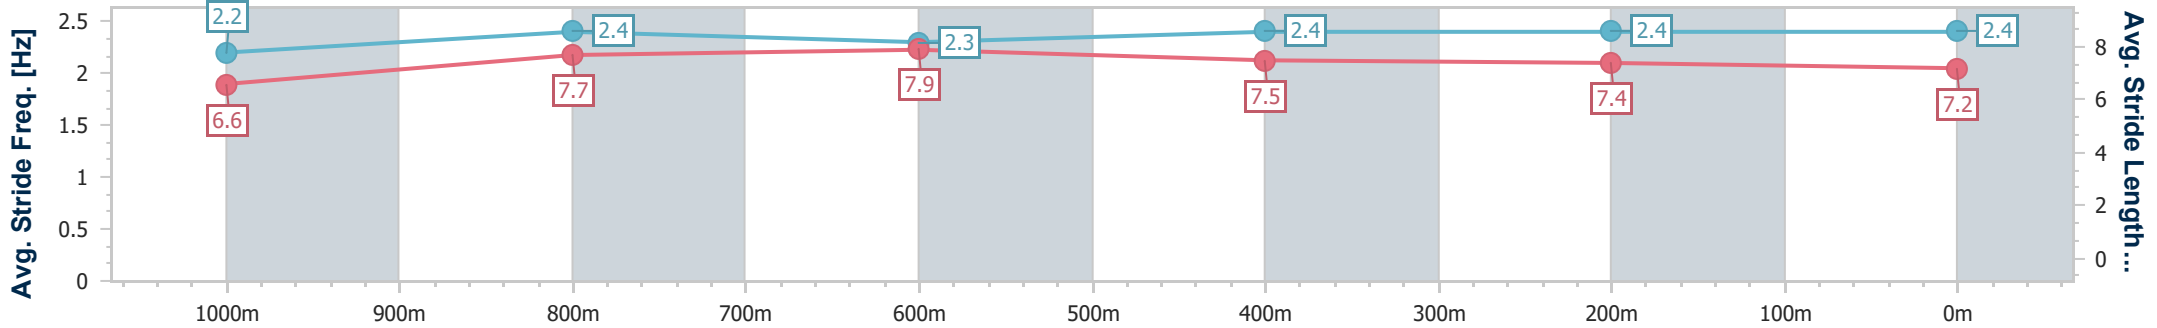

- [] Ranking at each section and finish
- .-.- No data available at this section
- NA No data available

Horse/Jockey Name	Master Showman
Final Rank	4
Fastest Section Time (Section)	0:10.94 (1000m)
Top Speed [km/h] (Section)	67.4 (1000m)
Race State	Finished

Eagle Farm QLD Professional

Race 6: SKY RACING BENCHMARK 78 Handicap - 1200m

20 September 2024 - 15:34

Track Rating: Good 4, Weather: Fine, Rail Position: +7m Entire

BRISBANE RACING CLUB

Section	Overall	1000m	800m	600m	400m	200m
Section Times	1:10.00 [4] (0:13.85)	0:56.15 [5] (0:10.94)	0:45.21 [5] (0:11.14)	0:34.07 [5] (0:11.14)	0:22.93 [3] (0:11.06)	0:11.87 [3] (0:11.87)
Average Speed [km/h]	52.2	66.0	64.6	64.2	65.3	60.5
Top Speed [km/h]	66.8	67.4	66.5	65.6	66.9	64.0
Avg. Dist. to Rail [m]	2.6	1.1	0.7	1.1	2.6	3.7
Avg. Stride Freq. [Hz]	2.2	2.4	2.3	2.4	2.4	2.4
Avg. Stride Length [m]	6.6	7.7	7.9	7.5	7.4	7.2

- [] Ranking at each section and finish
- .-.- No data available at this section
- NA No data available

Horse/Jockey Name	Roll Up
Final Rank	5
Fastest Section Time (Section)	0:10.94 (1000m)
Top Speed [km/h] (Section)	68.0 (1000m)
Race State	Finished