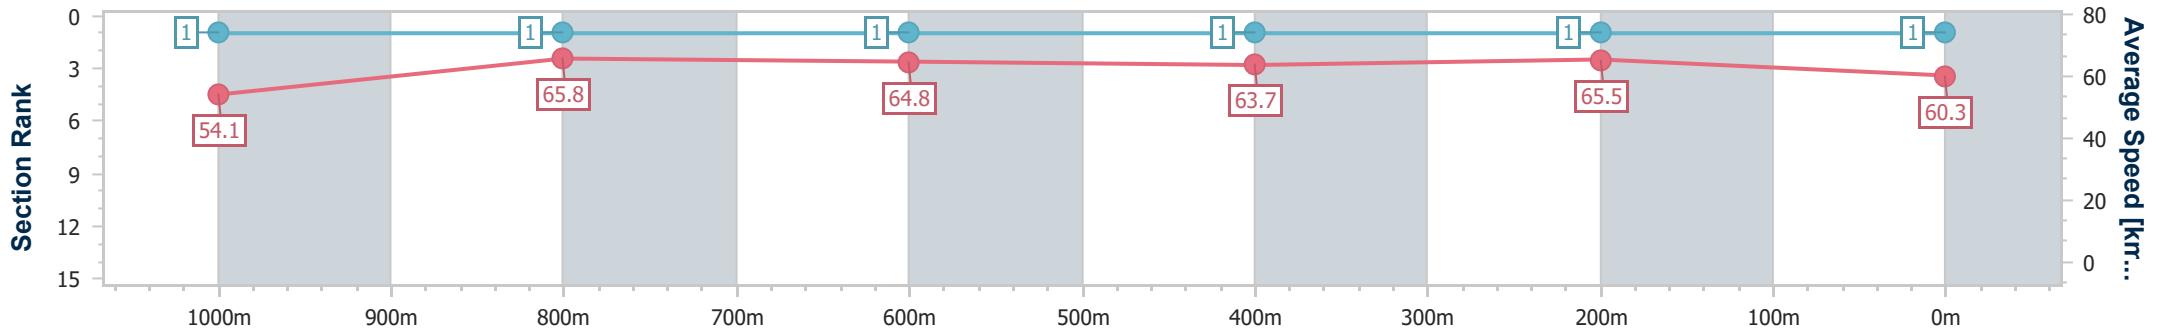

Eagle Farm QLD Professional

Race 6: SKY RACING BENCHMARK 78 Handicap - 1200m

20 September 2024 - 15:34

Track Rating: Good 4, Weather: Fine, Rail Position: +7m Entire

BRISBANE RACING CLUB

Section	Overall	1000m	800m	600m	400m	200m
Section Times	1:09.74 [1] (0:13.31)	0:56.43 [1] (0:11.01)	0:45.42 [1] (0:11.18)	0:34.24 [1] (0:11.30)	0:22.94 [1] (0:11.00)	0:11.94 [1] (0:11.94)
Average Speed [km/h]	54.1	65.8	64.8	63.7	65.5	60.3
Top Speed [km/h]	66.8	66.8	65.9	64.8	67.2	63.2
Avg. Dist. to Rail [m]	2.7	1.5	0.8	0.3	0.3	0.7
Avg. Stride Freq. [Hz]	2.4	2.3	2.3	2.3	2.4	2.3
Avg. Stride Length [m]	6.4	7.9	7.9	7.7	7.6	7.4