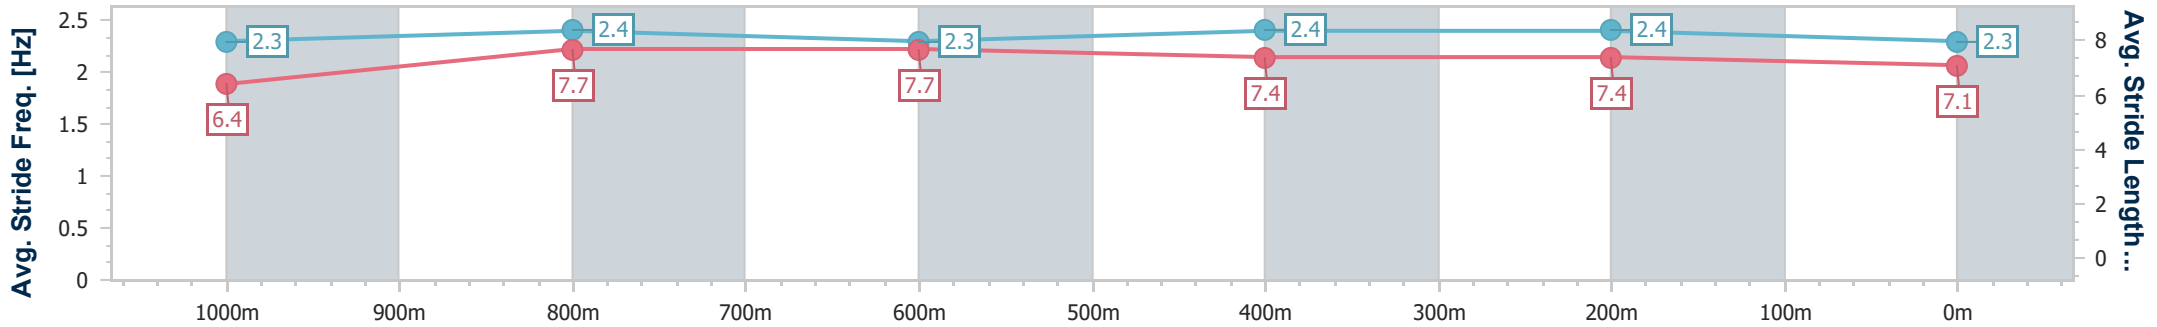

- [] Ranking at each section and finish
- .-.- No data available at this section
- NA No data available

Horse/Jockey Name	Ebony King
Final Rank	7
Fastest Section Time (Section)	0:11.05 (1000m)
Top Speed [km/h] (Section)	66.8 (1000m)
Race State	Finished

Eagle Farm QLD Professional

Race 6: SKY RACING BENCHMARK 78 Handicap - 1200m

20 September 2024 - 15:34

Track Rating: Good 4, Weather: Fine, Rail Position: +7m Entire

BRISBANE RACING CLUB

Section	Overall	1000m	800m	600m	400m	200m
Section Times	1:10.90 [7] (0:13.46)	0:57.44 [2] (0:11.05)	0:46.39 [2] (0:11.27)	0:35.12 [2] (0:11.37)	0:23.75 [6] (0:11.25)	0:12.50 [7] (0:12.50)
Average Speed [km/h]	53.7	66.1	64.4	63.6	64.0	57.6
Top Speed [km/h]	66.3	66.8	65.9	64.7	65.3	62.3
Avg. Dist. to Rail [m]	3.3	3.1	2.2	0.6	3.5	2.4
Avg. Stride Freq. [Hz]	2.3	2.4	2.3	2.4	2.4	2.3
Avg. Stride Length [m]	6.4	7.7	7.7	7.4	7.4	7.1

- [] Ranking at each section and finish
- .-.- No data available at this section
- NA No data available