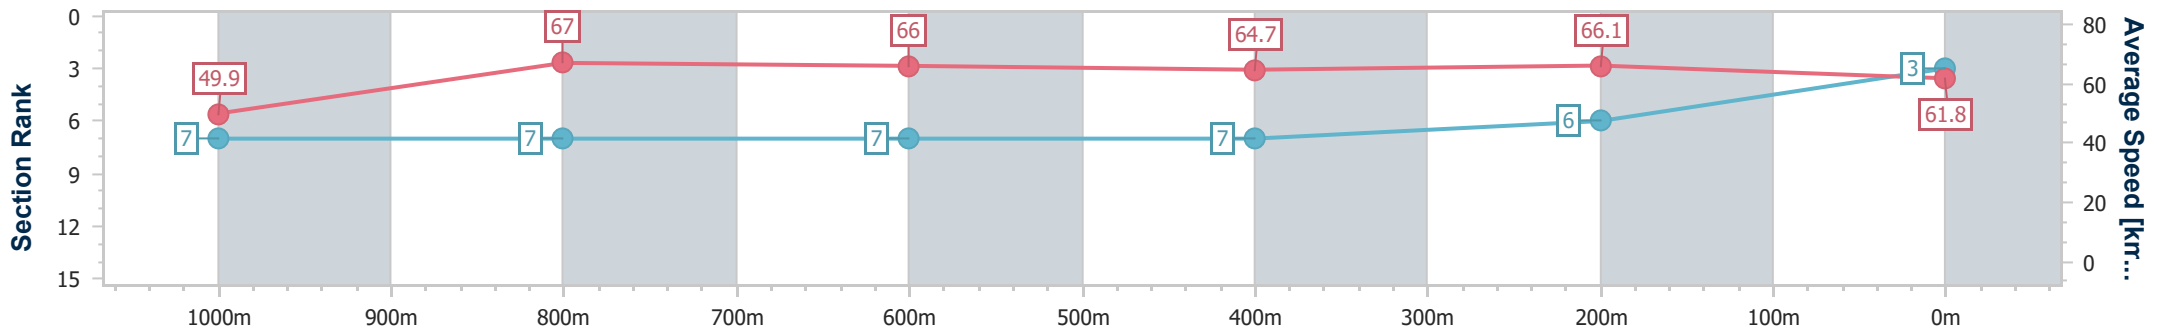

Eagle Farm QLD Professional

Race 6: SKY RACING BENCHMARK 78 Handicap - 1200m

20 September 2024 - 15:34

Track Rating: Good 4, Weather: Fine, Rail Position: +7m Entire

BRISBANE RACING CLUB

Section	Overall	1000m	800m	600m	400m	200m
Section Times	1:09.95 [3] (0:14.43)	0:55.52 [7] (0:10.88)	0:44.64 [7] (0:10.95)	0:33.69 [7] (0:11.17)	0:22.52 [7] (0:10.87)	0:11.65 [6] (0:11.65)
Average Speed [km/h]	49.9	67.0	66.0	64.7	66.1	61.8
Top Speed [km/h]	64.4	69.5	68.7	67.0	67.8	64.4
Avg. Dist. to Rail [m]	4.3	2.4	0.7	0.8	3.4	4.5
Avg. Stride Freq. [Hz]	2.2	2.4	2.4	2.3	2.4	2.4
Avg. Stride Length [m]	6.2	7.6	7.8	7.6	7.5	7.2

- [] Ranking at each section and finish
- .-.- No data available at this section
- NA No data available

Horse/Jockey Name	Master Showman
Final Rank	4
Fastest Section Time (Section)	0:10.94 (1000m)
Top Speed [km/h] (Section)	67.4 (1000m)
Race State	Finished