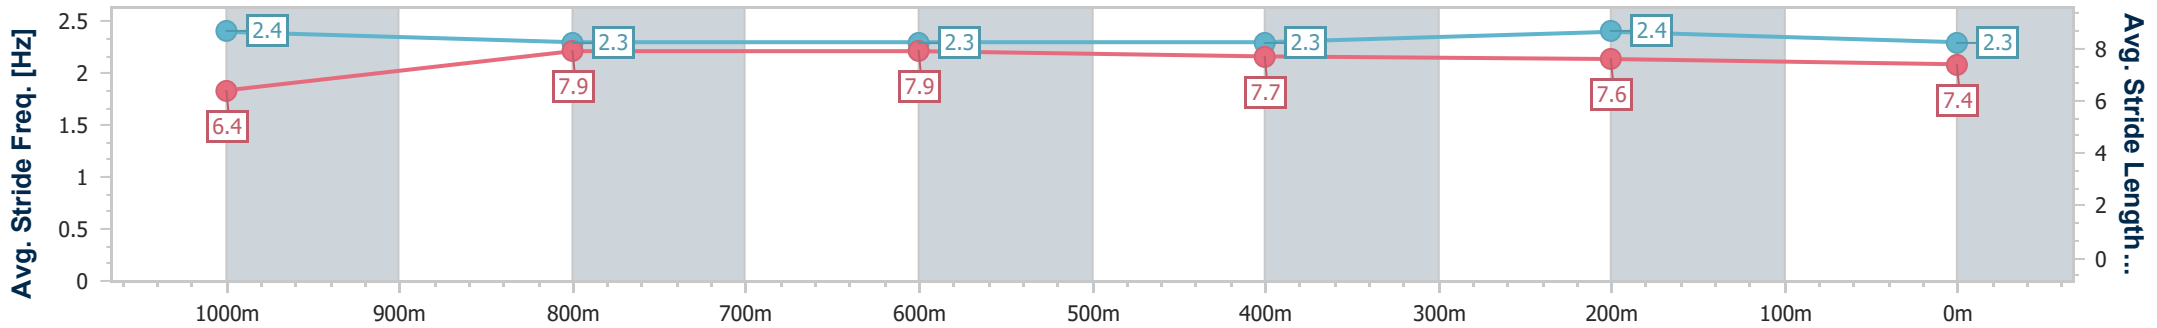

Eagle Farm QLD Professional

Race 6: SKY RACING BENCHMARK 78 Handicap - 1200m

20 September 2024 - 15:34

Track Rating: Good 4, Weather: Fine, Rail Position: +7m Entire

BRISBANE RACING CLUB

Section	Overall	1000m	800m	600m	400m	200m
Section Times	1:09.74 [1] (0:13.31)	0:56.43 [1] (0:11.01)	0:45.42 [1] (0:11.18)	0:34.24 [1] (0:11.30)	0:22.94 [1] (0:11.00)	0:11.94 [1] (0:11.94)
Average Speed [km/h]	54.1	65.8	64.8	63.7	65.5	60.3
Top Speed [km/h]	66.8	66.8	65.9	64.8	67.2	63.2
Avg. Dist. to Rail [m]	2.7	1.5	0.8	0.3	0.3	0.7
Avg. Stride Freq. [Hz]	2.4	2.3	2.3	2.3	2.4	2.3
Avg. Stride Length [m]	6.4	7.9	7.9	7.7	7.6	7.4