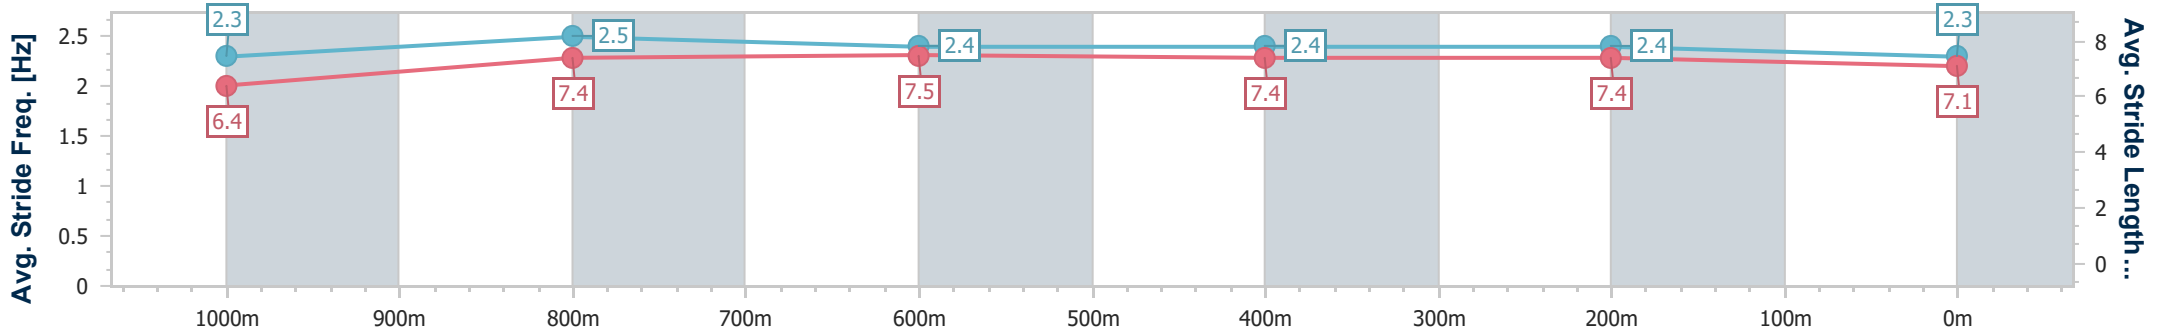

Eagle Farm QLD Professional

Race 6: SKY RACING BENCHMARK 78 Handicap - 1200m

20 September 2024 - 15:34

Track Rating: Good 4, Weather: Fine, Rail Position: +7m Entire

BRISBANE RACING CLUB

Section	Overall	1000m	800m	600m	400m	200m
Section Times	1:10.25 [6] (0:13.58)	0:56.67 [4] (0:11.11)	0:45.56 [3] (0:11.11)	0:34.45 [3] (0:11.28)	0:23.17 [4] (0:11.15)	0:12.02 [5] (0:12.02)
Average Speed [km/h]	53.0	65.8	65.3	63.7	64.6	59.8
Top Speed [km/h]	64.6	66.3	65.8	65.2	65.4	62.5
Avg. Dist. to Rail [m]	1.1	2.5	1.4	0.3	0.4	0.4
Avg. Stride Freq. [Hz]	2.3	2.5	2.4	2.4	2.4	2.3
Avg. Stride Length [m]	6.4	7.4	7.5	7.4	7.4	7.1

- [] Ranking at each section and finish
- .-.- No data available at this section
- NA No data available

Horse/Jockey Name	Ebony King
Final Rank	7
Fastest Section Time (Section)	0:11.05 (1000m)
Top Speed [km/h] (Section)	66.8 (1000m)
Race State	Finished