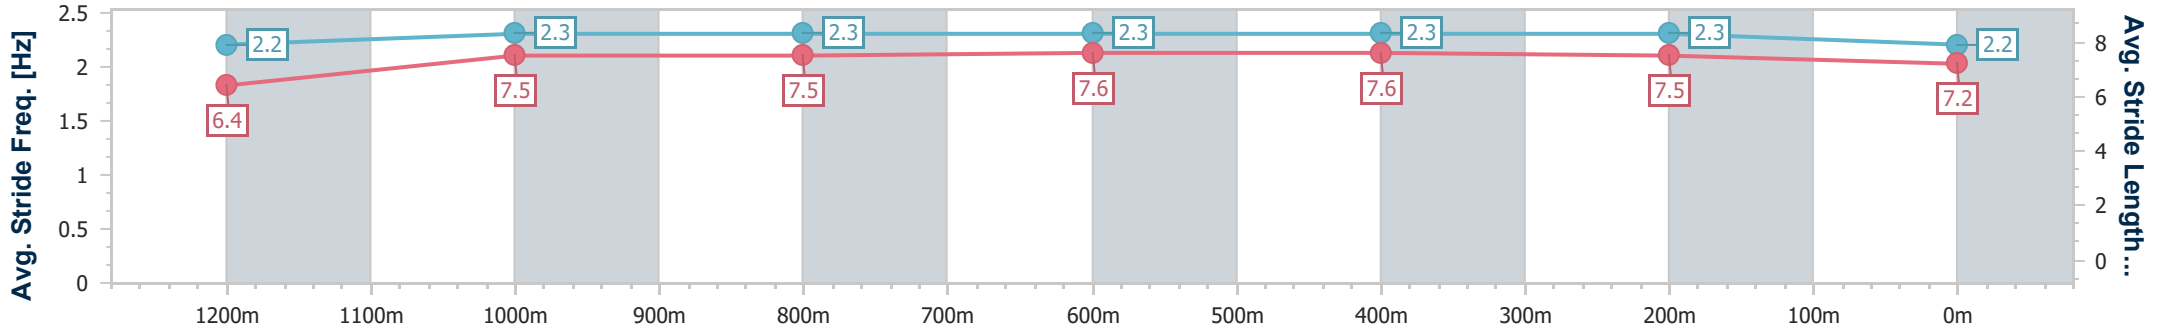

Eagle Farm QLD Professional

Race 7: XXXX BENCHMARK 68 Handicap - 1400m

20 September 2024 - 16:12

Track Rating: Good 4, Weather: Fine, Rail Position: +7m Entire

BRISBANE RACING CLUB

Section	Overall	1200m	1000m	800m	600m	400m	200m
Section Times	1:24.75 [9] (0:14.15)	1:10.60 [6] (0:11.58)	0:59.02 [6] (0:11.98)	0:47.04 [6] (0:11.65)	0:35.39 [6] (0:11.44)	0:23.95 [7] (0:11.56)	0:12.39 [9] (0:12.39)
Average Speed [km/h]	50.9	62.3	60.5	62.0	63.0	62.2	58.1
Top Speed [km/h]	63.6	63.8	61.8	63.2	64.6	64.6	60.2
Avg. Dist. to Rail [m]	2.6	2.0	1.7	0.9	0.4	1.2	0.7
Avg. Stride Freq. [Hz]	2.2	2.3	2.3	2.3	2.3	2.3	2.2
Avg. Stride Length [m]	6.4	7.5	7.5	7.6	7.6	7.5	7.2

- [] Ranking at each section and finish
- .-.- No data available at this section
- NA No data available