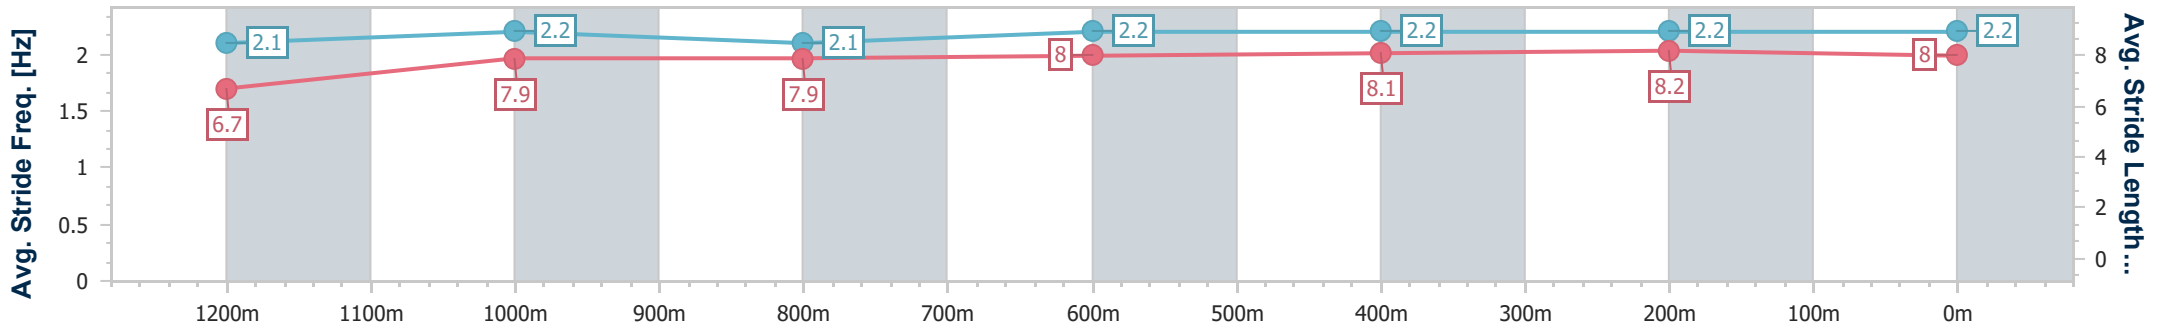

Eagle Farm QLD Professional

Race 7: XXXX BENCHMARK 68 Handicap - 1400m

20 September 2024 - 16:12

Track Rating: Good 4, Weather: Fine, Rail Position: +7m Entire

BRISBANE RACING CLUB

Section	Overall	1200m	1000m	800m	600m	400m	200m
Section Times	1:23.52 [4] (0:14.26)	1:09.26 [7] (0:11.52)	0:57.74 [7] (0:12.15)	0:45.59 [8] (0:11.69)	0:33.90 [8] (0:11.35)	0:22.55 [8] (0:10.88)	0:11.67 [7] (0:11.67)
Average Speed [km/h]	50.8	62.7	60.2	62.1	64.2	66.0	61.9
Top Speed [km/h]	63.4	64.4	60.8	63.2	66.6	67.1	64.3
Avg. Dist. to Rail [m]	6.9	3.0	2.9	2.5	2.3	4.5	5.9
Avg. Stride Freq. [Hz]	2.1	2.2	2.1	2.2	2.2	2.2	2.2
Avg. Stride Length [m]	6.7	7.9	7.9	8.0	8.1	8.2	8.0