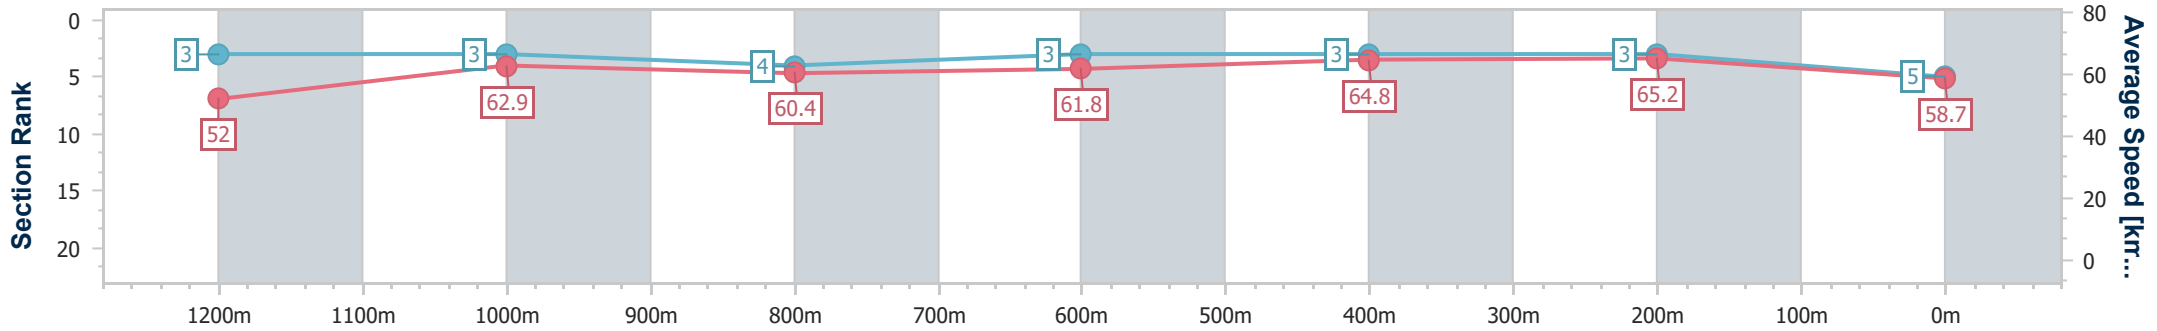

Eagle Farm QLD Professional

Race 7: XXXX BENCHMARK 68 Handicap - 1400m

20 September 2024 - 16:12

Track Rating: Good 4, Weather: Fine, Rail Position: +7m Entire

BRISBANE RACING CLUB

Section	Overall	1200m	1000m	800m	600m	400m	200m
Section Times	1:23.64 [5] (0:13.93)	1:09.71 [3] (0:11.46)	0:58.25 [3] (0:12.06)	0:46.19 [4] (0:11.67)	0:34.52 [3] (0:11.21)	0:23.31 [3] (0:11.04)	0:12.27 [3] (0:12.27)
Average Speed [km/h]	52.0	62.9	60.4	61.8	64.8	65.2	58.7
Top Speed [km/h]	65.1	65.2	61.6	62.6	66.4	66.9	62.6
Avg. Dist. to Rail [m]	7.8	3.4	2.0	1.1	1.0	4.2	3.5
Avg. Stride Freq. [Hz]	2.3	2.4	2.3	2.3	2.4	2.4	2.3
Avg. Stride Length [m]	6.3	7.3	7.3	7.5	7.5	7.5	7.0