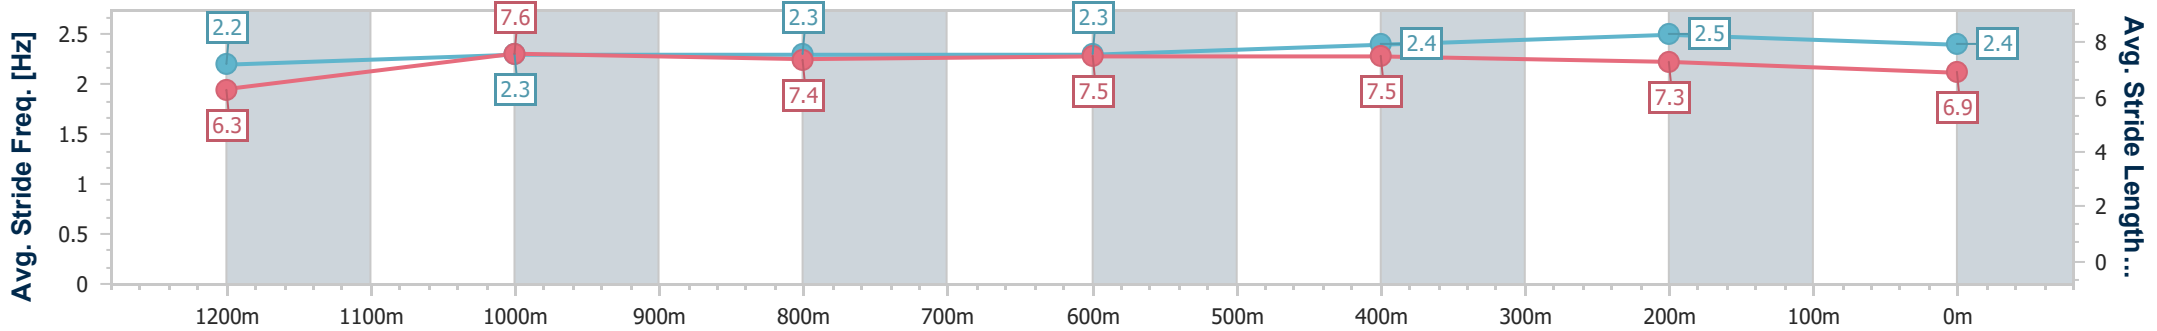

Eagle Farm QLD Professional

Race 7: XXXX BENCHMARK 68 Handicap - 1400m

20 September 2024 - 16:12

Track Rating: Good 4, Weather: Fine, Rail Position: +7m Entire

BRISBANE RACING CLUB

Section	Overall	1200m	1000m	800m	600m	400m	200m
Section Times	1:23.42 [3] (0:14.10)	1:09.32 [5] (0:11.47)	0:57.85 [5] (0:12.08)	0:45.77 [5] (0:11.70)	0:34.07 [5] (0:11.18)	0:22.89 [5] (0:10.84)	0:12.05 [4] (0:12.05)
Average Speed [km/h]	51.2	63.0	60.4	62.3	65.1	66.2	59.8
Top Speed [km/h]	64.6	64.7	61.3	63.9	68.5	69.0	63.7
Avg. Dist. to Rail [m]	3.9	2.0	2.7	2.6	2.3	6.4	5.4
Avg. Stride Freq. [Hz]	2.2	2.3	2.3	2.3	2.4	2.5	2.4
Avg. Stride Length [m]	6.3	7.6	7.4	7.5	7.5	7.3	6.9

- [] Ranking at each section and finish
- .-.- No data available at this section
- NA No data available

Horse/Jockey Name	Redford
Final Rank	4
Fastest Section Time (Section)	0:10.88 (400m)
Top Speed [km/h] (Section)	67.1 (400m)
Race State	Finished