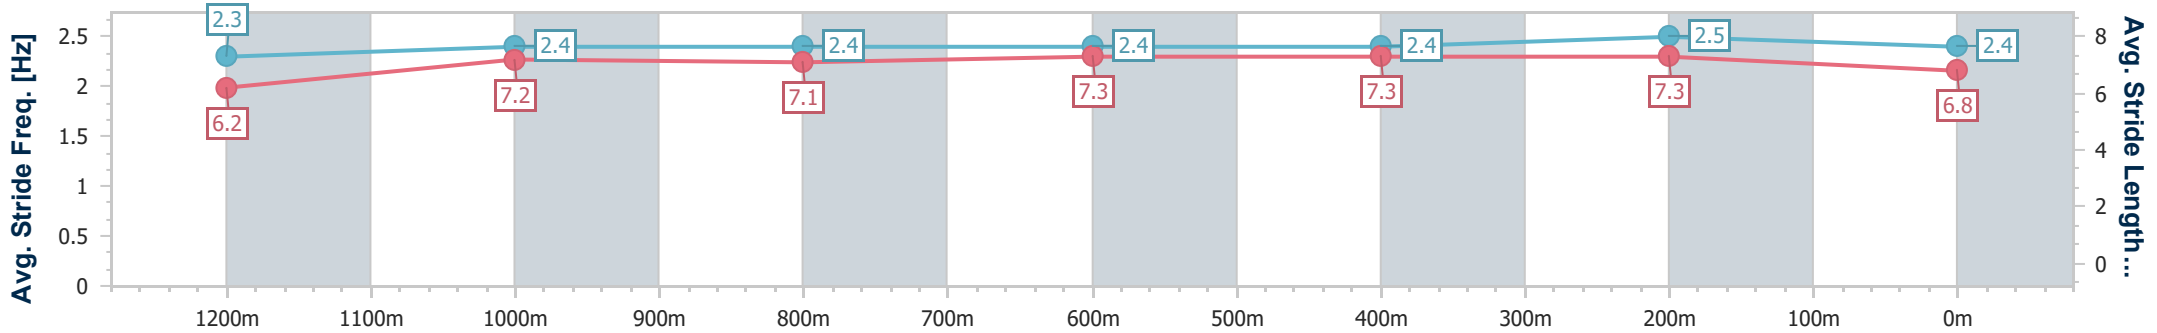

Eagle Farm QLD Professional

Race 7: XXXX BENCHMARK 68 Handicap - 1400m

20 September 2024 - 16:12

Track Rating: Good 4, Weather: Fine, Rail Position: +7m Entire

BRISBANE RACING CLUB

Section	Overall	1200m	1000m	800m	600m	400m	200m
Section Times	1:23.99 [7] (0:13.97)	1:10.02 [4] (0:11.45)	0:58.57 [4] (0:12.02)	0:46.55 [3] (0:11.71)	0:34.84 [4] (0:11.38)	0:23.46 [4] (0:11.12)	0:12.34 [6] (0:12.34)
Average Speed [km/h]	51.8	62.9	60.5	62.1	64.0	64.9	58.2
Top Speed [km/h]	63.2	64.5	62.0	63.2	66.1	66.7	62.4
Avg. Dist. to Rail [m]	2.5	2.0	2.6	2.7	1.9	1.9	2.3
Avg. Stride Freq. [Hz]	2.3	2.4	2.4	2.4	2.4	2.5	2.4
Avg. Stride Length [m]	6.2	7.2	7.1	7.3	7.3	7.3	6.8

- [] Ranking at each section and finish
- .-.- No data available at this section
- NA No data available

Horse/Jockey Name	The Cullinan
Final Rank	8
Fastest Section Time (Section)	0:11.10 (400m)
Top Speed [km/h] (Section)	66.7 (400m)
Race State	Finished