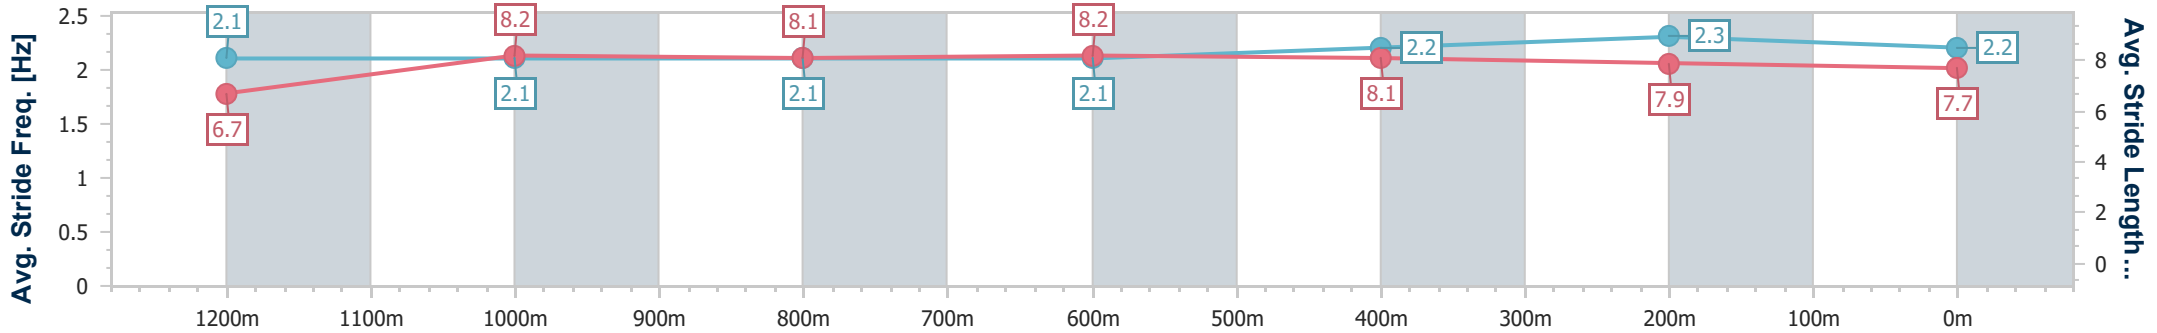

- [] Ranking at each section and finish
- .-.- No data available at this section
- NA No data available

Horse/Jockey Name	The Cullinan
Final Rank	8
Fastest Section Time (Section)	0:11.10 (400m)
Top Speed [km/h] (Section)	66.7 (400m)
Race State	Finished

Eagle Farm QLD Professional

Race 7: XXXX BENCHMARK 68 Handicap - 1400m

20 September 2024 - 16:12

Track Rating: Good 4, Weather: Fine, Rail Position: +7m Entire

BRISBANE RACING CLUB

Section	Overall	1200m	1000m	800m	600m	400m	200m
Section Times	1:24.18 [8] (0:14.43)	1:09.75 [9] (0:11.68)	0:58.07 [9] (0:11.98)	0:46.09 [9] (0:11.63)	0:34.46 [9] (0:11.39)	0:23.07 [9] (0:11.10)	0:11.97 [8] (0:11.97)
Average Speed [km/h]	50.0	61.9	60.9	62.6	64.2	64.9	60.3
Top Speed [km/h]	63.3	63.5	61.8	63.8	66.1	66.7	63.0
Avg. Dist. to Rail [m]	6.0	3.2	3.0	2.5	2.9	4.8	4.6
Avg. Stride Freq. [Hz]	2.1	2.1	2.1	2.1	2.2	2.3	2.2
Avg. Stride Length [m]	6.7	8.2	8.1	8.2	8.1	7.9	7.7