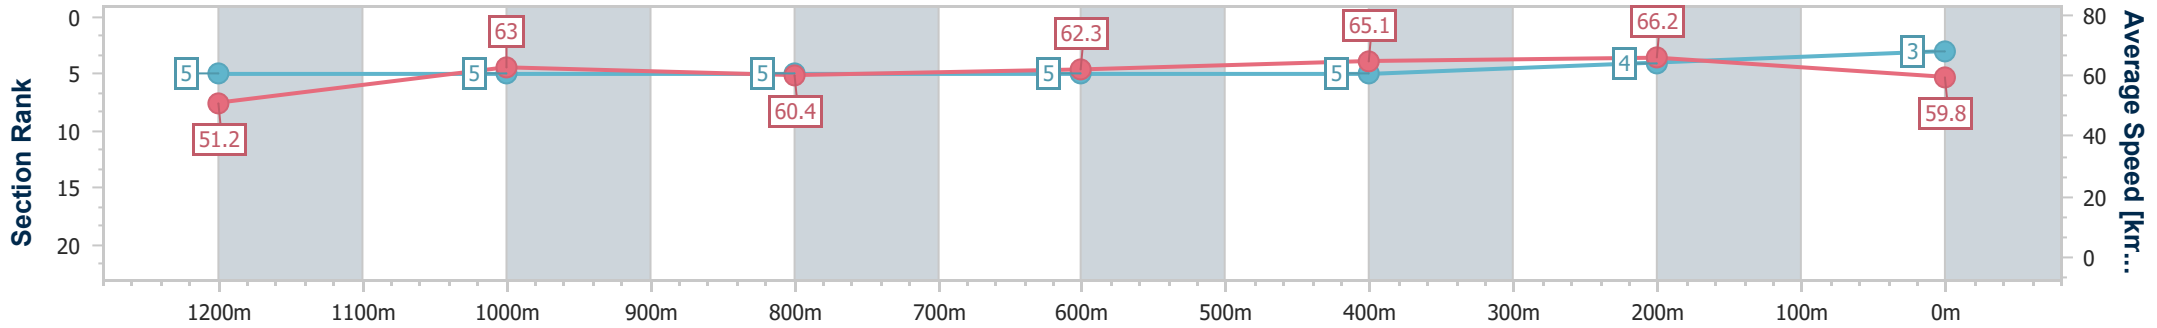

Eagle Farm QLD Professional

Race 7: XXXX BENCHMARK 68 Handicap - 1400m

20 September 2024 - 16:12

Track Rating: Good 4, Weather: Fine, Rail Position: +7m Entire

BRISBANE RACING CLUB

Section	Overall	1200m	1000m	800m	600m	400m	200m
Section Times	1:23.42 [3] (0:14.10)	1:09.32 [5] (0:11.47)	0:57.85 [5] (0:12.08)	0:45.77 [5] (0:11.70)	0:34.07 [5] (0:11.18)	0:22.89 [5] (0:10.84)	0:12.05 [4] (0:12.05)
Average Speed [km/h]	51.2	63.0	60.4	62.3	65.1	66.2	59.8
Top Speed [km/h]	64.6	64.7	61.3	63.9	68.5	69.0	63.7
Avg. Dist. to Rail [m]	3.9	2.0	2.7	2.6	2.3	6.4	5.4
Avg. Stride Freq. [Hz]	2.2	2.3	2.3	2.3	2.4	2.5	2.4
Avg. Stride Length [m]	6.3	7.6	7.4	7.5	7.5	7.3	6.9