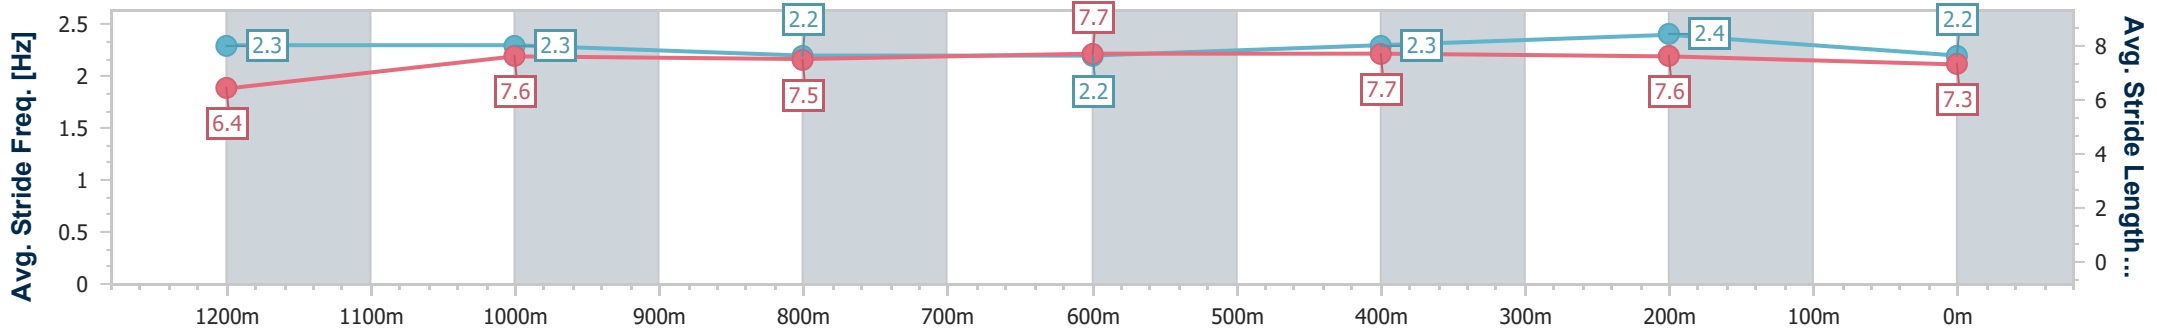

20 September 2024 - 16:12

Track Rating: Good 4, Weather: Fine, Rail Position: +7m Entire

BRISBANE RACING CLUB

Section	Overall	1200m	1000m	800m	600m	400m	200m
Section Times	1:23.18 [1] (0:13.72)	1:09.46 [2] (0:11.48)	0:57.98 [2] (0:11.99)	0:45.99 [2] (0:11.72)	0:34.27 [2] (0:11.14)	0:23.13 [2] (0:11.01)	0:12.12 [1] (0:12.12)
Average Speed [km/h]	52.7	62.9	60.6	61.5	64.8	65.3	59.4
Top Speed [km/h]	64.9	65.4	61.6	62.9	65.5	67.0	62.9
Avg. Dist. to Rail [m]	4.3	2.7	1.8	0.6	0.5	2.5	1.8
Avg. Stride Freq. [Hz]	2.3	2.3	2.2	2.2	2.3	2.4	2.2
Avg. Stride Length [m]	6.4	7.6	7.5	7.7	7.7	7.6	7.3