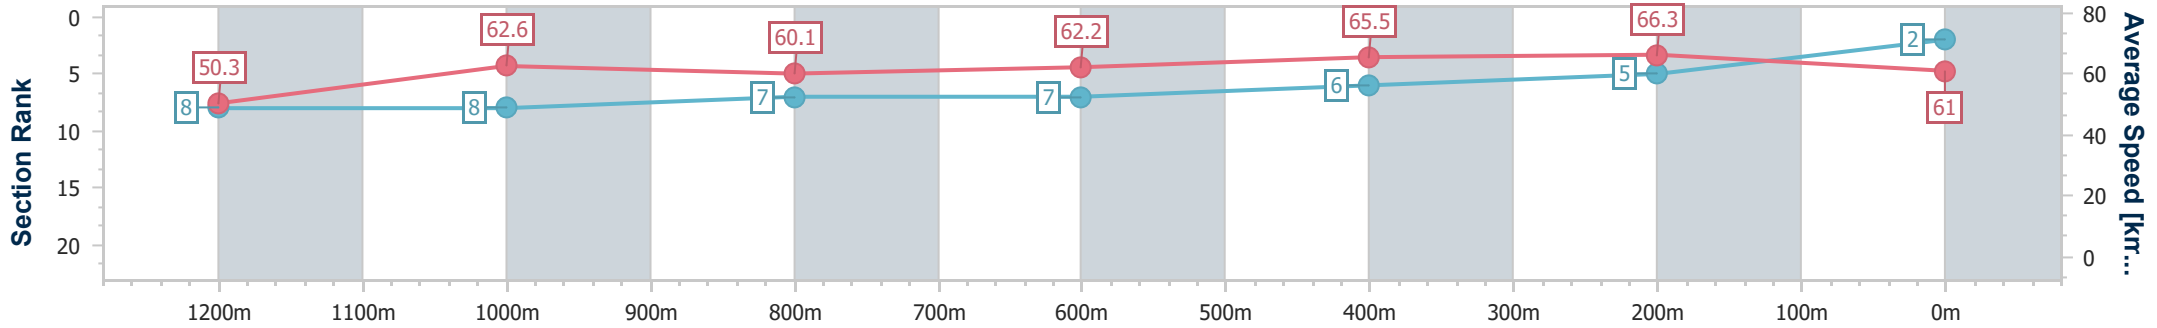

Eagle Farm QLD Professional

Race 7: XXXX BENCHMARK 68 Handicap - 1400m

20 September 2024 - 16:12

Track Rating: Good 4, Weather: Fine, Rail Position: +7m Entire

BRISBANE RACING CLUB

Section	Overall	1200m	1000m	800m	600m	400m	200m
Section Times	1:23.26 [2] (0:14.32)	1:08.94 [8] (0:11.52)	0:57.42 [8] (0:12.09)	0:45.33 [7] (0:11.61)	0:33.72 [7] (0:11.05)	0:22.67 [6] (0:10.88)	0:11.79 [5] (0:11.79)
Average Speed [km/h]	50.3	62.6	60.1	62.2	65.5	66.3	61.0
Top Speed [km/h]	64.7	64.7	60.8	63.4	67.5	67.7	65.0
Avg. Dist. to Rail [m]	4.9	2.6	2.2	0.6	0.7	3.6	4.2
Avg. Stride Freq. [Hz]	2.2	2.2	2.2	2.2	2.3	2.4	2.3
Avg. Stride Length [m]	6.4	7.8	7.6	7.8	7.9	7.8	7.3