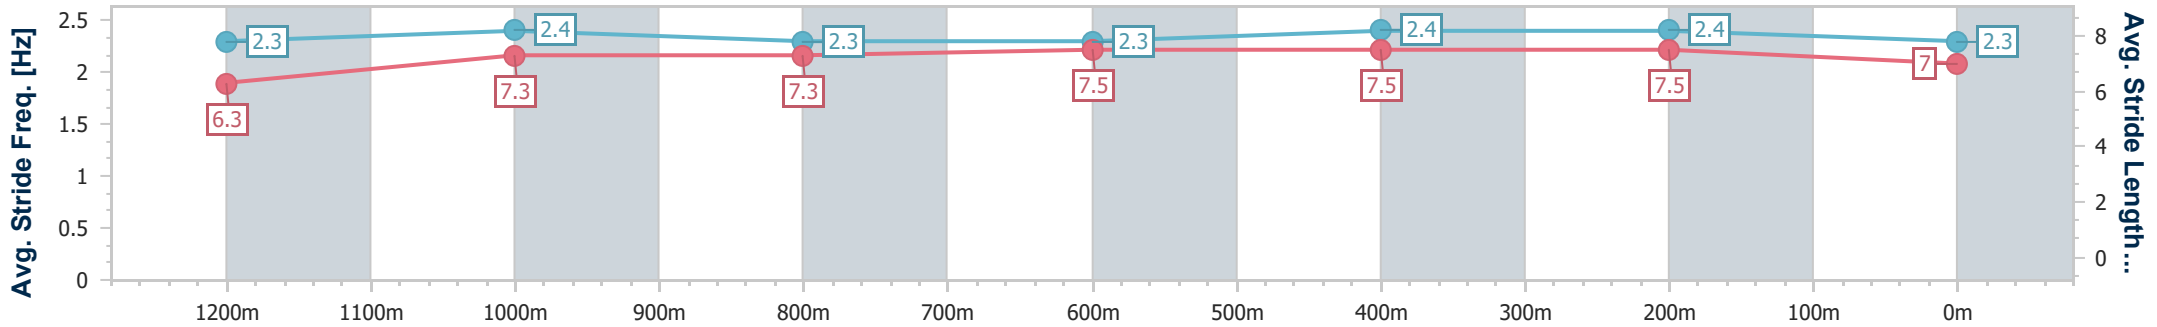

Eagle Farm QLD Professional

Race 7: XXXX BENCHMARK 68 Handicap - 1400m

20 September 2024 - 16:12

Track Rating: Good 4, Weather: Fine, Rail Position: +7m Entire

BRISBANE RACING CLUB

Section	Overall	1200m	1000m	800m	600m	400m	200m
Section Times	1:23.64 [5] (0:13.93)	1:09.71 [3] (0:11.46)	0:58.25 [3] (0:12.06)	0:46.19 [4] (0:11.67)	0:34.52 [3] (0:11.21)	0:23.31 [3] (0:11.04)	0:12.27 [3] (0:12.27)
Average Speed [km/h]	52.0	62.9	60.4	61.8	64.8	65.2	58.7
Top Speed [km/h]	65.1	65.2	61.6	62.6	66.4	66.9	62.6
Avg. Dist. to Rail [m]	7.8	3.4	2.0	1.1	1.0	4.2	3.5
Avg. Stride Freq. [Hz]	2.3	2.4	2.3	2.3	2.4	2.4	2.3
Avg. Stride Length [m]	6.3	7.3	7.3	7.5	7.5	7.5	7.0