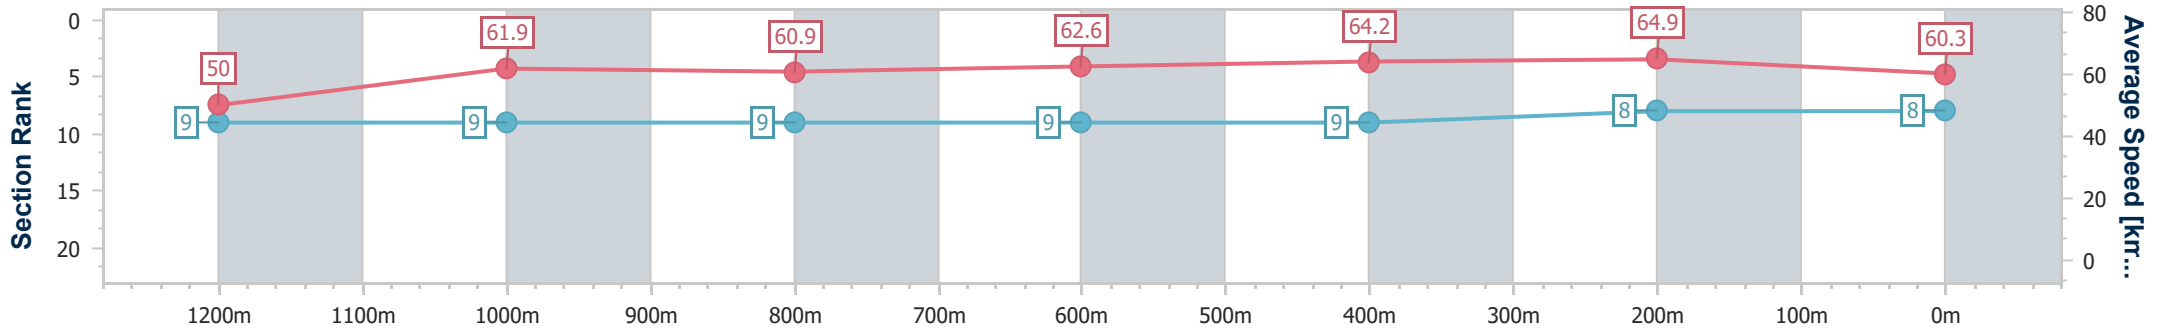

- [] Ranking at each section and finish
- .-.- No data available at this section
- NA No data available

Horse/Jockey Name	The Cullinan
Final Rank	8
Fastest Section Time (Section)	0:11.10 (400m)
Top Speed [km/h] (Section)	66.7 (400m)
Race State	Finished

Eagle Farm QLD Professional

Race 7: XXXX BENCHMARK 68 Handicap - 1400m

20 September 2024 - 16:12

Track Rating: Good 4, Weather: Fine, Rail Position: +7m Entire

BRISBANE RACING CLUB

Section	Overall	1200m	1000m	800m	600m	400m	200m
Section Times	1:24.18 [8] (0:14.43)	1:09.75 [9] (0:11.68)	0:58.07 [9] (0:11.98)	0:46.09 [9] (0:11.63)	0:34.46 [9] (0:11.39)	0:23.07 [9] (0:11.10)	0:11.97 [8] (0:11.97)
Average Speed [km/h]	50.0	61.9	60.9	62.6	64.2	64.9	60.3
Top Speed [km/h]	63.3	63.5	61.8	63.8	66.1	66.7	63.0
Avg. Dist. to Rail [m]	6.0	3.2	3.0	2.5	2.9	4.8	4.6
Avg. Stride Freq. [Hz]	2.1	2.1	2.1	2.1	2.2	2.3	2.2
Avg. Stride Length [m]	6.7	8.2	8.1	8.2	8.1	7.9	7.7

- [] Ranking at each section and finish
- .-.- No data available at this section
- NA No data available

Horse/Jockey Name	Nishikori
Final Rank	9
Fastest Section Time (Section)	0:11.44 (600m)
Top Speed [km/h] (Section)	64.6 (400m)
Race State	Finished