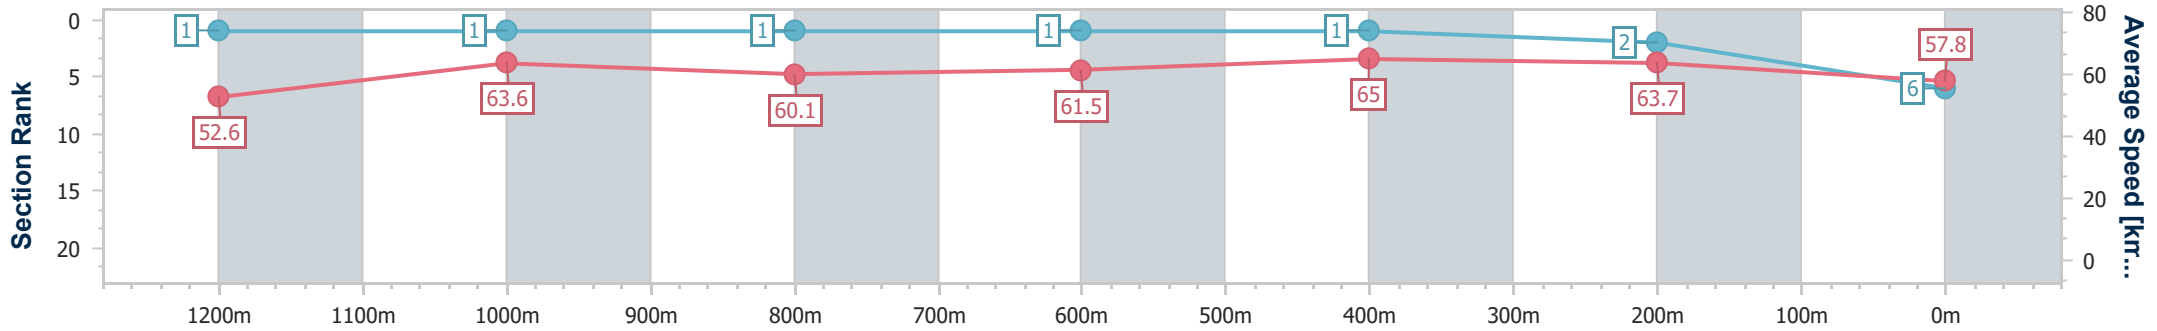

Eagle Farm QLD Professional

Race 7: XXXX BENCHMARK 68 Handicap - 1400m

20 September 2024 - 16:12

Track Rating: Good 4, Weather: Fine, Rail Position: +7m Entire

BRISBANE RACING CLUB

Section	Overall	1200m	1000m	800m	600m	400m	200m
Section Times	1:23.69 [6] (0:13.72)	1:09.97 [1] (0:11.37)	0:58.60 [1] (0:12.01)	0:46.59 [1] (0:11.74)	0:34.85 [1] (0:11.12)	0:23.73 [1] (0:11.28)	0:12.45 [2] (0:12.45)
Average Speed [km/h]	52.6	63.6	60.1	61.5	65.0	63.7	57.8
Top Speed [km/h]	66.9	67.0	61.5	63.4	65.5	65.5	61.2
Avg. Dist. to Rail [m]	2.6	1.1	0.9	1.4	0.6	2.1	1.0
Avg. Stride Freq. [Hz]	2.4	2.5	2.3	2.4	2.5	2.5	2.4
Avg. Stride Length [m]	6.0	7.2	7.2	7.2	7.2	7.1	6.8