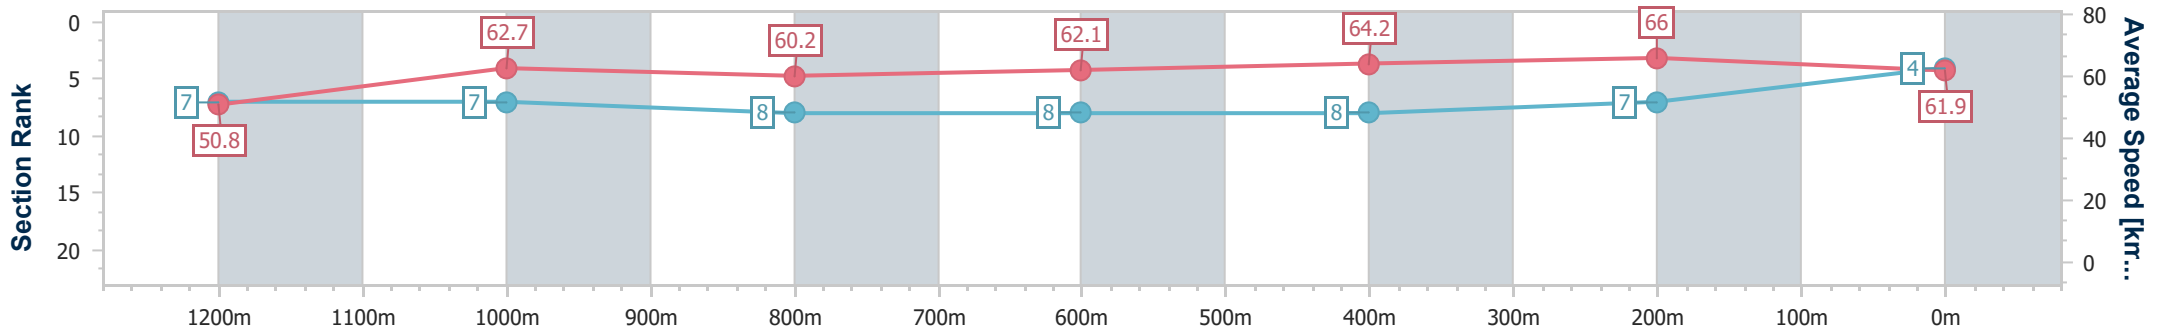

Eagle Farm QLD Professional

Race 7: XXXX BENCHMARK 68 Handicap - 1400m

20 September 2024 - 16:12

Track Rating: Good 4, Weather: Fine, Rail Position: +7m Entire

BRISBANE RACING CLUB

Section	Overall	1200m	1000m	800m	600m	400m	200m
Section Times	1:23.52 [4] (0:14.26)	1:09.26 [7] (0:11.52)	0:57.74 [7] (0:12.15)	0:45.59 [8] (0:11.69)	0:33.90 [8] (0:11.35)	0:22.55 [8] (0:10.88)	0:11.67 [7] (0:11.67)
Average Speed [km/h]	50.8	62.7	60.2	62.1	64.2	66.0	61.9
Top Speed [km/h]	63.4	64.4	60.8	63.2	66.6	67.1	64.3
Avg. Dist. to Rail [m]	6.9	3.0	2.9	2.5	2.3	4.5	5.9
Avg. Stride Freq. [Hz]	2.1	2.2	2.1	2.2	2.2	2.2	2.2
Avg. Stride Length [m]	6.7	7.9	7.9	8.0	8.1	8.2	8.0