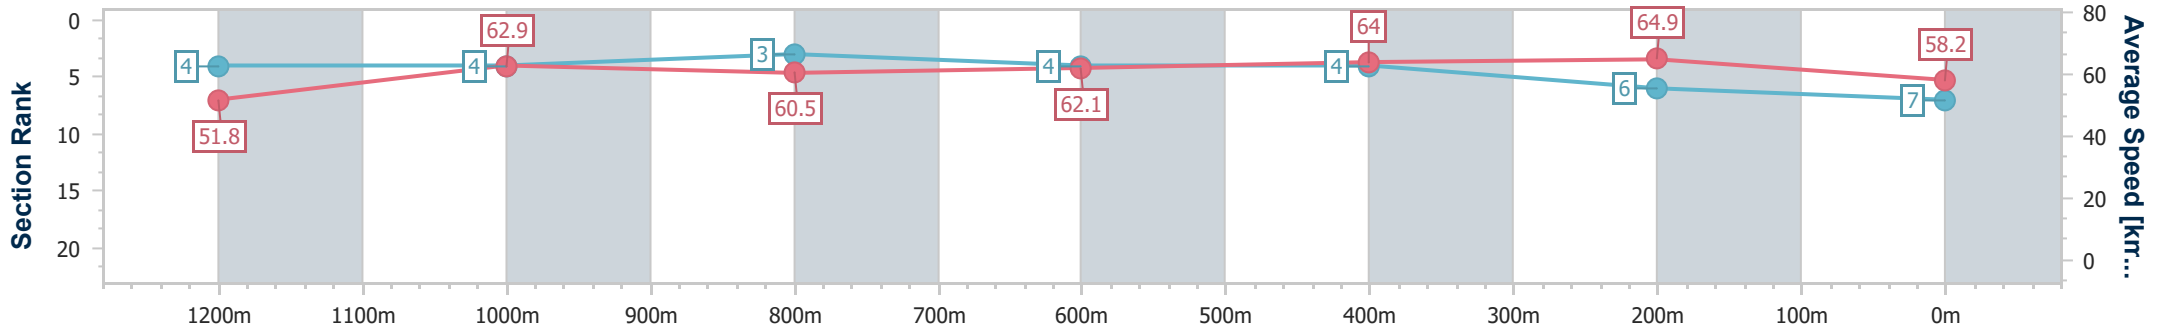

Eagle Farm QLD Professional

Race 7: XXXX BENCHMARK 68 Handicap - 1400m

20 September 2024 - 16:12

Track Rating: Good 4, Weather: Fine, Rail Position: +7m Entire

BRISBANE RACING CLUB

Section	Overall	1200m	1000m	800m	600m	400m	200m
Section Times	1:23.99 [7] (0:13.97)	1:10.02 [4] (0:11.45)	0:58.57 [4] (0:12.02)	0:46.55 [3] (0:11.71)	0:34.84 [4] (0:11.38)	0:23.46 [4] (0:11.12)	0:12.34 [6] (0:12.34)
Average Speed [km/h]	51.8	62.9	60.5	62.1	64.0	64.9	58.2
Top Speed [km/h]	63.2	64.5	62.0	63.2	66.1	66.7	62.4
Avg. Dist. to Rail [m]	2.5	2.0	2.6	2.7	1.9	1.9	2.3
Avg. Stride Freq. [Hz]	2.3	2.4	2.4	2.4	2.4	2.5	2.4
Avg. Stride Length [m]	6.2	7.2	7.1	7.3	7.3	7.3	6.8

- [] Ranking at each section and finish
- .-.- No data available at this section
- NA No data available

Horse/Jockey Name	The Cullinan
Final Rank	8
Fastest Section Time (Section)	0:11.10 (400m)
Top Speed [km/h] (Section)	66.7 (400m)
Race State	Finished