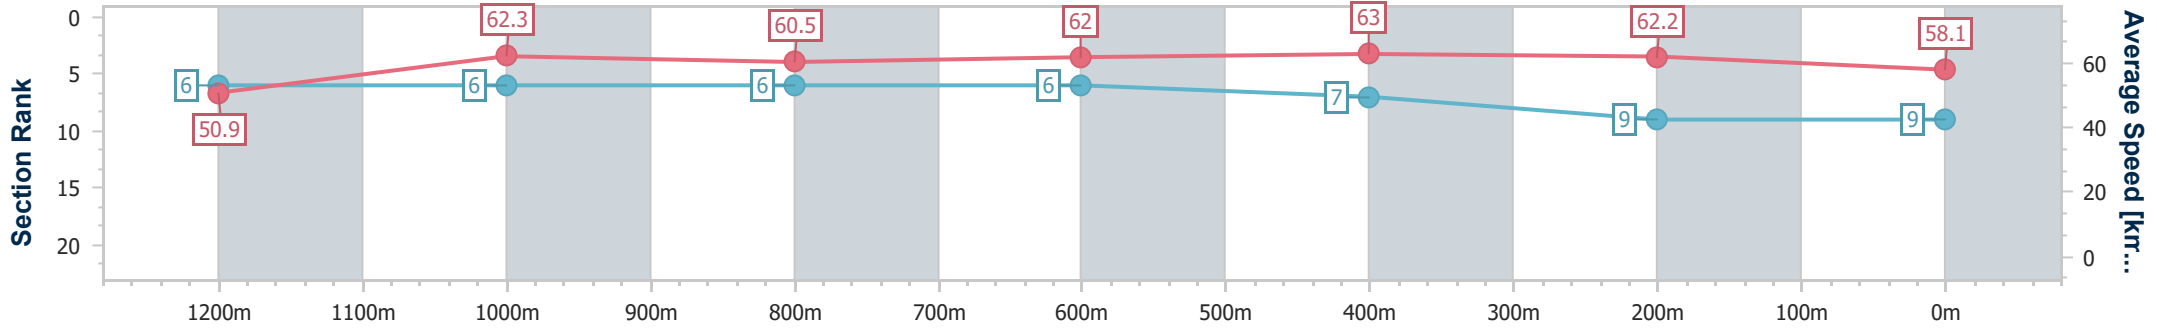

Eagle Farm QLD Professional

Race 7: XXXX BENCHMARK 68 Handicap - 1400m

20 September 2024 - 16:12

Track Rating: Good 4, Weather: Fine, Rail Position: +7m Entire

BRISBANE RACING CLUB

Section	Overall	1200m	1000m	800m	600m	400m	200m
Section Times	1:24.75 [9] (0:14.15)	1:10.60 [6] (0:11.58)	0:59.02 [6] (0:11.98)	0:47.04 [6] (0:11.65)	0:35.39 [6] (0:11.44)	0:23.95 [7] (0:11.56)	0:12.39 [9] (0:12.39)
Average Speed [km/h]	50.9	62.3	60.5	62.0	63.0	62.2	58.1
Top Speed [km/h]	63.6	63.8	61.8	63.2	64.6	64.6	60.2
Avg. Dist. to Rail [m]	2.6	2.0	1.7	0.9	0.4	1.2	0.7
Avg. Stride Freq. [Hz]	2.2	2.3	2.3	2.3	2.3	2.3	2.2
Avg. Stride Length [m]	6.4	7.5	7.5	7.6	7.6	7.5	7.2

- [] Ranking at each section and finish
- .-.- No data available at this section
- NA No data available