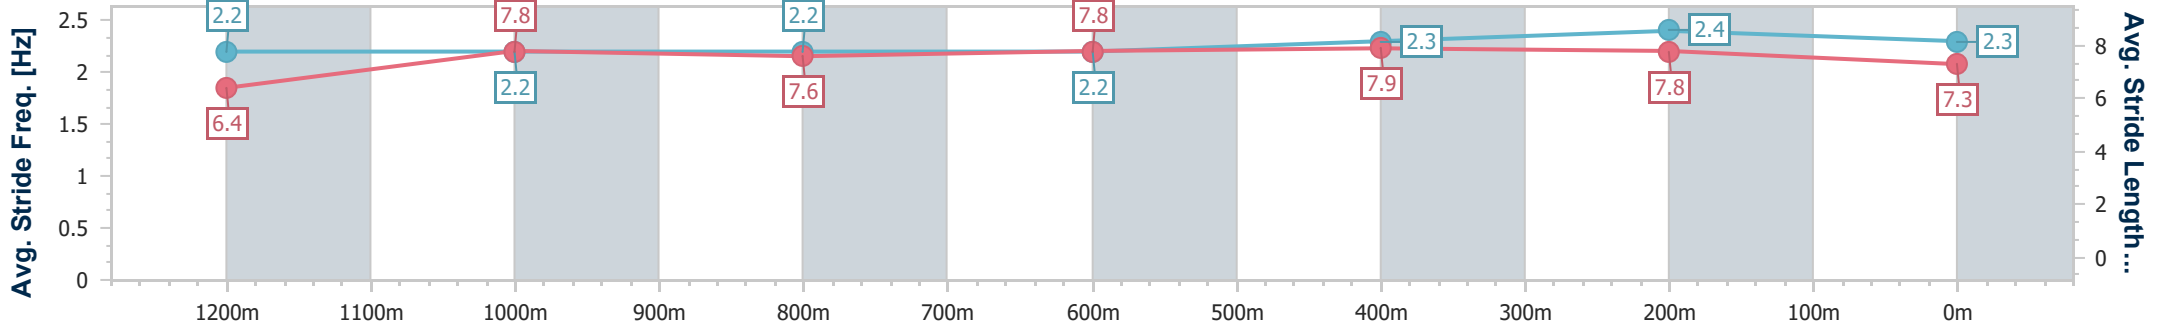

Eagle Farm QLD Professional

Race 7: XXXX BENCHMARK 68 Handicap - 1400m

20 September 2024 - 16:12

Track Rating: Good 4, Weather: Fine, Rail Position: +7m Entire

BRISBANE RACING CLUB

Section	Overall	1200m	1000m	800m	600m	400m	200m
Section Times	1:23.26 [2] (0:14.32)	1:08.94 [8] (0:11.52)	0:57.42 [8] (0:12.09)	0:45.33 [7] (0:11.61)	0:33.72 [7] (0:11.05)	0:22.67 [6] (0:10.88)	0:11.79 [5] (0:11.79)
Average Speed [km/h]	50.3	62.6	60.1	62.2	65.5	66.3	61.0
Top Speed [km/h]	64.7	64.7	60.8	63.4	67.5	67.7	65.0
Avg. Dist. to Rail [m]	4.9	2.6	2.2	0.6	0.7	3.6	4.2
Avg. Stride Freq. [Hz]	2.2	2.2	2.2	2.2	2.3	2.4	2.3
Avg. Stride Length [m]	6.4	7.8	7.6	7.8	7.9	7.8	7.3