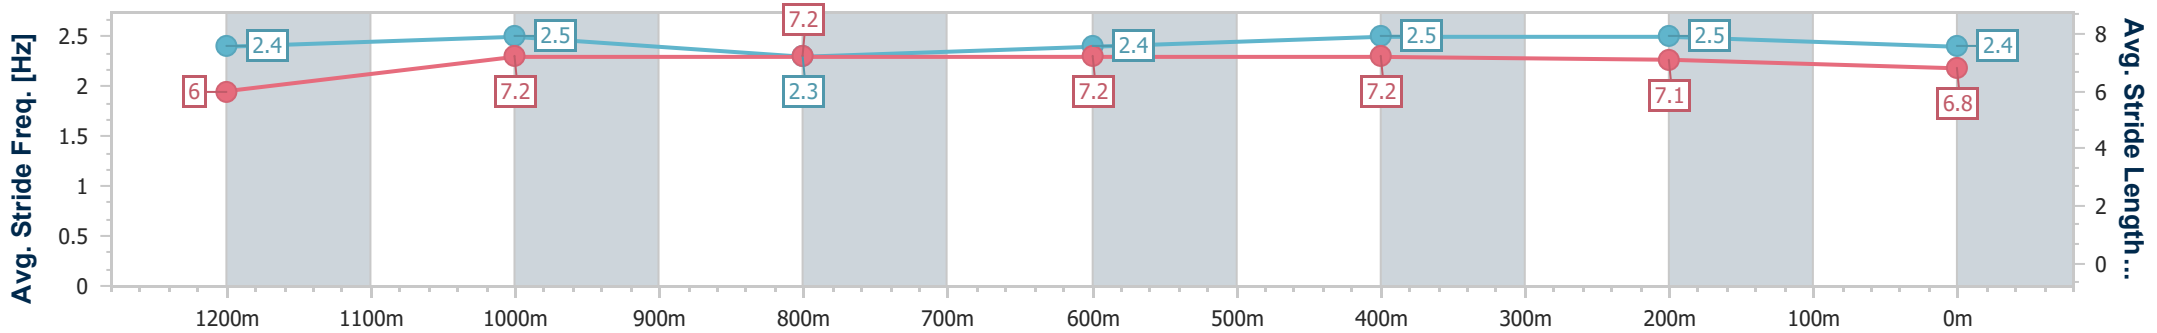

Eagle Farm QLD Professional

Race 7: XXXX BENCHMARK 68 Handicap - 1400m

20 September 2024 - 16:12

Track Rating: Good 4, Weather: Fine, Rail Position: +7m Entire

BRISBANE RACING CLUB

Section	Overall	1200m	1000m	800m	600m	400m	200m
Section Times	1:23.69 [6] (0:13.72)	1:09.97 [1] (0:11.37)	0:58.60 [1] (0:12.01)	0:46.59 [1] (0:11.74)	0:34.85 [1] (0:11.12)	0:23.73 [1] (0:11.28)	0:12.45 [2] (0:12.45)
Average Speed [km/h]	52.6	63.6	60.1	61.5	65.0	63.7	57.8
Top Speed [km/h]	66.9	67.0	61.5	63.4	65.5	65.5	61.2
Avg. Dist. to Rail [m]	2.6	1.1	0.9	1.4	0.6	2.1	1.0
Avg. Stride Freq. [Hz]	2.4	2.5	2.3	2.4	2.5	2.5	2.4
Avg. Stride Length [m]	6.0	7.2	7.2	7.2	7.2	7.1	6.8