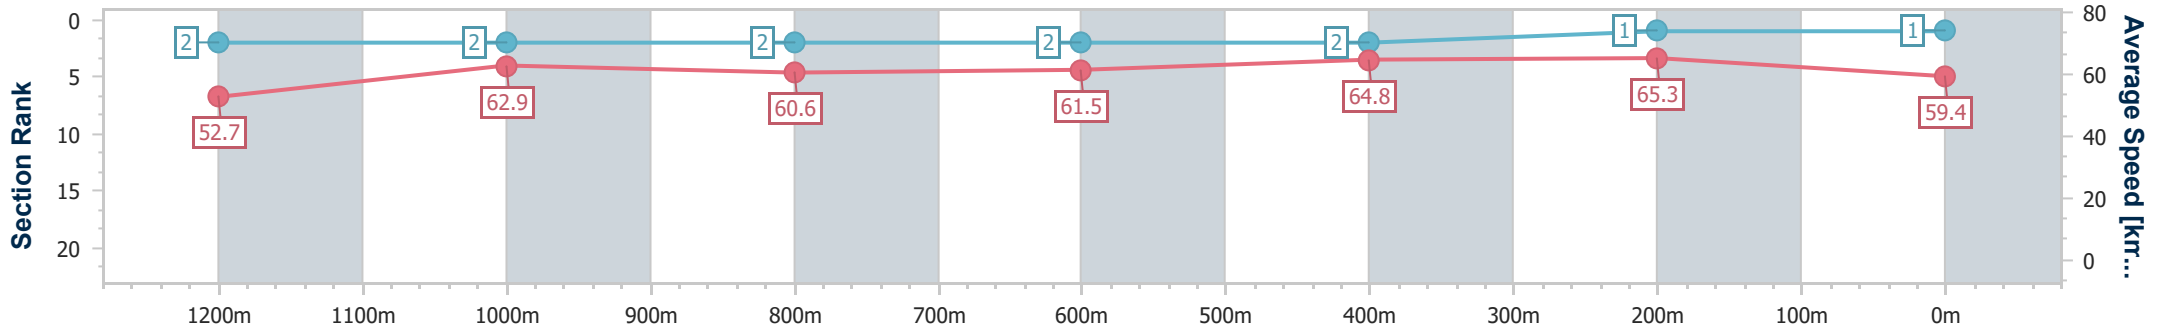

Horse/Jockey Name	Aerial Dancer
Final Rank	1
Fastest Section Time (Section)	0:11.01 (400m)
Top Speed [km/h] (Section)	67.0 (400m)
Race State	Finished

Eagle Farm QLD Professional

Race 7: XXXX BENCHMARK 68 Handicap - 1400m

20 September 2024 - 16:12

Track Rating: Good 4, Weather: Fine, Rail Position: +7m Entire

BRISBANE RACING CLUB

Section	Overall	1200m	1000m	800m	600m	400m	200m
Section Times	1:23.18 [1] (0:13.72)	1:09.46 [2] (0:11.48)	0:57.98 [2] (0:11.99)	0:45.99 [2] (0:11.72)	0:34.27 [2] (0:11.14)	0:23.13 [2] (0:11.01)	0:12.12 [1] (0:12.12)
Average Speed [km/h]	52.7	62.9	60.6	61.5	64.8	65.3	59.4
Top Speed [km/h]	64.9	65.4	61.6	62.9	65.5	67.0	62.9
Avg. Dist. to Rail [m]	4.3	2.7	1.8	0.6	0.5	2.5	1.8
Avg. Stride Freq. [Hz]	2.3	2.3	2.2	2.2	2.3	2.4	2.2
Avg. Stride Length [m]	6.4	7.6	7.5	7.7	7.7	7.6	7.3