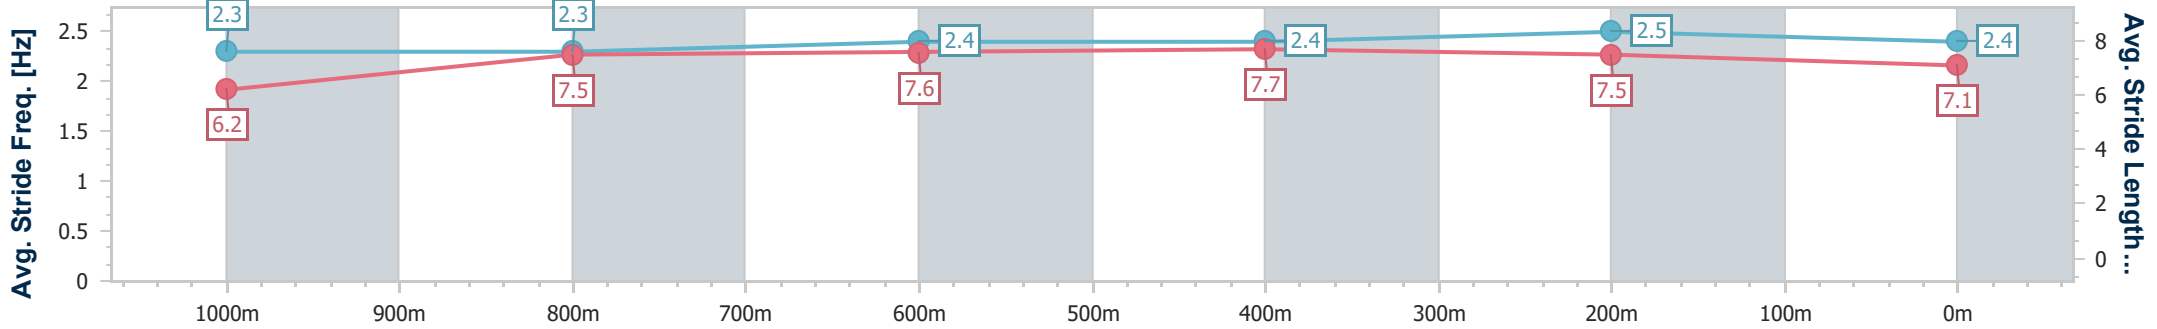

### Eagle Farm QLD Professional

Race 8: MORETON HIRE Class 1 Handicap - 1200m

20 September 2024 - 16:50

Track Rating: Good 4, Weather: Fine, Rail Position: +7m Entire

BRISBANE RACING CLUB

Section	Overall	1000m	800m	600m	400m	200m
Section Times	1:10.95 [6] (0:14.47)	0:56.48 [14] (0:11.46)	0:45.02 [14] (0:11.12)	0:33.90 [14] (0:11.08)	0:22.82 [14] (0:10.88)	0:11.94 [11] (0:11.94)
Average Speed [km/h]	49.9	63.8	65.0	65.2	66.3	60.4
Top Speed [km/h]	63.7	65.0	66.4	67.5	68.0	63.5
Avg. Dist. to Rail [m]	7.0	2.3	1.2	1.4	4.8	3.5
Avg. Stride Freq. [Hz]	2.3	2.3	2.4	2.4	2.5	2.4
Avg. Stride Length [m]	6.2	7.5	7.6	7.7	7.5	7.1