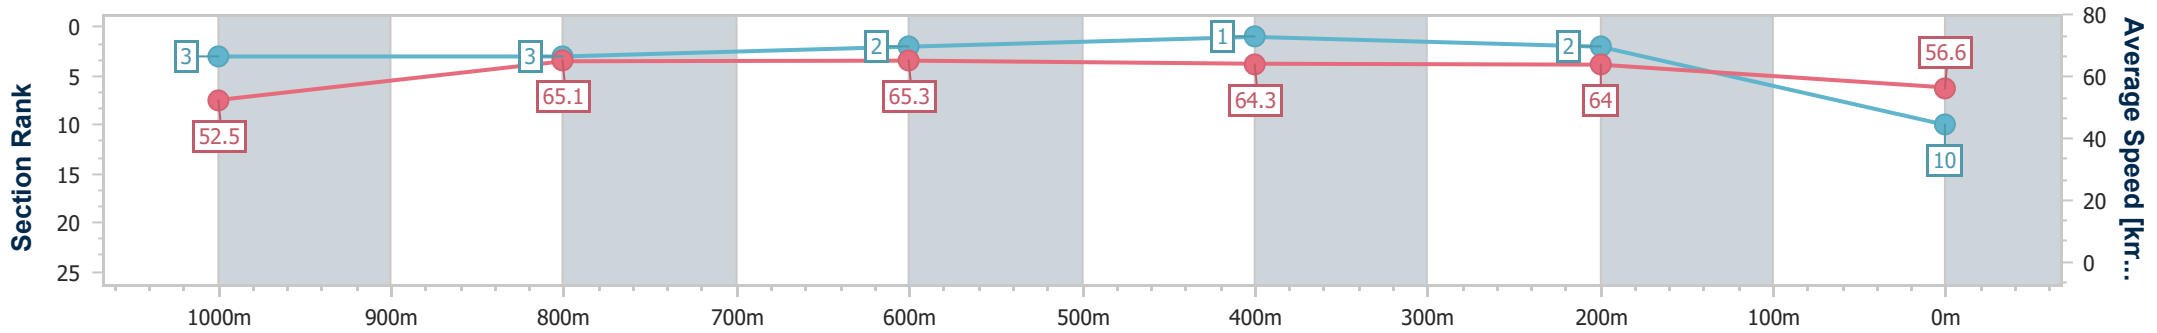

### Eagle Farm QLD Professional

Race 8: MORETON HIRE Class 1 Handicap - 1200m

20 September 2024 - 16:50

Track Rating: Good 4, Weather: Fine, Rail Position: +7m Entire

BRISBANE RACING CLUB

Section	Overall	1000m	800m	600m	400m	200m
Section Times	1:11.13 [10] (0:13.69)	0:57.44 [3] (0:11.24)	0:46.20 [3] (0:11.06)	0:35.14 [2] (0:11.18)	0:23.96 [1] (0:11.28)	0:12.68 [2] (0:12.68)
Average Speed [km/h]	52.5	65.1	65.3	64.3	64.0	56.6
Top Speed [km/h]	64.5	65.6	66.4	65.8	65.4	61.0
Avg. Dist. to Rail [m]	2.8	2.5	1.6	0.5	1.3	1.5
Avg. Stride Freq. [Hz]	2.4	2.4	2.4	2.4	2.5	2.3
Avg. Stride Length [m]	6.2	7.5	7.4	7.4	7.2	6.8

- [ ] Ranking at each section and finish
- .-.- No data available at this section
- NA No data available

Horse/Jockey Name	Everlasting Stars
Final Rank	11
Fastest Section Time (Section)	0:10.96 (600m)
Top Speed [km/h] (Section)	66.7 (600m)
Race State	Finished