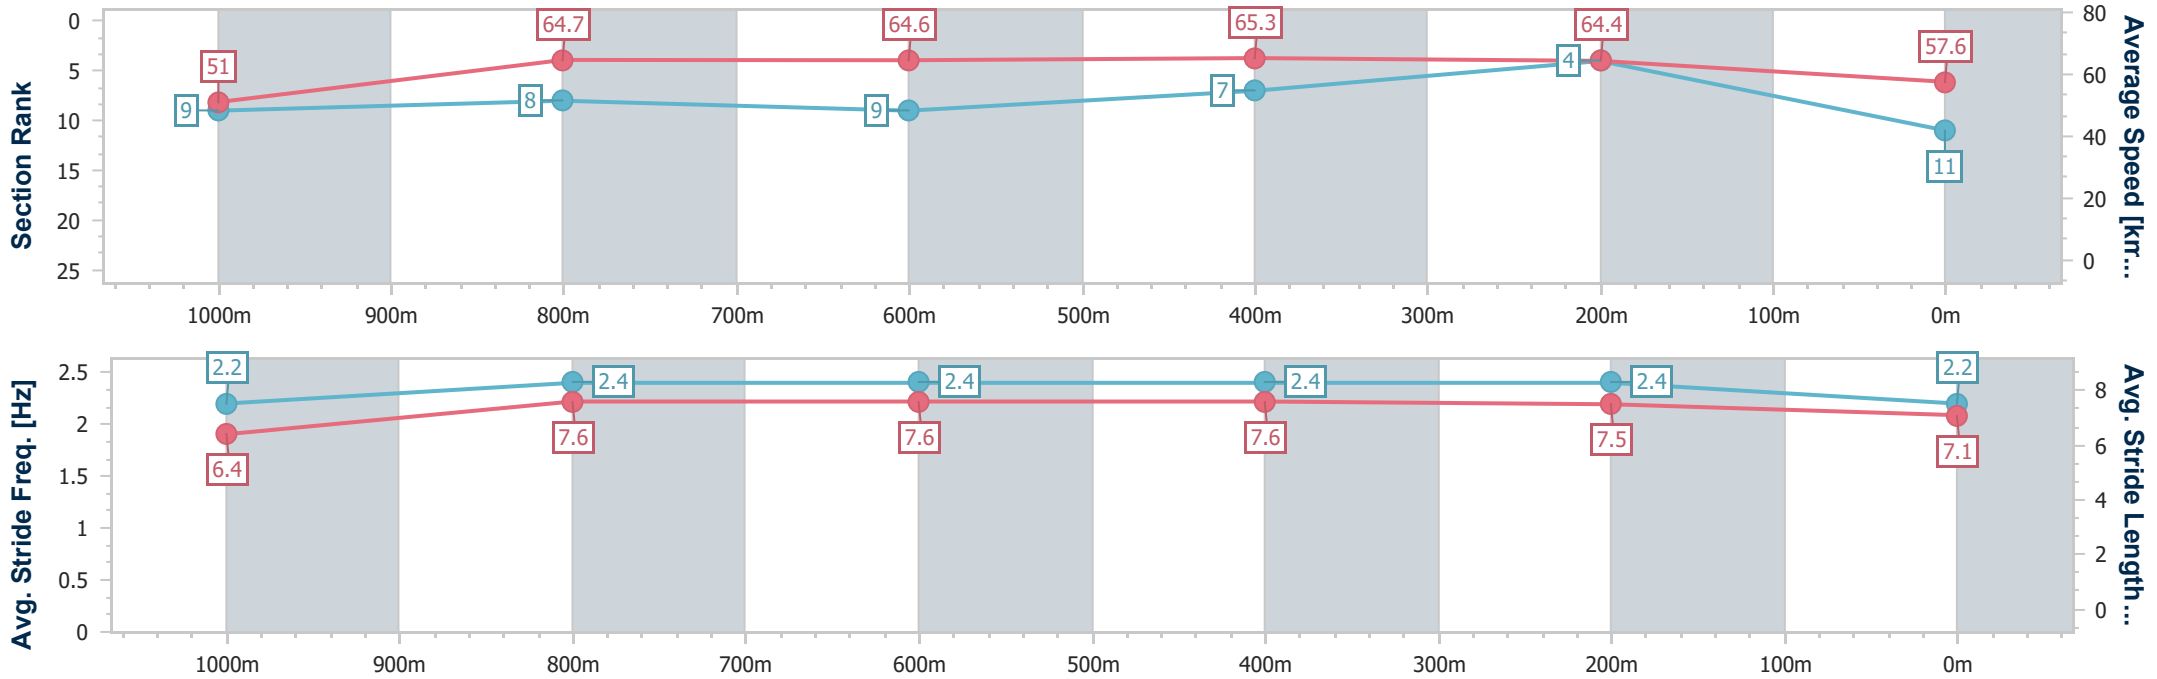

- [ ] Ranking at each section and finish
- .-.- No data available at this section
- NA No data available

Horse/Jockey Name	Everlasting Stars
Final Rank	11
Fastest Section Time (Section)	0:10.96 (600m)
Top Speed [km/h] (Section)	66.7 (600m)
Race State	Finished

### Eagle Farm QLD Professional

Race 8: MORETON HIRE Class 1 Handicap - 1200m

20 September 2024 - 16:50

Track Rating: Good 4, Weather: Fine, Rail Position: +7m Entire

BRISBANE RACING CLUB

Section	Overall	1000m	800m	600m	400m	200m
Section Times	1:11.24 [11] (0:14.15)	0:57.09 [9] (0:11.24)	0:45.85 [8] (0:11.23)	0:34.62 [9] (0:10.96)	0:23.66 [7] (0:11.19)	0:12.47 [4] (0:12.47)
Average Speed [km/h]	51.0	64.7	64.6	65.3	64.4	57.6
Top Speed [km/h]	65.6	65.6	65.2	66.7	65.7	62.5
Avg. Dist. to Rail [m]	3.8	1.6	1.4	1.1	2.3	2.3
Avg. Stride Freq. [Hz]	2.2	2.4	2.4	2.4	2.4	2.2
Avg. Stride Length [m]	6.4	7.6	7.6	7.6	7.5	7.1

- [ ] Ranking at each section and finish
- .-.- No data available at this section
- NA No data available

Horse/Jockey Name	Tower Flypass
Final Rank	12
Fastest Section Time (Section)	0:11.19 (600m)
Top Speed [km/h] (Section)	66.6 (600m)
Race State	Finished