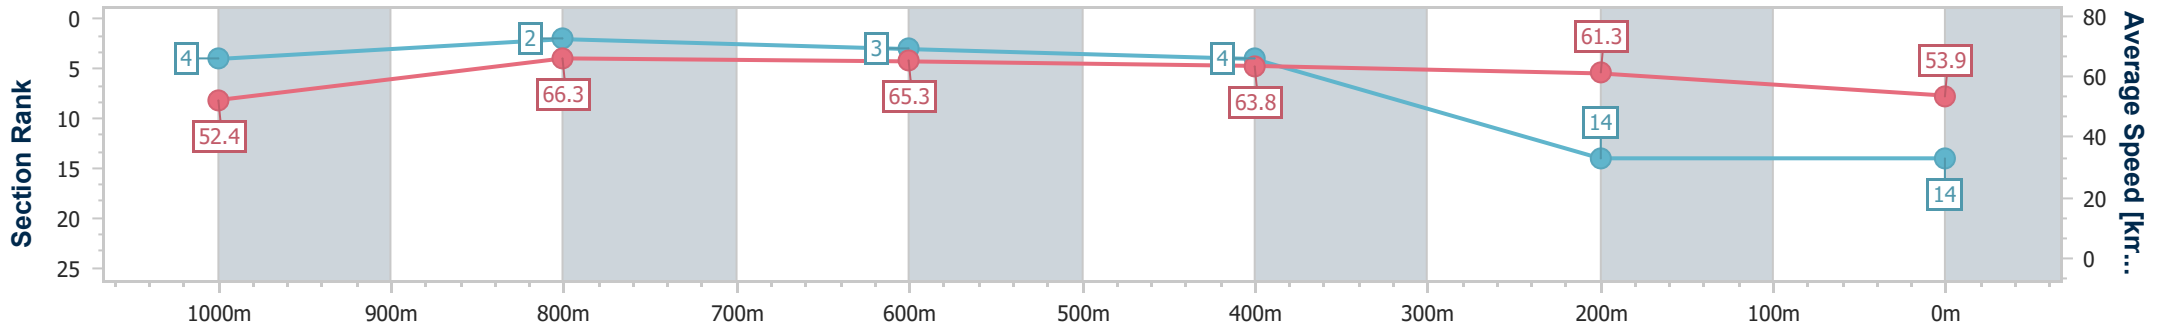

### Eagle Farm QLD Professional

Race 8: MORETON HIRE Class 1 Handicap - 1200m

20 September 2024 - 16:50

Track Rating: Good 4, Weather: Fine, Rail Position: +7m Entire

BRISBANE RACING CLUB

Section	Overall	1000m	800m	600m	400m	200m
Section Times	1:12.51 [14] (0:13.75)	0:58.76 [4] (0:11.15)	0:47.61 [2] (0:11.20)	0:36.41 [3] (0:11.34)	0:25.07 [4] (0:11.72)	0:13.35 [14] (0:13.35)
Average Speed [km/h]	52.4	66.3	65.3	63.8	61.3	53.9
Top Speed [km/h]	66.3	68.4	66.2	64.4	62.4	58.6
Avg. Dist. to Rail [m]	6.0	4.9	3.5	0.9	1.1	2.0
Avg. Stride Freq. [Hz]	2.4	2.5	2.5	2.4	2.4	2.3
Avg. Stride Length [m]	6.1	7.3	7.2	7.2	7.0	6.6

- [ ] Ranking at each section and finish
- .-.- No data available at this section
- NA No data available