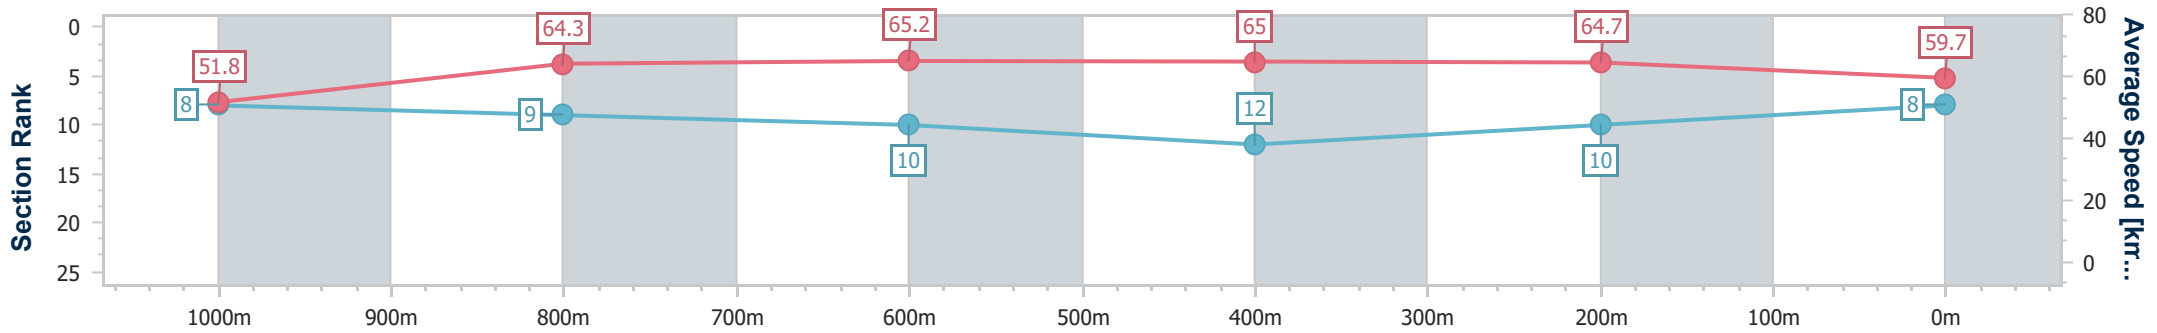

### Eagle Farm QLD Professional

Race 8: MORETON HIRE Class 1 Handicap - 1200m

20 September 2024 - 16:50

Track Rating: Good 4, Weather: Fine, Rail Position: +7m Entire

BRISBANE RACING CLUB

Section	Overall	1000m	800m	600m	400m	200m
Section Times	1:11.04 [8] (0:14.01)	0:57.03 [8] (0:11.40)	0:45.63 [9] (0:11.23)	0:34.40 [10] (0:11.23)	0:23.17 [12] (0:11.12)	0:12.05 [10]
Average Speed [km/h]	51.8	64.3	65.2	65.0	64.7	59.7
Top Speed [km/h]	64.6	65.9	66.2	66.0	66.1	62.2
Avg. Dist. to Rail [m]	5.0	4.7	3.4	2.5	8.6	8.1
Avg. Stride Freq. [Hz]	2.3	2.4	2.4	2.4	2.4	2.3
Avg. Stride Length [m]	6.4	7.5	7.7	7.5	7.4	7.1