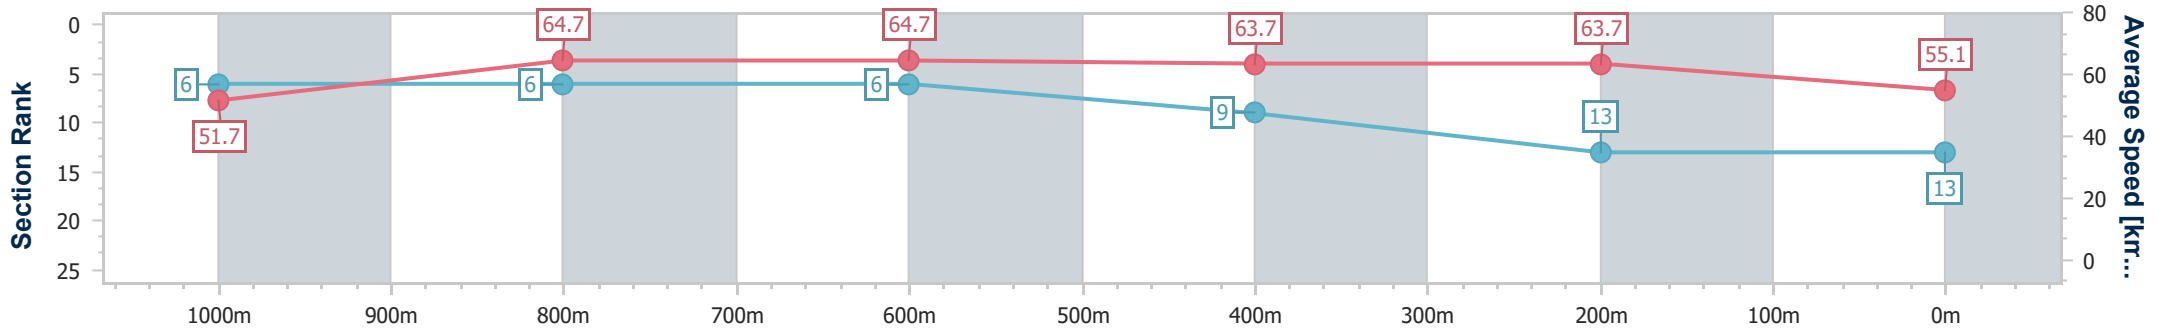

Eagle Farm QLD Professional

Race 8: MORETON HIRE Class 1 Handicap - 1200m

20 September 2024 - 16:50

Track Rating: Good 4, Weather: Fine, Rail Position: +7m Entire

BRISBANE RACING CLUB

Section	Overall	1000m	800m	600m	400m	200m
Section Times	1:12.22 [13] (0:13.91)	0:58.31 [6] (0:11.28)	0:47.03 [6] (0:11.23)	0:35.80 [6] (0:11.38)	0:24.42 [9] (0:11.33)	0:13.09 [13] (0:13.09)
Average Speed [km/h]	51.7	64.7	64.7	63.7	63.7	55.1
Top Speed [km/h]	64.8	65.3	65.3	65.3	65.7	60.3
Avg. Dist. to Rail [m]	2.3	2.1	1.9	2.0	7.5	7.6
Avg. Stride Freq. [Hz]	2.4	2.5	2.5	2.5	2.5	2.3
Avg. Stride Length [m]	6.0	7.1	7.2	7.1	7.0	6.6