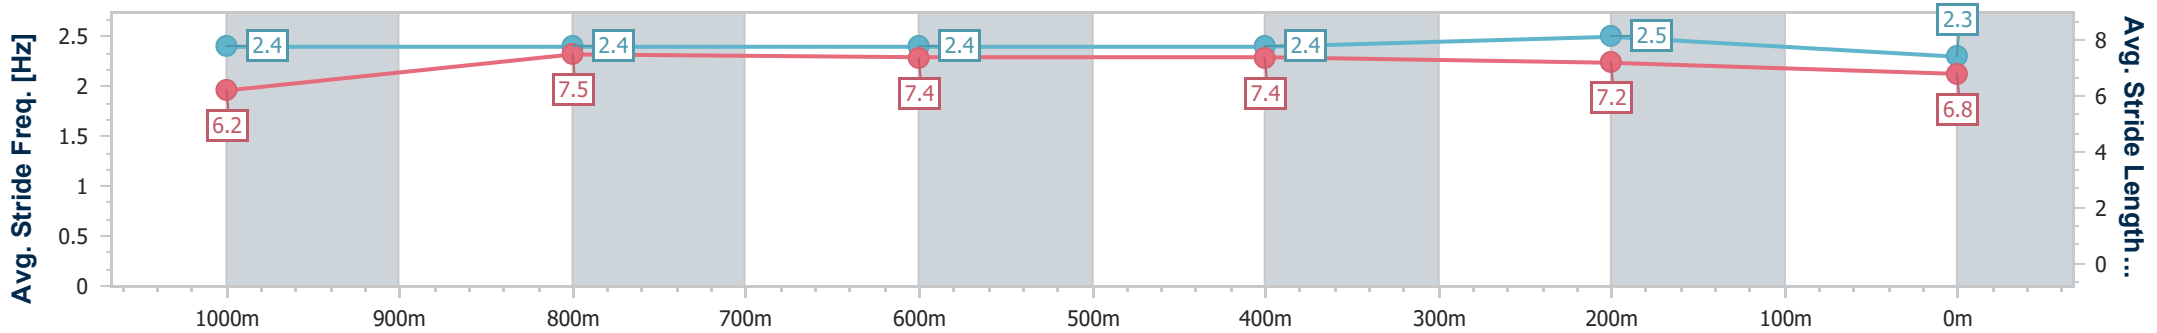

### Eagle Farm QLD Professional

Race 8: MORETON HIRE Class 1 Handicap - 1200m

20 September 2024 - 16:50

Track Rating: Good 4, Weather: Fine, Rail Position: +7m Entire

BRISBANE RACING CLUB

Section	Overall	1000m	800m	600m	400m	200m
Section Times	1:11.13 [10] (0:13.69)	0:57.44 [3] (0:11.24)	0:46.20 [3] (0:11.06)	0:35.14 [2] (0:11.18)	0:23.96 [1] (0:11.28)	0:12.68 [2] (0:12.68)
Average Speed [km/h]	52.5	65.1	65.3	64.3	64.0	56.6
Top Speed [km/h]	64.5	65.6	66.4	65.8	65.4	61.0
Avg. Dist. to Rail [m]	2.8	2.5	1.6	0.5	1.3	1.5
Avg. Stride Freq. [Hz]	2.4	2.4	2.4	2.4	2.5	2.3
Avg. Stride Length [m]	6.2	7.5	7.4	7.4	7.2	6.8

- [ ] Ranking at each section and finish
- .-.- No data available at this section
- NA No data available

Horse/Jockey Name	Everlasting Stars
Final Rank	11
Fastest Section Time (Section)	0:10.96 (600m)
Top Speed [km/h] (Section)	66.7 (600m)
Race State	Finished