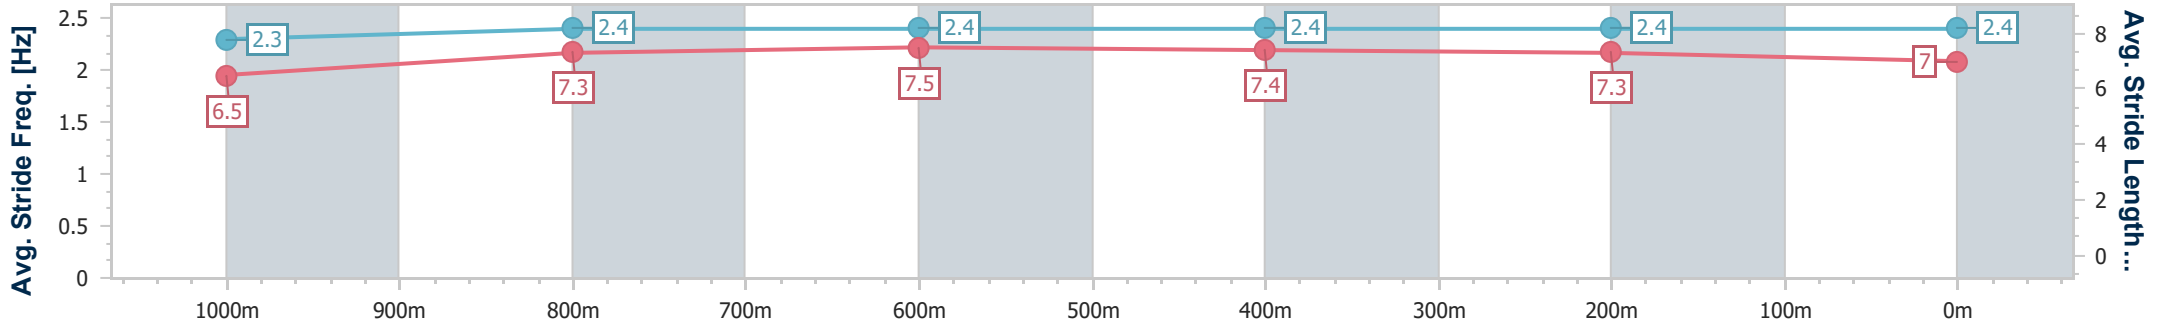

### Eagle Farm QLD Professional

Race 8: MORETON HIRE Class 1 Handicap - 1200m

20 September 2024 - 16:50

Track Rating: Good 4, Weather: Fine, Rail Position: +7m Entire

BRISBANE RACING CLUB

Section	Overall	1000m	800m	600m	400m	200m
Section Times	1:10.81 [4] (0:13.67)	0:57.14 [1] (0:11.27)	0:45.87 [4] (0:11.33)	0:34.54 [4] (0:11.15)	0:23.39 [3] (0:11.31)	0:12.08 [3] (0:12.08)
Average Speed [km/h]	52.8	64.4	64.2	64.5	63.6	59.8
Top Speed [km/h]	64.6	64.8	64.7	65.5	65.1	62.6
Avg. Dist. to Rail [m]	1.5	1.4	2.3	0.7	0.5	1.9
Avg. Stride Freq. [Hz]	2.3	2.4	2.4	2.4	2.4	2.4
Avg. Stride Length [m]	6.5	7.3	7.5	7.4	7.3	7.0