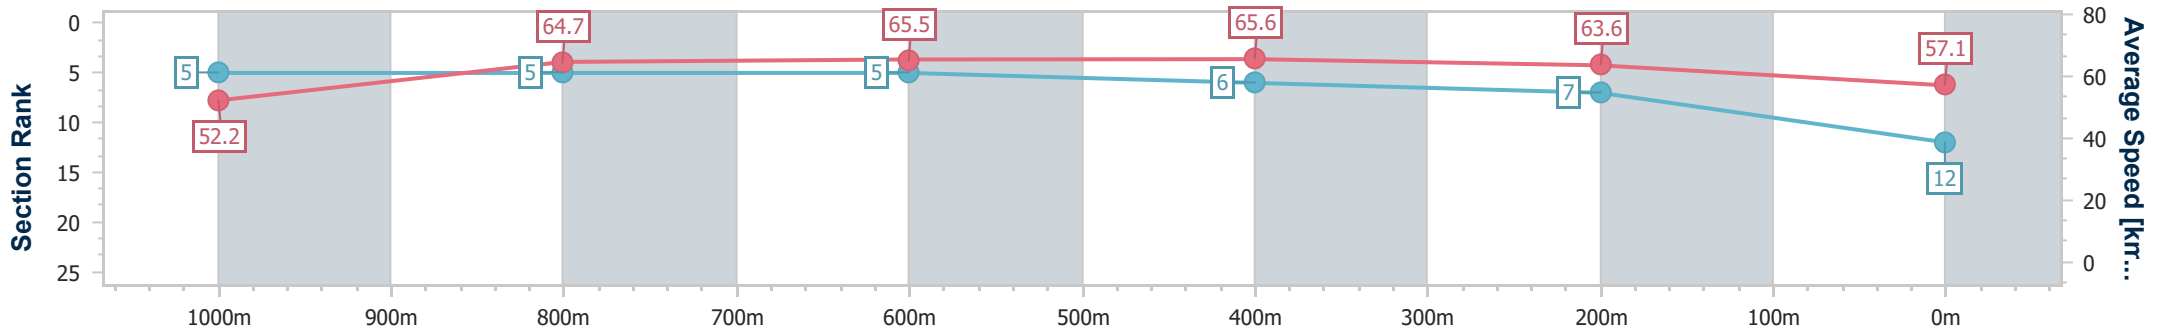

- [ ] Ranking at each section and finish
- .-.- No data available at this section
- NA No data available

Horse/Jockey Name	Tower Flypass
Final Rank	12
Fastest Section Time (Section)	0:11.19 (600m)
Top Speed [km/h] (Section)	66.6 (600m)
Race State	Finished

### Eagle Farm QLD Professional

Race 8: MORETON HIRE Class 1 Handicap - 1200m

20 September 2024 - 16:50

Track Rating: Good 4, Weather: Fine, Rail Position: +7m Entire

BRISBANE RACING CLUB

Section	Overall	1000m	800m	600m	400m	200m
Section Times	1:11.44 [12] (0:13.85)	0:57.59 [5] (0:11.31)	0:46.28 [5] (0:11.20)	0:35.08 [5] (0:11.19)	0:23.89 [6] (0:11.28)	0:12.61 [7] (0:12.61)
Average Speed [km/h]	52.2	64.7	65.5	65.6	63.6	57.1
Top Speed [km/h]	64.0	66.4	66.1	66.6	65.9	61.2
Avg. Dist. to Rail [m]	3.6	3.3	4.3	3.6	5.9	4.1
Avg. Stride Freq. [Hz]	2.3	2.4	2.3	2.3	2.4	2.3
Avg. Stride Length [m]	6.3	7.5	7.8	7.8	7.4	7.0

- [ ] Ranking at each section and finish
- .-.- No data available at this section
- NA No data available

Horse/Jockey Name	Edge Of Seventeen
Final Rank	13
Fastest Section Time (Section)	0:11.23 (800m)
Top Speed [km/h] (Section)	65.7 (400m)
Race State	Finished