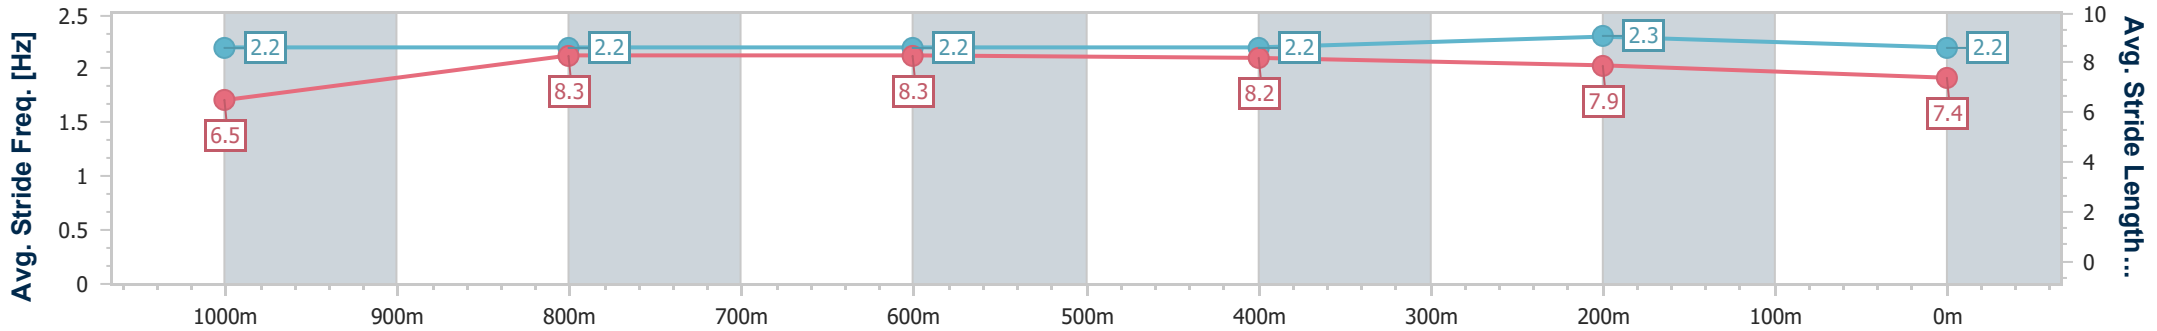

Eagle Farm QLD Professional

Race 8: MORETON HIRE Class 1 Handicap - 1200m

20 September 2024 - 16:50

Track Rating: Good 4, Weather: Fine, Rail Position: +7m Entire

BRISBANE RACING CLUB

Section	Overall	1000m	800m	600m	400m	200m
Section Times	1:10.90 [5] (0:14.16)	0:56.74 [10] (0:11.43)	0:45.31 [11] (0:11.20)	0:34.11 [11] (0:11.05)	0:23.06 [11] (0:10.99)	0:12.07 [8] (0:12.07)
Average Speed [km/h]	51.2	63.9	65.2	65.9	65.6	59.6
Top Speed [km/h]	64.6	65.6	66.0	66.7	66.8	63.7
Avg. Dist. to Rail [m]	9.0	3.1	2.7	3.1	9.1	8.8
Avg. Stride Freq. [Hz]	2.2	2.2	2.2	2.2	2.3	2.2
Avg. Stride Length [m]	6.5	8.3	8.3	8.2	7.9	7.4