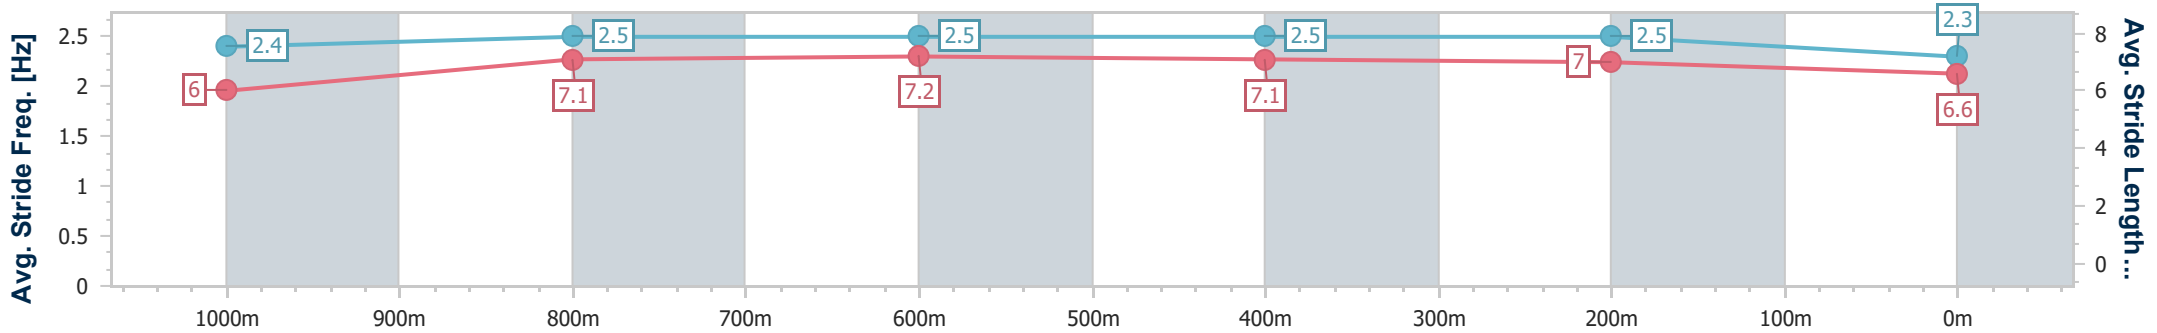

- [ ] Ranking at each section and finish
- .-.- No data available at this section
- NA No data available

Horse/Jockey Name	Edge Of Seventeen
Final Rank	13
Fastest Section Time (Section)	0:11.23 (800m)
Top Speed [km/h] (Section)	65.7 (400m)
Race State	Finished

Eagle Farm QLD Professional

Race 8: MORETON HIRE Class 1 Handicap - 1200m

20 September 2024 - 16:50

Track Rating: Good 4, Weather: Fine, Rail Position: +7m Entire

BRISBANE RACING CLUB

Section	Overall	1000m	800m	600m	400m	200m
Section Times	1:12.22 [13] (0:13.91)	0:58.31 [6] (0:11.28)	0:47.03 [6] (0:11.23)	0:35.80 [6] (0:11.38)	0:24.42 [9] (0:11.33)	0:13.09 [13] (0:13.09)
Average Speed [km/h]	51.7	64.7	64.7	63.7	63.7	55.1
Top Speed [km/h]	64.8	65.3	65.3	65.3	65.7	60.3
Avg. Dist. to Rail [m]	2.3	2.1	1.9	2.0	7.5	7.6
Avg. Stride Freq. [Hz]	2.4	2.5	2.5	2.5	2.5	2.3
Avg. Stride Length [m]	6.0	7.1	7.2	7.1	7.0	6.6