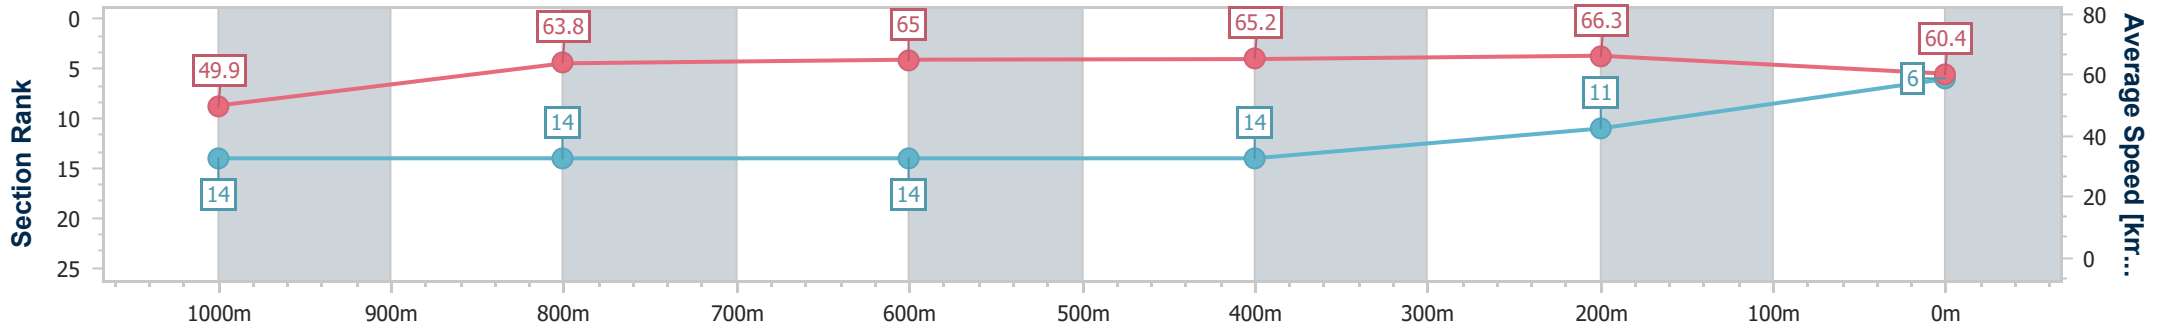

### Eagle Farm QLD Professional

Race 8: MORETON HIRE Class 1 Handicap - 1200m

20 September 2024 - 16:50

Track Rating: Good 4, Weather: Fine, Rail Position: +7m Entire

BRISBANE RACING CLUB

Section	Overall	1000m	800m	600m	400m	200m
Section Times	1:10.95 [6] (0:14.47)	0:56.48 [14] (0:11.46)	0:45.02 [14] (0:11.12)	0:33.90 [14] (0:11.08)	0:22.82 [14] (0:10.88)	0:11.94 [11] (0:11.94)
Average Speed [km/h]	49.9	63.8	65.0	65.2	66.3	60.4
Top Speed [km/h]	63.7	65.0	66.4	67.5	68.0	63.5
Avg. Dist. to Rail [m]	7.0	2.3	1.2	1.4	4.8	3.5
Avg. Stride Freq. [Hz]	2.3	2.3	2.4	2.4	2.5	2.4
Avg. Stride Length [m]	6.2	7.5	7.6	7.7	7.5	7.1