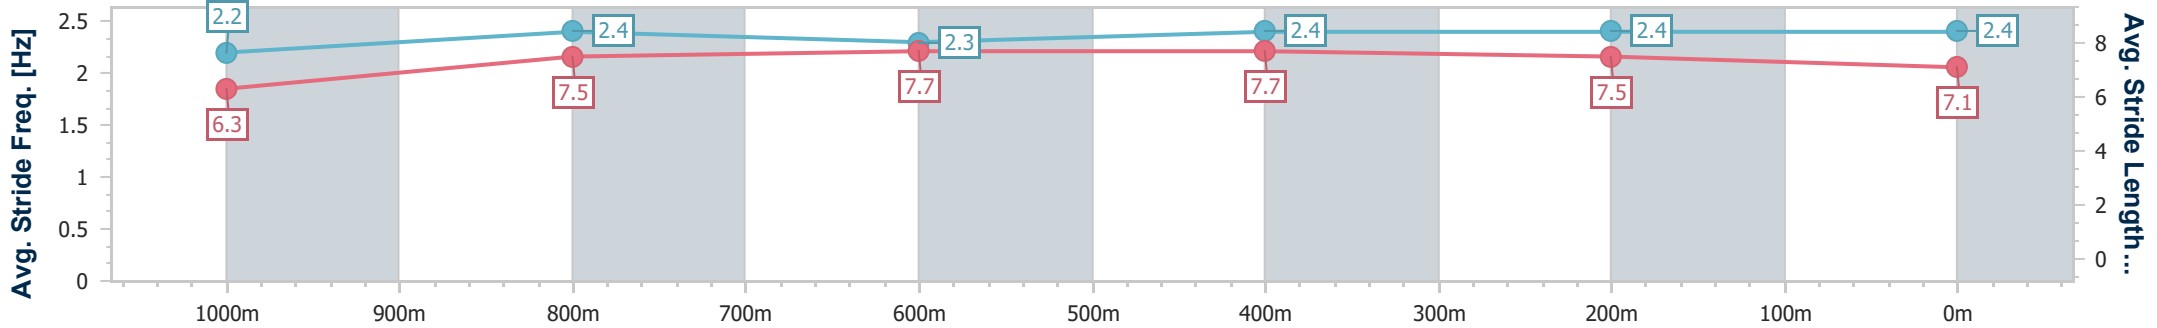

### Eagle Farm QLD Professional

Race 8: MORETON HIRE Class 1 Handicap - 1200m

20 September 2024 - 16:50

Track Rating: Good 4, Weather: Fine, Rail Position: +7m Entire

BRISBANE RACING CLUB

Section	Overall	1000m	800m	600m	400m	200m
Section Times	1:11.07 [9] (0:14.22)	0:56.85 [12] (0:11.49)	0:45.36 [13] (0:11.26)	0:34.10 [13] (0:11.06)	0:23.04 [13] (0:11.03)	0:12.01 [12] (0:12.01)
Average Speed [km/h]	50.6	63.5	64.6	65.9	65.2	59.9
Top Speed [km/h]	62.9	64.3	66.1	66.8	66.6	63.9
Avg. Dist. to Rail [m]	7.5	2.7	2.1	2.0	6.6	6.9
Avg. Stride Freq. [Hz]	2.2	2.4	2.3	2.4	2.4	2.4
Avg. Stride Length [m]	6.3	7.5	7.7	7.7	7.5	7.1