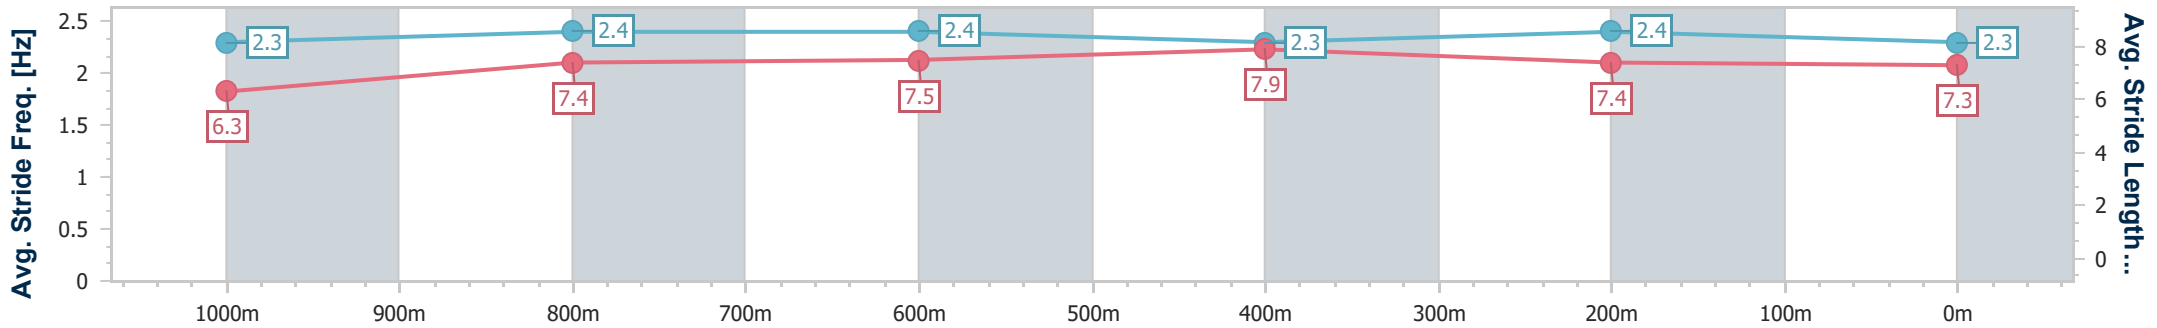

### Eagle Farm QLD Professional

Race 8: MORETON HIRE Class 1 Handicap - 1200m

20 September 2024 - 16:50

Track Rating: Good 4, Weather: Fine, Rail Position: +7m Entire

BRISBANE RACING CLUB

Section	Overall	1000m	800m	600m	400m	200m
Section Times	1:10.64 [3] (0:13.92)	0:56.72 [7] (0:11.38)	0:45.34 [7] (0:11.14)	0:34.20 [7] (0:11.05)	0:23.15 [5] (0:11.29)	0:11.86 [5] (0:11.86)
Average Speed [km/h]	51.8	63.8	64.8	64.9	63.8	60.7
Top Speed [km/h]	64.9	65.7	65.9	66.4	64.6	63.0
Avg. Dist. to Rail [m]	1.0	1.3	0.7	0.4	1.0	2.0
Avg. Stride Freq. [Hz]	2.3	2.4	2.4	2.3	2.4	2.3
Avg. Stride Length [m]	6.3	7.4	7.5	7.9	7.4	7.3