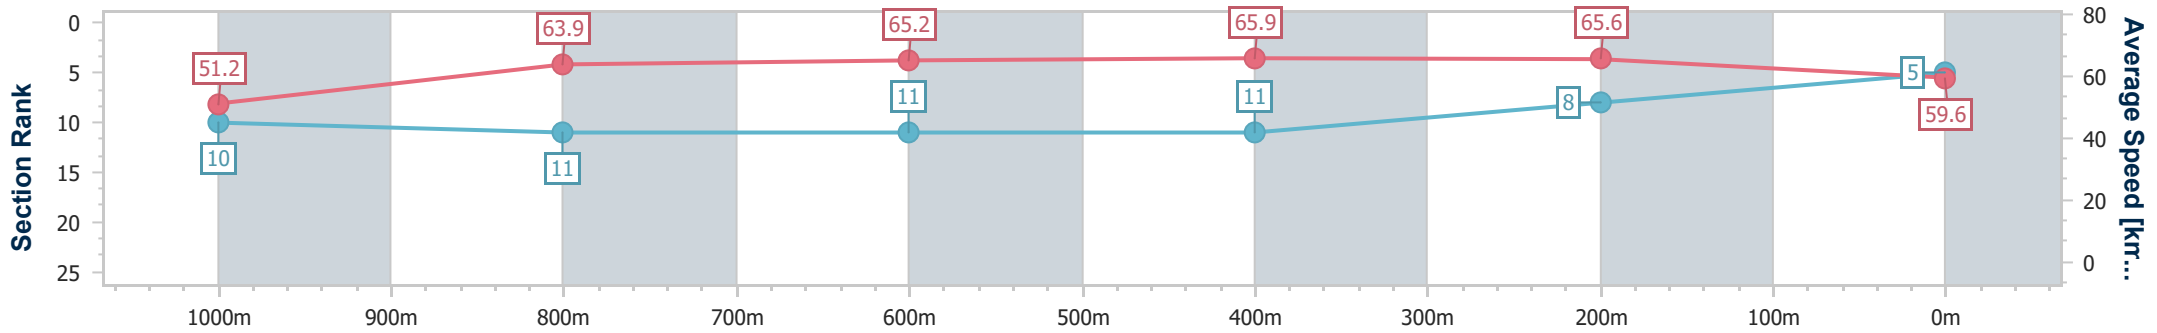

Eagle Farm QLD Professional

Race 8: MORETON HIRE Class 1 Handicap - 1200m

20 September 2024 - 16:50

Track Rating: Good 4, Weather: Fine, Rail Position: +7m Entire

BRISBANE RACING CLUB

Section	Overall	1000m	800m	600m	400m	200m
Section Times	1:10.90 [5] (0:14.16)	0:56.74 [10] (0:11.43)	0:45.31 [11] (0:11.20)	0:34.11 [11] (0:11.05)	0:23.06 [11] (0:10.99)	0:12.07 [8] (0:12.07)
Average Speed [km/h]	51.2	63.9	65.2	65.9	65.6	59.6
Top Speed [km/h]	64.6	65.6	66.0	66.7	66.8	63.7
Avg. Dist. to Rail [m]	9.0	3.1	2.7	3.1	9.1	8.8
Avg. Stride Freq. [Hz]	2.2	2.2	2.2	2.2	2.3	2.2
Avg. Stride Length [m]	6.5	8.3	8.3	8.2	7.9	7.4