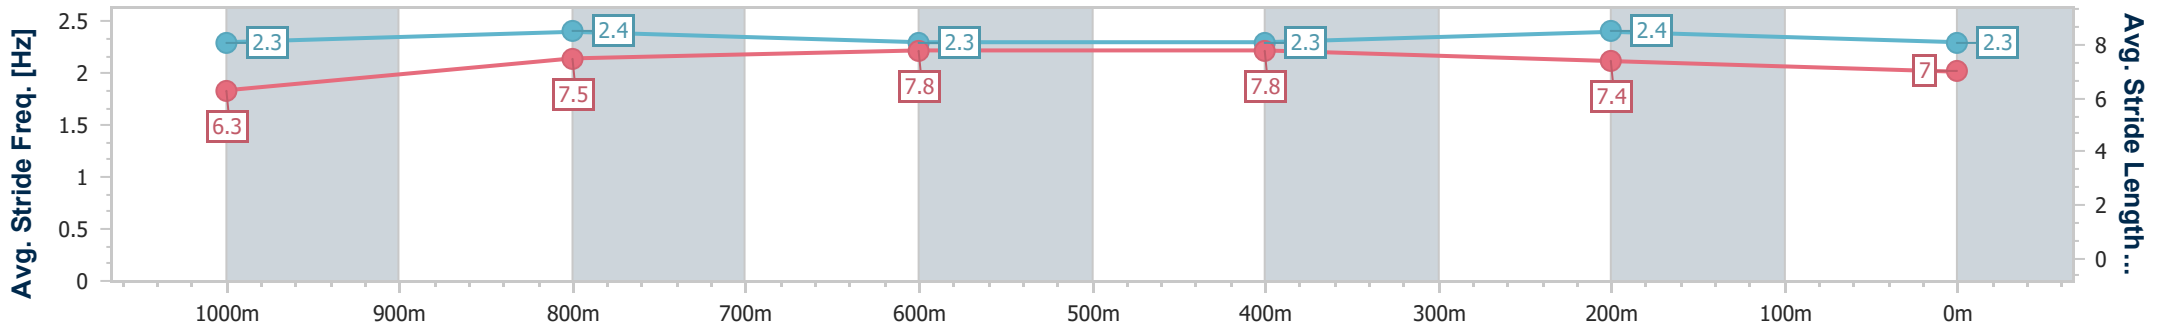

- [ ] Ranking at each section and finish
- .-.- No data available at this section
- NA No data available

Horse/Jockey Name	Tower Flypass
Final Rank	12
Fastest Section Time (Section)	0:11.19 (600m)
Top Speed [km/h] (Section)	66.6 (600m)
Race State	Finished

### Eagle Farm QLD Professional

Race 8: MORETON HIRE Class 1 Handicap - 1200m

20 September 2024 - 16:50

Track Rating: Good 4, Weather: Fine, Rail Position: +7m Entire

BRISBANE RACING CLUB

Section	Overall	1000m	800m	600m	400m	200m
Section Times	1:11.44 [12] (0:13.85)	0:57.59 [5] (0:11.31)	0:46.28 [5] (0:11.20)	0:35.08 [5] (0:11.19)	0:23.89 [6] (0:11.28)	0:12.61 [7] (0:12.61)
Average Speed [km/h]	52.2	64.7	65.5	65.6	63.6	57.1
Top Speed [km/h]	64.0	66.4	66.1	66.6	65.9	61.2
Avg. Dist. to Rail [m]	3.6	3.3	4.3	3.6	5.9	4.1
Avg. Stride Freq. [Hz]	2.3	2.4	2.3	2.3	2.4	2.3
Avg. Stride Length [m]	6.3	7.5	7.8	7.8	7.4	7.0

- [ ] Ranking at each section and finish
- .-.- No data available at this section
- NA No data available

Horse/Jockey Name	Edge Of Seventeen
Final Rank	13
Fastest Section Time (Section)	0:11.23 (800m)
Top Speed [km/h] (Section)	65.7 (400m)
Race State	Finished