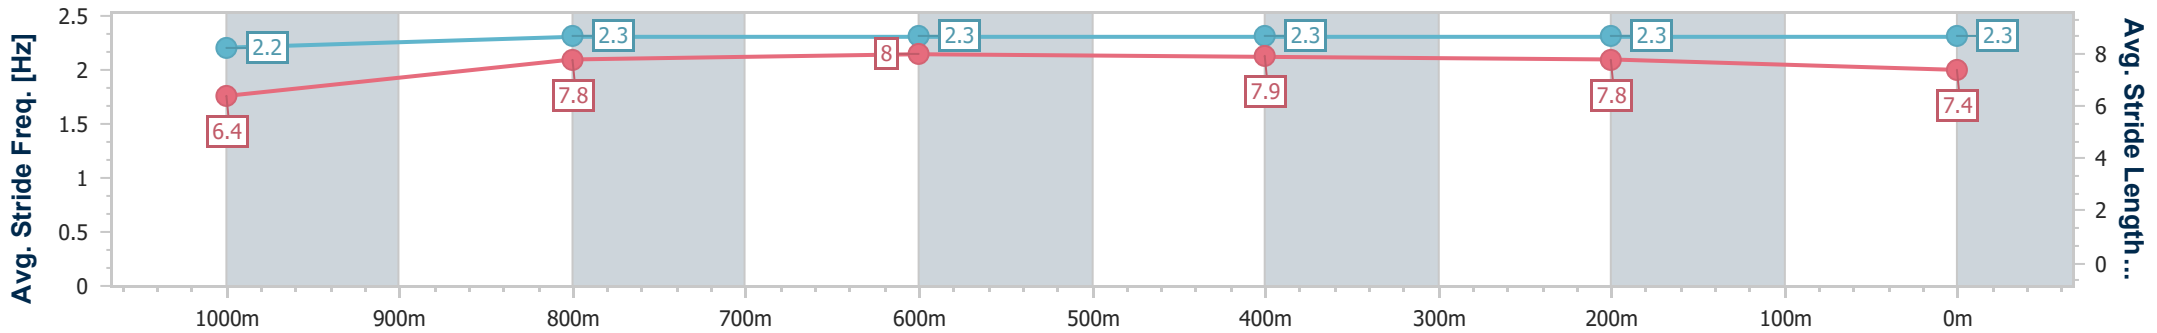

### Eagle Farm QLD Professional

Race 8: MORETON HIRE Class 1 Handicap - 1200m

20 September 2024 - 16:50

Track Rating: Good 4, Weather: Fine, Rail Position: +7m Entire

BRISBANE RACING CLUB

Section	Overall	1000m	800m	600m	400m	200m
Section Times	1:10.63 [2] (0:14.20)	0:56.43 [11] (0:11.24)	0:45.19 [10] (0:11.17)	0:34.02 [8] (0:11.10)	0:22.92 [8] (0:11.09)	0:11.83 [6] (0:11.83)
Average Speed [km/h]	50.8	64.8	64.9	65.3	65.0	60.8
Top Speed [km/h]	64.0	65.7	66.2	66.9	65.8	65.0
Avg. Dist. to Rail [m]	5.5	2.0	1.8	1.2	2.3	1.5
Avg. Stride Freq. [Hz]	2.2	2.3	2.3	2.3	2.3	2.3
Avg. Stride Length [m]	6.4	7.8	8.0	7.9	7.8	7.4