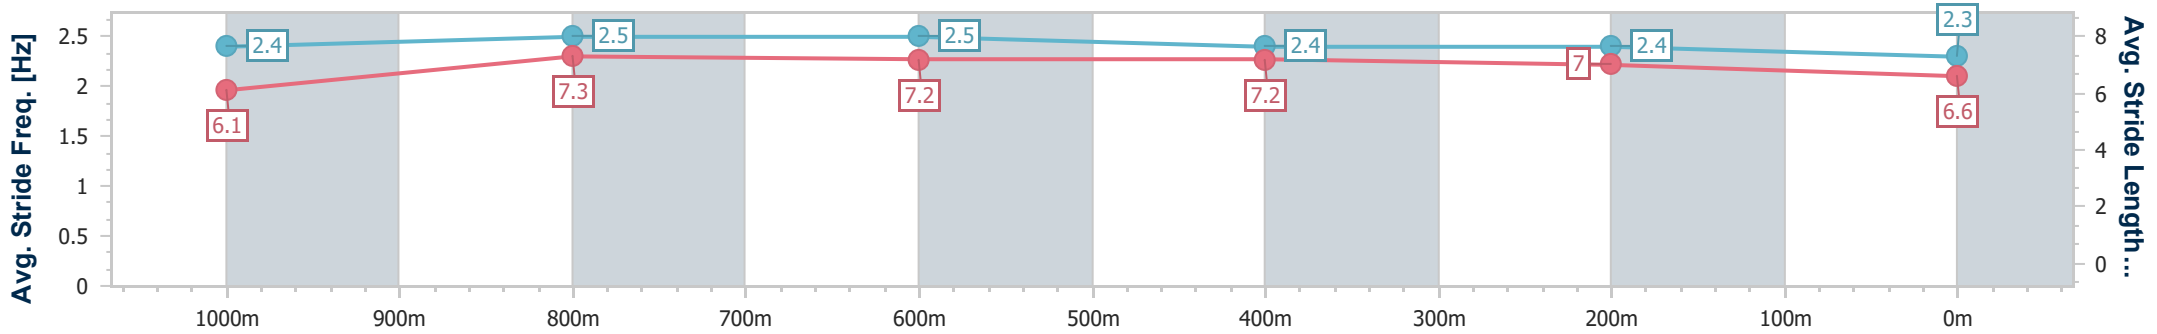

### Eagle Farm QLD Professional

Race 8: MORETON HIRE Class 1 Handicap - 1200m

20 September 2024 - 16:50

Track Rating: Good 4, Weather: Fine, Rail Position: +7m Entire

BRISBANE RACING CLUB

Section	Overall	1000m	800m	600m	400m	200m
Section Times	1:12.51 [14] (0:13.75)	0:58.76 [4] (0:11.15)	0:47.61 [2] (0:11.20)	0:36.41 [3] (0:11.34)	0:25.07 [4] (0:11.72)	0:13.35 [14] (0:13.35)
Average Speed [km/h]	52.4	66.3	65.3	63.8	61.3	53.9
Top Speed [km/h]	66.3	68.4	66.2	64.4	62.4	58.6
Avg. Dist. to Rail [m]	6.0	4.9	3.5	0.9	1.1	2.0
Avg. Stride Freq. [Hz]	2.4	2.5	2.5	2.4	2.4	2.3
Avg. Stride Length [m]	6.1	7.3	7.2	7.2	7.0	6.6

- [ ] Ranking at each section and finish
- .-.- No data available at this section
- NA No data available