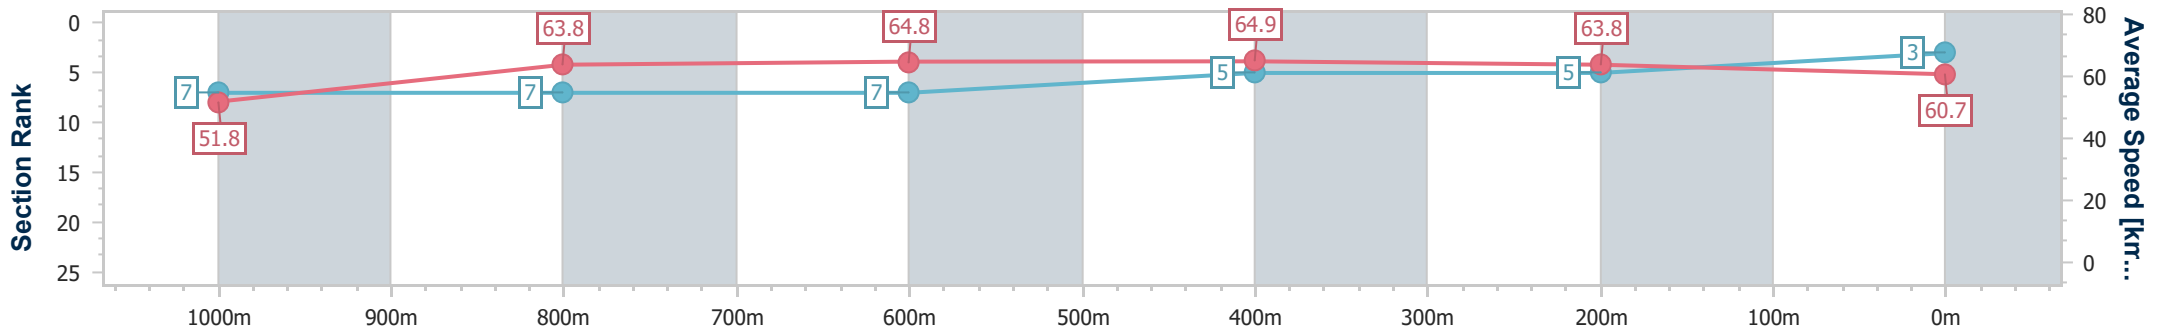

### Eagle Farm QLD Professional

Race 8: MORETON HIRE Class 1 Handicap - 1200m

20 September 2024 - 16:50

Track Rating: Good 4, Weather: Fine, Rail Position: +7m Entire

BRISBANE RACING CLUB

Section	Overall	1000m	800m	600m	400m	200m
Section Times	1:10.64 [3] (0:13.92)	0:56.72 [7] (0:11.38)	0:45.34 [7] (0:11.14)	0:34.20 [7] (0:11.05)	0:23.15 [5] (0:11.29)	0:11.86 [5] (0:11.86)
Average Speed [km/h]	51.8	63.8	64.8	64.9	63.8	60.7
Top Speed [km/h]	64.9	65.7	65.9	66.4	64.6	63.0
Avg. Dist. to Rail [m]	1.0	1.3	0.7	0.4	1.0	2.0
Avg. Stride Freq. [Hz]	2.3	2.4	2.4	2.3	2.4	2.3
Avg. Stride Length [m]	6.3	7.4	7.5	7.9	7.4	7.3