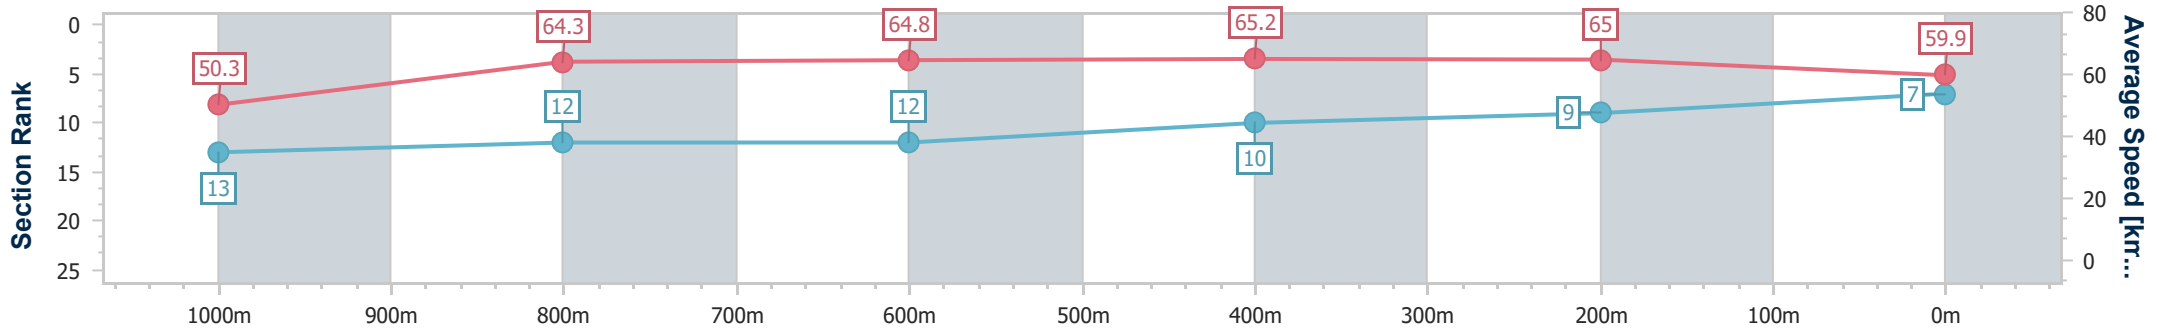

### Eagle Farm QLD Professional

Race 8: MORETON HIRE Class 1 Handicap - 1200m

20 September 2024 - 16:50

Track Rating: Good 4, Weather: Fine, Rail Position: +7m Entire

BRISBANE RACING CLUB

Section	Overall	1000m	800m	600m	400m	200m
Section Times	1:10.96 [7] (0:14.36)	0:56.60 [13] (0:11.27)	0:45.33 [12] (0:11.17)	0:34.16 [12] (0:11.03)	0:23.13 [10] (0:11.09)	0:12.04 [9] (0:12.04)
Average Speed [km/h]	50.3	64.3	64.8	65.2	65.0	59.9
Top Speed [km/h]	63.6	66.1	65.8	66.0	66.2	63.8
Avg. Dist. to Rail [m]	6.2	1.7	1.2	0.8	2.8	3.4
Avg. Stride Freq. [Hz]	2.3	2.3	2.3	2.4	2.4	2.3
Avg. Stride Length [m]	6.1	7.6	7.8	7.7	7.5	7.2