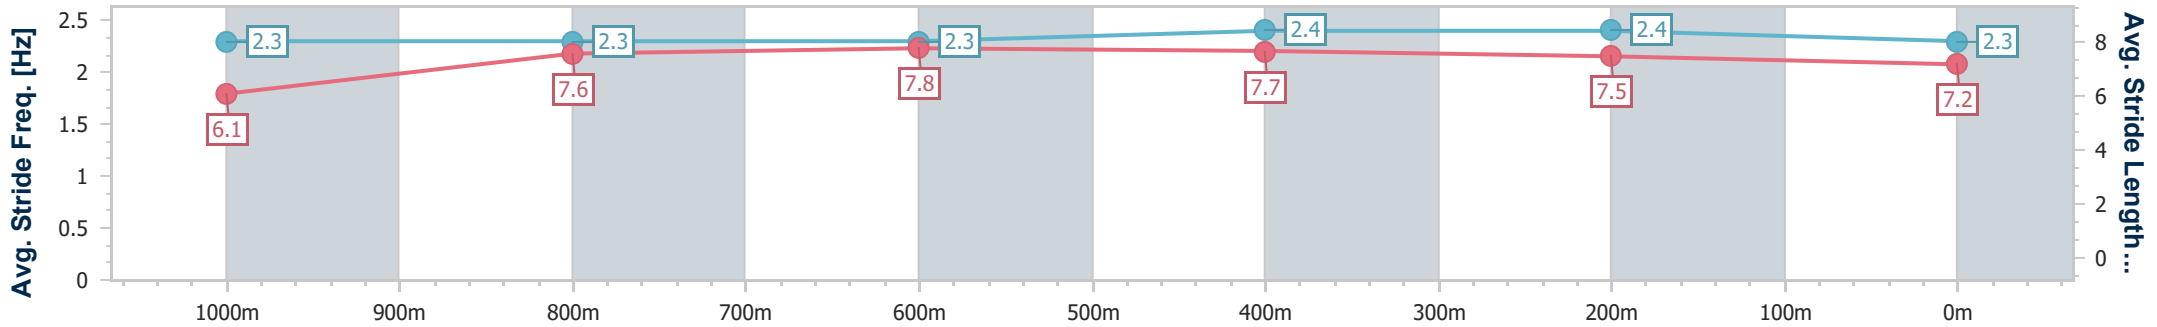

### Eagle Farm QLD Professional

Race 8: MORETON HIRE Class 1 Handicap - 1200m

20 September 2024 - 16:50

Track Rating: Good 4, Weather: Fine, Rail Position: +7m Entire

BRISBANE RACING CLUB

Section	Overall	1000m	800m	600m	400m	200m
Section Times	1:10.96 [7] (0:14.36)	0:56.60 [13] (0:11.27)	0:45.33 [12] (0:11.17)	0:34.16 [12] (0:11.03)	0:23.13 [10] (0:11.09)	0:12.04 [9] (0:12.04)
Average Speed [km/h]	50.3	64.3	64.8	65.2	65.0	59.9
Top Speed [km/h]	63.6	66.1	65.8	66.0	66.2	63.8
Avg. Dist. to Rail [m]	6.2	1.7	1.2	0.8	2.8	3.4
Avg. Stride Freq. [Hz]	2.3	2.3	2.3	2.4	2.4	2.3
Avg. Stride Length [m]	6.1	7.6	7.8	7.7	7.5	7.2