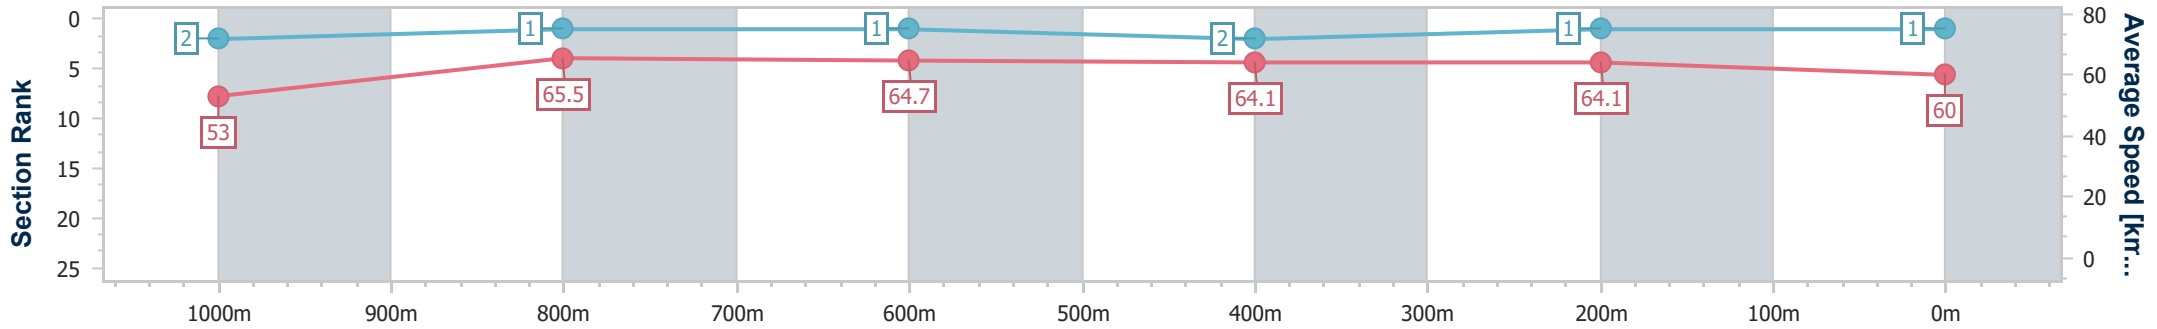

### Eagle Farm QLD Professional

Race 8: MORETON HIRE Class 1 Handicap - 1200m

20 September 2024 - 16:50

Track Rating: Good 4, Weather: Fine, Rail Position: +7m Entire

BRISBANE RACING CLUB

Section	Overall	1000m	800m	600m	400m	200m
Section Times	1:10.43 [1] (0:13.67)	0:56.76 [2] (0:11.09)	0:45.67 [1] (0:11.23)	0:34.44 [1] (0:11.23)	0:23.21 [2] (0:11.22)	0:11.99 [1] (0:11.99)
Average Speed [km/h]	53.0	65.5	64.7	64.1	64.1	60.0
Top Speed [km/h]	67.4	67.1	65.2	64.8	65.6	63.0
Avg. Dist. to Rail [m]	7.7	2.2	1.4	0.5	0.6	1.0
Avg. Stride Freq. [Hz]	2.3	2.4	2.3	2.3	2.3	2.3
Avg. Stride Length [m]	6.4	7.7	7.7	7.6	7.6	7.3