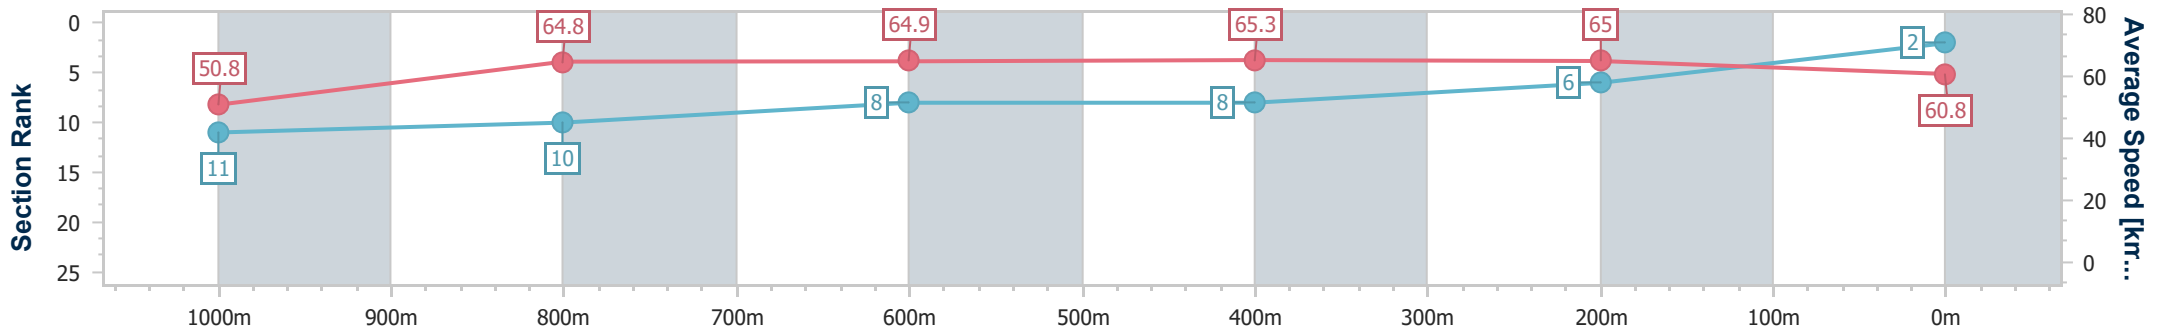

### Eagle Farm QLD Professional

Race 8: MORETON HIRE Class 1 Handicap - 1200m

20 September 2024 - 16:50

Track Rating: Good 4, Weather: Fine, Rail Position: +7m Entire

BRISBANE RACING CLUB

Section	Overall	1000m	800m	600m	400m	200m
Section Times	1:10.63 [2] (0:14.20)	0:56.43 [11] (0:11.24)	0:45.19 [10] (0:11.17)	0:34.02 [8] (0:11.10)	0:22.92 [8] (0:11.09)	0:11.83 [6] (0:11.83)
Average Speed [km/h]	50.8	64.8	64.9	65.3	65.0	60.8
Top Speed [km/h]	64.0	65.7	66.2	66.9	65.8	65.0
Avg. Dist. to Rail [m]	5.5	2.0	1.8	1.2	2.3	1.5
Avg. Stride Freq. [Hz]	2.2	2.3	2.3	2.3	2.3	2.3
Avg. Stride Length [m]	6.4	7.8	8.0	7.9	7.8	7.4