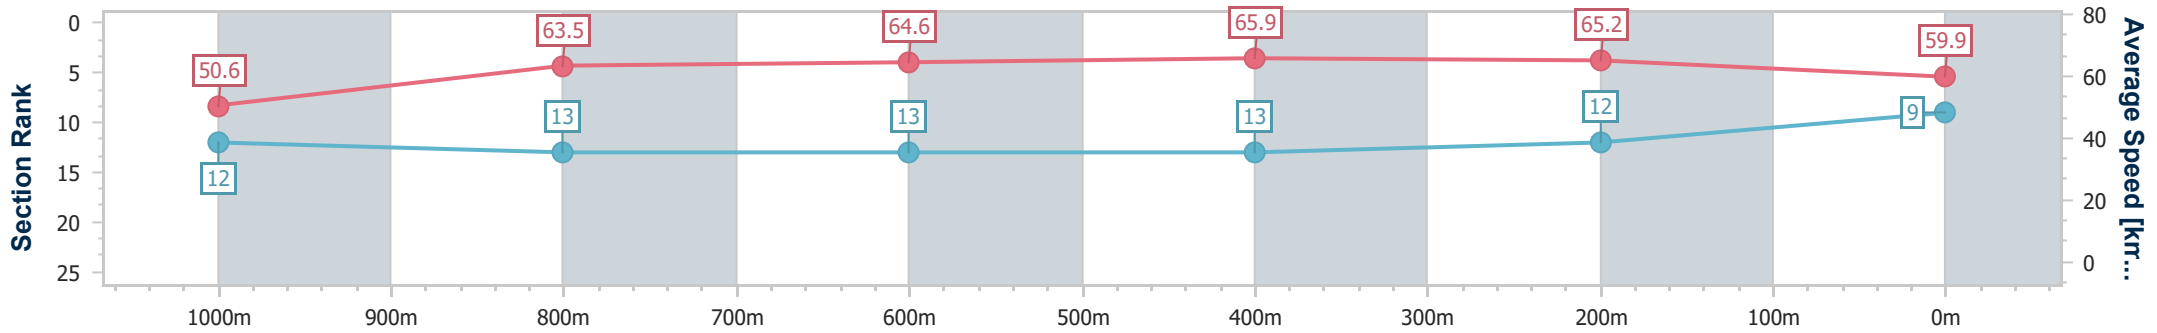

### Eagle Farm QLD Professional

Race 8: MORETON HIRE Class 1 Handicap - 1200m

20 September 2024 - 16:50

Track Rating: Good 4, Weather: Fine, Rail Position: +7m Entire

BRISBANE RACING CLUB

Section	Overall	1000m	800m	600m	400m	200m
Section Times	1:11.07 [9] (0:14.22)	0:56.85 [12] (0:11.49)	0:45.36 [13] (0:11.26)	0:34.10 [13] (0:11.06)	0:23.04 [13] (0:11.03)	0:12.01 [12] (0:12.01)
Average Speed [km/h]	50.6	63.5	64.6	65.9	65.2	59.9
Top Speed [km/h]	62.9	64.3	66.1	66.8	66.6	63.9
Avg. Dist. to Rail [m]	7.5	2.7	2.1	2.0	6.6	6.9
Avg. Stride Freq. [Hz]	2.2	2.4	2.3	2.4	2.4	2.4
Avg. Stride Length [m]	6.3	7.5	7.7	7.7	7.5	7.1