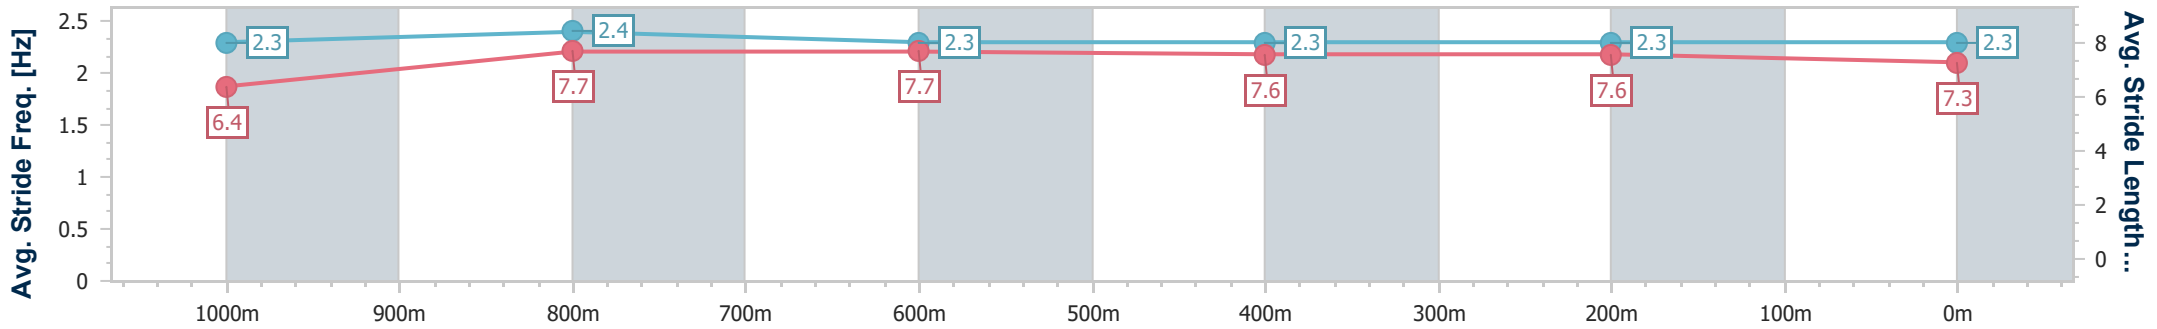

### Eagle Farm QLD Professional

Race 8: MORETON HIRE Class 1 Handicap - 1200m

20 September 2024 - 16:50

Track Rating: Good 4, Weather: Fine, Rail Position: +7m Entire

BRISBANE RACING CLUB

Section	Overall	1000m	800m	600m	400m	200m
Section Times	1:10.43 [1] (0:13.67)	0:56.76 [2] (0:11.09)	0:45.67 [1] (0:11.23)	0:34.44 [1] (0:11.23)	0:23.21 [2] (0:11.22)	0:11.99 [1] (0:11.99)
Average Speed [km/h]	53.0	65.5	64.7	64.1	64.1	60.0
Top Speed [km/h]	67.4	67.1	65.2	64.8	65.6	63.0
Avg. Dist. to Rail [m]	7.7	2.2	1.4	0.5	0.6	1.0
Avg. Stride Freq. [Hz]	2.3	2.4	2.3	2.3	2.3	2.3
Avg. Stride Length [m]	6.4	7.7	7.7	7.6	7.6	7.3