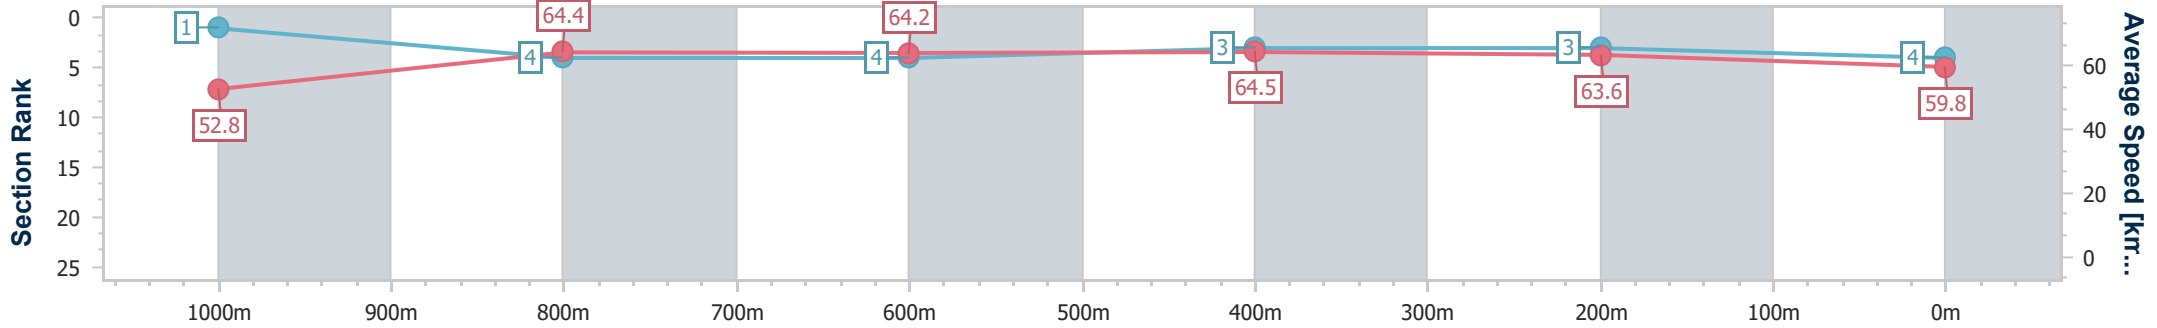

### Eagle Farm QLD Professional

Race 8: MORETON HIRE Class 1 Handicap - 1200m

20 September 2024 - 16:50

Track Rating: Good 4, Weather: Fine, Rail Position: +7m Entire

BRISBANE RACING CLUB

Section	Overall	1000m	800m	600m	400m	200m
Section Times	1:10.81 [4] (0:13.67)	0:57.14 [1] (0:11.27)	0:45.87 [4] (0:11.33)	0:34.54 [4] (0:11.15)	0:23.39 [3] (0:11.31)	0:12.08 [3] (0:12.08)
Average Speed [km/h]	52.8	64.4	64.2	64.5	63.6	59.8
Top Speed [km/h]	64.6	64.8	64.7	65.5	65.1	62.6
Avg. Dist. to Rail [m]	1.5	1.4	2.3	0.7	0.5	1.9
Avg. Stride Freq. [Hz]	2.3	2.4	2.4	2.4	2.4	2.4
Avg. Stride Length [m]	6.5	7.3	7.5	7.4	7.3	7.0