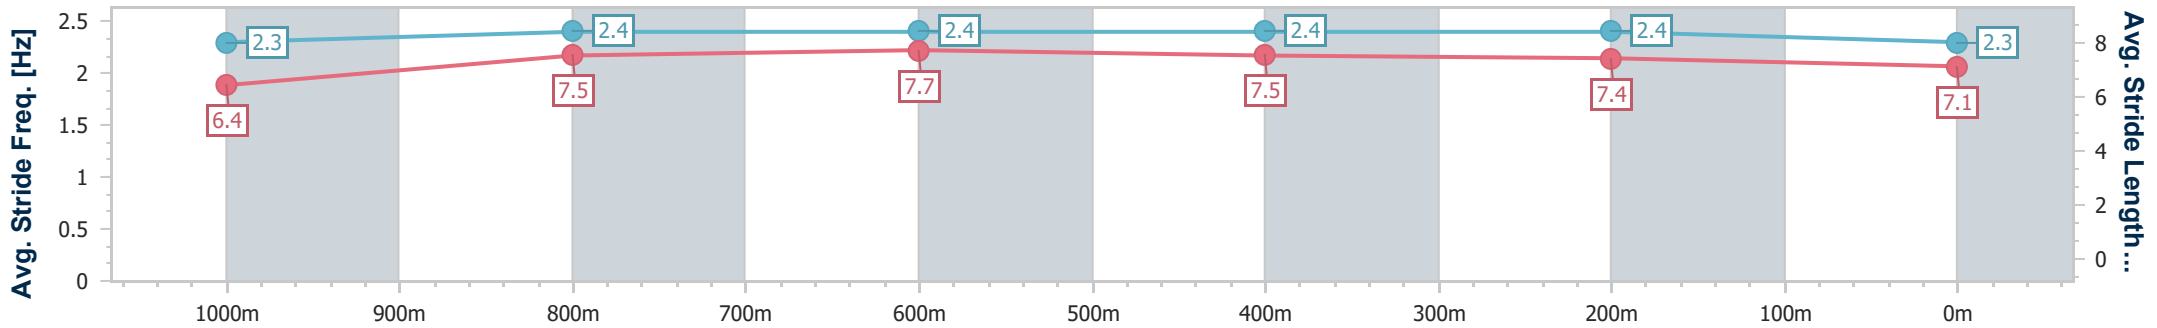

### Eagle Farm QLD Professional

Race 8: MORETON HIRE Class 1 Handicap - 1200m

20 September 2024 - 16:50

Track Rating: Good 4, Weather: Fine, Rail Position: +7m Entire

BRISBANE RACING CLUB

Section	Overall	1000m	800m	600m	400m	200m
Section Times	1:11.04 [8] (0:14.01)	0:57.03 [8] (0:11.40)	0:45.63 [9] (0:11.23)	0:34.40 [10] (0:11.23)	0:23.17 [12] (0:11.12)	0:12.05 [10]
Average Speed [km/h]	51.8	64.3	65.2	65.0	64.7	59.7
Top Speed [km/h]	64.6	65.9	66.2	66.0	66.1	62.2
Avg. Dist. to Rail [m]	5.0	4.7	3.4	2.5	8.6	8.1
Avg. Stride Freq. [Hz]	2.3	2.4	2.4	2.4	2.4	2.3
Avg. Stride Length [m]	6.4	7.5	7.7	7.5	7.4	7.1

- [ ] Ranking at each section and finish
- .-.- No data available at this section
- NA No data available

Horse/Jockey Name	Rashford
Final Rank	9
Fastest Section Time (Section)	0:11.03 (400m)
Top Speed [km/h] (Section)	66.8 (600m)
Race State	Finished