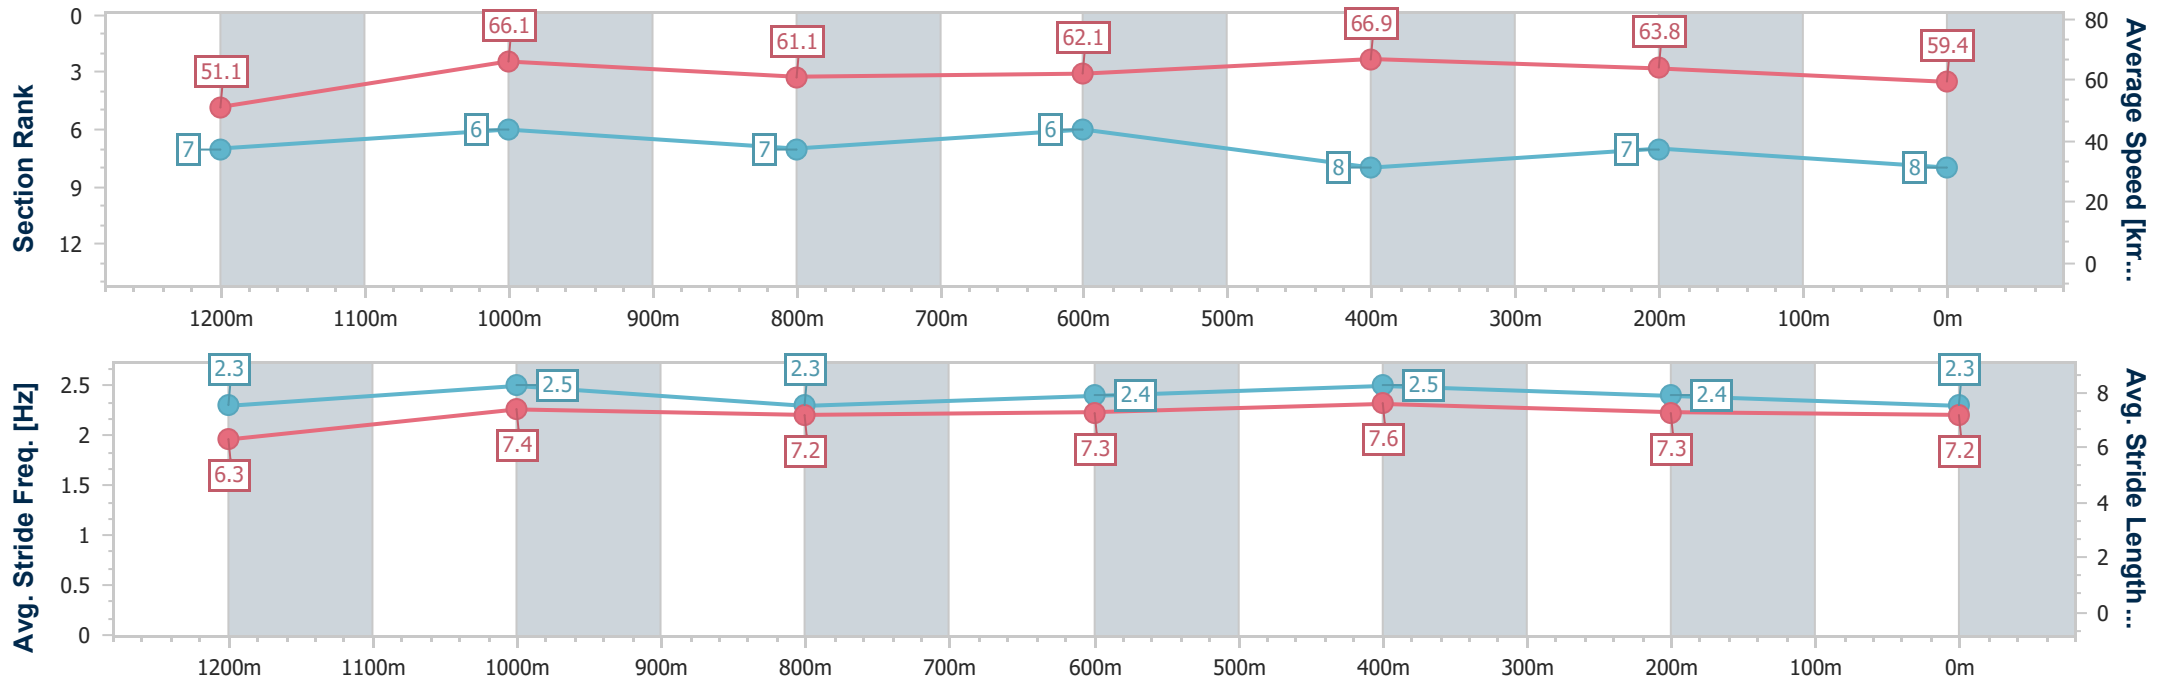

Horse/Jockey Name	Hardware Lane
Final Rank	8
Fastest Section Time (Section)	0:10.91 (1200m)
Top Speed [km/h] (Section)	68.2 (1200m)
Race State	Finished

Aquis Park Gold Coast QLD Professional
Race 6: SIMMONS LIVINGSTONE & ASSOCIATES OPEN
Handicap - Weights Raised 0.5kg - 1400m

21 September 2024 - 14:53

Track Rating: Good 4, Weather: Fine, Rail Position: True

Section	Overall	1200m	1000m	800m	600m	400m	200m
Section Times	1:22.97 [8] (0:14.06)	1:08.91 [7] (0:10.91)	0:58.00 [6] (0:11.82)	0:46.18 [7] (0:11.66)	0:34.52 [6] (0:11.08)	0:23.44 [8] (0:11.36)	0:12.08 [7] (0:12.08)
Average Speed [km/h]	51.1	66.1	61.1	62.1	66.9	63.8	59.4
Top Speed [km/h]	65.8	68.2	62.6	65.5	67.8	65.0	61.5
Avg. Dist. to Rail [m]	2.2	0.4	0.7	2.2	4.5	7.4	7.9
Avg. Stride Freq. [Hz]	2.3	2.5	2.3	2.4	2.5	2.4	2.3
Avg. Stride Length [m]	6.3	7.4	7.2	7.3	7.6	7.3	7.2

- [ ] Ranking at each section and finish
- -.-.- No data available at this section
- NA No data available