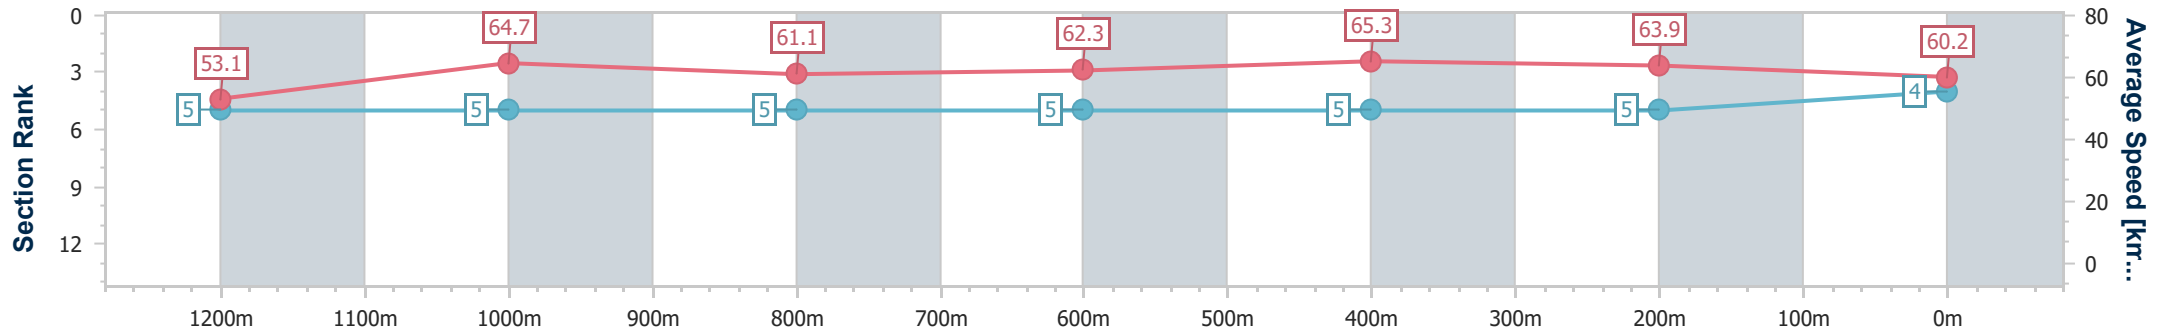

Horse/Jockey Name	Plundering
Final Rank	4
Fastest Section Time (Section)	0:11.11 (1200m)
Top Speed [km/h] (Section)	66.7 (Overall)
Race State	Finished

Aquis Park Gold Coast QLD Professional
Race 6: SIMMONS LIVINGSTONE & ASSOCIATES OPEN
Handicap - Weights Raised 0.5kg - 1400m

21 September 2024 - 14:53

Track Rating: Good 4, Weather: Fine, Rail Position: True

Section	Overall	1200m	1000m	800m	600m	400m	200m
Section Times	1:22.60 [4] (0:13.57)	1:09.03 [5] (0:11.11)	0:57.92 [5] (0:11.86)	0:46.06 [5] (0:11.61)	0:34.45 [5] (0:11.16)	0:23.29 [5] (0:11.31)	0:11.98 [5] (0:11.98)
Average Speed [km/h]	53.1	64.7	61.1	62.3	65.3	63.9	60.2
Top Speed [km/h]	66.7	66.0	61.8	64.8	66.7	65.2	62.0
Avg. Dist. to Rail [m]	0.9	1.6	1.4	1.2	2.0	5.2	7.3
Avg. Stride Freq. [Hz]	2.2	2.3	2.2	2.2	2.3	2.4	2.3
Avg. Stride Length [m]	6.6	7.8	7.7	7.7	7.7	7.4	7.3

- [ ] Ranking at each section and finish
- -.-.- No data available at this section
- NA No data available