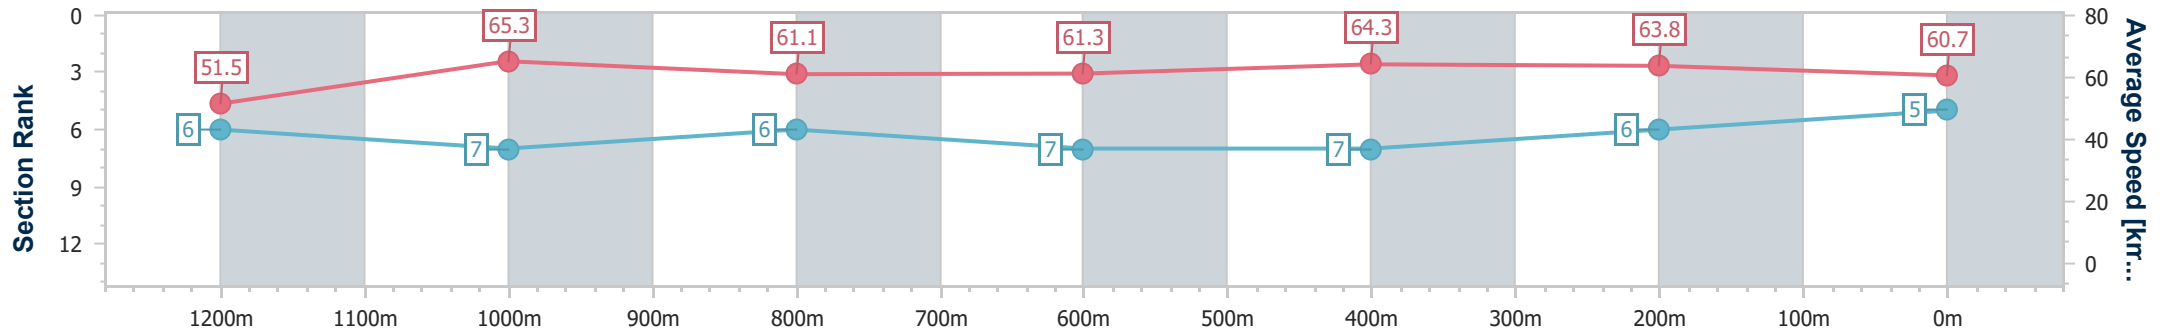

Horse/Jockey Name	Patton
Final Rank	5
Fastest Section Time (Section)	0:11.01 (1200m)
Top Speed [km/h] (Section)	67.0 (1200m)
Race State	Finished

Aquis Park Gold Coast QLD Professional
Race 6: SIMMONS LIVINGSTONE & ASSOCIATES OPEN
Handicap - Weights Raised 0.5kg - 1400m

21 September 2024 - 14:53

Track Rating: Good 4, Weather: Fine, Rail Position: True

Section	Overall	1200m	1000m	800m	600m	400m	200m
Section Times	1:22.62 [5] (0:13.99)	1:08.63 [6] (0:11.01)	0:57.62 [7] (0:11.74)	0:45.88 [6] (0:11.72)	0:34.16 [7] (0:11.01)	0:23.15 [7] (0:11.32)	0:11.83 [6] (0:11.83)
Average Speed [km/h]	51.5	65.3	61.1	61.3	64.3	63.8	60.7
Top Speed [km/h]	65.4	67.0	63.1	64.1	65.7	64.9	62.6
Avg. Dist. to Rail [m]	0.7	0.4	0.6	1.2	2.3	1.0	1.4
Avg. Stride Freq. [Hz]	2.0	2.3	2.2	2.2	2.3	2.3	2.3
Avg. Stride Length [m]	7.1	7.9	7.6	7.8	7.8	7.6	7.3

- [ ] Ranking at each section and finish
- -.-.- No data available at this section
- NA No data available