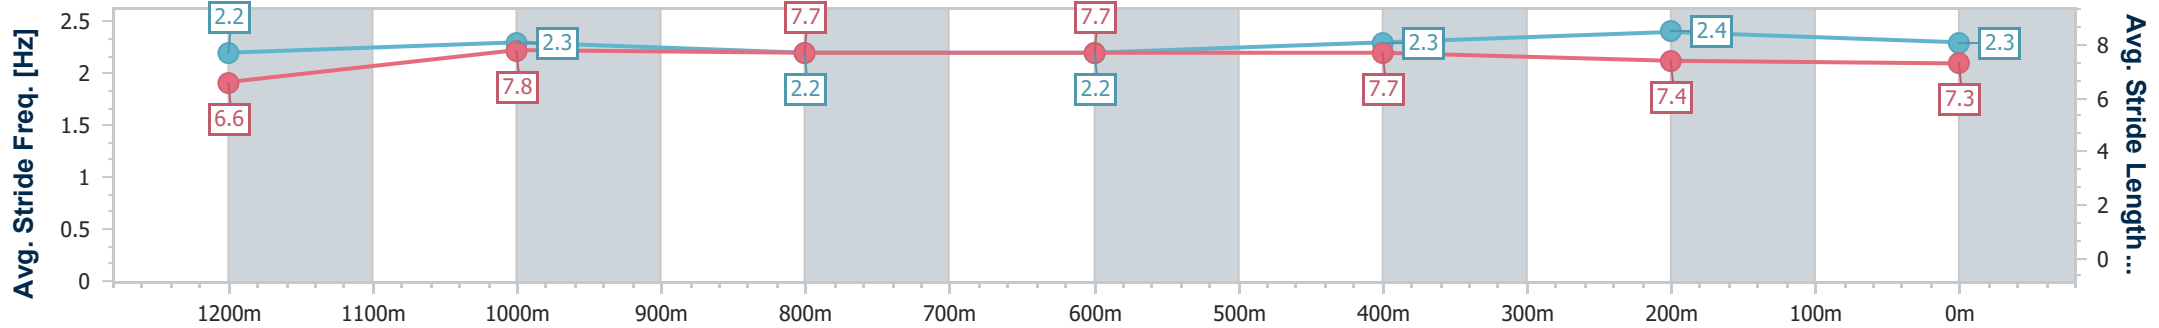

Horse/Jockey Name	Plundering
Final Rank	4
Fastest Section Time (Section)	0:11.11 (1200m)
Top Speed [km/h] (Section)	66.7 (Overall)
Race State	Finished

Aquis Park Gold Coast QLD Professional
Race 6: SIMMONS LIVINGSTONE & ASSOCIATES OPEN
Handicap - Weights Raised 0.5kg - 1400m

21 September 2024 - 14:53

Track Rating: Good 4, Weather: Fine, Rail Position: True

Section	Overall	1200m	1000m	800m	600m	400m	200m
Section Times	1:22.60 [4] (0:13.57)	1:09.03 [5] (0:11.11)	0:57.92 [5] (0:11.86)	0:46.06 [5] (0:11.61)	0:34.45 [5] (0:11.16)	0:23.29 [5] (0:11.31)	0:11.98 [5] (0:11.98)
Average Speed [km/h]	53.1	64.7	61.1	62.3	65.3	63.9	60.2
Top Speed [km/h]	66.7	66.0	61.8	64.8	66.7	65.2	62.0
Avg. Dist. to Rail [m]	0.9	1.6	1.4	1.2	2.0	5.2	7.3
Avg. Stride Freq. [Hz]	2.2	2.3	2.2	2.2	2.3	2.4	2.3
Avg. Stride Length [m]	6.6	7.8	7.7	7.7	7.7	7.4	7.3

- [ ] Ranking at each section and finish
- -.-.- No data available at this section
- NA No data available