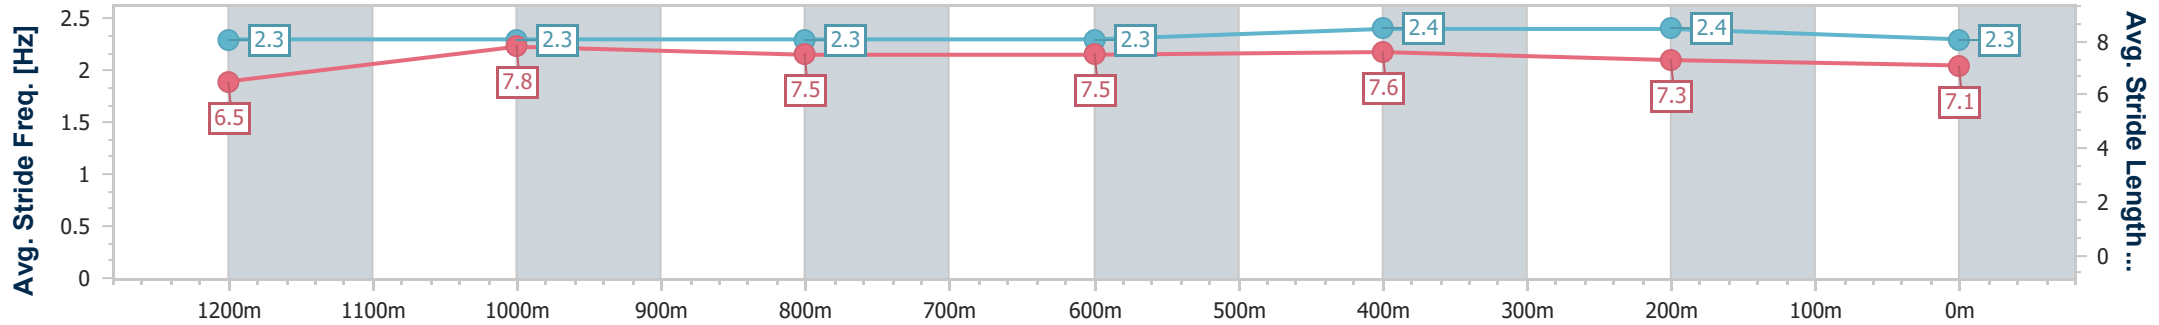

Horse/Jockey Name	Military Expert
Final Rank	6
Fastest Section Time (Section)	0:11.11 (1200m)
Top Speed [km/h] (Section)	68.2 (1200m)
Race State	Finished

Aquis Park Gold Coast QLD Professional
Race 6: SIMMONS LIVINGSTONE & ASSOCIATES OPEN
Handicap - Weights Raised 0.5kg - 1400m

21 September 2024 - 14:53

Track Rating: Good 4, Weather: Fine, Rail Position: True

Section	Overall	1200m	1000m	800m	600m	400m	200m
Section Times	1:22.66 [6] (0:13.22)	1:09.44 [2] (0:11.11)	0:58.33 [2] (0:11.80)	0:46.53 [2] (0:11.63)	0:34.90 [2] (0:11.14)	0:23.76 [1] (0:11.61)	0:12.15 [2] (0:12.15)
Average Speed [km/h]	54.5	64.7	61.3	61.9	64.8	62.5	59.2
Top Speed [km/h]	68.0	68.2	62.1	63.4	66.0	64.2	61.7
Avg. Dist. to Rail [m]	5.2	1.8	0.6	0.6	0.6	3.8	5.4
Avg. Stride Freq. [Hz]	2.3	2.3	2.3	2.3	2.4	2.4	2.3
Avg. Stride Length [m]	6.5	7.8	7.5	7.5	7.6	7.3	7.1

- [ ] Ranking at each section and finish
- -.-.- No data available at this section
- NA No data available