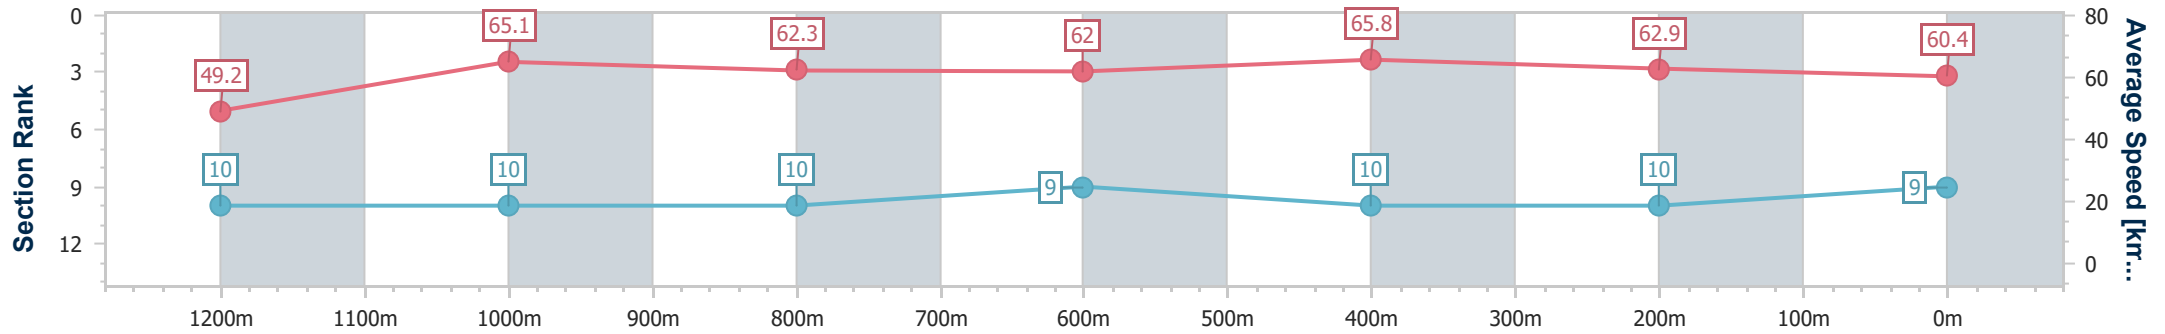

Horse/Jockey Name	Avenue Of Stars
Final Rank	9
Fastest Section Time (Section)	0:10.93 (600m)
Top Speed [km/h] (Section)	66.8 (1200m)
Race State	Finished

Aquis Park Gold Coast QLD Professional
Race 6: SIMMONS LIVINGSTONE & ASSOCIATES OPEN
Handicap - Weights Raised 0.5kg - 1400m

21 September 2024 - 14:53

Track Rating: Good 4, Weather: Fine, Rail Position: True

Section	Overall	1200m	1000m	800m	600m	400m	200m
Section Times	1:23.23 [9] (0:14.69)	1:08.54 [10] (0:11.04)	0:57.50 [10] (0:11.55)	0:45.95 [10] (0:11.65)	0:34.30 [9] (0:10.93)	0:23.37 [10] (0:11.43)	0:11.94 [10] (0:11.94)
Average Speed [km/h]	49.2	65.1	62.3	62.0	65.8	62.9	60.4
Top Speed [km/h]	63.1	66.8	64.2	64.3	66.6	64.8	62.1
Avg. Dist. to Rail [m]	5.7	0.9	0.4	0.3	0.4	2.1	3.1
Avg. Stride Freq. [Hz]	2.1	2.4	2.4	2.4	2.5	2.4	2.4
Avg. Stride Length [m]	6.4	7.4	7.2	7.3	7.4	7.2	7.0

- [ ] Ranking at each section and finish
- -.-.- No data available at this section
- NA No data available