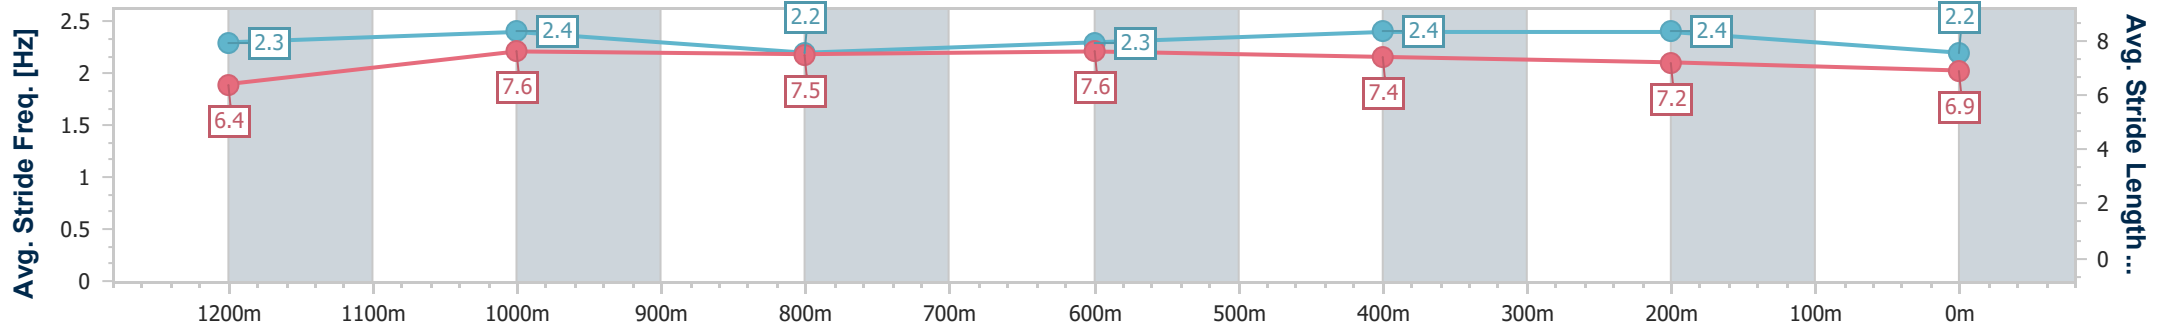

Horse/Jockey Name	Blaze A Trail
Final Rank	10
Fastest Section Time (Section)	0:11.15 (1200m)
Top Speed [km/h] (Section)	66.6 (Overall)
Race State	Finished

Aquis Park Gold Coast QLD Professional
Race 6: SIMMONS LIVINGSTONE & ASSOCIATES OPEN
Handicap - Weights Raised 0.5kg - 1400m

21 September 2024 - 14:53

Track Rating: Good 4, Weather: Fine, Rail Position: True

Section	Overall	1200m	1000m	800m	600m	400m	200m
Section Times	1:23.89 [10] (0:13.35)	1:10.54 [3] (0:11.15)	0:59.39 [3] (0:11.86)	0:47.53 [4] (0:11.58)	0:35.95 [4] (0:11.17)	0:24.78 [3] (0:11.87)	0:12.91 [8] (0:12.91)
Average Speed [km/h]	54.0	64.4	61.2	62.5	64.9	60.9	55.8
Top Speed [km/h]	66.6	66.4	61.5	64.1	65.4	63.1	58.3
Avg. Dist. to Rail [m]	2.4	1.8	1.4	1.2	1.3	4.3	5.4
Avg. Stride Freq. [Hz]	2.3	2.4	2.2	2.3	2.4	2.4	2.2
Avg. Stride Length [m]	6.4	7.6	7.5	7.6	7.4	7.2	6.9

- [ ] Ranking at each section and finish
- -.-.- No data available at this section
- NA No data available