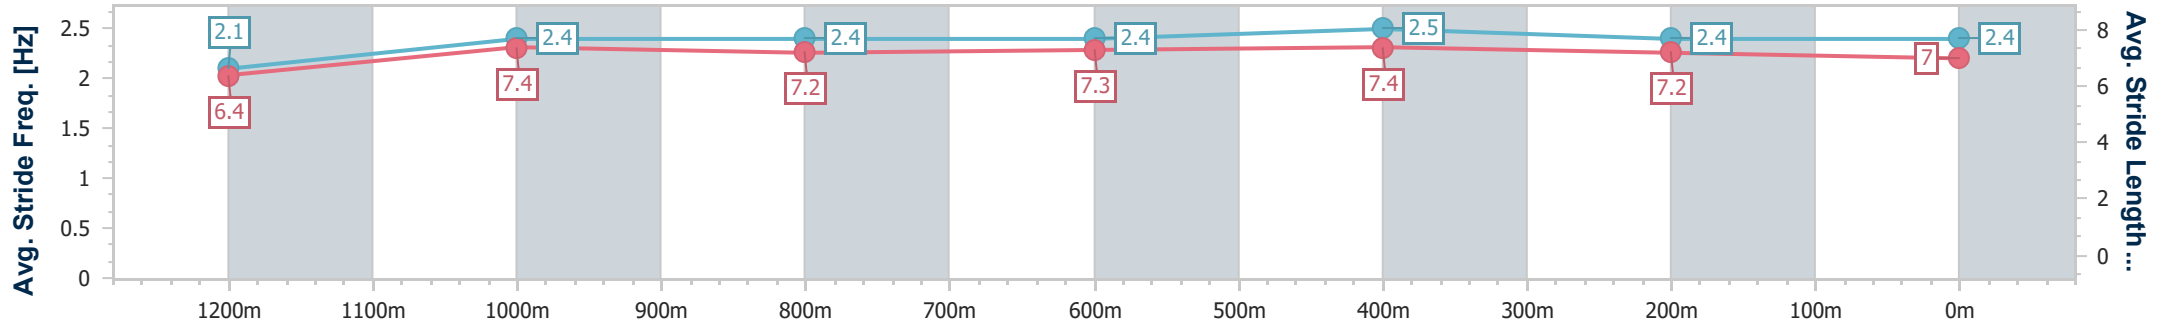

Horse/Jockey Name	Avenue Of Stars
Final Rank	9
Fastest Section Time (Section)	0:10.93 (600m)
Top Speed [km/h] (Section)	66.8 (1200m)
Race State	Finished

Aquis Park Gold Coast QLD Professional
Race 6: SIMMONS LIVINGSTONE & ASSOCIATES OPEN
Handicap - Weights Raised 0.5kg - 1400m

21 September 2024 - 14:53

Track Rating: Good 4, Weather: Fine, Rail Position: True

Section	Overall	1200m	1000m	800m	600m	400m	200m
Section Times	1:23.23 [9] (0:14.69)	1:08.54 [10] (0:11.04)	0:57.50 [10] (0:11.55)	0:45.95 [10] (0:11.65)	0:34.30 [9] (0:10.93)	0:23.37 [10] (0:11.43)	0:11.94 [10] (0:11.94)
Average Speed [km/h]	49.2	65.1	62.3	62.0	65.8	62.9	60.4
Top Speed [km/h]	63.1	66.8	64.2	64.3	66.6	64.8	62.1
Avg. Dist. to Rail [m]	5.7	0.9	0.4	0.3	0.4	2.1	3.1
Avg. Stride Freq. [Hz]	2.1	2.4	2.4	2.4	2.5	2.4	2.4
Avg. Stride Length [m]	6.4	7.4	7.2	7.3	7.4	7.2	7.0

- [ ] Ranking at each section and finish
- -.-.- No data available at this section
- NA No data available