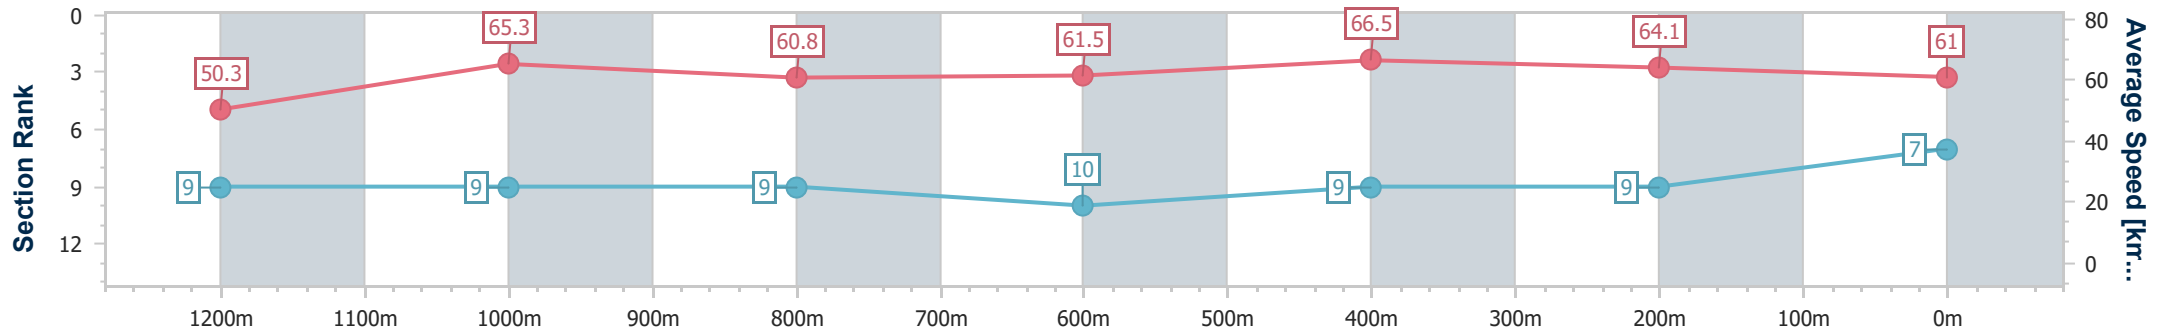

Horse/Jockey Name	Eaglemont
Final Rank	7
Fastest Section Time (Section)	0:10.87 (600m)
Top Speed [km/h] (Section)	67.4 (600m)
Race State	Finished

Aquis Park Gold Coast QLD Professional
Race 6: SIMMONS LIVINGSTONE & ASSOCIATES OPEN
Handicap - Weights Raised 0.5kg - 1400m

21 September 2024 - 14:53

Track Rating: Good 4, Weather: Fine, Rail Position: True

Section	Overall	1200m	1000m	800m	600m	400m	200m
Section Times	1:22.96 [7] (0:14.32)	1:08.64 [9] (0:11.04)	0:57.60 [9] (0:11.89)	0:45.71 [9] (0:11.74)	0:33.97 [10] (0:10.87)	0:23.10 [9] (0:11.27)	0:11.83 [9] (0:11.83)
Average Speed [km/h]	50.3	65.3	60.8	61.5	66.5	64.1	61.0
Top Speed [km/h]	64.6	66.2	64.0	64.9	67.4	65.6	62.4
Avg. Dist. to Rail [m]	4.9	1.6	1.0	0.5	1.2	5.4	7.4
Avg. Stride Freq. [Hz]	2.2	2.3	2.3	2.3	2.4	2.4	2.3
Avg. Stride Length [m]	6.5	7.8	7.5	7.6	7.6	7.5	7.3

- [ ] Ranking at each section and finish
- -.-.- No data available at this section
- NA No data available