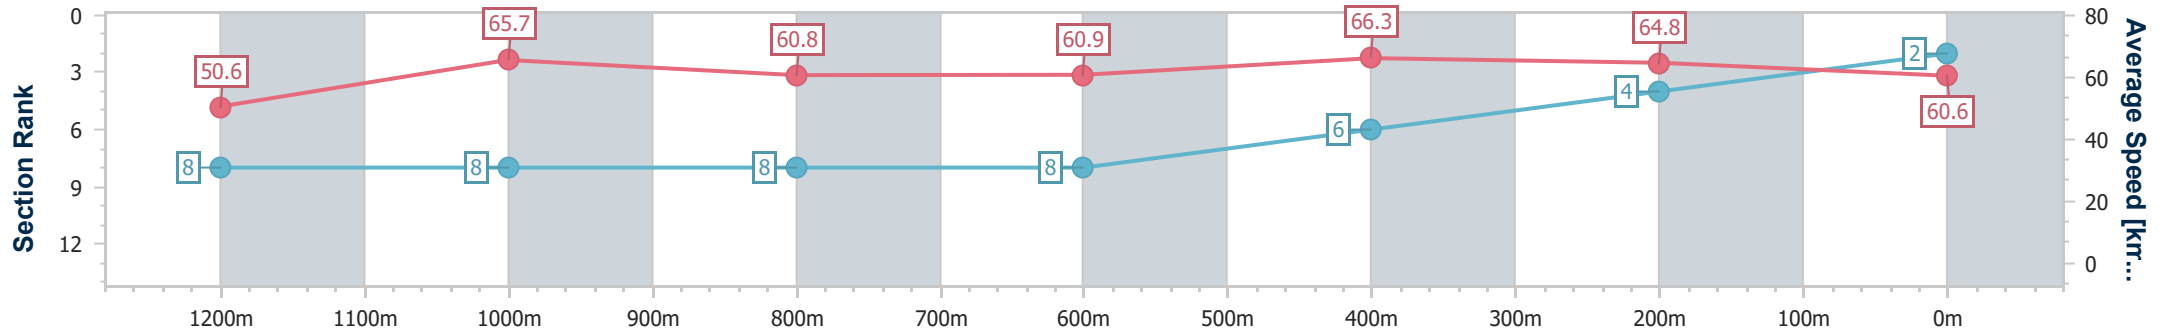

Horse/Jockey Name	Secret Plan
Final Rank	2
Fastest Section Time (Section)	0:10.82 (600m)
Top Speed [km/h] (Section)	67.2 (1200m)
Race State	Finished

Aquis Park Gold Coast QLD Professional
Race 6: SIMMONS LIVINGSTONE & ASSOCIATES OPEN
Handicap - Weights Raised 0.5kg - 1400m

21 September 2024 - 14:53

Track Rating: Good 4, Weather: Fine, Rail Position: True

Section	Overall	1200m	1000m	800m	600m	400m	200m
Section Times	1:22.44 [2] (0:14.20)	1:08.24 [8] (0:10.98)	0:57.26 [8] (0:11.78)	0:45.48 [8] (0:11.64)	0:33.84 [8] (0:10.82)	0:23.02 [6] (0:11.12)	0:11.90 [4] (0:11.90)
Average Speed [km/h]	50.6	65.7	60.8	60.9	66.3	64.8	60.6
Top Speed [km/h]	66.8	67.2	62.2	65.4	67.2	67.0	63.0
Avg. Dist. to Rail [m]	3.8	0.3	1.2	3.2	1.4	3.3	6.0
Avg. Stride Freq. [Hz]	2.2	2.3	2.3	2.3	2.4	2.4	2.3
Avg. Stride Length [m]	6.5	7.8	7.4	7.5	7.6	7.4	7.3

- [ ] Ranking at each section and finish
- -.-.- No data available at this section
- NA No data available