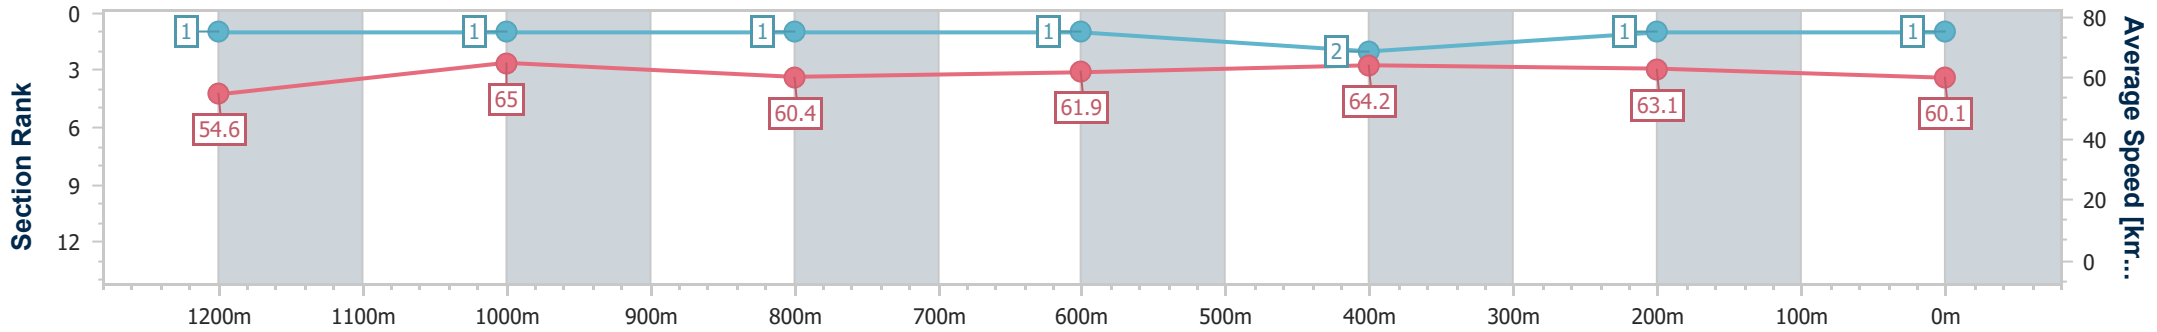

21 September 2024 - 14:53

Track Rating: Good 4, Weather: Fine, Rail Position: True

Section	Overall	1200m	1000m	800m	600m	400m	200m
Section Times	1:22.38 [1] (0:13.21)	1:09.17 [1] (0:11.09)	0:58.08 [1] (0:11.80)	0:46.28 [1] (0:11.64)	0:34.64 [1] (0:11.25)	0:23.39 [2] (0:11.43)	0:11.96 [1] (0:11.96)
Average Speed [km/h]	54.6	65.0	60.4	61.9	64.2	63.1	60.1
Top Speed [km/h]	67.9	67.0	62.0	63.4	66.1	64.0	61.7
Avg. Dist. to Rail [m]	3.4	1.1	1.2	0.6	0.4	1.0	1.7
Avg. Stride Freq. [Hz]	2.3	2.3	2.3	2.3	2.4	2.4	2.3
Avg. Stride Length [m]	6.5	7.7	7.5	7.6	7.5	7.4	7.3