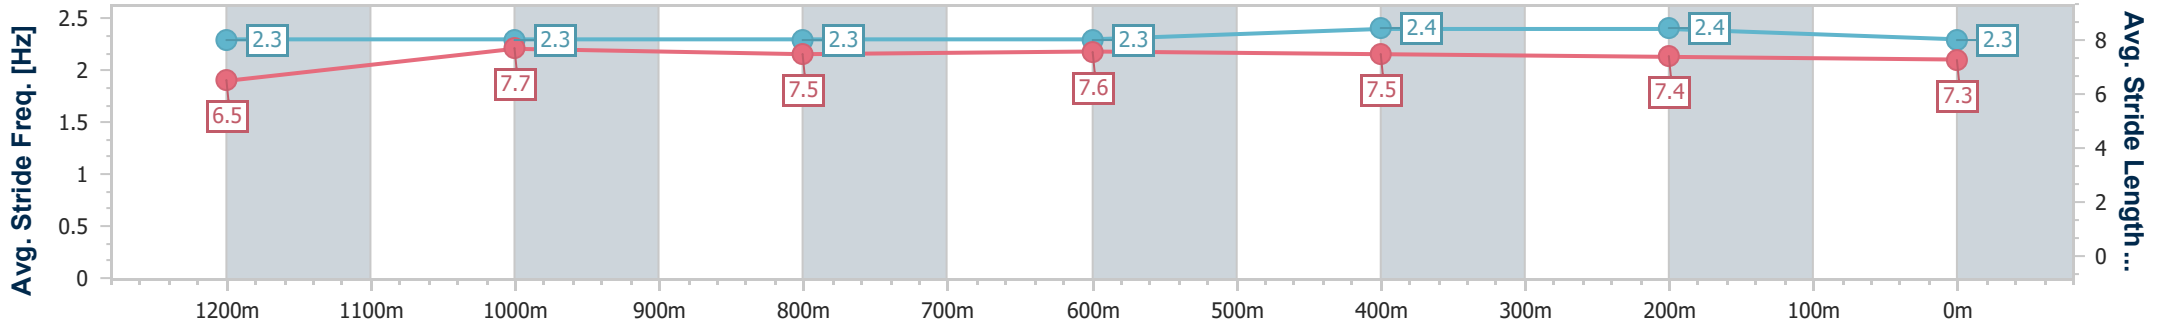

21 September 2024 - 14:53

Track Rating: Good 4, Weather: Fine, Rail Position: True

Section	Overall	1200m	1000m	800m	600m	400m	200m
Section Times	1:22.38 [1] (0:13.21)	1:09.17 [1] (0:11.09)	0:58.08 [1] (0:11.80)	0:46.28 [1] (0:11.64)	0:34.64 [1] (0:11.25)	0:23.39 [2] (0:11.43)	0:11.96 [1] (0:11.96)
Average Speed [km/h]	54.6	65.0	60.4	61.9	64.2	63.1	60.1
Top Speed [km/h]	67.9	67.0	62.0	63.4	66.1	64.0	61.7
Avg. Dist. to Rail [m]	3.4	1.1	1.2	0.6	0.4	1.0	1.7
Avg. Stride Freq. [Hz]	2.3	2.3	2.3	2.3	2.4	2.4	2.3
Avg. Stride Length [m]	6.5	7.7	7.5	7.6	7.5	7.4	7.3