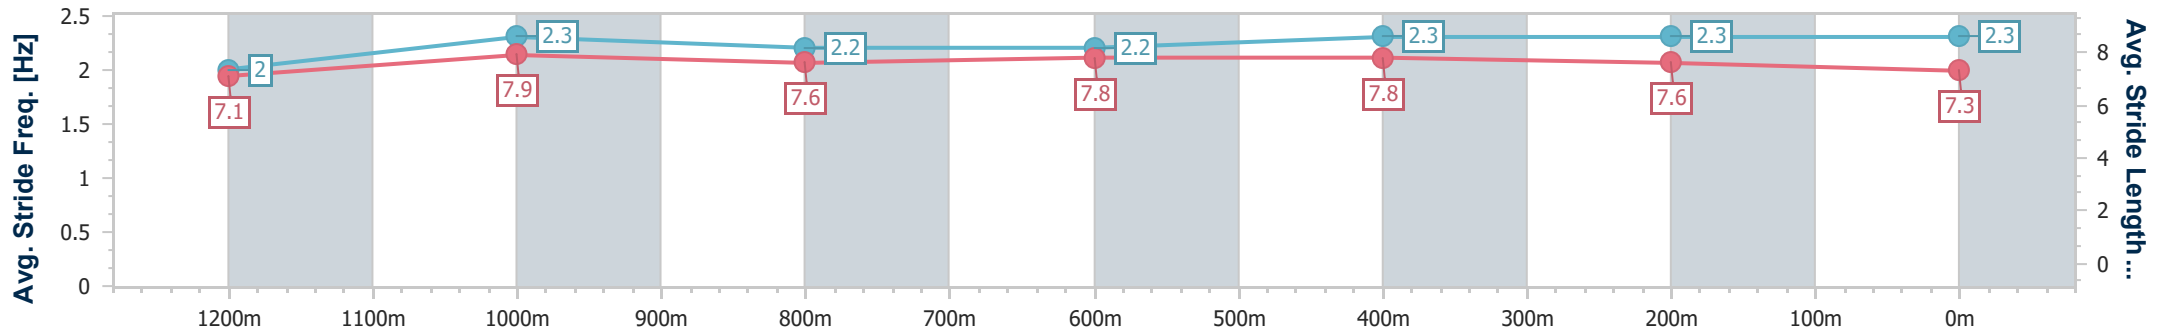

Horse/Jockey Name	Patton
Final Rank	5
Fastest Section Time (Section)	0:11.01 (1200m)
Top Speed [km/h] (Section)	67.0 (1200m)
Race State	Finished

Aquis Park Gold Coast QLD Professional
Race 6: SIMMONS LIVINGSTONE & ASSOCIATES OPEN
Handicap - Weights Raised 0.5kg - 1400m

21 September 2024 - 14:53

Track Rating: Good 4, Weather: Fine, Rail Position: True

Section	Overall	1200m	1000m	800m	600m	400m	200m
Section Times	1:22.62 [5] (0:13.99)	1:08.63 [6] (0:11.01)	0:57.62 [7] (0:11.74)	0:45.88 [6] (0:11.72)	0:34.16 [7] (0:11.01)	0:23.15 [7] (0:11.32)	0:11.83 [6] (0:11.83)
Average Speed [km/h]	51.5	65.3	61.1	61.3	64.3	63.8	60.7
Top Speed [km/h]	65.4	67.0	63.1	64.1	65.7	64.9	62.6
Avg. Dist. to Rail [m]	0.7	0.4	0.6	1.2	2.3	1.0	1.4
Avg. Stride Freq. [Hz]	2.0	2.3	2.2	2.2	2.3	2.3	2.3
Avg. Stride Length [m]	7.1	7.9	7.6	7.8	7.8	7.6	7.3

- [ ] Ranking at each section and finish
- -.-.- No data available at this section
- NA No data available