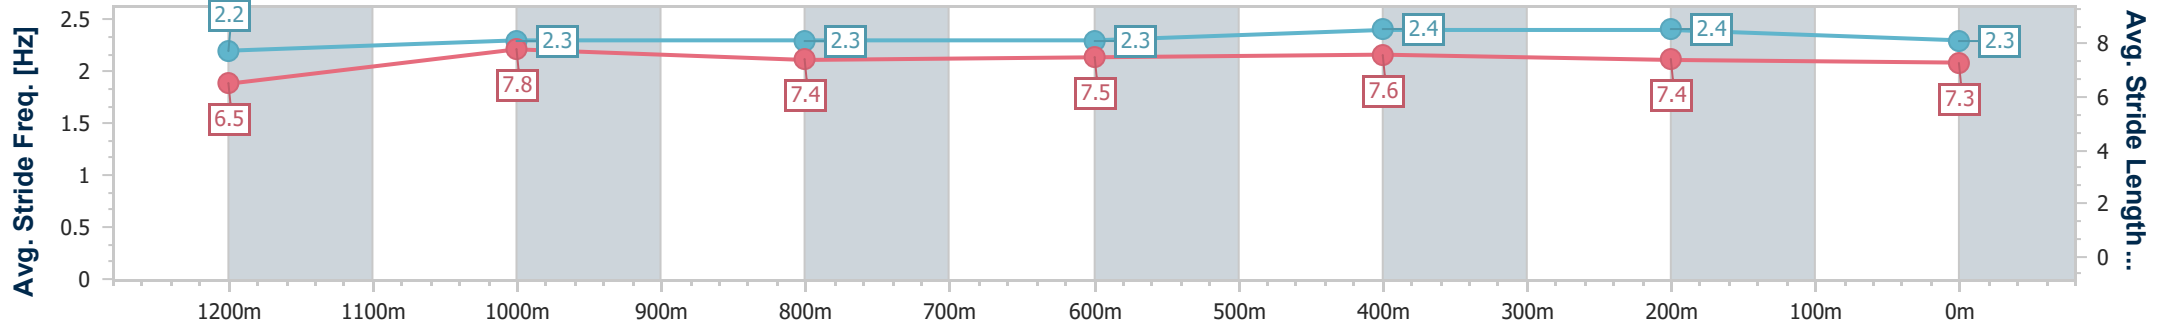

Horse/Jockey Name	Secret Plan
Final Rank	2
Fastest Section Time (Section)	0:10.82 (600m)
Top Speed [km/h] (Section)	67.2 (1200m)
Race State	Finished

Aquis Park Gold Coast QLD Professional
Race 6: SIMMONS LIVINGSTONE & ASSOCIATES OPEN
Handicap - Weights Raised 0.5kg - 1400m

21 September 2024 - 14:53

Track Rating: Good 4, Weather: Fine, Rail Position: True

Section	Overall	1200m	1000m	800m	600m	400m	200m
Section Times	1:22.44 [2] (0:14.20)	1:08.24 [8] (0:10.98)	0:57.26 [8] (0:11.78)	0:45.48 [8] (0:11.64)	0:33.84 [8] (0:10.82)	0:23.02 [6] (0:11.12)	0:11.90 [4] (0:11.90)
Average Speed [km/h]	50.6	65.7	60.8	60.9	66.3	64.8	60.6
Top Speed [km/h]	66.8	67.2	62.2	65.4	67.2	67.0	63.0
Avg. Dist. to Rail [m]	3.8	0.3	1.2	3.2	1.4	3.3	6.0
Avg. Stride Freq. [Hz]	2.2	2.3	2.3	2.3	2.4	2.4	2.3
Avg. Stride Length [m]	6.5	7.8	7.4	7.5	7.6	7.4	7.3

- [ ] Ranking at each section and finish
- -.-.- No data available at this section
- NA No data available