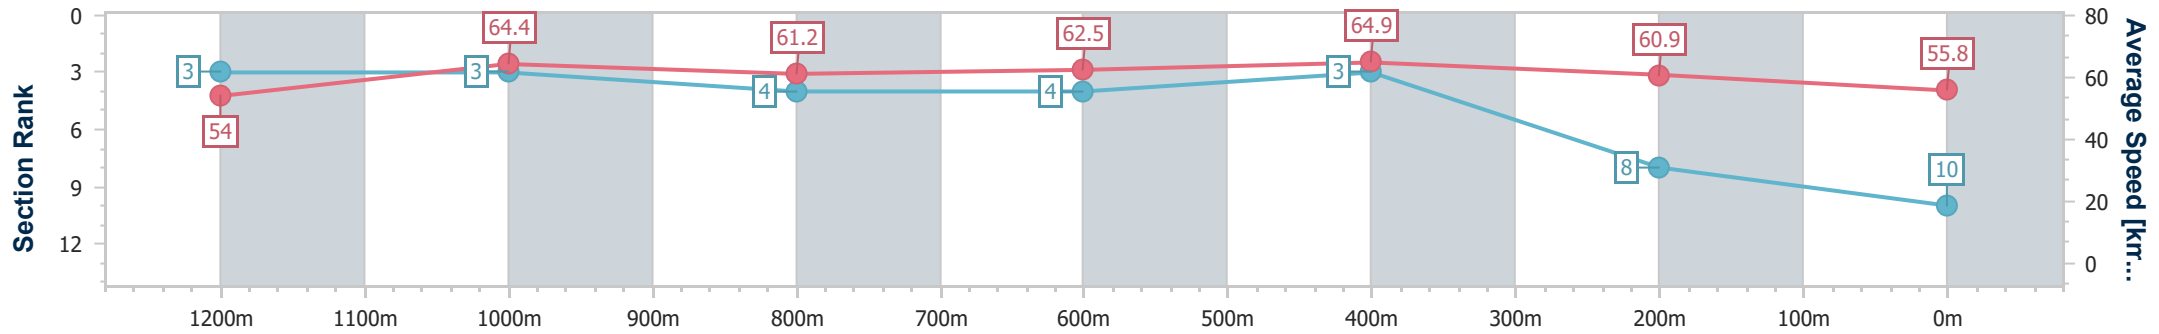

Horse/Jockey Name	Blaze A Trail
Final Rank	10
Fastest Section Time (Section)	0:11.15 (1200m)
Top Speed [km/h] (Section)	66.6 (Overall)
Race State	Finished

Aquis Park Gold Coast QLD Professional
Race 6: SIMMONS LIVINGSTONE & ASSOCIATES OPEN
Handicap - Weights Raised 0.5kg - 1400m

21 September 2024 - 14:53

Track Rating: Good 4, Weather: Fine, Rail Position: True

Section	Overall	1200m	1000m	800m	600m	400m	200m
Section Times	1:23.89 [10] (0:13.35)	1:10.54 [3] (0:11.15)	0:59.39 [3] (0:11.86)	0:47.53 [4] (0:11.58)	0:35.95 [4] (0:11.17)	0:24.78 [3] (0:11.87)	0:12.91 [8] (0:12.91)
Average Speed [km/h]	54.0	64.4	61.2	62.5	64.9	60.9	55.8
Top Speed [km/h]	66.6	66.4	61.5	64.1	65.4	63.1	58.3
Avg. Dist. to Rail [m]	2.4	1.8	1.4	1.2	1.3	4.3	5.4
Avg. Stride Freq. [Hz]	2.3	2.4	2.2	2.3	2.4	2.4	2.2
Avg. Stride Length [m]	6.4	7.6	7.5	7.6	7.4	7.2	6.9

- [ ] Ranking at each section and finish
- -.-.- No data available at this section
- NA No data available