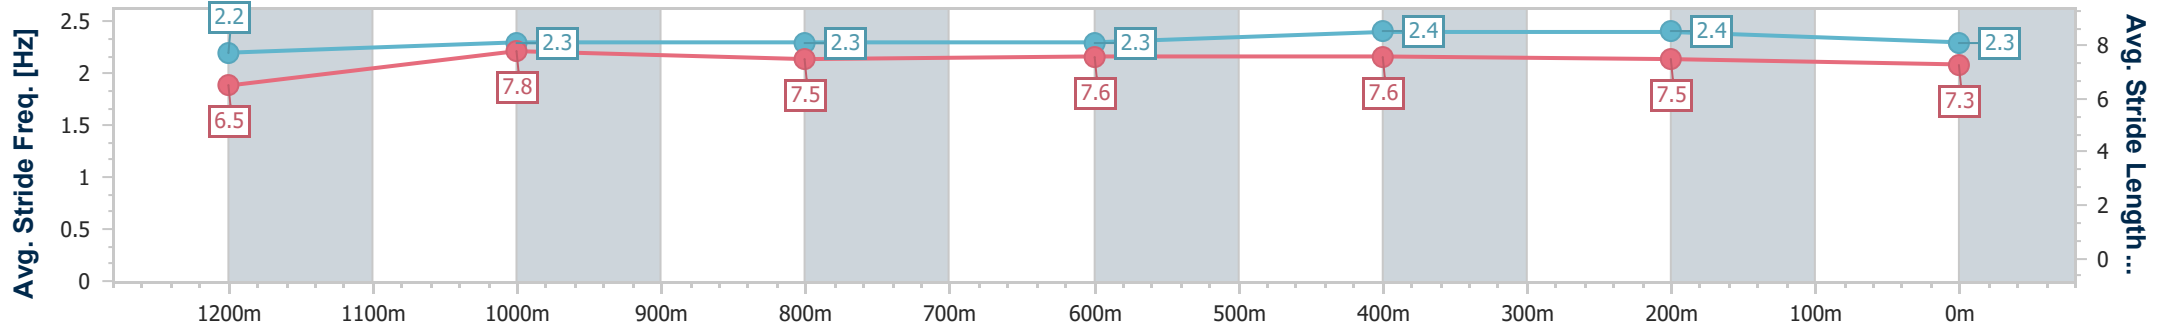

Horse/Jockey Name	Eaglemont
Final Rank	7
Fastest Section Time (Section)	0:10.87 (600m)
Top Speed [km/h] (Section)	67.4 (600m)
Race State	Finished

Aquis Park Gold Coast QLD Professional
Race 6: SIMMONS LIVINGSTONE & ASSOCIATES OPEN
Handicap - Weights Raised 0.5kg - 1400m

21 September 2024 - 14:53

Track Rating: Good 4, Weather: Fine, Rail Position: True

Section	Overall	1200m	1000m	800m	600m	400m	200m
Section Times	1:22.96 [7] (0:14.32)	1:08.64 [9] (0:11.04)	0:57.60 [9] (0:11.89)	0:45.71 [9] (0:11.74)	0:33.97 [10] (0:10.87)	0:23.10 [9] (0:11.27)	0:11.83 [9] (0:11.83)
Average Speed [km/h]	50.3	65.3	60.8	61.5	66.5	64.1	61.0
Top Speed [km/h]	64.6	66.2	64.0	64.9	67.4	65.6	62.4
Avg. Dist. to Rail [m]	4.9	1.6	1.0	0.5	1.2	5.4	7.4
Avg. Stride Freq. [Hz]	2.2	2.3	2.3	2.3	2.4	2.4	2.3
Avg. Stride Length [m]	6.5	7.8	7.5	7.6	7.6	7.5	7.3

- [ ] Ranking at each section and finish
- -.-.- No data available at this section
- NA No data available