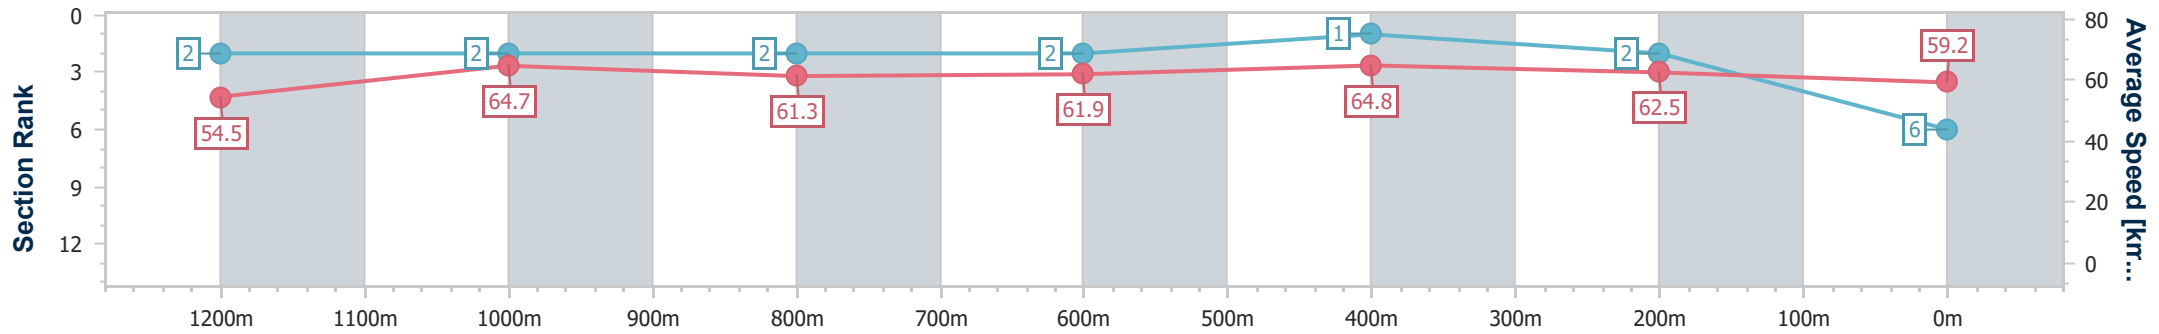

Horse/Jockey Name	Military Expert
Final Rank	6
Fastest Section Time (Section)	0:11.11 (1200m)
Top Speed [km/h] (Section)	68.2 (1200m)
Race State	Finished

Aquis Park Gold Coast QLD Professional
Race 6: SIMMONS LIVINGSTONE & ASSOCIATES OPEN
Handicap - Weights Raised 0.5kg - 1400m

21 September 2024 - 14:53

Track Rating: Good 4, Weather: Fine, Rail Position: True

Section	Overall	1200m	1000m	800m	600m	400m	200m
Section Times	1:22.66 [6] (0:13.22)	1:09.44 [2] (0:11.11)	0:58.33 [2] (0:11.80)	0:46.53 [2] (0:11.63)	0:34.90 [2] (0:11.14)	0:23.76 [1] (0:11.61)	0:12.15 [2] (0:12.15)
Average Speed [km/h]	54.5	64.7	61.3	61.9	64.8	62.5	59.2
Top Speed [km/h]	68.0	68.2	62.1	63.4	66.0	64.2	61.7
Avg. Dist. to Rail [m]	5.2	1.8	0.6	0.6	0.6	3.8	5.4
Avg. Stride Freq. [Hz]	2.3	2.3	2.3	2.3	2.4	2.4	2.3
Avg. Stride Length [m]	6.5	7.8	7.5	7.5	7.6	7.3	7.1

- [ ] Ranking at each section and finish
- -.-.- No data available at this section
- NA No data available