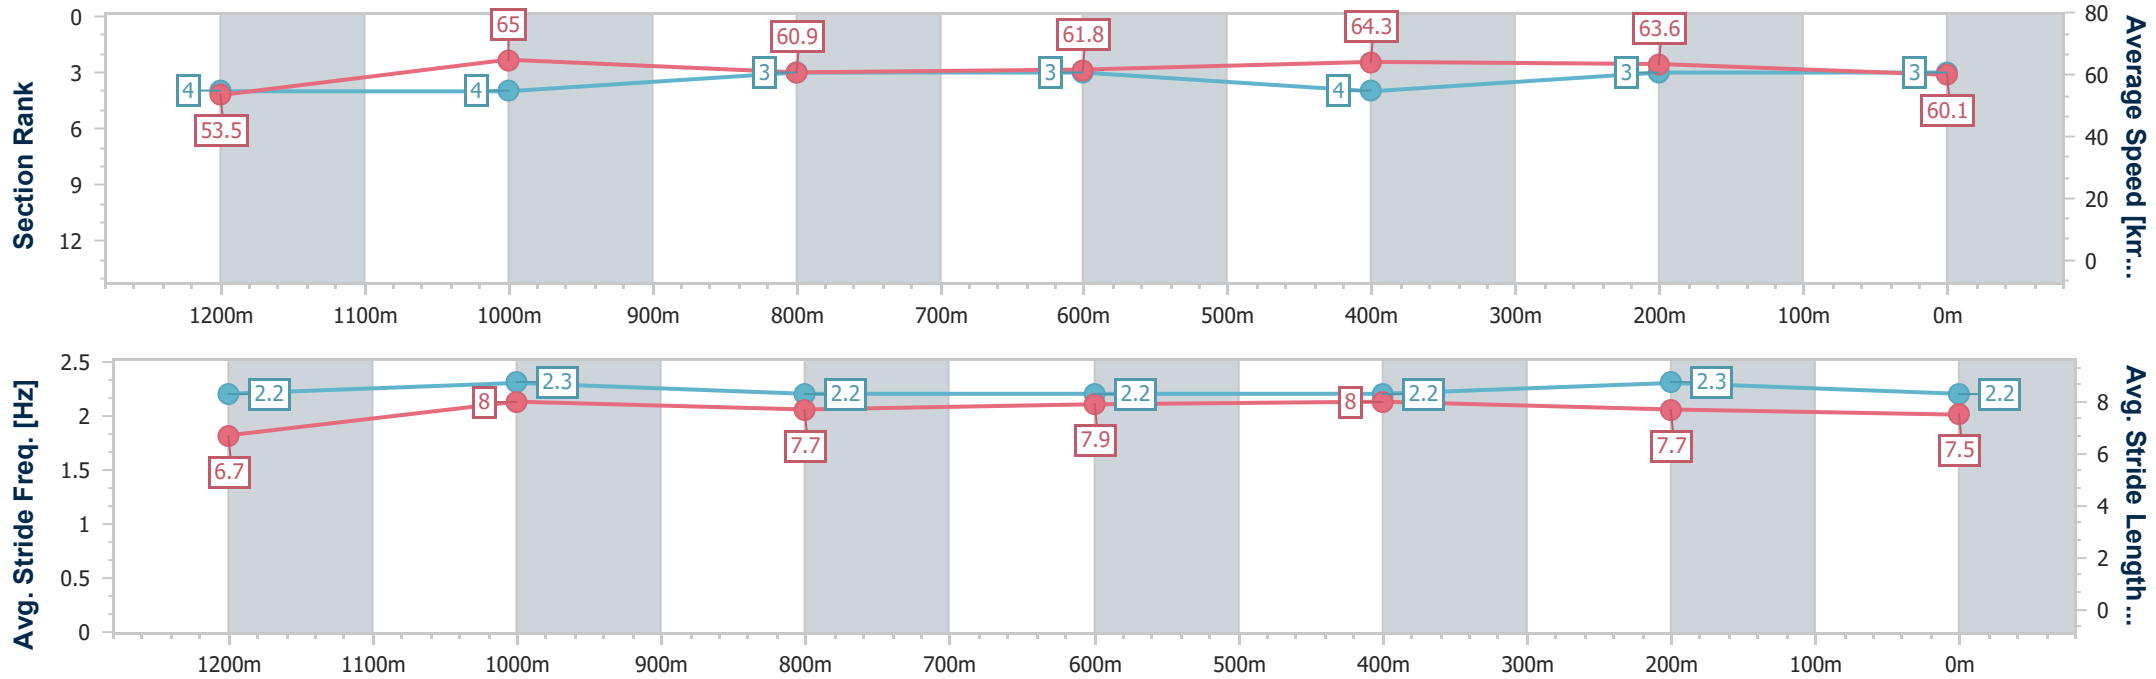

Section	Overall	1200m	1000m	800m	600m	400m	200m
Section Times	1:22.44 [2] (0:14.20)	1:08.24 [8] (0:10.98)	0:57.26 [8] (0:11.78)	0:45.48 [8] (0:11.64)	0:33.84 [8] (0:10.82)	0:23.02 [6] (0:11.12)	0:11.90 [4] (0:11.90)
Average Speed [km/h]	50.6	65.7	60.8	60.9	66.3	64.8	60.6
Top Speed [km/h]	66.8	67.2	62.2	65.4	67.2	67.0	63.0
Avg. Dist. to Rail [m]	3.8	0.3	1.2	3.2	1.4	3.3	6.0
Avg. Stride Freq. [Hz]	2.2	2.3	2.3	2.3	2.4	2.4	2.3
Avg. Stride Length [m]	6.5	7.8	7.4	7.5	7.6	7.4	7.3

- [] Ranking at each section and finish
- .-.- No data available at this section
- NA No data available

Horse/Jockey Name	Corfe Castle
Final Rank	3
Fastest Section Time (Section)	0:11.08 (1200m)
Top Speed [km/h] (Section)	66.1 (1200m)
Race State	Finished

Section	Overall	1200m	1000m	800m	600m	400m	200m
Section Times	1:22.47 [3] (0:13.45)	1:09.02 [4] (0:11.08)	0:57.94 [4] (0:11.74)	0:46.20 [3] (0:11.66)	0:34.54 [3] (0:11.23)	0:23.31 [4] (0:11.35)	0:11.96 [3] (0:11.96)
Average Speed [km/h]	53.5	65.0	60.9	61.8	64.3	63.6	60.1
Top Speed [km/h]	65.9	66.1	62.8	63.7	65.0	64.9	62.0
Avg. Dist. to Rail [m]	0.5	0.3	1.1	0.7	0.8	2.1	3.0
Avg. Stride Freq. [Hz]	2.2	2.3	2.2	2.2	2.2	2.3	2.2
Avg. Stride Length [m]	6.7	8.0	7.7	7.9	8.0	7.7	7.5