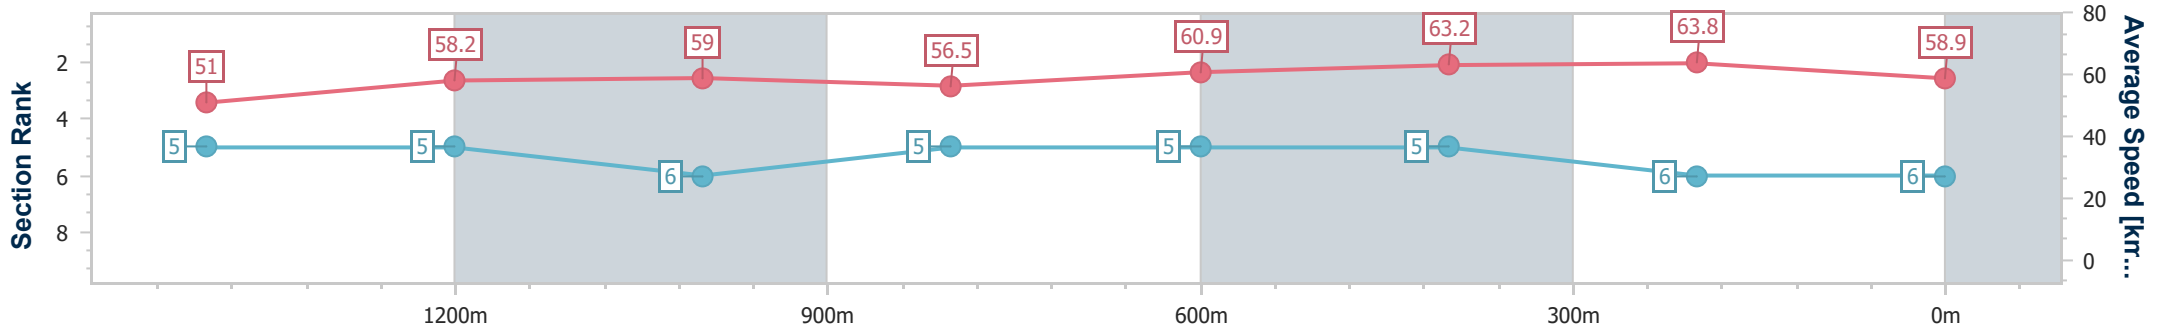

Horse/Jockey Name	Amador
Final Rank	6
Fastest Section Time (Section)	0:11.31 (400m)
Top Speed [km/h] (Section)	65.7 (600m)
Race State	Finished

Doomben QLD Professional
Race 2: THE GIBSON Maiden Plate - 1640m
25 September 2024 - 14:20
Track Rating: Good 4, Weather: Fine, Rail Position: +6.5m Entire

BRISBANE
RACING CLUB

Section	Overall	1400m	1200m	1000m	800m	600m	400m	200m
Section Times	1:41.14 [6] (0:16.91)	1:24.23 [5] (0:12.43)	1:11.80 [5] (0:12.17)	0:59.63 [6] (0:12.76)	0:46.87 [5] (0:11.89)	0:34.98 [5] (0:11.44)	0:23.54 [5] (0:11.31)	0:12.23 [6] (0:12.23)
Average Speed [km/h]	51.0	58.2	59.0	56.5	60.9	63.2	63.8	58.9
Top Speed [km/h]	64.2	60.3	60.4	58.2	63.0	65.7	65.5	62.4
Avg. Dist. to Rail [m]	0.3	0.4	0.8	0.9	0.7	1.1	2.0	2.6
Avg. Stride Freq. [Hz]	2.1	2.2	2.1	2.1	2.2	2.2	2.2	2.2
Avg. Stride Length [m]	6.6	7.5	7.7	7.5	7.8	7.8	7.9	7.6

- [ ] Ranking at each section and finish
- -.-.- No data available at this section
- NA No data available