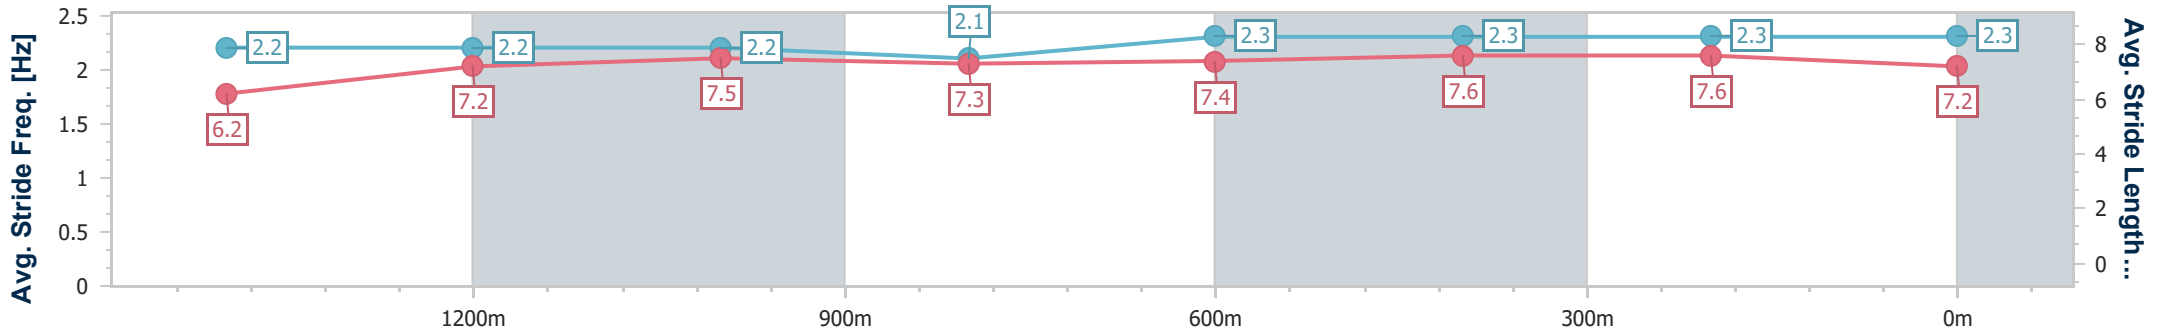

Doomben QLD Professional
Race 2: THE GIBSON Maiden Plate - 1640m
 25 September 2024 - 14:20
 Track Rating: Good 4, Weather: Fine, Rail Position: +6.5m Entire

BRISBANE
RACING CLUB

Section	Overall	1400m	1200m	1000m	800m	600m	400m	200m
Section Times	1:41.14 [6] (0:16.91)	1:24.23 [5] (0:12.43)	1:11.80 [5] (0:12.17)	0:59.63 [6] (0:12.76)	0:46.87 [5] (0:11.89)	0:34.98 [5] (0:11.44)	0:23.54 [5] (0:11.31)	0:12.23 [6] (0:12.23)
Average Speed [km/h]	51.0	58.2	59.0	56.5	60.9	63.2	63.8	58.9
Top Speed [km/h]	64.2	60.3	60.4	58.2	63.0	65.7	65.5	62.4
Avg. Dist. to Rail [m]	0.3	0.4	0.8	0.9	0.7	1.1	2.0	2.6
Avg. Stride Freq. [Hz]	2.1	2.2	2.1	2.1	2.2	2.2	2.2	2.2
Avg. Stride Length [m]	6.6	7.5	7.7	7.5	7.8	7.8	7.9	7.6

- [] Ranking at each section and finish
- .-.- No data available at this section
- NA No data available

Horse/Jockey Name	Suspicious AI
Final Rank	7
Fastest Section Time (Section)	0:11.33 (600m)
Top Speed [km/h] (Section)	64.0 (600m)
Race State	Finished

Doomben QLD Professional
Race 2: THE GIBSON Maiden Plate - 1640m
 25 September 2024 - 14:20
 Track Rating: Good 4, Weather: Fine, Rail Position: +6.5m Entire

BRISBANE
RACING CLUB

Section	Overall	1400m	1200m	1000m	800m	600m	400m	200m
Section Times	1:41.42 [7] (0:17.29)	1:24.13 [8] (0:12.41)	1:11.72 [8] (0:12.03)	0:59.69 [7] (0:12.77)	0:46.92 [7] (0:11.79)	0:35.13 [7] (0:11.33)	0:23.80 [6] (0:11.53)	0:12.27 [7] (0:12.27)
Average Speed [km/h]	50.0	58.1	59.8	56.7	61.3	63.4	62.5	58.8
Top Speed [km/h]	61.4	63.5	61.1	58.7	64.0	64.0	63.7	60.7
Avg. Dist. to Rail [m]	2.4	0.6	0.9	1.0	0.7	0.3	0.5	1.0
Avg. Stride Freq. [Hz]	2.2	2.2	2.2	2.1	2.3	2.3	2.3	2.3
Avg. Stride Length [m]	6.2	7.2	7.5	7.3	7.4	7.6	7.6	7.2