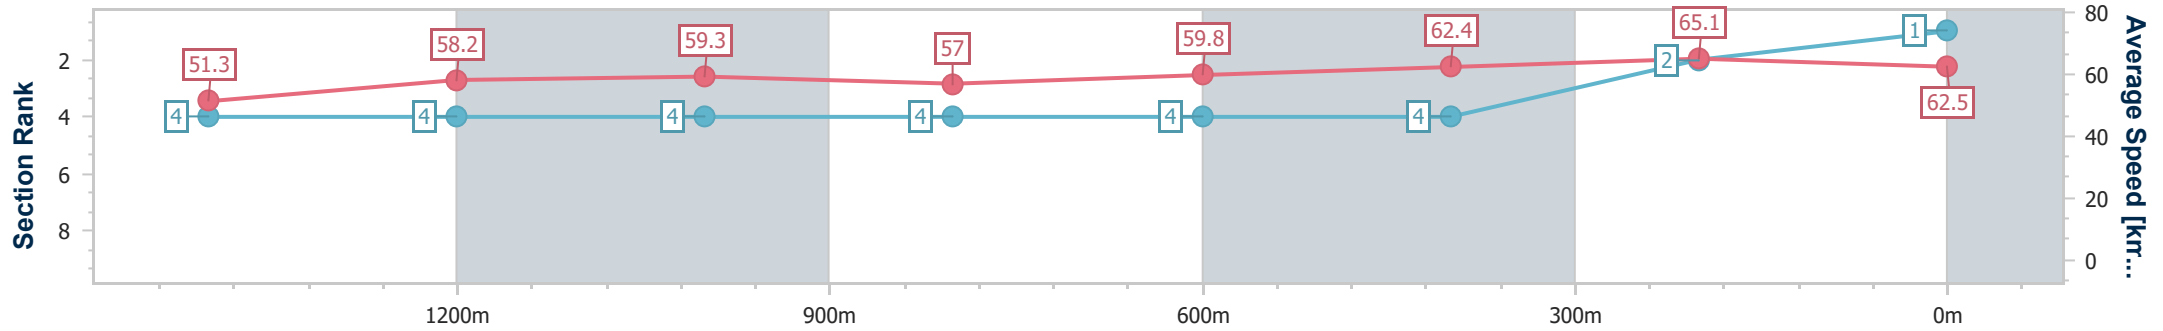

Doomben QLD Professional

Race 2: THE GIBSON Maiden Plate - 1640m

25 September 2024 - 14:20

Track Rating: Good 4, Weather: Fine, Rail Position: +6.5m Entire

BRISBANE RACING CLUB

Section	Overall	1400m	1200m	1000m	800m	600m	400m	200m
Section Times	1:39.86 [1] (0:16.85)	1:23.01 [4] (0:12.31)	1:10.70 [4] (0:12.14)	0:58.56 [4] (0:12.65)	0:45.91 [4] (0:12.04)	0:33.87 [4] (0:11.40)	0:22.47 [4] (0:10.97)	0:11.50 [2] (0:11.50)
Average Speed [km/h]	51.3	58.2	59.3	57.0	59.8	62.4	65.1	62.5
Top Speed [km/h]	61.4	59.7	60.0	58.4	61.3	64.4	67.0	65.2
Avg. Dist. to Rail [m]	1.3	0.8	0.4	0.7	0.3	2.1	2.0	0.5
Avg. Stride Freq. [Hz]	2.2	2.2	2.2	2.1	1.9	1.8	2.3	2.3
Avg. Stride Length [m]	6.4	7.2	7.5	7.4	8.8	9.5	7.8	7.7