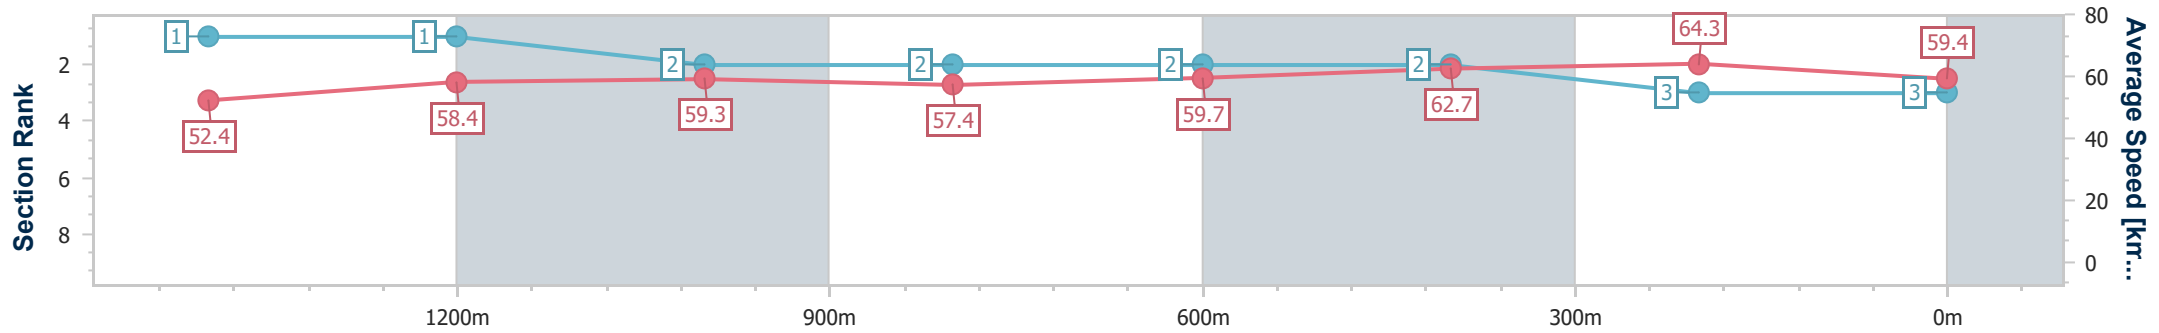

Doomben QLD Professional

Race 2: THE GIBSON Maiden Plate - 1640m

25 September 2024 - 14:20

Track Rating: Good 4, Weather: Fine, Rail Position: +6.5m Entire

BRISBANE RACING CLUB

Section	Overall	1400m	1200m	1000m	800m	600m	400m	200m
Section Times	1:40.47 [3] (0:16.49)	1:23.98 [1] (0:12.33)	1:11.65 [1] (0:12.17)	0:59.48 [2] (0:12.55)	0:46.93 [2] (0:12.10)	0:34.83 [2] (0:11.51)	0:23.32 [2] (0:11.23)	0:12.09 [3] (0:12.09)
Average Speed [km/h]	52.4	58.4	59.3	57.4	59.7	62.7	64.3	59.4
Top Speed [km/h]	64.5	59.2	59.9	58.8	61.1	64.2	65.6	62.7
Avg. Dist. to Rail [m]	1.8	0.4	0.7	1.0	0.5	0.4	0.2	0.3
Avg. Stride Freq. [Hz]	2.3	2.3	2.2	2.2	2.2	2.3	2.4	2.3
Avg. Stride Length [m]	6.3	7.1	7.4	7.3	7.5	7.6	7.5	7.1