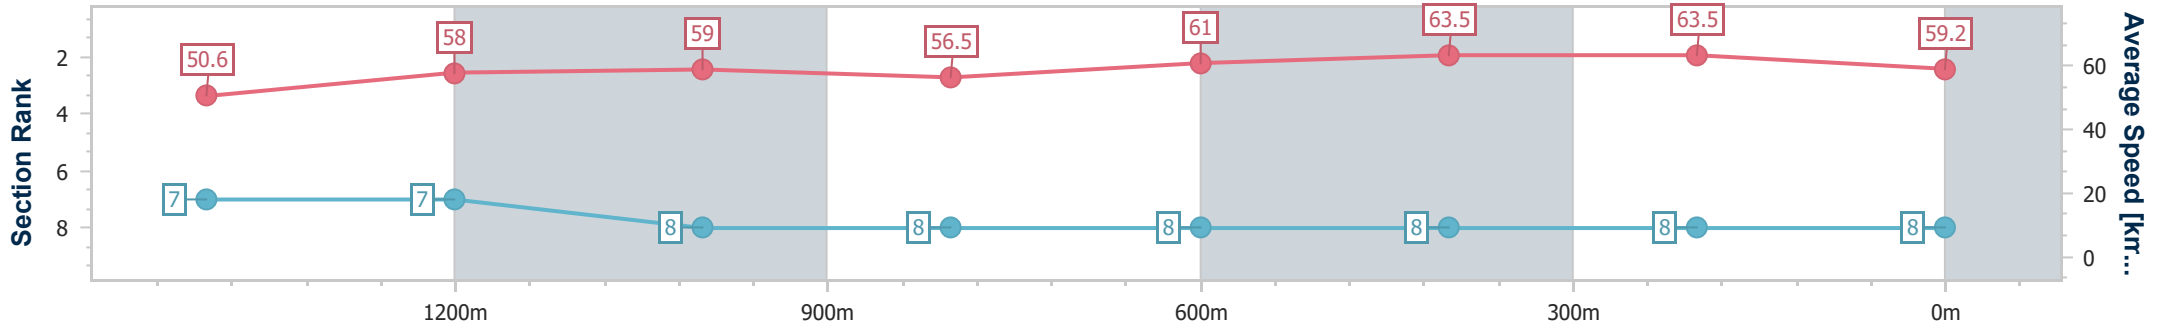

Doomben QLD Professional

Race 2: THE GIBSON Maiden Plate - 1640m

25 September 2024 - 14:20

Track Rating: Good 4, Weather: Fine, Rail Position: +6.5m Entire

BRISBANE RACING CLUB

Section	Overall	1400m	1200m	1000m	800m	600m	400m	200m
Section Times	1:41.46 [8] (0:17.13)	1:24.33 [7] (0:12.52)	1:11.81 [7] (0:12.21)	0:59.60 [8] (0:12.78)	0:46.82 [8] (0:11.92)	0:34.90 [8] (0:11.43)	0:23.47 [8] (0:11.32)	0:12.15 [8] (0:12.15)
Average Speed [km/h]	50.6	58.0	59.0	56.5	61.0	63.5	63.5	59.2
Top Speed [km/h]	60.7	60.4	60.7	59.3	63.9	64.7	64.5	62.6
Avg. Dist. to Rail [m]	2.0	1.7	1.4	1.4	1.7	0.9	1.5	1.5
Avg. Stride Freq. [Hz]	2.2	2.2	2.2	2.1	2.3	2.3	2.3	2.2
Avg. Stride Length [m]	6.4	7.2	7.5	7.4	7.5	7.8	7.8	7.6

- [] Ranking at each section and finish
- .-.- No data available at this section
- NA No data available