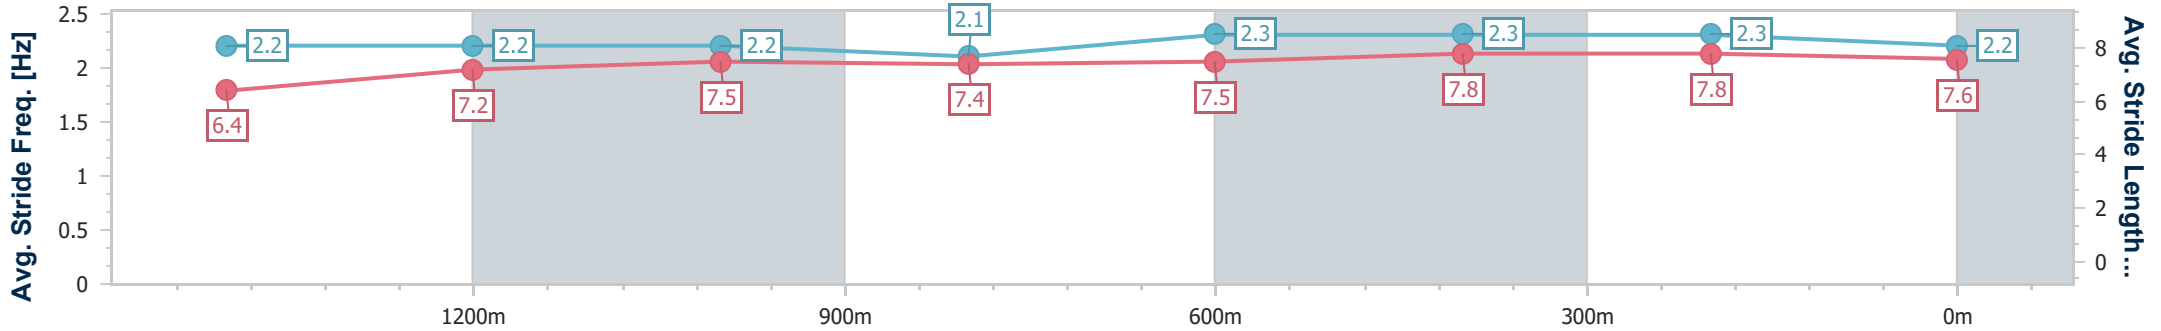

Doomben QLD Professional

Race 2: THE GIBSON Maiden Plate - 1640m

25 September 2024 - 14:20

Track Rating: Good 4, Weather: Fine, Rail Position: +6.5m Entire

BRISBANE RACING CLUB

Section	Overall	1400m	1200m	1000m	800m	600m	400m	200m
Section Times	1:41.46 [8] (0:17.13)	1:24.33 [7] (0:12.52)	1:11.81 [7] (0:12.21)	0:59.60 [8] (0:12.78)	0:46.82 [8] (0:11.92)	0:34.90 [8] (0:11.43)	0:23.47 [8] (0:11.32)	0:12.15 [8] (0:12.15)
Average Speed [km/h]	50.6	58.0	59.0	56.5	61.0	63.5	63.5	59.2
Top Speed [km/h]	60.7	60.4	60.7	59.3	63.9	64.7	64.5	62.6
Avg. Dist. to Rail [m]	2.0	1.7	1.4	1.4	1.7	0.9	1.5	1.5
Avg. Stride Freq. [Hz]	2.2	2.2	2.2	2.1	2.3	2.3	2.3	2.2
Avg. Stride Length [m]	6.4	7.2	7.5	7.4	7.5	7.8	7.8	7.6

- [] Ranking at each section and finish
- .-.- No data available at this section
- NA No data available