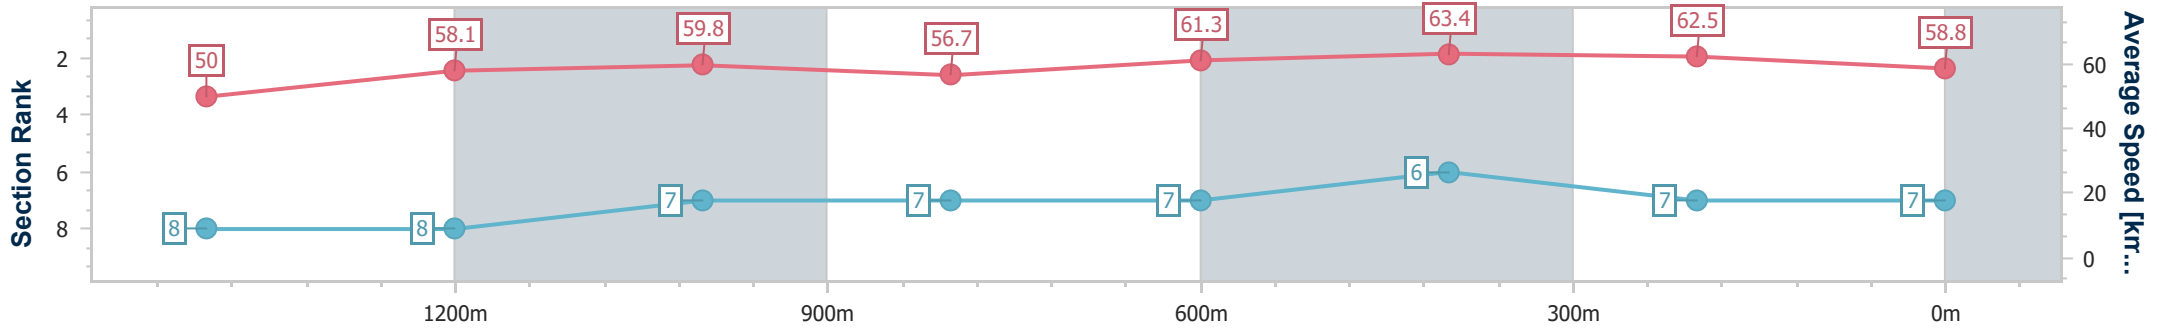

Horse/Jockey Name	Suspicious AI
Final Rank	7
Fastest Section Time (Section)	0:11.33 (600m)
Top Speed [km/h] (Section)	64.0 (600m)
Race State	Finished

Doomben QLD Professional
Race 2: THE GIBSON Maiden Plate - 1640m
25 September 2024 - 14:20
Track Rating: Good 4, Weather: Fine, Rail Position: +6.5m Entire

BRISBANE
RACING CLUB

Section	Overall	1400m	1200m	1000m	800m	600m	400m	200m
Section Times	1:41.42 [7] (0:17.29)	1:24.13 [8] (0:12.41)	1:11.72 [8] (0:12.03)	0:59.69 [7] (0:12.77)	0:46.92 [7] (0:11.79)	0:35.13 [7] (0:11.33)	0:23.80 [6] (0:11.53)	0:12.27 [7] (0:12.27)
Average Speed [km/h]	50.0	58.1	59.8	56.7	61.3	63.4	62.5	58.8
Top Speed [km/h]	61.4	63.5	61.1	58.7	64.0	64.0	63.7	60.7
Avg. Dist. to Rail [m]	2.4	0.6	0.9	1.0	0.7	0.3	0.5	1.0
Avg. Stride Freq. [Hz]	2.2	2.2	2.2	2.1	2.3	2.3	2.3	2.3
Avg. Stride Length [m]	6.2	7.2	7.5	7.3	7.4	7.6	7.6	7.2

- [ ] Ranking at each section and finish
- -.-.- No data available at this section
- NA No data available