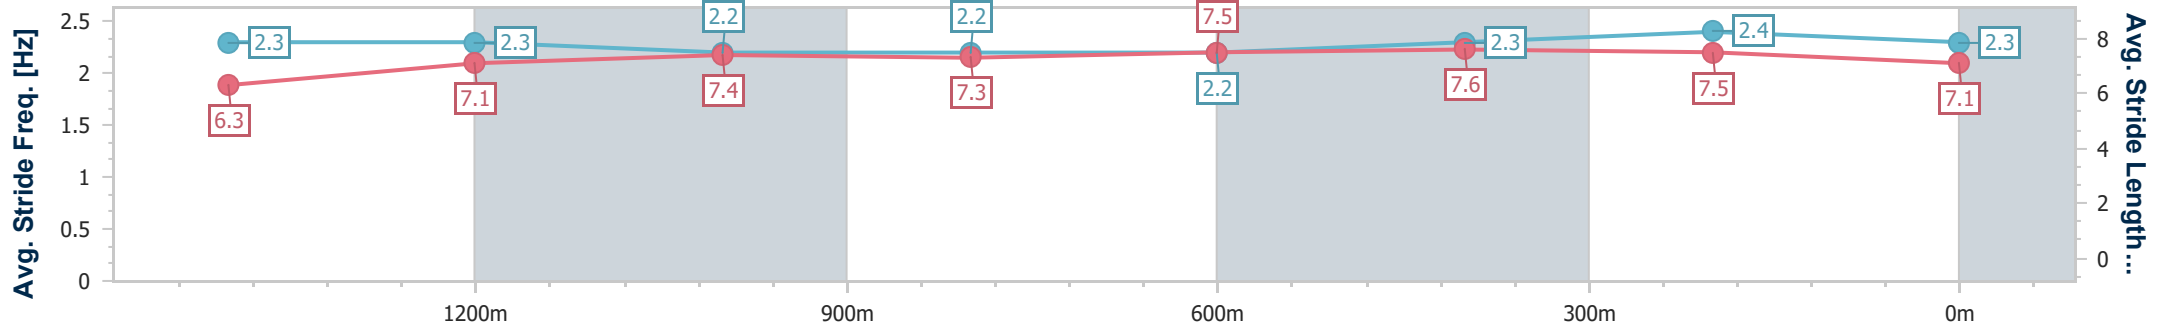

Doomben QLD Professional

Race 2: THE GIBSON Maiden Plate - 1640m

25 September 2024 - 14:20

Track Rating: Good 4, Weather: Fine, Rail Position: +6.5m Entire

BRISBANE RACING CLUB

Section	Overall	1400m	1200m	1000m	800m	600m	400m	200m
Section Times	1:40.47 [3] (0:16.49)	1:23.98 [1] (0:12.33)	1:11.65 [1] (0:12.17)	0:59.48 [2] (0:12.55)	0:46.93 [2] (0:12.10)	0:34.83 [2] (0:11.51)	0:23.32 [2] (0:11.23)	0:12.09 [3] (0:12.09)
Average Speed [km/h]	52.4	58.4	59.3	57.4	59.7	62.7	64.3	59.4
Top Speed [km/h]	64.5	59.2	59.9	58.8	61.1	64.2	65.6	62.7
Avg. Dist. to Rail [m]	1.8	0.4	0.7	1.0	0.5	0.4	0.2	0.3
Avg. Stride Freq. [Hz]	2.3	2.3	2.2	2.2	2.2	2.3	2.4	2.3
Avg. Stride Length [m]	6.3	7.1	7.4	7.3	7.5	7.6	7.5	7.1