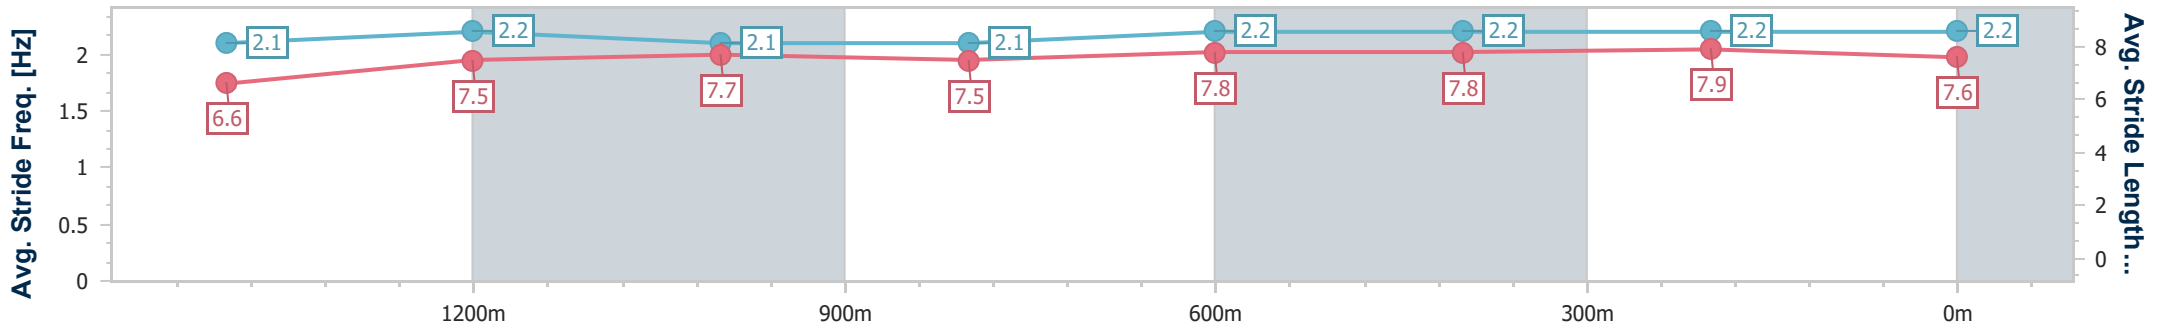

Doomben QLD Professional

Race 2: THE GIBSON Maiden Plate - 1640m

25 September 2024 - 14:20

Track Rating: Good 4, Weather: Fine, Rail Position: +6.5m Entire

BRISBANE RACING CLUB

Section	Overall	1400m	1200m	1000m	800m	600m	400m	200m
Section Times	1:41.14 [5] (0:16.81)	1:24.33 [3] (0:12.22)	1:12.11 [3] (0:12.21)	0:59.90 [3] (0:12.56)	0:47.34 [3] (0:12.07)	0:35.27 [3] (0:11.51)	0:23.76 [3] (0:11.30)	0:12.46 [4] (0:12.46)
Average Speed [km/h]	51.5	58.9	59.1	57.6	60.1	63.2	63.8	57.7
Top Speed [km/h]	65.2	61.0	60.0	59.5	61.3	64.6	65.0	60.9
Avg. Dist. to Rail [m]	3.7	0.4	0.9	1.3	1.6	1.6	1.3	0.8
Avg. Stride Freq. [Hz]	2.2	2.2	2.2	2.2	2.2	2.3	2.3	2.2
Avg. Stride Length [m]	6.4	7.4	7.5	7.4	7.6	7.7	7.8	7.2

- [] Ranking at each section and finish
- .-.- No data available at this section
- NA No data available

Horse/Jockey Name	Amador
Final Rank	6
Fastest Section Time (Section)	0:11.31 (400m)
Top Speed [km/h] (Section)	65.7 (600m)
Race State	Finished

Doomben QLD Professional
Race 2: THE GIBSON Maiden Plate - 1640m
 25 September 2024 - 14:20
 Track Rating: Good 4, Weather: Fine, Rail Position: +6.5m Entire

BRISBANE
RACING CLUB

Section	Overall	1400m	1200m	1000m	800m	600m	400m	200m
Section Times	1:41.14 [6] (0:16.91)	1:24.23 [5] (0:12.43)	1:11.80 [5] (0:12.17)	0:59.63 [6] (0:12.76)	0:46.87 [5] (0:11.89)	0:34.98 [5] (0:11.44)	0:23.54 [5] (0:11.31)	0:12.23 [6] (0:12.23)
Average Speed [km/h]	51.0	58.2	59.0	56.5	60.9	63.2	63.8	58.9
Top Speed [km/h]	64.2	60.3	60.4	58.2	63.0	65.7	65.5	62.4
Avg. Dist. to Rail [m]	0.3	0.4	0.8	0.9	0.7	1.1	2.0	2.6
Avg. Stride Freq. [Hz]	2.1	2.2	2.1	2.1	2.2	2.2	2.2	2.2
Avg. Stride Length [m]	6.6	7.5	7.7	7.5	7.8	7.8	7.9	7.6