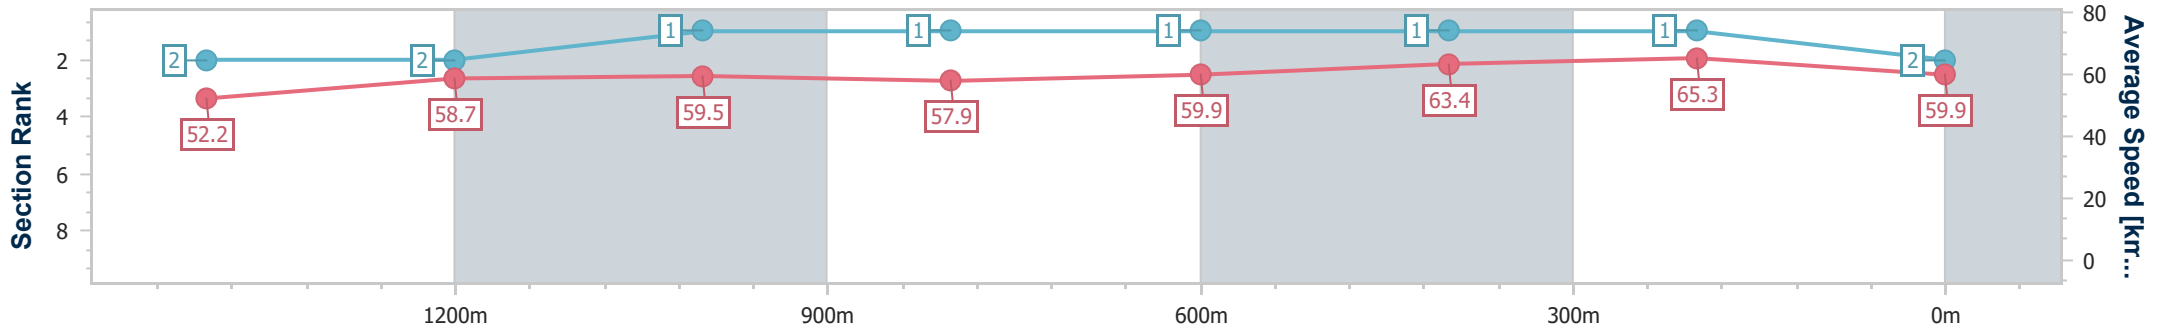

Horse/Jockey Name	You Kay Squeeze
Final Rank	2
Fastest Section Time (Section)	0:11.08 (400m)
Top Speed [km/h] (Section)	67.1 (400m)
Race State	Finished

Doomben QLD Professional
Race 2: THE GIBSON Maiden Plate - 1640m
25 September 2024 - 14:20
Track Rating: Good 4, Weather: Fine, Rail Position: +6.5m Entire

BRISBANE
RACING CLUB

Section	Overall	1400m	1200m	1000m	800m	600m	400m	200m
Section Times	1:40.16 [2] (0:16.56)	1:23.60 [2] (0:12.30)	1:11.30 [2] (0:12.10)	0:59.20 [1] (0:12.51)	0:46.69 [1] (0:12.15)	0:34.54 [1] (0:11.46)	0:23.08 [1] (0:11.08)	0:12.00 [1] (0:12.00)
Average Speed [km/h]	52.2	58.7	59.5	57.9	59.9	63.4	65.3	59.9
Top Speed [km/h]	61.2	60.2	60.8	59.3	61.4	66.2	67.1	64.1
Avg. Dist. to Rail [m]	3.3	0.9	1.8	2.3	2.4	1.8	2.2	2.8
Avg. Stride Freq. [Hz]	2.2	2.2	2.2	2.2	2.2	2.3	2.3	2.3
Avg. Stride Length [m]	6.4	6.4	6.5	7.4	7.5	7.6	7.5	7.7

- [ ] Ranking at each section and finish
- -.-.- No data available at this section
- NA No data available