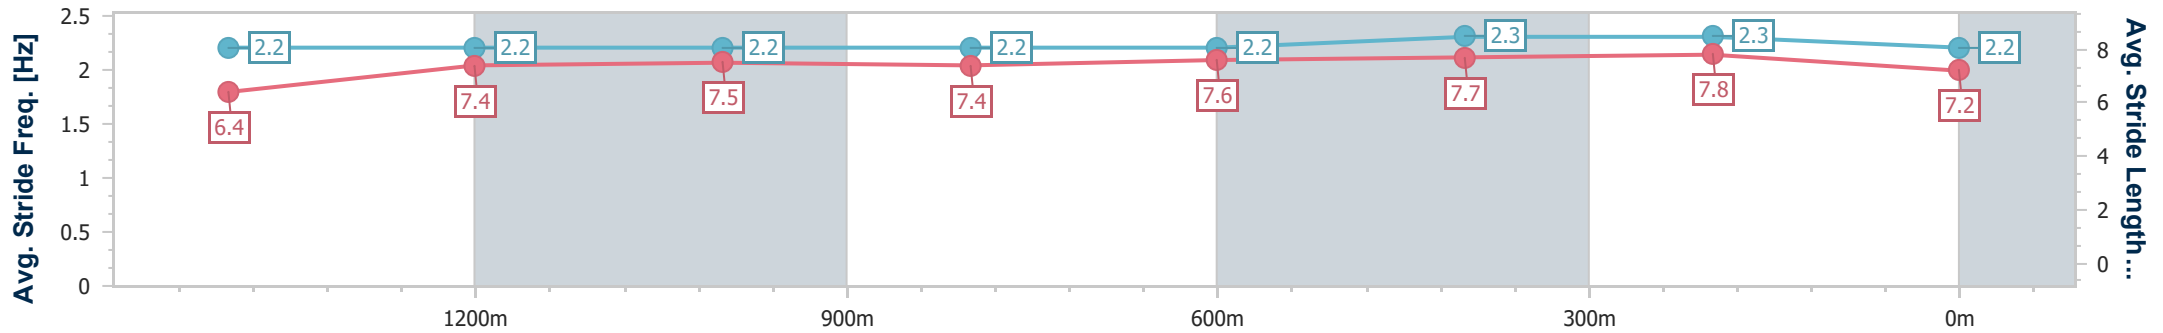

Doomben QLD Professional

Race 2: THE GIBSON Maiden Plate - 1640m

25 September 2024 - 14:20

Track Rating: Good 4, Weather: Fine, Rail Position: +6.5m Entire

BRISBANE RACING CLUB

Section	Overall	1400m	1200m	1000m	800m	600m	400m	200m
Section Times	1:41.14 [5] (0:16.81)	1:24.33 [3] (0:12.22)	1:12.11 [3] (0:12.21)	0:59.90 [3] (0:12.56)	0:47.34 [3] (0:12.07)	0:35.27 [3] (0:11.51)	0:23.76 [3] (0:11.30)	0:12.46 [4] (0:12.46)
Average Speed [km/h]	51.5	58.9	59.1	57.6	60.1	63.2	63.8	57.7
Top Speed [km/h]	65.2	61.0	60.0	59.5	61.3	64.6	65.0	60.9
Avg. Dist. to Rail [m]	3.7	0.4	0.9	1.3	1.6	1.6	1.3	0.8
Avg. Stride Freq. [Hz]	2.2	2.2	2.2	2.2	2.2	2.3	2.3	2.2
Avg. Stride Length [m]	6.4	7.4	7.5	7.4	7.6	7.7	7.8	7.2