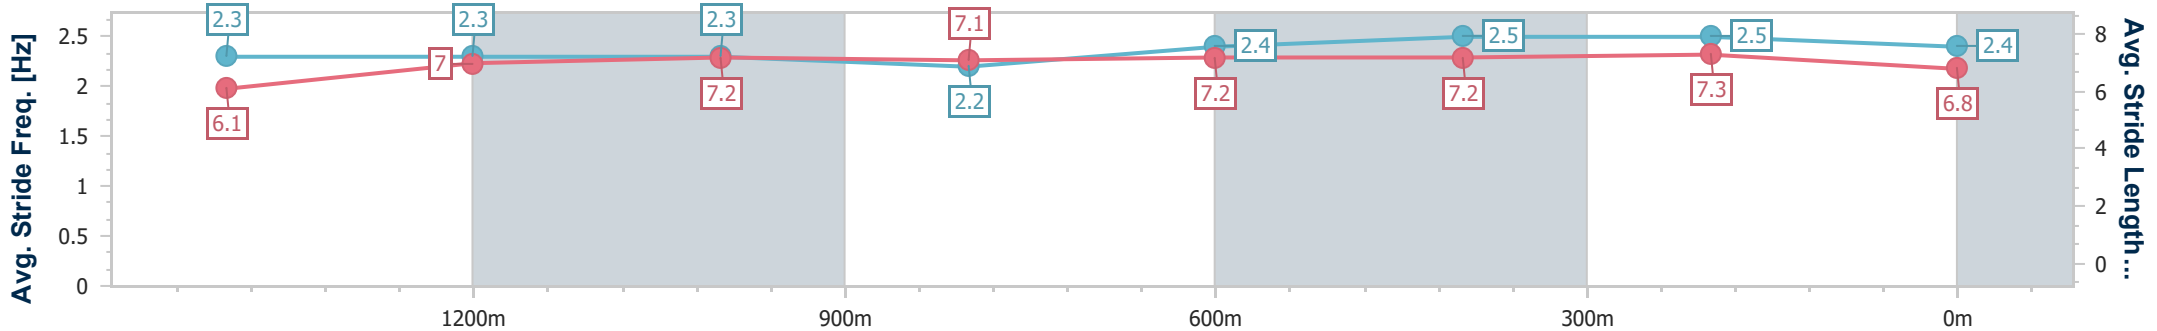

Doomben QLD Professional

Race 2: THE GIBSON Maiden Plate - 1640m

25 September 2024 - 14:20

Track Rating: Good 4, Weather: Fine, Rail Position: +6.5m Entire

BRISBANE RACING CLUB

Section	Overall	1400m	1200m	1000m	800m	600m	400m	200m
Section Times	1:40.47 [3] (0:16.49)	1:23.98 [1] (0:12.33)	1:11.65 [1] (0:12.17)	0:59.48 [2] (0:12.55)	0:46.93 [2] (0:12.10)	0:34.83 [2] (0:11.51)	0:23.32 [2] (0:11.23)	0:12.09 [3] (0:12.09)
Average Speed [km/h]	52.4	58.4	59.3	57.4	59.7	62.7	64.3	59.4
Top Speed [km/h]	64.5	59.2	59.9	58.8	61.1	64.2	65.6	62.7
Avg. Dist. to Rail [m]	1.8	0.4	0.7	1.0	0.5	0.4	0.2	0.3
Avg. Stride Freq. [Hz]	2.3	2.3	2.2	2.2	2.2	2.3	2.4	2.3
Avg. Stride Length [m]	6.3	7.1	7.4	7.3	7.5	7.6	7.5	7.1

- [] Ranking at each section and finish
- .-.-.- No data available at this section
- NA No data available

Horse/Jockey Name	Effie's Joy
Final Rank	4
Fastest Section Time (Section)	0:11.11 (400m)
Top Speed [km/h] (Section)	66.1 (400m)
Race State	Finished

Doomben QLD Professional
Race 2: THE GIBSON Maiden Plate - 1640m
 25 September 2024 - 14:20
 Track Rating: Good 4, Weather: Fine, Rail Position: +6.5m Entire

BRISBANE
RACING CLUB

Section	Overall	1400m	1200m	1000m	800m	600m	400m	200m
Section Times	1:41.02 [4] (0:17.03)	1:23.99 [6] (0:12.40)	1:11.59 [6] (0:12.04)	0:59.55 [5] (0:12.84)	0:46.71 [6] (0:11.96)	0:34.75 [6] (0:11.47)	0:23.28 [7] (0:11.11)	0:12.17 [5] (0:12.17)
Average Speed [km/h]	50.7	58.6	59.9	56.6	61.0	64.2	65.0	59.2
Top Speed [km/h]	63.4	61.3	61.3	59.0	64.0	66.0	66.1	63.7
Avg. Dist. to Rail [m]	1.1	1.6	2.8	2.5	3.1	4.3	2.3	4.6
Avg. Stride Freq. [Hz]	2.3	2.3	2.3	2.2	2.4	2.5	2.5	2.4
Avg. Stride Length [m]	6.1	7.0	7.2	7.1	7.2	7.2	7.3	6.8