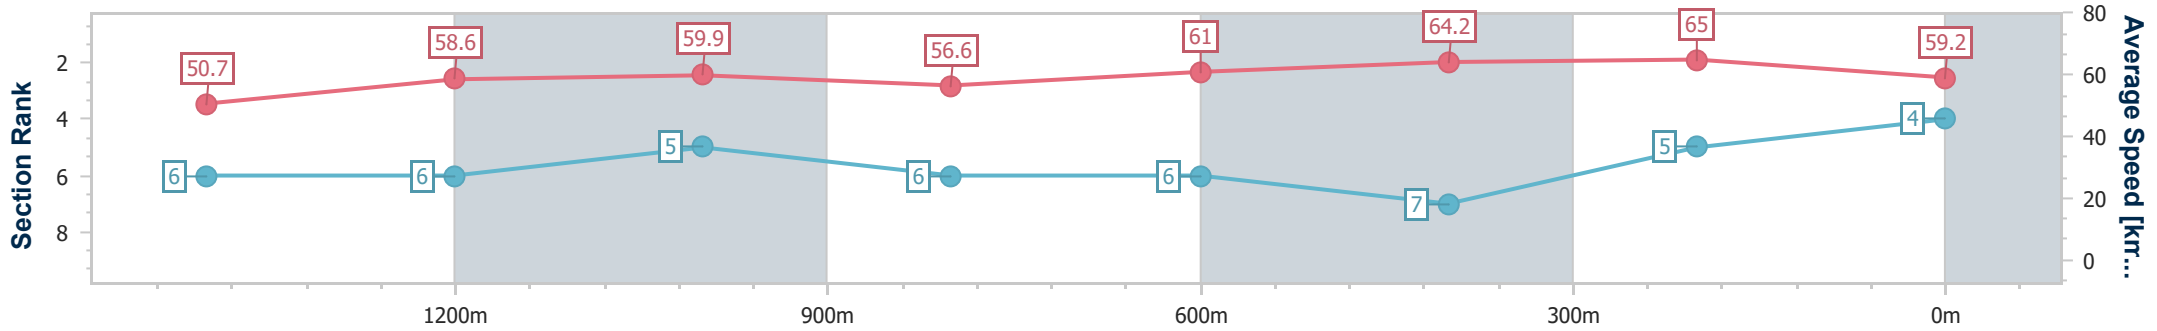

Horse/Jockey Name	Effie's Joy
Final Rank	4
Fastest Section Time (Section)	0:11.11 (400m)
Top Speed [km/h] (Section)	66.1 (400m)
Race State	Finished

Doomben QLD Professional
Race 2: THE GIBSON Maiden Plate - 1640m
25 September 2024 - 14:20
Track Rating: Good 4, Weather: Fine, Rail Position: +6.5m Entire

BRISBANE
RACING CLUB

Section	Overall	1400m	1200m	1000m	800m	600m	400m	200m
Section Times	1:41.02 [4] (0:17.03)	1:23.99 [6] (0:12.40)	1:11.59 [6] (0:12.04)	0:59.55 [5] (0:12.84)	0:46.71 [6] (0:11.96)	0:34.75 [6] (0:11.47)	0:23.28 [7] (0:11.11)	0:12.17 [5] (0:12.17)
Average Speed [km/h]	50.7	58.6	59.9	56.6	61.0	64.2	65.0	59.2
Top Speed [km/h]	63.4	61.3	61.3	59.0	64.0	66.0	66.1	63.7
Avg. Dist. to Rail [m]	1.1	1.6	2.8	2.5	3.1	4.3	2.3	4.6
Avg. Stride Freq. [Hz]	2.3	2.3	2.3	2.2	2.4	2.5	2.5	2.4
Avg. Stride Length [m]	6.1	7.0	7.2	7.1	7.2	7.2	7.3	6.8

- [ ] Ranking at each section and finish
- -.-.- No data available at this section
- NA No data available