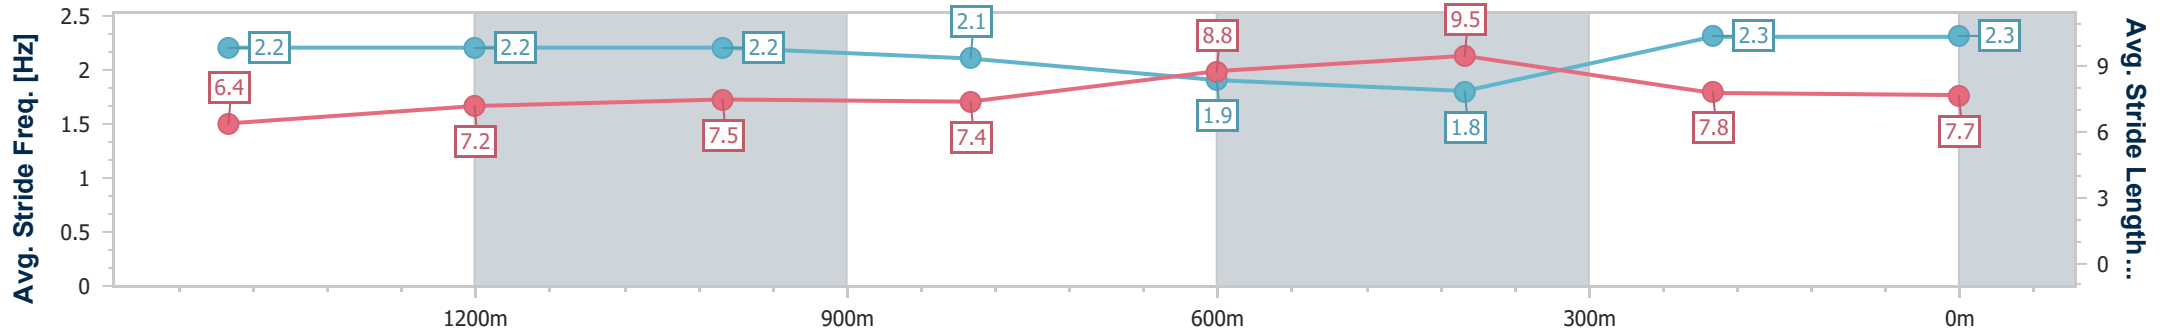

Doomben QLD Professional

Race 2: THE GIBSON Maiden Plate - 1640m

25 September 2024 - 14:20

Track Rating: Good 4, Weather: Fine, Rail Position: +6.5m Entire

BRISBANE RACING CLUB

Section	Overall	1400m	1200m	1000m	800m	600m	400m	200m
Section Times	1:39.86 [1] (0:16.85)	1:23.01 [4] (0:12.31)	1:10.70 [4] (0:12.14)	0:58.56 [4] (0:12.65)	0:45.91 [4] (0:12.04)	0:33.87 [4] (0:11.40)	0:22.47 [4] (0:10.97)	0:11.50 [2] (0:11.50)
Average Speed [km/h]	51.3	58.2	59.3	57.0	59.8	62.4	65.1	62.5
Top Speed [km/h]	61.4	59.7	60.0	58.4	61.3	64.4	67.0	65.2
Avg. Dist. to Rail [m]	1.3	0.8	0.4	0.7	0.3	2.1	2.0	0.5
Avg. Stride Freq. [Hz]	2.2	2.2	2.2	2.1	1.9	1.8	2.3	2.3
Avg. Stride Length [m]	6.4	7.2	7.5	7.4	8.8	9.5	7.8	7.7