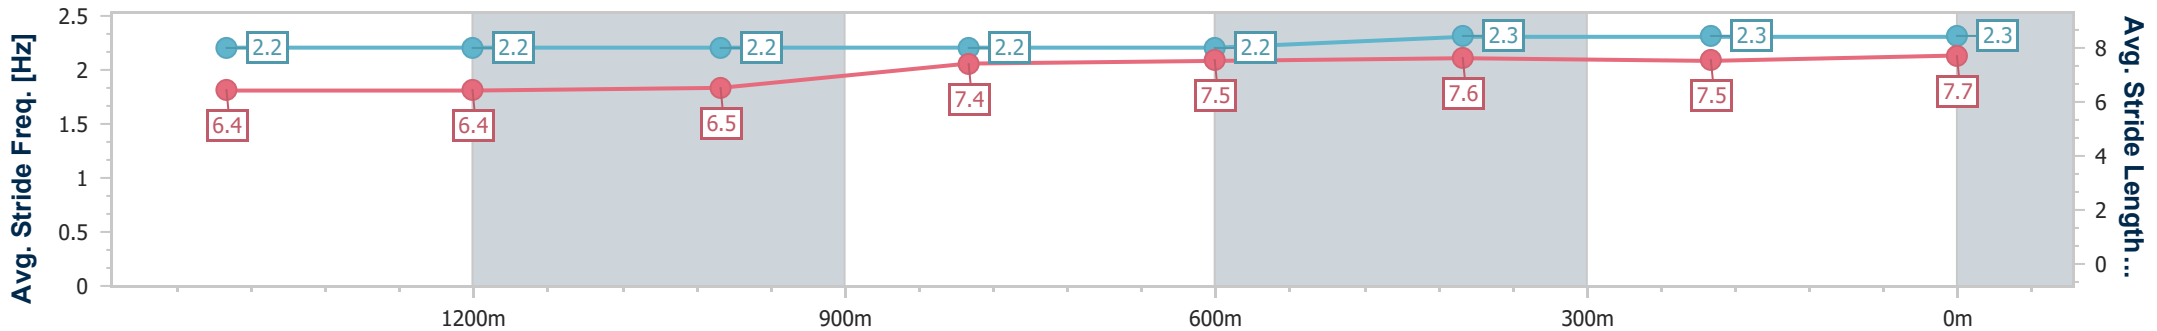

Horse/Jockey Name	You Kay Squeeze
Final Rank	2
Fastest Section Time (Section)	0:11.08 (400m)
Top Speed [km/h] (Section)	67.1 (400m)
Race State	Finished

Doomben QLD Professional
Race 2: THE GIBSON Maiden Plate - 1640m
25 September 2024 - 14:20
Track Rating: Good 4, Weather: Fine, Rail Position: +6.5m Entire

BRISBANE
RACING CLUB

Section	Overall	1400m	1200m	1000m	800m	600m	400m	200m
Section Times	1:40.16 [2] (0:16.56)	1:23.60 [2] (0:12.30)	1:11.30 [2] (0:12.10)	0:59.20 [1] (0:12.51)	0:46.69 [1] (0:12.15)	0:34.54 [1] (0:11.46)	0:23.08 [1] (0:11.08)	0:12.00 [1] (0:12.00)
Average Speed [km/h]	52.2	58.7	59.5	57.9	59.9	63.4	65.3	59.9
Top Speed [km/h]	61.2	60.2	60.8	59.3	61.4	66.2	67.1	64.1
Avg. Dist. to Rail [m]	3.3	0.9	1.8	2.3	2.4	1.8	2.2	2.8
Avg. Stride Freq. [Hz]	2.2	2.2	2.2	2.2	2.2	2.3	2.3	2.3
Avg. Stride Length [m]	6.4	6.4	6.5	7.4	7.5	7.6	7.5	7.7

- [ ] Ranking at each section and finish
- -.-.- No data available at this section
- NA No data available