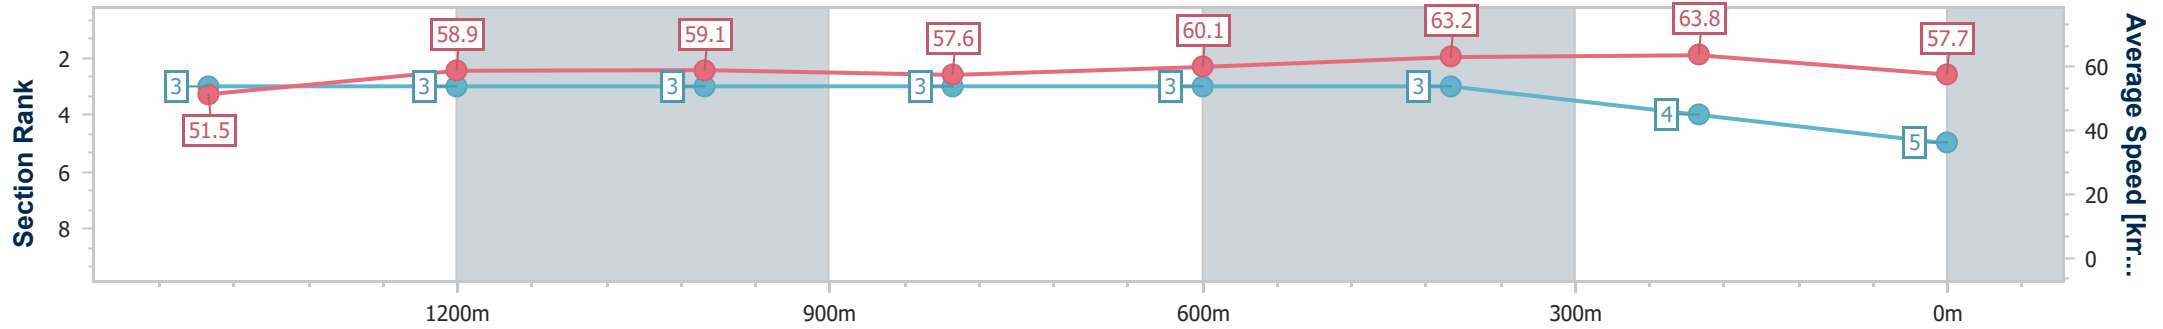

Doomben QLD Professional

Race 2: THE GIBSON Maiden Plate - 1640m

25 September 2024 - 14:20

Track Rating: Good 4, Weather: Fine, Rail Position: +6.5m Entire

BRISBANE RACING CLUB

Section	Overall	1400m	1200m	1000m	800m	600m	400m	200m
Section Times	1:41.14 [5] (0:16.81)	1:24.33 [3] (0:12.22)	1:12.11 [3] (0:12.21)	0:59.90 [3] (0:12.56)	0:47.34 [3] (0:12.07)	0:35.27 [3] (0:11.51)	0:23.76 [3] (0:11.30)	0:12.46 [4] (0:12.46)
Average Speed [km/h]	51.5	58.9	59.1	57.6	60.1	63.2	63.8	57.7
Top Speed [km/h]	65.2	61.0	60.0	59.5	61.3	64.6	65.0	60.9
Avg. Dist. to Rail [m]	3.7	0.4	0.9	1.3	1.6	1.6	1.3	0.8
Avg. Stride Freq. [Hz]	2.2	2.2	2.2	2.2	2.2	2.3	2.3	2.2
Avg. Stride Length [m]	6.4	7.4	7.5	7.4	7.6	7.7	7.8	7.2