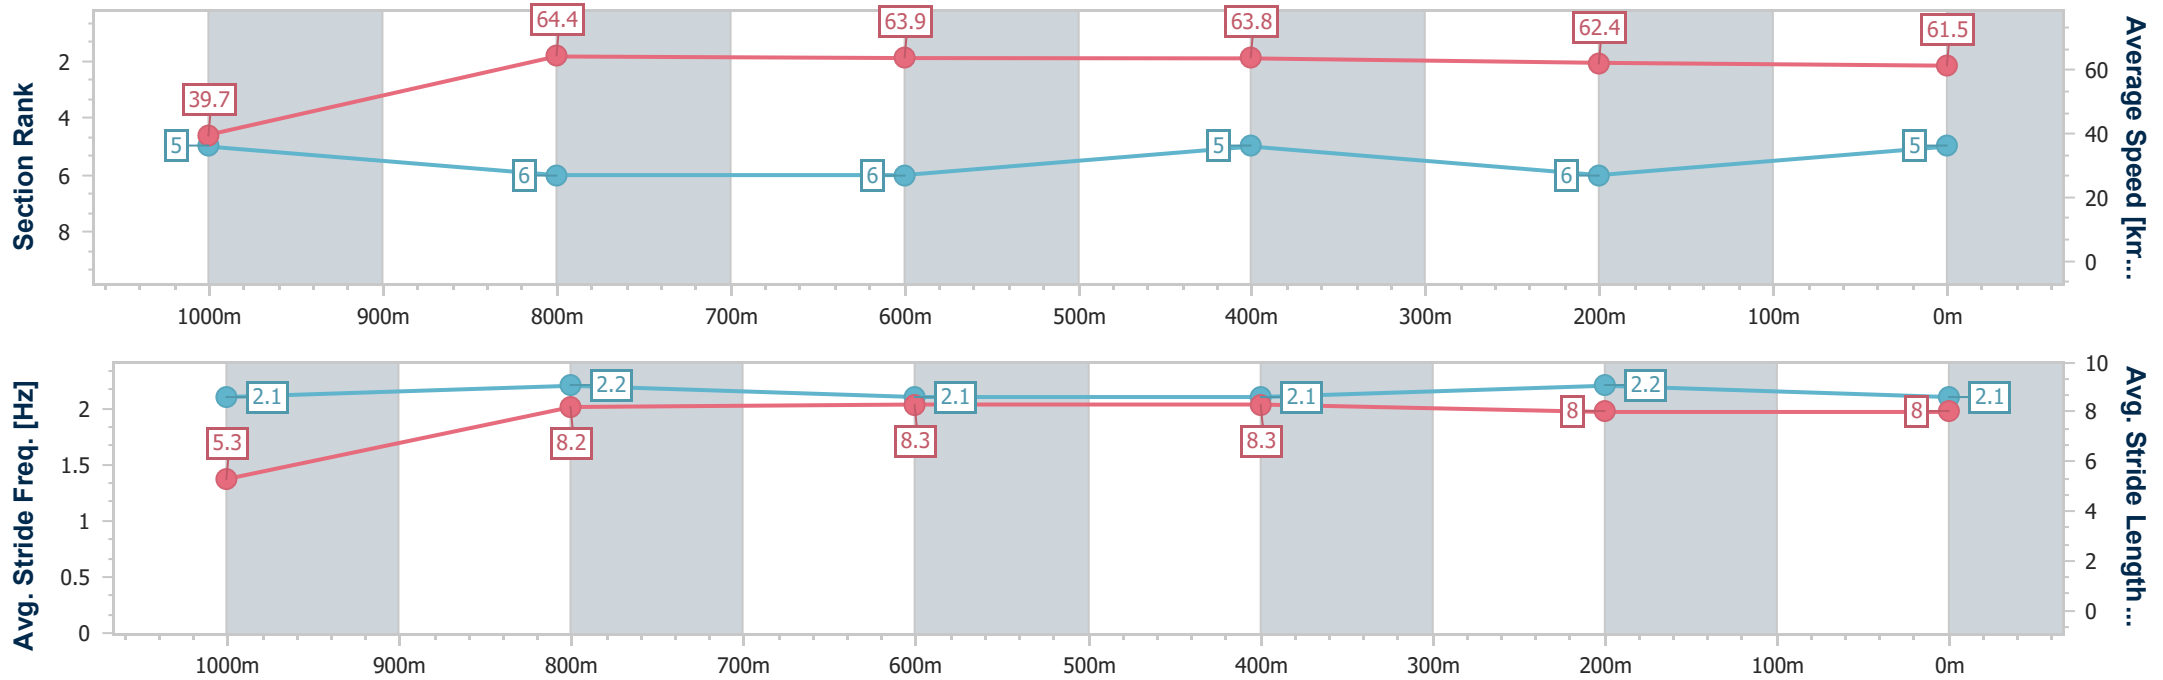

Horse/Jockey Name	Mishani Eclipse
Final Rank	5
Fastest Section Time (Section)	0:09.06 (Overall)
Top Speed [km/h] (Section)	65.1 (1000m)
Race State	Finished

Ipswich QLD Professional
Race 3: BELLBOWRIE DISTRICT PROBUS CLUB QTIS Three-Year-Old Handicap - 1100m

26 September 2024 - 13:58

Track Rating: Good 4, Weather: Fine, Rail Position: +5m Entire

Section	Overall	1000m	800m	600m	400m	200m
Section Times	1:05.85 [5] (0:09.06)	0:56.79 [5] (0:11.16)	0:45.63 [6] (0:11.17)	0:34.46 [6] (0:11.26)	0:23.20 [5] (0:11.47)	0:11.73 [6] (0:11.73)
Average Speed [km/h]	39.7	64.4	63.9	63.8	62.4	61.5
Top Speed [km/h]	61.2	65.1	64.8	64.3	64.1	62.4
Avg. Dist. to Rail [m]	6.6	1.2	1.8	1.6	0.6	1.8
Avg. Stride Freq. [Hz]	2.1	2.2	2.1	2.1	2.2	2.1
Avg. Stride Length [m]	5.3	8.2	8.3	8.3	8.0	8.0

- [ ] Ranking at each section and finish
- -.-.- No data available at this section
- NA No data available