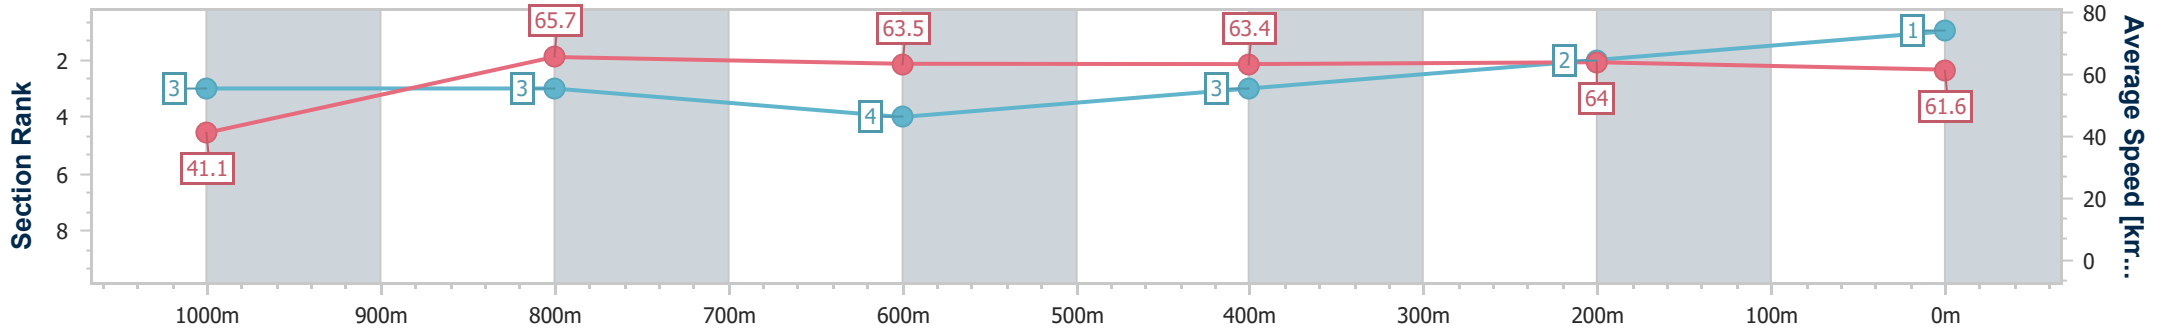

26 September 2024 - 13:58

Track Rating: Good 4, Weather: Fine, Rail Position: +5m Entire

Section	Overall	1000m	800m	600m	400m	200m
Section Times	1:05.36 [1] (0:08.80)	0:56.56 [3] (0:10.99)	0:45.57 [3] (0:11.33)	0:34.24 [4] (0:11.29)	0:22.95 [3] (0:11.28)	0:11.67 [2] (0:11.67)
Average Speed [km/h]	41.1	65.7	63.5	63.4	64.0	61.6
Top Speed [km/h]	63.4	67.0	63.9	64.9	64.7	64.6
Avg. Dist. to Rail [m]	8.1	0.9	0.6	0.4	0.8	2.1
Avg. Stride Freq. [Hz]	2.2	2.5	2.3	2.3	2.4	2.4
Avg. Stride Length [m]	5.2	7.4	7.6	7.6	7.4	7.2