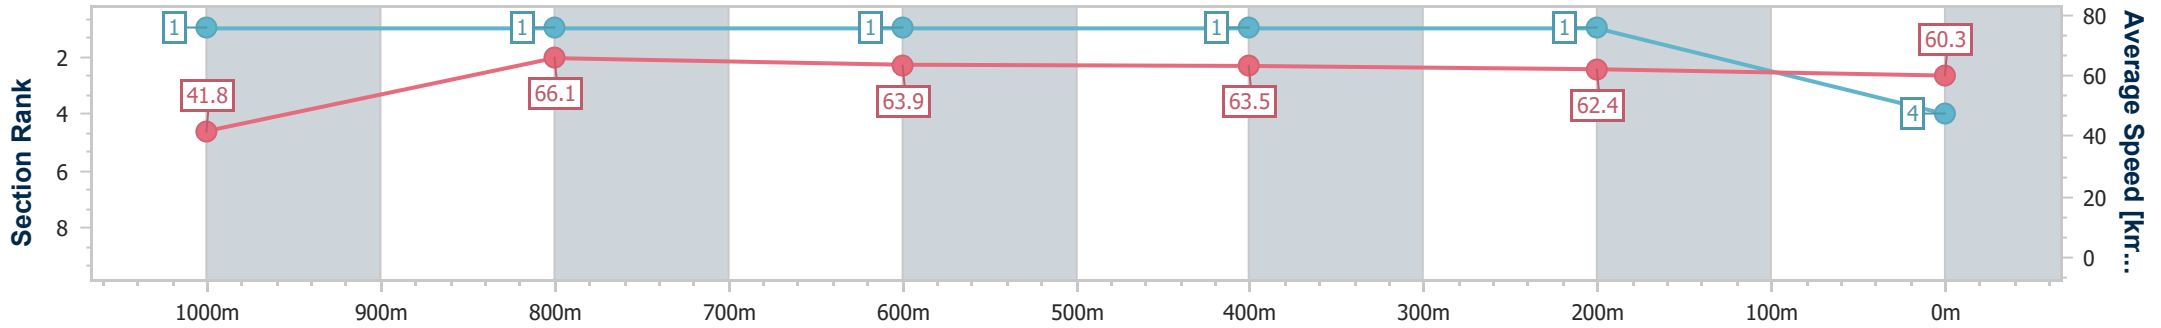

Horse/Jockey Name	Paleface Ringo
Final Rank	4
Fastest Section Time (Section)	0:08.62 (Overall)
Top Speed [km/h] (Section)	68.3 (1000m)
Race State	Finished

Ipswich QLD Professional
Race 3: BELLBOWRIE DISTRICT PROBUS CLUB QTIS Three-Year-Old Handicap - 1100m

26 September 2024 - 13:58

Track Rating: Good 4, Weather: Fine, Rail Position: +5m Entire

Section	Overall	1000m	800m	600m	400m	200m
Section Times	1:05.58 [4] (0:08.62)	0:56.96 [1] (0:10.90)	0:46.06 [1] (0:11.31)	0:34.75 [1] (0:11.27)	0:23.48 [1] (0:11.51)	0:11.97 [1] (0:11.97)
Average Speed [km/h]	41.8	66.1	63.9	63.5	62.4	60.3
Top Speed [km/h]	65.4	68.3	64.2	64.0	63.5	62.8
Avg. Dist. to Rail [m]	5.1	1.0	0.3	0.8	0.5	1.5
Avg. Stride Freq. [Hz]	2.3	2.6	2.5	2.5	2.5	2.4
Avg. Stride Length [m]	5.2	7.1	7.1	7.2	7.0	6.9

- [ ] Ranking at each section and finish
- -.-.- No data available at this section
- NA No data available