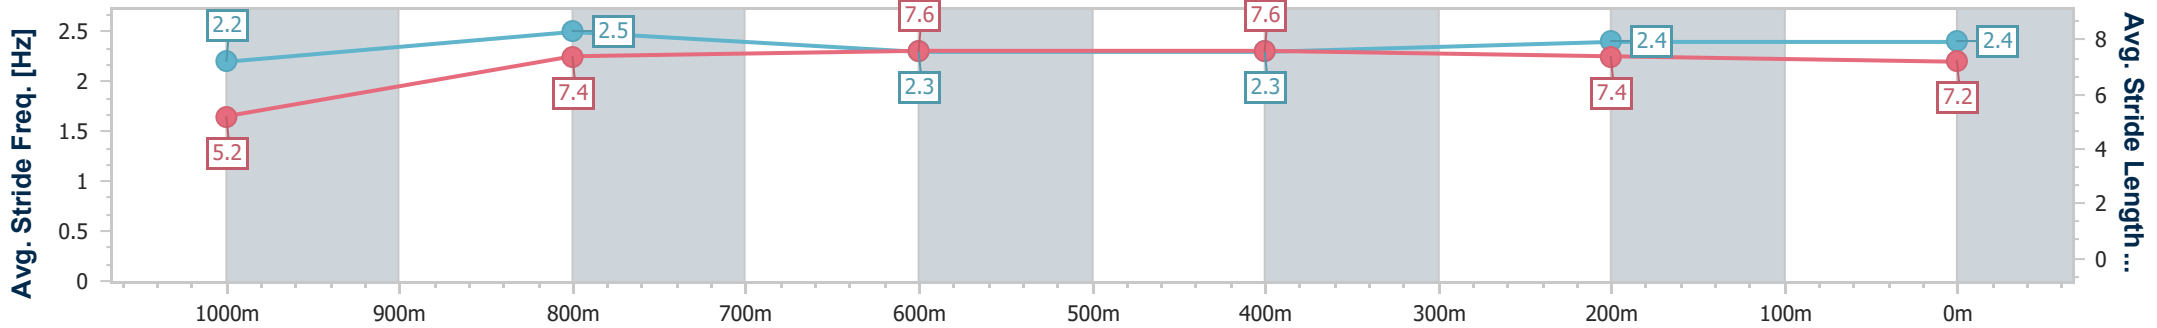

26 September 2024 - 13:58

Track Rating: Good 4, Weather: Fine, Rail Position: +5m Entire

Section	Overall	1000m	800m	600m	400m	200m
Section Times	1:05.36 [1] (0:08.80)	0:56.56 [3] (0:10.99)	0:45.57 [3] (0:11.33)	0:34.24 [4] (0:11.29)	0:22.95 [3] (0:11.28)	0:11.67 [2] (0:11.67)
Average Speed [km/h]	41.1	65.7	63.5	63.4	64.0	61.6
Top Speed [km/h]	63.4	67.0	63.9	64.9	64.7	64.6
Avg. Dist. to Rail [m]	8.1	0.9	0.6	0.4	0.8	2.1
Avg. Stride Freq. [Hz]	2.2	2.5	2.3	2.3	2.4	2.4
Avg. Stride Length [m]	5.2	7.4	7.6	7.6	7.4	7.2