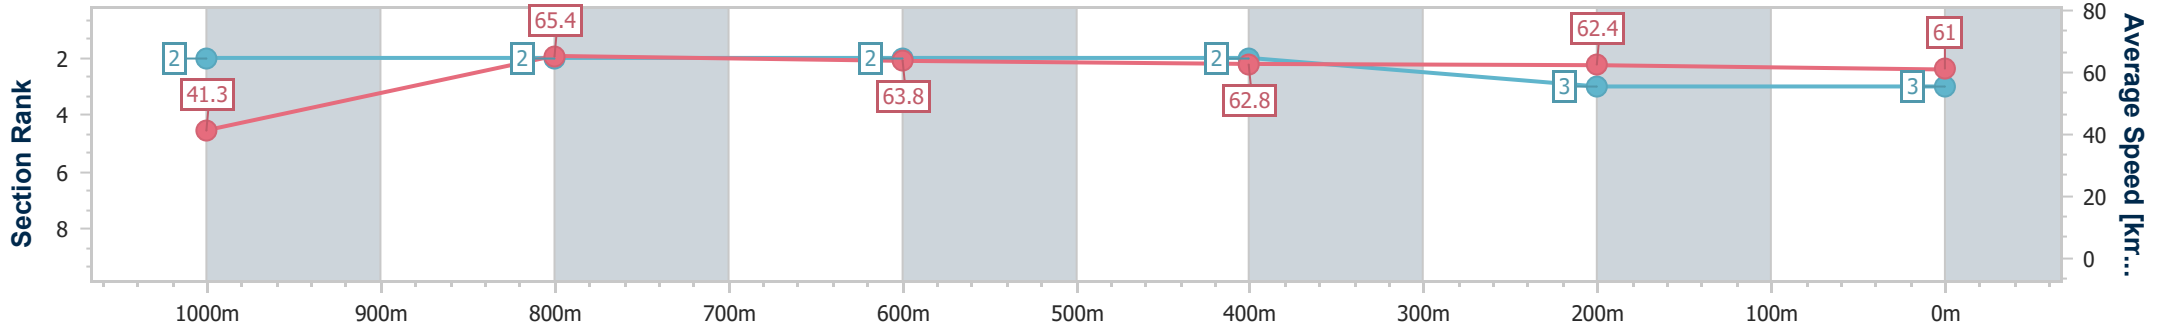

Horse/Jockey Name	Mishani Suspect
Final Rank	3
Fastest Section Time (Section)	0:08.72 (Overall)
Top Speed [km/h] (Section)	66.4 (1000m)
Race State	Finished

Ipswich QLD Professional
Race 3: BELLBOWRIE DISTRICT PROBUS CLUB QTIS Three-Year-Old Handicap - 1100m

26 September 2024 - 13:58

Track Rating: Good 4, Weather: Fine, Rail Position: +5m Entire

Section	Overall	1000m	800m	600m	400m	200m
Section Times	1:05.55 [3] (0:08.72)	0:56.83 [2] (0:10.99)	0:45.84 [2] (0:11.16)	0:34.68 [2] (0:11.41)	0:23.27 [2] (0:11.47)	0:11.80 [3] (0:11.80)
Average Speed [km/h]	41.3	65.4	63.8	62.8	62.4	61.0
Top Speed [km/h]	65.0	66.4	65.0	63.7	63.2	62.6
Avg. Dist. to Rail [m]	2.3	1.0	2.0	1.9	1.4	0.4
Avg. Stride Freq. [Hz]	2.3	2.4	2.4	2.3	2.3	2.3
Avg. Stride Length [m]	5.2	7.5	7.6	7.5	7.4	7.3

- [ ] Ranking at each section and finish
- -.-.- No data available at this section
- NA No data available