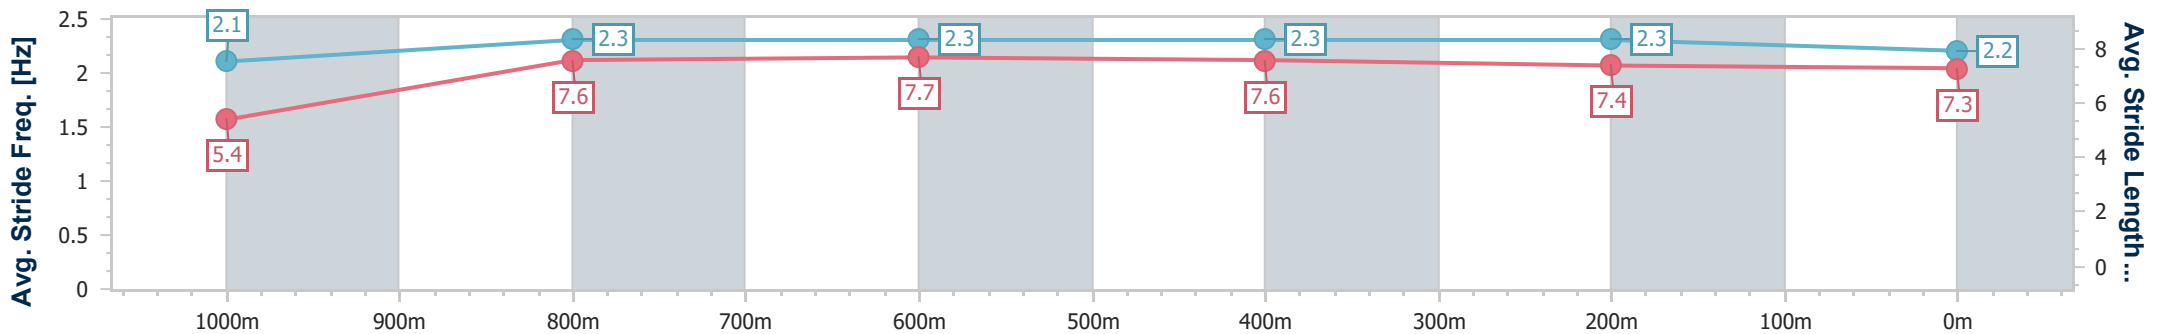

- [ ] Ranking at each section and finish
- .-.- No data available at this section
- NA No data available

Horse/Jockey Name	He's A Weapon
Final Rank	7
Fastest Section Time (Section)	0:08.83 (Overall)
Top Speed [km/h] (Section)	65.3 (800m)
Race State	Finished

- [ ] Ranking at each section and finish
- .-.- No data available at this section
- NA No data available