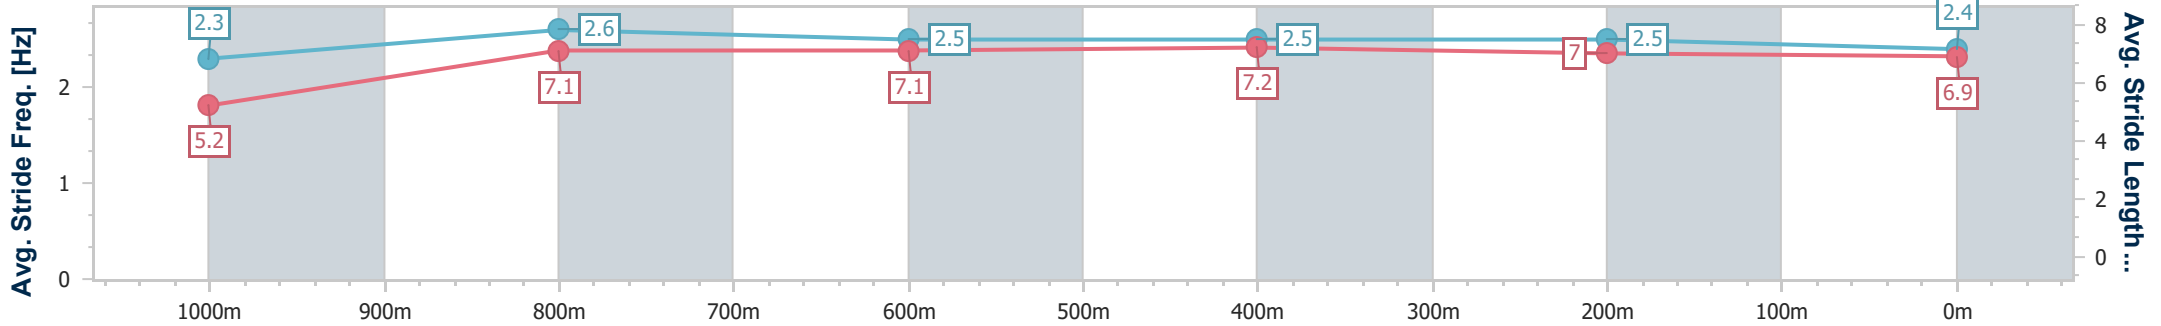

Horse/Jockey Name	Paleface Ringo
Final Rank	4
Fastest Section Time (Section)	0:08.62 (Overall)
Top Speed [km/h] (Section)	68.3 (1000m)
Race State	Finished

Ipswich QLD Professional
Race 3: BELLBOWRIE DISTRICT PROBUS CLUB QTIS Three-Year-Old Handicap - 1100m

26 September 2024 - 13:58

Track Rating: Good 4, Weather: Fine, Rail Position: +5m Entire

Section	Overall	1000m	800m	600m	400m	200m
Section Times	1:05.58 [4] (0:08.62)	0:56.96 [1] (0:10.90)	0:46.06 [1] (0:11.31)	0:34.75 [1] (0:11.27)	0:23.48 [1] (0:11.51)	0:11.97 [1] (0:11.97)
Average Speed [km/h]	41.8	66.1	63.9	63.5	62.4	60.3
Top Speed [km/h]	65.4	68.3	64.2	64.0	63.5	62.8
Avg. Dist. to Rail [m]	5.1	1.0	0.3	0.8	0.5	1.5
Avg. Stride Freq. [Hz]	2.3	2.6	2.5	2.5	2.5	2.4
Avg. Stride Length [m]	5.2	7.1	7.1	7.2	7.0	6.9

- [ ] Ranking at each section and finish
- -.-.- No data available at this section
- NA No data available