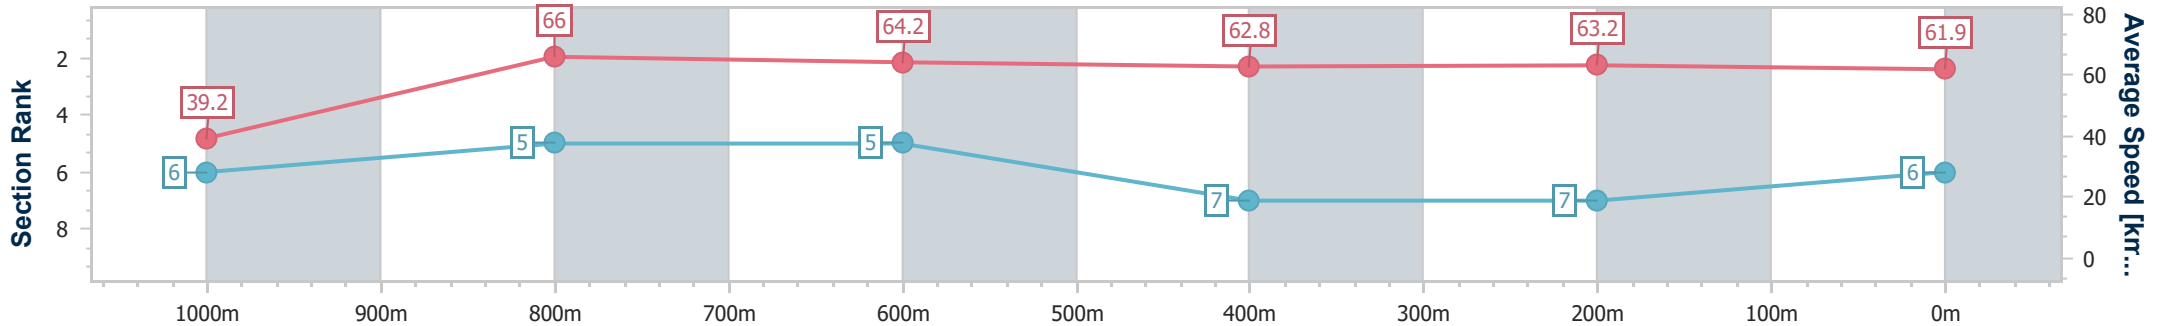

Horse/Jockey Name	Black Assassin
Final Rank	6
Fastest Section Time (Section)	0:09.23 (Overall)
Top Speed [km/h] (Section)	68.0 (1000m)
Race State	Finished

Ipswich QLD Professional
Race 3: BELLBOWRIE DISTRICT PROBUS CLUB QTIS Three-Year-Old Handicap - 1100m

26 September 2024 - 13:58

Track Rating: Good 4, Weather: Fine, Rail Position: +5m Entire

Section	Overall	1000m	800m	600m	400m	200m
Section Times	1:05.86 [6] (0:09.23)	0:56.63 [6] (0:10.93)	0:45.70 [5] (0:11.17)	0:34.53 [5] (0:11.45)	0:23.08 [7] (0:11.41)	0:11.67 [7] (0:11.67)
Average Speed [km/h]	39.2	66.0	64.2	62.8	63.2	61.9
Top Speed [km/h]	61.2	68.0	67.2	63.6	63.8	63.7
Avg. Dist. to Rail [m]	4.8	0.3	0.3	0.3	1.5	4.1
Avg. Stride Freq. [Hz]	2.0	2.3	2.3	2.2	2.3	2.3
Avg. Stride Length [m]	5.4	8.1	7.8	7.8	7.6	7.4

- [ ] Ranking at each section and finish
- -.-.- No data available at this section
- NA No data available