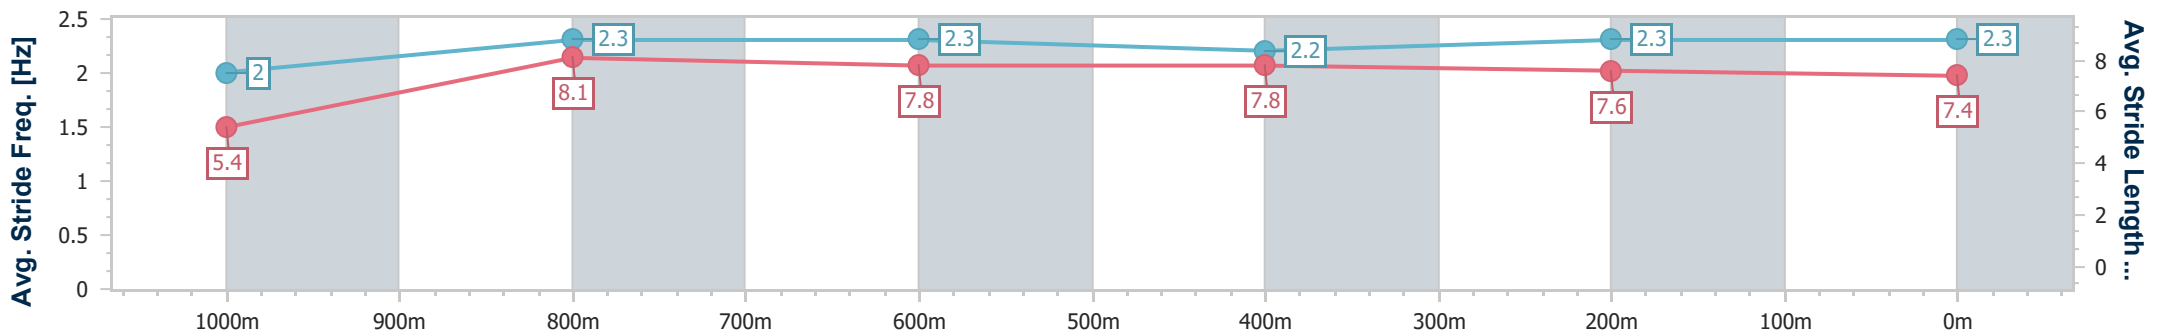

Horse/Jockey Name	Black Assassin
Final Rank	6
Fastest Section Time (Section)	0:09.23 (Overall)
Top Speed [km/h] (Section)	68.0 (1000m)
Race State	Finished

Ipswich QLD Professional
Race 3: BELLBOWRIE DISTRICT PROBUS CLUB QTIS Three-Year-Old Handicap - 1100m

26 September 2024 - 13:58

Track Rating: Good 4, Weather: Fine, Rail Position: +5m Entire

Section	Overall	1000m	800m	600m	400m	200m
Section Times	1:05.86 [6] (0:09.23)	0:56.63 [6] (0:10.93)	0:45.70 [5] (0:11.17)	0:34.53 [5] (0:11.45)	0:23.08 [7] (0:11.41)	0:11.67 [7] (0:11.67)
Average Speed [km/h]	39.2	66.0	64.2	62.8	63.2	61.9
Top Speed [km/h]	61.2	68.0	67.2	63.6	63.8	63.7
Avg. Dist. to Rail [m]	4.8	0.3	0.3	0.3	1.5	4.1
Avg. Stride Freq. [Hz]	2.0	2.3	2.3	2.2	2.3	2.3
Avg. Stride Length [m]	5.4	8.1	7.8	7.8	7.6	7.4

- [ ] Ranking at each section and finish
- -.-.- No data available at this section
- NA No data available