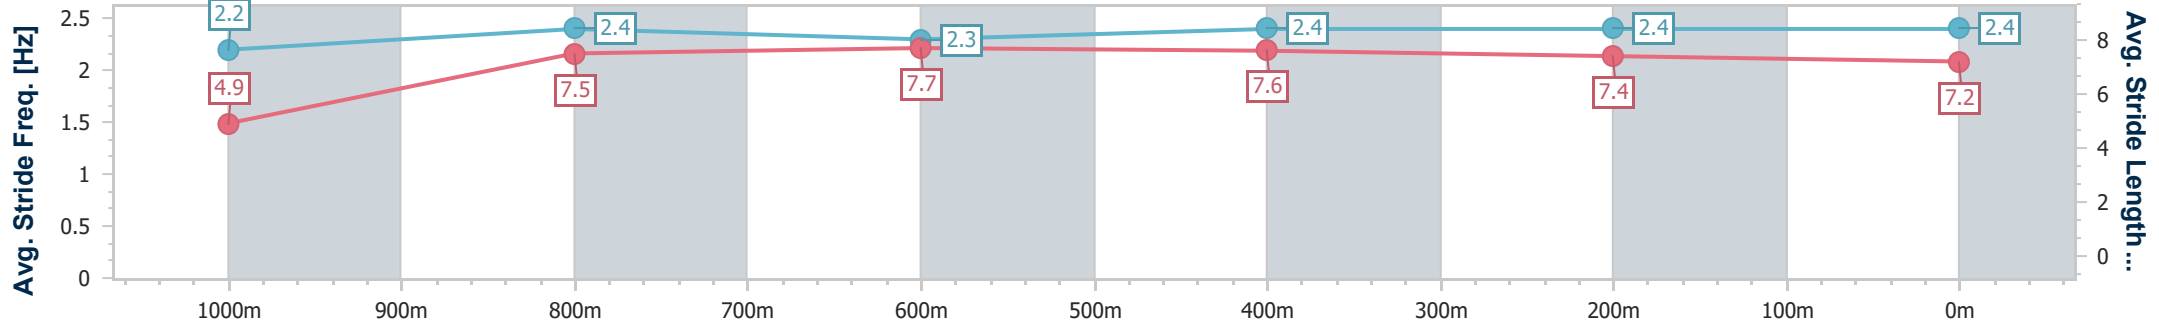

Horse/Jockey Name	Carravilla
Final Rank	2
Fastest Section Time (Section)	0:09.31 (Overall)
Top Speed [km/h] (Section)	66.4 (1000m)
Race State	Finished

Ipswich QLD Professional
Race 3: BELLBOWRIE DISTRICT PROBUS CLUB QTIS Three-Year-Old Handicap - 1100m

26 September 2024 - 13:58

Track Rating: Good 4, Weather: Fine, Rail Position: +5m Entire

Section	Overall	1000m	800m	600m	400m	200m
Section Times	1:05.48 [2] (0:09.31)	0:56.17 [7] (0:11.03)	0:45.14 [7] (0:11.21)	0:33.93 [7] (0:11.14)	0:22.79 [6] (0:11.28)	0:11.51 [4] (0:11.51)
Average Speed [km/h]	38.7	65.3	64.2	64.9	64.0	62.5
Top Speed [km/h]	62.8	66.4	66.0	65.9	65.3	63.8
Avg. Dist. to Rail [m]	7.3	0.4	0.3	0.7	2.0	3.7
Avg. Stride Freq. [Hz]	2.2	2.4	2.3	2.4	2.4	2.4
Avg. Stride Length [m]	4.9	7.5	7.7	7.6	7.4	7.2

- [ ] Ranking at each section and finish
- -.-.- No data available at this section
- NA No data available