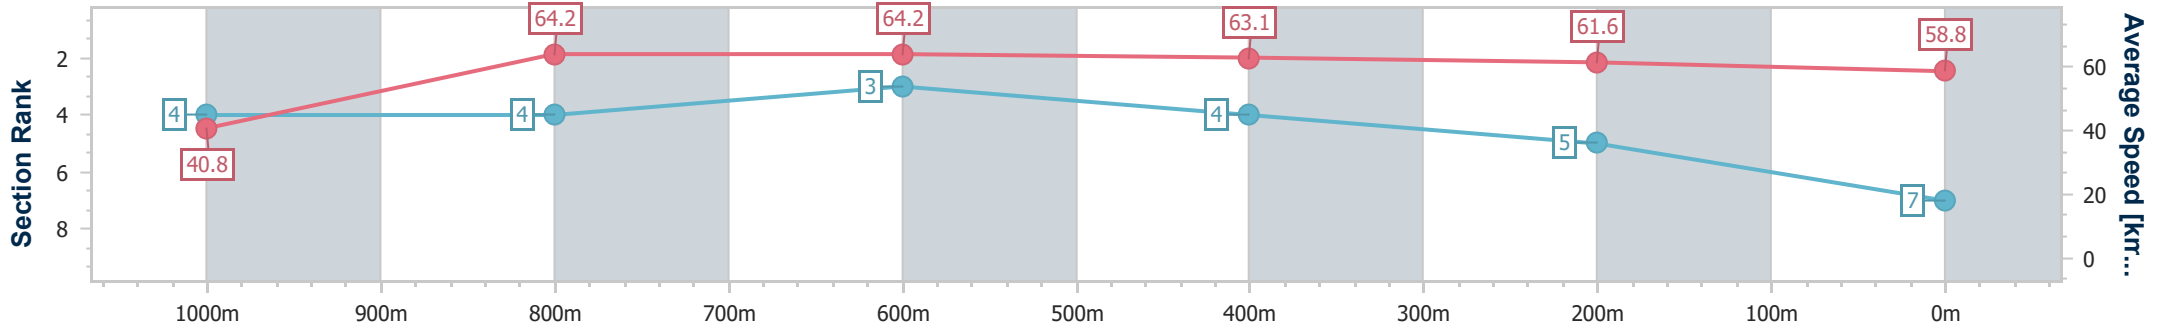

Horse/Jockey Name	He's A Weapon
Final Rank	7
Fastest Section Time (Section)	0:08.83 (Overall)
Top Speed [km/h] (Section)	65.3 (800m)
Race State	Finished

Ipswich QLD Professional
Race 3: BELLBOWRIE DISTRICT PROBUS CLUB QTIS Three-Year-Old Handicap - 1100m

26 September 2024 - 13:58

Track Rating: Good 4, Weather: Fine, Rail Position: +5m Entire

Section	Overall	1000m	800m	600m	400m	200m
Section Times	1:06.19 [7] (0:08.83)	0:57.36 [4] (0:11.16)	0:46.20 [4] (0:11.10)	0:35.10 [3] (0:11.32)	0:23.78 [4] (0:11.57)	0:12.21 [5] (0:12.21)
Average Speed [km/h]	40.8	64.2	64.2	63.1	61.6	58.8
Top Speed [km/h]	62.8	65.1	65.3	64.2	63.2	61.0
Avg. Dist. to Rail [m]	3.0	1.1	2.6	2.3	1.6	0.7
Avg. Stride Freq. [Hz]	2.1	2.3	2.3	2.3	2.3	2.2
Avg. Stride Length [m]	5.4	7.6	7.7	7.6	7.4	7.3

- [ ] Ranking at each section and finish
- -.-.- No data available at this section
- NA No data available