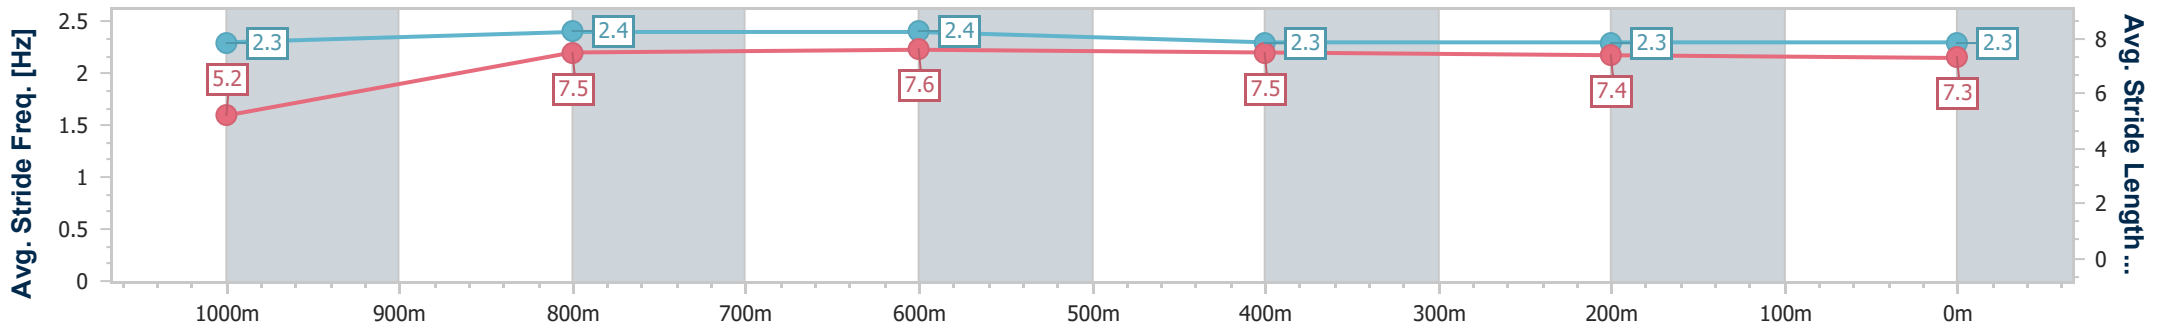

Horse/Jockey Name	Mishani Suspect
Final Rank	3
Fastest Section Time (Section)	0:08.72 (Overall)
Top Speed [km/h] (Section)	66.4 (1000m)
Race State	Finished

Ipswich QLD Professional
Race 3: BELLBOWRIE DISTRICT PROBUS CLUB QTIS Three-Year-Old Handicap - 1100m

26 September 2024 - 13:58

Track Rating: Good 4, Weather: Fine, Rail Position: +5m Entire

Section	Overall	1000m	800m	600m	400m	200m
Section Times	1:05.55 [3] (0:08.72)	0:56.83 [2] (0:10.99)	0:45.84 [2] (0:11.16)	0:34.68 [2] (0:11.41)	0:23.27 [2] (0:11.47)	0:11.80 [3] (0:11.80)
Average Speed [km/h]	41.3	65.4	63.8	62.8	62.4	61.0
Top Speed [km/h]	65.0	66.4	65.0	63.7	63.2	62.6
Avg. Dist. to Rail [m]	2.3	1.0	2.0	1.9	1.4	0.4
Avg. Stride Freq. [Hz]	2.3	2.4	2.4	2.3	2.3	2.3
Avg. Stride Length [m]	5.2	7.5	7.6	7.5	7.4	7.3

- [ ] Ranking at each section and finish
- -.-.- No data available at this section
- NA No data available