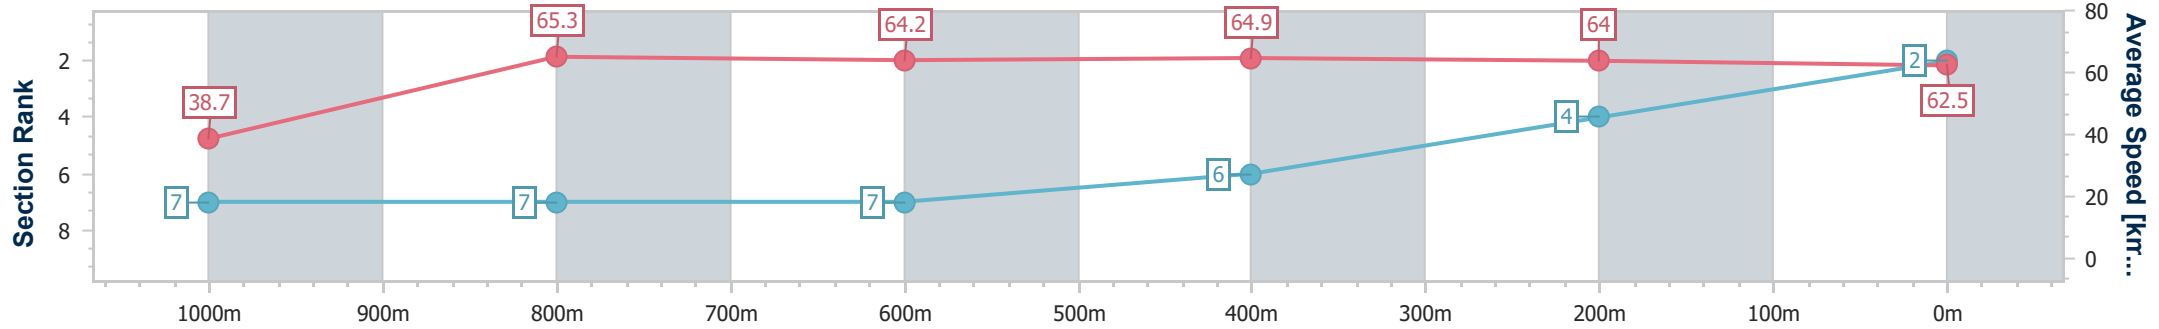

Horse/Jockey Name	Carravilla
Final Rank	2
Fastest Section Time (Section)	0:09.31 (Overall)
Top Speed [km/h] (Section)	66.4 (1000m)
Race State	Finished

Ipswich QLD Professional
Race 3: BELLBOWRIE DISTRICT PROBUS CLUB QTIS Three-Year-Old Handicap - 1100m

26 September 2024 - 13:58

Track Rating: Good 4, Weather: Fine, Rail Position: +5m Entire

Section	Overall	1000m	800m	600m	400m	200m
Section Times	1:05.48 [2] (0:09.31)	0:56.17 [7] (0:11.03)	0:45.14 [7] (0:11.21)	0:33.93 [7] (0:11.14)	0:22.79 [6] (0:11.28)	0:11.51 [4] (0:11.51)
Average Speed [km/h]	38.7	65.3	64.2	64.9	64.0	62.5
Top Speed [km/h]	62.8	66.4	66.0	65.9	65.3	63.8
Avg. Dist. to Rail [m]	7.3	0.4	0.3	0.7	2.0	3.7
Avg. Stride Freq. [Hz]	2.2	2.4	2.3	2.4	2.4	2.4
Avg. Stride Length [m]	4.9	7.5	7.7	7.6	7.4	7.2

- [ ] Ranking at each section and finish
- -.-.- No data available at this section
- NA No data available