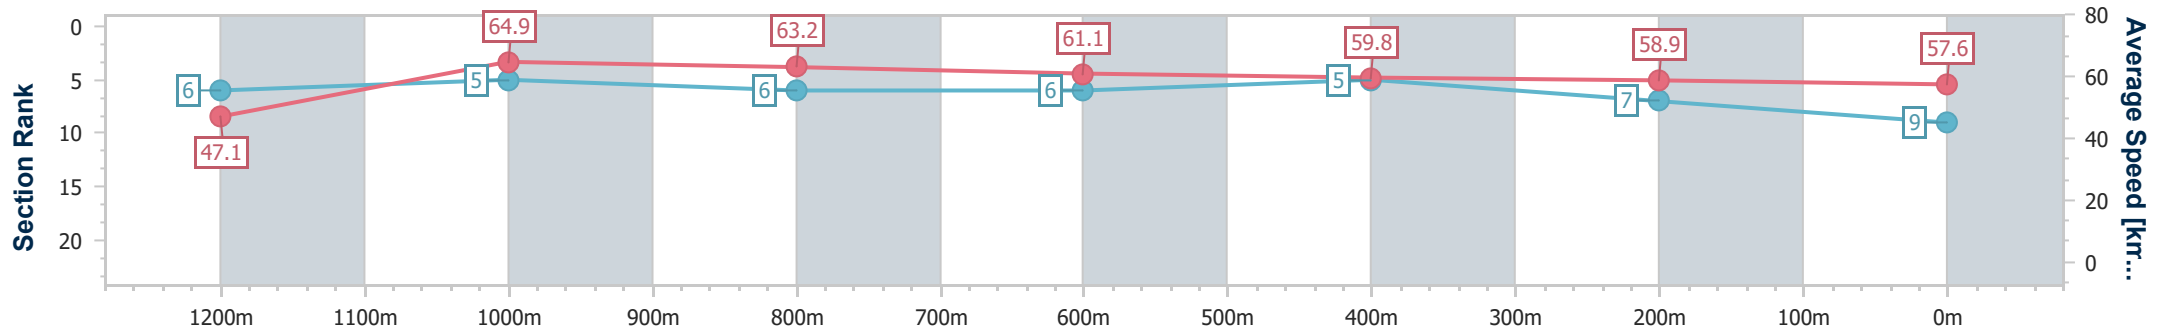

Ipswich QLD Professional

Race 4: IMPERIAL RACING Maiden Plate - 1350m

26 September 2024 - 14:36

Track Rating: Good 4, Weather: Fine, Rail Position: +5m Entire

Section	Overall	1200m	1000m	800m	600m	400m	200m
Section Times	1:22.57 [9] (0:11.49)	1:11.08 [6] (0:11.15)	0:59.93 [5] (0:11.41)	0:48.52 [6] (0:11.80)	0:36.72 [6] (0:11.98)	0:24.74 [5] (0:12.24)	0:12.50 [7] (0:12.50)
Average Speed [km/h]	47.1	64.9	63.2	61.1	59.8	58.9	57.6
Top Speed [km/h]	65.0	66.1	64.0	63.3	62.6	62.5	58.6
Avg. Dist. to Rail [m]	9.0	3.1	1.2	0.6	0.7	0.9	3.0
Avg. Stride Freq. [Hz]	2.3	2.4	2.4	2.3	2.3	2.3	2.3
Avg. Stride Length [m]	5.8	7.4	7.3	7.2	7.2	7.0	6.9