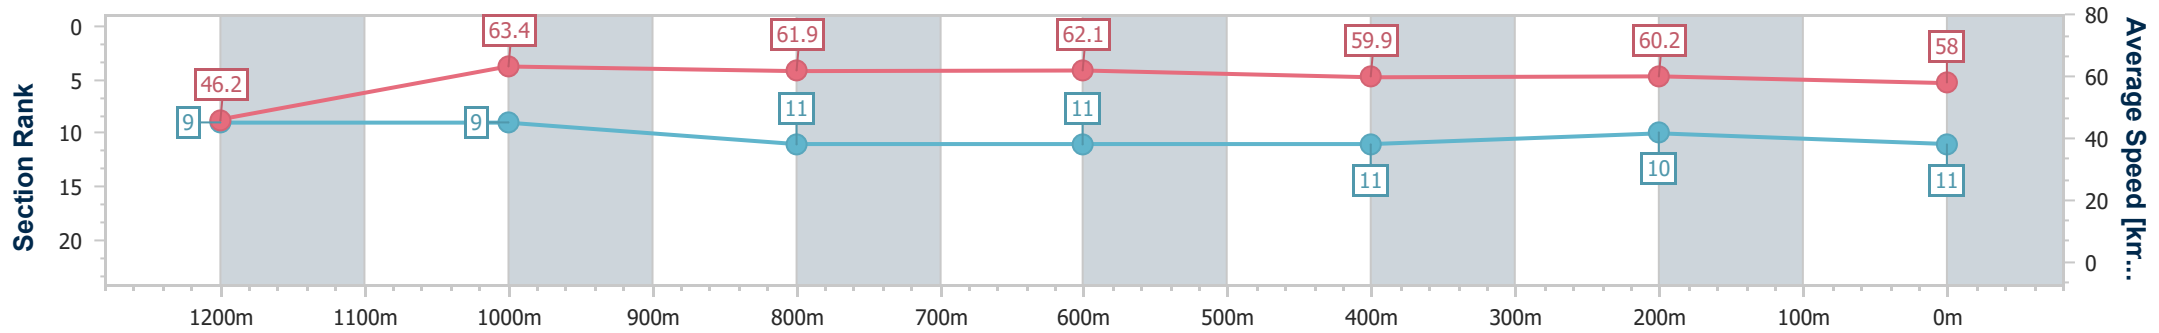

Ipswich QLD Professional

Race 4: IMPERIAL RACING Maiden Plate - 1350m

26 September 2024 - 14:36

Track Rating: Good 4, Weather: Fine, Rail Position: +5m Entire

Section	Overall	1200m	1000m	800m	600m	400m	200m
Section Times	1:22.74 [11] (0:11.66)	1:11.08 [9] (0:11.39)	0:59.69 [9] (0:11.67)	0:48.02 [11] (0:11.62)	0:36.40 [11] (0:12.01)	0:24.39 [11] (0:11.98)	0:12.41 [10] (0:12.41)
Average Speed [km/h]	46.2	63.4	61.9	62.1	59.9	60.2	58.0
Top Speed [km/h]	63.6	65.8	63.7	63.8	61.3	60.7	59.6
Avg. Dist. to Rail [m]	2.6	1.7	2.3	0.4	0.3	1.7	5.2
Avg. Stride Freq. [Hz]	2.2	2.3	2.3	2.3	2.2	2.3	2.2
Avg. Stride Length [m]	6.0	7.6	7.6	7.6	7.5	7.4	7.3

- [] Ranking at each section and finish
- .-.- No data available at this section
- NA No data available

Horse/Jockey Name	Ain'tnosaint
Final Rank	12
Fastest Section Time (Section)	0:11.33 (1200m)
Top Speed [km/h] (Section)	65.3 (1200m)
Race State	Finished