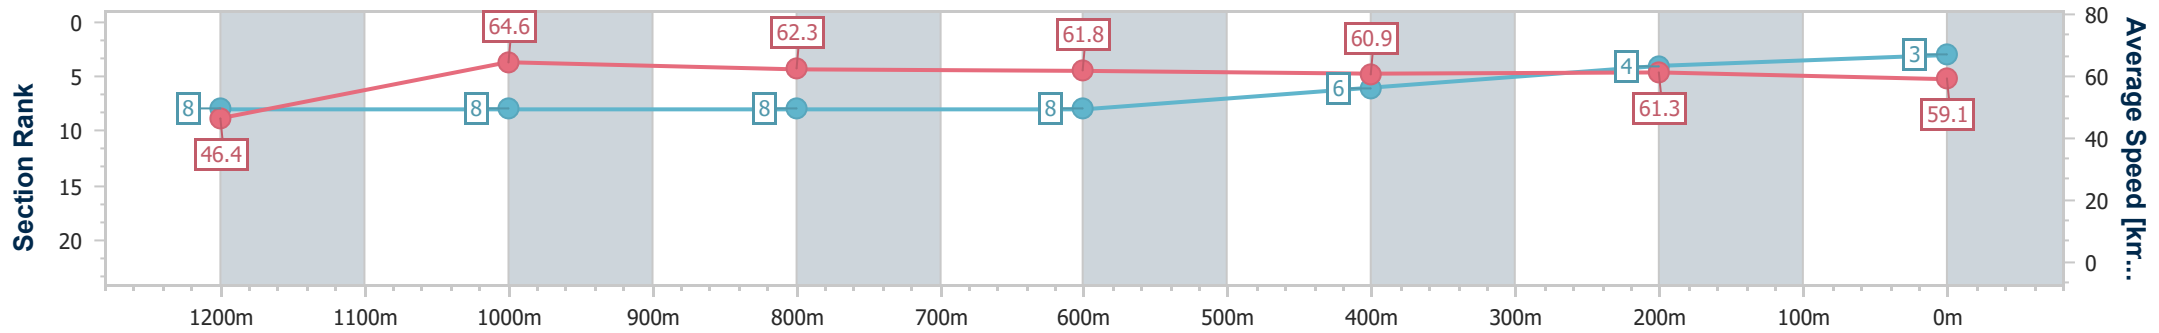

Ipswich QLD Professional

Race 4: IMPERIAL RACING Maiden Plate - 1350m

26 September 2024 - 14:36

Track Rating: Good 4, Weather: Fine, Rail Position: +5m Entire

Section	Overall	1200m	1000m	800m	600m	400m	200m
Section Times	1:21.86 [3] (0:11.62)	1:10.24 [8] (0:11.21)	0:59.03 [8] (0:11.57)	0:47.46 [8] (0:11.67)	0:35.79 [8] (0:11.85)	0:23.94 [6] (0:11.77)	0:12.17 [4] (0:12.17)
Average Speed [km/h]	46.4	64.6	62.3	61.8	60.9	61.3	59.1
Top Speed [km/h]	63.8	67.0	63.5	63.4	62.2	62.2	60.6
Avg. Dist. to Rail [m]	4.3	1.5	1.4	0.6	0.8	0.5	0.9
Avg. Stride Freq. [Hz]	2.2	2.3	2.2	2.2	2.2	2.2	2.2
Avg. Stride Length [m]	5.9	7.7	7.7	7.8	7.6	7.6	7.4

- [] Ranking at each section and finish
- .-.- No data available at this section
- NA No data available

Horse/Jockey Name	Argerich
Final Rank	4
Fastest Section Time (Section)	0:11.46 (800m)
Top Speed [km/h] (Section)	64.6 (1200m)
Race State	Finished