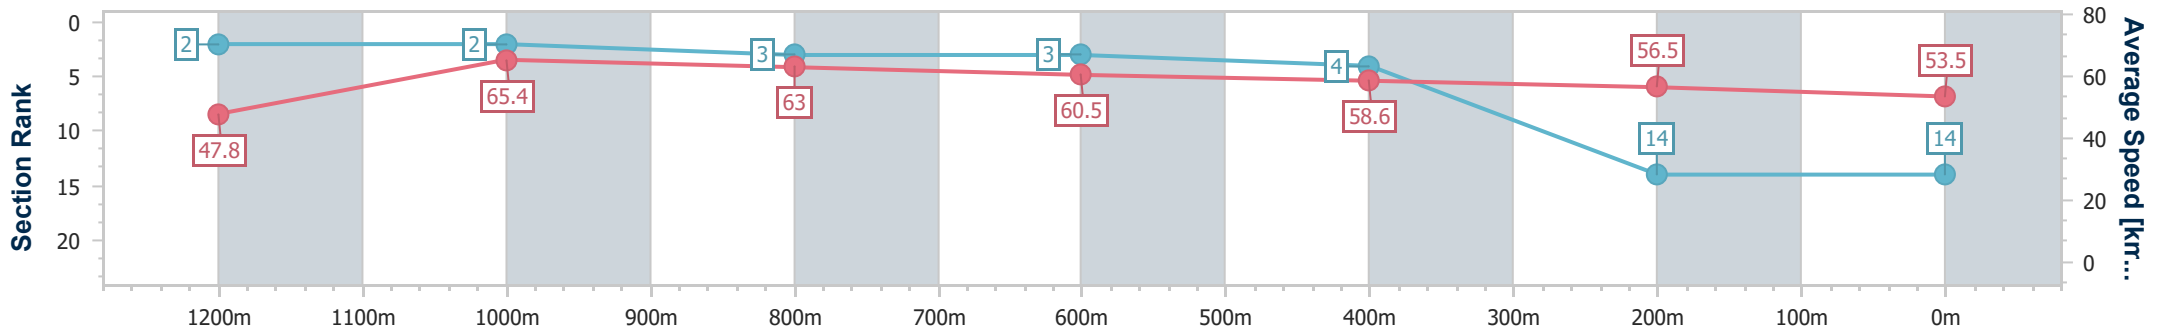

Ipswich QLD Professional

Race 4: IMPERIAL RACING Maiden Plate - 1350m

26 September 2024 - 14:36

Track Rating: Good 4, Weather: Fine, Rail Position: +5m Entire

Section	Overall	1200m	1000m	800m	600m	400m	200m
Section Times	1:23.93 [14] (0:11.26)	1:12.67 [2] (0:11.01)	1:01.66 [2] (0:11.46)	0:50.20 [3] (0:11.82)	0:38.38 [3] (0:12.21)	0:26.17 [4] (0:12.71)	0:13.46 [14] (0:13.46)
Average Speed [km/h]	47.8	65.4	63.0	60.5	58.6	56.5	53.5
Top Speed [km/h]	66.2	66.8	64.6	61.9	59.2	58.4	55.1
Avg. Dist. to Rail [m]	5.2	1.9	0.4	1.0	1.3	1.2	1.5
Avg. Stride Freq. [Hz]	2.4	2.5	2.4	2.3	2.3	2.3	2.3
Avg. Stride Length [m]	5.7	7.3	7.2	7.2	6.9	6.7	6.5

- [] Ranking at each section and finish
- .-.- No data available at this section
- NA No data available