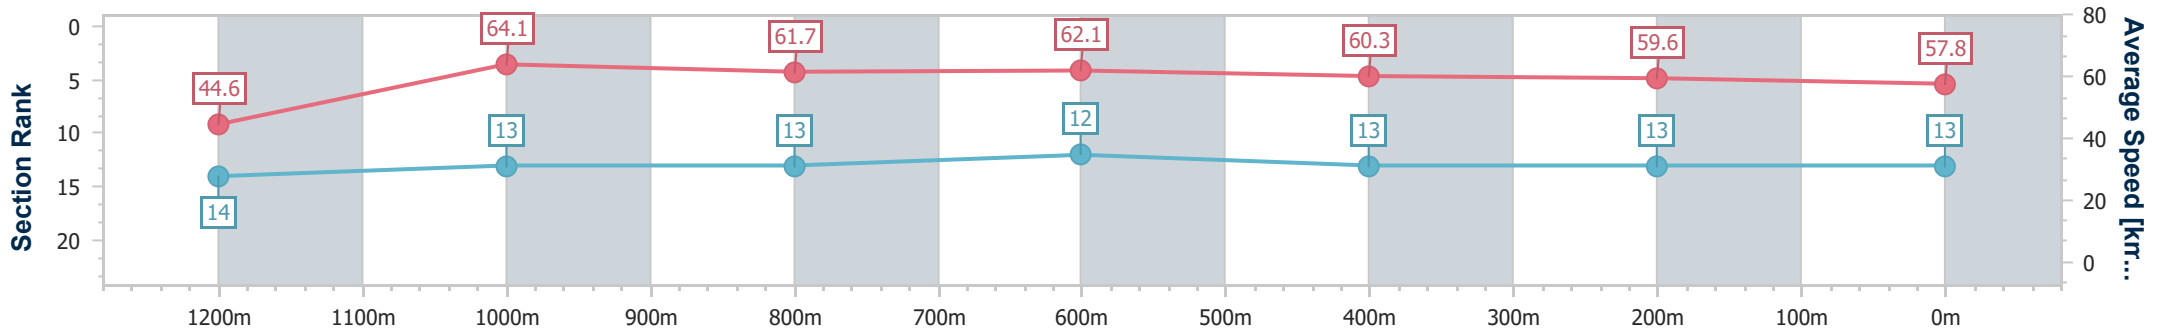

- [] Ranking at each section and finish
- .-.- No data available at this section
- NA No data available

Horse/Jockey Name	Sunchelle
Final Rank	13
Fastest Section Time (Section)	0:11.22 (1200m)
Top Speed [km/h] (Section)	65.9 (1200m)
Race State	Finished

Ipswich QLD Professional

Race 4: IMPERIAL RACING Maiden Plate - 1350m

26 September 2024 - 14:36

Track Rating: Good 4, Weather: Fine, Rail Position: +5m Entire

Section	Overall	1200m	1000m	800m	600m	400m	200m
Section Times	1:22.93 [13] (0:12.17)	1:10.76 [14] (0:11.22)	0:59.54 [13] (0:11.65)	0:47.89 [13] (0:11.56)	0:36.33 [12] (0:11.86)	0:24.47 [13] (0:12.01)	0:12.46 [13] (0:12.46)
Average Speed [km/h]	44.6	64.1	61.7	62.1	60.3	59.6	57.8
Top Speed [km/h]	64.5	65.9	62.4	63.1	61.3	60.7	59.2
Avg. Dist. to Rail [m]	4.5	0.5	0.3	0.8	1.1	0.9	0.4
Avg. Stride Freq. [Hz]	2.1	2.4	2.3	2.3	2.3	2.3	2.2
Avg. Stride Length [m]	5.9	7.6	7.5	7.5	7.4	7.3	7.3