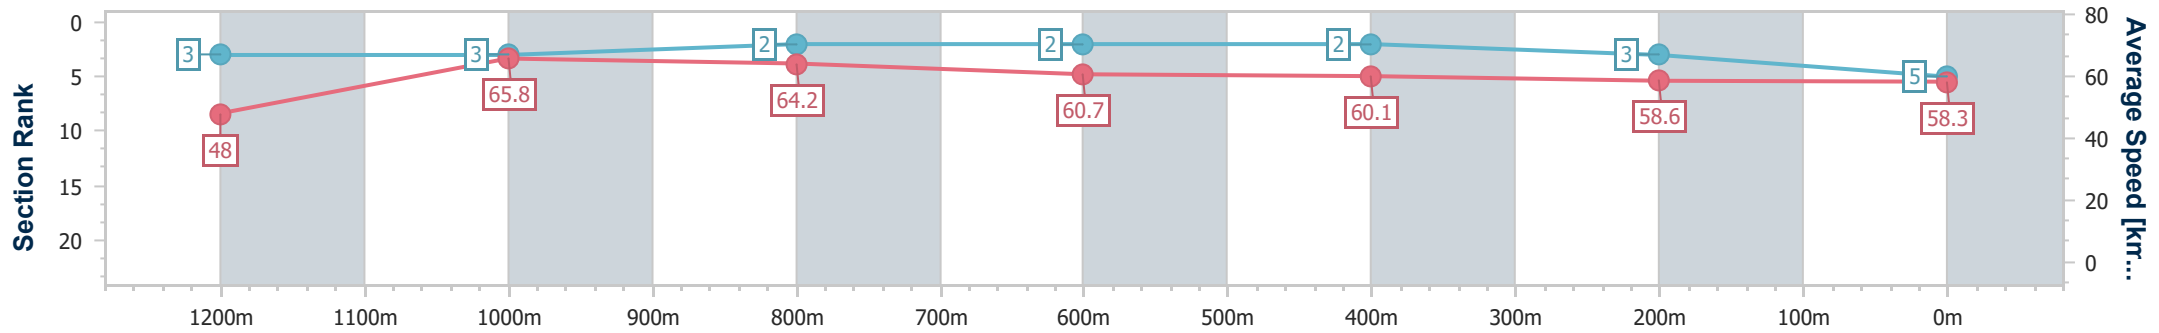

Ipswich QLD Professional

Race 4: IMPERIAL RACING Maiden Plate - 1350m

26 September 2024 - 14:36

Track Rating: Good 4, Weather: Fine, Rail Position: +5m Entire

Section	Overall	1200m	1000m	800m	600m	400m	200m
Section Times	1:21.95 [5] (0:11.28)	1:10.67 [3] (0:11.00)	0:59.67 [3] (0:11.25)	0:48.42 [2] (0:11.83)	0:36.59 [2] (0:11.98)	0:24.61 [2] (0:12.23)	0:12.38 [3] (0:12.38)
Average Speed [km/h]	48.0	65.8	64.2	60.7	60.1	58.6	58.3
Top Speed [km/h]	66.2	67.2	66.6	63.1	60.9	59.6	59.1
Avg. Dist. to Rail [m]	7.9	4.7	1.4	0.3	0.3	0.5	0.5
Avg. Stride Freq. [Hz]	2.5	2.6	2.5	2.4	2.4	2.3	2.3
Avg. Stride Length [m]	5.4	7.1	7.2	7.1	7.1	6.9	7.0