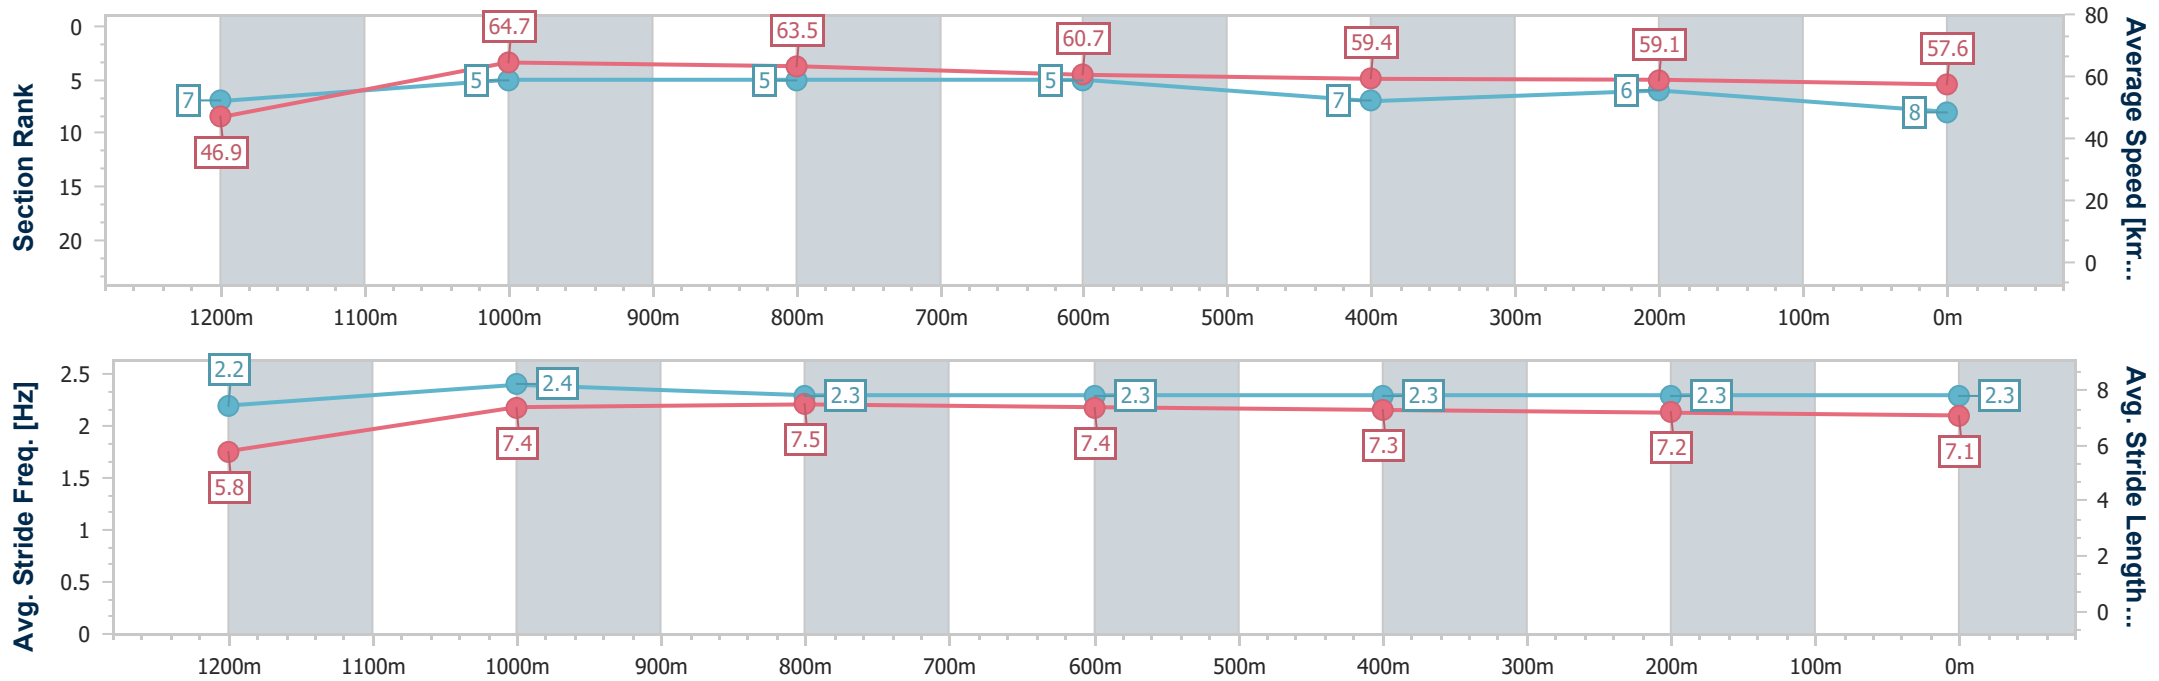

Ipswich QLD Professional

Race 4: IMPERIAL RACING Maiden Plate - 1350m

26 September 2024 - 14:36

Track Rating: Good 4, Weather: Fine, Rail Position: +5m Entire

Section	Overall	1200m	1000m	800m	600m	400m	200m
Section Times	1:22.56 [8] (0:11.51)	1:11.05 [7] (0:11.13)	0:59.92 [5] (0:11.34)	0:48.58 [5] (0:11.82)	0:36.76 [5] (0:12.12)	0:24.64 [7] (0:12.14)	0:12.50 [6] (0:12.50)
Average Speed [km/h]	46.9	64.7	63.5	60.7	59.4	59.1	57.6
Top Speed [km/h]	64.0	65.9	64.4	62.3	60.1	60.0	58.9
Avg. Dist. to Rail [m]	0.8	0.7	0.4	0.4	0.4	0.4	1.5
Avg. Stride Freq. [Hz]	2.2	2.4	2.3	2.3	2.3	2.3	2.3
Avg. Stride Length [m]	5.8	7.4	7.5	7.4	7.3	7.2	7.1

- [] Ranking at each section and finish
- .-.- No data available at this section
- NA No data available

Horse/Jockey Name	Pumicestone Road
Final Rank	9
Fastest Section Time (Section)	0:11.15 (1200m)
Top Speed [km/h] (Section)	66.1 (1200m)
Race State	Finished