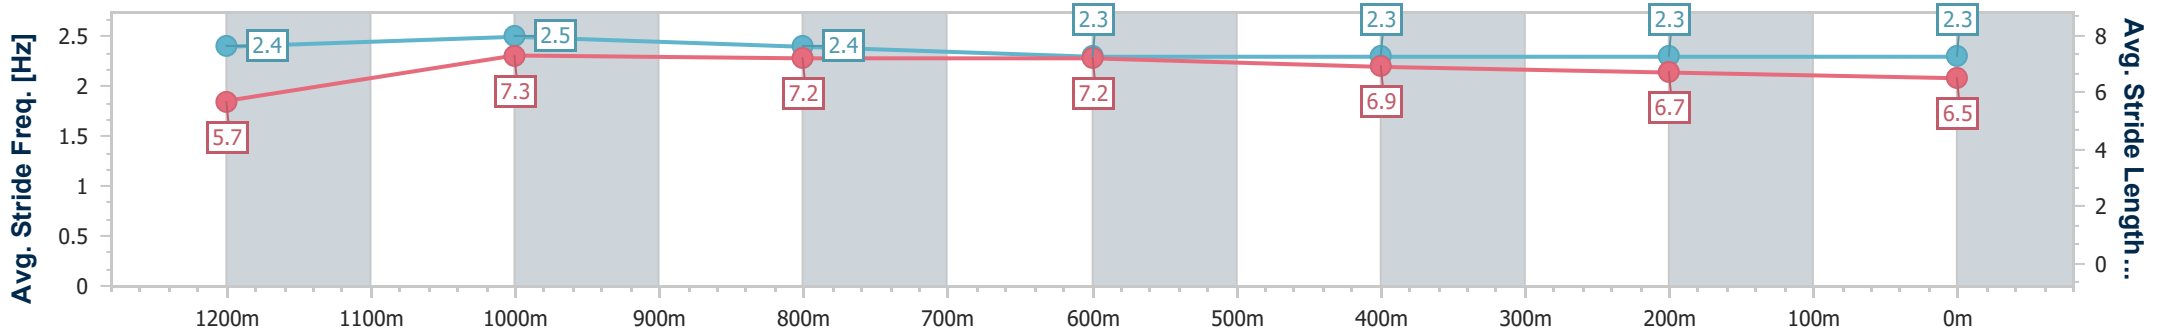

Ipswich QLD Professional

Race 4: IMPERIAL RACING Maiden Plate - 1350m

26 September 2024 - 14:36

Track Rating: Good 4, Weather: Fine, Rail Position: +5m Entire

Section	Overall	1200m	1000m	800m	600m	400m	200m
Section Times	1:23.93 [14] (0:11.26)	1:12.67 [2] (0:11.01)	1:01.66 [2] (0:11.46)	0:50.20 [3] (0:11.82)	0:38.38 [3] (0:12.21)	0:26.17 [4] (0:12.71)	0:13.46 [14] (0:13.46)
Average Speed [km/h]	47.8	65.4	63.0	60.5	58.6	56.5	53.5
Top Speed [km/h]	66.2	66.8	64.6	61.9	59.2	58.4	55.1
Avg. Dist. to Rail [m]	5.2	1.9	0.4	1.0	1.3	1.2	1.5
Avg. Stride Freq. [Hz]	2.4	2.5	2.4	2.3	2.3	2.3	2.3
Avg. Stride Length [m]	5.7	7.3	7.2	7.2	6.9	6.7	6.5

- [] Ranking at each section and finish
- .-.- No data available at this section
- NA No data available