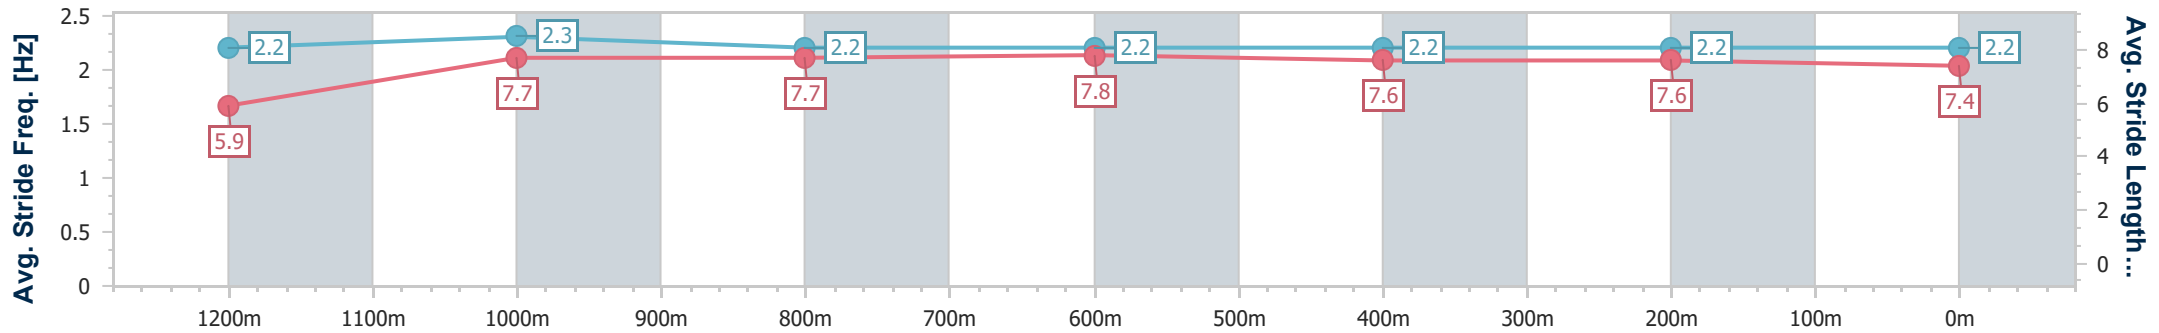

Ipswich QLD Professional

Race 4: IMPERIAL RACING Maiden Plate - 1350m

26 September 2024 - 14:36

Track Rating: Good 4, Weather: Fine, Rail Position: +5m Entire

Section	Overall	1200m	1000m	800m	600m	400m	200m
Section Times	1:21.86 [3] (0:11.62)	1:10.24 [8] (0:11.21)	0:59.03 [8] (0:11.57)	0:47.46 [8] (0:11.67)	0:35.79 [8] (0:11.85)	0:23.94 [6] (0:11.77)	0:12.17 [4] (0:12.17)
Average Speed [km/h]	46.4	64.6	62.3	61.8	60.9	61.3	59.1
Top Speed [km/h]	63.8	67.0	63.5	63.4	62.2	62.2	60.6
Avg. Dist. to Rail [m]	4.3	1.5	1.4	0.6	0.8	0.5	0.9
Avg. Stride Freq. [Hz]	2.2	2.3	2.2	2.2	2.2	2.2	2.2
Avg. Stride Length [m]	5.9	7.7	7.7	7.8	7.6	7.6	7.4

- [] Ranking at each section and finish
- .-.- No data available at this section
- NA No data available

Horse/Jockey Name	Argerich
Final Rank	4
Fastest Section Time (Section)	0:11.46 (800m)
Top Speed [km/h] (Section)	64.6 (1200m)
Race State	Finished