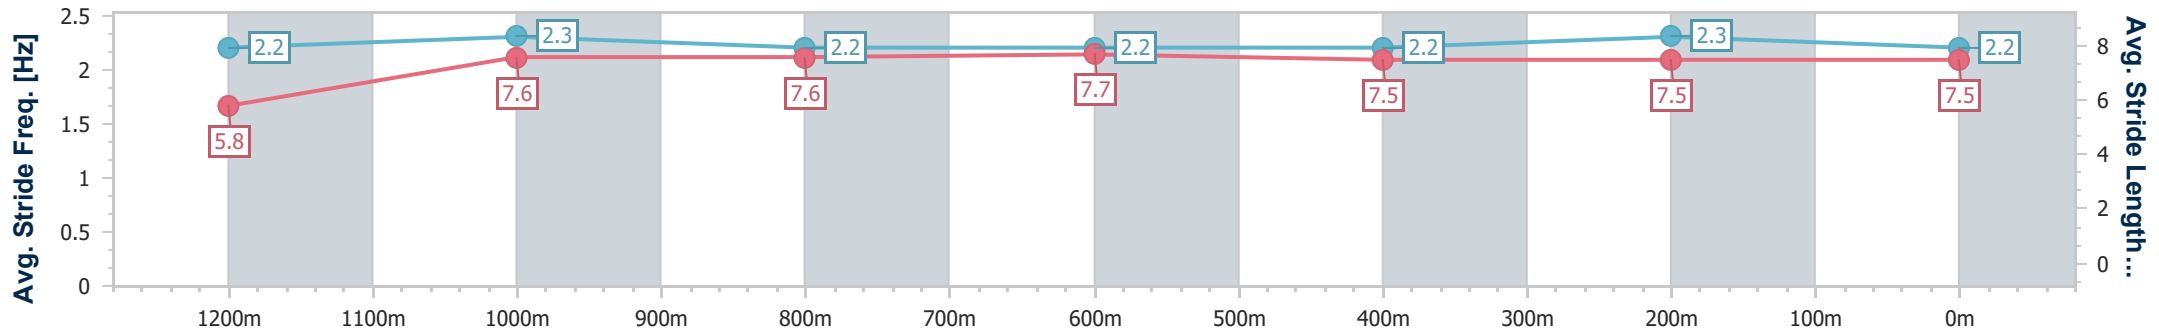

Ipswich QLD Professional

Race 4: IMPERIAL RACING Maiden Plate - 1350m

26 September 2024 - 14:36

Track Rating: Good 4, Weather: Fine, Rail Position: +5m Entire

Section	Overall	1200m	1000m	800m	600m	400m	200m
Section Times	1:22.47 [7] (0:11.82)	1:10.65 [11] (0:11.42)	0:59.23 [12] (0:11.73)	0:47.50 [12] (0:11.66)	0:35.84 [13] (0:11.96)	0:23.88 [14] (0:11.82)	0:12.06 [11] (0:12.06)
Average Speed [km/h]	45.7	63.0	61.6	61.8	60.2	61.0	59.6
Top Speed [km/h]	62.9	64.7	62.7	62.2	61.7	62.2	60.5
Avg. Dist. to Rail [m]	5.8	1.2	0.7	0.2	0.4	1.5	1.7
Avg. Stride Freq. [Hz]	2.2	2.3	2.2	2.2	2.2	2.3	2.2
Avg. Stride Length [m]	5.8	7.6	7.6	7.7	7.5	7.5	7.5