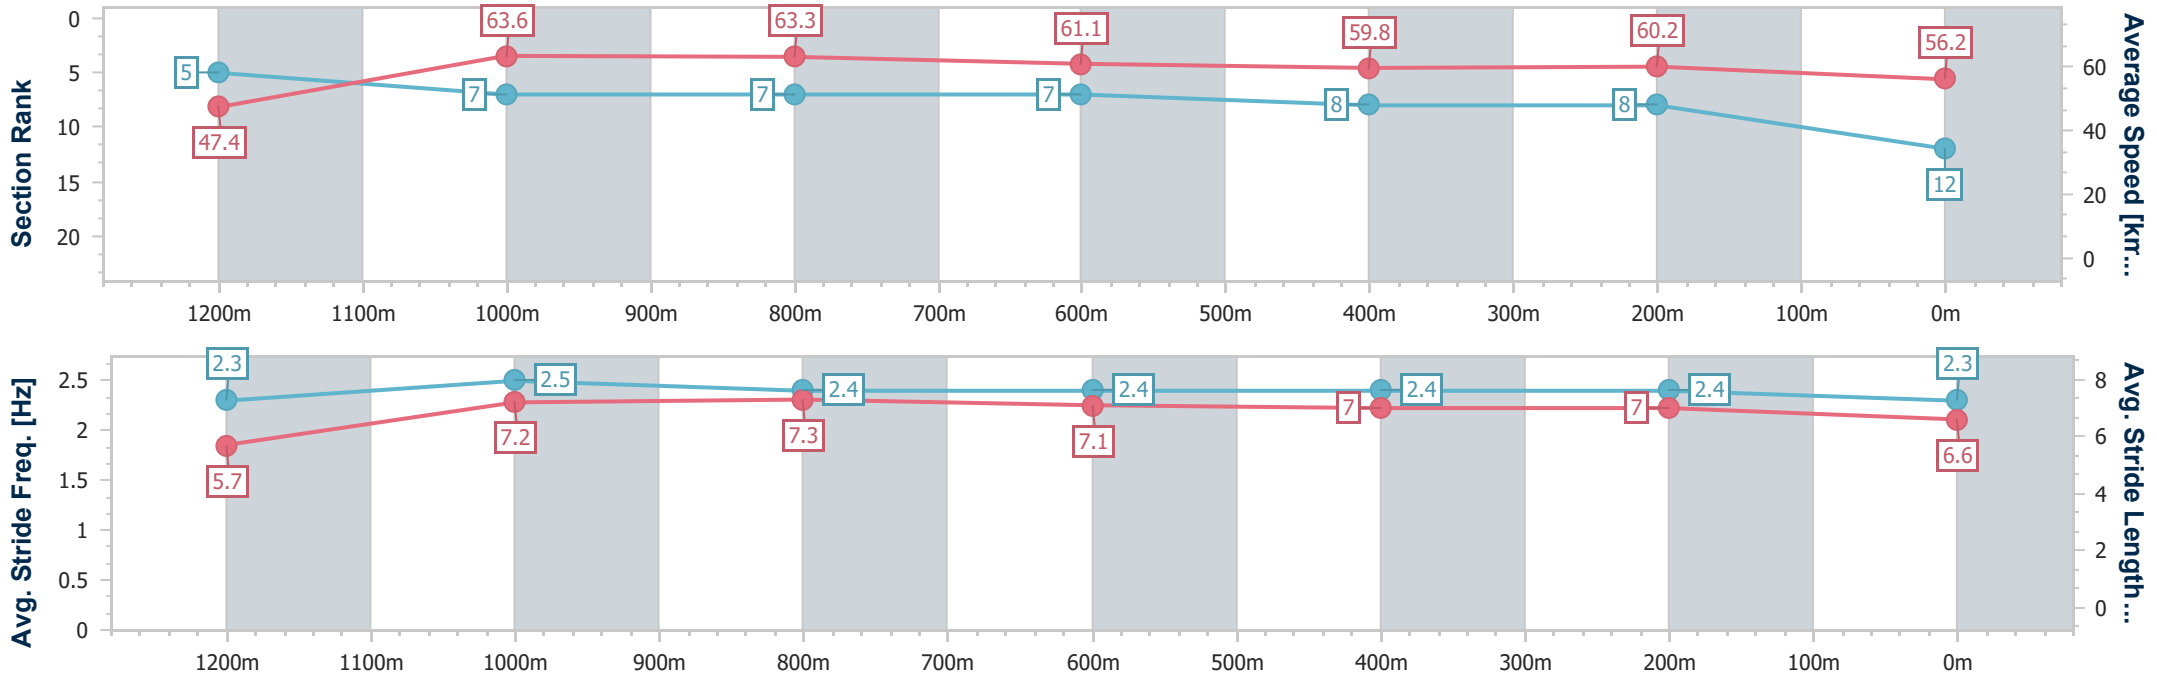

- [] Ranking at each section and finish
- .-.- No data available at this section
- NA No data available

Horse/Jockey Name	Ain'tnosaint
Final Rank	12
Fastest Section Time (Section)	0:11.33 (1200m)
Top Speed [km/h] (Section)	65.3 (1200m)
Race State	Finished

Ipswich QLD Professional

Race 4: IMPERIAL RACING Maiden Plate - 1350m

26 September 2024 - 14:36

Track Rating: Good 4, Weather: Fine, Rail Position: +5m Entire

Section	Overall	1200m	1000m	800m	600m	400m	200m
Section Times	1:22.89 [12] (0:11.43)	1:11.46 [5] (0:11.33)	1:00.13 [7] (0:11.42)	0:48.71 [7] (0:11.80)	0:36.91 [7] (0:12.06)	0:24.85 [8] (0:12.04)	0:12.81 [8] (0:12.81)
Average Speed [km/h]	47.4	63.6	63.3	61.1	59.8	60.2	56.2
Top Speed [km/h]	64.5	65.3	64.0	62.4	61.0	61.3	58.8
Avg. Dist. to Rail [m]	1.5	0.8	1.1	0.8	1.0	1.9	3.8
Avg. Stride Freq. [Hz]	2.3	2.5	2.4	2.4	2.4	2.4	2.3
Avg. Stride Length [m]	5.7	7.2	7.3	7.1	7.0	7.0	6.6

- [] Ranking at each section and finish
- .-.- No data available at this section
- NA No data available

Horse/Jockey Name	Sunchelle
Final Rank	13
Fastest Section Time (Section)	0:11.22 (1200m)
Top Speed [km/h] (Section)	65.9 (1200m)
Race State	Finished

Ipswich QLD Professional

Race 4: IMPERIAL RACING Maiden Plate - 1350m

26 September 2024 - 14:36

Track Rating: Good 4, Weather: Fine, Rail Position: +5m Entire

Section	Overall	1200m	1000m	800m	600m	400m	200m
Section Times	1:22.93 [13] (0:12.17)	1:10.76 [14] (0:11.22)	0:59.54 [13] (0:11.65)	0:47.89 [13] (0:11.56)	0:36.33 [12] (0:11.86)	0:24.47 [13] (0:12.01)	0:12.46 [13] (0:12.46)
Average Speed [km/h]	44.6	64.1	61.7	62.1	60.3	59.6	57.8
Top Speed [km/h]	64.5	65.9	62.4	63.1	61.3	60.7	59.2
Avg. Dist. to Rail [m]	4.5	0.5	0.3	0.8	1.1	0.9	0.4
Avg. Stride Freq. [Hz]	2.1	2.4	2.3	2.3	2.3	2.3	2.2
Avg. Stride Length [m]	5.9	7.6	7.5	7.5	7.4	7.3	7.3