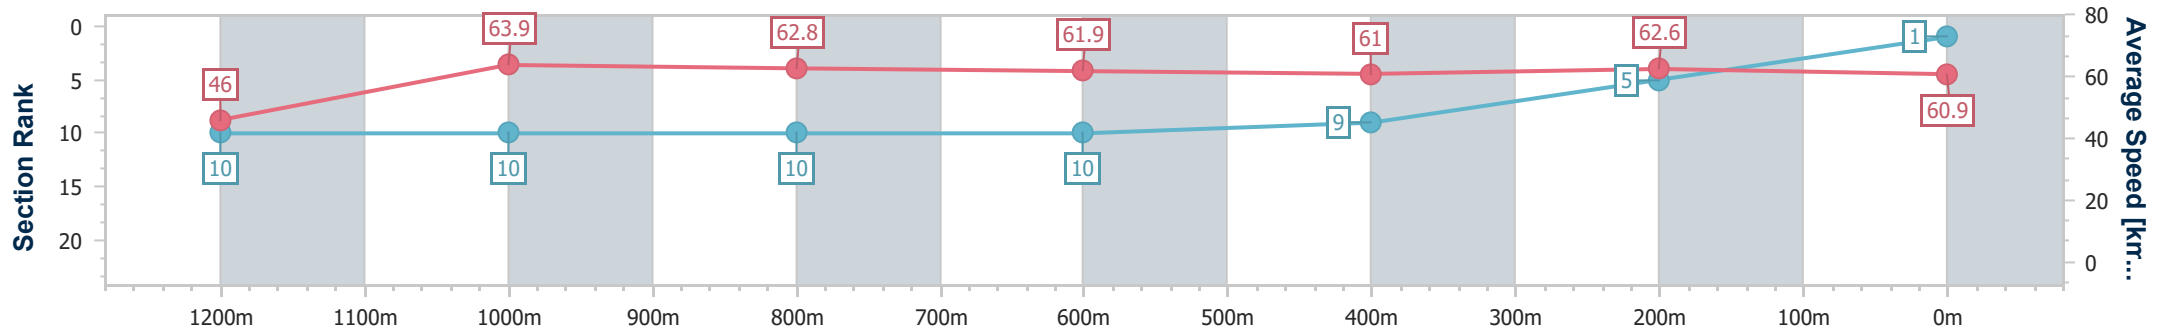

Ipswich QLD Professional

Race 4: IMPERIAL RACING Maiden Plate - 1350m

26 September 2024 - 14:36

Track Rating: Good 4, Weather: Fine, Rail Position: +5m Entire

Section	Overall	1200m	1000m	800m	600m	400m	200m
Section Times	1:21.57 [1] (0:11.75)	1:09.82 [10] (0:11.31)	0:58.51 [10] (0:11.56)	0:46.95 [10] (0:11.67)	0:35.28 [10] (0:11.87)	0:23.41 [9] (0:11.60)	0:11.81 [5] (0:11.81)
Average Speed [km/h]	46.0	63.9	62.8	61.9	61.0	62.6	60.9
Top Speed [km/h]	63.2	65.6	63.1	63.5	62.2	63.3	62.7
Avg. Dist. to Rail [m]	10.5	3.1	2.4	0.9	1.6	3.1	3.4
Avg. Stride Freq. [Hz]	2.2	2.3	2.2	2.2	2.2	2.3	2.3
Avg. Stride Length [m]	6.0	7.8	7.8	7.8	7.7	7.6	7.3