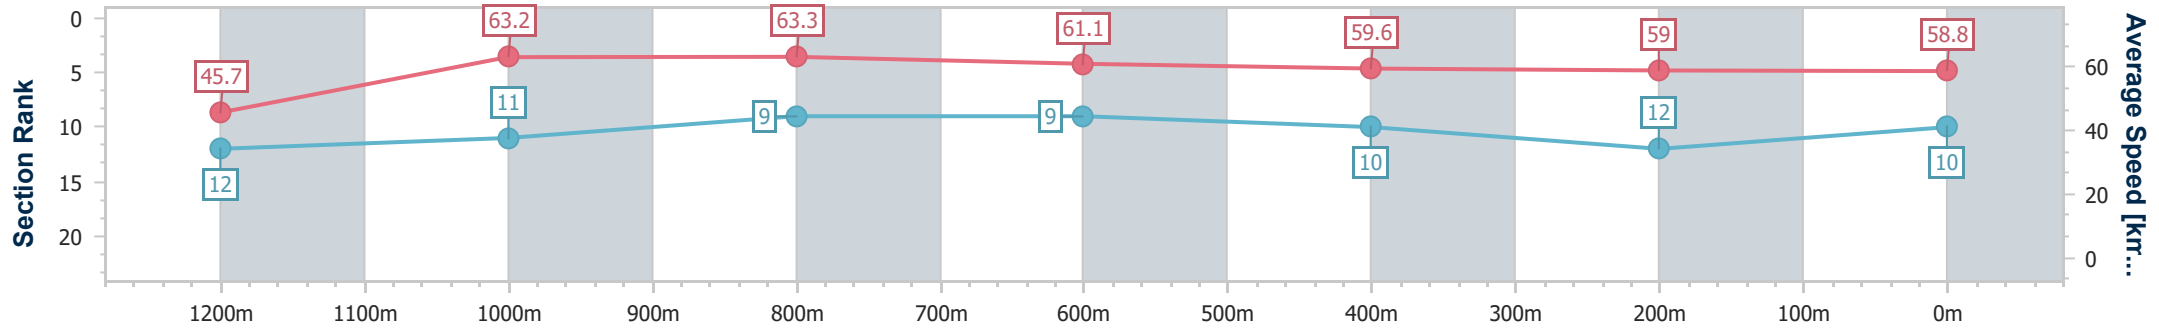

Ipswich QLD Professional

Race 4: IMPERIAL RACING Maiden Plate - 1350m

26 September 2024 - 14:36

Track Rating: Good 4, Weather: Fine, Rail Position: +5m Entire

Section	Overall	1200m	1000m	800m	600m	400m	200m
Section Times	1:22.68 [10] (0:11.84)	1:10.84 [12] (0:11.36)	0:59.48 [11] (0:11.37)	0:48.11 [9] (0:11.68)	0:36.43 [9] (0:12.03)	0:24.40 [10] (0:12.16)	0:12.24 [12] (0:12.24)
Average Speed [km/h]	45.7	63.2	63.3	61.1	59.6	59.0	58.8
Top Speed [km/h]	63.2	64.8	64.5	63.5	61.0	61.0	60.6
Avg. Dist. to Rail [m]	0.5	0.4	0.5	1.2	1.5	1.1	1.2
Avg. Stride Freq. [Hz]	2.2	2.3	2.3	2.3	2.3	2.3	2.3
Avg. Stride Length [m]	6.0	7.6	7.6	7.4	7.3	7.2	7.1