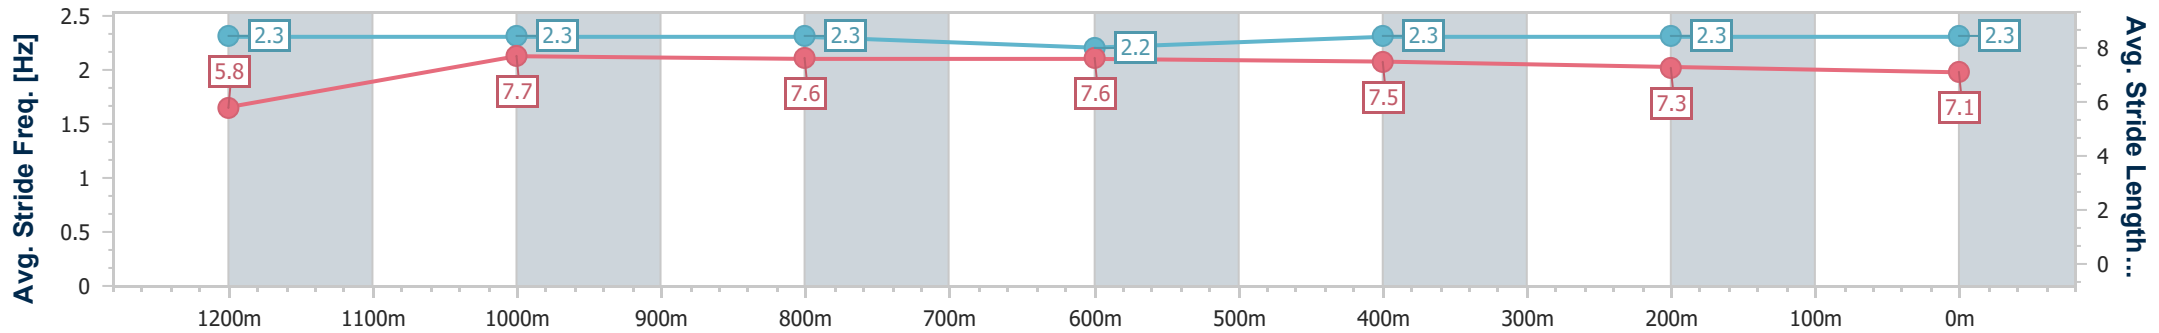

Ipswich QLD Professional

Race 4: IMPERIAL RACING Maiden Plate - 1350m

26 September 2024 - 14:36

Track Rating: Good 4, Weather: Fine, Rail Position: +5m Entire

Section	Overall	1200m	1000m	800m	600m	400m	200m
Section Times	1:21.67 [2] (0:11.41)	1:10.26 [4] (0:11.19)	0:59.07 [4] (0:11.32)	0:47.75 [4] (0:11.74)	0:36.01 [4] (0:11.88)	0:24.13 [3] (0:11.79)	0:12.34 [1] (0:12.34)
Average Speed [km/h]	47.2	64.7	63.7	61.5	60.5	61.5	58.4
Top Speed [km/h]	66.0	66.7	65.0	62.5	62.7	62.5	60.9
Avg. Dist. to Rail [m]	2.9	2.1	1.2	0.7	0.5	1.4	1.5
Avg. Stride Freq. [Hz]	2.3	2.3	2.3	2.2	2.3	2.3	2.3
Avg. Stride Length [m]	5.8	7.7	7.6	7.6	7.5	7.3	7.1