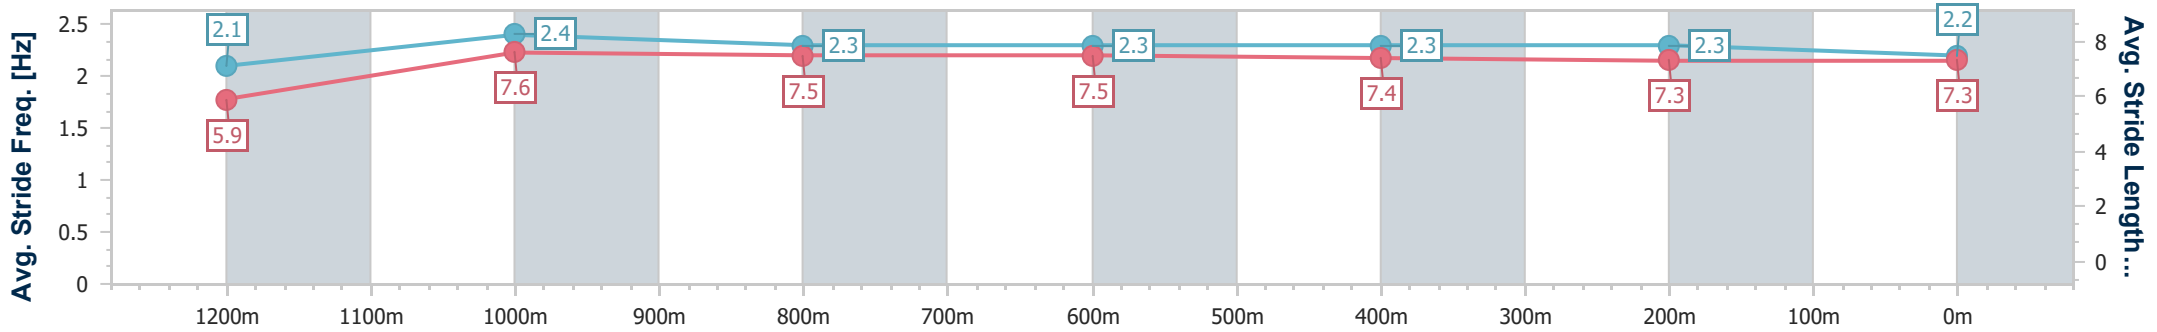

- [] Ranking at each section and finish
- .-.- No data available at this section
- NA No data available

Horse/Jockey Name	Sunchelle
Final Rank	13
Fastest Section Time (Section)	0:11.22 (1200m)
Top Speed [km/h] (Section)	65.9 (1200m)
Race State	Finished

Ipswich QLD Professional

Race 4: IMPERIAL RACING Maiden Plate - 1350m

26 September 2024 - 14:36

Track Rating: Good 4, Weather: Fine, Rail Position: +5m Entire

Section	Overall	1200m	1000m	800m	600m	400m	200m
Section Times	1:22.93 [13] (0:12.17)	1:10.76 [14] (0:11.22)	0:59.54 [13] (0:11.65)	0:47.89 [13] (0:11.56)	0:36.33 [12] (0:11.86)	0:24.47 [13] (0:12.01)	0:12.46 [13] (0:12.46)
Average Speed [km/h]	44.6	64.1	61.7	62.1	60.3	59.6	57.8
Top Speed [km/h]	64.5	65.9	62.4	63.1	61.3	60.7	59.2
Avg. Dist. to Rail [m]	4.5	0.5	0.3	0.8	1.1	0.9	0.4
Avg. Stride Freq. [Hz]	2.1	2.4	2.3	2.3	2.3	2.3	2.2
Avg. Stride Length [m]	5.9	7.6	7.5	7.5	7.4	7.3	7.3

- [] Ranking at each section and finish
- .-.- No data available at this section
- NA No data available

Horse/Jockey Name	Misty Gold
Final Rank	14
Fastest Section Time (Section)	0:11.01 (1200m)
Top Speed [km/h] (Section)	66.8 (1200m)
Race State	Finished

Ipswich QLD Professional

Race 4: IMPERIAL RACING Maiden Plate - 1350m

26 September 2024 - 14:36

Track Rating: Good 4, Weather: Fine, Rail Position: +5m Entire

Section	Overall	1200m	1000m	800m	600m	400m	200m
Section Times	1:23.93 [14] (0:11.26)	1:12.67 [2] (0:11.01)	1:01.66 [2] (0:11.46)	0:50.20 [3] (0:11.82)	0:38.38 [3] (0:12.21)	0:26.17 [4] (0:12.71)	0:13.46 [14] (0:13.46)
Average Speed [km/h]	47.8	65.4	63.0	60.5	58.6	56.5	53.5
Top Speed [km/h]	66.2	66.8	64.6	61.9	59.2	58.4	55.1
Avg. Dist. to Rail [m]	5.2	1.9	0.4	1.0	1.3	1.2	1.5
Avg. Stride Freq. [Hz]	2.4	2.5	2.4	2.3	2.3	2.3	2.3
Avg. Stride Length [m]	5.7	7.3	7.2	7.2	6.9	6.7	6.5