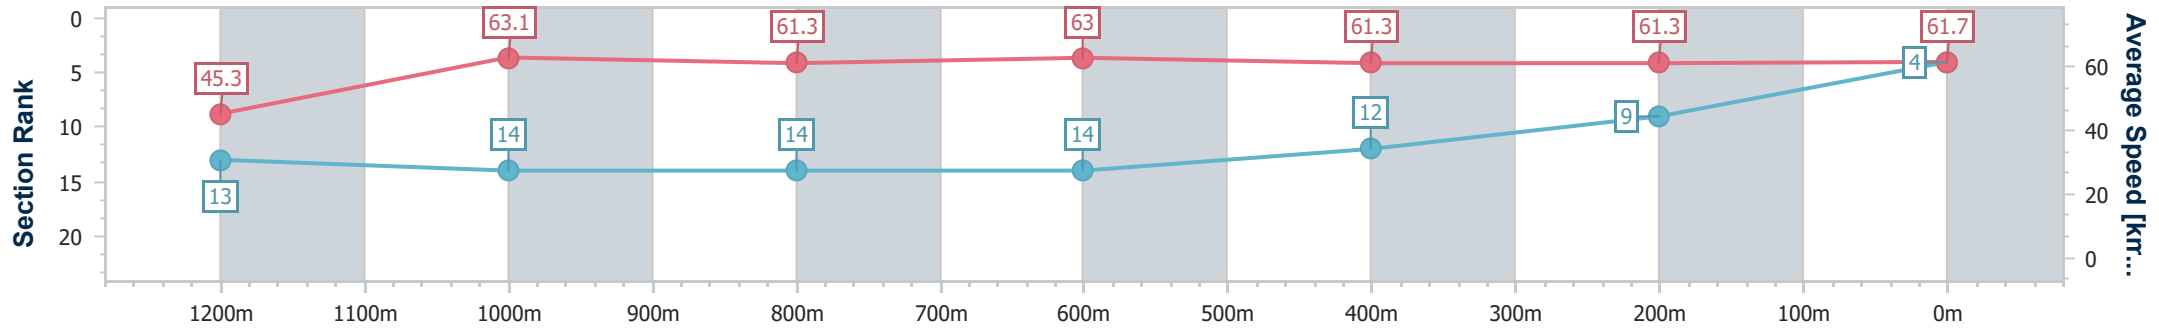

Ipswich QLD Professional

Race 4: IMPERIAL RACING Maiden Plate - 1350m

26 September 2024 - 14:36

Track Rating: Good 4, Weather: Fine, Rail Position: +5m Entire

Section	Overall	1200m	1000m	800m	600m	400m	200m
Section Times	1:21.90 [4] (0:11.92)	1:09.98 [13] (0:11.52)	0:58.46 [14] (0:11.77)	0:46.69 [14] (0:11.46)	0:35.23 [14] (0:11.76)	0:23.47 [12] (0:11.81)	0:11.66 [9] (0:11.66)
Average Speed [km/h]	45.3	63.1	61.3	63.0	61.3	61.3	61.7
Top Speed [km/h]	62.0	64.6	62.6	64.2	62.8	62.4	62.7
Avg. Dist. to Rail [m]	10.0	3.7	1.9	0.8	0.6	2.4	4.7
Avg. Stride Freq. [Hz]	2.4	2.5	2.4	2.4	2.4	2.4	2.4
Avg. Stride Length [m]	5.3	7.2	7.1	7.2	7.2	7.1	7.2