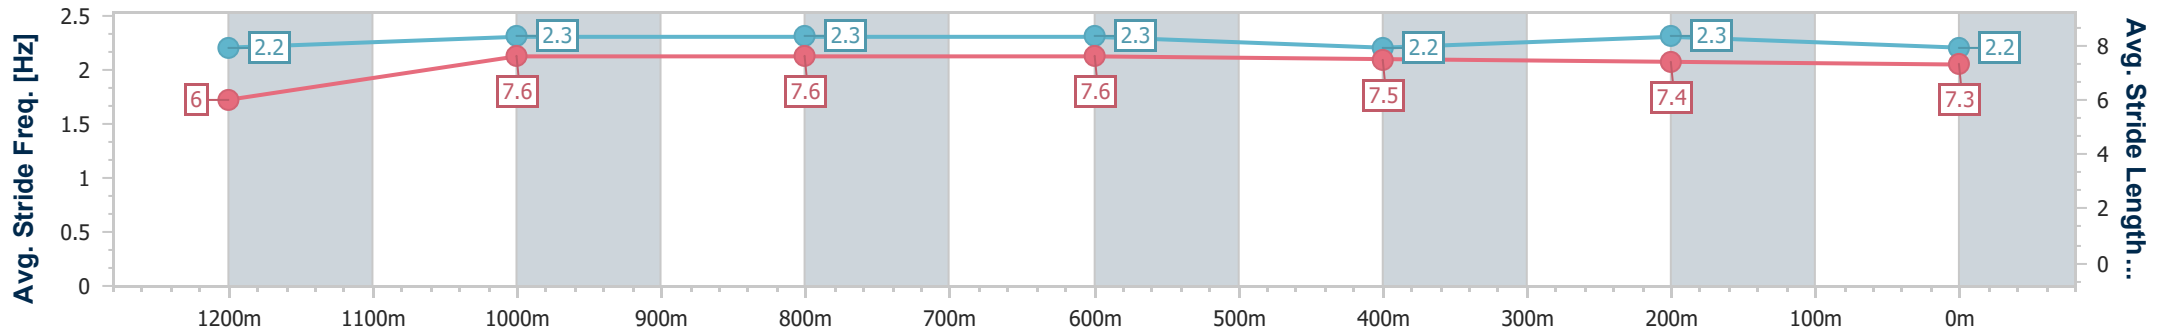

Ipswich QLD Professional

Race 4: IMPERIAL RACING Maiden Plate - 1350m

26 September 2024 - 14:36

Track Rating: Good 4, Weather: Fine, Rail Position: +5m Entire

Section	Overall	1200m	1000m	800m	600m	400m	200m
Section Times	1:22.74 [11] (0:11.66)	1:11.08 [9] (0:11.39)	0:59.69 [9] (0:11.67)	0:48.02 [11] (0:11.62)	0:36.40 [11] (0:12.01)	0:24.39 [11] (0:11.98)	0:12.41 [10] (0:12.41)
Average Speed [km/h]	46.2	63.4	61.9	62.1	59.9	60.2	58.0
Top Speed [km/h]	63.6	65.8	63.7	63.8	61.3	60.7	59.6
Avg. Dist. to Rail [m]	2.6	1.7	2.3	0.4	0.3	1.7	5.2
Avg. Stride Freq. [Hz]	2.2	2.3	2.3	2.3	2.2	2.3	2.2
Avg. Stride Length [m]	6.0	7.6	7.6	7.6	7.5	7.4	7.3