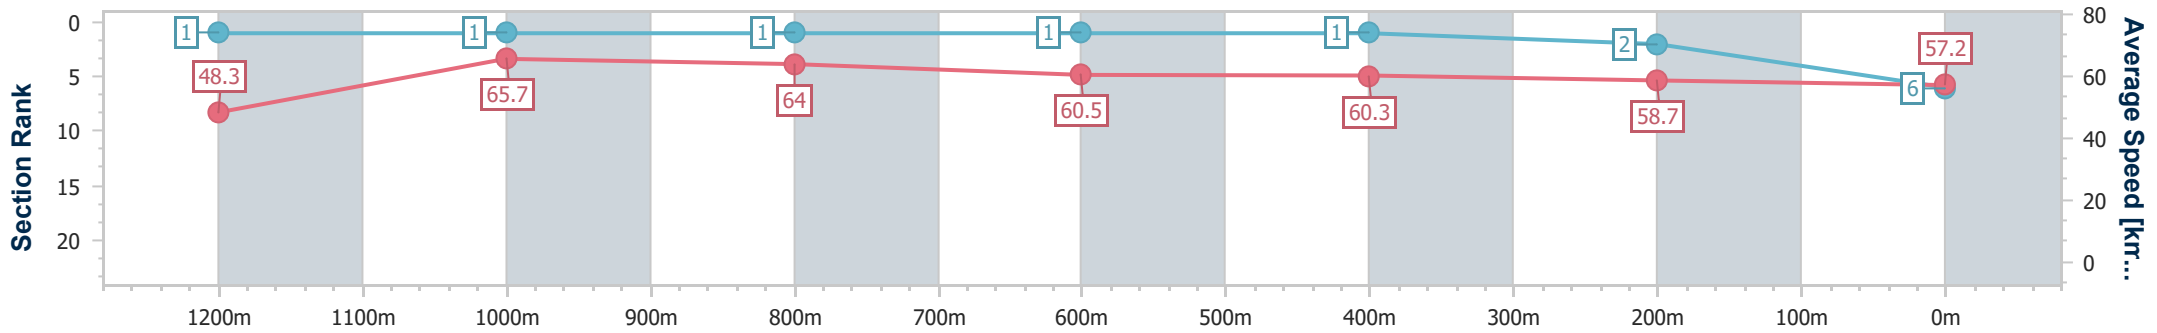

Ipswich QLD Professional

Race 4: IMPERIAL RACING Maiden Plate - 1350m

26 September 2024 - 14:36

Track Rating: Good 4, Weather: Fine, Rail Position: +5m Entire

Section	Overall	1200m	1000m	800m	600m	400m	200m
Section Times	1:21.95 [6] (0:11.23)	1:10.72 [1] (0:10.93)	0:59.79 [1] (0:11.25)	0:48.54 [1] (0:11.89)	0:36.65 [1] (0:11.89)	0:24.76 [1] (0:12.19)	0:12.57 [2] (0:12.57)
Average Speed [km/h]	48.3	65.7	64.0	60.5	60.3	58.7	57.2
Top Speed [km/h]	65.6	67.2	65.1	62.4	60.6	59.9	58.2
Avg. Dist. to Rail [m]	4.6	2.2	0.2	0.7	1.4	1.7	1.7
Avg. Stride Freq. [Hz]	2.3	2.4	2.4	2.3	2.3	2.3	2.3
Avg. Stride Length [m]	5.8	7.6	7.5	7.4	7.2	7.1	7.0