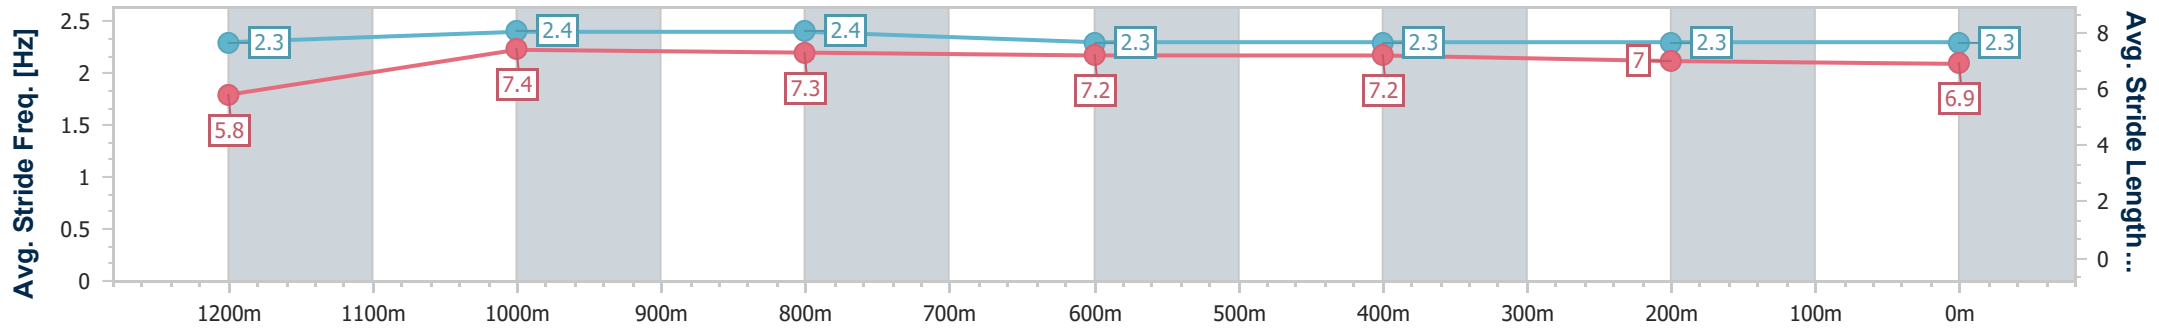

Ipswich QLD Professional

Race 4: IMPERIAL RACING Maiden Plate - 1350m

26 September 2024 - 14:36

Track Rating: Good 4, Weather: Fine, Rail Position: +5m Entire

Section	Overall	1200m	1000m	800m	600m	400m	200m
Section Times	1:22.57 [9] (0:11.49)	1:11.08 [6] (0:11.15)	0:59.93 [5] (0:11.41)	0:48.52 [6] (0:11.80)	0:36.72 [6] (0:11.98)	0:24.74 [5] (0:12.24)	0:12.50 [7] (0:12.50)
Average Speed [km/h]	47.1	64.9	63.2	61.1	59.8	58.9	57.6
Top Speed [km/h]	65.0	66.1	64.0	63.3	62.6	62.5	58.6
Avg. Dist. to Rail [m]	9.0	3.1	1.2	0.6	0.7	0.9	3.0
Avg. Stride Freq. [Hz]	2.3	2.4	2.4	2.3	2.3	2.3	2.3
Avg. Stride Length [m]	5.8	7.4	7.3	7.2	7.2	7.0	6.9