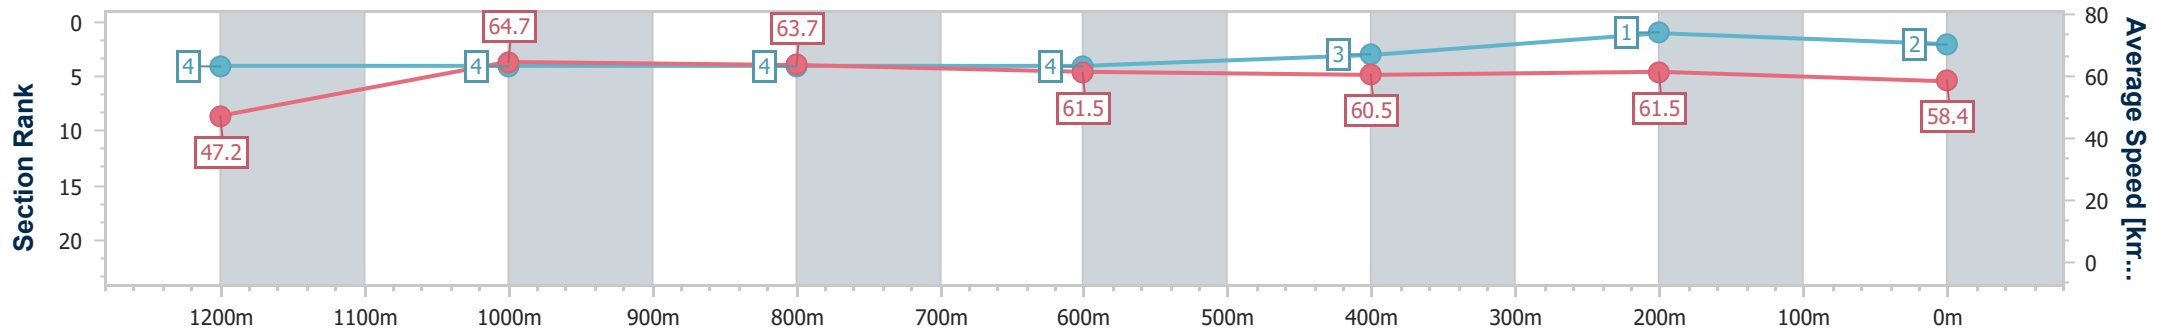

Ipswich QLD Professional

Race 4: IMPERIAL RACING Maiden Plate - 1350m

26 September 2024 - 14:36

Track Rating: Good 4, Weather: Fine, Rail Position: +5m Entire

Section	Overall	1200m	1000m	800m	600m	400m	200m
Section Times	1:21.67 [2] (0:11.41)	1:10.26 [4] (0:11.19)	0:59.07 [4] (0:11.32)	0:47.75 [4] (0:11.74)	0:36.01 [4] (0:11.88)	0:24.13 [3] (0:11.79)	0:12.34 [1] (0:12.34)
Average Speed [km/h]	47.2	64.7	63.7	61.5	60.5	61.5	58.4
Top Speed [km/h]	66.0	66.7	65.0	62.5	62.7	62.5	60.9
Avg. Dist. to Rail [m]	2.9	2.1	1.2	0.7	0.5	1.4	1.5
Avg. Stride Freq. [Hz]	2.3	2.3	2.3	2.2	2.3	2.3	2.3
Avg. Stride Length [m]	5.8	7.7	7.6	7.6	7.5	7.3	7.1