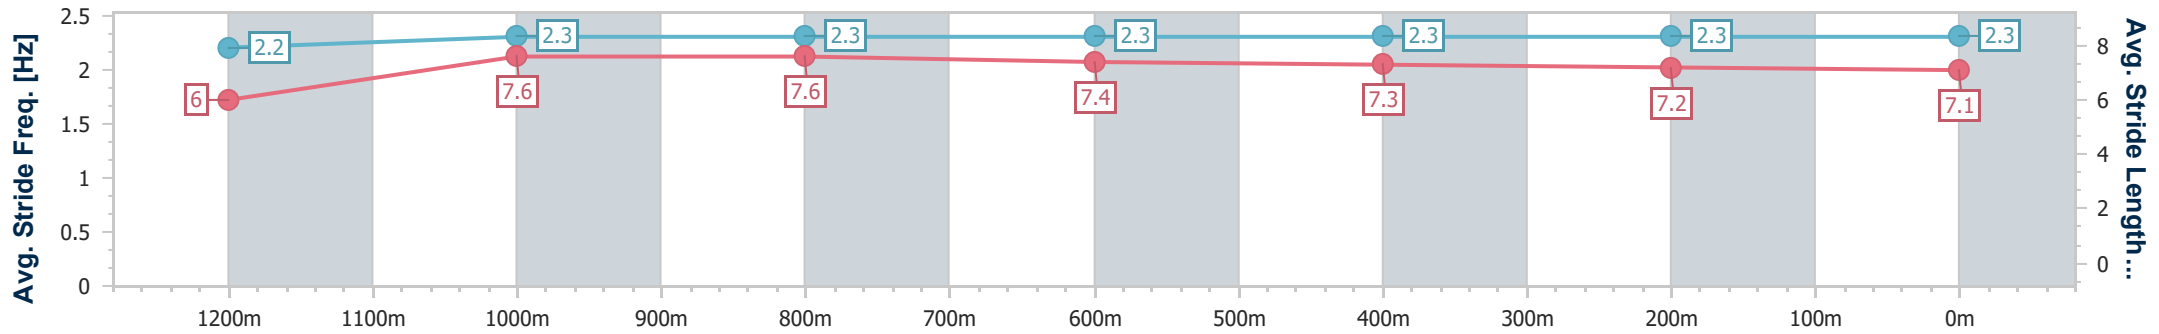

Ipswich QLD Professional

Race 4: IMPERIAL RACING Maiden Plate - 1350m

26 September 2024 - 14:36

Track Rating: Good 4, Weather: Fine, Rail Position: +5m Entire

Section	Overall	1200m	1000m	800m	600m	400m	200m
Section Times	1:22.68 [10] (0:11.84)	1:10.84 [12] (0:11.36)	0:59.48 [11] (0:11.37)	0:48.11 [9] (0:11.68)	0:36.43 [9] (0:12.03)	0:24.40 [10] (0:12.16)	0:12.24 [12] (0:12.24)
Average Speed [km/h]	45.7	63.2	63.3	61.1	59.6	59.0	58.8
Top Speed [km/h]	63.2	64.8	64.5	63.5	61.0	61.0	60.6
Avg. Dist. to Rail [m]	0.5	0.4	0.5	1.2	1.5	1.1	1.2
Avg. Stride Freq. [Hz]	2.2	2.3	2.3	2.3	2.3	2.3	2.3
Avg. Stride Length [m]	6.0	7.6	7.6	7.4	7.3	7.2	7.1