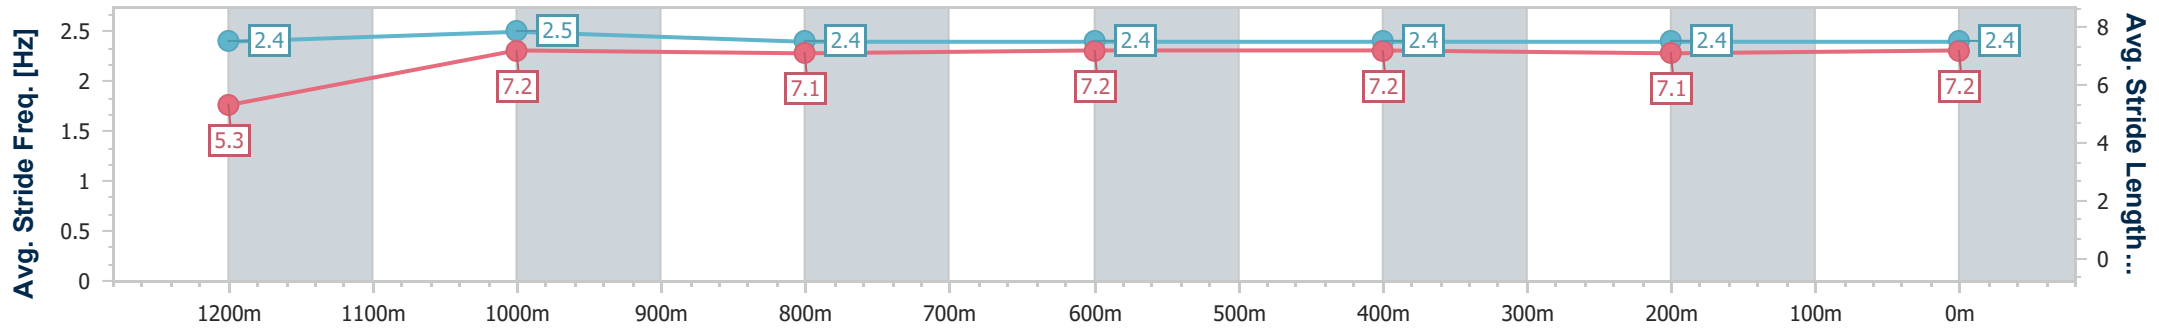

Ipswich QLD Professional

Race 4: IMPERIAL RACING Maiden Plate - 1350m

26 September 2024 - 14:36

Track Rating: Good 4, Weather: Fine, Rail Position: +5m Entire

Section	Overall	1200m	1000m	800m	600m	400m	200m
Section Times	1:21.90 [4] (0:11.92)	1:09.98 [13] (0:11.52)	0:58.46 [14] (0:11.77)	0:46.69 [14] (0:11.46)	0:35.23 [14] (0:11.76)	0:23.47 [12] (0:11.81)	0:11.66 [9] (0:11.66)
Average Speed [km/h]	45.3	63.1	61.3	63.0	61.3	61.3	61.7
Top Speed [km/h]	62.0	64.6	62.6	64.2	62.8	62.4	62.7
Avg. Dist. to Rail [m]	10.0	3.7	1.9	0.8	0.6	2.4	4.7
Avg. Stride Freq. [Hz]	2.4	2.5	2.4	2.4	2.4	2.4	2.4
Avg. Stride Length [m]	5.3	7.2	7.1	7.2	7.2	7.1	7.2