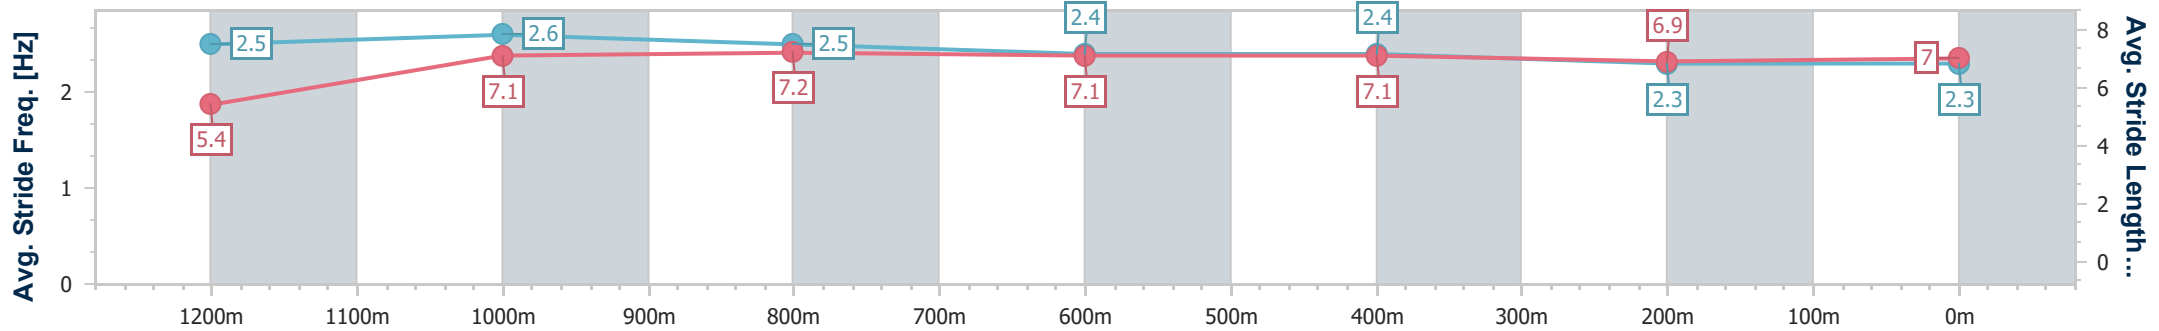

Ipswich QLD Professional

Race 4: IMPERIAL RACING Maiden Plate - 1350m

26 September 2024 - 14:36

Track Rating: Good 4, Weather: Fine, Rail Position: +5m Entire

Section	Overall	1200m	1000m	800m	600m	400m	200m
Section Times	1:21.95 [5] (0:11.28)	1:10.67 [3] (0:11.00)	0:59.67 [3] (0:11.25)	0:48.42 [2] (0:11.83)	0:36.59 [2] (0:11.98)	0:24.61 [2] (0:12.23)	0:12.38 [3] (0:12.38)
Average Speed [km/h]	48.0	65.8	64.2	60.7	60.1	58.6	58.3
Top Speed [km/h]	66.2	67.2	66.6	63.1	60.9	59.6	59.1
Avg. Dist. to Rail [m]	7.9	4.7	1.4	0.3	0.3	0.5	0.5
Avg. Stride Freq. [Hz]	2.5	2.6	2.5	2.4	2.4	2.3	2.3
Avg. Stride Length [m]	5.4	7.1	7.2	7.1	7.1	6.9	7.0