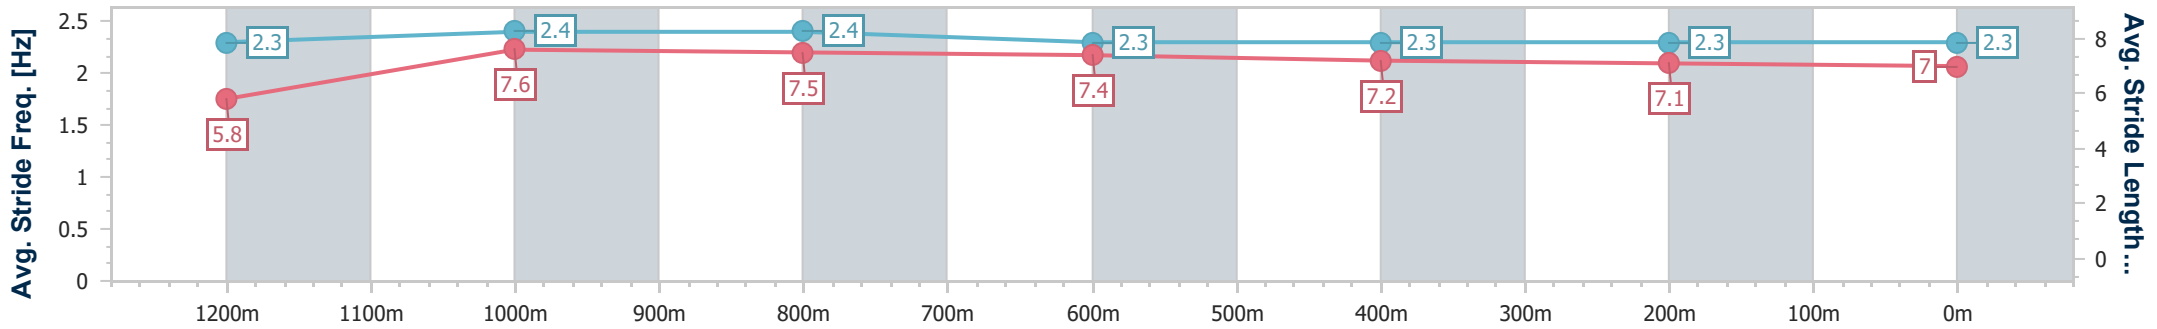

Ipswich QLD Professional

Race 4: IMPERIAL RACING Maiden Plate - 1350m

26 September 2024 - 14:36

Track Rating: Good 4, Weather: Fine, Rail Position: +5m Entire

Section	Overall	1200m	1000m	800m	600m	400m	200m
Section Times	1:21.95 [6] (0:11.23)	1:10.72 [1] (0:10.93)	0:59.79 [1] (0:11.25)	0:48.54 [1] (0:11.89)	0:36.65 [1] (0:11.89)	0:24.76 [1] (0:12.19)	0:12.57 [2] (0:12.57)
Average Speed [km/h]	48.3	65.7	64.0	60.5	60.3	58.7	57.2
Top Speed [km/h]	65.6	67.2	65.1	62.4	60.6	59.9	58.2
Avg. Dist. to Rail [m]	4.6	2.2	0.2	0.7	1.4	1.7	1.7
Avg. Stride Freq. [Hz]	2.3	2.4	2.4	2.3	2.3	2.3	2.3
Avg. Stride Length [m]	5.8	7.6	7.5	7.4	7.2	7.1	7.0