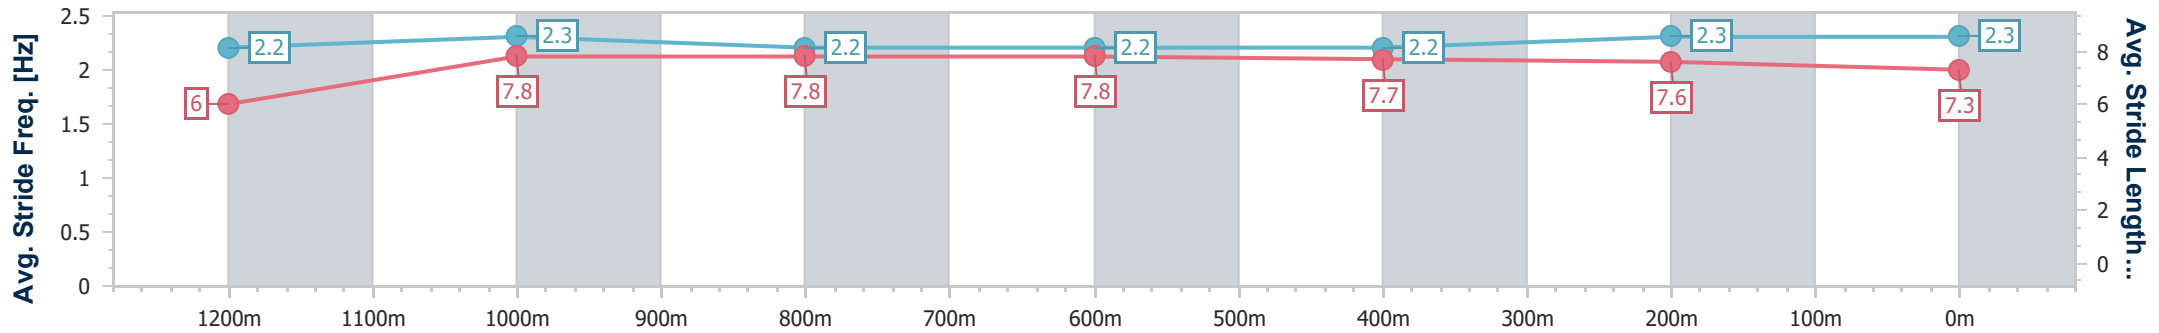

Ipswich QLD Professional

Race 4: IMPERIAL RACING Maiden Plate - 1350m

26 September 2024 - 14:36

Track Rating: Good 4, Weather: Fine, Rail Position: +5m Entire

Section	Overall	1200m	1000m	800m	600m	400m	200m
Section Times	1:21.57 [1] (0:11.75)	1:09.82 [10] (0:11.31)	0:58.51 [10] (0:11.56)	0:46.95 [10] (0:11.67)	0:35.28 [10] (0:11.87)	0:23.41 [9] (0:11.60)	0:11.81 [5] (0:11.81)
Average Speed [km/h]	46.0	63.9	62.8	61.9	61.0	62.6	60.9
Top Speed [km/h]	63.2	65.6	63.1	63.5	62.2	63.3	62.7
Avg. Dist. to Rail [m]	10.5	3.1	2.4	0.9	1.6	3.1	3.4
Avg. Stride Freq. [Hz]	2.2	2.3	2.2	2.2	2.2	2.3	2.3
Avg. Stride Length [m]	6.0	7.8	7.8	7.8	7.7	7.6	7.3