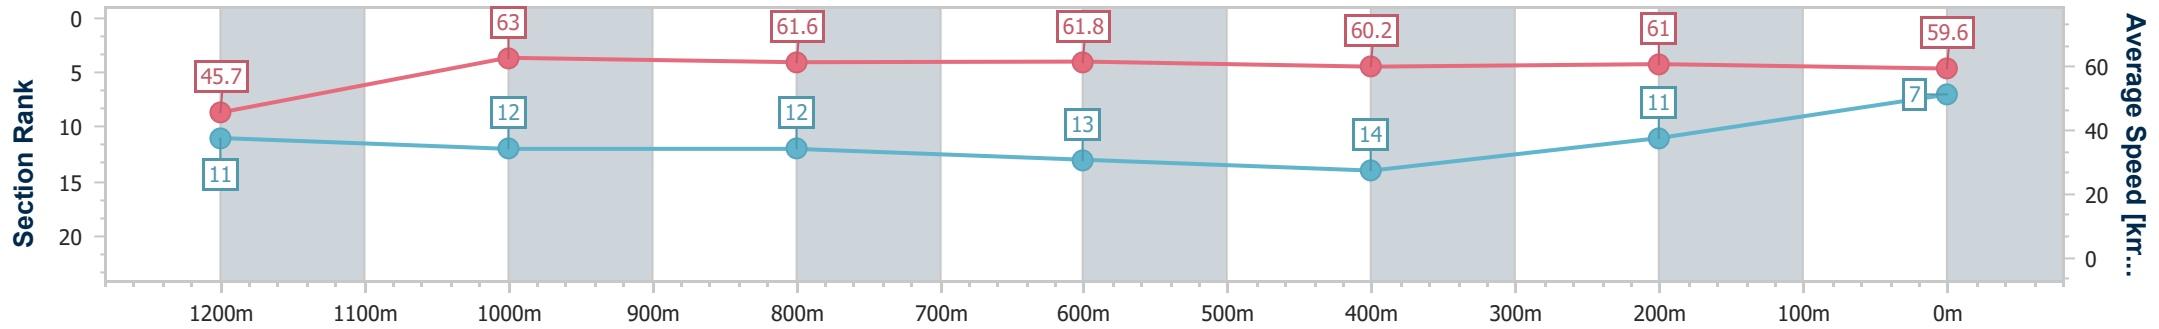

Ipswich QLD Professional

Race 4: IMPERIAL RACING Maiden Plate - 1350m

26 September 2024 - 14:36

Track Rating: Good 4, Weather: Fine, Rail Position: +5m Entire

Section	Overall	1200m	1000m	800m	600m	400m	200m
Section Times	1:22.47 [7] (0:11.82)	1:10.65 [11] (0:11.42)	0:59.23 [12] (0:11.73)	0:47.50 [12] (0:11.66)	0:35.84 [13] (0:11.96)	0:23.88 [14] (0:11.82)	0:12.06 [11] (0:12.06)
Average Speed [km/h]	45.7	63.0	61.6	61.8	60.2	61.0	59.6
Top Speed [km/h]	62.9	64.7	62.7	62.2	61.7	62.2	60.5
Avg. Dist. to Rail [m]	5.8	1.2	0.7	0.2	0.4	1.5	1.7
Avg. Stride Freq. [Hz]	2.2	2.3	2.2	2.2	2.2	2.3	2.2
Avg. Stride Length [m]	5.8	7.6	7.6	7.7	7.5	7.5	7.5