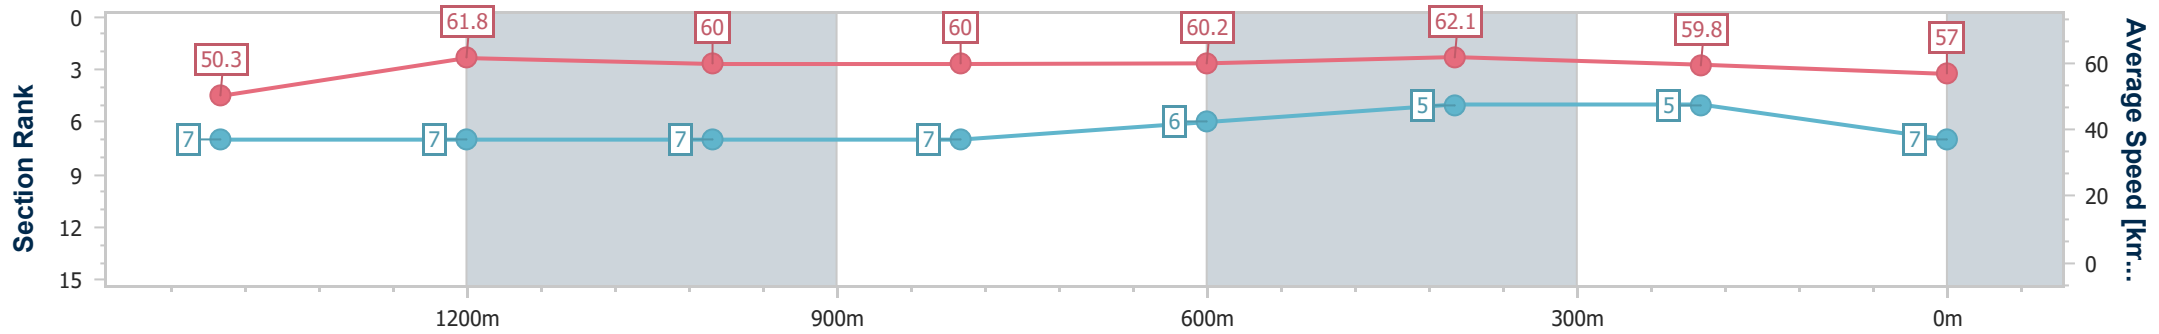

### Ipswich QLD Professional

Race 6: SCHWEPPE'S BENCHMARK 58 Handicap - 1690m

26 September 2024 - 15:49

Track Rating: Good 4, Weather: Fine, Rail Position: +5m Entire

Section	Overall	1400m	1200m	1000m	800m	600m	400m	200m
Section Times	1:45.05 [7] (0:20.77)	1:24.28 [7] (0:11.75)	1:12.53 [7] (0:12.03)	1:00.50 [7] (0:12.04)	0:48.46 [7] (0:11.97)	0:36.49 [6] (0:11.68)	0:24.81 [5] (0:12.14)	0:12.67 [5] (0:12.67)
Average Speed [km/h]	50.3	61.8	60.0	60.0	60.2	62.1	59.8	57.0
Top Speed [km/h]	60.4	62.3	61.2	60.4	61.4	62.7	61.5	58.5
Avg. Dist. to Rail [m]	5.1	1.3	1.1	1.1	0.7	1.2	3.1	4.4
Avg. Stride Freq. [Hz]	2.1	2.2	2.2	2.2	2.2	2.2	2.2	2.2
Avg. Stride Length [m]	6.6	7.7	7.6	7.7	7.7	7.7	7.5	7.3

- [ ] Ranking at each section and finish
- .-.- No data available at this section
- NA No data available

Horse/Jockey Name	Jubilant
Final Rank	8
Fastest Section Time (Section)	0:11.78 (600m)
Top Speed [km/h] (Section)	62.1 (1400m)
Race State	Finished