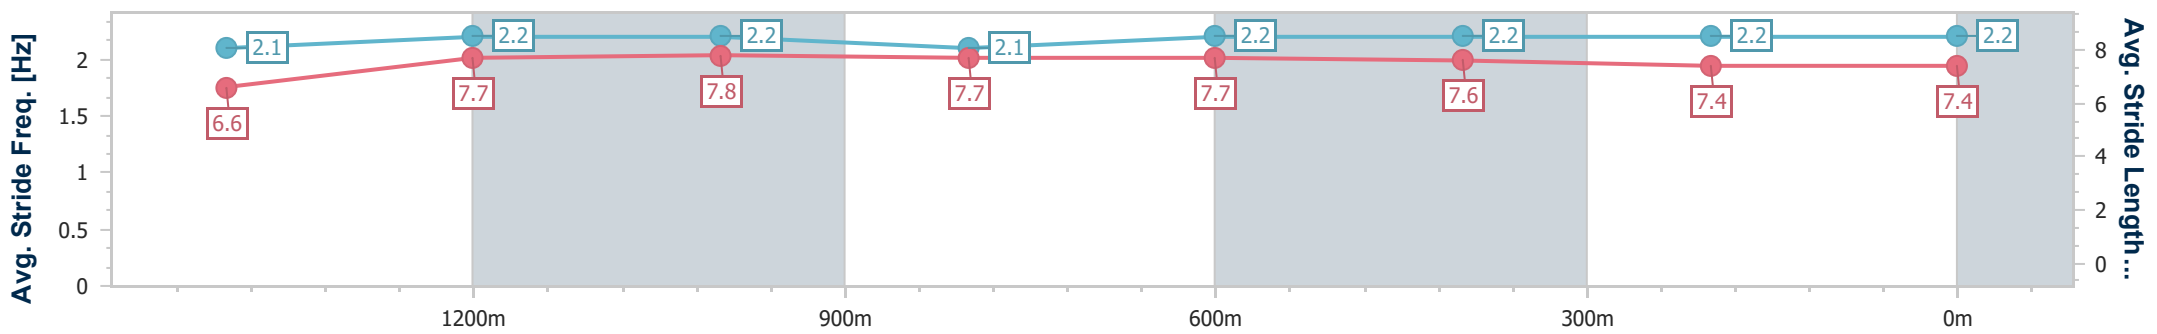

### Ipswich QLD Professional

Race 6: SCHWEPPE'S BENCHMARK 58 Handicap - 1690m

26 September 2024 - 15:49

Track Rating: Good 4, Weather: Fine, Rail Position: +5m Entire

Section	Overall	1400m	1200m	1000m	800m	600m	400m	200m
Section Times	1:45.25 [9] (0:20.94)	1:24.31 [9] (0:11.81)	1:12.50 [9] (0:11.93)	1:00.57 [9] (0:12.12)	0:48.45 [9] (0:11.96)	0:36.49 [9] (0:11.98)	0:24.51 [10] (0:12.08)	0:12.43 [11] (0:12.43)
Average Speed [km/h]	49.9	60.9	60.2	59.2	59.9	59.9	59.3	58.3
Top Speed [km/h]	60.1	61.5	60.7	59.9	61.0	60.4	59.9	59.3
Avg. Dist. to Rail [m]	1.6	0.3	0.7	0.9	1.1	1.0	0.7	4.6
Avg. Stride Freq. [Hz]	2.1	2.2	2.2	2.1	2.2	2.2	2.2	2.2
Avg. Stride Length [m]	6.6	7.7	7.8	7.7	7.7	7.6	7.4	7.4

- [ ] Ranking at each section and finish
- .-.- No data available at this section
- NA No data available

Horse/Jockey Name	Bean All Ova
Final Rank	10
Fastest Section Time (Section)	0:11.92 (1400m)
Top Speed [km/h] (Section)	61.4 (1400m)
Race State	Finished