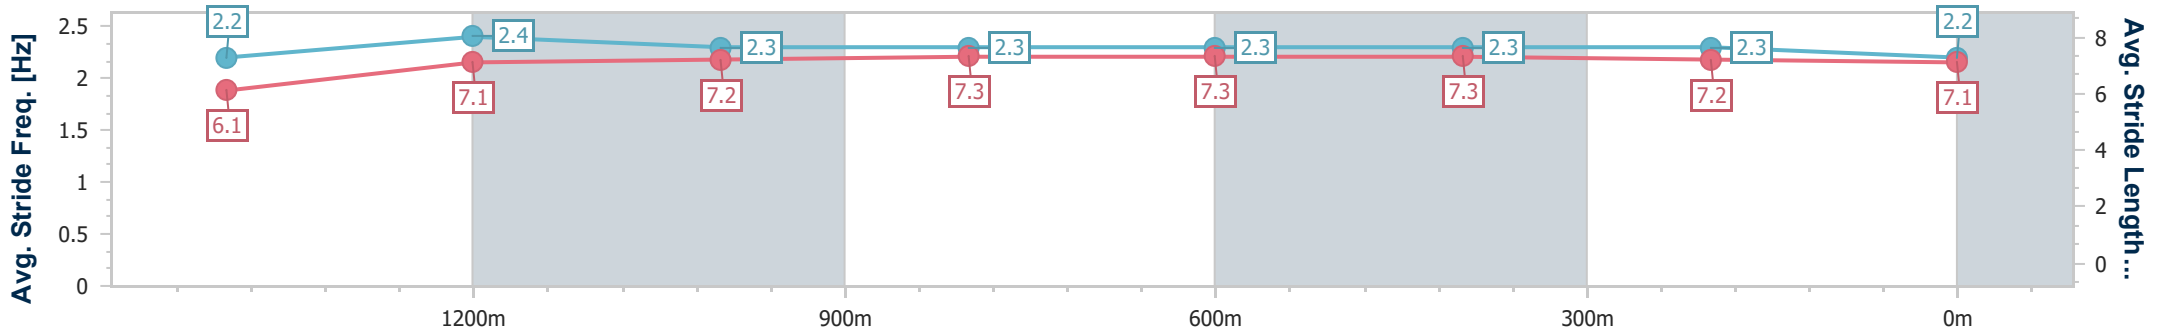

- [ ] Ranking at each section and finish
- .-.- No data available at this section
- NA No data available

Horse/Jockey Name	Jubilant
Final Rank	8
Fastest Section Time (Section)	0:11.78 (600m)
Top Speed [km/h] (Section)	62.1 (1400m)
Race State	Finished

### Ipswich QLD Professional

Race 6: SCHWEPPE'S BENCHMARK 58 Handicap - 1690m

26 September 2024 - 15:49

Track Rating: Good 4, Weather: Fine, Rail Position: +5m Entire

Section	Overall	1400m	1200m	1000m	800m	600m	400m	200m
Section Times	1:45.16 [8] (0:21.27)	1:23.89 [10] (0:11.85)	1:12.04 [10] (0:11.90)	1:00.14 [10] (0:11.95)	0:48.19 [10] (0:11.97)	0:36.22 [10] (0:11.78)	0:24.44 [9] (0:11.86)	0:12.58 [9] (0:12.58)
Average Speed [km/h]	49.1	60.8	60.3	60.1	60.3	60.8	60.9	57.5
Top Speed [km/h]	58.7	62.1	61.0	60.8	60.8	61.9	61.8	59.6
Avg. Dist. to Rail [m]	5.5	0.4	0.8	0.7	0.5	0.3	1.2	0.7
Avg. Stride Freq. [Hz]	2.2	2.4	2.3	2.3	2.3	2.3	2.3	2.2
Avg. Stride Length [m]	6.1	7.1	7.2	7.3	7.3	7.3	7.2	7.1

- [ ] Ranking at each section and finish
- .-.- No data available at this section
- NA No data available

Horse/Jockey Name	Good Life Diva
Final Rank	9
Fastest Section Time (Section)	0:11.81 (1400m)
Top Speed [km/h] (Section)	61.5 (1400m)
Race State	Finished