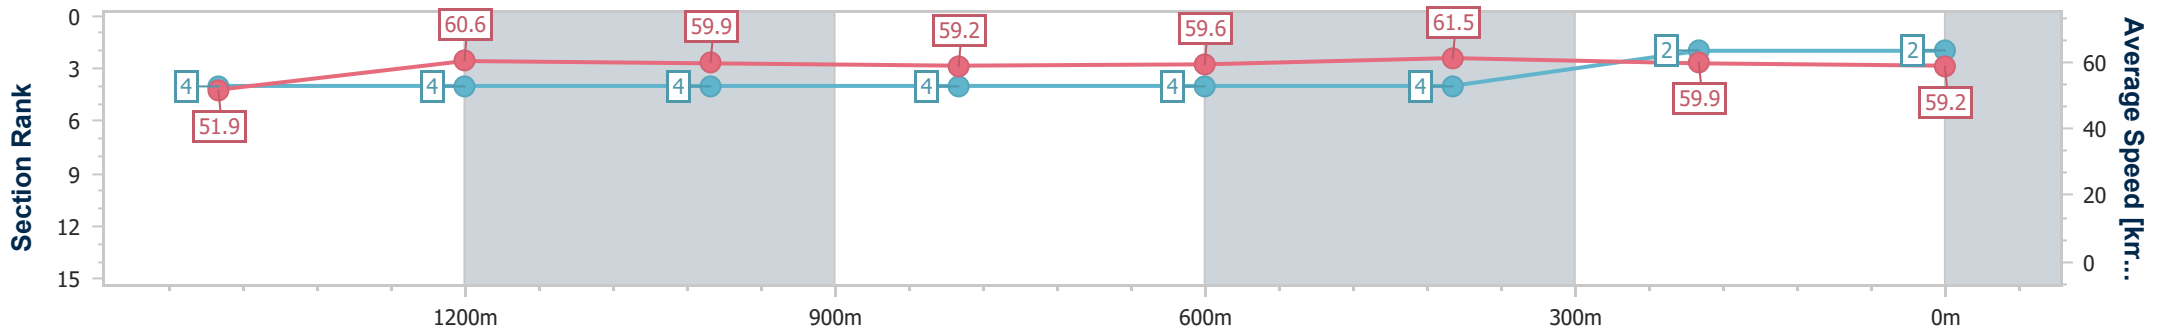

### Ipswich QLD Professional

Race 6: SCHWEPPE'S BENCHMARK 58 Handicap - 1690m

26 September 2024 - 15:49

Track Rating: Good 4, Weather: Fine, Rail Position: +5m Entire

Section	Overall	1400m	1200m	1000m	800m	600m	400m	200m
Section Times	1:44.34 [2] (0:20.15)	1:24.19 [4] (0:11.90)	1:12.29 [4] (0:12.07)	1:00.22 [4] (0:12.13)	0:48.09 [4] (0:12.07)	0:36.02 [4] (0:11.75)	0:24.27 [4] (0:12.07)	0:12.20 [2] (0:12.20)
Average Speed [km/h]	51.9	60.6	59.9	59.2	59.6	61.5	59.9	59.2
Top Speed [km/h]	60.3	61.5	60.7	59.8	61.2	62.4	61.1	61.3
Avg. Dist. to Rail [m]	2.0	0.5	0.8	0.6	0.1	0.6	1.7	2.7
Avg. Stride Freq. [Hz]	2.2	2.2	2.2	2.2	2.2	2.3	2.3	2.2
Avg. Stride Length [m]	6.5	7.5	7.6	7.5	7.5	7.5	7.3	7.3