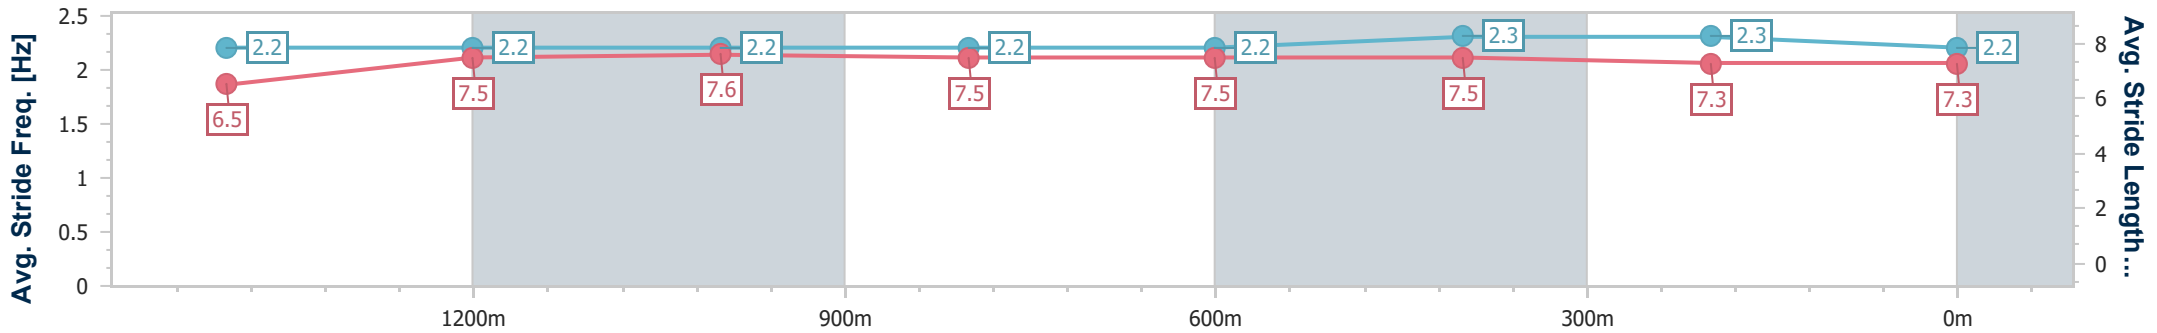

### Ipswich QLD Professional

Race 6: SCHWEPPE'S BENCHMARK 58 Handicap - 1690m

26 September 2024 - 15:49

Track Rating: Good 4, Weather: Fine, Rail Position: +5m Entire

Section	Overall	1400m	1200m	1000m	800m	600m	400m	200m
Section Times	1:44.34 [2] (0:20.15)	1:24.19 [4] (0:11.90)	1:12.29 [4] (0:12.07)	1:00.22 [4] (0:12.13)	0:48.09 [4] (0:12.07)	0:36.02 [4] (0:11.75)	0:24.27 [4] (0:12.07)	0:12.20 [2] (0:12.20)
Average Speed [km/h]	51.9	60.6	59.9	59.2	59.6	61.5	59.9	59.2
Top Speed [km/h]	60.3	61.5	60.7	59.8	61.2	62.4	61.1	61.3
Avg. Dist. to Rail [m]	2.0	0.5	0.8	0.6	0.1	0.6	1.7	2.7
Avg. Stride Freq. [Hz]	2.2	2.2	2.2	2.2	2.2	2.3	2.3	2.2
Avg. Stride Length [m]	6.5	7.5	7.6	7.5	7.5	7.5	7.3	7.3