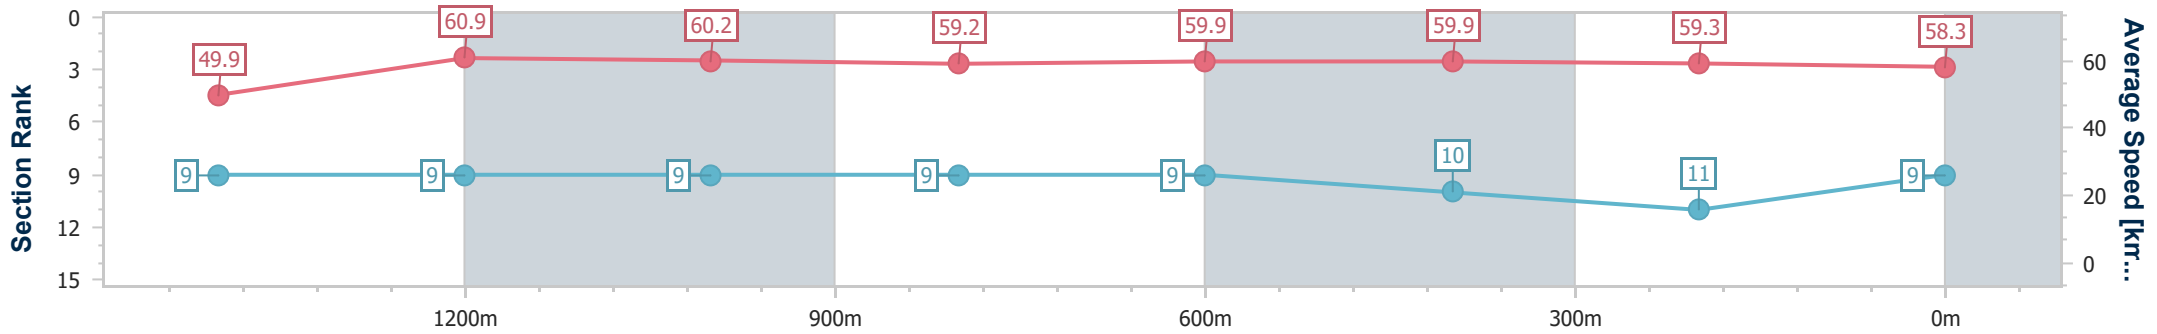

### Ipswich QLD Professional

Race 6: SCHWEPPE'S BENCHMARK 58 Handicap - 1690m

26 September 2024 - 15:49

Track Rating: Good 4, Weather: Fine, Rail Position: +5m Entire

Section	Overall	1400m	1200m	1000m	800m	600m	400m	200m
Section Times	1:45.25 [9] (0:20.94)	1:24.31 [9] (0:11.81)	1:12.50 [9] (0:11.93)	1:00.57 [9] (0:12.12)	0:48.45 [9] (0:11.96)	0:36.49 [9] (0:11.98)	0:24.51 [10] (0:12.08)	0:12.43 [11] (0:12.43)
Average Speed [km/h]	49.9	60.9	60.2	59.2	59.9	59.9	59.3	58.3
Top Speed [km/h]	60.1	61.5	60.7	59.9	61.0	60.4	59.9	59.3
Avg. Dist. to Rail [m]	1.6	0.3	0.7	0.9	1.1	1.0	0.7	4.6
Avg. Stride Freq. [Hz]	2.1	2.2	2.2	2.1	2.2	2.2	2.2	2.2
Avg. Stride Length [m]	6.6	7.7	7.8	7.7	7.7	7.6	7.4	7.4

- [ ] Ranking at each section and finish
- .-.- No data available at this section
- NA No data available

Horse/Jockey Name	Bean All Ova
Final Rank	10
Fastest Section Time (Section)	0:11.92 (1400m)
Top Speed [km/h] (Section)	61.4 (1400m)
Race State	Finished