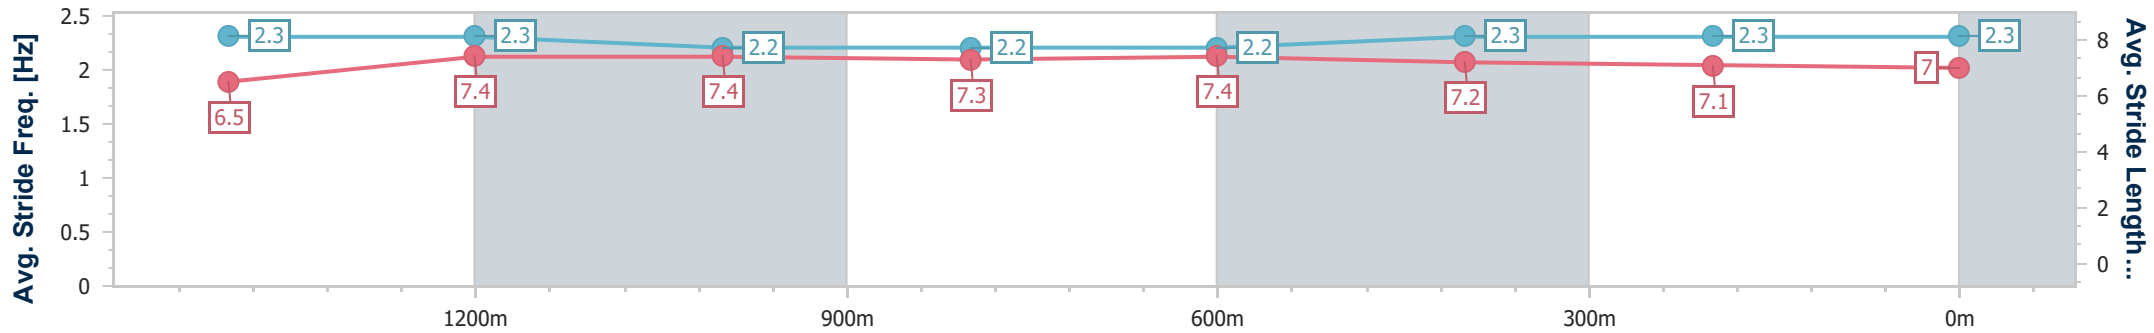

### Ipswich QLD Professional

Race 6: SCHWEPPE'S BENCHMARK 58 Handicap - 1690m

26 September 2024 - 15:49

Track Rating: Good 4, Weather: Fine, Rail Position: +5m Entire

Section	Overall	1400m	1200m	1000m	800m	600m	400m	200m
Section Times	1:44.31 [1] (0:19.74)	1:24.57 [1] (0:11.89)	1:12.68 [1] (0:11.97)	1:00.71 [1] (0:12.22)	0:48.49 [1] (0:12.05)	0:36.44 [1] (0:11.98)	0:24.46 [1] (0:12.09)	0:12.37 [1] (0:12.37)
Average Speed [km/h]	52.9	60.6	59.8	58.7	59.4	59.9	59.2	58.4
Top Speed [km/h]	61.1	61.1	60.6	59.5	60.4	60.8	60.4	60.2
Avg. Dist. to Rail [m]	2.2	0.3	0.9	0.9	1.5	1.6	1.6	1.3
Avg. Stride Freq. [Hz]	2.3	2.3	2.2	2.2	2.2	2.3	2.3	2.3
Avg. Stride Length [m]	6.5	7.4	7.4	7.3	7.4	7.2	7.1	7.0