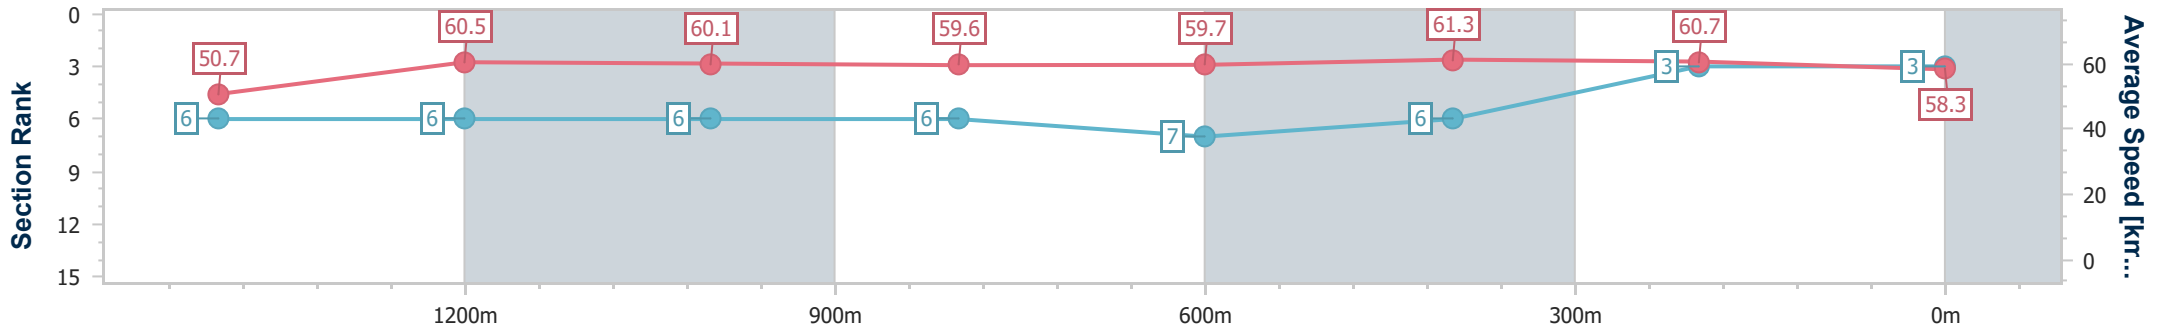

### Ipswich QLD Professional

Race 6: SCHWEPPE'S BENCHMARK 58 Handicap - 1690m

26 September 2024 - 15:49

Track Rating: Good 4, Weather: Fine, Rail Position: +5m Entire

Section	Overall	1400m	1200m	1000m	800m	600m	400m	200m
Section Times	1:44.67 [3] (0:20.63)	1:24.04 [6] (0:11.89)	1:12.15 [6] (0:11.96)	1:00.19 [6] (0:12.10)	0:48.09 [6] (0:12.03)	0:36.06 [7] (0:11.71)	0:24.35 [6] (0:11.98)	0:12.37 [3] (0:12.37)
Average Speed [km/h]	50.7	60.5	60.1	59.6	59.7	61.3	60.7	58.3
Top Speed [km/h]	60.3	61.6	61.3	60.2	60.4	62.8	61.5	60.4
Avg. Dist. to Rail [m]	3.5	0.3	0.4	0.4	0.7	0.2	2.6	3.9
Avg. Stride Freq. [Hz]	2.2	2.3	2.2	2.2	2.2	2.3	2.3	2.2
Avg. Stride Length [m]	6.4	7.4	7.5	7.5	7.5	7.6	7.4	7.4