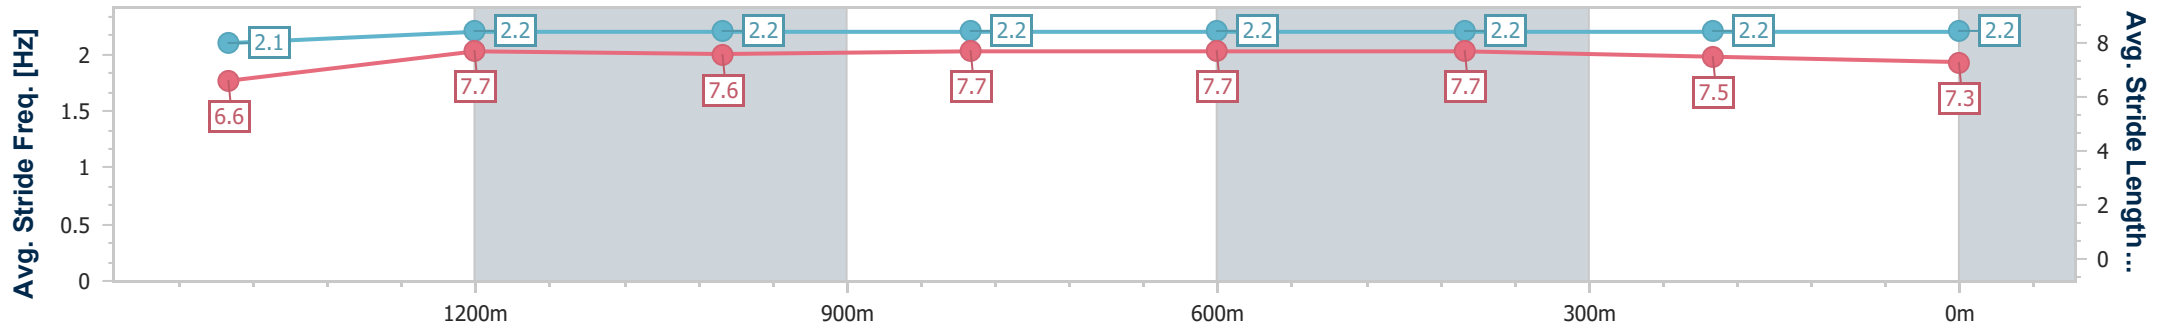

### Ipswich QLD Professional

Race 6: SCHWEPPE'S BENCHMARK 58 Handicap - 1690m

26 September 2024 - 15:49

Track Rating: Good 4, Weather: Fine, Rail Position: +5m Entire

Section	Overall	1400m	1200m	1000m	800m	600m	400m	200m
Section Times	1:45.05 [7] (0:20.77)	1:24.28 [7] (0:11.75)	1:12.53 [7] (0:12.03)	1:00.50 [7] (0:12.04)	0:48.46 [7] (0:11.97)	0:36.49 [6] (0:11.68)	0:24.81 [5] (0:12.14)	0:12.67 [5] (0:12.67)
Average Speed [km/h]	50.3	61.8	60.0	60.0	60.2	62.1	59.8	57.0
Top Speed [km/h]	60.4	62.3	61.2	60.4	61.4	62.7	61.5	58.5
Avg. Dist. to Rail [m]	5.1	1.3	1.1	1.1	0.7	1.2	3.1	4.4
Avg. Stride Freq. [Hz]	2.1	2.2	2.2	2.2	2.2	2.2	2.2	2.2
Avg. Stride Length [m]	6.6	7.7	7.6	7.7	7.7	7.7	7.5	7.3

- [ ] Ranking at each section and finish
- .-.- No data available at this section
- NA No data available

Horse/Jockey Name	Jubilant
Final Rank	8
Fastest Section Time (Section)	0:11.78 (600m)
Top Speed [km/h] (Section)	62.1 (1400m)
Race State	Finished