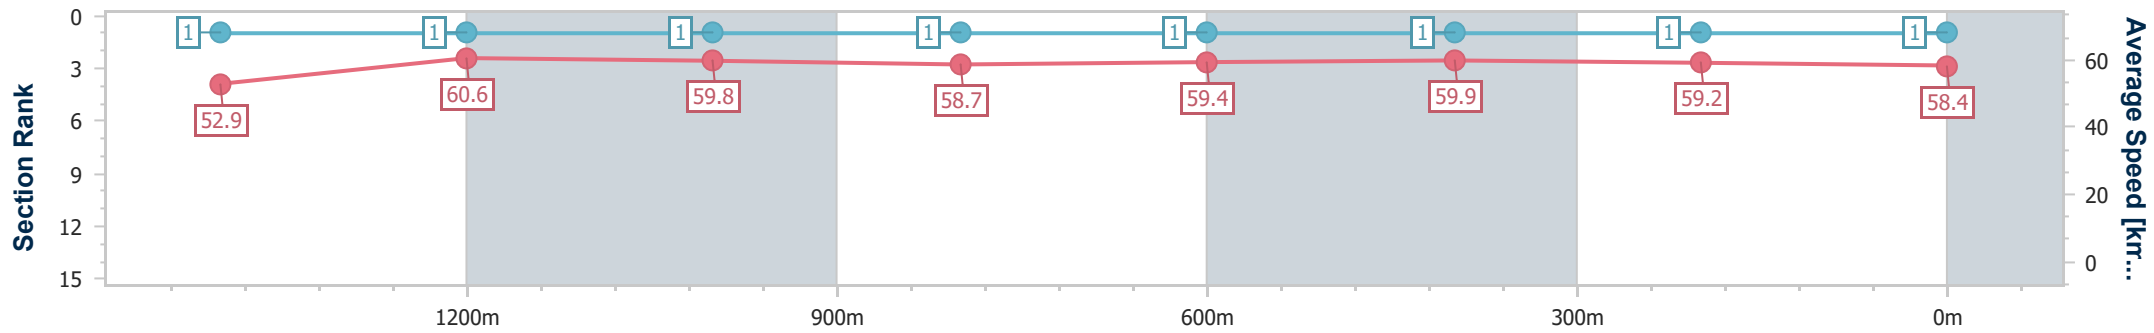

### Ipswich QLD Professional

Race 6: SCHWEPPE'S BENCHMARK 58 Handicap - 1690m

26 September 2024 - 15:49

Track Rating: Good 4, Weather: Fine, Rail Position: +5m Entire

Section	Overall	1400m	1200m	1000m	800m	600m	400m	200m
Section Times	1:44.31 [1] (0:19.74)	1:24.57 [1] (0:11.89)	1:12.68 [1] (0:11.97)	1:00.71 [1] (0:12.22)	0:48.49 [1] (0:12.05)	0:36.44 [1] (0:11.98)	0:24.46 [1] (0:12.09)	0:12.37 [1] (0:12.37)
Average Speed [km/h]	52.9	60.6	59.8	58.7	59.4	59.9	59.2	58.4
Top Speed [km/h]	61.1	61.1	60.6	59.5	60.4	60.8	60.4	60.2
Avg. Dist. to Rail [m]	2.2	0.3	0.9	0.9	1.5	1.6	1.6	1.3
Avg. Stride Freq. [Hz]	2.3	2.3	2.2	2.2	2.2	2.3	2.3	2.3
Avg. Stride Length [m]	6.5	7.4	7.4	7.3	7.4	7.2	7.1	7.0