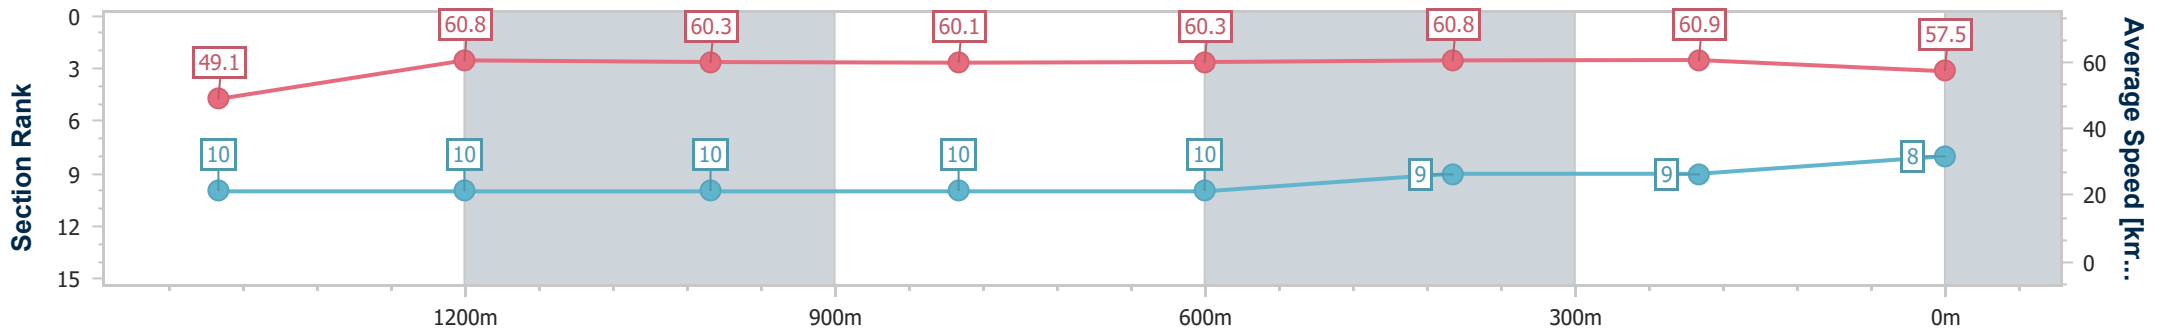

### Ipswich QLD Professional

Race 6: SCHWEPPE'S BENCHMARK 58 Handicap - 1690m

26 September 2024 - 15:49

Track Rating: Good 4, Weather: Fine, Rail Position: +5m Entire

Section	Overall	1400m	1200m	1000m	800m	600m	400m	200m
Section Times	1:45.16 [8] (0:21.27)	1:23.89 [10] (0:11.85)	1:12.04 [10] (0:11.90)	1:00.14 [10] (0:11.95)	0:48.19 [10] (0:11.97)	0:36.22 [10] (0:11.78)	0:24.44 [9] (0:11.86)	0:12.58 [9] (0:12.58)
Average Speed [km/h]	49.1	60.8	60.3	60.1	60.3	60.8	60.9	57.5
Top Speed [km/h]	58.7	62.1	61.0	60.8	60.8	61.9	61.8	59.6
Avg. Dist. to Rail [m]	5.5	0.4	0.8	0.7	0.5	0.3	1.2	0.7
Avg. Stride Freq. [Hz]	2.2	2.4	2.3	2.3	2.3	2.3	2.3	2.2
Avg. Stride Length [m]	6.1	7.1	7.2	7.3	7.3	7.3	7.2	7.1

- [ ] Ranking at each section and finish
- .-.- No data available at this section
- NA No data available

Horse/Jockey Name	Good Life Diva
Final Rank	9
Fastest Section Time (Section)	0:11.81 (1400m)
Top Speed [km/h] (Section)	61.5 (1400m)
Race State	Finished