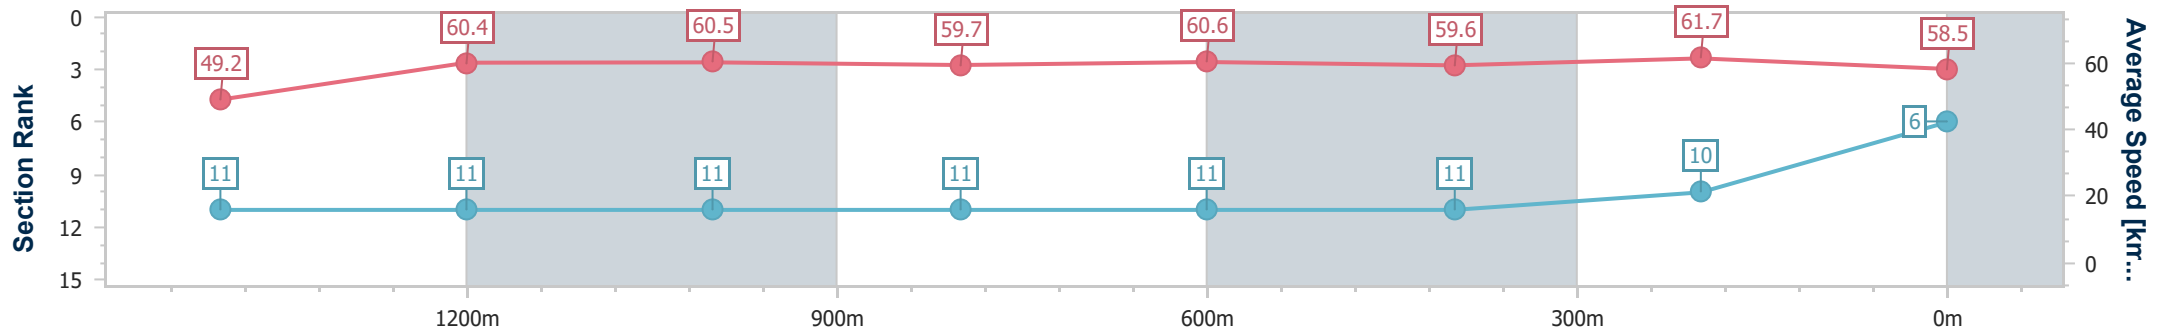

Ipswich QLD Professional

Race 6: SCHWEPPE'S BENCHMARK 58 Handicap - 1690m

26 September 2024 - 15:49

Track Rating: Good 4, Weather: Fine, Rail Position: +5m Entire

Section	Overall	1400m	1200m	1000m	800m	600m	400m	200m
Section Times	1:45.02 [6] (0:21.29)	1:23.73 [11] (0:11.87)	1:11.86 [11] (0:11.90)	0:59.96 [11] (0:12.03)	0:47.93 [11] (0:11.90)	0:36.03 [11] (0:12.00)	0:24.03 [11] (0:11.70)	0:12.33 [10] (0:12.33)
Average Speed [km/h]	49.2	60.4	60.5	59.7	60.6	59.6	61.7	58.5
Top Speed [km/h]	59.1	61.5	61.4	60.3	60.9	61.0	62.0	61.6
Avg. Dist. to Rail [m]	3.9	0.3	0.2	0.3	0.7	1.2	2.0	6.1
Avg. Stride Freq. [Hz]	2.2	2.4	2.4	2.4	2.3	2.4	2.4	2.4
Avg. Stride Length [m]	6.1	7.0	7.0	7.0	7.2	7.0	7.1	6.8