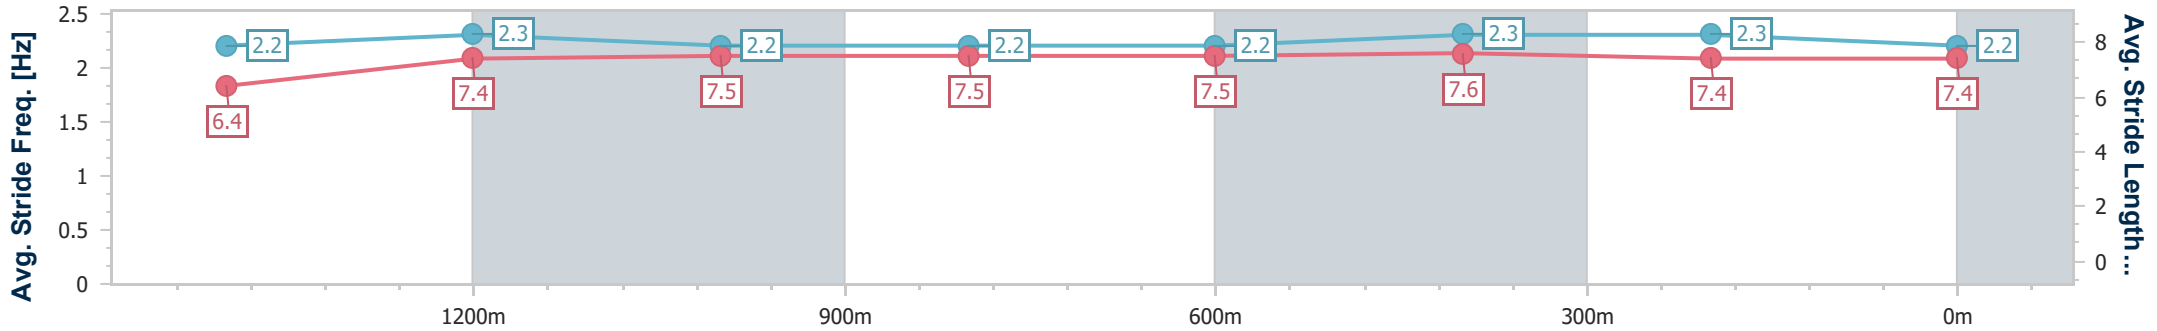

### Ipswich QLD Professional

Race 6: SCHWEPPE'S BENCHMARK 58 Handicap - 1690m

26 September 2024 - 15:49

Track Rating: Good 4, Weather: Fine, Rail Position: +5m Entire

Section	Overall	1400m	1200m	1000m	800m	600m	400m	200m
Section Times	1:44.67 [3] (0:20.63)	1:24.04 [6] (0:11.89)	1:12.15 [6] (0:11.96)	1:00.19 [6] (0:12.10)	0:48.09 [6] (0:12.03)	0:36.06 [7] (0:11.71)	0:24.35 [6] (0:11.98)	0:12.37 [3] (0:12.37)
Average Speed [km/h]	50.7	60.5	60.1	59.6	59.7	61.3	60.7	58.3
Top Speed [km/h]	60.3	61.6	61.3	60.2	60.4	62.8	61.5	60.4
Avg. Dist. to Rail [m]	3.5	0.3	0.4	0.4	0.7	0.2	2.6	3.9
Avg. Stride Freq. [Hz]	2.2	2.3	2.2	2.2	2.2	2.3	2.3	2.2
Avg. Stride Length [m]	6.4	7.4	7.5	7.5	7.5	7.6	7.4	7.4

- [ ] Ranking at each section and finish
- .-.- No data available at this section
- NA No data available

Horse/Jockey Name	Star Chance
Final Rank	4
Fastest Section Time (Section)	0:11.87 (1400m)
Top Speed [km/h] (Section)	61.2 (1400m)
Race State	Finished