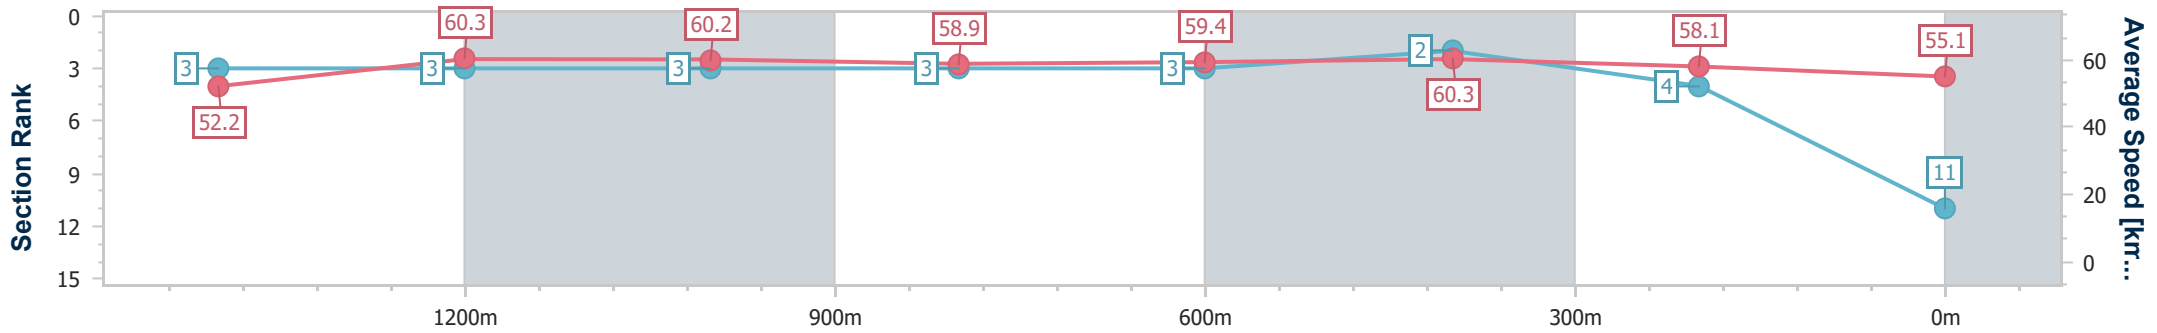

### Ipswich QLD Professional

Race 6: SCHWEPPE'S BENCHMARK 58 Handicap - 1690m

26 September 2024 - 15:49

Track Rating: Good 4, Weather: Fine, Rail Position: +5m Entire

Section	Overall	1400m	1200m	1000m	800m	600m	400m	200m
Section Times	1:45.46 [11] (0:20.03)	1:25.43 [3] (0:11.92)	1:13.51 [3] (0:11.98)	1:01.53 [3] (0:12.21)	0:49.32 [3] (0:12.06)	0:37.26 [3] (0:11.84)	0:25.42 [2] (0:12.31)	0:13.11 [4] (0:13.11)
Average Speed [km/h]	52.2	60.3	60.2	58.9	59.4	60.3	58.1	55.1
Top Speed [km/h]	60.2	61.1	60.5	60.1	60.3	60.9	59.8	57.3
Avg. Dist. to Rail [m]	1.3	0.1	0.3	0.5	1.4	1.9	0.9	0.8
Avg. Stride Freq. [Hz]	2.2	2.2	2.1	2.1	2.2	2.2	2.2	2.2
Avg. Stride Length [m]	6.6	7.8	7.9	7.7	7.7	7.5	7.2	7.0

- [ ] Ranking at each section and finish
- .-.-.- No data available at this section
- NA No data available