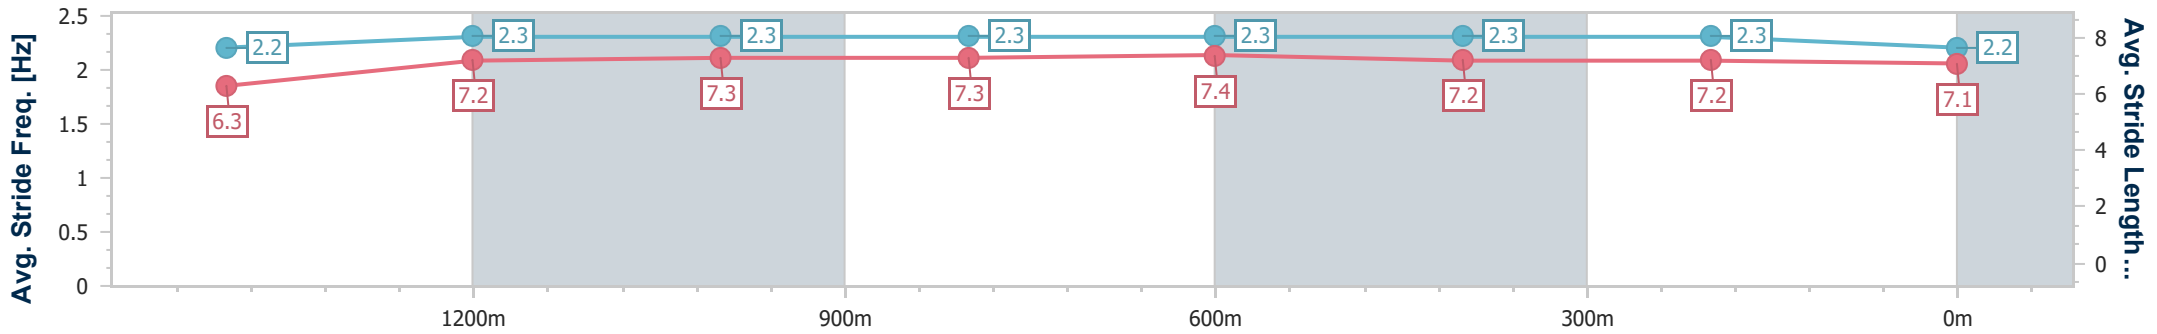

### Ipswich QLD Professional

Race 6: SCHWEPPE'S BENCHMARK 58 Handicap - 1690m

26 September 2024 - 15:49

Track Rating: Good 4, Weather: Fine, Rail Position: +5m Entire

Section	Overall	1400m	1200m	1000m	800m	600m	400m	200m
Section Times	1:44.87 [5] (0:20.85)	1:24.02 [8] (0:11.84)	1:12.18 [8] (0:11.98)	1:00.20 [8] (0:12.05)	0:48.15 [8] (0:12.01)	0:36.14 [8] (0:11.71)	0:24.43 [7] (0:12.00)	0:12.43 [7] (0:12.43)
Average Speed [km/h]	50.2	61.0	60.0	59.7	60.0	61.2	60.2	57.8
Top Speed [km/h]	59.7	61.5	60.8	60.2	60.6	61.8	61.5	59.4
Avg. Dist. to Rail [m]	3.6	0.7	0.2	0.2	0.5	0.4	1.3	2.4
Avg. Stride Freq. [Hz]	2.2	2.3	2.3	2.3	2.3	2.3	2.3	2.2
Avg. Stride Length [m]	6.3	7.2	7.3	7.3	7.4	7.2	7.2	7.1