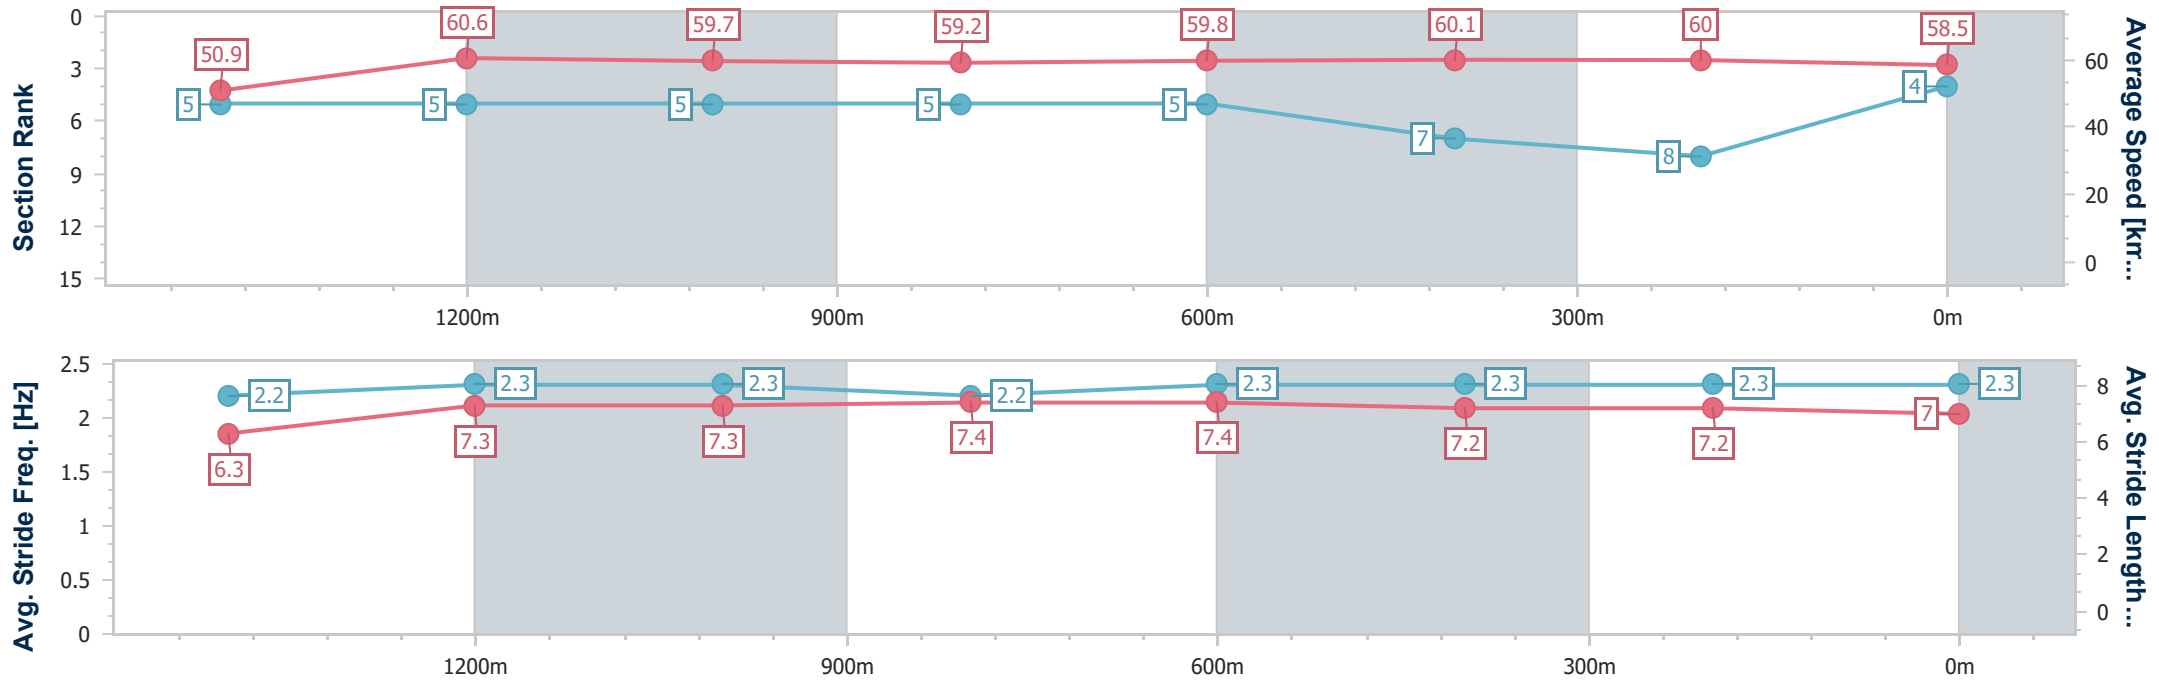

- [ ] Ranking at each section and finish
- .-.- No data available at this section
- NA No data available

Horse/Jockey Name	Star Chance
Final Rank	4
Fastest Section Time (Section)	0:11.87 (1400m)
Top Speed [km/h] (Section)	61.2 (1400m)
Race State	Finished

### Ipswich QLD Professional

Race 6: SCHWEPPE'S BENCHMARK 58 Handicap - 1690m

26 September 2024 - 15:49

Track Rating: Good 4, Weather: Fine, Rail Position: +5m Entire

Section	Overall	1400m	1200m	1000m	800m	600m	400m	200m
Section Times	1:44.80 [4] (0:20.50)	1:24.30 [5] (0:11.87)	1:12.43 [5] (0:11.99)	1:00.44 [5] (0:12.17)	0:48.27 [5] (0:11.97)	0:36.30 [5] (0:11.94)	0:24.36 [7] (0:12.03)	0:12.33 [8] (0:12.33)
Average Speed [km/h]	50.9	60.6	59.7	59.2	59.8	60.1	60.0	58.5
Top Speed [km/h]	59.6	61.2	61.1	59.6	60.7	60.6	60.5	60.0
Avg. Dist. to Rail [m]	1.8	0.7	0.5	0.4	0.9	1.0	0.3	0.4
Avg. Stride Freq. [Hz]	2.2	2.3	2.3	2.2	2.3	2.3	2.3	2.3
Avg. Stride Length [m]	6.3	7.3	7.3	7.4	7.4	7.2	7.2	7.0

- [ ] Ranking at each section and finish
- .-.- No data available at this section
- NA No data available

Horse/Jockey Name	Maurizma
Final Rank	5
Fastest Section Time (Section)	0:11.71 (600m)
Top Speed [km/h] (Section)	61.8 (600m)
Race State	Finished