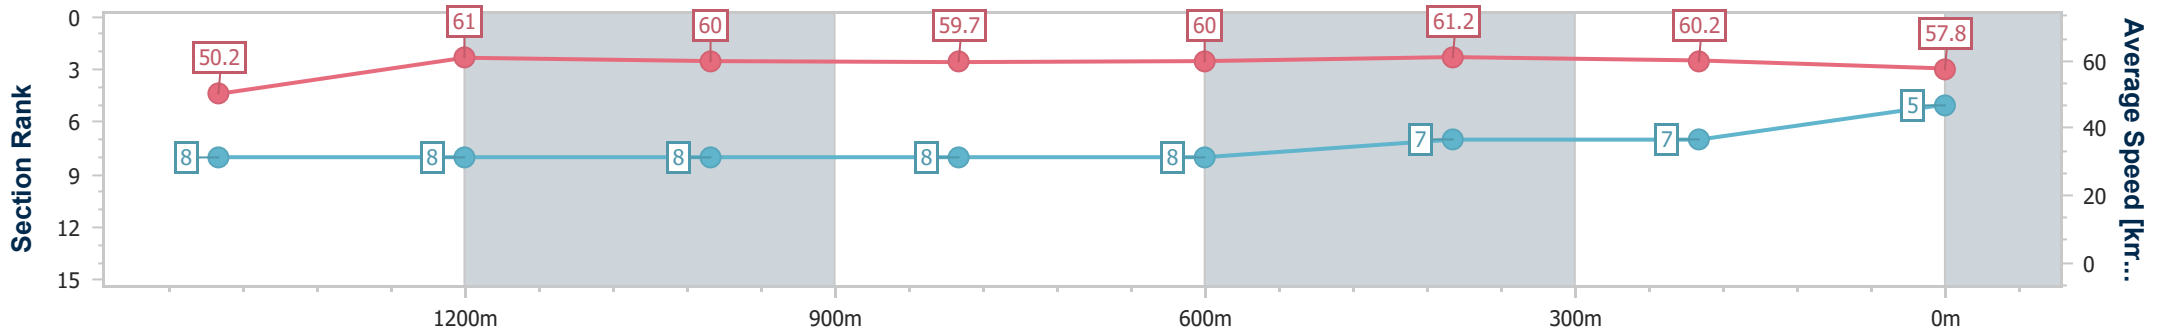

### Ipswich QLD Professional

Race 6: SCHWEPPE'S BENCHMARK 58 Handicap - 1690m

26 September 2024 - 15:49

Track Rating: Good 4, Weather: Fine, Rail Position: +5m Entire

Section	Overall	1400m	1200m	1000m	800m	600m	400m	200m
Section Times	1:44.87 [5] (0:20.85)	1:24.02 [8] (0:11.84)	1:12.18 [8] (0:11.98)	1:00.20 [8] (0:12.05)	0:48.15 [8] (0:12.01)	0:36.14 [8] (0:11.71)	0:24.43 [7] (0:12.00)	0:12.43 [7] (0:12.43)
Average Speed [km/h]	50.2	61.0	60.0	59.7	60.0	61.2	60.2	57.8
Top Speed [km/h]	59.7	61.5	60.8	60.2	60.6	61.8	61.5	59.4
Avg. Dist. to Rail [m]	3.6	0.7	0.2	0.2	0.5	0.4	1.3	2.4
Avg. Stride Freq. [Hz]	2.2	2.3	2.3	2.3	2.3	2.3	2.3	2.2
Avg. Stride Length [m]	6.3	7.2	7.3	7.3	7.4	7.2	7.2	7.1