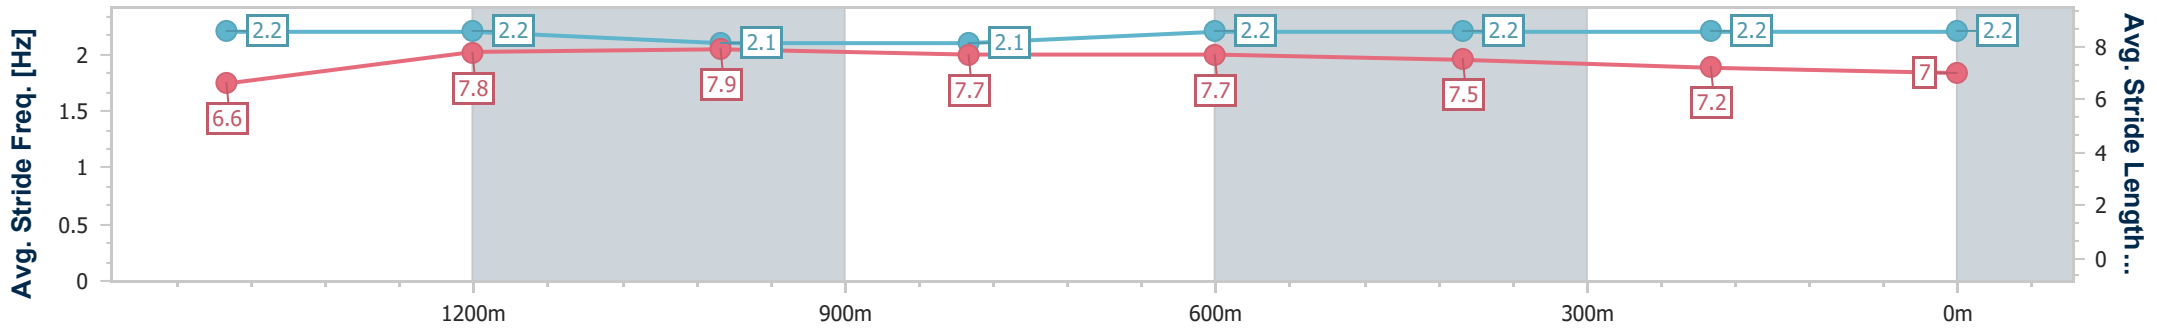

### Ipswich QLD Professional

Race 6: SCHWEPPE'S BENCHMARK 58 Handicap - 1690m

26 September 2024 - 15:49

Track Rating: Good 4, Weather: Fine, Rail Position: +5m Entire

Section	Overall	1400m	1200m	1000m	800m	600m	400m	200m
Section Times	1:45.46 [11] (0:20.03)	1:25.43 [3] (0:11.92)	1:13.51 [3] (0:11.98)	1:01.53 [3] (0:12.21)	0:49.32 [3] (0:12.06)	0:37.26 [3] (0:11.84)	0:25.42 [2] (0:12.31)	0:13.11 [4] (0:13.11)
Average Speed [km/h]	52.2	60.3	60.2	58.9	59.4	60.3	58.1	55.1
Top Speed [km/h]	60.2	61.1	60.5	60.1	60.3	60.9	59.8	57.3
Avg. Dist. to Rail [m]	1.3	0.1	0.3	0.5	1.4	1.9	0.9	0.8
Avg. Stride Freq. [Hz]	2.2	2.2	2.1	2.1	2.2	2.2	2.2	2.2
Avg. Stride Length [m]	6.6	7.8	7.9	7.7	7.7	7.5	7.2	7.0

- [ ] Ranking at each section and finish
- .-.-.- No data available at this section
- NA No data available