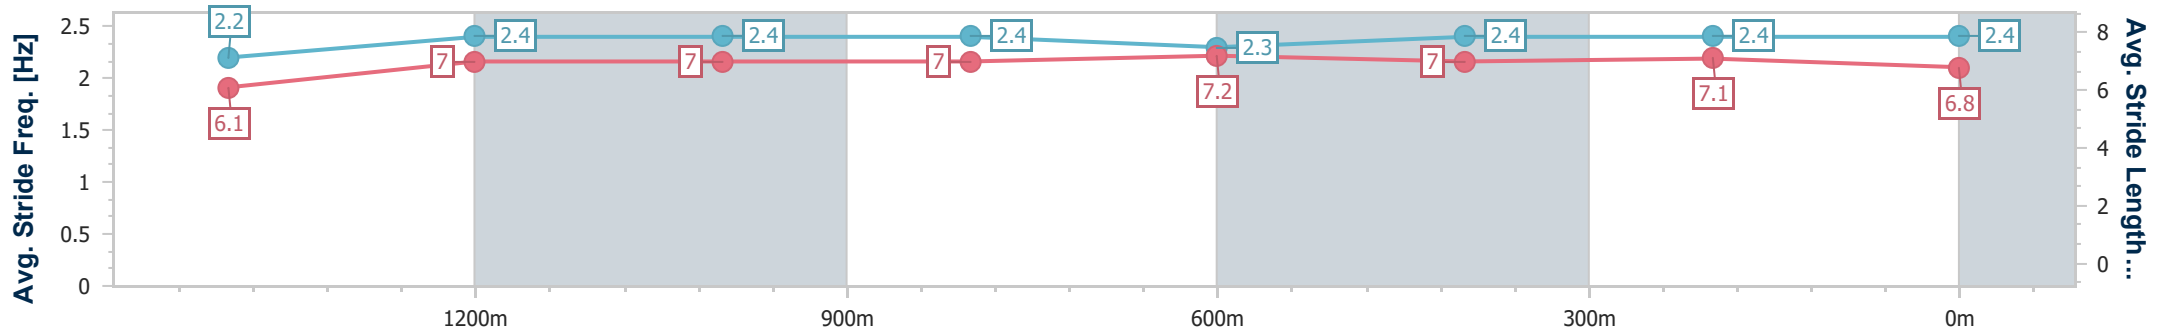

Ipswich QLD Professional

Race 6: SCHWEPPE'S BENCHMARK 58 Handicap - 1690m

26 September 2024 - 15:49

Track Rating: Good 4, Weather: Fine, Rail Position: +5m Entire

Section	Overall	1400m	1200m	1000m	800m	600m	400m	200m
Section Times	1:45.02 [6] (0:21.29)	1:23.73 [11] (0:11.87)	1:11.86 [11] (0:11.90)	0:59.96 [11] (0:12.03)	0:47.93 [11] (0:11.90)	0:36.03 [11] (0:12.00)	0:24.03 [11] (0:11.70)	0:12.33 [10] (0:12.33)
Average Speed [km/h]	49.2	60.4	60.5	59.7	60.6	59.6	61.7	58.5
Top Speed [km/h]	59.1	61.5	61.4	60.3	60.9	61.0	62.0	61.6
Avg. Dist. to Rail [m]	3.9	0.3	0.2	0.3	0.7	1.2	2.0	6.1
Avg. Stride Freq. [Hz]	2.2	2.4	2.4	2.4	2.3	2.4	2.4	2.4
Avg. Stride Length [m]	6.1	7.0	7.0	7.0	7.2	7.0	7.1	6.8