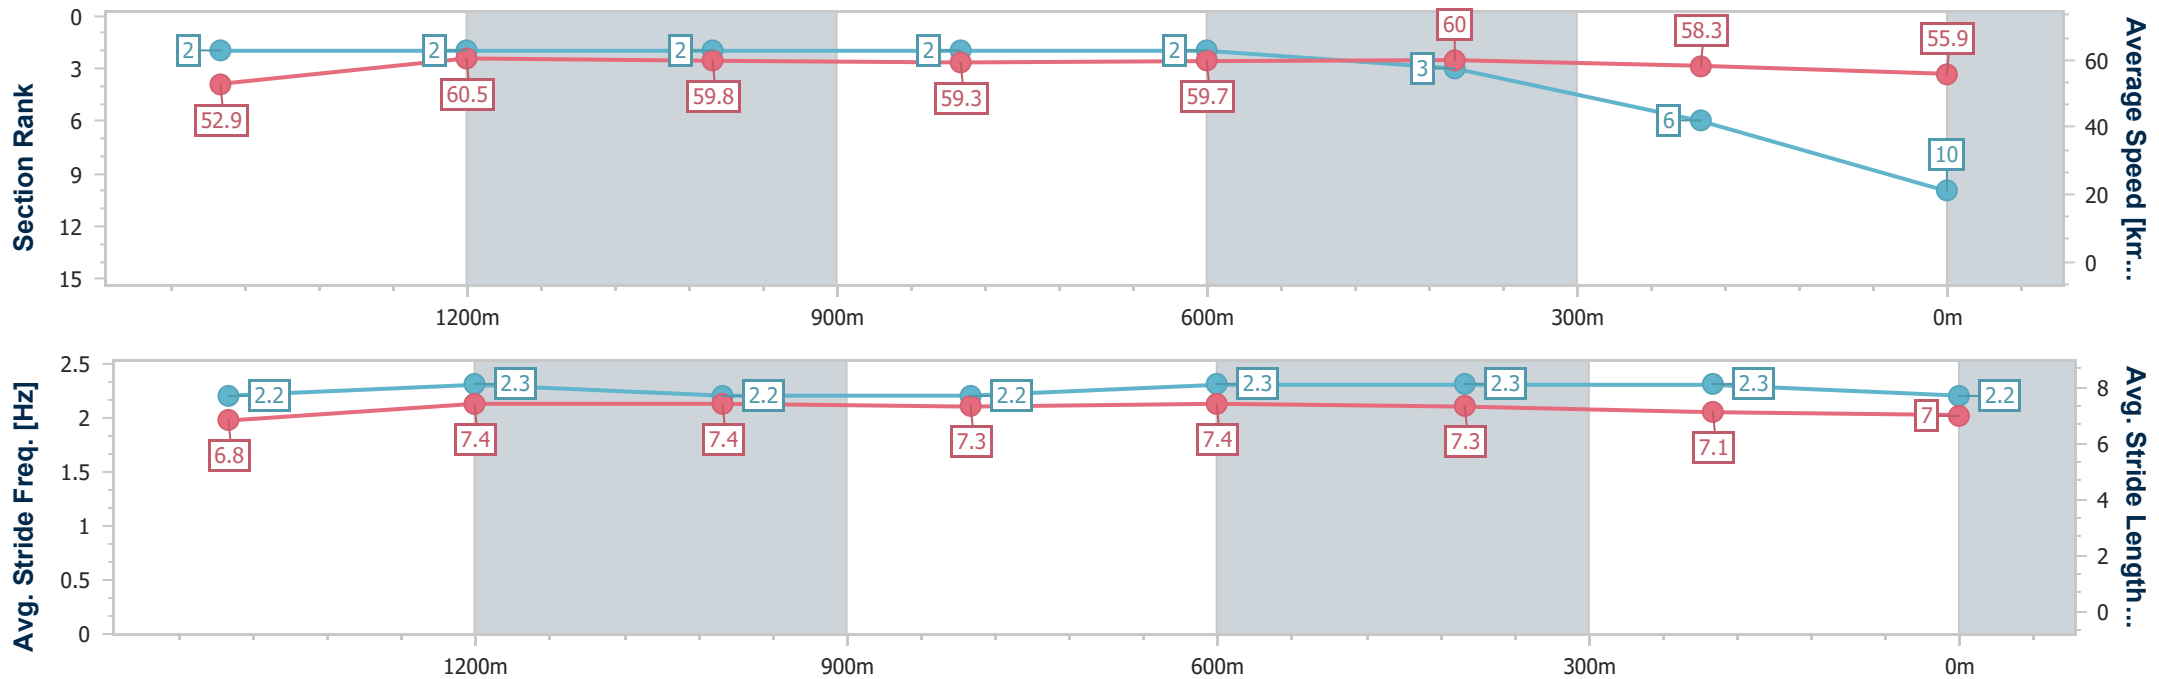

- [ ] Ranking at each section and finish
- .-.- No data available at this section
- NA No data available

Horse/Jockey Name	Bean All Ova
Final Rank	10
Fastest Section Time (Section)	0:11.92 (1400m)
Top Speed [km/h] (Section)	61.4 (1400m)
Race State	Finished

### Ipswich QLD Professional

Race 6: SCHWEPPE'S BENCHMARK 58 Handicap - 1690m

26 September 2024 - 15:49

Track Rating: Good 4, Weather: Fine, Rail Position: +5m Entire

Section	Overall	1400m	1200m	1000m	800m	600m	400m	200m
Section Times	1:45.32 [10] (0:19.79)	1:25.53 [2] (0:11.92)	1:13.61 [2] (0:12.09)	1:01.52 [2] (0:12.13)	0:49.39 [2] (0:12.09)	0:37.30 [2] (0:12.02)	0:25.28 [3] (0:12.37)	0:12.91 [6] (0:12.91)
Average Speed [km/h]	52.9	60.5	59.8	59.3	59.7	60.0	58.3	55.9
Top Speed [km/h]	61.4	61.4	60.5	60.2	60.0	60.1	59.7	57.4
Avg. Dist. to Rail [m]	2.9	0.6	0.9	0.9	0.2	0.2	0.8	2.1
Avg. Stride Freq. [Hz]	2.2	2.3	2.2	2.2	2.3	2.3	2.3	2.2
Avg. Stride Length [m]	6.8	7.4	7.4	7.3	7.4	7.3	7.1	7.0

- [ ] Ranking at each section and finish
- .-.- No data available at this section
- NA No data available

Horse/Jockey Name	Italian Award
Final Rank	11
Fastest Section Time (Section)	0:11.84 (600m)
Top Speed [km/h] (Section)	61.1 (1400m)
Race State	Finished

### Ipswich QLD Professional

Race 6: SCHWEPPE'S BENCHMARK 58 Handicap - 1690m

26 September 2024 - 15:49

Track Rating: Good 4, Weather: Fine, Rail Position: +5m Entire

Section	Overall	1400m	1200m	1000m	800m	600m	400m	200m
Section Times	1:45.46 [11] (0:20.03)	1:25.43 [3] (0:11.92)	1:13.51 [3] (0:11.98)	1:01.53 [3] (0:12.21)	0:49.32 [3] (0:12.06)	0:37.26 [3] (0:11.84)	0:25.42 [2] (0:12.31)	0:13.11 [4] (0:13.11)
Average Speed [km/h]	52.2	60.3	60.2	58.9	59.4	60.3	58.1	55.1
Top Speed [km/h]	60.2	61.1	60.5	60.1	60.3	60.9	59.8	57.3
Avg. Dist. to Rail [m]	1.3	0.1	0.3	0.5	1.4	1.9	0.9	0.8
Avg. Stride Freq. [Hz]	2.2	2.2	2.1	2.1	2.2	2.2	2.2	2.2
Avg. Stride Length [m]	6.6	7.8	7.9	7.7	7.7	7.5	7.2	7.0