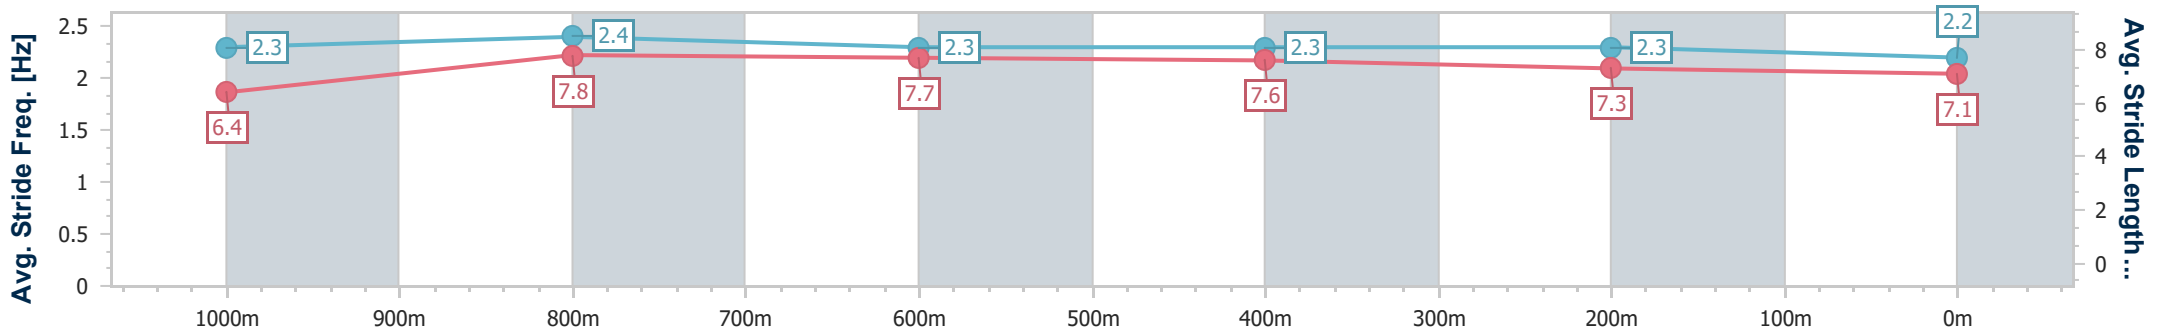

Ipswich QLD Professional
 Race 7: GORDON'S GIN BENCHMARK 65 Handicap - 1200m
 26 September 2024 - 16:30
 Track Rating: Good 4, Weather: Fine, Rail Position: +5m Entire

Section	Overall	1000m	800m	600m	400m	200m
Section Times	1:11.59 [8] (0:14.01)	0:57.58 [7] (0:10.84)	0:46.74 [7] (0:10.98)	0:35.76 [5] (0:11.36)	0:24.40 [4] (0:11.88)	0:12.52 [8] (0:12.52)
Average Speed [km/h]	51.5	66.7	65.8	63.7	61.0	57.4
Top Speed [km/h]	66.6	67.2	66.6	65.3	62.4	60.3
Avg. Dist. to Rail [m]	7.2	2.0	1.1	1.2	2.4	5.7
Avg. Stride Freq. [Hz]	2.3	2.4	2.4	2.4	2.4	2.3
Avg. Stride Length [m]	6.2	7.5	7.5	7.3	7.1	7.0

- [] Ranking at each section and finish
- .-.- No data available at this section
- NA No data available

Horse/Jockey Name	Command Approved
Final Rank	9
Fastest Section Time (Section)	0:10.75 (1000m)
Top Speed [km/h] (Section)	69.4 (Overall)
Race State	Finished

Ipswich QLD Professional
 Race 7: GORDON'S GIN BENCHMARK 65 Handicap - 1200m
 26 September 2024 - 16:30
 Track Rating: Good 4, Weather: Fine, Rail Position: +5m Entire

Section	Overall	1000m	800m	600m	400m	200m
Section Times	1:11.80 [9] (0:13.62)	0:58.18 [3] (0:10.75)	0:47.43 [3] (0:11.34)	0:36.09 [4] (0:11.50)	0:24.59 [5] (0:11.74)	0:12.85 [6] (0:12.85)
Average Speed [km/h]	53.0	66.6	63.1	61.9	60.6	56.1
Top Speed [km/h]	69.4	69.1	64.1	63.2	61.5	59.9
Avg. Dist. to Rail [m]	1.9	1.0	1.8	2.5	2.7	2.0
Avg. Stride Freq. [Hz]	2.3	2.4	2.3	2.3	2.3	2.2
Avg. Stride Length [m]	6.4	7.8	7.7	7.6	7.3	7.1

- [] Ranking at each section and finish
- .-.- No data available at this section
- NA No data available