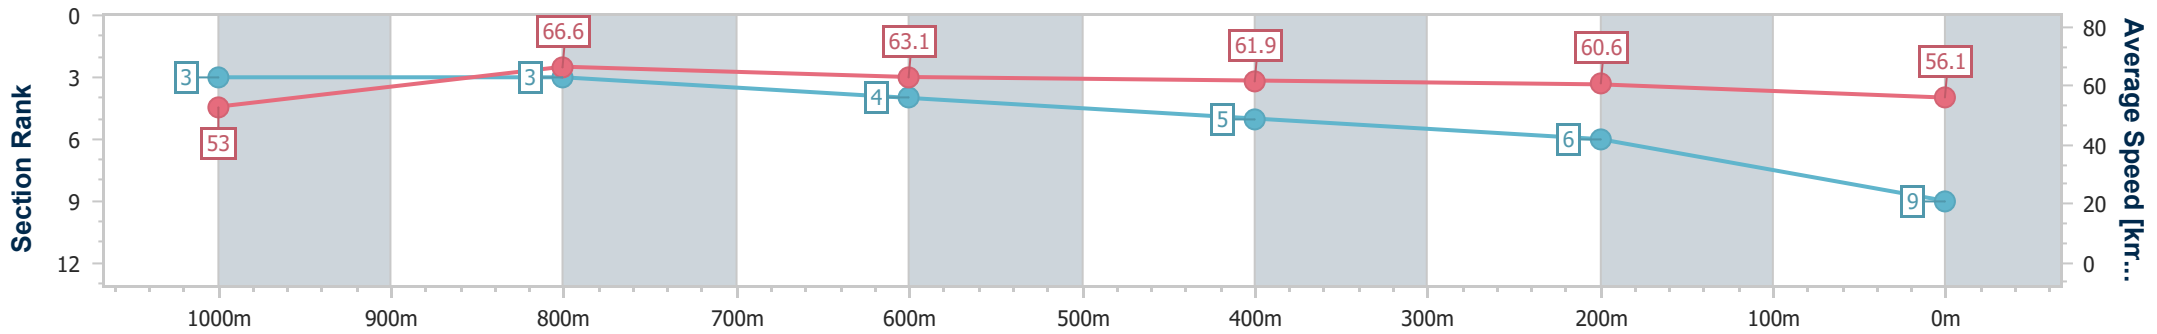

- [] Ranking at each section and finish
- .-.- No data available at this section
- NA No data available

Horse/Jockey Name	Command Approved
Final Rank	9
Fastest Section Time (Section)	0:10.75 (1000m)
Top Speed [km/h] (Section)	69.4 (Overall)
Race State	Finished

Ipswich QLD Professional
 Race 7: GORDON'S GIN BENCHMARK 65 Handicap - 1200m
 26 September 2024 - 16:30
 Track Rating: Good 4, Weather: Fine, Rail Position: +5m Entire

Section	Overall	1000m	800m	600m	400m	200m
Section Times	1:11.80 [9] (0:13.62)	0:58.18 [3] (0:10.75)	0:47.43 [3] (0:11.34)	0:36.09 [4] (0:11.50)	0:24.59 [5] (0:11.74)	0:12.85 [6] (0:12.85)
Average Speed [km/h]	53.0	66.6	63.1	61.9	60.6	56.1
Top Speed [km/h]	69.4	69.1	64.1	63.2	61.5	59.9
Avg. Dist. to Rail [m]	1.9	1.0	1.8	2.5	2.7	2.0
Avg. Stride Freq. [Hz]	2.3	2.4	2.3	2.3	2.3	2.2
Avg. Stride Length [m]	6.4	7.8	7.7	7.6	7.3	7.1