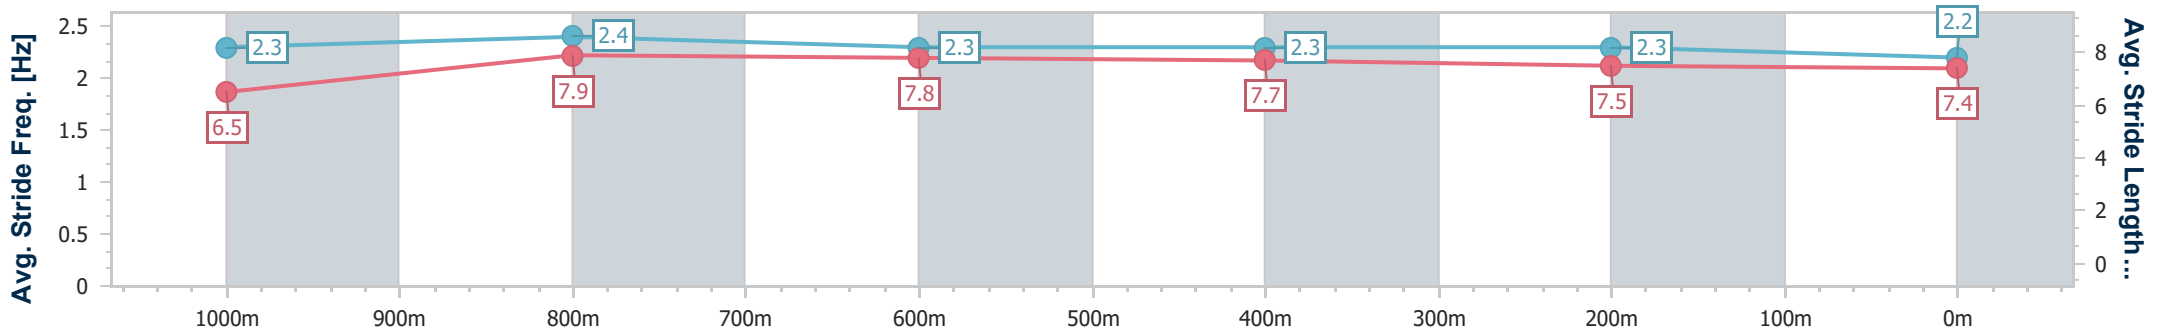

Horse/Jockey Name	Mean Approach
Final Rank	5
Fastest Section Time (Section)	0:10.66 (1000m)
Top Speed [km/h] (Section)	68.9 (1000m)
Race State	Finished

Ipswich QLD Professional
Race 7: GORDON'S GIN BENCHMARK 65 Handicap - 1200m
26 September 2024 - 16:30
Track Rating: Good 4, Weather: Fine, Rail Position: +5m Entire

Section	Overall	1000m	800m	600m	400m	200m
Section Times	1:11.01 [5] (0:13.60)	0:57.41 [2] (0:10.66)	0:46.75 [2] (0:11.24)	0:35.51 [2] (0:11.44)	0:24.07 [2] (0:11.81)	0:12.26 [3] (0:12.26)
Average Speed [km/h]	52.9	67.5	64.4	62.6	61.4	58.7
Top Speed [km/h]	68.1	68.9	65.5	64.0	62.2	61.1
Avg. Dist. to Rail [m]	7.3	0.9	0.4	0.4	2.8	4.0
Avg. Stride Freq. [Hz]	2.3	2.4	2.3	2.3	2.3	2.2
Avg. Stride Length [m]	6.5	7.9	7.8	7.7	7.5	7.4

- [ ] Ranking at each section and finish
- -.-.- No data available at this section
- NA No data available