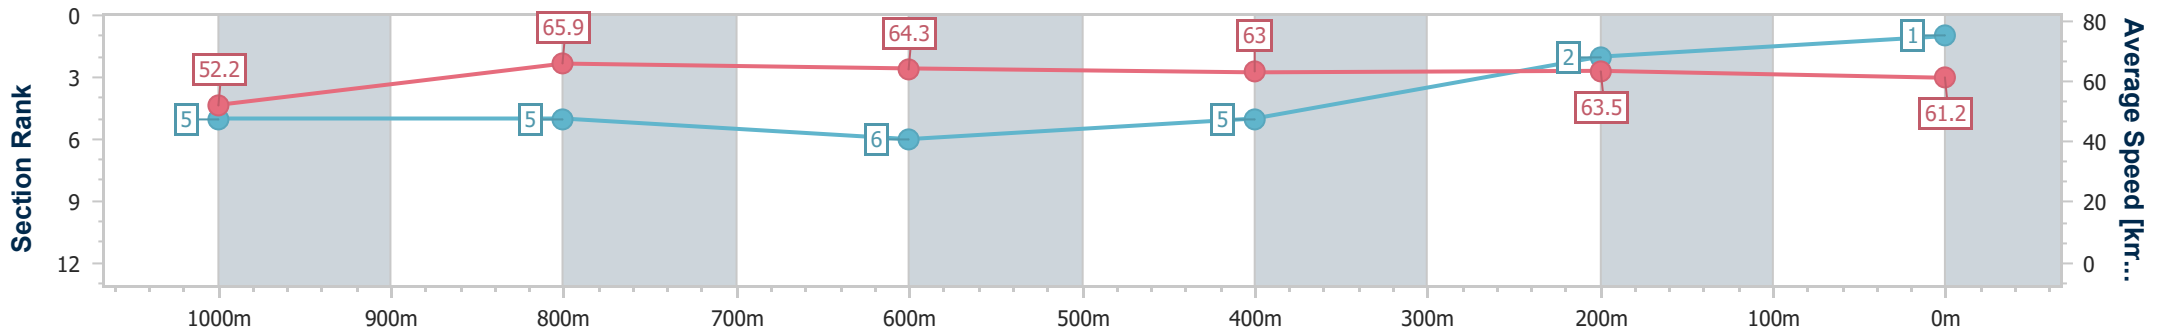

Section	Overall	1000m	800m	600m	400m	200m
Section Times	1:10.28 [1] (0:13.80)	0:56.48 [5] (0:10.90)	0:45.58 [5] (0:11.15)	0:34.43 [6] (0:11.36)	0:23.07 [5] (0:11.34)	0:11.73 [2] (0:11.73)
Average Speed [km/h]	52.2	65.9	64.3	63.0	63.5	61.2
Top Speed [km/h]	67.9	67.8	65.4	63.9	64.8	63.7
Avg. Dist. to Rail [m]	1.1	0.8	1.2	0.9	0.5	1.5
Avg. Stride Freq. [Hz]	2.4	2.5	2.4	2.4	2.5	2.5
Avg. Stride Length [m]	6.2	7.3	7.3	7.3	7.1	6.9