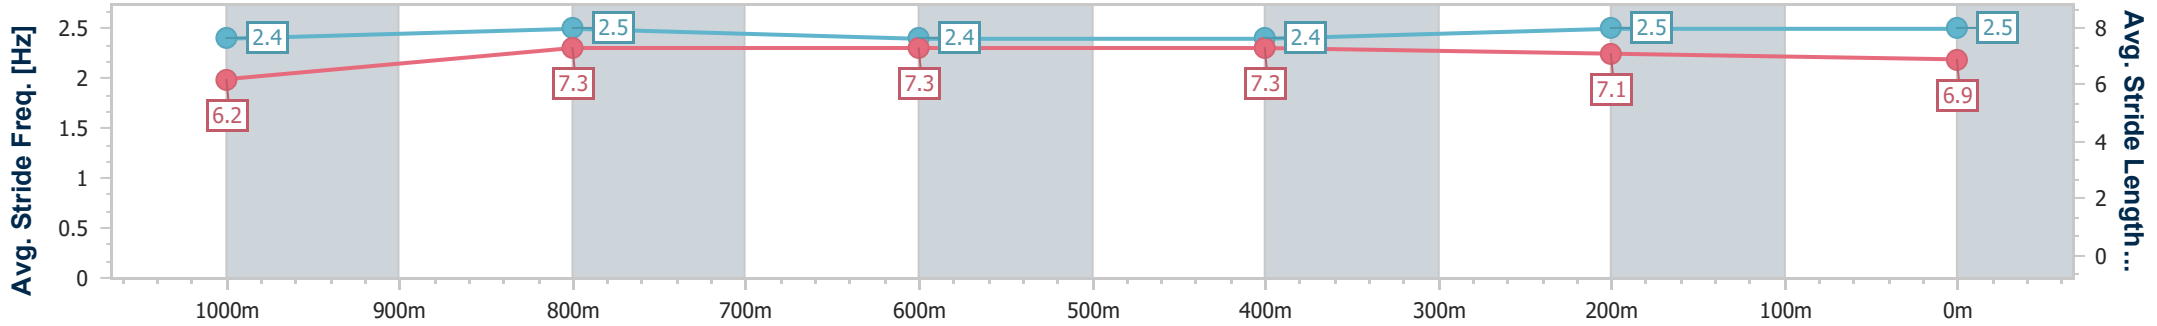

Section	Overall	1000m	800m	600m	400m	200m
Section Times	1:10.28 [1] (0:13.80)	0:56.48 [5] (0:10.90)	0:45.58 [5] (0:11.15)	0:34.43 [6] (0:11.36)	0:23.07 [5] (0:11.34)	0:11.73 [2] (0:11.73)
Average Speed [km/h]	52.2	65.9	64.3	63.0	63.5	61.2
Top Speed [km/h]	67.9	67.8	65.4	63.9	64.8	63.7
Avg. Dist. to Rail [m]	1.1	0.8	1.2	0.9	0.5	1.5
Avg. Stride Freq. [Hz]	2.4	2.5	2.4	2.4	2.5	2.5
Avg. Stride Length [m]	6.2	7.3	7.3	7.3	7.1	6.9