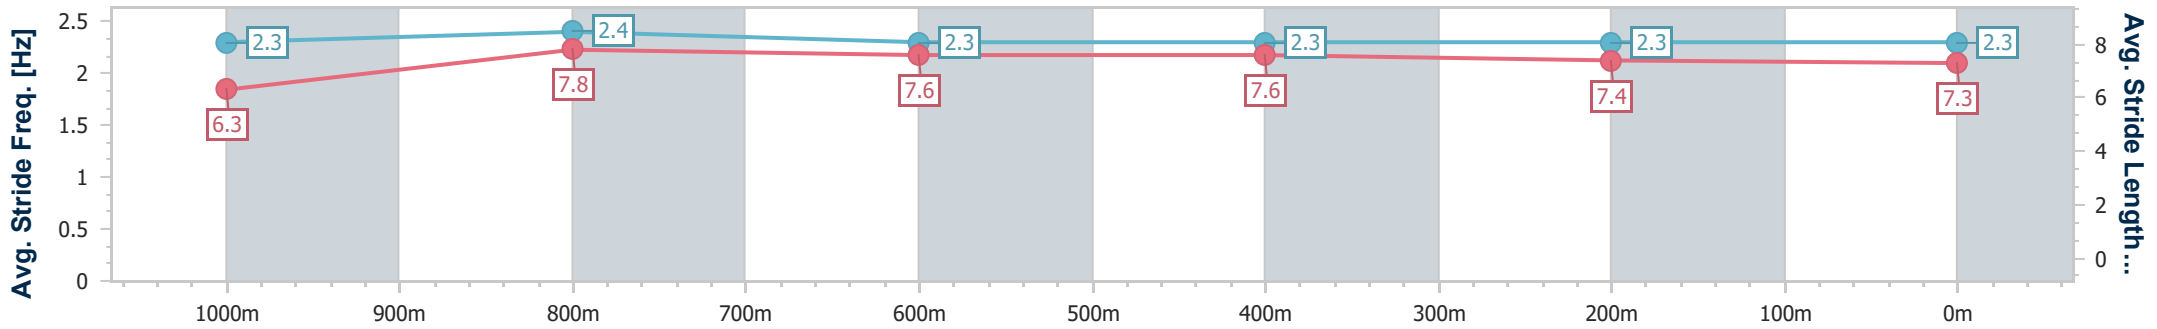

Horse/Jockey Name	I Am A Marvel
Final Rank	4
Fastest Section Time (Section)	0:10.84 (1000m)
Top Speed [km/h] (Section)	69.0 (Overall)
Race State	Finished

Ipswich QLD Professional
Race 7: GORDON'S GIN BENCHMARK 65 Handicap - 1200m
26 September 2024 - 16:30
Track Rating: Good 4, Weather: Fine, Rail Position: +5m Entire

Section	Overall	1000m	800m	600m	400m	200m
Section Times	1:10.87 [4] (0:13.97)	0:56.90 [6] (0:10.84)	0:46.06 [6] (0:11.10)	0:34.96 [7] (0:11.46)	0:23.50 [7] (0:11.56)	0:11.94 [5]
Average Speed [km/h]	51.5	66.5	64.4	62.8	62.2	60.3
Top Speed [km/h]	69.0	68.5	66.2	63.9	63.4	63.3
Avg. Dist. to Rail [m]	3.0	0.4	0.9	0.6	0.8	1.7
Avg. Stride Freq. [Hz]	2.3	2.4	2.3	2.3	2.3	2.3
Avg. Stride Length [m]	6.3	7.8	7.6	7.6	7.4	7.3

- [ ] Ranking at each section and finish
- -.-.- No data available at this section
- NA No data available