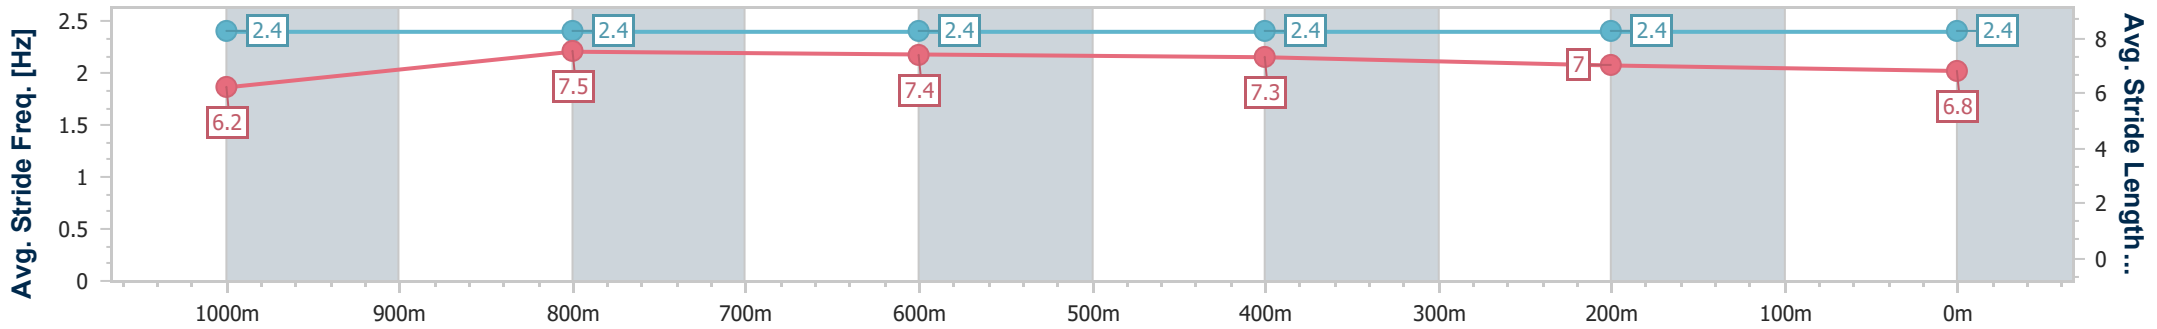

- [] Ranking at each section and finish
- .-.- No data available at this section
- NA No data available

Horse/Jockey Name	Tres Redoute
Final Rank	7
Fastest Section Time (Section)	0:10.77 (1000m)
Top Speed [km/h] (Section)	68.2 (1000m)
Race State	Finished

Ipswich QLD Professional
 Race 7: GORDON'S GIN BENCHMARK 65 Handicap - 1200m
 26 September 2024 - 16:30
 Track Rating: Good 4, Weather: Fine, Rail Position: +5m Entire

Section	Overall	1000m	800m	600m	400m	200m
Section Times	1:11.24 [7] (0:13.71)	0:57.53 [4] (0:10.77)	0:46.76 [4] (0:11.19)	0:35.57 [3] (0:11.45)	0:24.12 [3] (0:11.84)	0:12.28 [7] (0:12.28)
Average Speed [km/h]	52.5	67.0	64.2	63.1	61.3	58.4
Top Speed [km/h]	68.2	68.2	66.2	64.0	62.6	61.2
Avg. Dist. to Rail [m]	4.1	0.8	0.2	0.3	3.1	5.2
Avg. Stride Freq. [Hz]	2.4	2.4	2.4	2.4	2.4	2.4
Avg. Stride Length [m]	6.2	7.5	7.4	7.3	7.0	6.8