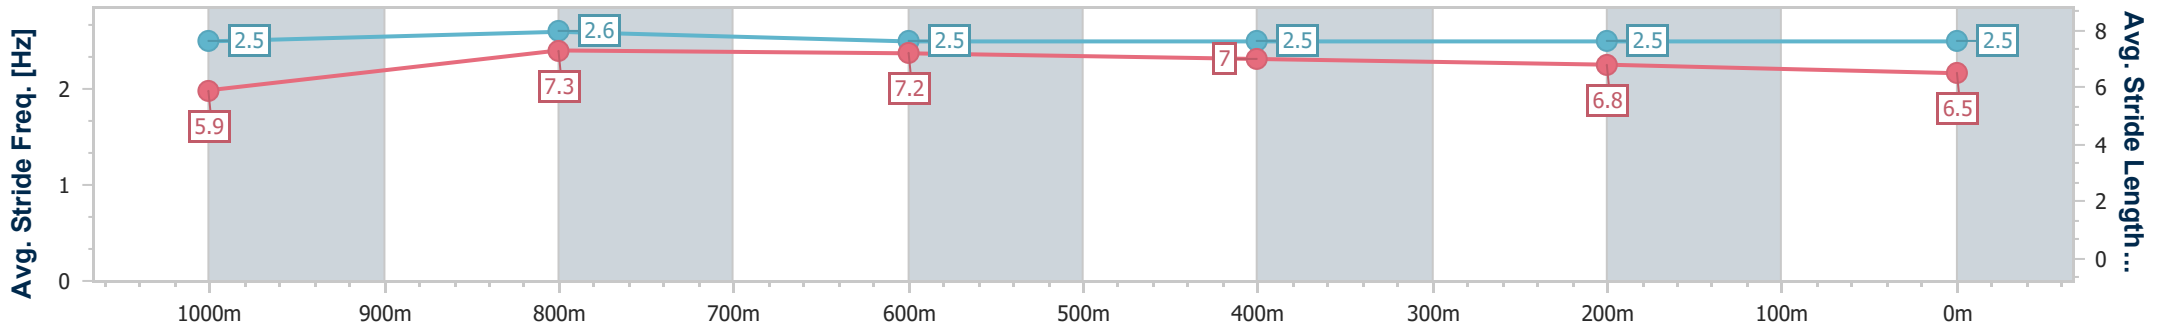

Horse/Jockey Name	Remlaps Angel
Final Rank	2
Fastest Section Time (Section)	0:10.62 (1000m)
Top Speed [km/h] (Section)	70.6 (1000m)
Race State	Finished

Ipswich QLD Professional
Race 7: GORDON'S GIN BENCHMARK 65 Handicap - 1200m
26 September 2024 - 16:30
Track Rating: Good 4, Weather: Fine, Rail Position: +5m Entire

Section	Overall	1000m	800m	600m	400m	200m
Section Times	1:10.73 [2] (0:13.54)	0:57.19 [1] (0:10.62)	0:46.57 [1] (0:11.23)	0:35.34 [1] (0:11.48)	0:23.86 [1] (0:11.59)	0:12.27 [1] (0:12.27)
Average Speed [km/h]	53.2	67.9	63.8	62.3	61.5	58.8
Top Speed [km/h]	70.3	70.6	64.8	63.3	62.5	61.5
Avg. Dist. to Rail [m]	5.3	0.6	1.2	1.6	1.4	0.6
Avg. Stride Freq. [Hz]	2.5	2.6	2.5	2.5	2.5	2.5
Avg. Stride Length [m]	5.9	7.3	7.2	7.0	6.8	6.5

- [ ] Ranking at each section and finish
- -.-.- No data available at this section
- NA No data available