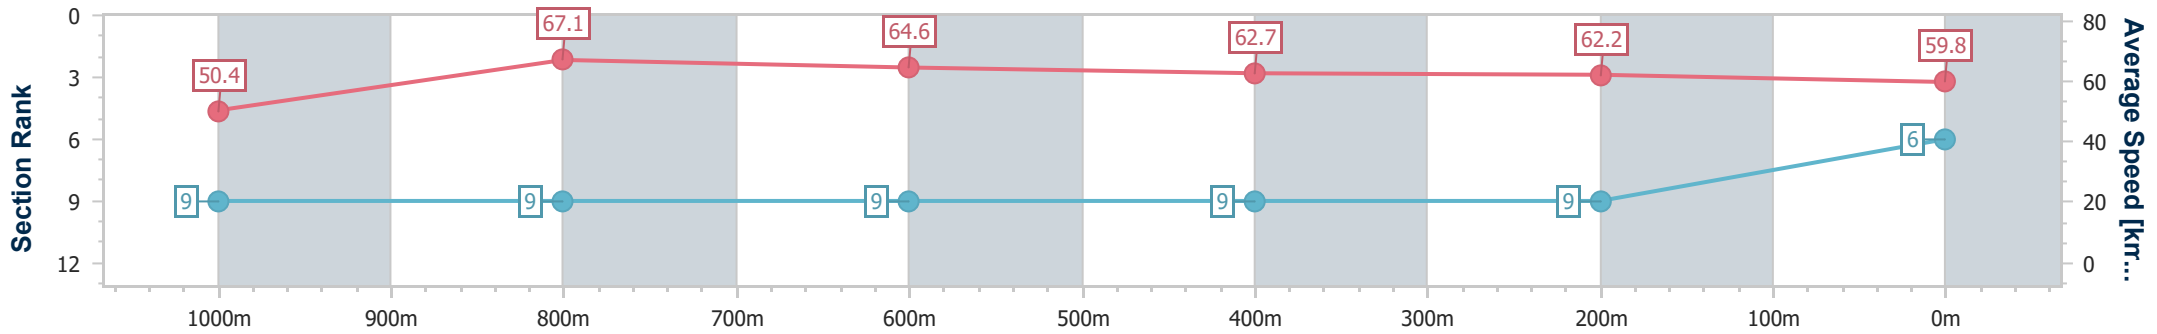

Horse/Jockey Name	Aheadofhistime
Final Rank	6
Fastest Section Time (Section)	0:10.74 (1000m)
Top Speed [km/h] (Section)	68.0 (1000m)
Race State	Finished

Ipswich QLD Professional
Race 7: GORDON'S GIN BENCHMARK 65 Handicap - 1200m
26 September 2024 - 16:30
Track Rating: Good 4, Weather: Fine, Rail Position: +5m Entire

Section	Overall	1000m	800m	600m	400m	200m
Section Times	1:11.18 [6] (0:14.28)	0:56.90 [9] (0:10.74)	0:46.16 [9] (0:11.10)	0:35.06 [9] (0:11.50)	0:23.56 [9] (0:11.54)	0:12.02 [9] (0:12.02)
Average Speed [km/h]	50.4	67.1	64.6	62.7	62.2	59.8
Top Speed [km/h]	67.4	68.0	66.1	63.3	63.6	61.7
Avg. Dist. to Rail [m]	5.4	0.8	0.5	0.8	1.3	4.3
Avg. Stride Freq. [Hz]	2.3	2.5	2.4	2.4	2.4	2.4
Avg. Stride Length [m]	6.1	7.5	7.4	7.3	7.1	7.1

- [ ] Ranking at each section and finish
- -.-.- No data available at this section
- NA No data available