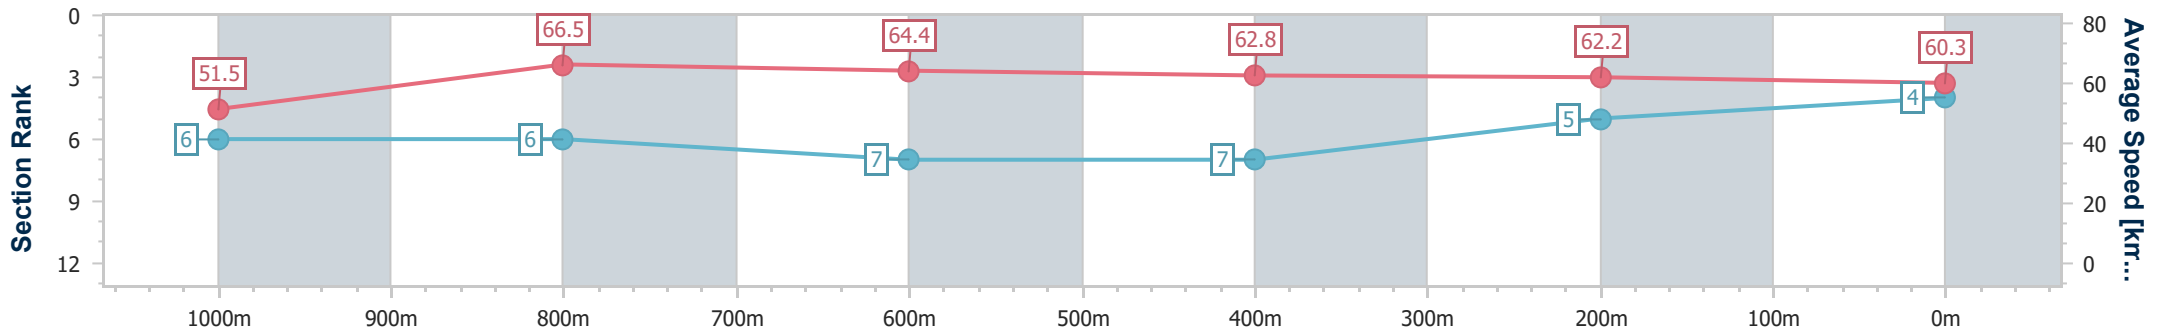

Horse/Jockey Name	I Am A Marvel
Final Rank	4
Fastest Section Time (Section)	0:10.84 (1000m)
Top Speed [km/h] (Section)	69.0 (Overall)
Race State	Finished

Ipswich QLD Professional
Race 7: GORDON'S GIN BENCHMARK 65 Handicap - 1200m
26 September 2024 - 16:30
Track Rating: Good 4, Weather: Fine, Rail Position: +5m Entire

Section	Overall	1000m	800m	600m	400m	200m
Section Times	1:10.87 [4] (0:13.97)	0:56.90 [6] (0:10.84)	0:46.06 [6] (0:11.10)	0:34.96 [7] (0:11.46)	0:23.50 [7] (0:11.56)	0:11.94 [5]
Average Speed [km/h]	51.5	66.5	64.4	62.8	62.2	60.3
Top Speed [km/h]	69.0	68.5	66.2	63.9	63.4	63.3
Avg. Dist. to Rail [m]	3.0	0.4	0.9	0.6	0.8	1.7
Avg. Stride Freq. [Hz]	2.3	2.4	2.3	2.3	2.3	2.3
Avg. Stride Length [m]	6.3	7.8	7.6	7.6	7.4	7.3

- [ ] Ranking at each section and finish
- -.-.- No data available at this section
- NA No data available