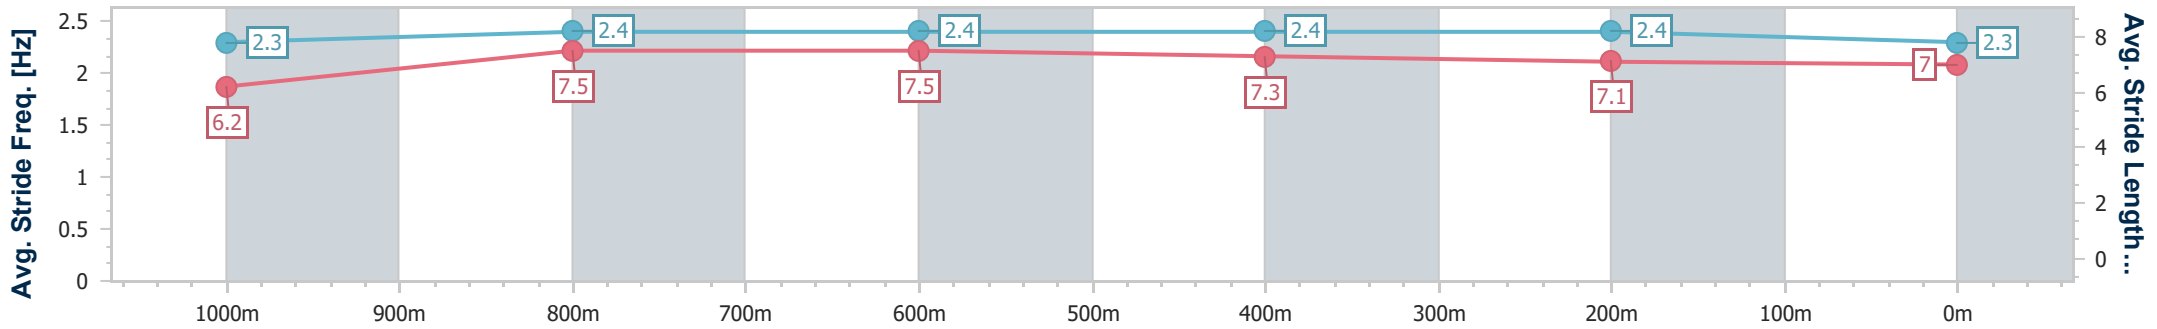

- [] Ranking at each section and finish
- .-.- No data available at this section
- NA No data available

Horse/Jockey Name	Halfahope
Final Rank	8
Fastest Section Time (Section)	0:10.84 (1000m)
Top Speed [km/h] (Section)	67.2 (1000m)
Race State	Finished

Ipswich QLD Professional
 Race 7: GORDON'S GIN BENCHMARK 65 Handicap - 1200m
 26 September 2024 - 16:30
 Track Rating: Good 4, Weather: Fine, Rail Position: +5m Entire

Section	Overall	1000m	800m	600m	400m	200m
Section Times	1:11.59 [8] (0:14.01)	0:57.58 [7] (0:10.84)	0:46.74 [7] (0:10.98)	0:35.76 [5] (0:11.36)	0:24.40 [4] (0:11.88)	0:12.52 [8] (0:12.52)
Average Speed [km/h]	51.5	66.7	65.8	63.7	61.0	57.4
Top Speed [km/h]	66.6	67.2	66.6	65.3	62.4	60.3
Avg. Dist. to Rail [m]	7.2	2.0	1.1	1.2	2.4	5.7
Avg. Stride Freq. [Hz]	2.3	2.4	2.4	2.4	2.4	2.3
Avg. Stride Length [m]	6.2	7.5	7.5	7.3	7.1	7.0