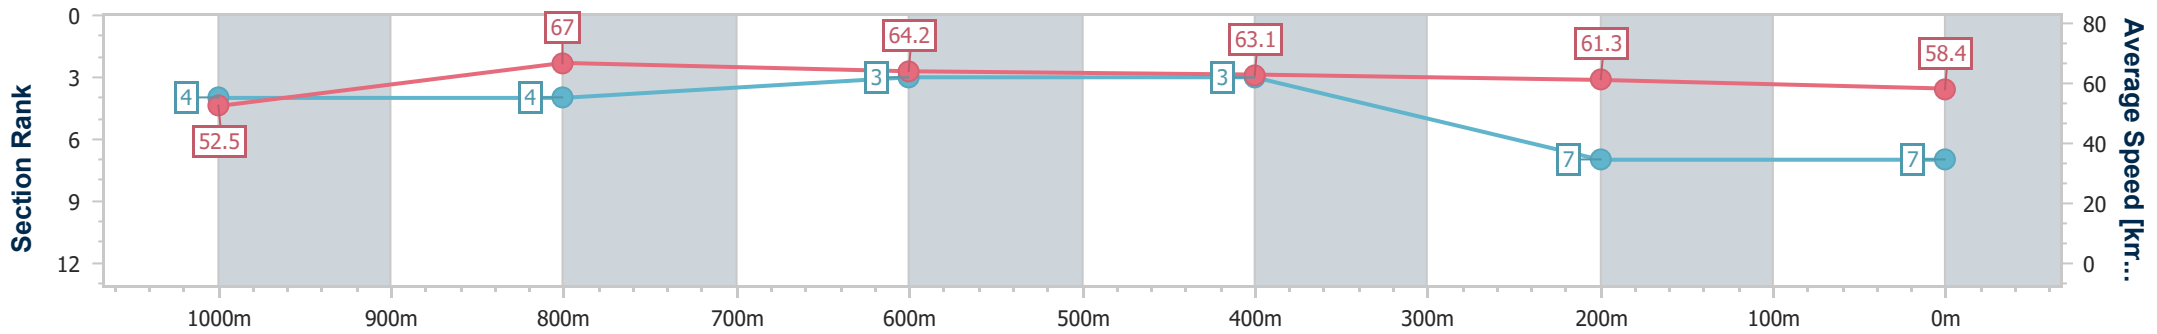

Horse/Jockey Name	Tres Redoute
Final Rank	7
Fastest Section Time (Section)	0:10.77 (1000m)
Top Speed [km/h] (Section)	68.2 (1000m)
Race State	Finished

Ipswich QLD Professional
Race 7: GORDON'S GIN BENCHMARK 65 Handicap - 1200m
26 September 2024 - 16:30
Track Rating: Good 4, Weather: Fine, Rail Position: +5m Entire

Section	Overall	1000m	800m	600m	400m	200m
Section Times	1:11.24 [7] (0:13.71)	0:57.53 [4] (0:10.77)	0:46.76 [4] (0:11.19)	0:35.57 [3] (0:11.45)	0:24.12 [3] (0:11.84)	0:12.28 [7] (0:12.28)
Average Speed [km/h]	52.5	67.0	64.2	63.1	61.3	58.4
Top Speed [km/h]	68.2	68.2	66.2	64.0	62.6	61.2
Avg. Dist. to Rail [m]	4.1	0.8	0.2	0.3	3.1	5.2
Avg. Stride Freq. [Hz]	2.4	2.4	2.4	2.4	2.4	2.4
Avg. Stride Length [m]	6.2	7.5	7.4	7.3	7.0	6.8

- [ ] Ranking at each section and finish
- -.-.- No data available at this section
- NA No data available