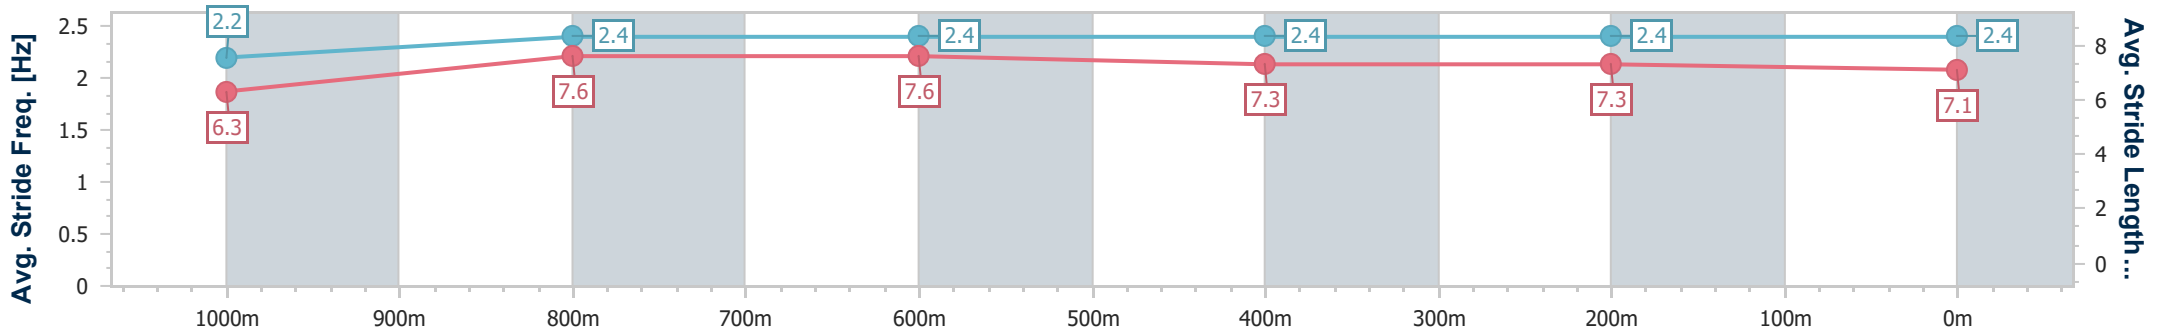

Horse/Jockey Name	Schmoozier
Final Rank	3
Fastest Section Time (Section)	0:10.74 (1000m)
Top Speed [km/h] (Section)	68.0 (1000m)
Race State	Finished

Ipswich QLD Professional
Race 7: GORDON'S GIN BENCHMARK 65 Handicap - 1200m
26 September 2024 - 16:30
Track Rating: Good 4, Weather: Fine, Rail Position: +5m Entire

Section	Overall	1000m	800m	600m	400m	200m
Section Times	1:10.78 [3] (0:14.25)	0:56.53 [8] (0:10.74)	0:45.79 [8] (0:11.05)	0:34.74 [8] (0:11.36)	0:23.38 [8] (0:11.47)	0:11.91 [4]
Average Speed [km/h]	50.6	66.9	64.9	62.7	62.5	60.5
Top Speed [km/h]	66.7	68.0	66.0	63.7	64.3	63.6
Avg. Dist. to Rail [m]	4.6	0.6	1.5	1.7	1.0	0.5
Avg. Stride Freq. [Hz]	2.2	2.4	2.4	2.4	2.4	2.4
Avg. Stride Length [m]	6.3	7.6	7.6	7.3	7.3	7.1

- [ ] Ranking at each section and finish
- -.-.- No data available at this section
- NA No data available