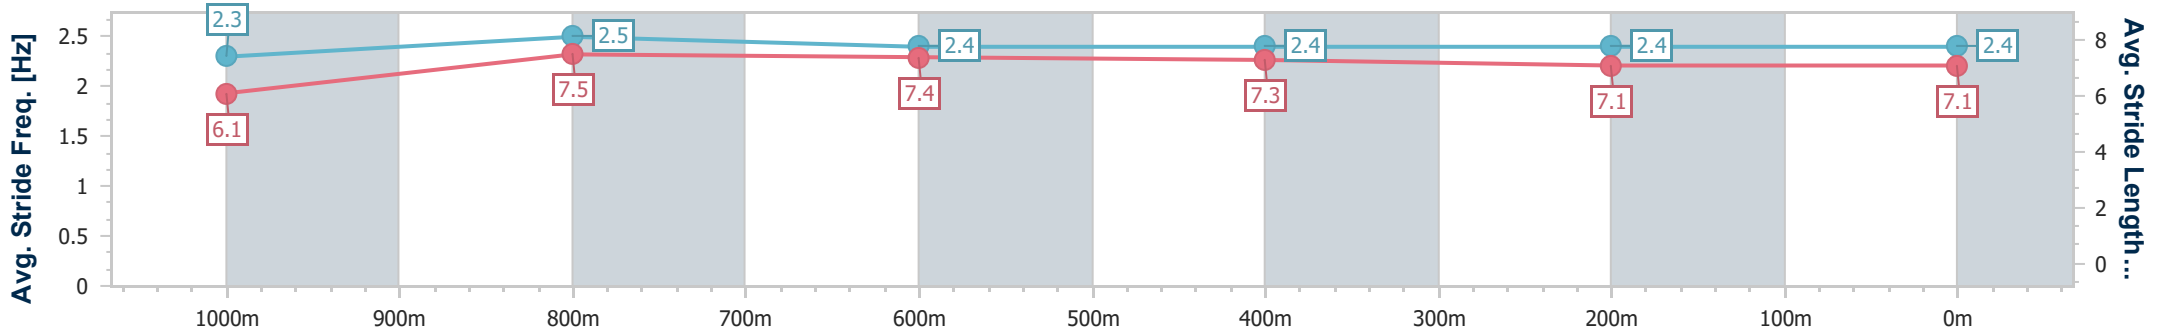

Horse/Jockey Name	Aheadofhistime
Final Rank	6
Fastest Section Time (Section)	0:10.74 (1000m)
Top Speed [km/h] (Section)	68.0 (1000m)
Race State	Finished

Ipswich QLD Professional
Race 7: GORDON'S GIN BENCHMARK 65 Handicap - 1200m
26 September 2024 - 16:30
Track Rating: Good 4, Weather: Fine, Rail Position: +5m Entire

Section	Overall	1000m	800m	600m	400m	200m
Section Times	1:11.18 [6] (0:14.28)	0:56.90 [9] (0:10.74)	0:46.16 [9] (0:11.10)	0:35.06 [9] (0:11.50)	0:23.56 [9] (0:11.54)	0:12.02 [9] (0:12.02)
Average Speed [km/h]	50.4	67.1	64.6	62.7	62.2	59.8
Top Speed [km/h]	67.4	68.0	66.1	63.3	63.6	61.7
Avg. Dist. to Rail [m]	5.4	0.8	0.5	0.8	1.3	4.3
Avg. Stride Freq. [Hz]	2.3	2.5	2.4	2.4	2.4	2.4
Avg. Stride Length [m]	6.1	7.5	7.4	7.3	7.1	7.1

- [ ] Ranking at each section and finish
- -.-.- No data available at this section
- NA No data available