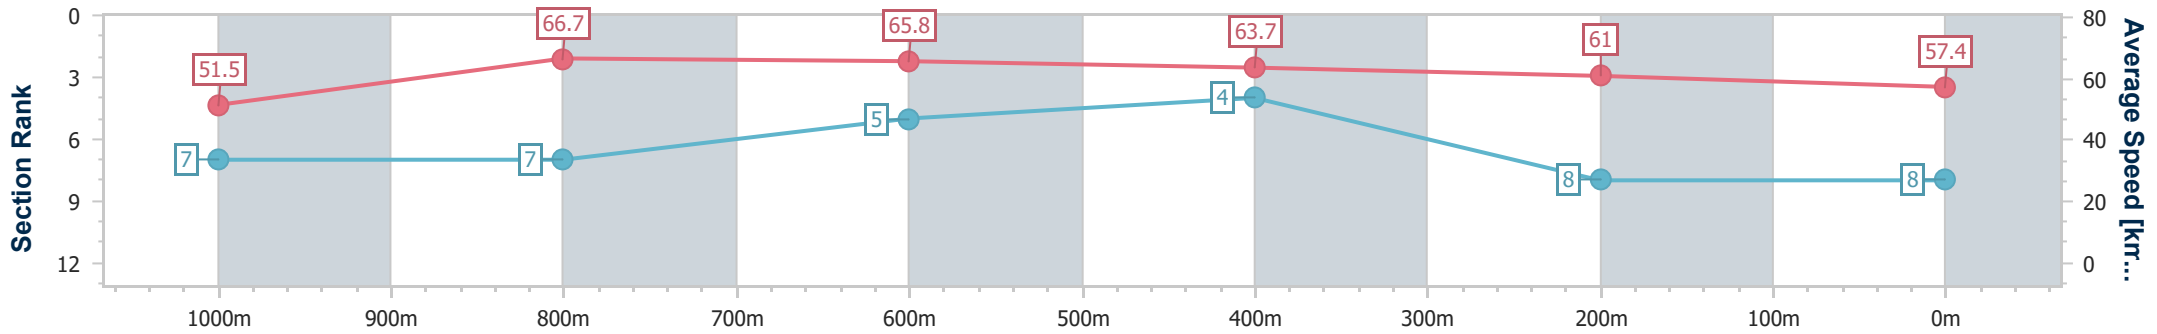

Horse/Jockey Name	Halfahope
Final Rank	8
Fastest Section Time (Section)	0:10.84 (1000m)
Top Speed [km/h] (Section)	67.2 (1000m)
Race State	Finished

Ipswich QLD Professional
Race 7: GORDON'S GIN BENCHMARK 65 Handicap - 1200m
26 September 2024 - 16:30
Track Rating: Good 4, Weather: Fine, Rail Position: +5m Entire

Section	Overall	1000m	800m	600m	400m	200m
Section Times	1:11.59 [8] (0:14.01)	0:57.58 [7] (0:10.84)	0:46.74 [7] (0:10.98)	0:35.76 [5] (0:11.36)	0:24.40 [4] (0:11.88)	0:12.52 [8] (0:12.52)
Average Speed [km/h]	51.5	66.7	65.8	63.7	61.0	57.4
Top Speed [km/h]	66.6	67.2	66.6	65.3	62.4	60.3
Avg. Dist. to Rail [m]	7.2	2.0	1.1	1.2	2.4	5.7
Avg. Stride Freq. [Hz]	2.3	2.4	2.4	2.4	2.4	2.3
Avg. Stride Length [m]	6.2	7.5	7.5	7.3	7.1	7.0

- [ ] Ranking at each section and finish
- -.-.- No data available at this section
- NA No data available