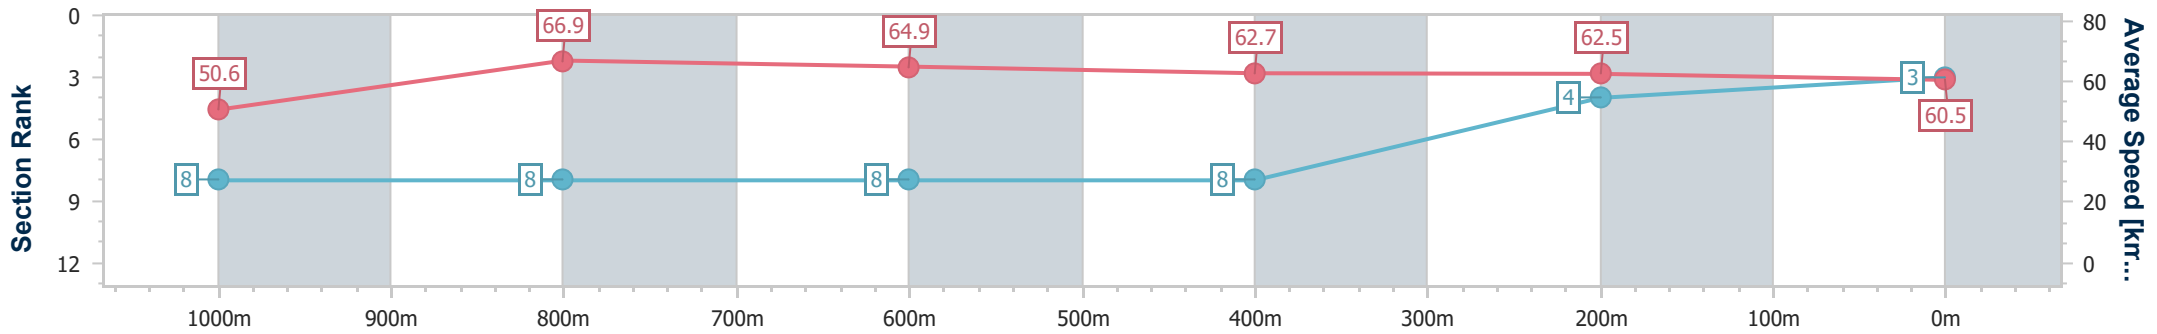

Horse/Jockey Name	Schmoozier
Final Rank	3
Fastest Section Time (Section)	0:10.74 (1000m)
Top Speed [km/h] (Section)	68.0 (1000m)
Race State	Finished

Ipswich QLD Professional
Race 7: GORDON'S GIN BENCHMARK 65 Handicap - 1200m
26 September 2024 - 16:30
Track Rating: Good 4, Weather: Fine, Rail Position: +5m Entire

Section	Overall	1000m	800m	600m	400m	200m
Section Times	1:10.78 [3] (0:14.25)	0:56.53 [8] (0:10.74)	0:45.79 [8] (0:11.05)	0:34.74 [8] (0:11.36)	0:23.38 [8] (0:11.47)	0:11.91 [4]
Average Speed [km/h]	50.6	66.9	64.9	62.7	62.5	60.5
Top Speed [km/h]	66.7	68.0	66.0	63.7	64.3	63.6
Avg. Dist. to Rail [m]	4.6	0.6	1.5	1.7	1.0	0.5
Avg. Stride Freq. [Hz]	2.2	2.4	2.4	2.4	2.4	2.4
Avg. Stride Length [m]	6.3	7.6	7.6	7.3	7.3	7.1

- [ ] Ranking at each section and finish
- -.-.- No data available at this section
- NA No data available