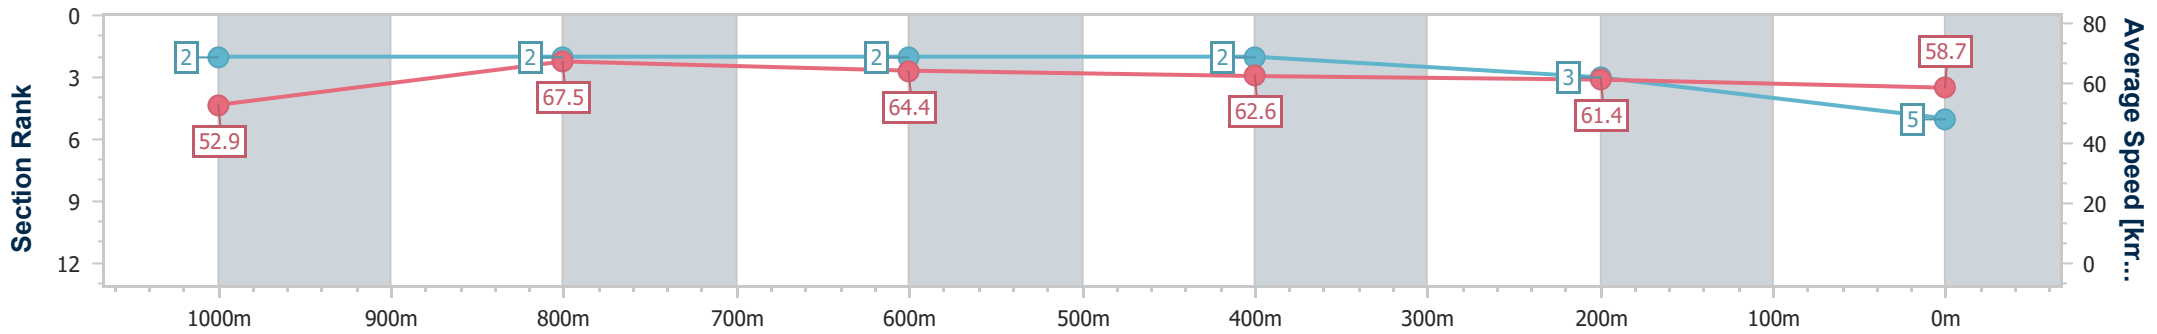

Horse/Jockey Name	Mean Approach
Final Rank	5
Fastest Section Time (Section)	0:10.66 (1000m)
Top Speed [km/h] (Section)	68.9 (1000m)
Race State	Finished

Ipswich QLD Professional
Race 7: GORDON'S GIN BENCHMARK 65 Handicap - 1200m
26 September 2024 - 16:30
Track Rating: Good 4, Weather: Fine, Rail Position: +5m Entire

Section	Overall	1000m	800m	600m	400m	200m
Section Times	1:11.01 [5] (0:13.60)	0:57.41 [2] (0:10.66)	0:46.75 [2] (0:11.24)	0:35.51 [2] (0:11.44)	0:24.07 [2] (0:11.81)	0:12.26 [3] (0:12.26)
Average Speed [km/h]	52.9	67.5	64.4	62.6	61.4	58.7
Top Speed [km/h]	68.1	68.9	65.5	64.0	62.2	61.1
Avg. Dist. to Rail [m]	7.3	0.9	0.4	0.4	2.8	4.0
Avg. Stride Freq. [Hz]	2.3	2.4	2.3	2.3	2.3	2.2
Avg. Stride Length [m]	6.5	7.9	7.8	7.7	7.5	7.4

- [ ] Ranking at each section and finish
- -.-.- No data available at this section
- NA No data available