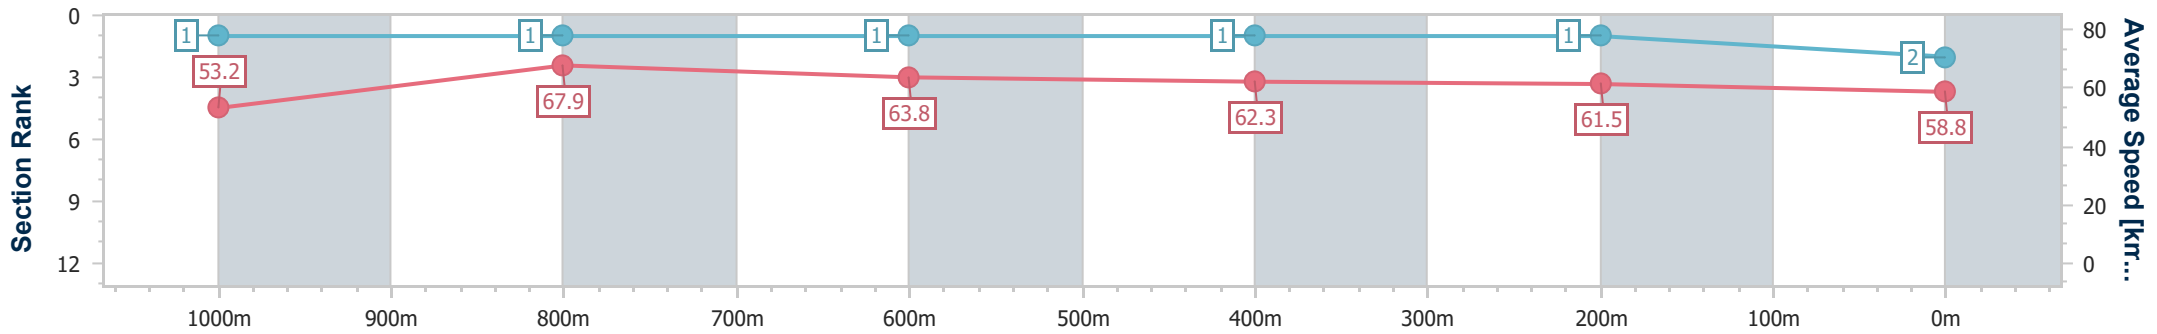

Horse/Jockey Name	Remlaps Angel
Final Rank	2
Fastest Section Time (Section)	0:10.62 (1000m)
Top Speed [km/h] (Section)	70.6 (1000m)
Race State	Finished

Ipswich QLD Professional
Race 7: GORDON'S GIN BENCHMARK 65 Handicap - 1200m
26 September 2024 - 16:30
Track Rating: Good 4, Weather: Fine, Rail Position: +5m Entire

Section	Overall	1000m	800m	600m	400m	200m
Section Times	1:10.73 [2] (0:13.54)	0:57.19 [1] (0:10.62)	0:46.57 [1] (0:11.23)	0:35.34 [1] (0:11.48)	0:23.86 [1] (0:11.59)	0:12.27 [1] (0:12.27)
Average Speed [km/h]	53.2	67.9	63.8	62.3	61.5	58.8
Top Speed [km/h]	70.3	70.6	64.8	63.3	62.5	61.5
Avg. Dist. to Rail [m]	5.3	0.6	1.2	1.6	1.4	0.6
Avg. Stride Freq. [Hz]	2.5	2.6	2.5	2.5	2.5	2.5
Avg. Stride Length [m]	5.9	7.3	7.2	7.0	6.8	6.5

- [ ] Ranking at each section and finish
- -.-.- No data available at this section
- NA No data available