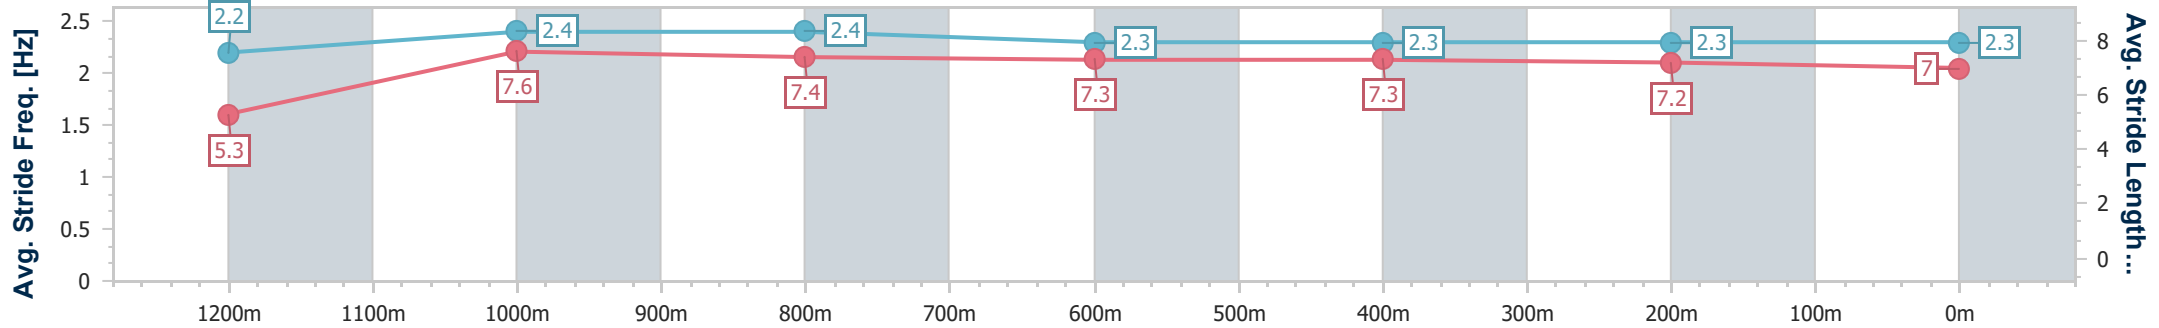

### Toowoomba QLD Professional

Race 2: A.G. RIGGING Class 6 Handicap - 1300m

28 September 2024 - 14:23

Track Rating: Heavy 8, Weather: Overcast, Rail Position: True

Section	Overall	1200m	1000m	800m	600m	400m	200m
Section Times	1:19.74 [3] (0:08.54)	1:11.20 [7] (0:10.81)	1:00.39 [7] (0:11.50)	0:48.89 [7] (0:11.91)	0:36.98 [6] (0:12.13)	0:24.85 [6] (0:12.24)	0:12.61 [2] (0:12.61)
Average Speed [km/h]	42.3	66.6	63.1	60.8	59.8	59.4	56.9
Top Speed [km/h]	63.7	68.7	65.4	61.9	61.0	60.4	58.3
Avg. Dist. to Rail [m]	6.7	2.9	1.9	1.6	1.1	3.2	6.3
Avg. Stride Freq. [Hz]	2.2	2.4	2.4	2.3	2.3	2.3	2.3
Avg. Stride Length [m]	5.3	7.6	7.4	7.3	7.3	7.2	7.0

- [ ] Ranking at each section and finish
- .-.- No data available at this section
- NA No data available

Horse/Jockey Name	Set To Shine
Final Rank	4
Fastest Section Time (Section)	0:08.04 (Overall)
Top Speed [km/h] (Section)	67.9 (1200m)
Race State	Finished