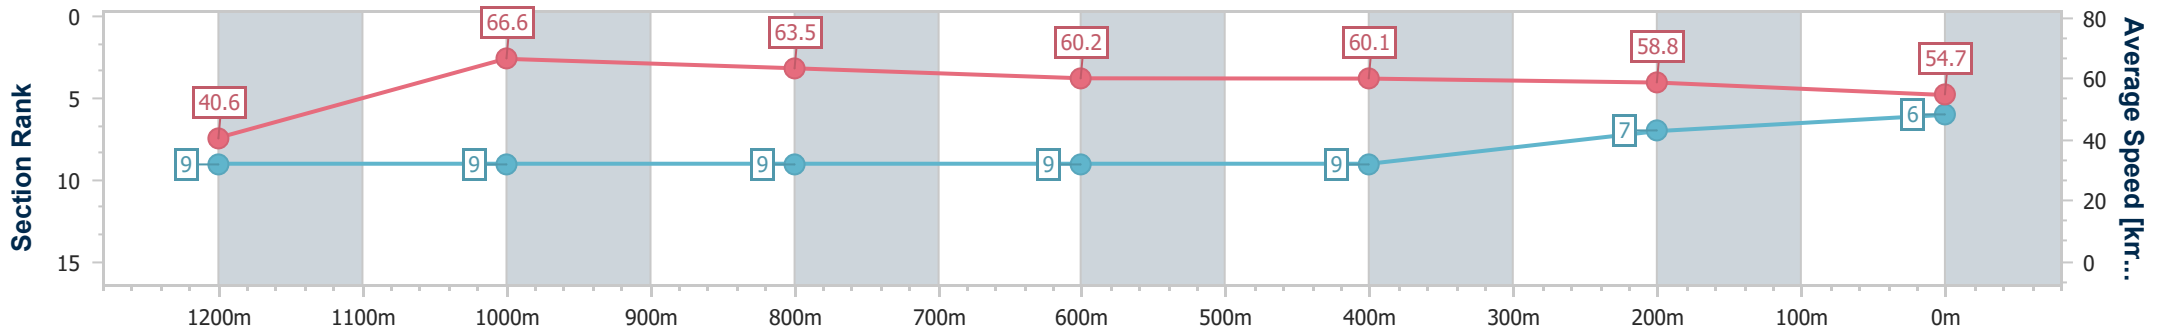

### Toowoomba QLD Professional

Race 2: A.G. RIGGING Class 6 Handicap - 1300m

28 September 2024 - 14:23

Track Rating: Heavy 8, Weather: Overcast, Rail Position: True

Section	Overall	1200m	1000m	800m	600m	400m	200m
Section Times	1:20.93 [6] (0:08.94)	1:11.99 [9] (0:10.81)	1:01.18 [9] (0:11.44)	0:49.74 [9] (0:12.05)	0:37.69 [9] (0:12.08)	0:25.61 [9] (0:12.45)	0:13.16 [7] (0:13.16)
Average Speed [km/h]	40.6	66.6	63.5	60.2	60.1	58.8	54.7
Top Speed [km/h]	63.3	67.4	66.6	61.6	61.1	60.1	57.0
Avg. Dist. to Rail [m]	8.9	2.0	2.3	2.1	1.6	5.3	6.6
Avg. Stride Freq. [Hz]	2.1	2.4	2.3	2.2	2.2	2.2	2.1
Avg. Stride Length [m]	5.3	7.9	7.6	7.5	7.5	7.3	7.0