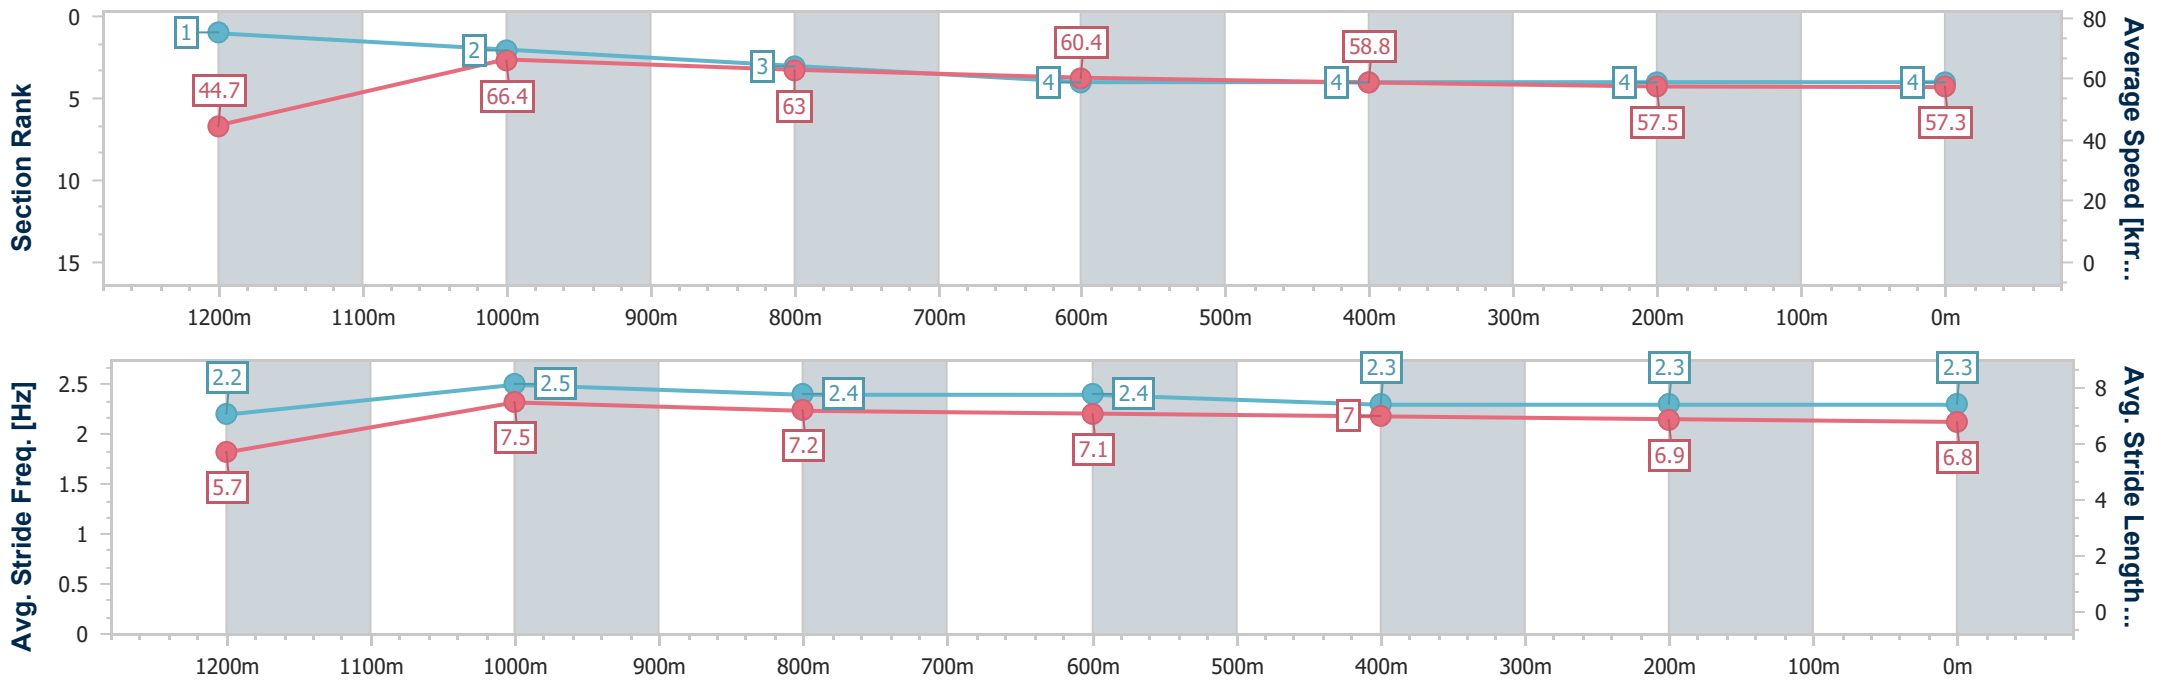

- [ ] Ranking at each section and finish
- .-.- No data available at this section
- NA No data available

Horse/Jockey Name	Set To Shine
Final Rank	4
Fastest Section Time (Section)	0:08.04 (Overall)
Top Speed [km/h] (Section)	67.9 (1200m)
Race State	Finished

Toowoomba QLD Professional

Race 2: A.G. RIGGING Class 6 Handicap - 1300m

28 September 2024 - 14:23

Track Rating: Heavy 8, Weather: Overcast, Rail Position: True

Section	Overall	1200m	1000m	800m	600m	400m	200m
Section Times	1:19.88 [4] (0:08.04)	1:11.84 [1] (0:10.84)	1:01.00 [2] (0:11.51)	0:49.49 [3] (0:12.00)	0:37.49 [4] (0:12.33)	0:25.16 [4] (0:12.59)	0:12.57 [4] (0:12.57)
Average Speed [km/h]	44.7	66.4	63.0	60.4	58.8	57.5	57.3
Top Speed [km/h]	64.0	67.9	65.9	61.6	61.0	58.3	58.8
Avg. Dist. to Rail [m]	3.3	1.4	1.8	2.1	1.4	1.7	1.3
Avg. Stride Freq. [Hz]	2.2	2.5	2.4	2.4	2.3	2.3	2.3
Avg. Stride Length [m]	5.7	7.5	7.2	7.1	7.0	6.9	6.8