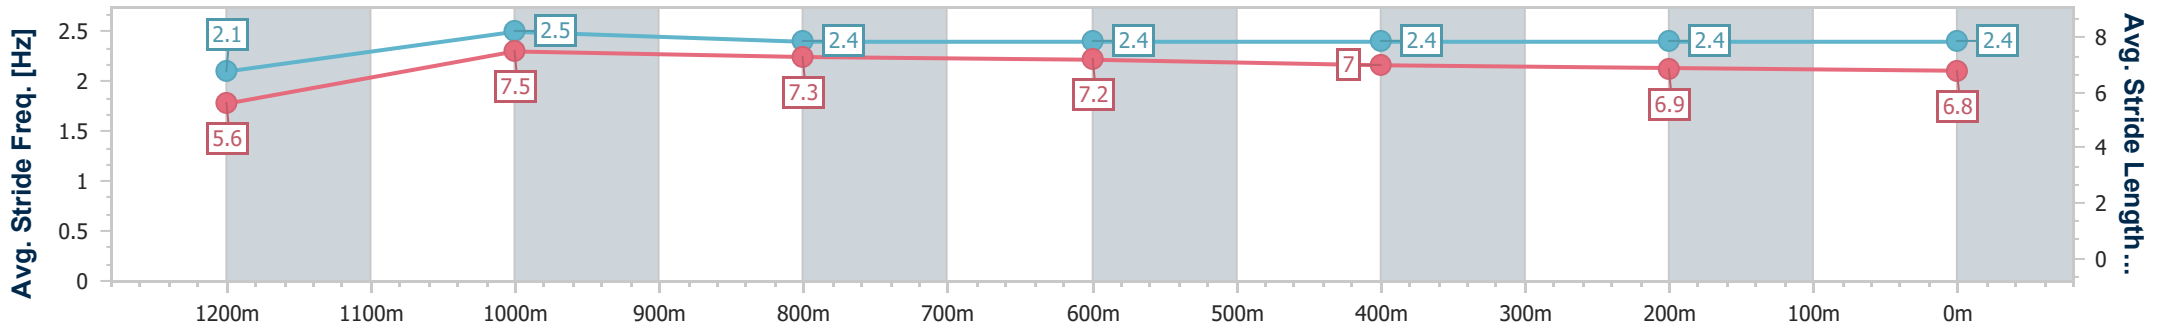

### Toowoomba QLD Professional

Race 2: A.G. RIGGING Class 6 Handicap - 1300m

28 September 2024 - 14:23

Track Rating: Heavy 8, Weather: Overcast, Rail Position: True

Section	Overall	1200m	1000m	800m	600m	400m	200m
Section Times	1:19.46 [1] (0:08.83)	1:10.63 [8] (0:10.92)	0:59.71 [8] (0:11.44)	0:48.27 [8] (0:11.89)	0:36.38 [8] (0:12.03)	0:24.35 [8] (0:12.31)	0:12.04 [5]
Average Speed [km/h]	40.8	66.4	63.5	61.0	60.0	58.9	60.0
Top Speed [km/h]	61.0	68.0	67.2	62.3	61.8	60.1	62.5
Avg. Dist. to Rail [m]	10.0	4.4	3.9	1.8	0.3	2.6	1.1
Avg. Stride Freq. [Hz]	2.1	2.5	2.4	2.4	2.4	2.4	2.4
Avg. Stride Length [m]	5.6	7.5	7.3	7.2	7.0	6.9	6.8