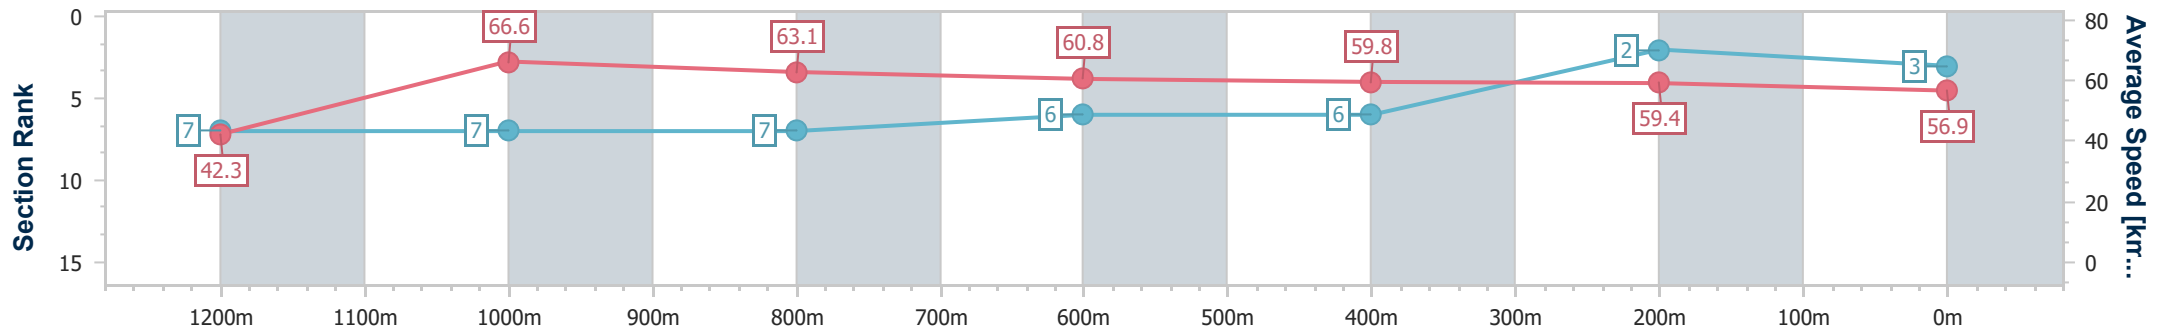

### Toowoomba QLD Professional

Race 2: A.G. RIGGING Class 6 Handicap - 1300m

28 September 2024 - 14:23

Track Rating: Heavy 8, Weather: Overcast, Rail Position: True

Section	Overall	1200m	1000m	800m	600m	400m	200m
Section Times	1:19.74 [3] (0:08.54)	1:11.20 [7] (0:10.81)	1:00.39 [7] (0:11.50)	0:48.89 [7] (0:11.91)	0:36.98 [6] (0:12.13)	0:24.85 [6] (0:12.24)	0:12.61 [2] (0:12.61)
Average Speed [km/h]	42.3	66.6	63.1	60.8	59.8	59.4	56.9
Top Speed [km/h]	63.7	68.7	65.4	61.9	61.0	60.4	58.3
Avg. Dist. to Rail [m]	6.7	2.9	1.9	1.6	1.1	3.2	6.3
Avg. Stride Freq. [Hz]	2.2	2.4	2.4	2.3	2.3	2.3	2.3
Avg. Stride Length [m]	5.3	7.6	7.4	7.3	7.3	7.2	7.0

- [ ] Ranking at each section and finish
- .-.- No data available at this section
- NA No data available

Horse/Jockey Name	Set To Shine
Final Rank	4
Fastest Section Time (Section)	0:08.04 (Overall)
Top Speed [km/h] (Section)	67.9 (1200m)
Race State	Finished