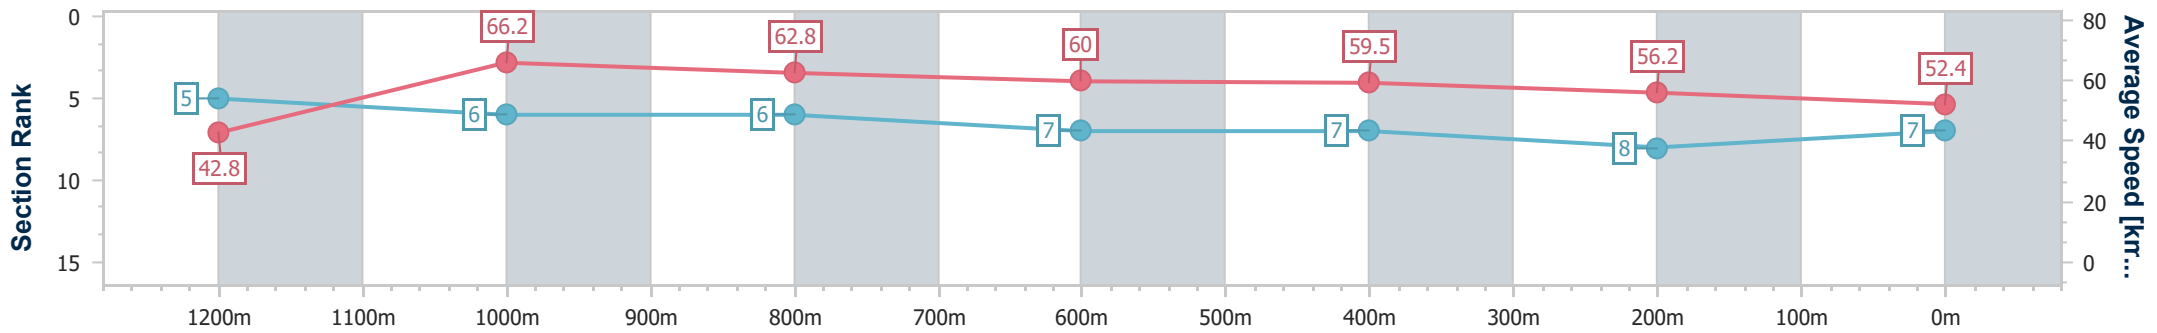

### Toowoomba QLD Professional

Race 2: A.G. RIGGING Class 6 Handicap - 1300m

28 September 2024 - 14:23

Track Rating: Heavy 8, Weather: Overcast, Rail Position: True

Section	Overall	1200m	1000m	800m	600m	400m	200m
Section Times	1:21.56 [7] (0:08.39)	1:13.17 [5] (0:10.89)	1:02.28 [6] (0:11.49)	0:50.79 [6] (0:12.07)	0:38.72 [7] (0:12.19)	0:26.53 [7] (0:12.81)	0:13.72 [8] (0:13.72)
Average Speed [km/h]	42.8	66.2	62.8	60.0	59.5	56.2	52.4
Top Speed [km/h]	62.4	68.5	65.6	61.4	60.7	57.5	54.8
Avg. Dist. to Rail [m]	4.2	1.4	0.7	1.7	1.0	0.4	2.5
Avg. Stride Freq. [Hz]	2.1	2.3	2.3	2.2	2.2	2.2	2.1
Avg. Stride Length [m]	5.7	8.0	7.6	7.5	7.5	7.1	6.8

- [ ] Ranking at each section and finish
- .-.- No data available at this section
- NA No data available

Horse/Jockey Name	He's Heaven
Final Rank	8
Fastest Section Time (Section)	0:08.26 (Overall)
Top Speed [km/h] (Section)	68.9 (1200m)
Race State	Finished