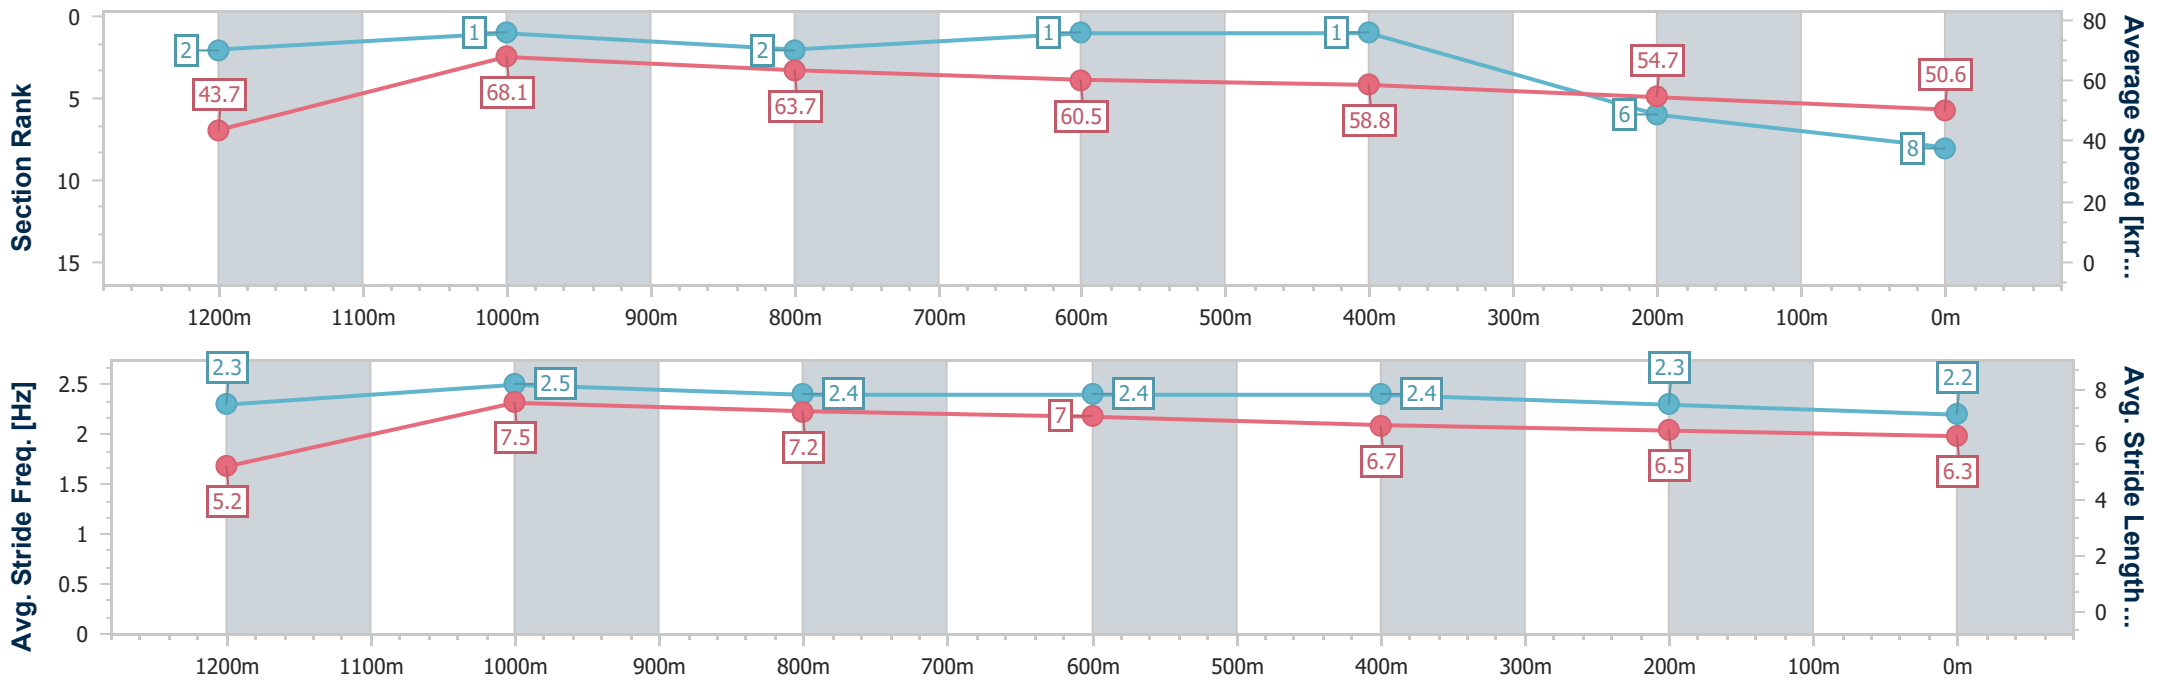

- [ ] Ranking at each section and finish
- .-.- No data available at this section
- NA No data available

Horse/Jockey Name	He's Heaven
Final Rank	8
Fastest Section Time (Section)	0:08.26 (Overall)
Top Speed [km/h] (Section)	68.9 (1200m)
Race State	Finished

### Toowoomba QLD Professional

Race 2: A.G. RIGGING Class 6 Handicap - 1300m

28 September 2024 - 14:23

Track Rating: Heavy 8, Weather: Overcast, Rail Position: True

Section	Overall	1200m	1000m	800m	600m	400m	200m
Section Times	1:21.78 [8] (0:08.26)	1:13.52 [2] (0:10.59)	1:02.93 [1] (0:11.41)	0:51.52 [2] (0:11.93)	0:39.59 [1] (0:12.27)	0:27.32 [1] (0:13.12)	0:14.20 [6] (0:14.20)
Average Speed [km/h]	43.7	68.1	63.7	60.5	58.8	54.7	50.6
Top Speed [km/h]	64.9	68.9	67.6	62.3	60.0	56.7	53.5
Avg. Dist. to Rail [m]	6.9	3.9	2.0	1.7	0.6	0.6	2.0
Avg. Stride Freq. [Hz]	2.3	2.5	2.4	2.4	2.4	2.3	2.2
Avg. Stride Length [m]	5.2	7.5	7.2	7.0	6.7	6.5	6.3

- [ ] Ranking at each section and finish
- .-.- No data available at this section
- NA No data available

Horse/Jockey Name	Devil's Throat
Final Rank	9
Fastest Section Time (Section)	0:08.26 (Overall)
Top Speed [km/h] (Section)	70.0 (1200m)
Race State	Finished