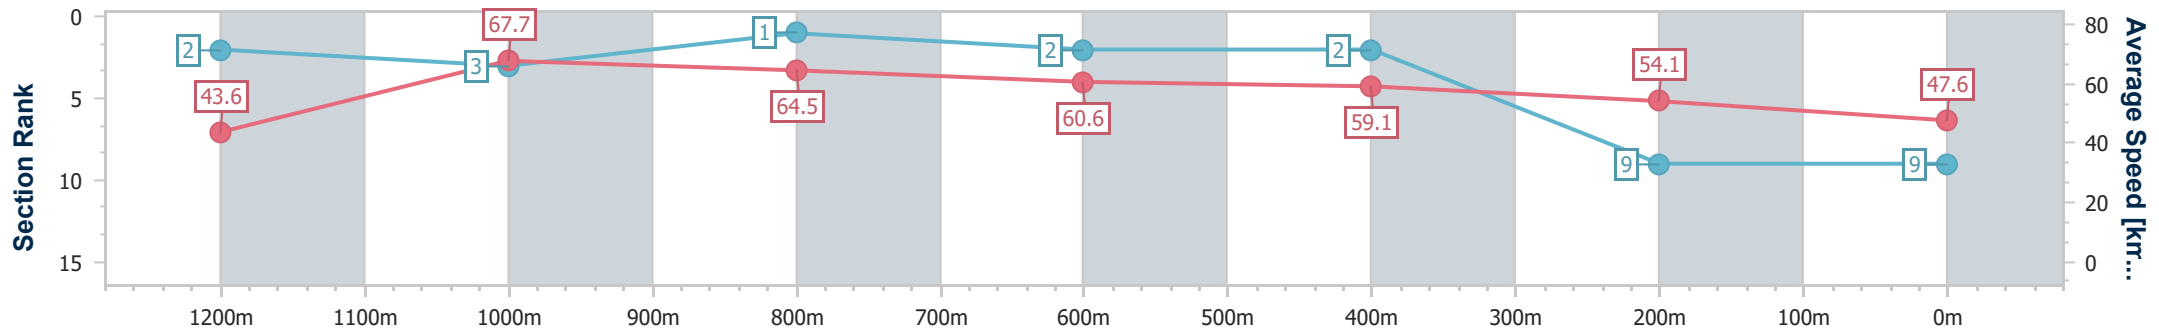

- [ ] Ranking at each section and finish
- .-.- No data available at this section
- NA No data available

Horse/Jockey Name	Devil's Throat
Final Rank	9
Fastest Section Time (Section)	0:08.26 (Overall)
Top Speed [km/h] (Section)	70.0 (1200m)
Race State	Finished

### Toowoomba QLD Professional

Race 2: A.G. RIGGING Class 6 Handicap - 1300m

28 September 2024 - 14:23

Track Rating: Heavy 8, Weather: Overcast, Rail Position: True

Section	Overall	1200m	1000m	800m	600m	400m	200m
Section Times	1:23.00 [9] (0:08.26)	1:14.74 [2] (0:10.64)	1:04.10 [3] (0:11.29)	0:52.81 [1] (0:12.01)	0:40.80 [2] (0:12.32)	0:28.48 [2] (0:13.34)	0:15.14 [9] (0:15.14)
Average Speed [km/h]	43.6	67.7	64.5	60.6	59.1	54.1	47.6
Top Speed [km/h]	64.8	70.0	66.4	62.2	61.5	56.5	51.4
Avg. Dist. to Rail [m]	6.7	4.0	3.2	2.7	1.7	1.9	2.0
Avg. Stride Freq. [Hz]	2.1	1.8	1.9	2.0	2.3	2.2	2.0
Avg. Stride Length [m]	5.9	10.1	9.2	8.6	7.1	7.0	6.5

- [ ] Ranking at each section and finish
- .-.- No data available at this section
- NA No data available