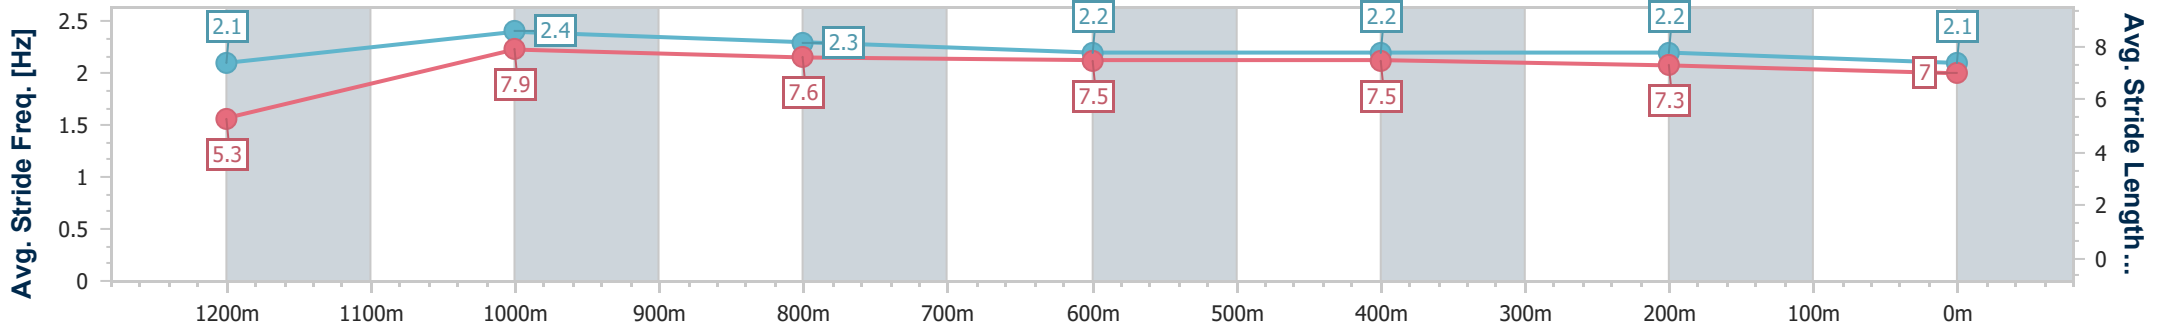

### Toowoomba QLD Professional

Race 2: A.G. RIGGING Class 6 Handicap - 1300m

28 September 2024 - 14:23

Track Rating: Heavy 8, Weather: Overcast, Rail Position: True

Section	Overall	1200m	1000m	800m	600m	400m	200m
Section Times	1:20.93 [6] (0:08.94)	1:11.99 [9] (0:10.81)	1:01.18 [9] (0:11.44)	0:49.74 [9] (0:12.05)	0:37.69 [9] (0:12.08)	0:25.61 [9] (0:12.45)	0:13.16 [7] (0:13.16)
Average Speed [km/h]	40.6	66.6	63.5	60.2	60.1	58.8	54.7
Top Speed [km/h]	63.3	67.4	66.6	61.6	61.1	60.1	57.0
Avg. Dist. to Rail [m]	8.9	2.0	2.3	2.1	1.6	5.3	6.6
Avg. Stride Freq. [Hz]	2.1	2.4	2.3	2.2	2.2	2.2	2.1
Avg. Stride Length [m]	5.3	7.9	7.6	7.5	7.5	7.3	7.0