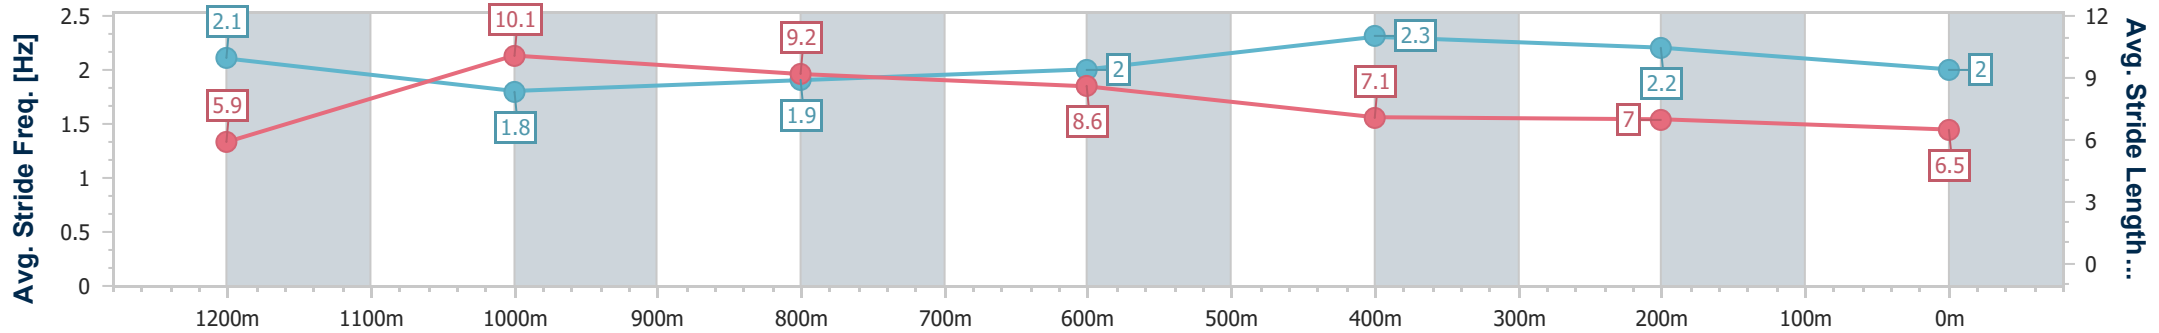

### Toowoomba QLD Professional

Race 2: A.G. RIGGING Class 6 Handicap - 1300m

28 September 2024 - 14:23

Track Rating: Heavy 8, Weather: Overcast, Rail Position: True

Section	Overall	1200m	1000m	800m	600m	400m	200m
Section Times	1:23.00 [9] (0:08.26)	1:14.74 [2] (0:10.64)	1:04.10 [3] (0:11.29)	0:52.81 [1] (0:12.01)	0:40.80 [2] (0:12.32)	0:28.48 [2] (0:13.34)	0:15.14 [9] (0:15.14)
Average Speed [km/h]	43.6	67.7	64.5	60.6	59.1	54.1	47.6
Top Speed [km/h]	64.8	70.0	66.4	62.2	61.5	56.5	51.4
Avg. Dist. to Rail [m]	6.7	4.0	3.2	2.7	1.7	1.9	2.0
Avg. Stride Freq. [Hz]	2.1	1.8	1.9	2.0	2.3	2.2	2.0
Avg. Stride Length [m]	5.9	10.1	9.2	8.6	7.1	7.0	6.5

- [ ] Ranking at each section and finish
- .-.- No data available at this section
- NA No data available