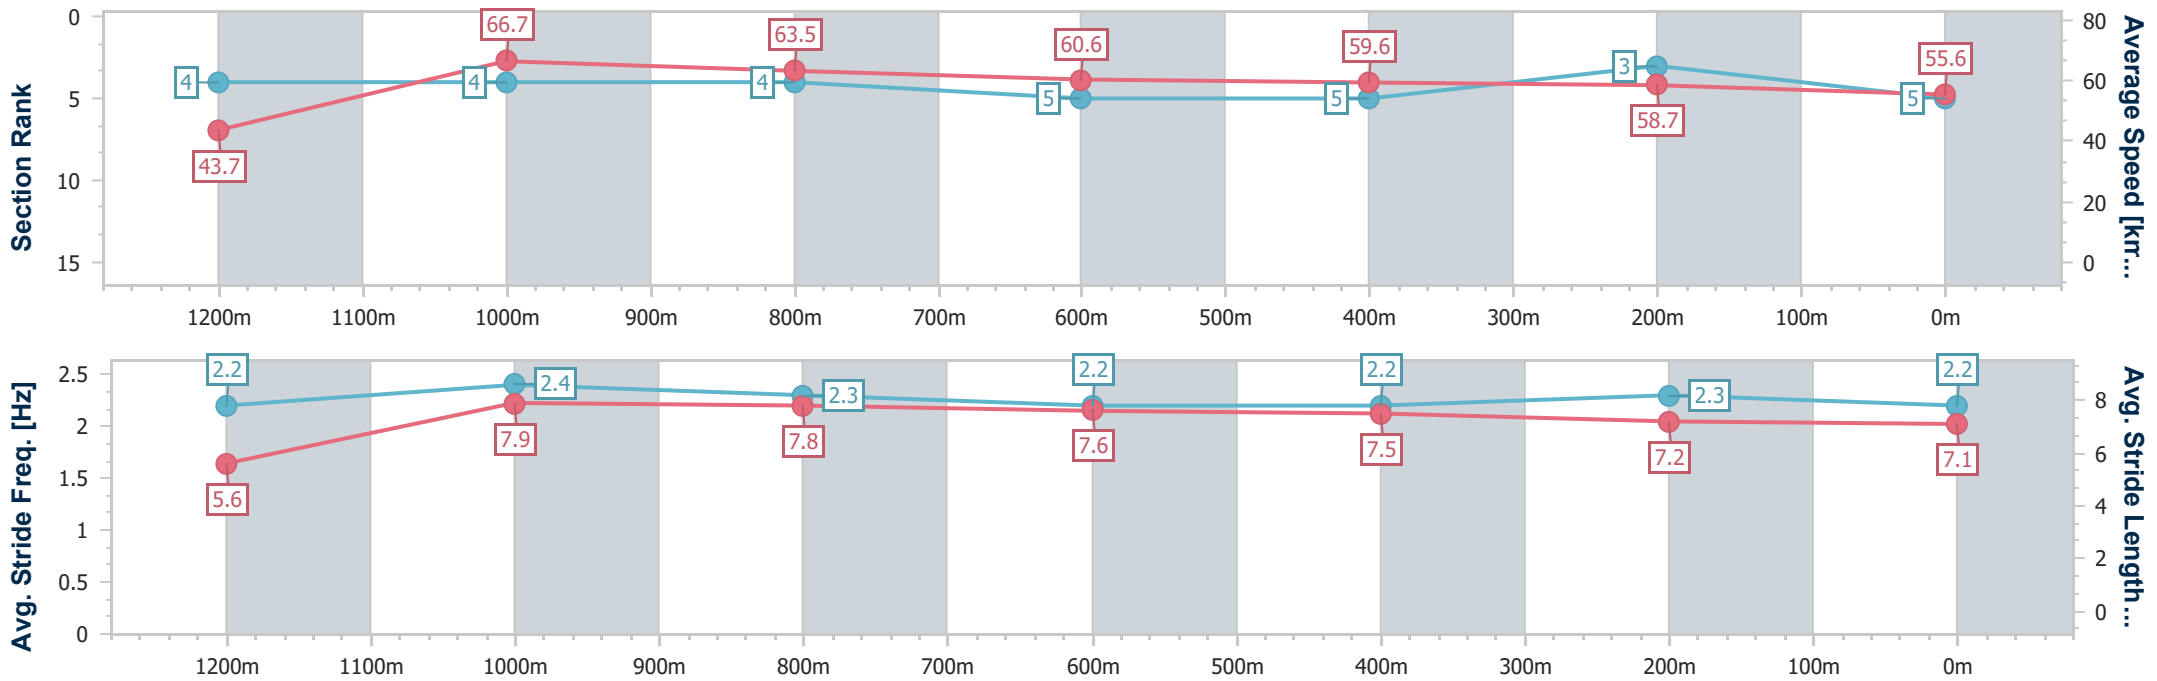

### Toowoomba QLD Professional

Race 2: A.G. RIGGING Class 6 Handicap - 1300m

28 September 2024 - 14:23

Track Rating: Heavy 8, Weather: Overcast, Rail Position: True

Section	Overall	1200m	1000m	800m	600m	400m	200m
Section Times	1:20.10 [5] (0:08.28)	1:11.82 [4] (0:10.81)	1:01.01 [4] (0:11.40)	0:49.61 [4] (0:12.01)	0:37.60 [5] (0:12.24)	0:25.36 [5] (0:12.43)	0:12.93 [3] (0:12.93)
Average Speed [km/h]	43.7	66.7	63.5	60.6	59.6	58.7	55.6
Top Speed [km/h]	65.7	68.7	65.3	62.1	61.8	59.9	56.1
Avg. Dist. to Rail [m]	6.4	3.8	1.7	3.2	2.2	4.2	5.7
Avg. Stride Freq. [Hz]	2.2	2.4	2.3	2.2	2.2	2.3	2.2
Avg. Stride Length [m]	5.6	7.9	7.8	7.6	7.5	7.2	7.1