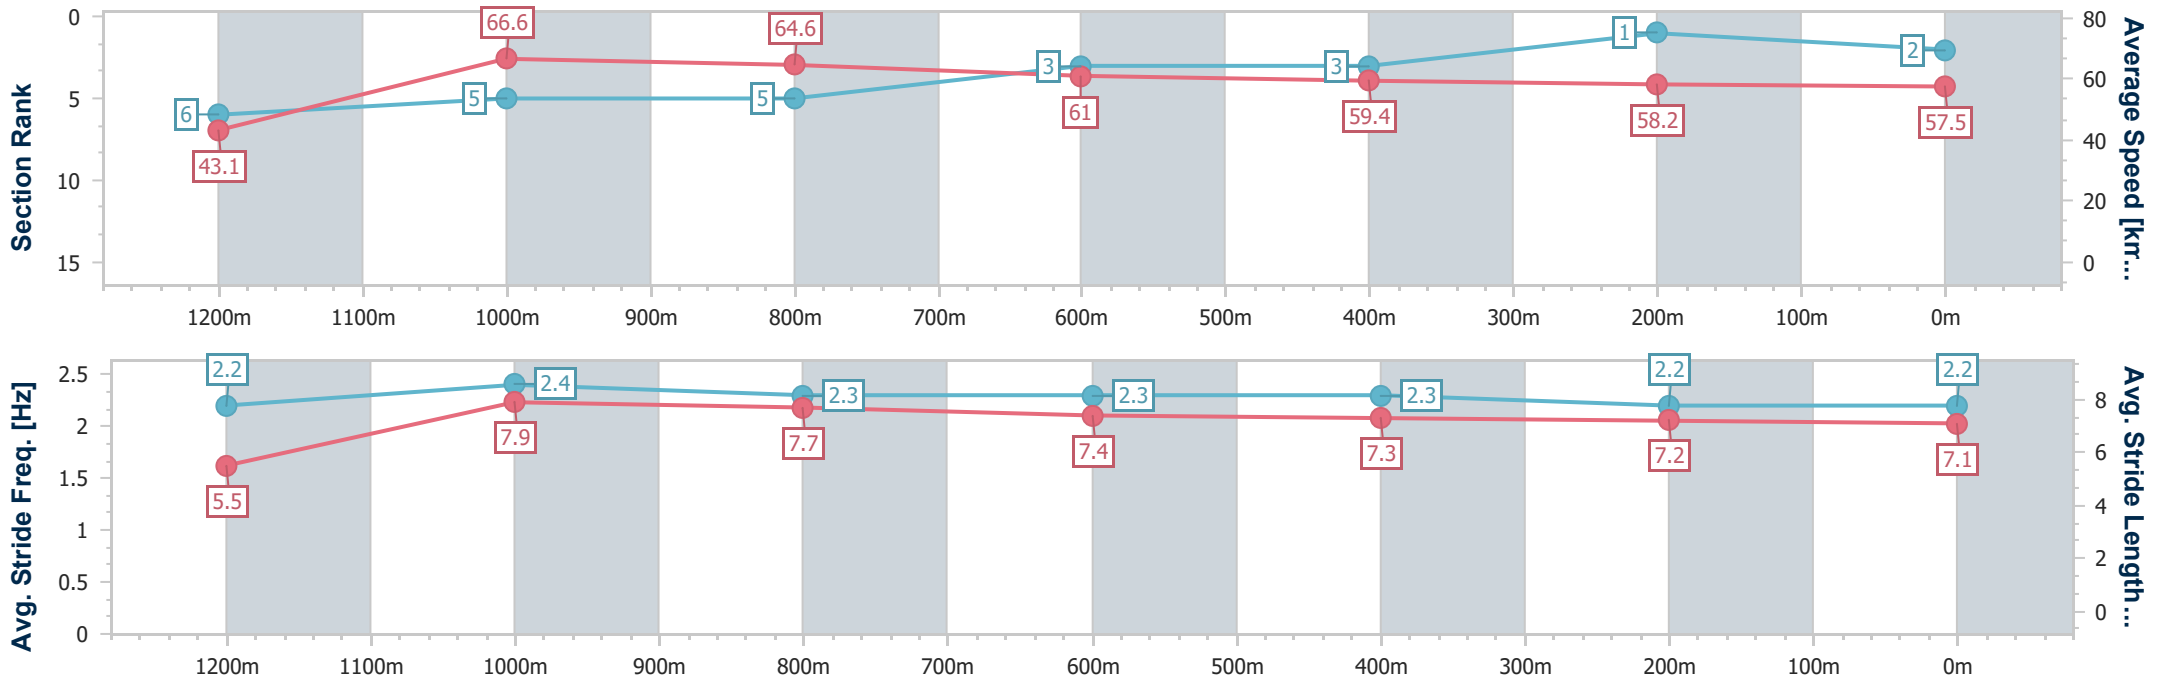

- [ ] Ranking at each section and finish
- .-.- No data available at this section
- NA No data available

Horse/Jockey Name	Micro
Final Rank	3
Fastest Section Time (Section)	0:08.54 (Overall)
Top Speed [km/h] (Section)	68.7 (1200m)
Race State	Finished