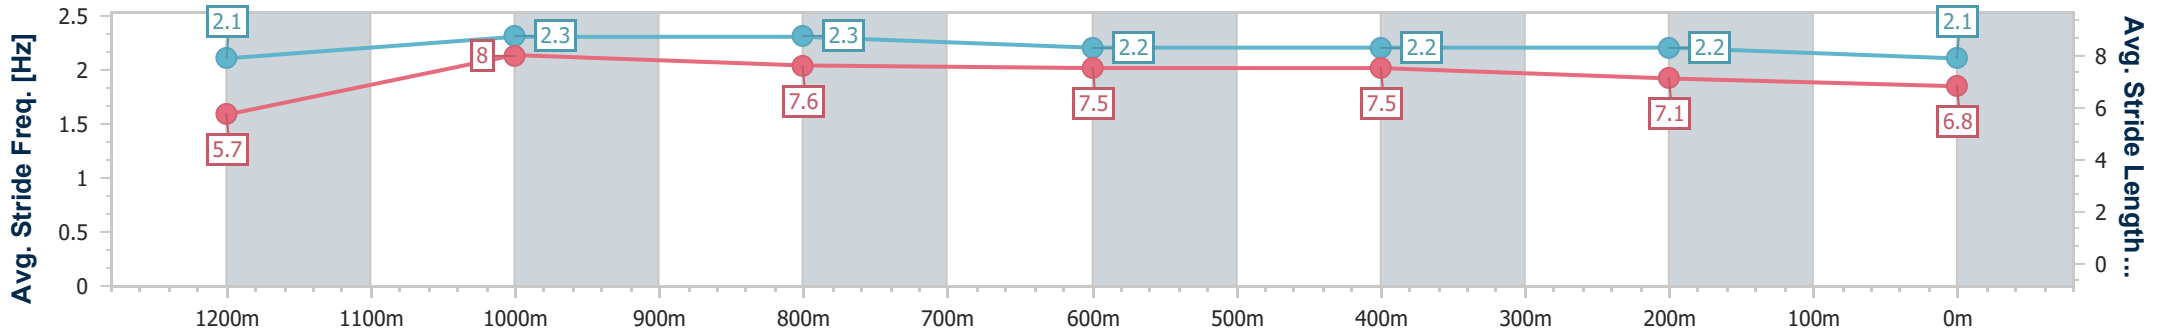

### Toowoomba QLD Professional

Race 2: A.G. RIGGING Class 6 Handicap - 1300m

28 September 2024 - 14:23

Track Rating: Heavy 8, Weather: Overcast, Rail Position: True

Section	Overall	1200m	1000m	800m	600m	400m	200m
Section Times	1:21.56 [7] (0:08.39)	1:13.17 [5] (0:10.89)	1:02.28 [6] (0:11.49)	0:50.79 [6] (0:12.07)	0:38.72 [7] (0:12.19)	0:26.53 [7] (0:12.81)	0:13.72 [8] (0:13.72)
Average Speed [km/h]	42.8	66.2	62.8	60.0	59.5	56.2	52.4
Top Speed [km/h]	62.4	68.5	65.6	61.4	60.7	57.5	54.8
Avg. Dist. to Rail [m]	4.2	1.4	0.7	1.7	1.0	0.4	2.5
Avg. Stride Freq. [Hz]	2.1	2.3	2.3	2.2	2.2	2.2	2.1
Avg. Stride Length [m]	5.7	8.0	7.6	7.5	7.5	7.1	6.8

- [ ] Ranking at each section and finish
- .-.- No data available at this section
- NA No data available

Horse/Jockey Name	He's Heaven
Final Rank	8
Fastest Section Time (Section)	0:08.26 (Overall)
Top Speed [km/h] (Section)	68.9 (1200m)
Race State	Finished