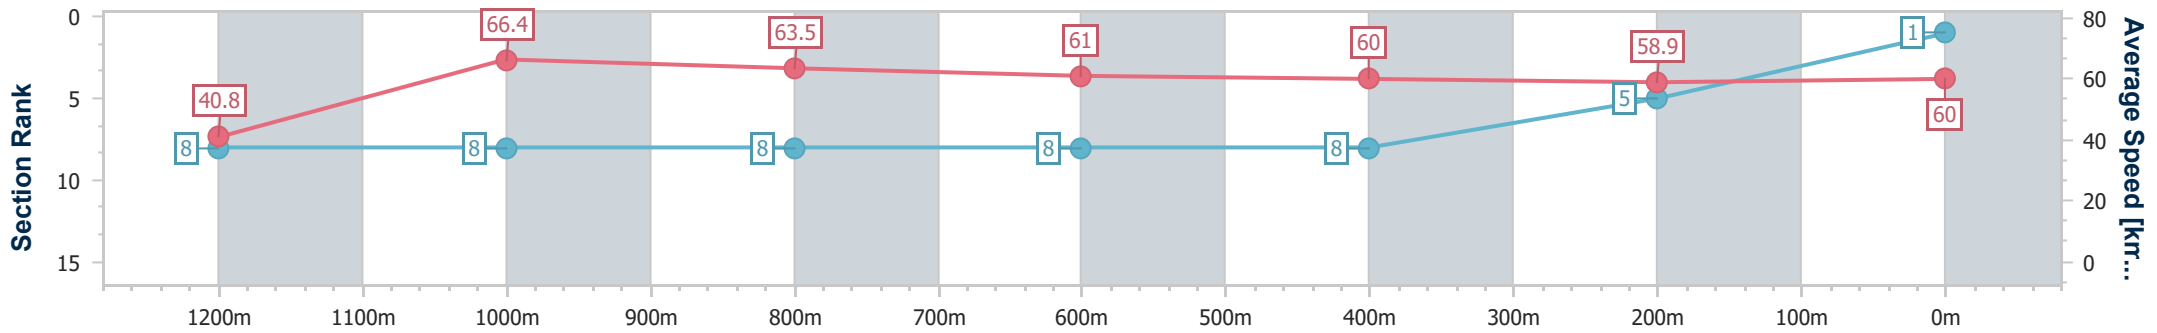

### Toowoomba QLD Professional

Race 2: A.G. RIGGING Class 6 Handicap - 1300m

28 September 2024 - 14:23

Track Rating: Heavy 8, Weather: Overcast, Rail Position: True

Section	Overall	1200m	1000m	800m	600m	400m	200m
Section Times	1:19.46 [1] (0:08.83)	1:10.63 [8] (0:10.92)	0:59.71 [8] (0:11.44)	0:48.27 [8] (0:11.89)	0:36.38 [8] (0:12.03)	0:24.35 [8] (0:12.31)	0:12.04 [5]
Average Speed [km/h]	40.8	66.4	63.5	61.0	60.0	58.9	60.0
Top Speed [km/h]	61.0	68.0	67.2	62.3	61.8	60.1	62.5
Avg. Dist. to Rail [m]	10.0	4.4	3.9	1.8	0.3	2.6	1.1
Avg. Stride Freq. [Hz]	2.1	2.5	2.4	2.4	2.4	2.4	2.4
Avg. Stride Length [m]	5.6	7.5	7.3	7.2	7.0	6.9	6.8