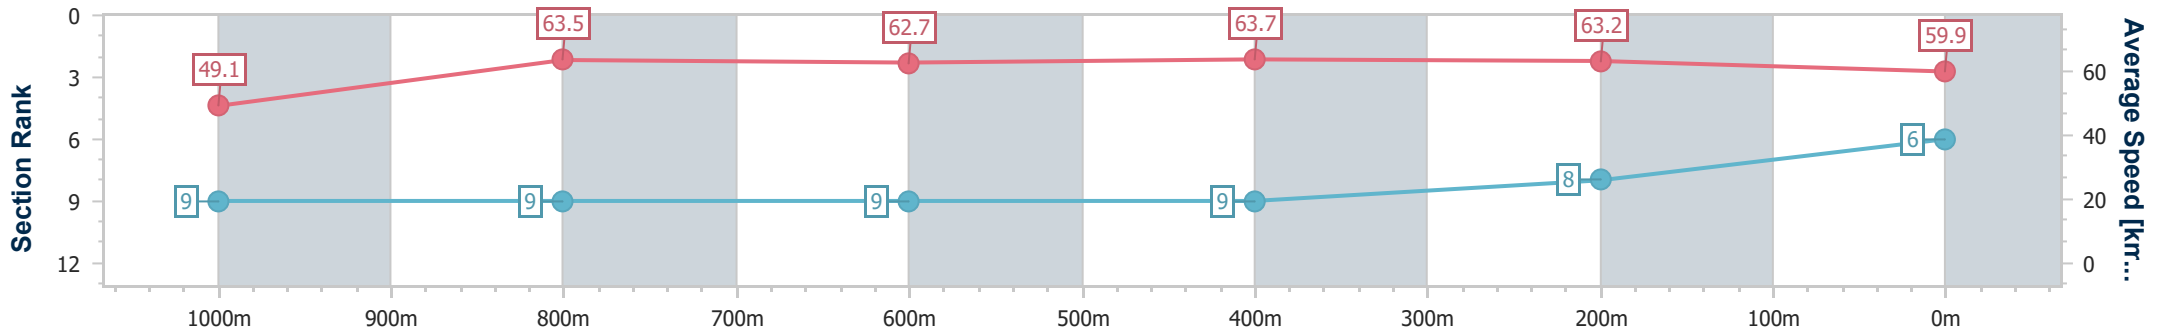

Horse/Jockey Name	Echo Hunter
Final Rank	6
Fastest Section Time (Section)	0:11.37 (400m)
Top Speed [km/h] (Section)	64.4 (600m)
Race State	Finished

Sunshine Coast QLD Professional
Race 6: PARKLANDS TAVERN Class 3 Plate - 1200m
29 September 2024 - 15:40
Track Rating: Soft 5, Weather: Fine, Rail Position: +2m

Section	Overall	1000m	800m	600m	400m	200m
Section Times	1:12.60 [6] (0:14.69)	0:57.91 [9] (0:11.46)	0:46.45 [9] (0:11.64)	0:34.81 [9] (0:11.42)	0:23.39 [9] (0:11.37)	0:12.02 [8] (0:12.02)
Average Speed [km/h]	49.1	63.5	62.7	63.7	63.2	59.9
Top Speed [km/h]	63.8	64.3	64.2	64.4	64.1	62.4
Avg. Dist. to Rail [m]	5.0	3.8	2.7	1.3	5.0	6.6
Avg. Stride Freq. [Hz]	2.2	2.3	2.3	2.3	2.3	2.3
Avg. Stride Length [m]	6.3	7.5	7.6	7.6	7.5	7.4

- [ ] Ranking at each section and finish
- -.-.- No data available at this section
- NA No data available