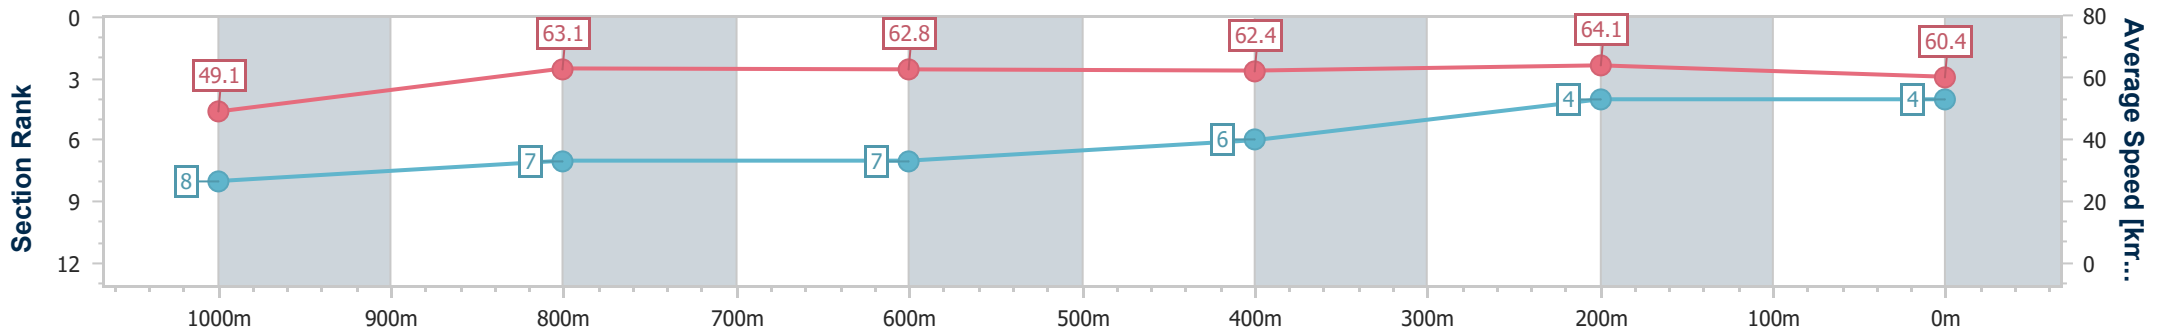

Horse/Jockey Name	Miss Tambo
Final Rank	4
Fastest Section Time (Section)	0:11.22 (400m)
Top Speed [km/h] (Section)	66.1 (400m)
Race State	Finished

Sunshine Coast QLD Professional
Race 6: PARKLANDS TAVERN Class 3 Plate - 1200m
29 September 2024 - 15:40
Track Rating: Soft 5, Weather: Fine, Rail Position: +2m

Section	Overall	1000m	800m	600m	400m	200m
Section Times	1:12.20 [4] (0:14.62)	0:57.58 [8] (0:11.40)	0:46.18 [7] (0:11.44)	0:34.74 [7] (0:11.58)	0:23.16 [6] (0:11.22)	0:11.94 [4] (0:11.94)
Average Speed [km/h]	49.1	63.1	62.8	62.4	64.1	60.4
Top Speed [km/h]	64.9	64.5	64.2	63.6	66.1	64.0
Avg. Dist. to Rail [m]	4.4	0.7	0.5	0.7	4.0	4.4
Avg. Stride Freq. [Hz]	2.1	2.3	2.3	2.3	2.4	2.3
Avg. Stride Length [m]	6.3	7.5	7.5	7.4	7.5	7.3

- [ ] Ranking at each section and finish
- -.-.- No data available at this section
- NA No data available