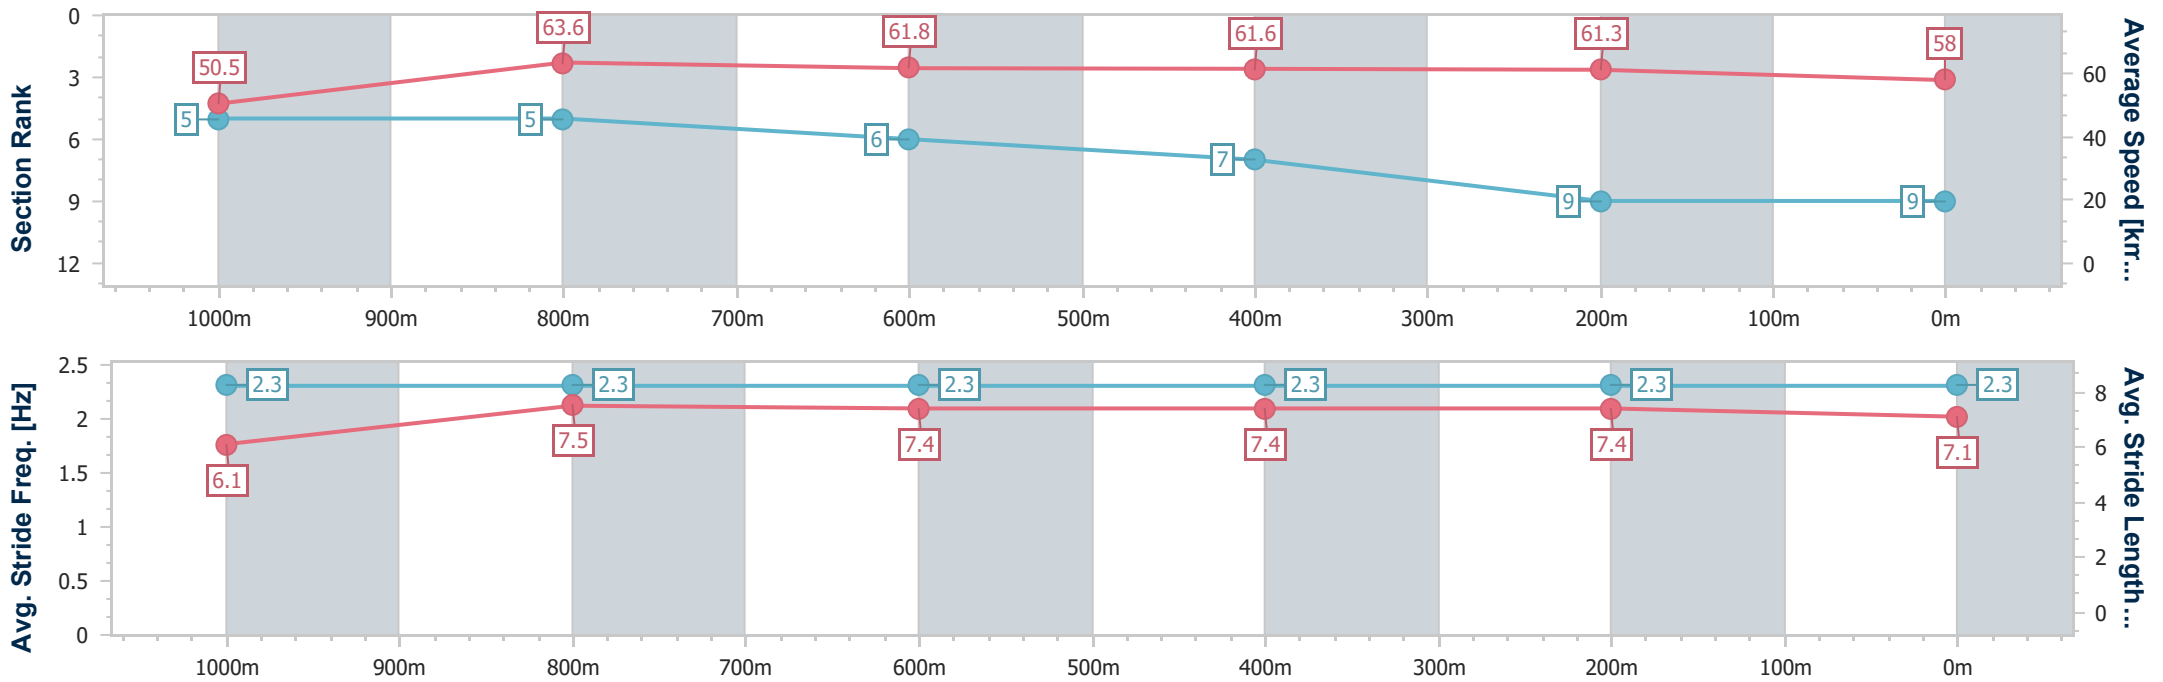

Sunshine Coast QLD Professional  
 Race 6: PARKLANDS TAVERN Class 3 Plate - 1200m  
 29 September 2024 - 15:40  
 Track Rating: Soft 5, Weather: Fine, Rail Position: +2m

Section	Overall	1000m	800m	600m	400m	200m
Section Times	1:13.08 [8] (0:13.90)	0:59.18 [2] (0:10.95)	0:48.23 [1] (0:11.73)	0:36.50 [1] (0:11.99)	0:24.51 [2] (0:11.75)	0:12.76 [5] (0:12.76)
Average Speed [km/h]	52.0	65.4	61.6	60.2	61.3	56.4
Top Speed [km/h]	67.6	68.0	63.1	62.0	62.3	59.8
Avg. Dist. to Rail [m]	2.3	1.2	0.6	1.2	3.8	2.2
Avg. Stride Freq. [Hz]	2.5	2.4	2.3	2.3	2.4	2.2
Avg. Stride Length [m]	5.9	7.5	7.4	7.3	7.2	7.0

- [ ] Ranking at each section and finish
- .-.- No data available at this section
- NA No data available

Horse/Jockey Name	Lady Falvelon
Final Rank	9
Fastest Section Time (Section)	0:11.41 (1000m)
Top Speed [km/h] (Section)	64.6 (1000m)
Race State	Finished

Sunshine Coast QLD Professional  
 Race 6: PARKLANDS TAVERN Class 3 Plate - 1200m  
 29 September 2024 - 15:40  
 Track Rating: Soft 5, Weather: Fine, Rail Position: +2m

Section	Overall	1000m	800m	600m	400m	200m
Section Times	1:13.32 [9] (0:14.24)	0:59.08 [5] (0:11.41)	0:47.67 [5] (0:11.72)	0:35.95 [6] (0:11.77)	0:24.18 [7] (0:11.75)	0:12.43 [9] (0:12.43)
Average Speed [km/h]	50.5	63.6	61.8	61.6	61.3	58.0
Top Speed [km/h]	63.2	64.6	63.2	62.6	62.9	60.7
Avg. Dist. to Rail [m]	7.5	3.1	1.2	1.4	5.1	4.7
Avg. Stride Freq. [Hz]	2.3	2.3	2.3	2.3	2.3	2.3
Avg. Stride Length [m]	6.1	7.5	7.4	7.4	7.4	7.1

- [ ] Ranking at each section and finish
- .-.- No data available at this section
- NA No data available