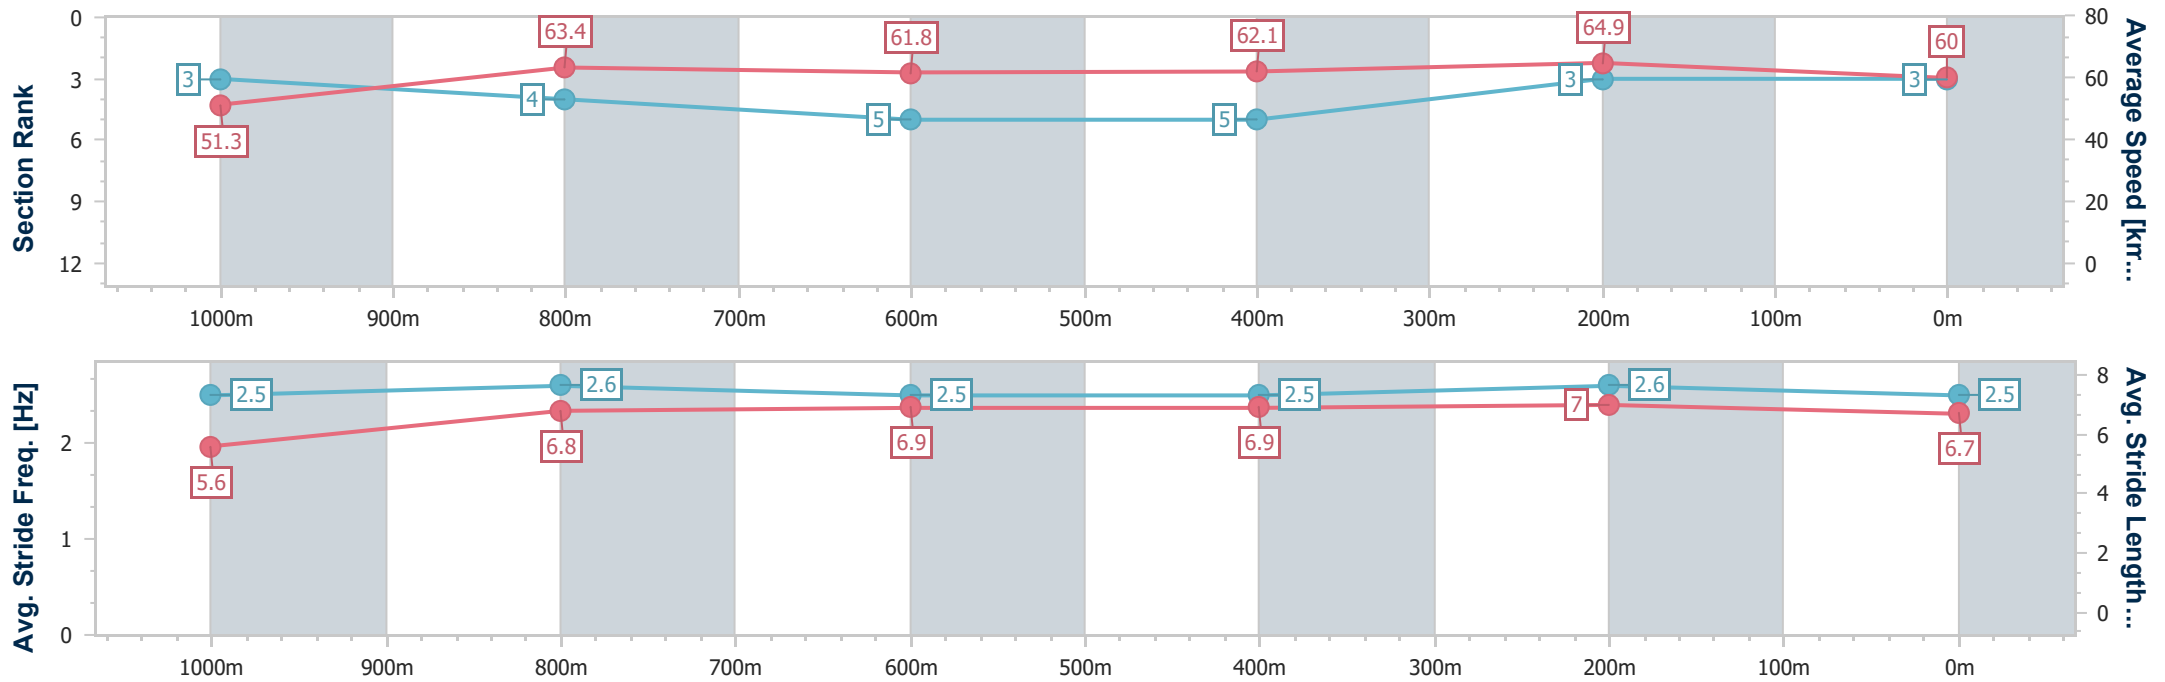

Horse/Jockey Name	Strapparsi
Final Rank	3
Fastest Section Time (Section)	0:11.10 (400m)
Top Speed [km/h] (Section)	66.2 (400m)
Race State	Finished

Sunshine Coast QLD Professional
Race 6: PARKLANDS TAVERN Class 3 Plate - 1200m
29 September 2024 - 15:40
Track Rating: Soft 5, Weather: Fine, Rail Position: +2m

Section	Overall	1000m	800m	600m	400m	200m
Section Times	1:12.05 [3] (0:14.02)	0:58.03 [3] (0:11.43)	0:46.60 [4] (0:11.72)	0:34.88 [5] (0:11.83)	0:23.05 [5] (0:11.10)	0:11.95 [3] (0:11.95)
Average Speed [km/h]	51.3	63.4	61.8	62.1	64.9	60.0
Top Speed [km/h]	65.1	65.8	62.9	63.5	66.2	64.7
Avg. Dist. to Rail [m]	3.5	2.5	1.2	3.0	6.8	6.3
Avg. Stride Freq. [Hz]	2.5	2.6	2.5	2.5	2.6	2.5
Avg. Stride Length [m]	5.6	6.8	6.9	6.9	7.0	6.7

- [ ] Ranking at each section and finish
- -.-.- No data available at this section
- NA No data available