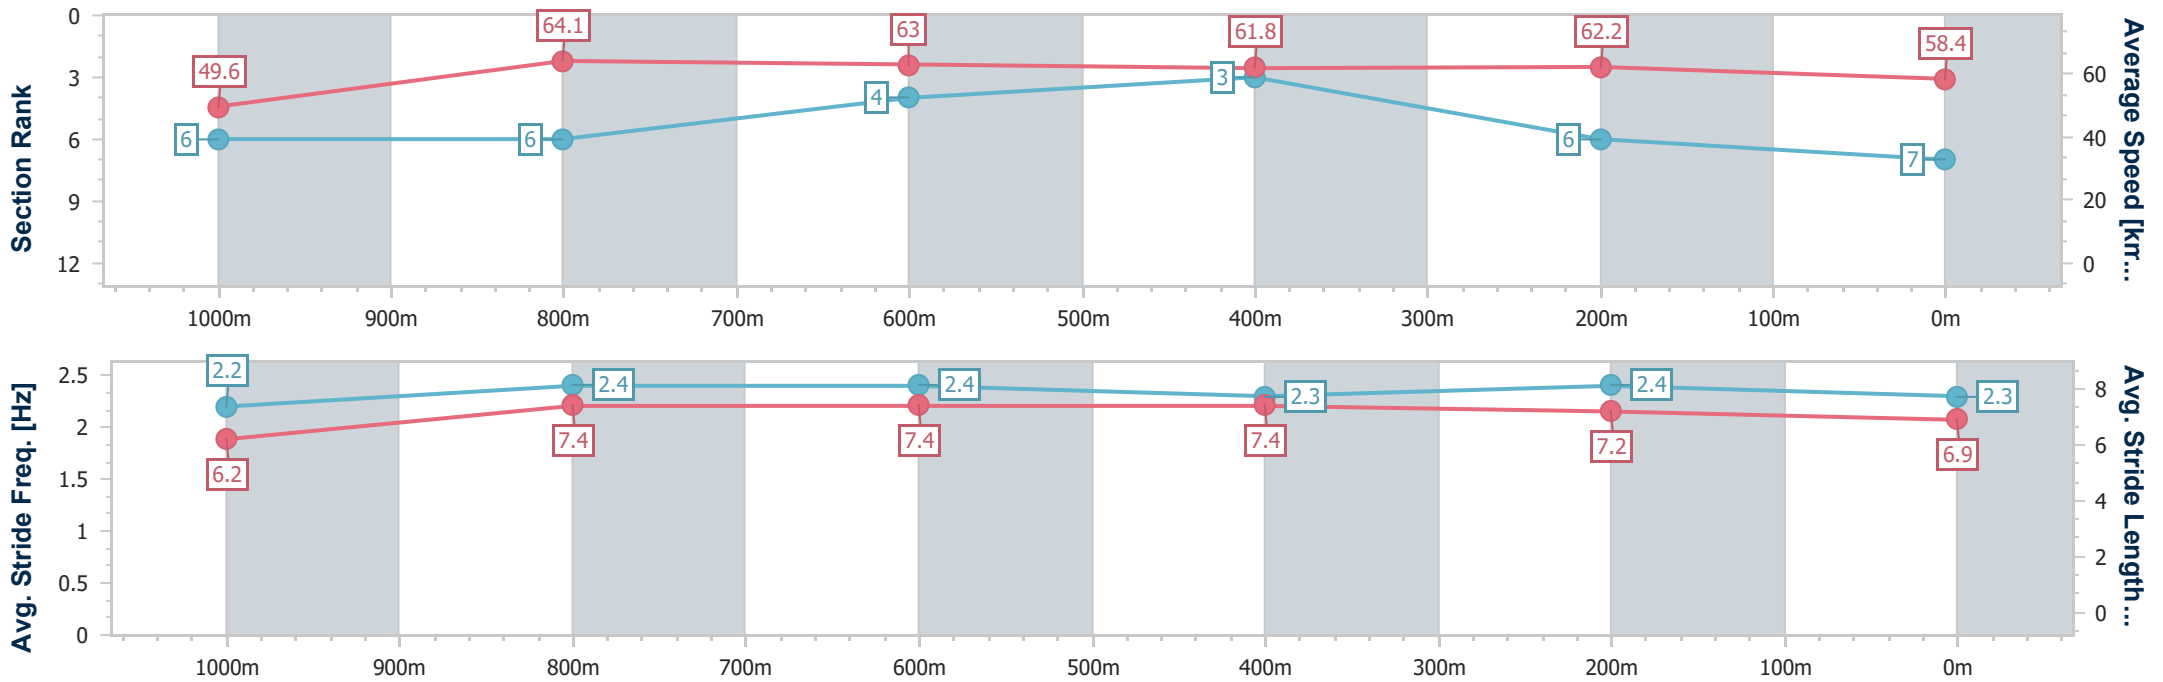

Sunshine Coast QLD Professional  
 Race 6: PARKLANDS TAVERN Class 3 Plate - 1200m  
 29 September 2024 - 15:40  
 Track Rating: Soft 5, Weather: Fine, Rail Position: +2m

Section	Overall	1000m	800m	600m	400m	200m
Section Times	1:12.60 [6] (0:14.69)	0:57.91 [9] (0:11.46)	0:46.45 [9] (0:11.64)	0:34.81 [9] (0:11.42)	0:23.39 [9] (0:11.37)	0:12.02 [8] (0:12.02)
Average Speed [km/h]	49.1	63.5	62.7	63.7	63.2	59.9
Top Speed [km/h]	63.8	64.3	64.2	64.4	64.1	62.4
Avg. Dist. to Rail [m]	5.0	3.8	2.7	1.3	5.0	6.6
Avg. Stride Freq. [Hz]	2.2	2.3	2.3	2.3	2.3	2.3
Avg. Stride Length [m]	6.3	7.5	7.6	7.6	7.5	7.4

- [ ] Ranking at each section and finish
- .-.- No data available at this section
- NA No data available

Horse/Jockey Name	Gulf Of Saros
Final Rank	7
Fastest Section Time (Section)	0:11.13 (1000m)
Top Speed [km/h] (Section)	65.5 (1000m)
Race State	Finished

Sunshine Coast QLD Professional  
 Race 6: PARKLANDS TAVERN Class 3 Plate - 1200m  
 29 September 2024 - 15:40  
 Track Rating: Soft 5, Weather: Fine, Rail Position: +2m

Section	Overall	1000m	800m	600m	400m	200m
Section Times	1:12.69 [7] (0:14.56)	0:58.13 [6] (0:11.13)	0:47.00 [6] (0:11.40)	0:35.60 [4] (0:11.67)	0:23.93 [3] (0:11.61)	0:12.32 [6] (0:12.32)
Average Speed [km/h]	49.6	64.1	63.0	61.8	62.2	58.4
Top Speed [km/h]	63.6	65.5	64.0	62.7	62.9	61.0
Avg. Dist. to Rail [m]	0.9	1.9	1.2	0.5	3.3	3.6
Avg. Stride Freq. [Hz]	2.2	2.4	2.4	2.3	2.4	2.3
Avg. Stride Length [m]	6.2	7.4	7.4	7.4	7.2	6.9

- [ ] Ranking at each section and finish
- .-.- No data available at this section
- NA No data available

Horse/Jockey Name	A Lot Of Booty
Final Rank	8
Fastest Section Time (Section)	0:10.95 (1000m)
Top Speed [km/h] (Section)	68.0 (1000m)
Race State	Finished