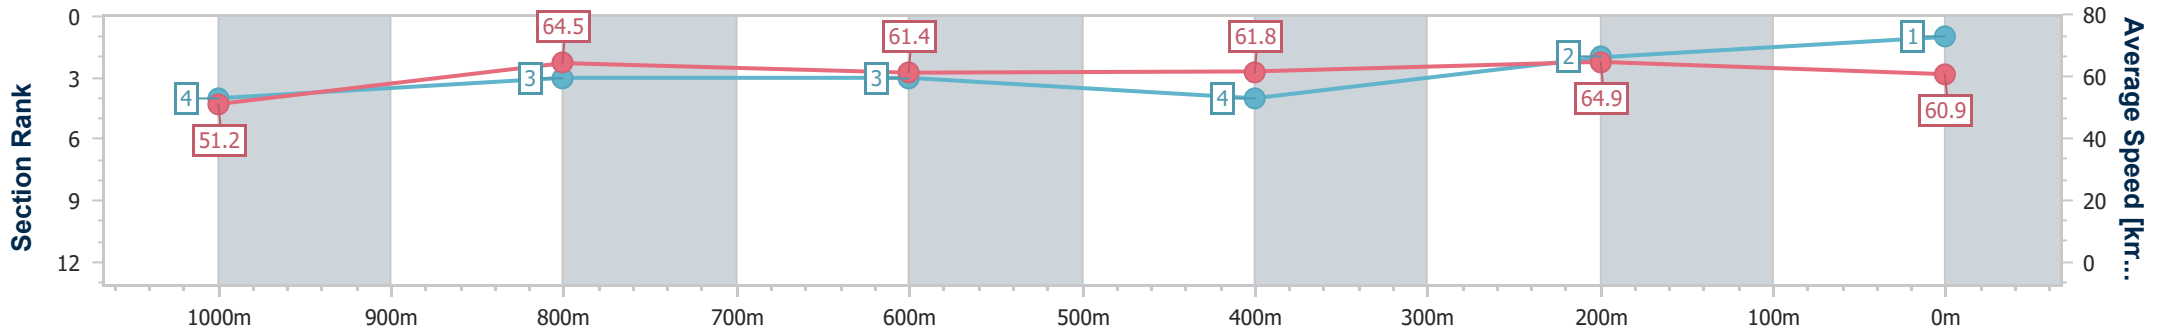

Section	Overall	1000m	800m	600m	400m	200m
Section Times	1:11.69 [1] (0:14.07)	0:57.62 [4] (0:11.18)	0:46.44 [3] (0:11.75)	0:34.69 [3] (0:11.77)	0:22.92 [4] (0:11.13)	0:11.79 [2] (0:11.79)
Average Speed [km/h]	51.2	64.5	61.4	61.8	64.9	60.9
Top Speed [km/h]	64.5	65.7	62.4	63.8	66.1	63.9
Avg. Dist. to Rail [m]	1.3	0.5	0.5	2.0	7.5	7.4
Avg. Stride Freq. [Hz]	2.4	2.4	2.3	2.3	2.4	2.3
Avg. Stride Length [m]	5.9	7.4	7.3	7.4	7.4	7.2