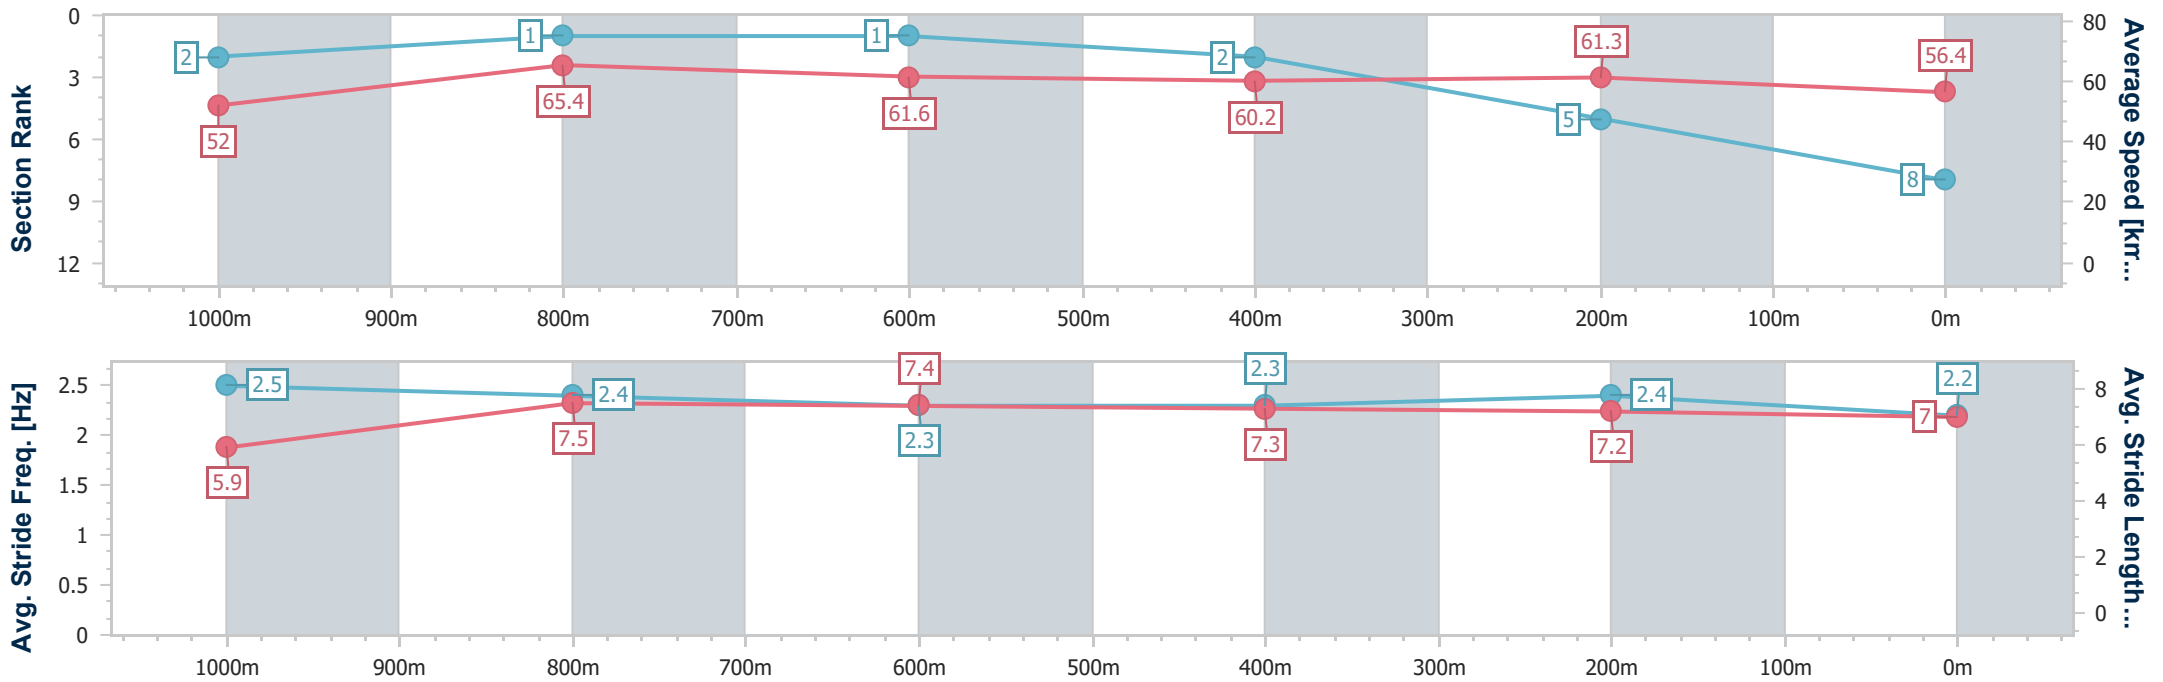

Sunshine Coast QLD Professional  
 Race 6: PARKLANDS TAVERN Class 3 Plate - 1200m  
 29 September 2024 - 15:40  
 Track Rating: Soft 5, Weather: Fine, Rail Position: +2m

Section	Overall	1000m	800m	600m	400m	200m
Section Times	1:12.69 [7] (0:14.56)	0:58.13 [6] (0:11.13)	0:47.00 [6] (0:11.40)	0:35.60 [4] (0:11.67)	0:23.93 [3] (0:11.61)	0:12.32 [6] (0:12.32)
Average Speed [km/h]	49.6	64.1	63.0	61.8	62.2	58.4
Top Speed [km/h]	63.6	65.5	64.0	62.7	62.9	61.0
Avg. Dist. to Rail [m]	0.9	1.9	1.2	0.5	3.3	3.6
Avg. Stride Freq. [Hz]	2.2	2.4	2.4	2.3	2.4	2.3
Avg. Stride Length [m]	6.2	7.4	7.4	7.4	7.2	6.9

- [ ] Ranking at each section and finish
- .-.- No data available at this section
- NA No data available

Horse/Jockey Name	A Lot Of Booty
Final Rank	8
Fastest Section Time (Section)	0:10.95 (1000m)
Top Speed [km/h] (Section)	68.0 (1000m)
Race State	Finished

Sunshine Coast QLD Professional  
 Race 6: PARKLANDS TAVERN Class 3 Plate - 1200m  
 29 September 2024 - 15:40  
 Track Rating: Soft 5, Weather: Fine, Rail Position: +2m

Section	Overall	1000m	800m	600m	400m	200m
Section Times	1:13.08 [8] (0:13.90)	0:59.18 [2] (0:10.95)	0:48.23 [1] (0:11.73)	0:36.50 [1] (0:11.99)	0:24.51 [2] (0:11.75)	0:12.76 [5] (0:12.76)
Average Speed [km/h]	52.0	65.4	61.6	60.2	61.3	56.4
Top Speed [km/h]	67.6	68.0	63.1	62.0	62.3	59.8
Avg. Dist. to Rail [m]	2.3	1.2	0.6	1.2	3.8	2.2
Avg. Stride Freq. [Hz]	2.5	2.4	2.3	2.3	2.4	2.2
Avg. Stride Length [m]	5.9	7.5	7.4	7.3	7.2	7.0