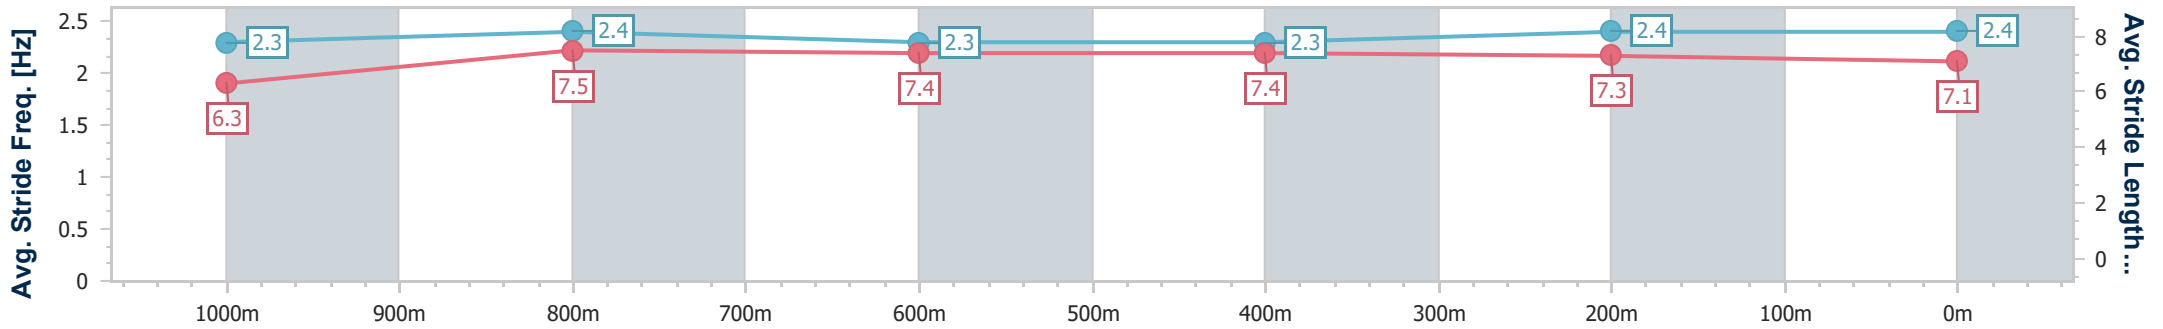

Horse/Jockey Name	Territory Ash
Final Rank	2
Fastest Section Time (Section)	0:11.17 (1000m)
Top Speed [km/h] (Section)	66.9 (1000m)
Race State	Finished

Sunshine Coast QLD Professional
Race 6: PARKLANDS TAVERN Class 3 Plate - 1200m
29 September 2024 - 15:40
Track Rating: Soft 5, Weather: Fine, Rail Position: +2m

Section	Overall	1000m	800m	600m	400m	200m
Section Times	1:11.93 [2] (0:13.73)	0:58.20 [1] (0:11.17)	0:47.03 [2] (0:11.82)	0:35.21 [2] (0:11.80)	0:23.41 [1] (0:11.37)	0:12.04 [1] (0:12.04)
Average Speed [km/h]	52.5	65.0	61.4	61.3	63.3	59.8
Top Speed [km/h]	65.9	66.9	62.2	62.2	64.6	63.1
Avg. Dist. to Rail [m]	7.9	4.8	1.9	0.3	4.8	6.0
Avg. Stride Freq. [Hz]	2.3	2.4	2.3	2.3	2.4	2.4
Avg. Stride Length [m]	6.3	7.5	7.4	7.4	7.3	7.1

- [ ] Ranking at each section and finish
- -.-.- No data available at this section
- NA No data available