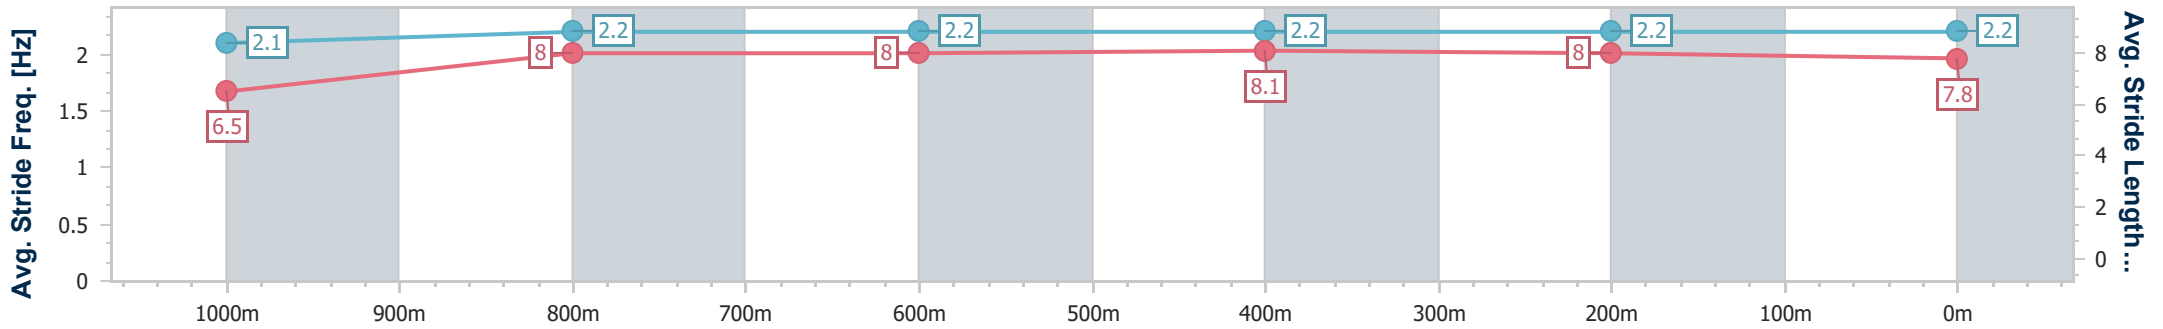

Horse/Jockey Name	Money Man
Final Rank	5
Fastest Section Time (Section)	0:11.32 (400m)
Top Speed [km/h] (Section)	64.4 (400m)
Race State	Finished

Sunshine Coast QLD Professional
Race 6: PARKLANDS TAVERN Class 3 Plate - 1200m
29 September 2024 - 15:40
Track Rating: Soft 5, Weather: Fine, Rail Position: +2m

Section	Overall	1000m	800m	600m	400m	200m
Section Times	1:12.37 [5] (0:14.59)	0:57.78 [7] (0:11.45)	0:46.33 [8] (0:11.64)	0:34.69 [8] (0:11.51)	0:23.18 [8] (0:11.32)	0:11.86 [7] (0:11.86)
Average Speed [km/h]	49.2	63.7	62.3	63.3	63.6	60.7
Top Speed [km/h]	63.9	64.3	63.4	63.8	64.4	63.5
Avg. Dist. to Rail [m]	7.7	3.5	1.6	1.7	5.8	6.2
Avg. Stride Freq. [Hz]	2.1	2.2	2.2	2.2	2.2	2.2
Avg. Stride Length [m]	6.5	8.0	8.0	8.1	8.0	7.8

- [ ] Ranking at each section and finish
- -.-.- No data available at this section
- NA No data available