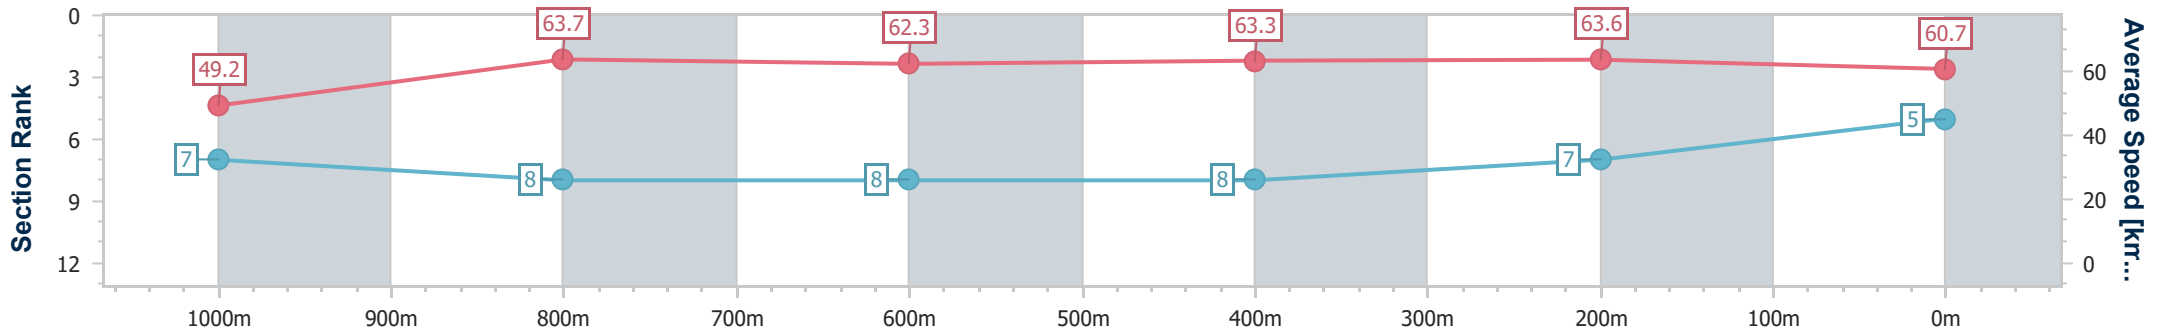

Horse/Jockey Name	Money Man
Final Rank	5
Fastest Section Time (Section)	0:11.32 (400m)
Top Speed [km/h] (Section)	64.4 (400m)
Race State	Finished

Sunshine Coast QLD Professional
Race 6: PARKLANDS TAVERN Class 3 Plate - 1200m
29 September 2024 - 15:40
Track Rating: Soft 5, Weather: Fine, Rail Position: +2m

Section	Overall	1000m	800m	600m	400m	200m
Section Times	1:12.37 [5] (0:14.59)	0:57.78 [7] (0:11.45)	0:46.33 [8] (0:11.64)	0:34.69 [8] (0:11.51)	0:23.18 [8] (0:11.32)	0:11.86 [7] (0:11.86)
Average Speed [km/h]	49.2	63.7	62.3	63.3	63.6	60.7
Top Speed [km/h]	63.9	64.3	63.4	63.8	64.4	63.5
Avg. Dist. to Rail [m]	7.7	3.5	1.6	1.7	5.8	6.2
Avg. Stride Freq. [Hz]	2.1	2.2	2.2	2.2	2.2	2.2
Avg. Stride Length [m]	6.5	8.0	8.0	8.1	8.0	7.8

- [ ] Ranking at each section and finish
- -.-.- No data available at this section
- NA No data available