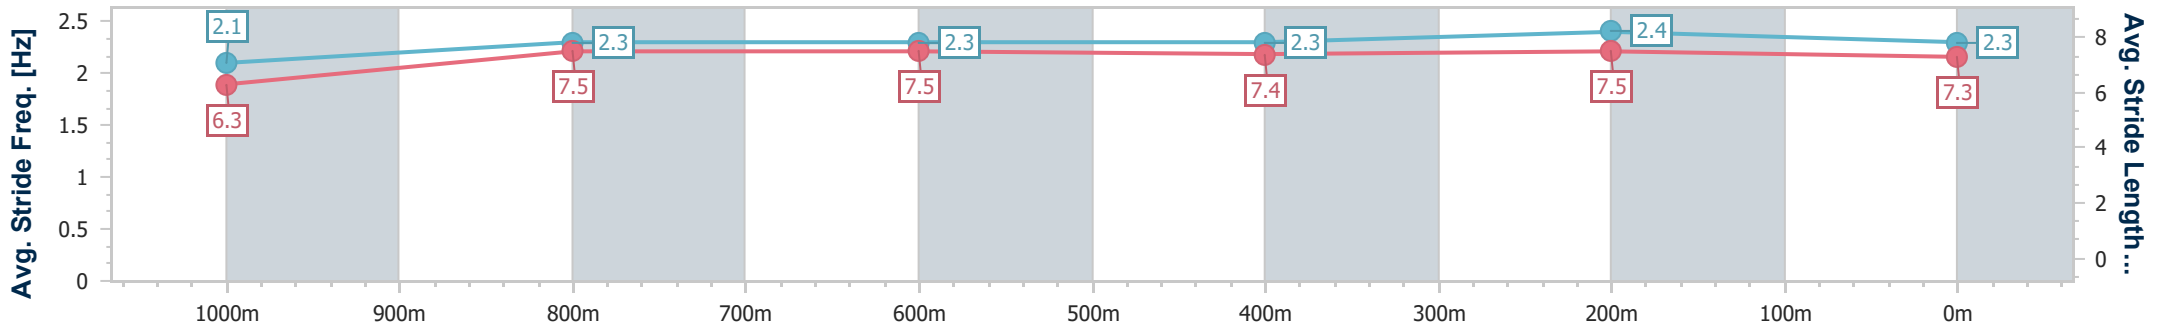

Horse/Jockey Name	Miss Tambo
Final Rank	4
Fastest Section Time (Section)	0:11.22 (400m)
Top Speed [km/h] (Section)	66.1 (400m)
Race State	Finished

Sunshine Coast QLD Professional
Race 6: PARKLANDS TAVERN Class 3 Plate - 1200m
29 September 2024 - 15:40
Track Rating: Soft 5, Weather: Fine, Rail Position: +2m

Section	Overall	1000m	800m	600m	400m	200m
Section Times	1:12.20 [4] (0:14.62)	0:57.58 [8] (0:11.40)	0:46.18 [7] (0:11.44)	0:34.74 [7] (0:11.58)	0:23.16 [6] (0:11.22)	0:11.94 [4] (0:11.94)
Average Speed [km/h]	49.1	63.1	62.8	62.4	64.1	60.4
Top Speed [km/h]	64.9	64.5	64.2	63.6	66.1	64.0
Avg. Dist. to Rail [m]	4.4	0.7	0.5	0.7	4.0	4.4
Avg. Stride Freq. [Hz]	2.1	2.3	2.3	2.3	2.4	2.3
Avg. Stride Length [m]	6.3	7.5	7.5	7.4	7.5	7.3

- [ ] Ranking at each section and finish
- -.-.- No data available at this section
- NA No data available