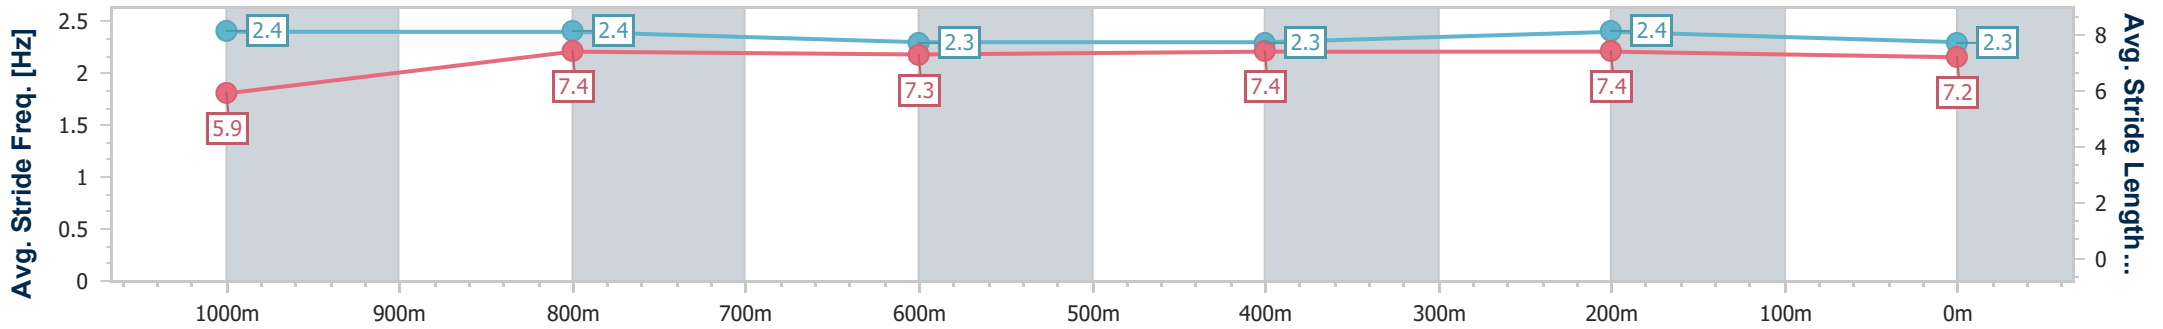

Section	Overall	1000m	800m	600m	400m	200m
Section Times	1:11.69 [1] (0:14.07)	0:57.62 [4] (0:11.18)	0:46.44 [3] (0:11.75)	0:34.69 [3] (0:11.77)	0:22.92 [4] (0:11.13)	0:11.79 [2] (0:11.79)
Average Speed [km/h]	51.2	64.5	61.4	61.8	64.9	60.9
Top Speed [km/h]	64.5	65.7	62.4	63.8	66.1	63.9
Avg. Dist. to Rail [m]	1.3	0.5	0.5	2.0	7.5	7.4
Avg. Stride Freq. [Hz]	2.4	2.4	2.3	2.3	2.4	2.3
Avg. Stride Length [m]	5.9	7.4	7.3	7.4	7.4	7.2