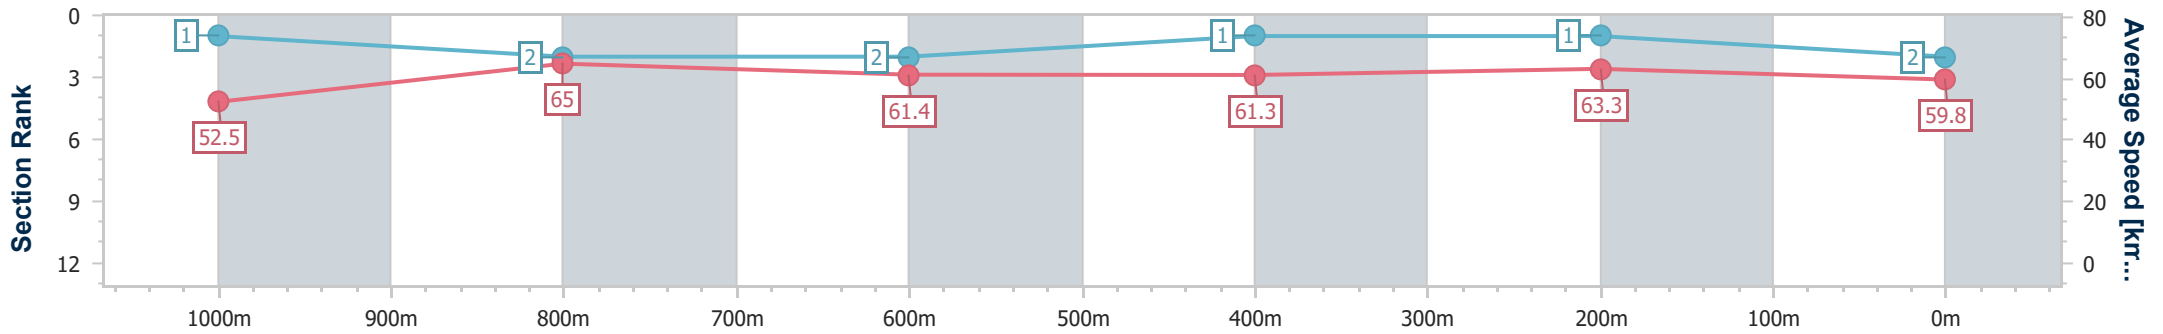

Horse/Jockey Name	Territory Ash
Final Rank	2
Fastest Section Time (Section)	0:11.17 (1000m)
Top Speed [km/h] (Section)	66.9 (1000m)
Race State	Finished

Sunshine Coast QLD Professional
Race 6: PARKLANDS TAVERN Class 3 Plate - 1200m
29 September 2024 - 15:40
Track Rating: Soft 5, Weather: Fine, Rail Position: +2m

Section	Overall	1000m	800m	600m	400m	200m
Section Times	1:11.93 [2] (0:13.73)	0:58.20 [1] (0:11.17)	0:47.03 [2] (0:11.82)	0:35.21 [2] (0:11.80)	0:23.41 [1] (0:11.37)	0:12.04 [1] (0:12.04)
Average Speed [km/h]	52.5	65.0	61.4	61.3	63.3	59.8
Top Speed [km/h]	65.9	66.9	62.2	62.2	64.6	63.1
Avg. Dist. to Rail [m]	7.9	4.8	1.9	0.3	4.8	6.0
Avg. Stride Freq. [Hz]	2.3	2.4	2.3	2.3	2.4	2.4
Avg. Stride Length [m]	6.3	7.5	7.4	7.4	7.3	7.1

- [ ] Ranking at each section and finish
- -.-.- No data available at this section
- NA No data available