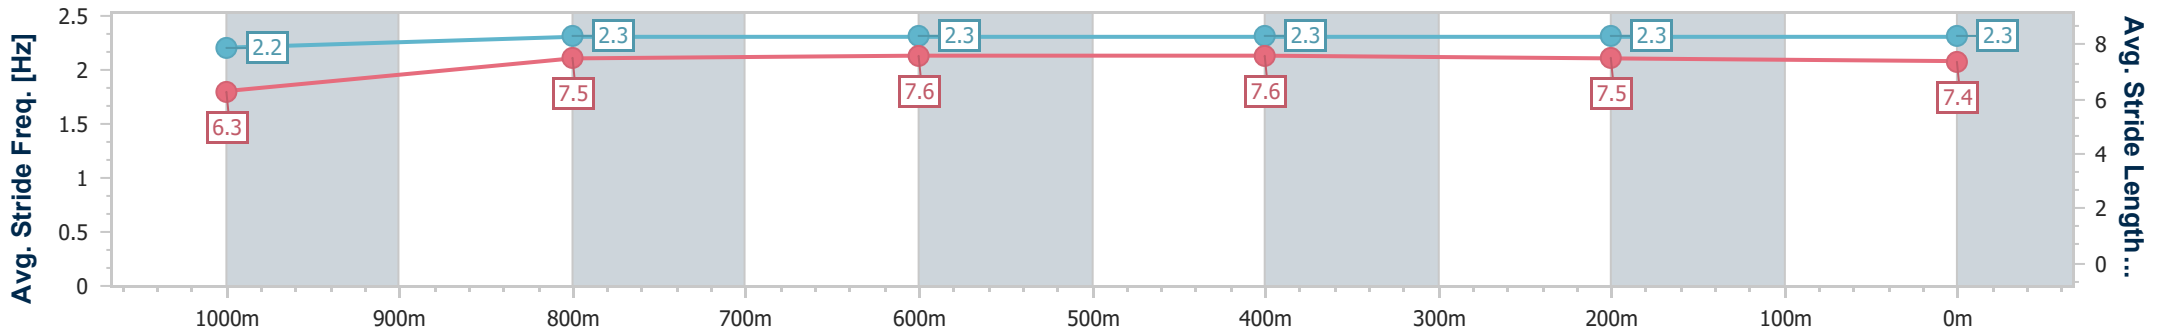

Horse/Jockey Name	Echo Hunter
Final Rank	6
Fastest Section Time (Section)	0:11.37 (400m)
Top Speed [km/h] (Section)	64.4 (600m)
Race State	Finished

Sunshine Coast QLD Professional
Race 6: PARKLANDS TAVERN Class 3 Plate - 1200m
29 September 2024 - 15:40
Track Rating: Soft 5, Weather: Fine, Rail Position: +2m

Section	Overall	1000m	800m	600m	400m	200m
Section Times	1:12.60 [6] (0:14.69)	0:57.91 [9] (0:11.46)	0:46.45 [9] (0:11.64)	0:34.81 [9] (0:11.42)	0:23.39 [9] (0:11.37)	0:12.02 [8] (0:12.02)
Average Speed [km/h]	49.1	63.5	62.7	63.7	63.2	59.9
Top Speed [km/h]	63.8	64.3	64.2	64.4	64.1	62.4
Avg. Dist. to Rail [m]	5.0	3.8	2.7	1.3	5.0	6.6
Avg. Stride Freq. [Hz]	2.2	2.3	2.3	2.3	2.3	2.3
Avg. Stride Length [m]	6.3	7.5	7.6	7.6	7.5	7.4

- [ ] Ranking at each section and finish
- -.-.- No data available at this section
- NA No data available