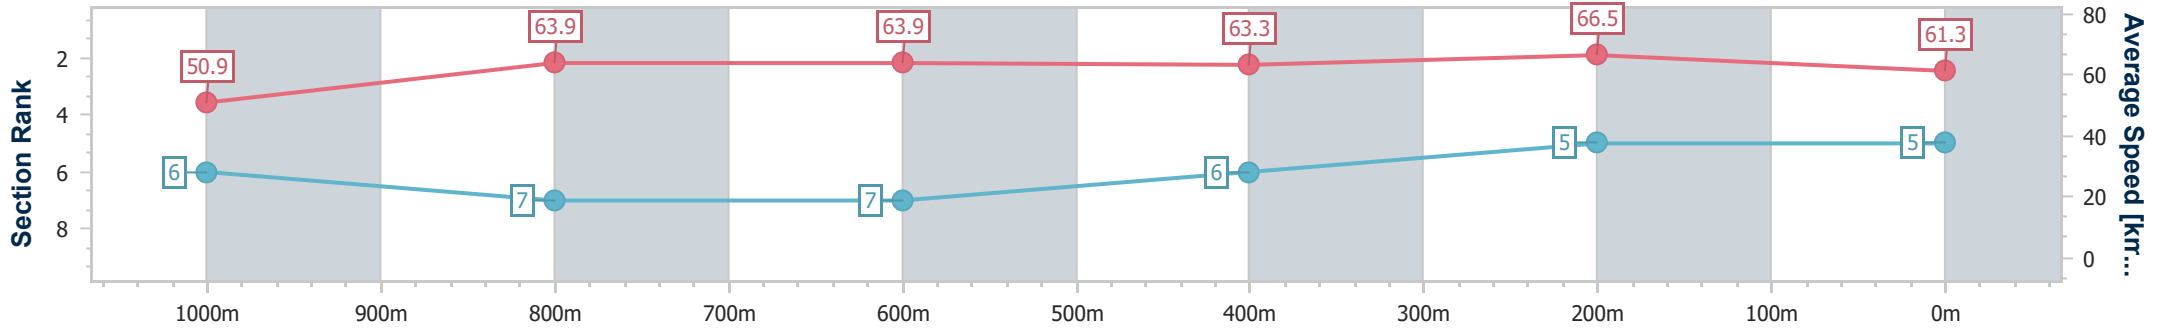

Eagle Farm QLD Professional

Race 2: XXXX GOLD Class 1 Plate - 1200m

02 October 2024 - 14:53

Track Rating: Good 4, Weather: Fine, Rail Position: +9m Entire

BRISBANE RACING CLUB

Section	Overall	1000m	800m	600m	400m	200m
Section Times	1:10.97 [5] (0:14.17)	0:56.80 [6] (0:11.49)	0:45.31 [7] (0:11.33)	0:33.98 [7] (0:11.42)	0:22.56 [6] (0:10.84)	0:11.72 [5] (0:11.72)
Average Speed [km/h]	50.9	63.9	63.9	63.3	66.5	61.3
Top Speed [km/h]	65.8	65.7	65.4	66.4	67.5	66.0
Avg. Dist. to Rail [m]	6.2	3.2	1.6	0.9	2.0	3.0
Avg. Stride Freq. [Hz]	2.3	2.4	2.4	2.4	2.5	2.4
Avg. Stride Length [m]	6.1	7.4	7.5	7.4	7.5	7.1

- [] Ranking at each section and finish
- .-.-.- No data available at this section
- NA No data available

Horse/Jockey Name	To Wish
Final Rank	6
Fastest Section Time (Section)	0:10.77 (400m)
Top Speed [km/h] (Section)	67.5 (400m)
Race State	Finished