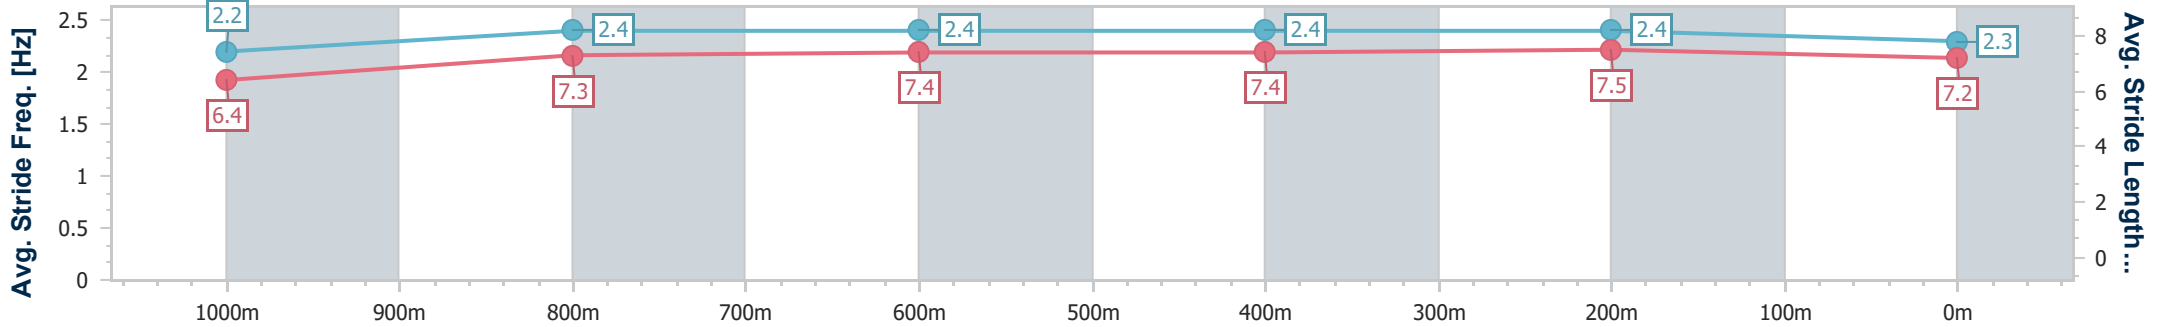

- [] Ranking at each section and finish
- .-.- No data available at this section
- NA No data available

Horse/Jockey Name	Overview
Final Rank	8
Fastest Section Time (Section)	0:11.08 (400m)
Top Speed [km/h] (Section)	66.6 (400m)
Race State	Finished

Eagle Farm QLD Professional

Race 2: XXXX GOLD Class 1 Plate - 1200m

02 October 2024 - 14:53

Track Rating: Good 4, Weather: Fine, Rail Position: +9m Entire

BRISBANE RACING CLUB

Section	Overall	1000m	800m	600m	400m	200m
Section Times	1:11.09 [8] (0:14.12)	0:56.97 [5] (0:11.37)	0:45.60 [4] (0:11.40)	0:34.20 [4] (0:11.30)	0:22.90 [3] (0:11.08)	0:11.82 [6] (0:11.82)
Average Speed [km/h]	51.1	63.4	63.2	63.5	65.1	60.9
Top Speed [km/h]	64.8	63.7	63.7	65.6	66.6	63.3
Avg. Dist. to Rail [m]	0.7	0.3	0.9	1.0	1.5	0.4
Avg. Stride Freq. [Hz]	2.2	2.4	2.4	2.4	2.4	2.3
Avg. Stride Length [m]	6.4	7.3	7.4	7.4	7.5	7.2

- [] Ranking at each section and finish
- .-.- No data available at this section
- NA No data available