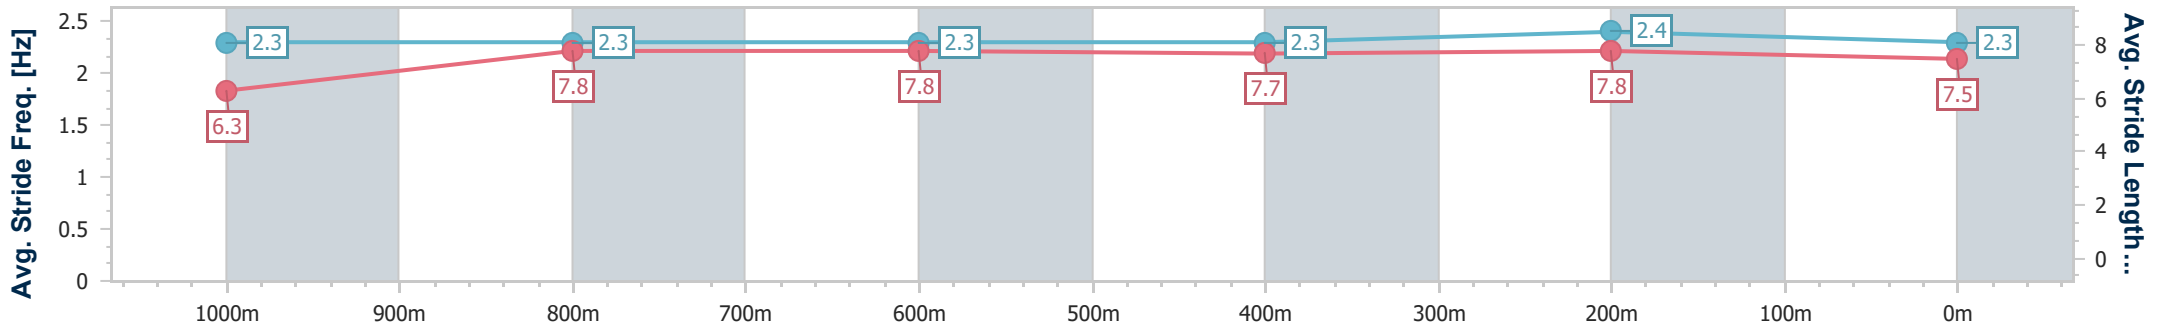

Horse/Jockey Name	Flying Aurelius
Final Rank	1
Fastest Section Time (Section)	0:10.88 (400m)
Top Speed [km/h] (Section)	68.1 (400m)
Race State	Finished

Eagle Farm QLD Professional
Race 2: XXXX GOLD Class 1 Plate - 1200m
02 October 2024 - 14:53
Track Rating: Good 4, Weather: Fine, Rail Position: +9m Entire

BRISBANE
RACING CLUB

Section	Overall	1000m	800m	600m	400m	200m
Section Times	1:10.38 [1] (0:13.77)	0:56.61 [2] (0:11.05)	0:45.56 [2] (0:11.30)	0:34.26 [1] (0:11.63)	0:22.63 [2] (0:10.88)	0:11.75 [1] (0:11.75)
Average Speed [km/h]	52.4	66.0	63.9	63.0	66.1	61.3
Top Speed [km/h]	67.7	67.7	65.8	64.8	68.1	64.3
Avg. Dist. to Rail [m]	5.4	2.3	0.8	3.6	3.1	1.8
Avg. Stride Freq. [Hz]	2.3	2.3	2.3	2.3	2.4	2.3
Avg. Stride Length [m]	6.3	7.8	7.8	7.7	7.8	7.5

- [ ] Ranking at each section and finish
- -.-.- No data available at this section
- NA No data available