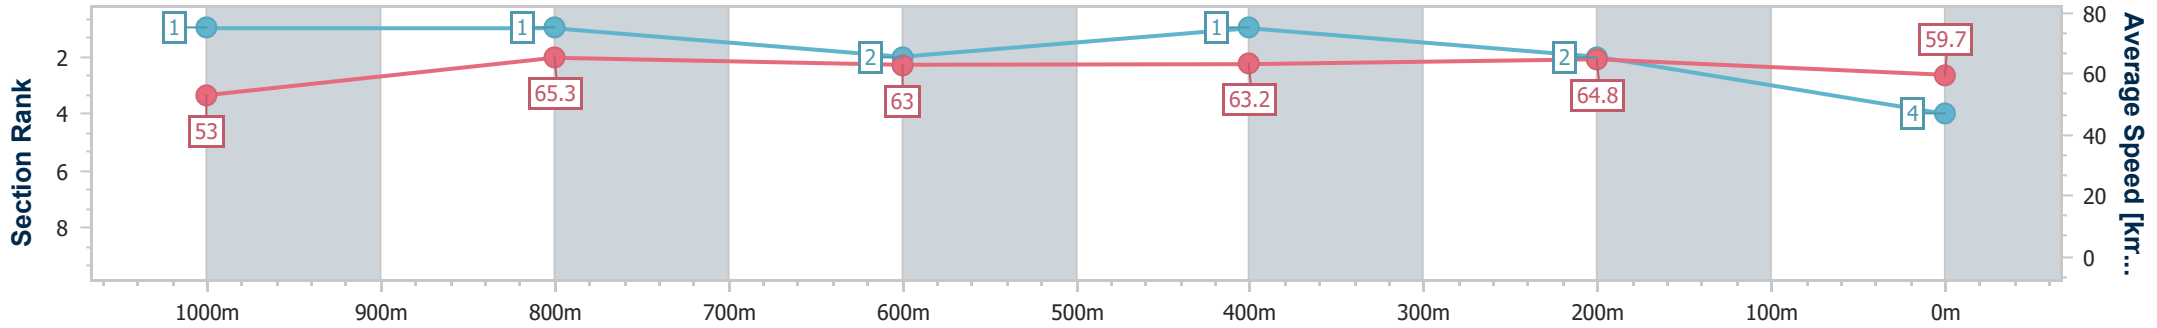

Horse/Jockey Name	Kelly's Landing
Final Rank	4
Fastest Section Time (Section)	0:11.08 (400m)
Top Speed [km/h] (Section)	67.5 (Overall)
Race State	Finished

Eagle Farm QLD Professional
Race 2: XXXX GOLD Class 1 Plate - 1200m
02 October 2024 - 14:53
Track Rating: Good 4, Weather: Fine, Rail Position: +9m Entire

BRISBANE
RACING CLUB

Section	Overall	1000m	800m	600m	400m	200m
Section Times	1:10.73 [4] (0:13.60)	0:57.13 [1] (0:11.15)	0:45.98 [1] (0:11.41)	0:34.57 [2] (0:11.43)	0:23.14 [1] (0:11.08)	0:12.06 [2]
Average Speed [km/h]	53.0	65.3	63.0	63.2	64.8	59.7
Top Speed [km/h]	67.5	66.4	64.4	64.7	66.2	63.2
Avg. Dist. to Rail [m]	4.3	1.9	0.4	0.6	1.5	1.1
Avg. Stride Freq. [Hz]	2.6	2.6	2.5	2.5	2.6	2.5
Avg. Stride Length [m]	5.8	7.0	7.0	7.1	7.0	6.8

- [ ] Ranking at each section and finish
- -.-.- No data available at this section
- NA No data available