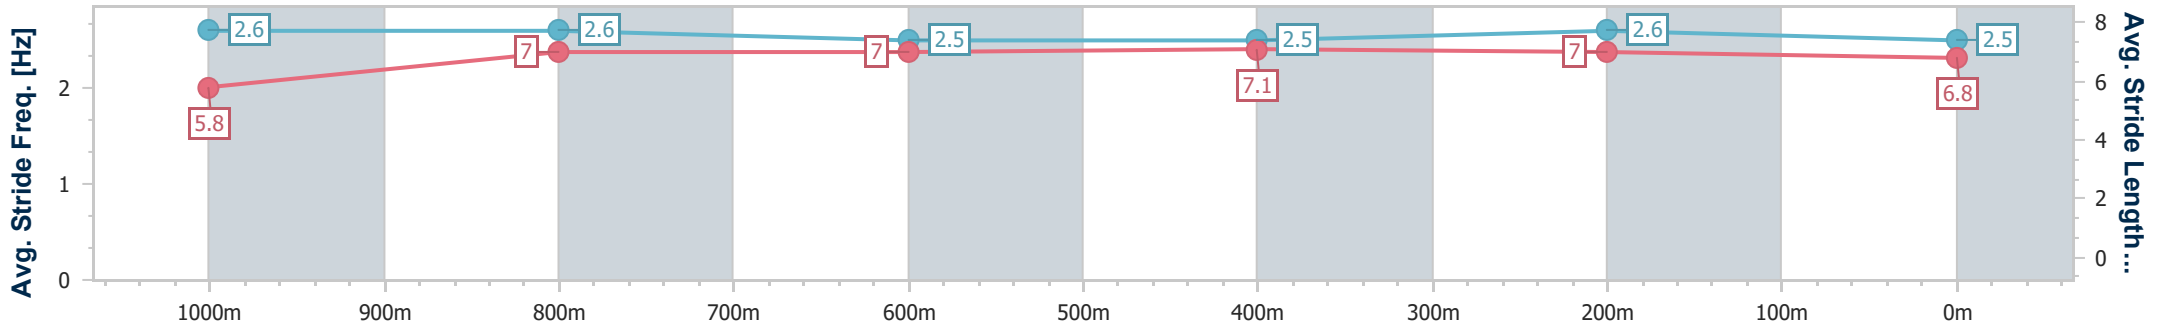

Horse/Jockey Name	Kelly's Landing
Final Rank	4
Fastest Section Time (Section)	0:11.08 (400m)
Top Speed [km/h] (Section)	67.5 (Overall)
Race State	Finished

Eagle Farm QLD Professional
Race 2: XXXX GOLD Class 1 Plate - 1200m
02 October 2024 - 14:53
Track Rating: Good 4, Weather: Fine, Rail Position: +9m Entire

BRISBANE
RACING CLUB

Section	Overall	1000m	800m	600m	400m	200m
Section Times	1:10.73 [4] (0:13.60)	0:57.13 [1] (0:11.15)	0:45.98 [1] (0:11.41)	0:34.57 [2] (0:11.43)	0:23.14 [1] (0:11.08)	0:12.06 [2]
Average Speed [km/h]	53.0	65.3	63.0	63.2	64.8	59.7
Top Speed [km/h]	67.5	66.4	64.4	64.7	66.2	63.2
Avg. Dist. to Rail [m]	4.3	1.9	0.4	0.6	1.5	1.1
Avg. Stride Freq. [Hz]	2.6	2.6	2.5	2.5	2.6	2.5
Avg. Stride Length [m]	5.8	7.0	7.0	7.1	7.0	6.8

- [ ] Ranking at each section and finish
- -.-.- No data available at this section
- NA No data available