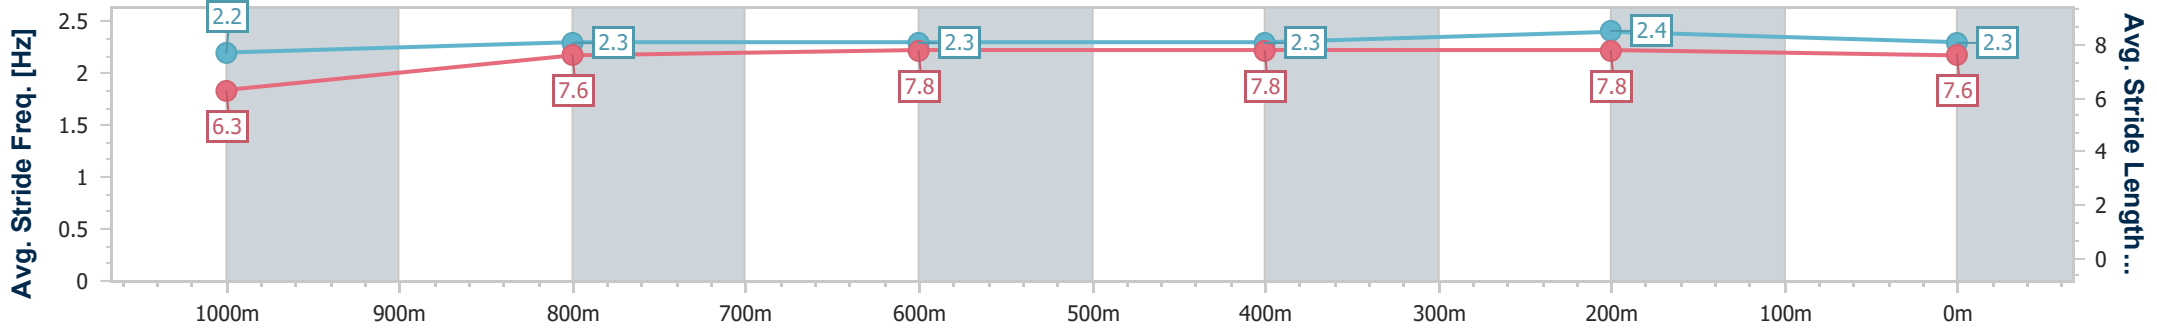

Horse/Jockey Name	The Player
Final Rank	2
Fastest Section Time (Section)	0:10.61 (400m)
Top Speed [km/h] (Section)	68.8 (400m)
Race State	Finished

Eagle Farm QLD Professional
Race 2: XXXX GOLD Class 1 Plate - 1200m
02 October 2024 - 14:53
Track Rating: Good 4, Weather: Fine, Rail Position: +9m Entire

BRISBANE
RACING CLUB

Section	Overall	1000m	800m	600m	400m	200m
Section Times	1:10.43 [2] (0:14.20)	0:56.23 [7] (0:11.36)	0:44.87 [6] (0:11.39)	0:33.48 [6] (0:11.49)	0:21.99 [7] (0:10.61)	0:11.38 [4]
Average Speed [km/h]	50.8	63.8	63.9	62.7	67.8	63.4
Top Speed [km/h]	64.9	65.1	64.2	67.2	68.8	65.7
Avg. Dist. to Rail [m]	1.9	1.4	1.7	0.7	2.2	4.1
Avg. Stride Freq. [Hz]	2.2	2.3	2.3	2.3	2.4	2.3
Avg. Stride Length [m]	6.3	7.6	7.8	7.8	7.8	7.6

- [ ] Ranking at each section and finish
- -.-.- No data available at this section
- NA No data available