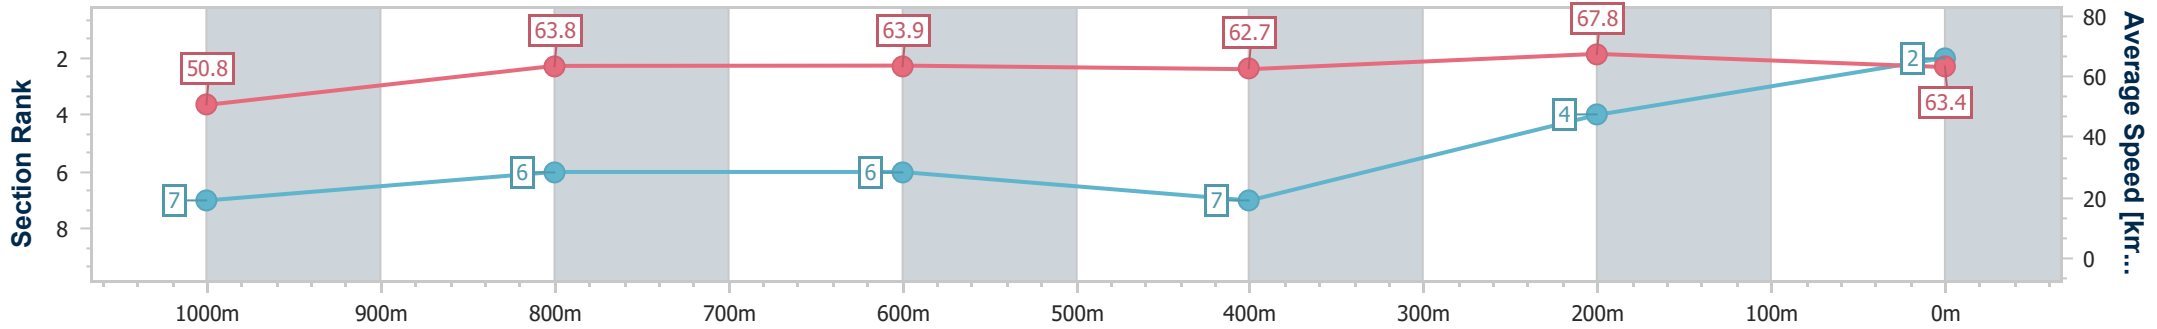

Horse/Jockey Name	The Player
Final Rank	2
Fastest Section Time (Section)	0:10.61 (400m)
Top Speed [km/h] (Section)	68.8 (400m)
Race State	Finished

Eagle Farm QLD Professional
Race 2: XXXX GOLD Class 1 Plate - 1200m
02 October 2024 - 14:53
Track Rating: Good 4, Weather: Fine, Rail Position: +9m Entire

BRISBANE
RACING CLUB

Section	Overall	1000m	800m	600m	400m	200m
Section Times	1:10.43 [2] (0:14.20)	0:56.23 [7] (0:11.36)	0:44.87 [6] (0:11.39)	0:33.48 [6] (0:11.49)	0:21.99 [7] (0:10.61)	0:11.38 [4]
Average Speed [km/h]	50.8	63.8	63.9	62.7	67.8	63.4
Top Speed [km/h]	64.9	65.1	64.2	67.2	68.8	65.7
Avg. Dist. to Rail [m]	1.9	1.4	1.7	0.7	2.2	4.1
Avg. Stride Freq. [Hz]	2.2	2.3	2.3	2.3	2.4	2.3
Avg. Stride Length [m]	6.3	7.6	7.8	7.8	7.8	7.6

- [ ] Ranking at each section and finish
- -.-.- No data available at this section
- NA No data available