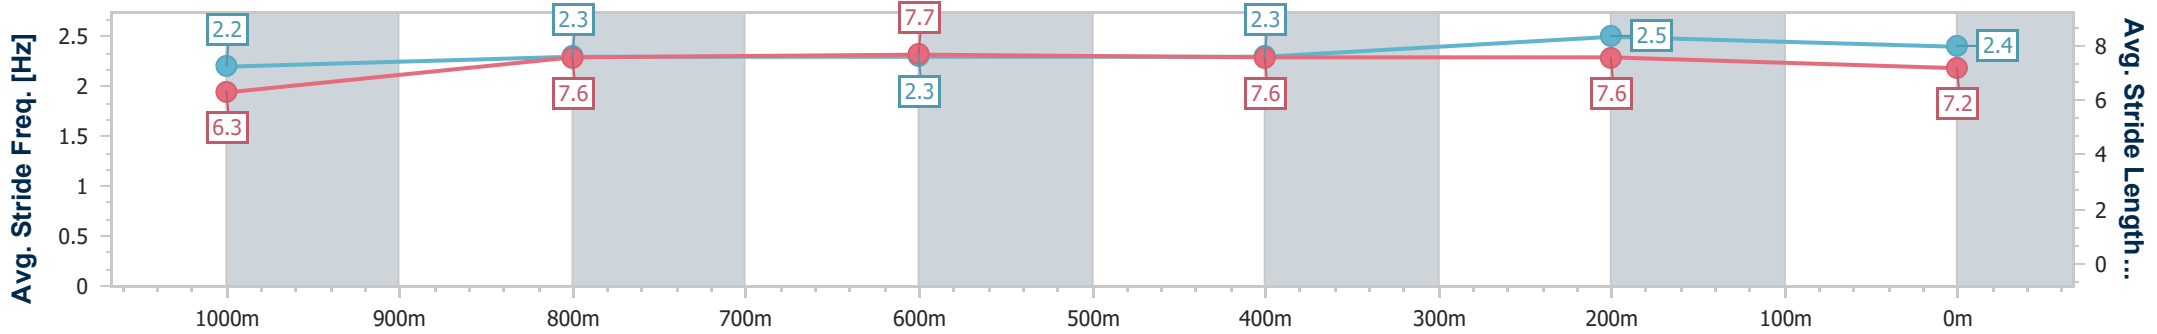

- [] Ranking at each section and finish
- .-.-.- No data available at this section
- NA No data available

Horse/Jockey Name	To Wish
Final Rank	6
Fastest Section Time (Section)	0:10.77 (400m)
Top Speed [km/h] (Section)	67.5 (400m)
Race State	Finished

Eagle Farm QLD Professional
 Race 2: XXXX GOLD Class 1 Plate - 1200m
 02 October 2024 - 14:53
 Track Rating: Good 4, Weather: Fine, Rail Position: +9m Entire

BRISBANE
RACING CLUB

Section	Overall	1000m	800m	600m	400m	200m
Section Times	1:11.03 [6] (0:14.44)	0:56.59 [8] (0:11.36)	0:45.23 [8] (0:11.31)	0:33.92 [8] (0:11.45)	0:22.47 [8] (0:10.77)	0:11.70 [8] (0:11.70)
Average Speed [km/h]	50.2	63.7	63.8	63.4	67.0	61.3
Top Speed [km/h]	64.3	64.7	64.9	67.3	67.5	64.3
Avg. Dist. to Rail [m]	2.4	1.5	0.8	2.0	6.0	6.1
Avg. Stride Freq. [Hz]	2.2	2.3	2.3	2.3	2.5	2.4
Avg. Stride Length [m]	6.3	7.6	7.7	7.6	7.6	7.2