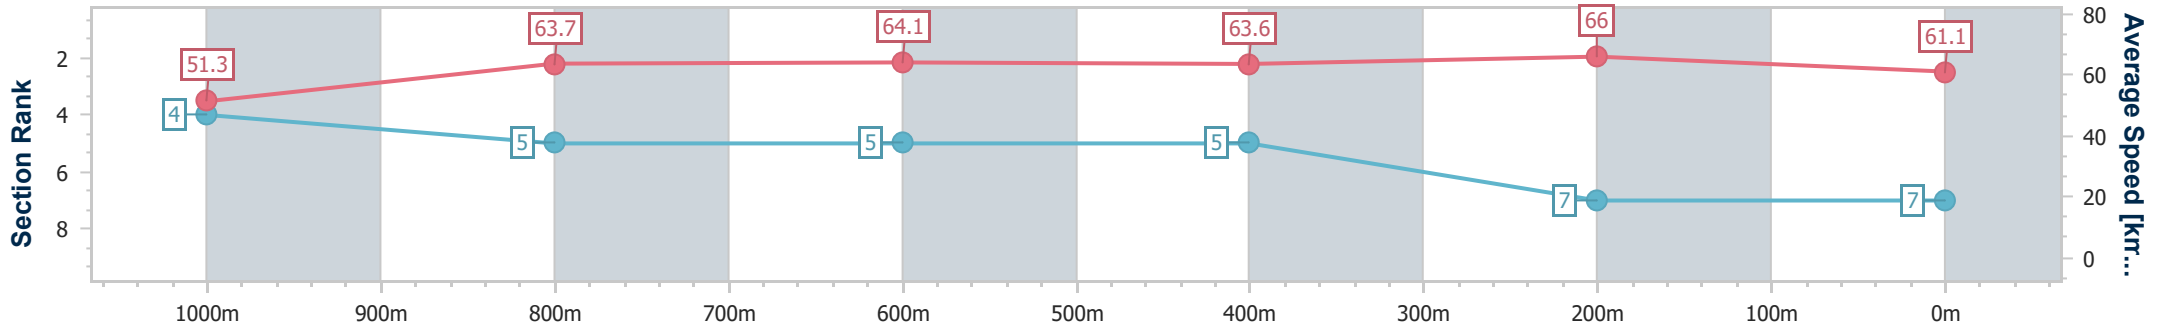

Horse/Jockey Name	Pinkus
Final Rank	7
Fastest Section Time (Section)	0:10.93 (400m)
Top Speed [km/h] (Section)	67.5 (400m)
Race State	Finished

Eagle Farm QLD Professional
Race 2: XXXX GOLD Class 1 Plate - 1200m
02 October 2024 - 14:53
Track Rating: Good 4, Weather: Fine, Rail Position: +9m Entire

BRISBANE
RACING CLUB

Section	Overall	1000m	800m	600m	400m	200m
Section Times	1:11.07 [7] (0:14.07)	0:57.00 [4] (0:11.43)	0:45.57 [5] (0:11.41)	0:34.16 [5] (0:11.48)	0:22.68 [5] (0:10.93)	0:11.75 [7] (0:11.75)
Average Speed [km/h]	51.3	63.7	64.1	63.6	66.0	61.1
Top Speed [km/h]	64.9	65.3	65.7	67.0	67.5	64.7
Avg. Dist. to Rail [m]	3.1	2.8	2.9	3.3	6.2	4.4
Avg. Stride Freq. [Hz]	2.2	2.3	2.3	2.3	2.4	2.3
Avg. Stride Length [m]	6.5	7.7	7.8	7.7	7.6	7.2

- [ ] Ranking at each section and finish
- -.-.- No data available at this section
- NA No data available