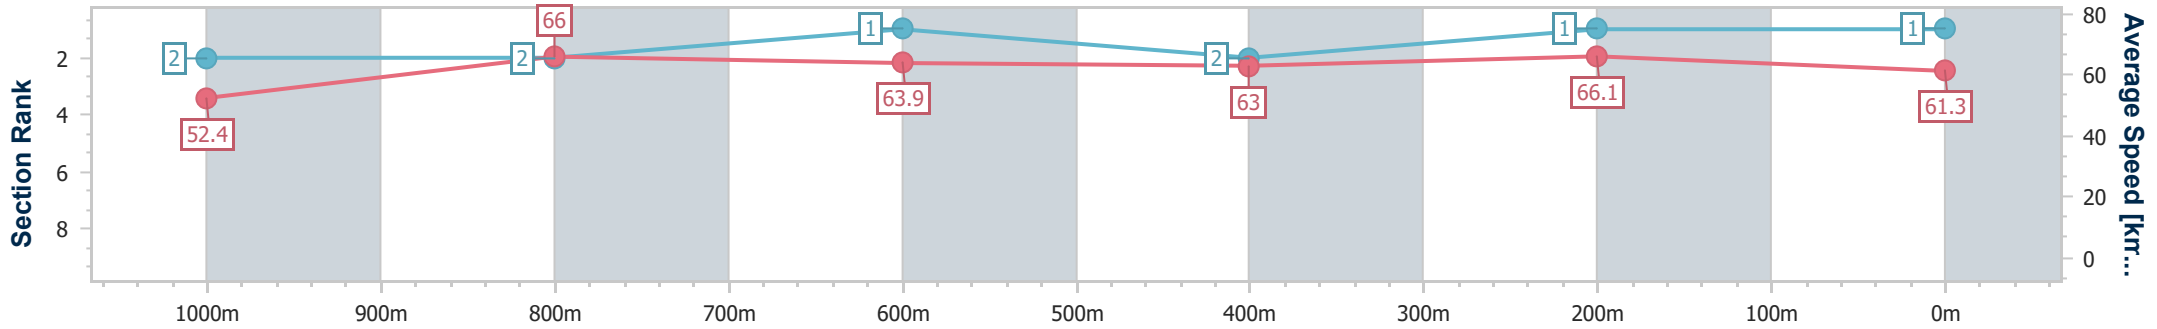

Horse/Jockey Name	Flying Aurelius
Final Rank	1
Fastest Section Time (Section)	0:10.88 (400m)
Top Speed [km/h] (Section)	68.1 (400m)
Race State	Finished

Eagle Farm QLD Professional
Race 2: XXXX GOLD Class 1 Plate - 1200m
02 October 2024 - 14:53
Track Rating: Good 4, Weather: Fine, Rail Position: +9m Entire

BRISBANE
RACING CLUB

Section	Overall	1000m	800m	600m	400m	200m
Section Times	1:10.38 [1] (0:13.77)	0:56.61 [2] (0:11.05)	0:45.56 [2] (0:11.30)	0:34.26 [1] (0:11.63)	0:22.63 [2] (0:10.88)	0:11.75 [1] (0:11.75)
Average Speed [km/h]	52.4	66.0	63.9	63.0	66.1	61.3
Top Speed [km/h]	67.7	67.7	65.8	64.8	68.1	64.3
Avg. Dist. to Rail [m]	5.4	2.3	0.8	3.6	3.1	1.8
Avg. Stride Freq. [Hz]	2.3	2.3	2.3	2.3	2.4	2.3
Avg. Stride Length [m]	6.3	7.8	7.8	7.7	7.8	7.5

- [ ] Ranking at each section and finish
- -.-.- No data available at this section
- NA No data available