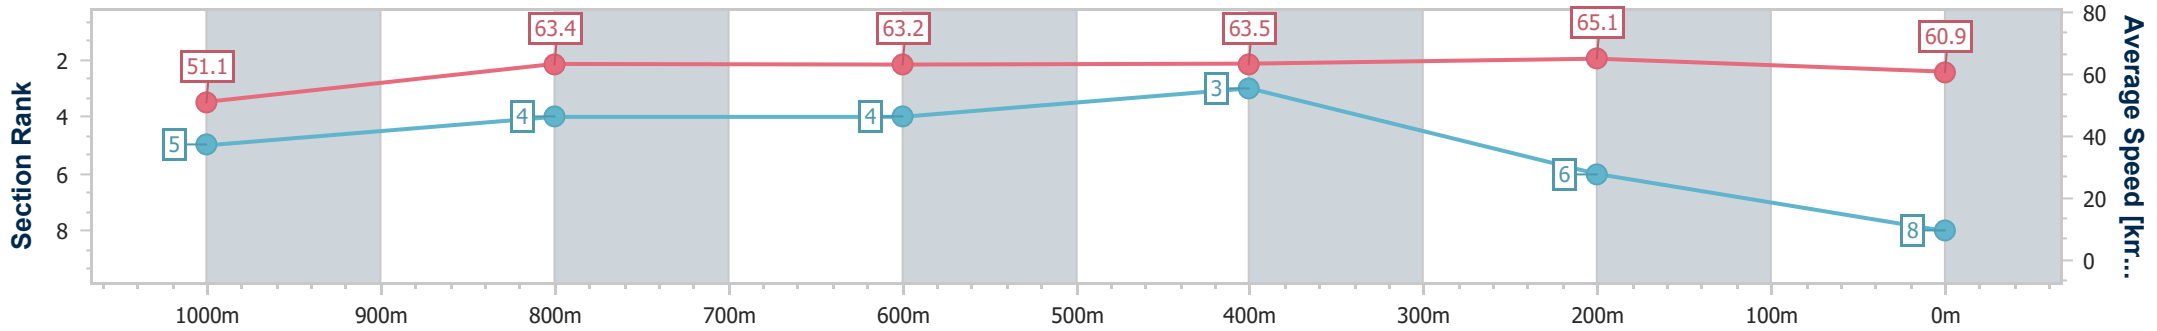

- [] Ranking at each section and finish
- .-.- No data available at this section
- NA No data available

Horse/Jockey Name	Overview
Final Rank	8
Fastest Section Time (Section)	0:11.08 (400m)
Top Speed [km/h] (Section)	66.6 (400m)
Race State	Finished

Eagle Farm QLD Professional

Race 2: XXXX GOLD Class 1 Plate - 1200m

02 October 2024 - 14:53

Track Rating: Good 4, Weather: Fine, Rail Position: +9m Entire

BRISBANE RACING CLUB

Section	Overall	1000m	800m	600m	400m	200m
Section Times	1:11.09 [8] (0:14.12)	0:56.97 [5] (0:11.37)	0:45.60 [4] (0:11.40)	0:34.20 [4] (0:11.30)	0:22.90 [3] (0:11.08)	0:11.82 [6] (0:11.82)
Average Speed [km/h]	51.1	63.4	63.2	63.5	65.1	60.9
Top Speed [km/h]	64.8	63.7	63.7	65.6	66.6	63.3
Avg. Dist. to Rail [m]	0.7	0.3	0.9	1.0	1.5	0.4
Avg. Stride Freq. [Hz]	2.2	2.4	2.4	2.4	2.4	2.3
Avg. Stride Length [m]	6.4	7.3	7.4	7.4	7.5	7.2

- [] Ranking at each section and finish
- .-.- No data available at this section
- NA No data available