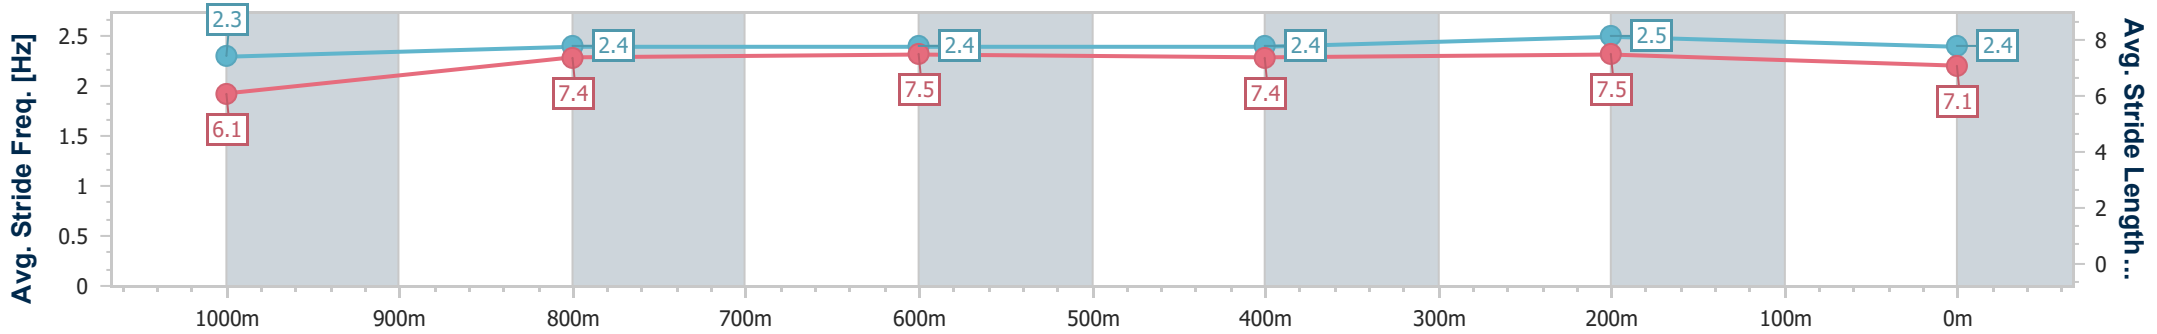

Eagle Farm QLD Professional

Race 2: XXXX GOLD Class 1 Plate - 1200m

02 October 2024 - 14:53

Track Rating: Good 4, Weather: Fine, Rail Position: +9m Entire

BRISBANE RACING CLUB

Section	Overall	1000m	800m	600m	400m	200m
Section Times	1:10.97 [5] (0:14.17)	0:56.80 [6] (0:11.49)	0:45.31 [7] (0:11.33)	0:33.98 [7] (0:11.42)	0:22.56 [6] (0:10.84)	0:11.72 [5] (0:11.72)
Average Speed [km/h]	50.9	63.9	63.9	63.3	66.5	61.3
Top Speed [km/h]	65.8	65.7	65.4	66.4	67.5	66.0
Avg. Dist. to Rail [m]	6.2	3.2	1.6	0.9	2.0	3.0
Avg. Stride Freq. [Hz]	2.3	2.4	2.4	2.4	2.5	2.4
Avg. Stride Length [m]	6.1	7.4	7.5	7.4	7.5	7.1

- [] Ranking at each section and finish
- .-.-.- No data available at this section
- NA No data available

Horse/Jockey Name	To Wish
Final Rank	6
Fastest Section Time (Section)	0:10.77 (400m)
Top Speed [km/h] (Section)	67.5 (400m)
Race State	Finished