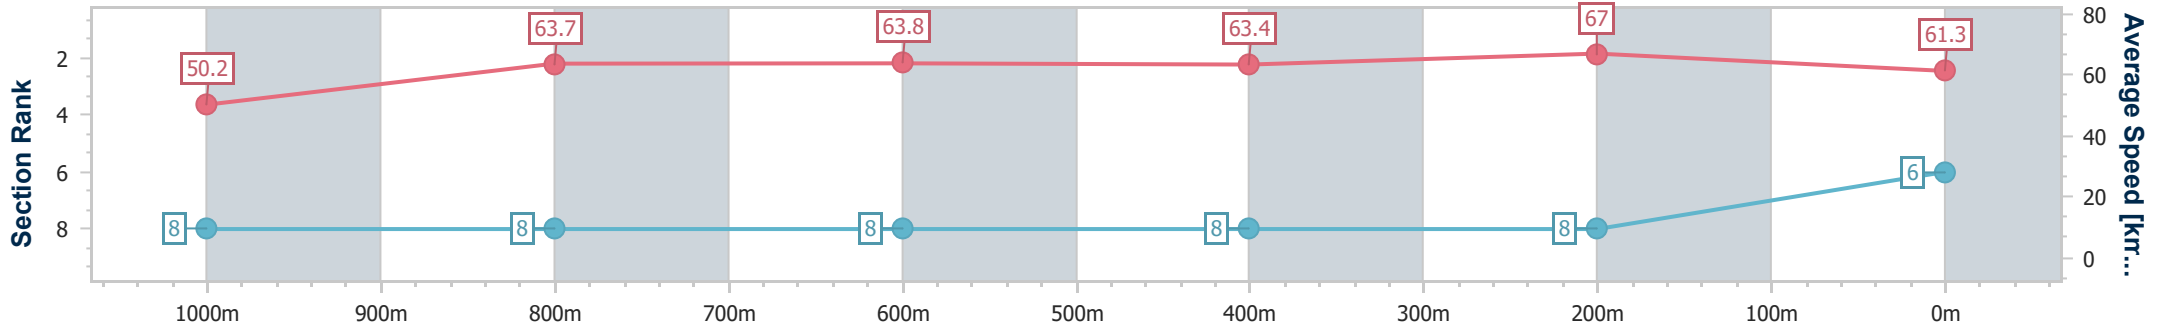

Horse/Jockey Name	To Wish
Final Rank	6
Fastest Section Time (Section)	0:10.77 (400m)
Top Speed [km/h] (Section)	67.5 (400m)
Race State	Finished

Eagle Farm QLD Professional
Race 2: XXXX GOLD Class 1 Plate - 1200m
02 October 2024 - 14:53
Track Rating: Good 4, Weather: Fine, Rail Position: +9m Entire

BRISBANE
RACING CLUB

Section	Overall	1000m	800m	600m	400m	200m
Section Times	1:11.03 [6] (0:14.44)	0:56.59 [8] (0:11.36)	0:45.23 [8] (0:11.31)	0:33.92 [8] (0:11.45)	0:22.47 [8] (0:10.77)	0:11.70 [8] (0:11.70)
Average Speed [km/h]	50.2	63.7	63.8	63.4	67.0	61.3
Top Speed [km/h]	64.3	64.7	64.9	67.3	67.5	64.3
Avg. Dist. to Rail [m]	2.4	1.5	0.8	2.0	6.0	6.1
Avg. Stride Freq. [Hz]	2.2	2.3	2.3	2.3	2.5	2.4
Avg. Stride Length [m]	6.3	7.6	7.7	7.6	7.6	7.2

- [ ] Ranking at each section and finish
- -.-.- No data available at this section
- NA No data available