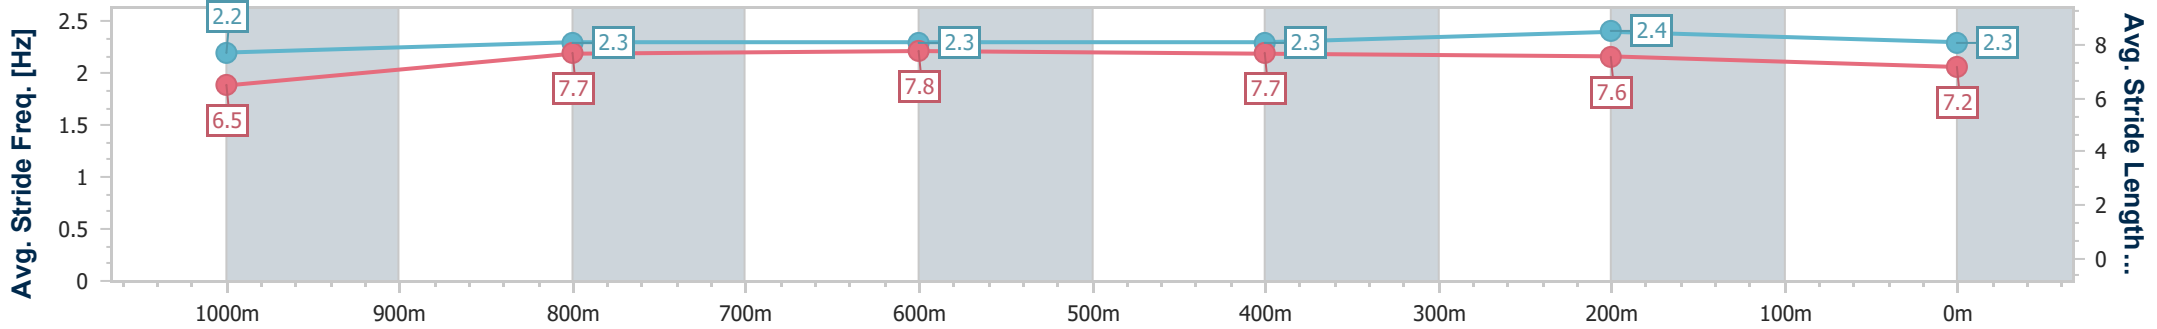

- [] Ranking at each section and finish
- .-.- No data available at this section
- NA No data available

Horse/Jockey Name	Pinkus
Final Rank	7
Fastest Section Time (Section)	0:10.93 (400m)
Top Speed [km/h] (Section)	67.5 (400m)
Race State	Finished

Eagle Farm QLD Professional
 Race 2: XXXX GOLD Class 1 Plate - 1200m
 02 October 2024 - 14:53
 Track Rating: Good 4, Weather: Fine, Rail Position: +9m Entire

BRISBANE
RACING CLUB

Section	Overall	1000m	800m	600m	400m	200m
Section Times	1:11.07 [7] (0:14.07)	0:57.00 [4] (0:11.43)	0:45.57 [5] (0:11.41)	0:34.16 [5] (0:11.48)	0:22.68 [5] (0:10.93)	0:11.75 [7] (0:11.75)
Average Speed [km/h]	51.3	63.7	64.1	63.6	66.0	61.1
Top Speed [km/h]	64.9	65.3	65.7	67.0	67.5	64.7
Avg. Dist. to Rail [m]	3.1	2.8	2.9	3.3	6.2	4.4
Avg. Stride Freq. [Hz]	2.2	2.3	2.3	2.3	2.4	2.3
Avg. Stride Length [m]	6.5	7.7	7.8	7.7	7.6	7.2