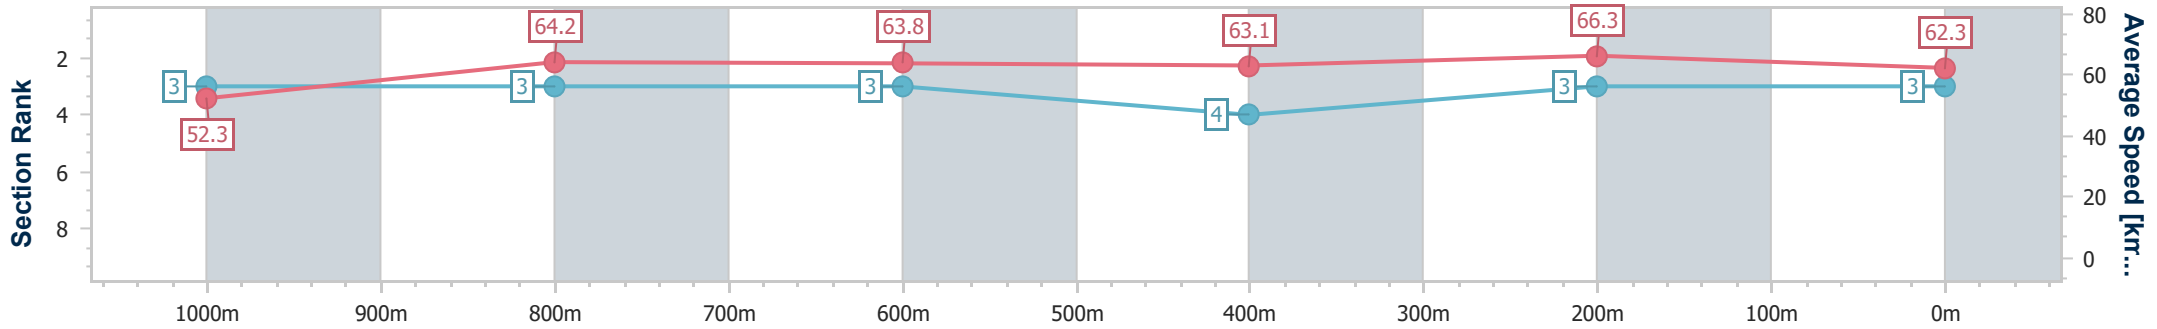

Horse/Jockey Name	Gospel Girl
Final Rank	3
Fastest Section Time (Section)	0:10.83 (400m)
Top Speed [km/h] (Section)	67.4 (400m)
Race State	Finished

Eagle Farm QLD Professional
Race 2: XXXX GOLD Class 1 Plate - 1200m
02 October 2024 - 14:53
Track Rating: Good 4, Weather: Fine, Rail Position: +9m Entire

BRISBANE
RACING CLUB

Section	Overall	1000m	800m	600m	400m	200m
Section Times	1:10.66 [3] (0:13.84)	0:56.82 [3] (0:11.36)	0:45.46 [3] (0:11.41)	0:34.05 [3] (0:11.61)	0:22.44 [4] (0:10.83)	0:11.61 [3] (0:11.61)
Average Speed [km/h]	52.3	64.2	63.8	63.1	66.3	62.3
Top Speed [km/h]	66.3	65.4	65.8	66.4	67.4	65.2
Avg. Dist. to Rail [m]	6.1	2.7	2.5	3.4	3.8	3.5
Avg. Stride Freq. [Hz]	2.4	2.5	2.4	2.4	2.5	2.4
Avg. Stride Length [m]	6.0	7.3	7.5	7.4	7.4	7.2

- [ ] Ranking at each section and finish
- -.-.- No data available at this section
- NA No data available