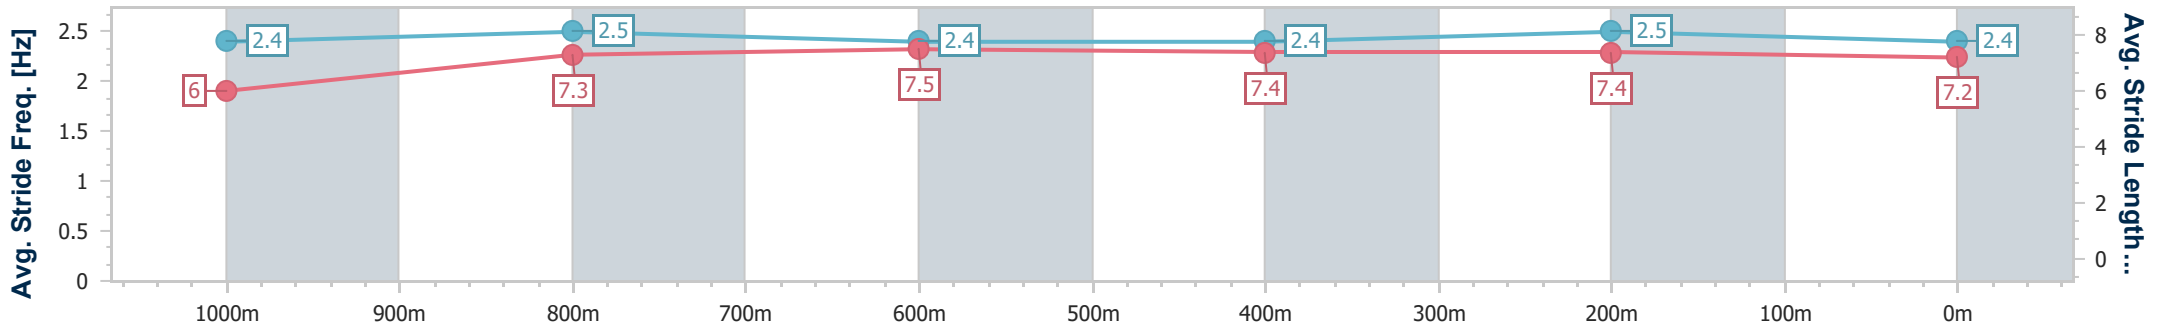

Horse/Jockey Name	Gospel Girl
Final Rank	3
Fastest Section Time (Section)	0:10.83 (400m)
Top Speed [km/h] (Section)	67.4 (400m)
Race State	Finished

Eagle Farm QLD Professional
Race 2: XXXX GOLD Class 1 Plate - 1200m
02 October 2024 - 14:53
Track Rating: Good 4, Weather: Fine, Rail Position: +9m Entire

BRISBANE
RACING CLUB

Section	Overall	1000m	800m	600m	400m	200m
Section Times	1:10.66 [3] (0:13.84)	0:56.82 [3] (0:11.36)	0:45.46 [3] (0:11.41)	0:34.05 [3] (0:11.61)	0:22.44 [4] (0:10.83)	0:11.61 [3] (0:11.61)
Average Speed [km/h]	52.3	64.2	63.8	63.1	66.3	62.3
Top Speed [km/h]	66.3	65.4	65.8	66.4	67.4	65.2
Avg. Dist. to Rail [m]	6.1	2.7	2.5	3.4	3.8	3.5
Avg. Stride Freq. [Hz]	2.4	2.5	2.4	2.4	2.5	2.4
Avg. Stride Length [m]	6.0	7.3	7.5	7.4	7.4	7.2

- [ ] Ranking at each section and finish
- -.-.- No data available at this section
- NA No data available