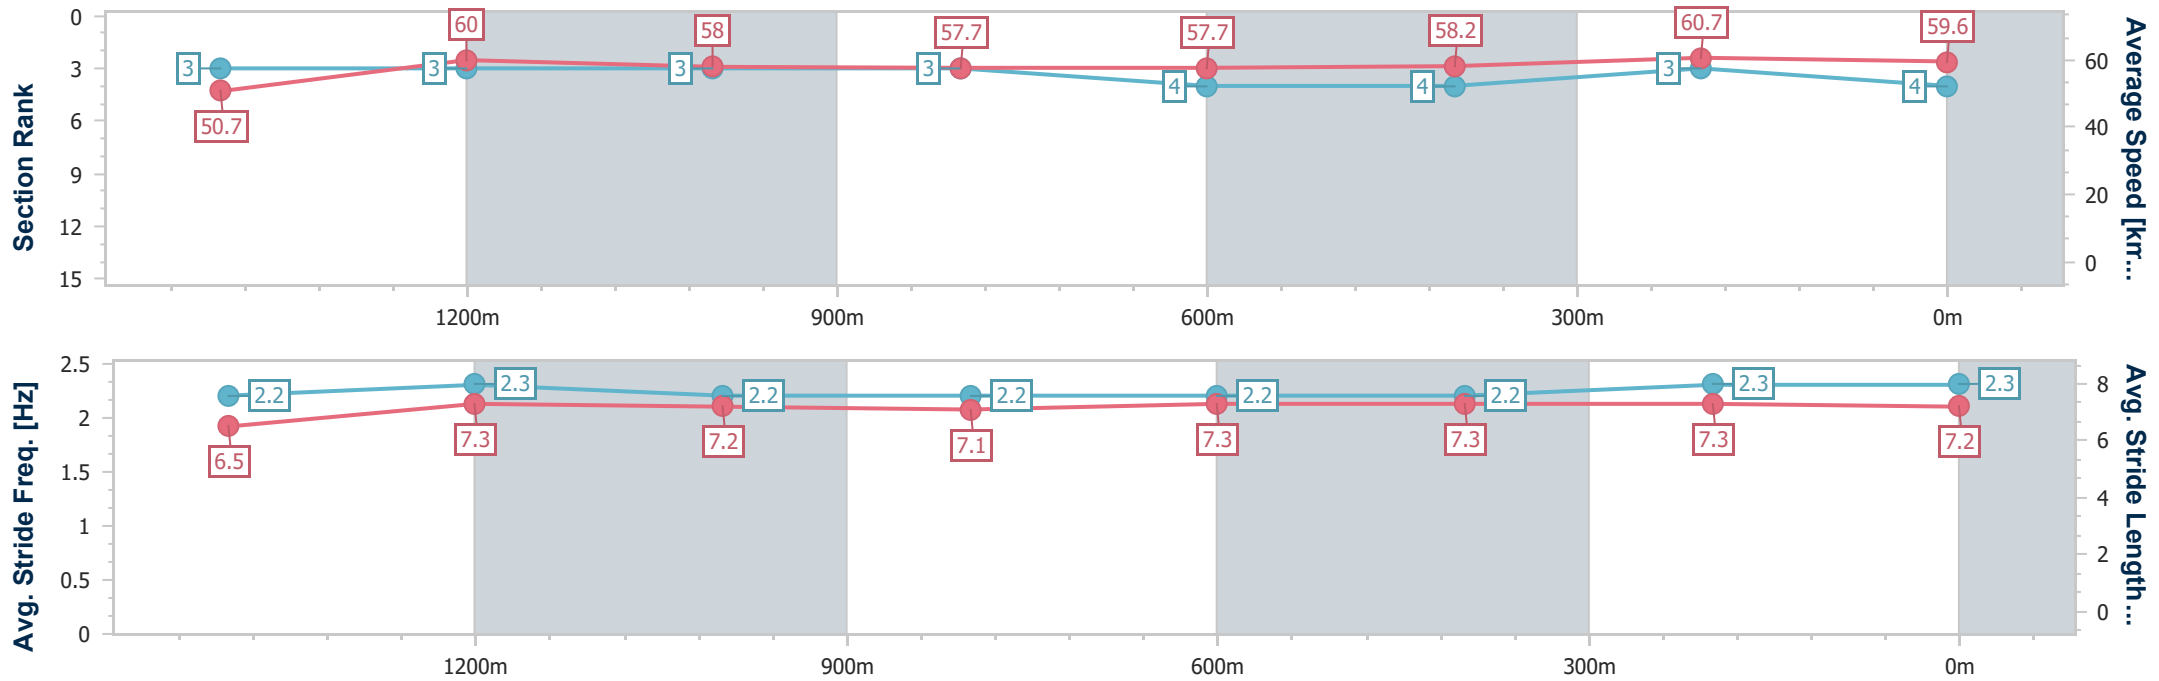

- [ ] Ranking at each section and finish
- .-.-.- No data available at this section
- NA No data available

Horse/Jockey Name	Sharman Pete
Final Rank	4
Fastest Section Time (Section)	0:11.84 (400m)
Top Speed [km/h] (Section)	61.7 (Overall)
Race State	Finished

### Ipswich QLD Professional

Race 2: GREAT NORTHERN Maiden Plate - 1690m

03 October 2024 - 13:25

Track Rating: Soft 5, Weather: Overcast, Rail Position: +7m Entire

Section	Overall	1400m	1200m	1000m	800m	600m	400m	200m
Section Times	1:46.19 [4] (0:20.63)	1:25.56 [3] (0:11.98)	1:13.58 [3] (0:12.40)	1:01.18 [3] (0:12.46)	0:48.72 [3] (0:12.42)	0:36.30 [4] (0:12.36)	0:23.94 [4] (0:11.84)	0:12.10 [3] (0:12.10)
Average Speed [km/h]	50.7	60.0	58.0	57.7	57.7	58.2	60.7	59.6
Top Speed [km/h]	61.7	60.6	59.7	58.3	58.8	59.7	61.2	60.8
Avg. Dist. to Rail [m]	1.4	0.5	0.3	0.4	0.6	0.2	0.7	0.5
Avg. Stride Freq. [Hz]	2.2	2.3	2.2	2.2	2.2	2.2	2.3	2.3
Avg. Stride Length [m]	6.5	7.3	7.2	7.1	7.3	7.3	7.3	7.2

- [ ] Ranking at each section and finish
- .-.- No data available at this section
- NA No data available

Horse/Jockey Name	Sakura Magic
Final Rank	5
Fastest Section Time (Section)	0:11.97 (1400m)
Top Speed [km/h] (Section)	60.6 (1400m)
Race State	Finished