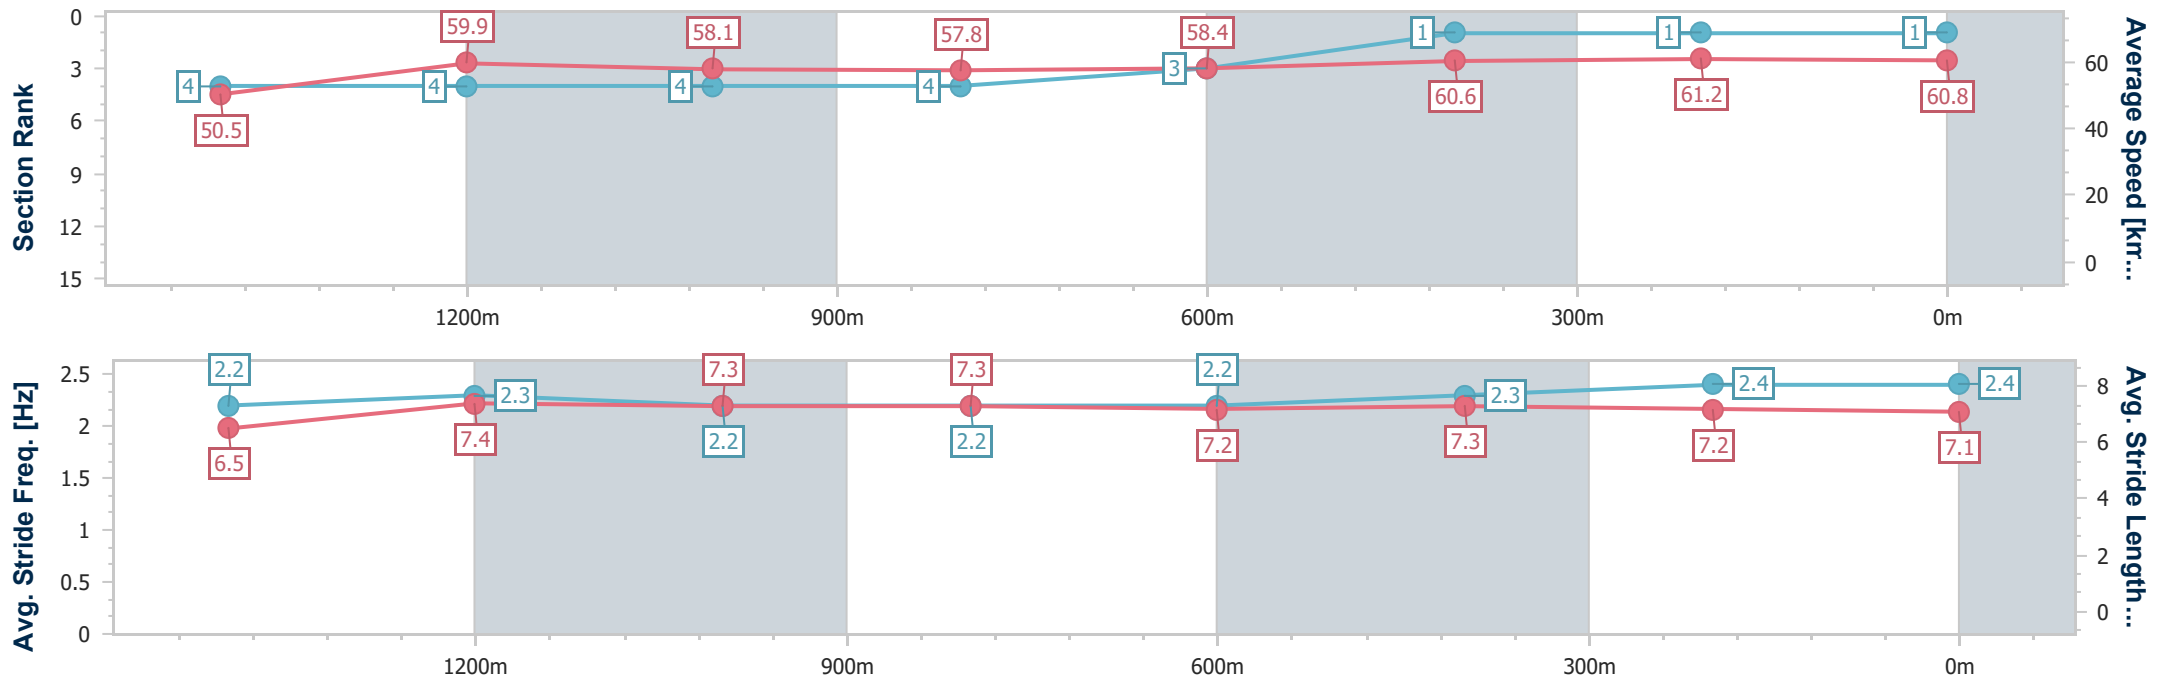

### Ipswich QLD Professional

Race 2: GREAT NORTHERN Maiden Plate - 1690m

03 October 2024 - 13:25

Track Rating: Soft 5, Weather: Overcast, Rail Position: +7m Entire

Section	Overall	1400m	1200m	1000m	800m	600m	400m	200m
Section Times	1:45.33 [1] (0:20.69)	1:24.64 [4] (0:12.03)	1:12.61 [4] (0:12.36)	1:00.25 [4] (0:12.42)	0:47.83 [4] (0:12.34)	0:35.49 [3] (0:11.89)	0:23.60 [1] (0:11.67)	0:11.93 [1] (0:11.93)
Average Speed [km/h]	50.5	59.9	58.1	57.8	58.4	60.6	61.2	60.8
Top Speed [km/h]	60.1	60.3	59.5	58.6	60.3	61.0	62.2	61.6
Avg. Dist. to Rail [m]	4.8	0.3	0.2	0.2	0.2	0.7	1.6	0.8
Avg. Stride Freq. [Hz]	2.2	2.3	2.2	2.2	2.2	2.3	2.4	2.4
Avg. Stride Length [m]	6.5	7.4	7.3	7.3	7.2	7.3	7.2	7.1