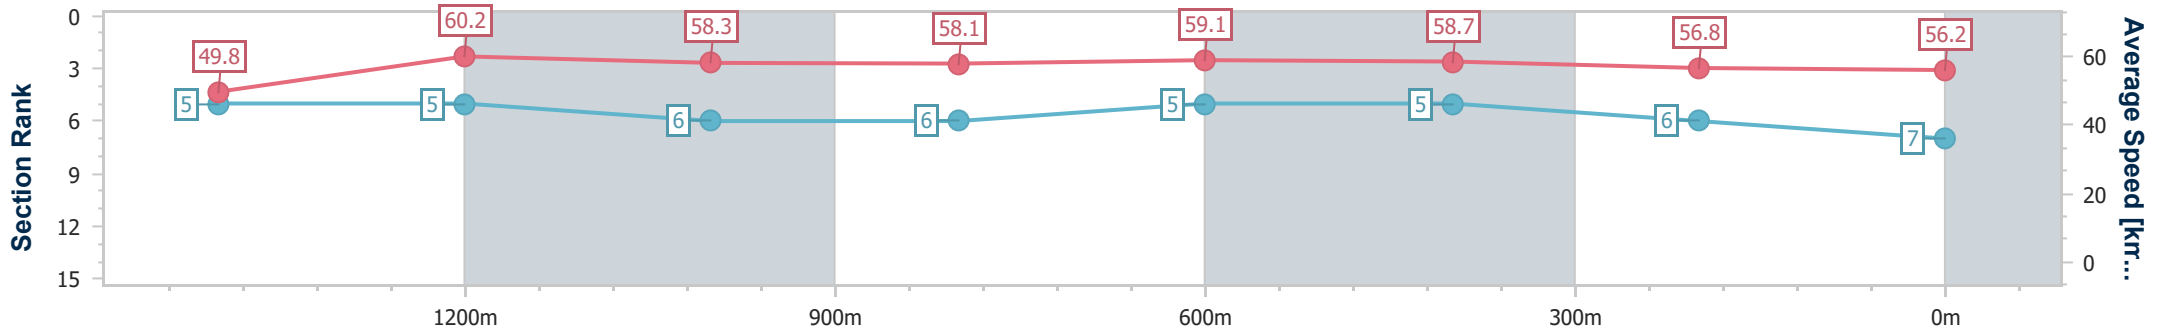

### Ipswich QLD Professional

Race 2: GREAT NORTHERN Maiden Plate - 1690m

03 October 2024 - 13:25

Track Rating: Soft 5, Weather: Overcast, Rail Position: +7m Entire

Section	Overall	1400m	1200m	1000m	800m	600m	400m	200m
Section Times	1:47.98 [7] (0:21.01)	1:26.97 [5] (0:11.97)	1:15.00 [5] (0:12.41)	1:02.59 [6] (0:12.42)	0:50.17 [6] (0:12.31)	0:37.86 [5] (0:12.28)	0:25.58 [5] (0:12.70)	0:12.88 [6] (0:12.88)
Average Speed [km/h]	49.8	60.2	58.3	58.1	59.1	58.7	56.8	56.2
Top Speed [km/h]	60.4	60.7	59.3	59.4	60.5	60.5	57.7	57.0
Avg. Dist. to Rail [m]	2.9	0.5	1.4	1.5	1.8	1.6	0.8	1.5
Avg. Stride Freq. [Hz]	2.3	2.3	2.3	2.3	2.3	2.4	2.3	2.3
Avg. Stride Length [m]	6.1	7.1	7.1	7.0	7.0	6.9	6.8	6.7

- [ ] Ranking at each section and finish
- .-.- No data available at this section
- NA No data available

Horse/Jockey Name	Wind Of Heaven
Final Rank	8
Fastest Section Time (Section)	0:11.98 (1400m)
Top Speed [km/h] (Section)	64.9 (Overall)
Race State	Finished