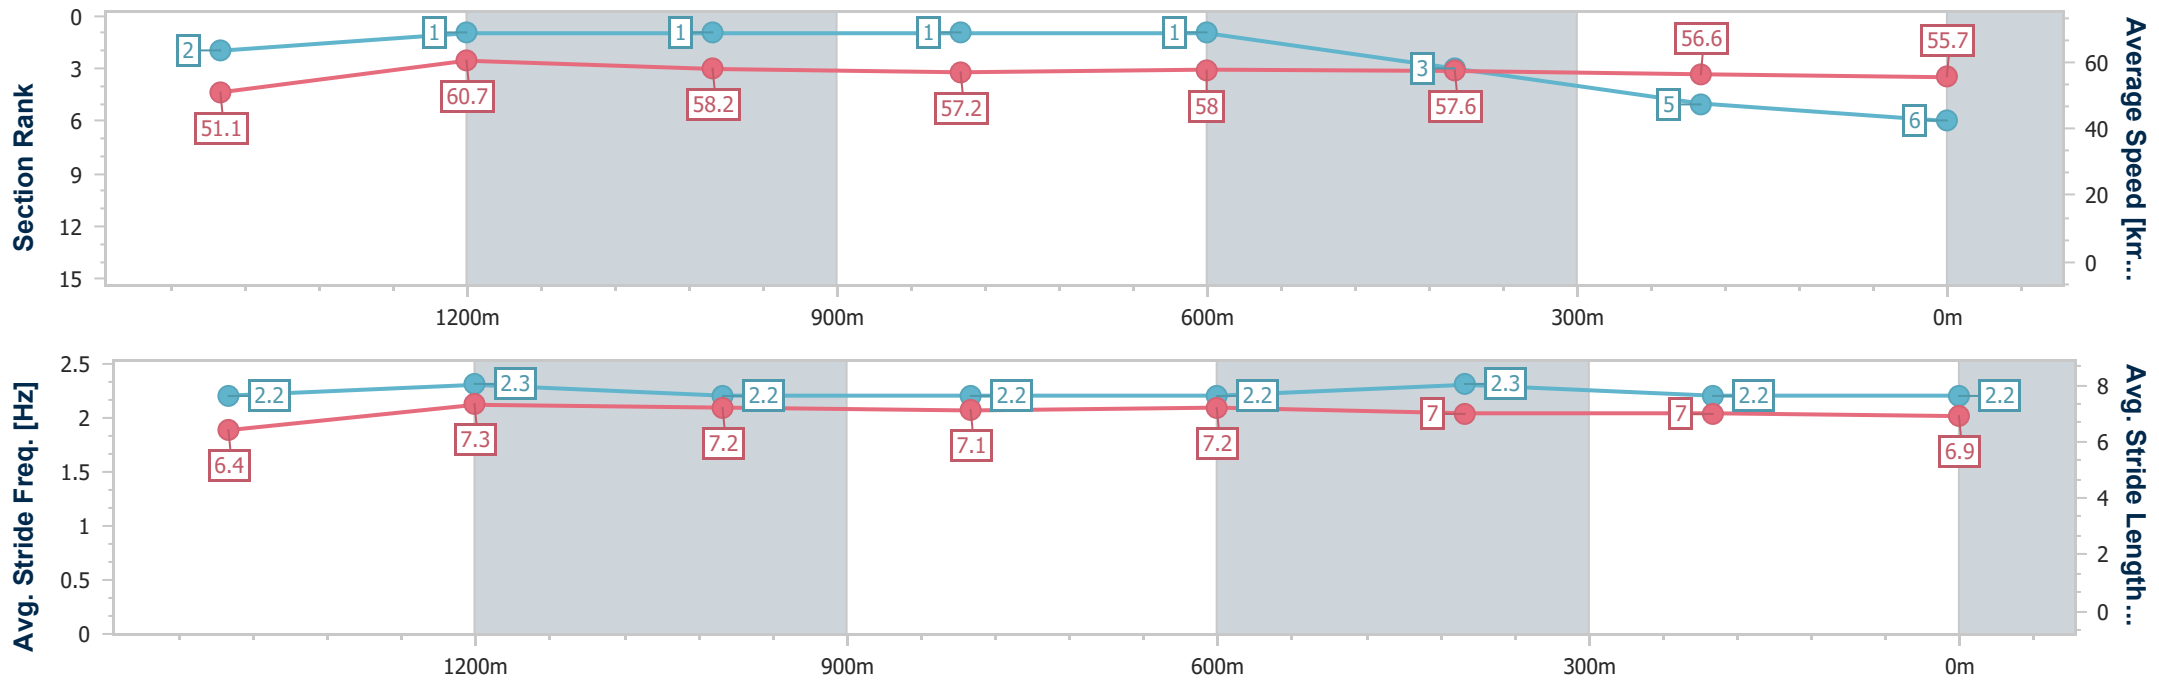

- [ ] Ranking at each section and finish
- .-.- No data available at this section
- NA No data available

Horse/Jockey Name	Breytenbach
Final Rank	6
Fastest Section Time (Section)	0:11.75 (1400m)
Top Speed [km/h] (Section)	62.6 (Overall)
Race State	Finished

### Ipswich QLD Professional

Race 2: GREAT NORTHERN Maiden Plate - 1690m

03 October 2024 - 13:25

Track Rating: Soft 5, Weather: Overcast, Rail Position: +7m Entire

Section	Overall	1400m	1200m	1000m	800m	600m	400m	200m
Section Times	1:47.80 [6] (0:20.46)	1:27.34 [2] (0:11.75)	1:15.59 [1] (0:12.41)	1:03.18 [1] (0:12.61)	0:50.57 [1] (0:12.46)	0:38.11 [1] (0:12.47)	0:25.64 [3] (0:12.67)	0:12.97 [5] (0:12.97)
Average Speed [km/h]	51.1	60.7	58.2	57.2	58.0	57.6	56.6	55.7
Top Speed [km/h]	62.6	61.9	59.5	57.7	58.5	58.5	57.0	56.4
Avg. Dist. to Rail [m]	3.8	1.6	0.3	0.9	0.4	0.5	1.3	0.5
Avg. Stride Freq. [Hz]	2.2	2.3	2.2	2.2	2.2	2.3	2.2	2.2
Avg. Stride Length [m]	6.4	7.3	7.2	7.1	7.2	7.0	7.0	6.9

- [ ] Ranking at each section and finish
- .-.-.- No data available at this section
- NA No data available

Horse/Jockey Name	Misty Gold
Final Rank	7
Fastest Section Time (Section)	0:11.97 (1400m)
Top Speed [km/h] (Section)	60.7 (1400m)
Race State	Finished