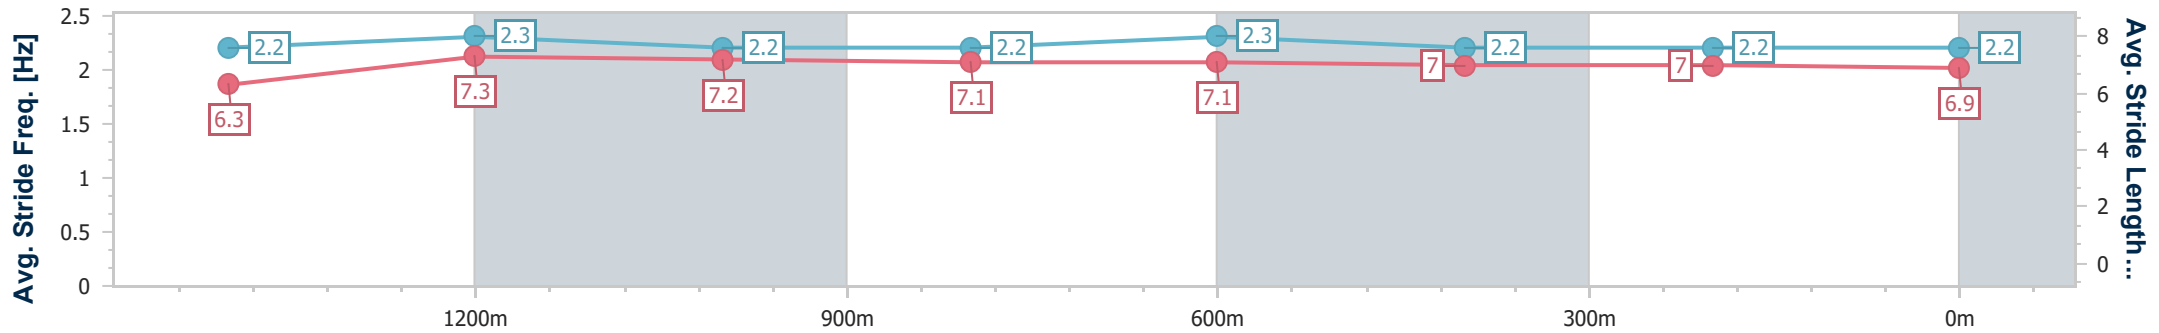

- [ ] Ranking at each section and finish
- .-.- No data available at this section
- NA No data available

Horse/Jockey Name	Wind Of Heaven
Final Rank	8
Fastest Section Time (Section)	0:11.98 (1400m)
Top Speed [km/h] (Section)	64.9 (Overall)
Race State	Finished

### Ipswich QLD Professional

Race 2: GREAT NORTHERN Maiden Plate - 1690m

03 October 2024 - 13:25

Track Rating: Soft 5, Weather: Overcast, Rail Position: +7m Entire

Section	Overall	1400m	1200m	1000m	800m	600m	400m	200m
Section Times	1:48.92 [8] (0:20.39)	1:28.53 [1] (0:11.98)	1:16.55 [2] (0:12.39)	1:04.16 [2] (0:12.52)	0:51.64 [2] (0:12.46)	0:39.18 [2] (0:12.67)	0:26.51 [6] (0:13.06)	0:13.45 [8] (0:13.45)
Average Speed [km/h]	51.3	60.2	57.9	57.6	57.6	56.4	54.9	53.7
Top Speed [km/h]	64.9	60.6	59.4	57.9	58.0	58.2	55.1	54.7
Avg. Dist. to Rail [m]	2.2	0.3	0.1	0.2	0.7	1.2	1.5	0.5
Avg. Stride Freq. [Hz]	2.2	2.3	2.2	2.2	2.3	2.2	2.2	2.2
Avg. Stride Length [m]	6.3	7.3	7.2	7.1	7.1	7.0	7.0	6.9

- [ ] Ranking at each section and finish
- .-.- No data available at this section
- NA No data available