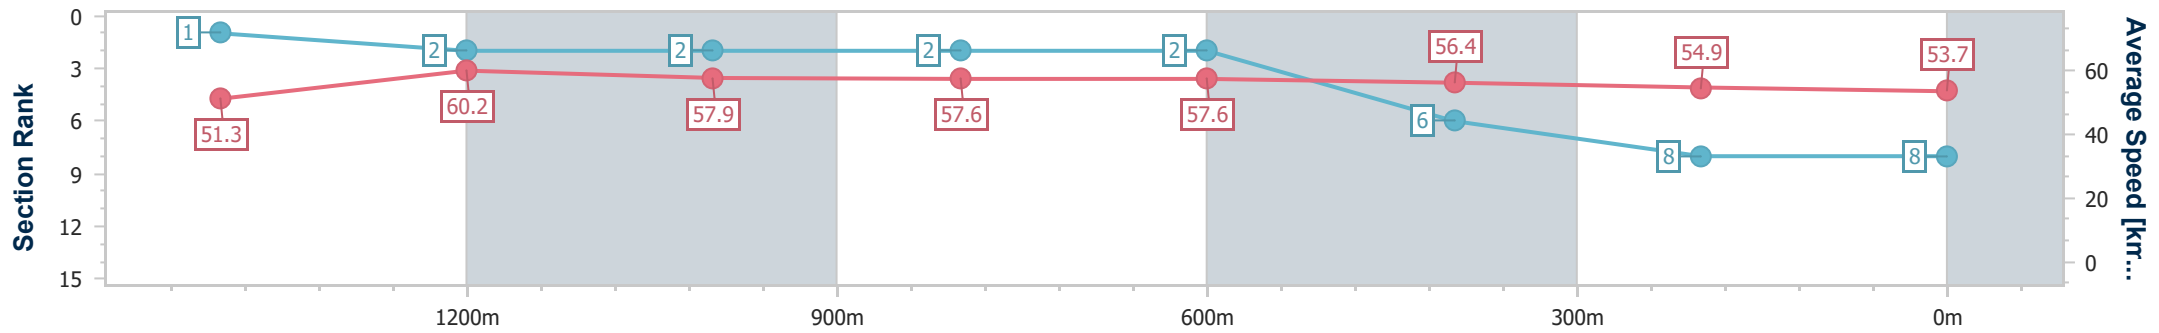

### Ipswich QLD Professional

Race 2: GREAT NORTHERN Maiden Plate - 1690m

03 October 2024 - 13:25

Track Rating: Soft 5, Weather: Overcast, Rail Position: +7m Entire

Section	Overall	1400m	1200m	1000m	800m	600m	400m	200m
Section Times	1:48.92 [8] (0:20.39)	1:28.53 [1] (0:11.98)	1:16.55 [2] (0:12.39)	1:04.16 [2] (0:12.52)	0:51.64 [2] (0:12.46)	0:39.18 [2] (0:12.67)	0:26.51 [6] (0:13.06)	0:13.45 [8] (0:13.45)
Average Speed [km/h]	51.3	60.2	57.9	57.6	57.6	56.4	54.9	53.7
Top Speed [km/h]	64.9	60.6	59.4	57.9	58.0	58.2	55.1	54.7
Avg. Dist. to Rail [m]	2.2	0.3	0.1	0.2	0.7	1.2	1.5	0.5
Avg. Stride Freq. [Hz]	2.2	2.3	2.2	2.2	2.3	2.2	2.2	2.2
Avg. Stride Length [m]	6.3	7.3	7.2	7.1	7.1	7.0	7.0	6.9

- [ ] Ranking at each section and finish
- .-.- No data available at this section
- NA No data available