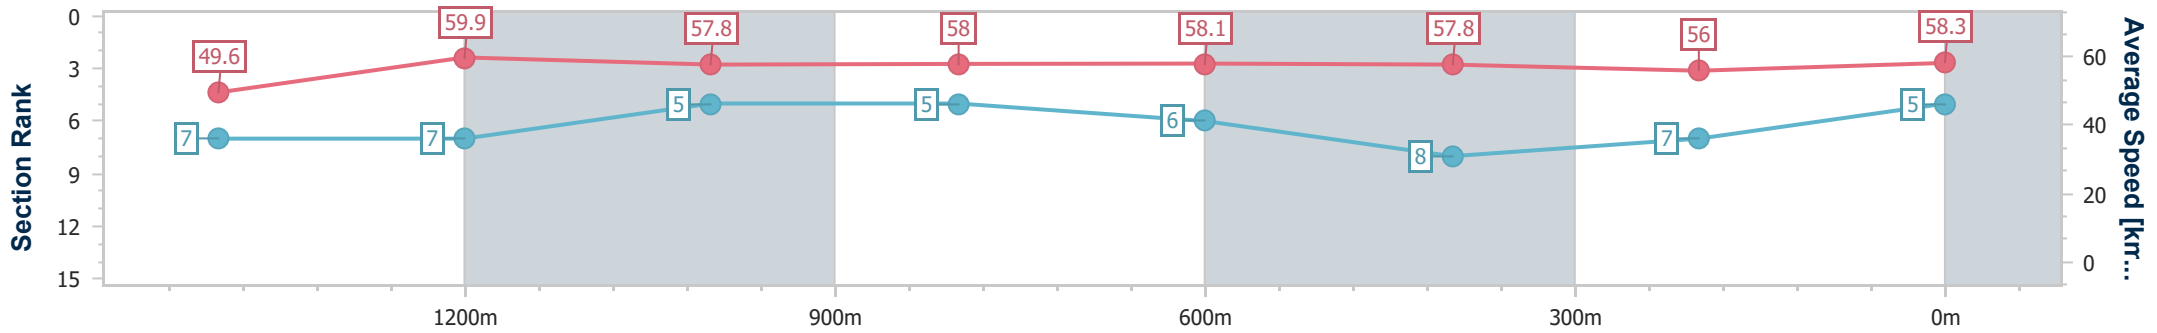

### Ipswich QLD Professional

Race 2: GREAT NORTHERN Maiden Plate - 1690m

03 October 2024 - 13:25

Track Rating: Soft 5, Weather: Overcast, Rail Position: +7m Entire

Section	Overall	1400m	1200m	1000m	800m	600m	400m	200m
Section Times	1:47.78 [5] (0:21.04)	1:26.74 [7] (0:11.97)	1:14.77 [7] (0:12.37)	1:02.40 [5] (0:12.42)	0:49.98 [5] (0:12.35)	0:37.63 [6] (0:12.38)	0:25.25 [8] (0:12.87)	0:12.38 [7] (0:12.38)
Average Speed [km/h]	49.6	59.9	57.8	58.0	58.1	57.8	56.0	58.3
Top Speed [km/h]	60.1	60.6	59.4	58.2	58.7	59.0	58.6	59.0
Avg. Dist. to Rail [m]	1.0	1.3	1.3	0.9	0.7	0.9	0.8	0.9
Avg. Stride Freq. [Hz]	2.1	2.2	2.2	2.2	2.2	2.2	2.2	2.2
Avg. Stride Length [m]	6.5	7.5	7.4	7.4	7.4	7.3	7.1	7.2