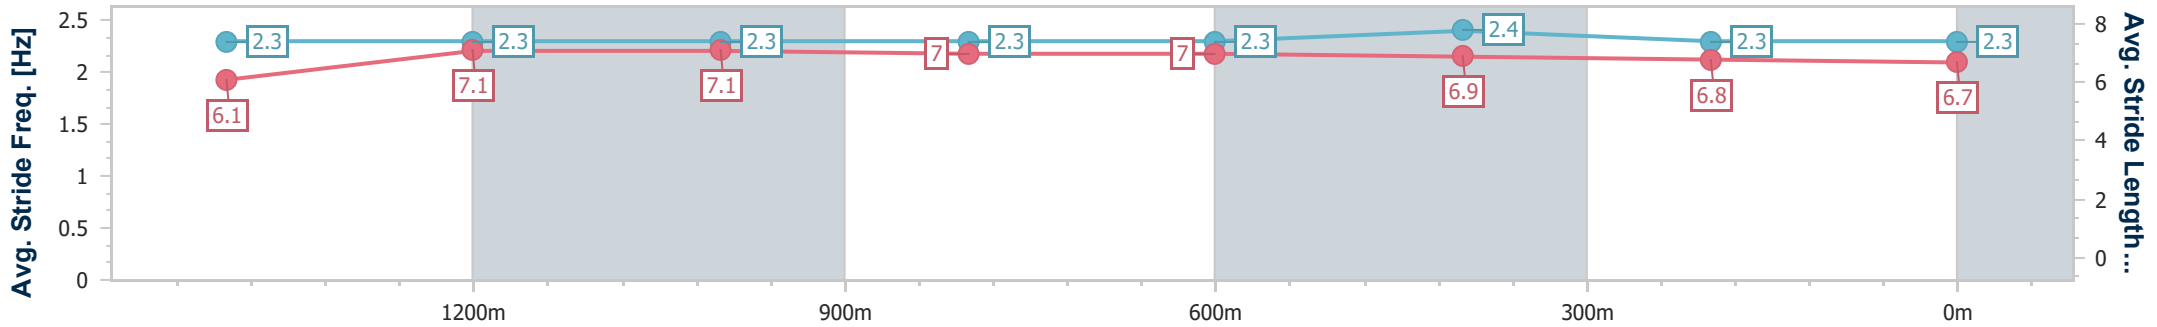

### Ipswich QLD Professional

Race 2: GREAT NORTHERN Maiden Plate - 1690m

03 October 2024 - 13:25

Track Rating: Soft 5, Weather: Overcast, Rail Position: +7m Entire

Section	Overall	1400m	1200m	1000m	800m	600m	400m	200m
Section Times	1:47.98 [7] (0:21.01)	1:26.97 [5] (0:11.97)	1:15.00 [5] (0:12.41)	1:02.59 [6] (0:12.42)	0:50.17 [6] (0:12.31)	0:37.86 [5] (0:12.28)	0:25.58 [5] (0:12.70)	0:12.88 [6] (0:12.88)
Average Speed [km/h]	49.8	60.2	58.3	58.1	59.1	58.7	56.8	56.2
Top Speed [km/h]	60.4	60.7	59.3	59.4	60.5	60.5	57.7	57.0
Avg. Dist. to Rail [m]	2.9	0.5	1.4	1.5	1.8	1.6	0.8	1.5
Avg. Stride Freq. [Hz]	2.3	2.3	2.3	2.3	2.3	2.4	2.3	2.3
Avg. Stride Length [m]	6.1	7.1	7.1	7.0	7.0	6.9	6.8	6.7

- [ ] Ranking at each section and finish
- .-.- No data available at this section
- NA No data available

Horse/Jockey Name	Wind Of Heaven
Final Rank	8
Fastest Section Time (Section)	0:11.98 (1400m)
Top Speed [km/h] (Section)	64.9 (Overall)
Race State	Finished