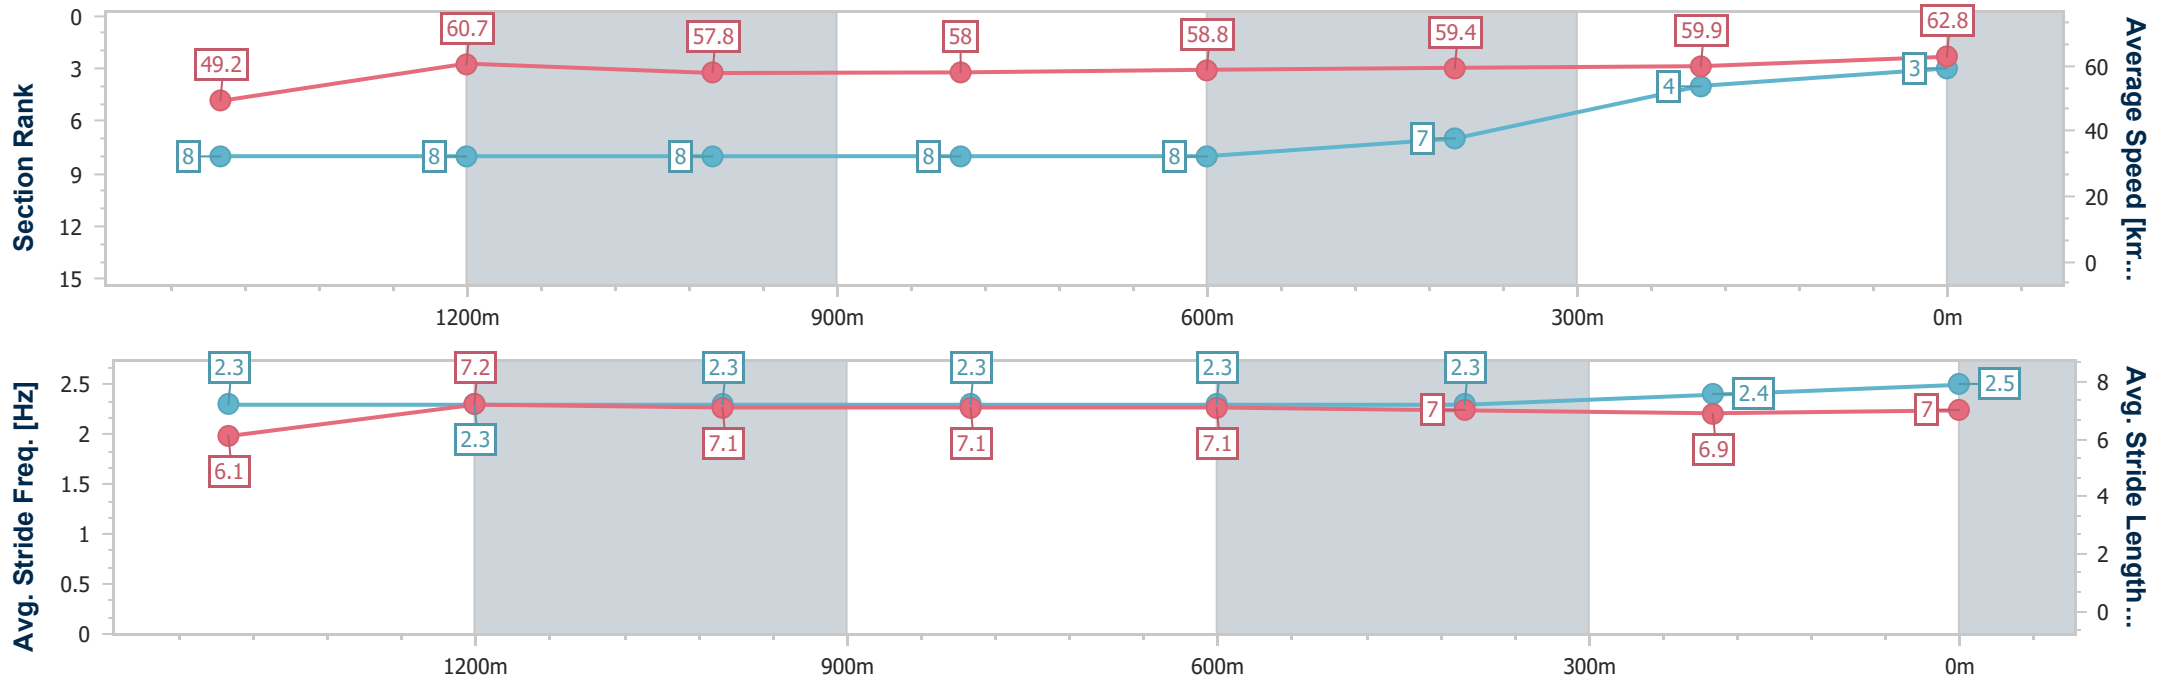

### Ipswich QLD Professional

Race 2: GREAT NORTHERN Maiden Plate - 1690m

03 October 2024 - 13:25

Track Rating: Soft 5, Weather: Overcast, Rail Position: +7m Entire

Section	Overall	1400m	1200m	1000m	800m	600m	400m	200m
Section Times	1:46.00 [3] (0:21.25)	1:24.75 [8] (0:11.91)	1:12.84 [8] (0:12.44)	1:00.40 [8] (0:12.44)	0:47.96 [8] (0:12.32)	0:35.64 [8] (0:12.14)	0:23.50 [7] (0:12.01)	0:11.49 [4] (0:11.49)
Average Speed [km/h]	49.2	60.7	57.8	58.0	58.8	59.4	59.9	62.8
Top Speed [km/h]	61.8	62.2	58.9	58.6	60.0	61.1	62.9	63.1
Avg. Dist. to Rail [m]	4.1	0.5	0.6	0.6	0.6	0.6	0.6	2.9
Avg. Stride Freq. [Hz]	2.3	2.3	2.3	2.3	2.3	2.3	2.4	2.5
Avg. Stride Length [m]	6.1	7.2	7.1	7.1	7.1	7.0	6.9	7.0

- [ ] Ranking at each section and finish
- .-.-.- No data available at this section
- NA No data available

Horse/Jockey Name	Sharman Pete
Final Rank	4
Fastest Section Time (Section)	0:11.84 (400m)
Top Speed [km/h] (Section)	61.7 (Overall)
Race State	Finished