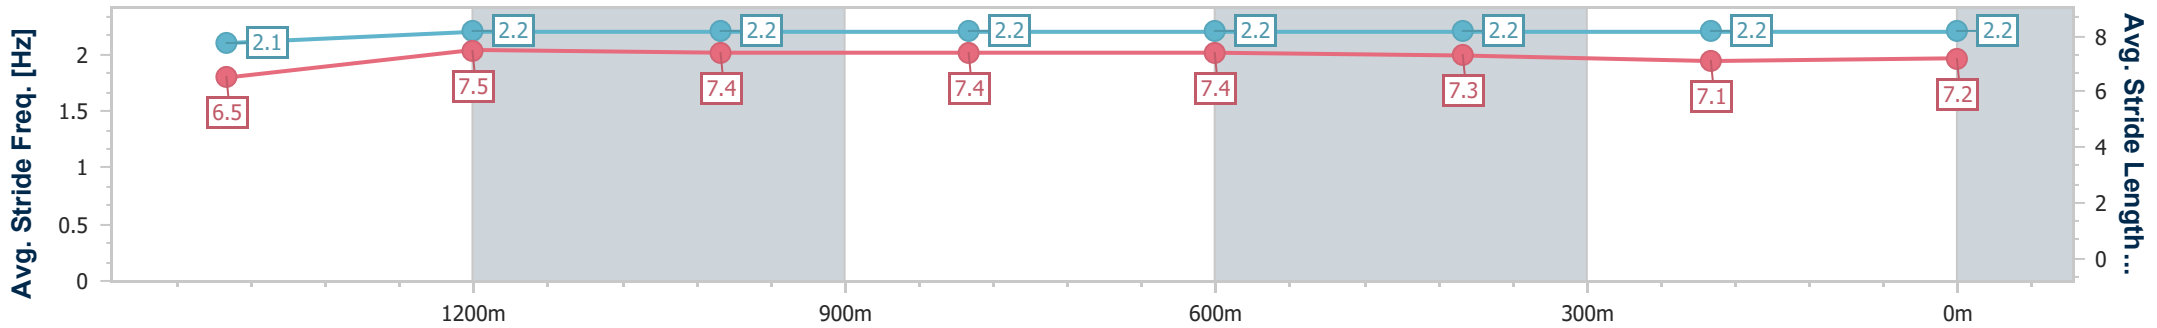

### Ipswich QLD Professional

Race 2: GREAT NORTHERN Maiden Plate - 1690m

03 October 2024 - 13:25

Track Rating: Soft 5, Weather: Overcast, Rail Position: +7m Entire

Section	Overall	1400m	1200m	1000m	800m	600m	400m	200m
Section Times	1:47.78 [5] (0:21.04)	1:26.74 [7] (0:11.97)	1:14.77 [7] (0:12.37)	1:02.40 [5] (0:12.42)	0:49.98 [5] (0:12.35)	0:37.63 [6] (0:12.38)	0:25.25 [8] (0:12.87)	0:12.38 [7] (0:12.38)
Average Speed [km/h]	49.6	59.9	57.8	58.0	58.1	57.8	56.0	58.3
Top Speed [km/h]	60.1	60.6	59.4	58.2	58.7	59.0	58.6	59.0
Avg. Dist. to Rail [m]	1.0	1.3	1.3	0.9	0.7	0.9	0.8	0.9
Avg. Stride Freq. [Hz]	2.1	2.2	2.2	2.2	2.2	2.2	2.2	2.2
Avg. Stride Length [m]	6.5	7.5	7.4	7.4	7.4	7.3	7.1	7.2

- [ ] Ranking at each section and finish
- .-.- No data available at this section
- NA No data available

Horse/Jockey Name	Breytenbach
Final Rank	6
Fastest Section Time (Section)	0:11.75 (1400m)
Top Speed [km/h] (Section)	62.6 (Overall)
Race State	Finished