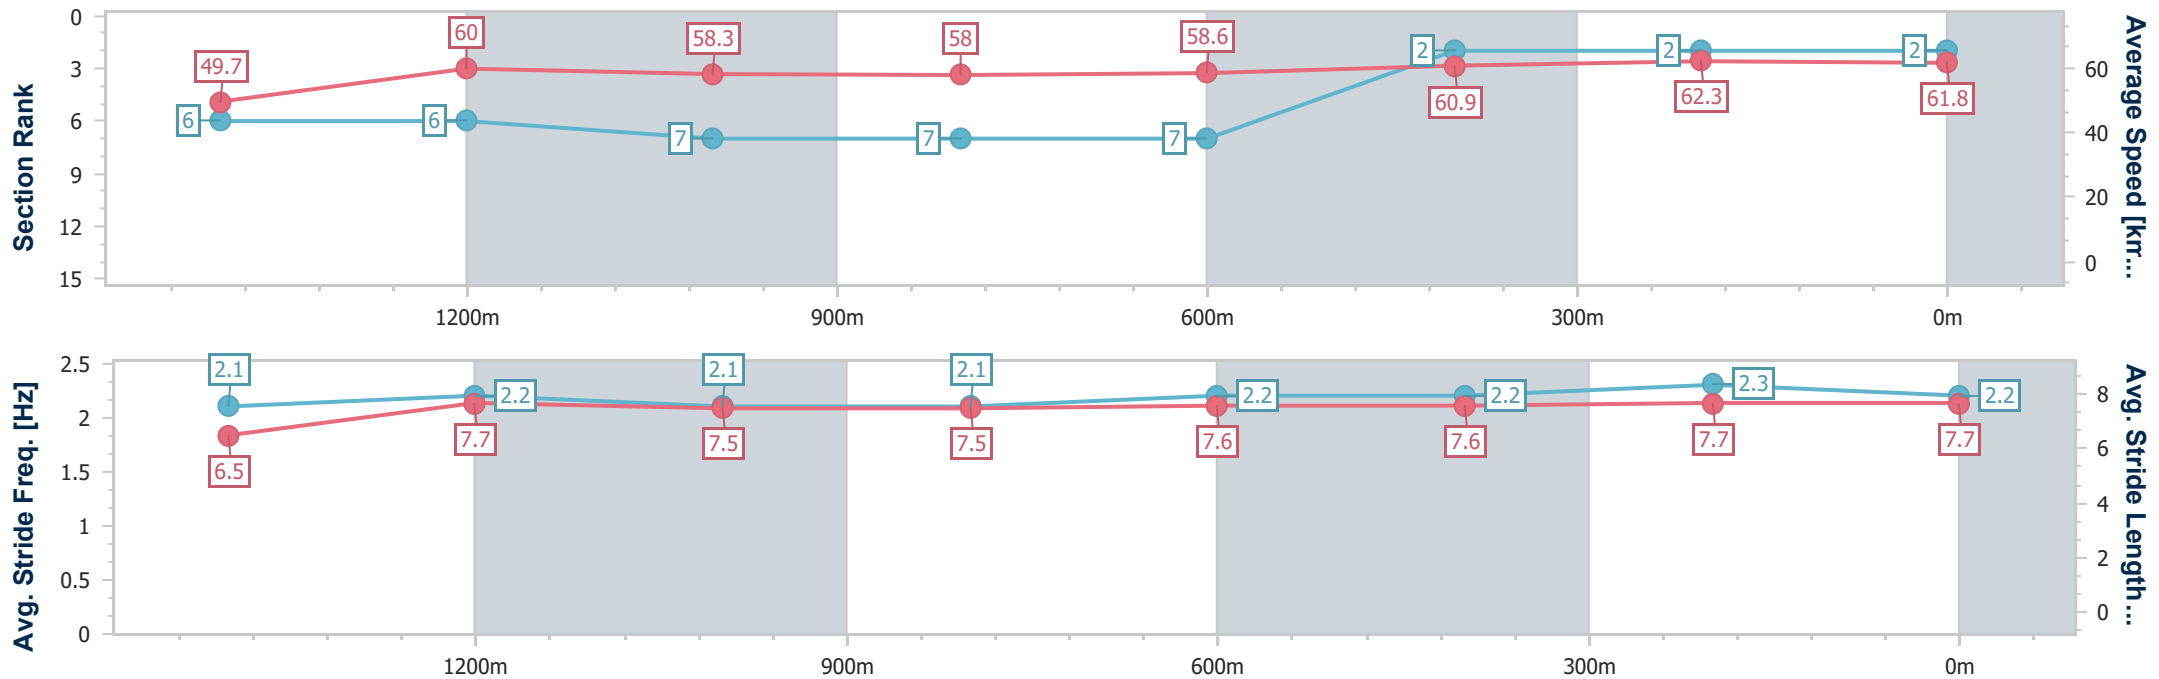

### Ipswich QLD Professional

Race 2: GREAT NORTHERN Maiden Plate - 1690m

03 October 2024 - 13:25

Track Rating: Soft 5, Weather: Overcast, Rail Position: +7m Entire

Section	Overall	1400m	1200m	1000m	800m	600m	400m	200m
Section Times	1:45.35 [2] (0:21.02)	1:24.33 [6] (0:11.97)	1:12.36 [6] (0:12.41)	0:59.95 [7] (0:12.53)	0:47.42 [7] (0:12.36)	0:35.06 [7] (0:11.83)	0:23.23 [2] (0:11.52)	0:11.71 [2] (0:11.71)
Average Speed [km/h]	49.7	60.0	58.3	58.0	58.6	60.9	62.3	61.8
Top Speed [km/h]	60.8	60.6	59.9	58.8	60.2	62.5	64.1	64.2
Avg. Dist. to Rail [m]	2.4	0.4	1.1	2.5	1.7	0.7	0.3	0.5
Avg. Stride Freq. [Hz]	2.1	2.2	2.1	2.1	2.2	2.2	2.3	2.2
Avg. Stride Length [m]	6.5	7.7	7.5	7.5	7.6	7.6	7.7	7.7