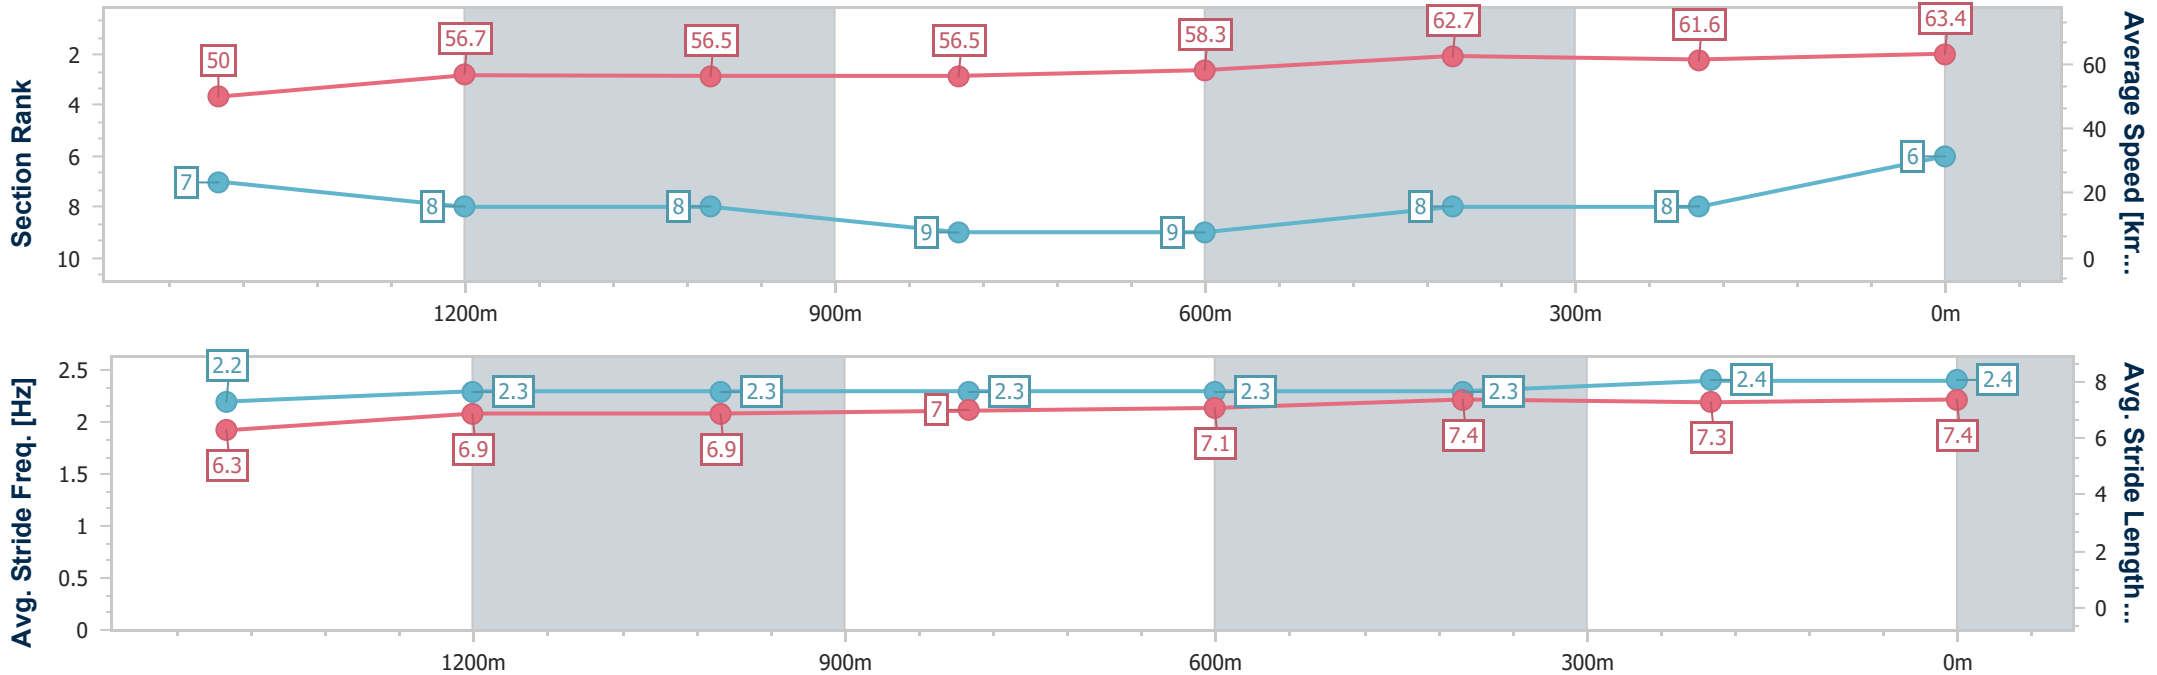

- [ ] Ranking at each section and finish
- .-.- No data available at this section
- NA No data available

Horse/Jockey Name	Smooth Torque
Final Rank	6
Fastest Section Time (Section)	0:11.36 (200m)
Top Speed [km/h] (Section)	64.1 (200m)
Race State	Finished

Ipswich QLD Professional  
 Race 3: TAB Class 4 Handicap - 1690m  
 03 October 2024 - 13:55

Track Rating: Soft 5, Weather: Overcast, Rail Position: +7m Entire

Section	Overall	1400m	1200m	1000m	800m	600m	400m	200m
Section Times	1:45.63 [6] (0:20.82)	1:24.81 [7] (0:12.62)	1:12.19 [8] (0:12.66)	0:59.53 [8] (0:12.74)	0:46.79 [9] (0:12.30)	0:34.49 [9] (0:11.45)	0:23.04 [8] (0:11.68)	0:11.36 [8] (0:11.36)
Average Speed [km/h]	50.0	56.7	56.5	56.5	58.3	62.7	61.6	63.4
Top Speed [km/h]	61.5	60.8	57.6	57.6	62.5	63.3	63.8	64.1
Avg. Dist. to Rail [m]	1.4	1.7	1.1	1.1	1.0	0.4	0.6	0.5
Avg. Stride Freq. [Hz]	2.2	2.3	2.3	2.3	2.3	2.3	2.4	2.4
Avg. Stride Length [m]	6.3	6.9	6.9	7.0	7.1	7.4	7.3	7.4