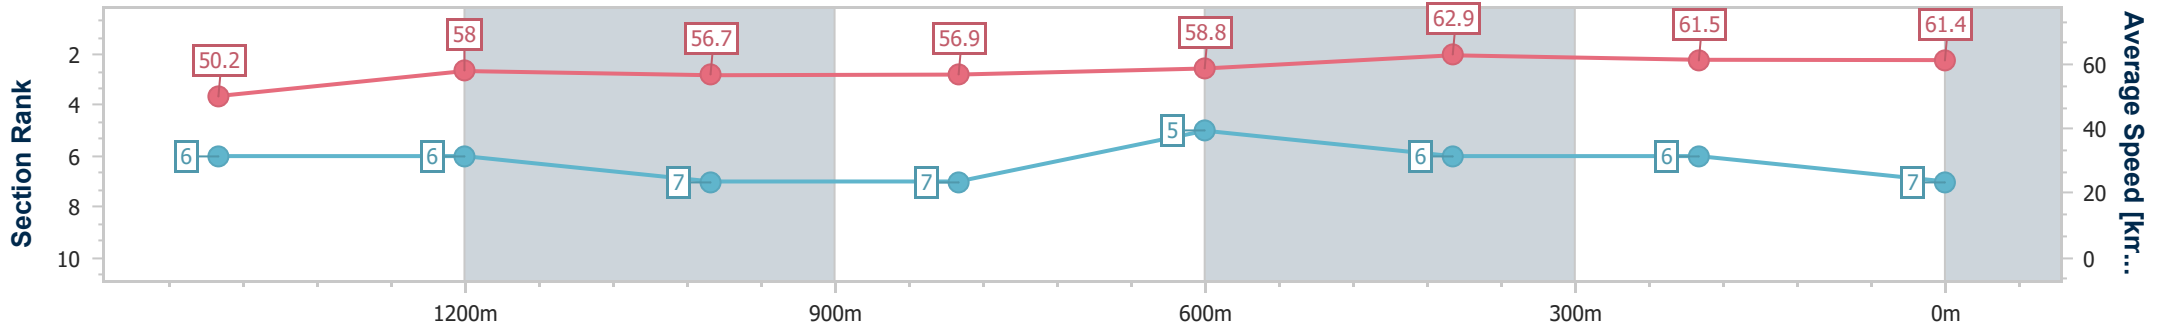

### Ipswich QLD Professional

Race 3: TAB Class 4 Handicap - 1690m

03 October 2024 - 13:55

Track Rating: Soft 5, Weather: Overcast, Rail Position: +7m Entire

Section	Overall	1400m	1200m	1000m	800m	600m	400m	200m
Section Times	1:45.69 [7] (0:20.76)	1:24.93 [6] (0:12.46)	1:12.47 [6] (0:12.76)	0:59.71 [7] (0:12.65)	0:47.06 [7] (0:12.18)	0:34.88 [5] (0:11.44)	0:23.44 [6] (0:11.64)	0:11.80 [6] (0:11.80)
Average Speed [km/h]	50.2	58.0	56.7	56.9	58.8	62.9	61.5	61.4
Top Speed [km/h]	61.0	60.7	57.7	58.0	63.0	64.2	63.3	62.0
Avg. Dist. to Rail [m]	3.0	0.6	0.9	0.3	0.4	0.7	1.2	0.7
Avg. Stride Freq. [Hz]	2.2	2.3	2.2	2.2	2.2	2.4	2.3	2.4
Avg. Stride Length [m]	6.3	7.1	7.1	7.1	7.3	7.4	7.3	7.2