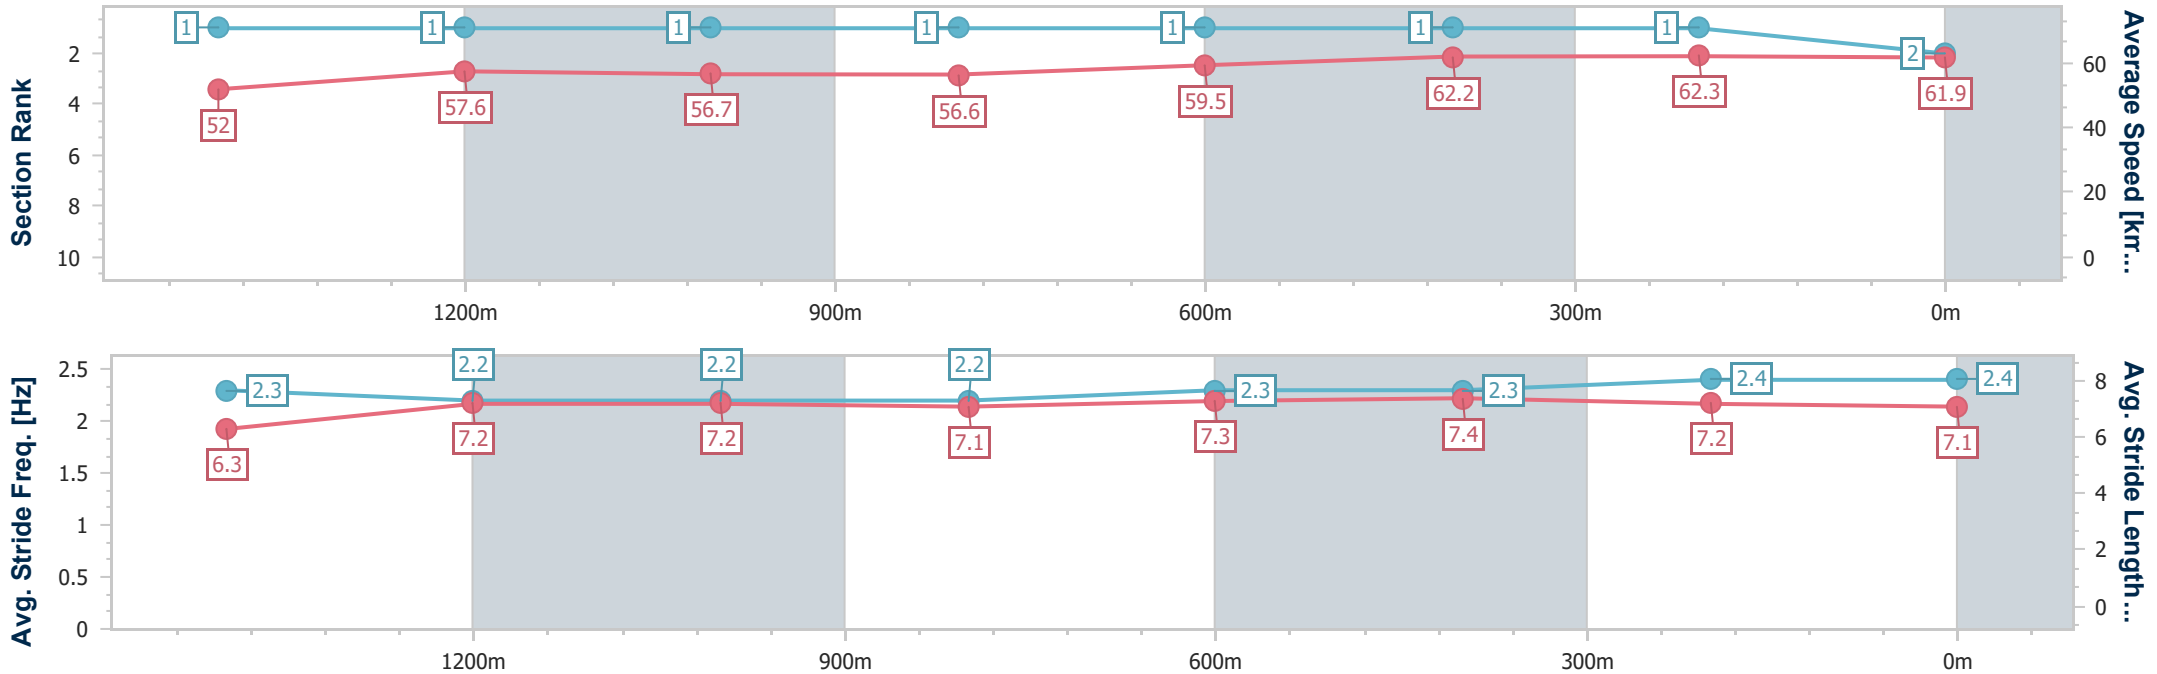

Horse/Jockey Name	Tambourine Man
Final Rank	2
Fastest Section Time (Section)	0:11.46 (600m)
Top Speed [km/h] (Section)	63.9 (400m)
Race State	Finished

Ipswich QLD Professional
Race 3: TAB Class 4 Handicap - 1690m
03 October 2024 - 13:55

Track Rating: Soft 5, Weather: Overcast, Rail Position: +7m Entire

Section	Overall	1400m	1200m	1000m	800m	600m	400m	200m
Section Times	1:44.68 [2] (0:20.11)	1:24.57 [1] (0:12.51)	1:12.06 [1] (0:12.63)	0:59.43 [1] (0:12.73)	0:46.70 [1] (0:12.07)	0:34.63 [1] (0:11.46)	0:23.17 [1] (0:11.47)	0:11.70 [1] (0:11.70)
Average Speed [km/h]	52.0	57.6	56.7	56.6	59.5	62.2	62.3	61.9
Top Speed [km/h]	62.2	59.2	57.2	57.3	62.0	63.2	63.9	63.4
Avg. Dist. to Rail [m]	2.8	0.6	0.4	0.5	1.1	1.7	1.3	0.8
Avg. Stride Freq. [Hz]	2.3	2.2	2.2	2.2	2.3	2.3	2.4	2.4
Avg. Stride Length [m]	6.3	7.2	7.2	7.1	7.3	7.4	7.2	7.1

- [ ] Ranking at each section and finish
- -.-.-.- No data available at this section
- NA No data available