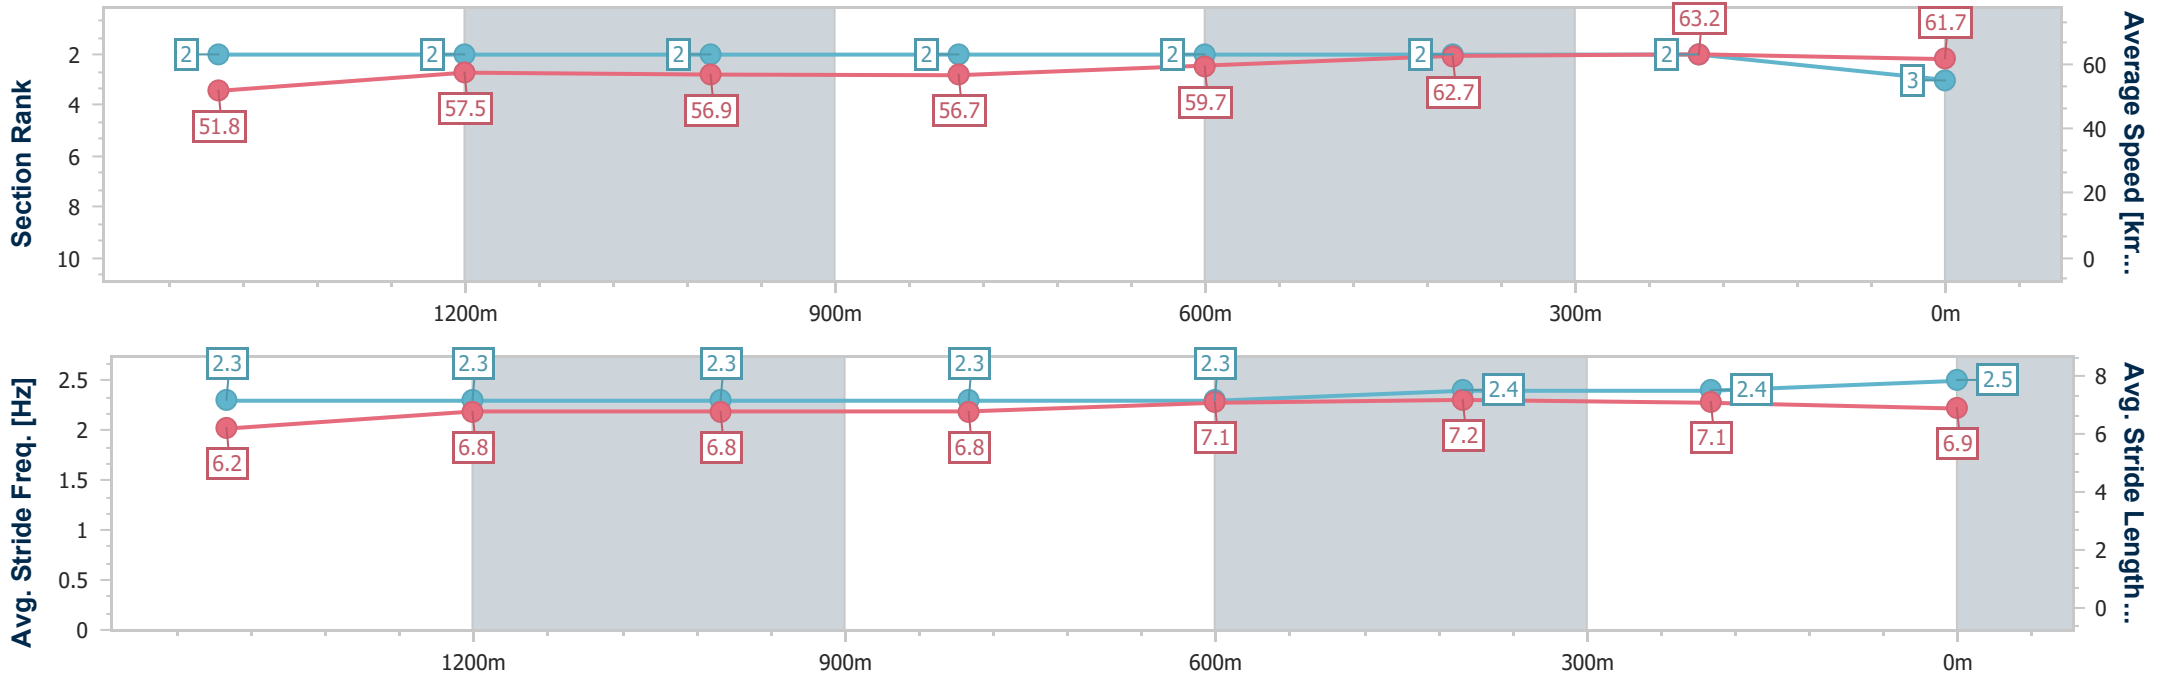

Horse/Jockey Name	Starzam
Final Rank	3
Fastest Section Time (Section)	0:11.37 (400m)
Top Speed [km/h] (Section)	64.4 (400m)
Race State	Finished

Ipswich QLD Professional
Race 3: TAB Class 4 Handicap - 1690m
03 October 2024 - 13:55

Track Rating: Soft 5, Weather: Overcast, Rail Position: +7m Entire

Section	Overall	1400m	1200m	1000m	800m	600m	400m	200m
Section Times	1:44.75 [3] (0:20.21)	1:24.54 [2] (0:12.53)	1:12.01 [2] (0:12.67)	0:59.34 [2] (0:12.69)	0:46.65 [2] (0:12.09)	0:34.56 [2] (0:11.45)	0:23.11 [2] (0:11.37)	0:11.74 [2] (0:11.74)
Average Speed [km/h]	51.8	57.5	56.9	56.7	59.7	62.7	63.2	61.7
Top Speed [km/h]	62.0	58.7	57.4	57.8	62.4	63.4	64.4	63.4
Avg. Dist. to Rail [m]	4.0	0.1	0.4	0.3	0.2	0.3	0.4	1.6
Avg. Stride Freq. [Hz]	2.3	2.3	2.3	2.3	2.3	2.4	2.4	2.5
Avg. Stride Length [m]	6.2	6.8	6.8	6.8	7.1	7.2	7.1	6.9

- [ ] Ranking at each section and finish
- -.-.-.- No data available at this section
- NA No data available