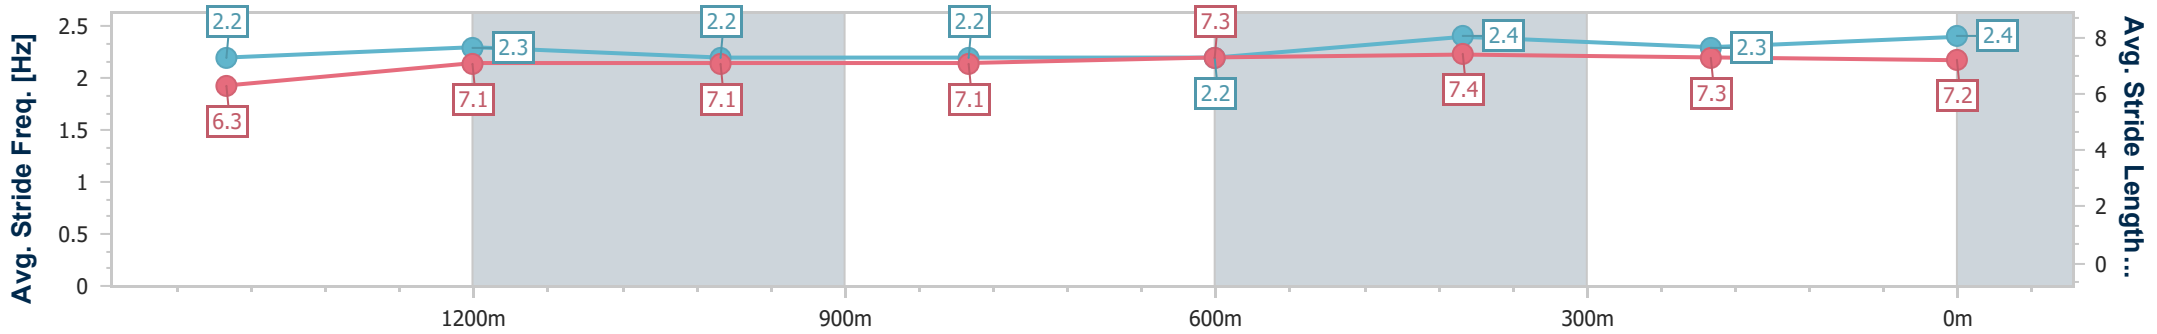

- [ ] Ranking at each section and finish
- .-.-.- No data available at this section
- NA No data available

Horse/Jockey Name	Indented Head
Final Rank	7
Fastest Section Time (Section)	0:11.44 (600m)
Top Speed [km/h] (Section)	64.2 (600m)
Race State	Finished

### Ipswich QLD Professional

Race 3: TAB Class 4 Handicap - 1690m

03 October 2024 - 13:55

Track Rating: Soft 5, Weather: Overcast, Rail Position: +7m Entire

Section	Overall	1400m	1200m	1000m	800m	600m	400m	200m
Section Times	1:45.69 [7] (0:20.76)	1:24.93 [6] (0:12.46)	1:12.47 [6] (0:12.76)	0:59.71 [7] (0:12.65)	0:47.06 [7] (0:12.18)	0:34.88 [5] (0:11.44)	0:23.44 [6] (0:11.64)	0:11.80 [6] (0:11.80)
Average Speed [km/h]	50.2	58.0	56.7	56.9	58.8	62.9	61.5	61.4
Top Speed [km/h]	61.0	60.7	57.7	58.0	63.0	64.2	63.3	62.0
Avg. Dist. to Rail [m]	3.0	0.6	0.9	0.3	0.4	0.7	1.2	0.7
Avg. Stride Freq. [Hz]	2.2	2.3	2.2	2.2	2.2	2.4	2.3	2.4
Avg. Stride Length [m]	6.3	7.1	7.1	7.1	7.3	7.4	7.3	7.2