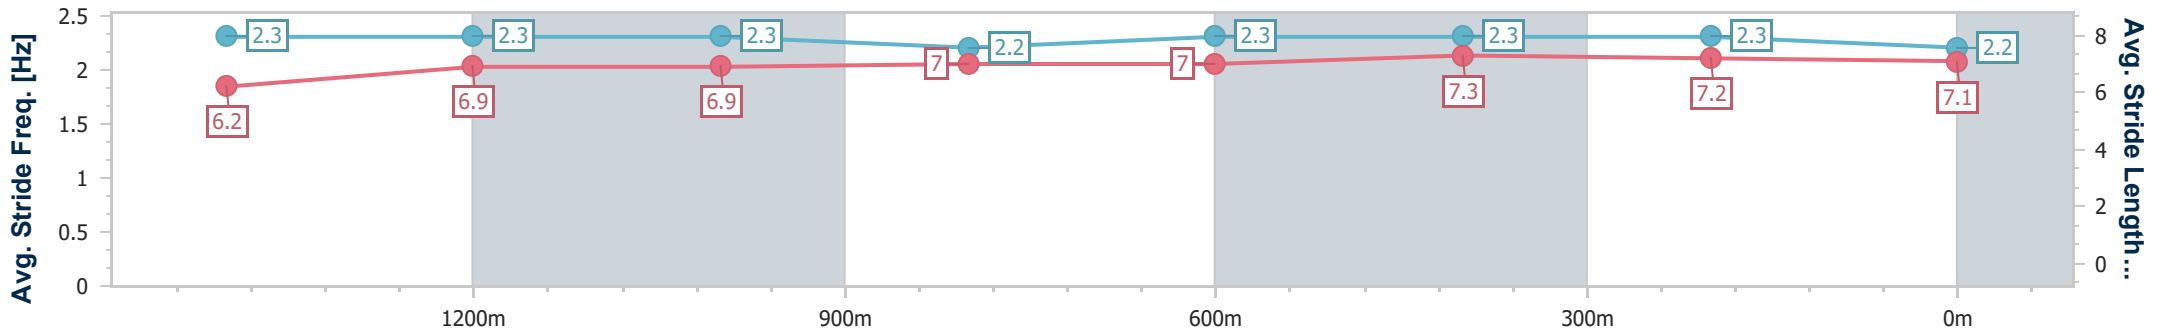

### Ipswich QLD Professional

Race 3: TAB Class 4 Handicap - 1690m

03 October 2024 - 13:55

Track Rating: Soft 5, Weather: Overcast, Rail Position: +7m Entire

Section	Overall	1400m	1200m	1000m	800m	600m	400m	200m
Section Times	1:45.82 [8] (0:21.05)	1:24.77 [8] (0:12.14)	1:12.63 [5] (0:12.62)	1:00.01 [5] (0:12.72)	0:47.29 [5] (0:12.31)	0:34.98 [6] (0:11.52)	0:23.46 [7] (0:11.62)	0:11.84 [7] (0:11.84)
Average Speed [km/h]	49.6	59.4	57.5	56.7	58.8	62.3	62.1	60.9
Top Speed [km/h]	61.3	62.2	58.8	57.5	62.3	63.5	63.0	62.5
Avg. Dist. to Rail [m]	3.7	1.2	1.7	1.2	0.8	0.7	1.1	3.4
Avg. Stride Freq. [Hz]	2.3	2.3	2.2	2.2	2.3	2.3	2.3	2.3
Avg. Stride Length [m]	6.2	7.3	7.0	7.2	7.3	7.4	7.4	7.3

- [ ] Ranking at each section and finish
- .-.- No data available at this section
- NA No data available

Horse/Jockey Name	He's Viral
Final Rank	9
Fastest Section Time (Section)	0:11.72 (600m)
Top Speed [km/h] (Section)	63.0 (600m)
Race State	Finished

Ipswich QLD Professional  
 Race 3: TAB Class 4 Handicap - 1690m  
 03 October 2024 - 13:55

Track Rating: Soft 5, Weather: Overcast, Rail Position: +7m Entire

Section	Overall	1400m	1200m	1000m	800m	600m	400m	200m
Section Times	1:47.49 [9] (0:20.53)	1:26.96 [5] (0:12.69)	1:14.27 [7] (0:12.65)	1:01.62 [6] (0:12.74)	0:48.88 [6] (0:12.50)	0:36.38 [8] (0:11.72)	0:24.66 [9] (0:12.18)	0:12.48 [9] (0:12.48)
Average Speed [km/h]	51.0	56.4	56.8	56.4	57.1	61.0	58.6	57.9
Top Speed [km/h]	61.6	59.8	58.1	57.3	61.0	63.0	59.9	59.8
Avg. Dist. to Rail [m]	1.2	0.6	0.6	1.2	1.8	1.8	1.1	0.5
Avg. Stride Freq. [Hz]	2.3	2.3	2.3	2.2	2.3	2.3	2.3	2.2
Avg. Stride Length [m]	6.2	6.9	6.9	7.0	7.0	7.3	7.2	7.1