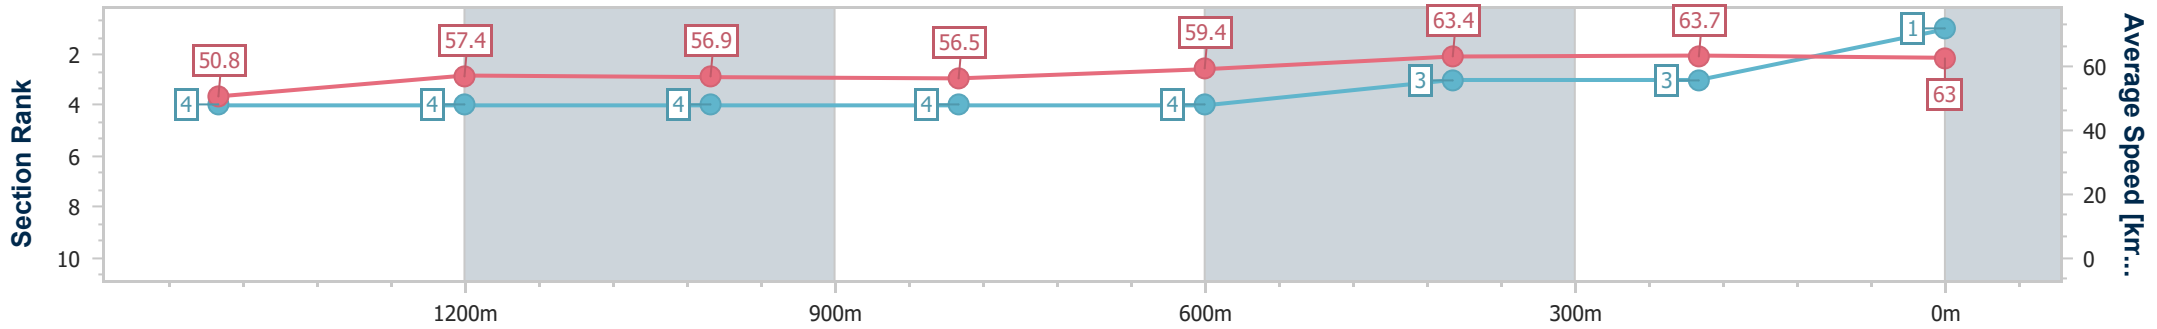

Track Rating: Soft 5, Weather: Overcast, Rail Position: +7m Entire

Section	Overall	1400m	1200m	1000m	800m	600m	400m	200m
Section Times	1:44.60 [1] (0:20.53)	1:24.07 [4] (0:12.53)	1:11.54 [4] (0:12.69)	0:58.85 [4] (0:12.72)	0:46.13 [4] (0:12.06)	0:34.07 [4] (0:11.33)	0:22.74 [3] (0:11.25)	0:11.49 [3] (0:11.49)
Average Speed [km/h]	50.8	57.4	56.9	56.5	59.4	63.4	63.7	63.0
Top Speed [km/h]	61.4	59.8	57.3	57.3	62.5	64.3	64.8	64.7
Avg. Dist. to Rail [m]	1.7	0.2	0.2	0.4	1.2	1.4	0.9	2.1
Avg. Stride Freq. [Hz]	2.1	2.2	2.1	2.1	2.1	2.2	2.3	2.2
Avg. Stride Length [m]	6.6	7.4	7.4	7.5	7.7	7.8	7.8	7.8