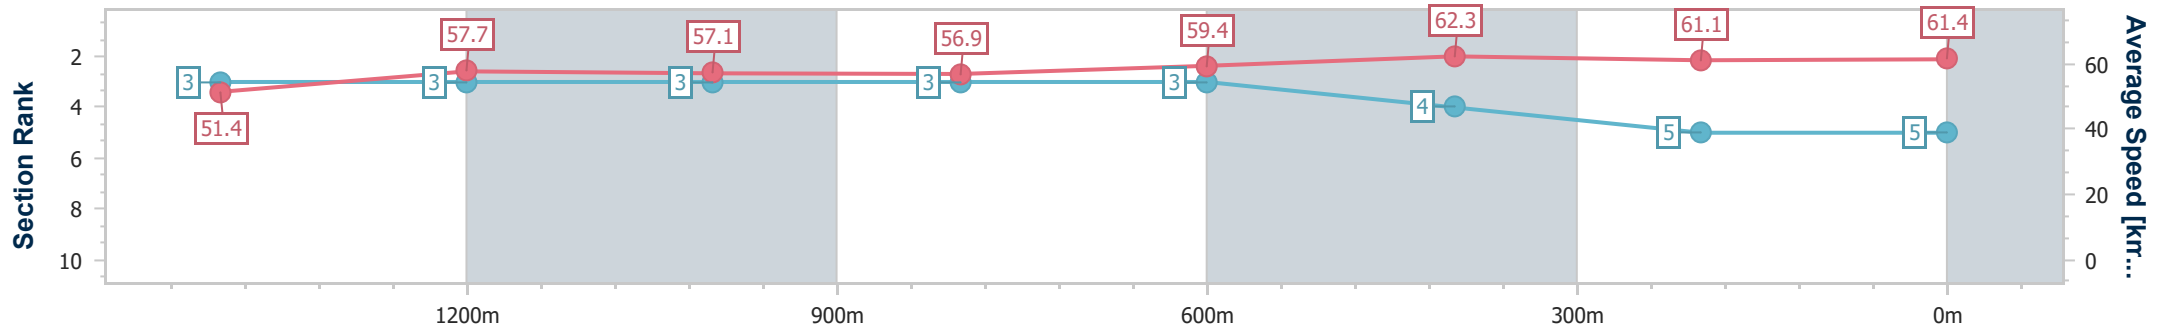

### Ipswich QLD Professional

Race 3: TAB Class 4 Handicap - 1690m

03 October 2024 - 13:55

Track Rating: Soft 5, Weather: Overcast, Rail Position: +7m Entire

Section	Overall	1400m	1200m	1000m	800m	600m	400m	200m
Section Times	1:45.49 [5] (0:20.37)	1:25.12 [3] (0:12.49)	1:12.63 [3] (0:12.66)	0:59.97 [3] (0:12.71)	0:47.26 [3] (0:12.14)	0:35.12 [3] (0:11.56)	0:23.56 [4] (0:11.79)	0:11.77 [5] (0:11.77)
Average Speed [km/h]	51.4	57.7	57.1	56.9	59.4	62.3	61.1	61.4
Top Speed [km/h]	61.6	60.6	57.6	57.7	61.7	63.0	62.2	62.2
Avg. Dist. to Rail [m]	2.4	0.9	1.2	1.3	0.5	0.6	0.7	2.3
Avg. Stride Freq. [Hz]	2.3	2.2	2.2	2.2	2.2	2.3	2.3	2.3
Avg. Stride Length [m]	6.3	7.1	7.2	7.2	7.4	7.4	7.5	7.5

- [ ] Ranking at each section and finish
- .-.- No data available at this section
- NA No data available

Horse/Jockey Name	Smooth Torque
Final Rank	6
Fastest Section Time (Section)	0:11.36 (200m)
Top Speed [km/h] (Section)	64.1 (200m)
Race State	Finished