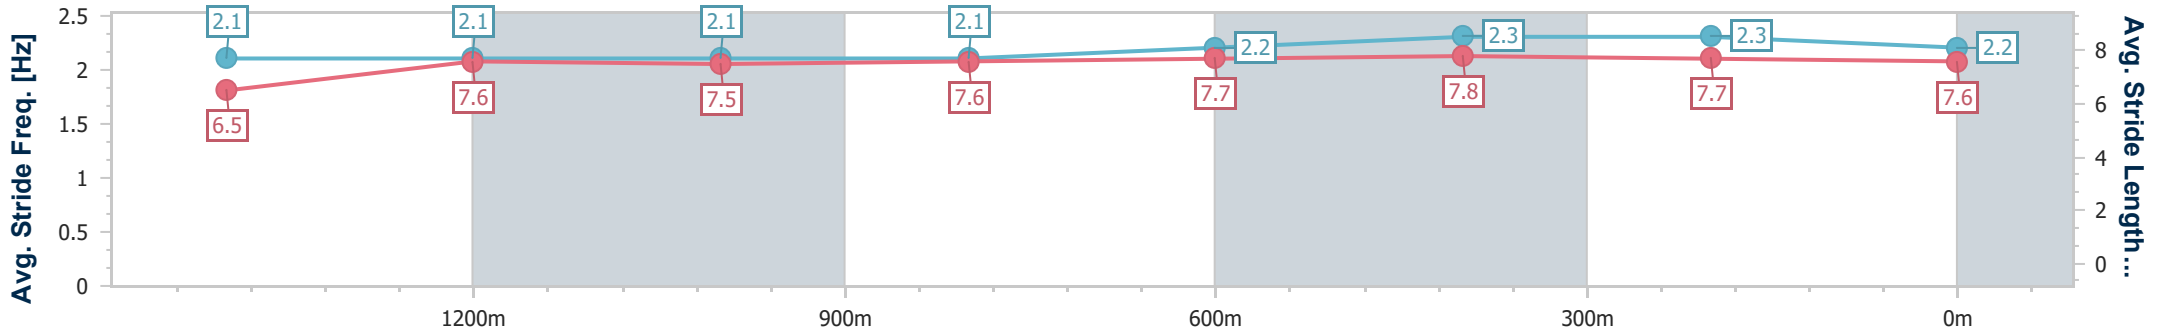

Horse/Jockey Name	Schoona The Better
Final Rank	4
Fastest Section Time (Section)	0:11.33 (600m)
Top Speed [km/h] (Section)	64.4 (600m)
Race State	Finished

Ipswich QLD Professional
Race 3: TAB Class 4 Handicap - 1690m
03 October 2024 - 13:55

Track Rating: Soft 5, Weather: Overcast, Rail Position: +7m Entire

Section	Overall	1400m	1200m	1000m	800m	600m	400m	200m
Section Times	1:45.47 [4] (0:21.16)	1:24.31 [9] (0:12.40)	1:11.91 [9] (0:12.72)	0:59.19 [9] (0:12.48)	0:46.71 [8] (0:12.08)	0:34.63 [7] (0:11.33)	0:23.30 [5] (0:11.48)	0:11.82 [4] (0:11.82)
Average Speed [km/h]	49.4	58.0	56.8	57.9	59.8	63.9	63.2	61.1
Top Speed [km/h]	60.5	60.8	57.3	58.8	63.4	64.4	64.0	62.2
Avg. Dist. to Rail [m]	1.4	0.5	0.6	0.9	1.4	1.5	2.7	4.5
Avg. Stride Freq. [Hz]	2.1	2.1	2.1	2.1	2.2	2.3	2.3	2.2
Avg. Stride Length [m]	6.5	7.6	7.5	7.6	7.7	7.8	7.7	7.6

- [ ] Ranking at each section and finish
- -.-.- No data available at this section
- NA No data available