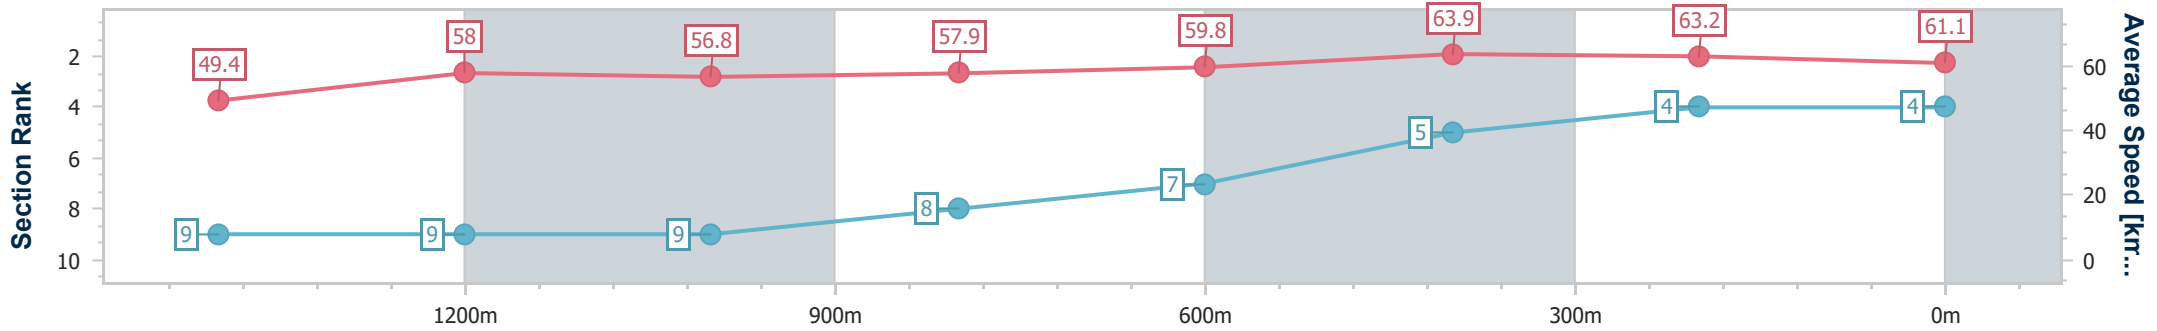

Horse/Jockey Name	Schoona The Better
Final Rank	4
Fastest Section Time (Section)	0:11.33 (600m)
Top Speed [km/h] (Section)	64.4 (600m)
Race State	Finished

Ipswich QLD Professional
Race 3: TAB Class 4 Handicap - 1690m
03 October 2024 - 13:55

Track Rating: Soft 5, Weather: Overcast, Rail Position: +7m Entire

Section	Overall	1400m	1200m	1000m	800m	600m	400m	200m
Section Times	1:45.47 [4] (0:21.16)	1:24.31 [9] (0:12.40)	1:11.91 [9] (0:12.72)	0:59.19 [9] (0:12.48)	0:46.71 [8] (0:12.08)	0:34.63 [7] (0:11.33)	0:23.30 [5] (0:11.48)	0:11.82 [4] (0:11.82)
Average Speed [km/h]	49.4	58.0	56.8	57.9	59.8	63.9	63.2	61.1
Top Speed [km/h]	60.5	60.8	57.3	58.8	63.4	64.4	64.0	62.2
Avg. Dist. to Rail [m]	1.4	0.5	0.6	0.9	1.4	1.5	2.7	4.5
Avg. Stride Freq. [Hz]	2.1	2.1	2.1	2.1	2.2	2.3	2.3	2.2
Avg. Stride Length [m]	6.5	7.6	7.5	7.6	7.7	7.8	7.7	7.6

- [ ] Ranking at each section and finish
- -.-.- No data available at this section
- NA No data available