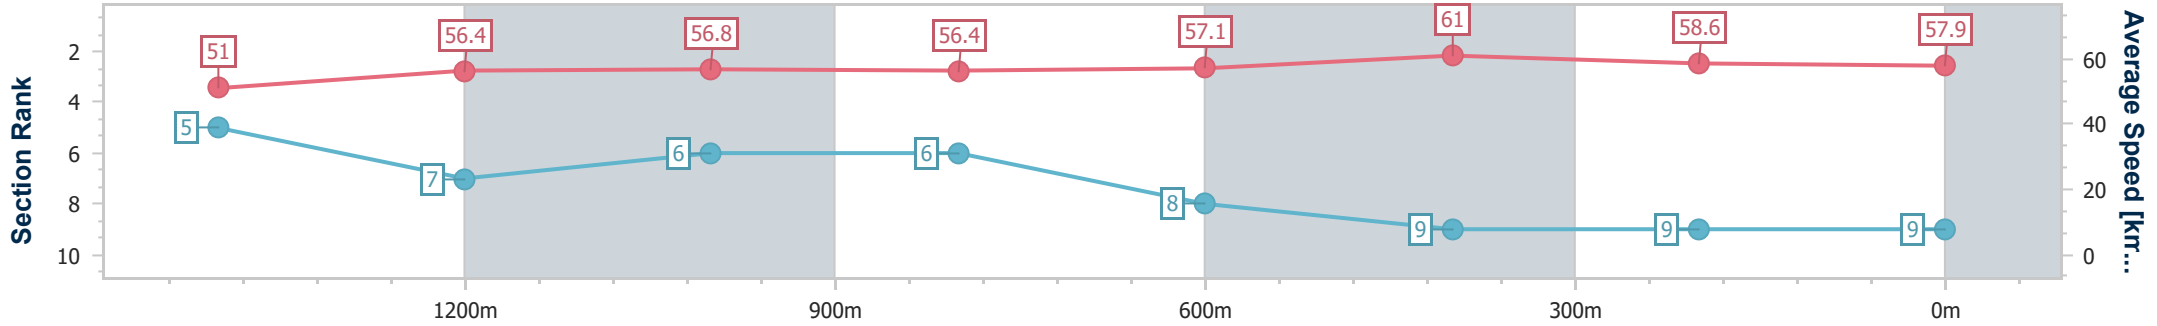

Horse/Jockey Name	He's Viral
Final Rank	9
Fastest Section Time (Section)	0:11.72 (600m)
Top Speed [km/h] (Section)	63.0 (600m)
Race State	Finished

Ipswich QLD Professional
Race 3: TAB Class 4 Handicap - 1690m
03 October 2024 - 13:55

Track Rating: Soft 5, Weather: Overcast, Rail Position: +7m Entire

Section	Overall	1400m	1200m	1000m	800m	600m	400m	200m
Section Times	1:47.49 [9] (0:20.53)	1:26.96 [5] (0:12.69)	1:14.27 [7] (0:12.65)	1:01.62 [6] (0:12.74)	0:48.88 [6] (0:12.50)	0:36.38 [8] (0:11.72)	0:24.66 [9] (0:12.18)	0:12.48 [9] (0:12.48)
Average Speed [km/h]	51.0	56.4	56.8	56.4	57.1	61.0	58.6	57.9
Top Speed [km/h]	61.6	59.8	58.1	57.3	61.0	63.0	59.9	59.8
Avg. Dist. to Rail [m]	1.2	0.6	0.6	1.2	1.8	1.8	1.1	0.5
Avg. Stride Freq. [Hz]	2.3	2.3	2.3	2.2	2.3	2.3	2.3	2.2
Avg. Stride Length [m]	6.2	6.9	6.9	7.0	7.0	7.3	7.2	7.1

- [ ] Ranking at each section and finish
- -.-.- No data available at this section
- NA No data available