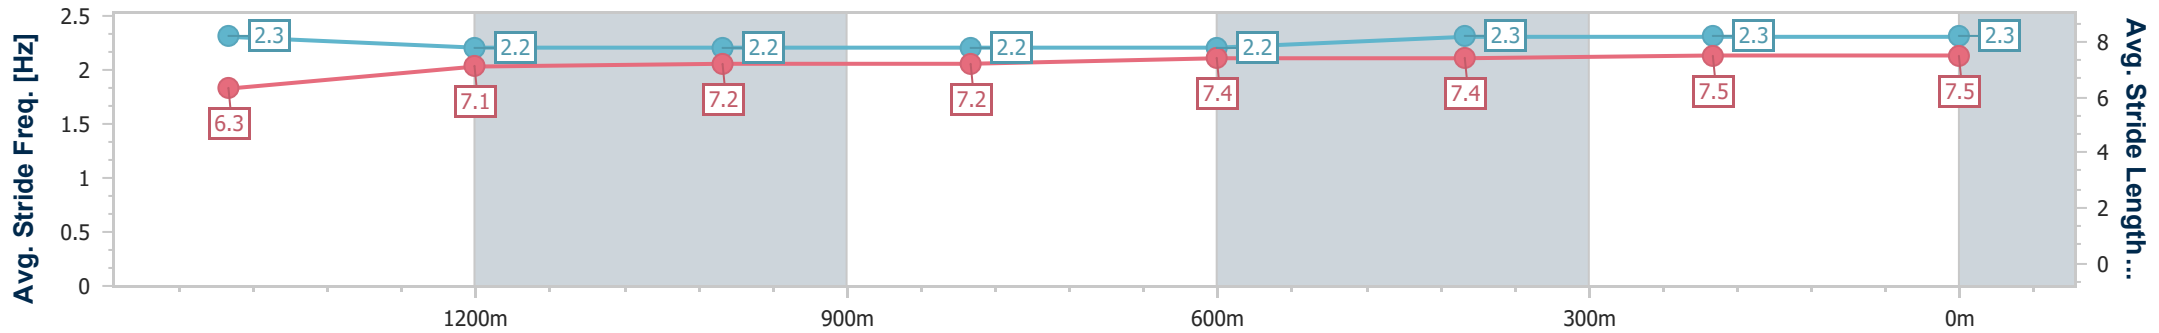

### Ipswich QLD Professional

Race 3: TAB Class 4 Handicap - 1690m

03 October 2024 - 13:55

Track Rating: Soft 5, Weather: Overcast, Rail Position: +7m Entire

Section	Overall	1400m	1200m	1000m	800m	600m	400m	200m
Section Times	1:45.49 [5] (0:20.37)	1:25.12 [3] (0:12.49)	1:12.63 [3] (0:12.66)	0:59.97 [3] (0:12.71)	0:47.26 [3] (0:12.14)	0:35.12 [3] (0:11.56)	0:23.56 [4] (0:11.79)	0:11.77 [5] (0:11.77)
Average Speed [km/h]	51.4	57.7	57.1	56.9	59.4	62.3	61.1	61.4
Top Speed [km/h]	61.6	60.6	57.6	57.7	61.7	63.0	62.2	62.2
Avg. Dist. to Rail [m]	2.4	0.9	1.2	1.3	0.5	0.6	0.7	2.3
Avg. Stride Freq. [Hz]	2.3	2.2	2.2	2.2	2.2	2.3	2.3	2.3
Avg. Stride Length [m]	6.3	7.1	7.2	7.2	7.4	7.4	7.5	7.5

- [ ] Ranking at each section and finish
- .-.- No data available at this section
- NA No data available

Horse/Jockey Name	Smooth Torque
Final Rank	6
Fastest Section Time (Section)	0:11.36 (200m)
Top Speed [km/h] (Section)	64.1 (200m)
Race State	Finished