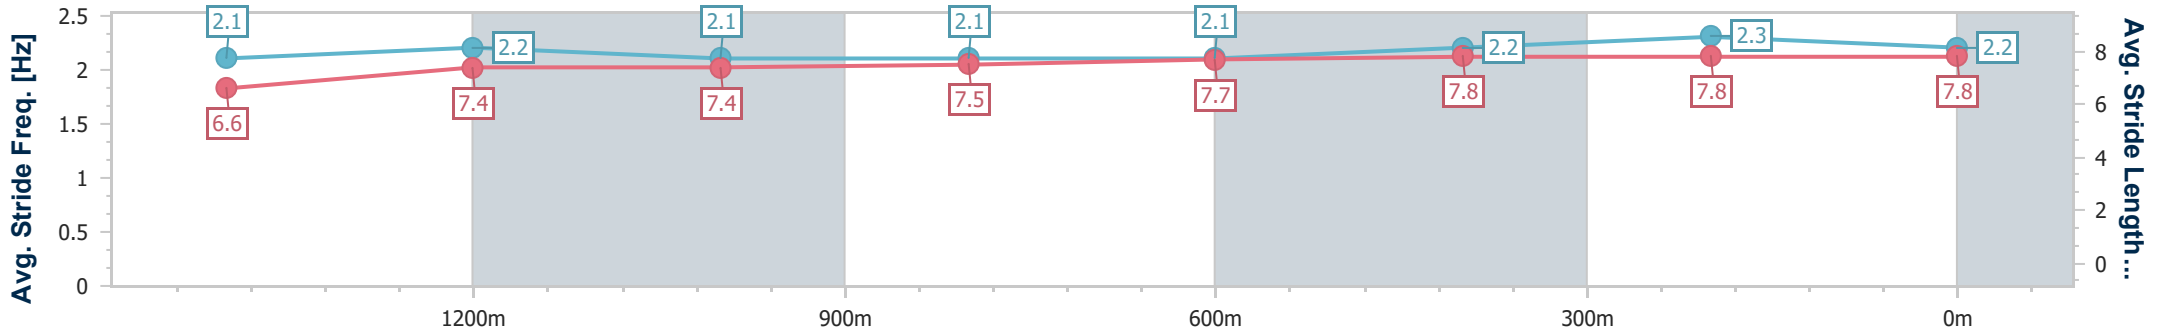

Track Rating: Soft 5, Weather: Overcast, Rail Position: +7m Entire

Section	Overall	1400m	1200m	1000m	800m	600m	400m	200m
Section Times	1:44.60 [1] (0:20.53)	1:24.07 [4] (0:12.53)	1:11.54 [4] (0:12.69)	0:58.85 [4] (0:12.72)	0:46.13 [4] (0:12.06)	0:34.07 [4] (0:11.33)	0:22.74 [3] (0:11.25)	0:11.49 [3] (0:11.49)
Average Speed [km/h]	50.8	57.4	56.9	56.5	59.4	63.4	63.7	63.0
Top Speed [km/h]	61.4	59.8	57.3	57.3	62.5	64.3	64.8	64.7
Avg. Dist. to Rail [m]	1.7	0.2	0.2	0.4	1.2	1.4	0.9	2.1
Avg. Stride Freq. [Hz]	2.1	2.2	2.1	2.1	2.1	2.2	2.3	2.2
Avg. Stride Length [m]	6.6	7.4	7.4	7.5	7.7	7.8	7.8	7.8