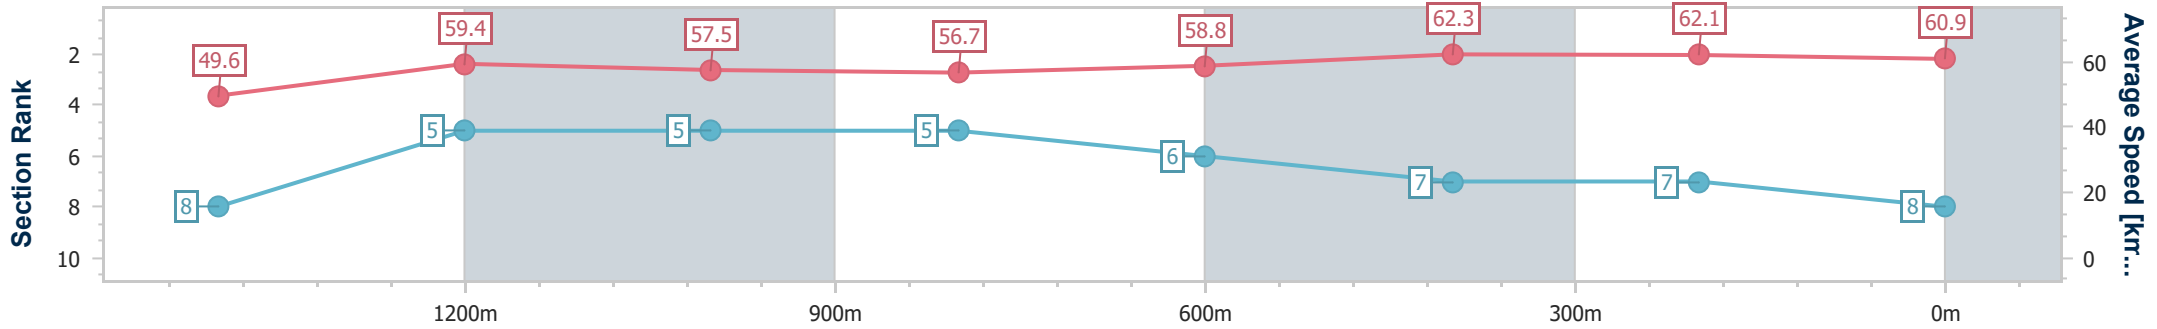

### Ipswich QLD Professional

Race 3: TAB Class 4 Handicap - 1690m

03 October 2024 - 13:55

Track Rating: Soft 5, Weather: Overcast, Rail Position: +7m Entire

Section	Overall	1400m	1200m	1000m	800m	600m	400m	200m
Section Times	1:45.82 [8] (0:21.05)	1:24.77 [8] (0:12.14)	1:12.63 [5] (0:12.62)	1:00.01 [5] (0:12.72)	0:47.29 [5] (0:12.31)	0:34.98 [6] (0:11.52)	0:23.46 [7] (0:11.62)	0:11.84 [7] (0:11.84)
Average Speed [km/h]	49.6	59.4	57.5	56.7	58.8	62.3	62.1	60.9
Top Speed [km/h]	61.3	62.2	58.8	57.5	62.3	63.5	63.0	62.5
Avg. Dist. to Rail [m]	3.7	1.2	1.7	1.2	0.8	0.7	1.1	3.4
Avg. Stride Freq. [Hz]	2.3	2.3	2.2	2.2	2.3	2.3	2.3	2.3
Avg. Stride Length [m]	6.2	7.3	7.0	7.2	7.3	7.4	7.4	7.3

- [ ] Ranking at each section and finish
- .-.- No data available at this section
- NA No data available

Horse/Jockey Name	He's Viral
Final Rank	9
Fastest Section Time (Section)	0:11.72 (600m)
Top Speed [km/h] (Section)	63.0 (600m)
Race State	Finished