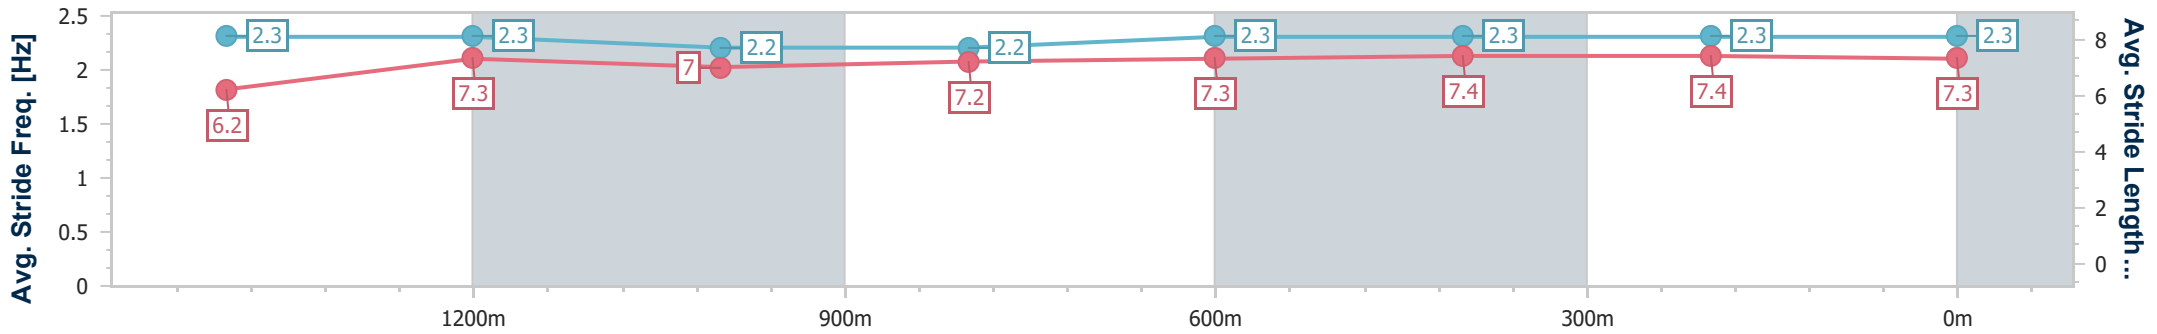

### Ipswich QLD Professional

Race 3: TAB Class 4 Handicap - 1690m

03 October 2024 - 13:55

Track Rating: Soft 5, Weather: Overcast, Rail Position: +7m Entire

Section	Overall	1400m	1200m	1000m	800m	600m	400m	200m
Section Times	1:45.82 [8] (0:21.05)	1:24.77 [8] (0:12.14)	1:12.63 [5] (0:12.62)	1:00.01 [5] (0:12.72)	0:47.29 [5] (0:12.31)	0:34.98 [6] (0:11.52)	0:23.46 [7] (0:11.62)	0:11.84 [7] (0:11.84)
Average Speed [km/h]	49.6	59.4	57.5	56.7	58.8	62.3	62.1	60.9
Top Speed [km/h]	61.3	62.2	58.8	57.5	62.3	63.5	63.0	62.5
Avg. Dist. to Rail [m]	3.7	1.2	1.7	1.2	0.8	0.7	1.1	3.4
Avg. Stride Freq. [Hz]	2.3	2.3	2.2	2.2	2.3	2.3	2.3	2.3
Avg. Stride Length [m]	6.2	7.3	7.0	7.2	7.3	7.4	7.4	7.3

- [ ] Ranking at each section and finish
- .-.- No data available at this section
- NA No data available

Horse/Jockey Name	He's Viral
Final Rank	9
Fastest Section Time (Section)	0:11.72 (600m)
Top Speed [km/h] (Section)	63.0 (600m)
Race State	Finished