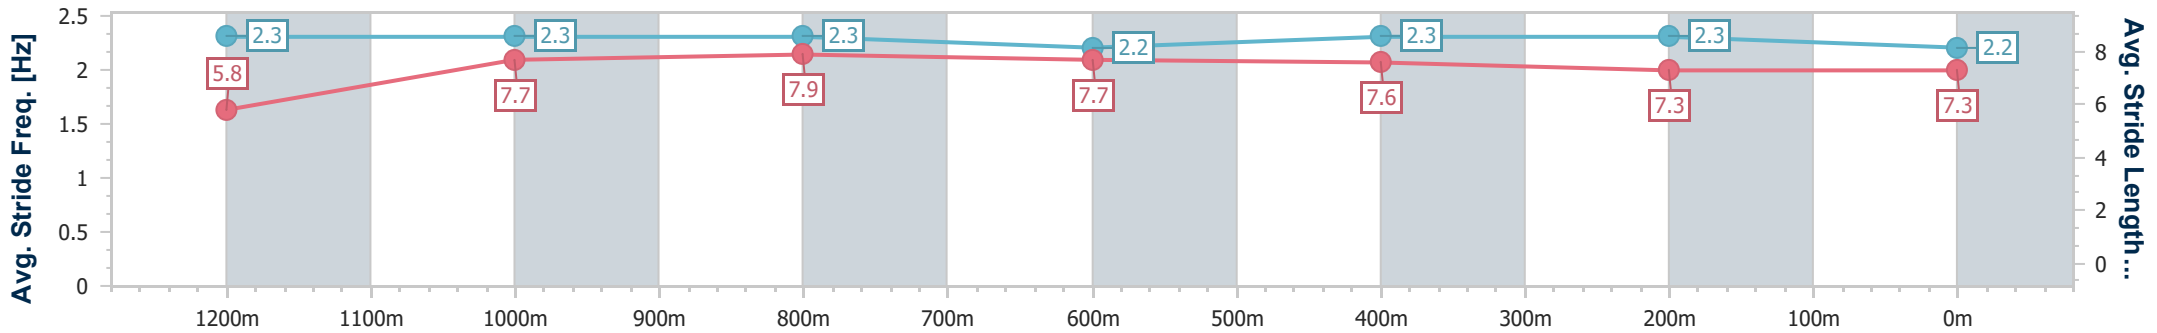

Ipswich QLD Professional

Race 6: BARRIER REEF POOLS BM58 Handicap - 1350m

03 October 2024 - 15:46

Track Rating: Soft 5, Weather: Overcast, Rail Position: +7m Entire

Section	Overall	1200m	1000m	800m	600m	400m	200m
Section Times	1:21.54 [5] (0:11.52)	1:10.02 [4] (0:11.16)	0:58.86 [2] (0:11.32)	0:47.54 [2] (0:11.69)	0:35.85 [2] (0:11.66)	0:24.19 [2] (0:11.82)	0:12.37 [3] (0:12.37)
Average Speed [km/h]	46.8	64.8	63.9	61.6	61.8	60.8	58.2
Top Speed [km/h]	63.5	65.8	65.8	62.1	61.8	61.5	60.2
Avg. Dist. to Rail [m]	5.2	3.1	1.5	0.5	0.4	0.8	1.8
Avg. Stride Freq. [Hz]	2.3	2.3	2.3	2.2	2.3	2.3	2.2
Avg. Stride Length [m]	5.8	7.7	7.9	7.7	7.6	7.3	7.3