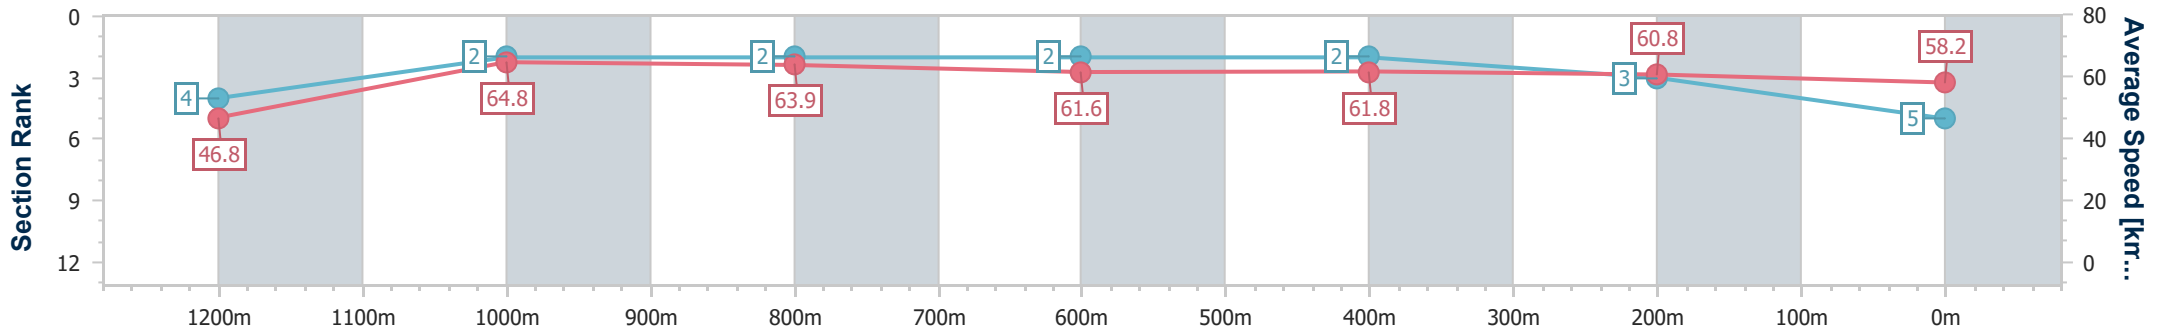

Ipswich QLD Professional

Race 6: BARRIER REEF POOLS BM58 Handicap - 1350m

03 October 2024 - 15:46

Track Rating: Soft 5, Weather: Overcast, Rail Position: +7m Entire

Section	Overall	1200m	1000m	800m	600m	400m	200m
Section Times	1:21.54 [5] (0:11.52)	1:10.02 [4] (0:11.16)	0:58.86 [2] (0:11.32)	0:47.54 [2] (0:11.69)	0:35.85 [2] (0:11.66)	0:24.19 [2] (0:11.82)	0:12.37 [3] (0:12.37)
Average Speed [km/h]	46.8	64.8	63.9	61.6	61.8	60.8	58.2
Top Speed [km/h]	63.5	65.8	65.8	62.1	61.8	61.5	60.2
Avg. Dist. to Rail [m]	5.2	3.1	1.5	0.5	0.4	0.8	1.8
Avg. Stride Freq. [Hz]	2.3	2.3	2.3	2.2	2.3	2.3	2.2
Avg. Stride Length [m]	5.8	7.7	7.9	7.7	7.6	7.3	7.3