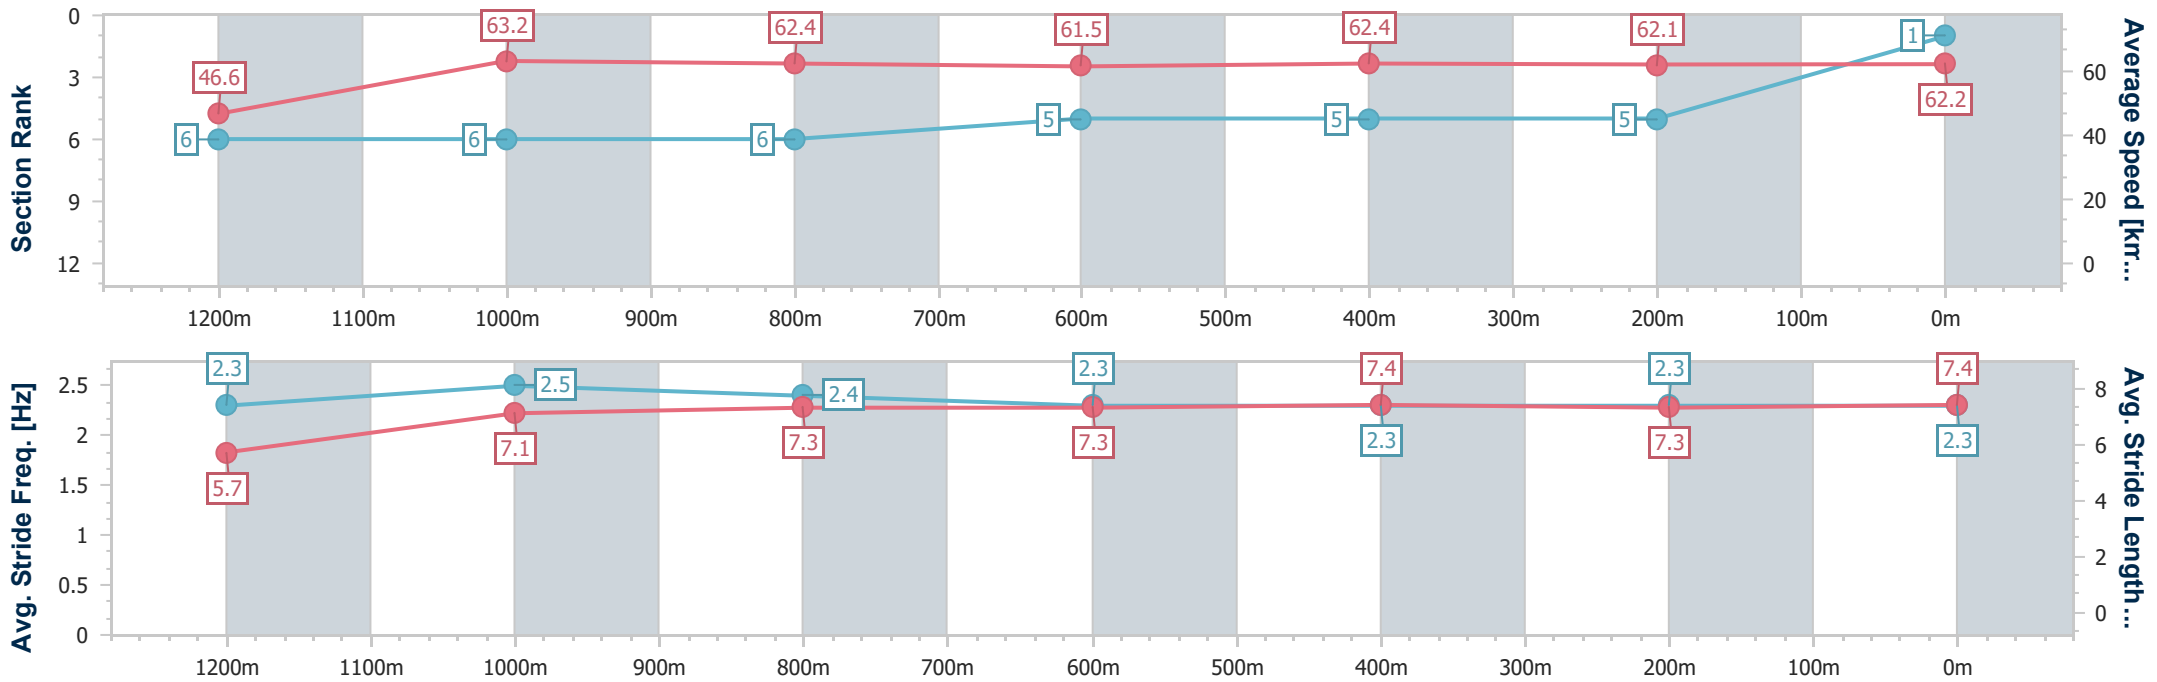

Ipswich QLD Professional

Race 6: BARRIER REEF POOLS BM58 Handicap - 1350m

03 October 2024 - 15:46

Track Rating: Soft 5, Weather: Overcast, Rail Position: +7m Entire

Section	Overall	1200m	1000m	800m	600m	400m	200m
Section Times	1:20.93 [1] (0:11.60)	1:09.33 [6] (0:11.41)	0:57.92 [6] (0:11.51)	0:46.41 [6] (0:11.67)	0:34.74 [5] (0:11.56)	0:23.18 [5] (0:11.59)	0:11.59 [5] (0:11.59)
Average Speed [km/h]	46.6	63.2	62.4	61.5	62.4	62.1	62.2
Top Speed [km/h]	62.2	63.9	63.4	62.2	62.6	63.0	62.7
Avg. Dist. to Rail [m]	1.5	1.7	0.3	0.5	0.4	1.7	3.5
Avg. Stride Freq. [Hz]	2.3	2.5	2.4	2.3	2.3	2.3	2.3
Avg. Stride Length [m]	5.7	7.1	7.3	7.3	7.4	7.3	7.4

- [] Ranking at each section and finish
- .-.- No data available at this section
- NA No data available

Horse/Jockey Name	Quest Of Quests
Final Rank	2
Fastest Section Time (Section)	0:11.37 (1200m)
Top Speed [km/h] (Section)	64.2 (1000m)
Race State	Finished