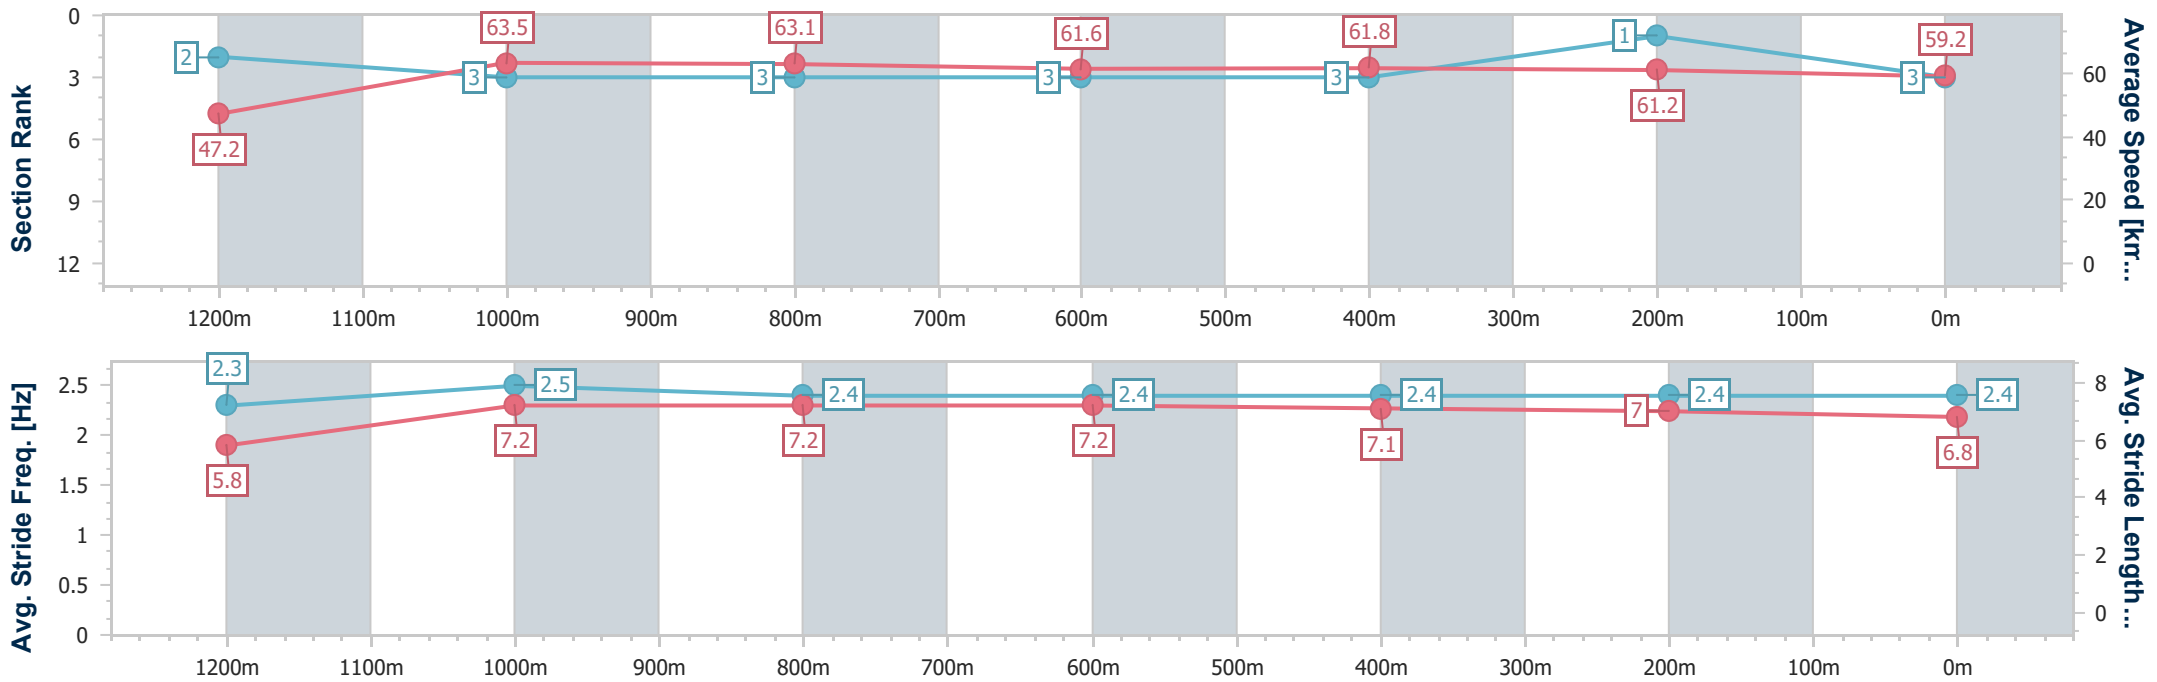

Ipswich QLD Professional

Race 6: BARRIER REEF POOLS BM58 Handicap - 1350m

03 October 2024 - 15:46

Track Rating: Soft 5, Weather: Overcast, Rail Position: +7m Entire

Section	Overall	1200m	1000m	800m	600m	400m	200m
Section Times	1:21.19 [3] (0:11.45)	1:09.74 [2] (0:11.35)	0:58.39 [3] (0:11.37)	0:47.02 [3] (0:11.61)	0:35.41 [3] (0:11.58)	0:23.83 [3] (0:11.67)	0:12.16 [1] (0:12.16)
Average Speed [km/h]	47.2	63.5	63.1	61.6	61.8	61.2	59.2
Top Speed [km/h]	62.4	64.7	64.6	62.5	62.9	61.6	61.4
Avg. Dist. to Rail [m]	2.3	1.2	0.6	1.6	2.0	0.9	0.9
Avg. Stride Freq. [Hz]	2.3	2.5	2.4	2.4	2.4	2.4	2.4
Avg. Stride Length [m]	5.8	7.2	7.2	7.2	7.1	7.0	6.8

- [] Ranking at each section and finish
- .-.- No data available at this section
- NA No data available

Horse/Jockey Name	Red Star Rubi
Final Rank	4
Fastest Section Time (Section)	0:11.38 (1200m)
Top Speed [km/h] (Section)	64.4 (400m)
Race State	Finished