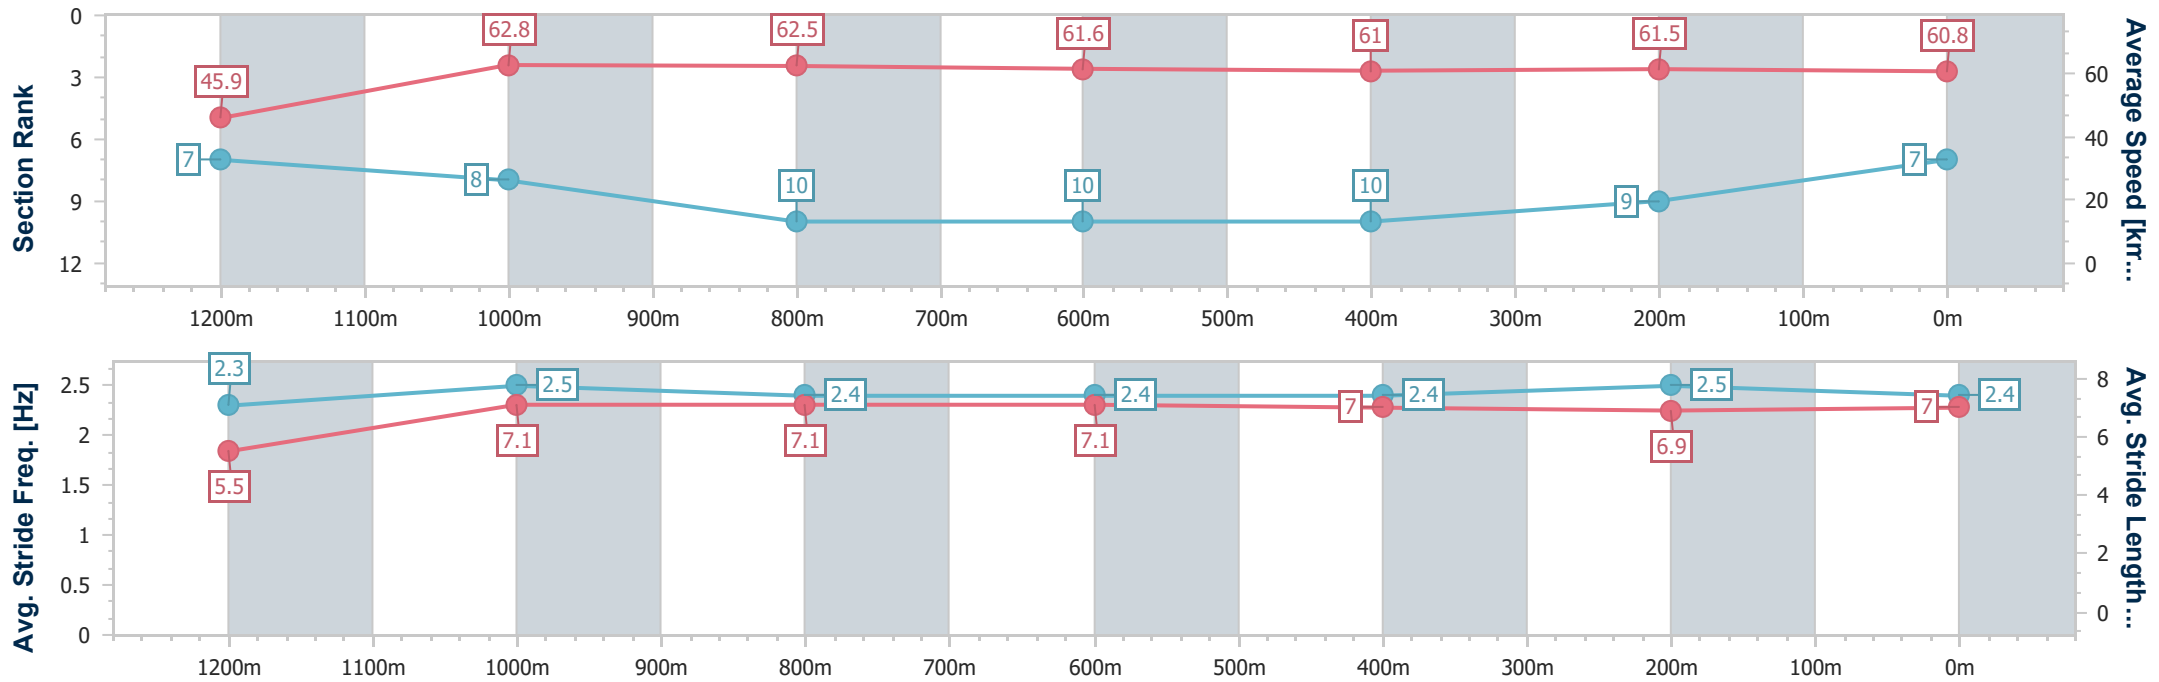

- [] Ranking at each section and finish
- .-.- No data available at this section
- NA No data available

Horse/Jockey Name	Aerial Arsenal
Final Rank	7
Fastest Section Time (Section)	0:11.51 (1200m)
Top Speed [km/h] (Section)	65.2 (1000m)
Race State	Finished

Ipswich QLD Professional

Race 6: BARRIER REEF POOLS BM58 Handicap - 1350m

03 October 2024 - 15:46

Track Rating: Soft 5, Weather: Overcast, Rail Position: +7m Entire

Section	Overall	1200m	1000m	800m	600m	400m	200m
Section Times	1:21.93 [7] (0:11.77)	1:10.16 [7] (0:11.51)	0:58.65 [8] (0:11.58)	0:47.07 [10] (0:11.72)	0:35.35 [10] (0:11.81)	0:23.54 [10] (0:11.67)	0:11.87 [9] (0:11.87)
Average Speed [km/h]	45.9	62.8	62.5	61.6	61.0	61.5	60.8
Top Speed [km/h]	59.8	63.9	65.2	62.8	61.8	62.7	62.5
Avg. Dist. to Rail [m]	6.1	3.1	1.6	0.8	0.6	0.7	2.2
Avg. Stride Freq. [Hz]	2.3	2.5	2.4	2.4	2.4	2.5	2.4
Avg. Stride Length [m]	5.5	7.1	7.1	7.1	7.0	6.9	7.0