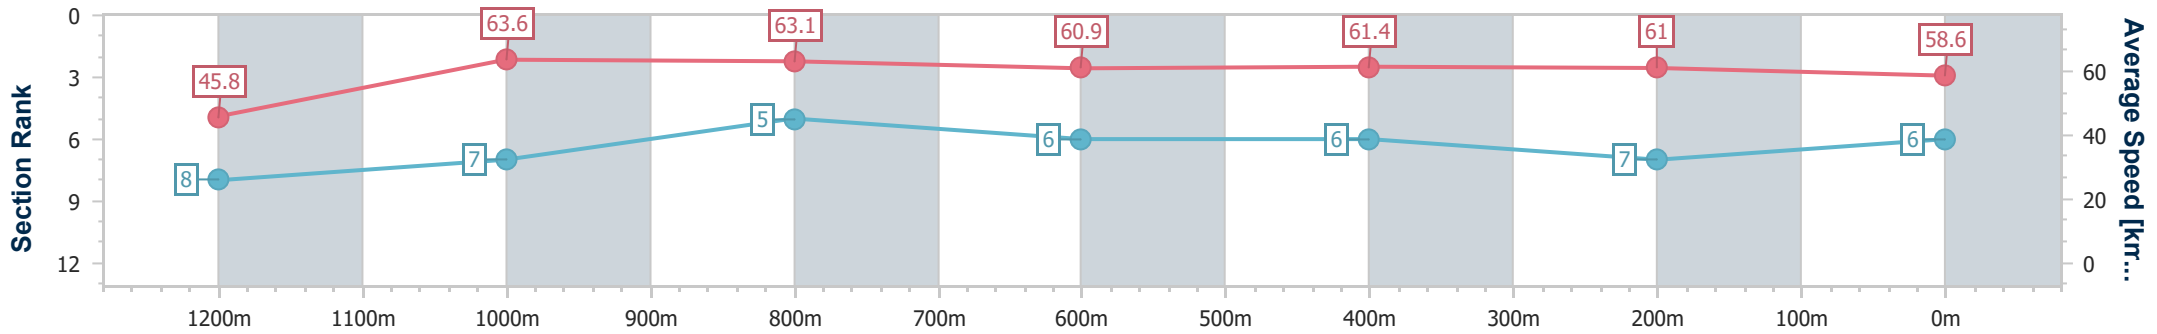

Ipswich QLD Professional

Race 6: BARRIER REEF POOLS BM58 Handicap - 1350m

03 October 2024 - 15:46

Track Rating: Soft 5, Weather: Overcast, Rail Position: +7m Entire

Section	Overall	1200m	1000m	800m	600m	400m	200m
Section Times	1:21.85 [6] (0:11.78)	1:10.07 [8] (0:11.31)	0:58.76 [7] (0:11.42)	0:47.34 [5] (0:11.72)	0:35.62 [6] (0:11.58)	0:24.04 [6] (0:11.74)	0:12.30 [7] (0:12.30)
Average Speed [km/h]	45.8	63.6	63.1	60.9	61.4	61.0	58.6
Top Speed [km/h]	64.5	64.5	63.7	62.0	62.8	61.8	61.1
Avg. Dist. to Rail [m]	1.9	0.8	0.9	1.7	2.2	1.6	1.6
Avg. Stride Freq. [Hz]	2.2	2.4	2.4	2.3	2.3	2.4	2.3
Avg. Stride Length [m]	5.8	7.4	7.4	7.3	7.3	7.1	7.1

- [] Ranking at each section and finish
- .-.- No data available at this section
- NA No data available

Horse/Jockey Name	Aerial Arsenal
Final Rank	7
Fastest Section Time (Section)	0:11.51 (1200m)
Top Speed [km/h] (Section)	65.2 (1000m)
Race State	Finished