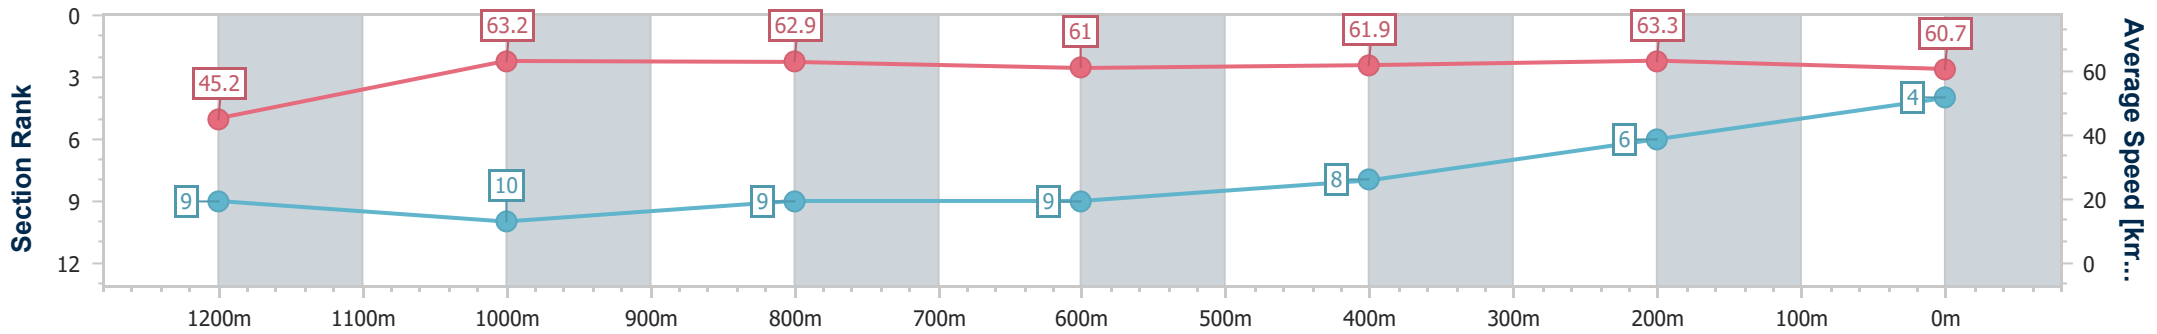

Ipswich QLD Professional

Race 6: BARRIER REEF POOLS BM58 Handicap - 1350m

03 October 2024 - 15:46

Track Rating: Soft 5, Weather: Overcast, Rail Position: +7m Entire

Section	Overall	1200m	1000m	800m	600m	400m	200m
Section Times	1:21.30 [4] (0:11.94)	1:09.36 [9] (0:11.38)	0:57.98 [10] (0:11.48)	0:46.50 [9] (0:11.73)	0:34.77 [9] (0:11.53)	0:23.24 [8] (0:11.38)	0:11.86 [6] (0:11.86)
Average Speed [km/h]	45.2	63.2	62.9	61.0	61.9	63.3	60.7
Top Speed [km/h]	63.6	63.8	63.8	62.6	62.7	64.4	63.7
Avg. Dist. to Rail [m]	4.0	1.0	0.6	1.3	1.6	0.4	0.8
Avg. Stride Freq. [Hz]	2.2	2.4	2.3	2.3	2.3	2.4	2.4
Avg. Stride Length [m]	5.9	7.5	7.6	7.5	7.4	7.2	7.2