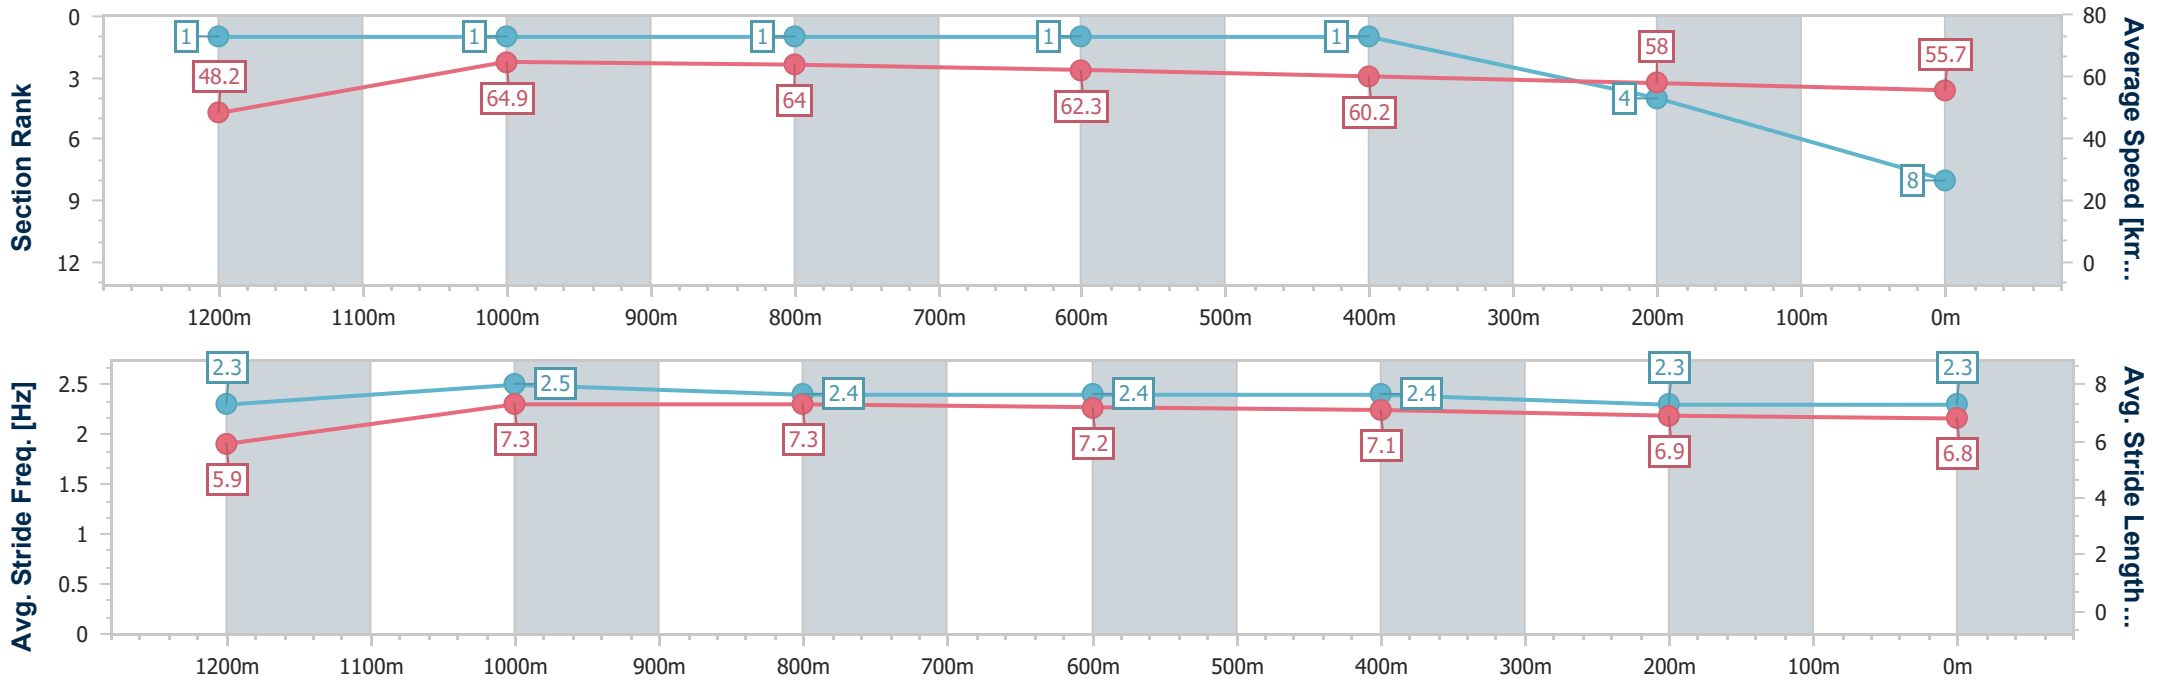

Ipswich QLD Professional

Race 6: BARRIER REEF POOLS BM58 Handicap - 1350m

03 October 2024 - 15:46

Track Rating: Soft 5, Weather: Overcast, Rail Position: +7m Entire

Section	Overall	1200m	1000m	800m	600m	400m	200m
Section Times	1:22.17 [8] (0:11.19)	1:10.98 [1] (0:11.13)	0:59.85 [1] (0:11.25)	0:48.60 [1] (0:11.50)	0:37.10 [1] (0:11.86)	0:25.24 [1] (0:12.33)	0:12.91 [4] (0:12.91)
Average Speed [km/h]	48.2	64.9	64.0	62.3	60.2	58.0	55.7
Top Speed [km/h]	63.0	65.7	65.4	63.9	61.8	59.4	57.9
Avg. Dist. to Rail [m]	0.5	1.1	0.4	1.3	1.6	0.9	0.4
Avg. Stride Freq. [Hz]	2.3	2.5	2.4	2.4	2.4	2.3	2.3
Avg. Stride Length [m]	5.9	7.3	7.3	7.2	7.1	6.9	6.8

- [] Ranking at each section and finish
- .-.- No data available at this section
- NA No data available

Horse/Jockey Name	The Golden Soul
Final Rank	9
Fastest Section Time (Section)	0:11.44 (1200m)
Top Speed [km/h] (Section)	63.8 (1000m)
Race State	Finished