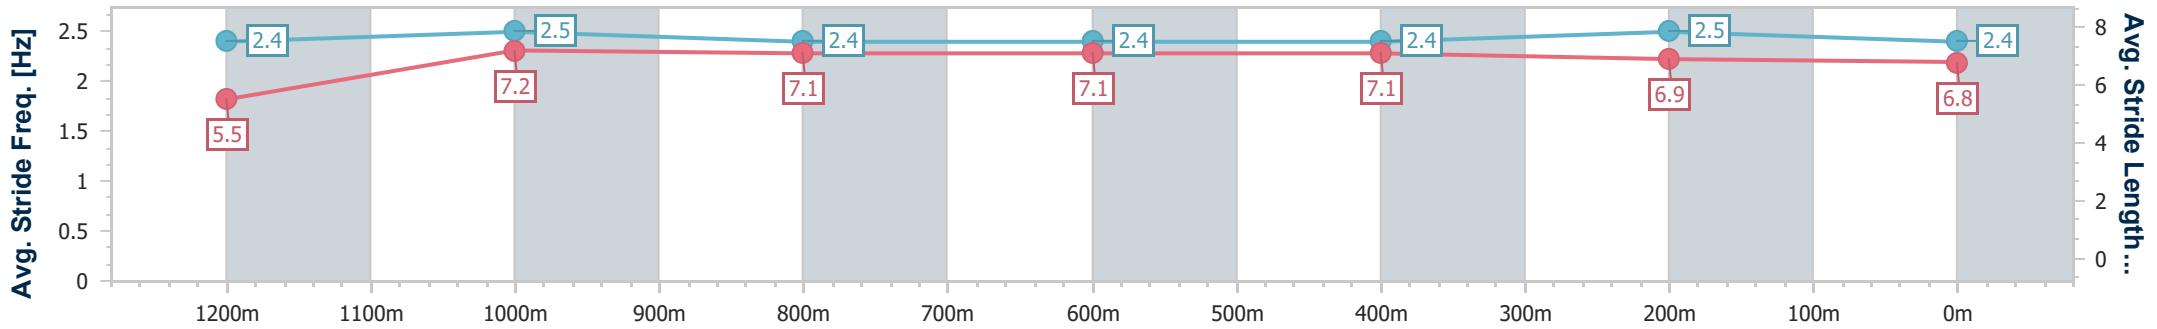

Ipswich QLD Professional

Race 6: BARRIER REEF POOLS BM58 Handicap - 1350m

03 October 2024 - 15:46

Track Rating: Soft 5, Weather: Overcast, Rail Position: +7m Entire

Section	Overall	1200m	1000m	800m	600m	400m	200m
Section Times	1:21.15 [2] (0:11.46)	1:09.69 [3] (0:11.37)	0:58.32 [4] (0:11.49)	0:46.83 [4] (0:11.63)	0:35.20 [4] (0:11.57)	0:23.63 [4] (0:11.60)	0:12.03 [2] (0:12.03)
Average Speed [km/h]	47.3	63.3	62.7	61.5	62.1	62.0	60.0
Top Speed [km/h]	63.3	63.9	64.2	62.2	62.3	62.5	61.9
Avg. Dist. to Rail [m]	2.8	1.5	0.4	1.0	1.2	1.6	1.8
Avg. Stride Freq. [Hz]	2.4	2.5	2.4	2.4	2.4	2.5	2.4
Avg. Stride Length [m]	5.5	7.2	7.1	7.1	7.1	6.9	6.8