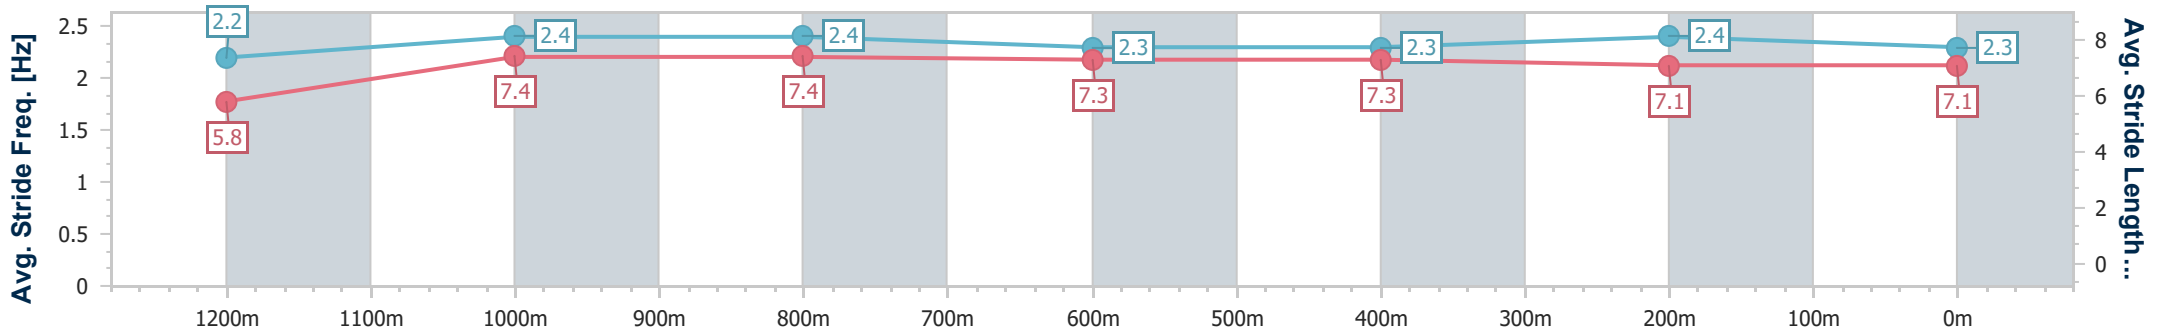

Ipswich QLD Professional

Race 6: BARRIER REEF POOLS BM58 Handicap - 1350m

03 October 2024 - 15:46

Track Rating: Soft 5, Weather: Overcast, Rail Position: +7m Entire

Section	Overall	1200m	1000m	800m	600m	400m	200m
Section Times	1:21.85 [6] (0:11.78)	1:10.07 [8] (0:11.31)	0:58.76 [7] (0:11.42)	0:47.34 [5] (0:11.72)	0:35.62 [6] (0:11.58)	0:24.04 [6] (0:11.74)	0:12.30 [7] (0:12.30)
Average Speed [km/h]	45.8	63.6	63.1	60.9	61.4	61.0	58.6
Top Speed [km/h]	64.5	64.5	63.7	62.0	62.8	61.8	61.1
Avg. Dist. to Rail [m]	1.9	0.8	0.9	1.7	2.2	1.6	1.6
Avg. Stride Freq. [Hz]	2.2	2.4	2.4	2.3	2.3	2.4	2.3
Avg. Stride Length [m]	5.8	7.4	7.4	7.3	7.3	7.1	7.1

- [] Ranking at each section and finish
- .-.- No data available at this section
- NA No data available

Horse/Jockey Name	Aerial Arsenal
Final Rank	7
Fastest Section Time (Section)	0:11.51 (1200m)
Top Speed [km/h] (Section)	65.2 (1000m)
Race State	Finished