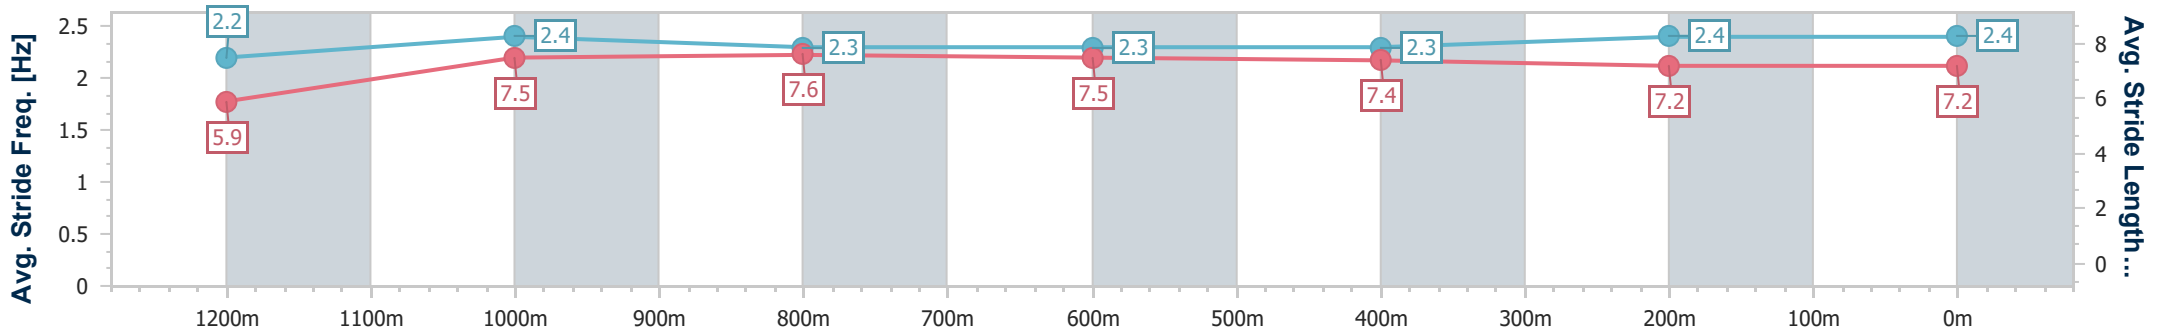

Ipswich QLD Professional

Race 6: BARRIER REEF POOLS BM58 Handicap - 1350m

03 October 2024 - 15:46

Track Rating: Soft 5, Weather: Overcast, Rail Position: +7m Entire

Section	Overall	1200m	1000m	800m	600m	400m	200m
Section Times	1:21.30 [4] (0:11.94)	1:09.36 [9] (0:11.38)	0:57.98 [10] (0:11.48)	0:46.50 [9] (0:11.73)	0:34.77 [9] (0:11.53)	0:23.24 [8] (0:11.38)	0:11.86 [6] (0:11.86)
Average Speed [km/h]	45.2	63.2	62.9	61.0	61.9	63.3	60.7
Top Speed [km/h]	63.6	63.8	63.8	62.6	62.7	64.4	63.7
Avg. Dist. to Rail [m]	4.0	1.0	0.6	1.3	1.6	0.4	0.8
Avg. Stride Freq. [Hz]	2.2	2.4	2.3	2.3	2.3	2.4	2.4
Avg. Stride Length [m]	5.9	7.5	7.6	7.5	7.4	7.2	7.2