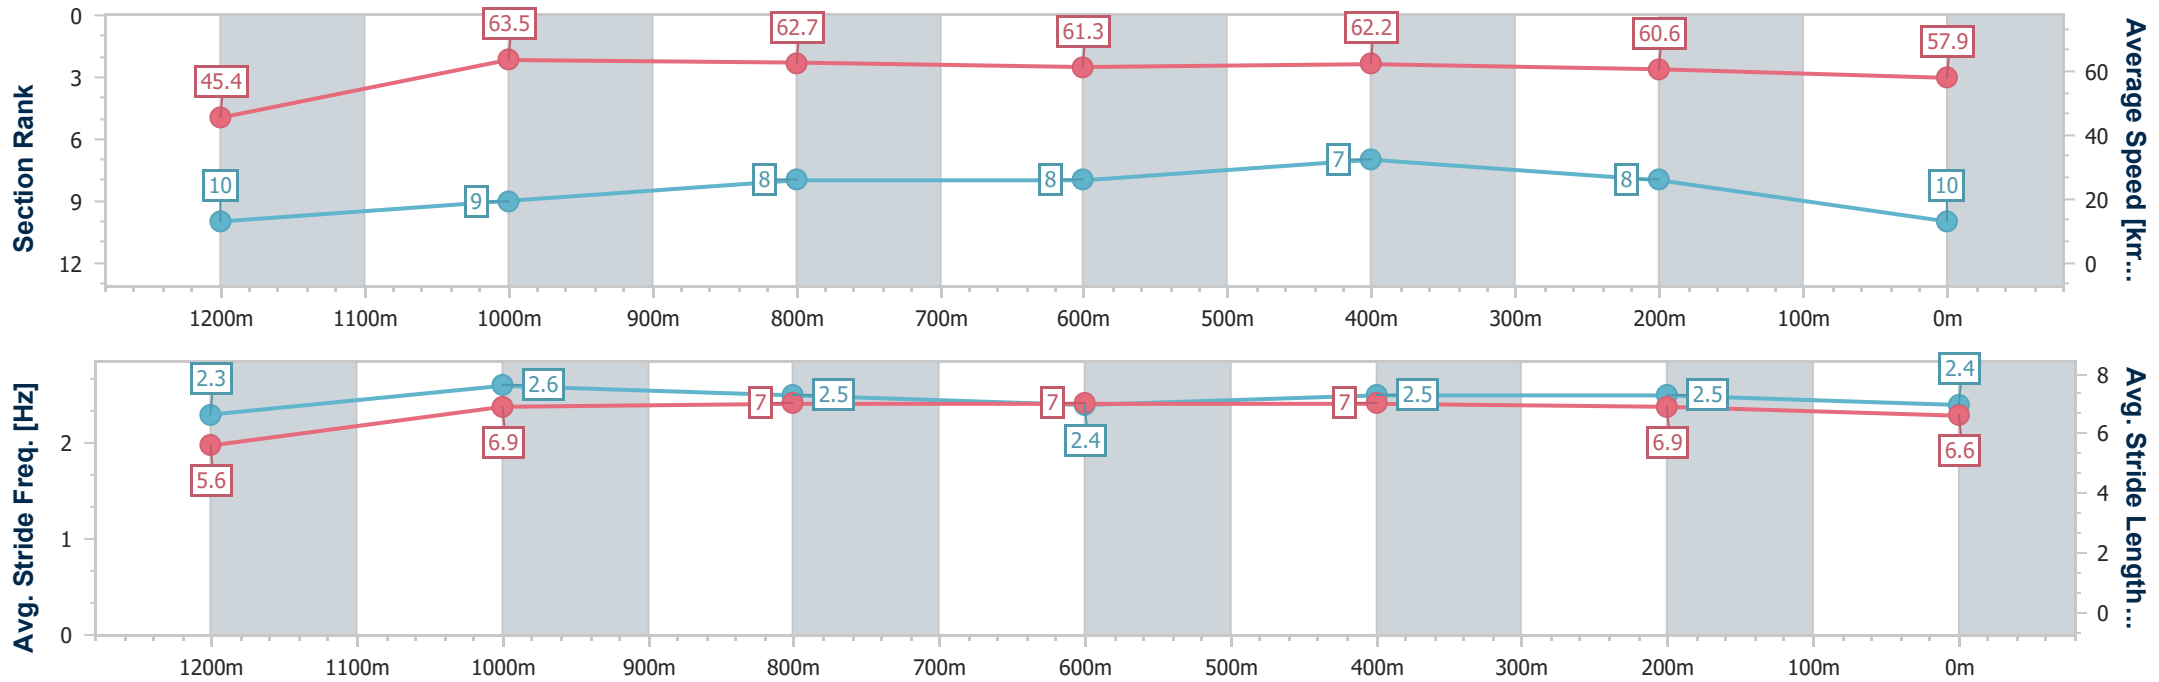

- [] Ranking at each section and finish
- .-.- No data available at this section
- NA No data available

Horse/Jockey Name	Lucky Sham
Final Rank	10
Fastest Section Time (Section)	0:11.36 (1200m)
Top Speed [km/h] (Section)	64.4 (1200m)
Race State	Finished

Ipswich QLD Professional

Race 6: BARRIER REEF POOLS BM58 Handicap - 1350m

03 October 2024 - 15:46

Track Rating: Soft 5, Weather: Overcast, Rail Position: +7m Entire

Section	Overall	1200m	1000m	800m	600m	400m	200m
Section Times	1:22.42 [10] (0:11.95)	1:10.47 [10] (0:11.36)	0:59.11 [9] (0:11.47)	0:47.64 [8] (0:11.74)	0:35.90 [8] (0:11.54)	0:24.36 [7] (0:11.94)	0:12.42 [8] (0:12.42)
Average Speed [km/h]	45.4	63.5	62.7	61.3	62.2	60.6	57.9
Top Speed [km/h]	62.7	64.4	64.3	62.3	62.8	61.2	60.6
Avg. Dist. to Rail [m]	6.6	2.1	0.3	0.4	0.8	1.3	2.8
Avg. Stride Freq. [Hz]	2.3	2.6	2.5	2.4	2.5	2.5	2.4
Avg. Stride Length [m]	5.6	6.9	7.0	7.0	7.0	6.9	6.6

- [] Ranking at each section and finish
- .-.- No data available at this section
- NA No data available