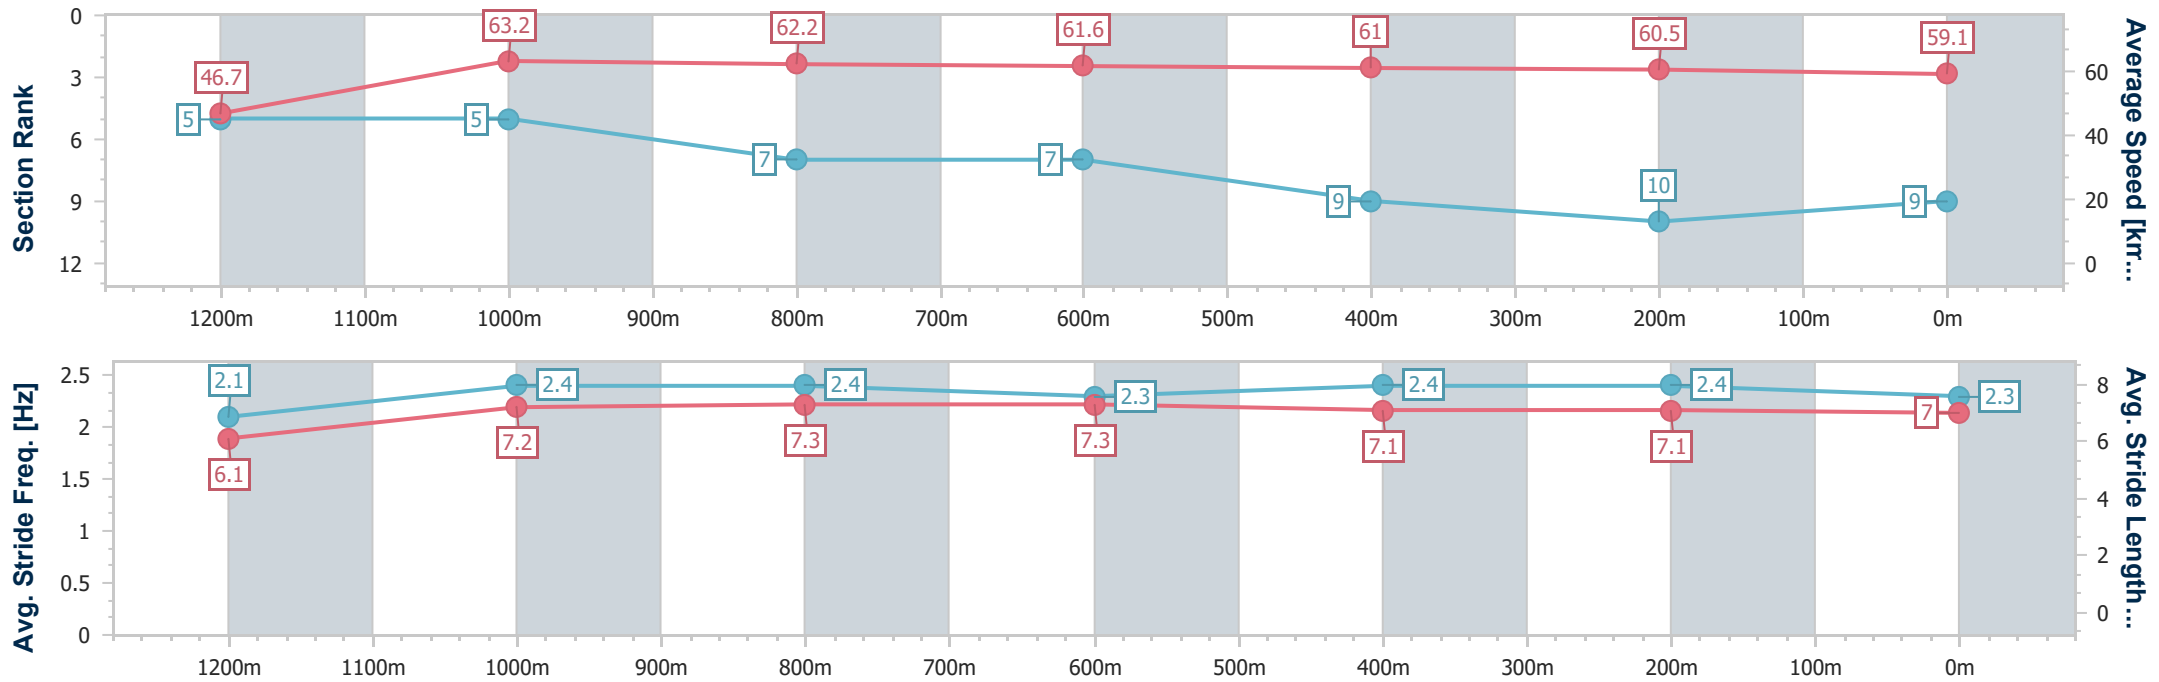

Ipswich QLD Professional

Race 6: BARRIER REEF POOLS BM58 Handicap - 1350m

03 October 2024 - 15:46

Track Rating: Soft 5, Weather: Overcast, Rail Position: +7m Entire

Section	Overall	1200m	1000m	800m	600m	400m	200m
Section Times	1:22.24 [9] (0:11.56)	1:10.68 [5] (0:11.44)	0:59.24 [5] (0:11.59)	0:47.65 [7] (0:11.75)	0:35.90 [7] (0:11.77)	0:24.13 [9] (0:11.97)	0:12.16 [10] (0:12.16)
Average Speed [km/h]	46.7	63.2	62.2	61.6	61.0	60.5	59.1
Top Speed [km/h]	62.6	63.7	63.8	61.9	62.1	61.6	61.5
Avg. Dist. to Rail [m]	7.6	3.8	1.1	0.5	0.5	1.6	2.9
Avg. Stride Freq. [Hz]	2.1	2.4	2.4	2.3	2.4	2.4	2.3
Avg. Stride Length [m]	6.1	7.2	7.3	7.3	7.1	7.1	7.0

- [] Ranking at each section and finish
- .-.- No data available at this section
- NA No data available

Horse/Jockey Name	Lucky Sham
Final Rank	10
Fastest Section Time (Section)	0:11.36 (1200m)
Top Speed [km/h] (Section)	64.4 (1200m)
Race State	Finished

Ipswich QLD Professional

Race 6: BARRIER REEF POOLS BM58 Handicap - 1350m

03 October 2024 - 15:46

Track Rating: Soft 5, Weather: Overcast, Rail Position: +7m Entire

Section	Overall	1200m	1000m	800m	600m	400m	200m
Section Times	1:22.42 [10] (0:11.95)	1:10.47 [10] (0:11.36)	0:59.11 [9] (0:11.47)	0:47.64 [8] (0:11.74)	0:35.90 [8] (0:11.54)	0:24.36 [7] (0:11.94)	0:12.42 [8] (0:12.42)
Average Speed [km/h]	45.4	63.5	62.7	61.3	62.2	60.6	57.9
Top Speed [km/h]	62.7	64.4	64.3	62.3	62.8	61.2	60.6
Avg. Dist. to Rail [m]	6.6	2.1	0.3	0.4	0.8	1.3	2.8
Avg. Stride Freq. [Hz]	2.3	2.6	2.5	2.4	2.5	2.5	2.4
Avg. Stride Length [m]	5.6	6.9	7.0	7.0	7.0	6.9	6.6