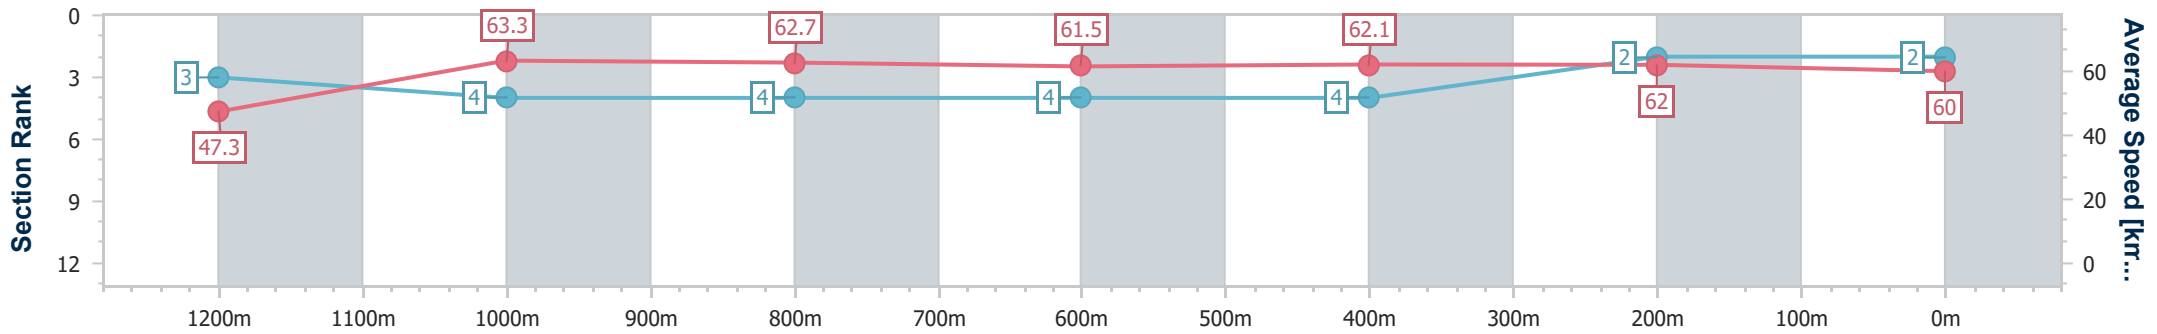

Ipswich QLD Professional

Race 6: BARRIER REEF POOLS BM58 Handicap - 1350m

03 October 2024 - 15:46

Track Rating: Soft 5, Weather: Overcast, Rail Position: +7m Entire

Section	Overall	1200m	1000m	800m	600m	400m	200m
Section Times	1:21.15 [2] (0:11.46)	1:09.69 [3] (0:11.37)	0:58.32 [4] (0:11.49)	0:46.83 [4] (0:11.63)	0:35.20 [4] (0:11.57)	0:23.63 [4] (0:11.60)	0:12.03 [2] (0:12.03)
Average Speed [km/h]	47.3	63.3	62.7	61.5	62.1	62.0	60.0
Top Speed [km/h]	63.3	63.9	64.2	62.2	62.3	62.5	61.9
Avg. Dist. to Rail [m]	2.8	1.5	0.4	1.0	1.2	1.6	1.8
Avg. Stride Freq. [Hz]	2.4	2.5	2.4	2.4	2.4	2.5	2.4
Avg. Stride Length [m]	5.5	7.2	7.1	7.1	7.1	6.9	6.8