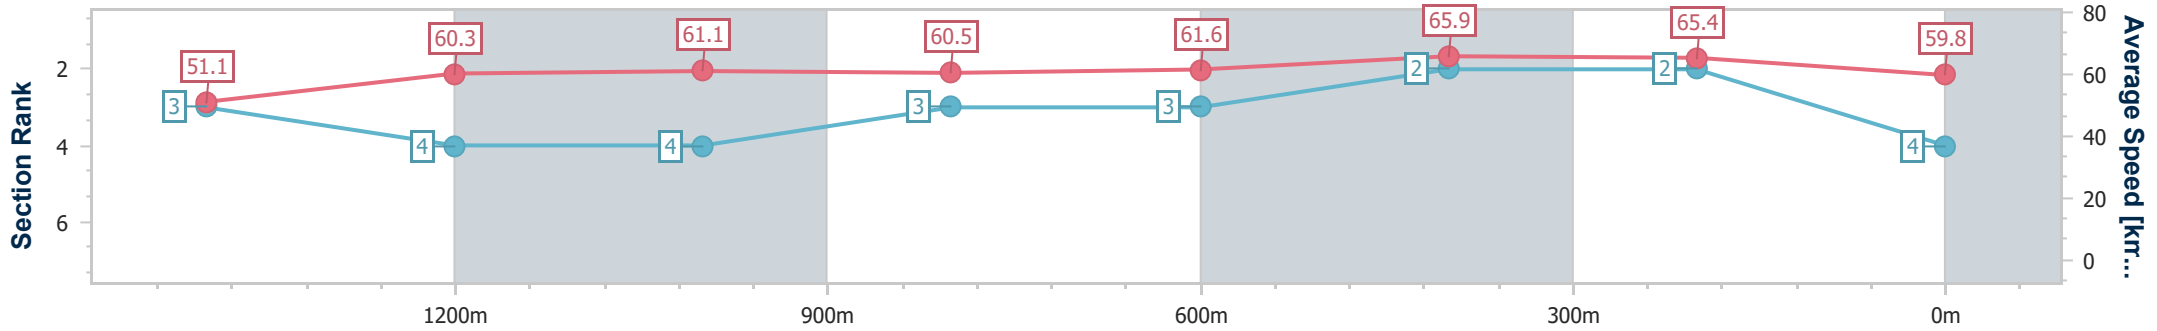

- [] Ranking at each section and finish
- .-.- No data available at this section
- NA No data available

Horse/Jockey Name	Eaglemont
Final Rank	4
Fastest Section Time (Section)	0:10.98 (400m)
Top Speed [km/h] (Section)	66.7 (400m)
Race State	Finished

Doomben QLD Professional
Race 3: Sky Racing Handicap - 1615m
 05 October 2024 - 13:23
 Track Rating: Good 4, Weather: Fine, Rail Position: +4m Entire

BRISBANE
RACING CLUB

Section	Overall	1400m	1200m	1000m	800m	600m	400m	200m
Section Times	1:36.34 [4] (0:15.18)	1:21.16 [3] (0:11.84)	1:09.32 [4] (0:11.80)	0:57.52 [4] (0:11.84)	0:45.68 [3] (0:11.63)	0:34.05 [3] (0:11.01)	0:23.04 [2] (0:10.98)	0:12.06 [2] (0:12.06)
Average Speed [km/h]	51.1	60.3	61.1	60.5	61.6	65.9	65.4	59.8
Top Speed [km/h]	61.8	61.4	61.8	61.8	65.0	66.7	66.7	64.2
Avg. Dist. to Rail [m]	1.9	1.2	0.6	1.1	1.1	1.0	1.0	2.3
Avg. Stride Freq. [Hz]	2.2	2.3	2.3	2.2	2.3	2.4	2.4	2.3
Avg. Stride Length [m]	6.3	7.3	7.5	7.6	7.6	7.6	7.4	7.3