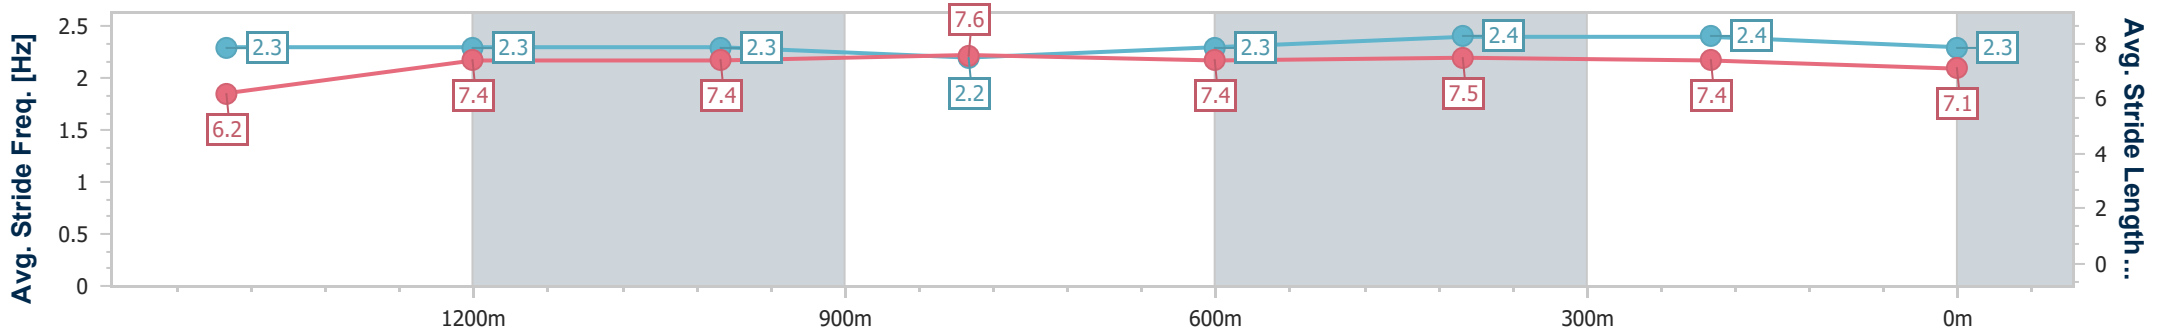

Doomben QLD Professional
Race 3: Sky Racing Handicap - 1615m
 05 October 2024 - 13:23
 Track Rating: Good 4, Weather: Fine, Rail Position: +4m Entire

BRISBANE
RACING CLUB

Section	Overall	1400m	1200m	1000m	800m	600m	400m	200m
Section Times	1:36.06 [2] (0:15.21)	1:20.85 [4] (0:11.79)	1:09.06 [3] (0:11.77)	0:57.29 [3] (0:11.91)	0:45.38 [4] (0:11.75)	0:33.63 [4] (0:11.08)	0:22.55 [3] (0:10.86)	0:11.69 [3] (0:11.69)
Average Speed [km/h]	50.7	60.2	61.0	60.2	61.0	64.6	66.0	61.5
Top Speed [km/h]	61.5	61.3	61.9	61.4	64.2	65.8	67.4	65.7
Avg. Dist. to Rail [m]	0.9	2.5	1.6	1.2	1.4	1.3	0.9	1.6
Avg. Stride Freq. [Hz]	2.2	2.2	2.2	2.1	2.2	2.3	2.4	2.3
Avg. Stride Length [m]	6.4	7.6	7.8	7.8	7.7	7.7	7.8	7.5

- [] Ranking at each section and finish
- .-.- No data available at this section
- NA No data available

Horse/Jockey Name	Military Expert
Final Rank	3
Fastest Section Time (Section)	0:11.14 (600m)
Top Speed [km/h] (Section)	66.2 (400m)
Race State	Finished

Doomben QLD Professional
Race 3: Sky Racing Handicap - 1615m
 05 October 2024 - 13:23
 Track Rating: Good 4, Weather: Fine, Rail Position: +4m Entire

BRISBANE
RACING CLUB

Section	Overall	1400m	1200m	1000m	800m	600m	400m	200m
Section Times	1:36.22 [3] (0:14.88)	1:21.34 [1] (0:11.70)	1:09.64 [1] (0:11.78)	0:57.86 [1] (0:11.77)	0:46.09 [1] (0:11.58)	0:34.51 [1] (0:11.14)	0:23.37 [1] (0:11.27)	0:12.10 [1] (0:12.10)
Average Speed [km/h]	52.0	60.7	61.0	60.6	61.2	64.9	63.8	59.8
Top Speed [km/h]	62.1	61.4	61.7	61.0	62.9	66.1	66.2	61.9
Avg. Dist. to Rail [m]	3.4	2.3	3.1	3.2	2.7	0.6	1.2	2.4
Avg. Stride Freq. [Hz]	2.3	2.3	2.3	2.2	2.3	2.4	2.4	2.3
Avg. Stride Length [m]	6.2	7.4	7.4	7.6	7.4	7.5	7.4	7.1