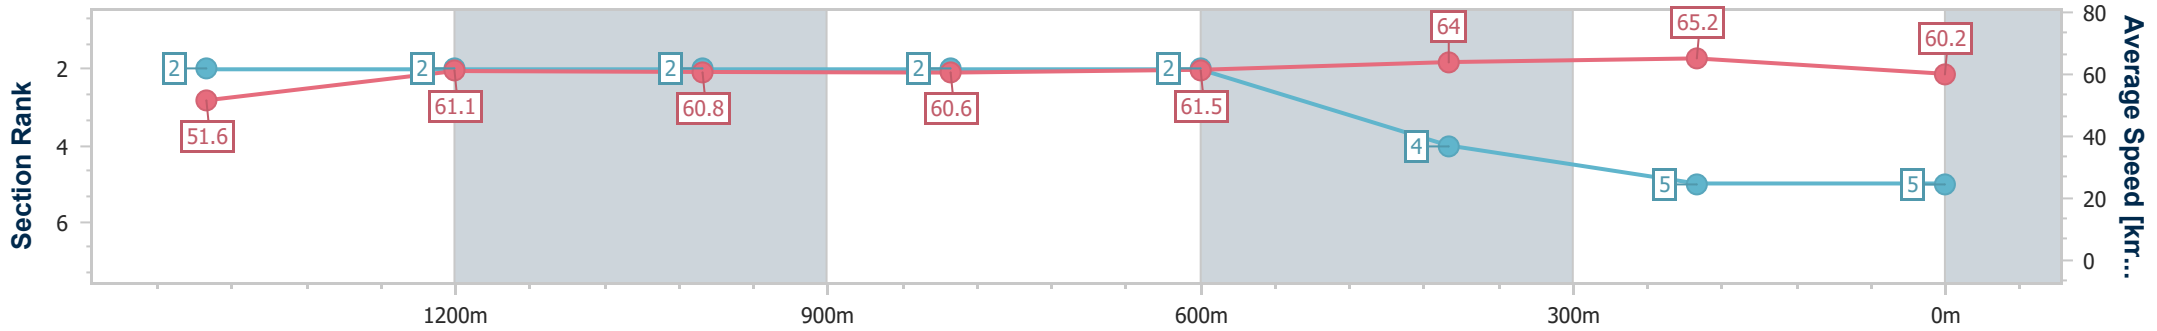

Doomben QLD Professional
Race 3: Sky Racing Handicap - 1615m
 05 October 2024 - 13:23
 Track Rating: Good 4, Weather: Fine, Rail Position: +4m Entire

BRISBANE
RACING CLUB

Section	Overall	1400m	1200m	1000m	800m	600m	400m	200m
Section Times	1:36.34 [4] (0:15.18)	1:21.16 [3] (0:11.84)	1:09.32 [4] (0:11.80)	0:57.52 [4] (0:11.84)	0:45.68 [3] (0:11.63)	0:34.05 [3] (0:11.01)	0:23.04 [2] (0:10.98)	0:12.06 [2] (0:12.06)
Average Speed [km/h]	51.1	60.3	61.1	60.5	61.6	65.9	65.4	59.8
Top Speed [km/h]	61.8	61.4	61.8	61.8	65.0	66.7	66.7	64.2
Avg. Dist. to Rail [m]	1.9	1.2	0.6	1.1	1.1	1.0	1.0	2.3
Avg. Stride Freq. [Hz]	2.2	2.3	2.3	2.2	2.3	2.4	2.4	2.3
Avg. Stride Length [m]	6.3	7.3	7.5	7.6	7.6	7.6	7.4	7.3

- [] Ranking at each section and finish
- .-.- No data available at this section
- NA No data available

Horse/Jockey Name	Sebring Girl
Final Rank	5
Fastest Section Time (Section)	0:11.08 (400m)
Top Speed [km/h] (Section)	66.5 (400m)
Race State	Finished

Doomben QLD Professional
Race 3: Sky Racing Handicap - 1615m
 05 October 2024 - 13:23
 Track Rating: Good 4, Weather: Fine, Rail Position: +4m Entire

BRISBANE
RACING CLUB

Section	Overall	1400m	1200m	1000m	800m	600m	400m	200m
Section Times	1:36.63 [5] (0:15.04)	1:21.59 [2] (0:11.74)	1:09.85 [2] (0:11.84)	0:58.01 [2] (0:11.88)	0:46.13 [2] (0:11.75)	0:34.38 [2] (0:11.32)	0:23.06 [4] (0:11.08)	0:11.98 [5] (0:11.98)
Average Speed [km/h]	51.6	61.1	60.8	60.6	61.5	64.0	65.2	60.2
Top Speed [km/h]	63.3	63.3	61.4	61.3	63.1	65.1	66.5	63.2
Avg. Dist. to Rail [m]	4.2	0.6	0.3	0.2	0.8	1.7	1.0	2.9
Avg. Stride Freq. [Hz]	2.3	2.4	2.3	2.3	2.3	2.5	2.4	2.3
Avg. Stride Length [m]	6.2	7.1	7.3	7.4	7.4	7.2	7.4	7.2