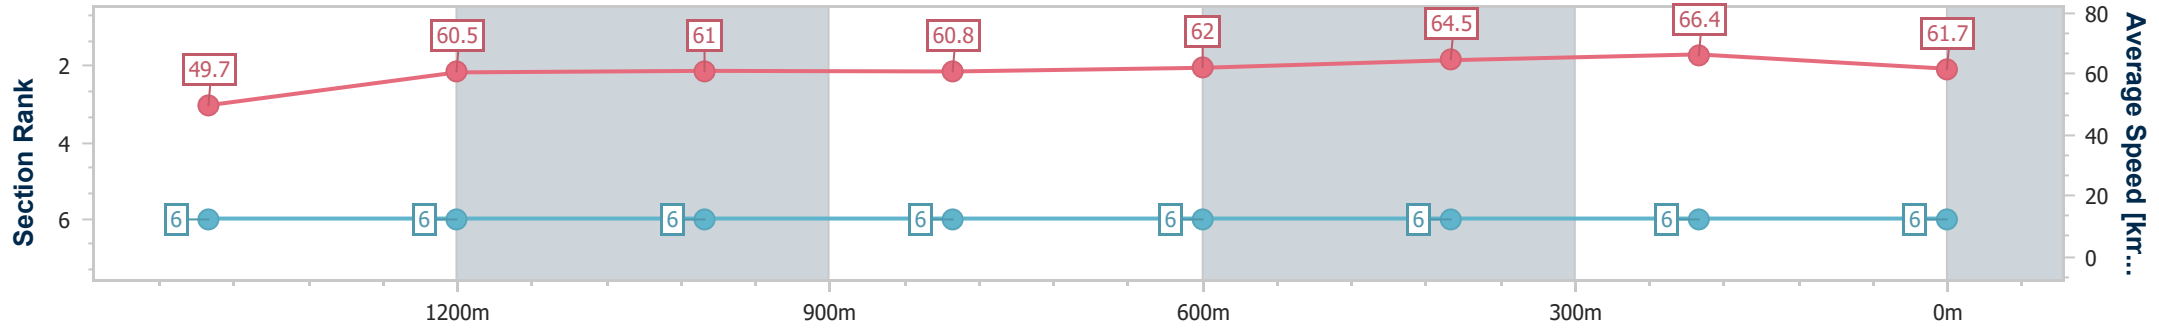

Horse/Jockey Name	Iverson
Final Rank	6
Fastest Section Time (Section)	0:10.93 (400m)
Top Speed [km/h] (Section)	68.2 (400m)
Race State	Finished

Doomben QLD Professional
Race 3: Sky Racing Handicap - 1615m
05 October 2024 - 13:23
Track Rating: Good 4, Weather: Fine, Rail Position: +4m Entire

BRISBANE
RACING CLUB

Section	Overall	1400m	1200m	1000m	800m	600m	400m	200m
Section Times	1:36.69 [6] (0:15.52)	1:21.17 [6] (0:11.86)	1:09.31 [6] (0:11.79)	0:57.52 [6] (0:11.92)	0:45.60 [6] (0:11.73)	0:33.87 [6] (0:11.29)	0:22.58 [6] (0:10.93)	0:11.65 [6] (0:11.65)
Average Speed [km/h]	49.7	60.5	61.0	60.8	62.0	64.5	66.4	61.7
Top Speed [km/h]	61.4	61.4	62.2	62.5	63.4	65.3	68.2	65.7
Avg. Dist. to Rail [m]	1.4	1.1	2.5	1.7	2.1	2.4	4.2	8.0
Avg. Stride Freq. [Hz]	2.2	2.2	2.2	2.2	2.2	2.3	2.3	2.3
Avg. Stride Length [m]	6.3	7.6	7.6	7.6	7.7	7.8	7.6	7.6

- [ ] Ranking at each section and finish
- -.-.- No data available at this section
- NA No data available