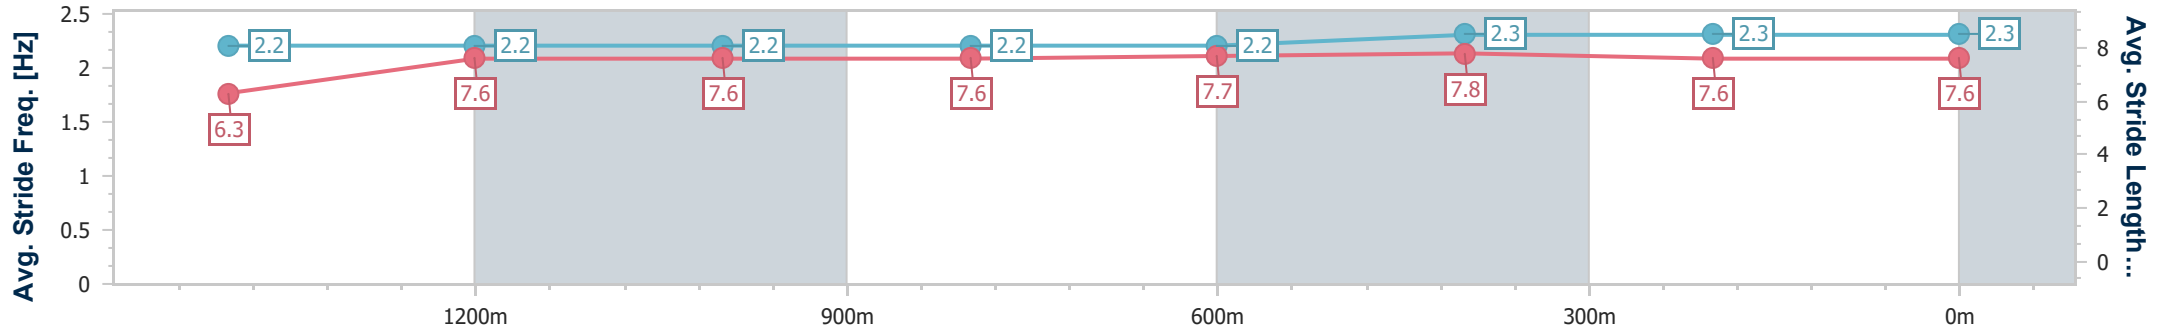

Doomben QLD Professional
Race 3: Sky Racing Handicap - 1615m
 05 October 2024 - 13:23
 Track Rating: Good 4, Weather: Fine, Rail Position: +4m Entire

BRISBANE
RACING CLUB

Section	Overall	1400m	1200m	1000m	800m	600m	400m	200m
Section Times	1:36.63 [5] (0:15.04)	1:21.59 [2] (0:11.74)	1:09.85 [2] (0:11.84)	0:58.01 [2] (0:11.88)	0:46.13 [2] (0:11.75)	0:34.38 [2] (0:11.32)	0:23.06 [4] (0:11.08)	0:11.98 [5] (0:11.98)
Average Speed [km/h]	51.6	61.1	60.8	60.6	61.5	64.0	65.2	60.2
Top Speed [km/h]	63.3	63.3	61.4	61.3	63.1	65.1	66.5	63.2
Avg. Dist. to Rail [m]	4.2	0.6	0.3	0.2	0.8	1.7	1.0	2.9
Avg. Stride Freq. [Hz]	2.3	2.4	2.3	2.3	2.3	2.5	2.4	2.3
Avg. Stride Length [m]	6.2	7.1	7.3	7.4	7.4	7.2	7.4	7.2

- [] Ranking at each section and finish
- .-.-.- No data available at this section
- NA No data available

Horse/Jockey Name	Iverson
Final Rank	6
Fastest Section Time (Section)	0:10.93 (400m)
Top Speed [km/h] (Section)	68.2 (400m)
Race State	Finished

Doomben QLD Professional
Race 3: Sky Racing Handicap - 1615m
 05 October 2024 - 13:23
 Track Rating: Good 4, Weather: Fine, Rail Position: +4m Entire

BRISBANE
RACING CLUB

Section	Overall	1400m	1200m	1000m	800m	600m	400m	200m
Section Times	1:36.69 [6] (0:15.52)	1:21.17 [6] (0:11.86)	1:09.31 [6] (0:11.79)	0:57.52 [6] (0:11.92)	0:45.60 [6] (0:11.73)	0:33.87 [6] (0:11.29)	0:22.58 [6] (0:10.93)	0:11.65 [6] (0:11.65)
Average Speed [km/h]	49.7	60.5	61.0	60.8	62.0	64.5	66.4	61.7
Top Speed [km/h]	61.4	61.4	62.2	62.5	63.4	65.3	68.2	65.7
Avg. Dist. to Rail [m]	1.4	1.1	2.5	1.7	2.1	2.4	4.2	8.0
Avg. Stride Freq. [Hz]	2.2	2.2	2.2	2.2	2.2	2.3	2.3	2.3
Avg. Stride Length [m]	6.3	7.6	7.6	7.6	7.7	7.8	7.6	7.6

- [] Ranking at each section and finish
- .-.- No data available at this section
- NA No data available