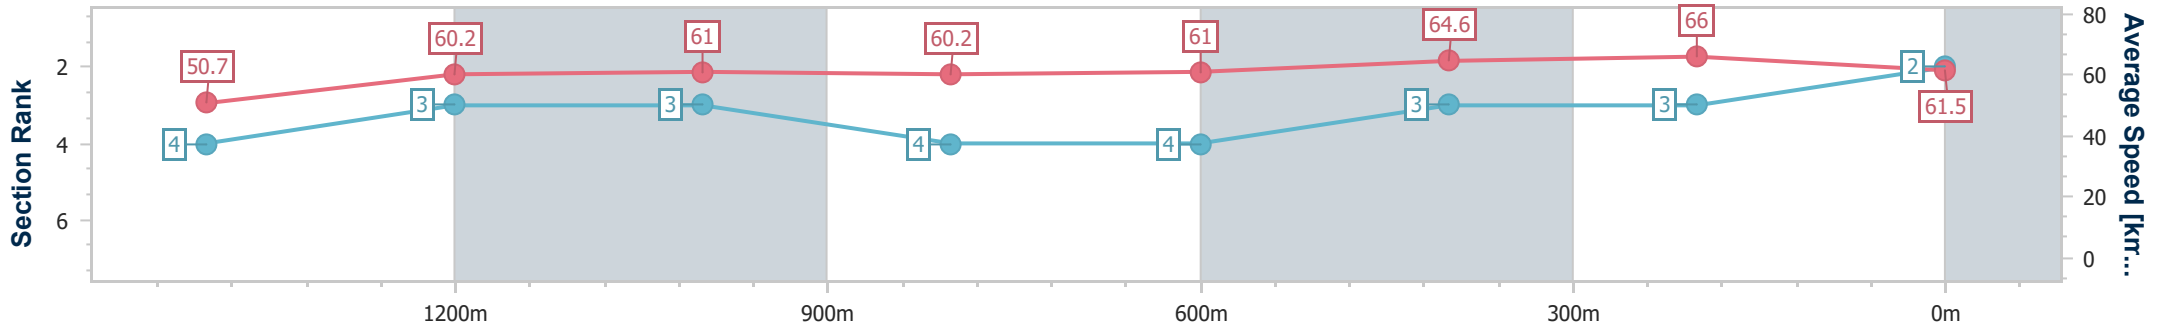

Horse/Jockey Name	Koruto
Final Rank	2
Fastest Section Time (Section)	0:10.86 (400m)
Top Speed [km/h] (Section)	67.4 (400m)
Race State	Finished

Doomben QLD Professional
Race 3: Sky Racing Handicap - 1615m
05 October 2024 - 13:23
Track Rating: Good 4, Weather: Fine, Rail Position: +4m Entire

BRISBANE
RACING CLUB

Section	Overall	1400m	1200m	1000m	800m	600m	400m	200m
Section Times	1:36.06 [2] (0:15.21)	1:20.85 [4] (0:11.79)	1:09.06 [3] (0:11.77)	0:57.29 [3] (0:11.91)	0:45.38 [4] (0:11.75)	0:33.63 [4] (0:11.08)	0:22.55 [3] (0:10.86)	0:11.69 [3] (0:11.69)
Average Speed [km/h]	50.7	60.2	61.0	60.2	61.0	64.6	66.0	61.5
Top Speed [km/h]	61.5	61.3	61.9	61.4	64.2	65.8	67.4	65.7
Avg. Dist. to Rail [m]	0.9	2.5	1.6	1.2	1.4	1.3	0.9	1.6
Avg. Stride Freq. [Hz]	2.2	2.2	2.2	2.1	2.2	2.3	2.4	2.3
Avg. Stride Length [m]	6.4	7.6	7.8	7.8	7.7	7.7	7.8	7.5

- [ ] Ranking at each section and finish
- -.-.- No data available at this section
- NA No data available