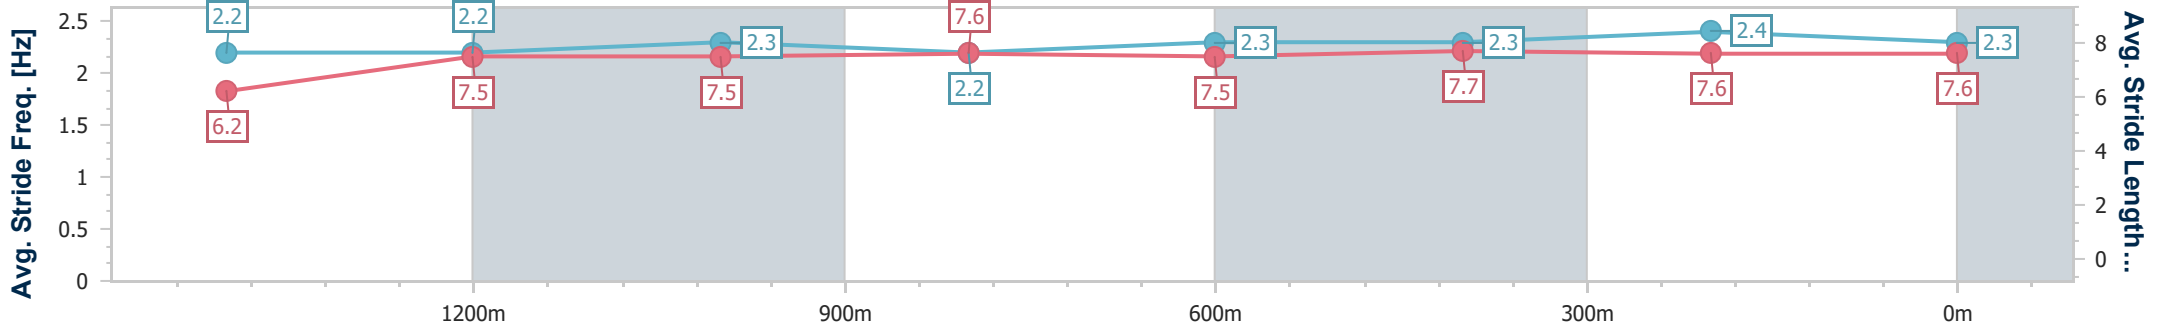

BRISBANE
RACING CLUB

Section	Overall	1400m	1200m	1000m	800m	600m	400m	200m
Section Times	1:36.01 [1] (0:15.35)	1:20.66 [5] (0:11.85)	1:08.81 [5] (0:11.87)	0:56.94 [5] (0:11.85)	0:45.09 [5] (0:11.61)	0:33.48 [5] (0:11.18)	0:22.30 [5] (0:10.87)	0:11.43 [4] (0:11.43)
Average Speed [km/h]	50.2	60.4	60.6	60.3	61.4	64.8	66.3	63.0
Top Speed [km/h]	62.1	61.2	61.3	61.3	64.4	66.6	67.5	65.9
Avg. Dist. to Rail [m]	1.8	1.5	1.5	2.3	1.5	0.6	2.0	4.3
Avg. Stride Freq. [Hz]	2.2	2.2	2.3	2.2	2.3	2.3	2.4	2.3
Avg. Stride Length [m]	6.2	7.5	7.5	7.6	7.5	7.7	7.6	7.6