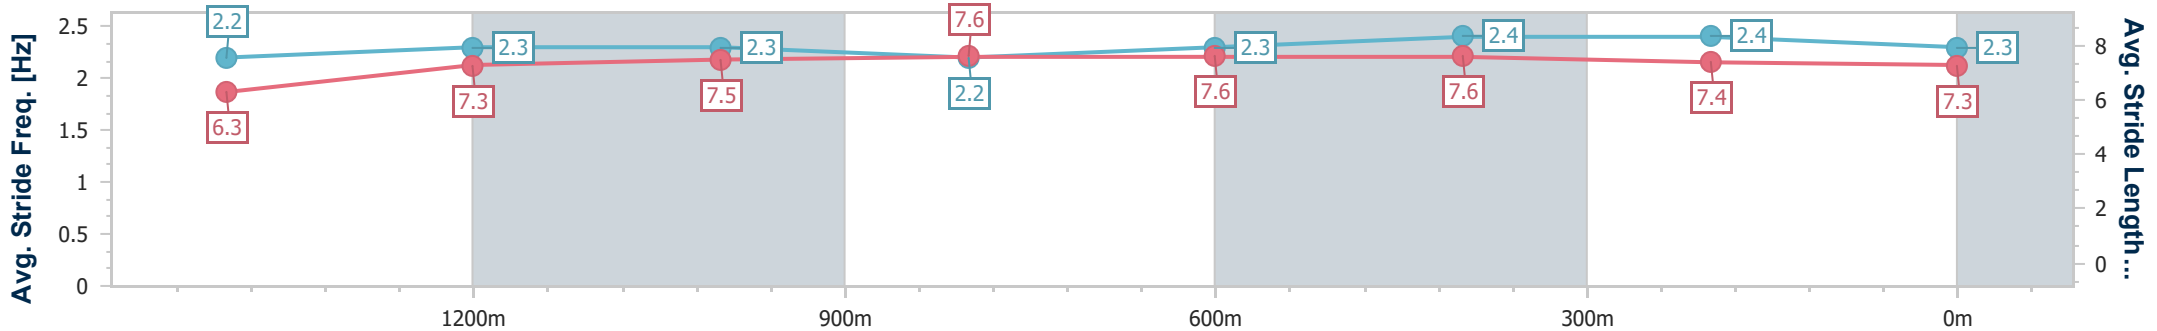

Doomben QLD Professional
Race 3: Sky Racing Handicap - 1615m
 05 October 2024 - 13:23
 Track Rating: Good 4, Weather: Fine, Rail Position: +4m Entire

BRISBANE
RACING CLUB

Section	Overall	1400m	1200m	1000m	800m	600m	400m	200m
Section Times	1:36.22 [3] (0:14.88)	1:21.34 [1] (0:11.70)	1:09.64 [1] (0:11.78)	0:57.86 [1] (0:11.77)	0:46.09 [1] (0:11.58)	0:34.51 [1] (0:11.14)	0:23.37 [1] (0:11.27)	0:12.10 [1] (0:12.10)
Average Speed [km/h]	52.0	60.7	61.0	60.6	61.2	64.9	63.8	59.8
Top Speed [km/h]	62.1	61.4	61.7	61.0	62.9	66.1	66.2	61.9
Avg. Dist. to Rail [m]	3.4	2.3	3.1	3.2	2.7	0.6	1.2	2.4
Avg. Stride Freq. [Hz]	2.3	2.3	2.3	2.2	2.3	2.4	2.4	2.3
Avg. Stride Length [m]	6.2	7.4	7.4	7.6	7.4	7.5	7.4	7.1

- [] Ranking at each section and finish
- .-.- No data available at this section
- NA No data available

Horse/Jockey Name	Eaglemont
Final Rank	4
Fastest Section Time (Section)	0:10.98 (400m)
Top Speed [km/h] (Section)	66.7 (400m)
Race State	Finished

Doomben QLD Professional
Race 3: Sky Racing Handicap - 1615m
 05 October 2024 - 13:23
 Track Rating: Good 4, Weather: Fine, Rail Position: +4m Entire

BRISBANE
RACING CLUB

Section	Overall	1400m	1200m	1000m	800m	600m	400m	200m
Section Times	1:36.34 [4] (0:15.18)	1:21.16 [3] (0:11.84)	1:09.32 [4] (0:11.80)	0:57.52 [4] (0:11.84)	0:45.68 [3] (0:11.63)	0:34.05 [3] (0:11.01)	0:23.04 [2] (0:10.98)	0:12.06 [2] (0:12.06)
Average Speed [km/h]	51.1	60.3	61.1	60.5	61.6	65.9	65.4	59.8
Top Speed [km/h]	61.8	61.4	61.8	61.8	65.0	66.7	66.7	64.2
Avg. Dist. to Rail [m]	1.9	1.2	0.6	1.1	1.1	1.0	1.0	2.3
Avg. Stride Freq. [Hz]	2.2	2.3	2.3	2.2	2.3	2.4	2.4	2.3
Avg. Stride Length [m]	6.3	7.3	7.5	7.6	7.6	7.6	7.4	7.3