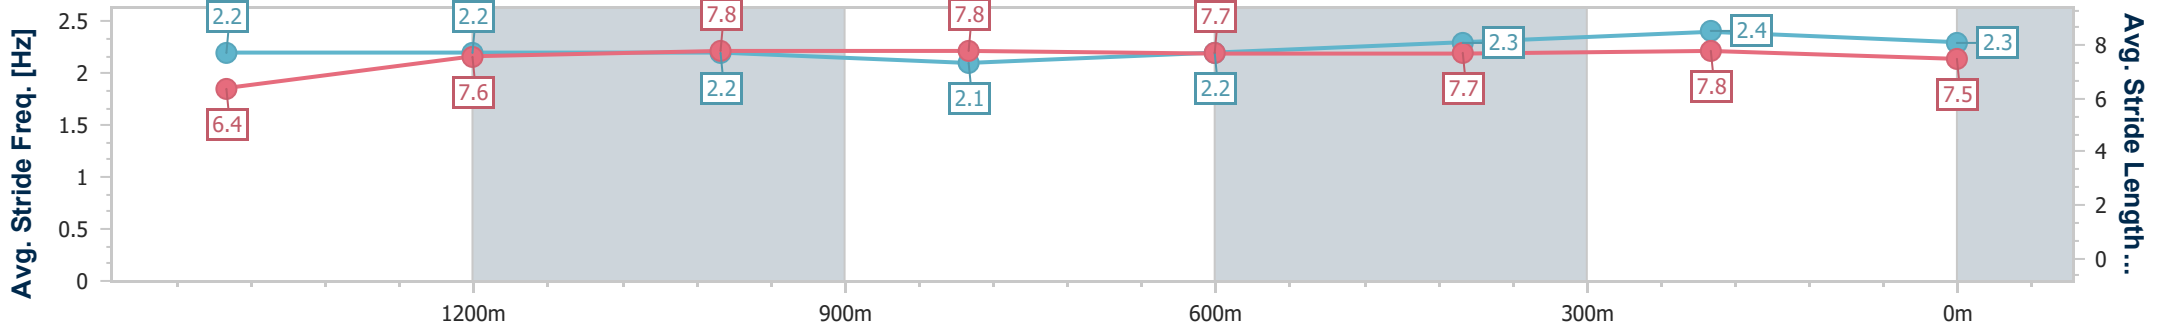

BRISBANE
RACING CLUB

Section	Overall	1400m	1200m	1000m	800m	600m	400m	200m
Section Times	1:36.01 [1] (0:15.35)	1:20.66 [5] (0:11.85)	1:08.81 [5] (0:11.87)	0:56.94 [5] (0:11.85)	0:45.09 [5] (0:11.61)	0:33.48 [5] (0:11.18)	0:22.30 [5] (0:10.87)	0:11.43 [4] (0:11.43)
Average Speed [km/h]	50.2	60.4	60.6	60.3	61.4	64.8	66.3	63.0
Top Speed [km/h]	62.1	61.2	61.3	61.3	64.4	66.6	67.5	65.9
Avg. Dist. to Rail [m]	1.8	1.5	1.5	2.3	1.5	0.6	2.0	4.3
Avg. Stride Freq. [Hz]	2.2	2.2	2.3	2.2	2.3	2.3	2.4	2.3
Avg. Stride Length [m]	6.2	7.5	7.5	7.6	7.5	7.7	7.6	7.6

- [] Ranking at each section and finish
- .-.- No data available at this section
- NA No data available

Horse/Jockey Name	Koruto
Final Rank	2
Fastest Section Time (Section)	0:10.86 (400m)
Top Speed [km/h] (Section)	67.4 (400m)
Race State	Finished

Doomben QLD Professional
Race 3: Sky Racing Handicap - 1615m
 05 October 2024 - 13:23
 Track Rating: Good 4, Weather: Fine, Rail Position: +4m Entire

BRISBANE
RACING CLUB

Section	Overall	1400m	1200m	1000m	800m	600m	400m	200m
Section Times	1:36.06 [2] (0:15.21)	1:20.85 [4] (0:11.79)	1:09.06 [3] (0:11.77)	0:57.29 [3] (0:11.91)	0:45.38 [4] (0:11.75)	0:33.63 [4] (0:11.08)	0:22.55 [3] (0:10.86)	0:11.69 [3] (0:11.69)
Average Speed [km/h]	50.7	60.2	61.0	60.2	61.0	64.6	66.0	61.5
Top Speed [km/h]	61.5	61.3	61.9	61.4	64.2	65.8	67.4	65.7
Avg. Dist. to Rail [m]	0.9	2.5	1.6	1.2	1.4	1.3	0.9	1.6
Avg. Stride Freq. [Hz]	2.2	2.2	2.2	2.1	2.2	2.3	2.4	2.3
Avg. Stride Length [m]	6.4	7.6	7.8	7.8	7.7	7.7	7.8	7.5