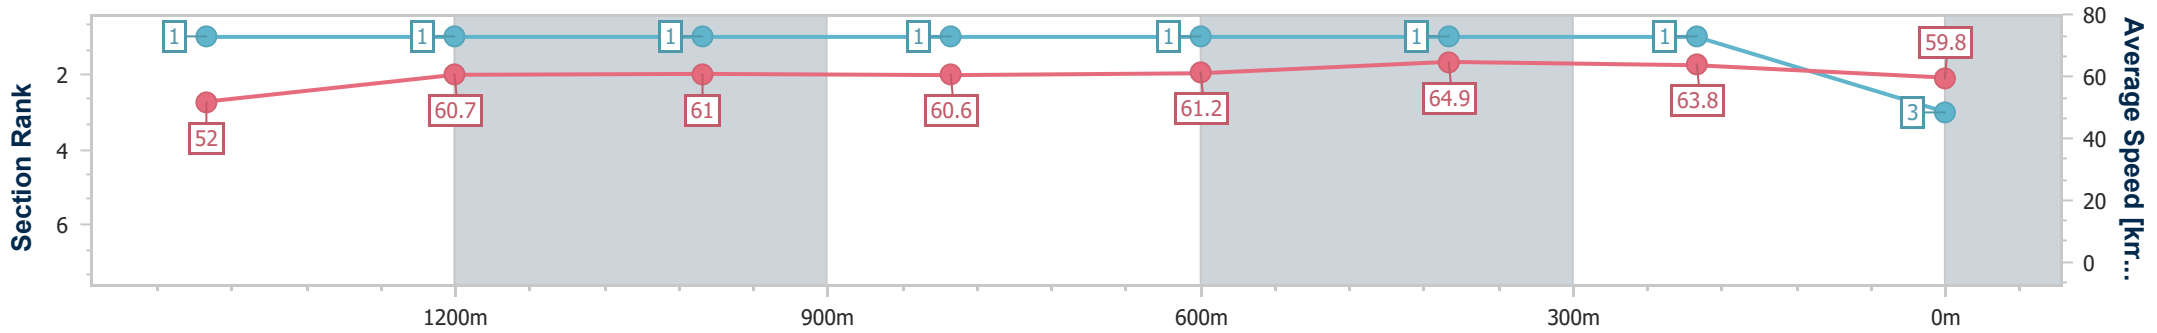

Horse/Jockey Name	Military Expert
Final Rank	3
Fastest Section Time (Section)	0:11.14 (600m)
Top Speed [km/h] (Section)	66.2 (400m)
Race State	Finished

Doomben QLD Professional
Race 3: Sky Racing Handicap - 1615m
05 October 2024 - 13:23
Track Rating: Good 4, Weather: Fine, Rail Position: +4m Entire

BRISBANE
RACING CLUB

Section	Overall	1400m	1200m	1000m	800m	600m	400m	200m
Section Times	1:36.22 [3] (0:14.88)	1:21.34 [1] (0:11.70)	1:09.64 [1] (0:11.78)	0:57.86 [1] (0:11.77)	0:46.09 [1] (0:11.58)	0:34.51 [1] (0:11.14)	0:23.37 [1] (0:11.27)	0:12.10 [1] (0:12.10)
Average Speed [km/h]	52.0	60.7	61.0	60.6	61.2	64.9	63.8	59.8
Top Speed [km/h]	62.1	61.4	61.7	61.0	62.9	66.1	66.2	61.9
Avg. Dist. to Rail [m]	3.4	2.3	3.1	3.2	2.7	0.6	1.2	2.4
Avg. Stride Freq. [Hz]	2.3	2.3	2.3	2.2	2.3	2.4	2.4	2.3
Avg. Stride Length [m]	6.2	7.4	7.4	7.6	7.4	7.5	7.4	7.1

- [ ] Ranking at each section and finish
- -.-.- No data available at this section
- NA No data available