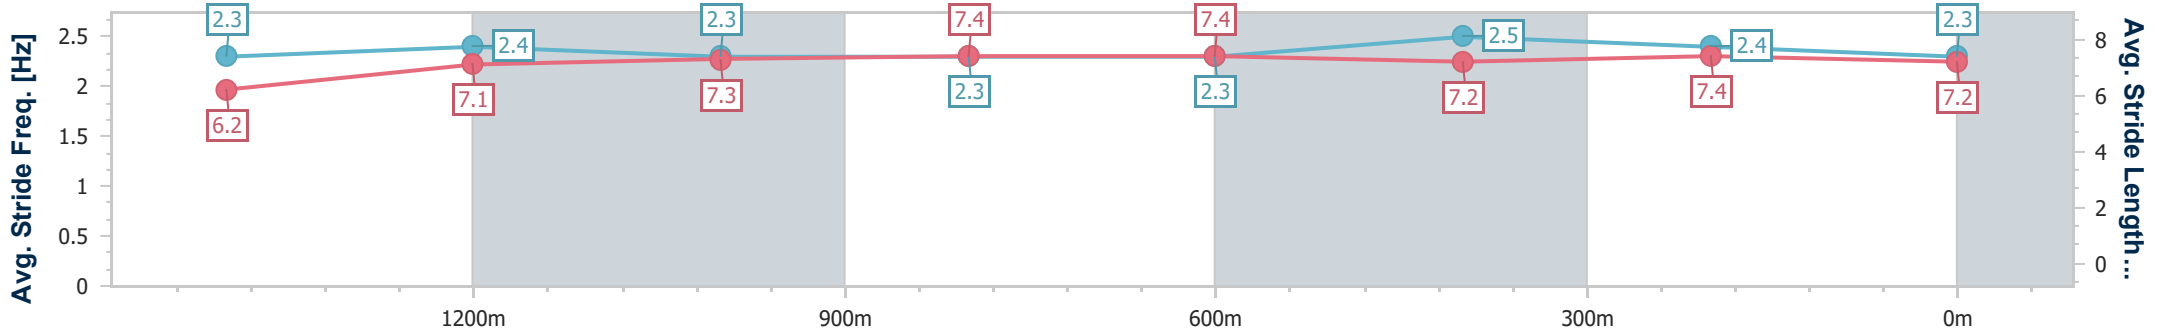

Doomben QLD Professional
Race 3: Sky Racing Handicap - 1615m
 05 October 2024 - 13:23
 Track Rating: Good 4, Weather: Fine, Rail Position: +4m Entire

BRISBANE
RACING CLUB

Section	Overall	1400m	1200m	1000m	800m	600m	400m	200m
Section Times	1:36.34 [4] (0:15.18)	1:21.16 [3] (0:11.84)	1:09.32 [4] (0:11.80)	0:57.52 [4] (0:11.84)	0:45.68 [3] (0:11.63)	0:34.05 [3] (0:11.01)	0:23.04 [2] (0:10.98)	0:12.06 [2] (0:12.06)
Average Speed [km/h]	51.1	60.3	61.1	60.5	61.6	65.9	65.4	59.8
Top Speed [km/h]	61.8	61.4	61.8	61.8	65.0	66.7	66.7	64.2
Avg. Dist. to Rail [m]	1.9	1.2	0.6	1.1	1.1	1.0	1.0	2.3
Avg. Stride Freq. [Hz]	2.2	2.3	2.3	2.2	2.3	2.4	2.4	2.3
Avg. Stride Length [m]	6.3	7.3	7.5	7.6	7.6	7.6	7.4	7.3

- [] Ranking at each section and finish
- .-.- No data available at this section
- NA No data available

Horse/Jockey Name	Sebring Girl
Final Rank	5
Fastest Section Time (Section)	0:11.08 (400m)
Top Speed [km/h] (Section)	66.5 (400m)
Race State	Finished

Doomben QLD Professional
Race 3: Sky Racing Handicap - 1615m
 05 October 2024 - 13:23
 Track Rating: Good 4, Weather: Fine, Rail Position: +4m Entire

BRISBANE
RACING CLUB

Section	Overall	1400m	1200m	1000m	800m	600m	400m	200m
Section Times	1:36.63 [5] (0:15.04)	1:21.59 [2] (0:11.74)	1:09.85 [2] (0:11.84)	0:58.01 [2] (0:11.88)	0:46.13 [2] (0:11.75)	0:34.38 [2] (0:11.32)	0:23.06 [4] (0:11.08)	0:11.98 [5] (0:11.98)
Average Speed [km/h]	51.6	61.1	60.8	60.6	61.5	64.0	65.2	60.2
Top Speed [km/h]	63.3	63.3	61.4	61.3	63.1	65.1	66.5	63.2
Avg. Dist. to Rail [m]	4.2	0.6	0.3	0.2	0.8	1.7	1.0	2.9
Avg. Stride Freq. [Hz]	2.3	2.4	2.3	2.3	2.3	2.5	2.4	2.3
Avg. Stride Length [m]	6.2	7.1	7.3	7.4	7.4	7.2	7.4	7.2