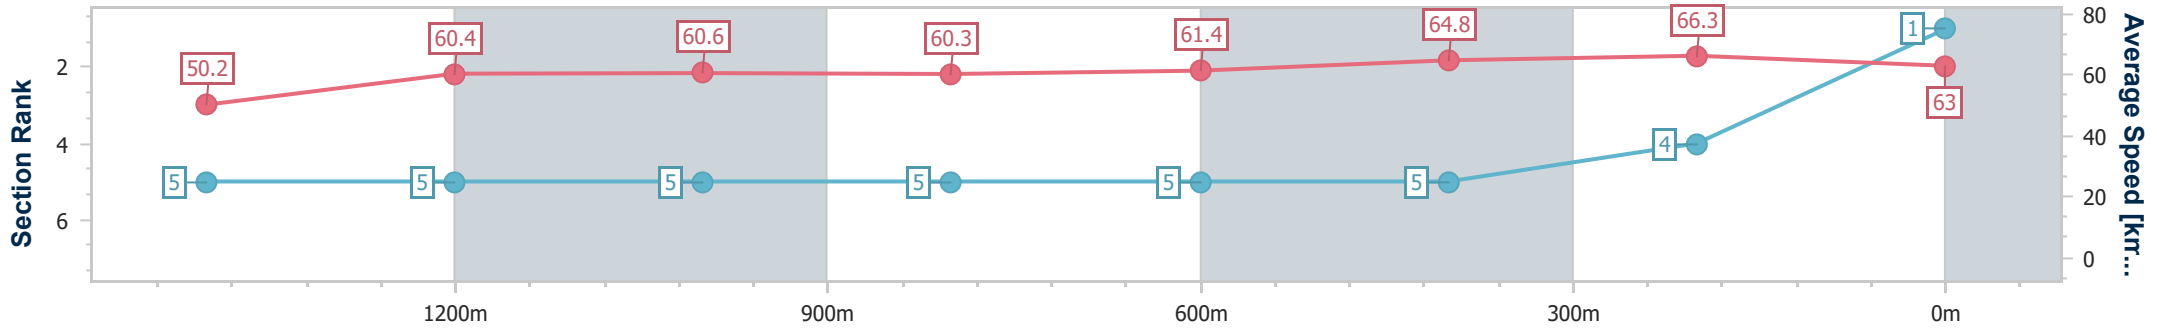

BRISBANE
RACING CLUB

Section	Overall	1400m	1200m	1000m	800m	600m	400m	200m
Section Times	1:36.01 [1] (0:15.35)	1:20.66 [5] (0:11.85)	1:08.81 [5] (0:11.87)	0:56.94 [5] (0:11.85)	0:45.09 [5] (0:11.61)	0:33.48 [5] (0:11.18)	0:22.30 [5] (0:10.87)	0:11.43 [4] (0:11.43)
Average Speed [km/h]	50.2	60.4	60.6	60.3	61.4	64.8	66.3	63.0
Top Speed [km/h]	62.1	61.2	61.3	61.3	64.4	66.6	67.5	65.9
Avg. Dist. to Rail [m]	1.8	1.5	1.5	2.3	1.5	0.6	2.0	4.3
Avg. Stride Freq. [Hz]	2.2	2.2	2.3	2.2	2.3	2.3	2.4	2.3
Avg. Stride Length [m]	6.2	7.5	7.5	7.6	7.5	7.7	7.6	7.6