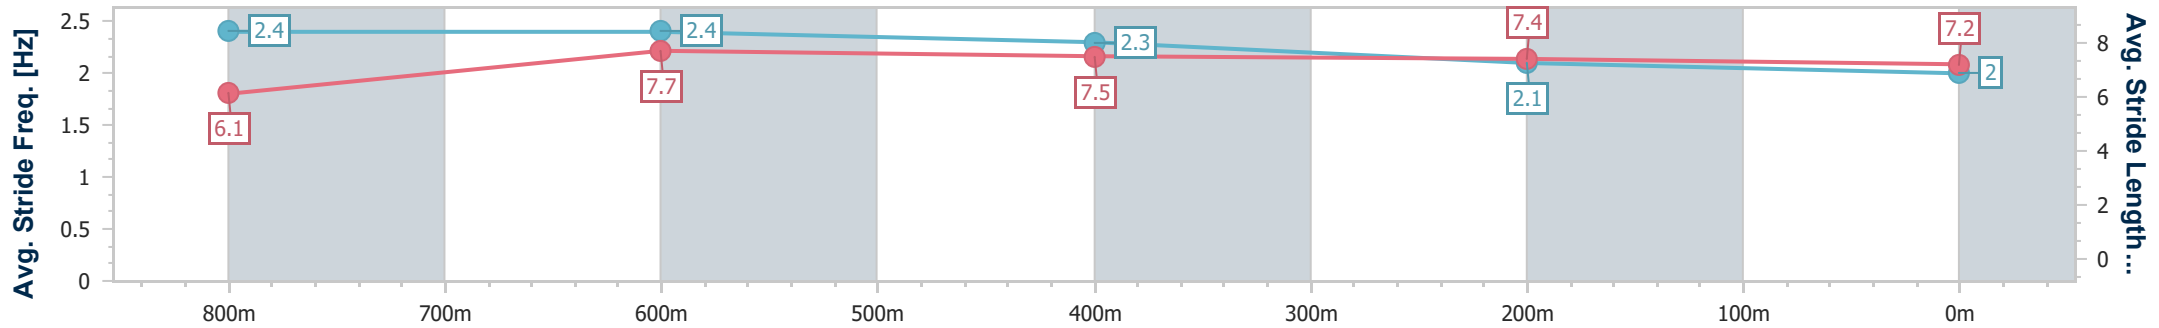

- [] Ranking at each section and finish
- .-.- No data available at this section
- NA No data available

Horse/Jockey Name	Viennese Lover
Final Rank	10
Fastest Section Time (Section)	0:10.83 (800m)
Top Speed [km/h] (Section)	70.3 (Overall)
Race State	Finished

- [] Ranking at each section and finish
- .-.- No data available at this section
- NA No data available