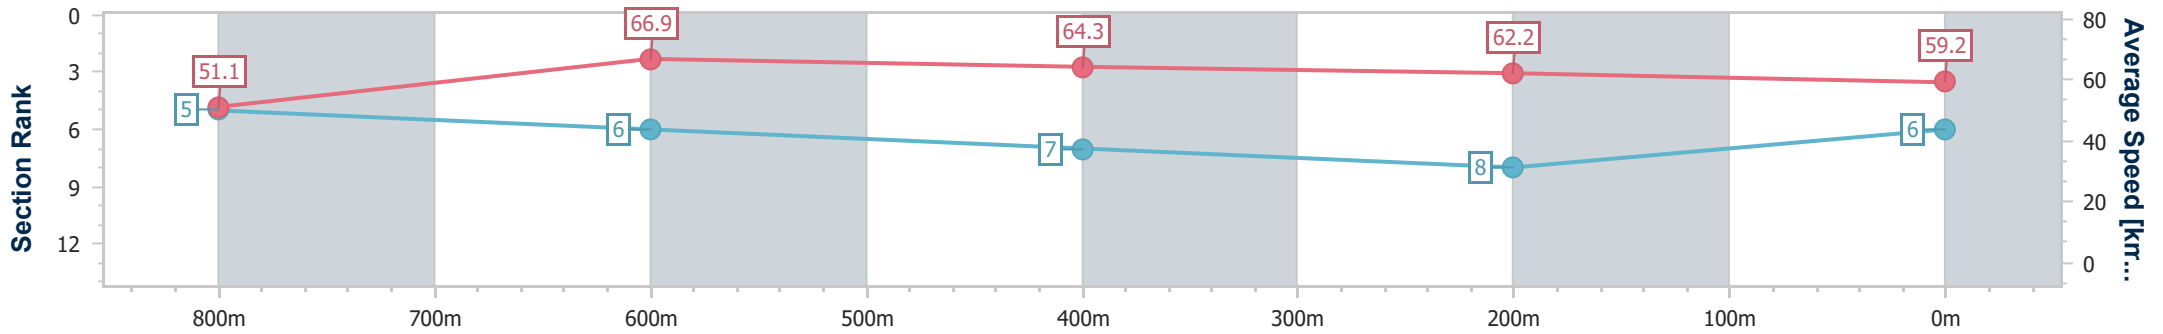

Toowoomba QLD Professional

Race 2: Chia-Sheng Chui Class 2 Handicap - 1000m

05 October 2024 - 18:13

Track Rating: Good 4, Weather: Fine, Rail Position: +3m Entire

Section	Overall	800m	600m	400m	200m
Section Times	0:59.99 [6] (0:14.13)	0:45.86 [5] (0:10.80)	0:35.06 [6] (0:11.33)	0:23.73 [7] (0:11.64)	0:12.09 [8] (0:12.09)
Average Speed [km/h]	51.1	66.9	64.3	62.2	59.2
Top Speed [km/h]	67.7	67.9	66.5	63.8	62.3
Avg. Dist. to Rail [m]	1.0	1.8	2.3	1.0	0.6
Avg. Stride Freq. [Hz]	2.3	2.4	2.4	2.3	2.3
Avg. Stride Length [m]	6.3	7.7	7.5	7.4	7.2

- [] Ranking at each section and finish
- .-.- No data available at this section
- NA No data available

Horse/Jockey Name	Secret Spy
Final Rank	7
Fastest Section Time (Section)	0:10.67 (800m)
Top Speed [km/h] (Section)	67.8 (600m)
Race State	Finished