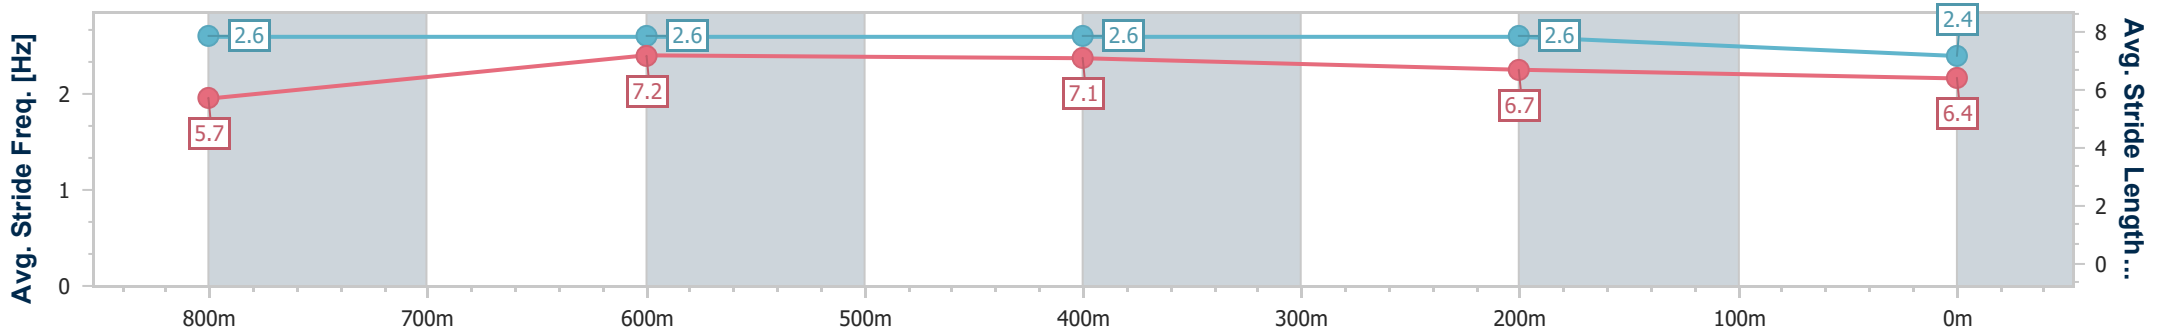

Toowoomba QLD Professional

Race 2: Chia-Sheng Chui Class 2 Handicap - 1000m

05 October 2024 - 18:13

Track Rating: Good 4, Weather: Fine, Rail Position: +3m Entire

Section	Overall	800m	600m	400m	200m
Section Times	1:00.11 [8] (0:13.73)	0:46.38 [2] (0:10.72)	0:35.66 [2] (0:11.07)	0:24.59 [1] (0:11.67)	0:12.92 [3] (0:12.92)
Average Speed [km/h]	53.1	67.6	66.0	61.9	55.6
Top Speed [km/h]	68.4	68.6	67.3	63.3	59.6
Avg. Dist. to Rail [m]	5.8	2.4	2.2	1.1	0.3
Avg. Stride Freq. [Hz]	2.6	2.6	2.6	2.6	2.4
Avg. Stride Length [m]	5.7	7.2	7.1	6.7	6.4

- [] Ranking at each section and finish
- .-.- No data available at this section
- NA No data available

Horse/Jockey Name	Bella Babe
Final Rank	9
Fastest Section Time (Section)	0:10.91 (800m)
Top Speed [km/h] (Section)	67.1 (800m)
Race State	Finished