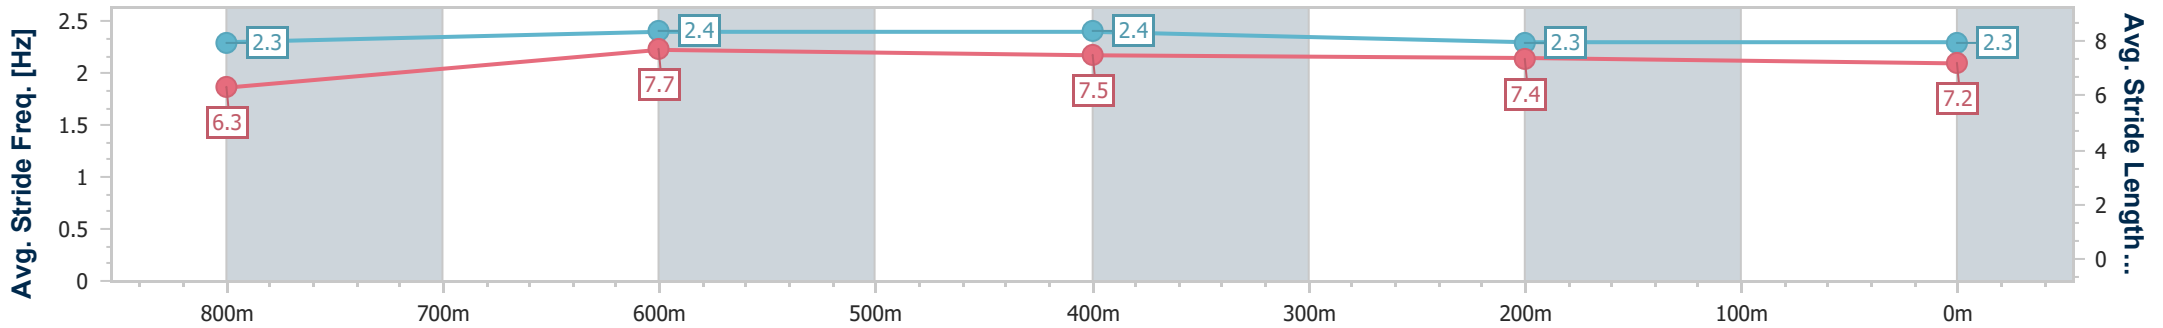

Toowoomba QLD Professional

Race 2: Chia-Sheng Chui Class 2 Handicap - 1000m

05 October 2024 - 18:13

Track Rating: Good 4, Weather: Fine, Rail Position: +3m Entire

Section	Overall	800m	600m	400m	200m
Section Times	0:59.99 [6] (0:14.13)	0:45.86 [5] (0:10.80)	0:35.06 [6] (0:11.33)	0:23.73 [7] (0:11.64)	0:12.09 [8] (0:12.09)
Average Speed [km/h]	51.1	66.9	64.3	62.2	59.2
Top Speed [km/h]	67.7	67.9	66.5	63.8	62.3
Avg. Dist. to Rail [m]	1.0	1.8	2.3	1.0	0.6
Avg. Stride Freq. [Hz]	2.3	2.4	2.4	2.3	2.3
Avg. Stride Length [m]	6.3	7.7	7.5	7.4	7.2

- [] Ranking at each section and finish
- .-.- No data available at this section
- NA No data available

Horse/Jockey Name	Secret Spy
Final Rank	7
Fastest Section Time (Section)	0:10.67 (800m)
Top Speed [km/h] (Section)	67.8 (600m)
Race State	Finished