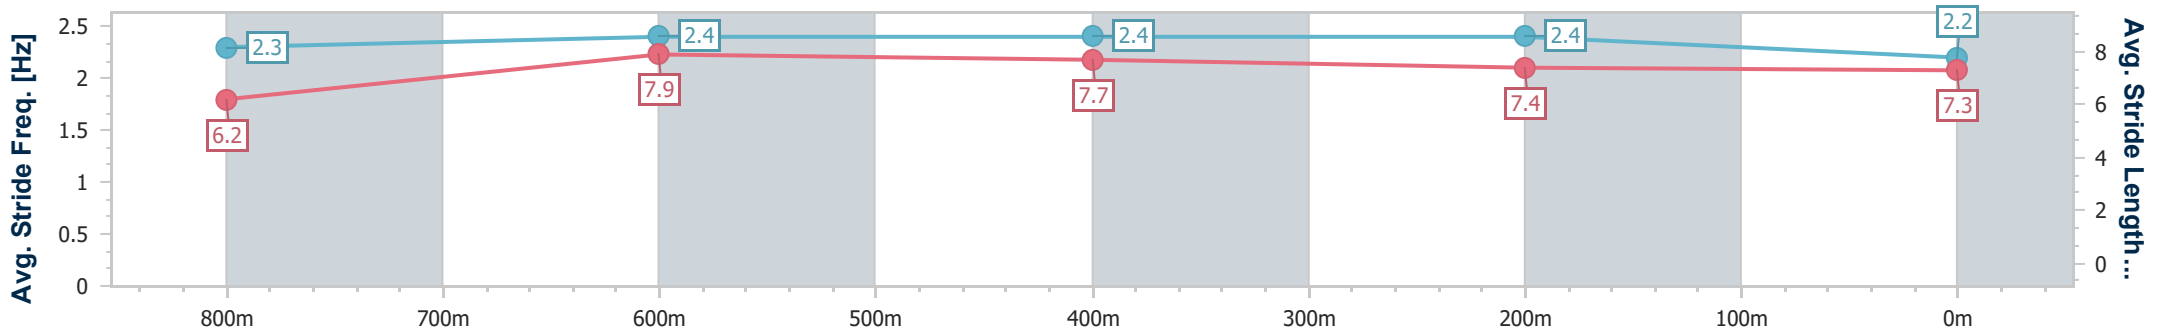

Horse/Jockey Name	Kwami
Final Rank	2
Fastest Section Time (Section)	0:10.68 (800m)
Top Speed [km/h] (Section)	68.6 (800m)
Race State	Finished

Toowoomba QLD Professional
Race 2: Chia-Sheng Chui Class 2 Handicap - 1000m

05 October 2024 - 18:13

Track Rating: Good 4, Weather: Fine, Rail Position: +3m Entire

Section	Overall	800m	600m	400m	200m
Section Times	0:59.64 [2] (0:14.17)	0:45.47 [7] (0:10.68)	0:34.79 [4] (0:10.91)	0:23.88 [4] (0:11.62)	0:12.26 [4] (0:12.26)
Average Speed [km/h]	50.5	67.6	66.2	62.9	58.7
Top Speed [km/h]	67.6	68.6	68.4	65.8	61.6
Avg. Dist. to Rail [m]	1.2	0.6	1.2	3.7	2.1
Avg. Stride Freq. [Hz]	2.3	2.4	2.4	2.4	2.2
Avg. Stride Length [m]	6.2	7.9	7.7	7.4	7.3

- [ ] Ranking at each section and finish
- -.-.- No data available at this section
- NA No data available