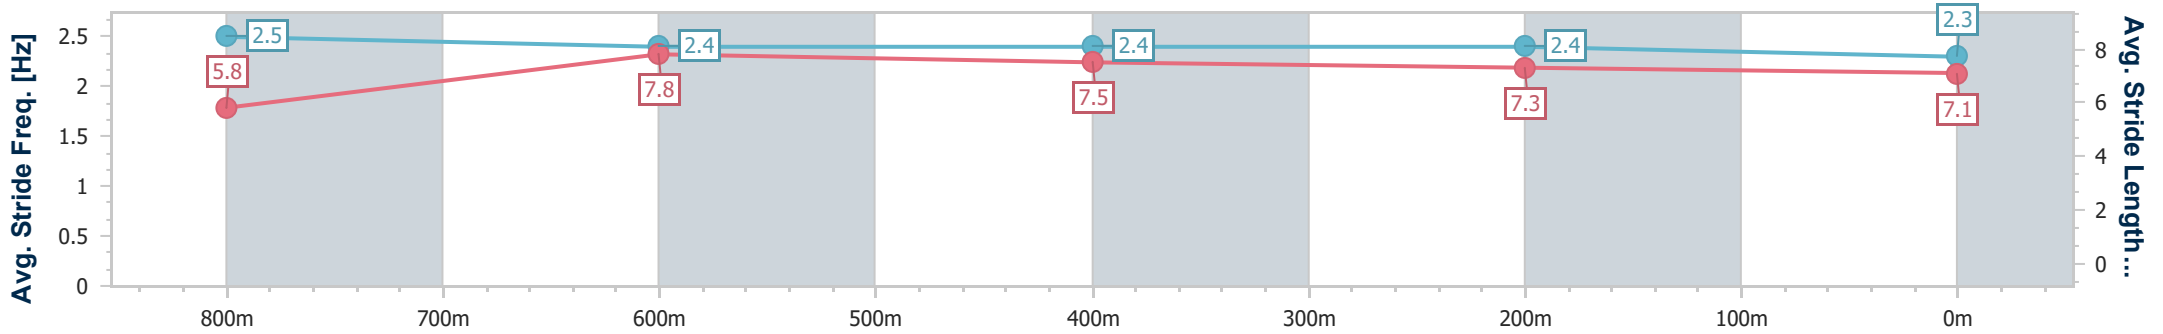

05 October 2024 - 18:13

Track Rating: Good 4, Weather: Fine, Rail Position: +3m Entire

Section	Overall	800m	600m	400m	200m
Section Times	0:59.16 [1] (0:14.05)	0:45.11 [4] (0:10.54)	0:34.57 [3] (0:11.04)	0:23.53 [3] (0:11.51)	0:12.02 [1] (0:12.02)
Average Speed [km/h]	50.9	67.8	65.1	62.8	59.8
Top Speed [km/h]	66.6	68.3	67.4	64.1	62.2
Avg. Dist. to Rail [m]	1.8	2.1	0.9	1.5	1.2
Avg. Stride Freq. [Hz]	2.5	2.4	2.4	2.4	2.3
Avg. Stride Length [m]	5.8	7.8	7.5	7.3	7.1