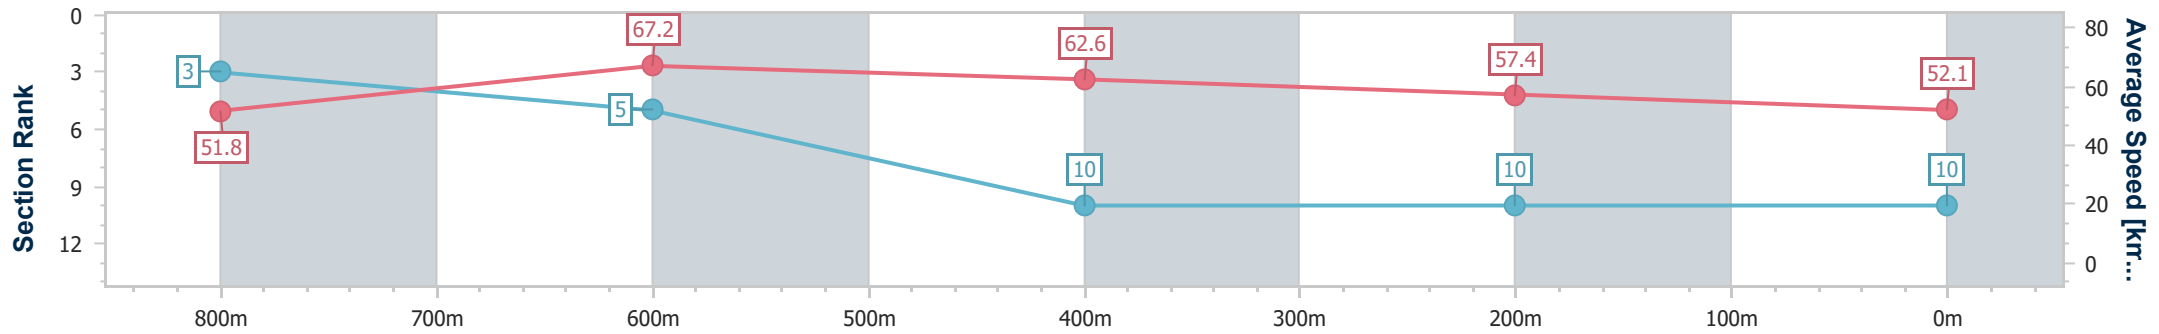

Horse/Jockey Name	Viennese Lover
Final Rank	10
Fastest Section Time (Section)	0:10.83 (800m)
Top Speed [km/h] (Section)	70.3 (Overall)
Race State	Finished

Toowoomba QLD Professional
Race 2: Chia-Sheng Chui Class 2 Handicap - 1000m

05 October 2024 - 18:13

Track Rating: Good 4, Weather: Fine, Rail Position: +3m Entire

Section	Overall	800m	600m	400m	200m
Section Times	1:03.07 [10] (0:14.03)	0:49.04 [3] (0:10.83)	0:38.21 [5] (0:11.69)	0:26.52 [10] (0:12.71)	0:13.81 [10] (0:13.81)
Average Speed [km/h]	51.8	67.2	62.6	57.4	52.1
Top Speed [km/h]	70.3	69.3	65.3	59.4	54.7
Avg. Dist. to Rail [m]	4.4	3.5	3.9	2.0	0.9
Avg. Stride Freq. [Hz]	2.4	2.4	2.3	2.1	2.0
Avg. Stride Length [m]	6.1	7.7	7.5	7.4	7.2

- [ ] Ranking at each section and finish
- -.-.- No data available at this section
- NA No data available