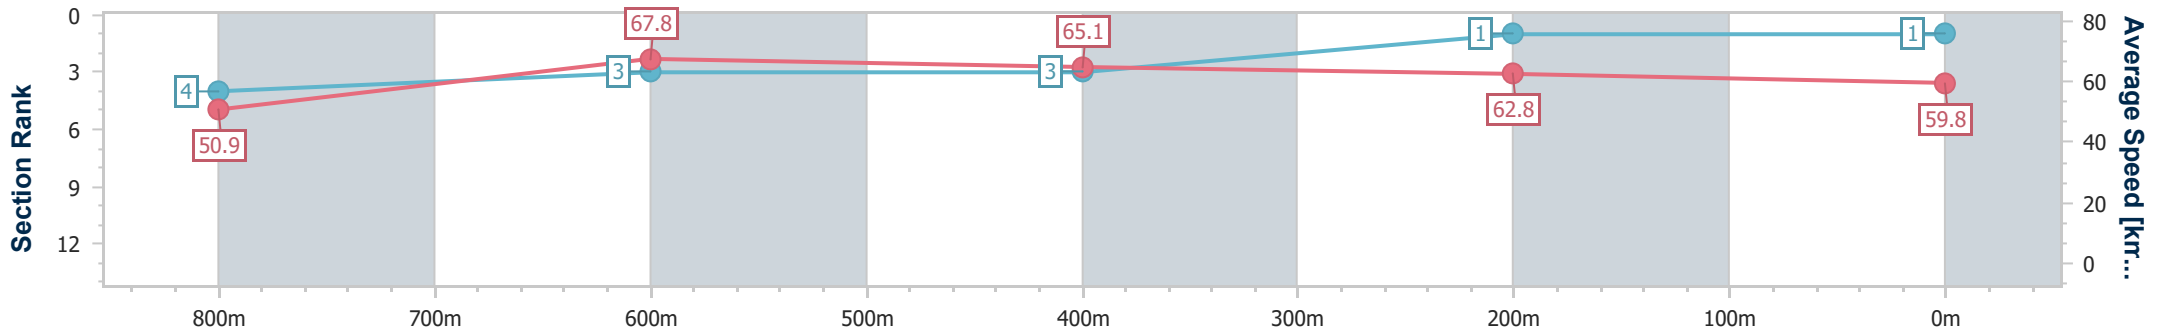

05 October 2024 - 18:13

Track Rating: Good 4, Weather: Fine, Rail Position: +3m Entire

Section	Overall	800m	600m	400m	200m
Section Times	0:59.16 [1] (0:14.05)	0:45.11 [4] (0:10.54)	0:34.57 [3] (0:11.04)	0:23.53 [3] (0:11.51)	0:12.02 [1] (0:12.02)
Average Speed [km/h]	50.9	67.8	65.1	62.8	59.8
Top Speed [km/h]	66.6	68.3	67.4	64.1	62.2
Avg. Dist. to Rail [m]	1.8	2.1	0.9	1.5	1.2
Avg. Stride Freq. [Hz]	2.5	2.4	2.4	2.4	2.3
Avg. Stride Length [m]	5.8	7.8	7.5	7.3	7.1