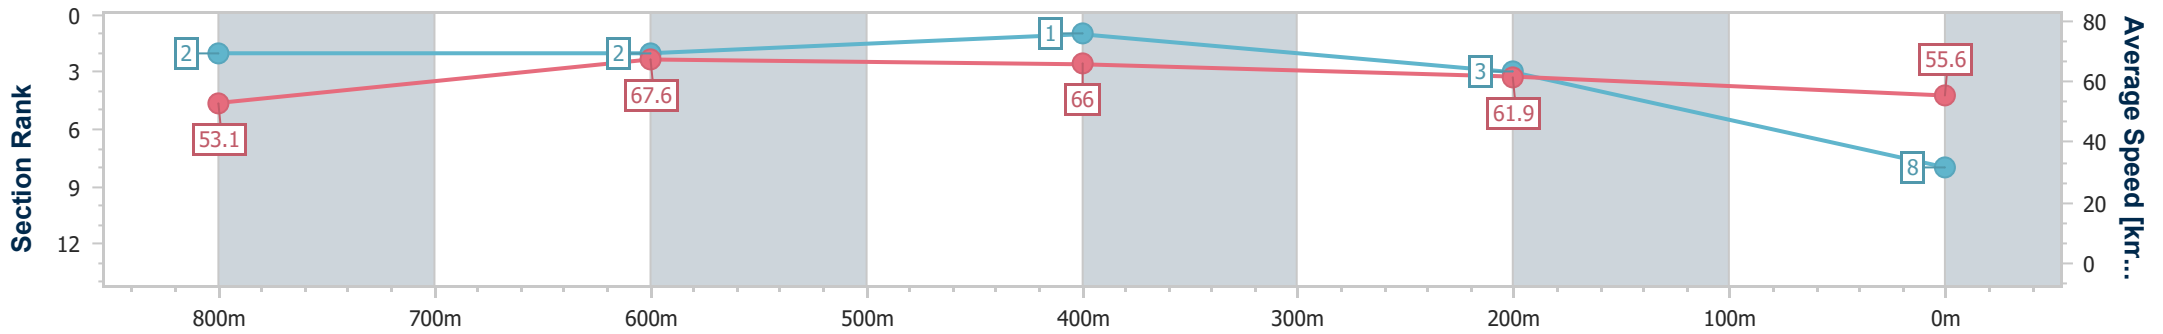

Toowoomba QLD Professional

Race 2: Chia-Sheng Chui Class 2 Handicap - 1000m

05 October 2024 - 18:13

Track Rating: Good 4, Weather: Fine, Rail Position: +3m Entire

Section	Overall	800m	600m	400m	200m
Section Times	1:00.11 [8] (0:13.73)	0:46.38 [2] (0:10.72)	0:35.66 [2] (0:11.07)	0:24.59 [1] (0:11.67)	0:12.92 [3] (0:12.92)
Average Speed [km/h]	53.1	67.6	66.0	61.9	55.6
Top Speed [km/h]	68.4	68.6	67.3	63.3	59.6
Avg. Dist. to Rail [m]	5.8	2.4	2.2	1.1	0.3
Avg. Stride Freq. [Hz]	2.6	2.6	2.6	2.6	2.4
Avg. Stride Length [m]	5.7	7.2	7.1	6.7	6.4