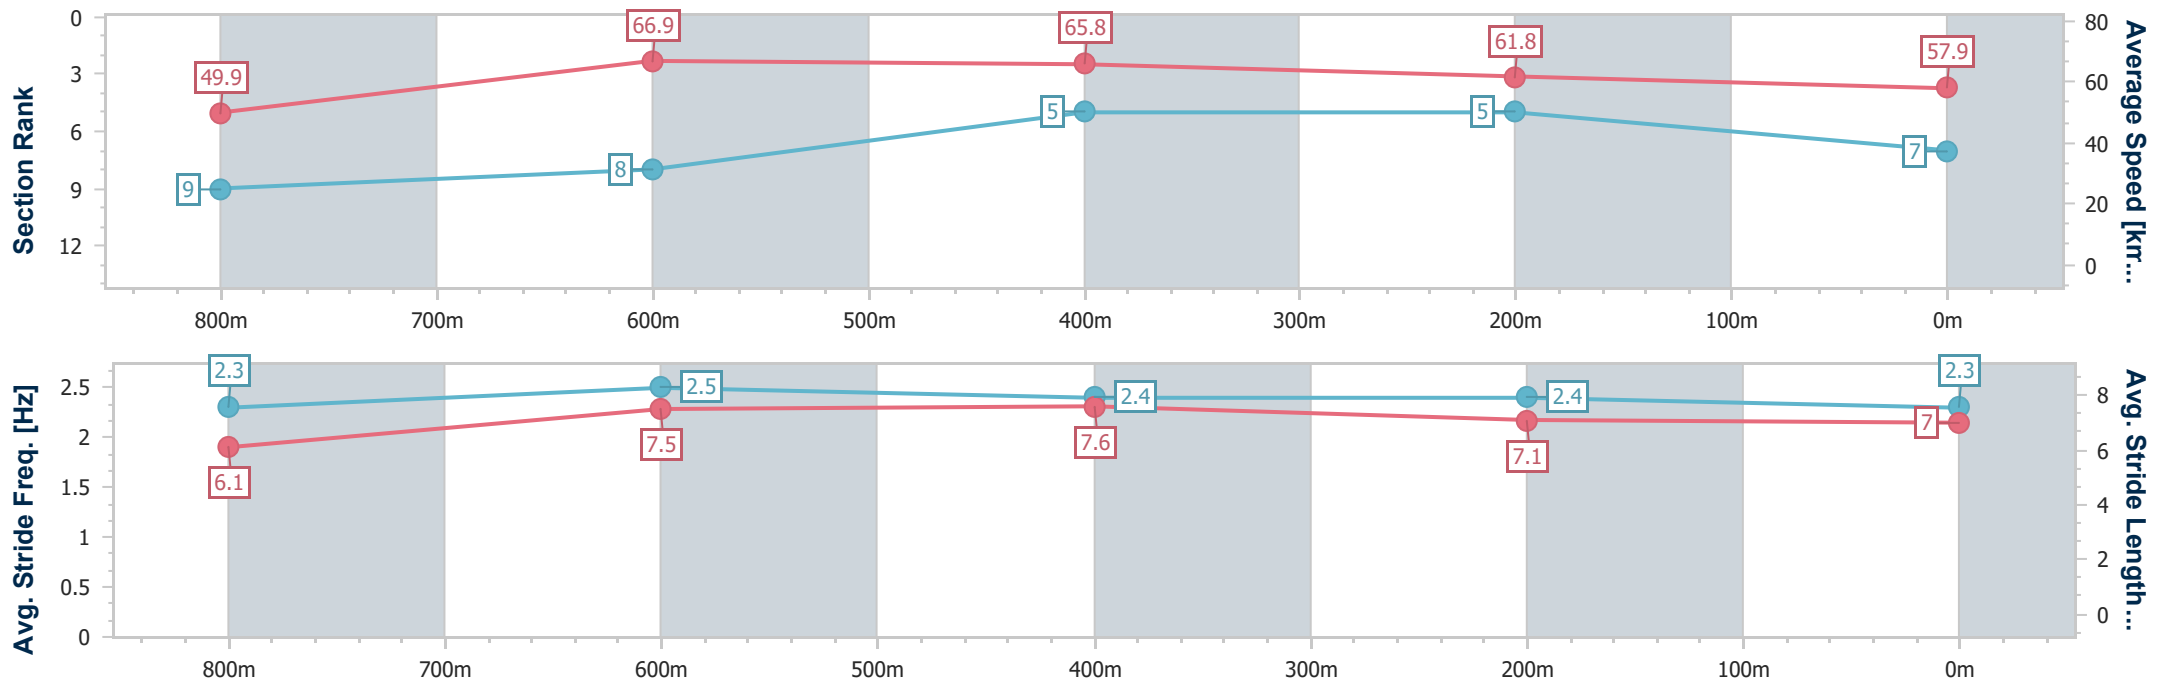

- [] Ranking at each section and finish
- .-.- No data available at this section
- NA No data available

Horse/Jockey Name	Secret Spy
Final Rank	7
Fastest Section Time (Section)	0:10.67 (800m)
Top Speed [km/h] (Section)	67.8 (600m)
Race State	Finished

Toowoomba QLD Professional

Race 2: Chia-Sheng Chui Class 2 Handicap - 1000m

05 October 2024 - 18:13

Track Rating: Good 4, Weather: Fine, Rail Position: +3m Entire

Section	Overall	800m	600m	400m	200m
Section Times	1:00.04 [7] (0:14.42)	0:45.62 [9] (0:10.67)	0:34.95 [8] (0:10.92)	0:24.03 [5] (0:11.63)	0:12.40 [5] (0:12.40)
Average Speed [km/h]	49.9	66.9	65.8	61.8	57.9
Top Speed [km/h]	67.1	67.8	67.8	64.4	60.6
Avg. Dist. to Rail [m]	2.0	1.3	0.8	0.7	1.0
Avg. Stride Freq. [Hz]	2.3	2.5	2.4	2.4	2.3
Avg. Stride Length [m]	6.1	7.5	7.6	7.1	7.0

- [] Ranking at each section and finish
- .-.- No data available at this section
- NA No data available

Horse/Jockey Name	Lets Dance Jandy
Final Rank	8
Fastest Section Time (Section)	0:10.72 (800m)
Top Speed [km/h] (Section)	68.6 (800m)
Race State	Finished