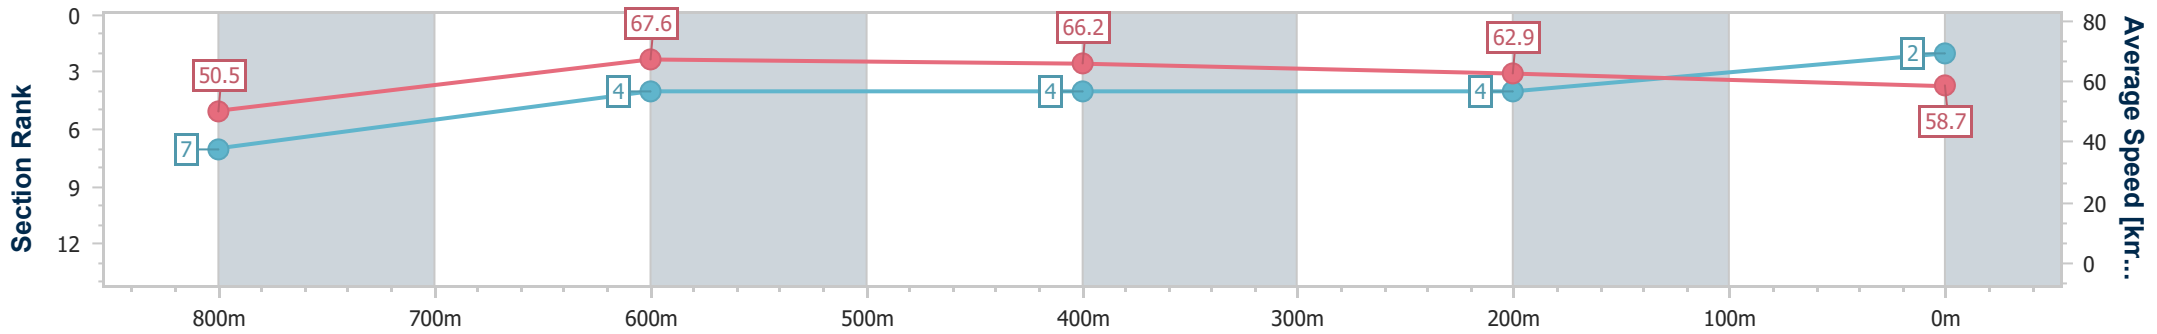

Horse/Jockey Name	Kwami
Final Rank	2
Fastest Section Time (Section)	0:10.68 (800m)
Top Speed [km/h] (Section)	68.6 (800m)
Race State	Finished

Toowoomba QLD Professional
Race 2: Chia-Sheng Chui Class 2 Handicap - 1000m

05 October 2024 - 18:13

Track Rating: Good 4, Weather: Fine, Rail Position: +3m Entire

Section	Overall	800m	600m	400m	200m
Section Times	0:59.64 [2] (0:14.17)	0:45.47 [7] (0:10.68)	0:34.79 [4] (0:10.91)	0:23.88 [4] (0:11.62)	0:12.26 [4] (0:12.26)
Average Speed [km/h]	50.5	67.6	66.2	62.9	58.7
Top Speed [km/h]	67.6	68.6	68.4	65.8	61.6
Avg. Dist. to Rail [m]	1.2	0.6	1.2	3.7	2.1
Avg. Stride Freq. [Hz]	2.3	2.4	2.4	2.4	2.2
Avg. Stride Length [m]	6.2	7.9	7.7	7.4	7.3

- [ ] Ranking at each section and finish
- -.-.- No data available at this section
- NA No data available