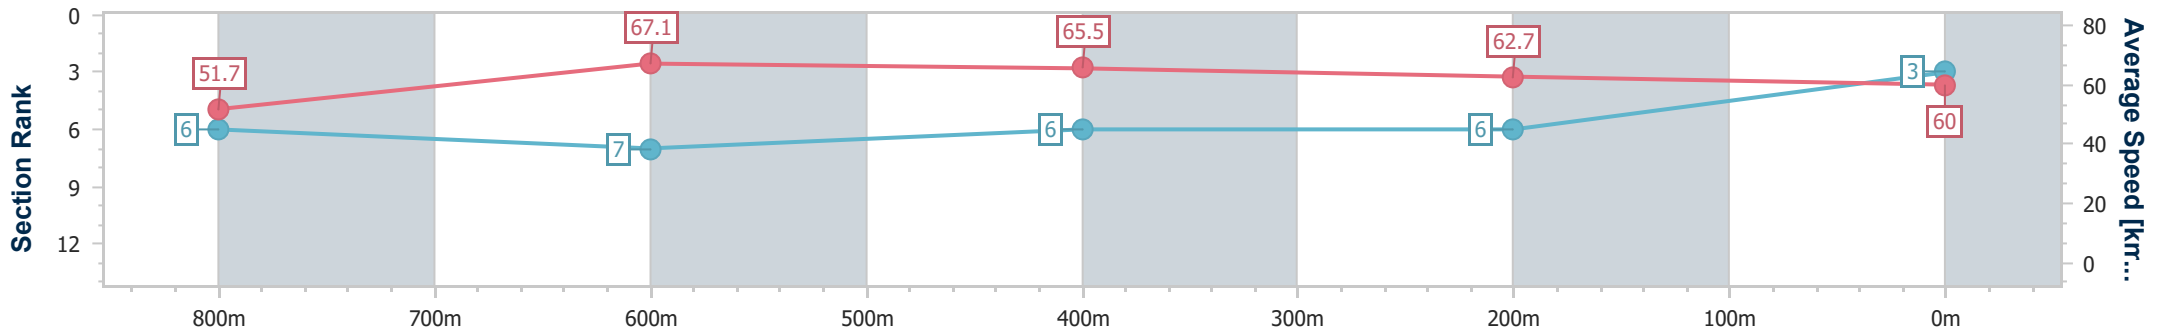

Toowoomba QLD Professional

Race 2: Chia-Sheng Chui Class 2 Handicap - 1000m

05 October 2024 - 18:13

Track Rating: Good 4, Weather: Fine, Rail Position: +3m Entire

Section	Overall	800m	600m	400m	200m
Section Times	0:59.72 [3] (0:14.15)	0:45.57 [6] (0:10.81)	0:34.76 [7] (0:11.18)	0:23.58 [6] (0:11.57)	0:12.01 [6] (0:12.01)
Average Speed [km/h]	51.7	67.1	65.5	62.7	60.0
Top Speed [km/h]	68.1	69.3	66.5	64.4	62.9
Avg. Dist. to Rail [m]	4.7	3.0	2.8	2.7	2.8
Avg. Stride Freq. [Hz]	2.3	2.5	2.5	2.4	2.3
Avg. Stride Length [m]	6.4	7.5	7.4	7.2	7.2