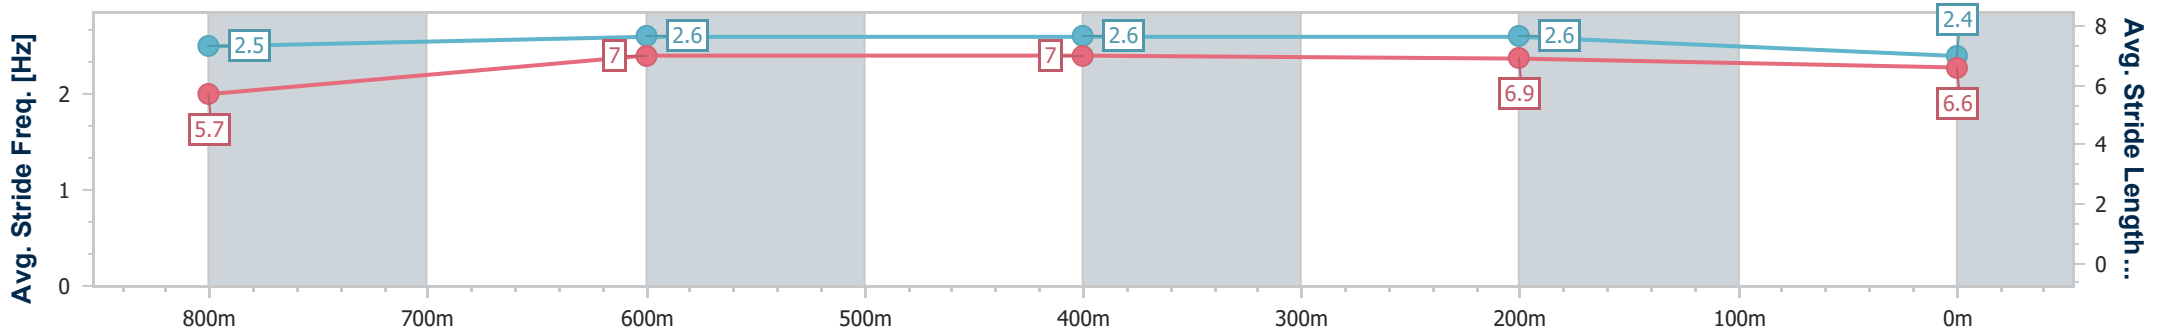

Horse/Jockey Name	Bella Babe
Final Rank	9
Fastest Section Time (Section)	0:10.91 (800m)
Top Speed [km/h] (Section)	67.1 (800m)
Race State	Finished

Toowoomba QLD Professional
Race 2: Chia-Sheng Chui Class 2 Handicap - 1000m

05 October 2024 - 18:13

Track Rating: Good 4, Weather: Fine, Rail Position: +3m Entire

Section	Overall	800m	600m	400m	200m
Section Times	1:00.28 [9] (0:14.46)	0:45.82 [10] (0:10.91)	0:34.91 [10] (0:11.17)	0:23.74 [9] (0:11.37)	0:12.37 [9] (0:12.37)
Average Speed [km/h]	50.7	66.3	65.0	63.8	58.1
Top Speed [km/h]	65.5	67.1	66.9	65.0	63.4
Avg. Dist. to Rail [m]	7.3	1.9	2.1	1.3	0.5
Avg. Stride Freq. [Hz]	2.5	2.6	2.6	2.6	2.4
Avg. Stride Length [m]	5.7	7.0	7.0	6.9	6.6

- [ ] Ranking at each section and finish
- -.-.- No data available at this section
- NA No data available