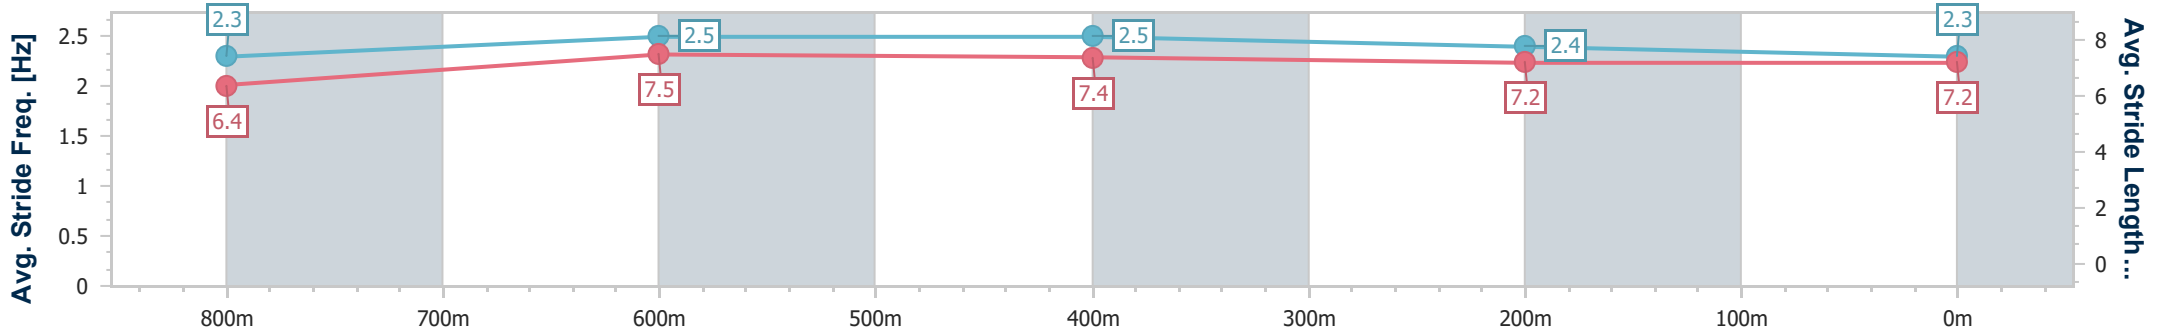

Toowoomba QLD Professional

Race 2: Chia-Sheng Chui Class 2 Handicap - 1000m

05 October 2024 - 18:13

Track Rating: Good 4, Weather: Fine, Rail Position: +3m Entire

Section	Overall	800m	600m	400m	200m
Section Times	0:59.72 [3] (0:14.15)	0:45.57 [6] (0:10.81)	0:34.76 [7] (0:11.18)	0:23.58 [6] (0:11.57)	0:12.01 [6] (0:12.01)
Average Speed [km/h]	51.7	67.1	65.5	62.7	60.0
Top Speed [km/h]	68.1	69.3	66.5	64.4	62.9
Avg. Dist. to Rail [m]	4.7	3.0	2.8	2.7	2.8
Avg. Stride Freq. [Hz]	2.3	2.5	2.5	2.4	2.3
Avg. Stride Length [m]	6.4	7.5	7.4	7.2	7.2