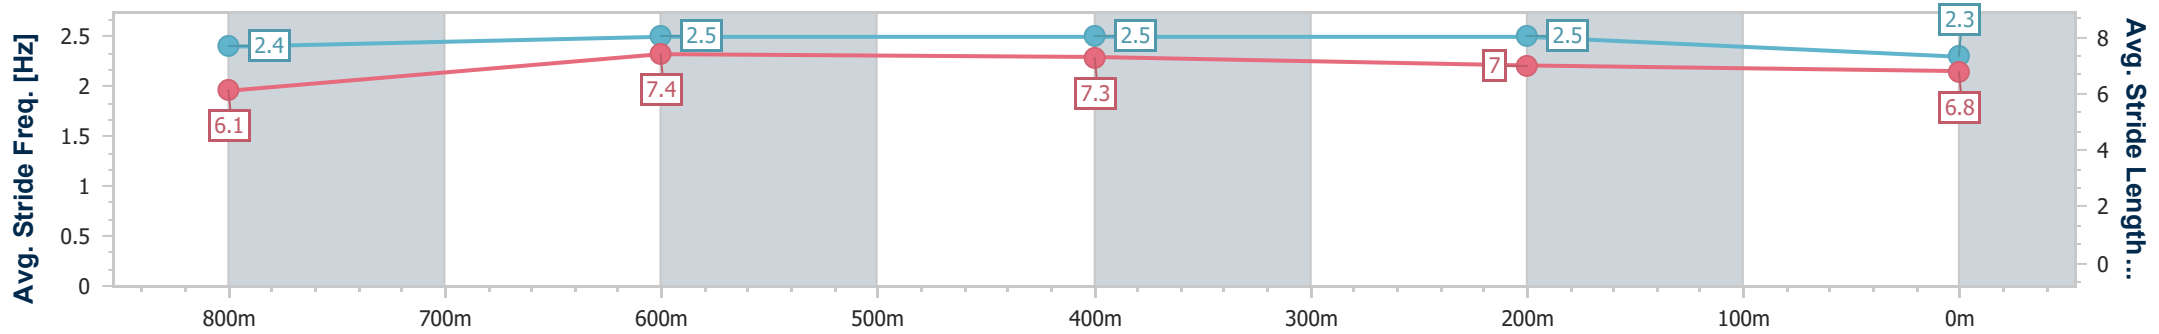

Toowoomba QLD Professional

Race 2: Chia-Sheng Chui Class 2 Handicap - 1000m

05 October 2024 - 18:13

Track Rating: Good 4, Weather: Fine, Rail Position: +3m Entire

Section	Overall	800m	600m	400m	200m
Section Times	0:59.78 [4] (0:13.66)	0:46.12 [1] (0:10.68)	0:35.44 [1] (0:11.21)	0:24.23 [2] (0:11.59)	0:12.64 [2] (0:12.64)
Average Speed [km/h]	53.0	67.8	65.0	62.0	56.8
Top Speed [km/h]	68.9	68.3	67.4	63.3	60.0
Avg. Dist. to Rail [m]	2.8	2.1	2.1	1.2	1.7
Avg. Stride Freq. [Hz]	2.4	2.5	2.5	2.5	2.3
Avg. Stride Length [m]	6.1	7.4	7.3	7.0	6.8