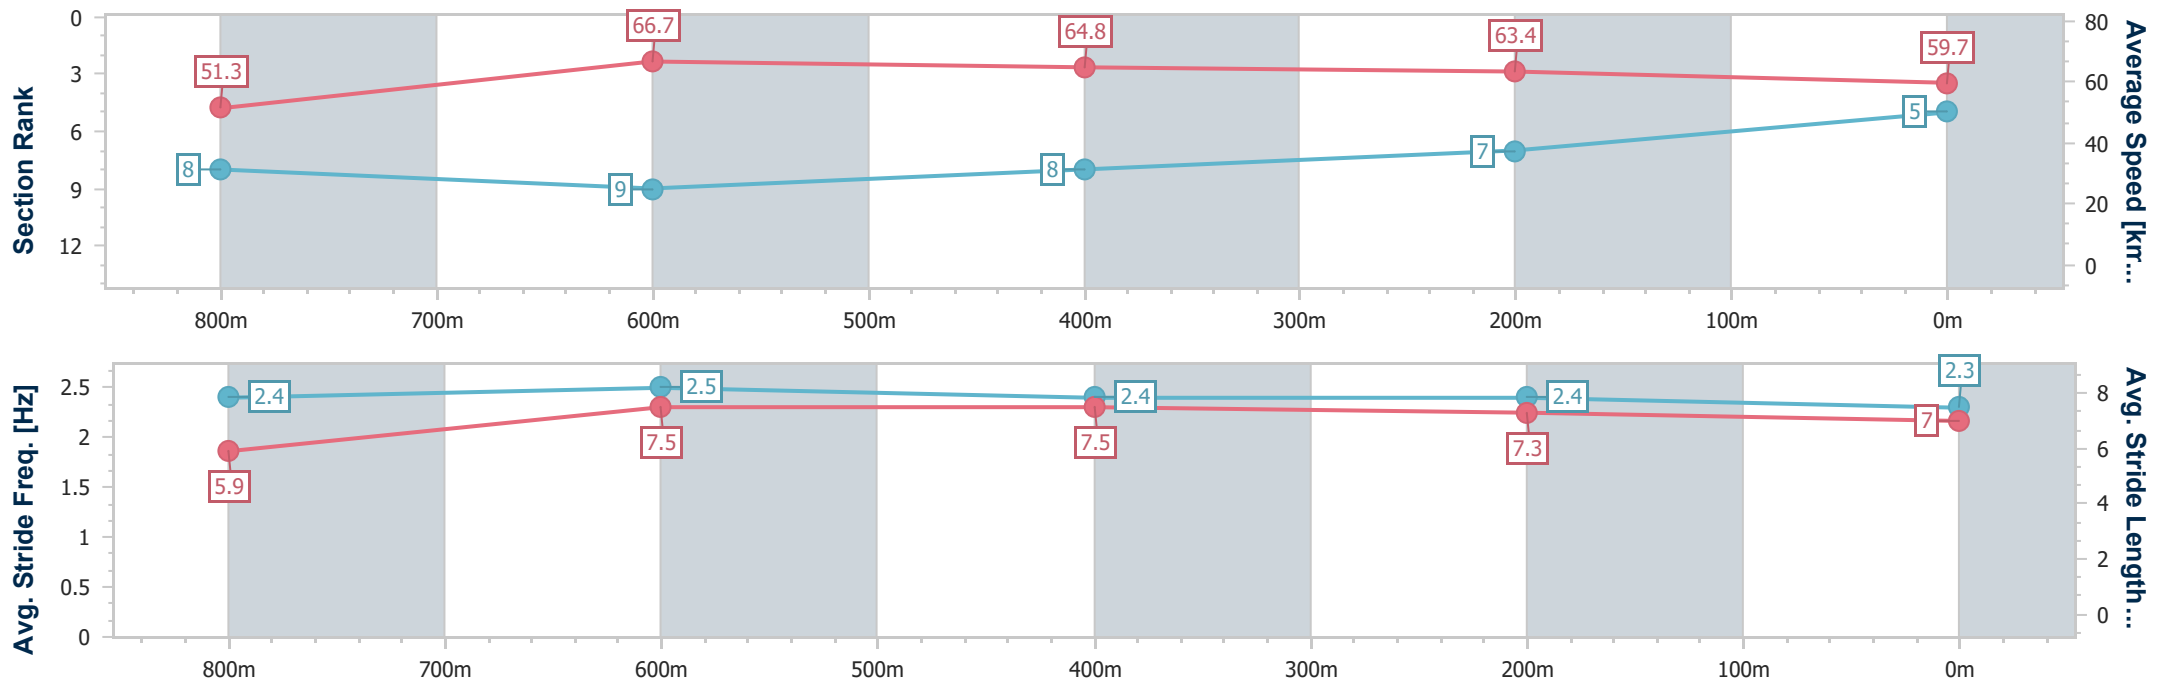

Horse/Jockey Name	Fludway
Final Rank	5
Fastest Section Time (Section)	0:10.98 (800m)
Top Speed [km/h] (Section)	68.1 (800m)
Race State	Finished

Toowoomba QLD Professional
Race 2: Chia-Sheng Chui Class 2 Handicap - 1000m

05 October 2024 - 18:13

Track Rating: Good 4, Weather: Fine, Rail Position: +3m Entire

Section	Overall	800m	600m	400m	200m
Section Times	0:59.93 [5] (0:14.19)	0:45.74 [8] (0:10.98)	0:34.76 [9] (0:11.29)	0:23.47 [8] (0:11.40)	0:12.07 [7] (0:12.07)
Average Speed [km/h]	51.3	66.7	64.8	63.4	59.7
Top Speed [km/h]	66.7	68.1	66.8	64.7	61.5
Avg. Dist. to Rail [m]	6.2	4.0	2.9	1.7	2.1
Avg. Stride Freq. [Hz]	2.4	2.5	2.4	2.4	2.3
Avg. Stride Length [m]	5.9	7.5	7.5	7.3	7.0

- [ ] Ranking at each section and finish
- -.-.- No data available at this section
- NA No data available