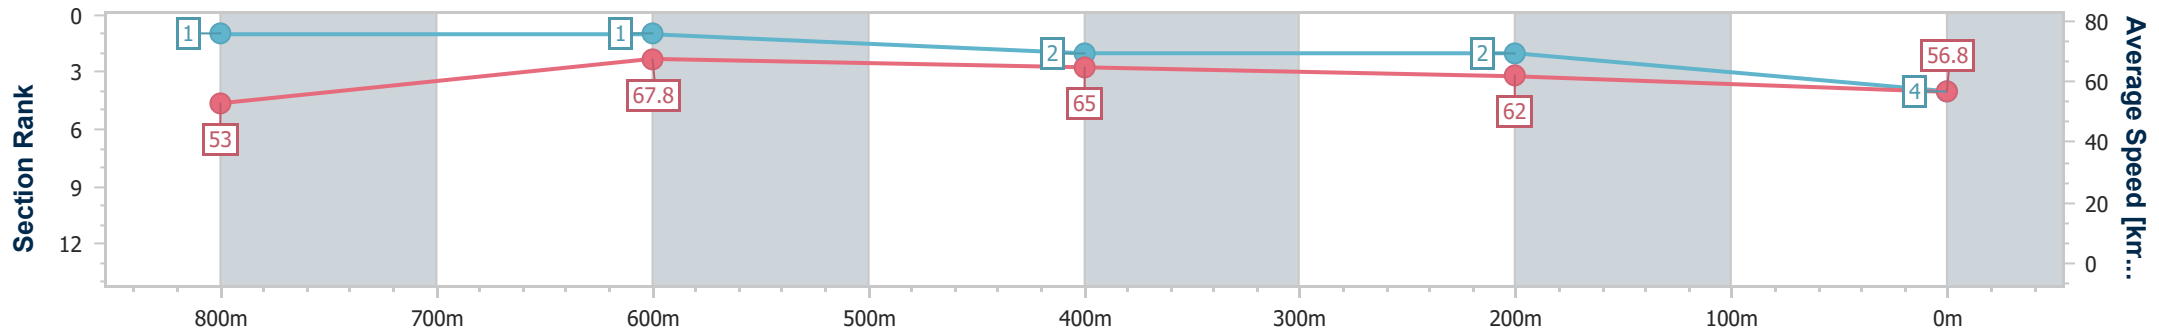

Toowoomba QLD Professional

Race 2: Chia-Sheng Chui Class 2 Handicap - 1000m

05 October 2024 - 18:13

Track Rating: Good 4, Weather: Fine, Rail Position: +3m Entire

Section	Overall	800m	600m	400m	200m
Section Times	0:59.78 [4] (0:13.66)	0:46.12 [1] (0:10.68)	0:35.44 [1] (0:11.21)	0:24.23 [2] (0:11.59)	0:12.64 [2] (0:12.64)
Average Speed [km/h]	53.0	67.8	65.0	62.0	56.8
Top Speed [km/h]	68.9	68.3	67.4	63.3	60.0
Avg. Dist. to Rail [m]	2.8	2.1	2.1	1.2	1.7
Avg. Stride Freq. [Hz]	2.4	2.5	2.5	2.5	2.3
Avg. Stride Length [m]	6.1	7.4	7.3	7.0	6.8