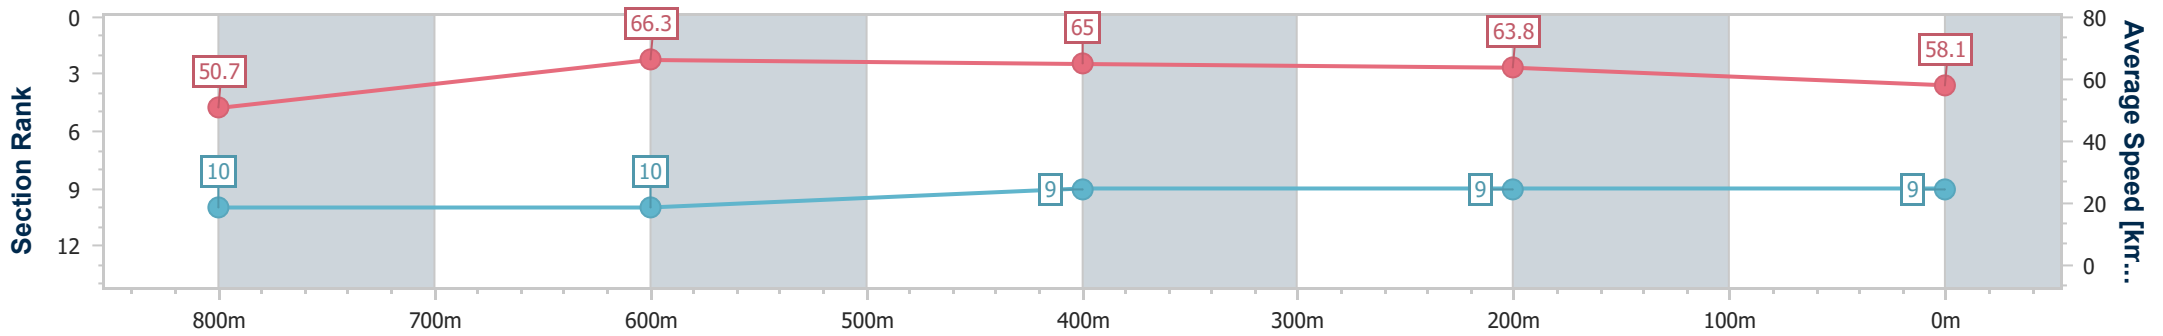

Horse/Jockey Name	Bella Babe
Final Rank	9
Fastest Section Time (Section)	0:10.91 (800m)
Top Speed [km/h] (Section)	67.1 (800m)
Race State	Finished

Toowoomba QLD Professional
Race 2: Chia-Sheng Chui Class 2 Handicap - 1000m

05 October 2024 - 18:13

Track Rating: Good 4, Weather: Fine, Rail Position: +3m Entire

Section	Overall	800m	600m	400m	200m
Section Times	1:00.28 [9] (0:14.46)	0:45.82 [10] (0:10.91)	0:34.91 [10] (0:11.17)	0:23.74 [9] (0:11.37)	0:12.37 [9] (0:12.37)
Average Speed [km/h]	50.7	66.3	65.0	63.8	58.1
Top Speed [km/h]	65.5	67.1	66.9	65.0	63.4
Avg. Dist. to Rail [m]	7.3	1.9	2.1	1.3	0.5
Avg. Stride Freq. [Hz]	2.5	2.6	2.6	2.6	2.4
Avg. Stride Length [m]	5.7	7.0	7.0	6.9	6.6

- [ ] Ranking at each section and finish
- -.-.- No data available at this section
- NA No data available