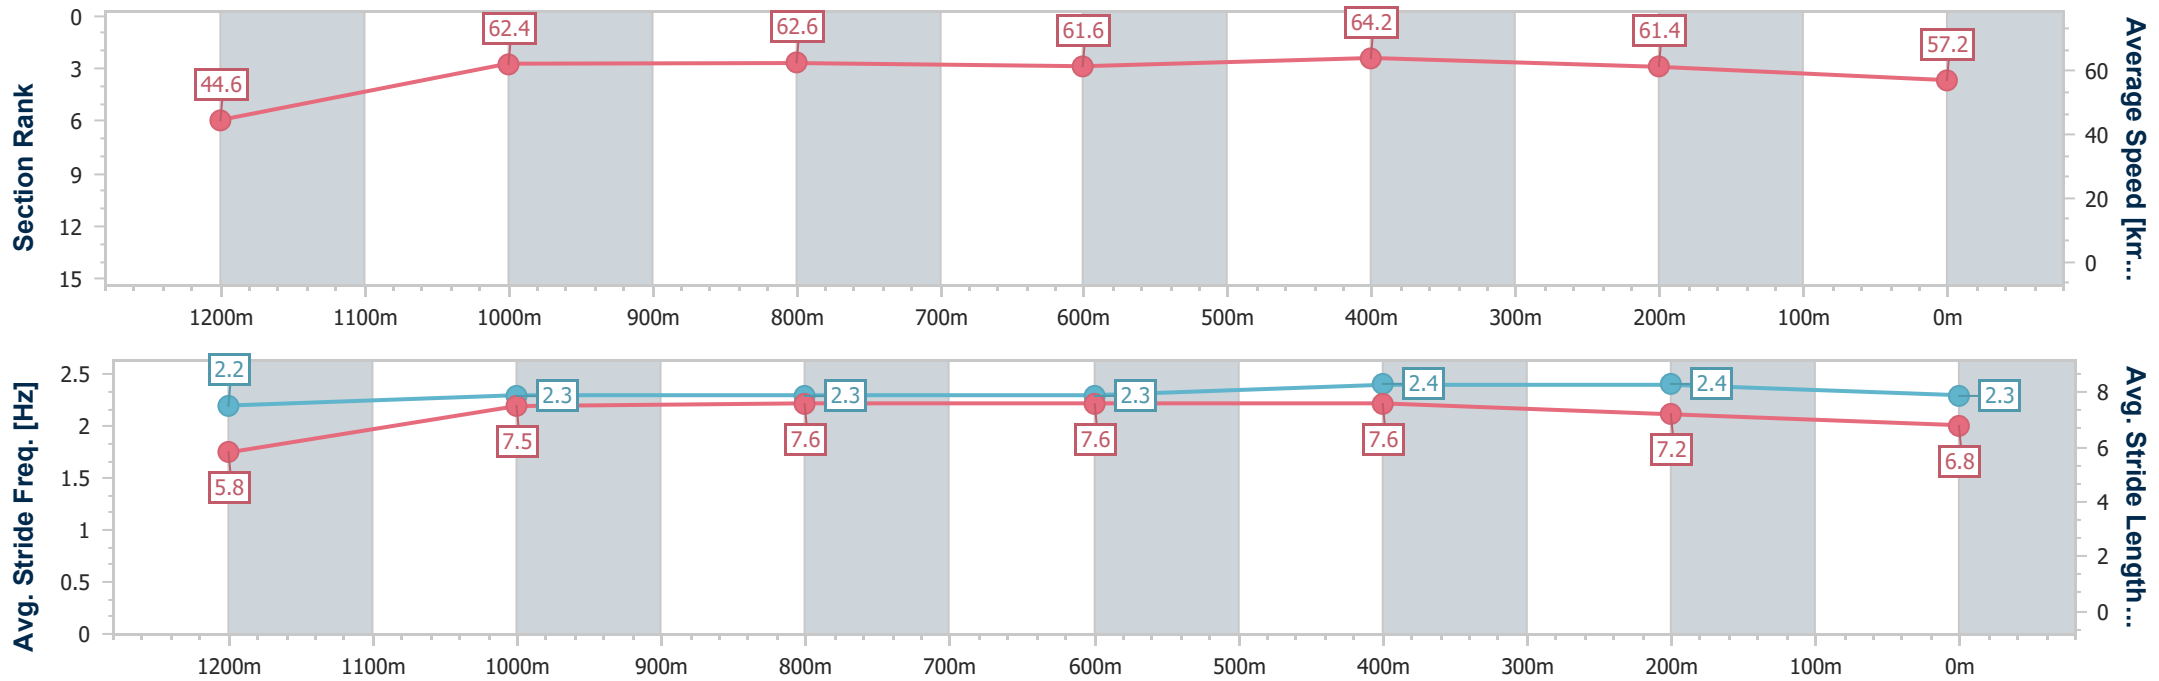

- [] Ranking at each section and finish
- .-.- No data available at this section
- NA No data available

Horse/Jockey Name	Bee Exact
Final Rank	12
Fastest Section Time (Section)	0:11.24 (600m)
Top Speed [km/h] (Section)	64.8 (600m)
Race State	Finished

Ipswich QLD Professional

Race 4: GORDON'S GIN Class 1 Handicap - 1350m

07 October 2024 - 15:23

Track Rating: Soft 5, Weather: Fine, Rail Position: True

Section	Overall	1200m	1000m	800m	600m	400m	200m
Section Times	1:22.51 [12] (0:12.16)	1:10.35 [10] (0:11.55)	0:58.80 [11] (0:11.49)	0:47.31 [11] (0:11.64)	0:35.67 [11] (0:11.24)	0:24.43 [9] (0:11.81)	0:12.62 [9] (0:12.62)
Average Speed [km/h]	44.6	62.4	62.6	61.6	64.2	61.4	57.2
Top Speed [km/h]	61.1	64.0	63.9	64.3	64.8	64.4	59.5
Avg. Dist. to Rail [m]	7.9	2.7	0.4	0.7	0.7	3.5	8.3
Avg. Stride Freq. [Hz]	2.2	2.3	2.3	2.3	2.4	2.4	2.3
Avg. Stride Length [m]	5.8	7.5	7.6	7.6	7.6	7.2	6.8

- [] Ranking at each section and finish
- .-.- No data available at this section
- NA No data available

Horse/Jockey Name	Aces Up
Final Rank	2
Fastest Section Time (Section)	--:--
Top Speed [km/h] (Section)	--
Race State	DidNotTrack