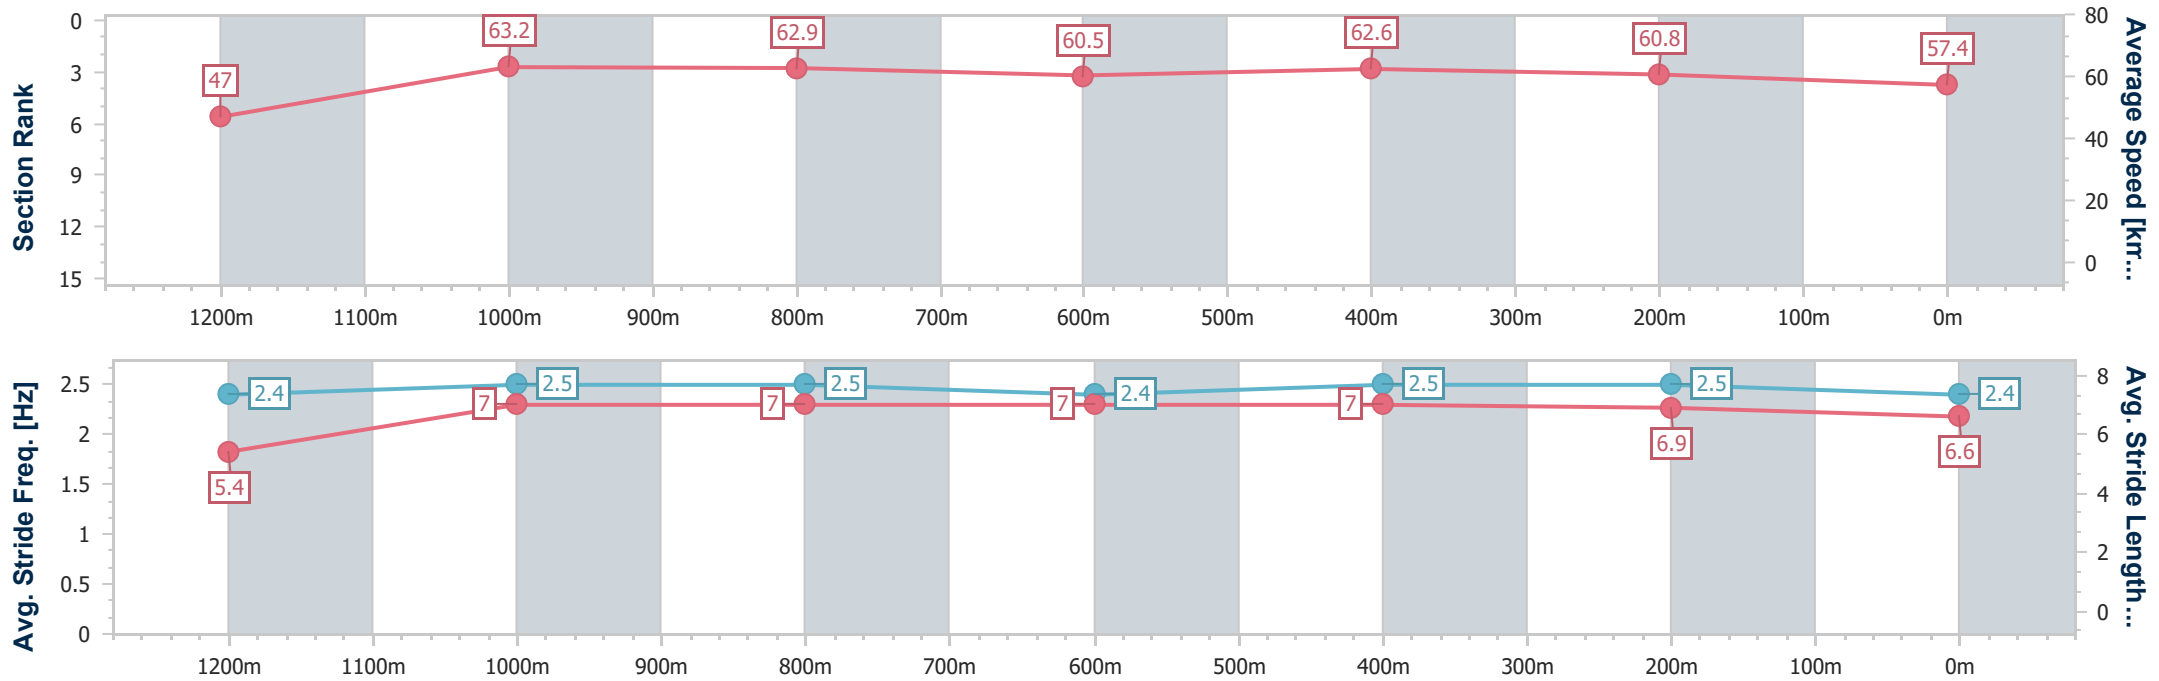

Ipswich QLD Professional

Race 4: GORDON'S GIN Class 1 Handicap - 1350m

07 October 2024 - 15:23

Track Rating: Soft 5, Weather: Fine, Rail Position: True

Section	Overall	1200m	1000m	800m	600m	400m	200m
Section Times	1:22.04 [6] (0:11.49)	1:10.55 [3] (0:11.42)	0:59.13 [5] (0:11.47)	0:47.66 [4] (0:11.89)	0:35.77 [5] (0:11.45)	0:24.32 [5] (0:11.80)	0:12.52 [4] (0:12.52)
Average Speed [km/h]	47.0	63.2	62.9	60.5	62.6	60.8	57.4
Top Speed [km/h]	63.7	64.3	66.1	62.2	63.8	61.3	59.9
Avg. Dist. to Rail [m]	2.9	1.7	0.5	0.3	0.6	0.9	2.8
Avg. Stride Freq. [Hz]	2.4	2.5	2.5	2.4	2.5	2.5	2.4
Avg. Stride Length [m]	5.4	7.0	7.0	7.0	7.0	6.9	6.6

- [] Ranking at each section and finish
- .-.- No data available at this section
- NA No data available

Horse/Jockey Name	Onomatopoeia
Final Rank	7
Fastest Section Time (Section)	0:11.21 (1200m)
Top Speed [km/h] (Section)	65.6 (1200m)
Race State	Finished