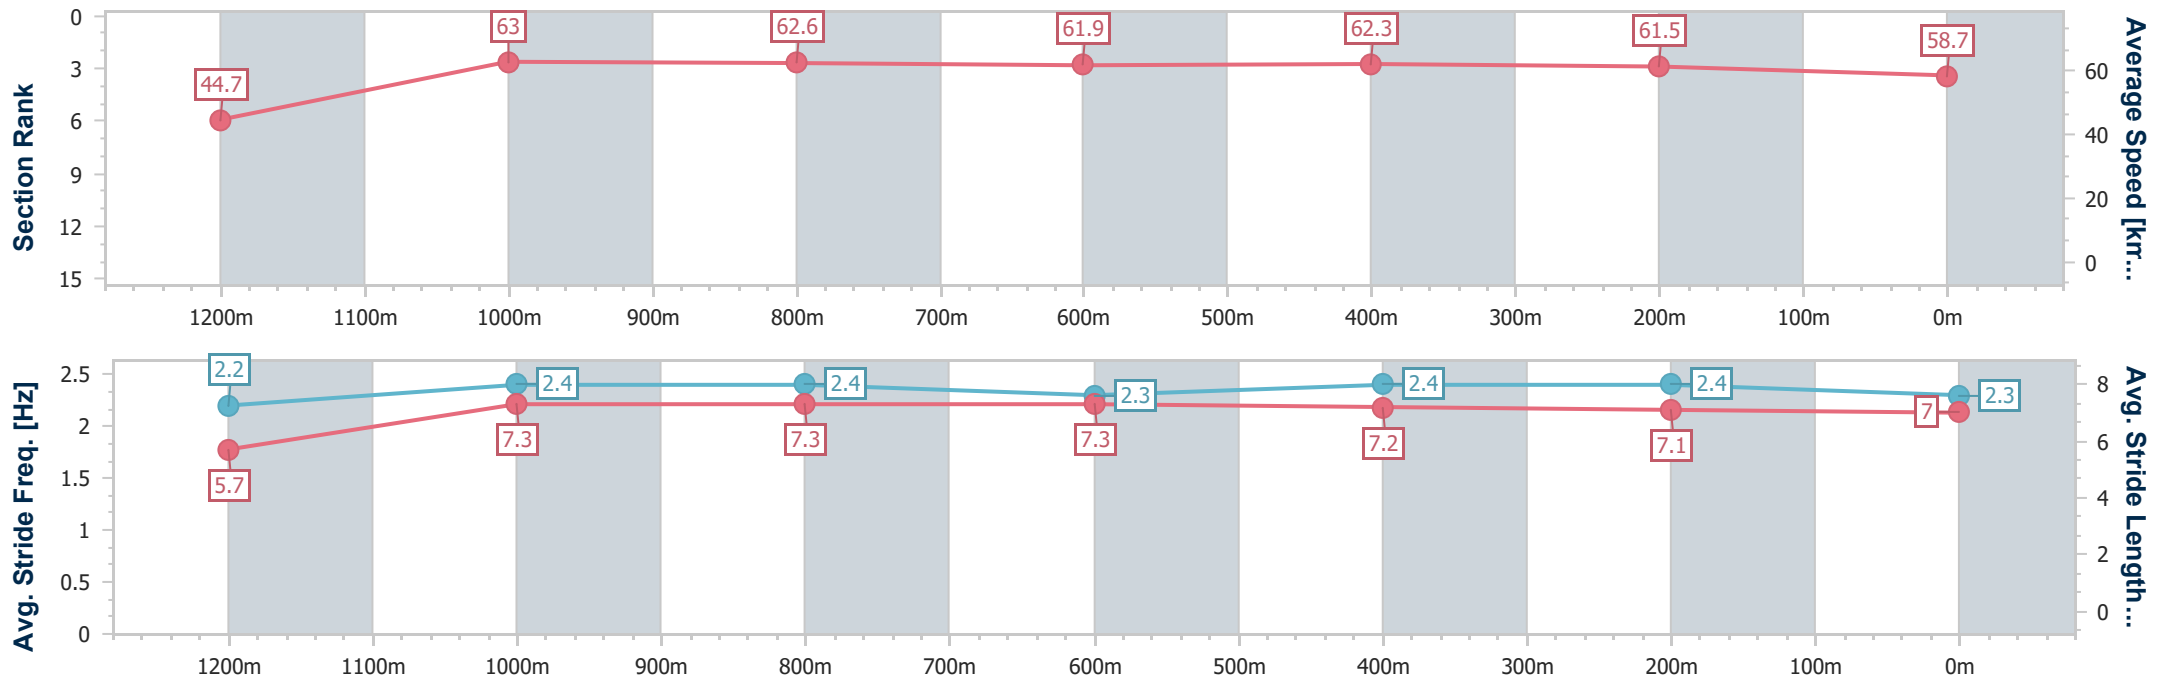

Ipswich QLD Professional

Race 4: GORDON'S GIN Class 1 Handicap - 1350m

07 October 2024 - 15:23

Track Rating: Soft 5, Weather: Fine, Rail Position: True

Section	Overall	1200m	1000m	800m	600m	400m	200m
Section Times	1:22.21 [8] (0:12.08)	1:10.13 [9] (0:11.46)	0:58.67 [10] (0:11.53)	0:47.14 [10] (0:11.61)	0:35.53 [9] (0:11.54)	0:23.99 [10] (0:11.70)	0:12.29 [10] (0:12.29)
Average Speed [km/h]	44.7	63.0	62.6	61.9	62.3	61.5	58.7
Top Speed [km/h]	61.8	65.1	63.5	63.3	63.1	62.2	61.2
Avg. Dist. to Rail [m]	5.8	2.3	0.7	0.2	0.3	0.9	1.4
Avg. Stride Freq. [Hz]	2.2	2.4	2.4	2.3	2.4	2.4	2.3
Avg. Stride Length [m]	5.7	7.3	7.3	7.3	7.2	7.1	7.0

- [] Ranking at each section and finish
- .-.- No data available at this section
- NA No data available

Horse/Jockey Name	Naahro
Final Rank	9
Fastest Section Time (Section)	0:11.25 (1200m)
Top Speed [km/h] (Section)	65.4 (1200m)
Race State	Finished