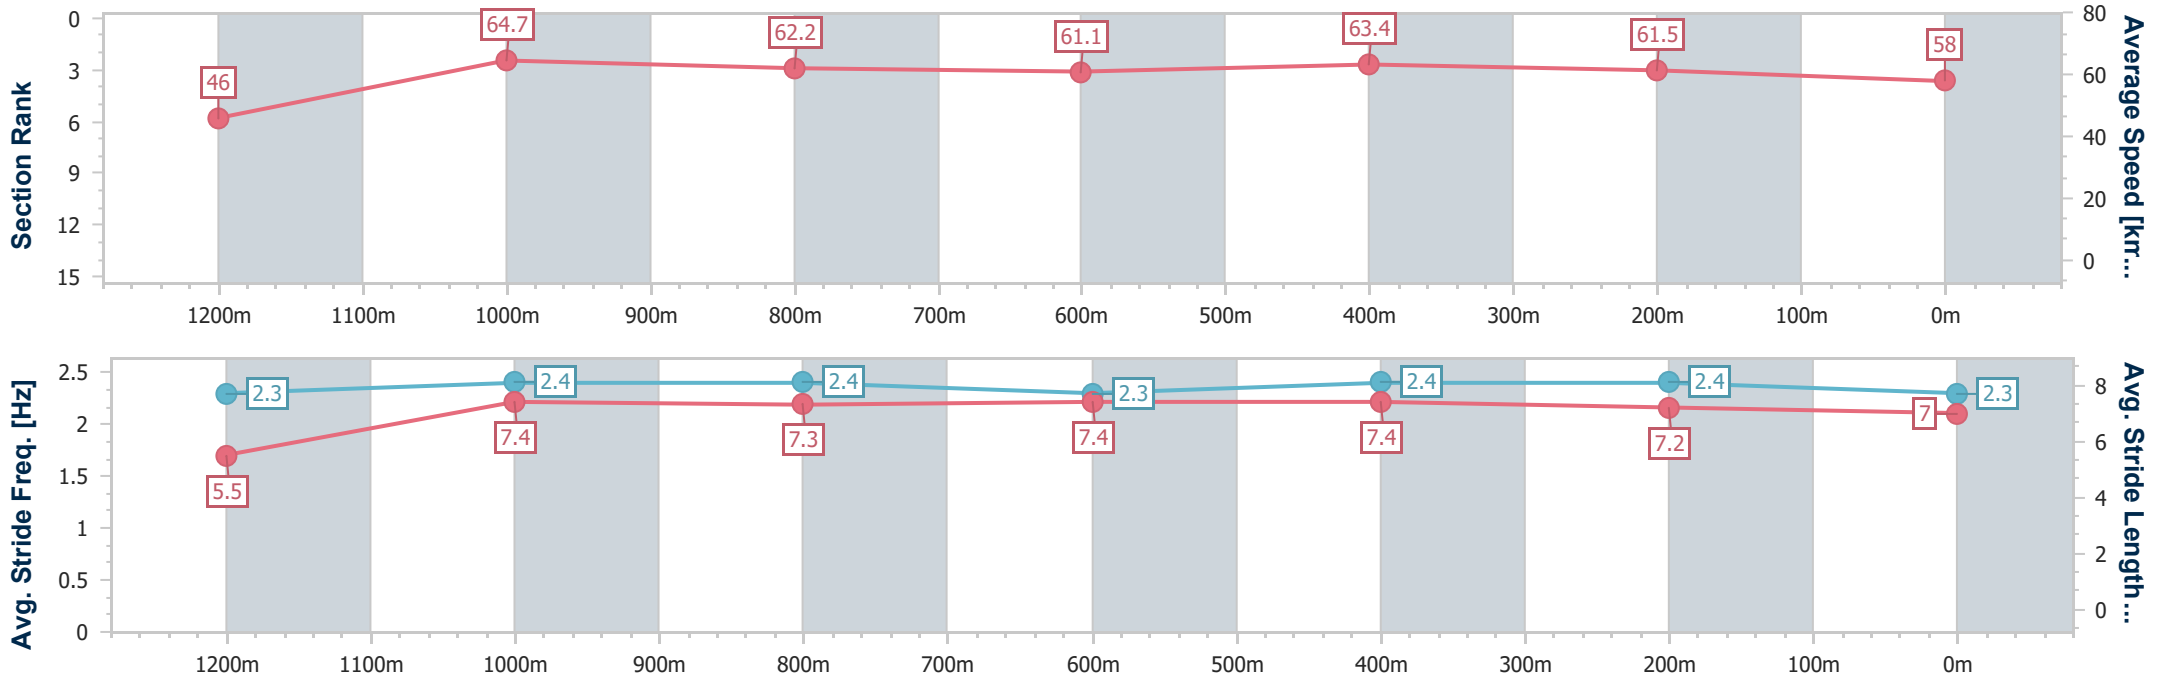

Ipswich QLD Professional

Race 4: GORDON'S GIN Class 1 Handicap - 1350m

07 October 2024 - 15:23

Track Rating: Soft 5, Weather: Fine, Rail Position: True

Section	Overall	1200m	1000m	800m	600m	400m	200m
Section Times	1:22.19 [7] (0:11.68)	1:10.51 [5] (0:11.21)	0:59.30 [4] (0:11.65)	0:47.65 [6] (0:11.94)	0:35.71 [7] (0:11.47)	0:24.24 [6] (0:11.81)	0:12.43 [7] (0:12.43)
Average Speed [km/h]	46.0	64.7	62.2	61.1	63.4	61.5	58.0
Top Speed [km/h]	63.0	65.6	64.6	61.8	64.0	62.8	60.3
Avg. Dist. to Rail [m]	6.9	3.8	3.4	3.1	2.5	3.5	6.4
Avg. Stride Freq. [Hz]	2.3	2.4	2.4	2.3	2.4	2.4	2.3
Avg. Stride Length [m]	5.5	7.4	7.3	7.4	7.4	7.2	7.0