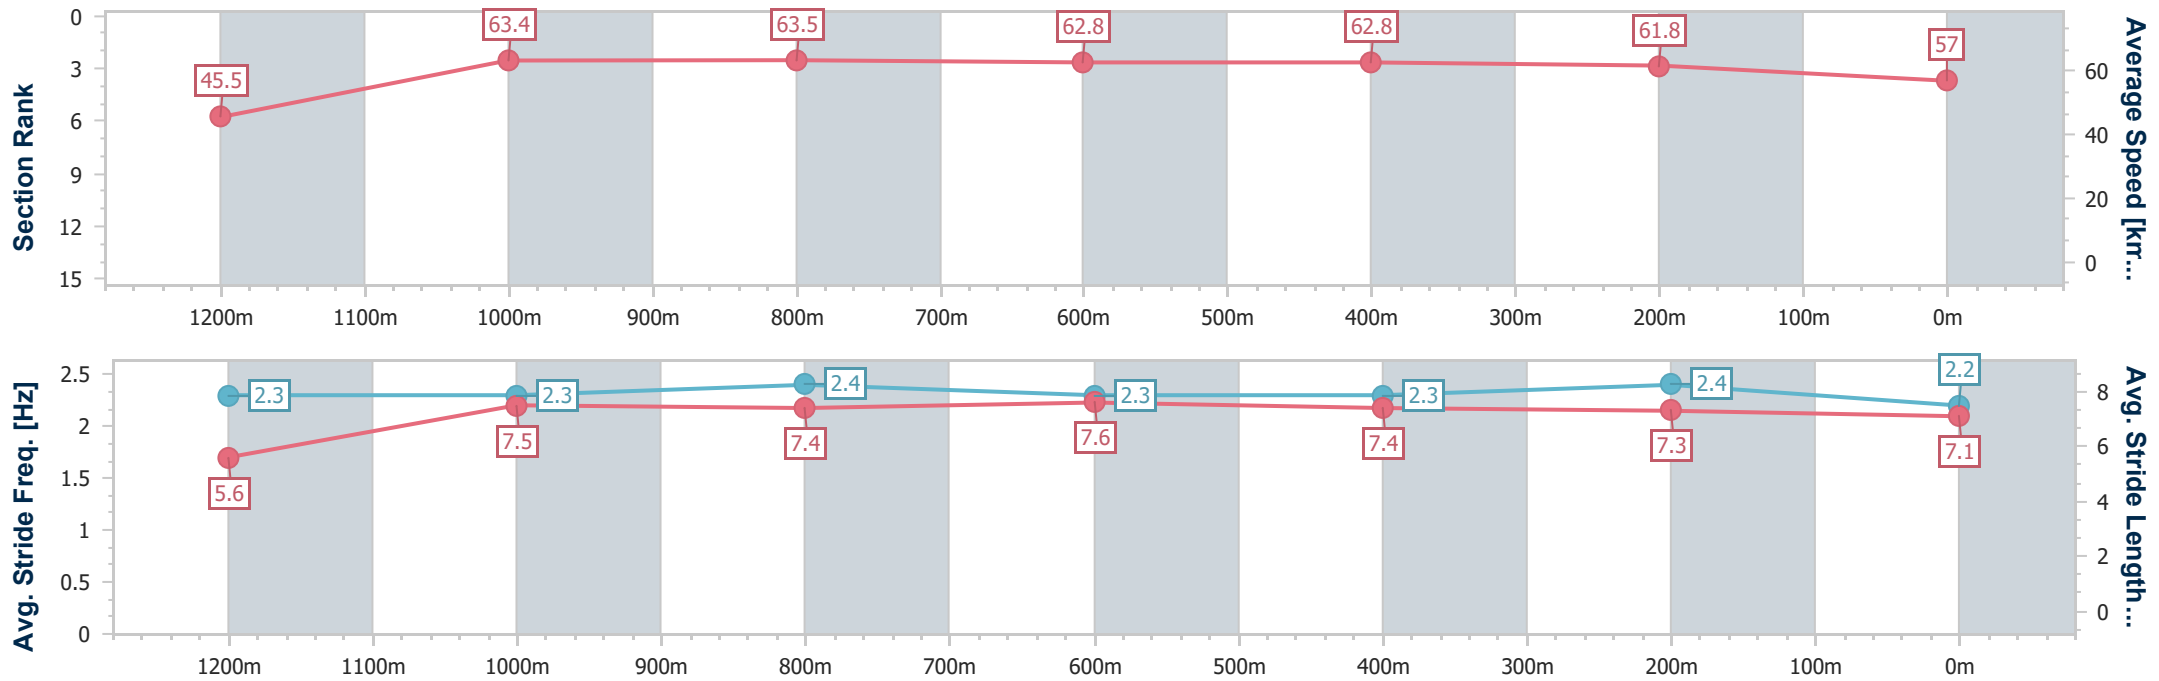

Ipswich QLD Professional

Race 4: GORDON'S GIN Class 1 Handicap - 1350m

07 October 2024 - 15:23

Track Rating: Soft 5, Weather: Fine, Rail Position: True

Section	Overall	1200m	1000m	800m	600m	400m	200m
Section Times	1:22.43 [11] (0:11.87)	1:10.56 [8] (0:11.42)	0:59.14 [8] (0:11.39)	0:47.75 [7] (0:11.64)	0:36.11 [6] (0:11.66)	0:24.45 [7] (0:11.81)	0:12.64 [8] (0:12.64)
Average Speed [km/h]	45.5	63.4	63.5	62.8	62.8	61.8	57.0
Top Speed [km/h]	63.6	64.2	64.8	63.8	63.4	64.2	59.6
Avg. Dist. to Rail [m]	4.7	3.3	3.1	3.6	3.8	4.6	7.7
Avg. Stride Freq. [Hz]	2.3	2.3	2.4	2.3	2.3	2.4	2.2
Avg. Stride Length [m]	5.6	7.5	7.4	7.6	7.4	7.3	7.1

- [] Ranking at each section and finish
- .-.- No data available at this section
- NA No data available

Horse/Jockey Name	Bee Exact
Final Rank	12
Fastest Section Time (Section)	0:11.24 (600m)
Top Speed [km/h] (Section)	64.8 (600m)
Race State	Finished