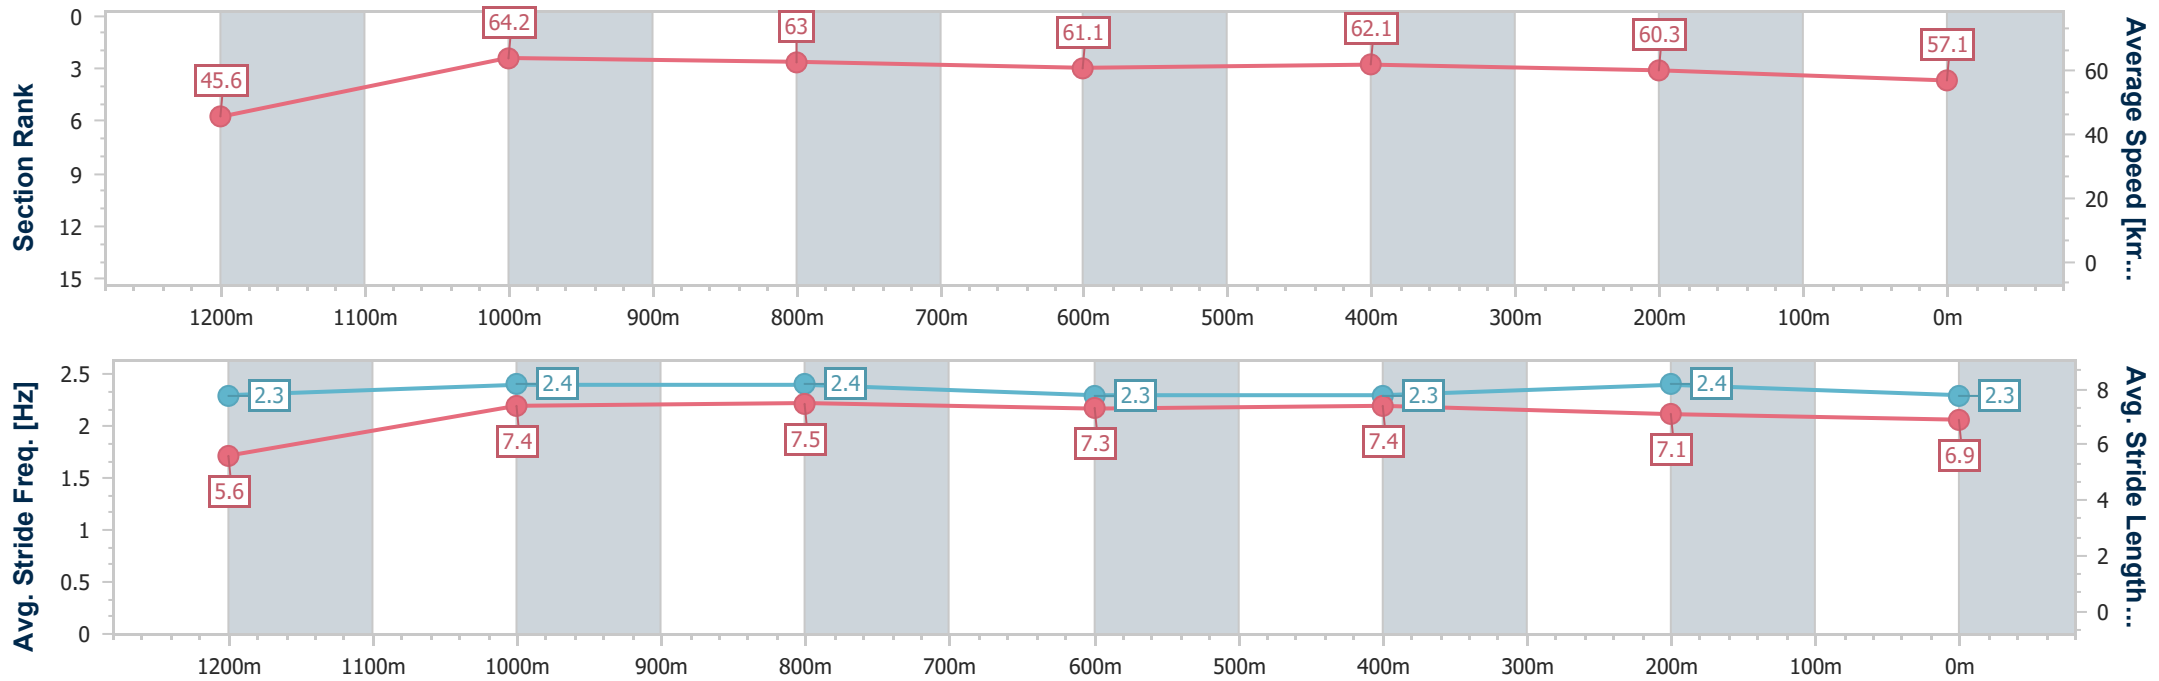

- [] Ranking at each section and finish
- .-.- No data available at this section
- NA No data available

Horse/Jockey Name	Naahro
Final Rank	9
Fastest Section Time (Section)	0:11.25 (1200m)
Top Speed [km/h] (Section)	65.4 (1200m)
Race State	Finished

Ipswich QLD Professional

Race 4: GORDON'S GIN Class 1 Handicap - 1350m

07 October 2024 - 15:23

Track Rating: Soft 5, Weather: Fine, Rail Position: True

Section	Overall	1200m	1000m	800m	600m	400m	200m
Section Times	1:22.24 [9] (0:11.82)	1:10.42 [7] (0:11.25)	0:59.17 [6] (0:11.37)	0:47.80 [5] (0:11.76)	0:36.04 [4] (0:11.50)	0:24.54 [4] (0:11.93)	0:12.61 [6] (0:12.61)
Average Speed [km/h]	45.6	64.2	63.0	61.1	62.1	60.3	57.1
Top Speed [km/h]	64.7	65.4	64.3	61.8	63.3	61.8	59.4
Avg. Dist. to Rail [m]	2.2	1.0	0.4	1.1	1.2	0.6	0.4
Avg. Stride Freq. [Hz]	2.3	2.4	2.4	2.3	2.3	2.4	2.3
Avg. Stride Length [m]	5.6	7.4	7.5	7.3	7.4	7.1	6.9

- [] Ranking at each section and finish
- .-.- No data available at this section
- NA No data available

Horse/Jockey Name	Torrential
Final Rank	10
Fastest Section Time (Section)	0:11.21 (1200m)
Top Speed [km/h] (Section)	65.6 (1200m)
Race State	Finished