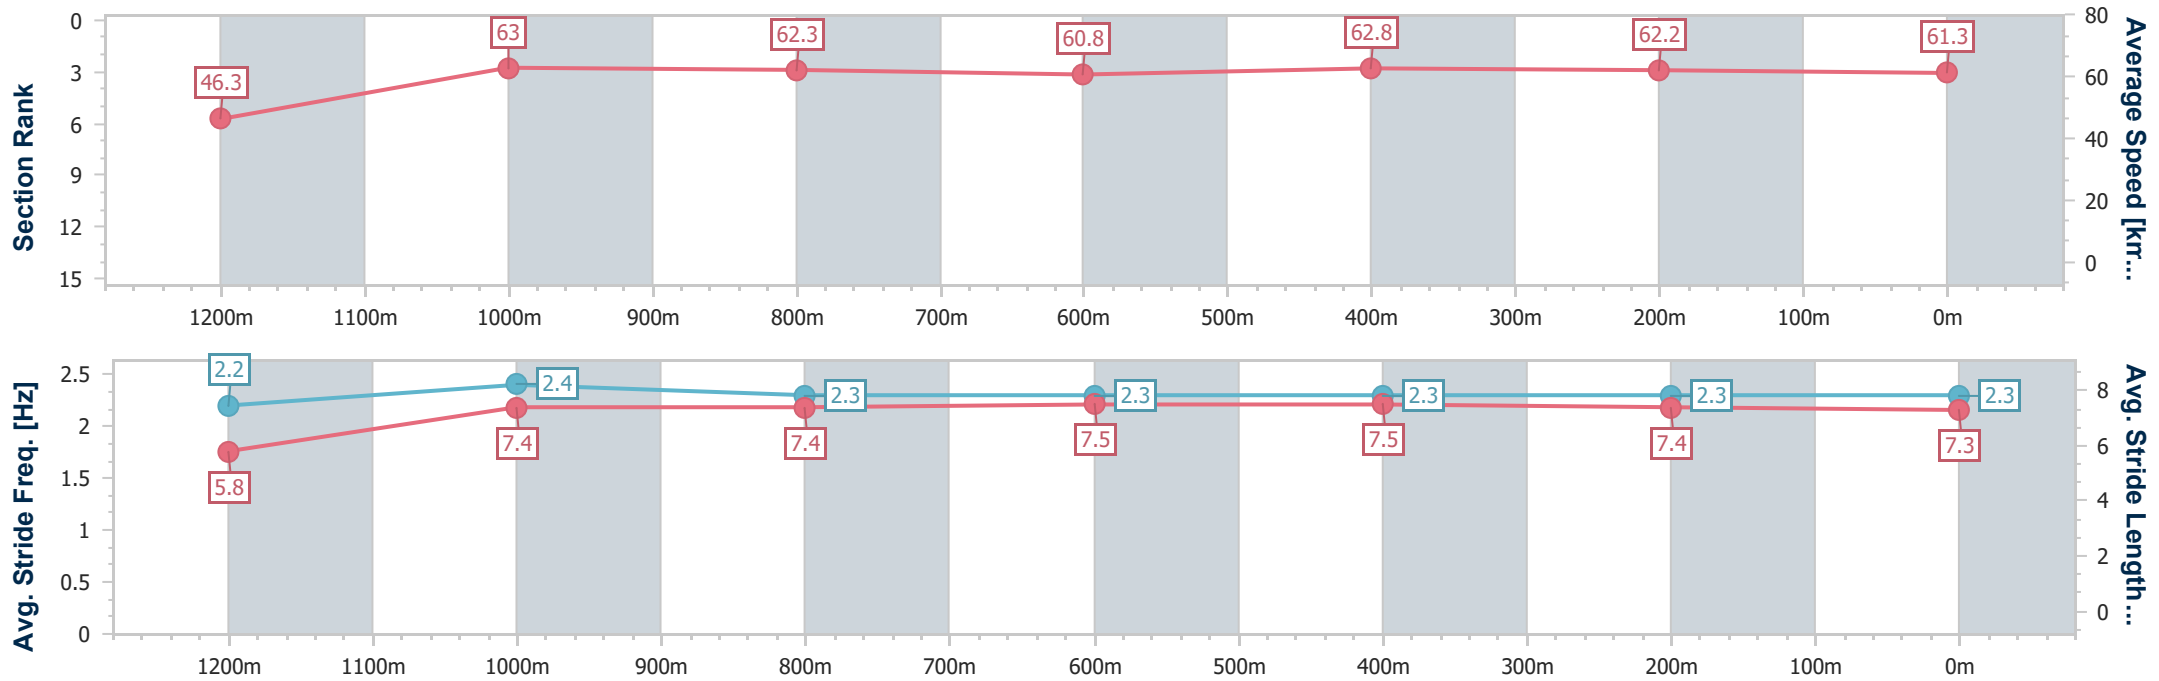

Horse/Jockey Name	Rashford
Final Rank	1
Fastest Section Time (Section)	0:11.46 (1200m)
Top Speed [km/h] (Section)	65.5 (1200m)
Race State	Finished

Ipswich QLD Professional

Race 4: GORDON'S GIN Class 1 Handicap - 1350m

07 October 2024 - 15:23

Track Rating: Soft 5, Weather: Fine, Rail Position: True

Section	Overall	1200m	1000m	800m	600m	400m	200m
Section Times	1:21.33 [1] (0:11.72)	1:09.61 [6] (0:11.46)	0:58.15 [7] (0:11.56)	0:46.59 [8] (0:11.80)	0:34.79 [8] (0:11.47)	0:23.32 [8] (0:11.57)	0:11.75 [5] (0:11.75)
Average Speed [km/h]	46.3	63.0	62.3	60.8	62.8	62.2	61.3
Top Speed [km/h]	63.5	65.5	63.7	62.0	63.6	63.7	63.5
Avg. Dist. to Rail [m]	5.1	2.0	0.8	0.5	0.5	1.0	1.1
Avg. Stride Freq. [Hz]	2.2	2.4	2.3	2.3	2.3	2.3	2.3
Avg. Stride Length [m]	5.8	7.4	7.4	7.5	7.5	7.4	7.3