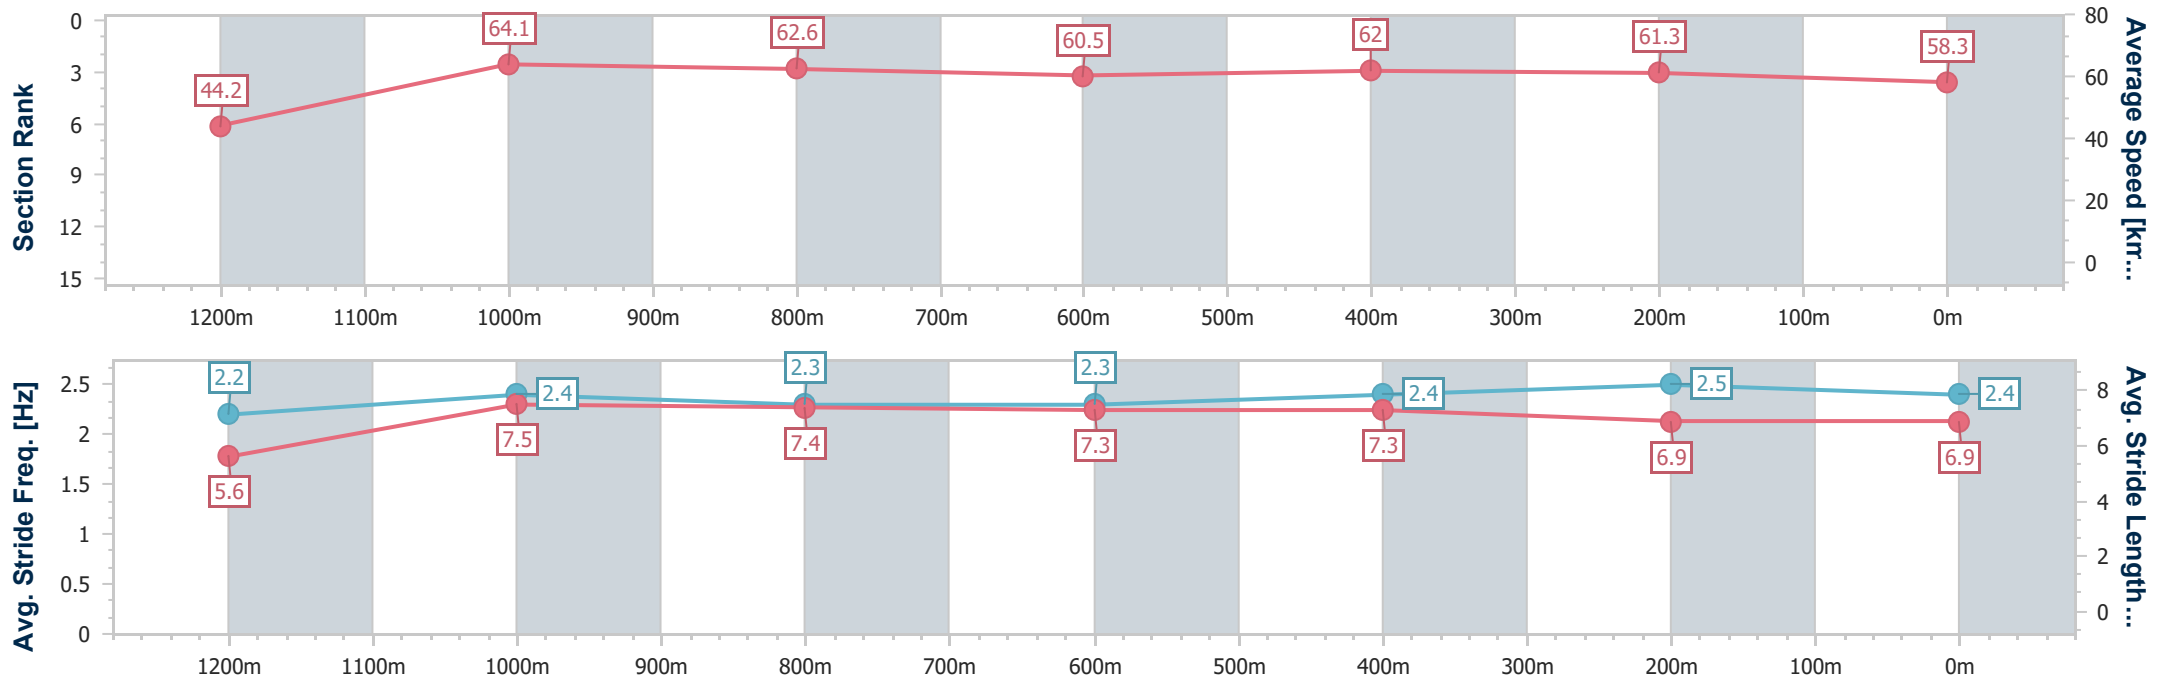

Ipswich QLD Professional

Race 4: GORDON'S GIN Class 1 Handicap - 1350m

07 October 2024 - 15:23

Track Rating: Soft 5, Weather: Fine, Rail Position: True

Section	Overall	1200m	1000m	800m	600m	400m	200m
Section Times	1:22.36 [10] (0:12.22)	1:10.14 [11] (0:11.21)	0:58.93 [9] (0:11.52)	0:47.41 [9] (0:11.81)	0:35.60 [10] (0:11.54)	0:24.06 [11] (0:11.68)	0:12.38 [11] (0:12.38)
Average Speed [km/h]	44.2	64.1	62.6	60.5	62.0	61.3	58.3
Top Speed [km/h]	62.3	65.6	64.0	61.6	63.0	62.7	61.1
Avg. Dist. to Rail [m]	6.3	1.4	0.5	1.3	1.3	0.8	1.0
Avg. Stride Freq. [Hz]	2.2	2.4	2.3	2.3	2.4	2.5	2.4
Avg. Stride Length [m]	5.6	7.5	7.4	7.3	7.3	6.9	6.9

- [] Ranking at each section and finish
- .-.- No data available at this section
- NA No data available

Horse/Jockey Name	Claudius
Final Rank	11
Fastest Section Time (Section)	0:11.39 (1000m)
Top Speed [km/h] (Section)	64.8 (1000m)
Race State	Finished