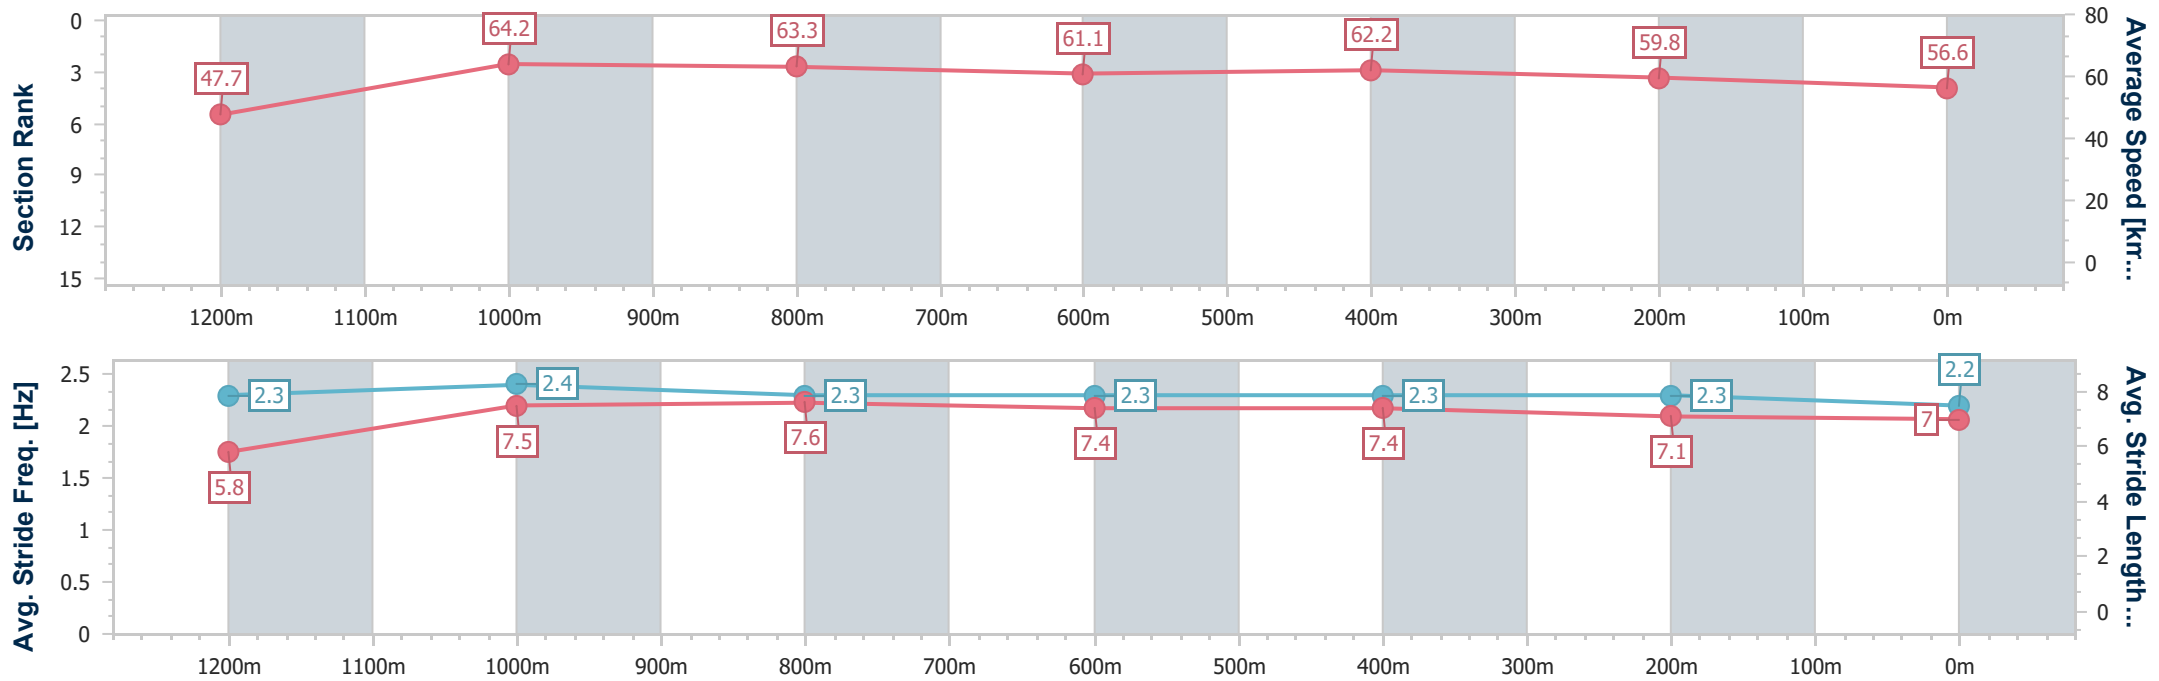

Ipswich QLD Professional

Race 4: GORDON'S GIN Class 1 Handicap - 1350m

07 October 2024 - 15:23

Track Rating: Soft 5, Weather: Fine, Rail Position: True

Section	Overall	1200m	1000m	800m	600m	400m	200m
Section Times	1:21.84 [4] (0:11.28)	1:10.56 [1] (0:11.23)	0:59.33 [1] (0:11.38)	0:47.95 [1] (0:11.69)	0:36.26 [1] (0:11.53)	0:24.73 [1] (0:11.99)	0:12.74 [1] (0:12.74)
Average Speed [km/h]	47.7	64.2	63.3	61.1	62.2	59.8	56.6
Top Speed [km/h]	65.7	65.7	65.4	61.8	62.9	61.5	58.6
Avg. Dist. to Rail [m]	4.6	1.6	0.3	1.0	0.9	1.0	0.8
Avg. Stride Freq. [Hz]	2.3	2.4	2.3	2.3	2.3	2.3	2.2
Avg. Stride Length [m]	5.8	7.5	7.6	7.4	7.4	7.1	7.0

- [] Ranking at each section and finish
- .-.- No data available at this section
- NA No data available

Horse/Jockey Name	Rhodes
Final Rank	5
Fastest Section Time (Section)	0:11.25 (1200m)
Top Speed [km/h] (Section)	65.2 (1200m)
Race State	Finished