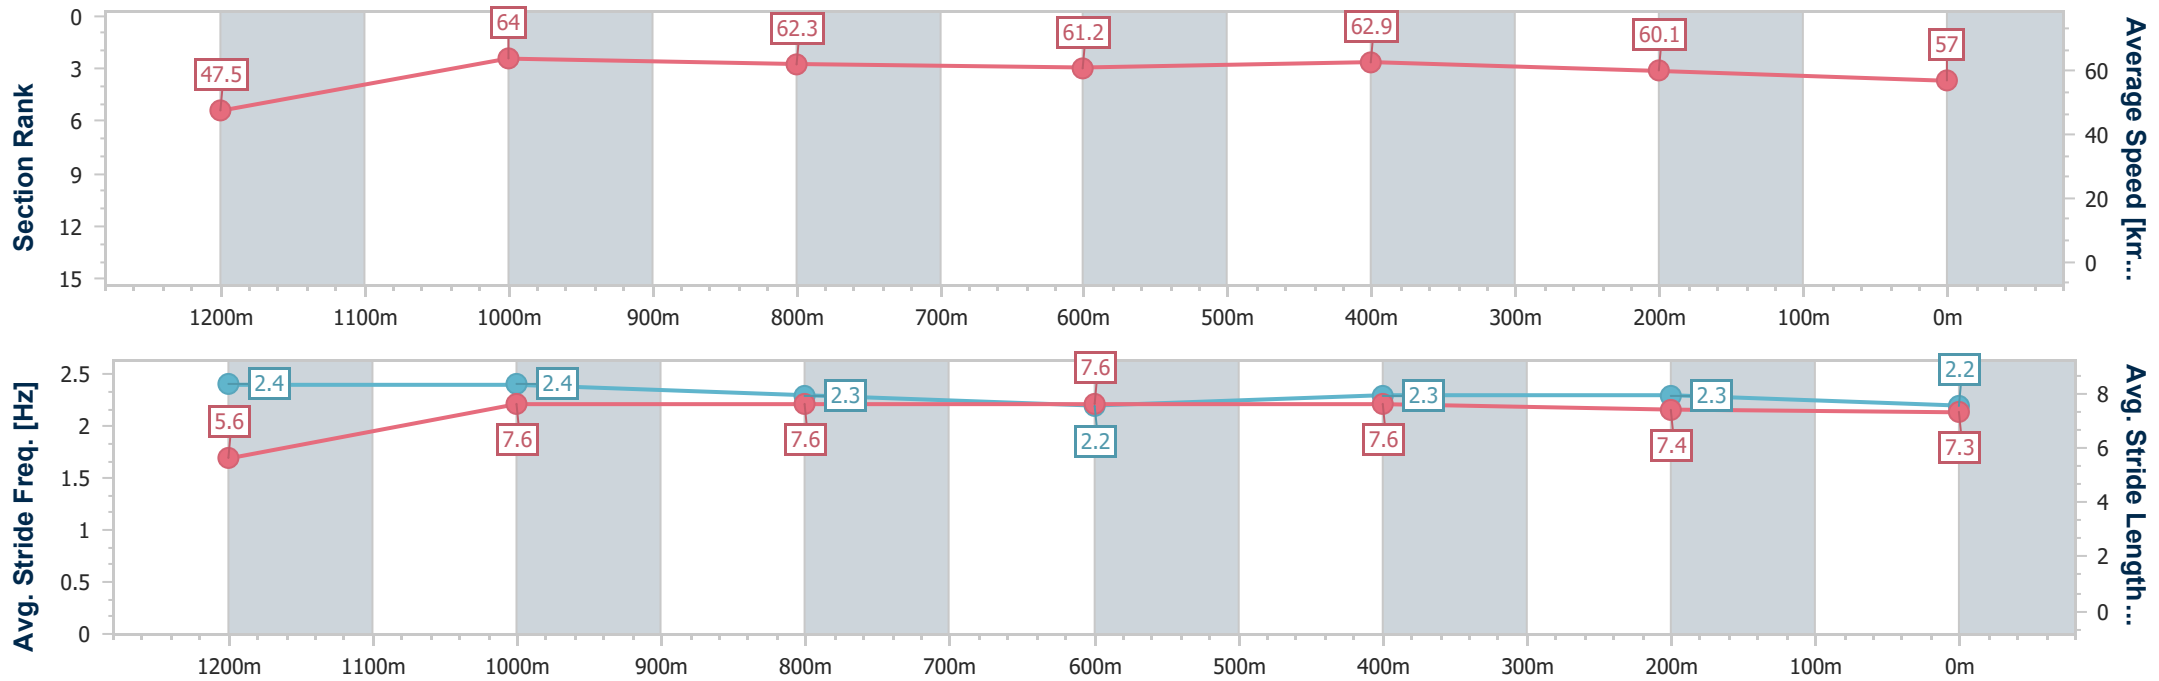

Ipswich QLD Professional

Race 4: GORDON'S GIN Class 1 Handicap - 1350m

07 October 2024 - 15:23

Track Rating: Soft 5, Weather: Fine, Rail Position: True

Section	Overall	1200m	1000m	800m	600m	400m	200m
Section Times	1:22.00 [5] (0:11.34)	1:10.66 [2] (0:11.25)	0:59.41 [2] (0:11.56)	0:47.85 [2] (0:11.78)	0:36.07 [2] (0:11.46)	0:24.61 [3] (0:11.97)	0:12.64 [3] (0:12.64)
Average Speed [km/h]	47.5	64.0	62.3	61.2	62.9	60.1	57.0
Top Speed [km/h]	65.2	65.2	64.5	62.7	63.4	62.7	58.1
Avg. Dist. to Rail [m]	9.7	1.8	0.4	0.3	0.2	1.2	2.1
Avg. Stride Freq. [Hz]	2.4	2.4	2.3	2.2	2.3	2.3	2.2
Avg. Stride Length [m]	5.6	7.6	7.6	7.6	7.6	7.4	7.3