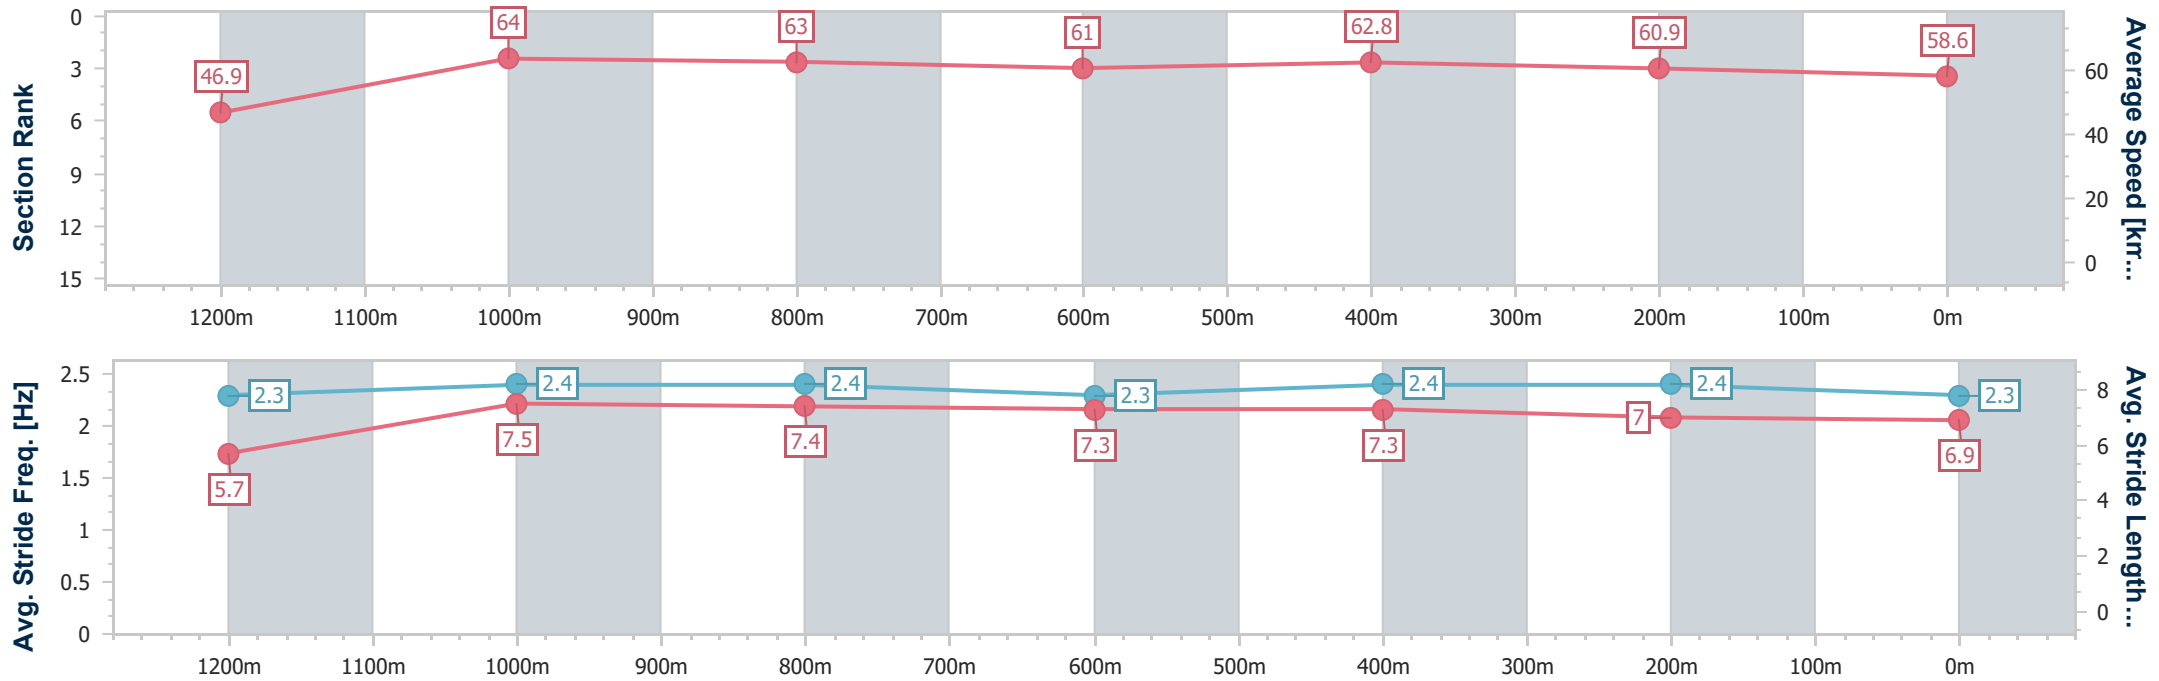

Ipswich QLD Professional

Race 4: GORDON'S GIN Class 1 Handicap - 1350m

07 October 2024 - 15:23

Track Rating: Soft 5, Weather: Fine, Rail Position: True

Section	Overall	1200m	1000m	800m	600m	400m	200m
Section Times	1:21.51 [3] (0:11.53)	1:09.98 [4] (0:11.27)	0:58.71 [3] (0:11.42)	0:47.29 [3] (0:11.71)	0:35.58 [2] (0:11.44)	0:24.14 [2] (0:11.81)	0:12.33 [2] (0:12.33)
Average Speed [km/h]	46.9	64.0	63.0	61.0	62.8	60.9	58.6
Top Speed [km/h]	64.2	65.0	64.5	62.3	63.5	63.1	60.8
Avg. Dist. to Rail [m]	1.6	1.0	0.6	1.4	0.8	1.0	2.3
Avg. Stride Freq. [Hz]	2.3	2.4	2.4	2.3	2.4	2.4	2.3
Avg. Stride Length [m]	5.7	7.5	7.4	7.3	7.3	7.0	6.9