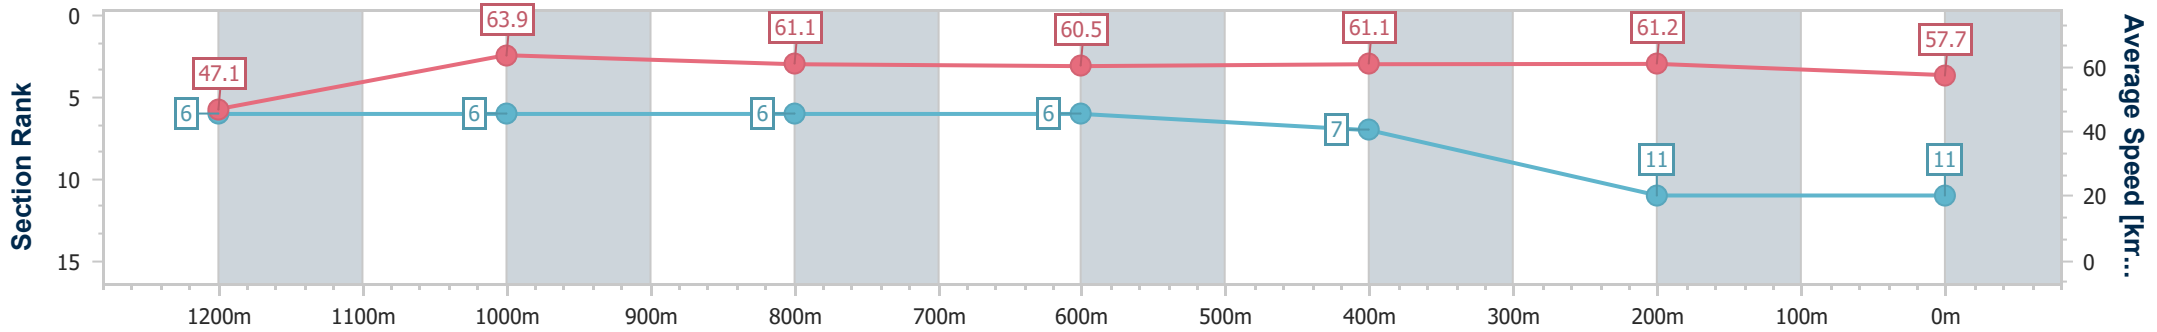

Section	Overall	1200m	1000m	800m	600m	400m	200m
Section Times	1:22.60 [11] (0:11.46)	1:11.14 [6] (0:11.29)	0:59.85 [6] (0:11.85)	0:48.00 [6] (0:11.99)	0:36.01 [6] (0:11.79)	0:24.22 [7] (0:11.77)	0:12.45 [11] (0:12.45)
Average Speed [km/h]	47.1	63.9	61.1	60.5	61.1	61.2	57.7
Top Speed [km/h]	63.4	64.2	64.4	62.3	62.9	62.8	61.4
Avg. Dist. to Rail [m]	4.2	3.2	2.3	1.2	0.4	1.2	2.9
Avg. Stride Freq. [Hz]	2.4	2.5	2.4	2.3	2.4	2.4	2.3
Avg. Stride Length [m]	5.5	7.1	7.1	7.1	7.1	7.1	6.9