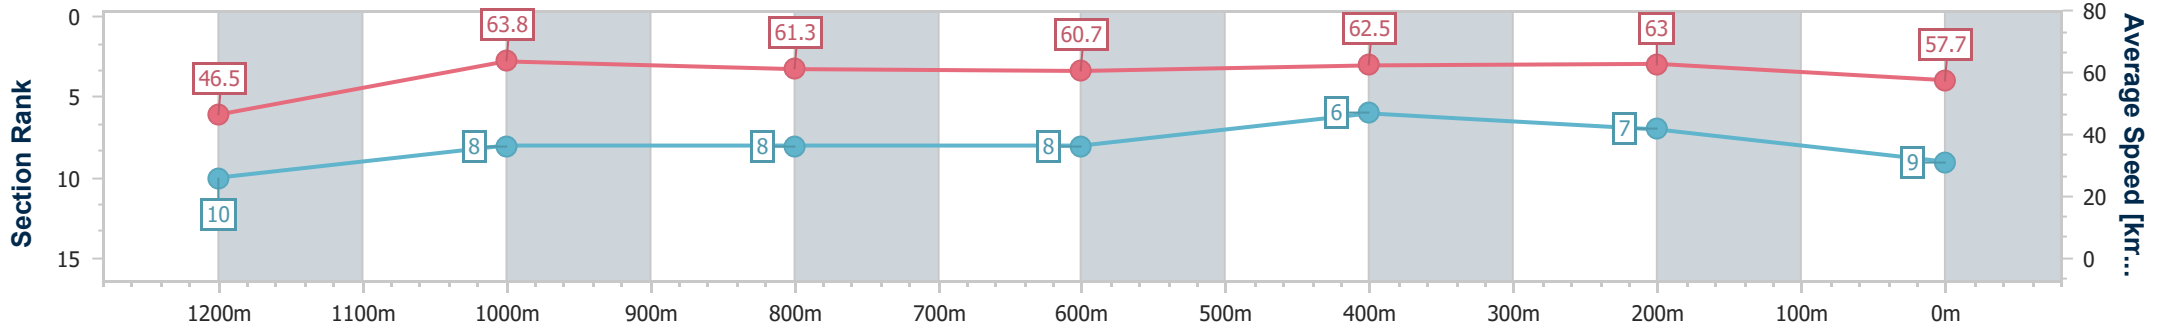

Section	Overall	1200m	1000m	800m	600m	400m	200m
Section Times	1:22.28 [9] (0:11.65)	1:10.63 [10] (0:11.28)	0:59.35 [8] (0:11.81)	0:47.54 [8] (0:11.99)	0:35.55 [8] (0:11.59)	0:23.96 [6] (0:11.48)	0:12.48 [7] (0:12.48)
Average Speed [km/h]	46.5	63.8	61.3	60.7	62.5	63.0	57.7
Top Speed [km/h]	60.5	65.7	64.7	61.8	63.3	63.8	60.8
Avg. Dist. to Rail [m]	8.7	3.0	2.0	1.8	1.5	2.4	4.1
Avg. Stride Freq. [Hz]	2.1	2.2	2.2	2.2	2.2	2.2	2.1
Avg. Stride Length [m]	6.1	7.9	7.8	7.8	7.9	8.0	7.6