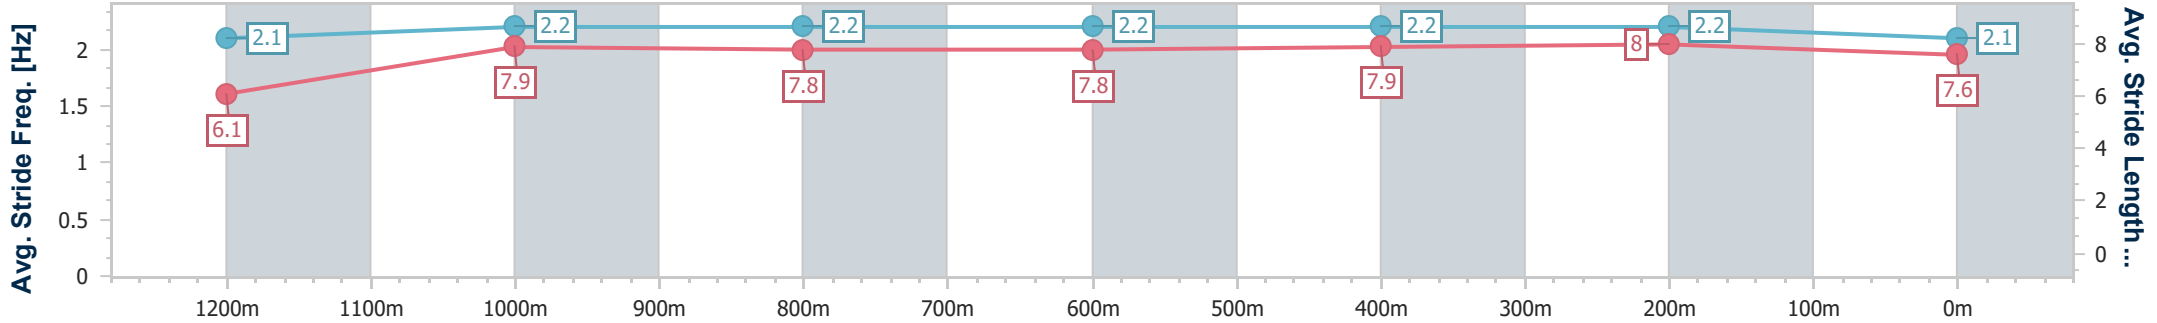

Section	Overall	1200m	1000m	800m	600m	400m	200m
Section Times	1:22.28 [9] (0:11.65)	1:10.63 [10] (0:11.28)	0:59.35 [8] (0:11.81)	0:47.54 [8] (0:11.99)	0:35.55 [8] (0:11.59)	0:23.96 [6] (0:11.48)	0:12.48 [7] (0:12.48)
Average Speed [km/h]	46.5	63.8	61.3	60.7	62.5	63.0	57.7
Top Speed [km/h]	60.5	65.7	64.7	61.8	63.3	63.8	60.8
Avg. Dist. to Rail [m]	8.7	3.0	2.0	1.8	1.5	2.4	4.1
Avg. Stride Freq. [Hz]	2.1	2.2	2.2	2.2	2.2	2.2	2.1
Avg. Stride Length [m]	6.1	7.9	7.8	7.8	7.9	8.0	7.6