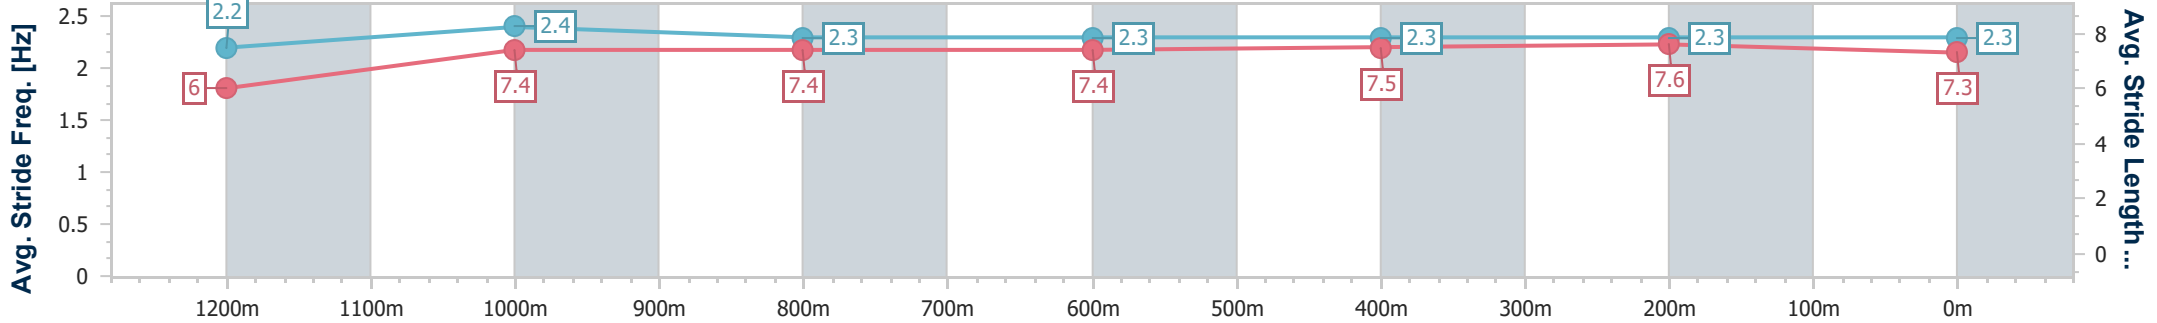

Section	Overall	1200m	1000m	800m	600m	400m	200m
Section Times	1:21.17 [2] (0:11.33)	1:09.84 [4] (0:11.22)	0:58.62 [5] (0:11.77)	0:46.85 [5] (0:12.00)	0:34.85 [5] (0:11.80)	0:23.05 [4] (0:11.26)	0:11.79 [2] (0:11.79)
Average Speed [km/h]	47.6	64.2	61.3	60.4	61.1	63.8	61.1
Top Speed [km/h]	64.9	65.3	62.5	61.6	62.5	64.7	63.4
Avg. Dist. to Rail [m]	1.5	0.7	0.8	0.9	0.4	0.7	0.2
Avg. Stride Freq. [Hz]	2.2	2.4	2.3	2.3	2.3	2.3	2.3
Avg. Stride Length [m]	6.0	7.4	7.4	7.4	7.5	7.6	7.3