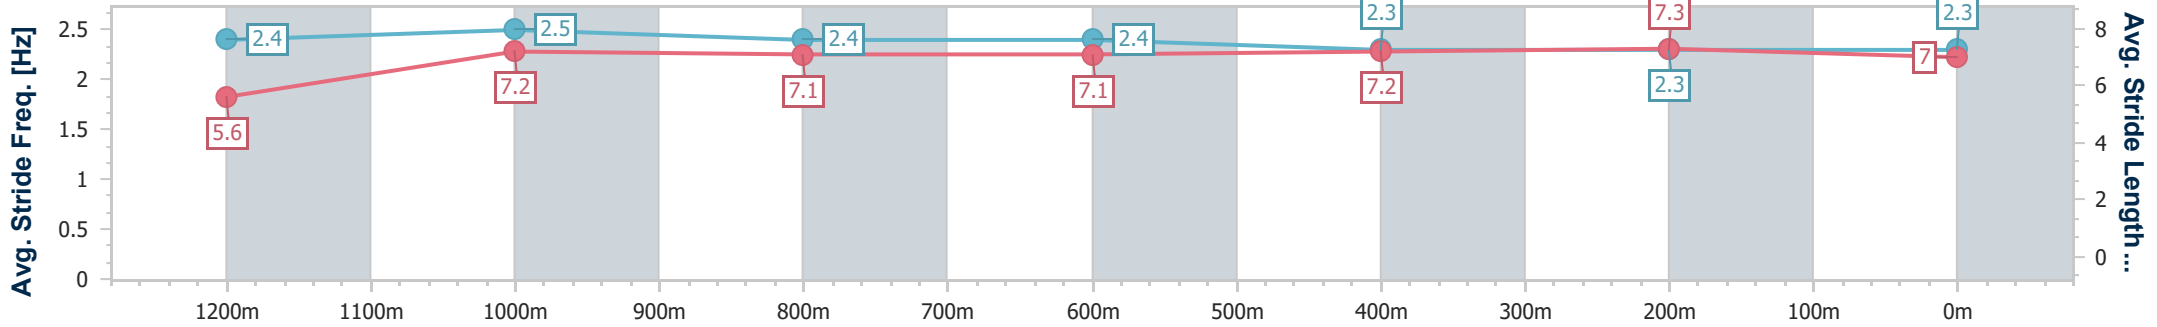

Section	Overall	1200m	1000m	800m	600m	400m	200m
Section Times	1:22.14 [7] (0:11.26)	1:10.88 [3] (0:11.07)	0:59.81 [2] (0:11.65)	0:48.16 [2] (0:12.05)	0:36.11 [2] (0:11.93)	0:24.18 [2] (0:11.68)	0:12.50 [4] (0:12.50)
Average Speed [km/h]	48.1	65.1	61.9	60.2	60.8	61.9	57.5
Top Speed [km/h]	63.4	65.8	64.6	61.1	61.4	62.9	60.4
Avg. Dist. to Rail [m]	2.6	1.4	1.4	2.1	1.3	3.1	4.6
Avg. Stride Freq. [Hz]	2.4	2.5	2.4	2.4	2.3	2.3	2.3
Avg. Stride Length [m]	5.6	7.2	7.1	7.1	7.2	7.3	7.0