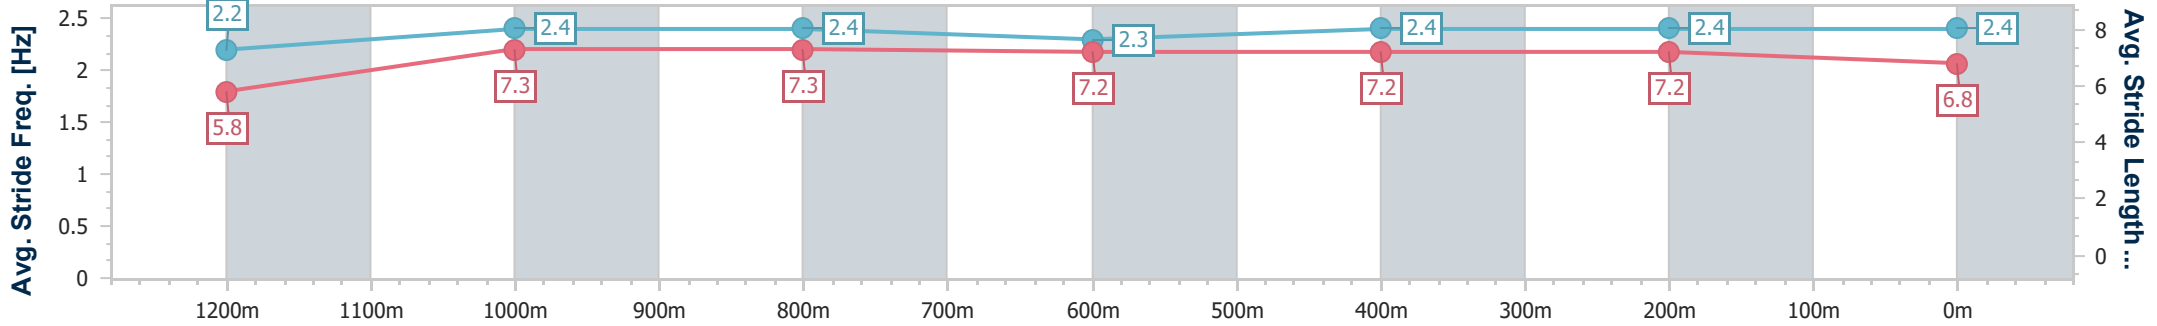

Section	Overall	1200m	1000m	800m	600m	400m	200m
Section Times	1:22.24 [8] (0:11.65)	1:10.59 [9] (0:11.29)	0:59.30 [9] (0:11.83)	0:47.47 [9] (0:12.06)	0:35.41 [9] (0:11.84)	0:23.57 [11] (0:11.42)	0:12.15 [10] (0:12.15)
Average Speed [km/h]	46.4	63.8	61.2	60.4	61.4	63.3	59.1
Top Speed [km/h]	62.1	64.6	64.5	62.2	62.7	63.8	62.4
Avg. Dist. to Rail [m]	5.1	1.4	1.6	2.4	1.7	1.0	0.6
Avg. Stride Freq. [Hz]	2.2	2.4	2.4	2.3	2.4	2.4	2.4
Avg. Stride Length [m]	5.8	7.3	7.3	7.2	7.2	7.2	6.8