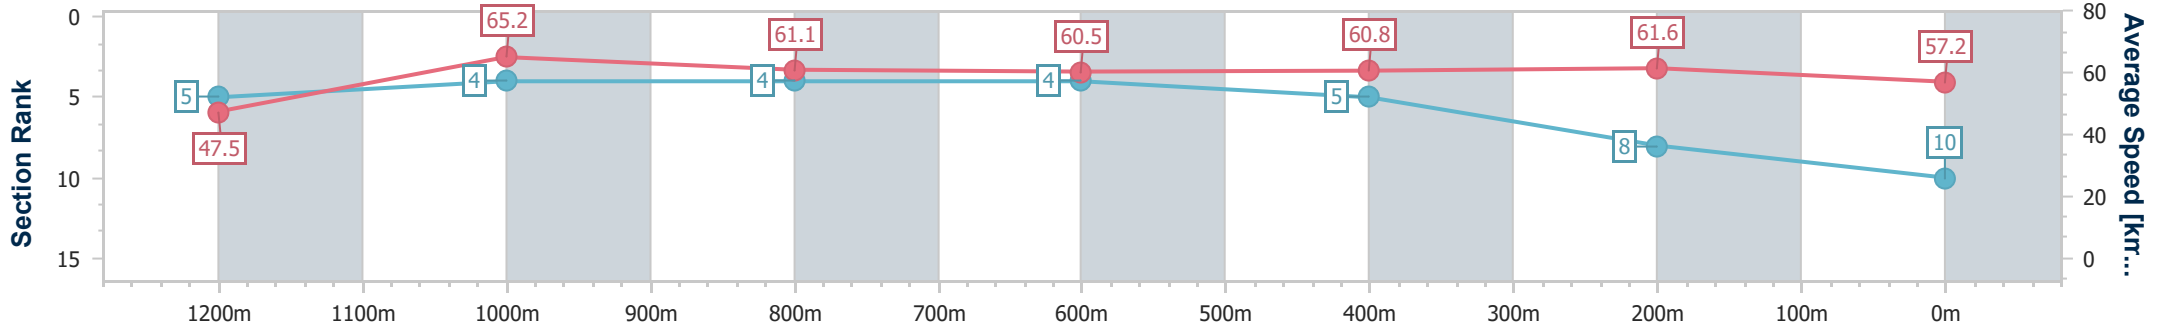

Section	Overall	1200m	1000m	800m	600m	400m	200m
Section Times	1:22.44 [10] (0:11.39)	1:11.05 [5] (0:11.06)	0:59.99 [4] (0:11.85)	0:48.14 [4] (0:11.96)	0:36.18 [4] (0:11.87)	0:24.31 [5] (0:11.73)	0:12.58 [8]
Average Speed [km/h]	47.5	65.2	61.1	60.5	60.8	61.6	57.2
Top Speed [km/h]	65.2	65.5	63.5	62.2	61.5	62.7	60.4
Avg. Dist. to Rail [m]	10.5	3.6	2.7	1.3	0.3	1.2	1.1
Avg. Stride Freq. [Hz]	2.3	2.5	2.4	2.3	2.3	2.4	2.3
Avg. Stride Length [m]	5.8	7.3	7.2	7.3	7.2	7.3	6.9