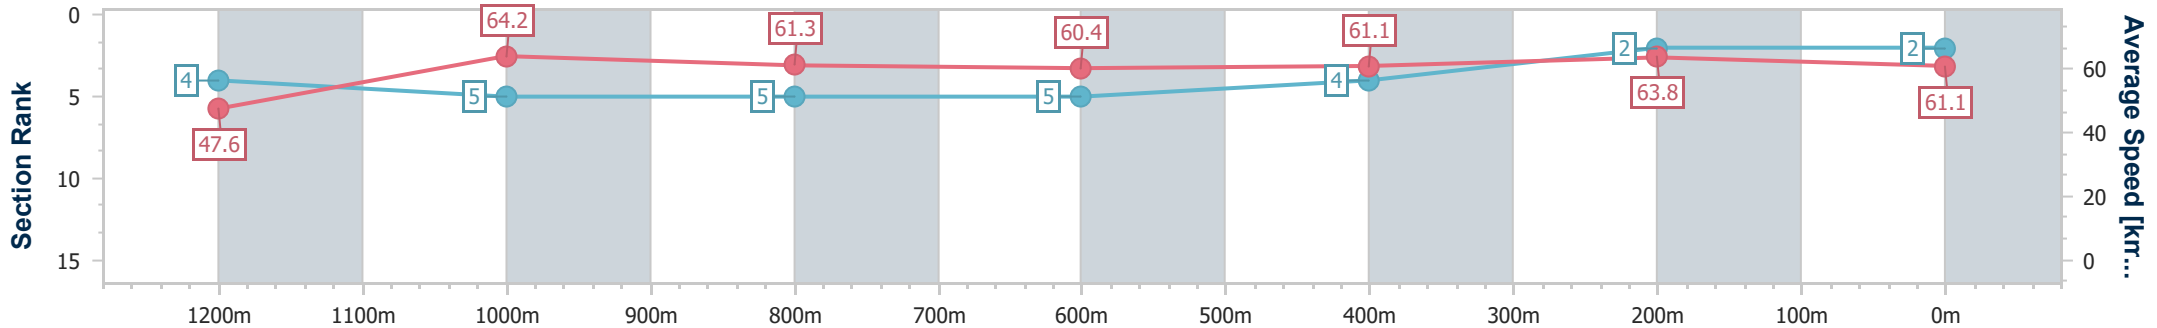

Section	Overall	1200m	1000m	800m	600m	400m	200m
Section Times	1:21.17 [2] (0:11.33)	1:09.84 [4] (0:11.22)	0:58.62 [5] (0:11.77)	0:46.85 [5] (0:12.00)	0:34.85 [5] (0:11.80)	0:23.05 [4] (0:11.26)	0:11.79 [2] (0:11.79)
Average Speed [km/h]	47.6	64.2	61.3	60.4	61.1	63.8	61.1
Top Speed [km/h]	64.9	65.3	62.5	61.6	62.5	64.7	63.4
Avg. Dist. to Rail [m]	1.5	0.7	0.8	0.9	0.4	0.7	0.2
Avg. Stride Freq. [Hz]	2.2	2.4	2.3	2.3	2.3	2.3	2.3
Avg. Stride Length [m]	6.0	7.4	7.4	7.4	7.5	7.6	7.3