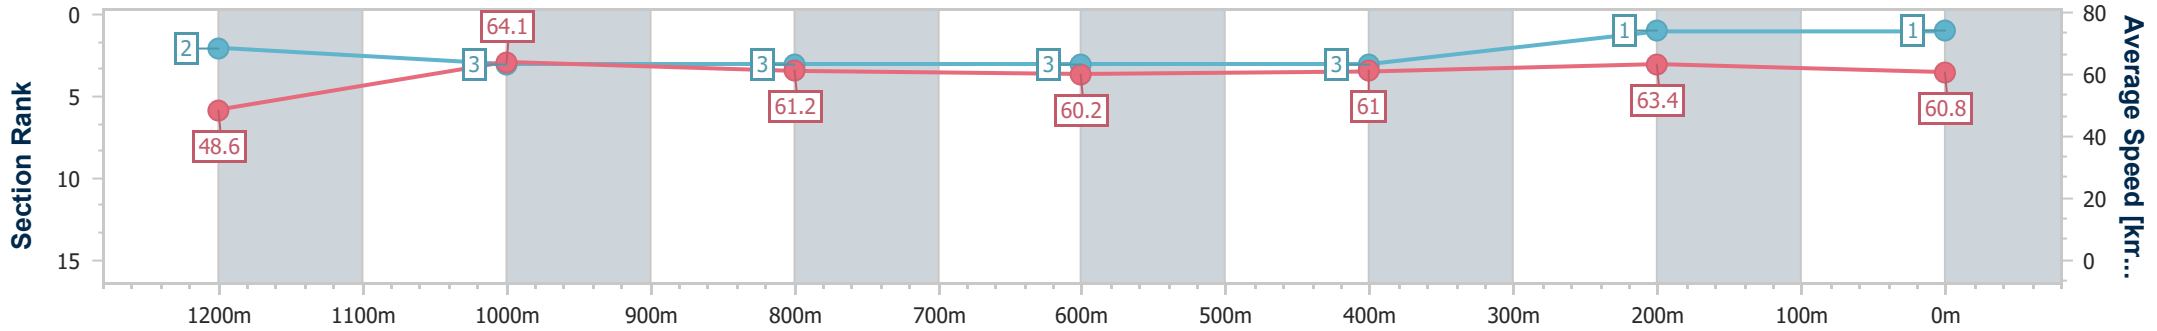

Section	Overall	1200m	1000m	800m	600m	400m	200m
Section Times	1:21.16 [1] (0:11.18)	1:09.98 [2] (0:11.24)	0:58.74 [3] (0:11.79)	0:46.95 [3] (0:12.04)	0:34.91 [3] (0:11.78)	0:23.13 [3] (0:11.30)	0:11.83 [1] (0:11.83)
Average Speed [km/h]	48.6	64.1	61.2	60.2	61.0	63.4	60.8
Top Speed [km/h]	66.4	66.7	62.7	61.2	63.6	63.7	63.3
Avg. Dist. to Rail [m]	8.0	1.6	1.6	1.0	0.8	1.9	0.5
Avg. Stride Freq. [Hz]	2.2	2.3	2.2	2.2	2.2	2.3	2.2
Avg. Stride Length [m]	6.2	7.8	7.7	7.6	7.7	7.8	7.6