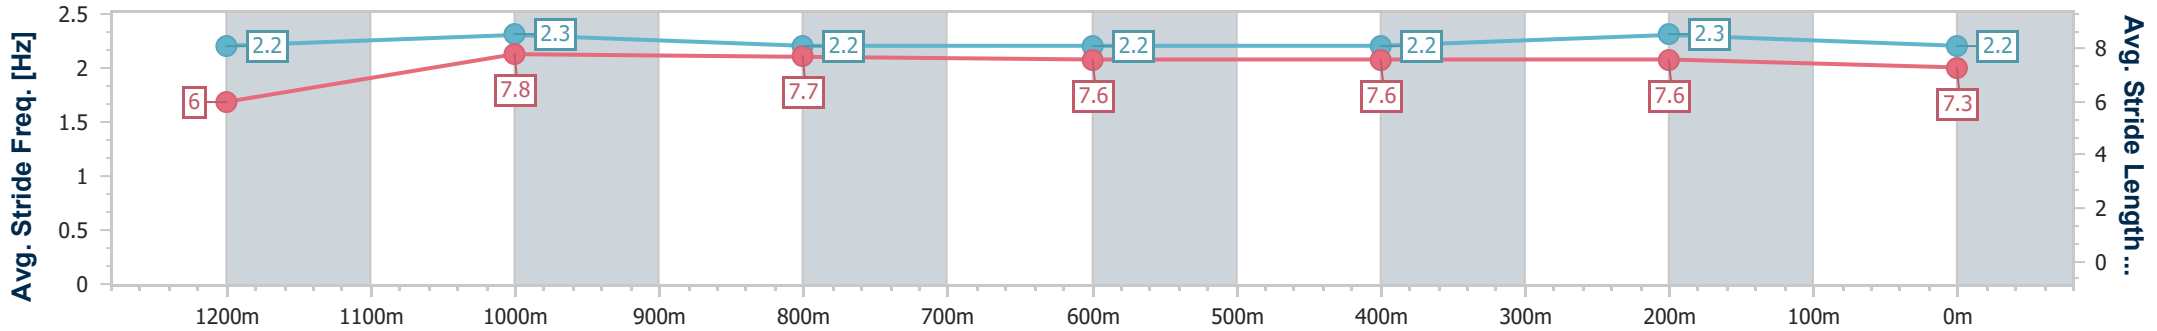

Section	Overall	1200m	1000m	800m	600m	400m	200m
Section Times	1:21.78 [5] (0:11.13)	1:10.65 [1] (0:11.07)	0:59.58 [1] (0:11.68)	0:47.90 [1] (0:11.99)	0:35.91 [1] (0:11.93)	0:23.98 [1] (0:11.69)	0:12.29 [3] (0:12.29)
Average Speed [km/h]	48.5	65.1	61.9	60.7	60.8	61.7	58.5
Top Speed [km/h]	65.8	66.1	63.4	61.4	61.9	62.2	61.2
Avg. Dist. to Rail [m]	10.6	2.5	1.3	1.6	1.3	3.2	3.9
Avg. Stride Freq. [Hz]	2.2	2.3	2.2	2.2	2.2	2.3	2.2
Avg. Stride Length [m]	6.0	7.8	7.7	7.6	7.6	7.6	7.3