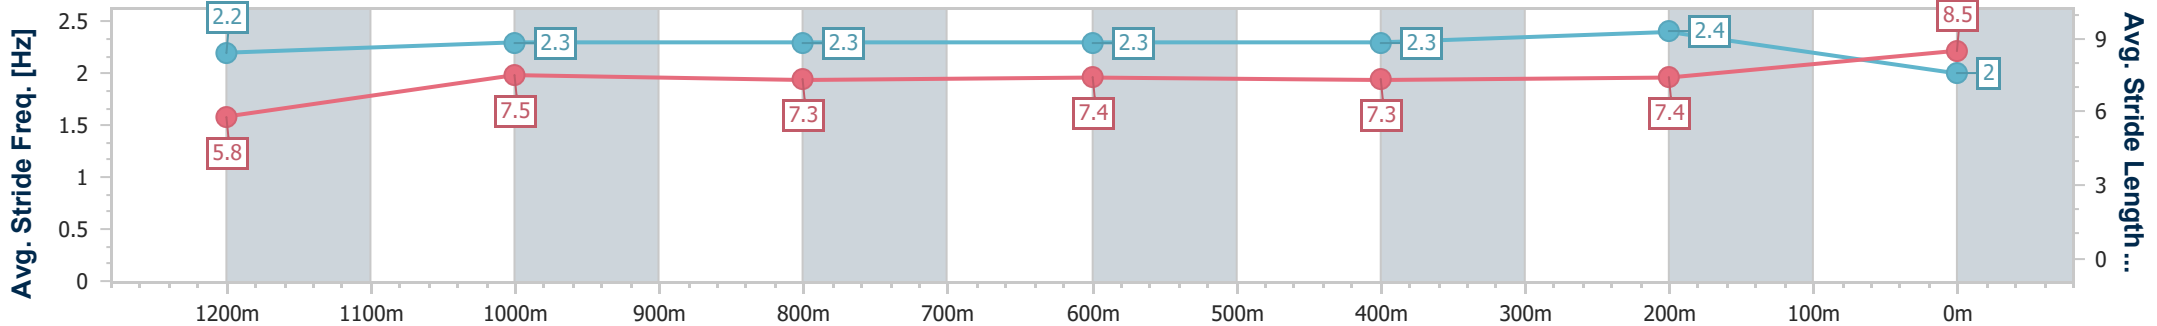

Section	Overall	1200m	1000m	800m	600m	400m	200m
Section Times	1:21.90 [6] (0:11.71)	1:10.19 [11] (0:11.48)	0:58.71 [11] (0:11.86)	0:46.85 [12] (0:11.87)	0:34.98 [11] (0:11.71)	0:23.27 [10] (0:11.45)	0:11.82 [9]
Average Speed [km/h]	46.3	62.8	60.8	61.1	62.0	63.1	60.7
Top Speed [km/h]	61.7	64.7	64.3	62.1	62.5	64.7	63.0
Avg. Dist. to Rail [m]	6.8	2.0	1.5	1.4	1.1	3.7	5.4
Avg. Stride Freq. [Hz]	2.2	2.3	2.3	2.3	2.3	2.4	2.0
Avg. Stride Length [m]	5.8	7.5	7.3	7.4	7.3	7.4	8.5