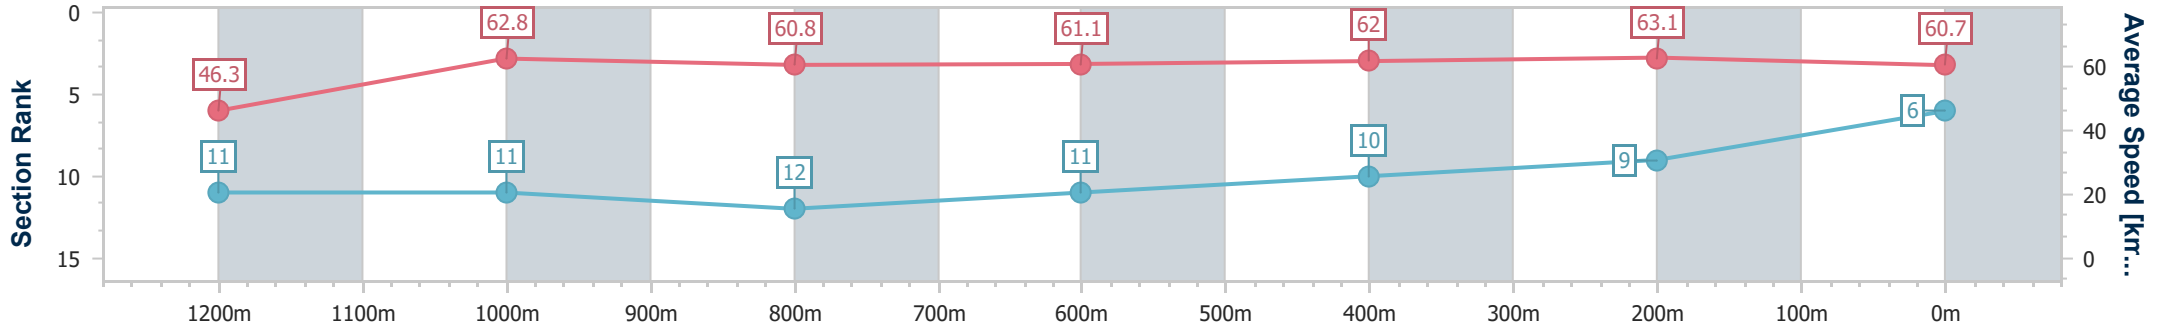

Section	Overall	1200m	1000m	800m	600m	400m	200m
Section Times	1:21.90 [6] (0:11.71)	1:10.19 [11] (0:11.48)	0:58.71 [11] (0:11.86)	0:46.85 [12] (0:11.87)	0:34.98 [11] (0:11.71)	0:23.27 [10] (0:11.45)	0:11.82 [9]
Average Speed [km/h]	46.3	62.8	60.8	61.1	62.0	63.1	60.7
Top Speed [km/h]	61.7	64.7	64.3	62.1	62.5	64.7	63.0
Avg. Dist. to Rail [m]	6.8	2.0	1.5	1.4	1.1	3.7	5.4
Avg. Stride Freq. [Hz]	2.2	2.3	2.3	2.3	2.3	2.4	2.0
Avg. Stride Length [m]	5.8	7.5	7.3	7.4	7.3	7.4	8.5