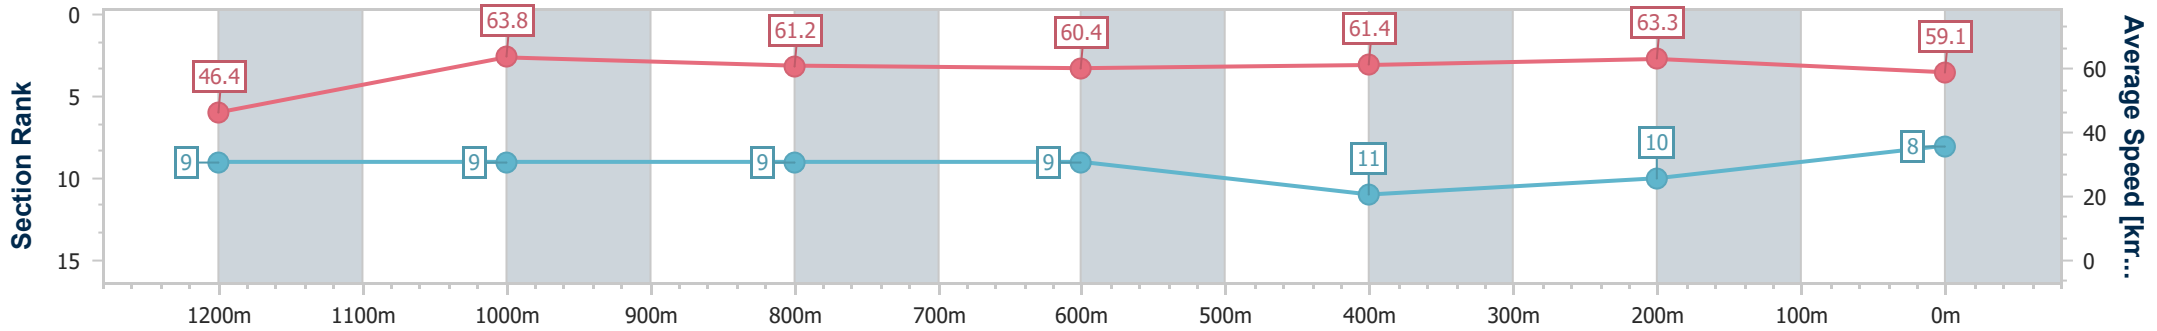

Section	Overall	1200m	1000m	800m	600m	400m	200m
Section Times	1:22.24 [8] (0:11.65)	1:10.59 [9] (0:11.29)	0:59.30 [9] (0:11.83)	0:47.47 [9] (0:12.06)	0:35.41 [9] (0:11.84)	0:23.57 [11] (0:11.42)	0:12.15 [10] (0:12.15)
Average Speed [km/h]	46.4	63.8	61.2	60.4	61.4	63.3	59.1
Top Speed [km/h]	62.1	64.6	64.5	62.2	62.7	63.8	62.4
Avg. Dist. to Rail [m]	5.1	1.4	1.6	2.4	1.7	1.0	0.6
Avg. Stride Freq. [Hz]	2.2	2.4	2.4	2.3	2.4	2.4	2.4
Avg. Stride Length [m]	5.8	7.3	7.3	7.2	7.2	7.2	6.8