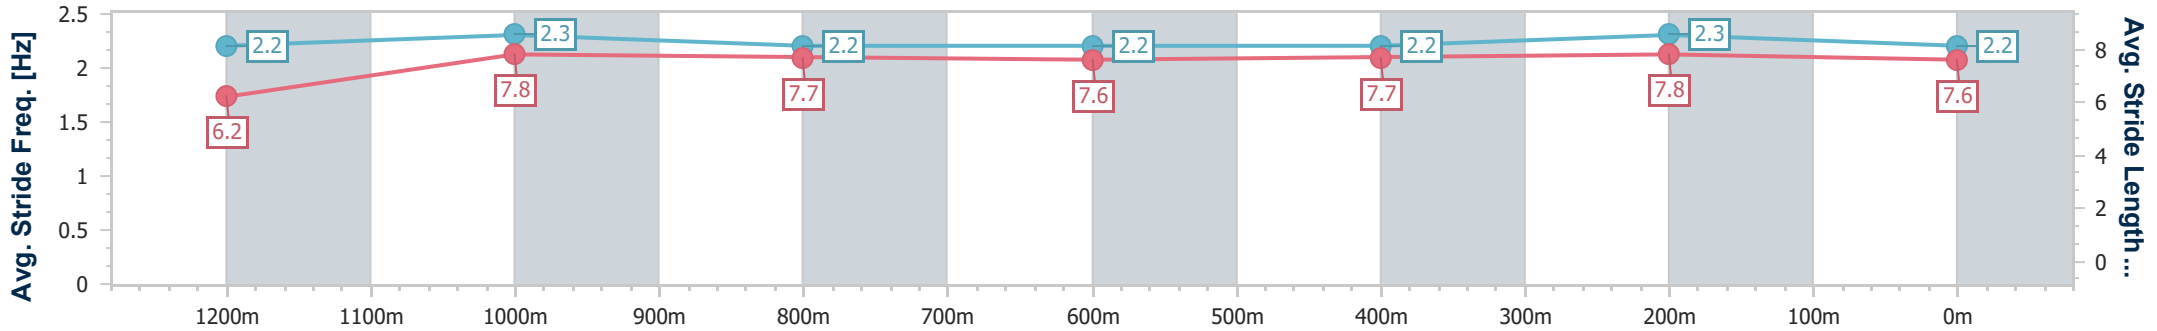

Section	Overall	1200m	1000m	800m	600m	400m	200m
Section Times	1:21.16 [1] (0:11.18)	1:09.98 [2] (0:11.24)	0:58.74 [3] (0:11.79)	0:46.95 [3] (0:12.04)	0:34.91 [3] (0:11.78)	0:23.13 [3] (0:11.30)	0:11.83 [1] (0:11.83)
Average Speed [km/h]	48.6	64.1	61.2	60.2	61.0	63.4	60.8
Top Speed [km/h]	66.4	66.7	62.7	61.2	63.6	63.7	63.3
Avg. Dist. to Rail [m]	8.0	1.6	1.6	1.0	0.8	1.9	0.5
Avg. Stride Freq. [Hz]	2.2	2.3	2.2	2.2	2.2	2.3	2.2
Avg. Stride Length [m]	6.2	7.8	7.7	7.6	7.7	7.8	7.6