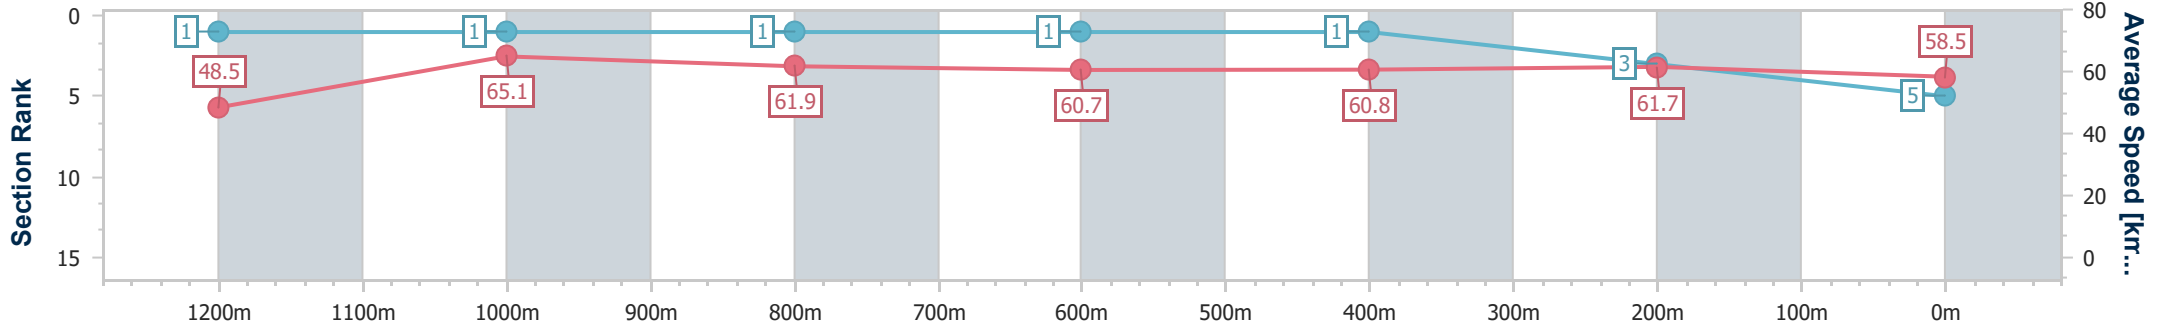

Section	Overall	1200m	1000m	800m	600m	400m	200m
Section Times	1:21.78 [5] (0:11.13)	1:10.65 [1] (0:11.07)	0:59.58 [1] (0:11.68)	0:47.90 [1] (0:11.99)	0:35.91 [1] (0:11.93)	0:23.98 [1] (0:11.69)	0:12.29 [3] (0:12.29)
Average Speed [km/h]	48.5	65.1	61.9	60.7	60.8	61.7	58.5
Top Speed [km/h]	65.8	66.1	63.4	61.4	61.9	62.2	61.2
Avg. Dist. to Rail [m]	10.6	2.5	1.3	1.6	1.3	3.2	3.9
Avg. Stride Freq. [Hz]	2.2	2.3	2.2	2.2	2.2	2.3	2.2
Avg. Stride Length [m]	6.0	7.8	7.7	7.6	7.6	7.6	7.3