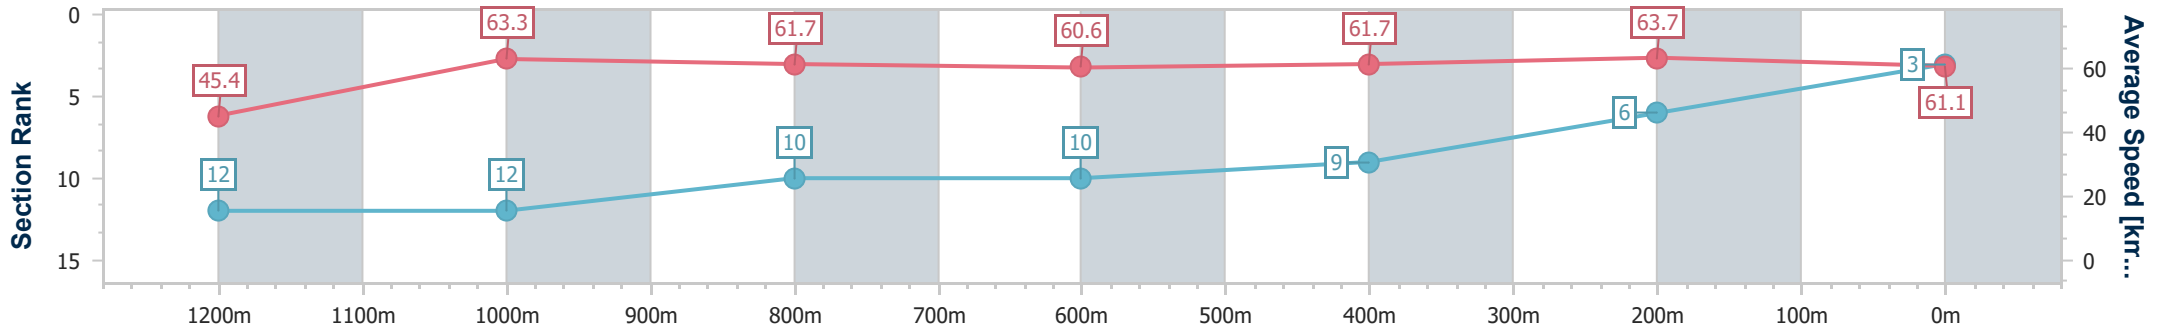

Section	Overall	1200m	1000m	800m	600m	400m	200m
Section Times	1:21.53 [3] (0:11.91)	1:09.62 [12] (0:11.40)	0:58.22 [12] (0:11.68)	0:46.54 [10] (0:11.91)	0:34.63 [10] (0:11.62)	0:23.01 [9] (0:11.25)	0:11.76 [6] (0:11.76)
Average Speed [km/h]	45.4	63.3	61.7	60.6	61.7	63.7	61.1
Top Speed [km/h]	60.6	64.4	64.3	61.4	62.7	64.6	63.6
Avg. Dist. to Rail [m]	3.6	0.4	0.7	0.4	1.0	2.0	1.9
Avg. Stride Freq. [Hz]	2.2	2.3	2.3	2.3	2.3	2.4	2.4
Avg. Stride Length [m]	5.7	7.5	7.4	7.3	7.3	7.4	7.2