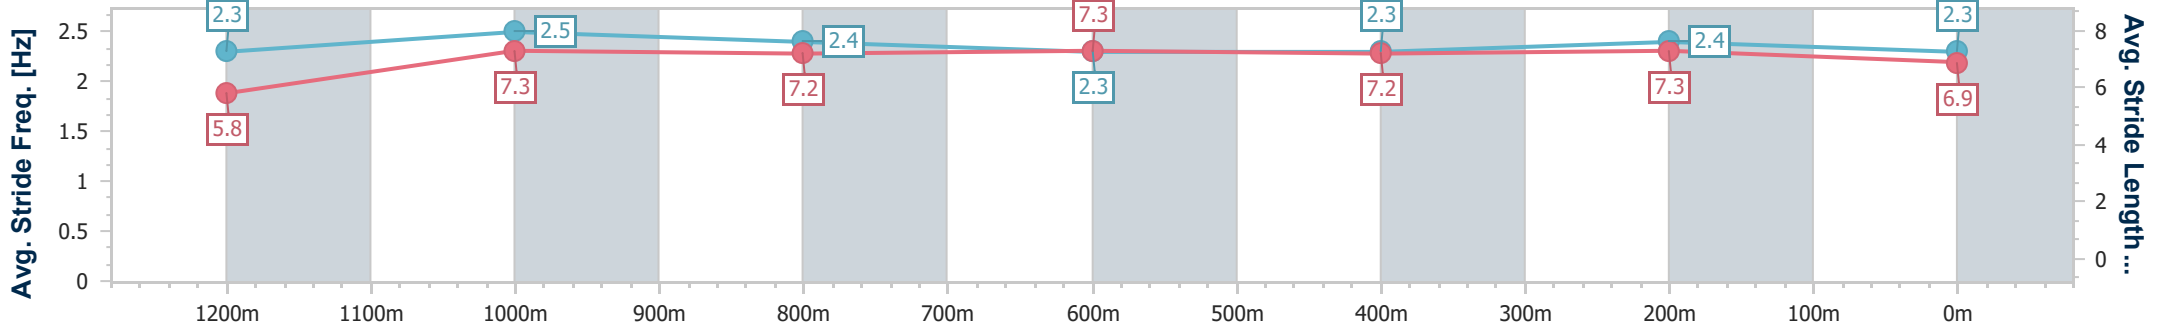

Section	Overall	1200m	1000m	800m	600m	400m	200m
Section Times	1:22.44 [10] (0:11.39)	1:11.05 [5] (0:11.06)	0:59.99 [4] (0:11.85)	0:48.14 [4] (0:11.96)	0:36.18 [4] (0:11.87)	0:24.31 [5] (0:11.73)	0:12.58 [8]
Average Speed [km/h]	47.5	65.2	61.1	60.5	60.8	61.6	57.2
Top Speed [km/h]	65.2	65.5	63.5	62.2	61.5	62.7	60.4
Avg. Dist. to Rail [m]	10.5	3.6	2.7	1.3	0.3	1.2	1.1
Avg. Stride Freq. [Hz]	2.3	2.5	2.4	2.3	2.3	2.4	2.3
Avg. Stride Length [m]	5.8	7.3	7.2	7.3	7.2	7.3	6.9