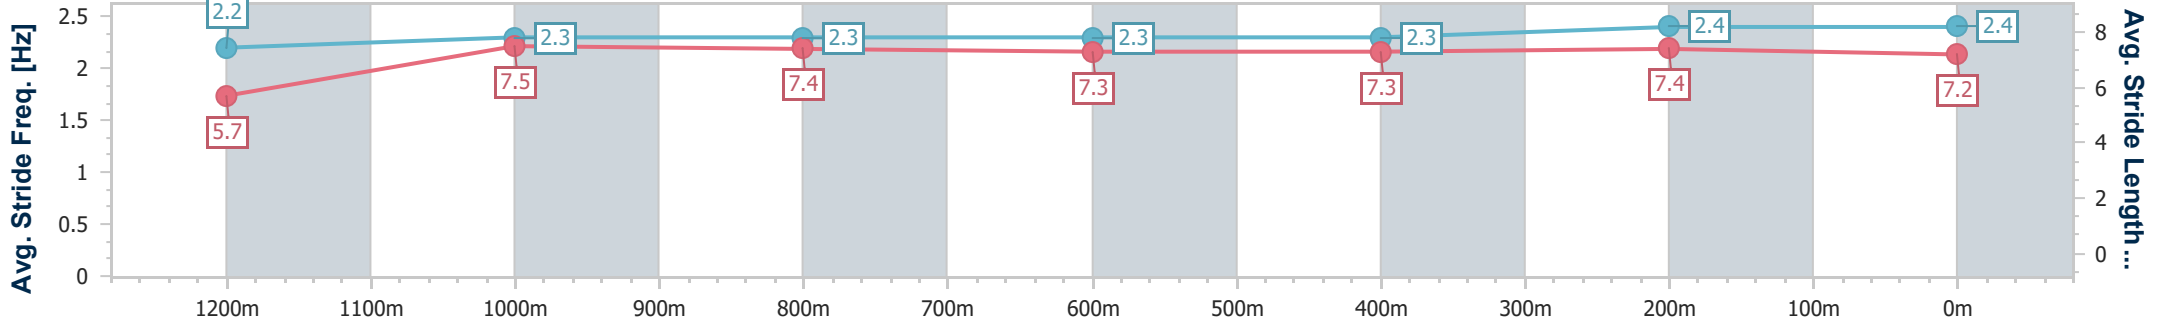

Section	Overall	1200m	1000m	800m	600m	400m	200m
Section Times	1:21.53 [3] (0:11.91)	1:09.62 [12] (0:11.40)	0:58.22 [12] (0:11.68)	0:46.54 [10] (0:11.91)	0:34.63 [10] (0:11.62)	0:23.01 [9] (0:11.25)	0:11.76 [6] (0:11.76)
Average Speed [km/h]	45.4	63.3	61.7	60.6	61.7	63.7	61.1
Top Speed [km/h]	60.6	64.4	64.3	61.4	62.7	64.6	63.6
Avg. Dist. to Rail [m]	3.6	0.4	0.7	0.4	1.0	2.0	1.9
Avg. Stride Freq. [Hz]	2.2	2.3	2.3	2.3	2.3	2.4	2.4
Avg. Stride Length [m]	5.7	7.5	7.4	7.3	7.3	7.4	7.2