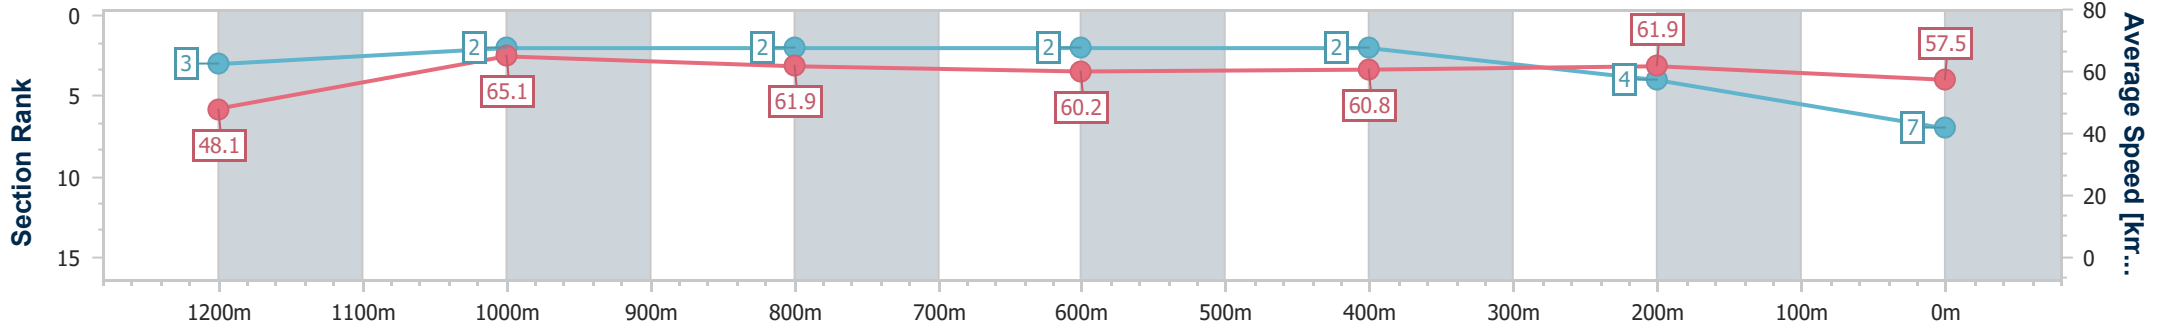

Section	Overall	1200m	1000m	800m	600m	400m	200m
Section Times	1:22.14 [7] (0:11.26)	1:10.88 [3] (0:11.07)	0:59.81 [2] (0:11.65)	0:48.16 [2] (0:12.05)	0:36.11 [2] (0:11.93)	0:24.18 [2] (0:11.68)	0:12.50 [4] (0:12.50)
Average Speed [km/h]	48.1	65.1	61.9	60.2	60.8	61.9	57.5
Top Speed [km/h]	63.4	65.8	64.6	61.1	61.4	62.9	60.4
Avg. Dist. to Rail [m]	2.6	1.4	1.4	2.1	1.3	3.1	4.6
Avg. Stride Freq. [Hz]	2.4	2.5	2.4	2.4	2.3	2.3	2.3
Avg. Stride Length [m]	5.6	7.2	7.1	7.1	7.2	7.3	7.0