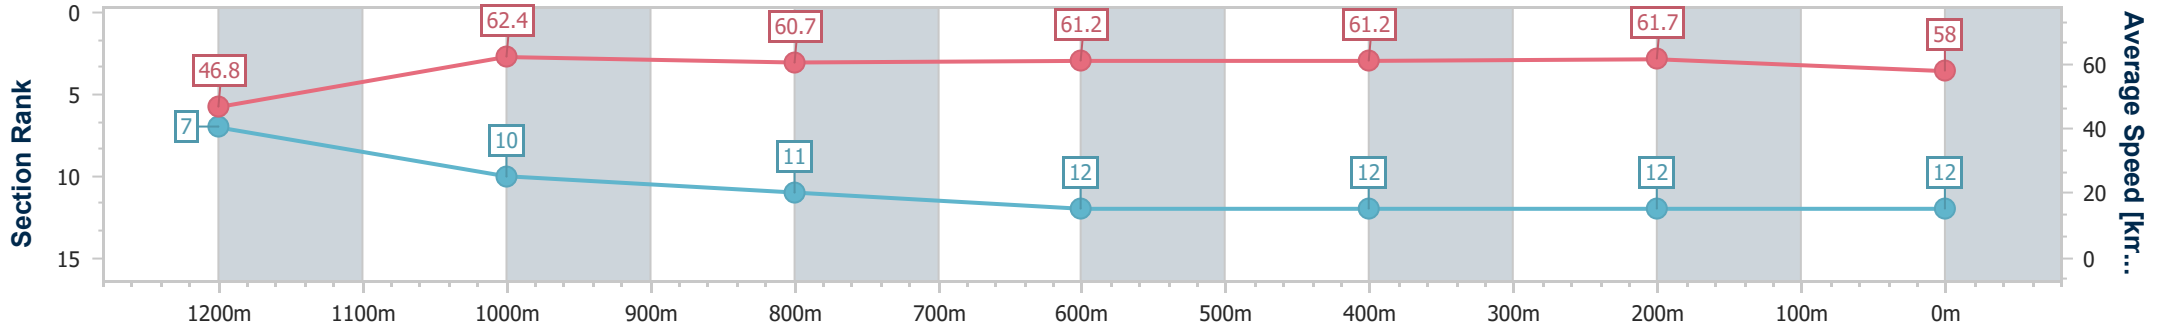

- [] Ranking at each section and finish
- .-.- No data available at this section
- NA No data available

Horse/Jockey Name	Ready Lightly
Final Rank	12
Fastest Section Time (Section)	0:11.52 (1200m)
Top Speed [km/h] (Section)	64.2 (1200m)
Race State	Finished

Section	Overall	1200m	1000m	800m	600m	400m	200m
Section Times	1:23.07 [12] (0:11.55)	1:11.52 [7] (0:11.52)	1:00.00 [10] (0:11.96)	0:48.04 [11] (0:11.96)	0:36.08 [12] (0:11.98)	0:24.10 [12] (0:11.68)	0:12.42 [12] (0:12.42)
Average Speed [km/h]	46.8	62.4	60.7	61.2	61.2	61.7	58.0
Top Speed [km/h]	60.2	64.2	63.6	61.7	62.0	62.6	61.5
Avg. Dist. to Rail [m]	6.7	2.8	2.5	3.1	3.3	3.0	4.0
Avg. Stride Freq. [Hz]	2.0	2.2	2.2	2.2	2.2	2.2	2.2
Avg. Stride Length [m]	6.4	7.9	7.8	7.8	7.8	7.7	7.4