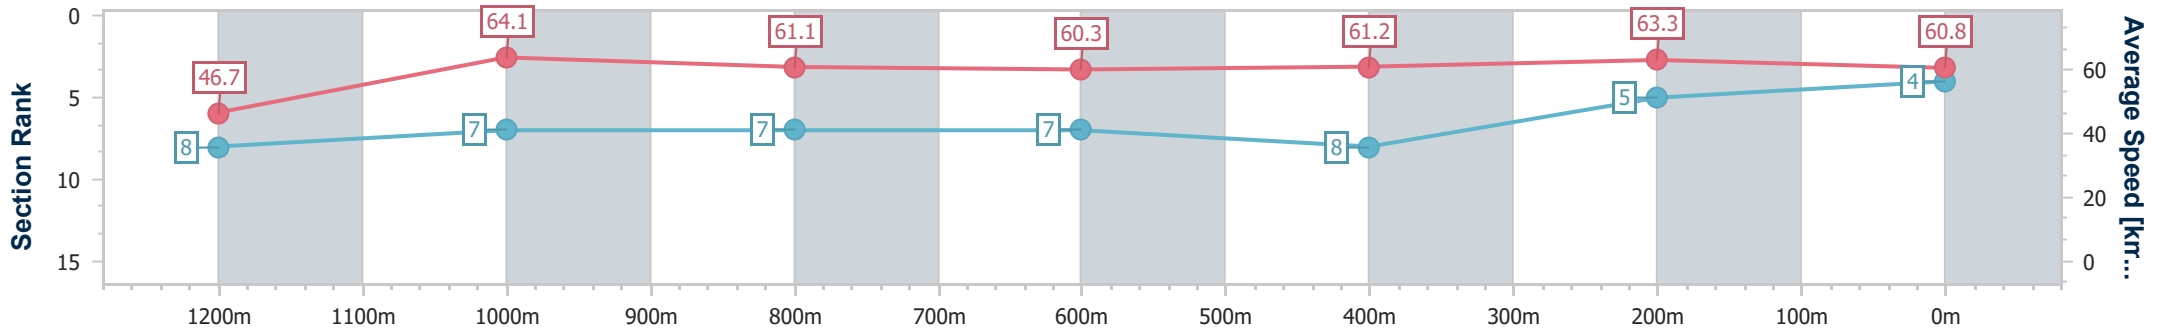

Section	Overall	1200m	1000m	800m	600m	400m	200m
Section Times	1:21.62 [4] (0:11.60)	1:10.02 [8] (0:11.22)	0:58.80 [7] (0:11.78)	0:47.02 [7] (0:12.01)	0:35.01 [7] (0:11.83)	0:23.18 [8] (0:11.32)	0:11.86 [5] (0:11.86)
Average Speed [km/h]	46.7	64.1	61.1	60.3	61.2	63.3	60.8
Top Speed [km/h]	64.3	64.5	63.8	62.2	62.5	64.9	64.1
Avg. Dist. to Rail [m]	1.7	0.5	0.6	0.9	0.6	0.9	0.4
Avg. Stride Freq. [Hz]	2.3	2.5	2.4	2.4	2.4	2.4	2.4
Avg. Stride Length [m]	5.6	7.0	7.0	7.0	7.1	7.2	7.0