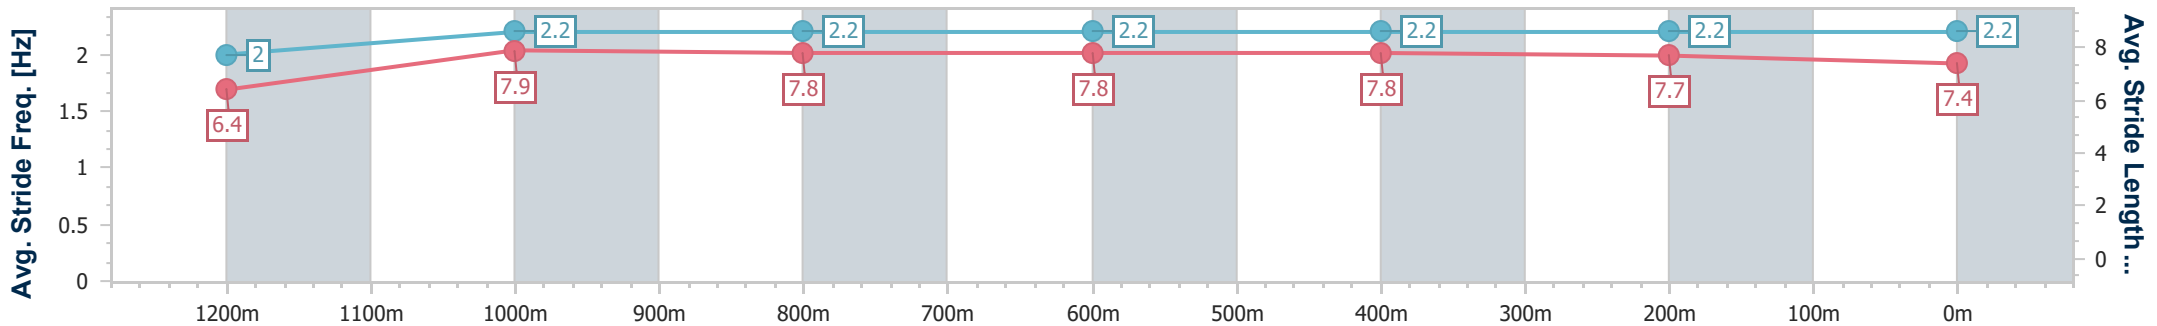

- [] Ranking at each section and finish
- .-.- No data available at this section
- NA No data available

Horse/Jockey Name	Ready Lightly
Final Rank	12
Fastest Section Time (Section)	0:11.52 (1200m)
Top Speed [km/h] (Section)	64.2 (1200m)
Race State	Finished

Section	Overall	1200m	1000m	800m	600m	400m	200m
Section Times	1:23.07 [12] (0:11.55)	1:11.52 [7] (0:11.52)	1:00.00 [10] (0:11.96)	0:48.04 [11] (0:11.96)	0:36.08 [12] (0:11.98)	0:24.10 [12] (0:11.68)	0:12.42 [12] (0:12.42)
Average Speed [km/h]	46.8	62.4	60.7	61.2	61.2	61.7	58.0
Top Speed [km/h]	60.2	64.2	63.6	61.7	62.0	62.6	61.5
Avg. Dist. to Rail [m]	6.7	2.8	2.5	3.1	3.3	3.0	4.0
Avg. Stride Freq. [Hz]	2.0	2.2	2.2	2.2	2.2	2.2	2.2
Avg. Stride Length [m]	6.4	7.9	7.8	7.8	7.8	7.7	7.4