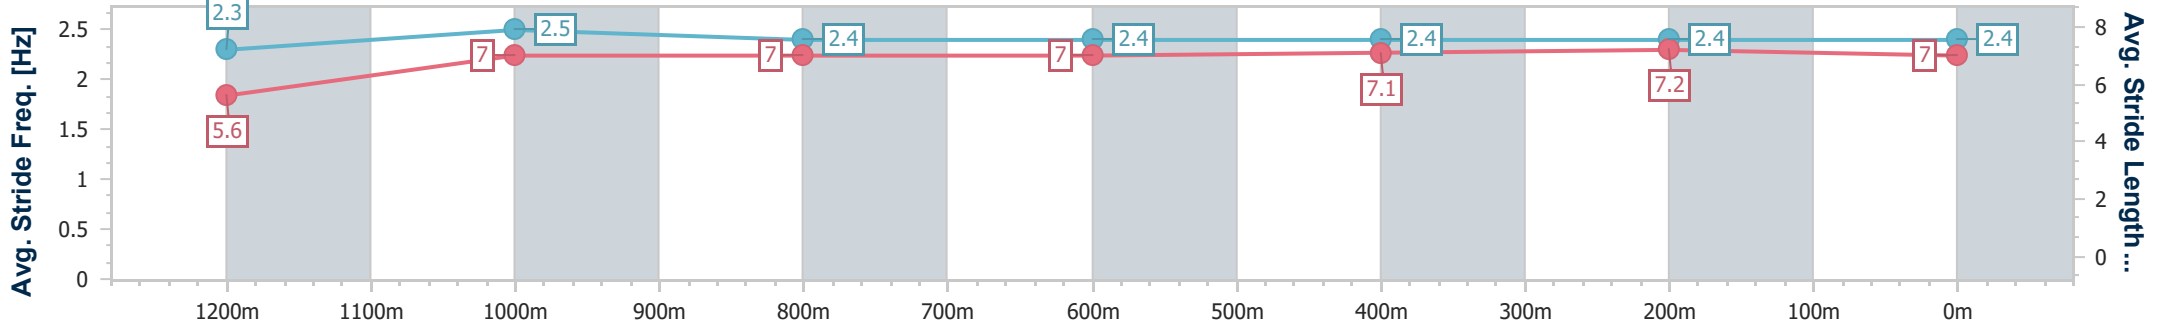

Section	Overall	1200m	1000m	800m	600m	400m	200m
Section Times	1:21.62 [4] (0:11.60)	1:10.02 [8] (0:11.22)	0:58.80 [7] (0:11.78)	0:47.02 [7] (0:12.01)	0:35.01 [7] (0:11.83)	0:23.18 [8] (0:11.32)	0:11.86 [5] (0:11.86)
Average Speed [km/h]	46.7	64.1	61.1	60.3	61.2	63.3	60.8
Top Speed [km/h]	64.3	64.5	63.8	62.2	62.5	64.9	64.1
Avg. Dist. to Rail [m]	1.7	0.5	0.6	0.9	0.6	0.9	0.4
Avg. Stride Freq. [Hz]	2.3	2.5	2.4	2.4	2.4	2.4	2.4
Avg. Stride Length [m]	5.6	7.0	7.0	7.0	7.1	7.2	7.0