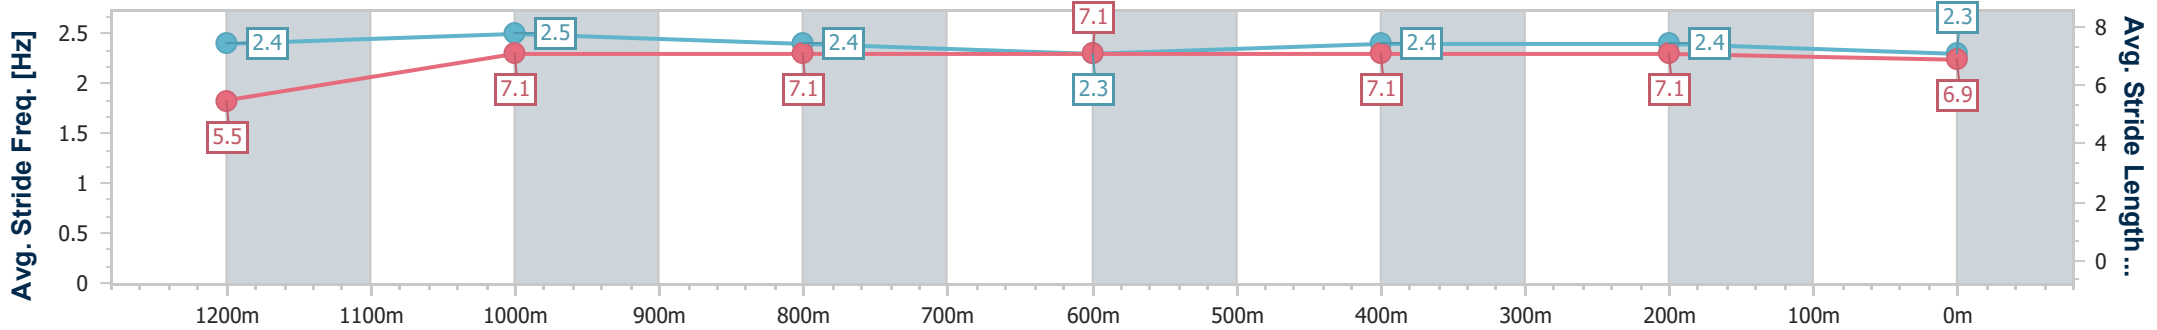

Section	Overall	1200m	1000m	800m	600m	400m	200m
Section Times	1:22.60 [11] (0:11.46)	1:11.14 [6] (0:11.29)	0:59.85 [6] (0:11.85)	0:48.00 [6] (0:11.99)	0:36.01 [6] (0:11.79)	0:24.22 [7] (0:11.77)	0:12.45 [11] (0:12.45)
Average Speed [km/h]	47.1	63.9	61.1	60.5	61.1	61.2	57.7
Top Speed [km/h]	63.4	64.2	64.4	62.3	62.9	62.8	61.4
Avg. Dist. to Rail [m]	4.2	3.2	2.3	1.2	0.4	1.2	2.9
Avg. Stride Freq. [Hz]	2.4	2.5	2.4	2.3	2.4	2.4	2.3
Avg. Stride Length [m]	5.5	7.1	7.1	7.1	7.1	7.1	6.9