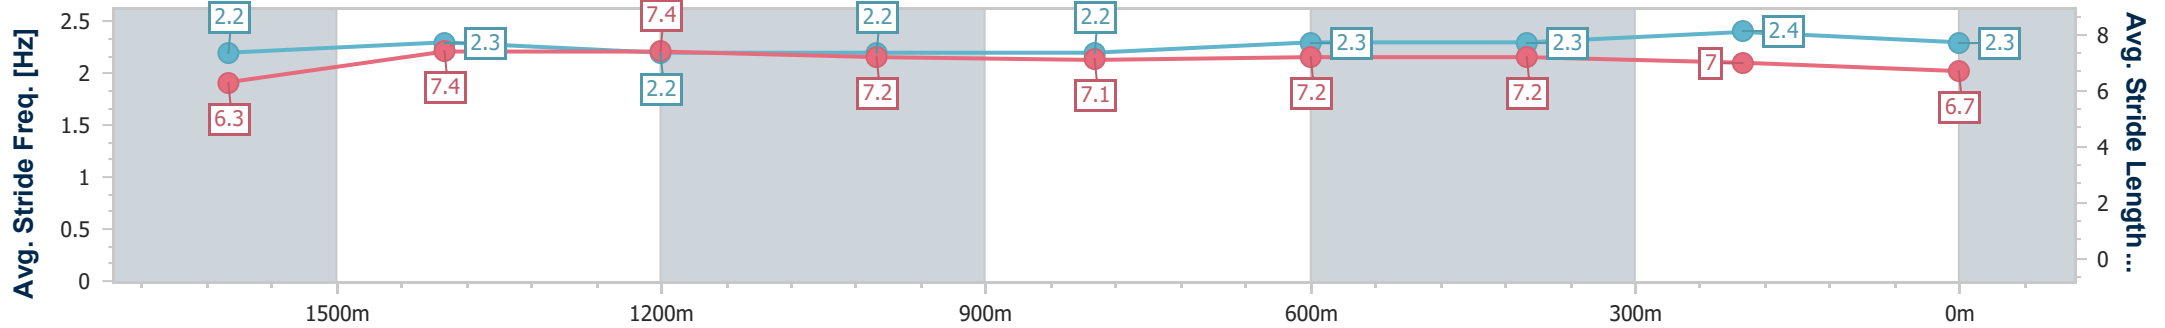

Horse/Jockey Name	Ginasue
Final Rank	4
Fastest Section Time (Section)	0:11.49 (1600m)
Top Speed [km/h] (Section)	64.4 (Overall)
Race State	Finished

Sunshine Coast QLD Professional
Race 8: Community Supporting Police Class 1 Handicap - 1800m

11 October 2024 - 21:11

Track Rating: Heavy 8, Weather: Fine, Rail Position: +7m Entire

Section	Overall	1600m	1400m	1200m	1000m	800m	600m	400m	200m
Section Times	1:52.88 [4] (0:14.41)	1:38.47 [6] (0:11.49)	1:26.98 [5] (0:12.18)	1:14.80 [5] (0:12.45)	1:02.35 [5] (0:12.72)	0:49.63 [5] (0:12.58)	0:37.05 [4] (0:12.11)	0:24.94 [4] (0:11.99)	0:12.95 [4] (0:12.95)
Average Speed [km/h]	50.1	63.0	59.5	57.9	56.7	57.9	60.2	60.2	55.5
Top Speed [km/h]	64.4	64.0	61.0	58.3	57.5	59.1	62.3	61.9	60.1
Avg. Dist. to Rail [m]	1.4	2.1	1.9	2.3	1.8	1.9	1.9	2.1	1.6
Avg. Stride Freq. [Hz]	2.2	2.3	2.2	2.2	2.2	2.3	2.3	2.4	2.3
Avg. Stride Length [m]	6.3	7.4	7.4	7.2	7.1	7.2	7.2	7.0	6.7

- [ ] Ranking at each section and finish
- -.-.- No data available at this section
- NA No data available