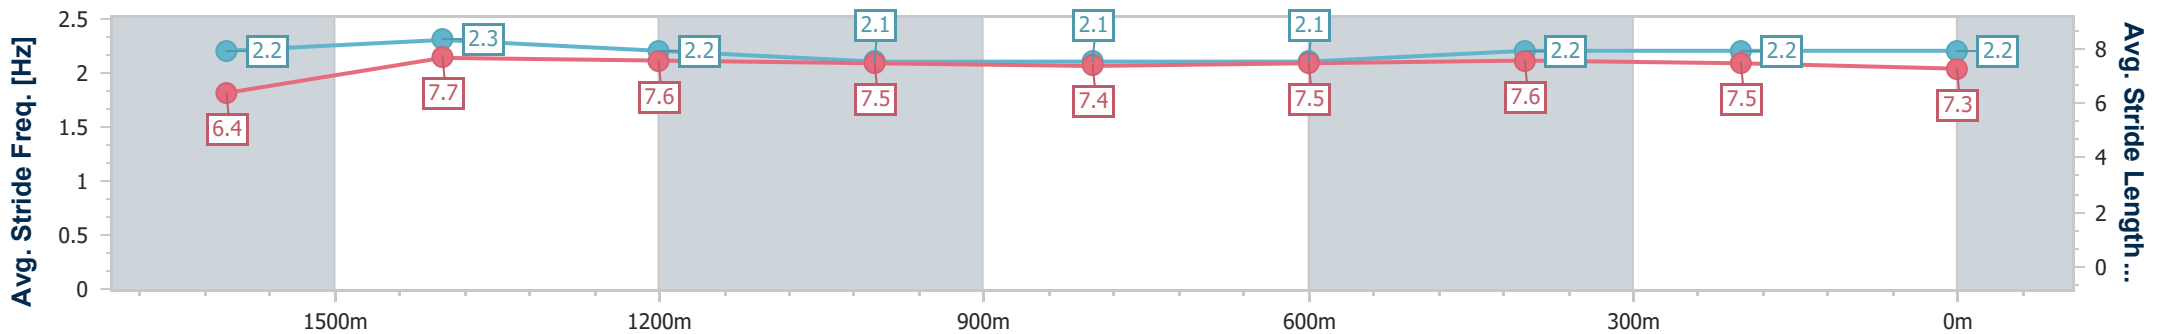

Horse/Jockey Name	Paris Affair
Final Rank	2
Fastest Section Time (Section)	0:11.57 (1600m)
Top Speed [km/h] (Section)	63.6 (1600m)
Race State	Finished

Sunshine Coast QLD Professional
Race 8: Community Supporting Police Class 1 Handicap - 1800m

11 October 2024 - 21:11

Track Rating: Heavy 8, Weather: Fine, Rail Position: +7m Entire

Section	Overall	1600m	1400m	1200m	1000m	800m	600m	400m	200m				
Section Times	1:52.60 [2] (0:14.07)	1:38.53 [3] (0:11.57)	1:26.96 [3] (0:12.15)	1:14.81 [3] (0:12.50)	1:02.31 [3] (0:12.73)	0:49.58 [3] (0:12.62)	0:36.96 [3] (0:12.14)	0:24.82 [3] (0:12.06)	0:12.76 [3] (0:12.76)				
Average Speed [km/h]	51.3	62.6	59.4	57.6	57.0	57.5	60.0	59.7	56.4				
Top Speed [km/h]	62.5	63.6	61.4	57.9	57.6	58.5	61.2	61.9	58.2				
Avg. Dist. to Rail [m]	1.8	1.4	1.4	1.9	2.0	1.6	1.5	3.5	4.6				
Avg. Stride Freq. [Hz]	2.2	2.3	2.2	2.1	2.1	2.1	2.2	2.2	2.2				
Avg. Stride Length [m]	6.4	7.7	7.6	7.5	7.4	7.5	7.6	7.5	7.3				

- [ ] Ranking at each section and finish
- -.-.- No data available at this section
- NA No data available