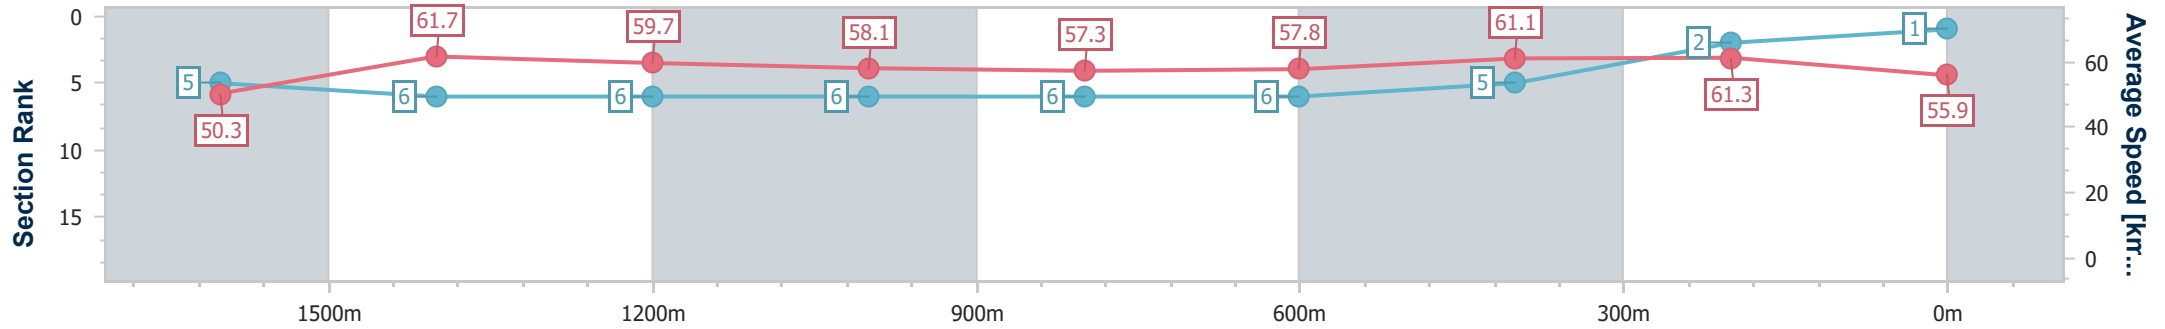

Horse/Jockey Name	Hereditary
Final Rank	1
Fastest Section Time (Section)	0:11.71 (1600m)
Top Speed [km/h] (Section)	63.2 (400m)
Race State	Finished

Sunshine Coast QLD Professional
Race 8: Community Supporting Police Class 1 Handicap - 1800m

11 October 2024 - 21:11

Track Rating: Heavy 8, Weather: Fine, Rail Position: +7m Entire

Section	Overall	1600m	1400m	1200m	1000m	800m	600m	400m	200m				
Section Times	1:52.60 [1] (0:14.38)	1:38.22 [5] (0:11.71)	1:26.51 [6] (0:12.19)	1:14.32 [6] (0:12.41)	1:01.91 [6] (0:12.72)	0:49.19 [6] (0:12.63)	0:36.56 [6] (0:11.94)	0:24.62 [5] (0:11.75)	0:12.87 [2] (0:12.87)				
Average Speed [km/h]	50.3	61.7	59.7	58.1	57.3	57.8	61.1	61.3	55.9				
Top Speed [km/h]	61.8	62.7	62.6	58.8	57.9	59.9	62.4	63.2	59.8				
Avg. Dist. to Rail [m]	3.1	2.1	3.2	3.5	3.3	2.7	2.5	4.3	4.7				
Avg. Stride Freq. [Hz]	2.1	2.2	2.1	2.1	2.1	2.1	2.2	2.3	2.2				
Avg. Stride Length [m]	6.7	7.8	7.7	7.6	7.7	7.5	7.6	7.5	7.2				

- [ ] Ranking at each section and finish
- -.-.- No data available at this section
- NA No data available