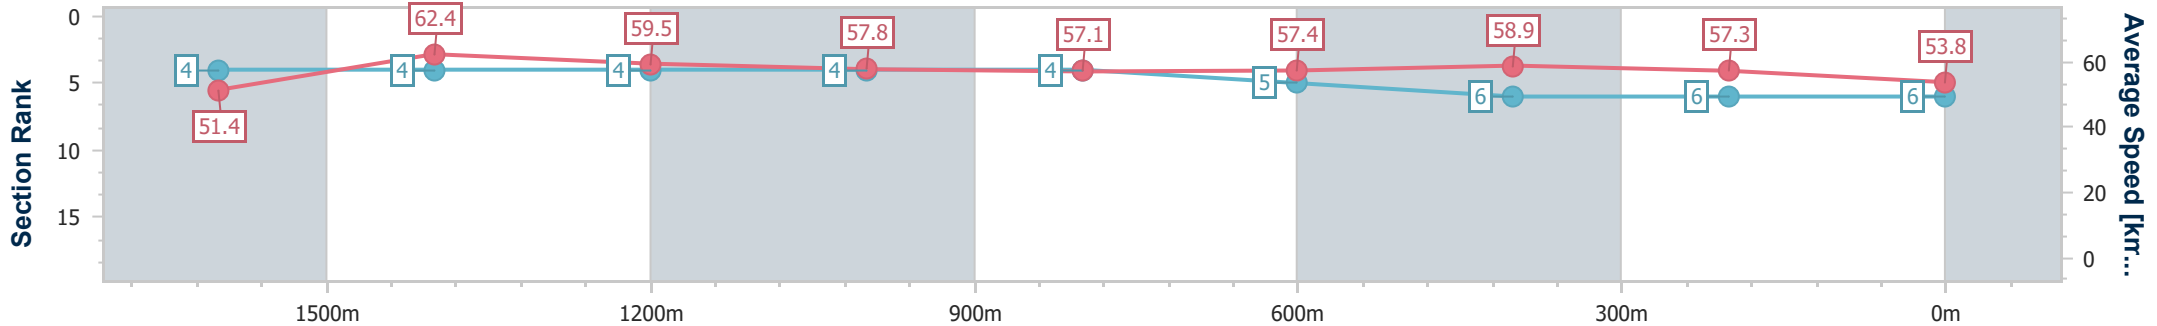

Horse/Jockey Name	Marvia Miss
Final Rank	6
Fastest Section Time (Section)	0:11.59 (1600m)
Top Speed [km/h] (Section)	63.7 (1600m)
Race State	Finished

Sunshine Coast QLD Professional
Race 8: Community Supporting Police Class 1 Handicap - 1800m

11 October 2024 - 21:11

Track Rating: Heavy 8, Weather: Fine, Rail Position: +7m Entire

Section	Overall	1600m	1400m	1200m	1000m	800m	600m	400m	200m				
Section Times	1:54.12 [6] (0:14.11)	1:40.01 [4] (0:11.59)	1:28.42 [4] (0:12.21)	1:16.21 [4] (0:12.44)	1:03.77 [4] (0:12.75)	0:51.02 [4] (0:12.73)	0:38.29 [5] (0:12.36)	0:25.93 [6] (0:12.58)	0:13.35 [6] (0:13.35)				
Average Speed [km/h]	51.4	62.4	59.5	57.8	57.1	57.4	58.9	57.3	53.8				
Top Speed [km/h]	62.5	63.7	60.6	58.9	57.5	57.9	60.3	57.9	56.2				
Avg. Dist. to Rail [m]	3.1	2.4	2.6	3.0	3.0	2.3	2.1	3.0	2.0				
Avg. Stride Freq. [Hz]	2.2	2.3	2.2	2.2	2.2	2.2	2.3	2.2	2.2				
Avg. Stride Length [m]	6.4	7.6	7.5	7.3	7.2	7.2	7.1	7.1	6.9				

- [ ] Ranking at each section and finish
- -.-.- No data available at this section
- NA No data available