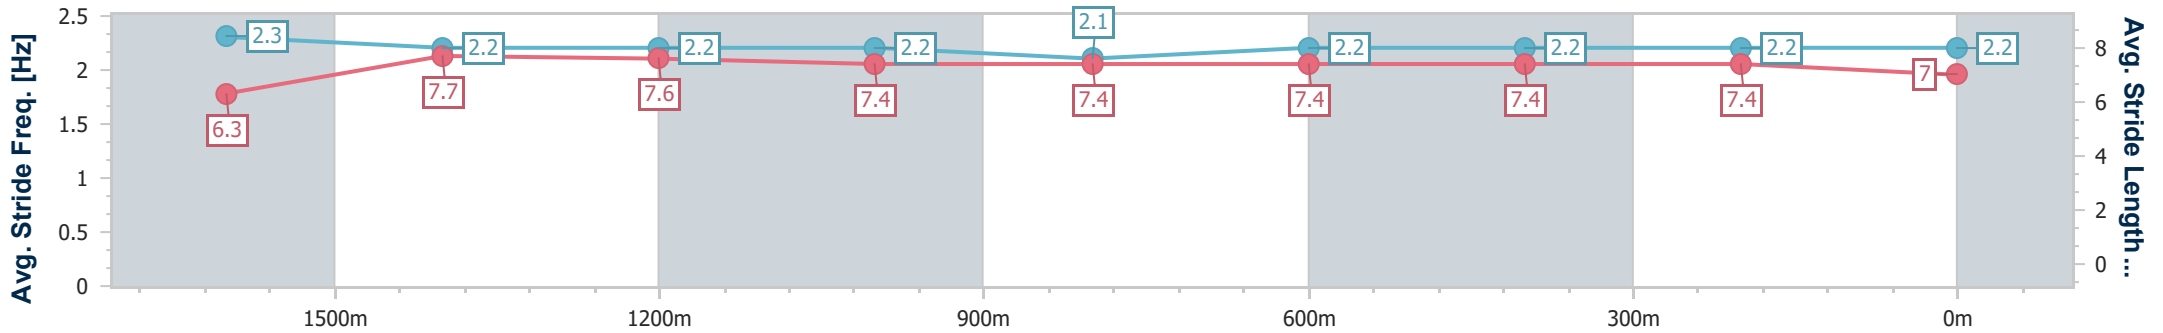

Horse/Jockey Name	Son Of Satono
Final Rank	3
Fastest Section Time (Section)	0:11.57 (1600m)
Top Speed [km/h] (Section)	64.3 (Overall)
Race State	Finished

Sunshine Coast QLD Professional
Race 8: Community Supporting Police Class 1 Handicap - 1800m

11 October 2024 - 21:11

Track Rating: Heavy 8, Weather: Fine, Rail Position: +7m Entire

Section	Overall	1600m	1400m	1200m	1000m	800m	600m	400m	200m			
Section Times	1:52.64 [3] (0:13.75)	1:38.89 [1] (0:11.57)	1:27.32 [1] (0:12.17)	1:15.15 [1] (0:12.48)	1:02.67 [1] (0:12.71)	0:49.96 [1] (0:12.53)	0:37.43 [1] (0:12.24)	0:25.19 [1] (0:12.16)	0:13.03 [1] (0:13.03)			
Average Speed [km/h]	52.7	61.9	59.4	57.5	56.8	57.6	59.2	59.4	55.2			
Top Speed [km/h]	64.3	63.9	60.8	58.5	57.2	58.8	59.9	59.6	58.5			
Avg. Dist. to Rail [m]	3.4	0.4	0.3	0.6	0.7	0.9	1.2	2.7	2.9			
Avg. Stride Freq. [Hz]	2.3	2.2	2.2	2.2	2.1	2.2	2.2	2.2	2.2			
Avg. Stride Length [m]	6.3	7.7	7.6	7.4	7.4	7.4	7.4	7.4	7.0			

- [ ] Ranking at each section and finish
- -.-.- No data available at this section
- NA No data available