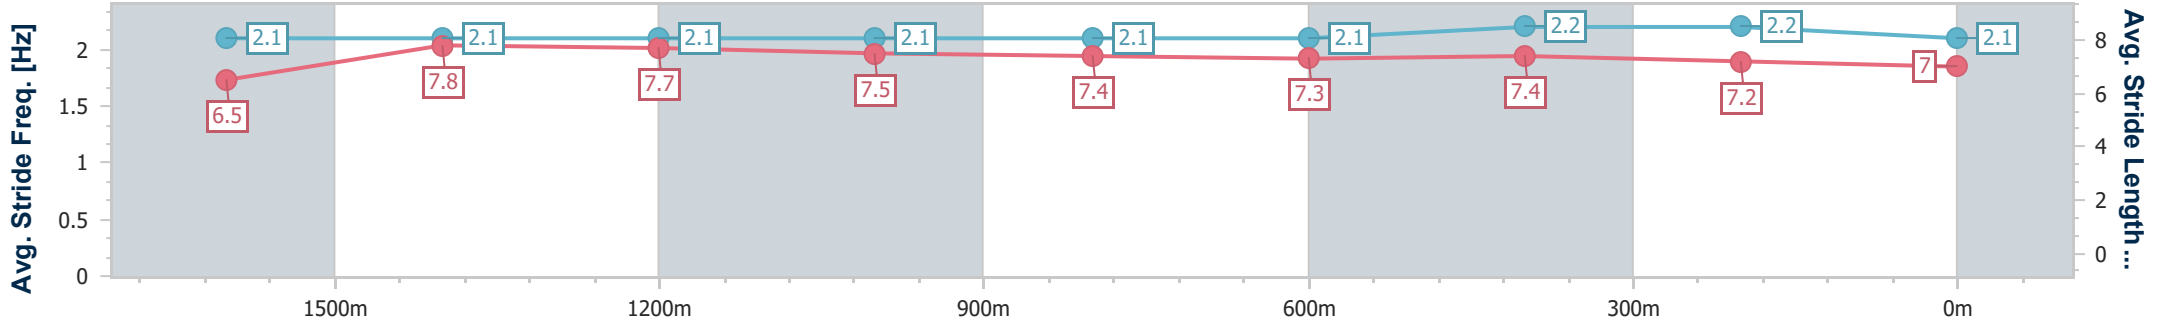

Horse/Jockey Name	Gypsidazzler
Final Rank	7
Fastest Section Time (Section)	0:11.89 (1600m)
Top Speed [km/h] (Section)	62.3 (1600m)
Race State	Finished

Sunshine Coast QLD Professional
Race 8: Community Supporting Police Class 1 Handicap - 1800m

11 October 2024 - 21:11

Track Rating: Heavy 8, Weather: Fine, Rail Position: +7m Entire

Section	Overall	1600m	1400m	1200m	1000m	800m	600m	400m	200m			
Section Times	1:54.97 [7] (0:14.52)	1:40.45 [7] (0:11.89)	1:28.56 [7] (0:12.18)	1:16.38 [7] (0:12.42)	1:03.96 [7] (0:12.69)	0:51.27 [7] (0:12.67)	0:38.60 [7] (0:12.51)	0:26.09 [7] (0:12.55)	0:13.54 [7] (0:13.54)			
Average Speed [km/h]	50.1	61.0	59.5	57.9	57.2	57.5	57.6	57.3	53.3			
Top Speed [km/h]	61.9	62.3	60.2	58.7	58.2	58.5	58.8	57.8	56.3			
Avg. Dist. to Rail [m]	5.3	2.6	2.2	2.5	2.4	1.6	0.7	3.0	2.6			
Avg. Stride Freq. [Hz]	2.1	2.1	2.1	2.1	2.1	2.1	2.2	2.2	2.1			
Avg. Stride Length [m]	6.5	7.8	7.7	7.5	7.4	7.3	7.4	7.2	7.0			

- [ ] Ranking at each section and finish
- -.-.- No data available at this section
- NA No data available