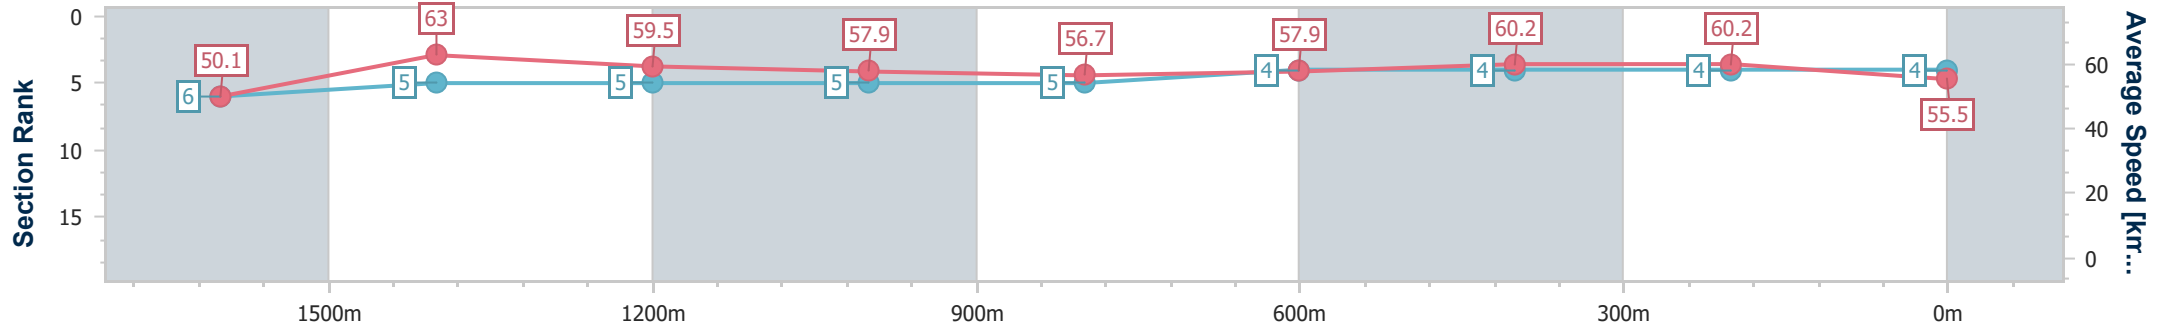

Horse/Jockey Name	Ginasue
Final Rank	4
Fastest Section Time (Section)	0:11.49 (1600m)
Top Speed [km/h] (Section)	64.4 (Overall)
Race State	Finished

Sunshine Coast QLD Professional
Race 8: Community Supporting Police Class 1 Handicap - 1800m

11 October 2024 - 21:11

Track Rating: Heavy 8, Weather: Fine, Rail Position: +7m Entire

Section	Overall	1600m	1400m	1200m	1000m	800m	600m	400m	200m
Section Times	1:52.88 [4] (0:14.41)	1:38.47 [6] (0:11.49)	1:26.98 [5] (0:12.18)	1:14.80 [5] (0:12.45)	1:02.35 [5] (0:12.72)	0:49.63 [5] (0:12.58)	0:37.05 [4] (0:12.11)	0:24.94 [4] (0:11.99)	0:12.95 [4] (0:12.95)
Average Speed [km/h]	50.1	63.0	59.5	57.9	56.7	57.9	60.2	60.2	55.5
Top Speed [km/h]	64.4	64.0	61.0	58.3	57.5	59.1	62.3	61.9	60.1
Avg. Dist. to Rail [m]	1.4	2.1	1.9	2.3	1.8	1.9	1.9	2.1	1.6
Avg. Stride Freq. [Hz]	2.2	2.3	2.2	2.2	2.2	2.3	2.3	2.4	2.3
Avg. Stride Length [m]	6.3	7.4	7.4	7.2	7.1	7.2	7.2	7.0	6.7

- [ ] Ranking at each section and finish
- -.-.- No data available at this section
- NA No data available