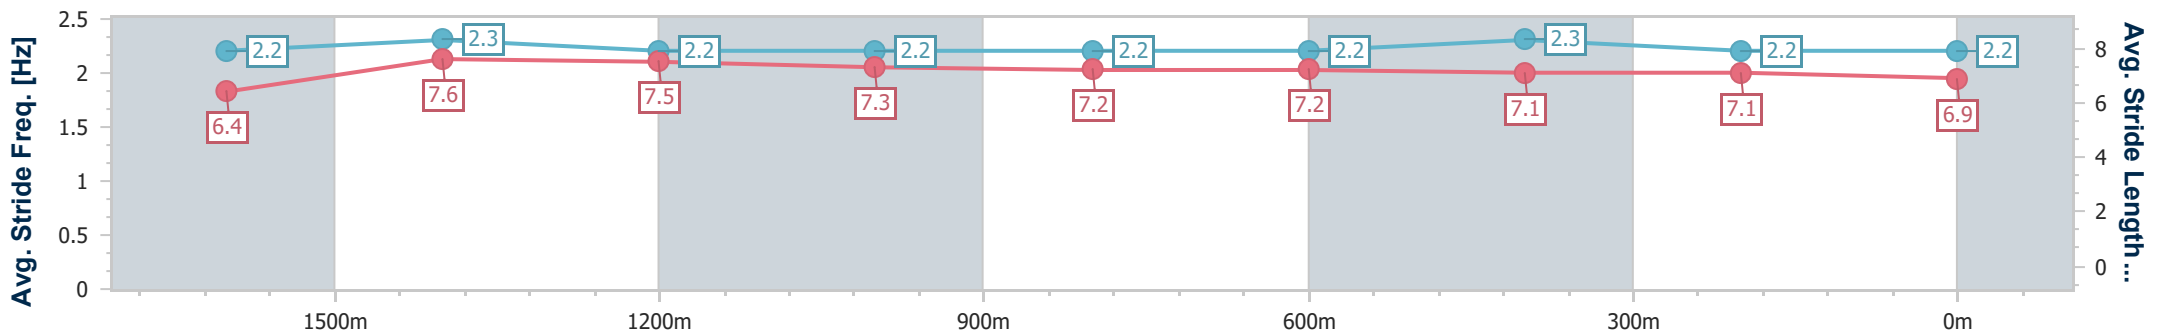

Horse/Jockey Name	Marvia Miss
Final Rank	6
Fastest Section Time (Section)	0:11.59 (1600m)
Top Speed [km/h] (Section)	63.7 (1600m)
Race State	Finished

Sunshine Coast QLD Professional
Race 8: Community Supporting Police Class 1 Handicap - 1800m

11 October 2024 - 21:11

Track Rating: Heavy 8, Weather: Fine, Rail Position: +7m Entire

Section	Overall	1600m	1400m	1200m	1000m	800m	600m	400m	200m				
Section Times	1:54.12 [6] (0:14.11)	1:40.01 [4] (0:11.59)	1:28.42 [4] (0:12.21)	1:16.21 [4] (0:12.44)	1:03.77 [4] (0:12.75)	0:51.02 [4] (0:12.73)	0:38.29 [5] (0:12.36)	0:25.93 [6] (0:12.58)	0:13.35 [6] (0:13.35)				
Average Speed [km/h]	51.4	62.4	59.5	57.8	57.1	57.4	58.9	57.3	53.8				
Top Speed [km/h]	62.5	63.7	60.6	58.9	57.5	57.9	60.3	57.9	56.2				
Avg. Dist. to Rail [m]	3.1	2.4	2.6	3.0	3.0	2.3	2.1	3.0	2.0				
Avg. Stride Freq. [Hz]	2.2	2.3	2.2	2.2	2.2	2.2	2.3	2.2	2.2				
Avg. Stride Length [m]	6.4	7.6	7.5	7.3	7.2	7.2	7.1	7.1	6.9				

- [ ] Ranking at each section and finish
- -.-.- No data available at this section
- NA No data available