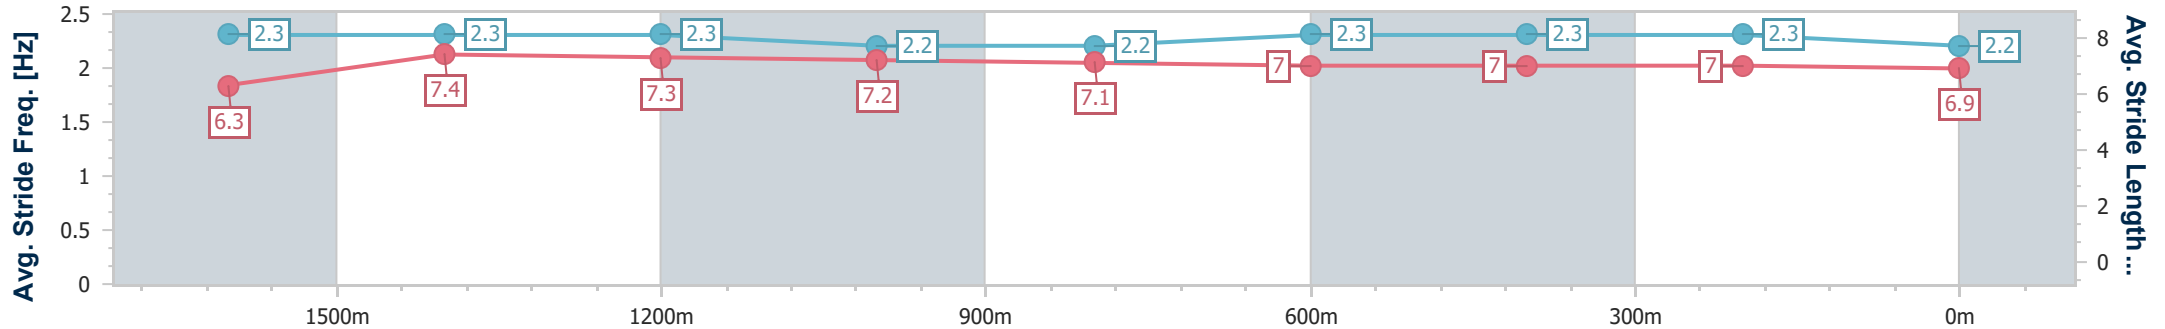

Horse/Jockey Name	Kairos Louie
Final Rank	5
Fastest Section Time (Section)	0:11.70 (1600m)
Top Speed [km/h] (Section)	64.2 (Overall)
Race State	Finished

Sunshine Coast QLD Professional
Race 8: Community Supporting Police Class 1 Handicap - 1800m

11 October 2024 - 21:11

Track Rating: Heavy 8, Weather: Fine, Rail Position: +7m Entire

Section	Overall	1600m	1400m	1200m	1000m	800m	600m	400m	200m				
Section Times	1:53.17 [5] (0:13.86)	1:39.31 [2] (0:11.70)	1:27.61 [2] (0:12.14)	1:15.47 [2] (0:12.52)	1:02.95 [2] (0:12.79)	0:50.16 [2] (0:12.48)	0:37.68 [2] (0:12.09)	0:25.59 [2] (0:12.45)	0:13.14 [5] (0:13.14)				
Average Speed [km/h]	52.3	61.9	59.7	57.7	56.5	58.2	59.6	57.8	54.9				
Top Speed [km/h]	64.2	63.3	61.1	58.4	57.1	61.2	62.0	59.9	56.4				
Avg. Dist. to Rail [m]	5.7	2.1	2.4	2.6	2.6	1.0	0.4	2.6	4.2				
Avg. Stride Freq. [Hz]	2.3	2.3	2.3	2.2	2.2	2.3	2.3	2.3	2.2				
Avg. Stride Length [m]	6.3	7.4	7.3	7.2	7.1	7.0	7.0	7.0	6.9				

- [ ] Ranking at each section and finish
- -.-.- No data available at this section
- NA No data available