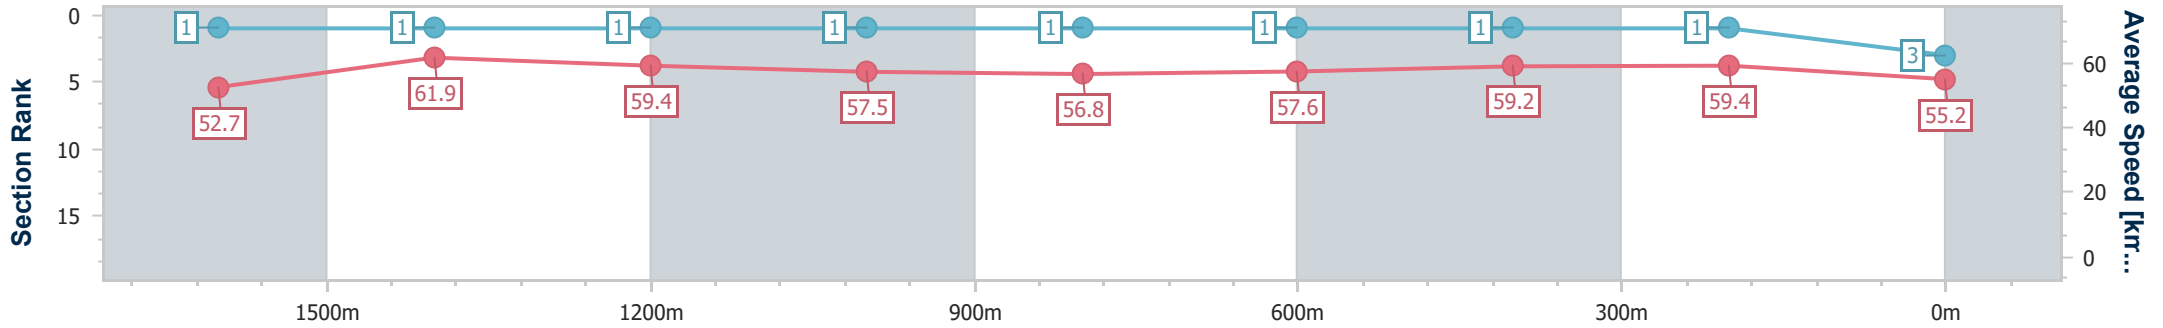

Horse/Jockey Name	Son Of Satono
Final Rank	3
Fastest Section Time (Section)	0:11.57 (1600m)
Top Speed [km/h] (Section)	64.3 (Overall)
Race State	Finished

Sunshine Coast QLD Professional
Race 8: Community Supporting Police Class 1 Handicap - 1800m

11 October 2024 - 21:11

Track Rating: Heavy 8, Weather: Fine, Rail Position: +7m Entire

Section	Overall	1600m	1400m	1200m	1000m	800m	600m	400m	200m			
Section Times	1:52.64 [3] (0:13.75)	1:38.89 [1] (0:11.57)	1:27.32 [1] (0:12.17)	1:15.15 [1] (0:12.48)	1:02.67 [1] (0:12.71)	0:49.96 [1] (0:12.53)	0:37.43 [1] (0:12.24)	0:25.19 [1] (0:12.16)	0:13.03 [1] (0:13.03)			
Average Speed [km/h]	52.7	61.9	59.4	57.5	56.8	57.6	59.2	59.4	55.2			
Top Speed [km/h]	64.3	63.9	60.8	58.5	57.2	58.8	59.9	59.6	58.5			
Avg. Dist. to Rail [m]	3.4	0.4	0.3	0.6	0.7	0.9	1.2	2.7	2.9			
Avg. Stride Freq. [Hz]	2.3	2.2	2.2	2.2	2.1	2.2	2.2	2.2	2.2			
Avg. Stride Length [m]	6.3	7.7	7.6	7.4	7.4	7.4	7.4	7.4	7.0			

- [ ] Ranking at each section and finish
- -.-.- No data available at this section
- NA No data available