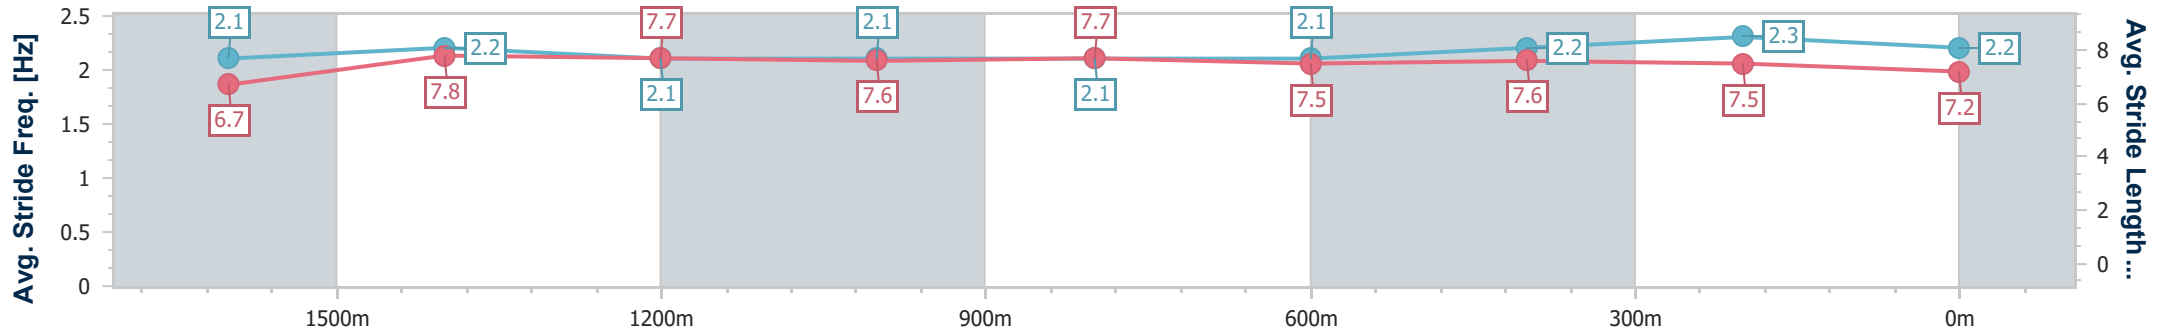

Horse/Jockey Name	Hereditary
Final Rank	1
Fastest Section Time (Section)	0:11.71 (1600m)
Top Speed [km/h] (Section)	63.2 (400m)
Race State	Finished

Sunshine Coast QLD Professional
Race 8: Community Supporting Police Class 1 Handicap - 1800m

11 October 2024 - 21:11

Track Rating: Heavy 8, Weather: Fine, Rail Position: +7m Entire

Section	Overall	1600m	1400m	1200m	1000m	800m	600m	400m	200m				
Section Times	1:52.60 [1] (0:14.38)	1:38.22 [5] (0:11.71)	1:26.51 [6] (0:12.19)	1:14.32 [6] (0:12.41)	1:01.91 [6] (0:12.72)	0:49.19 [6] (0:12.63)	0:36.56 [6] (0:11.94)	0:24.62 [5] (0:11.75)	0:12.87 [2] (0:12.87)				
Average Speed [km/h]	50.3	61.7	59.7	58.1	57.3	57.8	61.1	61.3	55.9				
Top Speed [km/h]	61.8	62.7	62.6	58.8	57.9	59.9	62.4	63.2	59.8				
Avg. Dist. to Rail [m]	3.1	2.1	3.2	3.5	3.3	2.7	2.5	4.3	4.7				
Avg. Stride Freq. [Hz]	2.1	2.2	2.1	2.1	2.1	2.1	2.2	2.3	2.2				
Avg. Stride Length [m]	6.7	7.8	7.7	7.6	7.7	7.5	7.6	7.5	7.2				

- [ ] Ranking at each section and finish
- -.-.- No data available at this section
- NA No data available