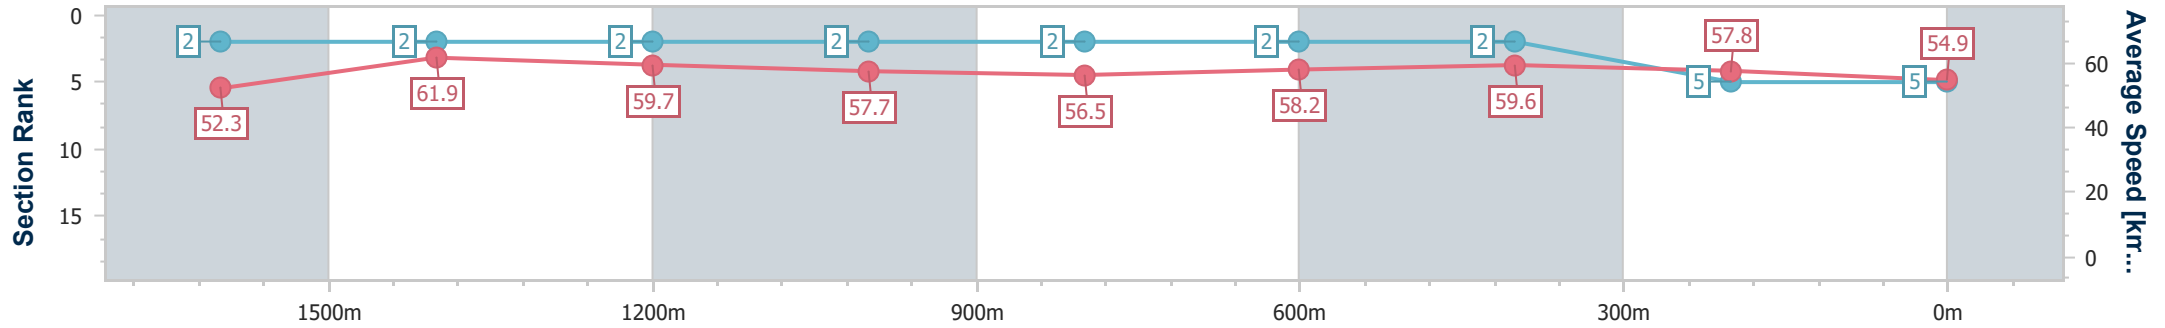

Horse/Jockey Name	Kairos Louie
Final Rank	5
Fastest Section Time (Section)	0:11.70 (1600m)
Top Speed [km/h] (Section)	64.2 (Overall)
Race State	Finished

Sunshine Coast QLD Professional
Race 8: Community Supporting Police Class 1 Handicap - 1800m

11 October 2024 - 21:11

Track Rating: Heavy 8, Weather: Fine, Rail Position: +7m Entire

Section	Overall	1600m	1400m	1200m	1000m	800m	600m	400m	200m				
Section Times	1:53.17 [5] (0:13.86)	1:39.31 [2] (0:11.70)	1:27.61 [2] (0:12.14)	1:15.47 [2] (0:12.52)	1:02.95 [2] (0:12.79)	0:50.16 [2] (0:12.48)	0:37.68 [2] (0:12.09)	0:25.59 [2] (0:12.45)	0:13.14 [5] (0:13.14)				
Average Speed [km/h]	52.3	61.9	59.7	57.7	56.5	58.2	59.6	57.8	54.9				
Top Speed [km/h]	64.2	63.3	61.1	58.4	57.1	61.2	62.0	59.9	56.4				
Avg. Dist. to Rail [m]	5.7	2.1	2.4	2.6	2.6	1.0	0.4	2.6	4.2				
Avg. Stride Freq. [Hz]	2.3	2.3	2.3	2.2	2.2	2.3	2.3	2.3	2.2				
Avg. Stride Length [m]	6.3	7.4	7.3	7.2	7.1	7.0	7.0	7.0	6.9				

- [ ] Ranking at each section and finish
- -.-.- No data available at this section
- NA No data available