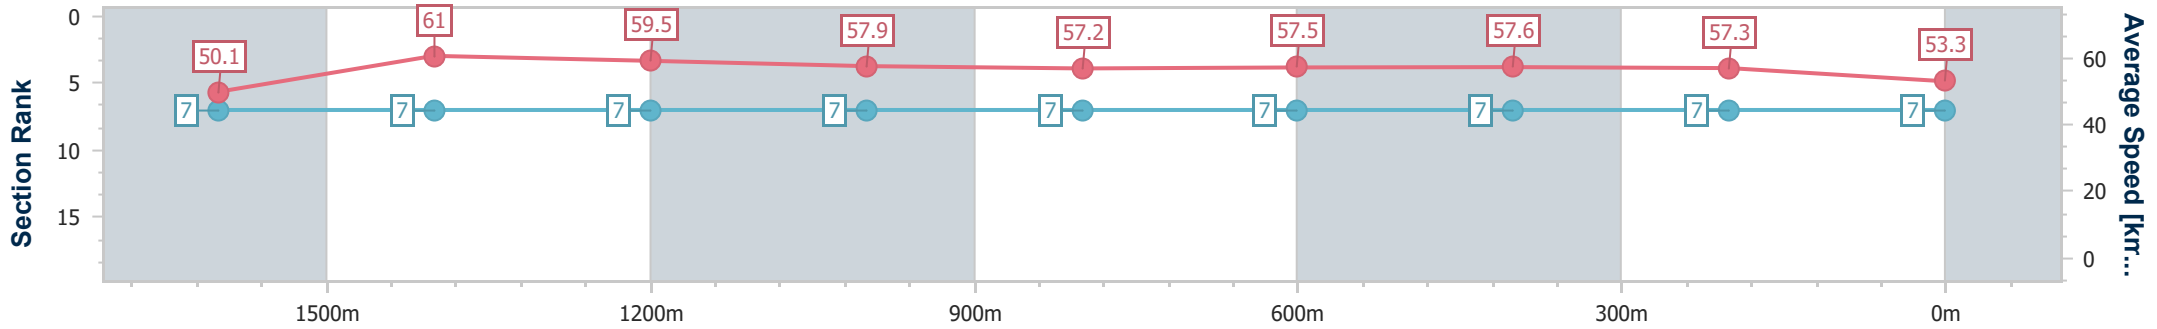

Horse/Jockey Name	Gypsidazzler
Final Rank	7
Fastest Section Time (Section)	0:11.89 (1600m)
Top Speed [km/h] (Section)	62.3 (1600m)
Race State	Finished

Sunshine Coast QLD Professional
Race 8: Community Supporting Police Class 1 Handicap - 1800m

11 October 2024 - 21:11

Track Rating: Heavy 8, Weather: Fine, Rail Position: +7m Entire

Section	Overall	1600m	1400m	1200m	1000m	800m	600m	400m	200m			
Section Times	1:54.97 [7] (0:14.52)	1:40.45 [7] (0:11.89)	1:28.56 [7] (0:12.18)	1:16.38 [7] (0:12.42)	1:03.96 [7] (0:12.69)	0:51.27 [7] (0:12.67)	0:38.60 [7] (0:12.51)	0:26.09 [7] (0:12.55)	0:13.54 [7] (0:13.54)			
Average Speed [km/h]	50.1	61.0	59.5	57.9	57.2	57.5	57.6	57.3	53.3			
Top Speed [km/h]	61.9	62.3	60.2	58.7	58.2	58.5	58.8	57.8	56.3			
Avg. Dist. to Rail [m]	5.3	2.6	2.2	2.5	2.4	1.6	0.7	3.0	2.6			
Avg. Stride Freq. [Hz]	2.1	2.1	2.1	2.1	2.1	2.1	2.2	2.2	2.1			
Avg. Stride Length [m]	6.5	7.8	7.7	7.5	7.4	7.3	7.4	7.2	7.0			

- [ ] Ranking at each section and finish
- -.-.- No data available at this section
- NA No data available