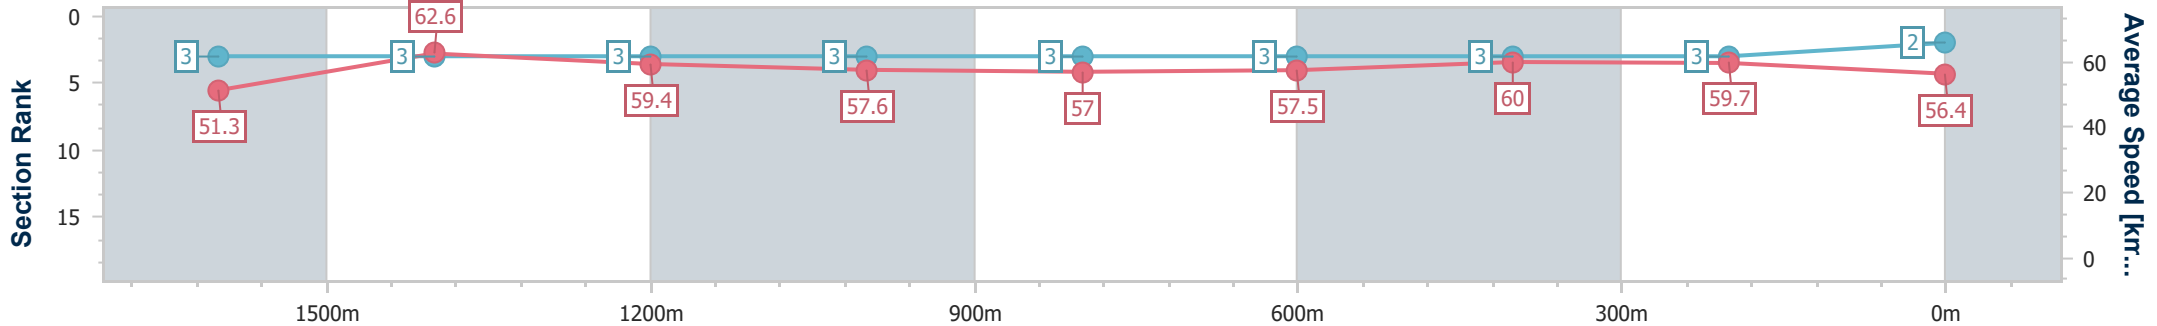

Horse/Jockey Name	Paris Affair
Final Rank	2
Fastest Section Time (Section)	0:11.57 (1600m)
Top Speed [km/h] (Section)	63.6 (1600m)
Race State	Finished

Sunshine Coast QLD Professional
Race 8: Community Supporting Police Class 1 Handicap - 1800m

11 October 2024 - 21:11

Track Rating: Heavy 8, Weather: Fine, Rail Position: +7m Entire

Section	Overall	1600m	1400m	1200m	1000m	800m	600m	400m	200m				
Section Times	1:52.60 [2] (0:14.07)	1:38.53 [3] (0:11.57)	1:26.96 [3] (0:12.15)	1:14.81 [3] (0:12.50)	1:02.31 [3] (0:12.73)	0:49.58 [3] (0:12.62)	0:36.96 [3] (0:12.14)	0:24.82 [3] (0:12.06)	0:12.76 [3] (0:12.76)				
Average Speed [km/h]	51.3	62.6	59.4	57.6	57.0	57.5	60.0	59.7	56.4				
Top Speed [km/h]	62.5	63.6	61.4	57.9	57.6	58.5	61.2	61.9	58.2				
Avg. Dist. to Rail [m]	1.8	1.4	1.4	1.9	2.0	1.6	1.5	3.5	4.6				
Avg. Stride Freq. [Hz]	2.2	2.3	2.2	2.1	2.1	2.1	2.2	2.2	2.2				
Avg. Stride Length [m]	6.4	7.7	7.6	7.5	7.4	7.5	7.6	7.5	7.3				

- [ ] Ranking at each section and finish
- -.-.- No data available at this section
- NA No data available