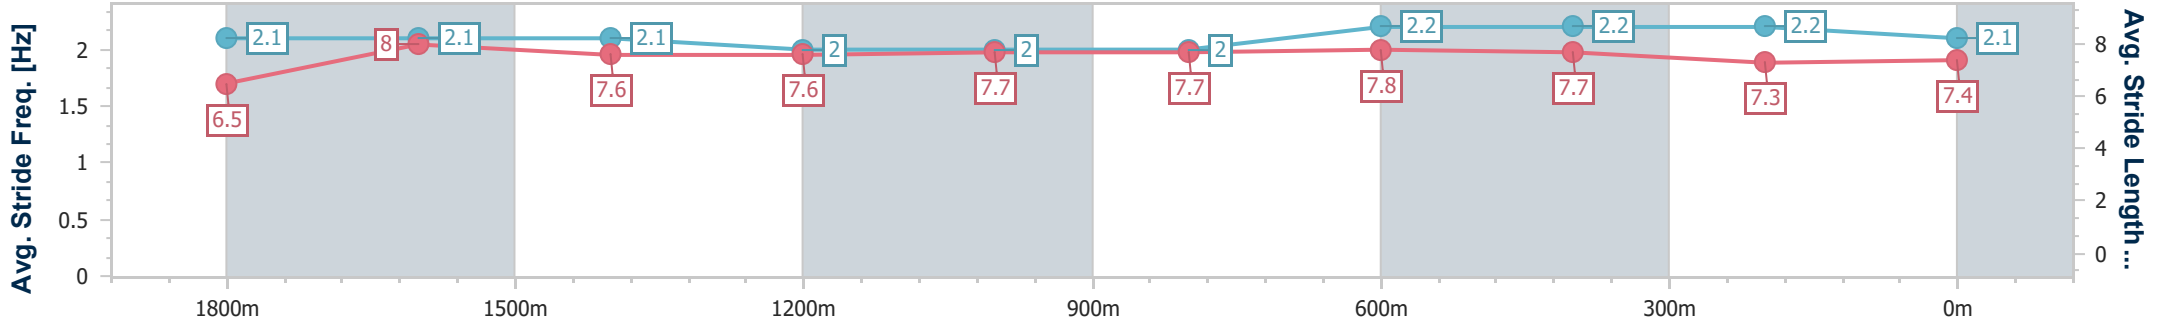

Horse/Jockey Name	Smelter
Final Rank	2
Fastest Section Time (Section)	0:11.88 (600m)
Top Speed [km/h] (Section)	63.0 (600m)
Race State	Finished

Aquis Park Gold Coast Poly QLD Professional
Race 2: TRADEPEX: QUICK AS LIGHTNING Maiden Plate - 2000m

12 October 2024 - 13:44

Track Rating: Synthetic, Weather: Fine, Rail Position: True

Section	Overall	1800m	1600m	1400m	1200m	1000m	800m	600m	400m	200m
Section Times	2:07.20 [2] (0:14.35)	1:52.85 [6] (0:11.90)	1:40.95 [6] (0:12.75)	1:28.20 [6] (0:13.22)	1:14.98 [6] (0:12.96)	1:02.02 [6] (0:12.96)	0:49.06 [6] (0:11.96)	0:37.10 [5] (0:11.88)	0:25.22 [3] (0:12.55)	0:12.67 [3] (0:12.67)
Average Speed [km/h]	50.2	61.2	57.0	55.2	55.5	55.8	60.8	61.4	57.7	57.1
Top Speed [km/h]	62.5	62.5	58.9	57.7	56.7	59.4	62.5	63.0	59.7	57.7
Avg. Dist. to Rail [m]	4.1	2.9	2.2	1.4	1.2	1.4	1.9	2.4	2.7	4.0
Avg. Stride Freq. [Hz]	2.1	2.1	2.1	2.0	2.0	2.0	2.2	2.2	2.2	2.1
Avg. Stride Length [m]	6.5	8.0	7.6	7.6	7.7	7.7	7.8	7.7	7.3	7.4

- [ ] Ranking at each section and finish
- -.-.- No data available at this section
- NA No data available