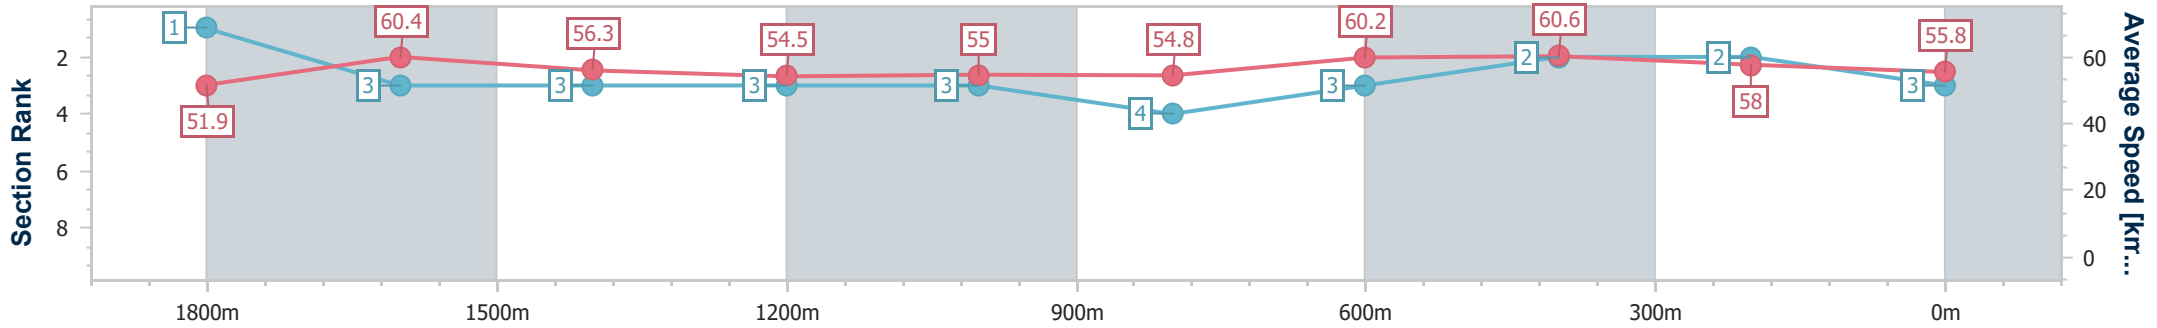

Horse/Jockey Name	Midnight Seas
Final Rank	3
Fastest Section Time (Section)	0:11.84 (600m)
Top Speed [km/h] (Section)	62.4 (800m)
Race State	Finished

Aquis Park Gold Coast Poly QLD Professional
Race 2: TRADEPEX: QUICK AS LIGHTNING Maiden Plate - 2000m

12 October 2024 - 13:44

Track Rating: Synthetic, Weather: Fine, Rail Position: True

Section	Overall	1800m	1600m	1400m	1200m	1000m	800m	600m	400m	200m
Section Times	2:07.25 [3] (0:13.88)	1:53.37 [1] (0:11.93)	1:41.44 [3] (0:12.77)	1:28.67 [3] (0:13.14)	1:15.53 [3] (0:13.13)	1:02.40 [3] (0:13.16)	0:49.24 [4] (0:11.96)	0:37.28 [3] (0:11.84)	0:25.44 [2] (0:12.48)	0:12.96 [2] (0:12.96)
Average Speed [km/h]	51.9	60.4	56.3	54.5	55.0	54.8	60.2	60.6	58.0	55.8
Top Speed [km/h]	61.8	62.1	58.5	55.7	55.2	56.1	62.4	62.2	59.3	57.2
Avg. Dist. to Rail [m]	3.2	0.4	0.3	0.2	0.3	0.5	0.4	0.2	1.5	1.4
Avg. Stride Freq. [Hz]	2.2	2.3	2.2	2.2	2.1	2.1	2.2	2.3	2.3	2.2
Avg. Stride Length [m]	6.4	7.4	7.1	7.0	7.2	7.2	7.5	7.4	7.1	6.9

- [ ] Ranking at each section and finish
- -.-.- No data available at this section
- NA No data available