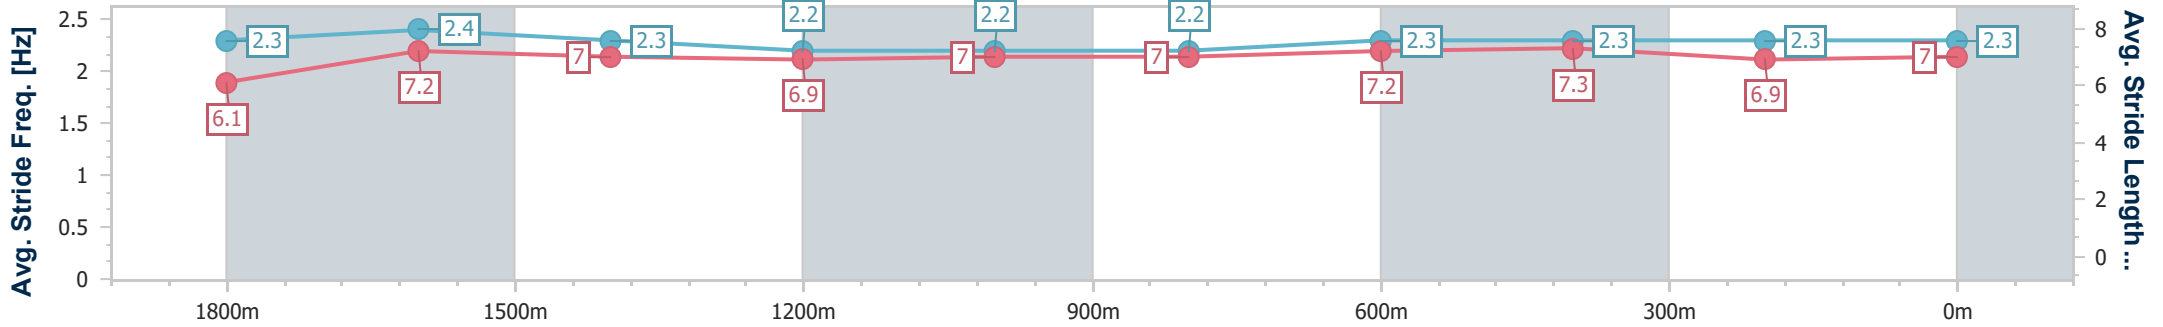

Horse/Jockey Name	Ya Love Her
Final Rank	1
Fastest Section Time (Section)	0:11.63 (1800m)
Top Speed [km/h] (Section)	63.7 (1800m)
Race State	Finished

Aquis Park Gold Coast Poly QLD Professional
Race 2: TRADEPEX: QUICK AS LIGHTNING Maiden Plate - 2000m

12 October 2024 - 13:44

Track Rating: Synthetic, Weather: Fine, Rail Position: True

Section	Overall	1800m	1600m	1400m	1200m	1000m	800m	600m	400m	200m
Section Times	2:06.41 [1] (0:14.00)	1:52.41 [4] (0:11.63)	1:40.78 [1] (0:12.55)	1:28.23 [1] (0:13.24)	1:14.99 [1] (0:12.97)	1:02.02 [1] (0:13.17)	0:48.85 [1] (0:12.07)	0:36.78 [1] (0:11.95)	0:24.83 [1] (0:12.55)	0:12.28 [1] (0:12.28)
Average Speed [km/h]	51.4	62.1	57.4	55.1	55.4	54.9	59.8	60.6	57.5	58.8
Top Speed [km/h]	63.6	63.7	59.6	56.6	56.8	55.7	61.4	62.2	59.0	59.5
Avg. Dist. to Rail [m]	1.3	0.8	0.9	1.5	0.8	0.3	0.9	0.9	1.5	3.1
Avg. Stride Freq. [Hz]	2.3	2.4	2.3	2.2	2.2	2.2	2.3	2.3	2.3	2.3
Avg. Stride Length [m]	6.1	7.2	7.0	6.9	7.0	7.0	7.2	7.3	6.9	7.0

- [ ] Ranking at each section and finish
- -.-.- No data available at this section
- NA No data available