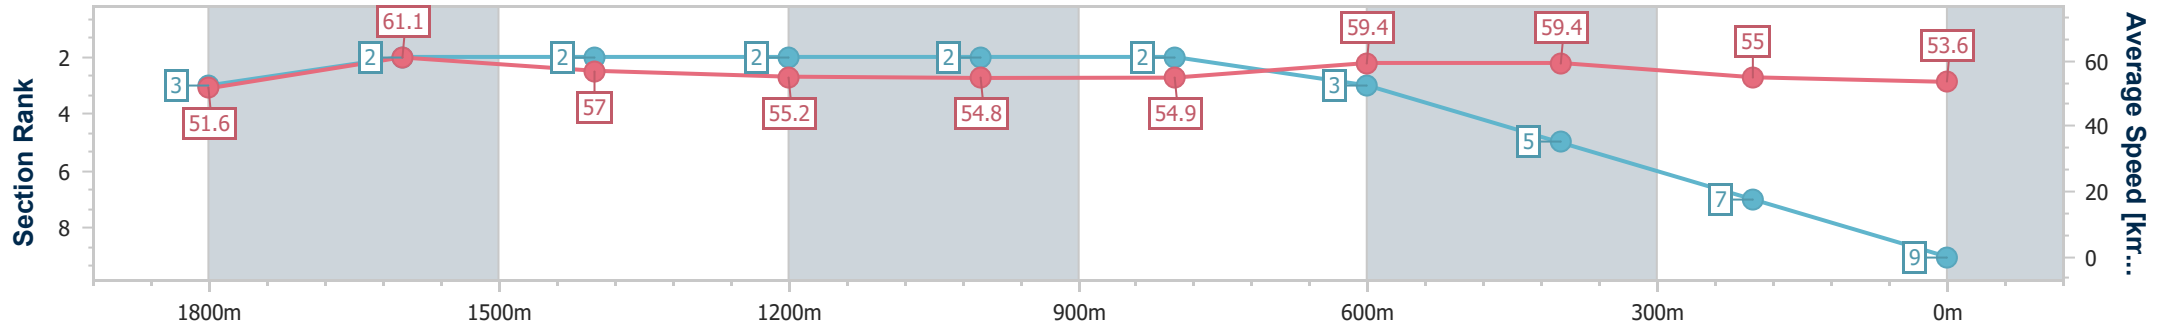

- [ ] Ranking at each section and finish
- .-.- No data available at this section
- NA No data available

Horse/Jockey Name	Breytenbach
Final Rank	9
Fastest Section Time (Section)	0:11.82 (1800m)
Top Speed [km/h] (Section)	63.6 (1800m)
Race State	Finished

Aquis Park Gold Coast Poly QLD Professional  
Race 2: TRADEPEX: QUICK AS LIGHTNING Maiden Plate - 2000m

12 October 2024 - 13:44

Track Rating: Synthetic, Weather: Fine, Rail Position: True

Section	Overall	1800m	1600m	1400m	1200m	1000m	800m	600m	400m	200m
Section Times	2:08.73 [9] (0:13.98)	1:54.75 [3] (0:11.82)	1:42.93 [2] (0:12.67)	1:30.26 [2] (0:13.07)	1:17.19 [2] (0:13.16)	1:04.03 [2] (0:13.18)	0:50.85 [2] (0:12.09)	0:38.76 [3] (0:12.17)	0:26.59 [5] (0:13.09)	0:13.50 [7] (0:13.50)
Average Speed [km/h]	51.6	61.1	57.0	55.2	54.8	54.9	59.4	59.4	55.0	53.6
Top Speed [km/h]	63.6	63.6	59.1	56.1	55.8	56.4	62.2	62.3	57.1	55.6
Avg. Dist. to Rail [m]	2.0	1.5	1.3	0.3	0.7	0.9	0.3	0.7	1.5	1.5
Avg. Stride Freq. [Hz]	2.2	2.0	2.2	2.2	2.1	2.1	2.3	2.3	2.3	2.2
Avg. Stride Length [m]	6.5	8.7	7.1	7.1	7.1	7.2	7.2	7.1	6.8	6.7