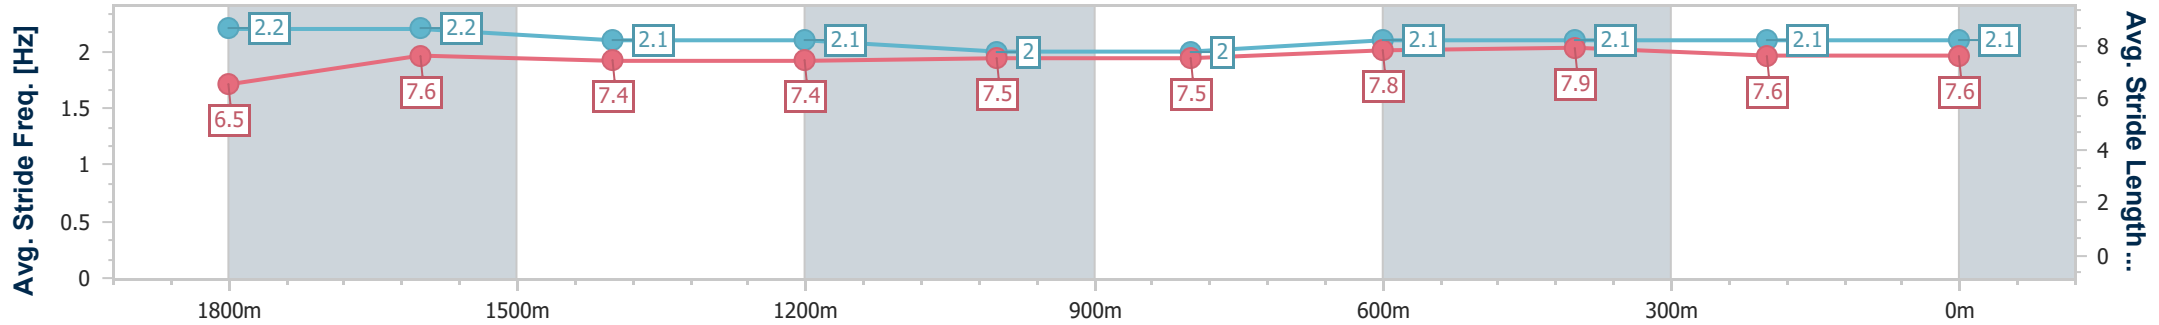

Horse/Jockey Name	Not A Single Drink
Final Rank	4
Fastest Section Time (Section)	0:11.94 (600m)
Top Speed [km/h] (Section)	64.5 (Overall)
Race State	Finished

Aquis Park Gold Coast Poly QLD Professional
Race 2: TRADEPEX: QUICK AS LIGHTNING Maiden Plate - 2000m

12 October 2024 - 13:44

Track Rating: Synthetic, Weather: Fine, Rail Position: True

Section	Overall	1800m	1600m	1400m	1200m	1000m	800m	600m	400m	200m
Section Times	2:07.38 [4] (0:13.97)	1:53.41 [2] (0:12.04)	1:41.37 [4] (0:12.74)	1:28.63 [5] (0:13.26)	1:15.37 [5] (0:13.09)	1:02.28 [5] (0:13.10)	0:49.18 [7] (0:12.11)	0:37.07 [7] (0:11.94)	0:25.13 [6] (0:12.46)	0:12.67 [4] (0:12.67)
Average Speed [km/h]	51.3	60.3	56.6	54.5	55.0	55.0	59.8	60.8	57.9	57.2
Top Speed [km/h]	64.5	63.7	58.3	56.5	56.2	56.3	62.7	63.3	58.6	57.7
Avg. Dist. to Rail [m]	0.4	0.9	1.0	0.5	0.4	0.2	0.9	1.3	1.1	2.1
Avg. Stride Freq. [Hz]	2.2	2.2	2.1	2.1	2.0	2.0	2.1	2.1	2.1	2.1
Avg. Stride Length [m]	6.5	7.6	7.4	7.4	7.5	7.5	7.8	7.9	7.6	7.6

- [ ] Ranking at each section and finish
- -.-.- No data available at this section
- NA No data available