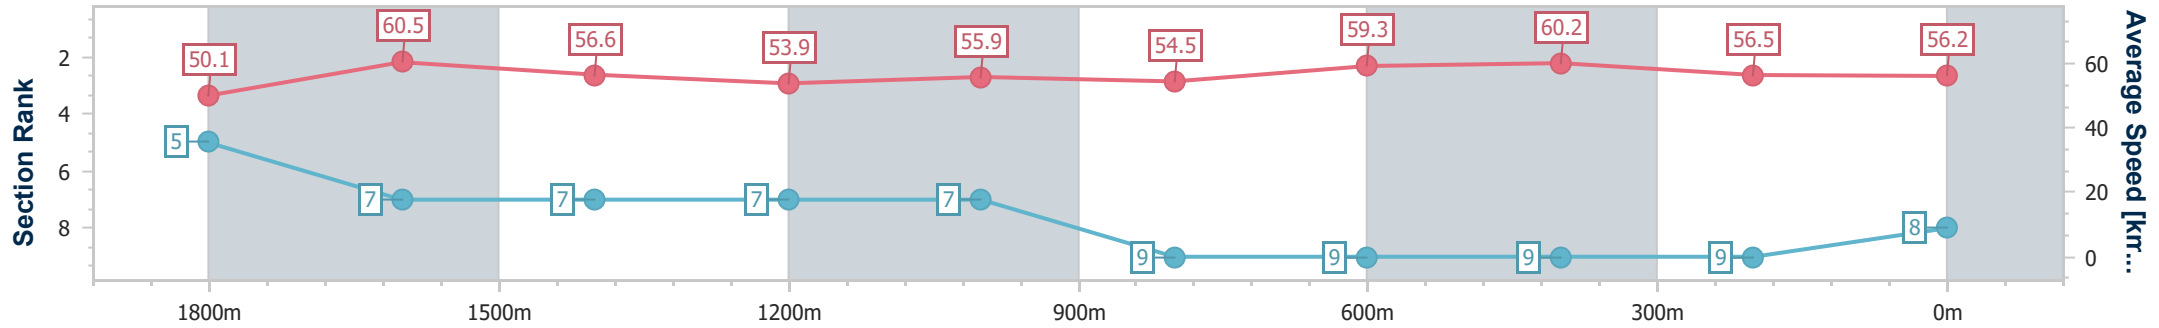

Horse/Jockey Name	The Manipulator
Final Rank	8
Fastest Section Time (Section)	0:11.95 (1800m)
Top Speed [km/h] (Section)	64.0 (Overall)
Race State	Finished

Aquis Park Gold Coast Poly QLD Professional
Race 2: TRADEPEX: QUICK AS LIGHTNING Maiden Plate - 2000m

12 October 2024 - 13:44

Track Rating: Synthetic, Weather: Fine, Rail Position: True

Section	Overall	1800m	1600m	1400m	1200m	1000m	800m	600m	400m	200m
Section Times	2:08.34 [8] (0:14.33)	1:54.01 [5] (0:11.95)	1:42.06 [7] (0:12.75)	1:29.31 [7] (0:13.40)	1:15.91 [7] (0:12.92)	1:02.99 [7] (0:13.22)	0:49.77 [9] (0:12.12)	0:37.65 [9] (0:12.00)	0:25.65 [9] (0:12.75)	0:12.90 [9] (0:12.90)
Average Speed [km/h]	50.1	60.5	56.6	53.9	55.9	54.5	59.3	60.2	56.5	56.2
Top Speed [km/h]	64.0	63.9	57.7	56.2	57.8	56.3	62.2	62.6	57.0	56.5
Avg. Dist. to Rail [m]	2.7	0.7	0.7	0.4	0.4	0.5	0.4	0.4	0.4	2.0
Avg. Stride Freq. [Hz]	2.2	2.2	2.1	2.0	2.1	2.0	2.2	2.2	2.1	2.1
Avg. Stride Length [m]	6.3	7.7	7.5	7.4	7.6	7.5	7.6	7.6	7.4	7.3

- [ ] Ranking at each section and finish
- -.-.- No data available at this section
- NA No data available