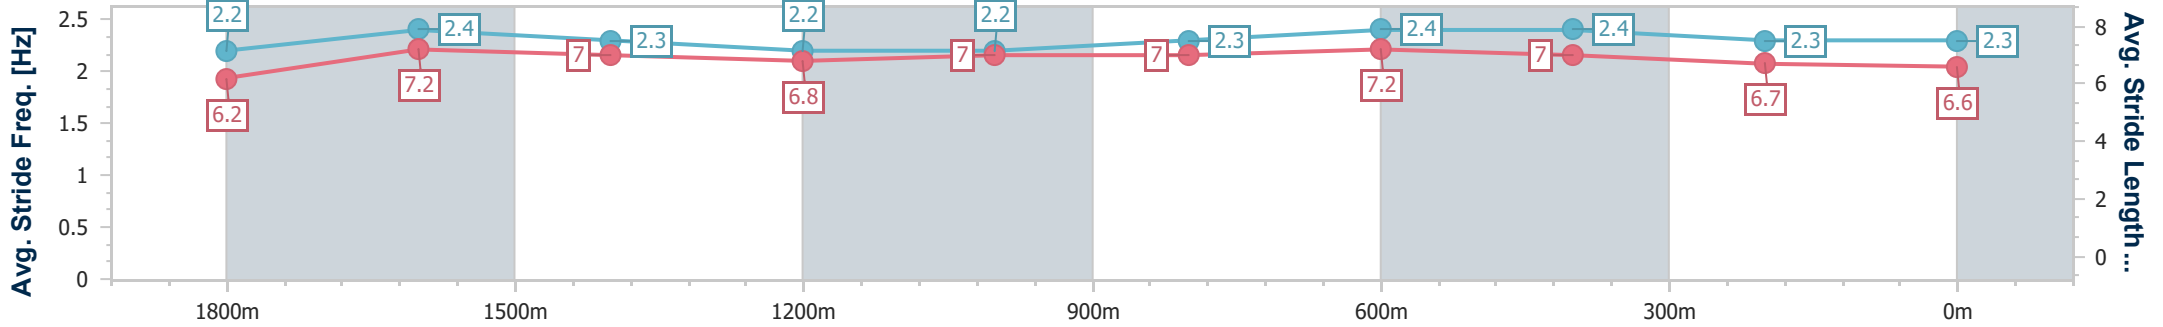

Horse/Jockey Name	Beau Monde
Final Rank	6
Fastest Section Time (Section)	0:11.85 (1800m)
Top Speed [km/h] (Section)	63.0 (600m)
Race State	Finished

Aquis Park Gold Coast Poly QLD Professional
Race 2: TRADEPEX: QUICK AS LIGHTNING Maiden Plate - 2000m

12 October 2024 - 13:44

Track Rating: Synthetic, Weather: Fine, Rail Position: True

Section	Overall	1800m	1600m	1400m	1200m	1000m	800m	600m	400m	200m
Section Times	2:08.17 [6] (0:14.74)	1:53.43 [9] (0:11.85)	1:41.58 [9] (0:12.77)	1:28.81 [9] (0:13.27)	1:15.54 [9] (0:12.77)	1:02.77 [8] (0:12.53)	0:50.24 [3] (0:12.02)	0:38.22 [2] (0:12.04)	0:26.18 [4] (0:12.85)	0:13.33 [5] (0:13.33)
Average Speed [km/h]	48.9	61.1	56.7	55.0	56.6	57.8	60.6	60.3	56.2	54.3
Top Speed [km/h]	62.1	62.7	59.0	56.3	58.0	58.6	62.9	63.0	57.9	55.3
Avg. Dist. to Rail [m]	5.0	2.3	1.7	1.7	1.8	2.2	2.3	2.0	2.2	2.9
Avg. Stride Freq. [Hz]	2.2	2.4	2.3	2.2	2.2	2.3	2.4	2.4	2.3	2.3
Avg. Stride Length [m]	6.2	7.2	7.0	6.8	7.0	7.0	7.2	7.0	6.7	6.6

- [ ] Ranking at each section and finish
- -.-.- No data available at this section
- NA No data available