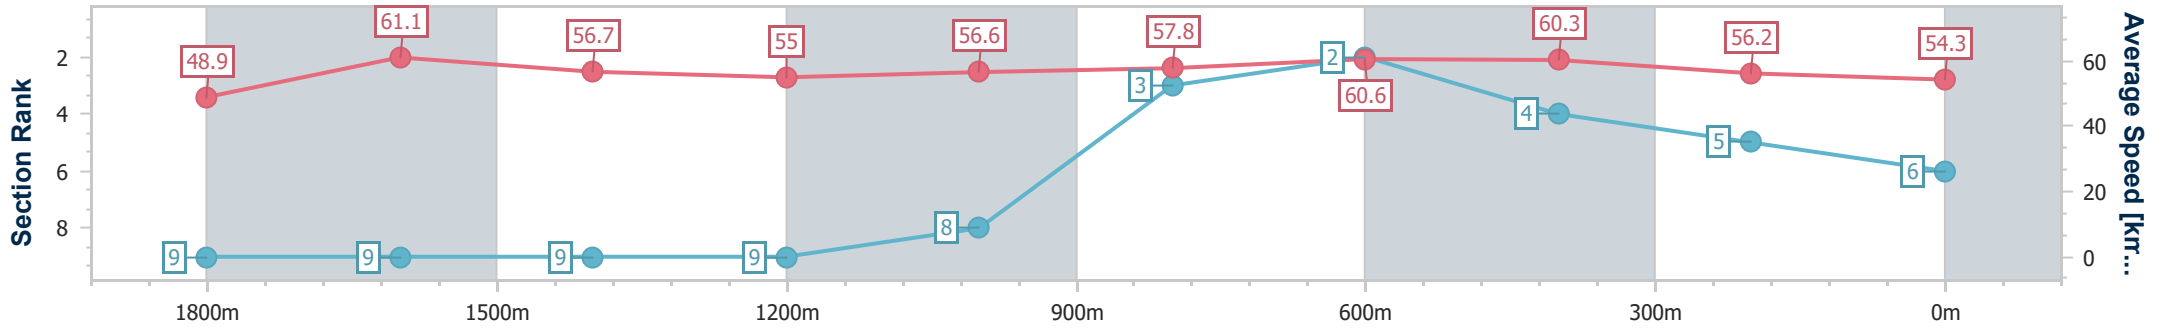

Horse/Jockey Name	Beau Monde
Final Rank	6
Fastest Section Time (Section)	0:11.85 (1800m)
Top Speed [km/h] (Section)	63.0 (600m)
Race State	Finished

Aquis Park Gold Coast Poly QLD Professional
Race 2: TRADEPEX: QUICK AS LIGHTNING Maiden Plate - 2000m

12 October 2024 - 13:44

Track Rating: Synthetic, Weather: Fine, Rail Position: True

Section	Overall	1800m	1600m	1400m	1200m	1000m	800m	600m	400m	200m
Section Times	2:08.17 [6] (0:14.74)	1:53.43 [9] (0:11.85)	1:41.58 [9] (0:12.77)	1:28.81 [9] (0:13.27)	1:15.54 [9] (0:12.77)	1:02.77 [8] (0:12.53)	0:50.24 [3] (0:12.02)	0:38.22 [2] (0:12.04)	0:26.18 [4] (0:12.85)	0:13.33 [5] (0:13.33)
Average Speed [km/h]	48.9	61.1	56.7	55.0	56.6	57.8	60.6	60.3	56.2	54.3
Top Speed [km/h]	62.1	62.7	59.0	56.3	58.0	58.6	62.9	63.0	57.9	55.3
Avg. Dist. to Rail [m]	5.0	2.3	1.7	1.7	1.8	2.2	2.3	2.0	2.2	2.9
Avg. Stride Freq. [Hz]	2.2	2.4	2.3	2.2	2.2	2.3	2.4	2.4	2.3	2.3
Avg. Stride Length [m]	6.2	7.2	7.0	6.8	7.0	7.0	7.2	7.0	6.7	6.6

- [ ] Ranking at each section and finish
- -.-.- No data available at this section
- NA No data available