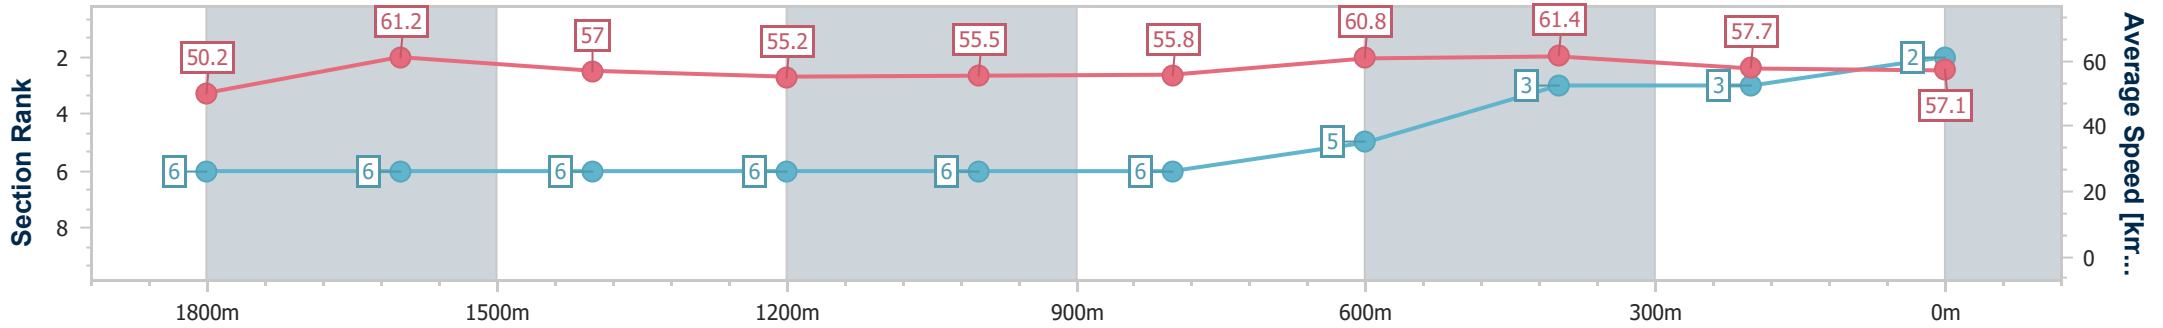

Horse/Jockey Name	Smelter
Final Rank	2
Fastest Section Time (Section)	0:11.88 (600m)
Top Speed [km/h] (Section)	63.0 (600m)
Race State	Finished

Aquis Park Gold Coast Poly QLD Professional
Race 2: TRADEPEX: QUICK AS LIGHTNING Maiden Plate - 2000m

12 October 2024 - 13:44

Track Rating: Synthetic, Weather: Fine, Rail Position: True

Section	Overall	1800m	1600m	1400m	1200m	1000m	800m	600m	400m	200m
Section Times	2:07.20 [2] (0:14.35)	1:52.85 [6] (0:11.90)	1:40.95 [6] (0:12.75)	1:28.20 [6] (0:13.22)	1:14.98 [6] (0:12.96)	1:02.02 [6] (0:12.96)	0:49.06 [6] (0:11.96)	0:37.10 [5] (0:11.88)	0:25.22 [3] (0:12.55)	0:12.67 [3] (0:12.67)
Average Speed [km/h]	50.2	61.2	57.0	55.2	55.5	55.8	60.8	61.4	57.7	57.1
Top Speed [km/h]	62.5	62.5	58.9	57.7	56.7	59.4	62.5	63.0	59.7	57.7
Avg. Dist. to Rail [m]	4.1	2.9	2.2	1.4	1.2	1.4	1.9	2.4	2.7	4.0
Avg. Stride Freq. [Hz]	2.1	2.1	2.1	2.0	2.0	2.0	2.2	2.2	2.2	2.1
Avg. Stride Length [m]	6.5	8.0	7.6	7.6	7.7	7.7	7.8	7.7	7.3	7.4

- [ ] Ranking at each section and finish
- -.-.- No data available at this section
- NA No data available