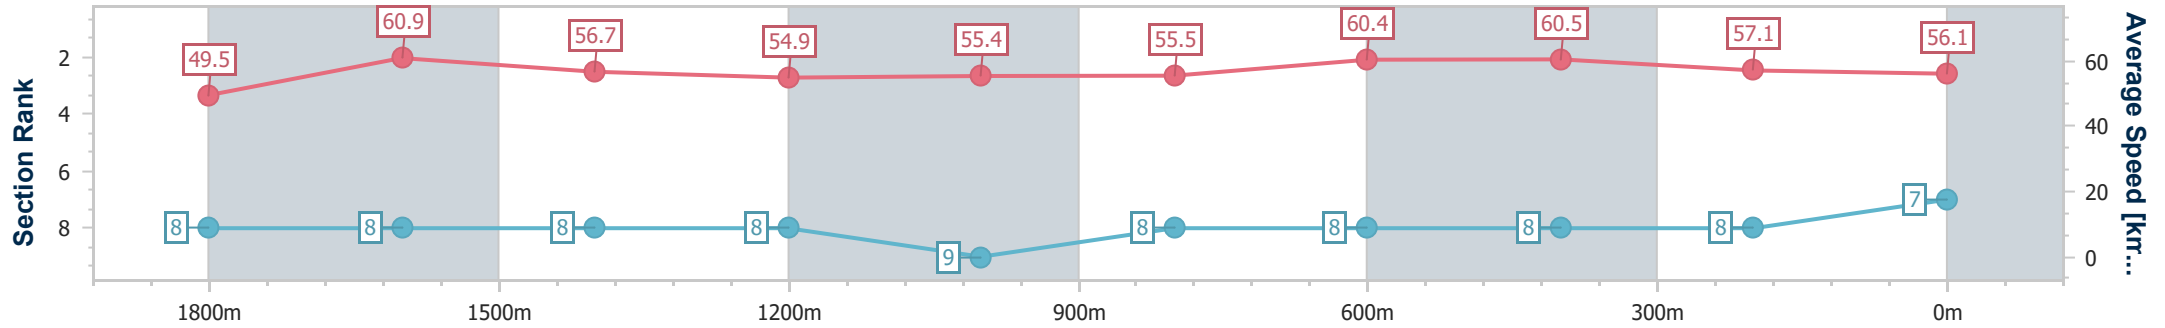

Horse/Jockey Name	Sakura Magic
Final Rank	7
Fastest Section Time (Section)	0:11.88 (1800m)
Top Speed [km/h] (Section)	63.3 (1800m)
Race State	Finished

Aquis Park Gold Coast Poly QLD Professional
Race 2: TRADEPEX: QUICK AS LIGHTNING Maiden Plate - 2000m

12 October 2024 - 13:44

Track Rating: Synthetic, Weather: Fine, Rail Position: True

Section	Overall	1800m	1600m	1400m	1200m	1000m	800m	600m	400m	200m
Section Times	2:08.24 [7] (0:14.59)	1:53.65 [8] (0:11.88)	1:41.77 [8] (0:12.76)	1:29.01 [8] (0:13.26)	1:15.75 [8] (0:12.95)	1:02.80 [9] (0:13.06)	0:49.74 [8] (0:12.08)	0:37.66 [8] (0:12.04)	0:25.62 [8] (0:12.71)	0:12.91 [8] (0:12.91)
Average Speed [km/h]	49.5	60.9	56.7	54.9	55.4	55.5	60.4	60.5	57.1	56.1
Top Speed [km/h]	62.5	63.3	59.2	55.9	56.7	57.7	62.6	62.7	57.8	57.4
Avg. Dist. to Rail [m]	2.5	1.7	1.3	1.3	1.4	1.8	1.7	3.0	5.3	6.4
Avg. Stride Freq. [Hz]	2.1	2.2	2.2	2.1	2.1	2.1	2.2	2.2	2.2	2.2
Avg. Stride Length [m]	6.4	7.6	7.3	7.2	7.4	7.4	7.7	7.7	7.2	7.0

- [ ] Ranking at each section and finish
- -.-.- No data available at this section
- NA No data available