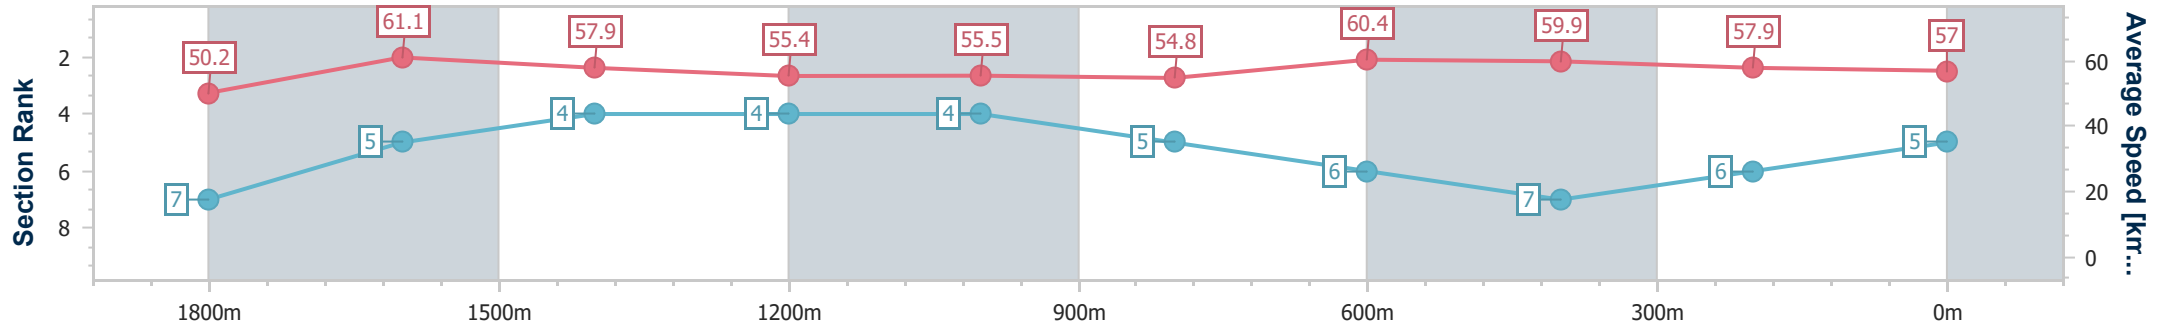

Horse/Jockey Name	Honour Bright
Final Rank	5
Fastest Section Time (Section)	0:11.80 (1800m)
Top Speed [km/h] (Section)	63.0 (1800m)
Race State	Finished

Aquis Park Gold Coast Poly QLD Professional
Race 2: TRADEPEX: QUICK AS LIGHTNING Maiden Plate - 2000m

12 October 2024 - 13:44

Track Rating: Synthetic, Weather: Fine, Rail Position: True

Section	Overall	1800m	1600m	1400m	1200m	1000m	800m	600m	400m	200m
Section Times	2:07.59 [5] (0:14.38)	1:53.21 [7] (0:11.80)	1:41.41 [5] (0:12.51)	1:28.90 [4] (0:13.20)	1:15.70 [4] (0:12.99)	1:02.71 [4] (0:13.17)	0:49.54 [5] (0:12.05)	0:37.49 [6] (0:12.26)	0:25.23 [7] (0:12.55)	0:12.68 [6] (0:12.68)
Average Speed [km/h]	50.2	61.1	57.9	55.4	55.5	54.8	60.4	59.9	57.9	57.0
Top Speed [km/h]	63.0	63.0	59.6	56.7	56.6	57.2	62.1	62.1	58.8	57.7
Avg. Dist. to Rail [m]	1.8	1.2	1.7	1.8	1.5	1.2	1.9	3.5	4.5	4.7
Avg. Stride Freq. [Hz]	2.2	2.4	2.3	2.2	2.2	2.2	2.3	2.3	2.3	2.3
Avg. Stride Length [m]	6.2	7.2	7.1	6.9	7.0	7.0	7.3	7.3	7.0	7.0

- [ ] Ranking at each section and finish
- -.-.- No data available at this section
- NA No data available