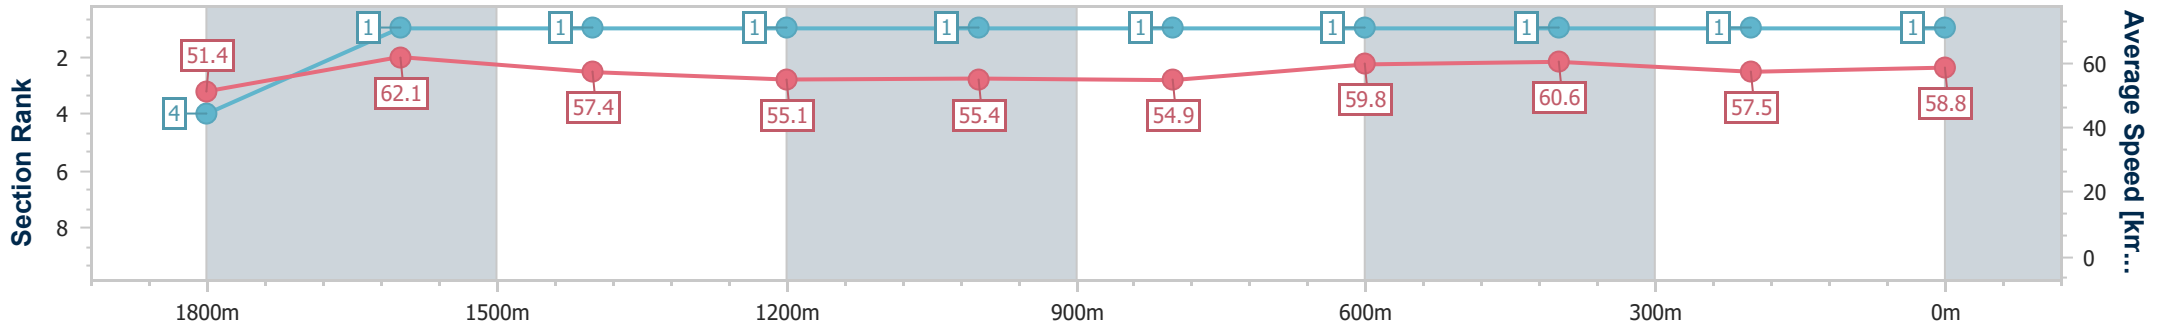

Horse/Jockey Name	Ya Love Her
Final Rank	1
Fastest Section Time (Section)	0:11.63 (1800m)
Top Speed [km/h] (Section)	63.7 (1800m)
Race State	Finished

Aquis Park Gold Coast Poly QLD Professional
Race 2: TRADEPEX: QUICK AS LIGHTNING Maiden Plate - 2000m

12 October 2024 - 13:44

Track Rating: Synthetic, Weather: Fine, Rail Position: True

Section	Overall	1800m	1600m	1400m	1200m	1000m	800m	600m	400m	200m
Section Times	2:06.41 [1] (0:14.00)	1:52.41 [4] (0:11.63)	1:40.78 [1] (0:12.55)	1:28.23 [1] (0:13.24)	1:14.99 [1] (0:12.97)	1:02.02 [1] (0:13.17)	0:48.85 [1] (0:12.07)	0:36.78 [1] (0:11.95)	0:24.83 [1] (0:12.55)	0:12.28 [1] (0:12.28)
Average Speed [km/h]	51.4	62.1	57.4	55.1	55.4	54.9	59.8	60.6	57.5	58.8
Top Speed [km/h]	63.6	63.7	59.6	56.6	56.8	55.7	61.4	62.2	59.0	59.5
Avg. Dist. to Rail [m]	1.3	0.8	0.9	1.5	0.8	0.3	0.9	0.9	1.5	3.1
Avg. Stride Freq. [Hz]	2.3	2.4	2.3	2.2	2.2	2.2	2.3	2.3	2.3	2.3
Avg. Stride Length [m]	6.1	7.2	7.0	6.9	7.0	7.0	7.2	7.3	6.9	7.0

- [ ] Ranking at each section and finish
- -.-.- No data available at this section
- NA No data available