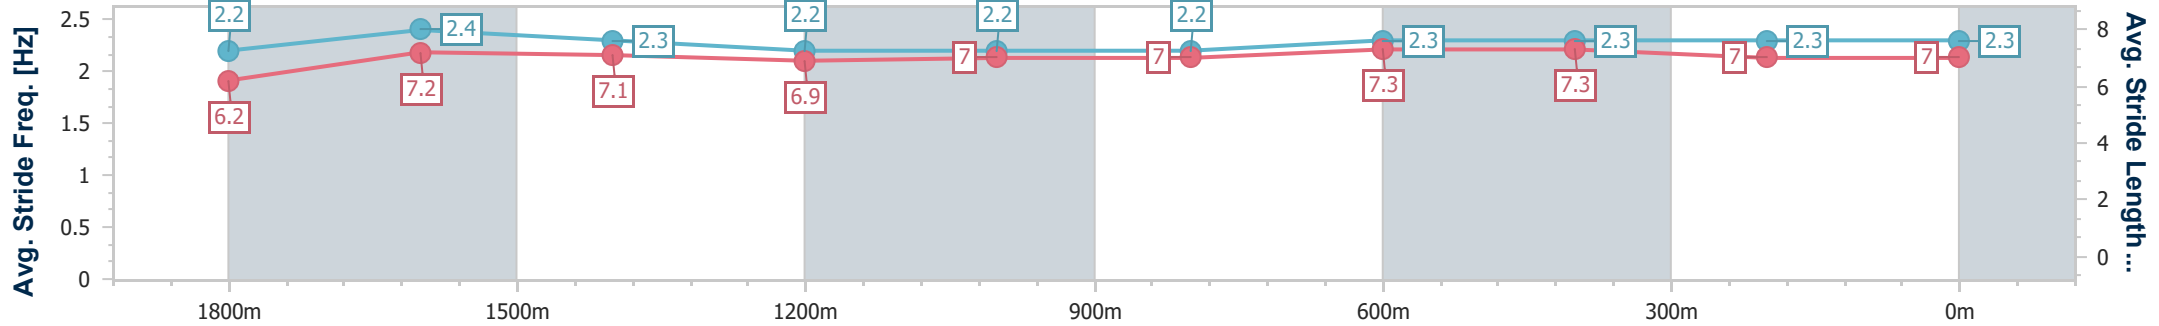

Horse/Jockey Name	Honour Bright
Final Rank	5
Fastest Section Time (Section)	0:11.80 (1800m)
Top Speed [km/h] (Section)	63.0 (1800m)
Race State	Finished

Aquis Park Gold Coast Poly QLD Professional
Race 2: TRADEPEX: QUICK AS LIGHTNING Maiden Plate - 2000m

12 October 2024 - 13:44

Track Rating: Synthetic, Weather: Fine, Rail Position: True

Section	Overall	1800m	1600m	1400m	1200m	1000m	800m	600m	400m	200m
Section Times	2:07.59 [5] (0:14.38)	1:53.21 [7] (0:11.80)	1:41.41 [5] (0:12.51)	1:28.90 [4] (0:13.20)	1:15.70 [4] (0:12.99)	1:02.71 [4] (0:13.17)	0:49.54 [5] (0:12.05)	0:37.49 [6] (0:12.26)	0:25.23 [7] (0:12.55)	0:12.68 [6] (0:12.68)
Average Speed [km/h]	50.2	61.1	57.9	55.4	55.5	54.8	60.4	59.9	57.9	57.0
Top Speed [km/h]	63.0	63.0	59.6	56.7	56.6	57.2	62.1	62.1	58.8	57.7
Avg. Dist. to Rail [m]	1.8	1.2	1.7	1.8	1.5	1.2	1.9	3.5	4.5	4.7
Avg. Stride Freq. [Hz]	2.2	2.4	2.3	2.2	2.2	2.2	2.3	2.3	2.3	2.3
Avg. Stride Length [m]	6.2	7.2	7.1	6.9	7.0	7.0	7.3	7.3	7.0	7.0

- [ ] Ranking at each section and finish
- -.-.- No data available at this section
- NA No data available