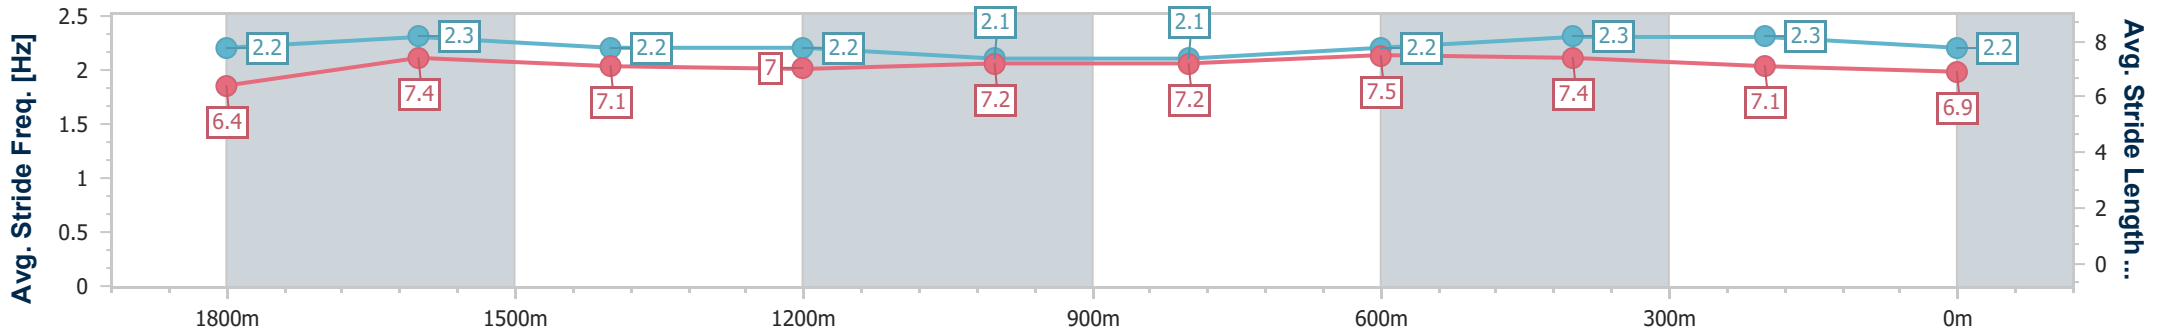

Horse/Jockey Name	Midnight Seas
Final Rank	3
Fastest Section Time (Section)	0:11.84 (600m)
Top Speed [km/h] (Section)	62.4 (800m)
Race State	Finished

Aquis Park Gold Coast Poly QLD Professional
Race 2: TRADEPEX: QUICK AS LIGHTNING Maiden Plate - 2000m

12 October 2024 - 13:44

Track Rating: Synthetic, Weather: Fine, Rail Position: True

Section	Overall	1800m	1600m	1400m	1200m	1000m	800m	600m	400m	200m
Section Times	2:07.25 [3] (0:13.88)	1:53.37 [1] (0:11.93)	1:41.44 [3] (0:12.77)	1:28.67 [3] (0:13.14)	1:15.53 [3] (0:13.13)	1:02.40 [3] (0:13.16)	0:49.24 [4] (0:11.96)	0:37.28 [3] (0:11.84)	0:25.44 [2] (0:12.48)	0:12.96 [2] (0:12.96)
Average Speed [km/h]	51.9	60.4	56.3	54.5	55.0	54.8	60.2	60.6	58.0	55.8
Top Speed [km/h]	61.8	62.1	58.5	55.7	55.2	56.1	62.4	62.2	59.3	57.2
Avg. Dist. to Rail [m]	3.2	0.4	0.3	0.2	0.3	0.5	0.4	0.2	1.5	1.4
Avg. Stride Freq. [Hz]	2.2	2.3	2.2	2.2	2.1	2.1	2.2	2.3	2.3	2.2
Avg. Stride Length [m]	6.4	7.4	7.1	7.0	7.2	7.2	7.5	7.4	7.1	6.9

- [ ] Ranking at each section and finish
- -.-.- No data available at this section
- NA No data available