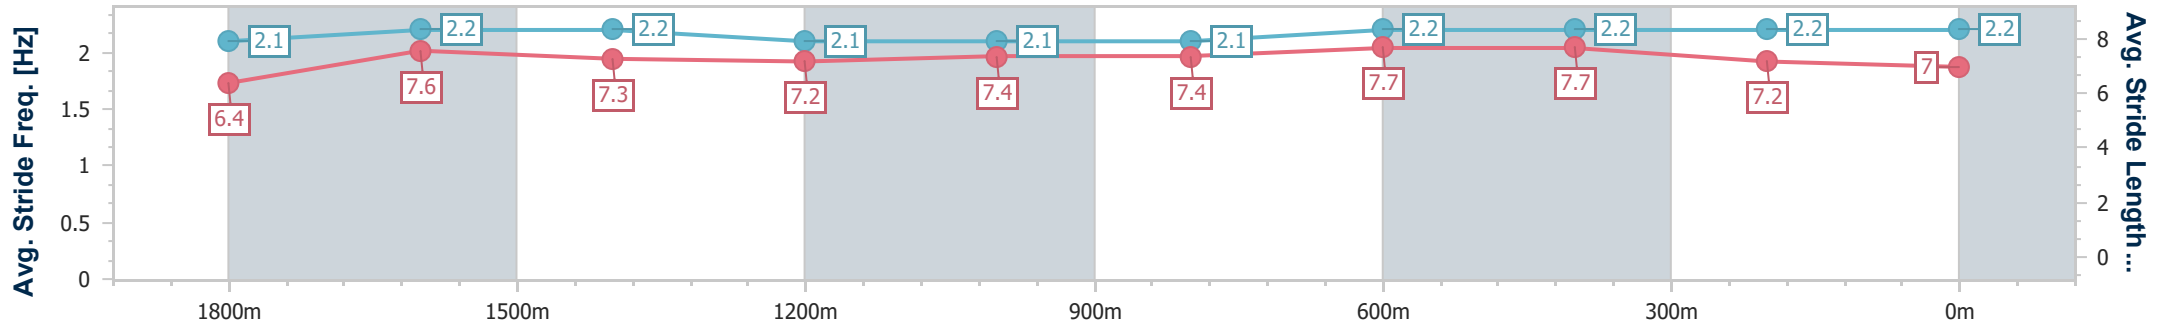

- [ ] Ranking at each section and finish
- .-.- No data available at this section
- NA No data available

Horse/Jockey Name	Sakura Magic
Final Rank	7
Fastest Section Time (Section)	0:11.88 (1800m)
Top Speed [km/h] (Section)	63.3 (1800m)
Race State	Finished

Aquis Park Gold Coast Poly QLD Professional  
Race 2: TRADEPEX: QUICK AS LIGHTNING Maiden Plate - 2000m

12 October 2024 - 13:44

Track Rating: Synthetic, Weather: Fine, Rail Position: True

Section	Overall	1800m	1600m	1400m	1200m	1000m	800m	600m	400m	200m
Section Times	2:08.24 [7] (0:14.59)	1:53.65 [8] (0:11.88)	1:41.77 [8] (0:12.76)	1:29.01 [8] (0:13.26)	1:15.75 [8] (0:12.95)	1:02.80 [9] (0:13.06)	0:49.74 [8] (0:12.08)	0:37.66 [8] (0:12.04)	0:25.62 [8] (0:12.71)	0:12.91 [8] (0:12.91)
Average Speed [km/h]	49.5	60.9	56.7	54.9	55.4	55.5	60.4	60.5	57.1	56.1
Top Speed [km/h]	62.5	63.3	59.2	55.9	56.7	57.7	62.6	62.7	57.8	57.4
Avg. Dist. to Rail [m]	2.5	1.7	1.3	1.3	1.4	1.8	1.7	3.0	5.3	6.4
Avg. Stride Freq. [Hz]	2.1	2.2	2.2	2.1	2.1	2.1	2.2	2.2	2.2	2.2
Avg. Stride Length [m]	6.4	7.6	7.3	7.2	7.4	7.4	7.7	7.7	7.2	7.0