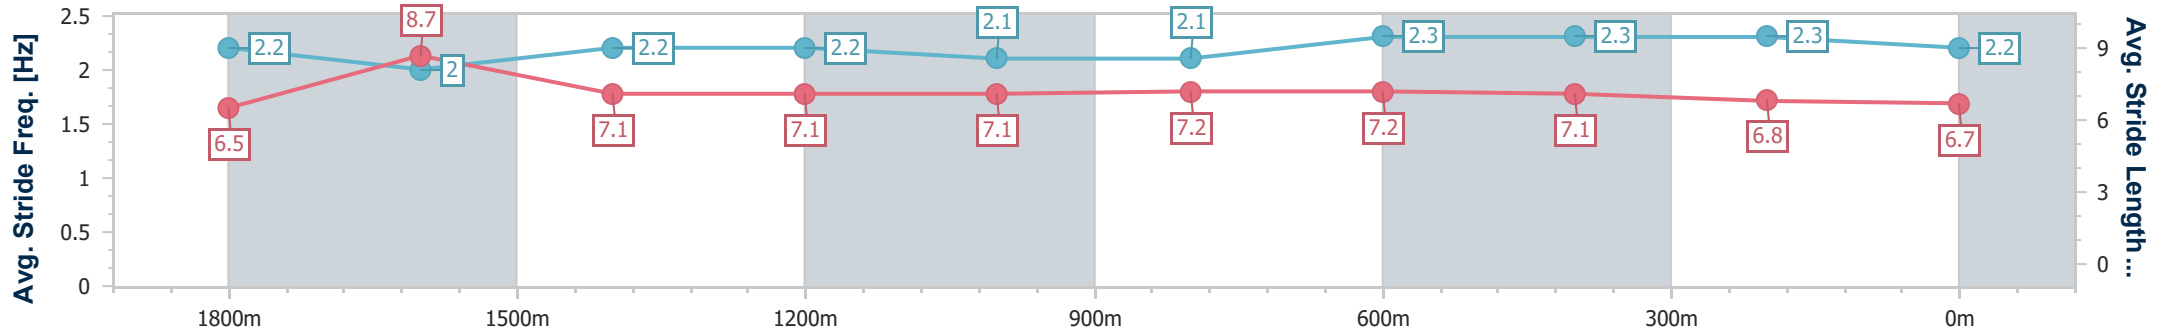

- [ ] Ranking at each section and finish
- .-.- No data available at this section
- NA No data available

Horse/Jockey Name	Breytenbach
Final Rank	9
Fastest Section Time (Section)	0:11.82 (1800m)
Top Speed [km/h] (Section)	63.6 (1800m)
Race State	Finished

Aquis Park Gold Coast Poly QLD Professional  
Race 2: TRADEPEX: QUICK AS LIGHTNING Maiden Plate - 2000m

12 October 2024 - 13:44

Track Rating: Synthetic, Weather: Fine, Rail Position: True

Section	Overall	1800m	1600m	1400m	1200m	1000m	800m	600m	400m	200m
Section Times	2:08.73 [9] (0:13.98)	1:54.75 [3] (0:11.82)	1:42.93 [2] (0:12.67)	1:30.26 [2] (0:13.07)	1:17.19 [2] (0:13.16)	1:04.03 [2] (0:13.18)	0:50.85 [2] (0:12.09)	0:38.76 [3] (0:12.17)	0:26.59 [5] (0:13.09)	0:13.50 [7] (0:13.50)
Average Speed [km/h]	51.6	61.1	57.0	55.2	54.8	54.9	59.4	59.4	55.0	53.6
Top Speed [km/h]	63.6	63.6	59.1	56.1	55.8	56.4	62.2	62.3	57.1	55.6
Avg. Dist. to Rail [m]	2.0	1.5	1.3	0.3	0.7	0.9	0.3	0.7	1.5	1.5
Avg. Stride Freq. [Hz]	2.2	2.0	2.2	2.2	2.1	2.1	2.3	2.3	2.3	2.2
Avg. Stride Length [m]	6.5	8.7	7.1	7.1	7.1	7.2	7.2	7.1	6.8	6.7

- [ ] Ranking at each section and finish
- .-.- No data available at this section
- NA No data available