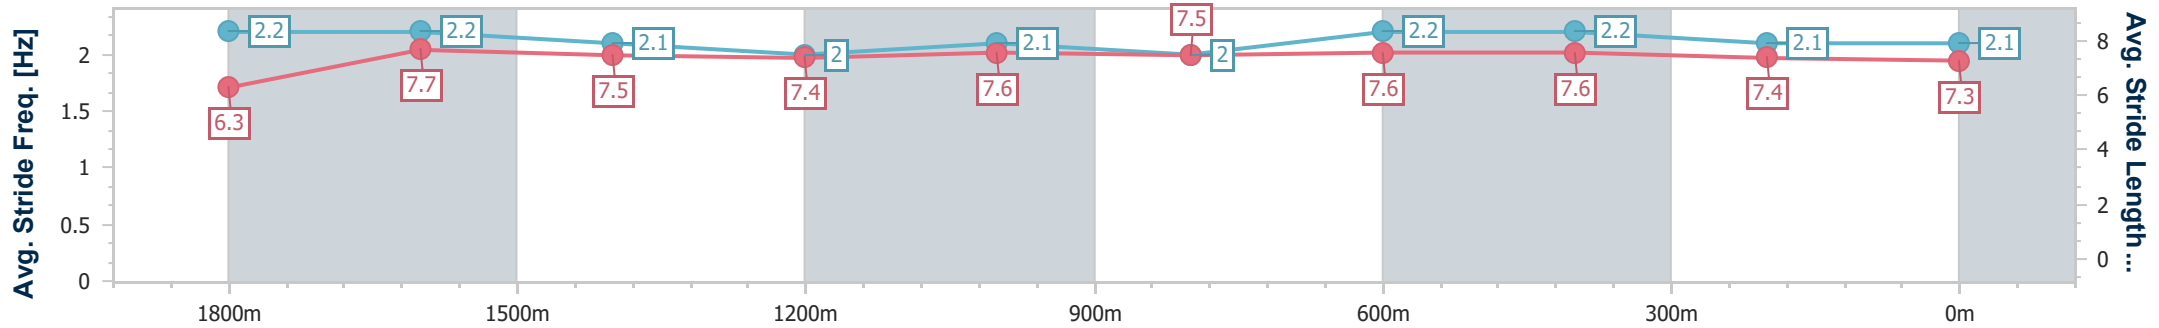

Horse/Jockey Name	The Manipulator
Final Rank	8
Fastest Section Time (Section)	0:11.95 (1800m)
Top Speed [km/h] (Section)	64.0 (Overall)
Race State	Finished

Aquis Park Gold Coast Poly QLD Professional
Race 2: TRADEPEX: QUICK AS LIGHTNING Maiden Plate - 2000m

12 October 2024 - 13:44

Track Rating: Synthetic, Weather: Fine, Rail Position: True

Section	Overall	1800m	1600m	1400m	1200m	1000m	800m	600m	400m	200m
Section Times	2:08.34 [8] (0:14.33)	1:54.01 [5] (0:11.95)	1:42.06 [7] (0:12.75)	1:29.31 [7] (0:13.40)	1:15.91 [7] (0:12.92)	1:02.99 [7] (0:13.22)	0:49.77 [9] (0:12.12)	0:37.65 [9] (0:12.00)	0:25.65 [9] (0:12.75)	0:12.90 [9] (0:12.90)
Average Speed [km/h]	50.1	60.5	56.6	53.9	55.9	54.5	59.3	60.2	56.5	56.2
Top Speed [km/h]	64.0	63.9	57.7	56.2	57.8	56.3	62.2	62.6	57.0	56.5
Avg. Dist. to Rail [m]	2.7	0.7	0.7	0.4	0.4	0.5	0.4	0.4	0.4	2.0
Avg. Stride Freq. [Hz]	2.2	2.2	2.1	2.0	2.1	2.0	2.2	2.2	2.1	2.1
Avg. Stride Length [m]	6.3	7.7	7.5	7.4	7.6	7.5	7.6	7.6	7.4	7.3

- [ ] Ranking at each section and finish
- -.-.- No data available at this section
- NA No data available