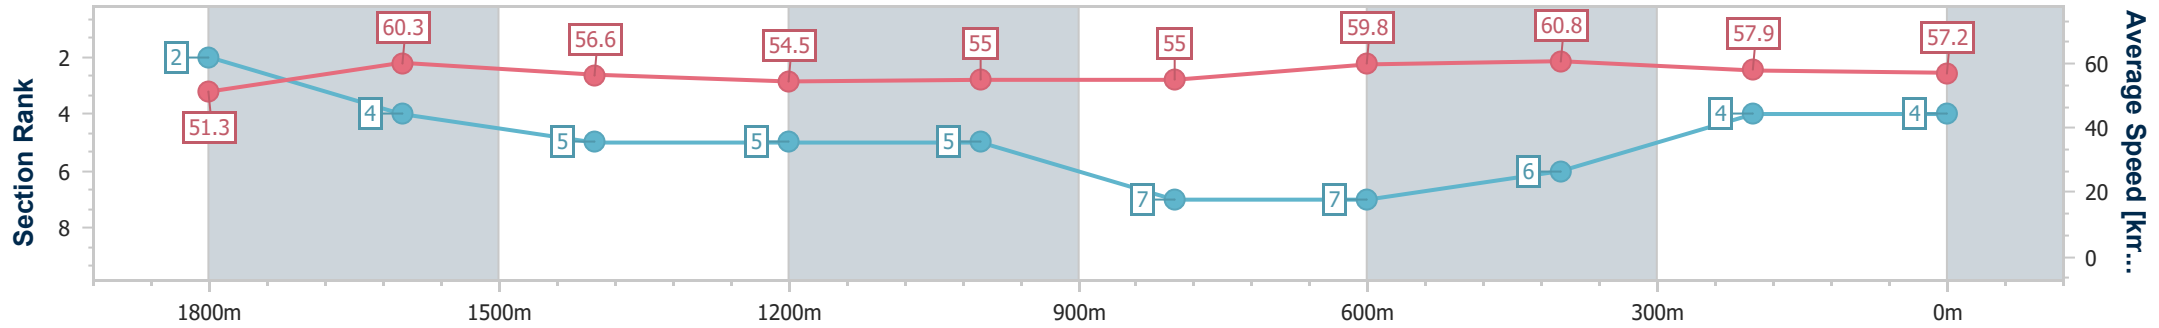

Horse/Jockey Name	Not A Single Drink
Final Rank	4
Fastest Section Time (Section)	0:11.94 (600m)
Top Speed [km/h] (Section)	64.5 (Overall)
Race State	Finished

Aquis Park Gold Coast Poly QLD Professional
Race 2: TRADEPEX: QUICK AS LIGHTNING Maiden Plate - 2000m

12 October 2024 - 13:44

Track Rating: Synthetic, Weather: Fine, Rail Position: True

Section	Overall	1800m	1600m	1400m	1200m	1000m	800m	600m	400m	200m
Section Times	2:07.38 [4] (0:13.97)	1:53.41 [2] (0:12.04)	1:41.37 [4] (0:12.74)	1:28.63 [5] (0:13.26)	1:15.37 [5] (0:13.09)	1:02.28 [5] (0:13.10)	0:49.18 [7] (0:12.11)	0:37.07 [7] (0:11.94)	0:25.13 [6] (0:12.46)	0:12.67 [4] (0:12.67)
Average Speed [km/h]	51.3	60.3	56.6	54.5	55.0	55.0	59.8	60.8	57.9	57.2
Top Speed [km/h]	64.5	63.7	58.3	56.5	56.2	56.3	62.7	63.3	58.6	57.7
Avg. Dist. to Rail [m]	0.4	0.9	1.0	0.5	0.4	0.2	0.9	1.3	1.1	2.1
Avg. Stride Freq. [Hz]	2.2	2.2	2.1	2.1	2.0	2.0	2.1	2.1	2.1	2.1
Avg. Stride Length [m]	6.5	7.6	7.4	7.4	7.5	7.5	7.8	7.9	7.6	7.6

- [ ] Ranking at each section and finish
- -.-.- No data available at this section
- NA No data available