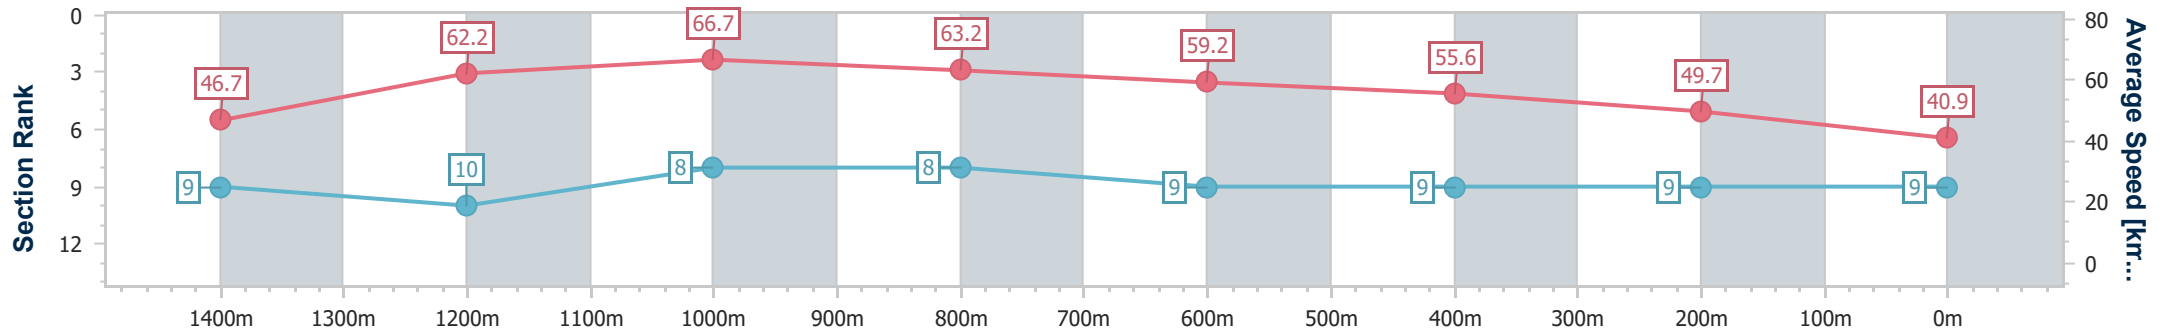

- [] Ranking at each section and finish
- .-.- No data available at this section
- NA No data available

Horse/Jockey Name	Kubi Kudaki
Final Rank	9
Fastest Section Time (Section)	0:10.81 (Overall)
Top Speed [km/h] (Section)	67.5 (1200m)
Race State	Finished

Aquis Park Gold Coast Poly QLD Professional
Race 6: CAROMA: FLUSHING AWESOME! Maiden Handicap - 1540m

12 October 2024 - 16:21

Track Rating: Synthetic, Weather: Fine, Rail Position: True

Section	Overall	1400m	1200m	1000m	800m	600m	400m	200m
Section Times	1:42.77 [9] (0:10.81)	1:31.96 [9] (0:12.00)	1:19.96 [10] (0:10.82)	1:09.14 [8] (0:11.49)	0:57.65 [8] (0:12.38)	0:45.27 [9] (0:13.14)	0:32.13 [9] (0:14.59)	0:17.54 [9] (0:17.54)
Average Speed [km/h]	46.7	62.2	66.7	63.2	59.2	55.6	49.7	40.9
Top Speed [km/h]	63.6	64.7	67.5	65.6	61.0	57.2	52.8	47.1
Avg. Dist. to Rail [m]	8.0	4.5	3.3	3.2	3.8	3.3	2.6	3.1
Avg. Stride Freq. [Hz]	2.2	2.3	2.4	2.3	2.2	2.2	2.1	2.0
Avg. Stride Length [m]	5.9	7.3	7.8	7.6	7.4	7.1	6.6	5.7