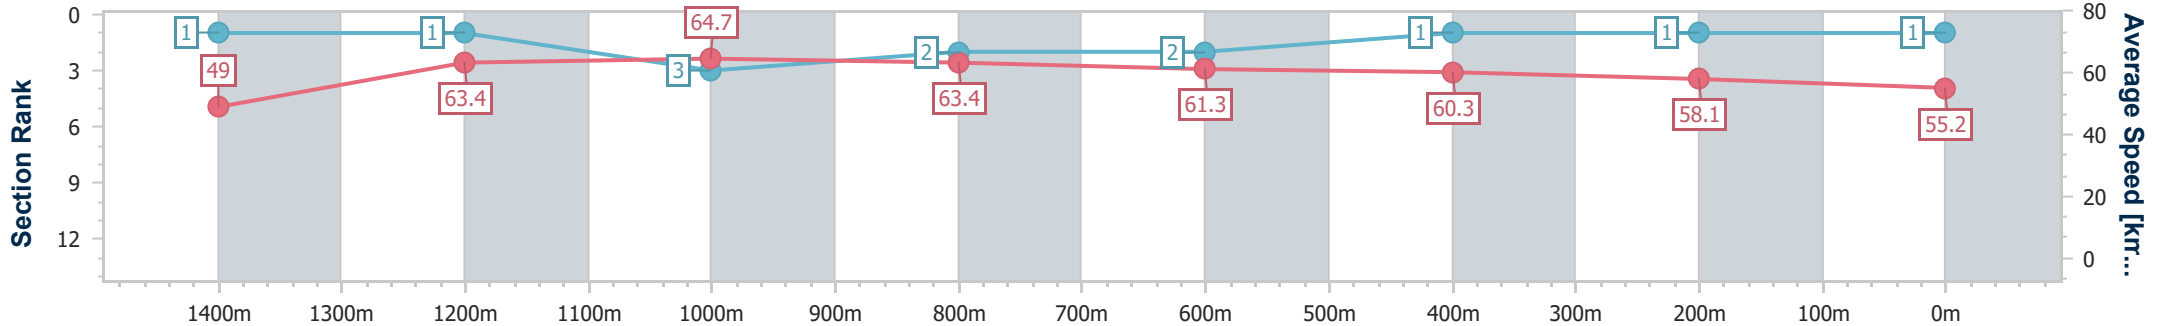

12 October 2024 - 16:21

Track Rating: Synthetic, Weather: Fine, Rail Position: True

Section	Overall	1400m	1200m	1000m	800m	600m	400m	200m
Section Times	1:33.43 [1] (0:10.29)	1:23.14 [1] (0:11.37)	1:11.77 [1] (0:11.15)	1:00.62 [3] (0:11.32)	0:49.30 [2] (0:11.80)	0:37.50 [2] (0:11.96)	0:25.54 [1] (0:12.46)	0:13.08 [1] (0:13.08)
Average Speed [km/h]	49.0	63.4	64.7	63.4	61.3	60.3	58.1	55.2
Top Speed [km/h]	64.5	64.4	65.8	64.6	62.4	61.2	58.8	57.1
Avg. Dist. to Rail [m]	7.2	1.0	0.1	0.2	0.7	0.7	2.0	5.3
Avg. Stride Freq. [Hz]	2.2	2.2	2.3	2.2	2.2	2.2	2.2	2.2
Avg. Stride Length [m]	6.1	7.9	7.8	7.9	7.8	7.5	7.2	7.1