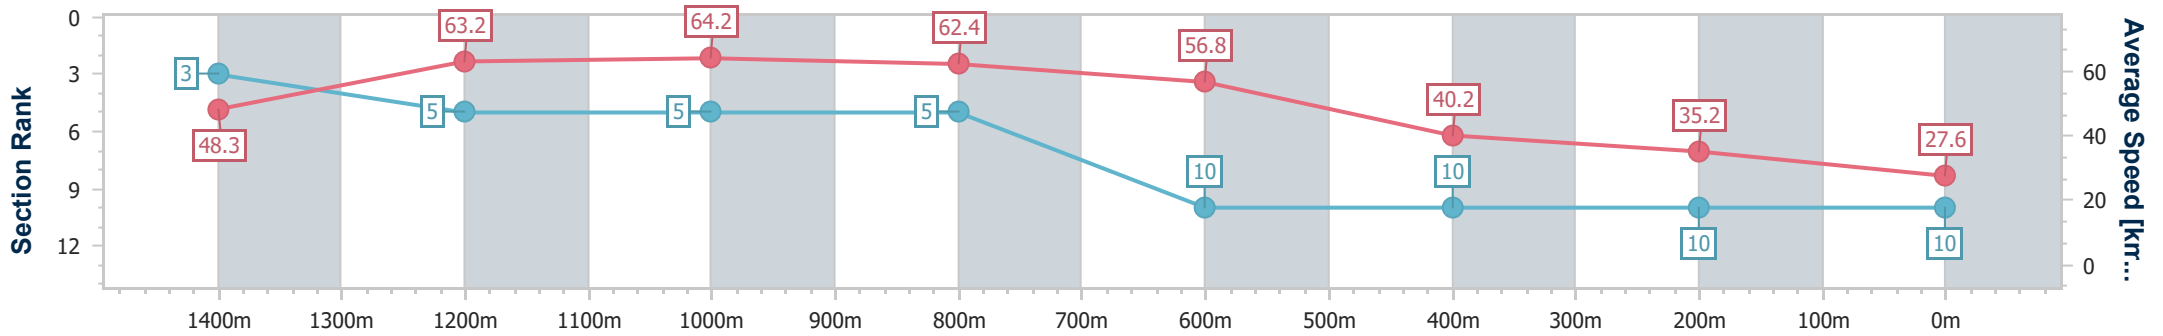

- [] Ranking at each section and finish
- .-.- No data available at this section
- NA No data available

Horse/Jockey Name	Rainitin
Final Rank	10
Fastest Section Time (Section)	0:10.44 (Overall)
Top Speed [km/h] (Section)	64.5 (1200m)
Race State	Finished

Aquis Park Gold Coast Poly QLD Professional
Race 6: CAROMA: FLUSHING AWESOME! Maiden Handicap - 1540m

12 October 2024 - 16:21

Track Rating: Synthetic, Weather: Fine, Rail Position: True

Section	Overall	1400m	1200m	1000m	800m	600m	400m	200m
Section Times	2:03.71 [10] (0:10.44)	1:53.27 [3] (0:11.58)	1:41.69 [5] (0:11.22)	1:30.47 [5] (0:11.73)	1:18.74 [5] (0:13.23)	1:05.51 [10] (0:18.63)	0:46.88 [10] (0:20.76)	0:26.12 [10] (0:26.12)
Average Speed [km/h]	48.3	63.2	64.2	62.4	56.8	40.2	35.2	27.6
Top Speed [km/h]	62.1	64.4	64.5	63.5	60.9	49.0	36.5	34.9
Avg. Dist. to Rail [m]	3.9	2.1	4.3	5.7	7.6	7.9	8.0	7.9
Avg. Stride Freq. [Hz]	2.4	2.6	2.5	2.4	2.4	2.2	2.1	2.0
Avg. Stride Length [m]	5.5	6.7	7.1	7.1	6.6	5.1	4.7	3.9