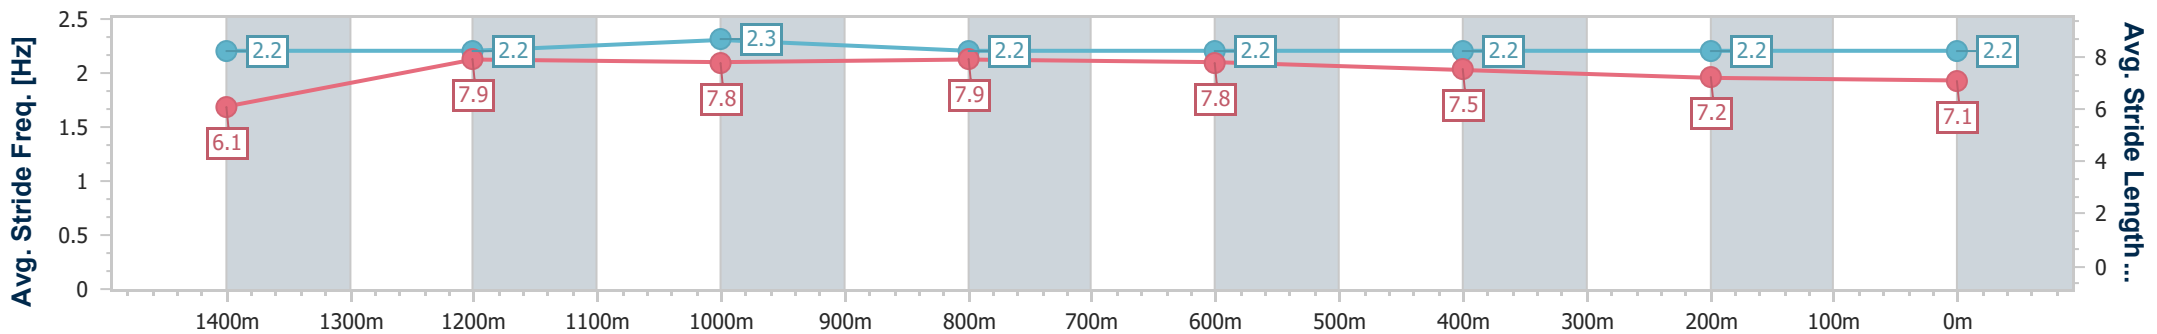

12 October 2024 - 16:21

Track Rating: Synthetic, Weather: Fine, Rail Position: True

Section	Overall	1400m	1200m	1000m	800m	600m	400m	200m
Section Times	1:33.43 [1] (0:10.29)	1:23.14 [1] (0:11.37)	1:11.77 [1] (0:11.15)	1:00.62 [3] (0:11.32)	0:49.30 [2] (0:11.80)	0:37.50 [2] (0:11.96)	0:25.54 [1] (0:12.46)	0:13.08 [1] (0:13.08)
Average Speed [km/h]	49.0	63.4	64.7	63.4	61.3	60.3	58.1	55.2
Top Speed [km/h]	64.5	64.4	65.8	64.6	62.4	61.2	58.8	57.1
Avg. Dist. to Rail [m]	7.2	1.0	0.1	0.2	0.7	0.7	2.0	5.3
Avg. Stride Freq. [Hz]	2.2	2.2	2.3	2.2	2.2	2.2	2.2	2.2
Avg. Stride Length [m]	6.1	7.9	7.8	7.9	7.8	7.5	7.2	7.1