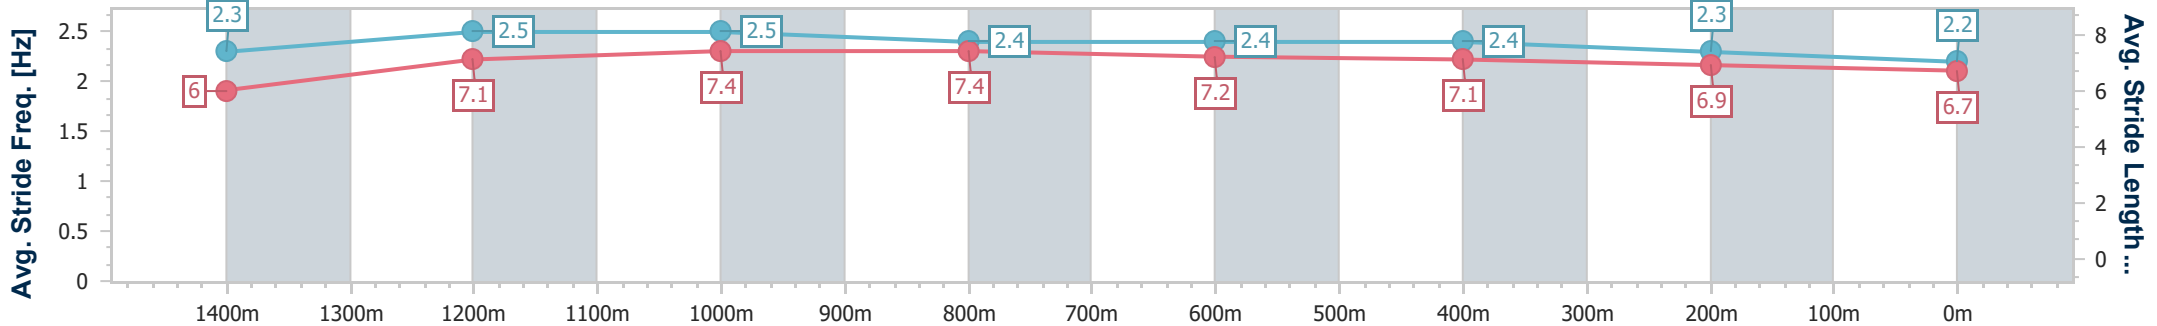

Horse/Jockey Name	Coco Jewel
Final Rank	2
Fastest Section Time (Section)	0:10.30 (Overall)
Top Speed [km/h] (Section)	66.0 (1200m)
Race State	Finished

Aquis Park Gold Coast Poly QLD Professional
Race 6: CAROMA: FLUSHING AWESOME! Maiden Handicap - 1540m

12 October 2024 - 16:21

Track Rating: Synthetic, Weather: Fine, Rail Position: True

Section	Overall	1400m	1200m	1000m	800m	600m	400m	200m
Section Times	1:33.89 [2] (0:10.30)	1:23.59 [2] (0:11.44)	1:12.15 [2] (0:11.00)	1:01.15 [2] (0:11.28)	0:49.87 [1] (0:11.88)	0:37.99 [1] (0:12.01)	0:25.98 [2] (0:12.58)	0:13.40 [2] (0:13.40)
Average Speed [km/h]	48.9	63.9	65.3	64.1	61.4	60.4	57.5	54.1
Top Speed [km/h]	64.4	64.3	66.0	65.7	62.7	61.9	58.5	55.7
Avg. Dist. to Rail [m]	8.4	1.5	1.6	1.4	2.2	2.0	2.8	6.7
Avg. Stride Freq. [Hz]	2.3	2.5	2.5	2.4	2.4	2.4	2.3	2.2
Avg. Stride Length [m]	6.0	7.1	7.4	7.4	7.2	7.1	6.9	6.7

- [ ] Ranking at each section and finish
- -.-.- No data available at this section
- NA No data available