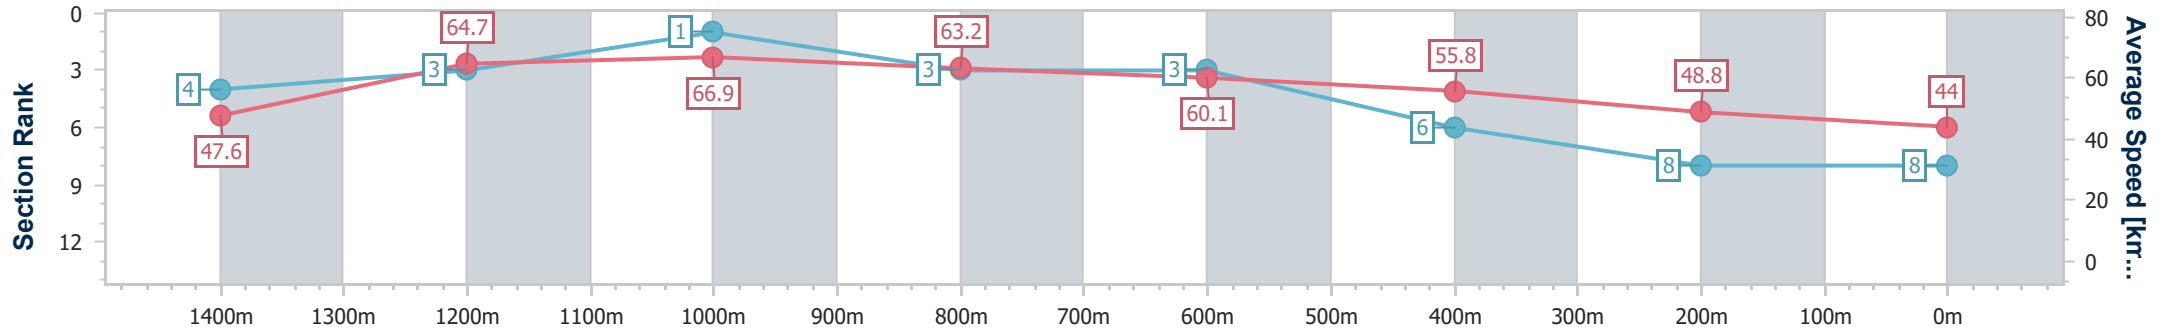

- [] Ranking at each section and finish
- .-.- No data available at this section
- NA No data available

Horse/Jockey Name	Activated
Final Rank	8
Fastest Section Time (Section)	0:10.52 (Overall)
Top Speed [km/h] (Section)	67.9 (1200m)
Race State	Finished

Aquis Park Gold Coast Poly QLD Professional
Race 6: CAROMA: FLUSHING AWESOME! Maiden Handicap - 1540m

12 October 2024 - 16:21

Track Rating: Synthetic, Weather: Fine, Rail Position: True

Section	Overall	1400m	1200m	1000m	800m	600m	400m	200m
Section Times	1:40.70 [8] (0:10.52)	1:30.18 [4] (0:11.34)	1:18.84 [3] (0:10.78)	1:08.06 [1] (0:11.51)	0:56.55 [3] (0:12.15)	0:44.40 [3] (0:13.14)	0:31.26 [6] (0:14.82)	0:16.44 [8] (0:16.44)
Average Speed [km/h]	47.6	64.7	66.9	63.2	60.1	55.8	48.8	44.0
Top Speed [km/h]	65.0	66.9	67.9	65.8	61.8	58.4	52.1	46.1
Avg. Dist. to Rail [m]	5.1	2.5	2.5	2.3	2.8	3.5	1.6	0.7
Avg. Stride Freq. [Hz]	2.1	2.3	2.4	2.3	2.2	2.2	2.1	2.0
Avg. Stride Length [m]	6.3	7.7	7.9	7.7	7.5	7.0	6.4	6.0