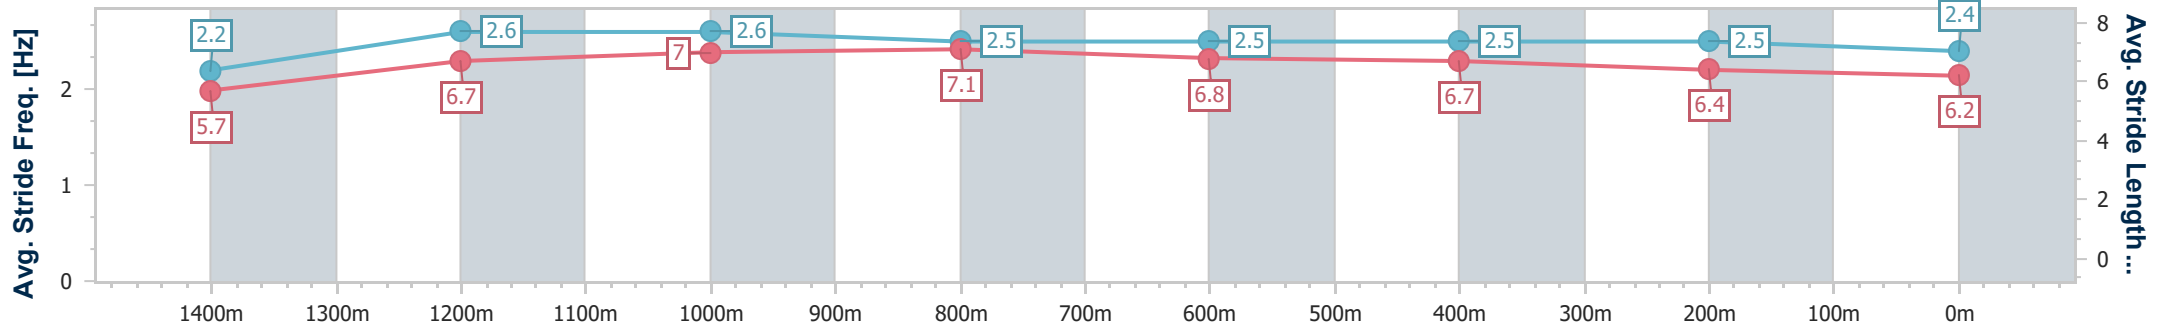

Horse/Jockey Name	Mianda
Final Rank	4
Fastest Section Time (Section)	0:10.99 (Overall)
Top Speed [km/h] (Section)	65.8 (1000m)
Race State	Finished

Aquis Park Gold Coast Poly QLD Professional
Race 6: CAROMA: FLUSHING AWESOME! Maiden Handicap - 1540m

12 October 2024 - 16:21

Track Rating: Synthetic, Weather: Fine, Rail Position: True

Section	Overall	1400m	1200m	1000m	800m	600m	400m	200m
Section Times	1:34.24 [4] (0:10.99)	1:23.25 [10] (0:11.60)	1:11.65 [9] (0:11.18)	1:00.47 [10] (0:11.23)	0:49.24 [6] (0:11.65)	0:37.59 [5] (0:11.92)	0:25.67 [4] (0:12.39)	0:13.28 [3] (0:13.28)
Average Speed [km/h]	45.8	62.8	64.5	63.7	61.1	60.0	58.0	54.6
Top Speed [km/h]	61.6	64.4	65.5	65.8	62.0	61.4	59.2	55.8
Avg. Dist. to Rail [m]	9.3	1.3	0.5	0.8	1.6	1.1	2.3	5.6
Avg. Stride Freq. [Hz]	2.2	2.6	2.6	2.5	2.5	2.5	2.5	2.4
Avg. Stride Length [m]	5.7	6.7	7.0	7.1	6.8	6.7	6.4	6.2

- [ ] Ranking at each section and finish
- -.-.- No data available at this section
- NA No data available