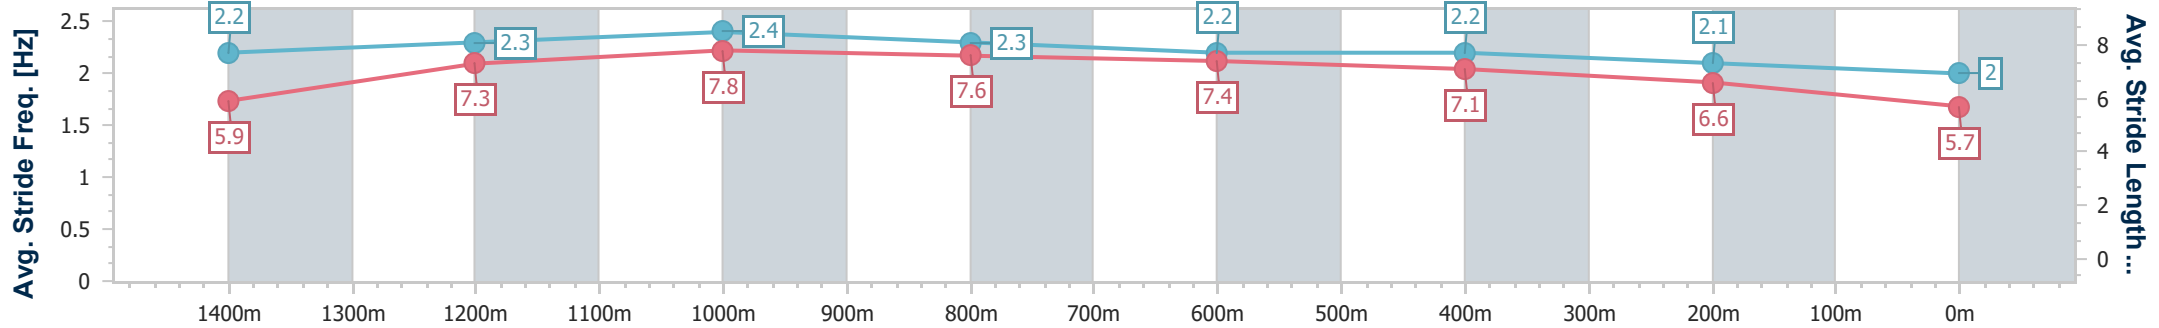

Aquis Park Gold Coast Poly QLD Professional
Race 6: CAROMA: FLUSHING AWESOME! Maiden Handicap - 1540m

12 October 2024 - 16:21

Track Rating: Synthetic, Weather: Fine, Rail Position: True

Section	Overall	1400m	1200m	1000m	800m	600m	400m	200m
Section Times	1:40.70 [8] (0:10.52)	1:30.18 [4] (0:11.34)	1:18.84 [3] (0:10.78)	1:08.06 [1] (0:11.51)	0:56.55 [3] (0:12.15)	0:44.40 [3] (0:13.14)	0:31.26 [6] (0:14.82)	0:16.44 [8] (0:16.44)
Average Speed [km/h]	47.6	64.7	66.9	63.2	60.1	55.8	48.8	44.0
Top Speed [km/h]	65.0	66.9	67.9	65.8	61.8	58.4	52.1	46.1
Avg. Dist. to Rail [m]	5.1	2.5	2.5	2.3	2.8	3.5	1.6	0.7
Avg. Stride Freq. [Hz]	2.1	2.3	2.4	2.3	2.2	2.2	2.1	2.0
Avg. Stride Length [m]	6.3	7.7	7.9	7.7	7.5	7.0	6.4	6.0

- [] Ranking at each section and finish
- .-.- No data available at this section
- NA No data available

Horse/Jockey Name	Kubi Kudaki
Final Rank	9
Fastest Section Time (Section)	0:10.81 (Overall)
Top Speed [km/h] (Section)	67.5 (1200m)
Race State	Finished

Aquis Park Gold Coast Poly QLD Professional
Race 6: CAROMA: FLUSHING AWESOME! Maiden Handicap - 1540m

12 October 2024 - 16:21

Track Rating: Synthetic, Weather: Fine, Rail Position: True

Section	Overall	1400m	1200m	1000m	800m	600m	400m	200m
Section Times	1:42.77 [9] (0:10.81)	1:31.96 [9] (0:12.00)	1:19.96 [10] (0:10.82)	1:09.14 [8] (0:11.49)	0:57.65 [8] (0:12.38)	0:45.27 [9] (0:13.14)	0:32.13 [9] (0:14.59)	0:17.54 [9] (0:17.54)
Average Speed [km/h]	46.7	62.2	66.7	63.2	59.2	55.6	49.7	40.9
Top Speed [km/h]	63.6	64.7	67.5	65.6	61.0	57.2	52.8	47.1
Avg. Dist. to Rail [m]	8.0	4.5	3.3	3.2	3.8	3.3	2.6	3.1
Avg. Stride Freq. [Hz]	2.2	2.3	2.4	2.3	2.2	2.2	2.1	2.0
Avg. Stride Length [m]	5.9	7.3	7.8	7.6	7.4	7.1	6.6	5.7