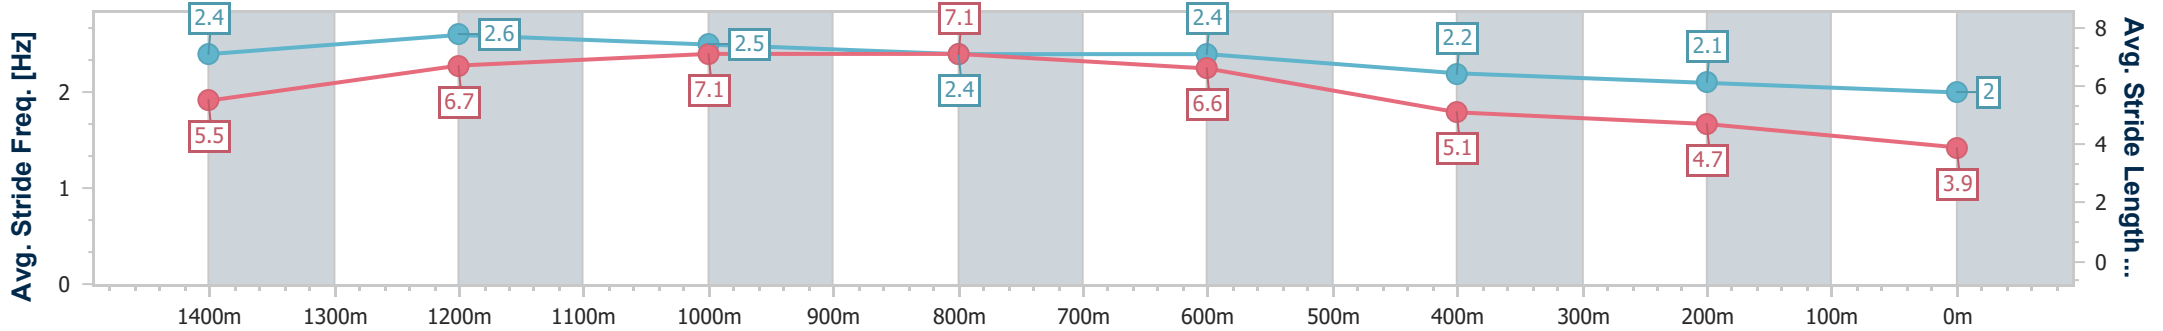

Aquis Park Gold Coast Poly QLD Professional
Race 6: CAROMA: FLUSHING AWESOME! Maiden Handicap - 1540m

12 October 2024 - 16:21

Track Rating: Synthetic, Weather: Fine, Rail Position: True

Section	Overall	1400m	1200m	1000m	800m	600m	400m	200m
Section Times	1:42.77 [9] (0:10.81)	1:31.96 [9] (0:12.00)	1:19.96 [10] (0:10.82)	1:09.14 [8] (0:11.49)	0:57.65 [8] (0:12.38)	0:45.27 [9] (0:13.14)	0:32.13 [9] (0:14.59)	0:17.54 [9] (0:17.54)
Average Speed [km/h]	46.7	62.2	66.7	63.2	59.2	55.6	49.7	40.9
Top Speed [km/h]	63.6	64.7	67.5	65.6	61.0	57.2	52.8	47.1
Avg. Dist. to Rail [m]	8.0	4.5	3.3	3.2	3.8	3.3	2.6	3.1
Avg. Stride Freq. [Hz]	2.2	2.3	2.4	2.3	2.2	2.2	2.1	2.0
Avg. Stride Length [m]	5.9	7.3	7.8	7.6	7.4	7.1	6.6	5.7

- [] Ranking at each section and finish
- .-.- No data available at this section
- NA No data available

Horse/Jockey Name	Rainitin
Final Rank	10
Fastest Section Time (Section)	0:10.44 (Overall)
Top Speed [km/h] (Section)	64.5 (1200m)
Race State	Finished

Aquis Park Gold Coast Poly QLD Professional
Race 6: CAROMA: FLUSHING AWESOME! Maiden Handicap - 1540m

12 October 2024 - 16:21

Track Rating: Synthetic, Weather: Fine, Rail Position: True

Section	Overall	1400m	1200m	1000m	800m	600m	400m	200m
Section Times	2:03.71 [10] (0:10.44)	1:53.27 [3] (0:11.58)	1:41.69 [5] (0:11.22)	1:30.47 [5] (0:11.73)	1:18.74 [5] (0:13.23)	1:05.51 [10] (0:18.63)	0:46.88 [10] (0:20.76)	0:26.12 [10] (0:26.12)
Average Speed [km/h]	48.3	63.2	64.2	62.4	56.8	40.2	35.2	27.6
Top Speed [km/h]	62.1	64.4	64.5	63.5	60.9	49.0	36.5	34.9
Avg. Dist. to Rail [m]	3.9	2.1	4.3	5.7	7.6	7.9	8.0	7.9
Avg. Stride Freq. [Hz]	2.4	2.6	2.5	2.4	2.4	2.2	2.1	2.0
Avg. Stride Length [m]	5.5	6.7	7.1	7.1	6.6	5.1	4.7	3.9

- [] Ranking at each section and finish
- .-.- No data available at this section
- NA No data available