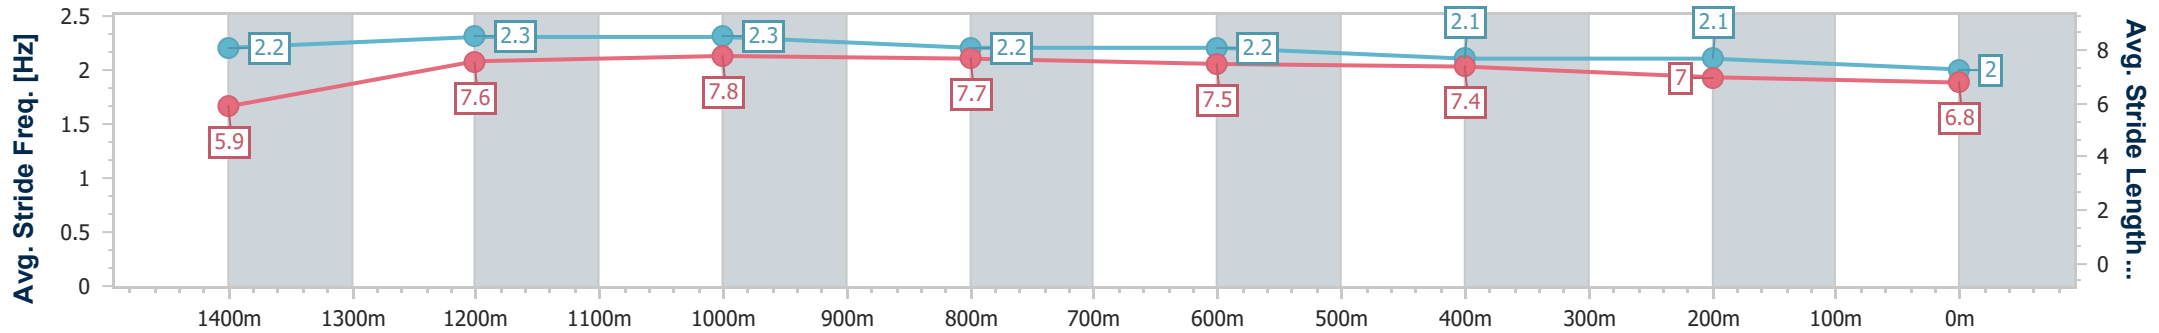

Aquis Park Gold Coast Poly QLD Professional
Race 6: CAROMA: FLUSHING AWESOME! Maiden Handicap - 1540m

12 October 2024 - 16:21

Track Rating: Synthetic, Weather: Fine, Rail Position: True

Section	Overall	1400m	1200m	1000m	800m	600m	400m	200m
Section Times	1:36.54 [6] (0:10.62)	1:25.92 [7] (0:11.62)	1:14.30 [7] (0:11.32)	1:02.98 [7] (0:11.72)	0:51.26 [10] (0:11.88)	0:39.38 [7] (0:12.38)	0:27.00 [7] (0:13.18)	0:13.82 [6] (0:13.82)
Average Speed [km/h]	47.6	62.6	63.4	61.9	61.6	58.6	54.6	52.3
Top Speed [km/h]	63.1	65.3	65.1	63.9	62.2	61.9	55.4	53.7
Avg. Dist. to Rail [m]	4.3	1.4	2.2	2.5	2.2	1.6	2.0	5.2
Avg. Stride Freq. [Hz]	2.4	2.4	2.4	2.3	2.3	2.3	2.3	2.2
Avg. Stride Length [m]	5.4	7.3	7.4	7.4	7.3	7.1	6.7	6.6

- [] Ranking at each section and finish
- .-.- No data available at this section
- NA No data available

Horse/Jockey Name	Shape Of Water
Final Rank	7
Fastest Section Time (Section)	0:10.59 (Overall)
Top Speed [km/h] (Section)	64.4 (Overall)
Race State	Finished

Aquis Park Gold Coast Poly QLD Professional
Race 6: CAROMA: FLUSHING AWESOME! Maiden Handicap - 1540m

12 October 2024 - 16:21

Track Rating: Synthetic, Weather: Fine, Rail Position: True

Section	Overall	1400m	1200m	1000m	800m	600m	400m	200m
Section Times	1:38.86 [7] (0:10.59)	1:28.27 [6] (0:11.49)	1:16.78 [6] (0:11.30)	1:05.48 [6] (0:11.72)	0:53.76 [7] (0:12.36)	0:41.40 [8] (0:12.82)	0:28.58 [8] (0:13.90)	0:14.68 [7] (0:14.68)
Average Speed [km/h]	47.7	63.0	63.9	62.1	58.8	56.7	52.1	49.4
Top Speed [km/h]	64.4	64.4	64.2	62.9	61.2	59.4	53.3	50.6
Avg. Dist. to Rail [m]	1.9	1.1	2.3	3.3	2.4	1.9	3.0	3.4
Avg. Stride Freq. [Hz]	2.2	2.3	2.3	2.2	2.2	2.1	2.1	2.0
Avg. Stride Length [m]	5.9	7.6	7.8	7.7	7.5	7.4	7.0	6.8