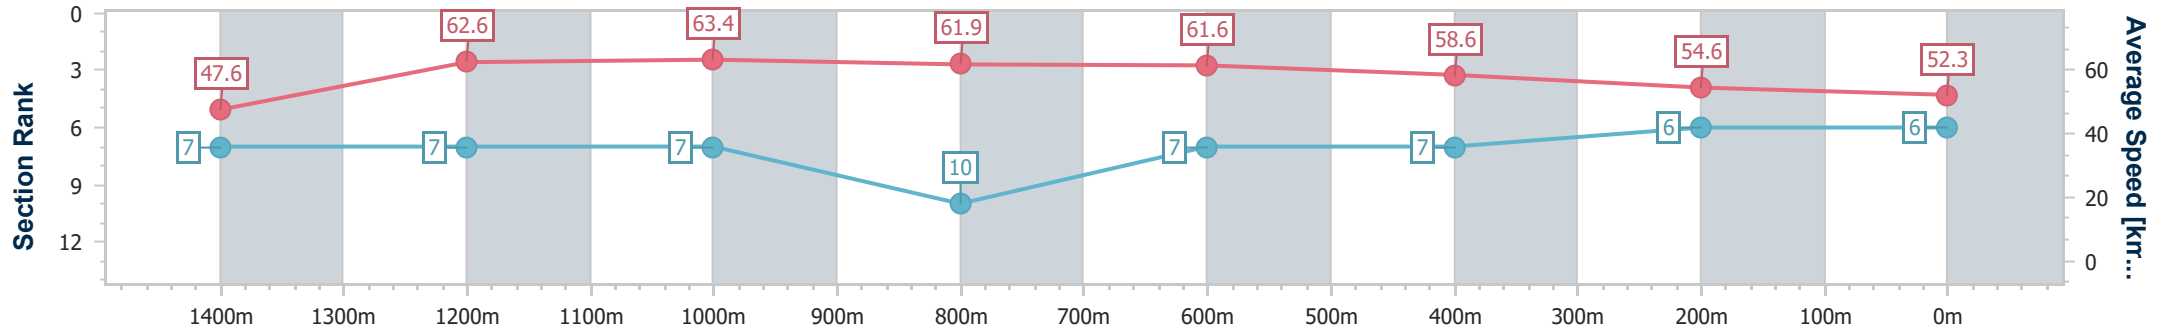

Horse/Jockey Name	Show 'Em Norm
Final Rank	6
Fastest Section Time (Section)	0:10.62 (Overall)
Top Speed [km/h] (Section)	65.3 (1400m)
Race State	Finished

Aquis Park Gold Coast Poly QLD Professional
Race 6: CAROMA: FLUSHING AWESOME! Maiden Handicap - 1540m

12 October 2024 - 16:21

Track Rating: Synthetic, Weather: Fine, Rail Position: True

Section	Overall	1400m	1200m	1000m	800m	600m	400m	200m
Section Times	1:36.54 [6] (0:10.62)	1:25.92 [7] (0:11.62)	1:14.30 [7] (0:11.32)	1:02.98 [7] (0:11.72)	0:51.26 [10] (0:11.88)	0:39.38 [7] (0:12.38)	0:27.00 [7] (0:13.18)	0:13.82 [6] (0:13.82)
Average Speed [km/h]	47.6	62.6	63.4	61.9	61.6	58.6	54.6	52.3
Top Speed [km/h]	63.1	65.3	65.1	63.9	62.2	61.9	55.4	53.7
Avg. Dist. to Rail [m]	4.3	1.4	2.2	2.5	2.2	1.6	2.0	5.2
Avg. Stride Freq. [Hz]	2.4	2.4	2.4	2.3	2.3	2.3	2.3	2.2
Avg. Stride Length [m]	5.4	7.3	7.4	7.4	7.3	7.1	6.7	6.6

- [ ] Ranking at each section and finish
- -.-.- No data available at this section
- NA No data available