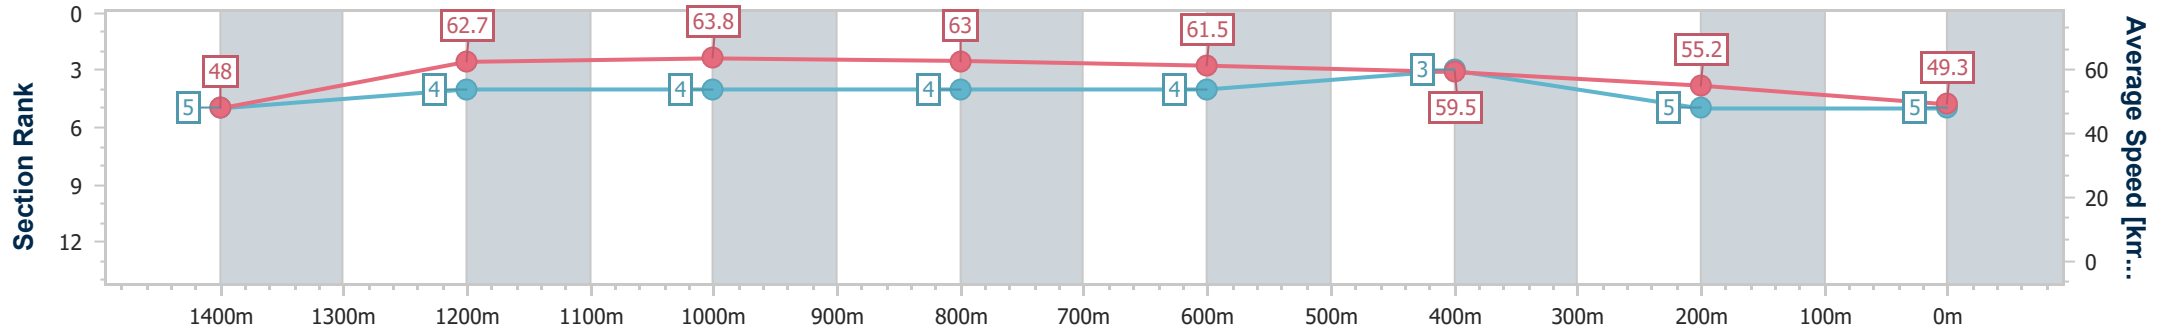

Horse/Jockey Name	Tells Me To
Final Rank	5
Fastest Section Time (Section)	0:10.54 (Overall)
Top Speed [km/h] (Section)	65.2 (1400m)
Race State	Finished

Aquis Park Gold Coast Poly QLD Professional
Race 6: CAROMA: FLUSHING AWESOME! Maiden Handicap - 1540m

12 October 2024 - 16:21

Track Rating: Synthetic, Weather: Fine, Rail Position: True

Section	Overall	1400m	1200m	1000m	800m	600m	400m	200m
Section Times	1:36.27 [5] (0:10.54)	1:25.73 [5] (0:11.39)	1:14.34 [4] (0:11.29)	1:03.05 [4] (0:11.43)	0:51.62 [4] (0:11.74)	0:39.88 [4] (0:12.13)	0:27.75 [3] (0:13.10)	0:14.65 [5] (0:14.65)
Average Speed [km/h]	48.0	62.7	63.8	63.0	61.5	59.5	55.2	49.3
Top Speed [km/h]	62.6	65.2	65.0	64.5	63.1	62.0	57.4	52.9
Avg. Dist. to Rail [m]	1.3	1.1	0.2	0.2	0.6	0.7	2.2	4.1
Avg. Stride Freq. [Hz]	2.4	2.5	2.4	2.4	2.4	2.5	2.4	2.3
Avg. Stride Length [m]	5.6	7.0	7.3	7.2	7.1	6.7	6.3	6.0

- [ ] Ranking at each section and finish
- -.-.-.- No data available at this section
- NA No data available