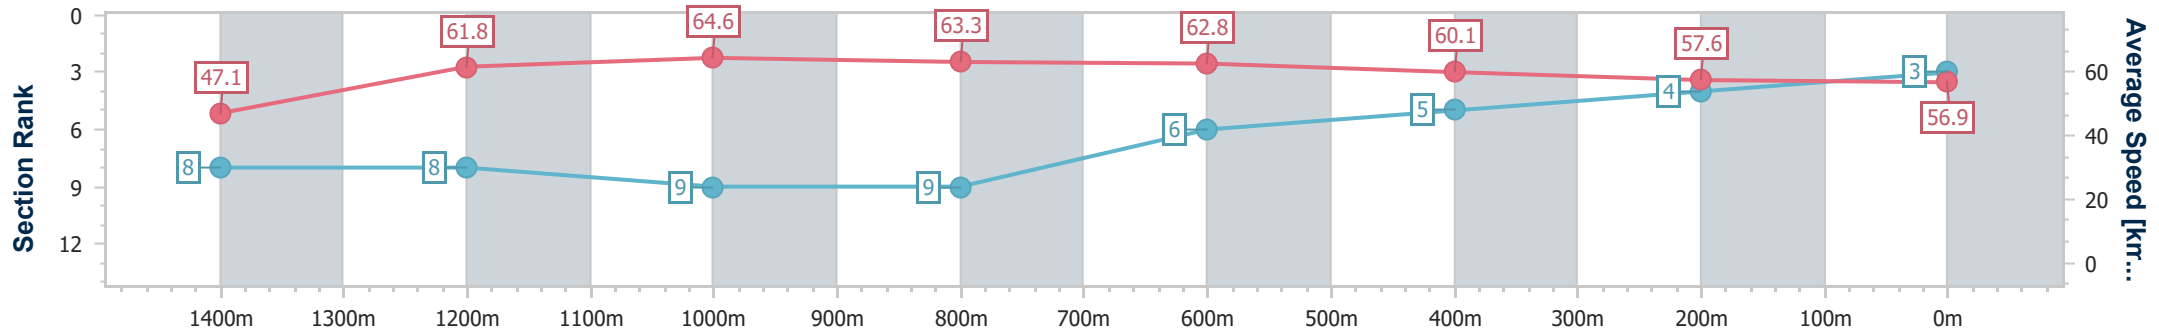

Horse/Jockey Name	Pennies Destiny
Final Rank	3
Fastest Section Time (Section)	0:10.73 (Overall)
Top Speed [km/h] (Section)	65.4 (1200m)
Race State	Finished

Aquis Park Gold Coast Poly QLD Professional
Race 6: CAROMA: FLUSHING AWESOME! Maiden Handicap - 1540m

12 October 2024 - 16:21

Track Rating: Synthetic, Weather: Fine, Rail Position: True

Section	Overall	1400m	1200m	1000m	800m	600m	400m	200m
Section Times	1:34.08 [3] (0:10.73)	1:23.35 [8] (0:11.83)	1:11.52 [8] (0:11.16)	1:00.36 [9] (0:11.44)	0:48.92 [9] (0:11.59)	0:37.33 [6] (0:12.03)	0:25.30 [5] (0:12.55)	0:12.75 [4] (0:12.75)
Average Speed [km/h]	47.1	61.8	64.6	63.3	62.8	60.1	57.6	56.9
Top Speed [km/h]	61.5	64.0	65.4	64.2	63.4	62.0	58.9	57.5
Avg. Dist. to Rail [m]	5.3	2.1	1.2	1.1	2.2	1.6	3.6	5.1
Avg. Stride Freq. [Hz]	2.3	2.3	2.3	2.2	2.2	2.2	2.2	2.2
Avg. Stride Length [m]	5.7	7.5	7.8	7.8	7.8	7.6	7.3	7.3

- [ ] Ranking at each section and finish
- -.-.- No data available at this section
- NA No data available