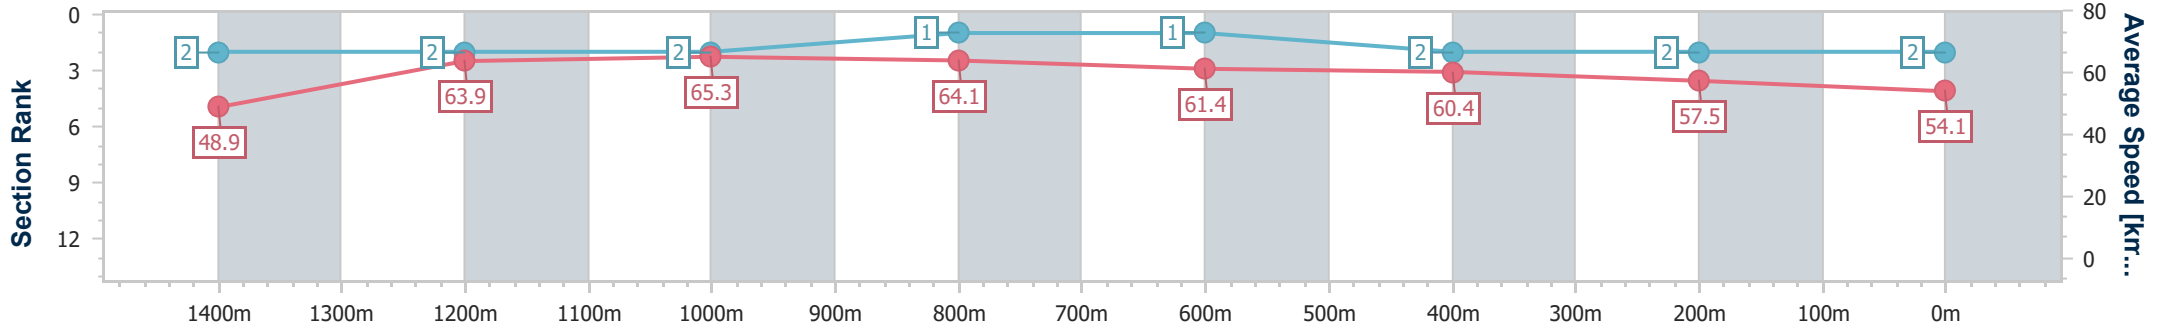

Horse/Jockey Name	Coco Jewel
Final Rank	2
Fastest Section Time (Section)	0:10.30 (Overall)
Top Speed [km/h] (Section)	66.0 (1200m)
Race State	Finished

Aquis Park Gold Coast Poly QLD Professional
Race 6: CAROMA: FLUSHING AWESOME! Maiden Handicap - 1540m

12 October 2024 - 16:21

Track Rating: Synthetic, Weather: Fine, Rail Position: True

Section	Overall	1400m	1200m	1000m	800m	600m	400m	200m
Section Times	1:33.89 [2] (0:10.30)	1:23.59 [2] (0:11.44)	1:12.15 [2] (0:11.00)	1:01.15 [2] (0:11.28)	0:49.87 [1] (0:11.88)	0:37.99 [1] (0:12.01)	0:25.98 [2] (0:12.58)	0:13.40 [2] (0:13.40)
Average Speed [km/h]	48.9	63.9	65.3	64.1	61.4	60.4	57.5	54.1
Top Speed [km/h]	64.4	64.3	66.0	65.7	62.7	61.9	58.5	55.7
Avg. Dist. to Rail [m]	8.4	1.5	1.6	1.4	2.2	2.0	2.8	6.7
Avg. Stride Freq. [Hz]	2.3	2.5	2.5	2.4	2.4	2.4	2.3	2.2
Avg. Stride Length [m]	6.0	7.1	7.4	7.4	7.2	7.1	6.9	6.7

- [ ] Ranking at each section and finish
- -.-.- No data available at this section
- NA No data available