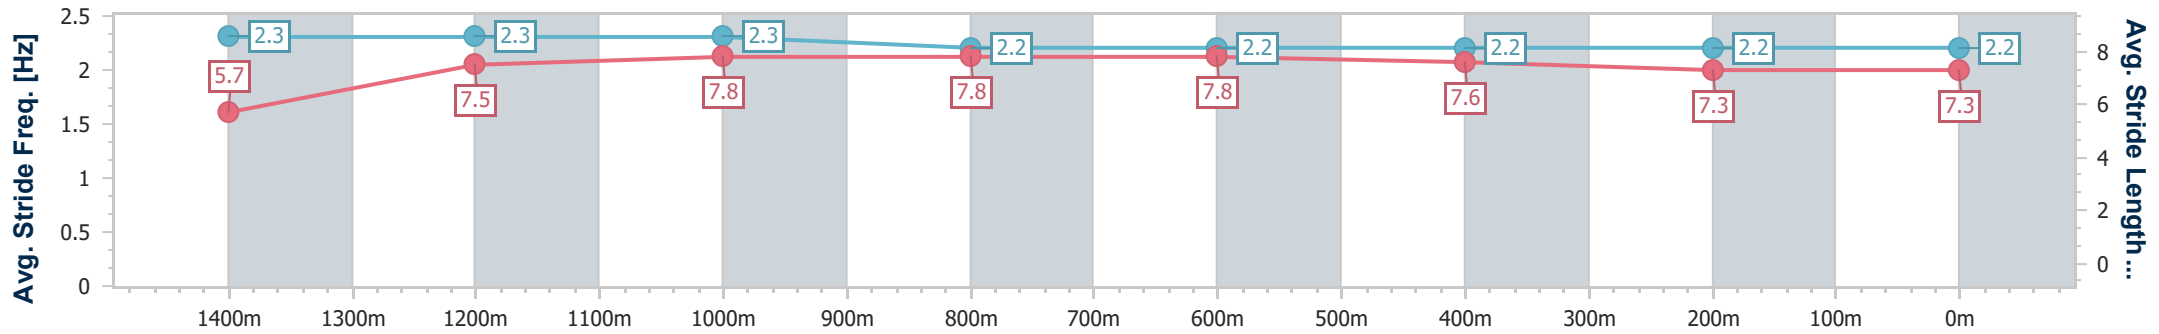

Horse/Jockey Name	Pennies Destiny
Final Rank	3
Fastest Section Time (Section)	0:10.73 (Overall)
Top Speed [km/h] (Section)	65.4 (1200m)
Race State	Finished

Aquis Park Gold Coast Poly QLD Professional
Race 6: CAROMA: FLUSHING AWESOME! Maiden Handicap - 1540m

12 October 2024 - 16:21

Track Rating: Synthetic, Weather: Fine, Rail Position: True

Section	Overall	1400m	1200m	1000m	800m	600m	400m	200m
Section Times	1:34.08 [3] (0:10.73)	1:23.35 [8] (0:11.83)	1:11.52 [8] (0:11.16)	1:00.36 [9] (0:11.44)	0:48.92 [9] (0:11.59)	0:37.33 [6] (0:12.03)	0:25.30 [5] (0:12.55)	0:12.75 [4] (0:12.75)
Average Speed [km/h]	47.1	61.8	64.6	63.3	62.8	60.1	57.6	56.9
Top Speed [km/h]	61.5	64.0	65.4	64.2	63.4	62.0	58.9	57.5
Avg. Dist. to Rail [m]	5.3	2.1	1.2	1.1	2.2	1.6	3.6	5.1
Avg. Stride Freq. [Hz]	2.3	2.3	2.3	2.2	2.2	2.2	2.2	2.2
Avg. Stride Length [m]	5.7	7.5	7.8	7.8	7.8	7.6	7.3	7.3

- [ ] Ranking at each section and finish
- -.-.- No data available at this section
- NA No data available