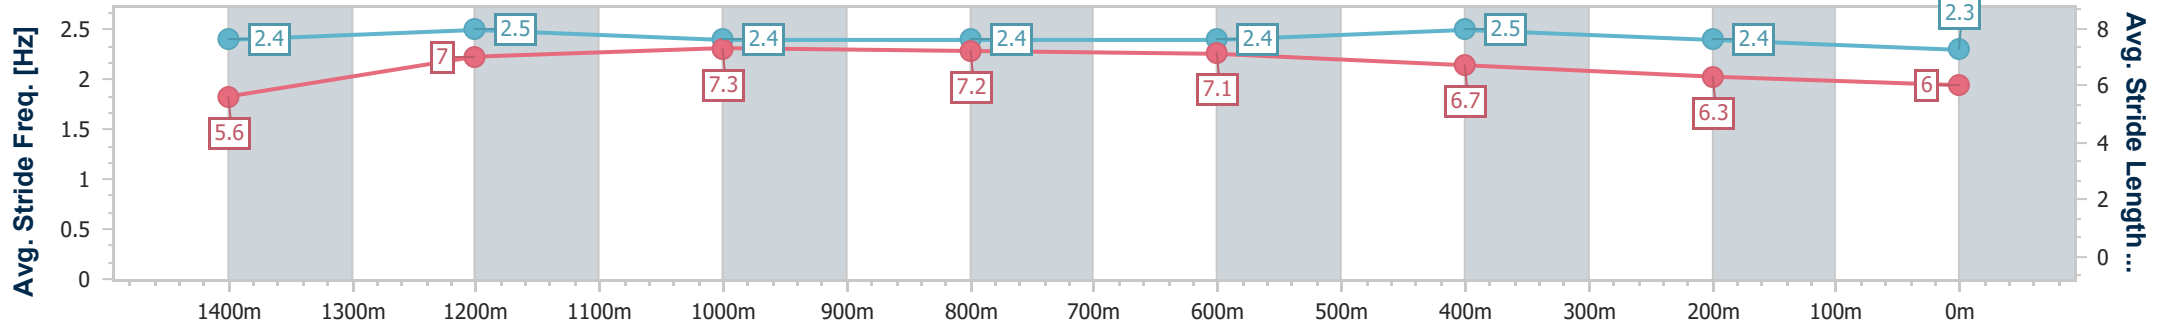

Horse/Jockey Name	Tells Me To
Final Rank	5
Fastest Section Time (Section)	0:10.54 (Overall)
Top Speed [km/h] (Section)	65.2 (1400m)
Race State	Finished

Aquis Park Gold Coast Poly QLD Professional
Race 6: CAROMA: FLUSHING AWESOME! Maiden Handicap - 1540m

12 October 2024 - 16:21

Track Rating: Synthetic, Weather: Fine, Rail Position: True

Section	Overall	1400m	1200m	1000m	800m	600m	400m	200m
Section Times	1:36.27 [5] (0:10.54)	1:25.73 [5] (0:11.39)	1:14.34 [4] (0:11.29)	1:03.05 [4] (0:11.43)	0:51.62 [4] (0:11.74)	0:39.88 [4] (0:12.13)	0:27.75 [3] (0:13.10)	0:14.65 [5] (0:14.65)
Average Speed [km/h]	48.0	62.7	63.8	63.0	61.5	59.5	55.2	49.3
Top Speed [km/h]	62.6	65.2	65.0	64.5	63.1	62.0	57.4	52.9
Avg. Dist. to Rail [m]	1.3	1.1	0.2	0.2	0.6	0.7	2.2	4.1
Avg. Stride Freq. [Hz]	2.4	2.5	2.4	2.4	2.4	2.5	2.4	2.3
Avg. Stride Length [m]	5.6	7.0	7.3	7.2	7.1	6.7	6.3	6.0

- [ ] Ranking at each section and finish
- -.-.-.- No data available at this section
- NA No data available