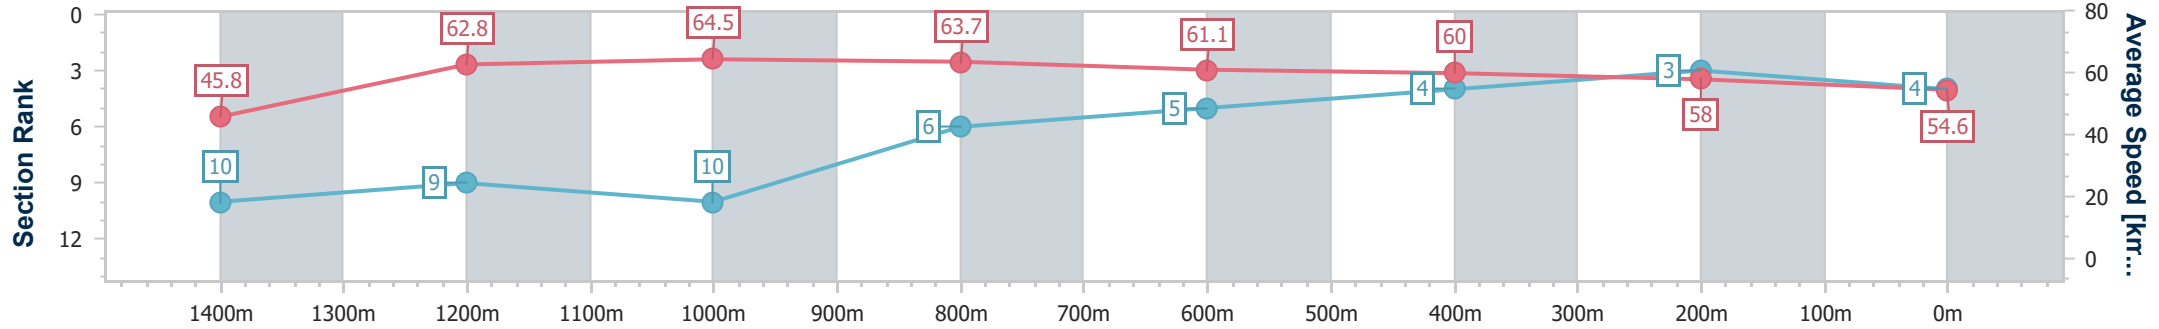

Horse/Jockey Name	Mianda
Final Rank	4
Fastest Section Time (Section)	0:10.99 (Overall)
Top Speed [km/h] (Section)	65.8 (1000m)
Race State	Finished

Aquis Park Gold Coast Poly QLD Professional
Race 6: CAROMA: FLUSHING AWESOME! Maiden Handicap - 1540m

12 October 2024 - 16:21

Track Rating: Synthetic, Weather: Fine, Rail Position: True

Section	Overall	1400m	1200m	1000m	800m	600m	400m	200m
Section Times	1:34.24 [4] (0:10.99)	1:23.25 [10] (0:11.60)	1:11.65 [9] (0:11.18)	1:00.47 [10] (0:11.23)	0:49.24 [6] (0:11.65)	0:37.59 [5] (0:11.92)	0:25.67 [4] (0:12.39)	0:13.28 [3] (0:13.28)
Average Speed [km/h]	45.8	62.8	64.5	63.7	61.1	60.0	58.0	54.6
Top Speed [km/h]	61.6	64.4	65.5	65.8	62.0	61.4	59.2	55.8
Avg. Dist. to Rail [m]	9.3	1.3	0.5	0.8	1.6	1.1	2.3	5.6
Avg. Stride Freq. [Hz]	2.2	2.6	2.6	2.5	2.5	2.5	2.5	2.4
Avg. Stride Length [m]	5.7	6.7	7.0	7.1	6.8	6.7	6.4	6.2

- [ ] Ranking at each section and finish
- -.-.- No data available at this section
- NA No data available