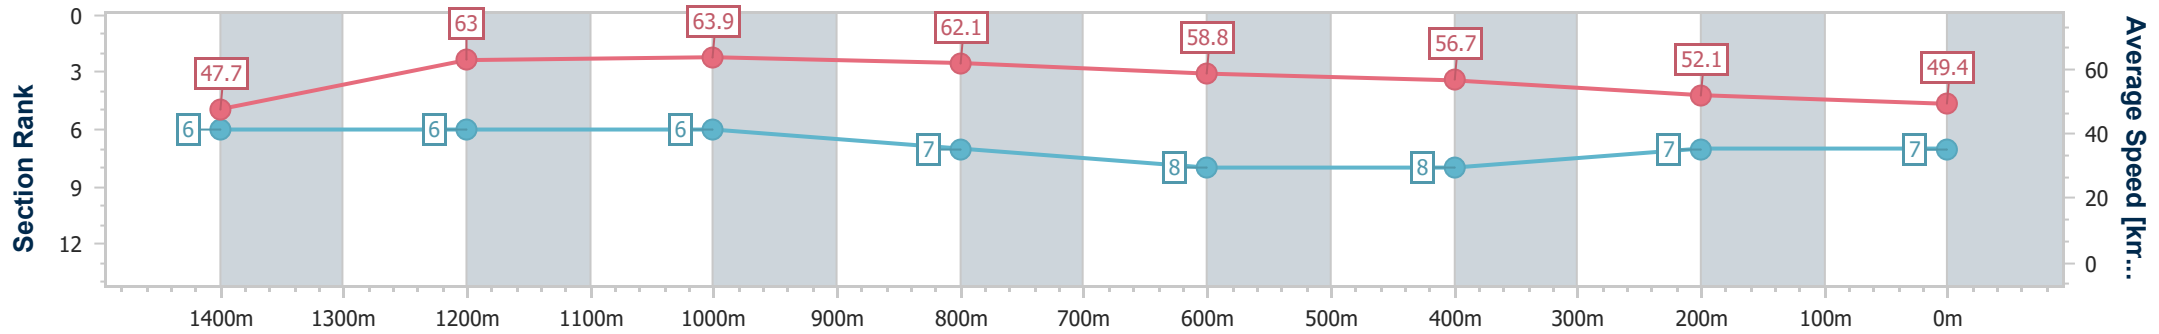

Horse/Jockey Name	Shape Of Water
Final Rank	7
Fastest Section Time (Section)	0:10.59 (Overall)
Top Speed [km/h] (Section)	64.4 (Overall)
Race State	Finished

Aquis Park Gold Coast Poly QLD Professional
Race 6: CAROMA: FLUSHING AWESOME! Maiden Handicap - 1540m

12 October 2024 - 16:21

Track Rating: Synthetic, Weather: Fine, Rail Position: True

Section	Overall	1400m	1200m	1000m	800m	600m	400m	200m
Section Times	1:38.86 [7] (0:10.59)	1:28.27 [6] (0:11.49)	1:16.78 [6] (0:11.30)	1:05.48 [6] (0:11.72)	0:53.76 [7] (0:12.36)	0:41.40 [8] (0:12.82)	0:28.58 [8] (0:13.90)	0:14.68 [7] (0:14.68)
Average Speed [km/h]	47.7	63.0	63.9	62.1	58.8	56.7	52.1	49.4
Top Speed [km/h]	64.4	64.4	64.2	62.9	61.2	59.4	53.3	50.6
Avg. Dist. to Rail [m]	1.9	1.1	2.3	3.3	2.4	1.9	3.0	3.4
Avg. Stride Freq. [Hz]	2.2	2.3	2.3	2.2	2.2	2.1	2.1	2.0
Avg. Stride Length [m]	5.9	7.6	7.8	7.7	7.5	7.4	7.0	6.8

- [ ] Ranking at each section and finish
- -.-.- No data available at this section
- NA No data available