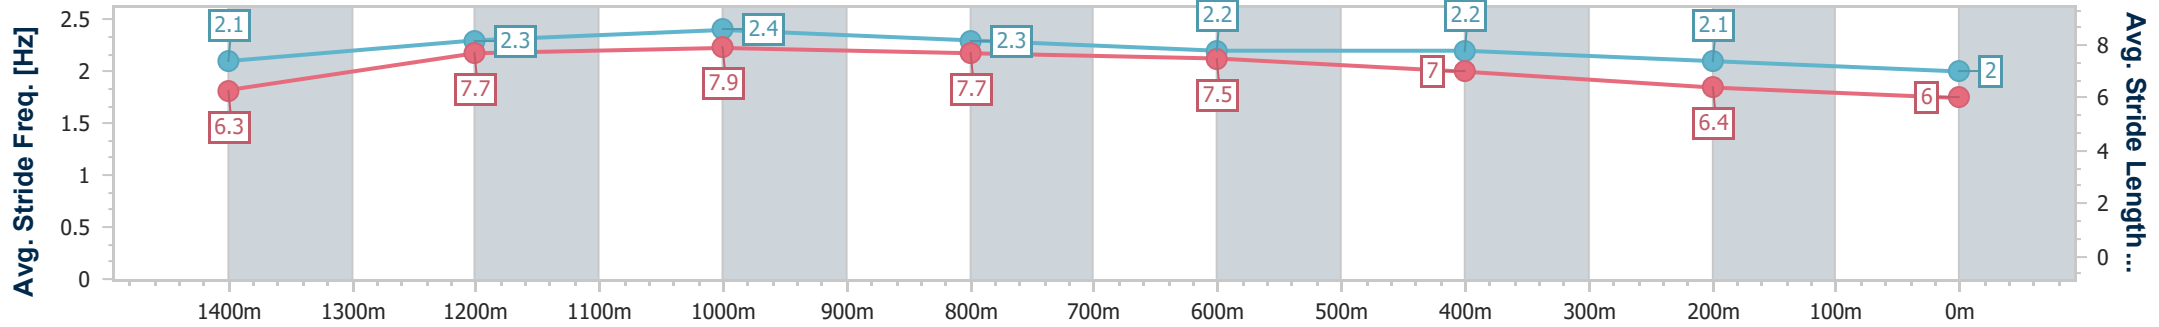

Aquis Park Gold Coast Poly QLD Professional
Race 6: CAROMA: FLUSHING AWESOME! Maiden Handicap - 1540m

12 October 2024 - 16:21

Track Rating: Synthetic, Weather: Fine, Rail Position: True

Section	Overall	1400m	1200m	1000m	800m	600m	400m	200m
Section Times	1:38.86 [7] (0:10.59)	1:28.27 [6] (0:11.49)	1:16.78 [6] (0:11.30)	1:05.48 [6] (0:11.72)	0:53.76 [7] (0:12.36)	0:41.40 [8] (0:12.82)	0:28.58 [8] (0:13.90)	0:14.68 [7] (0:14.68)
Average Speed [km/h]	47.7	63.0	63.9	62.1	58.8	56.7	52.1	49.4
Top Speed [km/h]	64.4	64.4	64.2	62.9	61.2	59.4	53.3	50.6
Avg. Dist. to Rail [m]	1.9	1.1	2.3	3.3	2.4	1.9	3.0	3.4
Avg. Stride Freq. [Hz]	2.2	2.3	2.3	2.2	2.2	2.1	2.1	2.0
Avg. Stride Length [m]	5.9	7.6	7.8	7.7	7.5	7.4	7.0	6.8

- [] Ranking at each section and finish
- .-.- No data available at this section
- NA No data available

Horse/Jockey Name	Activated
Final Rank	8
Fastest Section Time (Section)	0:10.52 (Overall)
Top Speed [km/h] (Section)	67.9 (1200m)
Race State	Finished

Aquis Park Gold Coast Poly QLD Professional
Race 6: CAROMA: FLUSHING AWESOME! Maiden Handicap - 1540m

12 October 2024 - 16:21

Track Rating: Synthetic, Weather: Fine, Rail Position: True

Section	Overall	1400m	1200m	1000m	800m	600m	400m	200m
Section Times	1:40.70 [8] (0:10.52)	1:30.18 [4] (0:11.34)	1:18.84 [3] (0:10.78)	1:08.06 [1] (0:11.51)	0:56.55 [3] (0:12.15)	0:44.40 [3] (0:13.14)	0:31.26 [6] (0:14.82)	0:16.44 [8] (0:16.44)
Average Speed [km/h]	47.6	64.7	66.9	63.2	60.1	55.8	48.8	44.0
Top Speed [km/h]	65.0	66.9	67.9	65.8	61.8	58.4	52.1	46.1
Avg. Dist. to Rail [m]	5.1	2.5	2.5	2.3	2.8	3.5	1.6	0.7
Avg. Stride Freq. [Hz]	2.1	2.3	2.4	2.3	2.2	2.2	2.1	2.0
Avg. Stride Length [m]	6.3	7.7	7.9	7.7	7.5	7.0	6.4	6.0