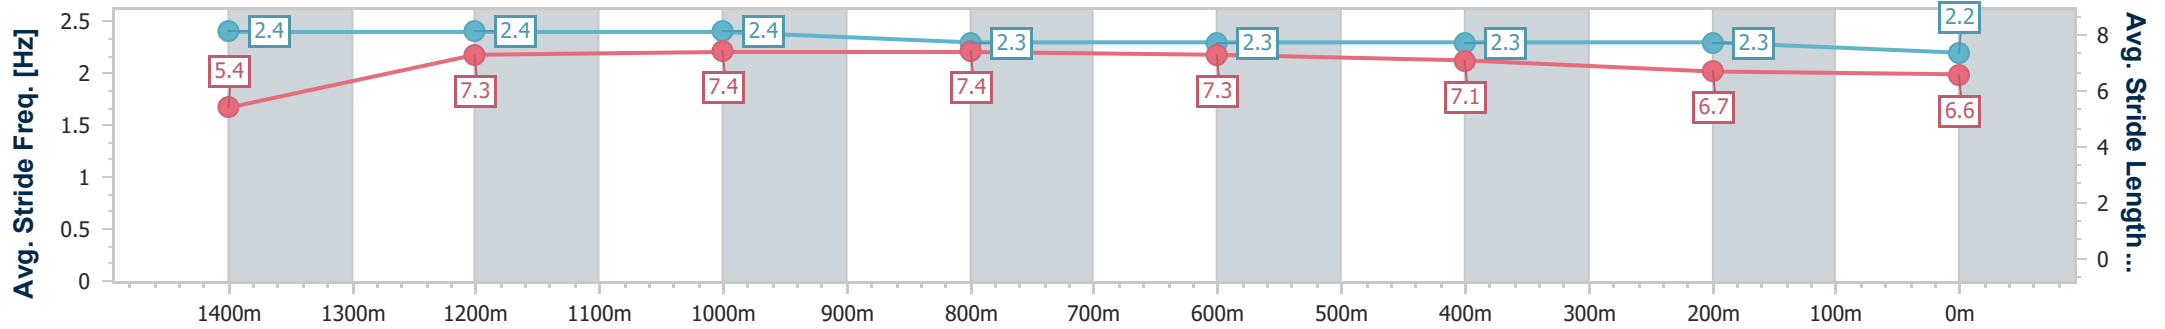

- [] Ranking at each section and finish
- .-.-.- No data available at this section
- NA No data available

Horse/Jockey Name	Show 'Em Norm
Final Rank	6
Fastest Section Time (Section)	0:10.62 (Overall)
Top Speed [km/h] (Section)	65.3 (1400m)
Race State	Finished

Aquis Park Gold Coast Poly QLD Professional
Race 6: CAROMA: FLUSHING AWESOME! Maiden Handicap - 1540m

12 October 2024 - 16:21

Track Rating: Synthetic, Weather: Fine, Rail Position: True

Section	Overall	1400m	1200m	1000m	800m	600m	400m	200m
Section Times	1:36.54 [6] (0:10.62)	1:25.92 [7] (0:11.62)	1:14.30 [7] (0:11.32)	1:02.98 [7] (0:11.72)	0:51.26 [10] (0:11.88)	0:39.38 [7] (0:12.38)	0:27.00 [7] (0:13.18)	0:13.82 [6] (0:13.82)
Average Speed [km/h]	47.6	62.6	63.4	61.9	61.6	58.6	54.6	52.3
Top Speed [km/h]	63.1	65.3	65.1	63.9	62.2	61.9	55.4	53.7
Avg. Dist. to Rail [m]	4.3	1.4	2.2	2.5	2.2	1.6	2.0	5.2
Avg. Stride Freq. [Hz]	2.4	2.4	2.4	2.3	2.3	2.3	2.3	2.2
Avg. Stride Length [m]	5.4	7.3	7.4	7.4	7.3	7.1	6.7	6.6