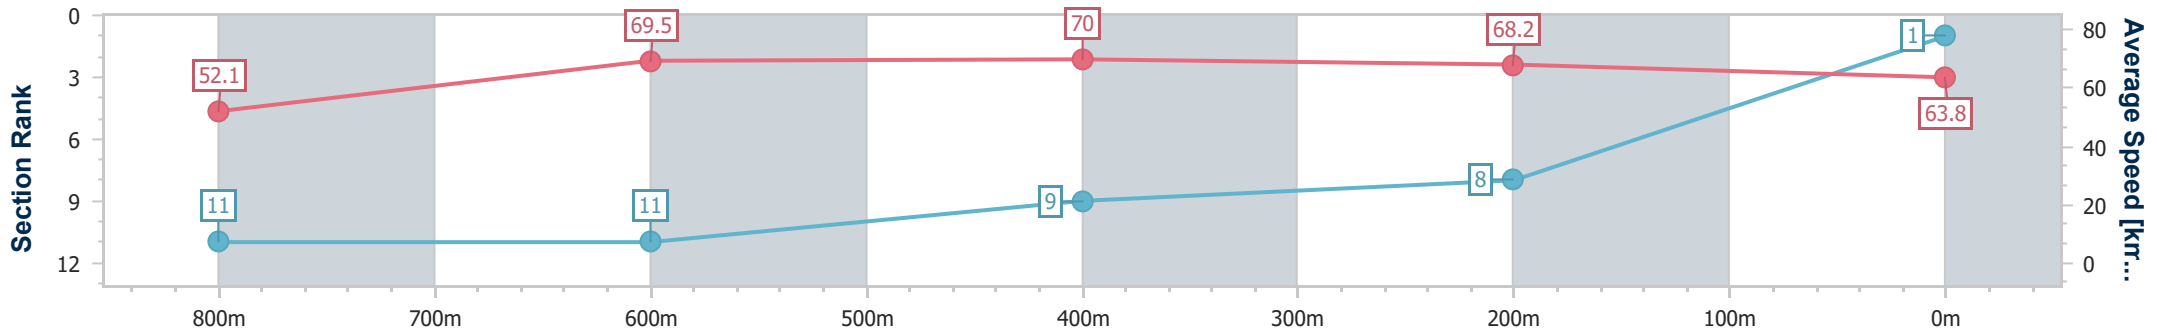

Horse/Jockey Name	Appin Girl
Final Rank	1
Fastest Section Time (Section)	0:10.35 (600m)
Top Speed [km/h] (Section)	70.8 (600m)
Race State	Finished

Eagle Farm QLD Professional
Race 4: Sky Racing BM80 Handicap - 1000m
12 October 2024 - 13:29
Track Rating: Good 4, Weather: Fine, Rail Position: +4m Entire

BRISBANE
RACING CLUB

Section	Overall	800m	600m	400m	200m
Section Times	0:56.45 [1] (0:13.88)	0:42.57 [11] (0:10.37)	0:32.20 [11] (0:10.35)	0:21.85 [9] (0:10.58)	0:11.27 [8] (0:11.27)
Average Speed [km/h]	52.1	69.5	70.0	68.2	63.8
Top Speed [km/h]	68.8	70.3	70.8	69.4	67.0
Avg. Dist. to Rail [m]	6.1	0.9	1.1	2.6	3.3
Avg. Stride Freq. [Hz]	2.3	2.4	2.5	2.5	2.4
Avg. Stride Length [m]	6.5	7.9	7.9	7.7	7.3

- [ ] Ranking at each section and finish
- -.-.- No data available at this section
- NA No data available