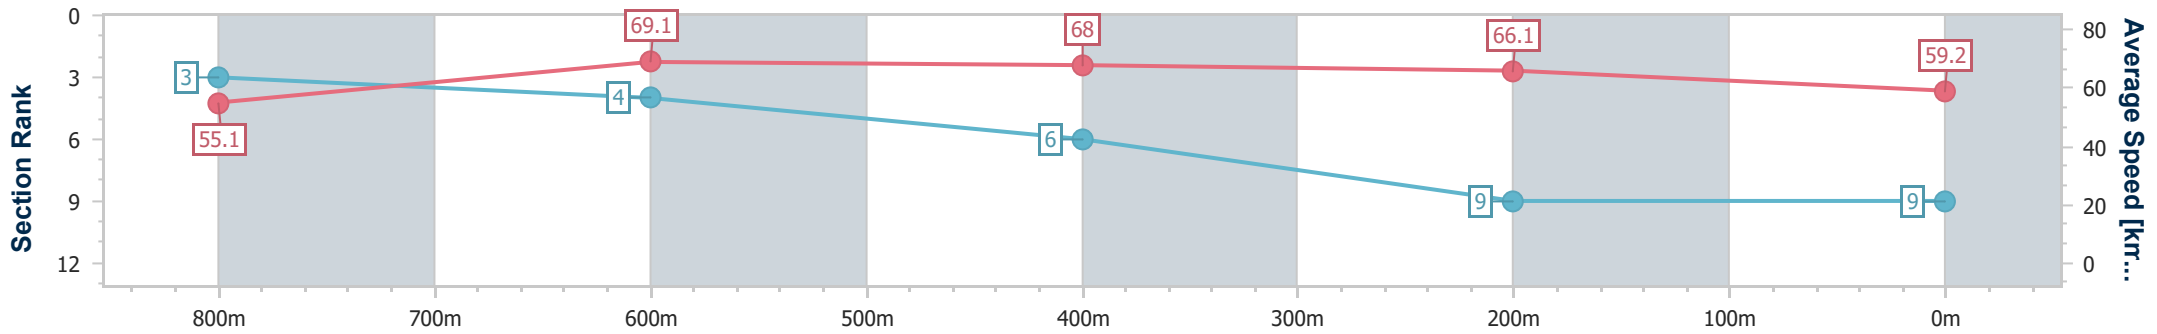

Eagle Farm QLD Professional

Race 4: Sky Racing BM80 Handicap - 1000m

12 October 2024 - 13:29

Track Rating: Good 4, Weather: Fine, Rail Position: +4m Entire

BRISBANE RACING CLUB

Section	Overall	800m	600m	400m	200m
Section Times	0:57.41 [9] (0:13.17)	0:44.24 [3] (0:10.43)	0:33.81 [4] (0:10.76)	0:23.05 [6] (0:10.89)	0:12.16 [9] (0:12.16)
Average Speed [km/h]	55.1	69.1	68.0	66.1	59.2
Top Speed [km/h]	70.5	69.9	69.2	68.5	63.3
Avg. Dist. to Rail [m]	6.5	0.4	3.3	6.2	7.5
Avg. Stride Freq. [Hz]	2.4	2.5	2.5	2.5	2.3
Avg. Stride Length [m]	6.4	7.7	7.7	7.4	7.1

- [] Ranking at each section and finish
- .-.- No data available at this section
- NA No data available

Horse/Jockey Name	Muschialli
Final Rank	10
Fastest Section Time (Section)	0:10.36 (800m)
Top Speed [km/h] (Section)	70.3 (800m)
Race State	Finished