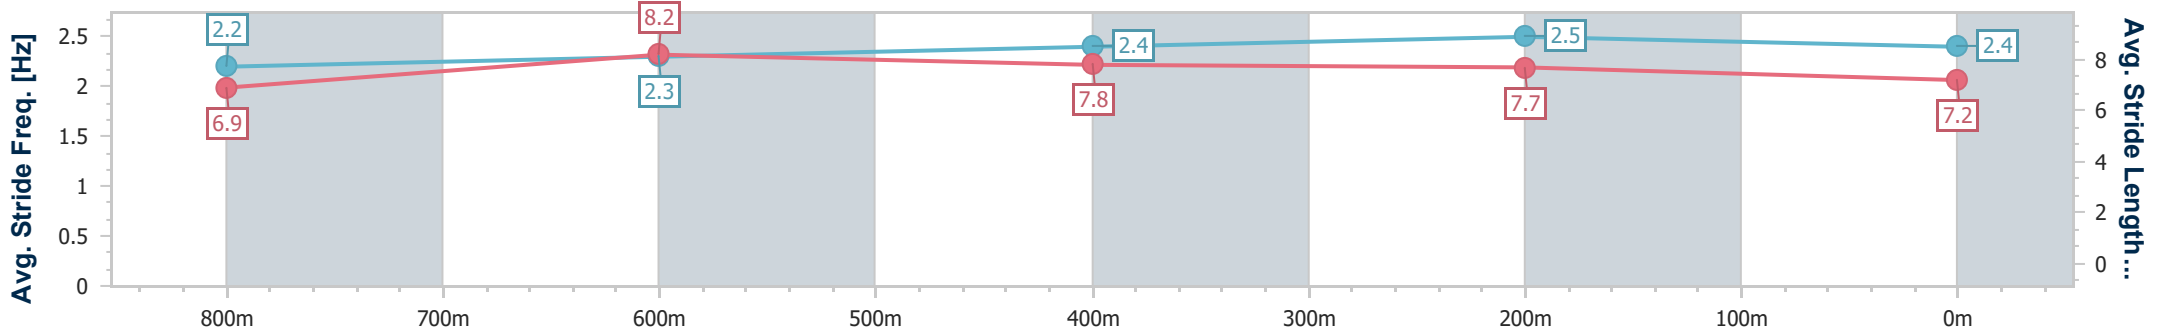

Eagle Farm QLD Professional

Race 4: Sky Racing BM80 Handicap - 1000m

12 October 2024 - 13:29

Track Rating: Good 4, Weather: Fine, Rail Position: +4m Entire

BRISBANE RACING CLUB

Section	Overall	800m	600m	400m	200m
Section Times	0:56.81 [5] (0:13.51)	0:43.30 [8] (0:10.60)	0:32.70 [9] (0:10.58)	0:22.12 [11] (0:10.46)	0:11.66 [7] (0:11.66)
Average Speed [km/h]	53.4	68.4	68.5	68.7	61.7
Top Speed [km/h]	72.1	72.0	69.5	70.6	66.6
Avg. Dist. to Rail [m]	3.5	1.3	0.9	5.5	6.5
Avg. Stride Freq. [Hz]	2.2	2.3	2.4	2.5	2.4
Avg. Stride Length [m]	6.9	8.2	7.8	7.7	7.2