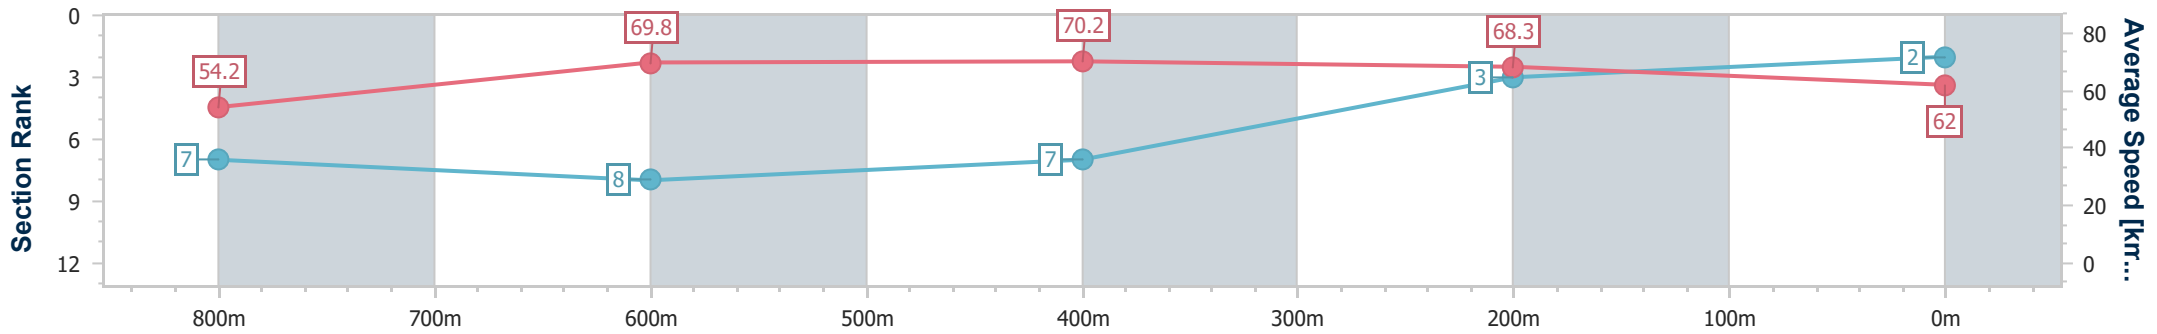

Eagle Farm QLD Professional

Race 4: Sky Racing BM80 Handicap - 1000m

12 October 2024 - 13:29

Track Rating: Good 4, Weather: Fine, Rail Position: +4m Entire

BRISBANE RACING CLUB

Section	Overall	800m	600m	400m	200m
Section Times	0:56.54 [2] (0:13.49)	0:43.05 [7] (0:10.48)	0:32.57 [8] (0:10.43)	0:22.14 [7] (0:10.55)	0:11.59 [3] (0:11.59)
Average Speed [km/h]	54.2	69.8	70.2	68.3	62.0
Top Speed [km/h]	70.1	71.6	71.8	69.5	66.2
Avg. Dist. to Rail [m]	9.8	3.6	3.7	7.5	8.8
Avg. Stride Freq. [Hz]	2.4	2.5	2.5	2.5	2.4
Avg. Stride Length [m]	6.4	7.6	7.8	7.6	7.2