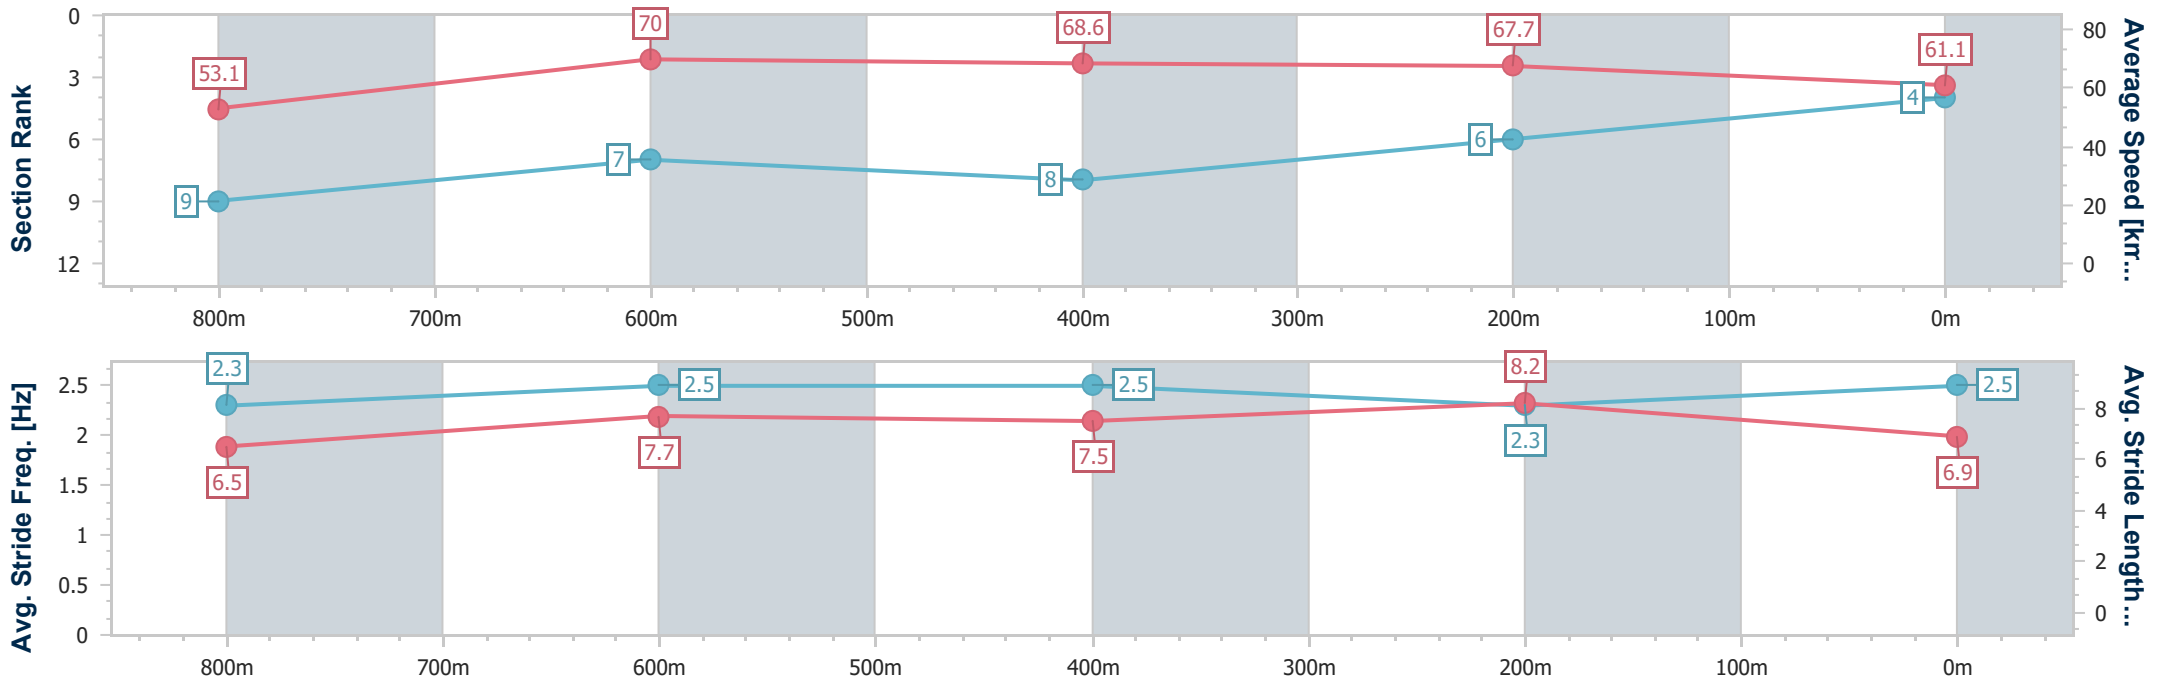

Eagle Farm QLD Professional

Race 4: Sky Racing BM80 Handicap - 1000m

12 October 2024 - 13:29

Track Rating: Good 4, Weather: Fine, Rail Position: +4m Entire

BRISBANE RACING CLUB

Section	Overall	800m	600m	400m	200m
Section Times	0:56.79 [4] (0:13.60)	0:43.19 [9] (0:10.30)	0:32.89 [7] (0:10.50)	0:22.39 [8] (0:10.64)	0:11.75 [6] (0:11.75)
Average Speed [km/h]	53.1	70.0	68.6	67.7	61.1
Top Speed [km/h]	69.7	70.0	70.2	69.2	66.4
Avg. Dist. to Rail [m]	1.9	0.3	0.4	0.4	0.5
Avg. Stride Freq. [Hz]	2.3	2.5	2.5	2.3	2.5
Avg. Stride Length [m]	6.5	7.7	7.5	8.2	6.9