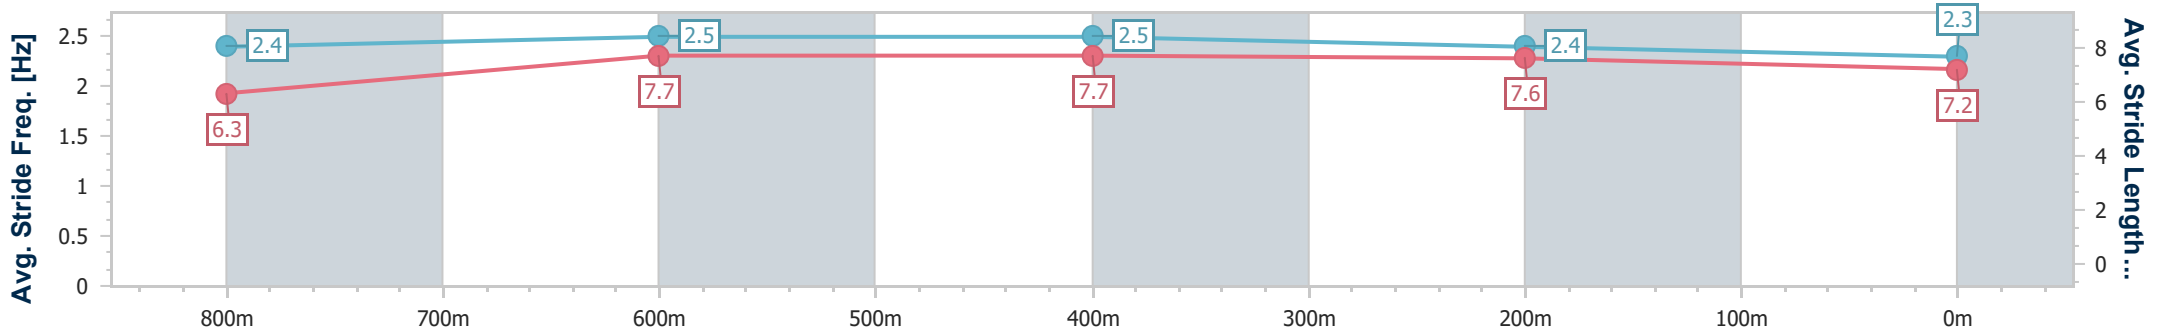

- [] Ranking at each section and finish
- .-.- No data available at this section
- NA No data available

Horse/Jockey Name	Give Giggles
Final Rank	7
Fastest Section Time (Section)	0:10.31 (800m)
Top Speed [km/h] (Section)	72.0 (Overall)
Race State	Finished

Eagle Farm QLD Professional
 Race 4: Sky Racing BM80 Handicap - 1000m
 12 October 2024 - 13:29
 Track Rating: Good 4, Weather: Fine, Rail Position: +4m Entire

BRISBANE
 RACING CLUB

Section	Overall	800m	600m	400m	200m
Section Times	0:57.06 [7] (0:13.16)	0:43.90 [2] (0:10.31)	0:33.59 [2] (0:10.58)	0:23.01 [2] (0:10.82)	0:12.19 [2] (0:12.19)
Average Speed [km/h]	69.5	73.8	72.0	66.7	59.2
Top Speed [km/h]	72.0	69.1	65.5	65.5	62.9
Avg. Dist. to Rail [m]	3.7	0.6	1.8	3.6	4.2
Avg. Stride Freq. [Hz]	2.4	2.5	2.5	2.4	2.3
Avg. Stride Length [m]	6.3	7.7	7.7	7.6	7.2