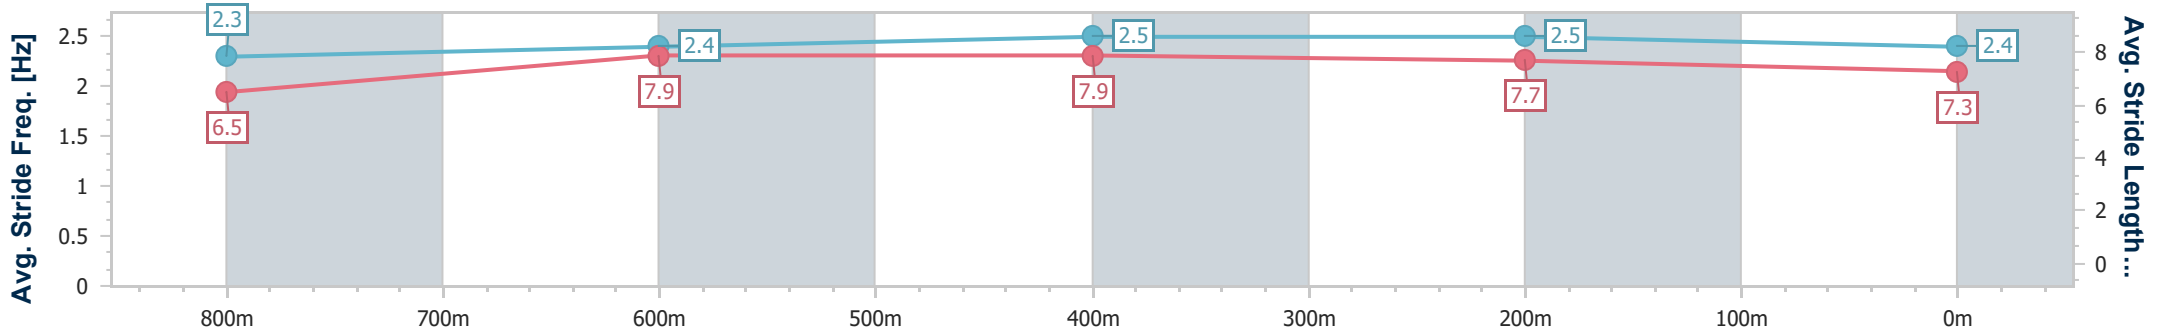

Horse/Jockey Name	Appin Girl
Final Rank	1
Fastest Section Time (Section)	0:10.35 (600m)
Top Speed [km/h] (Section)	70.8 (600m)
Race State	Finished

Eagle Farm QLD Professional
Race 4: Sky Racing BM80 Handicap - 1000m
12 October 2024 - 13:29
Track Rating: Good 4, Weather: Fine, Rail Position: +4m Entire

BRISBANE
RACING CLUB

Section	Overall	800m	600m	400m	200m
Section Times	0:56.45 [1] (0:13.88)	0:42.57 [11] (0:10.37)	0:32.20 [11] (0:10.35)	0:21.85 [9] (0:10.58)	0:11.27 [8] (0:11.27)
Average Speed [km/h]	52.1	69.5	70.0	68.2	63.8
Top Speed [km/h]	68.8	70.3	70.8	69.4	67.0
Avg. Dist. to Rail [m]	6.1	0.9	1.1	2.6	3.3
Avg. Stride Freq. [Hz]	2.3	2.4	2.5	2.5	2.4
Avg. Stride Length [m]	6.5	7.9	7.9	7.7	7.3

- [ ] Ranking at each section and finish
- -.-.- No data available at this section
- NA No data available