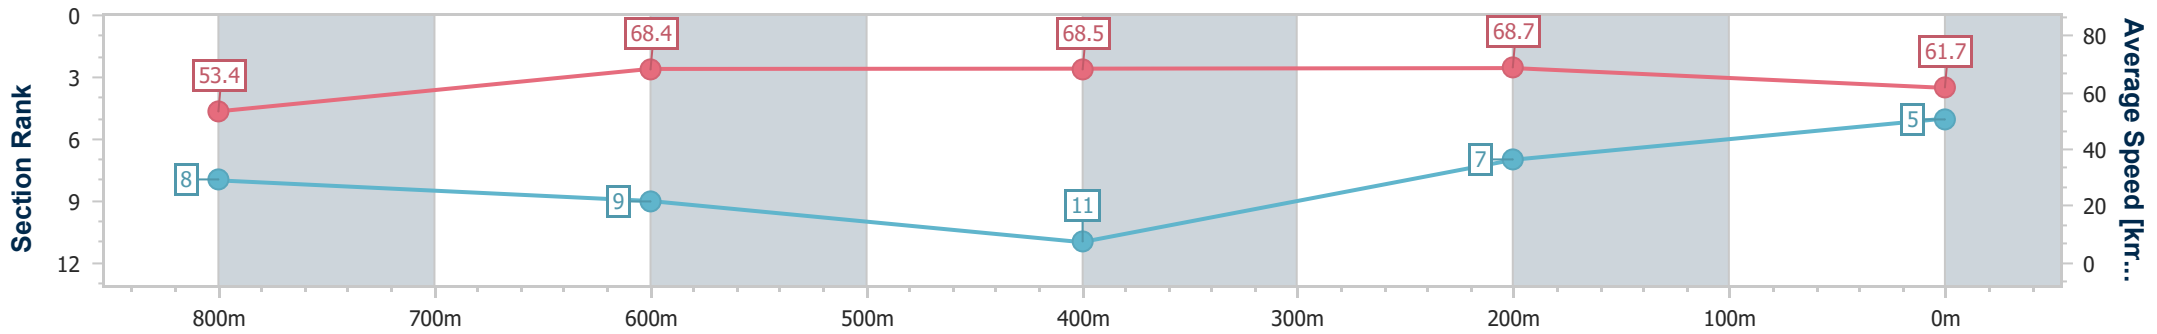

Eagle Farm QLD Professional

Race 4: Sky Racing BM80 Handicap - 1000m

12 October 2024 - 13:29

Track Rating: Good 4, Weather: Fine, Rail Position: +4m Entire

BRISBANE RACING CLUB

Section	Overall	800m	600m	400m	200m
Section Times	0:56.81 [5] (0:13.51)	0:43.30 [8] (0:10.60)	0:32.70 [9] (0:10.58)	0:22.12 [11] (0:10.46)	0:11.66 [7] (0:11.66)
Average Speed [km/h]	53.4	68.4	68.5	68.7	61.7
Top Speed [km/h]	72.1	72.0	69.5	70.6	66.6
Avg. Dist. to Rail [m]	3.5	1.3	0.9	5.5	6.5
Avg. Stride Freq. [Hz]	2.2	2.3	2.4	2.5	2.4
Avg. Stride Length [m]	6.9	8.2	7.8	7.7	7.2