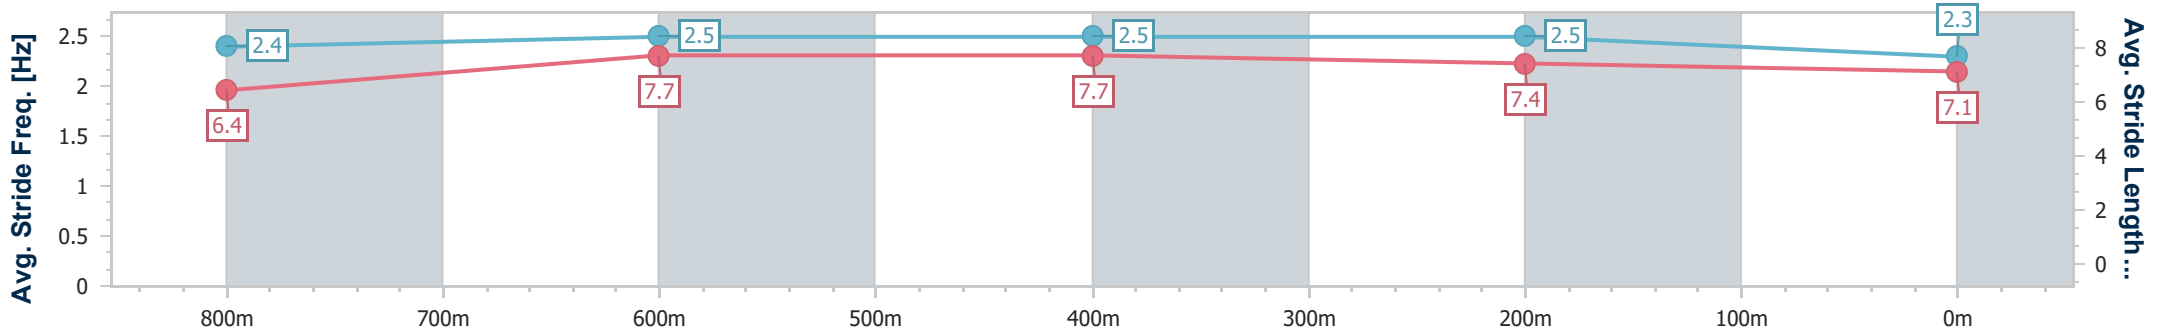

Eagle Farm QLD Professional

Race 4: Sky Racing BM80 Handicap - 1000m

12 October 2024 - 13:29

Track Rating: Good 4, Weather: Fine, Rail Position: +4m Entire

BRISBANE RACING CLUB

Section	Overall	800m	600m	400m	200m
Section Times	0:57.41 [9] (0:13.17)	0:44.24 [3] (0:10.43)	0:33.81 [4] (0:10.76)	0:23.05 [6] (0:10.89)	0:12.16 [9] (0:12.16)
Average Speed [km/h]	55.1	69.1	68.0	66.1	59.2
Top Speed [km/h]	70.5	69.9	69.2	68.5	63.3
Avg. Dist. to Rail [m]	6.5	0.4	3.3	6.2	7.5
Avg. Stride Freq. [Hz]	2.4	2.5	2.5	2.5	2.3
Avg. Stride Length [m]	6.4	7.7	7.7	7.4	7.1

- [] Ranking at each section and finish
- .-.- No data available at this section
- NA No data available

Horse/Jockey Name	Muschialli
Final Rank	10
Fastest Section Time (Section)	0:10.36 (800m)
Top Speed [km/h] (Section)	70.3 (800m)
Race State	Finished