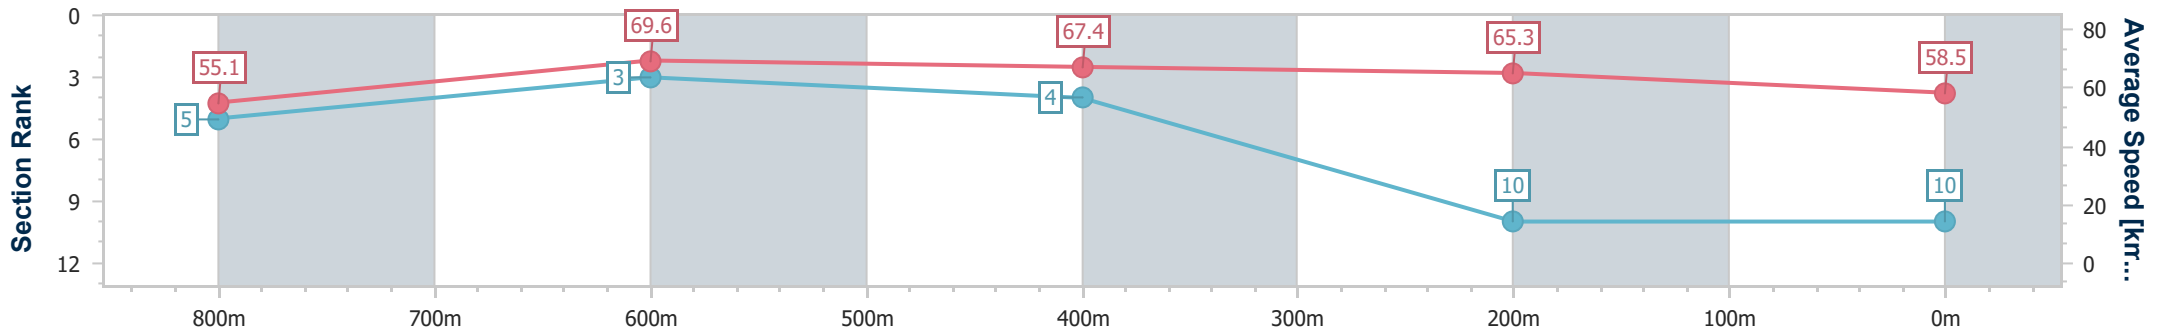

- [] Ranking at each section and finish
- .-.- No data available at this section
- NA No data available

Horse/Jockey Name	Muschialli
Final Rank	10
Fastest Section Time (Section)	0:10.36 (800m)
Top Speed [km/h] (Section)	70.3 (800m)
Race State	Finished

Eagle Farm QLD Professional

Race 4: Sky Racing BM80 Handicap - 1000m

12 October 2024 - 13:29

Track Rating: Good 4, Weather: Fine, Rail Position: +4m Entire

BRISBANE RACING CLUB

Section	Overall	800m	600m	400m	200m
Section Times	0:57.62 [10] (0:13.21)	0:44.41 [5] (0:10.36)	0:34.05 [3] (0:10.70)	0:23.35 [4] (0:11.04)	0:12.31 [10] (0:12.31)
Average Speed [km/h]	55.1	69.6	67.4	65.3	58.5
Top Speed [km/h]	69.7	70.3	68.0	67.2	62.9
Avg. Dist. to Rail [m]	7.3	0.8	0.8	4.5	6.5
Avg. Stride Freq. [Hz]	2.3	2.5	2.4	2.4	2.3
Avg. Stride Length [m]	6.7	7.8	7.7	7.5	7.1

- [] Ranking at each section and finish
- .-.-.- No data available at this section
- NA No data available

Horse/Jockey Name	Mo's Crown
Final Rank	11
Fastest Section Time (Section)	0:10.48 (600m)
Top Speed [km/h] (Section)	70.6 (800m)
Race State	Finished