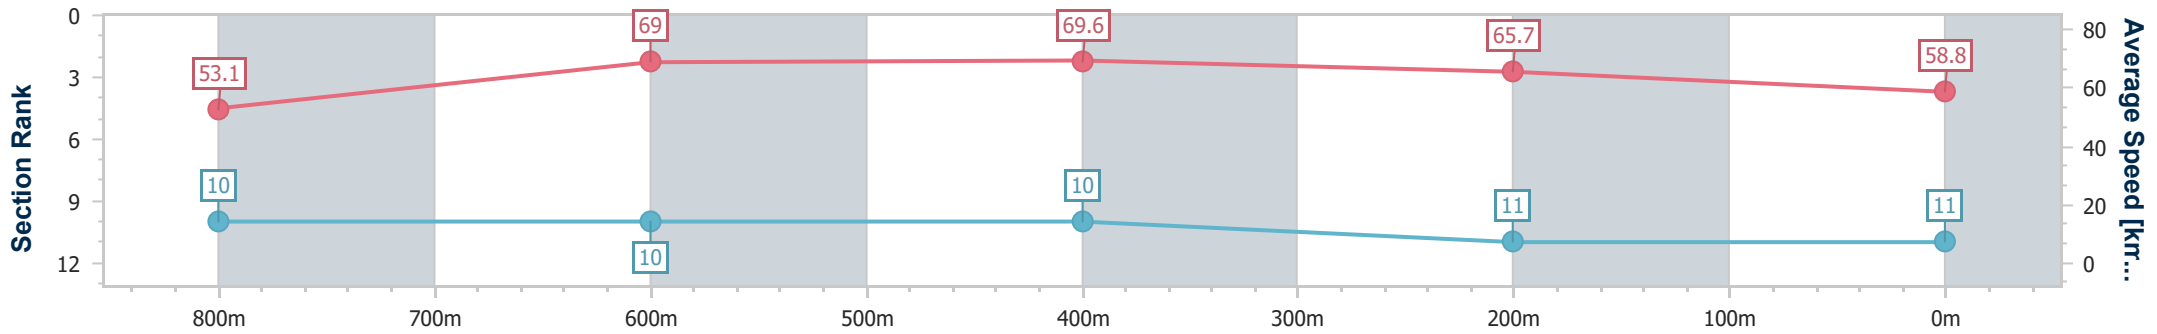

Horse/Jockey Name	Mo's Crown
Final Rank	11
Fastest Section Time (Section)	0:10.48 (600m)
Top Speed [km/h] (Section)	70.6 (800m)
Race State	Finished

Eagle Farm QLD Professional
Race 4: Sky Racing BM80 Handicap - 1000m
12 October 2024 - 13:29
Track Rating: Good 4, Weather: Fine, Rail Position: +4m Entire

BRISBANE
RACING CLUB

Section	Overall	800m	600m	400m	200m
Section Times	0:57.88 [11] (0:13.69)	0:44.19 [10] (0:10.50)	0:33.69 [10] (0:10.48)	0:23.21 [10] (0:10.93)	0:12.28 [11] (0:12.28)
Average Speed [km/h]	53.1	69.0	69.6	65.7	58.8
Top Speed [km/h]	68.9	70.6	70.6	70.4	62.1
Avg. Dist. to Rail [m]	6.7	1.6	2.2	7.9	8.4
Avg. Stride Freq. [Hz]	2.2	2.4	2.4	2.3	2.2
Avg. Stride Length [m]	6.7	8.0	8.0	7.8	7.4

- [ ] Ranking at each section and finish
- -.-.- No data available at this section
- NA No data available