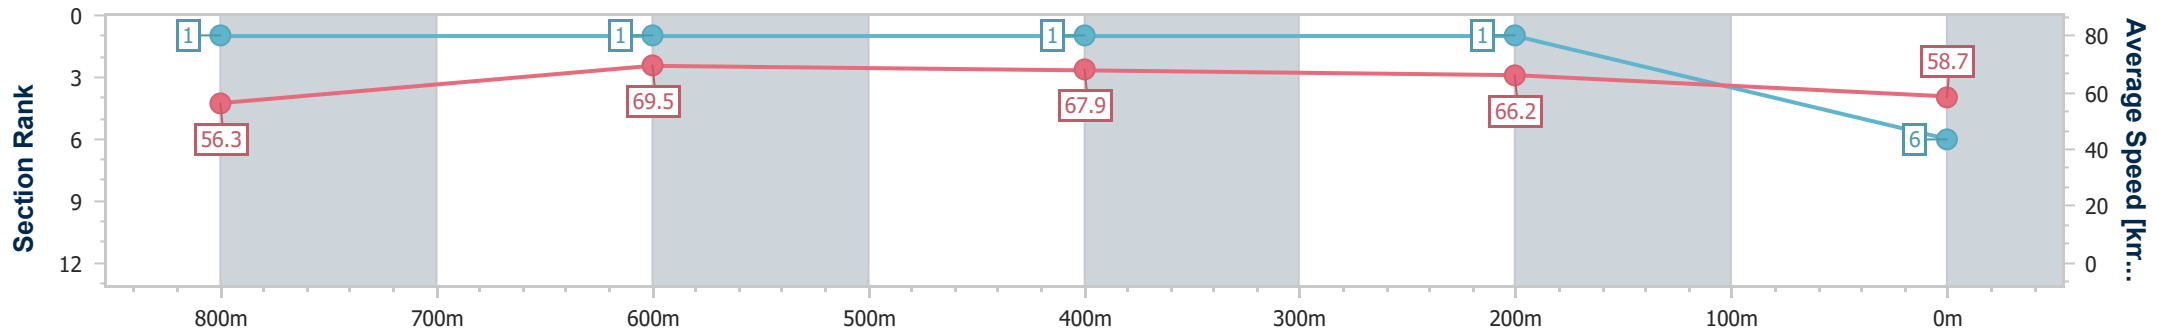

Eagle Farm QLD Professional

Race 4: Sky Racing BM80 Handicap - 1000m

12 October 2024 - 13:29

Track Rating: Good 4, Weather: Fine, Rail Position: +4m Entire

BRISBANE RACING CLUB

Section	Overall	800m	600m	400m	200m
Section Times	0:57.01 [6] (0:12.89)	0:44.12 [1] (0:10.32)	0:33.80 [1] (0:10.65)	0:23.15 [1] (0:10.89)	0:12.26 [1] (0:12.26)
Average Speed [km/h]	56.3	69.5	67.9	66.2	58.7
Top Speed [km/h]	72.7	71.9	69.2	67.9	63.4
Avg. Dist. to Rail [m]	3.6	0.4	1.5	1.7	0.6
Avg. Stride Freq. [Hz]	2.5	2.6	2.6	2.6	2.4
Avg. Stride Length [m]	6.3	7.3	7.4	7.2	6.7