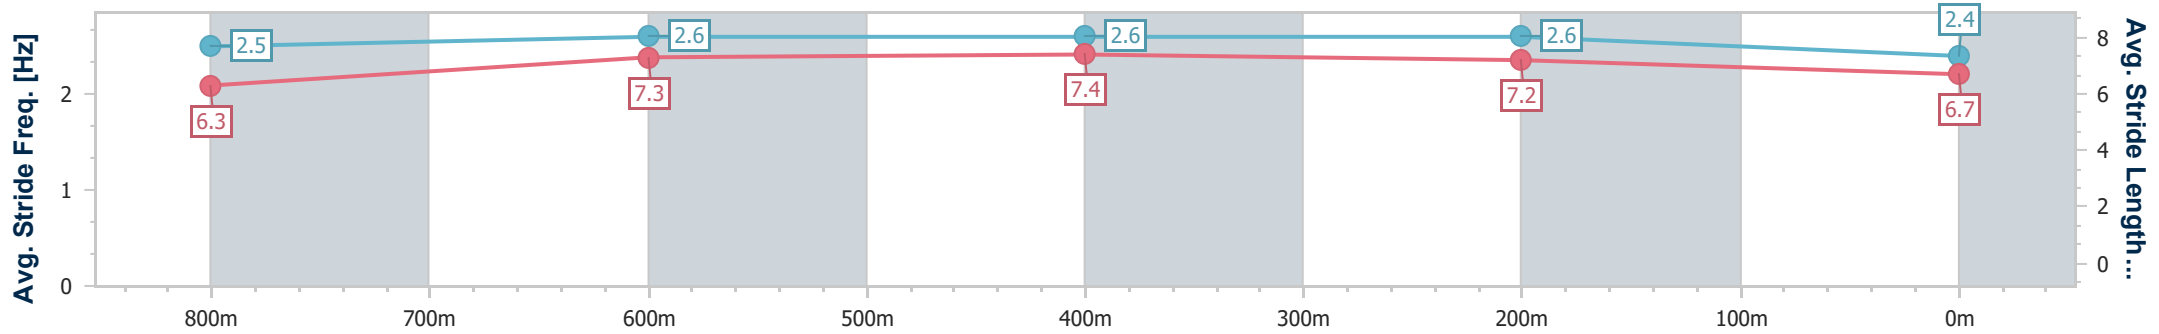

Eagle Farm QLD Professional

Race 4: Sky Racing BM80 Handicap - 1000m

12 October 2024 - 13:29

Track Rating: Good 4, Weather: Fine, Rail Position: +4m Entire

BRISBANE RACING CLUB

Section	Overall	800m	600m	400m	200m
Section Times	0:57.01 [6] (0:12.89)	0:44.12 [1] (0:10.32)	0:33.80 [1] (0:10.65)	0:23.15 [1] (0:10.89)	0:12.26 [1] (0:12.26)
Average Speed [km/h]	56.3	69.5	67.9	66.2	58.7
Top Speed [km/h]	72.7	71.9	69.2	67.9	63.4
Avg. Dist. to Rail [m]	3.6	0.4	1.5	1.7	0.6
Avg. Stride Freq. [Hz]	2.5	2.6	2.6	2.6	2.4
Avg. Stride Length [m]	6.3	7.3	7.4	7.2	6.7