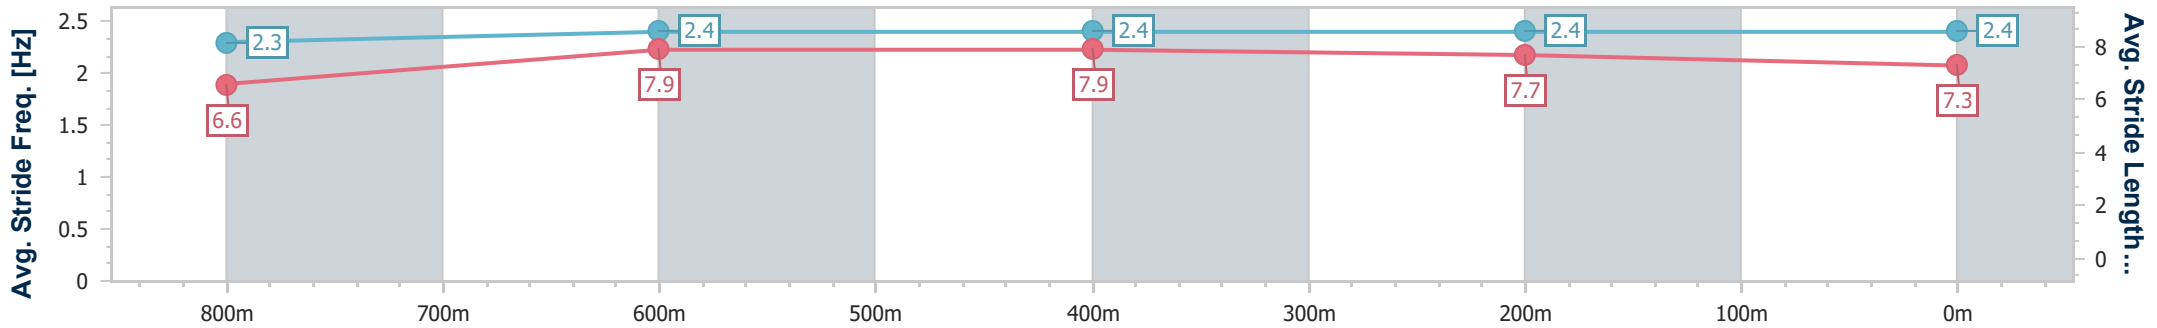

Eagle Farm QLD Professional
 Race 4: Sky Racing BM80 Handicap - 1000m
 12 October 2024 - 13:29
 Track Rating: Good 4, Weather: Fine, Rail Position: +4m Entire

BRISBANE
RACING CLUB

Section	Overall	800m	600m	400m	200m
Section Times	0:56.59 [3] (0:13.42)	0:43.17 [6] (0:10.31)	0:32.86 [6] (0:10.57)	0:22.29 [5] (0:10.68)	0:11.61 [4] (0:11.61)
Average Speed [km/h]	53.6	69.6	68.1	67.6	62.0
Top Speed [km/h]	70.4	71.1	70.8	68.5	65.5
Avg. Dist. to Rail [m]	1.6	1.0	1.2	5.0	6.4
Avg. Stride Freq. [Hz]	2.3	2.4	2.4	2.4	2.4
Avg. Stride Length [m]	6.6	7.9	7.9	7.7	7.3