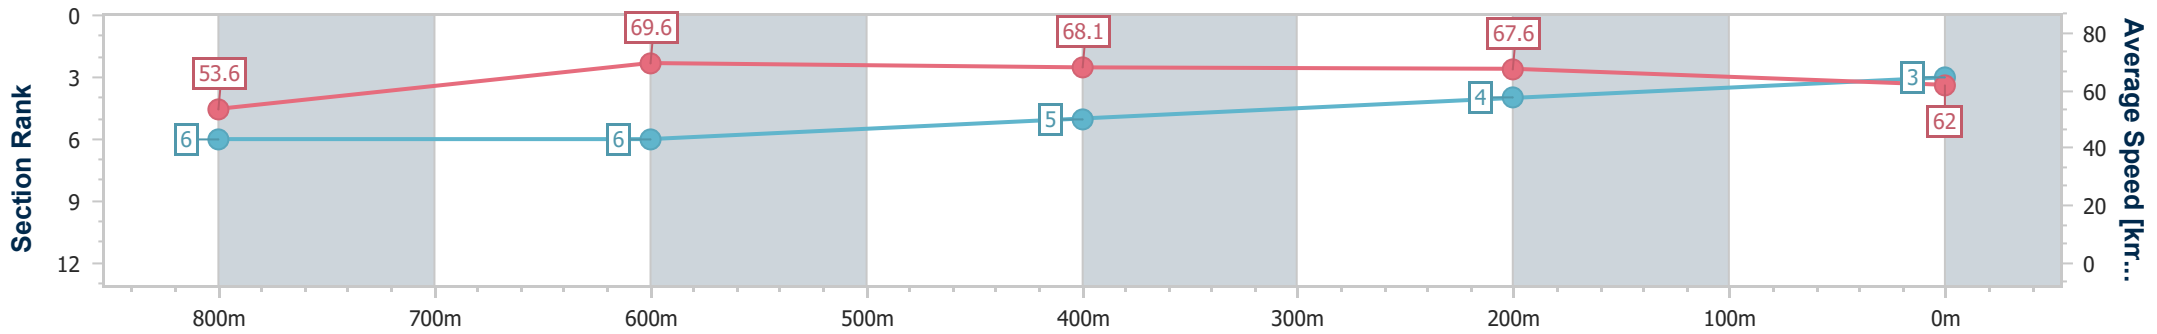

Eagle Farm QLD Professional
 Race 4: Sky Racing BM80 Handicap - 1000m
 12 October 2024 - 13:29
 Track Rating: Good 4, Weather: Fine, Rail Position: +4m Entire

BRISBANE
RACING CLUB

Section	Overall	800m	600m	400m	200m
Section Times	0:56.59 [3] (0:13.42)	0:43.17 [6] (0:10.31)	0:32.86 [6] (0:10.57)	0:22.29 [5] (0:10.68)	0:11.61 [4] (0:11.61)
Average Speed [km/h]	53.6	69.6	68.1	67.6	62.0
Top Speed [km/h]	70.4	71.1	70.8	68.5	65.5
Avg. Dist. to Rail [m]	1.6	1.0	1.2	5.0	6.4
Avg. Stride Freq. [Hz]	2.3	2.4	2.4	2.4	2.4
Avg. Stride Length [m]	6.6	7.9	7.9	7.7	7.3