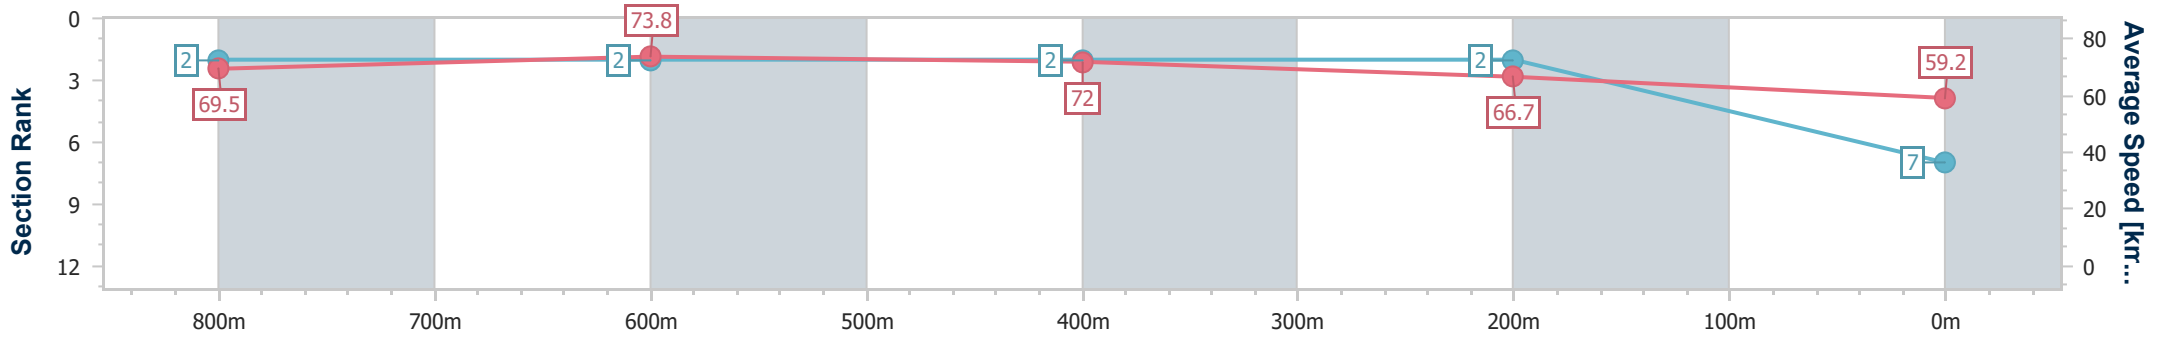

- [] Ranking at each section and finish
- .-.- No data available at this section
- NA No data available

Horse/Jockey Name	Give Giggles
Final Rank	7
Fastest Section Time (Section)	0:10.31 (800m)
Top Speed [km/h] (Section)	72.0 (Overall)
Race State	Finished

Eagle Farm QLD Professional
 Race 4: Sky Racing BM80 Handicap - 1000m
 12 October 2024 - 13:29
 Track Rating: Good 4, Weather: Fine, Rail Position: +4m Entire

BRISBANE
 RACING CLUB

Section	Overall	800m	600m	400m	200m
Section Times	0:57.06 [7] (0:13.16)	0:43.90 [2] (0:10.31)	0:33.59 [2] (0:10.58)	0:23.01 [2] (0:10.82)	0:12.19 [2] (0:12.19)
Average Speed [km/h]	69.5	73.8	72.0	66.7	59.2
Top Speed [km/h]	72.0	69.1	65.5	65.5	62.9
Avg. Dist. to Rail [m]	3.7	0.6	1.8	3.6	4.2
Avg. Stride Freq. [Hz]	2.4	2.5	2.5	2.4	2.3
Avg. Stride Length [m]	6.3	7.7	7.7	7.6	7.2