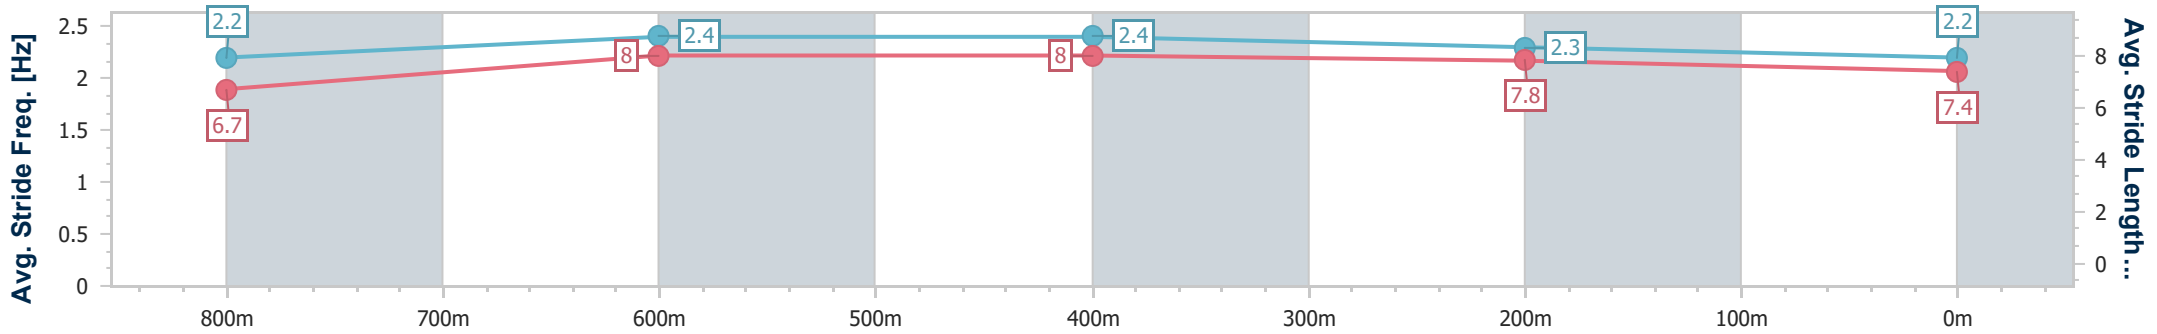

Eagle Farm QLD Professional

Race 4: Sky Racing BM80 Handicap - 1000m

12 October 2024 - 13:29

Track Rating: Good 4, Weather: Fine, Rail Position: +4m Entire

BRISBANE RACING CLUB

Section	Overall	800m	600m	400m	200m
Section Times	0:57.62 [10] (0:13.21)	0:44.41 [5] (0:10.36)	0:34.05 [3] (0:10.70)	0:23.35 [4] (0:11.04)	0:12.31 [10] (0:12.31)
Average Speed [km/h]	55.1	69.6	67.4	65.3	58.5
Top Speed [km/h]	69.7	70.3	68.0	67.2	62.9
Avg. Dist. to Rail [m]	7.3	0.8	0.8	4.5	6.5
Avg. Stride Freq. [Hz]	2.3	2.5	2.4	2.4	2.3
Avg. Stride Length [m]	6.7	7.8	7.7	7.5	7.1

- [] Ranking at each section and finish
- .-.-.- No data available at this section
- NA No data available

Horse/Jockey Name	Mo's Crown
Final Rank	11
Fastest Section Time (Section)	0:10.48 (600m)
Top Speed [km/h] (Section)	70.6 (800m)
Race State	Finished

Eagle Farm QLD Professional
 Race 4: Sky Racing BM80 Handicap - 1000m
 12 October 2024 - 13:29
 Track Rating: Good 4, Weather: Fine, Rail Position: +4m Entire

BRISBANE
 RACING CLUB

Section	Overall	800m	600m	400m	200m
Section Times	0:57.88 [11] (0:13.69)	0:44.19 [10] (0:10.50)	0:33.69 [10] (0:10.48)	0:23.21 [10] (0:10.93)	0:12.28 [11] (0:12.28)
Average Speed [km/h]	53.1	69.0	69.6	65.7	58.8
Top Speed [km/h]	68.9	70.6	70.6	70.4	62.1
Avg. Dist. to Rail [m]	6.7	1.6	2.2	7.9	8.4
Avg. Stride Freq. [Hz]	2.2	2.4	2.4	2.3	2.2
Avg. Stride Length [m]	6.7	8.0	8.0	7.8	7.4