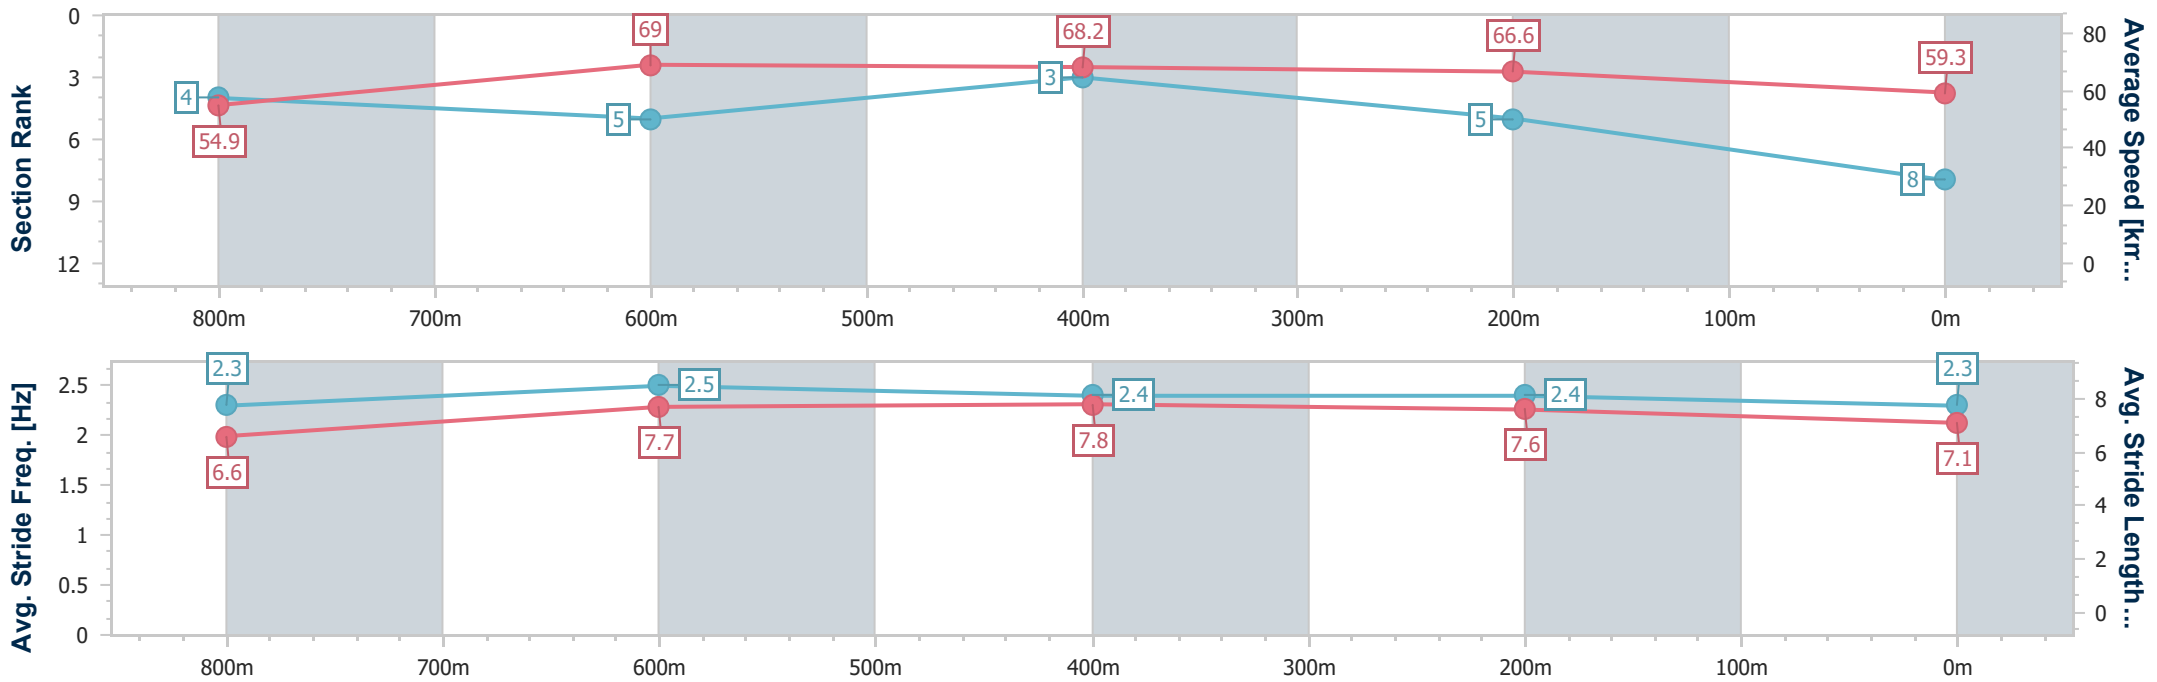

- [] Ranking at each section and finish
- .-.- No data available at this section
- NA No data available

Horse/Jockey Name	Reigning King
Final Rank	8
Fastest Section Time (Section)	0:10.47 (800m)
Top Speed [km/h] (Section)	71.2 (800m)
Race State	Finished

Eagle Farm QLD Professional

Race 4: Sky Racing BM80 Handicap - 1000m

12 October 2024 - 13:29

Track Rating: Good 4, Weather: Fine, Rail Position: +4m Entire

BRISBANE RACING CLUB

Section	Overall	800m	600m	400m	200m
Section Times	0:57.14 [8] (0:13.19)	0:43.95 [4] (0:10.47)	0:33.48 [5] (0:10.52)	0:22.96 [3] (0:10.81)	0:12.15 [5] (0:12.15)
Average Speed [km/h]	54.9	69.0	68.2	66.6	59.3
Top Speed [km/h]	70.7	71.2	69.5	67.8	64.0
Avg. Dist. to Rail [m]	3.6	0.9	1.2	1.8	2.0
Avg. Stride Freq. [Hz]	2.3	2.5	2.4	2.4	2.3
Avg. Stride Length [m]	6.6	7.7	7.8	7.6	7.1

- [] Ranking at each section and finish
- .-.- No data available at this section
- NA No data available

Horse/Jockey Name	Simbu
Final Rank	9
Fastest Section Time (Section)	0:10.43 (800m)
Top Speed [km/h] (Section)	70.5 (Overall)
Race State	Finished