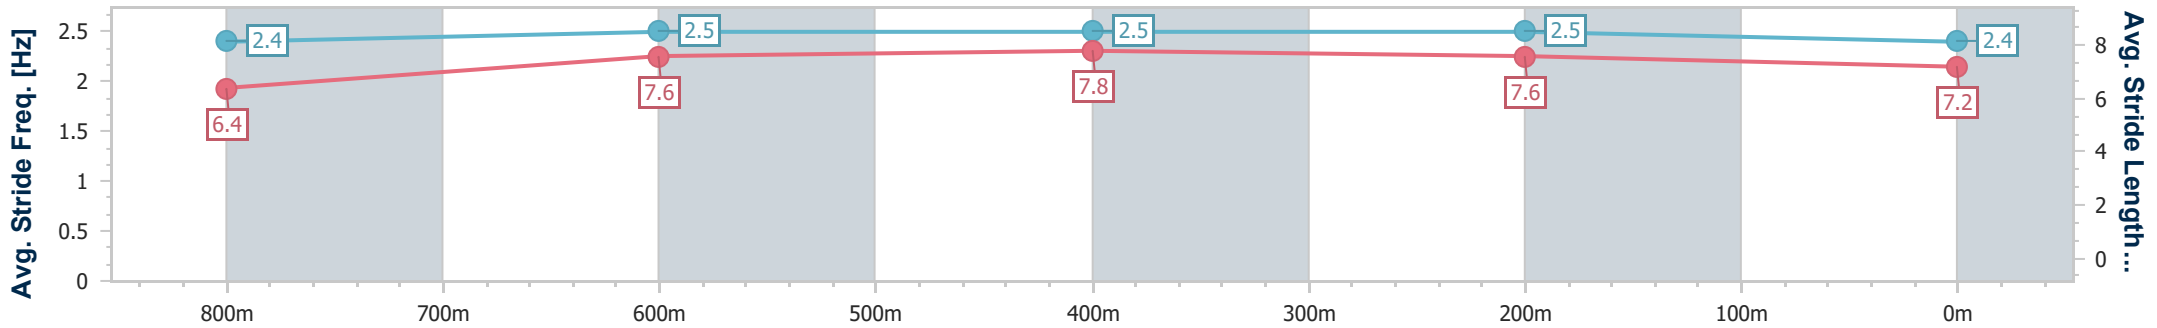

Eagle Farm QLD Professional

Race 4: Sky Racing BM80 Handicap - 1000m

12 October 2024 - 13:29

Track Rating: Good 4, Weather: Fine, Rail Position: +4m Entire

BRISBANE RACING CLUB

Section	Overall	800m	600m	400m	200m
Section Times	0:56.54 [2] (0:13.49)	0:43.05 [7] (0:10.48)	0:32.57 [8] (0:10.43)	0:22.14 [7] (0:10.55)	0:11.59 [3] (0:11.59)
Average Speed [km/h]	54.2	69.8	70.2	68.3	62.0
Top Speed [km/h]	70.1	71.6	71.8	69.5	66.2
Avg. Dist. to Rail [m]	9.8	3.6	3.7	7.5	8.8
Avg. Stride Freq. [Hz]	2.4	2.5	2.5	2.5	2.4
Avg. Stride Length [m]	6.4	7.6	7.8	7.6	7.2