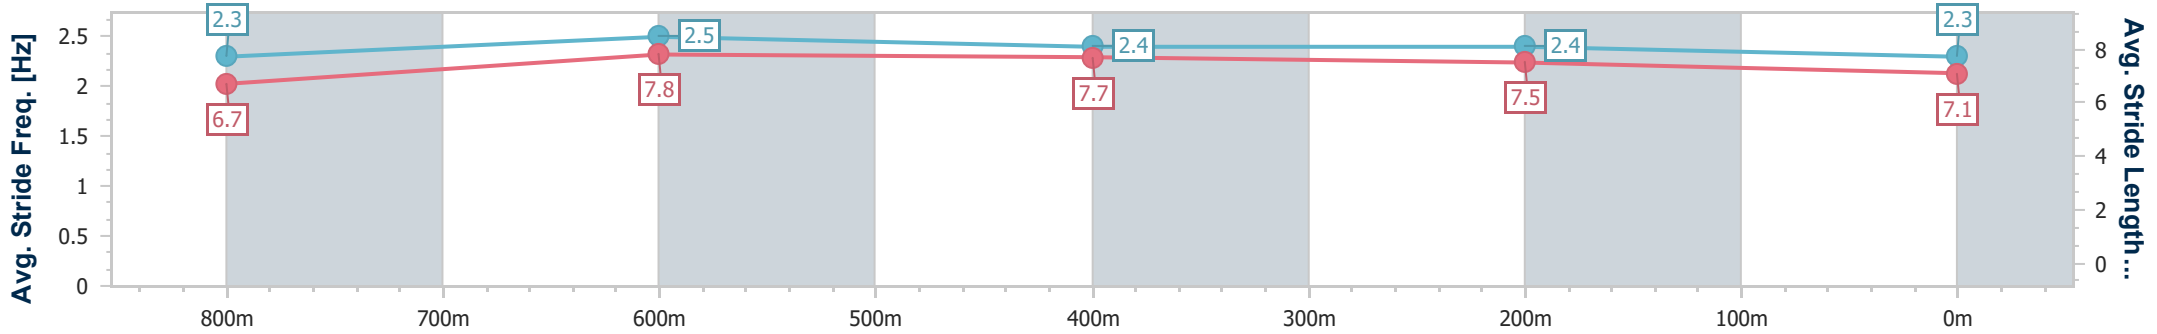

- [] Ranking at each section and finish
- .-.- No data available at this section
- NA No data available

Horse/Jockey Name	Muschialli
Final Rank	10
Fastest Section Time (Section)	0:10.36 (800m)
Top Speed [km/h] (Section)	70.3 (800m)
Race State	Finished

Eagle Farm QLD Professional

Race 4: Sky Racing BM80 Handicap - 1000m

12 October 2024 - 13:29

Track Rating: Good 4, Weather: Fine, Rail Position: +4m Entire

BRISBANE RACING CLUB

Section	Overall	800m	600m	400m	200m
Section Times	0:57.62 [10] (0:13.21)	0:44.41 [5] (0:10.36)	0:34.05 [3] (0:10.70)	0:23.35 [4] (0:11.04)	0:12.31 [10] (0:12.31)
Average Speed [km/h]	55.1	69.6	67.4	65.3	58.5
Top Speed [km/h]	69.7	70.3	68.0	67.2	62.9
Avg. Dist. to Rail [m]	7.3	0.8	0.8	4.5	6.5
Avg. Stride Freq. [Hz]	2.3	2.5	2.4	2.4	2.3
Avg. Stride Length [m]	6.7	7.8	7.7	7.5	7.1

- [] Ranking at each section and finish
- .-.-.- No data available at this section
- NA No data available

Horse/Jockey Name	Mo's Crown
Final Rank	11
Fastest Section Time (Section)	0:10.48 (600m)
Top Speed [km/h] (Section)	70.6 (800m)
Race State	Finished