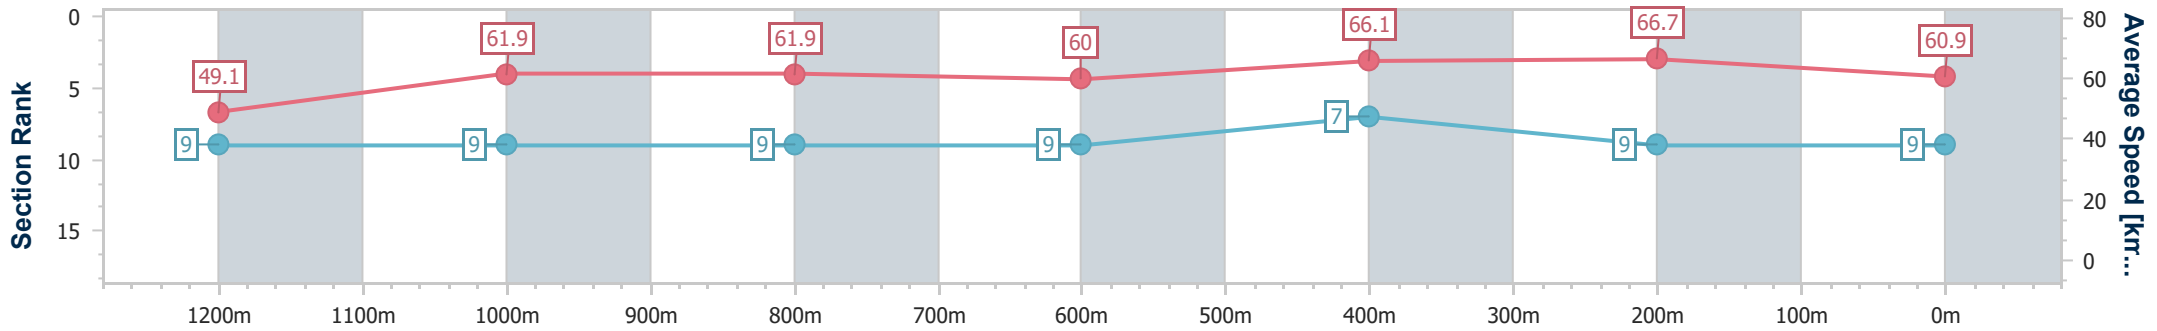

- [ ] Ranking at each section and finish
- .-.- No data available at this section
- NA No data available

Horse/Jockey Name	Starry Eyes
Final Rank	9
Fastest Section Time (Section)	0:10.79 (400m)
Top Speed [km/h] (Section)	68.7 (600m)
Race State	Finished

### Eagle Farm QLD Professional

Race 9: U&U Recruitment Class 6 Handicap - 1400m

12 October 2024 - 16:38

Track Rating: Good 4, Weather: Fine, Rail Position: +4m Entire

BRISBANE RACING CLUB

Section	Overall	1200m	1000m	800m	600m	400m	200m
Section Times	1:24.21 [9] (0:14.76)	1:09.45 [9] (0:11.64)	0:57.81 [9] (0:11.77)	0:46.04 [9] (0:12.19)	0:33.85 [9] (0:11.27)	0:22.58 [7] (0:10.79)	0:11.79 [9] (0:11.79)
Average Speed [km/h]	49.1	61.9	61.9	60.0	66.1	66.7	60.9
Top Speed [km/h]	61.9	62.4	62.8	63.2	68.7	68.2	64.7
Avg. Dist. to Rail [m]	8.7	3.1	2.4	3.6	6.5	10.3	8.8
Avg. Stride Freq. [Hz]	2.2	2.3	2.3	2.2	2.4	2.4	2.3
Avg. Stride Length [m]	6.1	7.5	7.6	7.5	7.7	7.8	7.4

- [ ] Ranking at each section and finish
- .-.- No data available at this section
- NA No data available

Horse/Jockey Name	Hoot 'N' Holler
Final Rank	10
Fastest Section Time (Section)	0:10.74 (400m)
Top Speed [km/h] (Section)	68.7 (400m)
Race State	Finished