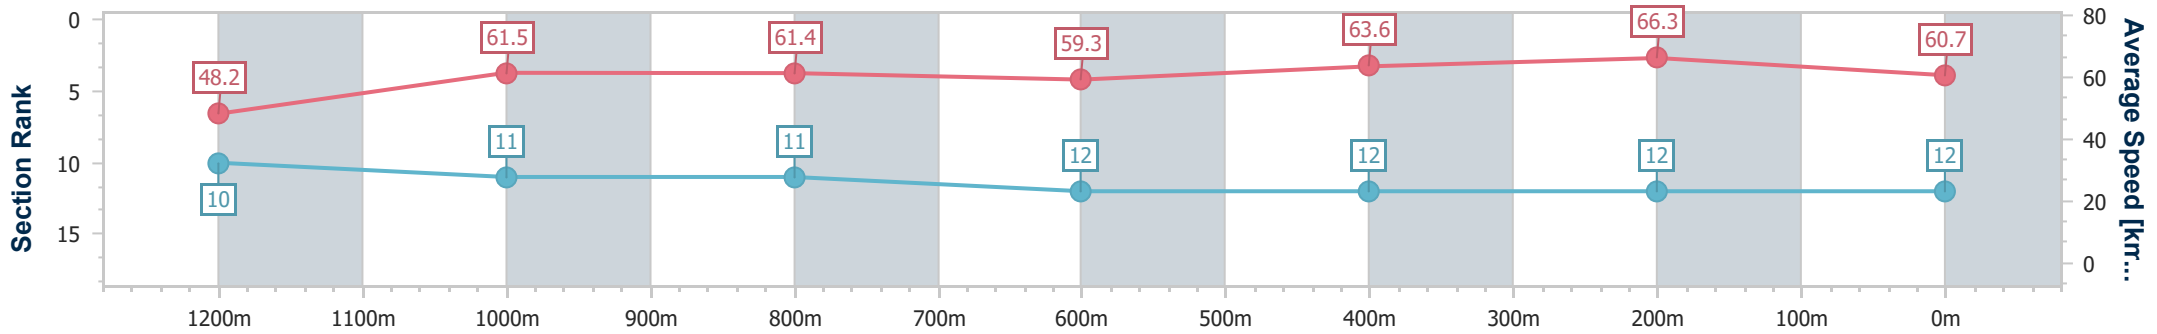

### Eagle Farm QLD Professional

Race 9: U&U Recruitment Class 6 Handicap - 1400m

12 October 2024 - 16:38

Track Rating: Good 4, Weather: Fine, Rail Position: +4m Entire

BRISBANE RACING CLUB

Section	Overall	1200m	1000m	800m	600m	400m	200m
Section Times	1:24.94 [12] (0:14.95)	1:09.99 [10] (0:11.77)	0:58.22 [11] (0:11.85)	0:46.37 [11] (0:12.21)	0:34.16 [12] (0:11.42)	0:22.74 [12] (0:10.85)	0:11.89 [12] (0:11.89)
Average Speed [km/h]	48.2	61.5	61.4	59.3	63.6	66.3	60.7
Top Speed [km/h]	60.1	62.5	62.1	61.5	65.6	67.0	65.6
Avg. Dist. to Rail [m]	5.5	2.9	2.4	1.2	2.6	6.7	4.8
Avg. Stride Freq. [Hz]	2.2	2.2	2.2	2.2	2.3	2.3	2.2
Avg. Stride Length [m]	6.2	7.9	7.9	7.6	7.9	7.9	7.6

- [ ] Ranking at each section and finish
- .-.- No data available at this section
- NA No data available