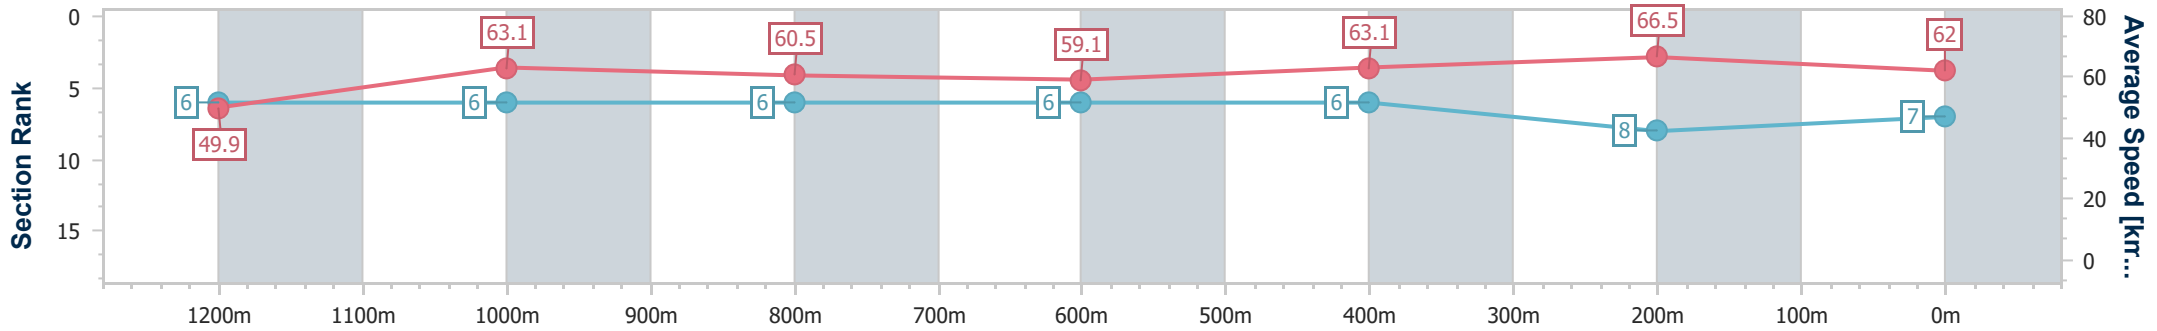

### Eagle Farm QLD Professional

Race 9: U&U Recruitment Class 6 Handicap - 1400m

12 October 2024 - 16:38

Track Rating: Good 4, Weather: Fine, Rail Position: +4m Entire

BRISBANE RACING CLUB

Section	Overall	1200m	1000m	800m	600m	400m	200m
Section Times	1:24.04 [7] (0:14.40)	1:09.64 [6] (0:11.45)	0:58.19 [6] (0:11.96)	0:46.23 [6] (0:12.27)	0:33.96 [6] (0:11.51)	0:22.45 [6] (0:10.82)	0:11.63 [8] (0:11.63)
Average Speed [km/h]	49.9	63.1	60.5	59.1	63.1	66.5	62.0
Top Speed [km/h]	62.5	63.7	61.5	61.2	66.1	68.1	65.9
Avg. Dist. to Rail [m]	2.5	1.7	1.2	1.6	1.7	0.9	0.6
Avg. Stride Freq. [Hz]	2.1	2.1	2.1	2.1	2.2	2.3	2.2
Avg. Stride Length [m]	6.5	8.2	8.0	7.8	7.8	7.9	7.7