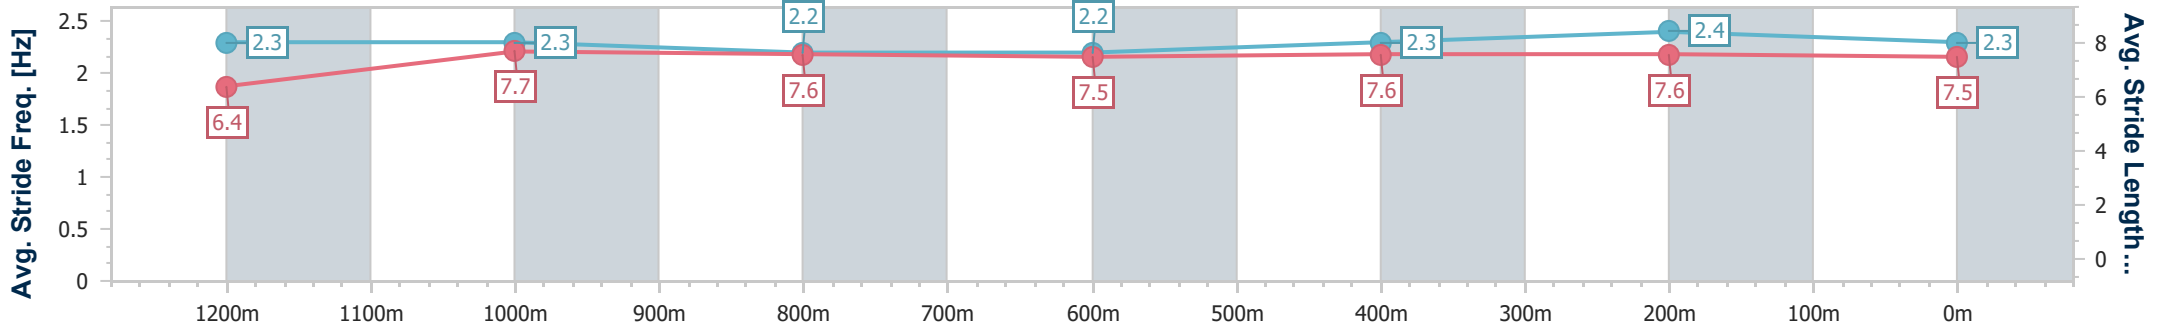

### Eagle Farm QLD Professional

Race 9: U&U Recruitment Class 6 Handicap - 1400m

12 October 2024 - 16:38

Track Rating: Good 4, Weather: Fine, Rail Position: +4m Entire

BRISBANE RACING CLUB

Section	Overall	1200m	1000m	800m	600m	400m	200m
Section Times	1:23.59 [1] (0:14.05)	1:09.54 [2] (0:11.36)	0:58.18 [2] (0:11.99)	0:46.19 [2] (0:12.22)	0:33.97 [2] (0:11.66)	0:22.31 [3] (0:10.87)	0:11.44 [3] (0:11.44)
Average Speed [km/h]	51.3	63.6	60.1	59.5	62.2	66.2	63.0
Top Speed [km/h]	65.4	65.7	61.2	61.0	65.2	67.7	66.2
Avg. Dist. to Rail [m]	6.4	1.9	0.8	1.5	2.1	3.1	3.3
Avg. Stride Freq. [Hz]	2.3	2.3	2.2	2.2	2.3	2.4	2.3
Avg. Stride Length [m]	6.4	7.7	7.6	7.5	7.6	7.6	7.5

- [ ] Ranking at each section and finish
- .-.- No data available at this section
- NA No data available

Horse/Jockey Name	Blakmax
Final Rank	2
Fastest Section Time (Section)	0:11.11 (400m)
Top Speed [km/h] (Section)	66.1 (1200m)
Race State	Finished