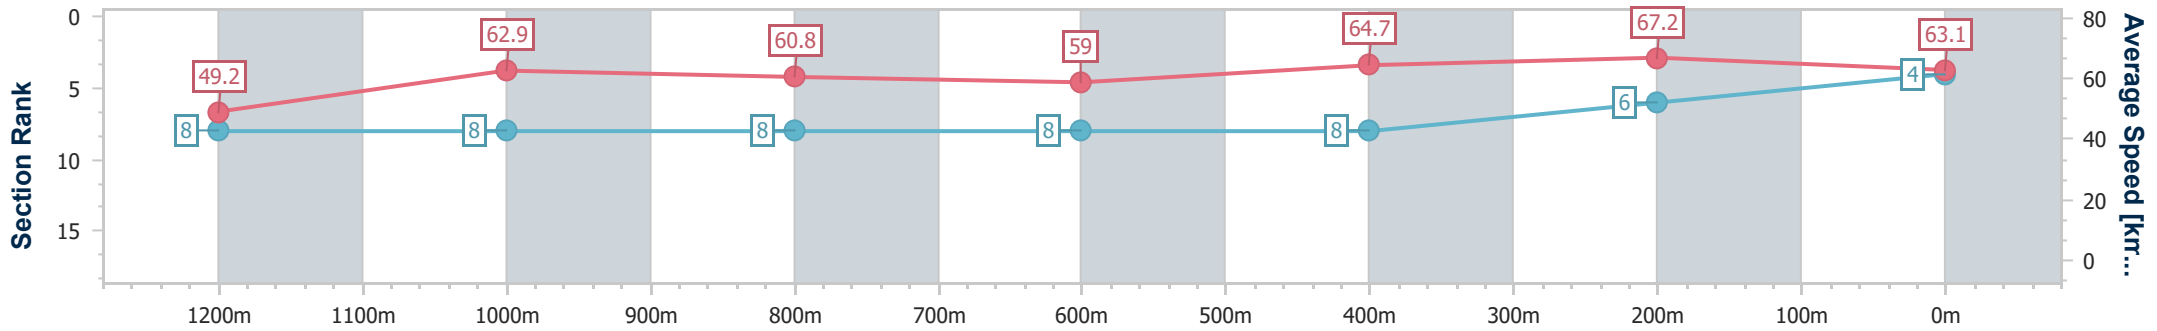

### Eagle Farm QLD Professional

Race 9: U&U Recruitment Class 6 Handicap - 1400m

12 October 2024 - 16:38

Track Rating: Good 4, Weather: Fine, Rail Position: +4m Entire

BRISBANE RACING CLUB

Section	Overall	1200m	1000m	800m	600m	400m	200m
Section Times	1:23.75 [4] (0:14.67)	1:09.08 [8] (0:11.47)	0:57.61 [8] (0:11.96)	0:45.65 [8] (0:12.25)	0:33.40 [8] (0:11.31)	0:22.09 [8] (0:10.68)	0:11.41 [6] (0:11.41)
Average Speed [km/h]	49.2	62.9	60.8	59.0	64.7	67.2	63.1
Top Speed [km/h]	62.4	63.2	61.7	61.8	68.2	68.5	65.8
Avg. Dist. to Rail [m]	4.1	1.9	1.5	1.2	2.9	5.2	5.5
Avg. Stride Freq. [Hz]	2.2	2.3	2.3	2.3	2.4	2.4	2.4
Avg. Stride Length [m]	6.3	7.5	7.3	7.2	7.4	7.6	7.4