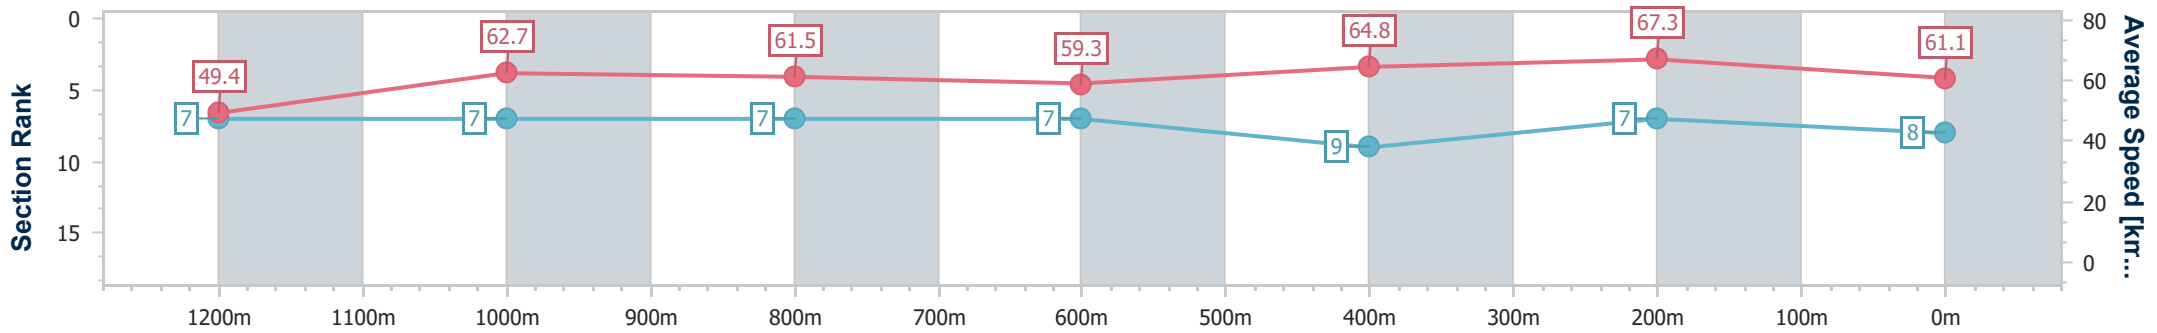

### Eagle Farm QLD Professional

Race 9: U&U Recruitment Class 6 Handicap - 1400m

12 October 2024 - 16:38

Track Rating: Good 4, Weather: Fine, Rail Position: +4m Entire

BRISBANE RACING CLUB

Section	Overall	1200m	1000m	800m	600m	400m	200m
Section Times	1:24.15 [8] (0:14.61)	1:09.54 [7] (0:11.52)	0:58.02 [7] (0:11.81)	0:46.21 [7] (0:12.31)	0:33.90 [7] (0:11.43)	0:22.47 [9] (0:10.72)	0:11.75 [7] (0:11.75)
Average Speed [km/h]	49.4	62.7	61.5	59.3	64.8	67.3	61.1
Top Speed [km/h]	62.5	63.4	62.4	61.1	67.8	68.4	65.7
Avg. Dist. to Rail [m]	3.4	2.4	2.1	3.5	5.5	7.8	7.3
Avg. Stride Freq. [Hz]	2.2	2.3	2.3	2.3	2.2	2.1	2.3
Avg. Stride Length [m]	6.2	7.5	7.5	7.3	8.0	8.8	7.3

- [ ] Ranking at each section and finish
- .-.- No data available at this section
- NA No data available

Horse/Jockey Name	Starry Eyes
Final Rank	9
Fastest Section Time (Section)	0:10.79 (400m)
Top Speed [km/h] (Section)	68.7 (600m)
Race State	Finished