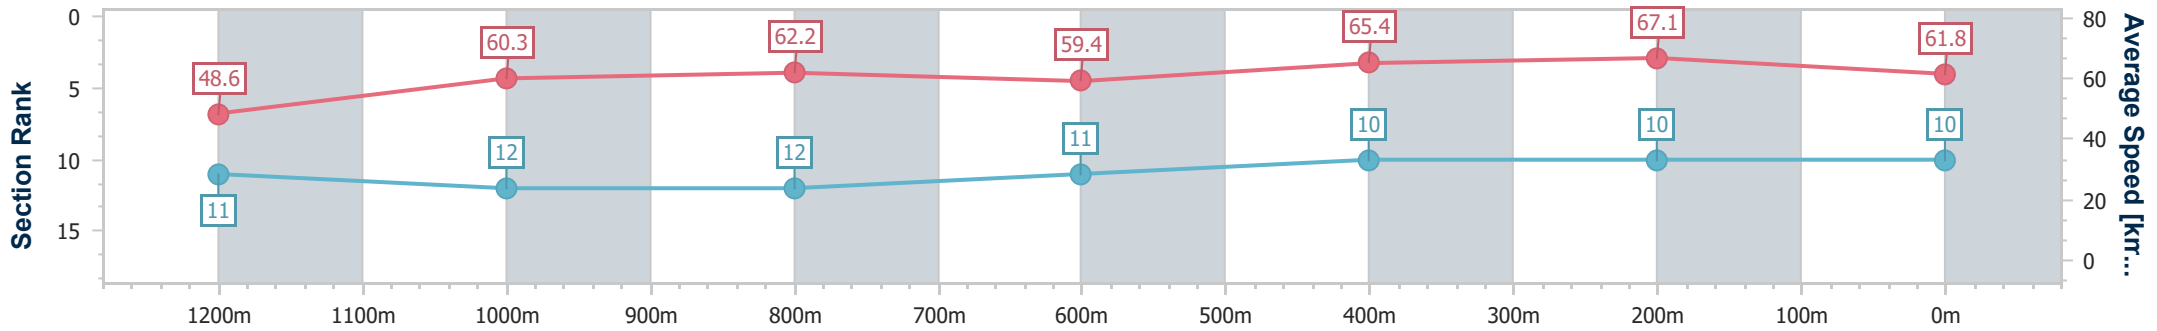

### Eagle Farm QLD Professional

Race 9: U&U Recruitment Class 6 Handicap - 1400m

12 October 2024 - 16:38

Track Rating: Good 4, Weather: Fine, Rail Position: +4m Entire

BRISBANE RACING CLUB

Section	Overall	1200m	1000m	800m	600m	400m	200m
Section Times	1:24.26 [10] (0:14.96)	1:09.30 [11] (0:11.96)	0:57.34 [12] (0:11.67)	0:45.67 [12] (0:12.17)	0:33.50 [11] (0:11.08)	0:22.42 [10] (0:10.74)	0:11.68 [10] (0:11.68)
Average Speed [km/h]	48.6	60.3	62.2	59.4	65.4	67.1	61.8
Top Speed [km/h]	59.8	62.0	65.2	61.6	68.6	68.7	64.3
Avg. Dist. to Rail [m]	10.1	3.6	1.6	1.0	1.7	2.4	1.3
Avg. Stride Freq. [Hz]	2.2	2.3	2.3	2.2	2.4	2.4	2.3
Avg. Stride Length [m]	6.1	7.3	7.5	7.3	7.6	7.7	7.4

- [ ] Ranking at each section and finish
- .-.- No data available at this section
- NA No data available

Horse/Jockey Name	Poetic Drama
Final Rank	11
Fastest Section Time (Section)	0:10.78 (400m)
Top Speed [km/h] (Section)	69.3 (400m)
Race State	Finished