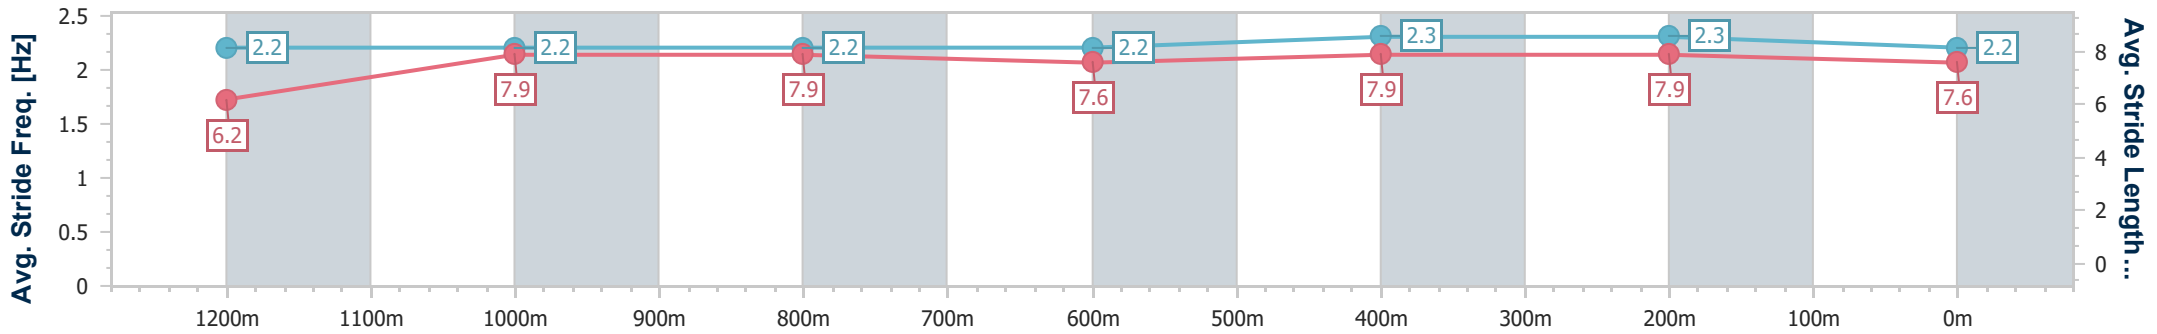

### Eagle Farm QLD Professional

Race 9: U&U Recruitment Class 6 Handicap - 1400m

12 October 2024 - 16:38

Track Rating: Good 4, Weather: Fine, Rail Position: +4m Entire

BRISBANE RACING CLUB

Section	Overall	1200m	1000m	800m	600m	400m	200m
Section Times	1:24.94 [12] (0:14.95)	1:09.99 [10] (0:11.77)	0:58.22 [11] (0:11.85)	0:46.37 [11] (0:12.21)	0:34.16 [12] (0:11.42)	0:22.74 [12] (0:10.85)	0:11.89 [12] (0:11.89)
Average Speed [km/h]	48.2	61.5	61.4	59.3	63.6	66.3	60.7
Top Speed [km/h]	60.1	62.5	62.1	61.5	65.6	67.0	65.6
Avg. Dist. to Rail [m]	5.5	2.9	2.4	1.2	2.6	6.7	4.8
Avg. Stride Freq. [Hz]	2.2	2.2	2.2	2.2	2.3	2.3	2.2
Avg. Stride Length [m]	6.2	7.9	7.9	7.6	7.9	7.9	7.6

- [ ] Ranking at each section and finish
- .-.- No data available at this section
- NA No data available