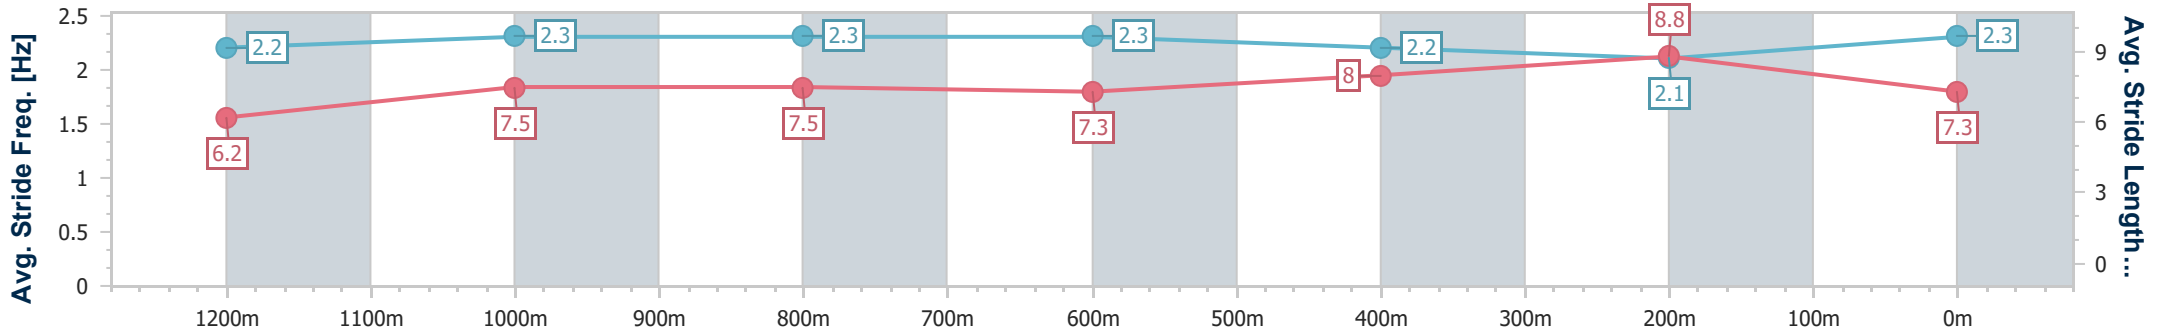

### Eagle Farm QLD Professional

Race 9: U&U Recruitment Class 6 Handicap - 1400m

12 October 2024 - 16:38

Track Rating: Good 4, Weather: Fine, Rail Position: +4m Entire

BRISBANE RACING CLUB

Section	Overall	1200m	1000m	800m	600m	400m	200m
Section Times	1:24.15 [8] (0:14.61)	1:09.54 [7] (0:11.52)	0:58.02 [7] (0:11.81)	0:46.21 [7] (0:12.31)	0:33.90 [7] (0:11.43)	0:22.47 [9] (0:10.72)	0:11.75 [7] (0:11.75)
Average Speed [km/h]	49.4	62.7	61.5	59.3	64.8	67.3	61.1
Top Speed [km/h]	62.5	63.4	62.4	61.1	67.8	68.4	65.7
Avg. Dist. to Rail [m]	3.4	2.4	2.1	3.5	5.5	7.8	7.3
Avg. Stride Freq. [Hz]	2.2	2.3	2.3	2.3	2.2	2.1	2.3
Avg. Stride Length [m]	6.2	7.5	7.5	7.3	8.0	8.8	7.3

- [ ] Ranking at each section and finish
- .-.- No data available at this section
- NA No data available

Horse/Jockey Name	Starry Eyes
Final Rank	9
Fastest Section Time (Section)	0:10.79 (400m)
Top Speed [km/h] (Section)	68.7 (600m)
Race State	Finished