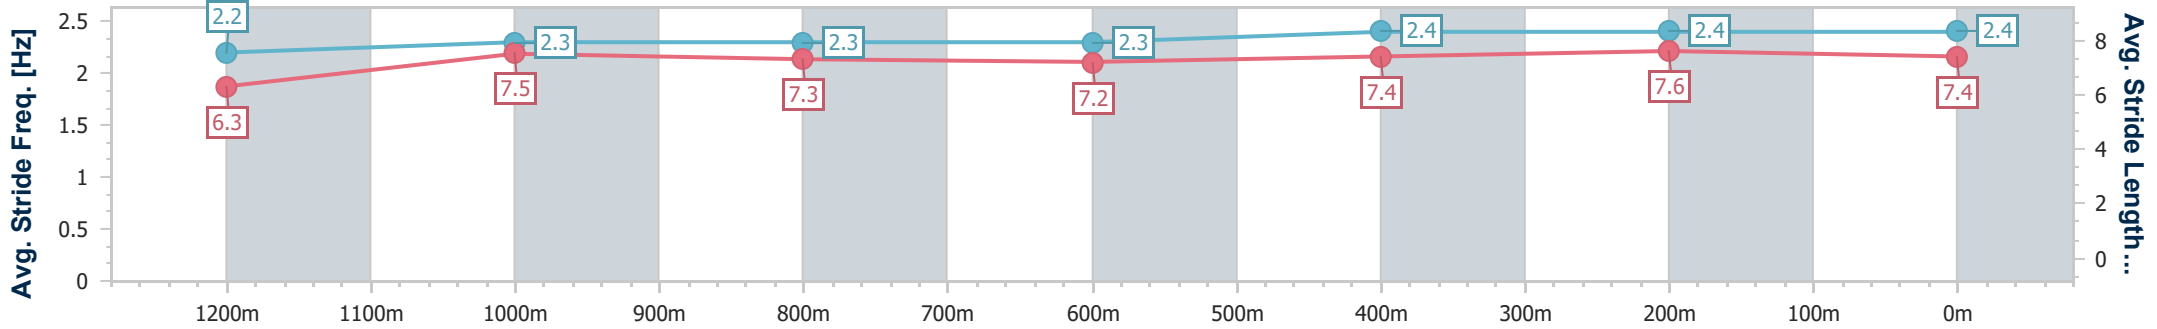

- [ ] Ranking at each section and finish
- .-.- No data available at this section
- NA No data available

Horse/Jockey Name	Warby
Final Rank	4
Fastest Section Time (Section)	0:10.68 (400m)
Top Speed [km/h] (Section)	68.5 (400m)
Race State	Finished

### Eagle Farm QLD Professional

Race 9: U&U Recruitment Class 6 Handicap - 1400m

12 October 2024 - 16:38

Track Rating: Good 4, Weather: Fine, Rail Position: +4m Entire

BRISBANE RACING CLUB

Section	Overall	1200m	1000m	800m	600m	400m	200m
Section Times	1:23.75 [4] (0:14.67)	1:09.08 [8] (0:11.47)	0:57.61 [8] (0:11.96)	0:45.65 [8] (0:12.25)	0:33.40 [8] (0:11.31)	0:22.09 [8] (0:10.68)	0:11.41 [6] (0:11.41)
Average Speed [km/h]	49.2	62.9	60.8	59.0	64.7	67.2	63.1
Top Speed [km/h]	62.4	63.2	61.7	61.8	68.2	68.5	65.8
Avg. Dist. to Rail [m]	4.1	1.9	1.5	1.2	2.9	5.2	5.5
Avg. Stride Freq. [Hz]	2.2	2.3	2.3	2.3	2.4	2.4	2.4
Avg. Stride Length [m]	6.3	7.5	7.3	7.2	7.4	7.6	7.4