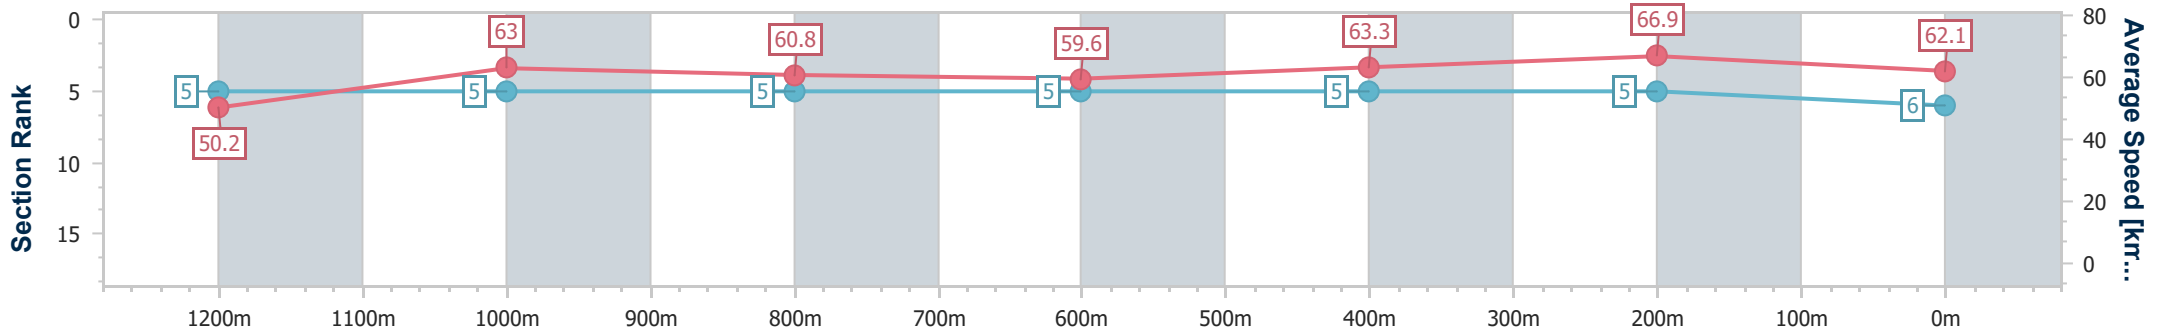

### Eagle Farm QLD Professional

Race 9: U&U Recruitment Class 6 Handicap - 1400m

12 October 2024 - 16:38

Track Rating: Good 4, Weather: Fine, Rail Position: +4m Entire

BRISBANE RACING CLUB

Section	Overall	1200m	1000m	800m	600m	400m	200m
Section Times	1:23.87 [6] (0:14.38)	1:09.49 [5] (0:11.43)	0:58.06 [5] (0:11.99)	0:46.07 [5] (0:12.21)	0:33.86 [5] (0:11.48)	0:22.38 [5] (0:10.81)	0:11.57 [5] (0:11.57)
Average Speed [km/h]	50.2	63.0	60.8	59.6	63.3	66.9	62.1
Top Speed [km/h]	62.6	64.1	61.9	61.3	66.7	67.2	65.5
Avg. Dist. to Rail [m]	7.8	2.9	2.4	1.9	2.3	4.9	5.5
Avg. Stride Freq. [Hz]	2.3	2.4	2.3	2.3	2.4	2.4	2.3
Avg. Stride Length [m]	6.2	7.2	7.2	7.2	7.3	7.6	7.3