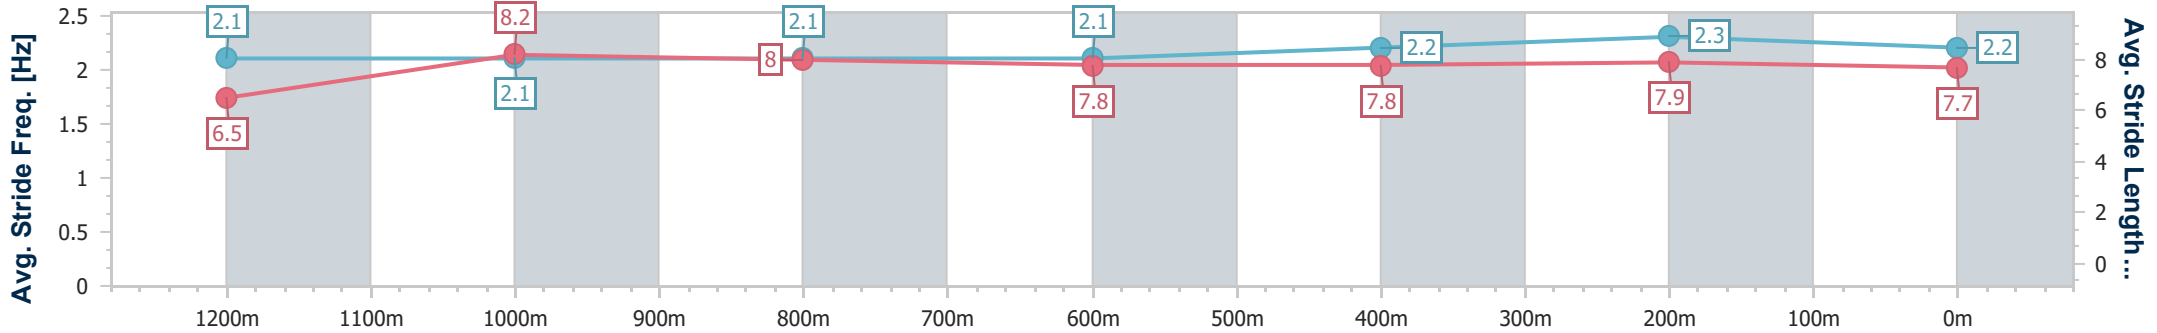

### Eagle Farm QLD Professional

Race 9: U&U Recruitment Class 6 Handicap - 1400m

12 October 2024 - 16:38

Track Rating: Good 4, Weather: Fine, Rail Position: +4m Entire

BRISBANE RACING CLUB

Section	Overall	1200m	1000m	800m	600m	400m	200m
Section Times	1:24.04 [7] (0:14.40)	1:09.64 [6] (0:11.45)	0:58.19 [6] (0:11.96)	0:46.23 [6] (0:12.27)	0:33.96 [6] (0:11.51)	0:22.45 [6] (0:10.82)	0:11.63 [8] (0:11.63)
Average Speed [km/h]	49.9	63.1	60.5	59.1	63.1	66.5	62.0
Top Speed [km/h]	62.5	63.7	61.5	61.2	66.1	68.1	65.9
Avg. Dist. to Rail [m]	2.5	1.7	1.2	1.6	1.7	0.9	0.6
Avg. Stride Freq. [Hz]	2.1	2.1	2.1	2.1	2.2	2.3	2.2
Avg. Stride Length [m]	6.5	8.2	8.0	7.8	7.8	7.9	7.7