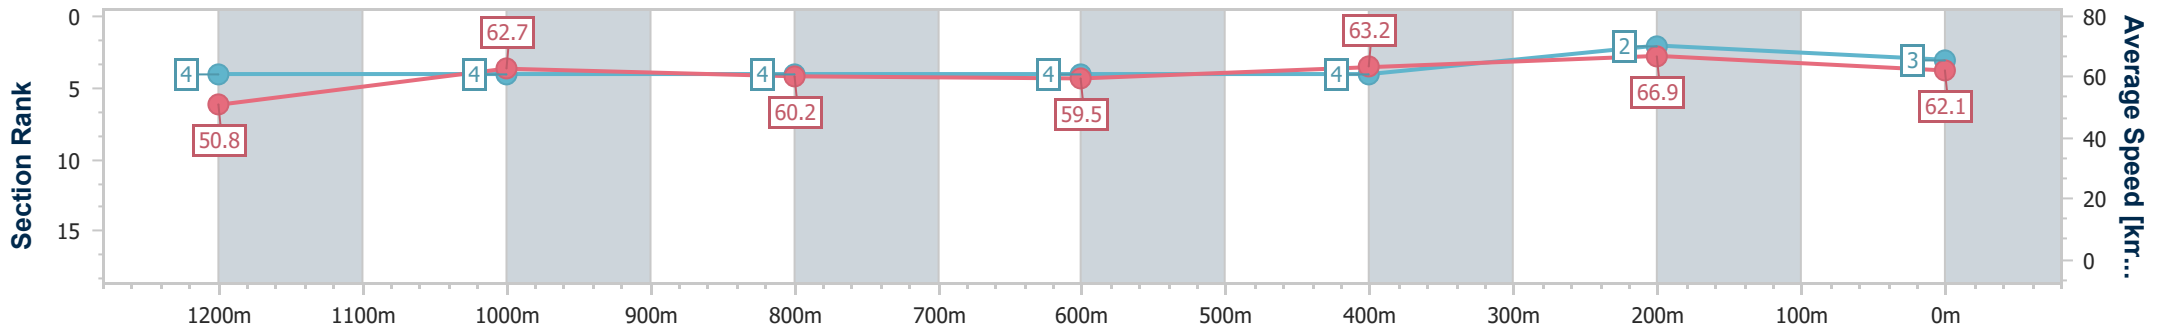

### Eagle Farm QLD Professional

Race 9: U&U Recruitment Class 6 Handicap - 1400m

12 October 2024 - 16:38

Track Rating: Good 4, Weather: Fine, Rail Position: +4m Entire

BRISBANE RACING CLUB

Section	Overall	1200m	1000m	800m	600m	400m	200m
Section Times	1:23.73 [3] (0:14.20)	1:09.53 [4] (0:11.52)	0:58.01 [4] (0:11.99)	0:46.02 [4] (0:12.13)	0:33.89 [4] (0:11.54)	0:22.35 [4] (0:10.74)	0:11.61 [2] (0:11.61)
Average Speed [km/h]	50.8	62.7	60.2	59.5	63.2	66.9	62.1
Top Speed [km/h]	62.5	63.8	61.8	61.3	65.0	67.9	66.6
Avg. Dist. to Rail [m]	2.7	2.2	1.5	0.6	1.9	2.0	2.0
Avg. Stride Freq. [Hz]	2.3	2.3	2.2	2.2	2.3	2.5	2.4
Avg. Stride Length [m]	6.3	7.6	7.6	7.4	7.5	7.4	7.2

- [ ] Ranking at each section and finish
- .-.- No data available at this section
- NA No data available

Horse/Jockey Name	Warby
Final Rank	4
Fastest Section Time (Section)	0:10.68 (400m)
Top Speed [km/h] (Section)	68.5 (400m)
Race State	Finished