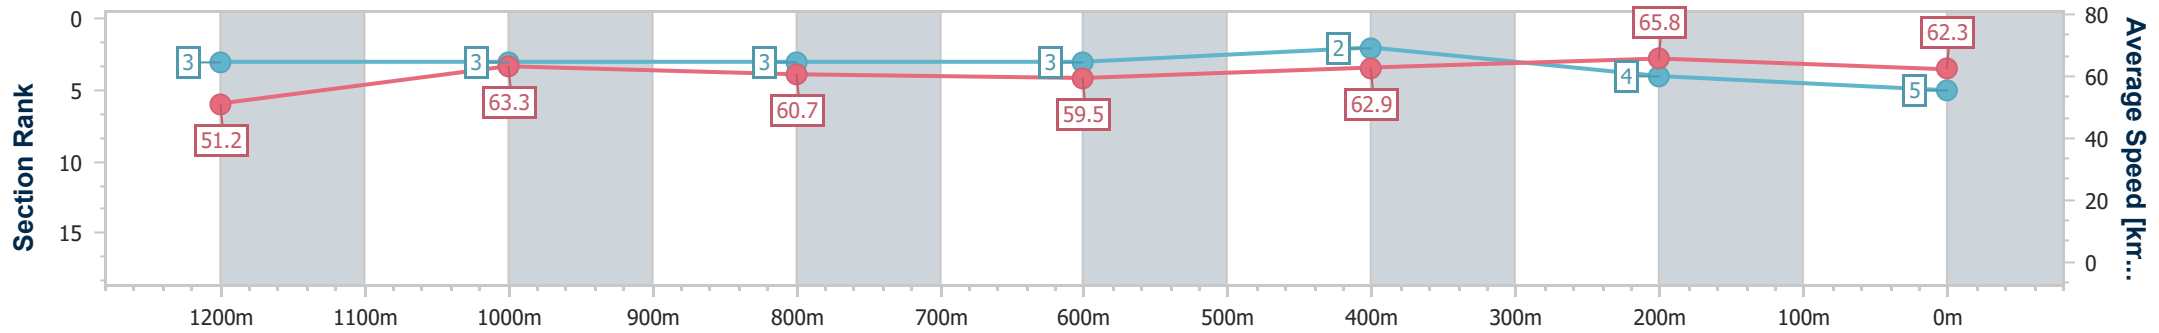

### Eagle Farm QLD Professional

Race 9: U&U Recruitment Class 6 Handicap - 1400m

12 October 2024 - 16:38

Track Rating: Good 4, Weather: Fine, Rail Position: +4m Entire

BRISBANE RACING CLUB

Section	Overall	1200m	1000m	800m	600m	400m	200m
Section Times	1:23.75 [5] (0:14.10)	1:09.65 [3] (0:11.41)	0:58.24 [3] (0:12.02)	0:46.22 [3] (0:12.17)	0:34.05 [3] (0:11.57)	0:22.48 [2] (0:10.90)	0:11.58 [4] (0:11.58)
Average Speed [km/h]	51.2	63.3	60.7	59.5	62.9	65.8	62.3
Top Speed [km/h]	62.8	64.0	61.8	60.9	65.1	66.9	65.2
Avg. Dist. to Rail [m]	5.1	3.1	2.6	1.4	1.9	4.3	5.0
Avg. Stride Freq. [Hz]	2.2	2.2	2.2	2.2	2.3	2.4	2.3
Avg. Stride Length [m]	6.5	7.9	7.6	7.6	7.6	7.5	7.4