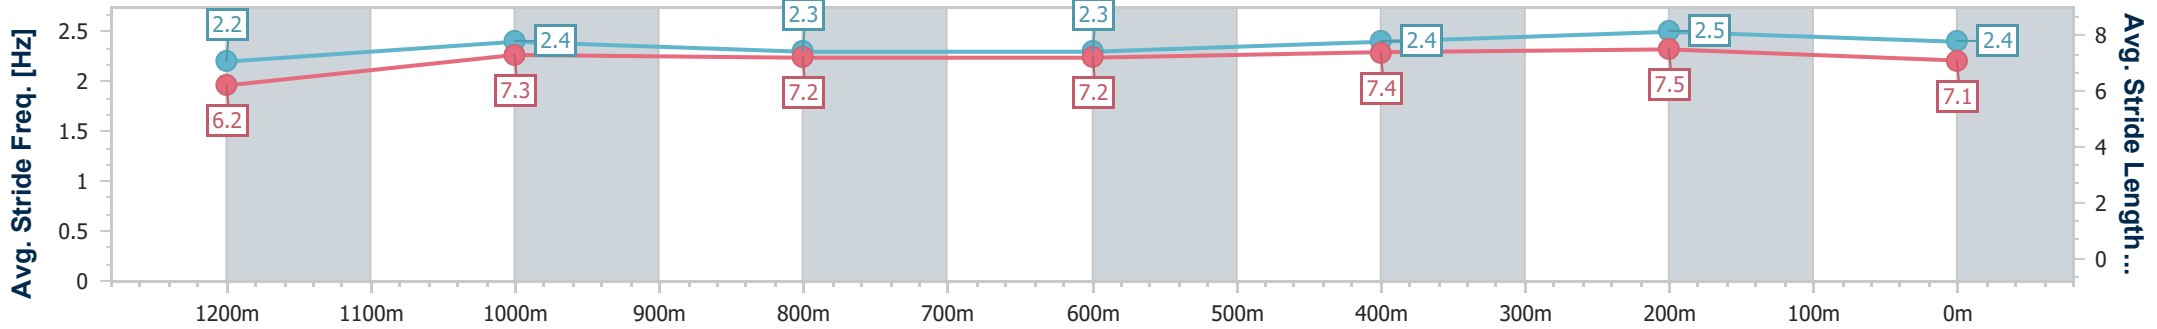

- [ ] Ranking at each section and finish
- .-.- No data available at this section
- NA No data available

Horse/Jockey Name	Poetic Drama
Final Rank	11
Fastest Section Time (Section)	0:10.78 (400m)
Top Speed [km/h] (Section)	69.3 (400m)
Race State	Finished

### Eagle Farm QLD Professional

Race 9: U&U Recruitment Class 6 Handicap - 1400m

12 October 2024 - 16:38

Track Rating: Good 4, Weather: Fine, Rail Position: +4m Entire

BRISBANE RACING CLUB

Section	Overall	1200m	1000m	800m	600m	400m	200m
Section Times	1:24.29 [11] (0:15.01)	1:09.28 [12] (0:11.54)	0:57.74 [10] (0:11.86)	0:45.88 [10] (0:12.30)	0:33.58 [10] (0:11.26)	0:22.32 [11] (0:10.78)	0:11.54 [11] (0:11.54)
Average Speed [km/h]	48.2	62.3	61.4	58.9	64.9	66.6	62.5
Top Speed [km/h]	63.3	63.6	62.9	61.1	68.8	69.3	65.8
Avg. Dist. to Rail [m]	8.7	1.9	1.8	1.3	3.3	8.6	8.9
Avg. Stride Freq. [Hz]	2.2	2.4	2.3	2.3	2.4	2.5	2.4
Avg. Stride Length [m]	6.2	7.3	7.2	7.2	7.4	7.5	7.1