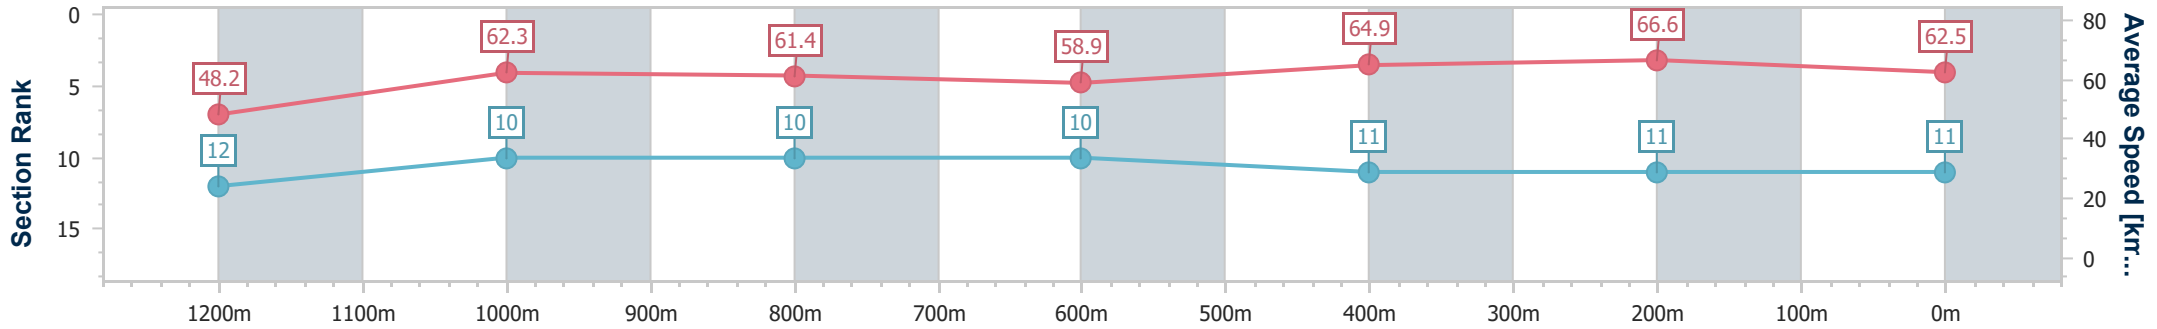

### Eagle Farm QLD Professional

Race 9: U&U Recruitment Class 6 Handicap - 1400m

12 October 2024 - 16:38

Track Rating: Good 4, Weather: Fine, Rail Position: +4m Entire

BRISBANE RACING CLUB

Section	Overall	1200m	1000m	800m	600m	400m	200m
Section Times	1:24.29 [11] (0:15.01)	1:09.28 [12] (0:11.54)	0:57.74 [10] (0:11.86)	0:45.88 [10] (0:12.30)	0:33.58 [10] (0:11.26)	0:22.32 [11] (0:10.78)	0:11.54 [11] (0:11.54)
Average Speed [km/h]	48.2	62.3	61.4	58.9	64.9	66.6	62.5
Top Speed [km/h]	63.3	63.6	62.9	61.1	68.8	69.3	65.8
Avg. Dist. to Rail [m]	8.7	1.9	1.8	1.3	3.3	8.6	8.9
Avg. Stride Freq. [Hz]	2.2	2.4	2.3	2.3	2.4	2.5	2.4
Avg. Stride Length [m]	6.2	7.3	7.2	7.2	7.4	7.5	7.1