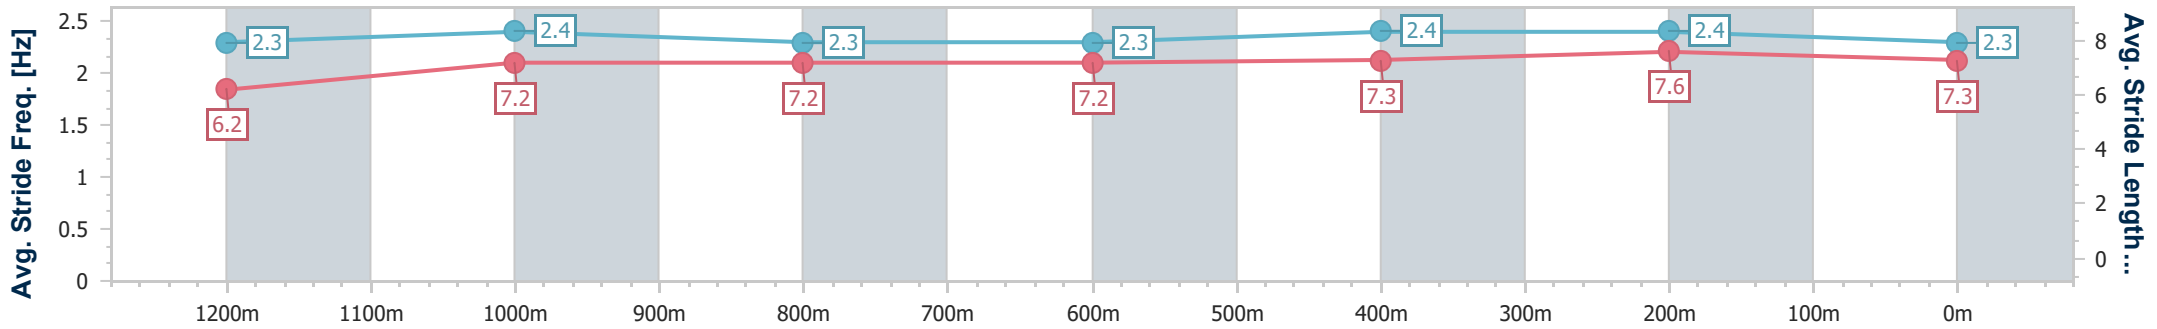

- [ ] Ranking at each section and finish
- .-.- No data available at this section
- NA No data available

Horse/Jockey Name	Beebee Dazzler
Final Rank	6
Fastest Section Time (Section)	0:10.81 (400m)
Top Speed [km/h] (Section)	67.2 (400m)
Race State	Finished

### Eagle Farm QLD Professional

Race 9: U&U Recruitment Class 6 Handicap - 1400m

12 October 2024 - 16:38

Track Rating: Good 4, Weather: Fine, Rail Position: +4m Entire

BRISBANE RACING CLUB

Section	Overall	1200m	1000m	800m	600m	400m	200m
Section Times	1:23.87 [6] (0:14.38)	1:09.49 [5] (0:11.43)	0:58.06 [5] (0:11.99)	0:46.07 [5] (0:12.21)	0:33.86 [5] (0:11.48)	0:22.38 [5] (0:10.81)	0:11.57 [5] (0:11.57)
Average Speed [km/h]	50.2	63.0	60.8	59.6	63.3	66.9	62.1
Top Speed [km/h]	62.6	64.1	61.9	61.3	66.7	67.2	65.5
Avg. Dist. to Rail [m]	7.8	2.9	2.4	1.9	2.3	4.9	5.5
Avg. Stride Freq. [Hz]	2.3	2.4	2.3	2.3	2.4	2.4	2.3
Avg. Stride Length [m]	6.2	7.2	7.2	7.2	7.3	7.6	7.3