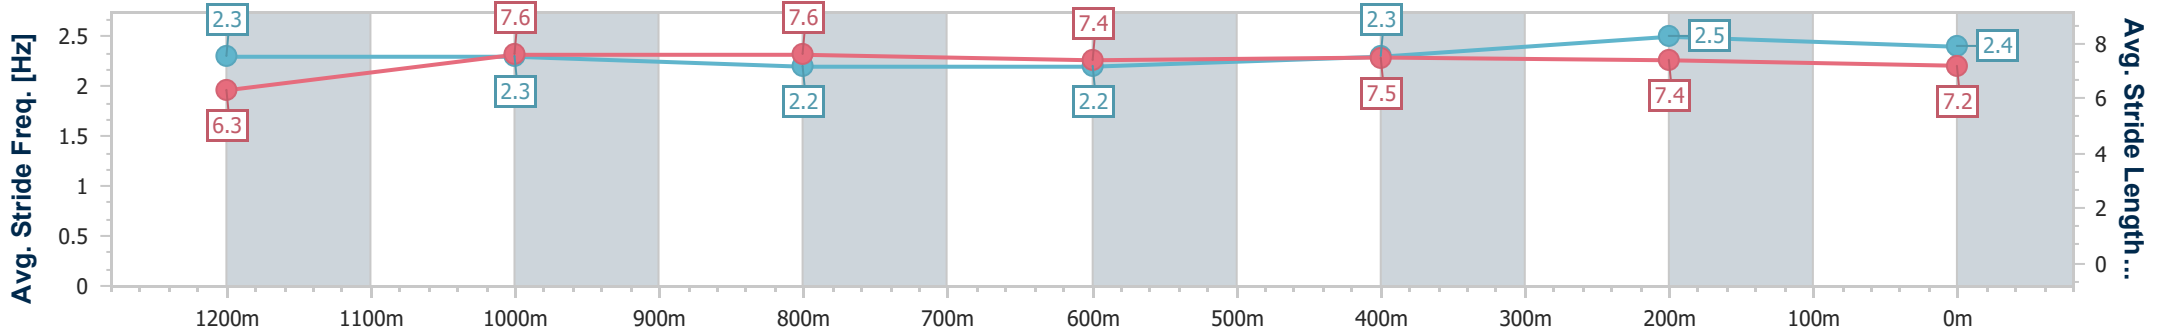

### Eagle Farm QLD Professional

Race 9: U&U Recruitment Class 6 Handicap - 1400m

12 October 2024 - 16:38

Track Rating: Good 4, Weather: Fine, Rail Position: +4m Entire

BRISBANE RACING CLUB

Section	Overall	1200m	1000m	800m	600m	400m	200m
Section Times	1:23.73 [3] (0:14.20)	1:09.53 [4] (0:11.52)	0:58.01 [4] (0:11.99)	0:46.02 [4] (0:12.13)	0:33.89 [4] (0:11.54)	0:22.35 [4] (0:10.74)	0:11.61 [2] (0:11.61)
Average Speed [km/h]	50.8	62.7	60.2	59.5	63.2	66.9	62.1
Top Speed [km/h]	62.5	63.8	61.8	61.3	65.0	67.9	66.6
Avg. Dist. to Rail [m]	2.7	2.2	1.5	0.6	1.9	2.0	2.0
Avg. Stride Freq. [Hz]	2.3	2.3	2.2	2.2	2.3	2.5	2.4
Avg. Stride Length [m]	6.3	7.6	7.6	7.4	7.5	7.4	7.2

- [ ] Ranking at each section and finish
- .-.- No data available at this section
- NA No data available

Horse/Jockey Name	Warby
Final Rank	4
Fastest Section Time (Section)	0:10.68 (400m)
Top Speed [km/h] (Section)	68.5 (400m)
Race State	Finished