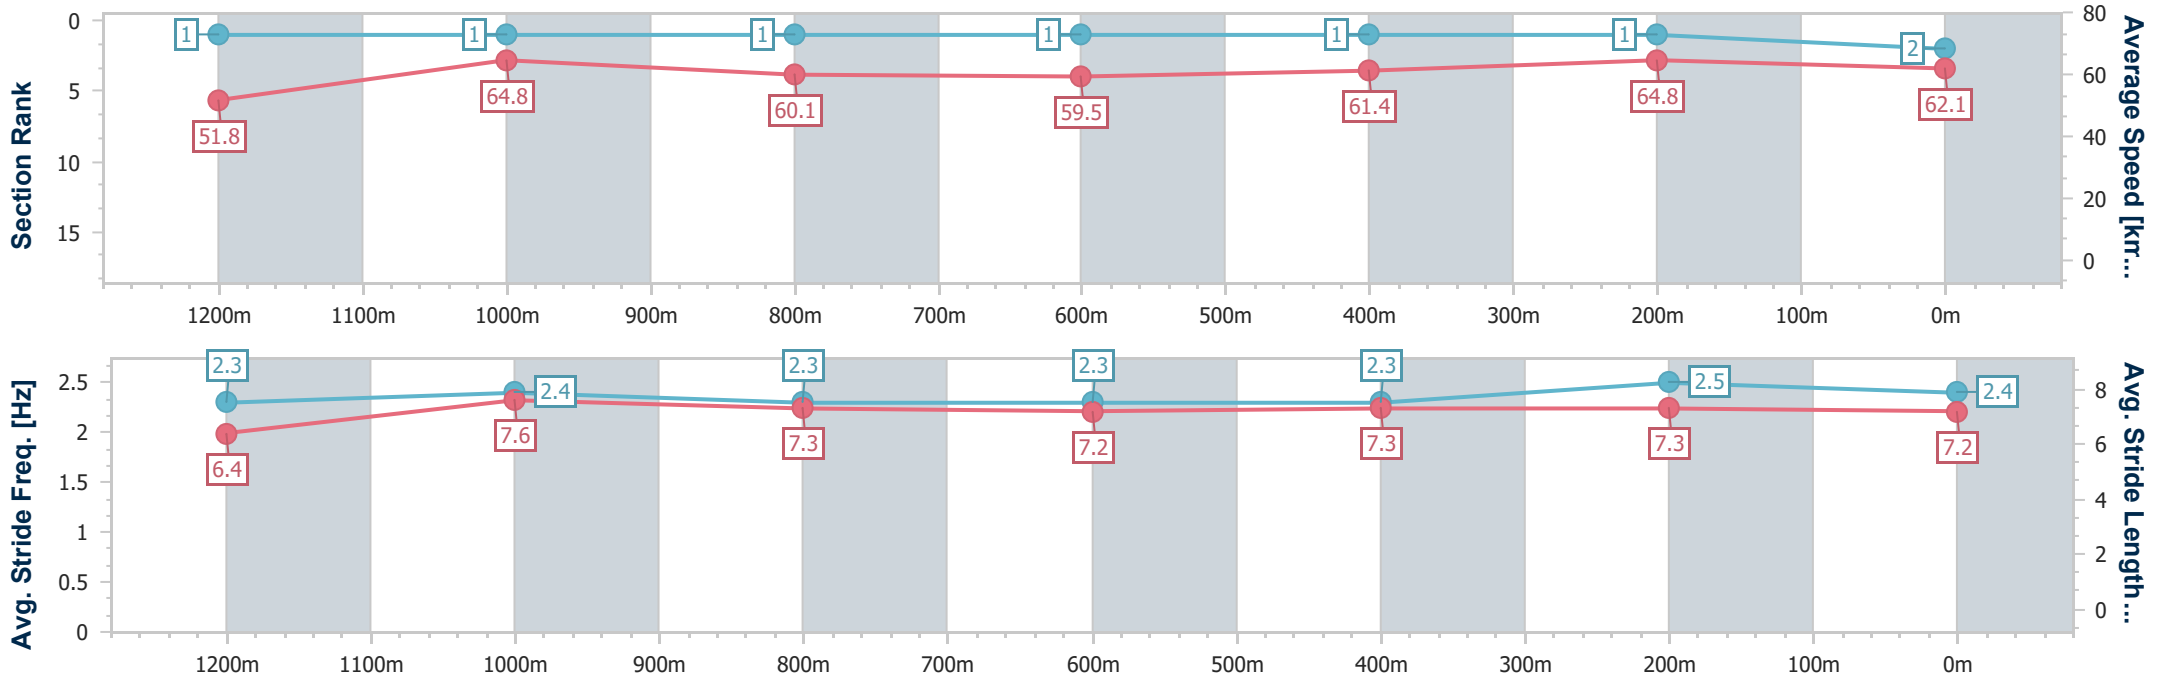

- [ ] Ranking at each section and finish
- .-.- No data available at this section
- NA No data available

Horse/Jockey Name	Blakmax
Final Rank	2
Fastest Section Time (Section)	0:11.11 (400m)
Top Speed [km/h] (Section)	66.1 (1200m)
Race State	Finished

### Eagle Farm QLD Professional

Race 9: U&U Recruitment Class 6 Handicap - 1400m

12 October 2024 - 16:38

Track Rating: Good 4, Weather: Fine, Rail Position: +4m Entire

BRISBANE RACING CLUB

Section	Overall	1200m	1000m	800m	600m	400m	200m
Section Times	1:23.71 [2] (0:13.96)	1:09.75 [1] (0:11.15)	0:58.60 [1] (0:12.00)	0:46.60 [1] (0:12.15)	0:34.45 [1] (0:11.74)	0:22.71 [1] (0:11.11)	0:11.60 [1] (0:11.60)
Average Speed [km/h]	51.8	64.8	60.1	59.5	61.4	64.8	62.1
Top Speed [km/h]	65.0	66.1	61.2	59.6	63.5	65.7	65.0
Avg. Dist. to Rail [m]	8.4	3.8	1.0	0.3	0.5	2.7	3.5
Avg. Stride Freq. [Hz]	2.3	2.4	2.3	2.3	2.3	2.5	2.4
Avg. Stride Length [m]	6.4	7.6	7.3	7.2	7.3	7.3	7.2