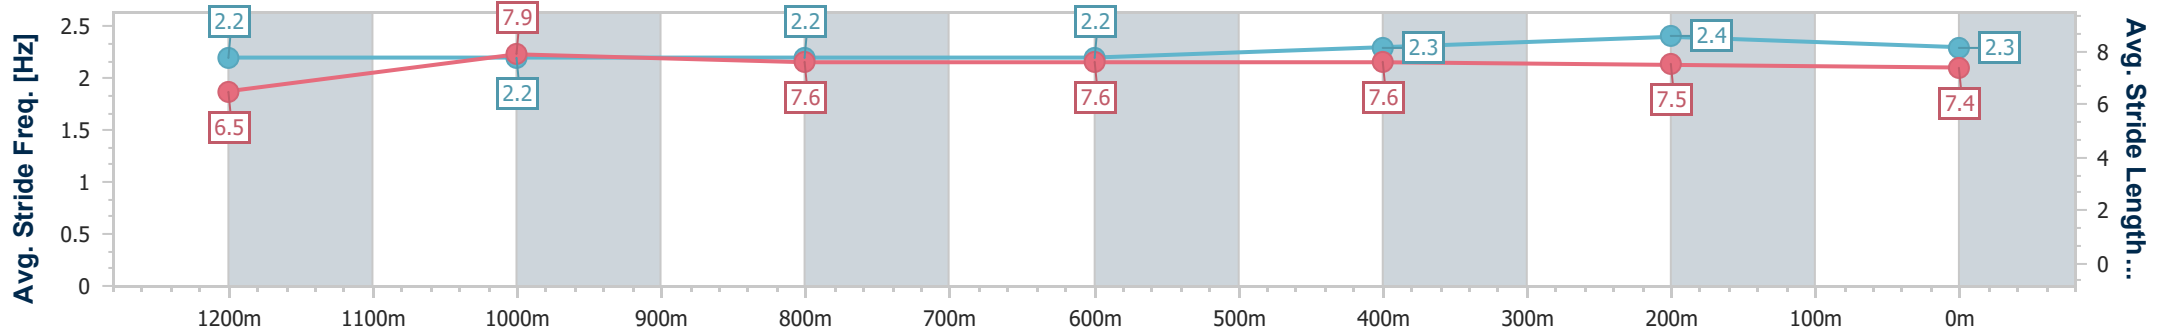

### Eagle Farm QLD Professional

Race 9: U&U Recruitment Class 6 Handicap - 1400m

12 October 2024 - 16:38

Track Rating: Good 4, Weather: Fine, Rail Position: +4m Entire

BRISBANE RACING CLUB

Section	Overall	1200m	1000m	800m	600m	400m	200m
Section Times	1:23.75 [5] (0:14.10)	1:09.65 [3] (0:11.41)	0:58.24 [3] (0:12.02)	0:46.22 [3] (0:12.17)	0:34.05 [3] (0:11.57)	0:22.48 [2] (0:10.90)	0:11.58 [4] (0:11.58)
Average Speed [km/h]	51.2	63.3	60.7	59.5	62.9	65.8	62.3
Top Speed [km/h]	62.8	64.0	61.8	60.9	65.1	66.9	65.2
Avg. Dist. to Rail [m]	5.1	3.1	2.6	1.4	1.9	4.3	5.0
Avg. Stride Freq. [Hz]	2.2	2.2	2.2	2.2	2.3	2.4	2.3
Avg. Stride Length [m]	6.5	7.9	7.6	7.6	7.6	7.5	7.4

- [ ] Ranking at each section and finish
- .-.- No data available at this section
- NA No data available

Horse/Jockey Name	Beebee Dazzler
Final Rank	6
Fastest Section Time (Section)	0:10.81 (400m)
Top Speed [km/h] (Section)	67.2 (400m)
Race State	Finished