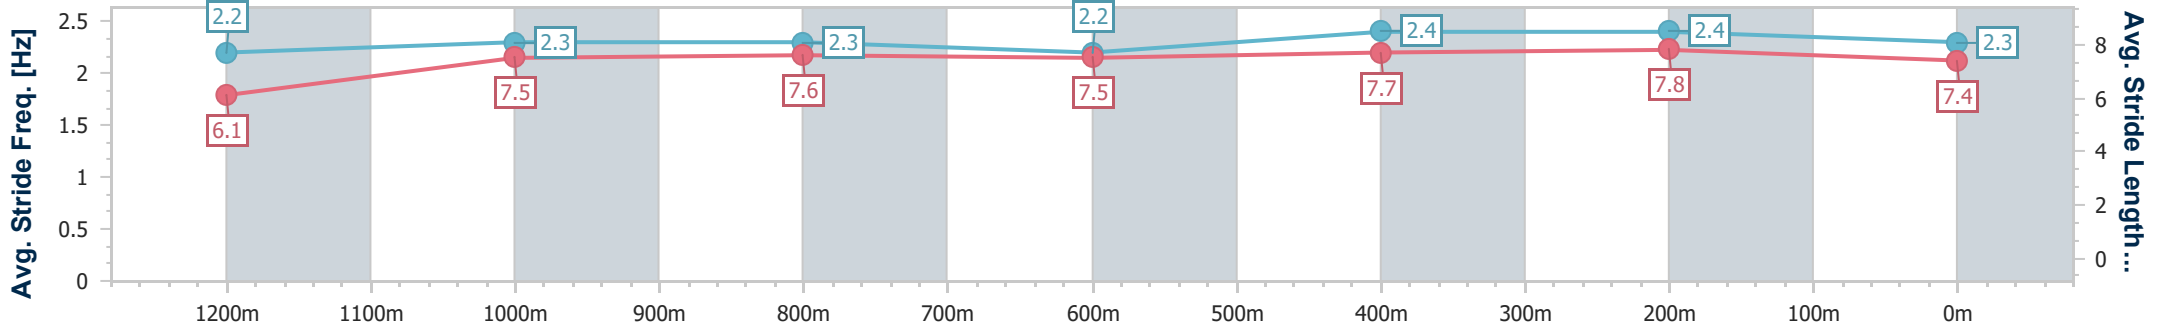

- [ ] Ranking at each section and finish
- .-.- No data available at this section
- NA No data available

Horse/Jockey Name	Starry Eyes
Final Rank	9
Fastest Section Time (Section)	0:10.79 (400m)
Top Speed [km/h] (Section)	68.7 (600m)
Race State	Finished

### Eagle Farm QLD Professional

Race 9: U&U Recruitment Class 6 Handicap - 1400m

12 October 2024 - 16:38

Track Rating: Good 4, Weather: Fine, Rail Position: +4m Entire

BRISBANE RACING CLUB

Section	Overall	1200m	1000m	800m	600m	400m	200m
Section Times	1:24.21 [9] (0:14.76)	1:09.45 [9] (0:11.64)	0:57.81 [9] (0:11.77)	0:46.04 [9] (0:12.19)	0:33.85 [9] (0:11.27)	0:22.58 [7] (0:10.79)	0:11.79 [9] (0:11.79)
Average Speed [km/h]	49.1	61.9	61.9	60.0	66.1	66.7	60.9
Top Speed [km/h]	61.9	62.4	62.8	63.2	68.7	68.2	64.7
Avg. Dist. to Rail [m]	8.7	3.1	2.4	3.6	6.5	10.3	8.8
Avg. Stride Freq. [Hz]	2.2	2.3	2.3	2.2	2.4	2.4	2.3
Avg. Stride Length [m]	6.1	7.5	7.6	7.5	7.7	7.8	7.4

- [ ] Ranking at each section and finish
- .-.- No data available at this section
- NA No data available

Horse/Jockey Name	Hoot 'N' Holler
Final Rank	10
Fastest Section Time (Section)	0:10.74 (400m)
Top Speed [km/h] (Section)	68.7 (400m)
Race State	Finished