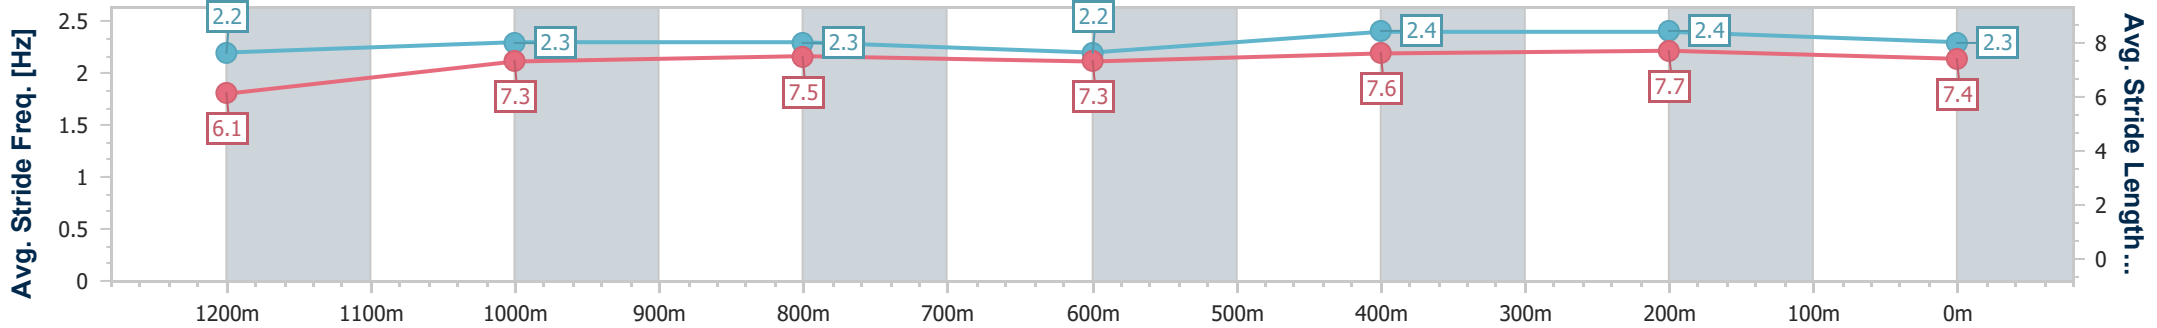

- [ ] Ranking at each section and finish
- .-.- No data available at this section
- NA No data available

Horse/Jockey Name	Hoot 'N' Holler
Final Rank	10
Fastest Section Time (Section)	0:10.74 (400m)
Top Speed [km/h] (Section)	68.7 (400m)
Race State	Finished

### Eagle Farm QLD Professional

Race 9: U&U Recruitment Class 6 Handicap - 1400m

12 October 2024 - 16:38

Track Rating: Good 4, Weather: Fine, Rail Position: +4m Entire

BRISBANE RACING CLUB

Section	Overall	1200m	1000m	800m	600m	400m	200m
Section Times	1:24.26 [10] (0:14.96)	1:09.30 [11] (0:11.96)	0:57.34 [12] (0:11.67)	0:45.67 [12] (0:12.17)	0:33.50 [11] (0:11.08)	0:22.42 [10] (0:10.74)	0:11.68 [10] (0:11.68)
Average Speed [km/h]	48.6	60.3	62.2	59.4	65.4	67.1	61.8
Top Speed [km/h]	59.8	62.0	65.2	61.6	68.6	68.7	64.3
Avg. Dist. to Rail [m]	10.1	3.6	1.6	1.0	1.7	2.4	1.3
Avg. Stride Freq. [Hz]	2.2	2.3	2.3	2.2	2.4	2.4	2.3
Avg. Stride Length [m]	6.1	7.3	7.5	7.3	7.6	7.7	7.4

- [ ] Ranking at each section and finish
- .-.- No data available at this section
- NA No data available

Horse/Jockey Name	Poetic Drama
Final Rank	11
Fastest Section Time (Section)	0:10.78 (400m)
Top Speed [km/h] (Section)	69.3 (400m)
Race State	Finished