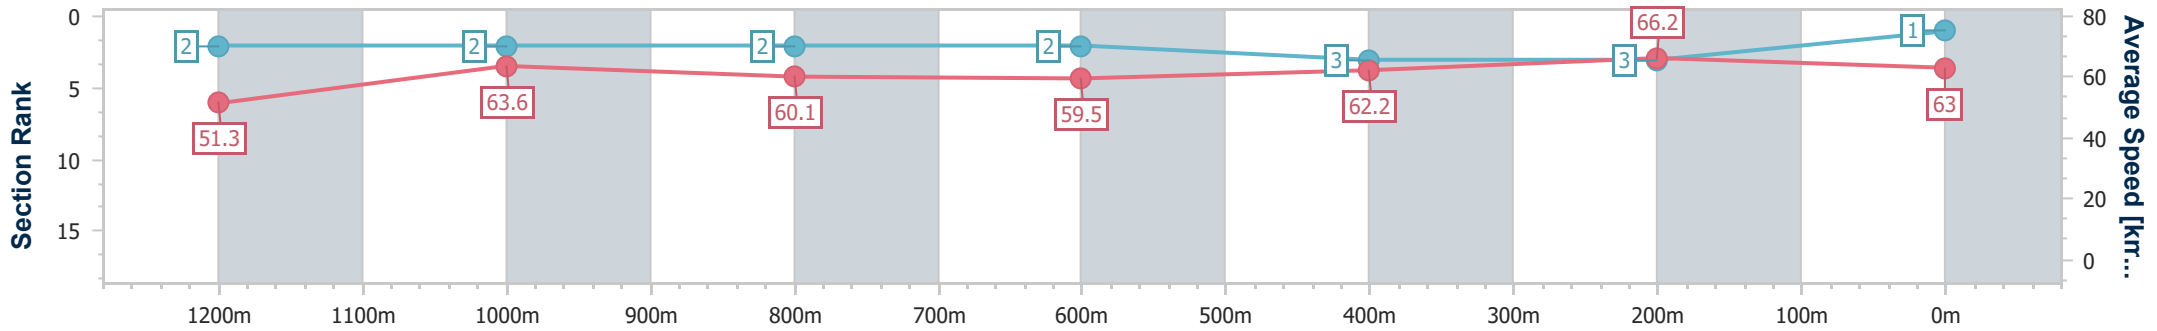

### Eagle Farm QLD Professional

Race 9: U&U Recruitment Class 6 Handicap - 1400m

12 October 2024 - 16:38

Track Rating: Good 4, Weather: Fine, Rail Position: +4m Entire

BRISBANE RACING CLUB

Section	Overall	1200m	1000m	800m	600m	400m	200m
Section Times	1:23.59 [1] (0:14.05)	1:09.54 [2] (0:11.36)	0:58.18 [2] (0:11.99)	0:46.19 [2] (0:12.22)	0:33.97 [2] (0:11.66)	0:22.31 [3] (0:10.87)	0:11.44 [3] (0:11.44)
Average Speed [km/h]	51.3	63.6	60.1	59.5	62.2	66.2	63.0
Top Speed [km/h]	65.4	65.7	61.2	61.0	65.2	67.7	66.2
Avg. Dist. to Rail [m]	6.4	1.9	0.8	1.5	2.1	3.1	3.3
Avg. Stride Freq. [Hz]	2.3	2.3	2.2	2.2	2.3	2.4	2.3
Avg. Stride Length [m]	6.4	7.7	7.6	7.5	7.6	7.6	7.5

- [ ] Ranking at each section and finish
- .-.- No data available at this section
- NA No data available

Horse/Jockey Name	Blakmax
Final Rank	2
Fastest Section Time (Section)	0:11.11 (400m)
Top Speed [km/h] (Section)	66.1 (1200m)
Race State	Finished