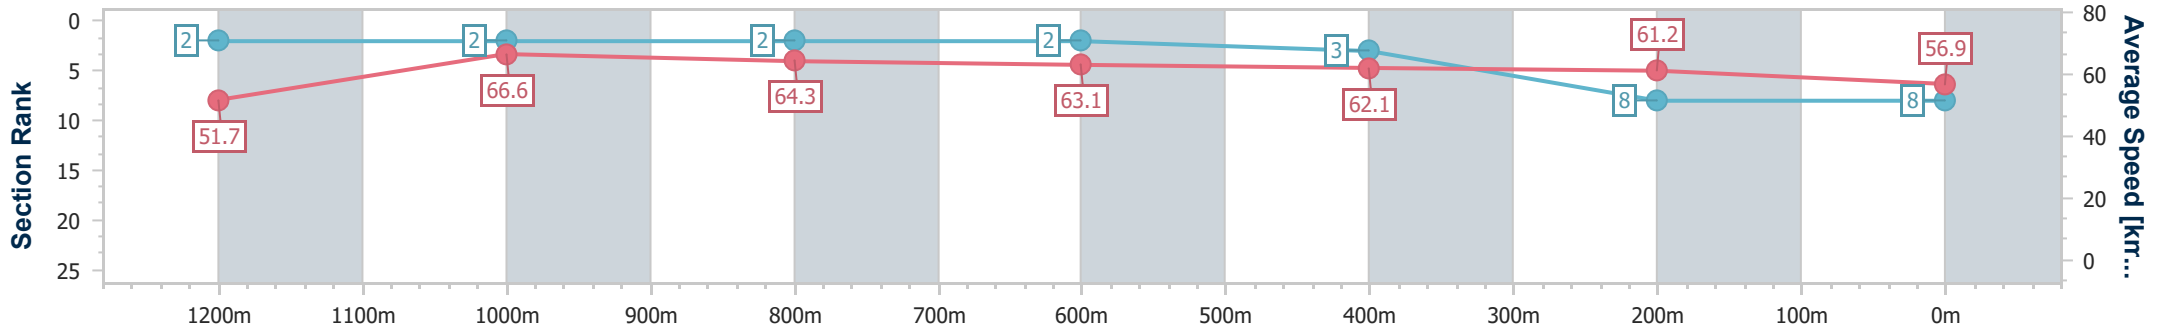

Eagle Farm QLD Professional

Race 10: Ladbrokes Own Spring BM68 Handicap - 1400m

19 October 2024 - 17:23

Track Rating: Good 4, Weather: Fine, Rail Position: +6m Entire

BRISBANE RACING CLUB

Section	Overall	1200m	1000m	800m	600m	400m	200m
Section Times	1:23.76 [8] (0:13.94)	1:09.82 [2] (0:10.83)	0:58.99 [2] (0:11.27)	0:47.72 [2] (0:11.62)	0:36.10 [2] (0:11.69)	0:24.41 [3] (0:11.76)	0:12.65 [8] (0:12.65)
Average Speed [km/h]	51.7	66.6	64.3	63.1	62.1	61.2	56.9
Top Speed [km/h]	66.4	67.3	65.6	64.2	63.6	63.1	59.7
Avg. Dist. to Rail [m]	1.5	0.4	1.8	3.4	2.1	3.0	2.9
Avg. Stride Freq. [Hz]	2.4	2.5	2.5	2.5	2.5	2.5	2.4
Avg. Stride Length [m]	6.6	7.4	7.2	7.2	7.0	6.8	6.6

- [] Ranking at each section and finish
- .-.- No data available at this section
- NA No data available

Horse/Jockey Name	Striking Plains
Final Rank	9
Fastest Section Time (Section)	0:11.17 (1200m)
Top Speed [km/h] (Section)	65.4 (1000m)
Race State	Finished