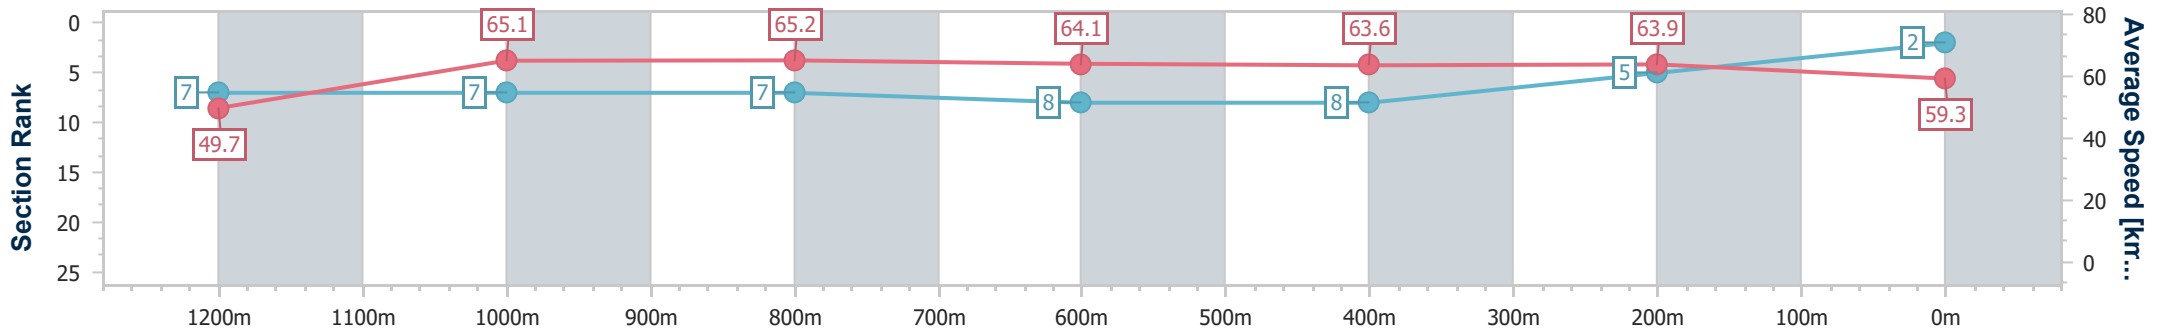

Eagle Farm QLD Professional

Race 10: Ladbrokes Own Spring BM68 Handicap - 1400m

19 October 2024 - 17:23

Track Rating: Good 4, Weather: Fine, Rail Position: +6m Entire

BRISBANE RACING CLUB

Section	Overall	1200m	1000m	800m	600m	400m	200m
Section Times	1:23.00 [2] (0:14.56)	1:08.44 [7] (0:11.07)	0:57.37 [7] (0:11.19)	0:46.18 [7] (0:11.32)	0:34.86 [8] (0:11.45)	0:23.41 [8] (0:11.26)	0:12.15 [5] (0:12.15)
Average Speed [km/h]	49.7	65.1	65.2	64.1	63.6	63.9	59.3
Top Speed [km/h]	65.2	66.3	66.9	66.5	64.8	65.1	61.9
Avg. Dist. to Rail [m]	4.9	2.6	2.5	2.1	2.4	5.5	7.7
Avg. Stride Freq. [Hz]	2.2	2.3	2.3	2.3	2.3	2.3	2.2
Avg. Stride Length [m]	6.8	7.9	7.7	7.8	7.7	7.6	7.3