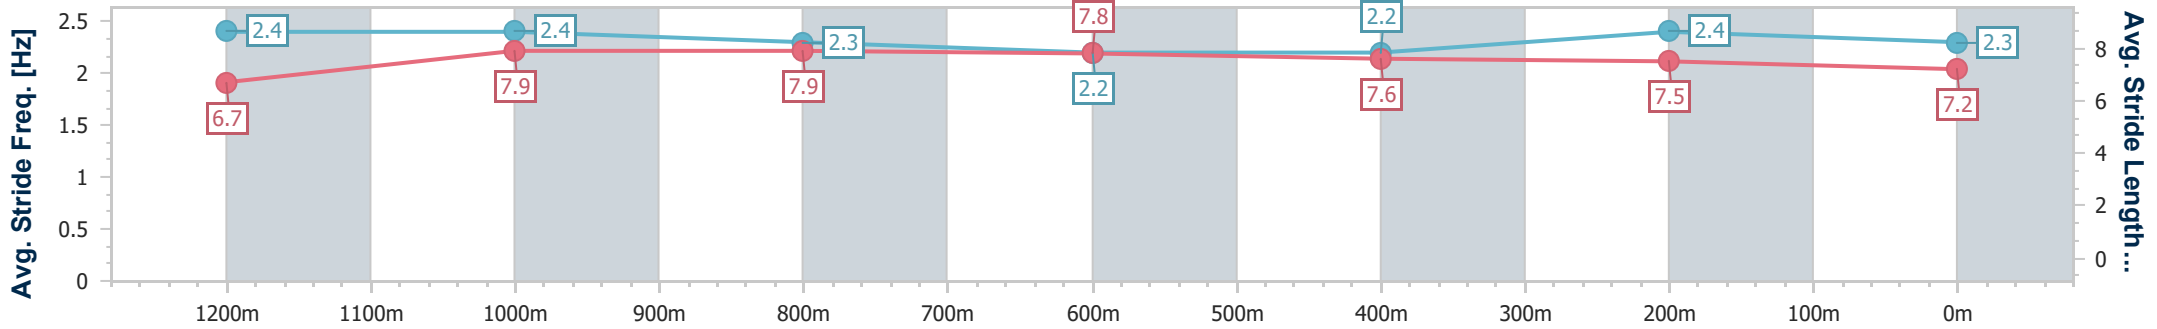

Eagle Farm QLD Professional

Race 10: Ladbrokes Own Spring BM68 Handicap - 1400m

19 October 2024 - 17:23

Track Rating: Good 4, Weather: Fine, Rail Position: +6m Entire

BRISBANE RACING CLUB

Section	Overall	1200m	1000m	800m	600m	400m	200m
Section Times	1:22.56 [1] (0:13.94)	1:08.62 [1] (0:10.74)	0:57.88 [1] (0:11.05)	0:46.83 [1] (0:11.64)	0:35.19 [1] (0:11.78)	0:23.41 [1] (0:11.22)	0:12.19 [1] (0:12.19)
Average Speed [km/h]	52.1	67.0	66.0	62.3	61.3	64.1	59.1
Top Speed [km/h]	67.2	68.5	68.2	65.5	63.9	65.1	62.5
Avg. Dist. to Rail [m]	9.0	5.0	2.8	1.5	0.5	1.2	0.6
Avg. Stride Freq. [Hz]	2.4	2.4	2.3	2.2	2.2	2.4	2.3
Avg. Stride Length [m]	6.7	7.9	7.9	7.8	7.6	7.5	7.2