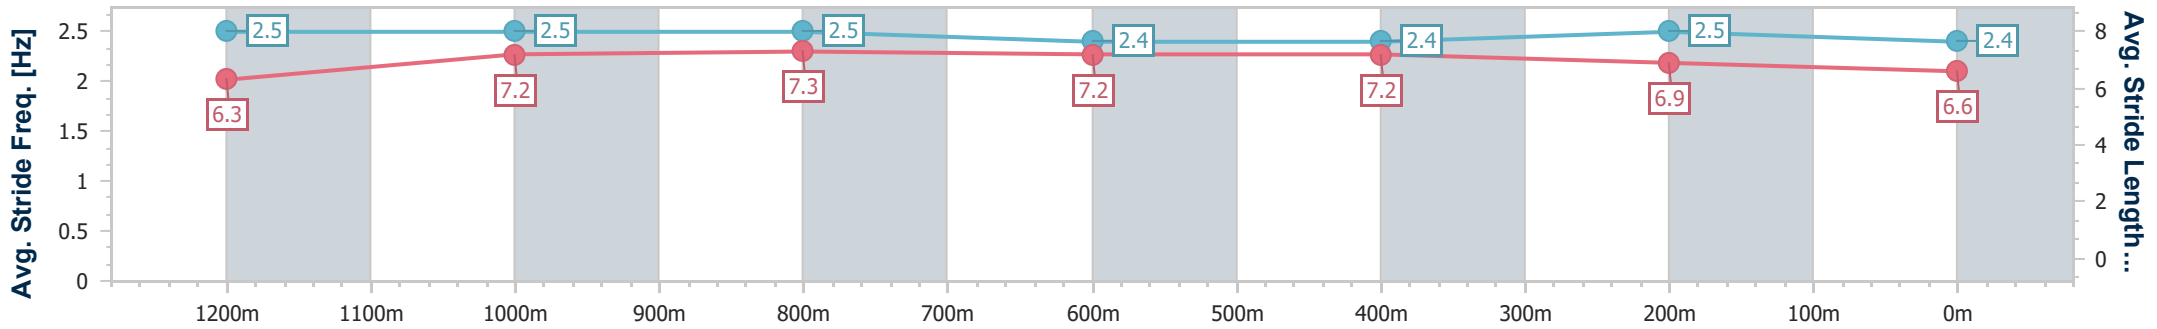

- [] Ranking at each section and finish
- .-.- No data available at this section
- NA No data available

Horse/Jockey Name	The Deputy
Final Rank	7
Fastest Section Time (Section)	0:10.91 (1000m)
Top Speed [km/h] (Section)	67.4 (1000m)
Race State	Finished

Eagle Farm QLD Professional

Race 10: Ladbrokes Own Spring BM68 Handicap - 1400m

19 October 2024 - 17:23

Track Rating: Good 4, Weather: Fine, Rail Position: +6m Entire

BRISBANE RACING CLUB

Section	Overall	1200m	1000m	800m	600m	400m	200m
Section Times	1:23.63 [7] (0:14.12)	1:09.51 [3] (0:11.08)	0:58.43 [4] (0:10.91)	0:47.52 [3] (0:11.62)	0:35.90 [3] (0:11.54)	0:24.36 [2] (0:11.52)	0:12.84 [3] (0:12.84)
Average Speed [km/h]	51.0	65.2	66.4	62.8	62.9	62.4	56.1
Top Speed [km/h]	65.0	66.9	67.4	65.3	63.5	64.0	60.4
Avg. Dist. to Rail [m]	3.8	2.2	1.6	2.8	1.5	1.4	1.0
Avg. Stride Freq. [Hz]	2.5	2.5	2.5	2.4	2.4	2.5	2.4
Avg. Stride Length [m]	6.3	7.2	7.3	7.2	7.2	6.9	6.6