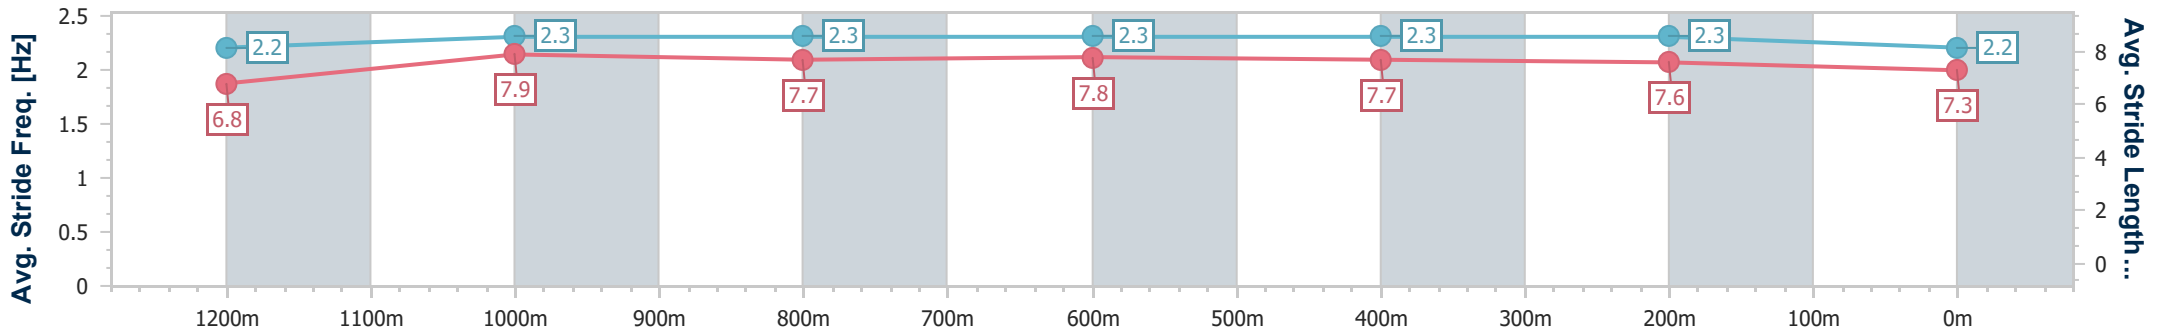

Eagle Farm QLD Professional

Race 10: Ladbrokes Own Spring BM68 Handicap - 1400m

19 October 2024 - 17:23

Track Rating: Good 4, Weather: Fine, Rail Position: +6m Entire

BRISBANE RACING CLUB

Section	Overall	1200m	1000m	800m	600m	400m	200m
Section Times	1:23.00 [2] (0:14.56)	1:08.44 [7] (0:11.07)	0:57.37 [7] (0:11.19)	0:46.18 [7] (0:11.32)	0:34.86 [8] (0:11.45)	0:23.41 [8] (0:11.26)	0:12.15 [5] (0:12.15)
Average Speed [km/h]	49.7	65.1	65.2	64.1	63.6	63.9	59.3
Top Speed [km/h]	65.2	66.3	66.9	66.5	64.8	65.1	61.9
Avg. Dist. to Rail [m]	4.9	2.6	2.5	2.1	2.4	5.5	7.7
Avg. Stride Freq. [Hz]	2.2	2.3	2.3	2.3	2.3	2.3	2.2
Avg. Stride Length [m]	6.8	7.9	7.7	7.8	7.7	7.6	7.3