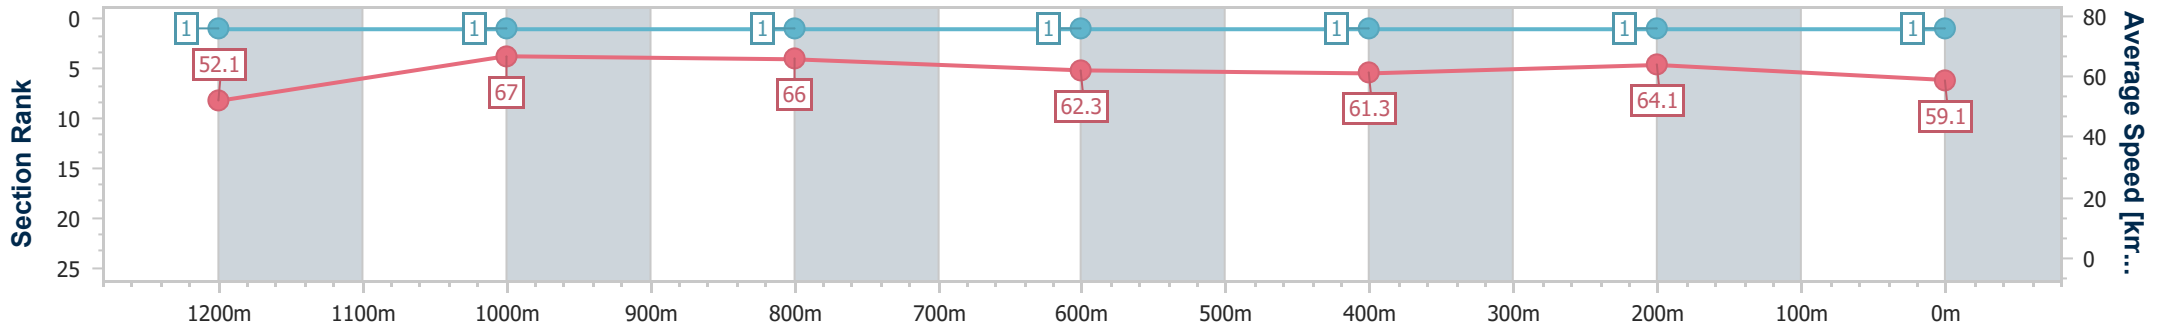

Eagle Farm QLD Professional

Race 10: Ladbrokes Own Spring BM68 Handicap - 1400m

19 October 2024 - 17:23

Track Rating: Good 4, Weather: Fine, Rail Position: +6m Entire

BRISBANE RACING CLUB

Section	Overall	1200m	1000m	800m	600m	400m	200m
Section Times	1:22.56 [1] (0:13.94)	1:08.62 [1] (0:10.74)	0:57.88 [1] (0:11.05)	0:46.83 [1] (0:11.64)	0:35.19 [1] (0:11.78)	0:23.41 [1] (0:11.22)	0:12.19 [1] (0:12.19)
Average Speed [km/h]	52.1	67.0	66.0	62.3	61.3	64.1	59.1
Top Speed [km/h]	67.2	68.5	68.2	65.5	63.9	65.1	62.5
Avg. Dist. to Rail [m]	9.0	5.0	2.8	1.5	0.5	1.2	0.6
Avg. Stride Freq. [Hz]	2.4	2.4	2.3	2.2	2.2	2.4	2.3
Avg. Stride Length [m]	6.7	7.9	7.9	7.8	7.6	7.5	7.2