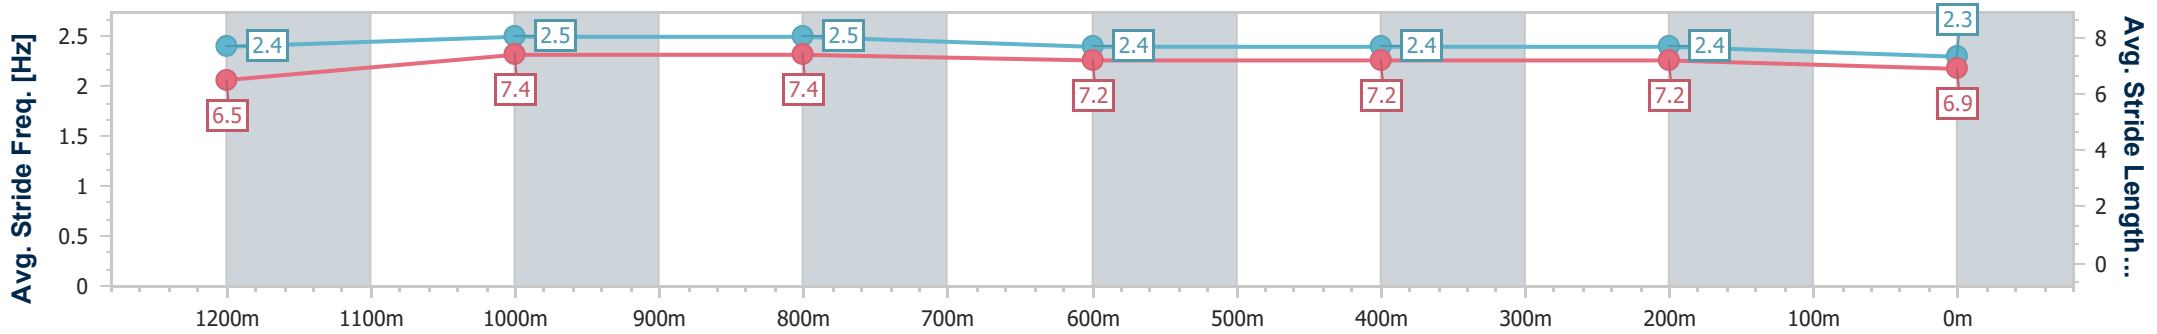

Eagle Farm QLD Professional

Race 10: Ladbrokes Own Spring BM68 Handicap - 1400m

19 October 2024 - 17:23

Track Rating: Good 4, Weather: Fine, Rail Position: +6m Entire

BRISBANE RACING CLUB

Section	Overall	1200m	1000m	800m	600m	400m	200m
Section Times	1:23.41 [5] (0:14.21)	1:09.20 [4] (0:10.91)	0:58.29 [3] (0:11.18)	0:47.11 [4] (0:11.58)	0:35.53 [4] (0:11.65)	0:23.88 [7] (0:11.50)	0:12.38 [7] (0:12.38)
Average Speed [km/h]	50.8	66.1	65.3	62.4	61.0	62.6	58.1
Top Speed [km/h]	66.7	68.2	66.2	64.5	63.9	63.9	61.1
Avg. Dist. to Rail [m]	2.5	0.8	2.4	0.8	2.4	1.2	0.6
Avg. Stride Freq. [Hz]	2.4	2.5	2.5	2.4	2.4	2.4	2.3
Avg. Stride Length [m]	6.5	7.4	7.4	7.2	7.2	7.2	6.9

- [] Ranking at each section and finish
- .-.- No data available at this section
- NA No data available

Horse/Jockey Name	Schmoozer
Final Rank	6
Fastest Section Time (Section)	0:11.10 (1200m)
Top Speed [km/h] (Section)	66.7 (1000m)
Race State	Finished