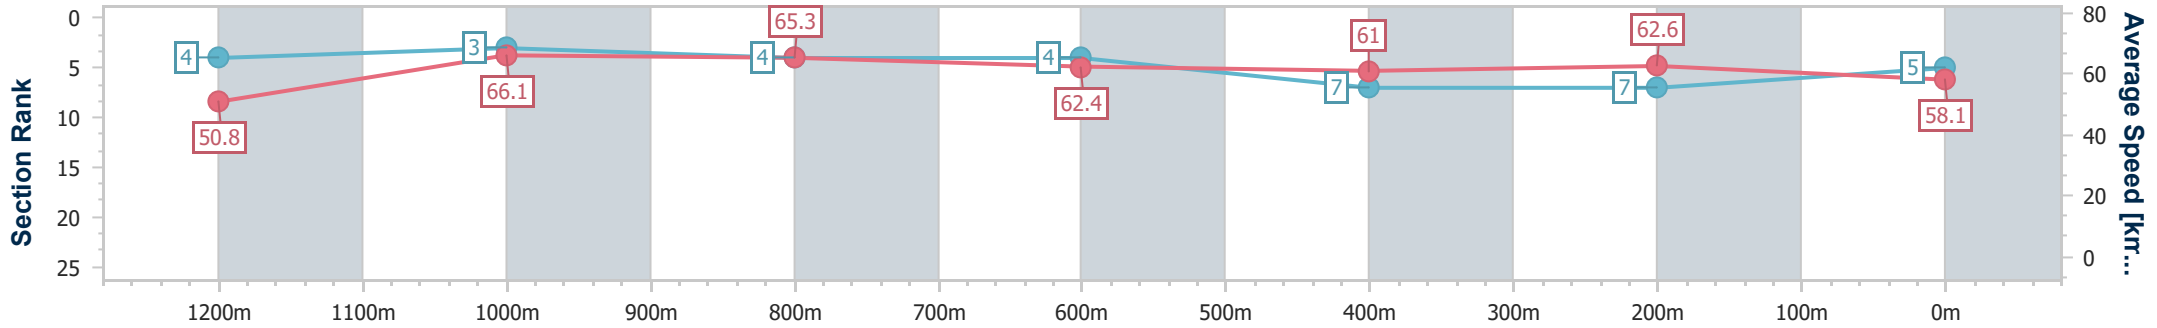

Eagle Farm QLD Professional

Race 10: Ladbrokes Own Spring BM68 Handicap - 1400m

19 October 2024 - 17:23

Track Rating: Good 4, Weather: Fine, Rail Position: +6m Entire

BRISBANE RACING CLUB

Section	Overall	1200m	1000m	800m	600m	400m	200m
Section Times	1:23.41 [5] (0:14.21)	1:09.20 [4] (0:10.91)	0:58.29 [3] (0:11.18)	0:47.11 [4] (0:11.58)	0:35.53 [4] (0:11.65)	0:23.88 [7] (0:11.50)	0:12.38 [7] (0:12.38)
Average Speed [km/h]	50.8	66.1	65.3	62.4	61.0	62.6	58.1
Top Speed [km/h]	66.7	68.2	66.2	64.5	63.9	63.9	61.1
Avg. Dist. to Rail [m]	2.5	0.8	2.4	0.8	2.4	1.2	0.6
Avg. Stride Freq. [Hz]	2.4	2.5	2.5	2.4	2.4	2.4	2.3
Avg. Stride Length [m]	6.5	7.4	7.4	7.2	7.2	7.2	6.9

- [] Ranking at each section and finish
- .-.- No data available at this section
- NA No data available

Horse/Jockey Name	Schmoozer
Final Rank	6
Fastest Section Time (Section)	0:11.10 (1200m)
Top Speed [km/h] (Section)	66.7 (1000m)
Race State	Finished