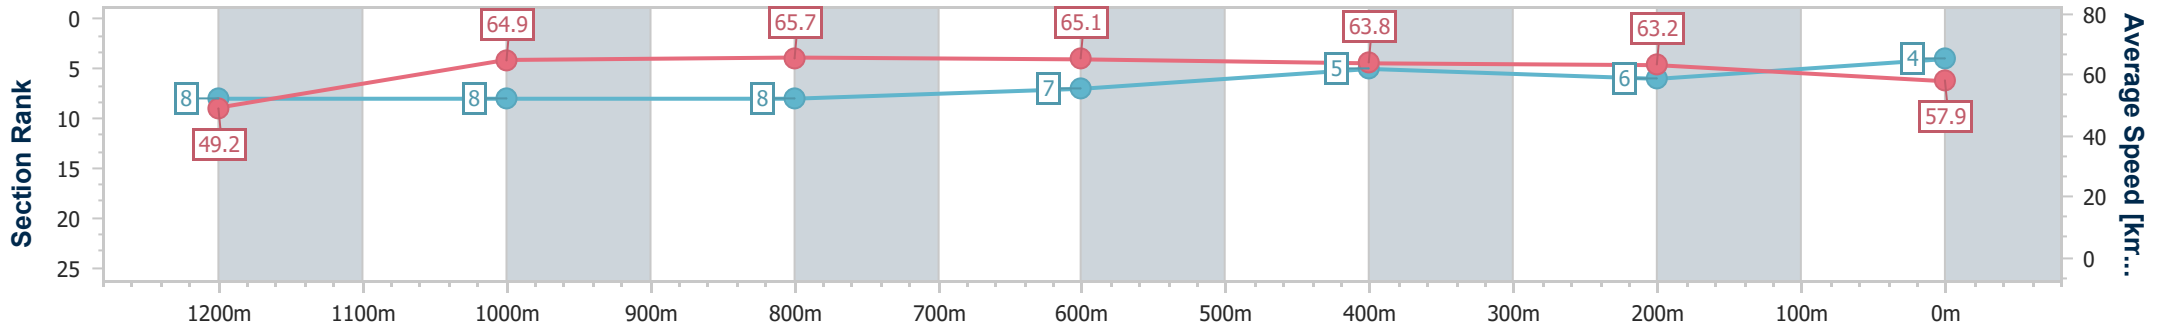

Eagle Farm QLD Professional

Race 10: Ladbrokes Own Spring BM68 Handicap - 1400m

19 October 2024 - 17:23

Track Rating: Good 4, Weather: Fine, Rail Position: +6m Entire

BRISBANE RACING CLUB

Section	Overall	1200m	1000m	800m	600m	400m	200m
Section Times	1:23.30 [4] (0:14.69)	1:08.61 [8] (0:11.13)	0:57.48 [8] (0:11.10)	0:46.38 [8] (0:11.17)	0:35.21 [7] (0:11.38)	0:23.83 [5] (0:11.38)	0:12.45 [6] (0:12.45)
Average Speed [km/h]	49.2	64.9	65.7	65.1	63.8	63.2	57.9
Top Speed [km/h]	62.9	65.9	68.2	67.7	64.5	64.7	60.8
Avg. Dist. to Rail [m]	7.0	3.3	2.8	1.8	2.0	4.9	7.2
Avg. Stride Freq. [Hz]	2.2	2.3	2.3	2.2	2.2	2.3	2.2
Avg. Stride Length [m]	6.8	8.0	8.0	8.1	7.9	7.7	7.4