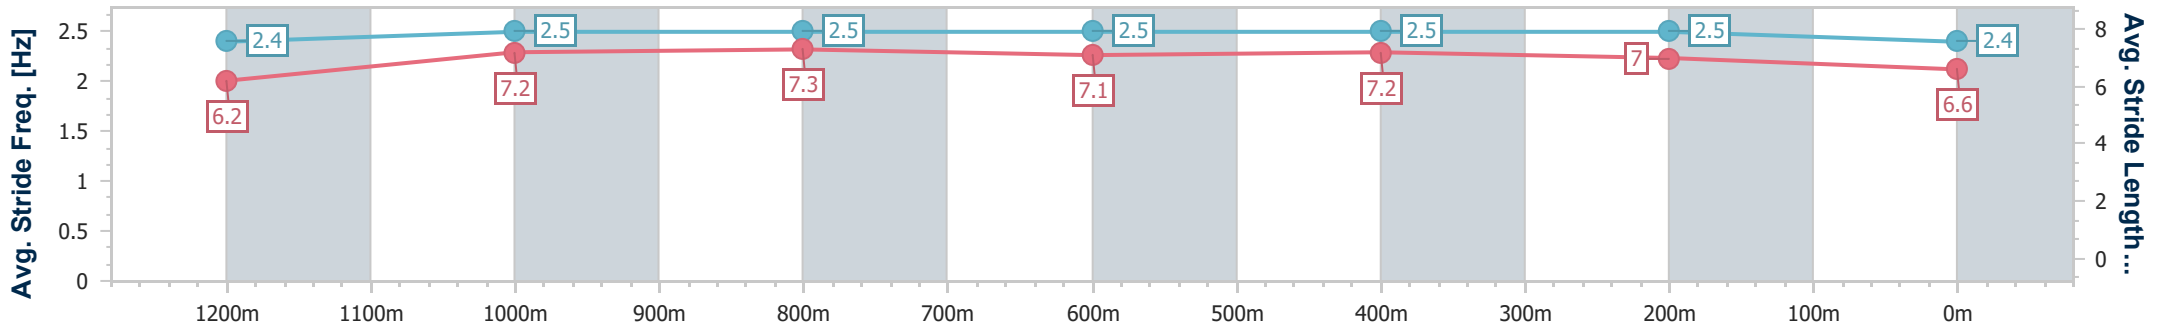

- [] Ranking at each section and finish
- .-.- No data available at this section
- NA No data available

Horse/Jockey Name	Striking Plains
Final Rank	9
Fastest Section Time (Section)	0:11.17 (1200m)
Top Speed [km/h] (Section)	65.4 (1000m)
Race State	Finished

Eagle Farm QLD Professional

Race 10: Ladbrokes Own Spring BM68 Handicap - 1400m

19 October 2024 - 17:23

Track Rating: Good 4, Weather: Fine, Rail Position: +6m Entire

BRISBANE RACING CLUB

Section	Overall	1200m	1000m	800m	600m	400m	200m
Section Times	1:23.80 [9] (0:14.80)	1:09.00 [9] (0:11.17)	0:57.83 [9] (0:11.22)	0:46.61 [9] (0:11.34)	0:35.27 [9] (0:11.26)	0:24.01 [9] (0:11.48)	0:12.53 [9] (0:12.53)
Average Speed [km/h]	48.8	64.4	64.8	63.4	63.8	62.5	57.6
Top Speed [km/h]	63.9	65.2	65.4	64.9	64.8	64.5	60.0
Avg. Dist. to Rail [m]	4.3	1.3	1.4	0.7	1.3	0.4	0.4
Avg. Stride Freq. [Hz]	2.4	2.5	2.5	2.5	2.5	2.5	2.4
Avg. Stride Length [m]	6.2	7.2	7.3	7.1	7.2	7.0	6.6

- [] Ranking at each section and finish
- .-.- No data available at this section
- NA No data available