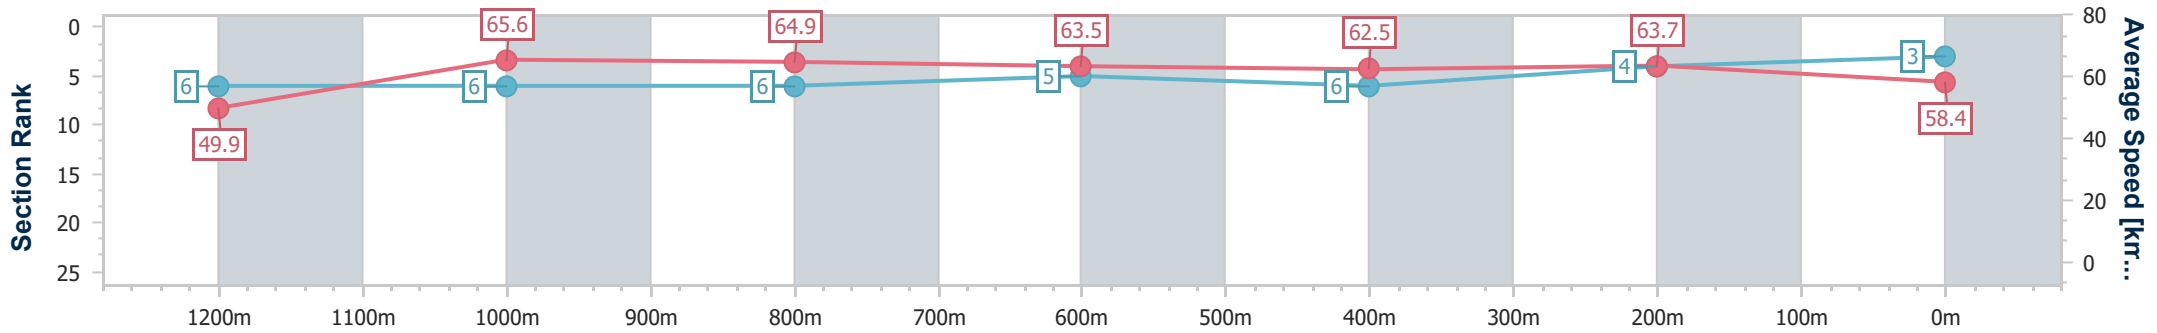

Eagle Farm QLD Professional

Race 10: Ladbrokes Own Spring BM68 Handicap - 1400m

19 October 2024 - 17:23

Track Rating: Good 4, Weather: Fine, Rail Position: +6m Entire

BRISBANE RACING CLUB

Section	Overall	1200m	1000m	800m	600m	400m	200m
Section Times	1:23.12 [3] (0:14.46)	1:08.66 [6] (0:11.03)	0:57.63 [6] (0:11.16)	0:46.47 [6] (0:11.31)	0:35.16 [5] (0:11.56)	0:23.60 [6] (0:11.31)	0:12.29 [4] (0:12.29)
Average Speed [km/h]	49.9	65.6	64.9	63.5	62.5	63.7	58.4
Top Speed [km/h]	64.2	66.4	66.0	65.2	64.1	64.4	62.3
Avg. Dist. to Rail [m]	4.5	2.6	1.5	0.2	0.5	3.6	3.6
Avg. Stride Freq. [Hz]	2.4	2.4	2.4	2.4	2.4	2.5	2.4
Avg. Stride Length [m]	6.5	7.6	7.5	7.5	7.3	7.1	6.9