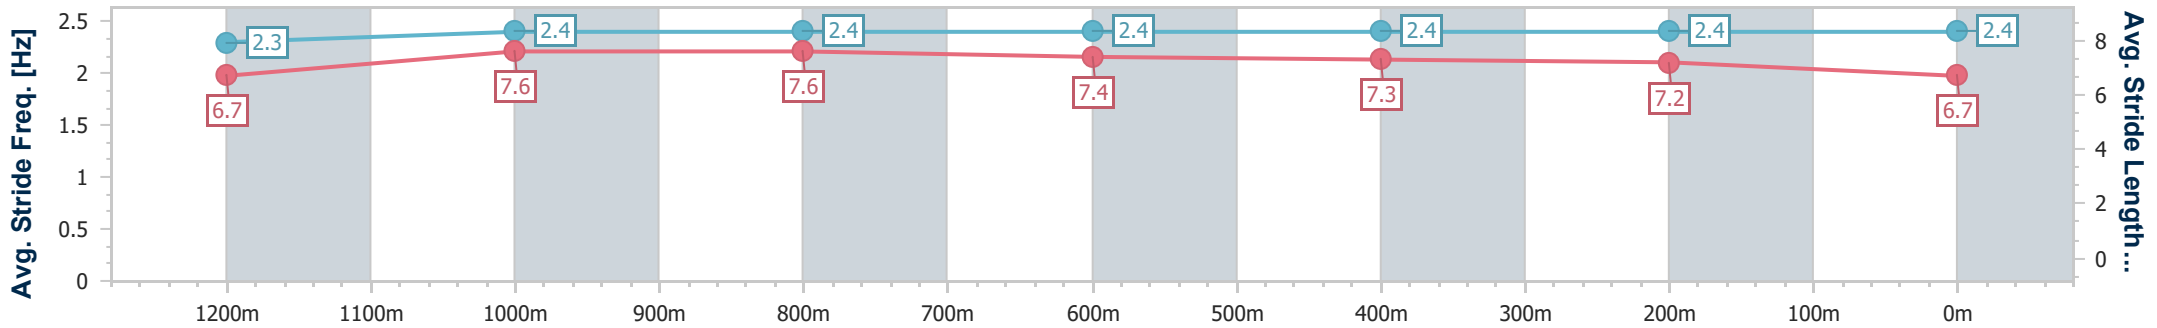

Eagle Farm QLD Professional

Race 10: Ladbrokes Own Spring BM68 Handicap - 1400m

19 October 2024 - 17:23

Track Rating: Good 4, Weather: Fine, Rail Position: +6m Entire

BRISBANE RACING CLUB

Section	Overall	1200m	1000m	800m	600m	400m	200m
Section Times	1:23.42 [6] (0:14.25)	1:09.17 [5] (0:11.10)	0:58.07 [5] (0:11.16)	0:46.91 [5] (0:11.47)	0:35.44 [6] (0:11.41)	0:24.03 [4] (0:11.34)	0:12.69 [2] (0:12.69)
Average Speed [km/h]	50.7	64.7	65.3	63.2	63.6	63.3	56.8
Top Speed [km/h]	65.9	65.6	66.7	65.1	65.4	65.7	60.7
Avg. Dist. to Rail [m]	5.6	2.5	1.5	1.4	1.7	3.3	4.7
Avg. Stride Freq. [Hz]	2.3	2.4	2.4	2.4	2.4	2.4	2.4
Avg. Stride Length [m]	6.7	7.6	7.6	7.4	7.3	7.2	6.7

- [] Ranking at each section and finish
- .-.- No data available at this section
- NA No data available

Horse/Jockey Name	The Deputy
Final Rank	7
Fastest Section Time (Section)	0:10.91 (1000m)
Top Speed [km/h] (Section)	67.4 (1000m)
Race State	Finished