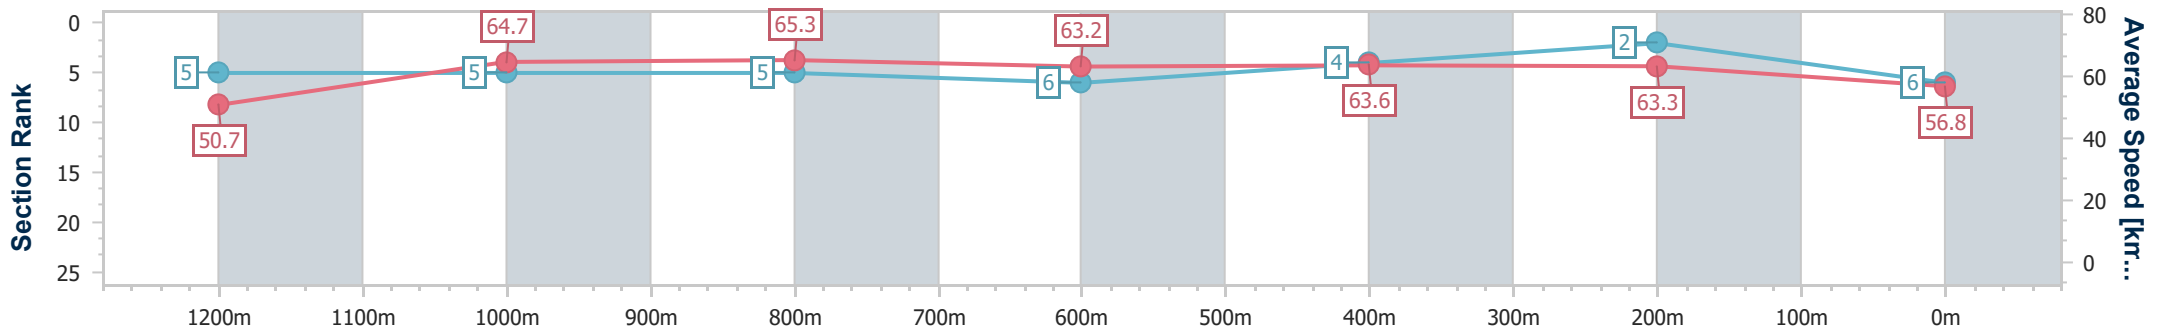

Eagle Farm QLD Professional

Race 10: Ladbrokes Own Spring BM68 Handicap - 1400m

19 October 2024 - 17:23

Track Rating: Good 4, Weather: Fine, Rail Position: +6m Entire

BRISBANE RACING CLUB

Section	Overall	1200m	1000m	800m	600m	400m	200m
Section Times	1:23.42 [6] (0:14.25)	1:09.17 [5] (0:11.10)	0:58.07 [5] (0:11.16)	0:46.91 [5] (0:11.47)	0:35.44 [6] (0:11.41)	0:24.03 [4] (0:11.34)	0:12.69 [2] (0:12.69)
Average Speed [km/h]	50.7	64.7	65.3	63.2	63.6	63.3	56.8
Top Speed [km/h]	65.9	65.6	66.7	65.1	65.4	65.7	60.7
Avg. Dist. to Rail [m]	5.6	2.5	1.5	1.4	1.7	3.3	4.7
Avg. Stride Freq. [Hz]	2.3	2.4	2.4	2.4	2.4	2.4	2.4
Avg. Stride Length [m]	6.7	7.6	7.6	7.4	7.3	7.2	6.7

- [] Ranking at each section and finish
- .-.- No data available at this section
- NA No data available

Horse/Jockey Name	The Deputy
Final Rank	7
Fastest Section Time (Section)	0:10.91 (1000m)
Top Speed [km/h] (Section)	67.4 (1000m)
Race State	Finished