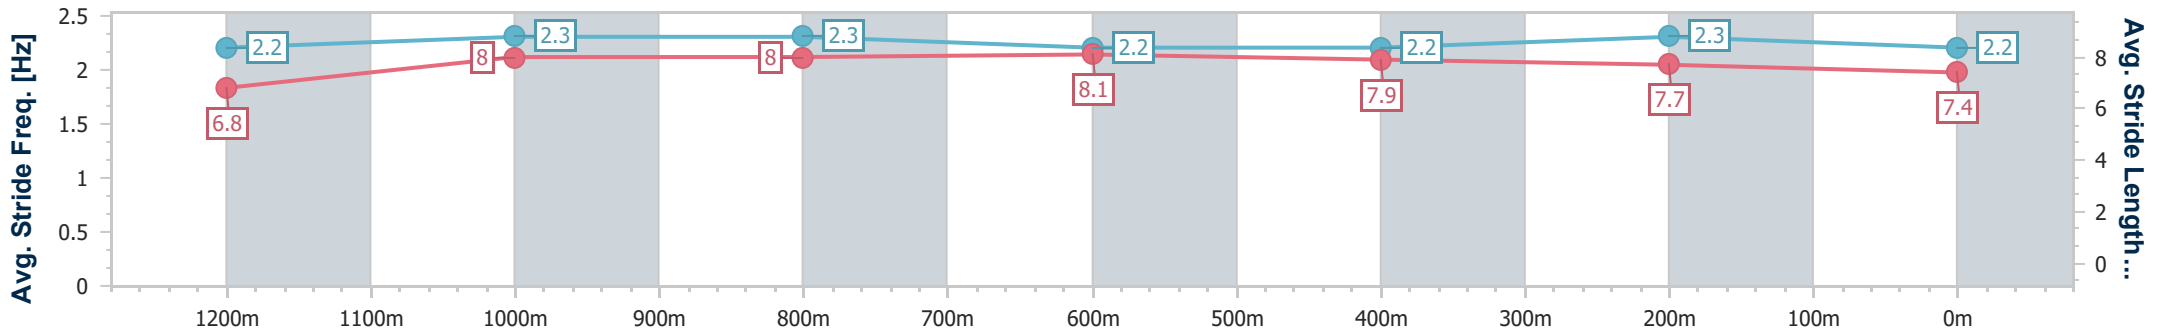

Eagle Farm QLD Professional

Race 10: Ladbrokes Own Spring BM68 Handicap - 1400m

19 October 2024 - 17:23

Track Rating: Good 4, Weather: Fine, Rail Position: +6m Entire

BRISBANE RACING CLUB

Section	Overall	1200m	1000m	800m	600m	400m	200m
Section Times	1:23.30 [4] (0:14.69)	1:08.61 [8] (0:11.13)	0:57.48 [8] (0:11.10)	0:46.38 [8] (0:11.17)	0:35.21 [7] (0:11.38)	0:23.83 [5] (0:11.38)	0:12.45 [6] (0:12.45)
Average Speed [km/h]	49.2	64.9	65.7	65.1	63.8	63.2	57.9
Top Speed [km/h]	62.9	65.9	68.2	67.7	64.5	64.7	60.8
Avg. Dist. to Rail [m]	7.0	3.3	2.8	1.8	2.0	4.9	7.2
Avg. Stride Freq. [Hz]	2.2	2.3	2.3	2.2	2.2	2.3	2.2
Avg. Stride Length [m]	6.8	8.0	8.0	8.1	7.9	7.7	7.4