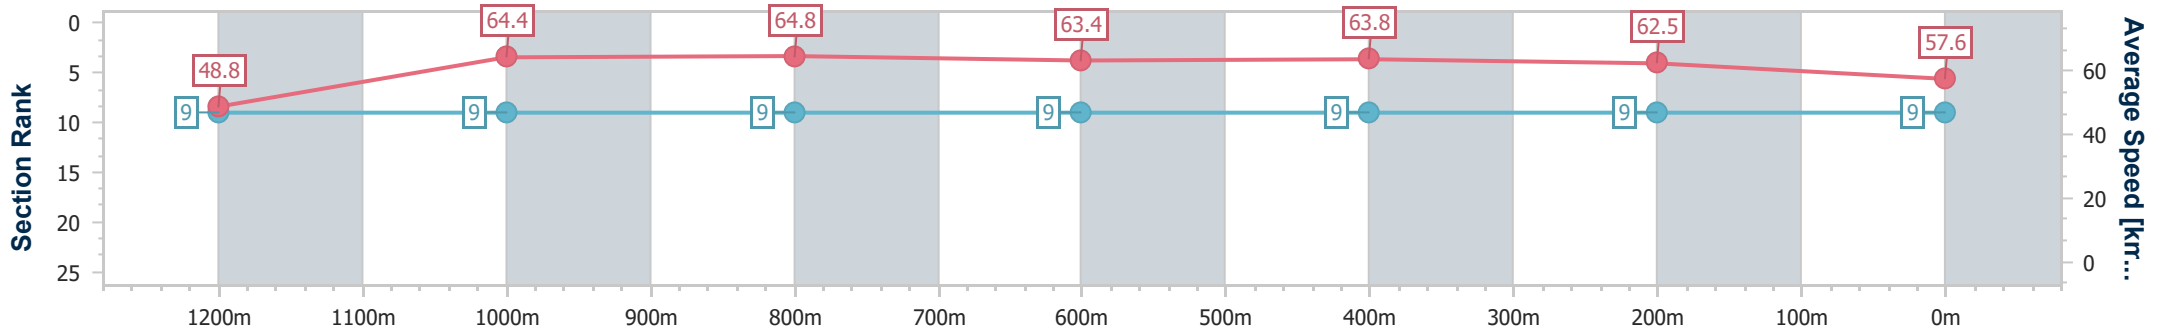

- [] Ranking at each section and finish
- .-.- No data available at this section
- NA No data available

Horse/Jockey Name	Striking Plains
Final Rank	9
Fastest Section Time (Section)	0:11.17 (1200m)
Top Speed [km/h] (Section)	65.4 (1000m)
Race State	Finished

Eagle Farm QLD Professional

Race 10: Ladbrokes Own Spring BM68 Handicap - 1400m

19 October 2024 - 17:23

Track Rating: Good 4, Weather: Fine, Rail Position: +6m Entire

BRISBANE RACING CLUB

Section	Overall	1200m	1000m	800m	600m	400m	200m
Section Times	1:23.80 [9] (0:14.80)	1:09.00 [9] (0:11.17)	0:57.83 [9] (0:11.22)	0:46.61 [9] (0:11.34)	0:35.27 [9] (0:11.26)	0:24.01 [9] (0:11.48)	0:12.53 [9] (0:12.53)
Average Speed [km/h]	48.8	64.4	64.8	63.4	63.8	62.5	57.6
Top Speed [km/h]	63.9	65.2	65.4	64.9	64.8	64.5	60.0
Avg. Dist. to Rail [m]	4.3	1.3	1.4	0.7	1.3	0.4	0.4
Avg. Stride Freq. [Hz]	2.4	2.5	2.5	2.5	2.5	2.5	2.4
Avg. Stride Length [m]	6.2	7.2	7.3	7.1	7.2	7.0	6.6

- [] Ranking at each section and finish
- .-.- No data available at this section
- NA No data available