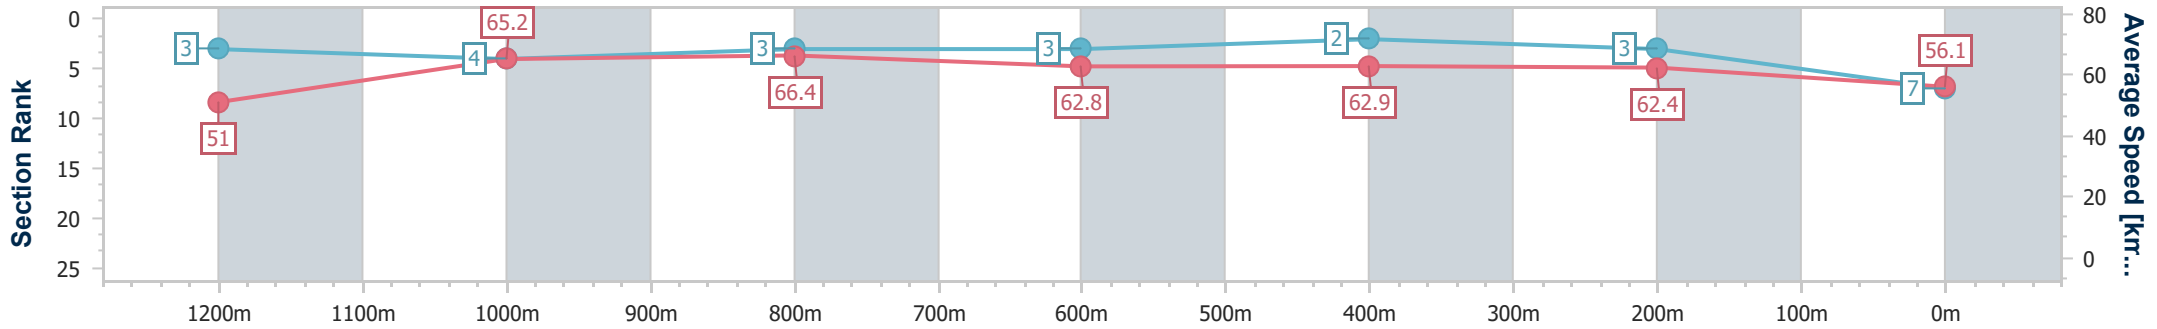

Eagle Farm QLD Professional

Race 10: Ladbrokes Own Spring BM68 Handicap - 1400m

19 October 2024 - 17:23

Track Rating: Good 4, Weather: Fine, Rail Position: +6m Entire

BRISBANE RACING CLUB

Section	Overall	1200m	1000m	800m	600m	400m	200m
Section Times	1:23.63 [7] (0:14.12)	1:09.51 [3] (0:11.08)	0:58.43 [4] (0:10.91)	0:47.52 [3] (0:11.62)	0:35.90 [3] (0:11.54)	0:24.36 [2] (0:11.52)	0:12.84 [3] (0:12.84)
Average Speed [km/h]	51.0	65.2	66.4	62.8	62.9	62.4	56.1
Top Speed [km/h]	65.0	66.9	67.4	65.3	63.5	64.0	60.4
Avg. Dist. to Rail [m]	3.8	2.2	1.6	2.8	1.5	1.4	1.0
Avg. Stride Freq. [Hz]	2.5	2.5	2.5	2.4	2.4	2.5	2.4
Avg. Stride Length [m]	6.3	7.2	7.3	7.2	7.2	6.9	6.6