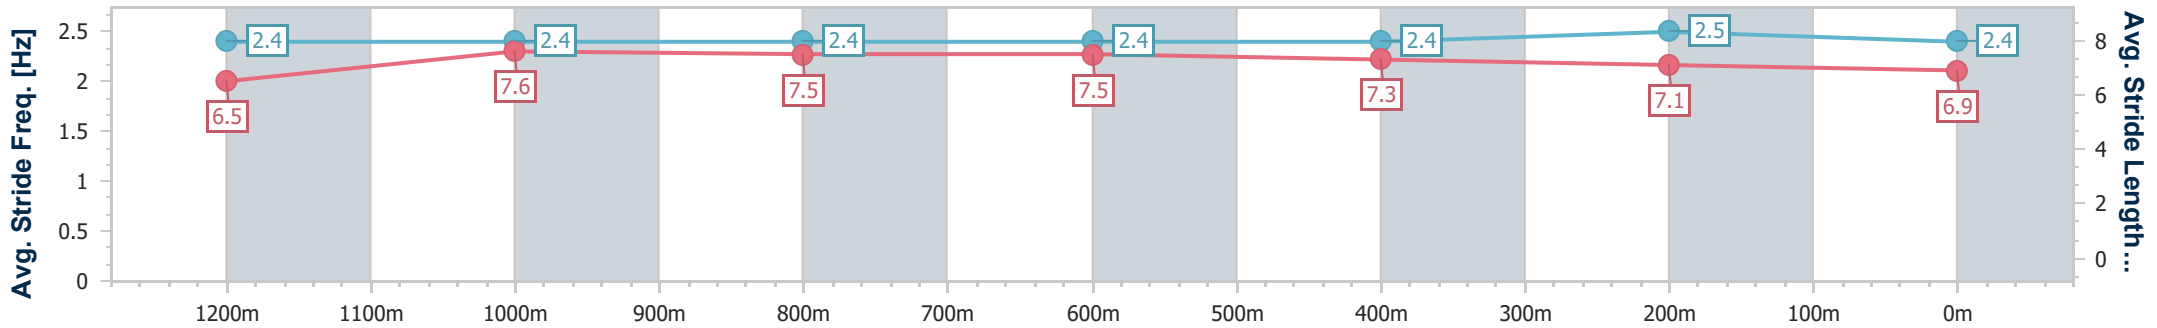

Eagle Farm QLD Professional

Race 10: Ladbrokes Own Spring BM68 Handicap - 1400m

19 October 2024 - 17:23

Track Rating: Good 4, Weather: Fine, Rail Position: +6m Entire

BRISBANE RACING CLUB

Section	Overall	1200m	1000m	800m	600m	400m	200m
Section Times	1:23.12 [3] (0:14.46)	1:08.66 [6] (0:11.03)	0:57.63 [6] (0:11.16)	0:46.47 [6] (0:11.31)	0:35.16 [5] (0:11.56)	0:23.60 [6] (0:11.31)	0:12.29 [4] (0:12.29)
Average Speed [km/h]	49.9	65.6	64.9	63.5	62.5	63.7	58.4
Top Speed [km/h]	64.2	66.4	66.0	65.2	64.1	64.4	62.3
Avg. Dist. to Rail [m]	4.5	2.6	1.5	0.2	0.5	3.6	3.6
Avg. Stride Freq. [Hz]	2.4	2.4	2.4	2.4	2.4	2.5	2.4
Avg. Stride Length [m]	6.5	7.6	7.5	7.5	7.3	7.1	6.9