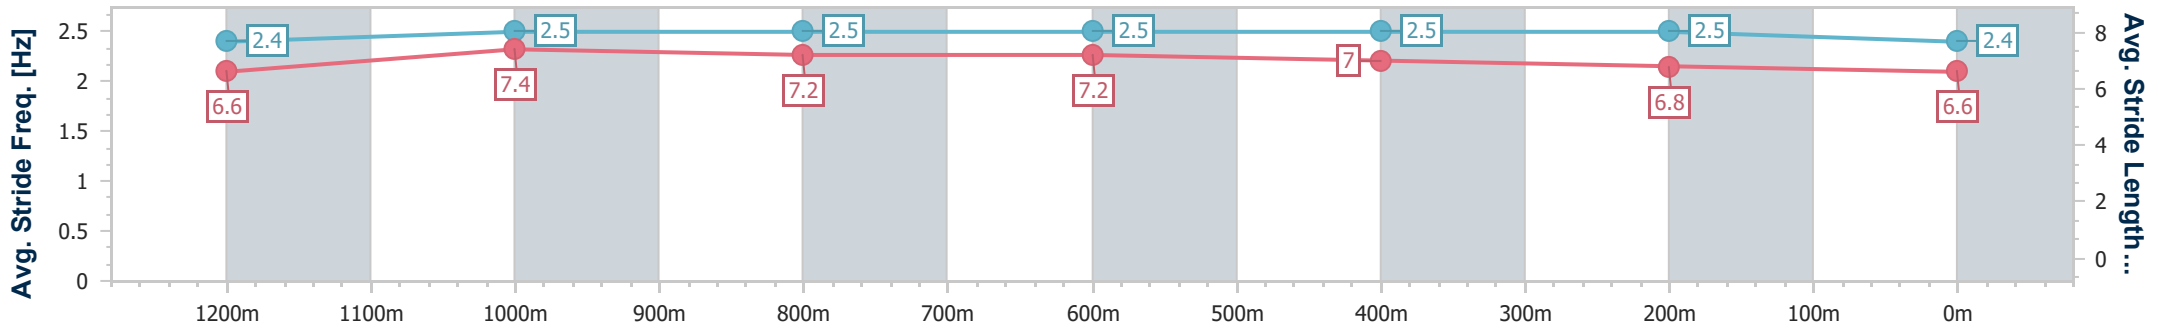

Eagle Farm QLD Professional

Race 10: Ladbrokes Own Spring BM68 Handicap - 1400m

19 October 2024 - 17:23

Track Rating: Good 4, Weather: Fine, Rail Position: +6m Entire

BRISBANE RACING CLUB

Section	Overall	1200m	1000m	800m	600m	400m	200m
Section Times	1:23.76 [8] (0:13.94)	1:09.82 [2] (0:10.83)	0:58.99 [2] (0:11.27)	0:47.72 [2] (0:11.62)	0:36.10 [2] (0:11.69)	0:24.41 [3] (0:11.76)	0:12.65 [8] (0:12.65)
Average Speed [km/h]	51.7	66.6	64.3	63.1	62.1	61.2	56.9
Top Speed [km/h]	66.4	67.3	65.6	64.2	63.6	63.1	59.7
Avg. Dist. to Rail [m]	1.5	0.4	1.8	3.4	2.1	3.0	2.9
Avg. Stride Freq. [Hz]	2.4	2.5	2.5	2.5	2.5	2.5	2.4
Avg. Stride Length [m]	6.6	7.4	7.2	7.2	7.0	6.8	6.6

- [] Ranking at each section and finish
- .-.- No data available at this section
- NA No data available

Horse/Jockey Name	Striking Plains
Final Rank	9
Fastest Section Time (Section)	0:11.17 (1200m)
Top Speed [km/h] (Section)	65.4 (1000m)
Race State	Finished