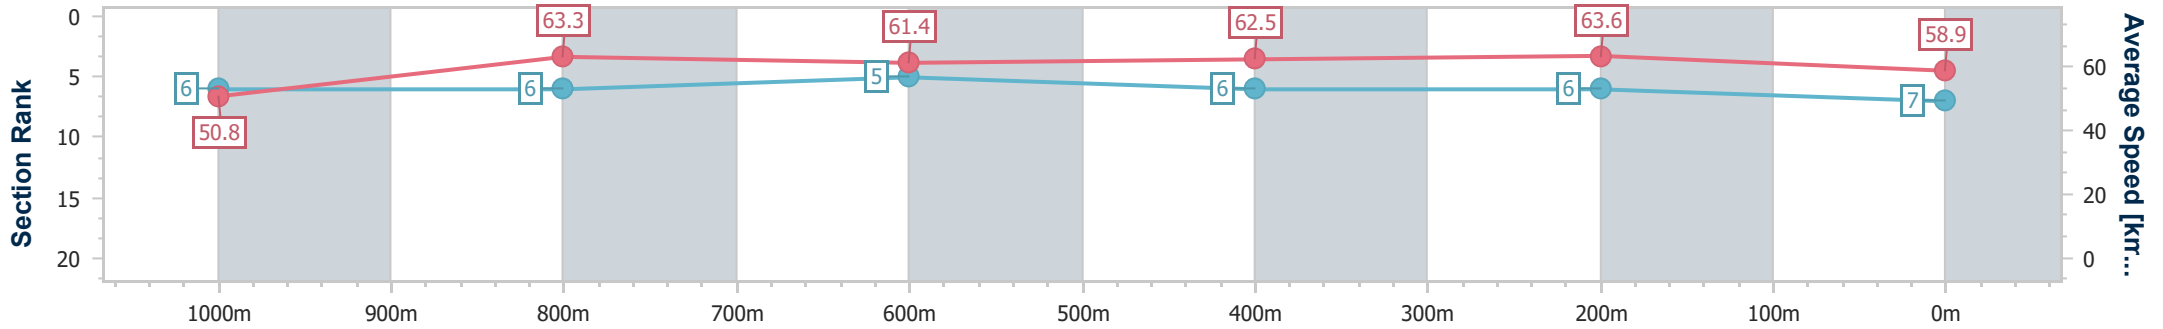

Horse/Jockey Name	Torque About Magic
Final Rank	7
Fastest Section Time (Section)	0:11.34 (400m)
Top Speed [km/h] (Section)	64.8 (1000m)
Race State	Finished

Sunshine Coast QLD Professional
Race 8: 20th Annual Rotary Race Day BM58 Handicap - 1200m
20 October 2024 - 17:00
Track Rating: Good 4, Weather: Fine, Rail Position: +9m Entire

Section	Overall	1000m	800m	600m	400m	200m
Section Times	1:12.75 [7] (0:14.21)	0:58.54 [6] (0:11.45)	0:47.09 [6] (0:11.86)	0:35.23 [5] (0:11.68)	0:23.55 [6] (0:11.34)	0:12.21 [6] (0:12.21)
Average Speed [km/h]	50.8	63.3	61.4	62.5	63.6	58.9
Top Speed [km/h]	64.5	64.8	62.2	63.7	64.4	62.0
Avg. Dist. to Rail [m]	5.0	2.5	2.0	2.8	4.5	5.8
Avg. Stride Freq. [Hz]	2.3	2.4	2.4	2.4	2.4	2.4
Avg. Stride Length [m]	6.1	7.3	7.2	7.3	7.3	6.9

- [ ] Ranking at each section and finish
- -.-.- No data available at this section
- NA No data available