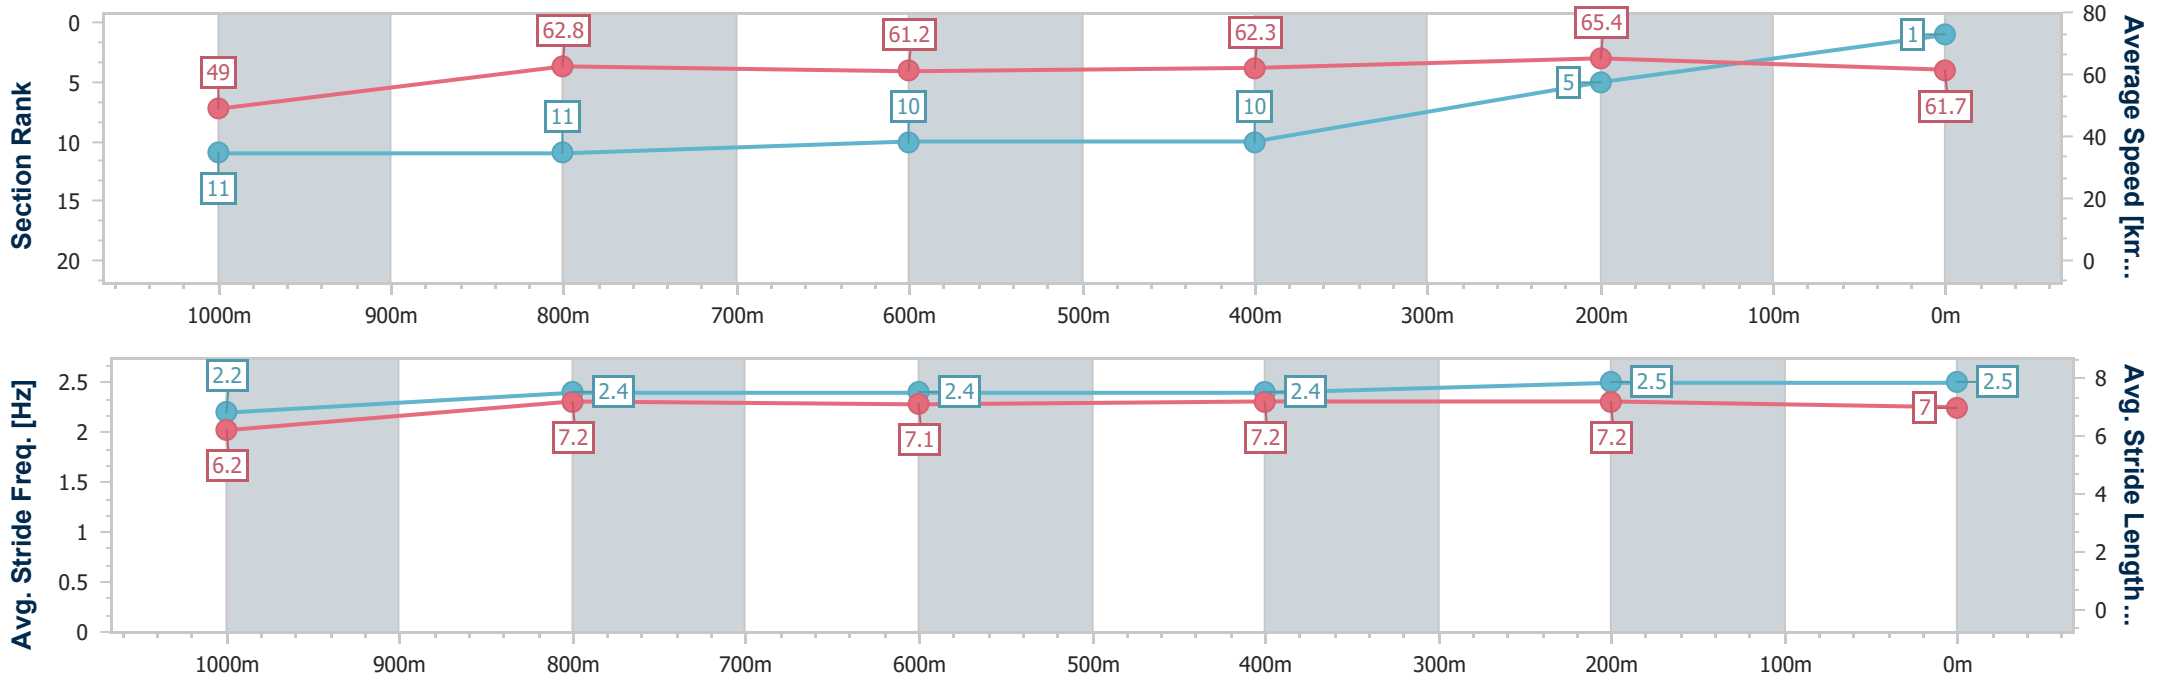

Horse/Jockey Name	Jukebox Glow
Final Rank	1
Fastest Section Time (Section)	0:11.00 (400m)
Top Speed [km/h] (Section)	66.2 (400m)
Race State	Finished

Sunshine Coast QLD Professional
Race 8: 20th Annual Rotary Race Day BM58 Handicap - 1200m
20 October 2024 - 17:00
Track Rating: Good 4, Weather: Fine, Rail Position: +9m Entire

Section	Overall	1000m	800m	600m	400m	200m
Section Times	1:12.15 [1] (0:14.70)	0:57.45 [11] (0:11.53)	0:45.92 [11] (0:11.74)	0:34.18 [10] (0:11.52)	0:22.66 [10] (0:11.00)	0:11.66 [5] (0:11.66)
Average Speed [km/h]	49.0	62.8	61.2	62.3	65.4	61.7
Top Speed [km/h]	61.8	63.9	63.4	63.3	66.2	64.7
Avg. Dist. to Rail [m]	3.5	1.9	0.5	0.8	0.5	1.2
Avg. Stride Freq. [Hz]	2.2	2.4	2.4	2.4	2.5	2.5
Avg. Stride Length [m]	6.2	7.2	7.1	7.2	7.2	7.0

- [ ] Ranking at each section and finish
- -.-.- No data available at this section
- NA No data available