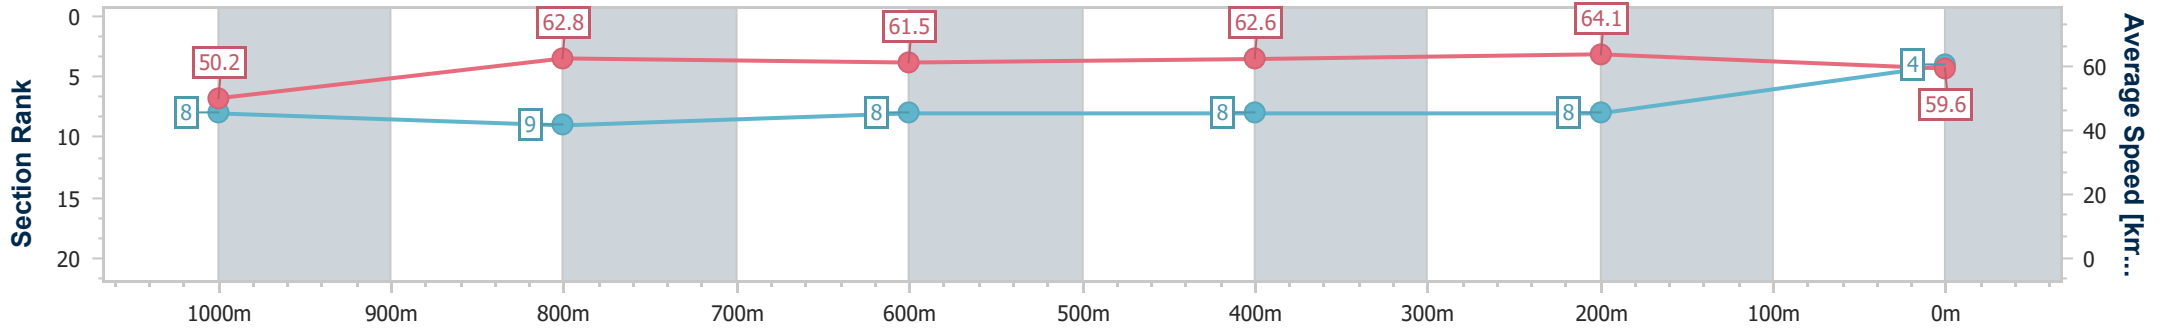

Horse/Jockey Name	Watermelon
Final Rank	4
Fastest Section Time (Section)	0:11.26 (400m)
Top Speed [km/h] (Section)	64.7 (400m)
Race State	Finished

Sunshine Coast QLD Professional
Race 8: 20th Annual Rotary Race Day BM58 Handicap - 1200m
20 October 2024 - 17:00
Track Rating: Good 4, Weather: Fine, Rail Position: +9m Entire

Section	Overall	1000m	800m	600m	400m	200m
Section Times	1:12.68 [4] (0:14.35)	0:58.33 [8] (0:11.51)	0:46.82 [9] (0:11.89)	0:34.93 [8] (0:11.60)	0:23.33 [8] (0:11.26)	0:12.07 [8] (0:12.07)
Average Speed [km/h]	50.2	62.8	61.5	62.6	64.1	59.6
Top Speed [km/h]	62.3	63.7	62.6	64.5	64.7	62.3
Avg. Dist. to Rail [m]	5.3	2.8	2.2	1.9	3.0	2.2
Avg. Stride Freq. [Hz]	2.3	2.4	2.3	2.4	2.4	2.3
Avg. Stride Length [m]	6.0	7.4	7.4	7.4	7.4	7.2

- [ ] Ranking at each section and finish
- -.-.- No data available at this section
- NA No data available