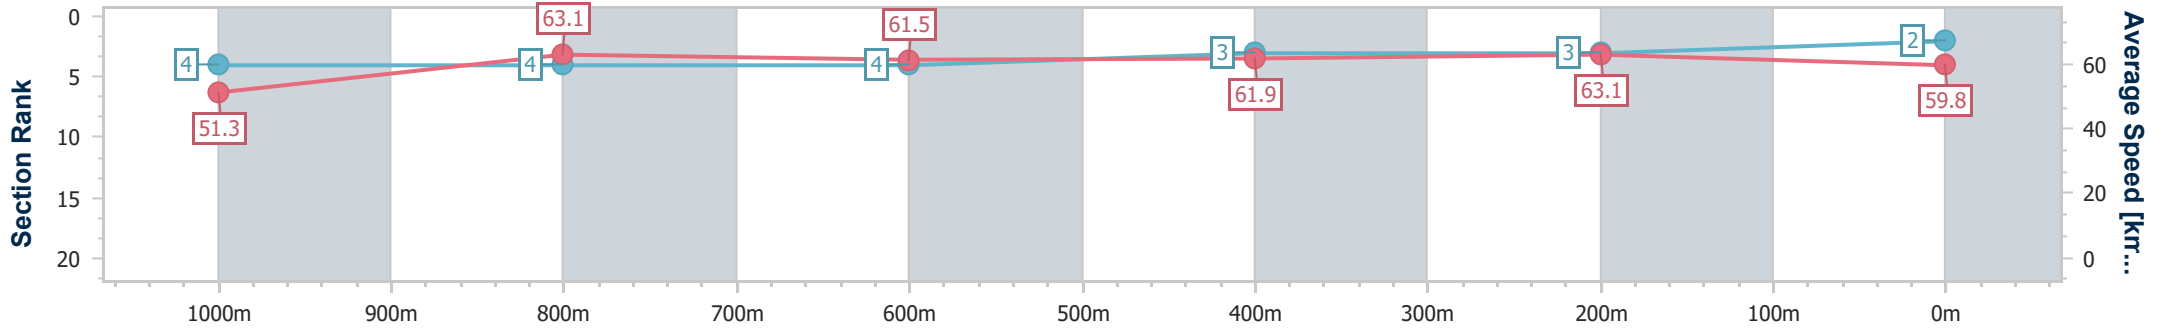

Sunshine Coast QLD Professional
 Race 8: 20th Annual Rotary Race Day BM58 Handicap - 1200m
 20 October 2024 - 17:00
 Track Rating: Good 4, Weather: Fine, Rail Position: +9m Entire

Section	Overall	1000m	800m	600m	400m	200m
Section Times	1:12.43 [2] (0:14.04)	0:58.39 [4] (0:11.47)	0:46.92 [4] (0:11.78)	0:35.14 [4] (0:11.66)	0:23.48 [3] (0:11.43)	0:12.05 [3] (0:12.05)
Average Speed [km/h]	51.3	63.1	61.5	61.9	63.1	59.8
Top Speed [km/h]	64.2	64.1	62.4	63.0	63.9	62.6
Avg. Dist. to Rail [m]	3.4	2.1	1.4	0.7	0.9	2.5
Avg. Stride Freq. [Hz]	2.3	2.4	2.3	2.3	2.4	2.3
Avg. Stride Length [m]	6.1	7.3	7.3	7.4	7.4	7.2