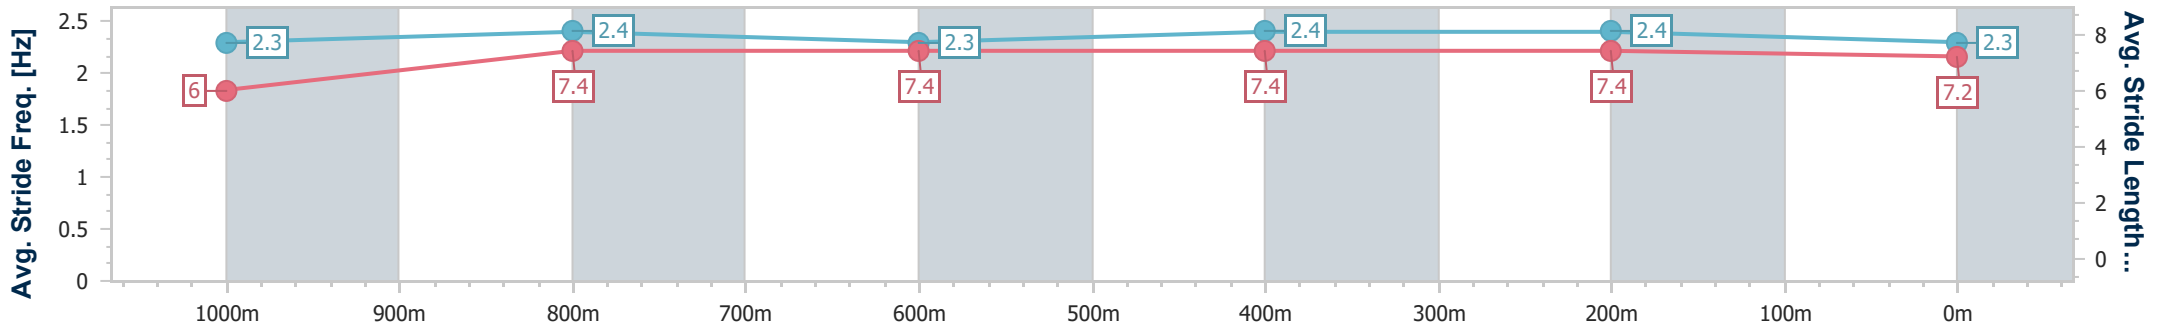

Horse/Jockey Name	Watermelon
Final Rank	4
Fastest Section Time (Section)	0:11.26 (400m)
Top Speed [km/h] (Section)	64.7 (400m)
Race State	Finished

Sunshine Coast QLD Professional
Race 8: 20th Annual Rotary Race Day BM58 Handicap - 1200m
20 October 2024 - 17:00
Track Rating: Good 4, Weather: Fine, Rail Position: +9m Entire

Section	Overall	1000m	800m	600m	400m	200m
Section Times	1:12.68 [4] (0:14.35)	0:58.33 [8] (0:11.51)	0:46.82 [9] (0:11.89)	0:34.93 [8] (0:11.60)	0:23.33 [8] (0:11.26)	0:12.07 [8] (0:12.07)
Average Speed [km/h]	50.2	62.8	61.5	62.6	64.1	59.6
Top Speed [km/h]	62.3	63.7	62.6	64.5	64.7	62.3
Avg. Dist. to Rail [m]	5.3	2.8	2.2	1.9	3.0	2.2
Avg. Stride Freq. [Hz]	2.3	2.4	2.3	2.4	2.4	2.3
Avg. Stride Length [m]	6.0	7.4	7.4	7.4	7.4	7.2

- [ ] Ranking at each section and finish
- -.-.- No data available at this section
- NA No data available