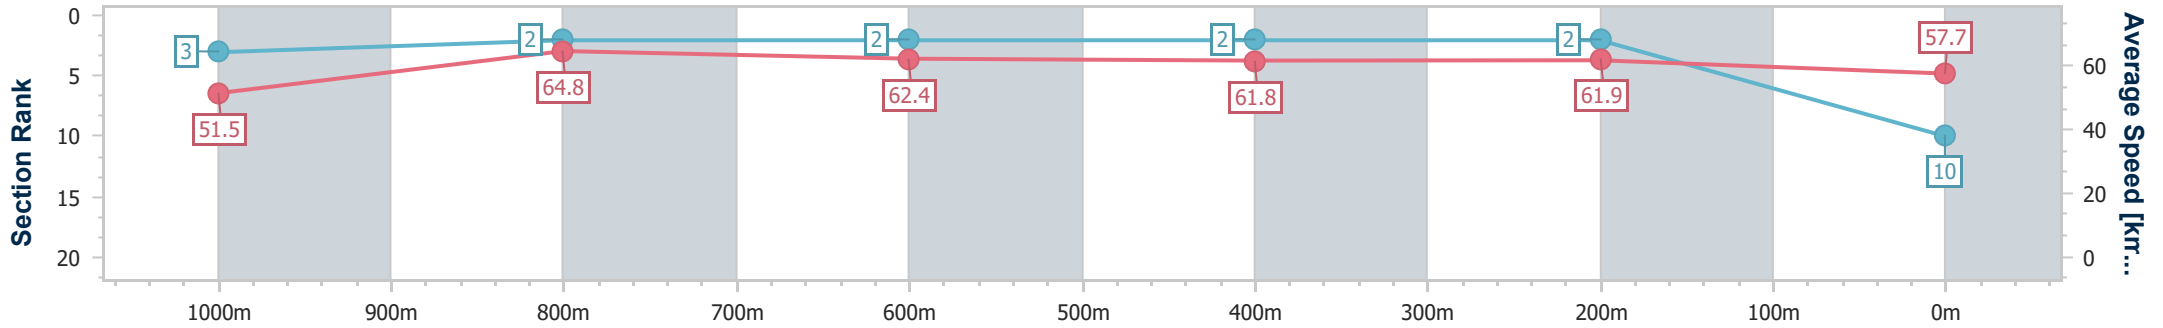

Horse/Jockey Name	Capital Cee
Final Rank	10
Fastest Section Time (Section)	0:11.21 (1000m)
Top Speed [km/h] (Section)	65.3 (1000m)
Race State	Finished

Sunshine Coast QLD Professional
Race 8: 20th Annual Rotary Race Day BM58 Handicap - 1200m
20 October 2024 - 17:00
Track Rating: Good 4, Weather: Fine, Rail Position: +9m Entire

Section	Overall	1000m	800m	600m	400m	200m
Section Times	1:12.87 [10] (0:14.01)	0:58.86 [3] (0:11.21)	0:47.65 [2] (0:11.75)	0:35.90 [2] (0:11.77)	0:24.13 [2] (0:11.61)	0:12.52 [2] (0:12.52)
Average Speed [km/h]	51.5	64.8	62.4	61.8	61.9	57.7
Top Speed [km/h]	64.4	65.3	64.0	62.8	63.3	60.3
Avg. Dist. to Rail [m]	8.0	3.6	2.9	2.0	2.2	3.6
Avg. Stride Freq. [Hz]	2.3	2.4	2.4	2.3	2.3	2.3
Avg. Stride Length [m]	6.2	7.4	7.3	7.3	7.3	7.0

- [ ] Ranking at each section and finish
- -.-.- No data available at this section
- NA No data available