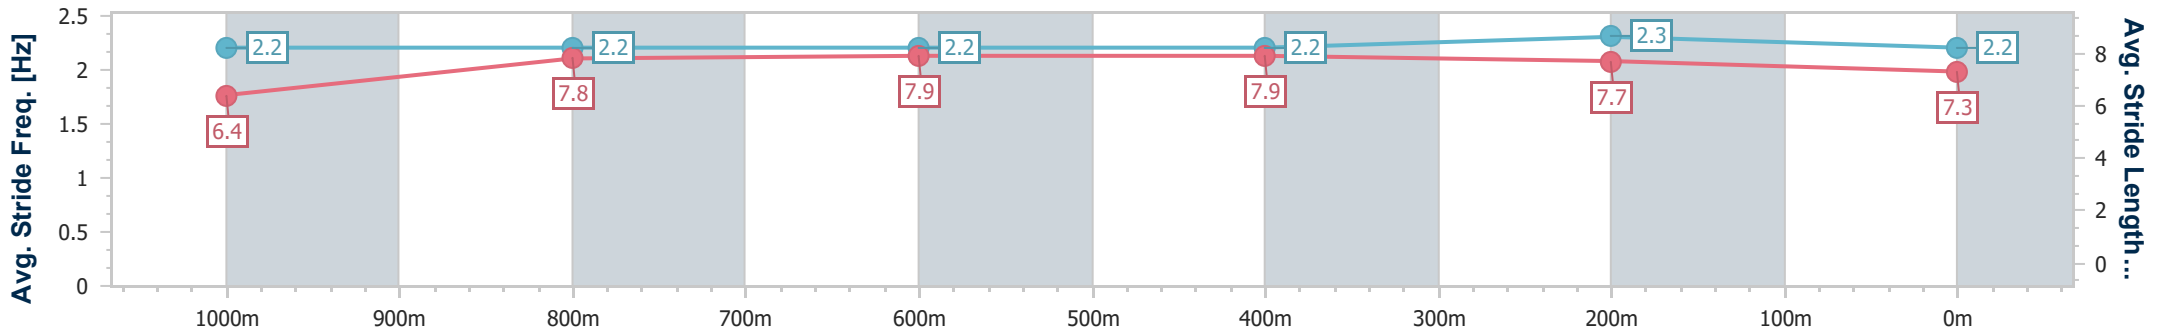

- [] Ranking at each section and finish
- .-.- No data available at this section
- NA No data available

Horse/Jockey Name	Barello
Final Rank	11
Fastest Section Time (Section)	0:11.47 (400m)
Top Speed [km/h] (Section)	66.1 (1000m)
Race State	Finished

Sunshine Coast QLD Professional
 Race 8: 20th Annual Rotary Race Day BM58 Handicap - 1200m
 20 October 2024 - 17:00
 Track Rating: Good 4, Weather: Fine, Rail Position: +9m Entire

Section	Overall	1000m	800m	600m	400m	200m
Section Times	1:13.07 [11] (0:14.13)	0:58.94 [5] (0:11.50)	0:47.44 [5] (0:11.93)	0:35.51 [6] (0:11.67)	0:23.84 [7] (0:11.47)	0:12.37 [9] (0:12.37)
Average Speed [km/h]	50.9	63.4	61.5	62.5	62.7	58.4
Top Speed [km/h]	66.1	66.1	62.4	62.9	63.5	61.6
Avg. Dist. to Rail [m]	7.5	4.4	3.2	2.3	4.7	6.4
Avg. Stride Freq. [Hz]	2.2	2.2	2.2	2.2	2.3	2.2
Avg. Stride Length [m]	6.4	7.8	7.9	7.9	7.7	7.3

- [] Ranking at each section and finish
- .-.- No data available at this section
- NA No data available