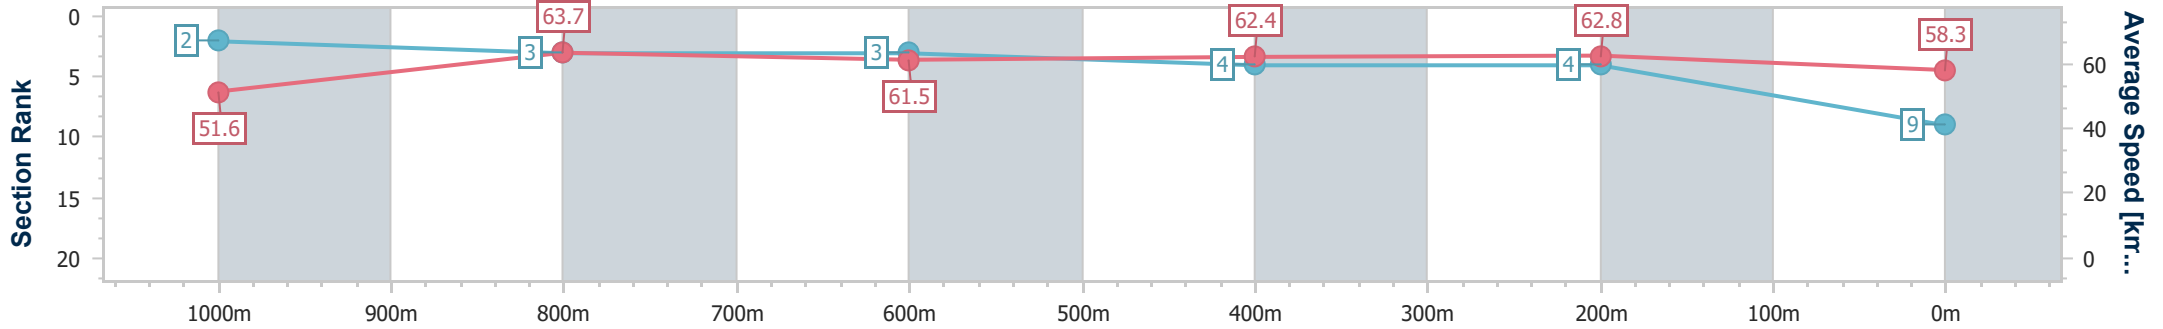

Horse/Jockey Name	Hard To Dismiss
Final Rank	9
Fastest Section Time (Section)	0:11.41 (1000m)
Top Speed [km/h] (Section)	64.3 (Overall)
Race State	Finished

Sunshine Coast QLD Professional
Race 8: 20th Annual Rotary Race Day BM58 Handicap - 1200m
20 October 2024 - 17:00
Track Rating: Good 4, Weather: Fine, Rail Position: +9m Entire

Section	Overall	1000m	800m	600m	400m	200m
Section Times	1:12.82 [9] (0:13.96)	0:58.86 [2] (0:11.41)	0:47.45 [3] (0:11.90)	0:35.55 [3] (0:11.74)	0:23.81 [4] (0:11.46)	0:12.35 [4] (0:12.35)
Average Speed [km/h]	51.6	63.7	61.5	62.4	62.8	58.3
Top Speed [km/h]	64.3	64.3	62.6	63.2	63.5	61.3
Avg. Dist. to Rail [m]	4.8	3.2	3.2	2.6	3.9	5.5
Avg. Stride Freq. [Hz]	2.4	2.5	2.4	2.4	2.5	2.4
Avg. Stride Length [m]	6.1	7.2	7.2	7.3	7.1	6.7

- [ ] Ranking at each section and finish
- -.-.- No data available at this section
- NA No data available