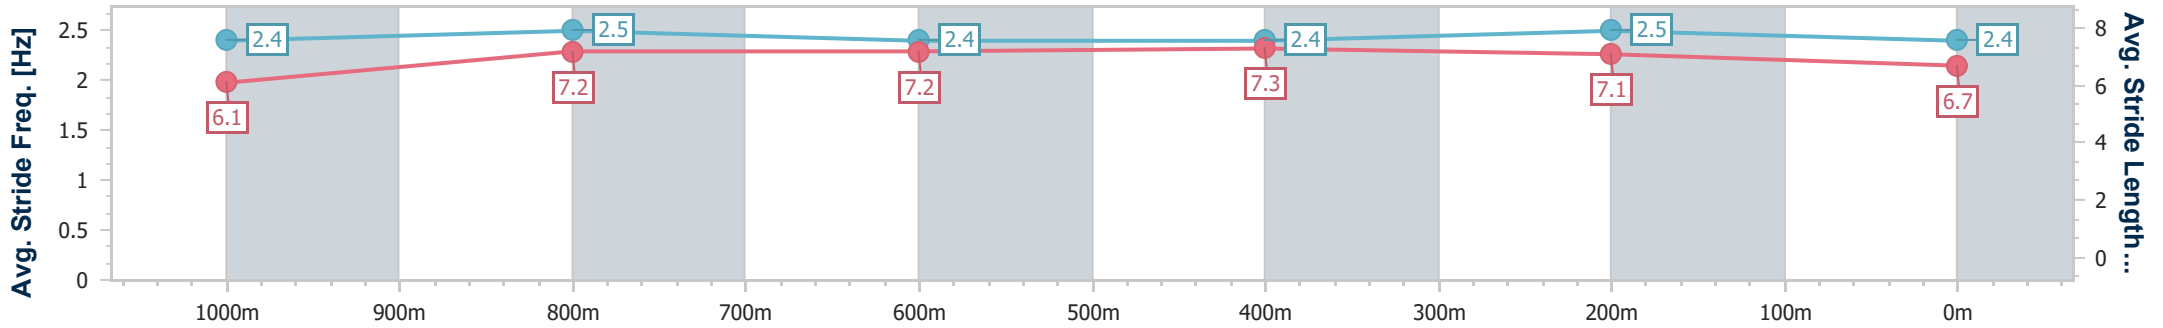

Horse/Jockey Name	Hard To Dismiss
Final Rank	9
Fastest Section Time (Section)	0:11.41 (1000m)
Top Speed [km/h] (Section)	64.3 (Overall)
Race State	Finished

Sunshine Coast QLD Professional
Race 8: 20th Annual Rotary Race Day BM58 Handicap - 1200m
20 October 2024 - 17:00
Track Rating: Good 4, Weather: Fine, Rail Position: +9m Entire

Section	Overall	1000m	800m	600m	400m	200m
Section Times	1:12.82 [9] (0:13.96)	0:58.86 [2] (0:11.41)	0:47.45 [3] (0:11.90)	0:35.55 [3] (0:11.74)	0:23.81 [4] (0:11.46)	0:12.35 [4] (0:12.35)
Average Speed [km/h]	51.6	63.7	61.5	62.4	62.8	58.3
Top Speed [km/h]	64.3	64.3	62.6	63.2	63.5	61.3
Avg. Dist. to Rail [m]	4.8	3.2	3.2	2.6	3.9	5.5
Avg. Stride Freq. [Hz]	2.4	2.5	2.4	2.4	2.5	2.4
Avg. Stride Length [m]	6.1	7.2	7.2	7.3	7.1	6.7

- [ ] Ranking at each section and finish
- -.-.- No data available at this section
- NA No data available