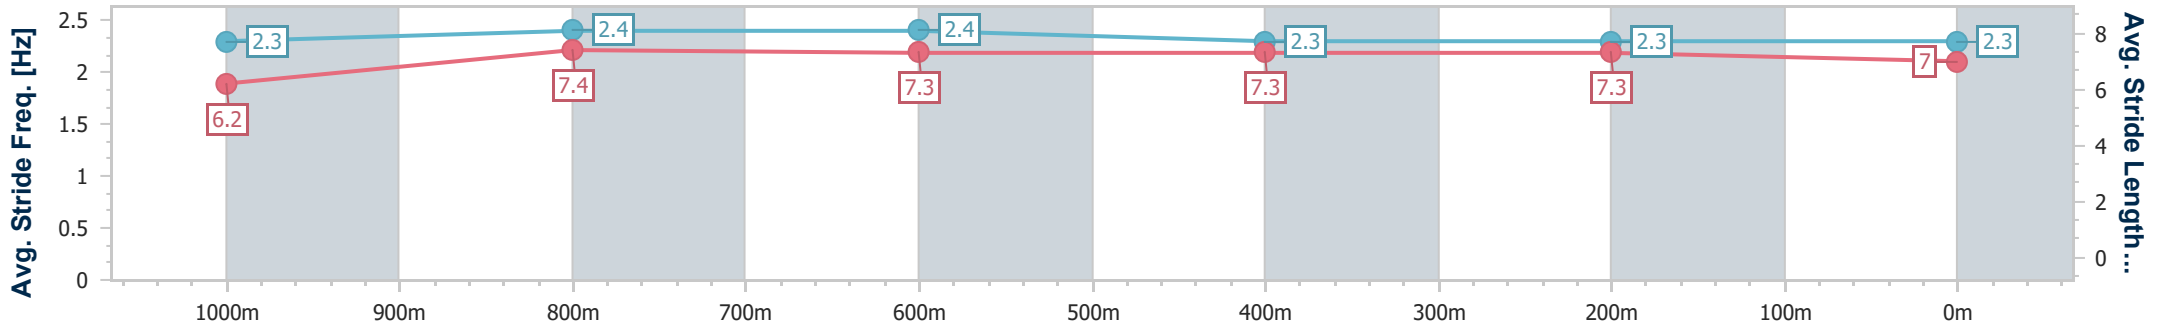

Horse/Jockey Name	Capital Cee
Final Rank	10
Fastest Section Time (Section)	0:11.21 (1000m)
Top Speed [km/h] (Section)	65.3 (1000m)
Race State	Finished

Sunshine Coast QLD Professional
Race 8: 20th Annual Rotary Race Day BM58 Handicap - 1200m
20 October 2024 - 17:00
Track Rating: Good 4, Weather: Fine, Rail Position: +9m Entire

Section	Overall	1000m	800m	600m	400m	200m
Section Times	1:12.87 [10] (0:14.01)	0:58.86 [3] (0:11.21)	0:47.65 [2] (0:11.75)	0:35.90 [2] (0:11.77)	0:24.13 [2] (0:11.61)	0:12.52 [2] (0:12.52)
Average Speed [km/h]	51.5	64.8	62.4	61.8	61.9	57.7
Top Speed [km/h]	64.4	65.3	64.0	62.8	63.3	60.3
Avg. Dist. to Rail [m]	8.0	3.6	2.9	2.0	2.2	3.6
Avg. Stride Freq. [Hz]	2.3	2.4	2.4	2.3	2.3	2.3
Avg. Stride Length [m]	6.2	7.4	7.3	7.3	7.3	7.0

- [ ] Ranking at each section and finish
- -.-.- No data available at this section
- NA No data available