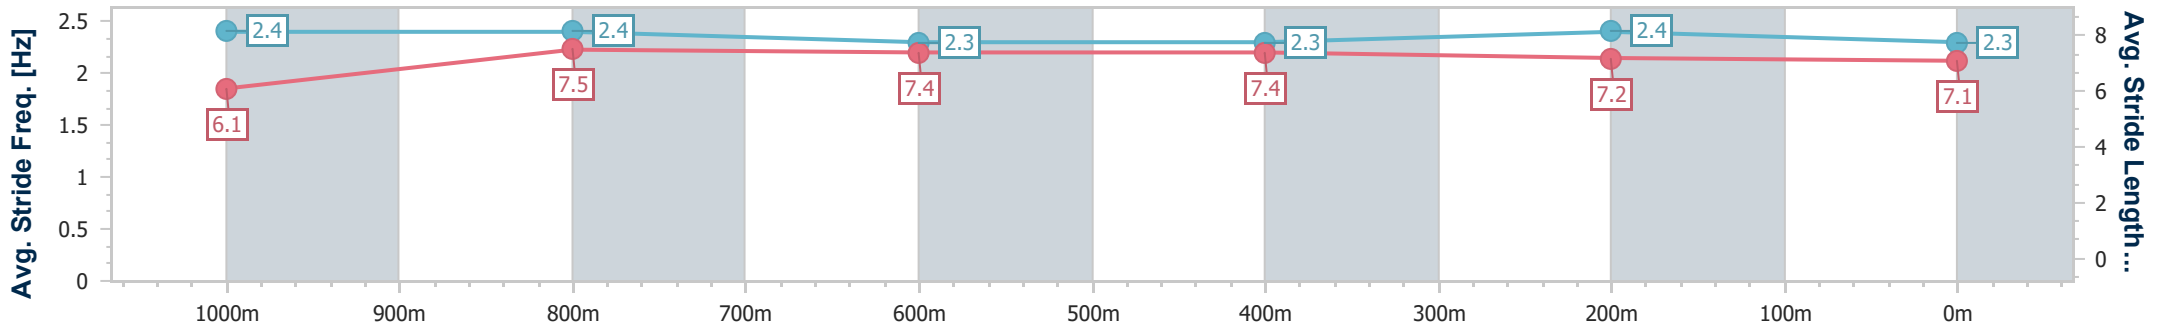

Sunshine Coast QLD Professional
 Race 8: 20th Annual Rotary Race Day BM58 Handicap - 1200m
 20 October 2024 - 17:00
 Track Rating: Good 4, Weather: Fine, Rail Position: +9m Entire

Section	Overall	1000m	800m	600m	400m	200m
Section Times	1:12.55 [3] (0:13.72)	0:58.83 [1] (0:11.42)	0:47.41 [1] (0:11.77)	0:35.64 [1] (0:11.66)	0:23.98 [1] (0:11.63)	0:12.35 [1] (0:12.35)
Average Speed [km/h]	52.5	63.5	61.7	62.0	61.8	58.4
Top Speed [km/h]	64.4	64.2	63.1	62.1	62.7	60.8
Avg. Dist. to Rail [m]	7.9	2.1	1.6	0.5	1.2	1.2
Avg. Stride Freq. [Hz]	2.4	2.4	2.3	2.3	2.4	2.3
Avg. Stride Length [m]	6.1	7.5	7.4	7.4	7.2	7.1