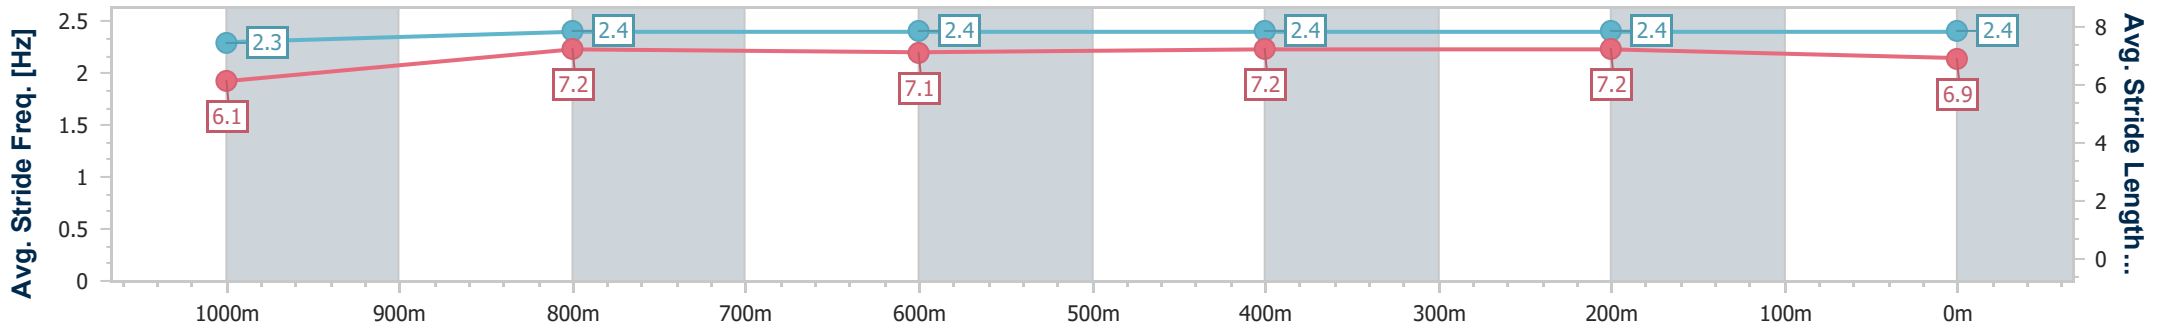

Horse/Jockey Name	That's All Good
Final Rank	6
Fastest Section Time (Section)	0:11.43 (400m)
Top Speed [km/h] (Section)	63.6 (400m)
Race State	Finished

Sunshine Coast QLD Professional
Race 8: 20th Annual Rotary Race Day BM58 Handicap - 1200m
20 October 2024 - 17:00
Track Rating: Good 4, Weather: Fine, Rail Position: +9m Entire

Section	Overall	1000m	800m	600m	400m	200m
Section Times	1:12.74 [6] (0:14.36)	0:58.38 [9] (0:11.49)	0:46.89 [8] (0:11.73)	0:35.16 [7] (0:11.57)	0:23.59 [5] (0:11.43)	0:12.16 [7]
Average Speed [km/h]	50.1	63.0	62.0	62.4	62.8	59.2
Top Speed [km/h]	63.1	63.5	63.1	63.0	63.6	61.7
Avg. Dist. to Rail [m]	2.6	2.1	1.4	0.6	1.5	0.4
Avg. Stride Freq. [Hz]	2.3	2.4	2.4	2.4	2.4	2.4
Avg. Stride Length [m]	6.1	7.2	7.1	7.2	7.2	6.9

- [ ] Ranking at each section and finish
- -.-.- No data available at this section
- NA No data available