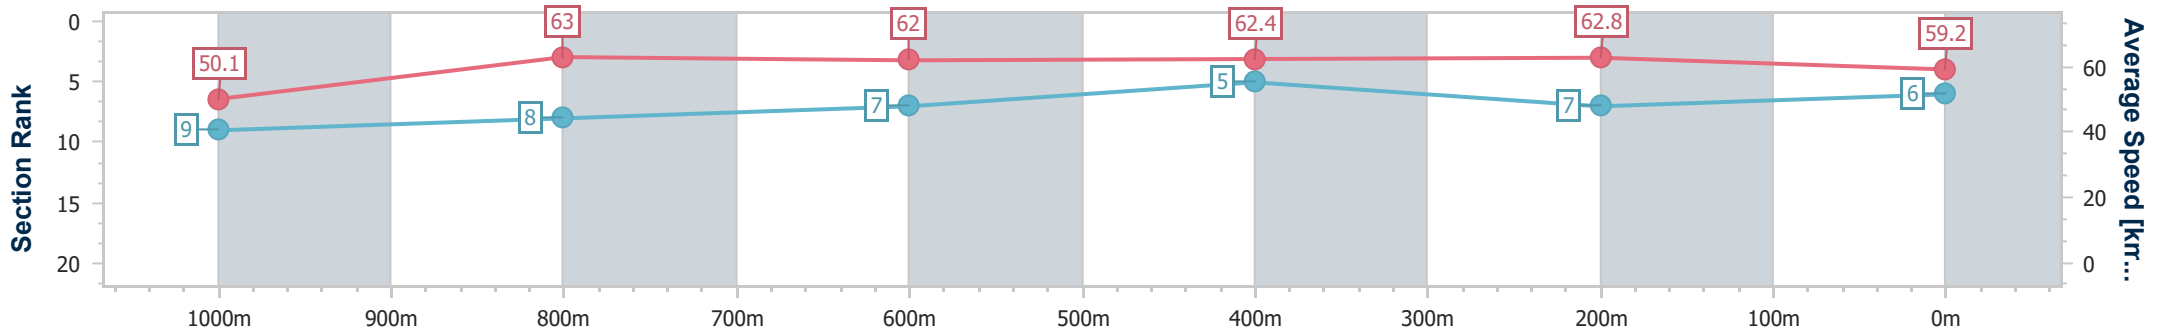

Horse/Jockey Name	That's All Good
Final Rank	6
Fastest Section Time (Section)	0:11.43 (400m)
Top Speed [km/h] (Section)	63.6 (400m)
Race State	Finished

Sunshine Coast QLD Professional
Race 8: 20th Annual Rotary Race Day BM58 Handicap - 1200m
20 October 2024 - 17:00
Track Rating: Good 4, Weather: Fine, Rail Position: +9m Entire

Section	Overall	1000m	800m	600m	400m	200m
Section Times	1:12.74 [6] (0:14.36)	0:58.38 [9] (0:11.49)	0:46.89 [8] (0:11.73)	0:35.16 [7] (0:11.57)	0:23.59 [5] (0:11.43)	0:12.16 [7]
Average Speed [km/h]	50.1	63.0	62.0	62.4	62.8	59.2
Top Speed [km/h]	63.1	63.5	63.1	63.0	63.6	61.7
Avg. Dist. to Rail [m]	2.6	2.1	1.4	0.6	1.5	0.4
Avg. Stride Freq. [Hz]	2.3	2.4	2.4	2.4	2.4	2.4
Avg. Stride Length [m]	6.1	7.2	7.1	7.2	7.2	6.9

- [ ] Ranking at each section and finish
- -.-.- No data available at this section
- NA No data available