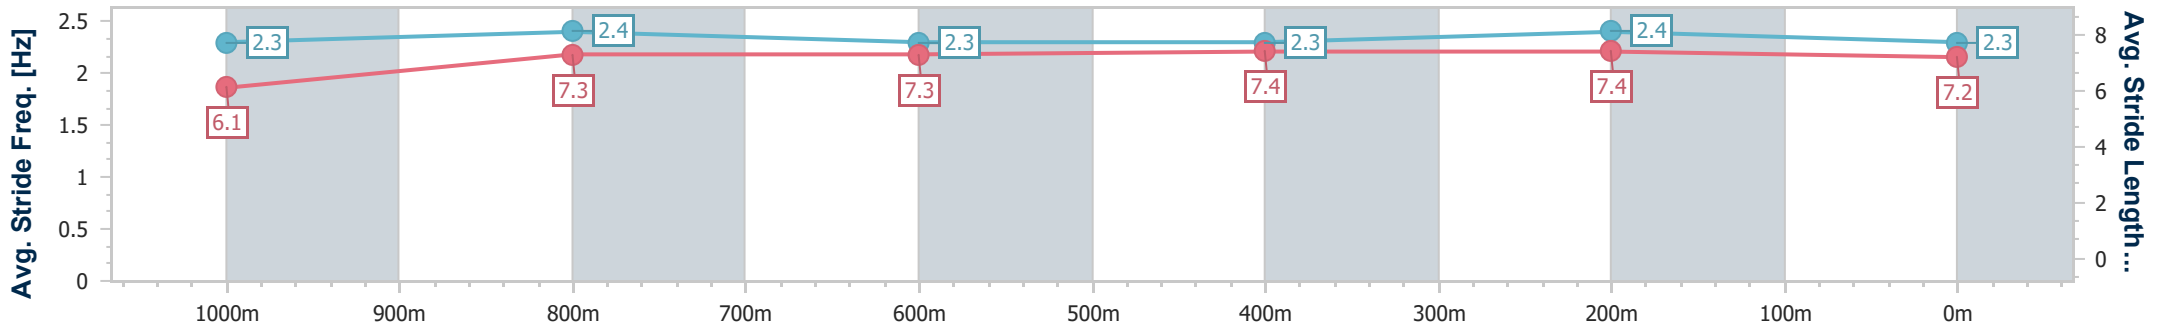

Horse/Jockey Name	Cryptic Prism
Final Rank	2
Fastest Section Time (Section)	0:11.43 (400m)
Top Speed [km/h] (Section)	64.2 (Overall)
Race State	Finished

Sunshine Coast QLD Professional
Race 8: 20th Annual Rotary Race Day BM58 Handicap - 1200m
20 October 2024 - 17:00
Track Rating: Good 4, Weather: Fine, Rail Position: +9m Entire

Section	Overall	1000m	800m	600m	400m	200m
Section Times	1:12.43 [2] (0:14.04)	0:58.39 [4] (0:11.47)	0:46.92 [4] (0:11.78)	0:35.14 [4] (0:11.66)	0:23.48 [3] (0:11.43)	0:12.05 [3] (0:12.05)
Average Speed [km/h]	51.3	63.1	61.5	61.9	63.1	59.8
Top Speed [km/h]	64.2	64.1	62.4	63.0	63.9	62.6
Avg. Dist. to Rail [m]	3.4	2.1	1.4	0.7	0.9	2.5
Avg. Stride Freq. [Hz]	2.3	2.4	2.3	2.3	2.4	2.3
Avg. Stride Length [m]	6.1	7.3	7.3	7.4	7.4	7.2

- [ ] Ranking at each section and finish
- -.-.- No data available at this section
- NA No data available