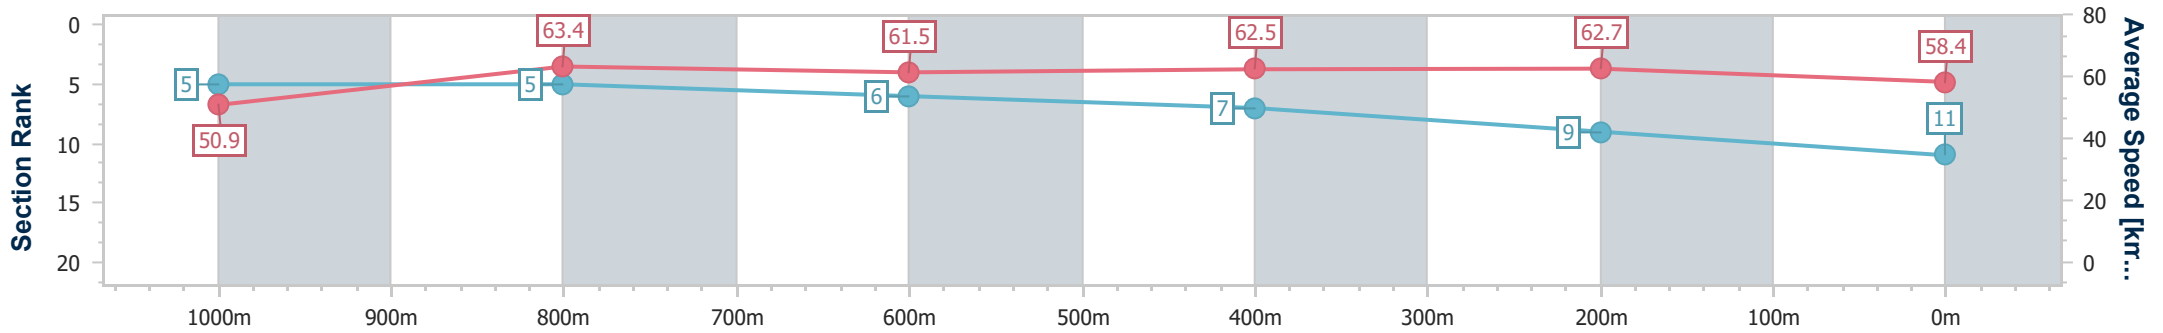

Horse/Jockey Name	Barello
Final Rank	11
Fastest Section Time (Section)	0:11.47 (400m)
Top Speed [km/h] (Section)	66.1 (1000m)
Race State	Finished

Sunshine Coast QLD Professional
Race 8: 20th Annual Rotary Race Day BM58 Handicap - 1200m
20 October 2024 - 17:00
Track Rating: Good 4, Weather: Fine, Rail Position: +9m Entire

Section	Overall	1000m	800m	600m	400m	200m
Section Times	1:13.07 [11] (0:14.13)	0:58.94 [5] (0:11.50)	0:47.44 [5] (0:11.93)	0:35.51 [6] (0:11.67)	0:23.84 [7] (0:11.47)	0:12.37 [9] (0:12.37)
Average Speed [km/h]	50.9	63.4	61.5	62.5	62.7	58.4
Top Speed [km/h]	66.1	66.1	62.4	62.9	63.5	61.6
Avg. Dist. to Rail [m]	7.5	4.4	3.2	2.3	4.7	6.4
Avg. Stride Freq. [Hz]	2.2	2.2	2.2	2.2	2.3	2.2
Avg. Stride Length [m]	6.4	7.8	7.9	7.9	7.7	7.3

- [ ] Ranking at each section and finish
- -.-.- No data available at this section
- NA No data available