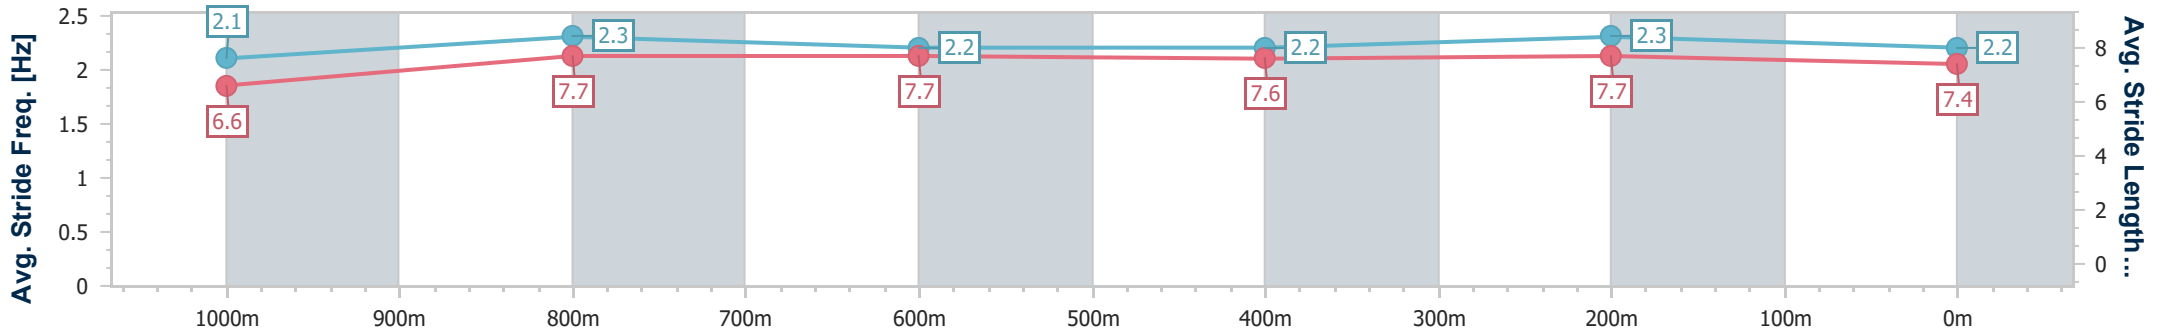

Horse/Jockey Name	Whiskey And Beer
Final Rank	8
Fastest Section Time (Section)	0:11.31 (400m)
Top Speed [km/h] (Section)	64.1 (400m)
Race State	Finished

Sunshine Coast QLD Professional
Race 8: 20th Annual Rotary Race Day BM58 Handicap - 1200m
20 October 2024 - 17:00
Track Rating: Good 4, Weather: Fine, Rail Position: +9m Entire

Section	Overall	1000m	800m	600m	400m	200m
Section Times	1:12.79 [8] (0:14.32)	0:58.47 [7] (0:11.53)	0:46.94 [7] (0:11.95)	0:34.99 [9] (0:11.63)	0:23.36 [9] (0:11.31)	0:12.05 [10] (0:12.05)
Average Speed [km/h]	50.3	63.2	61.5	62.7	63.6	59.8
Top Speed [km/h]	62.8	63.9	62.3	63.3	64.1	62.8
Avg. Dist. to Rail [m]	6.7	4.1	3.5	2.3	3.5	3.1
Avg. Stride Freq. [Hz]	2.1	2.3	2.2	2.2	2.3	2.2
Avg. Stride Length [m]	6.6	7.7	7.7	7.6	7.7	7.4

- [ ] Ranking at each section and finish
- -.-.- No data available at this section
- NA No data available