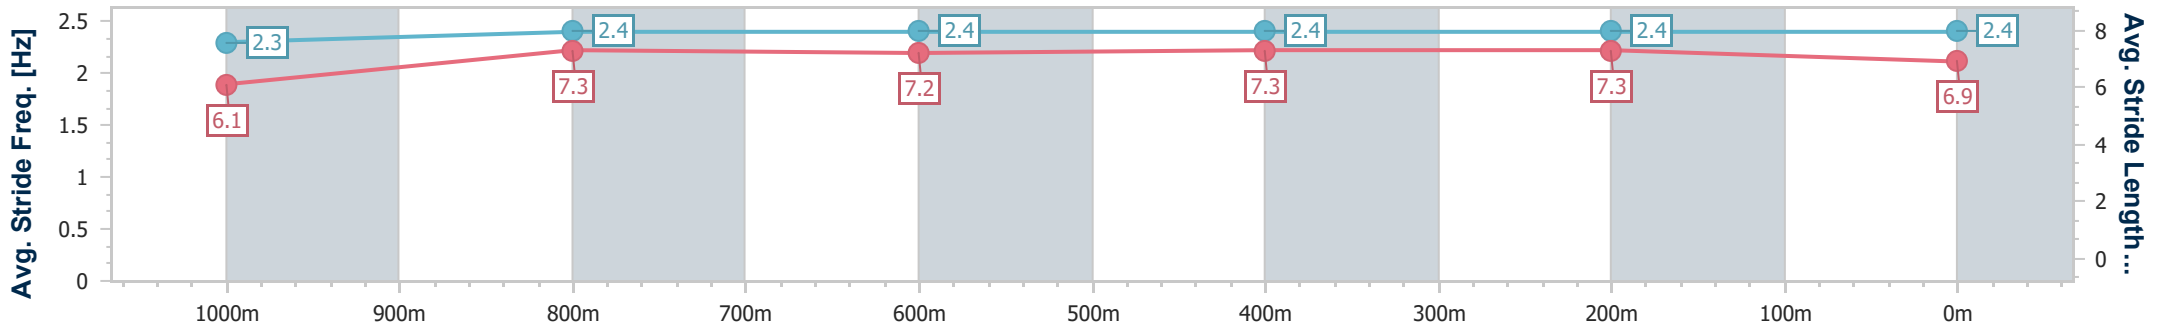

Horse/Jockey Name	Torque About Magic
Final Rank	7
Fastest Section Time (Section)	0:11.34 (400m)
Top Speed [km/h] (Section)	64.8 (1000m)
Race State	Finished

Sunshine Coast QLD Professional
Race 8: 20th Annual Rotary Race Day BM58 Handicap - 1200m
20 October 2024 - 17:00
Track Rating: Good 4, Weather: Fine, Rail Position: +9m Entire

Section	Overall	1000m	800m	600m	400m	200m
Section Times	1:12.75 [7] (0:14.21)	0:58.54 [6] (0:11.45)	0:47.09 [6] (0:11.86)	0:35.23 [5] (0:11.68)	0:23.55 [6] (0:11.34)	0:12.21 [6] (0:12.21)
Average Speed [km/h]	50.8	63.3	61.4	62.5	63.6	58.9
Top Speed [km/h]	64.5	64.8	62.2	63.7	64.4	62.0
Avg. Dist. to Rail [m]	5.0	2.5	2.0	2.8	4.5	5.8
Avg. Stride Freq. [Hz]	2.3	2.4	2.4	2.4	2.4	2.4
Avg. Stride Length [m]	6.1	7.3	7.2	7.3	7.3	6.9

- [ ] Ranking at each section and finish
- -.-.- No data available at this section
- NA No data available