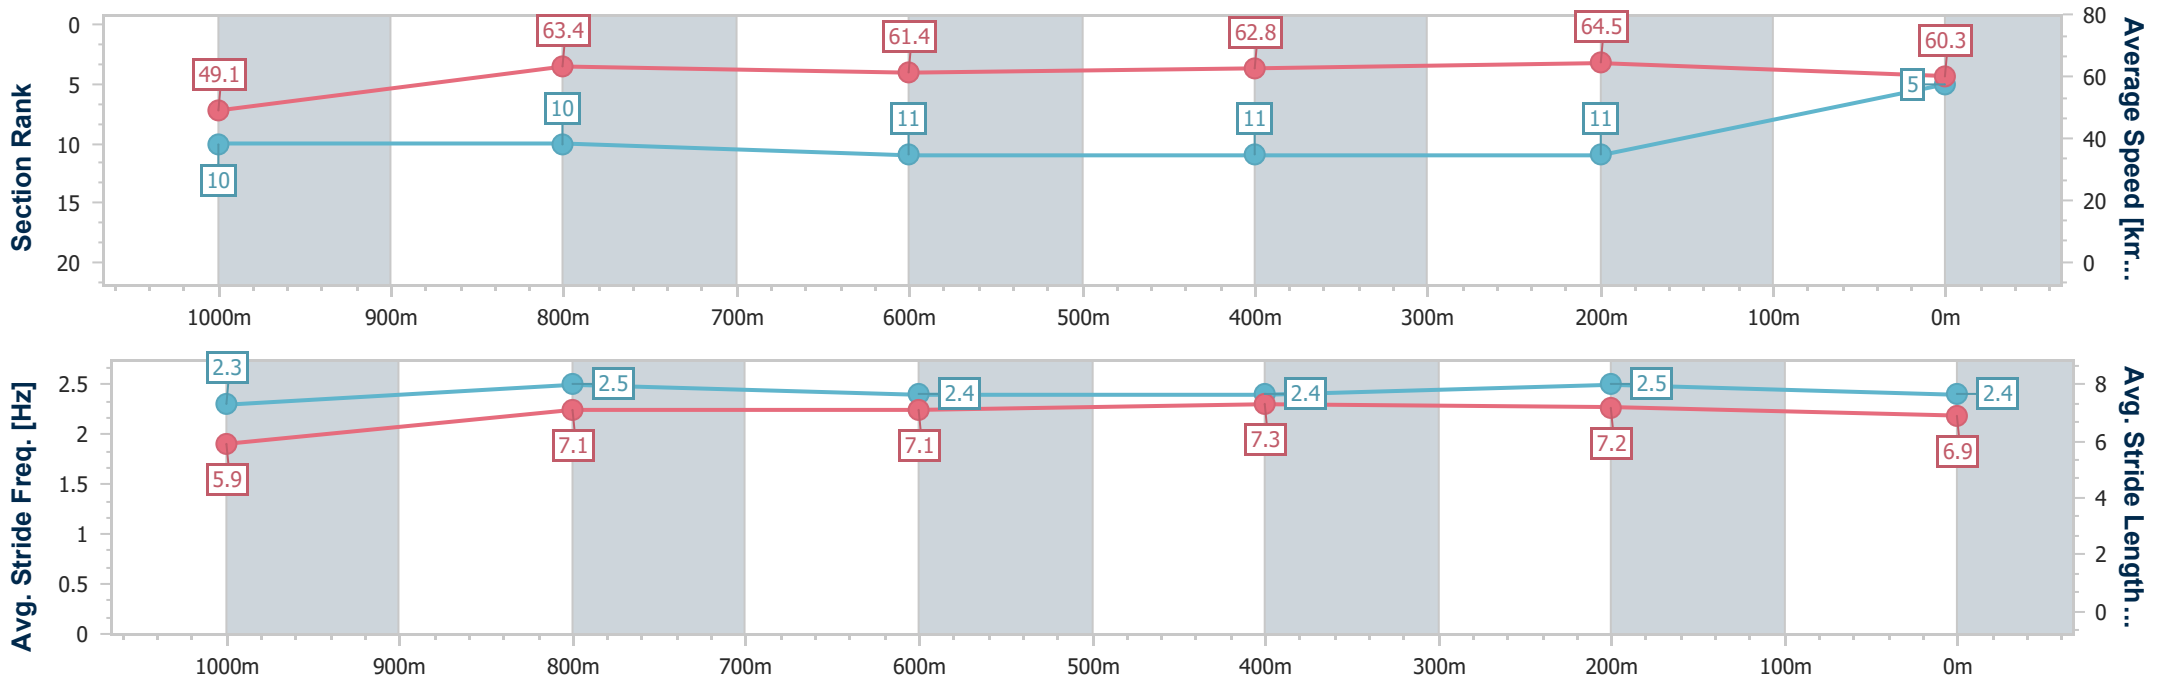

Horse/Jockey Name	Contilda's Love
Final Rank	5
Fastest Section Time (Section)	0:11.16 (400m)
Top Speed [km/h] (Section)	65.9 (400m)
Race State	Finished

Sunshine Coast QLD Professional
Race 8: 20th Annual Rotary Race Day BM58 Handicap - 1200m
20 October 2024 - 17:00
Track Rating: Good 4, Weather: Fine, Rail Position: +9m Entire

Section	Overall	1000m	800m	600m	400m	200m
Section Times	1:12.70 [5] (0:14.68)	0:58.02 [10] (0:11.47)	0:46.55 [10] (0:11.91)	0:34.64 [11] (0:11.55)	0:23.09 [11] (0:11.16)	0:11.93 [11] (0:11.93)
Average Speed [km/h]	49.1	63.4	61.4	62.8	64.5	60.3
Top Speed [km/h]	62.7	64.8	61.9	63.6	65.9	63.0
Avg. Dist. to Rail [m]	7.2	3.3	2.4	1.3	5.3	7.6
Avg. Stride Freq. [Hz]	2.3	2.5	2.4	2.4	2.5	2.4
Avg. Stride Length [m]	5.9	7.1	7.1	7.3	7.2	6.9

- [ ] Ranking at each section and finish
- -.-.- No data available at this section
- NA No data available