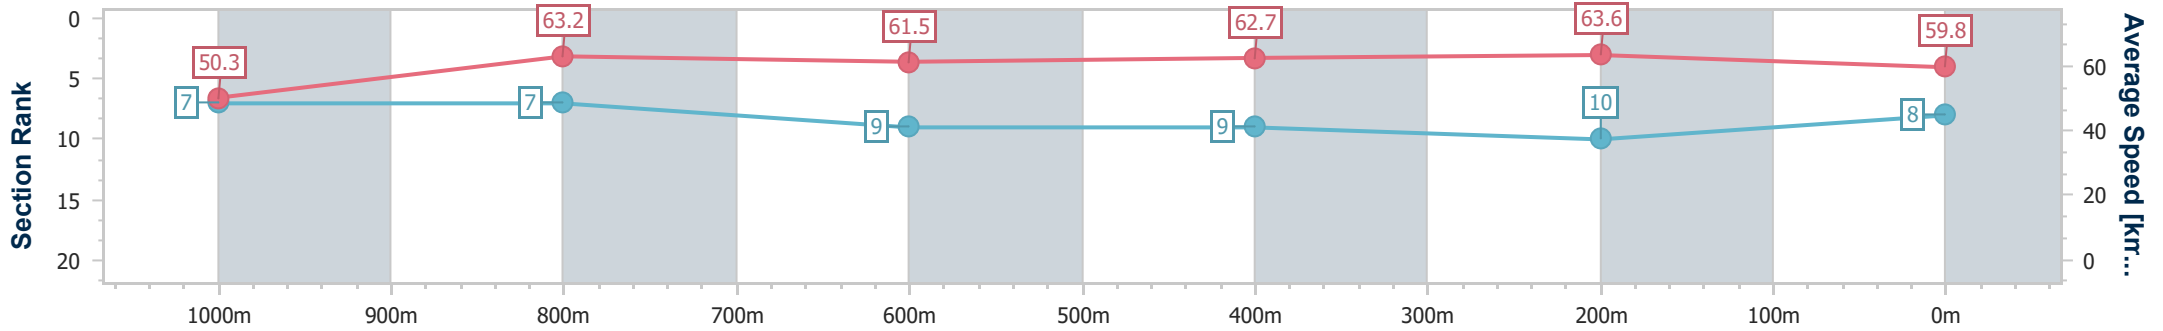

Horse/Jockey Name	Whiskey And Beer
Final Rank	8
Fastest Section Time (Section)	0:11.31 (400m)
Top Speed [km/h] (Section)	64.1 (400m)
Race State	Finished

Sunshine Coast QLD Professional
Race 8: 20th Annual Rotary Race Day BM58 Handicap - 1200m
20 October 2024 - 17:00
Track Rating: Good 4, Weather: Fine, Rail Position: +9m Entire

Section	Overall	1000m	800m	600m	400m	200m
Section Times	1:12.79 [8] (0:14.32)	0:58.47 [7] (0:11.53)	0:46.94 [7] (0:11.95)	0:34.99 [9] (0:11.63)	0:23.36 [9] (0:11.31)	0:12.05 [10] (0:12.05)
Average Speed [km/h]	50.3	63.2	61.5	62.7	63.6	59.8
Top Speed [km/h]	62.8	63.9	62.3	63.3	64.1	62.8
Avg. Dist. to Rail [m]	6.7	4.1	3.5	2.3	3.5	3.1
Avg. Stride Freq. [Hz]	2.1	2.3	2.2	2.2	2.3	2.2
Avg. Stride Length [m]	6.6	7.7	7.7	7.6	7.7	7.4

- [ ] Ranking at each section and finish
- -.-.- No data available at this section
- NA No data available