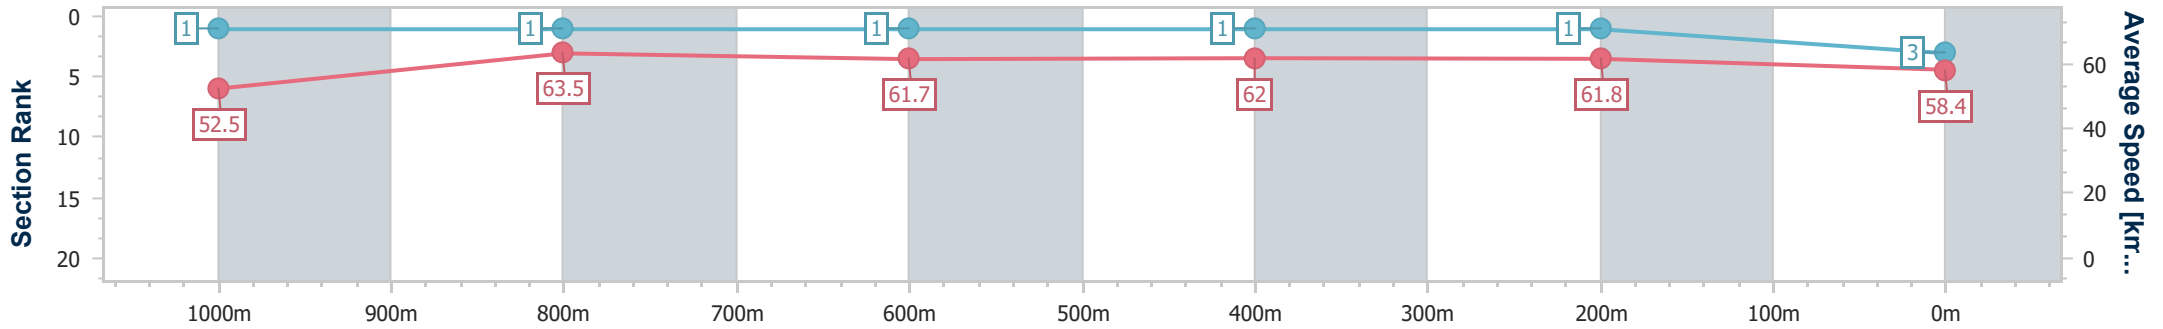

Sunshine Coast QLD Professional
 Race 8: 20th Annual Rotary Race Day BM58 Handicap - 1200m
 20 October 2024 - 17:00
 Track Rating: Good 4, Weather: Fine, Rail Position: +9m Entire

Section	Overall	1000m	800m	600m	400m	200m
Section Times	1:12.55 [3] (0:13.72)	0:58.83 [1] (0:11.42)	0:47.41 [1] (0:11.77)	0:35.64 [1] (0:11.66)	0:23.98 [1] (0:11.63)	0:12.35 [1] (0:12.35)
Average Speed [km/h]	52.5	63.5	61.7	62.0	61.8	58.4
Top Speed [km/h]	64.4	64.2	63.1	62.1	62.7	60.8
Avg. Dist. to Rail [m]	7.9	2.1	1.6	0.5	1.2	1.2
Avg. Stride Freq. [Hz]	2.4	2.4	2.3	2.3	2.4	2.3
Avg. Stride Length [m]	6.1	7.5	7.4	7.4	7.2	7.1