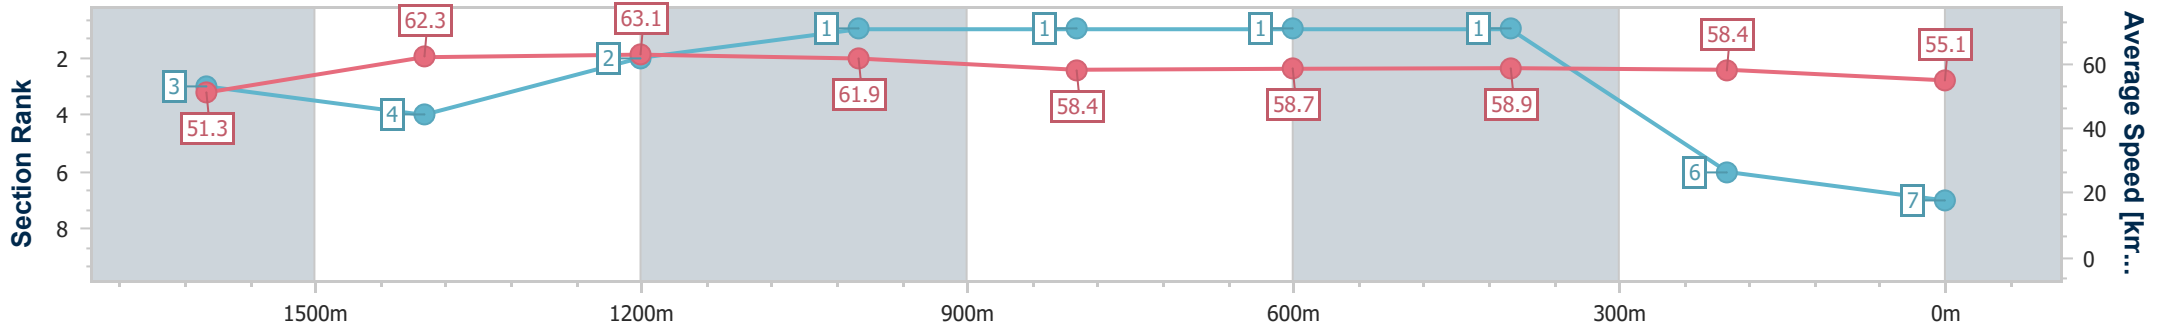

- [ ] Ranking at each section and finish
- .-.- No data available at this section
- NA No data available

Horse/Jockey Name	Fort Denison
Final Rank	7
Fastest Section Time (Section)	0:11.45 (1400m)
Top Speed [km/h] (Section)	64.1 (1200m)
Race State	Finished

Eagle Farm QLD Professional  
 Race 1: Sky Racing Maiden Handicap - 1800m  
 23 October 2024 - 13:33  
 Track Rating: Good 4, Weather: Fine, Rail Position: +10m Entire

BRISBANE  
RACING CLUB

Section	Overall	1600m	1400m	1200m	1000m	800m	600m	400m	200m
Section Times	1:51.21 [7] (0:14.23)	1:36.98 [3] (0:11.62)	1:25.36 [4] (0:11.45)	1:13.91 [2] (0:11.69)	1:02.22 [1] (0:12.35)	0:49.87 [1] (0:12.24)	0:37.63 [1] (0:12.21)	0:25.42 [1] (0:12.28)	0:13.14 [6] (0:13.14)
Average Speed [km/h]	51.3	62.3	63.1	61.9	58.4	58.7	58.9	58.4	55.1
Top Speed [km/h]	63.6	63.7	64.1	64.1	59.2	59.3	60.9	61.0	57.0
Avg. Dist. to Rail [m]	5.6	2.2	4.5	3.8	0.8	0.7	0.4	0.7	0.4
Avg. Stride Freq. [Hz]	2.0	2.3	2.3	2.3	2.3	2.2	2.3	2.3	2.2
Avg. Stride Length [m]	7.0	7.4	7.6	7.5	7.2	7.3	7.2	7.0	6.9