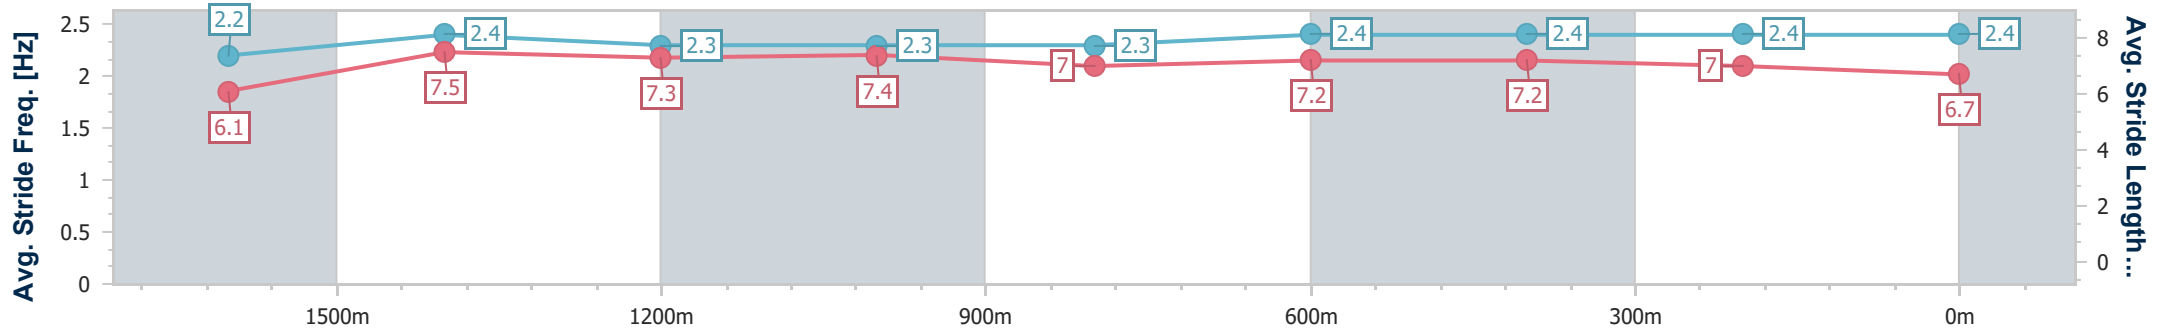

### Eagle Farm QLD Professional

Race 1: Sky Racing Maiden Handicap - 1800m

23 October 2024 - 13:33

Track Rating: Good 4, Weather: Fine, Rail Position: +10m Entire

BRISBANE RACING CLUB

Section	Overall	1600m	1400m	1200m	1000m	800m	600m	400m	200m
Section Times	1:50.37 [3] (0:15.24)	1:35.13 [8] (0:11.23)	1:23.90 [8] (0:11.86)	1:12.04 [8] (0:11.66)	1:00.38 [8] (0:12.51)	0:47.87 [9] (0:11.99)	0:35.88 [9] (0:11.68)	0:24.20 [6] (0:11.69)	0:12.51 [4] (0:12.51)
Average Speed [km/h]	47.7	64.2	60.7	62.1	58.0	60.3	62.9	61.6	57.9
Top Speed [km/h]	62.1	65.7	62.8	63.1	59.6	63.9	64.1	63.6	60.3
Avg. Dist. to Rail [m]	5.8	1.0	0.9	1.3	1.8	1.6	3.9	4.4	5.1
Avg. Stride Freq. [Hz]	2.2	2.4	2.3	2.3	2.3	2.4	2.4	2.4	2.4
Avg. Stride Length [m]	6.1	7.5	7.3	7.4	7.0	7.2	7.2	7.0	6.7