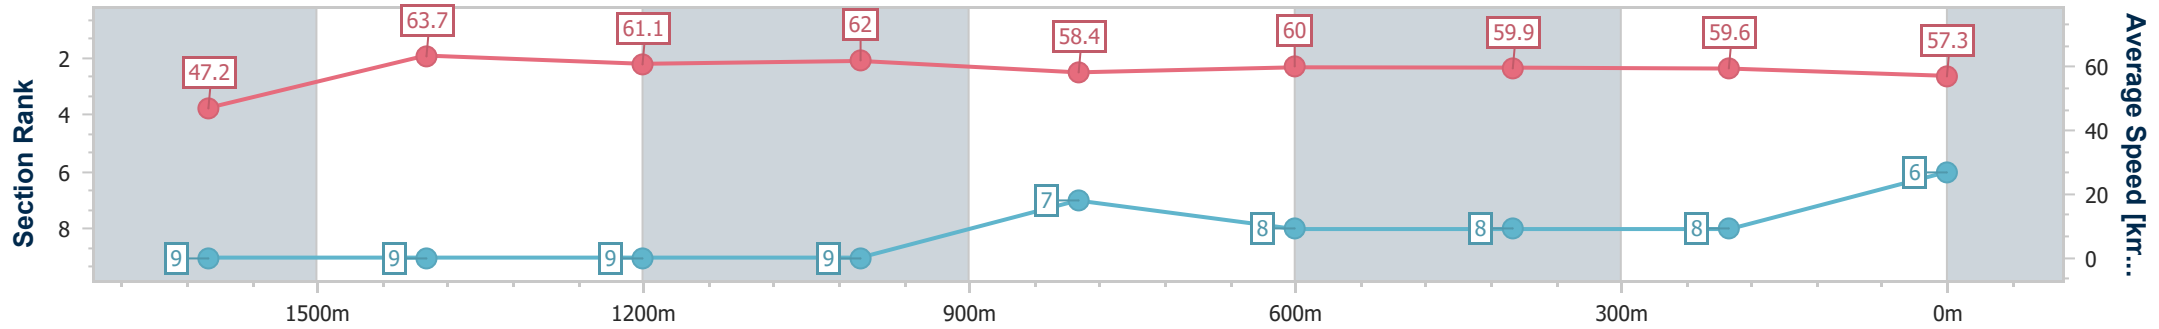

### Eagle Farm QLD Professional

Race 1: Sky Racing Maiden Handicap - 1800m

23 October 2024 - 13:33

Track Rating: Good 4, Weather: Fine, Rail Position: +10m Entire

BRISBANE RACING CLUB

Section	Overall	1600m	1400m	1200m	1000m	800m	600m	400m	200m
Section Times	1:50.94 [6] (0:15.32)	1:35.62 [9] (0:11.32)	1:24.30 [9] (0:11.79)	1:12.51 [9] (0:11.61)	1:00.90 [9] (0:12.30)	0:48.60 [7] (0:11.93)	0:36.67 [8] (0:11.96)	0:24.71 [8] (0:12.09)	0:12.62 [8] (0:12.62)
Average Speed [km/h]	47.2	63.7	61.1	62.0	58.4	60.0	59.9	59.6	57.3
Top Speed [km/h]	60.9	65.3	62.4	63.4	60.4	61.1	61.1	61.1	59.0
Avg. Dist. to Rail [m]	3.9	0.3	0.6	0.8	0.8	1.5	1.0	3.8	6.0
Avg. Stride Freq. [Hz]	2.1	2.4	2.3	2.3	2.3	2.3	2.3	2.4	2.3
Avg. Stride Length [m]	6.3	7.5	7.4	7.3	7.1	7.3	7.2	7.0	6.8