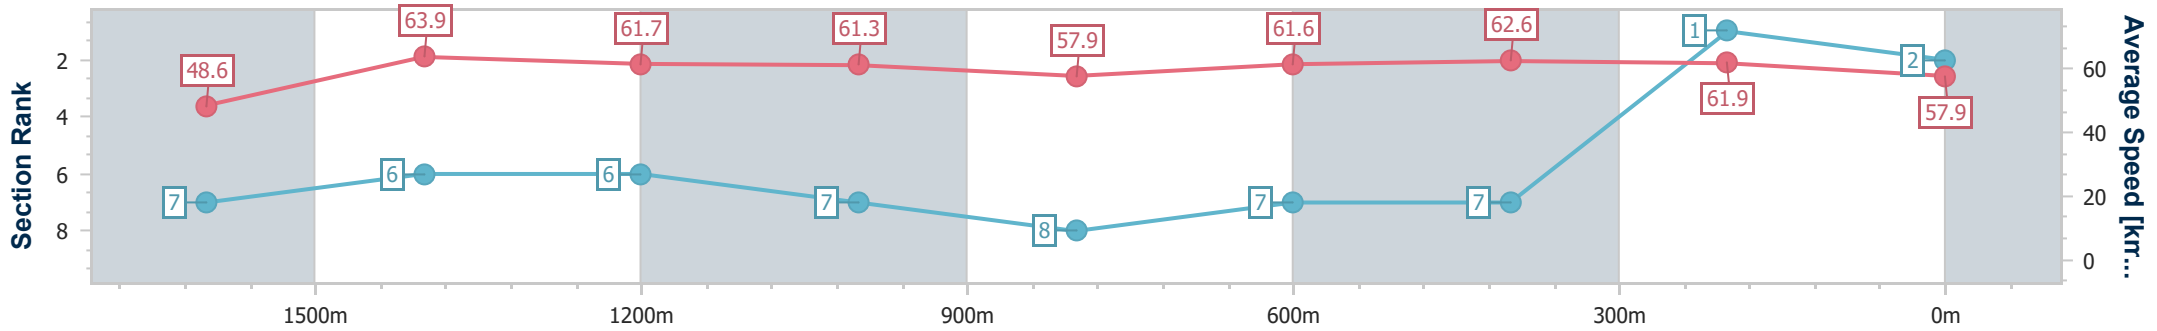

### Eagle Farm QLD Professional

Race 1: Sky Racing Maiden Handicap - 1800m

23 October 2024 - 13:33

Track Rating: Good 4, Weather: Fine, Rail Position: +10m Entire

BRISBANE RACING CLUB

Section	Overall	1600m	1400m	1200m	1000m	800m	600m	400m	200m
Section Times	1:50.30 [2] (0:15.00)	1:35.30 [7] (0:11.31)	1:23.99 [6] (0:11.75)	1:12.24 [6] (0:11.74)	1:00.50 [7] (0:12.56)	0:47.94 [8] (0:11.90)	0:36.04 [7] (0:11.92)	0:24.12 [7] (0:11.59)	0:12.53 [1] (0:12.53)
Average Speed [km/h]	48.6	63.9	61.7	61.3	57.9	61.6	62.6	61.9	57.9
Top Speed [km/h]	61.9	65.2	63.2	63.5	59.6	64.2	63.6	64.1	60.1
Avg. Dist. to Rail [m]	4.3	3.3	3.1	2.6	2.2	3.2	7.7	7.2	4.7
Avg. Stride Freq. [Hz]	2.2	2.5	2.4	2.3	2.3	2.4	2.4	2.4	2.3
Avg. Stride Length [m]	6.0	7.2	7.3	7.2	7.2	7.3	7.2	7.2	6.9