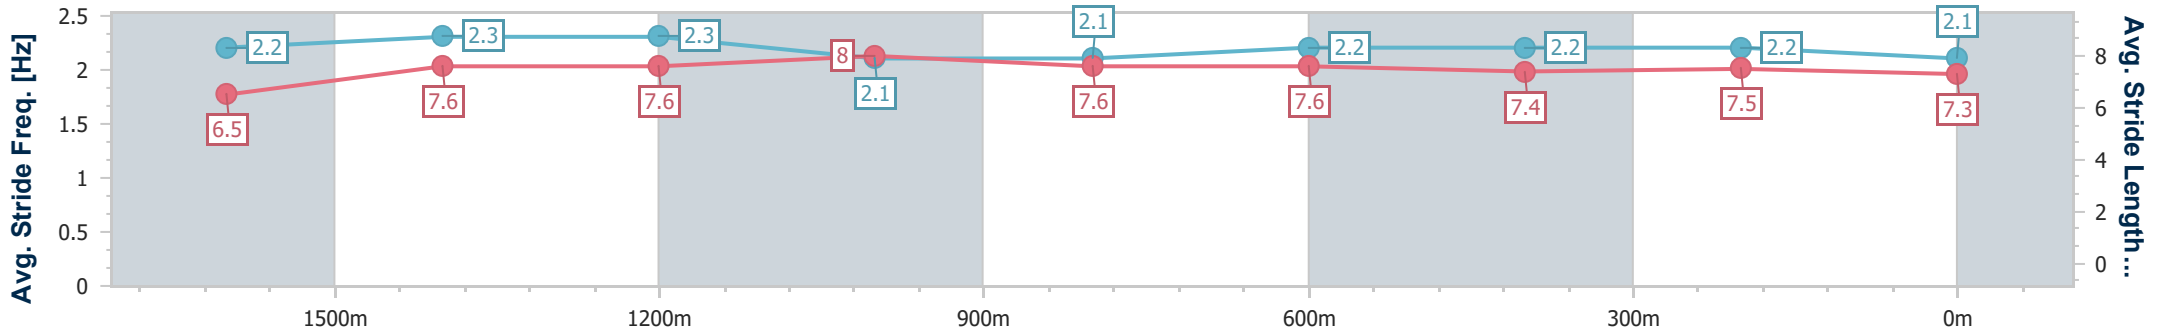

### Eagle Farm QLD Professional

Race 1: Sky Racing Maiden Handicap - 1800m

23 October 2024 - 13:33

Track Rating: Good 4, Weather: Fine, Rail Position: +10m Entire

BRISBANE RACING CLUB

Section	Overall	1600m	1400m	1200m	1000m	800m	600m	400m	200m
Section Times	1:50.62 [4] (0:14.07)	1:36.55 [1] (0:11.52)	1:25.03 [1] (0:11.66)	1:13.37 [1] (0:11.85)	1:01.52 [2] (0:12.46)	0:49.06 [2] (0:12.16)	0:36.90 [2] (0:12.18)	0:24.72 [2] (0:11.94)	0:12.78 [3] (0:12.78)
Average Speed [km/h]	51.4	62.4	62.1	60.6	57.8	59.4	59.2	60.3	56.7
Top Speed [km/h]	63.2	63.8	63.2	62.0	58.9	60.8	60.7	61.7	59.3
Avg. Dist. to Rail [m]	2.3	0.6	0.5	0.6	0.3	0.5	0.7	0.9	1.3
Avg. Stride Freq. [Hz]	2.2	2.3	2.3	2.1	2.1	2.2	2.2	2.2	2.1
Avg. Stride Length [m]	6.5	7.6	7.6	8.0	7.6	7.6	7.4	7.5	7.3