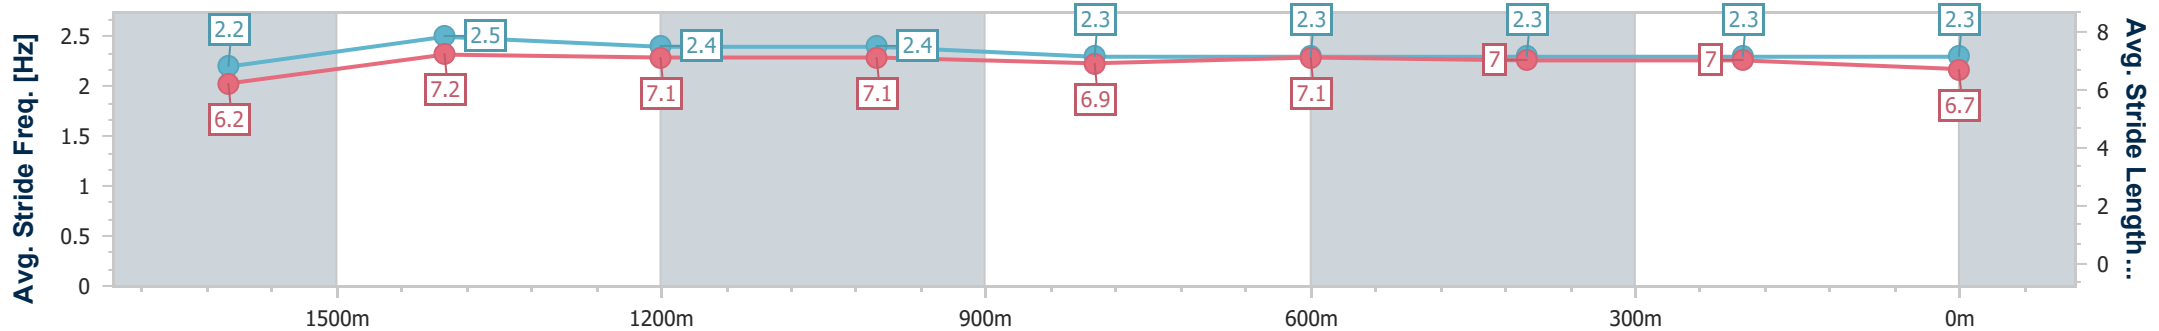

#### Race 1: Sky Racing Maiden Handicap - 1800m

23 October 2024 - 13:33

Track Rating: Good 4, Weather: Fine, Rail Position: +10m Entire

BRISBANE RACING CLUB

Section	Overall	1600m	1400m	1200m	1000m	800m	600m	400m	200m
Section Times	1:51.91 [9] (0:14.55)	1:37.36 [4] (0:11.28)	1:26.08 [3] (0:11.78)	1:14.30 [4] (0:11.84)	1:02.46 [5] (0:12.58)	0:49.88 [5] (0:12.21)	0:37.67 [6] (0:12.44)	0:25.23 [9] (0:12.28)	0:12.95 [9] (0:12.95)
Average Speed [km/h]	49.5	64.2	61.3	60.8	58.0	59.7	58.9	58.7	55.6
Top Speed [km/h]	62.5	64.8	63.2	63.2	58.7	61.2	60.3	60.0	57.8
Avg. Dist. to Rail [m]	2.6	1.4	1.5	1.7	2.6	3.2	3.6	3.8	5.8
Avg. Stride Freq. [Hz]	2.2	2.5	2.4	2.4	2.3	2.3	2.3	2.3	2.3
Avg. Stride Length [m]	6.2	7.2	7.1	7.1	6.9	7.1	7.0	7.0	6.7

- [ ] Ranking at each section and finish
- .-.- No data available at this section
- NA No data available