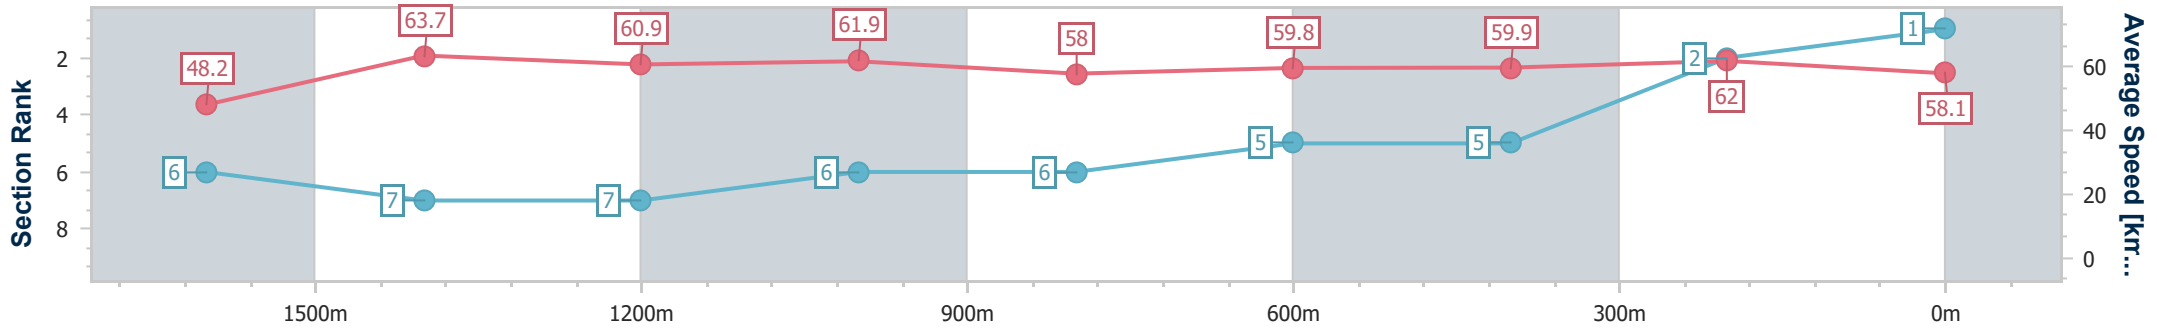

#### Race 1: Sky Racing Maiden Handicap - 1800m

23 October 2024 - 13:33

Track Rating: Good 4, Weather: Fine, Rail Position: +10m Entire

BRISBANE RACING CLUB

Section	Overall	1600m	1400m	1200m	1000m	800m	600m	400m	200m
Section Times	1:50.25 [1] (0:14.95)	1:35.30 [6] (0:11.37)	1:23.93 [7] (0:11.79)	1:12.14 [7] (0:11.67)	1:00.47 [6] (0:12.38)	0:48.09 [6] (0:12.02)	0:36.07 [5] (0:11.97)	0:24.10 [5] (0:11.64)	0:12.46 [2] (0:12.46)
Average Speed [km/h]	48.2	63.7	60.9	61.9	58.0	59.8	59.9	62.0	58.1
Top Speed [km/h]	62.0	64.8	63.1	63.1	59.3	61.1	62.3	63.8	59.1
Avg. Dist. to Rail [m]	2.8	1.1	1.6	1.6	0.7	1.1	0.7	2.6	3.5
Avg. Stride Freq. [Hz]	2.1	2.3	2.2	2.3	2.2	2.2	2.3	2.3	2.2
Avg. Stride Length [m]	6.4	7.6	7.5	7.7	7.4	7.5	7.4	7.5	7.2

- [ ] Ranking at each section and finish
- .-.- No data available at this section
- NA No data available

Horse/Jockey Name	Argerich
Final Rank	2
Fastest Section Time (Section)	0:11.31 (1600m)
Top Speed [km/h] (Section)	65.2 (1600m)
Race State	Finished