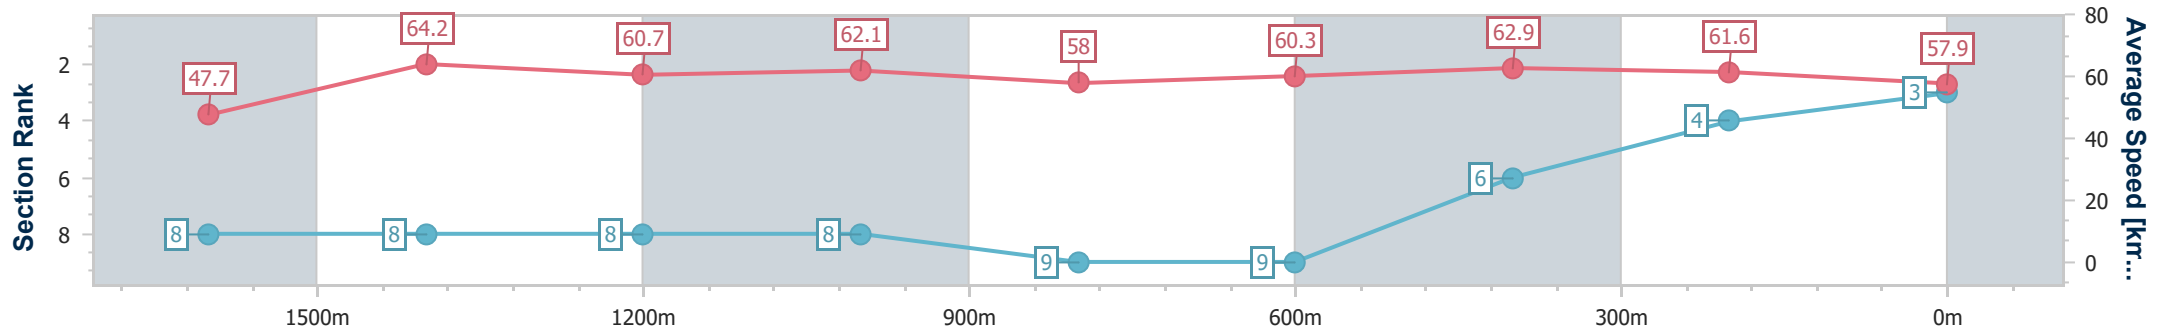

### Eagle Farm QLD Professional

Race 1: Sky Racing Maiden Handicap - 1800m

23 October 2024 - 13:33

Track Rating: Good 4, Weather: Fine, Rail Position: +10m Entire

BRISBANE RACING CLUB

Section	Overall	1600m	1400m	1200m	1000m	800m	600m	400m	200m
Section Times	1:50.37 [3] (0:15.24)	1:35.13 [8] (0:11.23)	1:23.90 [8] (0:11.86)	1:12.04 [8] (0:11.66)	1:00.38 [8] (0:12.51)	0:47.87 [9] (0:11.99)	0:35.88 [9] (0:11.68)	0:24.20 [6] (0:11.69)	0:12.51 [4] (0:12.51)
Average Speed [km/h]	47.7	64.2	60.7	62.1	58.0	60.3	62.9	61.6	57.9
Top Speed [km/h]	62.1	65.7	62.8	63.1	59.6	63.9	64.1	63.6	60.3
Avg. Dist. to Rail [m]	5.8	1.0	0.9	1.3	1.8	1.6	3.9	4.4	5.1
Avg. Stride Freq. [Hz]	2.2	2.4	2.3	2.3	2.3	2.4	2.4	2.4	2.4
Avg. Stride Length [m]	6.1	7.5	7.3	7.4	7.0	7.2	7.2	7.0	6.7