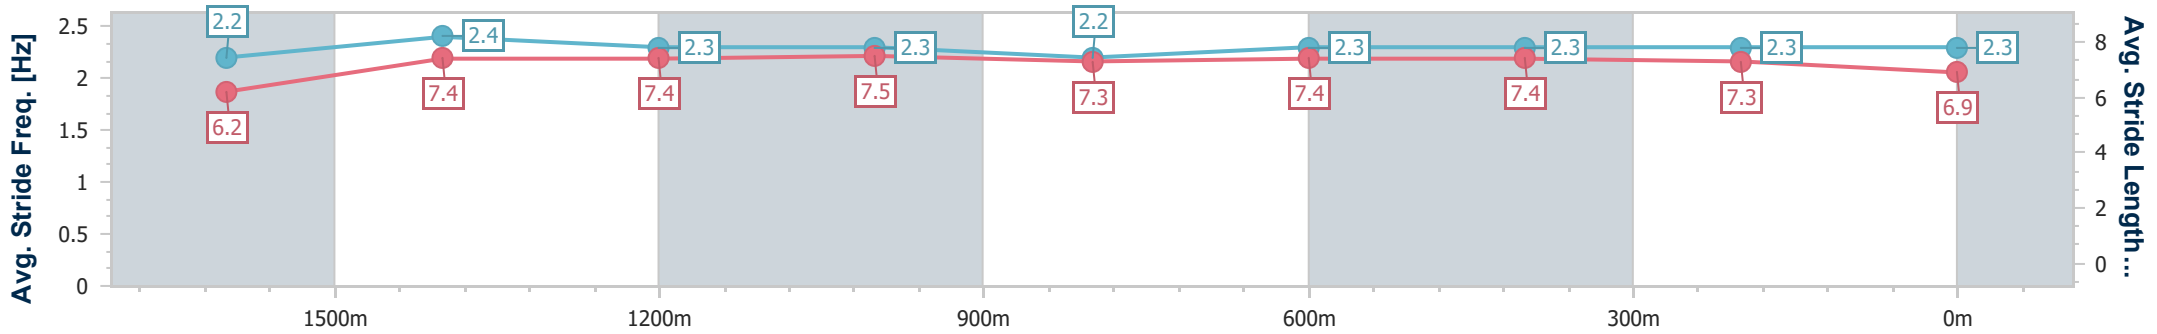

### Eagle Farm QLD Professional

Race 1: Sky Racing Maiden Handicap - 1800m

23 October 2024 - 13:33

Track Rating: Good 4, Weather: Fine, Rail Position: +10m Entire

BRISBANE RACING CLUB

Section	Overall	1600m	1400m	1200m	1000m	800m	600m	400m	200m
Section Times	1:50.66 [5] (0:14.57)	1:36.09 [5] (0:11.33)	1:24.76 [5] (0:11.77)	1:12.99 [5] (0:11.67)	1:01.32 [3] (0:12.50)	0:48.82 [3] (0:12.06)	0:36.76 [3] (0:12.14)	0:24.62 [4] (0:11.97)	0:12.65 [5] (0:12.65)
Average Speed [km/h]	49.3	63.7	61.1	61.7	58.0	60.0	59.7	60.0	57.3
Top Speed [km/h]	62.2	64.9	62.7	63.8	58.8	62.2	61.1	61.2	58.9
Avg. Dist. to Rail [m]	1.7	0.2	0.4	0.8	1.3	1.4	0.9	1.5	1.2
Avg. Stride Freq. [Hz]	2.2	2.4	2.3	2.3	2.2	2.3	2.3	2.3	2.3
Avg. Stride Length [m]	6.2	7.4	7.4	7.5	7.3	7.4	7.4	7.3	6.9