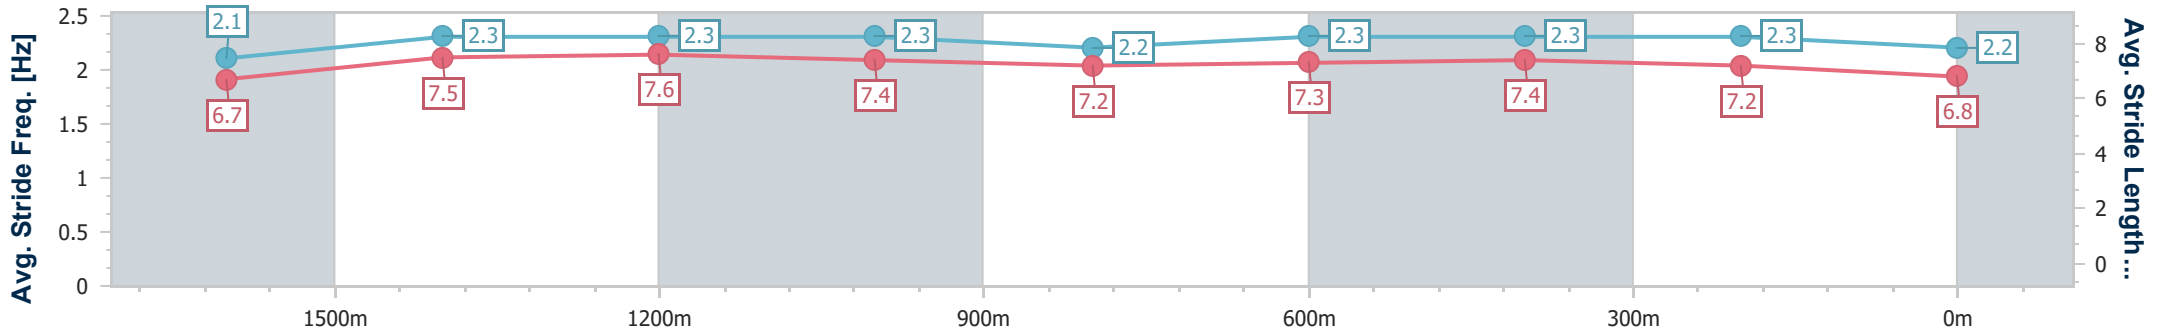

### Eagle Farm QLD Professional

Race 1: Sky Racing Maiden Handicap - 1800m

23 October 2024 - 13:33

Track Rating: Good 4, Weather: Fine, Rail Position: +10m Entire

BRISBANE RACING CLUB

Section	Overall	1600m	1400m	1200m	1000m	800m	600m	400m	200m
Section Times	1:51.36 [8] (0:14.14)	1:37.22 [2] (0:11.58)	1:25.64 [2] (0:11.66)	1:13.98 [3] (0:11.97)	1:02.01 [4] (0:12.55)	0:49.46 [4] (0:12.12)	0:37.34 [4] (0:11.95)	0:25.39 [3] (0:12.11)	0:13.28 [7] (0:13.28)
Average Speed [km/h]	51.6	62.4	62.0	60.2	58.0	59.6	60.7	59.4	54.6
Top Speed [km/h]	63.3	64.4	62.7	62.2	58.9	60.9	61.5	61.0	57.4
Avg. Dist. to Rail [m]	5.8	1.9	1.9	2.4	1.7	1.3	1.3	1.9	2.7
Avg. Stride Freq. [Hz]	2.1	2.3	2.3	2.3	2.2	2.3	2.3	2.3	2.2
Avg. Stride Length [m]	6.7	7.5	7.6	7.4	7.2	7.3	7.4	7.2	6.8

- [ ] Ranking at each section and finish
- .-.- No data available at this section
- NA No data available

Horse/Jockey Name	Lady Deanne
Final Rank	9
Fastest Section Time (Section)	0:11.28 (1600m)
Top Speed [km/h] (Section)	64.8 (1600m)
Race State	Finished