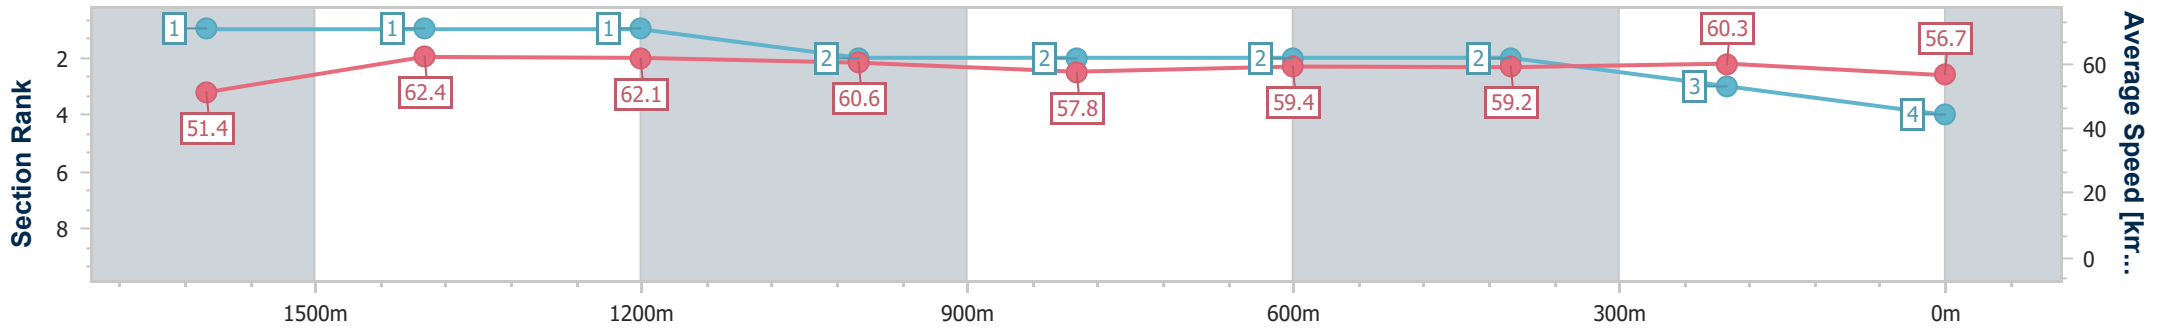

### Eagle Farm QLD Professional

Race 1: Sky Racing Maiden Handicap - 1800m

23 October 2024 - 13:33

Track Rating: Good 4, Weather: Fine, Rail Position: +10m Entire

BRISBANE RACING CLUB

Section	Overall	1600m	1400m	1200m	1000m	800m	600m	400m	200m
Section Times	1:50.62 [4] (0:14.07)	1:36.55 [1] (0:11.52)	1:25.03 [1] (0:11.66)	1:13.37 [1] (0:11.85)	1:01.52 [2] (0:12.46)	0:49.06 [2] (0:12.16)	0:36.90 [2] (0:12.18)	0:24.72 [2] (0:11.94)	0:12.78 [3] (0:12.78)
Average Speed [km/h]	51.4	62.4	62.1	60.6	57.8	59.4	59.2	60.3	56.7
Top Speed [km/h]	63.2	63.8	63.2	62.0	58.9	60.8	60.7	61.7	59.3
Avg. Dist. to Rail [m]	2.3	0.6	0.5	0.6	0.3	0.5	0.7	0.9	1.3
Avg. Stride Freq. [Hz]	2.2	2.3	2.3	2.1	2.1	2.2	2.2	2.2	2.1
Avg. Stride Length [m]	6.5	7.6	7.6	8.0	7.6	7.6	7.4	7.5	7.3