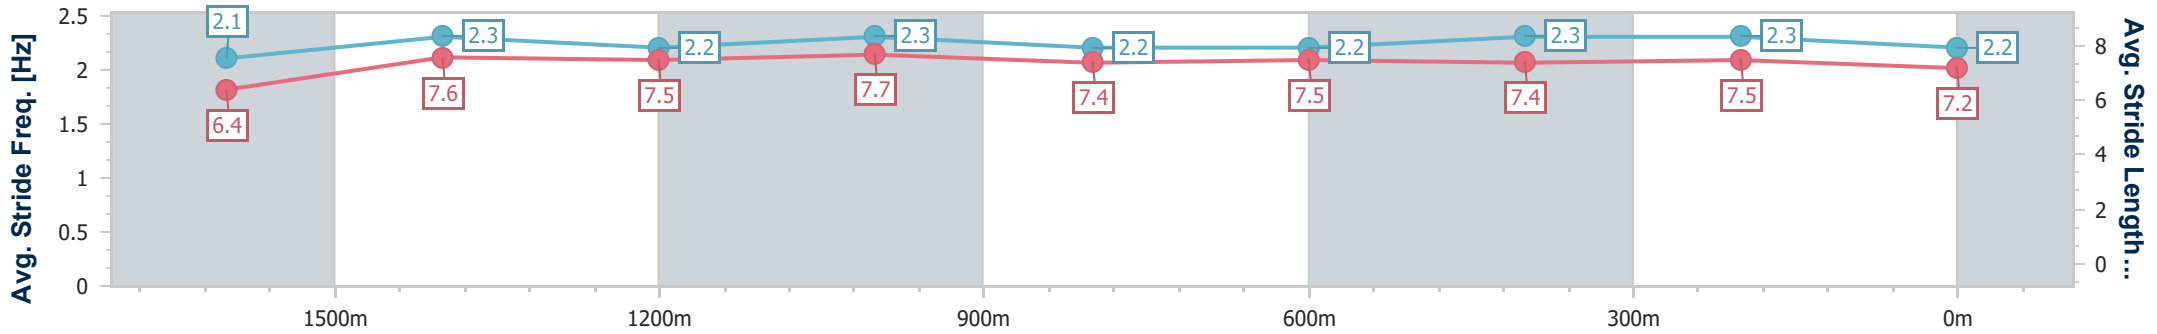

#### Race 1: Sky Racing Maiden Handicap - 1800m

23 October 2024 - 13:33

Track Rating: Good 4, Weather: Fine, Rail Position: +10m Entire

BRISBANE RACING CLUB

Section	Overall	1600m	1400m	1200m	1000m	800m	600m	400m	200m
Section Times	1:50.25 [1] (0:14.95)	1:35.30 [6] (0:11.37)	1:23.93 [7] (0:11.79)	1:12.14 [7] (0:11.67)	1:00.47 [6] (0:12.38)	0:48.09 [6] (0:12.02)	0:36.07 [5] (0:11.97)	0:24.10 [5] (0:11.64)	0:12.46 [2] (0:12.46)
Average Speed [km/h]	48.2	63.7	60.9	61.9	58.0	59.8	59.9	62.0	58.1
Top Speed [km/h]	62.0	64.8	63.1	63.1	59.3	61.1	62.3	63.8	59.1
Avg. Dist. to Rail [m]	2.8	1.1	1.6	1.6	0.7	1.1	0.7	2.6	3.5
Avg. Stride Freq. [Hz]	2.1	2.3	2.2	2.3	2.2	2.2	2.3	2.3	2.2
Avg. Stride Length [m]	6.4	7.6	7.5	7.7	7.4	7.5	7.4	7.5	7.2