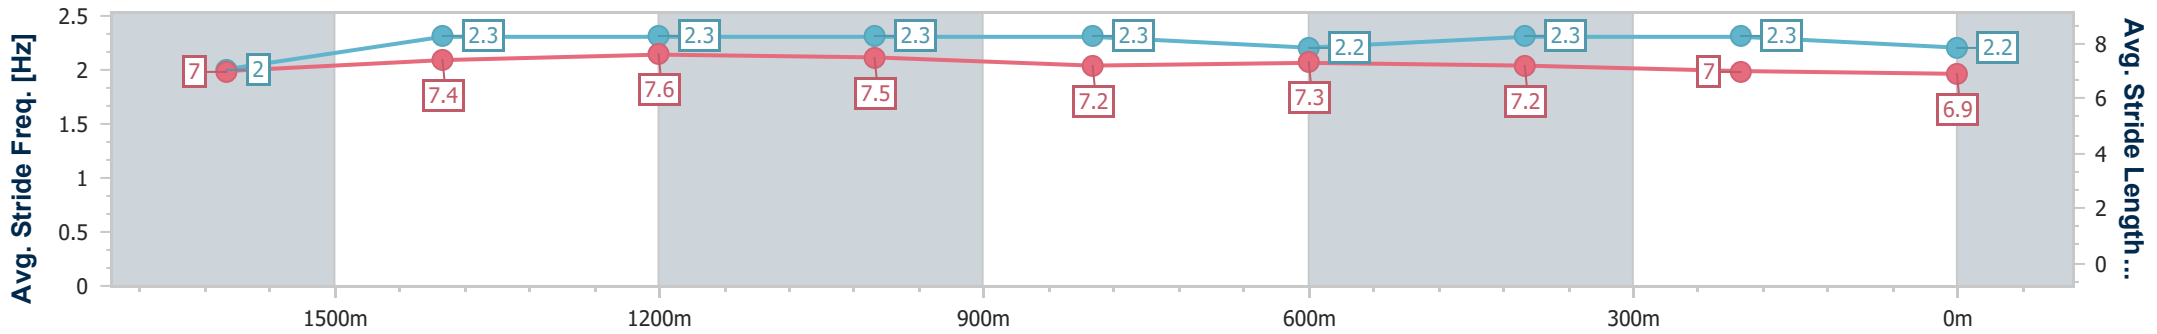

### Eagle Farm QLD Professional

Race 1: Sky Racing Maiden Handicap - 1800m

23 October 2024 - 13:33

Track Rating: Good 4, Weather: Fine, Rail Position: +10m Entire

BRISBANE RACING CLUB

Section	Overall	1600m	1400m	1200m	1000m	800m	600m	400m	200m
Section Times	1:50.94 [6] (0:15.32)	1:35.62 [9] (0:11.32)	1:24.30 [9] (0:11.79)	1:12.51 [9] (0:11.61)	1:00.90 [9] (0:12.30)	0:48.60 [7] (0:11.93)	0:36.67 [8] (0:11.96)	0:24.71 [8] (0:12.09)	0:12.62 [8] (0:12.62)
Average Speed [km/h]	47.2	63.7	61.1	62.0	58.4	60.0	59.9	59.6	57.3
Top Speed [km/h]	60.9	65.3	62.4	63.4	60.4	61.1	61.1	61.1	59.0
Avg. Dist. to Rail [m]	3.9	0.3	0.6	0.8	0.8	1.5	1.0	3.8	6.0
Avg. Stride Freq. [Hz]	2.1	2.4	2.3	2.3	2.3	2.3	2.3	2.4	2.3
Avg. Stride Length [m]	6.3	7.5	7.4	7.3	7.1	7.3	7.2	7.0	6.8

- [ ] Ranking at each section and finish
- .-.- No data available at this section
- NA No data available

Horse/Jockey Name	Fort Denison
Final Rank	7
Fastest Section Time (Section)	0:11.45 (1400m)
Top Speed [km/h] (Section)	64.1 (1200m)
Race State	Finished

Eagle Farm QLD Professional  
 Race 1: Sky Racing Maiden Handicap - 1800m  
 23 October 2024 - 13:33  
 Track Rating: Good 4, Weather: Fine, Rail Position: +10m Entire

BRISBANE  
RACING CLUB

Section	Overall	1600m	1400m	1200m	1000m	800m	600m	400m	200m
Section Times	1:51.21 [7] (0:14.23)	1:36.98 [3] (0:11.62)	1:25.36 [4] (0:11.45)	1:13.91 [2] (0:11.69)	1:02.22 [1] (0:12.35)	0:49.87 [1] (0:12.24)	0:37.63 [1] (0:12.21)	0:25.42 [1] (0:12.28)	0:13.14 [6] (0:13.14)
Average Speed [km/h]	51.3	62.3	63.1	61.9	58.4	58.7	58.9	58.4	55.1
Top Speed [km/h]	63.6	63.7	64.1	64.1	59.2	59.3	60.9	61.0	57.0
Avg. Dist. to Rail [m]	5.6	2.2	4.5	3.8	0.8	0.7	0.4	0.7	0.4
Avg. Stride Freq. [Hz]	2.0	2.3	2.3	2.3	2.3	2.2	2.3	2.3	2.2
Avg. Stride Length [m]	7.0	7.4	7.6	7.5	7.2	7.3	7.2	7.0	6.9