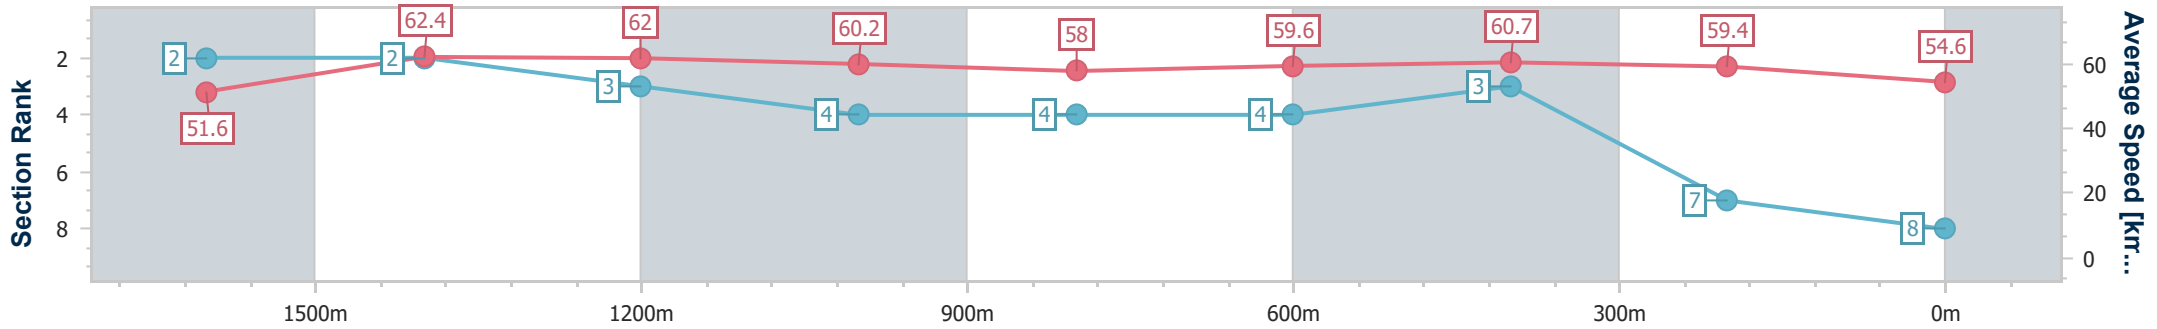

- [ ] Ranking at each section and finish
- .-.- No data available at this section
- NA No data available

Horse/Jockey Name	Sharman Pete
Final Rank	8
Fastest Section Time (Section)	0:11.58 (1600m)
Top Speed [km/h] (Section)	64.4 (1600m)
Race State	Finished

### Eagle Farm QLD Professional

Race 1: Sky Racing Maiden Handicap - 1800m

23 October 2024 - 13:33

Track Rating: Good 4, Weather: Fine, Rail Position: +10m Entire

BRISBANE RACING CLUB

Section	Overall	1600m	1400m	1200m	1000m	800m	600m	400m	200m
Section Times	1:51.36 [8] (0:14.14)	1:37.22 [2] (0:11.58)	1:25.64 [2] (0:11.66)	1:13.98 [3] (0:11.97)	1:02.01 [4] (0:12.55)	0:49.46 [4] (0:12.12)	0:37.34 [4] (0:11.95)	0:25.39 [3] (0:12.11)	0:13.28 [7] (0:13.28)
Average Speed [km/h]	51.6	62.4	62.0	60.2	58.0	59.6	60.7	59.4	54.6
Top Speed [km/h]	63.3	64.4	62.7	62.2	58.9	60.9	61.5	61.0	57.4
Avg. Dist. to Rail [m]	5.8	1.9	1.9	2.4	1.7	1.3	1.3	1.9	2.7
Avg. Stride Freq. [Hz]	2.1	2.3	2.3	2.3	2.2	2.3	2.3	2.3	2.2
Avg. Stride Length [m]	6.7	7.5	7.6	7.4	7.2	7.3	7.4	7.2	6.8

- [ ] Ranking at each section and finish
- .-.- No data available at this section
- NA No data available

Horse/Jockey Name	Lady Deanne
Final Rank	9
Fastest Section Time (Section)	0:11.28 (1600m)
Top Speed [km/h] (Section)	64.8 (1600m)
Race State	Finished