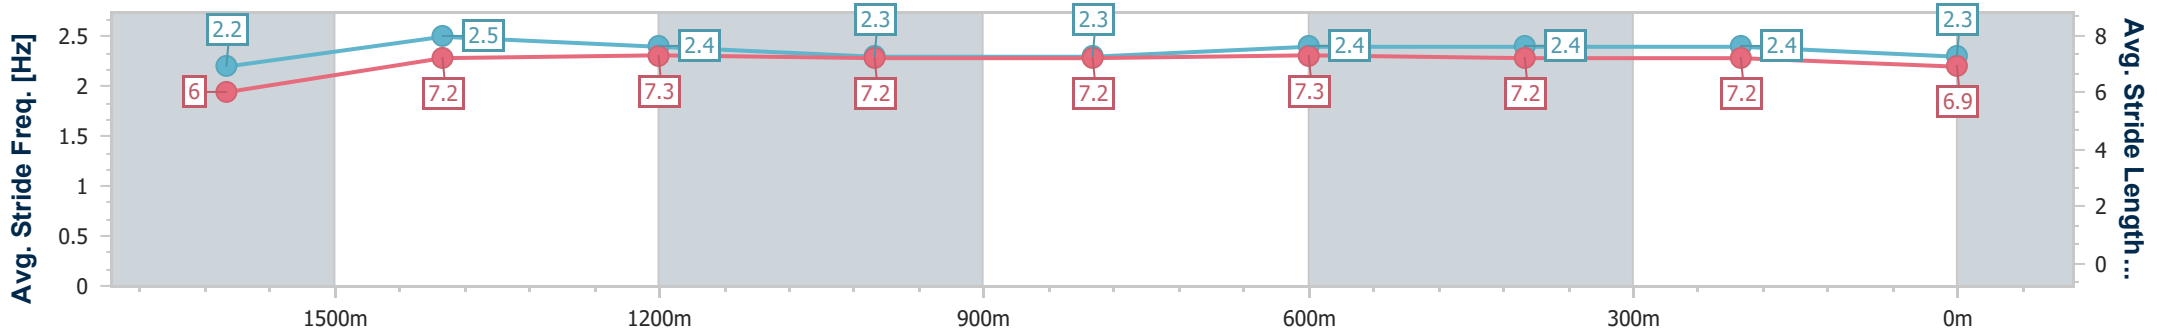

### Eagle Farm QLD Professional

Race 1: Sky Racing Maiden Handicap - 1800m

23 October 2024 - 13:33

Track Rating: Good 4, Weather: Fine, Rail Position: +10m Entire

BRISBANE RACING CLUB

Section	Overall	1600m	1400m	1200m	1000m	800m	600m	400m	200m
Section Times	1:50.30 [2] (0:15.00)	1:35.30 [7] (0:11.31)	1:23.99 [6] (0:11.75)	1:12.24 [6] (0:11.74)	1:00.50 [7] (0:12.56)	0:47.94 [8] (0:11.90)	0:36.04 [7] (0:11.92)	0:24.12 [7] (0:11.59)	0:12.53 [1] (0:12.53)
Average Speed [km/h]	48.6	63.9	61.7	61.3	57.9	61.6	62.6	61.9	57.9
Top Speed [km/h]	61.9	65.2	63.2	63.5	59.6	64.2	63.6	64.1	60.1
Avg. Dist. to Rail [m]	4.3	3.3	3.1	2.6	2.2	3.2	7.7	7.2	4.7
Avg. Stride Freq. [Hz]	2.2	2.5	2.4	2.3	2.3	2.4	2.4	2.4	2.3
Avg. Stride Length [m]	6.0	7.2	7.3	7.2	7.2	7.3	7.2	7.2	6.9