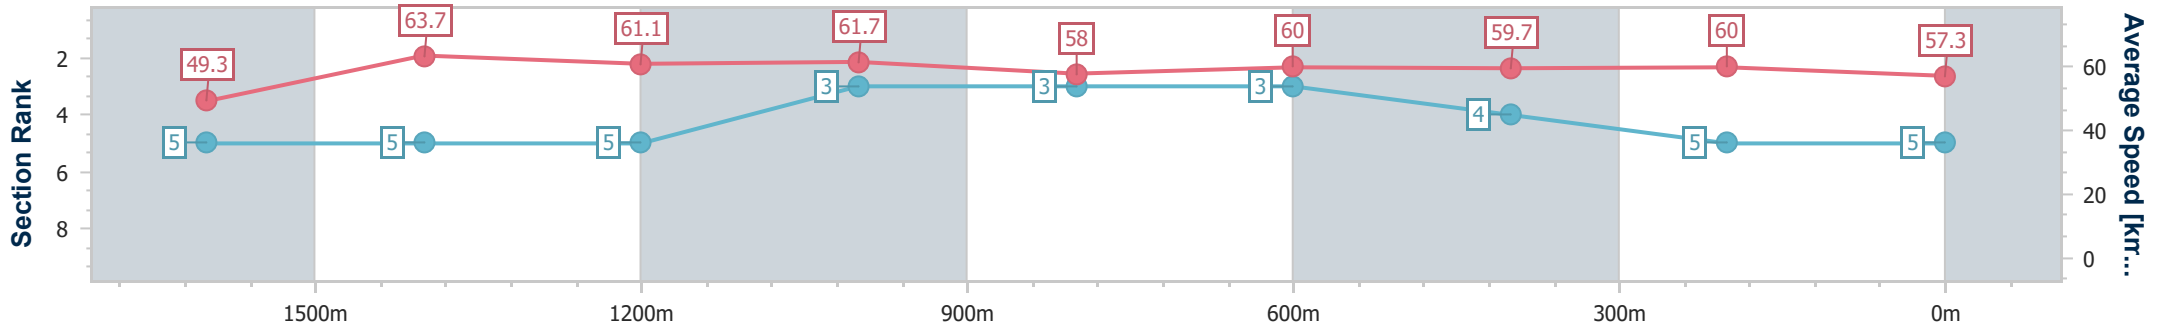

### Eagle Farm QLD Professional

Race 1: Sky Racing Maiden Handicap - 1800m

23 October 2024 - 13:33

Track Rating: Good 4, Weather: Fine, Rail Position: +10m Entire

BRISBANE RACING CLUB

Section	Overall	1600m	1400m	1200m	1000m	800m	600m	400m	200m
Section Times	1:50.66 [5] (0:14.57)	1:36.09 [5] (0:11.33)	1:24.76 [5] (0:11.77)	1:12.99 [5] (0:11.67)	1:01.32 [3] (0:12.50)	0:48.82 [3] (0:12.06)	0:36.76 [3] (0:12.14)	0:24.62 [4] (0:11.97)	0:12.65 [5] (0:12.65)
Average Speed [km/h]	49.3	63.7	61.1	61.7	58.0	60.0	59.7	60.0	57.3
Top Speed [km/h]	62.2	64.9	62.7	63.8	58.8	62.2	61.1	61.2	58.9
Avg. Dist. to Rail [m]	1.7	0.2	0.4	0.8	1.3	1.4	0.9	1.5	1.2
Avg. Stride Freq. [Hz]	2.2	2.4	2.3	2.3	2.2	2.3	2.3	2.3	2.3
Avg. Stride Length [m]	6.2	7.4	7.4	7.5	7.3	7.4	7.4	7.3	6.9