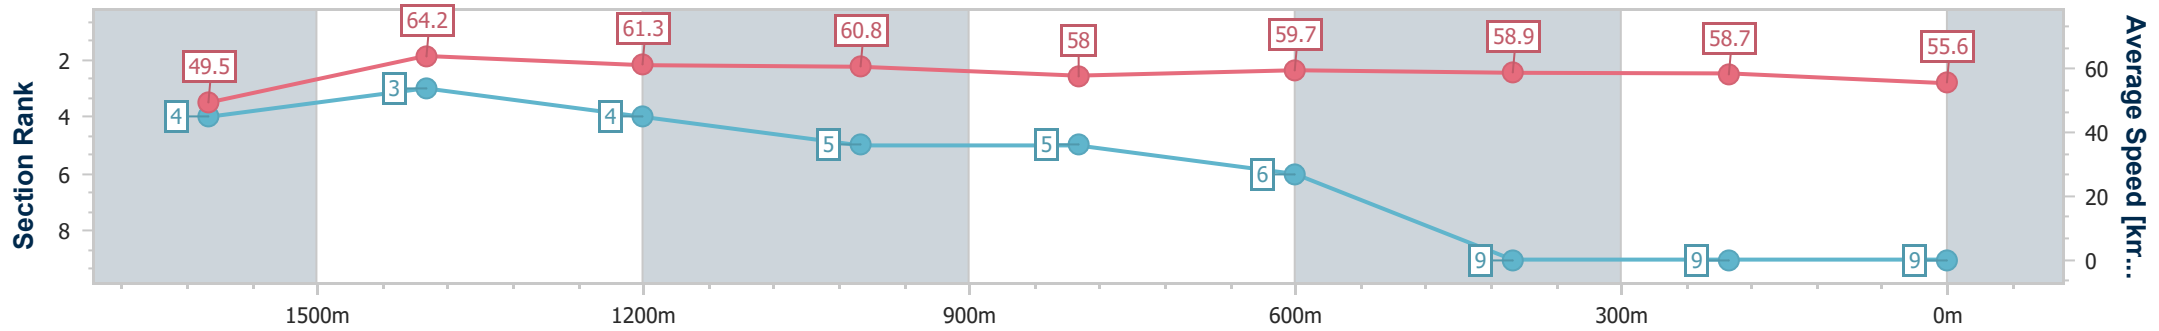

#### Race 1: Sky Racing Maiden Handicap - 1800m

23 October 2024 - 13:33

Track Rating: Good 4, Weather: Fine, Rail Position: +10m Entire

BRISBANE RACING CLUB

Section	Overall	1600m	1400m	1200m	1000m	800m	600m	400m	200m
Section Times	1:51.91 [9] (0:14.55)	1:37.36 [4] (0:11.28)	1:26.08 [3] (0:11.78)	1:14.30 [4] (0:11.84)	1:02.46 [5] (0:12.58)	0:49.88 [5] (0:12.21)	0:37.67 [6] (0:12.44)	0:25.23 [9] (0:12.28)	0:12.95 [9] (0:12.95)
Average Speed [km/h]	49.5	64.2	61.3	60.8	58.0	59.7	58.9	58.7	55.6
Top Speed [km/h]	62.5	64.8	63.2	63.2	58.7	61.2	60.3	60.0	57.8
Avg. Dist. to Rail [m]	2.6	1.4	1.5	1.7	2.6	3.2	3.6	3.8	5.8
Avg. Stride Freq. [Hz]	2.2	2.5	2.4	2.4	2.3	2.3	2.3	2.3	2.3
Avg. Stride Length [m]	6.2	7.2	7.1	7.1	6.9	7.1	7.0	7.0	6.7

- [ ] Ranking at each section and finish
- .-.- No data available at this section
- NA No data available