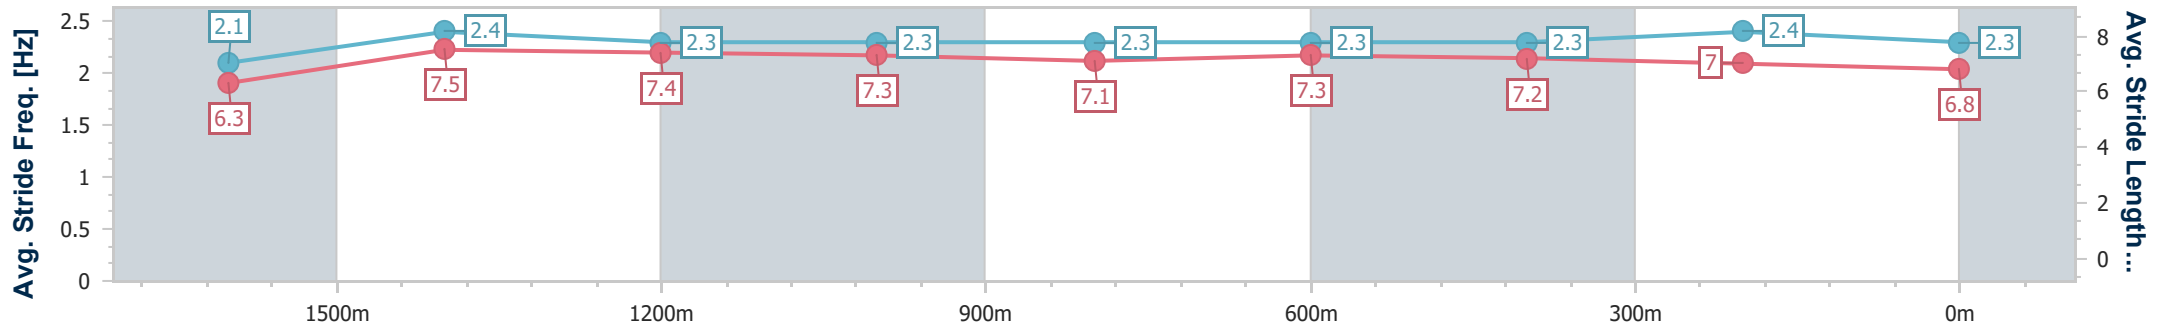

### Eagle Farm QLD Professional

Race 1: Sky Racing Maiden Handicap - 1800m

23 October 2024 - 13:33

Track Rating: Good 4, Weather: Fine, Rail Position: +10m Entire

BRISBANE RACING CLUB

Section	Overall	1600m	1400m	1200m	1000m	800m	600m	400m	200m
Section Times	1:50.94 [6] (0:15.32)	1:35.62 [9] (0:11.32)	1:24.30 [9] (0:11.79)	1:12.51 [9] (0:11.61)	1:00.90 [9] (0:12.30)	0:48.60 [7] (0:11.93)	0:36.67 [8] (0:11.96)	0:24.71 [8] (0:12.09)	0:12.62 [8] (0:12.62)
Average Speed [km/h]	47.2	63.7	61.1	62.0	58.4	60.0	59.9	59.6	57.3
Top Speed [km/h]	60.9	65.3	62.4	63.4	60.4	61.1	61.1	61.1	59.0
Avg. Dist. to Rail [m]	3.9	0.3	0.6	0.8	0.8	1.5	1.0	3.8	6.0
Avg. Stride Freq. [Hz]	2.1	2.4	2.3	2.3	2.3	2.3	2.3	2.4	2.3
Avg. Stride Length [m]	6.3	7.5	7.4	7.3	7.1	7.3	7.2	7.0	6.8