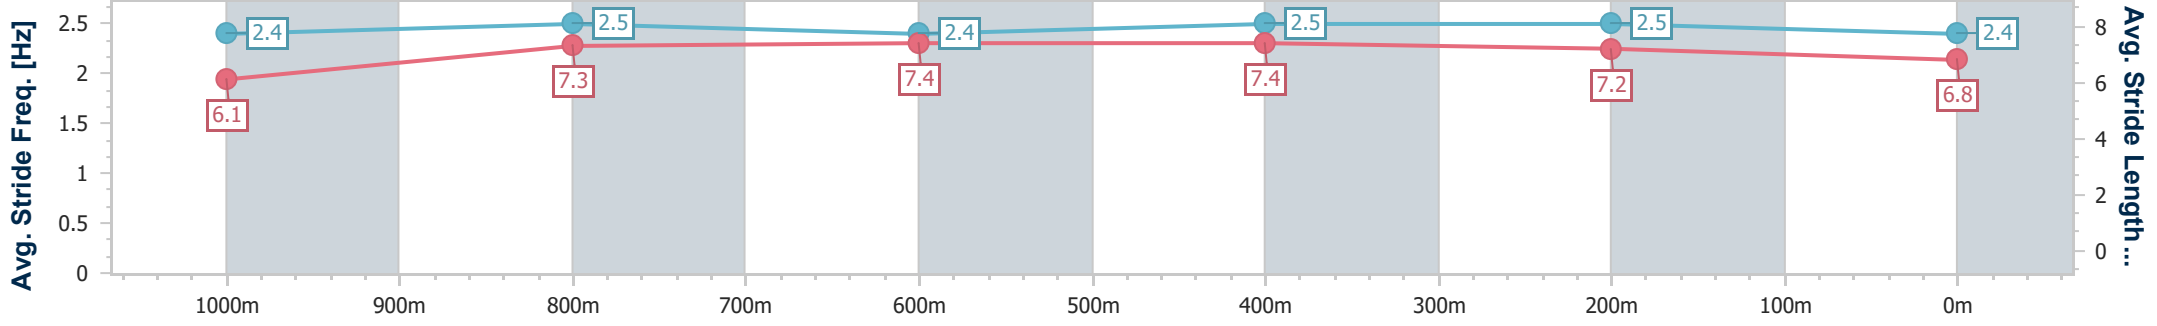

BRISBANE RACING CLUB

Section	Overall	1000m	800m	600m	400m	200m
Section Times	1:10.89 [3] (0:13.83)	0:57.06 [2] (0:11.22)	0:45.84 [3] (0:11.31)	0:34.53 [3] (0:11.18)	0:23.35 [2] (0:11.10)	0:12.25 [3] (0:12.25)
Average Speed [km/h]	52.2	65.5	64.6	65.5	64.8	58.8
Top Speed [km/h]	66.4	67.2	66.4	66.6	66.3	62.7
Avg. Dist. to Rail [m]	2.3	3.8	4.2	2.9	3.8	3.4
Avg. Stride Freq. [Hz]	2.4	2.5	2.4	2.5	2.5	2.4
Avg. Stride Length [m]	6.1	7.3	7.4	7.4	7.2	6.8