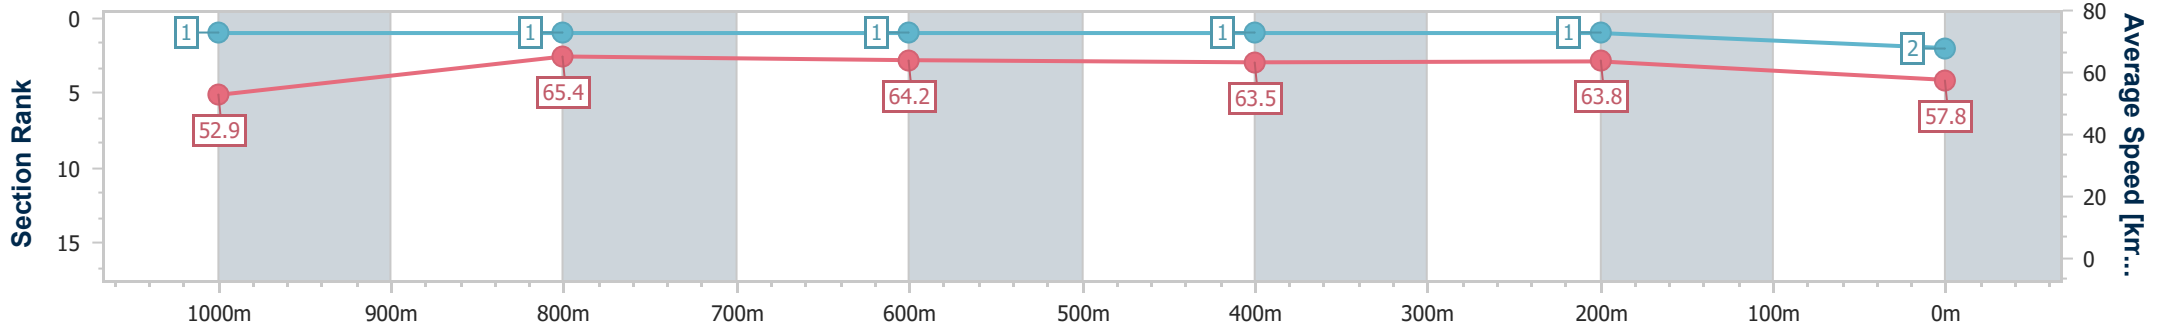

BRISBANE RACING CLUB

Section	Overall	1000m	800m	600m	400m	200m
Section Times	1:10.84 [2] (0:13.65)	0:57.19 [1] (0:11.07)	0:46.12 [1] (0:11.14)	0:34.98 [1] (0:11.20)	0:23.78 [1] (0:11.29)	0:12.49 [1] (0:12.49)
Average Speed [km/h]	52.9	65.4	64.2	63.5	63.8	57.8
Top Speed [km/h]	65.8	66.3	65.0	64.4	64.7	61.7
Avg. Dist. to Rail [m]	5.0	0.9	0.7	2.6	1.6	0.7
Avg. Stride Freq. [Hz]	2.3	2.4	2.4	2.4	2.5	2.3
Avg. Stride Length [m]	6.3	7.5	7.3	7.3	7.3	6.9