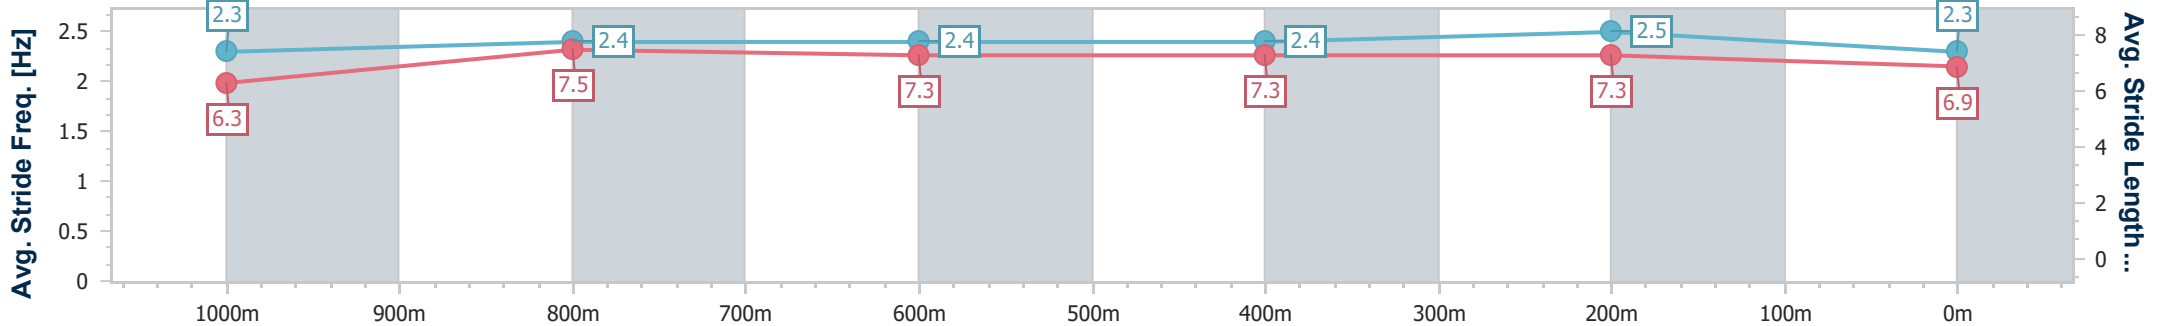

BRISBANE RACING CLUB

Section	Overall	1000m	800m	600m	400m	200m
Section Times	1:10.84 [2] (0:13.65)	0:57.19 [1] (0:11.07)	0:46.12 [1] (0:11.14)	0:34.98 [1] (0:11.20)	0:23.78 [1] (0:11.29)	0:12.49 [1] (0:12.49)
Average Speed [km/h]	52.9	65.4	64.2	63.5	63.8	57.8
Top Speed [km/h]	65.8	66.3	65.0	64.4	64.7	61.7
Avg. Dist. to Rail [m]	5.0	0.9	0.7	2.6	1.6	0.7
Avg. Stride Freq. [Hz]	2.3	2.4	2.4	2.4	2.5	2.3
Avg. Stride Length [m]	6.3	7.5	7.3	7.3	7.3	6.9