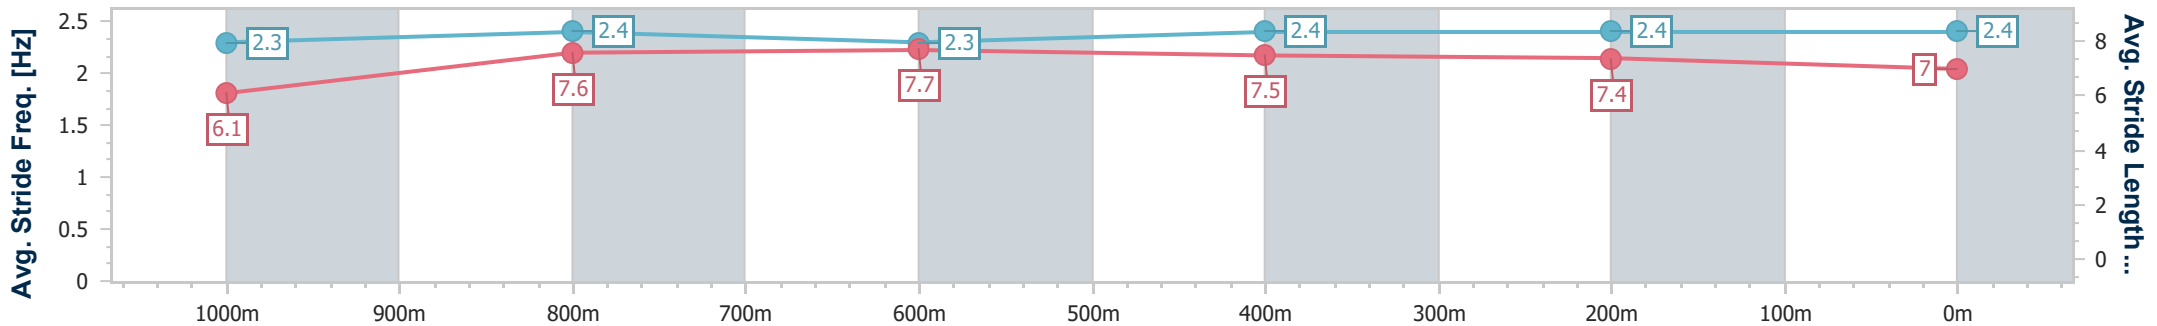

- [ ] Ranking at each section and finish
- .-.- No data available at this section
- NA No data available

Horse/Jockey Name	Making History
Final Rank	11
Fastest Section Time (Section)	0:11.31 (600m)
Top Speed [km/h] (Section)	65.7 (1000m)
Race State	Finished

BRISBANE RACING CLUB

Section	Overall	1000m	800m	600m	400m	200m
Section Times	1:12.36 [11] (0:14.55)	0:57.81 [10] (0:11.38)	0:46.43 [12] (0:11.33)	0:35.10 [11] (0:11.31)	0:23.79 [12] (0:11.52)	0:12.27 [12]
Average Speed [km/h]	49.6	64.1	64.1	64.1	62.4	58.8
Top Speed [km/h]	62.8	65.7	64.6	64.9	64.7	61.2
Avg. Dist. to Rail [m]	7.5	2.3	1.6	1.8	3.1	3.6
Avg. Stride Freq. [Hz]	2.3	2.4	2.3	2.4	2.4	2.4
Avg. Stride Length [m]	6.1	7.6	7.7	7.5	7.4	7.0