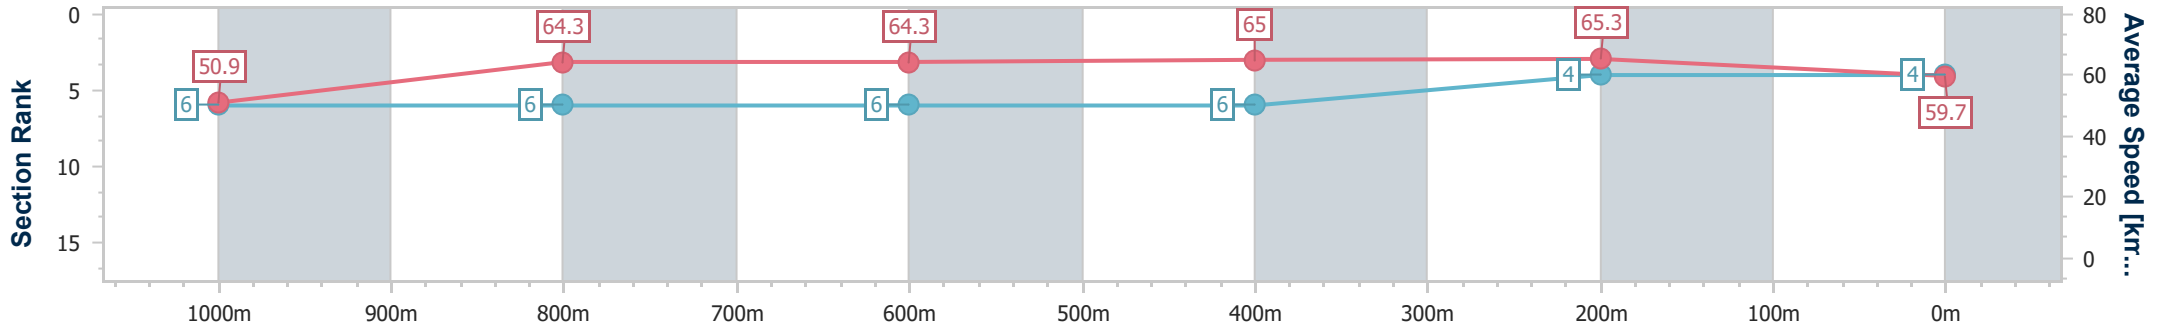

BRISBANE RACING CLUB

Section	Overall	1000m	800m	600m	400m	200m
Section Times	1:11.10 [4] (0:14.18)	0:56.92 [6] (0:11.30)	0:45.62 [6] (0:11.32)	0:34.30 [6] (0:11.17)	0:23.13 [6] (0:11.04)	0:12.09 [4] (0:12.09)
Average Speed [km/h]	50.9	64.3	64.3	65.0	65.3	59.7
Top Speed [km/h]	64.9	65.7	64.7	66.4	67.5	62.9
Avg. Dist. to Rail [m]	2.8	2.0	2.0	2.3	5.8	4.1
Avg. Stride Freq. [Hz]	2.3	2.3	2.3	2.3	2.4	2.3
Avg. Stride Length [m]	6.2	7.8	7.8	7.7	7.6	7.1