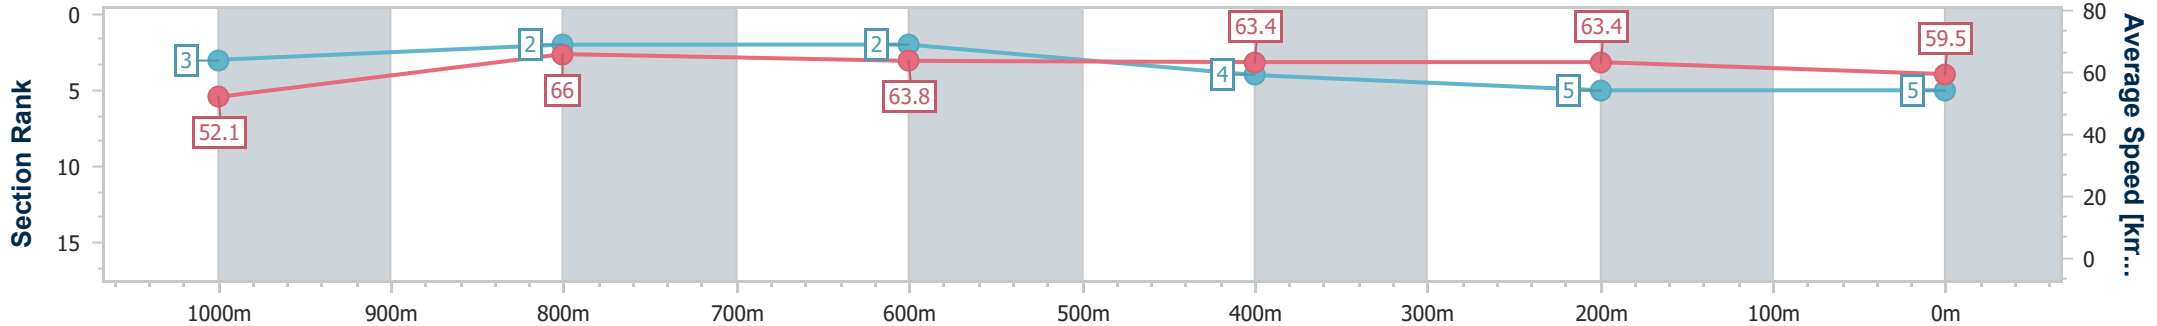

BRISBANE RACING CLUB

Section	Overall	1000m	800m	600m	400m	200m
Section Times	1:11.19 [5] (0:13.91)	0:57.28 [3] (0:11.07)	0:46.21 [2] (0:11.35)	0:34.86 [2] (0:11.41)	0:23.45 [4] (0:11.33)	0:12.12 [5] (0:12.12)
Average Speed [km/h]	52.1	66.0	63.8	63.4	63.4	59.5
Top Speed [km/h]	66.2	67.0	64.6	65.0	65.3	61.9
Avg. Dist. to Rail [m]	6.3	3.0	2.0	0.9	1.6	0.8
Avg. Stride Freq. [Hz]	2.4	2.4	2.3	2.3	2.3	2.3
Avg. Stride Length [m]	6.1	7.6	7.6	7.6	7.5	7.2