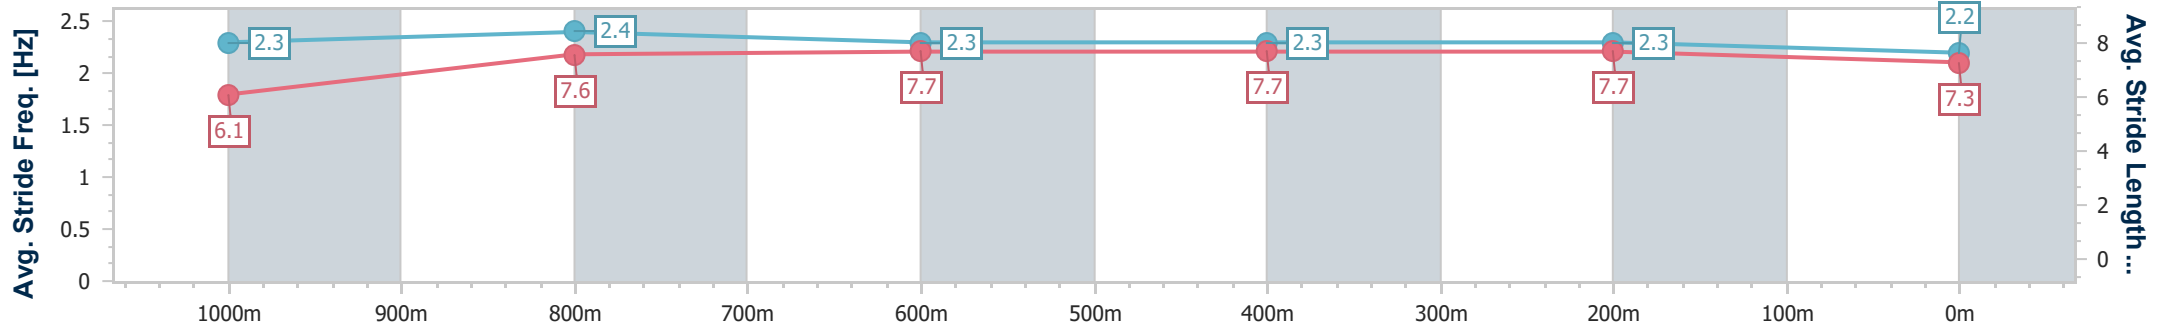

- [ ] Ranking at each section and finish
- .-.- No data available at this section
- NA No data available

Horse/Jockey Name	Praise You
Final Rank	10
Fastest Section Time (Section)	0:11.09 (600m)
Top Speed [km/h] (Section)	66.4 (1000m)
Race State	Finished

BRISBANE RACING CLUB

Section	Overall	1000m	800m	600m	400m	200m
Section Times	1:11.87 [10] (0:14.71)	0:57.16 [12] (0:11.12)	0:46.04 [11] (0:11.37)	0:34.67 [10] (0:11.09)	0:23.58 [10] (0:11.26)	0:12.32 [10]
Average Speed [km/h]	49.1	65.2	63.8	64.9	63.9	58.4
Top Speed [km/h]	63.0	66.4	64.2	65.7	65.9	61.8
Avg. Dist. to Rail [m]	7.0	1.1	1.7	0.5	1.5	2.9
Avg. Stride Freq. [Hz]	2.3	2.4	2.3	2.3	2.3	2.2
Avg. Stride Length [m]	6.1	7.6	7.7	7.7	7.7	7.3