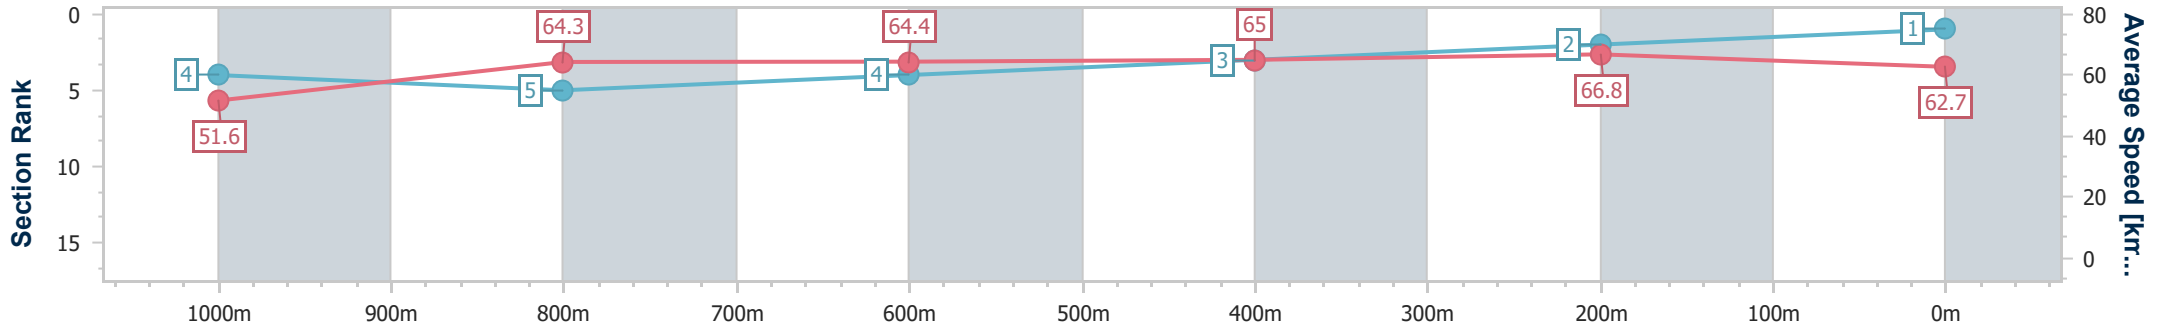

23 October 2024 - 14:44

Track Rating: Good 4, Weather: Fine, Rail Position: +10m Entire

BRISBANE RACING CLUB

Section	Overall	1000m	800m	600m	400m	200m
Section Times	1:10.03 [1] (0:14.03)	0:56.00 [4] (0:11.30)	0:44.70 [5] (0:11.25)	0:33.45 [4] (0:11.14)	0:22.31 [3] (0:10.79)	0:11.52 [2] (0:11.52)
Average Speed [km/h]	51.6	64.3	64.4	65.0	66.8	62.7
Top Speed [km/h]	66.1	65.0	65.6	67.4	67.8	64.7
Avg. Dist. to Rail [m]	4.3	1.8	1.2	2.1	4.8	4.0
Avg. Stride Freq. [Hz]	2.4	2.5	2.4	2.4	2.5	2.4
Avg. Stride Length [m]	6.1	7.3	7.4	7.4	7.4	7.2