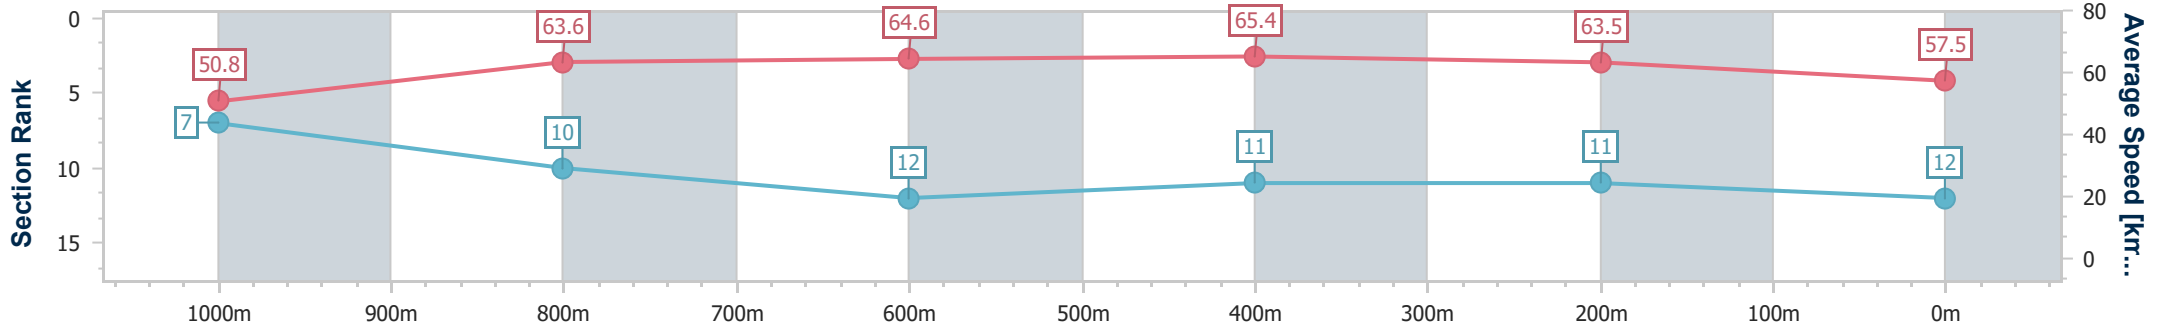

BRISBANE RACING CLUB

Section	Overall	1000m	800m	600m	400m	200m
Section Times	1:12.40 [12] (0:14.26)	0:58.14 [7] (0:11.56)	0:46.58 [10] (0:11.44)	0:35.14 [12] (0:11.25)	0:23.89 [11] (0:11.32)	0:12.57 [11] (0:12.57)
Average Speed [km/h]	50.8	63.6	64.6	65.4	63.5	57.5
Top Speed [km/h]	62.9	65.3	65.8	66.1	65.8	60.5
Avg. Dist. to Rail [m]	6.4	4.8	5.6	4.8	5.8	3.3
Avg. Stride Freq. [Hz]	2.4	2.4	2.4	2.4	2.4	2.3
Avg. Stride Length [m]	6.0	7.4	7.6	7.7	7.4	7.0