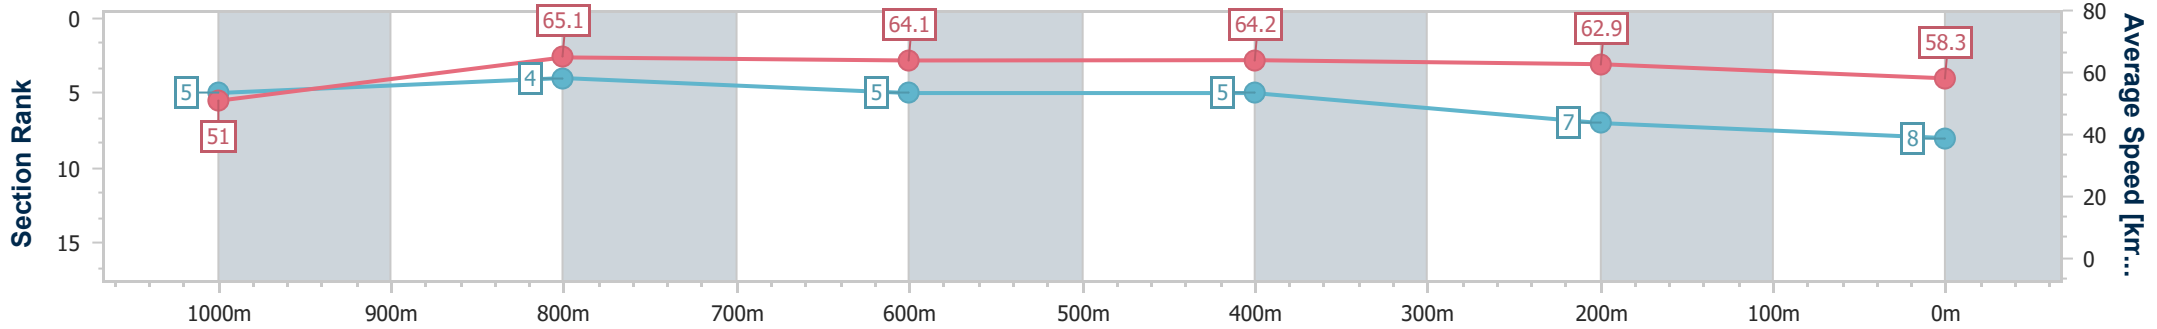

BRISBANE RACING CLUB

Section	Overall	1000m	800m	600m	400m	200m
Section Times	1:11.62 [8] (0:14.16)	0:57.46 [5] (0:11.14)	0:46.32 [4] (0:11.32)	0:35.00 [5] (0:11.22)	0:23.78 [5] (0:11.45)	0:12.33 [7] (0:12.33)
Average Speed [km/h]	51.0	65.1	64.1	64.2	62.9	58.3
Top Speed [km/h]	64.2	65.8	64.8	65.3	65.3	60.8
Avg. Dist. to Rail [m]	1.2	2.2	1.5	0.3	0.4	0.8
Avg. Stride Freq. [Hz]	2.3	2.4	2.3	2.4	2.4	2.3
Avg. Stride Length [m]	6.4	7.6	7.6	7.6	7.3	7.0