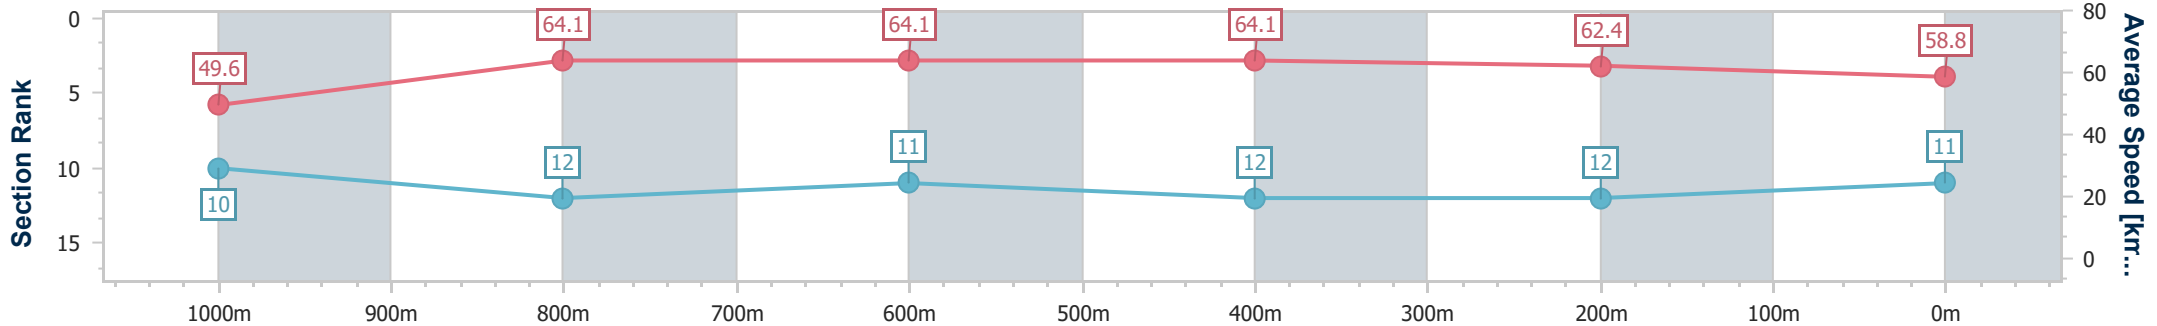

- [ ] Ranking at each section and finish
- .-.- No data available at this section
- NA No data available

Horse/Jockey Name	Making History
Final Rank	11
Fastest Section Time (Section)	0:11.31 (600m)
Top Speed [km/h] (Section)	65.7 (1000m)
Race State	Finished

BRISBANE RACING CLUB

Section	Overall	1000m	800m	600m	400m	200m
Section Times	1:12.36 [11] (0:14.55)	0:57.81 [10] (0:11.38)	0:46.43 [12] (0:11.33)	0:35.10 [11] (0:11.31)	0:23.79 [12] (0:11.52)	0:12.27 [12]
Average Speed [km/h]	49.6	64.1	64.1	64.1	62.4	58.8
Top Speed [km/h]	62.8	65.7	64.6	64.9	64.7	61.2
Avg. Dist. to Rail [m]	7.5	2.3	1.6	1.8	3.1	3.6
Avg. Stride Freq. [Hz]	2.3	2.4	2.3	2.4	2.4	2.4
Avg. Stride Length [m]	6.1	7.6	7.7	7.5	7.4	7.0