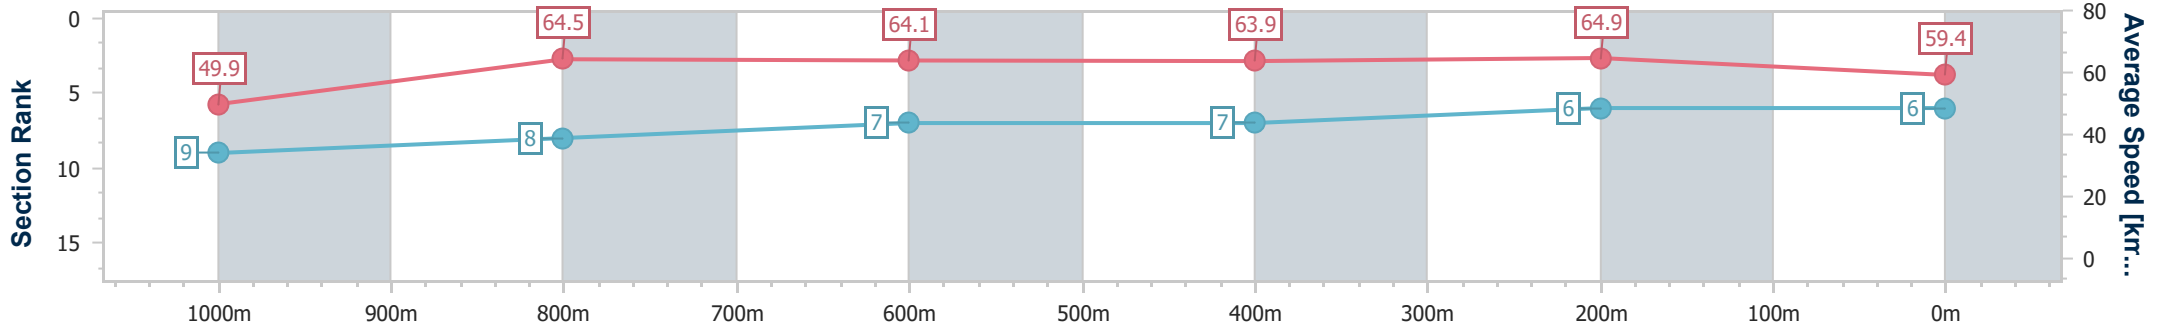

BRISBANE RACING CLUB

Section	Overall	1000m	800m	600m	400m	200m
Section Times	1:11.33 [6] (0:14.49)	0:56.84 [9] (0:11.21)	0:45.63 [8] (0:11.19)	0:34.44 [7] (0:11.21)	0:23.23 [7] (0:11.09)	0:12.14 [6] (0:12.14)
Average Speed [km/h]	49.9	64.5	64.1	63.9	64.9	59.4
Top Speed [km/h]	63.1	65.5	64.7	64.9	66.4	62.7
Avg. Dist. to Rail [m]	1.6	0.8	0.5	1.0	2.3	4.1
Avg. Stride Freq. [Hz]	2.2	2.4	2.3	2.3	2.4	2.3
Avg. Stride Length [m]	6.3	7.5	7.6	7.7	7.6	7.2