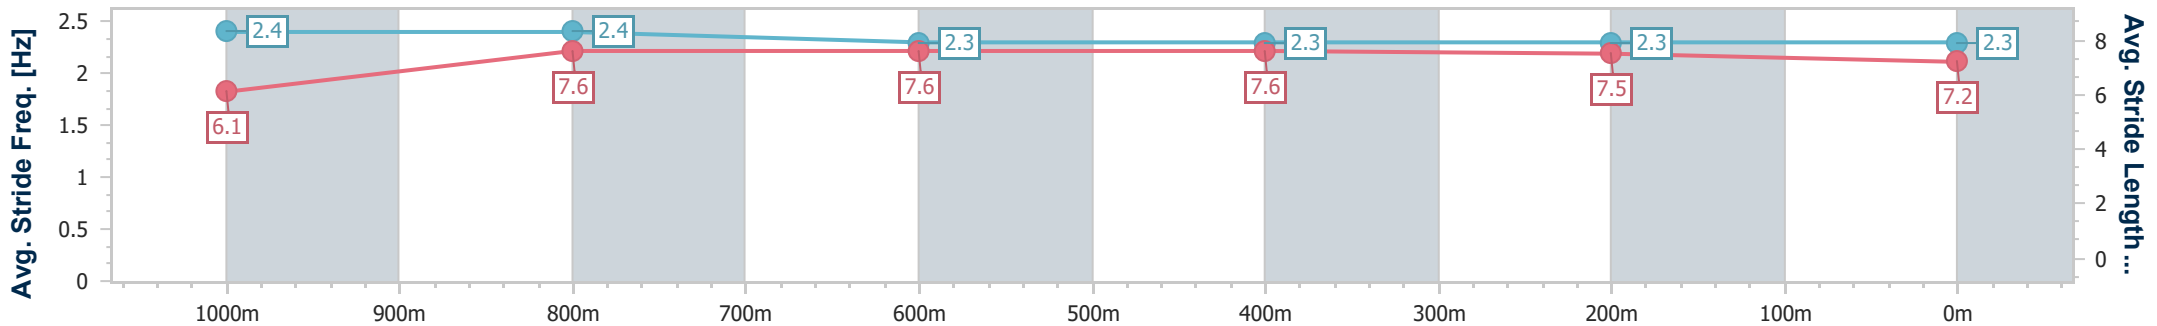

BRISBANE RACING CLUB

Section	Overall	1000m	800m	600m	400m	200m
Section Times	1:11.19 [5] (0:13.91)	0:57.28 [3] (0:11.07)	0:46.21 [2] (0:11.35)	0:34.86 [2] (0:11.41)	0:23.45 [4] (0:11.33)	0:12.12 [5] (0:12.12)
Average Speed [km/h]	52.1	66.0	63.8	63.4	63.4	59.5
Top Speed [km/h]	66.2	67.0	64.6	65.0	65.3	61.9
Avg. Dist. to Rail [m]	6.3	3.0	2.0	0.9	1.6	0.8
Avg. Stride Freq. [Hz]	2.4	2.4	2.3	2.3	2.3	2.3
Avg. Stride Length [m]	6.1	7.6	7.6	7.6	7.5	7.2