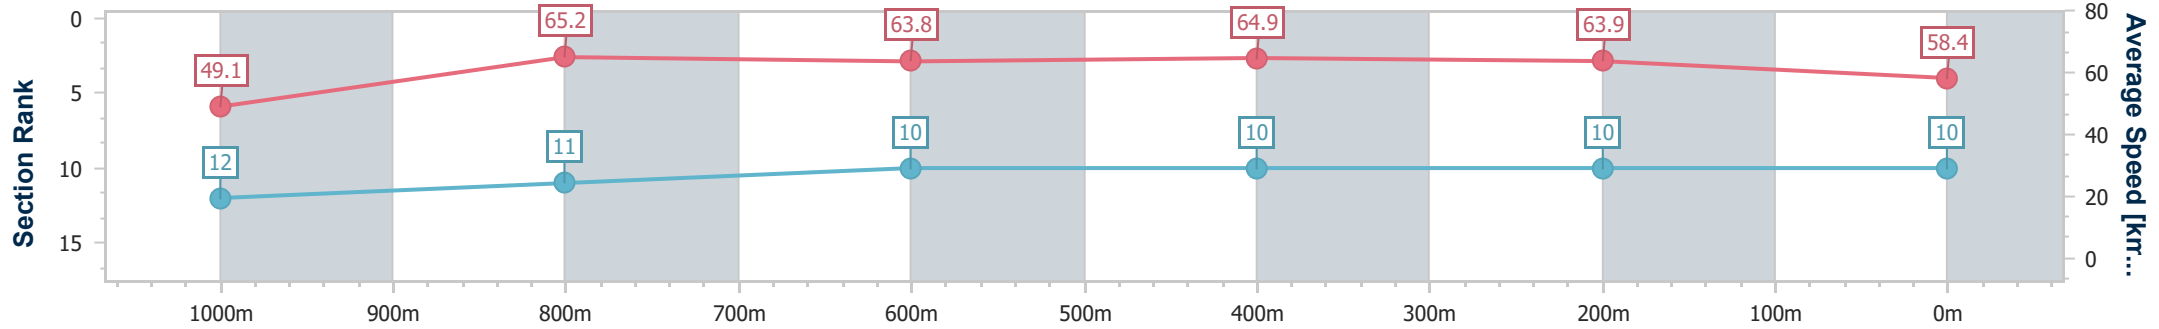

- [ ] Ranking at each section and finish
- .-.- No data available at this section
- NA No data available

Horse/Jockey Name	Praise You
Final Rank	10
Fastest Section Time (Section)	0:11.09 (600m)
Top Speed [km/h] (Section)	66.4 (1000m)
Race State	Finished

BRISBANE RACING CLUB

Section	Overall	1000m	800m	600m	400m	200m
Section Times	1:11.87 [10] (0:14.71)	0:57.16 [12] (0:11.12)	0:46.04 [11] (0:11.37)	0:34.67 [10] (0:11.09)	0:23.58 [10] (0:11.26)	0:12.32 [10]
Average Speed [km/h]	49.1	65.2	63.8	64.9	63.9	58.4
Top Speed [km/h]	63.0	66.4	64.2	65.7	65.9	61.8
Avg. Dist. to Rail [m]	7.0	1.1	1.7	0.5	1.5	2.9
Avg. Stride Freq. [Hz]	2.3	2.4	2.3	2.3	2.3	2.2
Avg. Stride Length [m]	6.1	7.6	7.7	7.7	7.7	7.3