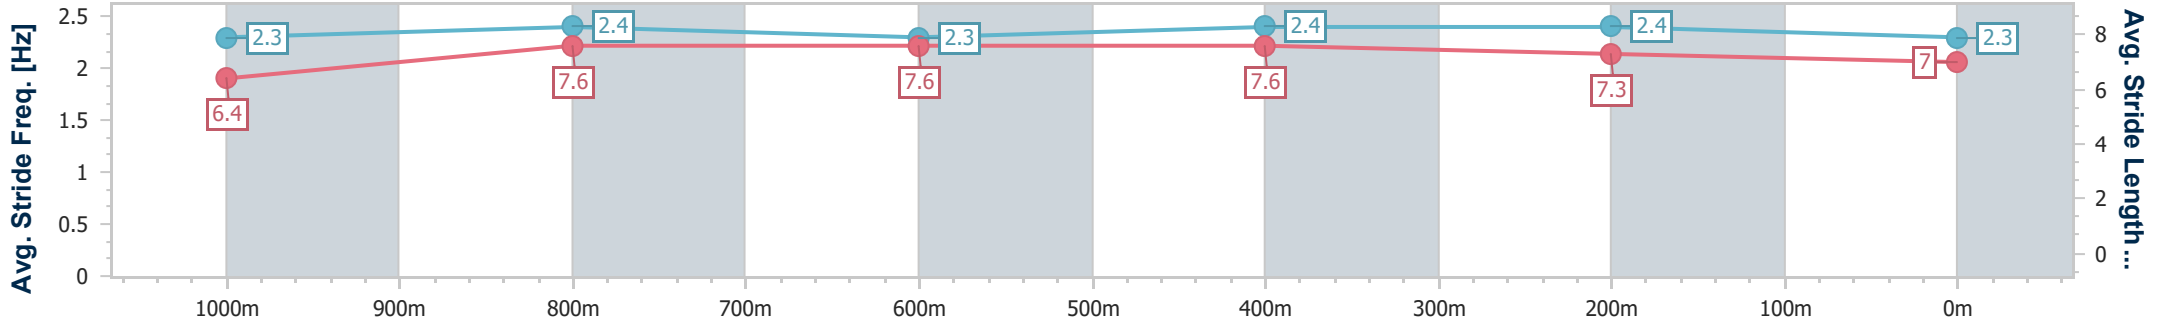

BRISBANE RACING CLUB

Section	Overall	1000m	800m	600m	400m	200m
Section Times	1:11.62 [8] (0:14.16)	0:57.46 [5] (0:11.14)	0:46.32 [4] (0:11.32)	0:35.00 [5] (0:11.22)	0:23.78 [5] (0:11.45)	0:12.33 [7] (0:12.33)
Average Speed [km/h]	51.0	65.1	64.1	64.2	62.9	58.3
Top Speed [km/h]	64.2	65.8	64.8	65.3	65.3	60.8
Avg. Dist. to Rail [m]	1.2	2.2	1.5	0.3	0.4	0.8
Avg. Stride Freq. [Hz]	2.3	2.4	2.3	2.4	2.4	2.3
Avg. Stride Length [m]	6.4	7.6	7.6	7.6	7.3	7.0