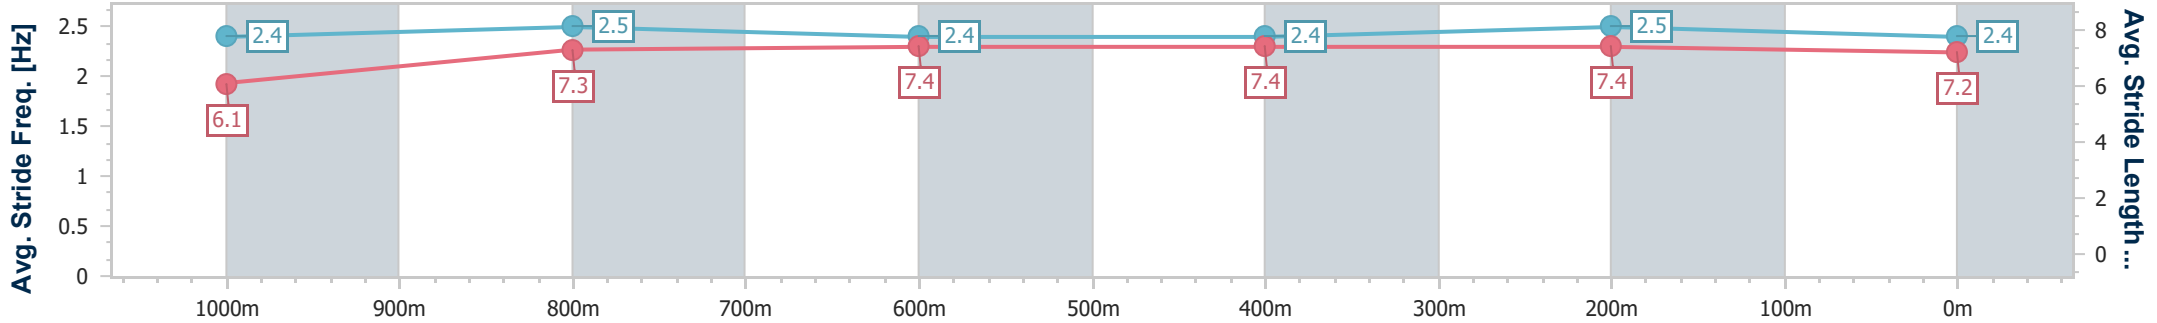

23 October 2024 - 14:44

Track Rating: Good 4, Weather: Fine, Rail Position: +10m Entire

BRISBANE RACING CLUB

Section	Overall	1000m	800m	600m	400m	200m
Section Times	1:10.03 [1] (0:14.03)	0:56.00 [4] (0:11.30)	0:44.70 [5] (0:11.25)	0:33.45 [4] (0:11.14)	0:22.31 [3] (0:10.79)	0:11.52 [2] (0:11.52)
Average Speed [km/h]	51.6	64.3	64.4	65.0	66.8	62.7
Top Speed [km/h]	66.1	65.0	65.6	67.4	67.8	64.7
Avg. Dist. to Rail [m]	4.3	1.8	1.2	2.1	4.8	4.0
Avg. Stride Freq. [Hz]	2.4	2.5	2.4	2.4	2.5	2.4
Avg. Stride Length [m]	6.1	7.3	7.4	7.4	7.4	7.2