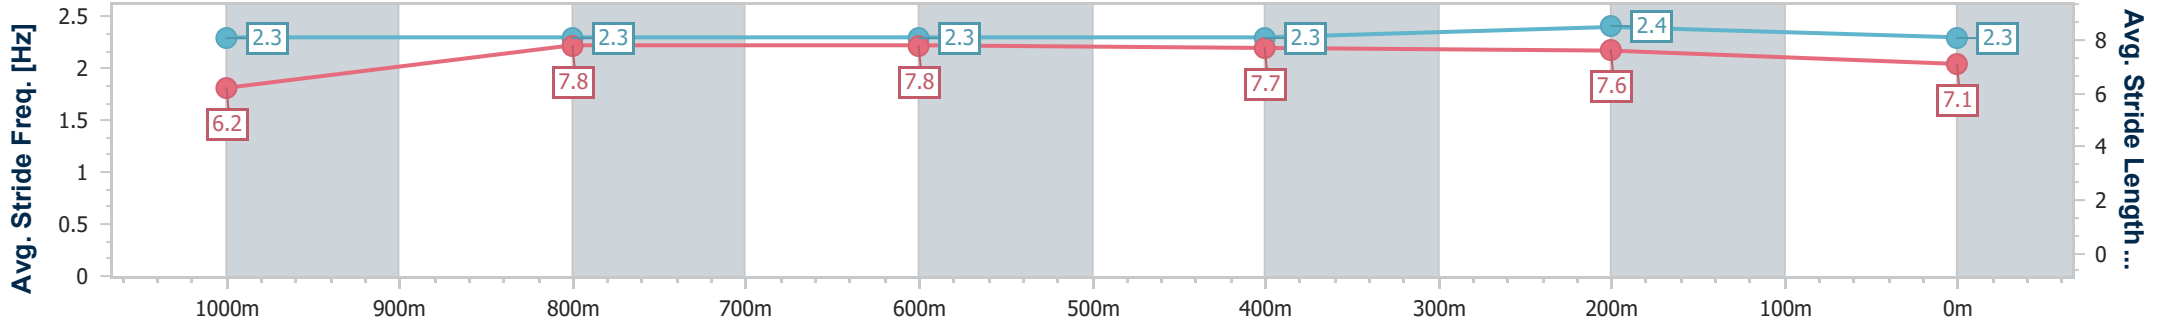

BRISBANE RACING CLUB

Section	Overall	1000m	800m	600m	400m	200m
Section Times	1:11.10 [4] (0:14.18)	0:56.92 [6] (0:11.30)	0:45.62 [6] (0:11.32)	0:34.30 [6] (0:11.17)	0:23.13 [6] (0:11.04)	0:12.09 [4] (0:12.09)
Average Speed [km/h]	50.9	64.3	64.3	65.0	65.3	59.7
Top Speed [km/h]	64.9	65.7	64.7	66.4	67.5	62.9
Avg. Dist. to Rail [m]	2.8	2.0	2.0	2.3	5.8	4.1
Avg. Stride Freq. [Hz]	2.3	2.3	2.3	2.3	2.4	2.3
Avg. Stride Length [m]	6.2	7.8	7.8	7.7	7.6	7.1