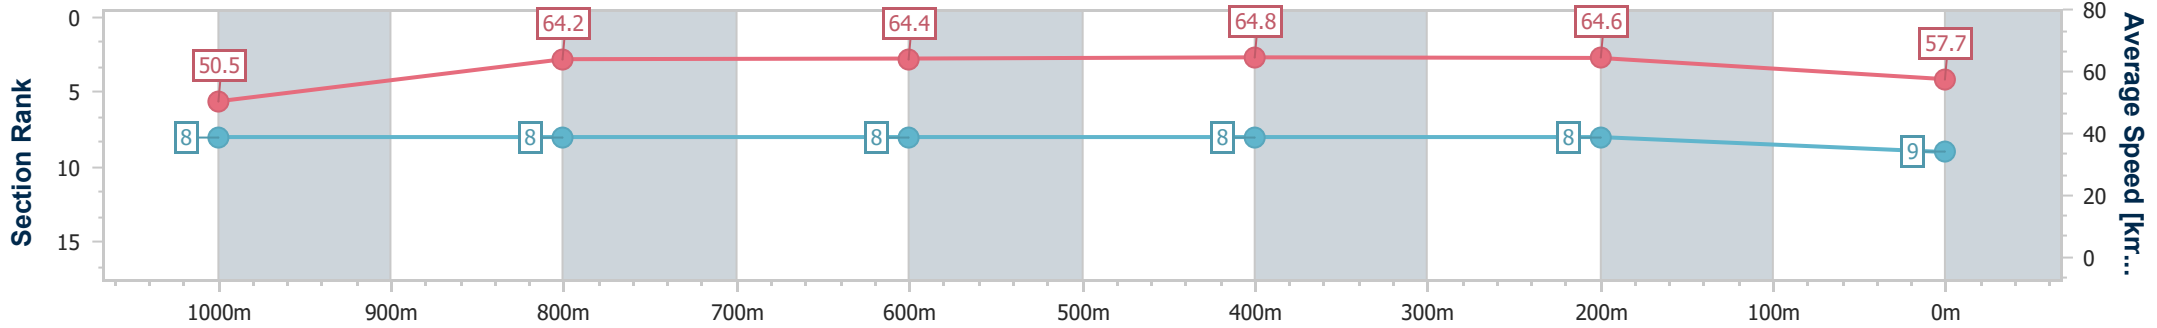

BRISBANE RACING CLUB

Section	Overall	1000m	800m	600m	400m	200m
Section Times	1:11.79 [9] (0:14.29)	0:57.50 [8] (0:11.41)	0:46.09 [8] (0:11.25)	0:34.84 [8] (0:11.22)	0:23.62 [8] (0:11.17)	0:12.45 [8] (0:12.45)
Average Speed [km/h]	50.5	64.2	64.4	64.8	64.6	57.7
Top Speed [km/h]	63.2	64.9	65.0	65.4	65.6	62.0
Avg. Dist. to Rail [m]	6.5	3.1	1.8	2.1	5.5	6.2
Avg. Stride Freq. [Hz]	2.5	2.5	2.5	2.4	2.4	2.3
Avg. Stride Length [m]	5.8	7.0	7.2	7.3	7.4	6.9