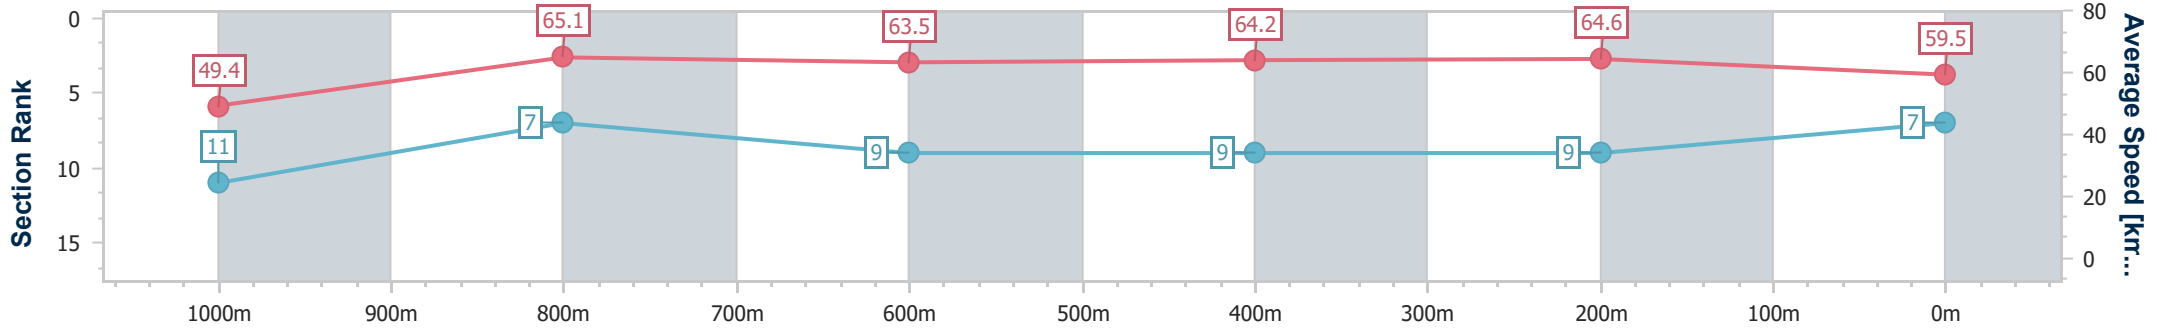

BRISBANE RACING CLUB

Section	Overall	1000m	800m	600m	400m	200m
Section Times	1:11.50 [7] (0:14.58)	0:56.92 [11] (0:11.09)	0:45.83 [7] (0:11.34)	0:34.49 [9] (0:11.24)	0:23.25 [9] (0:11.15)	0:12.10 [9] (0:12.10)
Average Speed [km/h]	49.4	65.1	63.5	64.2	64.6	59.5
Top Speed [km/h]	66.4	65.7	64.0	65.7	66.0	61.9
Avg. Dist. to Rail [m]	1.9	0.2	0.5	1.1	4.0	4.9
Avg. Stride Freq. [Hz]	2.3	2.4	2.3	2.3	2.3	2.3
Avg. Stride Length [m]	6.0	7.6	7.6	7.8	7.7	7.3