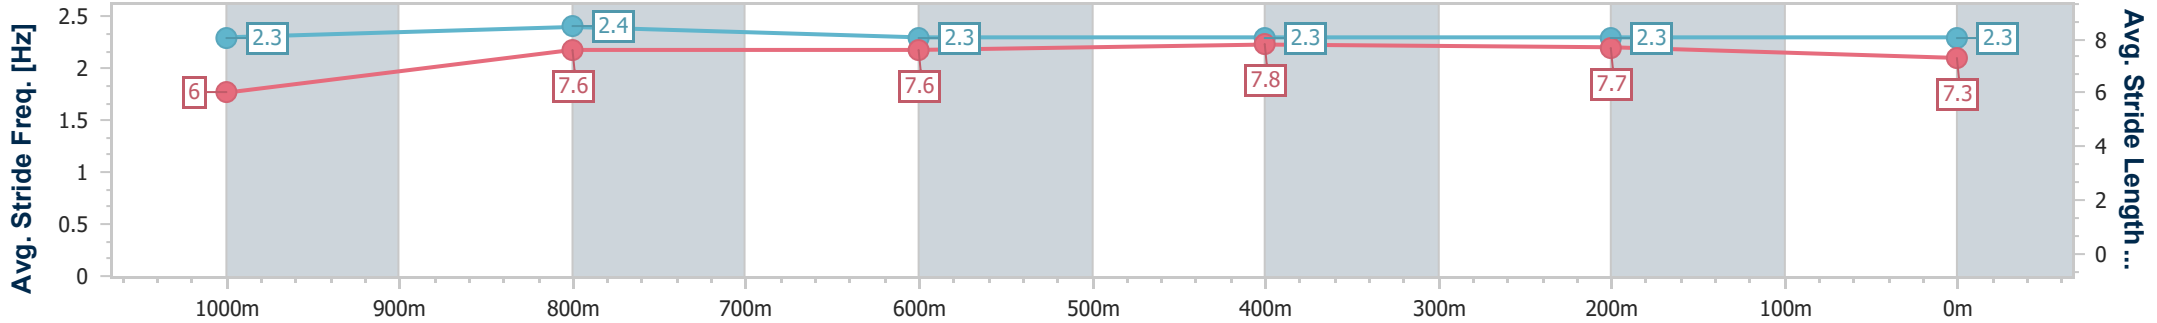

BRISBANE RACING CLUB

Section	Overall	1000m	800m	600m	400m	200m
Section Times	1:11.50 [7] (0:14.58)	0:56.92 [11] (0:11.09)	0:45.83 [7] (0:11.34)	0:34.49 [9] (0:11.24)	0:23.25 [9] (0:11.15)	0:12.10 [9] (0:12.10)
Average Speed [km/h]	49.4	65.1	63.5	64.2	64.6	59.5
Top Speed [km/h]	66.4	65.7	64.0	65.7	66.0	61.9
Avg. Dist. to Rail [m]	1.9	0.2	0.5	1.1	4.0	4.9
Avg. Stride Freq. [Hz]	2.3	2.4	2.3	2.3	2.3	2.3
Avg. Stride Length [m]	6.0	7.6	7.6	7.8	7.7	7.3