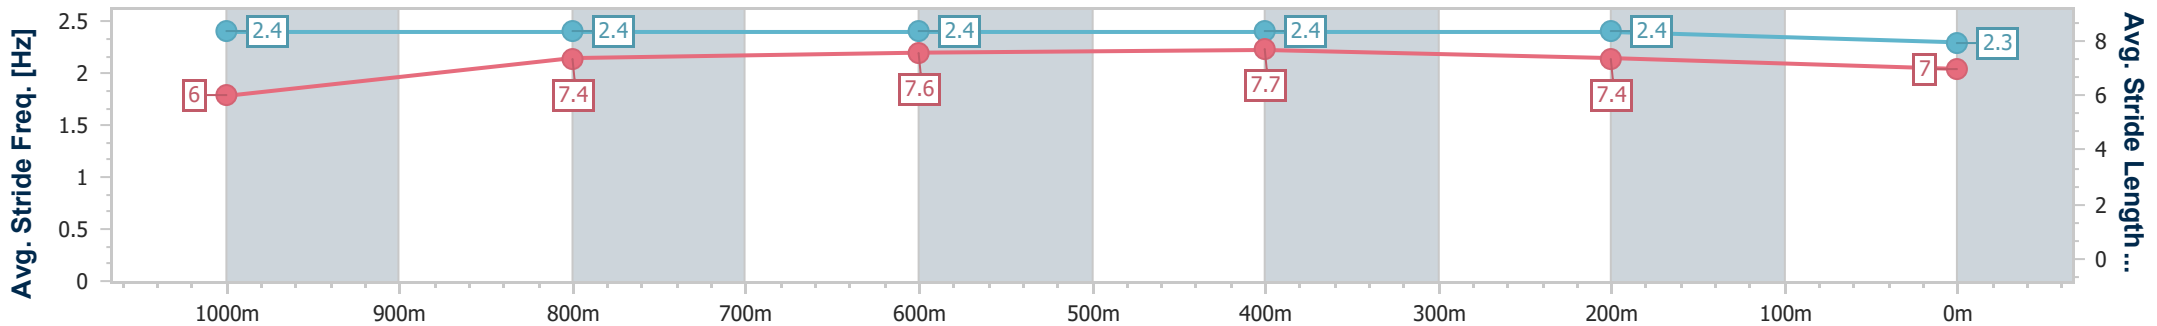

BRISBANE RACING CLUB

Section	Overall	1000m	800m	600m	400m	200m
Section Times	1:12.40 [12] (0:14.26)	0:58.14 [7] (0:11.56)	0:46.58 [10] (0:11.44)	0:35.14 [12] (0:11.25)	0:23.89 [11] (0:11.32)	0:12.57 [11] (0:12.57)
Average Speed [km/h]	50.8	63.6	64.6	65.4	63.5	57.5
Top Speed [km/h]	62.9	65.3	65.8	66.1	65.8	60.5
Avg. Dist. to Rail [m]	6.4	4.8	5.6	4.8	5.8	3.3
Avg. Stride Freq. [Hz]	2.4	2.4	2.4	2.4	2.4	2.3
Avg. Stride Length [m]	6.0	7.4	7.6	7.7	7.4	7.0