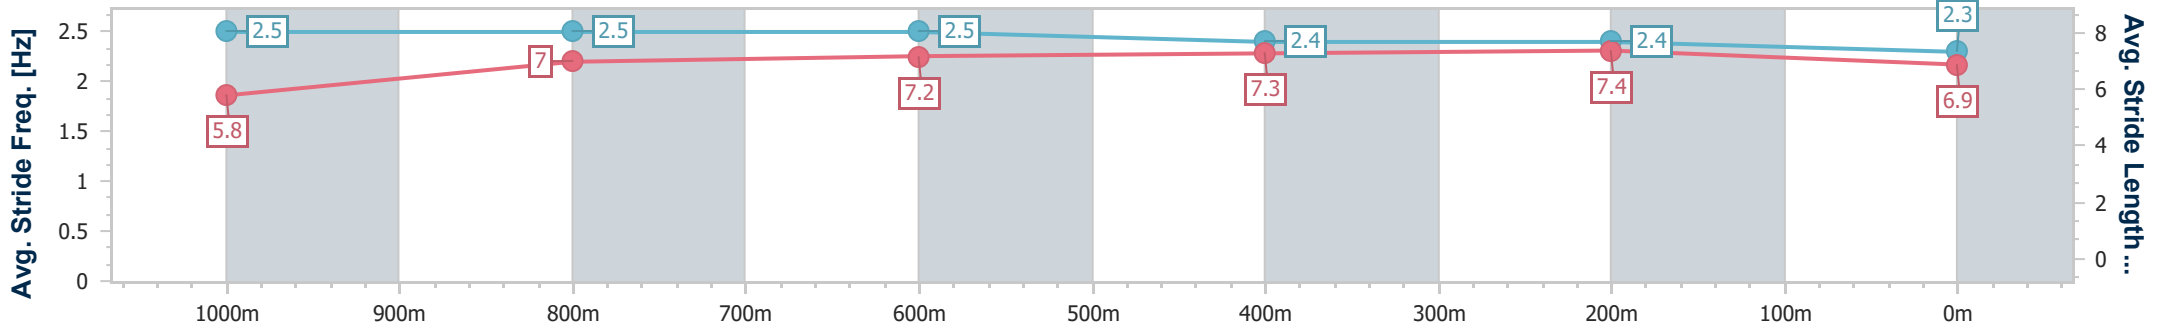

BRISBANE RACING CLUB

Section	Overall	1000m	800m	600m	400m	200m
Section Times	1:11.79 [9] (0:14.29)	0:57.50 [8] (0:11.41)	0:46.09 [8] (0:11.25)	0:34.84 [8] (0:11.22)	0:23.62 [8] (0:11.17)	0:12.45 [8] (0:12.45)
Average Speed [km/h]	50.5	64.2	64.4	64.8	64.6	57.7
Top Speed [km/h]	63.2	64.9	65.0	65.4	65.6	62.0
Avg. Dist. to Rail [m]	6.5	3.1	1.8	2.1	5.5	6.2
Avg. Stride Freq. [Hz]	2.5	2.5	2.5	2.4	2.4	2.3
Avg. Stride Length [m]	5.8	7.0	7.2	7.3	7.4	6.9