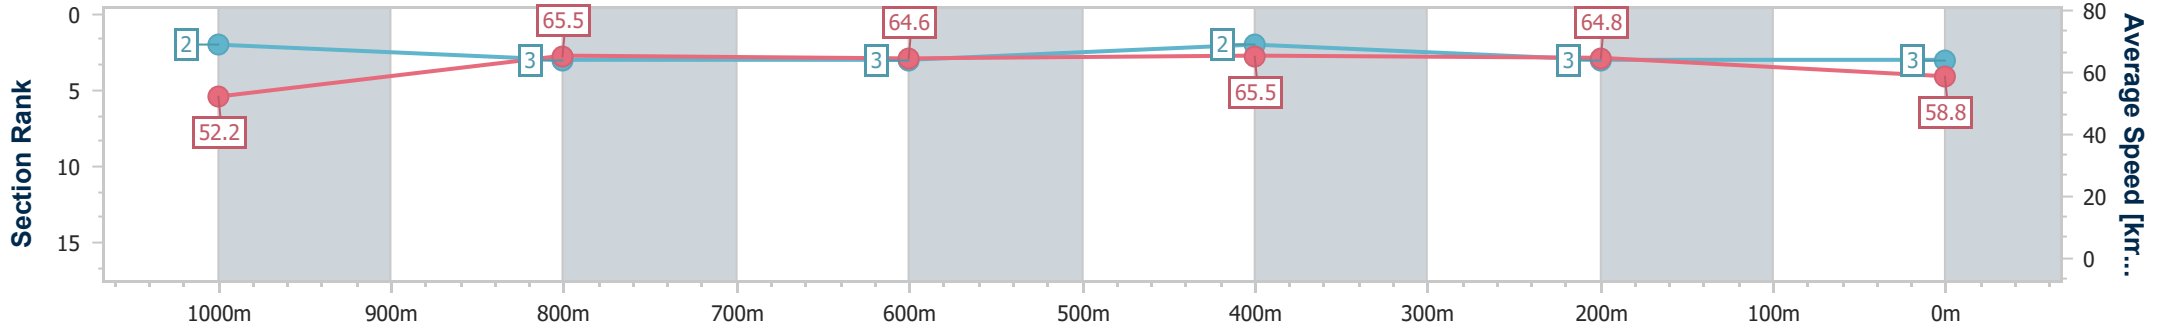

BRISBANE RACING CLUB

Section	Overall	1000m	800m	600m	400m	200m
Section Times	1:10.89 [3] (0:13.83)	0:57.06 [2] (0:11.22)	0:45.84 [3] (0:11.31)	0:34.53 [3] (0:11.18)	0:23.35 [2] (0:11.10)	0:12.25 [3] (0:12.25)
Average Speed [km/h]	52.2	65.5	64.6	65.5	64.8	58.8
Top Speed [km/h]	66.4	67.2	66.4	66.6	66.3	62.7
Avg. Dist. to Rail [m]	2.3	3.8	4.2	2.9	3.8	3.4
Avg. Stride Freq. [Hz]	2.4	2.5	2.4	2.5	2.5	2.4
Avg. Stride Length [m]	6.1	7.3	7.4	7.4	7.2	6.8