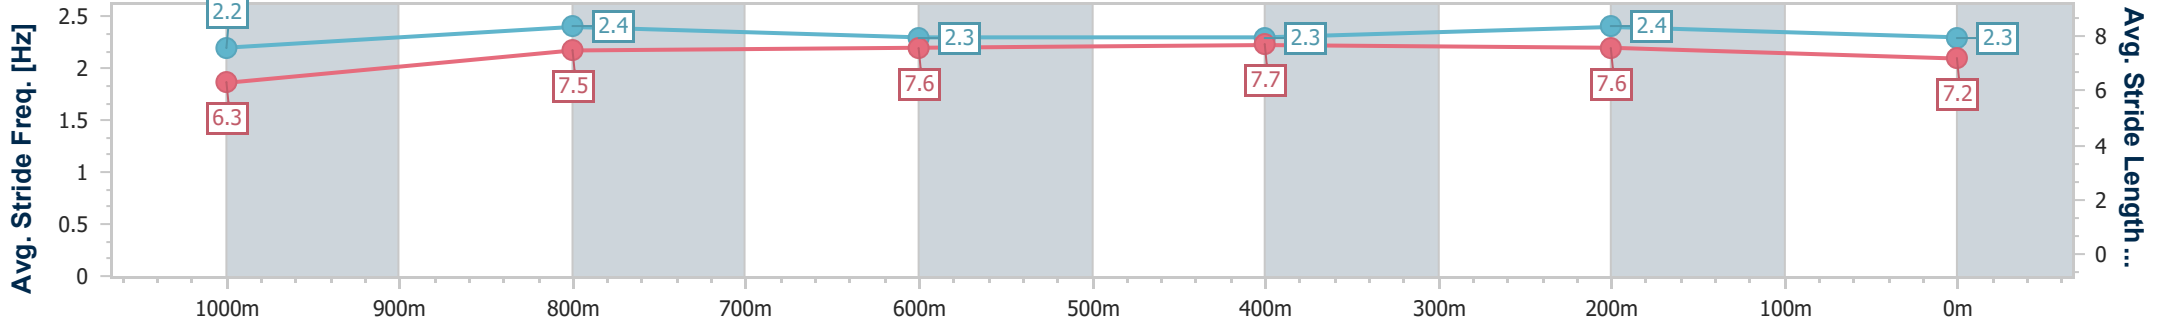

BRISBANE RACING CLUB

Section	Overall	1000m	800m	600m	400m	200m
Section Times	1:11.33 [6] (0:14.49)	0:56.84 [9] (0:11.21)	0:45.63 [8] (0:11.19)	0:34.44 [7] (0:11.21)	0:23.23 [7] (0:11.09)	0:12.14 [6] (0:12.14)
Average Speed [km/h]	49.9	64.5	64.1	63.9	64.9	59.4
Top Speed [km/h]	63.1	65.5	64.7	64.9	66.4	62.7
Avg. Dist. to Rail [m]	1.6	0.8	0.5	1.0	2.3	4.1
Avg. Stride Freq. [Hz]	2.2	2.4	2.3	2.3	2.4	2.3
Avg. Stride Length [m]	6.3	7.5	7.6	7.7	7.6	7.2