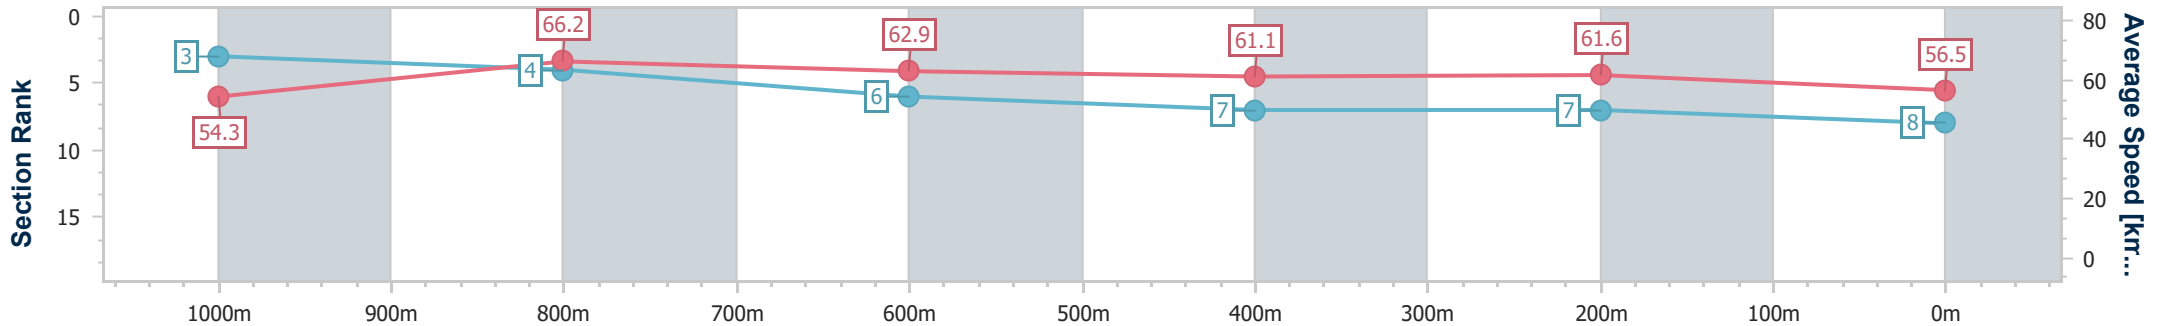

- [ ] Ranking at each section and finish
- .-.- No data available at this section
- NA No data available

Horse/Jockey Name	Stylish Angel
Final Rank	8
Fastest Section Time (Section)	0:11.03 (1000m)
Top Speed [km/h] (Section)	69.2 (Overall)
Race State	Finished

Section	Overall	1000m	800m	600m	400m	200m
Section Times	1:12.22 [8] (0:13.30)	0:58.92 [3] (0:11.03)	0:47.89 [4] (0:11.64)	0:36.25 [6] (0:11.81)	0:24.44 [7] (0:11.72)	0:12.72 [7] (0:12.72)
Average Speed [km/h]	54.3	66.2	62.9	61.1	61.6	56.5
Top Speed [km/h]	69.2	67.3	66.8	62.0	62.7	59.4
Avg. Dist. to Rail [m]	3.6	3.2	3.8	1.0	0.9	1.6
Avg. Stride Freq. [Hz]	2.5	2.6	2.4	2.4	2.4	2.3
Avg. Stride Length [m]	6.1	7.2	7.2	7.1	7.2	6.7