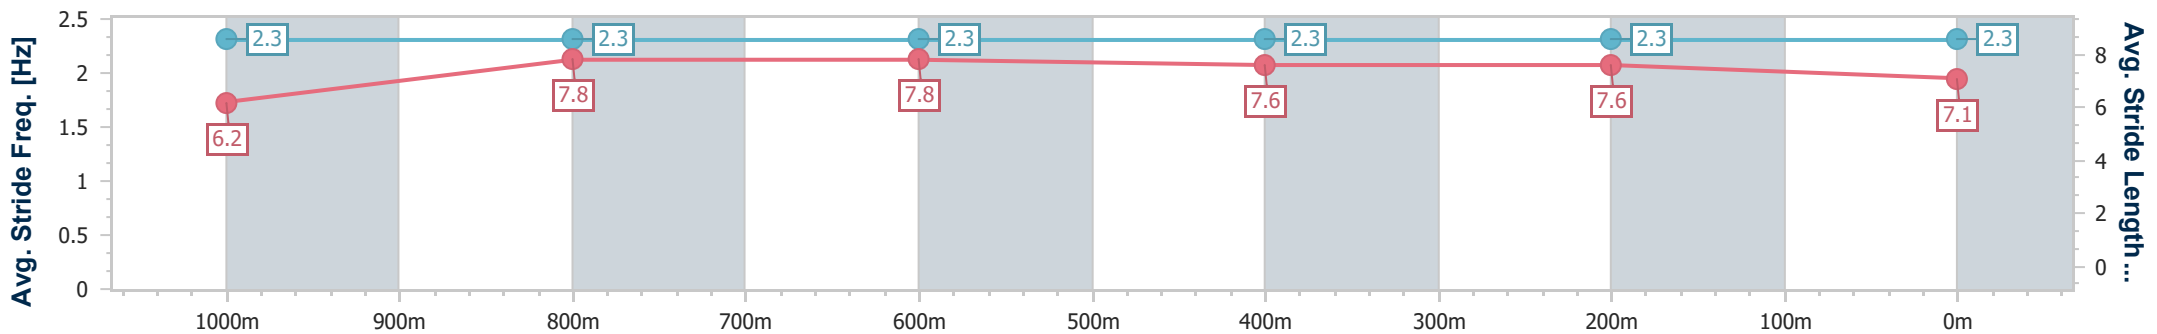

Section	Overall	1000m	800m	600m	400m	200m
Section Times	1:10.84 [3] (0:13.45)	0:57.39 [6] (0:11.01)	0:46.38 [6] (0:11.37)	0:35.01 [3] (0:11.62)	0:23.39 [3] (0:11.33)	0:12.06 [4] (0:12.06)
Average Speed [km/h]	53.7	66.0	63.5	62.0	63.4	59.7
Top Speed [km/h]	69.8	67.6	66.4	63.3	64.5	62.3
Avg. Dist. to Rail [m]	3.1	2.2	0.8	0.5	1.0	1.5
Avg. Stride Freq. [Hz]	2.3	2.3	2.3	2.3	2.3	2.3
Avg. Stride Length [m]	6.2	7.8	7.8	7.6	7.6	7.1