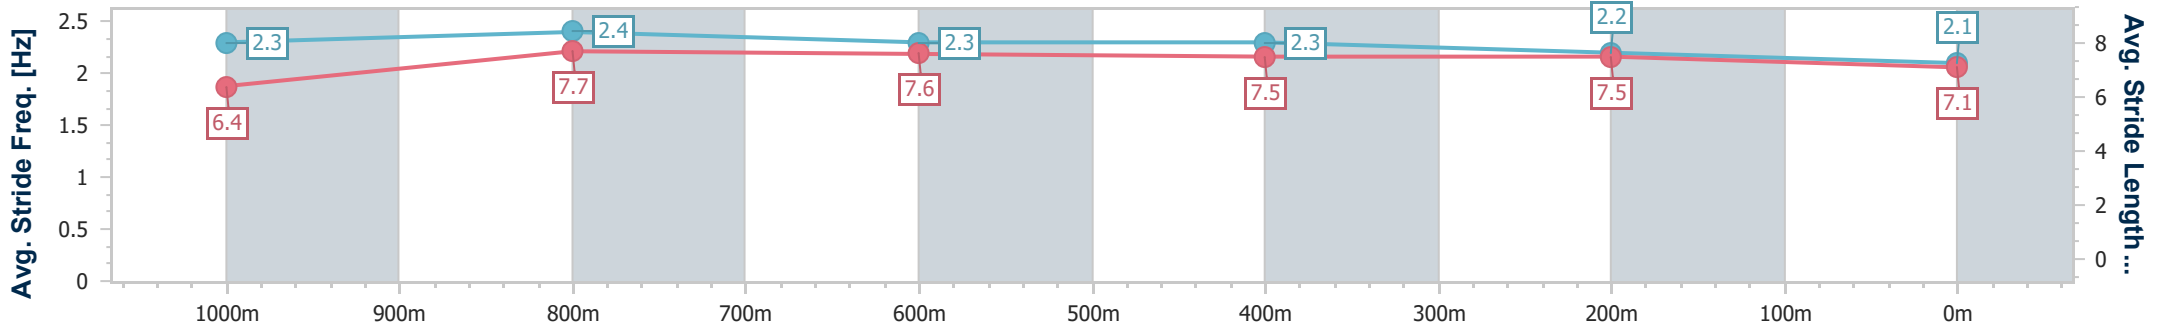

- [ ] Ranking at each section and finish
- .-.- No data available at this section
- NA No data available

Horse/Jockey Name	Parisienne Piper
Final Rank	10
Fastest Section Time (Section)	0:11.19 (1000m)
Top Speed [km/h] (Section)	66.3 (800m)
Race State	Finished

Eagle Farm QLD Professional  
Race 4: Moreton Hire QTIS Three-Years-Old Fillies Maiden Plate - 1200m

23 October 2024 - 15:18

Track Rating: Good 4, Weather: Fine, Rail Position: +10m Entire

BRISBANE RACING CLUB

Section	Overall	1000m	800m	600m	400m	200m
Section Times	1:13.29 [10] (0:13.90)	0:59.39 [11] (0:11.19)	0:48.20 [11] (0:11.28)	0:36.92 [11] (0:11.77)	0:25.15 [11] (0:11.94)	0:13.21 [11] (0:13.21)
Average Speed [km/h]	52.0	65.1	64.0	61.7	60.4	54.5
Top Speed [km/h]	66.3	66.0	66.3	62.9	63.0	57.1
Avg. Dist. to Rail [m]	5.6	2.2	1.0	1.9	4.8	4.6
Avg. Stride Freq. [Hz]	2.3	2.4	2.3	2.3	2.2	2.1
Avg. Stride Length [m]	6.4	7.7	7.6	7.5	7.5	7.1