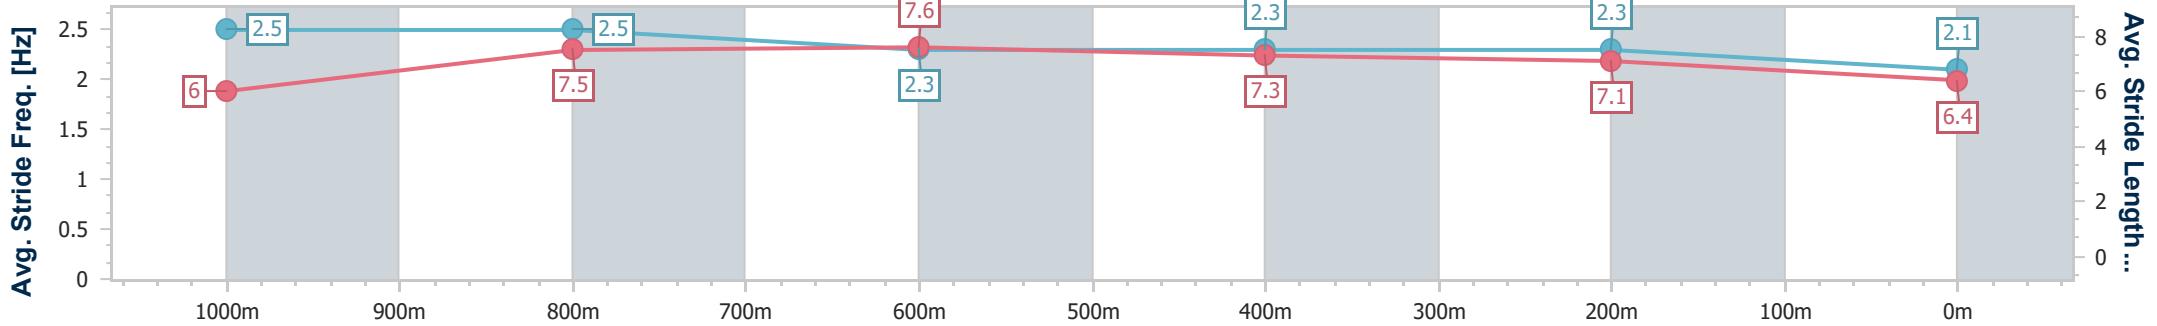

- [ ] Ranking at each section and finish
- .-.- No data available at this section
- NA No data available

Horse/Jockey Name	Soul Pursuit
Final Rank	11
Fastest Section Time (Section)	0:11.02 (1000m)
Top Speed [km/h] (Section)	68.5 (Overall)
Race State	Finished

Eagle Farm QLD Professional  
Race 4: Moreton Hire QTIS Three-Years-Old Fillies Maiden Plate - 1200m

23 October 2024 - 15:18

Track Rating: Good 4, Weather: Fine, Rail Position: +10m Entire

BRISBANE RACING CLUB

Section	Overall	1000m	800m	600m	400m	200m
Section Times	1:14.54 [11] (0:13.33)	1:01.21 [4] (0:11.02)	0:50.19 [5] (0:11.52)	0:38.67 [4] (0:11.87)	0:26.80 [6] (0:12.16)	0:14.64 [10] (0:14.64)
Average Speed [km/h]	54.3	66.8	63.5	60.9	59.1	49.2
Top Speed [km/h]	68.5	68.1	65.8	62.2	61.3	55.5
Avg. Dist. to Rail [m]	7.7	4.8	3.9	0.8	2.1	1.7
Avg. Stride Freq. [Hz]	2.5	2.5	2.3	2.3	2.3	2.1
Avg. Stride Length [m]	6.0	7.5	7.6	7.3	7.1	6.4