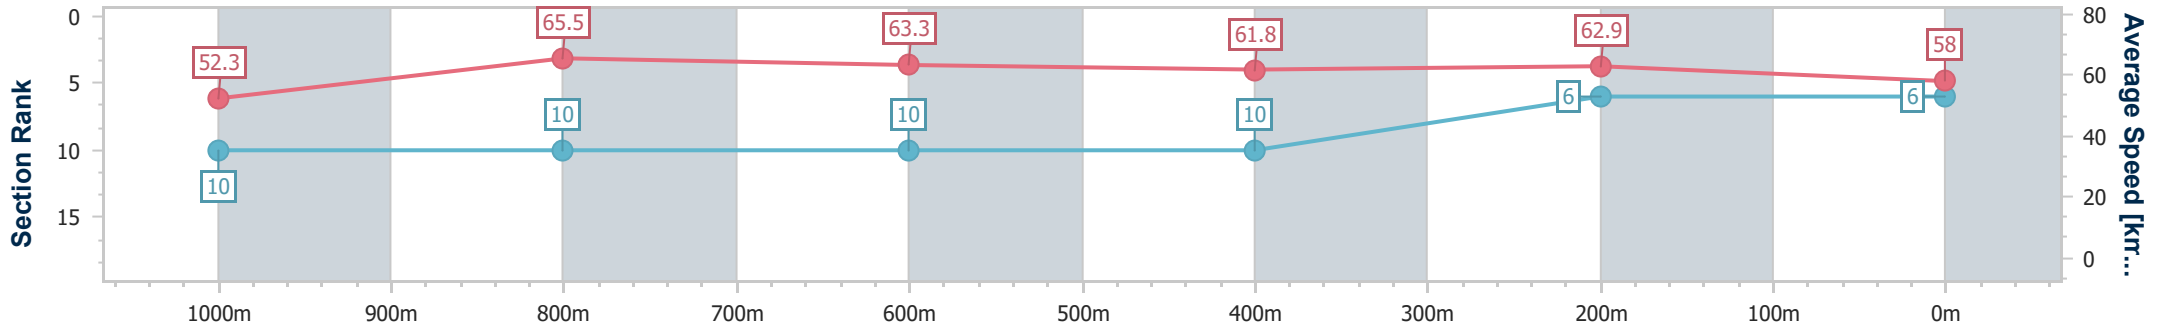

Section	Overall	1000m	800m	600m	400m	200m
Section Times	1:11.74 [6] (0:13.82)	0:57.92 [10] (0:11.03)	0:46.89 [10] (0:11.40)	0:35.49 [10] (0:11.63)	0:23.86 [10] (0:11.42)	0:12.44 [6] (0:12.44)
Average Speed [km/h]	52.3	65.5	63.3	61.8	62.9	58.0
Top Speed [km/h]	67.1	67.7	65.9	62.9	64.0	61.1
Avg. Dist. to Rail [m]	1.3	1.1	0.4	0.8	1.6	1.6
Avg. Stride Freq. [Hz]	2.3	2.5	2.5	2.4	2.5	2.4
Avg. Stride Length [m]	6.2	7.2	7.0	7.0	7.1	6.8