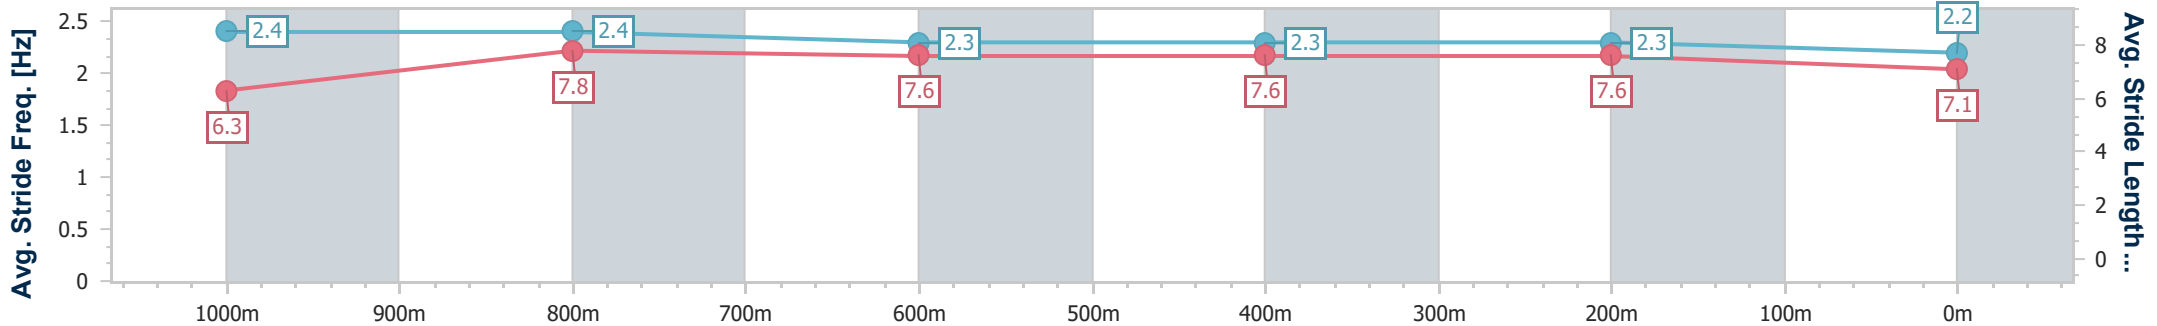

Section	Overall	1000m	800m	600m	400m	200m
Section Times	1:11.08 [4] (0:13.17)	0:57.91 [1] (0:10.84)	0:47.07 [1] (0:11.60)	0:35.47 [1] (0:11.59)	0:23.88 [1] (0:11.37)	0:12.51 [2] (0:12.51)
Average Speed [km/h]	54.8	67.4	62.6	62.4	63.4	57.5
Top Speed [km/h]	70.4	69.9	64.9	63.7	64.1	61.3
Avg. Dist. to Rail [m]	6.1	2.7	2.3	0.5	0.3	1.0
Avg. Stride Freq. [Hz]	2.4	2.4	2.3	2.3	2.3	2.2
Avg. Stride Length [m]	6.3	7.8	7.6	7.6	7.6	7.1