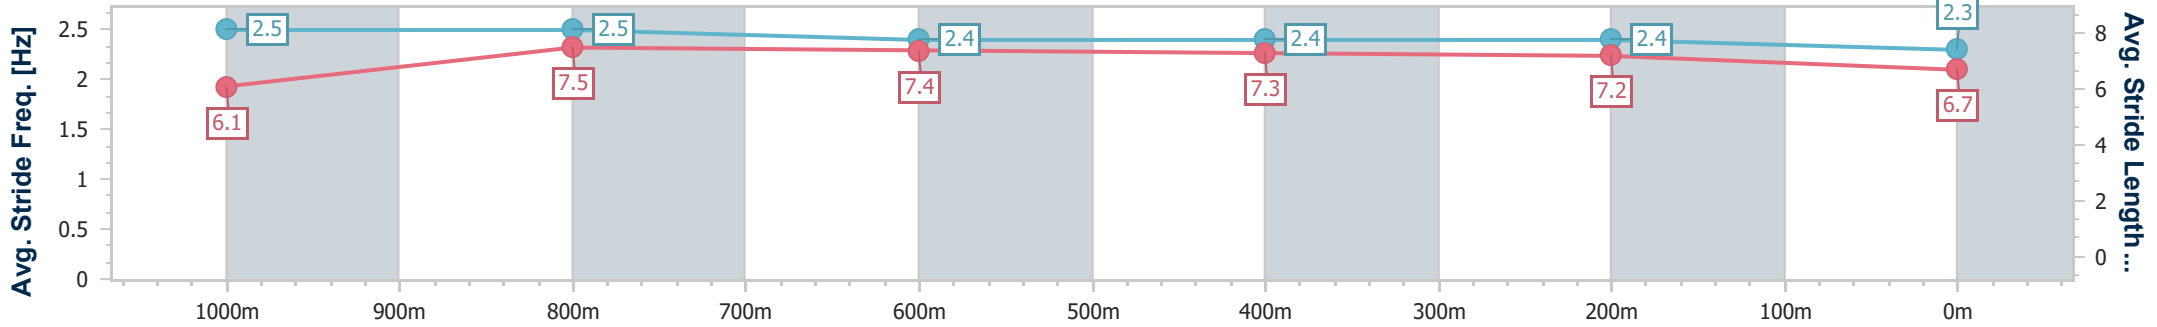

Eagle Farm QLD Professional  
Race 4: Moreton Hire QTIS Three-Years-Old Fillies Maiden Plate - 1200m

23 October 2024 - 15:18

Track Rating: Good 4, Weather: Fine, Rail Position: +10m Entire

BRISBANE RACING CLUB

Section	Overall	1000m	800m	600m	400m	200m
Section Times	1:12.58 [9] (0:13.35)	0:59.23 [5] (0:10.96)	0:48.27 [3] (0:11.59)	0:36.68 [5] (0:11.80)	0:24.88 [5] (0:11.83)	0:13.05 [8] (0:13.05)
Average Speed [km/h]	54.3	66.4	63.1	61.5	61.0	55.2
Top Speed [km/h]	67.7	68.1	64.4	64.0	64.0	58.4
Avg. Dist. to Rail [m]	6.0	2.5	3.3	2.2	5.0	5.4
Avg. Stride Freq. [Hz]	2.5	2.5	2.4	2.4	2.4	2.3
Avg. Stride Length [m]	6.1	7.5	7.4	7.3	7.2	6.7