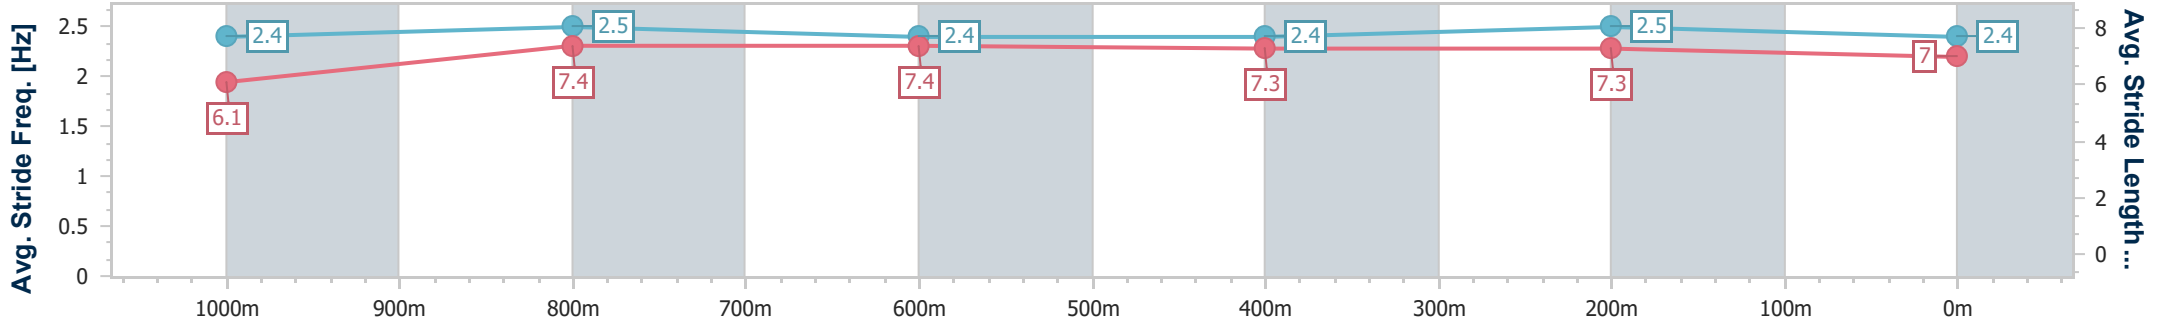

Section	Overall	1000m	800m	600m	400m	200m
Section Times	1:10.77 [2] (0:13.52)	0:57.25 [8] (0:11.04)	0:46.21 [8] (0:11.42)	0:34.79 [7] (0:11.65)	0:23.14 [4] (0:11.14)	0:12.00 [3] (0:12.00)
Average Speed [km/h]	53.5	65.6	63.6	62.1	64.6	59.8
Top Speed [km/h]	66.3	66.6	66.4	63.6	65.4	64.0
Avg. Dist. to Rail [m]	1.5	1.5	1.9	0.8	1.7	1.7
Avg. Stride Freq. [Hz]	2.4	2.5	2.4	2.4	2.5	2.4
Avg. Stride Length [m]	6.1	7.4	7.4	7.3	7.3	7.0