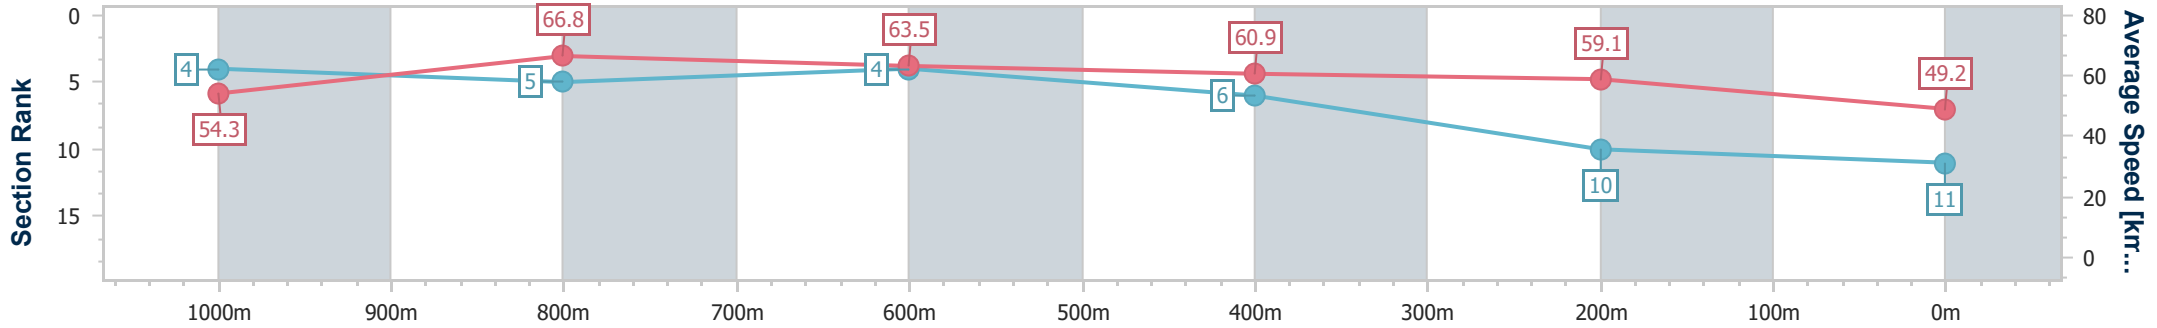

- [ ] Ranking at each section and finish
- .-.- No data available at this section
- NA No data available

Horse/Jockey Name	Soul Pursuit
Final Rank	11
Fastest Section Time (Section)	0:11.02 (1000m)
Top Speed [km/h] (Section)	68.5 (Overall)
Race State	Finished

Eagle Farm QLD Professional  
Race 4: Moreton Hire QTIS Three-Years-Old Fillies Maiden Plate - 1200m

23 October 2024 - 15:18

Track Rating: Good 4, Weather: Fine, Rail Position: +10m Entire

BRISBANE RACING CLUB

Section	Overall	1000m	800m	600m	400m	200m
Section Times	1:14.54 [11] (0:13.33)	1:01.21 [4] (0:11.02)	0:50.19 [5] (0:11.52)	0:38.67 [4] (0:11.87)	0:26.80 [6] (0:12.16)	0:14.64 [10] (0:14.64)
Average Speed [km/h]	54.3	66.8	63.5	60.9	59.1	49.2
Top Speed [km/h]	68.5	68.1	65.8	62.2	61.3	55.5
Avg. Dist. to Rail [m]	7.7	4.8	3.9	0.8	2.1	1.7
Avg. Stride Freq. [Hz]	2.5	2.5	2.3	2.3	2.3	2.1
Avg. Stride Length [m]	6.0	7.5	7.6	7.3	7.1	6.4