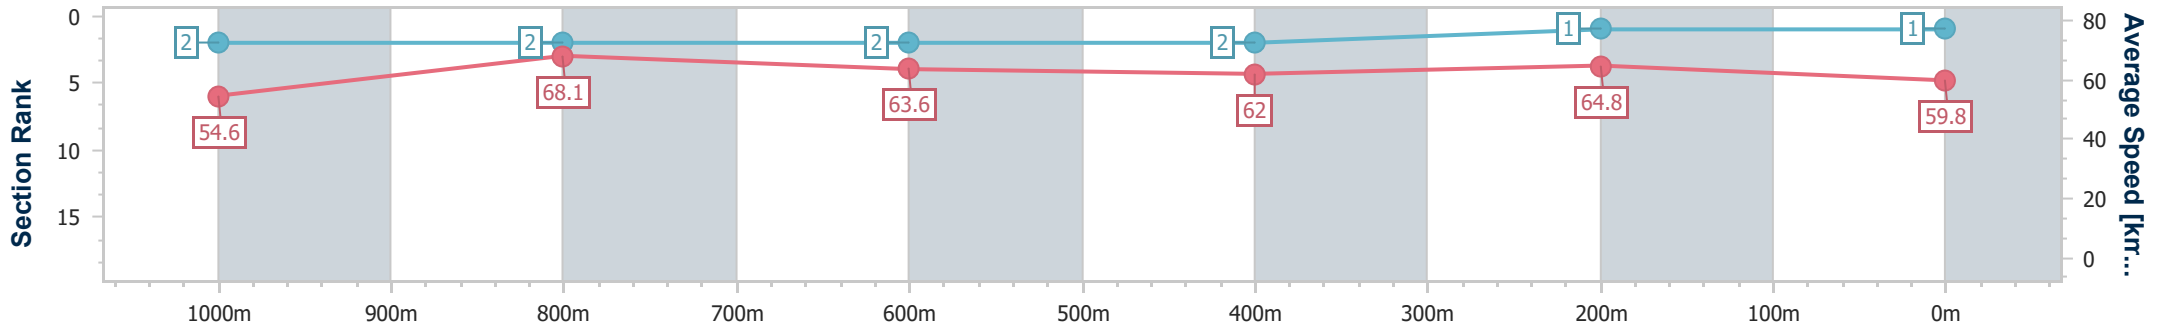

Section	Overall	1000m	800m	600m	400m	200m
Section Times	1:10.51 [1] (0:13.28)	0:57.23 [2] (0:10.84)	0:46.39 [2] (0:11.54)	0:34.85 [2] (0:11.67)	0:23.18 [2] (0:11.14)	0:12.04 [1] (0:12.04)
Average Speed [km/h]	54.6	68.1	63.6	62.0	64.8	59.8
Top Speed [km/h]	69.8	69.8	66.5	63.5	66.0	63.4
Avg. Dist. to Rail [m]	7.1	5.1	3.6	1.8	0.6	1.5
Avg. Stride Freq. [Hz]	2.4	2.4	2.3	2.3	2.4	2.3
Avg. Stride Length [m]	6.2	7.7	7.8	7.6	7.6	7.3