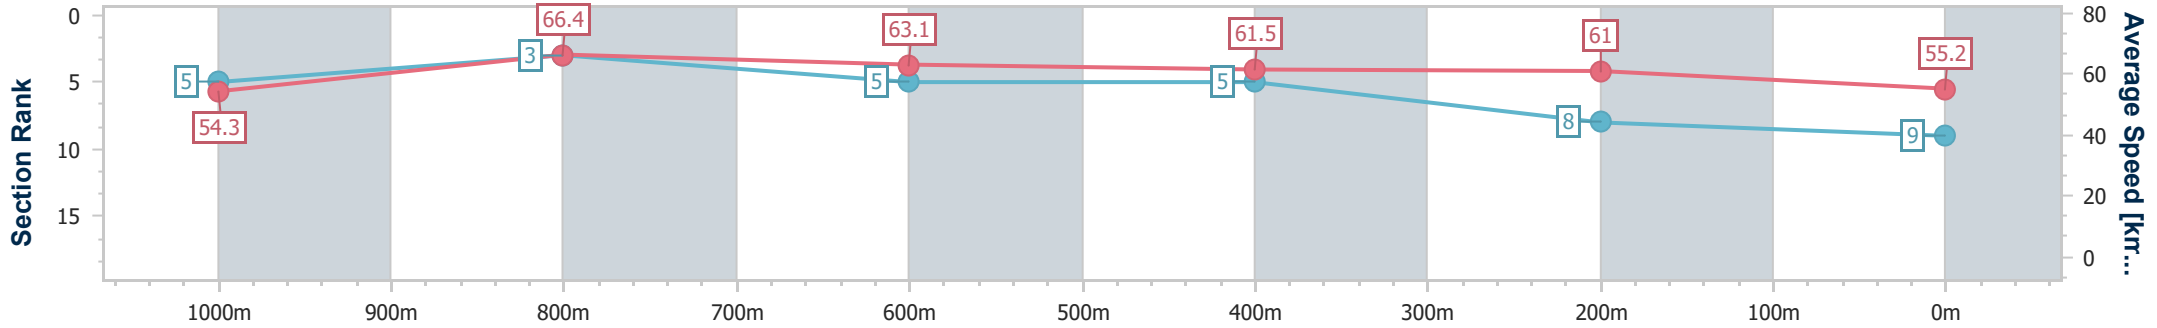

Section	Overall	1000m	800m	600m	400m	200m
Section Times	1:12.58 [9] (0:13.35)	0:59.23 [5] (0:10.96)	0:48.27 [3] (0:11.59)	0:36.68 [5] (0:11.80)	0:24.88 [5] (0:11.83)	0:13.05 [8] (0:13.05)
Average Speed [km/h]	54.3	66.4	63.1	61.5	61.0	55.2
Top Speed [km/h]	67.7	68.1	64.4	64.0	64.0	58.4
Avg. Dist. to Rail [m]	6.0	2.5	3.3	2.2	5.0	5.4
Avg. Stride Freq. [Hz]	2.5	2.5	2.4	2.4	2.4	2.3
Avg. Stride Length [m]	6.1	7.5	7.4	7.3	7.2	6.7