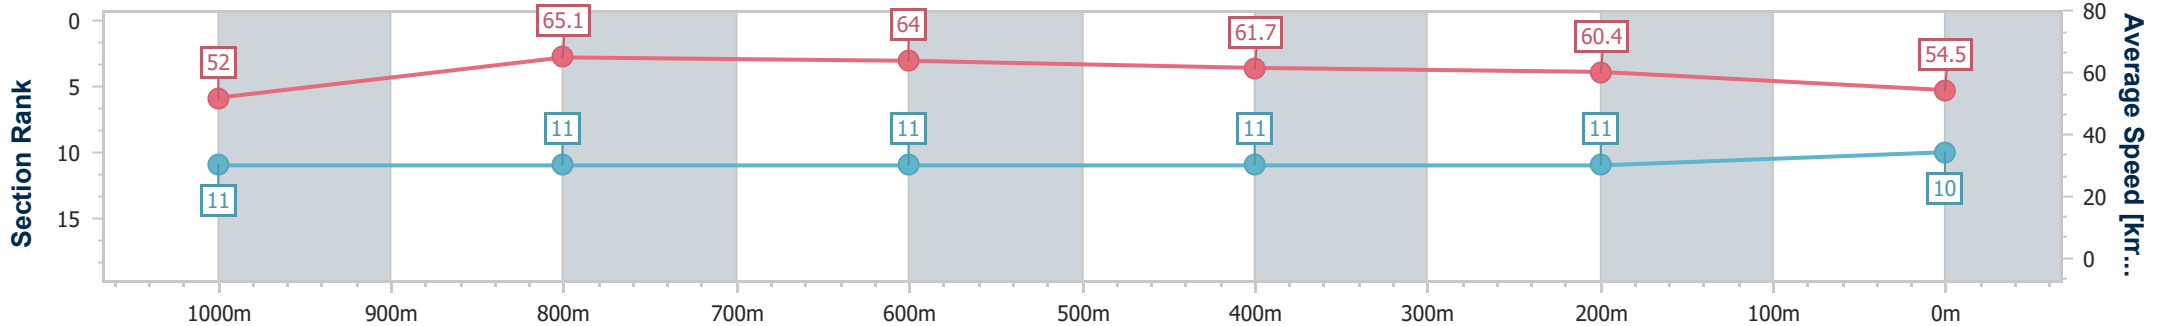

- [ ] Ranking at each section and finish
- .-.- No data available at this section
- NA No data available

Horse/Jockey Name	Parisienne Piper
Final Rank	10
Fastest Section Time (Section)	0:11.19 (1000m)
Top Speed [km/h] (Section)	66.3 (800m)
Race State	Finished

Eagle Farm QLD Professional  
Race 4: Moreton Hire QTIS Three-Years-Old Fillies Maiden Plate - 1200m

23 October 2024 - 15:18

Track Rating: Good 4, Weather: Fine, Rail Position: +10m Entire

BRISBANE RACING CLUB

Section	Overall	1000m	800m	600m	400m	200m
Section Times	1:13.29 [10] (0:13.90)	0:59.39 [11] (0:11.19)	0:48.20 [11] (0:11.28)	0:36.92 [11] (0:11.77)	0:25.15 [11] (0:11.94)	0:13.21 [11] (0:13.21)
Average Speed [km/h]	52.0	65.1	64.0	61.7	60.4	54.5
Top Speed [km/h]	66.3	66.0	66.3	62.9	63.0	57.1
Avg. Dist. to Rail [m]	5.6	2.2	1.0	1.9	4.8	4.6
Avg. Stride Freq. [Hz]	2.3	2.4	2.3	2.3	2.2	2.1
Avg. Stride Length [m]	6.4	7.7	7.6	7.5	7.5	7.1