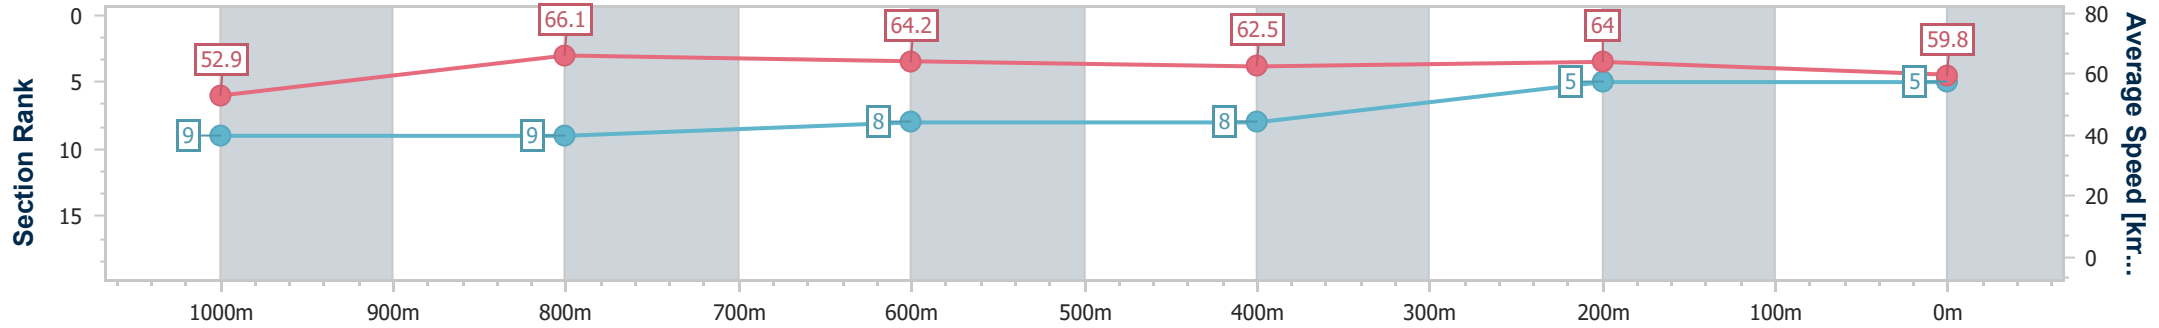

Section	Overall	1000m	800m	600m	400m	200m
Section Times	1:11.13 [5] (0:13.67)	0:57.46 [9] (0:10.98)	0:46.48 [9] (0:11.44)	0:35.04 [8] (0:11.71)	0:23.33 [8] (0:11.27)	0:12.06 [5] (0:12.06)
Average Speed [km/h]	52.9	66.1	64.2	62.5	64.0	59.8
Top Speed [km/h]	65.6	68.1	65.6	64.9	65.3	61.8
Avg. Dist. to Rail [m]	4.4	2.6	3.9	3.5	6.0	5.8
Avg. Stride Freq. [Hz]	2.4	2.4	2.3	2.3	2.4	2.3
Avg. Stride Length [m]	6.1	7.7	7.7	7.5	7.5	7.3