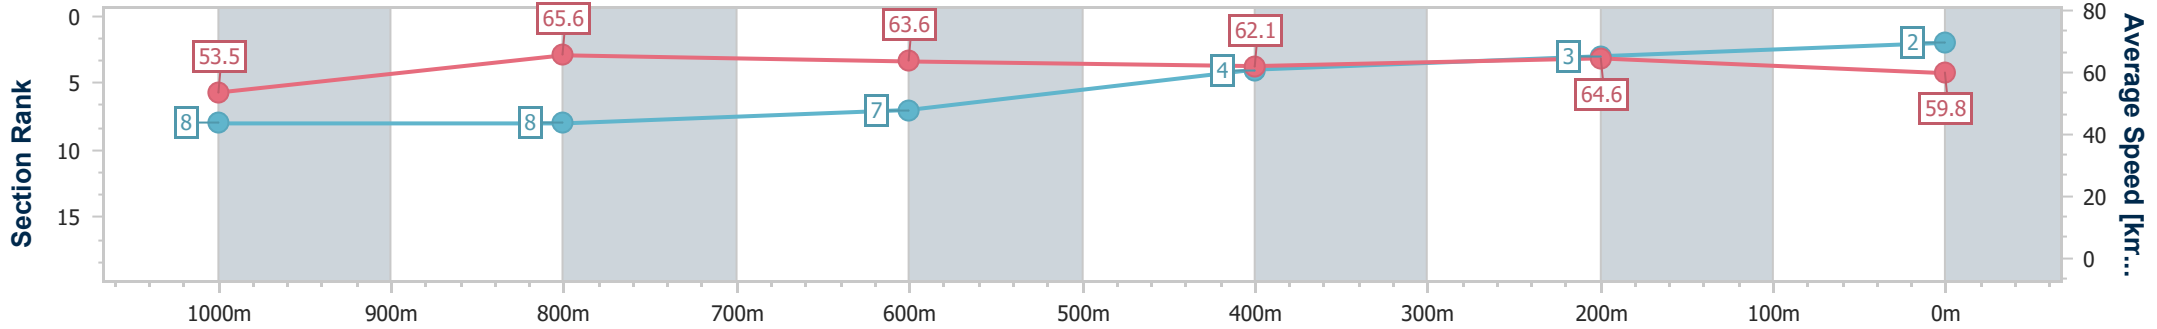

Section	Overall	1000m	800m	600m	400m	200m
Section Times	1:10.77 [2] (0:13.52)	0:57.25 [8] (0:11.04)	0:46.21 [8] (0:11.42)	0:34.79 [7] (0:11.65)	0:23.14 [4] (0:11.14)	0:12.00 [3] (0:12.00)
Average Speed [km/h]	53.5	65.6	63.6	62.1	64.6	59.8
Top Speed [km/h]	66.3	66.6	66.4	63.6	65.4	64.0
Avg. Dist. to Rail [m]	1.5	1.5	1.9	0.8	1.7	1.7
Avg. Stride Freq. [Hz]	2.4	2.5	2.4	2.4	2.5	2.4
Avg. Stride Length [m]	6.1	7.4	7.4	7.3	7.3	7.0