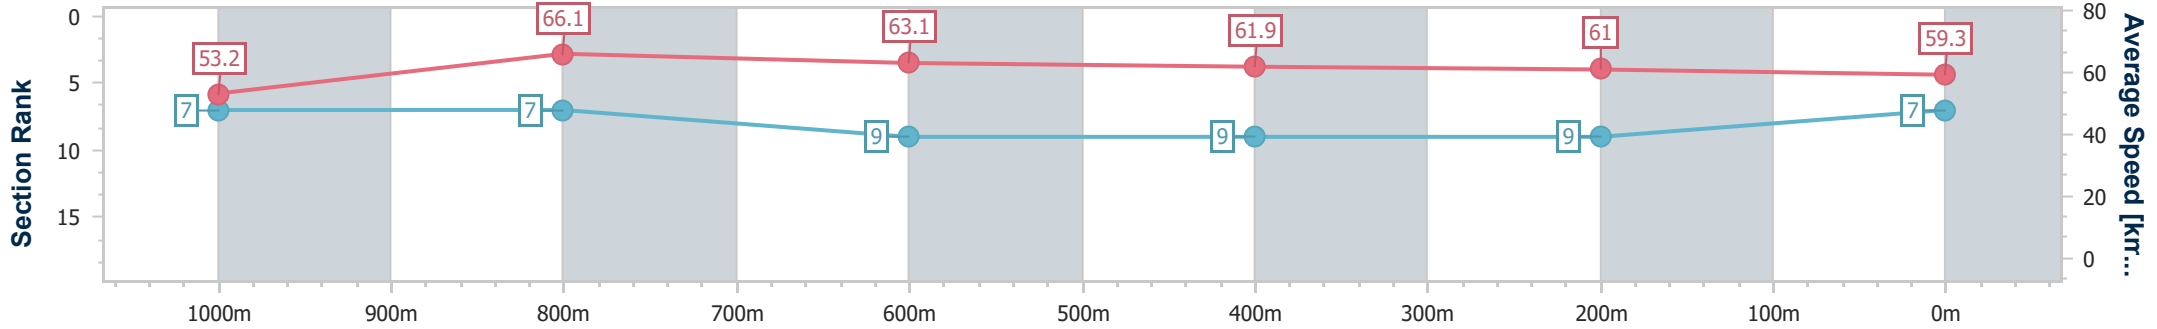

Section	Overall	1000m	800m	600m	400m	200m
Section Times	1:11.82 [7] (0:13.52)	0:58.30 [7] (0:11.03)	0:47.27 [7] (0:11.58)	0:35.69 [9] (0:11.73)	0:23.96 [9] (0:11.83)	0:12.13 [9] (0:12.13)
Average Speed [km/h]	53.2	66.1	63.1	61.9	61.0	59.3
Top Speed [km/h]	66.4	67.2	66.0	64.0	63.4	61.7
Avg. Dist. to Rail [m]	1.5	2.2	3.1	2.5	4.3	5.4
Avg. Stride Freq. [Hz]	2.4	2.4	2.3	2.3	2.3	2.3
Avg. Stride Length [m]	6.1	7.5	7.6	7.5	7.4	7.2