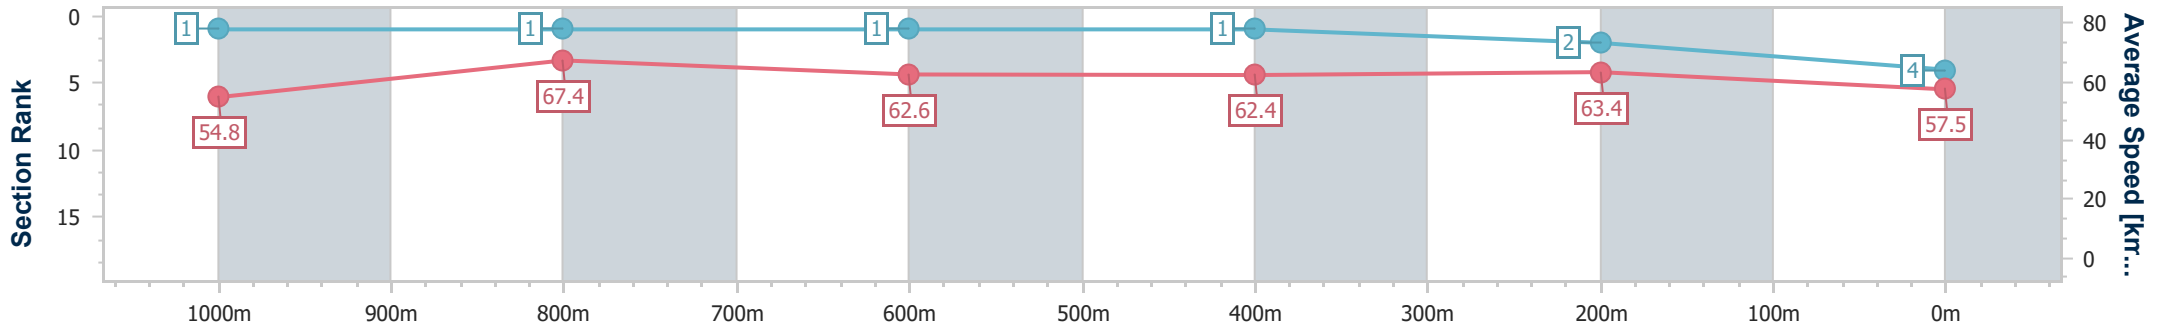

Section	Overall	1000m	800m	600m	400m	200m
Section Times	1:11.08 [4] (0:13.17)	0:57.91 [1] (0:10.84)	0:47.07 [1] (0:11.60)	0:35.47 [1] (0:11.59)	0:23.88 [1] (0:11.37)	0:12.51 [2] (0:12.51)
Average Speed [km/h]	54.8	67.4	62.6	62.4	63.4	57.5
Top Speed [km/h]	70.4	69.9	64.9	63.7	64.1	61.3
Avg. Dist. to Rail [m]	6.1	2.7	2.3	0.5	0.3	1.0
Avg. Stride Freq. [Hz]	2.4	2.4	2.3	2.3	2.3	2.2
Avg. Stride Length [m]	6.3	7.8	7.6	7.6	7.6	7.1