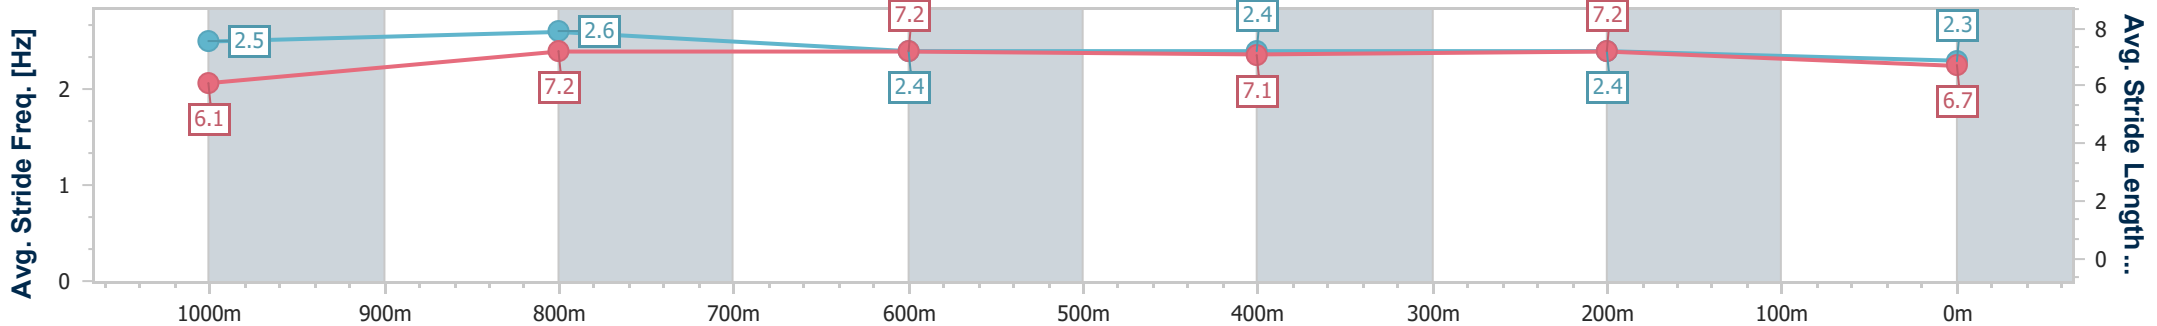

- [ ] Ranking at each section and finish
- .-.- No data available at this section
- NA No data available

Horse/Jockey Name	Stylish Angel
Final Rank	8
Fastest Section Time (Section)	0:11.03 (1000m)
Top Speed [km/h] (Section)	69.2 (Overall)
Race State	Finished

Eagle Farm QLD Professional  
Race 4: Moreton Hire QTIS Three-Years-Old Fillies Maiden Plate - 1200m

23 October 2024 - 15:18

Track Rating: Good 4, Weather: Fine, Rail Position: +10m Entire

BRISBANE RACING CLUB

Section	Overall	1000m	800m	600m	400m	200m
Section Times	1:12.22 [8] (0:13.30)	0:58.92 [3] (0:11.03)	0:47.89 [4] (0:11.64)	0:36.25 [6] (0:11.81)	0:24.44 [7] (0:11.72)	0:12.72 [7] (0:12.72)
Average Speed [km/h]	54.3	66.2	62.9	61.1	61.6	56.5
Top Speed [km/h]	69.2	67.3	66.8	62.0	62.7	59.4
Avg. Dist. to Rail [m]	3.6	3.2	3.8	1.0	0.9	1.6
Avg. Stride Freq. [Hz]	2.5	2.6	2.4	2.4	2.4	2.3
Avg. Stride Length [m]	6.1	7.2	7.2	7.1	7.2	6.7