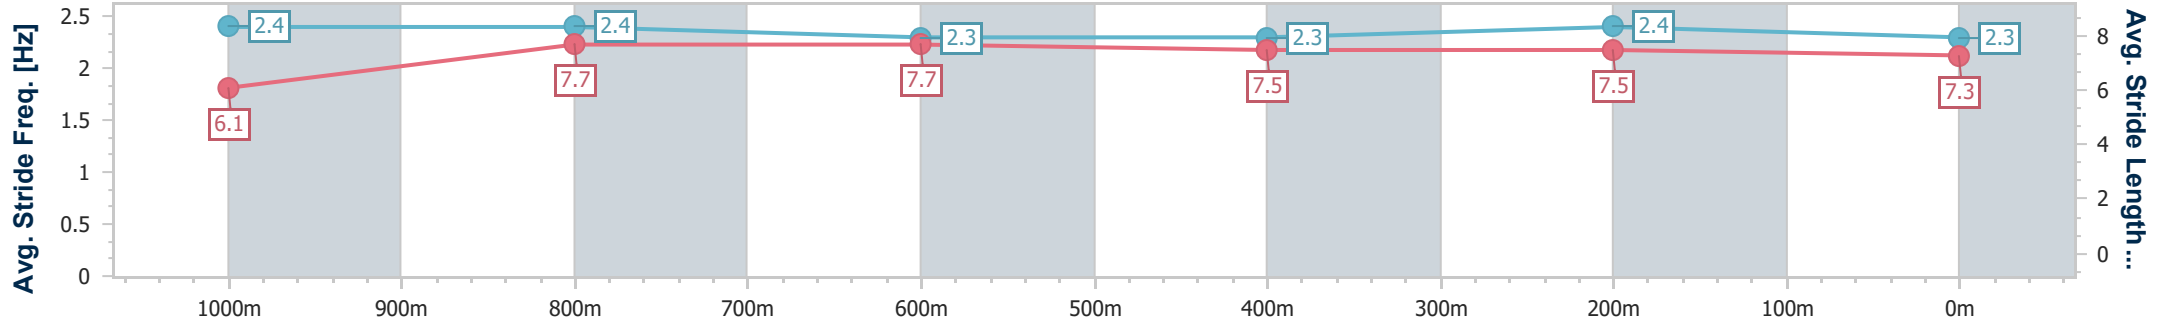

Section	Overall	1000m	800m	600m	400m	200m
Section Times	1:11.13 [5] (0:13.67)	0:57.46 [9] (0:10.98)	0:46.48 [9] (0:11.44)	0:35.04 [8] (0:11.71)	0:23.33 [8] (0:11.27)	0:12.06 [5] (0:12.06)
Average Speed [km/h]	52.9	66.1	64.2	62.5	64.0	59.8
Top Speed [km/h]	65.6	68.1	65.6	64.9	65.3	61.8
Avg. Dist. to Rail [m]	4.4	2.6	3.9	3.5	6.0	5.8
Avg. Stride Freq. [Hz]	2.4	2.4	2.3	2.3	2.4	2.3
Avg. Stride Length [m]	6.1	7.7	7.7	7.5	7.5	7.3