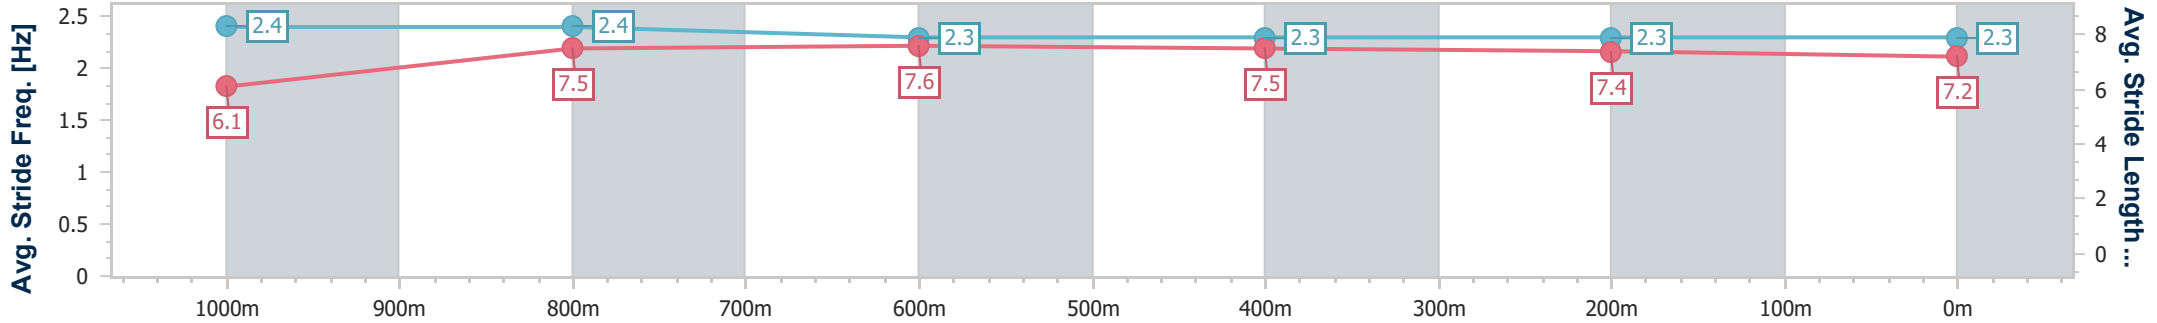

Section	Overall	1000m	800m	600m	400m	200m
Section Times	1:11.82 [7] (0:13.52)	0:58.30 [7] (0:11.03)	0:47.27 [7] (0:11.58)	0:35.69 [9] (0:11.73)	0:23.96 [9] (0:11.83)	0:12.13 [9] (0:12.13)
Average Speed [km/h]	53.2	66.1	63.1	61.9	61.0	59.3
Top Speed [km/h]	66.4	67.2	66.0	64.0	63.4	61.7
Avg. Dist. to Rail [m]	1.5	2.2	3.1	2.5	4.3	5.4
Avg. Stride Freq. [Hz]	2.4	2.4	2.3	2.3	2.3	2.3
Avg. Stride Length [m]	6.1	7.5	7.6	7.5	7.4	7.2