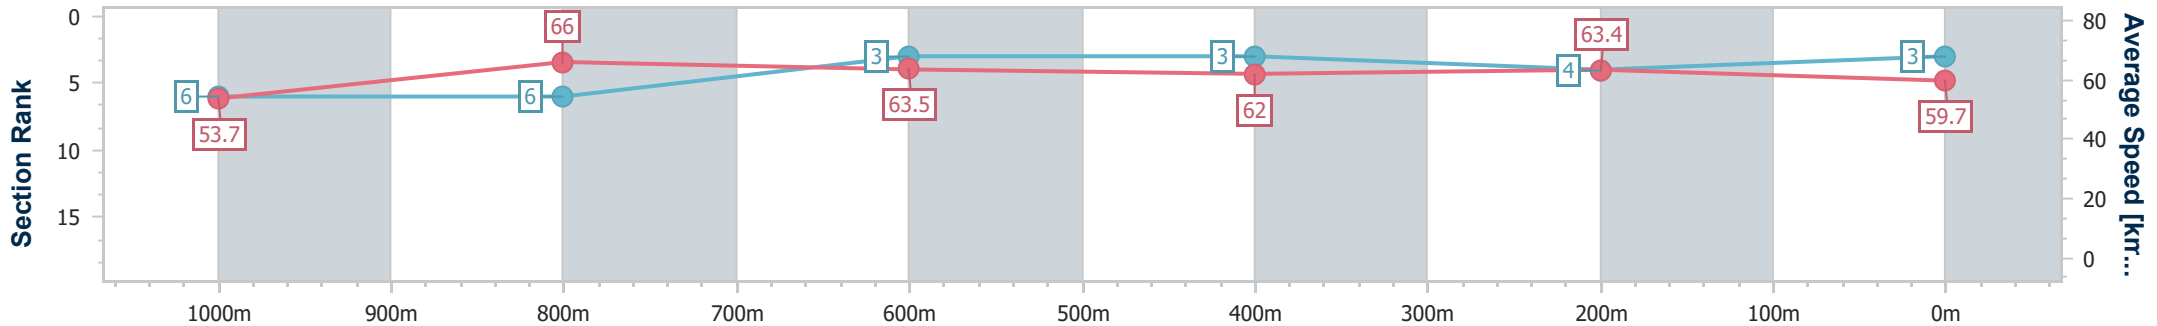

Section	Overall	1000m	800m	600m	400m	200m
Section Times	1:10.84 [3] (0:13.45)	0:57.39 [6] (0:11.01)	0:46.38 [6] (0:11.37)	0:35.01 [3] (0:11.62)	0:23.39 [3] (0:11.33)	0:12.06 [4] (0:12.06)
Average Speed [km/h]	53.7	66.0	63.5	62.0	63.4	59.7
Top Speed [km/h]	69.8	67.6	66.4	63.3	64.5	62.3
Avg. Dist. to Rail [m]	3.1	2.2	0.8	0.5	1.0	1.5
Avg. Stride Freq. [Hz]	2.3	2.3	2.3	2.3	2.3	2.3
Avg. Stride Length [m]	6.2	7.8	7.8	7.6	7.6	7.1