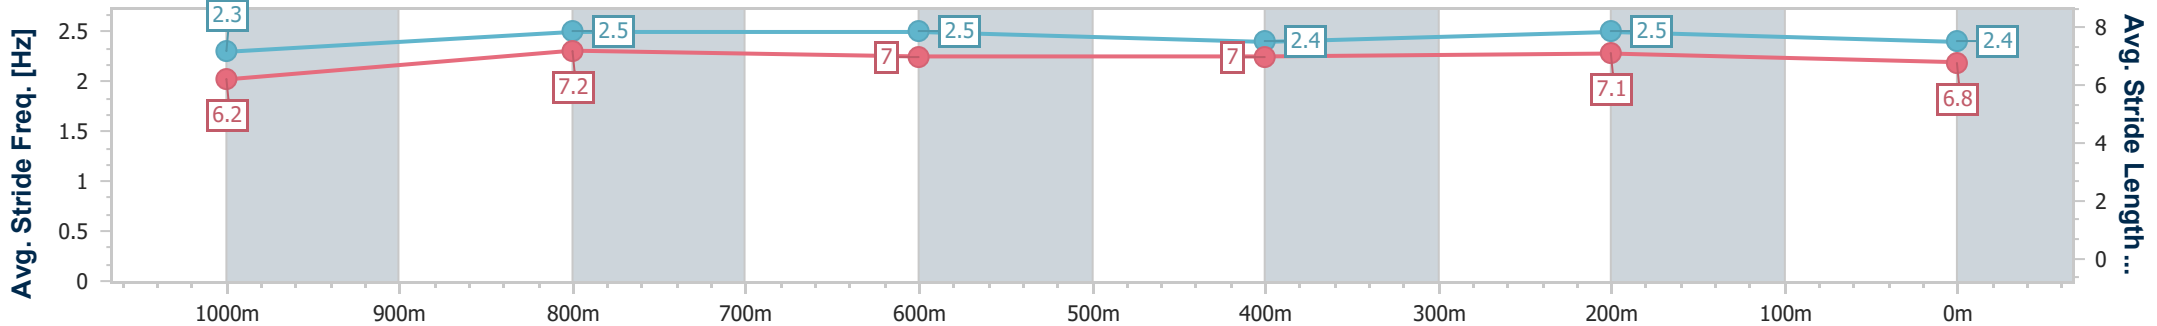

Section	Overall	1000m	800m	600m	400m	200m
Section Times	1:11.74 [6] (0:13.82)	0:57.92 [10] (0:11.03)	0:46.89 [10] (0:11.40)	0:35.49 [10] (0:11.63)	0:23.86 [10] (0:11.42)	0:12.44 [6] (0:12.44)
Average Speed [km/h]	52.3	65.5	63.3	61.8	62.9	58.0
Top Speed [km/h]	67.1	67.7	65.9	62.9	64.0	61.1
Avg. Dist. to Rail [m]	1.3	1.1	0.4	0.8	1.6	1.6
Avg. Stride Freq. [Hz]	2.3	2.5	2.5	2.4	2.5	2.4
Avg. Stride Length [m]	6.2	7.2	7.0	7.0	7.1	6.8