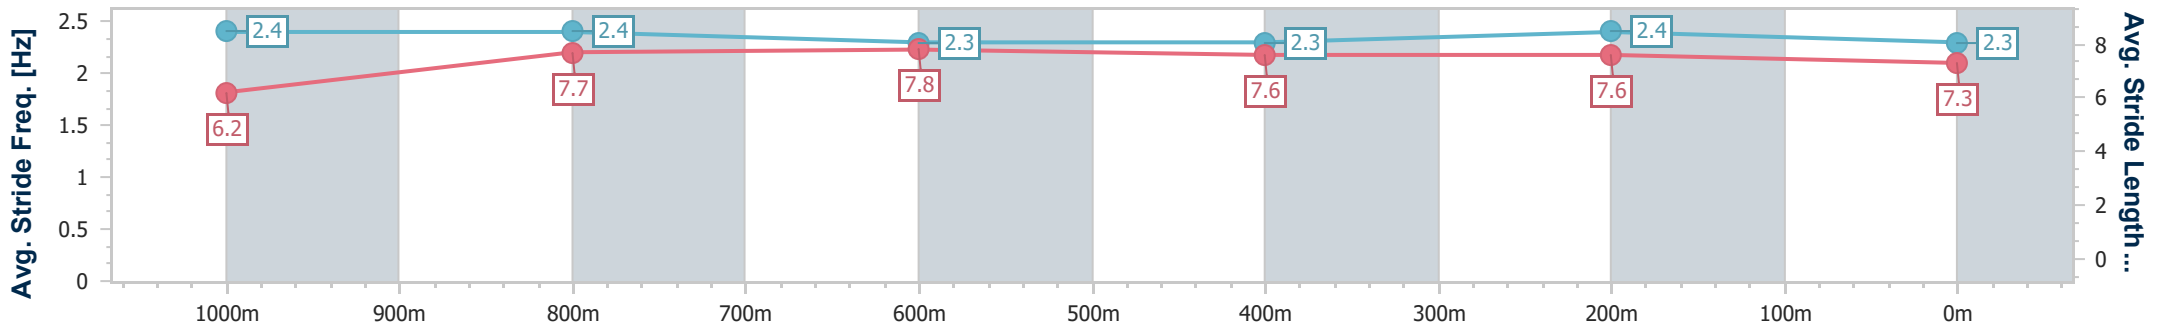

Section	Overall	1000m	800m	600m	400m	200m
Section Times	1:10.51 [1] (0:13.28)	0:57.23 [2] (0:10.84)	0:46.39 [2] (0:11.54)	0:34.85 [2] (0:11.67)	0:23.18 [2] (0:11.14)	0:12.04 [1] (0:12.04)
Average Speed [km/h]	54.6	68.1	63.6	62.0	64.8	59.8
Top Speed [km/h]	69.8	69.8	66.5	63.5	66.0	63.4
Avg. Dist. to Rail [m]	7.1	5.1	3.6	1.8	0.6	1.5
Avg. Stride Freq. [Hz]	2.4	2.4	2.3	2.3	2.4	2.3
Avg. Stride Length [m]	6.2	7.7	7.8	7.6	7.6	7.3